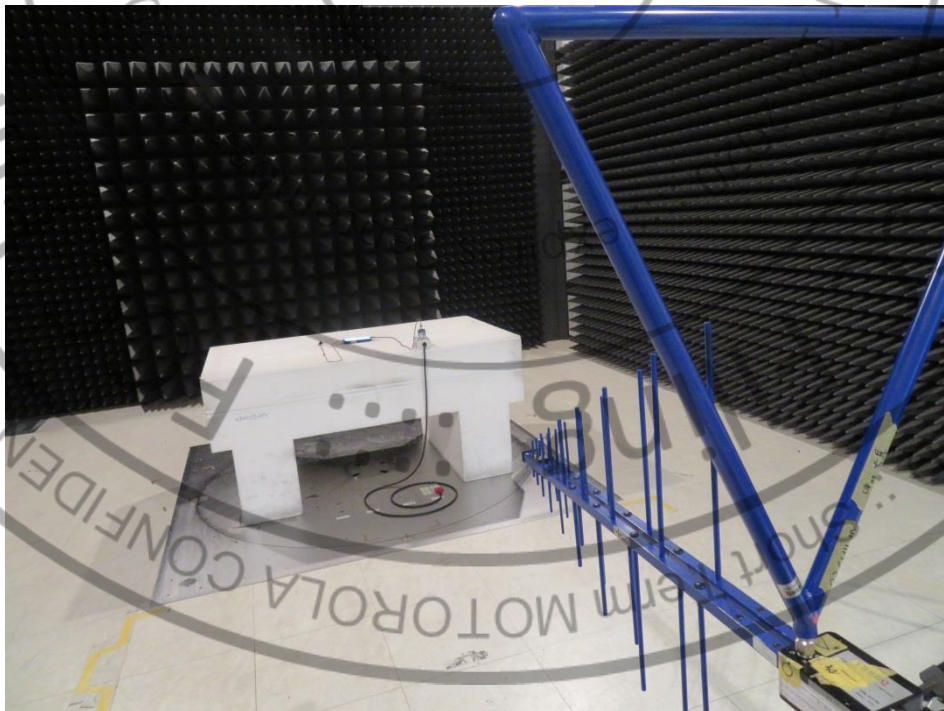

**Short-Term Confidentiality Requested  
RF WPT Test Setup Photos**

<Conducted Emission>

Remote View

Rear View

<Radiated Emission>

WPT Mode

From 9 kHz ~ 30 MHz

From 30 MHz ~ 1 GHz