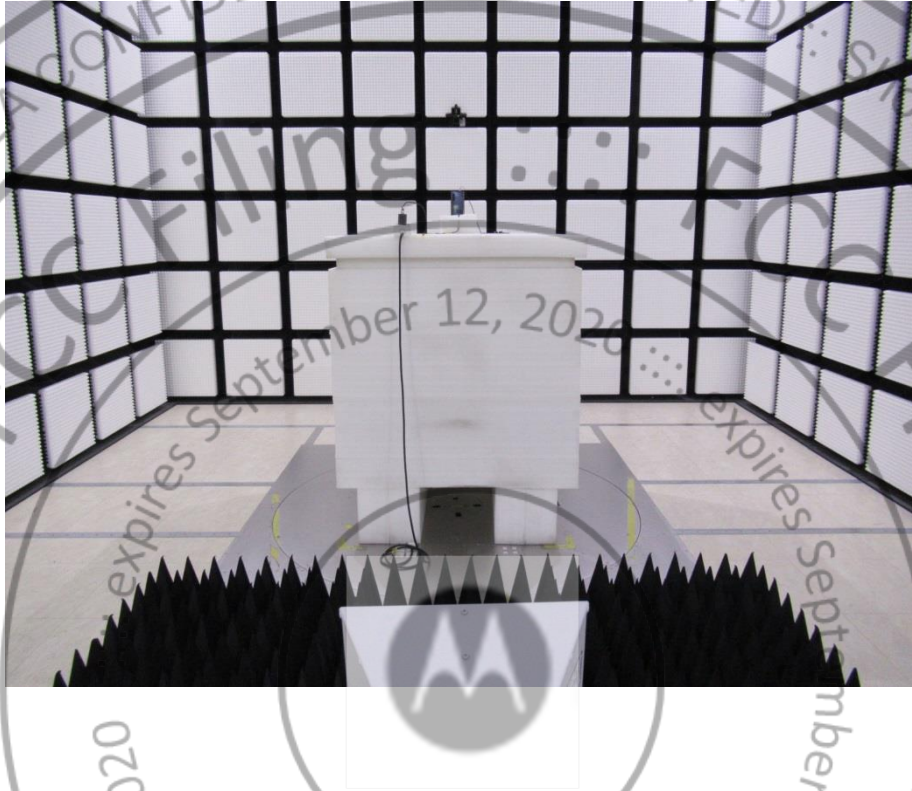

Short-Term Confidentiality Requested RF WLAN Test Setup Photos

<Conducted Emission>

Remote View

Rear View

<Radiated Emission>

Y Plane for 802.11ax Partial RU Mode

HF

Y Plane for TXBF Mode

LF

HF

Z Plane

LF

HF

WPC Mode

LF

HF