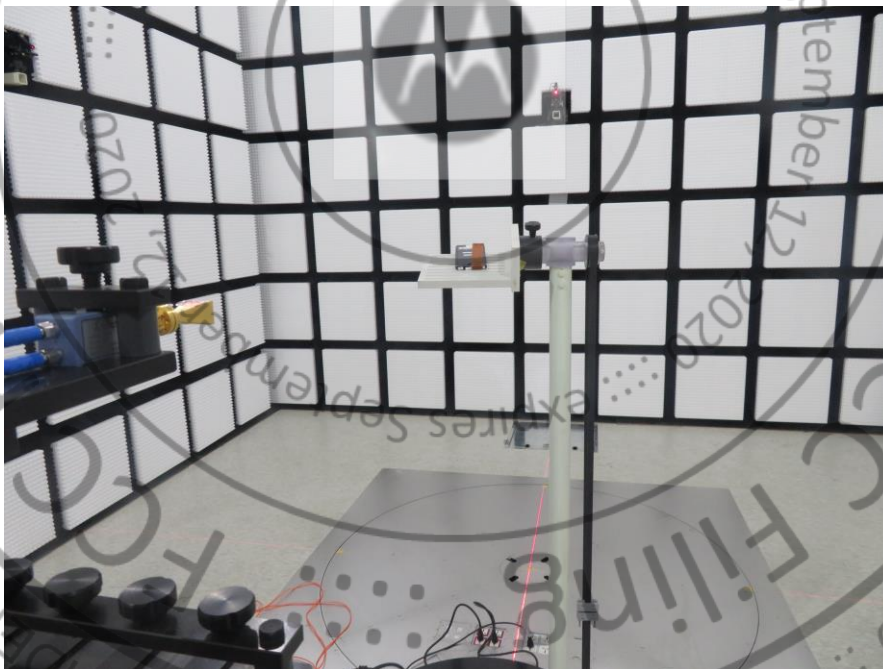

Short-Term Confidentiality Requested RF NR Test Setup Photos

<Radiated Emission>

30MHz ~ 1GHz

1GHz ~ 18GHz

18GHz ~ 40GHz

40GHz ~ 60GHz

60GHz ~ 90GHz

90GHz ~ 140GHz

140GHz ~ 200GHz

— THE END —