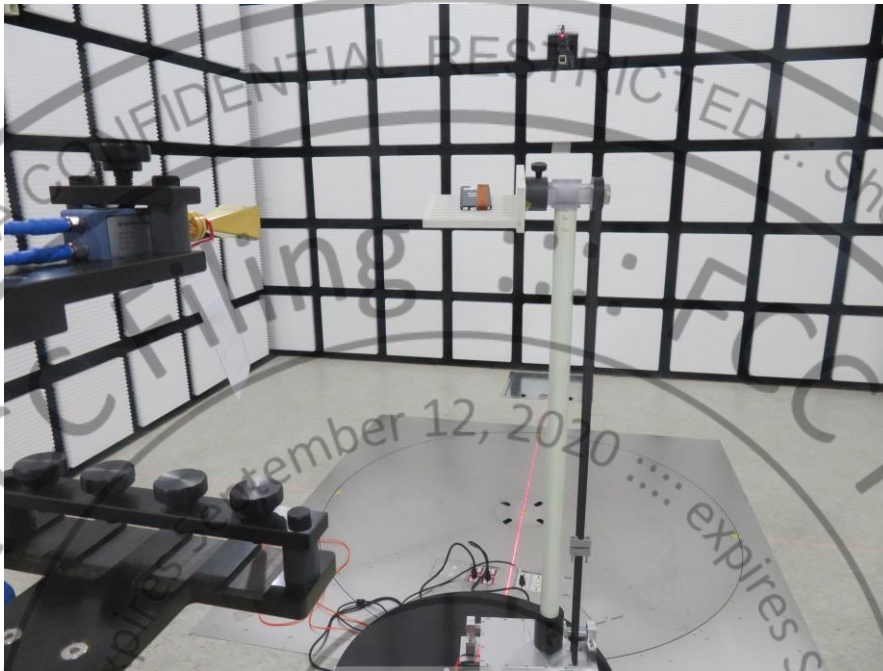

Short-Term Confidentiality Requested RF NR Test Setup Photos

<Radiated Emission>

30MHz ~ 1GHz

1GHz ~ 18GHz

18GHz ~ 40GHz

40GHz ~ 60GHz

60GHz ~ 90GHz

90GHz ~ 140GHz

140GHz ~ 200GHz

— THE END —