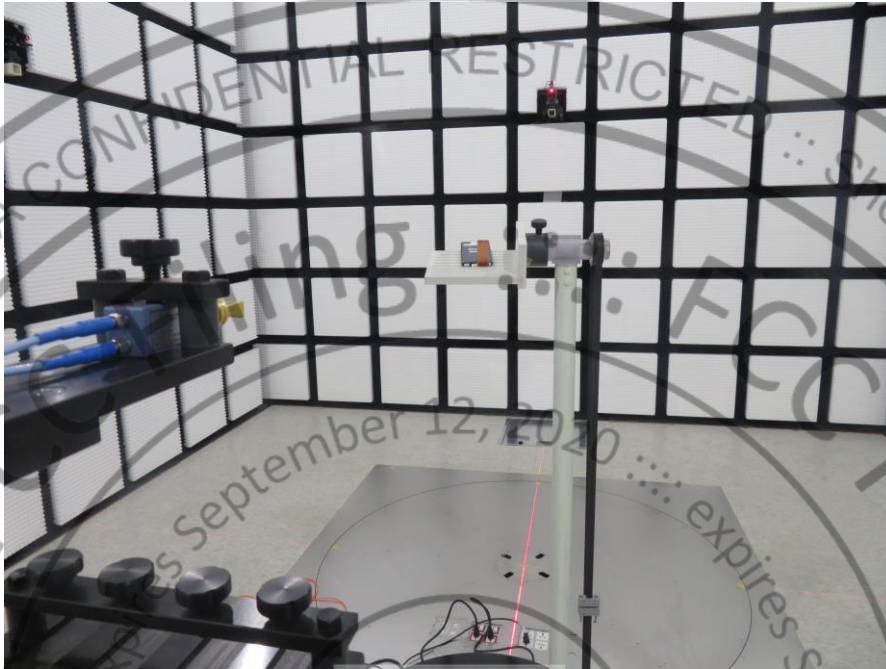

Short-Term Confidentiality Requested RF NR Test Setup Photos

<Radiated Emission>

30MHz ~ 1GHz

1GHz ~ 18GHz

18GHz ~ 40GHz

40GHz ~ 60GHz

60GHz ~ 90GHz

90GHz ~ 140GHz

140GHz ~ 200GHz

— THE END —