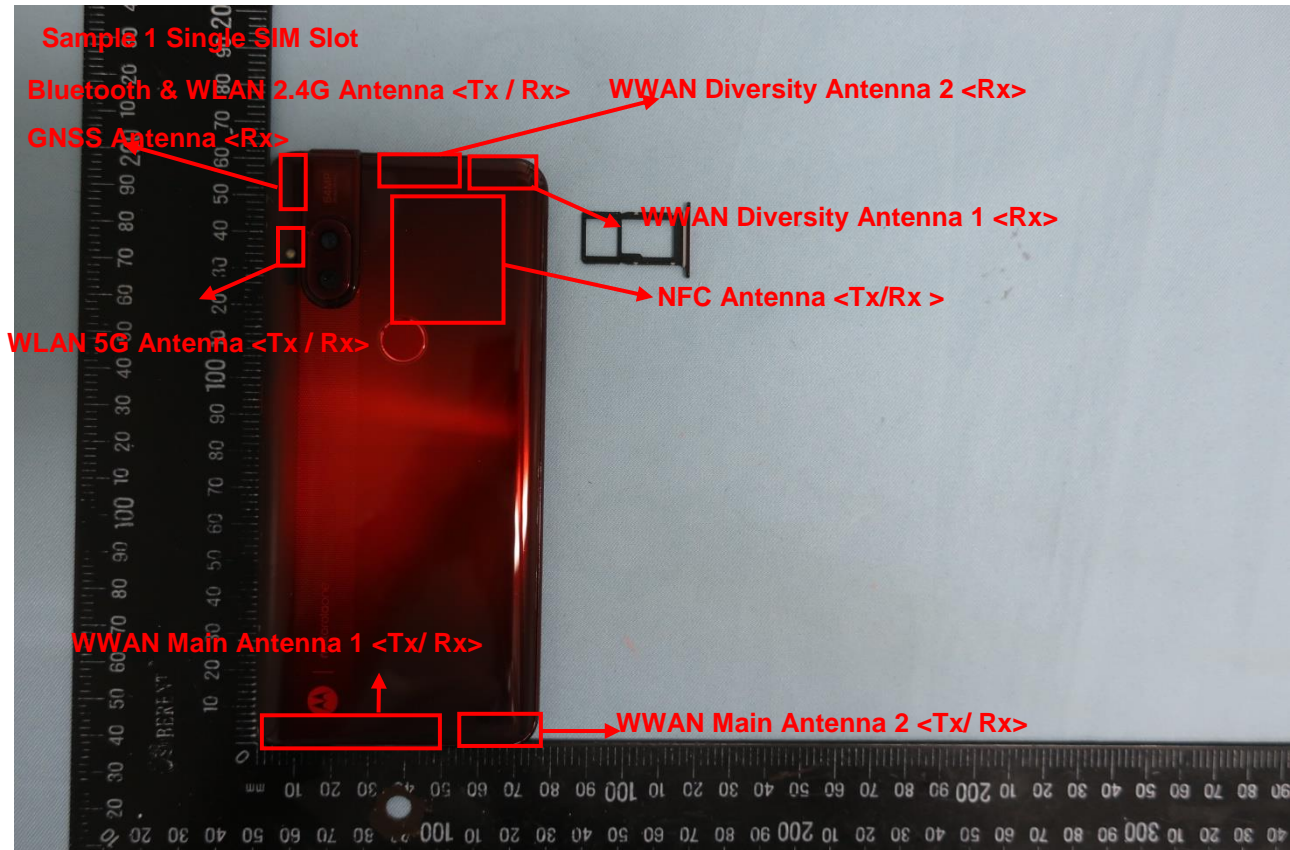

3. Internal Photograph of EUT

Brand Name: Motorola / Model Name: XT2027-3

WWAN Main Antenna 1:

GSM850/900/1800/1900 Tx&Rx; WCDMA B2/5/8/19 Tx&Rx; WCDMA B1 Tx;
LTE B2/3/5/8/18/19/20/26/28 Tx&Rx; LTE B1/4 Tx

WWAN Main Antenna 2:

LTE B7/38/40/41 Tx&Rx; LTE B1/4 Rx; WCDMA B1 Rx

WWAN Diversity Antenna 1:

GSM850/900 Rx; WCDMA B5/8 Rx; LTE B5/7/8/18/19/20/26/28/38/40/41 Rx

WWAN Diversity Antenna 2:

GSM 1800/1900 Rx; WCDMA B1/2 Rx; LTE B1/2/3/4 Rx