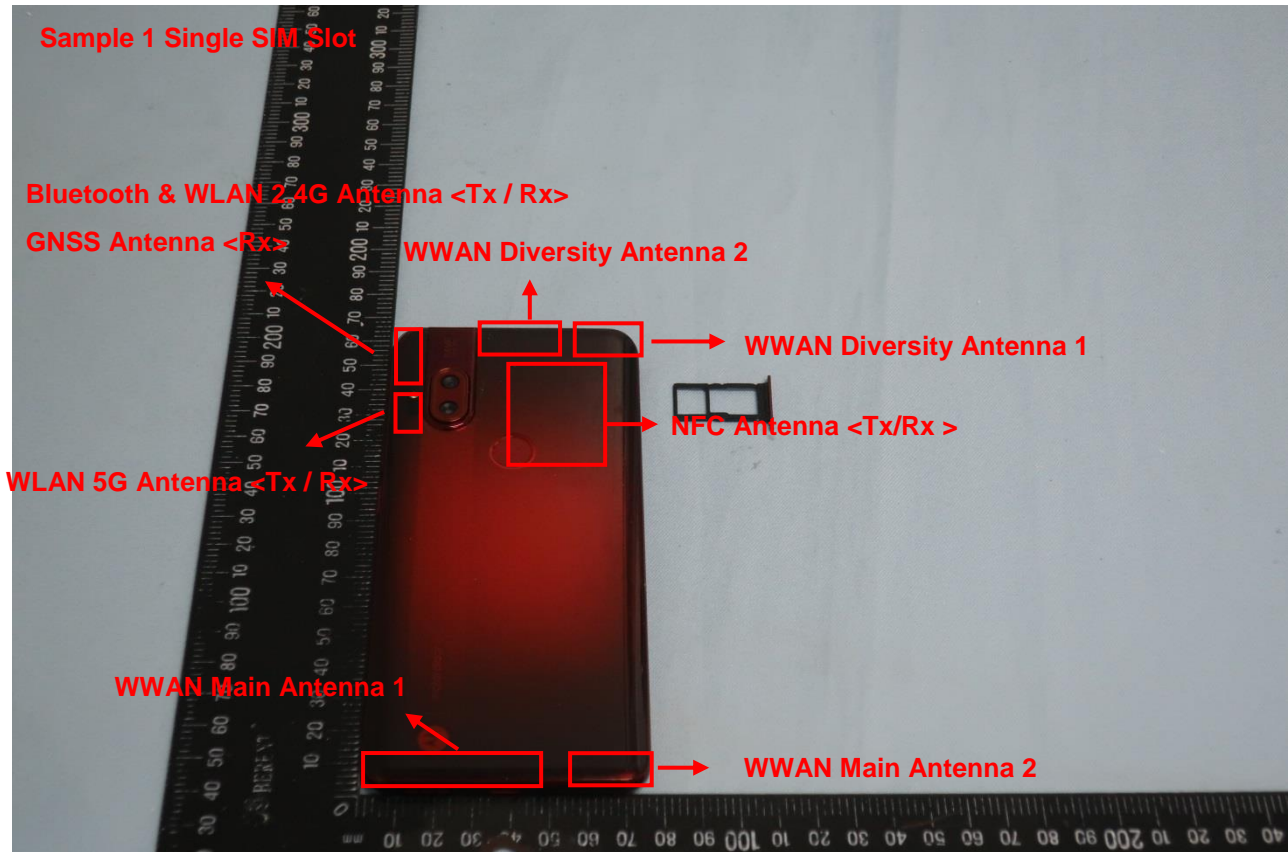

3. Internal Photograph of EUT

Brand Name: Motorola / Model Name: XT2027-1

WWAN Main Antenna 1:

GSM850/900/1800/1900 <Tx/Rx>; WCDMA B2/5/8 <Tx/Rx>; WCDMA B1/4 <Tx>;
 LTE B2/3/5/8/12/17/28 <Tx/Rx>; LTE B1/4/66 <Tx>

WWAN Main Antenna 2:

LTE B7 <Tx/Rx>; LTE B1/4/66 <Rx>; WCDMA B1/4 <Rx>

WWAN Diversity Antenna 1:

GSM850/900 <Rx>; WCDMA B5/8 <Rx>; LTE B5/7/8/12/17/28 <Rx>

WWAN Diversity Antenna 2:

GSM 1800/1900 <Rx>; WCDMA B1/2/4 <Rx>; LTE B1/2/3/4/66 <Rx>