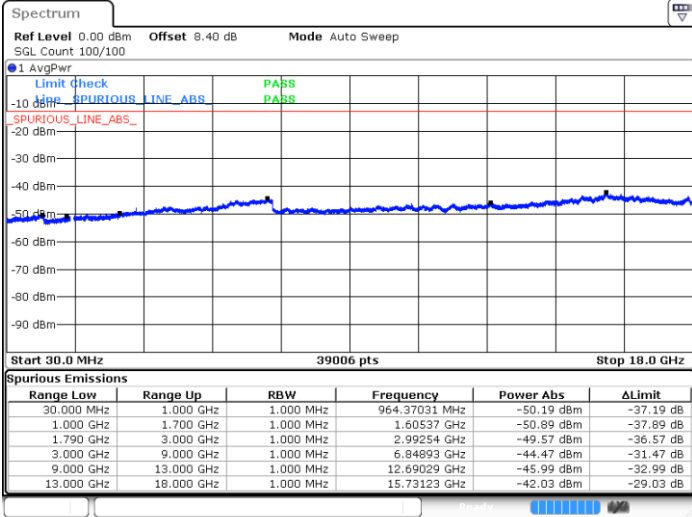

LTE Band 66 / 15MHz

Highest Channel / QPSK

Date: 26 SEP 2019 03:27:34

Highest Channel / 16QAM

Date: 26 SEP 2019 03:28:33

LTE Band 66 / 20MHz

Lowest Channel / QPSK

Date: 26 SEP 2019 04:04:53

Lowest Channel / 16QAM

Date: 26 SEP 2019 04:03:46

LTE Band 66 / 20MHz

Middle Channel / QPSK

Middle Channel / 16QAM

Date: 26 SEP.2019 03:59:14

Date: 26 SEP.2019 04:00:15

Highest Channel / QPSK

Highest Channel / 16QAM

Date: 26 SEP.2019 03:58:05

Date: 26 SEP.2019 03:57:09

LTE Band 66 / 1.4MHz

Lowest Channel / 64QAM

Middle Channel / 64QAM

Date: 26 SEP.2019 00:55:30

Date: 26 SEP.2019 00:48:52

Highest Channel / 64QAM

Date: 26 SEP.2019 00:47:24

LTE Band 66 / 3MHz

Lowest Channel / 64QAM

Middle Channel / 64QAM

Date: 26 SEP.2019 01:52:45

Date: 26 SEP.2019 01:53:58

Highest Channel / 64QAM