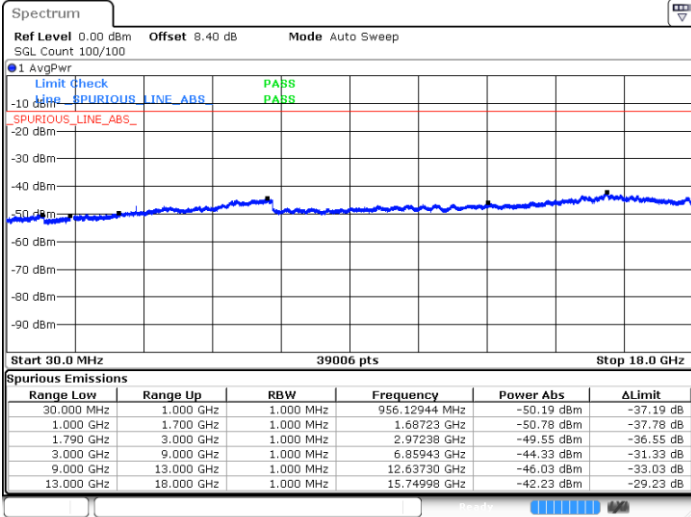

Highest Channel / 16QAM

Date: 26 SEP.2019 03:58:05

Date: 26 SEP.2019 03:57:09

LTE Band 66 / 1.4MHz

Lowest Channel / 64QAM

Middle Channel / 64QAM

Date: 26 SEP.2019 00:55:30

Date: 26 SEP.2019 00:48:52

Highest Channel / 64QAM

Date: 26 SEP.2019 00:47:24

LTE Band 66 / 3MHz

Lowest Channel / 64QAM

Middle Channel / 64QAM

Date: 26 SEP.2019 01:52:45

Date: 26 SEP.2019 01:53:58

Highest Channel / 64QAM

Date: 26 SEP.2019 01:58:18

LTE Band 66 / 5MHz

Lowest Channel / 64QAM

Middle Channel / 64QAM

Date: 26 SEP.2019 02:43:10

Date: 26 SEP.2019 02:39:03

Highest Channel / 64QAM

Date: 26 SEP.2019 02:37:58

LTE Band 66 / 10MHz

Lowest Channel / 64QAM

Middle Channel / 64QAM

Date: 26 SEP.2019 03:14:10

Date: 26 SEP.2019 03:11:58

Highest Channel / 64QAM

Date: 26 SEP.2019 03:07:26

LTE Band 66 / 15MHz