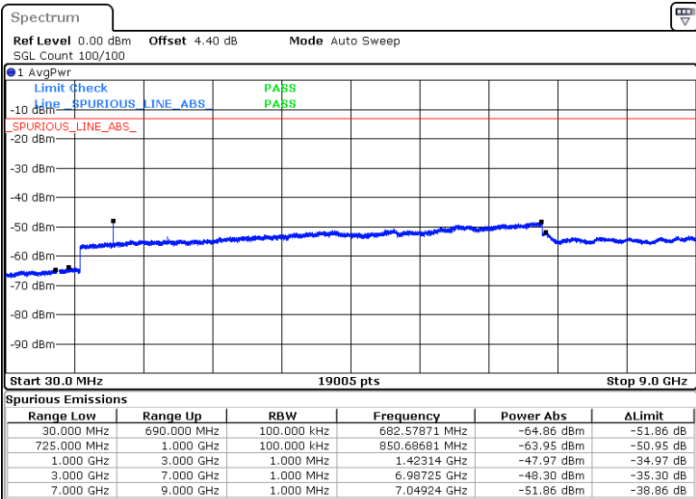

Date: 23 SEP.2019 12:10:11

LTE Band 12 / 5MHz

Lowest Channel / 64QAM

Middle Channel / 64QAM

Date: 23 SEP.2019 12:21:59

Date: 23 SEP.2019 12:22:52

Highest Channel / 64QAM

Date: 23 SEP.2019 12:23:46

LTE Band 12 / 10MHz

Lowest Channel / 64QAM

Middle Channel / 64QAM

Date: 23 SEP.2019 12:24:39

Date: 23 SEP.2019 12:25:32

Highest Channel / 64QAM

Date: 23 SEP.2019 12:26:26

LTE Band 66 / 1.4MHz