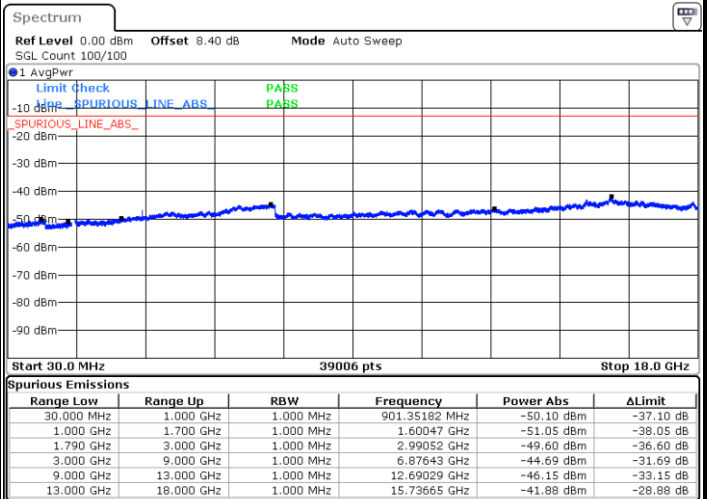

Date: 26 SEP 2019 02:36:20

LTE Band 66 / 10MHz

Lowest Channel / QPSK

Date: 26 SEP 2019 03:16:05

Lowest Channel / 16QAM

Date: 26 SEP 2019 03:15:13

LTE Band 66 / 10MHz

Middle Channel / QPSK

Middle Channel / 16QAM

Date: 26 SEP.2019 03:09:56

Date: 26 SEP.2019 03:11:13

Highest Channel / QPSK

Highest Channel / 16QAM

Date: 26 SEP.2019 03:08:43

Date: 26 SEP.2019 03:08:06

LTE Band 66 / 15MHz

Lowest Channel / QPSK

Lowest Channel / 16QAM

Date: 26 SEP.2019 03:33:26

Date: 26 SEP.2019 03:35:03

Middle Channel / QPSK

Middle Channel / 16QAM

Date: 26 SEP.2019 03:31:47

Date: 26 SEP.2019 03:31:05

LTE Band 66 / 15MHz

Highest Channel / QPSK

Date: 26 SEP 2019 03:27:34

Highest Channel / 16QAM

Date: 26 SEP 2019 03:28:33

LTE Band 66 / 20MHz

Lowest Channel / QPSK

Date: 26 SEP 2019 04:04:53