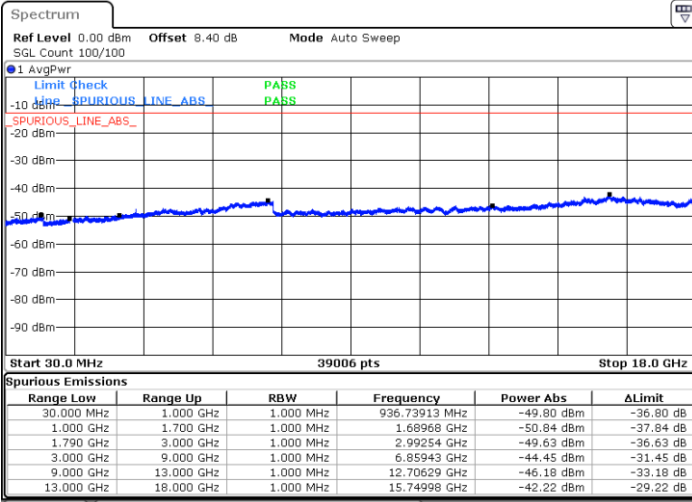

Date: 23 SEP.2019 12:10:11

LTE Band 12 / 5MHz

Lowest Channel / 64QAM

Middle Channel / 64QAM

Date: 23 SEP.2019 12:21:59

Date: 23 SEP.2019 12:22:52

Highest Channel / 64QAM

Date: 23 SEP.2019 12:23:46

LTE Band 12 / 10MHz

Lowest Channel / 64QAM

Middle Channel / 64QAM

Date: 23 SEP.2019 12:24:39

Date: 23 SEP.2019 12:25:32

Highest Channel / 64QAM

Date: 23 SEP.2019 12:26:26

LTE Band 66 / 1.4MHz

Lowest Channel / QPSK

Lowest Channel / 16QAM

Date: 26 SEP 2019 00:53:34

Date: 26 SEP 2019 00:54:25

Middle Channel / QPSK

Middle Channel / 16QAM

Date: 26 SEP 2019 00:52:08

Date: 26 SEP 2019 00:50:27