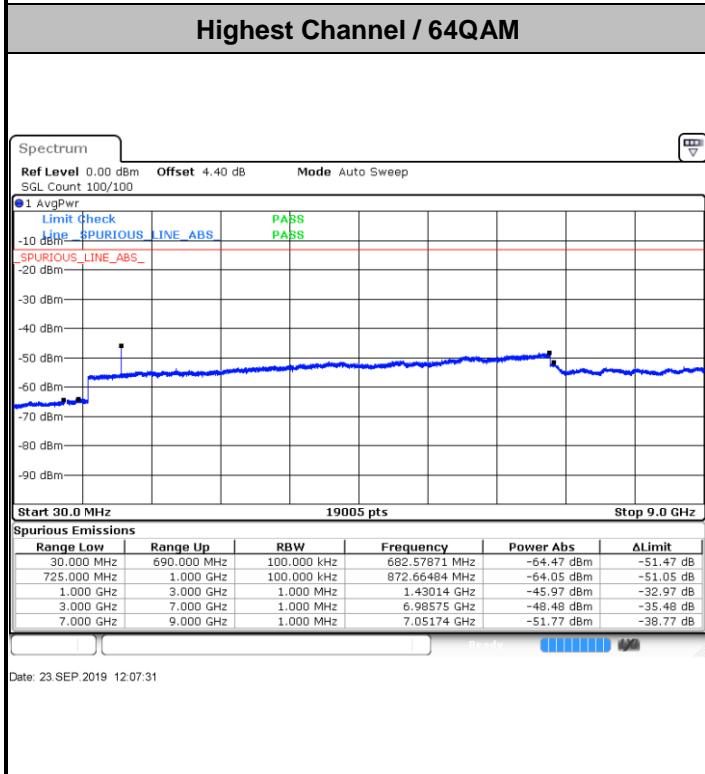

Date: 23 SEP 2019 11:33:22

Highest Channel / 16QAM

Date: 23 SEP 2019 11:34:15

LTE Band 12 / 10MHz

Lowest Channel / QPSK

Date: 23 SEP 2019 11:46:02

Lowest Channel / 16QAM

Date: 23 SEP 2019 11:46:56

LTE Band 12 / 10MHz

Middle Channel / QPSK

Date: 23 SEP.2019 11:48:42

Middle Channel / 16QAM

Date: 23 SEP.2019 11:47:49

Highest Channel / QPSK

Date: 23 SEP.2019 11:49:36

Highest Channel / 16QAM

Date: 23 SEP.2019 11:50:29

**LTE Band 12 / 1.4MHz**

LTE Band 12 / 3MHz

Lowest Channel / 64QAM

Middle Channel / 64QAM

Date: 23 SEP.2019 12:08:25

Date: 23 SEP.2019 12:09:18

Highest Channel / 64QAM

Date: 23 SEP.2019 12:10:11

LTE Band 12 / 5MHz

Lowest Channel / 64QAM

Middle Channel / 64QAM

Date: 23 SEP.2019 12:21:59

Date: 23 SEP.2019 12:22:52

Highest Channel / 64QAM

Date: 23 SEP.2019 12:23:46