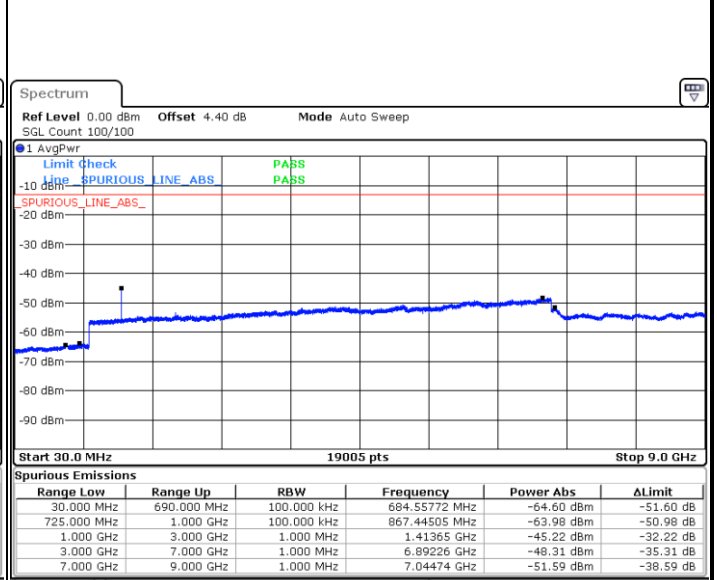

Date: 23 SEP 2019 11:33:22

Highest Channel / 16QAM

Date: 23 SEP 2019 11:34:15

LTE Band 12 / 10MHz

Lowest Channel / QPSK

Date: 23 SEP 2019 11:46:02

Lowest Channel / 16QAM

Date: 23 SEP 2019 11:46:56

LTE Band 12 / 10MHz

Middle Channel / QPSK

Date: 23 SEP.2019 11:48:42

Middle Channel / 16QAM

Date: 23 SEP.2019 11:47:49

Highest Channel / QPSK

Date: 23 SEP.2019 11:49:36

Highest Channel / 16QAM

Date: 23 SEP.2019 11:50:29

**LTE Band 12 / 1.4MHz**

LTE Band 12 / 3MHz

Lowest Channel / 64QAM

Middle Channel / 64QAM

Date: 23 SEP.2019 12:08:25

Date: 23 SEP.2019 12:09:18

Highest Channel / 64QAM