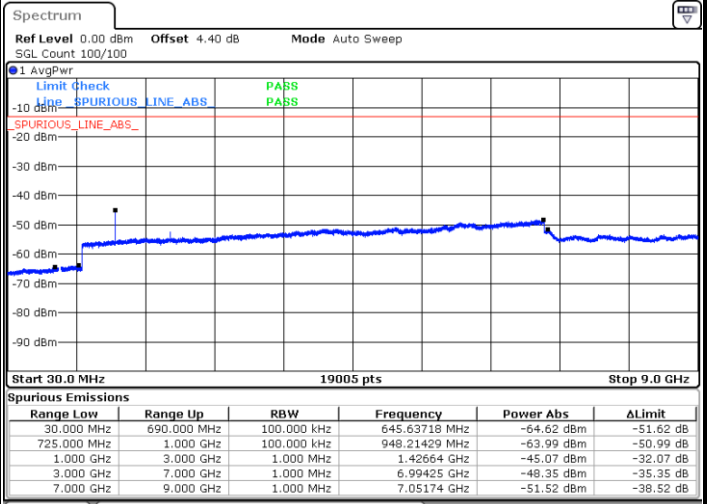

Highest Channel / 16QAM

LTE Band 12 / 3MHz

Lowest Channel / QPSK

Lowest Channel / 16QAM

LTE Band 12 / 3MHz

Middle Channel / QPSK

Middle Channel / 16QAM

Date: 23 SEP.2019 11:16:13

Date: 23 SEP.2019 11:15:20

Highest Channel / QPSK

Highest Channel / 16QAM

Date: 23 SEP.2019 11:17:06

Date: 23 SEP.2019 11:18:00

LTE Band 12 / 5MHz

Lowest Channel / QPSK

Lowest Channel / 16QAM