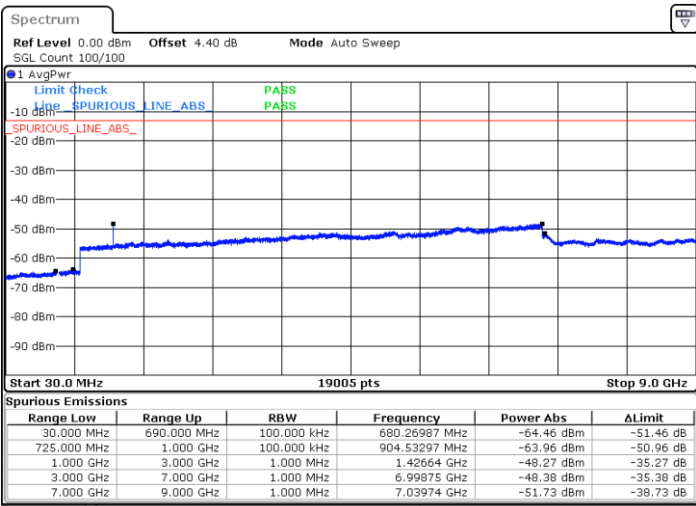

Date: 23 SEP.2019 11:50:29

**LTE Band 12 / 1.4MHz**

LTE Band 12 / 3MHz

Lowest Channel / 64QAM

Middle Channel / 64QAM

Date: 23 SEP.2019 12:08:25

Date: 23 SEP.2019 12:09:18

Highest Channel / 64QAM