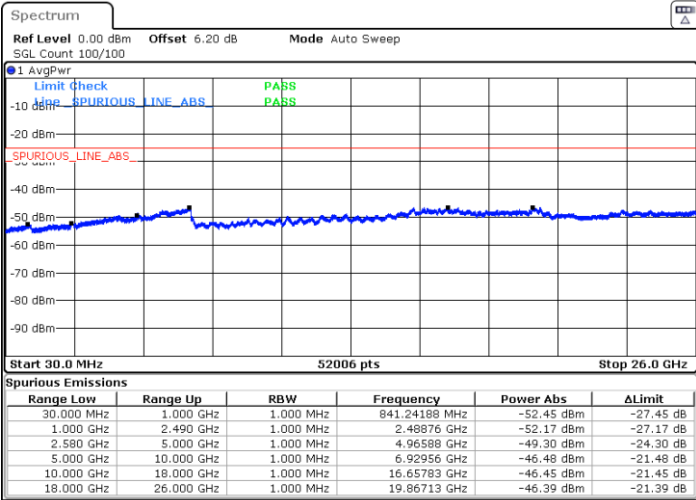

LTE Band 7 / 10MHz

Lowest Channel / 64QAM

Middle Channel / 64QAM

Date: 21.SEP.2019 03:20:11

Date: 21.SEP.2019 03:21:05

Highest Channel / 64QAM

Date: 21.SEP.2019 03:21:58

LTE Band 7 / 15MHz

Lowest Channel / 64QAM

Middle Channel / 64QAM

Date: 21.SEP.2019 03:32:47

Date: 21.SEP.2019 03:33:41

Highest Channel / 64QAM

Date: 21.SEP.2019 03:34:34

LTE Band 7 / 20MHz

Lowest Channel / 64QAM

Middle Channel / 64QAM

Date: 21.SEP.2019 03:40:55

Date: 21.SEP.2019 03:41:49

Highest Channel / 64QAM

Date: 21.SEP.2019 03:42:42

LTE Band 12 / 1.4MHz

Lowest Channel / QPSK

Date: 23 SEP.2019 10:56:30