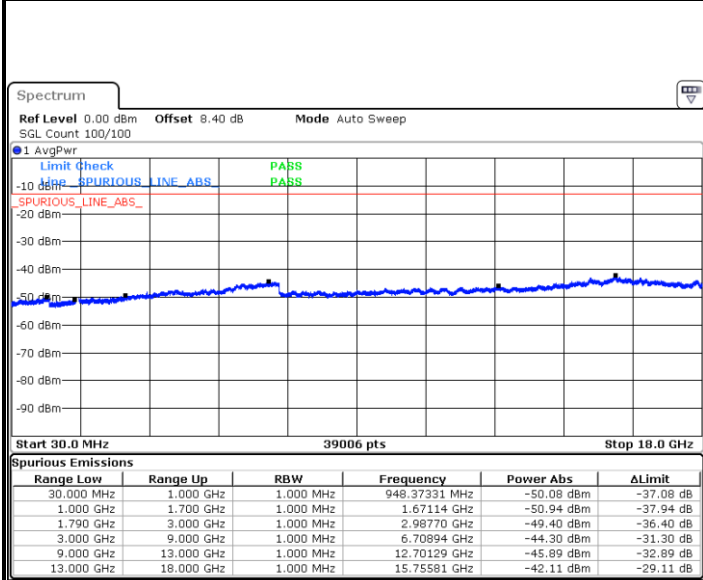

Highest Channel / 16QAM

Date: 26 SEP.2019 01:56:41

Date: 26 SEP.2019 01:57:27

LTE Band 66 / 5MHz

Lowest Channel / QPSK

Lowest Channel / 16QAM

Date: 26 SEP.2019 02:41:42

Date: 26 SEP.2019 02:42:30

Middle Channel / QPSK

Middle Channel / 16QAM

Date: 26 SEP.2019 02:40:36

Date: 26 SEP.2019 02:39:53

LTE Band 66 / 5MHz

Highest Channel / QPSK

Date: 26 SEP 2019 02:33:46

Highest Channel / 16QAM

Date: 26 SEP 2019 02:36:20

LTE Band 66 / 10MHz

Lowest Channel / QPSK

Date: 26 SEP 2019 03:16:05

Lowest Channel / 16QAM

Date: 26 SEP 2019 03:15:13

LTE Band 66 / 10MHz

Middle Channel / QPSK

Middle Channel / 16QAM

Date: 26 SEP.2019 03:09:56

Date: 26 SEP.2019 03:11:13

Highest Channel / QPSK

Highest Channel / 16QAM

Date: 26 SEP.2019 03:08:43

Date: 26 SEP.2019 03:08:06

LTE Band 66 / 15MHz