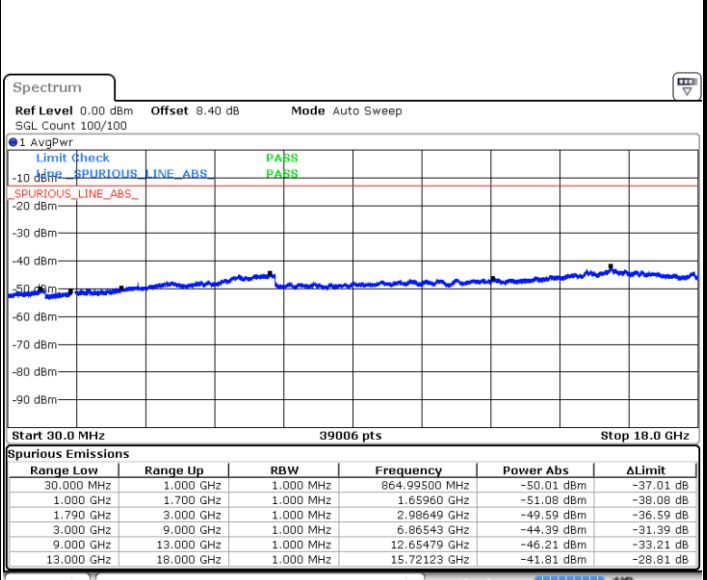

Highest Channel / 16QAM

Date: 26 SEP.2019 01:56:41

Date: 26 SEP.2019 01:57:27

LTE Band 66 / 5MHz

Lowest Channel / QPSK

Lowest Channel / 16QAM

Date: 26 SEP.2019 02:41:42

Date: 26 SEP.2019 02:42:30

Middle Channel / QPSK

Middle Channel / 16QAM

Date: 26 SEP.2019 02:40:36

Date: 26 SEP.2019 02:39:53

LTE Band 66 / 5MHz

Highest Channel / QPSK

Date: 26 SEP 2019 02:33:46

Highest Channel / 16QAM

Date: 26 SEP 2019 02:36:20

LTE Band 66 / 10MHz

Lowest Channel / QPSK

Date: 26 SEP 2019 03:16:05

Lowest Channel / 16QAM

Date: 26 SEP 2019 03:15:13

LTE Band 66 / 10MHz

Middle Channel / QPSK

Middle Channel / 16QAM

Date: 26 SEP.2019 03:09:56

Date: 26 SEP.2019 03:11:13

Highest Channel / QPSK

Highest Channel / 16QAM

Date: 26 SEP.2019 03:08:43

Date: 26 SEP.2019 03:08:06

LTE Band 66 / 15MHz