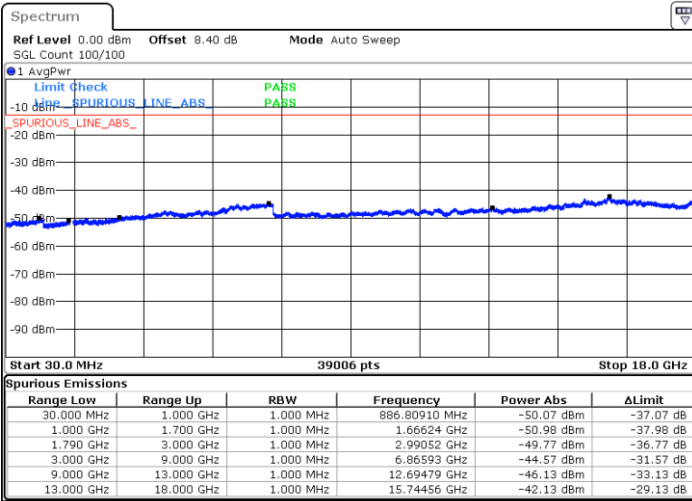

LTE Band 12 / 10MHz

Lowest Channel / 64QAM

Middle Channel / 64QAM

Date: 23 SEP.2019 12:24:39

Date: 23 SEP.2019 12:25:32

Highest Channel / 64QAM

Date: 23 SEP.2019 12:26:26

LTE Band 66 / 1.4MHz

Lowest Channel / QPSK

Lowest Channel / 16QAM

Date: 26 SEP 2019 00:53:34

Date: 26 SEP 2019 00:54:25

Middle Channel / QPSK

Middle Channel / 16QAM

Date: 26 SEP 2019 00:52:08

Date: 26 SEP 2019 00:50:27

LTE Band 66 / 1.4MHz

Highest Channel / QPSK

Date: 26 SEP.2019 00:43:14

Highest Channel / 16QAM

Date: 26 SEP.2019 00:45:45

LTE Band 66 / 3MHz

Lowest Channel / QPSK

Date: 26 SEP.2019 01:50:59