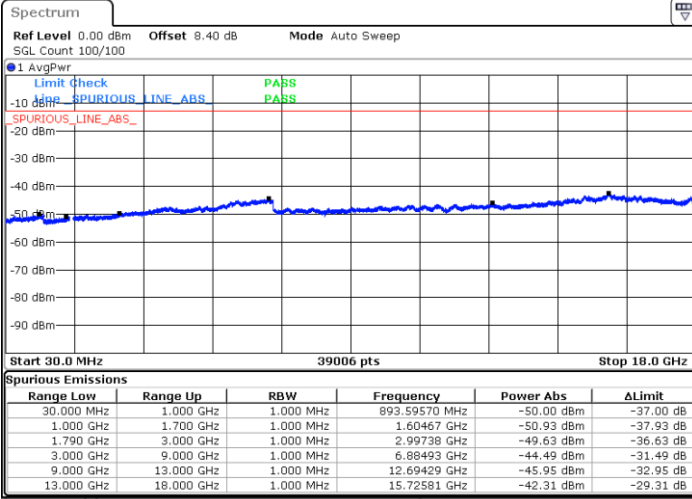

Date: 26 SEP 2019 02:36:20

LTE Band 66 / 10MHz

Lowest Channel / QPSK

Date: 26 SEP 2019 03:16:05

Lowest Channel / 16QAM

Date: 26 SEP 2019 03:15:13

LTE Band 66 / 10MHz

Middle Channel / QPSK

Middle Channel / 16QAM

Date: 26 SEP.2019 03:09:56

Date: 26 SEP.2019 03:11:13

Highest Channel / QPSK

Highest Channel / 16QAM

Date: 26 SEP.2019 03:08:43

Date: 26 SEP.2019 03:08:06

LTE Band 66 / 15MHz

Lowest Channel / QPSK

Lowest Channel / 16QAM

Date: 26 SEP.2019 03:33:26

Date: 26 SEP.2019 03:35:03

Middle Channel / QPSK

Middle Channel / 16QAM

Date: 26 SEP.2019 03:31:47

Date: 26 SEP.2019 03:31:05

LTE Band 66 / 15MHz

Highest Channel / QPSK

Date: 26 SEP 2019 03:27:34

Highest Channel / 16QAM

Date: 26 SEP 2019 03:28:33

LTE Band 66 / 20MHz

Lowest Channel / QPSK

Date: 26 SEP 2019 04:04:53