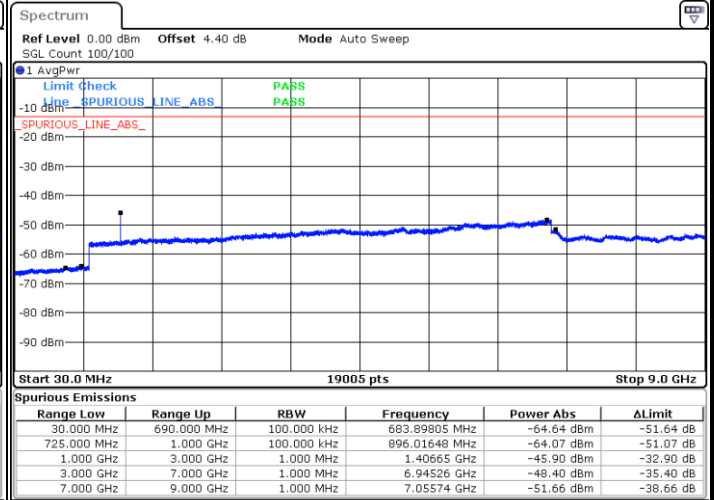

Date: 23 SEP.2019 11:50:29

**LTE Band 12 / 1.4MHz**

LTE Band 12 / 3MHz

Lowest Channel / 64QAM

Middle Channel / 64QAM

Date: 23 SEP.2019 12:08:25

Date: 23 SEP.2019 12:09:18

Highest Channel / 64QAM

Date: 23 SEP.2019 12:10:11

LTE Band 12 / 5MHz

Lowest Channel / 64QAM

Middle Channel / 64QAM

Date: 23 SEP.2019 12:21:59

Date: 23 SEP.2019 12:22:52

Highest Channel / 64QAM

Date: 23 SEP.2019 12:23:46

LTE Band 12 / 10MHz

Lowest Channel / 64QAM

Middle Channel / 64QAM

Date: 23 SEP.2019 12:24:39

Date: 23 SEP.2019 12:25:32

Highest Channel / 64QAM

Date: 23 SEP.2019 12:26:26

LTE Band 66 / 1.4MHz