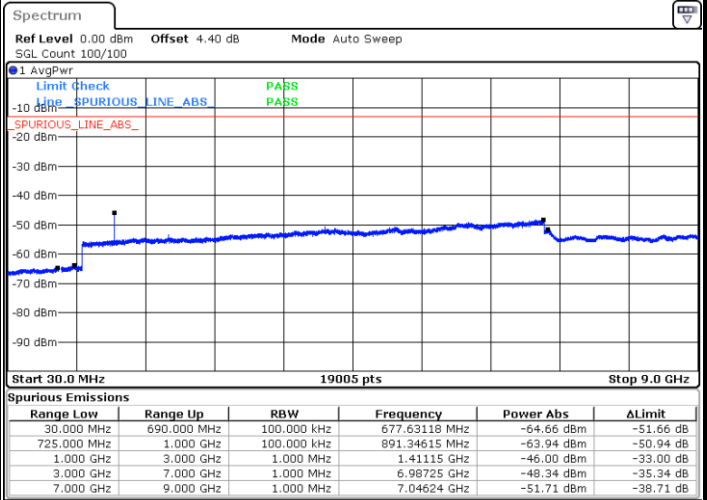

Date: 23 SEP.2019 12:10:11

LTE Band 12 / 5MHz

Lowest Channel / 64QAM

Middle Channel / 64QAM

Date: 23 SEP.2019 12:21:59

Date: 23 SEP.2019 12:22:52

Highest Channel / 64QAM

Date: 23 SEP.2019 12:23:46

LTE Band 12 / 10MHz

Lowest Channel / 64QAM

Middle Channel / 64QAM

Date: 23 SEP.2019 12:24:39

Date: 23 SEP.2019 12:25:32

Highest Channel / 64QAM

Date: 23 SEP.2019 12:26:26

LTE Band 66 / 1.4MHz