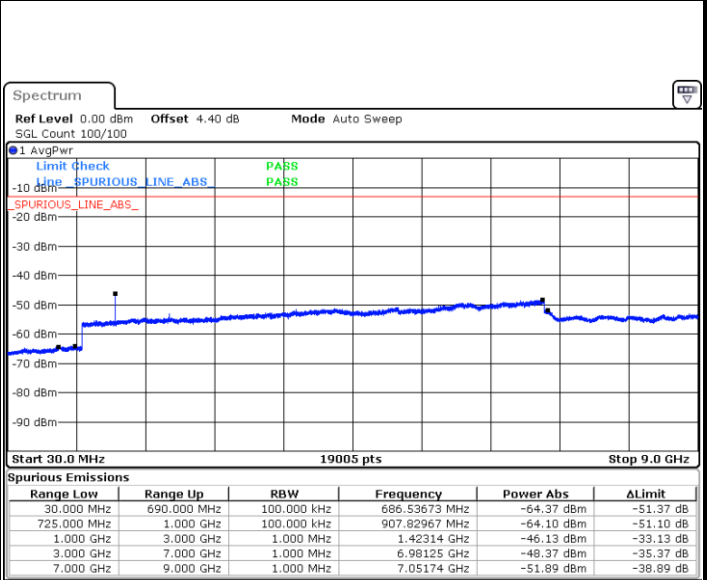

Date: 23 SEP.2019 11:15:20

Highest Channel / QPSK

Highest Channel / 16QAM

Date: 23 SEP.2019 11:17:06

Date: 23 SEP.2019 11:18:00

LTE Band 12 / 5MHz

Lowest Channel / QPSK

Lowest Channel / 16QAM

Date: 23 SEP.2019 11:29:48

Date: 23 SEP.2019 11:30:42

Middle Channel / QPSK

Middle Channel / 16QAM

Date: 23 SEP.2019 11:32:28

Date: 23 SEP.2019 11:31:35

LTE Band 12 / 5MHz

Highest Channel / QPSK

Date: 23 SEP 2019 11:33:22

Highest Channel / 16QAM

Date: 23 SEP 2019 11:34:15

LTE Band 12 / 10MHz

Lowest Channel / QPSK

Date: 23 SEP 2019 11:46:02

Lowest Channel / 16QAM

Date: 23 SEP 2019 11:46:56