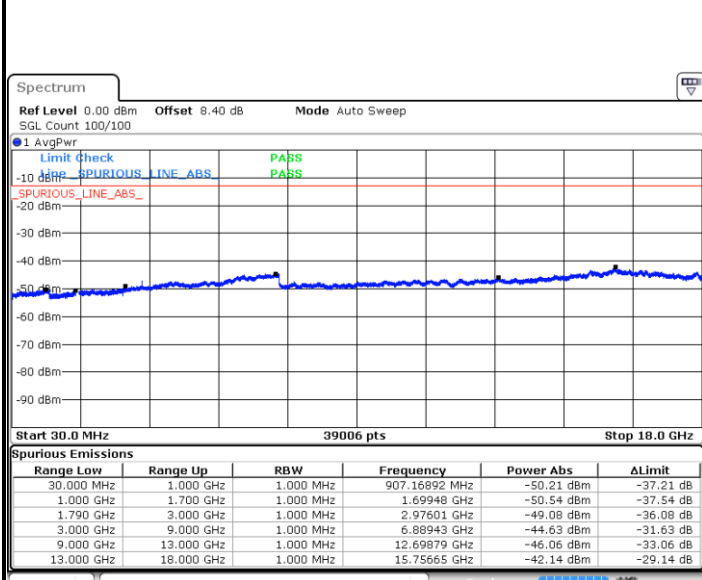

Lowest Channel / QPSK

Lowest Channel / 16QAM

Date: 26 SEP.2019 03:33:26

Date: 26 SEP.2019 03:35:03

Middle Channel / QPSK

Middle Channel / 16QAM

Date: 26 SEP.2019 03:31:47

Date: 26 SEP.2019 03:31:05

LTE Band 66 / 15MHz

Highest Channel / QPSK

Date: 26 SEP 2019 03:27:34

Highest Channel / 16QAM

Date: 26 SEP 2019 03:28:33

LTE Band 66 / 20MHz

Lowest Channel / QPSK

Date: 26 SEP 2019 04:04:53

Lowest Channel / 16QAM

Date: 26 SEP 2019 04:03:46

LTE Band 66 / 20MHz

Middle Channel / QPSK

Middle Channel / 16QAM

Date: 26 SEP.2019 03:59:14

Date: 26 SEP.2019 04:00:15

Highest Channel / QPSK

Highest Channel / 16QAM

Date: 26 SEP.2019 03:58:05

Date: 26 SEP.2019 03:57:09

LTE Band 66 / 1.4MHz

Lowest Channel / 64QAM

Middle Channel / 64QAM

Date: 26 SEP.2019 00:55:30

Date: 26 SEP.2019 00:48:52