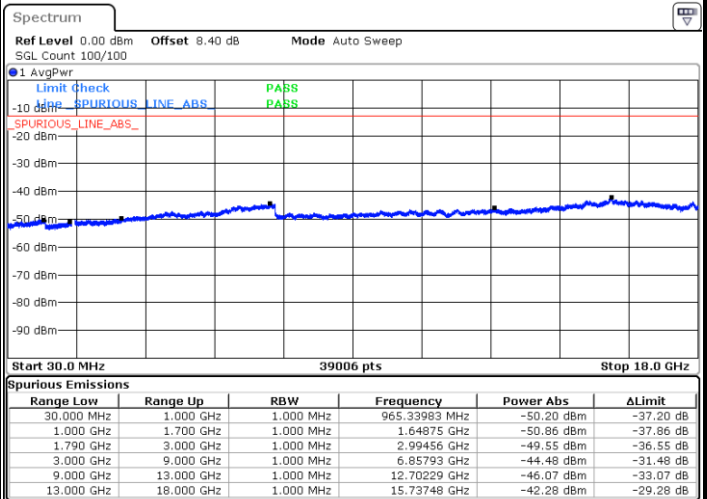

LTE Band 66 / 1.4MHz

Highest Channel / QPSK

Date: 26 SEP.2019 00:43:14

Highest Channel / 16QAM

Date: 26 SEP.2019 00:45:45

LTE Band 66 / 3MHz

Lowest Channel / QPSK

Date: 26 SEP.2019 01:50:59

Lowest Channel / 16QAM

Date: 26 SEP.2019 01:51:40

LTE Band 66 / 3MHz

Middle Channel / QPSK

Middle Channel / 16QAM

Date: 26 SEP.2019 01:55:23

Date: 26 SEP.2019 01:54:40

Highest Channel / QPSK

Highest Channel / 16QAM

Date: 26 SEP.2019 01:56:41

Date: 26 SEP.2019 01:57:27

LTE Band 66 / 5MHz

Lowest Channel / QPSK

Lowest Channel / 16QAM

Date: 26 SEP.2019 02:41:42

Date: 26 SEP.2019 02:42:30