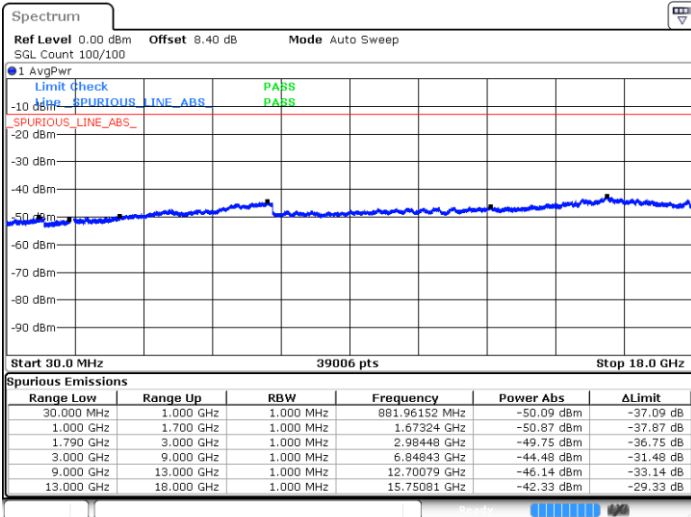

Highest Channel / 16QAM

Date: 26 SEP.2019 03:58:05

Date: 26 SEP.2019 03:57:09

LTE Band 66 / 1.4MHz

Lowest Channel / 64QAM

Middle Channel / 64QAM

Date: 26 SEP.2019 00:55:30

Date: 26 SEP.2019 00:48:52

Highest Channel / 64QAM

Date: 26 SEP.2019 00:47:24

LTE Band 66 / 3MHz

Lowest Channel / 64QAM

Middle Channel / 64QAM

Date: 26 SEP.2019 01:52:45

Date: 26 SEP.2019 01:53:58

Highest Channel / 64QAM

Date: 26 SEP.2019 01:58:18

LTE Band 66 / 5MHz

Lowest Channel / 64QAM

Middle Channel / 64QAM

Date: 26 SEP.2019 02:43:10

Date: 26 SEP.2019 02:39:03

Highest Channel / 64QAM

Date: 26 SEP.2019 02:37:58

LTE Band 66 / 10MHz

Lowest Channel / 64QAM

Middle Channel / 64QAM

Date: 26 SEP.2019 03:14:10

Date: 26 SEP.2019 03:11:58

Highest Channel / 64QAM

Date: 26 SEP.2019 03:07:26

LTE Band 66 / 15MHz