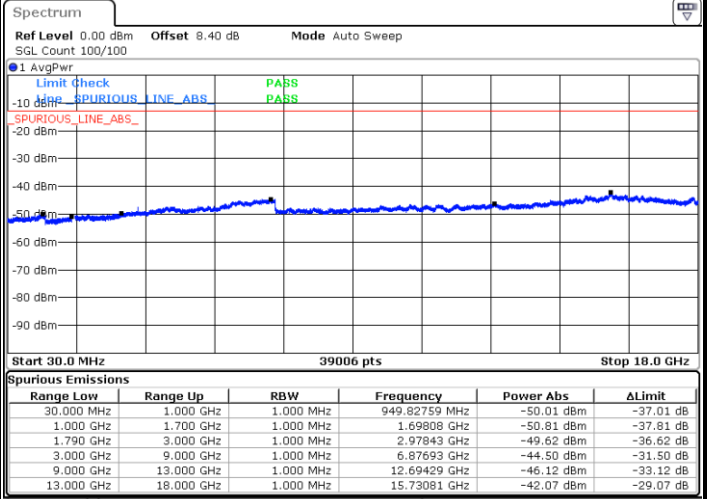

Date: 26 SEP 2019 02:36:20

LTE Band 66 / 10MHz

Lowest Channel / QPSK

Date: 26 SEP 2019 03:16:05

Lowest Channel / 16QAM

Date: 26 SEP 2019 03:15:13

LTE Band 66 / 10MHz

Middle Channel / QPSK

Middle Channel / 16QAM

Date: 26 SEP.2019 03:09:56

Date: 26 SEP.2019 03:11:13

Highest Channel / QPSK

Highest Channel / 16QAM

Date: 26 SEP.2019 03:08:43

Date: 26 SEP.2019 03:08:06

LTE Band 66 / 15MHz

Lowest Channel / QPSK

Lowest Channel / 16QAM

Date: 26 SEP.2019 03:33:26

Date: 26 SEP.2019 03:35:03

Middle Channel / QPSK

Middle Channel / 16QAM

Date: 26 SEP.2019 03:31:47

Date: 26 SEP.2019 03:31:05

LTE Band 66 / 15MHz

Highest Channel / QPSK

Date: 26 SEP 2019 03:27:34

Highest Channel / 16QAM

Date: 26 SEP 2019 03:28:33

LTE Band 66 / 20MHz

Lowest Channel / QPSK

Date: 26 SEP 2019 04:04:53