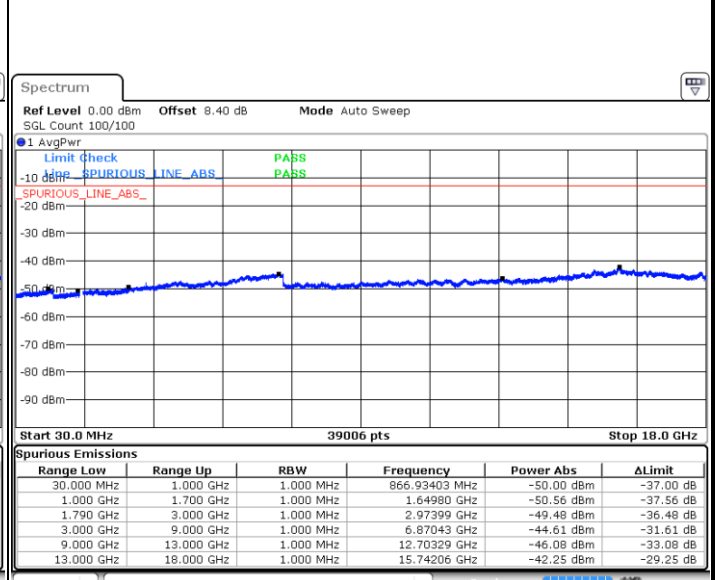

LTE Band 66 / 1.4MHz

Highest Channel / QPSK

Date: 26 SEP.2019 00:43:14

Highest Channel / 16QAM

Date: 26 SEP.2019 00:45:45

LTE Band 66 / 3MHz

Lowest Channel / QPSK

Date: 26 SEP.2019 01:50:59

Lowest Channel / 16QAM

Date: 26 SEP.2019 01:51:40

LTE Band 66 / 3MHz

Middle Channel / QPSK

Middle Channel / 16QAM

Date: 26 SEP.2019 01:55:23

Date: 26 SEP.2019 01:54:40

Highest Channel / QPSK

Highest Channel / 16QAM

Date: 26 SEP.2019 01:56:41

Date: 26 SEP.2019 01:57:27

LTE Band 66 / 5MHz

Lowest Channel / QPSK

Lowest Channel / 16QAM

Date: 26 SEP.2019 02:41:42

Date: 26 SEP.2019 02:42:30