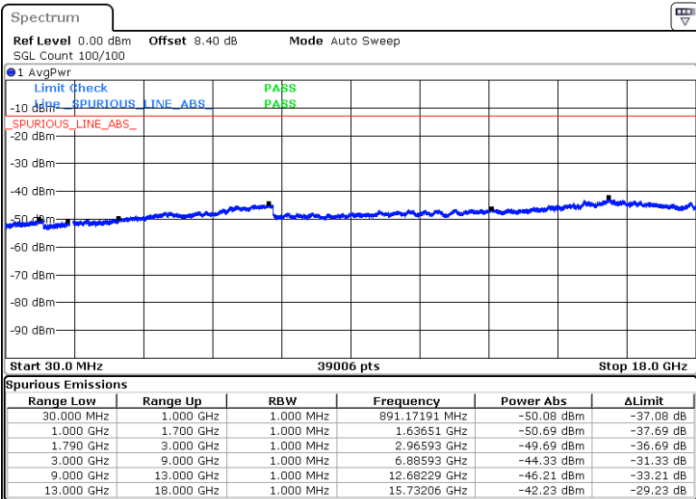

Lowest Channel / 16QAM

Date: 26 SEP.2019 01:51:40

LTE Band 66 / 3MHz

Middle Channel / QPSK

Middle Channel / 16QAM

Date: 26 SEP.2019 01:55:23

Date: 26 SEP.2019 01:54:40

Highest Channel / QPSK

Highest Channel / 16QAM

Date: 26 SEP.2019 01:56:41

Date: 26 SEP.2019 01:57:27

LTE Band 66 / 5MHz

Lowest Channel / QPSK

Lowest Channel / 16QAM

Date: 26 SEP.2019 02:41:42

Date: 26 SEP.2019 02:42:30

Middle Channel / QPSK

Middle Channel / 16QAM

Date: 26 SEP.2019 02:40:36

Date: 26 SEP.2019 02:39:53

LTE Band 66 / 5MHz

Highest Channel / QPSK

Date: 26 SEP 2019 02:33:46

Highest Channel / 16QAM