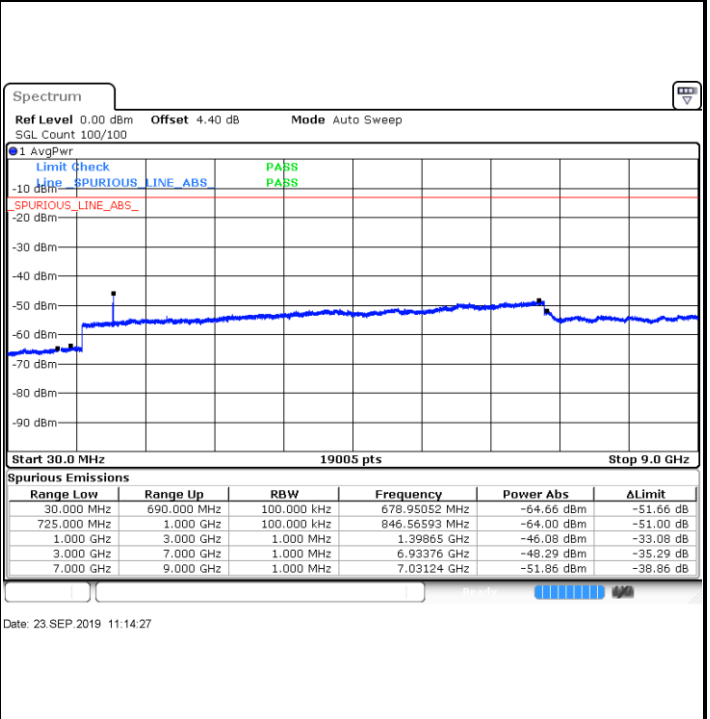

Lowest Channel / 16QAM

Date: 23 SEP.2019 10:58:13

Middle Channel / QPSK

Date: 23 SEP.2019 10:59:59

Middle Channel / 16QAM

Date: 23 SEP.2019 10:59:06

LTE Band 12 / 1.4MHz

Highest Channel / QPSK

Highest Channel / 16QAM

LTE Band 12 / 3MHz

Lowest Channel / QPSK

Lowest Channel / 16QAM

LTE Band 12 / 3MHz

Middle Channel / QPSK

Middle Channel / 16QAM

Date: 23 SEP.2019 11:16:13

Date: 23 SEP.2019 11:15:20

Highest Channel / QPSK

Highest Channel / 16QAM

Date: 23 SEP.2019 11:17:06

Date: 23 SEP.2019 11:18:00

LTE Band 12 / 5MHz

Lowest Channel / QPSK

Lowest Channel / 16QAM

Date: 23 SEP.2019 11:29:48

Date: 23 SEP.2019 11:30:42

Middle Channel / QPSK

Middle Channel / 16QAM

Date: 23 SEP.2019 11:32:28

Date: 23 SEP.2019 11:31:35

LTE Band 12 / 5MHz

Highest Channel / QPSK