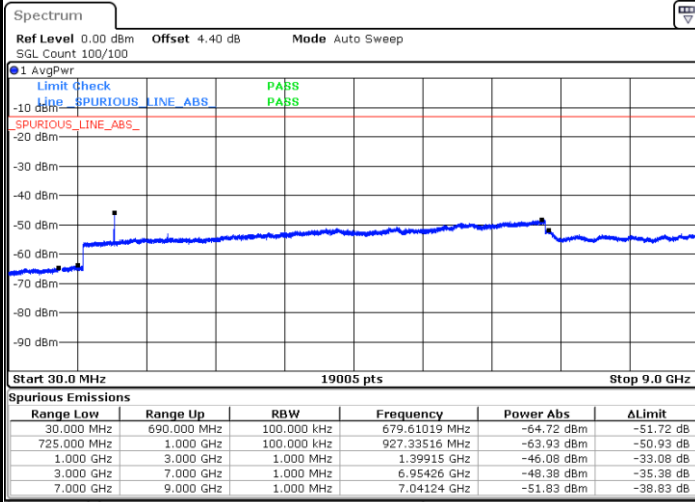

Date: 23 SEP.2019 11:15:20

Highest Channel / QPSK

Highest Channel / 16QAM

Date: 23 SEP.2019 11:17:06

Date: 23 SEP.2019 11:18:00

LTE Band 12 / 5MHz

Lowest Channel / QPSK

Lowest Channel / 16QAM

Date: 23 SEP.2019 11:29:48

Date: 23 SEP.2019 11:30:42

Middle Channel / QPSK

Middle Channel / 16QAM

Date: 23 SEP.2019 11:32:28

Date: 23 SEP.2019 11:31:35

LTE Band 12 / 5MHz

Highest Channel / QPSK