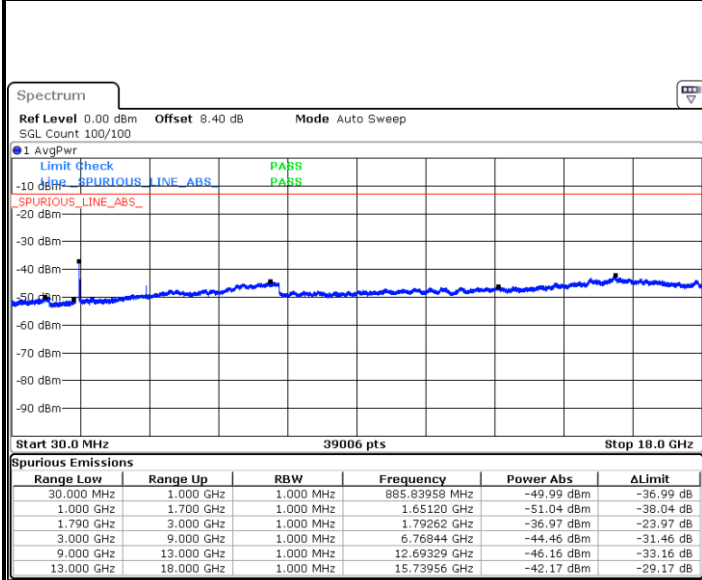

Middle Channel / 16QAM

Date: 26 SEP.2019 03:09:56

Date: 26 SEP.2019 03:11:13

Highest Channel / QPSK

Highest Channel / 16QAM

Date: 26 SEP.2019 03:08:43

Date: 26 SEP.2019 03:08:06

LTE Band 66 / 15MHz

Lowest Channel / QPSK

Lowest Channel / 16QAM

Date: 26 SEP.2019 03:33:26

Date: 26 SEP.2019 03:35:03

Middle Channel / QPSK

Middle Channel / 16QAM

Date: 26 SEP.2019 03:31:47

Date: 26 SEP.2019 03:31:05

LTE Band 66 / 15MHz

Highest Channel / QPSK

Date: 26 SEP 2019 03:27:34

Highest Channel / 16QAM

Date: 26 SEP 2019 03:28:33

LTE Band 66 / 20MHz

Lowest Channel / QPSK

Date: 26 SEP 2019 04:04:53

Lowest Channel / 16QAM

Date: 26 SEP 2019 04:03:46

LTE Band 66 / 20MHz

Middle Channel / QPSK

Middle Channel / 16QAM

Date: 26 SEP.2019 03:59:14

Date: 26 SEP.2019 04:00:15

Highest Channel / QPSK