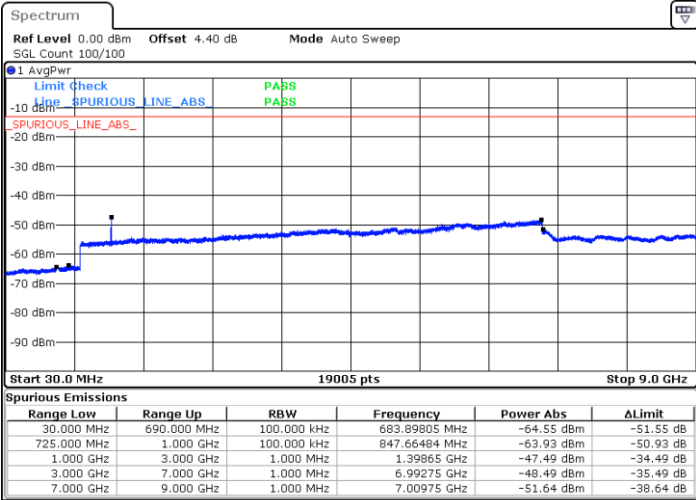

LTE Band 12 / 10MHz

Middle Channel / QPSK

Date: 23 SEP.2019 11:48:42

Middle Channel / 16QAM

Date: 23 SEP.2019 11:47:49

Highest Channel / QPSK

Date: 23 SEP.2019 11:49:36

Highest Channel / 16QAM

Date: 23 SEP.2019 11:50:29

**LTE Band 12 / 1.4MHz**

LTE Band 12 / 3MHz

Lowest Channel / 64QAM

Middle Channel / 64QAM

Date: 23 SEP.2019 12:08:25

Date: 23 SEP.2019 12:09:18

Highest Channel / 64QAM

Date: 23 SEP.2019 12:10:11

LTE Band 12 / 5MHz

Lowest Channel / 64QAM

Middle Channel / 64QAM

Date: 23 SEP.2019 12:21:59

Date: 23 SEP.2019 12:22:52

Highest Channel / 64QAM

Date: 23 SEP.2019 12:23:46

LTE Band 12 / 10MHz

Lowest Channel / 64QAM

Middle Channel / 64QAM

Date: 23 SEP.2019 12:24:39

Date: 23 SEP.2019 12:25:32

Highest Channel / 64QAM

Date: 23 SEP.2019 12:26:26

LTE Band 66 / 1.4MHz