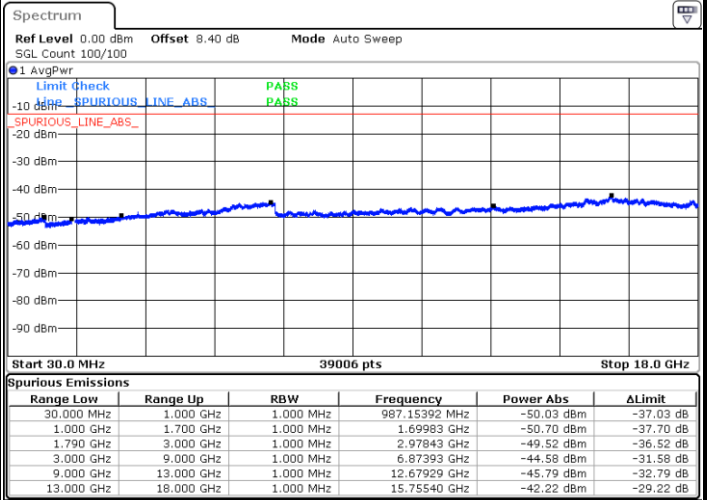

Lowest Channel / 16QAM

Date: 26 SEP.2019 01:51:40

LTE Band 66 / 3MHz

Middle Channel / QPSK

Middle Channel / 16QAM

Date: 26 SEP.2019 01:55:23

Date: 26 SEP.2019 01:54:40

Highest Channel / QPSK

Highest Channel / 16QAM

Date: 26 SEP.2019 01:56:41

Date: 26 SEP.2019 01:57:27

LTE Band 66 / 5MHz

Lowest Channel / QPSK

Lowest Channel / 16QAM

Date: 26 SEP.2019 02:41:42

Date: 26 SEP.2019 02:42:30

Middle Channel / QPSK

Middle Channel / 16QAM

Date: 26 SEP.2019 02:40:36

Date: 26 SEP.2019 02:39:53

LTE Band 66 / 5MHz

Highest Channel / QPSK

Date: 26 SEP 2019 02:33:46

Highest Channel / 16QAM