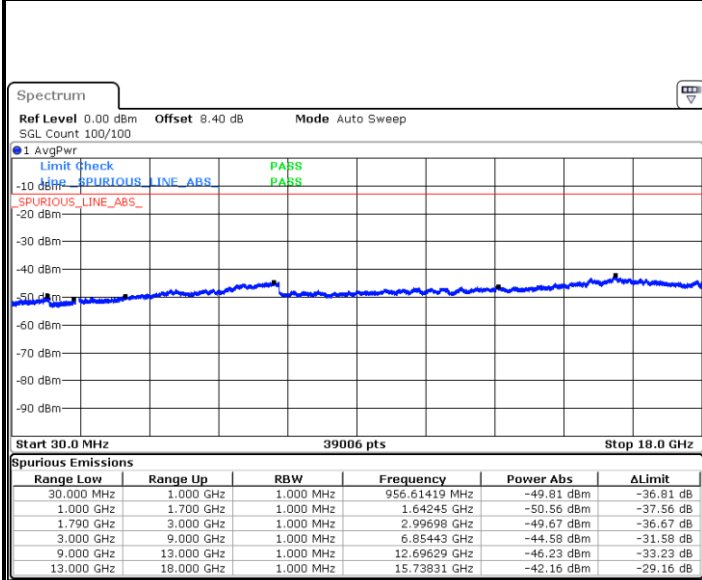

LTE Band 12 / 10MHz

Lowest Channel / 64QAM

Middle Channel / 64QAM

Date: 23 SEP.2019 12:24:39

Date: 23 SEP.2019 12:25:32

Highest Channel / 64QAM

Date: 23 SEP.2019 12:26:26

LTE Band 66 / 1.4MHz

Lowest Channel / QPSK

Lowest Channel / 16QAM

Date: 26 SEP 2019 00:53:34

Date: 26 SEP 2019 00:54:25

Middle Channel / QPSK

Middle Channel / 16QAM

Date: 26 SEP 2019 00:52:08

Date: 26 SEP 2019 00:50:27

LTE Band 66 / 1.4MHz

Highest Channel / QPSK

Date: 26 SEP.2019 00:43:14

Highest Channel / 16QAM

Date: 26 SEP.2019 00:45:45

LTE Band 66 / 3MHz

Lowest Channel / QPSK

Date: 26 SEP.2019 01:50:59