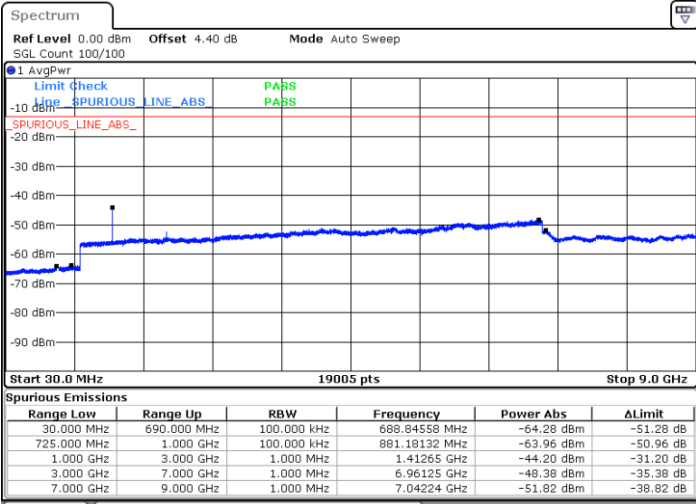

Highest Channel / 16QAM

LTE Band 12 / 3MHz

Lowest Channel / QPSK

Lowest Channel / 16QAM

LTE Band 12 / 3MHz

Middle Channel / QPSK

Middle Channel / 16QAM

Date: 23 SEP.2019 11:16:13

Date: 23 SEP.2019 11:15:20

Highest Channel / QPSK

Highest Channel / 16QAM

Date: 23 SEP.2019 11:17:06

Date: 23 SEP.2019 11:18:00

LTE Band 12 / 5MHz

Lowest Channel / QPSK

Lowest Channel / 16QAM