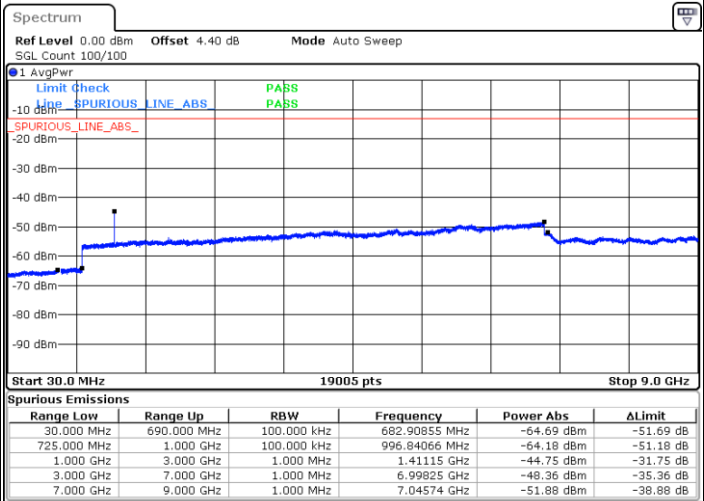

Date: 23 SEP.2019 11:15:20

Highest Channel / QPSK

Highest Channel / 16QAM

Date: 23 SEP.2019 11:17:06

Date: 23 SEP.2019 11:18:00

LTE Band 12 / 5MHz

Lowest Channel / QPSK

Lowest Channel / 16QAM

Date: 23 SEP.2019 11:29:48

Date: 23 SEP.2019 11:30:42

Middle Channel / QPSK

Middle Channel / 16QAM

Date: 23 SEP.2019 11:32:28

Date: 23 SEP.2019 11:31:35

LTE Band 12 / 5MHz

Highest Channel / QPSK

Date: 23 SEP 2019 11:33:22

Highest Channel / 16QAM

Date: 23 SEP 2019 11:34:15

LTE Band 12 / 10MHz

Lowest Channel / QPSK

Date: 23 SEP 2019 11:46:02

Lowest Channel / 16QAM

Date: 23 SEP 2019 11:46:56