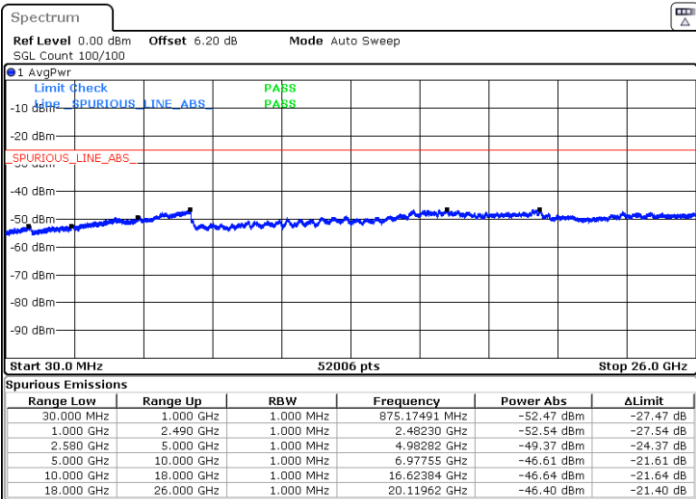

Lowest Channel / 64QAM

Middle Channel / 64QAM

Date: 21.SEP.2019 03:32:47

Date: 21.SEP.2019 03:33:41

Highest Channel / 64QAM

Date: 21.SEP.2019 03:34:34

LTE Band 7 / 20MHz

Lowest Channel / 64QAM

Middle Channel / 64QAM

Date: 21.SEP.2019 03:40:55

Date: 21.SEP.2019 03:41:49

Highest Channel / 64QAM

Date: 21.SEP.2019 03:42:42

LTE Band 12 / 1.4MHz

Lowest Channel / QPSK

Date: 23 SEP.2019 10:56:30

Lowest Channel / 16QAM

Date: 23 SEP.2019 10:58:13

Middle Channel / QPSK

Date: 23 SEP.2019 10:59:59

Middle Channel / 16QAM

Date: 23 SEP.2019 10:59:06

LTE Band 12 / 1.4MHz

Highest Channel / QPSK