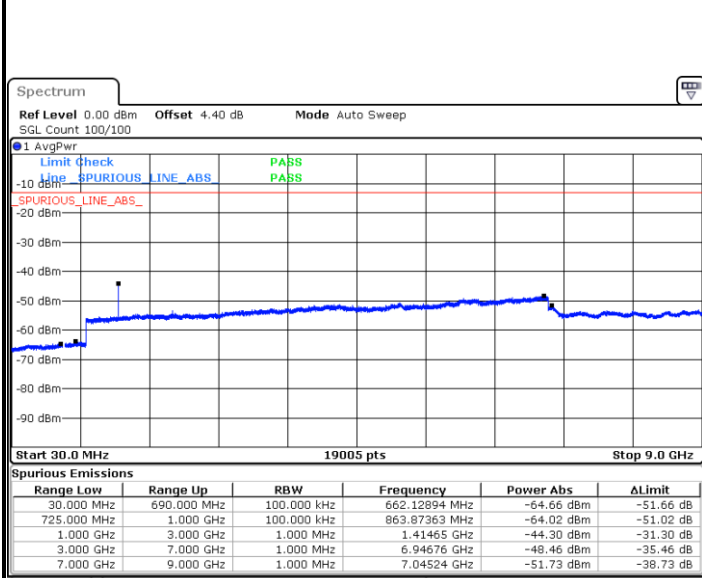

Lowest Channel / 64QAM

Middle Channel / 64QAM

Date: 21.SEP.2019 03:32:47

Date: 21.SEP.2019 03:33:41

Highest Channel / 64QAM

Date: 21.SEP.2019 03:34:34

LTE Band 7 / 20MHz

Lowest Channel / 64QAM

Middle Channel / 64QAM

Date: 21.SEP.2019 03:40:55

Date: 21.SEP.2019 03:41:49

Highest Channel / 64QAM

Date: 21.SEP.2019 03:42:42

LTE Band 12 / 1.4MHz

Lowest Channel / QPSK

Date: 23 SEP.2019 10:56:30

Lowest Channel / 16QAM

Date: 23 SEP.2019 10:58:13

Middle Channel / QPSK

Date: 23 SEP.2019 10:59:59

Middle Channel / 16QAM

Date: 23 SEP.2019 10:59:06

LTE Band 12 / 1.4MHz

Highest Channel / QPSK

Highest Channel / 16QAM

LTE Band 12 / 3MHz

Lowest Channel / QPSK

Lowest Channel / 16QAM

LTE Band 12 / 3MHz

Middle Channel / QPSK

Middle Channel / 16QAM

Date: 23 SEP.2019 11:16:13