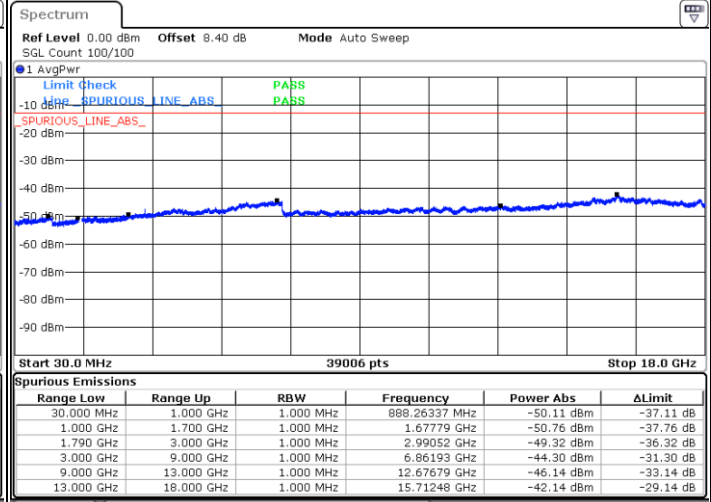

Date: 23 SEP.2019 12:10:11

LTE Band 12 / 5MHz

Lowest Channel / 64QAM

Middle Channel / 64QAM

Date: 23 SEP.2019 12:21:59

Date: 23 SEP.2019 12:22:52

Highest Channel / 64QAM

Date: 23 SEP.2019 12:23:46

LTE Band 12 / 10MHz

Lowest Channel / 64QAM

Middle Channel / 64QAM

Date: 23 SEP.2019 12:24:39

Date: 23 SEP.2019 12:25:32

Highest Channel / 64QAM

Date: 23 SEP.2019 12:26:26

LTE Band 66 / 1.4MHz

Lowest Channel / QPSK

Lowest Channel / 16QAM

Date: 26 SEP 2019 00:53:34

Date: 26 SEP 2019 00:54:25

Middle Channel / QPSK

Middle Channel / 16QAM

Date: 26 SEP 2019 00:52:08

Date: 26 SEP 2019 00:50:27

LTE Band 66 / 1.4MHz

Highest Channel / QPSK

Date: 26 SEP.2019 00:43:14

Highest Channel / 16QAM

Date: 26 SEP.2019 00:45:45

LTE Band 66 / 3MHz

Lowest Channel / QPSK

Date: 26 SEP.2019 01:50:59