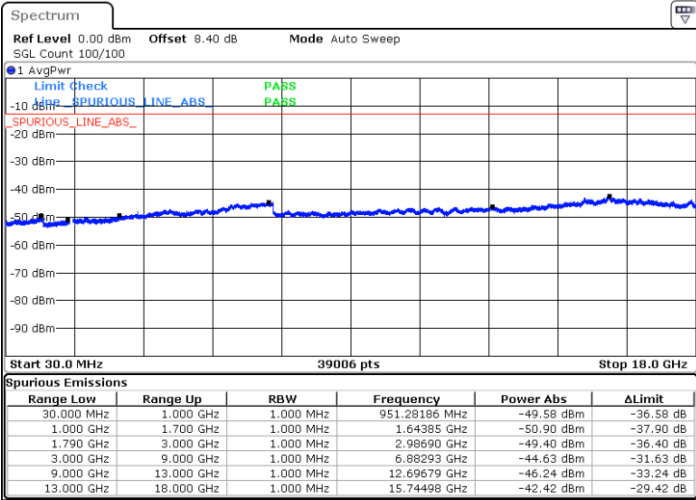

LTE Band 66 / 15MHz

Highest Channel / QPSK

Date: 26 SEP 2019 03:27:34

Highest Channel / 16QAM

Date: 26 SEP 2019 03:28:33

LTE Band 66 / 20MHz

Lowest Channel / QPSK

Date: 26 SEP 2019 04:04:53

Lowest Channel / 16QAM

Date: 26 SEP 2019 04:03:46

LTE Band 66 / 20MHz

Middle Channel / QPSK

Middle Channel / 16QAM

Date: 26 SEP.2019 03:59:14

Date: 26 SEP.2019 04:00:15

Highest Channel / QPSK

Highest Channel / 16QAM

Date: 26 SEP.2019 03:58:05

Date: 26 SEP.2019 03:57:09

LTE Band 66 / 1.4MHz

Lowest Channel / 64QAM

Middle Channel / 64QAM

Date: 26 SEP.2019 00:55:30

Date: 26 SEP.2019 00:48:52

Highest Channel / 64QAM

Date: 26 SEP.2019 00:47:24

LTE Band 66 / 3MHz

Lowest Channel / 64QAM

Middle Channel / 64QAM

Date: 26 SEP.2019 01:52:45

Date: 26 SEP.2019 01:53:58

Highest Channel / 64QAM