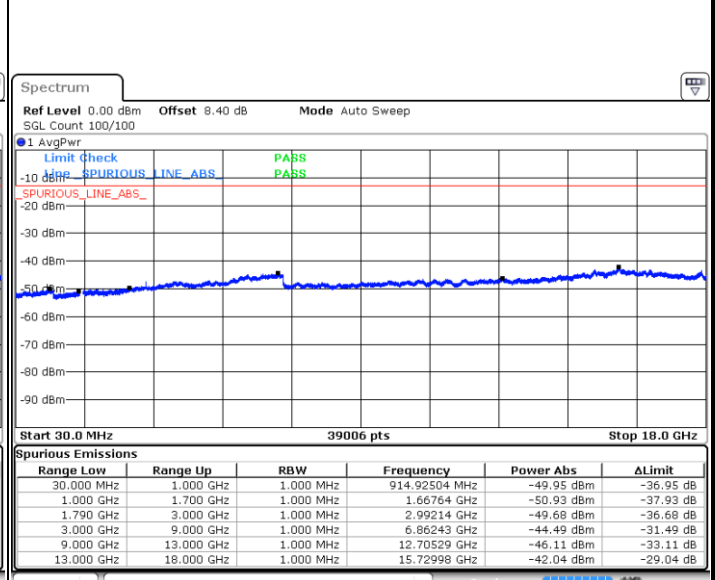

Lowest Channel / QPSK

Lowest Channel / 16QAM

Date: 26 SEP.2019 03:33:26

Date: 26 SEP.2019 03:35:03

Middle Channel / QPSK

Middle Channel / 16QAM

Date: 26 SEP.2019 03:31:47

Date: 26 SEP.2019 03:31:05

LTE Band 66 / 15MHz

Highest Channel / QPSK

Date: 26 SEP 2019 03:27:34

Highest Channel / 16QAM

Date: 26 SEP 2019 03:28:33

LTE Band 66 / 20MHz

Lowest Channel / QPSK

Date: 26 SEP 2019 04:04:53

Lowest Channel / 16QAM

Date: 26 SEP 2019 04:03:46

LTE Band 66 / 20MHz

Middle Channel / QPSK

Middle Channel / 16QAM

Date: 26 SEP.2019 03:59:14

Date: 26 SEP.2019 04:00:15

Highest Channel / QPSK

Highest Channel / 16QAM

Date: 26 SEP.2019 03:58:05

Date: 26 SEP.2019 03:57:09

LTE Band 66 / 1.4MHz

Lowest Channel / 64QAM

Middle Channel / 64QAM

Date: 26 SEP.2019 00:55:30

Date: 26 SEP.2019 00:48:52