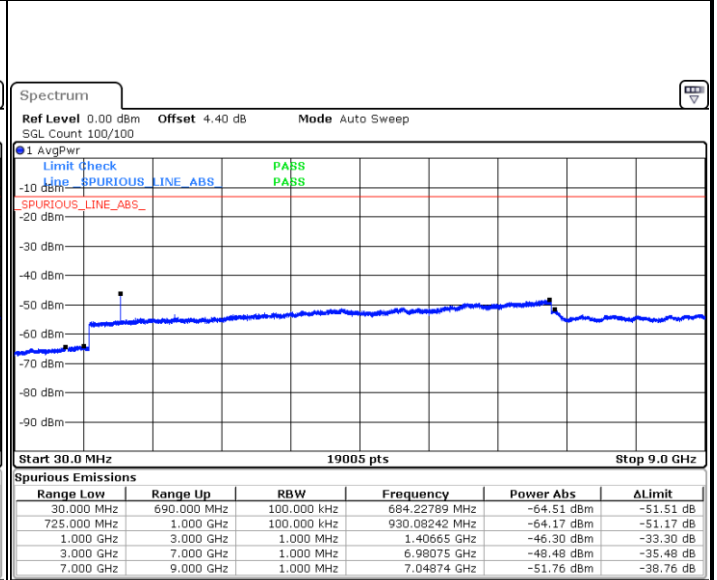

Date: 23 SEP.2019 11:29:48

Date: 23 SEP.2019 11:30:42

Middle Channel / QPSK

Middle Channel / 16QAM

Date: 23 SEP.2019 11:32:28

Date: 23 SEP.2019 11:31:35

LTE Band 12 / 5MHz

Highest Channel / QPSK

Date: 23 SEP 2019 11:33:22

Highest Channel / 16QAM

Date: 23 SEP 2019 11:34:15

LTE Band 12 / 10MHz

Lowest Channel / QPSK

Date: 23 SEP 2019 11:46:02

Lowest Channel / 16QAM

Date: 23 SEP 2019 11:46:56

LTE Band 12 / 10MHz

Middle Channel / QPSK

Date: 23 SEP.2019 11:48:42

Middle Channel / 16QAM

Date: 23 SEP.2019 11:47:49

Highest Channel / QPSK

Date: 23 SEP.2019 11:49:36

Highest Channel / 16QAM