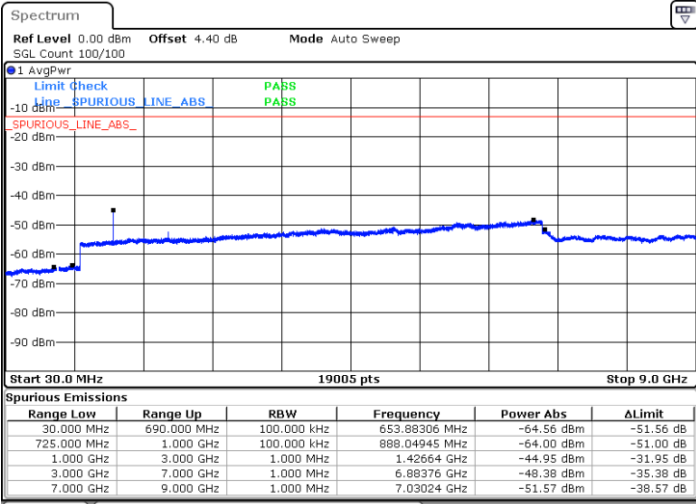

Highest Channel / 16QAM

LTE Band 12 / 3MHz

Lowest Channel / QPSK

Lowest Channel / 16QAM

LTE Band 12 / 3MHz

Middle Channel / QPSK

Middle Channel / 16QAM

Date: 23 SEP.2019 11:16:13

Date: 23 SEP.2019 11:15:20

Highest Channel / QPSK

Highest Channel / 16QAM

Date: 23 SEP.2019 11:17:06

Date: 23 SEP.2019 11:18:00

LTE Band 12 / 5MHz

Lowest Channel / QPSK

Lowest Channel / 16QAM