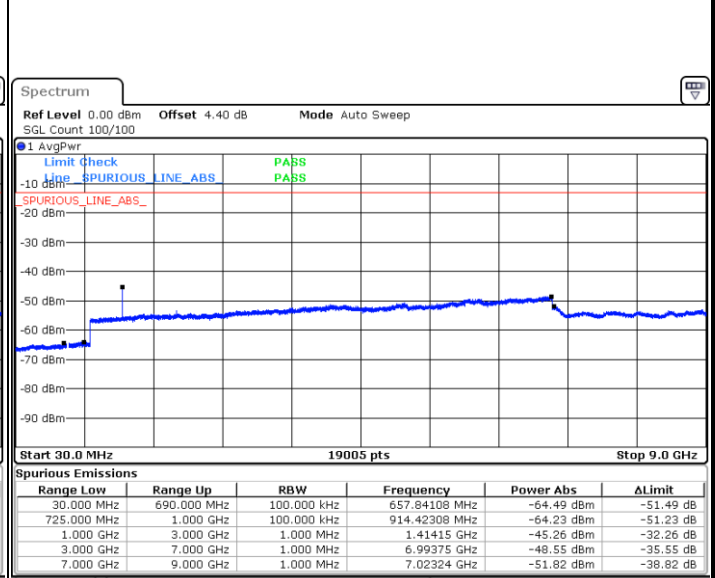

Middle Channel / 64QAM

Date: 21.SEP.2019 03:40:55

Date: 21.SEP.2019 03:41:49

Highest Channel / 64QAM

Date: 21.SEP.2019 03:42:42

LTE Band 12 / 1.4MHz

Lowest Channel / QPSK

Date: 23 SEP.2019 10:56:30

Lowest Channel / 16QAM

Date: 23 SEP.2019 10:58:13

Middle Channel / QPSK

Date: 23 SEP.2019 10:59:59

Middle Channel / 16QAM

Date: 23 SEP.2019 10:59:06

LTE Band 12 / 1.4MHz

Highest Channel / QPSK

Highest Channel / 16QAM

LTE Band 12 / 3MHz

Lowest Channel / QPSK

Lowest Channel / 16QAM

LTE Band 12 / 3MHz

Middle Channel / QPSK

Middle Channel / 16QAM

Date: 23 SEP.2019 11:16:13

Date: 23 SEP.2019 11:15:20

Highest Channel / QPSK

Highest Channel / 16QAM

Date: 23 SEP.2019 11:17:06

Date: 23 SEP.2019 11:18:00

LTE Band 12 / 5MHz

Lowest Channel / QPSK

Lowest Channel / 16QAM