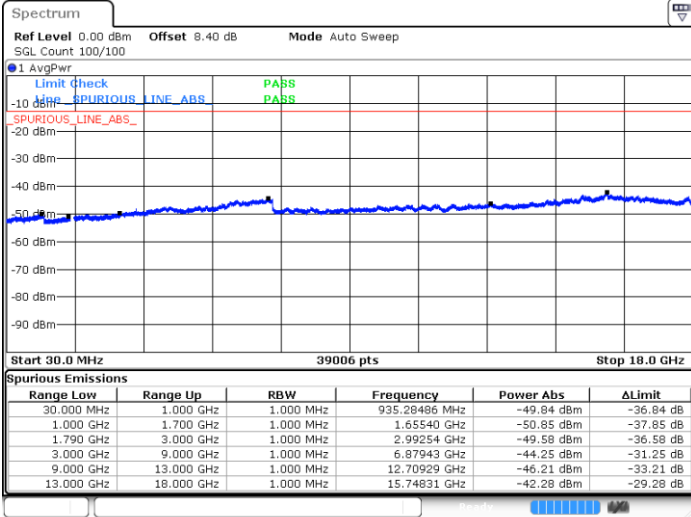

Highest Channel / 16QAM

Date: 26 SEP.2019 03:58:05

Date: 26 SEP.2019 03:57:09

LTE Band 66 / 1.4MHz

Lowest Channel / 64QAM

Middle Channel / 64QAM

Date: 26 SEP.2019 00:55:30

Date: 26 SEP.2019 00:48:52

Highest Channel / 64QAM

Date: 26 SEP.2019 00:47:24

LTE Band 66 / 3MHz

Lowest Channel / 64QAM

Middle Channel / 64QAM

Date: 26 SEP.2019 01:52:45

Date: 26 SEP.2019 01:53:58

Highest Channel / 64QAM

Date: 26 SEP.2019 01:58:18

LTE Band 66 / 5MHz

Lowest Channel / 64QAM

Middle Channel / 64QAM

Date: 26 SEP.2019 02:43:10

Date: 26 SEP.2019 02:39:03

Highest Channel / 64QAM

Date: 26 SEP.2019 02:37:58

LTE Band 66 / 10MHz

Lowest Channel / 64QAM

Middle Channel / 64QAM

Date: 26 SEP.2019 03:14:10

Date: 26 SEP.2019 03:11:58

Highest Channel / 64QAM

Date: 26 SEP.2019 03:07:26

LTE Band 66 / 15MHz