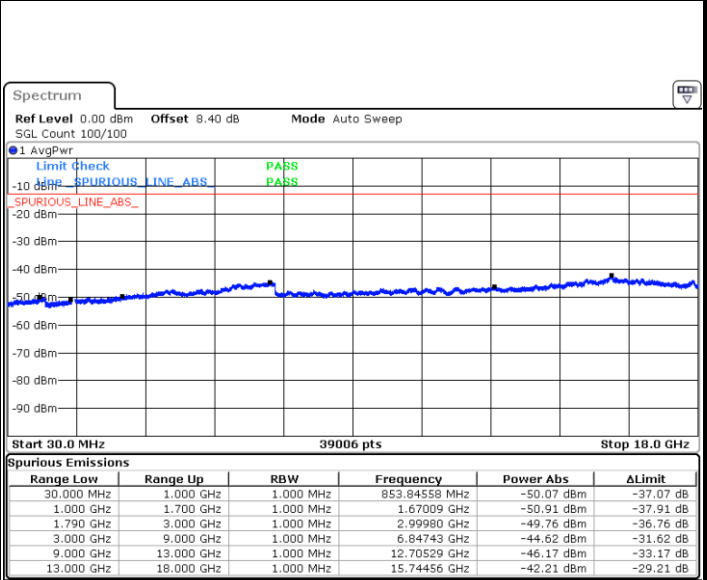

Highest Channel / 16QAM

Date: 26 SEP.2019 01:56:41

Date: 26 SEP.2019 01:57:27

LTE Band 66 / 5MHz

Lowest Channel / QPSK

Lowest Channel / 16QAM

Date: 26 SEP.2019 02:41:42

Date: 26 SEP.2019 02:42:30

Middle Channel / QPSK

Middle Channel / 16QAM

Date: 26 SEP.2019 02:40:36

Date: 26 SEP.2019 02:39:53

LTE Band 66 / 5MHz

Highest Channel / QPSK

Date: 26 SEP 2019 02:33:46

Highest Channel / 16QAM

Date: 26 SEP 2019 02:36:20

LTE Band 66 / 10MHz

Lowest Channel / QPSK

Date: 26 SEP 2019 03:16:05

Lowest Channel / 16QAM

Date: 26 SEP 2019 03:15:13

LTE Band 66 / 10MHz

Middle Channel / QPSK

Middle Channel / 16QAM

Date: 26 SEP.2019 03:09:56

Date: 26 SEP.2019 03:11:13

Highest Channel / QPSK

Highest Channel / 16QAM

Date: 26 SEP.2019 03:08:43

Date: 26 SEP.2019 03:08:06

LTE Band 66 / 15MHz