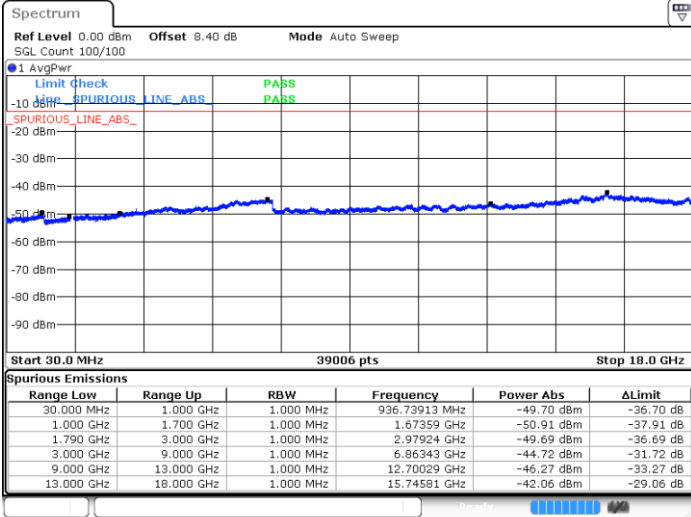

Highest Channel / 16QAM

Date: 26 SEP.2019 03:58:05

Date: 26 SEP.2019 03:57:09

LTE Band 66 / 1.4MHz

Lowest Channel / 64QAM

Middle Channel / 64QAM

Date: 26 SEP.2019 00:55:30

Date: 26 SEP.2019 00:48:52

Highest Channel / 64QAM

Date: 26 SEP.2019 00:47:24

LTE Band 66 / 3MHz

Lowest Channel / 64QAM

Middle Channel / 64QAM

Date: 26 SEP.2019 01:52:45

Date: 26 SEP.2019 01:53:58

Highest Channel / 64QAM

Date: 26 SEP.2019 01:58:18

LTE Band 66 / 5MHz

Lowest Channel / 64QAM

Middle Channel / 64QAM

Date: 26 SEP.2019 02:43:10

Date: 26 SEP.2019 02:39:03

Highest Channel / 64QAM

Date: 26 SEP.2019 02:37:58

LTE Band 66 / 10MHz

Lowest Channel / 64QAM

Middle Channel / 64QAM

Date: 26 SEP.2019 03:14:10

Date: 26 SEP.2019 03:11:58

Highest Channel / 64QAM

Date: 26 SEP.2019 03:07:26

LTE Band 66 / 15MHz