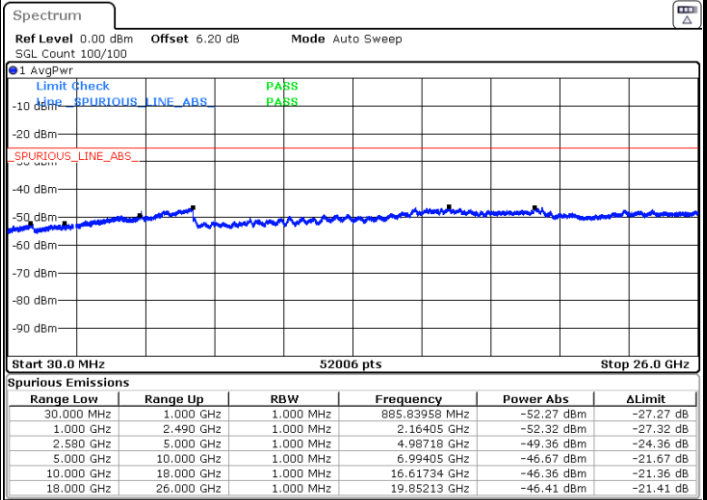

LTE Band 7 / 10MHz

Lowest Channel / 64QAM

Middle Channel / 64QAM

Date: 21.SEP.2019 03:20:11

Date: 21.SEP.2019 03:21:05

Highest Channel / 64QAM

Date: 21.SEP.2019 03:21:58

LTE Band 7 / 15MHz

Lowest Channel / 64QAM

Middle Channel / 64QAM

Date: 21.SEP.2019 03:32:47

Date: 21.SEP.2019 03:33:41

Highest Channel / 64QAM

Date: 21.SEP.2019 03:34:34

LTE Band 7 / 20MHz

Lowest Channel / 64QAM