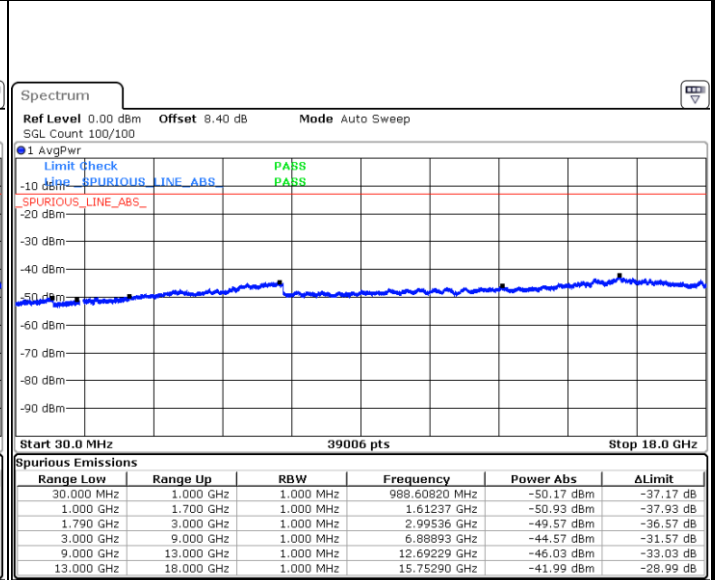

LTE Band 12 / 10MHz

Lowest Channel / 64QAM

Middle Channel / 64QAM

Date: 23 SEP.2019 12:24:39

Date: 23 SEP.2019 12:25:32

Highest Channel / 64QAM

Date: 23 SEP.2019 12:26:26

LTE Band 66 / 1.4MHz

Lowest Channel / QPSK

Lowest Channel / 16QAM

Date: 26 SEP 2019 00:53:34

Date: 26 SEP 2019 00:54:25

Middle Channel / QPSK

Middle Channel / 16QAM

Date: 26 SEP 2019 00:52:08

Date: 26 SEP 2019 00:50:27

LTE Band 66 / 1.4MHz

Highest Channel / QPSK

Date: 26 SEP.2019 00:43:14

Highest Channel / 16QAM

Date: 26 SEP.2019 00:45:45

LTE Band 66 / 3MHz

Lowest Channel / QPSK

Date: 26 SEP.2019 01:50:59