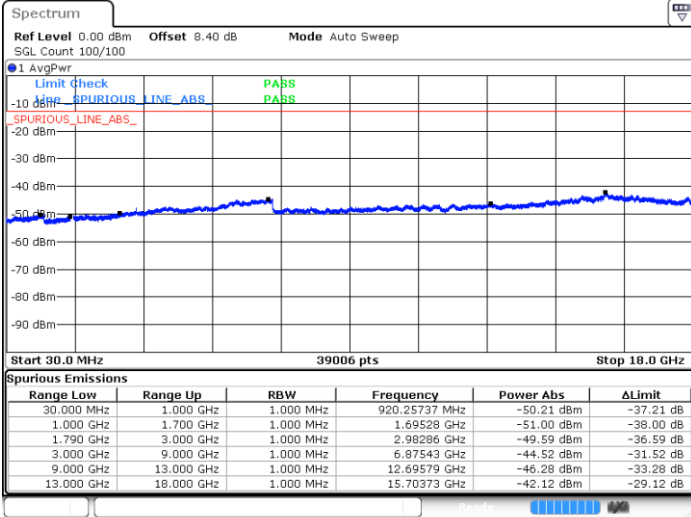

Highest Channel / 64QAM

Date: 26 SEP.2019 00:47:24

LTE Band 66 / 3MHz

Lowest Channel / 64QAM

Middle Channel / 64QAM

Date: 26 SEP.2019 01:52:45

Date: 26 SEP.2019 01:53:58

Highest Channel / 64QAM

Date: 26 SEP.2019 01:58:18

LTE Band 66 / 5MHz

Lowest Channel / 64QAM

Middle Channel / 64QAM

Date: 26 SEP.2019 02:43:10

Date: 26 SEP.2019 02:39:03

Highest Channel / 64QAM

Date: 26 SEP.2019 02:37:58

LTE Band 66 / 10MHz

Lowest Channel / 64QAM

Middle Channel / 64QAM

Date: 26 SEP.2019 03:14:10

Date: 26 SEP.2019 03:11:58

Highest Channel / 64QAM

Date: 26 SEP.2019 03:07:26

LTE Band 66 / 15MHz

Lowest Channel / 64QAM

Middle Channel / 64QAM

Date: 26 SEP. 2019 03:37:46

Date: 26 SEP. 2019 03:30:23

Highest Channel / 64QAM

Date: 26 SEP. 2019 03:29:24