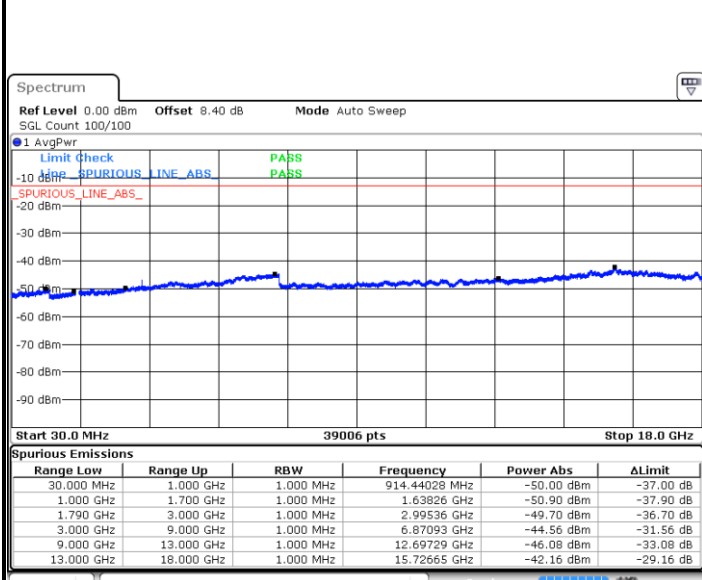

LTE Band 66 / 1.4MHz

Highest Channel / QPSK

Date: 26 SEP.2019 00:43:14

Highest Channel / 16QAM

Date: 26 SEP.2019 00:45:45

LTE Band 66 / 3MHz

Lowest Channel / QPSK

Date: 26 SEP.2019 01:50:59

Lowest Channel / 16QAM

Date: 26 SEP.2019 01:51:40

LTE Band 66 / 3MHz

Middle Channel / QPSK

Middle Channel / 16QAM

Date: 26 SEP.2019 01:55:23

Date: 26 SEP.2019 01:54:40

Highest Channel / QPSK

Highest Channel / 16QAM

Date: 26 SEP.2019 01:56:41

Date: 26 SEP.2019 01:57:27

LTE Band 66 / 5MHz

Lowest Channel / QPSK

Lowest Channel / 16QAM

Date: 26 SEP.2019 02:41:42

Date: 26 SEP.2019 02:42:30