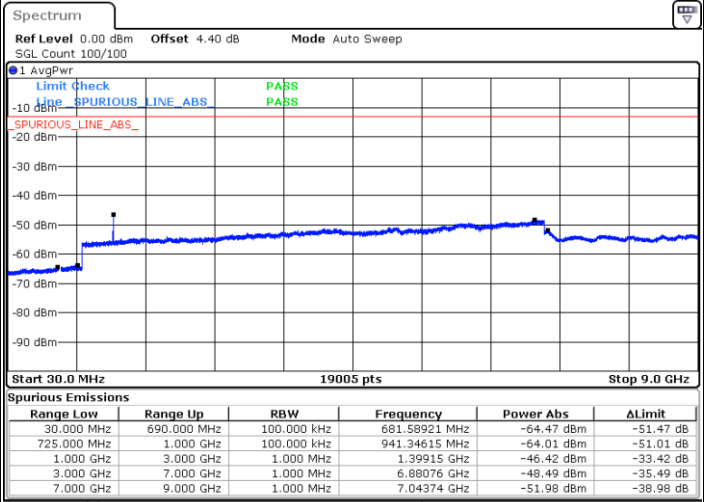

Highest Channel / 16QAM

LTE Band 12 / 3MHz

Lowest Channel / QPSK

Lowest Channel / 16QAM

LTE Band 12 / 3MHz

Middle Channel / QPSK

Middle Channel / 16QAM

Date: 23 SEP.2019 11:16:13

Date: 23 SEP.2019 11:15:20

Highest Channel / QPSK

Highest Channel / 16QAM

Date: 23 SEP.2019 11:17:06

Date: 23 SEP.2019 11:18:00

LTE Band 12 / 5MHz

Lowest Channel / QPSK

Lowest Channel / 16QAM

Date: 23 SEP.2019 11:29:48

Date: 23 SEP.2019 11:30:42

Middle Channel / QPSK

Middle Channel / 16QAM

Date: 23 SEP.2019 11:32:28

Date: 23 SEP.2019 11:31:35

LTE Band 12 / 5MHz

Highest Channel / QPSK