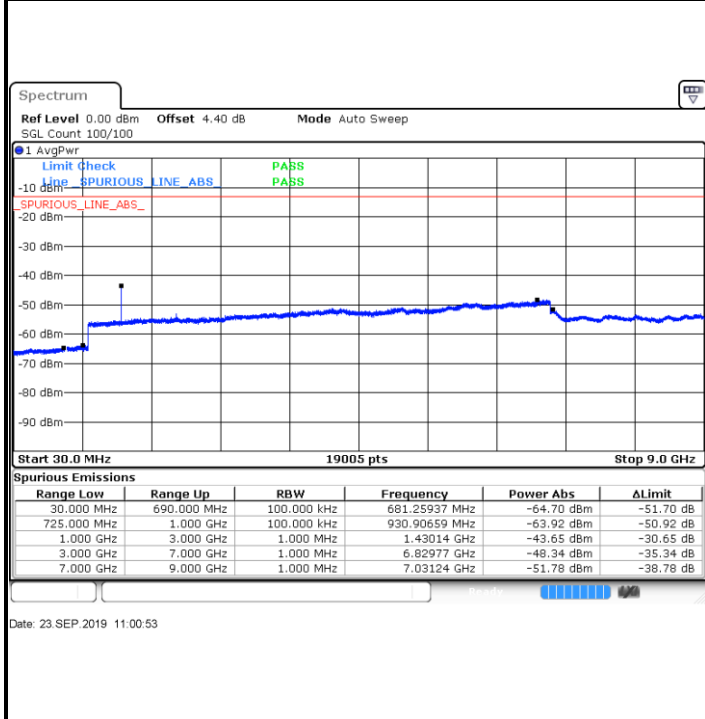

Middle Channel / 64QAM

Date: 21.SEP.2019 03:40:55

Date: 21.SEP.2019 03:41:49

Highest Channel / 64QAM

Date: 21.SEP.2019 03:42:42

LTE Band 12 / 1.4MHz

Lowest Channel / QPSK

Date: 23 SEP.2019 10:56:30

Lowest Channel / 16QAM

Date: 23 SEP.2019 10:58:13

Middle Channel / QPSK

Date: 23 SEP.2019 10:59:59

Middle Channel / 16QAM

Date: 23 SEP.2019 10:59:06

LTE Band 12 / 1.4MHz

Highest Channel / QPSK

Highest Channel / 16QAM

LTE Band 12 / 3MHz

Lowest Channel / QPSK

Lowest Channel / 16QAM

LTE Band 12 / 3MHz

Middle Channel / QPSK

Middle Channel / 16QAM

Date: 23 SEP.2019 11:16:13

Date: 23 SEP.2019 11:15:20

Highest Channel / QPSK

Highest Channel / 16QAM

Date: 23 SEP.2019 11:17:06

Date: 23 SEP.2019 11:18:00

LTE Band 12 / 5MHz

Lowest Channel / QPSK

Lowest Channel / 16QAM