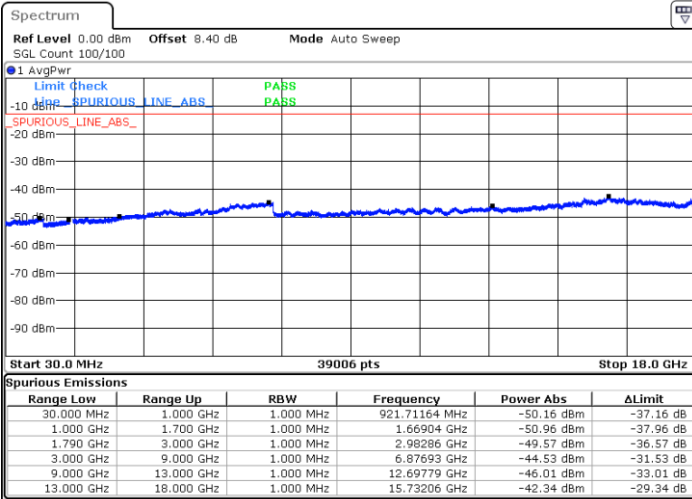

Middle Channel / 16QAM

Date: 26 SEP.2019 03:09:56

Date: 26 SEP.2019 03:11:13

Highest Channel / QPSK

Highest Channel / 16QAM

Date: 26 SEP.2019 03:08:43

Date: 26 SEP.2019 03:08:06

LTE Band 66 / 15MHz

Lowest Channel / QPSK

Lowest Channel / 16QAM

Date: 26 SEP.2019 03:33:26

Date: 26 SEP.2019 03:35:03

Middle Channel / QPSK

Middle Channel / 16QAM

Date: 26 SEP.2019 03:31:47

Date: 26 SEP.2019 03:31:05

LTE Band 66 / 15MHz

Highest Channel / QPSK

Date: 26 SEP 2019 03:27:34

Highest Channel / 16QAM

Date: 26 SEP 2019 03:28:33

LTE Band 66 / 20MHz

Lowest Channel / QPSK

Date: 26 SEP 2019 04:04:53

Lowest Channel / 16QAM

Date: 26 SEP 2019 04:03:46

LTE Band 66 / 20MHz

Middle Channel / QPSK

Middle Channel / 16QAM

Date: 26 SEP.2019 03:59:14

Date: 26 SEP.2019 04:00:15

Highest Channel / QPSK