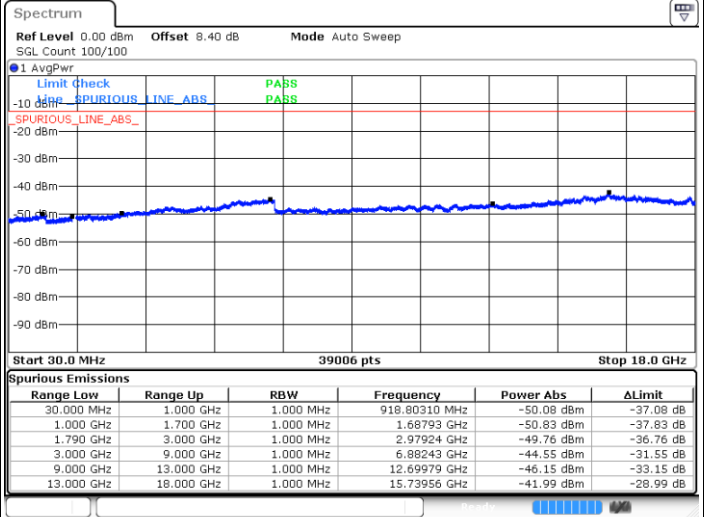

Highest Channel / 16QAM

Date: 26 SEP.2019 03:58:05

Date: 26 SEP.2019 03:57:09

LTE Band 66 / 1.4MHz

Lowest Channel / 64QAM

Middle Channel / 64QAM

Date: 26 SEP.2019 00:55:30

Date: 26 SEP.2019 00:48:52

Highest Channel / 64QAM

Date: 26 SEP.2019 00:47:24

LTE Band 66 / 3MHz

Lowest Channel / 64QAM

Middle Channel / 64QAM

Date: 26 SEP.2019 01:52:45

Date: 26 SEP.2019 01:53:58

Highest Channel / 64QAM

Date: 26 SEP.2019 01:58:18

LTE Band 66 / 5MHz

Lowest Channel / 64QAM

Middle Channel / 64QAM

Date: 26 SEP.2019 02:43:10

Date: 26 SEP.2019 02:39:03

Highest Channel / 64QAM

Date: 26 SEP.2019 02:37:58

LTE Band 66 / 10MHz

Lowest Channel / 64QAM

Middle Channel / 64QAM

Date: 26 SEP.2019 03:14:10

Date: 26 SEP.2019 03:11:58

Highest Channel / 64QAM

Date: 26 SEP.2019 03:07:26

LTE Band 66 / 15MHz