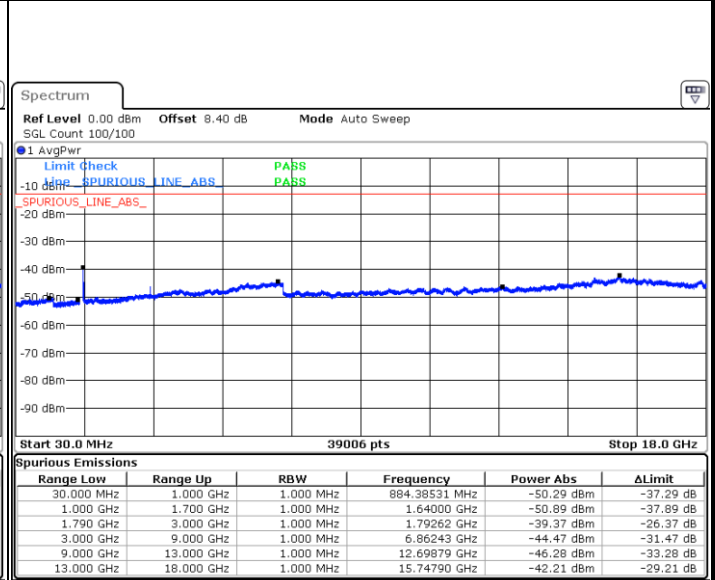

Middle Channel / 16QAM

Date: 26 SEP.2019 03:09:56

Date: 26 SEP.2019 03:11:13

Highest Channel / QPSK

Highest Channel / 16QAM

Date: 26 SEP.2019 03:08:43

Date: 26 SEP.2019 03:08:06

LTE Band 66 / 15MHz

Lowest Channel / QPSK

Lowest Channel / 16QAM

Date: 26 SEP.2019 03:33:26

Date: 26 SEP.2019 03:35:03

Middle Channel / QPSK

Middle Channel / 16QAM

Date: 26 SEP.2019 03:31:47

Date: 26 SEP.2019 03:31:05

LTE Band 66 / 15MHz

Highest Channel / QPSK

Date: 26 SEP 2019 03:27:34

Highest Channel / 16QAM

Date: 26 SEP 2019 03:28:33

LTE Band 66 / 20MHz

Lowest Channel / QPSK

Date: 26 SEP 2019 04:04:53

Lowest Channel / 16QAM

Date: 26 SEP 2019 04:03:46

LTE Band 66 / 20MHz

Middle Channel / QPSK

Middle Channel / 16QAM

Date: 26 SEP.2019 03:59:14

Date: 26 SEP.2019 04:00:15

Highest Channel / QPSK