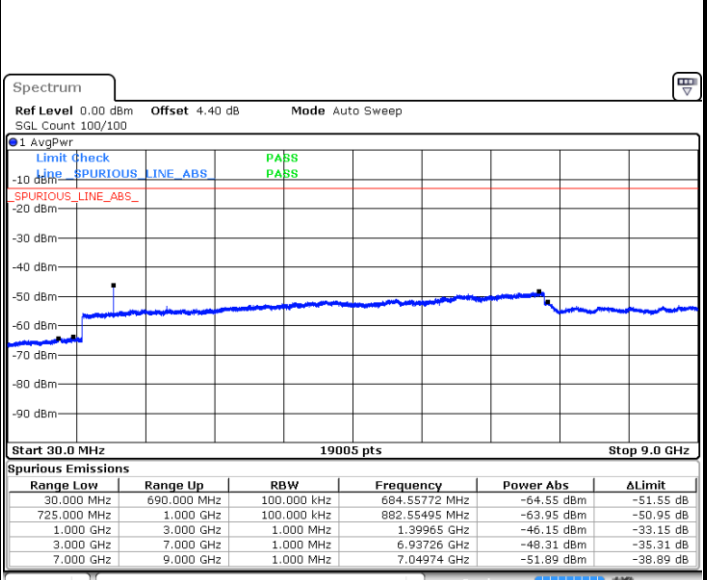

Date: 23 SEP.2019 11:29:48

Date: 23 SEP.2019 11:30:42

Middle Channel / QPSK

Middle Channel / 16QAM

Date: 23 SEP.2019 11:32:28

Date: 23 SEP.2019 11:31:35

LTE Band 12 / 5MHz

Highest Channel / QPSK

Date: 23 SEP 2019 11:33:22

Highest Channel / 16QAM

Date: 23 SEP 2019 11:34:15

LTE Band 12 / 10MHz

Lowest Channel / QPSK

Date: 23 SEP 2019 11:46:02

Lowest Channel / 16QAM

Date: 23 SEP 2019 11:46:56

LTE Band 12 / 10MHz

Middle Channel / QPSK

Date: 23 SEP.2019 11:48:42

Middle Channel / 16QAM

Date: 23 SEP.2019 11:47:49

Highest Channel / QPSK

Date: 23 SEP.2019 11:49:36

Highest Channel / 16QAM

Date: 23 SEP.2019 11:50:29

**LTE Band 12 / 1.4MHz**

LTE Band 12 / 3MHz

Lowest Channel / 64QAM

Middle Channel / 64QAM

Date: 23 SEP.2019 12:08:25

Date: 23 SEP.2019 12:09:18

Highest Channel / 64QAM