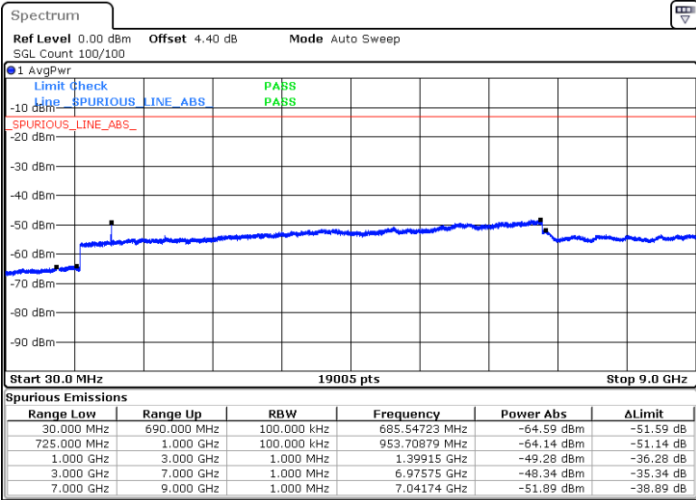

LTE Band 12 / 10MHz

Middle Channel / QPSK

Date: 23 SEP.2019 11:48:42

Middle Channel / 16QAM

Date: 23 SEP.2019 11:47:49

Highest Channel / QPSK

Date: 23 SEP.2019 11:49:36

Highest Channel / 16QAM

Date: 23 SEP.2019 11:50:29

**LTE Band 12 / 1.4MHz**

LTE Band 12 / 3MHz

Lowest Channel / 64QAM

Middle Channel / 64QAM

Date: 23 SEP.2019 12:08:25

Date: 23 SEP.2019 12:09:18

Highest Channel / 64QAM

Date: 23 SEP.2019 12:10:11

LTE Band 12 / 5MHz

Lowest Channel / 64QAM

Middle Channel / 64QAM

Date: 23 SEP.2019 12:21:59

Date: 23 SEP.2019 12:22:52

Highest Channel / 64QAM

Date: 23 SEP.2019 12:23:46

LTE Band 12 / 10MHz

Lowest Channel / 64QAM

Middle Channel / 64QAM

Date: 23 SEP.2019 12:24:39

Date: 23 SEP.2019 12:25:32

Highest Channel / 64QAM

Date: 23 SEP.2019 12:26:26

LTE Band 66 / 1.4MHz