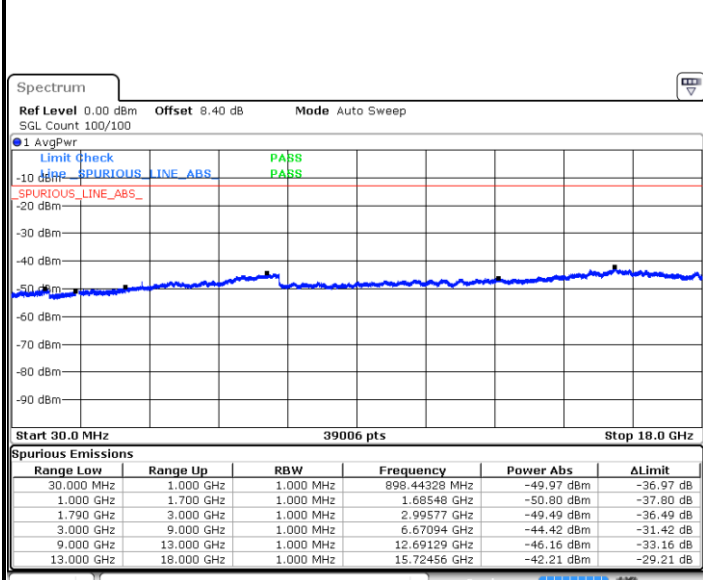

Highest Channel / 16QAM

Date: 26 SEP.2019 01:56:41

Date: 26 SEP.2019 01:57:27

LTE Band 66 / 5MHz

Lowest Channel / QPSK

Lowest Channel / 16QAM

Date: 26 SEP.2019 02:41:42

Date: 26 SEP.2019 02:42:30

Middle Channel / QPSK

Middle Channel / 16QAM

Date: 26 SEP.2019 02:40:36

Date: 26 SEP.2019 02:39:53

LTE Band 66 / 5MHz

Highest Channel / QPSK

Date: 26 SEP 2019 02:33:46

Highest Channel / 16QAM

Date: 26 SEP 2019 02:36:20

LTE Band 66 / 10MHz

Lowest Channel / QPSK

Date: 26 SEP 2019 03:16:05

Lowest Channel / 16QAM

Date: 26 SEP 2019 03:15:13

LTE Band 66 / 10MHz

Middle Channel / QPSK

Middle Channel / 16QAM

Date: 26 SEP.2019 03:09:56

Date: 26 SEP.2019 03:11:13

Highest Channel / QPSK

Highest Channel / 16QAM

Date: 26 SEP.2019 03:08:43

Date: 26 SEP.2019 03:08:06

LTE Band 66 / 15MHz