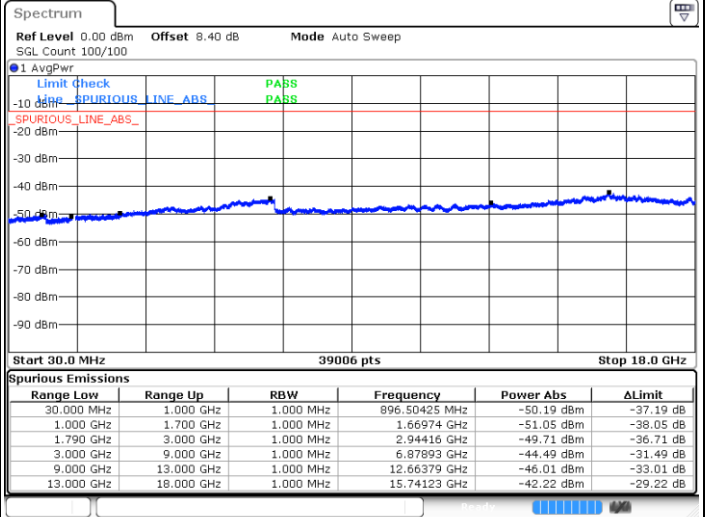

Highest Channel / 16QAM

Date: 26 SEP.2019 03:58:05

Date: 26 SEP.2019 03:57:09

LTE Band 66 / 1.4MHz

Lowest Channel / 64QAM

Middle Channel / 64QAM

Date: 26 SEP.2019 00:55:30

Date: 26 SEP.2019 00:48:52

Highest Channel / 64QAM

Date: 26 SEP.2019 00:47:24

LTE Band 66 / 3MHz

Lowest Channel / 64QAM

Middle Channel / 64QAM

Date: 26 SEP.2019 01:52:45

Date: 26 SEP.2019 01:53:58

Highest Channel / 64QAM

Date: 26 SEP.2019 01:58:18

LTE Band 66 / 5MHz

Lowest Channel / 64QAM

Middle Channel / 64QAM

Date: 26 SEP.2019 02:43:10

Date: 26 SEP.2019 02:39:03

Highest Channel / 64QAM

Date: 26 SEP.2019 02:37:58

LTE Band 66 / 10MHz

Lowest Channel / 64QAM

Middle Channel / 64QAM

Date: 26 SEP.2019 03:14:10

Date: 26 SEP.2019 03:11:58

Highest Channel / 64QAM

Date: 26 SEP.2019 03:07:26

LTE Band 66 / 15MHz