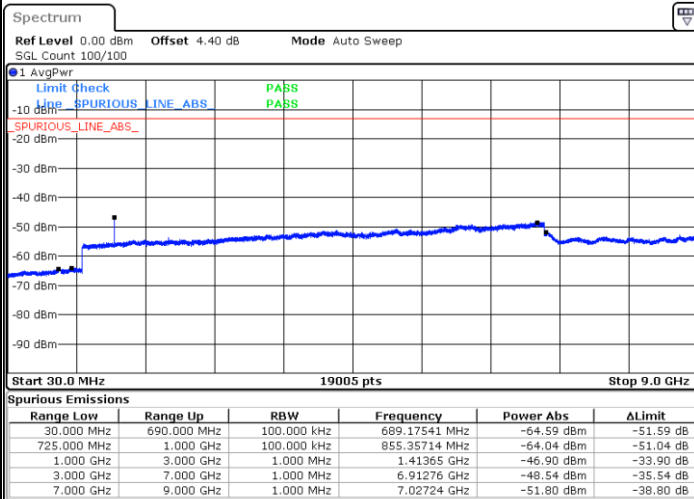

LTE Band 12 / 10MHz

Lowest Channel / 64QAM

Middle Channel / 64QAM

Date: 23 SEP.2019 12:24:39

Date: 23 SEP.2019 12:25:32

Highest Channel / 64QAM

Date: 23 SEP.2019 12:26:26

LTE Band 66 / 1.4MHz

Lowest Channel / QPSK

Lowest Channel / 16QAM

Date: 26 SEP 2019 00:53:34

Date: 26 SEP 2019 00:54:25

Middle Channel / QPSK

Middle Channel / 16QAM

Date: 26 SEP 2019 00:52:08

Date: 26 SEP 2019 00:50:27

LTE Band 66 / 1.4MHz

Highest Channel / QPSK

Date: 26 SEP.2019 00:43:14

Highest Channel / 16QAM

Date: 26 SEP.2019 00:45:45

LTE Band 66 / 3MHz

Lowest Channel / QPSK

Date: 26 SEP.2019 01:50:59