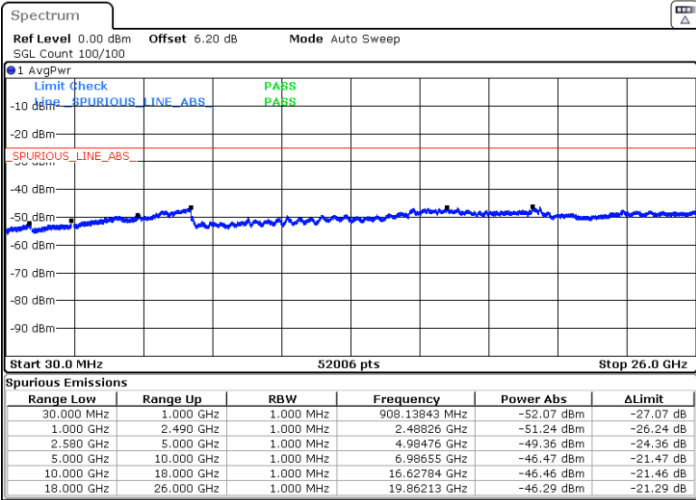

LTE Band 7 / 10MHz

Lowest Channel / 64QAM

Middle Channel / 64QAM

Date: 21.SEP.2019 03:20:11

Date: 21.SEP.2019 03:21:05

Highest Channel / 64QAM

Date: 21.SEP.2019 03:21:58

LTE Band 7 / 15MHz

Lowest Channel / 64QAM

Middle Channel / 64QAM

Date: 21.SEP.2019 03:32:47

Date: 21.SEP.2019 03:33:41

Highest Channel / 64QAM

Date: 21.SEP.2019 03:34:34

LTE Band 7 / 20MHz

Lowest Channel / 64QAM