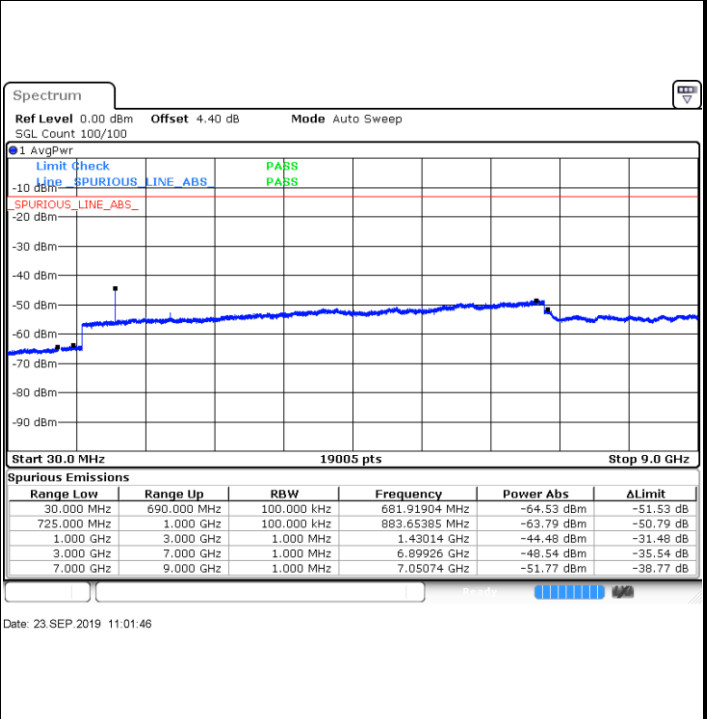

Middle Channel / 64QAM

Date: 21.SEP.2019 03:40:55

Date: 21.SEP.2019 03:41:49

Highest Channel / 64QAM

Date: 21.SEP.2019 03:42:42

LTE Band 12 / 1.4MHz

Lowest Channel / QPSK

Date: 23 SEP.2019 10:56:30

Lowest Channel / 16QAM

Date: 23 SEP.2019 10:58:13

Middle Channel / QPSK

Date: 23 SEP.2019 10:59:59

Middle Channel / 16QAM

Date: 23 SEP.2019 10:59:06

LTE Band 12 / 1.4MHz

Highest Channel / QPSK

Highest Channel / 16QAM

LTE Band 12 / 3MHz

Lowest Channel / QPSK

Lowest Channel / 16QAM

LTE Band 12 / 3MHz

Middle Channel / QPSK

Middle Channel / 16QAM

Date: 23 SEP.2019 11:16:13

Date: 23 SEP.2019 11:15:20

Highest Channel / QPSK

Highest Channel / 16QAM

Date: 23 SEP.2019 11:17:06

Date: 23 SEP.2019 11:18:00

LTE Band 12 / 5MHz

Lowest Channel / QPSK

Lowest Channel / 16QAM