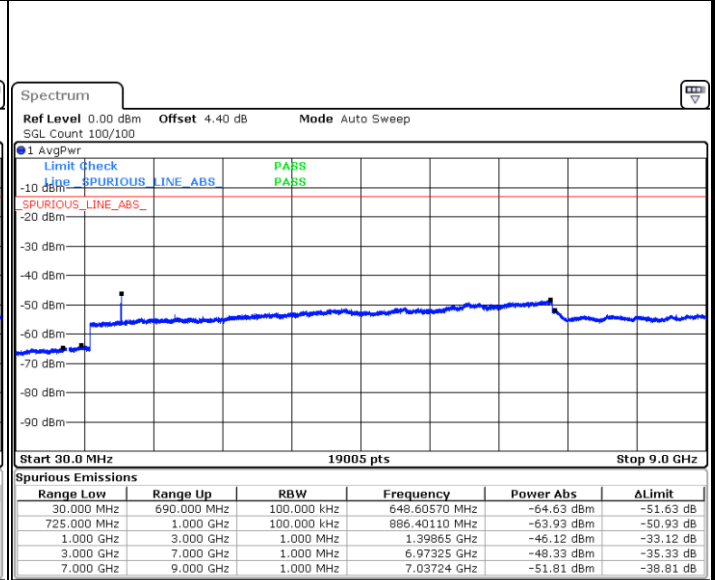

Lowest Channel / 64QAM

Middle Channel / 64QAM

Date: 21.SEP.2019 03:32:47

Date: 21.SEP.2019 03:33:41

Highest Channel / 64QAM

Date: 21.SEP.2019 03:34:34

LTE Band 7 / 20MHz

Lowest Channel / 64QAM

Middle Channel / 64QAM

Date: 21.SEP.2019 03:40:55

Date: 21.SEP.2019 03:41:49

Highest Channel / 64QAM

Date: 21.SEP.2019 03:42:42

LTE Band 12 / 1.4MHz

Lowest Channel / QPSK

Date: 23 SEP.2019 10:56:30

Lowest Channel / 16QAM

Date: 23 SEP.2019 10:58:13

Middle Channel / QPSK

Date: 23 SEP.2019 10:59:59

Middle Channel / 16QAM

Date: 23 SEP.2019 10:59:06

LTE Band 12 / 1.4MHz

Highest Channel / QPSK