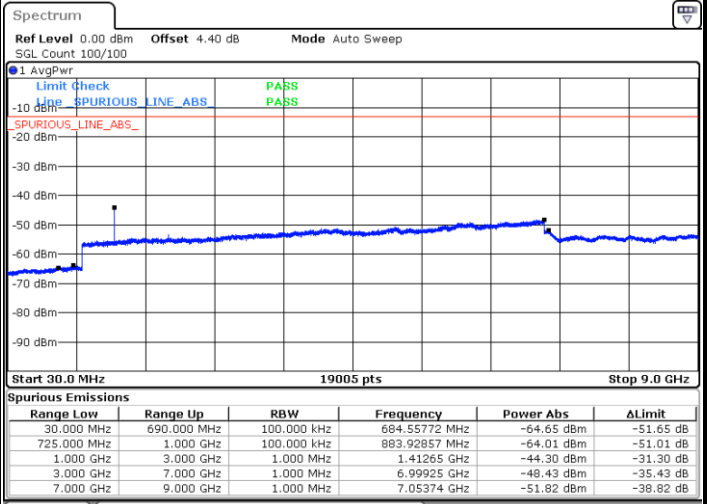

Highest Channel / 16QAM

LTE Band 12 / 3MHz

Lowest Channel / QPSK

Lowest Channel / 16QAM

LTE Band 12 / 3MHz

Middle Channel / QPSK

Middle Channel / 16QAM

Date: 23 SEP.2019 11:16:13

Date: 23 SEP.2019 11:15:20

Highest Channel / QPSK

Highest Channel / 16QAM

Date: 23 SEP.2019 11:17:06

Date: 23 SEP.2019 11:18:00

LTE Band 12 / 5MHz

Lowest Channel / QPSK

Lowest Channel / 16QAM