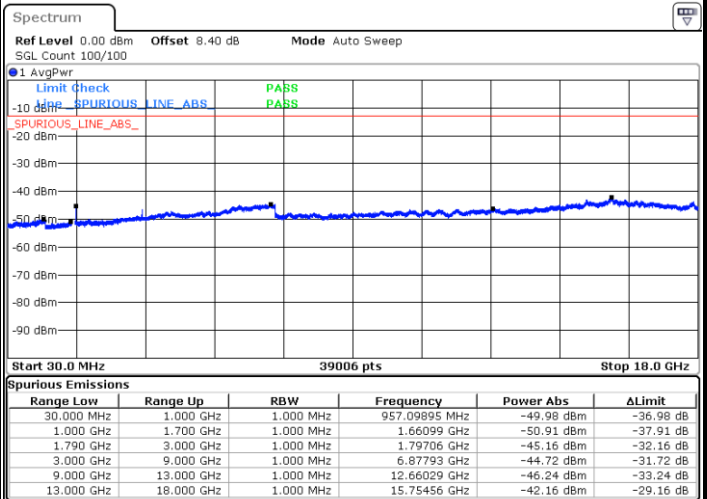

LTE Band 66 / 15MHz

Highest Channel / QPSK

Date: 26 SEP 2019 03:27:34

Highest Channel / 16QAM

Date: 26 SEP 2019 03:28:33

LTE Band 66 / 20MHz

Lowest Channel / QPSK

Date: 26 SEP 2019 04:04:53

Lowest Channel / 16QAM

Date: 26 SEP 2019 04:03:46

LTE Band 66 / 20MHz

Middle Channel / QPSK

Middle Channel / 16QAM

Date: 26 SEP.2019 03:59:14

Date: 26 SEP.2019 04:00:15

Highest Channel / QPSK

Highest Channel / 16QAM

Date: 26 SEP.2019 03:58:05

Date: 26 SEP.2019 03:57:09

LTE Band 66 / 1.4MHz

Lowest Channel / 64QAM

Middle Channel / 64QAM

Date: 26 SEP.2019 00:55:30

Date: 26 SEP.2019 00:48:52

Highest Channel / 64QAM

Date: 26 SEP.2019 00:47:24

LTE Band 66 / 3MHz

Lowest Channel / 64QAM

Middle Channel / 64QAM

Date: 26 SEP.2019 01:52:45

Date: 26 SEP.2019 01:53:58

Highest Channel / 64QAM