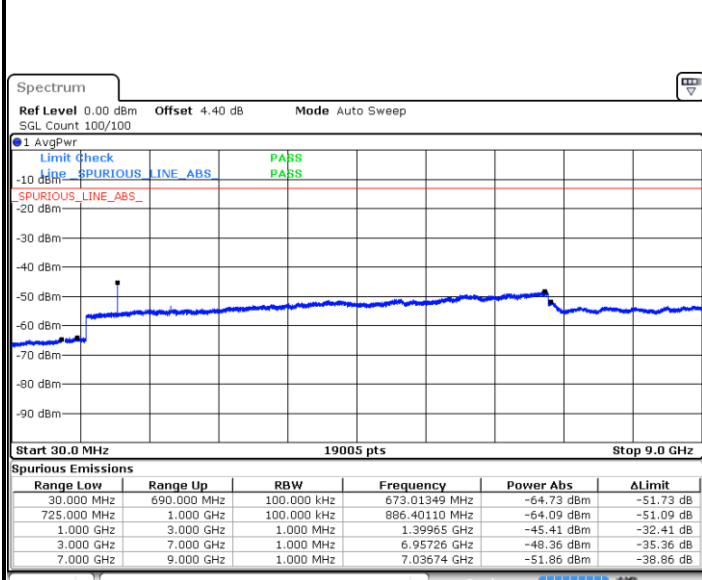

Date: 23 SEP.2019 11:29:48

Date: 23 SEP.2019 11:30:42

Middle Channel / QPSK

Middle Channel / 16QAM

Date: 23 SEP.2019 11:32:28

Date: 23 SEP.2019 11:31:35

LTE Band 12 / 5MHz

Highest Channel / QPSK

Date: 23 SEP 2019 11:33:22

Highest Channel / 16QAM

Date: 23 SEP 2019 11:34:15

LTE Band 12 / 10MHz

Lowest Channel / QPSK

Date: 23 SEP 2019 11:46:02

Lowest Channel / 16QAM

Date: 23 SEP 2019 11:46:56

LTE Band 12 / 10MHz

Middle Channel / QPSK

Date: 23 SEP.2019 11:48:42

Middle Channel / 16QAM

Date: 23 SEP.2019 11:47:49

Highest Channel / QPSK

Date: 23 SEP.2019 11:49:36

Highest Channel / 16QAM

Date: 23 SEP.2019 11:50:29

**LTE Band 12 / 1.4MHz**

LTE Band 12 / 3MHz

Lowest Channel / 64QAM

Middle Channel / 64QAM

Date: 23 SEP.2019 12:08:25

Date: 23 SEP.2019 12:09:18

Highest Channel / 64QAM