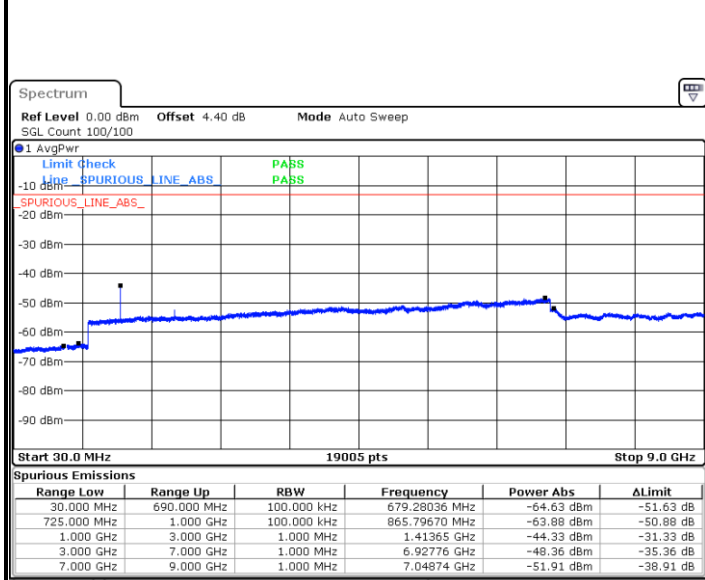

Date: 23 SEP 2019 11:33:22

Highest Channel / 16QAM

Date: 23 SEP 2019 11:34:15

LTE Band 12 / 10MHz

Lowest Channel / QPSK

Date: 23 SEP 2019 11:46:02

Lowest Channel / 16QAM

Date: 23 SEP 2019 11:46:56

LTE Band 12 / 10MHz

Middle Channel / QPSK

Date: 23 SEP.2019 11:48:42

Middle Channel / 16QAM

Date: 23 SEP.2019 11:47:49

Highest Channel / QPSK

Date: 23 SEP.2019 11:49:36

Highest Channel / 16QAM

Date: 23 SEP.2019 11:50:29

**LTE Band 12 / 1.4MHz**

LTE Band 12 / 3MHz

Lowest Channel / 64QAM

Middle Channel / 64QAM

Date: 23 SEP.2019 12:08:25

Date: 23 SEP.2019 12:09:18

Highest Channel / 64QAM