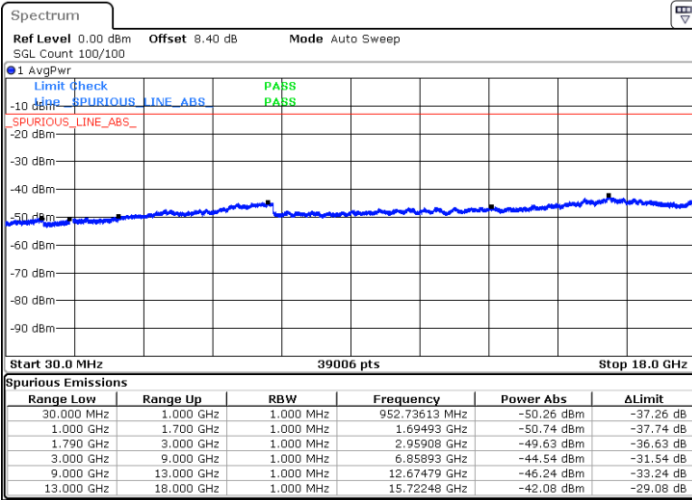

Middle Channel / QPSK

Middle Channel / 16QAM

Date: 26 SEP.2019 02:40:36

Date: 26 SEP.2019 02:39:53

LTE Band 66 / 5MHz

Highest Channel / QPSK

Date: 26 SEP 2019 02:33:46

Highest Channel / 16QAM

Date: 26 SEP 2019 02:36:20

LTE Band 66 / 10MHz

Lowest Channel / QPSK

Date: 26 SEP 2019 03:16:05

Lowest Channel / 16QAM

Date: 26 SEP 2019 03:15:13

LTE Band 66 / 10MHz

Middle Channel / QPSK

Middle Channel / 16QAM

Date: 26 SEP.2019 03:09:56

Date: 26 SEP.2019 03:11:13

Highest Channel / QPSK

Highest Channel / 16QAM

Date: 26 SEP.2019 03:08:43

Date: 26 SEP.2019 03:08:06

LTE Band 66 / 15MHz