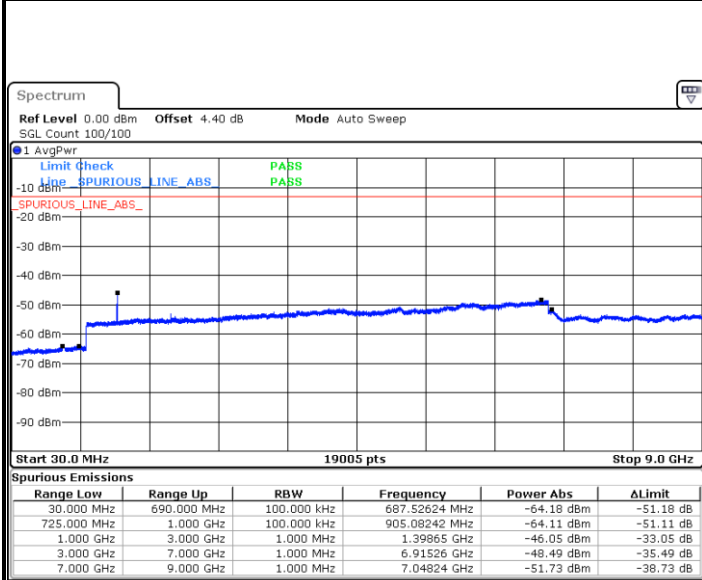

Lowest Channel / 64QAM

Middle Channel / 64QAM

Date: 21.SEP.2019 03:32:47

Date: 21.SEP.2019 03:33:41

Highest Channel / 64QAM

Date: 21.SEP.2019 03:34:34

LTE Band 7 / 20MHz

Lowest Channel / 64QAM

Middle Channel / 64QAM

Date: 21.SEP.2019 03:40:55

Date: 21.SEP.2019 03:41:49

Highest Channel / 64QAM

Date: 21.SEP.2019 03:42:42

LTE Band 12 / 1.4MHz

Lowest Channel / QPSK

Date: 23 SEP.2019 10:56:30

Lowest Channel / 16QAM

Date: 23 SEP.2019 10:58:13

Middle Channel / QPSK

Date: 23 SEP.2019 10:59:59

Middle Channel / 16QAM

Date: 23 SEP.2019 10:59:06

LTE Band 12 / 1.4MHz

Highest Channel / QPSK

Highest Channel / 16QAM

LTE Band 12 / 3MHz

Lowest Channel / QPSK

Lowest Channel / 16QAM

LTE Band 12 / 3MHz

Middle Channel / QPSK

Middle Channel / 16QAM

Date: 23 SEP.2019 11:16:13