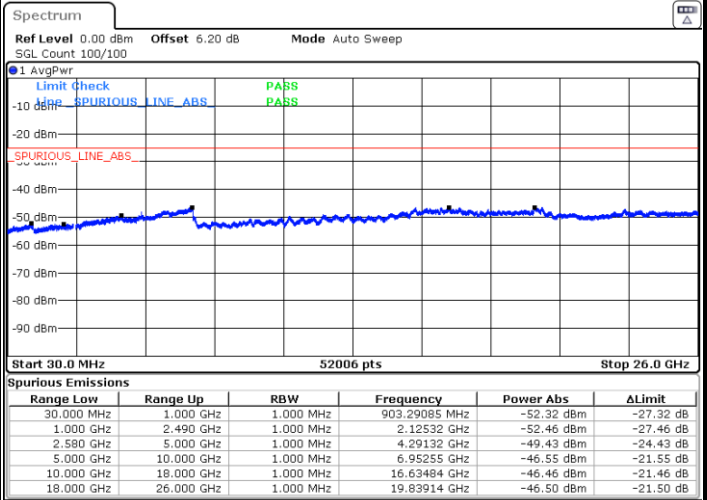

LTE Band 7 / 10MHz

Lowest Channel / 64QAM

Middle Channel / 64QAM

Date: 21.SEP.2019 03:20:11

Date: 21.SEP.2019 03:21:05

Highest Channel / 64QAM

Date: 21.SEP.2019 03:21:58

LTE Band 7 / 15MHz

Lowest Channel / 64QAM

Middle Channel / 64QAM

Date: 21.SEP.2019 03:32:47

Date: 21.SEP.2019 03:33:41

Highest Channel / 64QAM

Date: 21.SEP.2019 03:34:34

LTE Band 7 / 20MHz

Lowest Channel / 64QAM