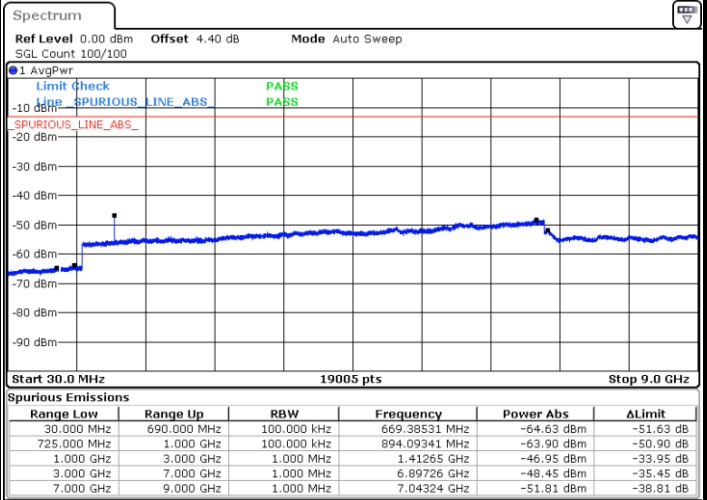

Date: 23 SEP.2019 11:50:29

**LTE Band 12 / 1.4MHz**

LTE Band 12 / 3MHz

Lowest Channel / 64QAM

Middle Channel / 64QAM

Date: 23 SEP.2019 12:08:25

Date: 23 SEP.2019 12:09:18

Highest Channel / 64QAM

Date: 23 SEP.2019 12:10:11

LTE Band 12 / 5MHz

Lowest Channel / 64QAM

Middle Channel / 64QAM

Date: 23 SEP.2019 12:21:59

Date: 23 SEP.2019 12:22:52

Highest Channel / 64QAM

Date: 23 SEP.2019 12:23:46