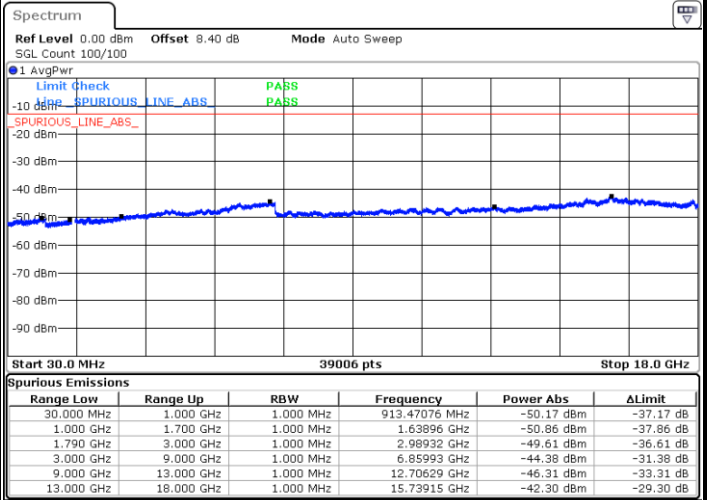

LTE Band 66 / 1.4MHz

Highest Channel / QPSK

Date: 26 SEP.2019 00:43:14

Highest Channel / 16QAM

Date: 26 SEP.2019 00:45:45

LTE Band 66 / 3MHz

Lowest Channel / QPSK

Date: 26 SEP.2019 01:50:59

Lowest Channel / 16QAM

Date: 26 SEP.2019 01:51:40

LTE Band 66 / 3MHz

Middle Channel / QPSK

Middle Channel / 16QAM

Date: 26 SEP.2019 01:55:23

Date: 26 SEP.2019 01:54:40

Highest Channel / QPSK

Highest Channel / 16QAM

Date: 26 SEP.2019 01:56:41

Date: 26 SEP.2019 01:57:27

LTE Band 66 / 5MHz

Lowest Channel / QPSK

Lowest Channel / 16QAM

Date: 26 SEP.2019 02:41:42

Date: 26 SEP.2019 02:42:30