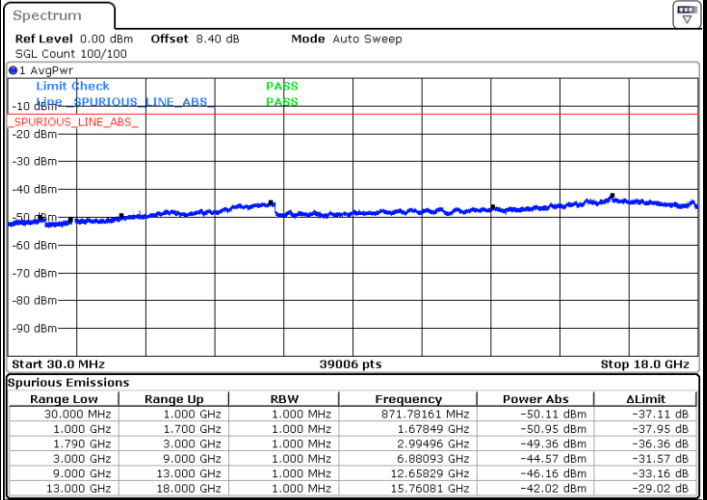

LTE Band 66 / 15MHz

Highest Channel / QPSK

Date: 26 SEP 2019 03:27:34

Highest Channel / 16QAM

Date: 26 SEP 2019 03:28:33

LTE Band 66 / 20MHz

Lowest Channel / QPSK

Date: 26 SEP 2019 04:04:53

Lowest Channel / 16QAM

Date: 26 SEP 2019 04:03:46

LTE Band 66 / 20MHz

Middle Channel / QPSK

Middle Channel / 16QAM

Date: 26 SEP.2019 03:59:14

Date: 26 SEP.2019 04:00:15

Highest Channel / QPSK

Highest Channel / 16QAM

Date: 26 SEP.2019 03:58:05

Date: 26 SEP.2019 03:57:09

LTE Band 66 / 1.4MHz

Lowest Channel / 64QAM

Middle Channel / 64QAM

Date: 26 SEP.2019 00:55:30

Date: 26 SEP.2019 00:48:52

Highest Channel / 64QAM

Date: 26 SEP.2019 00:47:24

LTE Band 66 / 3MHz

Lowest Channel / 64QAM

Middle Channel / 64QAM

Date: 26 SEP.2019 01:52:45

Date: 26 SEP.2019 01:53:58

Highest Channel / 64QAM