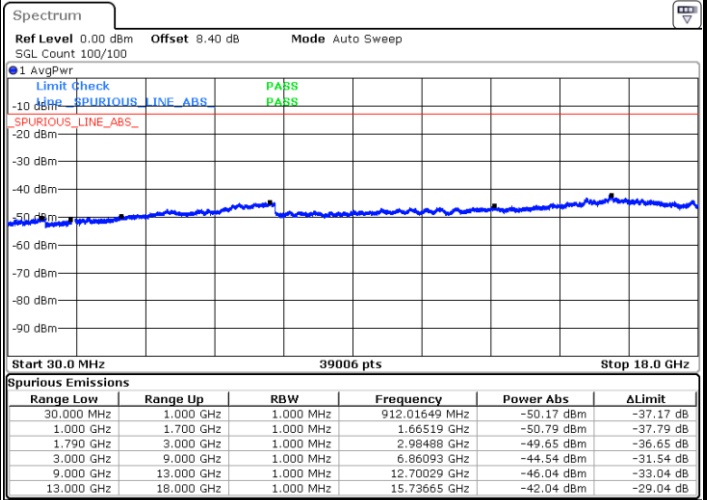

Middle Channel / QPSK

Middle Channel / 16QAM

Date: 26 SEP.2019 02:40:36

Date: 26 SEP.2019 02:39:53

LTE Band 66 / 5MHz

Highest Channel / QPSK

Date: 26 SEP 2019 02:33:46

Highest Channel / 16QAM

Date: 26 SEP 2019 02:36:20

LTE Band 66 / 10MHz

Lowest Channel / QPSK

Date: 26 SEP 2019 03:16:05

Lowest Channel / 16QAM

Date: 26 SEP 2019 03:15:13

LTE Band 66 / 10MHz

Middle Channel / QPSK

Middle Channel / 16QAM

Date: 26 SEP.2019 03:09:56

Date: 26 SEP.2019 03:11:13

Highest Channel / QPSK

Highest Channel / 16QAM

Date: 26 SEP.2019 03:08:43

Date: 26 SEP.2019 03:08:06

LTE Band 66 / 15MHz