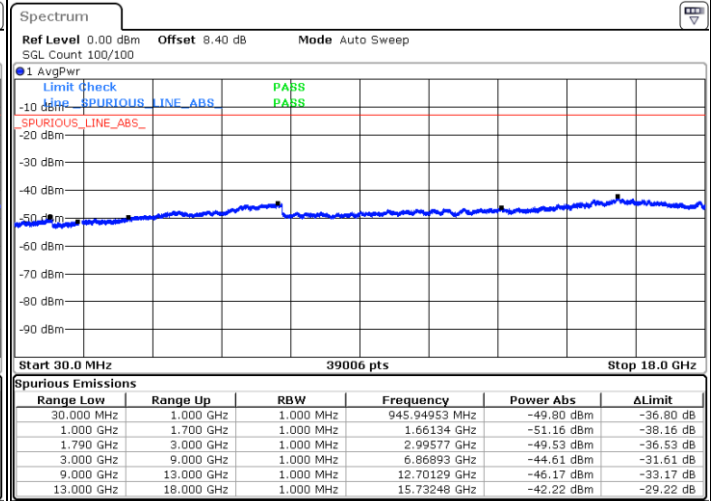

LTE Band 12 / 10MHz

Lowest Channel / 64QAM

Middle Channel / 64QAM

Date: 23 SEP.2019 12:24:39

Date: 23 SEP.2019 12:25:32

Highest Channel / 64QAM

Date: 23 SEP.2019 12:26:26

LTE Band 66 / 1.4MHz

Lowest Channel / QPSK

Lowest Channel / 16QAM

Date: 26 SEP 2019 00:53:34

Date: 26 SEP 2019 00:54:25

Middle Channel / QPSK

Middle Channel / 16QAM

Date: 26 SEP 2019 00:52:08

Date: 26 SEP 2019 00:50:27

LTE Band 66 / 1.4MHz

Highest Channel / QPSK

Date: 26 SEP.2019 00:43:14

Highest Channel / 16QAM

Date: 26 SEP.2019 00:45:45

LTE Band 66 / 3MHz

Lowest Channel / QPSK

Date: 26 SEP.2019 01:50:59