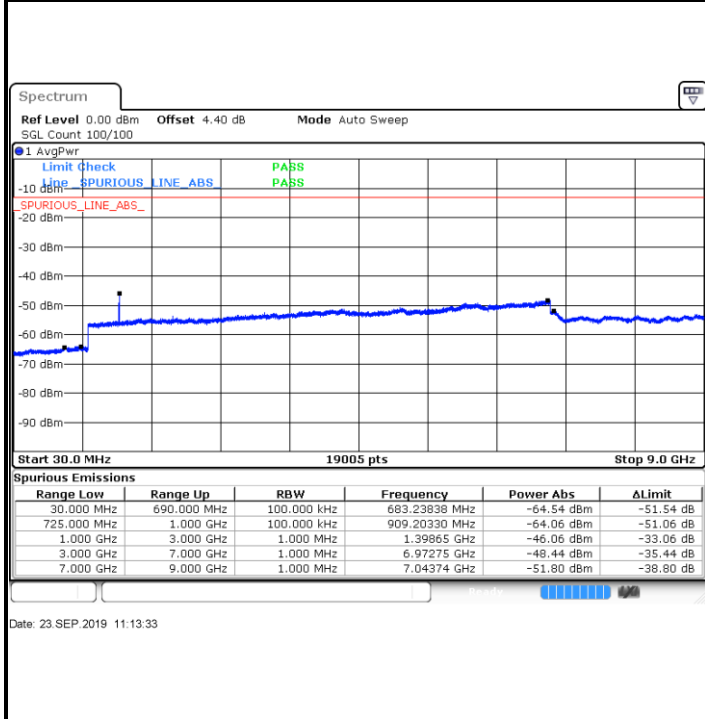

Middle Channel / 64QAM

Date: 21.SEP.2019 03:40:55

Date: 21.SEP.2019 03:41:49

Highest Channel / 64QAM

Date: 21.SEP.2019 03:42:42

LTE Band 12 / 1.4MHz

Lowest Channel / QPSK

Date: 23 SEP.2019 10:56:30

Lowest Channel / 16QAM

Date: 23 SEP.2019 10:58:13

Middle Channel / QPSK

Date: 23 SEP.2019 10:59:59

Middle Channel / 16QAM

Date: 23 SEP.2019 10:59:06

LTE Band 12 / 1.4MHz

Highest Channel / QPSK

Highest Channel / 16QAM

LTE Band 12 / 3MHz

Lowest Channel / QPSK

Lowest Channel / 16QAM

LTE Band 12 / 3MHz

Middle Channel / QPSK

Middle Channel / 16QAM

Date: 23 SEP.2019 11:16:13

Date: 23 SEP.2019 11:15:20

Highest Channel / QPSK

Highest Channel / 16QAM

Date: 23 SEP.2019 11:17:06

Date: 23 SEP.2019 11:18:00

LTE Band 12 / 5MHz

Lowest Channel / QPSK

Lowest Channel / 16QAM