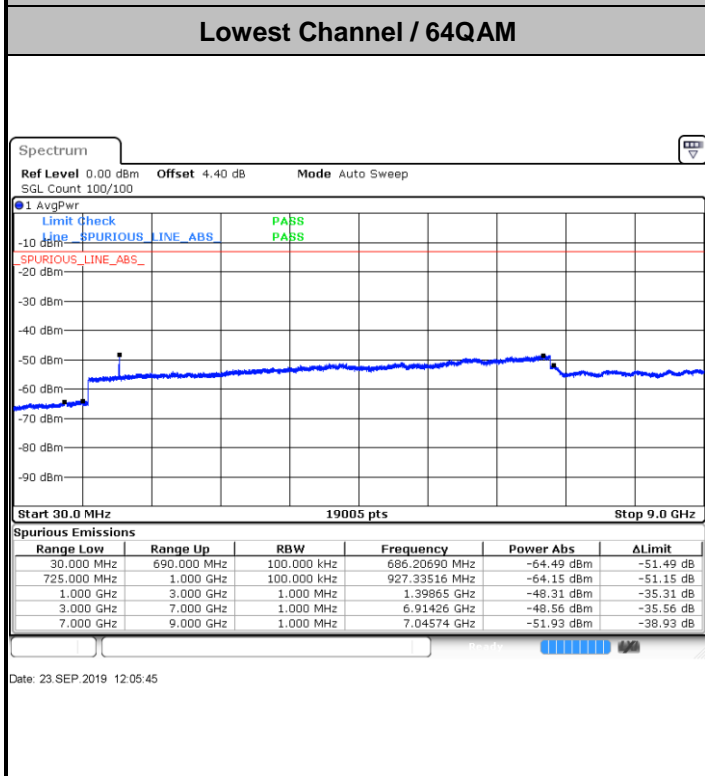

Date: 23 SEP 2019 11:33:22

Highest Channel / 16QAM

Date: 23 SEP 2019 11:34:15

LTE Band 12 / 10MHz

Lowest Channel / QPSK

Date: 23 SEP 2019 11:46:02

Lowest Channel / 16QAM

Date: 23 SEP 2019 11:46:56

LTE Band 12 / 10MHz

Middle Channel / QPSK

Date: 23 SEP.2019 11:48:42

Middle Channel / 16QAM

Date: 23 SEP.2019 11:47:49

Highest Channel / QPSK

Date: 23 SEP.2019 11:49:36

Highest Channel / 16QAM

Date: 23 SEP.2019 11:50:29

**LTE Band 12 / 1.4MHz**

LTE Band 12 / 3MHz

Lowest Channel / 64QAM

Middle Channel / 64QAM

Date: 23 SEP.2019 12:08:25

Date: 23 SEP.2019 12:09:18

Highest Channel / 64QAM