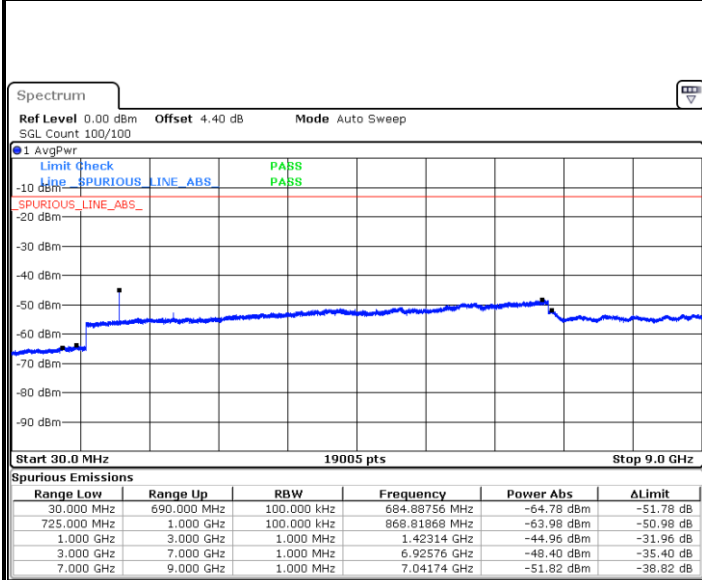

Date: 23 SEP.2019 11:15:20

Highest Channel / QPSK

Highest Channel / 16QAM

Date: 23 SEP.2019 11:17:06

Date: 23 SEP.2019 11:18:00

LTE Band 12 / 5MHz

Lowest Channel / QPSK

Lowest Channel / 16QAM

Date: 23 SEP.2019 11:29:48

Date: 23 SEP.2019 11:30:42

Middle Channel / QPSK

Middle Channel / 16QAM

Date: 23 SEP.2019 11:32:28

Date: 23 SEP.2019 11:31:35

LTE Band 12 / 5MHz

Highest Channel / QPSK

Date: 23 SEP 2019 11:33:22

Highest Channel / 16QAM

Date: 23 SEP 2019 11:34:15

LTE Band 12 / 10MHz

Lowest Channel / QPSK

Date: 23 SEP 2019 11:46:02

Lowest Channel / 16QAM

Date: 23 SEP 2019 11:46:56