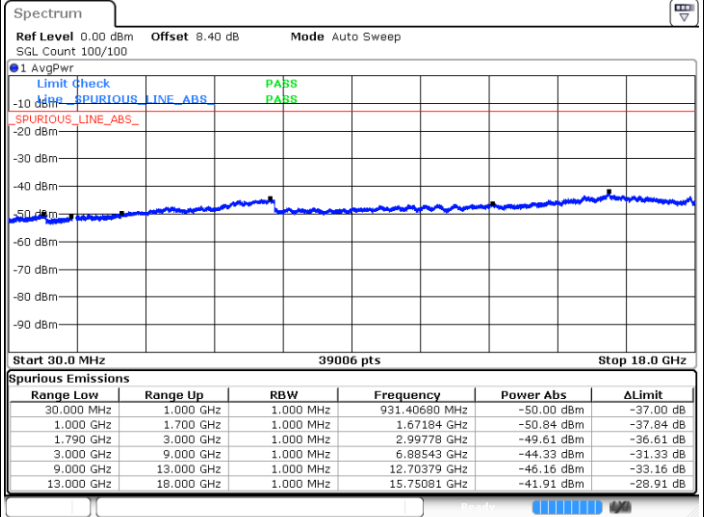

Lowest Channel / 16QAM

Date: 26 SEP 2019 04:03:46

LTE Band 66 / 20MHz

Middle Channel / QPSK

Middle Channel / 16QAM

Date: 26 SEP.2019 03:59:14

Date: 26 SEP.2019 04:00:15

Highest Channel / QPSK

Highest Channel / 16QAM

Date: 26 SEP.2019 03:58:05

Date: 26 SEP.2019 03:57:09

LTE Band 66 / 1.4MHz

Lowest Channel / 64QAM

Middle Channel / 64QAM

Date: 26 SEP.2019 00:55:30

Date: 26 SEP.2019 00:48:52

Highest Channel / 64QAM

Date: 26 SEP.2019 00:47:24

LTE Band 66 / 3MHz

Lowest Channel / 64QAM

Middle Channel / 64QAM

Date: 26 SEP.2019 01:52:45

Date: 26 SEP.2019 01:53:58

Highest Channel / 64QAM

Date: 26 SEP.2019 01:58:18

LTE Band 66 / 5MHz

Lowest Channel / 64QAM

Middle Channel / 64QAM

Date: 26 SEP.2019 02:43:10

Date: 26 SEP.2019 02:39:03

Highest Channel / 64QAM

Date: 26 SEP.2019 02:37:58