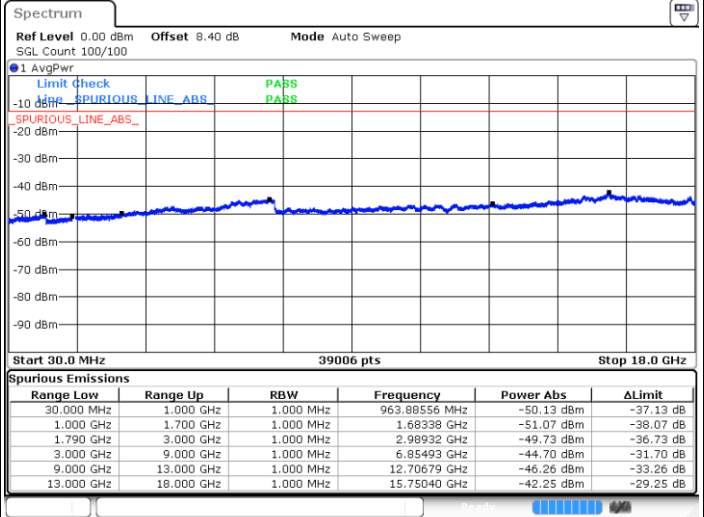

Highest Channel / 16QAM

Date: 26 SEP.2019 03:58:05

Date: 26 SEP.2019 03:57:09

LTE Band 66 / 1.4MHz

Lowest Channel / 64QAM

Middle Channel / 64QAM

Date: 26 SEP.2019 00:55:30

Date: 26 SEP.2019 00:48:52

Highest Channel / 64QAM

Date: 26 SEP.2019 00:47:24

LTE Band 66 / 3MHz

Lowest Channel / 64QAM

Middle Channel / 64QAM

Date: 26 SEP.2019 01:52:45

Date: 26 SEP.2019 01:53:58

Highest Channel / 64QAM

Date: 26 SEP.2019 01:58:18

LTE Band 66 / 5MHz

Lowest Channel / 64QAM

Middle Channel / 64QAM

Date: 26 SEP.2019 02:43:10

Date: 26 SEP.2019 02:39:03

Highest Channel / 64QAM

Date: 26 SEP.2019 02:37:58

LTE Band 66 / 10MHz

Lowest Channel / 64QAM

Middle Channel / 64QAM

Date: 26 SEP.2019 03:14:10

Date: 26 SEP.2019 03:11:58

Highest Channel / 64QAM

Date: 26 SEP.2019 03:07:26

LTE Band 66 / 15MHz