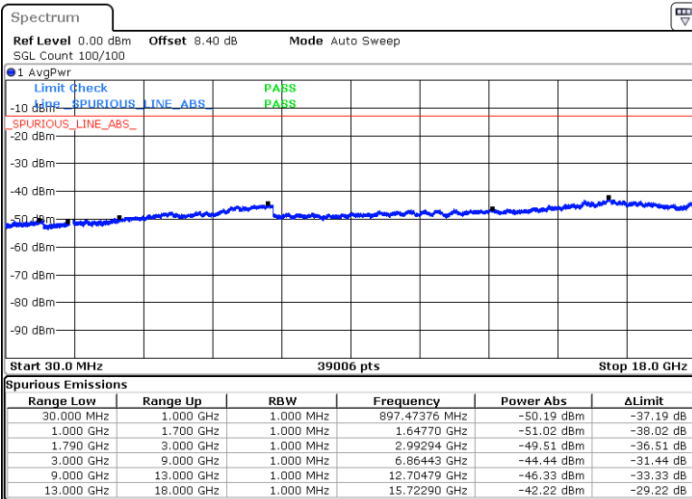

LTE Band 66 / 1.4MHz

Highest Channel / QPSK

Date: 26 SEP.2019 00:43:14

Highest Channel / 16QAM

Date: 26 SEP.2019 00:45:45

LTE Band 66 / 3MHz

Lowest Channel / QPSK

Date: 26 SEP.2019 01:50:59

Lowest Channel / 16QAM

Date: 26 SEP.2019 01:51:40

LTE Band 66 / 3MHz

Middle Channel / QPSK

Middle Channel / 16QAM

Date: 26 SEP.2019 01:55:23

Date: 26 SEP.2019 01:54:40

Highest Channel / QPSK

Highest Channel / 16QAM

Date: 26 SEP.2019 01:56:41

Date: 26 SEP.2019 01:57:27

LTE Band 66 / 5MHz

Lowest Channel / QPSK

Lowest Channel / 16QAM

Date: 26 SEP.2019 02:41:42

Date: 26 SEP.2019 02:42:30