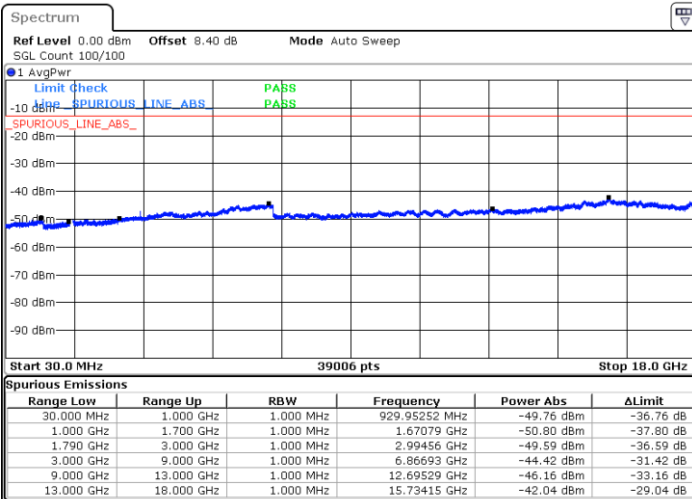

Date: 26 SEP 2019 02:36:20

LTE Band 66 / 10MHz

Lowest Channel / QPSK

Date: 26 SEP 2019 03:16:05

Lowest Channel / 16QAM

Date: 26 SEP 2019 03:15:13

LTE Band 66 / 10MHz

Middle Channel / QPSK

Middle Channel / 16QAM

Date: 26 SEP.2019 03:09:56

Date: 26 SEP.2019 03:11:13

Highest Channel / QPSK

Highest Channel / 16QAM

Date: 26 SEP.2019 03:08:43

Date: 26 SEP.2019 03:08:06

LTE Band 66 / 15MHz

Lowest Channel / QPSK

Lowest Channel / 16QAM

Date: 26 SEP.2019 03:33:26

Date: 26 SEP.2019 03:35:03

Middle Channel / QPSK

Middle Channel / 16QAM

Date: 26 SEP.2019 03:31:47

Date: 26 SEP.2019 03:31:05

LTE Band 66 / 15MHz

Highest Channel / QPSK

Date: 26 SEP 2019 03:27:34

Highest Channel / 16QAM

Date: 26 SEP 2019 03:28:33

LTE Band 66 / 20MHz

Lowest Channel / QPSK

Date: 26 SEP 2019 04:04:53