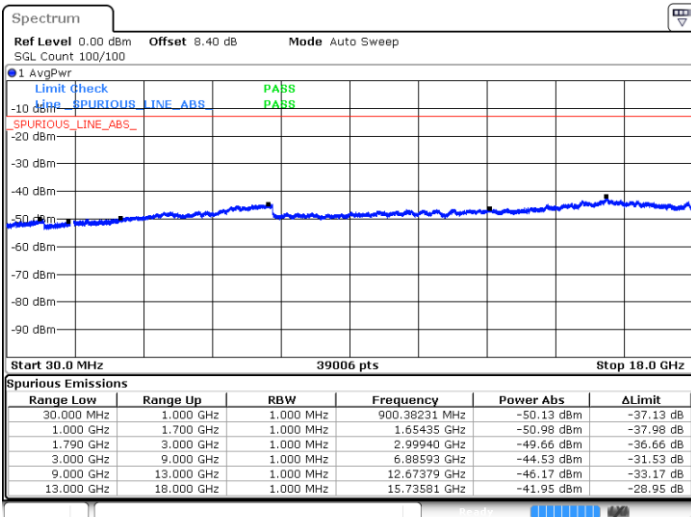

Highest Channel / 16QAM

Date: 26 SEP.2019 03:58:05

Date: 26 SEP.2019 03:57:09

LTE Band 66 / 1.4MHz

Lowest Channel / 64QAM

Middle Channel / 64QAM

Date: 26 SEP.2019 00:55:30

Date: 26 SEP.2019 00:48:52

Highest Channel / 64QAM

Date: 26 SEP.2019 00:47:24

LTE Band 66 / 3MHz

Lowest Channel / 64QAM

Middle Channel / 64QAM

Date: 26 SEP.2019 01:52:45

Date: 26 SEP.2019 01:53:58

Highest Channel / 64QAM

Date: 26 SEP.2019 01:58:18

LTE Band 66 / 5MHz

Lowest Channel / 64QAM

Middle Channel / 64QAM

Date: 26 SEP.2019 02:43:10

Date: 26 SEP.2019 02:39:03

Highest Channel / 64QAM

Date: 26 SEP.2019 02:37:58

LTE Band 66 / 10MHz

Lowest Channel / 64QAM

Middle Channel / 64QAM

Date: 26 SEP.2019 03:14:10

Date: 26 SEP.2019 03:11:58

Highest Channel / 64QAM

Date: 26 SEP.2019 03:07:26

LTE Band 66 / 15MHz