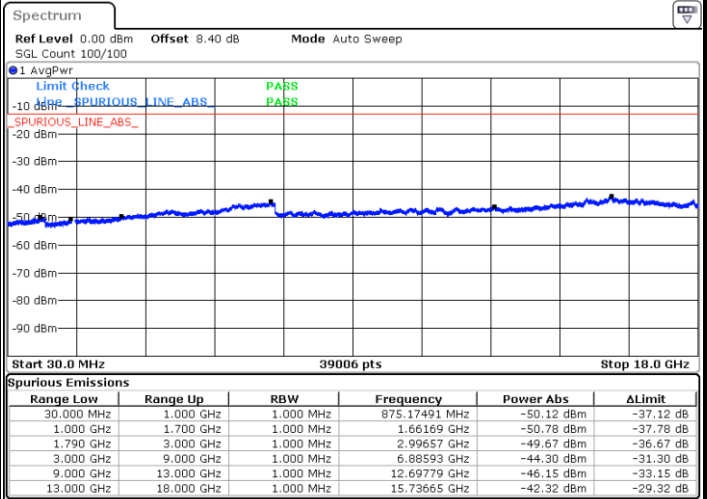

Middle Channel / 16QAM

Date: 26 SEP.2019 03:09:56

Date: 26 SEP.2019 03:11:13

Highest Channel / QPSK

Highest Channel / 16QAM

Date: 26 SEP.2019 03:08:43

Date: 26 SEP.2019 03:08:06

LTE Band 66 / 15MHz

Lowest Channel / QPSK

Lowest Channel / 16QAM

Date: 26 SEP.2019 03:33:26

Date: 26 SEP.2019 03:35:03

Middle Channel / QPSK

Middle Channel / 16QAM

Date: 26 SEP.2019 03:31:47

Date: 26 SEP.2019 03:31:05

LTE Band 66 / 15MHz

Highest Channel / QPSK

Date: 26 SEP 2019 03:27:34

Highest Channel / 16QAM

Date: 26 SEP 2019 03:28:33

LTE Band 66 / 20MHz

Lowest Channel / QPSK

Date: 26 SEP 2019 04:04:53