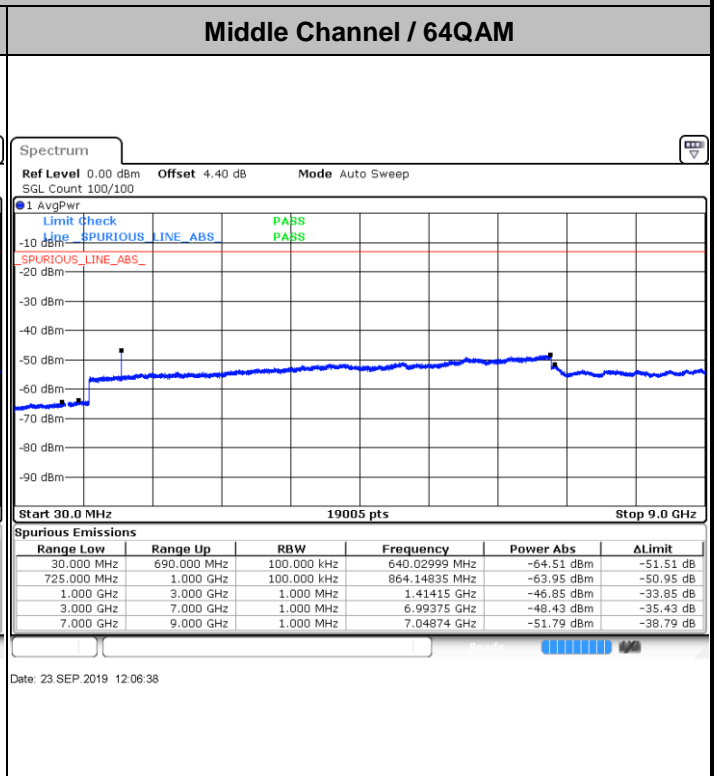

Date: 23 SEP 2019 11:33:22

Highest Channel / 16QAM

Date: 23 SEP 2019 11:34:15

LTE Band 12 / 10MHz

Lowest Channel / QPSK

Date: 23 SEP 2019 11:46:02

Lowest Channel / 16QAM

Date: 23 SEP 2019 11:46:56

LTE Band 12 / 10MHz

Middle Channel / QPSK

Date: 23 SEP.2019 11:48:42

Middle Channel / 16QAM

Date: 23 SEP.2019 11:47:49

Highest Channel / QPSK

Date: 23 SEP.2019 11:49:36

Highest Channel / 16QAM

Date: 23 SEP.2019 11:50:29

**LTE Band 12 / 1.4MHz**

LTE Band 12 / 3MHz

Lowest Channel / 64QAM

Middle Channel / 64QAM

Date: 23 SEP.2019 12:08:25

Date: 23 SEP.2019 12:09:18

Highest Channel / 64QAM

Date: 23 SEP.2019 12:10:11

LTE Band 12 / 5MHz

Lowest Channel / 64QAM

Middle Channel / 64QAM

Date: 23 SEP.2019 12:21:59

Date: 23 SEP.2019 12:22:52

Highest Channel / 64QAM

Date: 23 SEP.2019 12:23:46