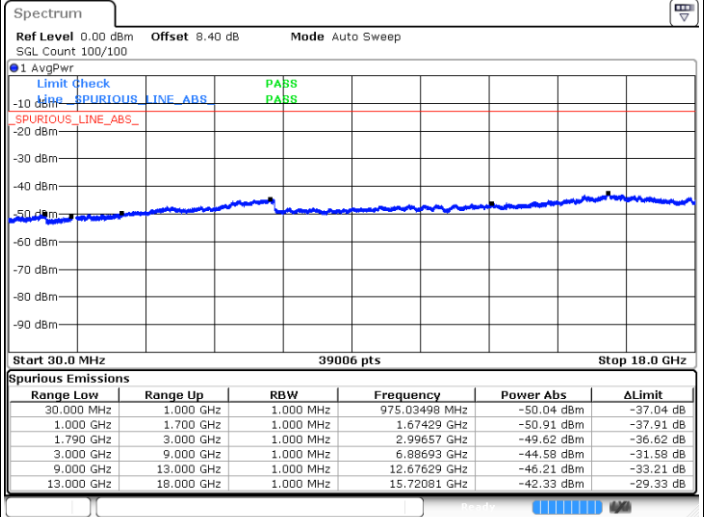

Highest Channel / 64QAM

Date: 26 SEP.2019 00:47:24

LTE Band 66 / 3MHz

Lowest Channel / 64QAM

Middle Channel / 64QAM

Date: 26 SEP.2019 01:52:45

Date: 26 SEP.2019 01:53:58

Highest Channel / 64QAM

Date: 26 SEP.2019 01:58:18

LTE Band 66 / 5MHz

Lowest Channel / 64QAM

Middle Channel / 64QAM

Date: 26 SEP.2019 02:43:10

Date: 26 SEP.2019 02:39:03

Highest Channel / 64QAM

Date: 26 SEP.2019 02:37:58

LTE Band 66 / 10MHz

Lowest Channel / 64QAM

Middle Channel / 64QAM

Date: 26 SEP.2019 03:14:10

Date: 26 SEP.2019 03:11:58

Highest Channel / 64QAM

Date: 26 SEP.2019 03:07:26

LTE Band 66 / 15MHz

Lowest Channel / 64QAM

Middle Channel / 64QAM

Date: 26 SEP. 2019 03:37:46

Date: 26 SEP. 2019 03:30:23

Highest Channel / 64QAM

Date: 26 SEP. 2019 03:29:24