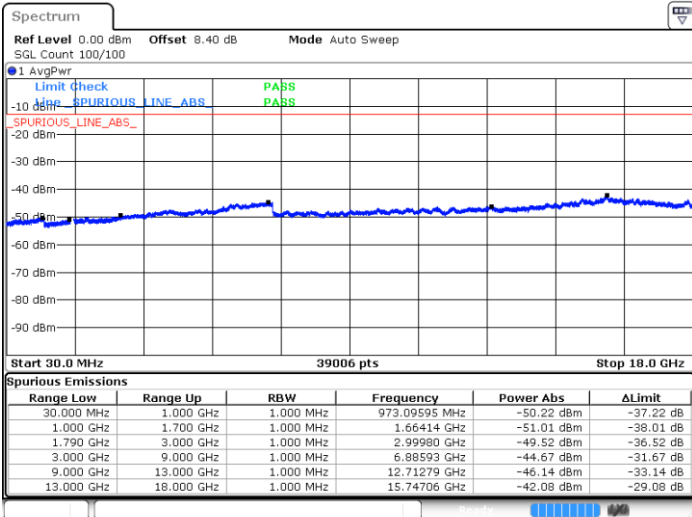

Lowest Channel / 16QAM

Date: 26 SEP 2019 04:03:46

LTE Band 66 / 20MHz

Middle Channel / QPSK

Middle Channel / 16QAM

Date: 26 SEP.2019 03:59:14

Date: 26 SEP.2019 04:00:15

Highest Channel / QPSK

Highest Channel / 16QAM

Date: 26 SEP.2019 03:58:05

Date: 26 SEP.2019 03:57:09

LTE Band 66 / 1.4MHz

Lowest Channel / 64QAM

Middle Channel / 64QAM

Date: 26 SEP.2019 00:55:30

Date: 26 SEP.2019 00:48:52

Highest Channel / 64QAM

Date: 26 SEP.2019 00:47:24

LTE Band 66 / 3MHz

Lowest Channel / 64QAM

Middle Channel / 64QAM

Date: 26 SEP.2019 01:52:45

Date: 26 SEP.2019 01:53:58

Highest Channel / 64QAM

Date: 26 SEP.2019 01:58:18

LTE Band 66 / 5MHz

Lowest Channel / 64QAM

Middle Channel / 64QAM

Date: 26 SEP.2019 02:43:10

Date: 26 SEP.2019 02:39:03

Highest Channel / 64QAM

Date: 26 SEP.2019 02:37:58