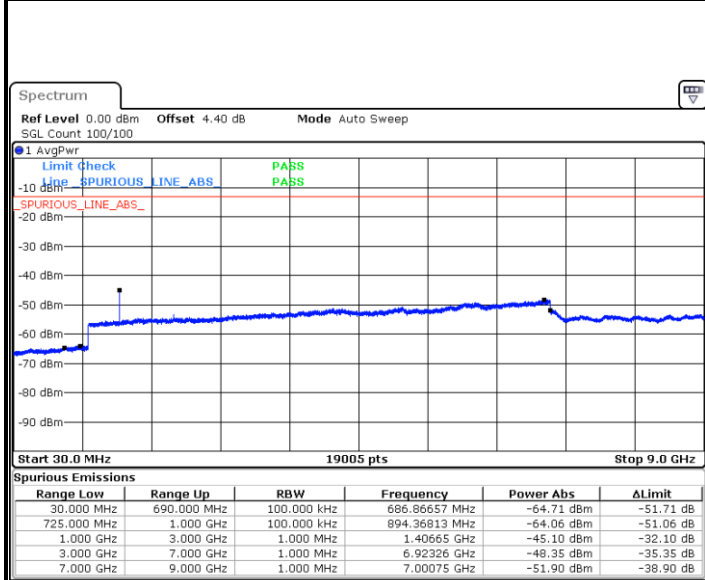

Date: 23 SEP.2019 11:29:48

Date: 23 SEP.2019 11:30:42

Middle Channel / QPSK

Middle Channel / 16QAM

Date: 23 SEP.2019 11:32:28

Date: 23 SEP.2019 11:31:35

LTE Band 12 / 5MHz

Highest Channel / QPSK

Date: 23 SEP 2019 11:33:22

Highest Channel / 16QAM

Date: 23 SEP 2019 11:34:15

LTE Band 12 / 10MHz

Lowest Channel / QPSK

Date: 23 SEP 2019 11:46:02

Lowest Channel / 16QAM

Date: 23 SEP 2019 11:46:56

LTE Band 12 / 10MHz

Middle Channel / QPSK

Date: 23 SEP.2019 11:48:42

Middle Channel / 16QAM

Date: 23 SEP.2019 11:47:49

Highest Channel / QPSK

Date: 23 SEP.2019 11:49:36

Highest Channel / 16QAM