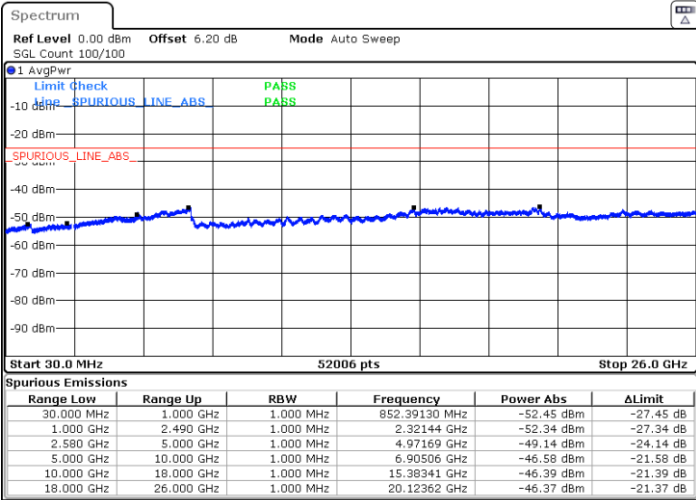

LTE Band 7 / 10MHz

Lowest Channel / 64QAM

Middle Channel / 64QAM

Date: 21.SEP.2019 03:20:11

Date: 21.SEP.2019 03:21:05

Highest Channel / 64QAM

Date: 21.SEP.2019 03:21:58

LTE Band 7 / 15MHz

Lowest Channel / 64QAM

Middle Channel / 64QAM

Date: 21.SEP.2019 03:32:47

Date: 21.SEP.2019 03:33:41

Highest Channel / 64QAM

Date: 21.SEP.2019 03:34:34

LTE Band 7 / 20MHz

Lowest Channel / 64QAM