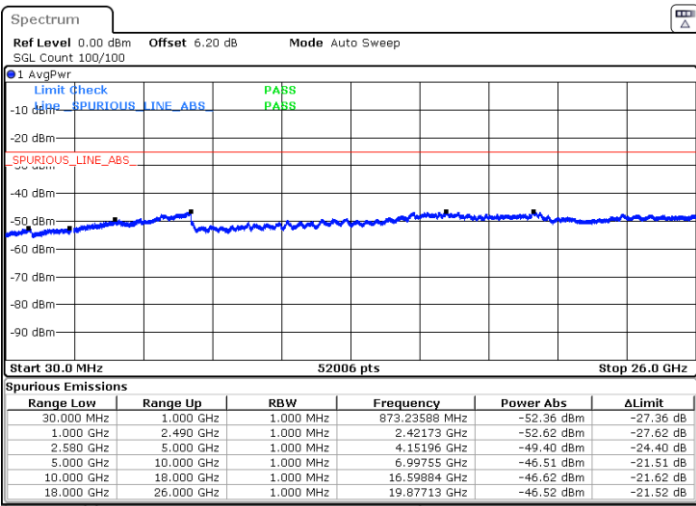

LTE Band 7 / 10MHz

Lowest Channel / 64QAM

Middle Channel / 64QAM

Date: 21.SEP.2019 03:20:11

Date: 21.SEP.2019 03:21:05

Highest Channel / 64QAM

Date: 21.SEP.2019 03:21:58

LTE Band 7 / 15MHz

Lowest Channel / 64QAM

Middle Channel / 64QAM

Date: 21.SEP.2019 03:32:47

Date: 21.SEP.2019 03:33:41

Highest Channel / 64QAM

Date: 21.SEP.2019 03:34:34

LTE Band 7 / 20MHz

Lowest Channel / 64QAM