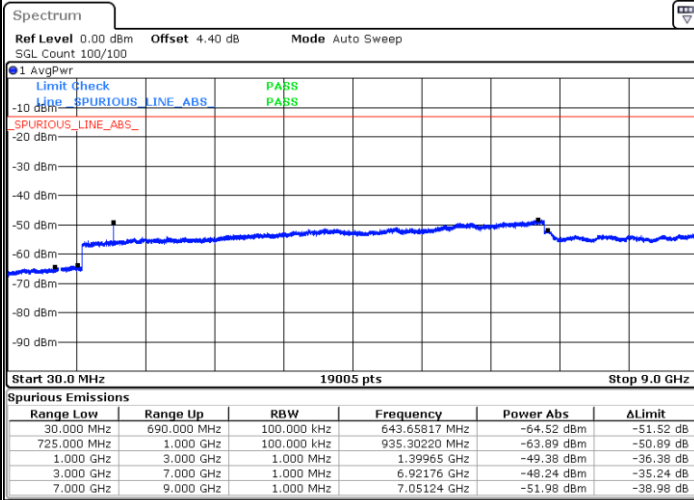

Date: 23 SEP.2019 12:10:11

LTE Band 12 / 5MHz

Lowest Channel / 64QAM

Middle Channel / 64QAM

Date: 23 SEP.2019 12:21:59

Date: 23 SEP.2019 12:22:52

Highest Channel / 64QAM

Date: 23 SEP.2019 12:23:46

LTE Band 12 / 10MHz

Lowest Channel / 64QAM

Middle Channel / 64QAM

Date: 23 SEP.2019 12:24:39

Date: 23 SEP.2019 12:25:32

Highest Channel / 64QAM

Date: 23 SEP.2019 12:26:26

LTE Band 66 / 1.4MHz