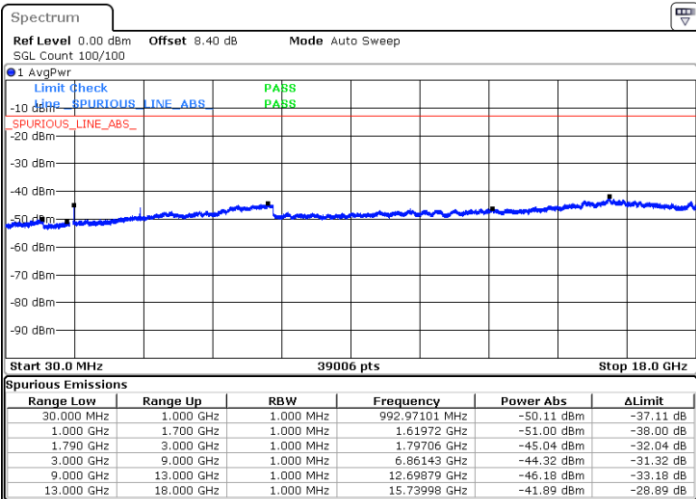

LTE Band 66 / 15MHz

Highest Channel / QPSK

Date: 26 SEP 2019 03:27:34

Highest Channel / 16QAM

Date: 26 SEP 2019 03:28:33

LTE Band 66 / 20MHz

Lowest Channel / QPSK

Date: 26 SEP 2019 04:04:53

Lowest Channel / 16QAM

Date: 26 SEP 2019 04:03:46

LTE Band 66 / 20MHz

Middle Channel / QPSK

Middle Channel / 16QAM

Date: 26 SEP.2019 03:59:14

Date: 26 SEP.2019 04:00:15

Highest Channel / QPSK

Highest Channel / 16QAM

Date: 26 SEP.2019 03:58:05

Date: 26 SEP.2019 03:57:09

LTE Band 66 / 1.4MHz

Lowest Channel / 64QAM

Middle Channel / 64QAM

Date: 26 SEP.2019 00:55:30

Date: 26 SEP.2019 00:48:52

Highest Channel / 64QAM

Date: 26 SEP.2019 00:47:24

LTE Band 66 / 3MHz

Lowest Channel / 64QAM

Middle Channel / 64QAM

Date: 26 SEP.2019 01:52:45

Date: 26 SEP.2019 01:53:58

Highest Channel / 64QAM