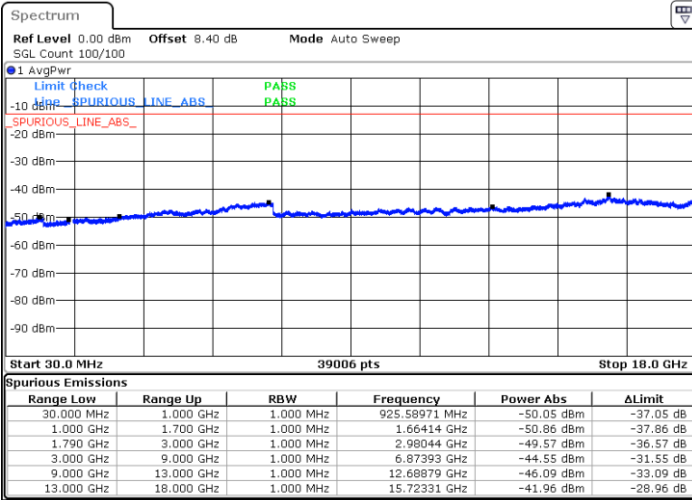

LTE Band 66 / 1.4MHz

Highest Channel / QPSK

Date: 26 SEP.2019 00:43:14

Highest Channel / 16QAM

Date: 26 SEP.2019 00:45:45

LTE Band 66 / 3MHz

Lowest Channel / QPSK

Date: 26 SEP.2019 01:50:59

Lowest Channel / 16QAM

Date: 26 SEP.2019 01:51:40

LTE Band 66 / 3MHz

Middle Channel / QPSK

Middle Channel / 16QAM

Date: 26 SEP.2019 01:55:23

Date: 26 SEP.2019 01:54:40

Highest Channel / QPSK

Highest Channel / 16QAM

Date: 26 SEP.2019 01:56:41

Date: 26 SEP.2019 01:57:27

LTE Band 66 / 5MHz

Lowest Channel / QPSK

Lowest Channel / 16QAM

Date: 26 SEP.2019 02:41:42

Date: 26 SEP.2019 02:42:30