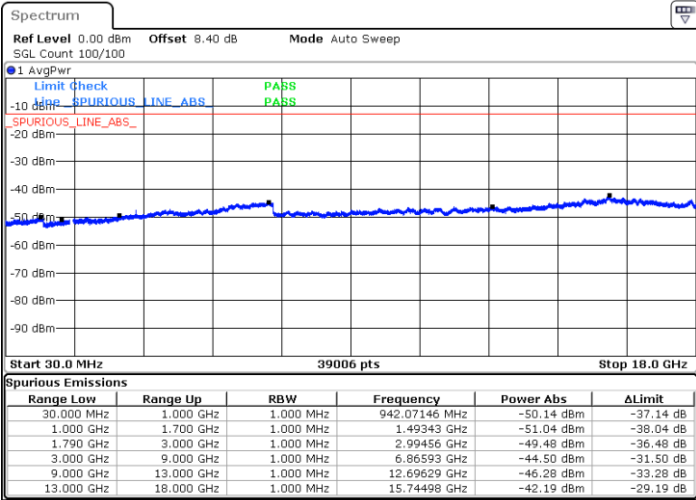

Lowest Channel / 16QAM

Date: 26 SEP.2019 01:51:40

LTE Band 66 / 3MHz

Middle Channel / QPSK

Middle Channel / 16QAM

Date: 26 SEP.2019 01:55:23

Date: 26 SEP.2019 01:54:40

Highest Channel / QPSK

Highest Channel / 16QAM

Date: 26 SEP.2019 01:56:41

Date: 26 SEP.2019 01:57:27

LTE Band 66 / 5MHz

Lowest Channel / QPSK

Lowest Channel / 16QAM

Date: 26 SEP.2019 02:41:42

Date: 26 SEP.2019 02:42:30

Middle Channel / QPSK

Middle Channel / 16QAM

Date: 26 SEP.2019 02:40:36

Date: 26 SEP.2019 02:39:53

LTE Band 66 / 5MHz

Highest Channel / QPSK

Date: 26 SEP 2019 02:33:46

Highest Channel / 16QAM