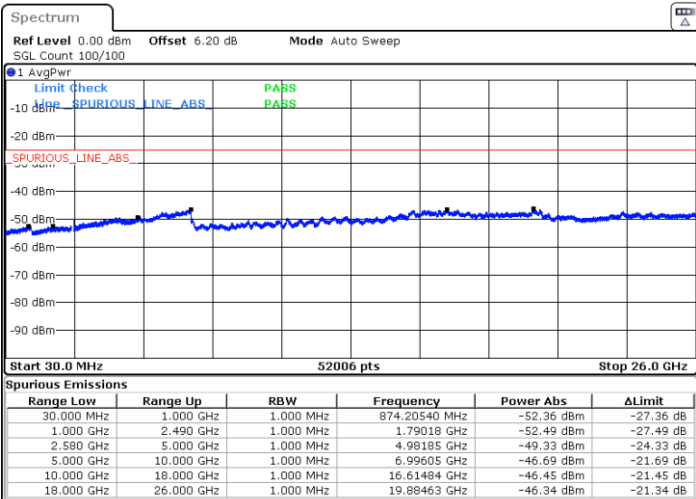

LTE Band 7 / 10MHz

Lowest Channel / 64QAM

Middle Channel / 64QAM

Date: 21.SEP.2019 03:20:11

Date: 21.SEP.2019 03:21:05

Highest Channel / 64QAM

Date: 21.SEP.2019 03:21:58

LTE Band 7 / 15MHz

Lowest Channel / 64QAM

Middle Channel / 64QAM

Date: 21.SEP.2019 03:32:47

Date: 21.SEP.2019 03:33:41

Highest Channel / 64QAM

Date: 21.SEP.2019 03:34:34

LTE Band 7 / 20MHz

Lowest Channel / 64QAM

Middle Channel / 64QAM

Date: 21.SEP.2019 03:40:55

Date: 21.SEP.2019 03:41:49

Highest Channel / 64QAM

Date: 21.SEP.2019 03:42:42

LTE Band 12 / 1.4MHz

Lowest Channel / QPSK

Date: 23 SEP.2019 10:56:30