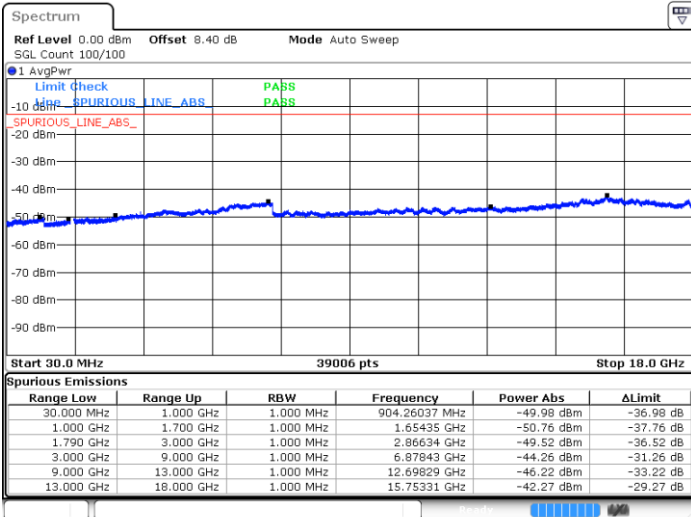

Highest Channel / 64QAM

Date: 26 SEP.2019 00:47:24

LTE Band 66 / 3MHz

Lowest Channel / 64QAM

Middle Channel / 64QAM

Date: 26 SEP.2019 01:52:45

Date: 26 SEP.2019 01:53:58

Highest Channel / 64QAM

Date: 26 SEP.2019 01:58:18

LTE Band 66 / 5MHz

Lowest Channel / 64QAM

Middle Channel / 64QAM

Date: 26 SEP.2019 02:43:10

Date: 26 SEP.2019 02:39:03

Highest Channel / 64QAM

Date: 26 SEP.2019 02:37:58

LTE Band 66 / 10MHz

Lowest Channel / 64QAM

Middle Channel / 64QAM

Date: 26 SEP.2019 03:14:10

Date: 26 SEP.2019 03:11:58

Highest Channel / 64QAM

Date: 26 SEP.2019 03:07:26

LTE Band 66 / 15MHz

Lowest Channel / 64QAM

Middle Channel / 64QAM

Date: 26 SEP. 2019 03:37:46

Date: 26 SEP. 2019 03:30:23

Highest Channel / 64QAM

Date: 26 SEP. 2019 03:29:24