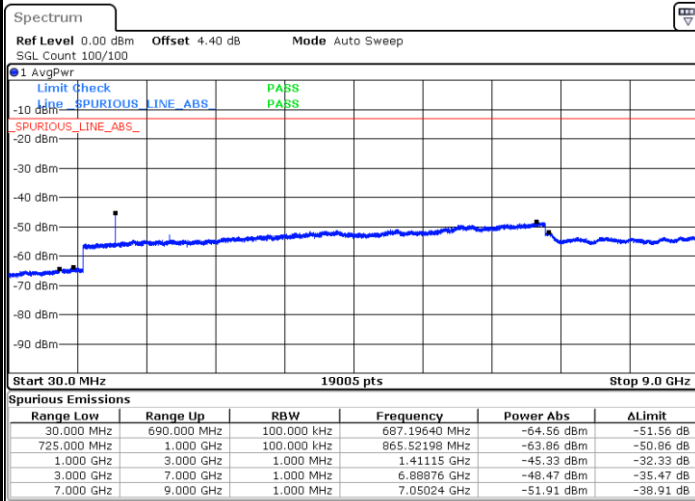

Highest Channel / 16QAM

LTE Band 12 / 3MHz

Lowest Channel / QPSK

Lowest Channel / 16QAM

LTE Band 12 / 3MHz

Middle Channel / QPSK

Middle Channel / 16QAM

Date: 23 SEP.2019 11:16:13

Date: 23 SEP.2019 11:15:20

Highest Channel / QPSK

Highest Channel / 16QAM

Date: 23 SEP.2019 11:17:06

Date: 23 SEP.2019 11:18:00

LTE Band 12 / 5MHz

Lowest Channel / QPSK

Lowest Channel / 16QAM

Date: 23 SEP.2019 11:29:48

Date: 23 SEP.2019 11:30:42

Middle Channel / QPSK

Middle Channel / 16QAM

Date: 23 SEP.2019 11:32:28

Date: 23 SEP.2019 11:31:35

LTE Band 12 / 5MHz

Highest Channel / QPSK