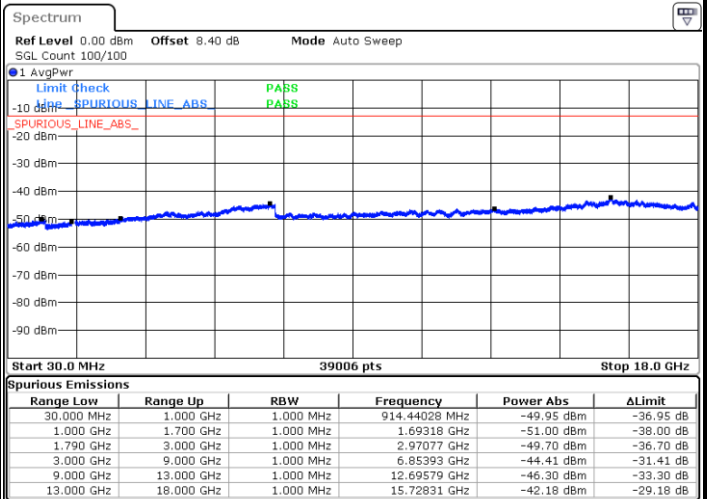

Lowest Channel / 16QAM

Date: 26 SEP.2019 01:51:40

LTE Band 66 / 3MHz

Middle Channel / QPSK

Middle Channel / 16QAM

Date: 26 SEP.2019 01:55:23

Date: 26 SEP.2019 01:54:40

Highest Channel / QPSK

Highest Channel / 16QAM

Date: 26 SEP.2019 01:56:41

Date: 26 SEP.2019 01:57:27

LTE Band 66 / 5MHz

Lowest Channel / QPSK

Lowest Channel / 16QAM

Date: 26 SEP.2019 02:41:42

Date: 26 SEP.2019 02:42:30

Middle Channel / QPSK

Middle Channel / 16QAM

Date: 26 SEP.2019 02:40:36

Date: 26 SEP.2019 02:39:53

LTE Band 66 / 5MHz

Highest Channel / QPSK

Date: 26 SEP 2019 02:33:46

Highest Channel / 16QAM