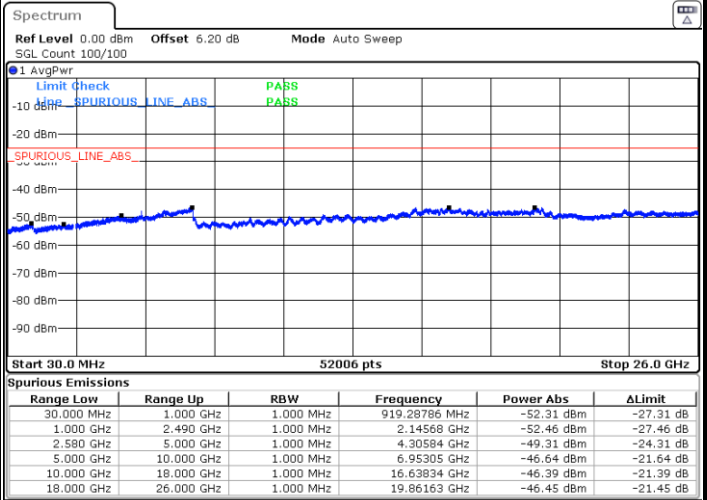

LTE Band 7 / 10MHz

Lowest Channel / 64QAM

Middle Channel / 64QAM

Date: 21.SEP.2019 03:20:11

Date: 21.SEP.2019 03:21:05

Highest Channel / 64QAM

Date: 21.SEP.2019 03:21:58

LTE Band 7 / 15MHz

Lowest Channel / 64QAM

Middle Channel / 64QAM

Date: 21.SEP.2019 03:32:47

Date: 21.SEP.2019 03:33:41

Highest Channel / 64QAM

Date: 21.SEP.2019 03:34:34

LTE Band 7 / 20MHz

Lowest Channel / 64QAM

Middle Channel / 64QAM

Date: 21.SEP.2019 03:40:55

Date: 21.SEP.2019 03:41:49

Highest Channel / 64QAM

Date: 21.SEP.2019 03:42:42

LTE Band 12 / 1.4MHz

Lowest Channel / QPSK

Date: 23 SEP.2019 10:56:30