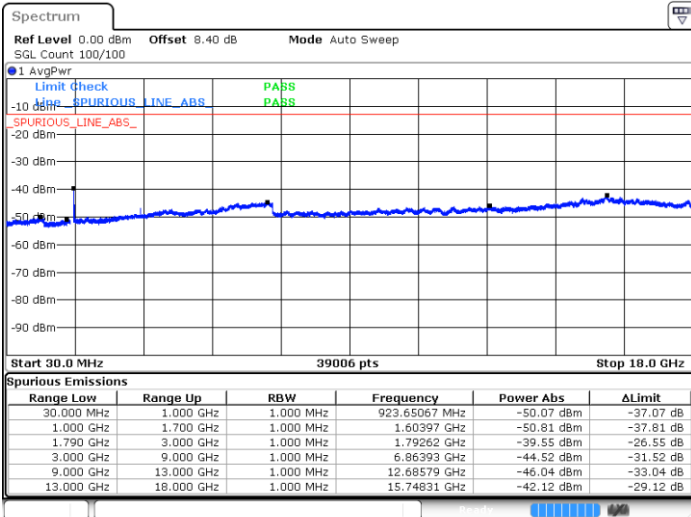

Date: 26 SEP.2019 01:58:18

LTE Band 66 / 5MHz

Lowest Channel / 64QAM

Middle Channel / 64QAM

Date: 26 SEP.2019 02:43:10

Date: 26 SEP.2019 02:39:03

Highest Channel / 64QAM

Date: 26 SEP.2019 02:37:58

LTE Band 66 / 10MHz

Lowest Channel / 64QAM

Middle Channel / 64QAM

Date: 26 SEP.2019 03:14:10

Date: 26 SEP.2019 03:11:58

Highest Channel / 64QAM

Date: 26 SEP.2019 03:07:26

LTE Band 66 / 15MHz

Lowest Channel / 64QAM

Middle Channel / 64QAM

Date: 26 SEP. 2019 03:37:46

Date: 26 SEP. 2019 03:30:23

Highest Channel / 64QAM

Date: 26 SEP. 2019 03:29:24