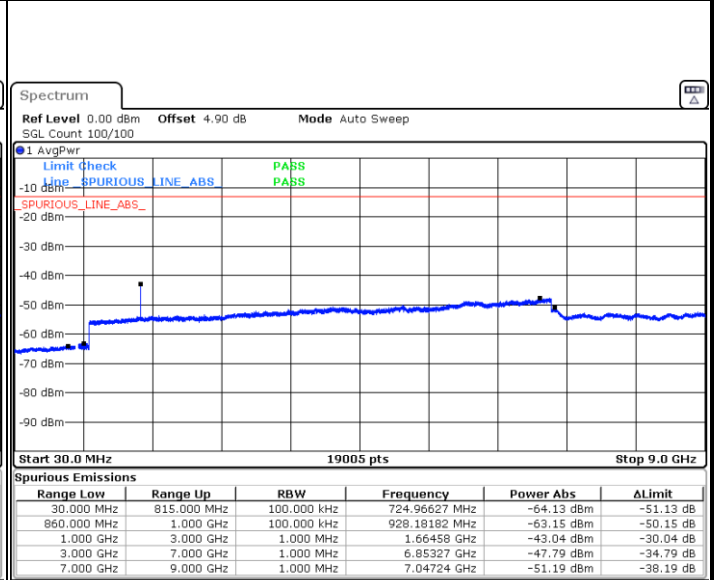

LTE Band 5 / 1.4MHz

Lowest Channel / 64QAM

Middle Channel / 64QAM

Date: 21.SEP.2019 00:39:16

Date: 21.SEP.2019 00:40:10

Highest Channel / 64QAM

Date: 21.SEP.2019 00:44:57

**LTE Band 5 / 3MHz**

**Lowest Channel / 64QAM**

Date: 21.SEP.2019 00:49:24

**Middle Channel / 64QAM**

Date: 21.SEP.2019 00:50:17

**Highest Channel / 64QAM**

Date: 21.SEP.2019 00:55:04

LTE Band 5 / 5MHz

Lowest Channel / 64QAM

Middle Channel / 64QAM

Date: 21.SEP.2019 00:59:31

Date: 21.SEP.2019 01:00:24

Highest Channel / 64QAM

Date: 21.SEP.2019 01:05:11

**LTE Band 5 / 10MHz**

**Lowest Channel / 64QAM**

Date: 21.SEP.2019 01:09:38

**Middle Channel / 64QAM**

Date: 21.SEP.2019 01:10:32

**Highest Channel / 64QAM**

Date: 21.SEP.2019 01:15:19

LTE Band 7 / 5MHz

Lowest Channel / QPSK

Lowest Channel / 16QAM

Date: 21.SEP.2019 02:16:55