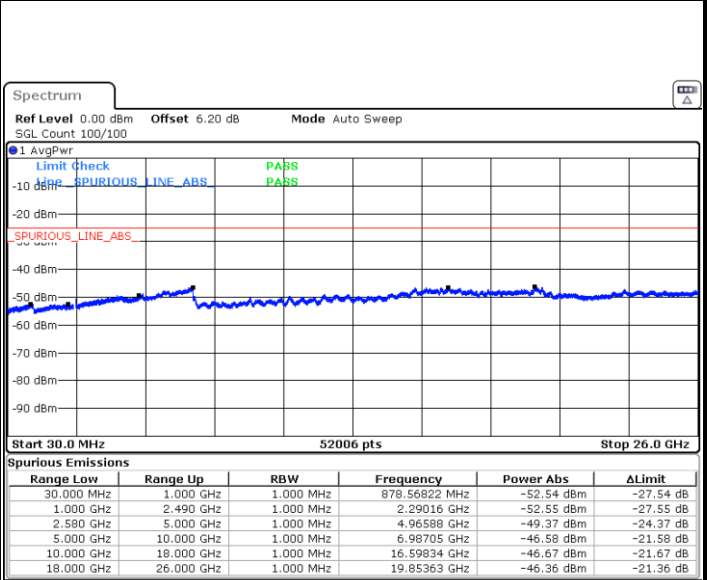

LTE Band 7 / 15MHz

Lowest Channel / QPSK

Lowest Channel / 16QAM

Date: 21.SEP.2019 02:49:27

Date: 21.SEP.2019 02:50:21

Middle Channel / QPSK

Middle Channel / 16QAM

Date: 21.SEP.2019 02:52:07

Date: 21.SEP.2019 02:51:14

LTE Band 7 / 15MHz

Highest Channel / QPSK

Date: 21.SEP.2019 02:53:01

Highest Channel / 16QAM

Date: 21.SEP.2019 02:53:54

LTE Band 7 / 20MHz

Lowest Channel / QPSK

Date: 21.SEP.2019 03:05:43

Lowest Channel / 16QAM

Date: 21.SEP.2019 03:06:37

LTE Band 7 / 20MHz

Middle Channel / QPSK

Middle Channel / 16QAM

Date: 21.SEP.2019 03:08:23

Date: 21.SEP.2019 03:07:30

Highest Channel / QPSK

Highest Channel / 16QAM

Date: 21.SEP.2019 03:09:17

Date: 21.SEP.2019 03:10:10

LTE Band 7 / 5MHz

Lowest Channel / 64QAM

Middle Channel / 64QAM

Date: 21.SEP.2019 03:12:03