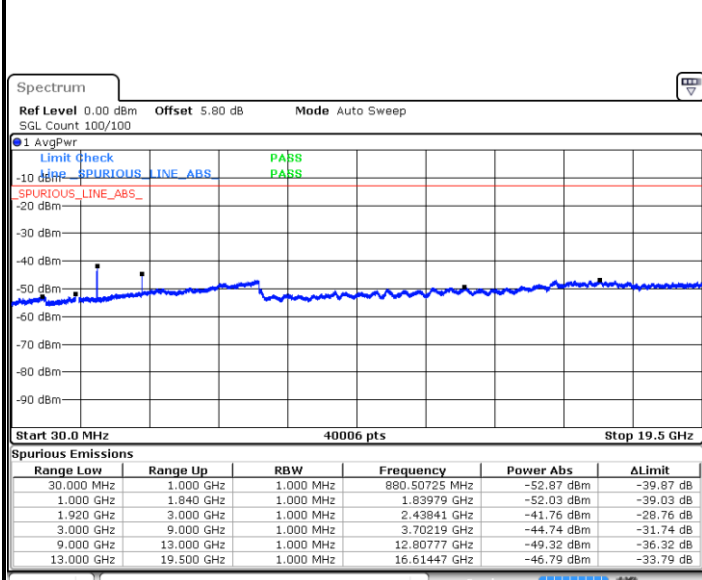

LTE Band 2 / 15MHz

Lowest Channel / QPSK

Lowest Channel / 16QAM

Date: 19.SEP.2019 03:05:49

Date: 19.SEP.2019 03:06:42

Middle Channel / QPSK

Middle Channel / 16QAM

Date: 19.SEP.2019 03:08:16

Date: 19.SEP.2019 03:09:09

LTE Band 2 / 15MHz

Highest Channel / QPSK

Date: 19.SEP.2019 03:15:10

Highest Channel / 16QAM

Date: 19.SEP.2019 03:16:04

LTE Band 2 / 20MHz

Lowest Channel / QPSK

Date: 19.SEP.2019 03:22:05

Lowest Channel / 16QAM

Date: 19.SEP.2019 03:22:58

LTE Band 2 / 20MHz

Middle Channel / QPSK

Middle Channel / 16QAM

Date: 19.SEP.2019 03:24:32

Date: 19.SEP.2019 03:25:25

Highest Channel / QPSK

Highest Channel / 16QAM

Date: 19.SEP.2019 03:31:26

Date: 19.SEP.2019 03:32:20

LTE Band 2 / 3MHz

Lowest Channel / 64QAM

Middle Channel / 64QAM

Date: 19.SEP.2019 08:43:28