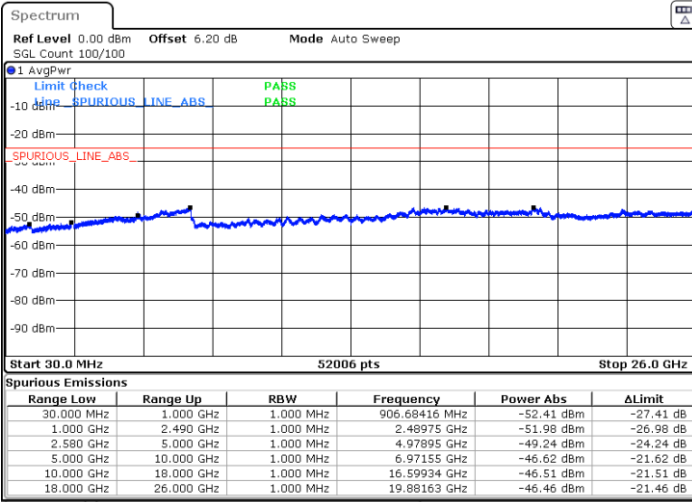

Middle Channel / 64QAM

Date: 21.SEP.2019 00:59:31

Date: 21.SEP.2019 01:00:24

Highest Channel / 64QAM

Date: 21.SEP.2019 01:05:11

**LTE Band 5 / 10MHz**

**Lowest Channel / 64QAM**

Date: 21.SEP.2019 01:09:38

**Middle Channel / 64QAM**

Date: 21.SEP.2019 01:10:32

**Highest Channel / 64QAM**

Date: 21.SEP.2019 01:15:19

LTE Band 7 / 5MHz

Lowest Channel / QPSK

Lowest Channel / 16QAM

Date: 21.SEP.2019 02:16:55

Date: 21.SEP.2019 02:17:49

Middle Channel / QPSK

Middle Channel / 16QAM

Date: 21.SEP.2019 02:19:36

Date: 21.SEP.2019 02:18:42

LTE Band 7 / 5MHz

Highest Channel / QPSK

Date: 21.SEP.2019 02:20:29