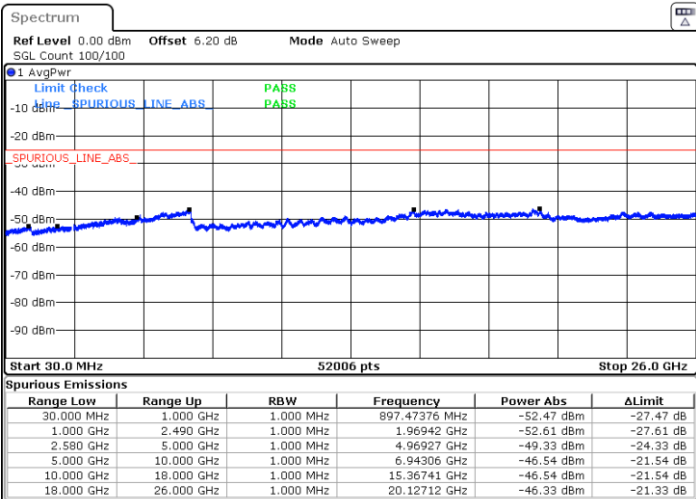

Date: 21.SEP.2019 02:51:14

LTE Band 7 / 15MHz

Highest Channel / QPSK

Date: 21.SEP.2019 02:53:01

Highest Channel / 16QAM

Date: 21.SEP.2019 02:53:54

LTE Band 7 / 20MHz

Lowest Channel / QPSK

Date: 21.SEP.2019 03:05:43

Lowest Channel / 16QAM

Date: 21.SEP.2019 03:06:37

LTE Band 7 / 20MHz

Middle Channel / QPSK

Middle Channel / 16QAM

Date: 21.SEP.2019 03:08:23

Date: 21.SEP.2019 03:07:30

Highest Channel / QPSK

Highest Channel / 16QAM

Date: 21.SEP.2019 03:09:17

Date: 21.SEP.2019 03:10:10

LTE Band 7 / 5MHz

Lowest Channel / 64QAM

Middle Channel / 64QAM

Date: 21.SEP.2019 03:12:03