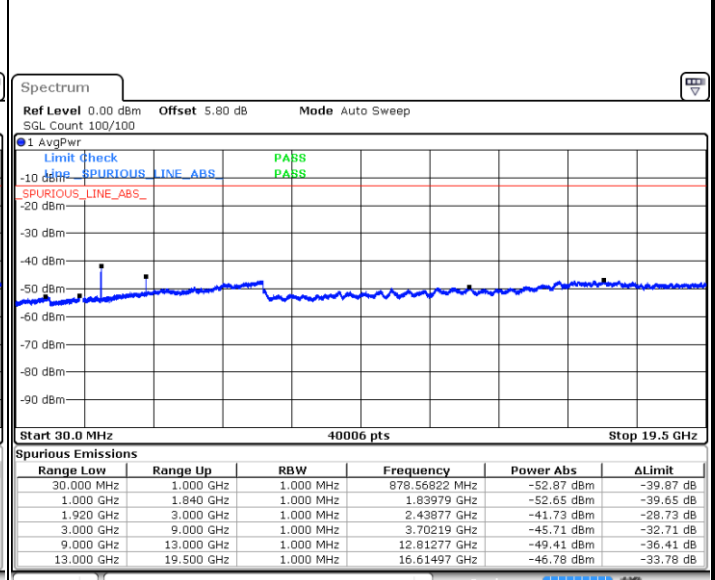

LTE Band 2 / 15MHz

Lowest Channel / QPSK

Lowest Channel / 16QAM

Date: 19.SEP.2019 03:05:49

Date: 19.SEP.2019 03:06:42

Middle Channel / QPSK

Middle Channel / 16QAM

Date: 19.SEP.2019 03:08:16

Date: 19.SEP.2019 03:09:09

LTE Band 2 / 15MHz

Highest Channel / QPSK

Date: 19.SEP.2019 03:15:10

Highest Channel / 16QAM

Date: 19.SEP.2019 03:16:04

LTE Band 2 / 20MHz

Lowest Channel / QPSK

Date: 19.SEP.2019 03:22:05

Lowest Channel / 16QAM

Date: 19.SEP.2019 03:22:58

LTE Band 2 / 20MHz

Middle Channel / QPSK

Middle Channel / 16QAM

Date: 19.SEP.2019 03:24:32

Date: 19.SEP.2019 03:25:25

Highest Channel / QPSK

Highest Channel / 16QAM

Date: 19.SEP.2019 03:31:26

Date: 19.SEP.2019 03:32:20

LTE Band 2 / 3MHz

Lowest Channel / 64QAM

Middle Channel / 64QAM

Date: 19.SEP.2019 08:43:28