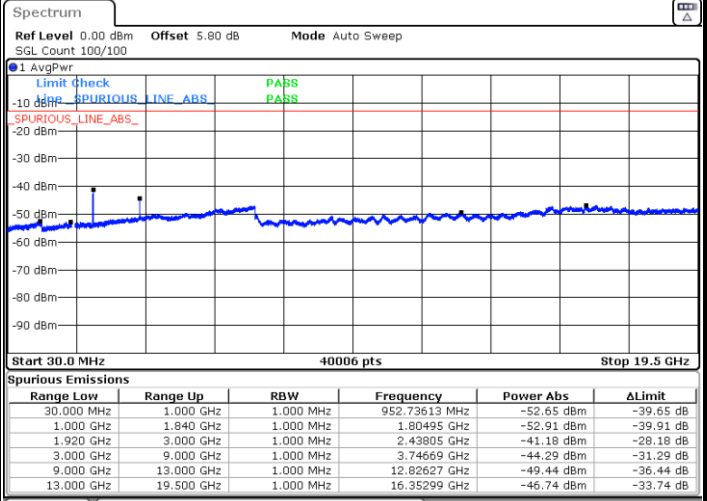

Date: 19.SEP.2019 08:44:13

Highest Channel / 64QAM

Date: 19.SEP.2019 08:44:55

LTE Band 2 / 10MHz

Lowest Channel / 64QAM

Middle Channel / 64QAM

Date: 19.SEP.2019 08:50:40

Date: 19.SEP.2019 08:51:19

Highest Channel / 64QAM

Date: 19.SEP.2019 08:52:07

LTE Band 2 / 15MHz

Lowest Channel / 64QAM

Middle Channel / 64QAM

Date: 19.SEP.2019 08:53:02

Date: 19.SEP.2019 08:53:02

Highest Channel / 64QAM

Date: 19.SEP.2019 08:54:20

LTE Band 2 / 20MHz

Lowest Channel / 64QAM

Middle Channel / 64QAM

Date: 19.SEP.2019 08:56:18

Date: 19.SEP.2019 09:00:40

Highest Channel / 64QAM

Date: 19.SEP.2019 09:05:03