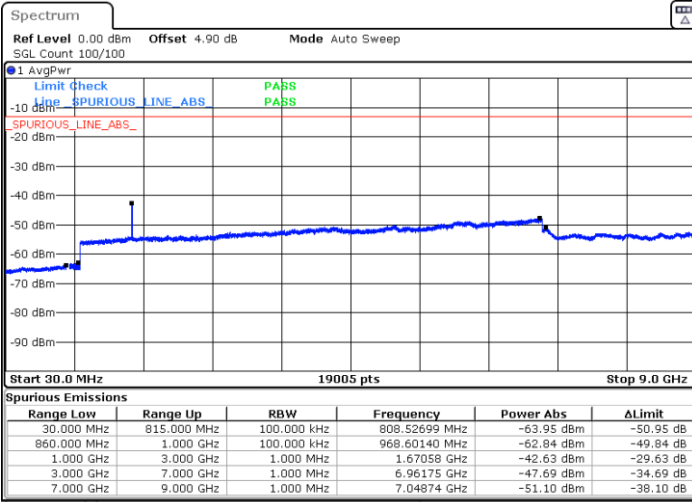

Date: 20 SEP 2019 23:24:51

LTE Band 5 / 1.4MHz

Highest Channel / QPSK

Date: 20 SEP 2019 23:32:52

Highest Channel / 16QAM

Date: 20 SEP 2019 23:33:45

LTE Band 5 / 3MHz

Lowest Channel / QPSK

Date: 20 SEP 2019 23:41:46

Lowest Channel / 16QAM

Date: 20 SEP 2019 23:42:39

LTE Band 5 / 3MHz

Middle Channel / QPSK

Middle Channel / 16QAM

Date: 20 SEP.2019 23:44:12

Date: 20 SEP.2019 23:45:06

Highest Channel / QPSK

Highest Channel / 16QAM

Date: 20 SEP.2019 23:53:06

Date: 20 SEP.2019 23:54:00

LTE Band 5 / 5MHz

Lowest Channel / QPSK

Lowest Channel / 16QAM

Date: 21.SEP.2019 00:02:00