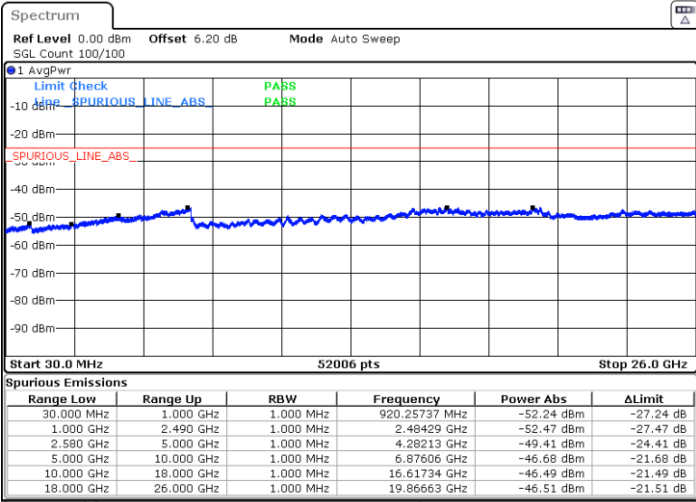

Highest Channel / 16QAM

Date: 21.SEP.2019 02:21:22

LTE Band 7 / 10MHz

Lowest Channel / QPSK

Date: 21.SEP.2019 02:33:11

Lowest Channel / 16QAM

Date: 21.SEP.2019 02:34:04

LTE Band 7 / 10MHz

Middle Channel / QPSK

Middle Channel / 16QAM

Date: 21.SEP.2019 02:35:51

Date: 21.SEP.2019 02:34:57

Highest Channel / QPSK

Highest Channel / 16QAM

Date: 21.SEP.2019 02:36:44

Date: 21.SEP.2019 02:37:38

LTE Band 7 / 15MHz

Lowest Channel / QPSK

Lowest Channel / 16QAM

Date: 21.SEP.2019 02:49:27

Date: 21.SEP.2019 02:50:21

Middle Channel / QPSK

Middle Channel / 16QAM

Date: 21.SEP.2019 02:52:07

Date: 21.SEP.2019 02:51:14

LTE Band 7 / 15MHz

Highest Channel / QPSK

Date: 21.SEP.2019 02:53:01

Highest Channel / 16QAM

Date: 21.SEP.2019 02:53:54

LTE Band 7 / 20MHz

Lowest Channel / QPSK