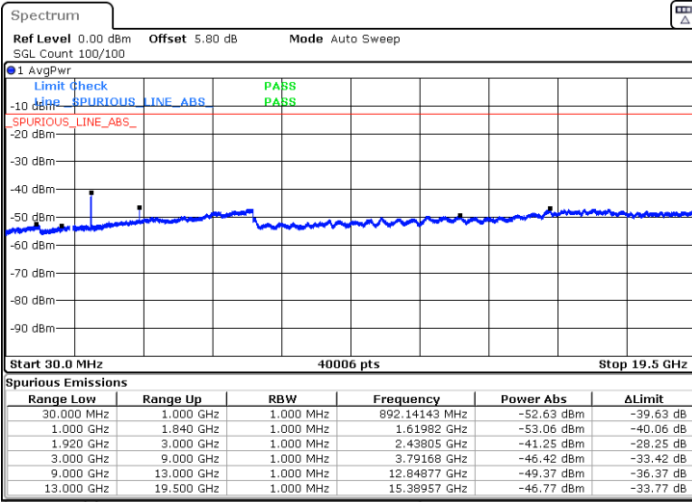

Highest Channel / 64QAM

Date: 19.SEP.2019 08:52:07

LTE Band 2 / 15MHz

Lowest Channel / 64QAM

Middle Channel / 64QAM

Date: 19.SEP.2019 08:53:02

Date: 19.SEP.2019 08:53:02

Highest Channel / 64QAM

Date: 19.SEP.2019 08:54:20

LTE Band 2 / 20MHz

Lowest Channel / 64QAM

Middle Channel / 64QAM

Date: 19.SEP.2019 08:56:18

Date: 19.SEP.2019 09:00:40

Highest Channel / 64QAM

Date: 19.SEP.2019 09:05:03