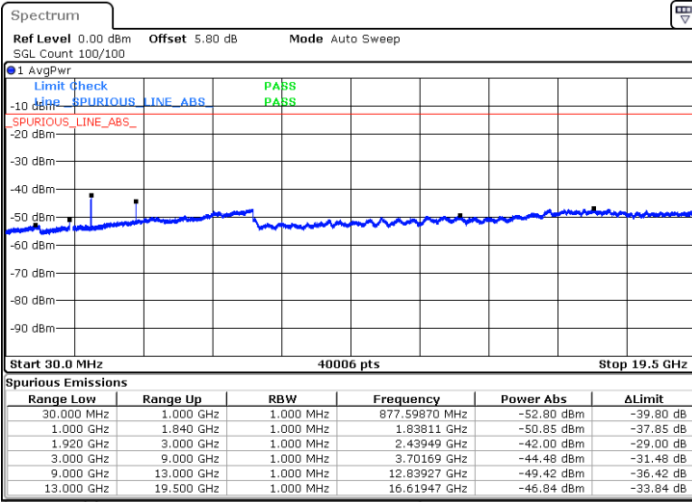

LTE Band 2 / 15MHz

Lowest Channel / QPSK

Lowest Channel / 16QAM

Date: 19.SEP.2019 03:05:49

Date: 19.SEP.2019 03:06:42

Middle Channel / QPSK

Middle Channel / 16QAM

Date: 19.SEP.2019 03:08:16

Date: 19.SEP.2019 03:09:09

LTE Band 2 / 15MHz

Highest Channel / QPSK

Date: 19.SEP.2019 03:15:10

Highest Channel / 16QAM

Date: 19.SEP.2019 03:16:04

LTE Band 2 / 20MHz

Lowest Channel / QPSK