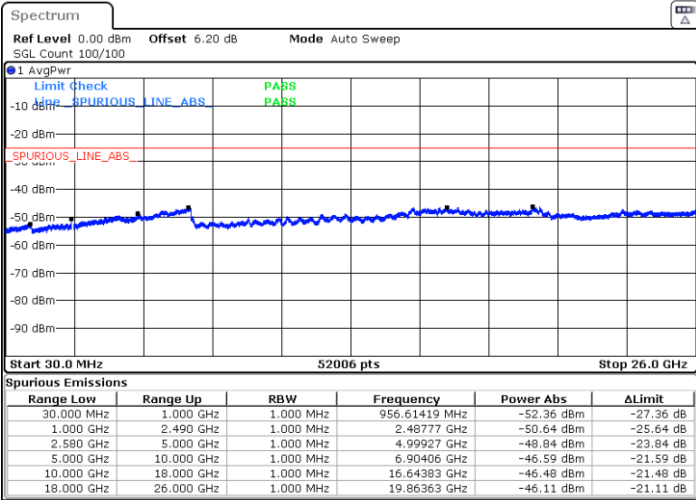

Highest Channel / 16QAM

Date: 21.SEP.2019 02:21:22

LTE Band 7 / 10MHz

Lowest Channel / QPSK

Date: 21.SEP.2019 02:33:11

Lowest Channel / 16QAM

Date: 21.SEP.2019 02:34:04

LTE Band 7 / 10MHz

Middle Channel / QPSK

Middle Channel / 16QAM

Date: 21.SEP.2019 02:35:51

Date: 21.SEP.2019 02:34:57

Highest Channel / QPSK

Highest Channel / 16QAM

Date: 21.SEP.2019 02:36:44

Date: 21.SEP.2019 02:37:38

LTE Band 7 / 15MHz

Lowest Channel / QPSK

Lowest Channel / 16QAM

Date: 21.SEP.2019 02:49:27

Date: 21.SEP.2019 02:50:21

Middle Channel / QPSK

Middle Channel / 16QAM

Date: 21.SEP.2019 02:52:07

Date: 21.SEP.2019 02:51:14

LTE Band 7 / 15MHz

Highest Channel / QPSK

Date: 21.SEP.2019 02:53:01

Highest Channel / 16QAM

Date: 21.SEP.2019 02:53:54

LTE Band 7 / 20MHz

Lowest Channel / QPSK