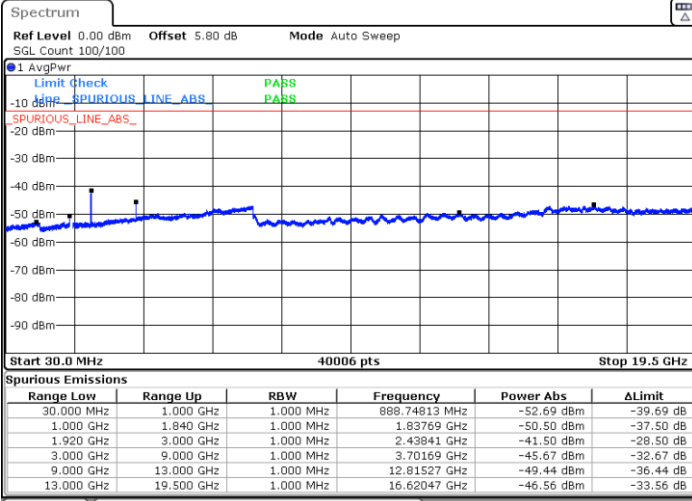

Date: 19.SEP.2019 08:44:13

Highest Channel / 64QAM

Date: 19.SEP.2019 08:44:55

LTE Band 2 / 10MHz

Lowest Channel / 64QAM

Middle Channel / 64QAM

Date: 19.SEP.2019 08:50:40

Date: 19.SEP.2019 08:51:19

Highest Channel / 64QAM

Date: 19.SEP.2019 08:52:07

LTE Band 2 / 15MHz

Lowest Channel / 64QAM

Middle Channel / 64QAM

Date: 19.SEP.2019 08:53:02

Date: 19.SEP.2019 08:53:02

Highest Channel / 64QAM

Date: 19.SEP.2019 08:54:20

LTE Band 2 / 20MHz

Lowest Channel / 64QAM

Middle Channel / 64QAM

Date: 19.SEP.2019 08:56:18

Date: 19.SEP.2019 09:00:40

Highest Channel / 64QAM

Date: 19.SEP.2019 09:05:03