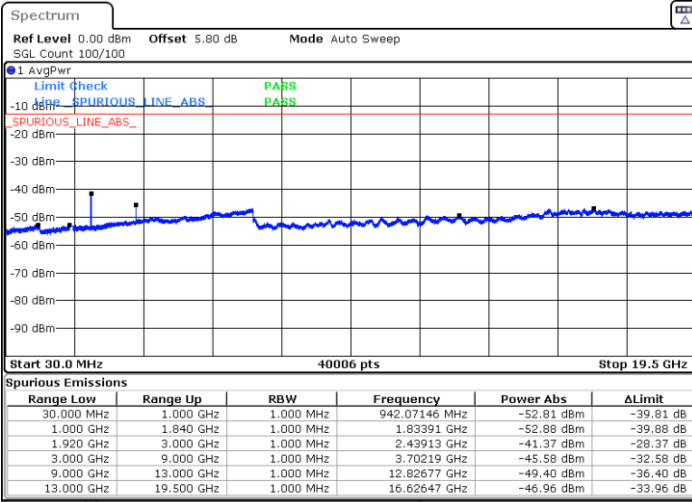

Date: 19.SEP.2019 08:54:20

LTE Band 2 / 20MHz

Lowest Channel / 64QAM

Middle Channel / 64QAM

Date: 19.SEP.2019 08:56:18

Date: 19.SEP.2019 09:00:40

Highest Channel / 64QAM

Date: 19.SEP.2019 09:05:03

LTE Band 5 / 1.4MHz

Lowest Channel / QPSK

Lowest Channel / 16QAM

Date: 20 SEP 2019 23:21:31

Date: 20 SEP 2019 23:22:25

Middle Channel / QPSK

Middle Channel / 16QAM

Date: 20 SEP 2019 23:23:58