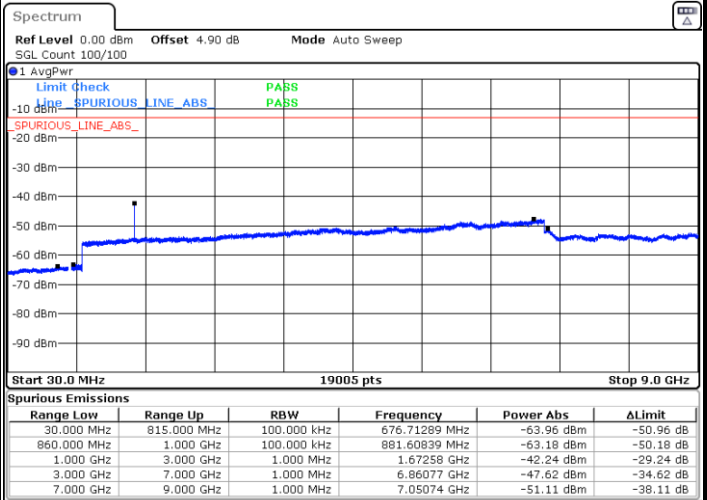

Highest Channel / 16QAM

Date: 21.SEP.2019 00:14:14

LTE Band 5 / 10MHz

Lowest Channel / QPSK

Date: 21.SEP.2019 00:22:14

Lowest Channel / 16QAM

Date: 21.SEP.2019 00:23:08

LTE Band 5 / 10MHz

Middle Channel / QPSK

Middle Channel / 16QAM

Date: 21.SEP.2019 00:24:41

Date: 21.SEP.2019 00:25:34

Highest Channel / QPSK

Highest Channel / 16QAM

Date: 21.SEP.2019 00:33:35

Date: 21.SEP.2019 00:34:29

LTE Band 5 / 1.4MHz

Lowest Channel / 64QAM

Middle Channel / 64QAM

Date: 21.SEP.2019 00:39:16

Date: 21.SEP.2019 00:40:10

Highest Channel / 64QAM

Date: 21.SEP.2019 00:44:57

**LTE Band 5 / 3MHz**