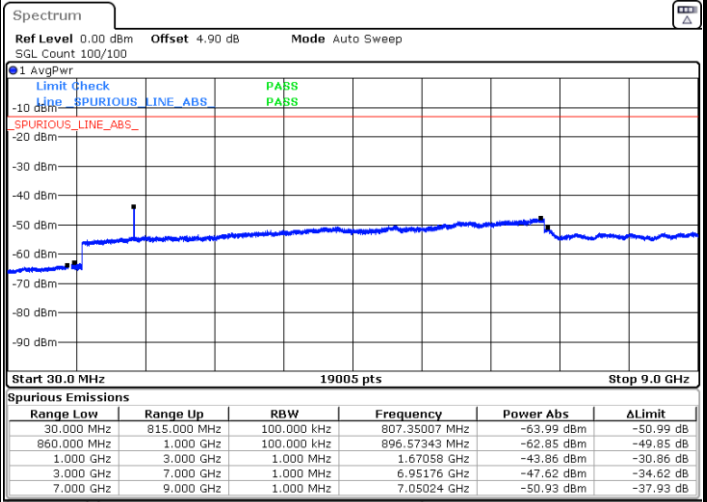

Date: 20 SEP 2019 23:24:51

LTE Band 5 / 1.4MHz

Highest Channel / QPSK

Date: 20 SEP 2019 23:32:52

Highest Channel / 16QAM

Date: 20 SEP 2019 23:33:45

LTE Band 5 / 3MHz

Lowest Channel / QPSK

Date: 20 SEP 2019 23:41:46

Lowest Channel / 16QAM

Date: 20 SEP 2019 23:42:39

LTE Band 5 / 3MHz

Middle Channel / QPSK

Middle Channel / 16QAM

Date: 20 SEP.2019 23:44:12

Date: 20 SEP.2019 23:45:06

Highest Channel / QPSK

Highest Channel / 16QAM

Date: 20 SEP.2019 23:53:06

Date: 20 SEP.2019 23:54:00

LTE Band 5 / 5MHz

Lowest Channel / QPSK

Lowest Channel / 16QAM

Date: 21.SEP.2019 00:02:00