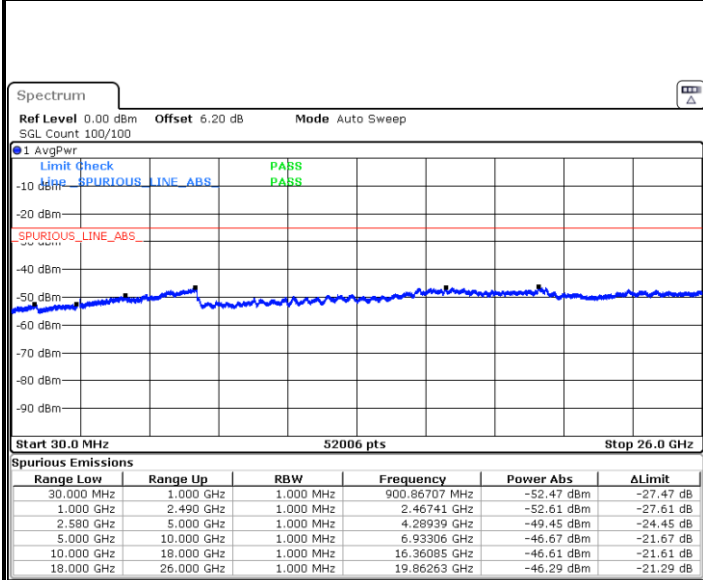

Highest Channel / 16QAM

Date: 21.SEP.2019 02:21:22

LTE Band 7 / 10MHz

Lowest Channel / QPSK

Date: 21.SEP.2019 02:33:11

Lowest Channel / 16QAM

Date: 21.SEP.2019 02:34:04

LTE Band 7 / 10MHz

Middle Channel / QPSK

Middle Channel / 16QAM

Date: 21.SEP.2019 02:35:51

Date: 21.SEP.2019 02:34:57

Highest Channel / QPSK

Highest Channel / 16QAM

Date: 21.SEP.2019 02:36:44

Date: 21.SEP.2019 02:37:38

LTE Band 7 / 15MHz

Lowest Channel / QPSK

Lowest Channel / 16QAM

Date: 21.SEP.2019 02:49:27

Date: 21.SEP.2019 02:50:21

Middle Channel / QPSK

Middle Channel / 16QAM

Date: 21.SEP.2019 02:52:07

Date: 21.SEP.2019 02:51:14

LTE Band 7 / 15MHz

Highest Channel / QPSK

Date: 21.SEP.2019 02:53:01

Highest Channel / 16QAM

Date: 21.SEP.2019 02:53:54

LTE Band 7 / 20MHz

Lowest Channel / QPSK