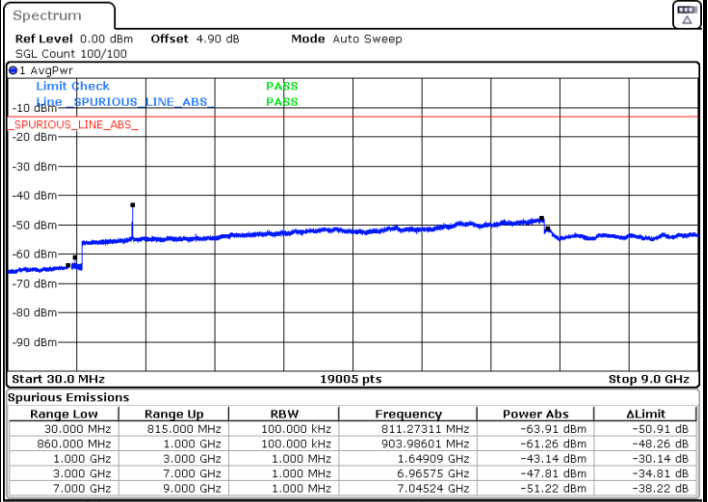

Highest Channel / QPSK

Highest Channel / 16QAM

Date: 20 SEP.2019 23:53:06

Date: 20 SEP.2019 23:54:00

LTE Band 5 / 5MHz

Lowest Channel / QPSK

Lowest Channel / 16QAM

Date: 21.SEP.2019 00:02:00

Date: 21.SEP.2019 00:02:54

Middle Channel / QPSK

Middle Channel / 16QAM

Date: 21.SEP.2019 00:04:27

Date: 21.SEP.2019 00:05:20

LTE Band 5 / 5MHz

Highest Channel / QPSK

Date: 21.SEP.2019 00:13:21