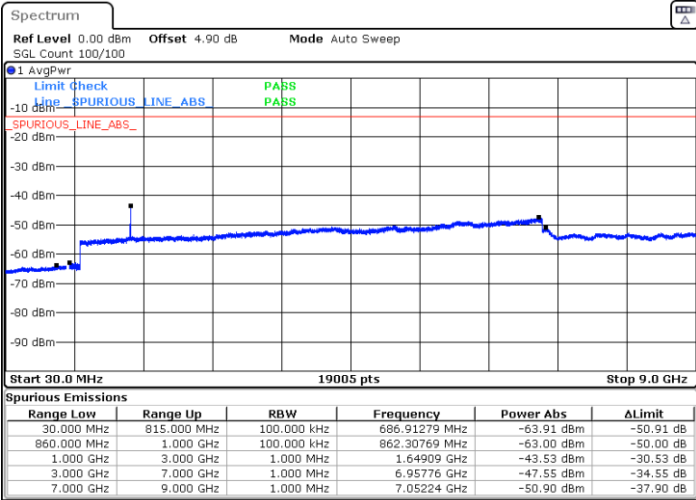

LTE Band 5 / 1.4MHz

Lowest Channel / 64QAM

Middle Channel / 64QAM

Date: 21.SEP.2019 00:39:16

Date: 21.SEP.2019 00:40:10

Highest Channel / 64QAM

Date: 21.SEP.2019 00:44:57

**LTE Band 5 / 3MHz**

**Lowest Channel / 64QAM**

Date: 21.SEP.2019 00:49:24

**Middle Channel / 64QAM**

Date: 21.SEP.2019 00:50:17

**Highest Channel / 64QAM**

Date: 21.SEP.2019 00:55:04

LTE Band 5 / 5MHz

Lowest Channel / 64QAM

Middle Channel / 64QAM

Date: 21.SEP.2019 00:59:31

Date: 21.SEP.2019 01:00:24

Highest Channel / 64QAM

Date: 21.SEP.2019 01:05:11

**LTE Band 5 / 10MHz**

**Lowest Channel / 64QAM**

Date: 21.SEP.2019 01:09:38

**Middle Channel / 64QAM**

Date: 21.SEP.2019 01:10:32

**Highest Channel / 64QAM**

Date: 21.SEP.2019 01:15:19

LTE Band 7 / 5MHz

Lowest Channel / QPSK

Lowest Channel / 16QAM

Date: 21.SEP.2019 02:16:55