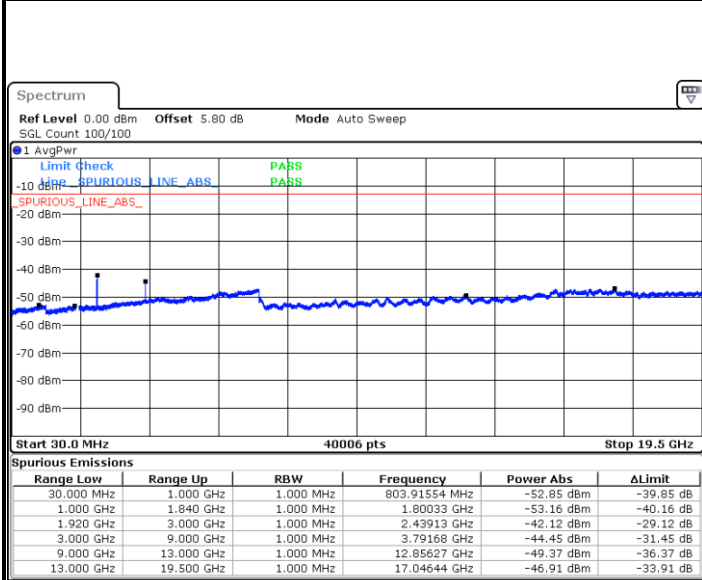

LTE Band 2 / 15MHz

Lowest Channel / QPSK

Lowest Channel / 16QAM

Date: 19.SEP.2019 03:05:49

Date: 19.SEP.2019 03:06:42

Middle Channel / QPSK

Middle Channel / 16QAM

Date: 19.SEP.2019 03:08:16

Date: 19.SEP.2019 03:09:09

LTE Band 2 / 15MHz

Highest Channel / QPSK

Date: 19.SEP.2019 03:15:10

Highest Channel / 16QAM

Date: 19.SEP.2019 03:16:04

LTE Band 2 / 20MHz

Lowest Channel / QPSK

Date: 19.SEP.2019 03:22:05

Lowest Channel / 16QAM

Date: 19.SEP.2019 03:22:58

LTE Band 2 / 20MHz

Middle Channel / QPSK

Middle Channel / 16QAM

Date: 19.SEP.2019 03:24:32

Date: 19.SEP.2019 03:25:25