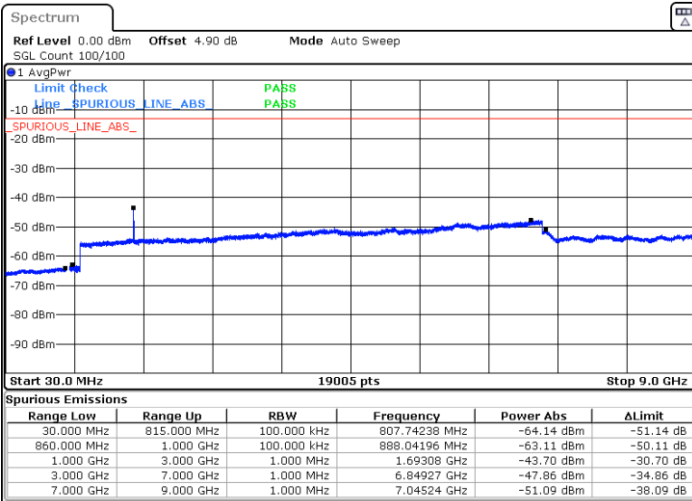

Date: 20 SEP 2019 23:24:51

LTE Band 5 / 1.4MHz

Highest Channel / QPSK

Date: 20 SEP 2019 23:32:52

Highest Channel / 16QAM

Date: 20 SEP 2019 23:33:45

LTE Band 5 / 3MHz

Lowest Channel / QPSK

Date: 20 SEP 2019 23:41:46

Lowest Channel / 16QAM

Date: 20 SEP 2019 23:42:39

LTE Band 5 / 3MHz

Middle Channel / QPSK

Middle Channel / 16QAM

Date: 20 SEP.2019 23:44:12

Date: 20 SEP.2019 23:45:06

Highest Channel / QPSK

Highest Channel / 16QAM

Date: 20 SEP.2019 23:53:06

Date: 20 SEP.2019 23:54:00

LTE Band 5 / 5MHz

Lowest Channel / QPSK

Lowest Channel / 16QAM

Date: 21.SEP.2019 00:02:00