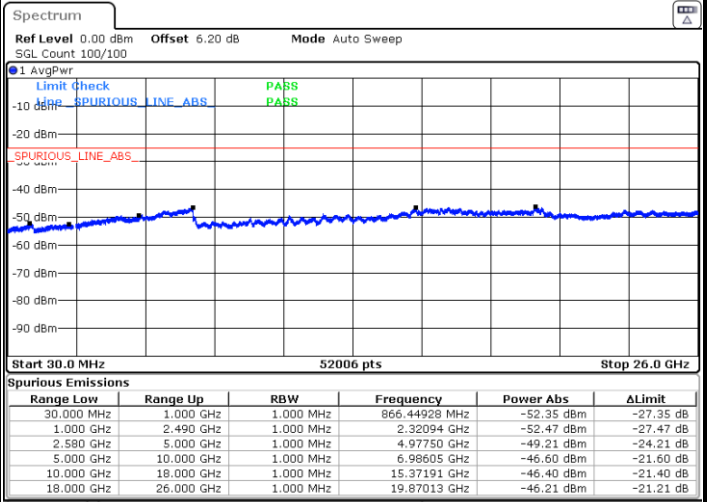

Highest Channel / 16QAM

Date: 21.SEP.2019 02:21:22

LTE Band 7 / 10MHz

Lowest Channel / QPSK

Date: 21.SEP.2019 02:33:11

Lowest Channel / 16QAM

Date: 21.SEP.2019 02:34:04

LTE Band 7 / 10MHz

Middle Channel / QPSK

Middle Channel / 16QAM

Date: 21.SEP.2019 02:35:51

Date: 21.SEP.2019 02:34:57

Highest Channel / QPSK

Highest Channel / 16QAM

Date: 21.SEP.2019 02:36:44

Date: 21.SEP.2019 02:37:38

LTE Band 7 / 15MHz

Lowest Channel / QPSK

Lowest Channel / 16QAM

Date: 21.SEP.2019 02:49:27

Date: 21.SEP.2019 02:50:21

Middle Channel / QPSK

Middle Channel / 16QAM

Date: 21.SEP.2019 02:52:07