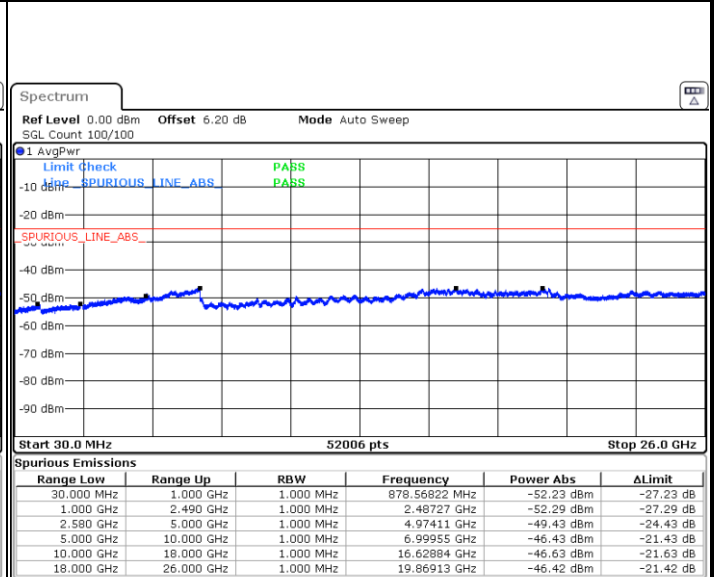

Date: 21.SEP.2019 02:17:49

Middle Channel / QPSK

Middle Channel / 16QAM

Date: 21.SEP.2019 02:19:36

Date: 21.SEP.2019 02:18:42

LTE Band 7 / 5MHz

Highest Channel / QPSK

Date: 21.SEP.2019 02:20:29

Highest Channel / 16QAM

Date: 21.SEP.2019 02:21:22

LTE Band 7 / 10MHz

Lowest Channel / QPSK

Date: 21.SEP.2019 02:33:11

Lowest Channel / 16QAM

Date: 21.SEP.2019 02:34:04

LTE Band 7 / 10MHz

Middle Channel / QPSK

Middle Channel / 16QAM

Date: 21.SEP.2019 02:35:51

Date: 21.SEP.2019 02:34:57

Highest Channel / QPSK

Highest Channel / 16QAM

Date: 21.SEP.2019 02:36:44

Date: 21.SEP.2019 02:37:38