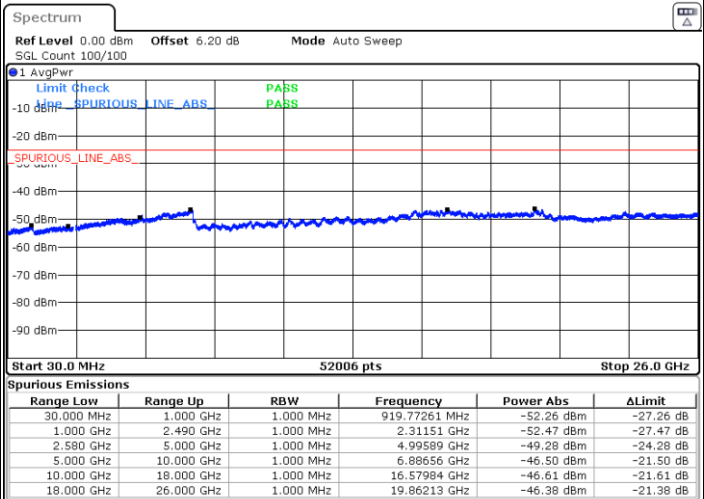

Date: 21.SEP.2019 02:51:14

LTE Band 7 / 15MHz

Highest Channel / QPSK

Date: 21.SEP.2019 02:53:01

Highest Channel / 16QAM

Date: 21.SEP.2019 02:53:54

LTE Band 7 / 20MHz

Lowest Channel / QPSK

Date: 21.SEP.2019 03:05:43

Lowest Channel / 16QAM

Date: 21.SEP.2019 03:06:37

LTE Band 7 / 20MHz

Middle Channel / QPSK

Middle Channel / 16QAM

Date: 21.SEP.2019 03:08:23

Date: 21.SEP.2019 03:07:30

Highest Channel / QPSK

Highest Channel / 16QAM

Date: 21.SEP.2019 03:09:17

Date: 21.SEP.2019 03:10:10

LTE Band 7 / 5MHz

Lowest Channel / 64QAM

Middle Channel / 64QAM

Date: 21.SEP.2019 03:12:03