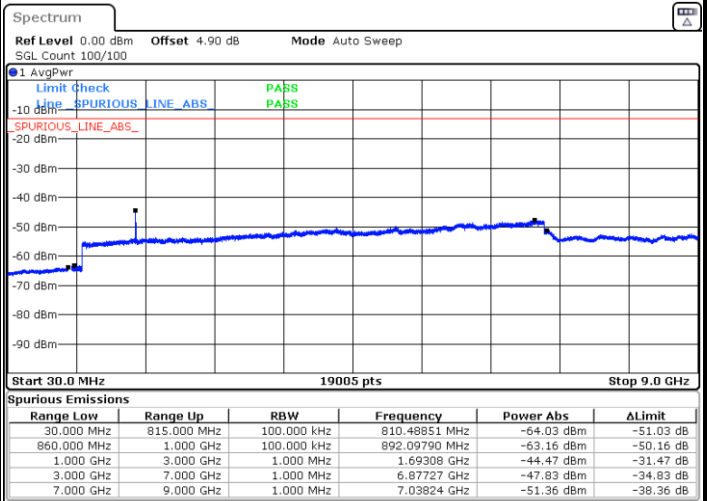

Date: 20 SEP 2019 23:24:51

LTE Band 5 / 1.4MHz

Highest Channel / QPSK

Date: 20 SEP 2019 23:32:52

Highest Channel / 16QAM

Date: 20 SEP 2019 23:33:45

LTE Band 5 / 3MHz

Lowest Channel / QPSK

Date: 20 SEP 2019 23:41:46

Lowest Channel / 16QAM

Date: 20 SEP 2019 23:42:39

LTE Band 5 / 3MHz

Middle Channel / QPSK

Middle Channel / 16QAM

Date: 20 SEP.2019 23:44:12

Date: 20 SEP.2019 23:45:06

Highest Channel / QPSK

Highest Channel / 16QAM

Date: 20 SEP.2019 23:53:06

Date: 20 SEP.2019 23:54:00

LTE Band 5 / 5MHz

Lowest Channel / QPSK

Lowest Channel / 16QAM

Date: 21.SEP.2019 00:02:00