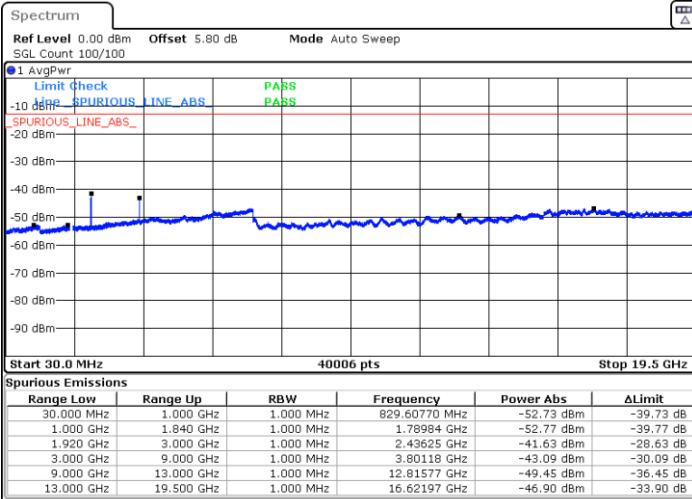

Highest Channel / QPSK

Highest Channel / 16QAM

Date: 19.SEP.2019 03:31:26

Date: 19.SEP.2019 03:32:20

LTE Band 2 / 3MHz

Lowest Channel / 64QAM

Middle Channel / 64QAM

Date: 19.SEP.2019 08:43:28

Date: 19.SEP.2019 08:44:13

Highest Channel / 64QAM

Date: 19.SEP.2019 08:44:55

LTE Band 2 / 10MHz

Lowest Channel / 64QAM

Middle Channel / 64QAM

Date: 19.SEP.2019 08:50:40

Date: 19.SEP.2019 08:51:19

Highest Channel / 64QAM

Date: 19.SEP.2019 08:52:07

LTE Band 2 / 15MHz

Lowest Channel / 64QAM

Middle Channel / 64QAM

Date: 19.SEP.2019 08:53:02

Date: 19.SEP.2019 08:53:02

Highest Channel / 64QAM