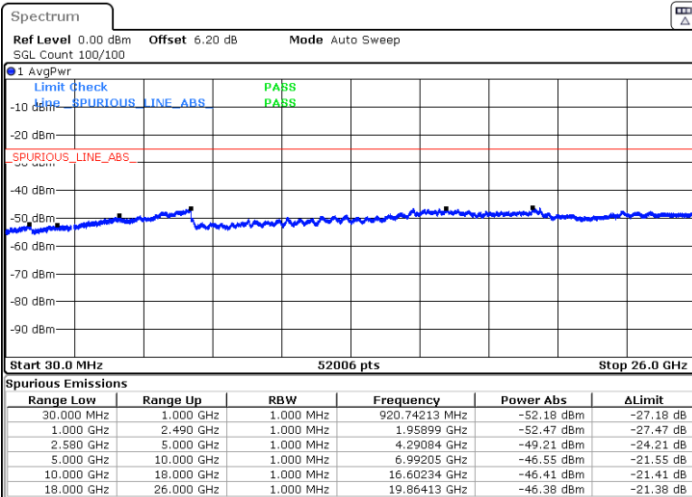

Highest Channel / 64QAM

Date: 21.SEP.2019 03:13:50