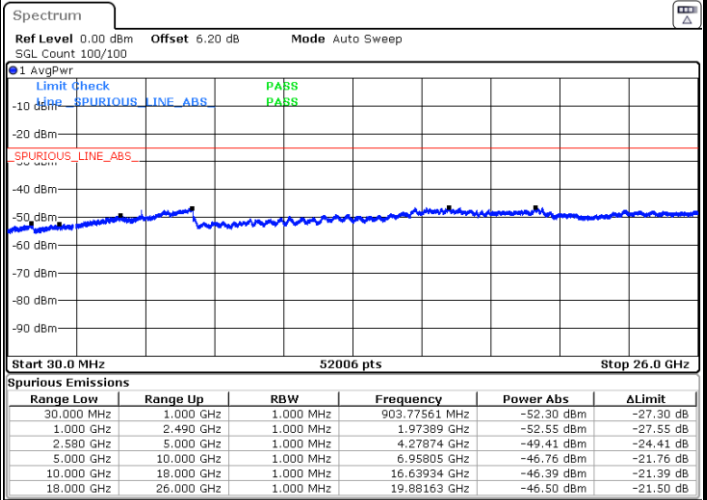

LTE Band 7 / 10MHz

Middle Channel / QPSK

Middle Channel / 16QAM

Date: 21.SEP.2019 02:35:51

Date: 21.SEP.2019 02:34:57