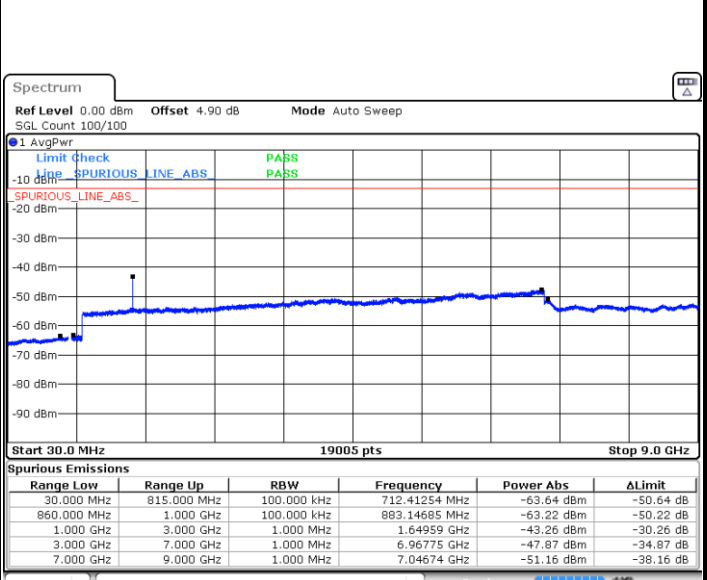

Date: 21.SEP.2019 00:02:54

Middle Channel / QPSK

Middle Channel / 16QAM

Date: 21.SEP.2019 00:04:27

Date: 21.SEP.2019 00:05:20

LTE Band 5 / 5MHz

Highest Channel / QPSK

Date: 21.SEP.2019 00:13:21

Highest Channel / 16QAM

Date: 21.SEP.2019 00:14:14

LTE Band 5 / 10MHz

Lowest Channel / QPSK

Date: 21.SEP.2019 00:22:14

Lowest Channel / 16QAM

Date: 21.SEP.2019 00:23:08

LTE Band 5 / 10MHz

Middle Channel / QPSK

Middle Channel / 16QAM

Date: 21.SEP.2019 00:24:41

Date: 21.SEP.2019 00:25:34

Highest Channel / QPSK

Highest Channel / 16QAM

Date: 21.SEP.2019 00:33:35

Date: 21.SEP.2019 00:34:29

LTE Band 5 / 1.4MHz

Lowest Channel / 64QAM

Middle Channel / 64QAM

Date: 21.SEP.2019 00:39:16

Date: 21.SEP.2019 00:40:10

Highest Channel / 64QAM

Date: 21.SEP.2019 00:44:57

**LTE Band 5 / 3MHz**