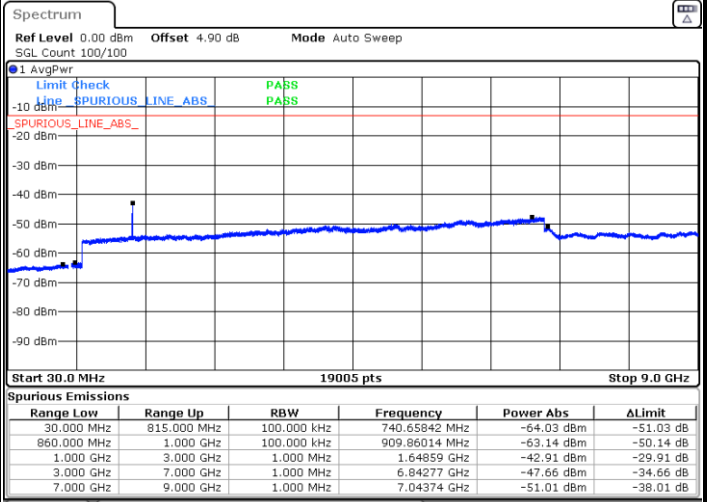

Highest Channel / 64QAM

Date: 19.SEP.2019 08:52:07

LTE Band 2 / 15MHz

Lowest Channel / 64QAM

Middle Channel / 64QAM

Date: 19.SEP.2019 08:53:02

Date: 19.SEP.2019 08:53:02

Highest Channel / 64QAM

Date: 19.SEP.2019 08:54:20

LTE Band 2 / 20MHz

Lowest Channel / 64QAM

Middle Channel / 64QAM

Date: 19.SEP.2019 08:56:18

Date: 19.SEP.2019 09:00:40

Highest Channel / 64QAM

Date: 19.SEP.2019 09:05:03

LTE Band 5 / 1.4MHz

Lowest Channel / QPSK

Lowest Channel / 16QAM

Date: 20 SEP 2019 23:21:31

Date: 20 SEP 2019 23:22:25

Middle Channel / QPSK

Middle Channel / 16QAM

Date: 20 SEP 2019 23:23:58

Date: 20 SEP 2019 23:24:51

LTE Band 5 / 1.4MHz

Highest Channel / QPSK

Date: 20 SEP 2019 23:32:52

Highest Channel / 16QAM

Date: 20 SEP 2019 23:33:45

LTE Band 5 / 3MHz

Lowest Channel / QPSK