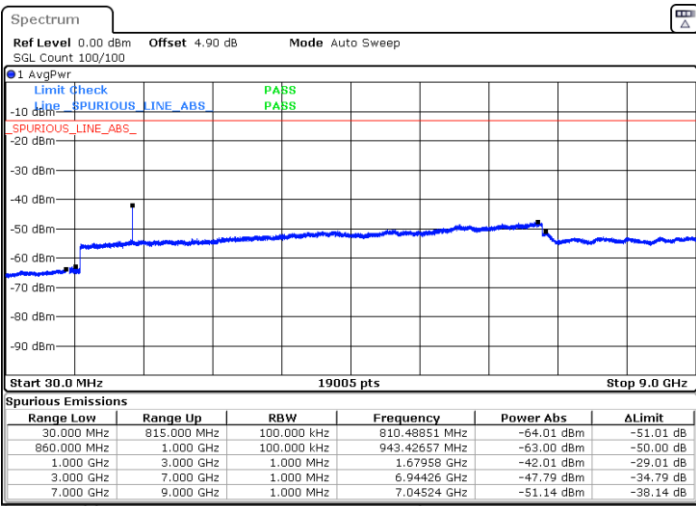

Highest Channel / 16QAM

Date: 21.SEP.2019 00:14:14

LTE Band 5 / 10MHz

Lowest Channel / QPSK

Date: 21.SEP.2019 00:22:14

Lowest Channel / 16QAM

Date: 21.SEP.2019 00:23:08

LTE Band 5 / 10MHz

Middle Channel / QPSK

Middle Channel / 16QAM

Date: 21.SEP.2019 00:24:41

Date: 21.SEP.2019 00:25:34

Highest Channel / QPSK

Highest Channel / 16QAM

Date: 21.SEP.2019 00:33:35

Date: 21.SEP.2019 00:34:29

LTE Band 5 / 1.4MHz

Lowest Channel / 64QAM

Middle Channel / 64QAM

Date: 21.SEP.2019 00:39:16

Date: 21.SEP.2019 00:40:10

Highest Channel / 64QAM

Date: 21.SEP.2019 00:44:57

**LTE Band 5 / 3MHz**