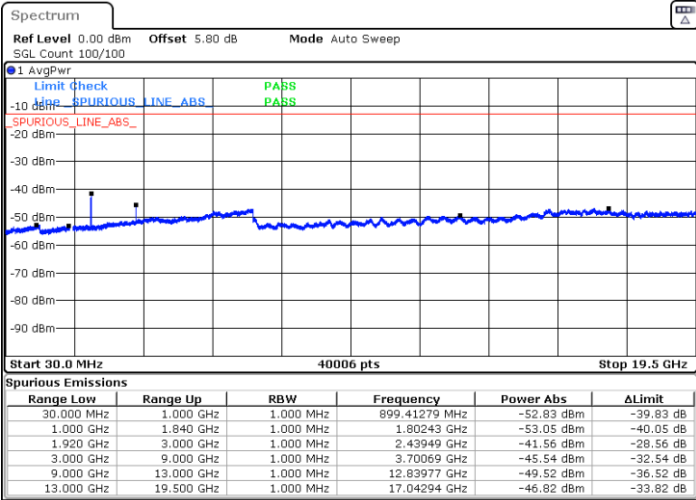

Highest Channel / QPSK

Highest Channel / 16QAM

Date: 19.SEP.2019 03:31:26

Date: 19.SEP.2019 03:32:20

LTE Band 2 / 3MHz

Lowest Channel / 64QAM

Middle Channel / 64QAM

Date: 19.SEP.2019 08:43:28

Date: 19.SEP.2019 08:44:13

Highest Channel / 64QAM

Date: 19.SEP.2019 08:44:55

LTE Band 2 / 10MHz

Lowest Channel / 64QAM

Middle Channel / 64QAM

Date: 19.SEP.2019 08:50:40

Date: 19.SEP.2019 08:51:19