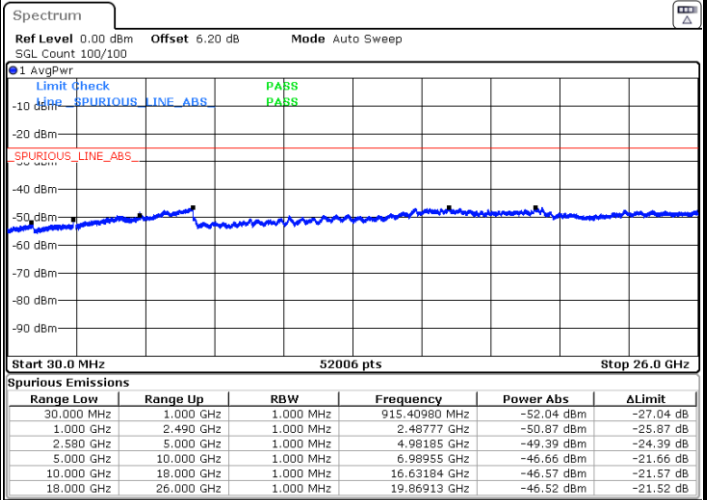

Highest Channel / 16QAM

Date: 21.SEP.2019 02:21:22

LTE Band 7 / 10MHz

Lowest Channel / QPSK

Date: 21.SEP.2019 02:33:11

Lowest Channel / 16QAM

Date: 21.SEP.2019 02:34:04

LTE Band 7 / 10MHz

Middle Channel / QPSK

Middle Channel / 16QAM

Date: 21.SEP.2019 02:35:51

Date: 21.SEP.2019 02:34:57

Highest Channel / QPSK

Highest Channel / 16QAM

Date: 21.SEP.2019 02:36:44

Date: 21.SEP.2019 02:37:38

LTE Band 7 / 15MHz

Lowest Channel / QPSK

Lowest Channel / 16QAM

Date: 21.SEP.2019 02:49:27

Date: 21.SEP.2019 02:50:21

Middle Channel / QPSK

Middle Channel / 16QAM

Date: 21.SEP.2019 02:52:07