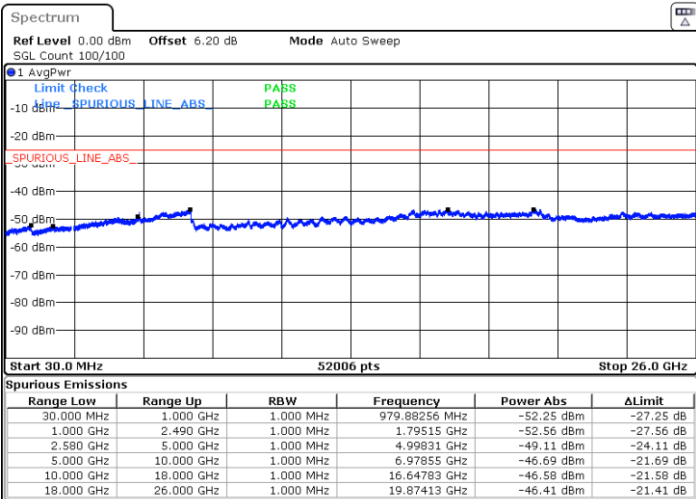

Highest Channel / 16QAM

Date: 21.SEP.2019 02:21:22

LTE Band 7 / 10MHz

Lowest Channel / QPSK

Date: 21.SEP.2019 02:33:11

Lowest Channel / 16QAM

Date: 21.SEP.2019 02:34:04

LTE Band 7 / 10MHz

LTE Band 7 / 15MHz

Lowest Channel / QPSK

Lowest Channel / 16QAM

Date: 21.SEP.2019 02:49:27

Date: 21.SEP.2019 02:50:21

Middle Channel / QPSK

Middle Channel / 16QAM

Date: 21.SEP.2019 02:52:07

Date: 21.SEP.2019 02:51:14

LTE Band 7 / 15MHz

Highest Channel / QPSK

Date: 21.SEP.2019 02:53:01

Highest Channel / 16QAM

Date: 21.SEP.2019 02:53:54

LTE Band 7 / 20MHz

Lowest Channel / QPSK