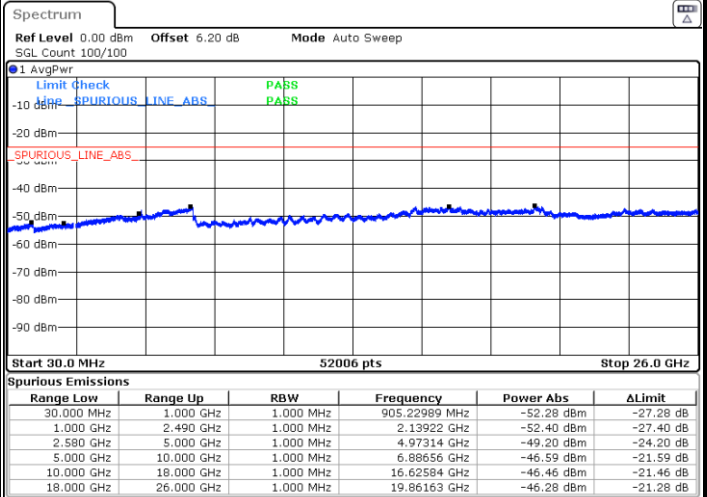

Date: 21.SEP.2019 03:05:43

Lowest Channel / 16QAM

Date: 21.SEP.2019 03:06:37

LTE Band 7 / 20MHz

Middle Channel / QPSK

Middle Channel / 16QAM

Date: 21.SEP.2019 03:08:23

Date: 21.SEP.2019 03:07:30

Highest Channel / QPSK

Highest Channel / 16QAM

Date: 21.SEP.2019 03:09:17

Date: 21.SEP.2019 03:10:10

LTE Band 7 / 5MHz

Lowest Channel / 64QAM

Middle Channel / 64QAM

Date: 21.SEP.2019 03:12:03