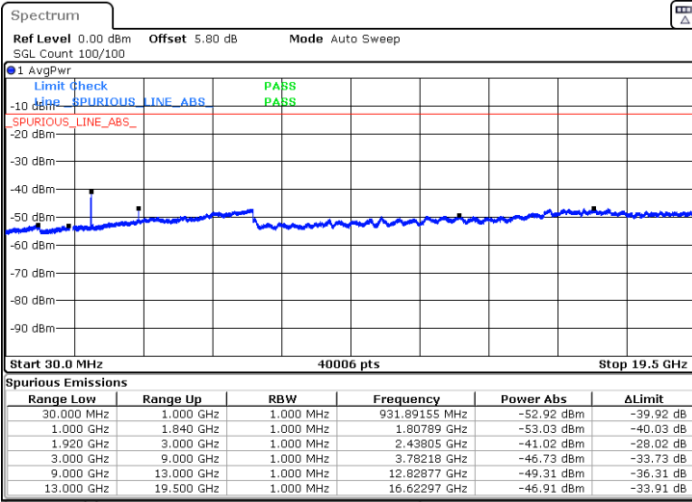

Date: 19.SEP.2019 08:54:20

LTE Band 2 / 20MHz

Lowest Channel / 64QAM

Middle Channel / 64QAM

Date: 19.SEP.2019 08:56:18

Date: 19.SEP.2019 09:00:40

Highest Channel / 64QAM

Date: 19.SEP.2019 09:05:03

LTE Band 5 / 1.4MHz

Lowest Channel / QPSK

Lowest Channel / 16QAM

Date: 20 SEP 2019 23:21:31

Date: 20 SEP 2019 23:22:25

Middle Channel / QPSK

Middle Channel / 16QAM

Date: 20 SEP 2019 23:23:58