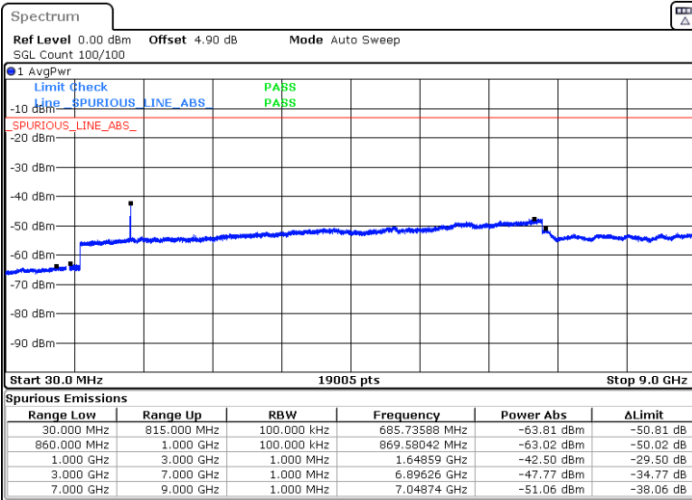

Highest Channel / 16QAM

Date: 21.SEP.2019 00:14:14

LTE Band 5 / 10MHz

Lowest Channel / QPSK

Date: 21.SEP.2019 00:22:14

Lowest Channel / 16QAM

Date: 21.SEP.2019 00:23:08

LTE Band 5 / 10MHz

Middle Channel / QPSK

Middle Channel / 16QAM

Date: 21.SEP.2019 00:24:41

Date: 21.SEP.2019 00:25:34

Highest Channel / QPSK

Highest Channel / 16QAM

Date: 21.SEP.2019 00:33:35

Date: 21.SEP.2019 00:34:29

LTE Band 5 / 1.4MHz

Lowest Channel / 64QAM

Middle Channel / 64QAM

Date: 21.SEP.2019 00:39:16

Date: 21.SEP.2019 00:40:10

Highest Channel / 64QAM

Date: 21.SEP.2019 00:44:57

**LTE Band 5 / 3MHz**