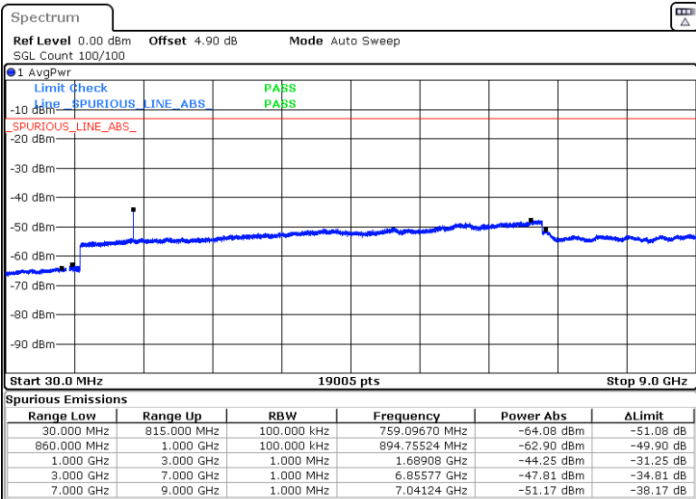

**Lowest Channel / 64QAM**

Date: 21.SEP.2019 00:49:24

**Middle Channel / 64QAM**

Date: 21.SEP.2019 00:50:17

**Highest Channel / 64QAM**

Date: 21.SEP.2019 00:55:04

LTE Band 5 / 5MHz

Lowest Channel / 64QAM

Middle Channel / 64QAM

Date: 21.SEP.2019 00:59:31

Date: 21.SEP.2019 01:00:24

Highest Channel / 64QAM

Date: 21.SEP.2019 01:05:11

**LTE Band 5 / 10MHz**

**Lowest Channel / 64QAM**

Date: 21.SEP.2019 01:09:38

**Middle Channel / 64QAM**

Date: 21.SEP.2019 01:10:32

**Highest Channel / 64QAM**

Date: 21.SEP.2019 01:15:19

LTE Band 7 / 5MHz

Lowest Channel / QPSK

Lowest Channel / 16QAM

Date: 21.SEP.2019 02:16:55