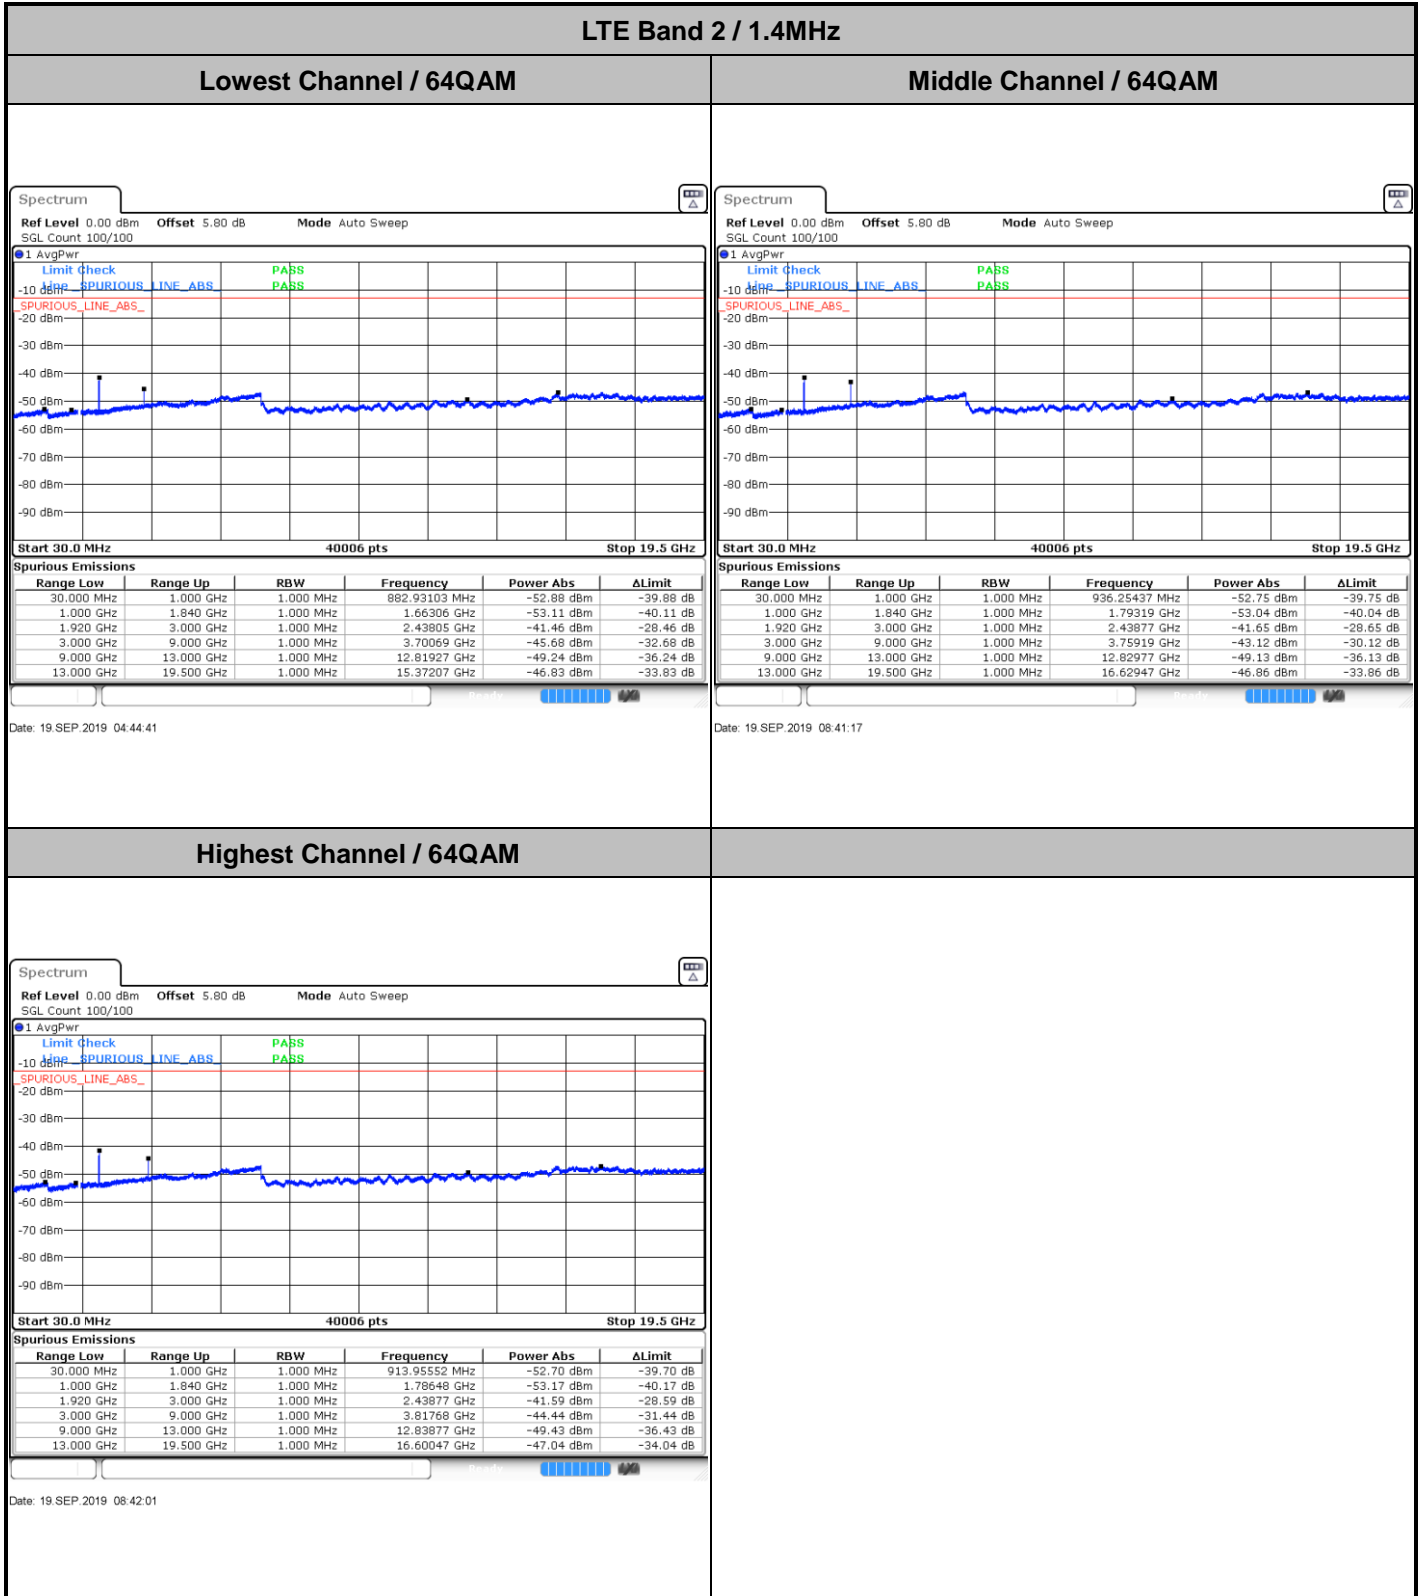

Date: 19.SEP.2019 03:09:09

LTE Band 2 / 15MHz

Highest Channel / QPSK

Date: 19.SEP.2019 03:15:10

Highest Channel / 16QAM

Date: 19.SEP.2019 03:16:04

LTE Band 2 / 20MHz

Lowest Channel / QPSK

Date: 19.SEP.2019 03:22:05

Lowest Channel / 16QAM

Date: 19.SEP.2019 03:22:58

LTE Band 2 / 20MHz

Middle Channel / QPSK

Middle Channel / 16QAM

Date: 19.SEP.2019 03:24:32

Date: 19.SEP.2019 03:25:25

Highest Channel / QPSK

Highest Channel / 16QAM

Date: 19.SEP.2019 03:31:26

Date: 19.SEP.2019 03:32:20

LTE Band 2 / 3MHz

Lowest Channel / 64QAM

Middle Channel / 64QAM

Date: 19.SEP.2019 08:43:28

Date: 19.SEP.2019 08:44:13

Highest Channel / 64QAM

Date: 19.SEP.2019 08:44:55

LTE Band 2 / 10MHz

Lowest Channel / 64QAM

Middle Channel / 64QAM

Date: 19.SEP.2019 08:50:40

Date: 19.SEP.2019 08:51:19