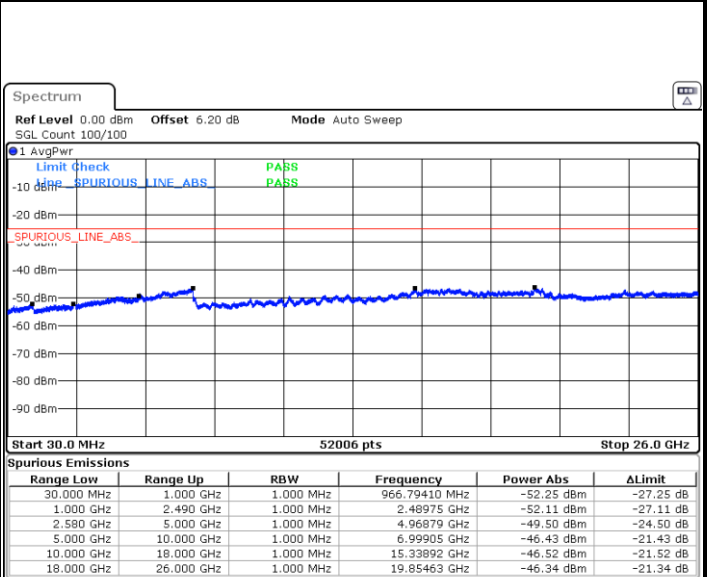

LTE Band 7 / 15MHz

Lowest Channel / QPSK

Lowest Channel / 16QAM

Date: 21.SEP.2019 02:49:27

Date: 21.SEP.2019 02:50:21

Middle Channel / QPSK

Middle Channel / 16QAM

Date: 21.SEP.2019 02:52:07

Date: 21.SEP.2019 02:51:14

LTE Band 7 / 15MHz

Highest Channel / QPSK

Date: 21.SEP.2019 02:53:01

Highest Channel / 16QAM

Date: 21.SEP.2019 02:53:54

LTE Band 7 / 20MHz

Lowest Channel / QPSK

Date: 21.SEP.2019 03:05:43

Lowest Channel / 16QAM

Date: 21.SEP.2019 03:06:37

LTE Band 7 / 20MHz

Middle Channel / QPSK

Middle Channel / 16QAM

Date: 21.SEP.2019 03:08:23

Date: 21.SEP.2019 03:07:30

Highest Channel / QPSK

Highest Channel / 16QAM

Date: 21.SEP.2019 03:09:17

Date: 21.SEP.2019 03:10:10

LTE Band 7 / 5MHz

Lowest Channel / 64QAM

Middle Channel / 64QAM

Date: 21.SEP.2019 03:12:03