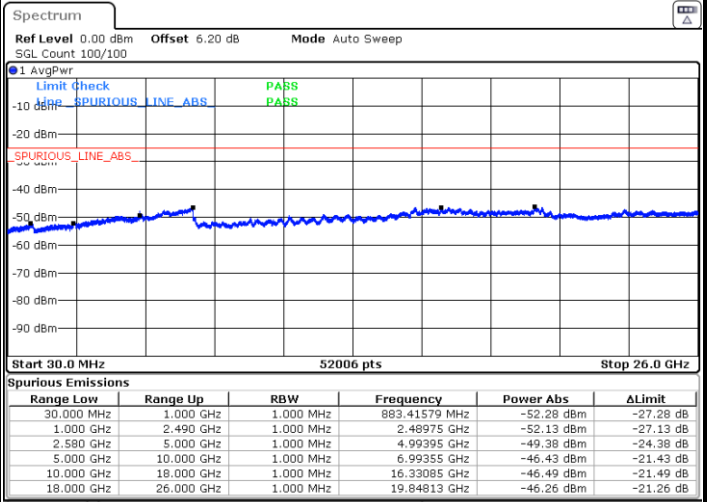

Middle Channel / 64QAM

Date: 21.SEP.2019 00:59:31

Date: 21.SEP.2019 01:00:24

Highest Channel / 64QAM

Date: 21.SEP.2019 01:05:11

**LTE Band 5 / 10MHz**

**Lowest Channel / 64QAM**

Date: 21.SEP.2019 01:09:38

**Middle Channel / 64QAM**

Date: 21.SEP.2019 01:10:32

**Highest Channel / 64QAM**

Date: 21.SEP.2019 01:15:19

LTE Band 7 / 5MHz

Lowest Channel / QPSK

Lowest Channel / 16QAM

Date: 21.SEP.2019 02:16:55

Date: 21.SEP.2019 02:17:49

Middle Channel / QPSK

Middle Channel / 16QAM

Date: 21.SEP.2019 02:19:36

Date: 21.SEP.2019 02:18:42

LTE Band 7 / 5MHz

Highest Channel / QPSK

Date: 21.SEP.2019 02:20:29