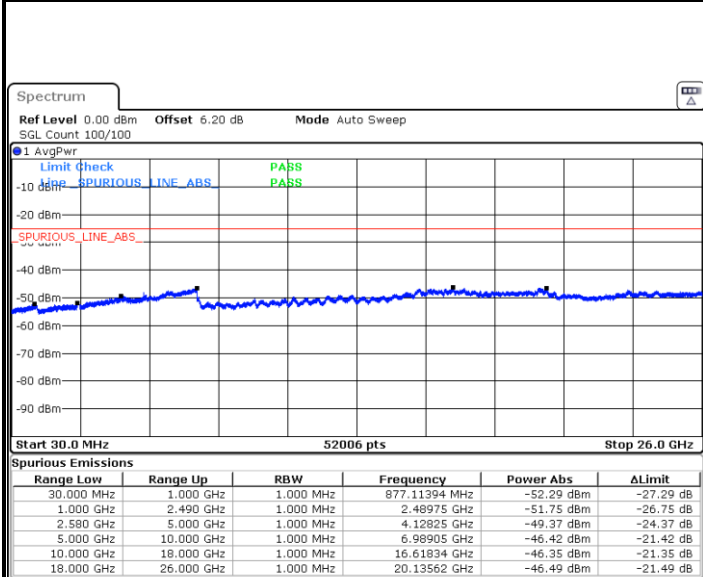

LTE Band 7 / 15MHz

Lowest Channel / QPSK

Lowest Channel / 16QAM

Date: 21.SEP.2019 02:49:27

Date: 21.SEP.2019 02:50:21

Middle Channel / QPSK

Middle Channel / 16QAM

Date: 21.SEP.2019 02:52:07

Date: 21.SEP.2019 02:51:14

LTE Band 7 / 15MHz

Highest Channel / QPSK

Date: 21.SEP.2019 02:53:01

Highest Channel / 16QAM

Date: 21.SEP.2019 02:53:54

LTE Band 7 / 20MHz

Lowest Channel / QPSK

Date: 21.SEP.2019 03:05:43

Lowest Channel / 16QAM

Date: 21.SEP.2019 03:06:37

LTE Band 7 / 20MHz

Middle Channel / QPSK

Middle Channel / 16QAM

Date: 21.SEP.2019 03:08:23

Date: 21.SEP.2019 03:07:30

Highest Channel / QPSK

Highest Channel / 16QAM

Date: 21.SEP.2019 03:09:17

Date: 21.SEP.2019 03:10:10

LTE Band 7 / 5MHz

Lowest Channel / 64QAM

Middle Channel / 64QAM

Date: 21.SEP.2019 03:12:03