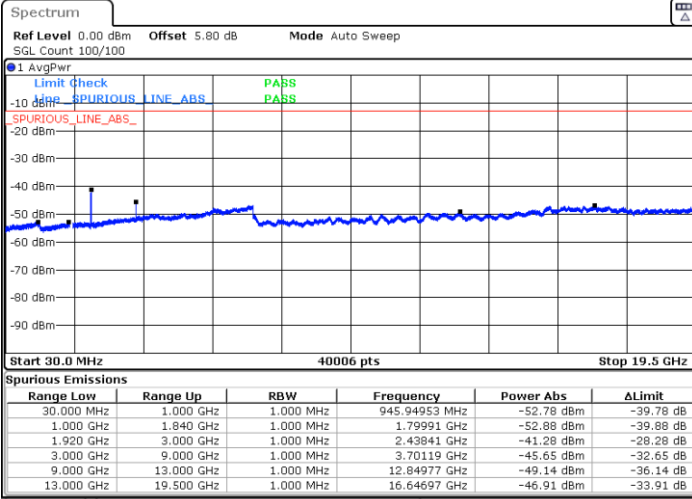

Highest Channel / QPSK

Highest Channel / 16QAM

Date: 19.SEP.2019 03:31:26

Date: 19.SEP.2019 03:32:20

LTE Band 2 / 3MHz

Lowest Channel / 64QAM

Middle Channel / 64QAM

Date: 19.SEP.2019 08:43:28

Date: 19.SEP.2019 08:44:13

Highest Channel / 64QAM

Date: 19.SEP.2019 08:44:55

LTE Band 2 / 10MHz

Lowest Channel / 64QAM

Middle Channel / 64QAM

Date: 19.SEP.2019 08:50:40

Date: 19.SEP.2019 08:51:19

Highest Channel / 64QAM

Date: 19.SEP.2019 08:52:07

LTE Band 2 / 15MHz

Lowest Channel / 64QAM

Middle Channel / 64QAM

Date: 19.SEP.2019 08:53:02

Date: 19.SEP.2019 08:53:02

Highest Channel / 64QAM