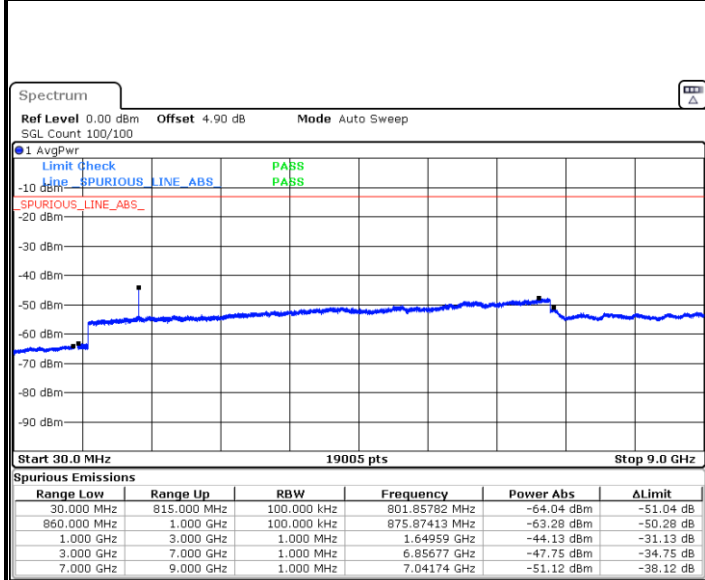

LTE Band 5 / 1.4MHz

Lowest Channel / 64QAM

Middle Channel / 64QAM

Date: 21.SEP.2019 00:39:16

Date: 21.SEP.2019 00:40:10

Highest Channel / 64QAM

Date: 21.SEP.2019 00:44:57

**LTE Band 5 / 3MHz**

**Lowest Channel / 64QAM**

Date: 21.SEP.2019 00:49:24

**Middle Channel / 64QAM**

Date: 21.SEP.2019 00:50:17

**Highest Channel / 64QAM**

Date: 21.SEP.2019 00:55:04

LTE Band 5 / 5MHz

Lowest Channel / 64QAM

Middle Channel / 64QAM

Date: 21.SEP.2019 00:59:31

Date: 21.SEP.2019 01:00:24

Highest Channel / 64QAM

Date: 21.SEP.2019 01:05:11

**LTE Band 5 / 10MHz**

**Lowest Channel / 64QAM**

Date: 21.SEP.2019 01:09:38

**Middle Channel / 64QAM**

Date: 21.SEP.2019 01:10:32

**Highest Channel / 64QAM**

Date: 21.SEP.2019 01:15:19

LTE Band 7 / 5MHz

Lowest Channel / QPSK

Lowest Channel / 16QAM

Date: 21.SEP.2019 02:16:55