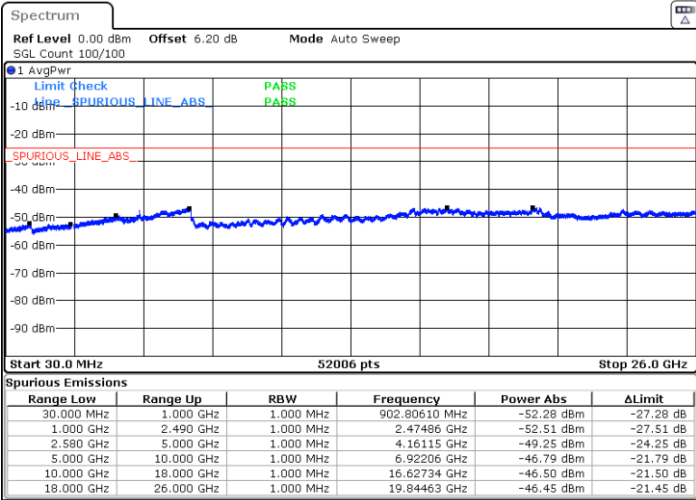

Date: 21.SEP.2019 02:51:14

LTE Band 7 / 15MHz

Highest Channel / QPSK

Date: 21.SEP.2019 02:53:01

Highest Channel / 16QAM

Date: 21.SEP.2019 02:53:54

LTE Band 7 / 20MHz

Lowest Channel / QPSK

Date: 21.SEP.2019 03:05:43

Lowest Channel / 16QAM

Date: 21.SEP.2019 03:06:37

LTE Band 7 / 20MHz

Middle Channel / QPSK

Middle Channel / 16QAM

Date: 21.SEP.2019 03:08:23

Date: 21.SEP.2019 03:07:30

Highest Channel / QPSK

Highest Channel / 16QAM

Date: 21.SEP.2019 03:09:17

Date: 21.SEP.2019 03:10:10

LTE Band 7 / 5MHz

Lowest Channel / 64QAM

Middle Channel / 64QAM

Date: 21.SEP.2019 03:12:03