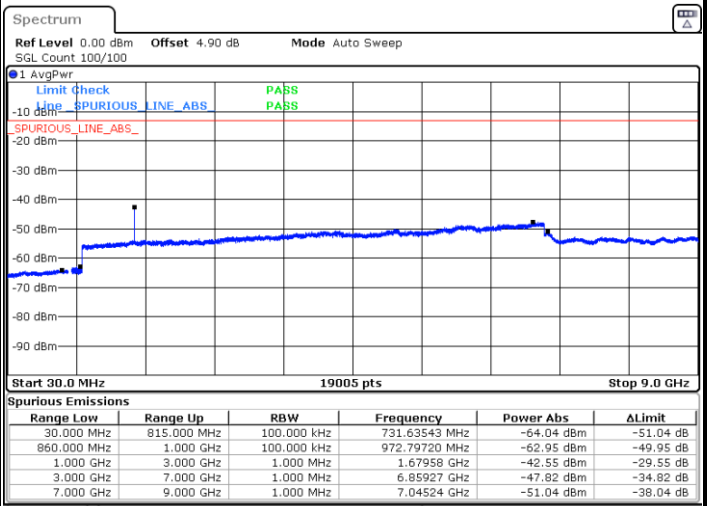

Highest Channel / 16QAM

Date: 21.SEP.2019 00:14:14

LTE Band 5 / 10MHz

Lowest Channel / QPSK

Date: 21.SEP.2019 00:22:14

Lowest Channel / 16QAM

Date: 21.SEP.2019 00:23:08

LTE Band 5 / 10MHz

Middle Channel / QPSK

Middle Channel / 16QAM

Date: 21.SEP.2019 00:24:41

Date: 21.SEP.2019 00:25:34

Highest Channel / QPSK

Highest Channel / 16QAM

Date: 21.SEP.2019 00:33:35

Date: 21.SEP.2019 00:34:29

LTE Band 5 / 1.4MHz

Lowest Channel / 64QAM

Middle Channel / 64QAM

Date: 21.SEP.2019 00:39:16

Date: 21.SEP.2019 00:40:10

Highest Channel / 64QAM

Date: 21.SEP.2019 00:44:57

**LTE Band 5 / 3MHz**