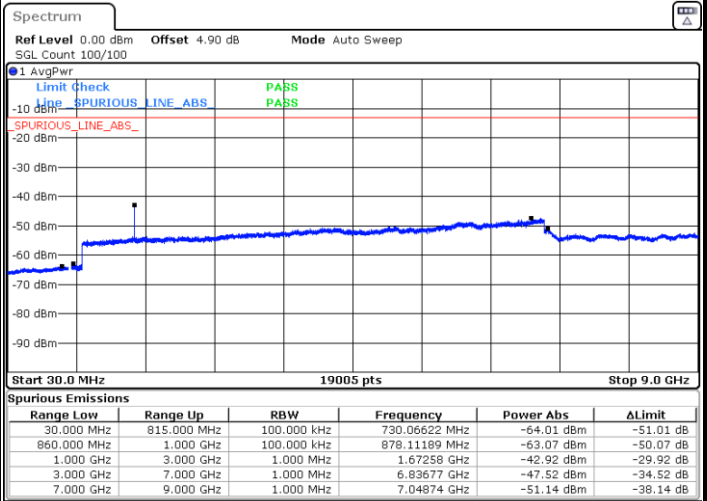

Date: 19.SEP.2019 08:54:20

LTE Band 2 / 20MHz

Lowest Channel / 64QAM

Middle Channel / 64QAM

Date: 19.SEP.2019 08:56:18

Date: 19.SEP.2019 09:00:40

Highest Channel / 64QAM

Date: 19.SEP.2019 09:05:03

LTE Band 5 / 1.4MHz

Lowest Channel / QPSK

Lowest Channel / 16QAM

Date: 20 SEP 2019 23:21:31

Date: 20 SEP 2019 23:22:25

Middle Channel / QPSK

Middle Channel / 16QAM

Date: 20 SEP 2019 23:23:58

Date: 20 SEP 2019 23:24:51

LTE Band 5 / 1.4MHz

Highest Channel / QPSK

Date: 20 SEP 2019 23:32:52

Highest Channel / 16QAM

Date: 20 SEP 2019 23:33:45

LTE Band 5 / 3MHz

Lowest Channel / QPSK