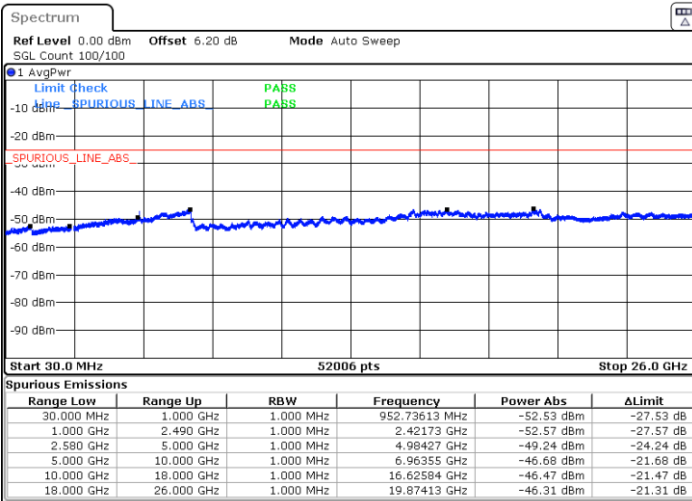

Middle Channel / 64QAM

Date: 21.SEP.2019 00:59:31

Date: 21.SEP.2019 01:00:24

Highest Channel / 64QAM

Date: 21.SEP.2019 01:05:11

**LTE Band 5 / 10MHz**

**Lowest Channel / 64QAM**

Date: 21.SEP.2019 01:09:38

**Middle Channel / 64QAM**

Date: 21.SEP.2019 01:10:32

**Highest Channel / 64QAM**

Date: 21.SEP.2019 01:15:19

LTE Band 7 / 5MHz

Lowest Channel / QPSK

Lowest Channel / 16QAM

Date: 21.SEP.2019 02:16:55

Date: 21.SEP.2019 02:17:49

Middle Channel / QPSK

Middle Channel / 16QAM

Date: 21.SEP.2019 02:19:36

Date: 21.SEP.2019 02:18:42

LTE Band 7 / 5MHz

Highest Channel / QPSK

Date: 21.SEP.2019 02:20:29

Highest Channel / 16QAM

Date: 21.SEP.2019 02:21:22

LTE Band 7 / 10MHz

Lowest Channel / QPSK

Date: 21.SEP.2019 02:33:11

Lowest Channel / 16QAM

Date: 21.SEP.2019 02:34:04

LTE Band 7 / 10MHz