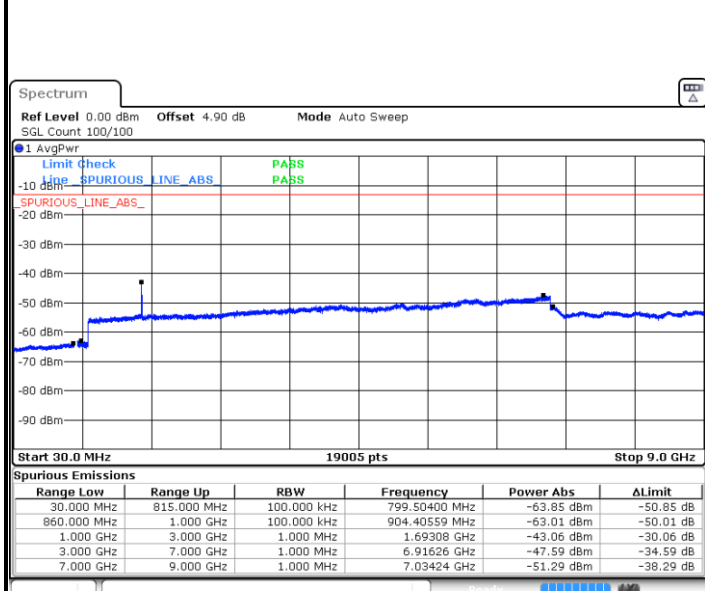

LTE Band 5 / 1.4MHz

Lowest Channel / 64QAM

Middle Channel / 64QAM

Date: 21.SEP.2019 00:39:16

Date: 21.SEP.2019 00:40:10

Highest Channel / 64QAM

Date: 21.SEP.2019 00:44:57

**LTE Band 5 / 3MHz**

**Lowest Channel / 64QAM**

Date: 21.SEP.2019 00:49:24

**Middle Channel / 64QAM**

Date: 21.SEP.2019 00:50:17

**Highest Channel / 64QAM**

Date: 21.SEP.2019 00:55:04

LTE Band 5 / 5MHz

Lowest Channel / 64QAM

Middle Channel / 64QAM

Date: 21.SEP.2019 00:59:31

Date: 21.SEP.2019 01:00:24

Highest Channel / 64QAM

Date: 21.SEP.2019 01:05:11

**LTE Band 5 / 10MHz**

**Lowest Channel / 64QAM**

Date: 21.SEP.2019 01:09:38