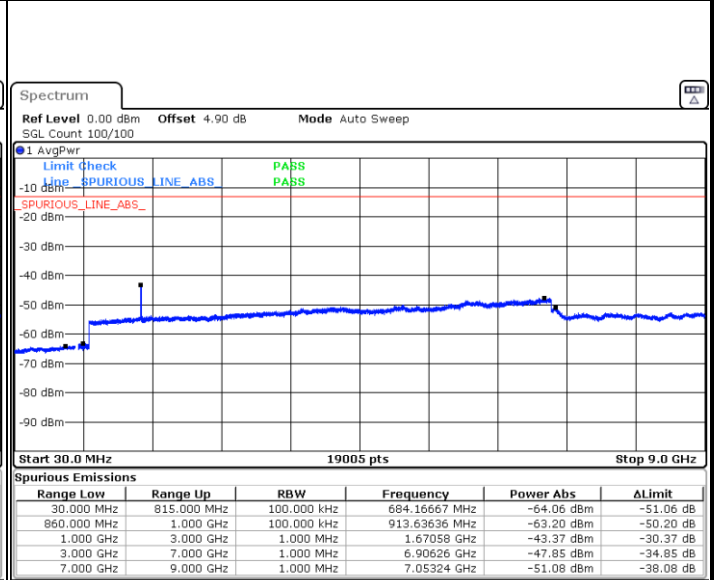

LTE Band 5 / 1.4MHz

Lowest Channel / 64QAM

Middle Channel / 64QAM

Date: 21.SEP.2019 00:39:16

Date: 21.SEP.2019 00:40:10

Highest Channel / 64QAM

Date: 21.SEP.2019 00:44:57

**LTE Band 5 / 3MHz**

**Lowest Channel / 64QAM**

Date: 21.SEP.2019 00:49:24

**Middle Channel / 64QAM**

Date: 21.SEP.2019 00:50:17

**Highest Channel / 64QAM**

Date: 21.SEP.2019 00:55:04

LTE Band 5 / 5MHz

Lowest Channel / 64QAM

Middle Channel / 64QAM

Date: 21.SEP.2019 00:59:31

Date: 21.SEP.2019 01:00:24

Highest Channel / 64QAM

Date: 21.SEP.2019 01:05:11

**LTE Band 5 / 10MHz**

**Lowest Channel / 64QAM**

Date: 21.SEP.2019 01:09:38