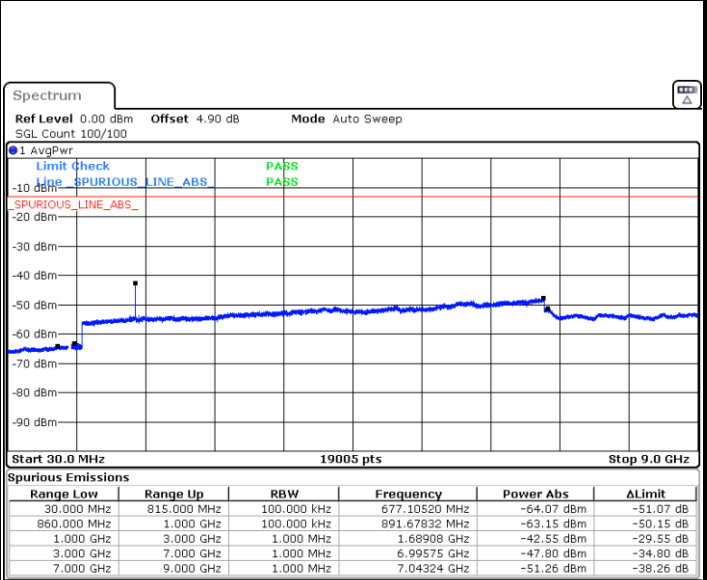

Highest Channel / QPSK

Highest Channel / 16QAM

Date: 20 SEP.2019 23:53:06

Date: 20 SEP.2019 23:54:00

LTE Band 5 / 5MHz

Lowest Channel / QPSK

Lowest Channel / 16QAM

Date: 21.SEP.2019 00:02:00

Date: 21.SEP.2019 00:02:54

Middle Channel / QPSK

Middle Channel / 16QAM

Date: 21.SEP.2019 00:04:27

Date: 21.SEP.2019 00:05:20

LTE Band 5 / 5MHz

Highest Channel / QPSK

Date: 21.SEP.2019 00:13:21

Highest Channel / 16QAM

Date: 21.SEP.2019 00:14:14

LTE Band 5 / 10MHz

Lowest Channel / QPSK

Date: 21.SEP.2019 00:22:14

Lowest Channel / 16QAM

Date: 21.SEP.2019 00:23:08

LTE Band 5 / 10MHz