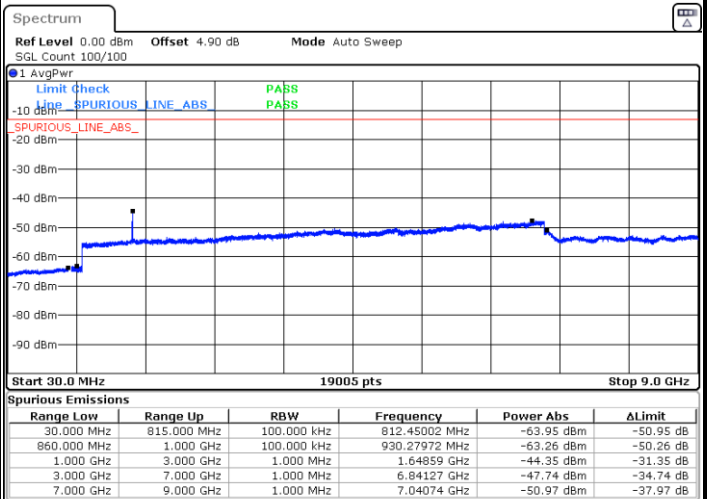

LTE Band 5 / 1.4MHz

Lowest Channel / QPSK

Lowest Channel / 16QAM

Date: 20 SEP 2019 23:21:31

Date: 20 SEP 2019 23:22:25

Middle Channel / QPSK

Middle Channel / 16QAM

Date: 20 SEP 2019 23:23:58

Date: 20 SEP 2019 23:24:51

LTE Band 5 / 1.4MHz

Highest Channel / QPSK

Date: 20 SEP 2019 23:32:52

Highest Channel / 16QAM

Date: 20 SEP 2019 23:33:45

LTE Band 5 / 3MHz

Lowest Channel / QPSK

Date: 20 SEP 2019 23:41:46

Lowest Channel / 16QAM

Date: 20 SEP 2019 23:42:39

LTE Band 5 / 3MHz

Middle Channel / QPSK

Middle Channel / 16QAM

Date: 20 SEP.2019 23:44:12

Date: 20 SEP.2019 23:45:06