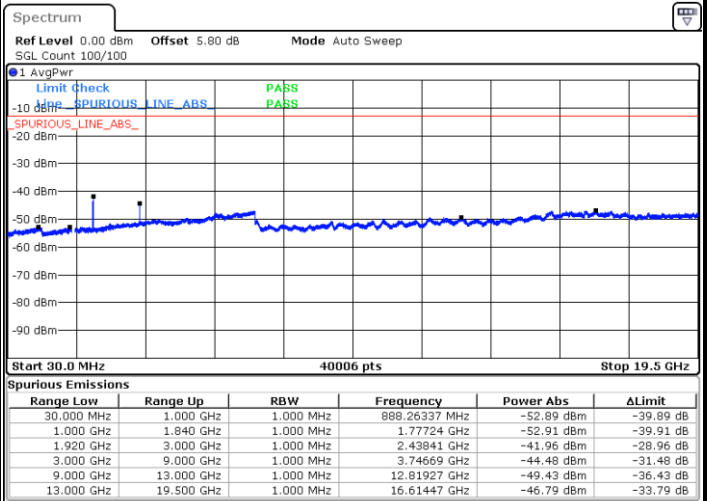

LTE Band 2 / 15MHz

Lowest Channel / QPSK

Lowest Channel / 16QAM

Date: 19.SEP.2019 03:05:49

Date: 19.SEP.2019 03:06:42

Middle Channel / QPSK

Middle Channel / 16QAM

Date: 19.SEP.2019 03:08:16

Date: 19.SEP.2019 03:09:09

LTE Band 2 / 15MHz

Highest Channel / QPSK

Date: 19.SEP.2019 03:15:10

Highest Channel / 16QAM

Date: 19.SEP.2019 03:16:04

LTE Band 2 / 20MHz

Lowest Channel / QPSK