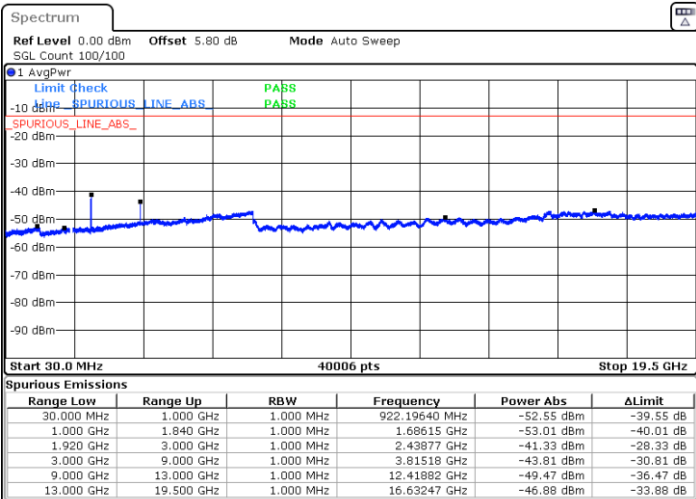

Highest Channel / QPSK

Highest Channel / 16QAM

Date: 19.SEP.2019 03:31:26

Date: 19.SEP.2019 03:32:20

LTE Band 2 / 3MHz

Lowest Channel / 64QAM

Middle Channel / 64QAM

Date: 19.SEP.2019 08:43:28

Date: 19.SEP.2019 08:44:13

Highest Channel / 64QAM

Date: 19.SEP.2019 08:44:55

LTE Band 2 / 10MHz

Lowest Channel / 64QAM

Middle Channel / 64QAM

Date: 19.SEP.2019 08:50:40

Date: 19.SEP.2019 08:51:19