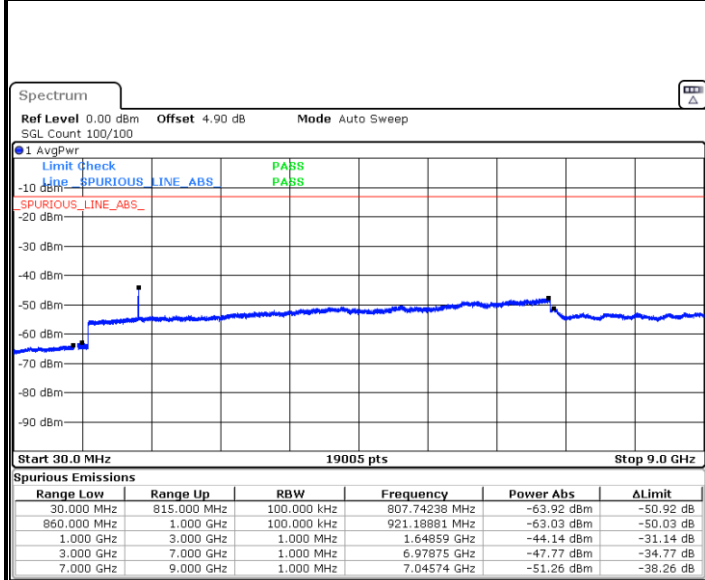

LTE Band 5 / 1.4MHz

Lowest Channel / 64QAM

Middle Channel / 64QAM

Date: 21.SEP.2019 00:39:16

Date: 21.SEP.2019 00:40:10

Highest Channel / 64QAM

Date: 21.SEP.2019 00:44:57

**LTE Band 5 / 3MHz**

**Lowest Channel / 64QAM**

Date: 21.SEP.2019 00:49:24

**Middle Channel / 64QAM**

Date: 21.SEP.2019 00:50:17

**Highest Channel / 64QAM**

Date: 21.SEP.2019 00:55:04

LTE Band 5 / 5MHz

Lowest Channel / 64QAM

Middle Channel / 64QAM

Date: 21.SEP.2019 00:59:31

Date: 21.SEP.2019 01:00:24

Highest Channel / 64QAM

Date: 21.SEP.2019 01:05:11

**LTE Band 5 / 10MHz**

**Lowest Channel / 64QAM**

Date: 21.SEP.2019 01:09:38