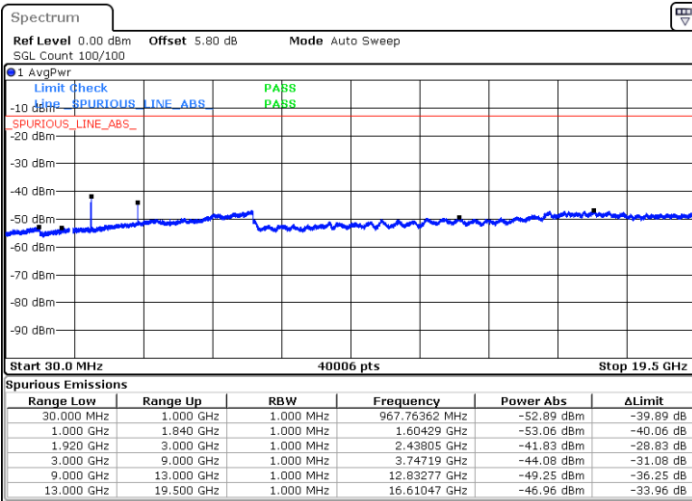

LTE Band 2 / 15MHz

Lowest Channel / QPSK

Lowest Channel / 16QAM

Date: 19.SEP.2019 03:05:49

Date: 19.SEP.2019 03:06:42

Middle Channel / QPSK

Middle Channel / 16QAM

Date: 19.SEP.2019 03:08:16

Date: 19.SEP.2019 03:09:09

LTE Band 2 / 15MHz

Highest Channel / QPSK

Date: 19.SEP.2019 03:15:10

Highest Channel / 16QAM

Date: 19.SEP.2019 03:16:04

LTE Band 2 / 20MHz

Lowest Channel / QPSK