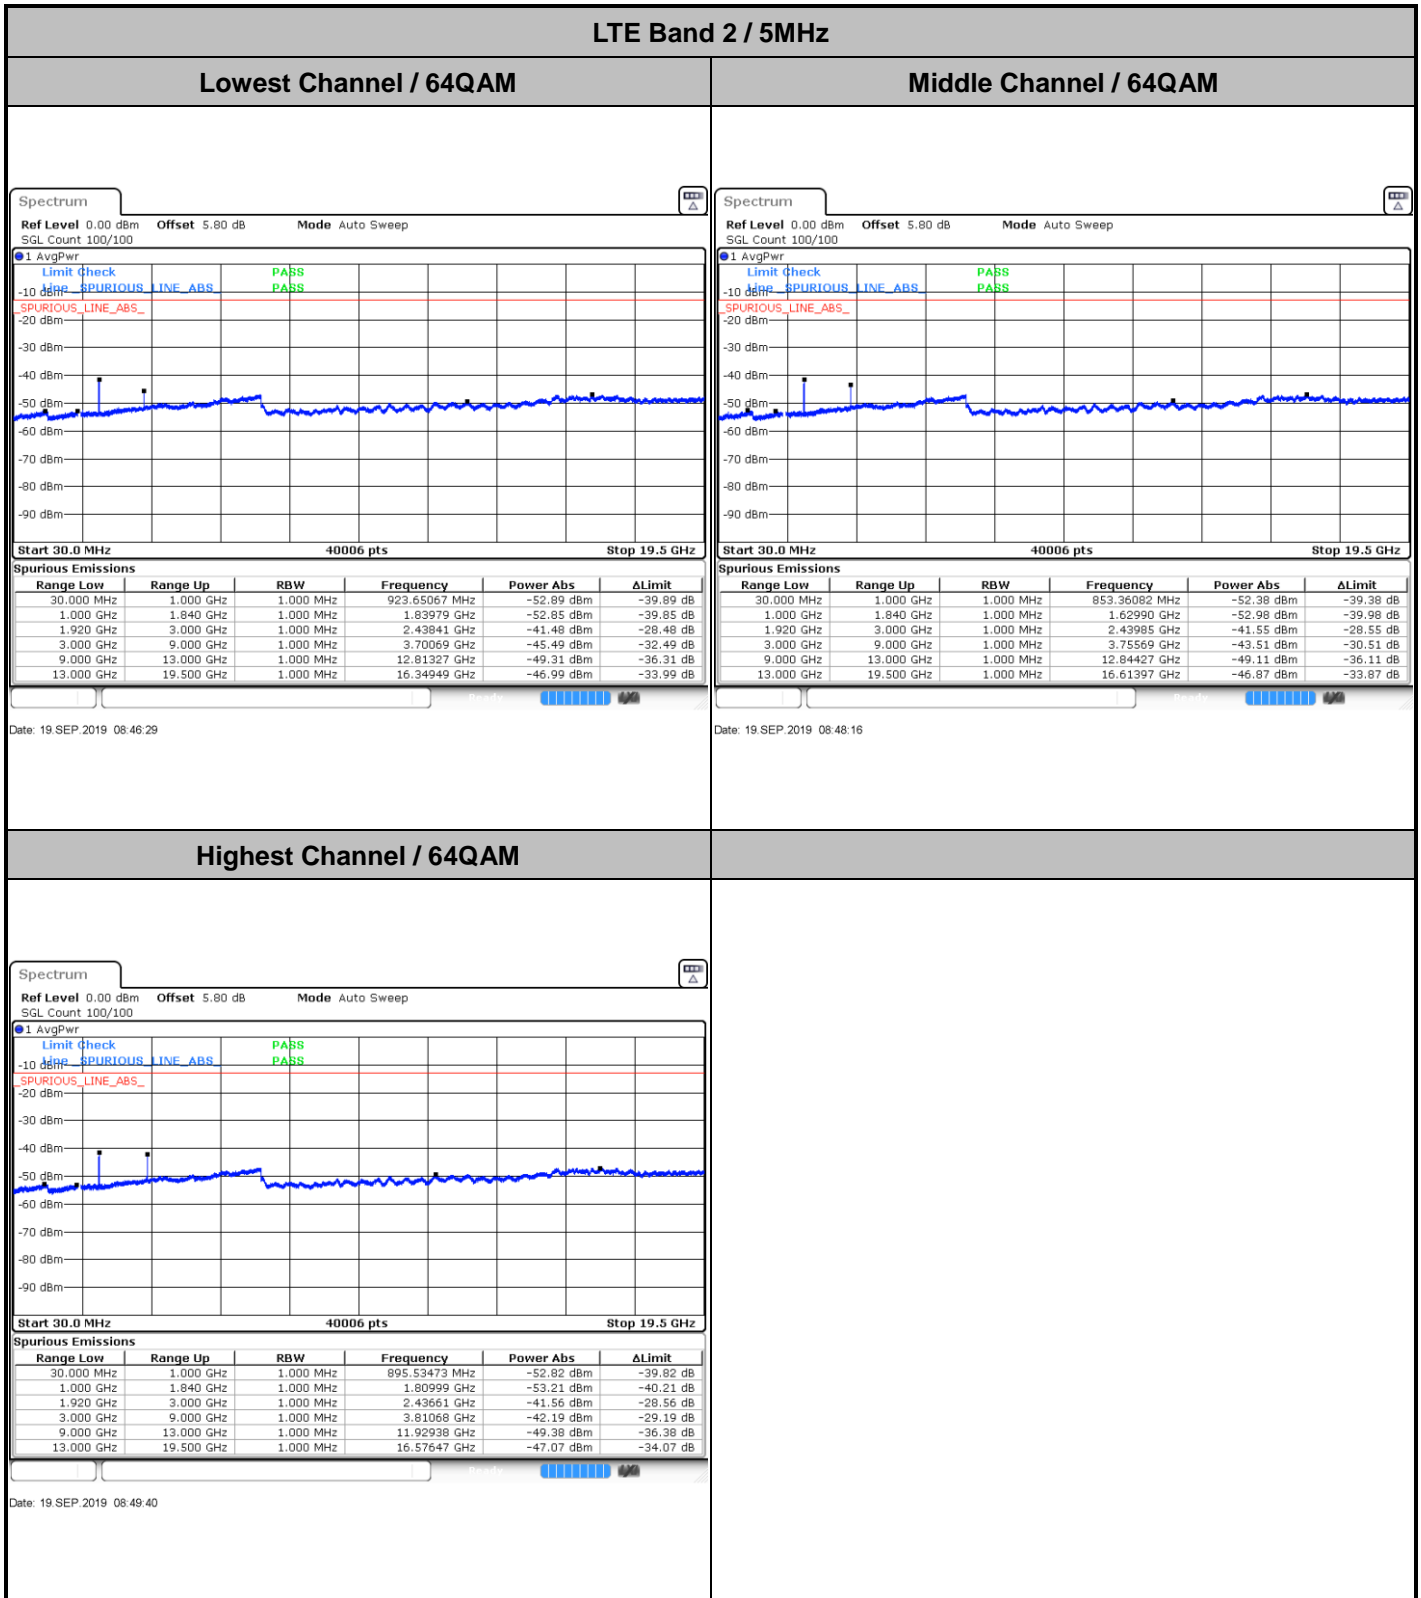

Highest Channel / QPSK

Highest Channel / 16QAM

Date: 19.SEP.2019 03:31:26

Date: 19.SEP.2019 03:32:20

LTE Band 2 / 3MHz

Lowest Channel / 64QAM

Middle Channel / 64QAM

Date: 19.SEP.2019 08:43:28

Date: 19.SEP.2019 08:44:13

Highest Channel / 64QAM

Date: 19.SEP.2019 08:44:55

LTE Band 2 / 10MHz

Lowest Channel / 64QAM

Middle Channel / 64QAM

Date: 19.SEP.2019 08:50:40

Date: 19.SEP.2019 08:51:19