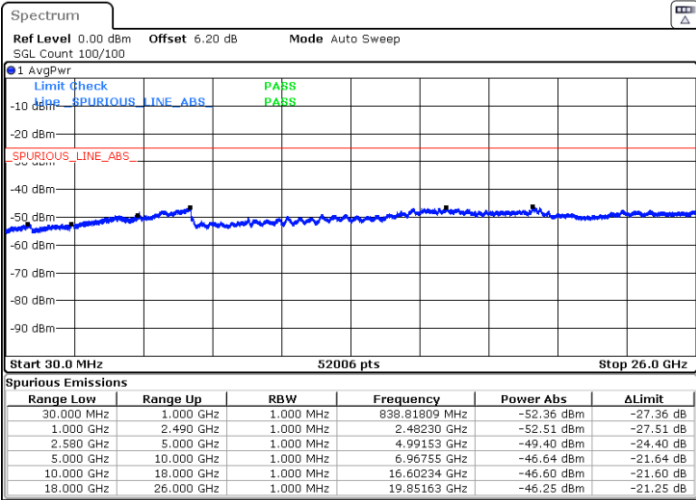

Date: 21.SEP.2019 02:17:49

Middle Channel / QPSK

Middle Channel / 16QAM

Date: 21.SEP.2019 02:19:36

Date: 21.SEP.2019 02:18:42

LTE Band 7 / 5MHz

Highest Channel / QPSK

Date: 21.SEP.2019 02:20:29

Highest Channel / 16QAM

Date: 21.SEP.2019 02:21:22

LTE Band 7 / 10MHz

Lowest Channel / QPSK

Date: 21.SEP.2019 02:33:11

Lowest Channel / 16QAM

Date: 21.SEP.2019 02:34:04

LTE Band 7 / 10MHz

Middle Channel / QPSK

Middle Channel / 16QAM

Date: 21.SEP.2019 02:35:51

Date: 21.SEP.2019 02:34:57

Highest Channel / QPSK

Highest Channel / 16QAM

Date: 21.SEP.2019 02:36:44

Date: 21.SEP.2019 02:37:38