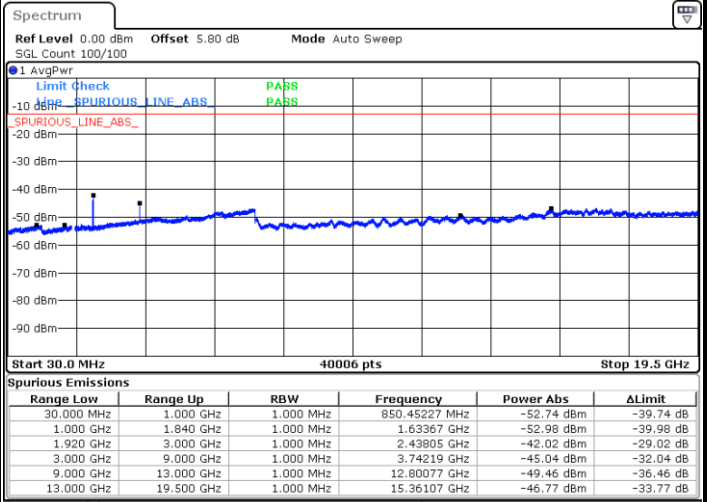

Date: 19.SEP.2019 03:22:05

Lowest Channel / 16QAM

Date: 19.SEP.2019 03:22:58

LTE Band 2 / 20MHz

Middle Channel / QPSK

Middle Channel / 16QAM

Date: 19.SEP.2019 03:24:32

Date: 19.SEP.2019 03:25:25

Highest Channel / QPSK

Highest Channel / 16QAM

Date: 19.SEP.2019 03:31:26

Date: 19.SEP.2019 03:32:20

LTE Band 2 / 3MHz

Lowest Channel / 64QAM

Middle Channel / 64QAM

Date: 19.SEP.2019 08:43:28