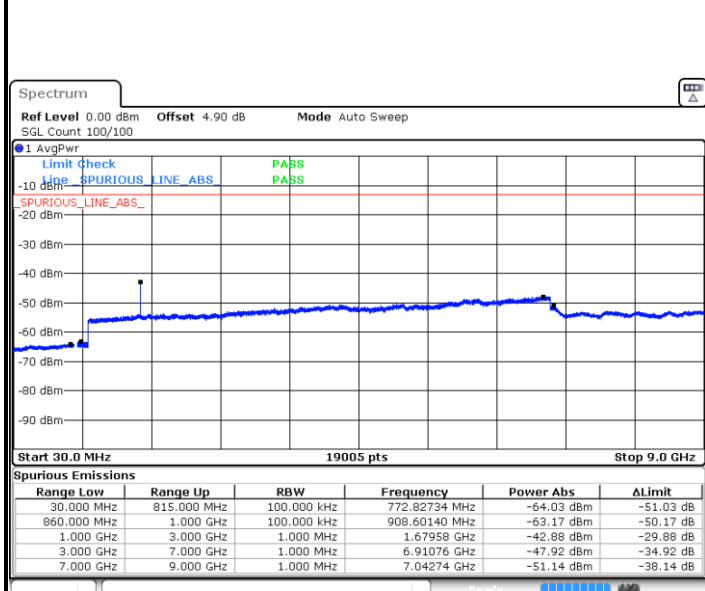

LTE Band 5 / 1.4MHz

Lowest Channel / 64QAM

Middle Channel / 64QAM

Date: 21.SEP.2019 00:39:16

Date: 21.SEP.2019 00:40:10

Highest Channel / 64QAM

Date: 21.SEP.2019 00:44:57

**LTE Band 5 / 3MHz**

**Lowest Channel / 64QAM**

Date: 21.SEP.2019 00:49:24

**Middle Channel / 64QAM**

Date: 21.SEP.2019 00:50:17

**Highest Channel / 64QAM**

Date: 21.SEP.2019 00:55:04

LTE Band 5 / 5MHz

Lowest Channel / 64QAM

Middle Channel / 64QAM

Date: 21.SEP.2019 00:59:31

Date: 21.SEP.2019 01:00:24

Highest Channel / 64QAM

Date: 21.SEP.2019 01:05:11

**LTE Band 5 / 10MHz**

**Lowest Channel / 64QAM**

Date: 21.SEP.2019 01:09:38

**Middle Channel / 64QAM**

Date: 21.SEP.2019 01:10:32

**Highest Channel / 64QAM**

Date: 21.SEP.2019 01:15:19

LTE Band 7 / 5MHz

Lowest Channel / QPSK

Lowest Channel / 16QAM

Date: 21.SEP.2019 02:16:55