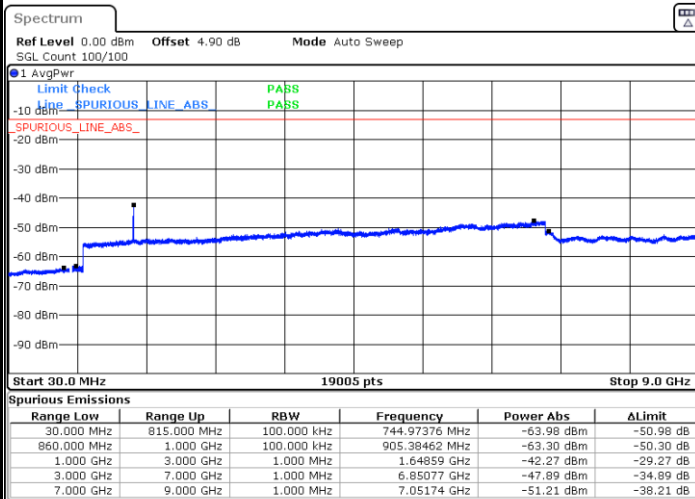

LTE Band 5 / 1.4MHz

Lowest Channel / QPSK

Lowest Channel / 16QAM

Date: 20 SEP 2019 23:21:31

Date: 20 SEP 2019 23:22:25

Middle Channel / QPSK

Middle Channel / 16QAM

Date: 20 SEP 2019 23:23:58

Date: 20 SEP 2019 23:24:51

LTE Band 5 / 1.4MHz

Highest Channel / QPSK

Date: 20 SEP 2019 23:32:52

Highest Channel / 16QAM

Date: 20 SEP 2019 23:33:45

LTE Band 5 / 3MHz

Lowest Channel / QPSK

Date: 20 SEP 2019 23:41:46

Lowest Channel / 16QAM

Date: 20 SEP 2019 23:42:39

LTE Band 5 / 3MHz

Middle Channel / QPSK

Middle Channel / 16QAM

Date: 20 SEP.2019 23:44:12

Date: 20 SEP.2019 23:45:06