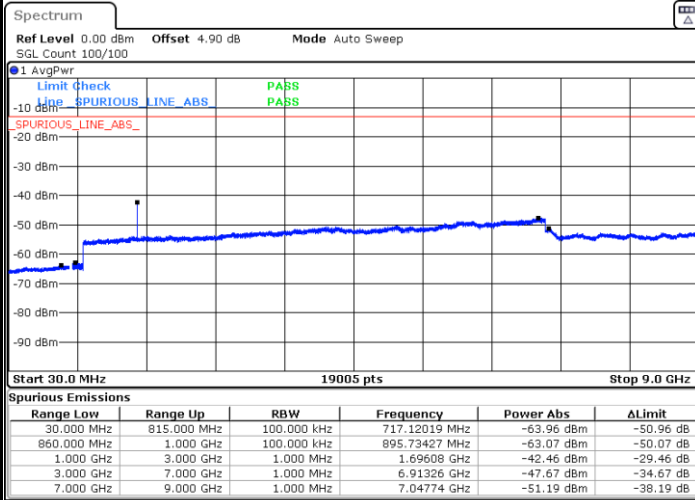

Date: 19.SEP.2019 08:54:20

LTE Band 2 / 20MHz

Lowest Channel / 64QAM

Middle Channel / 64QAM

Date: 19.SEP.2019 08:56:18

Date: 19.SEP.2019 09:00:40

Highest Channel / 64QAM

Date: 19.SEP.2019 09:05:03

LTE Band 5 / 1.4MHz

Lowest Channel / QPSK

Lowest Channel / 16QAM

Date: 20 SEP 2019 23:21:31

Date: 20 SEP 2019 23:22:25

Middle Channel / QPSK

Middle Channel / 16QAM

Date: 20 SEP 2019 23:23:58

Date: 20 SEP 2019 23:24:51

LTE Band 5 / 1.4MHz

Highest Channel / QPSK

Date: 20 SEP 2019 23:32:52

Highest Channel / 16QAM

Date: 20 SEP 2019 23:33:45

LTE Band 5 / 3MHz

Lowest Channel / QPSK