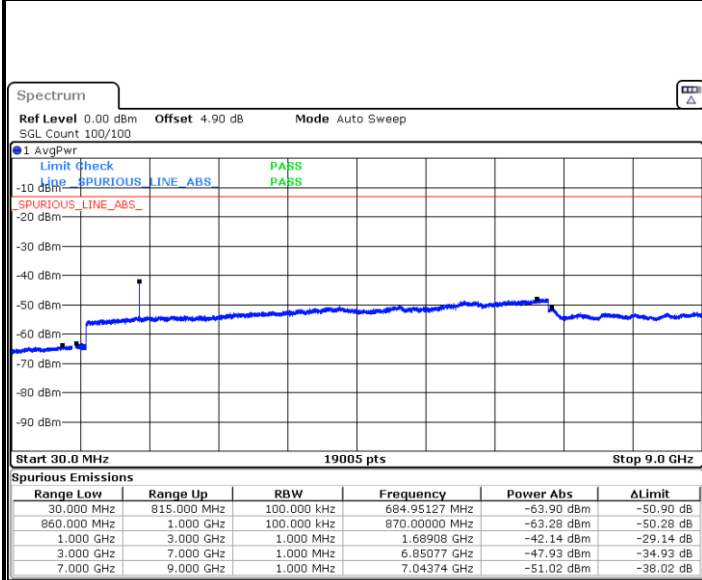

Highest Channel / QPSK

Highest Channel / 16QAM

Date: 20 SEP.2019 23:53:06

Date: 20 SEP.2019 23:54:00

LTE Band 5 / 5MHz

Lowest Channel / QPSK

Lowest Channel / 16QAM

Date: 21.SEP.2019 00:02:00

Date: 21.SEP.2019 00:02:54

Middle Channel / QPSK

Middle Channel / 16QAM

Date: 21.SEP.2019 00:04:27

Date: 21.SEP.2019 00:05:20

LTE Band 5 / 5MHz

Highest Channel / QPSK

Date: 21.SEP.2019 00:13:21

Highest Channel / 16QAM

Date: 21.SEP.2019 00:14:14

LTE Band 5 / 10MHz

Lowest Channel / QPSK

Date: 21.SEP.2019 00:22:14

Lowest Channel / 16QAM

Date: 21.SEP.2019 00:23:08

LTE Band 5 / 10MHz