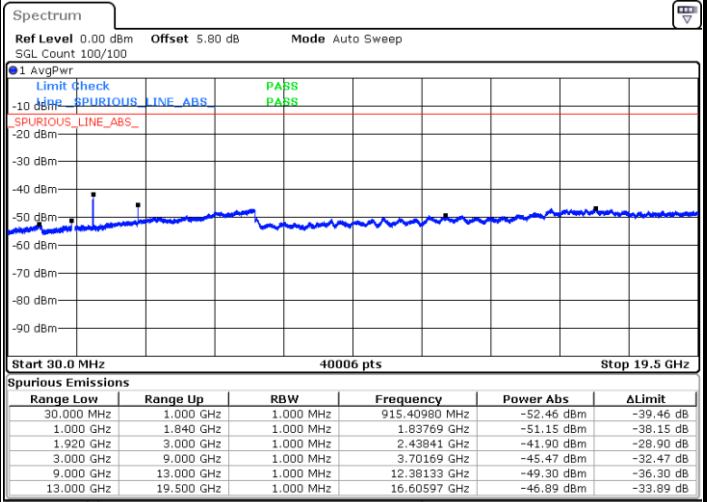

LTE Band 2 / 15MHz

Lowest Channel / QPSK

Lowest Channel / 16QAM

Date: 19.SEP.2019 03:05:49

Date: 19.SEP.2019 03:06:42

Middle Channel / QPSK

Middle Channel / 16QAM

Date: 19.SEP.2019 03:08:16

Date: 19.SEP.2019 03:09:09

LTE Band 2 / 15MHz

Highest Channel / QPSK

Date: 19.SEP.2019 03:15:10

Highest Channel / 16QAM

Date: 19.SEP.2019 03:16:04

LTE Band 2 / 20MHz

Lowest Channel / QPSK