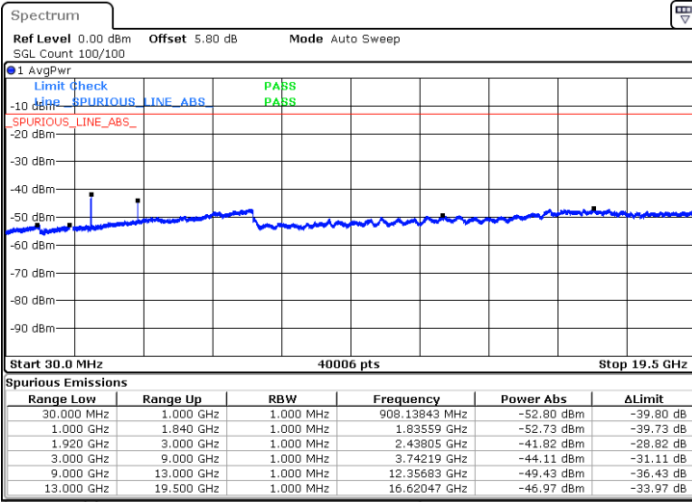

Date: 19.SEP.2019 03:22:05

Lowest Channel / 16QAM

Date: 19.SEP.2019 03:22:58

LTE Band 2 / 20MHz

Middle Channel / QPSK

Middle Channel / 16QAM

Date: 19.SEP.2019 03:24:32

Date: 19.SEP.2019 03:25:25

Highest Channel / QPSK

Highest Channel / 16QAM

Date: 19.SEP.2019 03:31:26

Date: 19.SEP.2019 03:32:20

LTE Band 2 / 3MHz

Lowest Channel / 64QAM

Middle Channel / 64QAM

Date: 19.SEP.2019 08:43:28