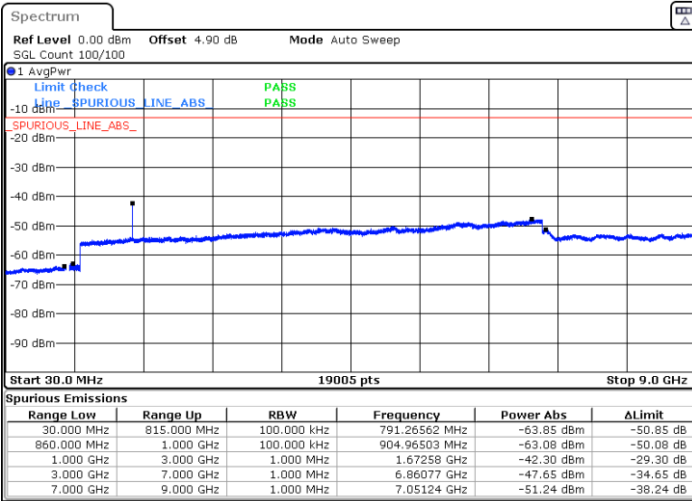

Date: 19.SEP.2019 08:54:20

LTE Band 2 / 20MHz

Lowest Channel / 64QAM

Middle Channel / 64QAM

Date: 19.SEP.2019 08:56:18

Date: 19.SEP.2019 09:00:40

Highest Channel / 64QAM

Date: 19.SEP.2019 09:05:03

LTE Band 5 / 1.4MHz

Lowest Channel / QPSK

Lowest Channel / 16QAM

Date: 20 SEP 2019 23:21:31

Date: 20 SEP 2019 23:22:25

Middle Channel / QPSK

Middle Channel / 16QAM

Date: 20 SEP 2019 23:23:58

Date: 20 SEP 2019 23:24:51

LTE Band 5 / 1.4MHz

Highest Channel / QPSK

Date: 20 SEP 2019 23:32:52

Highest Channel / 16QAM

Date: 20 SEP 2019 23:33:45

LTE Band 5 / 3MHz

Lowest Channel / QPSK