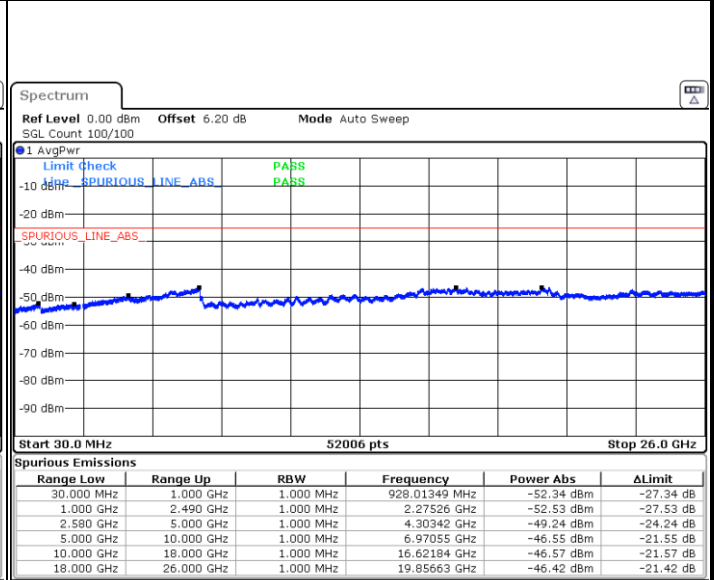

Middle Channel / 64QAM

Date: 21.SEP.2019 00:59:31

Date: 21.SEP.2019 01:00:24

Highest Channel / 64QAM

Date: 21.SEP.2019 01:05:11

**LTE Band 5 / 10MHz**

**Lowest Channel / 64QAM**

Date: 21.SEP.2019 01:09:38

**Middle Channel / 64QAM**

Date: 21.SEP.2019 01:10:32

**Highest Channel / 64QAM**

Date: 21.SEP.2019 01:15:19

LTE Band 7 / 5MHz

Lowest Channel / QPSK

Lowest Channel / 16QAM

Date: 21.SEP.2019 02:16:55

Date: 21.SEP.2019 02:17:49

Middle Channel / QPSK

Middle Channel / 16QAM

Date: 21.SEP.2019 02:19:36

Date: 21.SEP.2019 02:18:42

LTE Band 7 / 5MHz

Highest Channel / QPSK

Date: 21.SEP.2019 02:20:29

Highest Channel / 16QAM

Date: 21.SEP.2019 02:21:22

LTE Band 7 / 10MHz

Lowest Channel / QPSK

Date: 21.SEP.2019 02:33:11

Lowest Channel / 16QAM

Date: 21.SEP.2019 02:34:04

LTE Band 7 / 10MHz