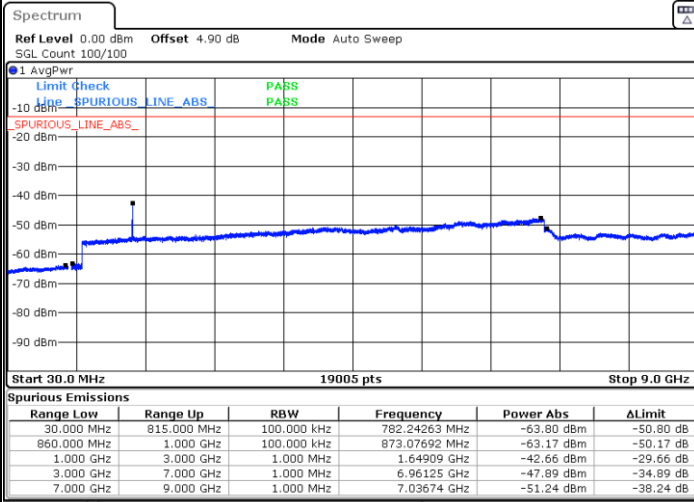

Highest Channel / QPSK

Highest Channel / 16QAM

Date: 20 SEP.2019 23:53:06

Date: 20 SEP.2019 23:54:00

LTE Band 5 / 5MHz

Lowest Channel / QPSK

Lowest Channel / 16QAM

Date: 21.SEP.2019 00:02:00

Date: 21.SEP.2019 00:02:54

Middle Channel / QPSK

Middle Channel / 16QAM

Date: 21.SEP.2019 00:04:27

Date: 21.SEP.2019 00:05:20

LTE Band 5 / 5MHz

Highest Channel / QPSK

Date: 21.SEP.2019 00:13:21