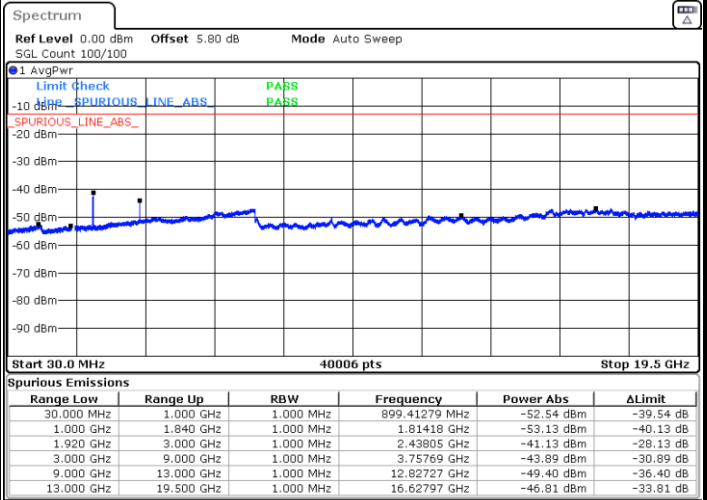

Highest Channel / QPSK

Highest Channel / 16QAM

Date: 19.SEP.2019 03:31:26

Date: 19.SEP.2019 03:32:20

LTE Band 2 / 3MHz

Lowest Channel / 64QAM

Middle Channel / 64QAM

Date: 19.SEP.2019 08:43:28

Date: 19.SEP.2019 08:44:13

Highest Channel / 64QAM

Date: 19.SEP.2019 08:44:55

LTE Band 2 / 10MHz

Lowest Channel / 64QAM

Middle Channel / 64QAM

Date: 19.SEP.2019 08:50:40

Date: 19.SEP.2019 08:51:19