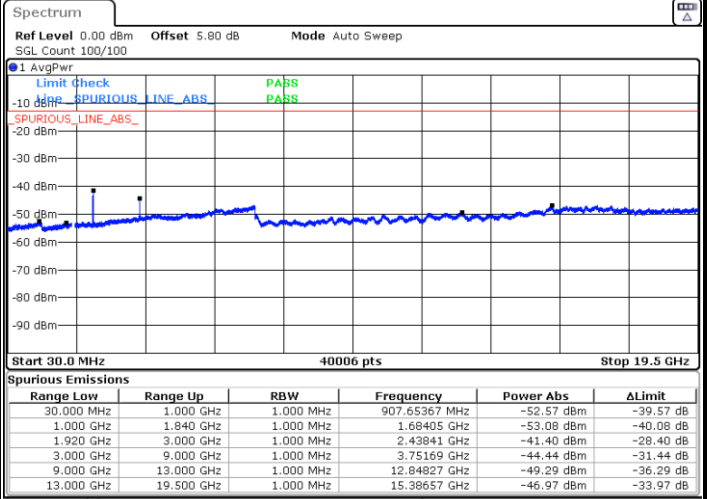

Highest Channel / QPSK

Highest Channel / 16QAM

Date: 19.SEP.2019 03:31:26

Date: 19.SEP.2019 03:32:20

LTE Band 2 / 3MHz

Lowest Channel / 64QAM

Middle Channel / 64QAM

Date: 19.SEP.2019 08:43:28

Date: 19.SEP.2019 08:44:13

Highest Channel / 64QAM

Date: 19.SEP.2019 08:44:55

LTE Band 2 / 10MHz

Lowest Channel / 64QAM

Middle Channel / 64QAM

Date: 19.SEP.2019 08:50:40

Date: 19.SEP.2019 08:51:19

Highest Channel / 64QAM

Date: 19.SEP.2019 08:52:07

LTE Band 2 / 15MHz

Lowest Channel / 64QAM

Middle Channel / 64QAM

Date: 19.SEP.2019 08:53:02

Date: 19.SEP.2019 08:53:02

Highest Channel / 64QAM