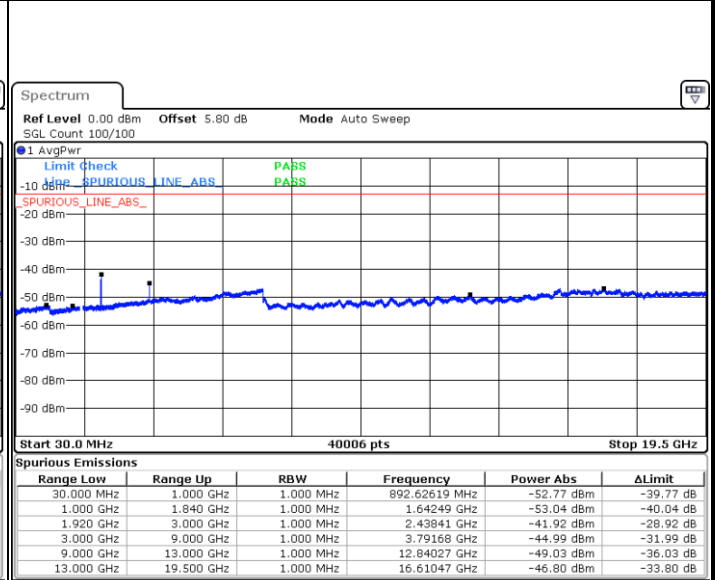

LTE Band 2 / 15MHz

Lowest Channel / QPSK

Lowest Channel / 16QAM

Date: 19.SEP.2019 03:05:49

Date: 19.SEP.2019 03:06:42

Middle Channel / QPSK

Middle Channel / 16QAM

Date: 19.SEP.2019 03:08:16

Date: 19.SEP.2019 03:09:09

LTE Band 2 / 15MHz

Highest Channel / QPSK

Date: 19.SEP.2019 03:15:10

Highest Channel / 16QAM

Date: 19.SEP.2019 03:16:04

LTE Band 2 / 20MHz

Lowest Channel / QPSK

Date: 19.SEP.2019 03:22:05

Lowest Channel / 16QAM

Date: 19.SEP.2019 03:22:58

LTE Band 2 / 20MHz

Middle Channel / QPSK

Middle Channel / 16QAM

Date: 19.SEP.2019 03:24:32

Date: 19.SEP.2019 03:25:25

Highest Channel / QPSK

Highest Channel / 16QAM

Date: 19.SEP.2019 03:31:26

Date: 19.SEP.2019 03:32:20

LTE Band 2 / 3MHz

Lowest Channel / 64QAM

Middle Channel / 64QAM

Date: 19.SEP.2019 08:43:28