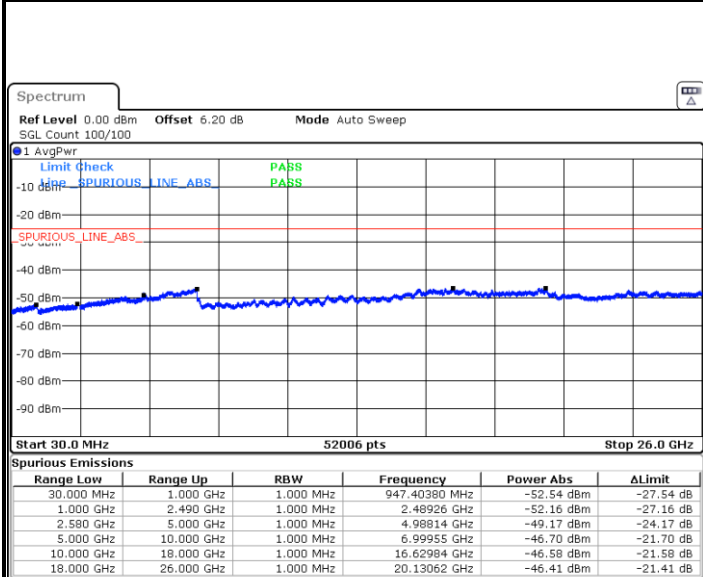

Middle Channel / 64QAM

Date: 21.SEP.2019 00:59:31

Date: 21.SEP.2019 01:00:24

Highest Channel / 64QAM

Date: 21.SEP.2019 01:05:11

**LTE Band 5 / 10MHz**

**Lowest Channel / 64QAM**

Date: 21.SEP.2019 01:09:38

**Middle Channel / 64QAM**

Date: 21.SEP.2019 01:10:32

**Highest Channel / 64QAM**

Date: 21.SEP.2019 01:15:19

LTE Band 7 / 5MHz

Lowest Channel / QPSK

Lowest Channel / 16QAM

Date: 21.SEP.2019 02:16:55

Date: 21.SEP.2019 02:17:49

Middle Channel / QPSK

Middle Channel / 16QAM

Date: 21.SEP.2019 02:19:36

Date: 21.SEP.2019 02:18:42

LTE Band 7 / 5MHz

Highest Channel / QPSK

Date: 21.SEP.2019 02:20:29

Highest Channel / 16QAM

Date: 21.SEP.2019 02:21:22

LTE Band 7 / 10MHz

Lowest Channel / QPSK

Date: 21.SEP.2019 02:33:11

Lowest Channel / 16QAM

Date: 21.SEP.2019 02:34:04

LTE Band 7 / 10MHz