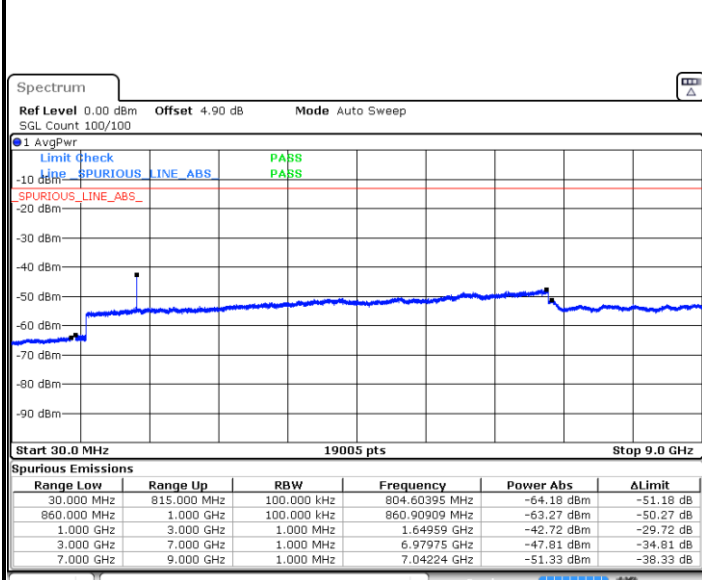

Highest Channel / QPSK

Highest Channel / 16QAM

Date: 20 SEP.2019 23:53:06

Date: 20 SEP.2019 23:54:00

LTE Band 5 / 5MHz

Lowest Channel / QPSK

Lowest Channel / 16QAM

Date: 21.SEP.2019 00:02:00

Date: 21.SEP.2019 00:02:54

Middle Channel / QPSK

Middle Channel / 16QAM

Date: 21.SEP.2019 00:04:27

Date: 21.SEP.2019 00:05:20

LTE Band 5 / 5MHz

Highest Channel / QPSK

Date: 21.SEP.2019 00:13:21

Highest Channel / 16QAM

Date: 21.SEP.2019 00:14:14

LTE Band 5 / 10MHz

Lowest Channel / QPSK

Date: 21.SEP.2019 00:22:14

Lowest Channel / 16QAM

Date: 21.SEP.2019 00:23:08

LTE Band 5 / 10MHz