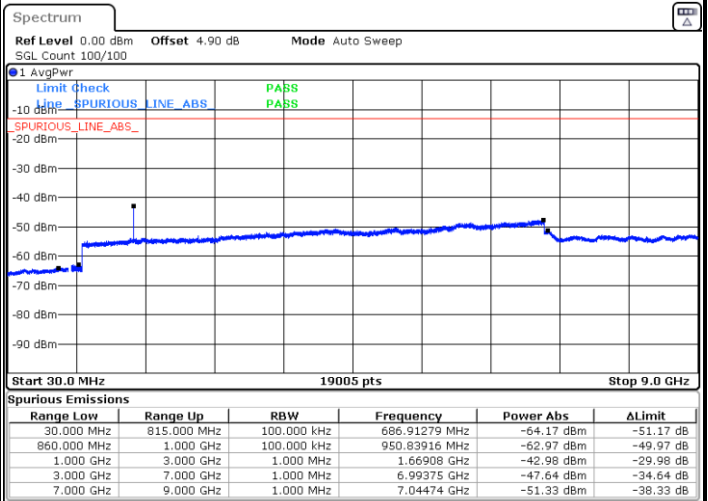

Date: 20 SEP 2019 23:41:46

Lowest Channel / 16QAM

Date: 20 SEP 2019 23:42:39

LTE Band 5 / 3MHz

Middle Channel / QPSK

Middle Channel / 16QAM

Date: 20 SEP.2019 23:44:12

Date: 20 SEP.2019 23:45:06

Highest Channel / QPSK

Highest Channel / 16QAM

Date: 20 SEP.2019 23:53:06

Date: 20 SEP.2019 23:54:00

LTE Band 5 / 5MHz

Lowest Channel / QPSK

Lowest Channel / 16QAM

Date: 21.SEP.2019 00:02:00

Date: 21.SEP.2019 00:02:54

Middle Channel / QPSK

Middle Channel / 16QAM

Date: 21.SEP.2019 00:04:27

Date: 21.SEP.2019 00:05:20

LTE Band 5 / 5MHz

Highest Channel / QPSK

Date: 21.SEP.2019 00:13:21

Highest Channel / 16QAM

Date: 21.SEP.2019 00:14:14

LTE Band 5 / 10MHz

Lowest Channel / QPSK

Date: 21.SEP.2019 00:22:14

Lowest Channel / 16QAM

Date: 21.SEP.2019 00:23:08

LTE Band 5 / 10MHz