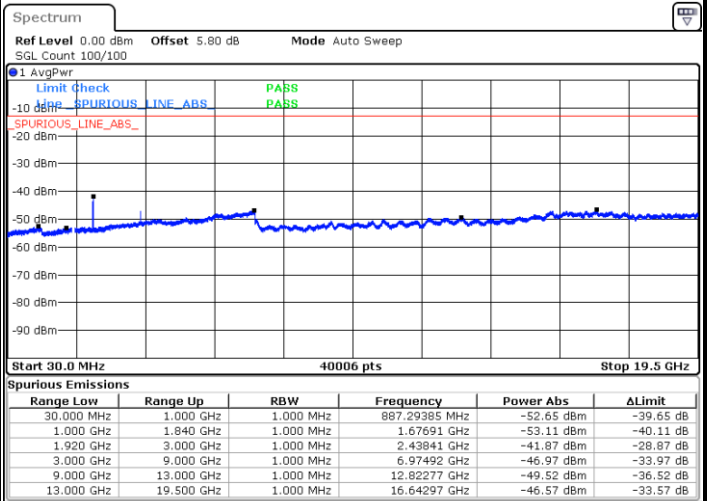

Date: 19.SEP.2019 03:09:09

LTE Band 2 / 15MHz

Highest Channel / QPSK

Date: 19.SEP.2019 03:15:10

Highest Channel / 16QAM

Date: 19.SEP.2019 03:16:04

LTE Band 2 / 20MHz

Lowest Channel / QPSK

Date: 19.SEP.2019 03:22:05

Lowest Channel / 16QAM

Date: 19.SEP.2019 03:22:58

LTE Band 2 / 20MHz

Middle Channel / QPSK

Middle Channel / 16QAM

Date: 19.SEP.2019 03:24:32

Date: 19.SEP.2019 03:25:25

Highest Channel / QPSK

Highest Channel / 16QAM

Date: 19.SEP.2019 03:31:26

Date: 19.SEP.2019 03:32:20

LTE Band 2 / 3MHz

Lowest Channel / 64QAM

Middle Channel / 64QAM

Date: 19.SEP.2019 08:43:28