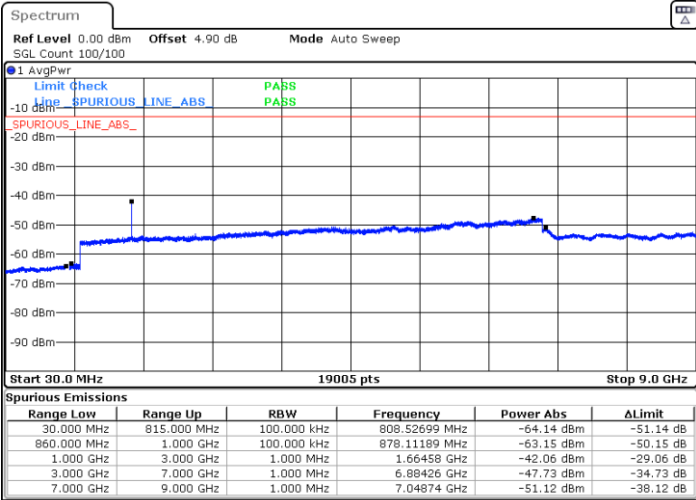

Date: 21.SEP.2019 00:02:54

Middle Channel / QPSK

Middle Channel / 16QAM

Date: 21.SEP.2019 00:04:27

Date: 21.SEP.2019 00:05:20

LTE Band 5 / 5MHz

Highest Channel / QPSK

Date: 21.SEP.2019 00:13:21

Highest Channel / 16QAM

Date: 21.SEP.2019 00:14:14

LTE Band 5 / 10MHz

Lowest Channel / QPSK

Date: 21.SEP.2019 00:22:14

Lowest Channel / 16QAM

Date: 21.SEP.2019 00:23:08

LTE Band 5 / 10MHz

Middle Channel / QPSK

Middle Channel / 16QAM

Date: 21.SEP.2019 00:24:41

Date: 21.SEP.2019 00:25:34

Highest Channel / QPSK

Highest Channel / 16QAM

Date: 21.SEP.2019 00:33:35

Date: 21.SEP.2019 00:34:29

LTE Band 5 / 1.4MHz

Lowest Channel / 64QAM

Middle Channel / 64QAM

Date: 21.SEP.2019 00:39:16

Date: 21.SEP.2019 00:40:10

Highest Channel / 64QAM

Date: 21.SEP.2019 00:44:57

**LTE Band 5 / 3MHz**