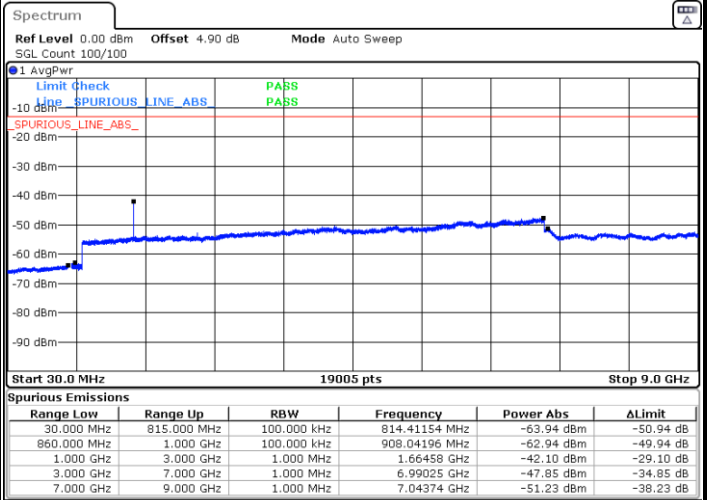

LTE Band 5 / 10MHz

Middle Channel / QPSK

Middle Channel / 16QAM

Date: 21.SEP.2019 00:24:41

Date: 21.SEP.2019 00:25:34