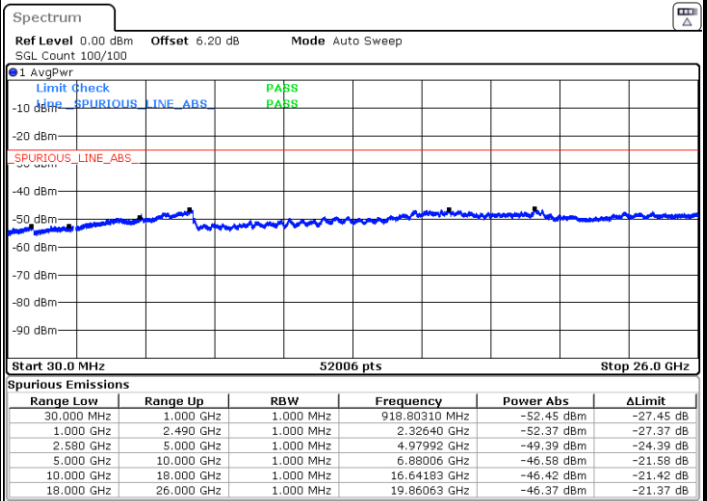

Middle Channel / 64QAM

Date: 21.SEP.2019 00:59:31

Date: 21.SEP.2019 01:00:24

Highest Channel / 64QAM

Date: 21.SEP.2019 01:05:11

**LTE Band 5 / 10MHz**

**Lowest Channel / 64QAM**

Date: 21.SEP.2019 01:09:38

**Middle Channel / 64QAM**

Date: 21.SEP.2019 01:10:32

**Highest Channel / 64QAM**

Date: 21.SEP.2019 01:15:19

LTE Band 7 / 5MHz

Lowest Channel / QPSK

Lowest Channel / 16QAM

Date: 21.SEP.2019 02:16:55

Date: 21.SEP.2019 02:17:49

Middle Channel / QPSK

Middle Channel / 16QAM

Date: 21.SEP.2019 02:19:36

Date: 21.SEP.2019 02:18:42

LTE Band 7 / 5MHz

Highest Channel / QPSK

Date: 21.SEP.2019 02:20:29

Highest Channel / 16QAM

Date: 21.SEP.2019 02:21:22

LTE Band 7 / 10MHz

Lowest Channel / QPSK

Date: 21.SEP.2019 02:33:11

Lowest Channel / 16QAM

Date: 21.SEP.2019 02:34:04

LTE Band 7 / 10MHz