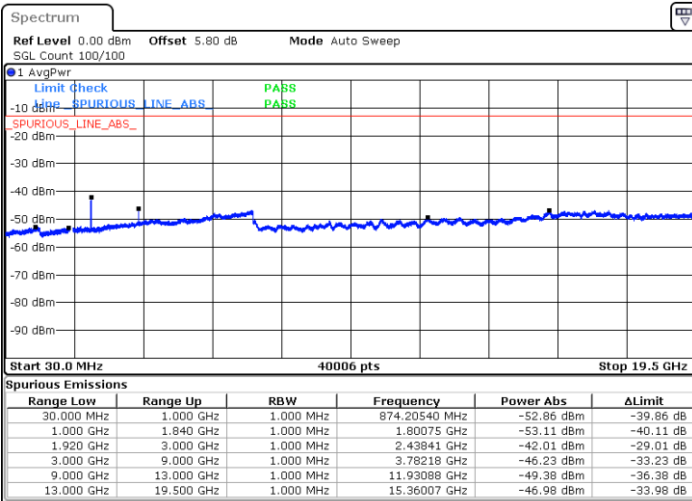

Date: 19.SEP.2019 03:22:05

Lowest Channel / 16QAM

Date: 19.SEP.2019 03:22:58

LTE Band 2 / 20MHz

Middle Channel / QPSK

Middle Channel / 16QAM

Date: 19.SEP.2019 03:24:32

Date: 19.SEP.2019 03:25:25

Highest Channel / QPSK

Highest Channel / 16QAM

Date: 19.SEP.2019 03:31:26

Date: 19.SEP.2019 03:32:20

LTE Band 2 / 3MHz

Lowest Channel / 64QAM

Middle Channel / 64QAM

Date: 19.SEP.2019 08:43:28