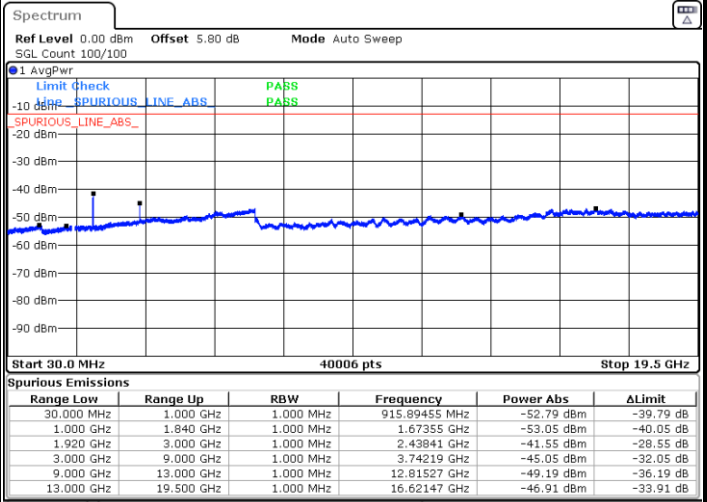

Date: 19.SEP.2019 08:54:20

LTE Band 2 / 20MHz

Lowest Channel / 64QAM

Middle Channel / 64QAM

Date: 19.SEP.2019 08:56:18

Date: 19.SEP.2019 09:00:40

Highest Channel / 64QAM

Date: 19.SEP.2019 09:05:03

LTE Band 5 / 1.4MHz

Lowest Channel / QPSK

Lowest Channel / 16QAM

Date: 20 SEP 2019 23:21:31

Date: 20 SEP 2019 23:22:25

Middle Channel / QPSK

Middle Channel / 16QAM

Date: 20 SEP 2019 23:23:58