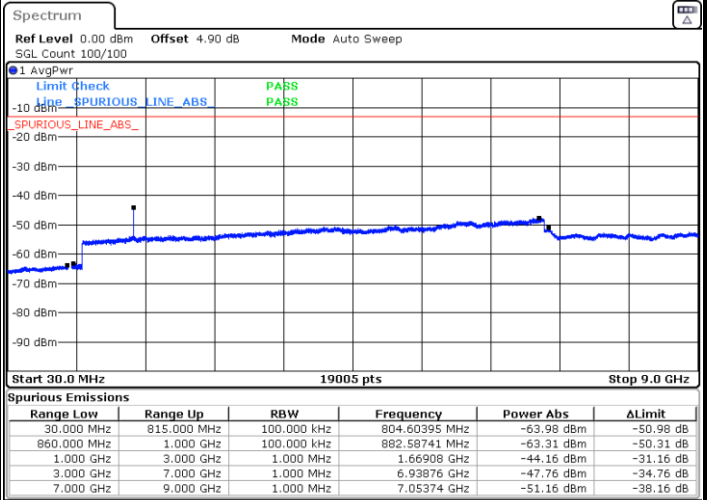

LTE Band 5 / 1.4MHz

Lowest Channel / 64QAM

Middle Channel / 64QAM

Date: 21.SEP.2019 00:39:16

Date: 21.SEP.2019 00:40:10

Highest Channel / 64QAM

Date: 21.SEP.2019 00:44:57

**LTE Band 5 / 3MHz**

**Lowest Channel / 64QAM**

Date: 21.SEP.2019 00:49:24

**Middle Channel / 64QAM**

Date: 21.SEP.2019 00:50:17

**Highest Channel / 64QAM**

Date: 21.SEP.2019 00:55:04

LTE Band 5 / 5MHz

Lowest Channel / 64QAM

Middle Channel / 64QAM

Date: 21.SEP.2019 00:59:31

Date: 21.SEP.2019 01:00:24

Highest Channel / 64QAM

Date: 21.SEP.2019 01:05:11

**LTE Band 5 / 10MHz**

**Lowest Channel / 64QAM**

Date: 21.SEP.2019 01:09:38