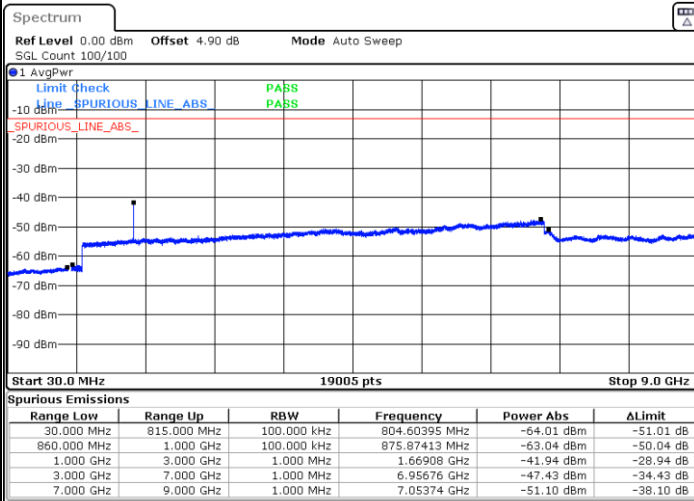

Highest Channel / QPSK

Highest Channel / 16QAM

Date: 20 SEP.2019 23:53:06

Date: 20 SEP.2019 23:54:00

LTE Band 5 / 5MHz

Lowest Channel / QPSK

Lowest Channel / 16QAM

Date: 21.SEP.2019 00:02:00

Date: 21.SEP.2019 00:02:54

Middle Channel / QPSK

Middle Channel / 16QAM

Date: 21.SEP.2019 00:04:27

Date: 21.SEP.2019 00:05:20

LTE Band 5 / 5MHz

Highest Channel / QPSK

Date: 21.SEP.2019 00:13:21