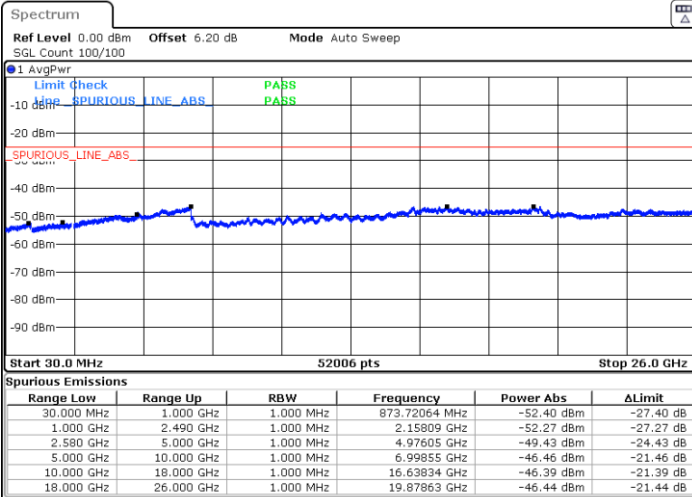

Date: 21.SEP.2019 03:05:43

Lowest Channel / 16QAM

Date: 21.SEP.2019 03:06:37

LTE Band 7 / 20MHz

Middle Channel / QPSK

Middle Channel / 16QAM

Date: 21.SEP.2019 03:08:23

Date: 21.SEP.2019 03:07:30

Highest Channel / QPSK

Highest Channel / 16QAM

Date: 21.SEP.2019 03:09:17

Date: 21.SEP.2019 03:10:10

LTE Band 7 / 5MHz

Lowest Channel / 64QAM

Middle Channel / 64QAM

Date: 21.SEP.2019 03:12:03