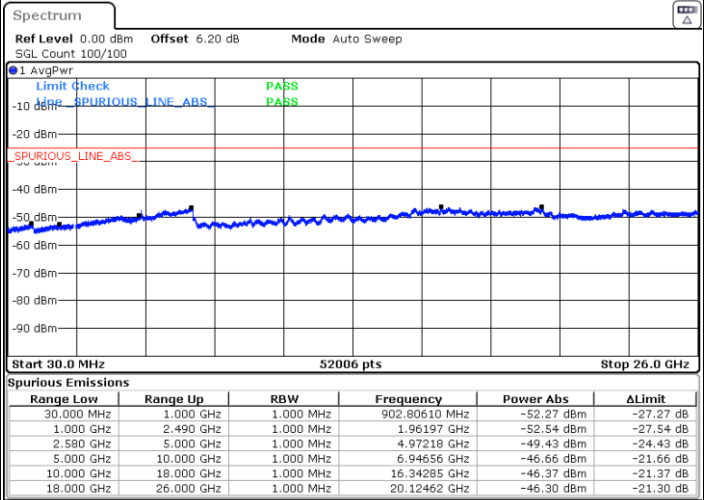

Date: 21.SEP.2019 02:51:14

LTE Band 7 / 15MHz

Highest Channel / QPSK

Date: 21.SEP.2019 02:53:01

Highest Channel / 16QAM

Date: 21.SEP.2019 02:53:54

LTE Band 7 / 20MHz

Lowest Channel / QPSK

Date: 21.SEP.2019 03:05:43

Lowest Channel / 16QAM

Date: 21.SEP.2019 03:06:37

LTE Band 7 / 20MHz

Middle Channel / QPSK

Middle Channel / 16QAM

Date: 21.SEP.2019 03:08:23

Date: 21.SEP.2019 03:07:30

Highest Channel / QPSK

Highest Channel / 16QAM

Date: 21.SEP.2019 03:09:17

Date: 21.SEP.2019 03:10:10

LTE Band 7 / 5MHz

Lowest Channel / 64QAM

Middle Channel / 64QAM

Date: 21.SEP.2019 03:12:03