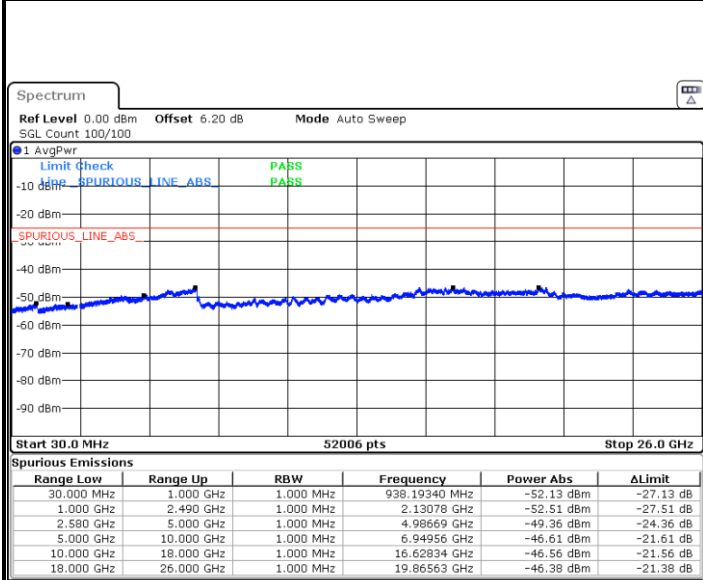

Middle Channel / 64QAM

Date: 21.SEP.2019 00:59:31

Date: 21.SEP.2019 01:00:24

Highest Channel / 64QAM

Date: 21.SEP.2019 01:05:11

**LTE Band 5 / 10MHz**

**Lowest Channel / 64QAM**

Date: 21.SEP.2019 01:09:38

**Middle Channel / 64QAM**

Date: 21.SEP.2019 01:10:32

**Highest Channel / 64QAM**

Date: 21.SEP.2019 01:15:19

LTE Band 7 / 5MHz

Lowest Channel / QPSK

Lowest Channel / 16QAM

Date: 21.SEP.2019 02:16:55

Date: 21.SEP.2019 02:17:49

Middle Channel / QPSK

Middle Channel / 16QAM

Date: 21.SEP.2019 02:19:36

Date: 21.SEP.2019 02:18:42

LTE Band 7 / 5MHz

Highest Channel / QPSK

Date: 21.SEP.2019 02:20:29

Highest Channel / 16QAM

Date: 21.SEP.2019 02:21:22

LTE Band 7 / 10MHz

Lowest Channel / QPSK

Date: 21.SEP.2019 02:33:11

Lowest Channel / 16QAM

Date: 21.SEP.2019 02:34:04

LTE Band 7 / 10MHz