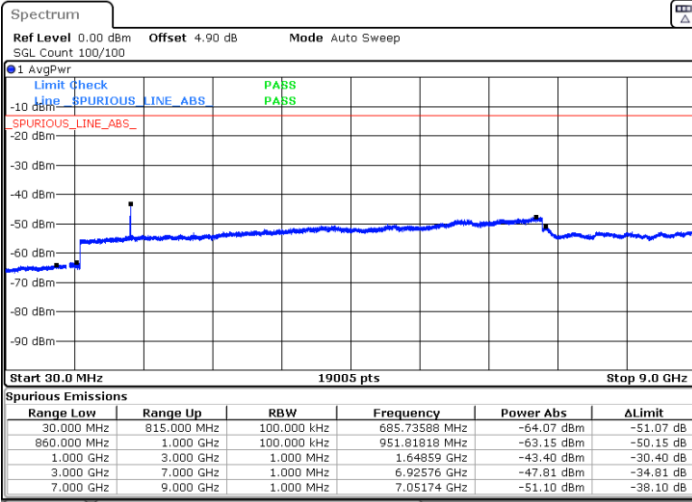

Highest Channel / 64QAM

Date: 19.SEP.2019 08:52:07

LTE Band 2 / 15MHz

Lowest Channel / 64QAM

Middle Channel / 64QAM

Date: 19.SEP.2019 08:53:02

Date: 19.SEP.2019 08:53:02

Highest Channel / 64QAM

Date: 19.SEP.2019 08:54:20

LTE Band 2 / 20MHz

Lowest Channel / 64QAM

Middle Channel / 64QAM

Date: 19.SEP.2019 08:56:18

Date: 19.SEP.2019 09:00:40

Highest Channel / 64QAM

Date: 19.SEP.2019 09:05:03

LTE Band 5 / 1.4MHz

Lowest Channel / QPSK

Lowest Channel / 16QAM

Date: 20 SEP 2019 23:21:31

Date: 20 SEP 2019 23:22:25

Middle Channel / QPSK

Middle Channel / 16QAM

Date: 20 SEP 2019 23:23:58