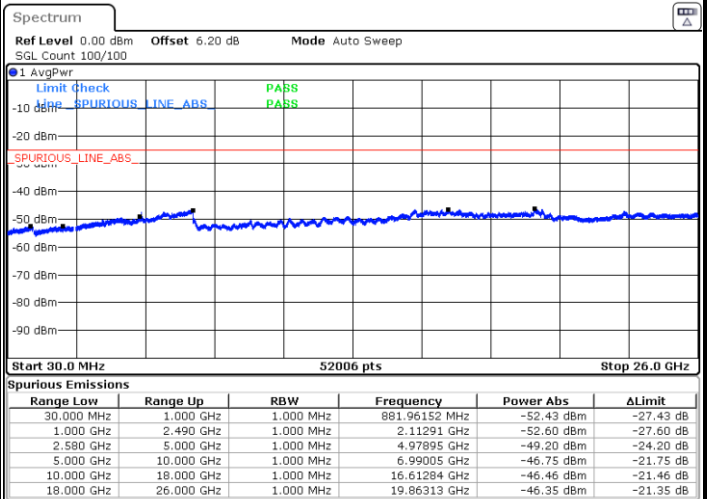

Highest Channel / 16QAM

Date: 21.SEP.2019 02:21:22

LTE Band 7 / 10MHz

Lowest Channel / QPSK

Date: 21.SEP.2019 02:33:11

Lowest Channel / 16QAM

Date: 21.SEP.2019 02:34:04

LTE Band 7 / 10MHz

LTE Band 7 / 15MHz

Lowest Channel / QPSK

Lowest Channel / 16QAM

Date: 21.SEP.2019 02:49:27

Date: 21.SEP.2019 02:50:21

Middle Channel / QPSK

Middle Channel / 16QAM

Date: 21.SEP.2019 02:52:07

Date: 21.SEP.2019 02:51:14

LTE Band 7 / 15MHz

Highest Channel / QPSK

Date: 21.SEP.2019 02:53:01

Highest Channel / 16QAM

Date: 21.SEP.2019 02:53:54

LTE Band 7 / 20MHz

Lowest Channel / QPSK