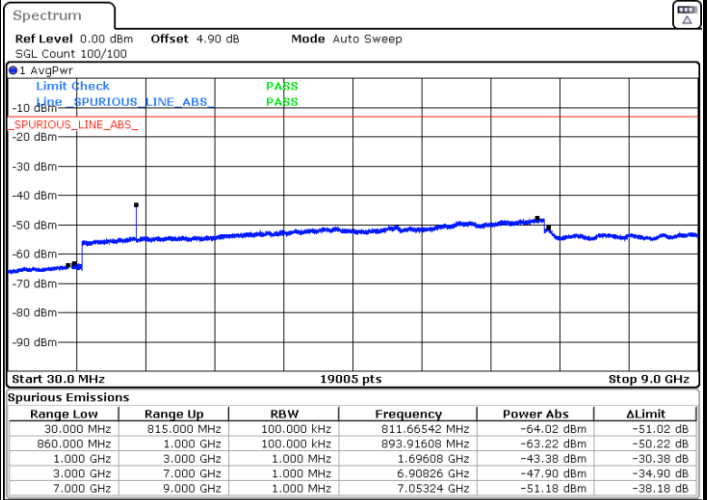

LTE Band 5 / 1.4MHz

Lowest Channel / QPSK

Lowest Channel / 16QAM

Date: 20 SEP 2019 23:21:31

Date: 20 SEP 2019 23:22:25

Middle Channel / QPSK

Middle Channel / 16QAM

Date: 20 SEP 2019 23:23:58

Date: 20 SEP 2019 23:24:51

LTE Band 5 / 1.4MHz

Highest Channel / QPSK

Date: 20 SEP 2019 23:32:52

Highest Channel / 16QAM

Date: 20 SEP 2019 23:33:45

LTE Band 5 / 3MHz

Lowest Channel / QPSK

Date: 20 SEP 2019 23:41:46

Lowest Channel / 16QAM

Date: 20 SEP 2019 23:42:39

LTE Band 5 / 3MHz

Middle Channel / QPSK

Middle Channel / 16QAM

Date: 20 SEP.2019 23:44:12

Date: 20 SEP.2019 23:45:06