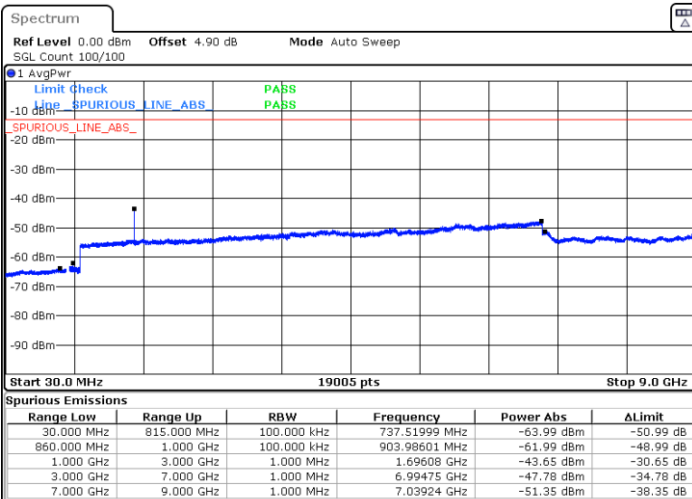

LTE Band 5 / 1.4MHz

Lowest Channel / 64QAM

Middle Channel / 64QAM

Date: 21.SEP.2019 00:39:16

Date: 21.SEP.2019 00:40:10

Highest Channel / 64QAM

Date: 21.SEP.2019 00:44:57

**LTE Band 5 / 3MHz**

**Lowest Channel / 64QAM**

Date: 21.SEP.2019 00:49:24

**Middle Channel / 64QAM**

Date: 21.SEP.2019 00:50:17

**Highest Channel / 64QAM**

Date: 21.SEP.2019 00:55:04

LTE Band 5 / 5MHz

Lowest Channel / 64QAM