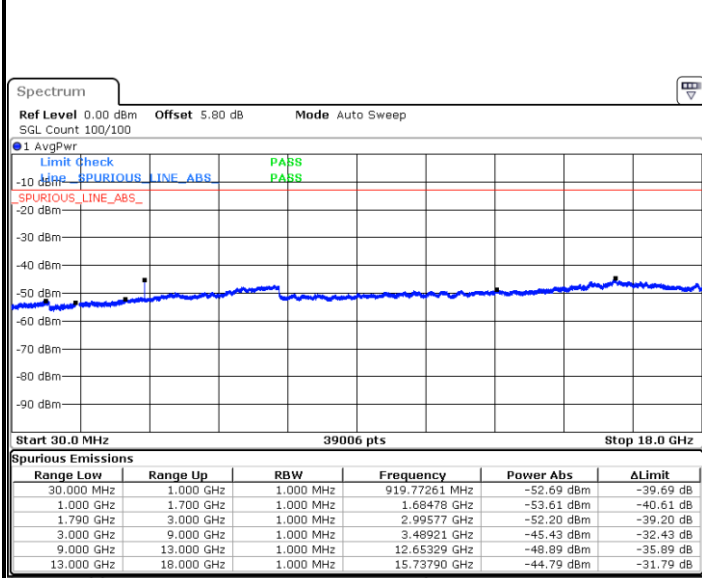

LTE Band 12 / 5MHz

Lowest Channel / 64QAM

Middle Channel / 64QAM

Date: 6 JUL 2019 18:10:40

Date: 6 JUL 2019 18:11:34

Highest Channel / 64QAM

Date: 6 JUL 2019 18:12:29

LTE Band 12 / 10MHz

Lowest Channel / 64QAM

Middle Channel / 64QAM

Date: 6 JUL 2019 18:13:24

Date: 6 JUL 2019 18:14:18

Highest Channel / 64QAM

Date: 6 JUL 2019 18:15:13

LTE Band 66 / 1.4MHz

Lowest Channel / QPSK

Date: 12 JUL 2019 02:37:10

Lowest Channel / 16QAM

Date: 12 JUL 2019 02:34:45

Middle Channel / QPSK

Date: 12 JUL 2019 02:41:06

Middle Channel / 16QAM

Date: 12 JUL 2019 02:44:45

LTE Band 66 / 1.4MHz

Highest Channel / QPSK

Date: 12 JUL 2019 02:55:29

Highest Channel / 16QAM

Date: 12 JUL 2019 02:56:27

LTE Band 66 / 3MHz

Lowest Channel / QPSK

Date: 12 JUL 2019 03:06:22

Lowest Channel / 16QAM