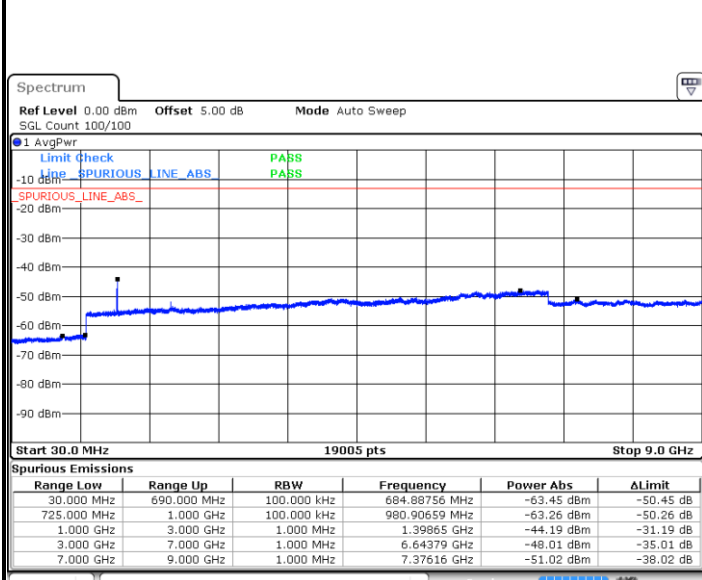

LTE Band 12 / 1.4MHz

Lowest Channel / QPSK

Lowest Channel / 16QAM

Date: 6 JUL 2019 16:44:44

Date: 6 JUL 2019 16:45:38

Middle Channel / QPSK

Middle Channel / 16QAM

Date: 6 JUL 2019 16:47:27

Date: 6 JUL 2019 16:46:33

LTE Band 12 / 1.4MHz

Highest Channel / QPSK

Date: 6 JUL 2019 16:48:22

Highest Channel / 16QAM

Date: 6 JUL 2019 16:49:17

LTE Band 12 / 3MHz

Lowest Channel / QPSK

Date: 6 JUL 2019 17:01:13

Lowest Channel / 16QAM

Date: 6 JUL 2019 17:02:08

LTE Band 12 / 3MHz

Middle Channel / QPSK

Date: 6 JUL 2019 17:03:57

Middle Channel / 16QAM

Date: 6 JUL 2019 17:03:03

Highest Channel / QPSK

Date: 6 JUL 2019 17:04:52

Highest Channel / 16QAM

Date: 6 JUL 2019 17:05:47

LTE Band 12 / 5MHz

Lowest Channel / QPSK

Date: 6 JUL 2019 17:17:42

Lowest Channel / 16QAM