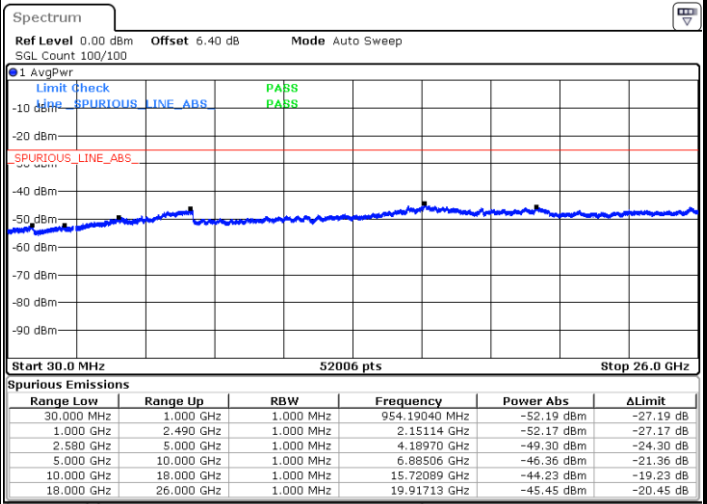

LTE Band 7 / 15MHz

Lowest Channel / QPSK

Lowest Channel / 16QAM

Date: 6 JUL 2019 15:24:56

Date: 6 JUL 2019 15:25:50

Middle Channel / QPSK

Middle Channel / 16QAM

Date: 6 JUL 2019 15:27:38

Date: 6 JUL 2019 15:26:44

LTE Band7 / 15MHz

Highest Channel / QPSK

Date: 6 JUL 2019 15:28:32

Highest Channel / 16QAM

Date: 6 JUL 2019 15:29:26

LTE Band 7 / 20MHz

Lowest Channel / QPSK