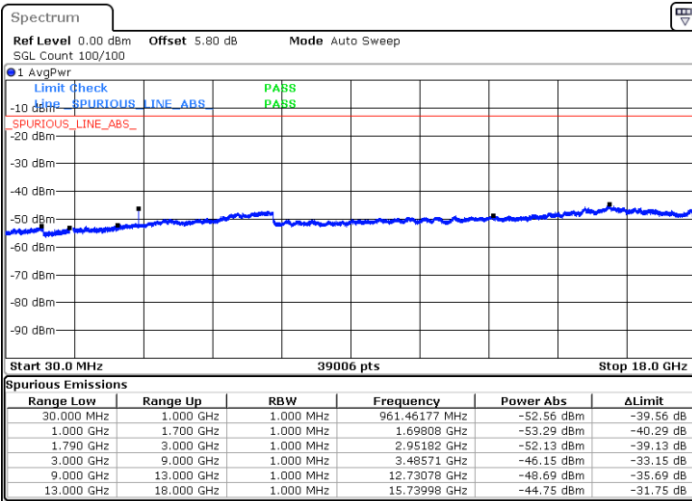

Date: 12 JUL 2019 03:05:07

LTE Band 66 / 3MHz

Middle Channel / QPSK

Middle Channel / 16QAM

Date: 12 JUL 2019 03:07:31

Date: 12 JUL 2019 03:08:11

Highest Channel / QPSK

Highest Channel / 16QAM

Date: 12 JUL 2019 03:19:47

Date: 12 JUL 2019 03:20:28

LTE Band 66 / 5MHz

Lowest Channel / QPSK

Lowest Channel / 16QAM

Date: 12 JUL 2019 03:27:17

Date: 12 JUL 2019 03:26:25

Middle Channel / QPSK

Middle Channel / 16QAM

Date: 12 JUL 2019 03:30:15

Date: 12 JUL 2019 03:29:40

LTE Band 66 / 5MHz

Highest Channel / QPSK

Date: 12 JUL 2019 03:32:38

Highest Channel / 16QAM

Date: 12 JUL 2019 03:32:01

LTE Band 66 / 10MHz

Lowest Channel / QPSK

Date: 12 JUL 2019 03:44:19

Lowest Channel / 16QAM

Date: 12 JUL 2019 03:43:34