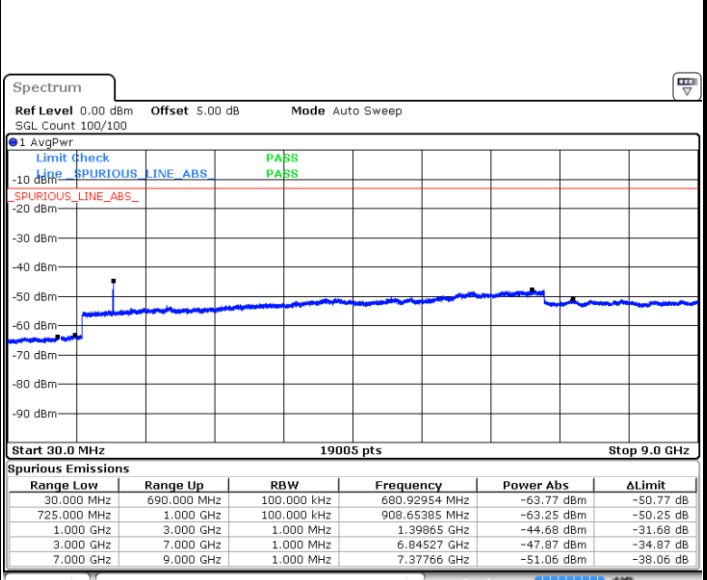

LTE Band 12 / 1.4MHz

Lowest Channel / QPSK

Lowest Channel / 16QAM

Date: 6 JUL 2019 16:44:44

Date: 6 JUL 2019 16:45:38

Middle Channel / QPSK

Middle Channel / 16QAM

Date: 6 JUL 2019 16:47:27

Date: 6 JUL 2019 16:46:33

LTE Band 12 / 1.4MHz

Highest Channel / QPSK

Date: 6 JUL 2019 16:48:22

Highest Channel / 16QAM

Date: 6 JUL 2019 16:49:17

LTE Band 12 / 3MHz

Lowest Channel / QPSK

Date: 6 JUL 2019 17:01:13

Lowest Channel / 16QAM

Date: 6 JUL 2019 17:02:08

LTE Band 12 / 3MHz

Middle Channel / QPSK

Date: 6 JUL 2019 17:03:57

Middle Channel / 16QAM

Date: 6 JUL 2019 17:03:03

Highest Channel / QPSK

Date: 6 JUL 2019 17:04:52

Highest Channel / 16QAM

Date: 6 JUL 2019 17:05:47

LTE Band 12 / 5MHz

Lowest Channel / QPSK

Date: 6 JUL 2019 17:17:42

Lowest Channel / 16QAM