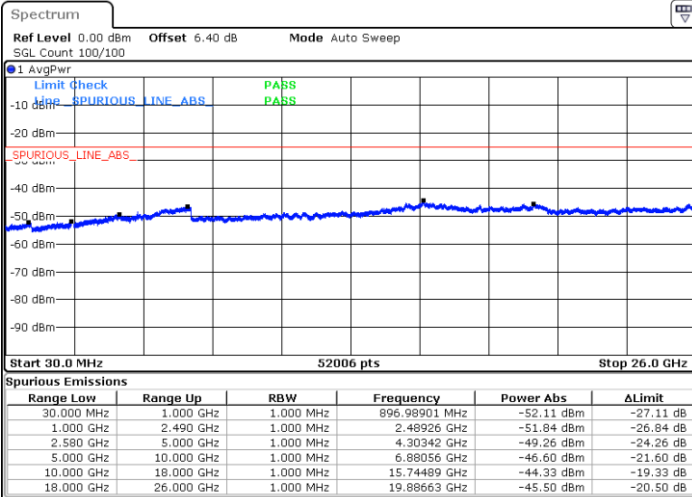

LTE Band 7 / 5MHz

Lowest Channel / QPSK

Lowest Channel / 16QAM

Date: 6 JUL 2019 14:51:54

Date: 6 JUL 2019 14:52:48

Middle Channel / QPSK

Middle Channel / 16QAM

Date: 6 JUL 2019 14:54:36

Date: 6 JUL 2019 14:53:42

LTE Band 7 / 5MHz

Highest Channel / QPSK

Highest Channel / 16QAM

LTE Band 7 / 10MHz

Lowest Channel / QPSK

Lowest Channel / 16QAM

LTE Band 7 / 10MHz