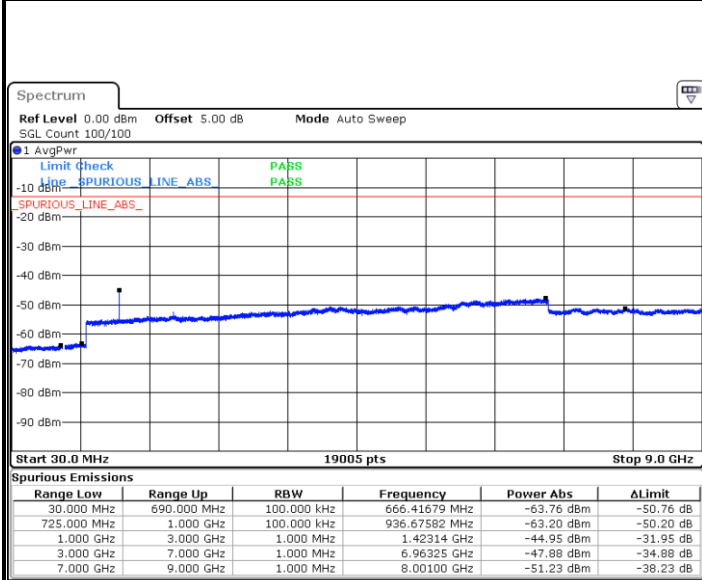

Highest Channel / QPSK

Date: 6 JUL 2019 17:04:52

Highest Channel / 16QAM

Date: 6 JUL 2019 17:05:47

LTE Band 12 / 5MHz

Lowest Channel / QPSK

Date: 6 JUL 2019 17:17:42

Lowest Channel / 16QAM

Date: 6 JUL 2019 17:18:37

Middle Channel / QPSK

Date: 6 JUL 2019 17:20:26

Middle Channel / 16QAM

Date: 6 JUL 2019 17:19:32

LTE Band 12 / 5MHz

Highest Channel / QPSK

Date: 6 JUL 2019 17:21:21

Highest Channel / 16QAM

Date: 6 JUL 2019 17:22:16

LTE Band 12 / 10MHz

Lowest Channel / QPSK

Date: 6 JUL 2019 17:34:12

Lowest Channel / 16QAM

Date: 6 JUL 2019 17:35:06

LTE Band 12 / 10MHz