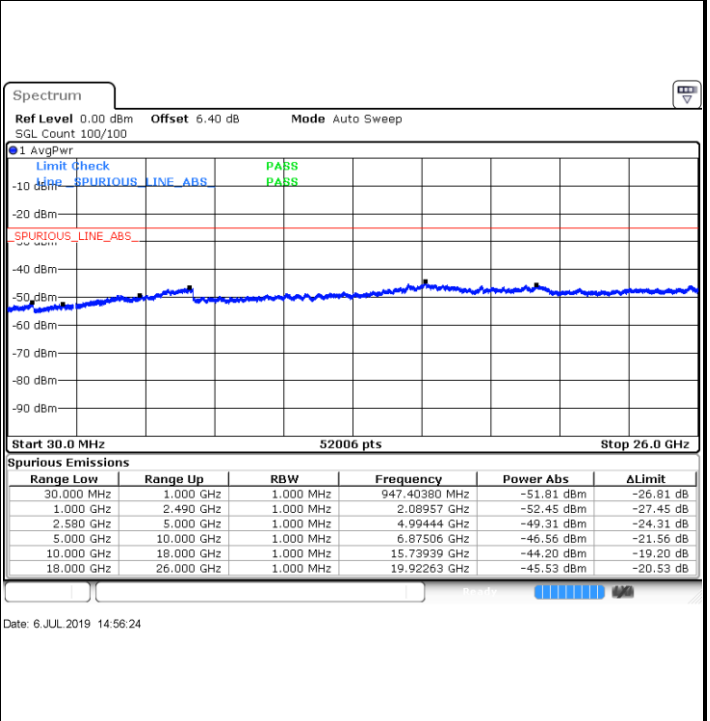

LTE Band 7 / 5MHz

Lowest Channel / QPSK

Lowest Channel / 16QAM

Date: 6 JUL 2019 14:51:54

Date: 6 JUL 2019 14:52:48

Middle Channel / QPSK

Middle Channel / 16QAM

Date: 6 JUL 2019 14:54:36

Date: 6 JUL 2019 14:53:42

LTE Band 7 / 5MHz

Highest Channel / QPSK

Highest Channel / 16QAM

LTE Band 7 / 10MHz

Lowest Channel / QPSK

Lowest Channel / 16QAM

LTE Band 7 / 10MHz

Middle Channel / QPSK

Middle Channel / 16QAM

Date: 6 JUL 2019 15:11:06

Date: 6 JUL 2019 15:10:12

Highest Channel / QPSK

Highest Channel / 16QAM

Date: 6 JUL 2019 15:12:00

Date: 6 JUL 2019 15:12:54

LTE Band 7 / 15MHz

Lowest Channel / QPSK

Lowest Channel / 16QAM

Date: 6 JUL 2019 15:24:56

Date: 6 JUL 2019 15:25:50

Middle Channel / QPSK

Middle Channel / 16QAM

Date: 6 JUL 2019 15:27:38