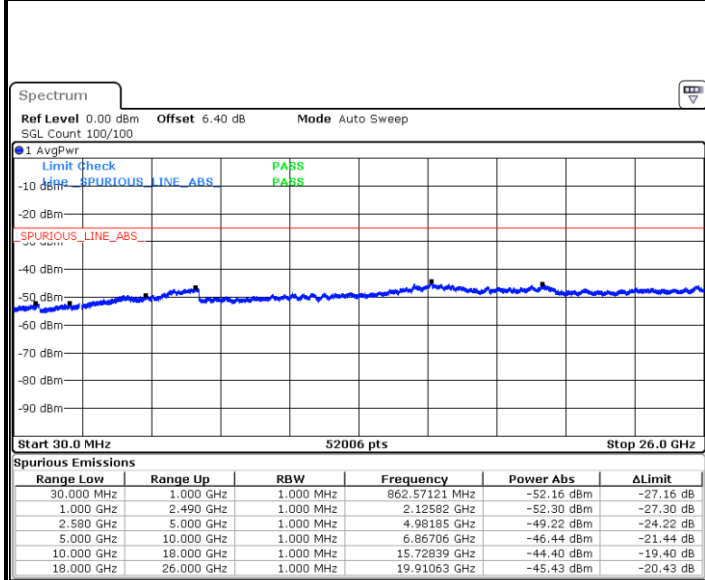

Highest Channel / QPSK

Highest Channel / 16QAM

Date: 6 JUL 2019 15:45:04

Date: 6 JUL 2019 15:45:58

LTE Band 7 / 5MHz

Lowest Channel / 64QAM

Middle Channel / 64QAM

Date: 6 JUL 2019 15:55:27

Date: 6 JUL 2019 15:56:21

Highest Channel / 64QAM

Date: 6 JUL 2019 15:57:15

LTE Band 7 / 10MHz

Lowest Channel / 64QAM

Date: 6 JUL 2019 16:01:26

Middle Channel / 64QAM

Date: 6 JUL 2019 16:02:20

Highest Channel / 64QAM

Date: 6 JUL 2019 16:03:14

LTE Band 7 / 15MHz

Lowest Channel / 64QAM

Middle Channel / 64QAM

Date: 6 JUL 2019 16:09:40

Date: 6 JUL 2019 16:10:34

Highest Channel / 64QAM