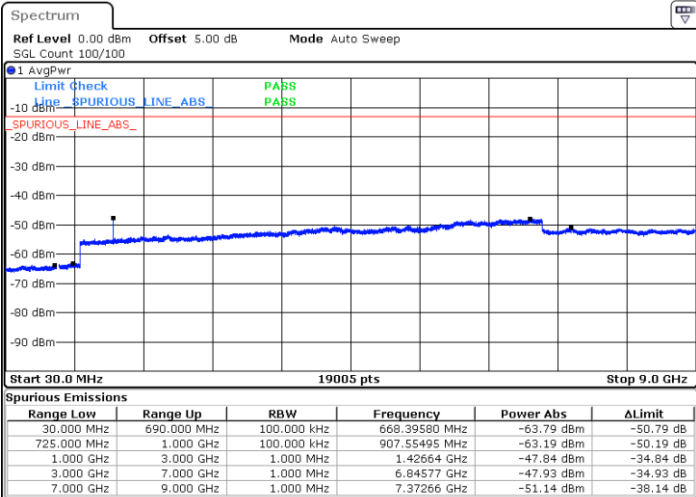

LTE Band 12 / 1.4MHz

LTE Band 12 / 3MHz

Lowest Channel / 64QAM

Middle Channel / 64QAM

Date: 6 JUL 2019 17:56:55

Date: 6 JUL 2019 17:57:49

Highest Channel / 64QAM

Date: 6 JUL 2019 17:58:44

LTE Band 12 / 5MHz

Lowest Channel / 64QAM

Middle Channel / 64QAM

Date: 6 JUL 2019 18:10:40

Date: 6 JUL 2019 18:11:34

Highest Channel / 64QAM

Date: 6 JUL 2019 18:12:29

LTE Band 12 / 10MHz

Lowest Channel / 64QAM

Middle Channel / 64QAM

Date: 6 JUL 2019 18:13:24

Date: 6 JUL 2019 18:14:18

Highest Channel / 64QAM

Date: 6 JUL 2019 18:15:13

LTE Band 66 / 1.4MHz

Lowest Channel / QPSK