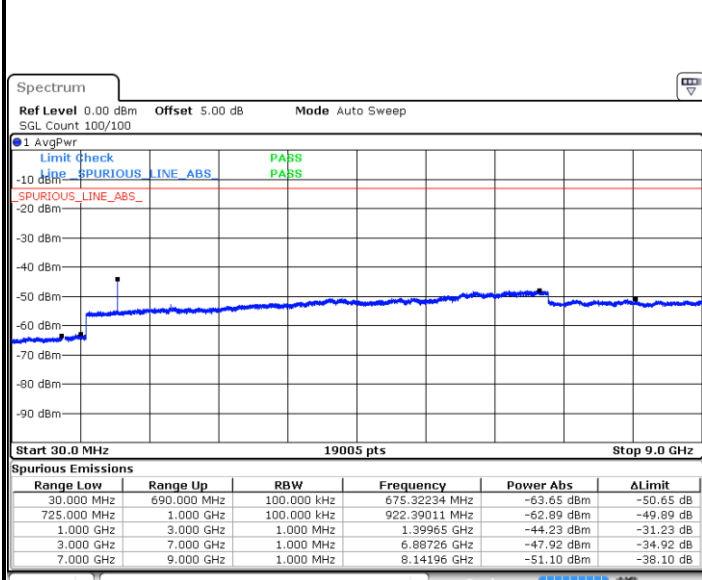

Highest Channel / QPSK

Date: 6 JUL 2019 17:04:52

Highest Channel / 16QAM

Date: 6 JUL 2019 17:05:47

LTE Band 12 / 5MHz

Lowest Channel / QPSK

Date: 6 JUL 2019 17:17:42

Lowest Channel / 16QAM

Date: 6 JUL 2019 17:18:37

Middle Channel / QPSK

Date: 6 JUL 2019 17:20:26

Middle Channel / 16QAM

Date: 6 JUL 2019 17:19:32

LTE Band 12 / 5MHz

Highest Channel / QPSK

Date: 6 JUL 2019 17:21:21

Highest Channel / 16QAM

Date: 6 JUL 2019 17:22:16

LTE Band 12 / 10MHz

Lowest Channel / QPSK

Date: 6 JUL 2019 17:34:12

Lowest Channel / 16QAM

Date: 6 JUL 2019 17:35:06

LTE Band 12 / 10MHz