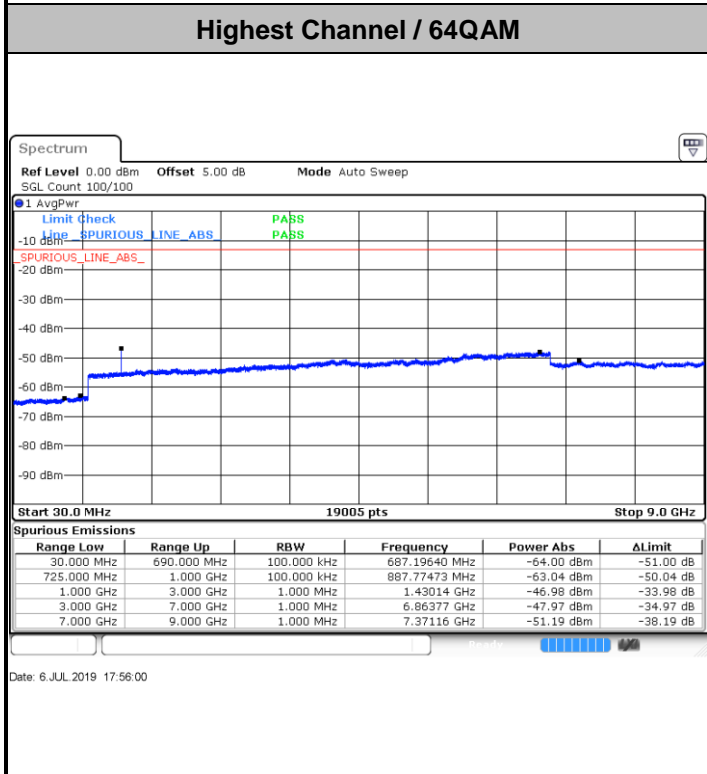

Highest Channel / 16QAM

Date: 6 JUL 2019 17:22:16

LTE Band 12 / 10MHz

Lowest Channel / QPSK

Date: 6 JUL 2019 17:34:12

Lowest Channel / 16QAM

Date: 6 JUL 2019 17:35:06

LTE Band 12 / 10MHz

Middle Channel / QPSK

Middle Channel / 16QAM

Date: 6 JUL 2019 17:36:56

Date: 6 JUL 2019 17:36:01

Highest Channel / QPSK

Highest Channel / 16QAM

Date: 6 JUL 2019 17:37:50

Date: 6 JUL 2019 17:38:45

LTE Band 12 / 1.4MHz

LTE Band 12 / 3MHz

Lowest Channel / 64QAM

Middle Channel / 64QAM

Date: 6 JUL 2019 17:56:55

Date: 6 JUL 2019 17:57:49

Highest Channel / 64QAM

Date: 6 JUL 2019 17:58:44

LTE Band 12 / 5MHz

Lowest Channel / 64QAM

Middle Channel / 64QAM

Date: 6 JUL 2019 18:10:40

Date: 6 JUL 2019 18:11:34

Highest Channel / 64QAM

Date: 6 JUL 2019 18:12:29

LTE Band 12 / 10MHz