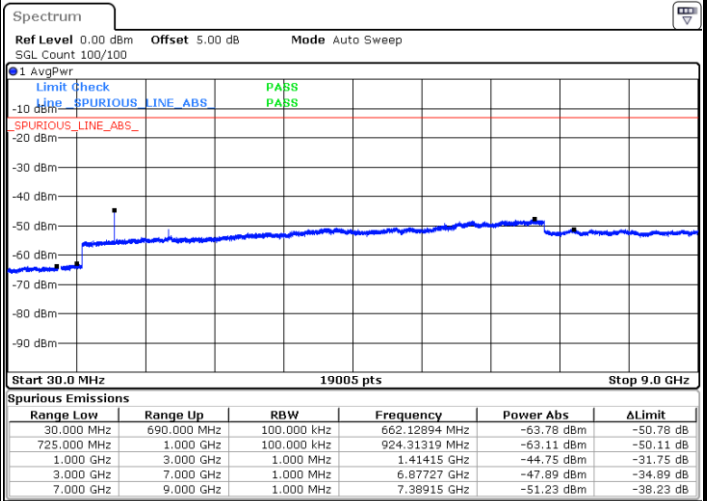

Date: 6 JUL 2019 16:11:29

LTE Band 7 / 20MHz

Lowest Channel / 64QAM

Middle Channel / 64QAM

Date: 6 JUL 2019 16:15:39

Date: 6 JUL 2019 16:16:33

Highest Channel / 64QAM

Date: 6 JUL 2019 16:17:27

LTE Band 12 / 1.4MHz

Lowest Channel / QPSK

Lowest Channel / 16QAM

Date: 6 JUL 2019 16:44:44

Date: 6 JUL 2019 16:45:38

Middle Channel / QPSK

Middle Channel / 16QAM

Date: 6 JUL 2019 16:47:27

Date: 6 JUL 2019 16:46:33

LTE Band 12 / 1.4MHz

Highest Channel / QPSK

Date: 6 JUL 2019 16:48:22

Highest Channel / 16QAM

Date: 6 JUL 2019 16:49:17

LTE Band 12 / 3MHz

Lowest Channel / QPSK