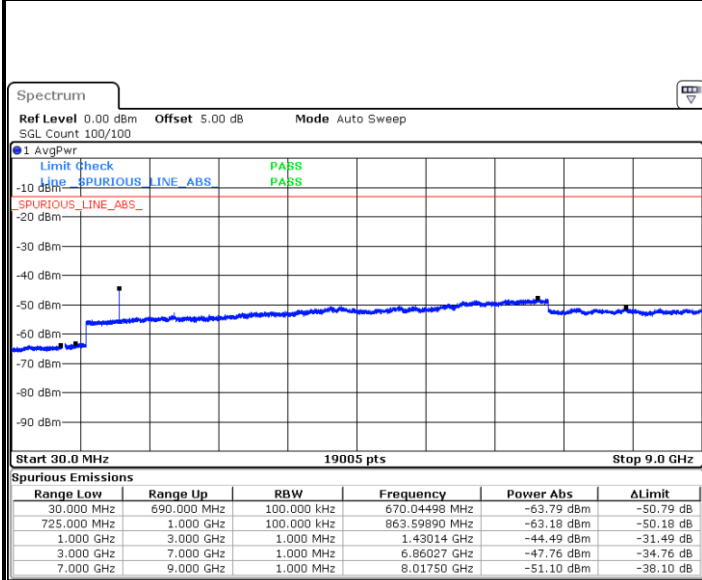

Date: 6 JUL 2019 16:11:29

LTE Band 7 / 20MHz

Lowest Channel / 64QAM

Middle Channel / 64QAM

Date: 6 JUL 2019 16:15:39

Date: 6 JUL 2019 16:16:33

Highest Channel / 64QAM

Date: 6 JUL 2019 16:17:27

LTE Band 12 / 1.4MHz

Lowest Channel / QPSK

Lowest Channel / 16QAM

Date: 6 JUL 2019 16:44:44

Date: 6 JUL 2019 16:45:38

Middle Channel / QPSK

Middle Channel / 16QAM

Date: 6 JUL 2019 16:47:27

Date: 6 JUL 2019 16:46:33

LTE Band 12 / 1.4MHz

Highest Channel / QPSK

Date: 6 JUL 2019 16:48:22

Highest Channel / 16QAM

Date: 6 JUL 2019 16:49:17

LTE Band 12 / 3MHz

Lowest Channel / QPSK