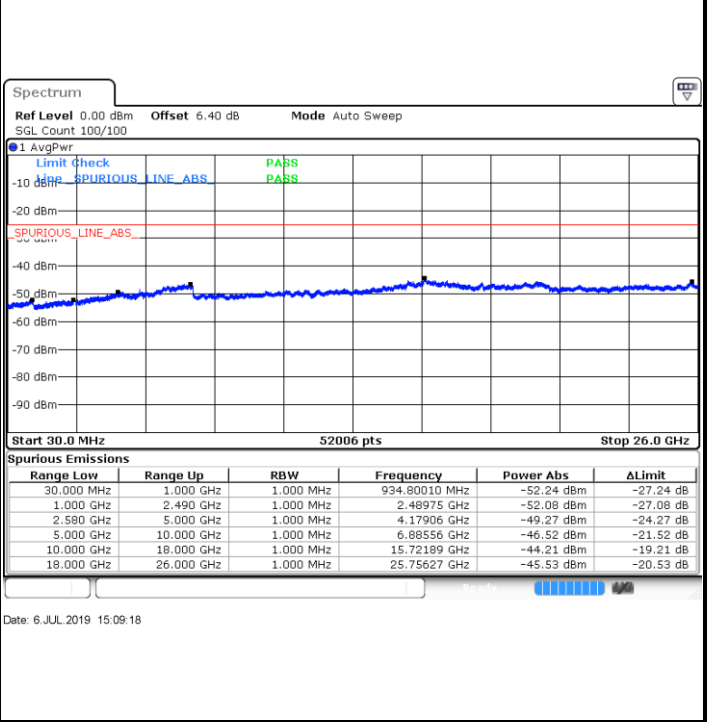

LTE Band 7 / 5MHz

Lowest Channel / QPSK

Lowest Channel / 16QAM

Date: 6 JUL 2019 14:51:54

Date: 6 JUL 2019 14:52:48

Middle Channel / QPSK

Middle Channel / 16QAM

Date: 6 JUL 2019 14:54:36

Date: 6 JUL 2019 14:53:42

LTE Band 7 / 5MHz

Highest Channel / QPSK

Highest Channel / 16QAM

LTE Band 7 / 10MHz

Lowest Channel / QPSK

Lowest Channel / 16QAM

LTE Band 7 / 10MHz

Middle Channel / QPSK

Middle Channel / 16QAM

Date: 6 JUL 2019 15:11:06

Date: 6 JUL 2019 15:10:12

Highest Channel / QPSK

Highest Channel / 16QAM

Date: 6 JUL 2019 15:12:00

Date: 6 JUL 2019 15:12:54

LTE Band 7 / 15MHz

Lowest Channel / QPSK

Lowest Channel / 16QAM

Date: 6 JUL 2019 15:24:56

Date: 6 JUL 2019 15:25:50

Middle Channel / QPSK

Middle Channel / 16QAM

Date: 6 JUL 2019 15:27:38