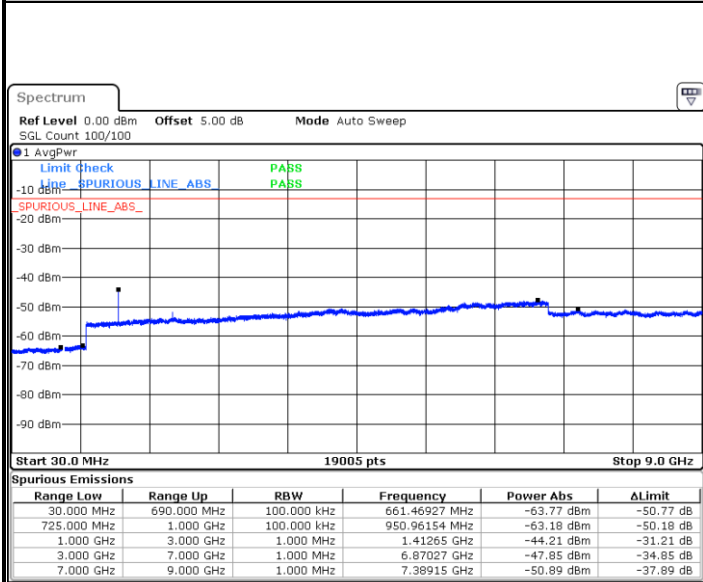

Date: 6 JUL 2019 16:46:33

LTE Band 12 / 1.4MHz

Highest Channel / QPSK

Date: 6 JUL 2019 16:48:22

Highest Channel / 16QAM

Date: 6 JUL 2019 16:49:17

LTE Band 12 / 3MHz

Lowest Channel / QPSK

Date: 6 JUL 2019 17:01:13

Lowest Channel / 16QAM

Date: 6 JUL 2019 17:02:08

LTE Band 12 / 3MHz

Middle Channel / QPSK

Date: 6 JUL 2019 17:03:57

Middle Channel / 16QAM

Date: 6 JUL 2019 17:03:03

Highest Channel / QPSK

Date: 6 JUL 2019 17:04:52

Highest Channel / 16QAM

Date: 6 JUL 2019 17:05:47

LTE Band 12 / 5MHz

Lowest Channel / QPSK

Date: 6 JUL 2019 17:17:42

Lowest Channel / 16QAM