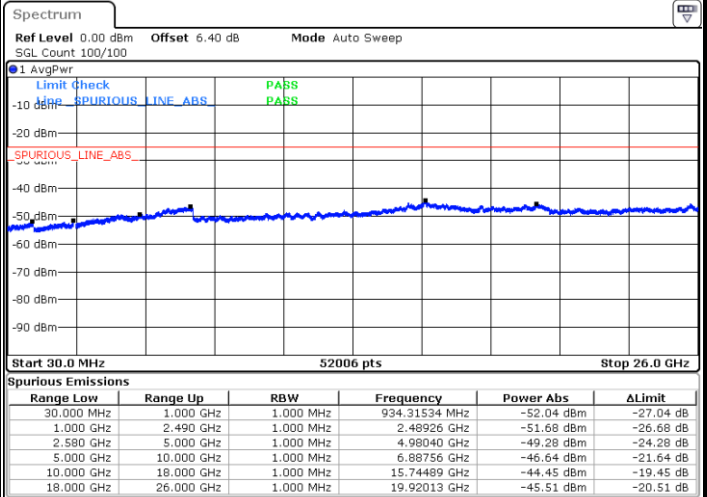

LTE Band 7 / 5MHz

Lowest Channel / QPSK

Lowest Channel / 16QAM

Date: 6 JUL 2019 14:51:54

Date: 6 JUL 2019 14:52:48

Middle Channel / QPSK

Middle Channel / 16QAM

Date: 6 JUL 2019 14:54:36

Date: 6 JUL 2019 14:53:42

LTE Band 7 / 5MHz

Highest Channel / QPSK

Highest Channel / 16QAM

LTE Band 7 / 10MHz

Lowest Channel / QPSK

Lowest Channel / 16QAM

LTE Band 7 / 10MHz