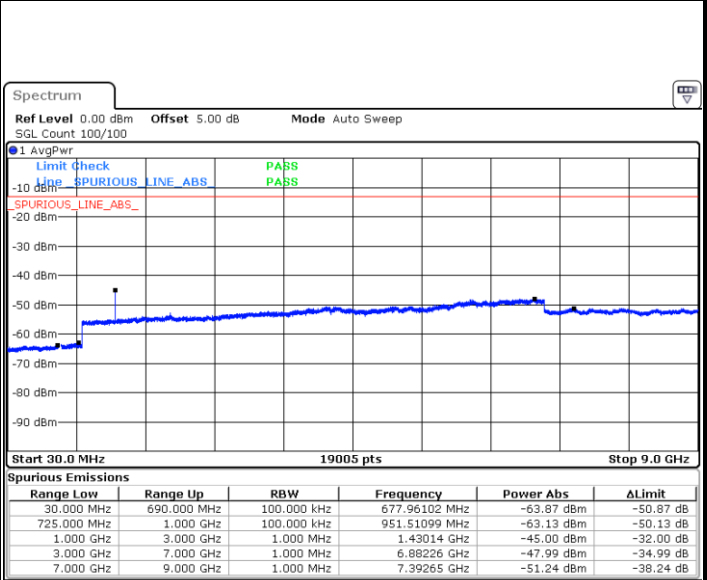

LTE Band 12 / 1.4MHz

Lowest Channel / QPSK

Lowest Channel / 16QAM

Date: 6 JUL 2019 16:44:44

Date: 6 JUL 2019 16:45:38

Middle Channel / QPSK

Middle Channel / 16QAM

Date: 6 JUL 2019 16:47:27

Date: 6 JUL 2019 16:46:33

LTE Band 12 / 1.4MHz

Highest Channel / QPSK

Date: 6 JUL 2019 16:48:22

Highest Channel / 16QAM

Date: 6 JUL 2019 16:49:17

LTE Band 12 / 3MHz

Lowest Channel / QPSK