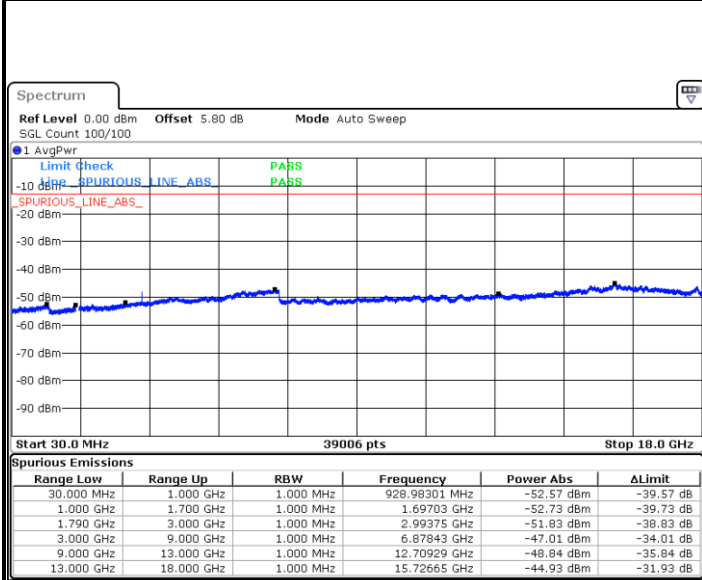

LTE Band 12 / 5MHz

Lowest Channel / 64QAM

Middle Channel / 64QAM

Date: 6 JUL 2019 18:10:40

Date: 6 JUL 2019 18:11:34

Highest Channel / 64QAM

Date: 6 JUL 2019 18:12:29

LTE Band 12 / 10MHz

Lowest Channel / 64QAM

Middle Channel / 64QAM

Date: 6 JUL 2019 18:13:24

Date: 6 JUL 2019 18:14:18

Highest Channel / 64QAM

Date: 6 JUL 2019 18:15:13

LTE Band 66 / 1.4MHz

Lowest Channel / QPSK

Date: 12 JUL 2019 02:37:10

Lowest Channel / 16QAM

Date: 12 JUL 2019 02:34:45

Middle Channel / QPSK

Date: 12 JUL 2019 02:41:06

Middle Channel / 16QAM

Date: 12 JUL 2019 02:44:45

LTE Band 66 / 1.4MHz

Highest Channel / QPSK

Date: 12 JUL 2019 02:55:29

Highest Channel / 16QAM

Date: 12 JUL 2019 02:56:27

LTE Band 66 / 3MHz

Lowest Channel / QPSK

Date: 12 JUL 2019 03:06:22

Lowest Channel / 16QAM