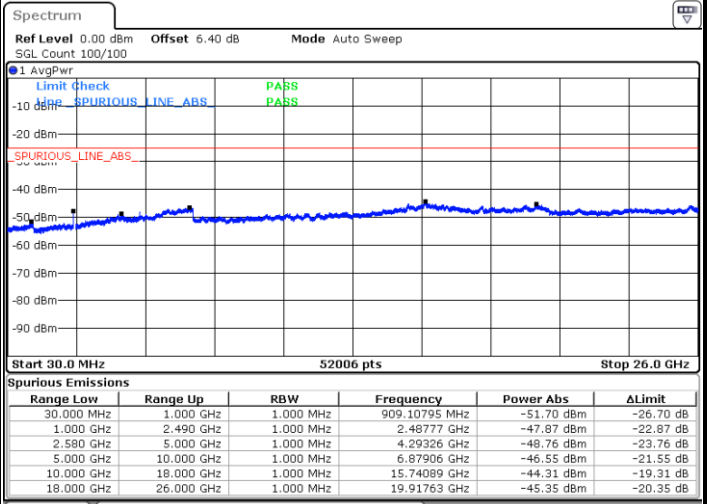

Date: 6 JUL 2019 14:53:42

LTE Band 7 / 5MHz

Highest Channel / QPSK

Highest Channel / 16QAM

LTE Band 7 / 10MHz

Lowest Channel / QPSK

Lowest Channel / 16QAM

LTE Band 7 / 10MHz

Middle Channel / QPSK

Middle Channel / 16QAM

Date: 6 JUL 2019 15:11:06

Date: 6 JUL 2019 15:10:12

Highest Channel / QPSK

Highest Channel / 16QAM

Date: 6 JUL 2019 15:12:00

Date: 6 JUL 2019 15:12:54

LTE Band 7 / 15MHz

Lowest Channel / QPSK

Lowest Channel / 16QAM

Date: 6 JUL 2019 15:24:56

Date: 6 JUL 2019 15:25:50

Middle Channel / QPSK

Middle Channel / 16QAM

Date: 6 JUL 2019 15:27:38

Date: 6 JUL 2019 15:26:44

LTE Band7 / 15MHz

Highest Channel / QPSK

Date: 6 JUL 2019 15:28:32

Highest Channel / 16QAM

Date: 6 JUL 2019 15:29:26

LTE Band 7 / 20MHz

Lowest Channel / QPSK