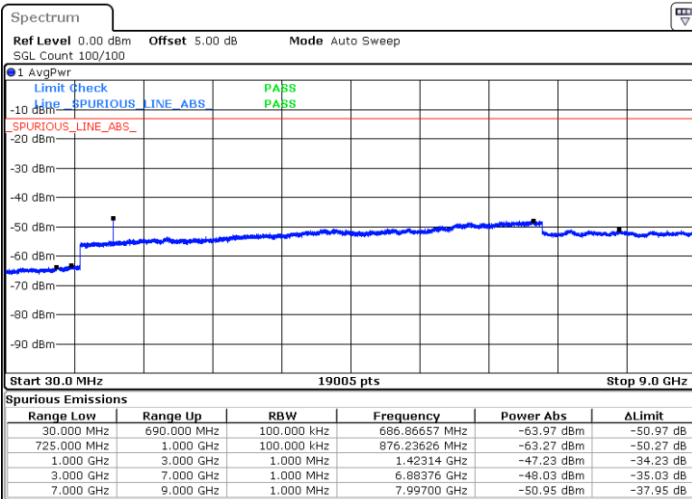

LTE Band 12 / 1.4MHz

LTE Band 12 / 3MHz

Lowest Channel / 64QAM

Middle Channel / 64QAM

Date: 6 JUL 2019 17:56:55

Date: 6 JUL 2019 17:57:49

Highest Channel / 64QAM

Date: 6 JUL 2019 17:58:44

LTE Band 12 / 5MHz

Lowest Channel / 64QAM

Middle Channel / 64QAM

Date: 6 JUL 2019 18:10:40

Date: 6 JUL 2019 18:11:34

Highest Channel / 64QAM

Date: 6 JUL 2019 18:12:29

LTE Band 12 / 10MHz

Lowest Channel / 64QAM

Middle Channel / 64QAM

Date: 6 JUL 2019 18:13:24

Date: 6 JUL 2019 18:14:18

Highest Channel / 64QAM

Date: 6 JUL 2019 18:15:13

LTE Band 66 / 1.4MHz

Lowest Channel / QPSK