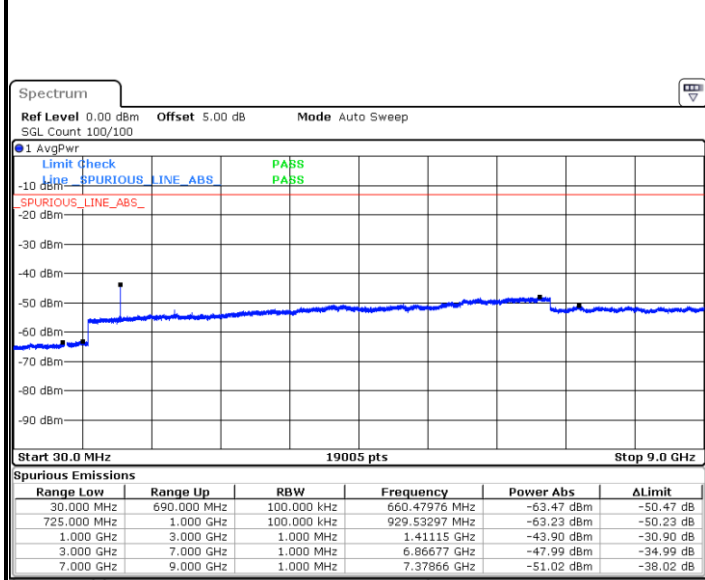

Highest Channel / QPSK

Date: 6 JUL 2019 17:04:52

Highest Channel / 16QAM

Date: 6 JUL 2019 17:05:47

LTE Band 12 / 5MHz

Lowest Channel / QPSK

Date: 6 JUL 2019 17:17:42

Lowest Channel / 16QAM

Date: 6 JUL 2019 17:18:37

Middle Channel / QPSK

Date: 6 JUL 2019 17:20:26

Middle Channel / 16QAM

Date: 6 JUL 2019 17:19:32

LTE Band 12 / 5MHz

Highest Channel / QPSK

Date: 6 JUL 2019 17:21:21

Highest Channel / 16QAM

Date: 6 JUL 2019 17:22:16

LTE Band 12 / 10MHz

Lowest Channel / QPSK

Date: 6 JUL 2019 17:34:12

Lowest Channel / 16QAM

Date: 6 JUL 2019 17:35:06

LTE Band 12 / 10MHz