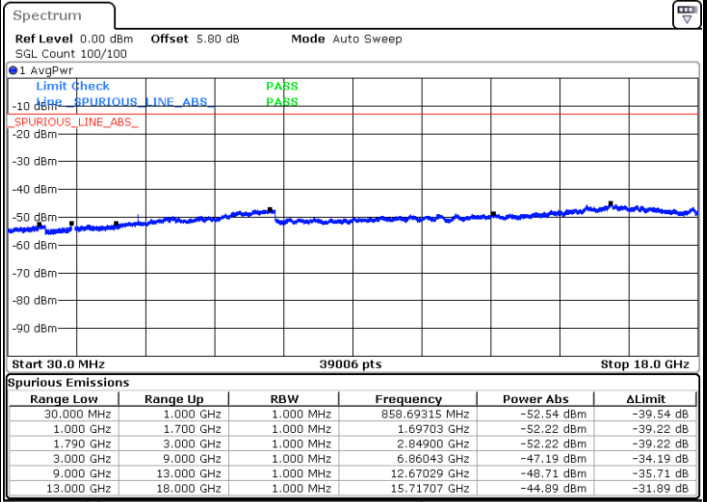

Date: 12 JUL 2019 03:05:07

LTE Band 66 / 3MHz

Middle Channel / QPSK

Middle Channel / 16QAM

Date: 12 JUL 2019 03:07:31

Date: 12 JUL 2019 03:08:11

Highest Channel / QPSK

Highest Channel / 16QAM

Date: 12 JUL 2019 03:19:47

Date: 12 JUL 2019 03:20:28

LTE Band 66 / 5MHz

Lowest Channel / QPSK

Lowest Channel / 16QAM

Date: 12 JUL 2019 03:27:17

Date: 12 JUL 2019 03:26:25

Middle Channel / QPSK

Middle Channel / 16QAM

Date: 12 JUL 2019 03:30:15

Date: 12 JUL 2019 03:29:40

LTE Band 66 / 5MHz

Highest Channel / QPSK

Date: 12 JUL 2019 03:32:38

Highest Channel / 16QAM

Date: 12 JUL 2019 03:32:01

LTE Band 66 / 10MHz

Lowest Channel / QPSK

Date: 12 JUL 2019 03:44:19

Lowest Channel / 16QAM

Date: 12 JUL 2019 03:43:34