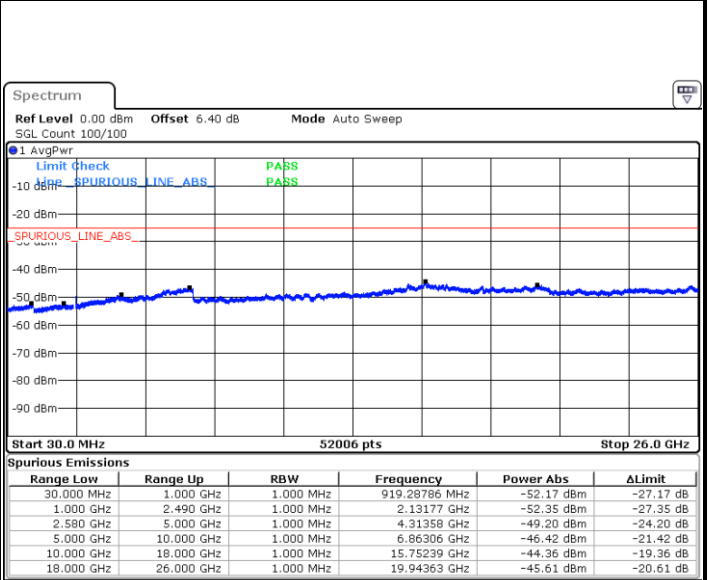

LTE Band 7 / 15MHz

Lowest Channel / QPSK

Lowest Channel / 16QAM

Date: 6 JUL 2019 15:24:56

Date: 6 JUL 2019 15:25:50

Middle Channel / QPSK

Middle Channel / 16QAM

Date: 6 JUL 2019 15:27:38

Date: 6 JUL 2019 15:26:44

LTE Band7 / 15MHz

Highest Channel / QPSK

Date: 6 JUL 2019 15:28:32

Highest Channel / 16QAM

Date: 6 JUL 2019 15:29:26

LTE Band 7 / 20MHz

Lowest Channel / QPSK

Date: 6 JUL 2019 15:41:28

Lowest Channel / 16QAM

Date: 6 JUL 2019 15:42:22

LTE Band 7 / 20MHz

Middle Channel / QPSK

Middle Channel / 16QAM

Date: 6 JUL 2019 15:44:10

Date: 6 JUL 2019 15:43:16

Highest Channel / QPSK

Highest Channel / 16QAM

Date: 6 JUL 2019 15:45:04

Date: 6 JUL 2019 15:45:58

LTE Band 7 / 5MHz

Lowest Channel / 64QAM

Middle Channel / 64QAM

Date: 6 JUL 2019 15:55:27