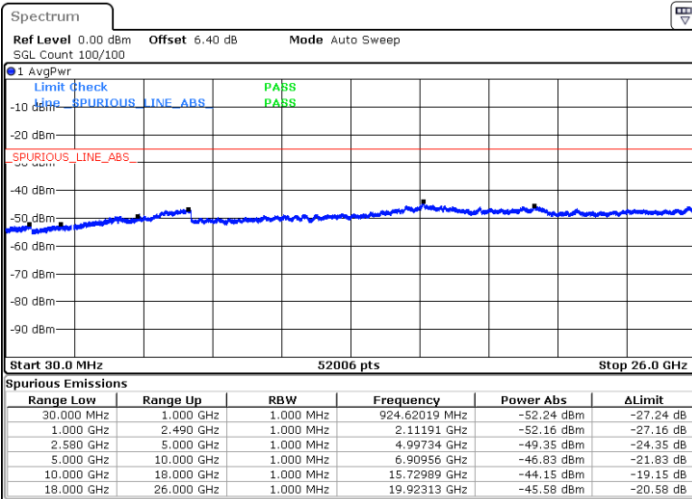

LTE Band 7 / 5MHz

Lowest Channel / QPSK

Lowest Channel / 16QAM

Date: 6 JUL 2019 14:51:54

Date: 6 JUL 2019 14:52:48

Middle Channel / QPSK

Middle Channel / 16QAM

Date: 6 JUL 2019 14:54:36

Date: 6 JUL 2019 14:53:42

LTE Band 7 / 5MHz

Highest Channel / QPSK

Highest Channel / 16QAM

LTE Band 7 / 10MHz

Lowest Channel / QPSK

Lowest Channel / 16QAM

LTE Band 7 / 10MHz