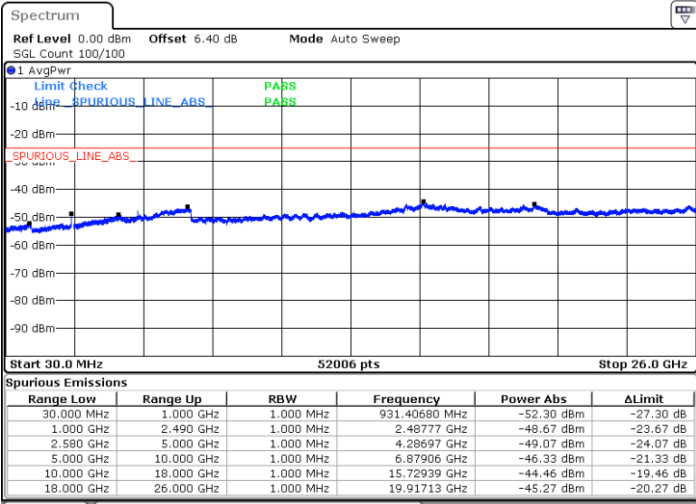

Date: 6 JUL 2019 14:53:42

LTE Band 7 / 5MHz

Highest Channel / QPSK

Highest Channel / 16QAM

LTE Band 7 / 10MHz

Lowest Channel / QPSK

Lowest Channel / 16QAM

LTE Band 7 / 10MHz

Middle Channel / QPSK

Middle Channel / 16QAM

Date: 6 JUL 2019 15:11:06

Date: 6 JUL 2019 15:10:12

Highest Channel / QPSK

Highest Channel / 16QAM

Date: 6 JUL 2019 15:12:00

Date: 6 JUL 2019 15:12:54

LTE Band 7 / 15MHz

Lowest Channel / QPSK

Lowest Channel / 16QAM

Date: 6 JUL 2019 15:24:56

Date: 6 JUL 2019 15:25:50

Middle Channel / QPSK

Middle Channel / 16QAM

Date: 6 JUL 2019 15:27:38

Date: 6 JUL 2019 15:26:44

LTE Band7 / 15MHz

Highest Channel / QPSK

Date: 6 JUL 2019 15:28:32

Highest Channel / 16QAM

Date: 6 JUL 2019 15:29:26

LTE Band 7 / 20MHz

Lowest Channel / QPSK