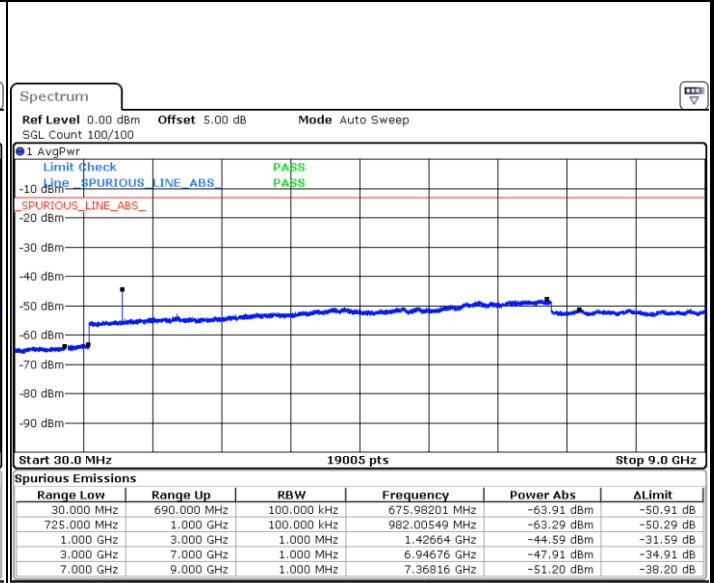

Date: 6 JUL 2019 16:46:33

LTE Band 12 / 1.4MHz

Highest Channel / QPSK

Date: 6 JUL 2019 16:48:22

Highest Channel / 16QAM

Date: 6 JUL 2019 16:49:17

LTE Band 12 / 3MHz

Lowest Channel / QPSK

Date: 6 JUL 2019 17:01:13

Lowest Channel / 16QAM

Date: 6 JUL 2019 17:02:08

LTE Band 12 / 3MHz

Middle Channel / QPSK

Date: 6 JUL 2019 17:03:57

Middle Channel / 16QAM

Date: 6 JUL 2019 17:03:03

Highest Channel / QPSK

Date: 6 JUL 2019 17:04:52

Highest Channel / 16QAM

Date: 6 JUL 2019 17:05:47

LTE Band 12 / 5MHz

Lowest Channel / QPSK

Date: 6 JUL 2019 17:17:42

Lowest Channel / 16QAM