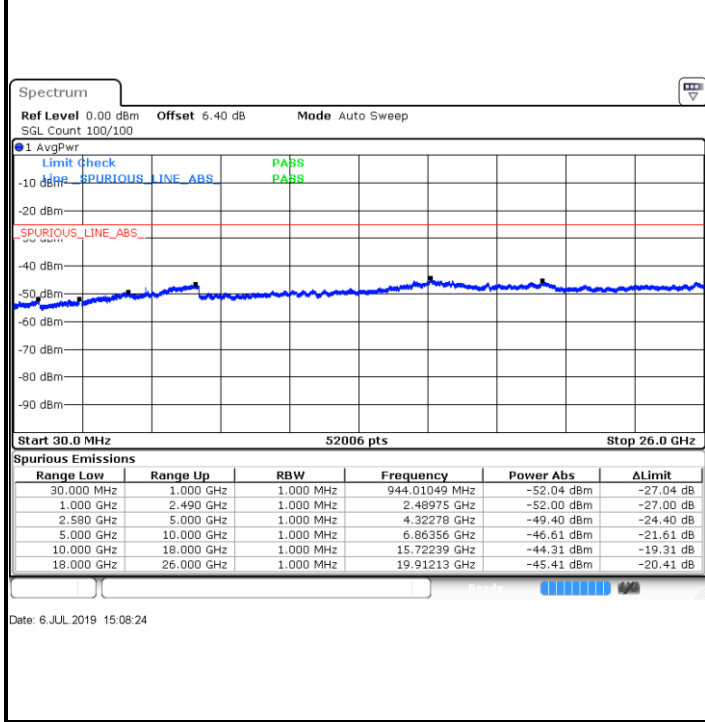

LTE Band 7 / 5MHz

Lowest Channel / QPSK

Lowest Channel / 16QAM

Date: 6 JUL 2019 14:51:54

Date: 6 JUL 2019 14:52:48

Middle Channel / QPSK

Middle Channel / 16QAM

Date: 6 JUL 2019 14:54:36

Date: 6 JUL 2019 14:53:42

LTE Band 7 / 5MHz

Highest Channel / QPSK

Highest Channel / 16QAM

LTE Band 7 / 10MHz

Lowest Channel / QPSK

Lowest Channel / 16QAM

LTE Band 7 / 10MHz

Middle Channel / QPSK

Middle Channel / 16QAM

Date: 6 JUL 2019 15:11:06

Date: 6 JUL 2019 15:10:12

Highest Channel / QPSK

Highest Channel / 16QAM

Date: 6 JUL 2019 15:12:00

Date: 6 JUL 2019 15:12:54

LTE Band 7 / 15MHz

Lowest Channel / QPSK

Lowest Channel / 16QAM

Date: 6 JUL 2019 15:24:56

Date: 6 JUL 2019 15:25:50

Middle Channel / QPSK

Middle Channel / 16QAM

Date: 6 JUL 2019 15:27:38