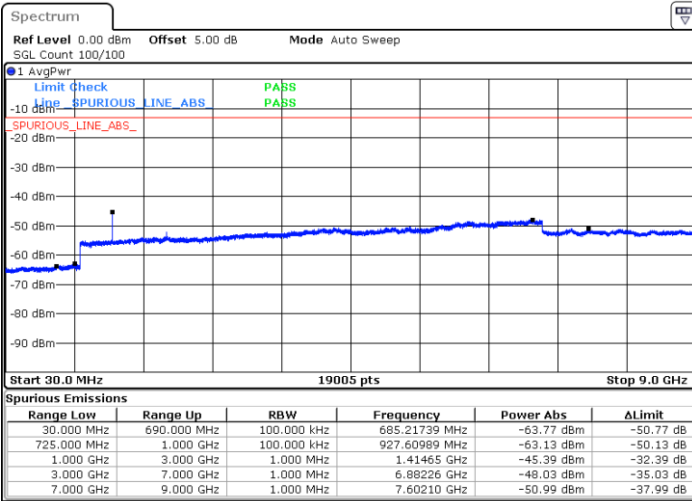

Date: 6 JUL 2019 16:11:29

LTE Band 7 / 20MHz

Lowest Channel / 64QAM

Middle Channel / 64QAM

Date: 6 JUL 2019 16:15:39

Date: 6 JUL 2019 16:16:33

Highest Channel / 64QAM

Date: 6 JUL 2019 16:17:27

LTE Band 12 / 1.4MHz

Lowest Channel / QPSK

Lowest Channel / 16QAM

Date: 6 JUL 2019 16:44:44

Date: 6 JUL 2019 16:45:38

Middle Channel / QPSK

Middle Channel / 16QAM

Date: 6 JUL 2019 16:47:27

Date: 6 JUL 2019 16:46:33

LTE Band 12 / 1.4MHz

Highest Channel / QPSK

Date: 6 JUL 2019 16:48:22

Highest Channel / 16QAM

Date: 6 JUL 2019 16:49:17

LTE Band 12 / 3MHz

Lowest Channel / QPSK