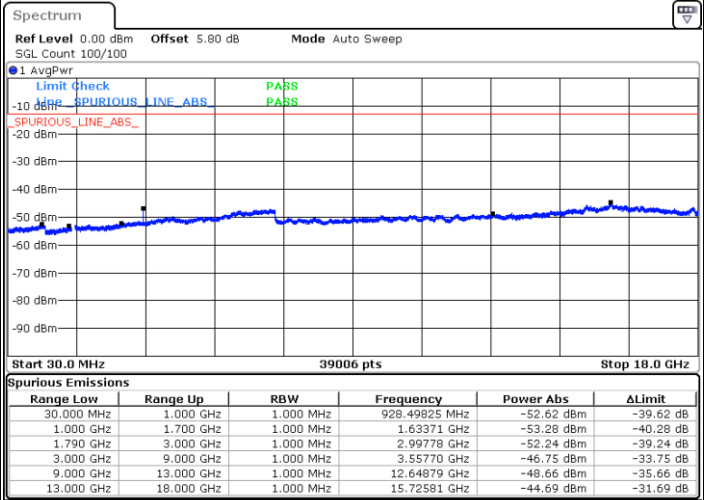

Lowest Channel / 64QAM

Middle Channel / 64QAM

Date: 6 JUL 2019 18:13:24

Date: 6 JUL 2019 18:14:18

Highest Channel / 64QAM

Date: 6 JUL 2019 18:15:13

LTE Band 66 / 1.4MHz

Lowest Channel / QPSK

Date: 12 JUL 2019 02:37:10

Lowest Channel / 16QAM

Date: 12 JUL 2019 02:34:45

Middle Channel / QPSK

Date: 12 JUL 2019 02:41:06

Middle Channel / 16QAM

Date: 12 JUL 2019 02:44:45

LTE Band 66 / 1.4MHz

Highest Channel / QPSK

Date: 12 JUL 2019 02:55:29

Highest Channel / 16QAM

Date: 12 JUL 2019 02:56:27

LTE Band 66 / 3MHz

Lowest Channel / QPSK

Date: 12 JUL 2019 03:06:22

Lowest Channel / 16QAM