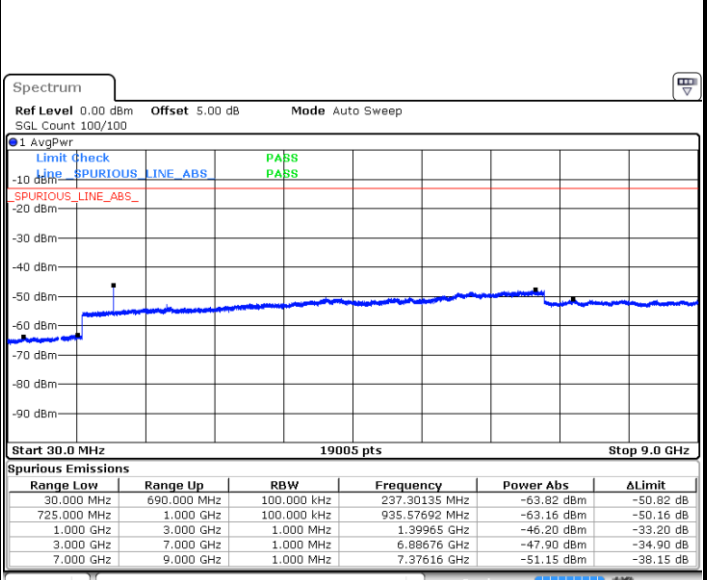

Date: 6 JUL 2019 17:18:37

Middle Channel / QPSK

Date: 6 JUL 2019 17:20:26

Middle Channel / 16QAM

Date: 6 JUL 2019 17:19:32

LTE Band 12 / 5MHz

Highest Channel / QPSK

Date: 6 JUL 2019 17:21:21

Highest Channel / 16QAM

Date: 6 JUL 2019 17:22:16

LTE Band 12 / 10MHz

Lowest Channel / QPSK

Date: 6 JUL 2019 17:34:12

Lowest Channel / 16QAM

Date: 6 JUL 2019 17:35:06

LTE Band 12 / 10MHz

Middle Channel / QPSK

Middle Channel / 16QAM

Date: 6 JUL 2019 17:36:56

Date: 6 JUL 2019 17:36:01

Highest Channel / QPSK

Highest Channel / 16QAM

Date: 6 JUL 2019 17:37:50

Date: 6 JUL 2019 17:38:45

LTE Band 12 / 1.4MHz

LTE Band 12 / 3MHz

Lowest Channel / 64QAM

Middle Channel / 64QAM

Date: 6 JUL 2019 17:56:55

Date: 6 JUL 2019 17:57:49

Highest Channel / 64QAM

Date: 6 JUL 2019 17:58:44