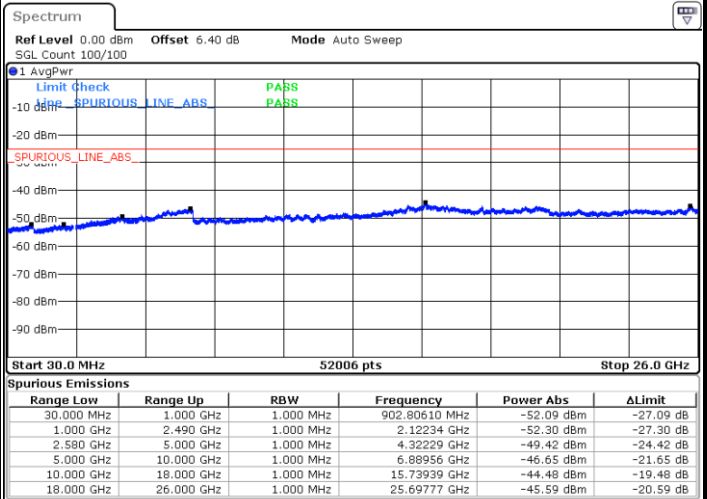

LTE Band 7 / 5MHz

Lowest Channel / QPSK

Lowest Channel / 16QAM

Date: 6 JUL 2019 14:51:54

Date: 6 JUL 2019 14:52:48

Middle Channel / QPSK

Middle Channel / 16QAM

Date: 6 JUL 2019 14:54:36

Date: 6 JUL 2019 14:53:42

LTE Band 7 / 5MHz

Highest Channel / QPSK

Highest Channel / 16QAM

LTE Band 7 / 10MHz

Lowest Channel / QPSK

Lowest Channel / 16QAM

LTE Band 7 / 10MHz