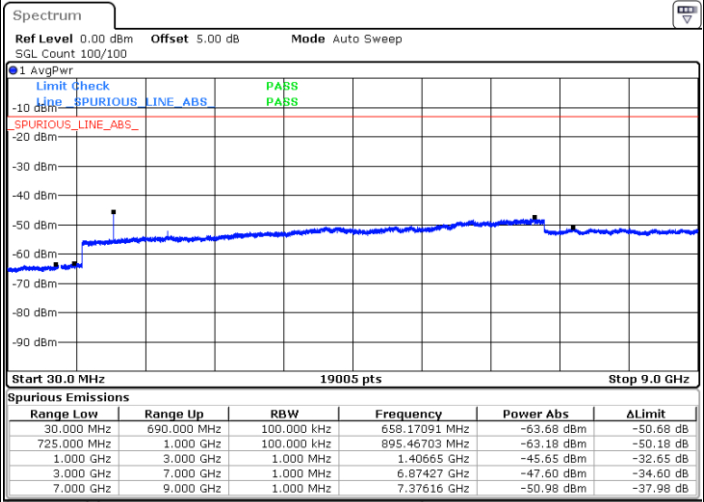

Date: 6 JUL 2019 17:18:37

Middle Channel / QPSK

Date: 6 JUL 2019 17:20:26

Middle Channel / 16QAM

Date: 6 JUL 2019 17:19:32

LTE Band 12 / 5MHz

Highest Channel / QPSK

Date: 6 JUL 2019 17:21:21

Highest Channel / 16QAM

Date: 6 JUL 2019 17:22:16

LTE Band 12 / 10MHz

Lowest Channel / QPSK

Date: 6 JUL 2019 17:34:12

Lowest Channel / 16QAM

Date: 6 JUL 2019 17:35:06

LTE Band 12 / 10MHz

Middle Channel / QPSK

Middle Channel / 16QAM

Date: 6 JUL 2019 17:36:56

Date: 6 JUL 2019 17:36:01

Highest Channel / QPSK

Highest Channel / 16QAM

Date: 6 JUL 2019 17:37:50

Date: 6 JUL 2019 17:38:45

LTE Band 12 / 1.4MHz

LTE Band 12 / 3MHz

Lowest Channel / 64QAM

Middle Channel / 64QAM

Date: 6 JUL 2019 17:56:55

Date: 6 JUL 2019 17:57:49

Highest Channel / 64QAM

Date: 6 JUL 2019 17:58:44