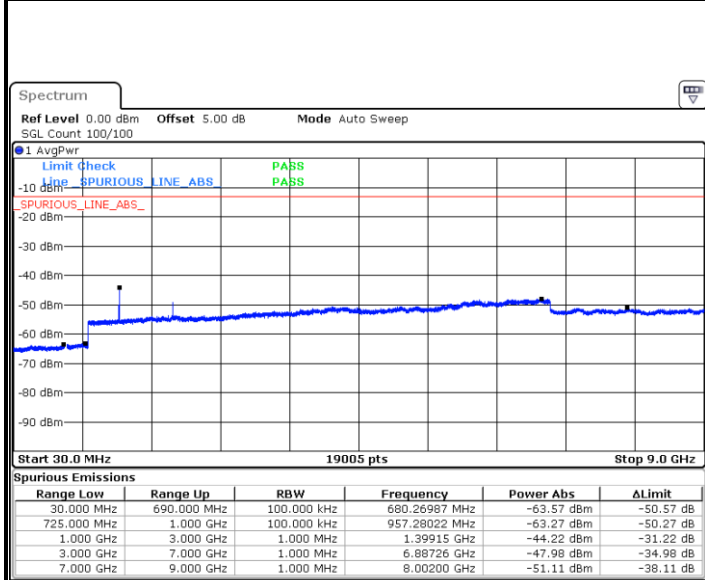

Highest Channel / QPSK

Date: 6 JUL 2019 17:04:52

Highest Channel / 16QAM

Date: 6 JUL 2019 17:05:47

LTE Band 12 / 5MHz

Lowest Channel / QPSK

Date: 6 JUL 2019 17:17:42

Lowest Channel / 16QAM

Date: 6 JUL 2019 17:18:37

Middle Channel / QPSK

Date: 6 JUL 2019 17:20:26

Middle Channel / 16QAM

Date: 6 JUL 2019 17:19:32

LTE Band 12 / 5MHz

Highest Channel / QPSK

Date: 6 JUL 2019 17:21:21

Highest Channel / 16QAM

Date: 6 JUL 2019 17:22:16

LTE Band 12 / 10MHz

Lowest Channel / QPSK

Date: 6 JUL 2019 17:34:12

Lowest Channel / 16QAM

Date: 6 JUL 2019 17:35:06

LTE Band 12 / 10MHz