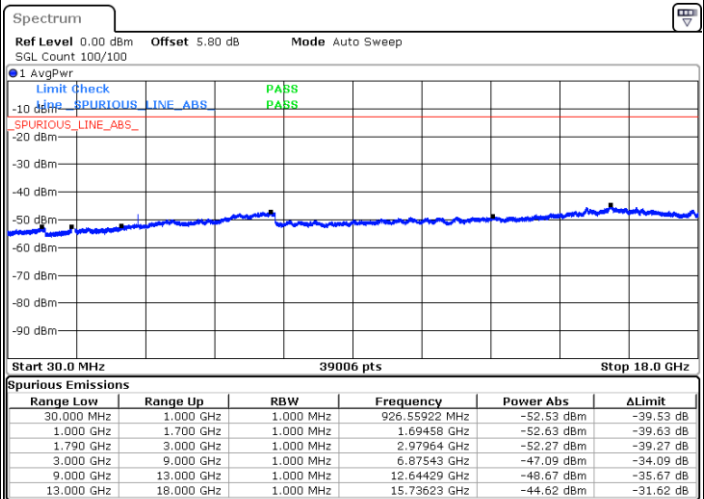

Lowest Channel / 64QAM

Middle Channel / 64QAM

Date: 6 JUL 2019 18:13:24

Date: 6 JUL 2019 18:14:18

Highest Channel / 64QAM

Date: 6 JUL 2019 18:15:13

LTE Band 66 / 1.4MHz

Lowest Channel / QPSK

Date: 12 JUL 2019 02:37:10

Lowest Channel / 16QAM

Date: 12 JUL 2019 02:34:45

Middle Channel / QPSK

Date: 12 JUL 2019 02:41:06

Middle Channel / 16QAM

Date: 12 JUL 2019 02:44:45

LTE Band 66 / 1.4MHz

Highest Channel / QPSK

Date: 12 JUL 2019 02:55:29

Highest Channel / 16QAM

Date: 12 JUL 2019 02:56:27

LTE Band 66 / 3MHz

Lowest Channel / QPSK

Date: 12 JUL 2019 03:06:22

Lowest Channel / 16QAM

Date: 12 JUL 2019 03:05:07

LTE Band 66 / 3MHz

Middle Channel / QPSK

Middle Channel / 16QAM

Date: 12 JUL 2019 03:07:31

Date: 12 JUL 2019 03:08:11

Highest Channel / QPSK

Highest Channel / 16QAM