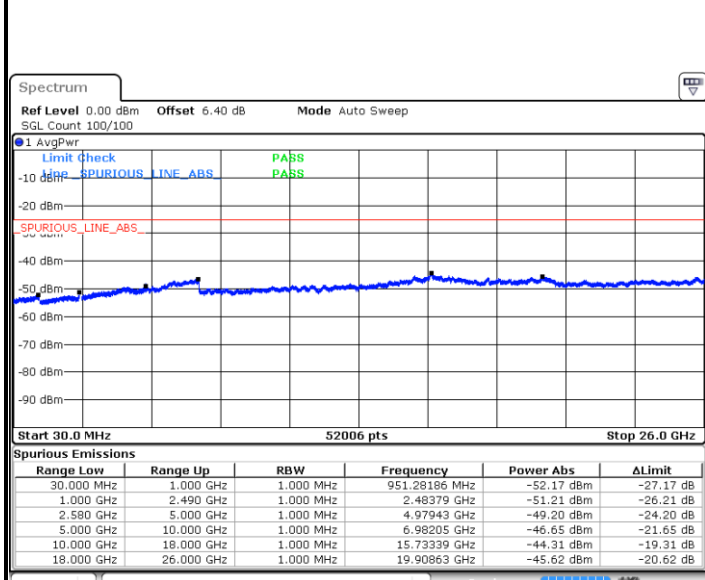

LTE Band 7 / 15MHz

Lowest Channel / QPSK

Lowest Channel / 16QAM

Date: 6 JUL 2019 15:24:56

Date: 6 JUL 2019 15:25:50

Middle Channel / QPSK

Middle Channel / 16QAM

Date: 6 JUL 2019 15:27:38

Date: 6 JUL 2019 15:26:44

LTE Band7 / 15MHz

Highest Channel / QPSK

Date: 6 JUL 2019 15:28:32

Highest Channel / 16QAM

Date: 6 JUL 2019 15:29:26

LTE Band 7 / 20MHz

Lowest Channel / QPSK

Date: 6 JUL 2019 15:41:28

Lowest Channel / 16QAM

Date: 6 JUL 2019 15:42:22

LTE Band 7 / 20MHz

Middle Channel / QPSK

Middle Channel / 16QAM

Date: 6 JUL 2019 15:44:10

Date: 6 JUL 2019 15:43:16

Highest Channel / QPSK

Highest Channel / 16QAM

Date: 6 JUL 2019 15:45:04

Date: 6 JUL 2019 15:45:58

LTE Band 7 / 5MHz

Lowest Channel / 64QAM

Middle Channel / 64QAM

Date: 6 JUL 2019 15:55:27