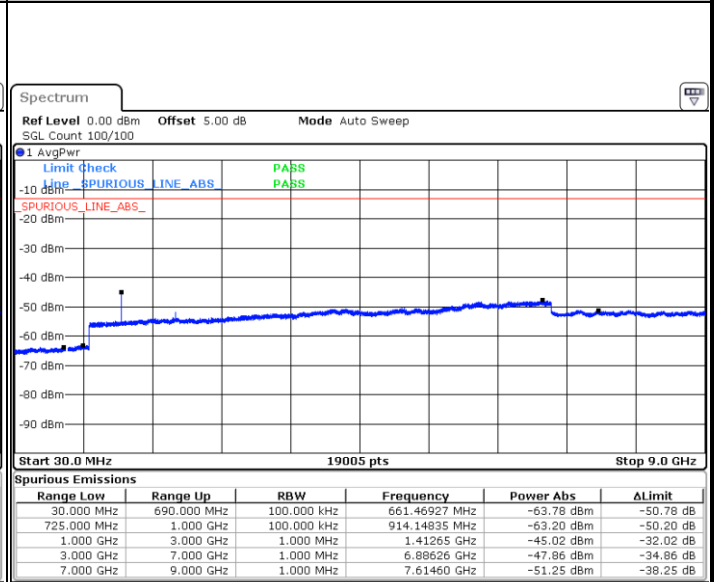

Date: 6 JUL 2019 16:46:33

LTE Band 12 / 1.4MHz

Highest Channel / QPSK

Date: 6 JUL 2019 16:48:22

Highest Channel / 16QAM

Date: 6 JUL 2019 16:49:17

LTE Band 12 / 3MHz

Lowest Channel / QPSK

Date: 6 JUL 2019 17:01:13

Lowest Channel / 16QAM

Date: 6 JUL 2019 17:02:08

LTE Band 12 / 3MHz

Middle Channel / QPSK

Date: 6 JUL 2019 17:03:57

Middle Channel / 16QAM

Date: 6 JUL 2019 17:03:03

Highest Channel / QPSK

Date: 6 JUL 2019 17:04:52

Highest Channel / 16QAM

Date: 6 JUL 2019 17:05:47

LTE Band 12 / 5MHz

Lowest Channel / QPSK

Date: 6 JUL 2019 17:17:42

Lowest Channel / 16QAM