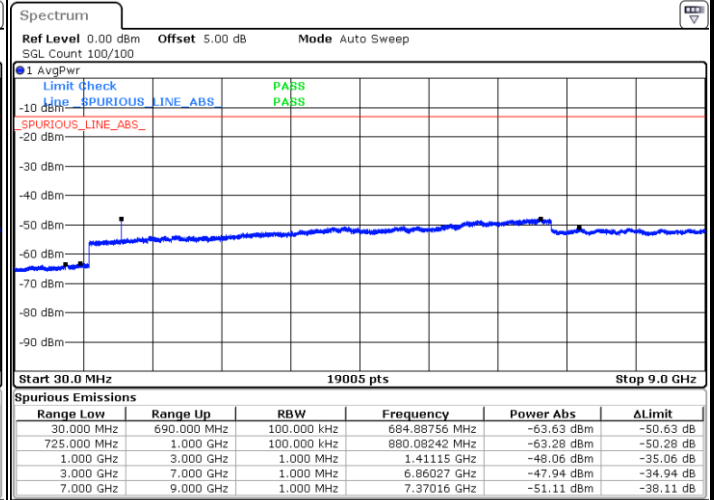

LTE Band 12 / 1.4MHz

LTE Band 12 / 3MHz

Lowest Channel / 64QAM

Middle Channel / 64QAM

Date: 6 JUL 2019 17:56:55

Date: 6 JUL 2019 17:57:49

Highest Channel / 64QAM

Date: 6 JUL 2019 17:58:44

LTE Band 12 / 5MHz

Lowest Channel / 64QAM

Middle Channel / 64QAM

Date: 6 JUL 2019 18:10:40

Date: 6 JUL 2019 18:11:34

Highest Channel / 64QAM

Date: 6 JUL 2019 18:12:29

LTE Band 12 / 10MHz

Lowest Channel / 64QAM

Middle Channel / 64QAM

Date: 6 JUL 2019 18:13:24

Date: 6 JUL 2019 18:14:18

Highest Channel / 64QAM

Date: 6 JUL 2019 18:15:13

LTE Band 66 / 1.4MHz

Lowest Channel / QPSK