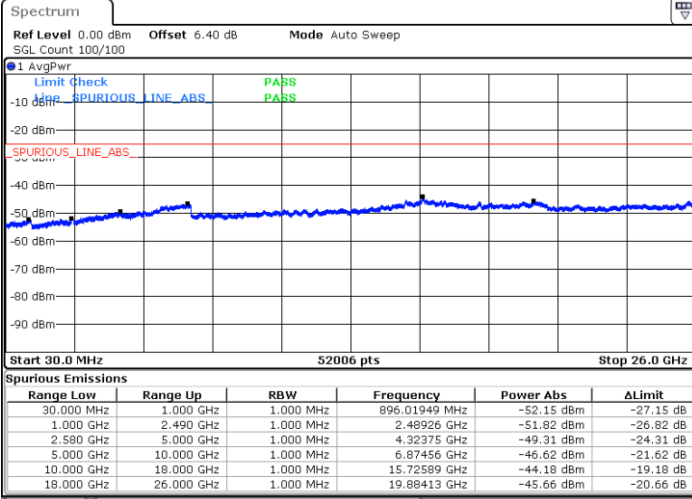

Date: 6 JUL 2019 15:41:28

Lowest Channel / 16QAM

Date: 6 JUL 2019 15:42:22

LTE Band 7 / 20MHz

Middle Channel / QPSK

Middle Channel / 16QAM

Date: 6 JUL 2019 15:44:10

Date: 6 JUL 2019 15:43:16

Highest Channel / QPSK

Highest Channel / 16QAM

Date: 6 JUL 2019 15:45:04

Date: 6 JUL 2019 15:45:58

LTE Band 7 / 5MHz

Lowest Channel / 64QAM

Middle Channel / 64QAM

Date: 6 JUL 2019 15:55:27

Date: 6 JUL 2019 15:56:21

Highest Channel / 64QAM

Date: 6 JUL 2019 15:57:15

LTE Band 7 / 10MHz

Lowest Channel / 64QAM

Date: 6 JUL 2019 16:01:26

Middle Channel / 64QAM

Date: 6 JUL 2019 16:02:20

Highest Channel / 64QAM

Date: 6 JUL 2019 16:03:14

LTE Band 7 / 15MHz

Lowest Channel / 64QAM

Middle Channel / 64QAM

Date: 6 JUL 2019 16:09:40

Date: 6 JUL 2019 16:10:34

Highest Channel / 64QAM