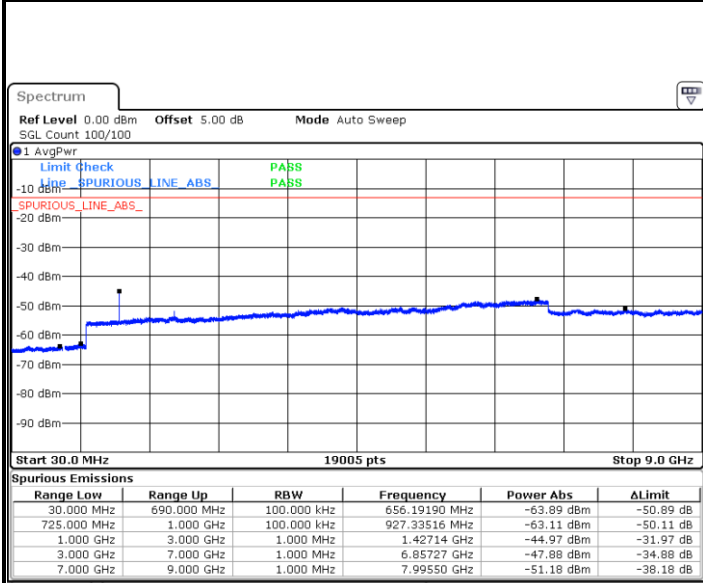

Date: 6 JUL 2019 16:46:33

LTE Band 12 / 1.4MHz

Highest Channel / QPSK

Date: 6 JUL 2019 16:48:22

Highest Channel / 16QAM

Date: 6 JUL 2019 16:49:17

LTE Band 12 / 3MHz

Lowest Channel / QPSK

Date: 6 JUL 2019 17:01:13

Lowest Channel / 16QAM

Date: 6 JUL 2019 17:02:08

LTE Band 12 / 3MHz

Middle Channel / QPSK

Date: 6 JUL 2019 17:03:57

Middle Channel / 16QAM

Date: 6 JUL 2019 17:03:03

Highest Channel / QPSK

Date: 6 JUL 2019 17:04:52

Highest Channel / 16QAM

Date: 6 JUL 2019 17:05:47

LTE Band 12 / 5MHz

Lowest Channel / QPSK

Date: 6 JUL 2019 17:17:42

Lowest Channel / 16QAM