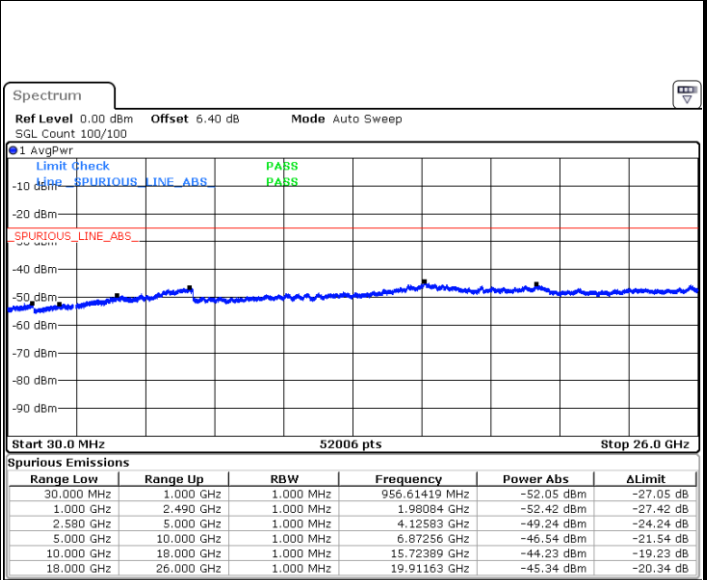

Highest Channel / QPSK

Highest Channel / 16QAM

Date: 6 JUL 2019 15:45:04

Date: 6 JUL 2019 15:45:58

LTE Band 7 / 5MHz

Lowest Channel / 64QAM

Middle Channel / 64QAM

Date: 6 JUL 2019 15:55:27

Date: 6 JUL 2019 15:56:21

Highest Channel / 64QAM

Date: 6 JUL 2019 15:57:15

LTE Band 7 / 10MHz

Lowest Channel / 64QAM

Date: 6 JUL 2019 16:01:26

Middle Channel / 64QAM

Date: 6 JUL 2019 16:02:20

Highest Channel / 64QAM

Date: 6 JUL 2019 16:03:14

LTE Band 7 / 15MHz

Lowest Channel / 64QAM

Middle Channel / 64QAM

Date: 6 JUL 2019 16:09:40

Date: 6 JUL 2019 16:10:34

Highest Channel / 64QAM