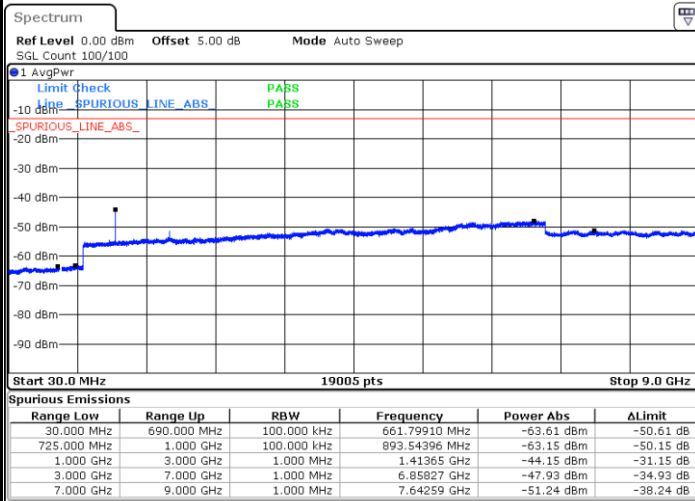

Highest Channel / 16QAM

Date: 6 JUL 2019 17:22:16

LTE Band 12 / 10MHz

Lowest Channel / QPSK

Date: 6 JUL 2019 17:34:12

Lowest Channel / 16QAM

Date: 6 JUL 2019 17:35:06

LTE Band 12 / 10MHz

Middle Channel / QPSK

Middle Channel / 16QAM

Date: 6 JUL 2019 17:36:56

Date: 6 JUL 2019 17:36:01

Highest Channel / QPSK

Highest Channel / 16QAM

Date: 6 JUL 2019 17:37:50

Date: 6 JUL 2019 17:38:45

LTE Band 12 / 1.4MHz

LTE Band 12 / 3MHz

Lowest Channel / 64QAM

Middle Channel / 64QAM

Date: 6 JUL 2019 17:56:55

Date: 6 JUL 2019 17:57:49

Highest Channel / 64QAM

Date: 6 JUL 2019 17:58:44