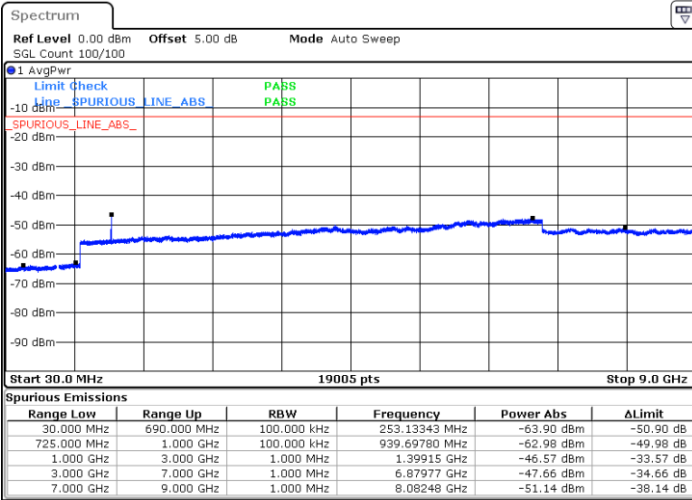

LTE Band 12 / 1.4MHz

LTE Band 12 / 3MHz

Lowest Channel / 64QAM

Middle Channel / 64QAM

Date: 6 JUL 2019 17:56:55

Date: 6 JUL 2019 17:57:49

Highest Channel / 64QAM

Date: 6 JUL 2019 17:58:44

LTE Band 12 / 5MHz

Lowest Channel / 64QAM

Middle Channel / 64QAM

Date: 6 JUL 2019 18:10:40

Date: 6 JUL 2019 18:11:34

Highest Channel / 64QAM

Date: 6 JUL 2019 18:12:29

LTE Band 12 / 10MHz

Lowest Channel / 64QAM

Middle Channel / 64QAM

Date: 6 JUL 2019 18:13:24

Date: 6 JUL 2019 18:14:18

Highest Channel / 64QAM

Date: 6 JUL 2019 18:15:13

LTE Band 66 / 1.4MHz

Lowest Channel / QPSK