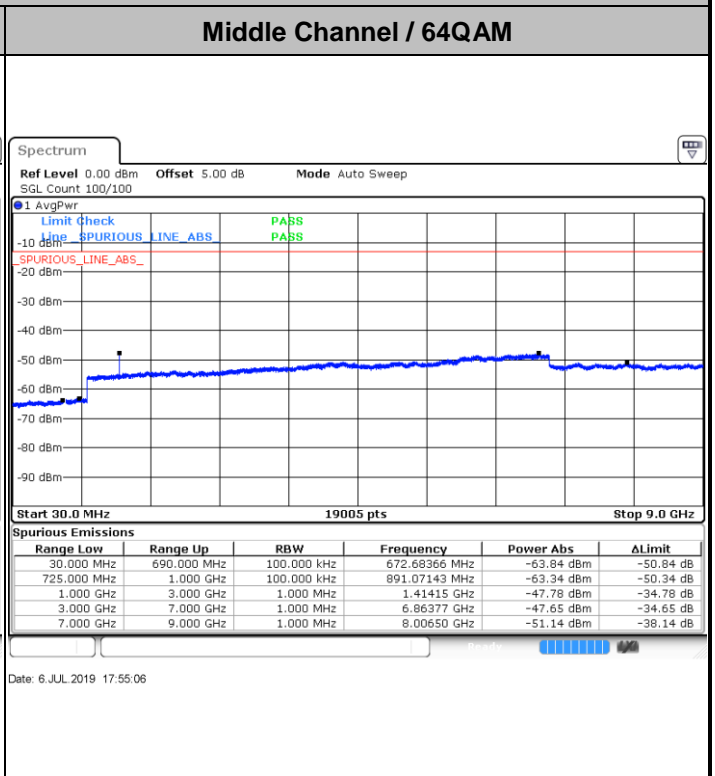

Highest Channel / 16QAM

Date: 6 JUL 2019 17:22:16

LTE Band 12 / 10MHz

Lowest Channel / QPSK

Date: 6 JUL 2019 17:34:12

Lowest Channel / 16QAM

Date: 6 JUL 2019 17:35:06

LTE Band 12 / 10MHz

Middle Channel / QPSK

Middle Channel / 16QAM

Date: 6 JUL 2019 17:36:56

Date: 6 JUL 2019 17:36:01

Highest Channel / QPSK

Highest Channel / 16QAM

Date: 6 JUL 2019 17:37:50

Date: 6 JUL 2019 17:38:45

LTE Band 12 / 1.4MHz

LTE Band 12 / 3MHz

Lowest Channel / 64QAM

Middle Channel / 64QAM

Date: 6 JUL 2019 17:56:55

Date: 6 JUL 2019 17:57:49

Highest Channel / 64QAM

Date: 6 JUL 2019 17:58:44

LTE Band 12 / 5MHz

Lowest Channel / 64QAM

Middle Channel / 64QAM

Date: 6 JUL 2019 18:10:40

Date: 6 JUL 2019 18:11:34

Highest Channel / 64QAM

Date: 6 JUL 2019 18:12:29

LTE Band 12 / 10MHz