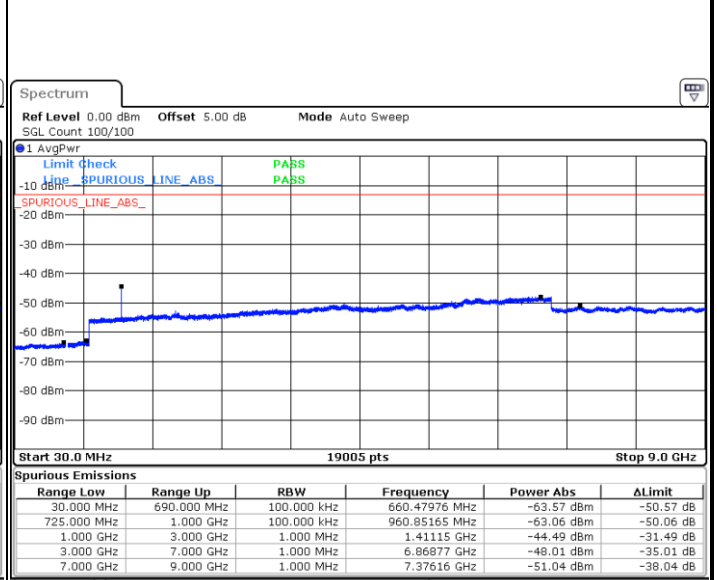

Highest Channel / QPSK

Date: 6 JUL 2019 17:04:52

Highest Channel / 16QAM

Date: 6 JUL 2019 17:05:47

LTE Band 12 / 5MHz

Lowest Channel / QPSK

Date: 6 JUL 2019 17:17:42

Lowest Channel / 16QAM

Date: 6 JUL 2019 17:18:37

Middle Channel / QPSK

Date: 6 JUL 2019 17:20:26

Middle Channel / 16QAM

Date: 6 JUL 2019 17:19:32

LTE Band 12 / 5MHz

Highest Channel / QPSK

Date: 6 JUL 2019 17:21:21

Highest Channel / 16QAM

Date: 6 JUL 2019 17:22:16

LTE Band 12 / 10MHz

Lowest Channel / QPSK

Date: 6 JUL 2019 17:34:12

Lowest Channel / 16QAM

Date: 6 JUL 2019 17:35:06

LTE Band 12 / 10MHz