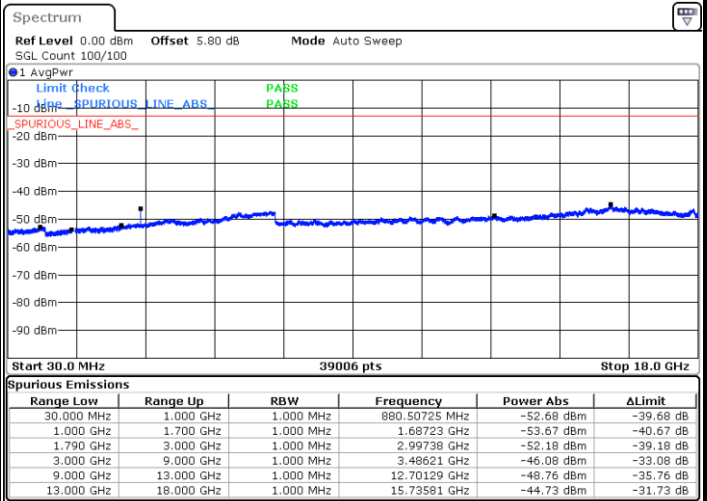

Date: 12 JUL 2019 03:05:07

LTE Band 66 / 3MHz

Middle Channel / QPSK

Middle Channel / 16QAM

Date: 12 JUL 2019 03:07:31

Date: 12 JUL 2019 03:08:11

Highest Channel / QPSK

Highest Channel / 16QAM

Date: 12 JUL 2019 03:19:47

Date: 12 JUL 2019 03:20:28

LTE Band 66 / 5MHz

Lowest Channel / QPSK

Lowest Channel / 16QAM

Date: 12 JUL 2019 03:27:17

Date: 12 JUL 2019 03:26:25

Middle Channel / QPSK

Middle Channel / 16QAM

Date: 12 JUL 2019 03:30:15

Date: 12 JUL 2019 03:29:40

LTE Band 66 / 5MHz

Highest Channel / QPSK

Date: 12 JUL 2019 03:32:38

Highest Channel / 16QAM

Date: 12 JUL 2019 03:32:01

LTE Band 66 / 10MHz

Lowest Channel / QPSK

Date: 12 JUL 2019 03:44:19

Lowest Channel / 16QAM

Date: 12 JUL 2019 03:43:34