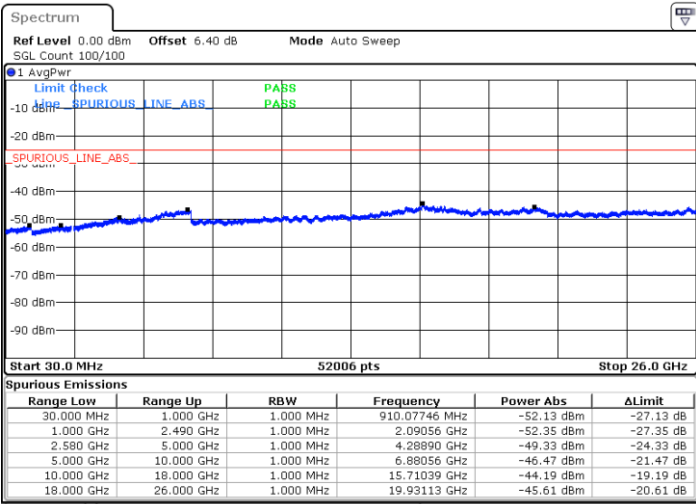

LTE Band 7 / 15MHz

Lowest Channel / QPSK

Lowest Channel / 16QAM

Date: 6 JUL 2019 15:24:56

Date: 6 JUL 2019 15:25:50

Middle Channel / QPSK

Middle Channel / 16QAM

Date: 6 JUL 2019 15:27:38

Date: 6 JUL 2019 15:26:44

LTE Band7 / 15MHz

Highest Channel / QPSK

Date: 6 JUL 2019 15:28:32

Highest Channel / 16QAM

Date: 6 JUL 2019 15:29:26

LTE Band 7 / 20MHz

Lowest Channel / QPSK