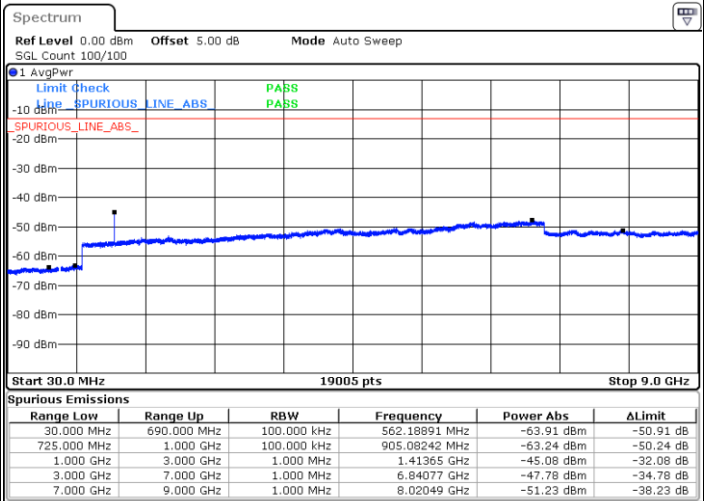

Highest Channel / 16QAM

Date: 6 JUL 2019 17:22:16

LTE Band 12 / 10MHz

Lowest Channel / QPSK

Date: 6 JUL 2019 17:34:12

Lowest Channel / 16QAM

Date: 6 JUL 2019 17:35:06

LTE Band 12 / 10MHz

Middle Channel / QPSK

Middle Channel / 16QAM

Date: 6 JUL 2019 17:36:56

Date: 6 JUL 2019 17:36:01

Highest Channel / QPSK

Highest Channel / 16QAM

Date: 6 JUL 2019 17:37:50

Date: 6 JUL 2019 17:38:45

LTE Band 12 / 1.4MHz

LTE Band 12 / 3MHz

Lowest Channel / 64QAM

Middle Channel / 64QAM

Date: 6 JUL 2019 17:56:55

Date: 6 JUL 2019 17:57:49

Highest Channel / 64QAM

Date: 6 JUL 2019 17:58:44

LTE Band 12 / 5MHz

Lowest Channel / 64QAM

Middle Channel / 64QAM

Date: 6 JUL 2019 18:10:40

Date: 6 JUL 2019 18:11:34

Highest Channel / 64QAM

Date: 6 JUL 2019 18:12:29

LTE Band 12 / 10MHz