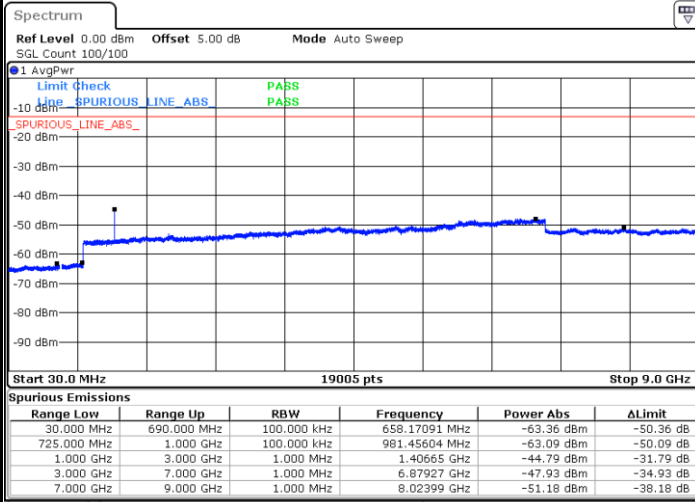

LTE Band 12 / 10MHz

Middle Channel / QPSK

Middle Channel / 16QAM

Date: 6 JUL 2019 17:36:56

Date: 6 JUL 2019 17:36:01