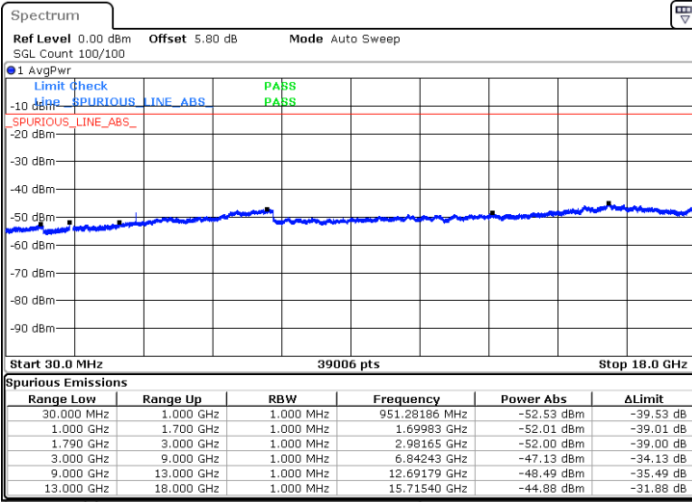

Date: 12 JUL 2019 03:05:07

LTE Band 66 / 3MHz

Middle Channel / QPSK

Middle Channel / 16QAM

Date: 12 JUL 2019 03:07:31

Date: 12 JUL 2019 03:08:11

Highest Channel / QPSK

Highest Channel / 16QAM

Date: 12 JUL 2019 03:19:47

Date: 12 JUL 2019 03:20:28

LTE Band 66 / 5MHz

Lowest Channel / QPSK

Lowest Channel / 16QAM

Date: 12 JUL 2019 03:27:17

Date: 12 JUL 2019 03:26:25

Middle Channel / QPSK

Middle Channel / 16QAM

Date: 12 JUL 2019 03:30:15

Date: 12 JUL 2019 03:29:40

LTE Band 66 / 5MHz

Highest Channel / QPSK

Date: 12 JUL 2019 03:32:38

Highest Channel / 16QAM

Date: 12 JUL 2019 03:32:01

LTE Band 66 / 10MHz

Lowest Channel / QPSK

Date: 12 JUL 2019 03:44:19

Lowest Channel / 16QAM

Date: 12 JUL 2019 03:43:34