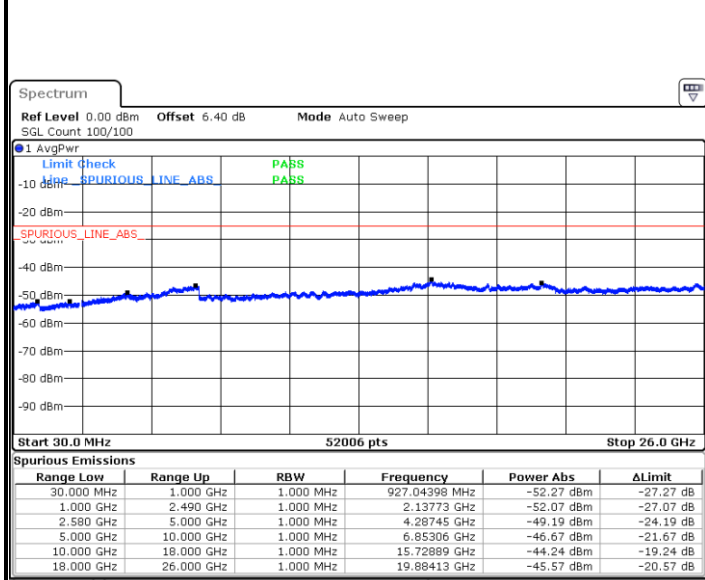

Highest Channel / QPSK

Highest Channel / 16QAM

Date: 6 JUL 2019 15:45:04

Date: 6 JUL 2019 15:45:58

LTE Band 7 / 5MHz

Lowest Channel / 64QAM

Middle Channel / 64QAM

Date: 6 JUL 2019 15:55:27

Date: 6 JUL 2019 15:56:21

Highest Channel / 64QAM

Date: 6 JUL 2019 15:57:15

LTE Band 7 / 10MHz

Lowest Channel / 64QAM

Date: 6 JUL 2019 16:01:26

Middle Channel / 64QAM

Date: 6 JUL 2019 16:02:20

Highest Channel / 64QAM

Date: 6 JUL 2019 16:03:14

LTE Band 7 / 15MHz

Lowest Channel / 64QAM

Middle Channel / 64QAM

Date: 6 JUL 2019 16:09:40

Date: 6 JUL 2019 16:10:34

Highest Channel / 64QAM

Date: 6 JUL 2019 16:11:29

LTE Band 7 / 20MHz

Lowest Channel / 64QAM

Middle Channel / 64QAM

Date: 6 JUL 2019 16:15:39

Date: 6 JUL 2019 16:16:33

Highest Channel / 64QAM

Date: 6 JUL 2019 16:17:27