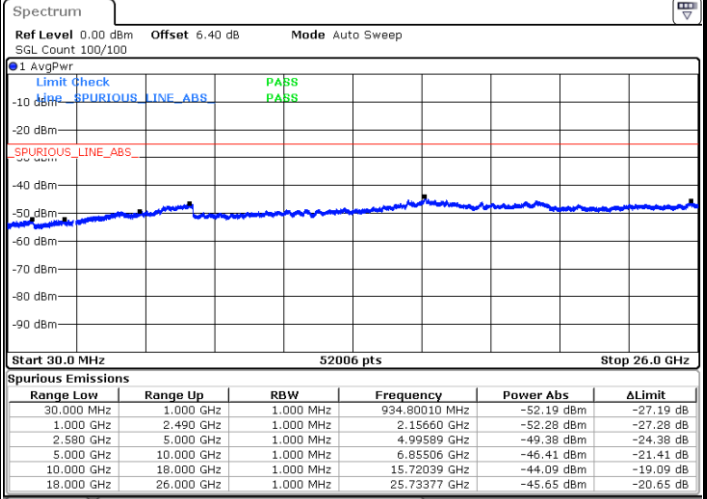

Date: 6 JUL 2019 15:41:28

Lowest Channel / 16QAM

Date: 6 JUL 2019 15:42:22

LTE Band 7 / 20MHz

Middle Channel / QPSK

Middle Channel / 16QAM

Date: 6 JUL 2019 15:44:10

Date: 6 JUL 2019 15:43:16

Highest Channel / QPSK

Highest Channel / 16QAM

Date: 6 JUL 2019 15:45:04

Date: 6 JUL 2019 15:45:58

LTE Band 7 / 5MHz

Lowest Channel / 64QAM

Middle Channel / 64QAM

Date: 6 JUL 2019 15:55:27

Date: 6 JUL 2019 15:56:21

Highest Channel / 64QAM

Date: 6 JUL 2019 15:57:15

LTE Band 7 / 10MHz

Lowest Channel / 64QAM

Date: 6 JUL 2019 16:01:26

Middle Channel / 64QAM

Date: 6 JUL 2019 16:02:20