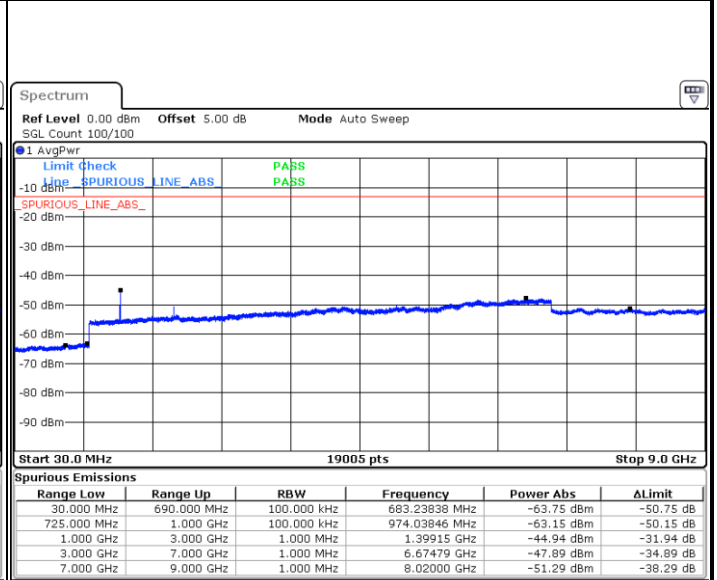

Highest Channel / QPSK

Date: 6 JUL 2019 17:04:52

Highest Channel / 16QAM

Date: 6 JUL 2019 17:05:47

LTE Band 12 / 5MHz

Lowest Channel / QPSK

Date: 6 JUL 2019 17:17:42

Lowest Channel / 16QAM

Date: 6 JUL 2019 17:18:37

Middle Channel / QPSK

Date: 6 JUL 2019 17:20:26

Middle Channel / 16QAM

Date: 6 JUL 2019 17:19:32

LTE Band 12 / 5MHz

Highest Channel / QPSK

Date: 6 JUL 2019 17:21:21