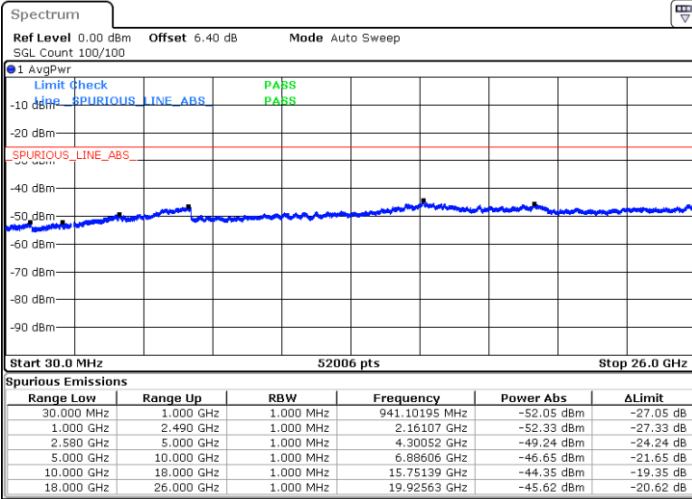

Date: 6 JUL 2019 15:41:28

Lowest Channel / 16QAM

Date: 6 JUL 2019 15:42:22

LTE Band 7 / 20MHz

Middle Channel / QPSK

Middle Channel / 16QAM

Date: 6 JUL 2019 15:44:10

Date: 6 JUL 2019 15:43:16

Highest Channel / QPSK

Highest Channel / 16QAM

Date: 6 JUL 2019 15:45:04

Date: 6 JUL 2019 15:45:58

LTE Band 7 / 5MHz

Lowest Channel / 64QAM

Middle Channel / 64QAM

Date: 6 JUL 2019 15:55:27

Date: 6 JUL 2019 15:56:21

Highest Channel / 64QAM

Date: 6 JUL 2019 15:57:15

LTE Band 7 / 10MHz

Lowest Channel / 64QAM

Date: 6 JUL 2019 16:01:26

Middle Channel / 64QAM

Date: 6 JUL 2019 16:02:20