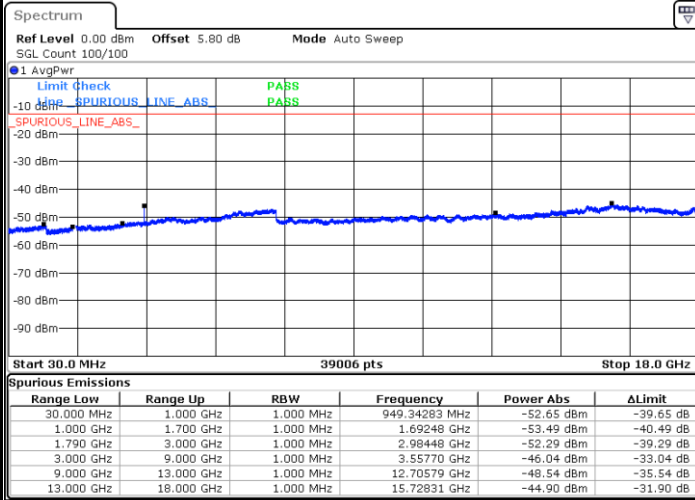

Lowest Channel / 64QAM

Middle Channel / 64QAM

Date: 6 JUL 2019 18:13:24

Date: 6 JUL 2019 18:14:18

Highest Channel / 64QAM

Date: 6 JUL 2019 18:15:13

LTE Band 66 / 1.4MHz

Lowest Channel / QPSK

Date: 12 JUL 2019 02:37:10

Lowest Channel / 16QAM

Date: 12 JUL 2019 02:34:45

Middle Channel / QPSK

Date: 12 JUL 2019 02:41:06

Middle Channel / 16QAM

Date: 12 JUL 2019 02:44:45

LTE Band 66 / 1.4MHz

Highest Channel / QPSK

Date: 12 JUL 2019 02:55:29

Highest Channel / 16QAM

Date: 12 JUL 2019 02:56:27

LTE Band 66 / 3MHz

Lowest Channel / QPSK

Date: 12 JUL 2019 03:06:22

Lowest Channel / 16QAM