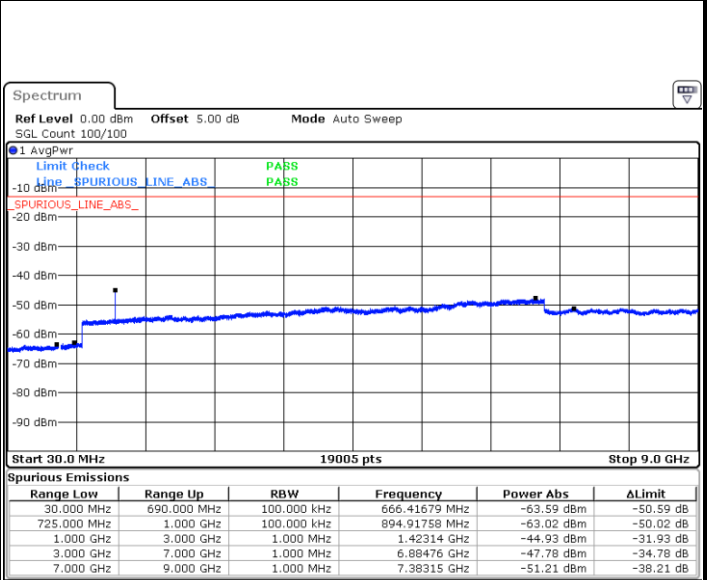

Highest Channel / QPSK

Date: 6 JUL 2019 17:04:52

Highest Channel / 16QAM

Date: 6 JUL 2019 17:05:47

LTE Band 12 / 5MHz

Lowest Channel / QPSK

Date: 6 JUL 2019 17:17:42

Lowest Channel / 16QAM

Date: 6 JUL 2019 17:18:37

Middle Channel / QPSK

Date: 6 JUL 2019 17:20:26

Middle Channel / 16QAM

Date: 6 JUL 2019 17:19:32

LTE Band 12 / 5MHz

Highest Channel / QPSK

Date: 6 JUL 2019 17:21:21

Highest Channel / 16QAM

Date: 6 JUL 2019 17:22:16

LTE Band 12 / 10MHz

Lowest Channel / QPSK

Date: 6 JUL 2019 17:34:12

Lowest Channel / 16QAM

Date: 6 JUL 2019 17:35:06

LTE Band 12 / 10MHz