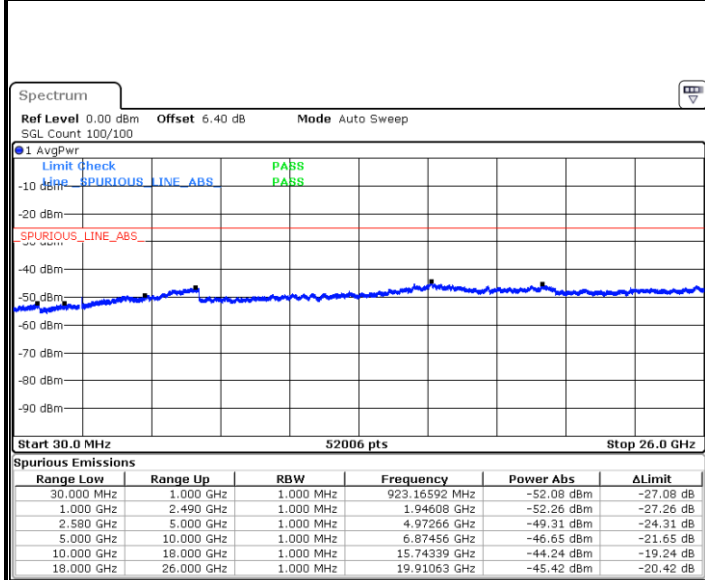

LTE Band 7 / 15MHz

Lowest Channel / QPSK

Lowest Channel / 16QAM

Date: 6 JUL 2019 15:24:56

Date: 6 JUL 2019 15:25:50

Middle Channel / QPSK

Middle Channel / 16QAM

Date: 6 JUL 2019 15:27:38

Date: 6 JUL 2019 15:26:44

LTE Band7 / 15MHz

Highest Channel / QPSK

Date: 6 JUL 2019 15:28:32

Highest Channel / 16QAM

Date: 6 JUL 2019 15:29:26

LTE Band 7 / 20MHz

Lowest Channel / QPSK

Date: 6 JUL 2019 15:41:28

Lowest Channel / 16QAM

Date: 6 JUL 2019 15:42:22

LTE Band 7 / 20MHz

Middle Channel / QPSK

Middle Channel / 16QAM

Date: 6 JUL 2019 15:44:10

Date: 6 JUL 2019 15:43:16