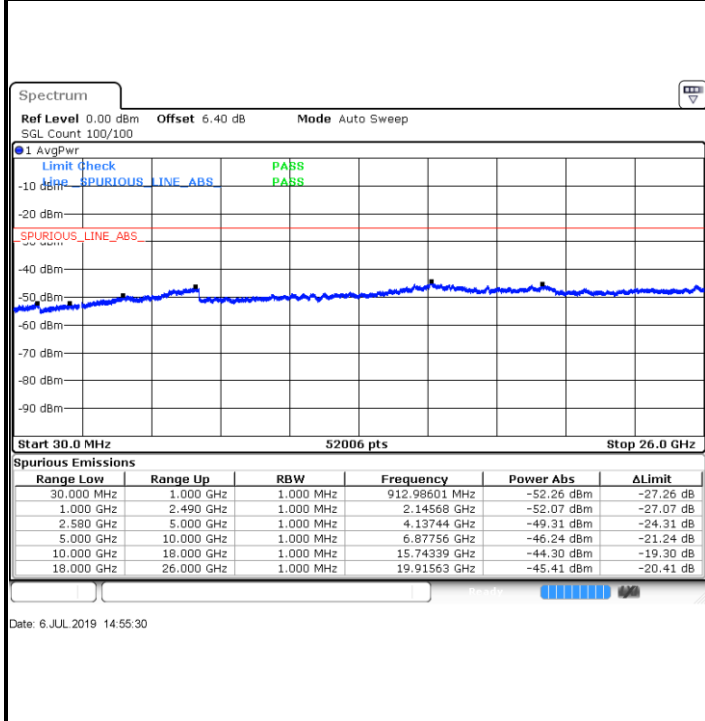

LTE Band 7 / 5MHz

Lowest Channel / QPSK

Lowest Channel / 16QAM

Date: 6 JUL 2019 14:51:54

Date: 6 JUL 2019 14:52:48

Middle Channel / QPSK

Middle Channel / 16QAM

Date: 6 JUL 2019 14:54:36

Date: 6 JUL 2019 14:53:42

LTE Band 7 / 5MHz

Highest Channel / QPSK

Highest Channel / 16QAM

LTE Band 7 / 10MHz

Lowest Channel / QPSK

Lowest Channel / 16QAM

LTE Band 7 / 10MHz