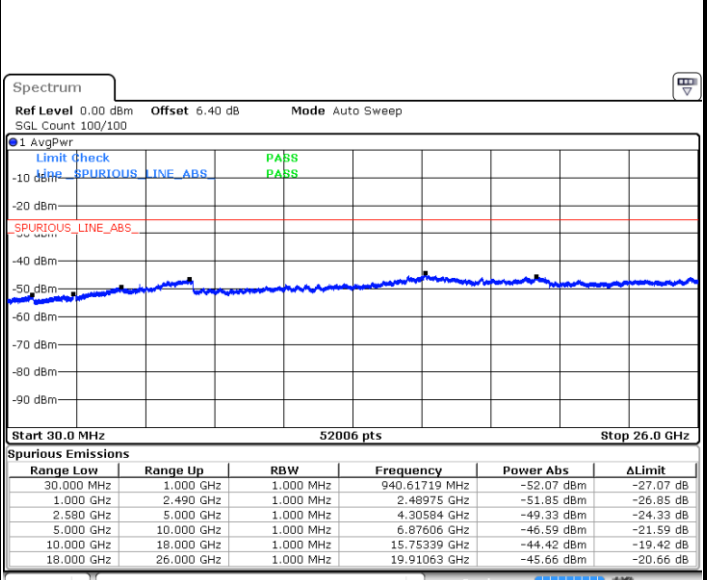

LTE Band 7 / 15MHz

Lowest Channel / QPSK

Lowest Channel / 16QAM

Date: 6 JUL 2019 15:24:56

Date: 6 JUL 2019 15:25:50

Middle Channel / QPSK

Middle Channel / 16QAM

Date: 6 JUL 2019 15:27:38

Date: 6 JUL 2019 15:26:44

LTE Band7 / 15MHz

Highest Channel / QPSK

Date: 6 JUL 2019 15:28:32

Highest Channel / 16QAM

Date: 6 JUL 2019 15:29:26

LTE Band 7 / 20MHz

Lowest Channel / QPSK

Date: 6 JUL 2019 15:41:28

Lowest Channel / 16QAM

Date: 6 JUL 2019 15:42:22

LTE Band 7 / 20MHz

Middle Channel / QPSK

Middle Channel / 16QAM

Date: 6 JUL 2019 15:44:10

Date: 6 JUL 2019 15:43:16

Highest Channel / QPSK

Highest Channel / 16QAM

Date: 6 JUL 2019 15:45:04

Date: 6 JUL 2019 15:45:58

LTE Band 7 / 5MHz

Lowest Channel / 64QAM

Middle Channel / 64QAM

Date: 6 JUL 2019 15:55:27