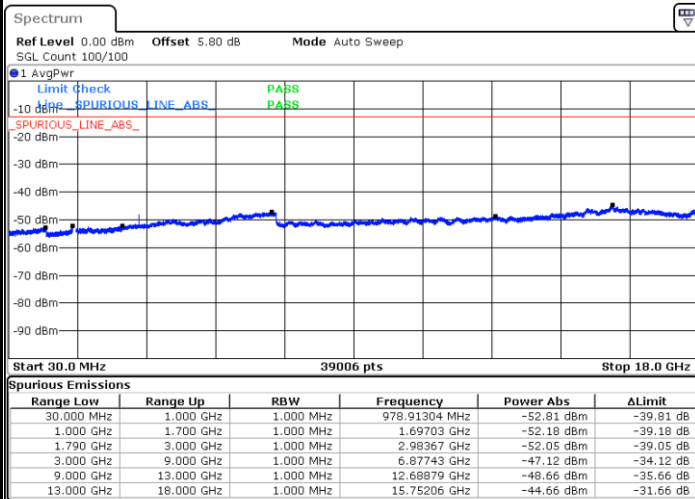

Lowest Channel / 64QAM

Middle Channel / 64QAM

Date: 6 JUL 2019 18:13:24

Date: 6 JUL 2019 18:14:18

Highest Channel / 64QAM

Date: 6 JUL 2019 18:15:13

LTE Band 66 / 1.4MHz

Lowest Channel / QPSK

Date: 12 JUL 2019 02:37:10

Lowest Channel / 16QAM

Date: 12 JUL 2019 02:34:45

Middle Channel / QPSK

Date: 12 JUL 2019 02:41:06

Middle Channel / 16QAM

Date: 12 JUL 2019 02:44:45

LTE Band 66 / 1.4MHz

Highest Channel / QPSK

Date: 12 JUL 2019 02:55:29

Highest Channel / 16QAM

Date: 12 JUL 2019 02:56:27

LTE Band 66 / 3MHz

Lowest Channel / QPSK

Date: 12 JUL 2019 03:06:22

Lowest Channel / 16QAM

Date: 12 JUL 2019 03:05:07

LTE Band 66 / 3MHz

Middle Channel / QPSK

Middle Channel / 16QAM

Date: 12 JUL 2019 03:07:31

Date: 12 JUL 2019 03:08:11

Highest Channel / QPSK

Highest Channel / 16QAM