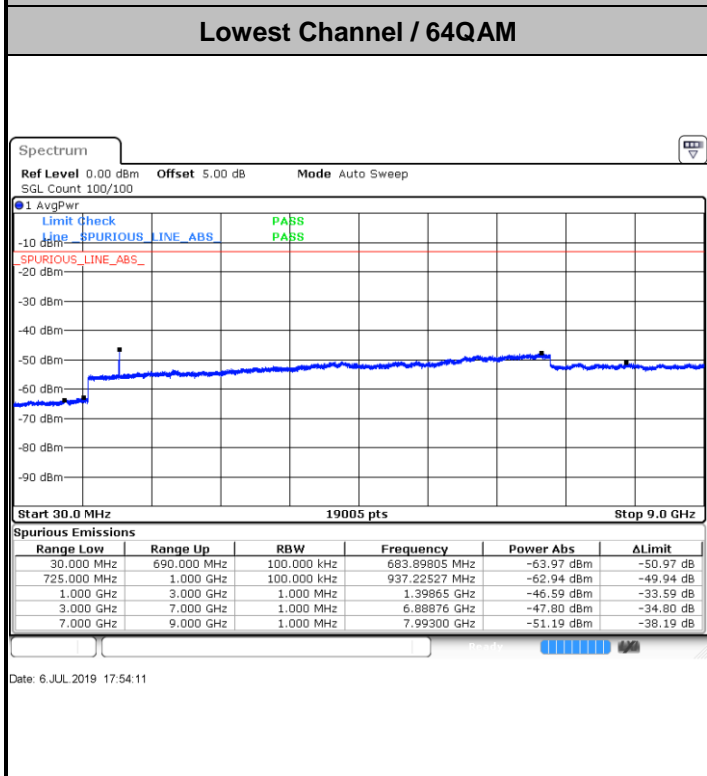

Highest Channel / 16QAM

Date: 6 JUL 2019 17:22:16

LTE Band 12 / 10MHz

Lowest Channel / QPSK

Date: 6 JUL 2019 17:34:12

Lowest Channel / 16QAM

Date: 6 JUL 2019 17:35:06

LTE Band 12 / 10MHz

Middle Channel / QPSK

Middle Channel / 16QAM

Date: 6 JUL 2019 17:36:56

Date: 6 JUL 2019 17:36:01

Highest Channel / QPSK

Highest Channel / 16QAM

Date: 6 JUL 2019 17:37:50

Date: 6 JUL 2019 17:38:45

LTE Band 12 / 1.4MHz

LTE Band 12 / 3MHz

Lowest Channel / 64QAM

Middle Channel / 64QAM

Date: 6 JUL 2019 17:56:55

Date: 6 JUL 2019 17:57:49

Highest Channel / 64QAM

Date: 6 JUL 2019 17:58:44

LTE Band 12 / 5MHz

Lowest Channel / 64QAM

Middle Channel / 64QAM

Date: 6 JUL 2019 18:10:40

Date: 6 JUL 2019 18:11:34

Highest Channel / 64QAM

Date: 6 JUL 2019 18:12:29

LTE Band 12 / 10MHz