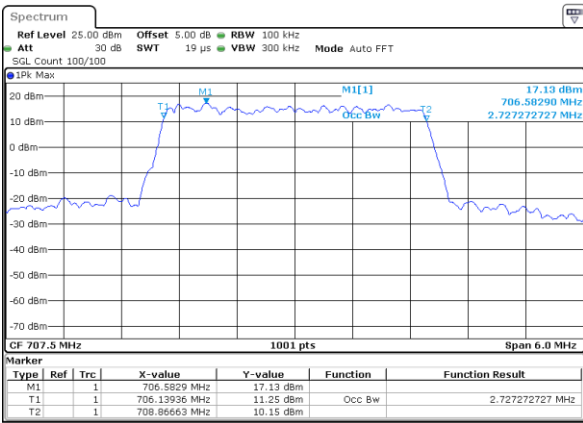

Middle Channel / 3MHz / QPSK

Date: 6 JUL 2019 16:58:58