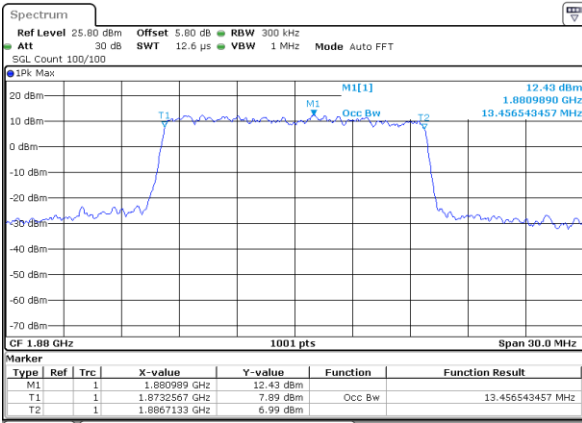

Middle Channel / 15MHz / 64QAM

Date: 5 JUL 2019 12:08:02