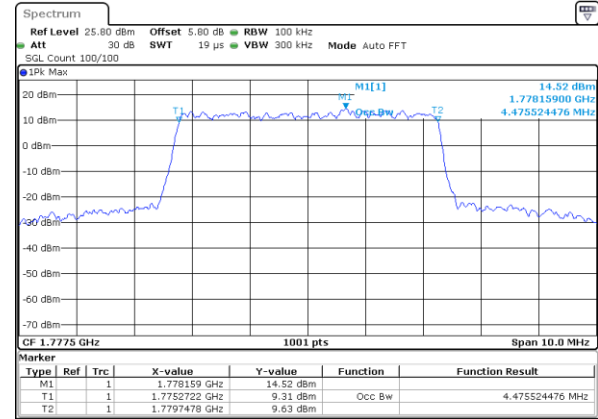

Highest Channel / 5MHz / 16QAM

Date: 12 JUL 2019 03:35:28