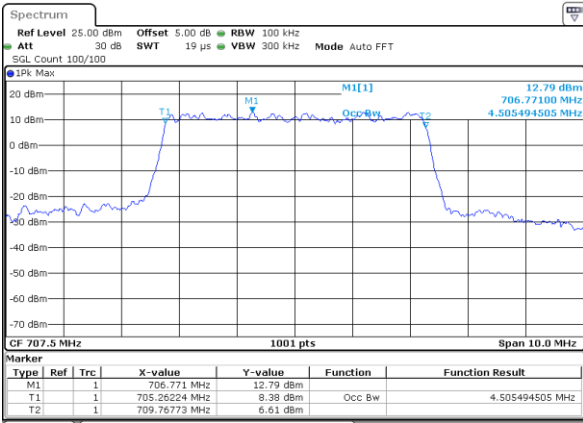

Date: 6 JUL 2019 17:48:16

Middle Channel / 3MHz / 64QAM

Date: 6 JUL 2019 17:59:15

Highest Channel / 1.4MHz / 64QAM

Date: 6 JUL 2019 17:48:36

Highest Channel / 3MHz / 64QAM

Date: 6 JUL 2019 17:59:35

LTE Band 12

Lowest Channel / 5MHz / 64QAM

Date: 6 JUL 2019 18:04:25

Lowest Channel / 10MHz / 64QAM

Date: 6 JUL 2019 18:15:24

Middle Channel / 5MHz / 64QAM

Date: 6 JUL 2019 18:04:45

Middle Channel / 10MHz / 64QAM

Date: 6 JUL 2019 18:15:44

Highest Channel / 5MHz / 64QAM

Date: 6 JUL 2019 18:05:06

Highest Channel / 10MHz / 64QAM

Date: 6 JUL 2019 18:16:04

LTE Band 66

Lowest Channel / 1.4MHz / QPSK

Lowest Channel / 1.4MHz / 16QAM

Middle Channel / 1.4MHz / QPSK

Middle Channel / 1.4MHz / 16QAM

Highest Channel / 1.4MHz / QPSK

Highest Channel / 1.4MHz / 16QAM

LTE Band 66

Lowest Channel / 3MHz / QPSK

Date: 12 JUL 2019 02:59:12

Lowest Channel / 3MHz / 16QAM

Date: 12 JUL 2019 02:59:59