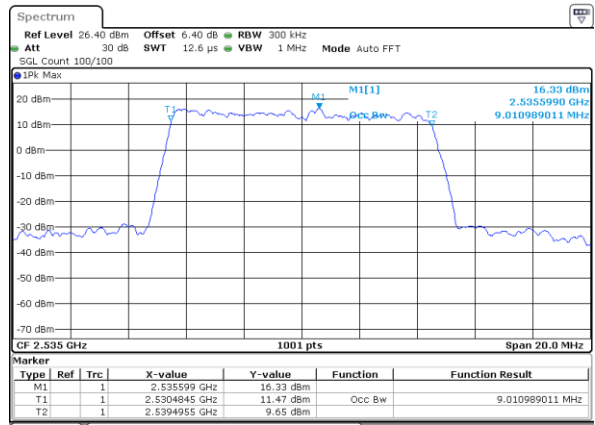

Date: 6 JUL 2019 14:40:43

Highest Channel / 5MHz / QPSK

Date: 6 JUL 2019 14:41:24

Highest Channel / 5MHz / 16QAM

Date: 6 JUL 2019 14:41:44

LTE Band 7

Lowest Channel / 10MHz / QPSK

Date: 6 JUL 2019 14:56:35

Lowest Channel / 10MHz / 16QAM

Date: 6 JUL 2019 14:56:55

Middle Channel / 10MHz / QPSK

Date: 6 JUL 2019 14:57:35

Middle Channel / 10MHz / 16QAM

Date: 6 JUL 2019 14:57:15

Highest Channel / 10MHz / QPSK

Date: 6 JUL 2019 14:57:56

Highest Channel / 10MHz / 16QAM

Date: 6 JUL 2019 14:58:16

LTE Band 7

Lowest Channel / 15MHz / QPSK

Date: 6 JUL 2019 15:13:25

Lowest Channel / 15MHz / 16QAM

Date: 6 JUL 2019 15:13:05

Middle Channel / 15MHz / QPSK