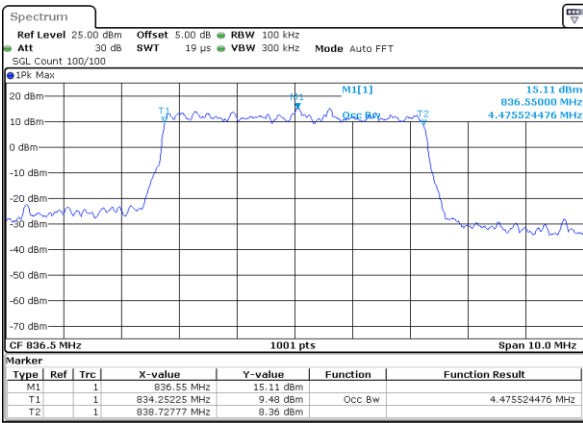

Middle Channel / 5MHz / 64QAM

Date: 5 JUL 2019 20:56:26