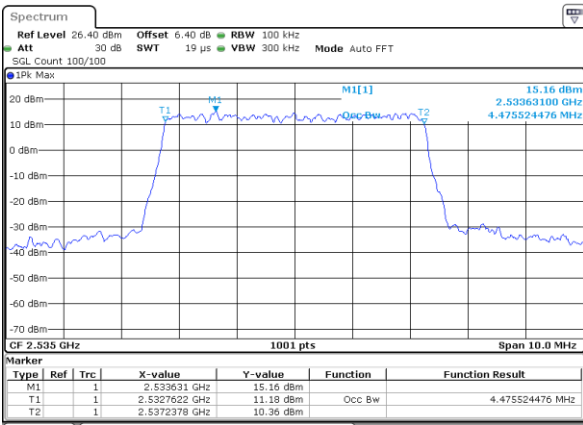

LTE Band 7

Lowest Channel / 5MHz / QPSK

Date: 6 JUL 2019 14:40:03

Lowest Channel / 5MHz / 16QAM

Date: 6 JUL 2019 14:40:23

Middle Channel / 5MHz / QPSK

Date: 6 JUL 2019 14:41:03

Middle Channel / 5MHz / 16QAM

Date: 6 JUL 2019 14:40:43

Highest Channel / 5MHz / QPSK

Date: 6 JUL 2019 14:41:24

Highest Channel / 5MHz / 16QAM

Date: 6 JUL 2019 14:41:44

LTE Band 7

Lowest Channel / 10MHz / QPSK

Date: 6 JUL 2019 14:56:35