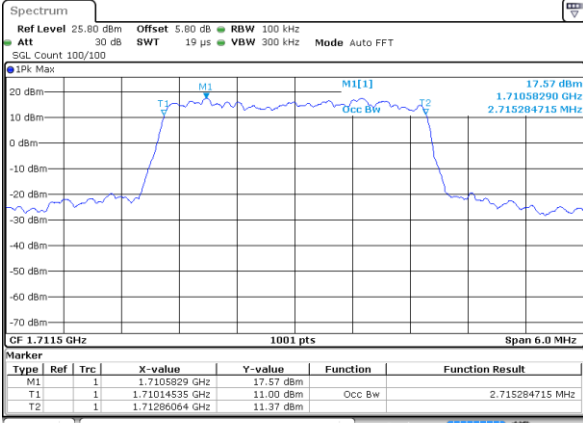

Highest Channel / 5MHz / 64QAM

Date: 6 JUL 2019 18:05:06

Highest Channel / 10MHz / 64QAM

Date: 6 JUL 2019 18:16:04

LTE Band 66

Lowest Channel / 1.4MHz / QPSK

Lowest Channel / 1.4MHz / 16QAM

Middle Channel / 1.4MHz / QPSK

Middle Channel / 1.4MHz / 16QAM

Highest Channel / 1.4MHz / QPSK

Highest Channel / 1.4MHz / 16QAM

LTE Band 66

Lowest Channel / 3MHz / QPSK

Date: 12 JUL 2019 02:59:12

Lowest Channel / 3MHz / 16QAM

Date: 12 JUL 2019 02:59:59