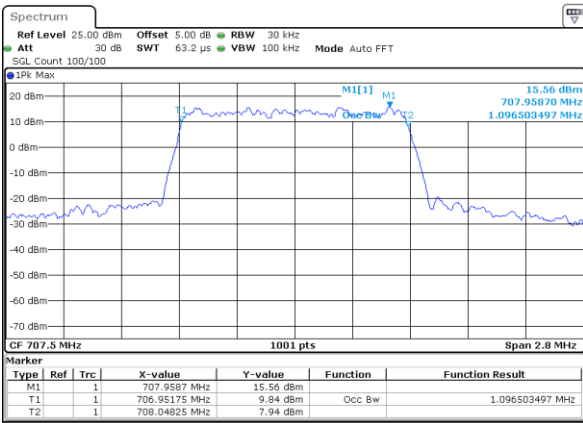

Date: 6 JUL 2019 16:00:02

LTE Band 7

Lowest Channel / 15MHz / 64QAM

Date: 6 JUL 2019 16:05:41

Lowest Channel / 20MHz / 64QAM

Date: 6 JUL 2019 16:11:40

Middle Channel / 15MHz / 64QAM

Date: 6 JUL 2019 16:05:51

Middle Channel / 20MHz / 64QAM

Date: 6 JUL 2019 16:11:50

Highest Channel / 15MHz / 64QAM

Date: 6 JUL 2019 16:06:01

Highest Channel / 20MHz / 64QAM

Date: 6 JUL 2019 16:12:00

LTE Band 12

Lowest Channel / 1.4MHz / QPSK

Date: 6 JUL 2019 16:41:59

Lowest Channel / 1.4MHz / 16QAM

Date: 6 JUL 2019 16:42:09

Middle Channel / 1.4MHz / QPSK

Date: 6 JUL 2019 16:42:29

Middle Channel / 1.4MHz / 16QAM

Date: 6 JUL 2019 16:42:19

Highest Channel / 1.4MHz / QPSK