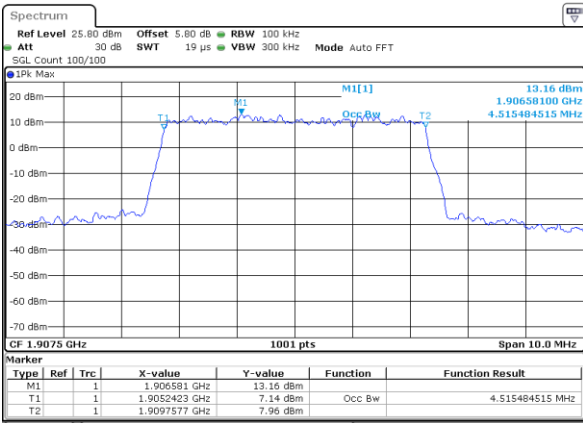

LTE Band 2

Lowest Channel / 5MHz / 64QAM

Date: 5 JUL 2019 12:06:51

Lowest Channel / 10MHz / 64QAM

Date: 5 JUL 2019 12:07:22

Middle Channel / 5MHz / 64QAM

Date: 5 JUL 2019 12:07:02

Middle Channel / 10MHz / 64QAM

Date: 5 JUL 2019 12:07:32

Highest Channel / 5MHz / 64QAM

Date: 5 JUL 2019 12:07:12

Highest Channel / 10MHz / 64QAM

Date: 5 JUL 2019 12:07:42

LTE Band 2

Lowest Channel / 15MHz / 64QAM

Date: 5 JUL 2019 12:07:52