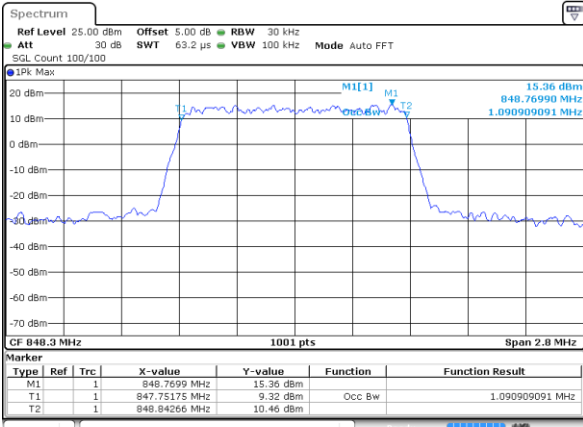

Highest Channel / 1.4MHz / QPSK

Date: 5 JUL 2019 19:17:03