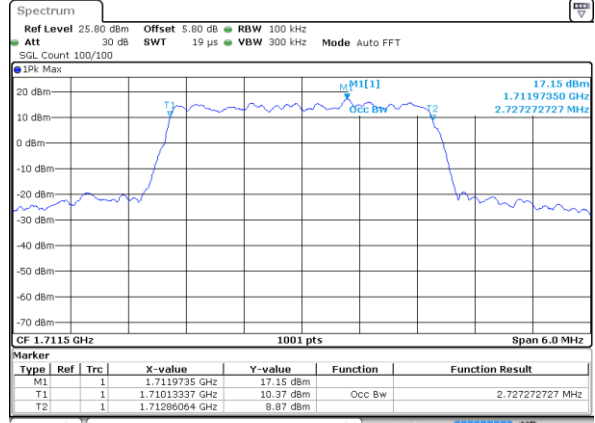

Highest Channel / 5MHz / 64QAM

Date: 6 JUL 2019 18:05:06

Highest Channel / 10MHz / 64QAM

Date: 6 JUL 2019 18:16:04

LTE Band 66

Lowest Channel / 1.4MHz / QPSK

Lowest Channel / 1.4MHz / 16QAM

Middle Channel / 1.4MHz / QPSK

Middle Channel / 1.4MHz / 16QAM

Highest Channel / 1.4MHz / QPSK

Highest Channel / 1.4MHz / 16QAM

LTE Band 66

Lowest Channel / 3MHz / QPSK

Date: 12 JUL 2019 02:59:12

Lowest Channel / 3MHz / 16QAM

Date: 12 JUL 2019 02:59:59