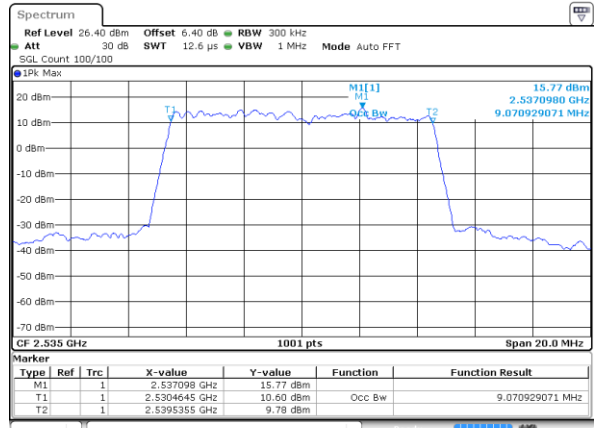

Middle Channel / 10MHz / 64QAM

Date: 6 JUL 2019 15:59:52