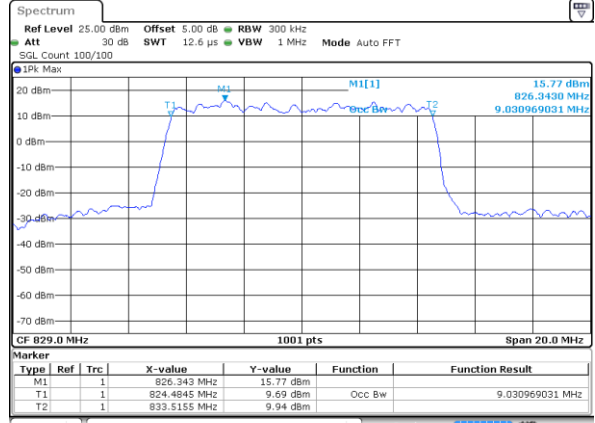

Date: 5 JUL 2019 20:36:17

Highest Channel / 3MHz / 64QAM

Date: 5 JUL 2019 20:46:31

LTE Band 5

Lowest Channel / 5MHz / 64QAM

Date: 5 JUL 2019 20:51:01

Lowest Channel / 10MHz / 64QAM

Date: 5 JUL 2019 21:01:15