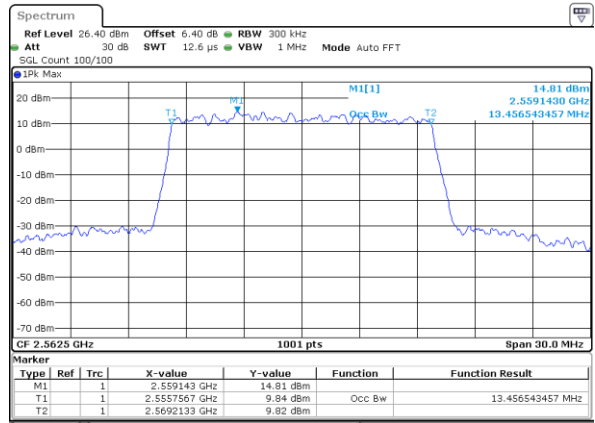

Highest Channel / 10MHz / 16QAM

Date: 6 JUL 2019 14:58:16

LTE Band 7

Lowest Channel / 15MHz / QPSK

Date: 6 JUL 2019 15:13:25

Lowest Channel / 15MHz / 16QAM

Date: 6 JUL 2019 15:13:05

Middle Channel / 15MHz / QPSK

Date: 6 JUL 2019 15:13:45

Middle Channel / 15MHz / 16QAM

Date: 6 JUL 2019 15:14:06

Highest Channel / 15MHz / QPSK

Date: 6 JUL 2019 15:14:46

Highest Channel / 15MHz / 16QAM

Date: 6 JUL 2019 15:14:26

LTE Band 7