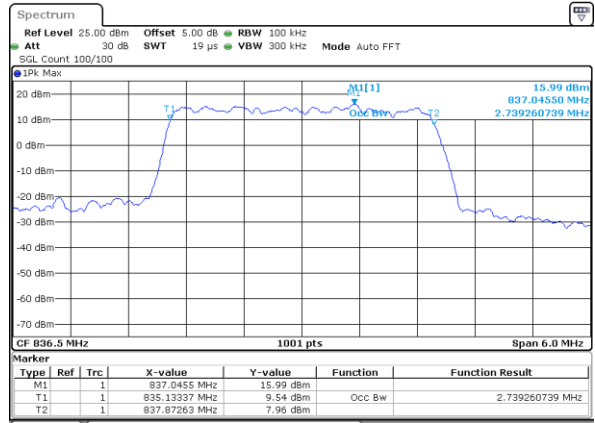

Middle Channel / 10MHz / 16QAM

Date: 5 JUL 2019 20:16:08

Highest Channel / 10MHz / QPSK

Date: 5 JUL 2019 20:18:27

Highest Channel / 10MHz / 16QAM

Date: 5 JUL 2019 20:18:37

LTE Band 5

Lowest Channel / 1.4MHz / 64QAM

Date: 5 JUL 2019 20:30:33

Lowest Channel / 3MHz / 64QAM

Date: 5 JUL 2019 20:40:47

Middle Channel / 1.4MHz / 64QAM

Date: 5 JUL 2019 20:35:57

Middle Channel / 3MHz / 64QAM

Date: 5 JUL 2019 20:46:11

Highest Channel / 1.4MHz / 64QAM

Date: 5 JUL 2019 20:36:17

Highest Channel / 3MHz / 64QAM

Date: 5 JUL 2019 20:46:31

LTE Band 5

Lowest Channel / 5MHz / 64QAM

Date: 5 JUL 2019 20:51:01

Lowest Channel / 10MHz / 64QAM

Date: 5 JUL 2019 21:01:15