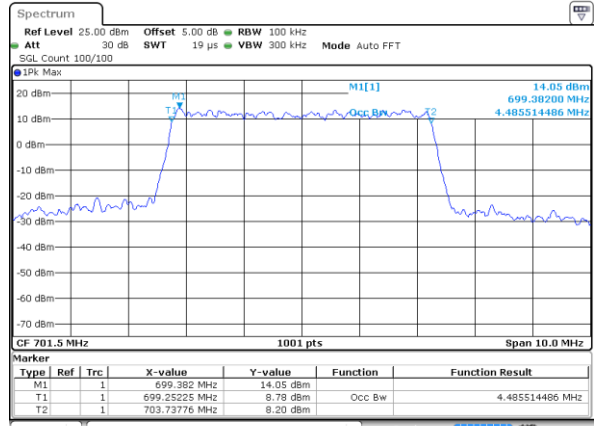

Lowest Channel / 5MHz / 16QAM

Date: 6 JUL 2019 17:15:07