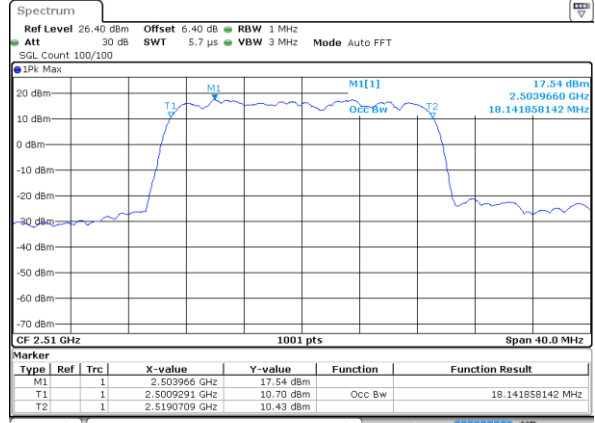

Lowest Channel / 20MHz / 16QAM

Date: 6 JUL 2019 15:29:37