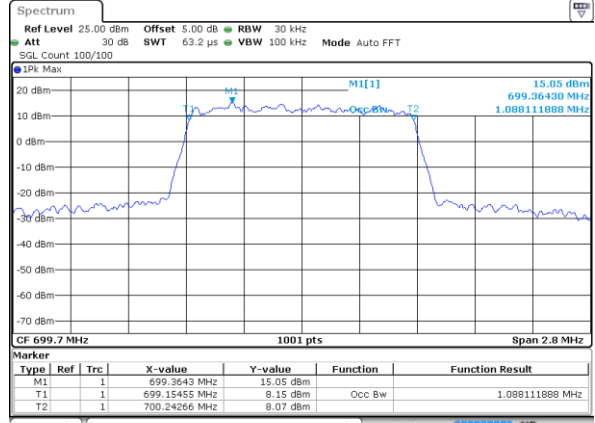

Middle Channel / 20MHz / 64QAM

Date: 6 JUL 2019 16:11:50

Highest Channel / 15MHz / 64QAM

Date: 6 JUL 2019 16:06:01

Highest Channel / 20MHz / 64QAM

Date: 6 JUL 2019 16:12:00

LTE Band 12

Lowest Channel / 1.4MHz / QPSK

Date: 6 JUL 2019 16:41:59

Lowest Channel / 1.4MHz / 16QAM

Date: 6 JUL 2019 16:42:09

Middle Channel / 1.4MHz / QPSK

Date: 6 JUL 2019 16:42:29

Middle Channel / 1.4MHz / 16QAM

Date: 6 JUL 2019 16:42:19

Highest Channel / 1.4MHz / QPSK