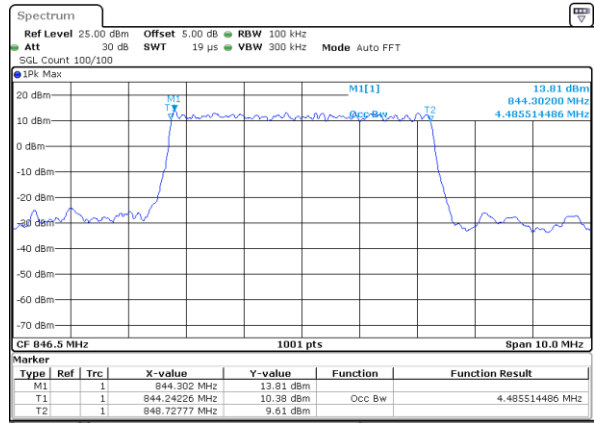

Highest Channel / 3MHz / QPSK

Date: 5 JUL 2019 19:37:31

Highest Channel / 3MHz / 16QAM

Date: 5 JUL 2019 19:37:41

LTE Band 5

Lowest Channel / 5MHz / QPSK

Date: 5 JUL 2019 19:46:30

Lowest Channel / 5MHz / 16QAM

Date: 5 JUL 2019 19:58:09

LTE Band 5

Lowest Channel / 10MHz / QPSK

Date: 5 JUL 2019 20:06:59

Lowest Channel / 10MHz / 16QAM

Date: 5 JUL 2019 20:07:09

Middle Channel / 10MHz / QPSK

Date: 5 JUL 2019 20:15:58