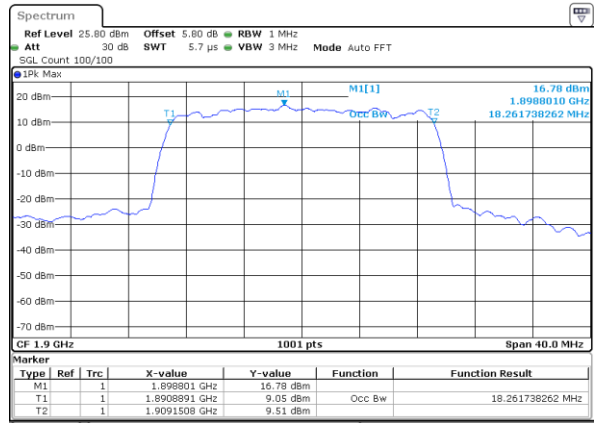

Date: 5 JUL 2019 12:07:32

Highest Channel / 5MHz / 64QAM

Date: 5 JUL 2019 12:07:12

Highest Channel / 10MHz / 64QAM

Date: 5 JUL 2019 12:07:42

LTE Band 2

Lowest Channel / 15MHz / 64QAM

Date: 5 JUL 2019 12:07:52

Lowest Channel / 20MHz / 64QAM

Date: 5 JUL 2019 12:08:22

Middle Channel / 15MHz / 64QAM

Date: 5 JUL 2019 12:08:02

Middle Channel / 20MHz / 64QAM

Date: 5 JUL 2019 12:08:32

Highest Channel / 15MHz / 64QAM

Date: 5 JUL 2019 12:08:12

Highest Channel / 20MHz / 64QAM

Date: 5 JUL 2019 12:08:42

LTE Band 5

Lowest Channel / 1.4MHz / QPSK

Date: 5 JUL 2019 14:01:15

Lowest Channel / 1.4MHz / 16QAM

Date: 5 JUL 2019 14:01:25

Middle Channel / 1.4MHz / QPSK