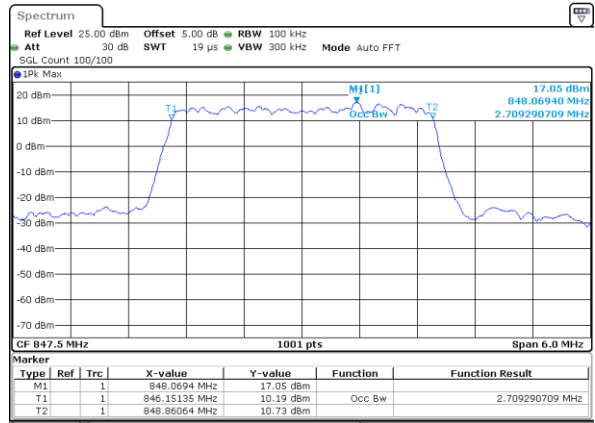

Middle Channel / 10MHz / 16QAM

Date: 5 JUL 2019 20:16:08

Highest Channel / 10MHz / QPSK

Date: 5 JUL 2019 20:18:27

Highest Channel / 10MHz / 16QAM

Date: 5 JUL 2019 20:18:37

LTE Band 5

Lowest Channel / 1.4MHz / 64QAM

Date: 5 JUL 2019 20:30:33

Lowest Channel / 3MHz / 64QAM

Date: 5 JUL 2019 20:40:47

Middle Channel / 1.4MHz / 64QAM

Date: 5 JUL 2019 20:35:57

Middle Channel / 3MHz / 64QAM

Date: 5 JUL 2019 20:46:11

Highest Channel / 1.4MHz / 64QAM

Date: 5 JUL 2019 20:36:17

Highest Channel / 3MHz / 64QAM

Date: 5 JUL 2019 20:46:31

LTE Band 5

Lowest Channel / 5MHz / 64QAM

Date: 5 JUL 2019 20:51:01

Lowest Channel / 10MHz / 64QAM

Date: 5 JUL 2019 21:01:15