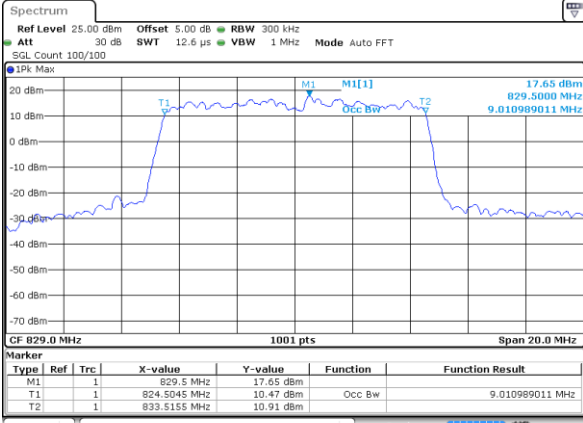

Highest Channel / 3MHz / QPSK

Date: 5 JUL 2019 19:37:31

Highest Channel / 3MHz / 16QAM

Date: 5 JUL 2019 19:37:41

LTE Band 5

Lowest Channel / 5MHz / QPSK

Date: 5 JUL 2019 19:46:30

Lowest Channel / 5MHz / 16QAM

Date: 5 JUL 2019 19:46:40

Middle Channel / 5MHz / QPSK

Date: 5 JUL 2019 19:55:30

Middle Channel / 5MHz / 16QAM

Date: 5 JUL 2019 19:55:40

Highest Channel / 5MHz / QPSK

Date: 5 JUL 2019 19:57:59

Highest Channel / 5MHz / 16QAM

Date: 5 JUL 2019 19:58:09

LTE Band 5

Lowest Channel / 10MHz / QPSK

Date: 5 JUL 2019 20:06:59

Lowest Channel / 10MHz / 16QAM

Date: 5 JUL 2019 20:07:09

Middle Channel / 10MHz / QPSK

Date: 5 JUL 2019 20:15:58