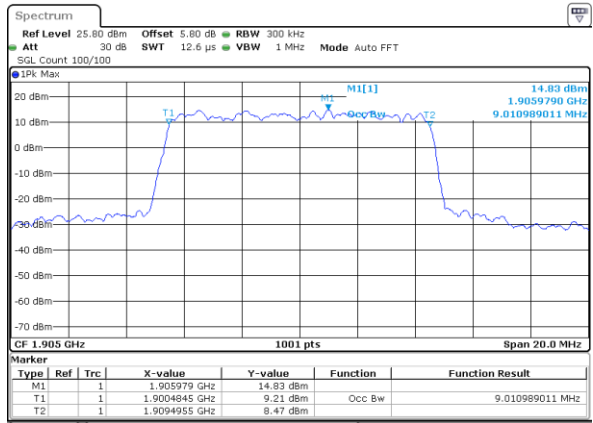

LTE Band 2

Lowest Channel / 5MHz / 64QAM

Date: 5 JUL 2019 12:06:51

Lowest Channel / 10MHz / 64QAM

Date: 5 JUL 2019 12:07:22

Middle Channel / 5MHz / 64QAM

Date: 5 JUL 2019 12:07:02

Middle Channel / 10MHz / 64QAM

Date: 5 JUL 2019 12:07:32

Highest Channel / 5MHz / 64QAM

Date: 5 JUL 2019 12:07:12

Highest Channel / 10MHz / 64QAM

Date: 5 JUL 2019 12:07:42

LTE Band 2

Lowest Channel / 15MHz / 64QAM

Date: 5 JUL 2019 12:07:52