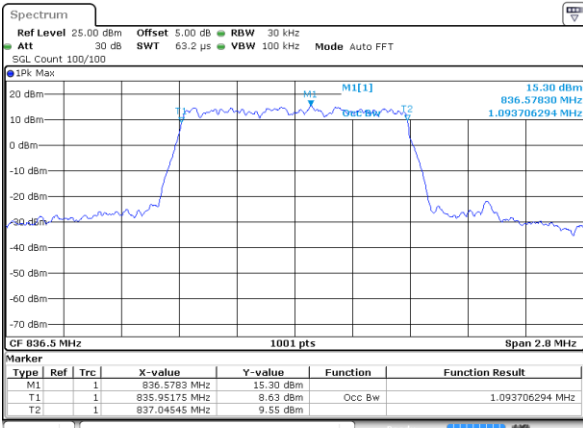

Highest Channel / 20MHz / 64QAM

Date: 5 JUL 2019 12:08:42

LTE Band 5

Lowest Channel / 1.4MHz / QPSK

Date: 5 JUL 2019 14:01:15

Lowest Channel / 1.4MHz / 16QAM

Date: 5 JUL 2019 14:01:25

Middle Channel / 1.4MHz / QPSK