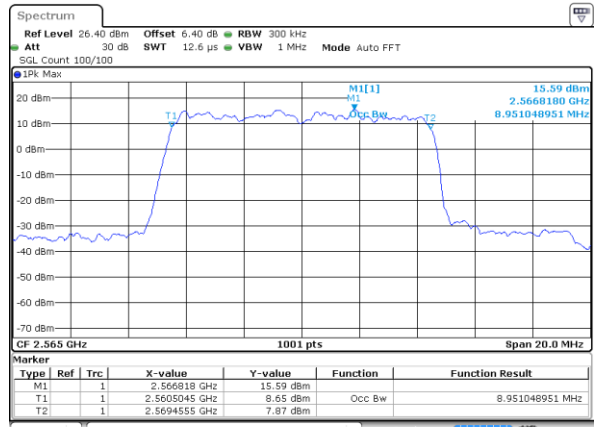

Highest Channel / 20MHz / QPSK

Date: 6 JUL 2019 15:31:18

Highest Channel / 20MHz / 16QAM

Date: 6 JUL 2019 15:30:58

LTE Band 7

Lowest Channel / 5MHz / 64QAM

Date: 6 JUL 2019 15:53:43

Lowest Channel / 10MHz / 64QAM

Date: 6 JUL 2019 15:59:42

Middle Channel / 5MHz / 64QAM

Date: 6 JUL 2019 15:53:53

Middle Channel / 10MHz / 64QAM

Date: 6 JUL 2019 15:59:52

Highest Channel / 5MHz / 64QAM

Date: 6 JUL 2019 15:54:03

Highest Channel / 10MHz / 64QAM