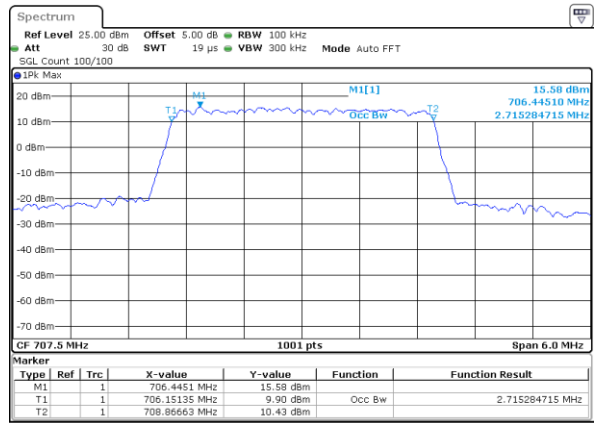

Middle Channel / 3MHz / 16QAM

Date: 6 JUL 2019 16:58:48