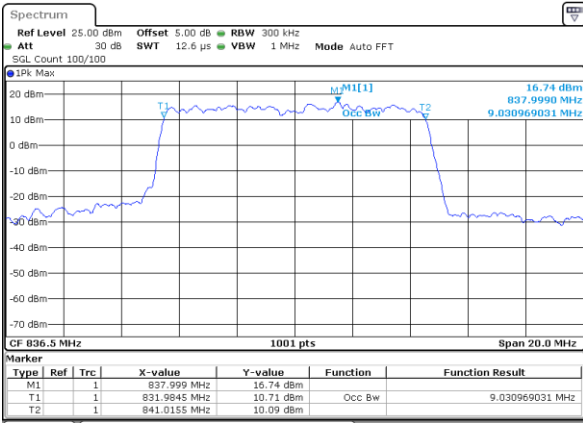

Date: 5 JUL 2019 19:58:09

LTE Band 5

Lowest Channel / 10MHz / QPSK

Date: 5 JUL 2019 20:06:59

Lowest Channel / 10MHz / 16QAM

Date: 5 JUL 2019 20:07:09

Middle Channel / 10MHz / QPSK

Date: 5 JUL 2019 20:15:58

Middle Channel / 10MHz / 16QAM

Date: 5 JUL 2019 20:16:08

Highest Channel / 10MHz / QPSK

Date: 5 JUL 2019 20:18:27

Highest Channel / 10MHz / 16QAM

Date: 5 JUL 2019 20:18:37

LTE Band 5

Lowest Channel / 1.4MHz / 64QAM