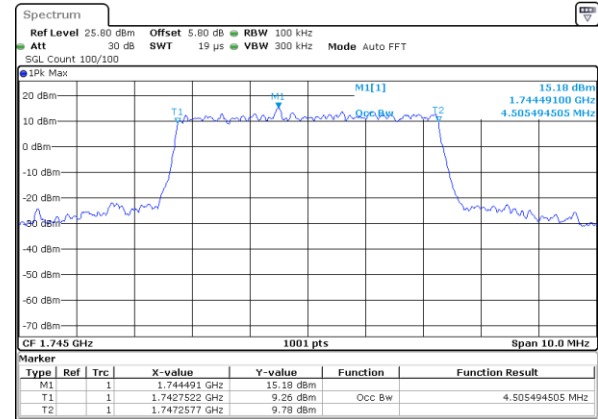

LTE Band 66

Lowest Channel / 5MHz / QPSK

Date: 12 JUL 2019 03:22:44

Lowest Channel / 5MHz / 16QAM

Date: 12 JUL 2019 03:23:17

Middle Channel / 5MHz / QPSK

Date: 12 JUL 2019 03:27:39

Middle Channel / 5MHz / 16QAM