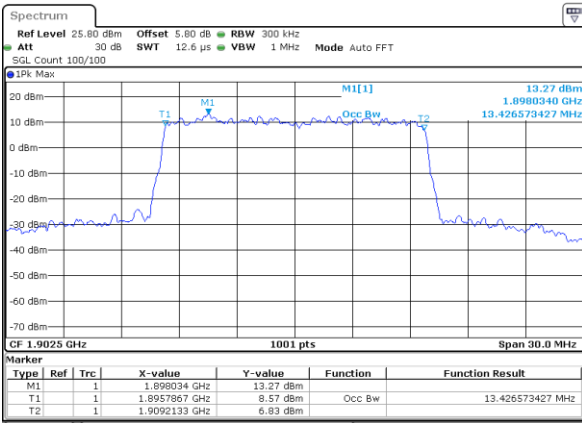

Lowest Channel / 20MHz / 64QAM

Date: 5 JUL 2019 12:08:22

Middle Channel / 15MHz / 64QAM

Date: 5 JUL 2019 12:08:02

Middle Channel / 20MHz / 64QAM

Date: 5 JUL 2019 12:08:32

Highest Channel / 15MHz / 64QAM

Date: 5 JUL 2019 12:08:12

Highest Channel / 20MHz / 64QAM

Date: 5 JUL 2019 12:08:42

LTE Band 5

Lowest Channel / 1.4MHz / QPSK

Date: 5 JUL 2019 14:01:15

Lowest Channel / 1.4MHz / 16QAM

Date: 5 JUL 2019 14:01:25

Middle Channel / 1.4MHz / QPSK