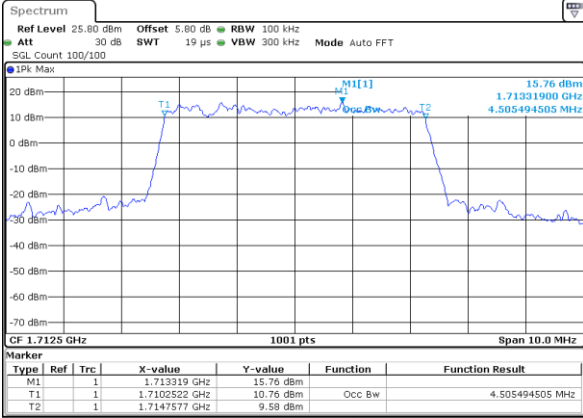

Middle Channel / 1.4MHz / 16QAM

Highest Channel / 1.4MHz / QPSK

Highest Channel / 1.4MHz / 16QAM

LTE Band 66

Lowest Channel / 3MHz / QPSK

Date: 12 JUL 2019 02:59:12

Lowest Channel / 3MHz / 16QAM

Date: 12 JUL 2019 02:59:59

Middle Channel / 3MHz / QPSK

Date: 12 JUL 2019 03:09:37

Middle Channel / 3MHz / 16QAM

Date: 12 JUL 2019 03:09:24

Highest Channel / 3MHz / QPSK

Date: 12 JUL 2019 03:10:39

Highest Channel / 3MHz / 16QAM

Date: 12 JUL 2019 03:11:49

LTE Band 66

Lowest Channel / 5MHz / QPSK

Date: 12 JUL 2019 03:22:44

Lowest Channel / 5MHz / 16QAM

Date: 12 JUL 2019 03:23:17

Middle Channel / 5MHz / QPSK

Date: 12 JUL 2019 03:27:39

Middle Channel / 5MHz / 16QAM