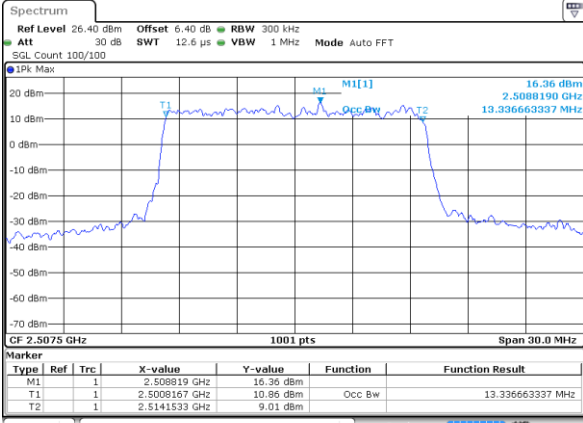

Highest Channel / 10MHz / 16QAM

Date: 6 JUL 2019 14:58:16

LTE Band 7

Lowest Channel / 15MHz / QPSK

Date: 6 JUL 2019 15:13:25

Lowest Channel / 15MHz / 16QAM

Date: 6 JUL 2019 15:13:05

Middle Channel / 15MHz / QPSK

Date: 6 JUL 2019 15:13:45

Middle Channel / 15MHz / 16QAM

Date: 6 JUL 2019 15:14:06

Highest Channel / 15MHz / QPSK

Date: 6 JUL 2019 15:14:46

Highest Channel / 15MHz / 16QAM

Date: 6 JUL 2019 15:14:26

LTE Band 7