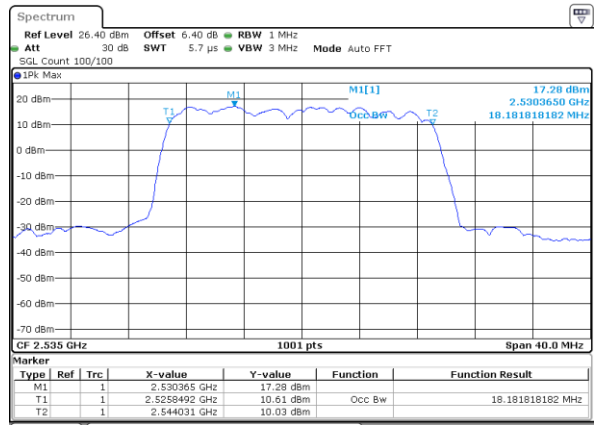

Date: 6 JUL 2019 16:00:02

LTE Band 7

Lowest Channel / 15MHz / 64QAM

Date: 6 JUL 2019 16:05:41

Lowest Channel / 20MHz / 64QAM

Date: 6 JUL 2019 16:11:40

Middle Channel / 15MHz / 64QAM

Date: 6 JUL 2019 16:05:51

Middle Channel / 20MHz / 64QAM

Date: 6 JUL 2019 16:11:50

Highest Channel / 15MHz / 64QAM

Date: 6 JUL 2019 16:06:01

Highest Channel / 20MHz / 64QAM

Date: 6 JUL 2019 16:12:00

LTE Band 12

Lowest Channel / 1.4MHz / QPSK