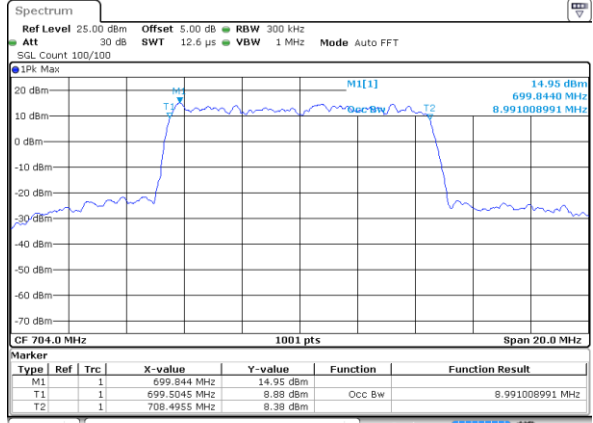

Highest Channel / 10MHz / 16QAM

Date: 6 JUL 2019 17:32:17

LTE Band 12

Lowest Channel / 1.4MHz / 64QAM

Date: 6 JUL 2019 17:47:56

Lowest Channel / 3MHz / 64QAM

Date: 6 JUL 2019 17:58:55

Middle Channel / 1.4MHz / 64QAM

Date: 6 JUL 2019 17:48:16

Middle Channel / 3MHz / 64QAM

Date: 6 JUL 2019 17:59:15

Highest Channel / 1.4MHz / 64QAM

Date: 6 JUL 2019 17:48:36

Highest Channel / 3MHz / 64QAM

Date: 6 JUL 2019 17:59:35

LTE Band 12

Lowest Channel / 5MHz / 64QAM

Date: 6 JUL 2019 18:04:25

Lowest Channel / 10MHz / 64QAM

Date: 6 JUL 2019 18:15:24

Middle Channel / 5MHz / 64QAM

Date: 6 JUL 2019 18:04:45

Middle Channel / 10MHz / 64QAM

Date: 6 JUL 2019 18:15:44