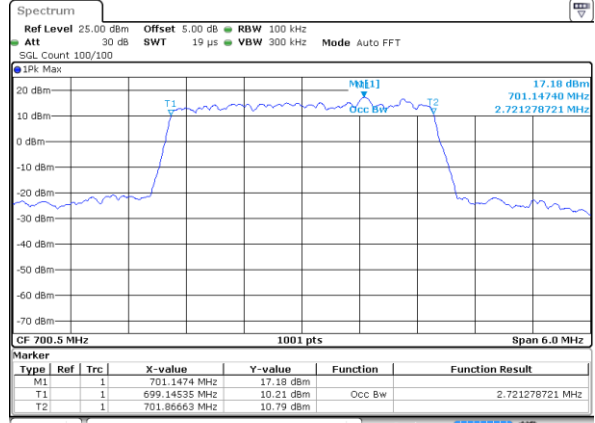

Date: 6 JUL 2019 16:41:59

Lowest Channel / 1.4MHz / 16QAM

Date: 6 JUL 2019 16:42:09

Middle Channel / 1.4MHz / QPSK

Date: 6 JUL 2019 16:42:29

Middle Channel / 1.4MHz / 16QAM

Date: 6 JUL 2019 16:42:19

Highest Channel / 1.4MHz / QPSK

Date: 6 JUL 2019 16:42:39

Highest Channel / 1.4MHz / 16QAM

Date: 6 JUL 2019 16:42:49

LTE Band 12

Lowest Channel / 3MHz / QPSK

Date: 6 JUL 2019 16:58:27

Lowest Channel / 3MHz / 16QAM

Date: 6 JUL 2019 16:58:37