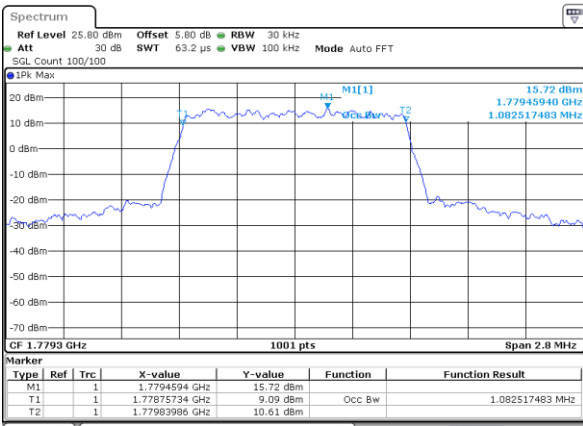

Highest Channel / 5MHz / 64QAM

Date: 6 JUL 2019 18:05:06

Highest Channel / 10MHz / 64QAM

Date: 6 JUL 2019 18:16:04

LTE Band 66

Lowest Channel / 1.4MHz / QPSK

Lowest Channel / 1.4MHz / 16QAM

Middle Channel / 1.4MHz / QPSK

Middle Channel / 1.4MHz / 16QAM

Highest Channel / 1.4MHz / QPSK

Highest Channel / 1.4MHz / 16QAM

LTE Band 66

Lowest Channel / 3MHz / QPSK

Date: 12 JUL 2019 02:59:12

Lowest Channel / 3MHz / 16QAM

Date: 12 JUL 2019 02:59:59