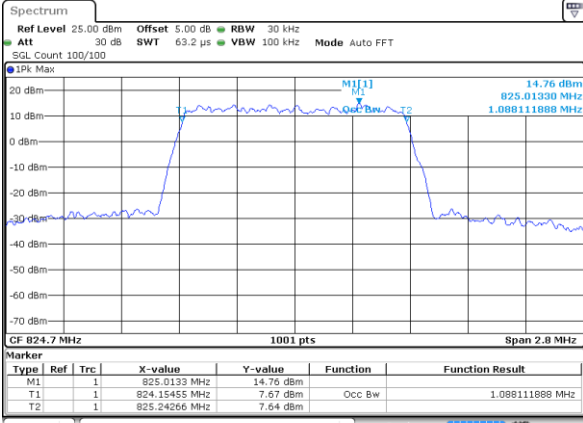

Middle Channel / 10MHz / 16QAM

Date: 5 JUL 2019 20:16:08

Highest Channel / 10MHz / QPSK

Date: 5 JUL 2019 20:18:27

Highest Channel / 10MHz / 16QAM

Date: 5 JUL 2019 20:18:37

LTE Band 5

Lowest Channel / 1.4MHz / 64QAM