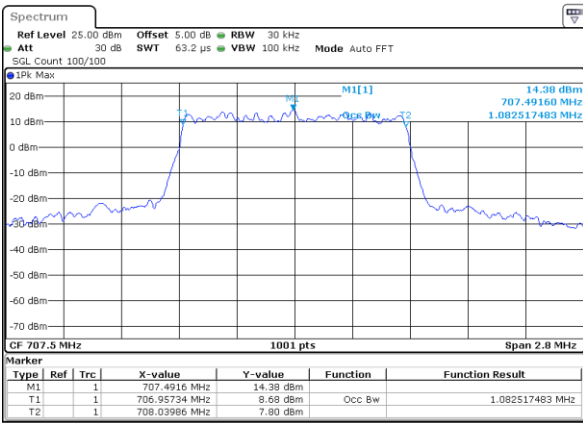

Highest Channel / 10MHz / 16QAM

Date: 6 JUL 2019 17:32:17

LTE Band 12

Lowest Channel / 1.4MHz / 64QAM

Date: 6 JUL 2019 17:47:56

Lowest Channel / 3MHz / 64QAM

Date: 6 JUL 2019 17:58:55

Middle Channel / 1.4MHz / 64QAM

Date: 6 JUL 2019 17:48:16

Middle Channel / 3MHz / 64QAM

Date: 6 JUL 2019 17:59:15

Highest Channel / 1.4MHz / 64QAM

Date: 6 JUL 2019 17:48:36

Highest Channel / 3MHz / 64QAM

Date: 6 JUL 2019 17:59:35

LTE Band 12