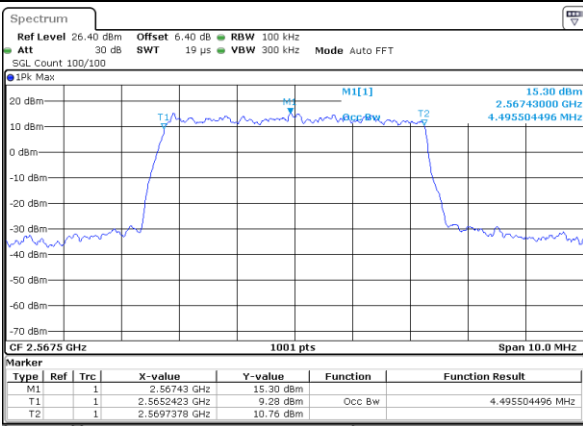

LTE Band 7

Lowest Channel / 5MHz / QPSK

Date: 6 JUL 2019 14:40:03

Lowest Channel / 5MHz / 16QAM

Date: 6 JUL 2019 14:40:23

Middle Channel / 5MHz / QPSK

Date: 6 JUL 2019 14:41:03

Middle Channel / 5MHz / 16QAM

Date: 6 JUL 2019 14:40:43

Highest Channel / 5MHz / QPSK

Date: 6 JUL 2019 14:41:24

Highest Channel / 5MHz / 16QAM

Date: 6 JUL 2019 14:41:44

LTE Band 7

Lowest Channel / 10MHz / QPSK

Date: 6 JUL 2019 14:56:35