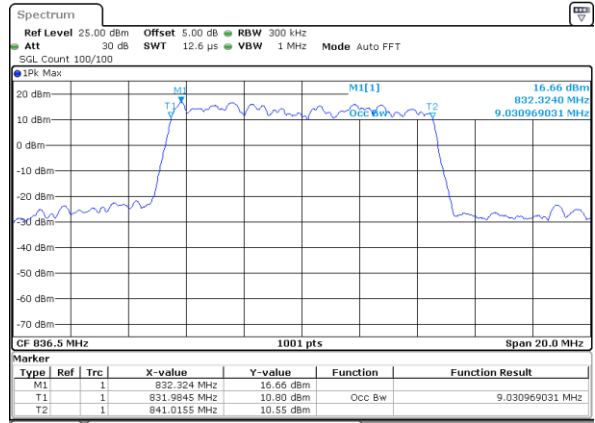

Date: 5 JUL 2019 19:58:09

LTE Band 5

Lowest Channel / 10MHz / QPSK

Date: 5 JUL 2019 20:06:59

Lowest Channel / 10MHz / 16QAM

Date: 5 JUL 2019 20:07:09

Middle Channel / 10MHz / QPSK

Date: 5 JUL 2019 20:15:58

Middle Channel / 10MHz / 16QAM

Date: 5 JUL 2019 20:16:08

Highest Channel / 10MHz / QPSK

Date: 5 JUL 2019 20:18:27

Highest Channel / 10MHz / 16QAM

Date: 5 JUL 2019 20:18:37

LTE Band 5

Lowest Channel / 1.4MHz / 64QAM