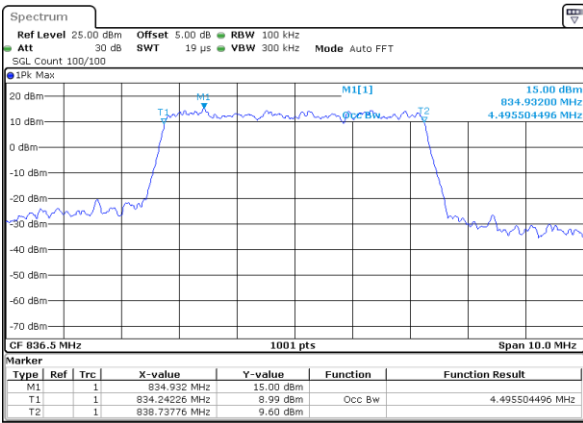

Middle Channel / 5MHz / QPSK

Date: 5 JUL 2019 19:55:30