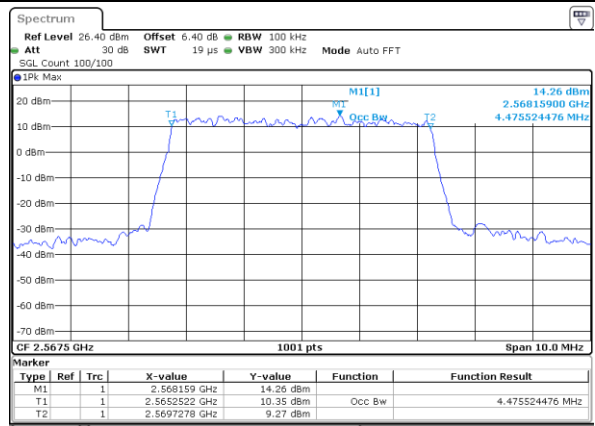

LTE Band 7

Lowest Channel / 5MHz / QPSK

Date: 6 JUL 2019 14:40:03

Lowest Channel / 5MHz / 16QAM

Date: 6 JUL 2019 14:40:23

Middle Channel / 5MHz / QPSK

Date: 6 JUL 2019 14:41:03

Middle Channel / 5MHz / 16QAM

Date: 6 JUL 2019 14:40:43

Highest Channel / 5MHz / QPSK

Date: 6 JUL 2019 14:41:24

Highest Channel / 5MHz / 16QAM

Date: 6 JUL 2019 14:41:44

LTE Band 7

Lowest Channel / 10MHz / QPSK

Date: 6 JUL 2019 14:56:35