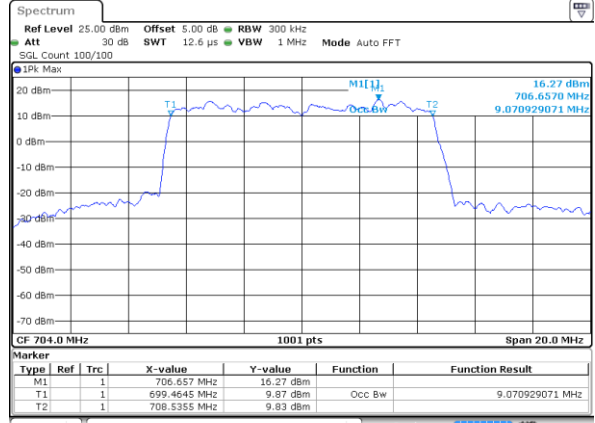

LTE Band 12

Lowest Channel / 5MHz / QPSK

Date: 6 JUL 2019 17:14:57

Lowest Channel / 5MHz / 16QAM

Date: 6 JUL 2019 17:15:07

Middle Channel / 5MHz / QPSK

Date: 6 JUL 2019 17:15:28

Middle Channel / 5MHz / 16QAM

Date: 6 JUL 2019 17:15:18

Highest Channel / 5MHz / QPSK

Date: 6 JUL 2019 17:15:38

Highest Channel / 5MHz / 16QAM

Date: 6 JUL 2019 17:15:48

LTE Band 12

Lowest Channel / 10MHz / QPSK

Date: 6 JUL 2019 17:31:27

Lowest Channel / 10MHz / 16QAM

Date: 6 JUL 2019 17:31:37

Middle Channel / 10MHz / QPSK

Date: 6 JUL 2019 17:31:57

Middle Channel / 10MHz / 16QAM

Date: 6 JUL 2019 17:31:47

Highest Channel / 10MHz / QPSK

Date: 6 JUL 2019 17:32:07