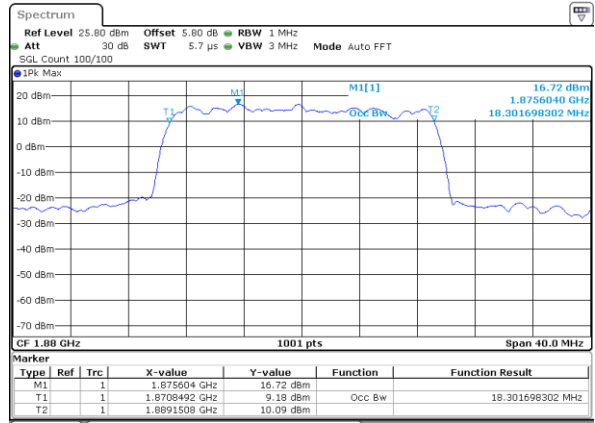

Date: 5 JUL 2019 12:07:32

Highest Channel / 5MHz / 64QAM

Date: 5 JUL 2019 12:07:12

Highest Channel / 10MHz / 64QAM

Date: 5 JUL 2019 12:07:42

LTE Band 2

Lowest Channel / 15MHz / 64QAM

Date: 5 JUL 2019 12:07:52

Lowest Channel / 20MHz / 64QAM

Date: 5 JUL 2019 12:08:22

Middle Channel / 15MHz / 64QAM

Date: 5 JUL 2019 12:08:02

Middle Channel / 20MHz / 64QAM

Date: 5 JUL 2019 12:08:32

Highest Channel / 15MHz / 64QAM

Date: 5 JUL 2019 12:08:12

Highest Channel / 20MHz / 64QAM

Date: 5 JUL 2019 12:08:42

LTE Band 5

Lowest Channel / 1.4MHz / QPSK

Date: 5 JUL 2019 14:01:15

Lowest Channel / 1.4MHz / 16QAM

Date: 5 JUL 2019 14:01:25

Middle Channel / 1.4MHz / QPSK