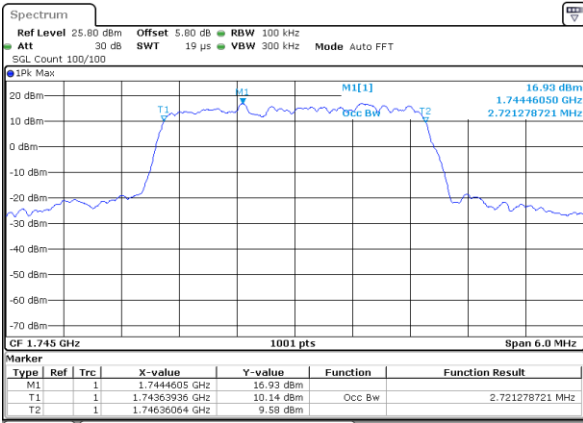

Middle Channel / 3MHz / QPSK

Date: 12 JUL 2019 03:09:37