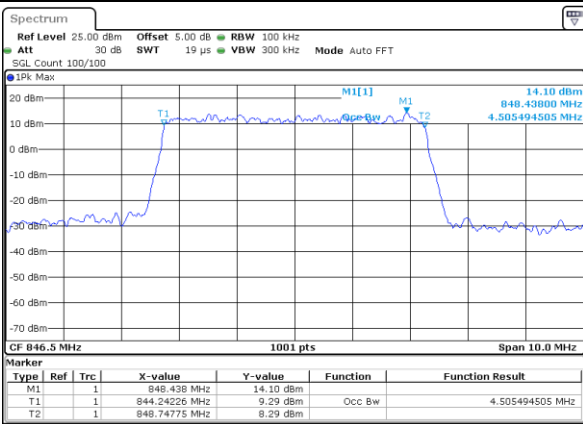

Middle Channel / 5MHz / 64QAM

Date: 5 JUL 2019 20:56:26

Middle Channel / 10MHz / 64QAM

Date: 5 JUL 2019 21:06:40

Highest Channel / 5MHz / 64QAM

Date: 5 JUL 2019 20:56:46

Highest Channel / 10MHz / 64QAM

Date: 5 JUL 2019 21:07:00