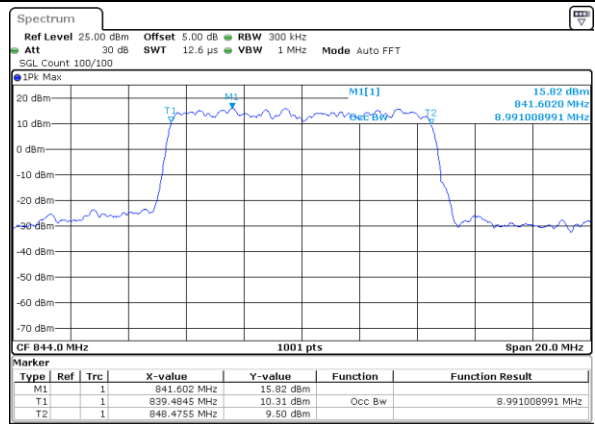

Middle Channel / 5MHz / 64QAM

Date: 5 JUL 2019 20:56:26

Middle Channel / 10MHz / 64QAM

Date: 5 JUL 2019 21:06:40

Highest Channel / 5MHz / 64QAM

Date: 5 JUL 2019 20:56:46

Highest Channel / 10MHz / 64QAM

Date: 5 JUL 2019 21:07:00