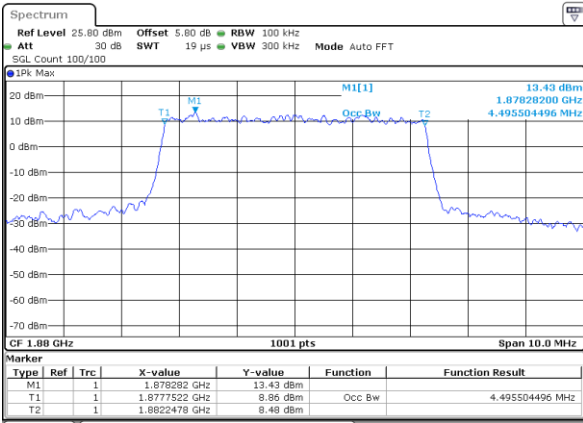

LTE Band 2

Lowest Channel / 5MHz / 64QAM

Date: 5 JUL 2019 12:06:51

Lowest Channel / 10MHz / 64QAM

Date: 5 JUL 2019 12:07:22

Middle Channel / 5MHz / 64QAM

Date: 5 JUL 2019 12:07:02

Middle Channel / 10MHz / 64QAM

Date: 5 JUL 2019 12:07:32

Highest Channel / 5MHz / 64QAM

Date: 5 JUL 2019 12:07:12

Highest Channel / 10MHz / 64QAM

Date: 5 JUL 2019 12:07:42

LTE Band 2

Lowest Channel / 15MHz / 64QAM

Date: 5 JUL 2019 12:07:52