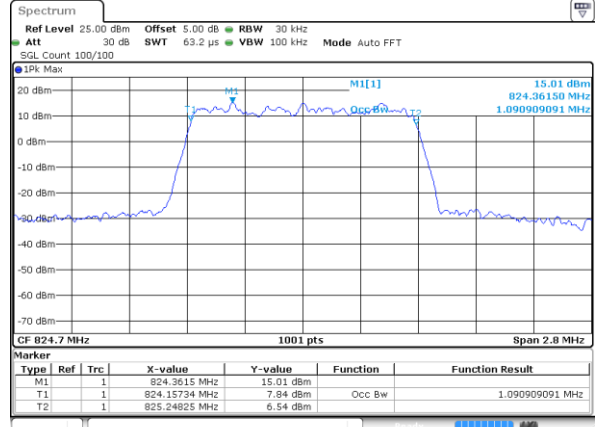

Highest Channel / 20MHz / 64QAM

Date: 5 JUL 2019 12:08:42

LTE Band 5

Lowest Channel / 1.4MHz / QPSK

Date: 5 JUL 2019 14:01:15

Lowest Channel / 1.4MHz / 16QAM

Date: 5 JUL 2019 14:01:25

Middle Channel / 1.4MHz / QPSK