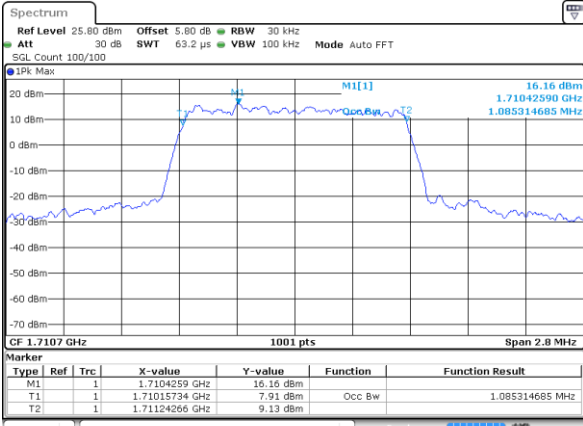

Highest Channel / 5MHz / 64QAM

Date: 6 JUL 2019 18:05:06

Highest Channel / 10MHz / 64QAM

Date: 6 JUL 2019 18:16:04

LTE Band 66

Lowest Channel / 1.4MHz / QPSK

Lowest Channel / 1.4MHz / 16QAM

Middle Channel / 1.4MHz / QPSK

Middle Channel / 1.4MHz / 16QAM

Highest Channel / 1.4MHz / QPSK

Highest Channel / 1.4MHz / 16QAM

LTE Band 66

Lowest Channel / 3MHz / QPSK

Date: 12 JUL 2019 02:59:12

Lowest Channel / 3MHz / 16QAM

Date: 12 JUL 2019 02:59:59