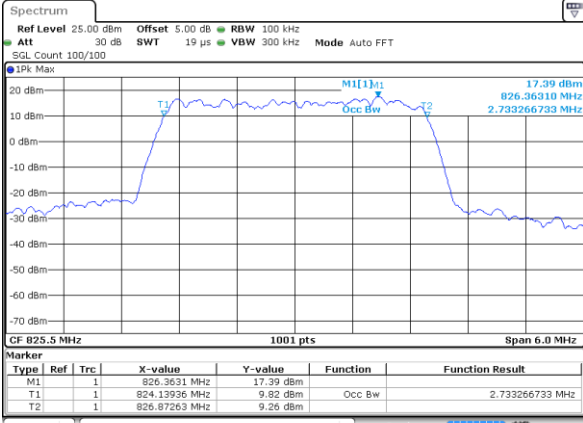

LTE Band 5

Lowest Channel / 3MHz / QPSK

Date: 5 JUL 2019 19:26:02