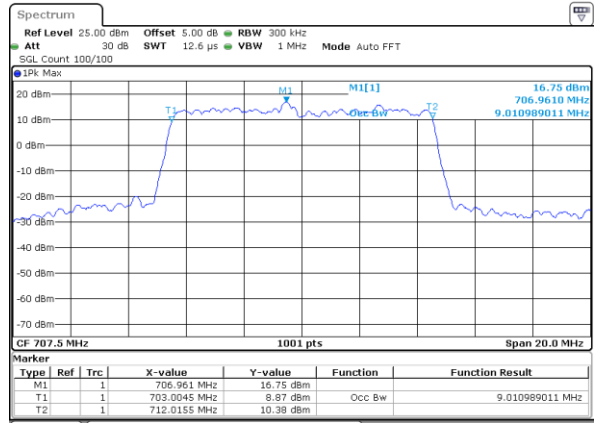

Date: 6 JUL 2019 17:15:18

Highest Channel / 5MHz / QPSK

Date: 6 JUL 2019 17:15:38

Highest Channel / 5MHz / 16QAM

Date: 6 JUL 2019 17:15:48

LTE Band 12

Lowest Channel / 10MHz / QPSK

Date: 6 JUL 2019 17:31:27

Lowest Channel / 10MHz / 16QAM

Date: 6 JUL 2019 17:31:37

Middle Channel / 10MHz / QPSK

Date: 6 JUL 2019 17:31:57

Middle Channel / 10MHz / 16QAM

Date: 6 JUL 2019 17:31:47

Highest Channel / 10MHz / QPSK

Date: 6 JUL 2019 17:32:07

Highest Channel / 10MHz / 16QAM

Date: 6 JUL 2019 17:32:17

LTE Band 12

Lowest Channel / 1.4MHz / 64QAM

Date: 6 JUL 2019 17:47:56

Lowest Channel / 3MHz / 64QAM

Date: 6 JUL 2019 17:58:55

Middle Channel / 1.4MHz / 64QAM