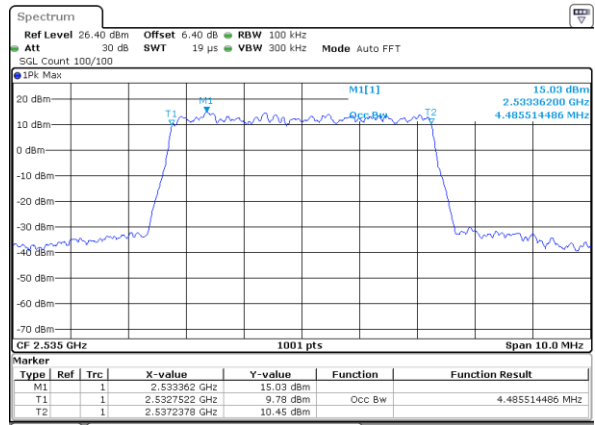

LTE Band 7

Lowest Channel / 5MHz / QPSK

Date: 6 JUL 2019 14:40:03

Lowest Channel / 5MHz / 16QAM

Date: 6 JUL 2019 14:40:23

Middle Channel / 5MHz / QPSK

Date: 6 JUL 2019 14:41:03

Middle Channel / 5MHz / 16QAM

Date: 6 JUL 2019 14:40:43

Highest Channel / 5MHz / QPSK

Date: 6 JUL 2019 14:41:24

Highest Channel / 5MHz / 16QAM

Date: 6 JUL 2019 14:41:44

LTE Band 7

Lowest Channel / 10MHz / QPSK

Date: 6 JUL 2019 14:56:35