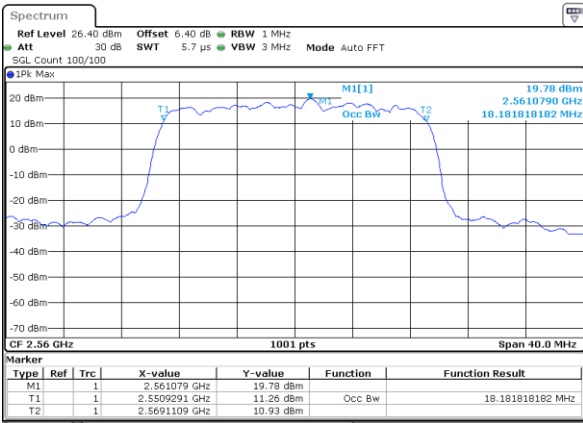

Date: 6 JUL 2019 15:13:45

Middle Channel / 15MHz / 16QAM

Date: 6 JUL 2019 15:14:06

Highest Channel / 15MHz / QPSK

Date: 6 JUL 2019 15:14:46

Highest Channel / 15MHz / 16QAM

Date: 6 JUL 2019 15:14:26

LTE Band 7

Lowest Channel / 20MHz / QPSK

Date: 6 JUL 2019 15:29:57

Lowest Channel / 20MHz / 16QAM

Date: 6 JUL 2019 15:29:37

Middle Channel / 20MHz / QPSK

Date: 6 JUL 2019 15:30:18

Middle Channel / 20MHz / 16QAM

Date: 6 JUL 2019 15:30:38

Highest Channel / 20MHz / QPSK

Date: 6 JUL 2019 15:31:18

Highest Channel / 20MHz / 16QAM

Date: 6 JUL 2019 15:30:58

LTE Band 7

Lowest Channel / 5MHz / 64QAM

Date: 6 JUL 2019 15:53:43

Lowest Channel / 10MHz / 64QAM