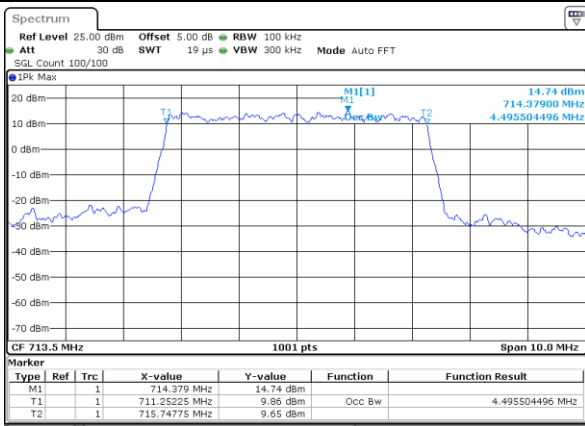

LTE Band 12

Lowest Channel / 5MHz / QPSK

Date: 6 JUL 2019 17:14:57

Lowest Channel / 5MHz / 16QAM

Date: 6 JUL 2019 17:15:07

Middle Channel / 5MHz / QPSK

Date: 6 JUL 2019 17:15:28

Middle Channel / 5MHz / 16QAM

Date: 6 JUL 2019 17:15:18

Highest Channel / 5MHz / QPSK

Date: 6 JUL 2019 17:15:38

Highest Channel / 5MHz / 16QAM

Date: 6 JUL 2019 17:15:48

LTE Band 12

Lowest Channel / 10MHz / QPSK

Date: 6 JUL 2019 17:31:27