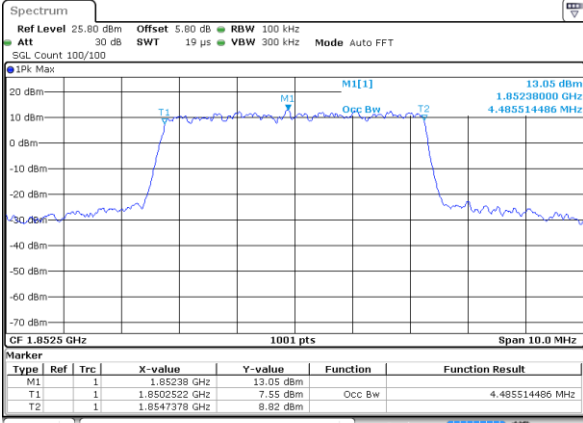

LTE Band 2

Lowest Channel / 5MHz / 64QAM

Date: 5 JUL 2019 12:06:51

Lowest Channel / 10MHz / 64QAM

Date: 5 JUL 2019 12:07:22

Middle Channel / 5MHz / 64QAM

Date: 5 JUL 2019 12:07:02

Middle Channel / 10MHz / 64QAM

Date: 5 JUL 2019 12:07:32

Highest Channel / 5MHz / 64QAM

Date: 5 JUL 2019 12:07:12

Highest Channel / 10MHz / 64QAM

Date: 5 JUL 2019 12:07:42

LTE Band 2

Lowest Channel / 15MHz / 64QAM

Date: 5 JUL 2019 12:07:52