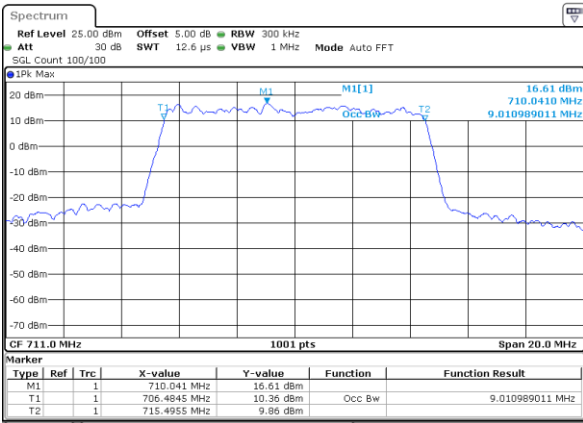

Date: 6 JUL 2019 17:15:18

Highest Channel / 5MHz / QPSK

Date: 6 JUL 2019 17:15:38

Highest Channel / 5MHz / 16QAM

Date: 6 JUL 2019 17:15:48

LTE Band 12

Lowest Channel / 10MHz / QPSK

Date: 6 JUL 2019 17:31:27

Lowest Channel / 10MHz / 16QAM

Date: 6 JUL 2019 17:31:37

Middle Channel / 10MHz / QPSK

Date: 6 JUL 2019 17:31:57

Middle Channel / 10MHz / 16QAM

Date: 6 JUL 2019 17:31:47

Highest Channel / 10MHz / QPSK

Date: 6 JUL 2019 17:32:07

Highest Channel / 10MHz / 16QAM

Date: 6 JUL 2019 17:32:17

LTE Band 12

Lowest Channel / 1.4MHz / 64QAM

Date: 6 JUL 2019 17:47:56

Lowest Channel / 3MHz / 64QAM

Date: 6 JUL 2019 17:58:55

Middle Channel / 1.4MHz / 64QAM