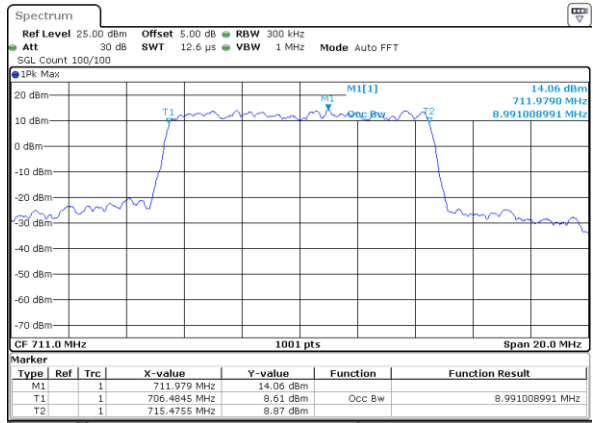

Date: 6 JUL 2019 17:48:16

Middle Channel / 3MHz / 64QAM

Date: 6 JUL 2019 17:59:15

Highest Channel / 1.4MHz / 64QAM

Date: 6 JUL 2019 17:48:36

Highest Channel / 3MHz / 64QAM

Date: 6 JUL 2019 17:59:35

LTE Band 12

Lowest Channel / 5MHz / 64QAM

Date: 6 JUL 2019 18:04:25

Lowest Channel / 10MHz / 64QAM

Date: 6 JUL 2019 18:15:24

Middle Channel / 5MHz / 64QAM

Date: 6 JUL 2019 18:04:45

Middle Channel / 10MHz / 64QAM

Date: 6 JUL 2019 18:15:44

Highest Channel / 5MHz / 64QAM

Date: 6 JUL 2019 18:05:06

Highest Channel / 10MHz / 64QAM

Date: 6 JUL 2019 18:16:04

LTE Band 66

Lowest Channel / 1.4MHz / QPSK

Lowest Channel / 1.4MHz / 16QAM

Middle Channel / 1.4MHz / QPSK