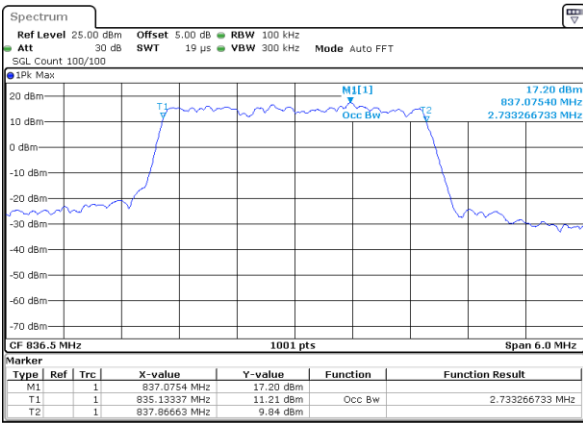

Date: 5 JUL 2019 14:10:15

Middle Channel / 1.4MHz / 16QAM

Date: 5 JUL 2019 14:10:25

Highest Channel / 1.4MHz / QPSK

Date: 5 JUL 2019 19:17:03

Highest Channel / 1.4MHz / 16QAM

Date: 5 JUL 2019 19:17:13

LTE Band 5

Lowest Channel / 3MHz / QPSK

Date: 5 JUL 2019 19:26:02

Lowest Channel / 3MHz / 16QAM

Date: 5 JUL 2019 19:26:12

Middle Channel / 3MHz / QPSK

Date: 5 JUL 2019 19:35:02

Middle Channel / 3MHz / 16QAM

Date: 5 JUL 2019 19:35:12

Highest Channel / 3MHz / QPSK

Date: 5 JUL 2019 19:37:31

Highest Channel / 3MHz / 16QAM

Date: 5 JUL 2019 19:37:41

LTE Band 5

Lowest Channel / 5MHz / QPSK

Date: 5 JUL 2019 19:46:30

Lowest Channel / 5MHz / 16QAM