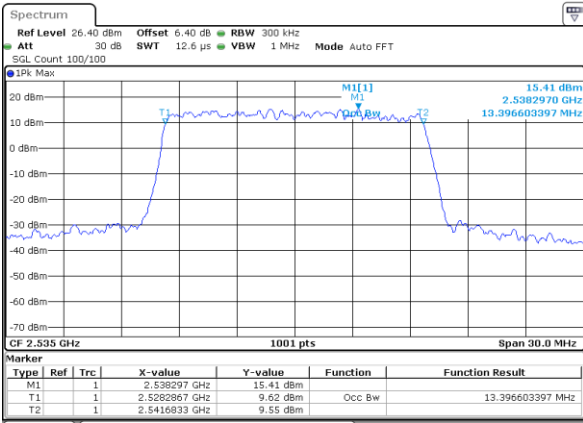

Highest Channel / 10MHz / 16QAM

Date: 6 JUL 2019 14:58:16

LTE Band 7

Lowest Channel / 15MHz / QPSK

Date: 6 JUL 2019 15:13:25

Lowest Channel / 15MHz / 16QAM

Date: 6 JUL 2019 15:13:05

Middle Channel / 15MHz / QPSK

Date: 6 JUL 2019 15:13:45

Middle Channel / 15MHz / 16QAM

Date: 6 JUL 2019 15:14:06

Highest Channel / 15MHz / QPSK

Date: 6 JUL 2019 15:14:46

Highest Channel / 15MHz / 16QAM

Date: 6 JUL 2019 15:14:26

LTE Band 7