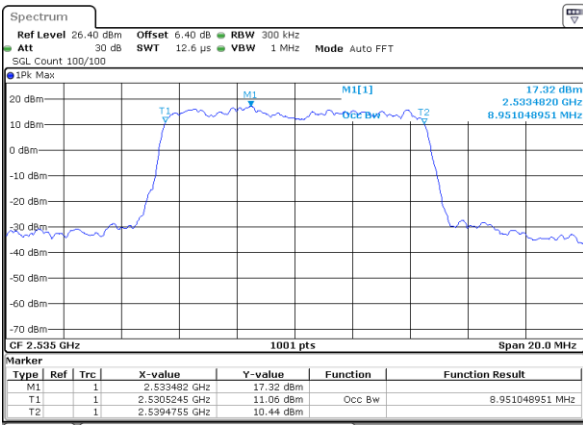

Middle Channel / 10MHz / QPSK

Date: 6 JUL 2019 14:57:35