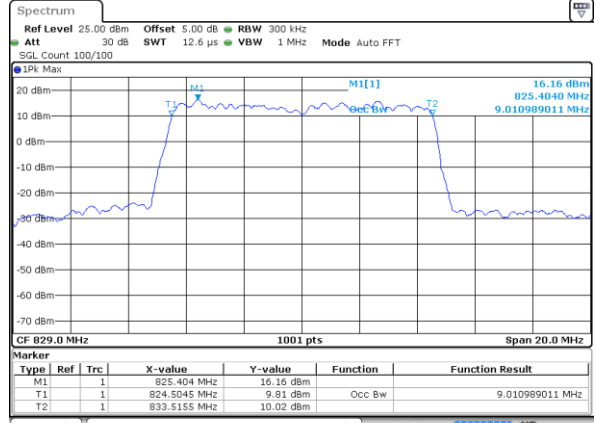

Date: 5 JUL 2019 19:58:09

LTE Band 5

Lowest Channel / 10MHz / QPSK

Date: 5 JUL 2019 20:06:59

Lowest Channel / 10MHz / 16QAM

Date: 5 JUL 2019 20:07:09

Middle Channel / 10MHz / QPSK

Date: 5 JUL 2019 20:15:58

Middle Channel / 10MHz / 16QAM

Date: 5 JUL 2019 20:16:08

Highest Channel / 10MHz / QPSK

Date: 5 JUL 2019 20:18:27

Highest Channel / 10MHz / 16QAM

Date: 5 JUL 2019 20:18:37

LTE Band 5

Lowest Channel / 1.4MHz / 64QAM