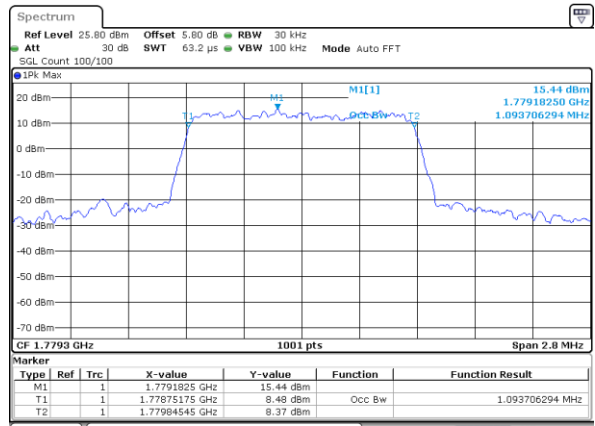

Lowest Channel / 5MHz / 64QAM

Date: 6 JUL 2019 18:04:25

Lowest Channel / 10MHz / 64QAM

Date: 6 JUL 2019 18:15:24

Middle Channel / 5MHz / 64QAM

Date: 6 JUL 2019 18:04:45

Middle Channel / 10MHz / 64QAM

Date: 6 JUL 2019 18:15:44

Highest Channel / 5MHz / 64QAM

Date: 6 JUL 2019 18:05:06

Highest Channel / 10MHz / 64QAM

Date: 6 JUL 2019 18:16:04

LTE Band 66

Lowest Channel / 1.4MHz / QPSK

Lowest Channel / 1.4MHz / 16QAM

Middle Channel / 1.4MHz / QPSK

Middle Channel / 1.4MHz / 16QAM

Highest Channel / 1.4MHz / QPSK

Highest Channel / 1.4MHz / 16QAM

LTE Band 66

Lowest Channel / 3MHz / QPSK

Date: 12 JUL 2019 02:59:12

Lowest Channel / 3MHz / 16QAM

Date: 12 JUL 2019 02:59:59