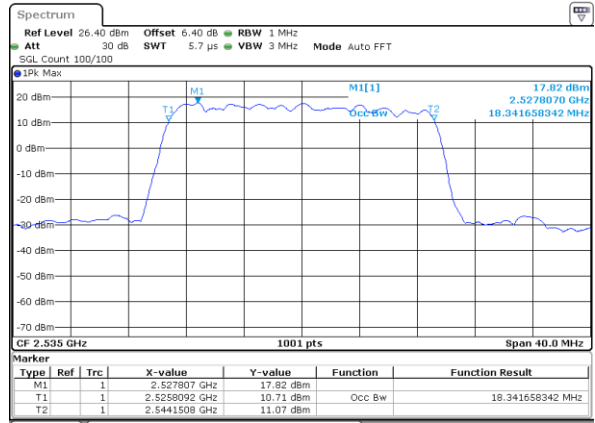

Date: 6 JUL 2019 15:13:45

Middle Channel / 15MHz / 16QAM

Date: 6 JUL 2019 15:14:06

Highest Channel / 15MHz / QPSK

Date: 6 JUL 2019 15:14:46

Highest Channel / 15MHz / 16QAM

Date: 6 JUL 2019 15:14:26

LTE Band 7

Lowest Channel / 20MHz / QPSK

Date: 6 JUL 2019 15:29:57

Lowest Channel / 20MHz / 16QAM

Date: 6 JUL 2019 15:29:37

Middle Channel / 20MHz / QPSK

Date: 6 JUL 2019 15:30:18

Middle Channel / 20MHz / 16QAM

Date: 6 JUL 2019 15:30:38

Highest Channel / 20MHz / QPSK

Date: 6 JUL 2019 15:31:18

Highest Channel / 20MHz / 16QAM

Date: 6 JUL 2019 15:30:58

LTE Band 7

Lowest Channel / 5MHz / 64QAM

Date: 6 JUL 2019 15:53:43

Lowest Channel / 10MHz / 64QAM