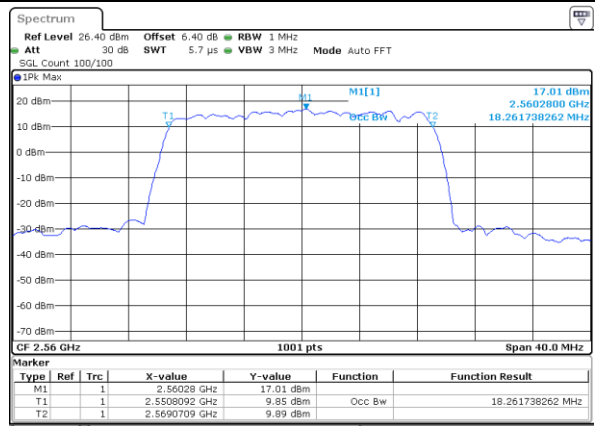

Middle Channel / 20MHz / 64QAM

Date: 6 JUL 2019 16:11:50

Highest Channel / 15MHz / 64QAM

Date: 6 JUL 2019 16:06:01

Highest Channel / 20MHz / 64QAM

Date: 6 JUL 2019 16:12:00

LTE Band 12

Lowest Channel / 1.4MHz / QPSK