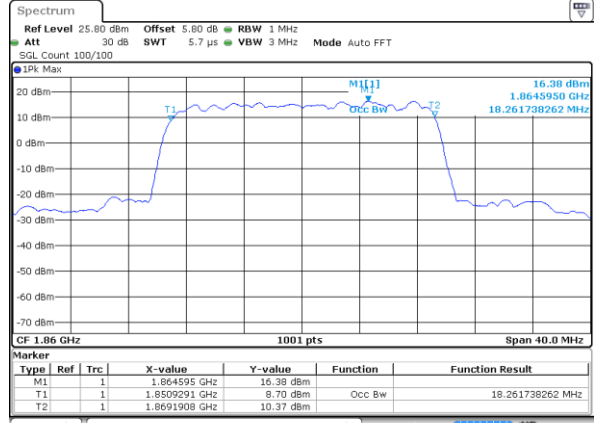

Lowest Channel / 20MHz / 64QAM

Date: 5 JUL 2019 12:08:22