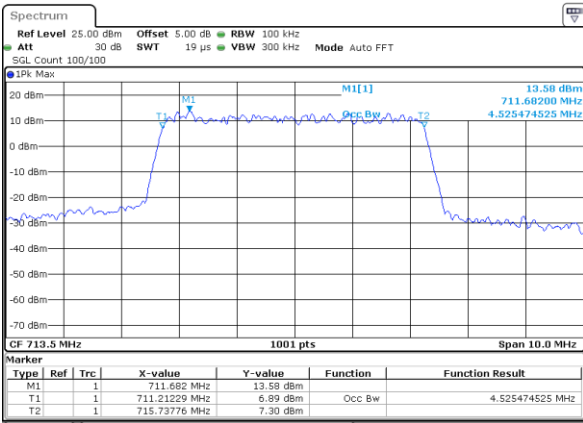

Date: 6 JUL 2019 17:48:16

Middle Channel / 3MHz / 64QAM

Date: 6 JUL 2019 17:59:15

Highest Channel / 1.4MHz / 64QAM

Date: 6 JUL 2019 17:48:36

Highest Channel / 3MHz / 64QAM

Date: 6 JUL 2019 17:59:35

LTE Band 12

Lowest Channel / 5MHz / 64QAM

Date: 6 JUL 2019 18:04:25

Lowest Channel / 10MHz / 64QAM

Date: 6 JUL 2019 18:15:24

Middle Channel / 5MHz / 64QAM

Date: 6 JUL 2019 18:04:45

Middle Channel / 10MHz / 64QAM

Date: 6 JUL 2019 18:15:44

Highest Channel / 5MHz / 64QAM

Date: 6 JUL 2019 18:05:06

Highest Channel / 10MHz / 64QAM

Date: 6 JUL 2019 18:16:04

LTE Band 66

Lowest Channel / 1.4MHz / QPSK

Lowest Channel / 1.4MHz / 16QAM

Middle Channel / 1.4MHz / QPSK