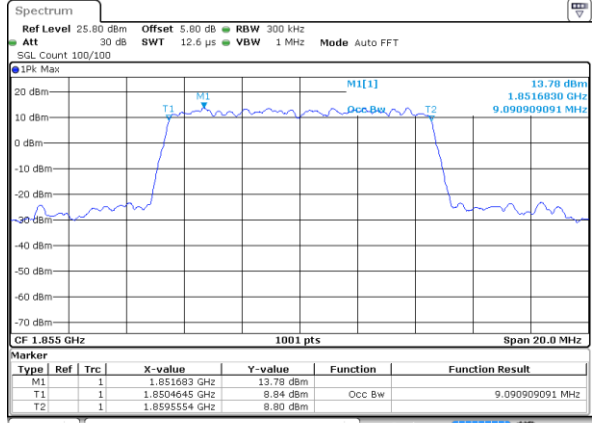

LTE Band 2

Lowest Channel / 5MHz / 64QAM

Date: 5 JUL 2019 12:06:51

Lowest Channel / 10MHz / 64QAM

Date: 5 JUL 2019 12:07:22

Middle Channel / 5MHz / 64QAM

Date: 5 JUL 2019 12:07:02

Middle Channel / 10MHz / 64QAM

Date: 5 JUL 2019 12:07:32

Highest Channel / 5MHz / 64QAM

Date: 5 JUL 2019 12:07:12

Highest Channel / 10MHz / 64QAM

Date: 5 JUL 2019 12:07:42

LTE Band 2

Lowest Channel / 15MHz / 64QAM

Date: 5 JUL 2019 12:07:52