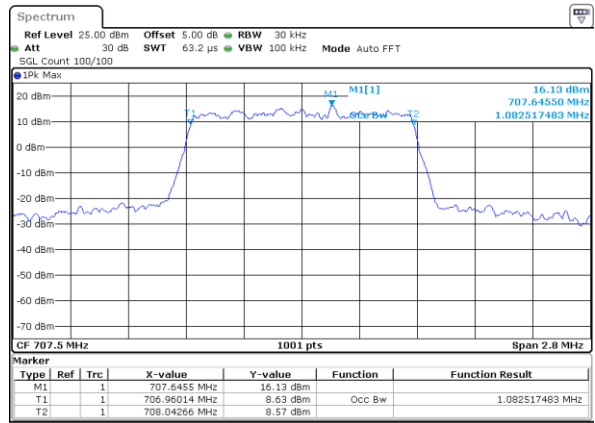

Middle Channel / 20MHz / 64QAM

Date: 6 JUL 2019 16:11:50

Highest Channel / 15MHz / 64QAM

Date: 6 JUL 2019 16:06:01

Highest Channel / 20MHz / 64QAM

Date: 6 JUL 2019 16:12:00

LTE Band 12

Lowest Channel / 1.4MHz / QPSK

Date: 6 JUL 2019 16:41:59

Lowest Channel / 1.4MHz / 16QAM

Date: 6 JUL 2019 16:42:09

Middle Channel / 1.4MHz / QPSK

Date: 6 JUL 2019 16:42:29

Middle Channel / 1.4MHz / 16QAM

Date: 6 JUL 2019 16:42:19

Highest Channel / 1.4MHz / QPSK

Date: 6 JUL 2019 16:42:39

Highest Channel / 1.4MHz / 16QAM

Date: 6 JUL 2019 16:42:49

LTE Band 12

Lowest Channel / 3MHz / QPSK

Date: 6 JUL 2019 16:58:27

Lowest Channel / 3MHz / 16QAM

Date: 6 JUL 2019 16:58:37