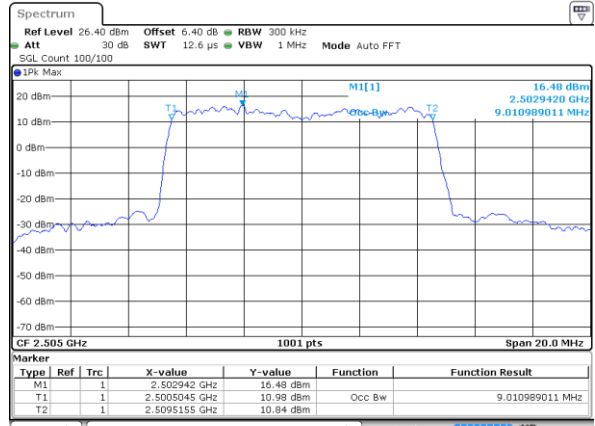

Lowest Channel / 10MHz / 16QAM

Date: 6 JUL 2019 14:56:55