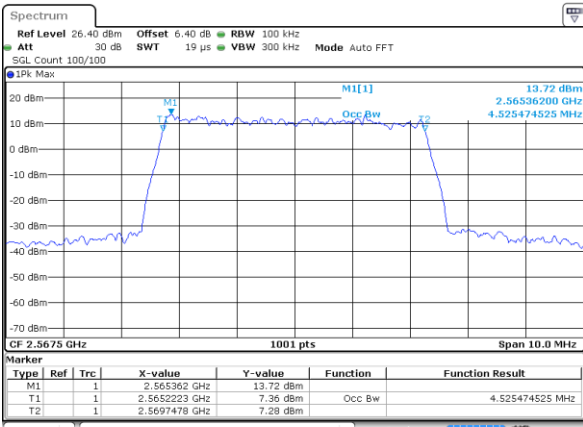

Highest Channel / 20MHz / QPSK

Date: 6 JUL 2019 15:31:18

Highest Channel / 20MHz / 16QAM

Date: 6 JUL 2019 15:30:58

LTE Band 7

Lowest Channel / 5MHz / 64QAM

Date: 6 JUL 2019 15:53:43

Lowest Channel / 10MHz / 64QAM

Date: 6 JUL 2019 15:59:42

Middle Channel / 5MHz / 64QAM

Date: 6 JUL 2019 15:53:53

Middle Channel / 10MHz / 64QAM

Date: 6 JUL 2019 15:59:52

Highest Channel / 5MHz / 64QAM

Date: 6 JUL 2019 15:54:03

Highest Channel / 10MHz / 64QAM