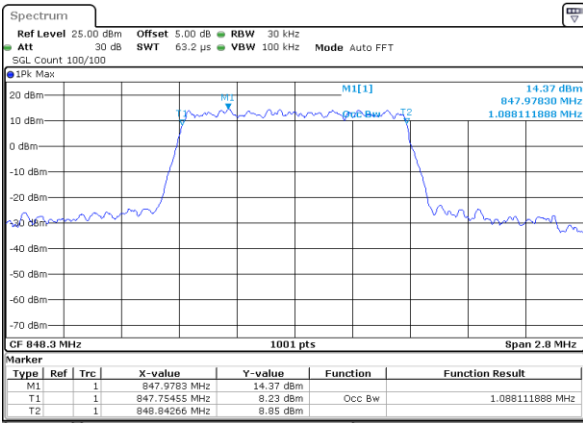

Middle Channel / 10MHz / 16QAM

Date: 5 JUL 2019 20:16:08

Highest Channel / 10MHz / QPSK

Date: 5 JUL 2019 20:18:27

Highest Channel / 10MHz / 16QAM

Date: 5 JUL 2019 20:18:37

LTE Band 5

Lowest Channel / 1.4MHz / 64QAM

Date: 5 JUL 2019 20:30:33

Lowest Channel / 3MHz / 64QAM

Date: 5 JUL 2019 20:40:47

Middle Channel / 1.4MHz / 64QAM

Date: 5 JUL 2019 20:35:57

Middle Channel / 3MHz / 64QAM

Date: 5 JUL 2019 20:46:11

Highest Channel / 1.4MHz / 64QAM

Date: 5 JUL 2019 20:36:17

Highest Channel / 3MHz / 64QAM

Date: 5 JUL 2019 20:46:31

LTE Band 5

Lowest Channel / 5MHz / 64QAM

Date: 5 JUL 2019 20:51:01

Lowest Channel / 10MHz / 64QAM

Date: 5 JUL 2019 21:01:15