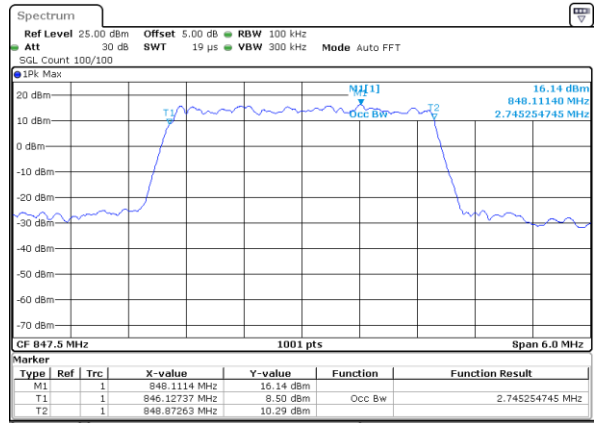

Date: 5 JUL 2019 14:10:15

Middle Channel / 1.4MHz / 16QAM

Date: 5 JUL 2019 14:10:25

Highest Channel / 1.4MHz / QPSK

Date: 5 JUL 2019 19:17:03

Highest Channel / 1.4MHz / 16QAM

Date: 5 JUL 2019 19:17:13

LTE Band 5

Lowest Channel / 3MHz / QPSK

Date: 5 JUL 2019 19:26:02

Lowest Channel / 3MHz / 16QAM

Date: 5 JUL 2019 19:26:12

Middle Channel / 3MHz / QPSK

Date: 5 JUL 2019 19:35:02

Middle Channel / 3MHz / 16QAM

Date: 5 JUL 2019 19:35:12

Highest Channel / 3MHz / QPSK

Date: 5 JUL 2019 19:37:31

Highest Channel / 3MHz / 16QAM

Date: 5 JUL 2019 19:37:41

LTE Band 5

Lowest Channel / 5MHz / QPSK

Date: 5 JUL 2019 19:46:30

Lowest Channel / 5MHz / 16QAM