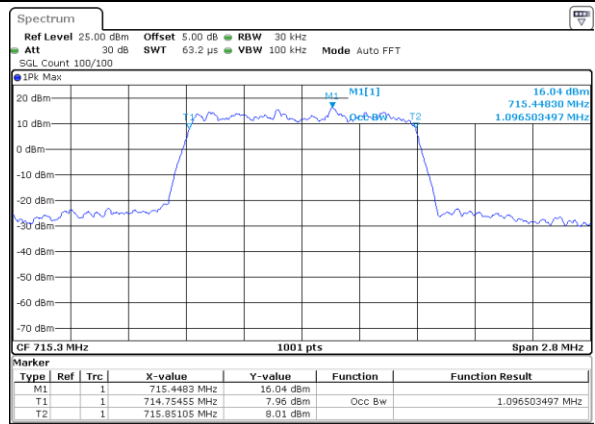

Date: 6 JUL 2019 16:41:59

Lowest Channel / 1.4MHz / 16QAM

Date: 6 JUL 2019 16:42:09

Middle Channel / 1.4MHz / QPSK

Date: 6 JUL 2019 16:42:29

Middle Channel / 1.4MHz / 16QAM

Date: 6 JUL 2019 16:42:19

Highest Channel / 1.4MHz / QPSK

Date: 6 JUL 2019 16:42:39

Highest Channel / 1.4MHz / 16QAM

Date: 6 JUL 2019 16:42:49

LTE Band 12

Lowest Channel / 3MHz / QPSK

Date: 6 JUL 2019 16:58:27

Lowest Channel / 3MHz / 16QAM

Date: 6 JUL 2019 16:58:37