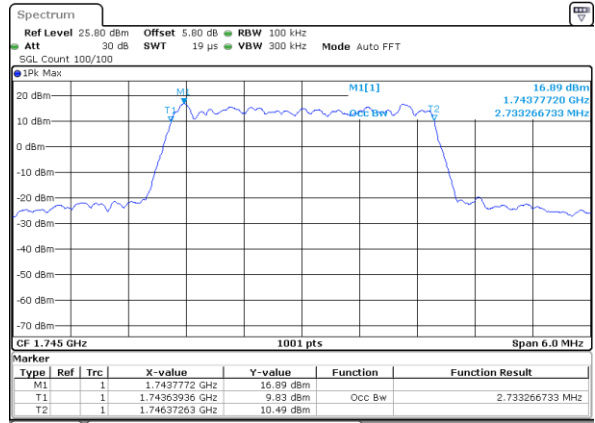

Middle Channel / 3MHz / 16QAM

Date: 12 JUL 2019 03:09:24