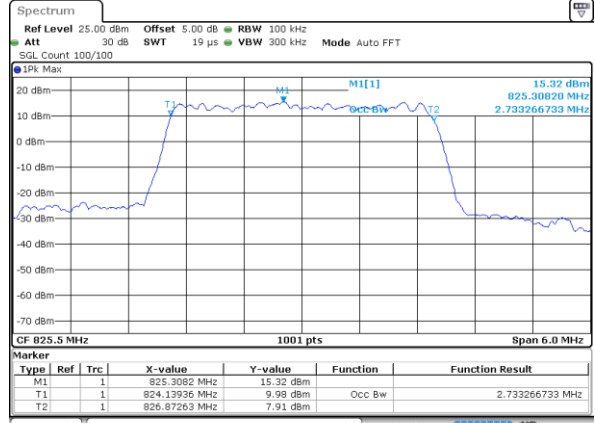

Date: 5 JUL 2019 19:58:09

LTE Band 5

Lowest Channel / 10MHz / QPSK

Date: 5 JUL 2019 20:06:59

Lowest Channel / 10MHz / 16QAM

Date: 5 JUL 2019 20:07:09

Middle Channel / 10MHz / QPSK

Date: 5 JUL 2019 20:15:58

Middle Channel / 10MHz / 16QAM

Date: 5 JUL 2019 20:16:08

Highest Channel / 10MHz / QPSK

Date: 5 JUL 2019 20:18:27

Highest Channel / 10MHz / 16QAM

Date: 5 JUL 2019 20:18:37

LTE Band 5

Lowest Channel / 1.4MHz / 64QAM

Date: 5 JUL 2019 20:30:33

Lowest Channel / 3MHz / 64QAM

Date: 5 JUL 2019 20:40:47

Middle Channel / 1.4MHz / 64QAM

Date: 5 JUL 2019 20:35:57

Middle Channel / 3MHz / 64QAM

Date: 5 JUL 2019 20:46:11

Highest Channel / 1.4MHz / 64QAM