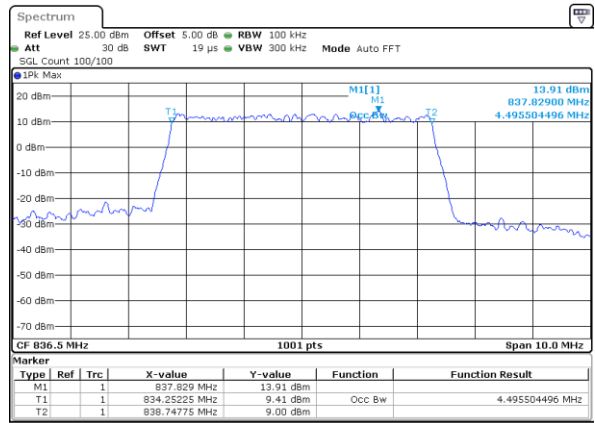

Middle Channel / 5MHz / 16QAM

Date: 5 JUL 2019 19:55:40