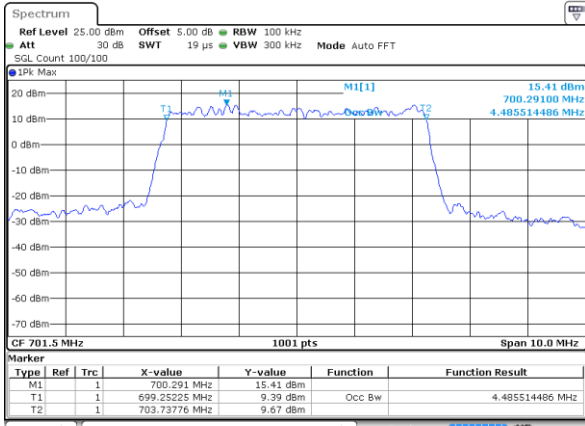

LTE Band 12

Lowest Channel / 5MHz / QPSK

Date: 6 JUL 2019 17:14:57