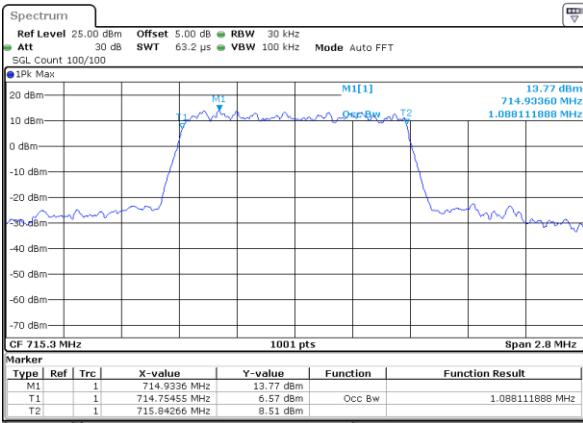

Highest Channel / 10MHz / 16QAM

Date: 6 JUL 2019 17:32:17

LTE Band 12

Lowest Channel / 1.4MHz / 64QAM

Date: 6 JUL 2019 17:47:56

Lowest Channel / 3MHz / 64QAM

Date: 6 JUL 2019 17:58:55

Middle Channel / 1.4MHz / 64QAM

Date: 6 JUL 2019 17:48:16

Middle Channel / 3MHz / 64QAM

Date: 6 JUL 2019 17:59:15

Highest Channel / 1.4MHz / 64QAM

Date: 6 JUL 2019 17:48:36

Highest Channel / 3MHz / 64QAM

Date: 6 JUL 2019 17:59:35

LTE Band 12