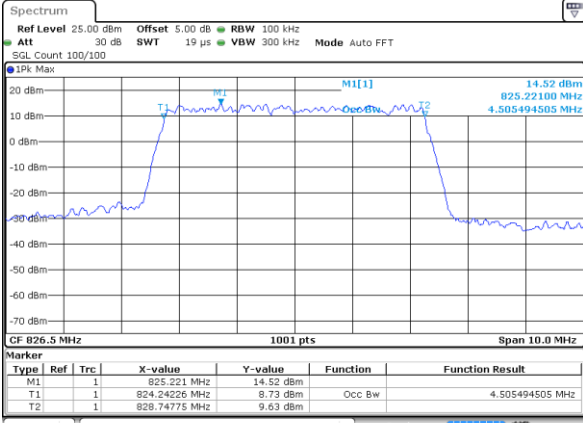

Highest Channel / 3MHz / QPSK

Date: 5 JUL 2019 19:37:31

Highest Channel / 3MHz / 16QAM

Date: 5 JUL 2019 19:37:41

LTE Band 5

Lowest Channel / 5MHz / QPSK

Date: 5 JUL 2019 19:46:30

Lowest Channel / 5MHz / 16QAM