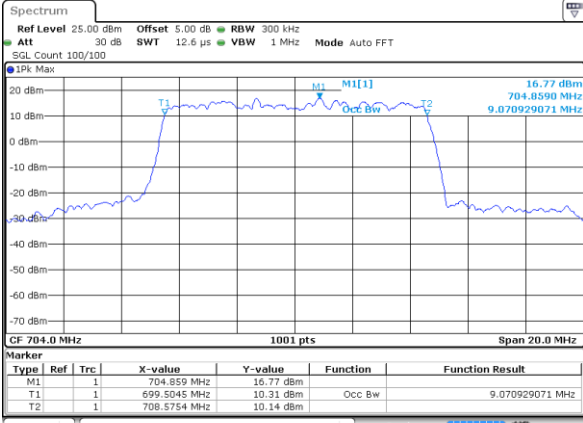

Date: 6 JUL 2019 17:15:18

Highest Channel / 5MHz / QPSK

Date: 6 JUL 2019 17:15:38

Highest Channel / 5MHz / 16QAM

Date: 6 JUL 2019 17:15:48

LTE Band 12

Lowest Channel / 10MHz / QPSK

Date: 6 JUL 2019 17:31:27

Lowest Channel / 10MHz / 16QAM

Date: 6 JUL 2019 17:31:37

Middle Channel / 10MHz / QPSK

Date: 6 JUL 2019 17:31:57

Middle Channel / 10MHz / 16QAM

Date: 6 JUL 2019 17:31:47

Highest Channel / 10MHz / QPSK

Date: 6 JUL 2019 17:32:07