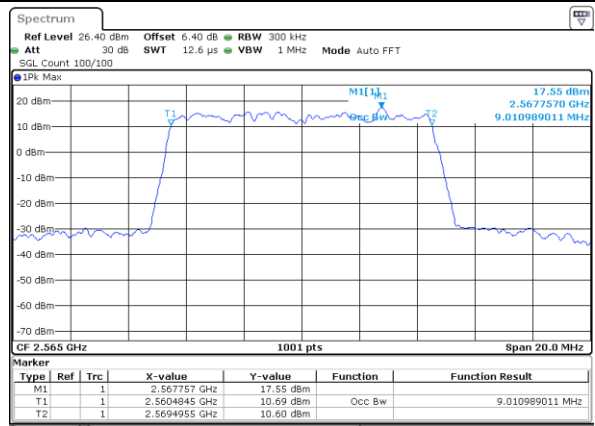

Lowest Channel / 10MHz / 16QAM

Date: 6 JUL 2019 14:56:55

Middle Channel / 10MHz / QPSK

Date: 6 JUL 2019 14:57:35

Middle Channel / 10MHz / 16QAM

Date: 6 JUL 2019 14:57:15

Highest Channel / 10MHz / QPSK

Date: 6 JUL 2019 14:57:56

Highest Channel / 10MHz / 16QAM

Date: 6 JUL 2019 14:58:16

LTE Band 7

Lowest Channel / 15MHz / QPSK

Date: 6 JUL 2019 15:13:25

Lowest Channel / 15MHz / 16QAM

Date: 6 JUL 2019 15:13:05

Middle Channel / 15MHz / QPSK