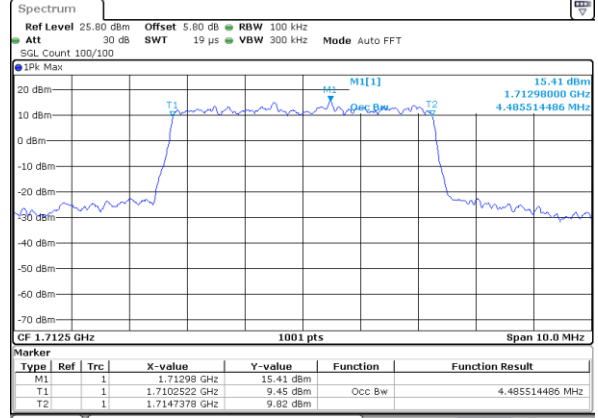

Middle Channel / 1.4MHz / 16QAM

Highest Channel / 1.4MHz / QPSK

Highest Channel / 1.4MHz / 16QAM

LTE Band 66

Lowest Channel / 3MHz / QPSK

Date: 12 JUL 2019 02:59:12

Lowest Channel / 3MHz / 16QAM

Date: 12 JUL 2019 02:59:59

Middle Channel / 3MHz / QPSK

Date: 12 JUL 2019 03:09:37

Middle Channel / 3MHz / 16QAM

Date: 12 JUL 2019 03:09:24

Highest Channel / 3MHz / QPSK

Date: 12 JUL 2019 03:10:39

Highest Channel / 3MHz / 16QAM

Date: 12 JUL 2019 03:11:49

LTE Band 66

Lowest Channel / 5MHz / QPSK

Date: 12 JUL 2019 03:22:44

Lowest Channel / 5MHz / 16QAM

Date: 12 JUL 2019 03:23:17

Middle Channel / 5MHz / QPSK

Date: 12 JUL 2019 03:27:39

Middle Channel / 5MHz / 16QAM