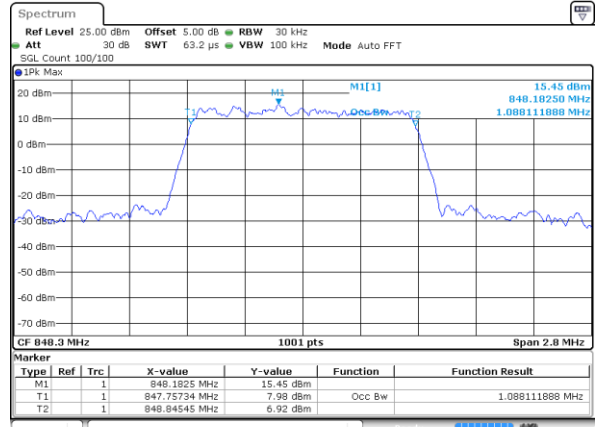

Date: 5 JUL 2019 14:10:15

Middle Channel / 1.4MHz / 16QAM

Date: 5 JUL 2019 14:10:25

Highest Channel / 1.4MHz / QPSK

Date: 5 JUL 2019 19:17:03

Highest Channel / 1.4MHz / 16QAM

Date: 5 JUL 2019 19:17:13

LTE Band 5