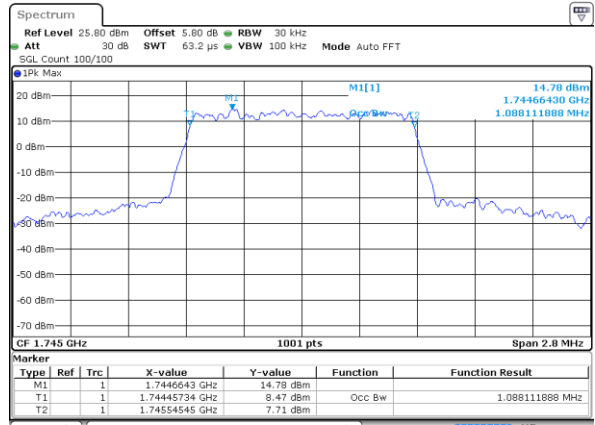

Lowest Channel / 5MHz / 64QAM

Date: 6 JUL 2019 18:04:25

Lowest Channel / 10MHz / 64QAM

Date: 6 JUL 2019 18:15:24

Middle Channel / 5MHz / 64QAM

Date: 6 JUL 2019 18:04:45

Middle Channel / 10MHz / 64QAM

Date: 6 JUL 2019 18:15:44

Highest Channel / 5MHz / 64QAM

Date: 6 JUL 2019 18:05:06

Highest Channel / 10MHz / 64QAM

Date: 6 JUL 2019 18:16:04

LTE Band 66

Lowest Channel / 1.4MHz / QPSK

Lowest Channel / 1.4MHz / 16QAM

Middle Channel / 1.4MHz / QPSK

Middle Channel / 1.4MHz / 16QAM

Highest Channel / 1.4MHz / QPSK

Highest Channel / 1.4MHz / 16QAM

LTE Band 66

Lowest Channel / 3MHz / QPSK

Date: 12 JUL 2019 02:59:12

Lowest Channel / 3MHz / 16QAM

Date: 12 JUL 2019 02:59:59