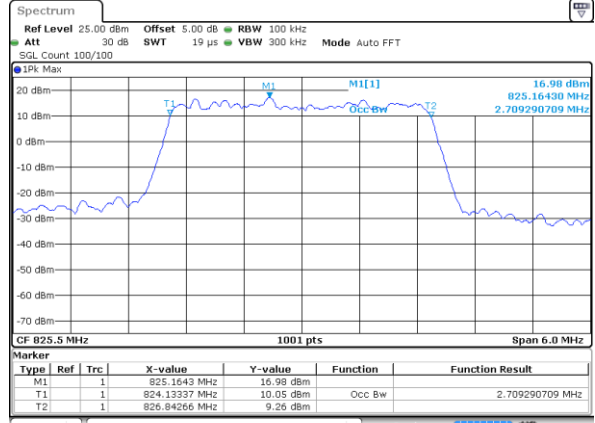

Lowest Channel / 3MHz / 16QAM

Date: 5 JUL 2019 19:26:12