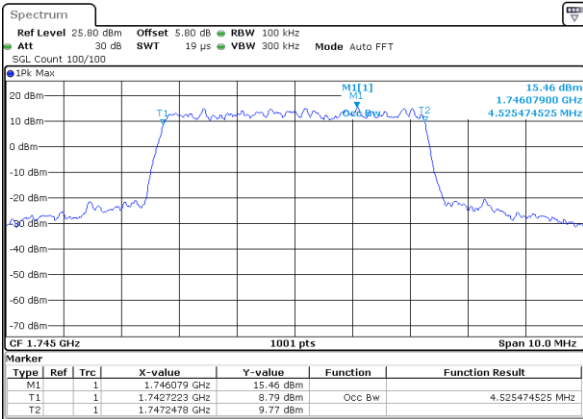

LTE Band 66

Lowest Channel / 5MHz / QPSK

Date: 12 JUL 2019 03:22:44

Lowest Channel / 5MHz / 16QAM

Date: 12 JUL 2019 03:23:17

Middle Channel / 5MHz / QPSK

Date: 12 JUL 2019 03:27:39

Middle Channel / 5MHz / 16QAM

Date: 12 JUL 2019 03:28:06

Highest Channel / 5MHz / QPSK

Date: 12 JUL 2019 03:34:52

Highest Channel / 5MHz / 16QAM

Date: 12 JUL 2019 03:35:28