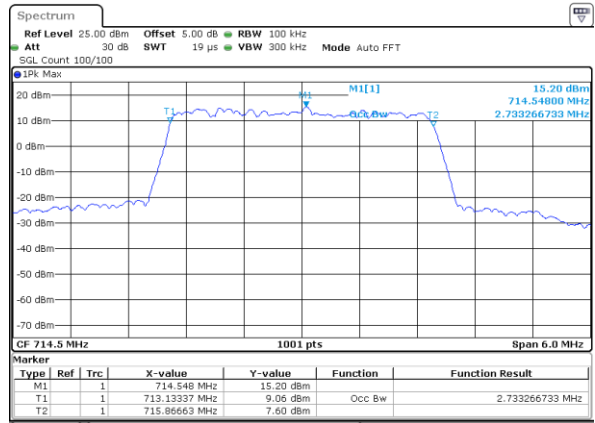

Highest Channel / 10MHz / 16QAM

Date: 6 JUL 2019 17:32:17

LTE Band 12

Lowest Channel / 1.4MHz / 64QAM

Date: 6 JUL 2019 17:47:56

Lowest Channel / 3MHz / 64QAM

Date: 6 JUL 2019 17:58:55

Middle Channel / 1.4MHz / 64QAM

Date: 6 JUL 2019 17:48:16

Middle Channel / 3MHz / 64QAM

Date: 6 JUL 2019 17:59:15

Highest Channel / 1.4MHz / 64QAM

Date: 6 JUL 2019 17:48:36

Highest Channel / 3MHz / 64QAM

Date: 6 JUL 2019 17:59:35

LTE Band 12

Lowest Channel / 5MHz / 64QAM

Date: 6 JUL 2019 18:04:25

Lowest Channel / 10MHz / 64QAM

Date: 6 JUL 2019 18:15:24

Middle Channel / 5MHz / 64QAM

Date: 6 JUL 2019 18:04:45

Middle Channel / 10MHz / 64QAM

Date: 6 JUL 2019 18:15:44