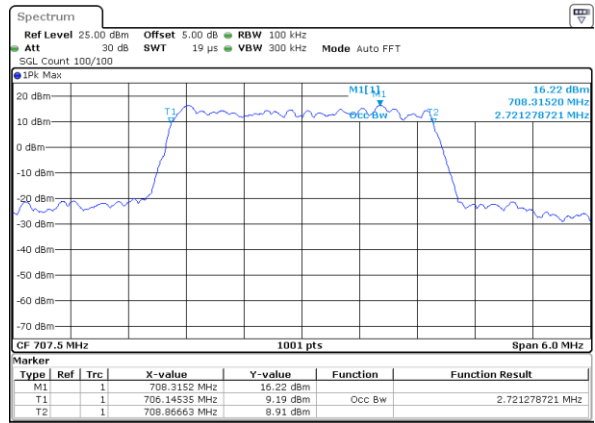

Highest Channel / 10MHz / 16QAM

Date: 6 JUL 2019 17:32:17

LTE Band 12

Lowest Channel / 1.4MHz / 64QAM

Date: 6 JUL 2019 17:47:56

Lowest Channel / 3MHz / 64QAM

Date: 6 JUL 2019 17:58:55

Middle Channel / 1.4MHz / 64QAM

Date: 6 JUL 2019 17:48:16

Middle Channel / 3MHz / 64QAM

Date: 6 JUL 2019 17:59:15

Highest Channel / 1.4MHz / 64QAM

Date: 6 JUL 2019 17:48:36

Highest Channel / 3MHz / 64QAM

Date: 6 JUL 2019 17:59:35

LTE Band 12