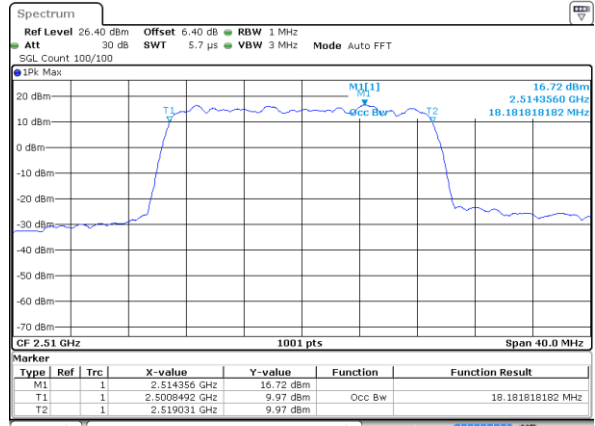

Date: 6 JUL 2019 16:00:02

LTE Band 7

Lowest Channel / 15MHz / 64QAM

Date: 6 JUL 2019 16:05:41

Lowest Channel / 20MHz / 64QAM

Date: 6 JUL 2019 16:11:40

Middle Channel / 15MHz / 64QAM

Date: 6 JUL 2019 16:05:51

Middle Channel / 20MHz / 64QAM

Date: 6 JUL 2019 16:11:50

Highest Channel / 15MHz / 64QAM

Date: 6 JUL 2019 16:06:01

Highest Channel / 20MHz / 64QAM

Date: 6 JUL 2019 16:12:00

LTE Band 12

Lowest Channel / 1.4MHz / QPSK