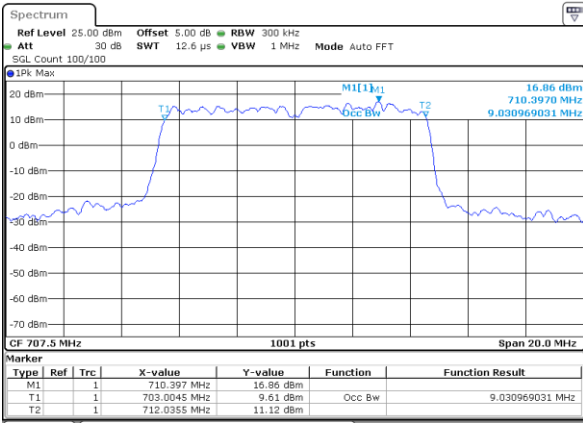

LTE Band 12

Lowest Channel / 5MHz / QPSK

Date: 6 JUL 2019 17:14:57

Lowest Channel / 5MHz / 16QAM

Date: 6 JUL 2019 17:15:07

Middle Channel / 5MHz / QPSK

Date: 6 JUL 2019 17:15:28

Middle Channel / 5MHz / 16QAM

Date: 6 JUL 2019 17:15:18

Highest Channel / 5MHz / QPSK

Date: 6 JUL 2019 17:15:38

Highest Channel / 5MHz / 16QAM

Date: 6 JUL 2019 17:15:48

LTE Band 12

Lowest Channel / 10MHz / QPSK

Date: 6 JUL 2019 17:31:27

Lowest Channel / 10MHz / 16QAM

Date: 6 JUL 2019 17:31:37

Middle Channel / 10MHz / QPSK

Date: 6 JUL 2019 17:31:57

Middle Channel / 10MHz / 16QAM

Date: 6 JUL 2019 17:31:47

Highest Channel / 10MHz / QPSK

Date: 6 JUL 2019 17:32:07

Highest Channel / 10MHz / 16QAM

Date: 6 JUL 2019 17:32:17

LTE Band 12

Lowest Channel / 1.4MHz / 64QAM

Date: 6 JUL 2019 17:47:56

Lowest Channel / 3MHz / 64QAM

Date: 6 JUL 2019 17:58:55

Middle Channel / 1.4MHz / 64QAM