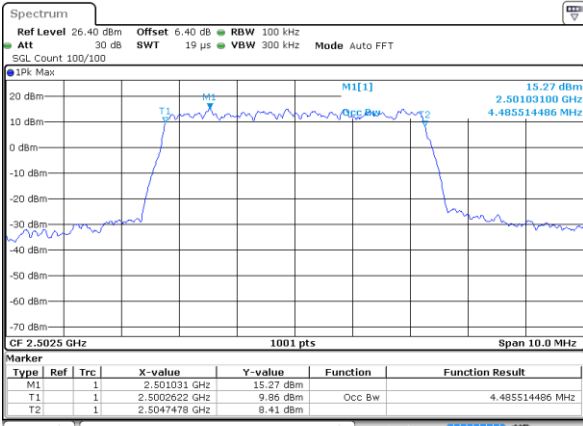

LTE Band 7

Lowest Channel / 5MHz / QPSK

Date: 6 JUL 2019 14:40:03