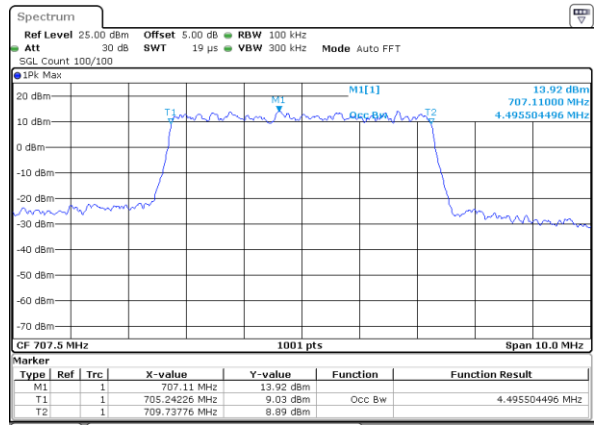

LTE Band 12

Lowest Channel / 5MHz / QPSK

Date: 6 JUL 2019 17:14:57

Lowest Channel / 5MHz / 16QAM

Date: 6 JUL 2019 17:15:07

Middle Channel / 5MHz / QPSK

Date: 6 JUL 2019 17:15:28

Middle Channel / 5MHz / 16QAM

Date: 6 JUL 2019 17:15:18

Highest Channel / 5MHz / QPSK

Date: 6 JUL 2019 17:15:38

Highest Channel / 5MHz / 16QAM

Date: 6 JUL 2019 17:15:48

LTE Band 12

Lowest Channel / 10MHz / QPSK

Date: 6 JUL 2019 17:31:27