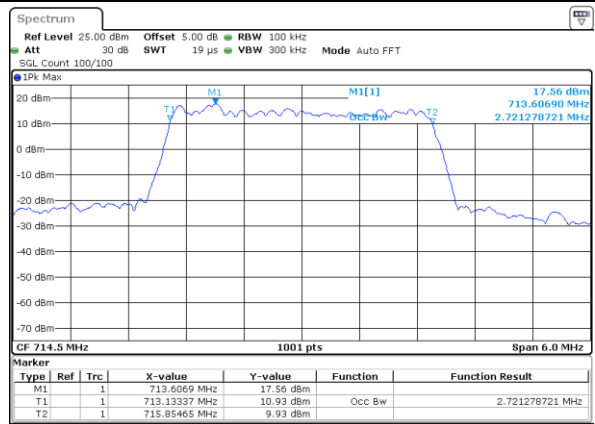

Date: 6 JUL 2019 16:42:39

Highest Channel / 1.4MHz / 16QAM

Date: 6 JUL 2019 16:42:49

LTE Band 12

Lowest Channel / 3MHz / QPSK

Date: 6 JUL 2019 16:58:27

Lowest Channel / 3MHz / 16QAM

Date: 6 JUL 2019 16:58:37

Middle Channel / 3MHz / QPSK

Date: 6 JUL 2019 16:58:58

Middle Channel / 3MHz / 16QAM

Date: 6 JUL 2019 16:58:48

Highest Channel / 3MHz / QPSK

Date: 6 JUL 2019 16:59:08

Highest Channel / 3MHz / 16QAM

Date: 6 JUL 2019 16:59:18