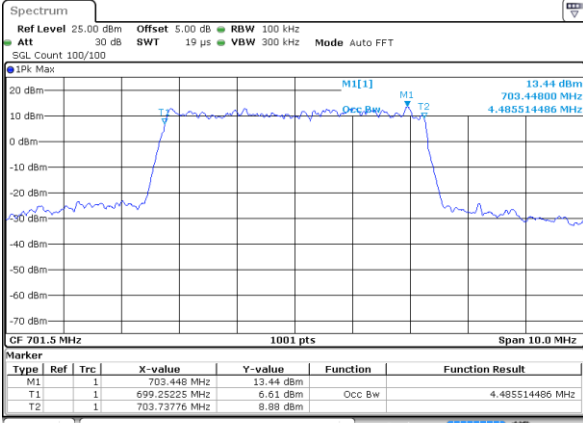

Highest Channel / 10MHz / 16QAM

Date: 6 JUL 2019 17:32:17

LTE Band 12

Lowest Channel / 1.4MHz / 64QAM

Date: 6 JUL 2019 17:47:56

Lowest Channel / 3MHz / 64QAM

Date: 6 JUL 2019 17:58:55

Middle Channel / 1.4MHz / 64QAM

Date: 6 JUL 2019 17:48:16

Middle Channel / 3MHz / 64QAM

Date: 6 JUL 2019 17:59:15

Highest Channel / 1.4MHz / 64QAM

Date: 6 JUL 2019 17:48:36

Highest Channel / 3MHz / 64QAM

Date: 6 JUL 2019 17:59:35

LTE Band 12

Lowest Channel / 5MHz / 64QAM

Date: 6 JUL 2019 18:04:25

Lowest Channel / 10MHz / 64QAM

Date: 6 JUL 2019 18:15:24

Middle Channel / 5MHz / 64QAM

Date: 6 JUL 2019 18:04:45

Middle Channel / 10MHz / 64QAM

Date: 6 JUL 2019 18:15:44