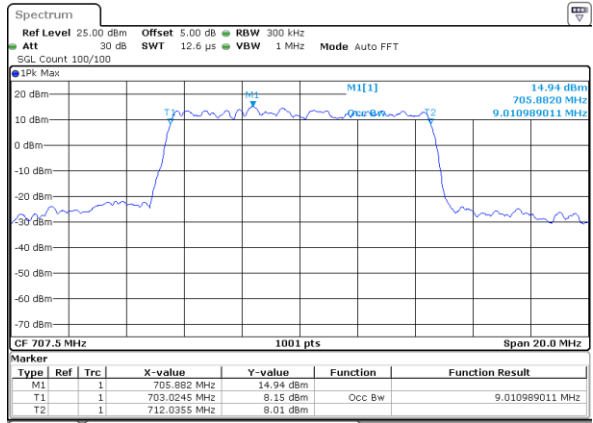

Date: 6 JUL 2019 17:48:16

Middle Channel / 3MHz / 64QAM

Date: 6 JUL 2019 17:59:15

Highest Channel / 1.4MHz / 64QAM

Date: 6 JUL 2019 17:48:36

Highest Channel / 3MHz / 64QAM

Date: 6 JUL 2019 17:59:35

LTE Band 12

Lowest Channel / 5MHz / 64QAM

Date: 6 JUL 2019 18:04:25

Lowest Channel / 10MHz / 64QAM

Date: 6 JUL 2019 18:15:24

Middle Channel / 5MHz / 64QAM

Date: 6 JUL 2019 18:04:45

Middle Channel / 10MHz / 64QAM

Date: 6 JUL 2019 18:15:44

Highest Channel / 5MHz / 64QAM

Date: 6 JUL 2019 18:05:06

Highest Channel / 10MHz / 64QAM

Date: 6 JUL 2019 18:16:04

LTE Band 66

Lowest Channel / 1.4MHz / QPSK

Lowest Channel / 1.4MHz / 16QAM

Middle Channel / 1.4MHz / QPSK