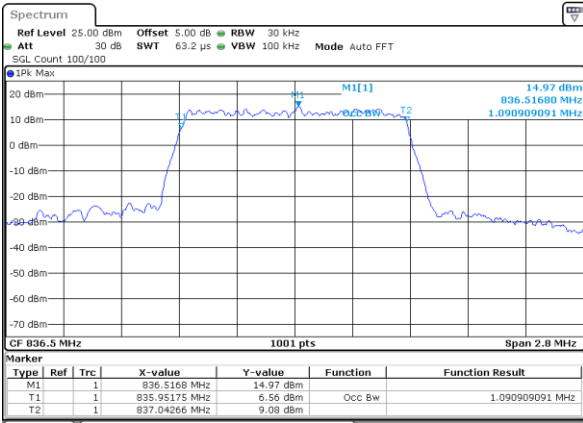

Middle Channel / 1.4MHz / 64QAM

Date: 5 JUL 2019 20:35:57