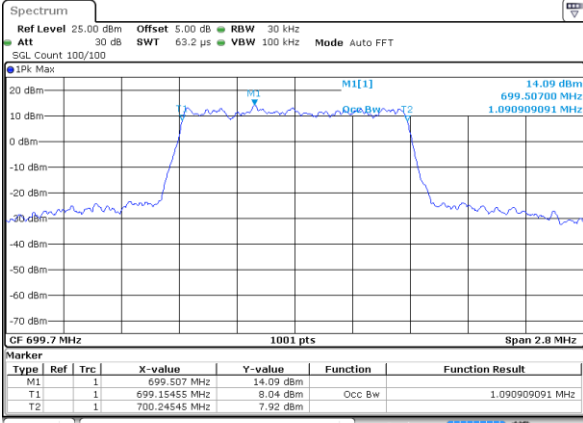

Highest Channel / 10MHz / 16QAM

Date: 6 JUL 2019 17:32:17

LTE Band 12

Lowest Channel / 1.4MHz / 64QAM

Date: 6 JUL 2019 17:47:56

Lowest Channel / 3MHz / 64QAM

Date: 6 JUL 2019 17:58:55

Middle Channel / 1.4MHz / 64QAM

Date: 6 JUL 2019 17:48:16

Middle Channel / 3MHz / 64QAM

Date: 6 JUL 2019 17:59:15

Highest Channel / 1.4MHz / 64QAM

Date: 6 JUL 2019 17:48:36

Highest Channel / 3MHz / 64QAM

Date: 6 JUL 2019 17:59:35

LTE Band 12