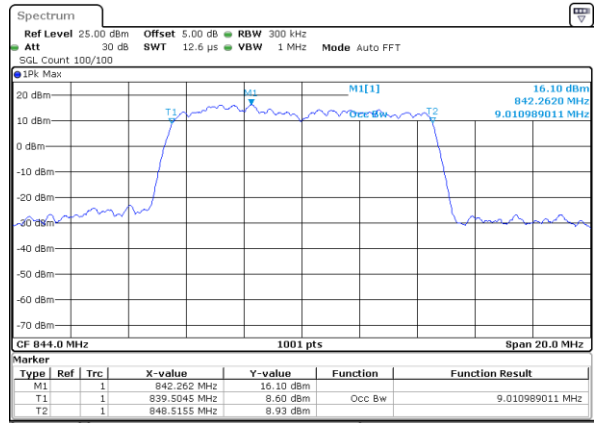

Middle Channel / 10MHz / 16QAM

Date: 5 JUL 2019 20:16:08

Highest Channel / 10MHz / QPSK

Date: 5 JUL 2019 20:18:27

Highest Channel / 10MHz / 16QAM

Date: 5 JUL 2019 20:18:37

LTE Band 5

Lowest Channel / 1.4MHz / 64QAM