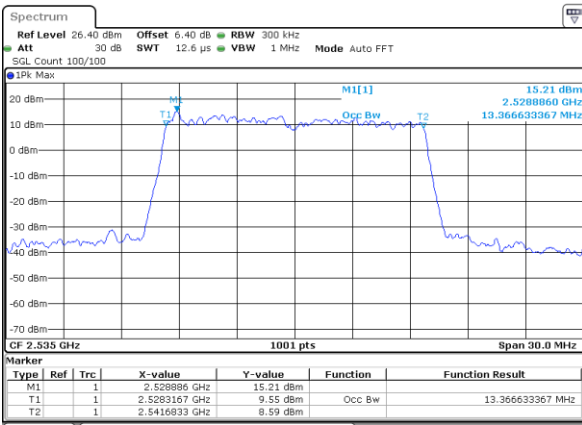

Date: 6 JUL 2019 16:00:02

LTE Band 7

Lowest Channel / 15MHz / 64QAM

Date: 6 JUL 2019 16:05:41

Lowest Channel / 20MHz / 64QAM

Date: 6 JUL 2019 16:11:40

Middle Channel / 15MHz / 64QAM

Date: 6 JUL 2019 16:05:51

Middle Channel / 20MHz / 64QAM

Date: 6 JUL 2019 16:11:50

Highest Channel / 15MHz / 64QAM

Date: 6 JUL 2019 16:06:01

Highest Channel / 20MHz / 64QAM

Date: 6 JUL 2019 16:12:00

LTE Band 12

Lowest Channel / 1.4MHz / QPSK