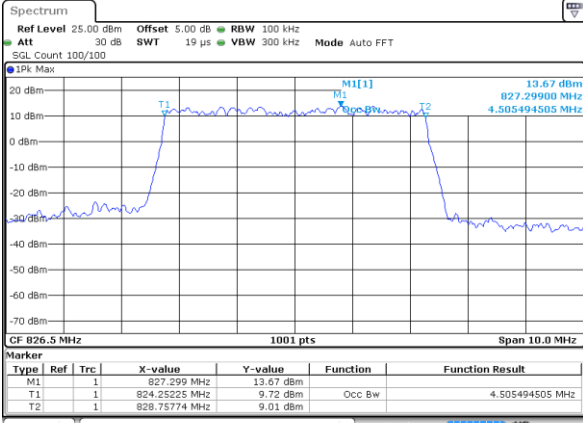

Date: 5 JUL 2019 20:36:17

Highest Channel / 3MHz / 64QAM

Date: 5 JUL 2019 20:46:31

LTE Band 5

Lowest Channel / 5MHz / 64QAM

Date: 5 JUL 2019 20:51:01

Lowest Channel / 10MHz / 64QAM

Date: 5 JUL 2019 21:01:15