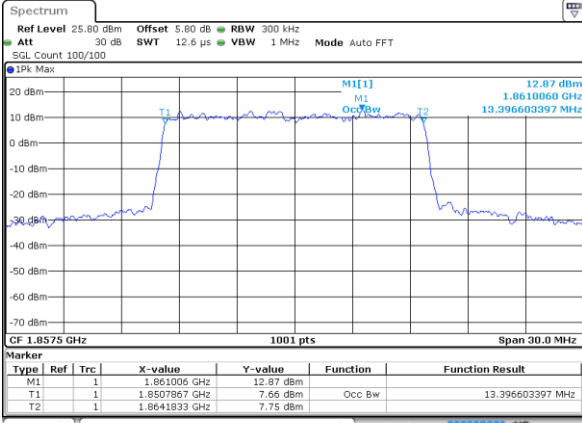

Date: 5 JUL 2019 12:07:32

Highest Channel / 5MHz / 64QAM

Date: 5 JUL 2019 12:07:12

Highest Channel / 10MHz / 64QAM

Date: 5 JUL 2019 12:07:42

LTE Band 2

Lowest Channel / 15MHz / 64QAM

Date: 5 JUL 2019 12:07:52