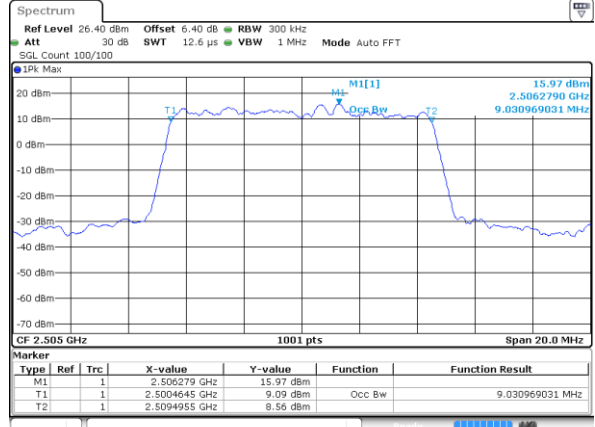

Highest Channel / 20MHz / QPSK

Date: 6 JUL 2019 15:31:18

Highest Channel / 20MHz / 16QAM

Date: 6 JUL 2019 15:30:58

LTE Band 7

Lowest Channel / 5MHz / 64QAM

Date: 6 JUL 2019 15:53:43

Lowest Channel / 10MHz / 64QAM