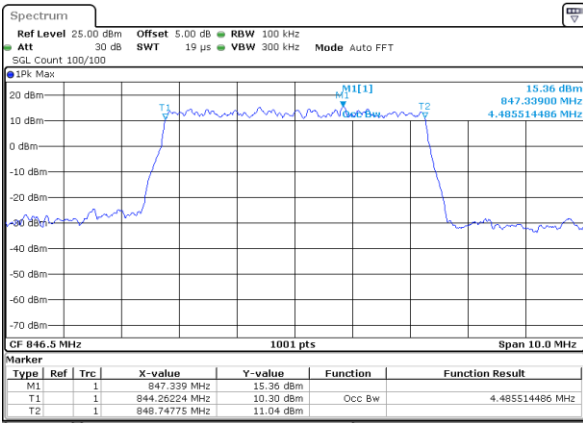

Highest Channel / 3MHz / QPSK

Date: 5 JUL 2019 19:37:31

Highest Channel / 3MHz / 16QAM

Date: 5 JUL 2019 19:37:41

LTE Band 5

Lowest Channel / 5MHz / QPSK

Date: 5 JUL 2019 19:46:30

Lowest Channel / 5MHz / 16QAM

Date: 5 JUL 2019 19:46:40

Middle Channel / 5MHz / QPSK

Date: 5 JUL 2019 19:55:30

Middle Channel / 5MHz / 16QAM

Date: 5 JUL 2019 19:55:40

Highest Channel / 5MHz / QPSK

Date: 5 JUL 2019 19:57:59

Highest Channel / 5MHz / 16QAM

Date: 5 JUL 2019 19:58:09

LTE Band 5

Lowest Channel / 10MHz / QPSK

Date: 5 JUL 2019 20:06:59

Lowest Channel / 10MHz / 16QAM

Date: 5 JUL 2019 20:07:09

Middle Channel / 10MHz / QPSK

Date: 5 JUL 2019 20:15:58