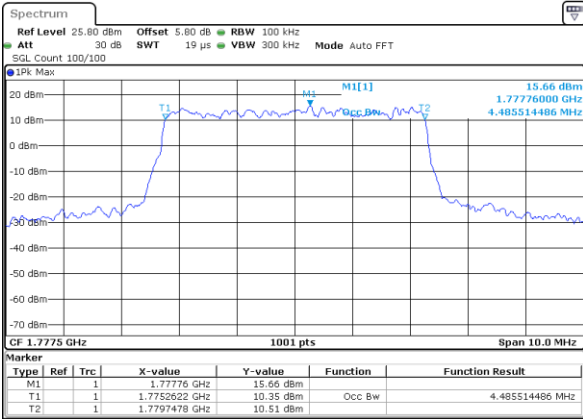

LTE Band 66

Lowest Channel / 5MHz / QPSK

Date: 12 JUL 2019 03:22:44

Lowest Channel / 5MHz / 16QAM

Date: 12 JUL 2019 03:23:17

Middle Channel / 5MHz / QPSK

Date: 12 JUL 2019 03:27:39

Middle Channel / 5MHz / 16QAM

Date: 12 JUL 2019 03:28:06

Highest Channel / 5MHz / QPSK

Date: 12 JUL 2019 03:34:52

Highest Channel / 5MHz / 16QAM

Date: 12 JUL 2019 03:35:28