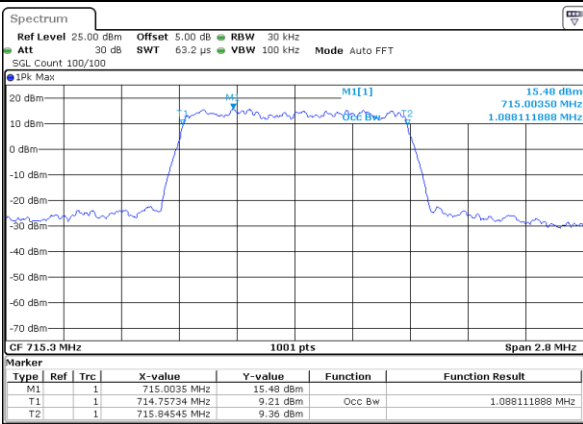

Middle Channel / 20MHz / 64QAM

Date: 6 JUL 2019 16:11:50

Highest Channel / 15MHz / 64QAM

Date: 6 JUL 2019 16:06:01

Highest Channel / 20MHz / 64QAM

Date: 6 JUL 2019 16:12:00

LTE Band 12

Lowest Channel / 1.4MHz / QPSK

Date: 6 JUL 2019 16:41:59

Lowest Channel / 1.4MHz / 16QAM

Date: 6 JUL 2019 16:42:09

Middle Channel / 1.4MHz / QPSK

Date: 6 JUL 2019 16:42:29

Middle Channel / 1.4MHz / 16QAM

Date: 6 JUL 2019 16:42:19

Highest Channel / 1.4MHz / QPSK

Date: 6 JUL 2019 16:42:39

Highest Channel / 1.4MHz / 16QAM

Date: 6 JUL 2019 16:42:49

LTE Band 12

Lowest Channel / 3MHz / QPSK

Date: 6 JUL 2019 16:58:27

Lowest Channel / 3MHz / 16QAM

Date: 6 JUL 2019 16:58:37