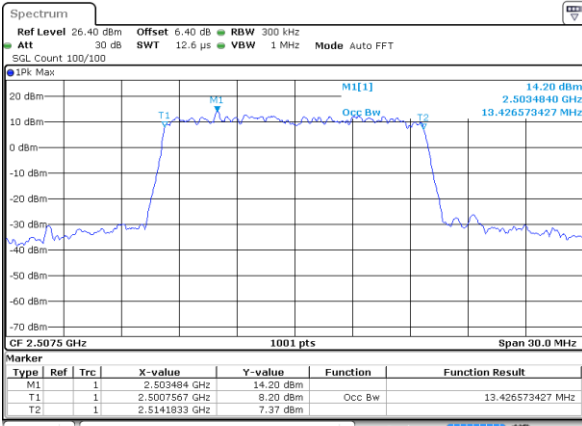

LTE Band 7

Lowest Channel / 15MHz / 64QAM

Date: 6 JUL 2019 16:05:41