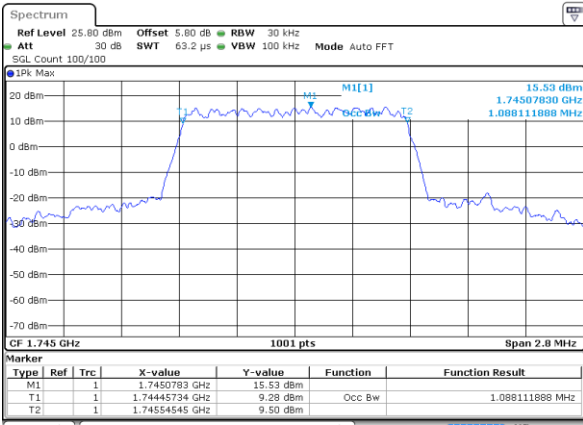

Highest Channel / 5MHz / 64QAM

Date: 6 JUL 2019 18:05:06

Highest Channel / 10MHz / 64QAM

Date: 6 JUL 2019 18:16:04

LTE Band 66

Lowest Channel / 1.4MHz / QPSK

Lowest Channel / 1.4MHz / 16QAM

Middle Channel / 1.4MHz / QPSK

Middle Channel / 1.4MHz / 16QAM

Highest Channel / 1.4MHz / QPSK

Highest Channel / 1.4MHz / 16QAM

LTE Band 66

Lowest Channel / 3MHz / QPSK

Date: 12 JUL 2019 02:59:12

Lowest Channel / 3MHz / 16QAM

Date: 12 JUL 2019 02:59:59