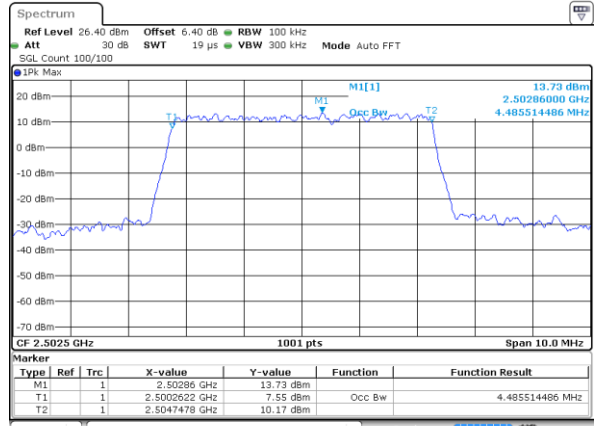

Lowest Channel / 5MHz / 16QAM

Date: 6 JUL 2019 14:40:23