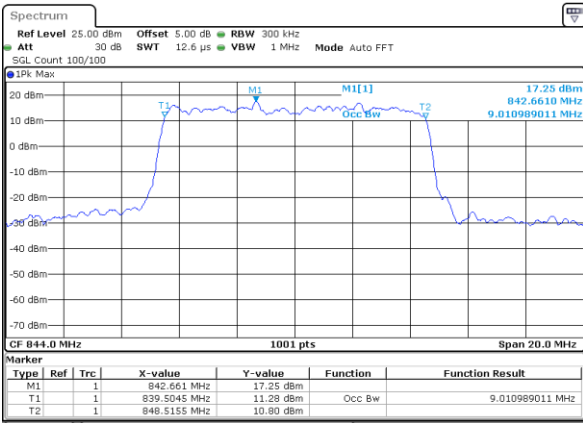

Date: 5 JUL 2019 19:58:09

LTE Band 5

Lowest Channel / 10MHz / QPSK

Date: 5 JUL 2019 20:06:59

Lowest Channel / 10MHz / 16QAM

Date: 5 JUL 2019 20:07:09

Middle Channel / 10MHz / QPSK

Date: 5 JUL 2019 20:15:58

Middle Channel / 10MHz / 16QAM

Date: 5 JUL 2019 20:16:08

Highest Channel / 10MHz / QPSK

Date: 5 JUL 2019 20:18:27

Highest Channel / 10MHz / 16QAM

Date: 5 JUL 2019 20:18:37

LTE Band 5

Lowest Channel / 1.4MHz / 64QAM