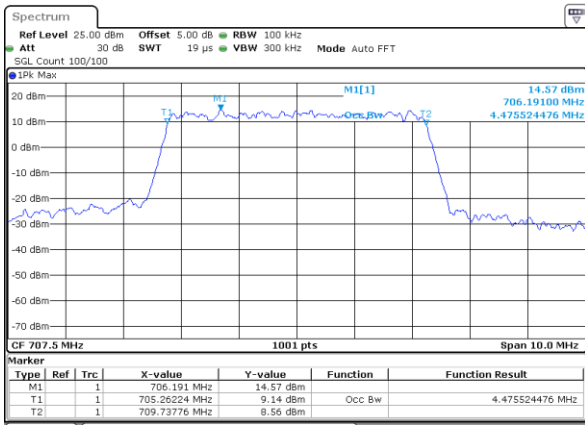

LTE Band 12

Lowest Channel / 5MHz / QPSK

Date: 6 JUL 2019 17:14:57

Lowest Channel / 5MHz / 16QAM

Date: 6 JUL 2019 17:15:07

Middle Channel / 5MHz / QPSK

Date: 6 JUL 2019 17:15:28

Middle Channel / 5MHz / 16QAM

Date: 6 JUL 2019 17:15:18

Highest Channel / 5MHz / QPSK

Date: 6 JUL 2019 17:15:38

Highest Channel / 5MHz / 16QAM

Date: 6 JUL 2019 17:15:48

LTE Band 12

Lowest Channel / 10MHz / QPSK

Date: 6 JUL 2019 17:31:27