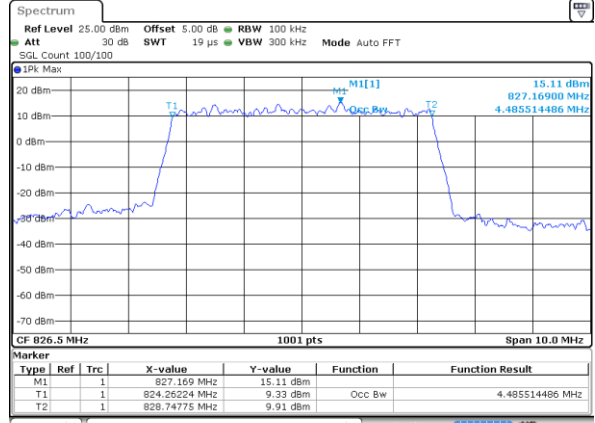

Highest Channel / 3MHz / QPSK

Date: 5 JUL 2019 19:37:31

Highest Channel / 3MHz / 16QAM

Date: 5 JUL 2019 19:37:41

LTE Band 5

Lowest Channel / 5MHz / QPSK

Date: 5 JUL 2019 19:46:30

Lowest Channel / 5MHz / 16QAM