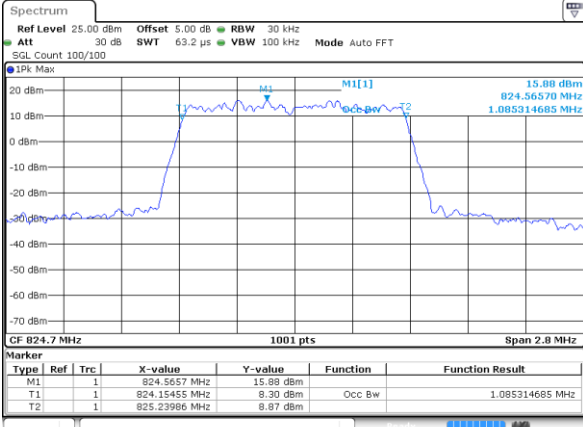

Highest Channel / 20MHz / 64QAM

Date: 5 JUL 2019 12:08:42

LTE Band 5

Lowest Channel / 1.4MHz / QPSK

Date: 5 JUL 2019 14:01:15

Lowest Channel / 1.4MHz / 16QAM

Date: 5 JUL 2019 14:01:25

Middle Channel / 1.4MHz / QPSK