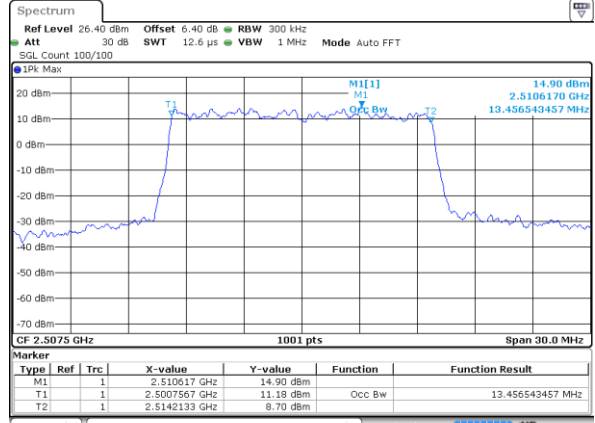

Highest Channel / 10MHz / 16QAM

Date: 6 JUL 2019 14:58:16

LTE Band 7

Lowest Channel / 15MHz / QPSK

Date: 6 JUL 2019 15:13:25

Lowest Channel / 15MHz / 16QAM

Date: 6 JUL 2019 15:13:05

Middle Channel / 15MHz / QPSK

Date: 6 JUL 2019 15:13:45

Middle Channel / 15MHz / 16QAM

Date: 6 JUL 2019 15:14:06

Highest Channel / 15MHz / QPSK

Date: 6 JUL 2019 15:14:46

Highest Channel / 15MHz / 16QAM

Date: 6 JUL 2019 15:14:26

LTE Band 7