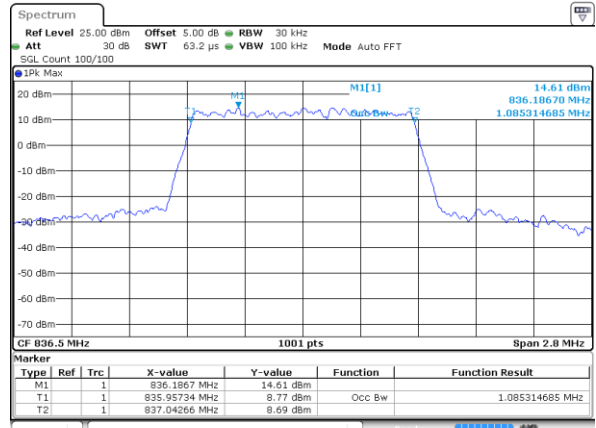

Highest Channel / 20MHz / 64QAM

Date: 5 JUL 2019 12:08:42

LTE Band 5

Lowest Channel / 1.4MHz / QPSK

Date: 5 JUL 2019 14:01:15

Lowest Channel / 1.4MHz / 16QAM

Date: 5 JUL 2019 14:01:25

Middle Channel / 1.4MHz / QPSK

Date: 5 JUL 2019 14:10:15

Middle Channel / 1.4MHz / 16QAM

Date: 5 JUL 2019 14:10:25

Highest Channel / 1.4MHz / QPSK

Date: 5 JUL 2019 19:17:03

Highest Channel / 1.4MHz / 16QAM

Date: 5 JUL 2019 19:17:13

LTE Band 5