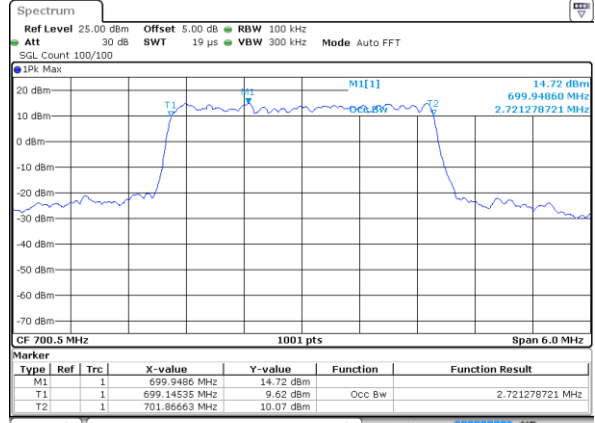

Highest Channel / 10MHz / 16QAM

Date: 6 JUL 2019 17:32:17

LTE Band 12

Lowest Channel / 1.4MHz / 64QAM

Date: 6 JUL 2019 17:47:56

Lowest Channel / 3MHz / 64QAM

Date: 6 JUL 2019 17:58:55

Middle Channel / 1.4MHz / 64QAM

Date: 6 JUL 2019 17:48:16

Middle Channel / 3MHz / 64QAM

Date: 6 JUL 2019 17:59:15

Highest Channel / 1.4MHz / 64QAM

Date: 6 JUL 2019 17:48:36

Highest Channel / 3MHz / 64QAM

Date: 6 JUL 2019 17:59:35

LTE Band 12