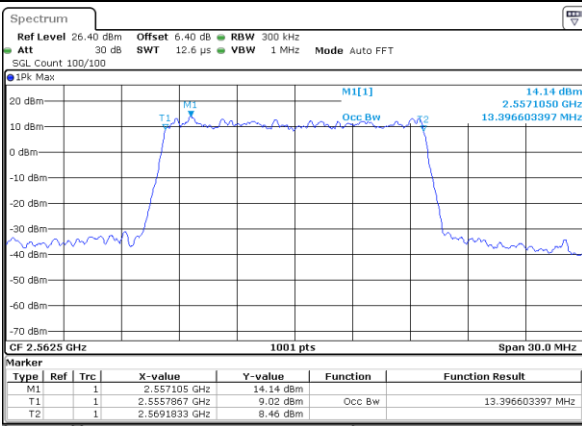

Date: 6 JUL 2019 16:00:02

LTE Band 7

Lowest Channel / 15MHz / 64QAM

Date: 6 JUL 2019 16:05:41

Lowest Channel / 20MHz / 64QAM

Date: 6 JUL 2019 16:11:40

Middle Channel / 15MHz / 64QAM

Date: 6 JUL 2019 16:05:51

Middle Channel / 20MHz / 64QAM

Date: 6 JUL 2019 16:11:50

Highest Channel / 15MHz / 64QAM

Date: 6 JUL 2019 16:06:01

Highest Channel / 20MHz / 64QAM

Date: 6 JUL 2019 16:12:00

LTE Band 12

Lowest Channel / 1.4MHz / QPSK