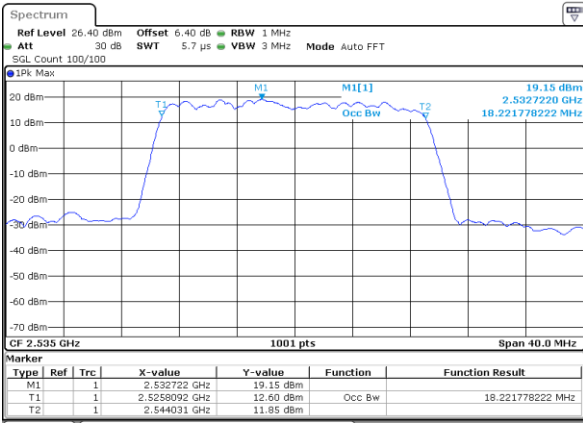

Date: 6 JUL 2019 15:13:45

Middle Channel / 15MHz / 16QAM

Date: 6 JUL 2019 15:14:06

Highest Channel / 15MHz / QPSK

Date: 6 JUL 2019 15:14:46

Highest Channel / 15MHz / 16QAM

Date: 6 JUL 2019 15:14:26

LTE Band 7

Lowest Channel / 20MHz / QPSK

Date: 6 JUL 2019 15:29:57

Lowest Channel / 20MHz / 16QAM

Date: 6 JUL 2019 15:29:37

Middle Channel / 20MHz / QPSK

Date: 6 JUL 2019 15:30:18

Middle Channel / 20MHz / 16QAM

Date: 6 JUL 2019 15:30:38

Highest Channel / 20MHz / QPSK

Date: 6 JUL 2019 15:31:18

Highest Channel / 20MHz / 16QAM

Date: 6 JUL 2019 15:30:58

LTE Band 7

Lowest Channel / 5MHz / 64QAM

Date: 6 JUL 2019 15:53:43

Lowest Channel / 10MHz / 64QAM