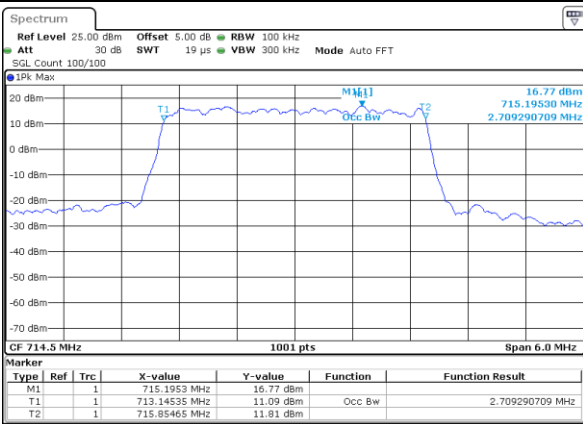

Date: 6 JUL 2019 16:42:39

Highest Channel / 1.4MHz / 16QAM

Date: 6 JUL 2019 16:42:49

LTE Band 12

Lowest Channel / 3MHz / QPSK

Date: 6 JUL 2019 16:58:27

Lowest Channel / 3MHz / 16QAM

Date: 6 JUL 2019 16:58:37

Middle Channel / 3MHz / QPSK

Date: 6 JUL 2019 16:58:58

Middle Channel / 3MHz / 16QAM

Date: 6 JUL 2019 16:58:48

Highest Channel / 3MHz / QPSK

Date: 6 JUL 2019 16:59:08

Highest Channel / 3MHz / 16QAM

Date: 6 JUL 2019 16:59:18