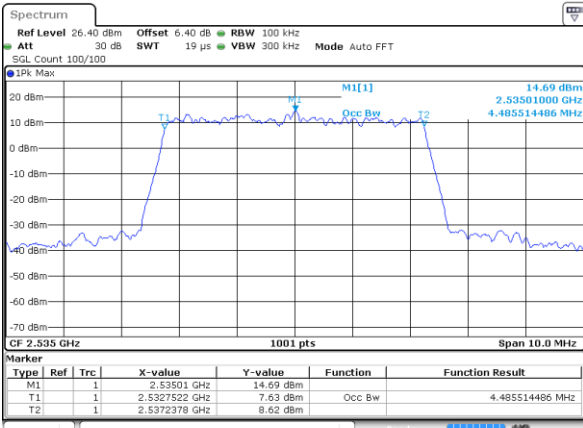

Middle Channel / 5MHz / 64QAM

Date: 6 JUL 2019 15:53:53