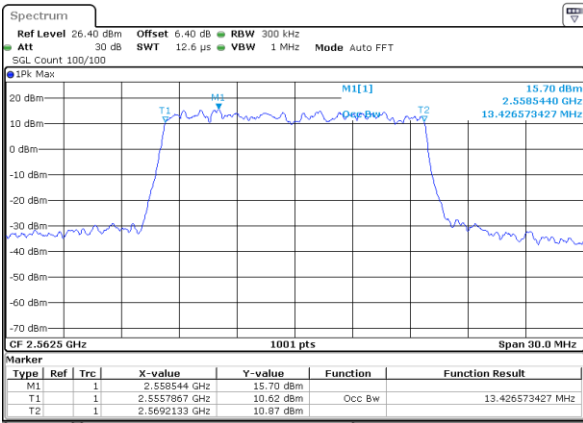

Highest Channel / 10MHz / 16QAM

Date: 6 JUL 2019 14:58:16

LTE Band 7

Lowest Channel / 15MHz / QPSK

Date: 6 JUL 2019 15:13:25

Lowest Channel / 15MHz / 16QAM

Date: 6 JUL 2019 15:13:05

Middle Channel / 15MHz / QPSK

Date: 6 JUL 2019 15:13:45

Middle Channel / 15MHz / 16QAM

Date: 6 JUL 2019 15:14:06

Highest Channel / 15MHz / QPSK

Date: 6 JUL 2019 15:14:46

Highest Channel / 15MHz / 16QAM

Date: 6 JUL 2019 15:14:26

LTE Band 7