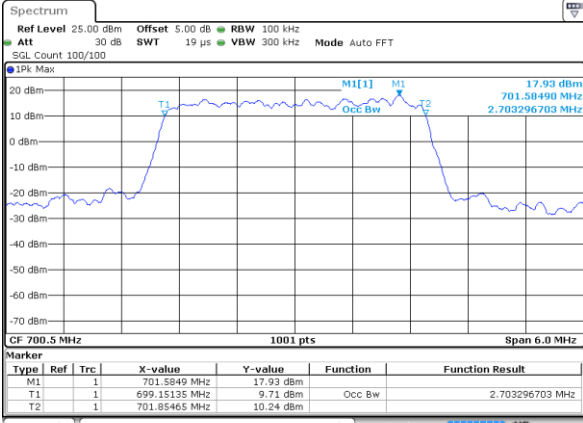

Date: 6 JUL 2019 16:41:59

Lowest Channel / 1.4MHz / 16QAM

Date: 6 JUL 2019 16:42:09

Middle Channel / 1.4MHz / QPSK

Date: 6 JUL 2019 16:42:29

Middle Channel / 1.4MHz / 16QAM

Date: 6 JUL 2019 16:42:19

Highest Channel / 1.4MHz / QPSK

Date: 6 JUL 2019 16:42:39

Highest Channel / 1.4MHz / 16QAM

Date: 6 JUL 2019 16:42:49

LTE Band 12

Lowest Channel / 3MHz / QPSK

Date: 6 JUL 2019 16:58:27

Lowest Channel / 3MHz / 16QAM

Date: 6 JUL 2019 16:58:37