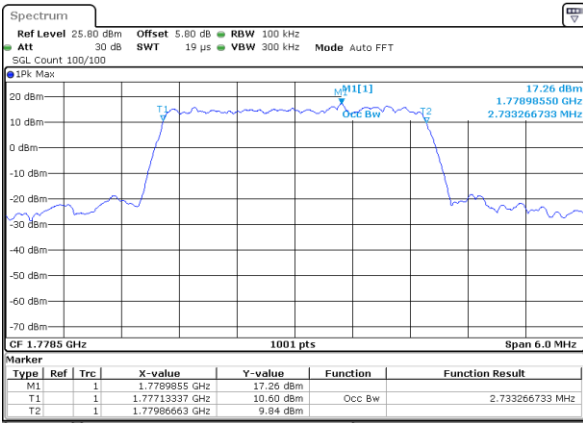

Highest Channel / 5MHz / 64QAM

Date: 6 JUL 2019 18:05:06

Highest Channel / 10MHz / 64QAM

Date: 6 JUL 2019 18:16:04

LTE Band 66

Lowest Channel / 1.4MHz / QPSK

Lowest Channel / 1.4MHz / 16QAM

Middle Channel / 1.4MHz / QPSK

Middle Channel / 1.4MHz / 16QAM

Highest Channel / 1.4MHz / QPSK

Highest Channel / 1.4MHz / 16QAM

LTE Band 66

Lowest Channel / 3MHz / QPSK

Date: 12 JUL 2019 02:59:12

Lowest Channel / 3MHz / 16QAM

Date: 12 JUL 2019 02:59:59

Middle Channel / 3MHz / QPSK

Date: 12 JUL 2019 03:09:37

Middle Channel / 3MHz / 16QAM

Date: 12 JUL 2019 03:09:24

Highest Channel / 3MHz / QPSK

Date: 12 JUL 2019 03:10:39

Highest Channel / 3MHz / 16QAM

Date: 12 JUL 2019 03:11:49

LTE Band 66

Lowest Channel / 5MHz / QPSK

Date: 12 JUL 2019 03:22:44

Lowest Channel / 5MHz / 16QAM

Date: 12 JUL 2019 03:23:17

Middle Channel / 5MHz / QPSK

Date: 12 JUL 2019 03:27:39

Middle Channel / 5MHz / 16QAM