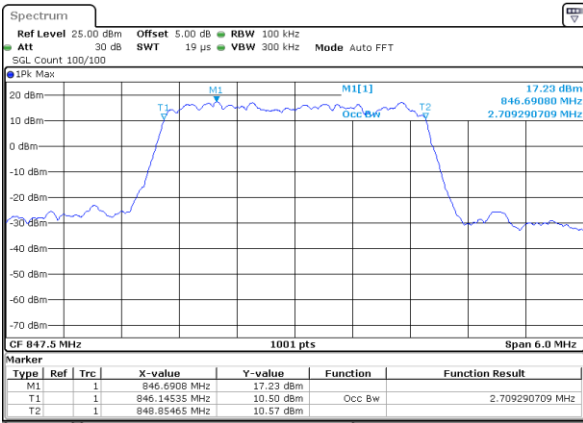

Highest Channel / 3MHz / QPSK

Date: 5 JUL 2019 19:37:31

Highest Channel / 3MHz / 16QAM

Date: 5 JUL 2019 19:37:41

LTE Band 5

Lowest Channel / 5MHz / QPSK

Date: 5 JUL 2019 19:46:30

Lowest Channel / 5MHz / 16QAM