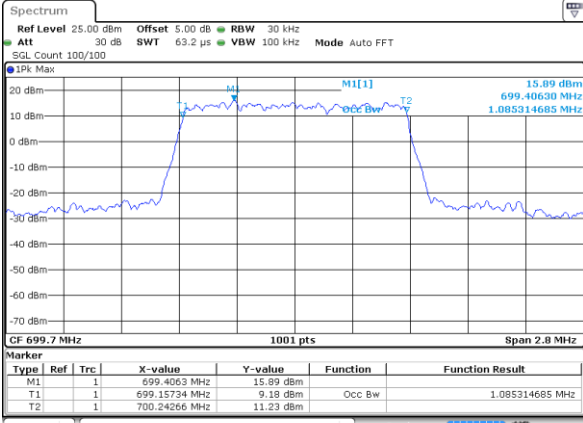

Middle Channel / 20MHz / 64QAM

Date: 6 JUL 2019 16:11:50

Highest Channel / 15MHz / 64QAM

Date: 6 JUL 2019 16:06:01

Highest Channel / 20MHz / 64QAM

Date: 6 JUL 2019 16:12:00

LTE Band 12

Lowest Channel / 1.4MHz / QPSK

Date: 6 JUL 2019 16:41:59

Lowest Channel / 1.4MHz / 16QAM

Date: 6 JUL 2019 16:42:09

Middle Channel / 1.4MHz / QPSK

Date: 6 JUL 2019 16:42:29

Middle Channel / 1.4MHz / 16QAM

Date: 6 JUL 2019 16:42:19

Highest Channel / 1.4MHz / QPSK