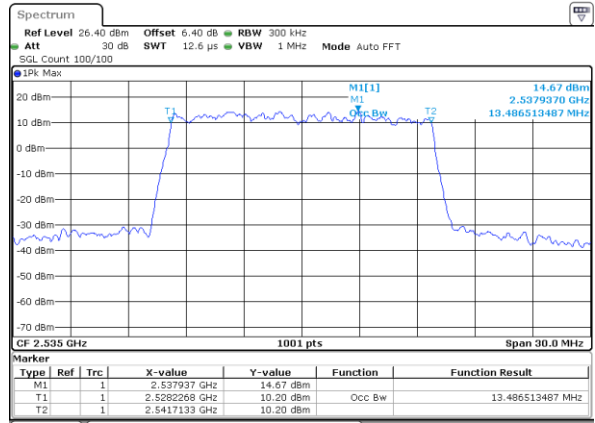

Highest Channel / 10MHz / 16QAM

Date: 6 JUL 2019 14:58:16

LTE Band 7

Lowest Channel / 15MHz / QPSK

Date: 6 JUL 2019 15:13:25

Lowest Channel / 15MHz / 16QAM

Date: 6 JUL 2019 15:13:05

Middle Channel / 15MHz / QPSK

Date: 6 JUL 2019 15:13:45

Middle Channel / 15MHz / 16QAM

Date: 6 JUL 2019 15:14:06

Highest Channel / 15MHz / QPSK

Date: 6 JUL 2019 15:14:46

Highest Channel / 15MHz / 16QAM

Date: 6 JUL 2019 15:14:26

LTE Band 7