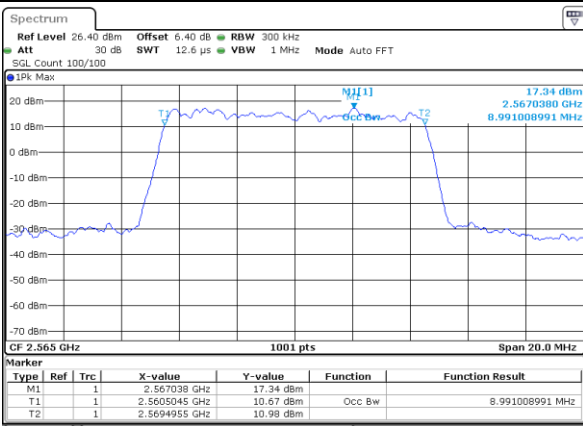

Lowest Channel / 10MHz / 16QAM

Date: 6 JUL 2019 14:56:55

Middle Channel / 10MHz / QPSK

Date: 6 JUL 2019 14:57:35

Middle Channel / 10MHz / 16QAM

Date: 6 JUL 2019 14:57:15

Highest Channel / 10MHz / QPSK

Date: 6 JUL 2019 14:57:56

Highest Channel / 10MHz / 16QAM

Date: 6 JUL 2019 14:58:16

LTE Band 7

Lowest Channel / 15MHz / QPSK

Date: 6 JUL 2019 15:13:25

Lowest Channel / 15MHz / 16QAM

Date: 6 JUL 2019 15:13:05

Middle Channel / 15MHz / QPSK