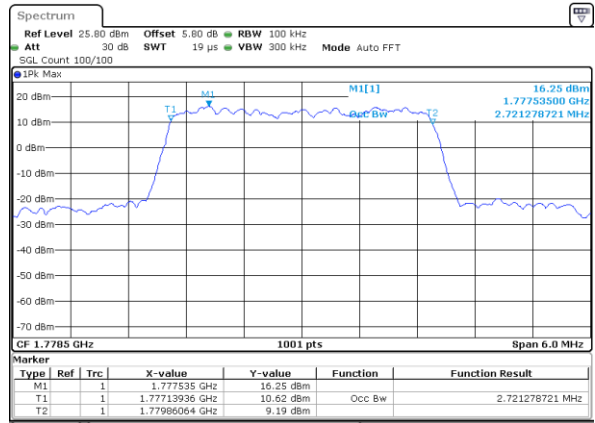

Middle Channel / 1.4MHz / 16QAM

Highest Channel / 1.4MHz / QPSK

Highest Channel / 1.4MHz / 16QAM

LTE Band 66

Lowest Channel / 3MHz / QPSK

Date: 12 JUL 2019 02:59:12

Lowest Channel / 3MHz / 16QAM

Date: 12 JUL 2019 02:59:59

Middle Channel / 3MHz / QPSK

Date: 12 JUL 2019 03:09:37

Middle Channel / 3MHz / 16QAM

Date: 12 JUL 2019 03:09:24

Highest Channel / 3MHz / QPSK

Date: 12 JUL 2019 03:10:39

Highest Channel / 3MHz / 16QAM

Date: 12 JUL 2019 03:11:49

LTE Band 66

Lowest Channel / 5MHz / QPSK

Date: 12 JUL 2019 03:22:44

Lowest Channel / 5MHz / 16QAM

Date: 12 JUL 2019 03:23:17

Middle Channel / 5MHz / QPSK

Date: 12 JUL 2019 03:27:39

Middle Channel / 5MHz / 16QAM