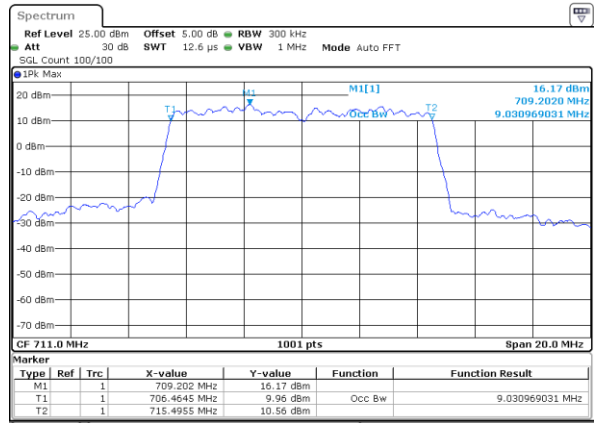

Date: 6 JUL 2019 17:15:18

Highest Channel / 5MHz / QPSK

Date: 6 JUL 2019 17:15:38

Highest Channel / 5MHz / 16QAM

Date: 6 JUL 2019 17:15:48

LTE Band 12

Lowest Channel / 10MHz / QPSK

Date: 6 JUL 2019 17:31:27

Lowest Channel / 10MHz / 16QAM

Date: 6 JUL 2019 17:31:37

Middle Channel / 10MHz / QPSK

Date: 6 JUL 2019 17:31:57

Middle Channel / 10MHz / 16QAM

Date: 6 JUL 2019 17:31:47

Highest Channel / 10MHz / QPSK

Date: 6 JUL 2019 17:32:07

Highest Channel / 10MHz / 16QAM

Date: 6 JUL 2019 17:32:17

LTE Band 12

Lowest Channel / 1.4MHz / 64QAM

Date: 6 JUL 2019 17:47:56

Lowest Channel / 3MHz / 64QAM

Date: 6 JUL 2019 17:58:55

Middle Channel / 1.4MHz / 64QAM