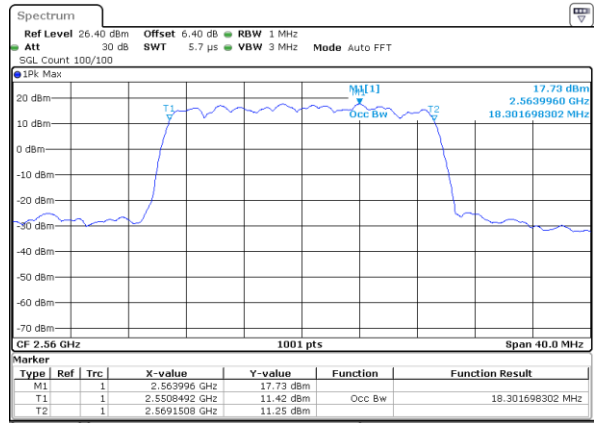

Date: 6 JUL 2019 15:13:45

Middle Channel / 15MHz / 16QAM

Date: 6 JUL 2019 15:14:06

Highest Channel / 15MHz / QPSK

Date: 6 JUL 2019 15:14:46

Highest Channel / 15MHz / 16QAM

Date: 6 JUL 2019 15:14:26

LTE Band 7

Lowest Channel / 20MHz / QPSK

Date: 6 JUL 2019 15:29:57

Lowest Channel / 20MHz / 16QAM

Date: 6 JUL 2019 15:29:37

Middle Channel / 20MHz / QPSK

Date: 6 JUL 2019 15:30:18

Middle Channel / 20MHz / 16QAM

Date: 6 JUL 2019 15:30:38

Highest Channel / 20MHz / QPSK

Date: 6 JUL 2019 15:31:18

Highest Channel / 20MHz / 16QAM

Date: 6 JUL 2019 15:30:58

LTE Band 7

Lowest Channel / 5MHz / 64QAM

Date: 6 JUL 2019 15:53:43

Lowest Channel / 10MHz / 64QAM