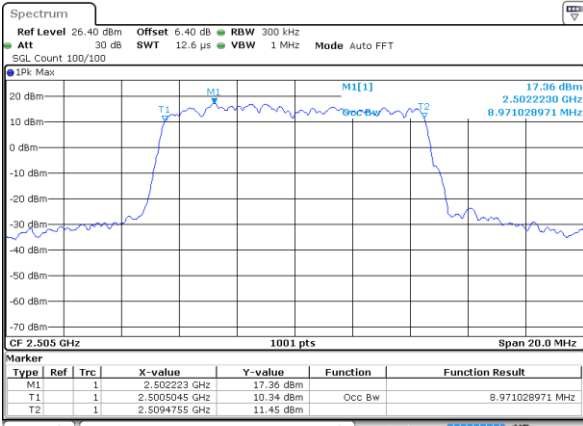

Date: 6 JUL 2019 14:40:43

Highest Channel / 5MHz / QPSK

Date: 6 JUL 2019 14:41:24

Highest Channel / 5MHz / 16QAM

Date: 6 JUL 2019 14:41:44

LTE Band 7

Lowest Channel / 10MHz / QPSK

Date: 6 JUL 2019 14:56:35