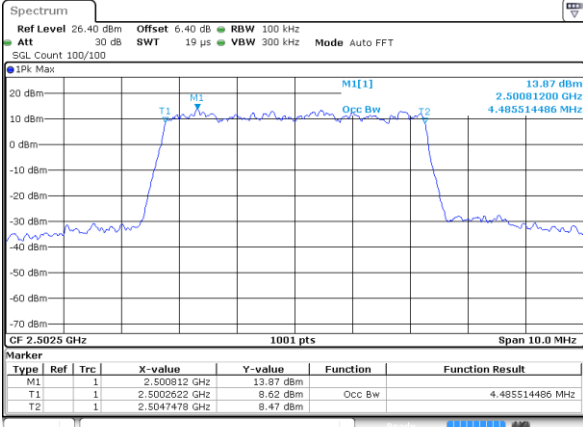

Highest Channel / 20MHz / QPSK

Date: 6 JUL 2019 15:31:18

Highest Channel / 20MHz / 16QAM

Date: 6 JUL 2019 15:30:58

LTE Band 7

Lowest Channel / 5MHz / 64QAM

Date: 6 JUL 2019 15:53:43

Lowest Channel / 10MHz / 64QAM