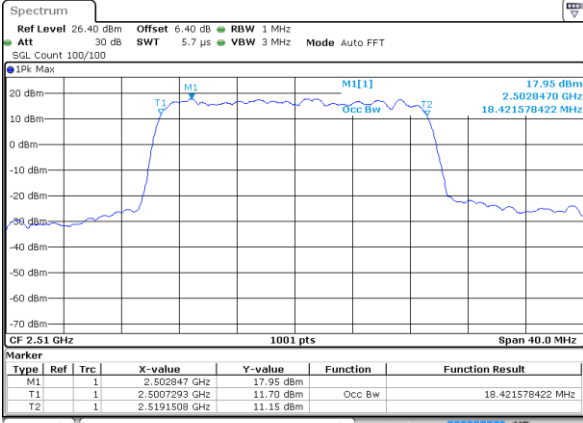

LTE Band 7

Lowest Channel / 20MHz / QPSK

Date: 6 JUL 2019 15:29:57