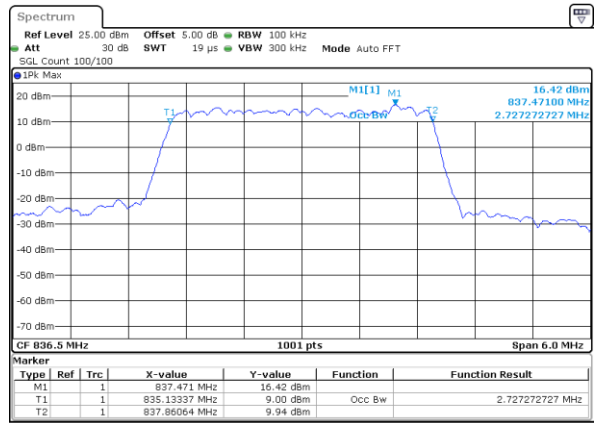

Date: 5 JUL 2019 14:10:15

Middle Channel / 1.4MHz / 16QAM

Date: 5 JUL 2019 14:10:25

Highest Channel / 1.4MHz / QPSK

Date: 5 JUL 2019 19:17:03

Highest Channel / 1.4MHz / 16QAM

Date: 5 JUL 2019 19:17:13

LTE Band 5

Lowest Channel / 3MHz / QPSK

Date: 5 JUL 2019 19:26:02

Lowest Channel / 3MHz / 16QAM

Date: 5 JUL 2019 19:26:12

Middle Channel / 3MHz / QPSK

Date: 5 JUL 2019 19:35:02

Middle Channel / 3MHz / 16QAM

Date: 5 JUL 2019 19:35:12

Highest Channel / 3MHz / QPSK

Date: 5 JUL 2019 19:37:31

Highest Channel / 3MHz / 16QAM

Date: 5 JUL 2019 19:37:41

LTE Band 5

Lowest Channel / 5MHz / QPSK

Date: 5 JUL 2019 19:46:30

Lowest Channel / 5MHz / 16QAM