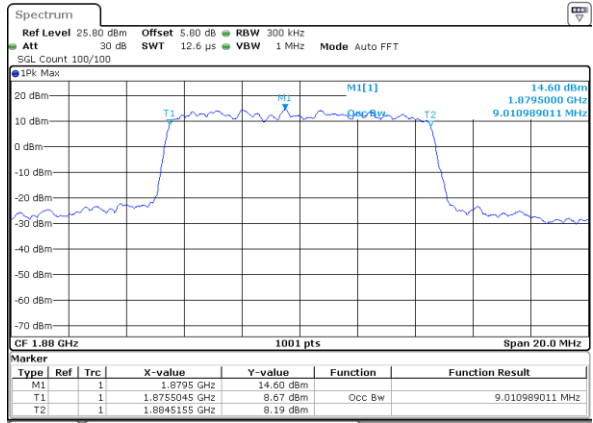

LTE Band 2

Lowest Channel / 5MHz / 64QAM

Date: 5 JUL 2019 12:06:51

Lowest Channel / 10MHz / 64QAM

Date: 5 JUL 2019 12:07:22

Middle Channel / 5MHz / 64QAM

Date: 5 JUL 2019 12:07:02

Middle Channel / 10MHz / 64QAM

Date: 5 JUL 2019 12:07:32

Highest Channel / 5MHz / 64QAM

Date: 5 JUL 2019 12:07:12

Highest Channel / 10MHz / 64QAM

Date: 5 JUL 2019 12:07:42

LTE Band 2

Lowest Channel / 15MHz / 64QAM

Date: 5 JUL 2019 12:07:52