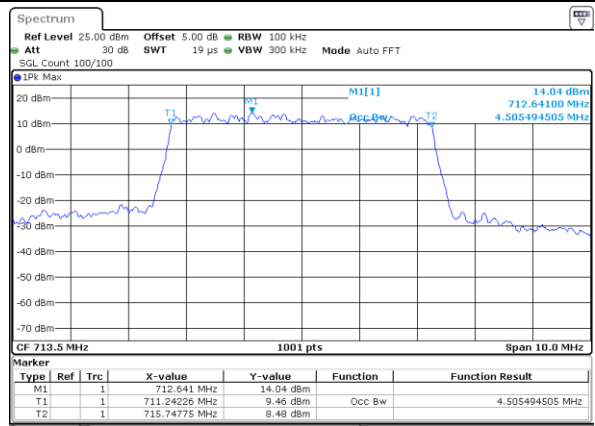

LTE Band 12

Lowest Channel / 5MHz / QPSK

Date: 6 JUL 2019 17:14:57

Lowest Channel / 5MHz / 16QAM

Date: 6 JUL 2019 17:15:07

Middle Channel / 5MHz / QPSK

Date: 6 JUL 2019 17:15:28

Middle Channel / 5MHz / 16QAM

Date: 6 JUL 2019 17:15:18

Highest Channel / 5MHz / QPSK

Date: 6 JUL 2019 17:15:38

Highest Channel / 5MHz / 16QAM

Date: 6 JUL 2019 17:15:48

LTE Band 12

Lowest Channel / 10MHz / QPSK

Date: 6 JUL 2019 17:31:27