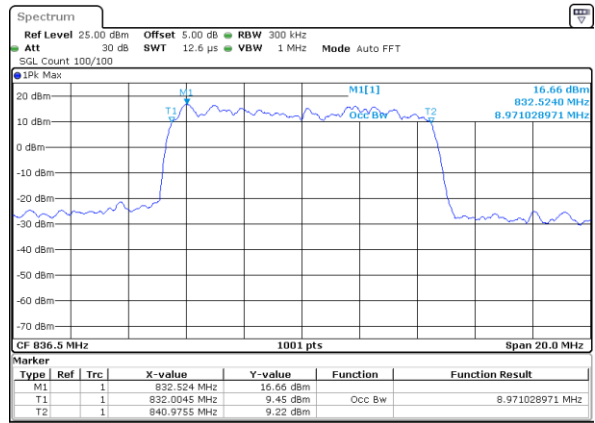

Middle Channel / 10MHz / 64QAM

Date: 5 JUL 2019 21:06:40