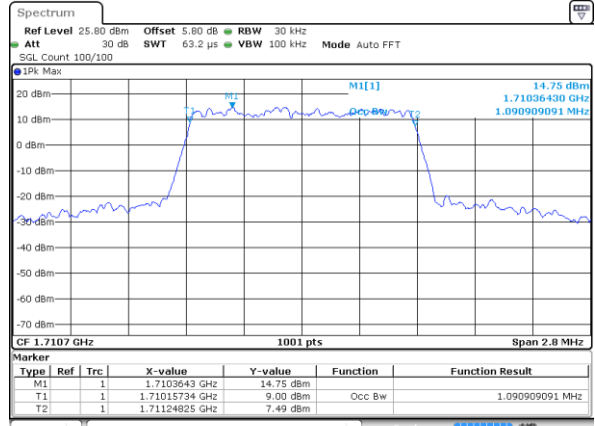

Highest Channel / 5MHz / 64QAM

Date: 6 JUL 2019 18:05:06

Highest Channel / 10MHz / 64QAM

Date: 6 JUL 2019 18:16:04

LTE Band 66

Lowest Channel / 1.4MHz / QPSK

Lowest Channel / 1.4MHz / 16QAM

Middle Channel / 1.4MHz / QPSK

Middle Channel / 1.4MHz / 16QAM

Highest Channel / 1.4MHz / QPSK

Highest Channel / 1.4MHz / 16QAM

LTE Band 66

Lowest Channel / 3MHz / QPSK

Date: 12 JUL 2019 02:59:12

Lowest Channel / 3MHz / 16QAM

Date: 12 JUL 2019 02:59:59