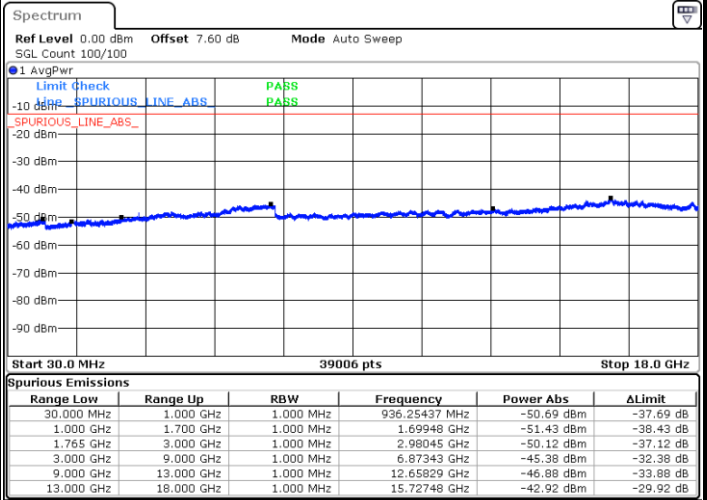

Highest Channel / 64QAM

Date: 12.AUG.2019 01:38:16

LTE Band 4 / 5MHz

Lowest Channel / 64QAM

Date: 12.AUG.2019 01:41:47

Middle Channel / 64QAM

Date: 12.AUG.2019 01:43:02

Highest Channel / 64QAM

Date: 12.AUG.2019 01:46:32

LTE Band 4 / 10MHz

Lowest Channel / 64QAM

Middle Channel / 64QAM

Date: 12.AUG.2019 01:50:03

Date: 12.AUG.2019 01:51:18

Highest Channel / 64QAM

Date: 12.AUG.2019 01:54:49

LTE Band 4 / 15MHz

Lowest Channel / 64QAM

Middle Channel / 64QAM

Date: 12.AUG.2019 01:58:20

Date: 12.AUG.2019 01:59:35

Highest Channel / 64QAM

Date: 12.AUG.2019 02:03:06

LTE Band 4 / 20MHz