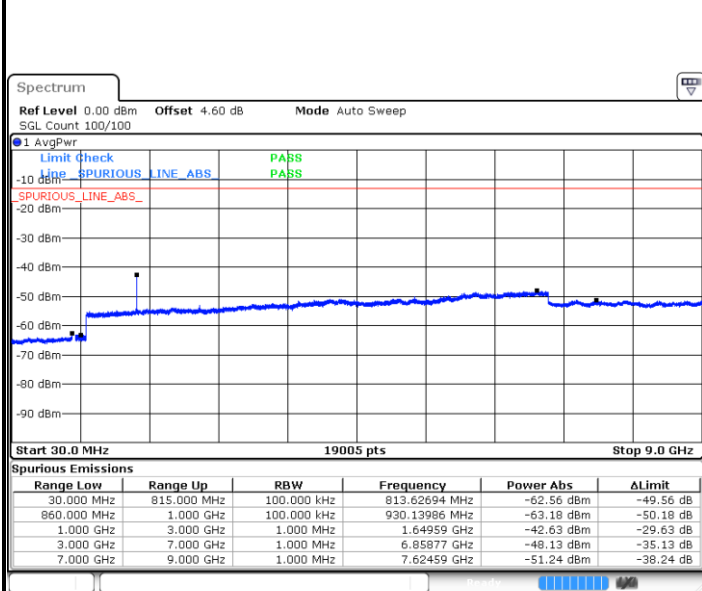

Highest Channel / 16QAM

Date: 7.AUG.2019 20:06:05

LTE Band 26 / 5MHz

Lowest Channel / QPSK

Lowest Channel / 16QAM

Date: 7.AUG.2019 20:09:29

Date: 7.AUG.2019 20:09:51

Middle Channel / QPSK

Middle Channel / 16QAM

Date: 7.AUG.2019 20:11:21

Date: 7.AUG.2019 20:10:58

LTE Band 26 / 5MHz

Highest Channel / QPSK

Date: 7.AUG.2019 20:11:43

Highest Channel / 16QAM

Date: 7.AUG.2019 20:12:06

LTE Band 26 / 10MHz

Lowest Channel / QPSK

Date: 7.AUG.2019 20:15:30

Lowest Channel / 16QAM

Date: 7.AUG.2019 20:15:53

LTE Band 26 / 10MHz

Middle Channel / QPSK

Date: 7.AUG.2019 20:17:22

Middle Channel / 16QAM

Date: 7.AUG.2019 20:16:59

Highest Channel / QPSK

Date: 7.AUG.2019 20:17:44

Highest Channel / 16QAM

Date: 7.AUG.2019 20:18:06

LTE Band 26 / 15MHz

Lowest Channel / QPSK