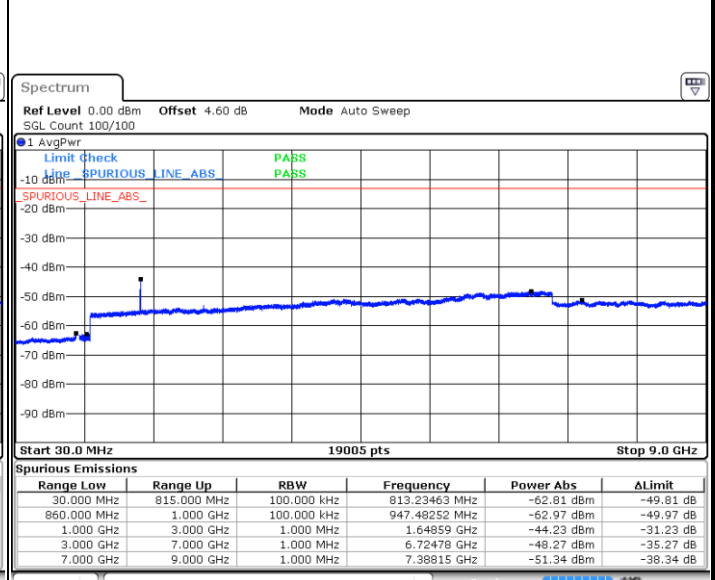

Lowest Channel / 16QAM

Date: 7.AUG.2019 19:54:46

Date: 7.AUG.2019 19:55:41

Middle Channel / QPSK

Middle Channel / 16QAM

Date: 7.AUG.2019 19:57:43

Date: 7.AUG.2019 19:57:21

LTE Band 26 / 1.4MHz

Highest Channel / QPSK

Date: 7.AUG.2019 19:58:06

Highest Channel / 16QAM

Date: 7.AUG.2019 19:58:29

LTE Band 26 / 3MHz

Lowest Channel / QPSK

Date: 7.AUG.2019 20:04:12

Lowest Channel / 16QAM

Date: 7.AUG.2019 20:03:49

LTE Band 26 / 3MHz

Middle Channel / QPSK

Date: 7.AUG.2019 20:04:35

Middle Channel / 16QAM

Date: 7.AUG.2019 20:04:58

Highest Channel / QPSK

Date: 7.AUG.2019 20:06:27

Highest Channel / 16QAM

Date: 7.AUG.2019 20:06:05

LTE Band 26 / 5MHz

Lowest Channel / QPSK

Lowest Channel / 16QAM

Date: 7.AUG.2019 20:09:29

Date: 7.AUG.2019 20:09:51

Middle Channel / QPSK