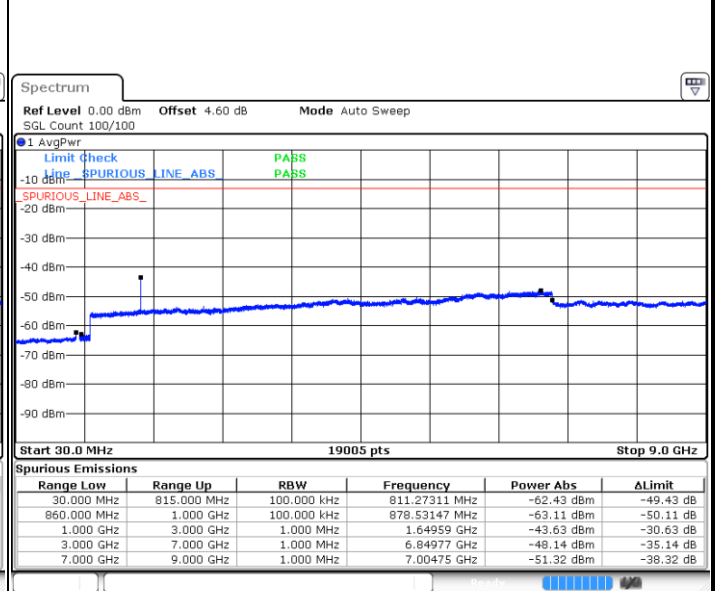

Highest Channel / 16QAM

Date: 7.AUG.2019 20:06:05

LTE Band 26 / 5MHz

Lowest Channel / QPSK

Lowest Channel / 16QAM

Date: 7.AUG.2019 20:09:29

Date: 7.AUG.2019 20:09:51

Middle Channel / QPSK

Middle Channel / 16QAM

Date: 7.AUG.2019 20:11:21

Date: 7.AUG.2019 20:10:58

LTE Band 26 / 5MHz

Highest Channel / QPSK

Date: 7.AUG.2019 20:11:43

Highest Channel / 16QAM

Date: 7.AUG.2019 20:12:06

LTE Band 26 / 10MHz

Lowest Channel / QPSK

Date: 7.AUG.2019 20:15:30

Lowest Channel / 16QAM

Date: 7.AUG.2019 20:15:53

LTE Band 26 / 10MHz

Middle Channel / QPSK

Date: 7.AUG.2019 20:17:22

Middle Channel / 16QAM

Date: 7.AUG.2019 20:16:59

Highest Channel / QPSK

Date: 7.AUG.2019 20:17:44

Highest Channel / 16QAM

Date: 7.AUG.2019 20:18:06

LTE Band 26 / 15MHz

Lowest Channel / QPSK