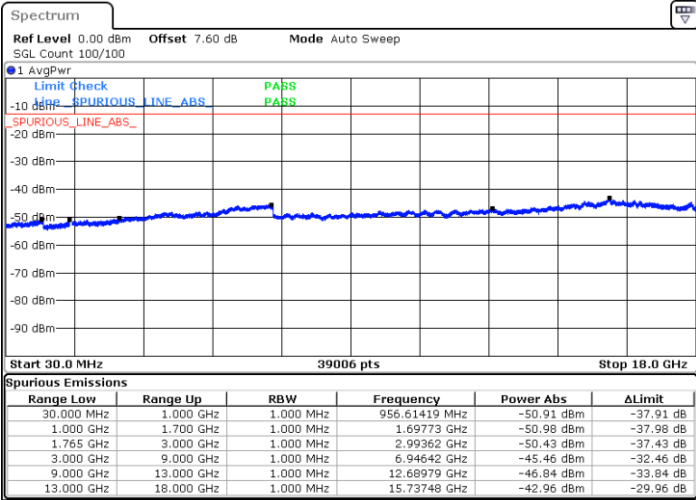

Highest Channel / 64QAM

Date: 12.AUG.2019 01:38:16

LTE Band 4 / 5MHz

Lowest Channel / 64QAM

Date: 12.AUG.2019 01:41:47

Middle Channel / 64QAM

Date: 12.AUG.2019 01:43:02

Highest Channel / 64QAM

Date: 12.AUG.2019 01:46:32

LTE Band 4 / 10MHz

Lowest Channel / 64QAM

Middle Channel / 64QAM

Date: 12.AUG.2019 01:50:03

Date: 12.AUG.2019 01:51:18

Highest Channel / 64QAM

Date: 12.AUG.2019 01:54:49

LTE Band 4 / 15MHz

Lowest Channel / 64QAM

Middle Channel / 64QAM

Date: 12.AUG.2019 01:58:20

Date: 12.AUG.2019 01:59:35

Highest Channel / 64QAM

Date: 12.AUG.2019 02:03:06

LTE Band 4 / 20MHz