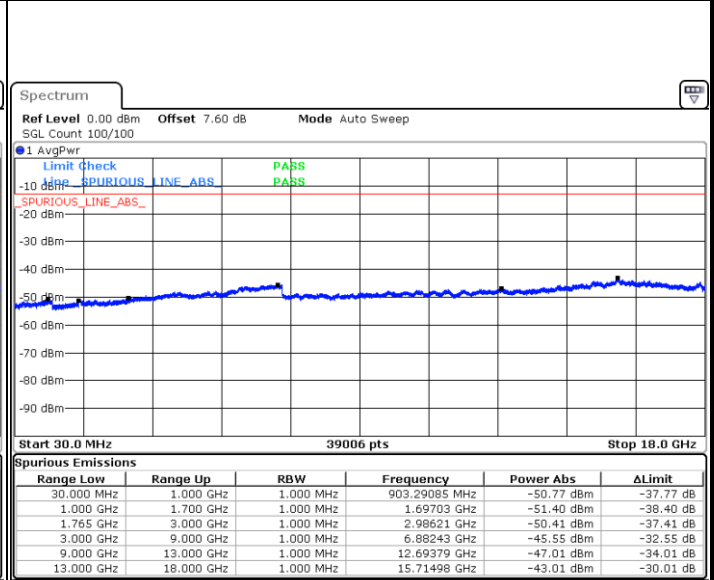

Date: 12 AUG 2019 00:56:45

LTE Band 4 / 15MHz

Highest Channel / QPSK

Date: 12 AUG 2019 01:02:50

Highest Channel / 16QAM

Date: 12 AUG 2019 01:03:46

LTE Band 4 / 20MHz

Lowest Channel / QPSK

Date: 12 AUG 2019 01:09:52

Lowest Channel / 16QAM

Date: 12 AUG 2019 01:10:47

LTE Band 4 / 20MHz

Middle Channel / QPSK

Date: 12 AUG 2019 01:12:22

Middle Channel / 16QAM

Date: 12 AUG 2019 01:13:18

Highest Channel / QPSK

Date: 12 AUG 2019 01:19:24

Highest Channel / 16QAM

Date: 12 AUG 2019 01:20:19

LTE Band 4 / 1.4MHz

Lowest Channel / 64QAM

Middle Channel / 64QAM

Date: 12.AUG.2019 01:25:13