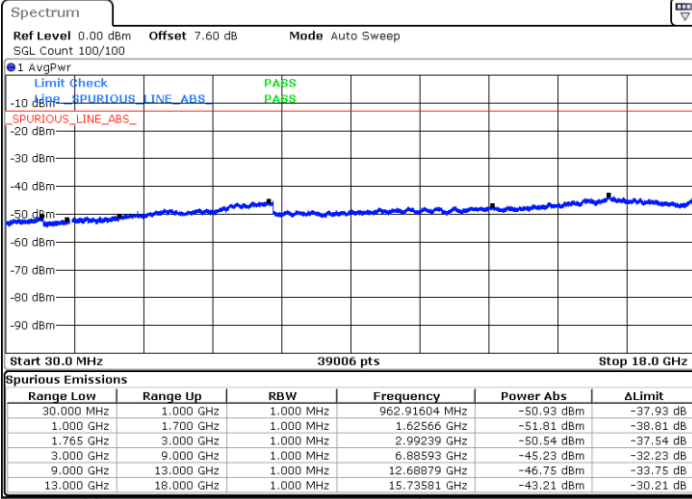

LTE Band 4 / 10MHz

Middle Channel / QPSK

Middle Channel / 16QAM

Date: 12 AUG.2019 00:39:16

Date: 12 AUG.2019 00:40:12