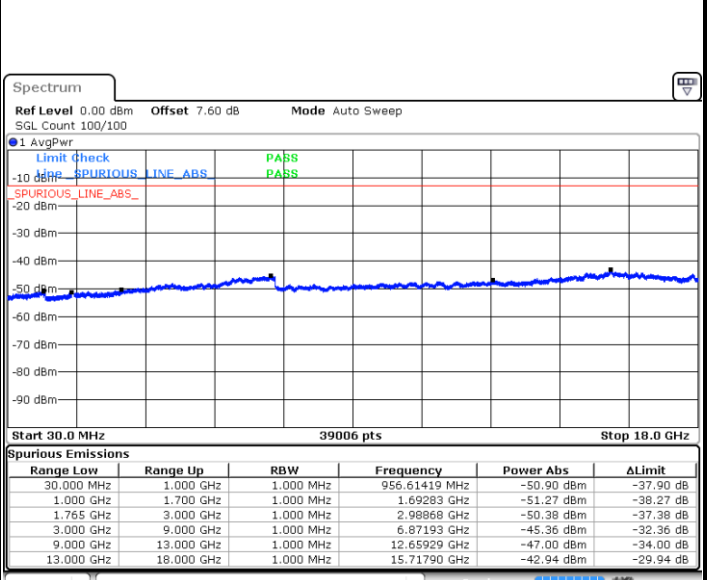

Highest Channel / 16QAM

Date: 12 AUG 2019 00:30:40

LTE Band 4 / 10MHz

Lowest Channel / QPSK

Date: 12 AUG 2019 00:36:45

Lowest Channel / 16QAM

Date: 12 AUG 2019 00:37:41

LTE Band 4 / 10MHz