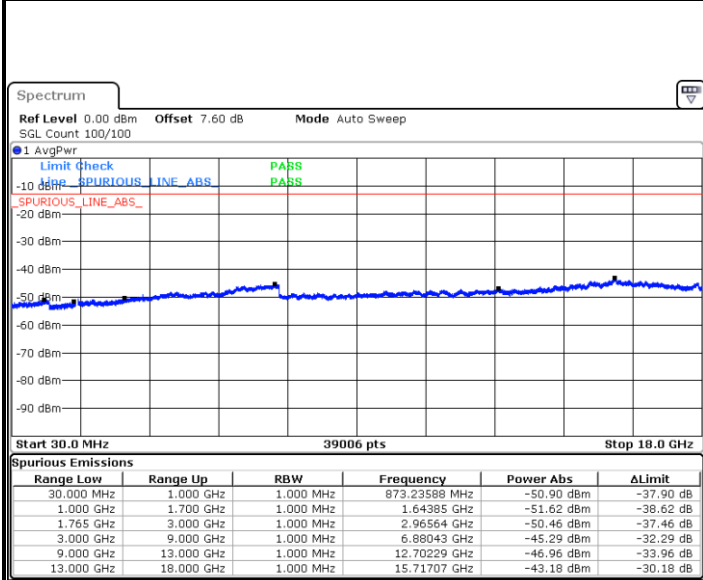

Date: 12 AUG 2019 00:56:45

LTE Band 4 / 15MHz

Highest Channel / QPSK

Date: 12 AUG 2019 01:02:50

Highest Channel / 16QAM

Date: 12 AUG 2019 01:03:46

LTE Band 4 / 20MHz

Lowest Channel / QPSK

Date: 12 AUG 2019 01:09:52

Lowest Channel / 16QAM

Date: 12 AUG 2019 01:10:47

LTE Band 4 / 20MHz

Middle Channel / QPSK

Date: 12 AUG 2019 01:12:22

Middle Channel / 16QAM

Date: 12 AUG 2019 01:13:18

Highest Channel / QPSK

Date: 12 AUG 2019 01:19:24

Highest Channel / 16QAM

Date: 12 AUG 2019 01:20:19

LTE Band 4 / 1.4MHz

Lowest Channel / 64QAM

Middle Channel / 64QAM

Date: 12.AUG.2019 01:25:13