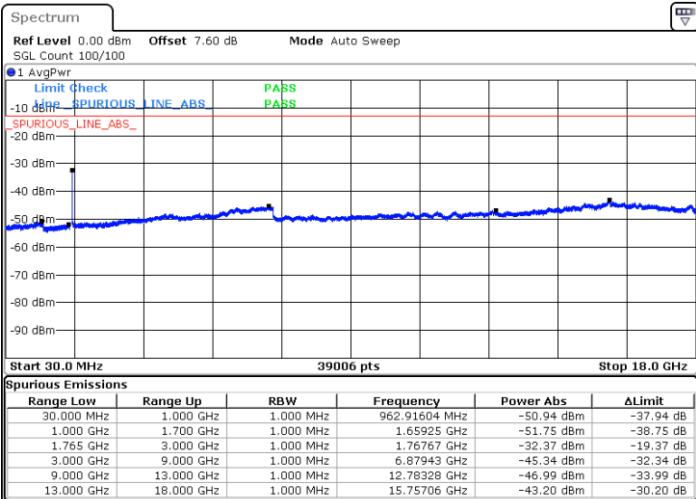

Date: 12.AUG.2019 01:46:32

LTE Band 4 / 10MHz

Lowest Channel / 64QAM

Middle Channel / 64QAM

Date: 12.AUG.2019 01:50:03

Date: 12.AUG.2019 01:51:18

Highest Channel / 64QAM

Date: 12.AUG.2019 01:54:49

LTE Band 4 / 15MHz

Lowest Channel / 64QAM

Middle Channel / 64QAM

Date: 12.AUG.2019 01:58:20

Date: 12.AUG.2019 01:59:35

Highest Channel / 64QAM

Date: 12.AUG.2019 02:03:06

LTE Band 4 / 20MHz

Lowest Channel / 64QAM

Date: 12 AUG.2019 02:06:36

Middle Channel / 64QAM

Date: 12.AUG.2019 02:07:52

Highest Channel / 64QAM

Date: 12 AUG.2019 02:11:22

LTE Band 26 / 1.4MHz

Lowest Channel / QPSK