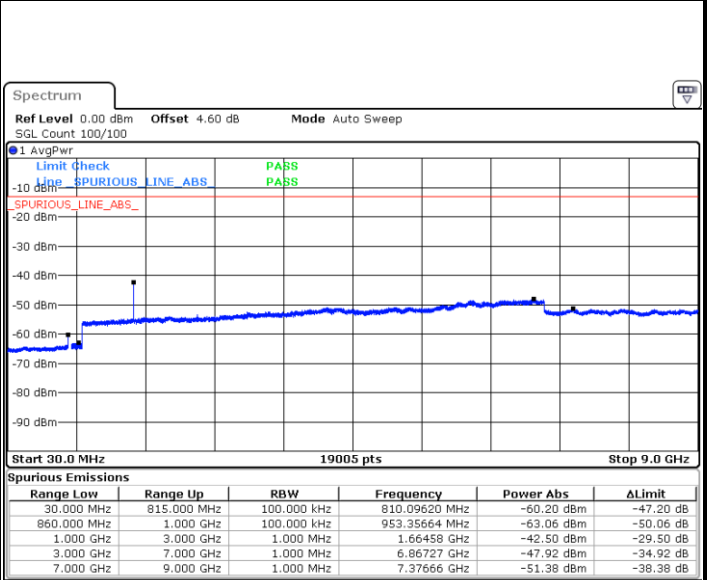

Middle Channel / 16QAM

Date: 7.AUG.2019 20:11:21

Date: 7.AUG.2019 20:10:58

LTE Band 26 / 5MHz

Highest Channel / QPSK

Date: 7.AUG.2019 20:11:43

Highest Channel / 16QAM

Date: 7.AUG.2019 20:12:06

LTE Band 26 / 10MHz

Lowest Channel / QPSK

Date: 7.AUG.2019 20:15:30

Lowest Channel / 16QAM

Date: 7.AUG.2019 20:15:53

LTE Band 26 / 10MHz

Middle Channel / QPSK

Date: 7.AUG.2019 20:17:22

Middle Channel / 16QAM

Date: 7.AUG.2019 20:16:59

Highest Channel / QPSK

Date: 7.AUG.2019 20:17:44

Highest Channel / 16QAM

Date: 7.AUG.2019 20:18:06

LTE Band 26 / 15MHz

Lowest Channel / QPSK

Lowest Channel / 16QAM

Date: 7.AUG.2019 20:21:26

Date: 7.AUG.2019 20:21:49

Middle Channel / QPSK

Middle Channel / 16QAM

Date: 7.AUG.2019 20:23:19

Date: 7.AUG.2019 20:22:57

LTE Band 26 / 1.4MHz