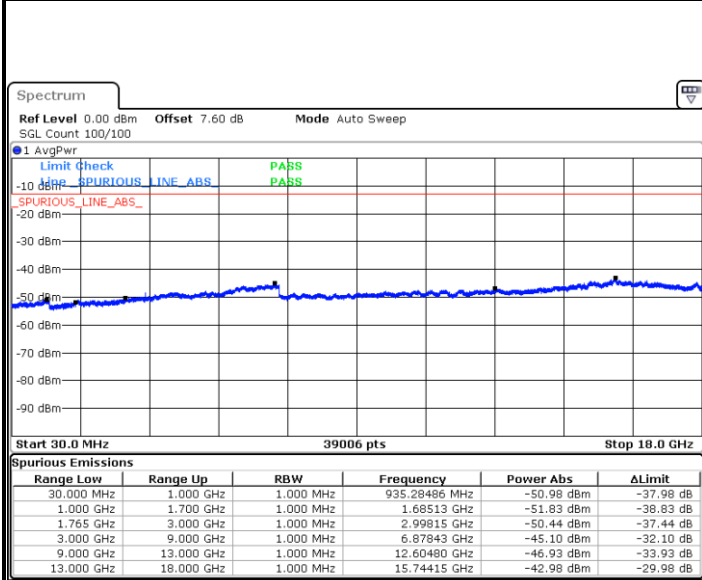

Highest Channel / QPSK

Date: 12 AUG.2019 00:13:11

Highest Channel / 16QAM

Date: 12 AUG.2019 00:14:07

LTE Band 4 / 5MHz

Lowest Channel / QPSK

Lowest Channel / 16QAM

Date: 12 AUG 2019 00:20:12

Date: 12 AUG 2019 00:21:07

Middle Channel / QPSK

Middle Channel / 16QAM

Date: 12 AUG 2019 00:22:43

Date: 12 AUG 2019 00:23:38

LTE Band 4 / 5MHz

Highest Channel / QPSK

Date: 12 AUG 2019 00:29:44

Highest Channel / 16QAM

Date: 12 AUG 2019 00:30:40

LTE Band 4 / 10MHz

Lowest Channel / QPSK

Date: 12 AUG 2019 00:36:45

Lowest Channel / 16QAM

Date: 12 AUG 2019 00:37:41

LTE Band 4 / 10MHz