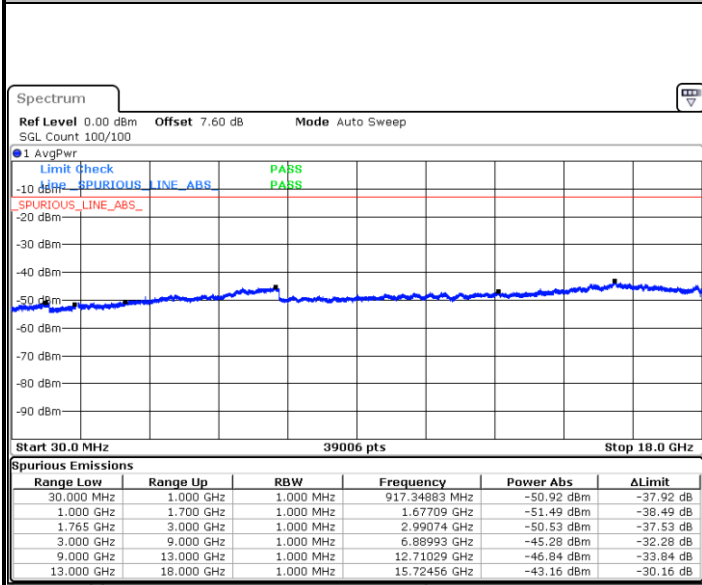

Date: 11.AUG.2019 23:50:33

LTE Band 4 / 1.4MHz

Highest Channel / QPSK

Date: 11 AUG 2019 23:56:38

Highest Channel / 16QAM

Date: 11 AUG 2019 23:57:34

LTE Band 4 / 3MHz

Lowest Channel / QPSK

Date: 12 AUG 2019 00:03:39

Lowest Channel / 16QAM

Date: 12 AUG 2019 00:04:35

LTE Band 4 / 3MHz

Middle Channel / QPSK

Date: 12 AUG.2019 00:06:10

Middle Channel / 16QAM

Date: 12 AUG.2019 00:07:06

Highest Channel / QPSK

Date: 12 AUG.2019 00:13:11

Highest Channel / 16QAM

Date: 12 AUG.2019 00:14:07

LTE Band 4 / 5MHz

Lowest Channel / QPSK

Lowest Channel / 16QAM

Date: 12 AUG 2019 00:20:12