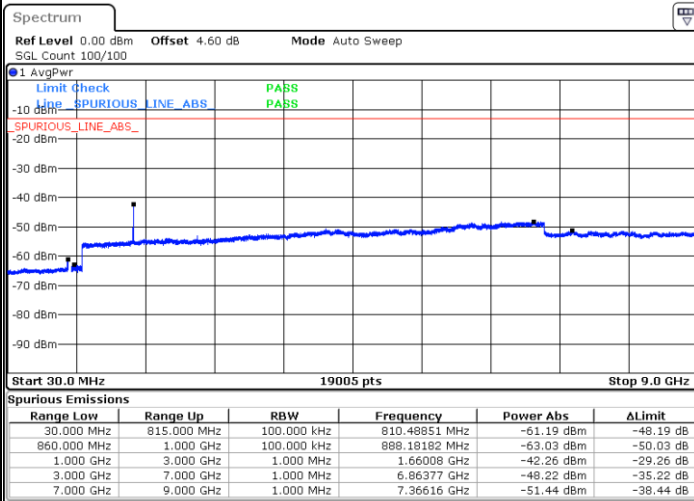

Middle Channel / 16QAM

Date: 7.AUG.2019 20:16:59

Highest Channel / QPSK

Date: 7.AUG.2019 20:17:44

Highest Channel / 16QAM

Date: 7.AUG.2019 20:18:06

LTE Band 26 / 15MHz

Lowest Channel / QPSK

Lowest Channel / 16QAM

Date: 7.AUG.2019 20:21:26

Date: 7.AUG.2019 20:21:49

Middle Channel / QPSK

Middle Channel / 16QAM

Date: 7.AUG.2019 20:23:19

Date: 7.AUG.2019 20:22:57

LTE Band 26 / 1.4MHz

Lowest Channel / 64QAM

Middle Channel / 64QAM

Date: 7.AUG.2019 19:56:36

Date: 7.AUG.2019 19:56:58

Highest Channel / 64QAM

Date: 7.AUG.2019 19:58:53

LTE Band 26 / 3MHz

Lowest Channel / 64QAM