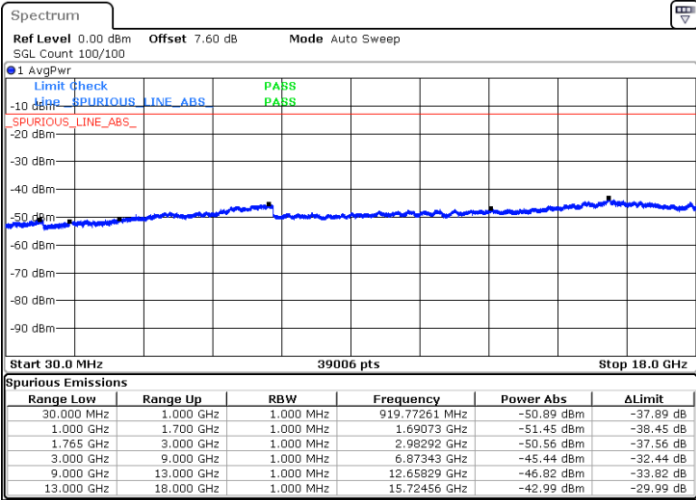

Highest Channel / QPSK

Date: 12 AUG.2019 00:13:11

Highest Channel / 16QAM

Date: 12 AUG.2019 00:14:07

LTE Band 4 / 5MHz

Lowest Channel / QPSK

Lowest Channel / 16QAM

Date: 12 AUG 2019 00:20:12

Date: 12 AUG 2019 00:21:07

Middle Channel / QPSK

Middle Channel / 16QAM

Date: 12 AUG 2019 00:22:43

Date: 12 AUG 2019 00:23:38

LTE Band 4 / 5MHz

Highest Channel / QPSK

Date: 12 AUG 2019 00:29:44