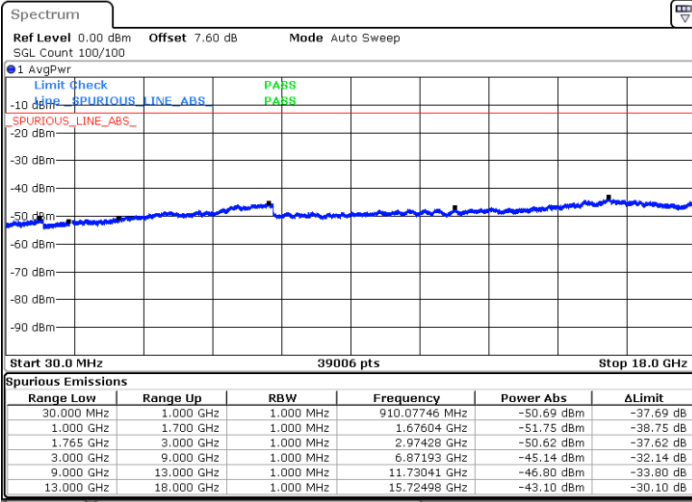

LTE Band 4 / 1.4MHz

Lowest Channel / QPSK

Lowest Channel / 16QAM

Date: 11.AUG.2019 23:47:06

Date: 11.AUG.2019 23:48:02

Middle Channel / QPSK

Middle Channel / 16QAM

Date: 11.AUG.2019 23:49:37

Date: 11.AUG.2019 23:50:33

LTE Band 4 / 1.4MHz

Highest Channel / QPSK

Date: 11 AUG 2019 23:56:38

Highest Channel / 16QAM

Date: 11 AUG 2019 23:57:34

LTE Band 4 / 3MHz

Lowest Channel / QPSK