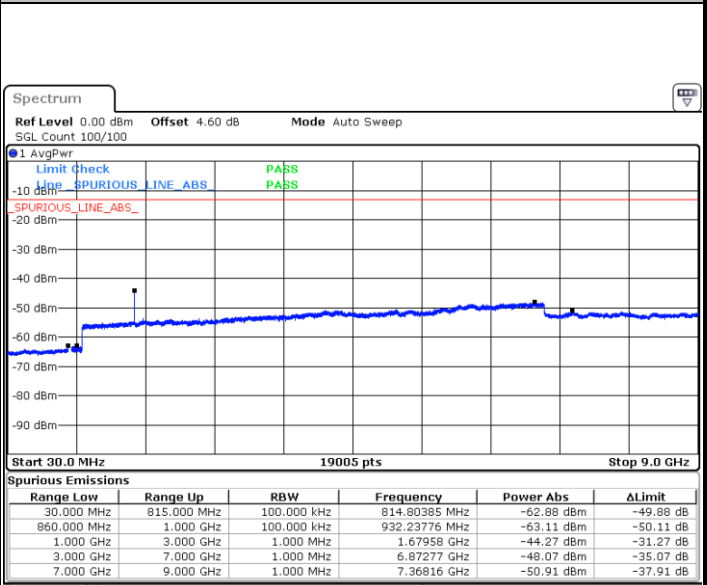

LTE Band 26 / 10MHz

Lowest Channel / QPSK

Date: 7.AUG.2019 20:15:30

Lowest Channel / 16QAM

Date: 7.AUG.2019 20:15:53

LTE Band 26 / 10MHz

Middle Channel / QPSK

Date: 7.AUG.2019 20:17:22

Middle Channel / 16QAM

Date: 7.AUG.2019 20:16:59

Highest Channel / QPSK

Date: 7.AUG.2019 20:17:44

Highest Channel / 16QAM

Date: 7.AUG.2019 20:18:06

LTE Band 26 / 15MHz

Lowest Channel / QPSK

Lowest Channel / 16QAM

Date: 7.AUG.2019 20:21:26

Date: 7.AUG.2019 20:21:49

Middle Channel / QPSK

Middle Channel / 16QAM

Date: 7.AUG.2019 20:23:19

Date: 7.AUG.2019 20:22:57

LTE Band 26 / 1.4MHz

Lowest Channel / 64QAM

Middle Channel / 64QAM

Date: 7.AUG.2019 19:56:36

Date: 7.AUG.2019 19:56:58

Highest Channel / 64QAM

Date: 7.AUG.2019 19:58:53

LTE Band 26 / 3MHz

Lowest Channel / 64QAM