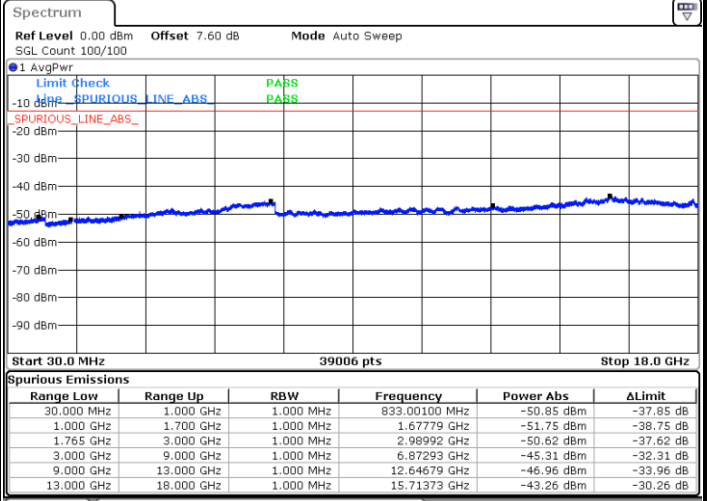

Highest Channel / QPSK

Date: 12 AUG 2019 01:19:24

Highest Channel / 16QAM

Date: 12 AUG 2019 01:20:19

LTE Band 4 / 1.4MHz

Lowest Channel / 64QAM

Middle Channel / 64QAM

Date: 12.AUG.2019 01:25:13

Date: 12.AUG.2019 01:26:29

Highest Channel / 64QAM

Date: 12.AUG.2019 01:29:59

LTE Band 4 / 3MHz

Lowest Channel / 64QAM

Date: 12.AUG.2019 01:33:30

Middle Channel / 64QAM

Date: 12.AUG.2019 01:34:45