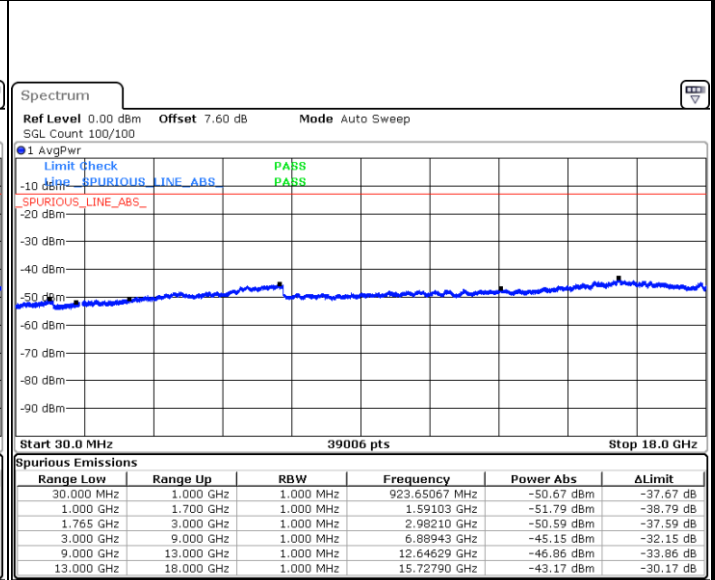

Date: 12.AUG.2019 01:26:29

Highest Channel / 64QAM

Date: 12.AUG.2019 01:29:59

LTE Band 4 / 3MHz

Lowest Channel / 64QAM

Date: 12.AUG.2019 01:33:30

Middle Channel / 64QAM

Date: 12.AUG.2019 01:34:45

Highest Channel / 64QAM

Date: 12.AUG.2019 01:38:16

LTE Band 4 / 5MHz

Lowest Channel / 64QAM

Date: 12.AUG.2019 01:41:47

Middle Channel / 64QAM

Date: 12.AUG.2019 01:43:02

Highest Channel / 64QAM

Date: 12.AUG.2019 01:46:32

LTE Band 4 / 10MHz

Lowest Channel / 64QAM

Middle Channel / 64QAM

Date: 12.AUG.2019 01:50:03

Date: 12.AUG.2019 01:51:18

Highest Channel / 64QAM

Date: 12.AUG.2019 01:54:49

LTE Band 4 / 15MHz

Lowest Channel / 64QAM

Middle Channel / 64QAM

Date: 12.AUG.2019 01:58:20

Date: 12.AUG.2019 01:59:35

Highest Channel / 64QAM

Date: 12.AUG.2019 02:03:06

LTE Band 4 / 20MHz