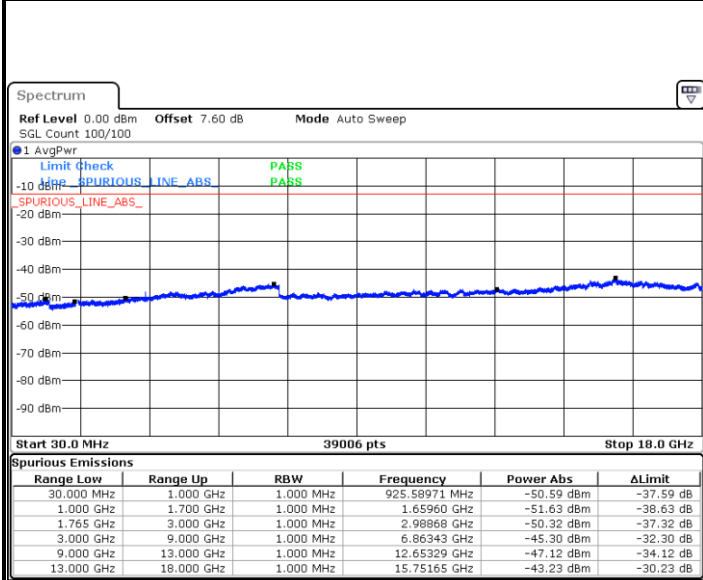

LTE Band 4 / 1.4MHz

Lowest Channel / QPSK

Lowest Channel / 16QAM

Date: 11.AUG.2019 23:47:06

Date: 11.AUG.2019 23:48:02

Middle Channel / QPSK

Middle Channel / 16QAM

Date: 11.AUG.2019 23:49:37

Date: 11.AUG.2019 23:50:33

LTE Band 4 / 1.4MHz

Highest Channel / QPSK

Date: 11 AUG 2019 23:56:38

Highest Channel / 16QAM

Date: 11 AUG 2019 23:57:34

LTE Band 4 / 3MHz

Lowest Channel / QPSK