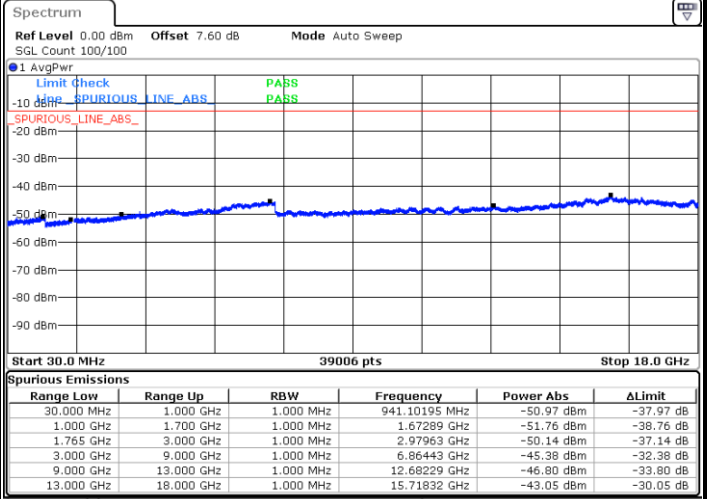

Date: 12.AUG.2019 01:26:29

Highest Channel / 64QAM

Date: 12.AUG.2019 01:29:59

LTE Band 4 / 3MHz

Lowest Channel / 64QAM

Date: 12.AUG.2019 01:33:30

Middle Channel / 64QAM

Date: 12.AUG.2019 01:34:45

Highest Channel / 64QAM

Date: 12.AUG.2019 01:38:16

LTE Band 4 / 5MHz

Lowest Channel / 64QAM

Date: 12.AUG.2019 01:41:47

Middle Channel / 64QAM

Date: 12.AUG.2019 01:43:02

Highest Channel / 64QAM

Date: 12.AUG.2019 01:46:32

LTE Band 4 / 10MHz

Lowest Channel / 64QAM

Middle Channel / 64QAM

Date: 12.AUG.2019 01:50:03

Date: 12.AUG.2019 01:51:18

Highest Channel / 64QAM

Date: 12.AUG.2019 01:54:49