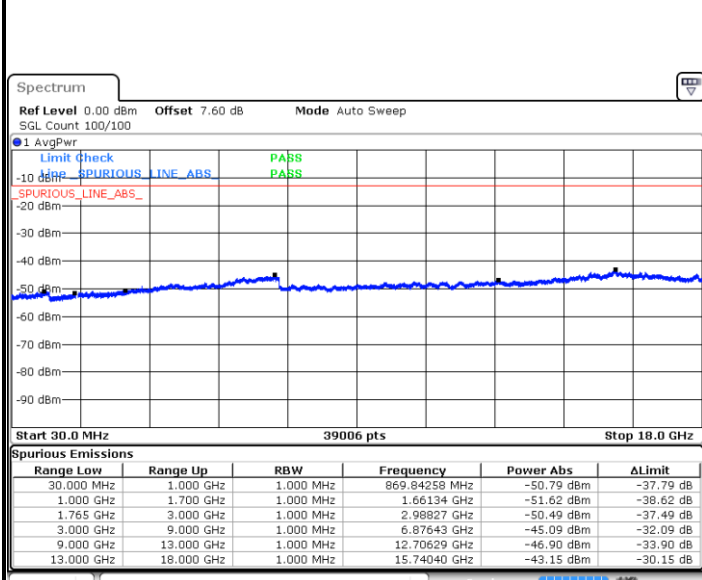

LTE Band 4 / 15MHz

Lowest Channel / QPSK

Lowest Channel / 16QAM

Date: 12 AUG 2019 00:53:18

Date: 12 AUG 2019 00:54:14

Middle Channel / QPSK

Middle Channel / 16QAM

Date: 12 AUG 2019 00:55:49

Date: 12 AUG 2019 00:56:45

LTE Band 4 / 15MHz

Highest Channel / QPSK

Date: 12 AUG 2019 01:02:50

Highest Channel / 16QAM

Date: 12 AUG 2019 01:03:46

LTE Band 4 / 20MHz

Lowest Channel / QPSK

Date: 12 AUG 2019 01:09:52

Lowest Channel / 16QAM

Date: 12 AUG 2019 01:10:47

LTE Band 4 / 20MHz

Middle Channel / QPSK

Date: 12 AUG 2019 01:12:22

Middle Channel / 16QAM

Date: 12 AUG 2019 01:13:18

Highest Channel / QPSK

Date: 12 AUG 2019 01:19:24

Highest Channel / 16QAM

Date: 12 AUG 2019 01:20:19

LTE Band 4 / 1.4MHz

Lowest Channel / 64QAM

Middle Channel / 64QAM

Date: 12.AUG.2019 01:25:13