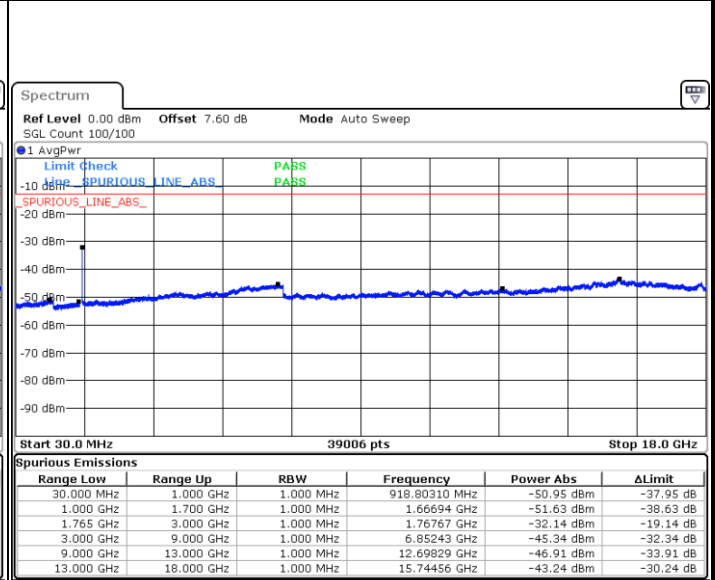

LTE Band 4 / 15MHz

Lowest Channel / QPSK

Lowest Channel / 16QAM

Date: 12 AUG 2019 00:53:18

Date: 12 AUG 2019 00:54:14

Middle Channel / QPSK

Middle Channel / 16QAM

Date: 12 AUG 2019 00:55:49

Date: 12 AUG 2019 00:56:45

LTE Band 4 / 15MHz

Highest Channel / QPSK

Date: 12 AUG 2019 01:02:50

Highest Channel / 16QAM

Date: 12 AUG 2019 01:03:46

LTE Band 4 / 20MHz

Lowest Channel / QPSK

Date: 12 AUG 2019 01:09:52

Lowest Channel / 16QAM

Date: 12 AUG 2019 01:10:47

LTE Band 4 / 20MHz

Middle Channel / QPSK

Date: 12 AUG 2019 01:12:22

Middle Channel / 16QAM

Date: 12 AUG 2019 01:13:18

Highest Channel / QPSK

Date: 12 AUG 2019 01:19:24

Highest Channel / 16QAM

Date: 12 AUG 2019 01:20:19

LTE Band 4 / 1.4MHz

Lowest Channel / 64QAM

Middle Channel / 64QAM

Date: 12.AUG.2019 01:25:13