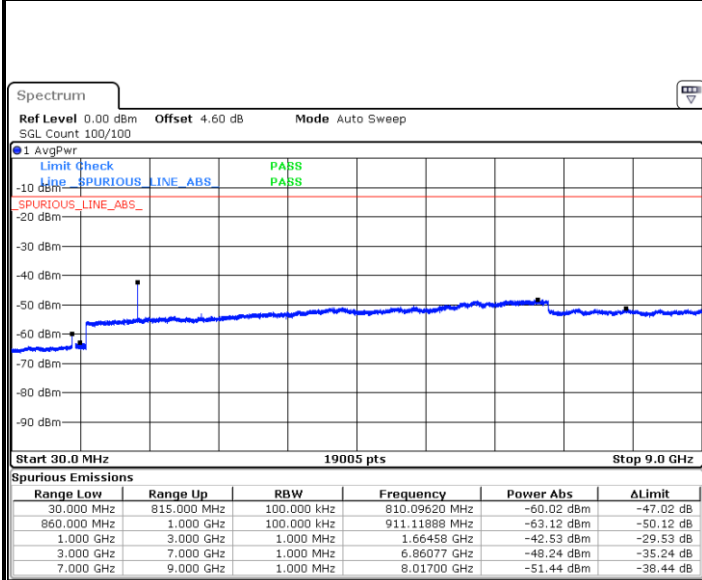

Middle Channel / 16QAM

Date: 7.AUG.2019 20:11:21

Date: 7.AUG.2019 20:10:58

LTE Band 26 / 5MHz

Highest Channel / QPSK

Date: 7.AUG.2019 20:11:43

Highest Channel / 16QAM

Date: 7.AUG.2019 20:12:06

LTE Band 26 / 10MHz

Lowest Channel / QPSK

Date: 7.AUG.2019 20:15:30

Lowest Channel / 16QAM

Date: 7.AUG.2019 20:15:53

LTE Band 26 / 10MHz

Middle Channel / QPSK

Date: 7.AUG.2019 20:17:22

Middle Channel / 16QAM

Date: 7.AUG.2019 20:16:59

Highest Channel / QPSK

Date: 7.AUG.2019 20:17:44

Highest Channel / 16QAM

Date: 7.AUG.2019 20:18:06

LTE Band 26 / 15MHz

Lowest Channel / QPSK