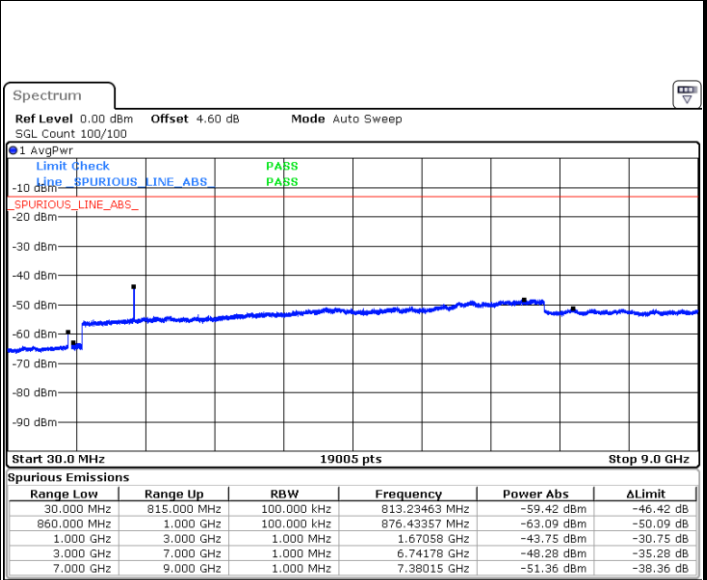

Highest Channel / QPSK

Date: 7.AUG.2019 19:58:06

Highest Channel / 16QAM

Date: 7.AUG.2019 19:58:29

LTE Band 26 / 3MHz

Lowest Channel / QPSK

Date: 7.AUG.2019 20:04:12

Lowest Channel / 16QAM

Date: 7.AUG.2019 20:03:49

LTE Band 26 / 3MHz

Middle Channel / QPSK

Date: 7.AUG.2019 20:04:35

Middle Channel / 16QAM

Date: 7.AUG.2019 20:04:58

Highest Channel / QPSK

Date: 7.AUG.2019 20:06:27

Highest Channel / 16QAM

Date: 7.AUG.2019 20:06:05

LTE Band 26 / 5MHz

Lowest Channel / QPSK

Lowest Channel / 16QAM

Date: 7.AUG.2019 20:09:29

Date: 7.AUG.2019 20:09:51

Middle Channel / QPSK

Middle Channel / 16QAM

Date: 7.AUG.2019 20:11:21

Date: 7.AUG.2019 20:10:58

LTE Band 26 / 5MHz

Highest Channel / QPSK

Date: 7.AUG.2019 20:11:43

Highest Channel / 16QAM

Date: 7.AUG.2019 20:12:06