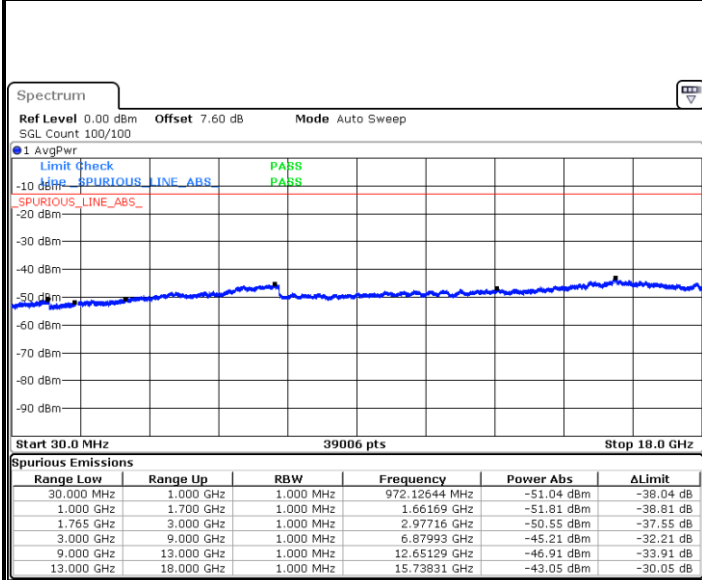

Date: 11.AUG.2019 23:50:33

LTE Band 4 / 1.4MHz

Highest Channel / QPSK

Date: 11 AUG 2019 23:56:38

Highest Channel / 16QAM

Date: 11 AUG 2019 23:57:34

LTE Band 4 / 3MHz

Lowest Channel / QPSK

Date: 12 AUG 2019 00:03:39

Lowest Channel / 16QAM

Date: 12 AUG 2019 00:04:35

LTE Band 4 / 3MHz

Middle Channel / QPSK

Date: 12 AUG.2019 00:06:10

Middle Channel / 16QAM

Date: 12 AUG.2019 00:07:06

Highest Channel / QPSK

Date: 12 AUG.2019 00:13:11

Highest Channel / 16QAM

Date: 12 AUG.2019 00:14:07

LTE Band 4 / 5MHz

Lowest Channel / QPSK

Lowest Channel / 16QAM

Date: 12 AUG 2019 00:20:12