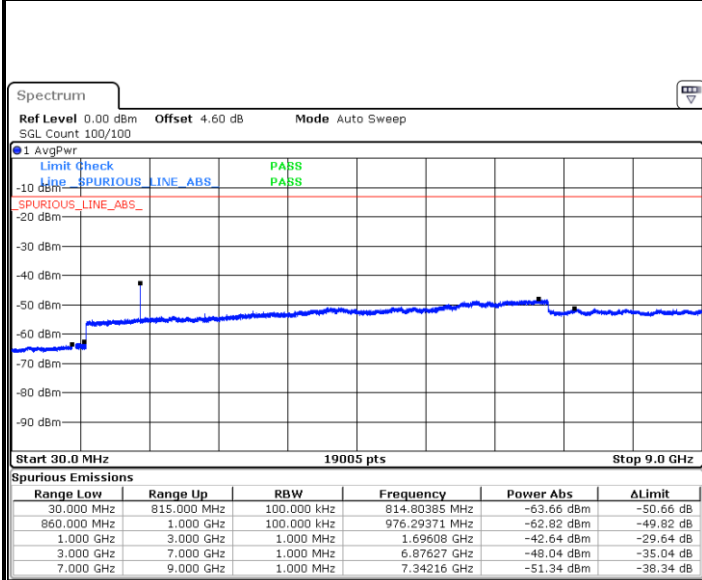

Lowest Channel / 64QAM

Date: 12 AUG.2019 02:06:36

Middle Channel / 64QAM

Date: 12.AUG.2019 02:07:52

Highest Channel / 64QAM

Date: 12 AUG.2019 02:11:22

LTE Band 26 / 1.4MHz

Lowest Channel / QPSK

Lowest Channel / 16QAM

Date: 7.AUG.2019 19:54:46

Date: 7.AUG.2019 19:55:41

Middle Channel / QPSK

Middle Channel / 16QAM

Date: 7.AUG.2019 19:57:43

Date: 7.AUG.2019 19:57:21

LTE Band 26 / 1.4MHz

Highest Channel / QPSK

Date: 7.AUG.2019 19:58:06

Highest Channel / 16QAM

Date: 7.AUG.2019 19:58:29

LTE Band 26 / 3MHz

Lowest Channel / QPSK

Date: 7.AUG.2019 20:04:12

Lowest Channel / 16QAM