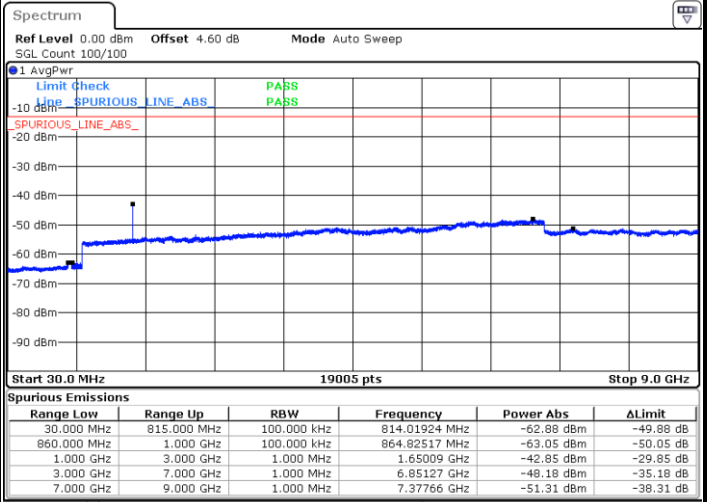

LTE Band 26 / 10MHz

Lowest Channel / QPSK

Date: 7.AUG.2019 20:15:30

Lowest Channel / 16QAM

Date: 7.AUG.2019 20:15:53

LTE Band 26 / 10MHz

Middle Channel / QPSK

Date: 7.AUG.2019 20:17:22

Middle Channel / 16QAM

Date: 7.AUG.2019 20:16:59

Highest Channel / QPSK

Date: 7.AUG.2019 20:17:44

Highest Channel / 16QAM

Date: 7.AUG.2019 20:18:06

LTE Band 26 / 15MHz

Lowest Channel / QPSK

Lowest Channel / 16QAM

Date: 7.AUG.2019 20:21:26

Date: 7.AUG.2019 20:21:49

Middle Channel / QPSK

Middle Channel / 16QAM

Date: 7.AUG.2019 20:23:19

Date: 7.AUG.2019 20:22:57

LTE Band 26 / 1.4MHz

Lowest Channel / 64QAM

Middle Channel / 64QAM

Date: 7.AUG.2019 19:56:36

Date: 7.AUG.2019 19:56:58

Highest Channel / 64QAM

Date: 7.AUG.2019 19:58:53

LTE Band 26 / 3MHz

Lowest Channel / 64QAM