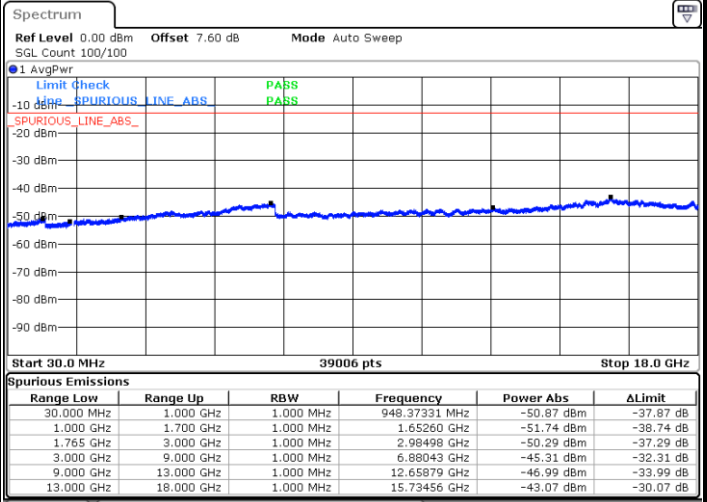

LTE Band 4 / 1.4MHz

Lowest Channel / QPSK

Lowest Channel / 16QAM

Date: 11.AUG.2019 23:47:06

Date: 11.AUG.2019 23:48:02

Middle Channel / QPSK

Middle Channel / 16QAM

Date: 11.AUG.2019 23:49:37

Date: 11.AUG.2019 23:50:33

LTE Band 4 / 1.4MHz

Highest Channel / QPSK

Date: 11 AUG 2019 23:56:38

Highest Channel / 16QAM

Date: 11 AUG 2019 23:57:34

LTE Band 4 / 3MHz

Lowest Channel / QPSK