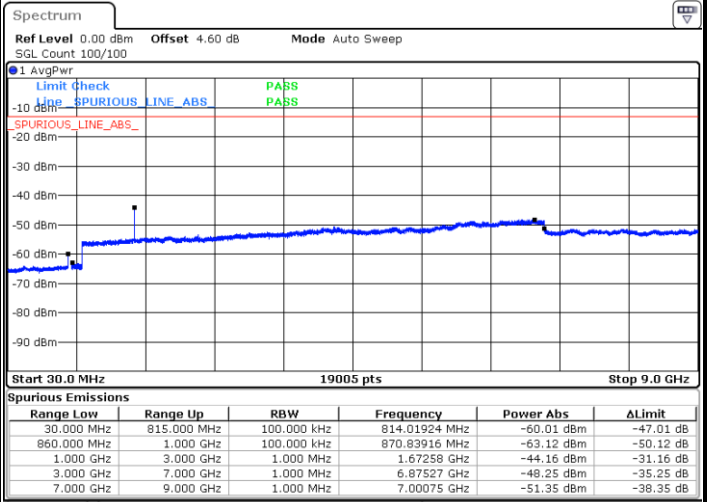

Lowest Channel / 64QAM

Date: 12 AUG.2019 02:06:36

Middle Channel / 64QAM

Date: 12.AUG.2019 02:07:52

Highest Channel / 64QAM

Date: 12 AUG.2019 02:11:22

LTE Band 26 / 1.4MHz

Lowest Channel / QPSK

Lowest Channel / 16QAM

Date: 7.AUG.2019 19:54:46

Date: 7.AUG.2019 19:55:41

Middle Channel / QPSK

Middle Channel / 16QAM

Date: 7.AUG.2019 19:57:43

Date: 7.AUG.2019 19:57:21

LTE Band 26 / 1.4MHz

Highest Channel / QPSK

Date: 7.AUG.2019 19:58:06

Highest Channel / 16QAM

Date: 7.AUG.2019 19:58:29

LTE Band 26 / 3MHz

Lowest Channel / QPSK

Date: 7.AUG.2019 20:04:12

Lowest Channel / 16QAM