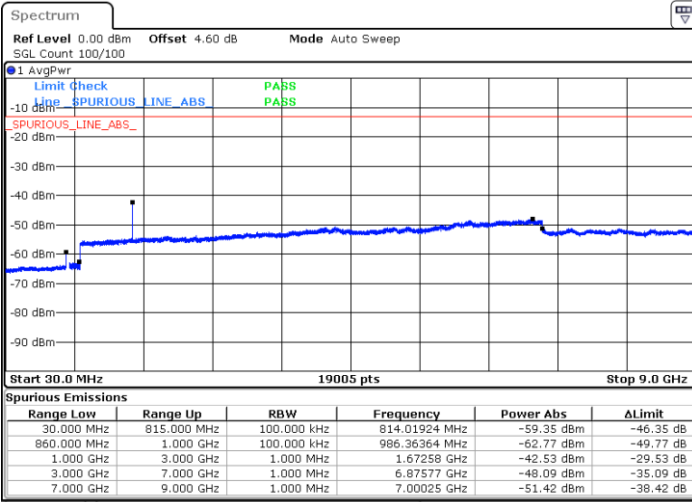

Lowest Channel / 64QAM

Date: 12 AUG.2019 02:06:36

Middle Channel / 64QAM

Date: 12.AUG.2019 02:07:52

Highest Channel / 64QAM

Date: 12 AUG.2019 02:11:22

LTE Band 26 / 1.4MHz

Lowest Channel / QPSK

Lowest Channel / 16QAM

Date: 7.AUG.2019 19:54:46

Date: 7.AUG.2019 19:55:41

Middle Channel / QPSK

Middle Channel / 16QAM

Date: 7.AUG.2019 19:57:43

Date: 7.AUG.2019 19:57:21

LTE Band 26 / 1.4MHz

Highest Channel / QPSK

Date: 7.AUG.2019 19:58:06

Highest Channel / 16QAM

Date: 7.AUG.2019 19:58:29

LTE Band 26 / 3MHz

Lowest Channel / QPSK

Date: 7.AUG.2019 20:04:12

Lowest Channel / 16QAM