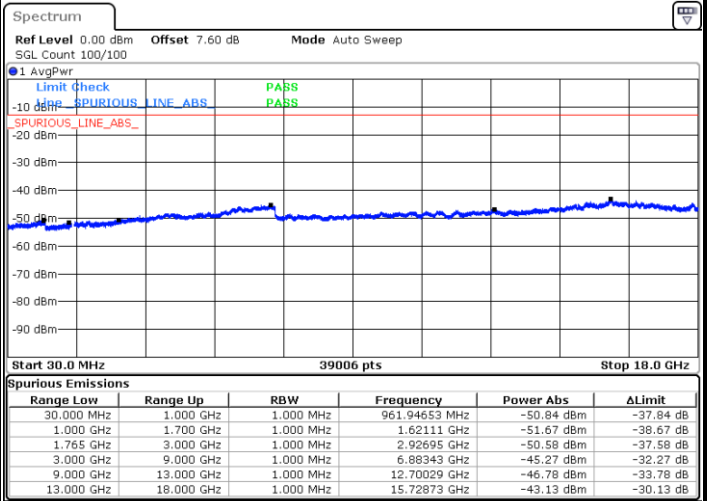

LTE Band 4 / 1.4MHz

Lowest Channel / QPSK

Lowest Channel / 16QAM

Date: 11.AUG.2019 23:47:06

Date: 11.AUG.2019 23:48:02

Middle Channel / QPSK

Middle Channel / 16QAM

Date: 11.AUG.2019 23:49:37

Date: 11.AUG.2019 23:50:33

LTE Band 4 / 1.4MHz

Highest Channel / QPSK

Date: 11 AUG 2019 23:56:38

Highest Channel / 16QAM

Date: 11 AUG 2019 23:57:34

LTE Band 4 / 3MHz

Lowest Channel / QPSK