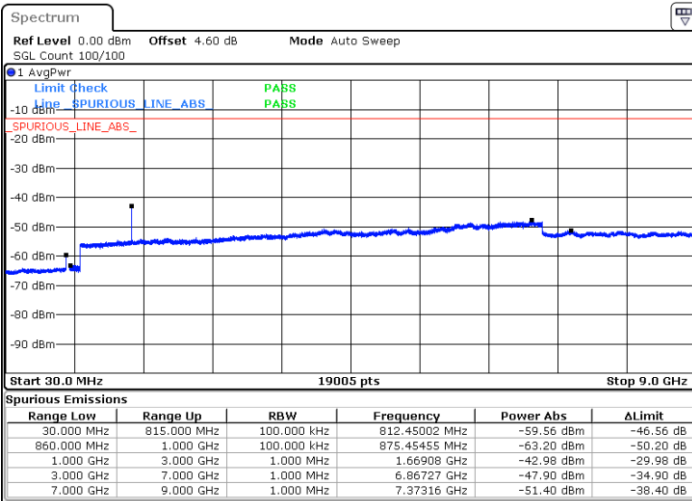

Highest Channel / 16QAM

Date: 7.AUG.2019 20:06:05

LTE Band 26 / 5MHz

Lowest Channel / QPSK

Lowest Channel / 16QAM

Date: 7.AUG.2019 20:09:29

Date: 7.AUG.2019 20:09:51

Middle Channel / QPSK

Middle Channel / 16QAM

Date: 7.AUG.2019 20:11:21

Date: 7.AUG.2019 20:10:58

LTE Band 26 / 5MHz

Highest Channel / QPSK

Date: 7.AUG.2019 20:11:43

Highest Channel / 16QAM

Date: 7.AUG.2019 20:12:06