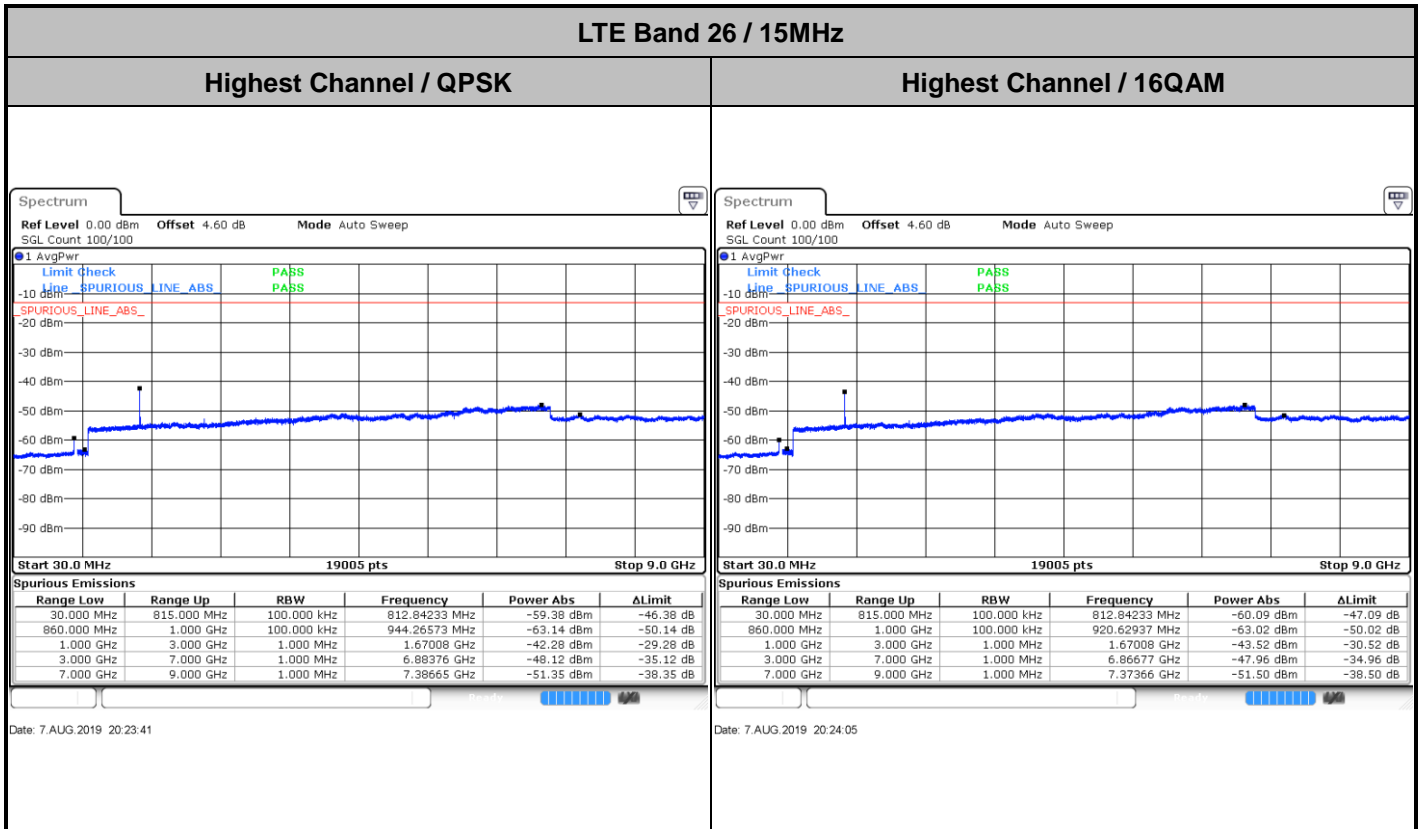

LTE Band 26 / 10MHz

Lowest Channel / QPSK

Date: 7.AUG.2019 20:15:30

Lowest Channel / 16QAM

Date: 7.AUG.2019 20:15:53

LTE Band 26 / 10MHz

Middle Channel / QPSK

Date: 7.AUG.2019 20:17:22

Middle Channel / 16QAM

Date: 7.AUG.2019 20:16:59

Highest Channel / QPSK

Date: 7.AUG.2019 20:17:44

Highest Channel / 16QAM

Date: 7.AUG.2019 20:18:06

LTE Band 26 / 15MHz

Lowest Channel / QPSK

Lowest Channel / 16QAM

Date: 7.AUG.2019 20:21:26

Date: 7.AUG.2019 20:21:49

Middle Channel / QPSK

Middle Channel / 16QAM

Date: 7.AUG.2019 20:23:19

Date: 7.AUG.2019 20:22:57

LTE Band 26 / 1.4MHz

Lowest Channel / 64QAM

Middle Channel / 64QAM

Date: 7.AUG.2019 19:56:36

Date: 7.AUG.2019 19:56:58

Highest Channel / 64QAM

Date: 7.AUG.2019 19:58:53

LTE Band 26 / 3MHz

Lowest Channel / 64QAM