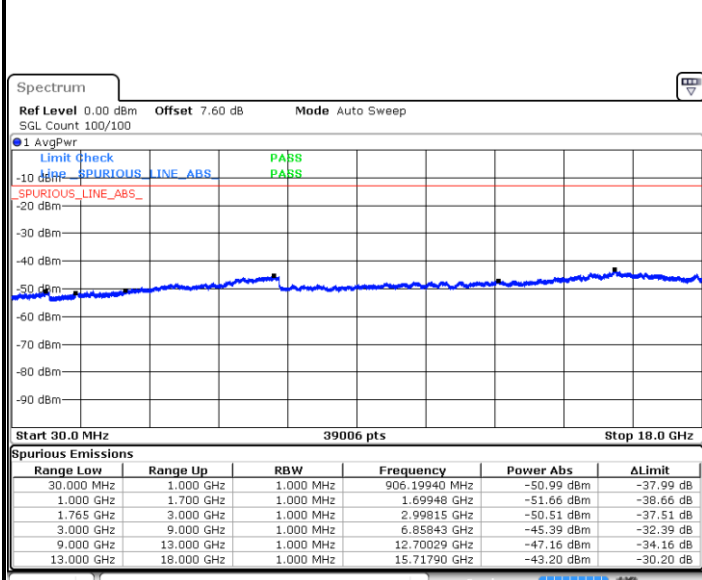

Highest Channel / QPSK

Date: 12 AUG.2019 00:13:11

Highest Channel / 16QAM

Date: 12 AUG.2019 00:14:07

LTE Band 4 / 5MHz

Lowest Channel / QPSK

Lowest Channel / 16QAM

Date: 12 AUG 2019 00:20:12

Date: 12 AUG 2019 00:21:07

Middle Channel / QPSK

Middle Channel / 16QAM

Date: 12 AUG 2019 00:22:43

Date: 12 AUG 2019 00:23:38

LTE Band 4 / 5MHz

Highest Channel / QPSK

Date: 12 AUG 2019 00:29:44

Highest Channel / 16QAM

Date: 12 AUG 2019 00:30:40

LTE Band 4 / 10MHz

Lowest Channel / QPSK

Date: 12 AUG 2019 00:36:45

Lowest Channel / 16QAM

Date: 12 AUG 2019 00:37:41

LTE Band 4 / 10MHz