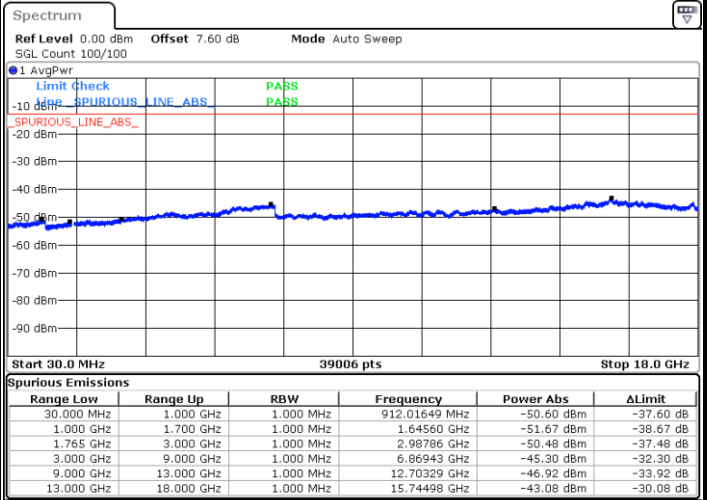

Highest Channel / QPSK

Date: 12 AUG.2019 00:13:11

Highest Channel / 16QAM

Date: 12 AUG.2019 00:14:07

LTE Band 4 / 5MHz

Lowest Channel / QPSK

Lowest Channel / 16QAM

Date: 12 AUG 2019 00:20:12