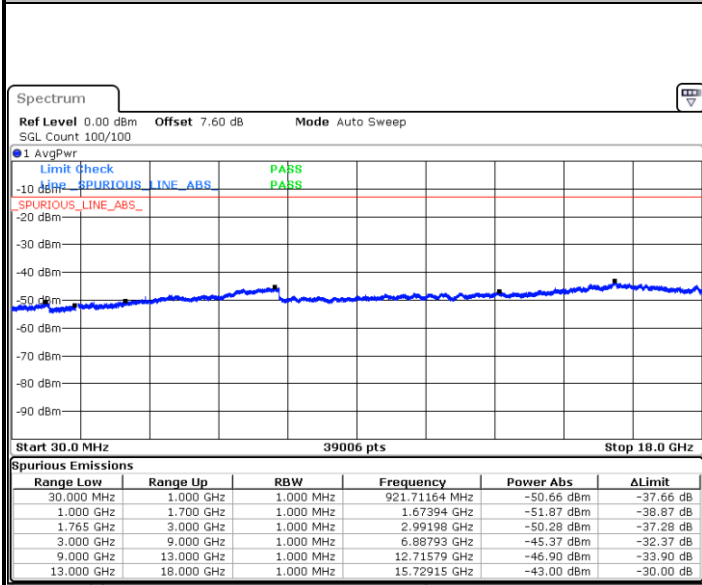

Highest Channel / QPSK

Date: 12 AUG 2019 01:19:24

Highest Channel / 16QAM

Date: 12 AUG 2019 01:20:19

LTE Band 4 / 1.4MHz

Lowest Channel / 64QAM

Middle Channel / 64QAM

Date: 12.AUG.2019 01:25:13

Date: 12.AUG.2019 01:26:29

Highest Channel / 64QAM

Date: 12.AUG.2019 01:29:59

LTE Band 4 / 3MHz

Lowest Channel / 64QAM

Date: 12.AUG.2019 01:33:30

Middle Channel / 64QAM

Date: 12.AUG.2019 01:34:45

Highest Channel / 64QAM

Date: 12.AUG.2019 01:38:16

LTE Band 4 / 5MHz

Lowest Channel / 64QAM

Date: 12.AUG.2019 01:41:47

Middle Channel / 64QAM

Date: 12.AUG.2019 01:43:02

Highest Channel / 64QAM