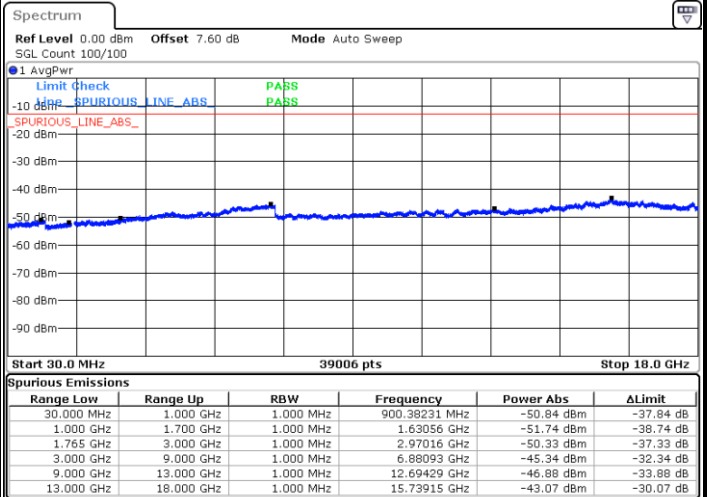

Middle Channel / QPSK

Middle Channel / 16QAM

Date: 12 AUG 2019 00:22:43

Date: 12 AUG 2019 00:23:38