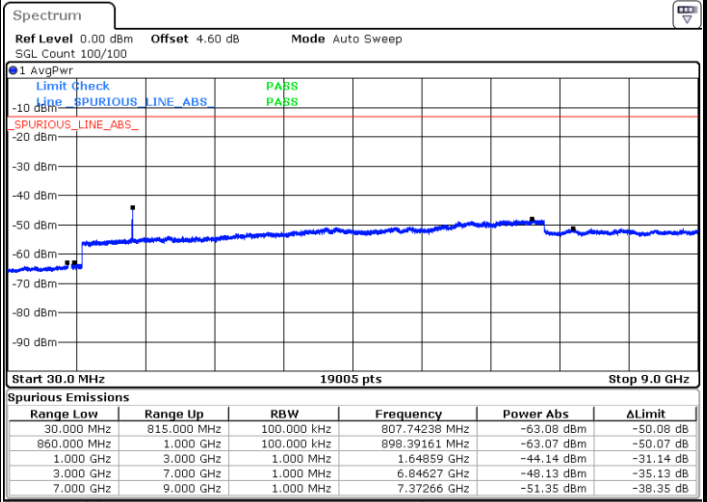

LTE Band 4 / 15MHz

Lowest Channel / 64QAM

Middle Channel / 64QAM

Date: 12.AUG.2019 01:58:20

Date: 12.AUG.2019 01:59:35

Highest Channel / 64QAM

Date: 12.AUG.2019 02:03:06

LTE Band 4 / 20MHz

Lowest Channel / 64QAM

Date: 12 AUG.2019 02:06:36

Middle Channel / 64QAM

Date: 12.AUG.2019 02:07:52

Highest Channel / 64QAM

Date: 12 AUG.2019 02:11:22

LTE Band 26 / 1.4MHz

Lowest Channel / QPSK

Lowest Channel / 16QAM

Date: 7.AUG.2019 19:54:46

Date: 7.AUG.2019 19:55:41

Middle Channel / QPSK

Middle Channel / 16QAM

Date: 7.AUG.2019 19:57:43

Date: 7.AUG.2019 19:57:21

LTE Band 26 / 1.4MHz