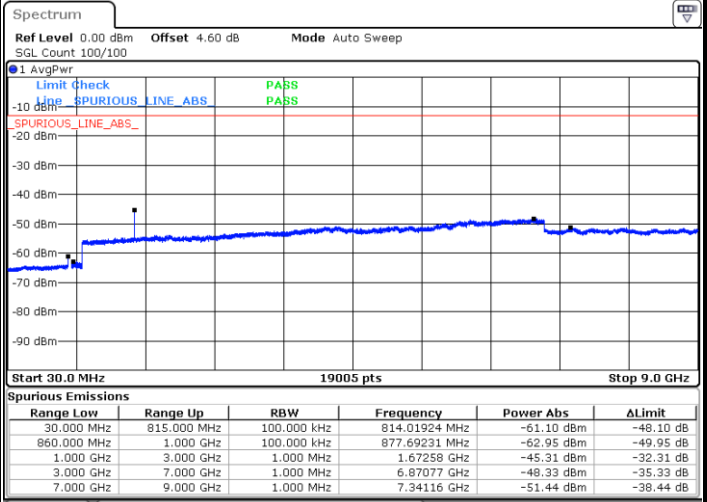

Middle Channel / 16QAM

Date: 7.AUG.2019 20:16:59

Highest Channel / QPSK

Date: 7.AUG.2019 20:17:44

Highest Channel / 16QAM

Date: 7.AUG.2019 20:18:06

LTE Band 26 / 15MHz

Lowest Channel / QPSK

Lowest Channel / 16QAM

Date: 7.AUG.2019 20:21:26

Date: 7.AUG.2019 20:21:49

Middle Channel / QPSK

Middle Channel / 16QAM

Date: 7.AUG.2019 20:23:19

Date: 7.AUG.2019 20:22:57

LTE Band 26 / 1.4MHz

Lowest Channel / 64QAM

Middle Channel / 64QAM

Date: 7.AUG.2019 19:56:36

Date: 7.AUG.2019 19:56:58

Highest Channel / 64QAM

Date: 7.AUG.2019 19:58:53

LTE Band 26 / 3MHz

Lowest Channel / 64QAM