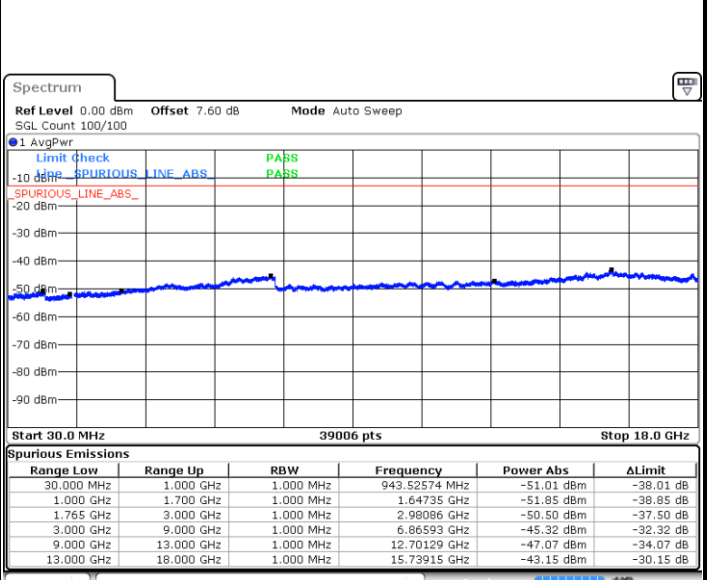

Lowest Channel / 16QAM

Date: 12 AUG 2019 00:04:35