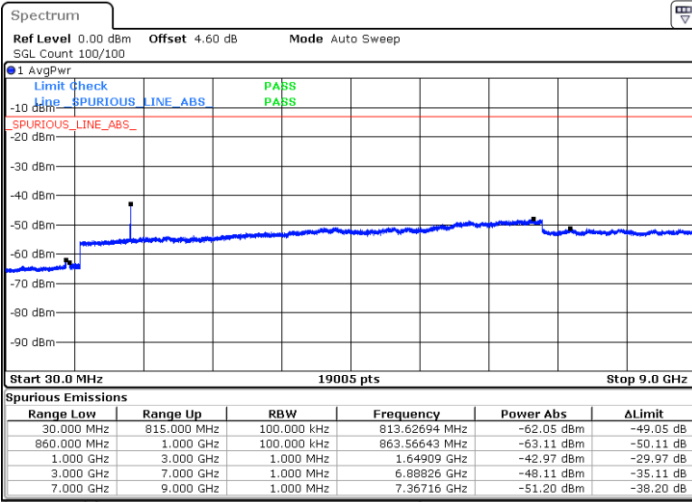

Date: 7.AUG.2019 20:03:49

LTE Band 26 / 3MHz

Middle Channel / QPSK

Date: 7.AUG.2019 20:04:35

Middle Channel / 16QAM

Date: 7.AUG.2019 20:04:58

Highest Channel / QPSK

Date: 7.AUG.2019 20:06:27

Highest Channel / 16QAM

Date: 7.AUG.2019 20:06:05

LTE Band 26 / 5MHz

Lowest Channel / QPSK

Lowest Channel / 16QAM

Date: 7.AUG.2019 20:09:29

Date: 7.AUG.2019 20:09:51

Middle Channel / QPSK

Middle Channel / 16QAM

Date: 7.AUG.2019 20:11:21

Date: 7.AUG.2019 20:10:58

LTE Band 26 / 5MHz

Highest Channel / QPSK

Date: 7.AUG.2019 20:11:43

Highest Channel / 16QAM

Date: 7.AUG.2019 20:12:06