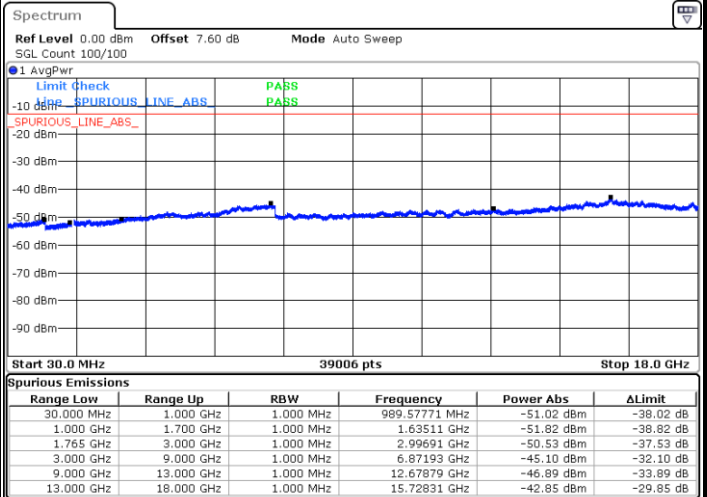

Highest Channel / QPSK

Highest Channel / 16QAM

Date: 12 AUG.2019 00:46:17

Date: 12 AUG.2019 00:47:13