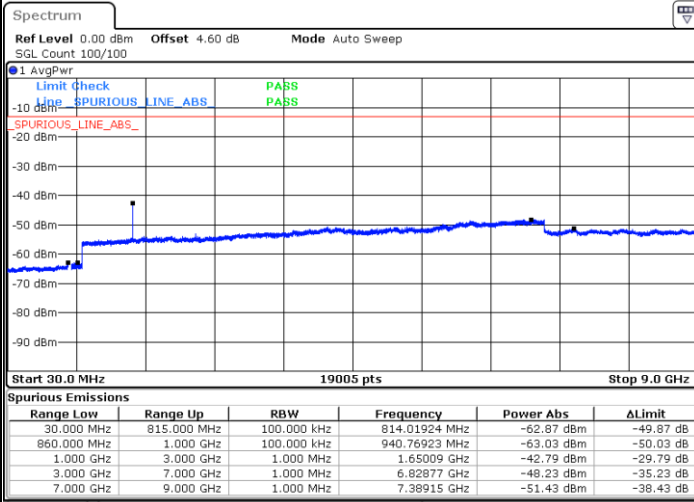

LTE Band 26 / 10MHz

Lowest Channel / QPSK

Date: 7.AUG.2019 20:15:30

Lowest Channel / 16QAM

Date: 7.AUG.2019 20:15:53

LTE Band 26 / 10MHz

Middle Channel / QPSK

Date: 7.AUG.2019 20:17:22

Middle Channel / 16QAM

Date: 7.AUG.2019 20:16:59

Highest Channel / QPSK

Date: 7.AUG.2019 20:17:44

Highest Channel / 16QAM

Date: 7.AUG.2019 20:18:06

LTE Band 26 / 15MHz

Lowest Channel / QPSK

Lowest Channel / 16QAM

Date: 7.AUG.2019 20:21:26

Date: 7.AUG.2019 20:21:49

Middle Channel / QPSK

Middle Channel / 16QAM

Date: 7.AUG.2019 20:23:19

Date: 7.AUG.2019 20:22:57

LTE Band 26 / 1.4MHz

Lowest Channel / 64QAM

Middle Channel / 64QAM

Date: 7.AUG.2019 19:56:36

Date: 7.AUG.2019 19:56:58

Highest Channel / 64QAM

Date: 7.AUG.2019 19:58:53

LTE Band 26 / 3MHz

Lowest Channel / 64QAM