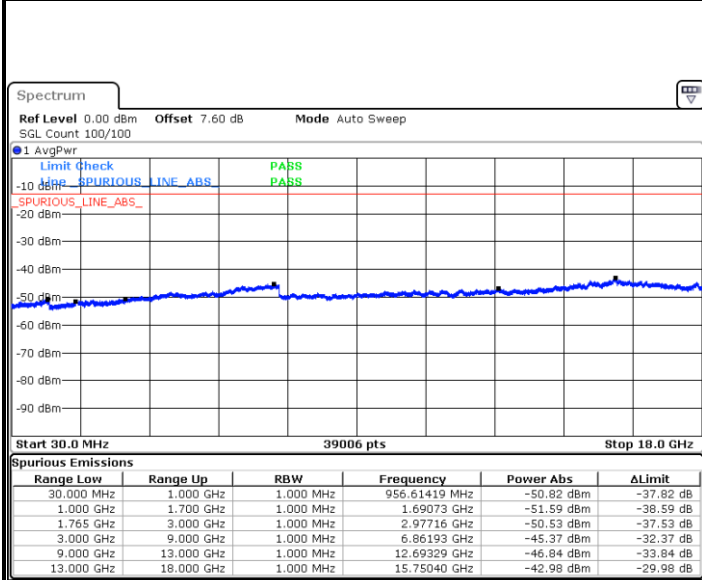

Highest Channel / QPSK

Date: 12 AUG 2019 01:19:24

Highest Channel / 16QAM

Date: 12 AUG 2019 01:20:19

LTE Band 4 / 1.4MHz

Lowest Channel / 64QAM

Middle Channel / 64QAM

Date: 12.AUG.2019 01:25:13

Date: 12.AUG.2019 01:26:29

Highest Channel / 64QAM

Date: 12.AUG.2019 01:29:59

LTE Band 4 / 3MHz

Lowest Channel / 64QAM

Date: 12.AUG.2019 01:33:30

Middle Channel / 64QAM

Date: 12.AUG.2019 01:34:45

Highest Channel / 64QAM

Date: 12.AUG.2019 01:38:16

LTE Band 4 / 5MHz

Lowest Channel / 64QAM

Date: 12.AUG.2019 01:41:47

Middle Channel / 64QAM

Date: 12.AUG.2019 01:43:02

Highest Channel / 64QAM

Date: 12.AUG.2019 01:46:32

LTE Band 4 / 10MHz

Lowest Channel / 64QAM

Middle Channel / 64QAM

Date: 12.AUG.2019 01:50:03

Date: 12.AUG.2019 01:51:18

Highest Channel / 64QAM

Date: 12.AUG.2019 01:54:49