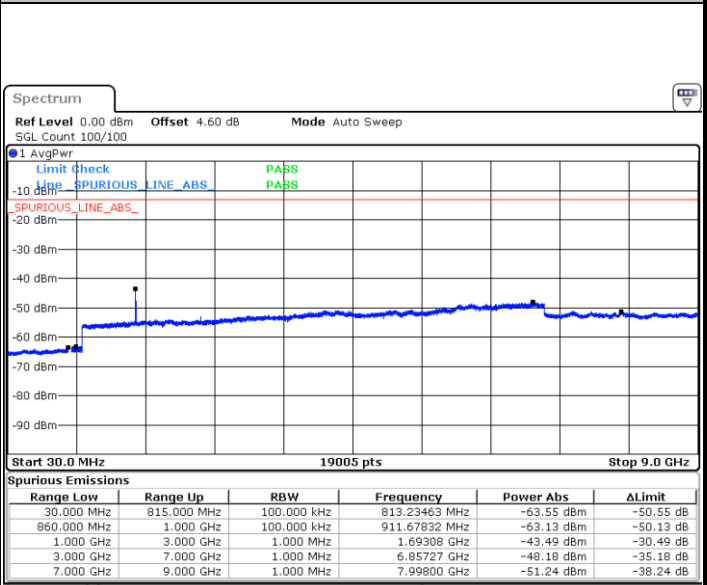

Highest Channel / QPSK

Date: 7.AUG.2019 19:58:06

Highest Channel / 16QAM

Date: 7.AUG.2019 19:58:29

LTE Band 26 / 3MHz

Lowest Channel / QPSK

Date: 7.AUG.2019 20:04:12

Lowest Channel / 16QAM

Date: 7.AUG.2019 20:03:49

LTE Band 26 / 3MHz

Middle Channel / QPSK

Date: 7.AUG.2019 20:04:35

Middle Channel / 16QAM

Date: 7.AUG.2019 20:04:58

Highest Channel / QPSK

Date: 7.AUG.2019 20:06:27

Highest Channel / 16QAM

Date: 7.AUG.2019 20:06:05

LTE Band 26 / 5MHz

Lowest Channel / QPSK

Lowest Channel / 16QAM

Date: 7.AUG.2019 20:09:29

Date: 7.AUG.2019 20:09:51

Middle Channel / QPSK