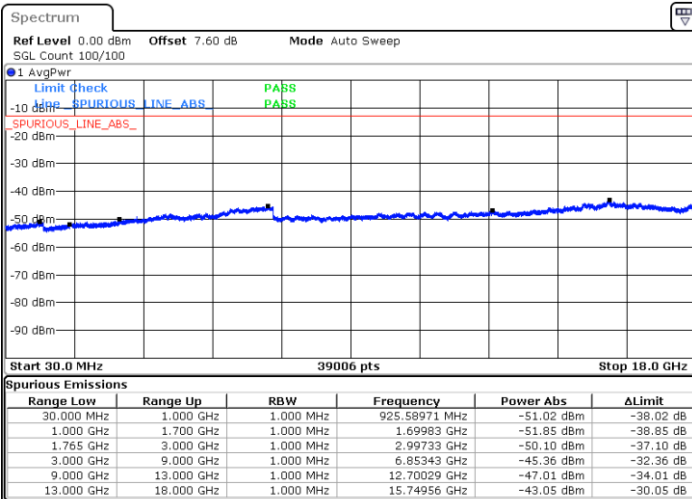

LTE Band 4 / 15MHz

Lowest Channel / QPSK

Lowest Channel / 16QAM

Date: 12 AUG 2019 00:53:18

Date: 12 AUG 2019 00:54:14

Middle Channel / QPSK

Middle Channel / 16QAM

Date: 12 AUG 2019 00:55:49

Date: 12 AUG 2019 00:56:45

LTE Band 4 / 15MHz

Highest Channel / QPSK

Date: 12 AUG 2019 01:02:50

Highest Channel / 16QAM

Date: 12 AUG 2019 01:03:46

LTE Band 4 / 20MHz

Lowest Channel / QPSK