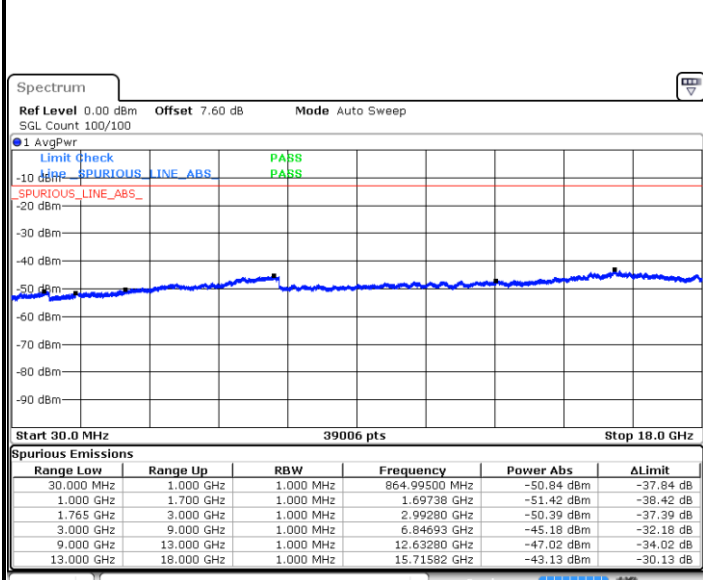

LTE Band 4 / 1.4MHz

Lowest Channel / QPSK

Lowest Channel / 16QAM

Date: 11.AUG.2019 23:47:06

Date: 11.AUG.2019 23:48:02

Middle Channel / QPSK

Middle Channel / 16QAM

Date: 11.AUG.2019 23:49:37

Date: 11.AUG.2019 23:50:33

LTE Band 4 / 1.4MHz

Highest Channel / QPSK

Date: 11 AUG 2019 23:56:38

Highest Channel / 16QAM

Date: 11 AUG 2019 23:57:34

LTE Band 4 / 3MHz

Lowest Channel / QPSK

Date: 12 AUG 2019 00:03:39

Lowest Channel / 16QAM

Date: 12 AUG 2019 00:04:35

LTE Band 4 / 3MHz

Middle Channel / QPSK

Date: 12 AUG.2019 00:06:10

Middle Channel / 16QAM

Date: 12 AUG.2019 00:07:06

Highest Channel / QPSK

Date: 12 AUG.2019 00:13:11

Highest Channel / 16QAM

Date: 12 AUG.2019 00:14:07

LTE Band 4 / 5MHz

Lowest Channel / QPSK

Lowest Channel / 16QAM

Date: 12 AUG 2019 00:20:12