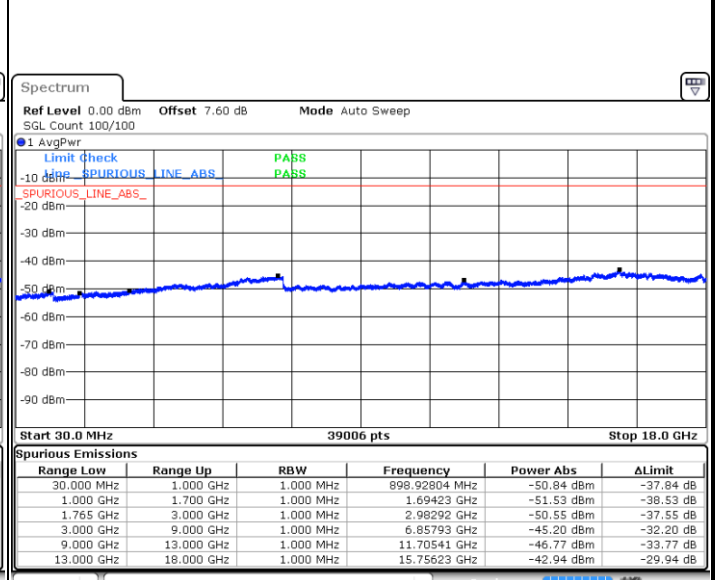

LTE Band 4 / 15MHz

Lowest Channel / QPSK

Lowest Channel / 16QAM

Date: 12 AUG 2019 00:53:18

Date: 12 AUG 2019 00:54:14

Middle Channel / QPSK

Middle Channel / 16QAM

Date: 12 AUG 2019 00:55:49

Date: 12 AUG 2019 00:56:45

LTE Band 4 / 15MHz

Highest Channel / QPSK

Date: 12 AUG 2019 01:02:50

Highest Channel / 16QAM

Date: 12 AUG 2019 01:03:46

LTE Band 4 / 20MHz

Lowest Channel / QPSK

Date: 12 AUG 2019 01:09:52

Lowest Channel / 16QAM

Date: 12 AUG 2019 01:10:47

LTE Band 4 / 20MHz

Middle Channel / QPSK

Date: 12 AUG 2019 01:12:22

Middle Channel / 16QAM

Date: 12 AUG 2019 01:13:18

Highest Channel / QPSK

Date: 12 AUG 2019 01:19:24

Highest Channel / 16QAM

Date: 12 AUG 2019 01:20:19

LTE Band 4 / 1.4MHz

Lowest Channel / 64QAM

Middle Channel / 64QAM

Date: 12.AUG.2019 01:25:13