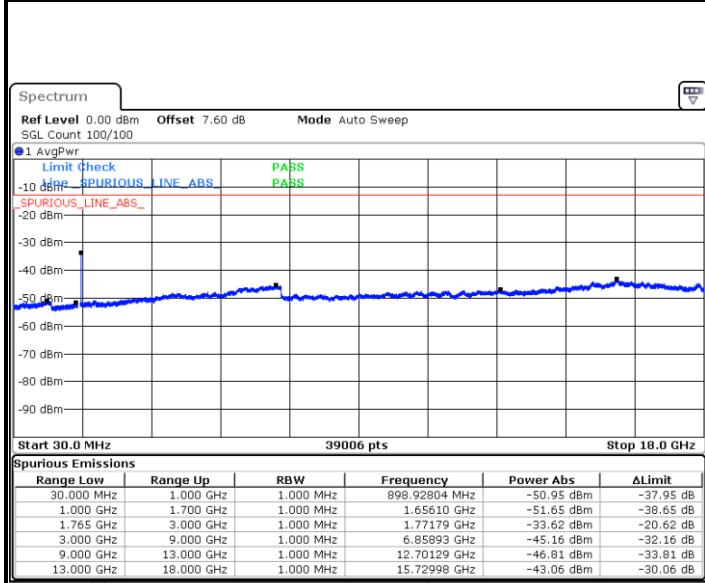

LTE Band 4 / 15MHz

Lowest Channel / 64QAM

Middle Channel / 64QAM

Date: 12.AUG.2019 01:58:20

Date: 12.AUG.2019 01:59:35

Highest Channel / 64QAM

Date: 12.AUG.2019 02:03:06

LTE Band 4 / 20MHz

Lowest Channel / 64QAM

Date: 12 AUG.2019 02:06:36

Middle Channel / 64QAM

Date: 12.AUG.2019 02:07:52

Highest Channel / 64QAM

Date: 12 AUG.2019 02:11:22

LTE Band 26 / 1.4MHz

Lowest Channel / QPSK

Lowest Channel / 16QAM

Date: 7.AUG.2019 19:54:46

Date: 7.AUG.2019 19:55:41

Middle Channel / QPSK

Middle Channel / 16QAM

Date: 7.AUG.2019 19:57:43

Date: 7.AUG.2019 19:57:21

LTE Band 26 / 1.4MHz