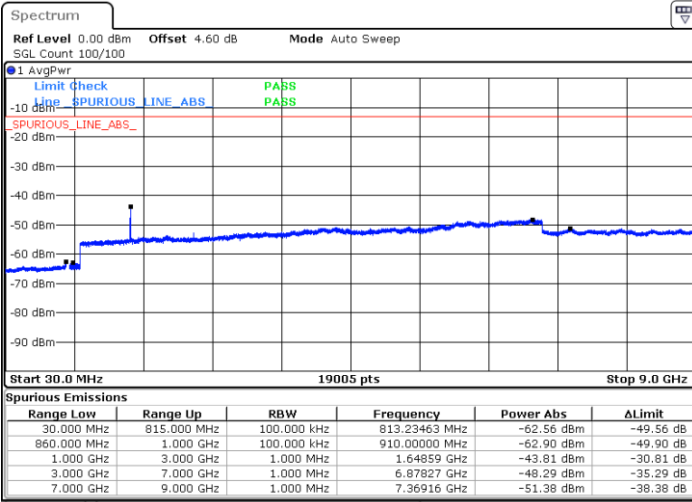

LTE Band 4 / 15MHz

Lowest Channel / 64QAM

Middle Channel / 64QAM

Date: 12.AUG.2019 01:58:20

Date: 12.AUG.2019 01:59:35

Highest Channel / 64QAM

Date: 12.AUG.2019 02:03:06

LTE Band 4 / 20MHz

Lowest Channel / 64QAM

Date: 12 AUG.2019 02:06:36

Middle Channel / 64QAM

Date: 12.AUG.2019 02:07:52

Highest Channel / 64QAM

Date: 12 AUG.2019 02:11:22

LTE Band 26 / 1.4MHz

Lowest Channel / QPSK

Lowest Channel / 16QAM

Date: 7.AUG.2019 19:54:46

Date: 7.AUG.2019 19:55:41

Middle Channel / QPSK

Middle Channel / 16QAM

Date: 7.AUG.2019 19:57:43

Date: 7.AUG.2019 19:57:21

LTE Band 26 / 1.4MHz