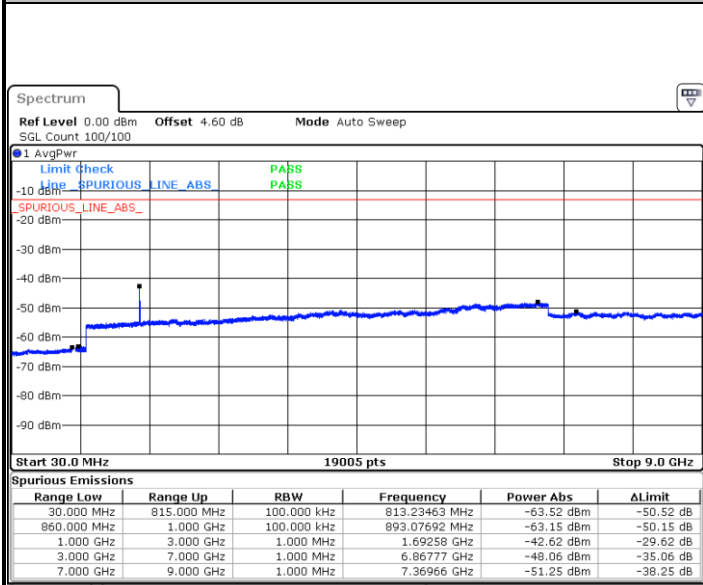

Highest Channel / QPSK

Date: 7.AUG.2019 19:58:06

Highest Channel / 16QAM

Date: 7.AUG.2019 19:58:29

LTE Band 26 / 3MHz

Lowest Channel / QPSK

Date: 7.AUG.2019 20:04:12

Lowest Channel / 16QAM

Date: 7.AUG.2019 20:03:49

LTE Band 26 / 3MHz

Middle Channel / QPSK

Date: 7.AUG.2019 20:04:35

Middle Channel / 16QAM

Date: 7.AUG.2019 20:04:58

Highest Channel / QPSK

Date: 7.AUG.2019 20:06:27

Highest Channel / 16QAM

Date: 7.AUG.2019 20:06:05

LTE Band 26 / 5MHz

Lowest Channel / QPSK

Lowest Channel / 16QAM

Date: 7.AUG.2019 20:09:29

Date: 7.AUG.2019 20:09:51

Middle Channel / QPSK