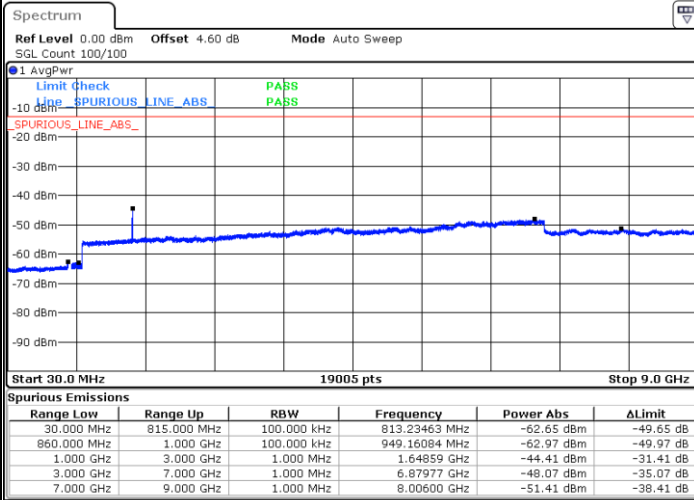

Lowest Channel / 16QAM

Date: 7.AUG.2019 20:21:26

Date: 7.AUG.2019 20:21:49

Middle Channel / QPSK

Middle Channel / 16QAM

Date: 7.AUG.2019 20:23:19

Date: 7.AUG.2019 20:22:57

LTE Band 26 / 1.4MHz

Lowest Channel / 64QAM

Middle Channel / 64QAM

Date: 7.AUG.2019 19:56:36

Date: 7.AUG.2019 19:56:58

Highest Channel / 64QAM

Date: 7.AUG.2019 19:58:53

LTE Band 26 / 3MHz

Lowest Channel / 64QAM

Middle Channel / 64QAM

Date: 7.AUG.2019 20:03:27

Date: 7.AUG.2019 20:05:20

Highest Channel / 64QAM

Date: 7.AUG.2019 20:05:43