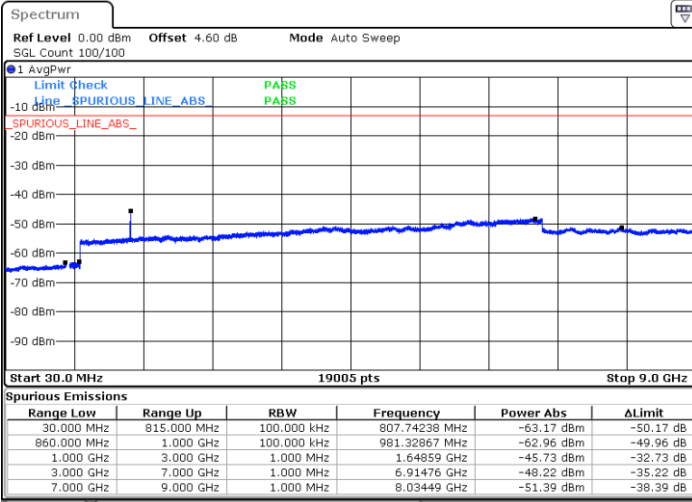

Middle Channel / 16QAM

Date: 7.AUG.2019 20:16:59

Highest Channel / QPSK

Date: 7.AUG.2019 20:17:44

Highest Channel / 16QAM

Date: 7.AUG.2019 20:18:06

LTE Band 26 / 15MHz

Lowest Channel / QPSK

Lowest Channel / 16QAM

Date: 7.AUG.2019 20:21:26

Date: 7.AUG.2019 20:21:49

Middle Channel / QPSK

Middle Channel / 16QAM

Date: 7.AUG.2019 20:23:19

Date: 7.AUG.2019 20:22:57

LTE Band 26 / 1.4MHz

Lowest Channel / 64QAM

Middle Channel / 64QAM

Date: 7.AUG.2019 19:56:36

Date: 7.AUG.2019 19:56:58

Highest Channel / 64QAM

Date: 7.AUG.2019 19:58:53

LTE Band 26 / 3MHz

Lowest Channel / 64QAM