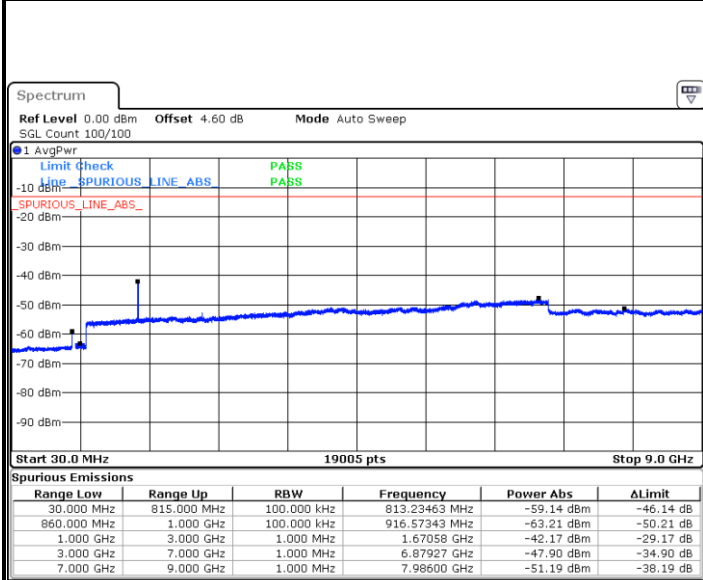

Lowest Channel / 16QAM

Date: 7.AUG.2019 19:54:46

Date: 7.AUG.2019 19:55:41

Middle Channel / QPSK

Middle Channel / 16QAM

Date: 7.AUG.2019 19:57:43

Date: 7.AUG.2019 19:57:21

LTE Band 26 / 1.4MHz

Highest Channel / QPSK

Date: 7.AUG.2019 19:58:06

Highest Channel / 16QAM

Date: 7.AUG.2019 19:58:29

LTE Band 26 / 3MHz

Lowest Channel / QPSK

Date: 7.AUG.2019 20:04:12

Lowest Channel / 16QAM

Date: 7.AUG.2019 20:03:49

LTE Band 26 / 3MHz

Middle Channel / QPSK

Date: 7.AUG.2019 20:04:35

Middle Channel / 16QAM

Date: 7.AUG.2019 20:04:58

Highest Channel / QPSK

Date: 7.AUG.2019 20:06:27

Highest Channel / 16QAM

Date: 7.AUG.2019 20:06:05

LTE Band 26 / 5MHz

Lowest Channel / QPSK

Lowest Channel / 16QAM

Date: 7.AUG.2019 20:09:29

Date: 7.AUG.2019 20:09:51

Middle Channel / QPSK