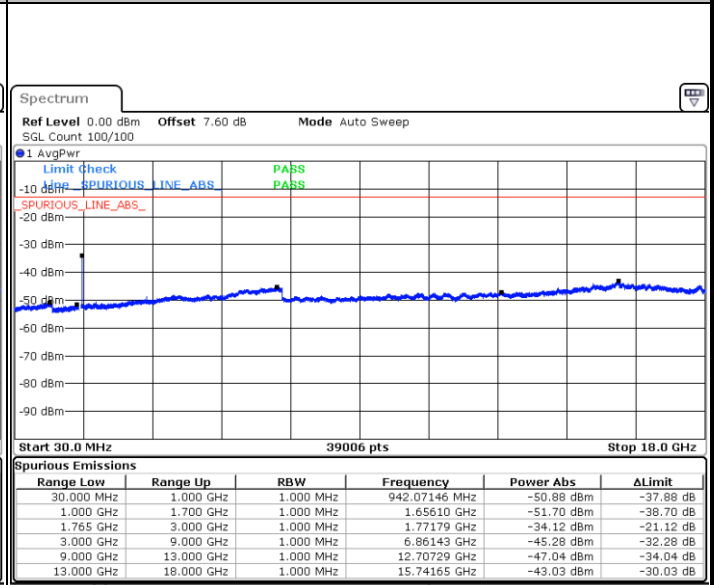

Date: 12 AUG 2019 00:56:45

LTE Band 4 / 15MHz

Highest Channel / QPSK

Date: 12 AUG 2019 01:02:50

Highest Channel / 16QAM

Date: 12 AUG 2019 01:03:46

LTE Band 4 / 20MHz

Lowest Channel / QPSK

Date: 12 AUG 2019 01:09:52

Lowest Channel / 16QAM

Date: 12 AUG 2019 01:10:47

LTE Band 4 / 20MHz

Middle Channel / QPSK

Date: 12 AUG 2019 01:12:22

Middle Channel / 16QAM

Date: 12 AUG 2019 01:13:18

Highest Channel / QPSK

Date: 12 AUG 2019 01:19:24

Highest Channel / 16QAM

Date: 12 AUG 2019 01:20:19

LTE Band 4 / 1.4MHz

Lowest Channel / 64QAM

Middle Channel / 64QAM

Date: 12.AUG.2019 01:25:13