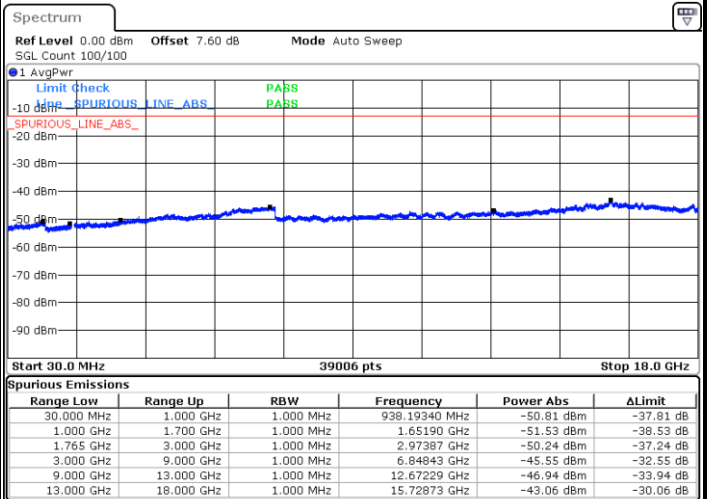

LTE Band 4 / 15MHz

Lowest Channel / QPSK

Lowest Channel / 16QAM

Date: 12 AUG 2019 00:53:18

Date: 12 AUG 2019 00:54:14

Middle Channel / QPSK

Middle Channel / 16QAM

Date: 12 AUG 2019 00:55:49

Date: 12 AUG 2019 00:56:45

LTE Band 4 / 15MHz

Highest Channel / QPSK

Date: 12 AUG 2019 01:02:50

Highest Channel / 16QAM

Date: 12 AUG 2019 01:03:46

LTE Band 4 / 20MHz

Lowest Channel / QPSK