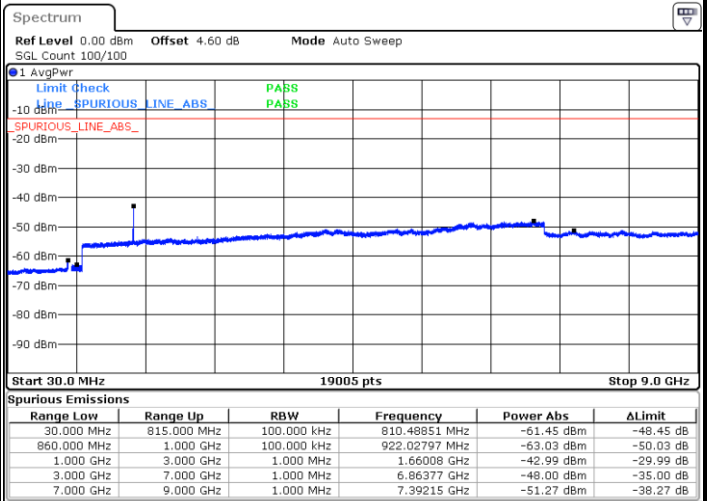

LTE Band 26 / 10MHz

Lowest Channel / QPSK

Date: 7.AUG.2019 20:15:30

Lowest Channel / 16QAM

Date: 7.AUG.2019 20:15:53

LTE Band 26 / 10MHz

Middle Channel / QPSK

Date: 7.AUG.2019 20:17:22

Middle Channel / 16QAM

Date: 7.AUG.2019 20:16:59

Highest Channel / QPSK

Date: 7.AUG.2019 20:17:44

Highest Channel / 16QAM

Date: 7.AUG.2019 20:18:06

LTE Band 26 / 15MHz

Lowest Channel / QPSK

Lowest Channel / 16QAM

Date: 7.AUG.2019 20:21:26

Date: 7.AUG.2019 20:21:49

Middle Channel / QPSK

Middle Channel / 16QAM

Date: 7.AUG.2019 20:23:19

Date: 7.AUG.2019 20:22:57

LTE Band 26 / 1.4MHz

Lowest Channel / 64QAM

Middle Channel / 64QAM

Date: 7.AUG.2019 19:56:36

Date: 7.AUG.2019 19:56:58

Highest Channel / 64QAM

Date: 7.AUG.2019 19:58:53

LTE Band 26 / 3MHz

Lowest Channel / 64QAM