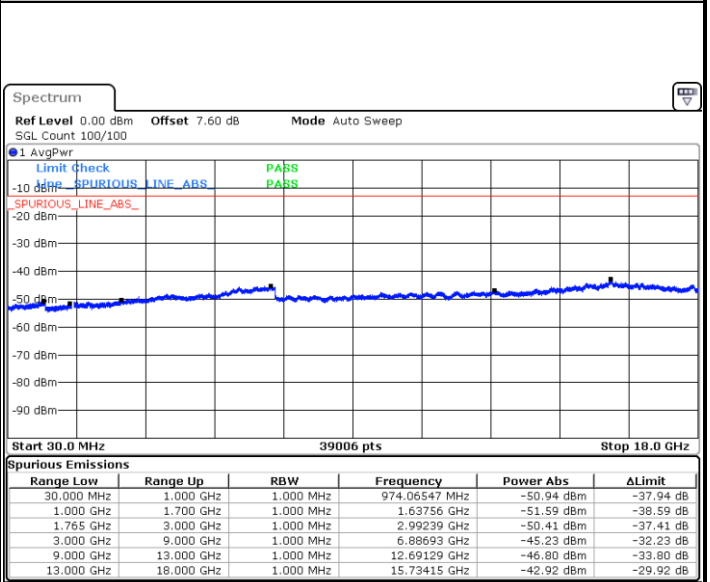

Date: 12.AUG.2019 01:46:32

LTE Band 4 / 10MHz

Lowest Channel / 64QAM

Middle Channel / 64QAM

Date: 12.AUG.2019 01:50:03

Date: 12.AUG.2019 01:51:18

Highest Channel / 64QAM

Date: 12.AUG.2019 01:54:49

LTE Band 4 / 15MHz

Lowest Channel / 64QAM

Middle Channel / 64QAM

Date: 12.AUG.2019 01:58:20

Date: 12.AUG.2019 01:59:35

Highest Channel / 64QAM

Date: 12.AUG.2019 02:03:06

LTE Band 4 / 20MHz

Lowest Channel / 64QAM

Date: 12 AUG.2019 02:06:36

Middle Channel / 64QAM

Date: 12.AUG.2019 02:07:52

Highest Channel / 64QAM

Date: 12 AUG.2019 02:11:22

LTE Band 26 / 1.4MHz

Lowest Channel / QPSK