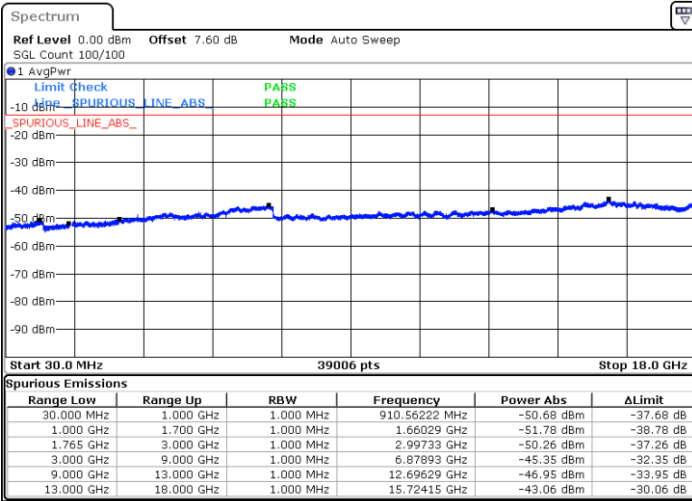

LTE Band 4 / 1.4MHz

Lowest Channel / QPSK

Lowest Channel / 16QAM

Date: 11.AUG.2019 23:47:06

Date: 11.AUG.2019 23:48:02

Middle Channel / QPSK

Middle Channel / 16QAM

Date: 11.AUG.2019 23:49:37

Date: 11.AUG.2019 23:50:33

LTE Band 4 / 1.4MHz

Highest Channel / QPSK

Date: 11 AUG 2019 23:56:38

Highest Channel / 16QAM

Date: 11 AUG 2019 23:57:34

LTE Band 4 / 3MHz

Lowest Channel / QPSK