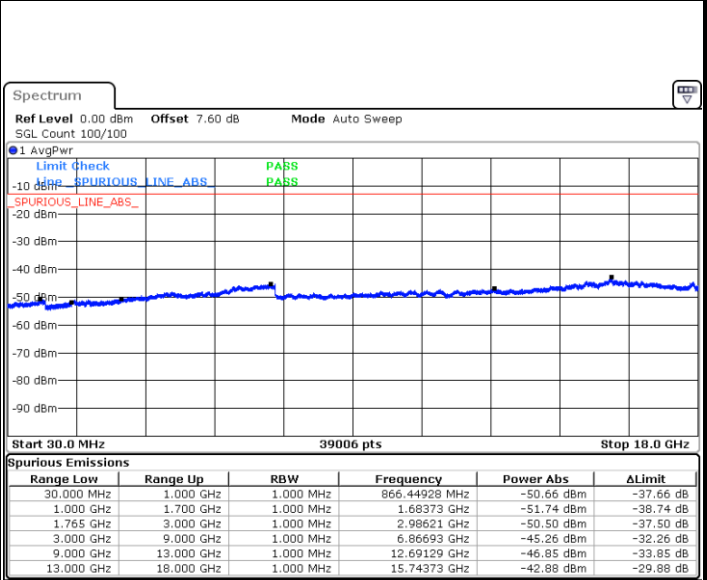

Highest Channel / QPSK

Date: 12 AUG.2019 00:13:11

Highest Channel / 16QAM

Date: 12 AUG.2019 00:14:07

LTE Band 4 / 5MHz

Lowest Channel / QPSK

Lowest Channel / 16QAM

Date: 12 AUG 2019 00:20:12

Date: 12 AUG 2019 00:21:07

Middle Channel / QPSK

Middle Channel / 16QAM

Date: 12 AUG 2019 00:22:43

Date: 12 AUG 2019 00:23:38

LTE Band 4 / 5MHz

Highest Channel / QPSK

Date: 12 AUG 2019 00:29:44

Highest Channel / 16QAM

Date: 12 AUG 2019 00:30:40

LTE Band 4 / 10MHz

Lowest Channel / QPSK

Date: 12 AUG 2019 00:36:45

Lowest Channel / 16QAM

Date: 12 AUG 2019 00:37:41

LTE Band 4 / 10MHz