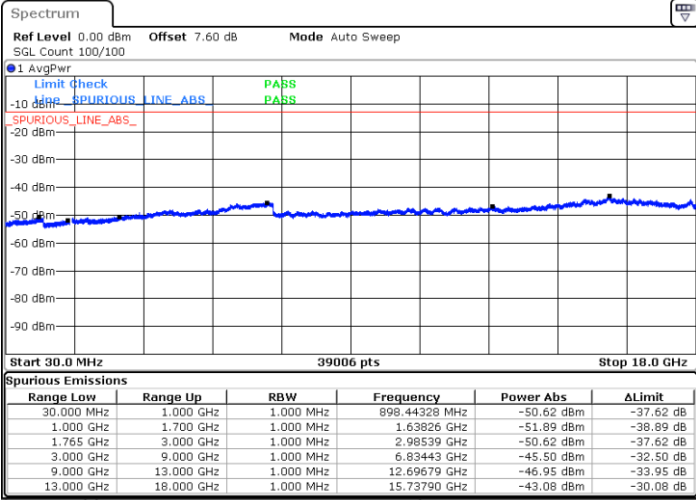

Date: 12 AUG 2019 01:09:52

Lowest Channel / 16QAM

Date: 12 AUG 2019 01:10:47

LTE Band 4 / 20MHz

Middle Channel / QPSK

Date: 12 AUG 2019 01:12:22

Middle Channel / 16QAM

Date: 12 AUG 2019 01:13:18

Highest Channel / QPSK

Date: 12 AUG 2019 01:19:24

Highest Channel / 16QAM

Date: 12 AUG 2019 01:20:19

LTE Band 4 / 1.4MHz

Lowest Channel / 64QAM

Middle Channel / 64QAM

Date: 12.AUG.2019 01:25:13

Date: 12.AUG.2019 01:26:29

Highest Channel / 64QAM

Date: 12.AUG.2019 01:29:59

LTE Band 4 / 3MHz

Lowest Channel / 64QAM

Date: 12.AUG.2019 01:33:30

Middle Channel / 64QAM

Date: 12.AUG.2019 01:34:45

Highest Channel / 64QAM

Date: 12.AUG.2019 01:38:16

LTE Band 4 / 5MHz

Lowest Channel / 64QAM

Date: 12.AUG.2019 01:41:47

Middle Channel / 64QAM

Date: 12.AUG.2019 01:43:02

Highest Channel / 64QAM