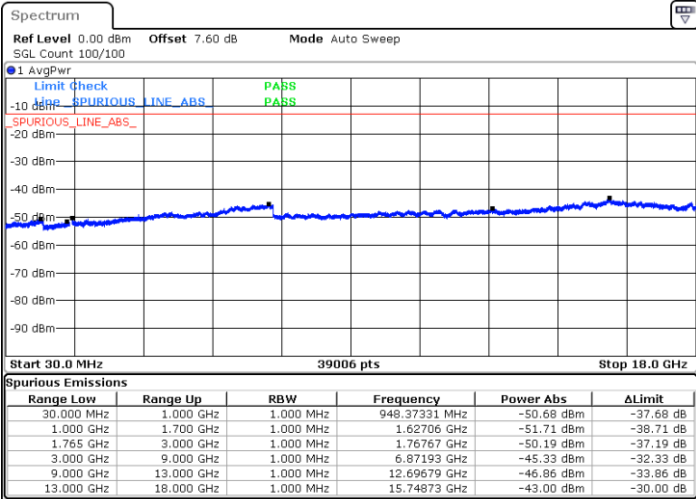

Highest Channel / 64QAM

Date: 12.AUG.2019 01:38:16

LTE Band 4 / 5MHz

Lowest Channel / 64QAM

Date: 12.AUG.2019 01:41:47

Middle Channel / 64QAM

Date: 12.AUG.2019 01:43:02

Highest Channel / 64QAM

Date: 12.AUG.2019 01:46:32

LTE Band 4 / 10MHz

Lowest Channel / 64QAM

Middle Channel / 64QAM

Date: 12.AUG.2019 01:50:03

Date: 12.AUG.2019 01:51:18

Highest Channel / 64QAM

Date: 12.AUG.2019 01:54:49

LTE Band 4 / 15MHz

Lowest Channel / 64QAM

Middle Channel / 64QAM

Date: 12.AUG.2019 01:58:20

Date: 12.AUG.2019 01:59:35

Highest Channel / 64QAM

Date: 12.AUG.2019 02:03:06

LTE Band 4 / 20MHz