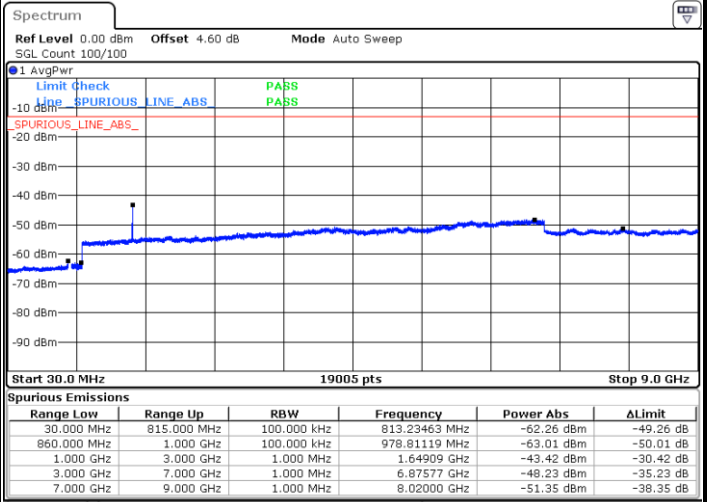

Highest Channel / 16QAM

Date: 7.AUG.2019 20:06:05

LTE Band 26 / 5MHz

Lowest Channel / QPSK

Lowest Channel / 16QAM

Date: 7.AUG.2019 20:09:29

Date: 7.AUG.2019 20:09:51

Middle Channel / QPSK

Middle Channel / 16QAM

Date: 7.AUG.2019 20:11:21

Date: 7.AUG.2019 20:10:58

LTE Band 26 / 5MHz

Highest Channel / QPSK

Date: 7.AUG.2019 20:11:43

Highest Channel / 16QAM

Date: 7.AUG.2019 20:12:06