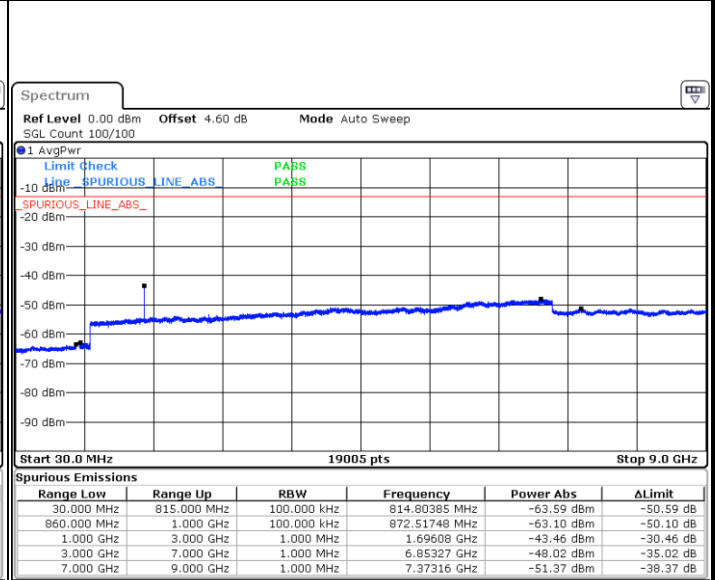

Lowest Channel / 64QAM

Date: 12 AUG.2019 02:06:36

Middle Channel / 64QAM

Date: 12.AUG.2019 02:07:52

Highest Channel / 64QAM

Date: 12 AUG.2019 02:11:22

LTE Band 26 / 1.4MHz

Lowest Channel / QPSK

Lowest Channel / 16QAM

Date: 7.AUG.2019 19:54:46

Date: 7.AUG.2019 19:55:41

Middle Channel / QPSK

Middle Channel / 16QAM

Date: 7.AUG.2019 19:57:43

Date: 7.AUG.2019 19:57:21

LTE Band 26 / 1.4MHz

Highest Channel / QPSK

Date: 7.AUG.2019 19:58:06

Highest Channel / 16QAM

Date: 7.AUG.2019 19:58:29

LTE Band 26 / 3MHz

Lowest Channel / QPSK

Date: 7.AUG.2019 20:04:12

Lowest Channel / 16QAM