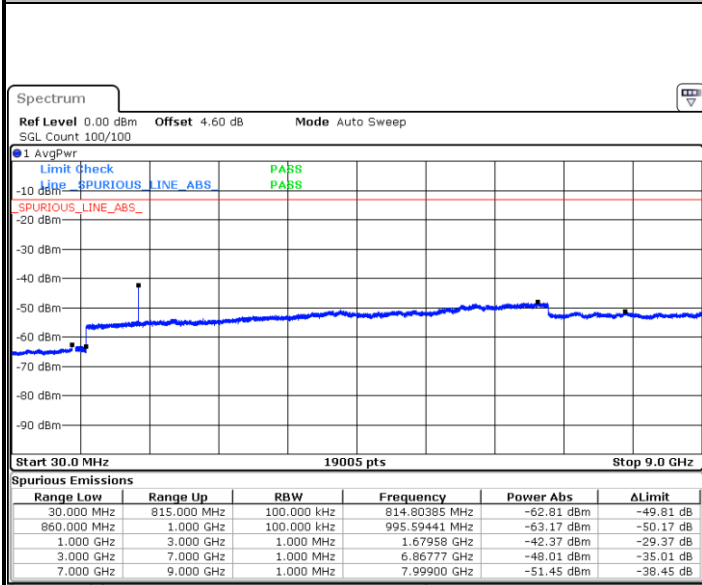

Middle Channel / 16QAM

Date: 7.AUG.2019 20:11:21

Date: 7.AUG.2019 20:10:58

LTE Band 26 / 5MHz

Highest Channel / QPSK

Date: 7.AUG.2019 20:11:43

Highest Channel / 16QAM

Date: 7.AUG.2019 20:12:06

LTE Band 26 / 10MHz

Lowest Channel / QPSK

Date: 7.AUG.2019 20:15:30

Lowest Channel / 16QAM

Date: 7.AUG.2019 20:15:53

LTE Band 26 / 10MHz

Middle Channel / QPSK

Date: 7.AUG.2019 20:17:22

Middle Channel / 16QAM

Date: 7.AUG.2019 20:16:59

Highest Channel / QPSK

Date: 7.AUG.2019 20:17:44

Highest Channel / 16QAM

Date: 7.AUG.2019 20:18:06

LTE Band 26 / 15MHz

Lowest Channel / QPSK