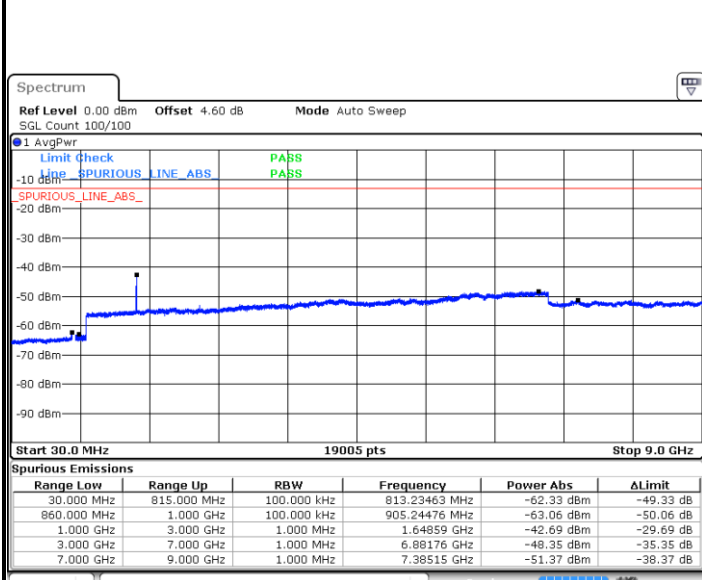

Lowest Channel / 16QAM

Date: 7.AUG.2019 19:54:46

Date: 7.AUG.2019 19:55:41

Middle Channel / QPSK

Middle Channel / 16QAM

Date: 7.AUG.2019 19:57:43

Date: 7.AUG.2019 19:57:21

LTE Band 26 / 1.4MHz

Highest Channel / QPSK

Date: 7.AUG.2019 19:58:06

Highest Channel / 16QAM

Date: 7.AUG.2019 19:58:29

LTE Band 26 / 3MHz

Lowest Channel / QPSK

Date: 7.AUG.2019 20:04:12

Lowest Channel / 16QAM

Date: 7.AUG.2019 20:03:49

LTE Band 26 / 3MHz

Middle Channel / QPSK

Date: 7.AUG.2019 20:04:35

Middle Channel / 16QAM

Date: 7.AUG.2019 20:04:58

Highest Channel / QPSK

Date: 7.AUG.2019 20:06:27