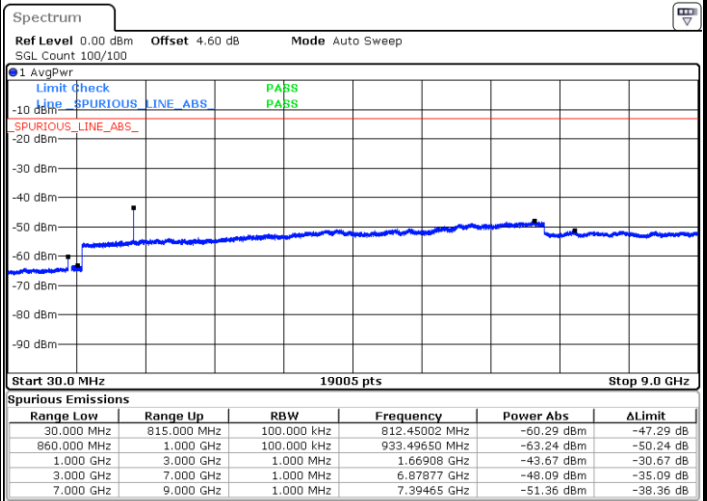

Date: 7.AUG.2019 20:03:49

LTE Band 26 / 3MHz

Middle Channel / QPSK

Date: 7.AUG.2019 20:04:35

Middle Channel / 16QAM

Date: 7.AUG.2019 20:04:58

Highest Channel / QPSK

Date: 7.AUG.2019 20:06:27

Highest Channel / 16QAM

Date: 7.AUG.2019 20:06:05

LTE Band 26 / 5MHz

Lowest Channel / QPSK

Lowest Channel / 16QAM

Date: 7.AUG.2019 20:09:29

Date: 7.AUG.2019 20:09:51

Middle Channel / QPSK

Middle Channel / 16QAM

Date: 7.AUG.2019 20:11:21

Date: 7.AUG.2019 20:10:58

LTE Band 26 / 5MHz

Highest Channel / QPSK

Date: 7.AUG.2019 20:11:43

Highest Channel / 16QAM

Date: 7.AUG.2019 20:12:06