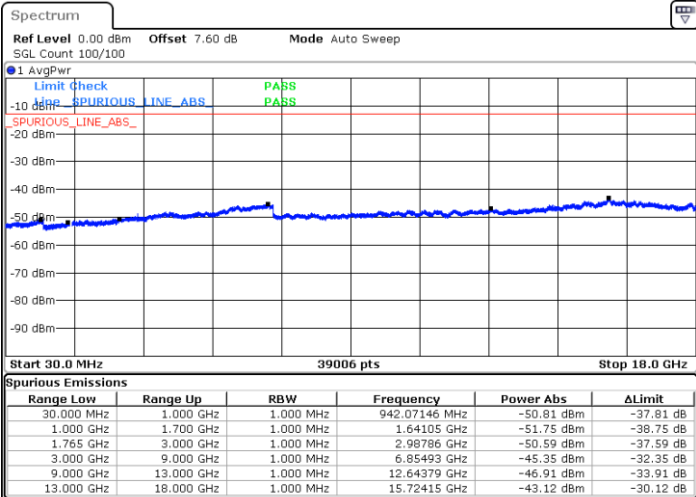

Highest Channel / QPSK

Date: 12 AUG.2019 00:13:11

Highest Channel / 16QAM

Date: 12 AUG.2019 00:14:07

LTE Band 4 / 5MHz

Lowest Channel / QPSK

Lowest Channel / 16QAM

Date: 12 AUG 2019 00:20:12

Date: 12 AUG 2019 00:21:07

Middle Channel / QPSK

Middle Channel / 16QAM

Date: 12 AUG 2019 00:22:43

Date: 12 AUG 2019 00:23:38

LTE Band 4 / 5MHz

Highest Channel / QPSK

Date: 12 AUG 2019 00:29:44