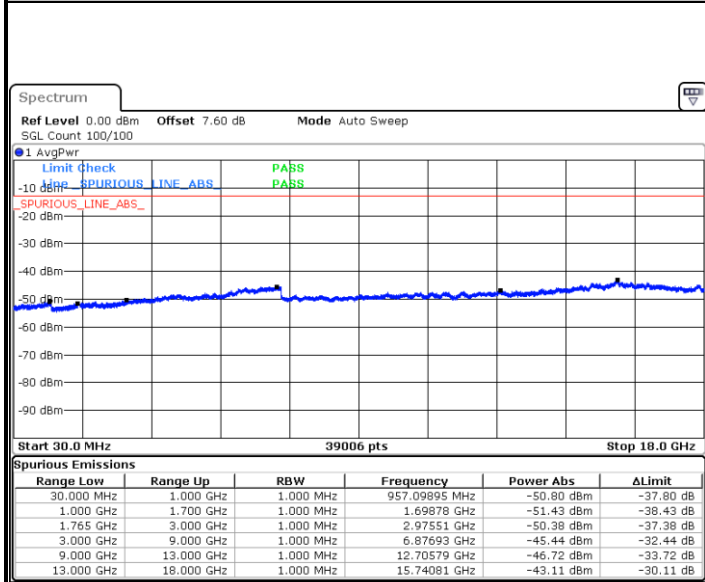

Date: 12.AUG.2019 01:46:32

LTE Band 4 / 10MHz

Lowest Channel / 64QAM

Middle Channel / 64QAM

Date: 12.AUG.2019 01:50:03

Date: 12.AUG.2019 01:51:18

Highest Channel / 64QAM

Date: 12.AUG.2019 01:54:49

LTE Band 4 / 15MHz

Lowest Channel / 64QAM

Middle Channel / 64QAM

Date: 12.AUG.2019 01:58:20

Date: 12.AUG.2019 01:59:35

Highest Channel / 64QAM

Date: 12.AUG.2019 02:03:06

LTE Band 4 / 20MHz

Lowest Channel / 64QAM

Date: 12 AUG.2019 02:06:36

Middle Channel / 64QAM

Date: 12.AUG.2019 02:07:52

Highest Channel / 64QAM

Date: 12 AUG.2019 02:11:22

LTE Band 26 / 1.4MHz

Lowest Channel / QPSK