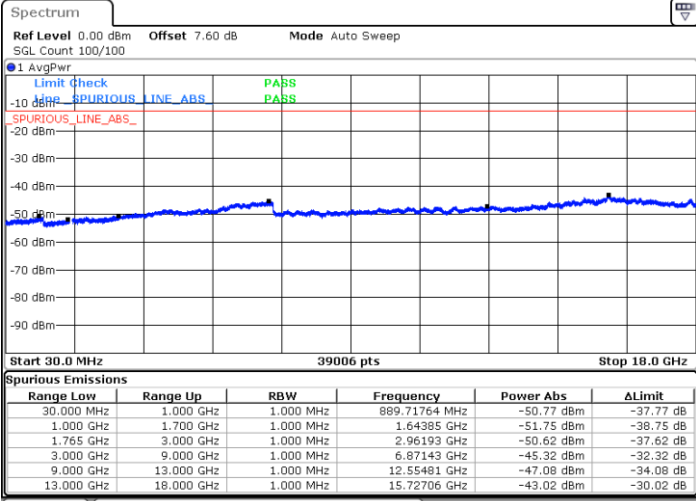

Highest Channel / QPSK

Date: 12 AUG 2019 01:19:24

Highest Channel / 16QAM

Date: 12 AUG 2019 01:20:19

LTE Band 4 / 1.4MHz

Lowest Channel / 64QAM

Middle Channel / 64QAM

Date: 12.AUG.2019 01:25:13

Date: 12.AUG.2019 01:26:29

Highest Channel / 64QAM

Date: 12.AUG.2019 01:29:59

LTE Band 4 / 3MHz

Lowest Channel / 64QAM

Date: 12.AUG.2019 01:33:30

Middle Channel / 64QAM

Date: 12.AUG.2019 01:34:45