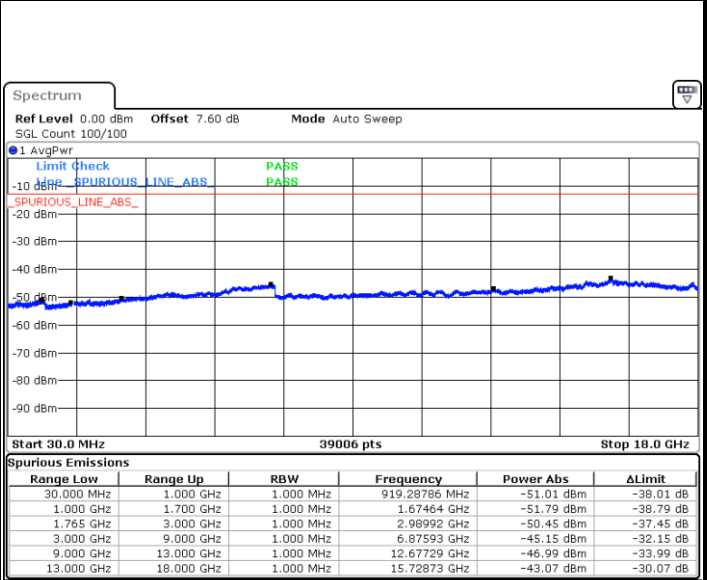

Date: 11.AUG.2019 23:50:33

LTE Band 4 / 1.4MHz

Highest Channel / QPSK

Date: 11 AUG 2019 23:56:38

Highest Channel / 16QAM

Date: 11 AUG 2019 23:57:34

LTE Band 4 / 3MHz

Lowest Channel / QPSK

Date: 12 AUG 2019 00:03:39

Lowest Channel / 16QAM

Date: 12 AUG 2019 00:04:35

LTE Band 4 / 3MHz

Middle Channel / QPSK

Date: 12 AUG.2019 00:06:10

Middle Channel / 16QAM

Date: 12 AUG.2019 00:07:06

Highest Channel / QPSK

Date: 12 AUG.2019 00:13:11

Highest Channel / 16QAM

Date: 12 AUG.2019 00:14:07

LTE Band 4 / 5MHz

Lowest Channel / QPSK

Lowest Channel / 16QAM

Date: 12 AUG 2019 00:20:12