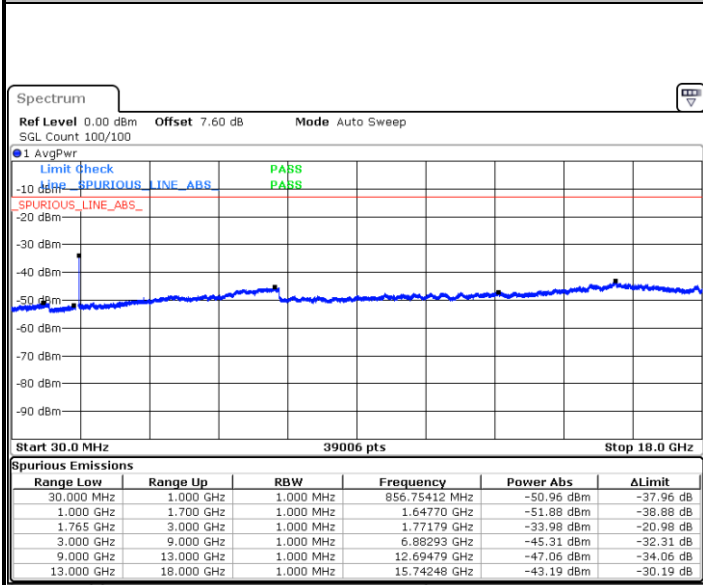

Date: 12 AUG 2019 00:56:45

LTE Band 4 / 15MHz

Highest Channel / QPSK

Date: 12 AUG 2019 01:02:50

Highest Channel / 16QAM

Date: 12 AUG 2019 01:03:46

LTE Band 4 / 20MHz

Lowest Channel / QPSK

Date: 12 AUG 2019 01:09:52

Lowest Channel / 16QAM

Date: 12 AUG 2019 01:10:47

LTE Band 4 / 20MHz

Middle Channel / QPSK

Date: 12 AUG 2019 01:12:22

Middle Channel / 16QAM

Date: 12 AUG 2019 01:13:18

Highest Channel / QPSK

Date: 12 AUG 2019 01:19:24

Highest Channel / 16QAM

Date: 12 AUG 2019 01:20:19

LTE Band 4 / 1.4MHz

Lowest Channel / 64QAM

Middle Channel / 64QAM

Date: 12.AUG.2019 01:25:13