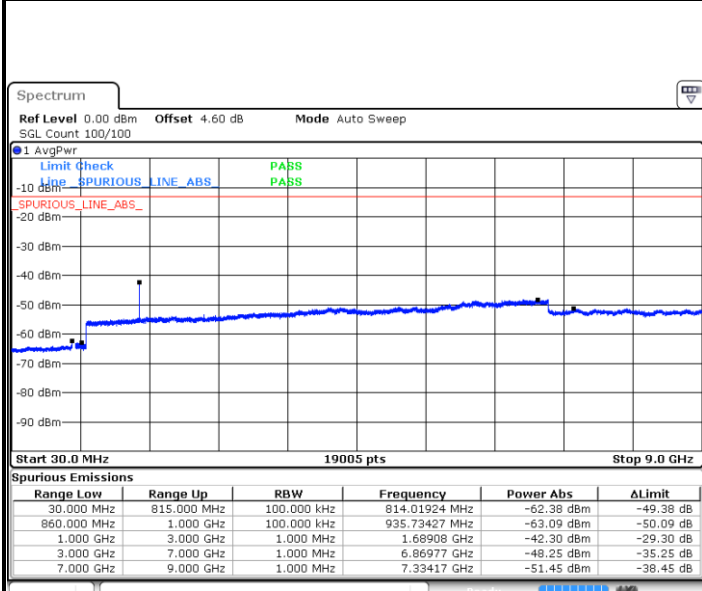

Highest Channel / 16QAM

Date: 7.AUG.2019 20:06:05

LTE Band 26 / 5MHz

Lowest Channel / QPSK

Lowest Channel / 16QAM

Date: 7.AUG.2019 20:09:29

Date: 7.AUG.2019 20:09:51

Middle Channel / QPSK

Middle Channel / 16QAM

Date: 7.AUG.2019 20:11:21

Date: 7.AUG.2019 20:10:58

LTE Band 26 / 5MHz

Highest Channel / QPSK

Date: 7.AUG.2019 20:11:43

Highest Channel / 16QAM

Date: 7.AUG.2019 20:12:06

LTE Band 26 / 10MHz

Lowest Channel / QPSK

Date: 7.AUG.2019 20:15:30

Lowest Channel / 16QAM

Date: 7.AUG.2019 20:15:53

LTE Band 26 / 10MHz

Middle Channel / QPSK

Date: 7.AUG.2019 20:17:22

Middle Channel / 16QAM

Date: 7.AUG.2019 20:16:59

Highest Channel / QPSK

Date: 7.AUG.2019 20:17:44

Highest Channel / 16QAM

Date: 7.AUG.2019 20:18:06

LTE Band 26 / 15MHz

Lowest Channel / QPSK