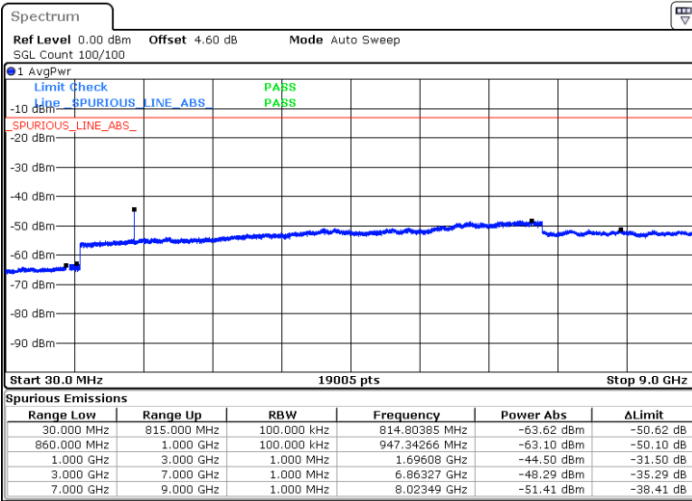

Lowest Channel / 16QAM

Date: 7.AUG.2019 20:21:26

Date: 7.AUG.2019 20:21:49

Middle Channel / QPSK

Middle Channel / 16QAM

Date: 7.AUG.2019 20:23:19

Date: 7.AUG.2019 20:22:57

LTE Band 26 / 1.4MHz

Lowest Channel / 64QAM

Middle Channel / 64QAM

Date: 7.AUG.2019 19:56:36

Date: 7.AUG.2019 19:56:58

Highest Channel / 64QAM

Date: 7.AUG.2019 19:58:53

LTE Band 26 / 3MHz

Lowest Channel / 64QAM

Middle Channel / 64QAM

Date: 7.AUG.2019 20:03:27

Date: 7.AUG.2019 20:05:20

Highest Channel / 64QAM

Date: 7.AUG.2019 20:05:43