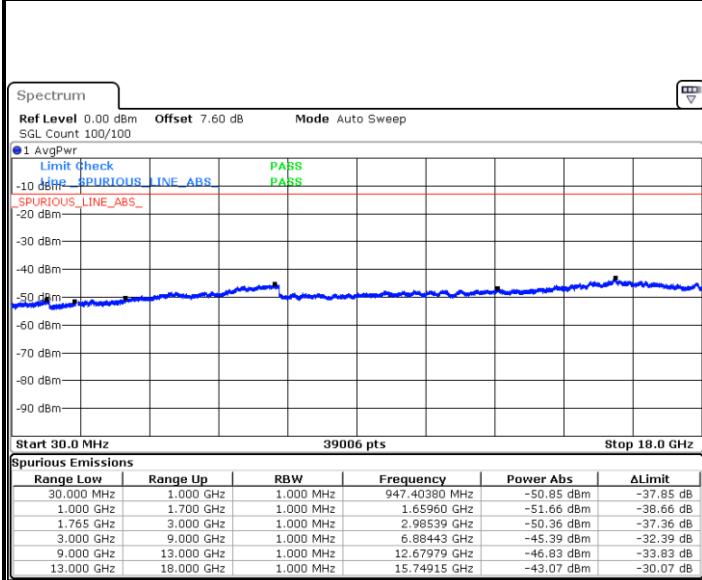

Highest Channel / QPSK

Date: 12 AUG 2019 01:19:24

Highest Channel / 16QAM

Date: 12 AUG 2019 01:20:19

LTE Band 4 / 1.4MHz

Lowest Channel / 64QAM

Middle Channel / 64QAM

Date: 12.AUG.2019 01:25:13

Date: 12.AUG.2019 01:26:29

Highest Channel / 64QAM

Date: 12.AUG.2019 01:29:59

LTE Band 4 / 3MHz

Lowest Channel / 64QAM

Date: 12.AUG.2019 01:33:30

Middle Channel / 64QAM

Date: 12.AUG.2019 01:34:45

Highest Channel / 64QAM

Date: 12.AUG.2019 01:38:16

LTE Band 4 / 5MHz

Lowest Channel / 64QAM

Date: 12.AUG.2019 01:41:47

Middle Channel / 64QAM

Date: 12.AUG.2019 01:43:02

Highest Channel / 64QAM