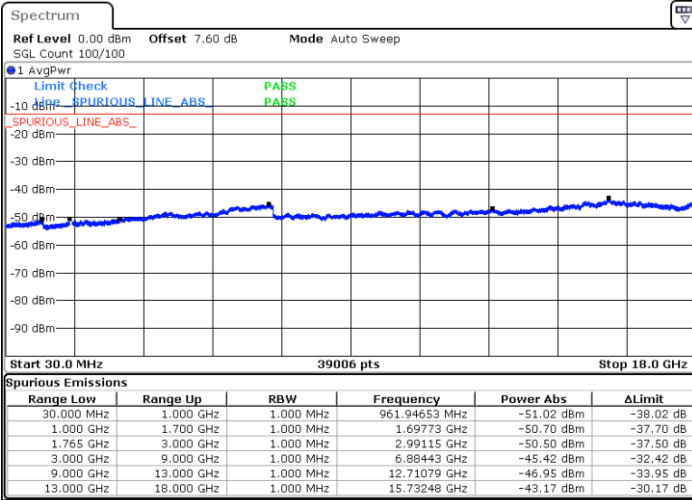

Highest Channel / 16QAM

Date: 12 AUG 2019 00:30:40

LTE Band 4 / 10MHz

Lowest Channel / QPSK

Date: 12 AUG 2019 00:36:45

Lowest Channel / 16QAM

Date: 12 AUG 2019 00:37:41

LTE Band 4 / 10MHz

Middle Channel / QPSK

Middle Channel / 16QAM

Date: 12 AUG.2019 00:39:16

Date: 12 AUG.2019 00:40:12

Highest Channel / QPSK

Highest Channel / 16QAM

Date: 12 AUG.2019 00:46:17

Date: 12 AUG.2019 00:47:13

LTE Band 4 / 15MHz

Lowest Channel / QPSK

Lowest Channel / 16QAM

Date: 12 AUG 2019 00:53:18

Date: 12 AUG 2019 00:54:14

Middle Channel / QPSK

Middle Channel / 16QAM

Date: 12 AUG 2019 00:55:49