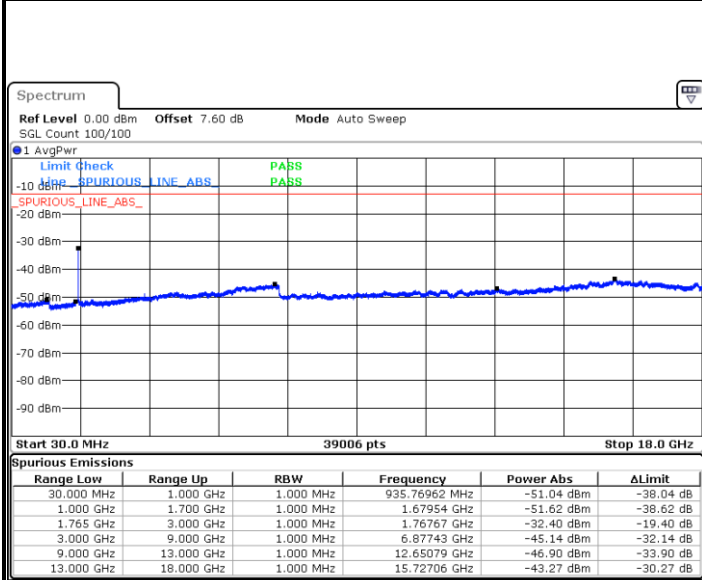

LTE Band 4 / 15MHz

Lowest Channel / QPSK

Lowest Channel / 16QAM

Date: 12 AUG 2019 00:53:18

Date: 12 AUG 2019 00:54:14

Middle Channel / QPSK

Middle Channel / 16QAM

Date: 12 AUG 2019 00:55:49

Date: 12 AUG 2019 00:56:45

LTE Band 4 / 15MHz

Highest Channel / QPSK

Date: 12 AUG 2019 01:02:50

Highest Channel / 16QAM

Date: 12 AUG 2019 01:03:46

LTE Band 4 / 20MHz

Lowest Channel / QPSK