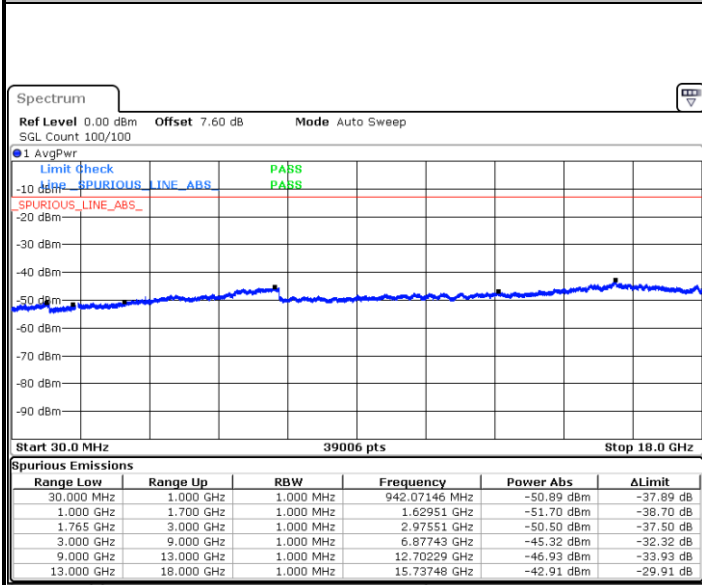

Date: 12.AUG.2019 01:26:29

Highest Channel / 64QAM

Date: 12.AUG.2019 01:29:59

LTE Band 4 / 3MHz

Lowest Channel / 64QAM

Date: 12.AUG.2019 01:33:30

Middle Channel / 64QAM

Date: 12.AUG.2019 01:34:45

Highest Channel / 64QAM

Date: 12.AUG.2019 01:38:16

LTE Band 4 / 5MHz

Lowest Channel / 64QAM

Date: 12.AUG.2019 01:41:47

Middle Channel / 64QAM

Date: 12.AUG.2019 01:43:02

Highest Channel / 64QAM

Date: 12.AUG.2019 01:46:32

LTE Band 4 / 10MHz

Lowest Channel / 64QAM

Middle Channel / 64QAM

Date: 12.AUG.2019 01:50:03

Date: 12.AUG.2019 01:51:18

Highest Channel / 64QAM

Date: 12.AUG.2019 01:54:49