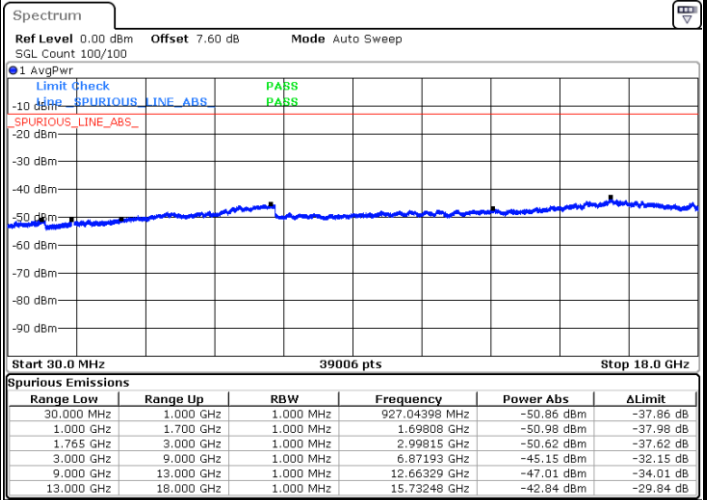

Highest Channel / 16QAM

Date: 12 AUG 2019 00:30:40

LTE Band 4 / 10MHz

Lowest Channel / QPSK

Date: 12 AUG 2019 00:36:45

Lowest Channel / 16QAM

Date: 12 AUG 2019 00:37:41

LTE Band 4 / 10MHz

LTE Band 4 / 15MHz

Lowest Channel / QPSK

Lowest Channel / 16QAM

Date: 12 AUG 2019 00:53:18

Date: 12 AUG 2019 00:54:14

Middle Channel / QPSK

Middle Channel / 16QAM

Date: 12 AUG 2019 00:55:49