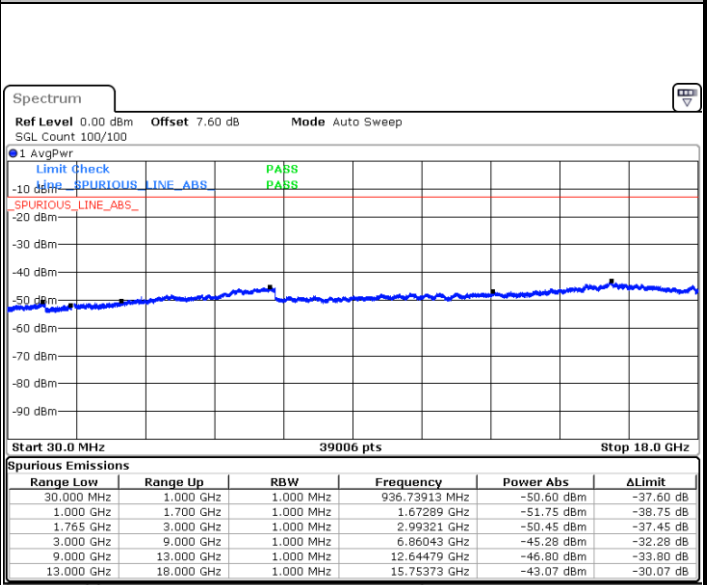

Date: 11.AUG.2019 23:50:33

LTE Band 4 / 1.4MHz

Highest Channel / QPSK

Date: 11 AUG 2019 23:56:38

Highest Channel / 16QAM

Date: 11 AUG 2019 23:57:34

LTE Band 4 / 3MHz

Lowest Channel / QPSK

Date: 12 AUG 2019 00:03:39

Lowest Channel / 16QAM

Date: 12 AUG 2019 00:04:35

LTE Band 4 / 3MHz

Middle Channel / QPSK

Date: 12 AUG.2019 00:06:10

Middle Channel / 16QAM

Date: 12 AUG.2019 00:07:06

Highest Channel / QPSK

Date: 12 AUG.2019 00:13:11

Highest Channel / 16QAM

Date: 12 AUG.2019 00:14:07

LTE Band 4 / 5MHz

Lowest Channel / QPSK

Lowest Channel / 16QAM

Date: 12 AUG 2019 00:20:12