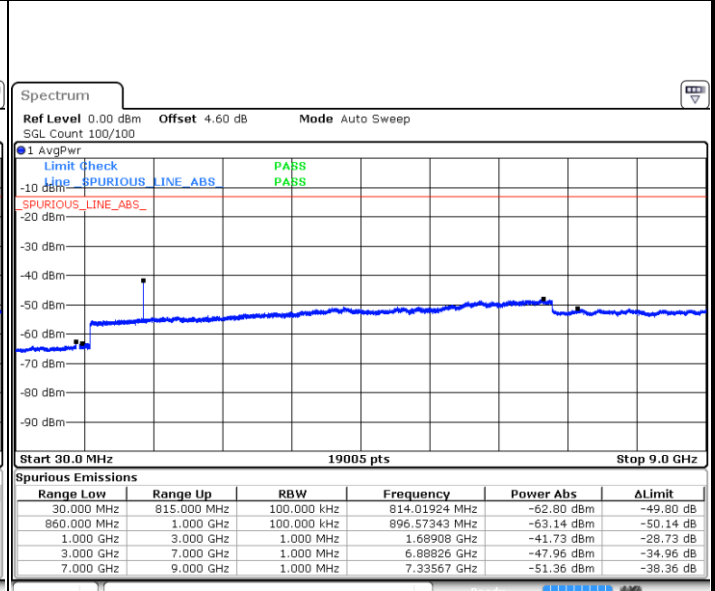

Highest Channel / 16QAM

Date: 7.AUG.2019 20:06:05

LTE Band 26 / 5MHz

Lowest Channel / QPSK

Lowest Channel / 16QAM

Date: 7.AUG.2019 20:09:29

Date: 7.AUG.2019 20:09:51

Middle Channel / QPSK

Middle Channel / 16QAM

Date: 7.AUG.2019 20:11:21

Date: 7.AUG.2019 20:10:58

LTE Band 26 / 5MHz

Highest Channel / QPSK

Date: 7.AUG.2019 20:11:43

Highest Channel / 16QAM

Date: 7.AUG.2019 20:12:06

LTE Band 26 / 10MHz

Lowest Channel / QPSK

Date: 7.AUG.2019 20:15:30

Lowest Channel / 16QAM

Date: 7.AUG.2019 20:15:53

LTE Band 26 / 10MHz

Middle Channel / QPSK

Date: 7.AUG.2019 20:17:22

Middle Channel / 16QAM

Date: 7.AUG.2019 20:16:59

Highest Channel / QPSK

Date: 7.AUG.2019 20:17:44

Highest Channel / 16QAM

Date: 7.AUG.2019 20:18:06

LTE Band 26 / 15MHz

Lowest Channel / QPSK