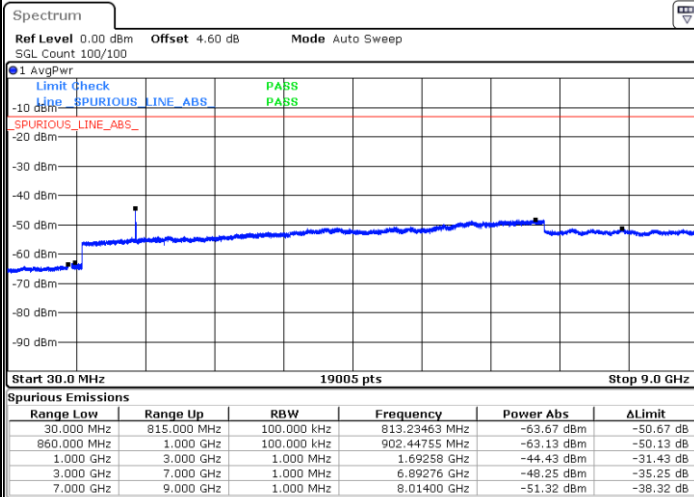

Lowest Channel / 16QAM

Date: 7.AUG.2019 20:21:26

Date: 7.AUG.2019 20:21:49

Middle Channel / QPSK

Middle Channel / 16QAM

Date: 7.AUG.2019 20:23:19

Date: 7.AUG.2019 20:22:57

LTE Band 26 / 1.4MHz

Lowest Channel / 64QAM

Middle Channel / 64QAM

Date: 7.AUG.2019 19:56:36

Date: 7.AUG.2019 19:56:58

Highest Channel / 64QAM

Date: 7.AUG.2019 19:58:53

LTE Band 26 / 3MHz

Lowest Channel / 64QAM

Middle Channel / 64QAM

Date: 7.AUG.2019 20:03:27

Date: 7.AUG.2019 20:05:20

Highest Channel / 64QAM

Date: 7.AUG.2019 20:05:43