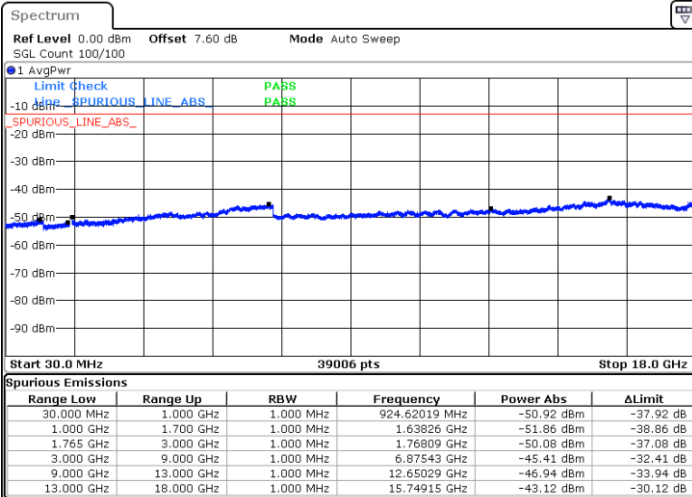

Highest Channel / 16QAM

Date: 12 AUG 2019 00:30:40

LTE Band 4 / 10MHz

Lowest Channel / QPSK

Date: 12 AUG 2019 00:36:45

Lowest Channel / 16QAM

Date: 12 AUG 2019 00:37:41

LTE Band 4 / 10MHz

Middle Channel / QPSK

Middle Channel / 16QAM

Date: 12 AUG.2019 00:39:16

Date: 12 AUG.2019 00:40:12

Highest Channel / QPSK

Highest Channel / 16QAM

Date: 12 AUG.2019 00:46:17

Date: 12 AUG.2019 00:47:13

LTE Band 4 / 15MHz

Lowest Channel / QPSK

Lowest Channel / 16QAM

Date: 12 AUG 2019 00:53:18

Date: 12 AUG 2019 00:54:14

Middle Channel / QPSK

Middle Channel / 16QAM

Date: 12 AUG 2019 00:55:49