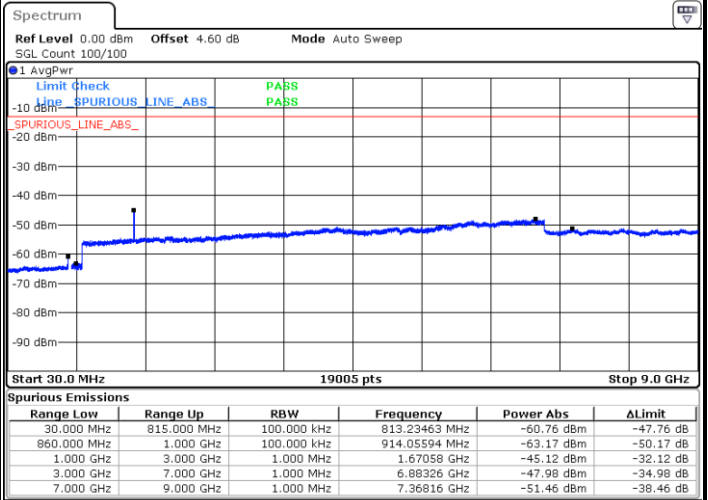

Date: 7.AUG.2019 20:05:20