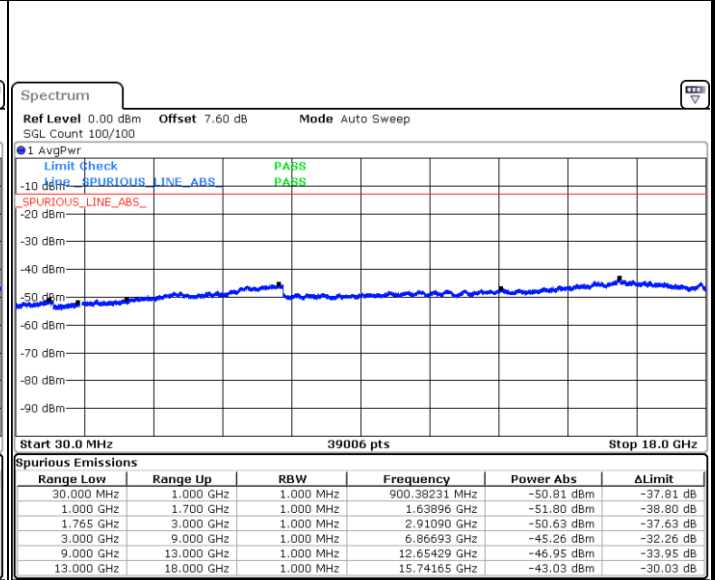

Highest Channel / QPSK

Date: 12 AUG 2019 01:19:24

Highest Channel / 16QAM

Date: 12 AUG 2019 01:20:19

LTE Band 4 / 1.4MHz

Lowest Channel / 64QAM

Middle Channel / 64QAM

Date: 12.AUG.2019 01:25:13

Date: 12.AUG.2019 01:26:29

Highest Channel / 64QAM

Date: 12.AUG.2019 01:29:59

LTE Band 4 / 3MHz

Lowest Channel / 64QAM

Date: 12.AUG.2019 01:33:30

Middle Channel / 64QAM

Date: 12.AUG.2019 01:34:45

Highest Channel / 64QAM

Date: 12.AUG.2019 01:38:16

LTE Band 4 / 5MHz

Lowest Channel / 64QAM

Date: 12.AUG.2019 01:41:47

Middle Channel / 64QAM

Date: 12.AUG.2019 01:43:02

Highest Channel / 64QAM