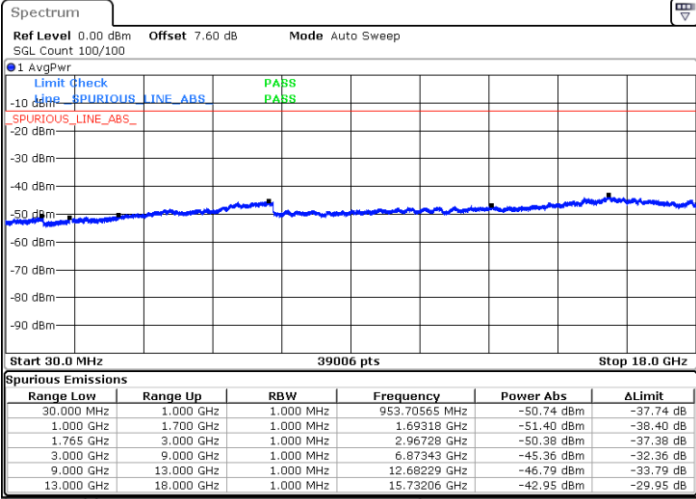

Date: 12.AUG.2019 01:26:29

Highest Channel / 64QAM

Date: 12.AUG.2019 01:29:59

LTE Band 4 / 3MHz

Lowest Channel / 64QAM

Date: 12.AUG.2019 01:33:30

Middle Channel / 64QAM

Date: 12.AUG.2019 01:34:45

Highest Channel / 64QAM

Date: 12.AUG.2019 01:38:16

LTE Band 4 / 5MHz

Lowest Channel / 64QAM

Date: 12.AUG.2019 01:41:47

Middle Channel / 64QAM

Date: 12.AUG.2019 01:43:02

Highest Channel / 64QAM

Date: 12.AUG.2019 01:46:32

LTE Band 4 / 10MHz

Lowest Channel / 64QAM

Middle Channel / 64QAM

Date: 12.AUG.2019 01:50:03

Date: 12.AUG.2019 01:51:18

Highest Channel / 64QAM

Date: 12.AUG.2019 01:54:49