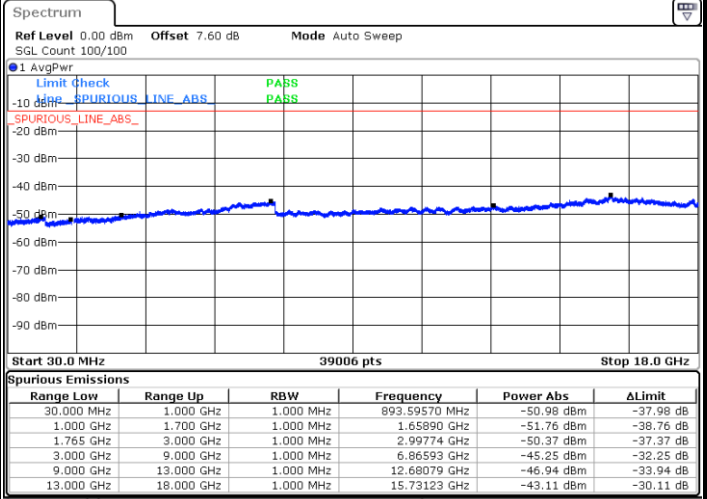

LTE Band 4 / 10MHz

Middle Channel / QPSK

Middle Channel / 16QAM

Date: 12 AUG.2019 00:39:16

Date: 12 AUG.2019 00:40:12