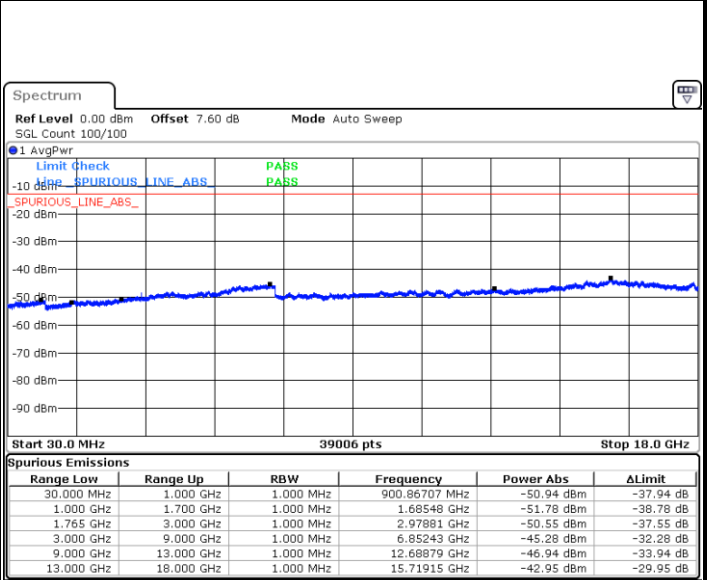

LTE Band 4 / 1.4MHz

Lowest Channel / QPSK

Lowest Channel / 16QAM

Date: 11.AUG.2019 23:47:06

Date: 11.AUG.2019 23:48:02

Middle Channel / QPSK

Middle Channel / 16QAM

Date: 11.AUG.2019 23:49:37

Date: 11.AUG.2019 23:50:33

LTE Band 4 / 1.4MHz

Highest Channel / QPSK

Date: 11 AUG 2019 23:56:38

Highest Channel / 16QAM

Date: 11 AUG 2019 23:57:34

LTE Band 4 / 3MHz

Lowest Channel / QPSK

Date: 12 AUG 2019 00:03:39

Lowest Channel / 16QAM

Date: 12 AUG 2019 00:04:35

LTE Band 4 / 3MHz

Middle Channel / QPSK

Date: 12 AUG.2019 00:06:10

Middle Channel / 16QAM

Date: 12 AUG.2019 00:07:06

Highest Channel / QPSK

Date: 12 AUG.2019 00:13:11

Highest Channel / 16QAM

Date: 12 AUG.2019 00:14:07

LTE Band 4 / 5MHz

Lowest Channel / QPSK

Lowest Channel / 16QAM

Date: 12 AUG 2019 00:20:12