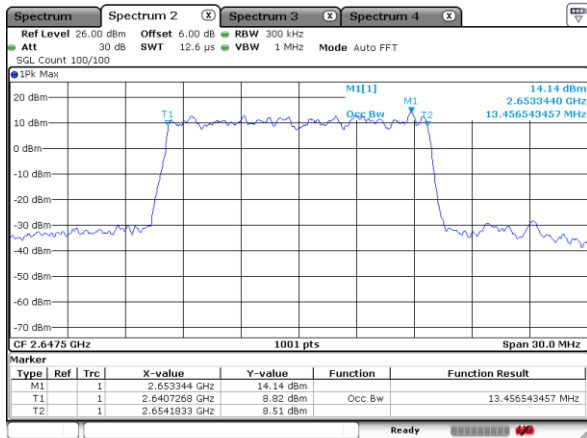

Highest Channel / 5MHz / 64QAM

Date: 9 AUG 2019 00:04:50

Highest Channel / 10MHz / 64QAM

Date: 9 AUG 2019 00:19:23

LTE Band 41

Lowest Channel / 15MHz / 64QAM

Date: 9 AUG 2019 00:38:02

Lowest Channel / 20MHz / 64QAM

Date: 9 AUG 2019 00:48:32

Middle Channel / 15MHz / 64QAM

Date: 9 AUG 2019 00:33:40

Middle Channel / 20MHz / 64QAM

Date: 9 AUG 2019 00:51:05

Highest Channel / 15MHz / 64QAM

Date: 9 AUG 2019 00:40:47

Highest Channel / 20MHz / 64QAM

Date: 9 AUG 2019 00:52:19

Conducted Band Edge

LTE Band 2 / 1.4MHz / 16QAM

Lowest Band Edge / 1 RB

Date: 7.AUG.2019 16:22:26

Highest Band Edge / 1 RB

Date: 7.AUG.2019 16:40:06

Lowest Band Edge / Full RB

Date: 7.AUG.2019 16:24:42

Highest Band Edge / Full RB

Date: 7.AUG.2019 16:42:21

LTE Band 2 / 1.4MHz / 64QAM

Lowest Band Edge / 1 RB

Date: 7.AUG.2019 18:19:34

Highest Band Edge / 1 RB

Date: 7.AUG.2019 18:21:49