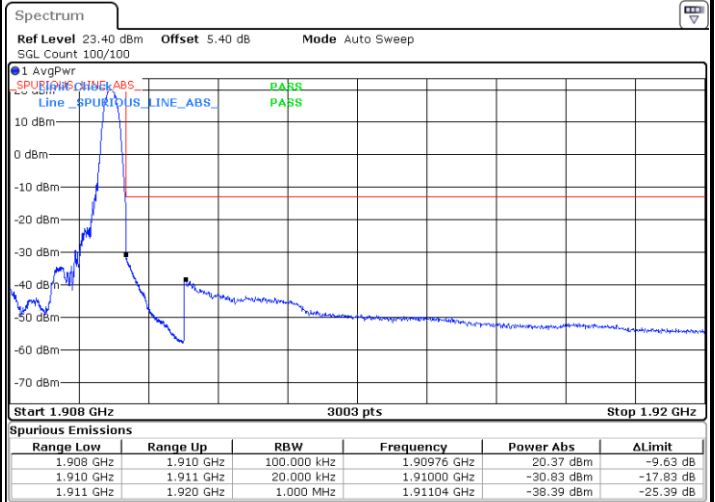

Date: 9 AUG 2019 00:48:32

Middle Channel / 15MHz / 64QAM

Date: 9 AUG 2019 00:33:40

Middle Channel / 20MHz / 64QAM

Date: 9 AUG 2019 00:51:05

Highest Channel / 15MHz / 64QAM

Date: 9 AUG 2019 00:40:47

Highest Channel / 20MHz / 64QAM

Date: 9 AUG 2019 00:52:19

Conducted Band Edge

LTE Band 2 / 1.4MHz / 16QAM

Lowest Band Edge / 1 RB

Date: 7.AUG.2019 16:22:26

Highest Band Edge / 1 RB

Date: 7.AUG.2019 16:40:06

Lowest Band Edge / Full RB

Date: 7.AUG.2019 16:24:42

Highest Band Edge / Full RB

Date: 7.AUG.2019 16:42:21

LTE Band 2 / 1.4MHz / 64QAM

Lowest Band Edge / 1 RB

Date: 7.AUG.2019 18:19:34

Highest Band Edge / 1 RB

Date: 7.AUG.2019 18:21:49

Lowest Band Edge / Full RB

Date: 7.AUG.2019 18:20:41

Highest Band Edge / Full RB

Date: 7.AUG.2019 18:22:56

LTE Band 2 / 3MHz / QPSK