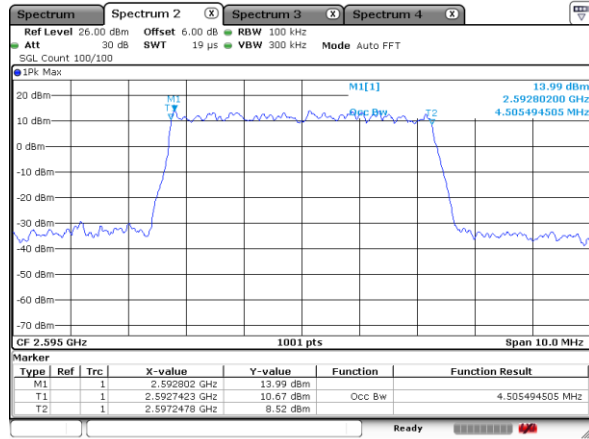

Middle Channel / 5MHz / 16QAM

Date: 9 AUG 2019 00:02:27