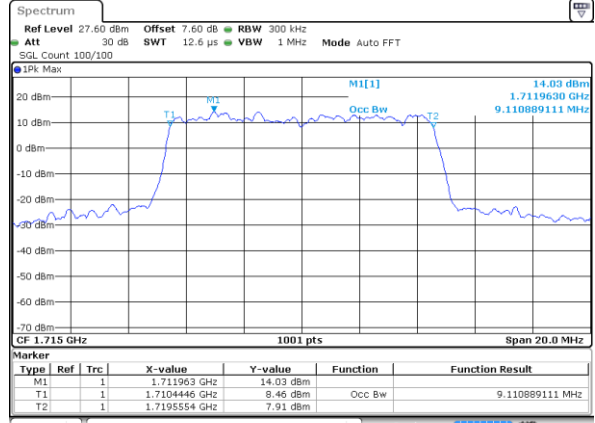

Highest Channel / 3MHz / 64QAM

Date: 12 AUG 2019 01:34:57

LTE Band 4

Lowest Channel / 5MHz / 64QAM

Date: 12 AUG 2019 01:38:27

Lowest Channel / 10MHz / 64QAM

Date: 12 AUG 2019 01:46:44

Middle Channel / 5MHz / 64QAM

Date: 12 AUG 2019 01:41:58

Middle Channel / 10MHz / 64QAM

Date: 12 AUG 2019 01:50:14

Highest Channel / 5MHz / 64QAM

Date: 12 AUG 2019 01:43:13

Highest Channel / 10MHz / 64QAM

Date: 12 AUG 2019 01:51:30

LTE Band 4