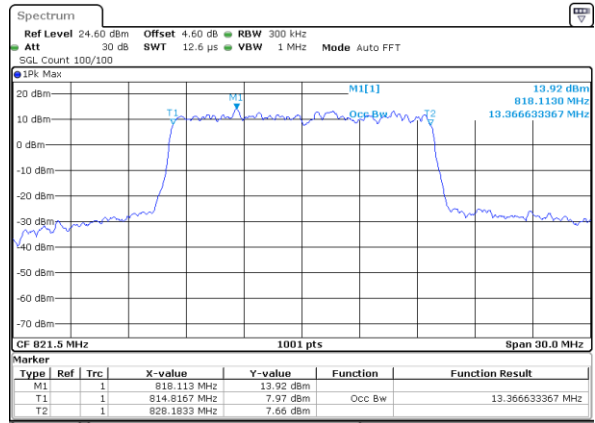

Date: 7 AUG 2019 20:07:32

Middle Channel / 10MHz / 64QAM

Date: 7 AUG 2019 20:13:30

Highest Channel / 5MHz / 64QAM

Date: 7 AUG 2019 20:08:57

Highest Channel / 10MHz / 64QAM

Date: 7 AUG 2019 20:14:57

LTE Band 26

Highest Channel / 15MHz / 64QAM

Date: 7 AUG 2019 20:20:55

CH26765 / 64QAM

Date: 8 AUG 2019 01:09:58

LTE Band 41

Lowest Channel / 5MHz / QPSK

Date: 8 AUG 2019 23:57:38

Lowest Channel / 5MHz / 16QAM