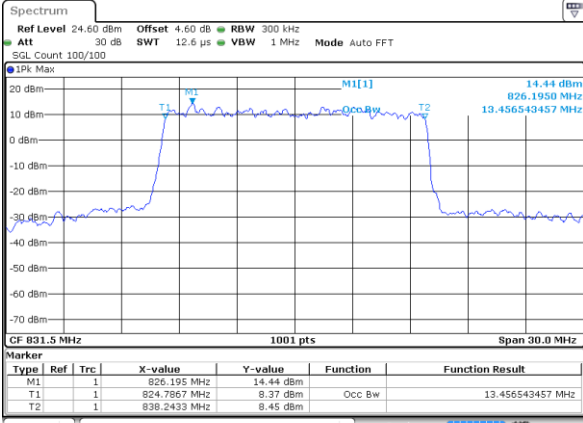

LTE Band 26

Lowest Channel / 15MHz / 64QAM

Date: 7 AUG 2019 20:19:12