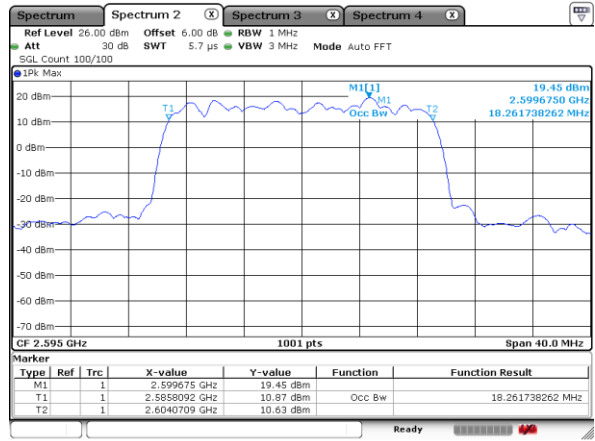

Middle Channel / 20MHz / 16QAM

Date: 9 AUG 2019 00:50:52