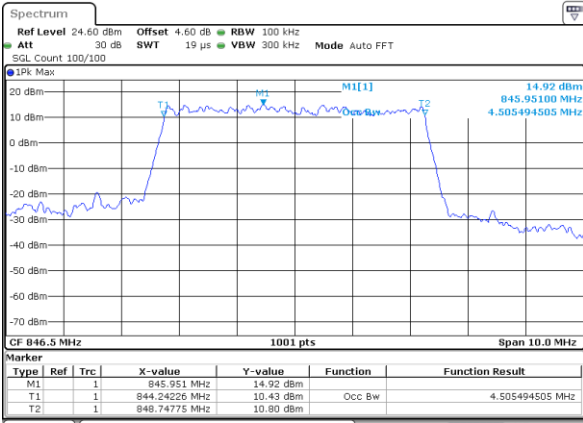

Middle Channel / 3MHz / 16QAM

Date: 7 AUG 2019 20:01:51

Highest Channel / 3MHz / QPSK

Date: 7 AUG 2019 20:02:23

Highest Channel / 3MHz / 16QAM

Date: 7 AUG 2019 20:02:40

LTE Band 26

Lowest Channel / 5MHz / QPSK

Date: 7 AUG 2019 20:06:37

Lowest Channel / 5MHz / 16QAM

Date: 7 AUG 2019 20:06:55

Middle Channel / 5MHz / QPSK

Date: 7 AUG 2019 20:08:06

Middle Channel / 5MHz / 16QAM

Date: 7 AUG 2019 20:07:50

Highest Channel / 5MHz / QPSK

Date: 7 AUG 2019 20:08:23

Highest Channel / 5MHz / 16QAM

Date: 7 AUG 2019 20:08:40

LTE Band 26

Lowest Channel / 10MHz / QPSK

Date: 7 AUG 2019 20:12:38

Lowest Channel / 10MHz / 16QAM

Date: 7 AUG 2019 20:12:55