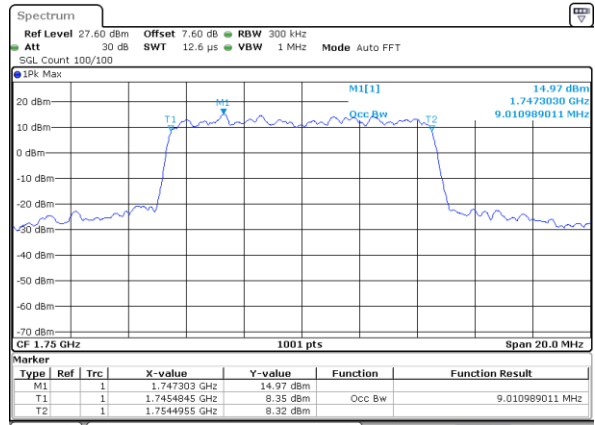

Highest Channel / 3MHz / 64QAM

Date: 12 AUG 2019 01:34:57

LTE Band 4

Lowest Channel / 5MHz / 64QAM

Date: 12 AUG 2019 01:38:27

Lowest Channel / 10MHz / 64QAM

Date: 12 AUG 2019 01:46:44

Middle Channel / 5MHz / 64QAM

Date: 12 AUG 2019 01:41:58

Middle Channel / 10MHz / 64QAM

Date: 12 AUG 2019 01:50:14

Highest Channel / 5MHz / 64QAM

Date: 12 AUG 2019 01:43:13

Highest Channel / 10MHz / 64QAM

Date: 12 AUG 2019 01:51:30

LTE Band 4