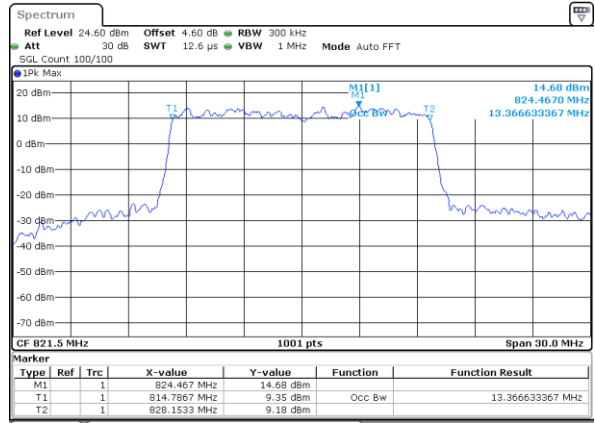

CH26765 / 16QAM

Date: 8 AUG 2019 01:07:33