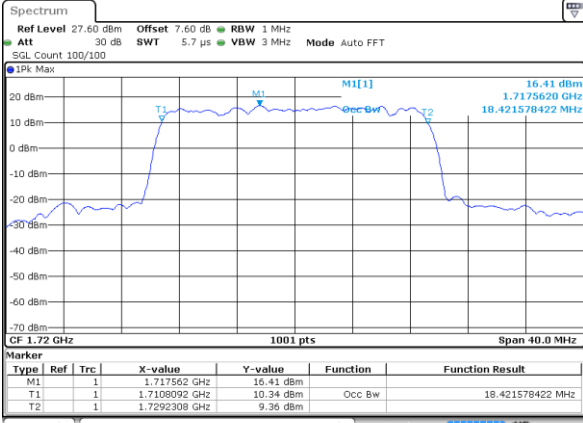

LTE Band 4

Lowest Channel / 20MHz / QPSK

Date: 12 AUG 2019 01:03:57

Lowest Channel / 20MHz / 16QAM

Date: 12 AUG 2019 01:04:07

Middle Channel / 20MHz / QPSK

Date: 12 AUG 2019 01:10:58

Middle Channel / 20MHz / 16QAM

Date: 12 AUG 2019 01:11:08

Highest Channel / 20MHz / QPSK

Date: 12 AUG 2019 01:13:29

Highest Channel / 20MHz / 16QAM

Date: 12 AUG 2019 01:13:39

LTE Band 4

Lowest Channel / 1.4MHz / 64QAM

Date: 12 AUG 2019 01:21:54