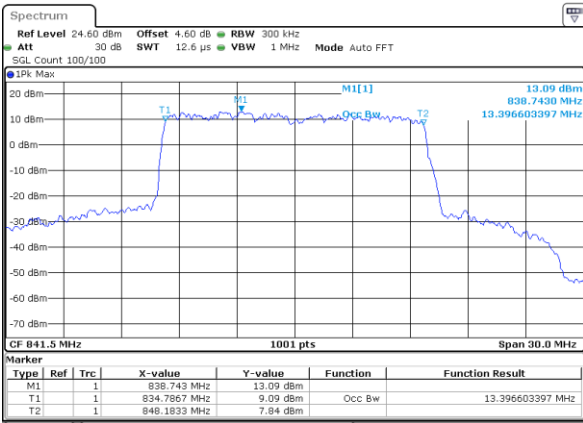

Date: 7 AUG 2019 20:07:32

Middle Channel / 10MHz / 64QAM

Date: 7 AUG 2019 20:13:30

Highest Channel / 5MHz / 64QAM

Date: 7 AUG 2019 20:08:57

Highest Channel / 10MHz / 64QAM

Date: 7 AUG 2019 20:14:57

LTE Band 26

Lowest Channel / 15MHz / 64QAM

Date: 7 AUG 2019 20:19:12

CH26765 / QPSK

Date: 8 AUG 2019 01:05:08

Middle Channel / 15MHz / 64QAM

Date: 7 AUG 2019 20:19:29

CH26765 / 16QAM

Date: 8 AUG 2019 01:07:33

Highest Channel / 15MHz / 64QAM

Date: 7 AUG 2019 20:20:55

CH26765 / 64QAM

Date: 8 AUG 2019 01:09:58

LTE Band 41

Lowest Channel / 5MHz / QPSK

Date: 8 AUG 2019 23:57:38

Lowest Channel / 5MHz / 16QAM