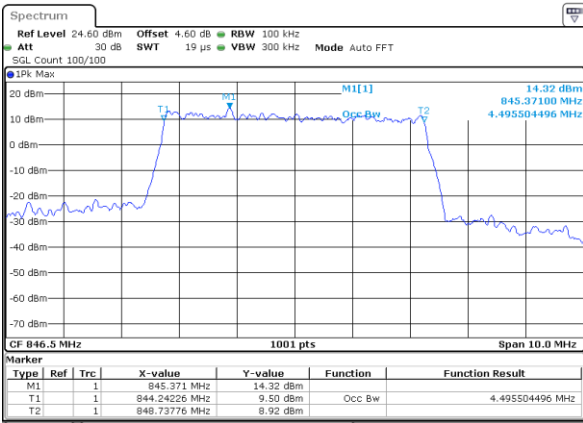

Highest Channel / 3MHz / 64QAM

Date: 7.AUG.2019 20:02:56

LTE Band 26

Lowest Channel / 5MHz / 64QAM

Date: 7 AUG 2019 20:07:14

Lowest Channel / 10MHz / 64QAM

Date: 7 AUG 2019 20:13:13

Middle Channel / 5MHz / 64QAM

Date: 7 AUG 2019 20:07:32

Middle Channel / 10MHz / 64QAM

Date: 7 AUG 2019 20:13:30

Highest Channel / 5MHz / 64QAM

Date: 7 AUG 2019 20:08:57

Highest Channel / 10MHz / 64QAM

Date: 7 AUG 2019 20:14:57

LTE Band 26