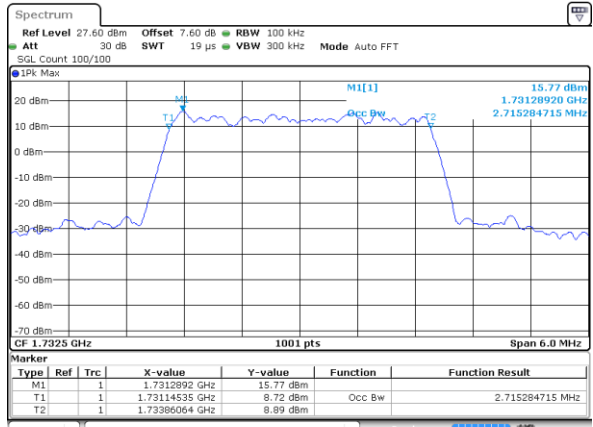

Lowest Channel / 3MHz / 64QAM

Date: 12 AUG 2019 01:30:11

Middle Channel / 1.4MHz / 64QAM

Date: 12 AUG 2019 01:25:25

Middle Channel / 3MHz / 64QAM

Date: 12 AUG 2019 01:33:41

Highest Channel / 1.4MHz / 64QAM

Date: 12 AUG 2019 01:26:40

Highest Channel / 3MHz / 64QAM

Date: 12 AUG 2019 01:34:57

LTE Band 4

Lowest Channel / 5MHz / 64QAM

Date: 12 AUG 2019 01:38:27

Lowest Channel / 10MHz / 64QAM

Date: 12 AUG 2019 01:46:44

Middle Channel / 5MHz / 64QAM