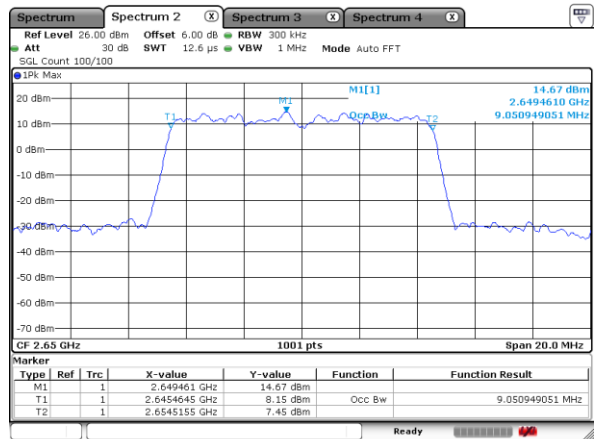

Lowest Channel / 5MHz / 64QAM

Date: 9 AUG 2019 00:00:02

Lowest Channel / 10MHz / 64QAM

Date: 9 AUG 2019 00:15:03

Middle Channel / 5MHz / 64QAM

Date: 9 AUG 2019 00:03:27

Middle Channel / 10MHz / 64QAM

Date: 9 AUG 2019 00:18:13

Highest Channel / 5MHz / 64QAM

Date: 9 AUG 2019 00:04:50

Highest Channel / 10MHz / 64QAM

Date: 9 AUG 2019 00:19:23

LTE Band 41

Lowest Channel / 15MHz / 64QAM

Date: 9 AUG 2019 00:38:02

Lowest Channel / 20MHz / 64QAM