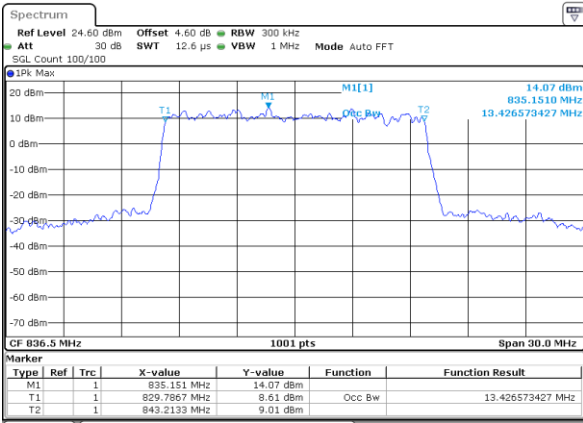

Date: 7 AUG 2019 20:07:32

Middle Channel / 10MHz / 64QAM

Date: 7 AUG 2019 20:13:30

Highest Channel / 5MHz / 64QAM

Date: 7 AUG 2019 20:08:57

Highest Channel / 10MHz / 64QAM

Date: 7 AUG 2019 20:14:57

LTE Band 26

Lowest Channel / 15MHz / 64QAM

Date: 7 AUG 2019 20:19:12

CH26765 / QPSK

Date: 8 AUG 2019 01:05:08

Middle Channel / 15MHz / 64QAM

Date: 7 AUG 2019 20:19:29

CH26765 / 16QAM

Date: 8 AUG 2019 01:07:33

Highest Channel / 15MHz / 64QAM

Date: 7 AUG 2019 20:20:55

CH26765 / 64QAM

Date: 8 AUG 2019 01:09:58

LTE Band 41

Lowest Channel / 5MHz / QPSK

Date: 8 AUG 2019 23:57:38

Lowest Channel / 5MHz / 16QAM