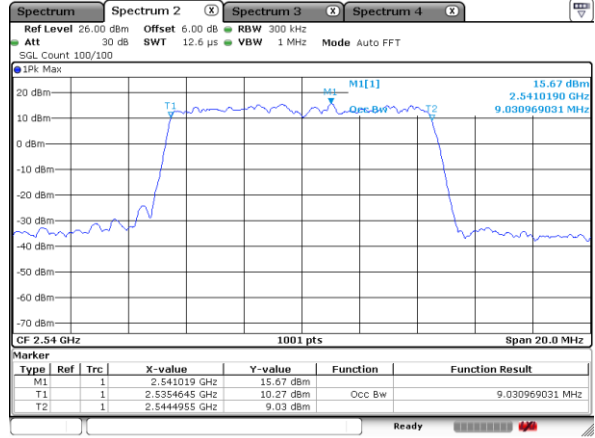

Date: 9 AUG 2019 00:06:10

LTE Band 41

Lowest Channel / 10MHz / QPSK

Date: 9 AUG 2019 00:12:09

Lowest Channel / 10MHz / 16QAM

Date: 9 AUG 2019 00:14:17

Middle Channel / 10MHz / QPSK

Date: 9 AUG 2019 00:17:06

Middle Channel / 10MHz / 16QAM

Date: 9 AUG 2019 00:17:22

Highest Channel / 10MHz / QPSK

Date: 9 AUG 2019 00:22:20

Highest Channel / 10MHz / 16QAM

Date: 9 AUG 2019 00:21:19

LTE Band 41

Lowest Channel / 15MHz / QPSK