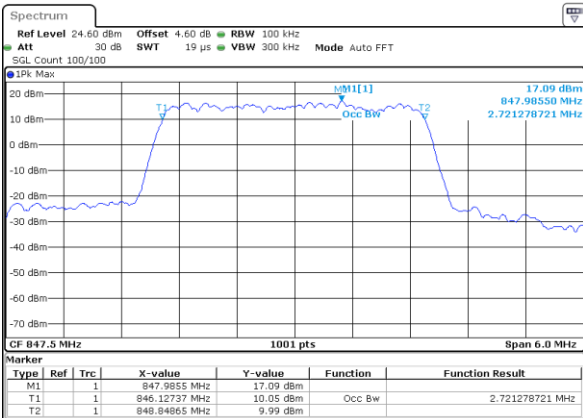

Date: 7.AUG.2019 20:00:08

LTE Band 26

Lowest Channel / 3MHz / QPSK

Date: 7 AUG 2019 20:00:43

Lowest Channel / 3MHz / 16QAM

Date: 7 AUG 2019 20:01:02

Middle Channel / 3MHz / QPSK

Date: 7 AUG 2019 20:02:07

Middle Channel / 3MHz / 16QAM

Date: 7 AUG 2019 20:01:51

Highest Channel / 3MHz / QPSK

Date: 7 AUG 2019 20:02:23

Highest Channel / 3MHz / 16QAM

Date: 7 AUG 2019 20:02:40

LTE Band 26

Lowest Channel / 5MHz / QPSK