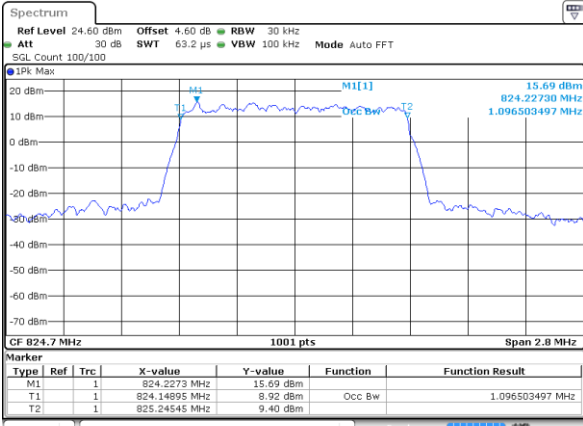

Highest Channel / 15MHz / 64QAM

Date: 12 AUG 2019 01:59:46

Highest Channel / 20MHz / 64QAM

Date: 12 AUG 2019 02:08:03

LTE Band 26

Lowest Channel / 1.4MHz / QPSK

Date: 7.AUG.2019 19:53:02

Lowest Channel / 1.4MHz / 16QAM