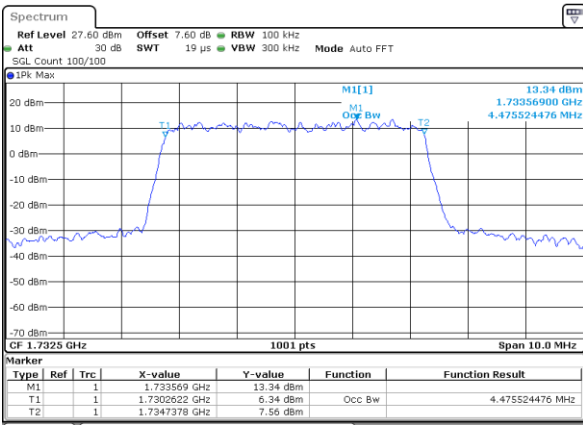

Highest Channel / 3MHz / 64QAM

Date: 12 AUG 2019 01:34:57

LTE Band 4

Lowest Channel / 5MHz / 64QAM

Date: 12 AUG 2019 01:38:27

Lowest Channel / 10MHz / 64QAM

Date: 12 AUG 2019 01:46:44

Middle Channel / 5MHz / 64QAM

Date: 12 AUG 2019 01:41:58

Middle Channel / 10MHz / 64QAM

Date: 12 AUG 2019 01:50:14

Highest Channel / 5MHz / 64QAM

Date: 12 AUG 2019 01:43:13

Highest Channel / 10MHz / 64QAM

Date: 12 AUG 2019 01:51:30

LTE Band 4