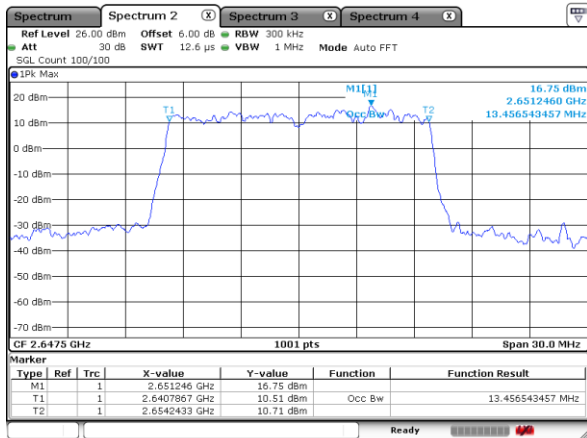

Middle Channel / 10MHz / 16QAM

Date: 9 AUG 2019 00:17:22

Highest Channel / 10MHz / QPSK

Date: 9 AUG 2019 00:22:20

Highest Channel / 10MHz / 16QAM

Date: 9 AUG 2019 00:21:19

LTE Band 41

Lowest Channel / 15MHz / QPSK

Date: 9 AUG 2019 00:36:35

Lowest Channel / 15MHz / 16QAM

Date: 9 AUG 2019 00:37:22

Middle Channel / 15MHz / QPSK

Date: 9 AUG 2019 00:34:42

Middle Channel / 15MHz / 16QAM

Date: 9 AUG 2019 00:33:59

Highest Channel / 15MHz / QPSK

Date: 9 AUG 2019 00:42:59

Highest Channel / 15MHz / 16QAM

Date: 9 AUG 2019 00:41:40

LTE Band 41

Lowest Channel / 20MHz / QPSK

Date: 9 AUG 2019 00:45:37

Lowest Channel / 20MHz / 16QAM

Date: 9 AUG 2019 00:47:54