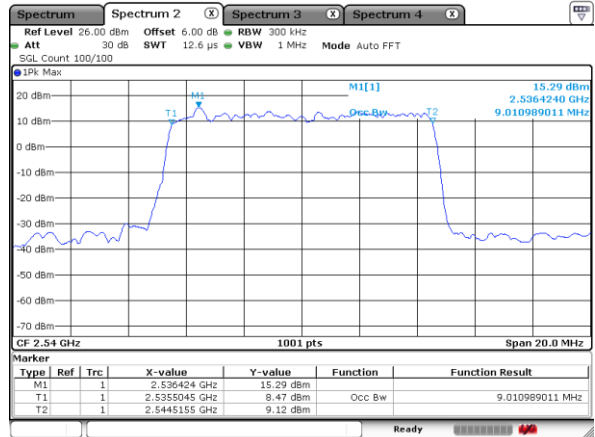

Lowest Channel / 10MHz / 64QAM

Date: 9 AUG 2019 00:15:03