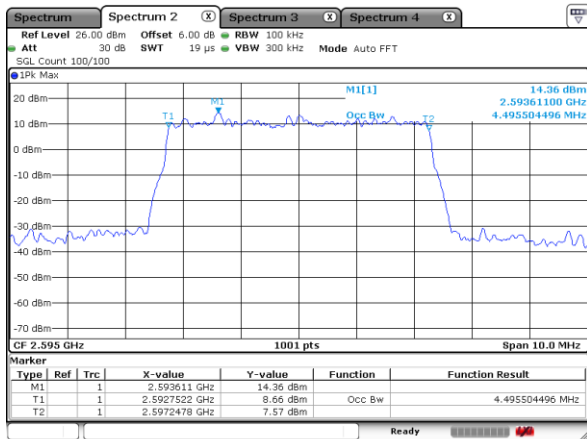

Lowest Channel / 5MHz / 64QAM

Date: 9 AUG 2019 00:00:02

Lowest Channel / 10MHz / 64QAM

Date: 9 AUG 2019 00:15:03

Middle Channel / 5MHz / 64QAM

Date: 9 AUG 2019 00:03:27

Middle Channel / 10MHz / 64QAM

Date: 9 AUG 2019 00:18:13

Highest Channel / 5MHz / 64QAM

Date: 9 AUG 2019 00:04:50

Highest Channel / 10MHz / 64QAM

Date: 9 AUG 2019 00:19:23

LTE Band 41

Lowest Channel / 15MHz / 64QAM

Date: 9 AUG 2019 00:38:02

Lowest Channel / 20MHz / 64QAM