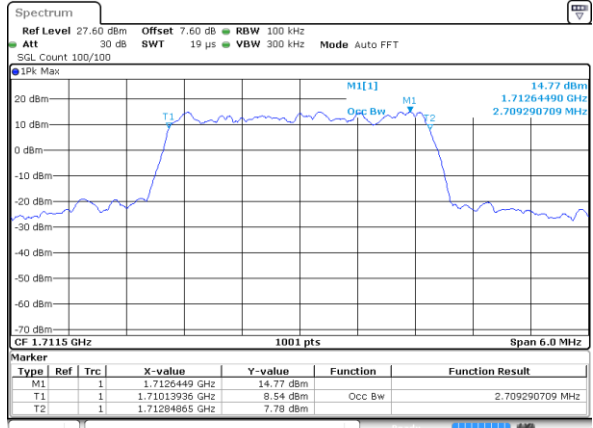

Lowest Channel / 3MHz / 64QAM

Date: 12 AUG 2019 01:30:11