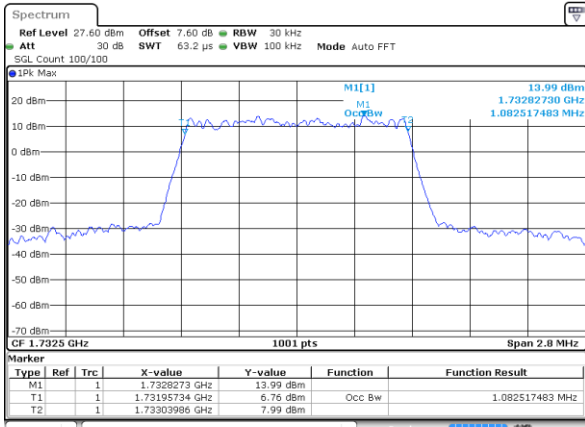

Middle Channel / 1.4MHz / 64QAM

Date: 12 AUG 2019 01:25:25