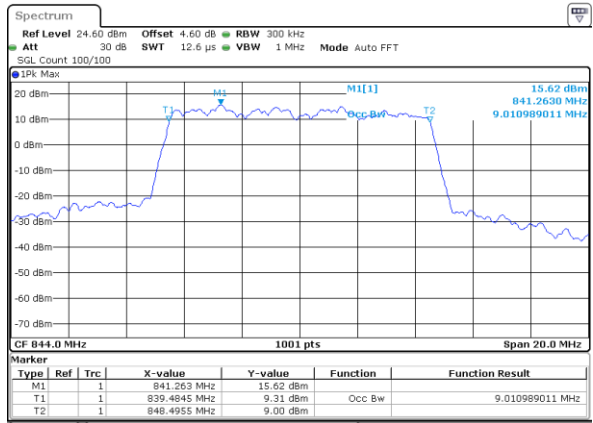

Highest Channel / 3MHz / 64QAM

Date: 7.AUG.2019 20:02:56

LTE Band 26

Lowest Channel / 5MHz / 64QAM

Date: 7 AUG 2019 20:07:14

Lowest Channel / 10MHz / 64QAM

Date: 7 AUG 2019 20:13:13

Middle Channel / 5MHz / 64QAM

Date: 7 AUG 2019 20:07:32

Middle Channel / 10MHz / 64QAM

Date: 7 AUG 2019 20:13:30

Highest Channel / 5MHz / 64QAM

Date: 7 AUG 2019 20:08:57

Highest Channel / 10MHz / 64QAM

Date: 7 AUG 2019 20:14:57

LTE Band 26