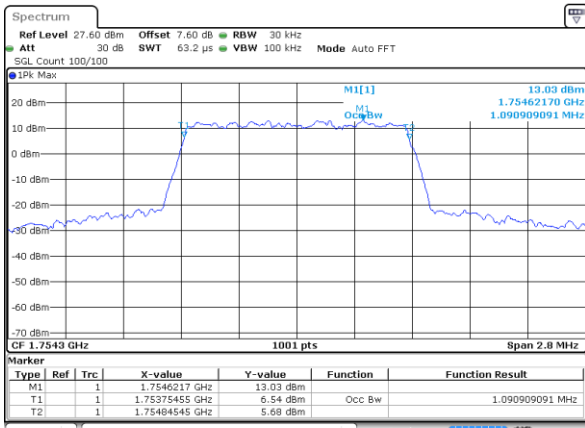

Highest Channel / 1.4MHz / 64QAM

Date: 12 AUG 2019 01:26:40