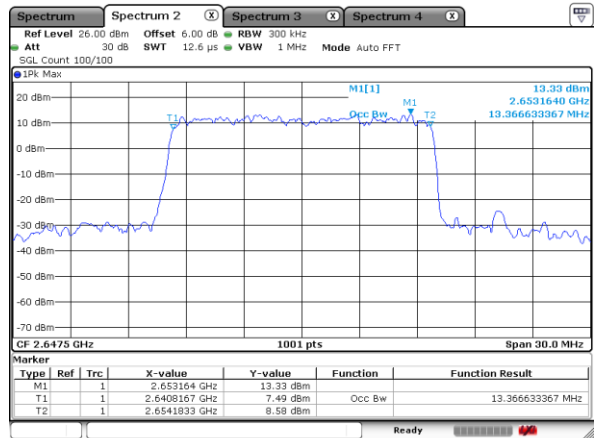

Highest Channel / 15MHz / 16QAM

Date: 9 AUG 2019 00:41:40