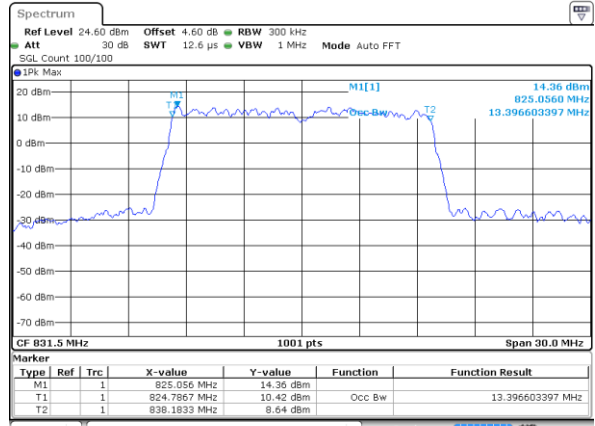

Lowest Channel / 15MHz / 16QAM

Date: 7 AUG 2019 20:18:55