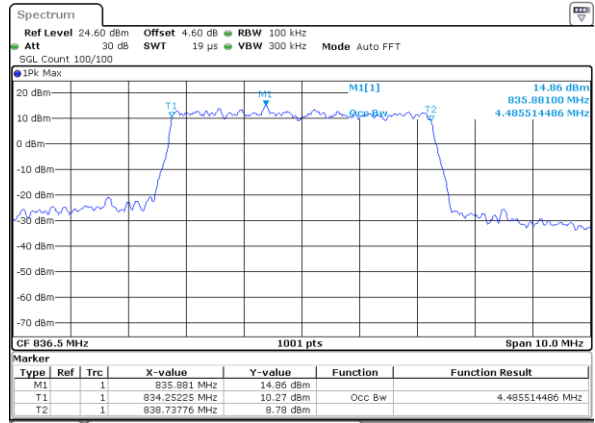

Middle Channel / 3MHz / 16QAM

Date: 7 AUG 2019 20:01:51

Highest Channel / 3MHz / QPSK

Date: 7 AUG 2019 20:02:23

Highest Channel / 3MHz / 16QAM

Date: 7 AUG 2019 20:02:40

LTE Band 26

Lowest Channel / 5MHz / QPSK

Date: 7 AUG 2019 20:06:37

Lowest Channel / 5MHz / 16QAM

Date: 7 AUG 2019 20:06:55

Middle Channel / 5MHz / QPSK

Date: 7 AUG 2019 20:08:06

Middle Channel / 5MHz / 16QAM

Date: 7 AUG 2019 20:07:50

Highest Channel / 5MHz / QPSK

Date: 7 AUG 2019 20:08:23

Highest Channel / 5MHz / 16QAM

Date: 7 AUG 2019 20:08:40

LTE Band 26

Lowest Channel / 10MHz / QPSK

Date: 7 AUG 2019 20:12:38

Lowest Channel / 10MHz / 16QAM

Date: 7 AUG 2019 20:12:55