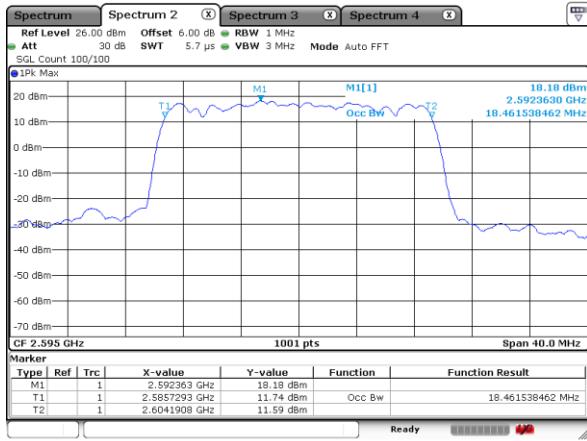

Middle Channel / 20MHz / QPSK

Date: 9 AUG 2019 00:50:06