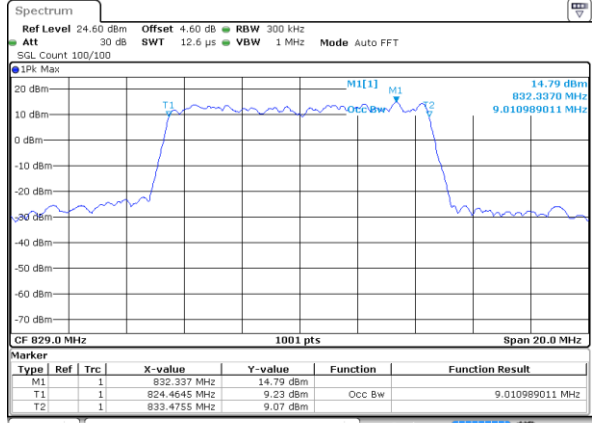

Highest Channel / 3MHz / 64QAM

Date: 7.AUG.2019 20:02:56

LTE Band 26

Lowest Channel / 5MHz / 64QAM

Date: 7 AUG 2019 20:07:14

Lowest Channel / 10MHz / 64QAM

Date: 7 AUG 2019 20:13:13

Middle Channel / 5MHz / 64QAM

Date: 7 AUG 2019 20:07:32

Middle Channel / 10MHz / 64QAM

Date: 7 AUG 2019 20:13:30

Highest Channel / 5MHz / 64QAM

Date: 7 AUG 2019 20:08:57

Highest Channel / 10MHz / 64QAM

Date: 7 AUG 2019 20:14:57

LTE Band 26