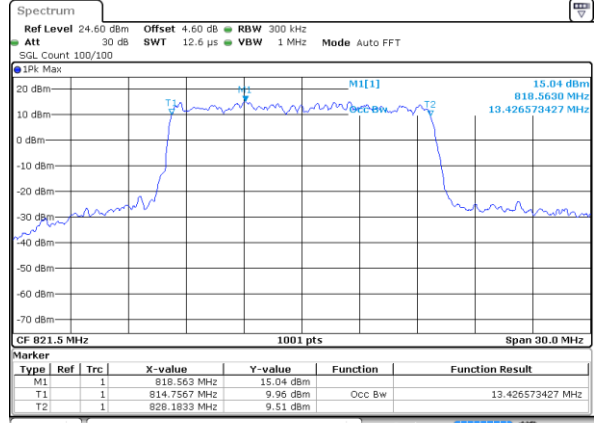

CH26765 / QPSK

Date: 8 AUG 2019 01:05:08