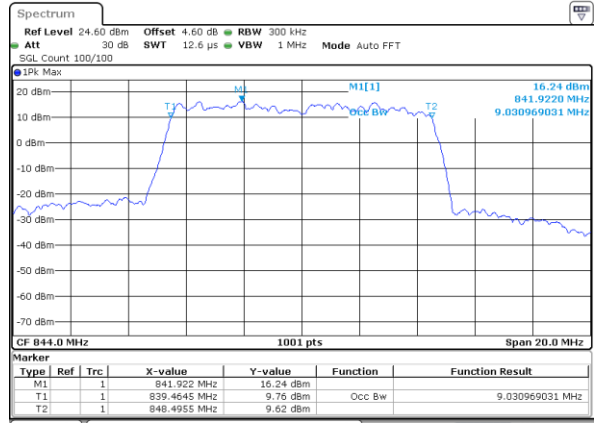

Middle Channel / 10MHz / QPSK

Date: 7 AUG 2019 20:14:05

Middle Channel / 10MHz / 16QAM

Date: 7 AUG 2019 20:13:48

Highest Channel / 10MHz / QPSK

Date: 7 AUG 2019 20:14:22

Highest Channel / 10MHz / 16QAM

Date: 7 AUG 2019 20:14:39