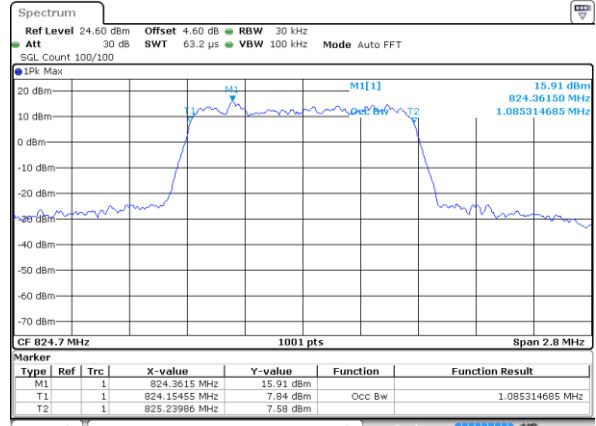

Highest Channel / 15MHz / 64QAM

Date: 12 AUG 2019 01:59:46

Highest Channel / 20MHz / 64QAM

Date: 12 AUG 2019 02:08:03

LTE Band 26

Lowest Channel / 1.4MHz / QPSK

Date: 7.AUG.2019 19:53:02

Lowest Channel / 1.4MHz / 16QAM