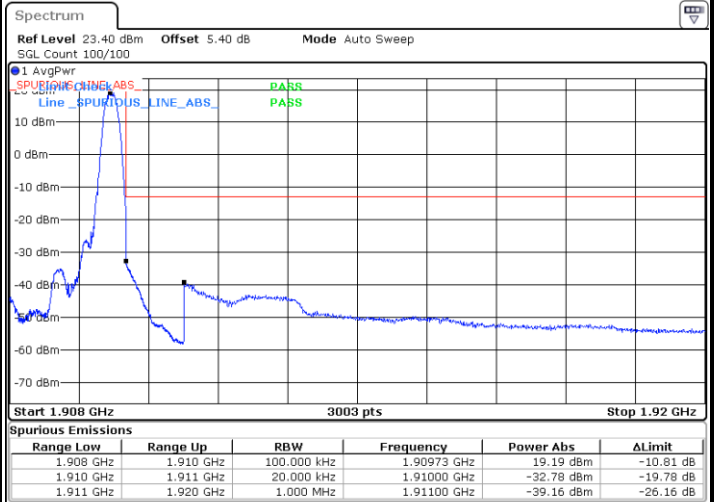

Date: 9 AUG 2019 00:52:19

Conducted Band Edge

LTE Band 2 / 1.4MHz / 16QAM

Lowest Band Edge / 1 RB

Date: 7.AUG.2019 16:22:26

Highest Band Edge / 1 RB

Date: 7.AUG.2019 16:40:06

Lowest Band Edge / Full RB

Date: 7.AUG.2019 16:24:42

Highest Band Edge / Full RB

Date: 7.AUG.2019 16:42:21

LTE Band 2 / 1.4MHz / 64QAM

Lowest Band Edge / 1 RB

Date: 7.AUG.2019 18:19:34

Highest Band Edge / 1 RB

Date: 7.AUG.2019 18:21:49

Lowest Band Edge / Full RB

Date: 7.AUG.2019 18:20:41

Highest Band Edge / Full RB

Date: 7.AUG.2019 18:22:56

LTE Band 2 / 3MHz / QPSK