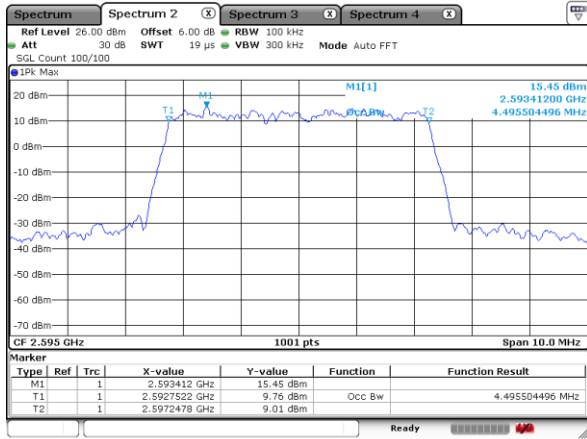

Middle Channel / 5MHz / QPSK

Date: 9 AUG 2019 00:02:09