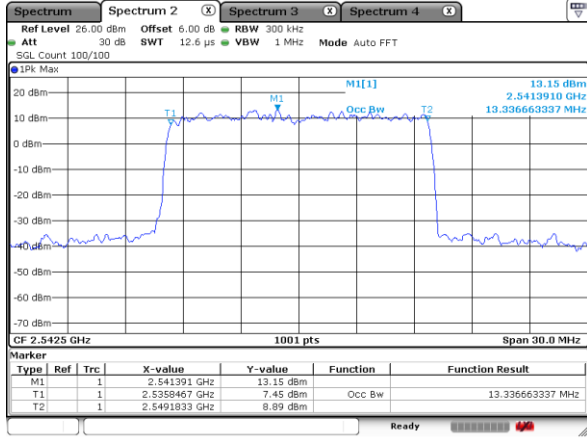

Highest Channel / 5MHz / 64QAM

Date: 9 AUG 2019 00:04:50

Highest Channel / 10MHz / 64QAM

Date: 9 AUG 2019 00:19:23

LTE Band 41

Lowest Channel / 15MHz / 64QAM

Date: 9 AUG 2019 00:38:02

Lowest Channel / 20MHz / 64QAM