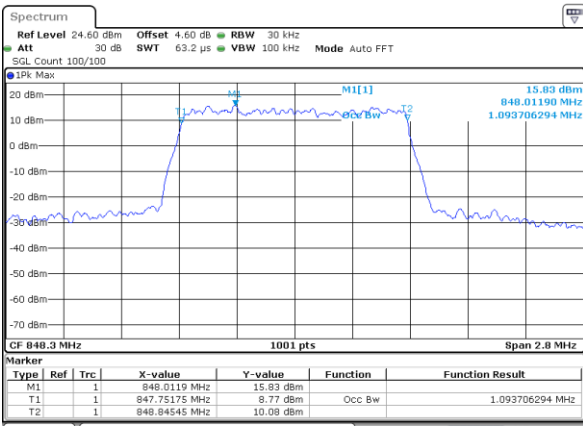

Highest Channel / 1.4MHz / QPSK

Date: 7.AUG.2019 19:59:52