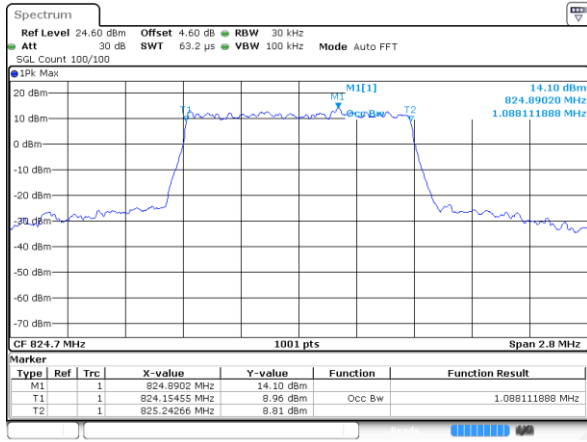

Date: 7 AUG 2019 20:19:46

Highest Channel / 15MHz / QPSK

Date: 7 AUG 2019 20:20:21

Highest Channel / 15MHz / 16QAM

Date: 7 AUG 2019 20:20:38

LTE Band 26

Lowest Channel / 1.4MHz / 64QAM

Date: 7.AUG.2019 19:53:42