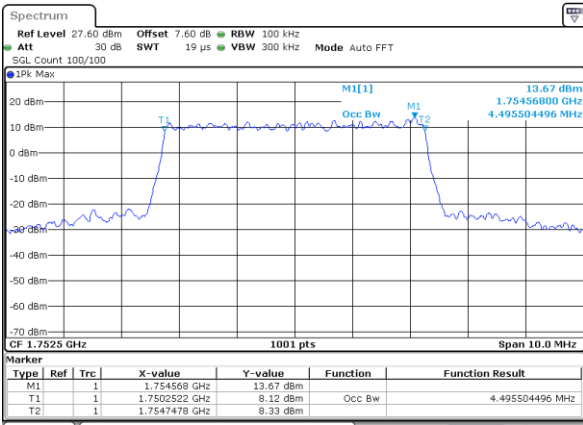

Highest Channel / 5MHz / 64QAM

Date: 12 AUG 2019 01:43:13