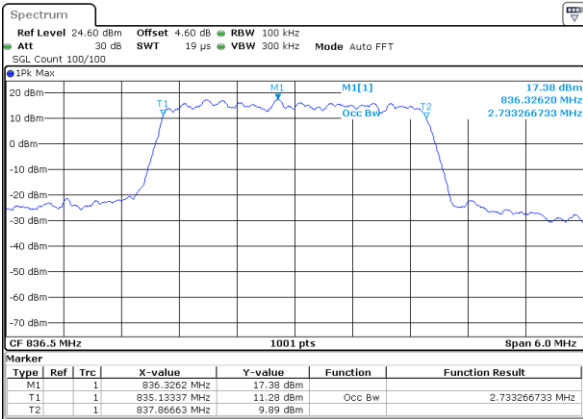

Date: 7.AUG.2019 20:00:08

LTE Band 26

Lowest Channel / 3MHz / QPSK

Date: 7 AUG 2019 20:00:43

Lowest Channel / 3MHz / 16QAM

Date: 7 AUG 2019 20:01:02

Middle Channel / 3MHz / QPSK

Date: 7 AUG 2019 20:02:07

Middle Channel / 3MHz / 16QAM

Date: 7 AUG 2019 20:01:51

Highest Channel / 3MHz / QPSK

Date: 7 AUG 2019 20:02:23

Highest Channel / 3MHz / 16QAM

Date: 7 AUG 2019 20:02:40

LTE Band 26

Lowest Channel / 5MHz / QPSK