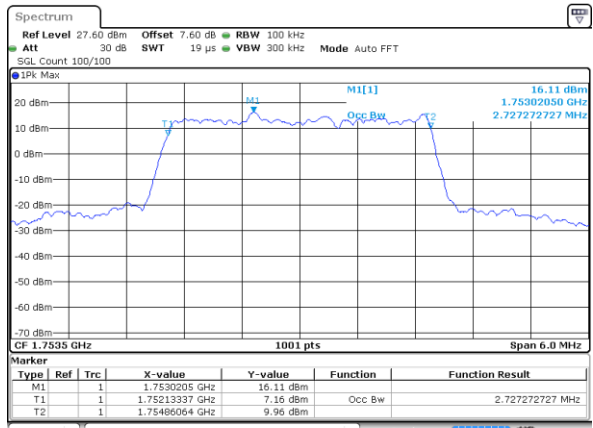

Date: 12 AUG 2019 01:11:08

Highest Channel / 20MHz / QPSK

Date: 12 AUG 2019 01:13:29

Highest Channel / 20MHz / 16QAM

Date: 12 AUG 2019 01:13:39

LTE Band 4

Lowest Channel / 1.4MHz / 64QAM

Date: 12 AUG 2019 01:21:54

Highest Channel / 3MHz / 64QAM

Date: 12 AUG 2019 01:34:57

LTE Band 4

Lowest Channel / 5MHz / 64QAM

Date: 12 AUG 2019 01:38:27

Lowest Channel / 10MHz / 64QAM

Date: 12 AUG 2019 01:46:44

Middle Channel / 5MHz / 64QAM