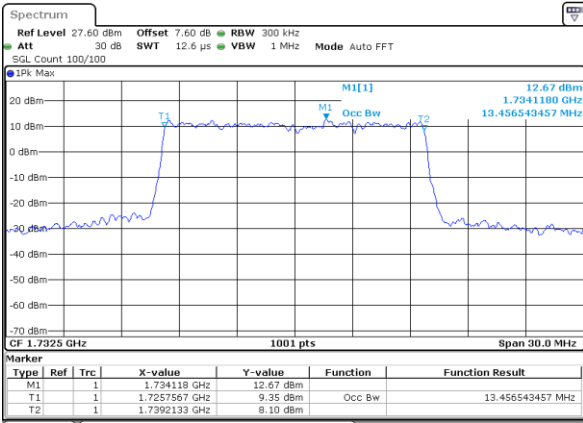

Date: 12 AUG 2019 01:41:58

Middle Channel / 10MHz / 64QAM

Date: 12 AUG 2019 01:50:14

Highest Channel / 5MHz / 64QAM

Date: 12 AUG 2019 01:43:13

Highest Channel / 10MHz / 64QAM

Date: 12 AUG 2019 01:51:30

LTE Band 4

Lowest Channel / 15MHz / 64QAM

Date: 12 AUG 2019 01:55:00

Lowest Channel / 20MHz / 64QAM

Date: 12 AUG 2019 02:03:17

Middle Channel / 15MHz / 64QAM

Date: 12 AUG 2019 01:58:31

Middle Channel / 20MHz / 64QAM

Date: 12 AUG 2019 02:06:48

Highest Channel / 15MHz / 64QAM

Date: 12 AUG 2019 01:59:46

Highest Channel / 20MHz / 64QAM

Date: 12 AUG 2019 02:08:03

LTE Band 26

Lowest Channel / 1.4MHz / QPSK

Date: 7.AUG.2019 19:53:02

Lowest Channel / 1.4MHz / 16QAM