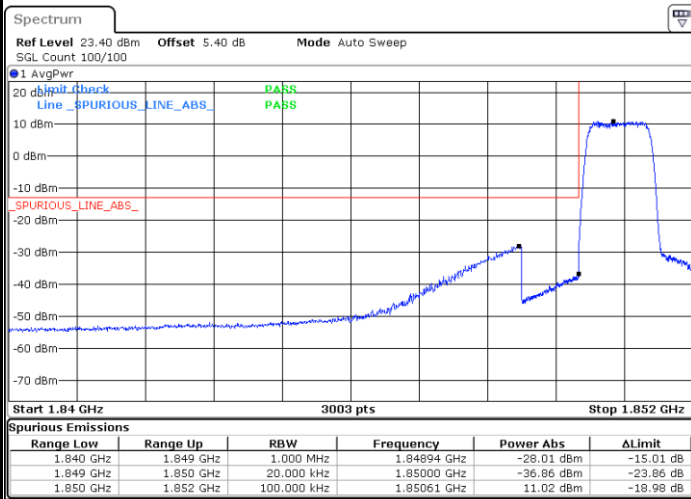

Date: 9 AUG 2019 00:52:19

Conducted Band Edge

LTE Band 2 / 1.4MHz / 16QAM

Lowest Band Edge / 1 RB

Date: 7.AUG.2019 16:22:26

Highest Band Edge / 1 RB

Date: 7.AUG.2019 16:40:06

Lowest Band Edge / Full RB

Date: 7.AUG.2019 16:24:42

Highest Band Edge / Full RB

Date: 7.AUG.2019 16:42:21

LTE Band 2 / 1.4MHz / 64QAM

Lowest Band Edge / 1 RB

Date: 7.AUG.2019 18:19:34

Highest Band Edge / 1 RB

Date: 7.AUG.2019 18:21:49

Lowest Band Edge / Full RB

Date: 7.AUG.2019 18:20:41

Highest Band Edge / Full RB

Date: 7.AUG.2019 18:22:56

LTE Band 2 / 3MHz / QPSK