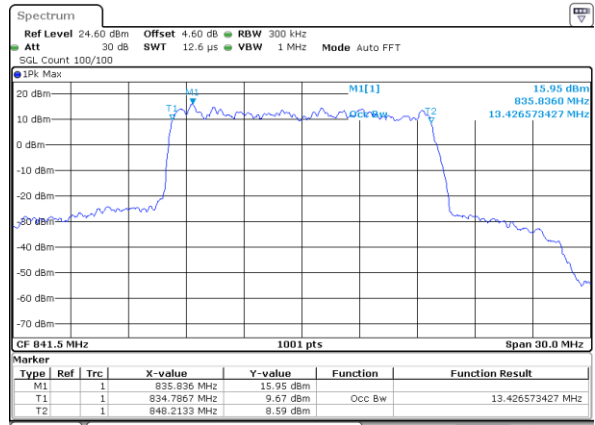

LTE Band 26

Lowest Channel / 15MHz / QPSK

Date: 7 AUG 2019 20:18:38

Lowest Channel / 15MHz / 16QAM

Date: 7 AUG 2019 20:18:55

Middle Channel / 15MHz / QPSK

Date: 7 AUG 2019 20:20:04

Middle Channel / 15MHz / 16QAM

Date: 7 AUG 2019 20:19:46

Highest Channel / 15MHz / QPSK

Date: 7 AUG 2019 20:20:21

Highest Channel / 15MHz / 16QAM

Date: 7 AUG 2019 20:20:38

LTE Band 26

Lowest Channel / 1.4MHz / 64QAM

Date: 7.AUG.2019 19:53:42