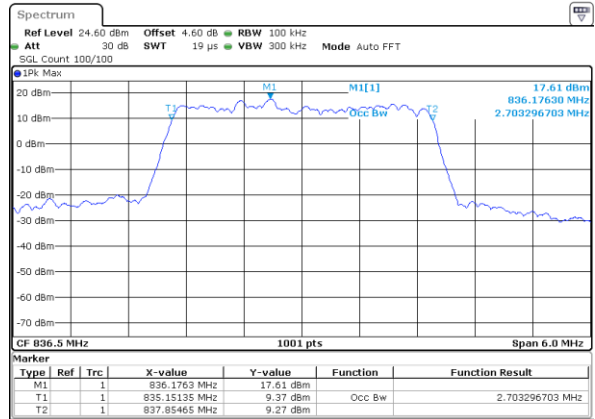

Date: 7.AUG.2019 20:00:08

LTE Band 26

Lowest Channel / 3MHz / QPSK

Date: 7 AUG 2019 20:00:43

Lowest Channel / 3MHz / 16QAM

Date: 7 AUG 2019 20:01:02

Middle Channel / 3MHz / QPSK

Date: 7 AUG 2019 20:02:07

Middle Channel / 3MHz / 16QAM

Date: 7 AUG 2019 20:01:51

Highest Channel / 3MHz / QPSK

Date: 7 AUG 2019 20:02:23

Highest Channel / 3MHz / 16QAM

Date: 7 AUG 2019 20:02:40

LTE Band 26

Lowest Channel / 5MHz / QPSK