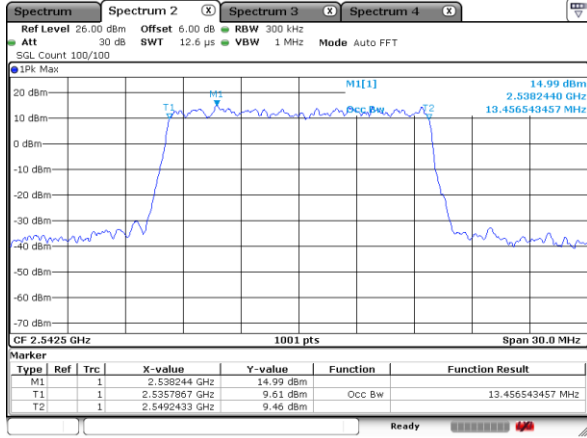

Middle Channel / 10MHz / 16QAM

Date: 9 AUG 2019 00:17:22

Highest Channel / 10MHz / QPSK

Date: 9 AUG 2019 00:22:20

Highest Channel / 10MHz / 16QAM

Date: 9 AUG 2019 00:21:19

LTE Band 41

Lowest Channel / 15MHz / QPSK