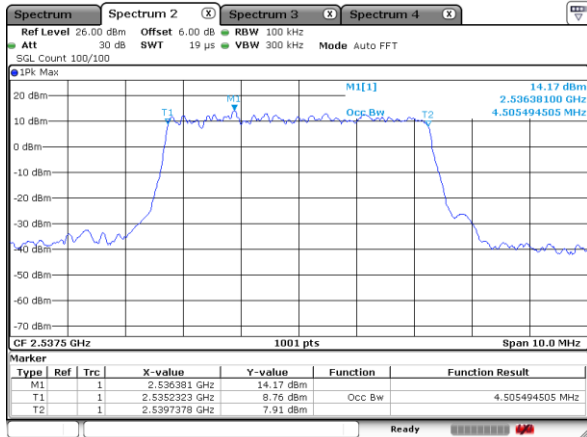

Date: 9 AUG 2019 00:42:59

Highest Channel / 15MHz / 16QAM

Date: 9 AUG 2019 00:41:40

LTE Band 41

Lowest Channel / 20MHz / QPSK

Date: 9 AUG 2019 00:45:37

Lowest Channel / 20MHz / 16QAM

Date: 9 AUG 2019 00:47:54

Middle Channel / 20MHz / QPSK

Date: 9 AUG 2019 00:50:06

Middle Channel / 20MHz / 16QAM

Date: 9 AUG 2019 00:50:52

Highest Channel / 20MHz / QPSK

Date: 9 AUG 2019 00:54:48

Highest Channel / 20MHz / 16QAM

Date: 9 AUG 2019 00:53:49

Lowest Channel / 5MHz / 64QAM

Date: 9 AUG 2019 00:00:02

Lowest Channel / 10MHz / 64QAM

Date: 9 AUG 2019 00:15:03

Middle Channel / 5MHz / 64QAM

Date: 9 AUG 2019 00:03:27

Middle Channel / 10MHz / 64QAM

Date: 9 AUG 2019 00:18:13