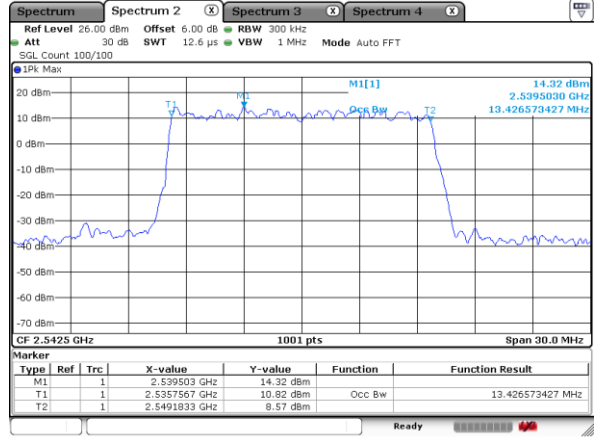

Lowest Channel / 15MHz / 16QAM

Date: 9 AUG 2019 00:37:22