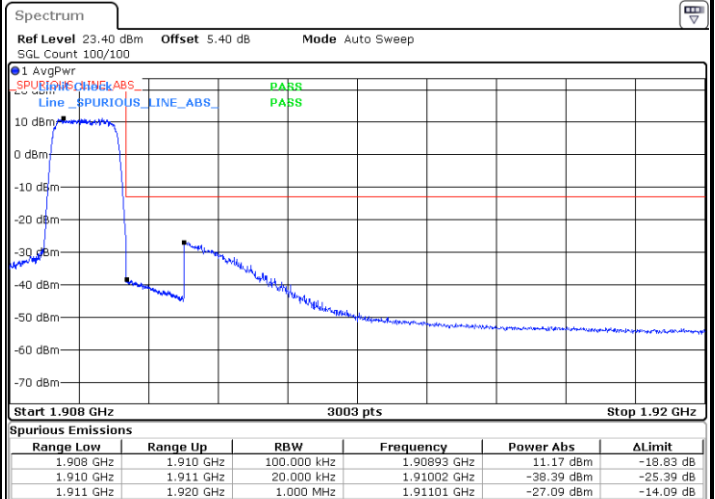

Date: 9 AUG 2019 00:52:19

Conducted Band Edge

LTE Band 2 / 1.4MHz / 16QAM

Lowest Band Edge / 1 RB

Date: 7.AUG.2019 16:22:26

Highest Band Edge / 1 RB

Date: 7.AUG.2019 16:40:06

Lowest Band Edge / Full RB

Date: 7.AUG.2019 16:24:42

Highest Band Edge / Full RB

Date: 7.AUG.2019 16:42:21

LTE Band 2 / 1.4MHz / 64QAM

Lowest Band Edge / 1 RB

Date: 7.AUG.2019 18:19:34

Highest Band Edge / 1 RB

Date: 7.AUG.2019 18:21:49

Lowest Band Edge / Full RB

Date: 7.AUG.2019 18:20:41

Highest Band Edge / Full RB

Date: 7.AUG.2019 18:22:56

LTE Band 2 / 3MHz / QPSK