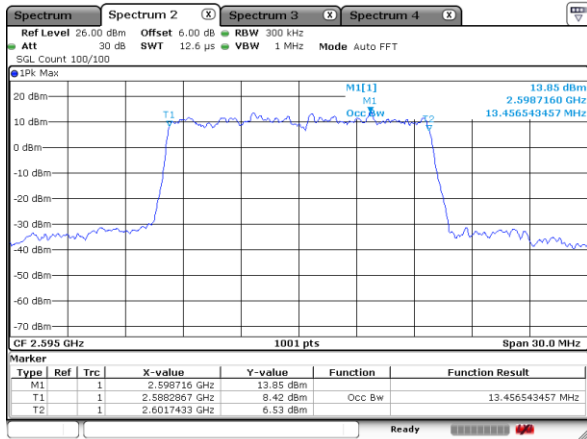

Middle Channel / 15MHz / 64QAM

Date: 9 AUG 2019 00:33:40