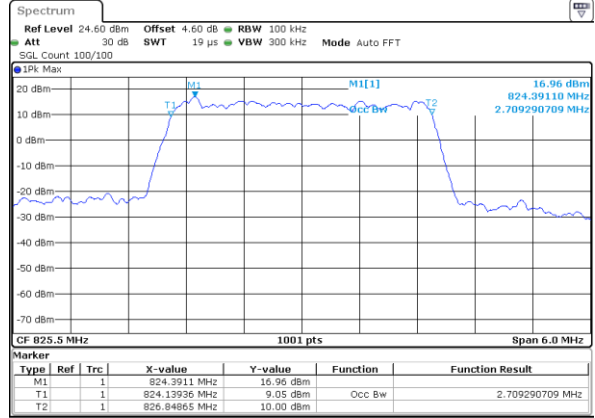

Date: 7.AUG.2019 20:00:08

LTE Band 26

Lowest Channel / 3MHz / QPSK

Date: 7 AUG 2019 20:00:43

Lowest Channel / 3MHz / 16QAM

Date: 7 AUG 2019 20:01:02

Middle Channel / 3MHz / QPSK

Date: 7 AUG 2019 20:02:07

Middle Channel / 3MHz / 16QAM

Date: 7 AUG 2019 20:01:51

Highest Channel / 3MHz / QPSK

Date: 7 AUG 2019 20:02:23

Highest Channel / 3MHz / 16QAM

Date: 7 AUG 2019 20:02:40

LTE Band 26

Lowest Channel / 5MHz / QPSK