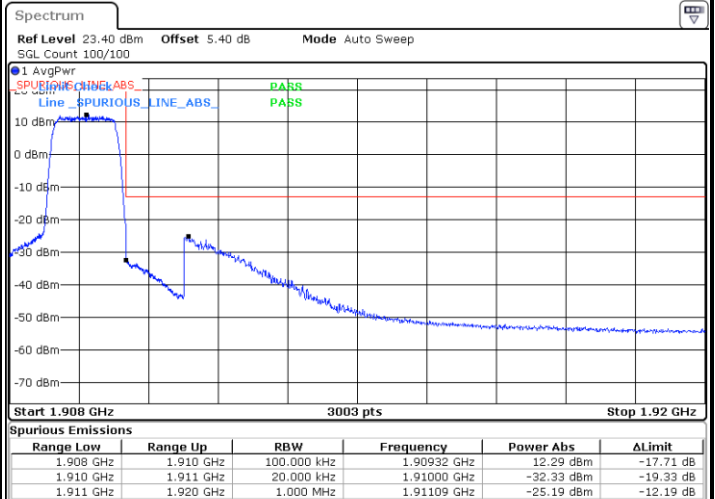

Date: 9 AUG 2019 00:48:32

Middle Channel / 15MHz / 64QAM

Date: 9 AUG 2019 00:33:40

Middle Channel / 20MHz / 64QAM

Date: 9 AUG 2019 00:51:05

Highest Channel / 15MHz / 64QAM

Date: 9 AUG 2019 00:40:47

Highest Channel / 20MHz / 64QAM

Date: 9 AUG 2019 00:52:19

Conducted Band Edge

LTE Band 2 / 1.4MHz / 16QAM

Lowest Band Edge / 1 RB

Date: 7.AUG.2019 16:22:26

Highest Band Edge / 1 RB

Date: 7.AUG.2019 16:40:06

Lowest Band Edge / Full RB

Date: 7.AUG.2019 16:24:42

Highest Band Edge / Full RB

Date: 7.AUG.2019 16:42:21

LTE Band 2 / 1.4MHz / 64QAM

Lowest Band Edge / 1 RB

Date: 7.AUG.2019 18:19:34

Highest Band Edge / 1 RB

Date: 7.AUG.2019 18:21:49

Lowest Band Edge / Full RB

Date: 7.AUG.2019 18:20:41

Highest Band Edge / Full RB

Date: 7.AUG.2019 18:22:56

LTE Band 2 / 3MHz / QPSK