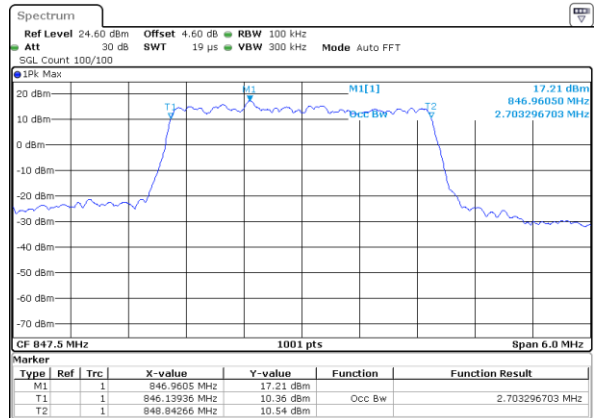

Middle Channel / 3MHz / 16QAM

Date: 7 AUG 2019 20:01:51

Highest Channel / 3MHz / QPSK

Date: 7 AUG 2019 20:02:23

Highest Channel / 3MHz / 16QAM

Date: 7 AUG 2019 20:02:40

LTE Band 26

Lowest Channel / 5MHz / QPSK