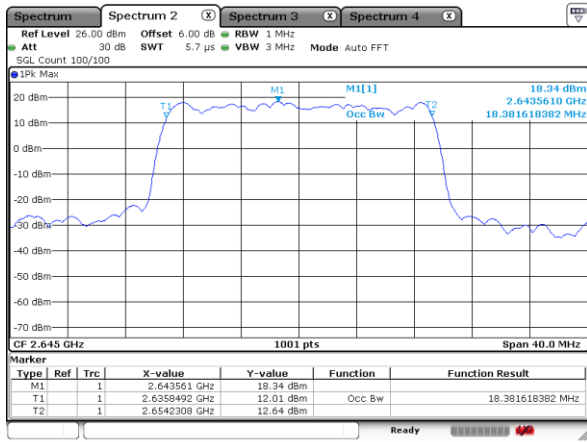

Date: 9 AUG 2019 00:42:59

Highest Channel / 15MHz / 16QAM

Date: 9 AUG 2019 00:41:40

LTE Band 41

Lowest Channel / 20MHz / QPSK

Date: 9 AUG 2019 00:45:37

Lowest Channel / 20MHz / 16QAM

Date: 9 AUG 2019 00:47:54

Middle Channel / 20MHz / QPSK

Date: 9 AUG 2019 00:50:06

Middle Channel / 20MHz / 16QAM

Date: 9 AUG 2019 00:50:52

Highest Channel / 20MHz / QPSK

Date: 9 AUG 2019 00:54:48

Highest Channel / 20MHz / 16QAM

Date: 9 AUG 2019 00:53:49

Lowest Channel / 5MHz / 64QAM

Date: 9 AUG 2019 00:00:02

Lowest Channel / 10MHz / 64QAM

Date: 9 AUG 2019 00:15:03

Middle Channel / 5MHz / 64QAM

Date: 9 AUG 2019 00:03:27

Middle Channel / 10MHz / 64QAM

Date: 9 AUG 2019 00:18:13