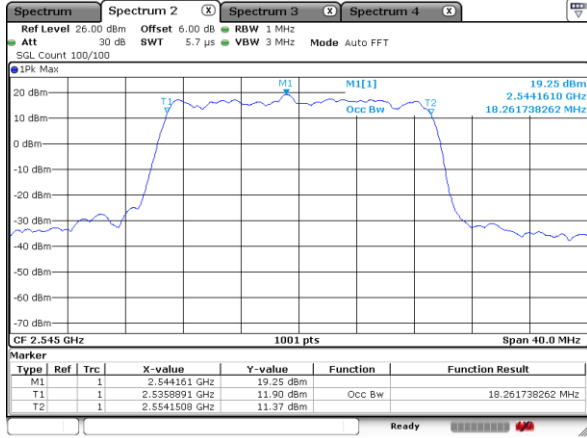

Date: 9 AUG 2019 00:42:59

Highest Channel / 15MHz / 16QAM

Date: 9 AUG 2019 00:41:40

LTE Band 41

Lowest Channel / 20MHz / QPSK

Date: 9 AUG 2019 00:45:37

Lowest Channel / 20MHz / 16QAM

Date: 9 AUG 2019 00:47:54