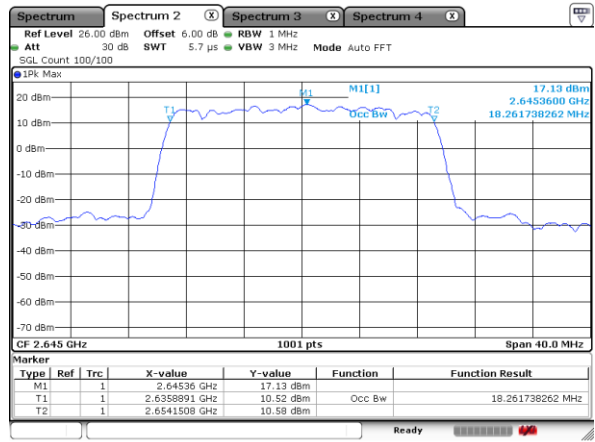

Date: 9 AUG 2019 00:42:59

Highest Channel / 15MHz / 16QAM

Date: 9 AUG 2019 00:41:40

LTE Band 41

Lowest Channel / 20MHz / QPSK

Date: 9 AUG 2019 00:45:37

Lowest Channel / 20MHz / 16QAM

Date: 9 AUG 2019 00:47:54

Middle Channel / 20MHz / QPSK

Date: 9 AUG 2019 00:50:06

Middle Channel / 20MHz / 16QAM

Date: 9 AUG 2019 00:50:52

Highest Channel / 20MHz / QPSK

Date: 9 AUG 2019 00:54:48

Highest Channel / 20MHz / 16QAM

Date: 9 AUG 2019 00:53:49

Lowest Channel / 5MHz / 64QAM

Date: 9 AUG 2019 00:00:02

Lowest Channel / 10MHz / 64QAM

Date: 9 AUG 2019 00:15:03

Middle Channel / 5MHz / 64QAM

Date: 9 AUG 2019 00:03:27

Middle Channel / 10MHz / 64QAM

Date: 9 AUG 2019 00:18:13