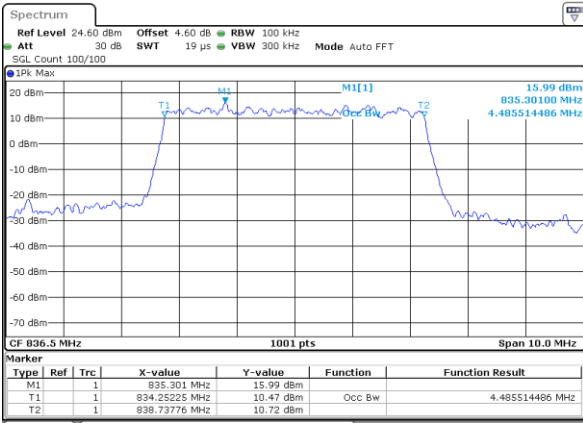

Middle Channel / 5MHz / QPSK

Date: 7 AUG 2019 20:08:06