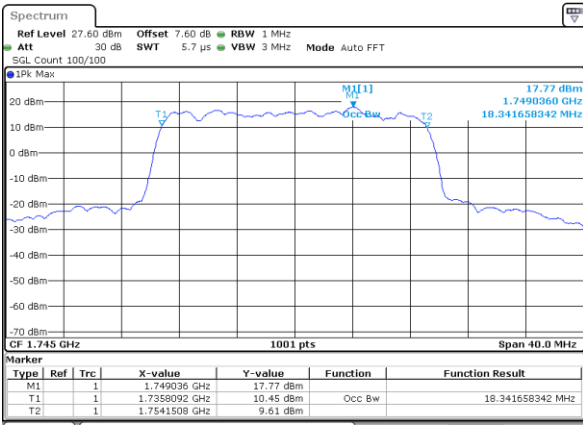

LTE Band 4

Lowest Channel / 20MHz / QPSK

Date: 12 AUG 2019 01:03:57

Lowest Channel / 20MHz / 16QAM

Date: 12 AUG 2019 01:04:07

Middle Channel / 20MHz / QPSK

Date: 12 AUG 2019 01:10:58

Middle Channel / 20MHz / 16QAM

Date: 12 AUG 2019 01:11:08

Highest Channel / 20MHz / QPSK

Date: 12 AUG 2019 01:13:29

Highest Channel / 20MHz / 16QAM

Date: 12 AUG 2019 01:13:39

LTE Band 4

Lowest Channel / 1.4MHz / 64QAM

Date: 12 AUG 2019 01:21:54