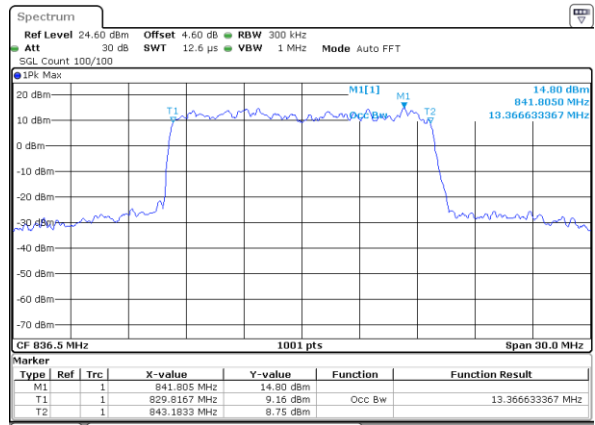

LTE Band 26

Lowest Channel / 15MHz / QPSK

Date: 7 AUG 2019 20:18:38

Lowest Channel / 15MHz / 16QAM

Date: 7 AUG 2019 20:18:55

Middle Channel / 15MHz / QPSK

Date: 7 AUG 2019 20:20:04

Middle Channel / 15MHz / 16QAM

Date: 7 AUG 2019 20:19:46

Highest Channel / 15MHz / QPSK

Date: 7 AUG 2019 20:20:21

Highest Channel / 15MHz / 16QAM

Date: 7 AUG 2019 20:20:38

LTE Band 26

Lowest Channel / 1.4MHz / 64QAM

Date: 7.AUG.2019 19:53:42