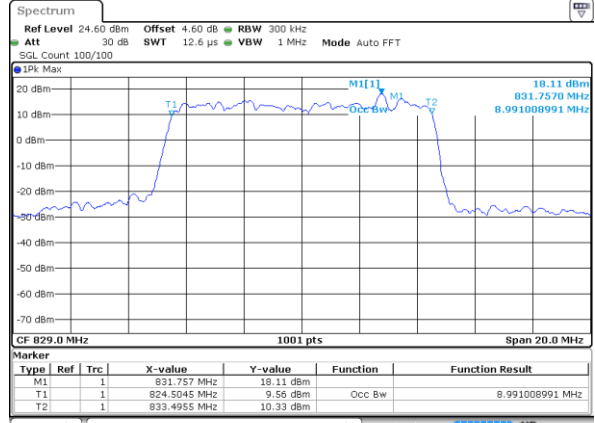

Date: 7 AUG 2019 20:08:23

Highest Channel / 5MHz / 16QAM

Date: 7 AUG 2019 20:08:40

LTE Band 26

Lowest Channel / 10MHz / QPSK

Date: 7 AUG 2019 20:12:38

Lowest Channel / 10MHz / 16QAM

Date: 7 AUG 2019 20:12:55