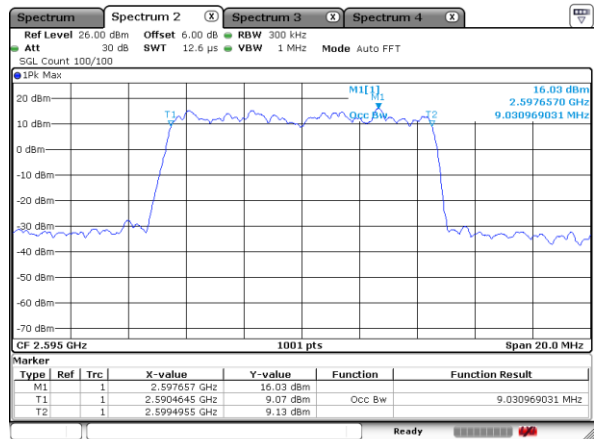

Lowest Channel / 5MHz / 64QAM

Date: 9 AUG 2019 00:00:02

Lowest Channel / 10MHz / 64QAM

Date: 9 AUG 2019 00:15:03

Middle Channel / 5MHz / 64QAM

Date: 9 AUG 2019 00:03:27

Middle Channel / 10MHz / 64QAM

Date: 9 AUG 2019 00:18:13

Highest Channel / 5MHz / 64QAM

Date: 9 AUG 2019 00:04:50

Highest Channel / 10MHz / 64QAM

Date: 9 AUG 2019 00:19:23

LTE Band 41

Lowest Channel / 15MHz / 64QAM

Date: 9 AUG 2019 00:38:02

Lowest Channel / 20MHz / 64QAM