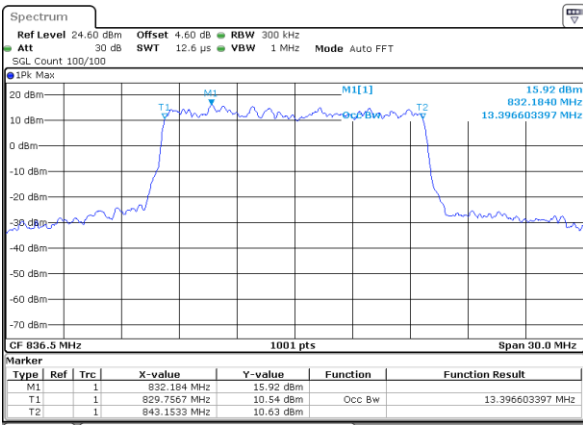

LTE Band 26

Lowest Channel / 15MHz / QPSK

Date: 7 AUG 2019 20:18:38

Lowest Channel / 15MHz / 16QAM

Date: 7 AUG 2019 20:18:55

Middle Channel / 15MHz / QPSK

Date: 7 AUG 2019 20:20:04

Middle Channel / 15MHz / 16QAM

Date: 7 AUG 2019 20:19:46

Highest Channel / 15MHz / QPSK

Date: 7 AUG 2019 20:20:21

Highest Channel / 15MHz / 16QAM

Date: 7 AUG 2019 20:20:38

LTE Band 26

Lowest Channel / 1.4MHz / 64QAM

Date: 7.AUG.2019 19:53:42