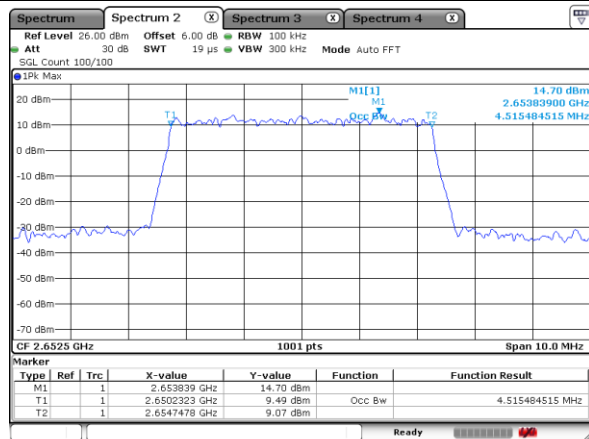

Date: 8 AUG 2019 23:59:02

Middle Channel / 5MHz / QPSK

Date: 9 AUG 2019 00:02:09

Middle Channel / 5MHz / 16QAM

Date: 9 AUG 2019 00:02:27

Highest Channel / 5MHz / QPSK

Date: 9 AUG 2019 00:07:01

Highest Channel / 5MHz / 16QAM