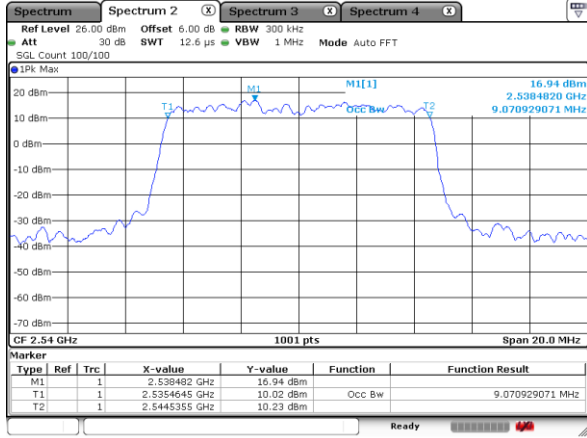

LTE Band 41

Lowest Channel / 10MHz / QPSK

Date: 9 AUG 2019 00:12:09