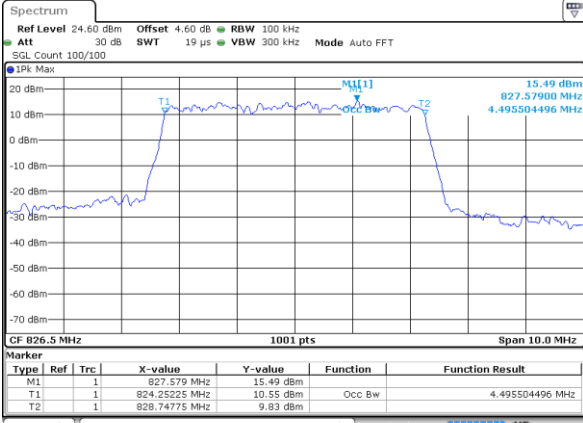

Middle Channel / 3MHz / 16QAM

Date: 7 AUG 2019 20:01:51

Highest Channel / 3MHz / QPSK

Date: 7 AUG 2019 20:02:23

Highest Channel / 3MHz / 16QAM

Date: 7 AUG 2019 20:02:40

LTE Band 26

Lowest Channel / 5MHz / QPSK