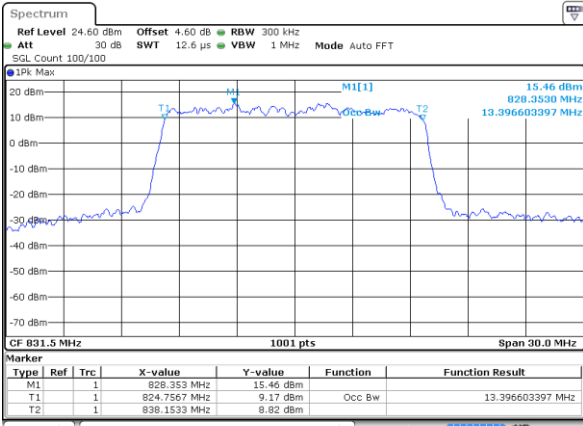

LTE Band 26

Lowest Channel / 15MHz / QPSK

Date: 7 AUG 2019 20:18:38