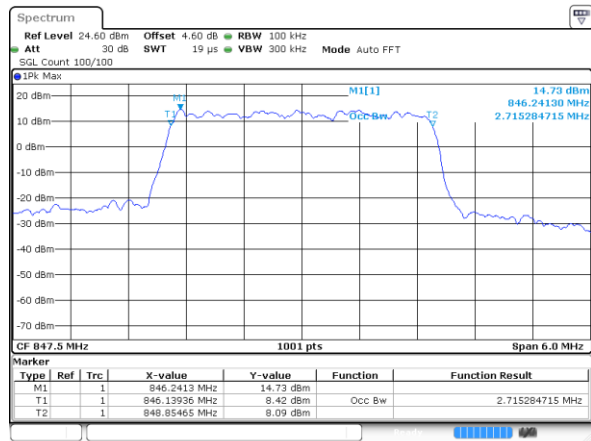

Highest Channel / 3MHz / 64QAM

Date: 7.AUG.2019 20:02:56