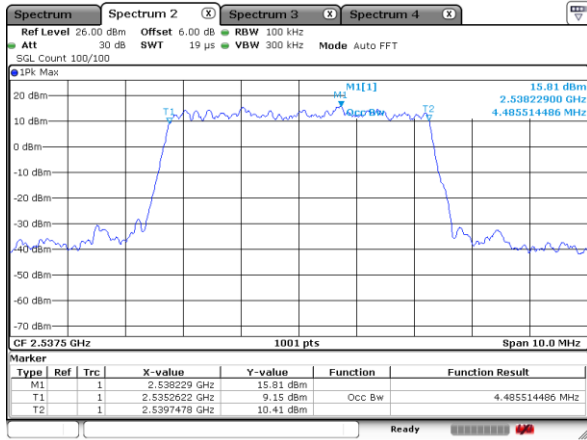

Highest Channel / 15MHz / 64QAM

Date: 7 AUG 2019 20:20:55

CH26765 / 64QAM

Date: 8 AUG 2019 01:09:58

LTE Band 41

Lowest Channel / 5MHz / QPSK

Date: 8 AUG 2019 23:57:38

Lowest Channel / 5MHz / 16QAM