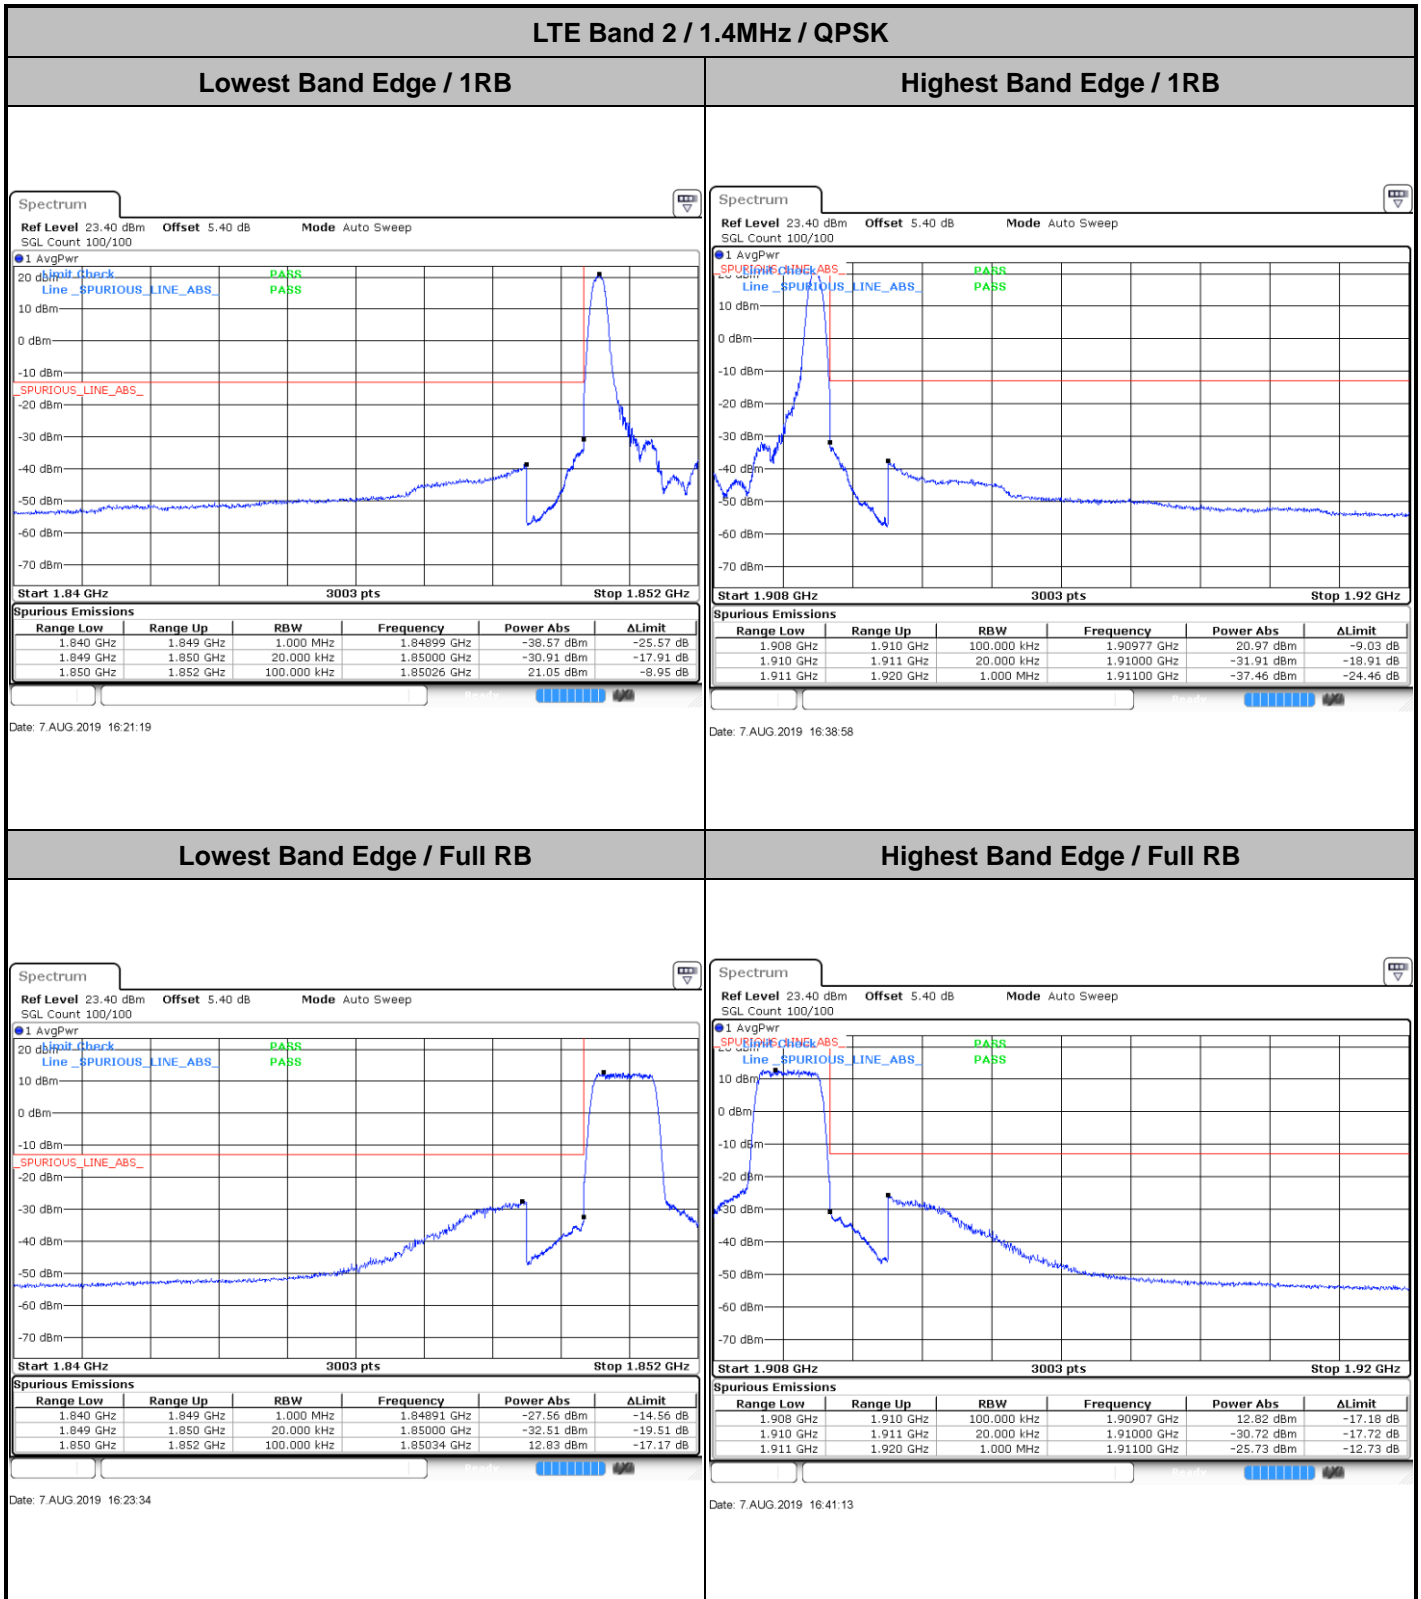

Highest Channel / 5MHz / 64QAM

Date: 9 AUG 2019 00:04:50

Highest Channel / 10MHz / 64QAM

Date: 9 AUG 2019 00:19:23

LTE Band 41

Lowest Channel / 15MHz / 64QAM

Date: 9 AUG 2019 00:38:02

Lowest Channel / 20MHz / 64QAM

Date: 9 AUG 2019 00:52:19

Conducted Band Edge

LTE Band 2 / 1.4MHz / 16QAM

Lowest Band Edge / 1 RB

Date: 7.AUG.2019 16:22:26

Highest Band Edge / 1 RB

Date: 7.AUG.2019 16:40:06

Lowest Band Edge / Full RB

Date: 7.AUG.2019 16:24:42

Highest Band Edge / Full RB

Date: 7.AUG.2019 16:42:21

LTE Band 2 / 1.4MHz / 64QAM

Lowest Band Edge / 1 RB

Date: 7.AUG.2019 18:19:34

Highest Band Edge / 1 RB

Date: 7.AUG.2019 18:21:49

Lowest Band Edge / Full RB

Date: 7.AUG.2019 18:20:41

Highest Band Edge / Full RB

Date: 7.AUG.2019 18:22:56

LTE Band 2 / 3MHz / QPSK