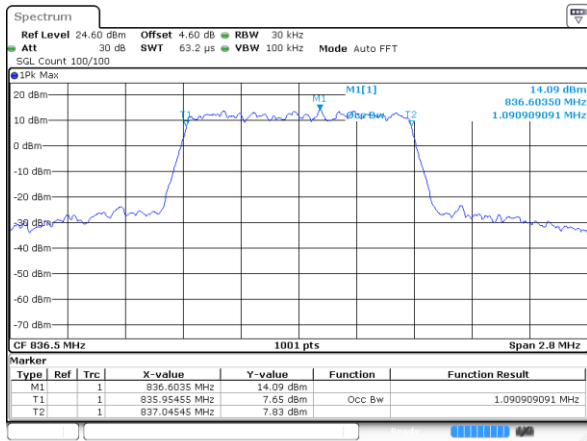

Middle Channel / 1.4MHz / 64QAM

Date: 7.AUG.2019 19:59:03