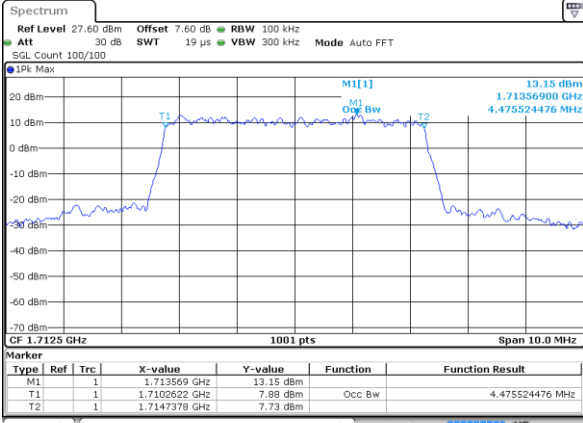

Highest Channel / 3MHz / 64QAM

Date: 12 AUG 2019 01:34:57

LTE Band 4

Lowest Channel / 5MHz / 64QAM

Date: 12 AUG 2019 01:38:27

Lowest Channel / 10MHz / 64QAM

Date: 12 AUG 2019 01:46:44

Middle Channel / 5MHz / 64QAM

Date: 12 AUG 2019 01:41:58

Middle Channel / 10MHz / 64QAM

Date: 12 AUG 2019 01:50:14

Highest Channel / 5MHz / 64QAM

Date: 12 AUG 2019 01:43:13

Highest Channel / 10MHz / 64QAM

Date: 12 AUG 2019 01:51:30

LTE Band 4