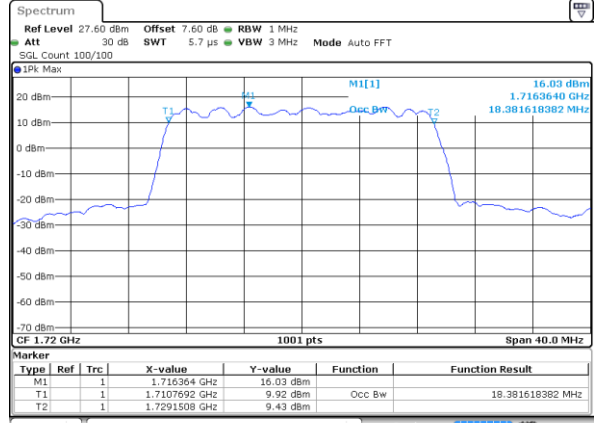

Lowest Channel / 20MHz / 64QAM

Date: 12 AUG 2019 02:03:17