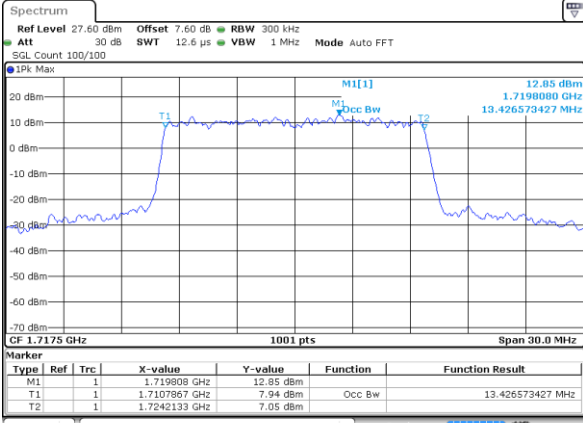

LTE Band 4

Lowest Channel / 15MHz / 64QAM

Date: 12 AUG 2019 01:55:00