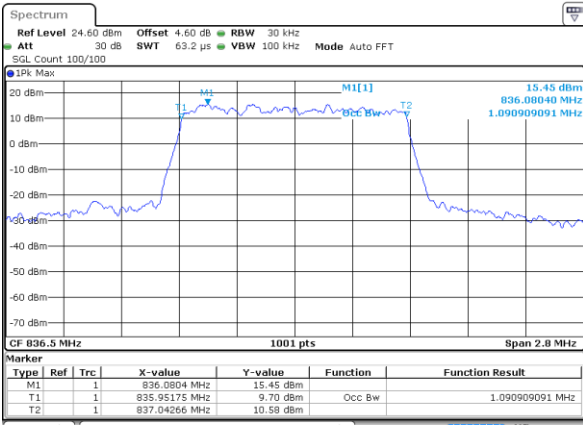

Middle Channel / 1.4MHz / QPSK

Date: 7.AUG.2019 19:59:35