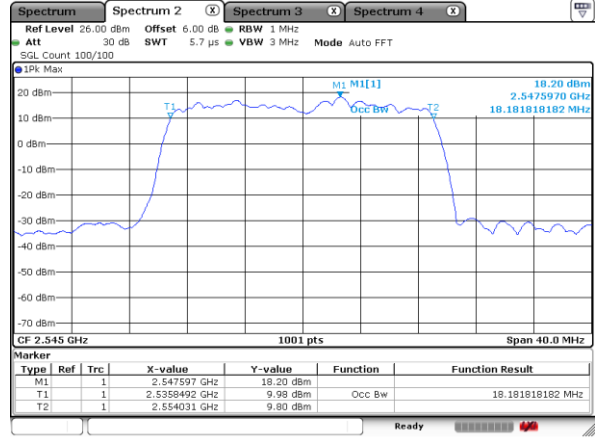

Highest Channel / 5MHz / 64QAM

Date: 9 AUG 2019 00:04:50

Highest Channel / 10MHz / 64QAM

Date: 9 AUG 2019 00:19:23

LTE Band 41

Lowest Channel / 15MHz / 64QAM

Date: 9 AUG 2019 00:38:02

Lowest Channel / 20MHz / 64QAM