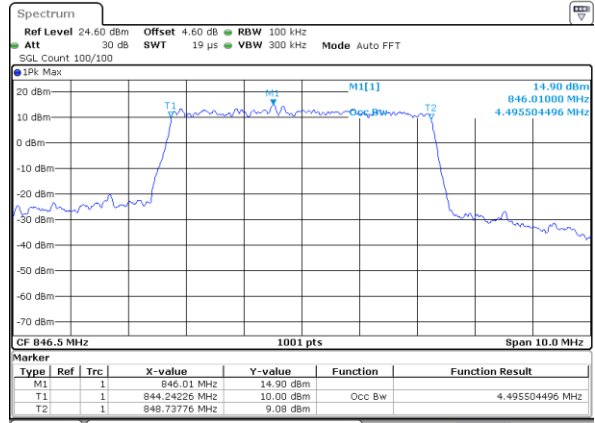

Date: 7 AUG 2019 20:08:23

Highest Channel / 5MHz / 16QAM

Date: 7 AUG 2019 20:08:40

LTE Band 26

Lowest Channel / 10MHz / QPSK

Date: 7 AUG 2019 20:12:38

Lowest Channel / 10MHz / 16QAM

Date: 7 AUG 2019 20:12:55