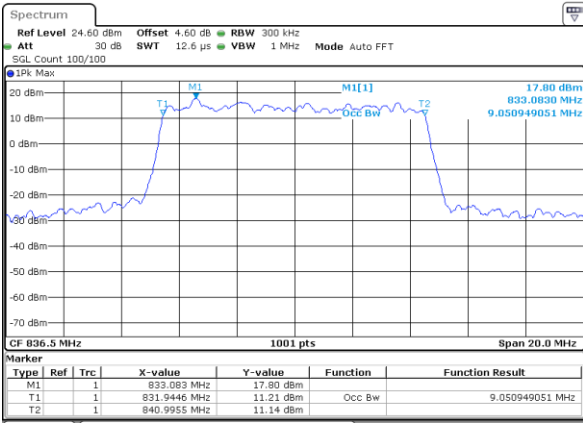

Middle Channel / 10MHz / QPSK

Date: 7 AUG 2019 20:14:05