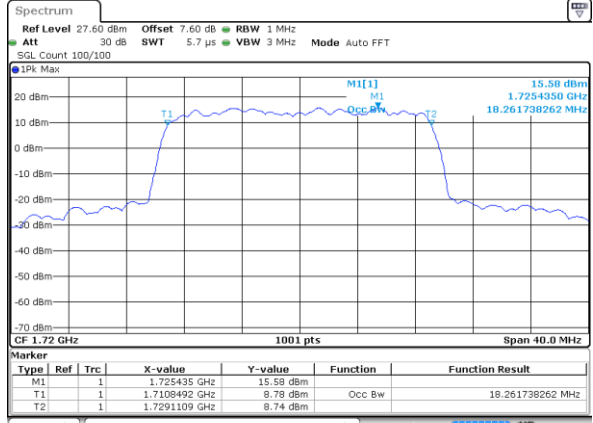

LTE Band 4

Lowest Channel / 20MHz / QPSK

Date: 12 AUG 2019 01:03:57

Lowest Channel / 20MHz / 16QAM

Date: 12 AUG 2019 01:04:07

Middle Channel / 20MHz / QPSK

Date: 12 AUG 2019 01:10:58

Middle Channel / 20MHz / 16QAM

Date: 12 AUG 2019 01:11:08

Highest Channel / 20MHz / QPSK

Date: 12 AUG 2019 01:13:29

Highest Channel / 20MHz / 16QAM

Date: 12 AUG 2019 01:13:39

LTE Band 4

Lowest Channel / 1.4MHz / 64QAM

Date: 12 AUG 2019 01:21:54