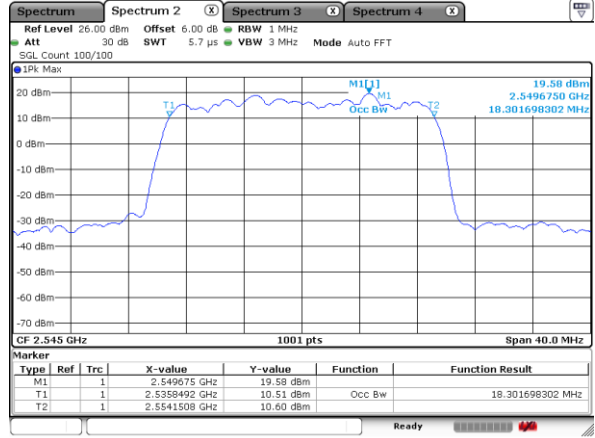

Date: 9 AUG 2019 00:42:59

Highest Channel / 15MHz / 16QAM

Date: 9 AUG 2019 00:41:40

LTE Band 41

Lowest Channel / 20MHz / QPSK

Date: 9 AUG 2019 00:45:37

Lowest Channel / 20MHz / 16QAM

Date: 9 AUG 2019 00:47:54