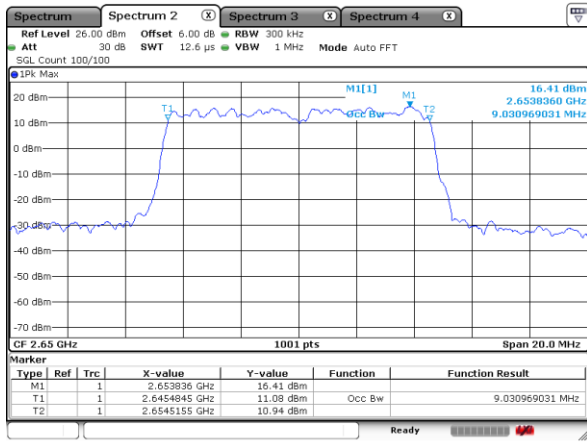

Date: 9 AUG 2019 00:06:10

LTE Band 41

Lowest Channel / 10MHz / QPSK

Date: 9 AUG 2019 00:12:09

Lowest Channel / 10MHz / 16QAM

Date: 9 AUG 2019 00:14:17

Middle Channel / 10MHz / QPSK

Date: 9 AUG 2019 00:17:06

Middle Channel / 10MHz / 16QAM

Date: 9 AUG 2019 00:17:22

Highest Channel / 10MHz / QPSK

Date: 9 AUG 2019 00:22:20

Highest Channel / 10MHz / 16QAM

Date: 9 AUG 2019 00:21:19

LTE Band 41

Lowest Channel / 15MHz / QPSK