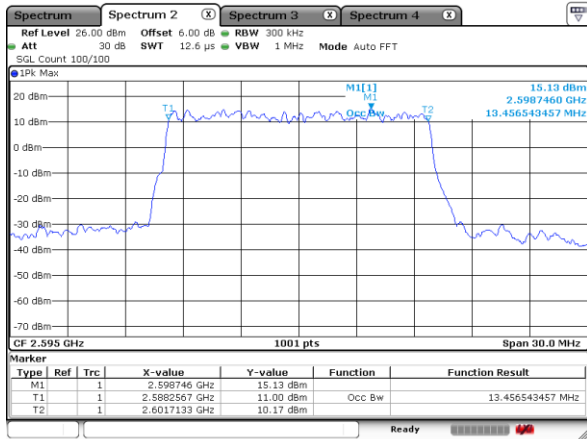

Middle Channel / 15MHz / QPSK

Date: 9 AUG 2019 00:34:42