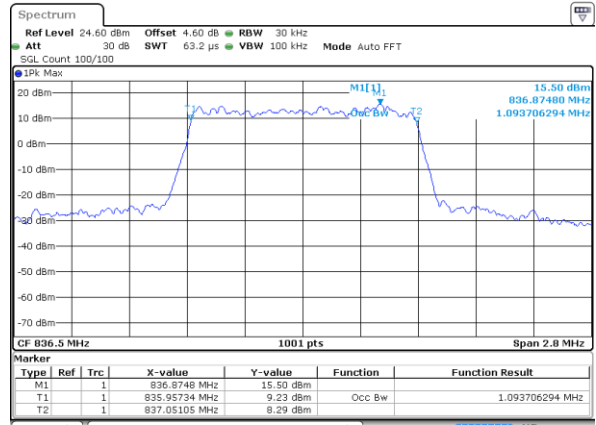

Middle Channel / 1.4MHz / 16QAM

Date: 7.AUG.2019 19:59:19