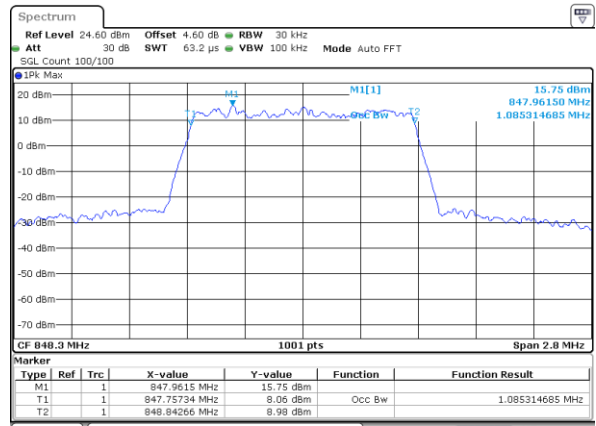

Highest Channel / 1.4MHz / 16QAM

Date: 7.AUG.2019 20:00:08