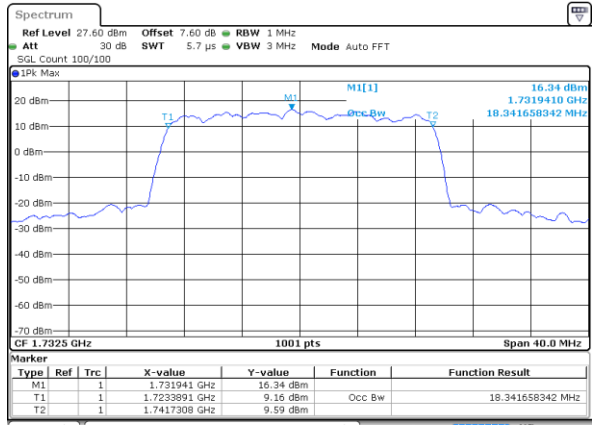

LTE Band 4

Lowest Channel / 20MHz / QPSK

Date: 12 AUG 2019 01:03:57

Lowest Channel / 20MHz / 16QAM

Date: 12 AUG 2019 01:04:07

Middle Channel / 20MHz / QPSK

Date: 12 AUG 2019 01:10:58

Middle Channel / 20MHz / 16QAM

Date: 12 AUG 2019 01:11:08

Highest Channel / 20MHz / QPSK

Date: 12 AUG 2019 01:13:29

Highest Channel / 20MHz / 16QAM

Date: 12 AUG 2019 01:13:39

LTE Band 4

Lowest Channel / 1.4MHz / 64QAM

Date: 12 AUG 2019 01:21:54