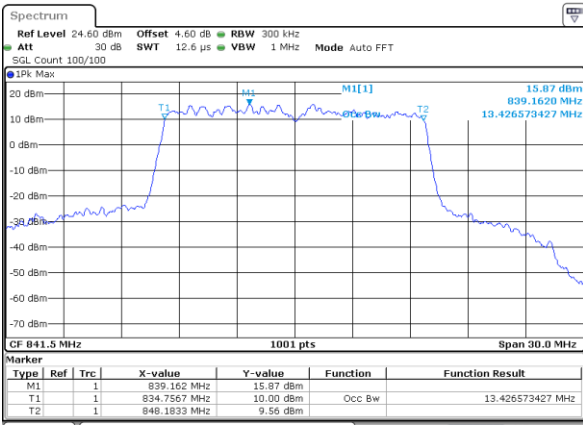

LTE Band 26

Lowest Channel / 15MHz / QPSK

Date: 7 AUG 2019 20:18:38

Lowest Channel / 15MHz / 16QAM

Date: 7 AUG 2019 20:18:55

Middle Channel / 15MHz / QPSK

Date: 7 AUG 2019 20:20:04

Middle Channel / 15MHz / 16QAM

Date: 7 AUG 2019 20:19:46

Highest Channel / 15MHz / QPSK

Date: 7 AUG 2019 20:20:21

Highest Channel / 15MHz / 16QAM

Date: 7 AUG 2019 20:20:38

LTE Band 26

Lowest Channel / 1.4MHz / 64QAM

Date: 7.AUG.2019 19:53:42