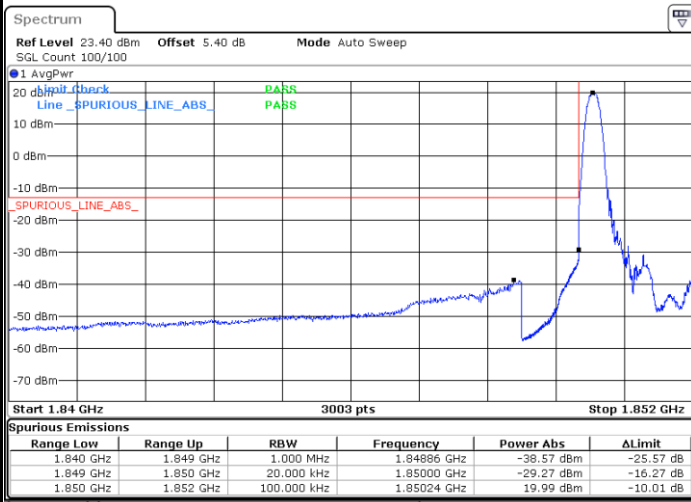

Date: 9 AUG 2019 00:52:19

Conducted Band Edge

LTE Band 2 / 1.4MHz / 16QAM

Lowest Band Edge / 1 RB

Date: 7.AUG.2019 16:22:26

Highest Band Edge / 1 RB

Date: 7.AUG.2019 16:40:06

Lowest Band Edge / Full RB

Date: 7.AUG.2019 16:24:42

Highest Band Edge / Full RB

Date: 7.AUG.2019 16:42:21

LTE Band 2 / 1.4MHz / 64QAM

Lowest Band Edge / 1 RB

Date: 7.AUG.2019 18:19:34

Highest Band Edge / 1 RB

Date: 7.AUG.2019 18:21:49

Lowest Band Edge / Full RB

Date: 7.AUG.2019 18:20:41

Highest Band Edge / Full RB

Date: 7.AUG.2019 18:22:56

LTE Band 2 / 3MHz / QPSK