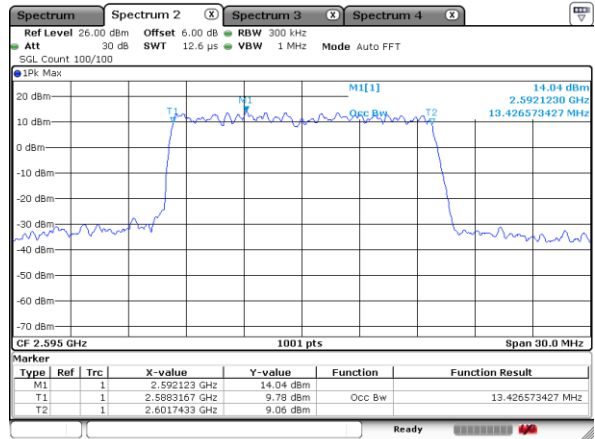

Date: 9 AUG 2019 00:36:35

Lowest Channel / 15MHz / 16QAM

Date: 9 AUG 2019 00:37:22

Middle Channel / 15MHz / QPSK

Date: 9 AUG 2019 00:34:42

Middle Channel / 15MHz / 16QAM

Date: 9 AUG 2019 00:33:59

Highest Channel / 15MHz / QPSK

Date: 9 AUG 2019 00:42:59

Highest Channel / 15MHz / 16QAM

Date: 9 AUG 2019 00:41:40

LTE Band 41

Lowest Channel / 20MHz / QPSK

Date: 9 AUG 2019 00:45:37

Lowest Channel / 20MHz / 16QAM

Date: 9 AUG 2019 00:47:54