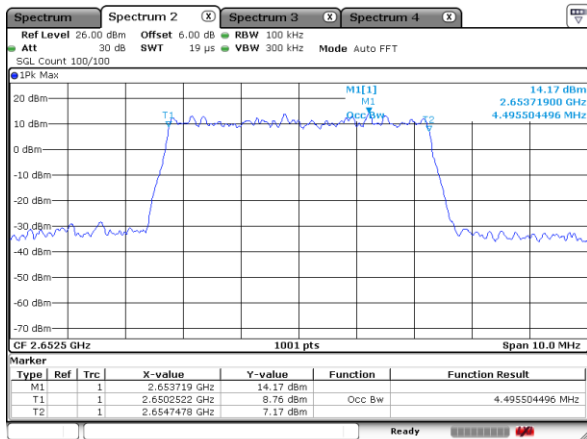

Lowest Channel / 5MHz / 64QAM

Date: 9 AUG 2019 00:00:02

Lowest Channel / 10MHz / 64QAM

Date: 9 AUG 2019 00:15:03

Middle Channel / 5MHz / 64QAM

Date: 9 AUG 2019 00:03:27

Middle Channel / 10MHz / 64QAM

Date: 9 AUG 2019 00:18:13

Highest Channel / 5MHz / 64QAM

Date: 9 AUG 2019 00:04:50

Highest Channel / 10MHz / 64QAM

Date: 9 AUG 2019 00:19:23

LTE Band 41

Lowest Channel / 15MHz / 64QAM

Date: 9 AUG 2019 00:38:02

Lowest Channel / 20MHz / 64QAM