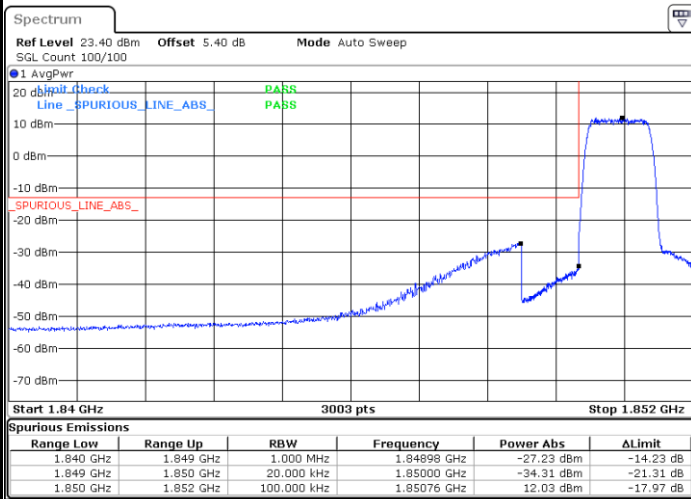

Date: 9 AUG 2019 00:52:19

Conducted Band Edge

LTE Band 2 / 1.4MHz / 16QAM

Lowest Band Edge / 1 RB

Date: 7.AUG.2019 16:22:26

Highest Band Edge / 1 RB

Date: 7.AUG.2019 16:40:06

Lowest Band Edge / Full RB

Date: 7.AUG.2019 16:24:42

Highest Band Edge / Full RB

Date: 7.AUG.2019 16:42:21

LTE Band 2 / 1.4MHz / 64QAM

Lowest Band Edge / 1 RB

Date: 7.AUG.2019 18:19:34

Highest Band Edge / 1 RB

Date: 7.AUG.2019 18:21:49

Lowest Band Edge / Full RB

Date: 7.AUG.2019 18:20:41

Highest Band Edge / Full RB

Date: 7.AUG.2019 18:22:56

LTE Band 2 / 3MHz / QPSK