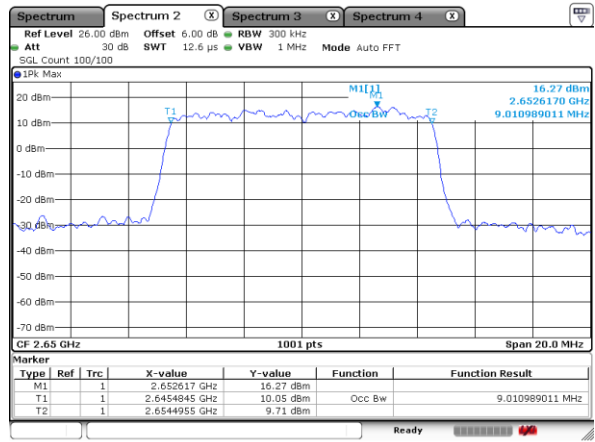

Middle Channel / 10MHz / 16QAM

Date: 9 AUG 2019 00:17:22

Highest Channel / 10MHz / QPSK

Date: 9 AUG 2019 00:22:20

Highest Channel / 10MHz / 16QAM

Date: 9 AUG 2019 00:21:19

LTE Band 41

Lowest Channel / 15MHz / QPSK