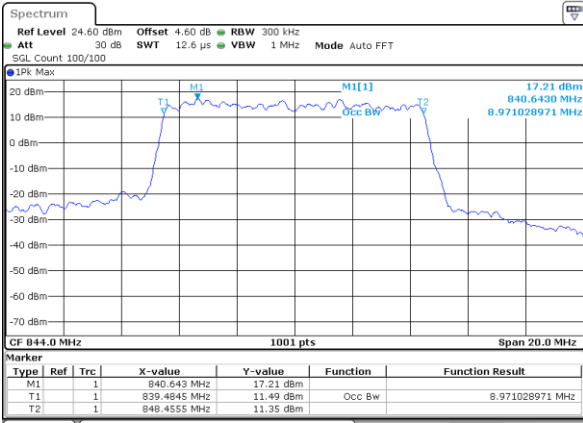

Date: 7 AUG 2019 20:08:23

Highest Channel / 5MHz / 16QAM

Date: 7 AUG 2019 20:08:40

LTE Band 26

Lowest Channel / 10MHz / QPSK

Date: 7 AUG 2019 20:12:38

Lowest Channel / 10MHz / 16QAM

Date: 7 AUG 2019 20:12:55

Middle Channel / 10MHz / QPSK

Date: 7 AUG 2019 20:14:05

Middle Channel / 10MHz / 16QAM

Date: 7 AUG 2019 20:13:48

Highest Channel / 10MHz / QPSK

Date: 7 AUG 2019 20:14:22

Highest Channel / 10MHz / 16QAM

Date: 7 AUG 2019 20:14:39

LTE Band 26

Lowest Channel / 15MHz / QPSK

Date: 7 AUG 2019 20:18:38

Lowest Channel / 15MHz / 16QAM

Date: 7 AUG 2019 20:18:55

Middle Channel / 15MHz / QPSK

Date: 7 AUG 2019 20:20:04

Middle Channel / 15MHz / 16QAM