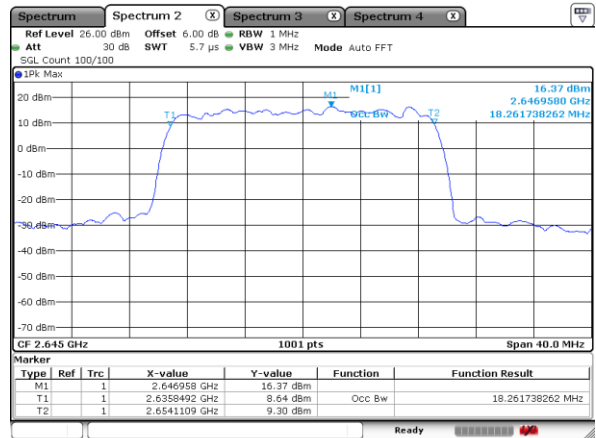

Highest Channel / 5MHz / 64QAM

Date: 9 AUG 2019 00:04:50

Highest Channel / 10MHz / 64QAM

Date: 9 AUG 2019 00:19:23

LTE Band 41

Lowest Channel / 15MHz / 64QAM

Date: 9 AUG 2019 00:38:02

Lowest Channel / 20MHz / 64QAM

Date: 9 AUG 2019 00:48:32

Middle Channel / 15MHz / 64QAM

Date: 9 AUG 2019 00:33:40

Middle Channel / 20MHz / 64QAM

Date: 9 AUG 2019 00:51:05

Highest Channel / 15MHz / 64QAM

Date: 9 AUG 2019 00:40:47

Highest Channel / 20MHz / 64QAM

Date: 9 AUG 2019 00:52:19

Conducted Band Edge

LTE Band 2 / 1.4MHz / 16QAM

Lowest Band Edge / 1 RB

Date: 7.AUG.2019 16:22:26

Highest Band Edge / 1 RB

Date: 7.AUG.2019 16:40:06

Lowest Band Edge / Full RB

Date: 7.AUG.2019 16:24:42

Highest Band Edge / Full RB

Date: 7.AUG.2019 16:42:21

LTE Band 2 / 1.4MHz / 64QAM

Lowest Band Edge / 1 RB

Date: 7.AUG.2019 18:19:34

Highest Band Edge / 1 RB

Date: 7.AUG.2019 18:21:49