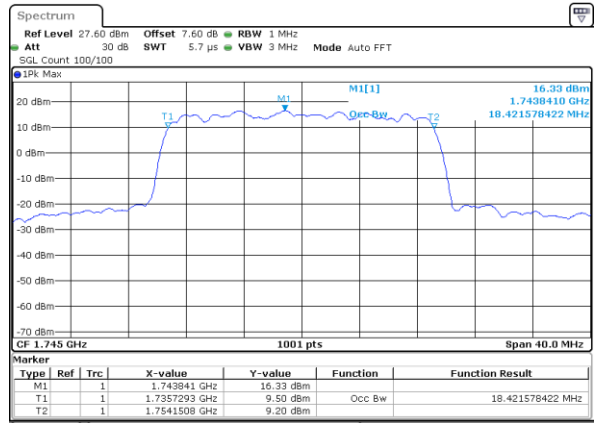

Date: 12 AUG 2019 01:41:58

Middle Channel / 10MHz / 64QAM

Date: 12 AUG 2019 01:50:14

Highest Channel / 5MHz / 64QAM

Date: 12 AUG 2019 01:43:13

Highest Channel / 10MHz / 64QAM

Date: 12 AUG 2019 01:51:30

LTE Band 4

Lowest Channel / 15MHz / 64QAM

Date: 12 AUG 2019 01:55:00

Lowest Channel / 20MHz / 64QAM

Date: 12 AUG 2019 02:03:17

Middle Channel / 15MHz / 64QAM

Date: 12 AUG 2019 01:58:31

Middle Channel / 20MHz / 64QAM

Date: 12 AUG 2019 02:06:48

Highest Channel / 15MHz / 64QAM

Date: 12 AUG 2019 01:59:46

Highest Channel / 20MHz / 64QAM

Date: 12 AUG 2019 02:08:03

LTE Band 26

Lowest Channel / 1.4MHz / QPSK

Date: 7.AUG.2019 19:53:02

Lowest Channel / 1.4MHz / 16QAM