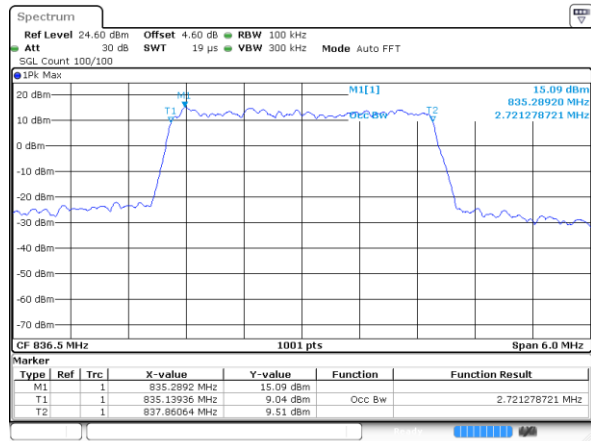

Lowest Channel / 3MHz / 64QAM

Date: 7.AUG.2019 20:01:18

Middle Channel / 1.4MHz / 64QAM

Date: 7.AUG.2019 19:59:03

Middle Channel / 3MHz / 64QAM

Date: 7.AUG.2019 20:01:35

Highest Channel / 1.4MHz / 64QAM

Date: 7.AUG.2019 20:00:25

Highest Channel / 3MHz / 64QAM

Date: 7.AUG.2019 20:02:56

LTE Band 26

Lowest Channel / 5MHz / 64QAM

Date: 7 AUG 2019 20:07:14

Lowest Channel / 10MHz / 64QAM

Date: 7 AUG 2019 20:13:13

Middle Channel / 5MHz / 64QAM