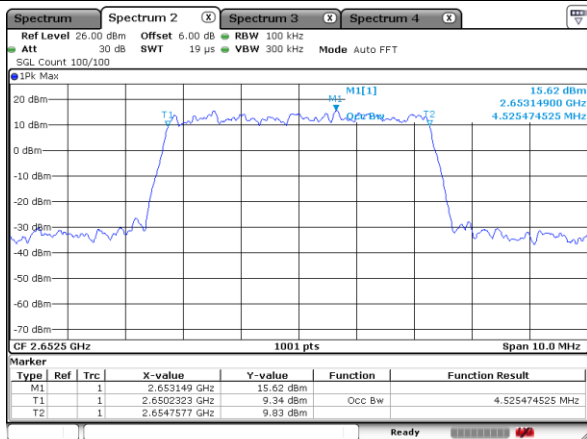

Date: 8 AUG 2019 23:59:02

Middle Channel / 5MHz / QPSK

Date: 9 AUG 2019 00:02:09

Middle Channel / 5MHz / 16QAM

Date: 9 AUG 2019 00:02:27

Highest Channel / 5MHz / QPSK

Date: 9 AUG 2019 00:07:01

Highest Channel / 5MHz / 16QAM