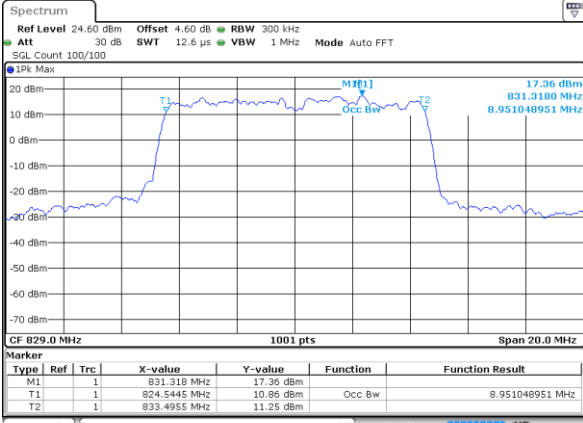

Date: 7 AUG 2019 20:08:23

Highest Channel / 5MHz / 16QAM

Date: 7 AUG 2019 20:08:40

LTE Band 26

Lowest Channel / 10MHz / QPSK

Date: 7 AUG 2019 20:12:38

Lowest Channel / 10MHz / 16QAM

Date: 7 AUG 2019 20:12:55