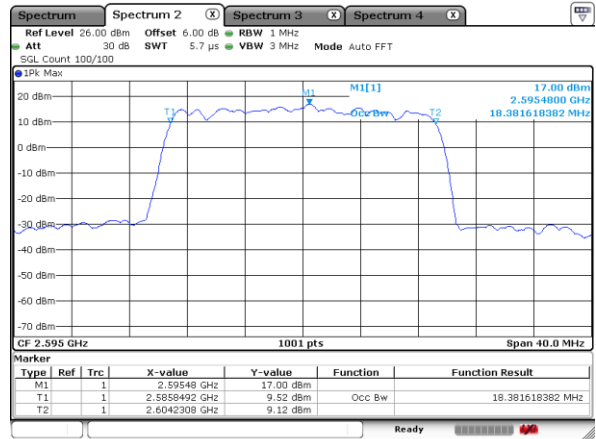

Middle Channel / 20MHz / 64QAM

Date: 9 AUG 2019 00:51:05