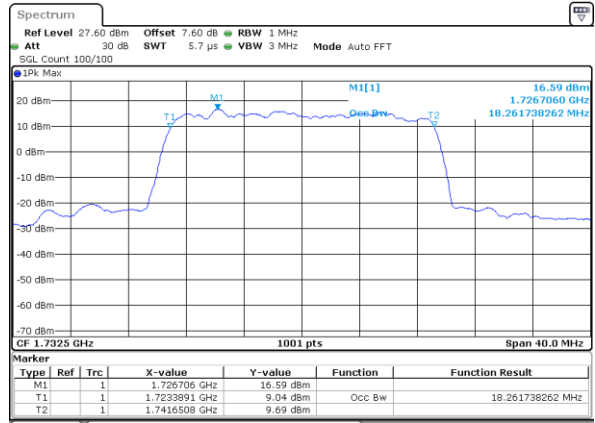

Date: 12 AUG 2019 01:41:58

Middle Channel / 10MHz / 64QAM

Date: 12 AUG 2019 01:50:14

Highest Channel / 5MHz / 64QAM

Date: 12 AUG 2019 01:43:13

Highest Channel / 10MHz / 64QAM

Date: 12 AUG 2019 01:51:30

LTE Band 4

Lowest Channel / 15MHz / 64QAM

Date: 12 AUG 2019 01:55:00

Lowest Channel / 20MHz / 64QAM

Date: 12 AUG 2019 02:03:17

Middle Channel / 15MHz / 64QAM

Date: 12 AUG 2019 01:58:31

Middle Channel / 20MHz / 64QAM

Date: 12 AUG 2019 02:06:48

Highest Channel / 15MHz / 64QAM

Date: 12 AUG 2019 01:59:46

Highest Channel / 20MHz / 64QAM

Date: 12 AUG 2019 02:08:03

LTE Band 26

Lowest Channel / 1.4MHz / QPSK

Date: 7.AUG.2019 19:53:02

Lowest Channel / 1.4MHz / 16QAM