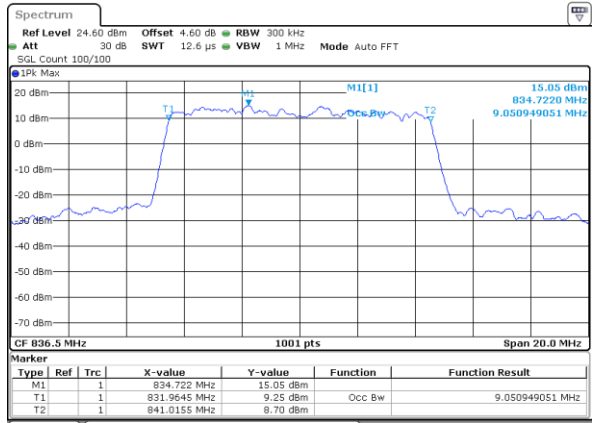

Highest Channel / 3MHz / 64QAM

Date: 7.AUG.2019 20:02:56

LTE Band 26

Lowest Channel / 5MHz / 64QAM

Date: 7 AUG 2019 20:07:14

Lowest Channel / 10MHz / 64QAM

Date: 7 AUG 2019 20:13:13

Middle Channel / 5MHz / 64QAM

Date: 7 AUG 2019 20:07:32

Middle Channel / 10MHz / 64QAM

Date: 7 AUG 2019 20:13:30

Highest Channel / 5MHz / 64QAM

Date: 7 AUG 2019 20:08:57

Highest Channel / 10MHz / 64QAM

Date: 7 AUG 2019 20:14:57

LTE Band 26