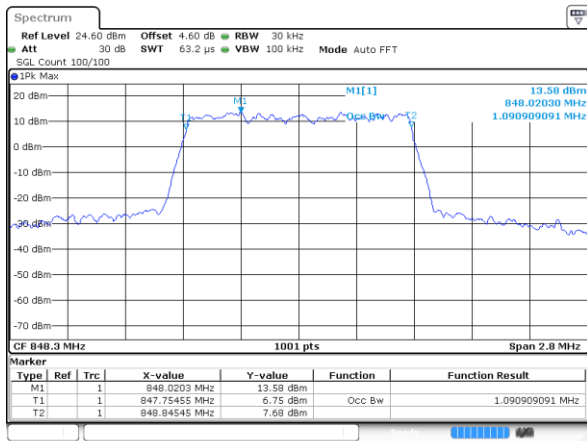

Lowest Channel / 3MHz / 64QAM

Date: 7.AUG.2019 20:01:18

Middle Channel / 1.4MHz / 64QAM

Date: 7.AUG.2019 19:59:03

Middle Channel / 3MHz / 64QAM

Date: 7.AUG.2019 20:01:35

Highest Channel / 1.4MHz / 64QAM

Date: 7.AUG.2019 20:00:25