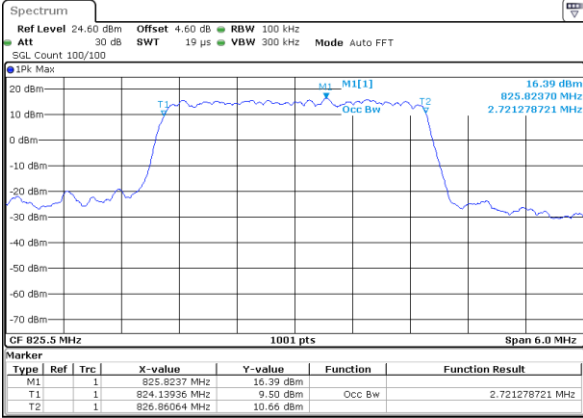

Highest Channel / 15MHz / 64QAM

Date: 12 AUG 2019 01:59:46

Highest Channel / 20MHz / 64QAM

Date: 12 AUG 2019 02:08:03

LTE Band 26

Lowest Channel / 1.4MHz / QPSK

Date: 7.AUG.2019 19:53:02

Lowest Channel / 1.4MHz / 16QAM

Date: 7.AUG.2019 19:53:22

Middle Channel / 1.4MHz / QPSK

Date: 7.AUG.2019 19:59:35

Middle Channel / 1.4MHz / 16QAM

Date: 7.AUG.2019 19:59:19

Highest Channel / 1.4MHz / QPSK

Date: 7.AUG.2019 19:59:52

Highest Channel / 1.4MHz / 16QAM

Date: 7.AUG.2019 20:00:08

LTE Band 26

Lowest Channel / 3MHz / QPSK

Date: 7 AUG 2019 20:00:43

Lowest Channel / 3MHz / 16QAM

Date: 7 AUG 2019 20:01:02

Middle Channel / 3MHz / QPSK

Date: 7 AUG 2019 20:02:07