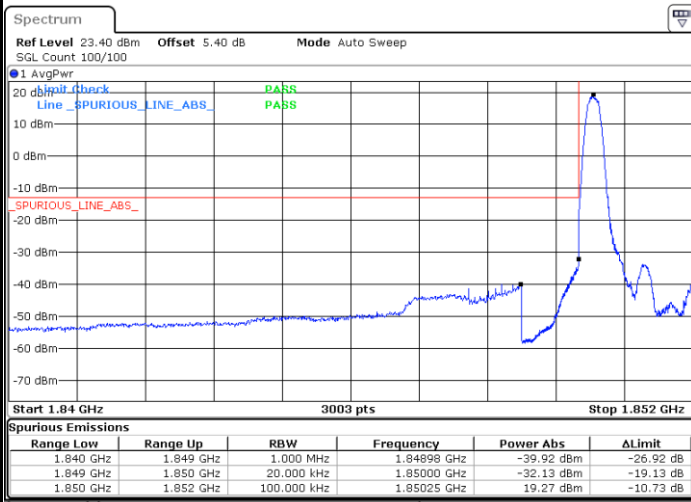

Date: 9 AUG 2019 00:52:19

Conducted Band Edge

LTE Band 2 / 1.4MHz / 16QAM

Lowest Band Edge / 1 RB

Date: 7.AUG.2019 16:22:26

Highest Band Edge / 1 RB

Date: 7.AUG.2019 16:40:06

Lowest Band Edge / Full RB

Date: 7.AUG.2019 16:24:42

Highest Band Edge / Full RB

Date: 7.AUG.2019 16:42:21

LTE Band 2 / 1.4MHz / 64QAM

Lowest Band Edge / 1 RB

Date: 7.AUG.2019 18:19:34

Highest Band Edge / 1 RB

Date: 7.AUG.2019 18:21:49

Lowest Band Edge / Full RB

Date: 7.AUG.2019 18:20:41

Highest Band Edge / Full RB

Date: 7.AUG.2019 18:22:56

LTE Band 2 / 3MHz / QPSK