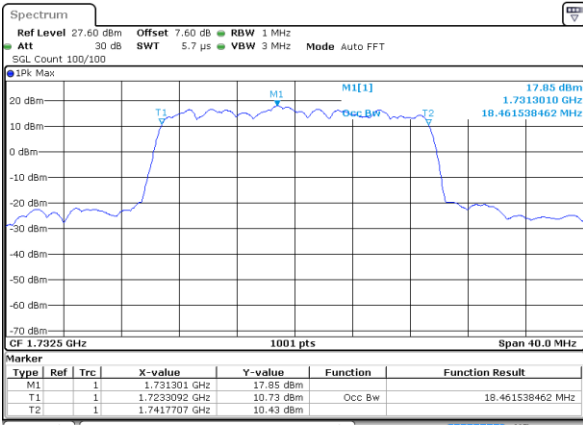

LTE Band 4

Lowest Channel / 20MHz / QPSK

Date: 12 AUG 2019 01:03:57

Lowest Channel / 20MHz / 16QAM

Date: 12 AUG 2019 01:04:07

Middle Channel / 20MHz / QPSK

Date: 12 AUG 2019 01:10:58

Middle Channel / 20MHz / 16QAM

Date: 12 AUG 2019 01:11:08

Highest Channel / 20MHz / QPSK

Date: 12 AUG 2019 01:13:29

Highest Channel / 20MHz / 16QAM

Date: 12 AUG 2019 01:13:39

LTE Band 4

Lowest Channel / 1.4MHz / 64QAM

Date: 12 AUG 2019 01:21:54