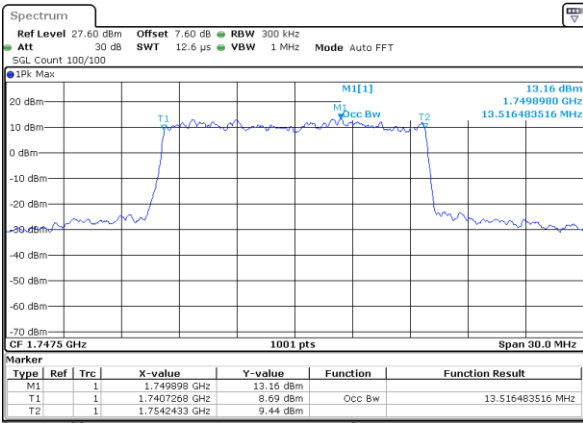

Date: 12 AUG 2019 01:41:58

Middle Channel / 10MHz / 64QAM

Date: 12 AUG 2019 01:50:14

Highest Channel / 5MHz / 64QAM

Date: 12 AUG 2019 01:43:13

Highest Channel / 10MHz / 64QAM

Date: 12 AUG 2019 01:51:30

LTE Band 4

Lowest Channel / 15MHz / 64QAM

Date: 12 AUG 2019 01:55:00

Lowest Channel / 20MHz / 64QAM

Date: 12 AUG 2019 02:03:17

Middle Channel / 15MHz / 64QAM

Date: 12 AUG 2019 01:58:31

Middle Channel / 20MHz / 64QAM

Date: 12 AUG 2019 02:06:48

Highest Channel / 15MHz / 64QAM

Date: 12 AUG 2019 01:59:46

Highest Channel / 20MHz / 64QAM

Date: 12 AUG 2019 02:08:03

LTE Band 26

Lowest Channel / 1.4MHz / QPSK

Date: 7.AUG.2019 19:53:02

Lowest Channel / 1.4MHz / 16QAM