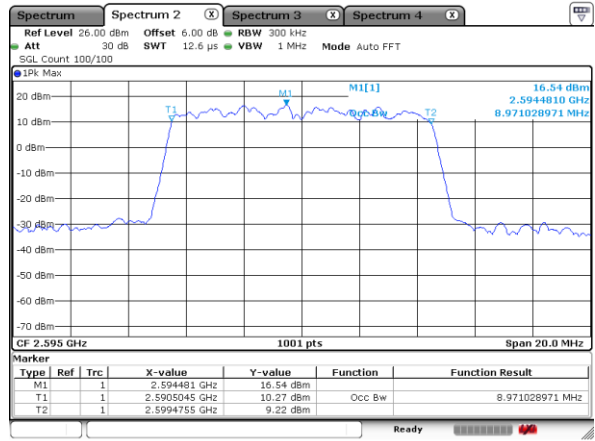

Date: 9 AUG 2019 00:06:10

LTE Band 41

Lowest Channel / 10MHz / QPSK

Date: 9 AUG 2019 00:12:09

Lowest Channel / 10MHz / 16QAM

Date: 9 AUG 2019 00:14:17

Middle Channel / 10MHz / QPSK

Date: 9 AUG 2019 00:17:06

Middle Channel / 10MHz / 16QAM

Date: 9 AUG 2019 00:17:22

Highest Channel / 10MHz / QPSK

Date: 9 AUG 2019 00:22:20

Highest Channel / 10MHz / 16QAM

Date: 9 AUG 2019 00:21:19

LTE Band 41

Lowest Channel / 15MHz / QPSK