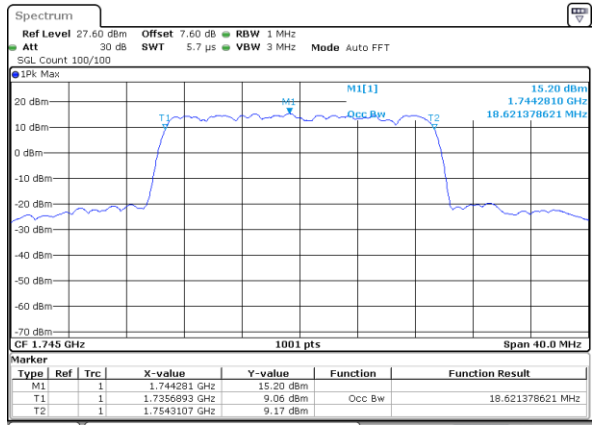

LTE Band 4

Lowest Channel / 20MHz / QPSK

Date: 12 AUG 2019 01:03:57

Lowest Channel / 20MHz / 16QAM

Date: 12 AUG 2019 01:04:07

Middle Channel / 20MHz / QPSK

Date: 12 AUG 2019 01:10:58

Middle Channel / 20MHz / 16QAM

Date: 12 AUG 2019 01:11:08

Highest Channel / 20MHz / QPSK

Date: 12 AUG 2019 01:13:29

Highest Channel / 20MHz / 16QAM

Date: 12 AUG 2019 01:13:39

LTE Band 4

Lowest Channel / 1.4MHz / 64QAM

Date: 12 AUG 2019 01:21:54