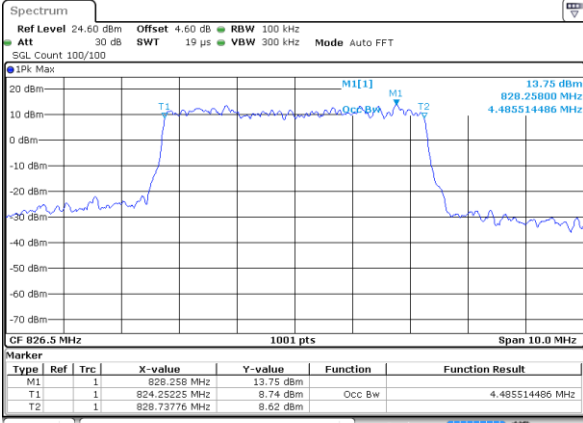

Highest Channel / 3MHz / 64QAM

Date: 7.AUG.2019 20:02:56

LTE Band 26

Lowest Channel / 5MHz / 64QAM

Date: 7 AUG 2019 20:07:14

Lowest Channel / 10MHz / 64QAM

Date: 7 AUG 2019 20:13:13

Middle Channel / 5MHz / 64QAM

Date: 7 AUG 2019 20:07:32

Middle Channel / 10MHz / 64QAM

Date: 7 AUG 2019 20:13:30

Highest Channel / 5MHz / 64QAM

Date: 7 AUG 2019 20:08:57

Highest Channel / 10MHz / 64QAM

Date: 7 AUG 2019 20:14:57

LTE Band 26