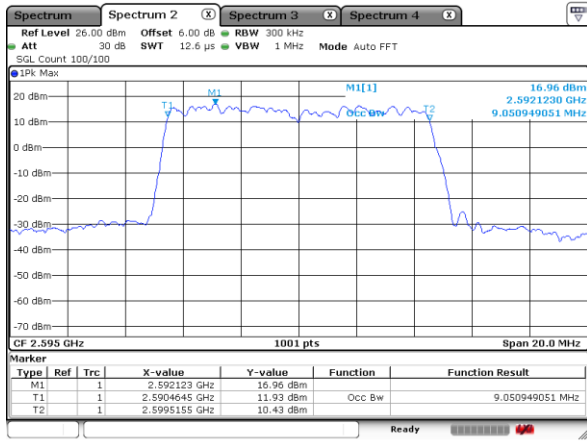

Date: 9 AUG 2019 00:06:10

LTE Band 41

Lowest Channel / 10MHz / QPSK

Date: 9 AUG 2019 00:12:09

Lowest Channel / 10MHz / 16QAM

Date: 9 AUG 2019 00:14:17

Middle Channel / 10MHz / QPSK

Date: 9 AUG 2019 00:17:06

Middle Channel / 10MHz / 16QAM

Date: 9 AUG 2019 00:17:22

Highest Channel / 10MHz / QPSK

Date: 9 AUG 2019 00:22:20

Highest Channel / 10MHz / 16QAM

Date: 9 AUG 2019 00:21:19

LTE Band 41

Lowest Channel / 15MHz / QPSK