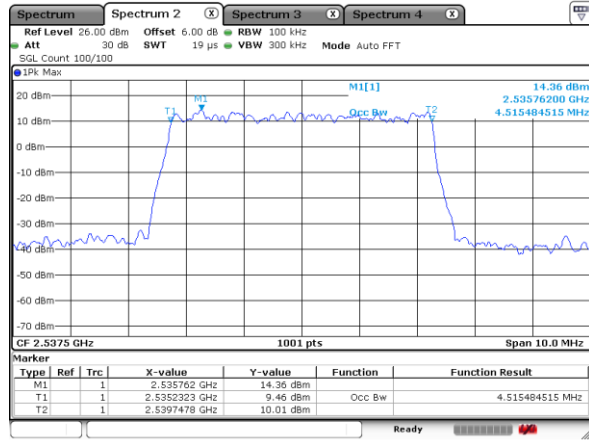

Highest Channel / 15MHz / 64QAM

Date: 7 AUG 2019 20:20:55

CH26765 / 64QAM

Date: 8 AUG 2019 01:09:58

LTE Band 41

Lowest Channel / 5MHz / QPSK

Date: 8 AUG 2019 23:57:38

Lowest Channel / 5MHz / 16QAM