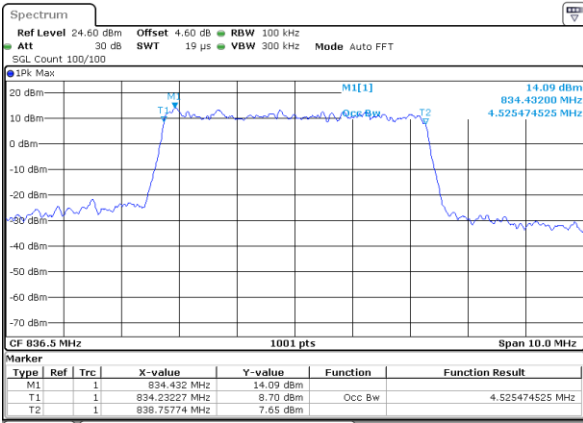

Highest Channel / 3MHz / 64QAM

Date: 7.AUG.2019 20:02:56

LTE Band 26

Lowest Channel / 5MHz / 64QAM

Date: 7 AUG 2019 20:07:14

Lowest Channel / 10MHz / 64QAM

Date: 7 AUG 2019 20:13:13

Middle Channel / 5MHz / 64QAM

Date: 7 AUG 2019 20:07:32

Middle Channel / 10MHz / 64QAM

Date: 7 AUG 2019 20:13:30

Highest Channel / 5MHz / 64QAM

Date: 7 AUG 2019 20:08:57

Highest Channel / 10MHz / 64QAM

Date: 7 AUG 2019 20:14:57

LTE Band 26