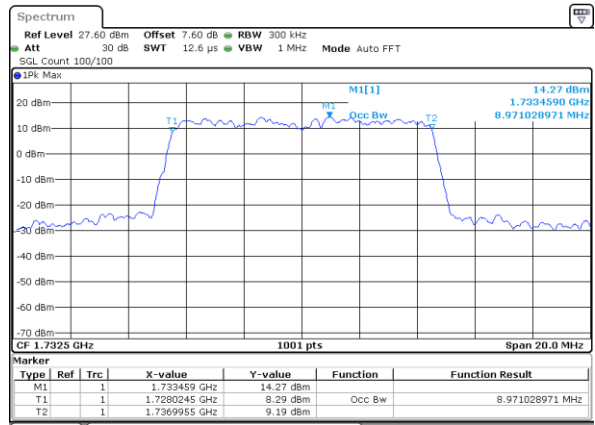

Highest Channel / 3MHz / 64QAM

Date: 12 AUG 2019 01:34:57

LTE Band 4

Lowest Channel / 5MHz / 64QAM

Date: 12 AUG 2019 01:38:27

Lowest Channel / 10MHz / 64QAM

Date: 12 AUG 2019 01:46:44

Middle Channel / 5MHz / 64QAM

Date: 12 AUG 2019 01:41:58

Middle Channel / 10MHz / 64QAM

Date: 12 AUG 2019 01:50:14

Highest Channel / 5MHz / 64QAM

Date: 12 AUG 2019 01:43:13

Highest Channel / 10MHz / 64QAM

Date: 12 AUG 2019 01:51:30

LTE Band 4