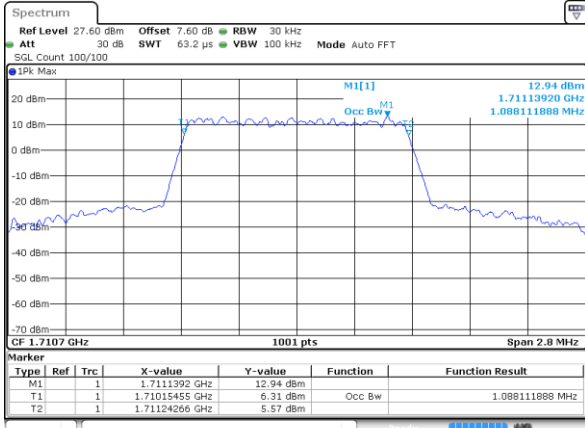

Date: 12 AUG 2019 01:11:08

Highest Channel / 20MHz / QPSK

Date: 12 AUG 2019 01:13:29

Highest Channel / 20MHz / 16QAM

Date: 12 AUG 2019 01:13:39

LTE Band 4

Lowest Channel / 1.4MHz / 64QAM

Date: 12 AUG 2019 01:21:54