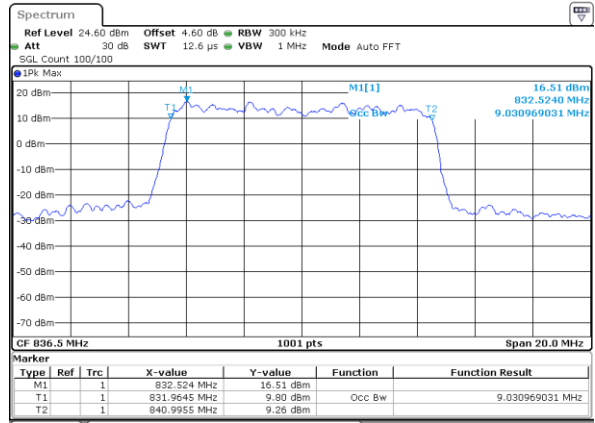

Middle Channel / 10MHz / 16QAM

Date: 7 AUG 2019 20:13:48