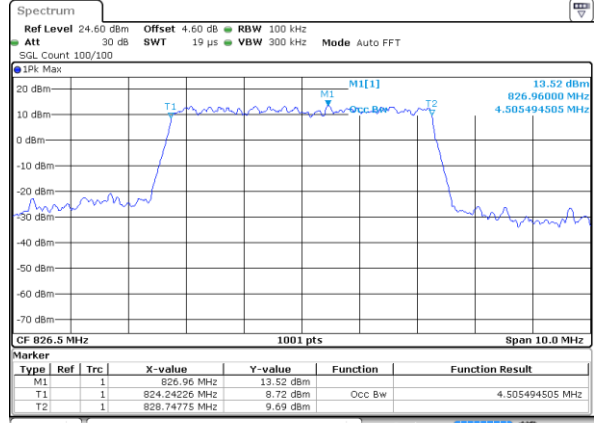

Lowest Channel / 5MHz / 16QAM

Date: 7 AUG 2019 20:06:55