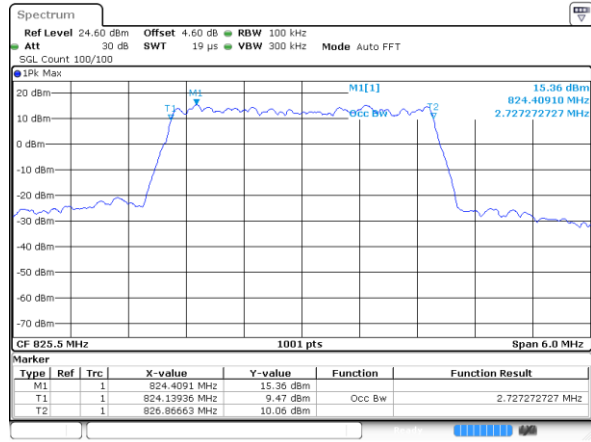

Lowest Channel / 3MHz / 64QAM

Date: 7.AUG.2019 20:01:18