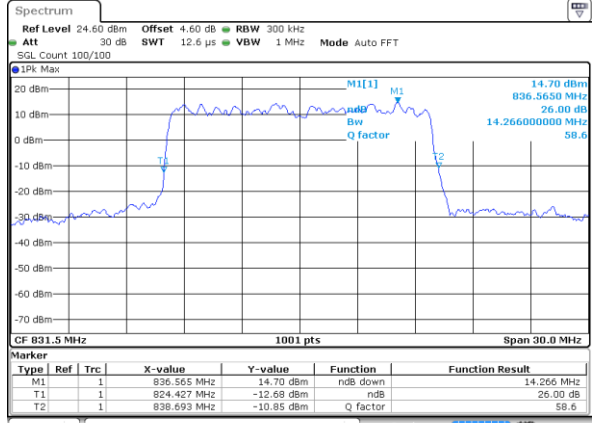

LTE Band 26

Lowest Channel / 10MHz / QPSK

Date: 7 AUG 2019 20:12:47

Lowest Channel / 10MHz / 16QAM

Date: 7 AUG 2019 20:13:04

Middle Channel / 10MHz / QPSK

Date: 7 AUG 2019 20:14:13

Middle Channel / 10MHz / 16QAM

Date: 7 AUG 2019 20:13:56

Highest Channel / 10MHz / QPSK

Date: 7 AUG 2019 20:14:30

Highest Channel / 10MHz / 16QAM

Date: 7 AUG 2019 20:14:49

LTE Band 26

Lowest Channel / 15MHz / QPSK

Date: 7 AUG 2019 20:18:47

Lowest Channel / 15MHz / 16QAM

Date: 7 AUG 2019 20:19:03

Middle Channel / 15MHz / QPSK

Date: 7 AUG 2019 20:20:12

Middle Channel / 15MHz / 16QAM

Date: 7 AUG 2019 20:19:55

Highest Channel / 15MHz / QPSK

Date: 7 AUG 2019 20:20:29