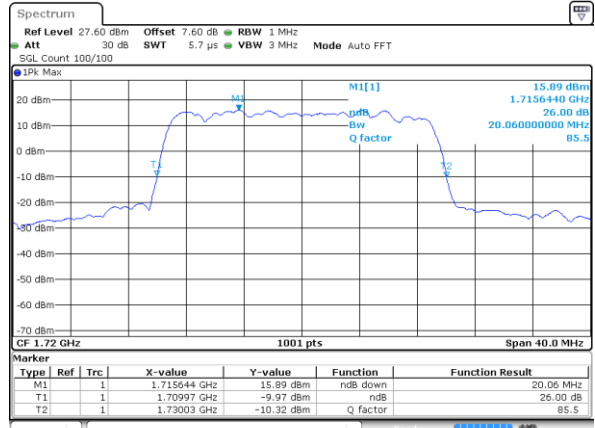

Lowest Channel / 5MHz / 64QAM

Date: 12 AUG 2019 01:38:37

Lowest Channel / 10MHz / 64QAM

Date: 12 AUG 2019 01:46:54

Middle Channel / 5MHz / 64QAM

Date: 12 AUG 2019 01:42:08

Middle Channel / 10MHz / 64QAM

Date: 12 AUG 2019 01:50:24

Highest Channel / 5MHz / 64QAM

Date: 12 AUG 2019 01:43:23

Highest Channel / 10MHz / 64QAM

Date: 12 AUG 2019 01:51:40

LTE Band 4

Lowest Channel / 15MHz / 64QAM

Date: 12 AUG 2019 01:55:10

Lowest Channel / 20MHz / 64QAM

Date: 12 AUG 2019 02:03:27

Middle Channel / 15MHz / 64QAM

Date: 12 AUG 2019 01:58:41

Middle Channel / 20MHz / 64QAM

Date: 12 AUG 2019 02:06:58

Highest Channel / 15MHz / 64QAM

Date: 12 AUG 2019 01:59:56

Highest Channel / 20MHz / 64QAM