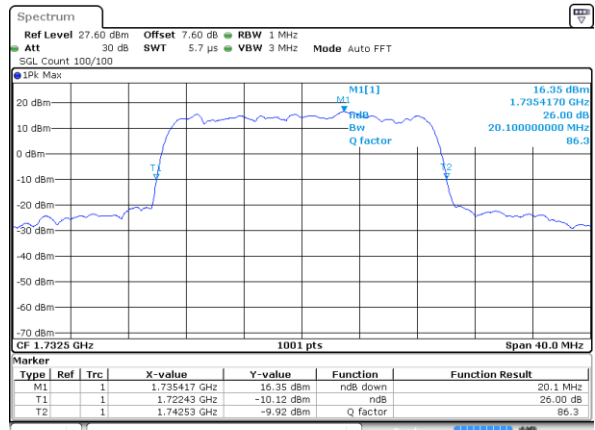

Lowest Channel / 5MHz / 64QAM

Date: 12 AUG 2019 01:38:37

Lowest Channel / 10MHz / 64QAM

Date: 12 AUG 2019 01:46:54

Middle Channel / 5MHz / 64QAM

Date: 12 AUG 2019 01:42:08

Middle Channel / 10MHz / 64QAM

Date: 12 AUG 2019 01:50:24

Highest Channel / 5MHz / 64QAM

Date: 12 AUG 2019 01:43:23

Highest Channel / 10MHz / 64QAM

Date: 12 AUG 2019 01:51:40

LTE Band 4

Lowest Channel / 15MHz / 64QAM

Date: 12 AUG 2019 01:55:10

Lowest Channel / 20MHz / 64QAM

Date: 12 AUG 2019 02:03:27

Middle Channel / 15MHz / 64QAM

Date: 12 AUG 2019 01:58:41

Middle Channel / 20MHz / 64QAM

Date: 12 AUG 2019 02:06:58

Highest Channel / 15MHz / 64QAM

Date: 12 AUG 2019 01:59:56

Highest Channel / 20MHz / 64QAM