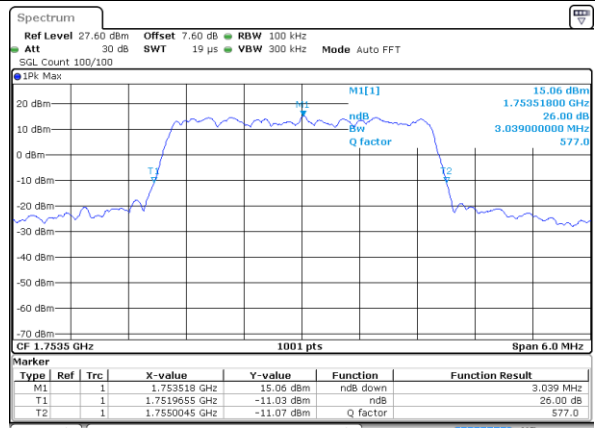

Middle Channel / 3MHz / 16QAM

Date: 12 AUG 2019 00:05:16

Highest Channel / 3MHz / QPSK

Date: 12 AUG 2019 00:07:37

Highest Channel / 3MHz / 16QAM

Date: 12 AUG 2019 00:07:47

LTE Band 4

Lowest Channel / 5MHz / QPSK