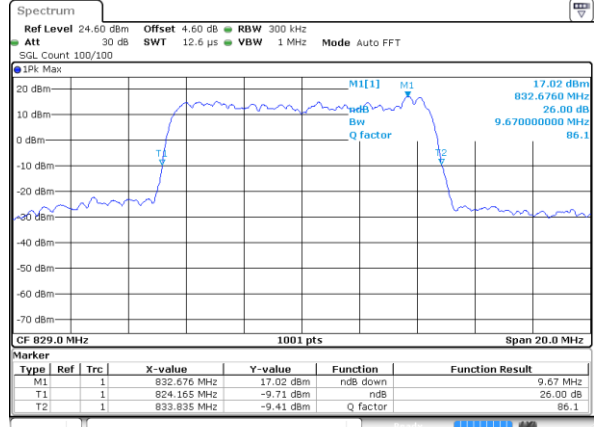

Date: 7 AUG 2019 20:02:32

Highest Channel / 3MHz / 16QAM

Date: 7 AUG 2019 20:02:48

LTE Band 26

Lowest Channel / 5MHz / QPSK

Date: 7 AUG 2019 20:06:45

Lowest Channel / 5MHz / 16QAM

Date: 7 AUG 2019 20:07:05

Middle Channel / 5MHz / QPSK

Date: 7 AUG 2019 20:08:15

Middle Channel / 5MHz / 16QAM

Date: 7 AUG 2019 20:07:58

Highest Channel / 5MHz / QPSK

Date: 7 AUG 2019 20:08:32

Highest Channel / 5MHz / 16QAM

Date: 7 AUG 2019 20:08:49

LTE Band 26

Lowest Channel / 10MHz / QPSK

Date: 7 AUG 2019 20:12:47

Lowest Channel / 10MHz / 16QAM

Date: 7 AUG 2019 20:13:04

Middle Channel / 10MHz / QPSK

Date: 7 AUG 2019 20:14:13

Middle Channel / 10MHz / 16QAM

Date: 7 AUG 2019 20:13:56

Highest Channel / 10MHz / QPSK

Date: 7 AUG 2019 20:14:30

Highest Channel / 10MHz / 16QAM

Date: 7 AUG 2019 20:14:49

LTE Band 26

Lowest Channel / 15MHz / QPSK

Date: 7 AUG 2019 20:18:47