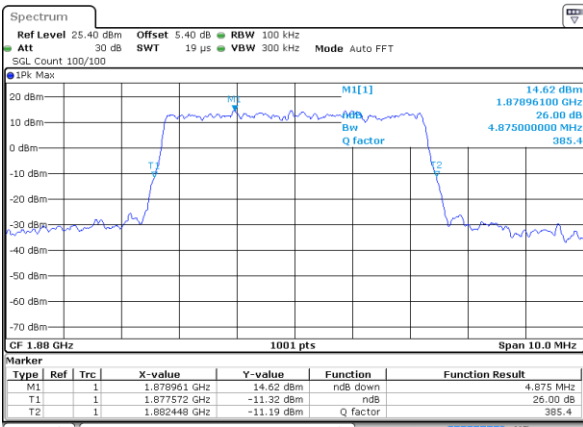

LTE Band 2

Lowest Channel / 5MHz / QPSK

Date: 7 AUG 2019 17:01:12

Lowest Channel / 5MHz / 16QAM

Date: 7 AUG 2019 17:01:22

Middle Channel / 5MHz / QPSK

Date: 7 AUG 2019 17:08:12

Middle Channel / 5MHz / 16QAM