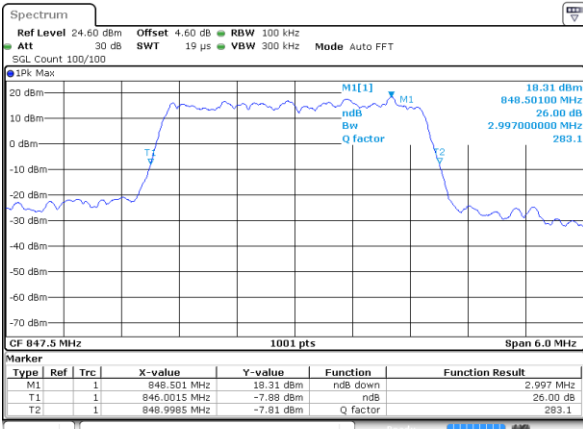

Middle Channel / 1.4MHz / 16QAM

Date: 7 AUG 2019 19:59:27

Highest Channel / 1.4MHz / QPSK

Date: 7 AUG 2019 20:00:00

Highest Channel / 1.4MHz / 16QAM

Date: 7 AUG 2019 20:00:17

LTE Band 26

Lowest Channel / 3MHz / QPSK

Date: 7 AUG 2019 20:00:53

Lowest Channel / 3MHz / 16QAM

Date: 7 AUG 2019 20:01:10

Middle Channel / 3MHz / QPSK

Date: 7 AUG 2019 20:02:15

Middle Channel / 3MHz / 16QAM

Date: 7 AUG 2019 20:01:59

Highest Channel / 3MHz / QPSK

Date: 7 AUG 2019 20:02:32

Highest Channel / 3MHz / 16QAM

Date: 7 AUG 2019 20:02:48

LTE Band 26

Lowest Channel / 5MHz / QPSK

Date: 7 AUG 2019 20:06:45

Lowest Channel / 5MHz / 16QAM

Date: 7 AUG 2019 20:07:05