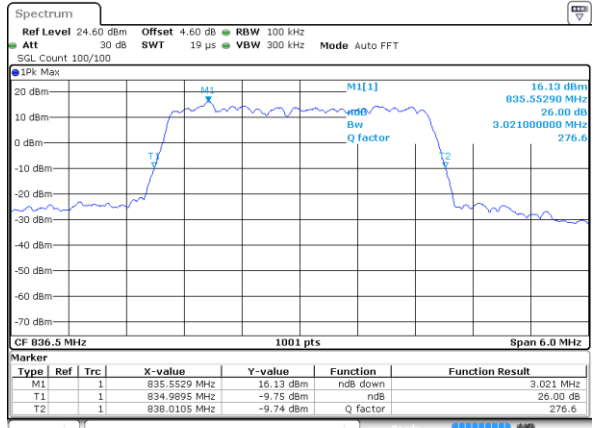

Date: 7 AUG 2019 20:13:56

Highest Channel / 10MHz / QPSK

Date: 7 AUG 2019 20:14:30

Highest Channel / 10MHz / 16QAM

Date: 7 AUG 2019 20:14:49

LTE Band 26

Lowest Channel / 15MHz / QPSK

Date: 7 AUG 2019 20:18:47

Highest Channel / 15MHz / 16QAM

Date: 7 AUG 2019 20:20:47

LTE Band 26

Lowest Channel / 1.4MHz / 64QAM

Date: 7 AUG 2019 19:53:52

Lowest Channel / 3MHz / 64QAM

Date: 7 AUG 2019 20:01:26

Middle Channel / 1.4MHz / 64QAM

Date: 7 AUG 2019 19:59:11

Middle Channel / 3MHz / 64QAM

Date: 7 AUG 2019 20:01:43

Highest Channel / 1.4MHz / 64QAM

Date: 7 AUG 2019 20:00:34

Highest Channel / 3MHz / 64QAM

Date: 7 AUG 2019 20:03:04