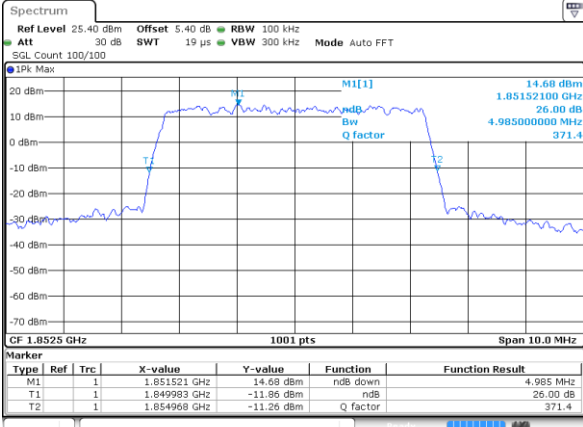

LTE Band 2

Lowest Channel / 5MHz / QPSK

Date: 7 AUG 2019 17:01:12

Lowest Channel / 5MHz / 16QAM

Date: 7 AUG 2019 17:01:22

Middle Channel / 5MHz / QPSK

Date: 7 AUG 2019 17:08:12

Middle Channel / 5MHz / 16QAM