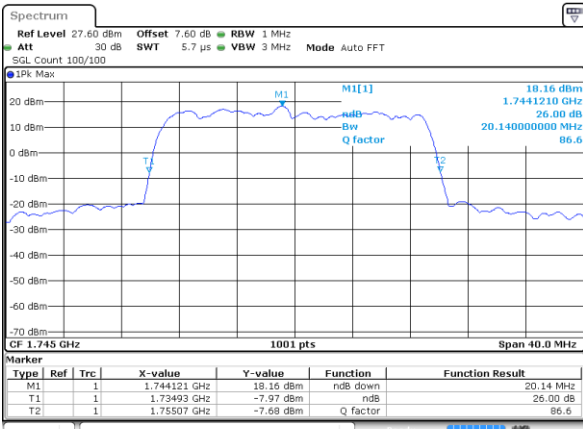

Lowest Channel / 20MHz / 16QAM

Date: 12 AUG 2019 01:04:27

Middle Channel / 20MHz / QPSK

Date: 12 AUG 2019 01:11:18

Middle Channel / 20MHz / 16QAM

Date: 12 AUG 2019 01:11:28

Highest Channel / 20MHz / QPSK

Date: 12 AUG 2019 01:13:49

Highest Channel / 20MHz / 16QAM

Date: 12 AUG 2019 01:13:59

LTE Band 4

Lowest Channel / 1.4MHz / 64QAM

Date: 12 AUG 2019 01:22:04

Lowest Channel / 3MHz / 64QAM

Date: 12 AUG 2019 01:30:21

Middle Channel / 1.4MHz / 64QAM