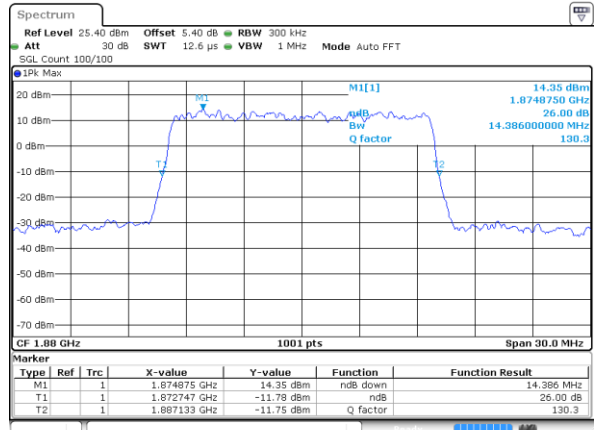

Middle Channel / 15MHz / 16QAM

Date: 7 AUG 2019 17:41:23