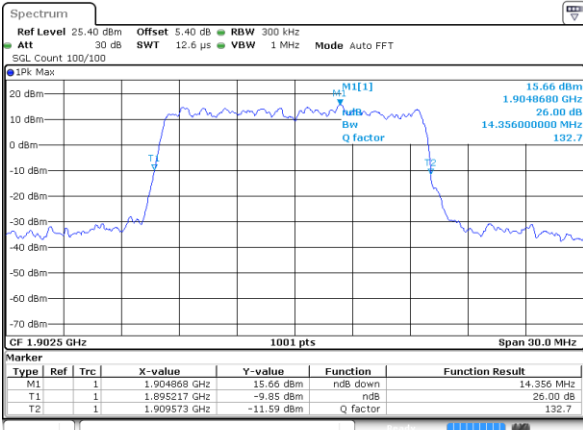

Highest Channel / 15MHz / QPSK

Date: 7 AUG 2019 17:43:43