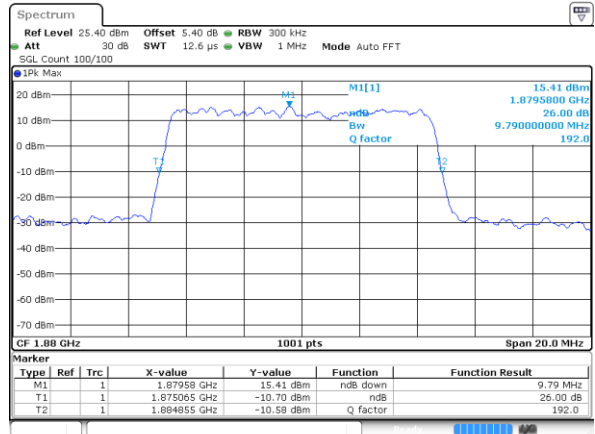

Middle Channel / 10MHz / 16QAM

Date: 7 AUG 2019 17:24:52