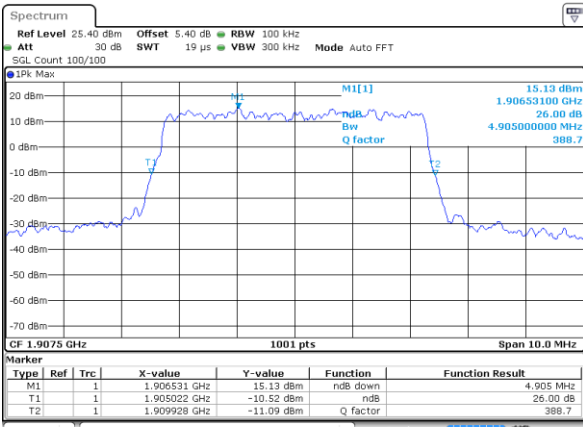

LTE Band 2

Lowest Channel / 5MHz / QPSK

Date: 7 AUG 2019 17:01:12

Lowest Channel / 5MHz / 16QAM

Date: 7 AUG 2019 17:01:22

Middle Channel / 5MHz / QPSK

Date: 7 AUG 2019 17:08:12

Middle Channel / 5MHz / 16QAM

Date: 7 AUG 2019 17:08:22

Highest Channel / 5MHz / QPSK

Date: 7 AUG 2019 17:10:42

Highest Channel / 5MHz / 16QAM

Date: 7 AUG 2019 17:10:52

LTE Band 2

Lowest Channel / 10MHz / QPSK

Date: 7 AUG 2019 17:17:42