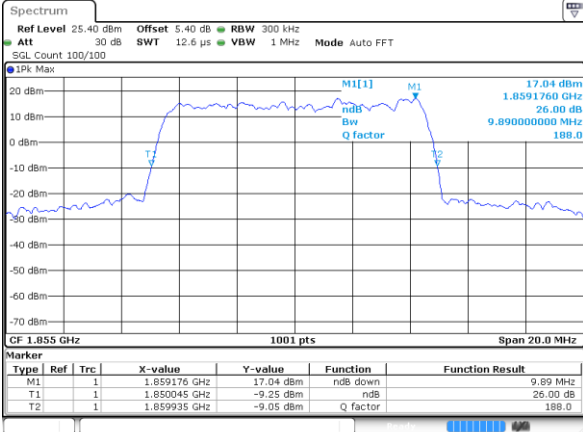

Date: 7 AUG 2019 17:08:22

Highest Channel / 5MHz / QPSK

Date: 7 AUG 2019 17:10:42

Highest Channel / 5MHz / 16QAM

Date: 7 AUG 2019 17:10:52

LTE Band 2

Lowest Channel / 10MHz / QPSK

Date: 7 AUG 2019 17:17:42