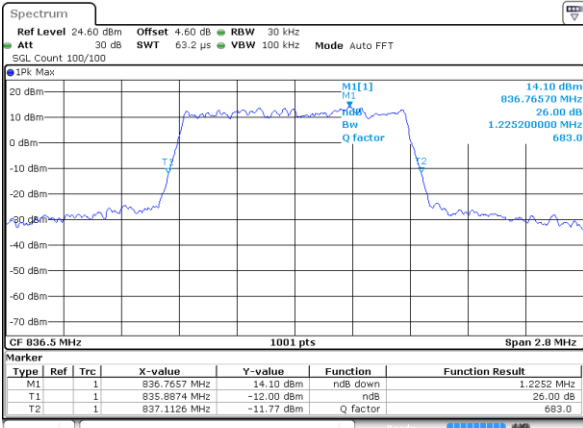

Highest Channel / 15MHz / 16QAM

Date: 7 AUG 2019 20:20:47

LTE Band 26

Lowest Channel / 1.4MHz / 64QAM

Date: 7 AUG 2019 19:53:52

Lowest Channel / 3MHz / 64QAM

Date: 7 AUG 2019 20:01:26

Middle Channel / 1.4MHz / 64QAM

Date: 7 AUG 2019 19:59:11

Middle Channel / 3MHz / 64QAM

Date: 7 AUG 2019 20:01:43

Highest Channel / 1.4MHz / 64QAM

Date: 7 AUG 2019 20:00:34

Highest Channel / 3MHz / 64QAM

Date: 7 AUG 2019 20:03:04