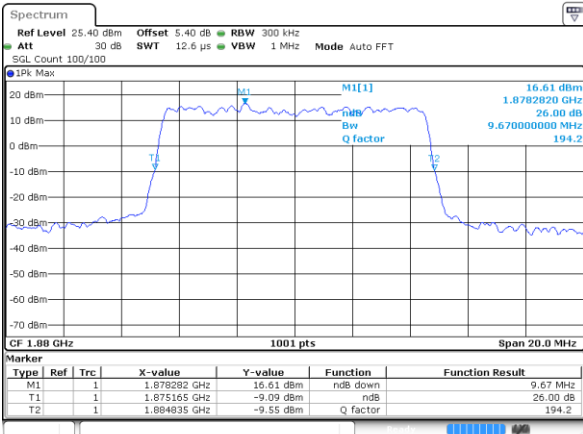

Middle Channel / 10MHz / QPSK

Date: 7 AUG 2019 17:24:42