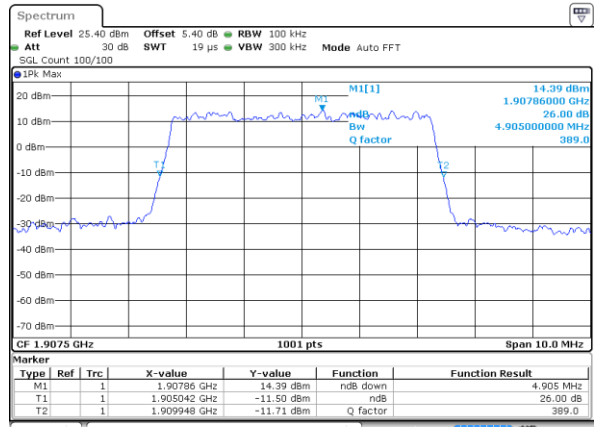

LTE Band 2

Lowest Channel / 5MHz / QPSK

Date: 7 AUG 2019 17:01:12

Lowest Channel / 5MHz / 16QAM

Date: 7 AUG 2019 17:01:22

Middle Channel / 5MHz / QPSK

Date: 7 AUG 2019 17:08:12

Middle Channel / 5MHz / 16QAM

Date: 7 AUG 2019 17:08:22

Highest Channel / 5MHz / QPSK

Date: 7 AUG 2019 17:10:42

Highest Channel / 5MHz / 16QAM

Date: 7 AUG 2019 17:10:52

LTE Band 2

Lowest Channel / 10MHz / QPSK

Date: 7 AUG 2019 17:17:42