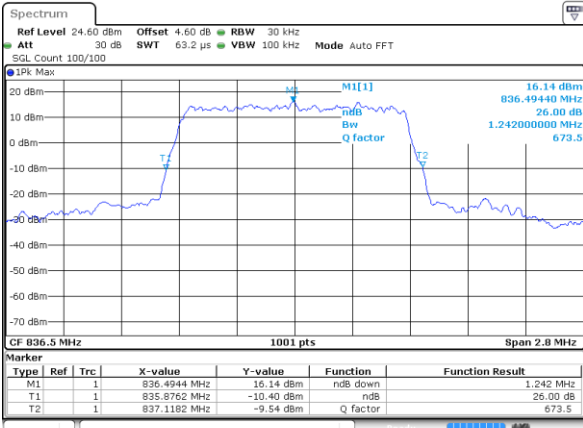

Highest Channel / 5MHz / 64QAM

Date: 12 AUG 2019 01:43:23

Highest Channel / 10MHz / 64QAM

Date: 12 AUG 2019 01:51:40

LTE Band 4

Lowest Channel / 15MHz / 64QAM

Date: 12 AUG 2019 01:55:10

Lowest Channel / 20MHz / 64QAM

Date: 12 AUG 2019 02:08:13

LTE Band 26

Lowest Channel / 1.4MHz / QPSK

Date: 7 AUG 2019 19:53:12

Lowest Channel / 1.4MHz / 16QAM

Date: 7 AUG 2019 19:53:32

Middle Channel / 1.4MHz / QPSK

Date: 7 AUG 2019 19:59:43

Middle Channel / 1.4MHz / 16QAM

Date: 7 AUG 2019 19:59:27

Highest Channel / 1.4MHz / QPSK

Date: 7 AUG 2019 20:00:00

Highest Channel / 1.4MHz / 16QAM

Date: 7 AUG 2019 20:00:17

LTE Band 26

Lowest Channel / 3MHz / QPSK