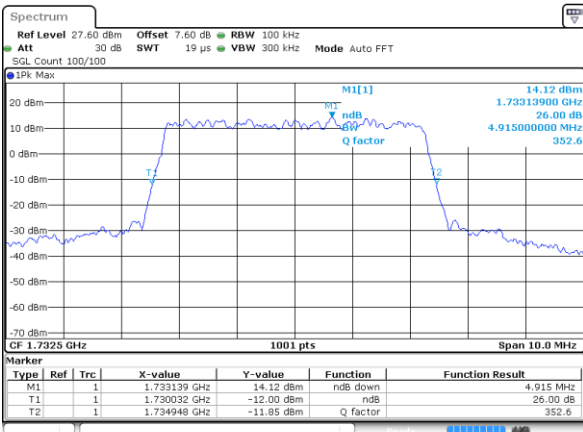

Middle Channel / 5MHz / QPSK

Date: 12 AUG 2019 00:21:39