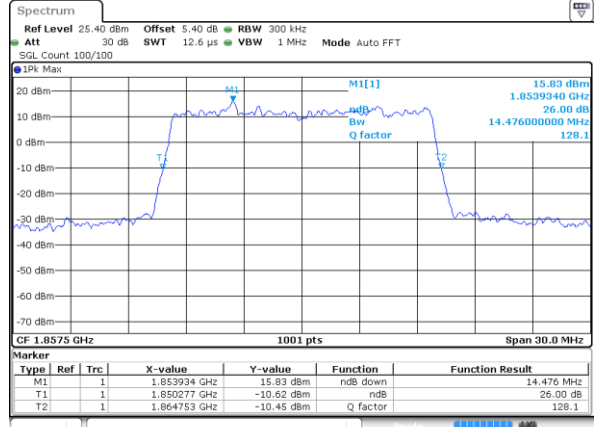

Highest Channel / 10MHz / 16QAM

Date: 7 AUG 2019 17:27:22

LTE Band 2

Lowest Channel / 15MHz / QPSK

Date: 7 AUG 2019 17:34:13

Lowest Channel / 15MHz / 16QAM

Date: 7 AUG 2019 17:34:23

Middle Channel / 15MHz / QPSK