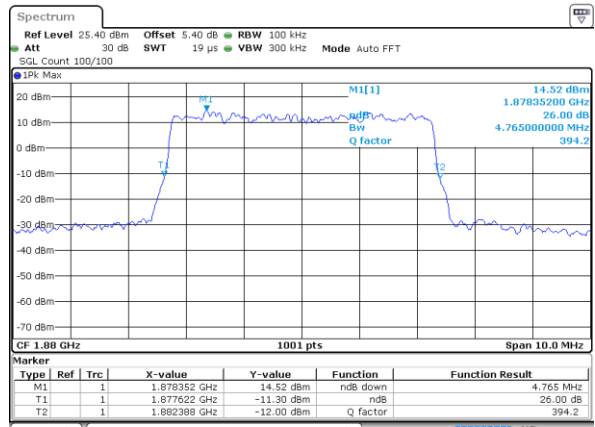

LTE Band 2

Lowest Channel / 5MHz / QPSK

Date: 7 AUG 2019 17:01:12

Lowest Channel / 5MHz / 16QAM

Date: 7 AUG 2019 17:01:22

Middle Channel / 5MHz / QPSK

Date: 7 AUG 2019 17:08:12

Middle Channel / 5MHz / 16QAM

Date: 7 AUG 2019 17:08:22

Highest Channel / 5MHz / QPSK

Date: 7 AUG 2019 17:10:42

Highest Channel / 5MHz / 16QAM

Date: 7 AUG 2019 17:10:52

LTE Band 2

Lowest Channel / 10MHz / QPSK

Date: 7 AUG 2019 17:17:42