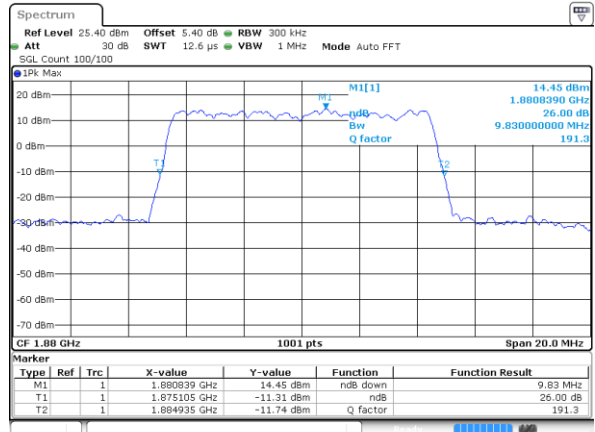

Date: 7 AUG 2019 18:16:25

LTE Band 2

Lowest Channel / 5MHz / 64QAM

Date: 7 AUG 2019 18:16:35

Lowest Channel / 10MHz / 64QAM

Date: 7 AUG 2019 18:17:05

Middle Channel / 5MHz / 64QAM

Date: 7 AUG 2019 18:16:45

Middle Channel / 10MHz / 64QAM

Date: 7 AUG 2019 18:17:15

Highest Channel / 5MHz / 64QAM

Date: 7 AUG 2019 18:16:55

Highest Channel / 10MHz / 64QAM

Date: 7 AUG 2019 18:17:25

LTE Band 2

Lowest Channel / 15MHz / 64QAM