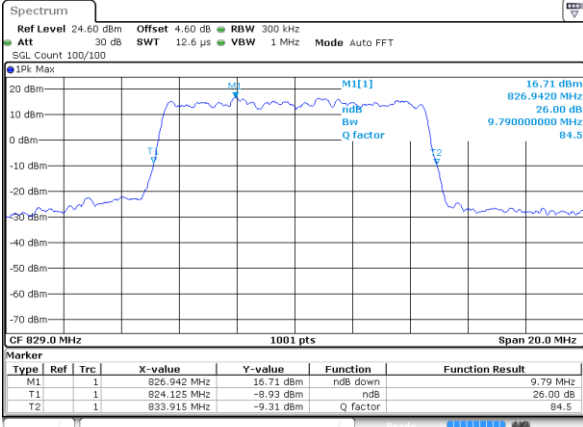

Date: 7 AUG 2019 20:02:32

Highest Channel / 3MHz / 16QAM

Date: 7 AUG 2019 20:02:48

LTE Band 26

Lowest Channel / 5MHz / QPSK

Date: 7 AUG 2019 20:06:45

Lowest Channel / 5MHz / 16QAM

Date: 7 AUG 2019 20:07:05

Middle Channel / 5MHz / QPSK

Date: 7 AUG 2019 20:08:15

Middle Channel / 5MHz / 16QAM

Date: 7 AUG 2019 20:07:58

Highest Channel / 5MHz / QPSK

Date: 7 AUG 2019 20:08:32

Highest Channel / 5MHz / 16QAM

Date: 7 AUG 2019 20:08:49

LTE Band 26

Lowest Channel / 10MHz / QPSK

Date: 7 AUG 2019 20:12:47

Lowest Channel / 10MHz / 16QAM

Date: 7 AUG 2019 20:13:04

Middle Channel / 10MHz / QPSK

Date: 7 AUG 2019 20:14:13

Middle Channel / 10MHz / 16QAM