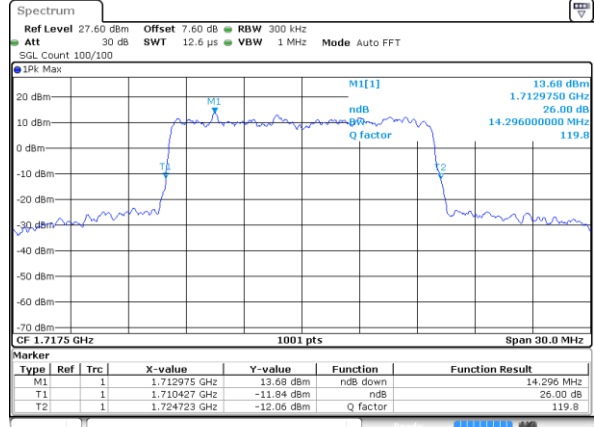

Date: 12 AUG 2019 00:24:10

Highest Channel / 5MHz / 16QAM

Date: 12 AUG 2019 00:24:20

LTE Band 4

Lowest Channel / 10MHz / QPSK

Date: 12 AUG 2019 00:31:11

Lowest Channel / 10MHz / 16QAM

Date: 12 AUG 2019 00:31:21

Middle Channel / 10MHz / QPSK

Date: 12 AUG 2019 00:38:12

Middle Channel / 10MHz / 16QAM

Date: 12 AUG 2019 00:38:22

Highest Channel / 10MHz / QPSK

Date: 12 AUG 2019 00:40:43

Highest Channel / 10MHz / 16QAM

Date: 12 AUG 2019 00:40:53

LTE Band 4

Lowest Channel / 15MHz / QPSK

Date: 12 AUG 2019 00:47:44

Lowest Channel / 15MHz / 16QAM

Date: 12 AUG 2019 00:47:54

Middle Channel / 15MHz / QPSK

Date: 12 AUG 2019 00:54:45

Middle Channel / 15MHz / 16QAM