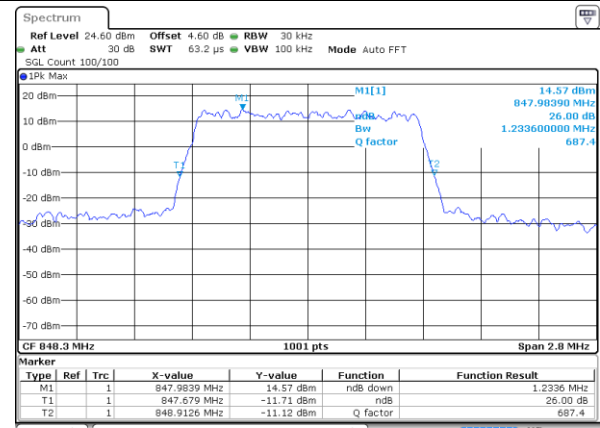

Middle Channel / 1.4MHz / 16QAM

Date: 7 AUG 2019 19:59:27

Highest Channel / 1.4MHz / QPSK

Date: 7 AUG 2019 20:00:00

Highest Channel / 1.4MHz / 16QAM

Date: 7 AUG 2019 20:00:17

LTE Band 26

Lowest Channel / 3MHz / QPSK