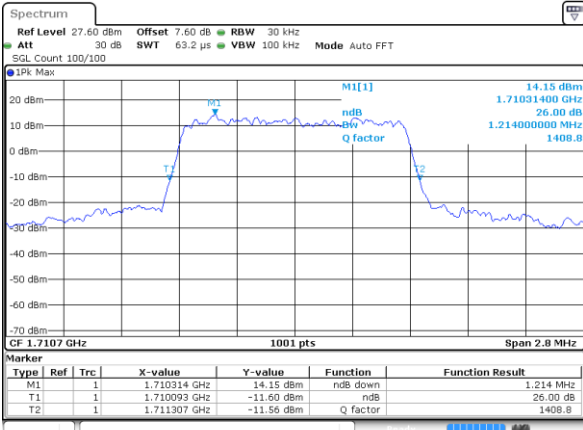

Highest Channel / 20MHz / 16QAM

Date: 12 AUG 2019 01:13:59

LTE Band 4

Lowest Channel / 1.4MHz / 64QAM

Date: 12 AUG 2019 01:22:04

Lowest Channel / 3MHz / 64QAM

Date: 12 AUG 2019 01:30:21

Middle Channel / 1.4MHz / 64QAM

Date: 12 AUG 2019 01:25:35

Middle Channel / 3MHz / 64QAM

Date: 12 AUG 2019 01:33:51

Highest Channel / 1.4MHz / 64QAM

Date: 12 AUG 2019 01:26:50

Highest Channel / 3MHz / 64QAM

Date: 12 AUG 2019 01:35:07

LTE Band 4