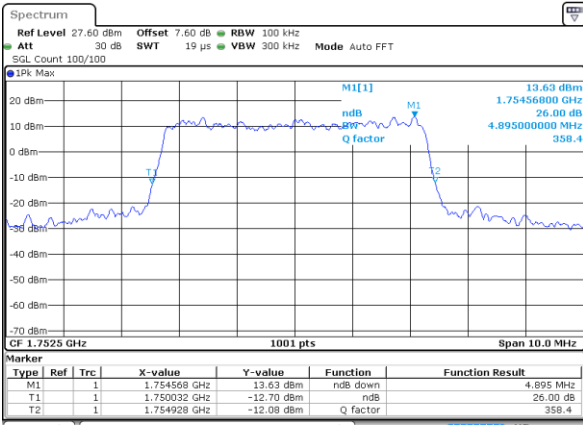

Date: 12 AUG 2019 01:25:35

Middle Channel / 3MHz / 64QAM

Date: 12 AUG 2019 01:33:51

Highest Channel / 1.4MHz / 64QAM

Date: 12 AUG 2019 01:26:50

Highest Channel / 3MHz / 64QAM

Date: 12 AUG 2019 01:35:07

LTE Band 4

Lowest Channel / 5MHz / 64QAM

Date: 12 AUG 2019 01:38:37

Lowest Channel / 10MHz / 64QAM

Date: 12 AUG 2019 01:46:54

Middle Channel / 5MHz / 64QAM

Date: 12 AUG 2019 01:42:08

Middle Channel / 10MHz / 64QAM

Date: 12 AUG 2019 01:50:24

Highest Channel / 5MHz / 64QAM

Date: 12 AUG 2019 01:43:23

Highest Channel / 10MHz / 64QAM

Date: 12 AUG 2019 01:51:40

LTE Band 4

Lowest Channel / 15MHz / 64QAM

Date: 12 AUG 2019 01:55:10

Lowest Channel / 20MHz / 64QAM