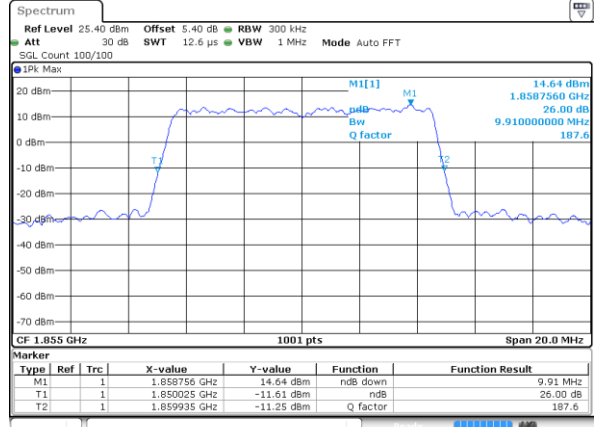

Date: 7 AUG 2019 18:16:25

LTE Band 2

Lowest Channel / 5MHz / 64QAM

Date: 7 AUG 2019 18:16:35

Lowest Channel / 10MHz / 64QAM

Date: 7 AUG 2019 18:17:05

Middle Channel / 5MHz / 64QAM

Date: 7 AUG 2019 18:16:45

Middle Channel / 10MHz / 64QAM

Date: 7 AUG 2019 18:17:15

Highest Channel / 5MHz / 64QAM

Date: 7 AUG 2019 18:16:55

Highest Channel / 10MHz / 64QAM

Date: 7 AUG 2019 18:17:25

LTE Band 2

Lowest Channel / 15MHz / 64QAM