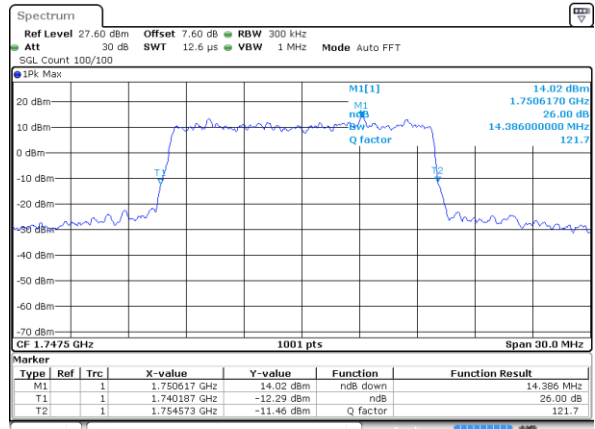

LTE Band 4

Lowest Channel / 15MHz / QPSK

Date: 12 AUG 2019 00:47:44

Lowest Channel / 15MHz / 16QAM

Date: 12 AUG 2019 00:47:54

Middle Channel / 15MHz / QPSK

Date: 12 AUG 2019 00:54:45

Middle Channel / 15MHz / 16QAM

Date: 12 AUG 2019 00:54:55

Highest Channel / 15MHz / QPSK

Date: 12 AUG 2019 00:57:16

Highest Channel / 15MHz / 16QAM

Date: 12 AUG 2019 00:57:26

LTE Band 4

Lowest Channel / 20MHz / QPSK

Date: 12 AUG 2019 01:04:17