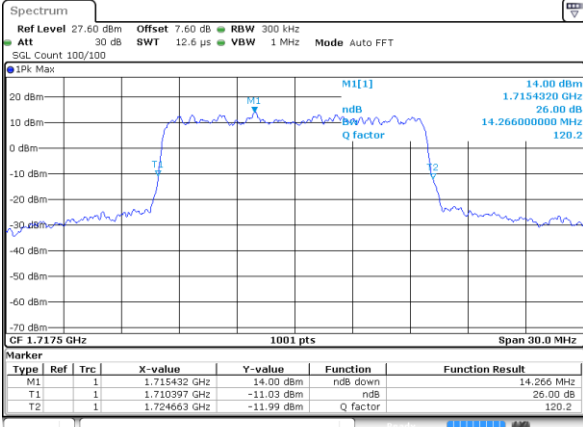

Middle Channel / 10MHz / QPSK

Date: 12 AUG 2019 00:38:12

Middle Channel / 10MHz / 16QAM

Date: 12 AUG 2019 00:38:22

Highest Channel / 10MHz / QPSK

Date: 12 AUG 2019 00:40:43

Highest Channel / 10MHz / 16QAM

Date: 12 AUG 2019 00:40:53

LTE Band 4

Lowest Channel / 15MHz / QPSK

Date: 12 AUG 2019 00:47:44

Lowest Channel / 15MHz / 16QAM

Date: 12 AUG 2019 00:47:54

Middle Channel / 15MHz / QPSK

Date: 12 AUG 2019 00:54:45

Middle Channel / 15MHz / 16QAM