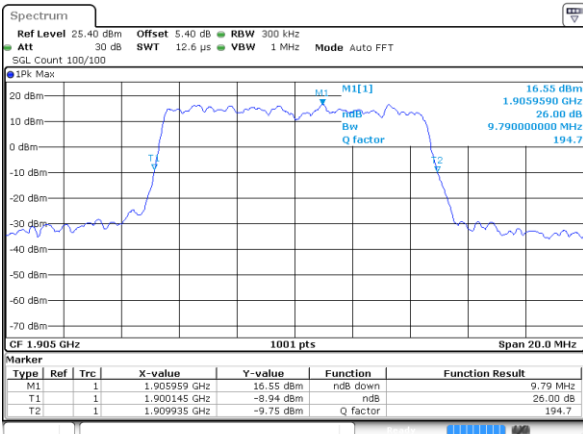

Highest Channel / 10MHz / QPSK

Date: 7 AUG 2019 17:27:12