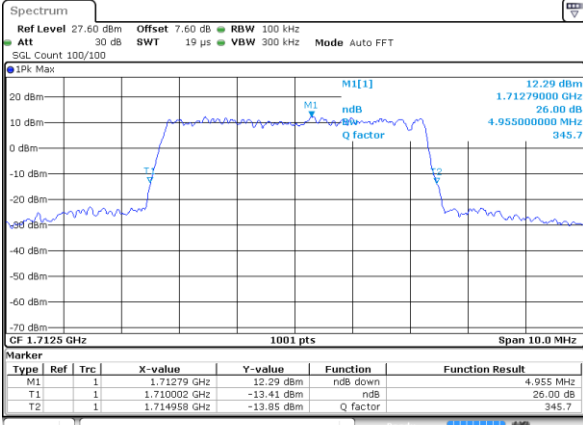

Highest Channel / 20MHz / 16QAM

Date: 12 AUG 2019 01:13:59

LTE Band 4

Lowest Channel / 1.4MHz / 64QAM

Date: 12 AUG 2019 01:22:04

Lowest Channel / 3MHz / 64QAM

Date: 12 AUG 2019 01:30:21

Middle Channel / 1.4MHz / 64QAM

Date: 12 AUG 2019 01:25:35

Middle Channel / 3MHz / 64QAM

Date: 12 AUG 2019 01:33:51

Highest Channel / 1.4MHz / 64QAM

Date: 12 AUG 2019 01:26:50

Highest Channel / 3MHz / 64QAM

Date: 12 AUG 2019 01:35:07

LTE Band 4

Lowest Channel / 5MHz / 64QAM

Date: 12 AUG 2019 01:38:37

Lowest Channel / 10MHz / 64QAM

Date: 12 AUG 2019 01:46:54

Middle Channel / 5MHz / 64QAM

Date: 12 AUG 2019 01:42:08

Middle Channel / 10MHz / 64QAM

Date: 12 AUG 2019 01:50:24

Highest Channel / 5MHz / 64QAM

Date: 12 AUG 2019 01:43:23

Highest Channel / 10MHz / 64QAM

Date: 12 AUG 2019 01:51:40

LTE Band 4

Lowest Channel / 15MHz / 64QAM

Date: 12 AUG 2019 01:55:10

Lowest Channel / 20MHz / 64QAM