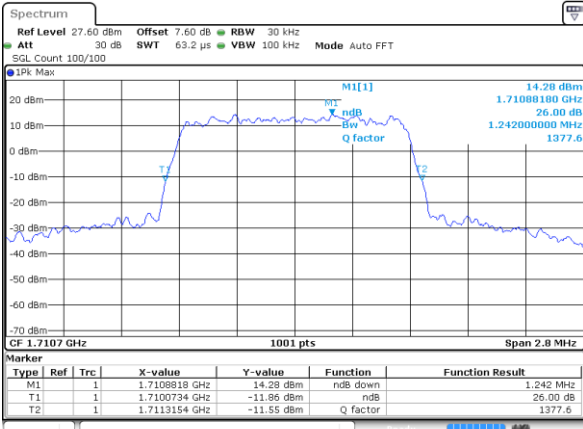

Date: 7 AUG 2019 18:17:56

Highest Channel / 20MHz / 64QAM

Date: 7 AUG 2019 18:18:26

LTE Band 4

Lowest Channel / 1.4MHz / QPSK

Date: 11 AUG 2019 23:41:31

Lowest Channel / 1.4MHz / 16QAM

Date: 11 AUG 2019 23:41:41