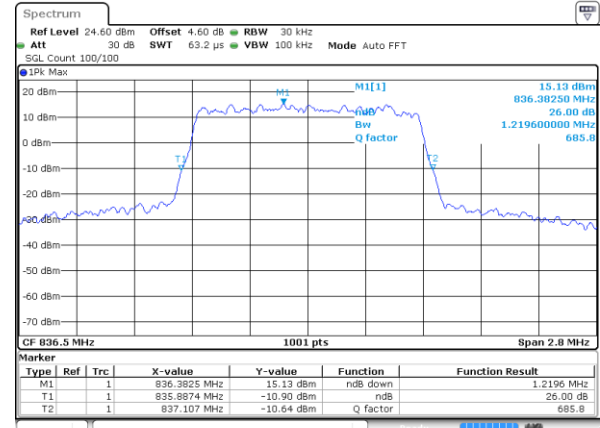

Highest Channel / 5MHz / 64QAM

Date: 12 AUG 2019 01:43:23

Highest Channel / 10MHz / 64QAM

Date: 12 AUG 2019 01:51:40

LTE Band 4

Lowest Channel / 15MHz / 64QAM

Date: 12 AUG 2019 01:55:10

Lowest Channel / 20MHz / 64QAM

Date: 12 AUG 2019 02:08:13

LTE Band 26

Lowest Channel / 1.4MHz / QPSK

Date: 7 AUG 2019 19:53:12

Lowest Channel / 1.4MHz / 16QAM

Date: 7 AUG 2019 19:53:32

Middle Channel / 1.4MHz / QPSK

Date: 7 AUG 2019 19:59:43

Middle Channel / 1.4MHz / 16QAM

Date: 7 AUG 2019 19:59:27

Highest Channel / 1.4MHz / QPSK

Date: 7 AUG 2019 20:00:00

Highest Channel / 1.4MHz / 16QAM

Date: 7 AUG 2019 20:00:17

LTE Band 26

Lowest Channel / 3MHz / QPSK