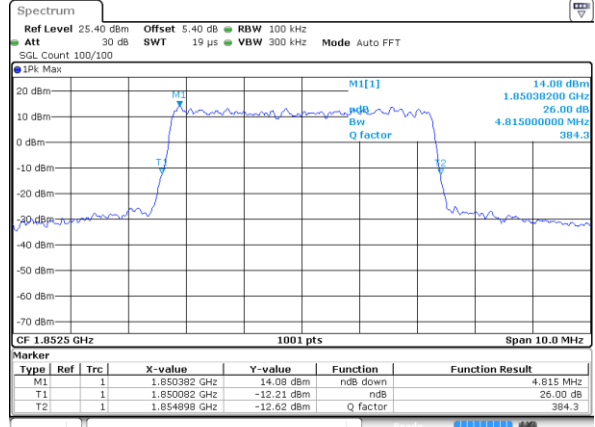

LTE Band 2

Lowest Channel / 5MHz / QPSK

Date: 7 AUG 2019 17:01:12

Lowest Channel / 5MHz / 16QAM

Date: 7 AUG 2019 17:01:22

Middle Channel / 5MHz / QPSK

Date: 7 AUG 2019 17:08:12

Middle Channel / 5MHz / 16QAM

Date: 7 AUG 2019 17:08:22

Highest Channel / 5MHz / QPSK

Date: 7 AUG 2019 17:10:42

Highest Channel / 5MHz / 16QAM

Date: 7 AUG 2019 17:10:52

LTE Band 2

Lowest Channel / 10MHz / QPSK

Date: 7 AUG 2019 17:17:42