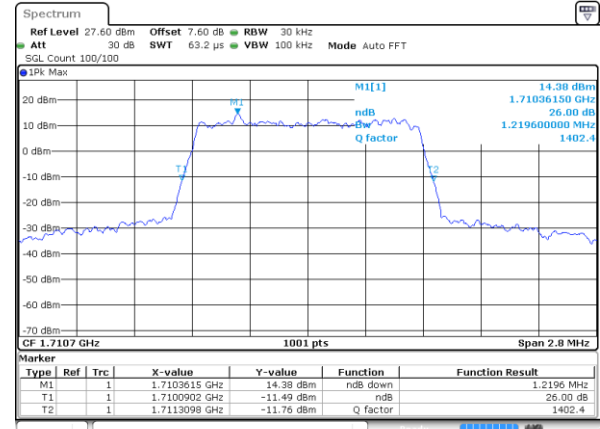

Date: 7 AUG 2019 18:17:56

Highest Channel / 20MHz / 64QAM

Date: 7 AUG 2019 18:18:26

LTE Band 4

Lowest Channel / 1.4MHz / QPSK

Date: 11 AUG 2019 23:41:31

Lowest Channel / 1.4MHz / 16QAM

Date: 11 AUG 2019 23:41:41