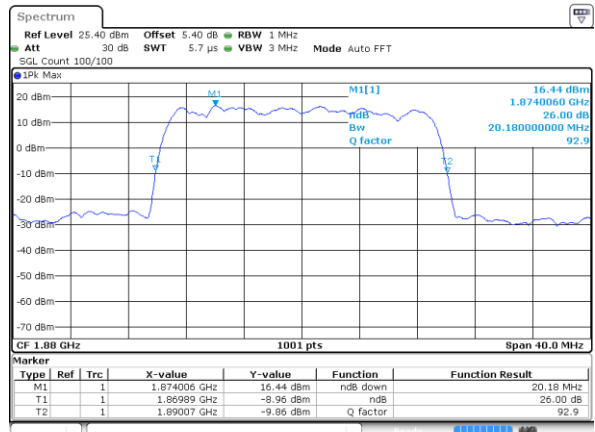

Date: 7 AUG 2019 18:17:35

Lowest Channel / 20MHz / 64QAM

Date: 7 AUG 2019 18:18:06

Middle Channel / 15MHz / 64QAM

Date: 7 AUG 2019 18:17:46

Middle Channel / 20MHz / 64QAM

Date: 7 AUG 2019 18:18:16

Highest Channel / 15MHz / 64QAM

Date: 7 AUG 2019 18:17:56

Highest Channel / 20MHz / 64QAM

Date: 7 AUG 2019 18:18:26

LTE Band 4

Lowest Channel / 1.4MHz / QPSK

Date: 11 AUG 2019 23:41:31

Lowest Channel / 1.4MHz / 16QAM

Date: 11 AUG 2019 23:41:41