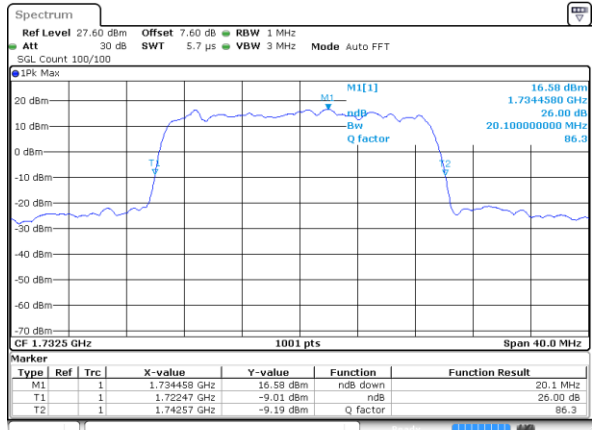

Date: 12 AUG 2019 00:54:55

Highest Channel / 15MHz / QPSK

Date: 12 AUG 2019 00:57:16

Highest Channel / 15MHz / 16QAM

Date: 12 AUG 2019 00:57:26

LTE Band 4

Lowest Channel / 20MHz / QPSK

Date: 12 AUG 2019 01:04:17

Lowest Channel / 20MHz / 16QAM

Date: 12 AUG 2019 01:04:27

Middle Channel / 20MHz / QPSK

Date: 12 AUG 2019 01:11:18

Middle Channel / 20MHz / 16QAM

Date: 12 AUG 2019 01:11:28

Highest Channel / 20MHz / QPSK

Date: 12 AUG 2019 01:13:49

Highest Channel / 20MHz / 16QAM

Date: 12 AUG 2019 01:13:59

LTE Band 4

Lowest Channel / 1.4MHz / 64QAM

Date: 12 AUG 2019 01:22:04

Lowest Channel / 3MHz / 64QAM

Date: 12 AUG 2019 01:30:21

Middle Channel / 1.4MHz / 64QAM

Date: 12 AUG 2019 01:25:35

Middle Channel / 3MHz / 64QAM

Date: 12 AUG 2019 01:33:51

Highest Channel / 1.4MHz / 64QAM

Date: 12 AUG 2019 01:26:50

Highest Channel / 3MHz / 64QAM

Date: 12 AUG 2019 01:35:07

LTE Band 4