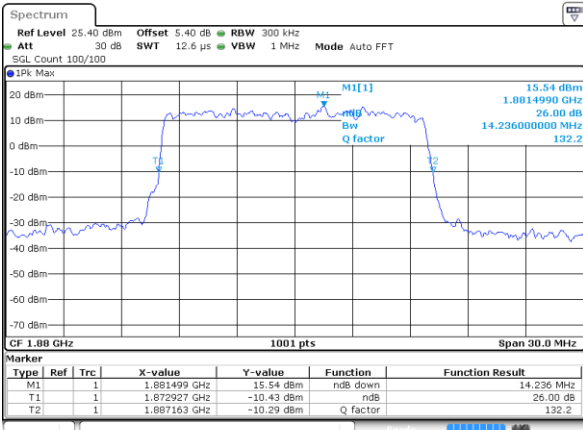

Highest Channel / 10MHz / 16QAM

Date: 7 AUG 2019 17:27:22

LTE Band 2

Lowest Channel / 15MHz / QPSK

Date: 7 AUG 2019 17:34:13

Lowest Channel / 15MHz / 16QAM

Date: 7 AUG 2019 17:34:23

Middle Channel / 15MHz / QPSK