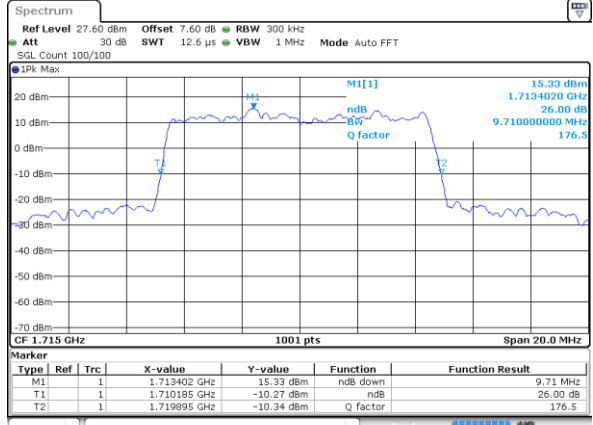

Highest Channel / 20MHz / 16QAM

Date: 12 AUG 2019 01:13:59

LTE Band 4

Lowest Channel / 1.4MHz / 64QAM

Date: 12 AUG 2019 01:22:04

Lowest Channel / 3MHz / 64QAM

Date: 12 AUG 2019 01:30:21

Middle Channel / 1.4MHz / 64QAM

Date: 12 AUG 2019 01:25:35

Middle Channel / 3MHz / 64QAM

Date: 12 AUG 2019 01:33:51

Highest Channel / 1.4MHz / 64QAM

Date: 12 AUG 2019 01:26:50

Highest Channel / 3MHz / 64QAM

Date: 12 AUG 2019 01:35:07

LTE Band 4

Lowest Channel / 5MHz / 64QAM

Date: 12 AUG 2019 01:38:37

Lowest Channel / 10MHz / 64QAM

Date: 12 AUG 2019 01:46:54

Middle Channel / 5MHz / 64QAM

Date: 12 AUG 2019 01:42:08

Middle Channel / 10MHz / 64QAM

Date: 12 AUG 2019 01:50:24

Highest Channel / 5MHz / 64QAM

Date: 12 AUG 2019 01:43:23

Highest Channel / 10MHz / 64QAM

Date: 12 AUG 2019 01:51:40

LTE Band 4

Lowest Channel / 15MHz / 64QAM

Date: 12 AUG 2019 01:55:10

Lowest Channel / 20MHz / 64QAM