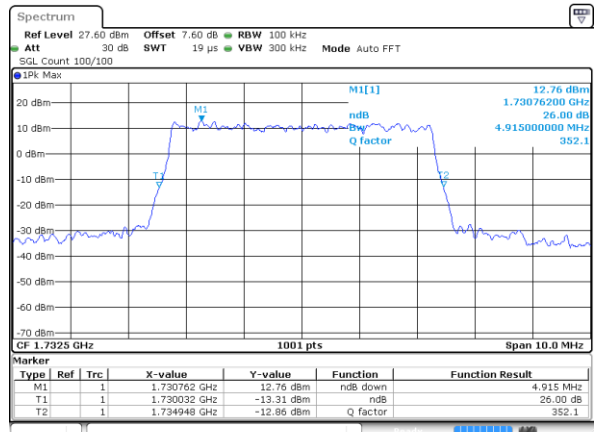

Middle Channel / 3MHz / 16QAM

Date: 12 AUG 2019 00:05:16

Highest Channel / 3MHz / QPSK

Date: 12 AUG 2019 00:07:37

Highest Channel / 3MHz / 16QAM

Date: 12 AUG 2019 00:07:47

LTE Band 4

Lowest Channel / 5MHz / QPSK

Date: 12 AUG 2019 00:14:38

Lowest Channel / 5MHz / 16QAM

Date: 12 AUG 2019 00:14:48

Middle Channel / 5MHz / QPSK

Date: 12 AUG 2019 00:21:39

Middle Channel / 5MHz / 16QAM

Date: 12 AUG 2019 00:21:49

Highest Channel / 5MHz / QPSK

Date: 12 AUG 2019 00:24:10

Highest Channel / 5MHz / 16QAM

Date: 12 AUG 2019 00:24:20

LTE Band 4

Lowest Channel / 10MHz / QPSK

Date: 12 AUG 2019 00:31:11

Lowest Channel / 10MHz / 16QAM

Date: 12 AUG 2019 00:31:21