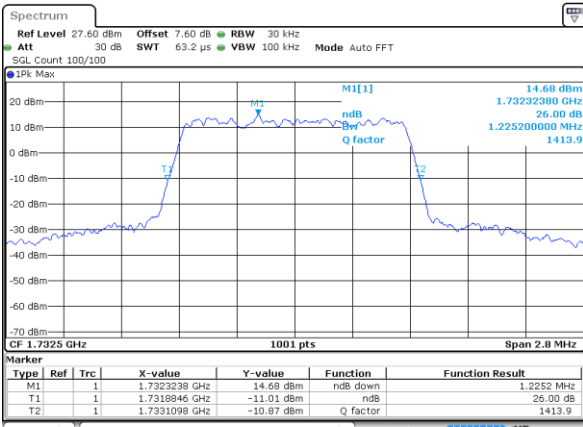

Middle Channel / 1.4MHz / QPSK

Date: 11 AUG 2019 23:48:33