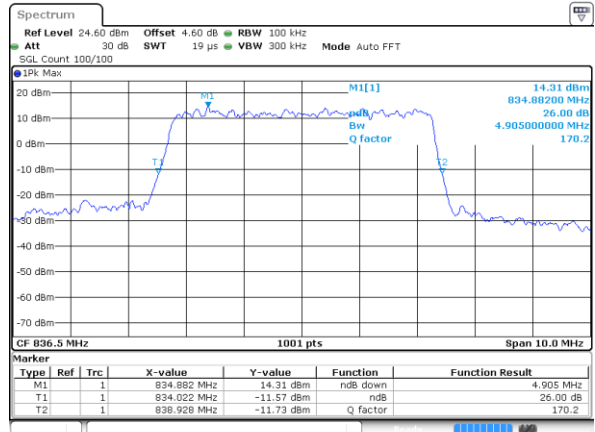

Middle Channel / 5MHz / 16QAM

Date: 7 AUG 2019 20:07:58