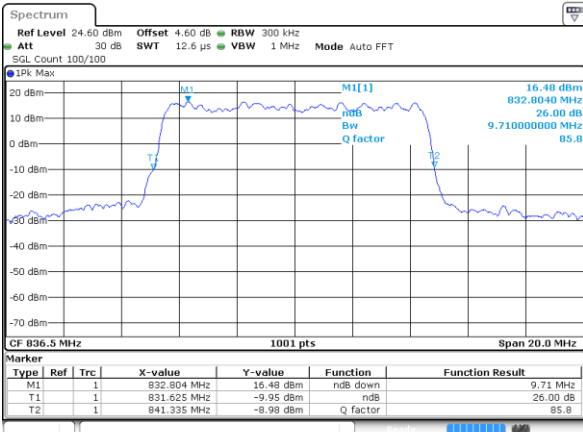

LTE Band 26

Lowest Channel / 10MHz / QPSK

Date: 7 AUG 2019 20:12:47

Lowest Channel / 10MHz / 16QAM

Date: 7 AUG 2019 20:13:04

Middle Channel / 10MHz / QPSK

Date: 7 AUG 2019 20:14:13

Middle Channel / 10MHz / 16QAM

Date: 7 AUG 2019 20:13:56

Highest Channel / 10MHz / QPSK

Date: 7 AUG 2019 20:14:30

Highest Channel / 10MHz / 16QAM

Date: 7 AUG 2019 20:14:49

LTE Band 26

Lowest Channel / 15MHz / QPSK

Date: 7 AUG 2019 20:18:47