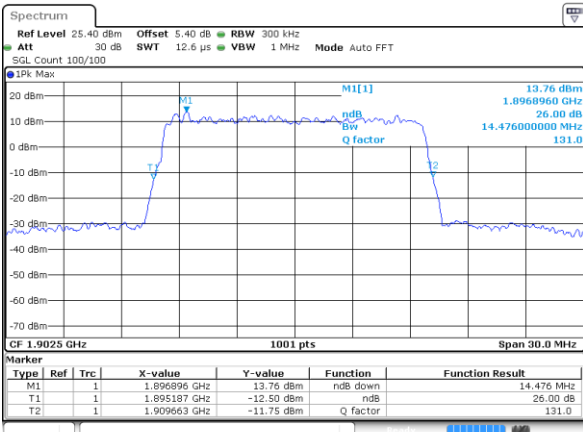

Date: 7 AUG 2019 18:17:35

Lowest Channel / 20MHz / 64QAM

Date: 7 AUG 2019 18:18:06

Middle Channel / 15MHz / 64QAM

Date: 7 AUG 2019 18:17:46

Middle Channel / 20MHz / 64QAM

Date: 7 AUG 2019 18:18:16

Highest Channel / 15MHz / 64QAM

Date: 7 AUG 2019 18:17:56

Highest Channel / 20MHz / 64QAM

Date: 7 AUG 2019 18:18:26

LTE Band 4

Lowest Channel / 1.4MHz / QPSK

Date: 11 AUG 2019 23:41:31

Lowest Channel / 1.4MHz / 16QAM

Date: 11 AUG 2019 23:41:41