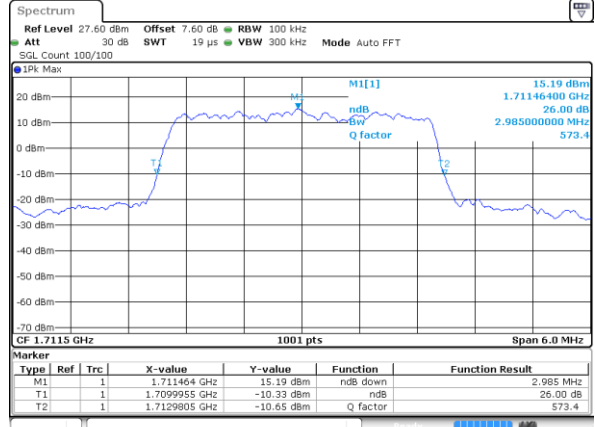

Date: 11 AUG 2019 23:51:14

LTE Band 4

Lowest Channel / 3MHz / QPSK

Date: 11 AUG 2019 23:58:05

Lowest Channel / 3MHz / 16QAM

Date: 11 AUG 2019 23:58:15

Middle Channel / 3MHz / QPSK

Date: 12 AUG 2019 00:05:06

Middle Channel / 3MHz / 16QAM

Date: 12 AUG 2019 00:05:16

Highest Channel / 3MHz / QPSK

Date: 12 AUG 2019 00:07:37

Highest Channel / 3MHz / 16QAM

Date: 12 AUG 2019 00:07:47

LTE Band 4

Lowest Channel / 5MHz / QPSK