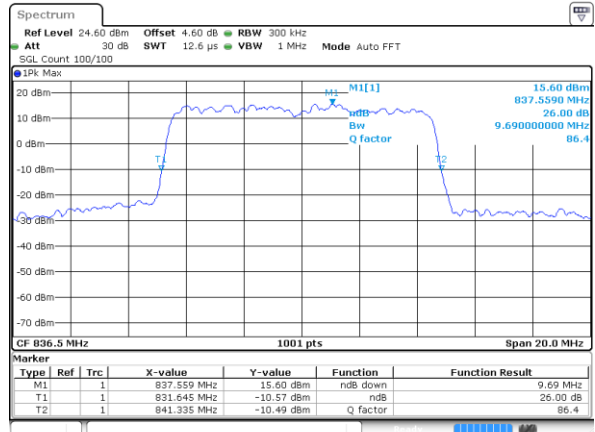

LTE Band 26

Lowest Channel / 10MHz / QPSK

Date: 7 AUG 2019 20:12:47

Lowest Channel / 10MHz / 16QAM

Date: 7 AUG 2019 20:13:04

Middle Channel / 10MHz / QPSK

Date: 7 AUG 2019 20:14:13

Middle Channel / 10MHz / 16QAM

Date: 7 AUG 2019 20:13:56

Highest Channel / 10MHz / QPSK

Date: 7 AUG 2019 20:14:30

Highest Channel / 10MHz / 16QAM

Date: 7 AUG 2019 20:14:49

LTE Band 26

Lowest Channel / 15MHz / QPSK

Date: 7 AUG 2019 20:18:47