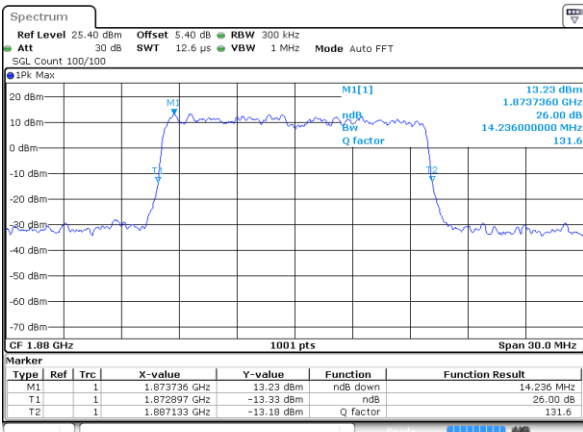

Middle Channel / 15MHz / 64QAM

Date: 7 AUG 2019 18:17:46