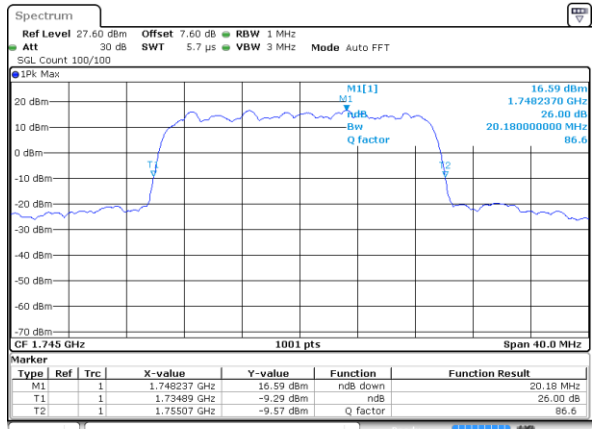

Date: 12 AUG 2019 00:54:55

Highest Channel / 15MHz / QPSK

Date: 12 AUG 2019 00:57:16

Highest Channel / 15MHz / 16QAM

Date: 12 AUG 2019 00:57:26

LTE Band 4

Lowest Channel / 20MHz / QPSK

Date: 12 AUG 2019 01:04:17

Lowest Channel / 20MHz / 16QAM

Date: 12 AUG 2019 01:04:27

Middle Channel / 20MHz / QPSK

Date: 12 AUG 2019 01:11:18

Middle Channel / 20MHz / 16QAM

Date: 12 AUG 2019 01:11:28

Highest Channel / 20MHz / QPSK

Date: 12 AUG 2019 01:13:49

Highest Channel / 20MHz / 16QAM

Date: 12 AUG 2019 01:13:59

LTE Band 4

Lowest Channel / 1.4MHz / 64QAM

Date: 12 AUG 2019 01:22:04

Lowest Channel / 3MHz / 64QAM

Date: 12 AUG 2019 01:30:21

Middle Channel / 1.4MHz / 64QAM

Date: 12 AUG 2019 01:25:35

Middle Channel / 3MHz / 64QAM

Date: 12 AUG 2019 01:33:51

Highest Channel / 1.4MHz / 64QAM

Date: 12 AUG 2019 01:26:50

Highest Channel / 3MHz / 64QAM

Date: 12 AUG 2019 01:35:07

LTE Band 4