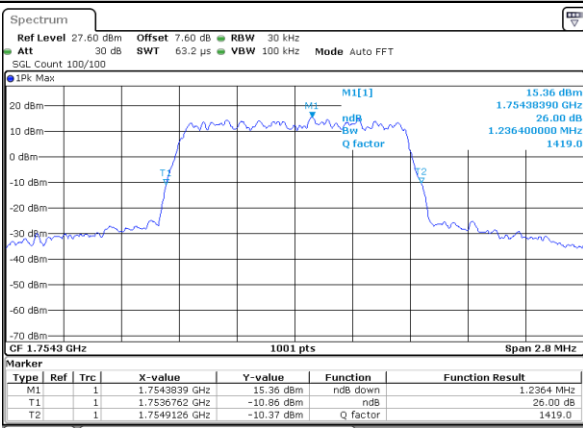

Date: 7 AUG 2019 18:17:56

Highest Channel / 20MHz / 64QAM

Date: 7 AUG 2019 18:18:26

LTE Band 4

Lowest Channel / 1.4MHz / QPSK

Date: 11 AUG 2019 23:41:31

Lowest Channel / 1.4MHz / 16QAM

Date: 11 AUG 2019 23:41:41

Middle Channel / 1.4MHz / QPSK

Date: 11 AUG 2019 23:48:33

Middle Channel / 1.4MHz / 16QAM

Date: 11 AUG 2019 23:48:43

Highest Channel / 1.4MHz / QPSK

Date: 11 AUG 2019 23:51:04

Highest Channel / 1.4MHz / 16QAM

Date: 11 AUG 2019 23:51:14

LTE Band 4

Lowest Channel / 3MHz / QPSK

Date: 11 AUG 2019 23:58:05

Lowest Channel / 3MHz / 16QAM

Date: 11 AUG 2019 23:58:15

Middle Channel / 3MHz / QPSK

Date: 12 AUG 2019 00:05:06