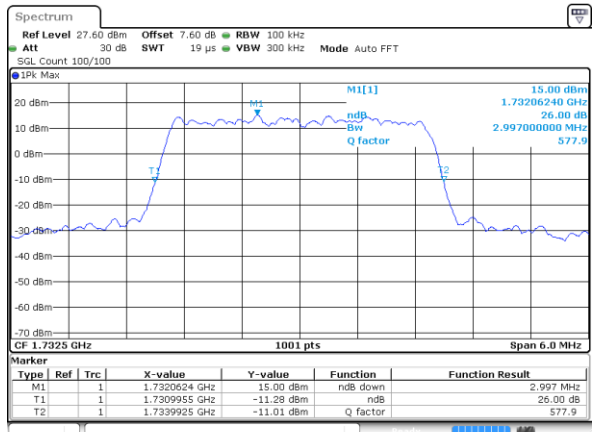

Highest Channel / 20MHz / 16QAM

Date: 12 AUG 2019 01:13:59

LTE Band 4

Lowest Channel / 1.4MHz / 64QAM

Date: 12 AUG 2019 01:22:04

Lowest Channel / 3MHz / 64QAM

Date: 12 AUG 2019 01:30:21

Middle Channel / 1.4MHz / 64QAM

Date: 12 AUG 2019 01:25:35

Middle Channel / 3MHz / 64QAM

Date: 12 AUG 2019 01:33:51

Highest Channel / 1.4MHz / 64QAM

Date: 12 AUG 2019 01:26:50

Highest Channel / 3MHz / 64QAM

Date: 12 AUG 2019 01:35:07

LTE Band 4