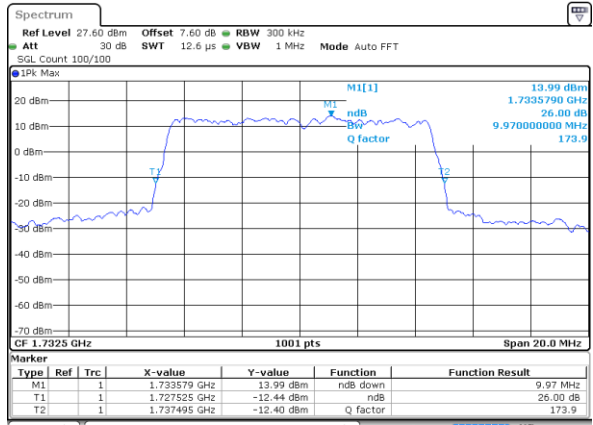

Highest Channel / 20MHz / 16QAM

Date: 12 AUG 2019 01:13:59

LTE Band 4

Lowest Channel / 1.4MHz / 64QAM

Date: 12 AUG 2019 01:22:04

Lowest Channel / 3MHz / 64QAM

Date: 12 AUG 2019 01:30:21

Middle Channel / 1.4MHz / 64QAM

Date: 12 AUG 2019 01:25:35

Middle Channel / 3MHz / 64QAM

Date: 12 AUG 2019 01:33:51

Highest Channel / 1.4MHz / 64QAM

Date: 12 AUG 2019 01:26:50

Highest Channel / 3MHz / 64QAM

Date: 12 AUG 2019 01:35:07

LTE Band 4

Lowest Channel / 5MHz / 64QAM

Date: 12 AUG 2019 01:38:37

Lowest Channel / 10MHz / 64QAM

Date: 12 AUG 2019 01:46:54

Middle Channel / 5MHz / 64QAM

Date: 12 AUG 2019 01:42:08

Middle Channel / 10MHz / 64QAM

Date: 12 AUG 2019 01:50:24

Highest Channel / 5MHz / 64QAM

Date: 12 AUG 2019 01:43:23

Highest Channel / 10MHz / 64QAM

Date: 12 AUG 2019 01:51:40

LTE Band 4

Lowest Channel / 15MHz / 64QAM

Date: 12 AUG 2019 01:55:10

Lowest Channel / 20MHz / 64QAM