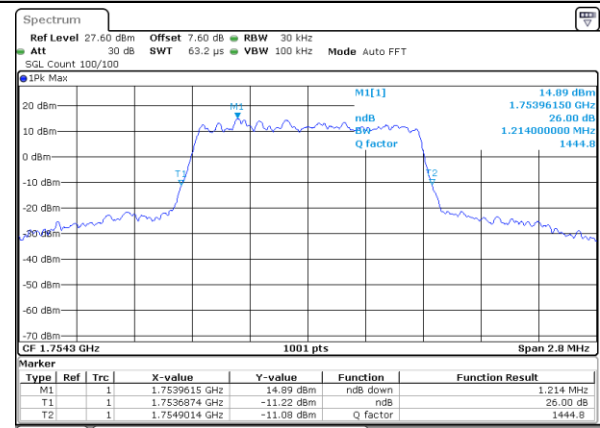

Date: 7 AUG 2019 18:17:56

Highest Channel / 20MHz / 64QAM

Date: 7 AUG 2019 18:18:26

LTE Band 4

Lowest Channel / 1.4MHz / QPSK

Date: 11 AUG 2019 23:41:31

Lowest Channel / 1.4MHz / 16QAM

Date: 11 AUG 2019 23:41:41

Middle Channel / 1.4MHz / QPSK

Date: 11 AUG 2019 23:48:33

Middle Channel / 1.4MHz / 16QAM

Date: 11 AUG 2019 23:48:43

Highest Channel / 1.4MHz / QPSK

Date: 11 AUG 2019 23:51:04

Highest Channel / 1.4MHz / 16QAM