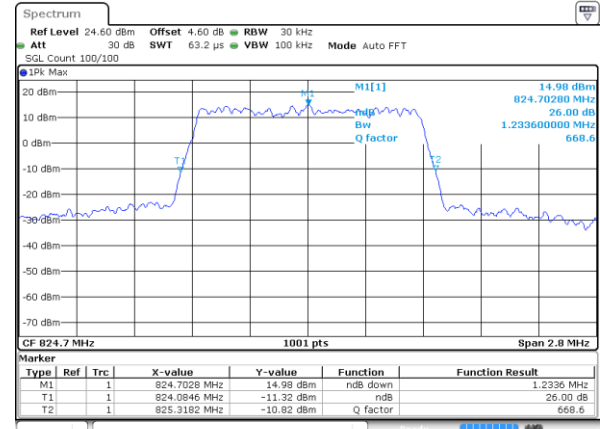

Date: 12 AUG 2019 02:08:13

LTE Band 26

Lowest Channel / 1.4MHz / QPSK

Date: 7 AUG 2019 19:53:12

Lowest Channel / 1.4MHz / 16QAM

Date: 7 AUG 2019 19:53:32

Middle Channel / 1.4MHz / QPSK

Date: 7 AUG 2019 19:59:43

Middle Channel / 1.4MHz / 16QAM

Date: 7 AUG 2019 19:59:27

Highest Channel / 1.4MHz / QPSK

Date: 7 AUG 2019 20:00:00

Highest Channel / 1.4MHz / 16QAM

Date: 7 AUG 2019 20:00:17

LTE Band 26

Lowest Channel / 3MHz / QPSK