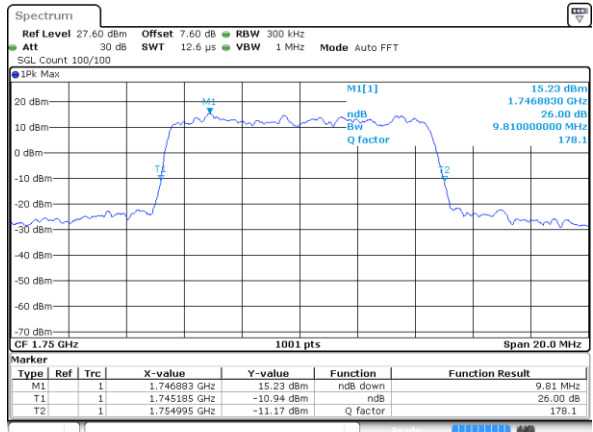

Date: 12 AUG 2019 00:24:10

Highest Channel / 5MHz / 16QAM

Date: 12 AUG 2019 00:24:20

LTE Band 4

Lowest Channel / 10MHz / QPSK

Date: 12 AUG 2019 00:31:11

Lowest Channel / 10MHz / 16QAM

Date: 12 AUG 2019 00:31:21

Middle Channel / 10MHz / QPSK

Date: 12 AUG 2019 00:38:12

Middle Channel / 10MHz / 16QAM

Date: 12 AUG 2019 00:38:22

Highest Channel / 10MHz / QPSK

Date: 12 AUG 2019 00:40:43

Highest Channel / 10MHz / 16QAM

Date: 12 AUG 2019 00:40:53