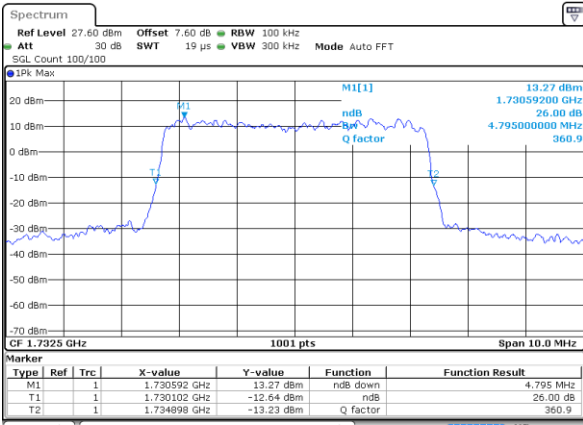

Date: 12 AUG 2019 01:25:35

Middle Channel / 3MHz / 64QAM

Date: 12 AUG 2019 01:33:51

Highest Channel / 1.4MHz / 64QAM

Date: 12 AUG 2019 01:26:50

Highest Channel / 3MHz / 64QAM

Date: 12 AUG 2019 01:35:07

LTE Band 4

Lowest Channel / 5MHz / 64QAM

Date: 12 AUG 2019 01:38:37

Lowest Channel / 10MHz / 64QAM

Date: 12 AUG 2019 01:46:54

Middle Channel / 5MHz / 64QAM

Date: 12 AUG 2019 01:42:08

Middle Channel / 10MHz / 64QAM

Date: 12 AUG 2019 01:50:24

Highest Channel / 5MHz / 64QAM

Date: 12 AUG 2019 01:43:23

Highest Channel / 10MHz / 64QAM

Date: 12 AUG 2019 01:51:40

LTE Band 4

Lowest Channel / 15MHz / 64QAM

Date: 12 AUG 2019 01:55:10

Lowest Channel / 20MHz / 64QAM