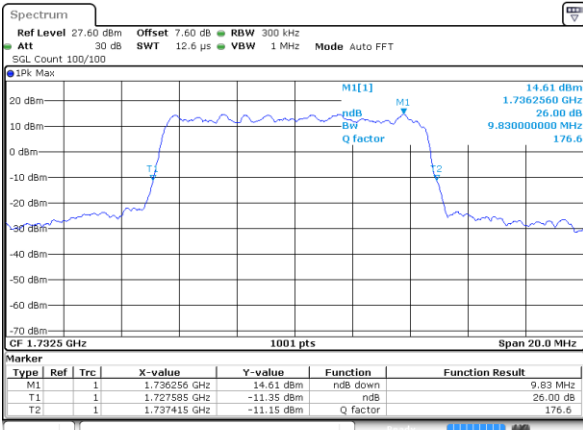

Middle Channel / 10MHz / QPSK

Date: 12 AUG 2019 00:38:12