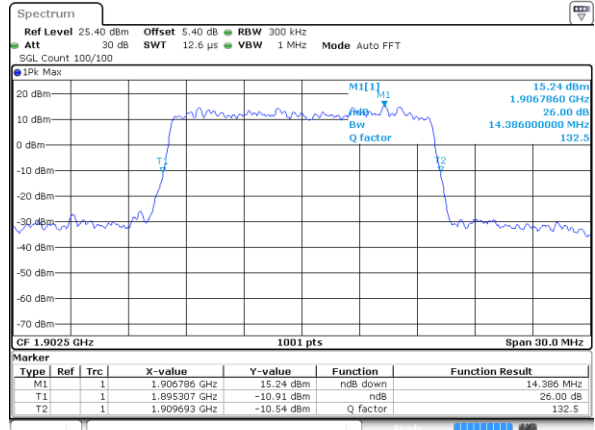

Date: 7 AUG 2019 17:41:13

Middle Channel / 15MHz / 16QAM

Date: 7 AUG 2019 17:41:23

Highest Channel / 15MHz / QPSK

Date: 7 AUG 2019 17:43:43

Highest Channel / 15MHz / 16QAM

Date: 7 AUG 2019 17:43:53

LTE Band 2