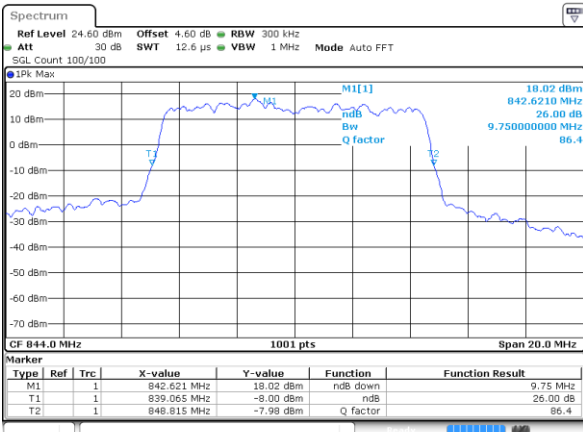

LTE Band 26

Lowest Channel / 10MHz / QPSK

Date: 7 AUG 2019 20:12:47

Lowest Channel / 10MHz / 16QAM

Date: 7 AUG 2019 20:13:04

Middle Channel / 10MHz / QPSK

Date: 7 AUG 2019 20:14:13

Middle Channel / 10MHz / 16QAM

Date: 7 AUG 2019 20:13:56

Highest Channel / 10MHz / QPSK

Date: 7 AUG 2019 20:14:30

Highest Channel / 10MHz / 16QAM

Date: 7 AUG 2019 20:14:49

LTE Band 26

Lowest Channel / 15MHz / QPSK

Date: 7 AUG 2019 20:18:47