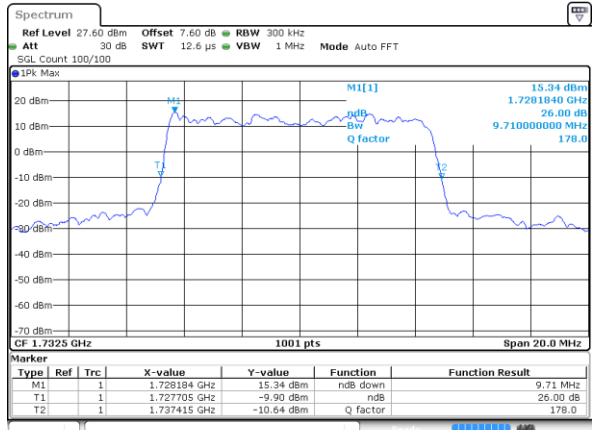

Middle Channel / 10MHz / 16QAM

Date: 12 AUG 2019 00:38:22