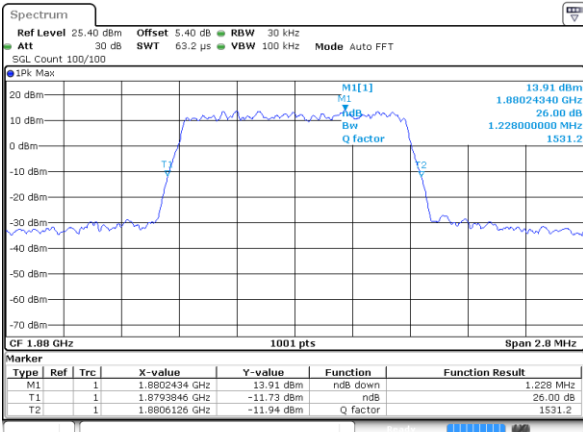

Middle Channel / 1.4MHz / 64QAM

Date: 7 AUG 2019 18:15:45