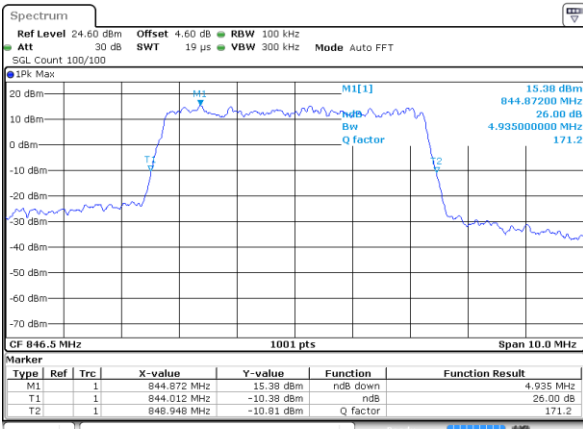

Date: 7 AUG 2019 20:02:32

Highest Channel / 3MHz / 16QAM

Date: 7 AUG 2019 20:02:48

LTE Band 26

Lowest Channel / 5MHz / QPSK

Date: 7 AUG 2019 20:06:45

Lowest Channel / 5MHz / 16QAM

Date: 7 AUG 2019 20:07:05

Middle Channel / 5MHz / QPSK

Date: 7 AUG 2019 20:08:15

Middle Channel / 5MHz / 16QAM

Date: 7 AUG 2019 20:07:58

Highest Channel / 5MHz / QPSK

Date: 7 AUG 2019 20:08:32

Highest Channel / 5MHz / 16QAM

Date: 7 AUG 2019 20:08:49

LTE Band 26

Lowest Channel / 10MHz / QPSK

Date: 7 AUG 2019 20:12:47

Lowest Channel / 10MHz / 16QAM

Date: 7 AUG 2019 20:13:04

Middle Channel / 10MHz / QPSK

Date: 7 AUG 2019 20:14:13

Middle Channel / 10MHz / 16QAM