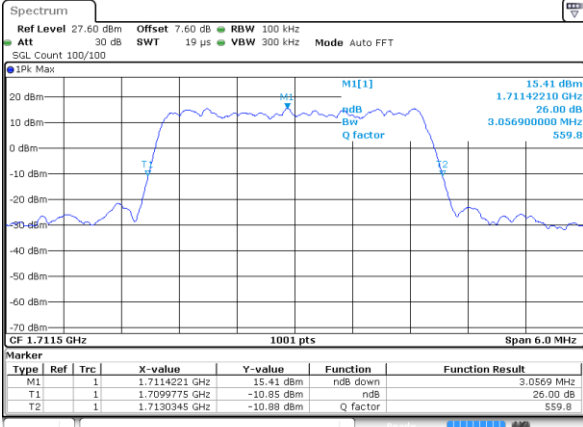

LTE Band 4

Lowest Channel / 3MHz / QPSK

Date: 11 AUG 2019 23:58:05