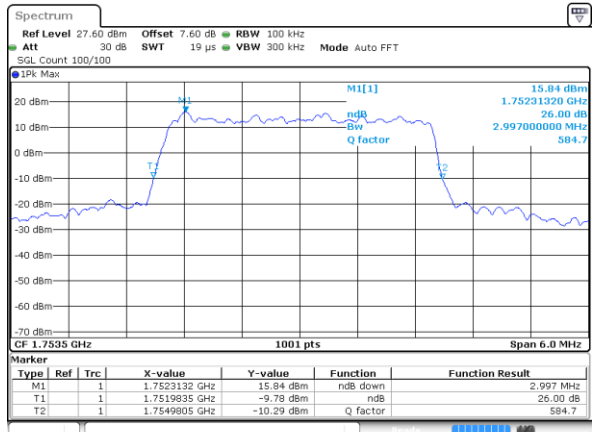

Highest Channel / 20MHz / 16QAM

Date: 12 AUG 2019 01:13:59

LTE Band 4

Lowest Channel / 1.4MHz / 64QAM

Date: 12 AUG 2019 01:22:04

Lowest Channel / 3MHz / 64QAM

Date: 12 AUG 2019 01:30:21

Middle Channel / 1.4MHz / 64QAM

Date: 12 AUG 2019 01:25:35

Middle Channel / 3MHz / 64QAM

Date: 12 AUG 2019 01:33:51

Highest Channel / 1.4MHz / 64QAM

Date: 12 AUG 2019 01:26:50

Highest Channel / 3MHz / 64QAM

Date: 12 AUG 2019 01:35:07

LTE Band 4

Lowest Channel / 5MHz / 64QAM

Date: 12 AUG 2019 01:38:37

Lowest Channel / 10MHz / 64QAM

Date: 12 AUG 2019 01:46:54

Middle Channel / 5MHz / 64QAM

Date: 12 AUG 2019 01:42:08

Middle Channel / 10MHz / 64QAM

Date: 12 AUG 2019 01:50:24