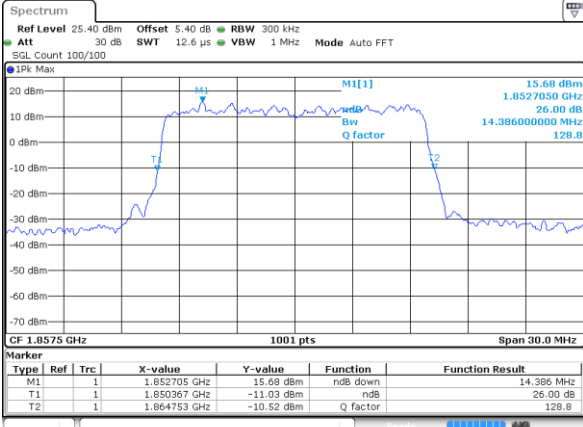

Highest Channel / 10MHz / 16QAM

Date: 7 AUG 2019 17:27:22

LTE Band 2

Lowest Channel / 15MHz / QPSK

Date: 7 AUG 2019 17:34:13

Lowest Channel / 15MHz / 16QAM

Date: 7 AUG 2019 17:34:23

Middle Channel / 15MHz / QPSK