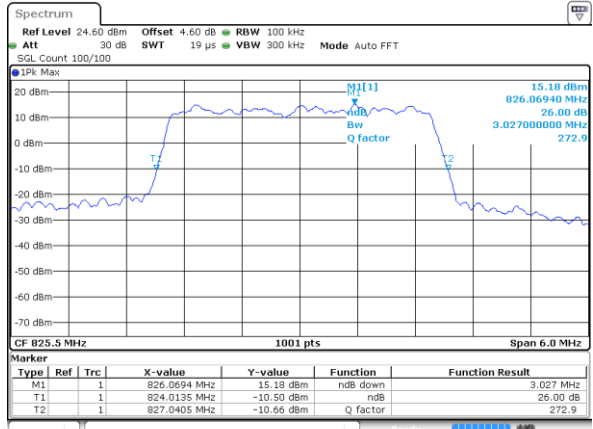

Highest Channel / 15MHz / 16QAM

Date: 7 AUG 2019 20:20:47

LTE Band 26

Lowest Channel / 1.4MHz / 64QAM

Date: 7 AUG 2019 19:53:52

Lowest Channel / 3MHz / 64QAM

Date: 7 AUG 2019 20:01:26

Middle Channel / 1.4MHz / 64QAM

Date: 7 AUG 2019 19:59:11

Middle Channel / 3MHz / 64QAM

Date: 7 AUG 2019 20:01:43

Highest Channel / 1.4MHz / 64QAM

Date: 7 AUG 2019 20:00:34

Highest Channel / 3MHz / 64QAM

Date: 7 AUG 2019 20:03:04