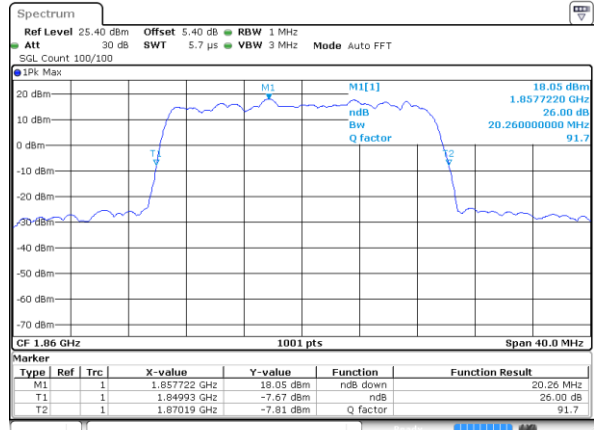

Lowest Channel / 20MHz / 16QAM

Date: 7 AUG 2019 17:50:53