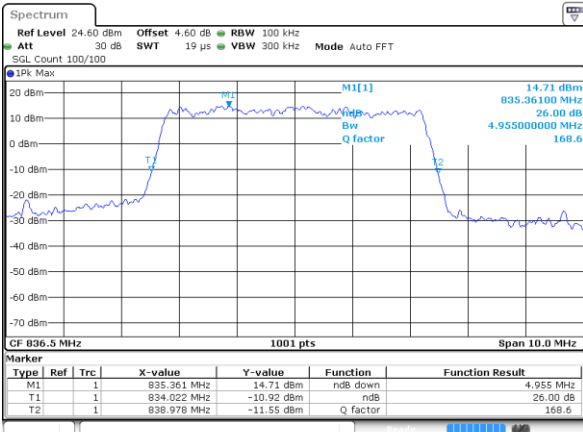

Middle Channel / 5MHz / QPSK

Date: 7 AUG 2019 20:08:15