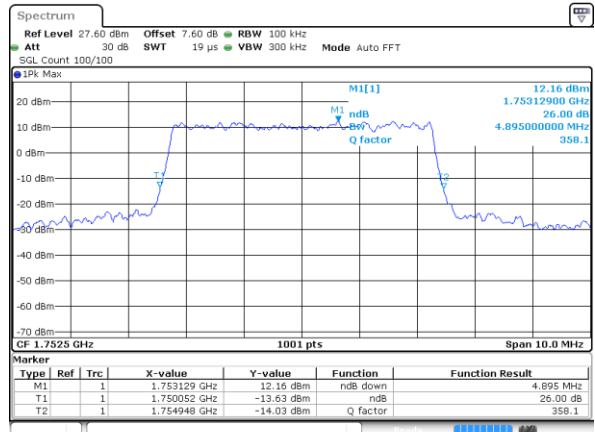

Middle Channel / 3MHz / 16QAM

Date: 12 AUG 2019 00:05:16

Highest Channel / 3MHz / QPSK

Date: 12 AUG 2019 00:07:37

Highest Channel / 3MHz / 16QAM

Date: 12 AUG 2019 00:07:47

LTE Band 4

Lowest Channel / 5MHz / QPSK

Date: 12 AUG 2019 00:14:38

Lowest Channel / 5MHz / 16QAM

Date: 12 AUG 2019 00:14:48

Middle Channel / 5MHz / QPSK

Date: 12 AUG 2019 00:21:39

Middle Channel / 5MHz / 16QAM

Date: 12 AUG 2019 00:21:49

Highest Channel / 5MHz / QPSK

Date: 12 AUG 2019 00:24:10

Highest Channel / 5MHz / 16QAM

Date: 12 AUG 2019 00:24:20

LTE Band 4

Lowest Channel / 10MHz / QPSK

Date: 12 AUG 2019 00:31:11

Lowest Channel / 10MHz / 16QAM

Date: 12 AUG 2019 00:31:21