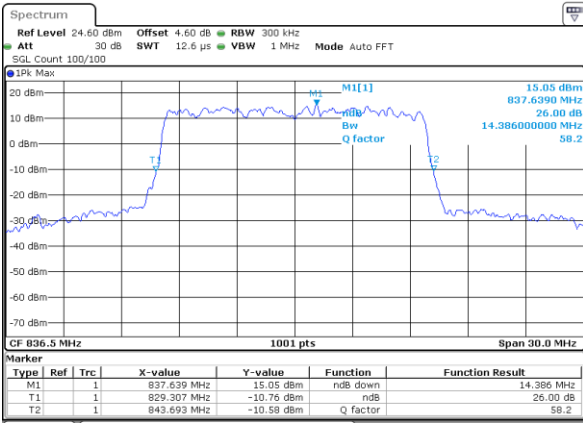

LTE Band 26

Lowest Channel / 10MHz / QPSK

Date: 7 AUG 2019 20:12:47

Lowest Channel / 10MHz / 16QAM

Date: 7 AUG 2019 20:13:04

Middle Channel / 10MHz / QPSK

Date: 7 AUG 2019 20:14:13

Middle Channel / 10MHz / 16QAM

Date: 7 AUG 2019 20:13:56

Highest Channel / 10MHz / QPSK

Date: 7 AUG 2019 20:14:30

Highest Channel / 10MHz / 16QAM

Date: 7 AUG 2019 20:14:49

LTE Band 26

Lowest Channel / 15MHz / QPSK

Date: 7 AUG 2019 20:18:47

Lowest Channel / 15MHz / 16QAM

Date: 7 AUG 2019 20:19:03

Middle Channel / 15MHz / QPSK

Date: 7 AUG 2019 20:20:12

Middle Channel / 15MHz / 16QAM

Date: 7 AUG 2019 20:19:55

Highest Channel / 15MHz / QPSK

Date: 7 AUG 2019 20:20:29

Highest Channel / 15MHz / 16QAM

Date: 7 AUG 2019 20:20:47

LTE Band 26

Lowest Channel / 1.4MHz / 64QAM

Date: 7 AUG 2019 19:53:52

Lowest Channel / 3MHz / 64QAM

Date: 7 AUG 2019 20:01:26

Middle Channel / 1.4MHz / 64QAM