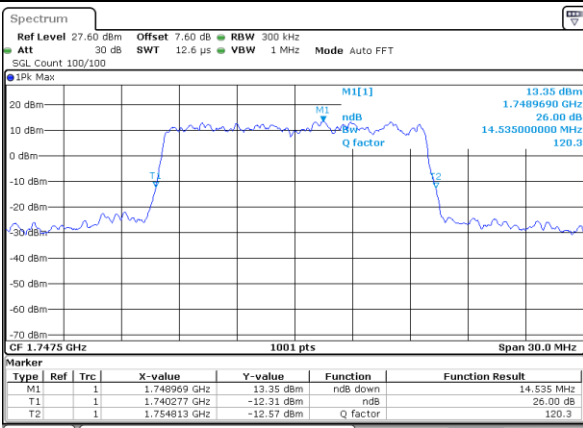

Highest Channel / 5MHz / 64QAM

Date: 12 AUG 2019 01:43:23

Highest Channel / 10MHz / 64QAM

Date: 12 AUG 2019 01:51:40

LTE Band 4

Lowest Channel / 15MHz / 64QAM

Date: 12 AUG 2019 01:55:10

Lowest Channel / 20MHz / 64QAM

Date: 12 AUG 2019 02:03:27

Middle Channel / 15MHz / 64QAM

Date: 12 AUG 2019 01:58:41

Middle Channel / 20MHz / 64QAM

Date: 12 AUG 2019 02:06:58

Highest Channel / 15MHz / 64QAM

Date: 12 AUG 2019 01:59:56

Highest Channel / 20MHz / 64QAM

Date: 12 AUG 2019 02:08:13

LTE Band 26

Lowest Channel / 1.4MHz / QPSK

Date: 7 AUG 2019 19:53:12

Lowest Channel / 1.4MHz / 16QAM

Date: 7 AUG 2019 19:53:32

Middle Channel / 1.4MHz / QPSK

Date: 7 AUG 2019 19:59:43