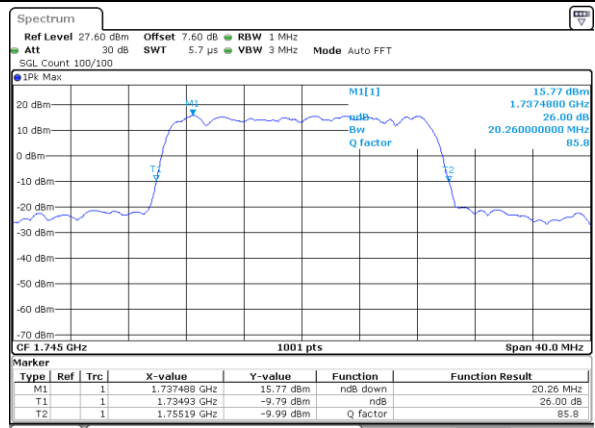

Highest Channel / 5MHz / 64QAM

Date: 12 AUG 2019 01:43:23

Highest Channel / 10MHz / 64QAM

Date: 12 AUG 2019 01:51:40

LTE Band 4

Lowest Channel / 15MHz / 64QAM

Date: 12 AUG 2019 01:55:10

Lowest Channel / 20MHz / 64QAM

Date: 12 AUG 2019 02:03:27

Middle Channel / 15MHz / 64QAM

Date: 12 AUG 2019 01:58:41

Middle Channel / 20MHz / 64QAM

Date: 12 AUG 2019 02:06:58

Highest Channel / 15MHz / 64QAM

Date: 12 AUG 2019 01:59:56

Highest Channel / 20MHz / 64QAM

Date: 12 AUG 2019 02:08:13

LTE Band 26

Lowest Channel / 1.4MHz / QPSK

Date: 7 AUG 2019 19:53:12

Lowest Channel / 1.4MHz / 16QAM

Date: 7 AUG 2019 19:53:32

Middle Channel / 1.4MHz / QPSK

Date: 7 AUG 2019 19:59:43