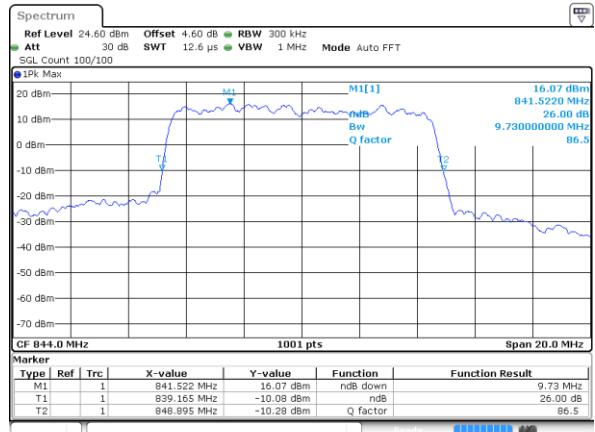

LTE Band 26

Lowest Channel / 10MHz / QPSK

Date: 7 AUG 2019 20:12:47

Lowest Channel / 10MHz / 16QAM

Date: 7 AUG 2019 20:13:04

Middle Channel / 10MHz / QPSK

Date: 7 AUG 2019 20:14:13

Middle Channel / 10MHz / 16QAM

Date: 7 AUG 2019 20:13:56

Highest Channel / 10MHz / QPSK

Date: 7 AUG 2019 20:14:30

Highest Channel / 10MHz / 16QAM

Date: 7 AUG 2019 20:14:49

LTE Band 26

Lowest Channel / 15MHz / QPSK

Date: 7 AUG 2019 20:18:47