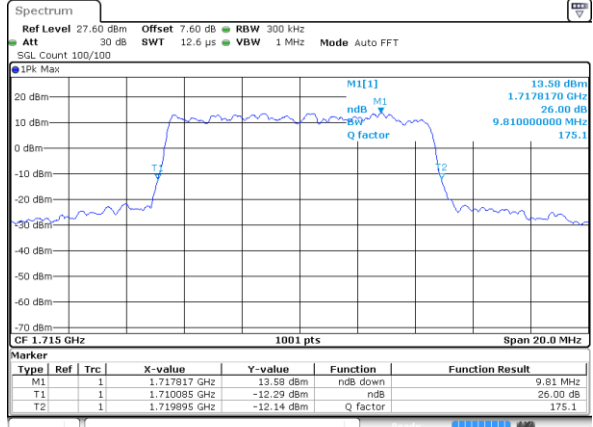

Date: 12 AUG 2019 00:24:10

Highest Channel / 5MHz / 16QAM

Date: 12 AUG 2019 00:24:20

LTE Band 4

Lowest Channel / 10MHz / QPSK

Date: 12 AUG 2019 00:31:11

Lowest Channel / 10MHz / 16QAM

Date: 12 AUG 2019 00:31:21