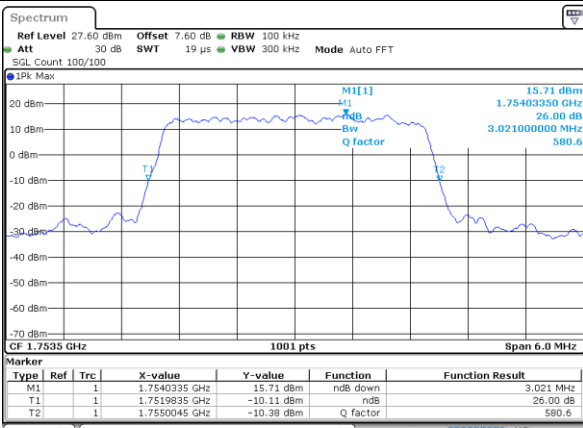

Date: 11 AUG 2019 23:51:14

LTE Band 4

Lowest Channel / 3MHz / QPSK

Date: 11 AUG 2019 23:58:05

Lowest Channel / 3MHz / 16QAM

Date: 11 AUG 2019 23:58:15

Middle Channel / 3MHz / QPSK

Date: 12 AUG 2019 00:05:06

Middle Channel / 3MHz / 16QAM

Date: 12 AUG 2019 00:05:16

Highest Channel / 3MHz / QPSK

Date: 12 AUG 2019 00:07:37

Highest Channel / 3MHz / 16QAM

Date: 12 AUG 2019 00:07:47

LTE Band 4

Lowest Channel / 5MHz / QPSK