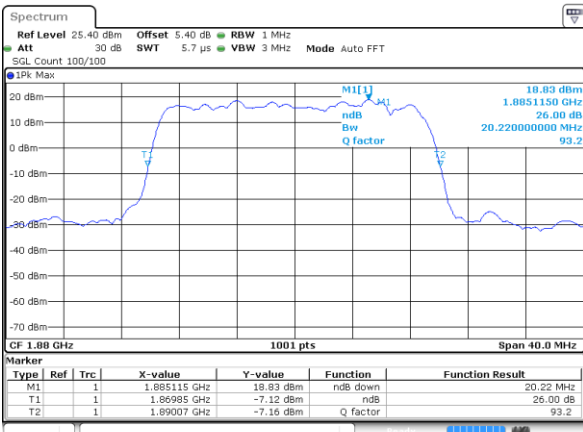

Middle Channel / 20MHz / QPSK

Date: 7 AUG 2019 17:57:43