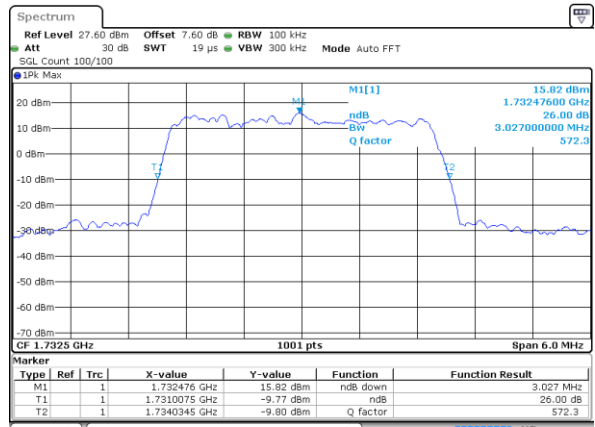

Date: 11 AUG 2019 23:51:14

LTE Band 4

Lowest Channel / 3MHz / QPSK

Date: 11 AUG 2019 23:58:05

Lowest Channel / 3MHz / 16QAM

Date: 11 AUG 2019 23:58:15

Middle Channel / 3MHz / QPSK

Date: 12 AUG 2019 00:05:06

Middle Channel / 3MHz / 16QAM

Date: 12 AUG 2019 00:05:16

Highest Channel / 3MHz / QPSK

Date: 12 AUG 2019 00:07:37

Highest Channel / 3MHz / 16QAM

Date: 12 AUG 2019 00:07:47

LTE Band 4

Lowest Channel / 5MHz / QPSK