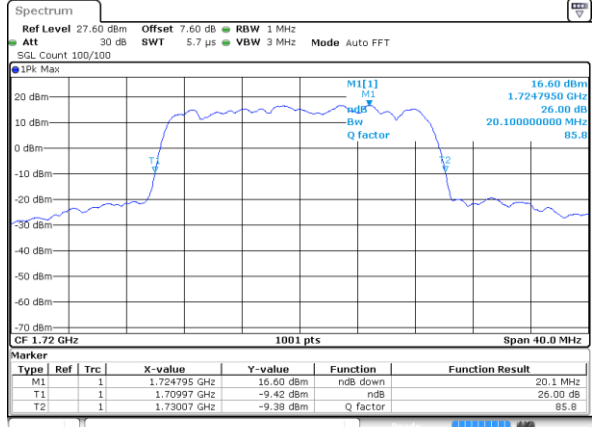

LTE Band 4

Lowest Channel / 15MHz / QPSK

Date: 12 AUG 2019 00:47:44

Lowest Channel / 15MHz / 16QAM

Date: 12 AUG 2019 00:47:54

Middle Channel / 15MHz / QPSK

Date: 12 AUG 2019 00:54:45

Middle Channel / 15MHz / 16QAM

Date: 12 AUG 2019 00:54:55

Highest Channel / 15MHz / QPSK

Date: 12 AUG 2019 00:57:16

Highest Channel / 15MHz / 16QAM

Date: 12 AUG 2019 00:57:26

LTE Band 4

Lowest Channel / 20MHz / QPSK

Date: 12 AUG 2019 01:04:17

Lowest Channel / 20MHz / 16QAM

Date: 12 AUG 2019 01:04:27

Middle Channel / 20MHz / QPSK

Date: 12 AUG 2019 01:11:18

Middle Channel / 20MHz / 16QAM

Date: 12 AUG 2019 01:11:28

Highest Channel / 20MHz / QPSK

Date: 12 AUG 2019 01:13:49

Highest Channel / 20MHz / 16QAM

Date: 12 AUG 2019 01:13:59

LTE Band 4

Lowest Channel / 1.4MHz / 64QAM

Date: 12 AUG 2019 01:22:04

Lowest Channel / 3MHz / 64QAM

Date: 12 AUG 2019 01:30:21

Middle Channel / 1.4MHz / 64QAM