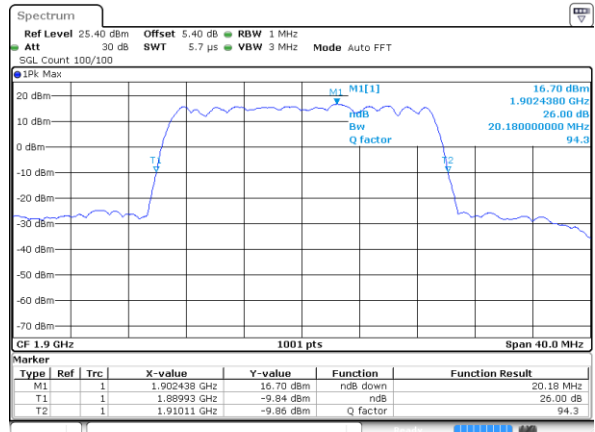

Date: 7 AUG 2019 18:17:35

Lowest Channel / 20MHz / 64QAM

Date: 7 AUG 2019 18:18:06

Middle Channel / 15MHz / 64QAM

Date: 7 AUG 2019 18:17:46

Middle Channel / 20MHz / 64QAM

Date: 7 AUG 2019 18:18:16

Highest Channel / 15MHz / 64QAM

Date: 7 AUG 2019 18:17:56

Highest Channel / 20MHz / 64QAM

Date: 7 AUG 2019 18:18:26

LTE Band 4

Lowest Channel / 1.4MHz / QPSK

Date: 11 AUG 2019 23:41:31

Lowest Channel / 1.4MHz / 16QAM

Date: 11 AUG 2019 23:41:41