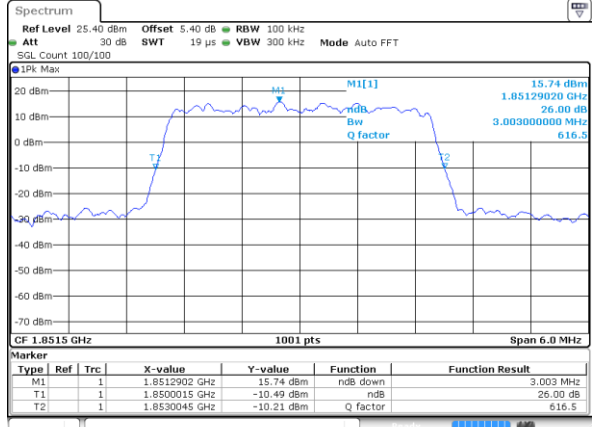

Highest Channel / 20MHz / QPSK

Date: 7 AUG 2019 18:00:13

Highest Channel / 20MHz / 16QAM

Date: 7 AUG 2019 18:00:23

LTE Band 2

Lowest Channel / 1.4MHz / 64QAM

Date: 7 AUG 2019 18:15:35

Lowest Channel / 3MHz / 64QAM