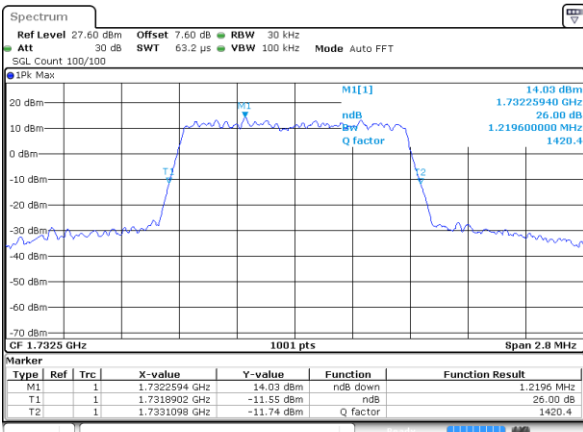

Highest Channel / 20MHz / 16QAM

Date: 12 AUG 2019 01:13:59

LTE Band 4

Lowest Channel / 1.4MHz / 64QAM

Date: 12 AUG 2019 01:22:04

Lowest Channel / 3MHz / 64QAM

Date: 12 AUG 2019 01:30:21

Middle Channel / 1.4MHz / 64QAM

Date: 12 AUG 2019 01:25:35

Middle Channel / 3MHz / 64QAM

Date: 12 AUG 2019 01:33:51

Highest Channel / 1.4MHz / 64QAM

Date: 12 AUG 2019 01:26:50

Highest Channel / 3MHz / 64QAM

Date: 12 AUG 2019 01:35:07

LTE Band 4