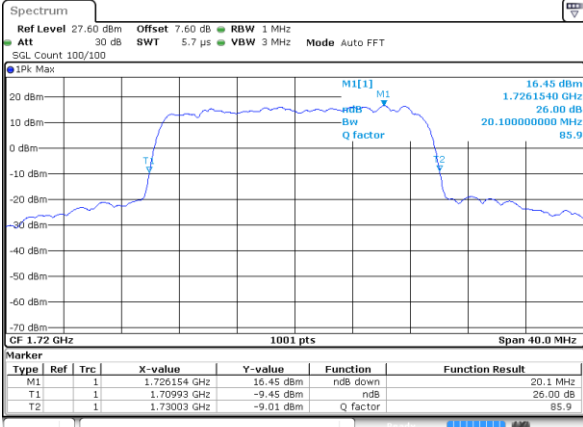

LTE Band 4

Lowest Channel / 15MHz / QPSK

Date: 12 AUG 2019 00:47:44

Lowest Channel / 15MHz / 16QAM

Date: 12 AUG 2019 00:47:54

Middle Channel / 15MHz / QPSK

Date: 12 AUG 2019 00:54:45

Middle Channel / 15MHz / 16QAM

Date: 12 AUG 2019 00:54:55

Highest Channel / 15MHz / QPSK

Date: 12 AUG 2019 00:57:16

Highest Channel / 15MHz / 16QAM

Date: 12 AUG 2019 00:57:26

LTE Band 4

Lowest Channel / 20MHz / QPSK

Date: 12 AUG 2019 01:04:17