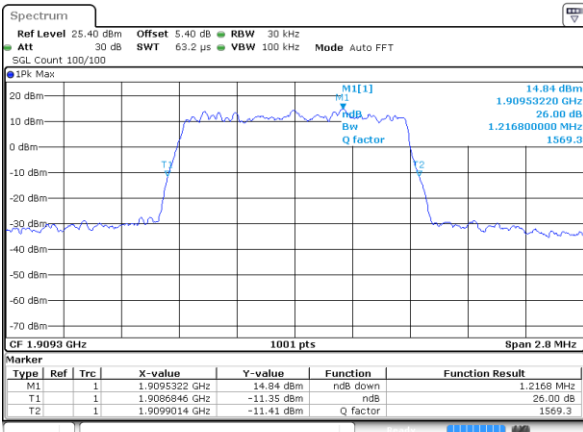

Date: 7 AUG 2019 18:16:05

Middle Channel / 1.4MHz / 64QAM

Date: 7 AUG 2019 18:15:45

Middle Channel / 3MHz / 64QAM

Date: 7 AUG 2019 18:16:15

Highest Channel / 1.4MHz / 64QAM

Date: 7 AUG 2019 18:15:55

Highest Channel / 3MHz / 64QAM