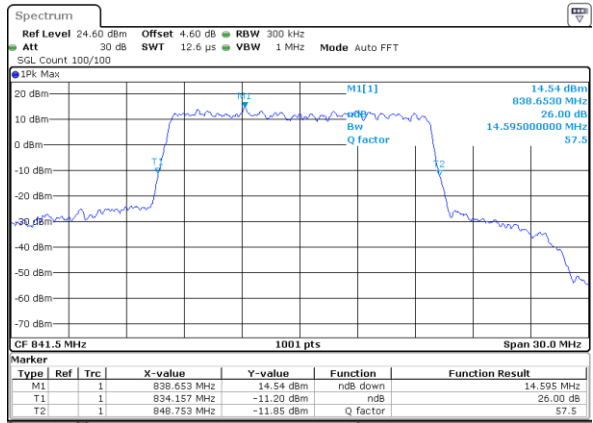

Date: 7 AUG 2019 20:13:56

Highest Channel / 10MHz / QPSK

Date: 7 AUG 2019 20:14:30

Highest Channel / 10MHz / 16QAM

Date: 7 AUG 2019 20:14:49

LTE Band 26

Lowest Channel / 15MHz / QPSK

Date: 7 AUG 2019 20:18:47

Lowest Channel / 15MHz / 16QAM

Date: 7 AUG 2019 20:19:03

Middle Channel / 15MHz / QPSK

Date: 7 AUG 2019 20:20:12

Middle Channel / 15MHz / 16QAM

Date: 7 AUG 2019 20:19:55

Highest Channel / 15MHz / QPSK

Date: 7 AUG 2019 20:20:29

Highest Channel / 15MHz / 16QAM

Date: 7 AUG 2019 20:20:47

LTE Band 26

Lowest Channel / 1.4MHz / 64QAM

Date: 7 AUG 2019 19:53:52

Lowest Channel / 3MHz / 64QAM

Date: 7 AUG 2019 20:01:26

Middle Channel / 1.4MHz / 64QAM