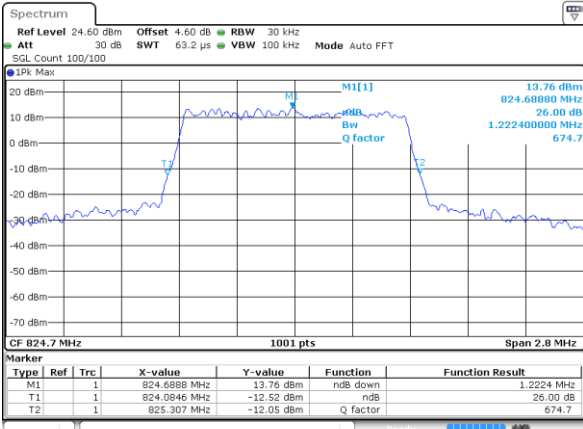

Highest Channel / 15MHz / 16QAM

Date: 7 AUG 2019 20:20:47

LTE Band 26

Lowest Channel / 1.4MHz / 64QAM

Date: 7 AUG 2019 19:53:52

Lowest Channel / 3MHz / 64QAM

Date: 7 AUG 2019 20:01:26

Middle Channel / 1.4MHz / 64QAM

Date: 7 AUG 2019 19:59:11

Middle Channel / 3MHz / 64QAM

Date: 7 AUG 2019 20:01:43

Highest Channel / 1.4MHz / 64QAM

Date: 7 AUG 2019 20:00:34

Highest Channel / 3MHz / 64QAM

Date: 7 AUG 2019 20:03:04