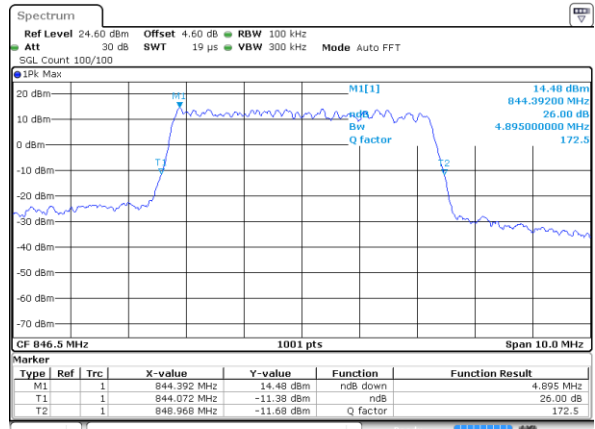

Date: 7 AUG 2019 20:02:32

Highest Channel / 3MHz / 16QAM

Date: 7 AUG 2019 20:02:48

LTE Band 26

Lowest Channel / 5MHz / QPSK

Date: 7 AUG 2019 20:06:45

Lowest Channel / 5MHz / 16QAM

Date: 7 AUG 2019 20:07:05

Middle Channel / 5MHz / QPSK

Date: 7 AUG 2019 20:08:15

Middle Channel / 5MHz / 16QAM

Date: 7 AUG 2019 20:07:58

Highest Channel / 5MHz / QPSK

Date: 7 AUG 2019 20:08:32

Highest Channel / 5MHz / 16QAM

Date: 7 AUG 2019 20:08:49

LTE Band 26

Lowest Channel / 10MHz / QPSK

Date: 7 AUG 2019 20:12:47

Lowest Channel / 10MHz / 16QAM

Date: 7 AUG 2019 20:13:04

Middle Channel / 10MHz / QPSK

Date: 7 AUG 2019 20:14:13

Middle Channel / 10MHz / 16QAM