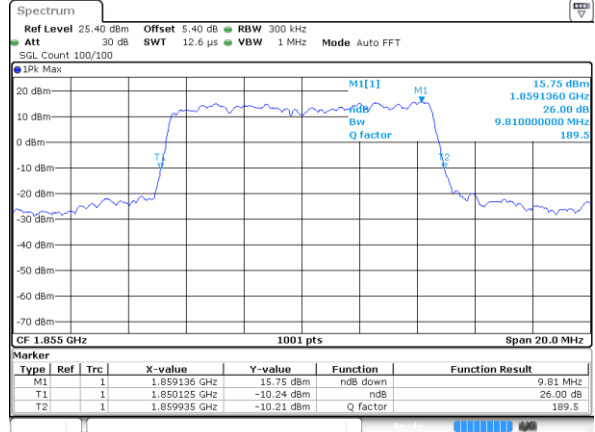

Lowest Channel / 10MHz / 16QAM

Date: 7 AUG 2019 17:17:52