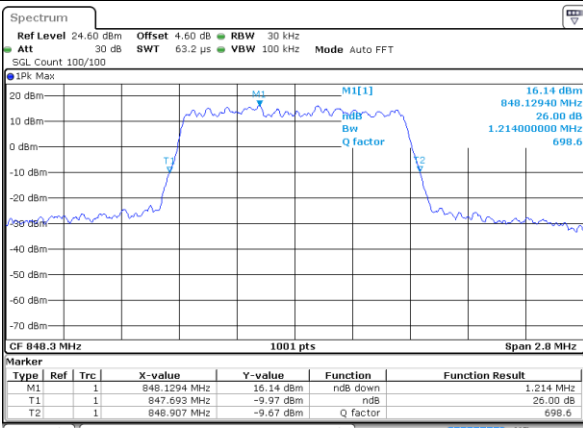

Date: 12 AUG 2019 02:08:13

LTE Band 26

Lowest Channel / 1.4MHz / QPSK

Date: 7 AUG 2019 19:53:12

Lowest Channel / 1.4MHz / 16QAM

Date: 7 AUG 2019 19:53:32

Middle Channel / 1.4MHz / QPSK

Date: 7 AUG 2019 19:59:43

Middle Channel / 1.4MHz / 16QAM

Date: 7 AUG 2019 19:59:27

Highest Channel / 1.4MHz / QPSK

Date: 7 AUG 2019 20:00:00

Highest Channel / 1.4MHz / 16QAM

Date: 7 AUG 2019 20:00:17

LTE Band 26

Lowest Channel / 3MHz / QPSK