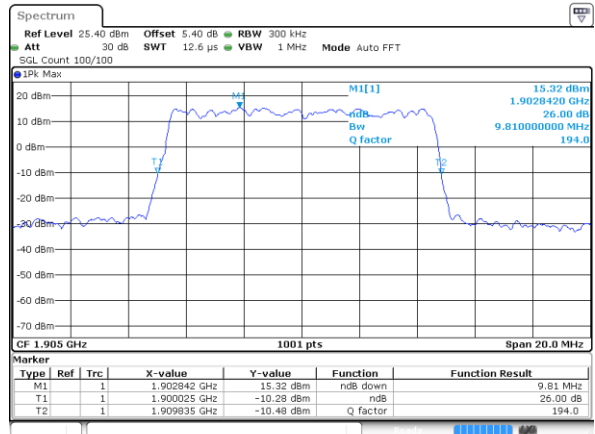

Highest Channel / 10MHz / 16QAM

Date: 7 AUG 2019 17:27:22

LTE Band 2

Lowest Channel / 15MHz / QPSK

Date: 7 AUG 2019 17:34:13

Lowest Channel / 15MHz / 16QAM

Date: 7 AUG 2019 17:34:23

Middle Channel / 15MHz / QPSK