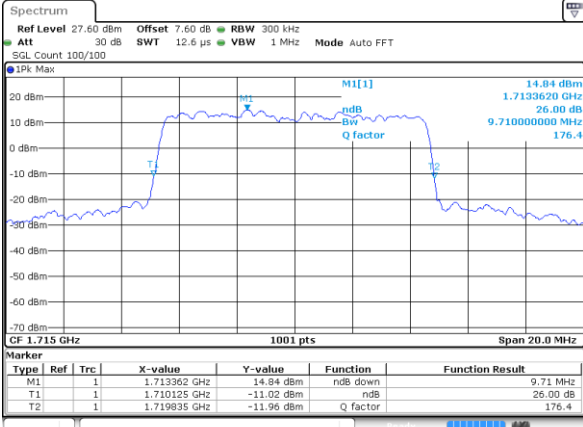

Date: 12 AUG 2019 00:24:10

Highest Channel / 5MHz / 16QAM

Date: 12 AUG 2019 00:24:20

LTE Band 4

Lowest Channel / 10MHz / QPSK

Date: 12 AUG 2019 00:31:11

Lowest Channel / 10MHz / 16QAM

Date: 12 AUG 2019 00:31:21