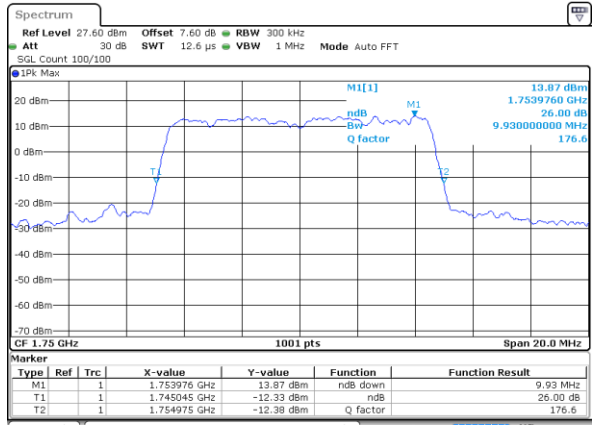

Highest Channel / 20MHz / 16QAM

Date: 12 AUG 2019 01:13:59

LTE Band 4

Lowest Channel / 1.4MHz / 64QAM

Date: 12 AUG 2019 01:22:04

Lowest Channel / 3MHz / 64QAM

Date: 12 AUG 2019 01:30:21

Middle Channel / 1.4MHz / 64QAM

Date: 12 AUG 2019 01:25:35

Middle Channel / 3MHz / 64QAM

Date: 12 AUG 2019 01:33:51

Highest Channel / 1.4MHz / 64QAM

Date: 12 AUG 2019 01:26:50

Highest Channel / 3MHz / 64QAM

Date: 12 AUG 2019 01:35:07

LTE Band 4

Lowest Channel / 5MHz / 64QAM

Date: 12 AUG 2019 01:38:37

Lowest Channel / 10MHz / 64QAM

Date: 12 AUG 2019 01:46:54

Middle Channel / 5MHz / 64QAM

Date: 12 AUG 2019 01:42:08

Middle Channel / 10MHz / 64QAM

Date: 12 AUG 2019 01:50:24

Highest Channel / 5MHz / 64QAM

Date: 12 AUG 2019 01:43:23

Highest Channel / 10MHz / 64QAM

Date: 12 AUG 2019 01:51:40

LTE Band 4

Lowest Channel / 15MHz / 64QAM

Date: 12 AUG 2019 01:55:10

Lowest Channel / 20MHz / 64QAM