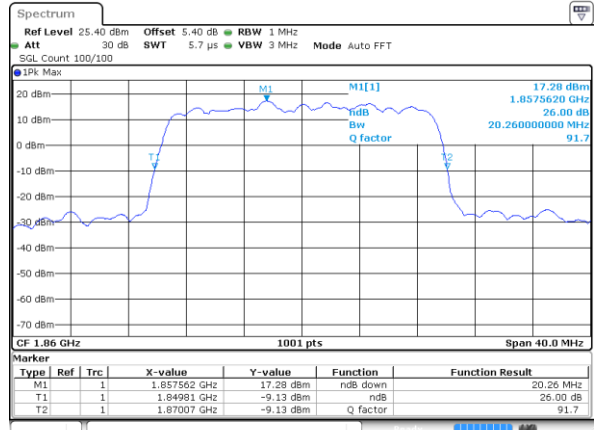

Lowest Channel / 20MHz / 64QAM

Date: 7 AUG 2019 18:18:06