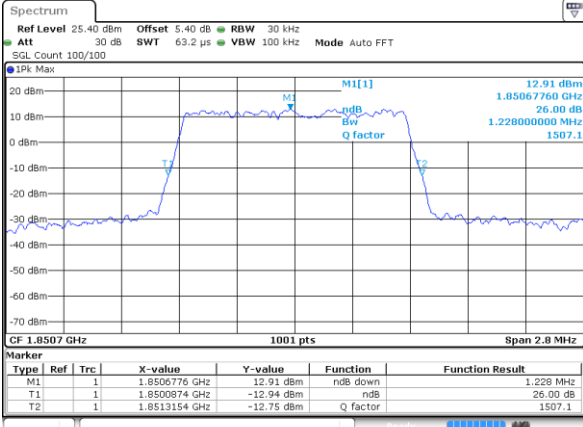

Highest Channel / 20MHz / QPSK

Date: 7 AUG 2019 18:00:13

Highest Channel / 20MHz / 16QAM

Date: 7 AUG 2019 18:00:23

LTE Band 2

Lowest Channel / 1.4MHz / 64QAM

Date: 7 AUG 2019 18:15:35

Lowest Channel / 3MHz / 64QAM