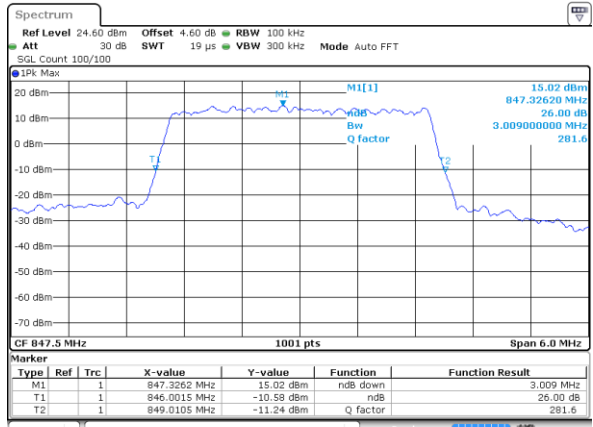

Highest Channel / 15MHz / 16QAM

Date: 7 AUG 2019 20:20:47

LTE Band 26

Lowest Channel / 1.4MHz / 64QAM

Date: 7 AUG 2019 19:53:52

Lowest Channel / 3MHz / 64QAM

Date: 7 AUG 2019 20:01:26

Middle Channel / 1.4MHz / 64QAM

Date: 7 AUG 2019 19:59:11

Middle Channel / 3MHz / 64QAM

Date: 7 AUG 2019 20:01:43

Highest Channel / 1.4MHz / 64QAM

Date: 7 AUG 2019 20:00:34

Highest Channel / 3MHz / 64QAM

Date: 7 AUG 2019 20:03:04