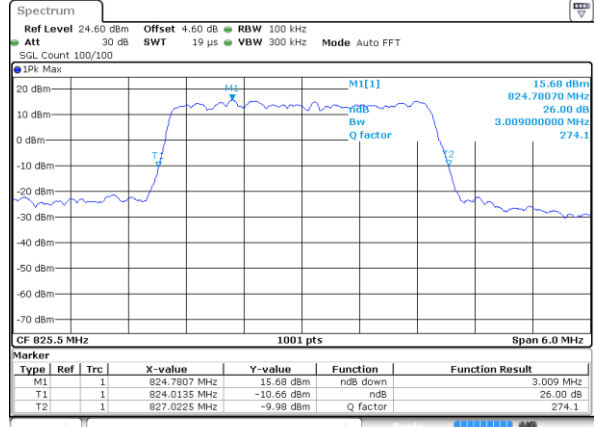

Lowest Channel / 3MHz / 16QAM

Date: 7 AUG 2019 20:01:10