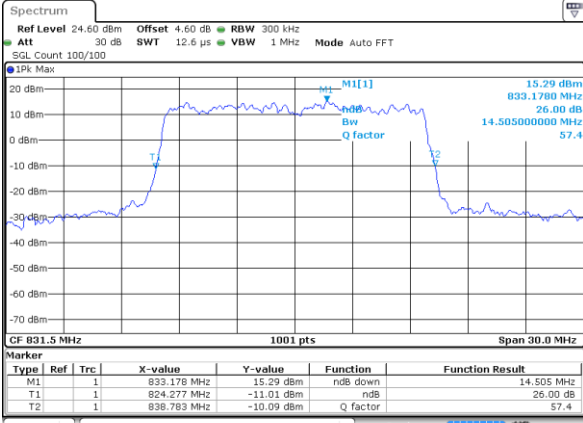

LTE Band 26

Lowest Channel / 10MHz / QPSK

Date: 7 AUG 2019 20:12:47

Lowest Channel / 10MHz / 16QAM

Date: 7 AUG 2019 20:13:04

Middle Channel / 10MHz / QPSK

Date: 7 AUG 2019 20:14:13

Middle Channel / 10MHz / 16QAM

Date: 7 AUG 2019 20:13:56

Highest Channel / 10MHz / QPSK

Date: 7 AUG 2019 20:14:30

Highest Channel / 10MHz / 16QAM

Date: 7 AUG 2019 20:14:49

LTE Band 26

Lowest Channel / 15MHz / QPSK

Date: 7 AUG 2019 20:18:47

Lowest Channel / 15MHz / 16QAM

Date: 7 AUG 2019 20:19:03

Middle Channel / 15MHz / QPSK

Date: 7 AUG 2019 20:20:12

Middle Channel / 15MHz / 16QAM

Date: 7 AUG 2019 20:19:55

Highest Channel / 15MHz / QPSK

Date: 7 AUG 2019 20:20:29

Highest Channel / 15MHz / 16QAM

Date: 7 AUG 2019 20:20:47

LTE Band 26

Lowest Channel / 1.4MHz / 64QAM

Date: 7 AUG 2019 19:53:52

Lowest Channel / 3MHz / 64QAM

Date: 7 AUG 2019 20:01:26

Middle Channel / 1.4MHz / 64QAM