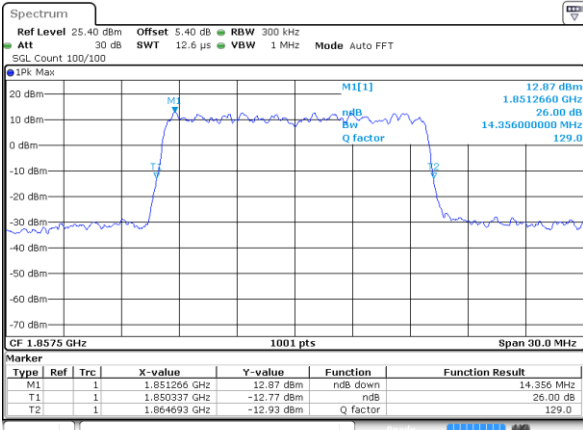

Middle Channel / 10MHz / 64QAM

Date: 7 AUG 2019 18:17:15

Highest Channel / 5MHz / 64QAM

Date: 7 AUG 2019 18:16:55

Highest Channel / 10MHz / 64QAM

Date: 7 AUG 2019 18:17:25

LTE Band 2

Lowest Channel / 15MHz / 64QAM