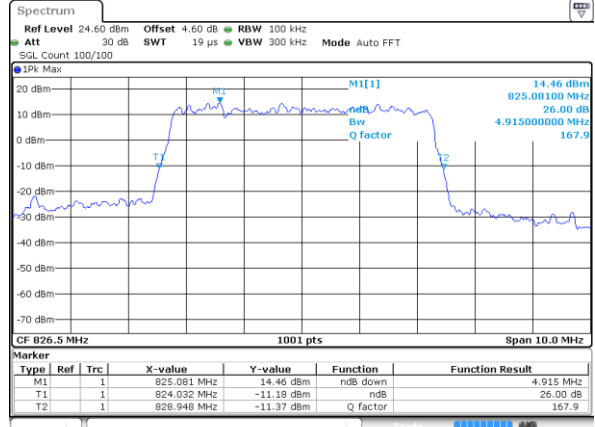

Date: 7 AUG 2019 20:02:32

Highest Channel / 3MHz / 16QAM

Date: 7 AUG 2019 20:02:48

LTE Band 26

Lowest Channel / 5MHz / QPSK

Date: 7 AUG 2019 20:06:45

Lowest Channel / 5MHz / 16QAM

Date: 7 AUG 2019 20:07:05