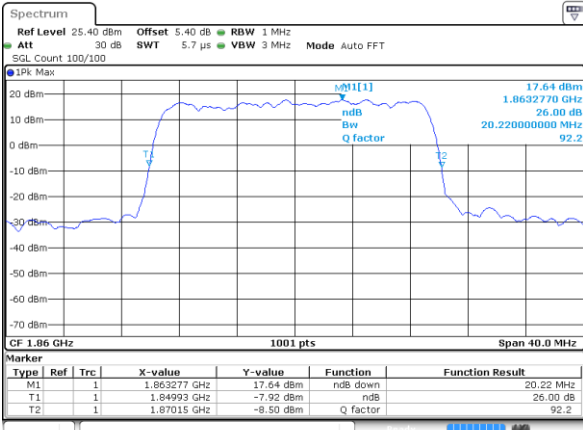

LTE Band 2

Lowest Channel / 20MHz / QPSK

Date: 7 AUG 2019 17:50:43