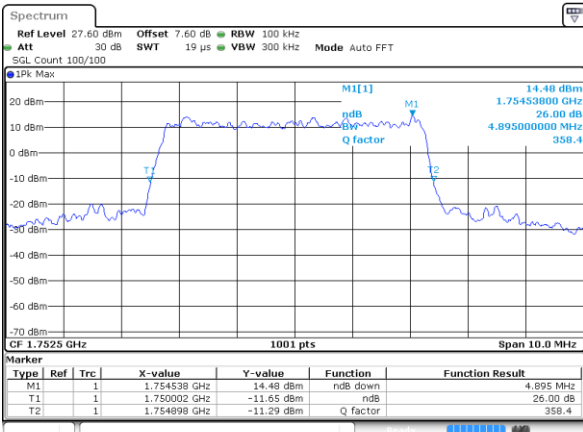

Date: 12 AUG 2019 00:24:10

Highest Channel / 5MHz / 16QAM

Date: 12 AUG 2019 00:24:20

LTE Band 4

Lowest Channel / 10MHz / QPSK

Date: 12 AUG 2019 00:31:11

Lowest Channel / 10MHz / 16QAM

Date: 12 AUG 2019 00:31:21