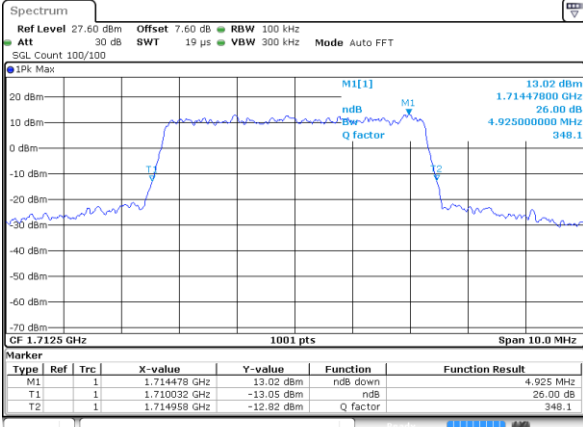

Middle Channel / 3MHz / 16QAM

Date: 12 AUG 2019 00:05:16

Highest Channel / 3MHz / QPSK

Date: 12 AUG 2019 00:07:37

Highest Channel / 3MHz / 16QAM

Date: 12 AUG 2019 00:07:47

LTE Band 4

Lowest Channel / 5MHz / QPSK