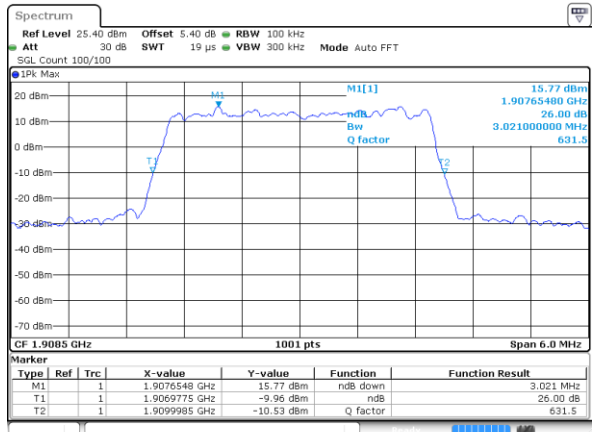

Date: 7 AUG 2019 18:16:05

Middle Channel / 1.4MHz / 64QAM

Date: 7 AUG 2019 18:15:45

Middle Channel / 3MHz / 64QAM

Date: 7 AUG 2019 18:16:15

Highest Channel / 1.4MHz / 64QAM

Date: 7 AUG 2019 18:15:55

Highest Channel / 3MHz / 64QAM