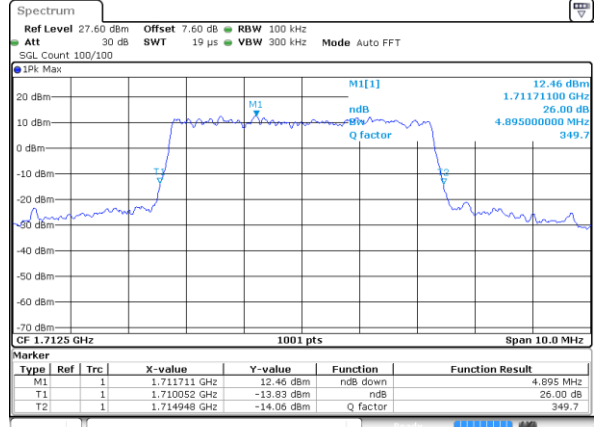

Lowest Channel / 5MHz / 16QAM

Date: 12 AUG 2019 00:14:48