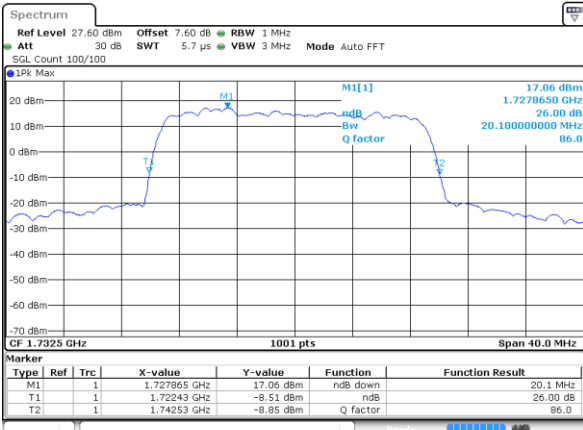

Middle Channel / 20MHz / QPSK

Date: 12 AUG 2019 01:11:18