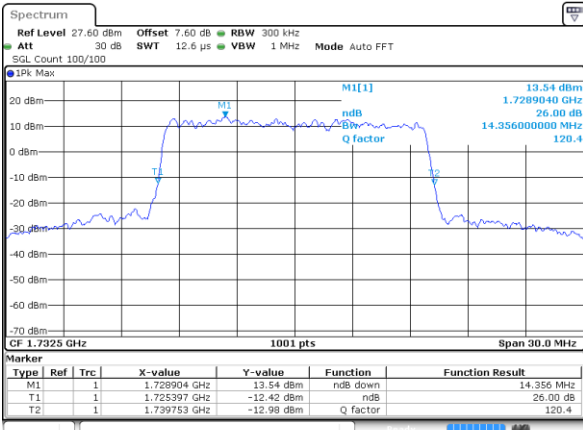

LTE Band 4

Lowest Channel / 15MHz / QPSK

Date: 12 AUG 2019 00:47:44

Lowest Channel / 15MHz / 16QAM

Date: 12 AUG 2019 00:47:54

Middle Channel / 15MHz / QPSK

Date: 12 AUG 2019 00:54:45

Middle Channel / 15MHz / 16QAM

Date: 12 AUG 2019 00:54:55

Highest Channel / 15MHz / QPSK

Date: 12 AUG 2019 00:57:16

Highest Channel / 15MHz / 16QAM

Date: 12 AUG 2019 00:57:26

LTE Band 4

Lowest Channel / 20MHz / QPSK

Date: 12 AUG 2019 01:04:17