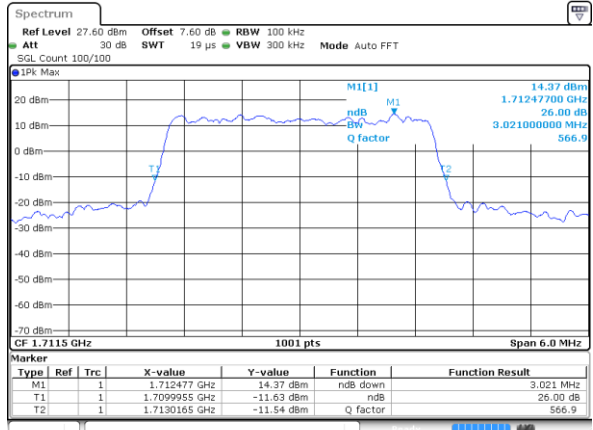

Highest Channel / 20MHz / 16QAM

Date: 12 AUG 2019 01:13:59

LTE Band 4

Lowest Channel / 1.4MHz / 64QAM

Date: 12 AUG 2019 01:22:04

Lowest Channel / 3MHz / 64QAM

Date: 12 AUG 2019 01:30:21

Middle Channel / 1.4MHz / 64QAM

Date: 12 AUG 2019 01:25:35

Middle Channel / 3MHz / 64QAM

Date: 12 AUG 2019 01:33:51

Highest Channel / 1.4MHz / 64QAM

Date: 12 AUG 2019 01:26:50

Highest Channel / 3MHz / 64QAM

Date: 12 AUG 2019 01:35:07

LTE Band 4