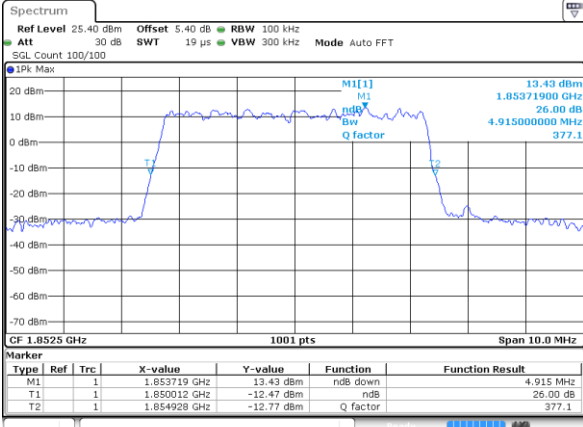

LTE Band 2

Lowest Channel / 5MHz / 64QAM

Date: 7 AUG 2019 18:16:35