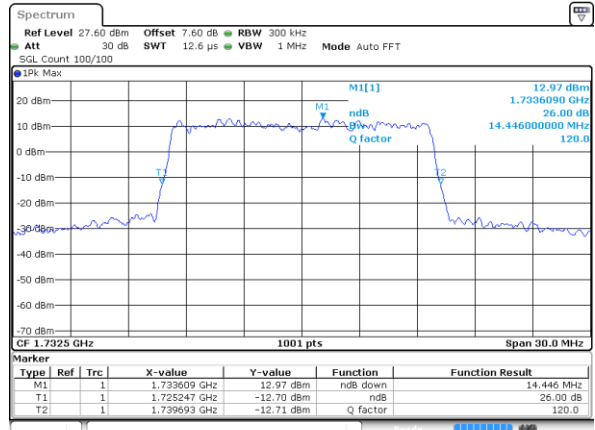

LTE Band 4

Lowest Channel / 15MHz / QPSK

Date: 12 AUG 2019 00:47:44

Lowest Channel / 15MHz / 16QAM

Date: 12 AUG 2019 00:47:54

Middle Channel / 15MHz / QPSK

Date: 12 AUG 2019 00:54:45

Middle Channel / 15MHz / 16QAM

Date: 12 AUG 2019 00:54:55

Highest Channel / 15MHz / QPSK

Date: 12 AUG 2019 00:57:16

Highest Channel / 15MHz / 16QAM

Date: 12 AUG 2019 00:57:26

LTE Band 4

Lowest Channel / 20MHz / QPSK

Date: 12 AUG 2019 01:04:17