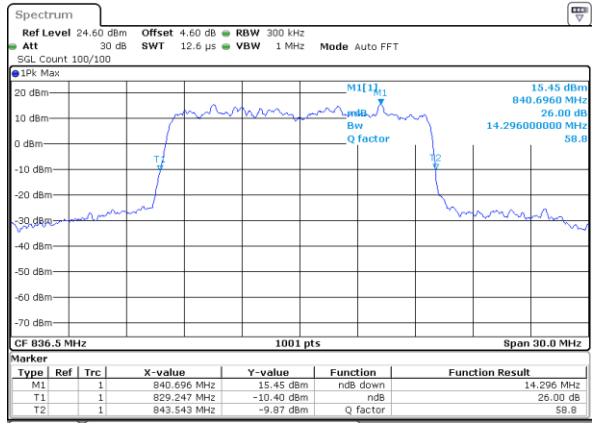

Date: 7 AUG 2019 20:13:56

Highest Channel / 10MHz / QPSK

Date: 7 AUG 2019 20:14:30

Highest Channel / 10MHz / 16QAM

Date: 7 AUG 2019 20:14:49

LTE Band 26

Lowest Channel / 15MHz / QPSK

Date: 7 AUG 2019 20:18:47

Lowest Channel / 15MHz / 16QAM

Date: 7 AUG 2019 20:19:03

Middle Channel / 15MHz / QPSK

Date: 7 AUG 2019 20:20:12

Middle Channel / 15MHz / 16QAM

Date: 7 AUG 2019 20:19:55

Highest Channel / 15MHz / QPSK

Date: 7 AUG 2019 20:20:29

Highest Channel / 15MHz / 16QAM

Date: 7 AUG 2019 20:20:47

LTE Band 26

Lowest Channel / 1.4MHz / 64QAM

Date: 7 AUG 2019 19:53:52

Lowest Channel / 3MHz / 64QAM

Date: 7 AUG 2019 20:01:26

Middle Channel / 1.4MHz / 64QAM