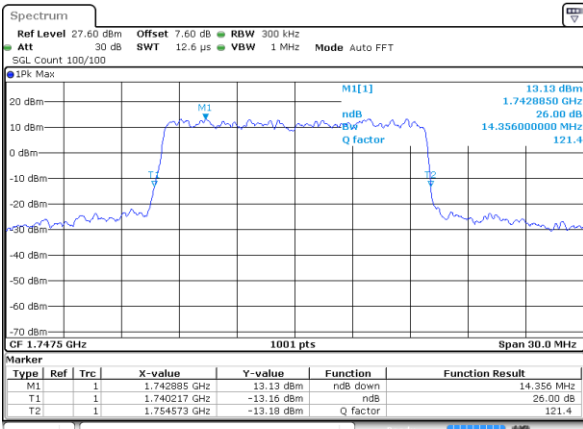

LTE Band 4

Lowest Channel / 15MHz / QPSK

Date: 12 AUG 2019 00:47:44

Lowest Channel / 15MHz / 16QAM

Date: 12 AUG 2019 00:47:54

Middle Channel / 15MHz / QPSK

Date: 12 AUG 2019 00:54:45

Middle Channel / 15MHz / 16QAM

Date: 12 AUG 2019 00:54:55

Highest Channel / 15MHz / QPSK

Date: 12 AUG 2019 00:57:16

Highest Channel / 15MHz / 16QAM

Date: 12 AUG 2019 00:57:26

LTE Band 4

Lowest Channel / 20MHz / QPSK

Date: 12 AUG 2019 01:04:17