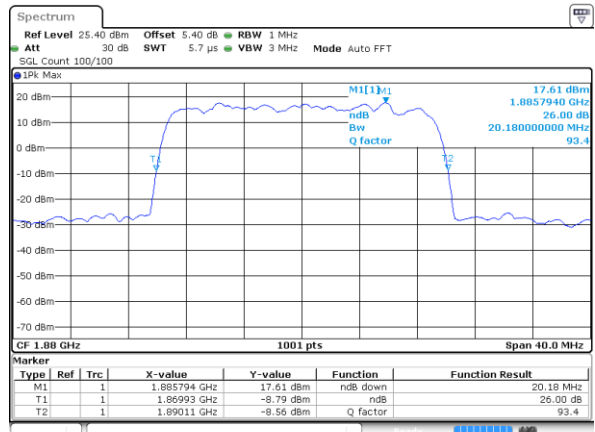

Middle Channel / 20MHz / 16QAM

Date: 7 AUG 2019 17:57:53