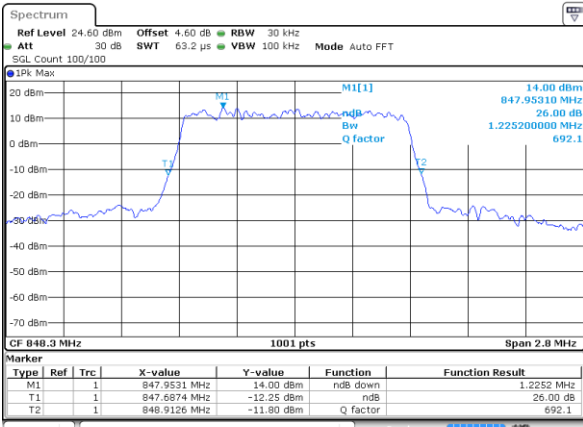

Highest Channel / 15MHz / 16QAM

Date: 7 AUG 2019 20:20:47

LTE Band 26

Lowest Channel / 1.4MHz / 64QAM

Date: 7 AUG 2019 19:53:52

Lowest Channel / 3MHz / 64QAM

Date: 7 AUG 2019 20:01:26

Middle Channel / 1.4MHz / 64QAM

Date: 7 AUG 2019 19:59:11

Middle Channel / 3MHz / 64QAM

Date: 7 AUG 2019 20:01:43

Highest Channel / 1.4MHz / 64QAM

Date: 7 AUG 2019 20:00:34

Highest Channel / 3MHz / 64QAM

Date: 7 AUG 2019 20:03:04