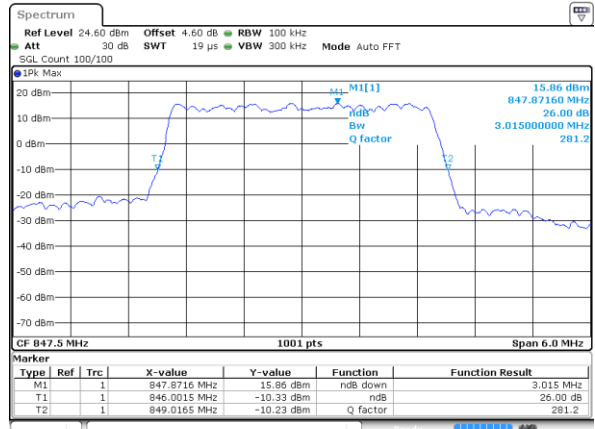

Middle Channel / 1.4MHz / 16QAM

Date: 7 AUG 2019 19:59:27

Highest Channel / 1.4MHz / QPSK

Date: 7 AUG 2019 20:00:00

Highest Channel / 1.4MHz / 16QAM

Date: 7 AUG 2019 20:00:17

LTE Band 26

Lowest Channel / 3MHz / QPSK

Date: 7 AUG 2019 20:00:53

Lowest Channel / 3MHz / 16QAM

Date: 7 AUG 2019 20:01:10

Middle Channel / 3MHz / QPSK

Date: 7 AUG 2019 20:02:15

Middle Channel / 3MHz / 16QAM

Date: 7 AUG 2019 20:01:59

Highest Channel / 3MHz / QPSK

Date: 7 AUG 2019 20:02:32

Highest Channel / 3MHz / 16QAM

Date: 7 AUG 2019 20:02:48

LTE Band 26

Lowest Channel / 5MHz / QPSK

Date: 7 AUG 2019 20:06:45

Lowest Channel / 5MHz / 16QAM

Date: 7 AUG 2019 20:07:05