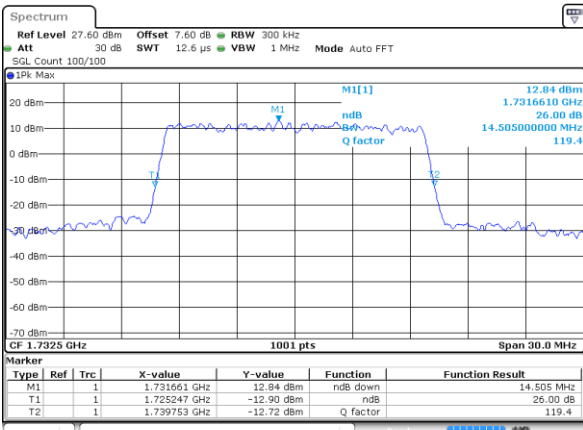

Highest Channel / 5MHz / 64QAM

Date: 12 AUG 2019 01:43:23

Highest Channel / 10MHz / 64QAM

Date: 12 AUG 2019 01:51:40

LTE Band 4

Lowest Channel / 15MHz / 64QAM

Date: 12 AUG 2019 01:55:10

Lowest Channel / 20MHz / 64QAM

Date: 12 AUG 2019 02:03:27

Middle Channel / 15MHz / 64QAM

Date: 12 AUG 2019 01:58:41

Middle Channel / 20MHz / 64QAM

Date: 12 AUG 2019 02:06:58

Highest Channel / 15MHz / 64QAM

Date: 12 AUG 2019 01:59:56

Highest Channel / 20MHz / 64QAM