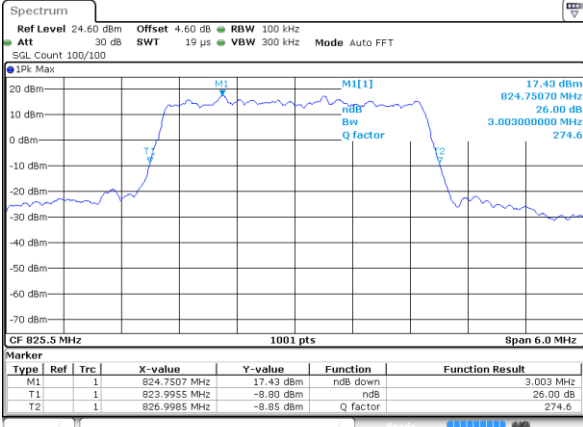

Date: 12 AUG 2019 02:08:13

LTE Band 26

Lowest Channel / 1.4MHz / QPSK

Date: 7 AUG 2019 19:53:12

Lowest Channel / 1.4MHz / 16QAM

Date: 7 AUG 2019 19:53:32

Middle Channel / 1.4MHz / QPSK

Date: 7 AUG 2019 19:59:43

Middle Channel / 1.4MHz / 16QAM

Date: 7 AUG 2019 19:59:27

Highest Channel / 1.4MHz / QPSK

Date: 7 AUG 2019 20:00:00

Highest Channel / 1.4MHz / 16QAM

Date: 7 AUG 2019 20:00:17

LTE Band 26

Lowest Channel / 3MHz / QPSK