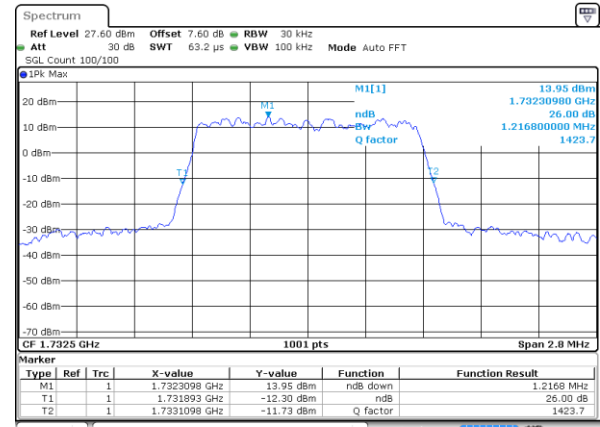

Middle Channel / 1.4MHz / 16QAM

Date: 11 AUG 2019 23:48:43