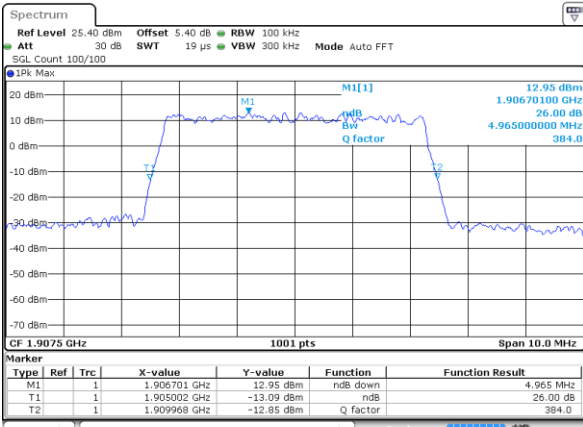

Date: 7 AUG 2019 18:16:25

LTE Band 2

Lowest Channel / 5MHz / 64QAM

Date: 7 AUG 2019 18:16:35

Lowest Channel / 10MHz / 64QAM

Date: 7 AUG 2019 18:17:05

Middle Channel / 5MHz / 64QAM

Date: 7 AUG 2019 18:16:45

Middle Channel / 10MHz / 64QAM

Date: 7 AUG 2019 18:17:15

Highest Channel / 5MHz / 64QAM

Date: 7 AUG 2019 18:16:55

Highest Channel / 10MHz / 64QAM

Date: 7 AUG 2019 18:17:25

LTE Band 2

Lowest Channel / 15MHz / 64QAM