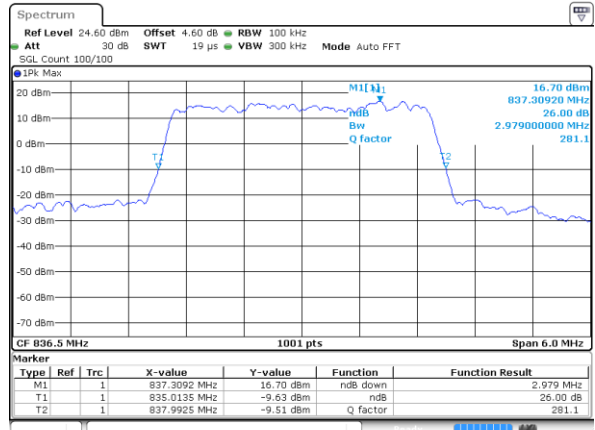

Middle Channel / 1.4MHz / 16QAM

Date: 7 AUG 2019 19:59:27

Highest Channel / 1.4MHz / QPSK

Date: 7 AUG 2019 20:00:00

Highest Channel / 1.4MHz / 16QAM

Date: 7 AUG 2019 20:00:17

LTE Band 26

Lowest Channel / 3MHz / QPSK

Date: 7 AUG 2019 20:00:53

Lowest Channel / 3MHz / 16QAM

Date: 7 AUG 2019 20:01:10

Middle Channel / 3MHz / QPSK

Date: 7 AUG 2019 20:02:15

Middle Channel / 3MHz / 16QAM

Date: 7 AUG 2019 20:01:59

Highest Channel / 3MHz / QPSK

Date: 7 AUG 2019 20:02:32

Highest Channel / 3MHz / 16QAM

Date: 7 AUG 2019 20:02:48

LTE Band 26

Lowest Channel / 5MHz / QPSK

Date: 7 AUG 2019 20:06:45

Lowest Channel / 5MHz / 16QAM

Date: 7 AUG 2019 20:07:05