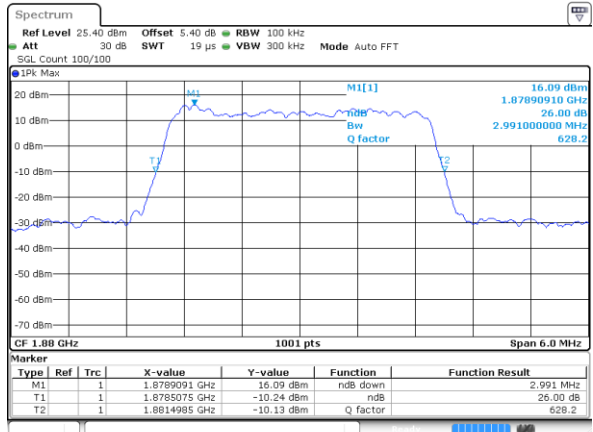

Middle Channel / 3MHz / 64QAM

Date: 7 AUG 2019 18:16:15