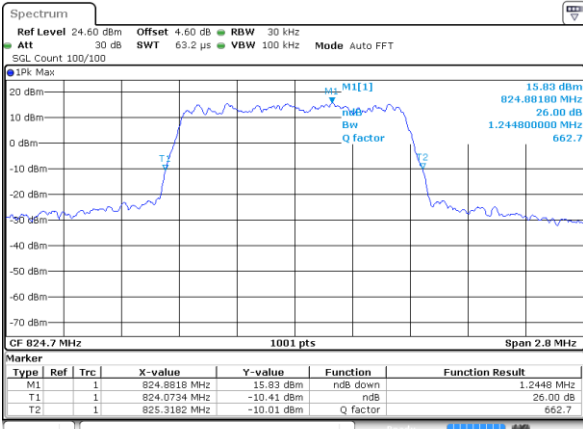

Highest Channel / 5MHz / 64QAM

Date: 12 AUG 2019 01:43:23

Highest Channel / 10MHz / 64QAM

Date: 12 AUG 2019 01:51:40

LTE Band 4

Lowest Channel / 15MHz / 64QAM

Date: 12 AUG 2019 01:55:10

Lowest Channel / 20MHz / 64QAM

Date: 12 AUG 2019 02:03:27

Middle Channel / 15MHz / 64QAM

Date: 12 AUG 2019 01:58:41

Middle Channel / 20MHz / 64QAM

Date: 12 AUG 2019 02:06:58

Highest Channel / 15MHz / 64QAM

Date: 12 AUG 2019 01:59:56

Highest Channel / 20MHz / 64QAM

Date: 12 AUG 2019 02:08:13

LTE Band 26

Lowest Channel / 1.4MHz / QPSK

Date: 7 AUG 2019 19:53:12

Lowest Channel / 1.4MHz / 16QAM

Date: 7 AUG 2019 19:53:32

Middle Channel / 1.4MHz / QPSK

Date: 7 AUG 2019 19:59:43