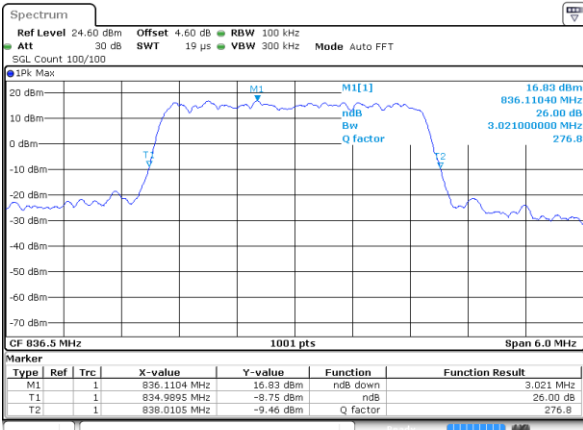

Middle Channel / 3MHz / QPSK

Date: 7 AUG 2019 20:02:15