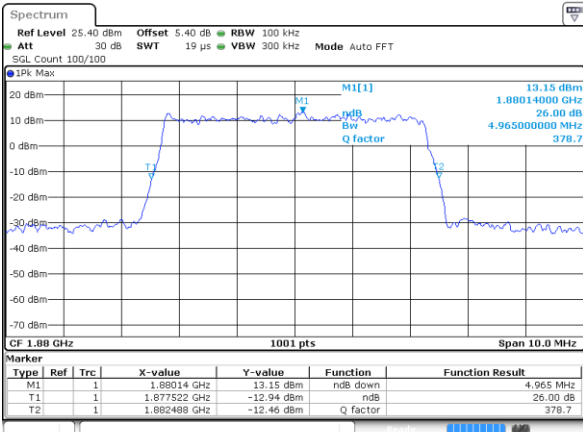

Date: 7 AUG 2019 18:16:25

LTE Band 2

Lowest Channel / 5MHz / 64QAM

Date: 7 AUG 2019 18:16:35

Lowest Channel / 10MHz / 64QAM

Date: 7 AUG 2019 18:17:05

Middle Channel / 5MHz / 64QAM

Date: 7 AUG 2019 18:16:45