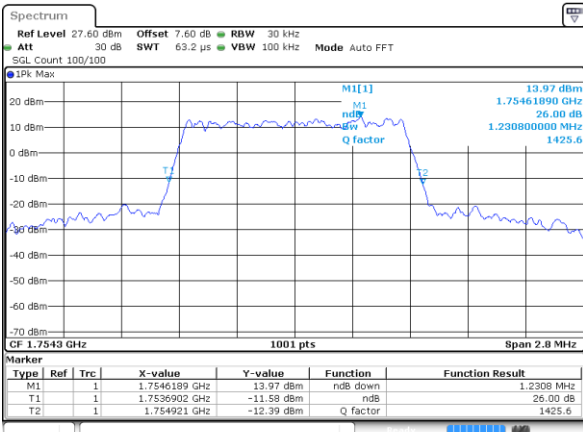

Highest Channel / 20MHz / 16QAM

Date: 12 AUG 2019 01:13:59

LTE Band 4

Lowest Channel / 1.4MHz / 64QAM

Date: 12 AUG 2019 01:22:04

Lowest Channel / 3MHz / 64QAM

Date: 12 AUG 2019 01:30:21

Middle Channel / 1.4MHz / 64QAM

Date: 12 AUG 2019 01:25:35

Middle Channel / 3MHz / 64QAM

Date: 12 AUG 2019 01:33:51

Highest Channel / 1.4MHz / 64QAM

Date: 12 AUG 2019 01:26:50

Highest Channel / 3MHz / 64QAM

Date: 12 AUG 2019 01:35:07

LTE Band 4