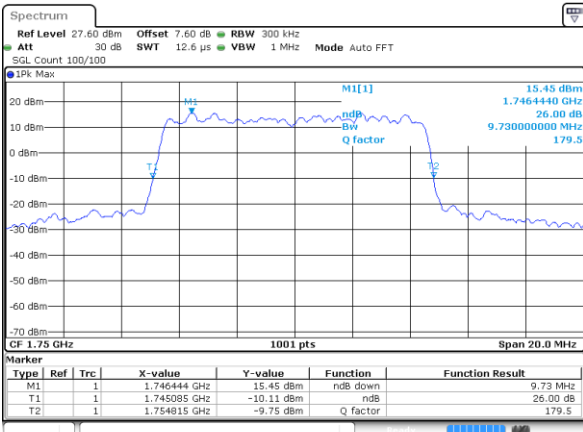

Date: 12 AUG 2019 00:24:10

Highest Channel / 5MHz / 16QAM

Date: 12 AUG 2019 00:24:20

LTE Band 4

Lowest Channel / 10MHz / QPSK

Date: 12 AUG 2019 00:31:11

Lowest Channel / 10MHz / 16QAM

Date: 12 AUG 2019 00:31:21

Middle Channel / 10MHz / QPSK

Date: 12 AUG 2019 00:38:12

Middle Channel / 10MHz / 16QAM

Date: 12 AUG 2019 00:38:22

Highest Channel / 10MHz / QPSK

Date: 12 AUG 2019 00:40:43

Highest Channel / 10MHz / 16QAM

Date: 12 AUG 2019 00:40:53