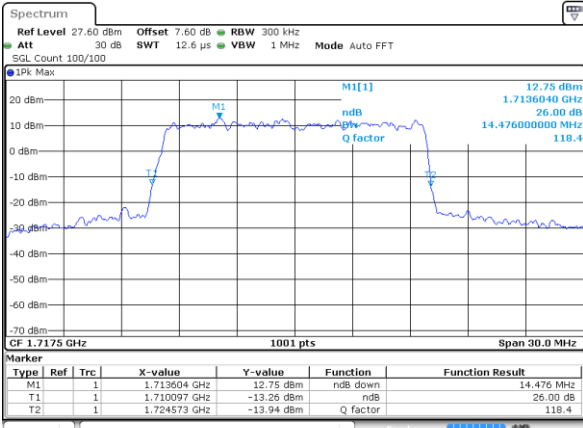

Highest Channel / 5MHz / 64QAM

Date: 12 AUG 2019 01:43:23

Highest Channel / 10MHz / 64QAM

Date: 12 AUG 2019 01:51:40

LTE Band 4

Lowest Channel / 15MHz / 64QAM

Date: 12 AUG 2019 01:55:10

Lowest Channel / 20MHz / 64QAM