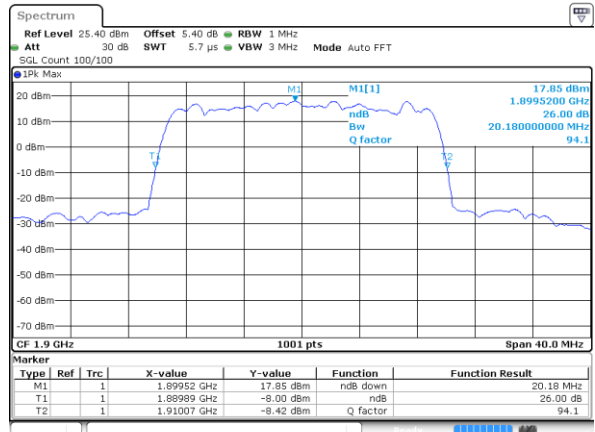

Lowest Channel / 20MHz / QPSK

Date: 7 AUG 2019 17:50:43

Lowest Channel / 20MHz / 16QAM

Date: 7 AUG 2019 17:50:53

Middle Channel / 20MHz / QPSK

Date: 7 AUG 2019 17:57:43

Middle Channel / 20MHz / 16QAM

Date: 7 AUG 2019 17:57:53

Highest Channel / 20MHz / QPSK

Date: 7 AUG 2019 18:00:13

Highest Channel / 20MHz / 16QAM

Date: 7 AUG 2019 18:00:23

LTE Band 2

Lowest Channel / 1.4MHz / 64QAM

Date: 7 AUG 2019 18:15:35

Lowest Channel / 3MHz / 64QAM