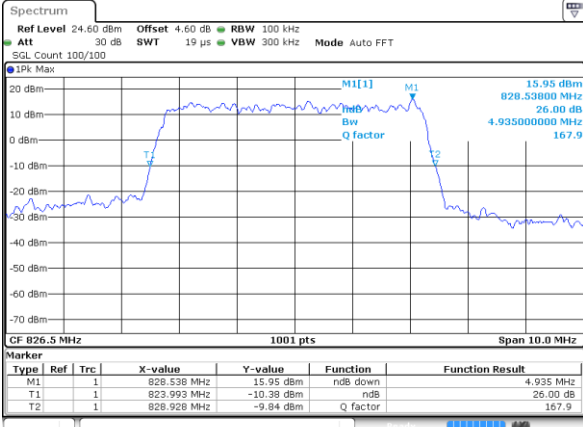

Date: 7 AUG 2019 20:02:32

Highest Channel / 3MHz / 16QAM

Date: 7 AUG 2019 20:02:48

LTE Band 26

Lowest Channel / 5MHz / QPSK

Date: 7 AUG 2019 20:06:45

Lowest Channel / 5MHz / 16QAM

Date: 7 AUG 2019 20:07:05