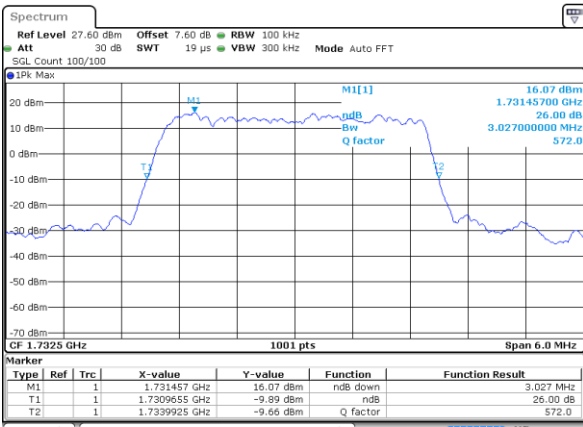

Date: 11 AUG 2019 23:51:14

LTE Band 4

Lowest Channel / 3MHz / QPSK

Date: 11 AUG 2019 23:58:05

Lowest Channel / 3MHz / 16QAM

Date: 11 AUG 2019 23:58:15

Middle Channel / 3MHz / QPSK

Date: 12 AUG 2019 00:05:06

Middle Channel / 3MHz / 16QAM

Date: 12 AUG 2019 00:05:16

Highest Channel / 3MHz / QPSK

Date: 12 AUG 2019 00:07:37

Highest Channel / 3MHz / 16QAM

Date: 12 AUG 2019 00:07:47

LTE Band 4

Lowest Channel / 5MHz / QPSK