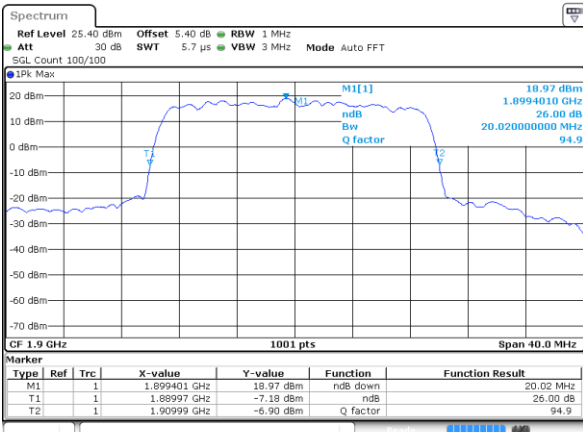

Highest Channel / 20MHz / QPSK

Date: 7 AUG 2019 18:00:13

Highest Channel / 20MHz / 16QAM

Date: 7 AUG 2019 18:00:23

LTE Band 2

Lowest Channel / 1.4MHz / 64QAM

Date: 7 AUG 2019 18:15:35

Lowest Channel / 3MHz / 64QAM