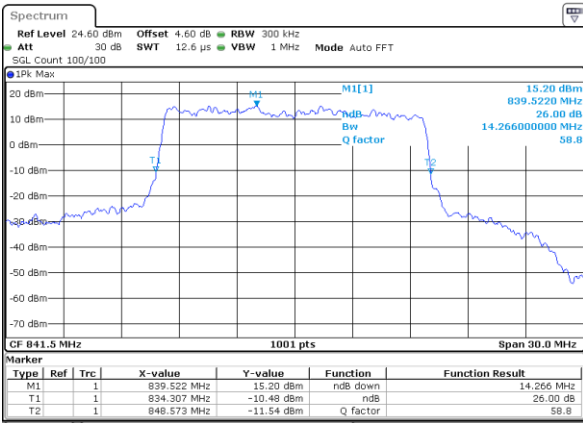

Date: 7 AUG 2019 20:13:56

Highest Channel / 10MHz / QPSK

Date: 7 AUG 2019 20:14:30

Highest Channel / 10MHz / 16QAM

Date: 7 AUG 2019 20:14:49

LTE Band 26

Lowest Channel / 15MHz / QPSK

Date: 7 AUG 2019 20:18:47

Lowest Channel / 15MHz / 16QAM

Date: 7 AUG 2019 20:19:03

Middle Channel / 15MHz / QPSK

Date: 7 AUG 2019 20:20:12

Middle Channel / 15MHz / 16QAM

Date: 7 AUG 2019 20:19:55

Highest Channel / 15MHz / QPSK

Date: 7 AUG 2019 20:20:29

Highest Channel / 15MHz / 16QAM

Date: 7 AUG 2019 20:20:47

LTE Band 26

Lowest Channel / 1.4MHz / 64QAM

Date: 7 AUG 2019 19:53:52

Lowest Channel / 3MHz / 64QAM

Date: 7 AUG 2019 20:01:26

Middle Channel / 1.4MHz / 64QAM