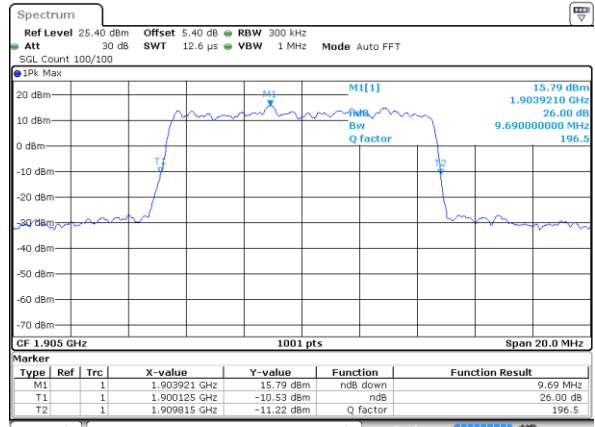

Middle Channel / 10MHz / 64QAM

Date: 7 AUG 2019 18:17:15

Highest Channel / 5MHz / 64QAM

Date: 7 AUG 2019 18:16:55

Highest Channel / 10MHz / 64QAM

Date: 7 AUG 2019 18:17:25

LTE Band 2

Lowest Channel / 15MHz / 64QAM