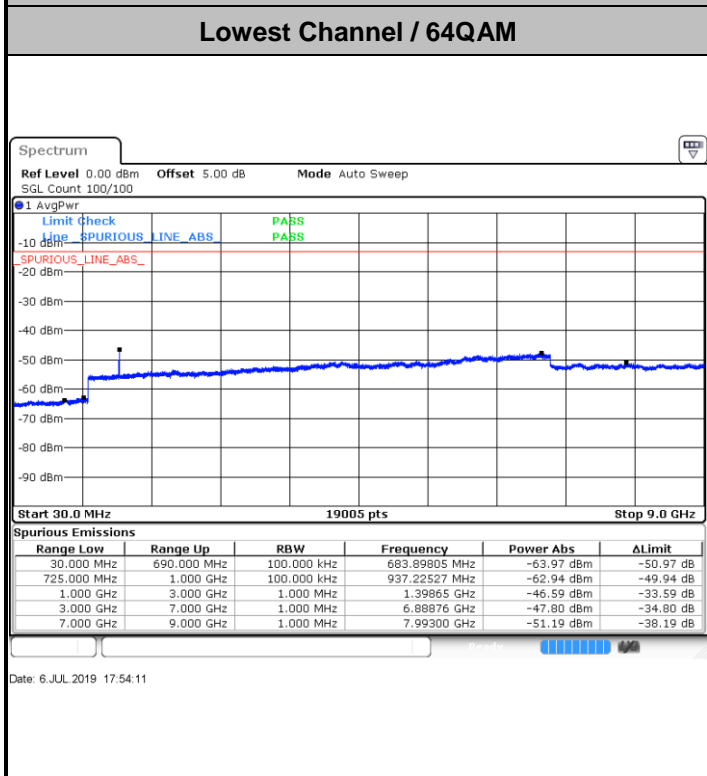

Date: 6 JUL 2019 17:21:21

Date: 6 JUL 2019 17:22:16

LTE Band 12 / 10MHz

Lowest Channel / QPSK

Lowest Channel / 16QAM

Date: 6 JUL 2019 17:34:12

Date: 6 JUL 2019 17:35:06

LTE Band 12 / 10MHz

Middle Channel / QPSK

Date: 6 JUL 2019 17:36:56

Middle Channel / 16QAM

Date: 6 JUL 2019 17:36:01

Highest Channel / QPSK

Date: 6 JUL 2019 17:37:50

Highest Channel / 16QAM

Date: 6 JUL 2019 17:38:45

LTE Band 12 / 1.4MHz

LTE Band 12 / 3MHz

Lowest Channel / 64QAM

Middle Channel / 64QAM

Date: 6 JUL 2019 17:56:55

Date: 6 JUL 2019 17:57:49

Highest Channel / 64QAM

Date: 6 JUL 2019 17:58:44

LTE Band 12 / 5MHz

Lowest Channel / 64QAM

Middle Channel / 64QAM

Date: 6 JUL 2019 18:10:40

Date: 6 JUL 2019 18:11:34

Highest Channel / 64QAM

Date: 6 JUL 2019 18:12:29

LTE Band 12 / 10MHz