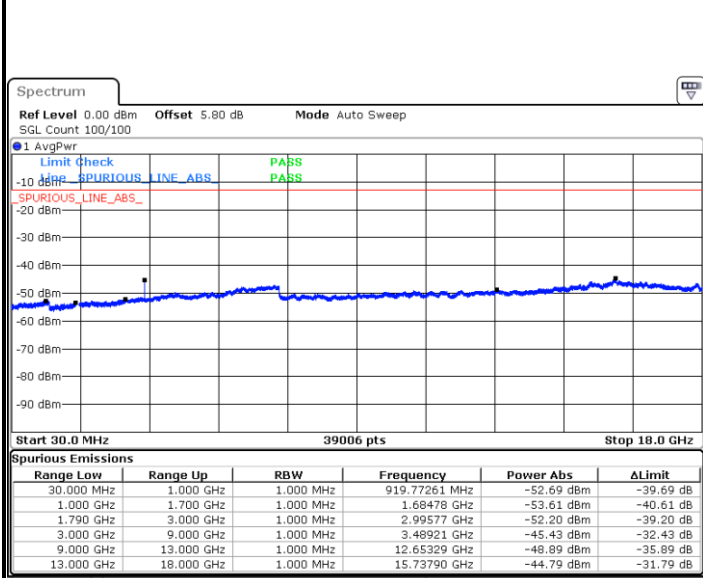

LTE Band 12 / 5MHz

Lowest Channel / 64QAM

Middle Channel / 64QAM

Date: 6 JUL 2019 18:10:40

Date: 6 JUL 2019 18:11:34

Highest Channel / 64QAM

Date: 6 JUL 2019 18:12:29

LTE Band 12 / 10MHz

Lowest Channel / 64QAM

Middle Channel / 64QAM

Date: 6 JUL 2019 18:13:24

Date: 6 JUL 2019 18:14:18

Highest Channel / 64QAM

Date: 6 JUL 2019 18:15:13

LTE Band 66 / 1.4MHz

Lowest Channel / QPSK

Date: 12 JUL 2019 02:37:10

Lowest Channel / 16QAM

Date: 12 JUL 2019 02:34:45

Middle Channel / QPSK

Date: 12 JUL 2019 02:41:06

Middle Channel / 16QAM

Date: 12 JUL 2019 02:44:45

LTE Band 66 / 1.4MHz

Highest Channel / QPSK

Date: 12 JUL 2019 02:55:29

Highest Channel / 16QAM

Date: 12 JUL 2019 02:56:27

LTE Band 66 / 3MHz

Lowest Channel / QPSK

Date: 12 JUL 2019 03:06:22

Lowest Channel / 16QAM