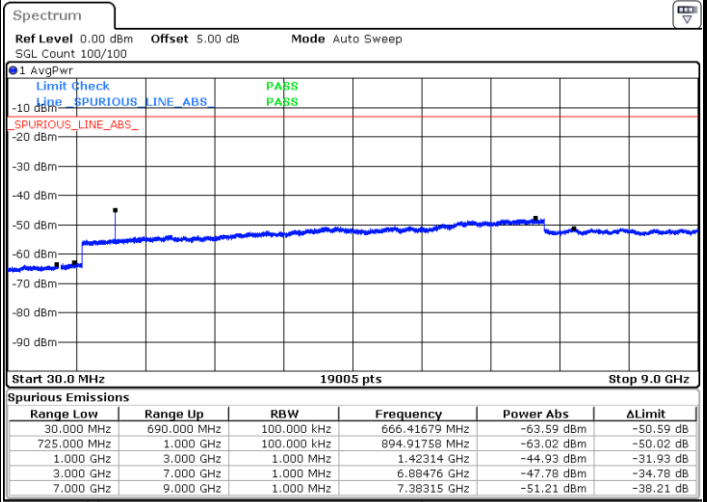

Highest Channel / QPSK

Date: 6 JUL 2019 17:04:52

Highest Channel / 16QAM

Date: 6 JUL 2019 17:05:47

LTE Band 12 / 5MHz

Lowest Channel / QPSK

Lowest Channel / 16QAM

Date: 6 JUL 2019 17:17:42

Date: 6 JUL 2019 17:18:37

Middle Channel / QPSK

Middle Channel / 16QAM

Date: 6 JUL 2019 17:20:26

Date: 6 JUL 2019 17:19:32

LTE Band 12 / 5MHz

Highest Channel / QPSK

Highest Channel / 16QAM

Date: 6 JUL 2019 17:21:21

Date: 6 JUL 2019 17:22:16

LTE Band 12 / 10MHz

Lowest Channel / QPSK

Lowest Channel / 16QAM

Date: 6 JUL 2019 17:34:12

Date: 6 JUL 2019 17:35:06

LTE Band 12 / 10MHz