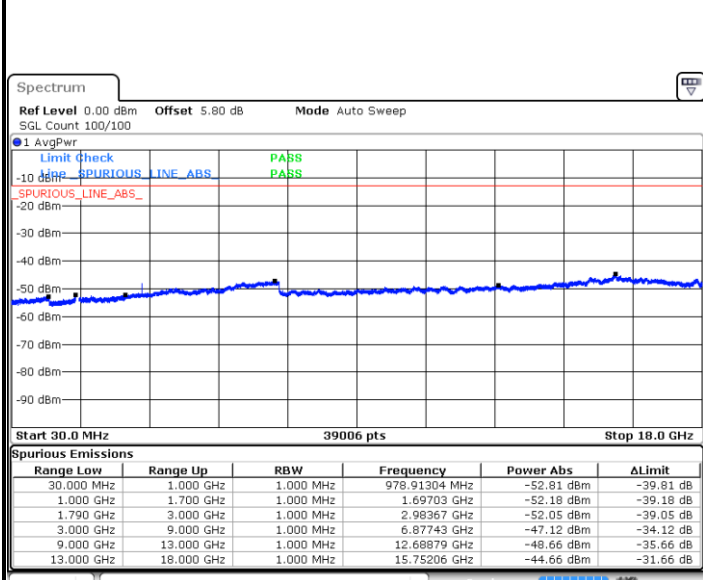

Lowest Channel / 64QAM

Middle Channel / 64QAM

Date: 6 JUL 2019 18:13:24

Date: 6 JUL 2019 18:14:18

Highest Channel / 64QAM

Date: 6 JUL 2019 18:15:13

LTE Band 66 / 1.4MHz

Lowest Channel / QPSK

Date: 12 JUL 2019 02:37:10

Lowest Channel / 16QAM

Date: 12 JUL 2019 02:34:45

Middle Channel / QPSK

Date: 12 JUL 2019 02:41:06

Middle Channel / 16QAM

Date: 12 JUL 2019 02:44:45

LTE Band 66 / 1.4MHz

Highest Channel / QPSK

Date: 12 JUL 2019 02:55:29

Highest Channel / 16QAM

Date: 12 JUL 2019 02:56:27

LTE Band 66 / 3MHz

Lowest Channel / QPSK

Date: 12 JUL 2019 03:06:22

Lowest Channel / 16QAM

Date: 12 JUL 2019 03:05:07

LTE Band 66 / 3MHz

Middle Channel / QPSK

Middle Channel / 16QAM

Date: 12 JUL 2019 03:07:31

Date: 12 JUL 2019 03:08:11

Highest Channel / QPSK

Highest Channel / 16QAM