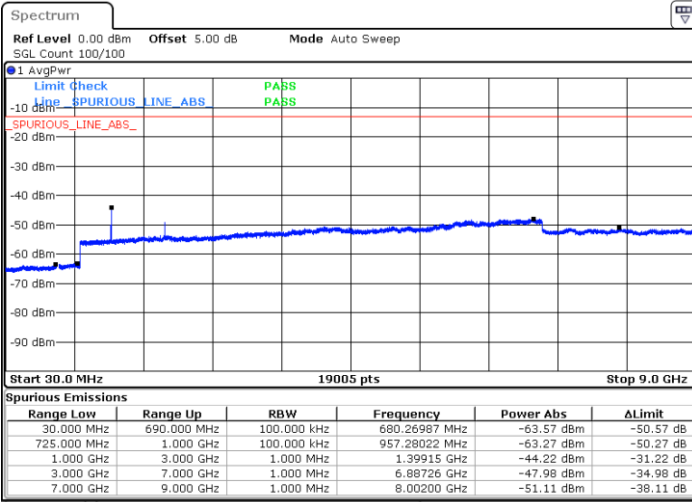

Highest Channel / QPSK

Date: 6 JUL 2019 17:04:52

Highest Channel / 16QAM

Date: 6 JUL 2019 17:05:47

LTE Band 12 / 5MHz

Lowest Channel / QPSK

Lowest Channel / 16QAM

Date: 6 JUL 2019 17:17:42

Date: 6 JUL 2019 17:18:37

Middle Channel / QPSK

Middle Channel / 16QAM

Date: 6 JUL 2019 17:20:26

Date: 6 JUL 2019 17:19:32

LTE Band 12 / 5MHz

Highest Channel / QPSK

Highest Channel / 16QAM