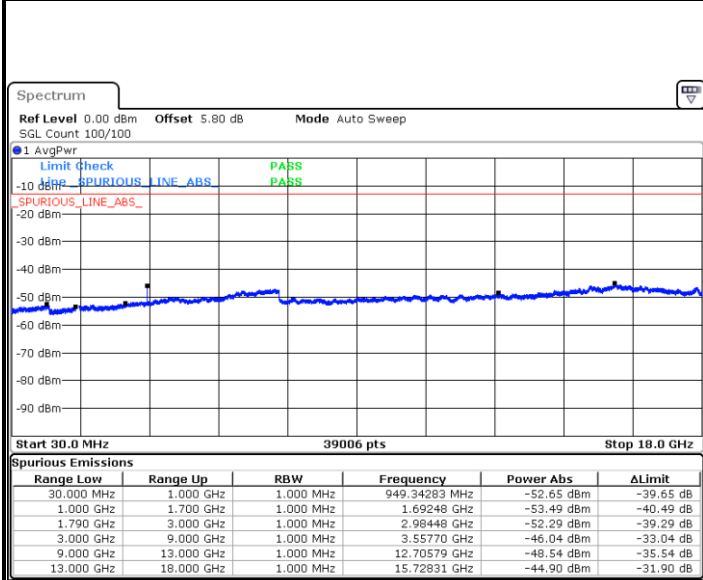

LTE Band 12 / 5MHz

Lowest Channel / 64QAM

Middle Channel / 64QAM

Date: 6 JUL 2019 18:10:40

Date: 6 JUL 2019 18:11:34

Highest Channel / 64QAM

Date: 6 JUL 2019 18:12:29

LTE Band 12 / 10MHz

Lowest Channel / 64QAM

Middle Channel / 64QAM

Date: 6 JUL 2019 18:13:24

Date: 6 JUL 2019 18:14:18

Highest Channel / 64QAM

Date: 6 JUL 2019 18:15:13

LTE Band 66 / 1.4MHz

Lowest Channel / QPSK

Date: 12 JUL 2019 02:37:10

Lowest Channel / 16QAM

Date: 12 JUL 2019 02:34:45

Middle Channel / QPSK

Date: 12 JUL 2019 02:41:06

Middle Channel / 16QAM

Date: 12 JUL 2019 02:44:45

LTE Band 66 / 1.4MHz

Highest Channel / QPSK

Date: 12 JUL 2019 02:55:29

Highest Channel / 16QAM

Date: 12 JUL 2019 02:56:27

LTE Band 66 / 3MHz

Lowest Channel / QPSK

Date: 12 JUL 2019 03:06:22

Lowest Channel / 16QAM