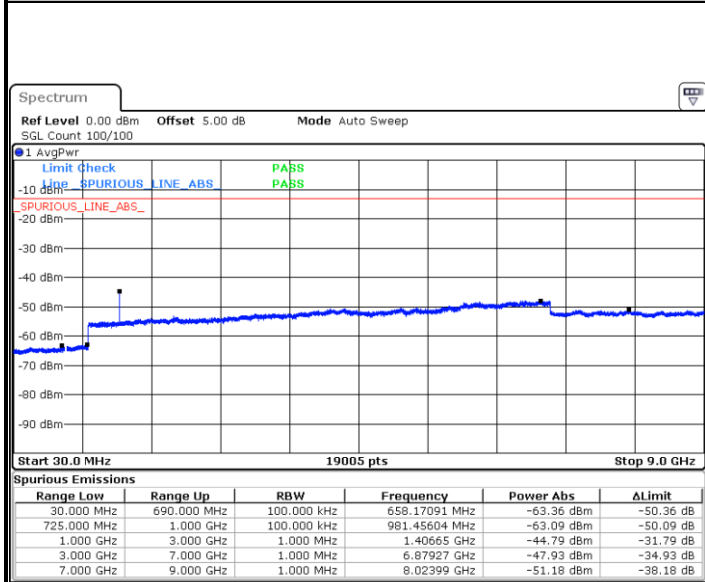

LTE Band 12 / 10MHz

Middle Channel / QPSK

Date: 6 JUL 2019 17:36:56