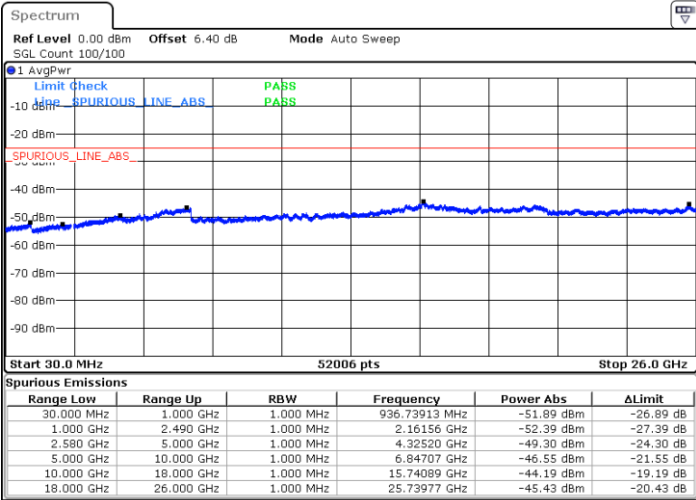

Date: 6 JUL 2019 15:26:44

LTE Band7 / 15MHz

Highest Channel / QPSK

Date: 6 JUL 2019 15:28:32

Highest Channel / 16QAM

Date: 6 JUL 2019 15:29:26

LTE Band 7 / 20MHz

Lowest Channel / QPSK

Date: 6 JUL 2019 15:41:28

Lowest Channel / 16QAM

Date: 6 JUL 2019 15:42:22

LTE Band 7 / 20MHz

Middle Channel / QPSK

Middle Channel / 16QAM

Date: 6 JUL 2019 15:44:10

Date: 6 JUL 2019 15:43:16

Highest Channel / QPSK

Highest Channel / 16QAM

Date: 6 JUL 2019 15:45:04

Date: 6 JUL 2019 15:45:58

LTE Band 7 / 5MHz

Lowest Channel / 64QAM

Middle Channel / 64QAM

Date: 6 JUL 2019 15:55:27