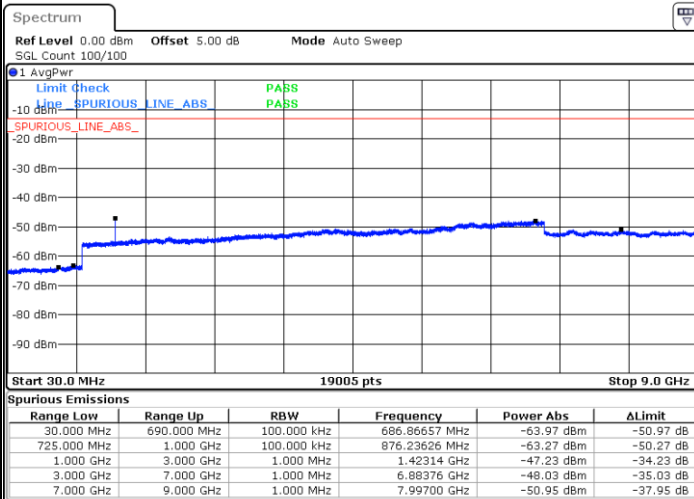

LTE Band 12 / 1.4MHz

LTE Band 12 / 3MHz

Lowest Channel / 64QAM

Middle Channel / 64QAM

Date: 6 JUL 2019 17:56:55

Date: 6 JUL 2019 17:57:49

Highest Channel / 64QAM

Date: 6 JUL 2019 17:58:44

LTE Band 12 / 5MHz

Lowest Channel / 64QAM

Middle Channel / 64QAM

Date: 6 JUL 2019 18:10:40

Date: 6 JUL 2019 18:11:34

Highest Channel / 64QAM

Date: 6 JUL 2019 18:12:29

LTE Band 12 / 10MHz

Lowest Channel / 64QAM

Middle Channel / 64QAM

Date: 6 JUL 2019 18:13:24

Date: 6 JUL 2019 18:14:18

Highest Channel / 64QAM

Date: 6 JUL 2019 18:15:13

LTE Band 66 / 1.4MHz

Lowest Channel / QPSK