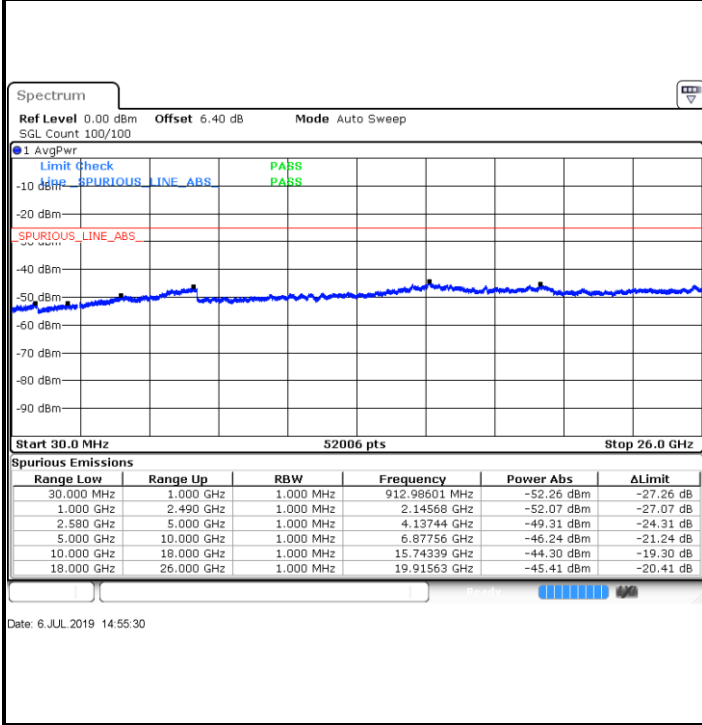

LTE Band 7 / 5MHz

Lowest Channel / QPSK

Lowest Channel / 16QAM

Date: 6 JUL 2019 14:51:54

Date: 6 JUL 2019 14:52:48

Middle Channel / QPSK

Middle Channel / 16QAM

Date: 6 JUL 2019 14:54:36

Date: 6 JUL 2019 14:53:42

LTE Band 7 / 5MHz

Highest Channel / QPSK

Highest Channel / 16QAM

LTE Band 7 / 10MHz

Lowest Channel / QPSK

Lowest Channel / 16QAM

LTE Band 7 / 10MHz