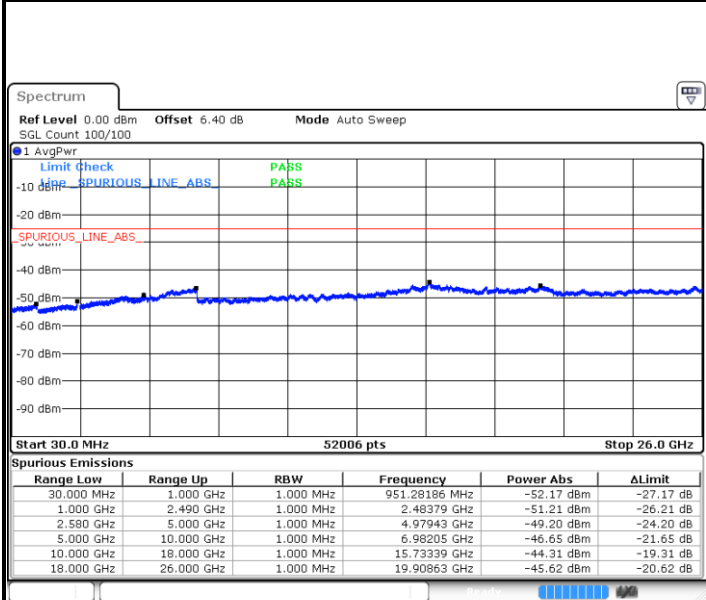

LTE Band 7 / 15MHz

Lowest Channel / QPSK

Lowest Channel / 16QAM

Date: 6 JUL 2019 15:24:56

Date: 6 JUL 2019 15:25:50

Middle Channel / QPSK

Middle Channel / 16QAM

Date: 6 JUL 2019 15:27:38

Date: 6 JUL 2019 15:26:44

LTE Band7 / 15MHz

Highest Channel / QPSK

Date: 6 JUL 2019 15:28:32

Highest Channel / 16QAM

Date: 6 JUL 2019 15:29:26

LTE Band 7 / 20MHz

Lowest Channel / QPSK

Date: 6 JUL 2019 15:41:28

Lowest Channel / 16QAM

Date: 6 JUL 2019 15:42:22

LTE Band 7 / 20MHz

Middle Channel / QPSK

Middle Channel / 16QAM

Date: 6 JUL 2019 15:44:10

Date: 6 JUL 2019 15:43:16

Highest Channel / QPSK

Highest Channel / 16QAM

Date: 6 JUL 2019 15:45:04

Date: 6 JUL 2019 15:45:58

LTE Band 7 / 5MHz

Lowest Channel / 64QAM

Middle Channel / 64QAM

Date: 6 JUL 2019 15:55:27