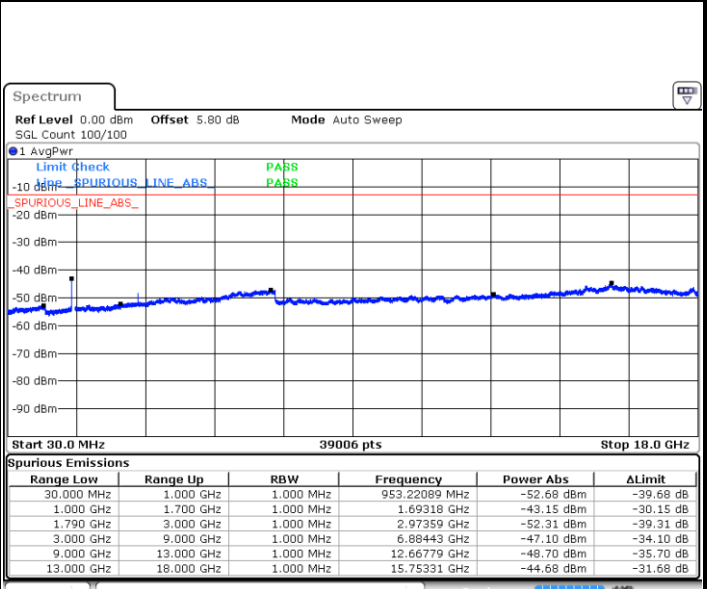

Date: 12 JUL 2019 03:19:47

Date: 12 JUL 2019 03:20:28

LTE Band 66 / 5MHz

Lowest Channel / QPSK

Lowest Channel / 16QAM

Date: 12 JUL 2019 03:27:17

Date: 12 JUL 2019 03:26:25

Middle Channel / QPSK

Middle Channel / 16QAM

Date: 12 JUL 2019 03:30:15

Date: 12 JUL 2019 03:29:40

LTE Band 66 / 5MHz

Highest Channel / QPSK

Date: 12 JUL 2019 03:32:38

Highest Channel / 16QAM

Date: 12 JUL 2019 03:32:01

LTE Band 66 / 10MHz

Lowest Channel / QPSK

Date: 12 JUL 2019 03:44:19

Lowest Channel / 16QAM

Date: 12 JUL 2019 03:43:34