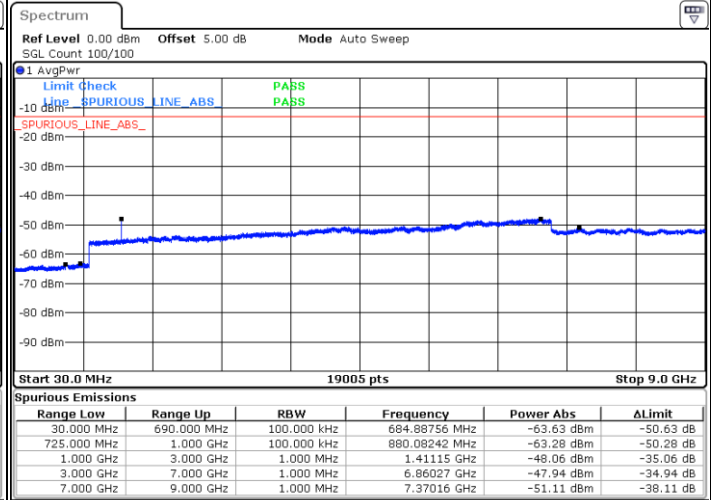

LTE Band 12 / 1.4MHz

LTE Band 12 / 3MHz

Lowest Channel / 64QAM

Middle Channel / 64QAM

Date: 6 JUL 2019 17:56:55

Date: 6 JUL 2019 17:57:49

Highest Channel / 64QAM

Date: 6 JUL 2019 17:58:44

LTE Band 12 / 5MHz

Lowest Channel / 64QAM

Middle Channel / 64QAM

Date: 6 JUL 2019 18:10:40

Date: 6 JUL 2019 18:11:34

Highest Channel / 64QAM

Date: 6 JUL 2019 18:12:29

LTE Band 12 / 10MHz

Lowest Channel / 64QAM

Middle Channel / 64QAM

Date: 6 JUL 2019 18:13:24

Date: 6 JUL 2019 18:14:18

Highest Channel / 64QAM

Date: 6 JUL 2019 18:15:13

LTE Band 66 / 1.4MHz

Lowest Channel / QPSK