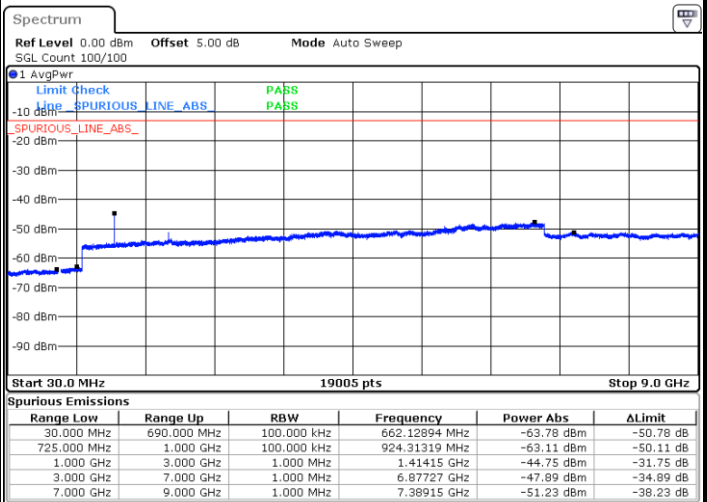

Date: 6 JUL 2019 16:11:29

LTE Band 7 / 20MHz

Lowest Channel / 64QAM

Middle Channel / 64QAM

Date: 6 JUL 2019 16:15:39

Date: 6 JUL 2019 16:16:33

Highest Channel / 64QAM

Date: 6 JUL 2019 16:17:27

LTE Band 12 / 1.4MHz

Lowest Channel / QPSK

Lowest Channel / 16QAM

Date: 6 JUL 2019 16:44:44

Date: 6 JUL 2019 16:45:38

Middle Channel / QPSK

Middle Channel / 16QAM

Date: 6 JUL 2019 16:47:27

Date: 6 JUL 2019 16:46:33

LTE Band 12 / 1.4MHz

Highest Channel / QPSK

Highest Channel / 16QAM

Date: 6 JUL 2019 16:48:22

Date: 6 JUL 2019 16:49:17

LTE Band 12 / 3MHz

Lowest Channel / QPSK