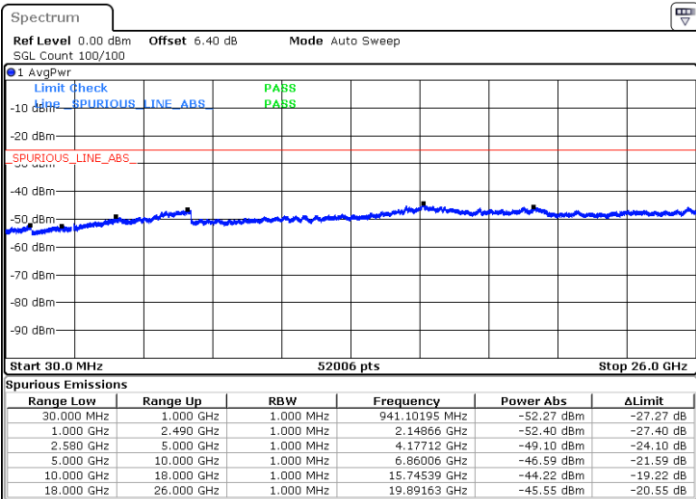

Date: 6 JUL 2019 15:26:44

LTE Band7 / 15MHz

Highest Channel / QPSK

Date: 6 JUL 2019 15:28:32

Highest Channel / 16QAM

Date: 6 JUL 2019 15:29:26

LTE Band 7 / 20MHz

Lowest Channel / QPSK

Date: 6 JUL 2019 15:41:28

Lowest Channel / 16QAM

Date: 6 JUL 2019 15:42:22

LTE Band 7 / 20MHz

Middle Channel / QPSK

Middle Channel / 16QAM

Date: 6 JUL 2019 15:44:10

Date: 6 JUL 2019 15:43:16

Highest Channel / QPSK

Highest Channel / 16QAM

Date: 6 JUL 2019 15:45:04

Date: 6 JUL 2019 15:45:58

LTE Band 7 / 5MHz

Lowest Channel / 64QAM

Middle Channel / 64QAM

Date: 6 JUL 2019 15:55:27