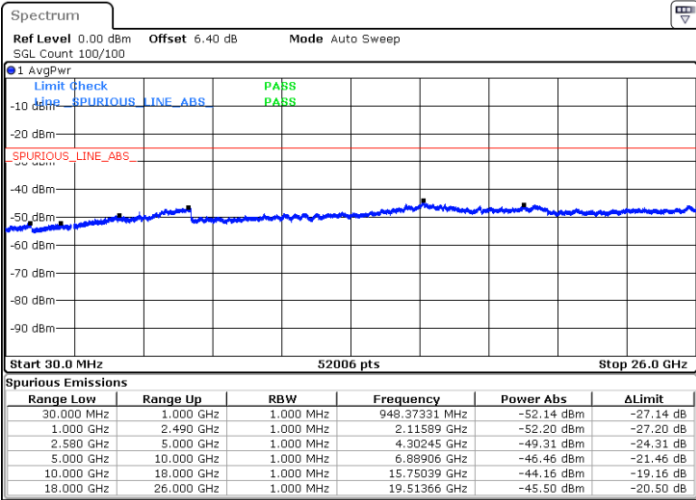

LTE Band 7 / 10MHz

Middle Channel / QPSK

Middle Channel / 16QAM

Date: 6 JUL 2019 15:11:06