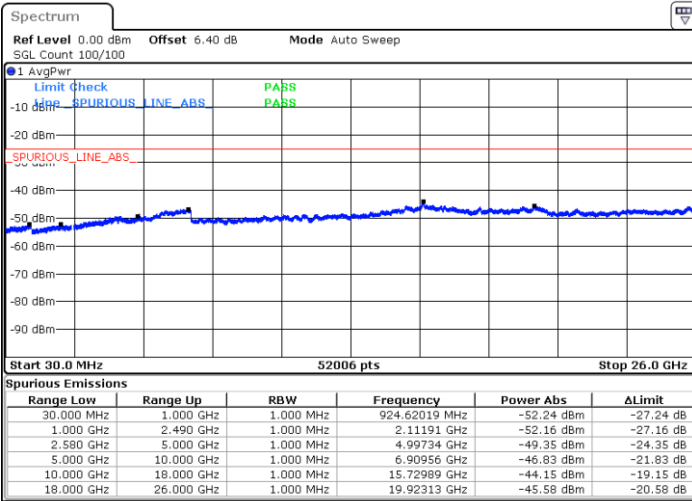

LTE Band 7 / 5MHz

Lowest Channel / QPSK

Lowest Channel / 16QAM

Date: 6 JUL 2019 14:51:54

Date: 6 JUL 2019 14:52:48

Middle Channel / QPSK

Middle Channel / 16QAM

Date: 6 JUL 2019 14:54:36

Date: 6 JUL 2019 14:53:42

LTE Band 7 / 5MHz

Highest Channel / QPSK

Highest Channel / 16QAM

LTE Band 7 / 10MHz

Lowest Channel / QPSK

Lowest Channel / 16QAM

LTE Band 7 / 10MHz