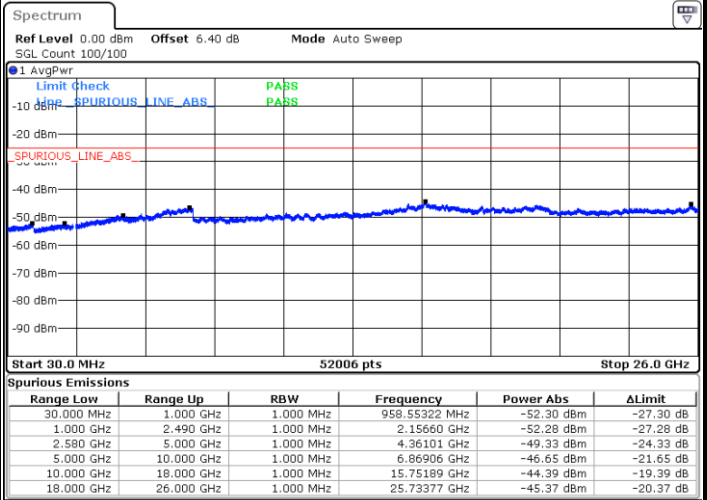

Date: 6 JUL 2019 15:26:44

LTE Band7 / 15MHz

Highest Channel / QPSK

Date: 6 JUL 2019 15:28:32

Highest Channel / 16QAM

Date: 6 JUL 2019 15:29:26

LTE Band 7 / 20MHz

Lowest Channel / QPSK

Date: 6 JUL 2019 15:41:28

Lowest Channel / 16QAM

Date: 6 JUL 2019 15:42:22

LTE Band 7 / 20MHz

Middle Channel / QPSK

Middle Channel / 16QAM

Date: 6 JUL 2019 15:44:10

Date: 6 JUL 2019 15:43:16

Highest Channel / QPSK

Highest Channel / 16QAM

Date: 6 JUL 2019 15:45:04

Date: 6 JUL 2019 15:45:58

LTE Band 7 / 5MHz

Lowest Channel / 64QAM

Middle Channel / 64QAM

Date: 6 JUL 2019 15:55:27