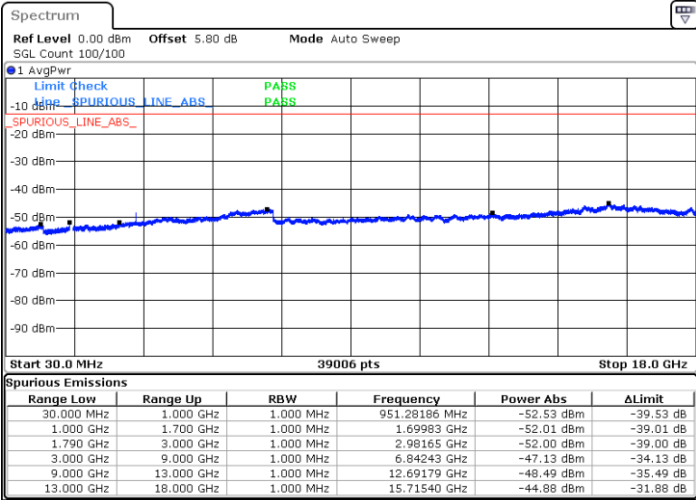

Date: 12 JUL 2019 03:05:07

LTE Band 66 / 3MHz

Middle Channel / QPSK

Middle Channel / 16QAM

Date: 12 JUL 2019 03:07:31

Date: 12 JUL 2019 03:08:11

Highest Channel / QPSK

Highest Channel / 16QAM

Date: 12 JUL 2019 03:19:47

Date: 12 JUL 2019 03:20:28

LTE Band 66 / 5MHz

Lowest Channel / QPSK

Lowest Channel / 16QAM

Date: 12 JUL 2019 03:27:17

Date: 12 JUL 2019 03:26:25

Middle Channel / QPSK

Middle Channel / 16QAM

Date: 12 JUL 2019 03:30:15

Date: 12 JUL 2019 03:29:40

LTE Band 66 / 5MHz

Highest Channel / QPSK

Date: 12 JUL 2019 03:32:38

Highest Channel / 16QAM

Date: 12 JUL 2019 03:32:01

LTE Band 66 / 10MHz

Lowest Channel / QPSK

Date: 12 JUL 2019 03:44:19

Lowest Channel / 16QAM

Date: 12 JUL 2019 03:43:34