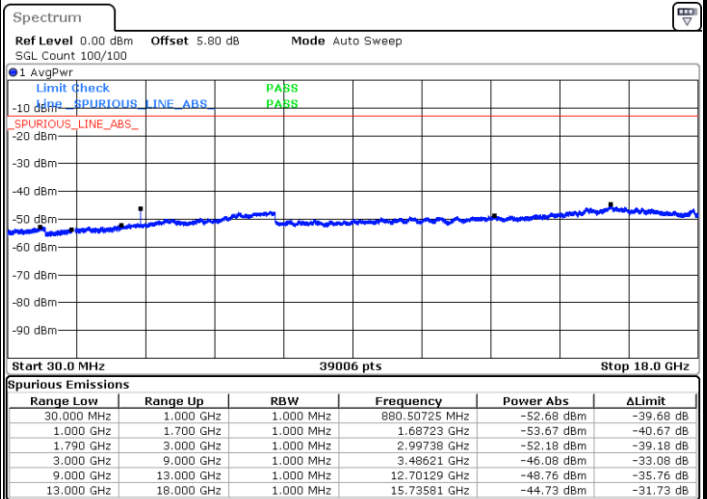

Date: 12 JUL 2019 03:05:07

LTE Band 66 / 3MHz

Middle Channel / QPSK

Middle Channel / 16QAM

Date: 12 JUL 2019 03:07:31

Date: 12 JUL 2019 03:08:11

Highest Channel / QPSK

Highest Channel / 16QAM

Date: 12 JUL 2019 03:19:47

Date: 12 JUL 2019 03:20:28

LTE Band 66 / 5MHz

Lowest Channel / QPSK

Lowest Channel / 16QAM

Date: 12 JUL 2019 03:27:17

Date: 12 JUL 2019 03:26:25

Middle Channel / QPSK

Middle Channel / 16QAM

Date: 12 JUL 2019 03:30:15

Date: 12 JUL 2019 03:29:40

LTE Band 66 / 5MHz

Highest Channel / QPSK

Date: 12 JUL 2019 03:32:38

Highest Channel / 16QAM

Date: 12 JUL 2019 03:32:01

LTE Band 66 / 10MHz

Lowest Channel / QPSK

Date: 12 JUL 2019 03:44:19

Lowest Channel / 16QAM

Date: 12 JUL 2019 03:43:34