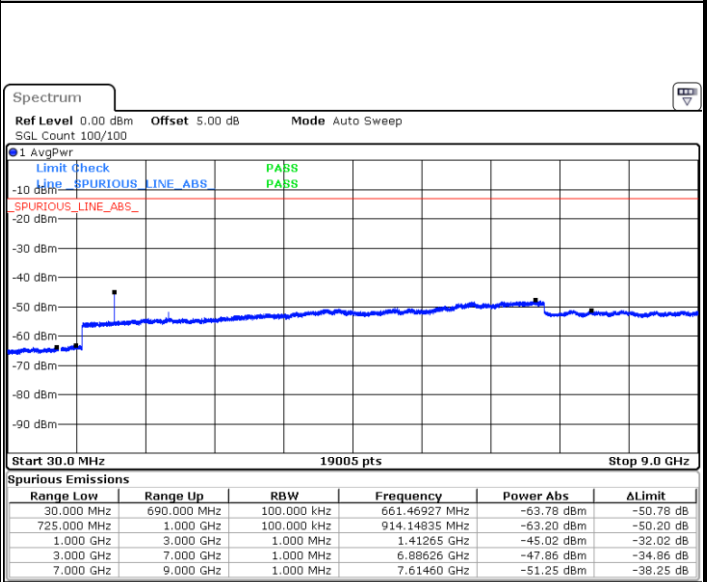

Date: 6 JUL 2019 16:46:33

LTE Band 12 / 1.4MHz

Highest Channel / QPSK

Highest Channel / 16QAM

Date: 6 JUL 2019 16:48:22

Date: 6 JUL 2019 16:49:17

LTE Band 12 / 3MHz

Lowest Channel / QPSK

Lowest Channel / 16QAM

Date: 6 JUL 2019 17:01:13

Date: 6 JUL 2019 17:02:08

LTE Band 12 / 3MHz

Middle Channel / QPSK

Date: 6 JUL 2019 17:03:57

Middle Channel / 16QAM

Date: 6 JUL 2019 17:03:03

Highest Channel / QPSK

Date: 6 JUL 2019 17:04:52

Highest Channel / 16QAM

Date: 6 JUL 2019 17:05:47

LTE Band 12 / 5MHz

Lowest Channel / QPSK

Lowest Channel / 16QAM

Date: 6 JUL 2019 17:17:42