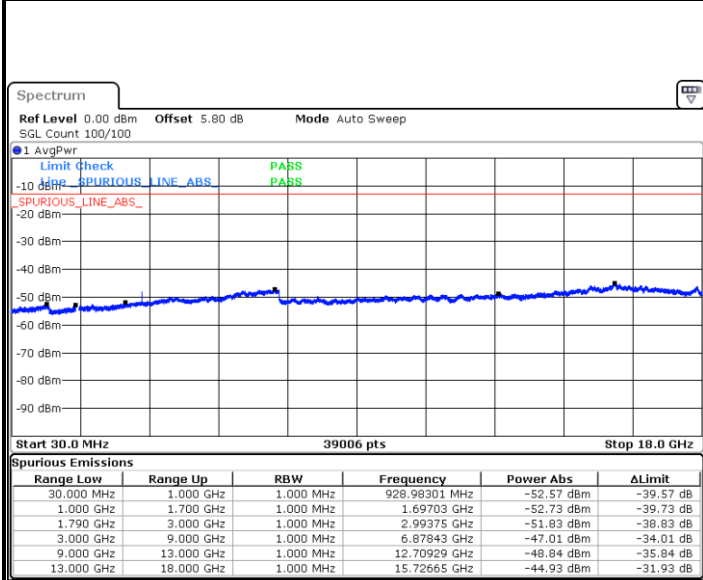

LTE Band 12 / 5MHz

Lowest Channel / 64QAM

Middle Channel / 64QAM

Date: 6 JUL 2019 18:10:40

Date: 6 JUL 2019 18:11:34

Highest Channel / 64QAM

Date: 6 JUL 2019 18:12:29

LTE Band 12 / 10MHz

Lowest Channel / 64QAM

Middle Channel / 64QAM

Date: 6 JUL 2019 18:13:24

Date: 6 JUL 2019 18:14:18

Highest Channel / 64QAM

Date: 6 JUL 2019 18:15:13

LTE Band 66 / 1.4MHz

Lowest Channel / QPSK

Date: 12 JUL 2019 02:37:10

Lowest Channel / 16QAM

Date: 12 JUL 2019 02:34:45

Middle Channel / QPSK

Date: 12 JUL 2019 02:41:06

Middle Channel / 16QAM

Date: 12 JUL 2019 02:44:45

LTE Band 66 / 1.4MHz

Highest Channel / QPSK

Date: 12 JUL 2019 02:55:29

Highest Channel / 16QAM

Date: 12 JUL 2019 02:56:27

LTE Band 66 / 3MHz

Lowest Channel / QPSK

Date: 12 JUL 2019 03:06:22

Lowest Channel / 16QAM