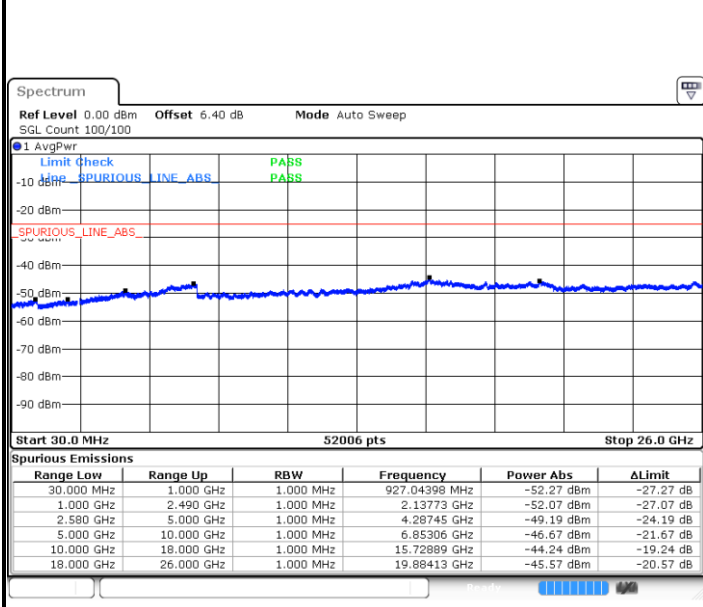

Highest Channel / QPSK

Highest Channel / 16QAM

Date: 6 JUL 2019 15:45:04

Date: 6 JUL 2019 15:45:58

LTE Band 7 / 5MHz

Lowest Channel / 64QAM

Middle Channel / 64QAM

Date: 6 JUL 2019 15:55:27

Date: 6 JUL 2019 15:56:21

Highest Channel / 64QAM

Date: 6 JUL 2019 15:57:15

LTE Band 7 / 10MHz

Lowest Channel / 64QAM

Date: 6 JUL 2019 16:01:26

Middle Channel / 64QAM

Date: 6 JUL 2019 16:02:20

Highest Channel / 64QAM

Date: 6 JUL 2019 16:03:14

LTE Band 7 / 15MHz

Lowest Channel / 64QAM

Middle Channel / 64QAM

Date: 6 JUL 2019 16:09:40

Date: 6 JUL 2019 16:10:34

Highest Channel / 64QAM

Date: 6 JUL 2019 16:11:29

LTE Band 7 / 20MHz

Lowest Channel / 64QAM

Middle Channel / 64QAM

Date: 6 JUL 2019 16:15:39

Date: 6 JUL 2019 16:16:33

Highest Channel / 64QAM

Date: 6 JUL 2019 16:17:27