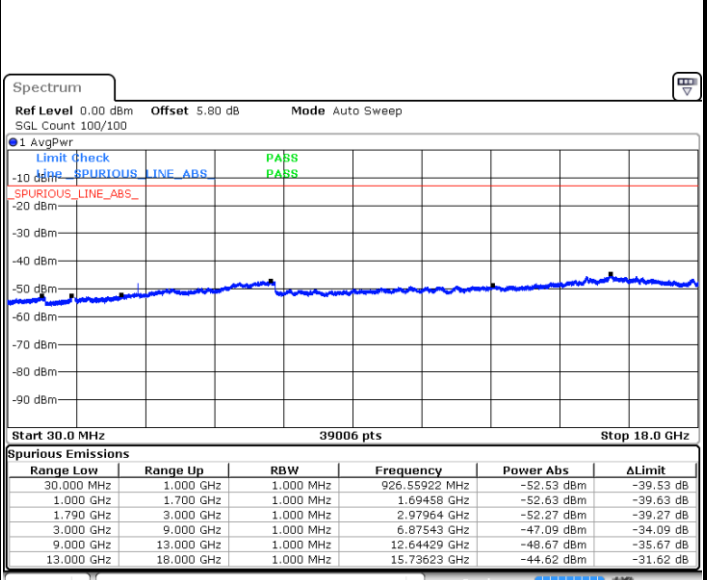

Lowest Channel / 64QAM

Middle Channel / 64QAM

Date: 6 JUL 2019 18:13:24

Date: 6 JUL 2019 18:14:18

Highest Channel / 64QAM

Date: 6 JUL 2019 18:15:13

LTE Band 66 / 1.4MHz

Lowest Channel / QPSK

Date: 12 JUL 2019 02:37:10

Lowest Channel / 16QAM

Date: 12 JUL 2019 02:34:45

Middle Channel / QPSK

Date: 12 JUL 2019 02:41:06

Middle Channel / 16QAM

Date: 12 JUL 2019 02:44:45

LTE Band 66 / 1.4MHz

Highest Channel / QPSK

Date: 12 JUL 2019 02:55:29

Highest Channel / 16QAM

Date: 12 JUL 2019 02:56:27

LTE Band 66 / 3MHz

Lowest Channel / QPSK

Date: 12 JUL 2019 03:06:22

Lowest Channel / 16QAM

Date: 12 JUL 2019 03:05:07

LTE Band 66 / 3MHz

Middle Channel / QPSK

Middle Channel / 16QAM

Date: 12 JUL 2019 03:07:31

Date: 12 JUL 2019 03:08:11

Highest Channel / QPSK

Highest Channel / 16QAM