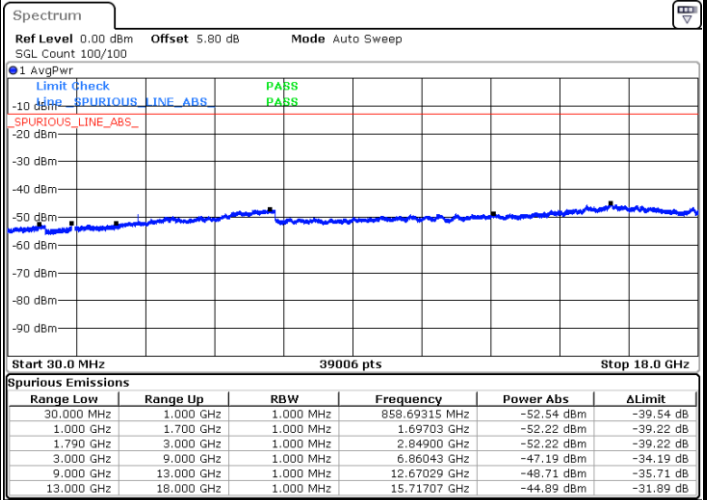

Date: 12 JUL 2019 03:05:07

LTE Band 66 / 3MHz

Middle Channel / QPSK

Middle Channel / 16QAM

Date: 12 JUL 2019 03:07:31

Date: 12 JUL 2019 03:08:11

Highest Channel / QPSK

Highest Channel / 16QAM

Date: 12 JUL 2019 03:19:47

Date: 12 JUL 2019 03:20:28

LTE Band 66 / 5MHz

Lowest Channel / QPSK

Lowest Channel / 16QAM

Date: 12 JUL 2019 03:27:17

Date: 12 JUL 2019 03:26:25

Middle Channel / QPSK

Middle Channel / 16QAM

Date: 12 JUL 2019 03:30:15

Date: 12 JUL 2019 03:29:40

LTE Band 66 / 5MHz

Highest Channel / QPSK

Date: 12 JUL 2019 03:32:38

Highest Channel / 16QAM

Date: 12 JUL 2019 03:32:01

LTE Band 66 / 10MHz

Lowest Channel / QPSK

Date: 12 JUL 2019 03:44:19

Lowest Channel / 16QAM

Date: 12 JUL 2019 03:43:34