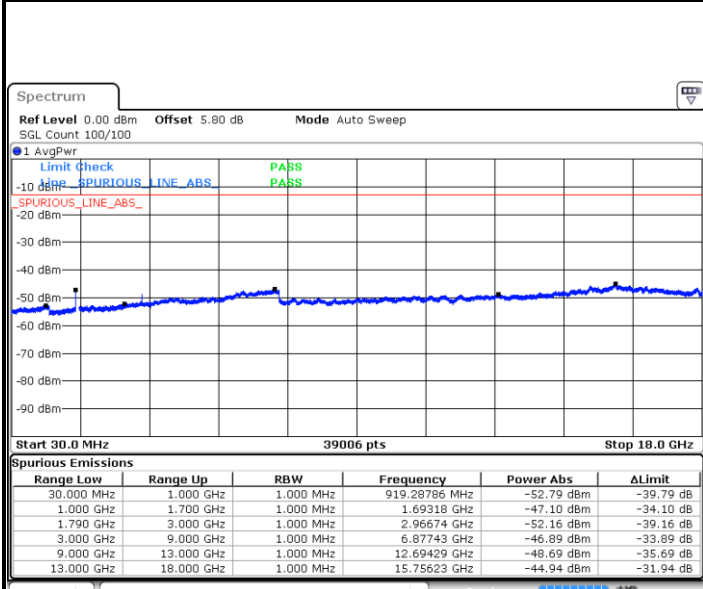

Date: 12 JUL 2019 03:19:47

Date: 12 JUL 2019 03:20:28

LTE Band 66 / 5MHz

Lowest Channel / QPSK

Lowest Channel / 16QAM

Date: 12 JUL 2019 03:27:17

Date: 12 JUL 2019 03:26:25

Middle Channel / QPSK

Middle Channel / 16QAM

Date: 12 JUL 2019 03:30:15

Date: 12 JUL 2019 03:29:40

LTE Band 66 / 5MHz

Highest Channel / QPSK

Date: 12 JUL 2019 03:32:38

Highest Channel / 16QAM

Date: 12 JUL 2019 03:32:01

LTE Band 66 / 10MHz

Lowest Channel / QPSK

Date: 12 JUL 2019 03:44:19

Lowest Channel / 16QAM

Date: 12 JUL 2019 03:43:34