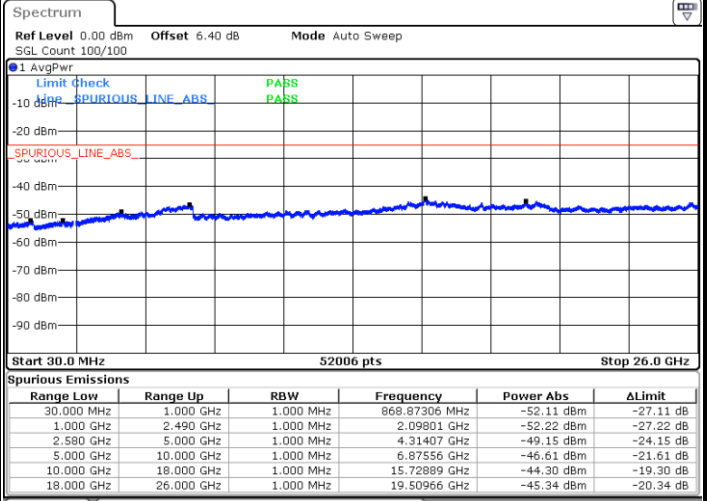

Date: 6 JUL 2019 15:56:21

Highest Channel / 64QAM

Date: 6 JUL 2019 15:57:15

LTE Band 7 / 10MHz

Lowest Channel / 64QAM

Date: 6 JUL 2019 16:01:26

Middle Channel / 64QAM

Date: 6 JUL 2019 16:02:20

Highest Channel / 64QAM

Date: 6 JUL 2019 16:03:14

LTE Band 7 / 15MHz

Lowest Channel / 64QAM

Middle Channel / 64QAM

Date: 6 JUL 2019 16:09:40

Date: 6 JUL 2019 16:10:34

Highest Channel / 64QAM

Date: 6 JUL 2019 16:11:29

LTE Band 7 / 20MHz

Lowest Channel / 64QAM

Middle Channel / 64QAM

Date: 6 JUL 2019 16:15:39

Date: 6 JUL 2019 16:16:33

Highest Channel / 64QAM

Date: 6 JUL 2019 16:17:27