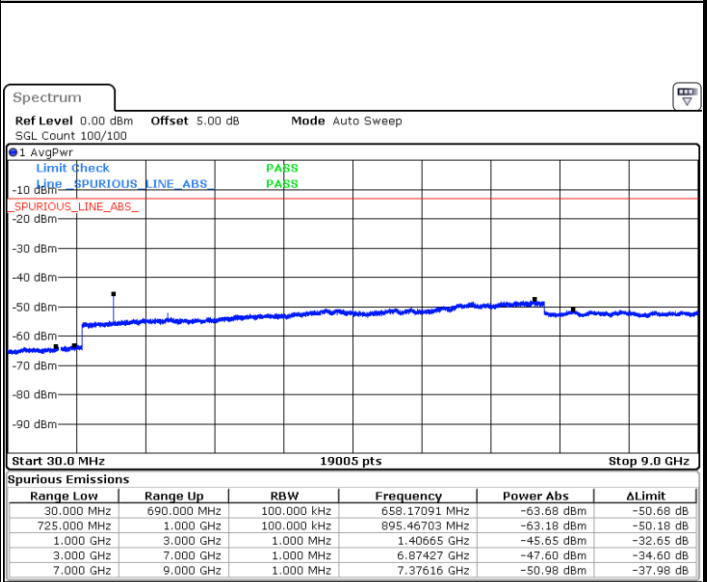

Date: 6 JUL 2019 17:18:37

Middle Channel / QPSK

Middle Channel / 16QAM

Date: 6 JUL 2019 17:20:26

Date: 6 JUL 2019 17:19:32

LTE Band 12 / 5MHz

Highest Channel / QPSK

Highest Channel / 16QAM

Date: 6 JUL 2019 17:21:21

Date: 6 JUL 2019 17:22:16

LTE Band 12 / 10MHz

Lowest Channel / QPSK

Lowest Channel / 16QAM

Date: 6 JUL 2019 17:34:12

Date: 6 JUL 2019 17:35:06

LTE Band 12 / 10MHz

Middle Channel / QPSK

Date: 6 JUL 2019 17:36:56

Middle Channel / 16QAM

Date: 6 JUL 2019 17:36:01

Highest Channel / QPSK

Date: 6 JUL 2019 17:37:50

Highest Channel / 16QAM

Date: 6 JUL 2019 17:38:45

LTE Band 12 / 1.4MHz

LTE Band 12 / 3MHz

Lowest Channel / 64QAM

Middle Channel / 64QAM

Date: 6 JUL 2019 17:56:55

Date: 6 JUL 2019 17:57:49

Highest Channel / 64QAM

Date: 6 JUL 2019 17:58:44