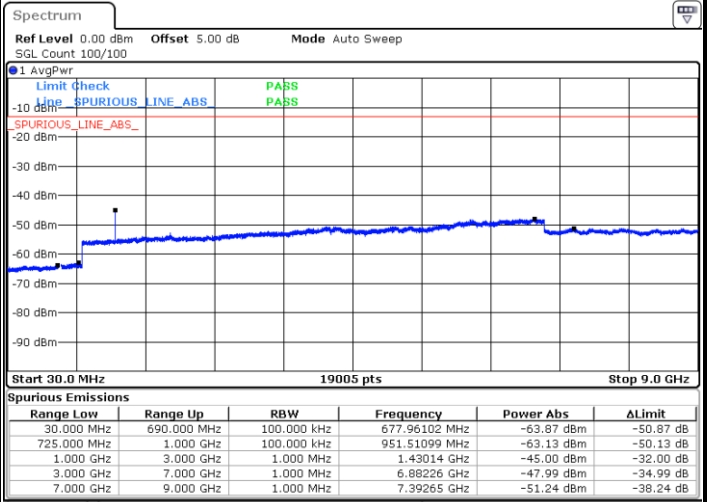

Date: 6 JUL 2019 16:11:29

LTE Band 7 / 20MHz

Lowest Channel / 64QAM

Middle Channel / 64QAM

Date: 6 JUL 2019 16:15:39

Date: 6 JUL 2019 16:16:33

Highest Channel / 64QAM

Date: 6 JUL 2019 16:17:27

LTE Band 12 / 1.4MHz

Lowest Channel / QPSK

Lowest Channel / 16QAM

Date: 6 JUL 2019 16:44:44

Date: 6 JUL 2019 16:45:38

Middle Channel / QPSK

Middle Channel / 16QAM

Date: 6 JUL 2019 16:47:27

Date: 6 JUL 2019 16:46:33

LTE Band 12 / 1.4MHz

Highest Channel / QPSK

Highest Channel / 16QAM

Date: 6 JUL 2019 16:48:22

Date: 6 JUL 2019 16:49:17

LTE Band 12 / 3MHz

Lowest Channel / QPSK