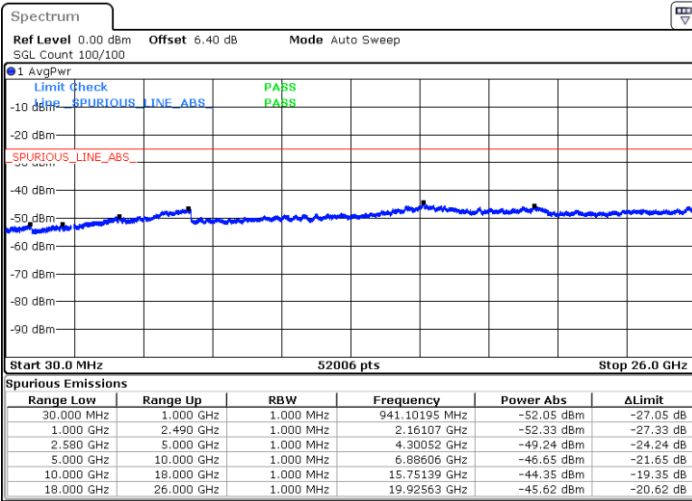

Highest Channel / QPSK

Highest Channel / 16QAM

Date: 6 JUL 2019 15:45:04

Date: 6 JUL 2019 15:45:58

LTE Band 7 / 5MHz

Lowest Channel / 64QAM

Middle Channel / 64QAM

Date: 6 JUL 2019 15:55:27

Date: 6 JUL 2019 15:56:21

Highest Channel / 64QAM

Date: 6 JUL 2019 15:57:15

LTE Band 7 / 10MHz

Lowest Channel / 64QAM

Date: 6 JUL 2019 16:01:26

Middle Channel / 64QAM

Date: 6 JUL 2019 16:02:20