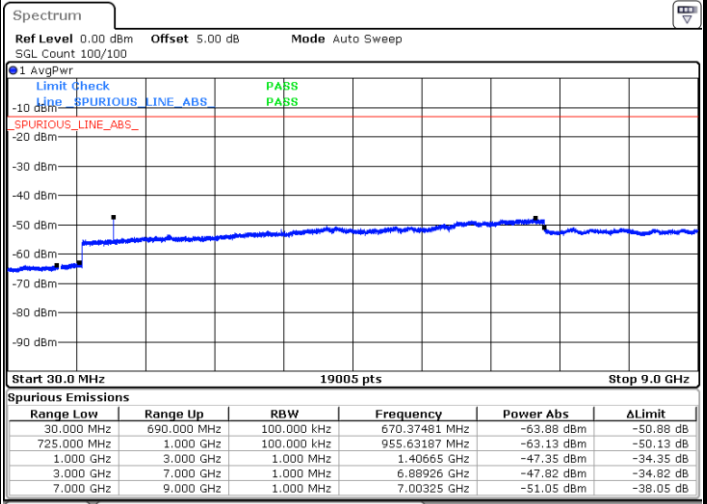

LTE Band 12 / 1.4MHz

LTE Band 12 / 3MHz

Lowest Channel / 64QAM

Middle Channel / 64QAM

Date: 6 JUL 2019 17:56:55

Date: 6 JUL 2019 17:57:49

Highest Channel / 64QAM

Date: 6 JUL 2019 17:58:44

LTE Band 12 / 5MHz

Lowest Channel / 64QAM

Middle Channel / 64QAM

Date: 6 JUL 2019 18:10:40

Date: 6 JUL 2019 18:11:34

Highest Channel / 64QAM

Date: 6 JUL 2019 18:12:29

LTE Band 12 / 10MHz

Lowest Channel / 64QAM

Middle Channel / 64QAM

Date: 6 JUL 2019 18:13:24

Date: 6 JUL 2019 18:14:18

Highest Channel / 64QAM

Date: 6 JUL 2019 18:15:13

LTE Band 66 / 1.4MHz

Lowest Channel / QPSK