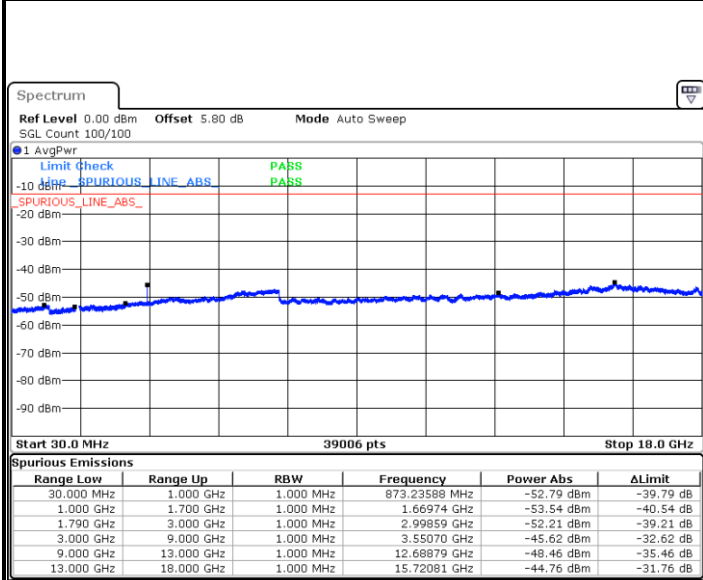

Date: 12 JUL 2019 03:19:47

Date: 12 JUL 2019 03:20:28

LTE Band 66 / 5MHz

Lowest Channel / QPSK

Lowest Channel / 16QAM

Date: 12 JUL 2019 03:27:17

Date: 12 JUL 2019 03:26:25

Middle Channel / QPSK

Middle Channel / 16QAM

Date: 12 JUL 2019 03:30:15

Date: 12 JUL 2019 03:29:40

LTE Band 66 / 5MHz

Highest Channel / QPSK

Date: 12 JUL 2019 03:32:38

Highest Channel / 16QAM

Date: 12 JUL 2019 03:32:01

LTE Band 66 / 10MHz

Lowest Channel / QPSK

Date: 12 JUL 2019 03:44:19

Lowest Channel / 16QAM

Date: 12 JUL 2019 03:43:34