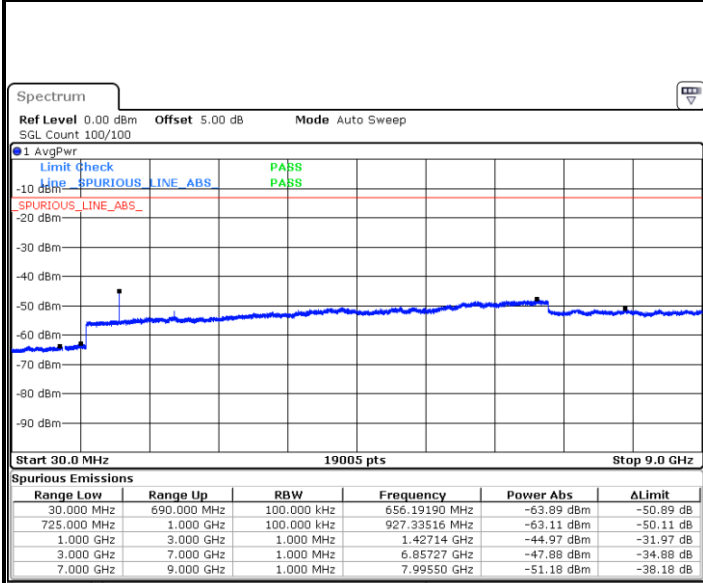

Date: 6 JUL 2019 16:46:33

LTE Band 12 / 1.4MHz

Highest Channel / QPSK

Highest Channel / 16QAM

Date: 6 JUL 2019 16:48:22

Date: 6 JUL 2019 16:49:17

LTE Band 12 / 3MHz

Lowest Channel / QPSK

Lowest Channel / 16QAM

Date: 6 JUL 2019 17:01:13

Date: 6 JUL 2019 17:02:08

LTE Band 12 / 3MHz

Middle Channel / QPSK

Date: 6 JUL 2019 17:03:57

Middle Channel / 16QAM

Date: 6 JUL 2019 17:03:03

Highest Channel / QPSK

Date: 6 JUL 2019 17:04:52

Highest Channel / 16QAM

Date: 6 JUL 2019 17:05:47

LTE Band 12 / 5MHz

Lowest Channel / QPSK

Lowest Channel / 16QAM

Date: 6 JUL 2019 17:17:42