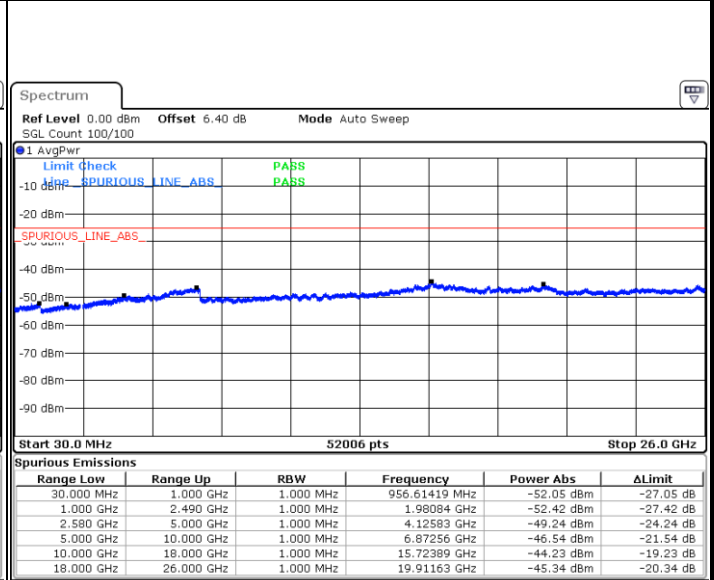

Highest Channel / QPSK

Highest Channel / 16QAM

Date: 6 JUL 2019 15:45:04

Date: 6 JUL 2019 15:45:58

LTE Band 7 / 5MHz

Lowest Channel / 64QAM

Middle Channel / 64QAM

Date: 6 JUL 2019 15:55:27

Date: 6 JUL 2019 15:56:21

Highest Channel / 64QAM

Date: 6 JUL 2019 15:57:15

LTE Band 7 / 10MHz

Lowest Channel / 64QAM

Date: 6 JUL 2019 16:01:26

Middle Channel / 64QAM

Date: 6 JUL 2019 16:02:20

Highest Channel / 64QAM

Date: 6 JUL 2019 16:03:14

LTE Band 7 / 15MHz

Lowest Channel / 64QAM

Middle Channel / 64QAM

Date: 6 JUL 2019 16:09:40

Date: 6 JUL 2019 16:10:34

Highest Channel / 64QAM