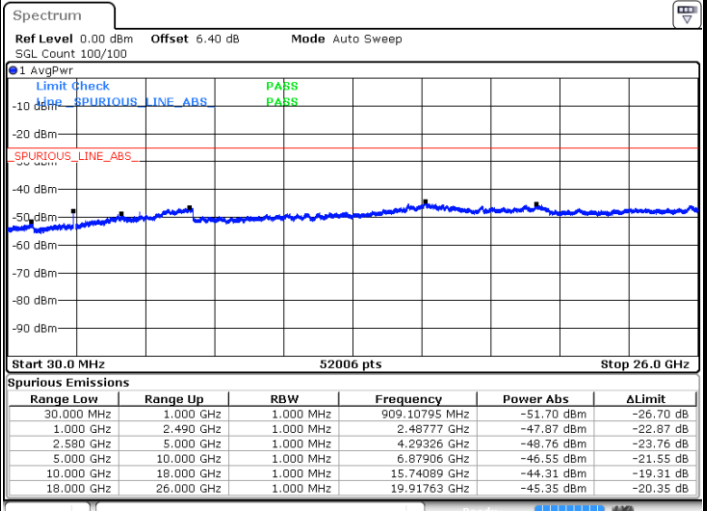

Date: 6 JUL 2019 14:53:42

LTE Band 7 / 5MHz

Highest Channel / QPSK

Highest Channel / 16QAM

LTE Band 7 / 10MHz

Lowest Channel / QPSK

Lowest Channel / 16QAM

LTE Band 7 / 10MHz

Middle Channel / QPSK

Middle Channel / 16QAM

Date: 6 JUL 2019 15:11:06

Date: 6 JUL 2019 15:10:12

Highest Channel / QPSK

Highest Channel / 16QAM

Date: 6 JUL 2019 15:12:00

Date: 6 JUL 2019 15:12:54

LTE Band 7 / 15MHz

Lowest Channel / QPSK

Lowest Channel / 16QAM

Date: 6 JUL 2019 15:24:56

Date: 6 JUL 2019 15:25:50

Middle Channel / QPSK

Middle Channel / 16QAM

Date: 6 JUL 2019 15:27:38

Date: 6 JUL 2019 15:26:44

LTE Band7 / 15MHz

Highest Channel / QPSK

Date: 6 JUL 2019 15:28:32

Highest Channel / 16QAM

Date: 6 JUL 2019 15:29:26

LTE Band 7 / 20MHz

Lowest Channel / QPSK