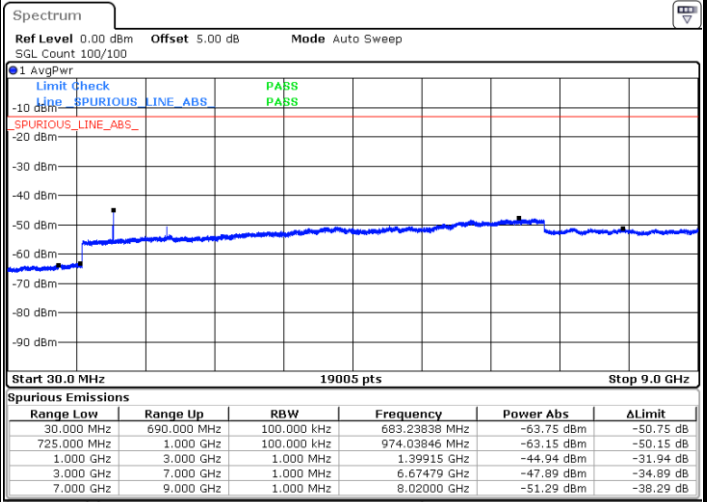

Highest Channel / QPSK

Date: 6 JUL 2019 17:04:52

Highest Channel / 16QAM

Date: 6 JUL 2019 17:05:47

LTE Band 12 / 5MHz

Lowest Channel / QPSK

Lowest Channel / 16QAM

Date: 6 JUL 2019 17:17:42

Date: 6 JUL 2019 17:18:37

Middle Channel / QPSK

Middle Channel / 16QAM

Date: 6 JUL 2019 17:20:26

Date: 6 JUL 2019 17:19:32

LTE Band 12 / 5MHz

Highest Channel / QPSK

Highest Channel / 16QAM