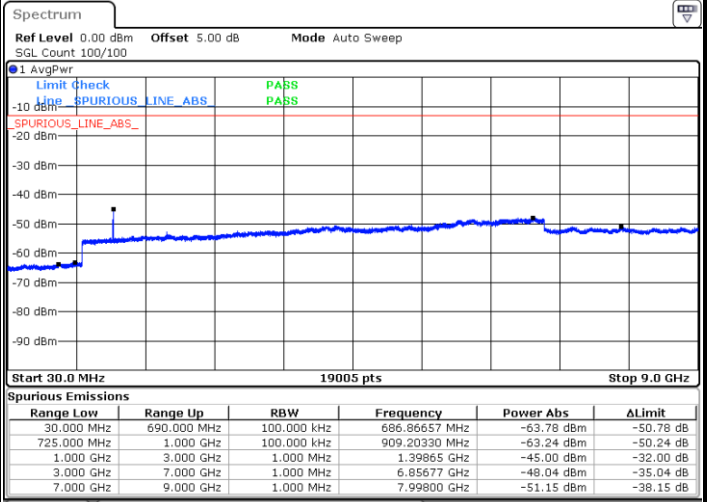

Highest Channel / 64QAM

Date: 6 JUL 2019 16:03:14

LTE Band 7 / 15MHz

Lowest Channel / 64QAM

Middle Channel / 64QAM

Date: 6 JUL 2019 16:09:40

Date: 6 JUL 2019 16:10:34

Highest Channel / 64QAM

Date: 6 JUL 2019 16:11:29

LTE Band 7 / 20MHz

Lowest Channel / 64QAM

Middle Channel / 64QAM

Date: 6 JUL 2019 16:15:39

Date: 6 JUL 2019 16:16:33

Highest Channel / 64QAM

Date: 6 JUL 2019 16:17:27

LTE Band 12 / 1.4MHz

Lowest Channel / QPSK

Lowest Channel / 16QAM

Date: 6 JUL 2019 16:44:44

Date: 6 JUL 2019 16:45:38

Middle Channel / QPSK

Middle Channel / 16QAM

Date: 6 JUL 2019 16:47:27