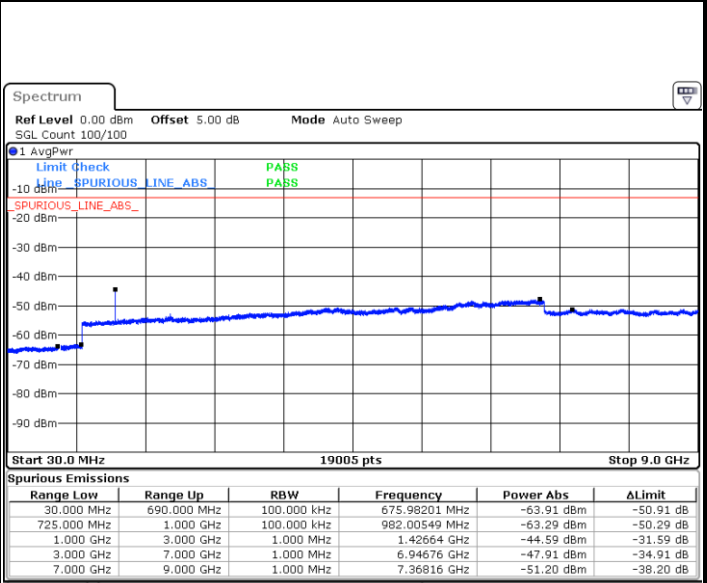

Date: 6 JUL 2019 16:46:33

LTE Band 12 / 1.4MHz

Highest Channel / QPSK

Highest Channel / 16QAM

Date: 6 JUL 2019 16:48:22

Date: 6 JUL 2019 16:49:17

LTE Band 12 / 3MHz

Lowest Channel / QPSK

Lowest Channel / 16QAM

Date: 6 JUL 2019 17:01:13

Date: 6 JUL 2019 17:02:08

LTE Band 12 / 3MHz

Middle Channel / QPSK

Date: 6 JUL 2019 17:03:57

Middle Channel / 16QAM

Date: 6 JUL 2019 17:03:03

Highest Channel / QPSK

Date: 6 JUL 2019 17:04:52

Highest Channel / 16QAM

Date: 6 JUL 2019 17:05:47

LTE Band 12 / 5MHz

Lowest Channel / QPSK

Lowest Channel / 16QAM

Date: 6 JUL 2019 17:17:42