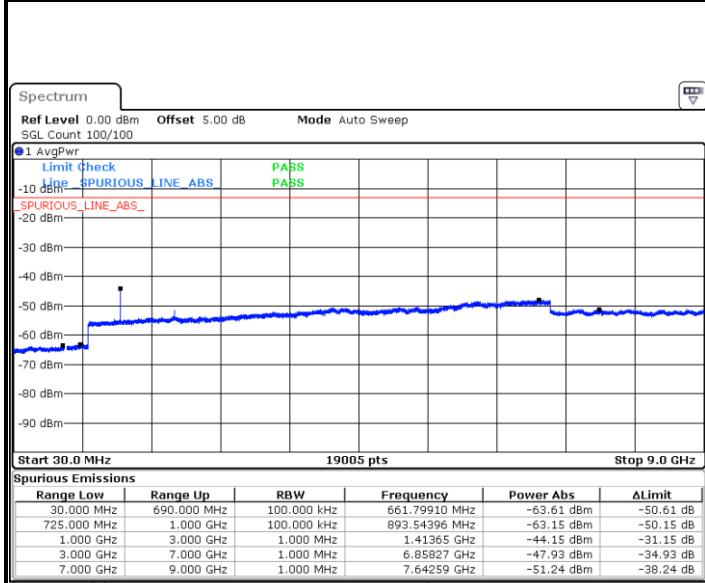

Date: 6 JUL 2019 17:21:21

Date: 6 JUL 2019 17:22:16

LTE Band 12 / 10MHz

Lowest Channel / QPSK

Lowest Channel / 16QAM

Date: 6 JUL 2019 17:34:12

Date: 6 JUL 2019 17:35:06

LTE Band 12 / 10MHz

Middle Channel / QPSK

Date: 6 JUL 2019 17:36:56

Middle Channel / 16QAM

Date: 6 JUL 2019 17:36:01

Highest Channel / QPSK

Date: 6 JUL 2019 17:37:50

Highest Channel / 16QAM

Date: 6 JUL 2019 17:38:45

LTE Band 12 / 1.4MHz

LTE Band 12 / 3MHz

Lowest Channel / 64QAM

Middle Channel / 64QAM

Date: 6 JUL 2019 17:56:55

Date: 6 JUL 2019 17:57:49

Highest Channel / 64QAM

Date: 6 JUL 2019 17:58:44

LTE Band 12 / 5MHz

Lowest Channel / 64QAM

Middle Channel / 64QAM

Date: 6 JUL 2019 18:10:40

Date: 6 JUL 2019 18:11:34

Highest Channel / 64QAM

Date: 6 JUL 2019 18:12:29

LTE Band 12 / 10MHz