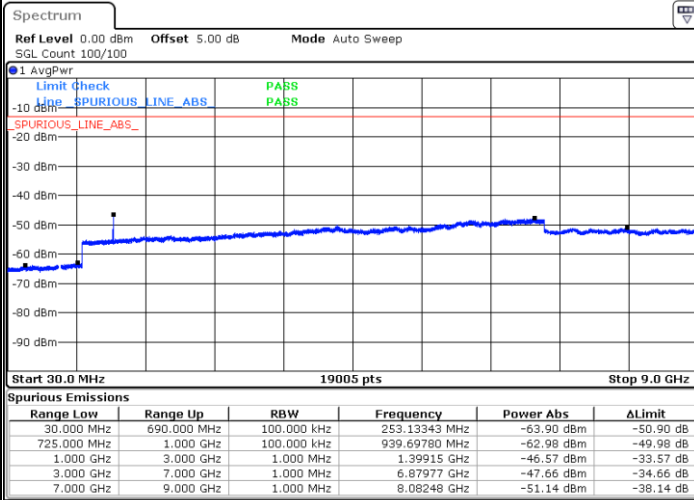

LTE Band 12 / 1.4MHz

LTE Band 12 / 3MHz

Lowest Channel / 64QAM

Middle Channel / 64QAM

Date: 6 JUL 2019 17:56:55

Date: 6 JUL 2019 17:57:49

Highest Channel / 64QAM

Date: 6 JUL 2019 17:58:44

LTE Band 12 / 5MHz

Lowest Channel / 64QAM

Middle Channel / 64QAM

Date: 6 JUL 2019 18:10:40

Date: 6 JUL 2019 18:11:34

Highest Channel / 64QAM

Date: 6 JUL 2019 18:12:29

LTE Band 12 / 10MHz

Lowest Channel / 64QAM

Middle Channel / 64QAM

Date: 6 JUL 2019 18:13:24

Date: 6 JUL 2019 18:14:18

Highest Channel / 64QAM

Date: 6 JUL 2019 18:15:13

LTE Band 66 / 1.4MHz

Lowest Channel / QPSK