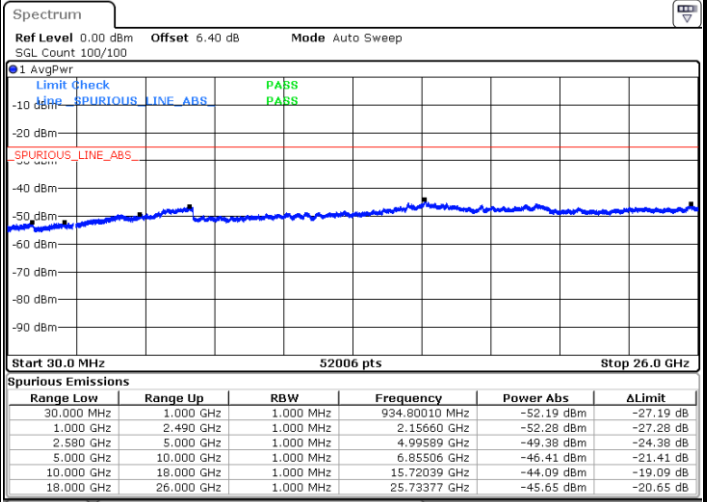

Date: 6 JUL 2019 15:41:28

Lowest Channel / 16QAM

Date: 6 JUL 2019 15:42:22

LTE Band 7 / 20MHz

Middle Channel / QPSK

Middle Channel / 16QAM

Date: 6 JUL 2019 15:44:10

Date: 6 JUL 2019 15:43:16

Highest Channel / QPSK

Highest Channel / 16QAM

Date: 6 JUL 2019 15:45:04

Date: 6 JUL 2019 15:45:58

LTE Band 7 / 5MHz

Lowest Channel / 64QAM

Middle Channel / 64QAM

Date: 6 JUL 2019 15:55:27

Date: 6 JUL 2019 15:56:21

Highest Channel / 64QAM

Date: 6 JUL 2019 15:57:15

LTE Band 7 / 10MHz

Lowest Channel / 64QAM

Date: 6 JUL 2019 16:01:26

Middle Channel / 64QAM

Date: 6 JUL 2019 16:02:20