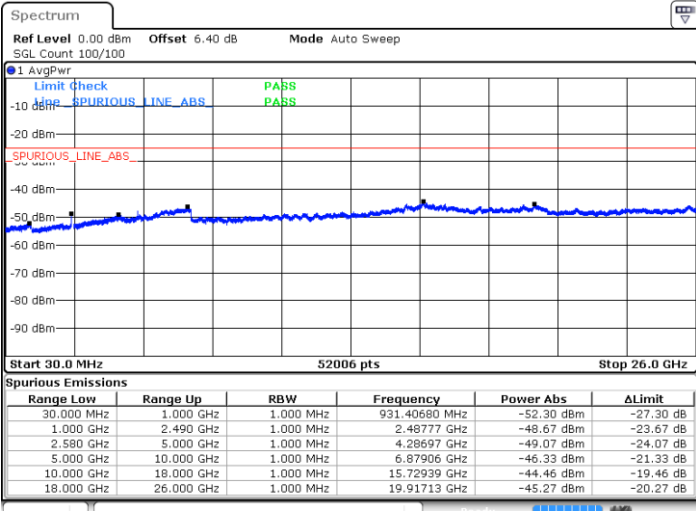

LTE Band 7 / 15MHz

Lowest Channel / QPSK

Lowest Channel / 16QAM

Date: 6 JUL 2019 15:24:56

Date: 6 JUL 2019 15:25:50

Middle Channel / QPSK

Middle Channel / 16QAM

Date: 6 JUL 2019 15:27:38