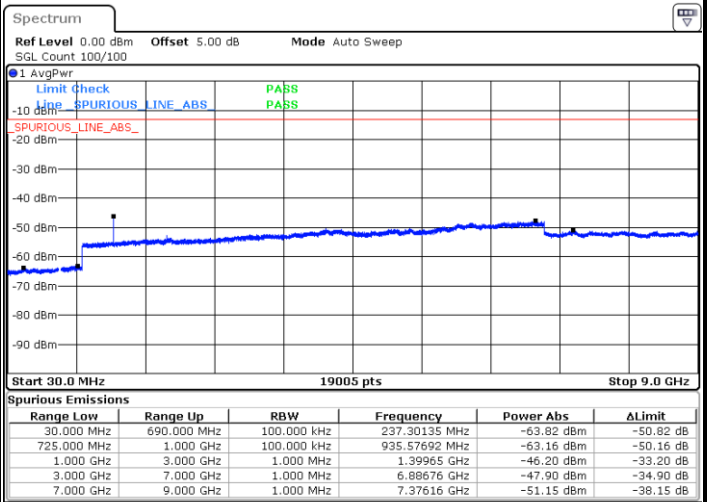

Highest Channel / QPSK

Date: 6 JUL 2019 17:04:52

Highest Channel / 16QAM

Date: 6 JUL 2019 17:05:47

LTE Band 12 / 5MHz

Lowest Channel / QPSK

Lowest Channel / 16QAM

Date: 6 JUL 2019 17:17:42

Date: 6 JUL 2019 17:18:37

Middle Channel / QPSK

Middle Channel / 16QAM

Date: 6 JUL 2019 17:20:26

Date: 6 JUL 2019 17:19:32

LTE Band 12 / 5MHz

Highest Channel / QPSK

Highest Channel / 16QAM

Date: 6 JUL 2019 17:21:21

Date: 6 JUL 2019 17:22:16

LTE Band 12 / 10MHz

Lowest Channel / QPSK

Lowest Channel / 16QAM

Date: 6 JUL 2019 17:34:12

Date: 6 JUL 2019 17:35:06

LTE Band 12 / 10MHz