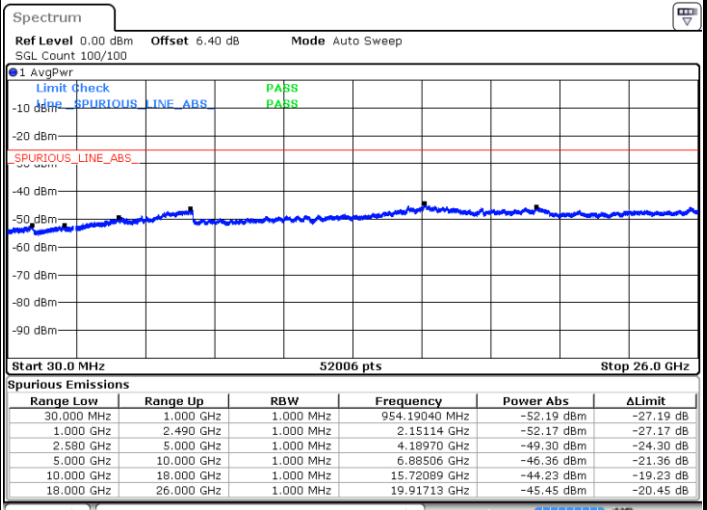

LTE Band 7 / 15MHz

Lowest Channel / QPSK

Lowest Channel / 16QAM

Date: 6 JUL 2019 15:24:56

Date: 6 JUL 2019 15:25:50

Middle Channel / QPSK

Middle Channel / 16QAM

Date: 6 JUL 2019 15:27:38

Date: 6 JUL 2019 15:26:44

LTE Band7 / 15MHz

Highest Channel / QPSK

Date: 6 JUL 2019 15:28:32

Highest Channel / 16QAM

Date: 6 JUL 2019 15:29:26

LTE Band 7 / 20MHz

Lowest Channel / QPSK