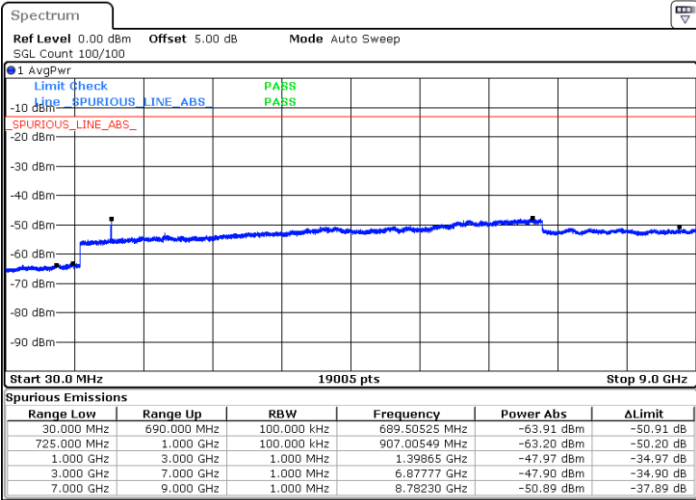

LTE Band 12 / 1.4MHz

LTE Band 12 / 3MHz

Lowest Channel / 64QAM

Middle Channel / 64QAM

Date: 6 JUL 2019 17:56:55

Date: 6 JUL 2019 17:57:49

Highest Channel / 64QAM

Date: 6 JUL 2019 17:58:44

LTE Band 12 / 5MHz

Lowest Channel / 64QAM

Middle Channel / 64QAM

Date: 6 JUL 2019 18:10:40

Date: 6 JUL 2019 18:11:34

Highest Channel / 64QAM

Date: 6 JUL 2019 18:12:29

LTE Band 12 / 10MHz

Lowest Channel / 64QAM

Middle Channel / 64QAM

Date: 6 JUL 2019 18:13:24

Date: 6 JUL 2019 18:14:18

Highest Channel / 64QAM

Date: 6 JUL 2019 18:15:13

LTE Band 66 / 1.4MHz

Lowest Channel / QPSK