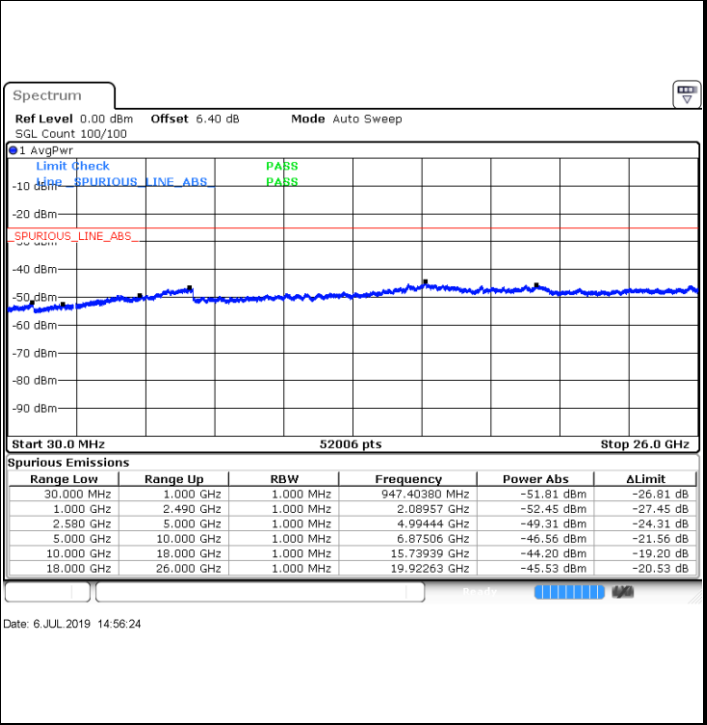

LTE Band 7 / 5MHz

Lowest Channel / QPSK

Lowest Channel / 16QAM

Date: 6 JUL 2019 14:51:54

Date: 6 JUL 2019 14:52:48

Middle Channel / QPSK

Middle Channel / 16QAM

Date: 6 JUL 2019 14:54:36

Date: 6 JUL 2019 14:53:42

LTE Band 7 / 5MHz

Highest Channel / QPSK

Highest Channel / 16QAM

LTE Band 7 / 10MHz

Lowest Channel / QPSK

Lowest Channel / 16QAM

LTE Band 7 / 10MHz

Middle Channel / QPSK

Middle Channel / 16QAM

Date: 6 JUL 2019 15:11:06

Date: 6 JUL 2019 15:10:12

Highest Channel / QPSK

Highest Channel / 16QAM

Date: 6 JUL 2019 15:12:00

Date: 6 JUL 2019 15:12:54

LTE Band 7 / 15MHz

Lowest Channel / QPSK

Lowest Channel / 16QAM

Date: 6 JUL 2019 15:24:56

Date: 6 JUL 2019 15:25:50

Middle Channel / QPSK

Middle Channel / 16QAM

Date: 6 JUL 2019 15:27:38