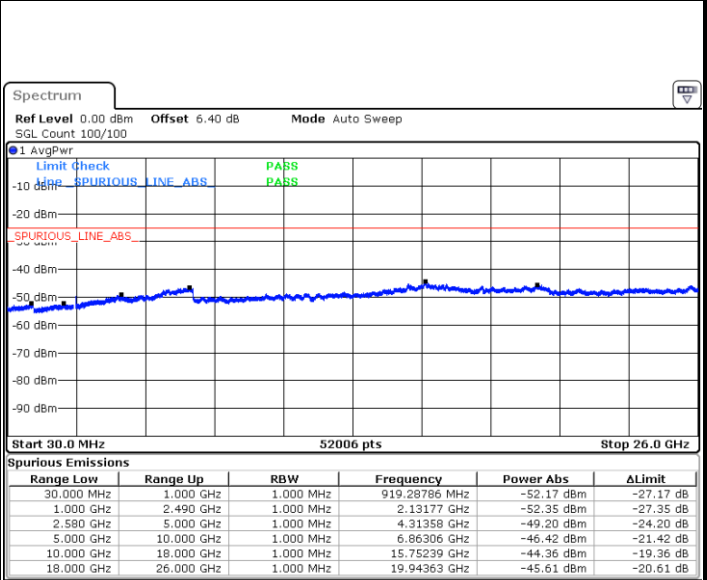

LTE Band 7 / 15MHz

Lowest Channel / QPSK

Lowest Channel / 16QAM

Date: 6 JUL 2019 15:24:56

Date: 6 JUL 2019 15:25:50

Middle Channel / QPSK

Middle Channel / 16QAM

Date: 6 JUL 2019 15:27:38

Date: 6 JUL 2019 15:26:44

LTE Band7 / 15MHz

Highest Channel / QPSK

Date: 6 JUL 2019 15:28:32

Highest Channel / 16QAM

Date: 6 JUL 2019 15:29:26

LTE Band 7 / 20MHz

Lowest Channel / QPSK

Date: 6 JUL 2019 15:41:28

Lowest Channel / 16QAM

Date: 6 JUL 2019 15:42:22

LTE Band 7 / 20MHz

Middle Channel / QPSK

Middle Channel / 16QAM

Date: 6 JUL 2019 15:44:10

Date: 6 JUL 2019 15:43:16

Highest Channel / QPSK

Highest Channel / 16QAM

Date: 6 JUL 2019 15:45:04

Date: 6 JUL 2019 15:45:58

LTE Band 7 / 5MHz

Lowest Channel / 64QAM

Middle Channel / 64QAM

Date: 6 JUL 2019 15:55:27