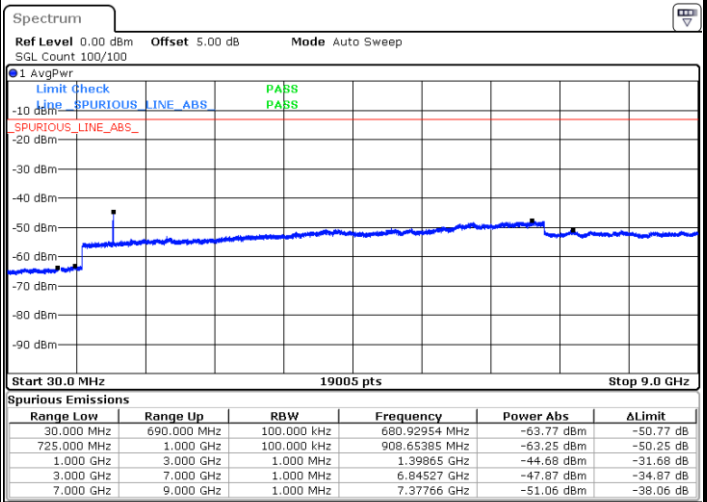

LTE Band 12 / 3MHz

Lowest Channel / QPSK

Lowest Channel / 16QAM

Date: 6 JUL 2019 17:01:13

Date: 6 JUL 2019 17:02:08