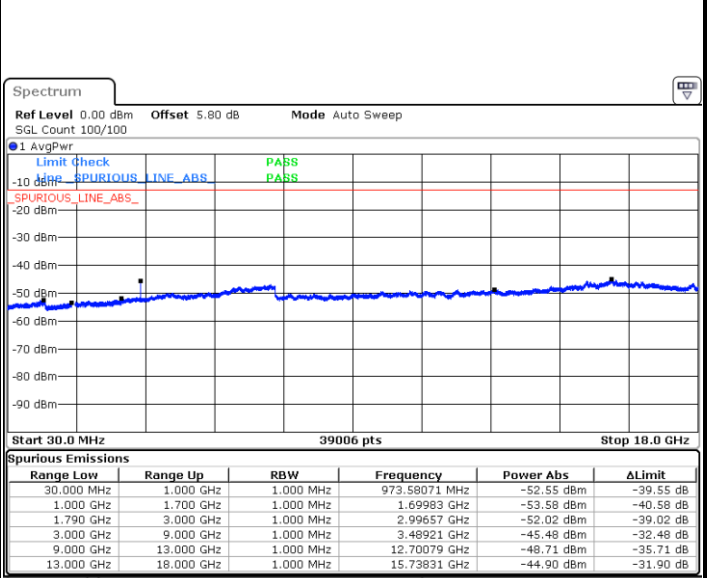

LTE Band 12 / 5MHz

Lowest Channel / 64QAM

Middle Channel / 64QAM

Date: 6 JUL 2019 18:10:40

Date: 6 JUL 2019 18:11:34

Highest Channel / 64QAM

Date: 6 JUL 2019 18:12:29

LTE Band 12 / 10MHz

Lowest Channel / 64QAM

Middle Channel / 64QAM

Date: 6 JUL 2019 18:13:24

Date: 6 JUL 2019 18:14:18

Highest Channel / 64QAM

Date: 6 JUL 2019 18:15:13

LTE Band 66 / 1.4MHz

Lowest Channel / QPSK

Date: 12 JUL 2019 02:37:10

Lowest Channel / 16QAM

Date: 12 JUL 2019 02:34:45

Middle Channel / QPSK

Date: 12 JUL 2019 02:41:06

Middle Channel / 16QAM

Date: 12 JUL 2019 02:44:45

LTE Band 66 / 1.4MHz

Highest Channel / QPSK

Date: 12 JUL 2019 02:55:29

Highest Channel / 16QAM

Date: 12 JUL 2019 02:56:27

LTE Band 66 / 3MHz

Lowest Channel / QPSK

Date: 12 JUL 2019 03:06:22

Lowest Channel / 16QAM