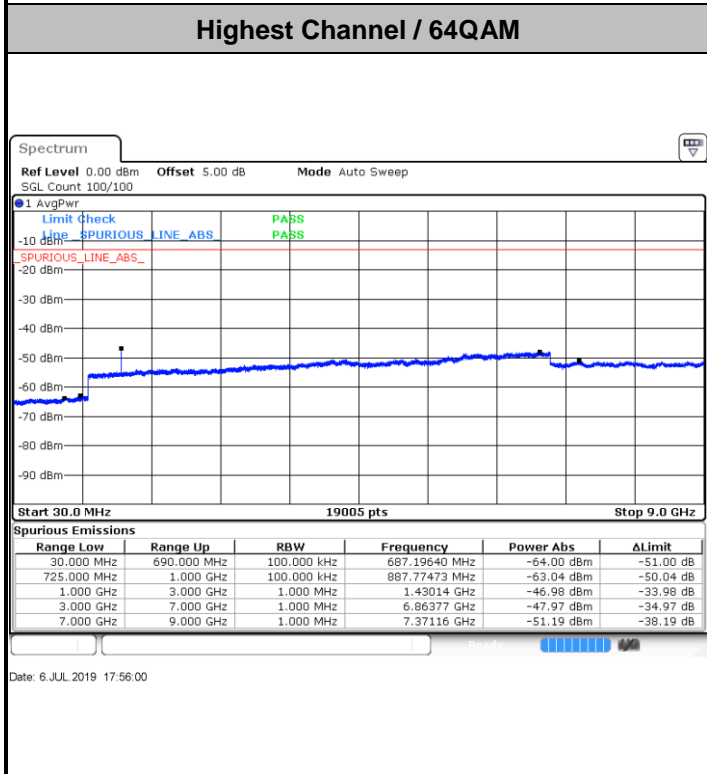

Date: 6 JUL 2019 17:21:21

Date: 6 JUL 2019 17:22:16

LTE Band 12 / 10MHz

Lowest Channel / QPSK

Lowest Channel / 16QAM

Date: 6 JUL 2019 17:34:12

Date: 6 JUL 2019 17:35:06

LTE Band 12 / 10MHz

Middle Channel / QPSK

Date: 6 JUL 2019 17:36:56

Middle Channel / 16QAM

Date: 6 JUL 2019 17:36:01

Highest Channel / QPSK

Date: 6 JUL 2019 17:37:50

Highest Channel / 16QAM

Date: 6 JUL 2019 17:38:45

LTE Band 12 / 1.4MHz

LTE Band 12 / 3MHz

Lowest Channel / 64QAM

Middle Channel / 64QAM

Date: 6 JUL 2019 17:56:55

Date: 6 JUL 2019 17:57:49

Highest Channel / 64QAM

Date: 6 JUL 2019 17:58:44

LTE Band 12 / 5MHz

Lowest Channel / 64QAM

Middle Channel / 64QAM

Date: 6 JUL 2019 18:10:40

Date: 6 JUL 2019 18:11:34

Highest Channel / 64QAM

Date: 6 JUL 2019 18:12:29

LTE Band 12 / 10MHz