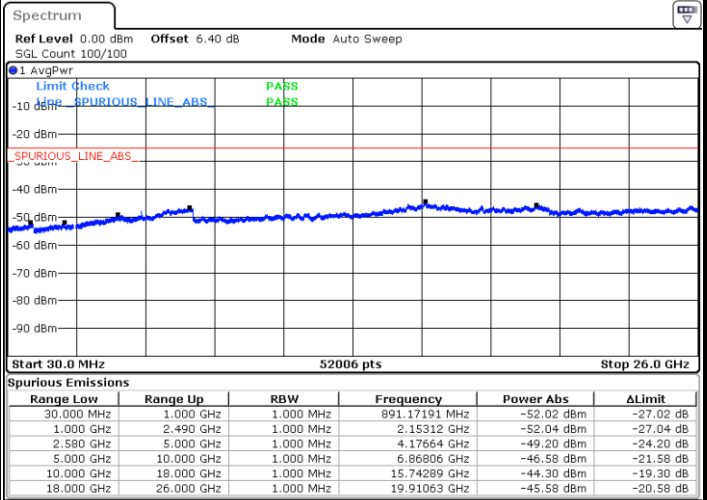

Date: 6 JUL 2019 15:10:12