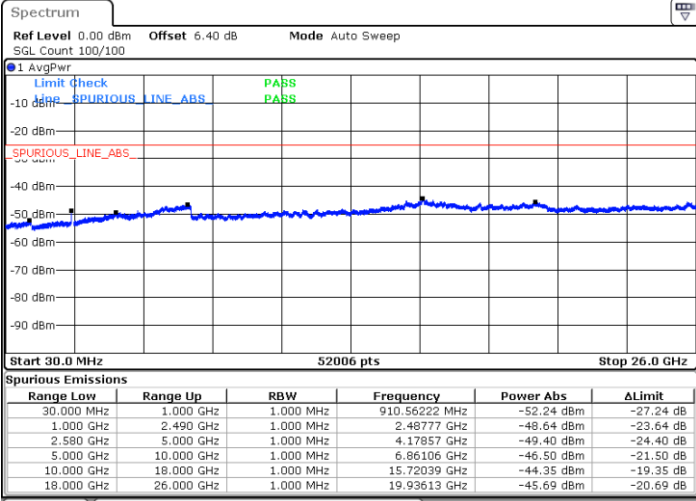

Date: 6 JUL 2019 15:56:21

Highest Channel / 64QAM

Date: 6 JUL 2019 15:57:15

LTE Band 7 / 10MHz

Lowest Channel / 64QAM

Date: 6 JUL 2019 16:01:26

Middle Channel / 64QAM

Date: 6 JUL 2019 16:02:20

Highest Channel / 64QAM

Date: 6 JUL 2019 16:03:14

LTE Band 7 / 15MHz

Lowest Channel / 64QAM

Middle Channel / 64QAM

Date: 6 JUL 2019 16:09:40

Date: 6 JUL 2019 16:10:34

Highest Channel / 64QAM

Date: 6 JUL 2019 16:11:29

LTE Band 7 / 20MHz

Lowest Channel / 64QAM

Middle Channel / 64QAM

Date: 6 JUL 2019 16:15:39

Date: 6 JUL 2019 16:16:33

Highest Channel / 64QAM

Date: 6 JUL 2019 16:17:27