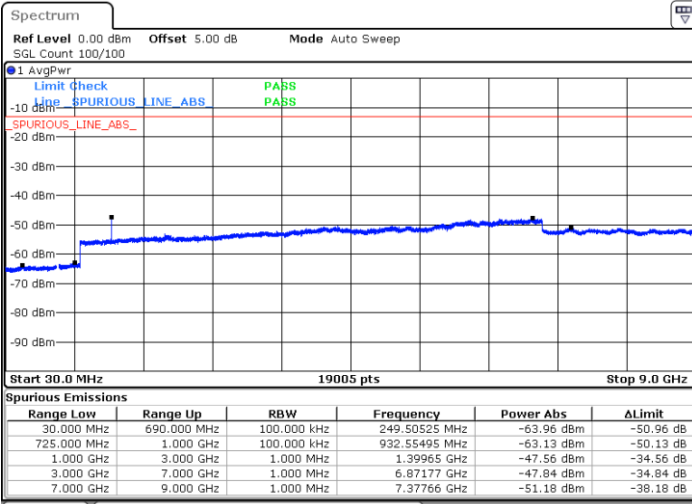

LTE Band 12 / 1.4MHz

LTE Band 12 / 3MHz

Lowest Channel / 64QAM

Middle Channel / 64QAM

Date: 6 JUL 2019 17:56:55

Date: 6 JUL 2019 17:57:49

Highest Channel / 64QAM

Date: 6 JUL 2019 17:58:44

LTE Band 12 / 5MHz

Lowest Channel / 64QAM

Middle Channel / 64QAM

Date: 6 JUL 2019 18:10:40

Date: 6 JUL 2019 18:11:34

Highest Channel / 64QAM

Date: 6 JUL 2019 18:12:29

LTE Band 12 / 10MHz

Lowest Channel / 64QAM

Middle Channel / 64QAM

Date: 6 JUL 2019 18:13:24

Date: 6 JUL 2019 18:14:18

Highest Channel / 64QAM

Date: 6 JUL 2019 18:15:13

LTE Band 66 / 1.4MHz

Lowest Channel / QPSK