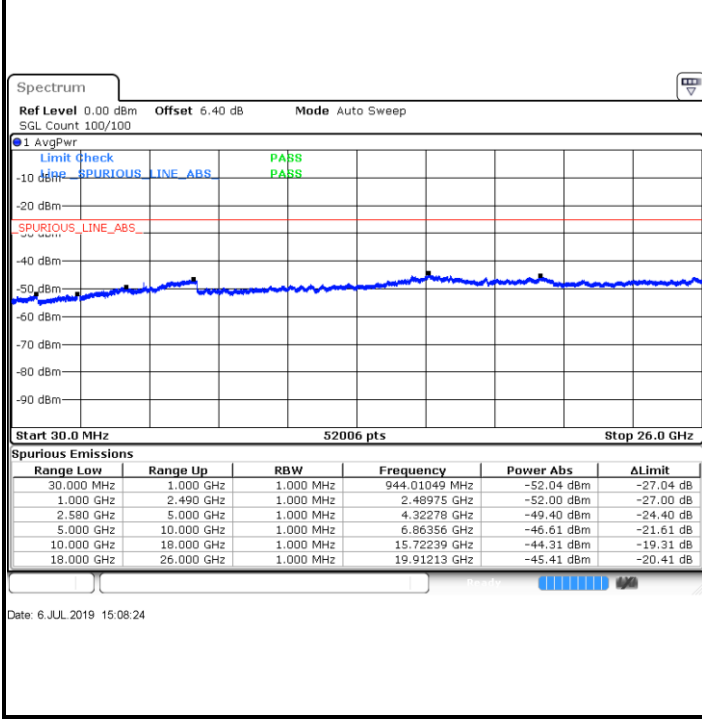

LTE Band 7 / 5MHz

Lowest Channel / QPSK

Lowest Channel / 16QAM

Date: 6 JUL 2019 14:51:54

Date: 6 JUL 2019 14:52:48

Middle Channel / QPSK

Middle Channel / 16QAM

Date: 6 JUL 2019 14:54:36

Date: 6 JUL 2019 14:53:42

LTE Band 7 / 5MHz

Highest Channel / QPSK

Highest Channel / 16QAM

LTE Band 7 / 10MHz

Lowest Channel / QPSK

Lowest Channel / 16QAM

LTE Band 7 / 10MHz

LTE Band 7 / 15MHz

Lowest Channel / QPSK

Lowest Channel / 16QAM

Date: 6 JUL 2019 15:24:56

Date: 6 JUL 2019 15:25:50

Middle Channel / QPSK

Middle Channel / 16QAM

Date: 6 JUL 2019 15:27:38