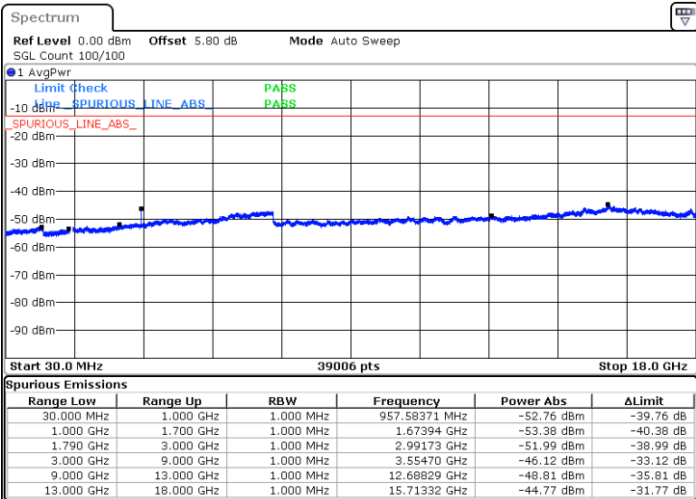

Highest Channel / QPSK

Date: 12 JUL 2019 02:55:29

Highest Channel / 16QAM

Date: 12 JUL 2019 02:56:27

LTE Band 66 / 3MHz

Lowest Channel / QPSK

Date: 12 JUL 2019 03:06:22

Lowest Channel / 16QAM

Date: 12 JUL 2019 03:05:07

LTE Band 66 / 3MHz

Middle Channel / QPSK

Middle Channel / 16QAM

Date: 12 JUL 2019 03:07:31

Date: 12 JUL 2019 03:08:11

Highest Channel / QPSK

Highest Channel / 16QAM

Date: 12 JUL 2019 03:19:47

Date: 12 JUL 2019 03:20:28

LTE Band 66 / 5MHz

Lowest Channel / QPSK

Lowest Channel / 16QAM

Date: 12 JUL 2019 03:27:17

Date: 12 JUL 2019 03:26:25

Middle Channel / QPSK

Middle Channel / 16QAM

Date: 12 JUL 2019 03:30:15

Date: 12 JUL 2019 03:29:40

LTE Band 66 / 5MHz

Highest Channel / QPSK

Date: 12 JUL 2019 03:32:38

Highest Channel / 16QAM

Date: 12 JUL 2019 03:32:01