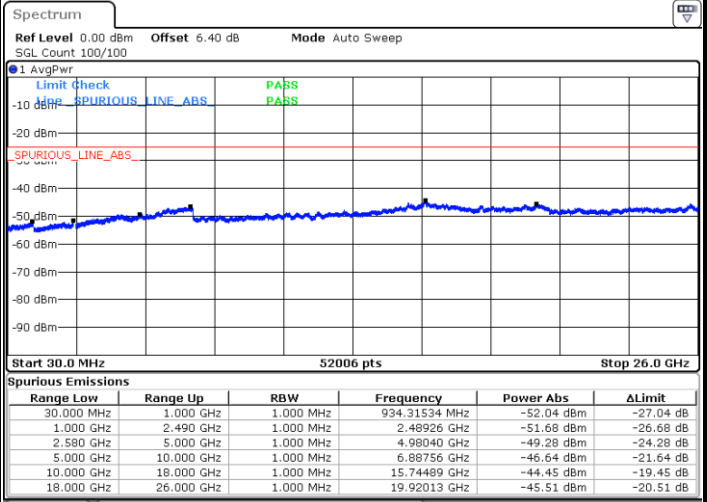

LTE Band 7 / 5MHz

Lowest Channel / QPSK

Lowest Channel / 16QAM

Date: 6 JUL 2019 14:51:54

Date: 6 JUL 2019 14:52:48

Middle Channel / QPSK

Middle Channel / 16QAM

Date: 6 JUL 2019 14:54:36

Date: 6 JUL 2019 14:53:42

LTE Band 7 / 5MHz

Highest Channel / QPSK

Highest Channel / 16QAM

LTE Band 7 / 10MHz

Lowest Channel / QPSK

Lowest Channel / 16QAM

LTE Band 7 / 10MHz