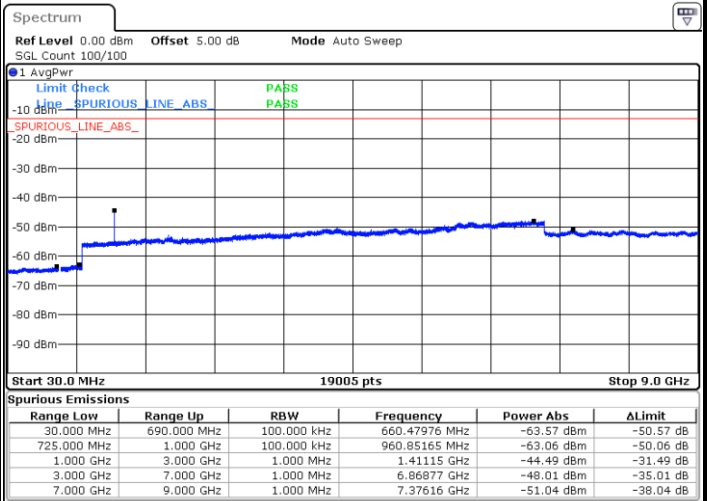

Highest Channel / QPSK

Date: 6 JUL 2019 17:04:52

Highest Channel / 16QAM

Date: 6 JUL 2019 17:05:47

LTE Band 12 / 5MHz

Lowest Channel / QPSK

Lowest Channel / 16QAM

Date: 6 JUL 2019 17:17:42

Date: 6 JUL 2019 17:18:37

Middle Channel / QPSK

Middle Channel / 16QAM

Date: 6 JUL 2019 17:20:26

Date: 6 JUL 2019 17:19:32

LTE Band 12 / 5MHz

Highest Channel / QPSK

Highest Channel / 16QAM