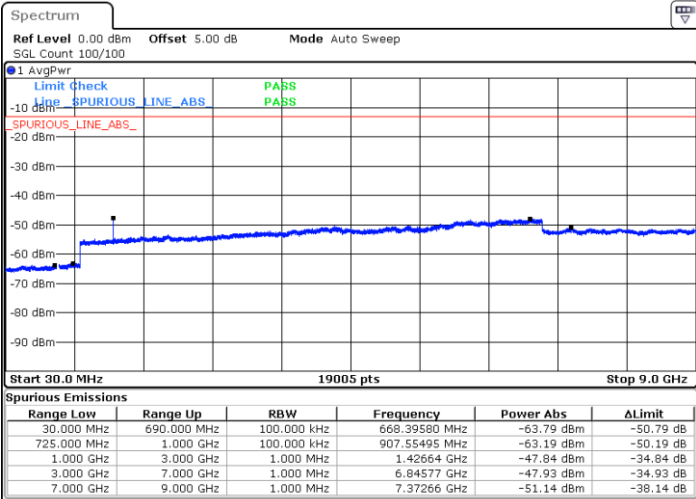

LTE Band 12 / 1.4MHz

LTE Band 12 / 3MHz

Lowest Channel / 64QAM

Middle Channel / 64QAM

Date: 6 JUL 2019 17:56:55

Date: 6 JUL 2019 17:57:49

Highest Channel / 64QAM

Date: 6 JUL 2019 17:58:44

LTE Band 12 / 5MHz

Lowest Channel / 64QAM

Middle Channel / 64QAM

Date: 6 JUL 2019 18:10:40

Date: 6 JUL 2019 18:11:34

Highest Channel / 64QAM

Date: 6 JUL 2019 18:12:29

LTE Band 12 / 10MHz

Lowest Channel / 64QAM

Middle Channel / 64QAM

Date: 6 JUL 2019 18:13:24

Date: 6 JUL 2019 18:14:18

Highest Channel / 64QAM

Date: 6 JUL 2019 18:15:13

LTE Band 66 / 1.4MHz

Lowest Channel / QPSK