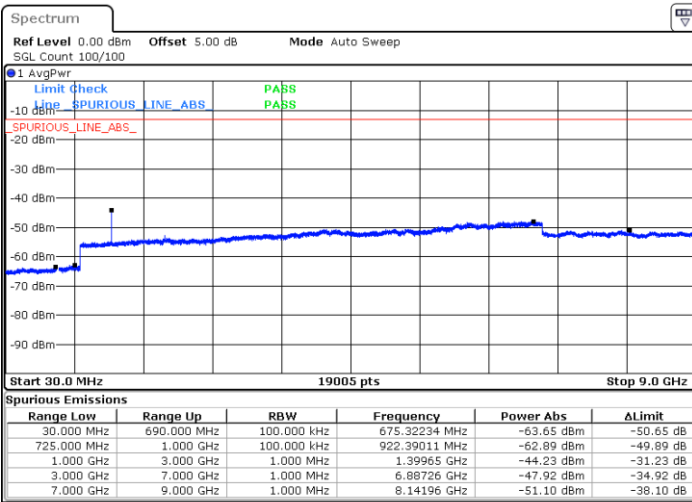

Highest Channel / QPSK

Date: 6 JUL 2019 17:04:52

Highest Channel / 16QAM

Date: 6 JUL 2019 17:05:47

LTE Band 12 / 5MHz

Lowest Channel / QPSK

Lowest Channel / 16QAM

Date: 6 JUL 2019 17:17:42

Date: 6 JUL 2019 17:18:37

Middle Channel / QPSK

Middle Channel / 16QAM

Date: 6 JUL 2019 17:20:26

Date: 6 JUL 2019 17:19:32

LTE Band 12 / 5MHz

Highest Channel / QPSK

Highest Channel / 16QAM

Date: 6 JUL 2019 17:21:21

Date: 6 JUL 2019 17:22:16

LTE Band 12 / 10MHz

Lowest Channel / QPSK

Lowest Channel / 16QAM

Date: 6 JUL 2019 17:34:12

Date: 6 JUL 2019 17:35:06

LTE Band 12 / 10MHz