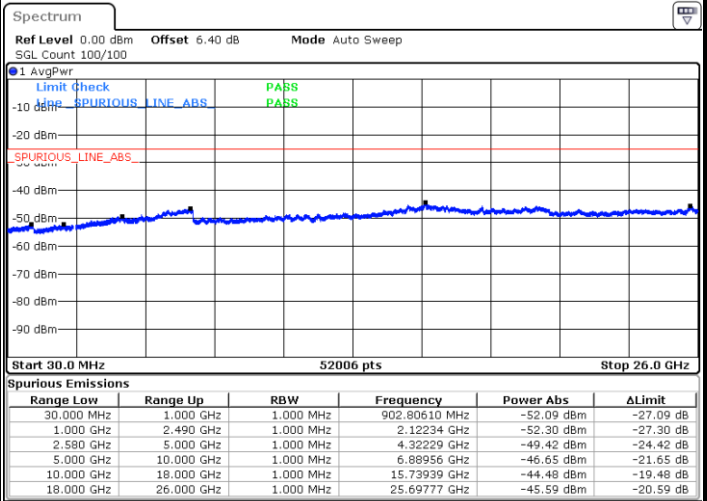

LTE Band 7 / 5MHz

Lowest Channel / QPSK

Lowest Channel / 16QAM

Date: 6 JUL 2019 14:51:54

Date: 6 JUL 2019 14:52:48

Middle Channel / QPSK

Middle Channel / 16QAM

Date: 6 JUL 2019 14:54:36

Date: 6 JUL 2019 14:53:42

LTE Band 7 / 5MHz

Highest Channel / QPSK

Highest Channel / 16QAM

LTE Band 7 / 10MHz

Lowest Channel / QPSK

Lowest Channel / 16QAM

LTE Band 7 / 10MHz