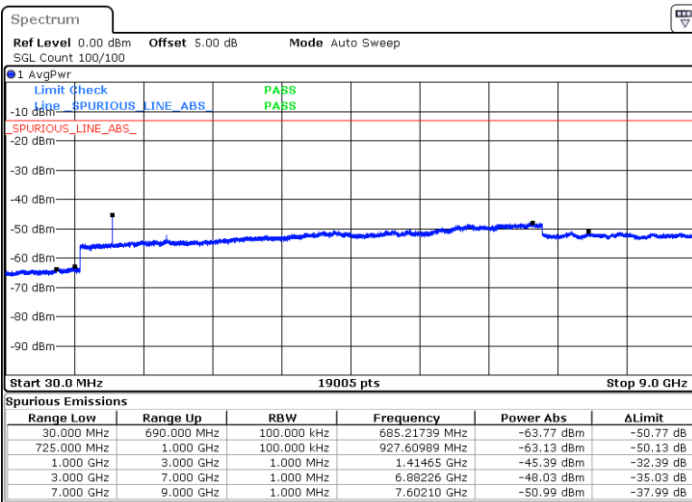

Date: 6 JUL 2019 16:11:29

LTE Band 7 / 20MHz

Lowest Channel / 64QAM

Middle Channel / 64QAM

Date: 6 JUL 2019 16:15:39

Date: 6 JUL 2019 16:16:33

Highest Channel / 64QAM

Date: 6 JUL 2019 16:17:27

LTE Band 12 / 1.4MHz

Lowest Channel / QPSK

Lowest Channel / 16QAM

Date: 6 JUL 2019 16:44:44

Date: 6 JUL 2019 16:45:38

Middle Channel / QPSK

Middle Channel / 16QAM

Date: 6 JUL 2019 16:47:27

Date: 6 JUL 2019 16:46:33

LTE Band 12 / 1.4MHz

Highest Channel / QPSK

Highest Channel / 16QAM

Date: 6 JUL 2019 16:48:22

Date: 6 JUL 2019 16:49:17

LTE Band 12 / 3MHz

Lowest Channel / QPSK