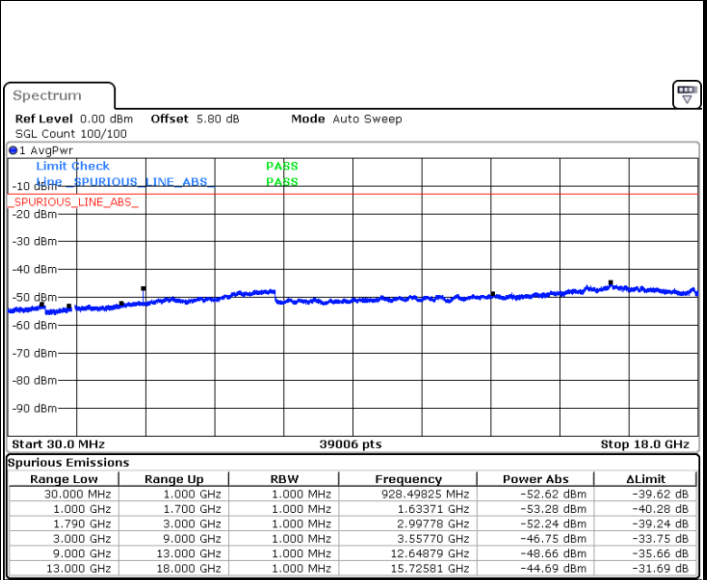

Lowest Channel / 64QAM

Middle Channel / 64QAM

Date: 6 JUL 2019 18:13:24

Date: 6 JUL 2019 18:14:18

Highest Channel / 64QAM

Date: 6 JUL 2019 18:15:13

LTE Band 66 / 1.4MHz

Lowest Channel / QPSK

Date: 12 JUL 2019 02:37:10

Lowest Channel / 16QAM

Date: 12 JUL 2019 02:34:45

Middle Channel / QPSK

Date: 12 JUL 2019 02:41:06

Middle Channel / 16QAM

Date: 12 JUL 2019 02:44:45

LTE Band 66 / 1.4MHz

Highest Channel / QPSK

Date: 12 JUL 2019 02:55:29

Highest Channel / 16QAM

Date: 12 JUL 2019 02:56:27

LTE Band 66 / 3MHz

Lowest Channel / QPSK

Date: 12 JUL 2019 03:06:22

Lowest Channel / 16QAM