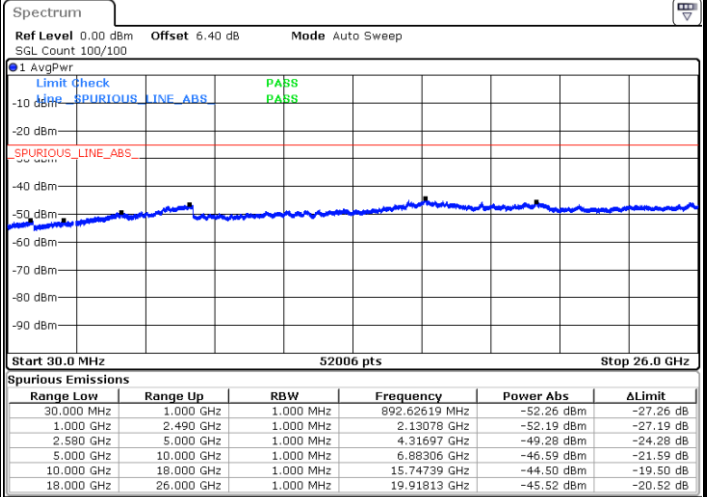

Date: 6 JUL 2019 15:56:21

Highest Channel / 64QAM

Date: 6 JUL 2019 15:57:15

LTE Band 7 / 10MHz

Lowest Channel / 64QAM

Date: 6 JUL 2019 16:01:26

Middle Channel / 64QAM

Date: 6 JUL 2019 16:02:20

Highest Channel / 64QAM

Date: 6 JUL 2019 16:03:14

LTE Band 7 / 15MHz

Lowest Channel / 64QAM

Middle Channel / 64QAM

Date: 6 JUL 2019 16:09:40

Date: 6 JUL 2019 16:10:34

Highest Channel / 64QAM

Date: 6 JUL 2019 16:11:29

LTE Band 7 / 20MHz

Lowest Channel / 64QAM

Middle Channel / 64QAM

Date: 6 JUL 2019 16:15:39

Date: 6 JUL 2019 16:16:33

Highest Channel / 64QAM

Date: 6 JUL 2019 16:17:27