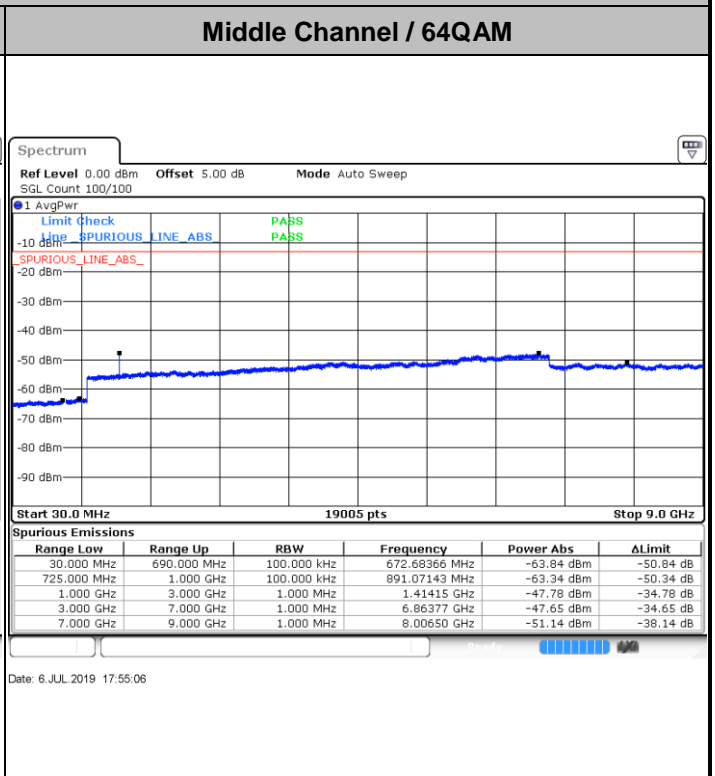

Date: 6 JUL 2019 17:21:21

Date: 6 JUL 2019 17:22:16

LTE Band 12 / 10MHz

Lowest Channel / QPSK

Lowest Channel / 16QAM

Date: 6 JUL 2019 17:34:12

Date: 6 JUL 2019 17:35:06

LTE Band 12 / 10MHz

Middle Channel / QPSK

Date: 6 JUL 2019 17:36:56

Middle Channel / 16QAM

Date: 6 JUL 2019 17:36:01

Highest Channel / QPSK

Date: 6 JUL 2019 17:37:50

Highest Channel / 16QAM

Date: 6 JUL 2019 17:38:45

LTE Band 12 / 1.4MHz

LTE Band 12 / 3MHz

Lowest Channel / 64QAM

Middle Channel / 64QAM

Date: 6 JUL 2019 17:56:55

Date: 6 JUL 2019 17:57:49

Highest Channel / 64QAM

Date: 6 JUL 2019 17:58:44

LTE Band 12 / 5MHz

Lowest Channel / 64QAM

Middle Channel / 64QAM

Date: 6 JUL 2019 18:10:40

Date: 6 JUL 2019 18:11:34

Highest Channel / 64QAM

Date: 6 JUL 2019 18:12:29

LTE Band 12 / 10MHz