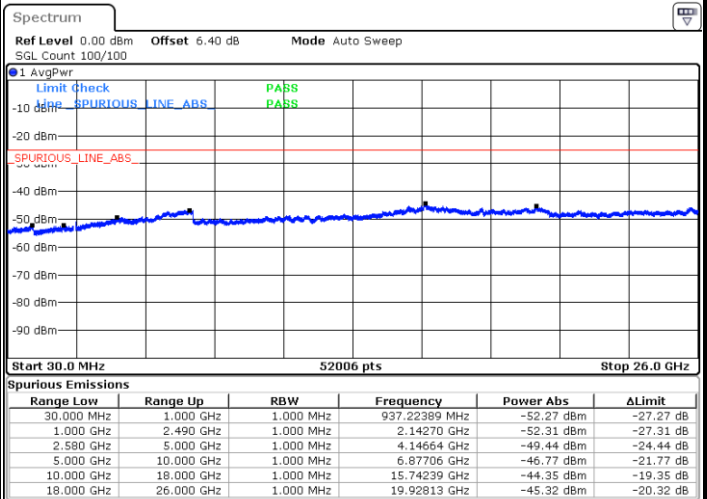

Date: 6 JUL 2019 15:26:44

LTE Band7 / 15MHz

Highest Channel / QPSK

Date: 6 JUL 2019 15:28:32

Highest Channel / 16QAM

Date: 6 JUL 2019 15:29:26

LTE Band 7 / 20MHz

Lowest Channel / QPSK

Date: 6 JUL 2019 15:41:28

Lowest Channel / 16QAM

Date: 6 JUL 2019 15:42:22

LTE Band 7 / 20MHz

Middle Channel / QPSK

Middle Channel / 16QAM

Date: 6 JUL 2019 15:44:10

Date: 6 JUL 2019 15:43:16

Highest Channel / QPSK

Highest Channel / 16QAM

Date: 6 JUL 2019 15:45:04

Date: 6 JUL 2019 15:45:58

LTE Band 7 / 5MHz

Lowest Channel / 64QAM

Middle Channel / 64QAM

Date: 6 JUL 2019 15:55:27

Date: 6 JUL 2019 15:56:21

Highest Channel / 64QAM

Date: 6 JUL 2019 15:57:15

LTE Band 7 / 10MHz

Lowest Channel / 64QAM

Date: 6 JUL 2019 16:01:26

Middle Channel / 64QAM

Date: 6 JUL 2019 16:02:20