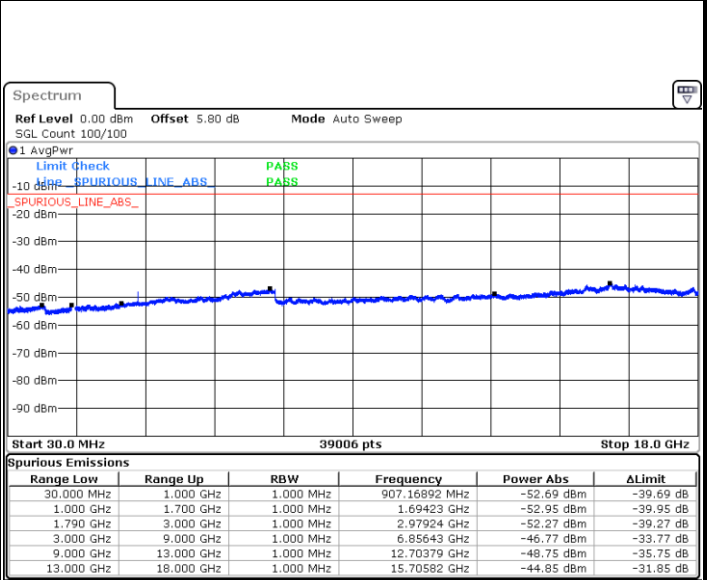

LTE Band 12 / 5MHz

Lowest Channel / 64QAM

Middle Channel / 64QAM

Date: 6 JUL 2019 18:10:40

Date: 6 JUL 2019 18:11:34

Highest Channel / 64QAM

Date: 6 JUL 2019 18:12:29

LTE Band 12 / 10MHz

Lowest Channel / 64QAM

Middle Channel / 64QAM

Date: 6 JUL 2019 18:13:24

Date: 6 JUL 2019 18:14:18

Highest Channel / 64QAM

Date: 6 JUL 2019 18:15:13

LTE Band 66 / 1.4MHz

Lowest Channel / QPSK

Date: 12 JUL 2019 02:37:10

Lowest Channel / 16QAM

Date: 12 JUL 2019 02:34:45

Middle Channel / QPSK

Date: 12 JUL 2019 02:41:06

Middle Channel / 16QAM

Date: 12 JUL 2019 02:44:45

LTE Band 66 / 1.4MHz

Highest Channel / QPSK

Date: 12 JUL 2019 02:55:29

Highest Channel / 16QAM

Date: 12 JUL 2019 02:56:27

LTE Band 66 / 3MHz

Lowest Channel / QPSK

Date: 12 JUL 2019 03:06:22

Lowest Channel / 16QAM