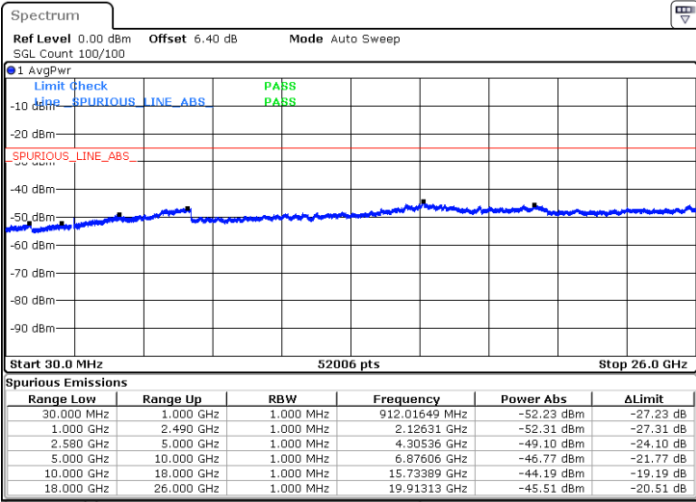

Date: 6 JUL 2019 15:56:21

Highest Channel / 64QAM

Date: 6 JUL 2019 15:57:15

LTE Band 7 / 10MHz

Lowest Channel / 64QAM

Date: 6 JUL 2019 16:01:26

Middle Channel / 64QAM

Date: 6 JUL 2019 16:02:20

Highest Channel / 64QAM

Date: 6 JUL 2019 16:03:14

LTE Band 7 / 15MHz

Lowest Channel / 64QAM

Middle Channel / 64QAM

Date: 6 JUL 2019 16:09:40

Date: 6 JUL 2019 16:10:34

Highest Channel / 64QAM

Date: 6 JUL 2019 16:11:29

LTE Band 7 / 20MHz

Lowest Channel / 64QAM

Middle Channel / 64QAM

Date: 6 JUL 2019 16:15:39

Date: 6 JUL 2019 16:16:33

Highest Channel / 64QAM

Date: 6 JUL 2019 16:17:27