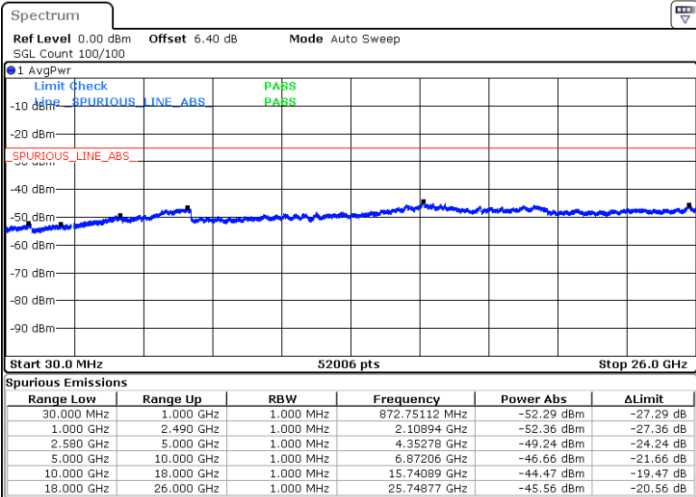

Highest Channel / 64QAM

Date: 6 JUL 2019 16:03:14

LTE Band 7 / 15MHz

Lowest Channel / 64QAM

Middle Channel / 64QAM

Date: 6 JUL 2019 16:09:40

Date: 6 JUL 2019 16:10:34

Highest Channel / 64QAM

Date: 6 JUL 2019 16:11:29

LTE Band 7 / 20MHz

Lowest Channel / 64QAM

Middle Channel / 64QAM

Date: 6 JUL 2019 16:15:39

Date: 6 JUL 2019 16:16:33

Highest Channel / 64QAM

Date: 6 JUL 2019 16:17:27

LTE Band 12 / 1.4MHz

Lowest Channel / QPSK

Lowest Channel / 16QAM

Date: 6 JUL 2019 16:44:44

Date: 6 JUL 2019 16:45:38

Middle Channel / QPSK

Middle Channel / 16QAM

Date: 6 JUL 2019 16:47:27