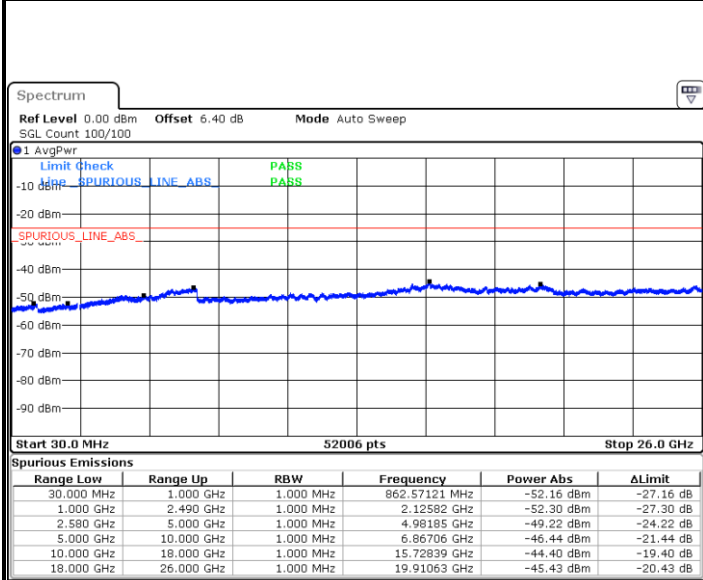

Highest Channel / QPSK

Highest Channel / 16QAM

Date: 6 JUL 2019 15:45:04

Date: 6 JUL 2019 15:45:58

LTE Band 7 / 5MHz

Lowest Channel / 64QAM

Middle Channel / 64QAM

Date: 6 JUL 2019 15:55:27

Date: 6 JUL 2019 15:56:21

Highest Channel / 64QAM

Date: 6 JUL 2019 15:57:15

LTE Band 7 / 10MHz

Lowest Channel / 64QAM

Date: 6 JUL 2019 16:01:26

Middle Channel / 64QAM

Date: 6 JUL 2019 16:02:20

Highest Channel / 64QAM

Date: 6 JUL 2019 16:03:14

LTE Band 7 / 15MHz

Lowest Channel / 64QAM

Middle Channel / 64QAM

Date: 6 JUL 2019 16:09:40

Date: 6 JUL 2019 16:10:34

Highest Channel / 64QAM