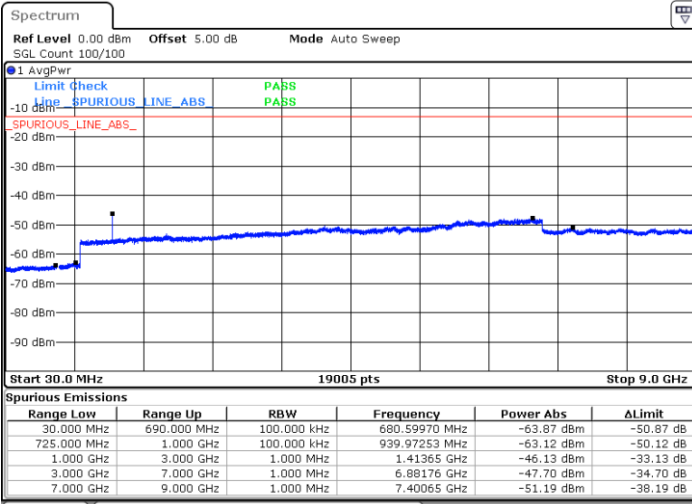

LTE Band 12 / 5MHz

Lowest Channel / 64QAM

Middle Channel / 64QAM

Date: 6 JUL 2019 18:10:40

Date: 6 JUL 2019 18:11:34

Highest Channel / 64QAM

Date: 6 JUL 2019 18:12:29

LTE Band 12 / 10MHz

Lowest Channel / 64QAM

Middle Channel / 64QAM

Date: 6 JUL 2019 18:13:24

Date: 6 JUL 2019 18:14:18

Highest Channel / 64QAM

Date: 6 JUL 2019 18:15:13

LTE Band 66 / 1.4MHz

Lowest Channel / QPSK

Date: 12 JUL 2019 02:37:10

Lowest Channel / 16QAM

Date: 12 JUL 2019 02:34:45

Middle Channel / QPSK

Date: 12 JUL 2019 02:41:06

Middle Channel / 16QAM

Date: 12 JUL 2019 02:44:45

LTE Band 66 / 1.4MHz

Highest Channel / QPSK

Date: 12 JUL 2019 02:55:29

Highest Channel / 16QAM

Date: 12 JUL 2019 02:56:27

LTE Band 66 / 3MHz

Lowest Channel / QPSK

Date: 12 JUL 2019 03:06:22

Lowest Channel / 16QAM