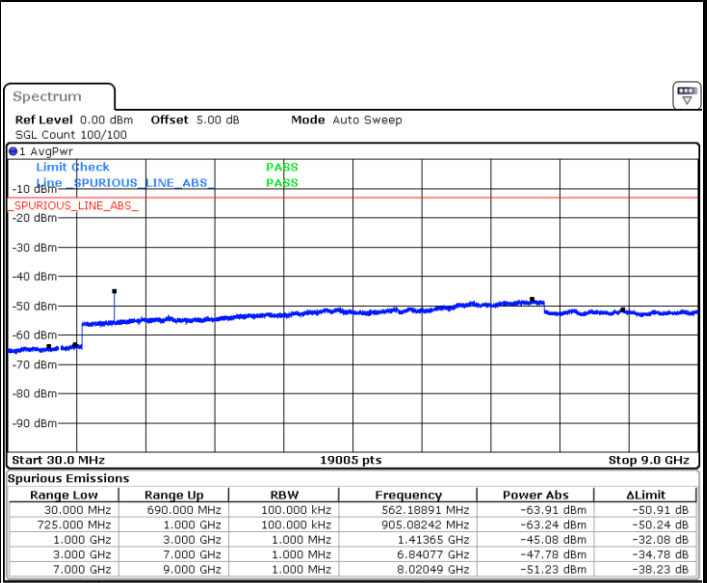

Date: 6 JUL 2019 17:21:21

Date: 6 JUL 2019 17:22:16

LTE Band 12 / 10MHz

Lowest Channel / QPSK

Lowest Channel / 16QAM

Date: 6 JUL 2019 17:34:12

Date: 6 JUL 2019 17:35:06

LTE Band 12 / 10MHz

Middle Channel / QPSK

Date: 6 JUL 2019 17:36:56

Middle Channel / 16QAM

Date: 6 JUL 2019 17:36:01

Highest Channel / QPSK

Date: 6 JUL 2019 17:37:50

Highest Channel / 16QAM

Date: 6 JUL 2019 17:38:45

LTE Band 12 / 1.4MHz

LTE Band 12 / 3MHz

Lowest Channel / 64QAM

Middle Channel / 64QAM

Date: 6 JUL 2019 17:56:55

Date: 6 JUL 2019 17:57:49

Highest Channel / 64QAM

Date: 6 JUL 2019 17:58:44

LTE Band 12 / 5MHz

Lowest Channel / 64QAM

Middle Channel / 64QAM

Date: 6 JUL 2019 18:10:40

Date: 6 JUL 2019 18:11:34

Highest Channel / 64QAM

Date: 6 JUL 2019 18:12:29

LTE Band 12 / 10MHz