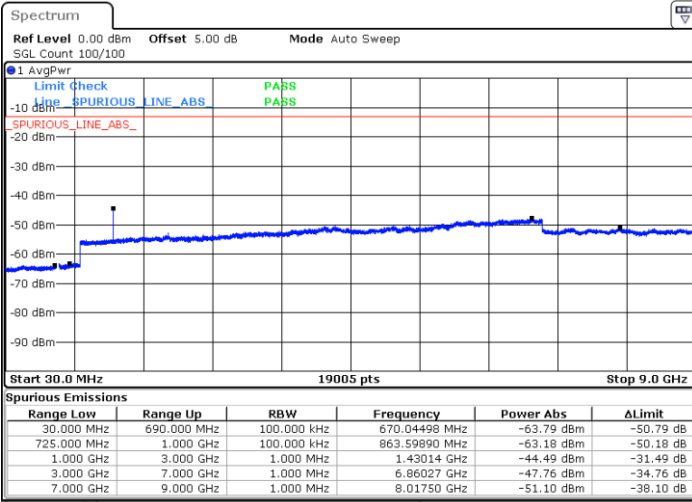

Date: 6 JUL 2019 16:11:29

LTE Band 7 / 20MHz

Lowest Channel / 64QAM

Middle Channel / 64QAM

Date: 6 JUL 2019 16:15:39

Date: 6 JUL 2019 16:16:33

Highest Channel / 64QAM

Date: 6 JUL 2019 16:17:27

LTE Band 12 / 1.4MHz

Lowest Channel / QPSK

Lowest Channel / 16QAM

Date: 6 JUL 2019 16:44:44

Date: 6 JUL 2019 16:45:38

Middle Channel / QPSK

Middle Channel / 16QAM

Date: 6 JUL 2019 16:47:27

Date: 6 JUL 2019 16:46:33

LTE Band 12 / 1.4MHz

Highest Channel / QPSK

Highest Channel / 16QAM

Date: 6 JUL 2019 16:48:22

Date: 6 JUL 2019 16:49:17

LTE Band 12 / 3MHz

Lowest Channel / QPSK