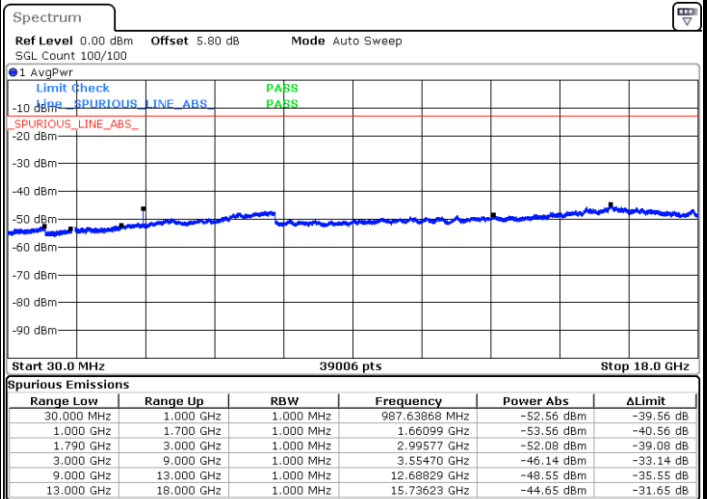

Highest Channel / QPSK

Date: 12 JUL 2019 02:55:29

Highest Channel / 16QAM

Date: 12 JUL 2019 02:56:27

LTE Band 66 / 3MHz

Lowest Channel / QPSK

Date: 12 JUL 2019 03:06:22

Lowest Channel / 16QAM

Date: 12 JUL 2019 03:05:07

LTE Band 66 / 3MHz

Middle Channel / QPSK

Middle Channel / 16QAM

Date: 12 JUL 2019 03:07:31

Date: 12 JUL 2019 03:08:11

Highest Channel / QPSK

Highest Channel / 16QAM

Date: 12 JUL 2019 03:19:47

Date: 12 JUL 2019 03:20:28

LTE Band 66 / 5MHz

Lowest Channel / QPSK

Lowest Channel / 16QAM

Date: 12 JUL 2019 03:27:17

Date: 12 JUL 2019 03:26:25

Middle Channel / QPSK

Middle Channel / 16QAM

Date: 12 JUL 2019 03:30:15

Date: 12 JUL 2019 03:29:40

LTE Band 66 / 5MHz

Highest Channel / QPSK

Date: 12 JUL 2019 03:32:38

Highest Channel / 16QAM

Date: 12 JUL 2019 03:32:01