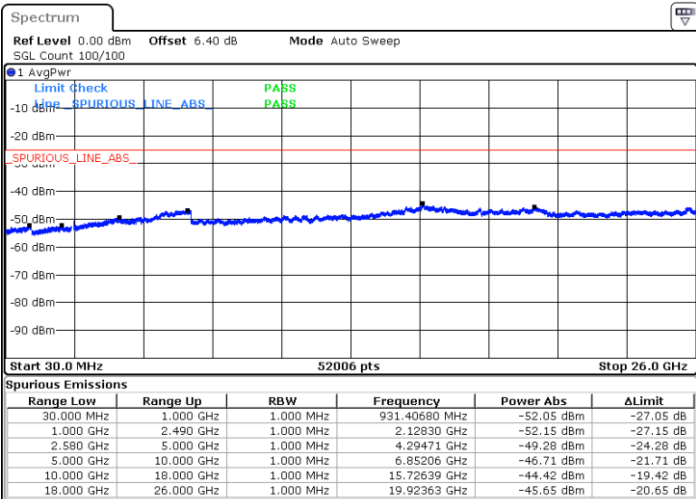

Date: 6 JUL 2019 14:53:42

LTE Band 7 / 5MHz

Highest Channel / QPSK

Highest Channel / 16QAM

LTE Band 7 / 10MHz

Lowest Channel / QPSK

Lowest Channel / 16QAM

LTE Band 7 / 10MHz

Middle Channel / QPSK

Middle Channel / 16QAM

Date: 6 JUL 2019 15:11:06

Date: 6 JUL 2019 15:10:12

Highest Channel / QPSK

Highest Channel / 16QAM

Date: 6 JUL 2019 15:12:00

Date: 6 JUL 2019 15:12:54

LTE Band 7 / 15MHz

Lowest Channel / QPSK

Lowest Channel / 16QAM

Date: 6 JUL 2019 15:24:56

Date: 6 JUL 2019 15:25:50

Middle Channel / QPSK

Middle Channel / 16QAM

Date: 6 JUL 2019 15:27:38

Date: 6 JUL 2019 15:26:44

LTE Band7 / 15MHz

Highest Channel / QPSK

Date: 6 JUL 2019 15:28:32

Highest Channel / 16QAM

Date: 6 JUL 2019 15:29:26

LTE Band 7 / 20MHz

Lowest Channel / QPSK