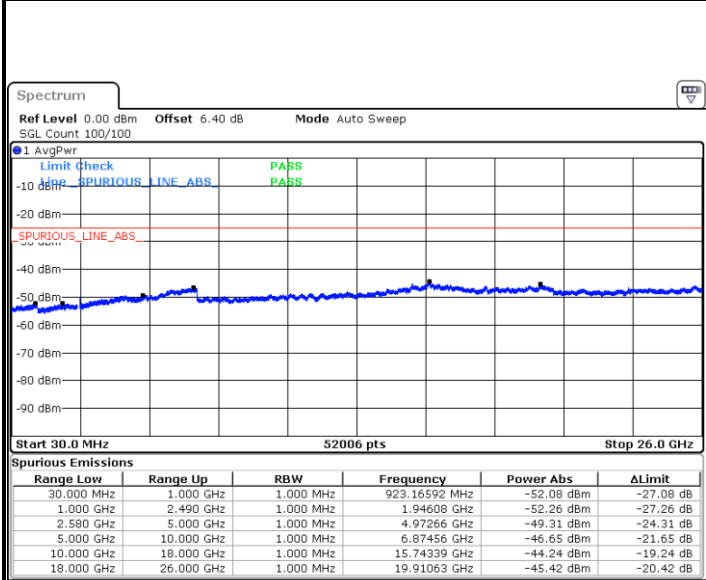

LTE Band 7 / 15MHz

Lowest Channel / QPSK

Lowest Channel / 16QAM

Date: 6 JUL 2019 15:24:56

Date: 6 JUL 2019 15:25:50

Middle Channel / QPSK

Middle Channel / 16QAM

Date: 6 JUL 2019 15:27:38

Date: 6 JUL 2019 15:26:44

LTE Band7 / 15MHz

Highest Channel / QPSK

Date: 6 JUL 2019 15:28:32

Highest Channel / 16QAM

Date: 6 JUL 2019 15:29:26

LTE Band 7 / 20MHz

Lowest Channel / QPSK