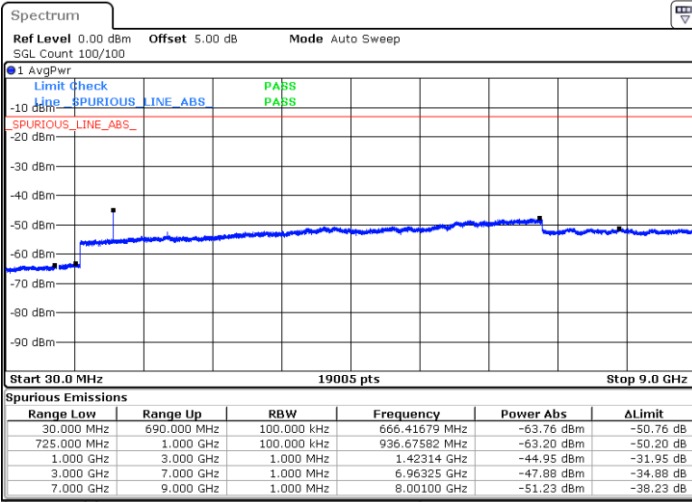

Highest Channel / QPSK

Date: 6 JUL 2019 17:04:52

Highest Channel / 16QAM

Date: 6 JUL 2019 17:05:47

LTE Band 12 / 5MHz

Lowest Channel / QPSK

Lowest Channel / 16QAM

Date: 6 JUL 2019 17:17:42

Date: 6 JUL 2019 17:18:37

Middle Channel / QPSK

Middle Channel / 16QAM

Date: 6 JUL 2019 17:20:26

Date: 6 JUL 2019 17:19:32

LTE Band 12 / 5MHz

Highest Channel / QPSK

Highest Channel / 16QAM

Date: 6 JUL 2019 17:21:21

Date: 6 JUL 2019 17:22:16

LTE Band 12 / 10MHz

Lowest Channel / QPSK

Lowest Channel / 16QAM

Date: 6 JUL 2019 17:34:12

Date: 6 JUL 2019 17:35:06

LTE Band 12 / 10MHz