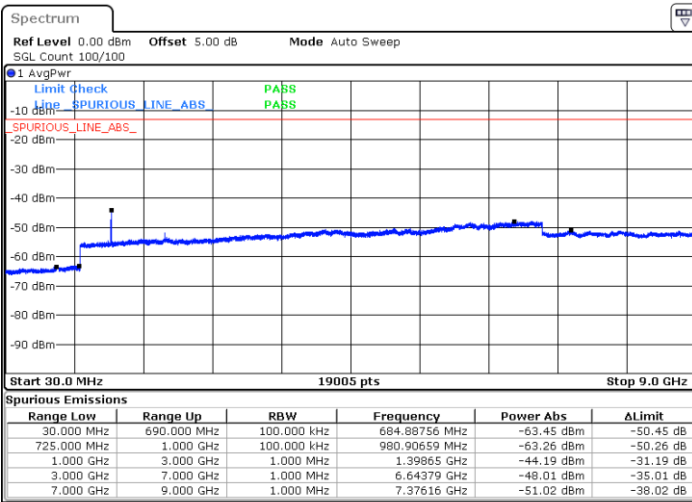

LTE Band 12 / 1.4MHz

Lowest Channel / QPSK

Lowest Channel / 16QAM

Date: 6 JUL 2019 16:44:44

Date: 6 JUL 2019 16:45:38

Middle Channel / QPSK

Middle Channel / 16QAM

Date: 6 JUL 2019 16:47:27

Date: 6 JUL 2019 16:46:33

LTE Band 12 / 1.4MHz

Highest Channel / QPSK

Highest Channel / 16QAM

Date: 6 JUL 2019 16:48:22

Date: 6 JUL 2019 16:49:17

LTE Band 12 / 3MHz

Lowest Channel / QPSK

Lowest Channel / 16QAM

Date: 6 JUL 2019 17:01:13

Date: 6 JUL 2019 17:02:08

LTE Band 12 / 3MHz

Middle Channel / QPSK

Date: 6 JUL 2019 17:03:57

Middle Channel / 16QAM

Date: 6 JUL 2019 17:03:03