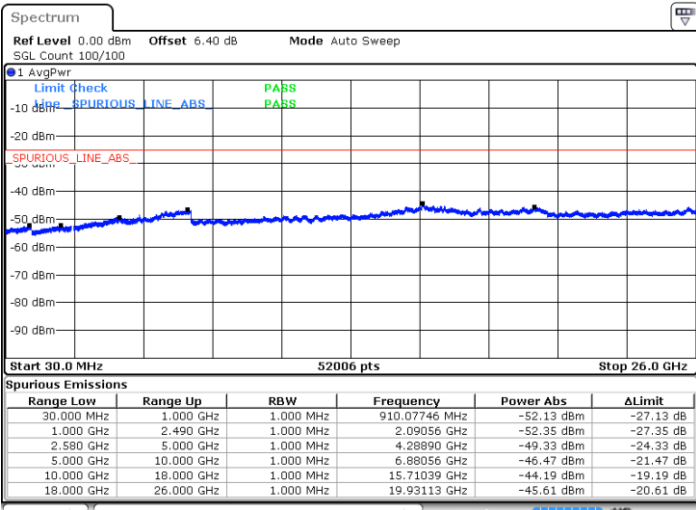

LTE Band 7 / 15MHz

Lowest Channel / QPSK

Lowest Channel / 16QAM

Date: 6 JUL 2019 15:24:56

Date: 6 JUL 2019 15:25:50

Middle Channel / QPSK

Middle Channel / 16QAM

Date: 6 JUL 2019 15:27:38

Date: 6 JUL 2019 15:26:44

LTE Band7 / 15MHz

Highest Channel / QPSK

Date: 6 JUL 2019 15:28:32

Highest Channel / 16QAM

Date: 6 JUL 2019 15:29:26

LTE Band 7 / 20MHz

Lowest Channel / QPSK