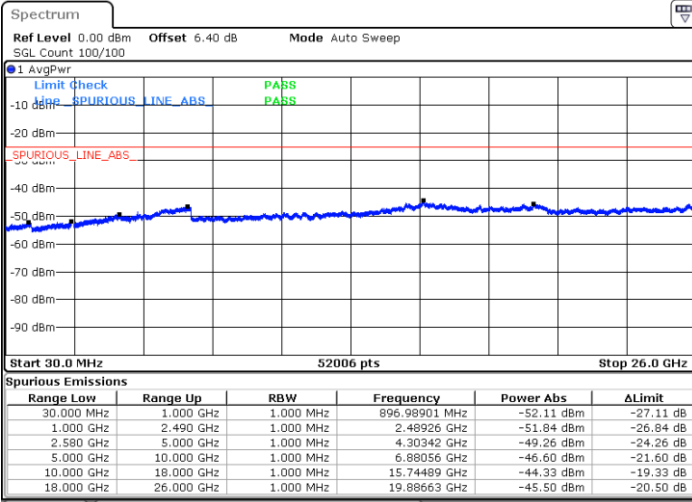

LTE Band 7 / 5MHz

Lowest Channel / QPSK

Lowest Channel / 16QAM

Date: 6 JUL 2019 14:51:54

Date: 6 JUL 2019 14:52:48

Middle Channel / QPSK

Middle Channel / 16QAM

Date: 6 JUL 2019 14:54:36

Date: 6 JUL 2019 14:53:42

LTE Band 7 / 5MHz

Highest Channel / QPSK

Highest Channel / 16QAM

LTE Band 7 / 10MHz

Lowest Channel / QPSK

Lowest Channel / 16QAM

LTE Band 7 / 10MHz