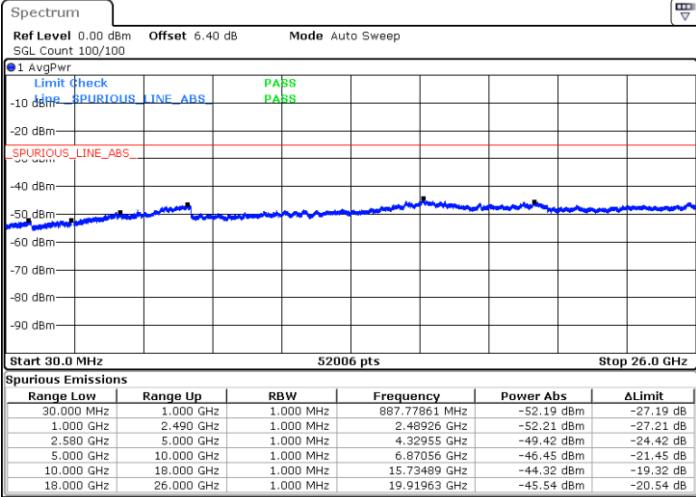

Date: 6 JUL 2019 15:56:21

Highest Channel / 64QAM

Date: 6 JUL 2019 15:57:15

LTE Band 7 / 10MHz

Lowest Channel / 64QAM

Date: 6 JUL 2019 16:01:26

Middle Channel / 64QAM

Date: 6 JUL 2019 16:02:20

Highest Channel / 64QAM

Date: 6 JUL 2019 16:03:14

LTE Band 7 / 15MHz

Lowest Channel / 64QAM

Middle Channel / 64QAM

Date: 6 JUL 2019 16:09:40

Date: 6 JUL 2019 16:10:34

Highest Channel / 64QAM

Date: 6 JUL 2019 16:11:29

LTE Band 7 / 20MHz

Lowest Channel / 64QAM

Middle Channel / 64QAM

Date: 6 JUL 2019 16:15:39

Date: 6 JUL 2019 16:16:33

Highest Channel / 64QAM

Date: 6 JUL 2019 16:17:27