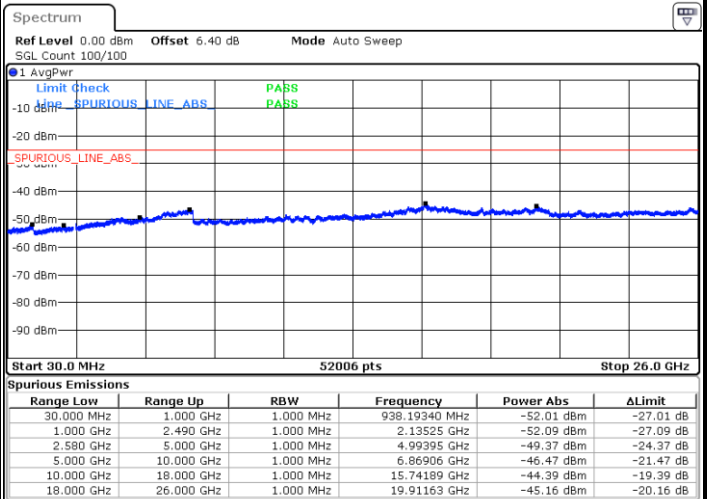

Date: 6 JUL 2019 14:53:42

LTE Band 7 / 5MHz

Highest Channel / QPSK

Highest Channel / 16QAM

LTE Band 7 / 10MHz

Lowest Channel / QPSK

Lowest Channel / 16QAM

LTE Band 7 / 10MHz

Middle Channel / QPSK

Middle Channel / 16QAM

Date: 6 JUL 2019 15:11:06

Date: 6 JUL 2019 15:10:12

Highest Channel / QPSK

Highest Channel / 16QAM

Date: 6 JUL 2019 15:12:00

Date: 6 JUL 2019 15:12:54

LTE Band 7 / 15MHz

Lowest Channel / QPSK

Lowest Channel / 16QAM

Date: 6 JUL 2019 15:24:56

Date: 6 JUL 2019 15:25:50

Middle Channel / QPSK

Middle Channel / 16QAM

Date: 6 JUL 2019 15:27:38

Date: 6 JUL 2019 15:26:44

LTE Band7 / 15MHz

Highest Channel / QPSK

Date: 6 JUL 2019 15:28:32

Highest Channel / 16QAM

Date: 6 JUL 2019 15:29:26

LTE Band 7 / 20MHz

Lowest Channel / QPSK