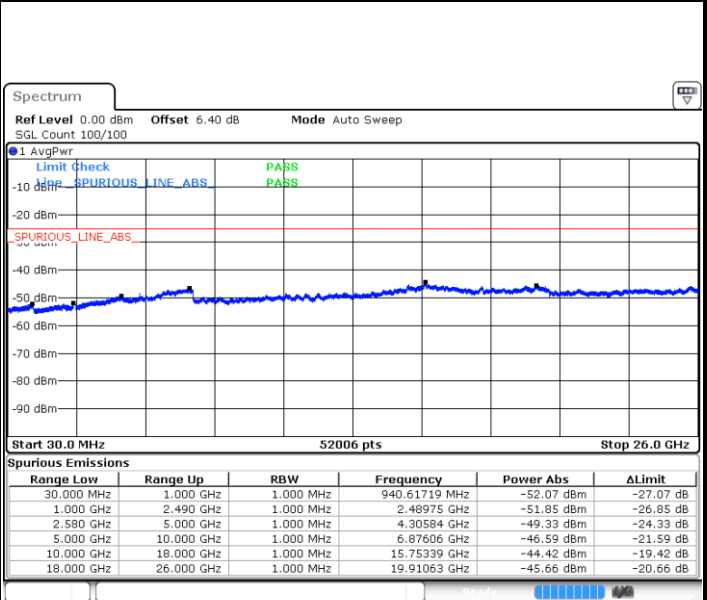

LTE Band 7 / 15MHz

Lowest Channel / QPSK

Lowest Channel / 16QAM

Date: 6 JUL 2019 15:24:56

Date: 6 JUL 2019 15:25:50

Middle Channel / QPSK

Middle Channel / 16QAM

Date: 6 JUL 2019 15:27:38

Date: 6 JUL 2019 15:26:44

LTE Band7 / 15MHz

Highest Channel / QPSK

Date: 6 JUL 2019 15:28:32

Highest Channel / 16QAM

Date: 6 JUL 2019 15:29:26

LTE Band 7 / 20MHz

Lowest Channel / QPSK

Date: 6 JUL 2019 15:41:28

Lowest Channel / 16QAM

Date: 6 JUL 2019 15:42:22

LTE Band 7 / 20MHz

Middle Channel / QPSK

Middle Channel / 16QAM

Date: 6 JUL 2019 15:44:10

Date: 6 JUL 2019 15:43:16

Highest Channel / QPSK

Highest Channel / 16QAM

Date: 6 JUL 2019 15:45:04

Date: 6 JUL 2019 15:45:58

LTE Band 7 / 5MHz

Lowest Channel / 64QAM

Middle Channel / 64QAM

Date: 6 JUL 2019 15:55:27