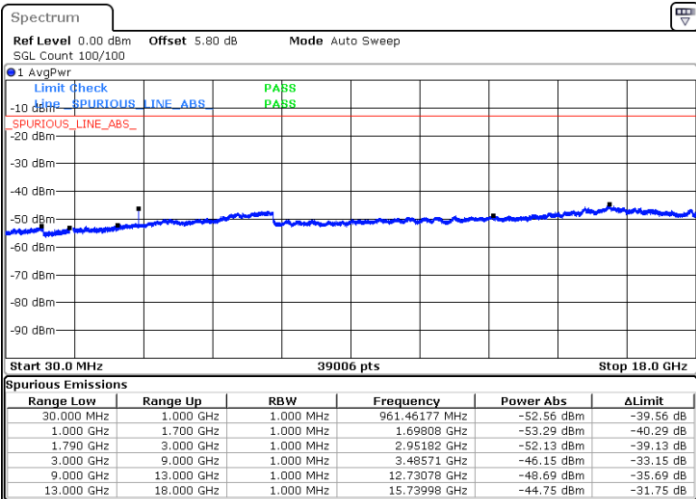

Date: 12 JUL 2019 03:05:07

LTE Band 66 / 3MHz

Middle Channel / QPSK

Middle Channel / 16QAM

Date: 12 JUL 2019 03:07:31

Date: 12 JUL 2019 03:08:11

Highest Channel / QPSK

Highest Channel / 16QAM

Date: 12 JUL 2019 03:19:47

Date: 12 JUL 2019 03:20:28

LTE Band 66 / 5MHz

Lowest Channel / QPSK

Lowest Channel / 16QAM

Date: 12 JUL 2019 03:27:17

Date: 12 JUL 2019 03:26:25

Middle Channel / QPSK

Middle Channel / 16QAM

Date: 12 JUL 2019 03:30:15

Date: 12 JUL 2019 03:29:40

LTE Band 66 / 5MHz

Highest Channel / QPSK

Date: 12 JUL 2019 03:32:38

Highest Channel / 16QAM

Date: 12 JUL 2019 03:32:01

LTE Band 66 / 10MHz

Lowest Channel / QPSK

Date: 12 JUL 2019 03:44:19

Lowest Channel / 16QAM

Date: 12 JUL 2019 03:43:34