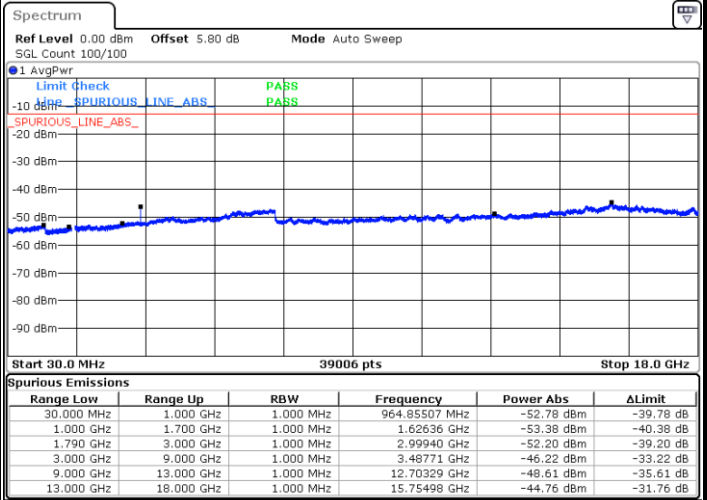

Lowest Channel / 64QAM

Middle Channel / 64QAM

Date: 6 JUL 2019 18:13:24

Date: 6 JUL 2019 18:14:18

Highest Channel / 64QAM

Date: 6 JUL 2019 18:15:13

LTE Band 66 / 1.4MHz

Lowest Channel / QPSK

Date: 12 JUL 2019 02:37:10

Lowest Channel / 16QAM

Date: 12 JUL 2019 02:34:45

Middle Channel / QPSK

Date: 12 JUL 2019 02:41:06

Middle Channel / 16QAM

Date: 12 JUL 2019 02:44:45

LTE Band 66 / 1.4MHz

Highest Channel / QPSK

Date: 12 JUL 2019 02:55:29

Highest Channel / 16QAM

Date: 12 JUL 2019 02:56:27

LTE Band 66 / 3MHz

Lowest Channel / QPSK

Date: 12 JUL 2019 03:06:22

Lowest Channel / 16QAM

Date: 12 JUL 2019 03:05:07

LTE Band 66 / 3MHz

Middle Channel / QPSK

Middle Channel / 16QAM

Date: 12 JUL 2019 03:07:31

Date: 12 JUL 2019 03:08:11

Highest Channel / QPSK

Highest Channel / 16QAM