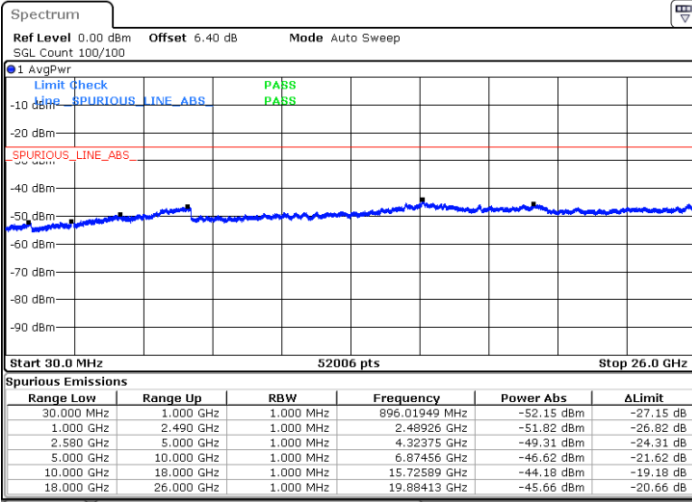

Date: 6 JUL 2019 15:41:28

Lowest Channel / 16QAM

Date: 6 JUL 2019 15:42:22

LTE Band 7 / 20MHz

Middle Channel / QPSK

Middle Channel / 16QAM

Date: 6 JUL 2019 15:44:10

Date: 6 JUL 2019 15:43:16

Highest Channel / QPSK

Highest Channel / 16QAM

Date: 6 JUL 2019 15:45:04

Date: 6 JUL 2019 15:45:58

LTE Band 7 / 5MHz

Lowest Channel / 64QAM

Middle Channel / 64QAM

Date: 6 JUL 2019 15:55:27

Date: 6 JUL 2019 15:56:21

Highest Channel / 64QAM

Date: 6 JUL 2019 15:57:15

LTE Band 7 / 10MHz

Lowest Channel / 64QAM

Date: 6 JUL 2019 16:01:26

Middle Channel / 64QAM

Date: 6 JUL 2019 16:02:20