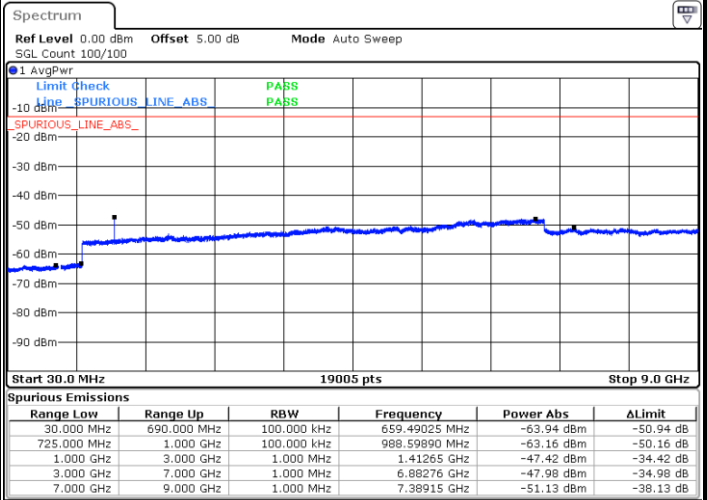

LTE Band 12 / 1.4MHz

LTE Band 12 / 3MHz

Lowest Channel / 64QAM

Middle Channel / 64QAM

Date: 6 JUL 2019 17:56:55

Date: 6 JUL 2019 17:57:49

Highest Channel / 64QAM

Date: 6 JUL 2019 17:58:44

LTE Band 12 / 5MHz

Lowest Channel / 64QAM

Middle Channel / 64QAM

Date: 6 JUL 2019 18:10:40

Date: 6 JUL 2019 18:11:34

Highest Channel / 64QAM

Date: 6 JUL 2019 18:12:29

LTE Band 12 / 10MHz

Lowest Channel / 64QAM

Middle Channel / 64QAM

Date: 6 JUL 2019 18:13:24

Date: 6 JUL 2019 18:14:18

Highest Channel / 64QAM

Date: 6 JUL 2019 18:15:13

LTE Band 66 / 1.4MHz

Lowest Channel / QPSK