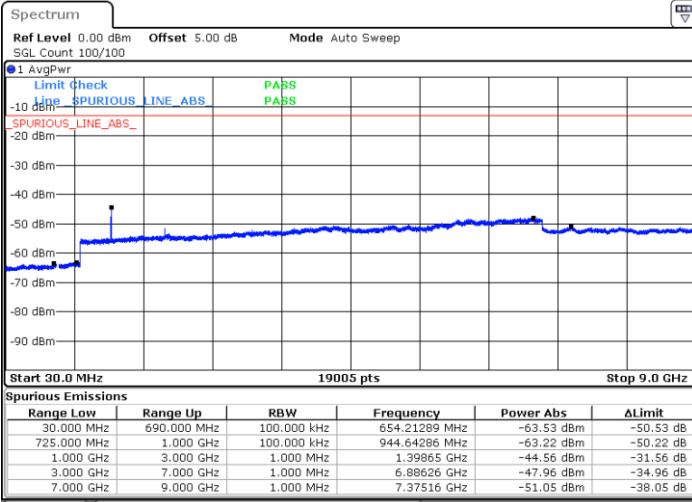

Highest Channel / 64QAM

Date: 6 JUL 2019 16:03:14

LTE Band 7 / 15MHz

Lowest Channel / 64QAM

Middle Channel / 64QAM

Date: 6 JUL 2019 16:09:40

Date: 6 JUL 2019 16:10:34

Highest Channel / 64QAM

Date: 6 JUL 2019 16:11:29

LTE Band 7 / 20MHz

Lowest Channel / 64QAM

Middle Channel / 64QAM

Date: 6 JUL 2019 16:15:39

Date: 6 JUL 2019 16:16:33

Highest Channel / 64QAM

Date: 6 JUL 2019 16:17:27

LTE Band 12 / 1.4MHz

Lowest Channel / QPSK

Lowest Channel / 16QAM

Date: 6 JUL 2019 16:44:44

Date: 6 JUL 2019 16:45:38

Middle Channel / QPSK

Middle Channel / 16QAM

Date: 6 JUL 2019 16:47:27