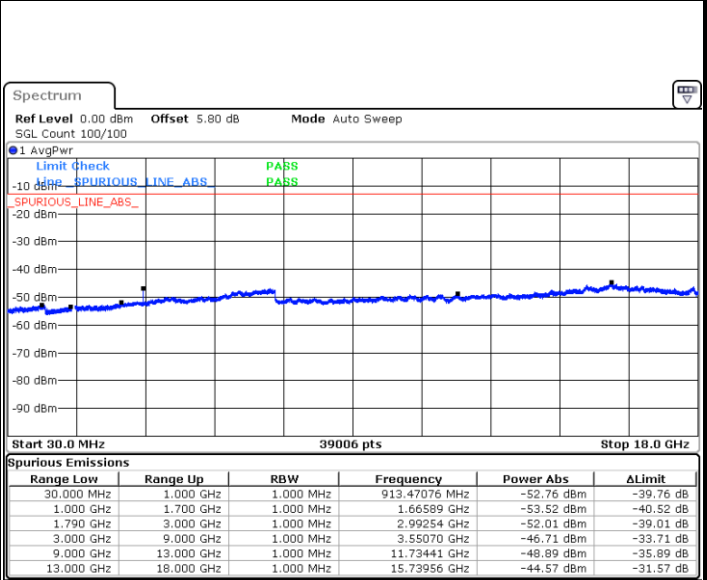

Date: 12 JUL 2019 03:19:47

Date: 12 JUL 2019 03:20:28

LTE Band 66 / 5MHz

Lowest Channel / QPSK

Lowest Channel / 16QAM

Date: 12 JUL 2019 03:27:17

Date: 12 JUL 2019 03:26:25

Middle Channel / QPSK

Middle Channel / 16QAM

Date: 12 JUL 2019 03:30:15

Date: 12 JUL 2019 03:29:40

LTE Band 66 / 5MHz

Highest Channel / QPSK

Date: 12 JUL 2019 03:32:38

Highest Channel / 16QAM

Date: 12 JUL 2019 03:32:01

LTE Band 66 / 10MHz

Lowest Channel / QPSK

Date: 12 JUL 2019 03:44:19

Lowest Channel / 16QAM

Date: 12 JUL 2019 03:43:34