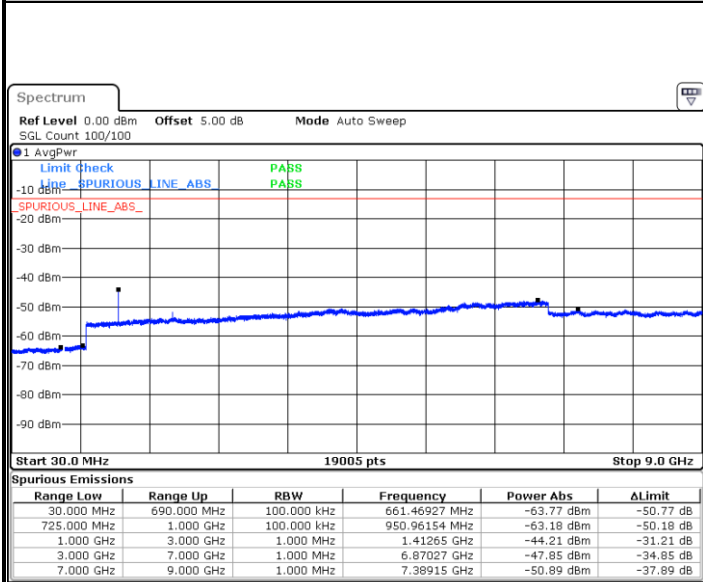

Date: 6 JUL 2019 16:46:33

LTE Band 12 / 1.4MHz

Highest Channel / QPSK

Highest Channel / 16QAM

Date: 6 JUL 2019 16:48:22

Date: 6 JUL 2019 16:49:17

LTE Band 12 / 3MHz

Lowest Channel / QPSK

Lowest Channel / 16QAM

Date: 6 JUL 2019 17:01:13

Date: 6 JUL 2019 17:02:08

LTE Band 12 / 3MHz

Middle Channel / QPSK

Date: 6 JUL 2019 17:03:57

Middle Channel / 16QAM

Date: 6 JUL 2019 17:03:03

Highest Channel / QPSK

Date: 6 JUL 2019 17:04:52

Highest Channel / 16QAM

Date: 6 JUL 2019 17:05:47

LTE Band 12 / 5MHz

Lowest Channel / QPSK

Lowest Channel / 16QAM

Date: 6 JUL 2019 17:17:42