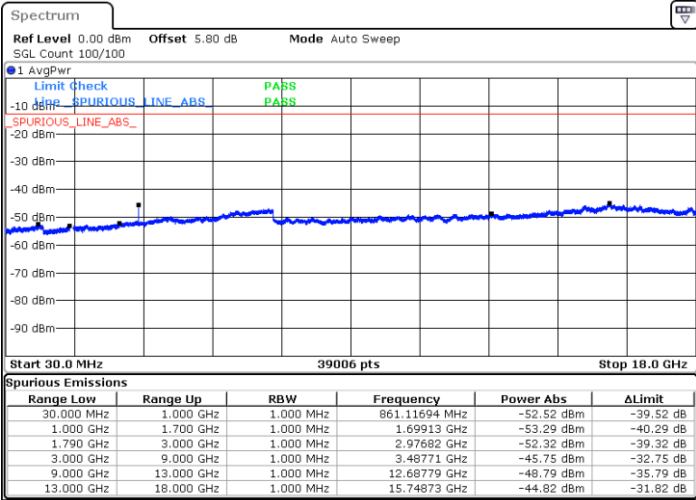

Lowest Channel / 64QAM

Middle Channel / 64QAM

Date: 6 JUL 2019 18:13:24

Date: 6 JUL 2019 18:14:18

Highest Channel / 64QAM

Date: 6 JUL 2019 18:15:13

LTE Band 66 / 1.4MHz

Lowest Channel / QPSK

Date: 12 JUL 2019 02:37:10

Lowest Channel / 16QAM

Date: 12 JUL 2019 02:34:45

Middle Channel / QPSK

Date: 12 JUL 2019 02:41:06

Middle Channel / 16QAM

Date: 12 JUL 2019 02:44:45

LTE Band 66 / 1.4MHz

Highest Channel / QPSK

Date: 12 JUL 2019 02:55:29

Highest Channel / 16QAM

Date: 12 JUL 2019 02:56:27

LTE Band 66 / 3MHz

Lowest Channel / QPSK

Date: 12 JUL 2019 03:06:22

Lowest Channel / 16QAM

Date: 12 JUL 2019 03:05:07

LTE Band 66 / 3MHz

Middle Channel / QPSK

Middle Channel / 16QAM

Date: 12 JUL 2019 03:07:31

Date: 12 JUL 2019 03:08:11

Highest Channel / QPSK

Highest Channel / 16QAM