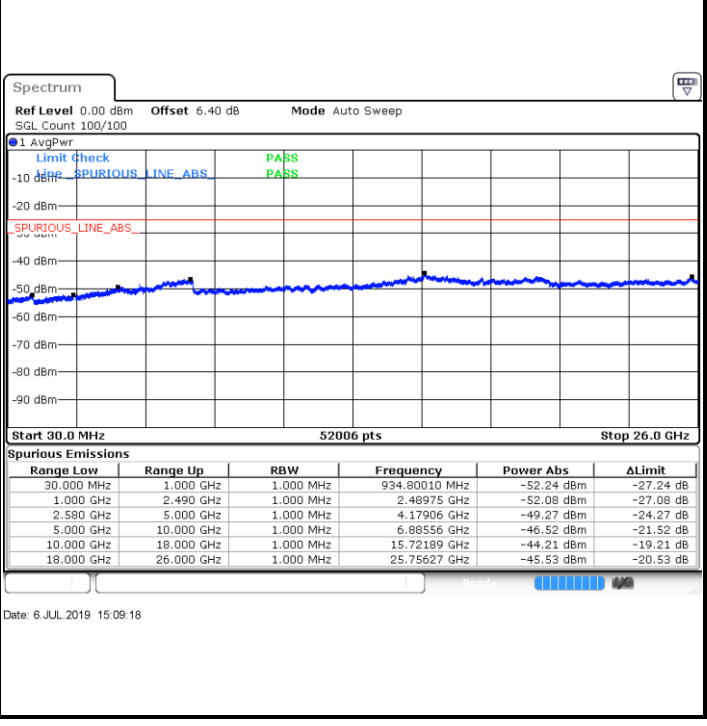

LTE Band 7 / 5MHz

Lowest Channel / QPSK

Lowest Channel / 16QAM

Date: 6 JUL 2019 14:51:54

Date: 6 JUL 2019 14:52:48

Middle Channel / QPSK

Middle Channel / 16QAM

Date: 6 JUL 2019 14:54:36

Date: 6 JUL 2019 14:53:42

LTE Band 7 / 5MHz

Highest Channel / QPSK

Highest Channel / 16QAM

LTE Band 7 / 10MHz

Lowest Channel / QPSK

Lowest Channel / 16QAM

LTE Band 7 / 10MHz

Middle Channel / QPSK

Middle Channel / 16QAM

Date: 6 JUL 2019 15:11:06

Date: 6 JUL 2019 15:10:12

Highest Channel / QPSK

Highest Channel / 16QAM

Date: 6 JUL 2019 15:12:00

Date: 6 JUL 2019 15:12:54

LTE Band 7 / 15MHz

Lowest Channel / QPSK

Lowest Channel / 16QAM

Date: 6 JUL 2019 15:24:56

Date: 6 JUL 2019 15:25:50

Middle Channel / QPSK

Middle Channel / 16QAM

Date: 6 JUL 2019 15:27:38