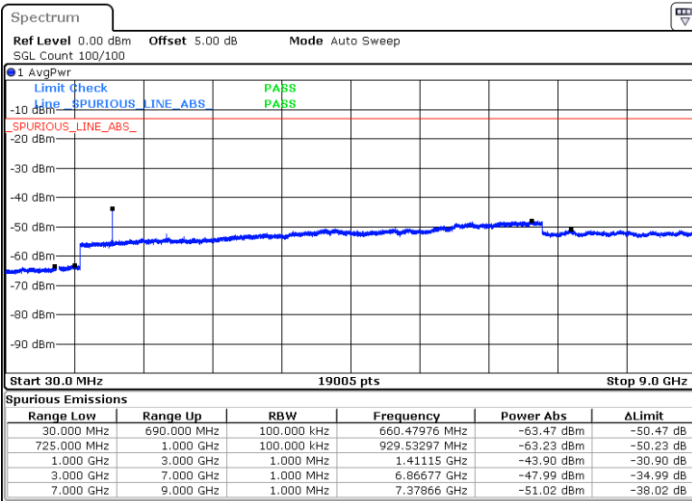

Highest Channel / QPSK

Date: 6 JUL 2019 17:04:52

Highest Channel / 16QAM

Date: 6 JUL 2019 17:05:47

LTE Band 12 / 5MHz

Lowest Channel / QPSK

Lowest Channel / 16QAM

Date: 6 JUL 2019 17:17:42

Date: 6 JUL 2019 17:18:37

Middle Channel / QPSK

Middle Channel / 16QAM

Date: 6 JUL 2019 17:20:26

Date: 6 JUL 2019 17:19:32

LTE Band 12 / 5MHz

Highest Channel / QPSK

Highest Channel / 16QAM