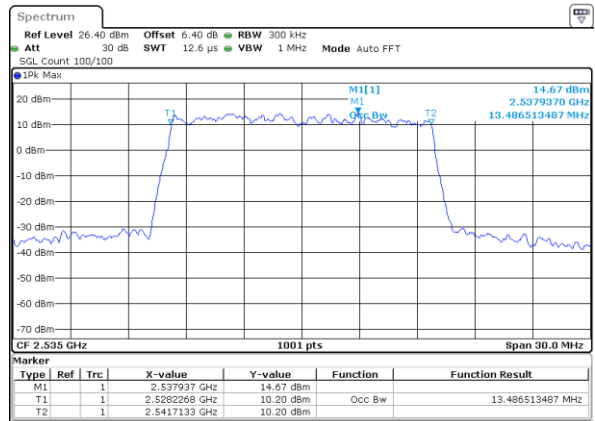

Highest Channel / 10MHz / 16QAM

Date: 6 JUL 2019 14:58:16

LTE Band 7

Lowest Channel / 15MHz / QPSK

Date: 6 JUL 2019 15:13:25

Lowest Channel / 15MHz / 16QAM

Date: 6 JUL 2019 15:13:05

Middle Channel / 15MHz / QPSK

Date: 6 JUL 2019 15:13:45

Middle Channel / 15MHz / 16QAM

Date: 6 JUL 2019 15:14:06

Highest Channel / 15MHz / QPSK

Date: 6 JUL 2019 15:14:46

Highest Channel / 15MHz / 16QAM

Date: 6 JUL 2019 15:14:26

LTE Band 7