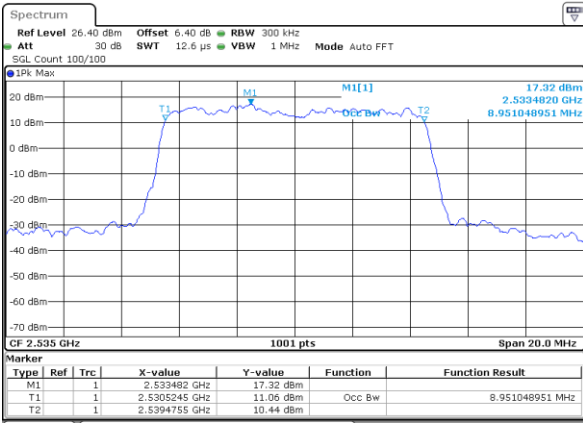

Middle Channel / 10MHz / QPSK

Date: 6 JUL 2019 14:57:35