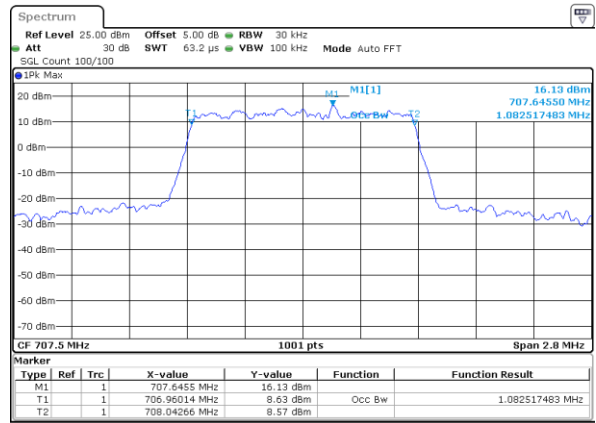

Middle Channel / 20MHz / 64QAM

Date: 6 JUL 2019 16:11:50

Highest Channel / 15MHz / 64QAM

Date: 6 JUL 2019 16:06:01

Highest Channel / 20MHz / 64QAM

Date: 6 JUL 2019 16:12:00

LTE Band 12

Lowest Channel / 1.4MHz / QPSK

Date: 6 JUL 2019 16:41:59

Lowest Channel / 1.4MHz / 16QAM

Date: 6 JUL 2019 16:42:09

Middle Channel / 1.4MHz / QPSK

Date: 6 JUL 2019 16:42:29

Middle Channel / 1.4MHz / 16QAM

Date: 6 JUL 2019 16:42:19

Highest Channel / 1.4MHz / QPSK

Date: 6 JUL 2019 16:42:39

Highest Channel / 1.4MHz / 16QAM

Date: 6 JUL 2019 16:42:49

LTE Band 12

Lowest Channel / 3MHz / QPSK

Date: 6 JUL 2019 16:58:27

Lowest Channel / 3MHz / 16QAM

Date: 6 JUL 2019 16:58:37