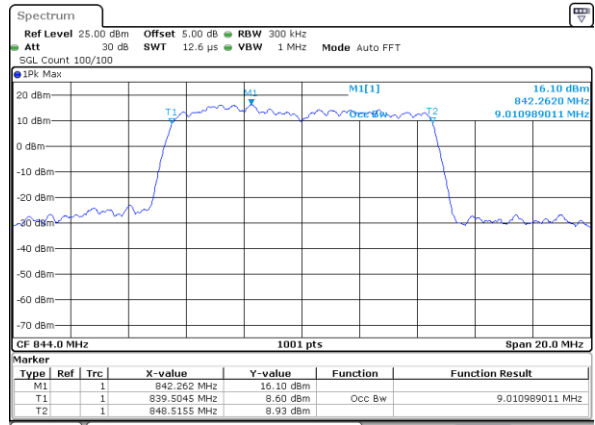

Middle Channel / 10MHz / 16QAM

Date: 5 JUL 2019 20:16:08

Highest Channel / 10MHz / QPSK

Date: 5 JUL 2019 20:18:27

Highest Channel / 10MHz / 16QAM

Date: 5 JUL 2019 20:18:37

LTE Band 5

Lowest Channel / 1.4MHz / 64QAM