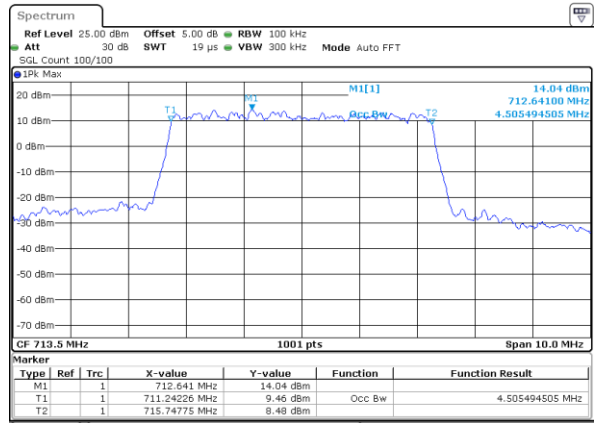

LTE Band 12

Lowest Channel / 5MHz / QPSK

Date: 6 JUL 2019 17:14:57

Lowest Channel / 5MHz / 16QAM

Date: 6 JUL 2019 17:15:07

Middle Channel / 5MHz / QPSK

Date: 6 JUL 2019 17:15:28

Middle Channel / 5MHz / 16QAM

Date: 6 JUL 2019 17:15:18

Highest Channel / 5MHz / QPSK

Date: 6 JUL 2019 17:15:38

Highest Channel / 5MHz / 16QAM

Date: 6 JUL 2019 17:15:48

LTE Band 12

Lowest Channel / 10MHz / QPSK

Date: 6 JUL 2019 17:31:27