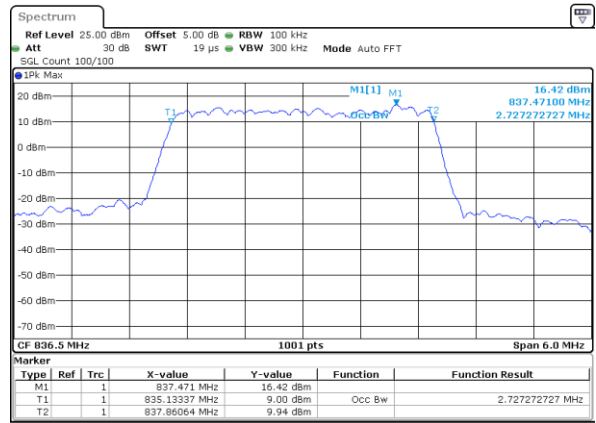

Middle Channel / 3MHz / 16QAM

Date: 5 JUL 2019 19:35:12