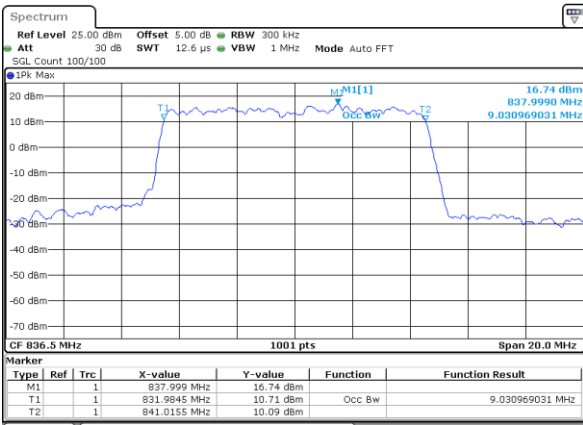

Date: 5 JUL 2019 19:58:09

LTE Band 5

Lowest Channel / 10MHz / QPSK

Date: 5 JUL 2019 20:06:59

Lowest Channel / 10MHz / 16QAM

Date: 5 JUL 2019 20:07:09

Middle Channel / 10MHz / QPSK

Date: 5 JUL 2019 20:15:58

Middle Channel / 10MHz / 16QAM

Date: 5 JUL 2019 20:16:08

Highest Channel / 10MHz / QPSK

Date: 5 JUL 2019 20:18:27

Highest Channel / 10MHz / 16QAM

Date: 5 JUL 2019 20:18:37

LTE Band 5

Lowest Channel / 1.4MHz / 64QAM