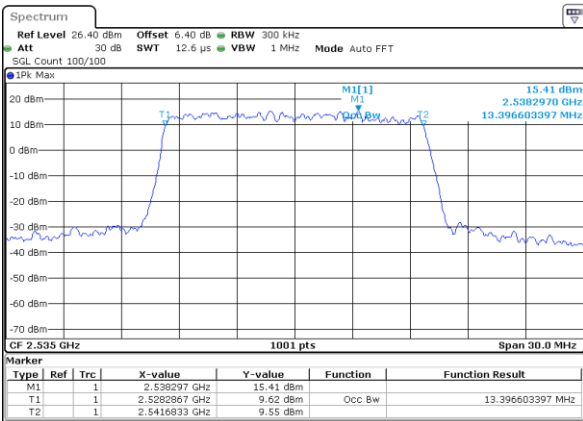

Highest Channel / 10MHz / 16QAM

Date: 6 JUL 2019 14:58:16

LTE Band 7

Lowest Channel / 15MHz / QPSK

Date: 6 JUL 2019 15:13:25

Lowest Channel / 15MHz / 16QAM

Date: 6 JUL 2019 15:13:05

Middle Channel / 15MHz / QPSK

Date: 6 JUL 2019 15:13:45

Middle Channel / 15MHz / 16QAM

Date: 6 JUL 2019 15:14:06

Highest Channel / 15MHz / QPSK

Date: 6 JUL 2019 15:14:46

Highest Channel / 15MHz / 16QAM

Date: 6 JUL 2019 15:14:26

LTE Band 7