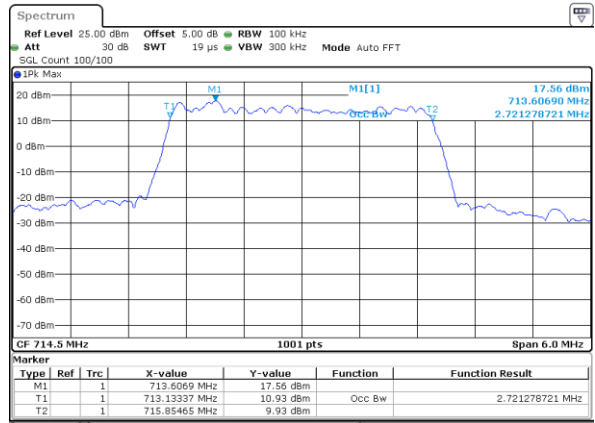

Date: 6 JUL 2019 16:42:39

Highest Channel / 1.4MHz / 16QAM

Date: 6 JUL 2019 16:42:49

LTE Band 12

Lowest Channel / 3MHz / QPSK

Date: 6 JUL 2019 16:58:27

Lowest Channel / 3MHz / 16QAM

Date: 6 JUL 2019 16:58:37

Middle Channel / 3MHz / QPSK

Date: 6 JUL 2019 16:58:58

Middle Channel / 3MHz / 16QAM

Date: 6 JUL 2019 16:58:48

Highest Channel / 3MHz / QPSK

Date: 6 JUL 2019 16:59:08

Highest Channel / 3MHz / 16QAM

Date: 6 JUL 2019 16:59:18

LTE Band 12

Lowest Channel / 5MHz / QPSK

Date: 6 JUL 2019 17:14:57

Lowest Channel / 5MHz / 16QAM

Date: 6 JUL 2019 17:15:07

Middle Channel / 5MHz / QPSK

Date: 6 JUL 2019 17:15:28

Middle Channel / 5MHz / 16QAM