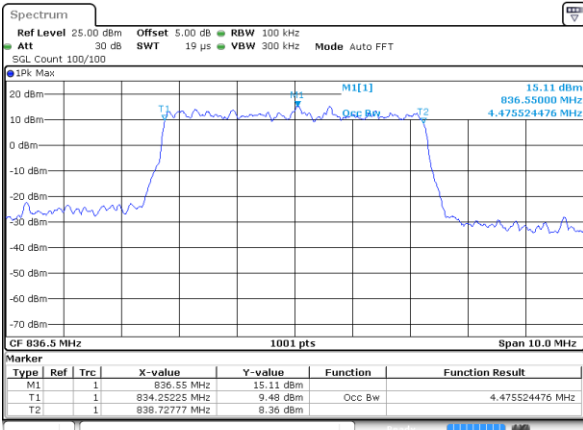

Middle Channel / 5MHz / 64QAM

Date: 5 JUL 2019 20:56:26