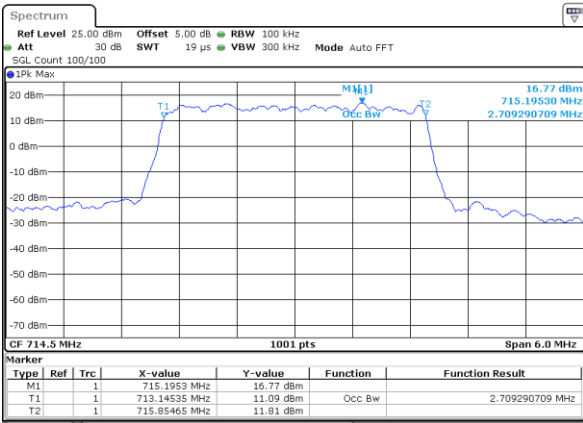

Date: 6 JUL 2019 16:42:39

Highest Channel / 1.4MHz / 16QAM

Date: 6 JUL 2019 16:42:49

LTE Band 12

Lowest Channel / 3MHz / QPSK

Date: 6 JUL 2019 16:58:27

Lowest Channel / 3MHz / 16QAM

Date: 6 JUL 2019 16:58:37

Middle Channel / 3MHz / QPSK

Date: 6 JUL 2019 16:58:58

Middle Channel / 3MHz / 16QAM

Date: 6 JUL 2019 16:58:48

Highest Channel / 3MHz / QPSK

Date: 6 JUL 2019 16:59:08

Highest Channel / 3MHz / 16QAM

Date: 6 JUL 2019 16:59:18

LTE Band 12

Lowest Channel / 5MHz / QPSK

Date: 6 JUL 2019 17:14:57

Lowest Channel / 5MHz / 16QAM

Date: 6 JUL 2019 17:15:07

Middle Channel / 5MHz / QPSK

Date: 6 JUL 2019 17:15:28

Middle Channel / 5MHz / 16QAM