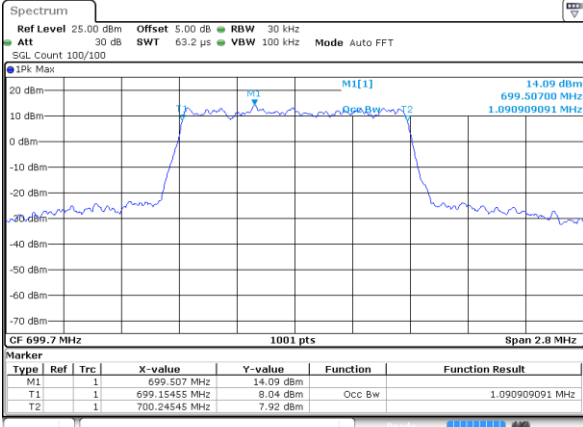

Highest Channel / 10MHz / 16QAM

Date: 6 JUL 2019 17:32:17

LTE Band 12

Lowest Channel / 1.4MHz / 64QAM

Date: 6 JUL 2019 17:47:56

Lowest Channel / 3MHz / 64QAM

Date: 6 JUL 2019 17:58:55

Middle Channel / 1.4MHz / 64QAM

Date: 6 JUL 2019 17:48:16

Middle Channel / 3MHz / 64QAM

Date: 6 JUL 2019 17:59:15

Highest Channel / 1.4MHz / 64QAM

Date: 6 JUL 2019 17:48:36

Highest Channel / 3MHz / 64QAM

Date: 6 JUL 2019 17:59:35

LTE Band 12