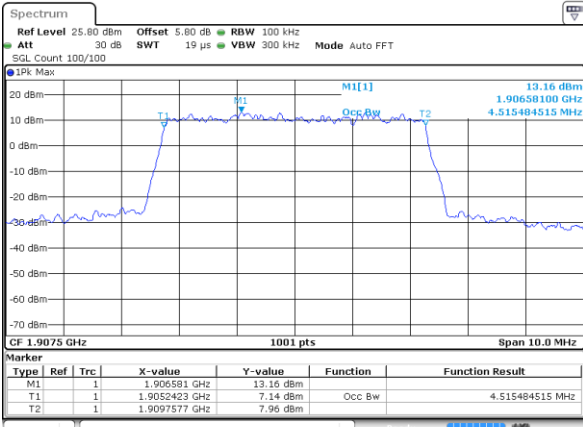

Highest Channel / 5MHz / 64QAM

Date: 5 JUL 2019 12:07:12