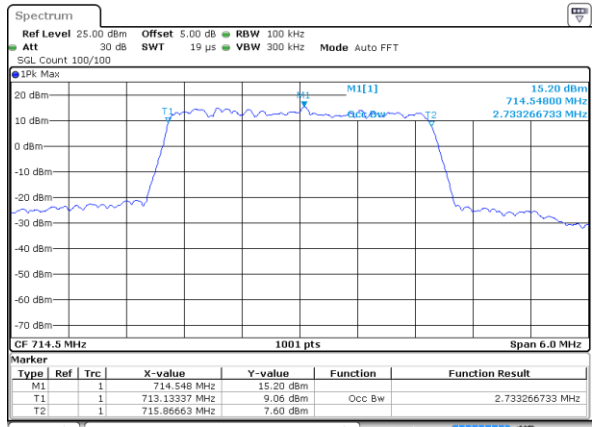

Highest Channel / 10MHz / 16QAM

Date: 6 JUL 2019 17:32:17

LTE Band 12

Lowest Channel / 1.4MHz / 64QAM

Date: 6 JUL 2019 17:47:56

Lowest Channel / 3MHz / 64QAM

Date: 6 JUL 2019 17:58:55

Middle Channel / 1.4MHz / 64QAM

Date: 6 JUL 2019 17:48:16

Middle Channel / 3MHz / 64QAM

Date: 6 JUL 2019 17:59:15

Highest Channel / 1.4MHz / 64QAM

Date: 6 JUL 2019 17:48:36

Highest Channel / 3MHz / 64QAM

Date: 6 JUL 2019 17:59:35

LTE Band 12