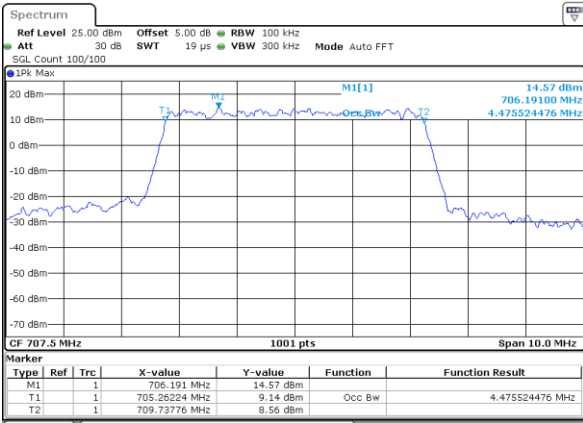

LTE Band 12

Lowest Channel / 5MHz / QPSK

Date: 6 JUL 2019 17:14:57

Lowest Channel / 5MHz / 16QAM

Date: 6 JUL 2019 17:15:07

Middle Channel / 5MHz / QPSK

Date: 6 JUL 2019 17:15:28

Middle Channel / 5MHz / 16QAM

Date: 6 JUL 2019 17:15:18

Highest Channel / 5MHz / QPSK

Date: 6 JUL 2019 17:15:38

Highest Channel / 5MHz / 16QAM

Date: 6 JUL 2019 17:15:48

LTE Band 12

Lowest Channel / 10MHz / QPSK

Date: 6 JUL 2019 17:31:27