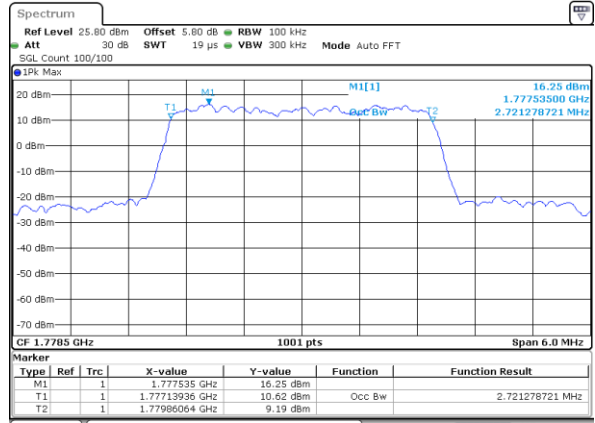

Middle Channel / 1.4MHz / 16QAM

Highest Channel / 1.4MHz / QPSK

Highest Channel / 1.4MHz / 16QAM

LTE Band 66

Lowest Channel / 3MHz / QPSK

Date: 12 JUL 2019 02:59:12

Lowest Channel / 3MHz / 16QAM

Date: 12 JUL 2019 02:59:59

Middle Channel / 3MHz / QPSK

Date: 12 JUL 2019 03:09:37

Middle Channel / 3MHz / 16QAM

Date: 12 JUL 2019 03:09:24

Highest Channel / 3MHz / QPSK

Date: 12 JUL 2019 03:10:39

Highest Channel / 3MHz / 16QAM

Date: 12 JUL 2019 03:11:49

LTE Band 66

Lowest Channel / 5MHz / QPSK

Date: 12 JUL 2019 03:22:44

Lowest Channel / 5MHz / 16QAM

Date: 12 JUL 2019 03:23:17

Middle Channel / 5MHz / QPSK

Date: 12 JUL 2019 03:27:39

Middle Channel / 5MHz / 16QAM