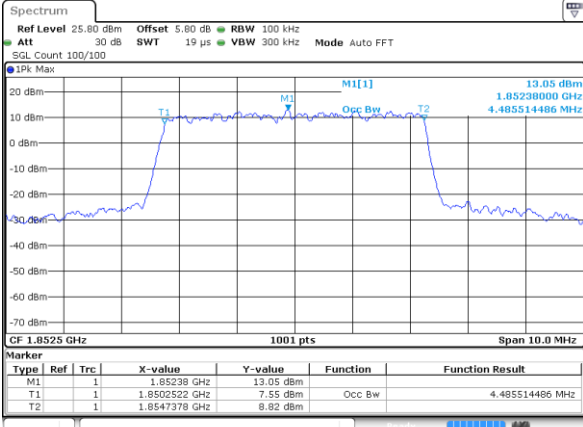

LTE Band 2

Lowest Channel / 5MHz / 64QAM

Date: 5 JUL 2019 12:06:51

Lowest Channel / 10MHz / 64QAM

Date: 5 JUL 2019 12:07:22

Middle Channel / 5MHz / 64QAM

Date: 5 JUL 2019 12:07:02

Middle Channel / 10MHz / 64QAM