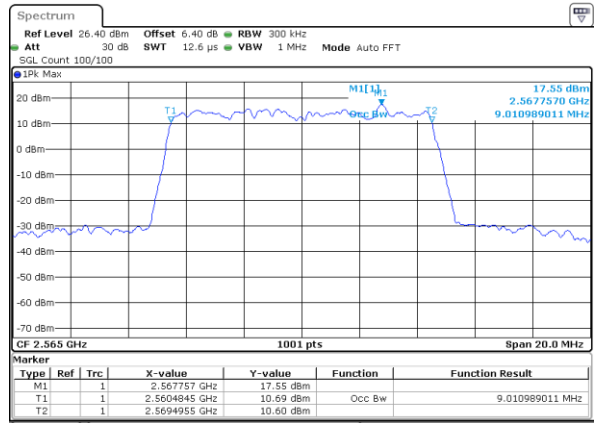

Date: 6 JUL 2019 14:40:43

Highest Channel / 5MHz / QPSK

Date: 6 JUL 2019 14:41:24

Highest Channel / 5MHz / 16QAM

Date: 6 JUL 2019 14:41:44

LTE Band 7

Lowest Channel / 10MHz / QPSK

Date: 6 JUL 2019 14:56:35

Lowest Channel / 10MHz / 16QAM

Date: 6 JUL 2019 14:56:55

Middle Channel / 10MHz / QPSK

Date: 6 JUL 2019 14:57:35

Middle Channel / 10MHz / 16QAM

Date: 6 JUL 2019 14:57:15

Highest Channel / 10MHz / QPSK

Date: 6 JUL 2019 14:57:56

Highest Channel / 10MHz / 16QAM

Date: 6 JUL 2019 14:58:16

LTE Band 7

Lowest Channel / 15MHz / QPSK

Date: 6 JUL 2019 15:13:25

Lowest Channel / 15MHz / 16QAM

Date: 6 JUL 2019 15:13:05

Middle Channel / 15MHz / QPSK