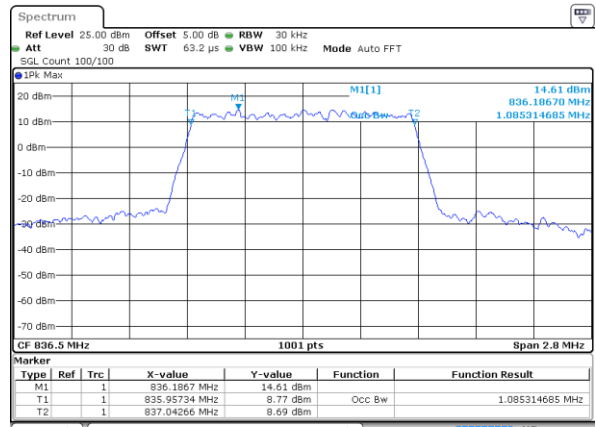

Highest Channel / 20MHz / 64QAM

Date: 5 JUL 2019 12:08:42

LTE Band 5

Lowest Channel / 1.4MHz / QPSK

Date: 5 JUL 2019 14:01:15

Lowest Channel / 1.4MHz / 16QAM

Date: 5 JUL 2019 14:01:25

Middle Channel / 1.4MHz / QPSK

Date: 5 JUL 2019 14:10:15

Middle Channel / 1.4MHz / 16QAM

Date: 5 JUL 2019 14:10:25

Highest Channel / 1.4MHz / QPSK

Date: 5 JUL 2019 19:17:03

Highest Channel / 1.4MHz / 16QAM

Date: 5 JUL 2019 19:17:13

LTE Band 5