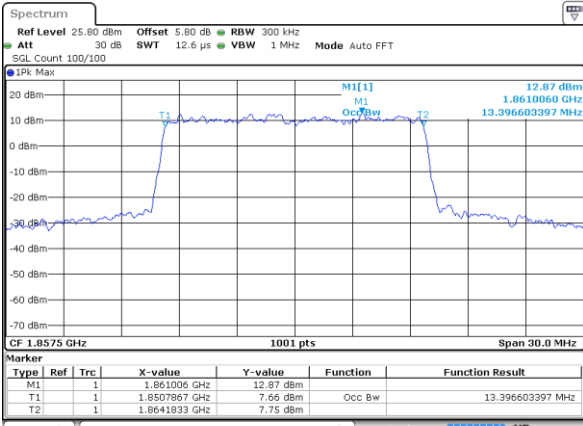

Date: 5 JUL 2019 12:07:32

Highest Channel / 5MHz / 64QAM

Date: 5 JUL 2019 12:07:12

Highest Channel / 10MHz / 64QAM

Date: 5 JUL 2019 12:07:42

LTE Band 2

Lowest Channel / 15MHz / 64QAM

Date: 5 JUL 2019 12:07:52