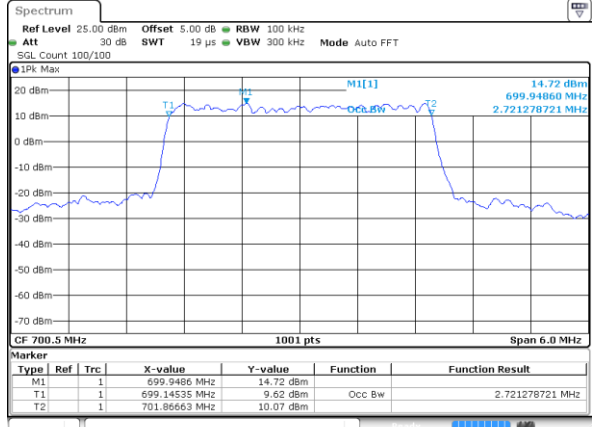

Highest Channel / 10MHz / 16QAM

Date: 6 JUL 2019 17:32:17

LTE Band 12

Lowest Channel / 1.4MHz / 64QAM

Date: 6 JUL 2019 17:47:56

Lowest Channel / 3MHz / 64QAM

Date: 6 JUL 2019 17:58:55

Middle Channel / 1.4MHz / 64QAM

Date: 6 JUL 2019 17:48:16

Middle Channel / 3MHz / 64QAM

Date: 6 JUL 2019 17:59:15

Highest Channel / 1.4MHz / 64QAM

Date: 6 JUL 2019 17:48:36

Highest Channel / 3MHz / 64QAM

Date: 6 JUL 2019 17:59:35

LTE Band 12