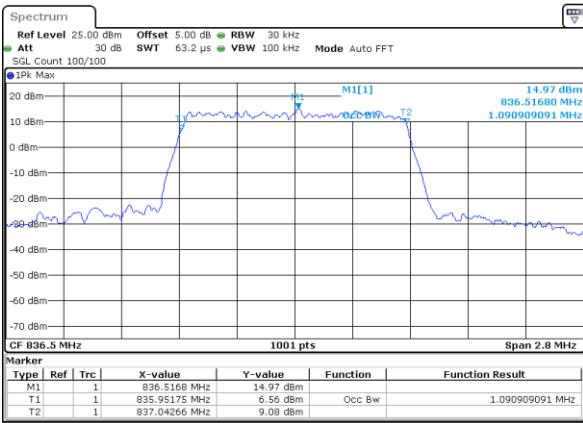

Middle Channel / 1.4MHz / 64QAM

Date: 5 JUL 2019 20:35:57