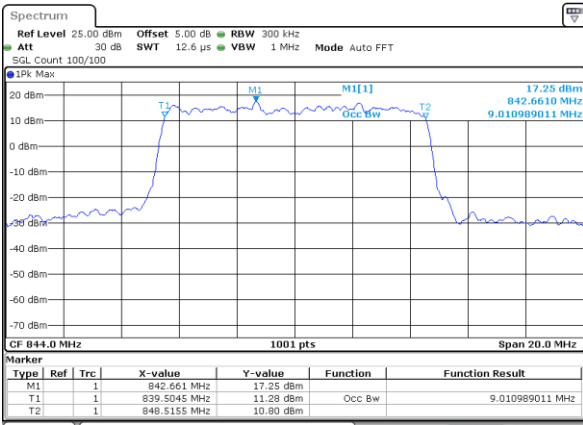

Date: 5 JUL 2019 19:58:09

LTE Band 5

Lowest Channel / 10MHz / QPSK

Date: 5 JUL 2019 20:06:59

Lowest Channel / 10MHz / 16QAM

Date: 5 JUL 2019 20:07:09

Middle Channel / 10MHz / QPSK

Date: 5 JUL 2019 20:15:58

Middle Channel / 10MHz / 16QAM

Date: 5 JUL 2019 20:16:08

Highest Channel / 10MHz / QPSK

Date: 5 JUL 2019 20:18:27

Highest Channel / 10MHz / 16QAM

Date: 5 JUL 2019 20:18:37

LTE Band 5

Lowest Channel / 1.4MHz / 64QAM