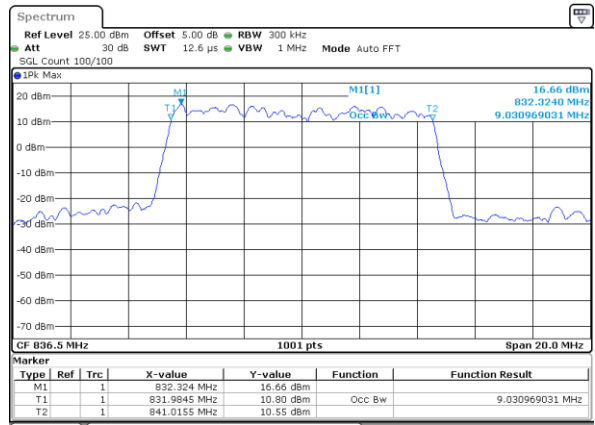

Date: 5 JUL 2019 19:58:09

LTE Band 5

Lowest Channel / 10MHz / QPSK

Date: 5 JUL 2019 20:06:59

Lowest Channel / 10MHz / 16QAM

Date: 5 JUL 2019 20:07:09

Middle Channel / 10MHz / QPSK

Date: 5 JUL 2019 20:15:58

Middle Channel / 10MHz / 16QAM

Date: 5 JUL 2019 20:16:08

Highest Channel / 10MHz / QPSK

Date: 5 JUL 2019 20:18:27

Highest Channel / 10MHz / 16QAM

Date: 5 JUL 2019 20:18:37

LTE Band 5

Lowest Channel / 1.4MHz / 64QAM