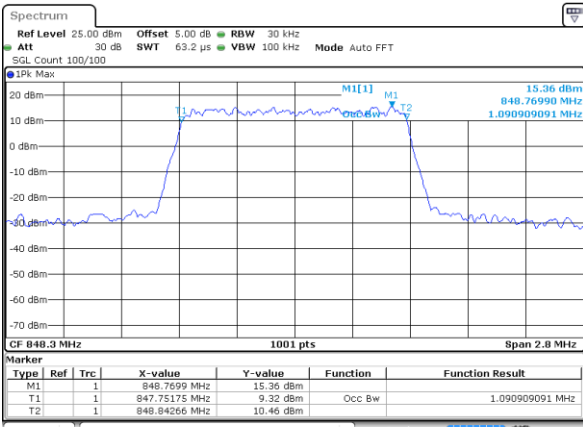

Highest Channel / 1.4MHz / QPSK

Date: 5 JUL 2019 19:17:03