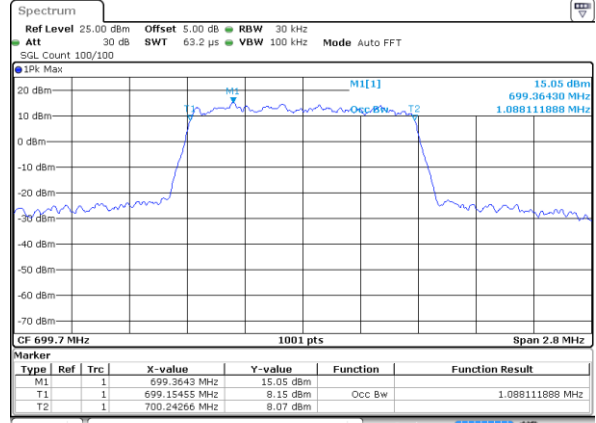

Middle Channel / 20MHz / 64QAM

Date: 6 JUL 2019 16:11:50

Highest Channel / 15MHz / 64QAM

Date: 6 JUL 2019 16:06:01

Highest Channel / 20MHz / 64QAM

Date: 6 JUL 2019 16:12:00

LTE Band 12

Lowest Channel / 1.4MHz / QPSK

Date: 6 JUL 2019 16:41:59

Lowest Channel / 1.4MHz / 16QAM

Date: 6 JUL 2019 16:42:09

Middle Channel / 1.4MHz / QPSK

Date: 6 JUL 2019 16:42:29

Middle Channel / 1.4MHz / 16QAM

Date: 6 JUL 2019 16:42:19

Highest Channel / 1.4MHz / QPSK