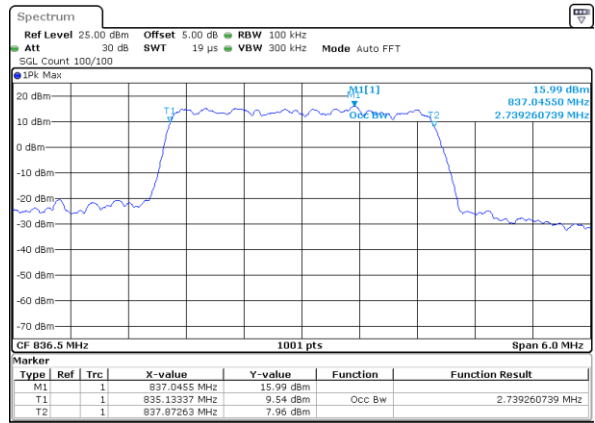

Middle Channel / 10MHz / 16QAM

Date: 5 JUL 2019 20:16:08

Highest Channel / 10MHz / QPSK

Date: 5 JUL 2019 20:18:27

Highest Channel / 10MHz / 16QAM

Date: 5 JUL 2019 20:18:37

LTE Band 5

Lowest Channel / 1.4MHz / 64QAM

Date: 5 JUL 2019 20:30:33

Lowest Channel / 3MHz / 64QAM

Date: 5 JUL 2019 20:40:47

Middle Channel / 1.4MHz / 64QAM

Date: 5 JUL 2019 20:35:57

Middle Channel / 3MHz / 64QAM

Date: 5 JUL 2019 20:46:11

Highest Channel / 1.4MHz / 64QAM

Date: 5 JUL 2019 20:36:17

Highest Channel / 3MHz / 64QAM

Date: 5 JUL 2019 20:46:31

LTE Band 5

Lowest Channel / 5MHz / 64QAM

Date: 5 JUL 2019 20:51:01

Lowest Channel / 10MHz / 64QAM

Date: 5 JUL 2019 21:01:15