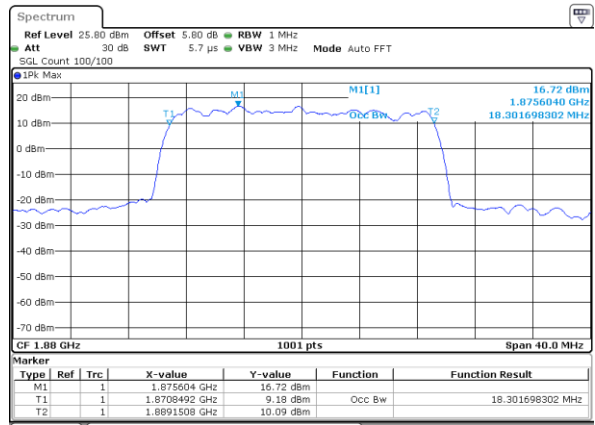

Date: 5 JUL 2019 12:07:32

Highest Channel / 5MHz / 64QAM

Date: 5 JUL 2019 12:07:12

Highest Channel / 10MHz / 64QAM

Date: 5 JUL 2019 12:07:42

LTE Band 2

Lowest Channel / 15MHz / 64QAM

Date: 5 JUL 2019 12:07:52

Lowest Channel / 20MHz / 64QAM

Date: 5 JUL 2019 12:08:22

Middle Channel / 15MHz / 64QAM

Date: 5 JUL 2019 12:08:02

Middle Channel / 20MHz / 64QAM

Date: 5 JUL 2019 12:08:32

Highest Channel / 15MHz / 64QAM

Date: 5 JUL 2019 12:08:12

Highest Channel / 20MHz / 64QAM

Date: 5 JUL 2019 12:08:42

LTE Band 5

Lowest Channel / 1.4MHz / QPSK

Date: 5 JUL 2019 14:01:15

Lowest Channel / 1.4MHz / 16QAM

Date: 5 JUL 2019 14:01:25

Middle Channel / 1.4MHz / QPSK