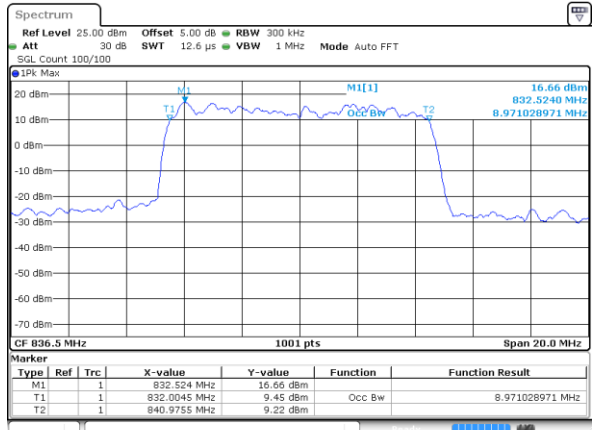

Middle Channel / 10MHz / 64QAM

Date: 5 JUL 2019 21:06:40