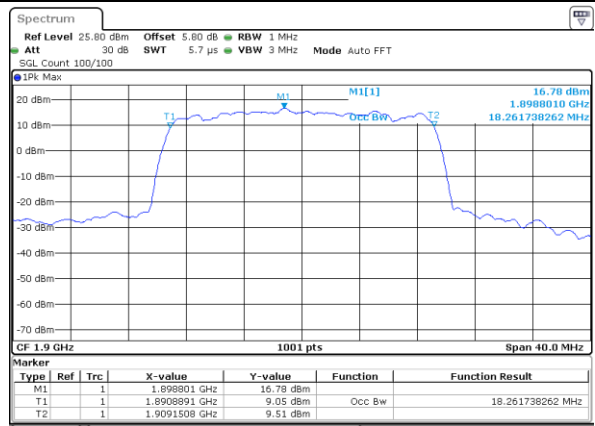

Lowest Channel / 20MHz / 64QAM

Date: 5 JUL 2019 12:08:22

Middle Channel / 15MHz / 64QAM

Date: 5 JUL 2019 12:08:02

Middle Channel / 20MHz / 64QAM

Date: 5 JUL 2019 12:08:32

Highest Channel / 15MHz / 64QAM

Date: 5 JUL 2019 12:08:12

Highest Channel / 20MHz / 64QAM

Date: 5 JUL 2019 12:08:42

LTE Band 5

Lowest Channel / 1.4MHz / QPSK

Date: 5 JUL 2019 14:01:15

Lowest Channel / 1.4MHz / 16QAM

Date: 5 JUL 2019 14:01:25

Middle Channel / 1.4MHz / QPSK