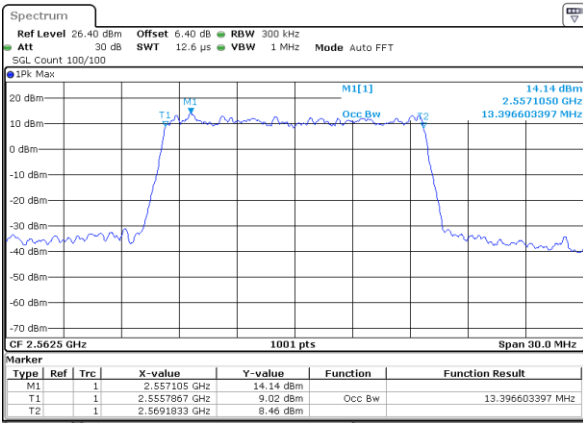

Date: 6 JUL 2019 16:00:02

LTE Band 7

Lowest Channel / 15MHz / 64QAM

Date: 6 JUL 2019 16:05:41

Lowest Channel / 20MHz / 64QAM

Date: 6 JUL 2019 16:11:40

Middle Channel / 15MHz / 64QAM

Date: 6 JUL 2019 16:05:51

Middle Channel / 20MHz / 64QAM

Date: 6 JUL 2019 16:11:50

Highest Channel / 15MHz / 64QAM

Date: 6 JUL 2019 16:06:01

Highest Channel / 20MHz / 64QAM

Date: 6 JUL 2019 16:12:00

LTE Band 12

Lowest Channel / 1.4MHz / QPSK