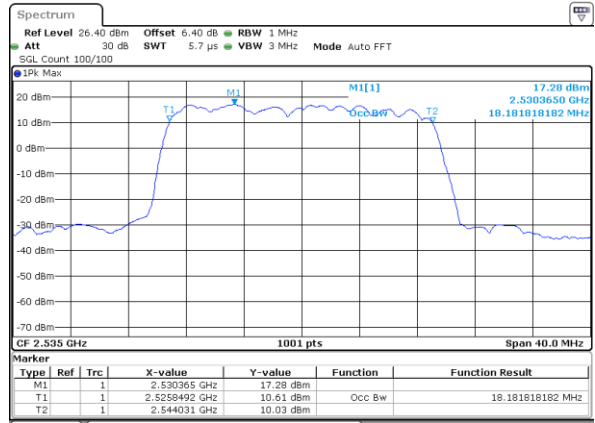

Date: 6 JUL 2019 16:00:02

LTE Band 7

Lowest Channel / 15MHz / 64QAM

Date: 6 JUL 2019 16:05:41

Lowest Channel / 20MHz / 64QAM

Date: 6 JUL 2019 16:11:40

Middle Channel / 15MHz / 64QAM

Date: 6 JUL 2019 16:05:51

Middle Channel / 20MHz / 64QAM

Date: 6 JUL 2019 16:11:50

Highest Channel / 15MHz / 64QAM

Date: 6 JUL 2019 16:06:01

Highest Channel / 20MHz / 64QAM

Date: 6 JUL 2019 16:12:00

LTE Band 12

Lowest Channel / 1.4MHz / QPSK