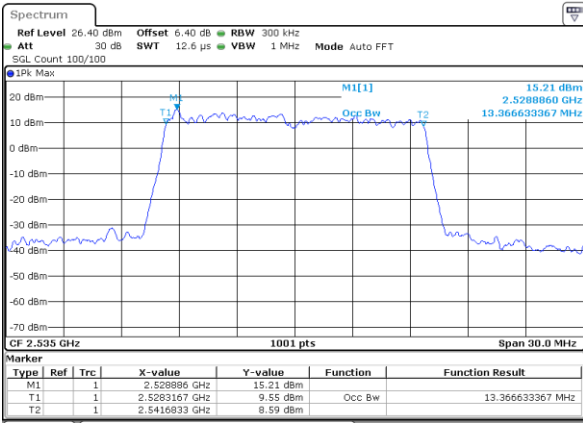

Date: 6 JUL 2019 16:00:02

LTE Band 7

Lowest Channel / 15MHz / 64QAM

Date: 6 JUL 2019 16:05:41

Lowest Channel / 20MHz / 64QAM

Date: 6 JUL 2019 16:11:40

Middle Channel / 15MHz / 64QAM

Date: 6 JUL 2019 16:05:51

Middle Channel / 20MHz / 64QAM

Date: 6 JUL 2019 16:11:50

Highest Channel / 15MHz / 64QAM

Date: 6 JUL 2019 16:06:01

Highest Channel / 20MHz / 64QAM

Date: 6 JUL 2019 16:12:00

LTE Band 12

Lowest Channel / 1.4MHz / QPSK