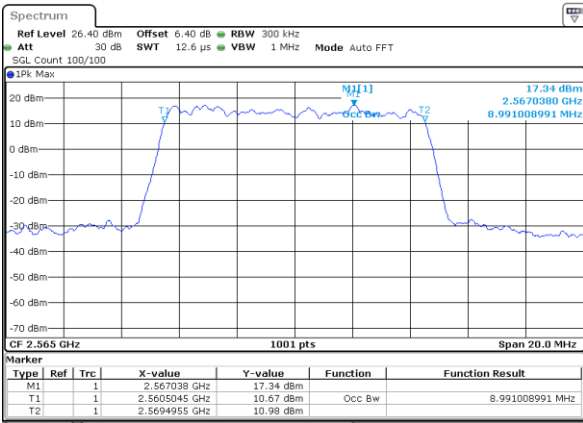

Date: 6 JUL 2019 14:40:43

Highest Channel / 5MHz / QPSK

Date: 6 JUL 2019 14:41:24

Highest Channel / 5MHz / 16QAM

Date: 6 JUL 2019 14:41:44

LTE Band 7

Lowest Channel / 10MHz / QPSK

Date: 6 JUL 2019 14:56:35

Lowest Channel / 10MHz / 16QAM

Date: 6 JUL 2019 14:56:55

Middle Channel / 10MHz / QPSK

Date: 6 JUL 2019 14:57:35

Middle Channel / 10MHz / 16QAM

Date: 6 JUL 2019 14:57:15

Highest Channel / 10MHz / QPSK

Date: 6 JUL 2019 14:57:56

Highest Channel / 10MHz / 16QAM

Date: 6 JUL 2019 14:58:16

LTE Band 7

Lowest Channel / 15MHz / QPSK

Date: 6 JUL 2019 15:13:25

Lowest Channel / 15MHz / 16QAM

Date: 6 JUL 2019 15:13:05

Middle Channel / 15MHz / QPSK