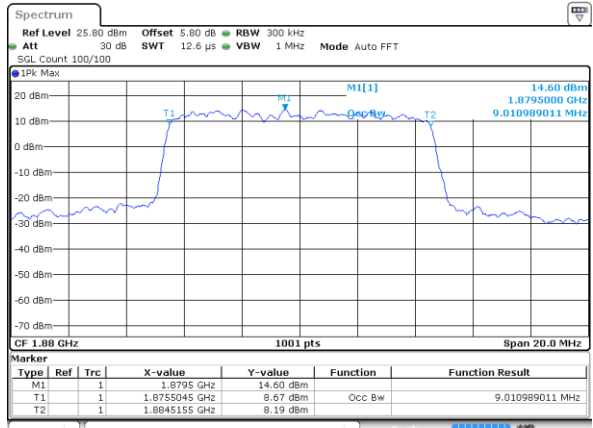

LTE Band 2

Lowest Channel / 5MHz / 64QAM

Date: 5 JUL 2019 12:06:51

Lowest Channel / 10MHz / 64QAM

Date: 5 JUL 2019 12:07:22

Middle Channel / 5MHz / 64QAM

Date: 5 JUL 2019 12:07:02

Middle Channel / 10MHz / 64QAM

Date: 5 JUL 2019 12:07:32

Highest Channel / 5MHz / 64QAM

Date: 5 JUL 2019 12:07:12

Highest Channel / 10MHz / 64QAM

Date: 5 JUL 2019 12:07:42

LTE Band 2

Lowest Channel / 15MHz / 64QAM

Date: 5 JUL 2019 12:07:52