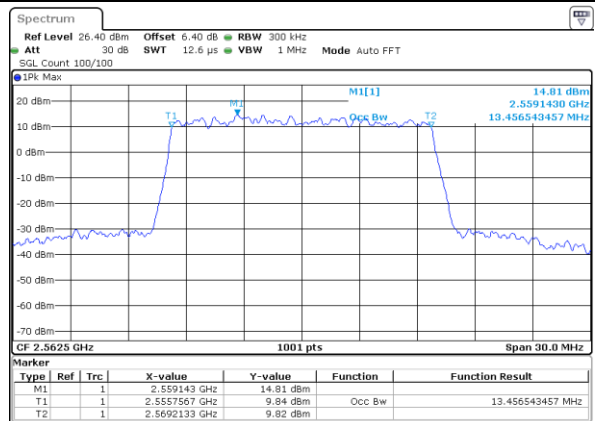

Highest Channel / 10MHz / 16QAM

Date: 6 JUL 2019 14:58:16

LTE Band 7

Lowest Channel / 15MHz / QPSK

Date: 6 JUL 2019 15:13:25

Lowest Channel / 15MHz / 16QAM

Date: 6 JUL 2019 15:13:05

Middle Channel / 15MHz / QPSK

Date: 6 JUL 2019 15:13:45

Middle Channel / 15MHz / 16QAM

Date: 6 JUL 2019 15:14:06

Highest Channel / 15MHz / QPSK

Date: 6 JUL 2019 15:14:46

Highest Channel / 15MHz / 16QAM

Date: 6 JUL 2019 15:14:26

LTE Band 7