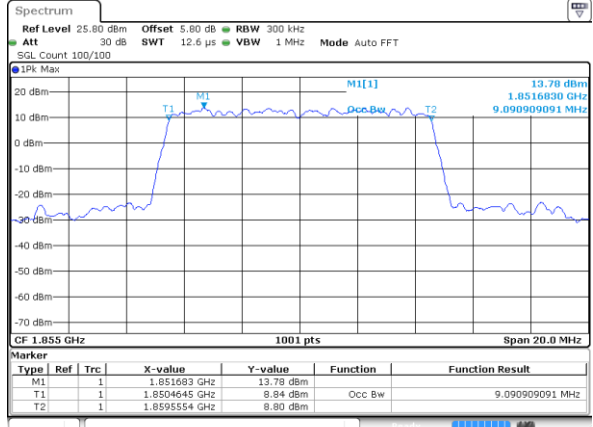

LTE Band 2

Lowest Channel / 5MHz / 64QAM

Date: 5 JUL 2019 12:06:51

Lowest Channel / 10MHz / 64QAM

Date: 5 JUL 2019 12:07:22

Middle Channel / 5MHz / 64QAM

Date: 5 JUL 2019 12:07:02

Middle Channel / 10MHz / 64QAM