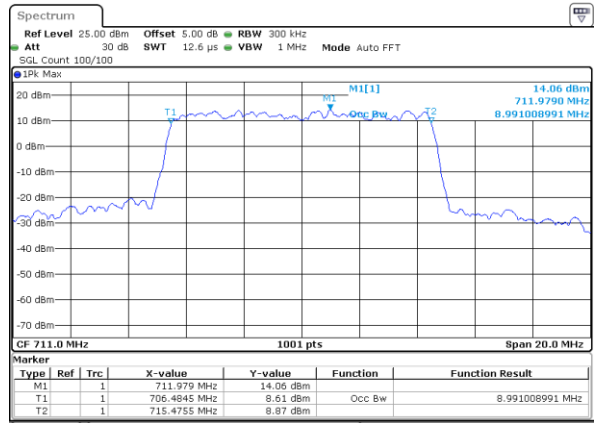

Date: 6 JUL 2019 17:48:16

Middle Channel / 3MHz / 64QAM

Date: 6 JUL 2019 17:59:15

Highest Channel / 1.4MHz / 64QAM

Date: 6 JUL 2019 17:48:36

Highest Channel / 3MHz / 64QAM

Date: 6 JUL 2019 17:59:35

LTE Band 12

Lowest Channel / 5MHz / 64QAM

Date: 6 JUL 2019 18:04:25

Lowest Channel / 10MHz / 64QAM

Date: 6 JUL 2019 18:15:24

Middle Channel / 5MHz / 64QAM

Date: 6 JUL 2019 18:04:45

Middle Channel / 10MHz / 64QAM

Date: 6 JUL 2019 18:15:44

Highest Channel / 5MHz / 64QAM

Date: 6 JUL 2019 18:05:06

Highest Channel / 10MHz / 64QAM

Date: 6 JUL 2019 18:16:04

LTE Band 66

Lowest Channel / 1.4MHz / QPSK

Lowest Channel / 1.4MHz / 16QAM

Middle Channel / 1.4MHz / QPSK