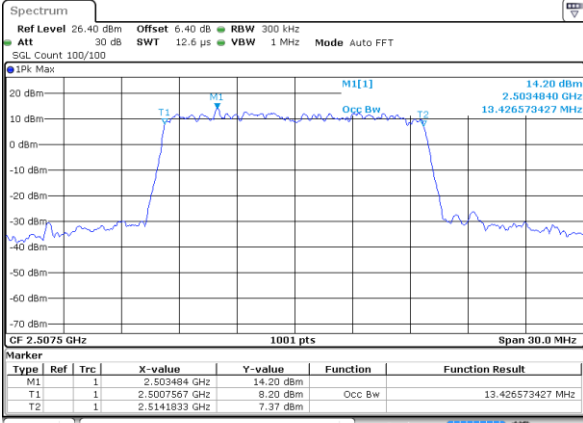

LTE Band 7

Lowest Channel / 15MHz / 64QAM

Date: 6 JUL 2019 16:05:41