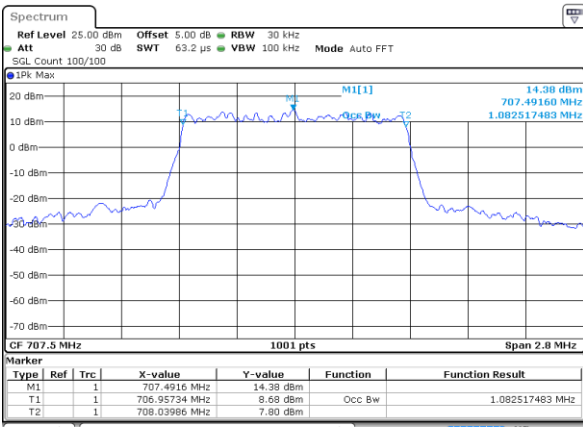

Highest Channel / 10MHz / 16QAM

Date: 6 JUL 2019 17:32:17

LTE Band 12

Lowest Channel / 1.4MHz / 64QAM

Date: 6 JUL 2019 17:47:56

Lowest Channel / 3MHz / 64QAM

Date: 6 JUL 2019 17:58:55

Middle Channel / 1.4MHz / 64QAM

Date: 6 JUL 2019 17:48:16

Middle Channel / 3MHz / 64QAM

Date: 6 JUL 2019 17:59:15

Highest Channel / 1.4MHz / 64QAM

Date: 6 JUL 2019 17:48:36

Highest Channel / 3MHz / 64QAM

Date: 6 JUL 2019 17:59:35

LTE Band 12