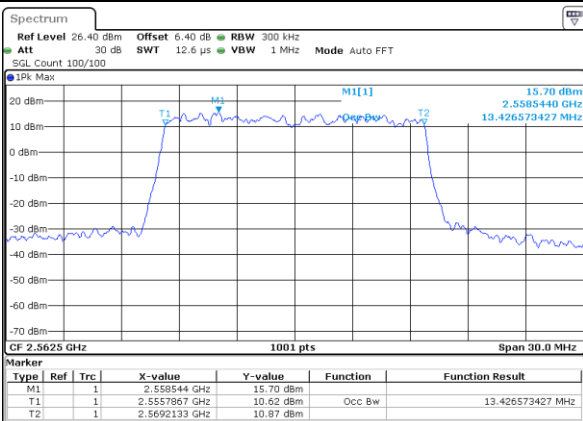

Highest Channel / 10MHz / 16QAM

Date: 6 JUL 2019 14:58:16

LTE Band 7

Lowest Channel / 15MHz / QPSK

Date: 6 JUL 2019 15:13:25

Lowest Channel / 15MHz / 16QAM

Date: 6 JUL 2019 15:13:05

Middle Channel / 15MHz / QPSK

Date: 6 JUL 2019 15:13:45

Middle Channel / 15MHz / 16QAM

Date: 6 JUL 2019 15:14:06

Highest Channel / 15MHz / QPSK

Date: 6 JUL 2019 15:14:46

Highest Channel / 15MHz / 16QAM

Date: 6 JUL 2019 15:14:26

LTE Band 7