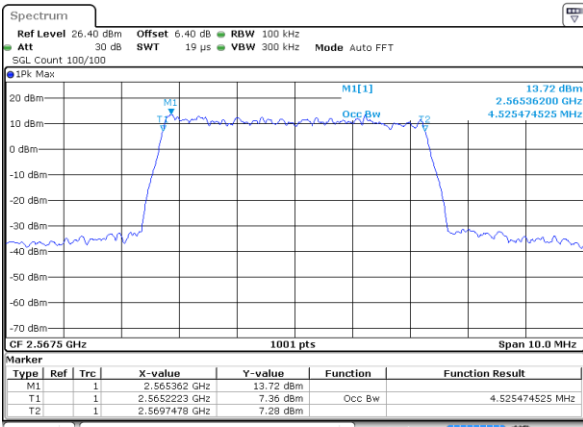

Highest Channel / 20MHz / QPSK

Date: 6 JUL 2019 15:31:18

Highest Channel / 20MHz / 16QAM

Date: 6 JUL 2019 15:30:58

LTE Band 7

Lowest Channel / 5MHz / 64QAM

Date: 6 JUL 2019 15:53:43

Lowest Channel / 10MHz / 64QAM

Date: 6 JUL 2019 15:59:42

Middle Channel / 5MHz / 64QAM

Date: 6 JUL 2019 15:53:53

Middle Channel / 10MHz / 64QAM

Date: 6 JUL 2019 15:59:42

Highest Channel / 5MHz / 64QAM

Date: 6 JUL 2019 15:54:03

Highest Channel / 10MHz / 64QAM