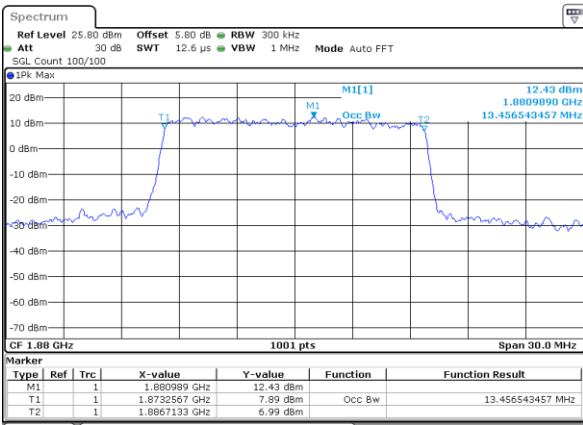

Middle Channel / 15MHz / 64QAM

Date: 5 JUL 2019 12:08:02