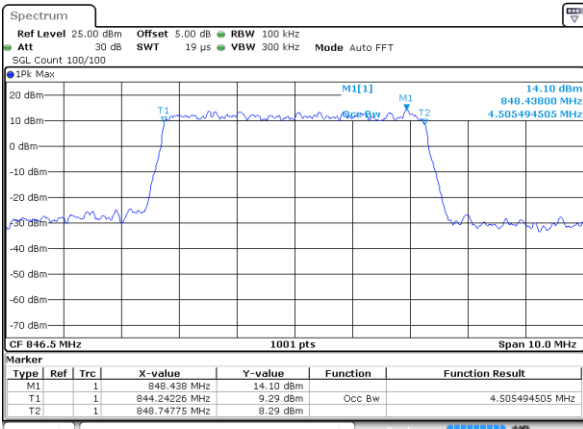

Middle Channel / 5MHz / 64QAM

Date: 5 JUL 2019 20:56:26

Middle Channel / 10MHz / 64QAM

Date: 5 JUL 2019 21:06:40

Highest Channel / 5MHz / 64QAM

Date: 5 JUL 2019 20:56:46

Highest Channel / 10MHz / 64QAM

Date: 5 JUL 2019 21:07:00