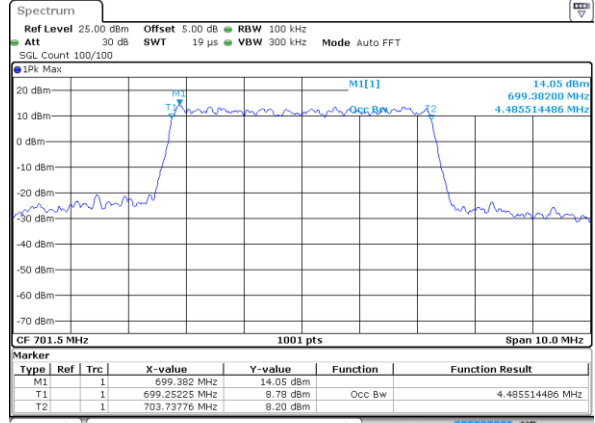

Lowest Channel / 5MHz / 16QAM

Date: 6 JUL 2019 17:15:07