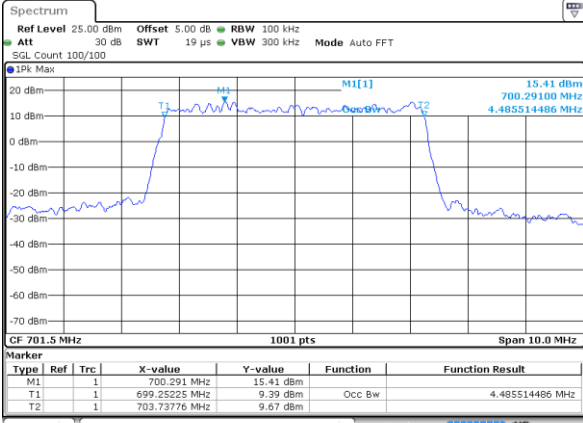

LTE Band 12

Lowest Channel / 5MHz / QPSK

Date: 6 JUL 2019 17:14:57