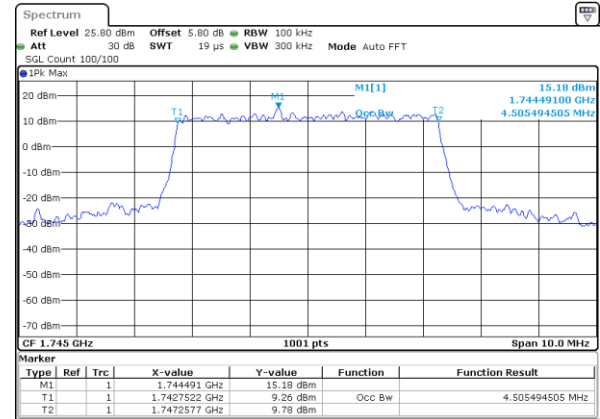

LTE Band 66

Lowest Channel / 5MHz / QPSK

Date: 12 JUL 2019 03:22:44

Lowest Channel / 5MHz / 16QAM

Date: 12 JUL 2019 03:23:17

Middle Channel / 5MHz / QPSK

Date: 12 JUL 2019 03:27:39

Middle Channel / 5MHz / 16QAM