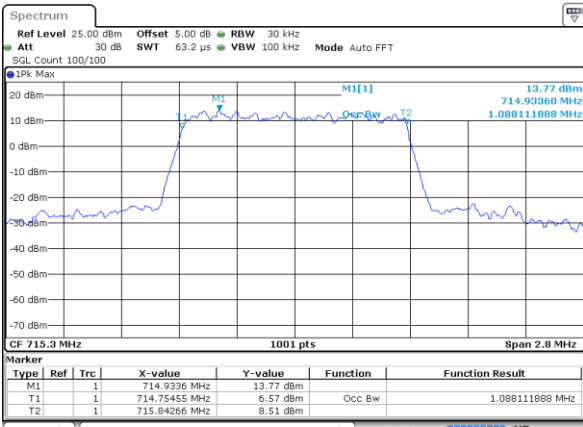

Highest Channel / 10MHz / 16QAM

Date: 6 JUL 2019 17:32:17

LTE Band 12

Lowest Channel / 1.4MHz / 64QAM

Date: 6 JUL 2019 17:47:56

Lowest Channel / 3MHz / 64QAM

Date: 6 JUL 2019 17:58:55

Middle Channel / 1.4MHz / 64QAM

Date: 6 JUL 2019 17:48:16

Middle Channel / 3MHz / 64QAM

Date: 6 JUL 2019 17:59:15

Highest Channel / 1.4MHz / 64QAM

Date: 6 JUL 2019 17:48:36

Highest Channel / 3MHz / 64QAM

Date: 6 JUL 2019 17:59:35

LTE Band 12