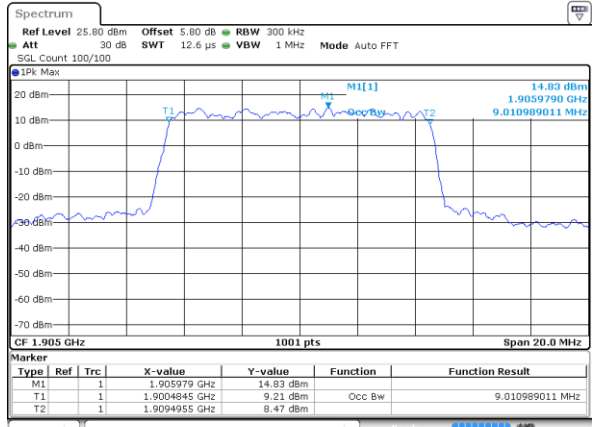

LTE Band 2

Lowest Channel / 5MHz / 64QAM

Date: 5 JUL 2019 12:06:51

Lowest Channel / 10MHz / 64QAM

Date: 5 JUL 2019 12:07:22

Middle Channel / 5MHz / 64QAM

Date: 5 JUL 2019 12:07:02

Middle Channel / 10MHz / 64QAM

Date: 5 JUL 2019 12:07:32

Highest Channel / 5MHz / 64QAM

Date: 5 JUL 2019 12:07:12

Highest Channel / 10MHz / 64QAM

Date: 5 JUL 2019 12:07:42

LTE Band 2

Lowest Channel / 15MHz / 64QAM

Date: 5 JUL 2019 12:07:52