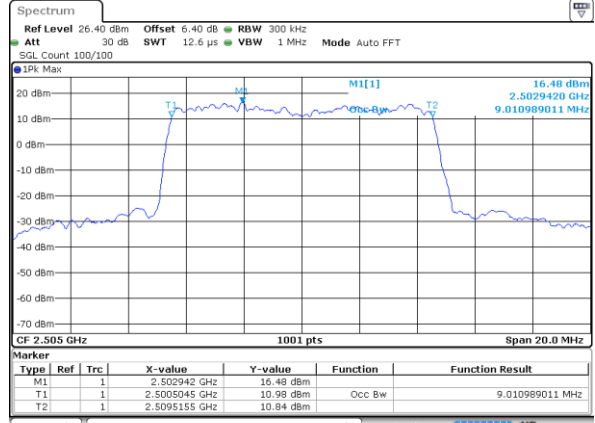

Lowest Channel / 10MHz / 16QAM

Date: 6 JUL 2019 14:56:55