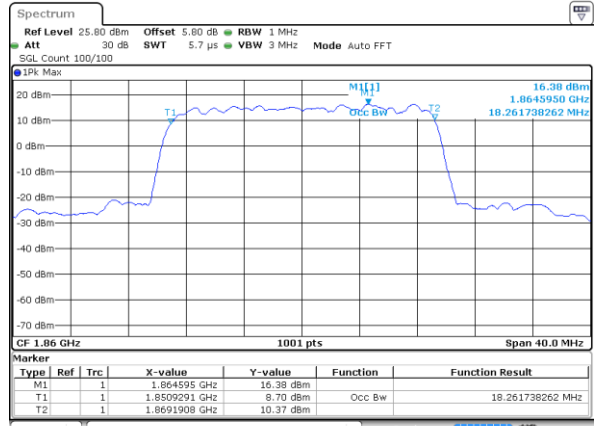

Lowest Channel / 20MHz / 64QAM

Date: 5 JUL 2019 12:08:22