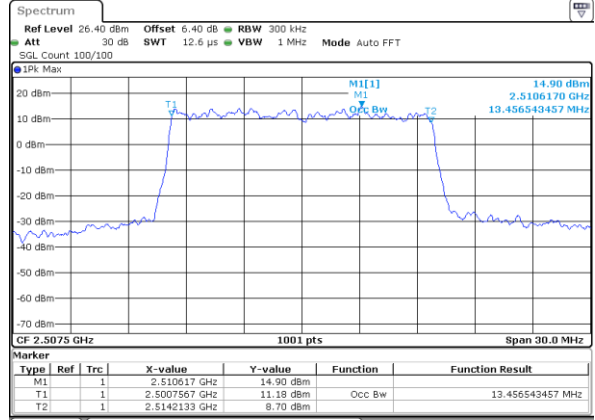

Highest Channel / 10MHz / 16QAM

Date: 6 JUL 2019 14:58:16

LTE Band 7

Lowest Channel / 15MHz / QPSK

Date: 6 JUL 2019 15:13:25

Lowest Channel / 15MHz / 16QAM

Date: 6 JUL 2019 15:13:05

Middle Channel / 15MHz / QPSK

Date: 6 JUL 2019 15:13:45

Middle Channel / 15MHz / 16QAM

Date: 6 JUL 2019 15:14:06

Highest Channel / 15MHz / QPSK

Date: 6 JUL 2019 15:14:46

Highest Channel / 15MHz / 16QAM

Date: 6 JUL 2019 15:14:26

LTE Band 7