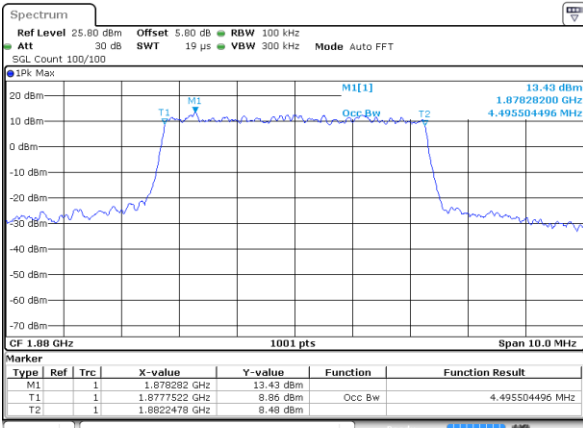

LTE Band 2

Lowest Channel / 5MHz / 64QAM

Date: 5 JUL 2019 12:06:51

Lowest Channel / 10MHz / 64QAM

Date: 5 JUL 2019 12:07:22

Middle Channel / 5MHz / 64QAM

Date: 5 JUL 2019 12:07:02

Middle Channel / 10MHz / 64QAM

Date: 5 JUL 2019 12:07:32

Highest Channel / 5MHz / 64QAM

Date: 5 JUL 2019 12:07:12

Highest Channel / 10MHz / 64QAM

Date: 5 JUL 2019 12:07:42

LTE Band 2

Lowest Channel / 15MHz / 64QAM

Date: 5 JUL 2019 12:07:52