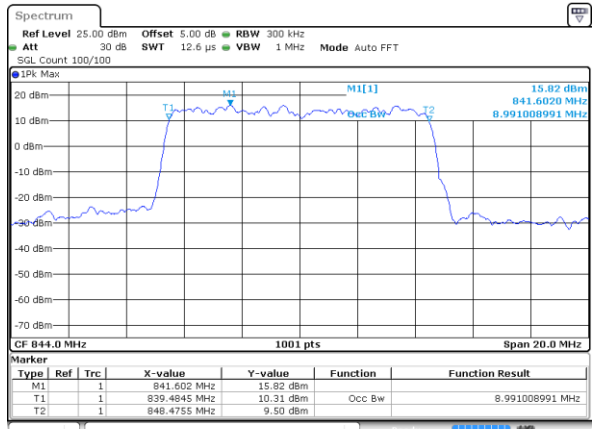

Middle Channel / 5MHz / 64QAM

Date: 5 JUL 2019 20:56:26

Middle Channel / 10MHz / 64QAM

Date: 5 JUL 2019 21:06:40

Highest Channel / 5MHz / 64QAM

Date: 5 JUL 2019 20:56:46

Highest Channel / 10MHz / 64QAM

Date: 5 JUL 2019 21:07:00