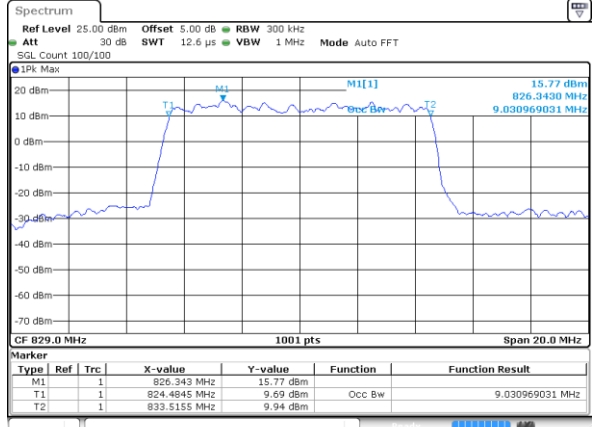

Date: 5 JUL 2019 20:36:17

Highest Channel / 3MHz / 64QAM

Date: 5 JUL 2019 20:46:31

LTE Band 5

Lowest Channel / 5MHz / 64QAM

Date: 5 JUL 2019 20:51:01

Lowest Channel / 10MHz / 64QAM

Date: 5 JUL 2019 21:01:15