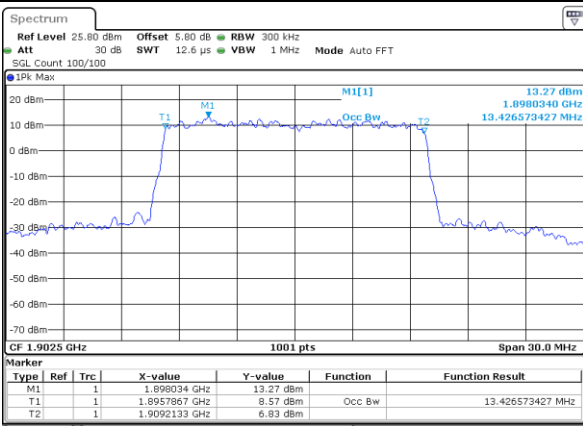

Lowest Channel / 20MHz / 64QAM

Date: 5 JUL 2019 12:08:22

Middle Channel / 15MHz / 64QAM

Date: 5 JUL 2019 12:08:02

Middle Channel / 20MHz / 64QAM

Date: 5 JUL 2019 12:08:32

Highest Channel / 15MHz / 64QAM

Date: 5 JUL 2019 12:08:12

Highest Channel / 20MHz / 64QAM

Date: 5 JUL 2019 12:08:42

LTE Band 5

Lowest Channel / 1.4MHz / QPSK

Date: 5 JUL 2019 14:01:15

Lowest Channel / 1.4MHz / 16QAM

Date: 5 JUL 2019 14:01:25

Middle Channel / 1.4MHz / QPSK