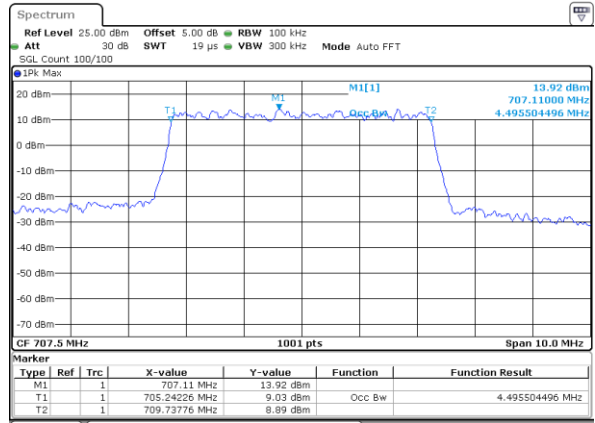

LTE Band 12

Lowest Channel / 5MHz / QPSK

Date: 6 JUL 2019 17:14:57

Lowest Channel / 5MHz / 16QAM

Date: 6 JUL 2019 17:15:07

Middle Channel / 5MHz / QPSK

Date: 6 JUL 2019 17:15:28

Middle Channel / 5MHz / 16QAM

Date: 6 JUL 2019 17:15:18

Highest Channel / 5MHz / QPSK

Date: 6 JUL 2019 17:15:38

Highest Channel / 5MHz / 16QAM

Date: 6 JUL 2019 17:15:48

LTE Band 12

Lowest Channel / 10MHz / QPSK

Date: 6 JUL 2019 17:31:27