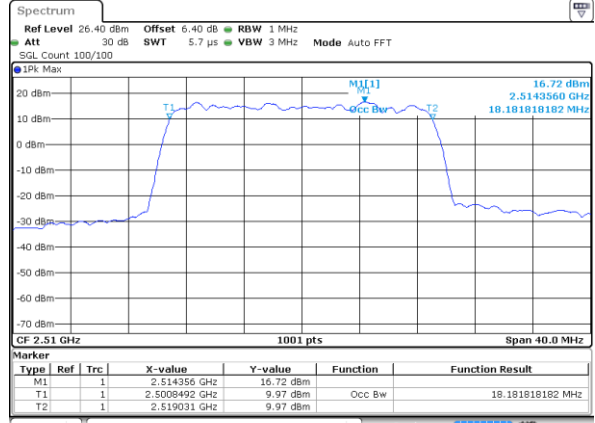

Date: 6 JUL 2019 16:00:02

LTE Band 7

Lowest Channel / 15MHz / 64QAM

Date: 6 JUL 2019 16:05:41

Lowest Channel / 20MHz / 64QAM

Date: 6 JUL 2019 16:11:40

Middle Channel / 15MHz / 64QAM

Date: 6 JUL 2019 16:05:51

Middle Channel / 20MHz / 64QAM

Date: 6 JUL 2019 16:11:50

Highest Channel / 15MHz / 64QAM

Date: 6 JUL 2019 16:06:01

Highest Channel / 20MHz / 64QAM

Date: 6 JUL 2019 16:12:00

LTE Band 12

Lowest Channel / 1.4MHz / QPSK