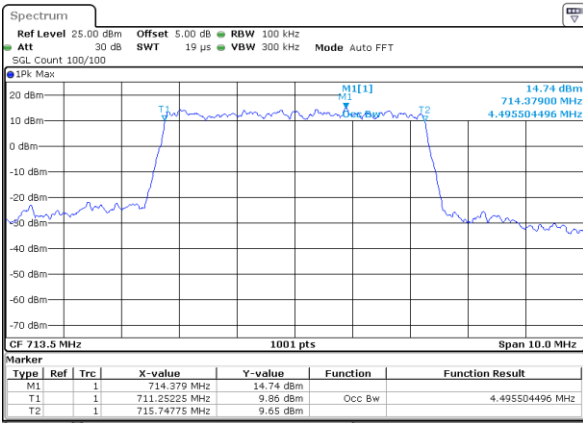

LTE Band 12

Lowest Channel / 5MHz / QPSK

Date: 6 JUL 2019 17:14:57

Lowest Channel / 5MHz / 16QAM

Date: 6 JUL 2019 17:15:07

Middle Channel / 5MHz / QPSK

Date: 6 JUL 2019 17:15:28

Middle Channel / 5MHz / 16QAM

Date: 6 JUL 2019 17:15:18

Highest Channel / 5MHz / QPSK

Date: 6 JUL 2019 17:15:38

Highest Channel / 5MHz / 16QAM

Date: 6 JUL 2019 17:15:48

LTE Band 12

Lowest Channel / 10MHz / QPSK

Date: 6 JUL 2019 17:31:27