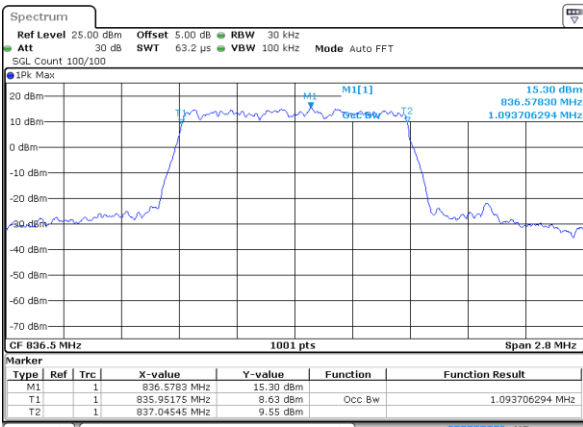

Highest Channel / 20MHz / 64QAM

Date: 5 JUL 2019 12:08:42

LTE Band 5

Lowest Channel / 1.4MHz / QPSK

Date: 5 JUL 2019 14:01:15

Lowest Channel / 1.4MHz / 16QAM

Date: 5 JUL 2019 14:01:25

Middle Channel / 1.4MHz / QPSK