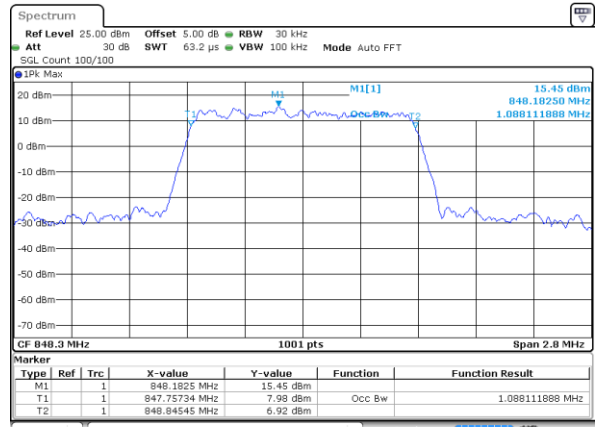

Date: 5 JUL 2019 14:10:15

Middle Channel / 1.4MHz / 16QAM

Date: 5 JUL 2019 14:10:25

Highest Channel / 1.4MHz / QPSK

Date: 5 JUL 2019 19:17:03

Highest Channel / 1.4MHz / 16QAM

Date: 5 JUL 2019 19:17:13

LTE Band 5