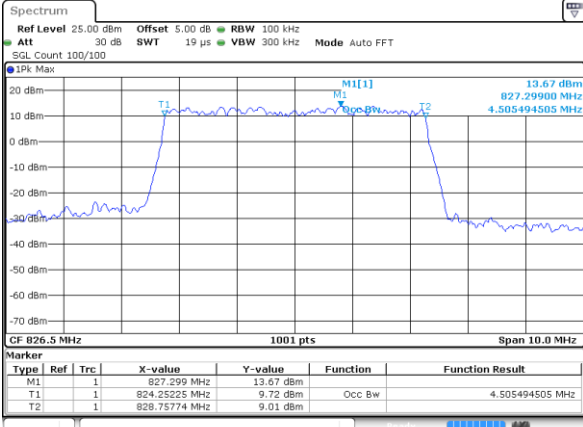

Date: 5 JUL 2019 20:36:17

Highest Channel / 3MHz / 64QAM

Date: 5 JUL 2019 20:46:31

LTE Band 5

Lowest Channel / 5MHz / 64QAM

Date: 5 JUL 2019 20:51:01

Lowest Channel / 10MHz / 64QAM

Date: 5 JUL 2019 21:01:15