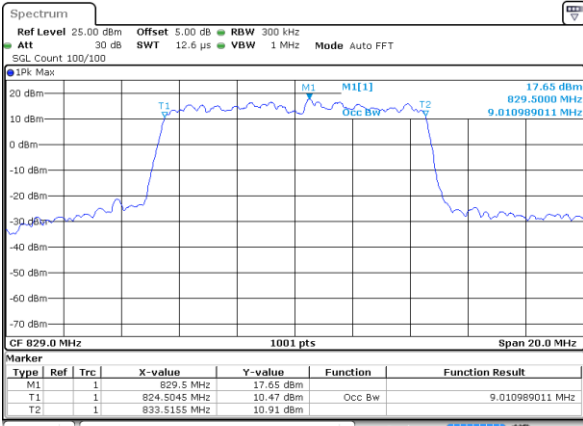

Date: 5 JUL 2019 19:58:09

LTE Band 5

Lowest Channel / 10MHz / QPSK

Date: 5 JUL 2019 20:06:59

Lowest Channel / 10MHz / 16QAM

Date: 5 JUL 2019 20:07:09

Middle Channel / 10MHz / QPSK

Date: 5 JUL 2019 20:15:58