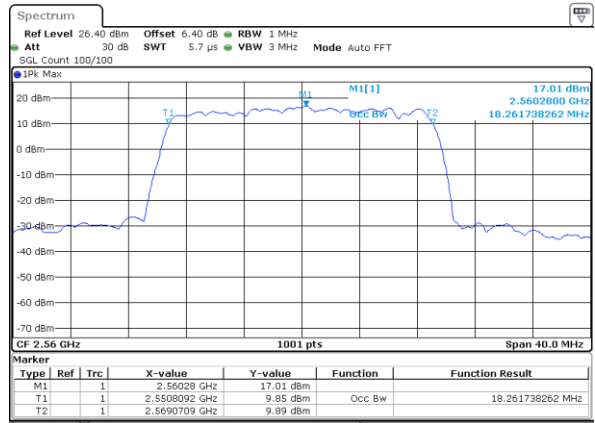

Middle Channel / 20MHz / 64QAM

Date: 6 JUL 2019 16:11:50

Highest Channel / 15MHz / 64QAM

Date: 6 JUL 2019 16:06:01

Highest Channel / 20MHz / 64QAM

Date: 6 JUL 2019 16:12:00

LTE Band 12

Lowest Channel / 1.4MHz / QPSK

Date: 6 JUL 2019 16:41:59

Lowest Channel / 1.4MHz / 16QAM

Date: 6 JUL 2019 16:42:09

Middle Channel / 1.4MHz / QPSK

Date: 6 JUL 2019 16:42:29

Middle Channel / 1.4MHz / 16QAM

Date: 6 JUL 2019 16:42:19

Highest Channel / 1.4MHz / QPSK