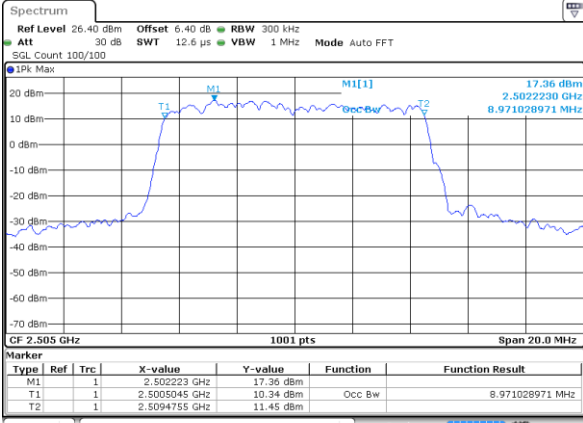

Date: 6 JUL 2019 14:40:43

Highest Channel / 5MHz / QPSK

Date: 6 JUL 2019 14:41:24

Highest Channel / 5MHz / 16QAM

Date: 6 JUL 2019 14:41:44

LTE Band 7

Lowest Channel / 10MHz / QPSK

Date: 6 JUL 2019 14:56:35