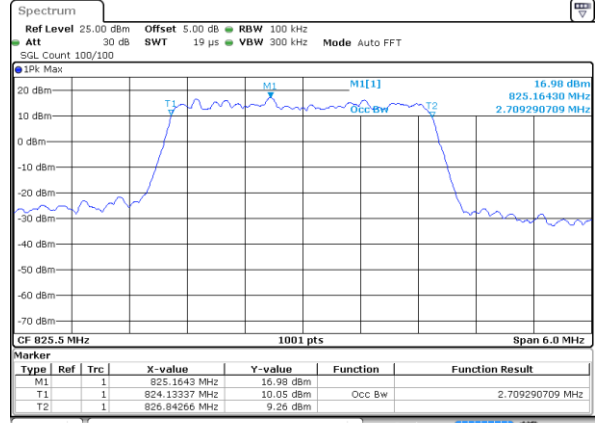

Lowest Channel / 3MHz / 16QAM

Date: 5 JUL 2019 19:26:12