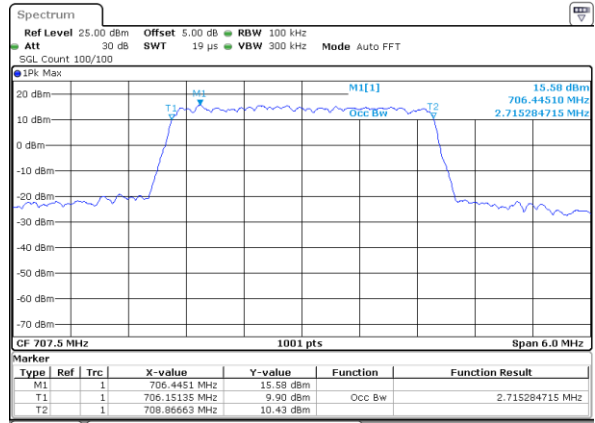

Date: 6 JUL 2019 16:41:59

Lowest Channel / 1.4MHz / 16QAM

Date: 6 JUL 2019 16:42:09

Middle Channel / 1.4MHz / QPSK

Date: 6 JUL 2019 16:42:29

Middle Channel / 1.4MHz / 16QAM

Date: 6 JUL 2019 16:42:19

Highest Channel / 1.4MHz / QPSK

Date: 6 JUL 2019 16:42:39

Highest Channel / 1.4MHz / 16QAM

Date: 6 JUL 2019 16:42:49

LTE Band 12

Lowest Channel / 3MHz / QPSK

Date: 6 JUL 2019 16:58:27

Lowest Channel / 3MHz / 16QAM

Date: 6 JUL 2019 16:58:37

Middle Channel / 3MHz / QPSK

Date: 6 JUL 2019 16:58:58

Middle Channel / 3MHz / 16QAM

Date: 6 JUL 2019 16:58:48

Highest Channel / 3MHz / QPSK

Date: 6 JUL 2019 16:59:08

Highest Channel / 3MHz / 16QAM

Date: 6 JUL 2019 16:59:18