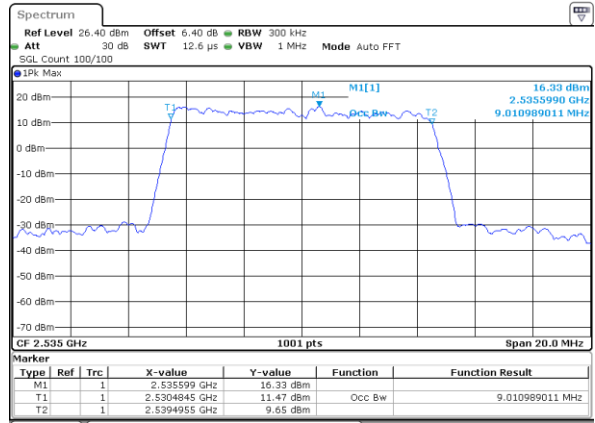

Date: 6 JUL 2019 14:40:43

Highest Channel / 5MHz / QPSK

Date: 6 JUL 2019 14:41:24

Highest Channel / 5MHz / 16QAM

Date: 6 JUL 2019 14:41:44

LTE Band 7

Lowest Channel / 10MHz / QPSK

Date: 6 JUL 2019 14:56:35

Lowest Channel / 10MHz / 16QAM

Date: 6 JUL 2019 14:56:55

Middle Channel / 10MHz / QPSK

Date: 6 JUL 2019 14:57:35

Middle Channel / 10MHz / 16QAM

Date: 6 JUL 2019 14:57:15

Highest Channel / 10MHz / QPSK

Date: 6 JUL 2019 14:57:56

Highest Channel / 10MHz / 16QAM

Date: 6 JUL 2019 14:58:16

LTE Band 7

Lowest Channel / 15MHz / QPSK

Date: 6 JUL 2019 15:13:25

Lowest Channel / 15MHz / 16QAM

Date: 6 JUL 2019 15:13:05

Middle Channel / 15MHz / QPSK