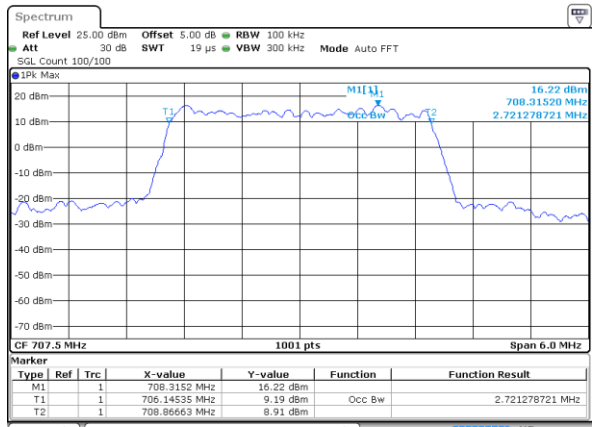

Highest Channel / 10MHz / 16QAM

Date: 6 JUL 2019 17:32:17

LTE Band 12

Lowest Channel / 1.4MHz / 64QAM

Date: 6 JUL 2019 17:47:56

Lowest Channel / 3MHz / 64QAM

Date: 6 JUL 2019 17:58:55

Middle Channel / 1.4MHz / 64QAM

Date: 6 JUL 2019 17:48:16

Middle Channel / 3MHz / 64QAM

Date: 6 JUL 2019 17:59:15

Highest Channel / 1.4MHz / 64QAM

Date: 6 JUL 2019 17:48:36

Highest Channel / 3MHz / 64QAM

Date: 6 JUL 2019 17:59:35

LTE Band 12