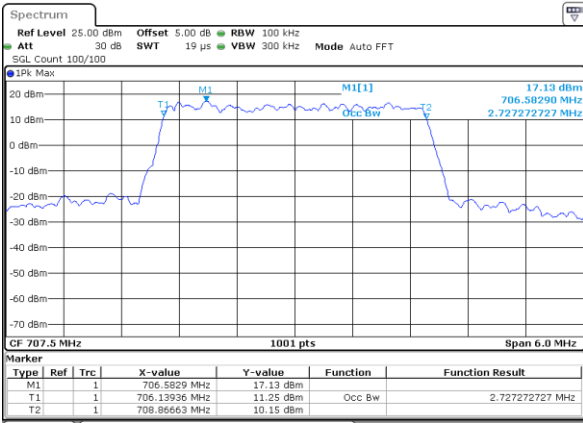

Date: 6 JUL 2019 16:41:59

Lowest Channel / 1.4MHz / 16QAM

Date: 6 JUL 2019 16:42:09

Middle Channel / 1.4MHz / QPSK

Date: 6 JUL 2019 16:42:29

Middle Channel / 1.4MHz / 16QAM

Date: 6 JUL 2019 16:42:19

Highest Channel / 1.4MHz / QPSK

Date: 6 JUL 2019 16:42:39

Highest Channel / 1.4MHz / 16QAM

Date: 6 JUL 2019 16:42:49

LTE Band 12

Lowest Channel / 3MHz / QPSK

Date: 6 JUL 2019 16:58:27

Lowest Channel / 3MHz / 16QAM

Date: 6 JUL 2019 16:58:37

Middle Channel / 3MHz / QPSK

Date: 6 JUL 2019 16:58:58

Middle Channel / 3MHz / 16QAM

Date: 6 JUL 2019 16:58:48

Highest Channel / 3MHz / QPSK

Date: 6 JUL 2019 16:59:08

Highest Channel / 3MHz / 16QAM

Date: 6 JUL 2019 16:59:18