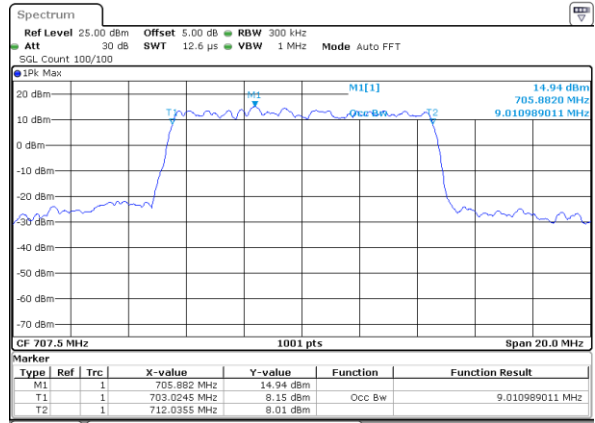

Date: 6 JUL 2019 17:48:16

Middle Channel / 3MHz / 64QAM

Date: 6 JUL 2019 17:59:15

Highest Channel / 1.4MHz / 64QAM

Date: 6 JUL 2019 17:48:36

Highest Channel / 3MHz / 64QAM

Date: 6 JUL 2019 17:59:35

LTE Band 12

Lowest Channel / 5MHz / 64QAM

Date: 6 JUL 2019 18:04:25

Lowest Channel / 10MHz / 64QAM

Date: 6 JUL 2019 18:15:24

Middle Channel / 5MHz / 64QAM

Date: 6 JUL 2019 18:04:45

Middle Channel / 10MHz / 64QAM

Date: 6 JUL 2019 18:15:44

Highest Channel / 5MHz / 64QAM

Date: 6 JUL 2019 18:05:06

Highest Channel / 10MHz / 64QAM

Date: 6 JUL 2019 18:16:04

LTE Band 66

Lowest Channel / 1.4MHz / QPSK

Lowest Channel / 1.4MHz / 16QAM

Middle Channel / 1.4MHz / QPSK