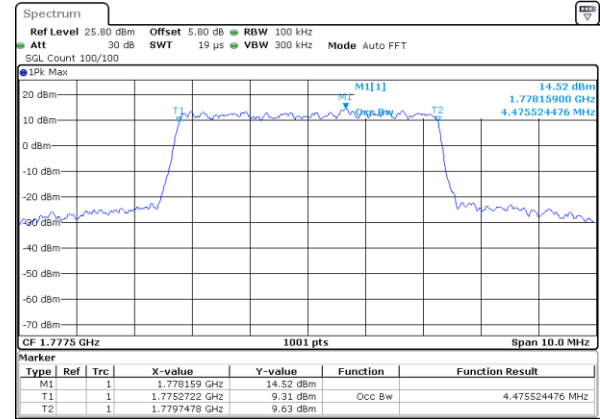

Highest Channel / 5MHz / 16QAM

Date: 12 JUL 2019 03:35:28