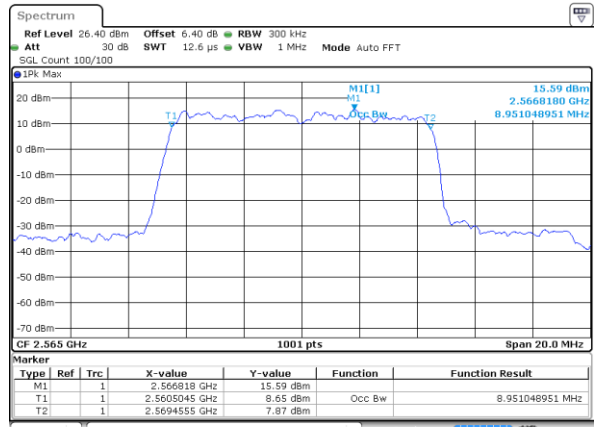

Highest Channel / 20MHz / QPSK

Date: 6 JUL 2019 15:31:18

Highest Channel / 20MHz / 16QAM

Date: 6 JUL 2019 15:30:58

LTE Band 7

Lowest Channel / 5MHz / 64QAM

Date: 6 JUL 2019 15:53:43

Lowest Channel / 10MHz / 64QAM

Date: 6 JUL 2019 15:59:42

Middle Channel / 5MHz / 64QAM

Date: 6 JUL 2019 15:53:53

Middle Channel / 10MHz / 64QAM

Date: 6 JUL 2019 15:59:42

Highest Channel / 5MHz / 64QAM

Date: 6 JUL 2019 15:54:03

Highest Channel / 10MHz / 64QAM