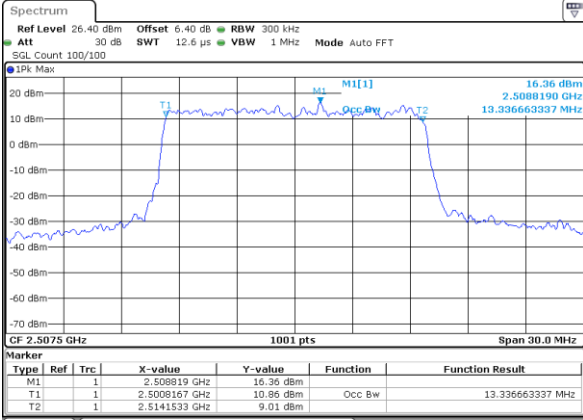

Highest Channel / 10MHz / 16QAM

Date: 6 JUL 2019 14:58:16

LTE Band 7

Lowest Channel / 15MHz / QPSK

Date: 6 JUL 2019 15:13:25

Lowest Channel / 15MHz / 16QAM

Date: 6 JUL 2019 15:13:05

Middle Channel / 15MHz / QPSK

Date: 6 JUL 2019 15:13:45

Middle Channel / 15MHz / 16QAM

Date: 6 JUL 2019 15:14:06

Highest Channel / 15MHz / QPSK

Date: 6 JUL 2019 15:14:46

Highest Channel / 15MHz / 16QAM

Date: 6 JUL 2019 15:14:26

LTE Band 7