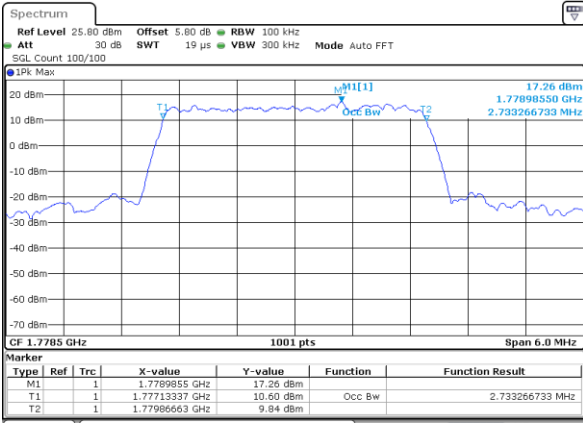

Middle Channel / 1.4MHz / 16QAM

Highest Channel / 1.4MHz / QPSK

Highest Channel / 1.4MHz / 16QAM

LTE Band 66

Lowest Channel / 3MHz / QPSK

Date: 12 JUL 2019 02:59:12

Lowest Channel / 3MHz / 16QAM

Date: 12 JUL 2019 02:59:59

Middle Channel / 3MHz / QPSK

Date: 12 JUL 2019 03:09:37

Middle Channel / 3MHz / 16QAM

Date: 12 JUL 2019 03:09:24

Highest Channel / 3MHz / QPSK

Date: 12 JUL 2019 03:10:39

Highest Channel / 3MHz / 16QAM

Date: 12 JUL 2019 03:11:49

LTE Band 66

Lowest Channel / 5MHz / QPSK

Date: 12 JUL 2019 03:22:44

Lowest Channel / 5MHz / 16QAM

Date: 12 JUL 2019 03:23:17

Middle Channel / 5MHz / QPSK

Date: 12 JUL 2019 03:27:39

Middle Channel / 5MHz / 16QAM