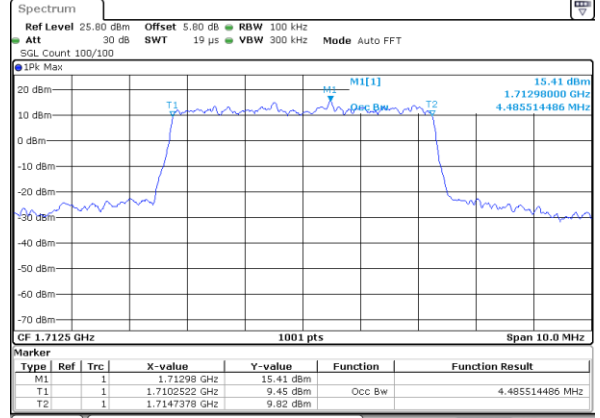

Middle Channel / 1.4MHz / 16QAM

Highest Channel / 1.4MHz / QPSK

Highest Channel / 1.4MHz / 16QAM

LTE Band 66

Lowest Channel / 3MHz / QPSK

Date: 12 JUL 2019 02:59:12

Lowest Channel / 3MHz / 16QAM

Date: 12 JUL 2019 02:59:59

Middle Channel / 3MHz / QPSK

Date: 12 JUL 2019 03:09:37

Middle Channel / 3MHz / 16QAM

Date: 12 JUL 2019 03:09:24

Highest Channel / 3MHz / QPSK

Date: 12 JUL 2019 03:10:39

Highest Channel / 3MHz / 16QAM

Date: 12 JUL 2019 03:11:49

LTE Band 66

Lowest Channel / 5MHz / QPSK

Date: 12 JUL 2019 03:22:44

Lowest Channel / 5MHz / 16QAM

Date: 12 JUL 2019 03:23:17

Middle Channel / 5MHz / QPSK

Date: 12 JUL 2019 03:27:39

Middle Channel / 5MHz / 16QAM