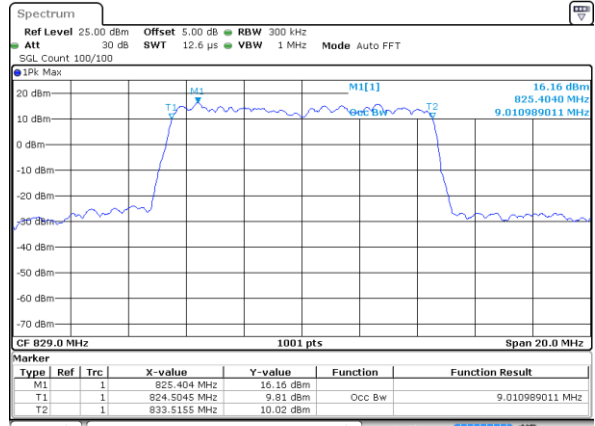

Date: 5 JUL 2019 19:58:09

LTE Band 5

Lowest Channel / 10MHz / QPSK

Date: 5 JUL 2019 20:06:59

Lowest Channel / 10MHz / 16QAM

Date: 5 JUL 2019 20:07:09

Middle Channel / 10MHz / QPSK

Date: 5 JUL 2019 20:15:58

Middle Channel / 10MHz / 16QAM

Date: 5 JUL 2019 20:16:08

Highest Channel / 10MHz / QPSK

Date: 5 JUL 2019 20:18:27

Highest Channel / 10MHz / 16QAM

Date: 5 JUL 2019 20:18:37

LTE Band 5

Lowest Channel / 1.4MHz / 64QAM