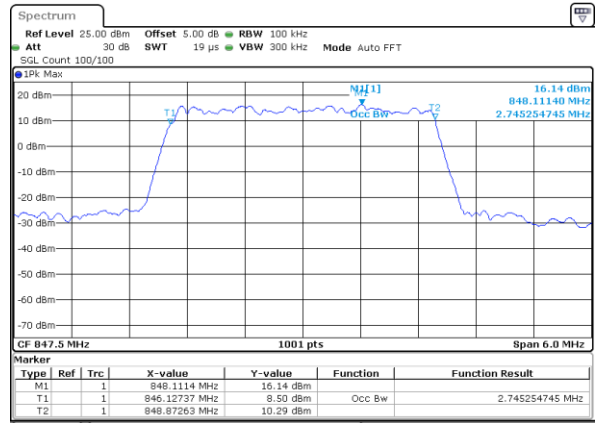

Date: 5 JUL 2019 14:10:15

Middle Channel / 1.4MHz / 16QAM

Date: 5 JUL 2019 14:10:25

Highest Channel / 1.4MHz / QPSK

Date: 5 JUL 2019 19:17:03

Highest Channel / 1.4MHz / 16QAM

Date: 5 JUL 2019 19:17:13

LTE Band 5

Lowest Channel / 3MHz / QPSK

Date: 5 JUL 2019 19:26:02

Lowest Channel / 3MHz / 16QAM

Date: 5 JUL 2019 19:26:12

Middle Channel / 3MHz / QPSK

Date: 5 JUL 2019 19:35:02

Middle Channel / 3MHz / 16QAM

Date: 5 JUL 2019 19:35:12

Highest Channel / 3MHz / QPSK

Date: 5 JUL 2019 19:37:31

Highest Channel / 3MHz / 16QAM

Date: 5 JUL 2019 19:37:41

LTE Band 5

Lowest Channel / 5MHz / QPSK

Date: 5 JUL 2019 19:46:30

Lowest Channel / 5MHz / 16QAM