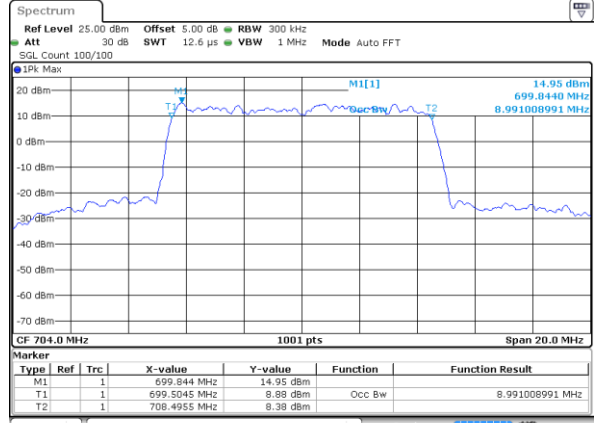

Highest Channel / 10MHz / 16QAM

Date: 6 JUL 2019 17:32:17

LTE Band 12

Lowest Channel / 1.4MHz / 64QAM

Date: 6 JUL 2019 17:47:56

Lowest Channel / 3MHz / 64QAM

Date: 6 JUL 2019 17:58:55

Middle Channel / 1.4MHz / 64QAM

Date: 6 JUL 2019 17:48:16

Middle Channel / 3MHz / 64QAM

Date: 6 JUL 2019 17:59:15

Highest Channel / 1.4MHz / 64QAM

Date: 6 JUL 2019 17:48:36

Highest Channel / 3MHz / 64QAM

Date: 6 JUL 2019 17:59:35

LTE Band 12

Lowest Channel / 5MHz / 64QAM

Date: 6 JUL 2019 18:04:25

Lowest Channel / 10MHz / 64QAM

Date: 6 JUL 2019 18:15:24

Middle Channel / 5MHz / 64QAM

Date: 6 JUL 2019 18:04:45

Middle Channel / 10MHz / 64QAM

Date: 6 JUL 2019 18:15:44