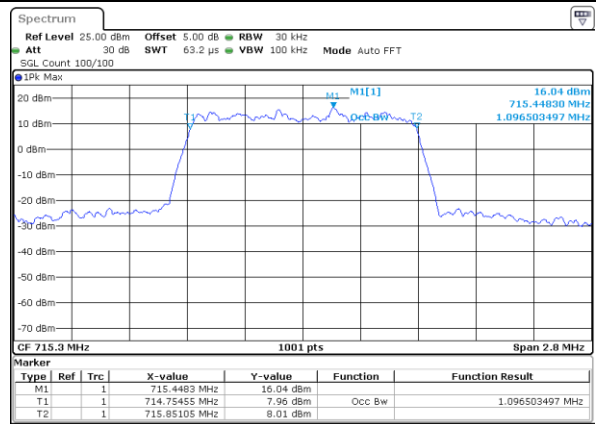

Date: 6 JUL 2019 16:41:59

Lowest Channel / 1.4MHz / 16QAM

Date: 6 JUL 2019 16:42:09

Middle Channel / 1.4MHz / QPSK

Date: 6 JUL 2019 16:42:29

Middle Channel / 1.4MHz / 16QAM

Date: 6 JUL 2019 16:42:19

Highest Channel / 1.4MHz / QPSK

Date: 6 JUL 2019 16:42:39

Highest Channel / 1.4MHz / 16QAM

Date: 6 JUL 2019 16:42:49

LTE Band 12

Lowest Channel / 3MHz / QPSK

Date: 6 JUL 2019 16:58:27

Lowest Channel / 3MHz / 16QAM

Date: 6 JUL 2019 16:58:37