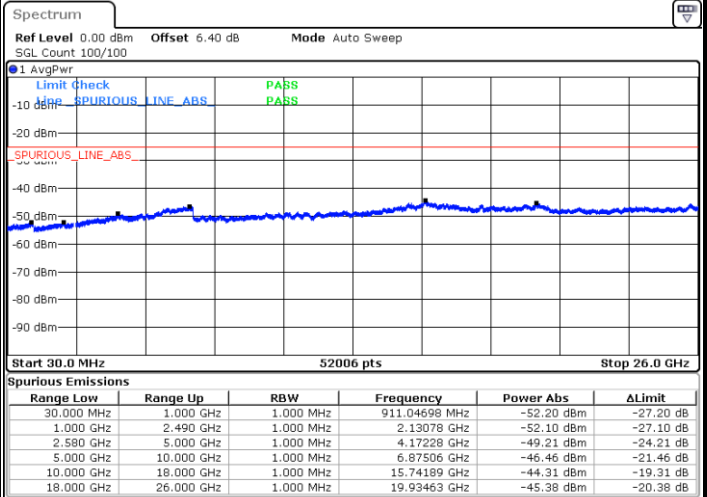

Highest Channel / 16QAM

Date: 11.JUL.2019 18:03:11

Date: 11.JUL.2019 18:04:05

LTE Band 7 / 20MHz

Lowest Channel / QPSK

Lowest Channel / 16QAM

Date: 11.JUL.2019 18:47:41

Date: 11.JUL.2019 18:48:35

LTE Band 7 / 20MHz

Middle Channel / QPSK

Middle Channel / 16QAM

Date: 11.JUL.2019 18:50:24

Date: 11.JUL.2019 18:49:29

Highest Channel / QPSK

Highest Channel / 16QAM

Date: 11.JUL.2019 18:51:18

Date: 11.JUL.2019 18:52:12

LTE Band 7 / 5MHz

Lowest Channel / 64QAM

Middle Channel / 64QAM

Date: 11.JUL.2019 18:54:06

Date: 11.JUL.2019 18:55:00

Highest Channel / 64QAM

Date: 11.JUL.2019 18:55:54