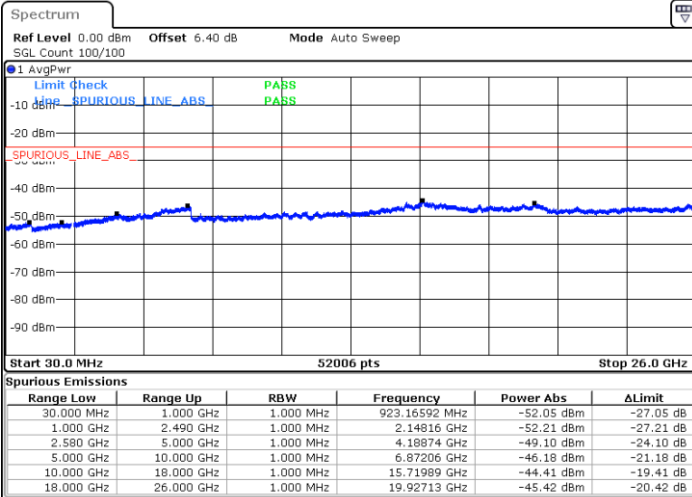

Highest Channel / 16QAM

Date: 11.JUL.2019 18:03:11

Date: 11.JUL.2019 18:04:05

LTE Band 7 / 20MHz

Lowest Channel / QPSK

Lowest Channel / 16QAM

Date: 11.JUL.2019 18:47:41

Date: 11.JUL.2019 18:48:35

LTE Band 7 / 20MHz

Middle Channel / QPSK

Middle Channel / 16QAM

Date: 11.JUL.2019 18:50:24

Date: 11.JUL.2019 18:49:29

Highest Channel / QPSK

Highest Channel / 16QAM

Date: 11.JUL.2019 18:51:18

Date: 11.JUL.2019 18:52:12

LTE Band 7 / 5MHz

Lowest Channel / 64QAM

Middle Channel / 64QAM

Date: 11.JUL.2019 18:54:06

Date: 11.JUL.2019 18:55:00

Highest Channel / 64QAM

Date: 11.JUL.2019 18:55:54