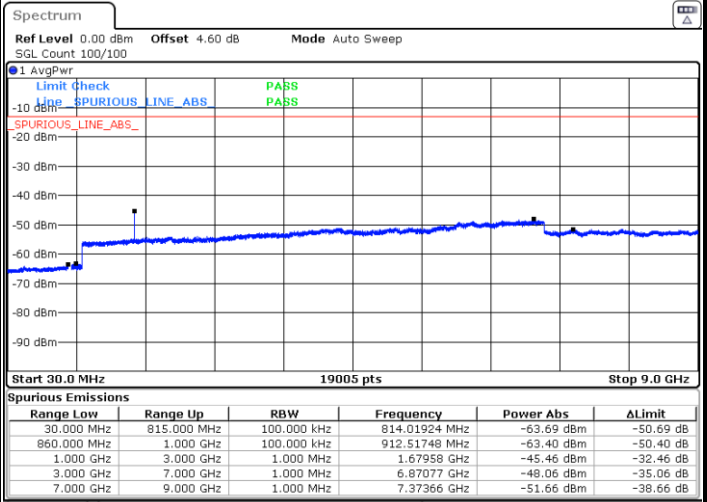

Middle Channel / 16QAM

Date: 26 JUN 2019 11:39:03

LTE Band 5 / 5MHz

Highest Channel / QPSK

Date: 26 JUN 2019 11:47:08

Highest Channel / 16QAM

Date: 26 JUN 2019 11:48:03

LTE Band 5 / 10MHz

Lowest Channel / QPSK

Date: 26 JUN 2019 11:56:08

Lowest Channel / 16QAM

Date: 26 JUN 2019 11:57:03

LTE Band 5 / 10MHz

Middle Channel / QPSK

Middle Channel / 16QAM

Date: 26 JUN 2019 11:58:37

Date: 26 JUN 2019 11:59:32

Highest Channel / QPSK

Highest Channel / 16QAM

Date: 26 JUN 2019 12:07:37

Date: 26 JUN 2019 12:08:32

LTE Band 5 / 1.4MHz

Lowest Channel / 64QAM

Middle Channel / 64QAM