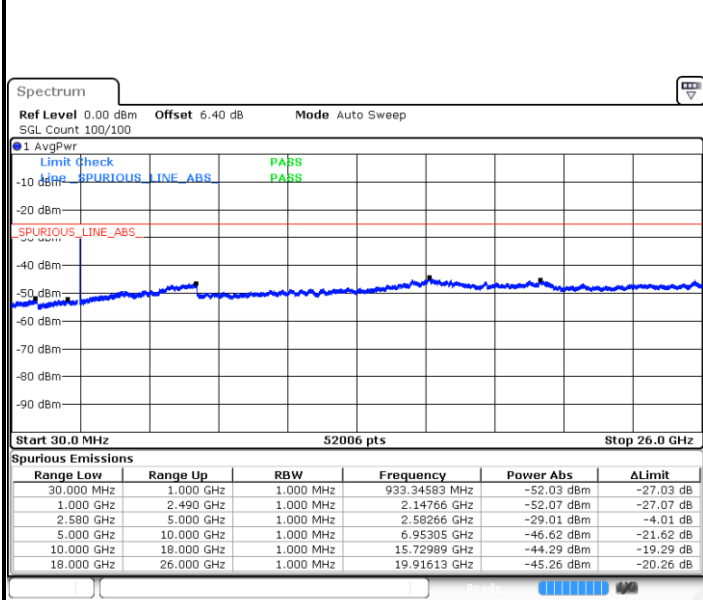

LTE Band 7 / 10MHz

Lowest Channel / 64QAM

Date: 11.JUL.2019 03:09:57

Middle Channel / 64QAM

Date: 11.JUL.2019 19:15:07

Highest Channel / 64QAM

Date: 11.JUL.2019 19:02:09

LTE Band 7 / 15MHz

Lowest Channel / 64QAM

Date: 11.JUL.2019 19:20:16

Middle Channel / 64QAM

Date: 11.JUL.2019 19:21:03

Highest Channel / 64QAM

Date: 11.JUL.2019 19:21:53

LTE Band 7 / 20MHz

Lowest Channel / 64QAM

Middle Channel / 64QAM

Date: 11.JUL.2019 19:23:56

Date: 11.JUL.2019 19:24:42

Highest Channel / 64QAM

Date: 11.JUL.2019 19:25:34

LTE Band 66 / 1.4MHz

Lowest Channel / QPSK

Lowest Channel / 16QAM