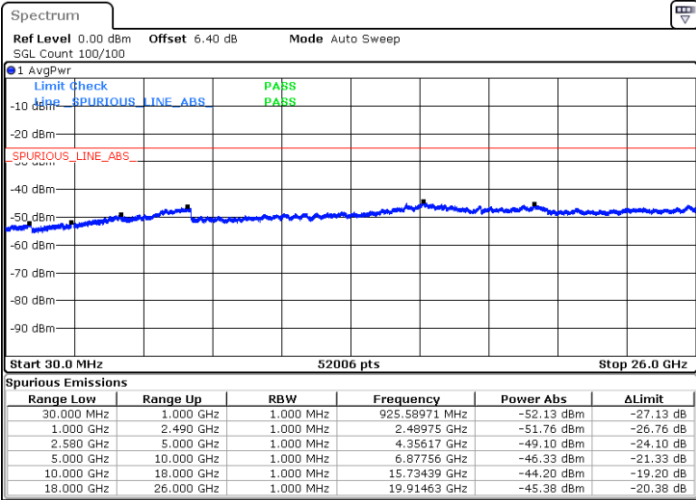

Date: 11.JUL.2019 17:52:54

Date: 11.JUL.2019 18:00:29

Middle Channel / QPSK

Middle Channel / 16QAM

Date: 11.JUL.2019 18:02:17

Date: 11.JUL.2019 18:01:23

LTE Band 7 / 15MHz

Highest Channel / QPSK

Highest Channel / 16QAM

Date: 11.JUL.2019 18:03:11

Date: 11.JUL.2019 18:04:05

LTE Band 7 / 20MHz

Lowest Channel / QPSK

Lowest Channel / 16QAM

Date: 11.JUL.2019 18:47:41

Date: 11.JUL.2019 18:48:35

LTE Band 7 / 20MHz

Middle Channel / QPSK

Middle Channel / 16QAM

Date: 11.JUL.2019 18:50:24

Date: 11.JUL.2019 18:49:29

Highest Channel / QPSK

Highest Channel / 16QAM

Date: 11.JUL.2019 18:51:18