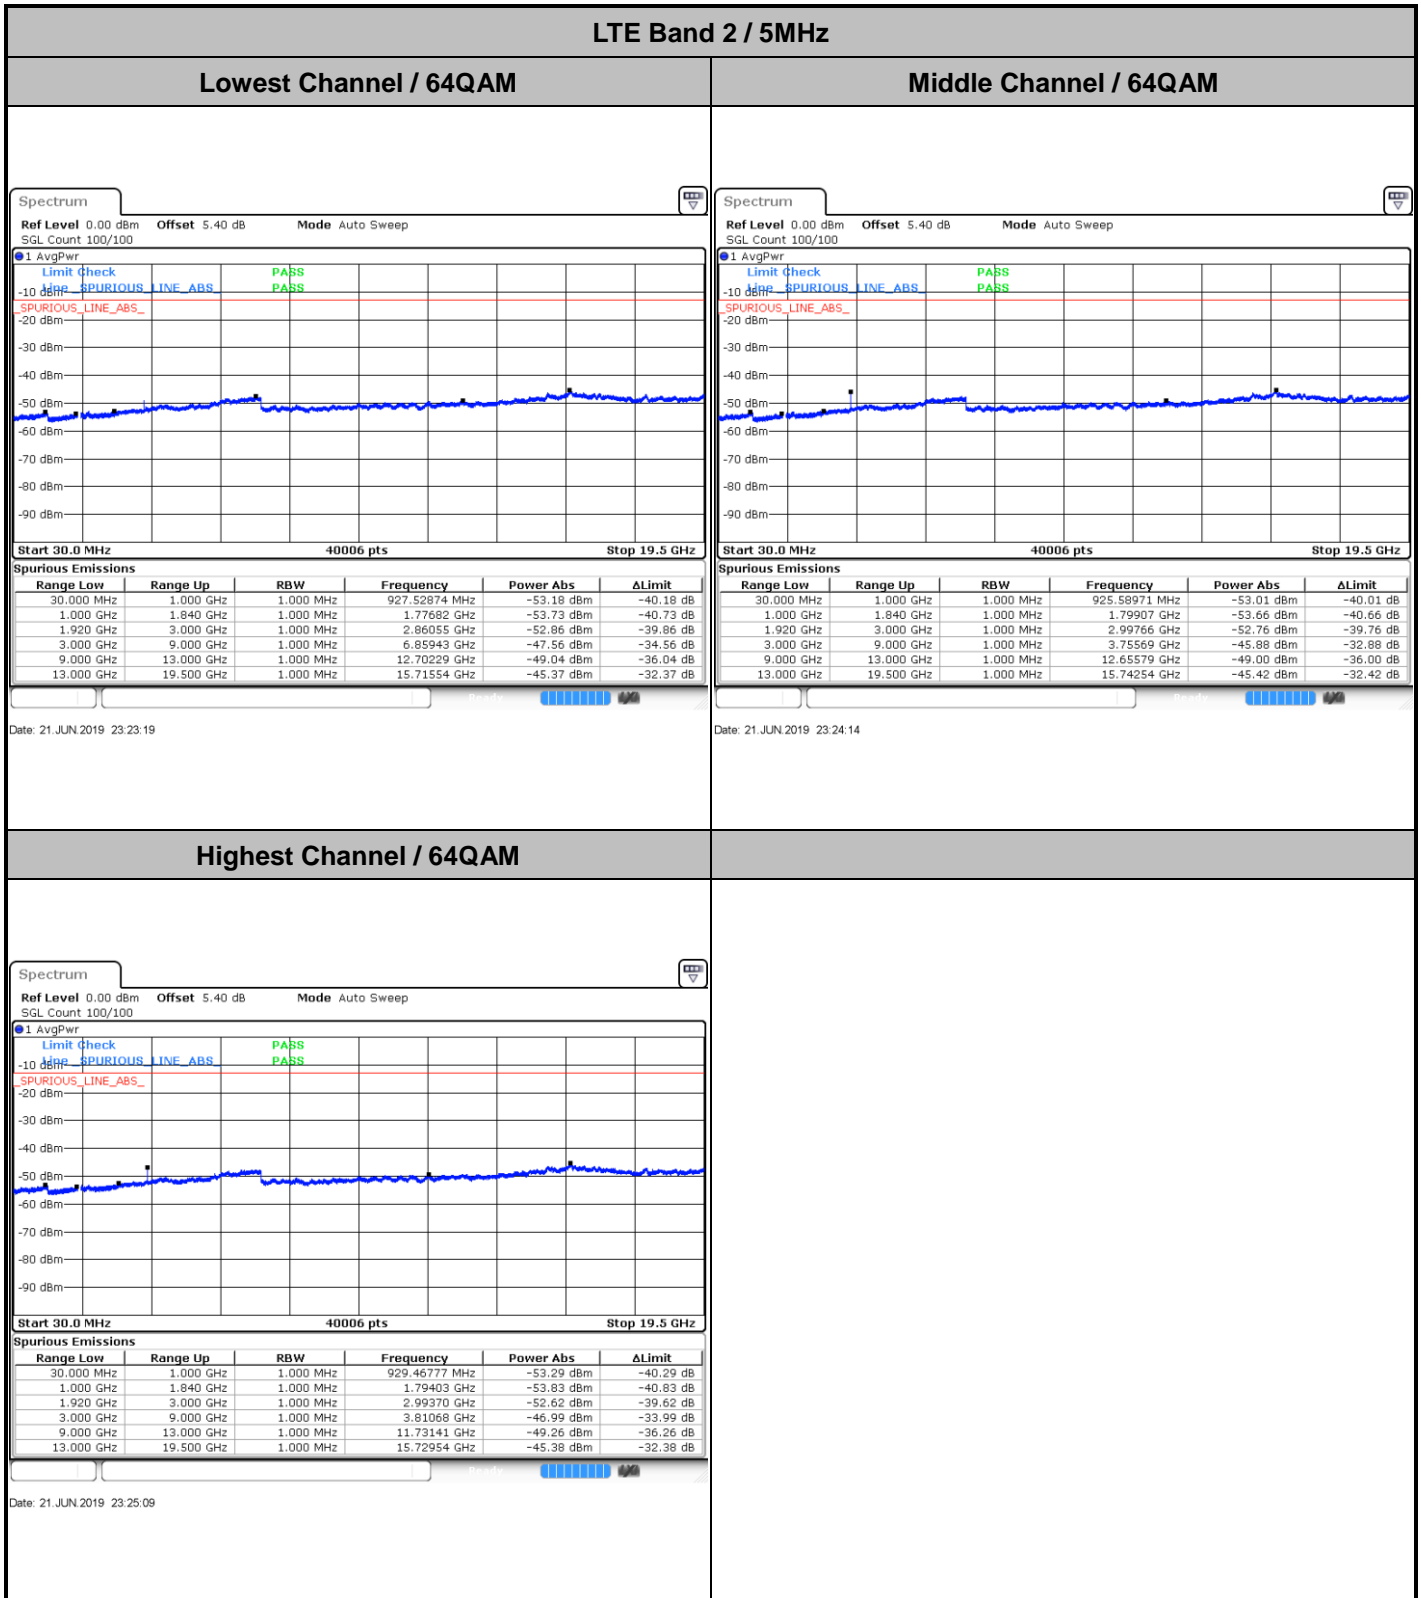

LTE Band 2 / 1.4MHz

Lowest Channel / 64QAM

Date: 21 JUN 2019 23:17:49

Middle Channel / 64QAM

Date: 21 JUN 2019 23:18:44

Highest Channel / 64QAM

Date: 21 JUN 2019 23:19:39

LTE Band 2 / 3MHz

LTE Band 2 / 10MHz

Lowest Channel / 64QAM

Middle Channel / 64QAM

Date: 21 JUN 2019 23:26:04

Date: 21 JUN 2019 23:26:58

Highest Channel / 64QAM

Date: 21 JUN 2019 23:27:53

LTE Band 2 / 15MHz

Lowest Channel / 64QAM

Date: 21 JUN 2019 23:28:48

Middle Channel / 64QAM

Date: 21 JUN 2019 23:29:43

Highest Channel / 64QAM

Date: 21 JUN 2019 23:30:38

LTE Band 2 / 20MHz

Lowest Channel / 64QAM