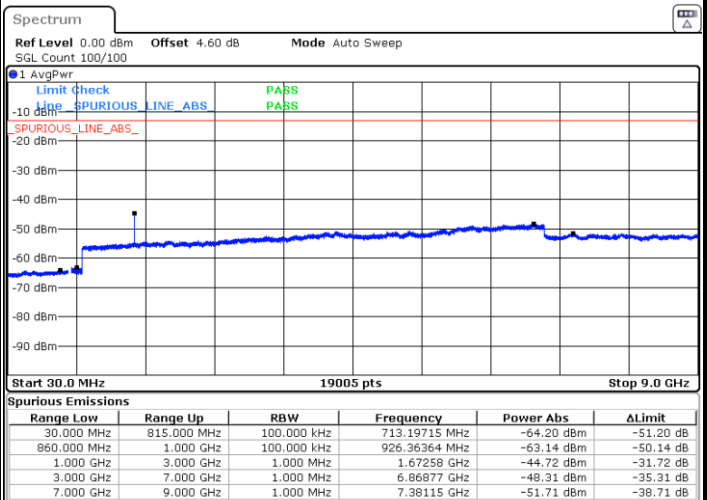

Lowest Channel / 64QAM

Date: 21 JUN 2019 23:28:48

Middle Channel / 64QAM

Date: 21 JUN 2019 23:29:43

Highest Channel / 64QAM

Date: 21 JUN 2019 23:30:38

LTE Band 2 / 20MHz

Lowest Channel / 64QAM

Date: 21 JUN 2019 23:31:33

Middle Channel / 64QAM

Date: 21 JUN 2019 23:32:28

Highest Channel / 64QAM

Date: 21 JUN 2019 23:33:23

LTE Band 5 / 1.4MHz

Lowest Channel / QPSK

Lowest Channel / 16QAM

Date: 26 JUN 2019 10:53:54

Date: 26 JUN 2019 10:54:49

Middle Channel / QPSK

Middle Channel / 16QAM

Date: 26 JUN 2019 10:56:23

Date: 26 JUN 2019 10:57:18

LTE Band 5 / 1.4MHz

Highest Channel / QPSK