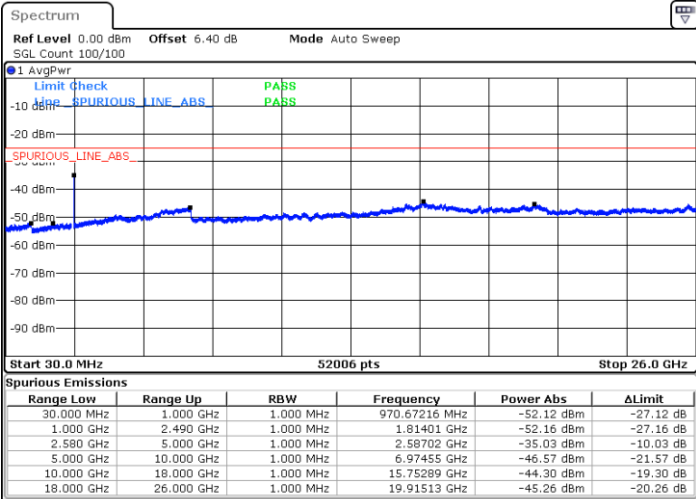

Highest Channel / 16QAM

Date: 11.JUL.2019 18:03:11

Date: 11.JUL.2019 18:04:05

LTE Band 7 / 20MHz

Lowest Channel / QPSK

Lowest Channel / 16QAM

Date: 11.JUL.2019 18:47:41

Date: 11.JUL.2019 18:48:35

LTE Band 7 / 20MHz

Middle Channel / QPSK

Middle Channel / 16QAM

Date: 11.JUL.2019 18:50:24

Date: 11.JUL.2019 18:49:29

Highest Channel / QPSK

Highest Channel / 16QAM

Date: 11.JUL.2019 18:51:18

Date: 11.JUL.2019 18:52:12

LTE Band 7 / 5MHz

Lowest Channel / 64QAM

Middle Channel / 64QAM

Date: 11.JUL.2019 18:54:06

Date: 11.JUL.2019 18:55:00

Highest Channel / 64QAM

Date: 11.JUL.2019 18:55:54

LTE Band 7 / 10MHz

Lowest Channel / 64QAM

Date: 11.JUL.2019 03:09:57

Middle Channel / 64QAM

Date: 11.JUL.2019 19:15:07

Highest Channel / 64QAM

Date: 11.JUL.2019 19:02:09

LTE Band 7 / 15MHz