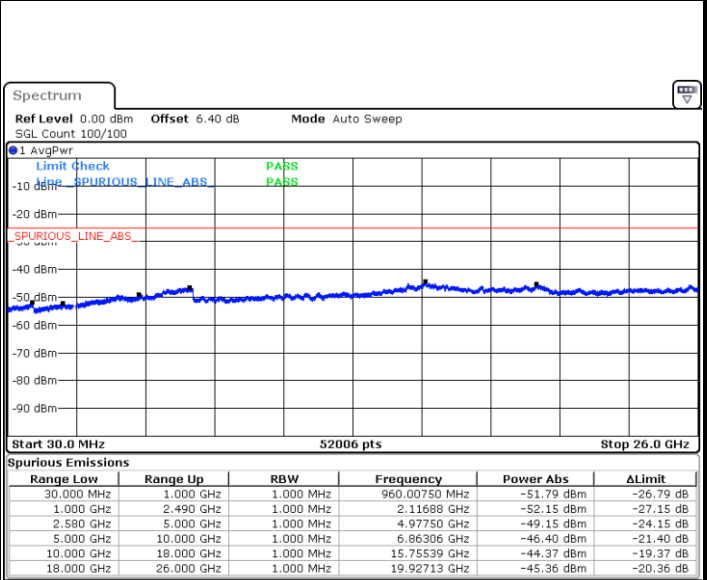

LTE Band 7 / 20MHz

Middle Channel / QPSK

Middle Channel / 16QAM

Date: 11.JUL.2019 18:50:24

Date: 11.JUL.2019 18:49:29

Highest Channel / QPSK

Highest Channel / 16QAM

Date: 11.JUL.2019 18:51:18

Date: 11.JUL.2019 18:52:12

LTE Band 7 / 5MHz

Lowest Channel / 64QAM

Middle Channel / 64QAM

Date: 11.JUL.2019 18:54:06

Date: 11.JUL.2019 18:55:00

Highest Channel / 64QAM

Date: 11.JUL.2019 18:55:54

LTE Band 7 / 10MHz

Lowest Channel / 64QAM

Date: 11.JUL.2019 03:09:57

Middle Channel / 64QAM

Date: 11.JUL.2019 19:15:07

Highest Channel / 64QAM

Date: 11.JUL.2019 19:02:09

LTE Band 7 / 15MHz

Lowest Channel / 64QAM

Date: 11.JUL.2019 19:20:16

Middle Channel / 64QAM

Date: 11.JUL.2019 19:21:03

Highest Channel / 64QAM

Date: 11.JUL.2019 19:21:53

LTE Band 7 / 20MHz

Lowest Channel / 64QAM