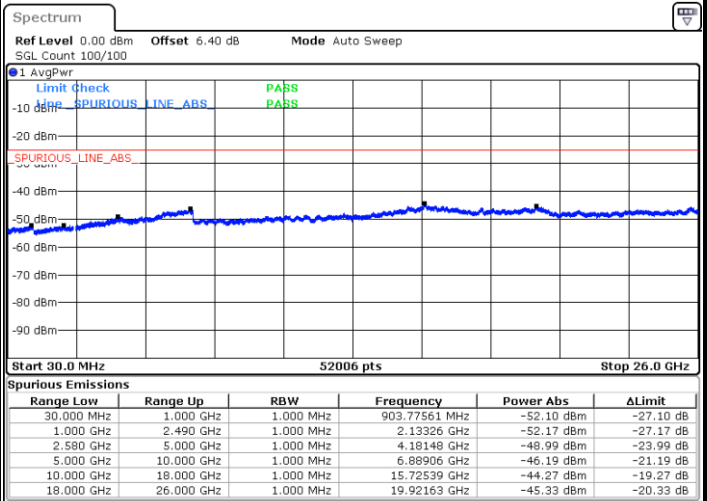

Date: 11.JUL.2019 17:38:12

Highest Channel / QPSK

Highest Channel / 16QAM

Date: 11.JUL.2019 17:40:00

Date: 11.JUL.2019 17:40:54

LTE Band 7 / 15MHz

Lowest Channel / QPSK

Lowest Channel / 16QAM

Date: 11.JUL.2019 17:52:54

Date: 11.JUL.2019 18:00:29

Middle Channel / QPSK

Middle Channel / 16QAM

Date: 11.JUL.2019 18:02:17

Date: 11.JUL.2019 18:01:23

LTE Band 7 / 15MHz

Highest Channel / QPSK

Highest Channel / 16QAM

Date: 11.JUL.2019 18:03:11

Date: 11.JUL.2019 18:04:05

LTE Band 7 / 20MHz

Lowest Channel / QPSK

Lowest Channel / 16QAM

Date: 11.JUL.2019 18:47:41

Date: 11.JUL.2019 18:48:35

LTE Band 7 / 20MHz

Middle Channel / QPSK

Middle Channel / 16QAM

Date: 11.JUL.2019 18:50:24

Date: 11.JUL.2019 18:49:29

Highest Channel / QPSK

Highest Channel / 16QAM

Date: 11.JUL.2019 18:51:18