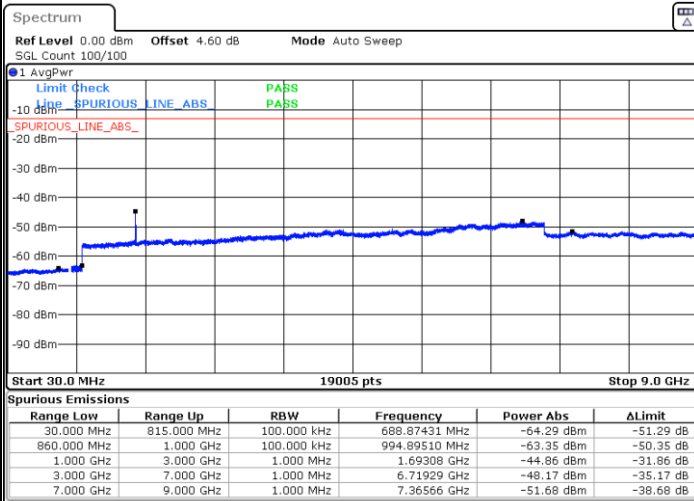

Date: 26 JUN 2019 11:59:32

Highest Channel / QPSK

Highest Channel / 16QAM

Date: 26 JUN 2019 12:07:37

Date: 26 JUN 2019 12:08:32

LTE Band 5 / 1.4MHz

Lowest Channel / 64QAM

Middle Channel / 64QAM

Date: 26 JUN 2019 13:59:09

Date: 26 JUN 2019 14:00:04

Highest Channel / 64QAM

Date: 26 JUN 2019 14:05:02

LTE Band 5 / 3MHz

Lowest Channel / 64QAM

Middle Channel / 64QAM

Date: 26 JUN 2019 14:09:32

Date: 26 JUN 2019 14:10:27

Highest Channel / 64QAM

Date: 26 JUN 2019 14:15:17

LTE Band 5 / 5MHz

Lowest Channel / 64QAM

Middle Channel / 64QAM

Date: 26 JUN 2019 14:19:47

Date: 26 JUN 2019 14:20:41

Highest Channel / 64QAM

Date: 26 JUN 2019 14:25:34

LTE Band 5 / 10MHz

Lowest Channel / 64QAM

Middle Channel / 64QAM

Date: 26 JUN 2019 14:30:04

Date: 26 JUN 2019 14:30:58

Highest Channel / 64QAM