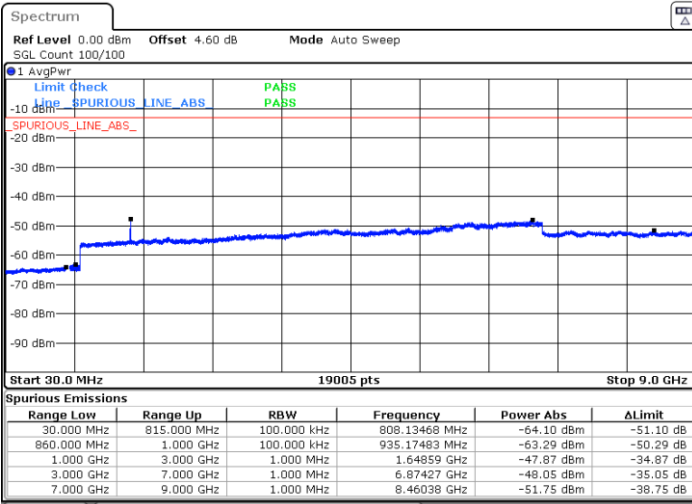

Lowest Channel / QPSK

Date: 26 JUN 2019 11:56:08

Lowest Channel / 16QAM

Date: 26 JUN 2019 11:57:03

LTE Band 5 / 10MHz

Middle Channel / QPSK

Middle Channel / 16QAM

Date: 26 JUN 2019 11:58:37

Date: 26 JUN 2019 11:59:32

Highest Channel / QPSK

Highest Channel / 16QAM

Date: 26 JUN 2019 12:07:37

Date: 26 JUN 2019 12:08:32

LTE Band 5 / 1.4MHz

Lowest Channel / 64QAM

Middle Channel / 64QAM

Date: 26 JUN 2019 13:59:09

Date: 26 JUN 2019 14:00:04

Highest Channel / 64QAM

Date: 26 JUN 2019 14:05:02

LTE Band 5 / 3MHz

Lowest Channel / 64QAM

Middle Channel / 64QAM

Date: 26 JUN 2019 14:09:32