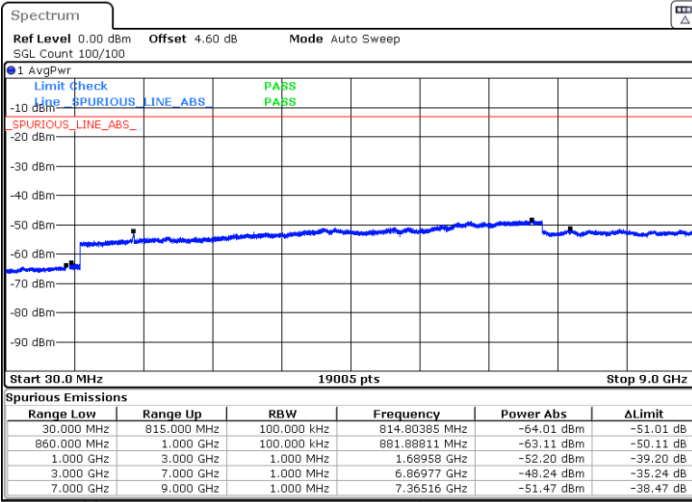

Middle Channel / 16QAM

Date: 26 JUN 2019 11:39:03

LTE Band 5 / 5MHz

Highest Channel / QPSK

Date: 26 JUN 2019 11:47:08

Highest Channel / 16QAM

Date: 26 JUN 2019 11:48:03

LTE Band 5 / 10MHz

Lowest Channel / QPSK

Date: 26 JUN 2019 11:56:08

Lowest Channel / 16QAM

Date: 26 JUN 2019 11:57:03

LTE Band 5 / 10MHz

Middle Channel / QPSK

Middle Channel / 16QAM

Date: 26 JUN 2019 11:58:37

Date: 26 JUN 2019 11:59:32

Highest Channel / QPSK

Highest Channel / 16QAM

Date: 26 JUN 2019 12:07:37

Date: 26 JUN 2019 12:08:32

LTE Band 5 / 1.4MHz

Lowest Channel / 64QAM

Middle Channel / 64QAM