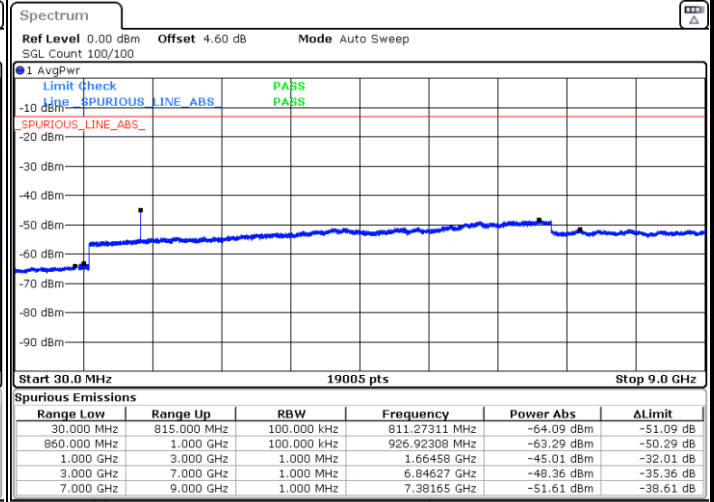

Date: 26 JUN 2019 14:10:27

Highest Channel / 64QAM

Date: 26 JUN 2019 14:15:17

LTE Band 5 / 5MHz

Lowest Channel / 64QAM

Middle Channel / 64QAM

Date: 26 JUN 2019 14:19:47

Date: 26 JUN 2019 14:20:41

Highest Channel / 64QAM

Date: 26 JUN 2019 14:25:34

LTE Band 5 / 10MHz

Lowest Channel / 64QAM

Middle Channel / 64QAM

Date: 26 JUN 2019 14:30:04

Date: 26 JUN 2019 14:30:58

Highest Channel / 64QAM

Date: 26 JUN 2019 14:35:48

LTE Band 7 / 5MHz

Lowest Channel / QPSK

Lowest Channel / 16QAM

Date: 11.JUL.2019 17:19:54

Date: 11.JUL.2019 17:20:48

Middle Channel / QPSK

Middle Channel / 16QAM