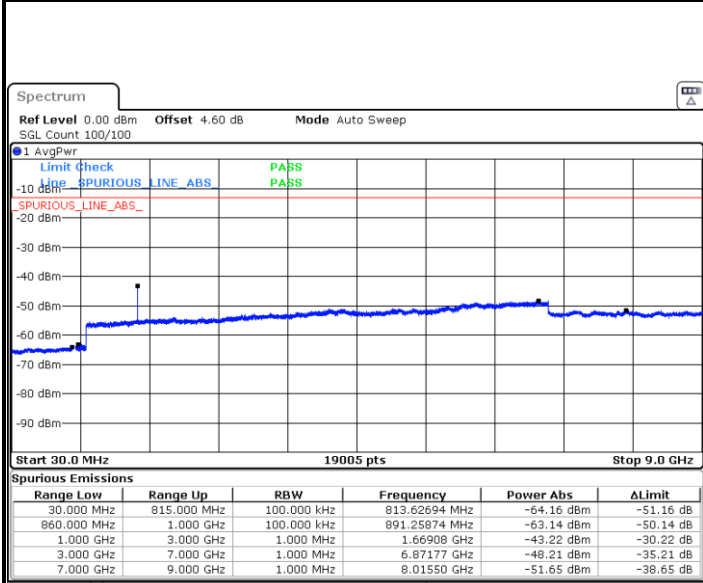

LTE Band 5 / 3MHz

Middle Channel / QPSK

Middle Channel / 16QAM

Date: 26 JUN 2019 11:16:53

Date: 26 JUN 2019 11:17:48

Highest Channel / QPSK

Highest Channel / 16QAM

Date: 26 JUN 2019 11:26:39

Date: 26 JUN 2019 11:27:34

LTE Band 5 / 5MHz

Lowest Channel / QPSK

Date: 26 JUN 2019 11:35:39

Lowest Channel / 16QAM

Date: 26 JUN 2019 11:36:33

Middle Channel / QPSK

Date: 26 JUN 2019 11:38:08

Middle Channel / 16QAM

Date: 26 JUN 2019 11:39:03

LTE Band 5 / 5MHz

Highest Channel / QPSK

Date: 26 JUN 2019 11:47:08

Highest Channel / 16QAM

Date: 26 JUN 2019 11:48:03

LTE Band 5 / 10MHz