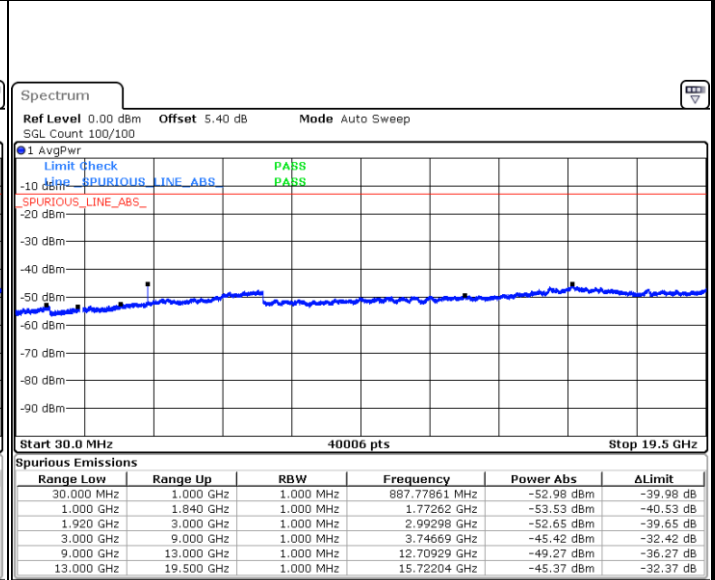

LTE Band 2 / 1.4MHz

Lowest Channel / 64QAM

Date: 21 JUN 2019 23:17:49

Middle Channel / 64QAM

Date: 21 JUN 2019 23:18:44

Highest Channel / 64QAM

Date: 21 JUN 2019 23:19:39

LTE Band 2 / 3MHz

LTE Band 2 / 10MHz

Lowest Channel / 64QAM

Middle Channel / 64QAM

Date: 21 JUN 2019 23:26:04

Date: 21 JUN 2019 23:26:58

Highest Channel / 64QAM

Date: 21 JUN 2019 23:27:53

LTE Band 2 / 15MHz

Lowest Channel / 64QAM

Date: 21 JUN 2019 23:28:48

Middle Channel / 64QAM

Date: 21 JUN 2019 23:29:43

Highest Channel / 64QAM

Date: 21 JUN 2019 23:30:38

LTE Band 2 / 20MHz

Lowest Channel / 64QAM

Date: 21 JUN 2019 23:31:33

Middle Channel / 64QAM

Date: 21 JUN 2019 23:32:28

Highest Channel / 64QAM

Date: 21 JUN 2019 23:33:23

LTE Band 5 / 1.4MHz

Lowest Channel / QPSK

Lowest Channel / 16QAM