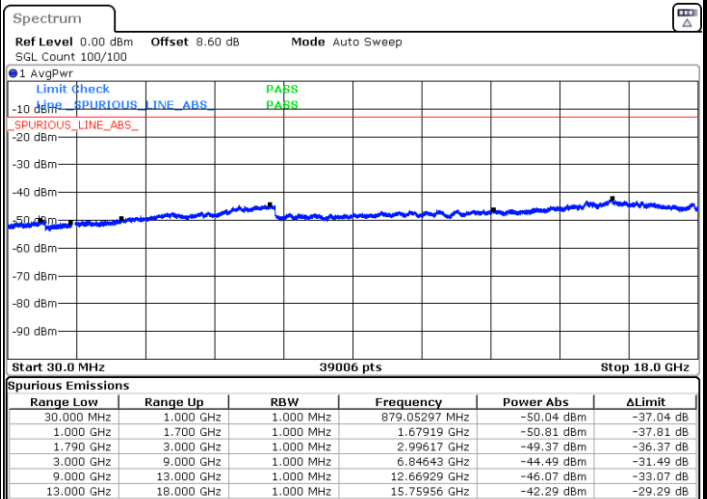

Middle Channel / QPSK

Middle Channel / 16QAM

Date: 2 JUL 2019 16:25:53

Date: 2 JUL 2019 16:25:11