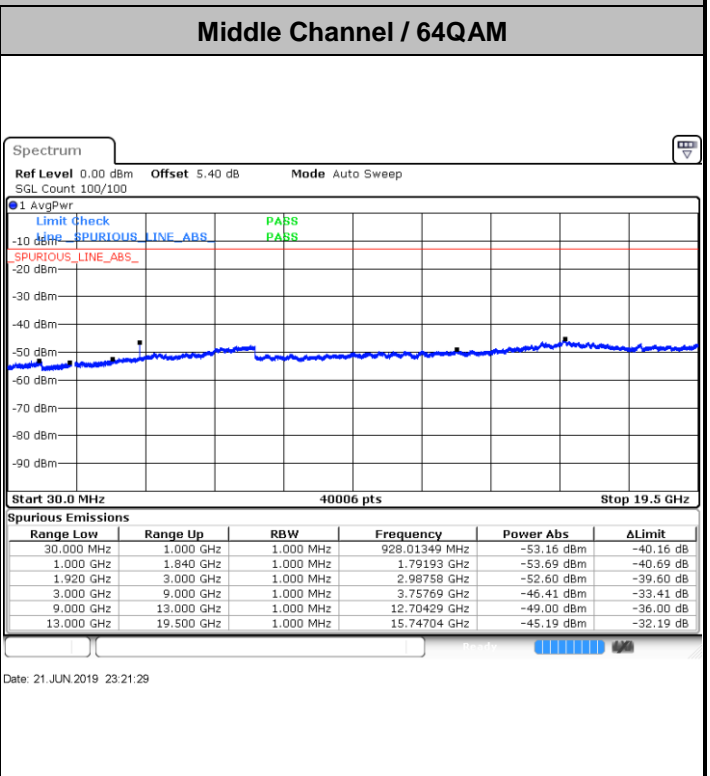

LTE Band 2 / 1.4MHz

Lowest Channel / 64QAM

Date: 21 JUN 2019 23:17:49

Middle Channel / 64QAM

Date: 21 JUN 2019 23:18:44

Highest Channel / 64QAM

Date: 21 JUN 2019 23:19:39

LTE Band 2 / 3MHz

LTE Band 2 / 10MHz

Lowest Channel / 64QAM

Middle Channel / 64QAM

Date: 21 JUN 2019 23:26:04

Date: 21 JUN 2019 23:26:58

Highest Channel / 64QAM

Date: 21 JUN 2019 23:27:53

LTE Band 2 / 15MHz

Lowest Channel / 64QAM

Date: 21 JUN 2019 23:28:48

Middle Channel / 64QAM

Date: 21 JUN 2019 23:29:43

Highest Channel / 64QAM

Date: 21 JUN 2019 23:30:38

LTE Band 2 / 20MHz

Lowest Channel / 64QAM