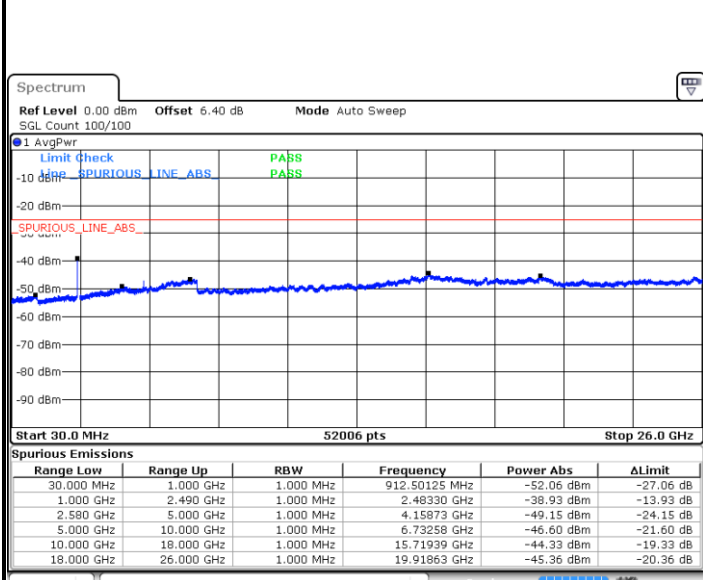

Highest Channel / 64QAM

Date: 26 JUN 2019 14:25:34

LTE Band 5 / 10MHz

Lowest Channel / 64QAM

Middle Channel / 64QAM

Date: 26 JUN 2019 14:30:04

Date: 26 JUN 2019 14:30:58

Highest Channel / 64QAM

Date: 26 JUN 2019 14:35:48

LTE Band 7 / 5MHz

Lowest Channel / QPSK

Lowest Channel / 16QAM

Date: 11.JUL.2019 17:19:54

Date: 11.JUL.2019 17:20:48

Middle Channel / QPSK

Middle Channel / 16QAM

Date: 11.JUL.2019 17:22:36

Date: 11.JUL.2019 17:21:42

LTE Band 7 / 5MHz

Highest Channel / QPSK

Date: 11.JUL.2019 17:23:30

Highest Channel / 16QAM

Date: 11.JUL.2019 17:24:24

LTE Band 7 / 10MHz

Lowest Channel / QPSK

Date: 11.JUL.2019 17:36:24

Lowest Channel / 16QAM

Date: 11.JUL.2019 17:37:18

LTE Band 7 / 10MHz

Middle Channel / QPSK

Middle Channel / 16QAM

Date: 11.JUL.2019 17:39:06