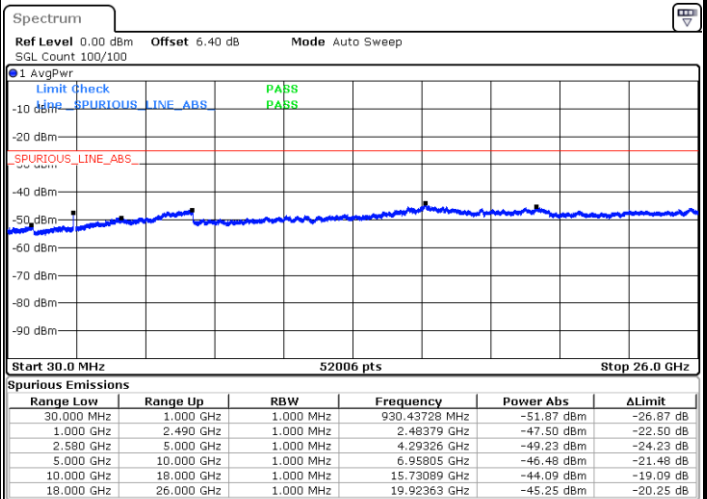

Date: 11.JUL.2019 17:52:54

Date: 11.JUL.2019 18:00:29

Middle Channel / QPSK

Middle Channel / 16QAM

Date: 11.JUL.2019 18:02:17

Date: 11.JUL.2019 18:01:23

LTE Band 7 / 15MHz

Highest Channel / QPSK

Highest Channel / 16QAM

Date: 11.JUL.2019 18:03:11

Date: 11.JUL.2019 18:04:05

LTE Band 7 / 20MHz

Lowest Channel / QPSK

Lowest Channel / 16QAM

Date: 11.JUL.2019 18:47:41

Date: 11.JUL.2019 18:48:35

LTE Band 7 / 20MHz

Middle Channel / QPSK

Middle Channel / 16QAM

Date: 11.JUL.2019 18:50:24

Date: 11.JUL.2019 18:49:29

Highest Channel / QPSK

Highest Channel / 16QAM

Date: 11.JUL.2019 18:51:18