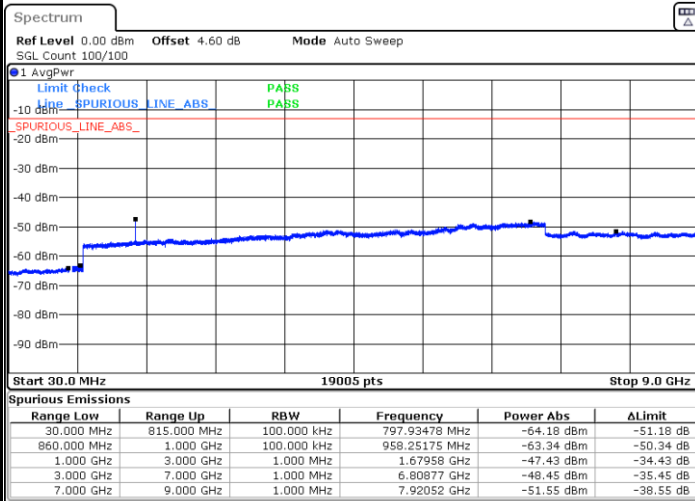

Date: 26 JUN 2019 14:10:27

Highest Channel / 64QAM

Date: 26 JUN 2019 14:15:17

LTE Band 5 / 5MHz

Lowest Channel / 64QAM

Middle Channel / 64QAM

Date: 26 JUN 2019 14:19:47

Date: 26 JUN 2019 14:20:41

Highest Channel / 64QAM

Date: 26 JUN 2019 14:25:34

LTE Band 5 / 10MHz

Lowest Channel / 64QAM

Middle Channel / 64QAM

Date: 26 JUN 2019 14:30:04

Date: 26 JUN 2019 14:30:58

Highest Channel / 64QAM

Date: 26 JUN 2019 14:35:48

LTE Band 7 / 5MHz

Lowest Channel / QPSK

Lowest Channel / 16QAM

Date: 11.JUL.2019 17:19:54

Date: 11.JUL.2019 17:20:48

Middle Channel / QPSK

Middle Channel / 16QAM