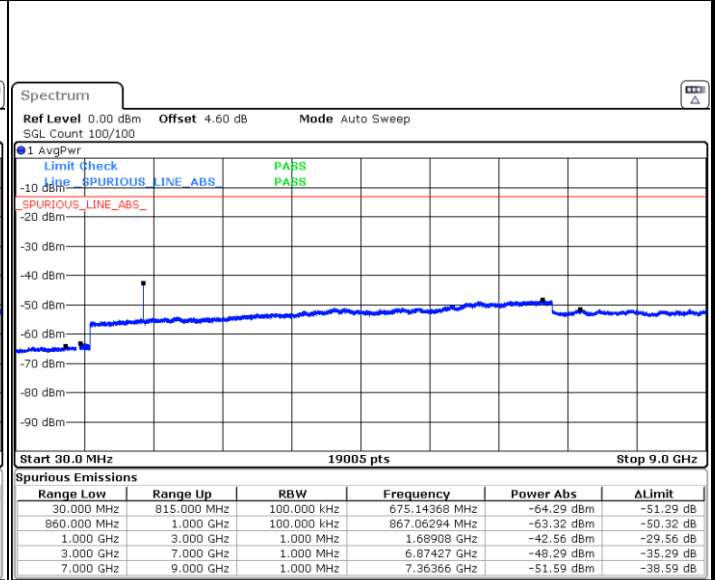

Date: 26 JUN 2019 11:27:34

LTE Band 5 / 5MHz

Lowest Channel / QPSK

Date: 26 JUN 2019 11:35:39

Lowest Channel / 16QAM

Date: 26 JUN 2019 11:36:33

Middle Channel / QPSK

Date: 26 JUN 2019 11:38:08

Middle Channel / 16QAM

Date: 26 JUN 2019 11:39:03

LTE Band 5 / 5MHz

Highest Channel / QPSK

Date: 26 JUN 2019 11:47:08

Highest Channel / 16QAM

Date: 26 JUN 2019 11:48:03

LTE Band 5 / 10MHz

Lowest Channel / QPSK

Date: 26 JUN 2019 11:56:08

Lowest Channel / 16QAM

Date: 26 JUN 2019 11:57:03

LTE Band 5 / 10MHz

Middle Channel / QPSK

Middle Channel / 16QAM

Date: 26 JUN 2019 11:58:37

Date: 26 JUN 2019 11:59:32

Highest Channel / QPSK

Highest Channel / 16QAM

Date: 26 JUN 2019 12:07:37

Date: 26 JUN 2019 12:08:32

LTE Band 5 / 1.4MHz

Lowest Channel / 64QAM

Middle Channel / 64QAM