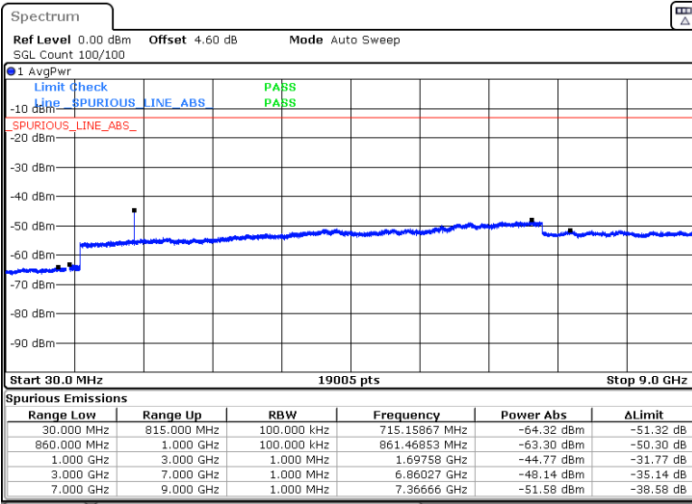

Lowest Channel / QPSK

Date: 26 JUN 2019 11:56:08

Lowest Channel / 16QAM

Date: 26 JUN 2019 11:57:03

LTE Band 5 / 10MHz

Middle Channel / QPSK

Middle Channel / 16QAM

Date: 26 JUN 2019 11:58:37

Date: 26 JUN 2019 11:59:32

Highest Channel / QPSK

Highest Channel / 16QAM

Date: 26 JUN 2019 12:07:37

Date: 26 JUN 2019 12:08:32

LTE Band 5 / 1.4MHz

Lowest Channel / 64QAM

Middle Channel / 64QAM

Date: 26 JUN 2019 13:59:09

Date: 26 JUN 2019 14:00:04

Highest Channel / 64QAM

Date: 26 JUN 2019 14:05:02

LTE Band 5 / 3MHz

Lowest Channel / 64QAM

Middle Channel / 64QAM

Date: 26 JUN 2019 14:09:32