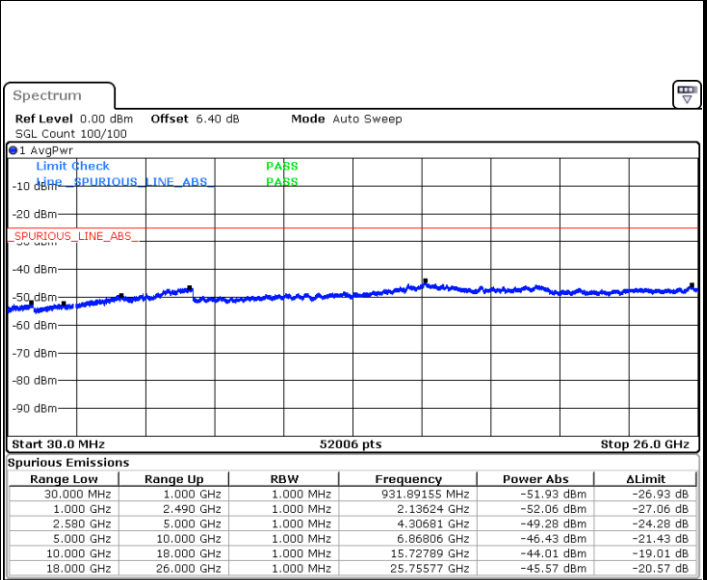

Date: 26 JUN 2019 14:35:48

LTE Band 7 / 5MHz

Lowest Channel / QPSK

Lowest Channel / 16QAM

Date: 11.JUL.2019 17:19:54

Date: 11.JUL.2019 17:20:48

Middle Channel / QPSK

Middle Channel / 16QAM

Date: 11.JUL.2019 17:22:36

Date: 11.JUL.2019 17:21:42

LTE Band 7 / 5MHz

Highest Channel / QPSK

Date: 11.JUL.2019 17:23:30

Highest Channel / 16QAM

Date: 11.JUL.2019 17:24:24

LTE Band 7 / 10MHz

Lowest Channel / QPSK

Date: 11.JUL.2019 17:36:24

Lowest Channel / 16QAM

Date: 11.JUL.2019 17:37:18

LTE Band 7 / 10MHz

Middle Channel / QPSK

Middle Channel / 16QAM

Date: 11.JUL.2019 17:39:06

Date: 11.JUL.2019 17:38:12

Highest Channel / QPSK

Highest Channel / 16QAM

Date: 11.JUL.2019 17:40:00

Date: 11.JUL.2019 17:40:54

LTE Band 7 / 15MHz

Lowest Channel / QPSK

Lowest Channel / 16QAM