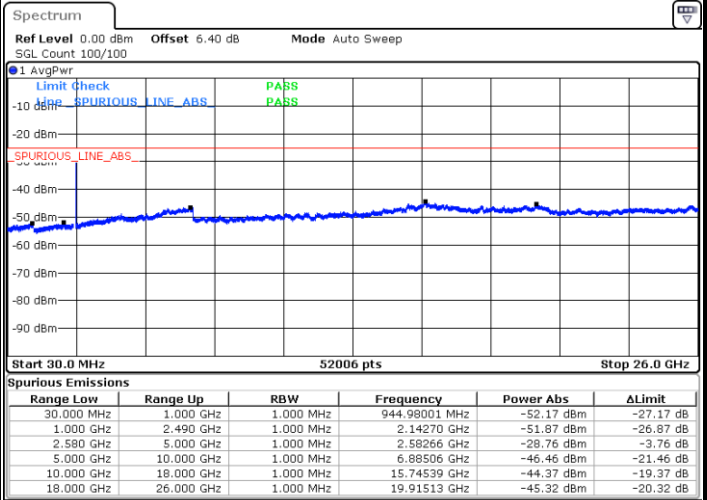

Date: 11.JUL.2019 17:38:12

Highest Channel / QPSK

Highest Channel / 16QAM

Date: 11.JUL.2019 17:40:00

Date: 11.JUL.2019 17:40:54

LTE Band 7 / 15MHz

Lowest Channel / QPSK

Lowest Channel / 16QAM

Date: 11.JUL.2019 17:52:54

Date: 11.JUL.2019 18:00:29

Middle Channel / QPSK

Middle Channel / 16QAM

Date: 11.JUL.2019 18:02:17

Date: 11.JUL.2019 18:01:23

LTE Band 7 / 15MHz

Highest Channel / QPSK

Highest Channel / 16QAM

Date: 11.JUL.2019 18:03:11

Date: 11.JUL.2019 18:04:05

LTE Band 7 / 20MHz

Lowest Channel / QPSK

Lowest Channel / 16QAM

Date: 11.JUL.2019 18:47:41

Date: 11.JUL.2019 18:48:35