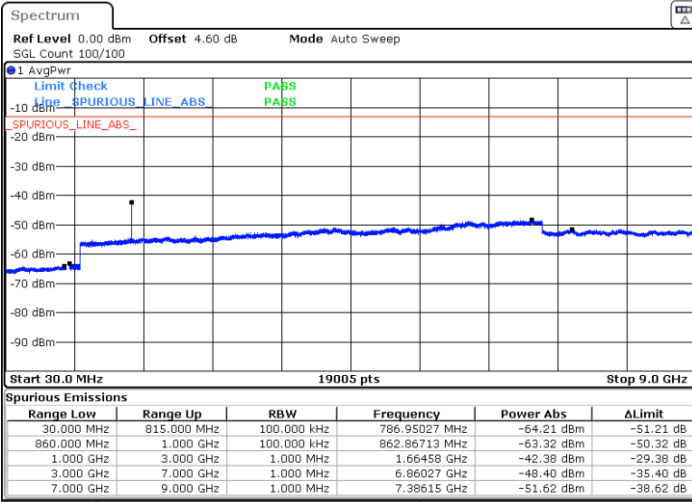

Middle Channel / 16QAM

Date: 26 JUN 2019 11:39:03

LTE Band 5 / 5MHz

Highest Channel / QPSK

Date: 26 JUN 2019 11:47:08

Highest Channel / 16QAM

Date: 26 JUN 2019 11:48:03

LTE Band 5 / 10MHz

Lowest Channel / QPSK

Date: 26 JUN 2019 11:56:08

Lowest Channel / 16QAM

Date: 26 JUN 2019 11:57:03

LTE Band 5 / 10MHz

Middle Channel / QPSK

Middle Channel / 16QAM

Date: 26 JUN 2019 11:58:37

Date: 26 JUN 2019 11:59:32

Highest Channel / QPSK

Highest Channel / 16QAM

Date: 26 JUN 2019 12:07:37

Date: 26 JUN 2019 12:08:32

LTE Band 5 / 1.4MHz

Lowest Channel / 64QAM

Middle Channel / 64QAM