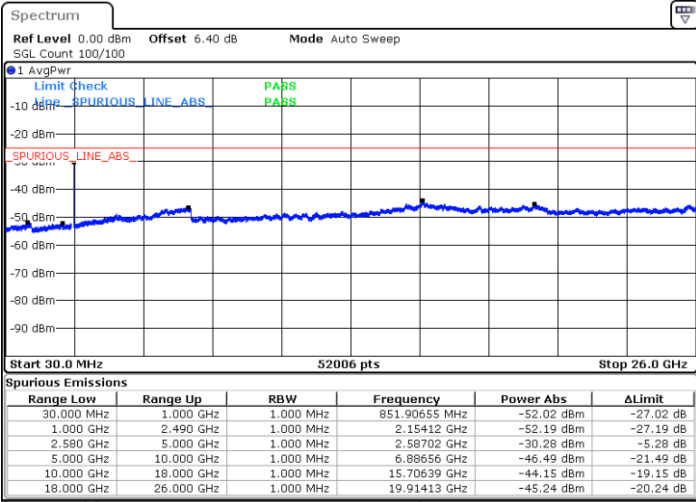

LTE Band 7 / 10MHz

Lowest Channel / 64QAM

Date: 11.JUL.2019 03:09:57

Middle Channel / 64QAM

Date: 11.JUL.2019 19:15:07

Highest Channel / 64QAM

Date: 11.JUL.2019 19:02:09

LTE Band 7 / 15MHz

Lowest Channel / 64QAM

Date: 11.JUL.2019 19:20:16

Middle Channel / 64QAM

Date: 11.JUL.2019 19:21:03

Highest Channel / 64QAM

Date: 11.JUL.2019 19:21:53

LTE Band 7 / 20MHz

Lowest Channel / 64QAM

Middle Channel / 64QAM

Date: 11.JUL.2019 19:23:56

Date: 11.JUL.2019 19:24:42

Highest Channel / 64QAM

Date: 11.JUL.2019 19:25:34

LTE Band 66 / 1.4MHz

Lowest Channel / QPSK

Lowest Channel / 16QAM