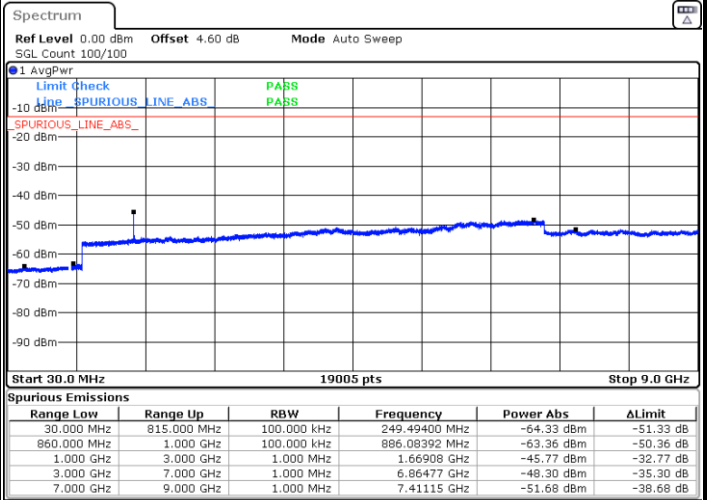

Date: 26 JUN 2019 13:59:09

Date: 26 JUN 2019 14:00:04

Highest Channel / 64QAM

Date: 26 JUN 2019 14:05:02

LTE Band 5 / 3MHz

Lowest Channel / 64QAM

Middle Channel / 64QAM

Date: 26 JUN 2019 14:09:32

Date: 26 JUN 2019 14:10:27

Highest Channel / 64QAM

Date: 26 JUN 2019 14:15:17

LTE Band 5 / 5MHz

Lowest Channel / 64QAM

Middle Channel / 64QAM

Date: 26 JUN 2019 14:19:47

Date: 26 JUN 2019 14:20:41

Highest Channel / 64QAM

Date: 26 JUN 2019 14:25:34

LTE Band 5 / 10MHz

Lowest Channel / 64QAM

Middle Channel / 64QAM

Date: 26 JUN 2019 14:30:04

Date: 26 JUN 2019 14:30:58

Highest Channel / 64QAM