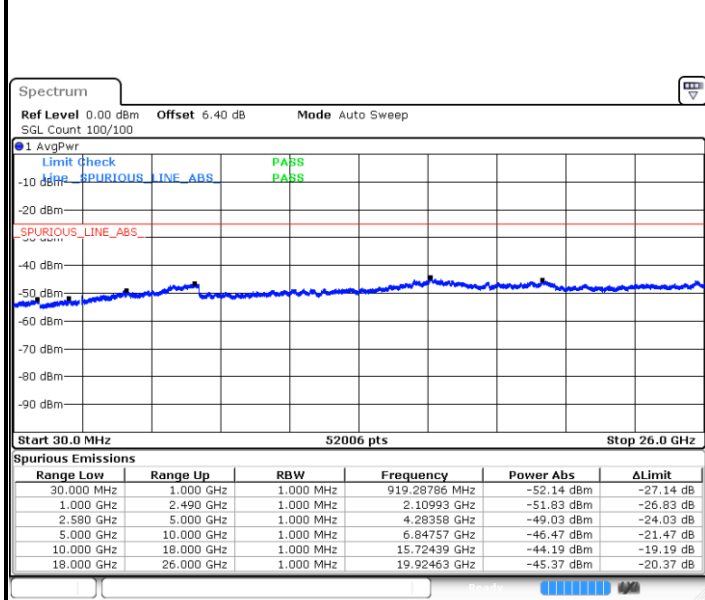

Date: 11.JUL.2019 18:52:12

LTE Band 7 / 5MHz

Lowest Channel / 64QAM

Middle Channel / 64QAM

Date: 11.JUL.2019 18:54:06

Date: 11.JUL.2019 18:55:00

Highest Channel / 64QAM

Date: 11.JUL.2019 18:55:54

LTE Band 7 / 10MHz

Lowest Channel / 64QAM

Date: 11.JUL.2019 03:09:57

Middle Channel / 64QAM

Date: 11.JUL.2019 19:15:07

Highest Channel / 64QAM

Date: 11.JUL.2019 19:02:09

LTE Band 7 / 15MHz

Lowest Channel / 64QAM

Date: 11.JUL.2019 19:20:16

Middle Channel / 64QAM

Date: 11.JUL.2019 19:21:03

Highest Channel / 64QAM

Date: 11.JUL.2019 19:21:53

LTE Band 7 / 20MHz

Lowest Channel / 64QAM

Middle Channel / 64QAM

Date: 11.JUL.2019 19:23:56

Date: 11.JUL.2019 19:24:42

Highest Channel / 64QAM

Date: 11.JUL.2019 19:25:34

LTE Band 66 / 1.4MHz

Lowest Channel / QPSK

Lowest Channel / 16QAM