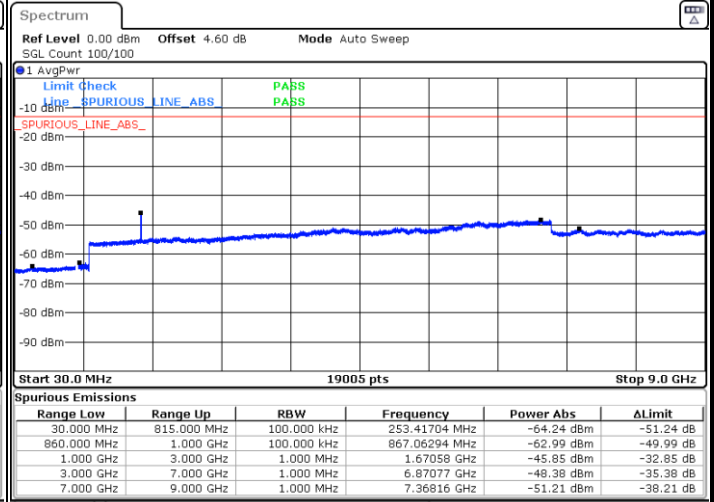

Date: 26 JUN 2019 11:59:32

Highest Channel / QPSK

Highest Channel / 16QAM

Date: 26 JUN 2019 12:07:37

Date: 26 JUN 2019 12:08:32

LTE Band 5 / 1.4MHz

Lowest Channel / 64QAM

Middle Channel / 64QAM

Date: 26 JUN 2019 13:59:09

Date: 26 JUN 2019 14:00:04

Highest Channel / 64QAM

Date: 26 JUN 2019 14:05:02

LTE Band 5 / 3MHz

Lowest Channel / 64QAM

Middle Channel / 64QAM

Date: 26 JUN 2019 14:09:32

Date: 26 JUN 2019 14:10:27

Highest Channel / 64QAM

Date: 26 JUN 2019 14:15:17

LTE Band 5 / 5MHz

Lowest Channel / 64QAM

Middle Channel / 64QAM

Date: 26 JUN 2019 14:19:47

Date: 26 JUN 2019 14:20:41

Highest Channel / 64QAM

Date: 26 JUN 2019 14:25:34

LTE Band 5 / 10MHz

Lowest Channel / 64QAM

Middle Channel / 64QAM

Date: 26 JUN 2019 14:30:04

Date: 26 JUN 2019 14:30:58

Highest Channel / 64QAM