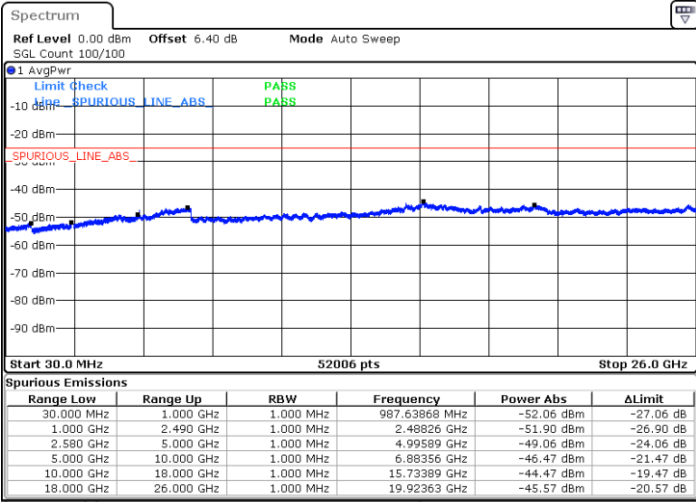

Highest Channel / 64QAM

Date: 26 JUN 2019 14:25:34

LTE Band 5 / 10MHz

Lowest Channel / 64QAM

Middle Channel / 64QAM

Date: 26 JUN 2019 14:30:04

Date: 26 JUN 2019 14:30:58

Highest Channel / 64QAM

Date: 26 JUN 2019 14:35:48

LTE Band 7 / 5MHz

Lowest Channel / QPSK

Lowest Channel / 16QAM

Date: 11.JUL.2019 17:19:54

Date: 11.JUL.2019 17:20:48

Middle Channel / QPSK

Middle Channel / 16QAM

Date: 11.JUL.2019 17:22:36

Date: 11.JUL.2019 17:21:42

LTE Band 7 / 5MHz

Highest Channel / QPSK

Date: 11.JUL.2019 17:23:30

Highest Channel / 16QAM

Date: 11.JUL.2019 17:24:24

LTE Band 7 / 10MHz