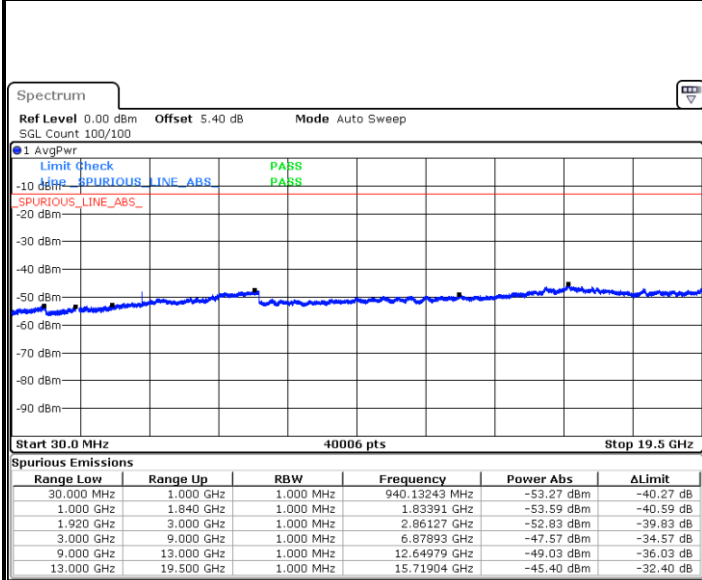

LTE Band 2 / 1.4MHz

Lowest Channel / 64QAM

Date: 21 JUN 2019 23:17:49

Middle Channel / 64QAM

Date: 21 JUN 2019 23:18:44

Highest Channel / 64QAM

Date: 21 JUN 2019 23:19:39

LTE Band 2 / 3MHz

LTE Band 2 / 10MHz

Lowest Channel / 64QAM

Middle Channel / 64QAM

Date: 21 JUN 2019 23:26:04

Date: 21 JUN 2019 23:26:58

Highest Channel / 64QAM

Date: 21 JUN 2019 23:27:53

LTE Band 2 / 15MHz

Lowest Channel / 64QAM

Date: 21 JUN 2019 23:28:48

Middle Channel / 64QAM

Date: 21 JUN 2019 23:29:43

Highest Channel / 64QAM

Date: 21 JUN 2019 23:30:38

LTE Band 2 / 20MHz

Lowest Channel / 64QAM