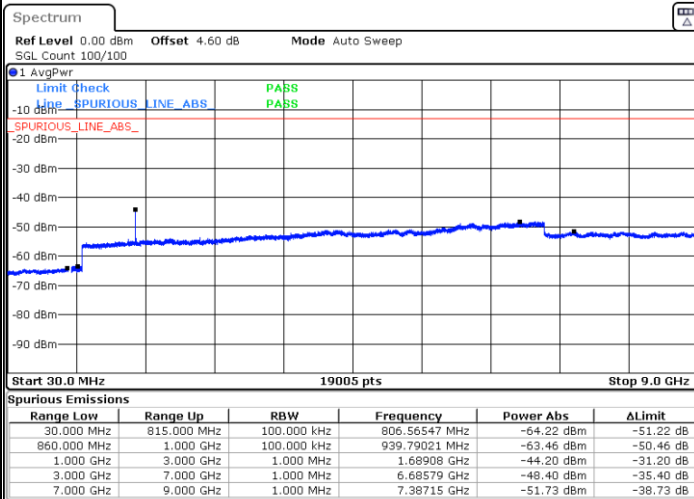

Date: 26 JUN 2019 13:59:09

Date: 26 JUN 2019 14:00:04

Highest Channel / 64QAM

Date: 26 JUN 2019 14:05:02

LTE Band 5 / 3MHz

Lowest Channel / 64QAM

Middle Channel / 64QAM

Date: 26 JUN 2019 14:09:32

Date: 26 JUN 2019 14:10:27

Highest Channel / 64QAM

Date: 26 JUN 2019 14:15:17

LTE Band 5 / 5MHz

Lowest Channel / 64QAM

Middle Channel / 64QAM

Date: 26 JUN 2019 14:19:47

Date: 26 JUN 2019 14:20:41

Highest Channel / 64QAM

Date: 26 JUN 2019 14:25:34

LTE Band 5 / 10MHz

Lowest Channel / 64QAM

Middle Channel / 64QAM

Date: 26 JUN 2019 14:30:04

Date: 26 JUN 2019 14:30:58

Highest Channel / 64QAM