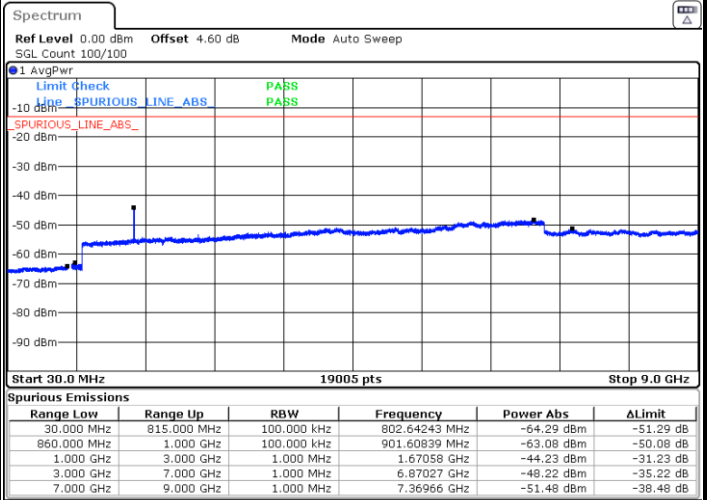

Date: 26 JUN 2019 11:05:23

Highest Channel / 16QAM

Date: 26 JUN 2019 11:06:18

LTE Band 5 / 3MHz

Lowest Channel / QPSK

Date: 26 JUN 2019 11:14:23

Lowest Channel / 16QAM

Date: 26 JUN 2019 11:15:18

LTE Band 5 / 3MHz

Middle Channel / QPSK

Middle Channel / 16QAM

Date: 26 JUN 2019 11:16:53

Date: 26 JUN 2019 11:17:48

Highest Channel / QPSK

Highest Channel / 16QAM

Date: 26 JUN 2019 11:26:39