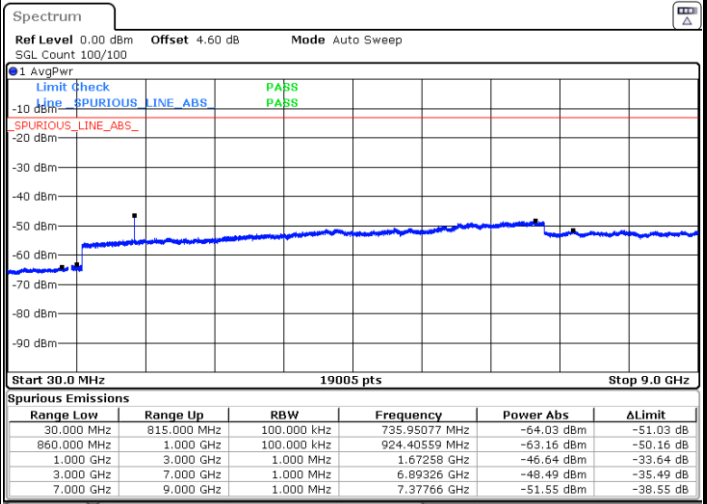

Lowest Channel / QPSK

Date: 26 JUN 2019 11:56:08

Lowest Channel / 16QAM

Date: 26 JUN 2019 11:57:03

LTE Band 5 / 10MHz

Middle Channel / QPSK

Middle Channel / 16QAM

Date: 26 JUN 2019 11:58:37

Date: 26 JUN 2019 11:59:32

Highest Channel / QPSK

Highest Channel / 16QAM

Date: 26 JUN 2019 12:07:37

Date: 26 JUN 2019 12:08:32

LTE Band 5 / 1.4MHz

Lowest Channel / 64QAM

Middle Channel / 64QAM

Date: 26 JUN 2019 13:59:09

Date: 26 JUN 2019 14:00:04

Highest Channel / 64QAM

Date: 26 JUN 2019 14:05:02

LTE Band 5 / 3MHz

Lowest Channel / 64QAM

Middle Channel / 64QAM

Date: 26 JUN 2019 14:09:32