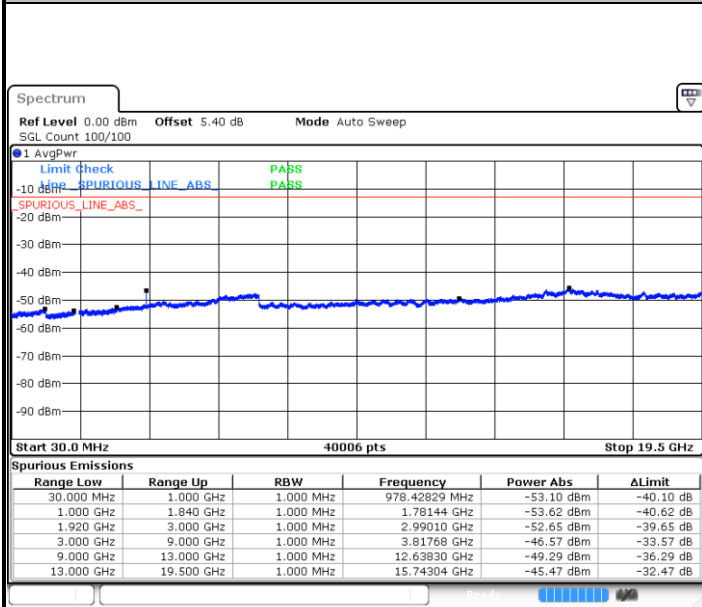

LTE Band 2 / 1.4MHz

Lowest Channel / 64QAM

Date: 21 JUN 2019 23:17:49

Middle Channel / 64QAM

Date: 21 JUN 2019 23:18:44

Highest Channel / 64QAM

Date: 21 JUN 2019 23:19:39

LTE Band 2 / 3MHz

LTE Band 2 / 10MHz

Lowest Channel / 64QAM

Middle Channel / 64QAM

Date: 21 JUN 2019 23:26:04

Date: 21 JUN 2019 23:26:58

Highest Channel / 64QAM

Date: 21 JUN 2019 23:27:53

LTE Band 2 / 15MHz