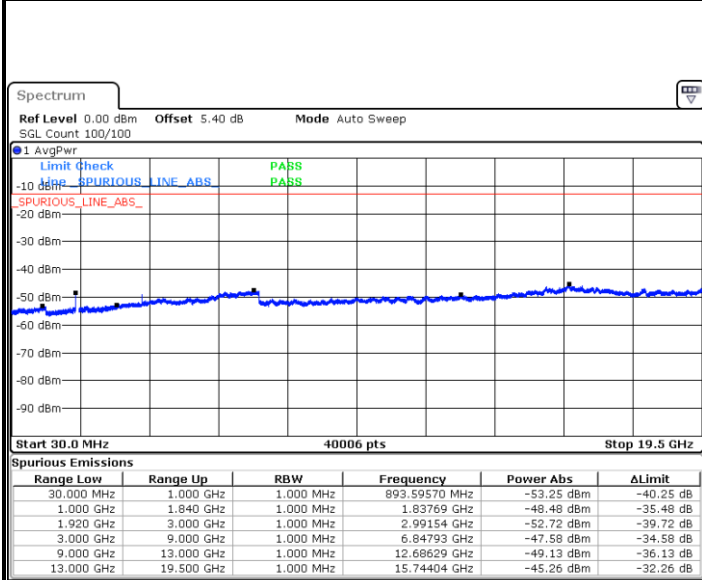

LTE Band 2 / 1.4MHz

Lowest Channel / 64QAM

Date: 21 JUN 2019 23:17:49

Middle Channel / 64QAM

Date: 21 JUN 2019 23:18:44

Highest Channel / 64QAM

Date: 21 JUN 2019 23:19:39

LTE Band 2 / 3MHz

LTE Band 2 / 10MHz

Lowest Channel / 64QAM

Middle Channel / 64QAM

Date: 21 JUN 2019 23:26:04

Date: 21 JUN 2019 23:26:58

Highest Channel / 64QAM

Date: 21 JUN 2019 23:27:53

LTE Band 2 / 15MHz

Lowest Channel / 64QAM

Date: 21 JUN 2019 23:28:48

Middle Channel / 64QAM

Date: 21 JUN 2019 23:29:43

Highest Channel / 64QAM

Date: 21 JUN 2019 23:30:38

LTE Band 2 / 20MHz

Lowest Channel / 64QAM

Date: 21 JUN 2019 23:31:33

Middle Channel / 64QAM

Date: 21 JUN 2019 23:32:28

Highest Channel / 64QAM

Date: 21 JUN 2019 23:33:23

LTE Band 5 / 1.4MHz

Lowest Channel / QPSK

Lowest Channel / 16QAM