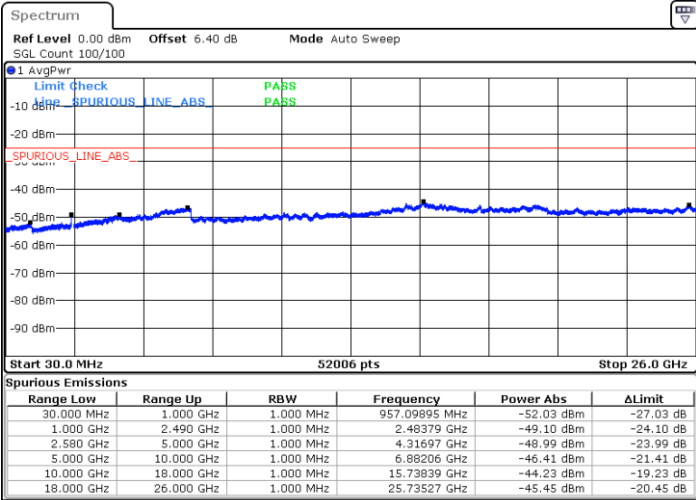

LTE Band 7 / 10MHz

Lowest Channel / 64QAM

Date: 11.JUL.2019 03:09:57

Middle Channel / 64QAM

Date: 11.JUL.2019 19:15:07

Highest Channel / 64QAM

Date: 11.JUL.2019 19:02:09

LTE Band 7 / 15MHz

Lowest Channel / 64QAM

Date: 11.JUL.2019 19:20:16

Middle Channel / 64QAM

Date: 11.JUL.2019 19:21:03

Highest Channel / 64QAM

Date: 11.JUL.2019 19:21:53

LTE Band 7 / 20MHz

Lowest Channel / 64QAM

Middle Channel / 64QAM

Date: 11.JUL.2019 19:23:56

Date: 11.JUL.2019 19:24:42

Highest Channel / 64QAM

Date: 11.JUL.2019 19:25:34

LTE Band 66 / 1.4MHz

Lowest Channel / QPSK

Lowest Channel / 16QAM