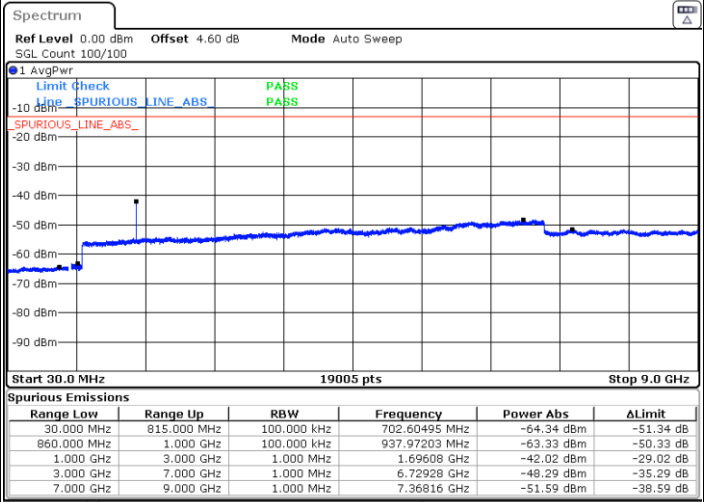

Date: 21 JUN 2019 23:31:33

Middle Channel / 64QAM

Date: 21 JUN 2019 23:32:28

Highest Channel / 64QAM

Date: 21 JUN 2019 23:33:23

LTE Band 5 / 1.4MHz

Lowest Channel / QPSK

Lowest Channel / 16QAM

Date: 26 JUN 2019 10:53:54

Date: 26 JUN 2019 10:54:49

Middle Channel / QPSK

Middle Channel / 16QAM

Date: 26 JUN 2019 10:56:23

Date: 26 JUN 2019 10:57:18

LTE Band 5 / 1.4MHz

Highest Channel / QPSK

Date: 26 JUN 2019 11:05:23

Highest Channel / 16QAM

Date: 26 JUN 2019 11:06:18

LTE Band 5 / 3MHz

Lowest Channel / QPSK

Date: 26 JUN 2019 11:14:23

Lowest Channel / 16QAM

Date: 26 JUN 2019 11:15:18