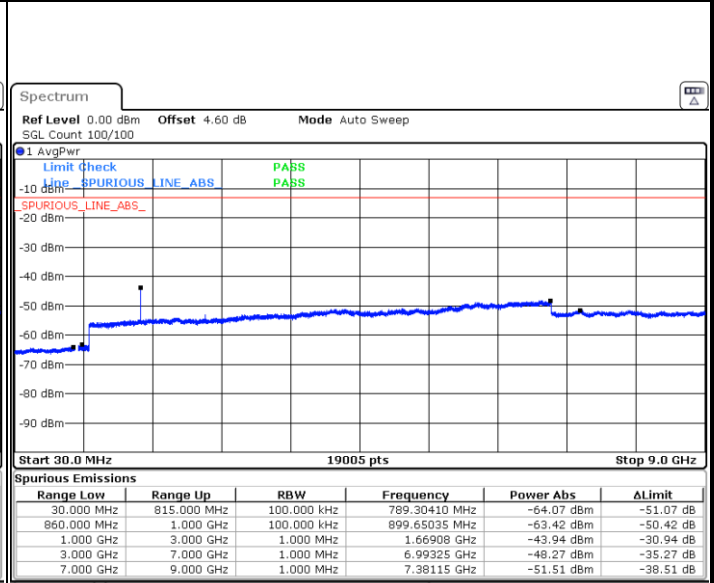

LTE Band 5 / 3MHz

Middle Channel / QPSK

Middle Channel / 16QAM

Date: 26 JUN 2019 11:16:53

Date: 26 JUN 2019 11:17:48

Highest Channel / QPSK

Highest Channel / 16QAM

Date: 26 JUN 2019 11:26:39

Date: 26 JUN 2019 11:27:34

LTE Band 5 / 5MHz

Lowest Channel / QPSK

Date: 26 JUN 2019 11:35:39

Lowest Channel / 16QAM

Date: 26 JUN 2019 11:36:33

Middle Channel / QPSK

Date: 26 JUN 2019 11:38:08

Middle Channel / 16QAM

Date: 26 JUN 2019 11:39:03

LTE Band 5 / 5MHz

Highest Channel / QPSK

Date: 26 JUN 2019 11:47:08

Highest Channel / 16QAM

Date: 26 JUN 2019 11:48:03

LTE Band 5 / 10MHz