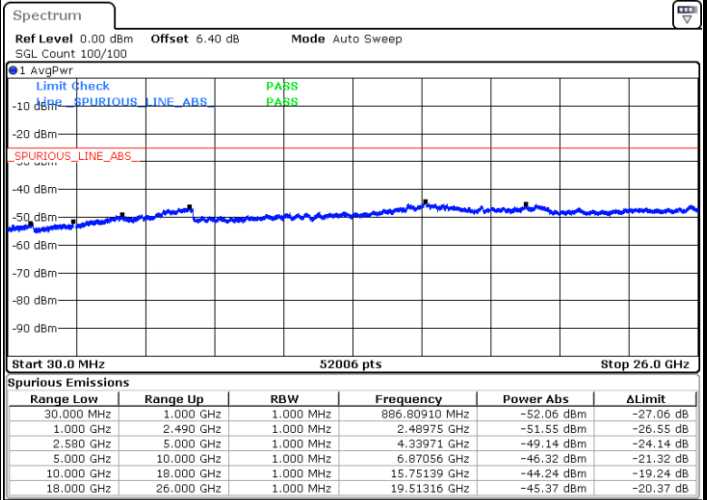

Date: 11.JUL.2019 17:52:54

Date: 11.JUL.2019 18:00:29

Middle Channel / QPSK

Middle Channel / 16QAM

Date: 11.JUL.2019 18:02:17

Date: 11.JUL.2019 18:01:23

LTE Band 7 / 15MHz

Highest Channel / QPSK

Highest Channel / 16QAM

Date: 11.JUL.2019 18:03:11

Date: 11.JUL.2019 18:04:05

LTE Band 7 / 20MHz

Lowest Channel / QPSK

Lowest Channel / 16QAM

Date: 11.JUL.2019 18:47:41

Date: 11.JUL.2019 18:48:35

LTE Band 7 / 20MHz

Middle Channel / QPSK

Middle Channel / 16QAM

Date: 11.JUL.2019 18:50:24

Date: 11.JUL.2019 18:49:29

Highest Channel / QPSK

Highest Channel / 16QAM

Date: 11.JUL.2019 18:51:18