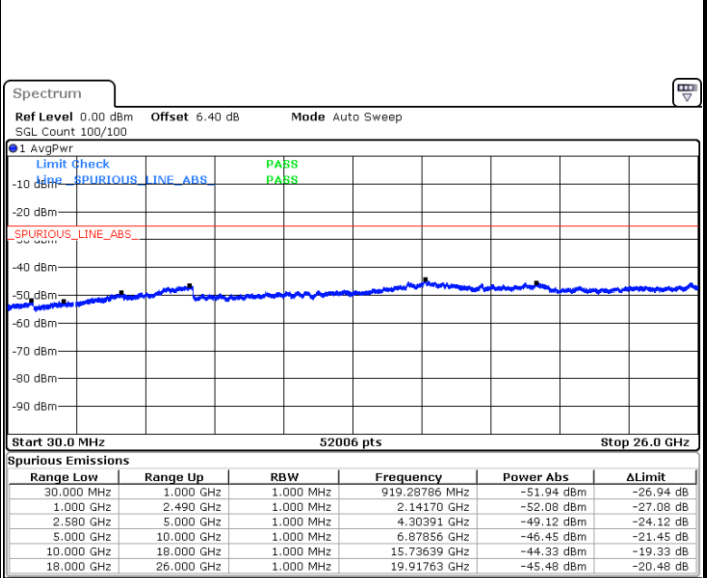

Date: 11.JUL.2019 18:52:12

LTE Band 7 / 5MHz

Lowest Channel / 64QAM

Middle Channel / 64QAM

Date: 11.JUL.2019 18:54:06

Date: 11.JUL.2019 18:55:00

Highest Channel / 64QAM

Date: 11.JUL.2019 18:55:54

LTE Band 7 / 10MHz

Lowest Channel / 64QAM

Date: 11.JUL.2019 03:09:57

Middle Channel / 64QAM

Date: 11.JUL.2019 19:15:07

Highest Channel / 64QAM

Date: 11.JUL.2019 19:02:09

LTE Band 7 / 15MHz

Lowest Channel / 64QAM

Date: 11.JUL.2019 19:20:16

Middle Channel / 64QAM

Date: 11.JUL.2019 19:21:03

Highest Channel / 64QAM

Date: 11.JUL.2019 19:21:53

LTE Band 7 / 20MHz

Lowest Channel / 64QAM

Middle Channel / 64QAM

Date: 11.JUL.2019 19:23:56

Date: 11.JUL.2019 19:24:42

Highest Channel / 64QAM

Date: 11.JUL.2019 19:25:34

LTE Band 66 / 1.4MHz

Lowest Channel / QPSK

Lowest Channel / 16QAM