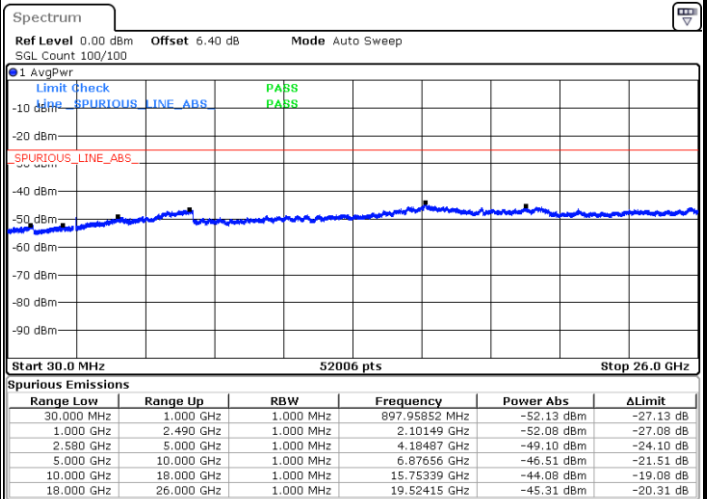

Date: 11.JUL.2019 17:22:36

Date: 11.JUL.2019 17:21:42

LTE Band 7 / 5MHz

Highest Channel / QPSK

Date: 11.JUL.2019 17:23:30

Highest Channel / 16QAM

Date: 11.JUL.2019 17:24:24

LTE Band 7 / 10MHz

Lowest Channel / QPSK

Date: 11.JUL.2019 17:36:24

Lowest Channel / 16QAM

Date: 11.JUL.2019 17:37:18

LTE Band 7 / 10MHz

Middle Channel / QPSK

Middle Channel / 16QAM

Date: 11.JUL.2019 17:39:06

Date: 11.JUL.2019 17:38:12

Highest Channel / QPSK

Highest Channel / 16QAM

Date: 11.JUL.2019 17:40:00

Date: 11.JUL.2019 17:40:54

LTE Band 7 / 15MHz

Lowest Channel / QPSK

Lowest Channel / 16QAM