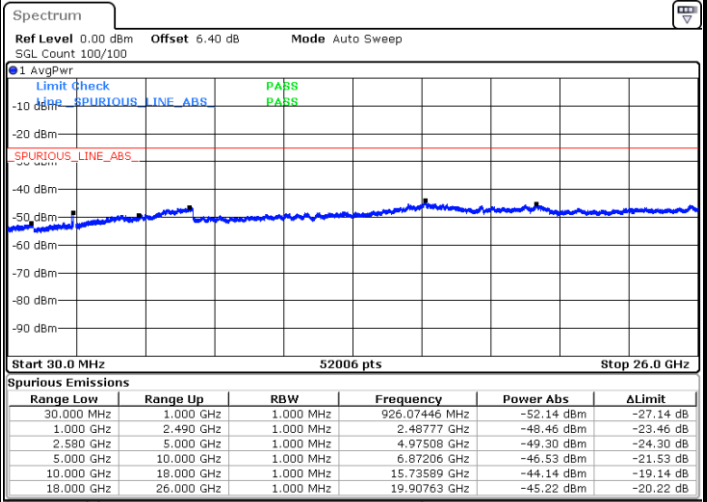

Lowest Channel / QPSK

Date: 11.JUL.2019 17:36:24

Lowest Channel / 16QAM

Date: 11.JUL.2019 17:37:18

LTE Band 7 / 10MHz

Middle Channel / QPSK

Middle Channel / 16QAM

Date: 11.JUL.2019 17:39:06

Date: 11.JUL.2019 17:38:12

Highest Channel / QPSK

Highest Channel / 16QAM

Date: 11.JUL.2019 17:40:00

Date: 11.JUL.2019 17:40:54

LTE Band 7 / 15MHz

Lowest Channel / QPSK

Lowest Channel / 16QAM

Date: 11.JUL.2019 17:52:54

Date: 11.JUL.2019 18:00:29

Middle Channel / QPSK

Middle Channel / 16QAM

Date: 11.JUL.2019 18:02:17

Date: 11.JUL.2019 18:01:23

LTE Band 7 / 15MHz

Highest Channel / QPSK