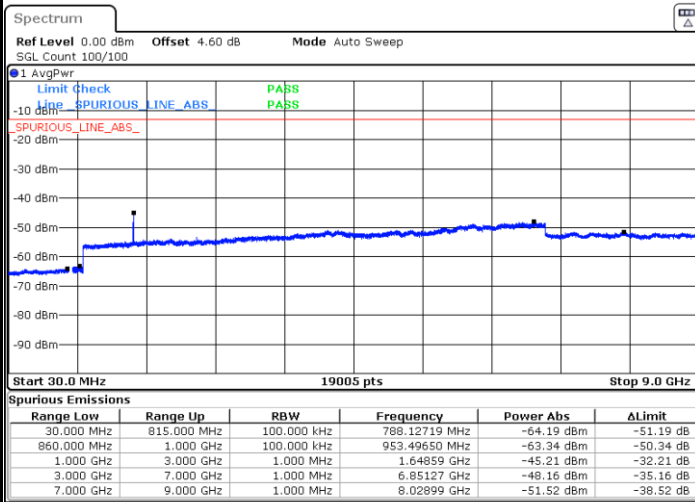

Date: 26 JUN 2019 11:05:23

Highest Channel / 16QAM

Date: 26 JUN 2019 11:06:18

LTE Band 5 / 3MHz

Lowest Channel / QPSK

Date: 26 JUN 2019 11:14:23

Lowest Channel / 16QAM

Date: 26 JUN 2019 11:15:18

LTE Band 5 / 3MHz

Middle Channel / QPSK

Middle Channel / 16QAM

Date: 26 JUN 2019 11:16:53

Date: 26 JUN 2019 11:17:48

Highest Channel / QPSK

Highest Channel / 16QAM

Date: 26 JUN 2019 11:26:39