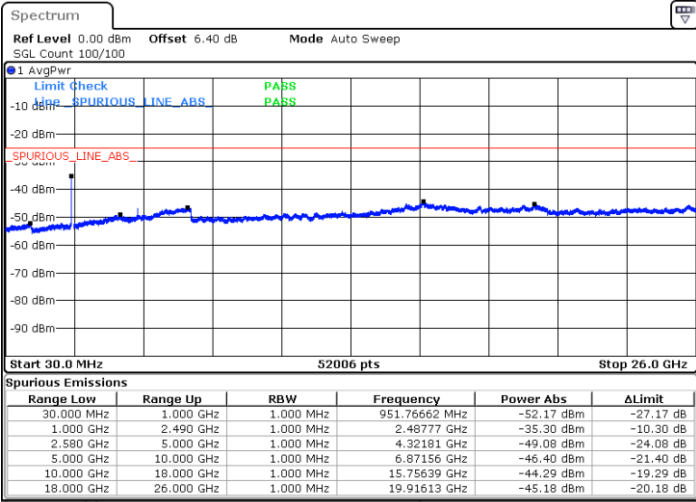

Lowest Channel / QPSK

Date: 11.JUL.2019 17:36:24

Lowest Channel / 16QAM

Date: 11.JUL.2019 17:37:18

LTE Band 7 / 10MHz

Middle Channel / QPSK

Middle Channel / 16QAM

Date: 11.JUL.2019 17:39:06

Date: 11.JUL.2019 17:38:12

Highest Channel / QPSK

Highest Channel / 16QAM

Date: 11.JUL.2019 17:40:00

Date: 11.JUL.2019 17:40:54

LTE Band 7 / 15MHz

Lowest Channel / QPSK

Lowest Channel / 16QAM

Date: 11.JUL.2019 17:52:54

Date: 11.JUL.2019 18:00:29

Middle Channel / QPSK

Middle Channel / 16QAM

Date: 11.JUL.2019 18:02:17

Date: 11.JUL.2019 18:01:23

LTE Band 7 / 15MHz

Highest Channel / QPSK