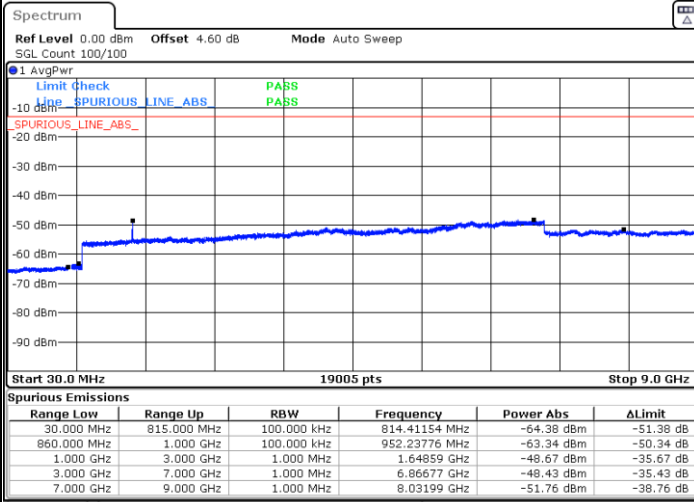

Date: 26 JUN 2019 11:59:32

Highest Channel / QPSK

Highest Channel / 16QAM

Date: 26 JUN 2019 12:07:37

Date: 26 JUN 2019 12:08:32

LTE Band 5 / 1.4MHz

Lowest Channel / 64QAM

Middle Channel / 64QAM

Date: 26 JUN 2019 13:59:09

Date: 26 JUN 2019 14:00:04

Highest Channel / 64QAM

Date: 26 JUN 2019 14:05:02

LTE Band 5 / 3MHz

Lowest Channel / 64QAM

Middle Channel / 64QAM

Date: 26 JUN 2019 14:09:32

Date: 26 JUN 2019 14:10:27

Highest Channel / 64QAM

Date: 26 JUN 2019 14:15:17

LTE Band 5 / 5MHz

Lowest Channel / 64QAM

Middle Channel / 64QAM

Date: 26 JUN 2019 14:19:47

Date: 26 JUN 2019 14:20:41

Highest Channel / 64QAM

Date: 26 JUN 2019 14:25:34

LTE Band 5 / 10MHz

Lowest Channel / 64QAM

Middle Channel / 64QAM

Date: 26 JUN 2019 14:30:04

Date: 26 JUN 2019 14:30:58

Highest Channel / 64QAM