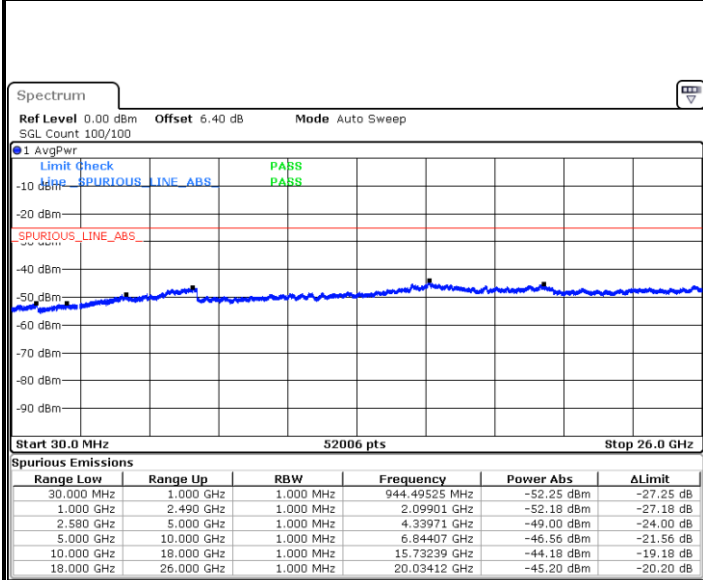

Highest Channel / 64QAM

Date: 26 JUN 2019 14:25:34

LTE Band 5 / 10MHz

Lowest Channel / 64QAM

Middle Channel / 64QAM

Date: 26 JUN 2019 14:30:04

Date: 26 JUN 2019 14:30:58

Highest Channel / 64QAM

Date: 26 JUN 2019 14:35:48

LTE Band 7 / 5MHz

Lowest Channel / QPSK

Lowest Channel / 16QAM

Date: 11.JUL.2019 17:19:54

Date: 11.JUL.2019 17:20:48

Middle Channel / QPSK

Middle Channel / 16QAM

Date: 11.JUL.2019 17:22:36

Date: 11.JUL.2019 17:21:42

LTE Band 7 / 5MHz

Highest Channel / QPSK

Date: 11.JUL.2019 17:23:30

Highest Channel / 16QAM

Date: 11.JUL.2019 17:24:24

LTE Band 7 / 10MHz