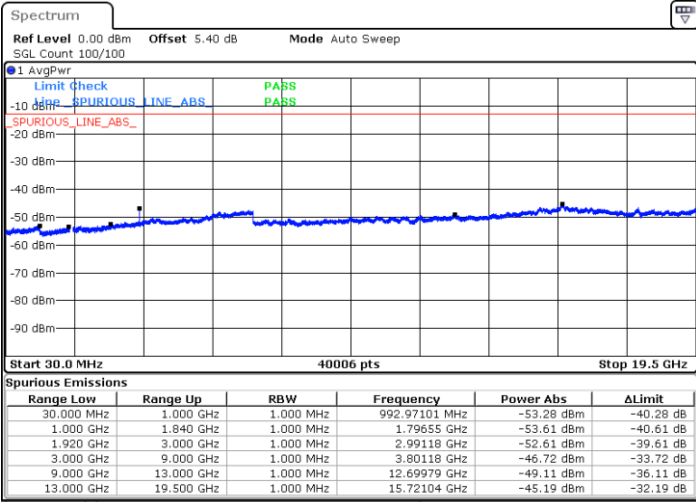

LTE Band 2 / 10MHz

Lowest Channel / 64QAM

Middle Channel / 64QAM

Date: 21 JUN 2019 23:26:04

Date: 21 JUN 2019 23:26:58

Highest Channel / 64QAM

Date: 21 JUN 2019 23:27:53

LTE Band 2 / 15MHz

Lowest Channel / 64QAM

Date: 21 JUN 2019 23:28:48

Middle Channel / 64QAM

Date: 21 JUN 2019 23:29:43

Highest Channel / 64QAM

Date: 21 JUN 2019 23:30:38

LTE Band 2 / 20MHz

Lowest Channel / 64QAM