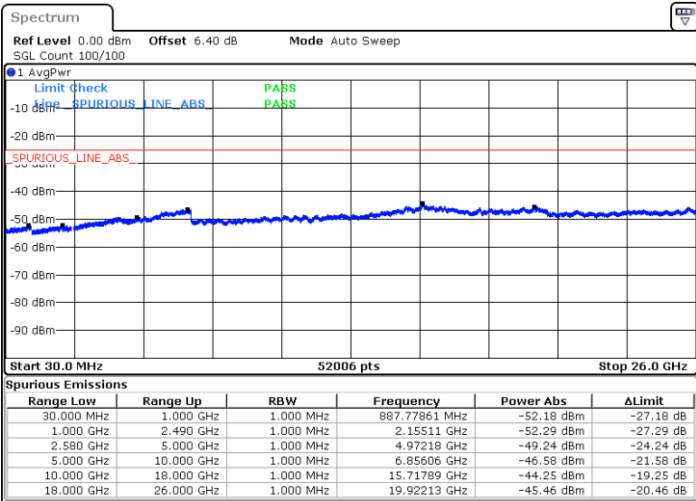

Lowest Channel / QPSK

Date: 11.JUL.2019 17:36:24

Lowest Channel / 16QAM

Date: 11.JUL.2019 17:37:18

LTE Band 7 / 10MHz

Middle Channel / QPSK

Middle Channel / 16QAM

Date: 11.JUL.2019 17:39:06

Date: 11.JUL.2019 17:38:12

Highest Channel / QPSK

Highest Channel / 16QAM

Date: 11.JUL.2019 17:40:00

Date: 11.JUL.2019 17:40:54

LTE Band 7 / 15MHz

Lowest Channel / QPSK

Lowest Channel / 16QAM

Date: 11.JUL.2019 17:52:54

Date: 11.JUL.2019 18:00:29

Middle Channel / QPSK

Middle Channel / 16QAM

Date: 11.JUL.2019 18:02:17

Date: 11.JUL.2019 18:01:23

LTE Band 7 / 15MHz

Highest Channel / QPSK

Highest Channel / 16QAM

Date: 11.JUL.2019 18:03:11

Date: 11.JUL.2019 18:04:05

LTE Band 7 / 20MHz

Lowest Channel / QPSK

Lowest Channel / 16QAM

Date: 11.JUL.2019 18:47:41

Date: 11.JUL.2019 18:48:35