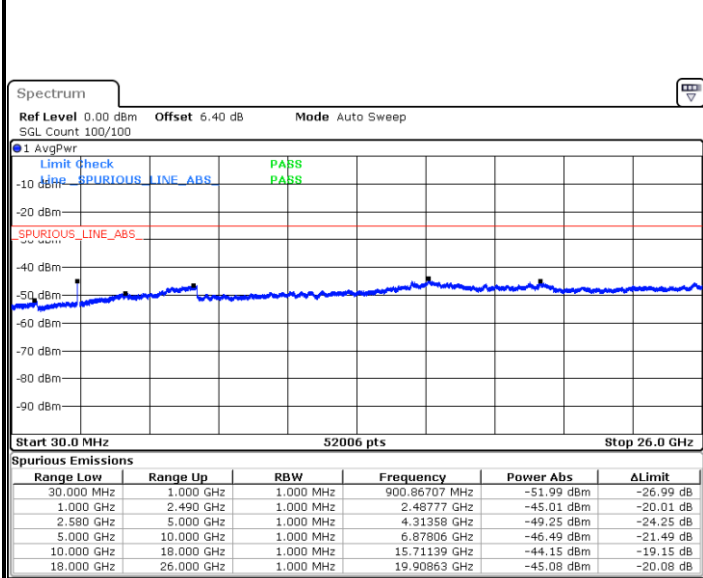

Date: 11.JUL.2019 18:52:12

LTE Band 7 / 5MHz

Lowest Channel / 64QAM

Middle Channel / 64QAM

Date: 11.JUL.2019 18:54:06

Date: 11.JUL.2019 18:55:00

Highest Channel / 64QAM

Date: 11.JUL.2019 18:55:54

LTE Band 7 / 10MHz

Lowest Channel / 64QAM

Date: 11.JUL.2019 03:09:57

Middle Channel / 64QAM

Date: 11.JUL.2019 19:15:07

Highest Channel / 64QAM

Date: 11.JUL.2019 19:02:09

LTE Band 7 / 15MHz

Lowest Channel / 64QAM

Date: 11.JUL.2019 19:20:16

Middle Channel / 64QAM

Date: 11.JUL.2019 19:21:03

Highest Channel / 64QAM

Date: 11.JUL.2019 19:21:53

LTE Band 7 / 20MHz

Lowest Channel / 64QAM

Middle Channel / 64QAM

Date: 11.JUL.2019 19:23:56

Date: 11.JUL.2019 19:24:42

Highest Channel / 64QAM

Date: 11.JUL.2019 19:25:34

LTE Band 66 / 1.4MHz

Lowest Channel / QPSK

Lowest Channel / 16QAM