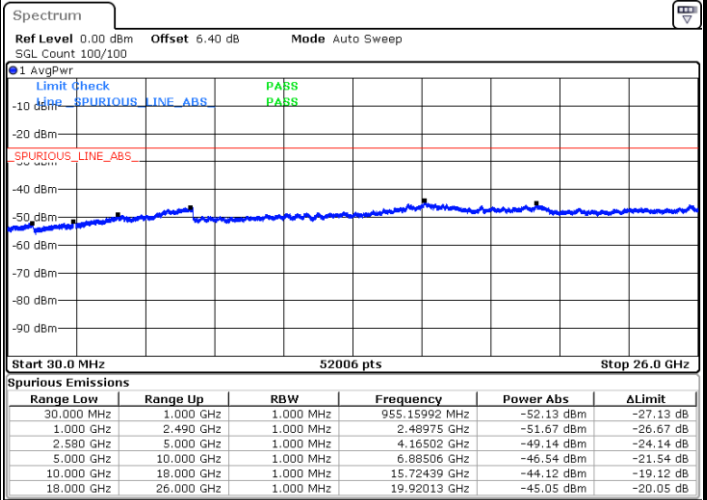

LTE Band 7 / 10MHz

Lowest Channel / 64QAM

Date: 11.JUL.2019 03:09:57

Middle Channel / 64QAM

Date: 11.JUL.2019 19:15:07

Highest Channel / 64QAM

Date: 11.JUL.2019 19:02:09

LTE Band 7 / 15MHz

Lowest Channel / 64QAM

Date: 11.JUL.2019 19:20:16

Middle Channel / 64QAM

Date: 11.JUL.2019 19:21:03

Highest Channel / 64QAM

Date: 11.JUL.2019 19:21:53

LTE Band 7 / 20MHz

Lowest Channel / 64QAM

Middle Channel / 64QAM

Date: 11.JUL.2019 19:23:56

Date: 11.JUL.2019 19:24:42

Highest Channel / 64QAM

Date: 11.JUL.2019 19:25:34

LTE Band 66 / 1.4MHz

Lowest Channel / QPSK

Lowest Channel / 16QAM