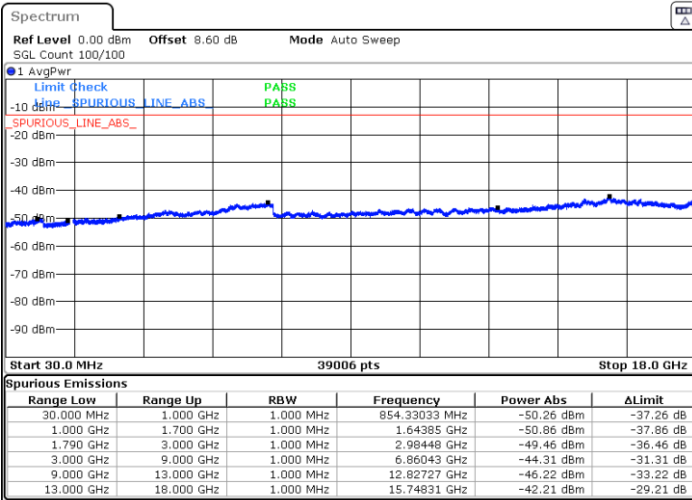

LTE Band 7 / 10MHz

Lowest Channel / 64QAM

Date: 11.JUL.2019 03:09:57

Middle Channel / 64QAM

Date: 11.JUL.2019 19:15:07

Highest Channel / 64QAM

Date: 11.JUL.2019 19:02:09

LTE Band 7 / 15MHz

Lowest Channel / 64QAM

Date: 11.JUL.2019 19:20:16

Middle Channel / 64QAM

Date: 11.JUL.2019 19:21:03

Highest Channel / 64QAM

Date: 11.JUL.2019 19:21:53

LTE Band 7 / 20MHz

Lowest Channel / 64QAM

Middle Channel / 64QAM

Date: 11.JUL.2019 19:23:56

Date: 11.JUL.2019 19:24:42

Highest Channel / 64QAM

Date: 11.JUL.2019 19:25:34

LTE Band 66 / 1.4MHz

Lowest Channel / QPSK

Lowest Channel / 16QAM