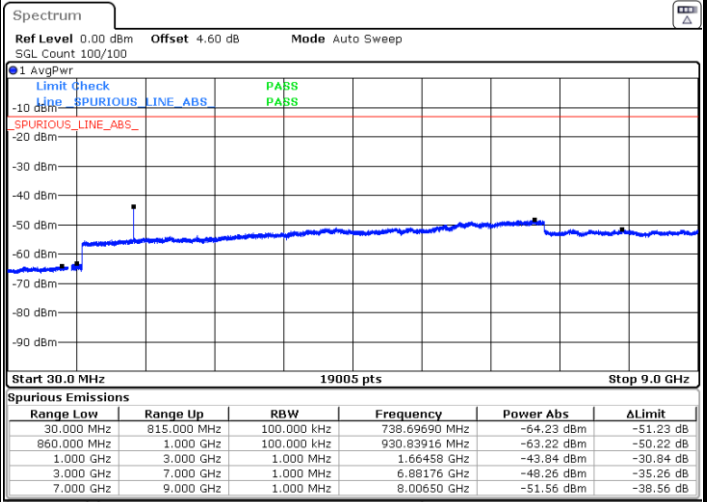

Middle Channel / 16QAM

Date: 26 JUN 2019 11:39:03

LTE Band 5 / 5MHz

Highest Channel / QPSK

Date: 26 JUN 2019 11:47:08

Highest Channel / 16QAM

Date: 26 JUN 2019 11:48:03

LTE Band 5 / 10MHz

Lowest Channel / QPSK

Date: 26 JUN 2019 11:56:08

Lowest Channel / 16QAM

Date: 26 JUN 2019 11:57:03

LTE Band 5 / 10MHz

Middle Channel / QPSK

Middle Channel / 16QAM

Date: 26 JUN 2019 11:58:37

Date: 26 JUN 2019 11:59:32

Highest Channel / QPSK

Highest Channel / 16QAM

Date: 26 JUN 2019 12:07:37

Date: 26 JUN 2019 12:08:32

LTE Band 5 / 1.4MHz

Lowest Channel / 64QAM

Middle Channel / 64QAM