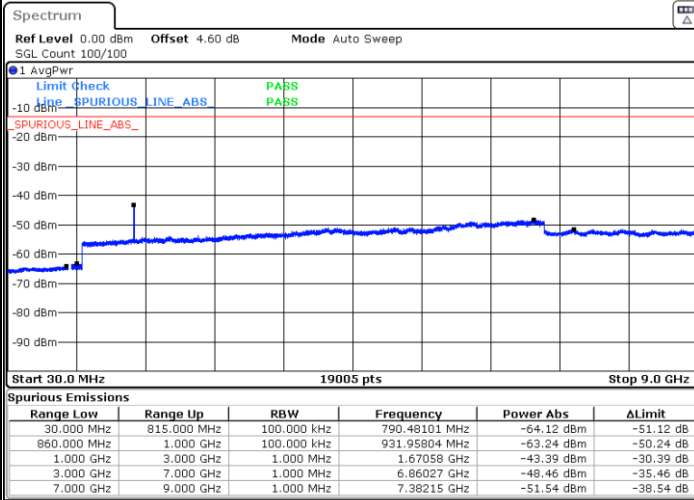

Date: 26 JUN 2019 11:05:23

Highest Channel / 16QAM

Date: 26 JUN 2019 11:06:18

LTE Band 5 / 3MHz

Lowest Channel / QPSK

Date: 26 JUN 2019 11:14:23

Lowest Channel / 16QAM

Date: 26 JUN 2019 11:15:18

LTE Band 5 / 3MHz

Middle Channel / QPSK

Middle Channel / 16QAM

Date: 26 JUN 2019 11:16:53

Date: 26 JUN 2019 11:17:48

Highest Channel / QPSK

Highest Channel / 16QAM

Date: 26 JUN 2019 11:26:39