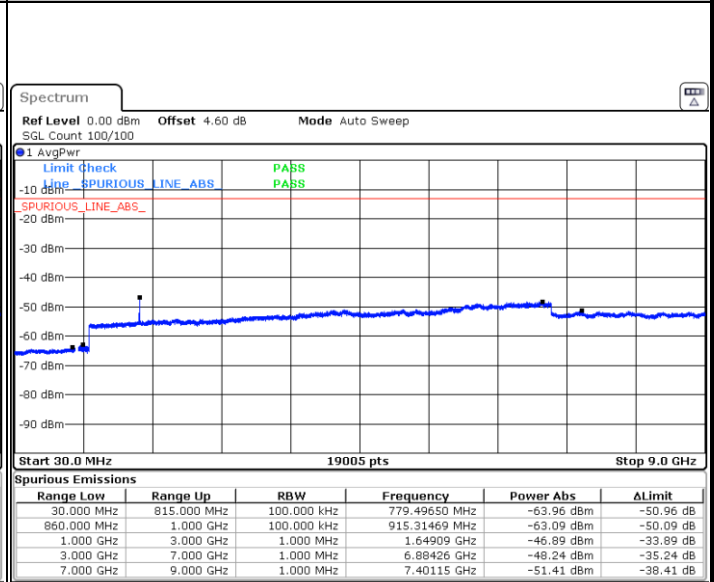

LTE Band 5 / 3MHz

Middle Channel / QPSK

Middle Channel / 16QAM

Date: 26 JUN 2019 11:16:53

Date: 26 JUN 2019 11:17:48

Highest Channel / QPSK

Highest Channel / 16QAM

Date: 26 JUN 2019 11:26:39

Date: 26 JUN 2019 11:27:34

LTE Band 5 / 5MHz

Lowest Channel / QPSK

Date: 26 JUN 2019 11:35:39

Lowest Channel / 16QAM

Date: 26 JUN 2019 11:36:33

Middle Channel / QPSK

Date: 26 JUN 2019 11:38:08

Middle Channel / 16QAM

Date: 26 JUN 2019 11:39:03

LTE Band 5 / 5MHz

Highest Channel / QPSK

Date: 26 JUN 2019 11:47:08

Highest Channel / 16QAM

Date: 26 JUN 2019 11:48:03

LTE Band 5 / 10MHz