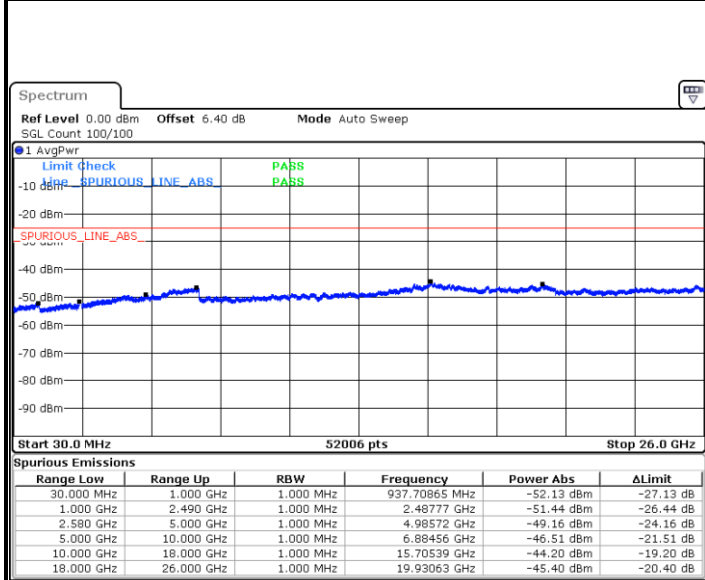

Highest Channel / 16QAM

Date: 11.JUL.2019 18:03:11

Date: 11.JUL.2019 18:04:05

LTE Band 7 / 20MHz

Lowest Channel / QPSK

Lowest Channel / 16QAM

Date: 11.JUL.2019 18:47:41

Date: 11.JUL.2019 18:48:35

LTE Band 7 / 20MHz

Middle Channel / QPSK

Middle Channel / 16QAM

Date: 11.JUL.2019 18:50:24

Date: 11.JUL.2019 18:49:29

Highest Channel / QPSK

Highest Channel / 16QAM

Date: 11.JUL.2019 18:51:18

Date: 11.JUL.2019 18:52:12

LTE Band 7 / 5MHz

Lowest Channel / 64QAM

Middle Channel / 64QAM

Date: 11.JUL.2019 18:54:06

Date: 11.JUL.2019 18:55:00

Highest Channel / 64QAM

Date: 11.JUL.2019 18:55:54

LTE Band 7 / 10MHz

Lowest Channel / 64QAM

Date: 11.JUL.2019 03:09:57

Middle Channel / 64QAM

Date: 11.JUL.2019 19:15:07

Highest Channel / 64QAM

Date: 11.JUL.2019 19:02:09

LTE Band 7 / 15MHz