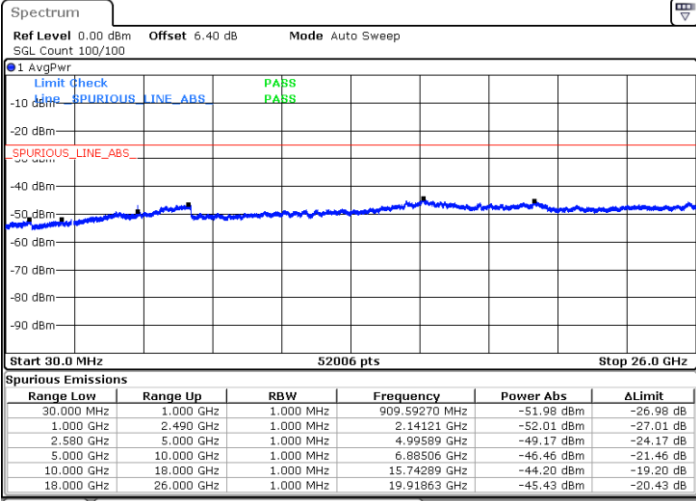

Date: 26 JUN 2019 14:10:27

Highest Channel / 64QAM

Date: 26 JUN 2019 14:15:17

LTE Band 5 / 5MHz

Lowest Channel / 64QAM

Middle Channel / 64QAM

Date: 26 JUN 2019 14:19:47

Date: 26 JUN 2019 14:20:41

Highest Channel / 64QAM

Date: 26 JUN 2019 14:25:34

LTE Band 5 / 10MHz

Lowest Channel / 64QAM

Middle Channel / 64QAM

Date: 26 JUN 2019 14:30:04

Date: 26 JUN 2019 14:30:58

Highest Channel / 64QAM

Date: 26 JUN 2019 14:35:48

LTE Band 7 / 5MHz

Lowest Channel / QPSK

Lowest Channel / 16QAM

Date: 11.JUL.2019 17:19:54

Date: 11.JUL.2019 17:20:48

Middle Channel / QPSK

Middle Channel / 16QAM