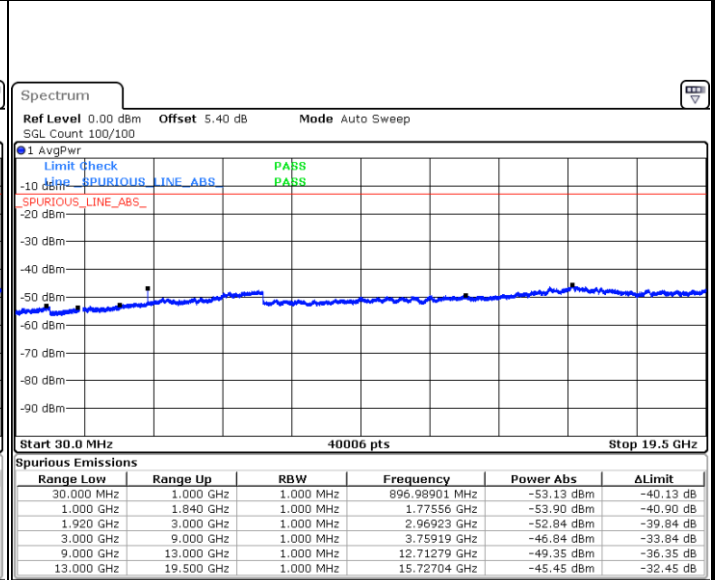

LTE Band 2 / 1.4MHz

Lowest Channel / 64QAM

Date: 21 JUN 2019 23:17:49

Middle Channel / 64QAM

Date: 21 JUN 2019 23:18:44

Highest Channel / 64QAM

Date: 21 JUN 2019 23:19:39

LTE Band 2 / 3MHz

LTE Band 2 / 10MHz

Lowest Channel / 64QAM

Middle Channel / 64QAM

Date: 21 JUN 2019 23:26:04

Date: 21 JUN 2019 23:26:58

Highest Channel / 64QAM

Date: 21 JUN 2019 23:27:53

LTE Band 2 / 15MHz

Lowest Channel / 64QAM

Date: 21 JUN 2019 23:28:48

Middle Channel / 64QAM

Date: 21 JUN 2019 23:29:43

Highest Channel / 64QAM

Date: 21 JUN 2019 23:30:38

LTE Band 2 / 20MHz

Lowest Channel / 64QAM