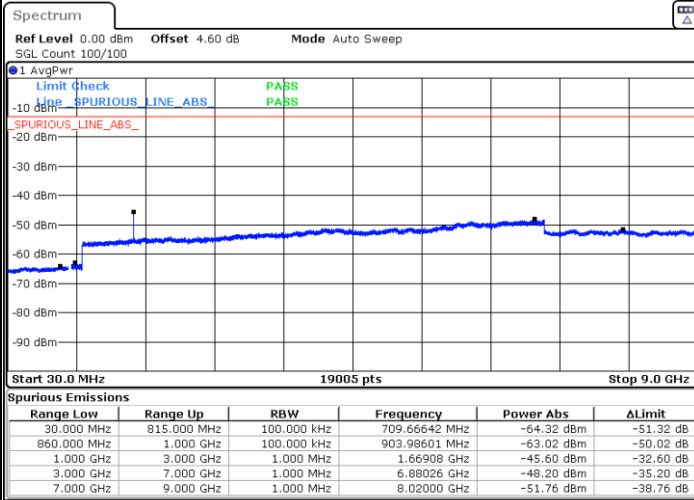

Date: 26 JUN 2019 13:59:09

Date: 26 JUN 2019 14:00:04

Highest Channel / 64QAM

Date: 26 JUN 2019 14:05:02

LTE Band 5 / 3MHz

Lowest Channel / 64QAM

Middle Channel / 64QAM

Date: 26 JUN 2019 14:09:32

Date: 26 JUN 2019 14:10:27

Highest Channel / 64QAM

Date: 26 JUN 2019 14:15:17

LTE Band 5 / 5MHz

Lowest Channel / 64QAM

Middle Channel / 64QAM

Date: 26 JUN 2019 14:19:47

Date: 26 JUN 2019 14:20:41

Highest Channel / 64QAM

Date: 26 JUN 2019 14:25:34

LTE Band 5 / 10MHz

Lowest Channel / 64QAM

Middle Channel / 64QAM

Date: 26 JUN 2019 14:30:04

Date: 26 JUN 2019 14:30:58

Highest Channel / 64QAM