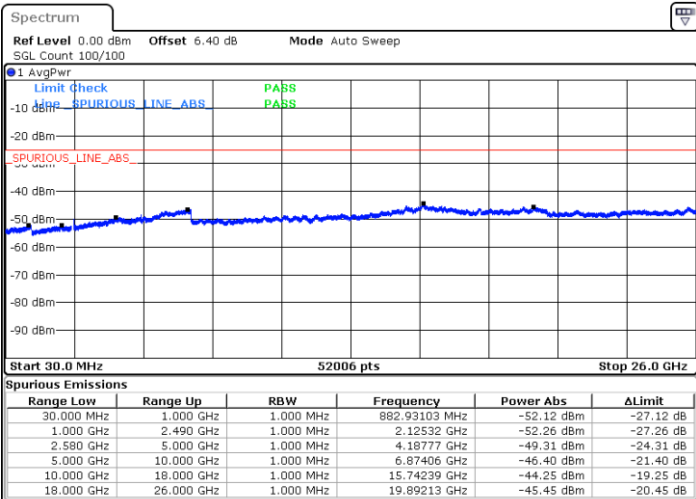

Date: 11.JUL.2019 17:22:36

Date: 11.JUL.2019 17:21:42

LTE Band 7 / 5MHz

Highest Channel / QPSK

Date: 11.JUL.2019 17:23:30

Highest Channel / 16QAM

Date: 11.JUL.2019 17:24:24

LTE Band 7 / 10MHz

Lowest Channel / QPSK

Date: 11.JUL.2019 17:36:24

Lowest Channel / 16QAM

Date: 11.JUL.2019 17:37:18

LTE Band 7 / 10MHz

Middle Channel / QPSK

Middle Channel / 16QAM

Date: 11.JUL.2019 17:39:06

Date: 11.JUL.2019 17:38:12

Highest Channel / QPSK

Highest Channel / 16QAM

Date: 11.JUL.2019 17:40:00

Date: 11.JUL.2019 17:40:54

LTE Band 7 / 15MHz

Lowest Channel / QPSK

Lowest Channel / 16QAM