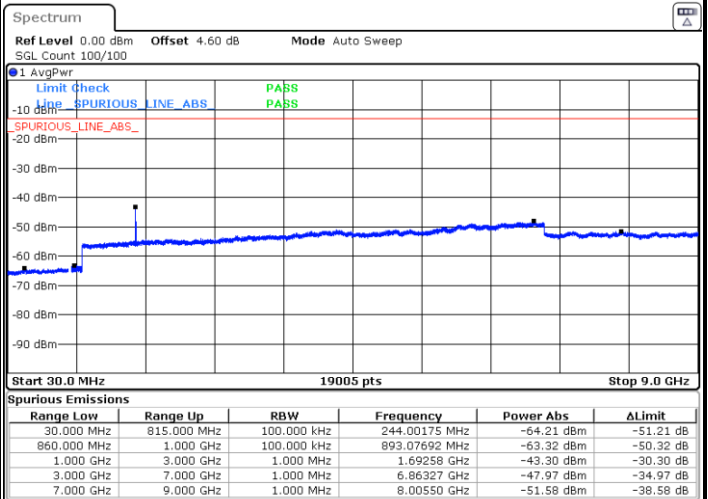

Date: 26 JUN 2019 11:05:23

Highest Channel / 16QAM

Date: 26 JUN 2019 11:06:18

LTE Band 5 / 3MHz

Lowest Channel / QPSK

Date: 26 JUN 2019 11:14:23

Lowest Channel / 16QAM

Date: 26 JUN 2019 11:15:18

LTE Band 5 / 3MHz

Middle Channel / QPSK

Middle Channel / 16QAM

Date: 26 JUN 2019 11:16:53

Date: 26 JUN 2019 11:17:48

Highest Channel / QPSK

Highest Channel / 16QAM

Date: 26 JUN 2019 11:26:39

Date: 26 JUN 2019 11:27:34

LTE Band 5 / 5MHz

Lowest Channel / QPSK

Date: 26 JUN 2019 11:35:39

Lowest Channel / 16QAM

Date: 26 JUN 2019 11:36:33

Middle Channel / QPSK

Date: 26 JUN 2019 11:38:08