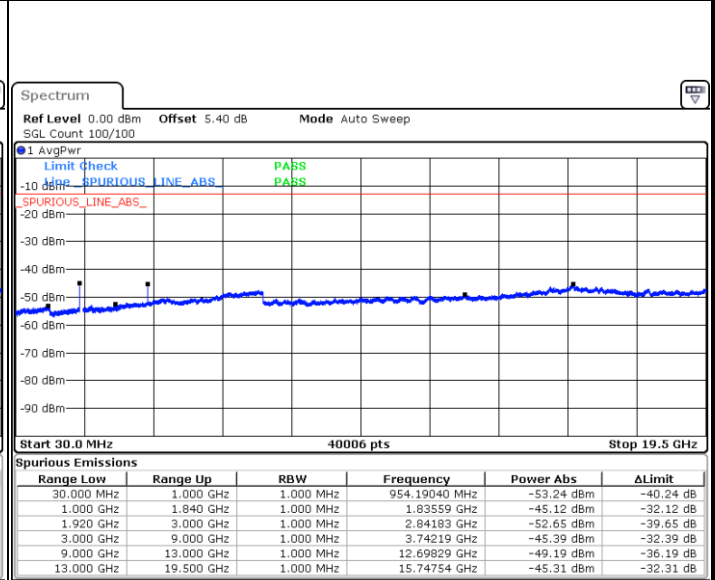

LTE Band 2 / 10MHz

Lowest Channel / 64QAM

Middle Channel / 64QAM

Date: 21 JUN 2019 23:26:04

Date: 21 JUN 2019 23:26:58

Highest Channel / 64QAM

Date: 21 JUN 2019 23:27:53

LTE Band 2 / 15MHz

Lowest Channel / 64QAM

Date: 21 JUN 2019 23:28:48

Middle Channel / 64QAM

Date: 21 JUN 2019 23:29:43

Highest Channel / 64QAM

Date: 21 JUN 2019 23:30:38

LTE Band 2 / 20MHz

Lowest Channel / 64QAM

Date: 21 JUN 2019 23:31:33

Middle Channel / 64QAM

Date: 21 JUN 2019 23:32:28

Highest Channel / 64QAM

Date: 21 JUN 2019 23:33:23

LTE Band 5 / 1.4MHz

Lowest Channel / QPSK

Lowest Channel / 16QAM

Date: 26 JUN 2019 10:53:54

Date: 26 JUN 2019 10:54:49

Middle Channel / QPSK

Middle Channel / 16QAM

Date: 26 JUN 2019 10:56:23

Date: 26 JUN 2019 10:57:18

LTE Band 5 / 1.4MHz

Highest Channel / QPSK