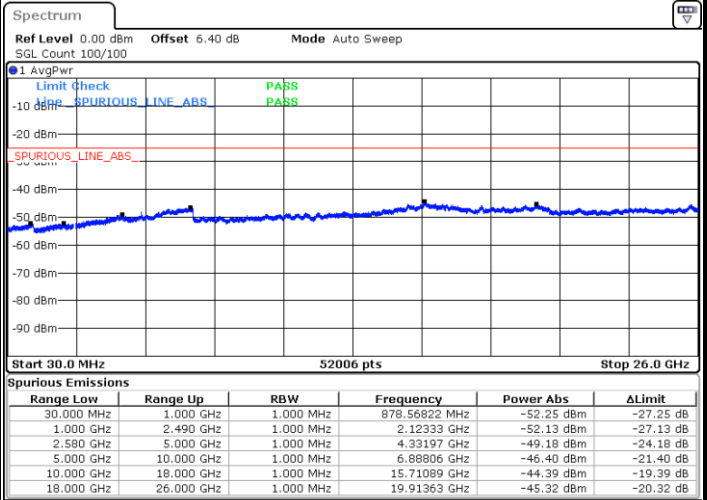

Date: 11.JUL.2019 17:22:36

Date: 11.JUL.2019 17:21:42

LTE Band 7 / 5MHz

Highest Channel / QPSK

Date: 11.JUL.2019 17:23:30

Highest Channel / 16QAM

Date: 11.JUL.2019 17:24:24

LTE Band 7 / 10MHz

Lowest Channel / QPSK

Date: 11.JUL.2019 17:36:24

Lowest Channel / 16QAM

Date: 11.JUL.2019 17:37:18

LTE Band 7 / 10MHz

Middle Channel / QPSK

Middle Channel / 16QAM

Date: 11.JUL.2019 17:39:06

Date: 11.JUL.2019 17:38:12

Highest Channel / QPSK

Highest Channel / 16QAM

Date: 11.JUL.2019 17:40:00

Date: 11.JUL.2019 17:40:54

LTE Band 7 / 15MHz

Lowest Channel / QPSK

Lowest Channel / 16QAM