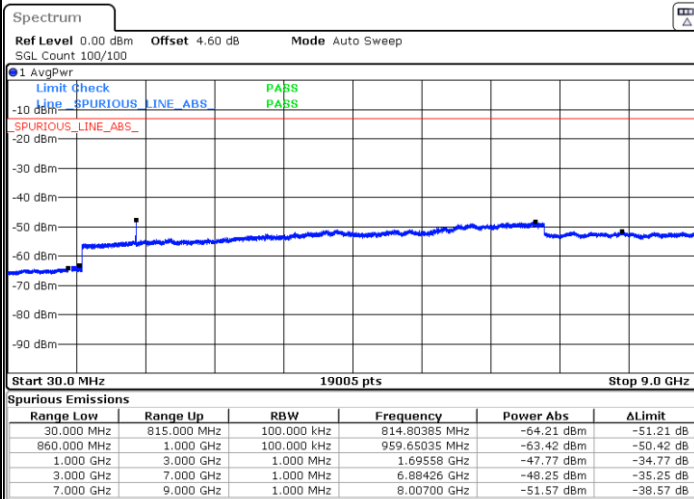

LTE Band 5 / 3MHz

Middle Channel / QPSK

Middle Channel / 16QAM

Date: 26 JUN 2019 11:16:53

Date: 26 JUN 2019 11:17:48

Highest Channel / QPSK

Highest Channel / 16QAM

Date: 26 JUN 2019 11:26:39

Date: 26 JUN 2019 11:27:34

LTE Band 5 / 5MHz

Lowest Channel / QPSK

Date: 26 JUN 2019 11:35:39

Lowest Channel / 16QAM

Date: 26 JUN 2019 11:36:33

Middle Channel / QPSK

Date: 26 JUN 2019 11:38:08