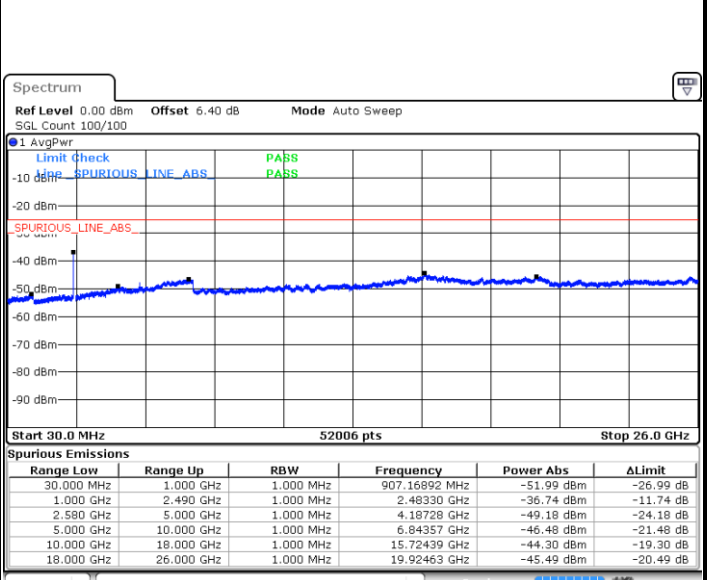

Date: 26 JUN 2019 14:35:48

LTE Band 7 / 5MHz

Lowest Channel / QPSK

Lowest Channel / 16QAM

Date: 11.JUL.2019 17:19:54

Date: 11.JUL.2019 17:20:48

Middle Channel / QPSK

Middle Channel / 16QAM

Date: 11.JUL.2019 17:22:36

Date: 11.JUL.2019 17:21:42

LTE Band 7 / 5MHz

Highest Channel / QPSK

Date: 11.JUL.2019 17:23:30

Highest Channel / 16QAM

Date: 11.JUL.2019 17:24:24

LTE Band 7 / 10MHz

Lowest Channel / QPSK

Date: 11.JUL.2019 17:36:24

Lowest Channel / 16QAM

Date: 11.JUL.2019 17:37:18

LTE Band 7 / 10MHz

Middle Channel / QPSK

Middle Channel / 16QAM

Date: 11.JUL.2019 17:39:06

Date: 11.JUL.2019 17:38:12

Highest Channel / QPSK

Highest Channel / 16QAM

Date: 11.JUL.2019 17:40:00

Date: 11.JUL.2019 17:40:54

LTE Band 7 / 15MHz

Lowest Channel / QPSK

Lowest Channel / 16QAM