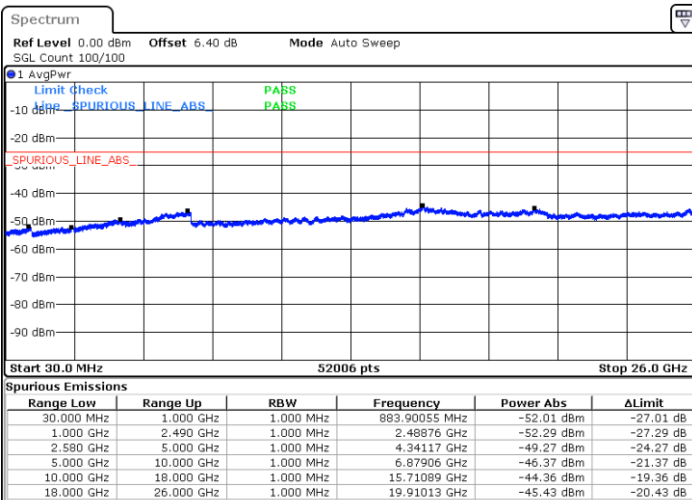

LTE Band 7 / 20MHz

Middle Channel / QPSK

Middle Channel / 16QAM

Date: 11.JUL.2019 18:50:24

Date: 11.JUL.2019 18:49:29

Highest Channel / QPSK

Highest Channel / 16QAM

Date: 11.JUL.2019 18:51:18

Date: 11.JUL.2019 18:52:12

LTE Band 7 / 5MHz

Lowest Channel / 64QAM

Middle Channel / 64QAM

Date: 11.JUL.2019 18:54:06

Date: 11.JUL.2019 18:55:00

Highest Channel / 64QAM

Date: 11.JUL.2019 18:55:54

LTE Band 7 / 10MHz

Lowest Channel / 64QAM

Date: 11.JUL.2019 03:09:57

Middle Channel / 64QAM

Date: 11.JUL.2019 19:15:07

Highest Channel / 64QAM

Date: 11.JUL.2019 19:02:09

LTE Band 7 / 15MHz

Lowest Channel / 64QAM

Date: 11.JUL.2019 19:20:16

Middle Channel / 64QAM

Date: 11.JUL.2019 19:21:03

Highest Channel / 64QAM

Date: 11.JUL.2019 19:21:53

LTE Band 7 / 20MHz

Lowest Channel / 64QAM