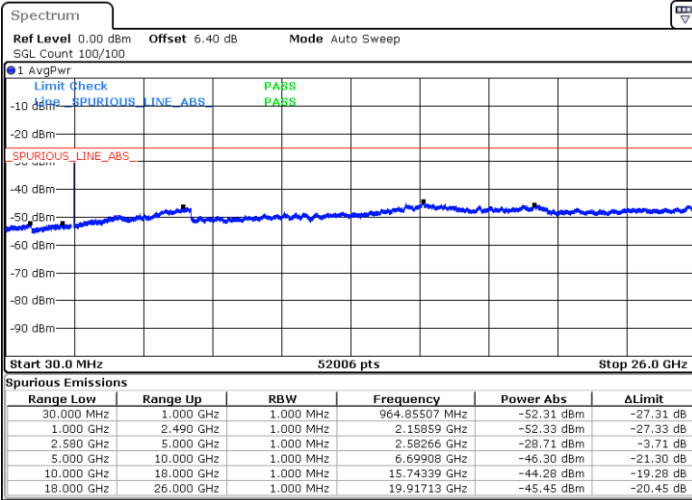

Date: 11.JUL.2019 17:38:12

Highest Channel / QPSK

Highest Channel / 16QAM

Date: 11.JUL.2019 17:40:00

Date: 11.JUL.2019 17:40:54

LTE Band 7 / 15MHz

Lowest Channel / QPSK

Lowest Channel / 16QAM

Date: 11.JUL.2019 17:52:54

Date: 11.JUL.2019 18:00:29

Middle Channel / QPSK

Middle Channel / 16QAM

Date: 11.JUL.2019 18:02:17

Date: 11.JUL.2019 18:01:23

LTE Band 7 / 15MHz

Highest Channel / QPSK

Highest Channel / 16QAM

Date: 11.JUL.2019 18:03:11

Date: 11.JUL.2019 18:04:05

LTE Band 7 / 20MHz

Lowest Channel / QPSK

Lowest Channel / 16QAM

Date: 11.JUL.2019 18:47:41

Date: 11.JUL.2019 18:48:35