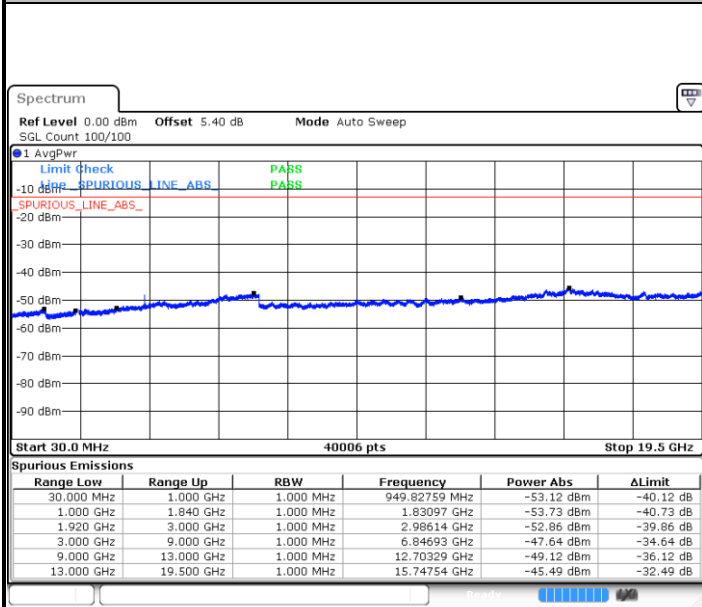

LTE Band 2 / 10MHz

Lowest Channel / 64QAM

Middle Channel / 64QAM

Date: 21 JUN 2019 23:26:04

Date: 21 JUN 2019 23:26:58

Highest Channel / 64QAM

Date: 21 JUN 2019 23:27:53

LTE Band 2 / 15MHz

Lowest Channel / 64QAM

Date: 21 JUN 2019 23:28:48

Middle Channel / 64QAM

Date: 21 JUN 2019 23:29:43

Highest Channel / 64QAM

Date: 21 JUN 2019 23:30:38

LTE Band 2 / 20MHz

Lowest Channel / 64QAM

Date: 21 JUN 2019 23:31:33

Middle Channel / 64QAM

Date: 21 JUN 2019 23:32:28

Highest Channel / 64QAM

Date: 21 JUN 2019 23:33:23

LTE Band 5 / 1.4MHz

Lowest Channel / QPSK

Lowest Channel / 16QAM

Date: 26 JUN 2019 10:53:54

Date: 26 JUN 2019 10:54:49

Middle Channel / QPSK

Middle Channel / 16QAM

Date: 26 JUN 2019 10:56:23

Date: 26 JUN 2019 10:57:18

LTE Band 5 / 1.4MHz

Highest Channel / QPSK