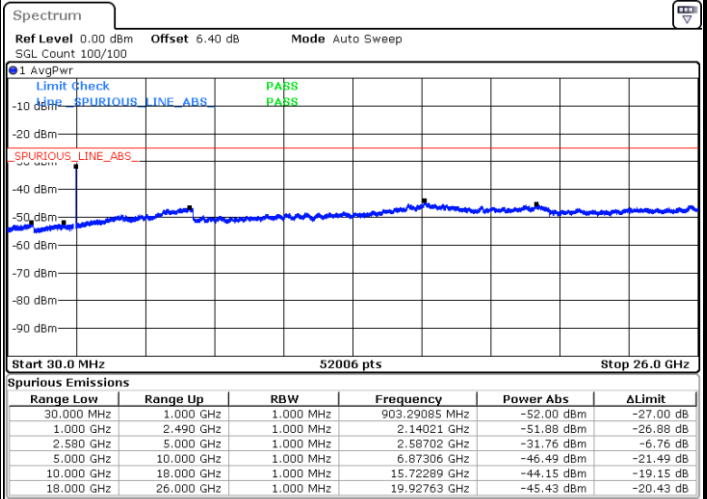

Highest Channel / 16QAM

Date: 11.JUL.2019 18:03:11

Date: 11.JUL.2019 18:04:05

LTE Band 7 / 20MHz

Lowest Channel / QPSK

Lowest Channel / 16QAM

Date: 11.JUL.2019 18:47:41

Date: 11.JUL.2019 18:48:35

LTE Band 7 / 20MHz

Middle Channel / QPSK

Middle Channel / 16QAM

Date: 11.JUL.2019 18:50:24

Date: 11.JUL.2019 18:49:29

Highest Channel / QPSK

Highest Channel / 16QAM

Date: 11.JUL.2019 18:51:18

Date: 11.JUL.2019 18:52:12

LTE Band 7 / 5MHz

Lowest Channel / 64QAM

Middle Channel / 64QAM

Date: 11.JUL.2019 18:54:06

Date: 11.JUL.2019 18:55:00

Highest Channel / 64QAM

Date: 11.JUL.2019 18:55:54