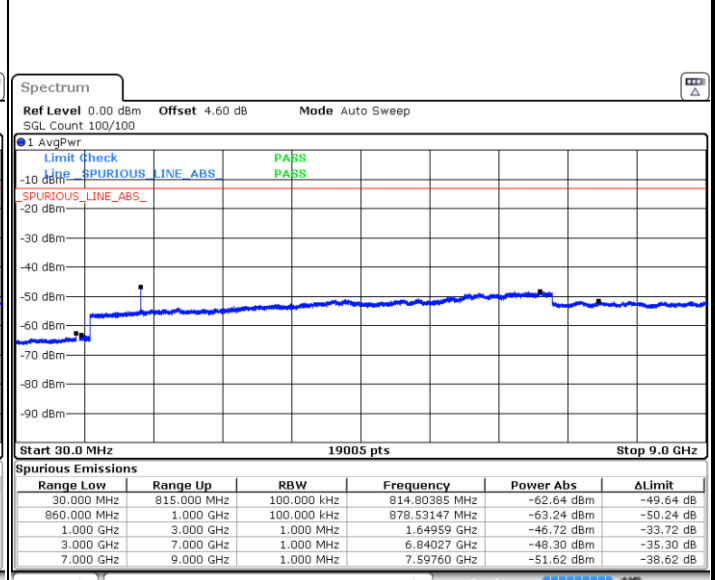

Date: 26 JUN 2019 11:27:34

LTE Band 5 / 5MHz

Lowest Channel / QPSK

Date: 26 JUN 2019 11:35:39

Lowest Channel / 16QAM

Date: 26 JUN 2019 11:36:33

Middle Channel / QPSK

Date: 26 JUN 2019 11:38:08

Middle Channel / 16QAM

Date: 26 JUN 2019 11:39:03

LTE Band 5 / 5MHz

Highest Channel / QPSK

Date: 26 JUN 2019 11:47:08

Highest Channel / 16QAM

Date: 26 JUN 2019 11:48:03

LTE Band 5 / 10MHz

Lowest Channel / QPSK

Date: 26 JUN 2019 11:56:08

Lowest Channel / 16QAM

Date: 26 JUN 2019 11:57:03

LTE Band 5 / 10MHz

Middle Channel / QPSK

Middle Channel / 16QAM

Date: 26 JUN 2019 11:58:37

Date: 26 JUN 2019 11:59:32

Highest Channel / QPSK

Highest Channel / 16QAM

Date: 26 JUN 2019 12:07:37

Date: 26 JUN 2019 12:08:32

LTE Band 5 / 1.4MHz

Lowest Channel / 64QAM

Middle Channel / 64QAM