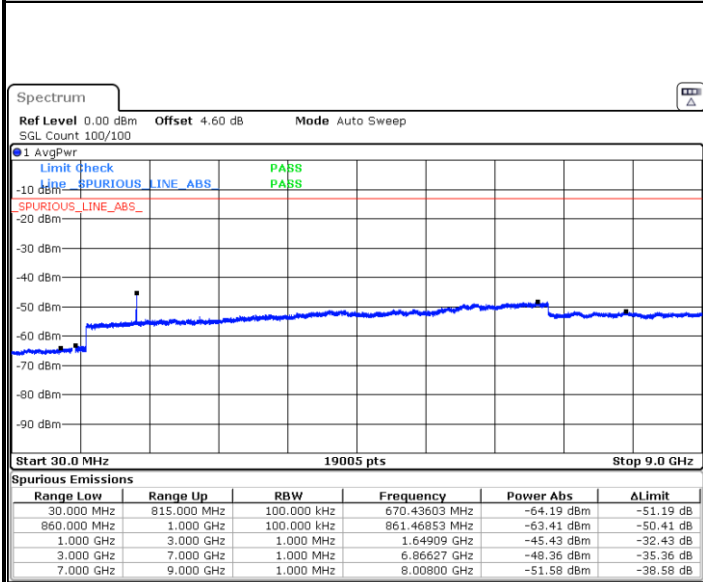

Date: 26 JUN 2019 11:05:23

Highest Channel / 16QAM

Date: 26 JUN 2019 11:06:18

LTE Band 5 / 3MHz

Lowest Channel / QPSK

Date: 26 JUN 2019 11:14:23

Lowest Channel / 16QAM

Date: 26 JUN 2019 11:15:18

LTE Band 5 / 3MHz

Middle Channel / QPSK

Middle Channel / 16QAM

Date: 26 JUN 2019 11:16:53

Date: 26 JUN 2019 11:17:48

Highest Channel / QPSK

Highest Channel / 16QAM

Date: 26 JUN 2019 11:26:39

Date: 26 JUN 2019 11:27:34

LTE Band 5 / 5MHz

Lowest Channel / QPSK

Date: 26 JUN 2019 11:35:39

Lowest Channel / 16QAM

Date: 26 JUN 2019 11:36:33

Middle Channel / QPSK

Date: 26 JUN 2019 11:38:08

Middle Channel / 16QAM

Date: 26 JUN 2019 11:39:03

LTE Band 5 / 5MHz

Highest Channel / QPSK

Date: 26 JUN 2019 11:47:08

Highest Channel / 16QAM

Date: 26 JUN 2019 11:48:03

LTE Band 5 / 10MHz