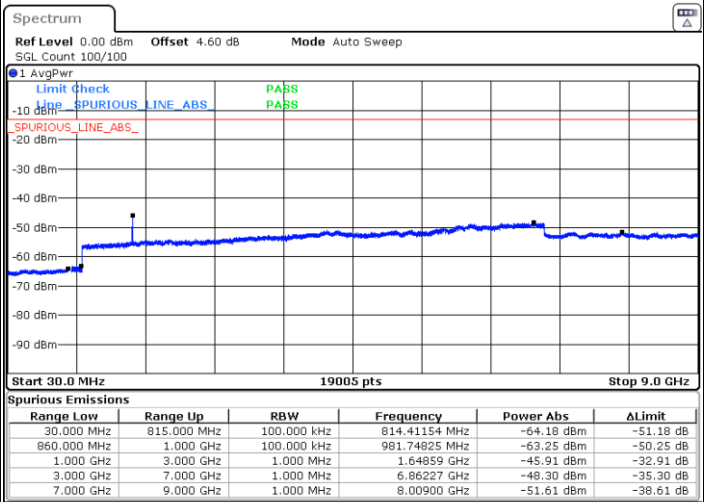

Date: 26 JUN 2019 11:05:23

Highest Channel / 16QAM

Date: 26 JUN 2019 11:06:18

LTE Band 5 / 3MHz

Lowest Channel / QPSK

Date: 26 JUN 2019 11:14:23

Lowest Channel / 16QAM

Date: 26 JUN 2019 11:15:18

LTE Band 5 / 3MHz

Middle Channel / QPSK

Middle Channel / 16QAM

Date: 26 JUN 2019 11:16:53

Date: 26 JUN 2019 11:17:48

Highest Channel / QPSK

Highest Channel / 16QAM

Date: 26 JUN 2019 11:26:39