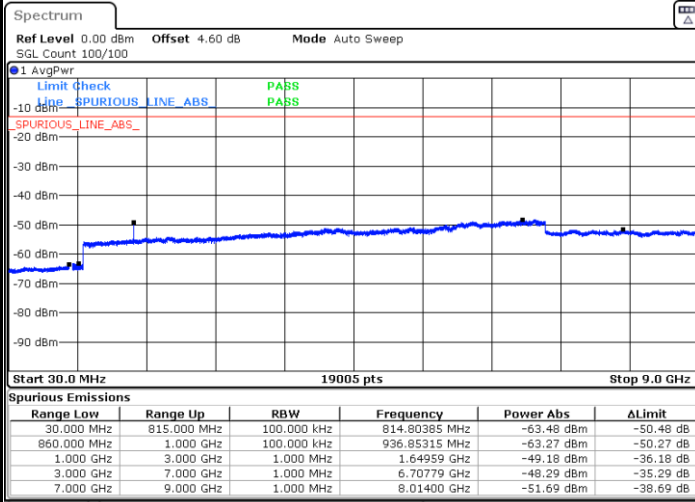

Date: 26 JUN 2019 14:10:27

Highest Channel / 64QAM

Date: 26 JUN 2019 14:15:17

LTE Band 5 / 5MHz

Lowest Channel / 64QAM

Middle Channel / 64QAM

Date: 26 JUN 2019 14:19:47

Date: 26 JUN 2019 14:20:41

Highest Channel / 64QAM

Date: 26 JUN 2019 14:25:34

LTE Band 5 / 10MHz

Lowest Channel / 64QAM

Middle Channel / 64QAM

Date: 26 JUN 2019 14:30:04

Date: 26 JUN 2019 14:30:58

Highest Channel / 64QAM

Date: 26 JUN 2019 14:35:48

LTE Band 7 / 5MHz

Lowest Channel / QPSK

Lowest Channel / 16QAM

Date: 11.JUL.2019 17:19:54

Date: 11.JUL.2019 17:20:48

Middle Channel / QPSK

Middle Channel / 16QAM