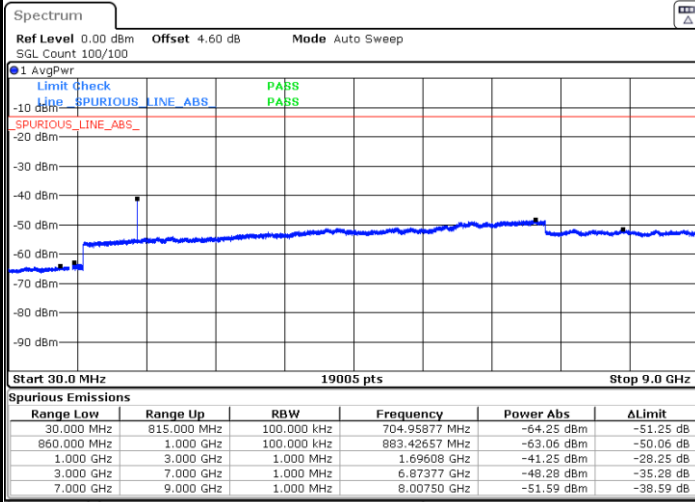

Date: 21 JUN 2019 23:31:33

Middle Channel / 64QAM

Date: 21 JUN 2019 23:32:28

Highest Channel / 64QAM

Date: 21 JUN 2019 23:33:23

LTE Band 5 / 1.4MHz

Lowest Channel / QPSK

Lowest Channel / 16QAM

Date: 26 JUN 2019 10:53:54

Date: 26 JUN 2019 10:54:49

Middle Channel / QPSK

Middle Channel / 16QAM

Date: 26 JUN 2019 10:56:23

Date: 26 JUN 2019 10:57:18

LTE Band 5 / 1.4MHz

Highest Channel / QPSK

Date: 26 JUN 2019 11:05:23

Highest Channel / 16QAM

Date: 26 JUN 2019 11:06:18

LTE Band 5 / 3MHz

Lowest Channel / QPSK

Date: 26 JUN 2019 11:14:23

Lowest Channel / 16QAM

Date: 26 JUN 2019 11:15:18