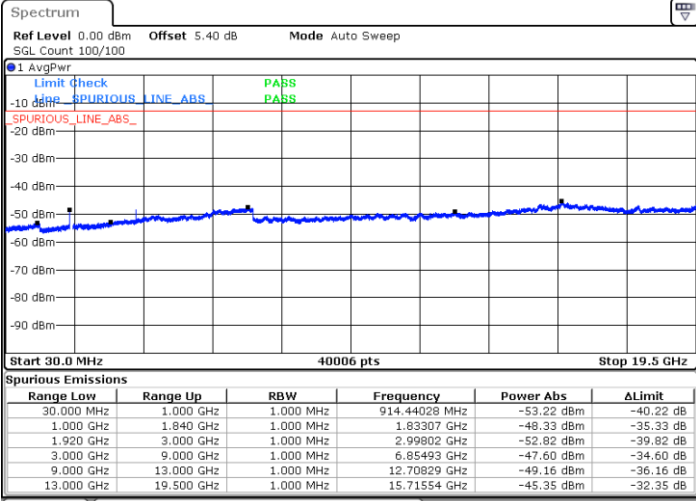

LTE Band 2 / 1.4MHz

Lowest Channel / 64QAM

Date: 21 JUN 2019 23:17:49

Middle Channel / 64QAM

Date: 21 JUN 2019 23:18:44

Highest Channel / 64QAM

Date: 21 JUN 2019 23:19:39

LTE Band 2 / 3MHz

LTE Band 2 / 10MHz

Lowest Channel / 64QAM

Middle Channel / 64QAM

Date: 21 JUN 2019 23:26:04

Date: 21 JUN 2019 23:26:58

Highest Channel / 64QAM

Date: 21 JUN 2019 23:27:53

LTE Band 2 / 15MHz