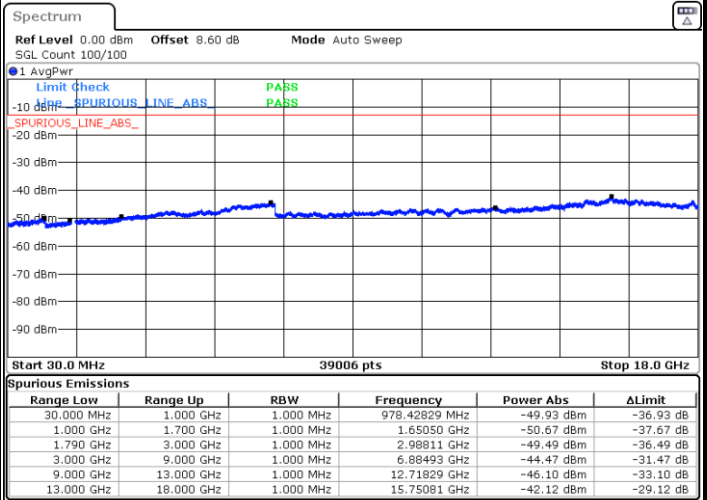

Lowest Channel / 64QAM

Date: 11.JUL.2019 19:20:16

Middle Channel / 64QAM

Date: 11.JUL.2019 19:21:03

Highest Channel / 64QAM

Date: 11.JUL.2019 19:21:53

LTE Band 7 / 20MHz

Lowest Channel / 64QAM

Middle Channel / 64QAM

Date: 11.JUL.2019 19:23:56

Date: 11.JUL.2019 19:24:42

Highest Channel / 64QAM

Date: 11.JUL.2019 19:25:34

LTE Band 66 / 1.4MHz

Lowest Channel / QPSK

Lowest Channel / 16QAM