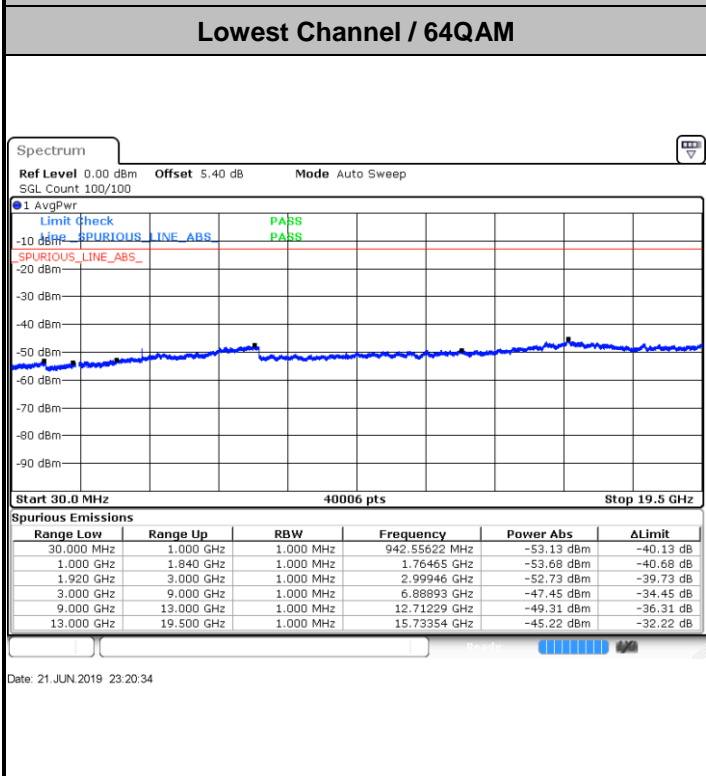

LTE Band 2 / 1.4MHz

Lowest Channel / 64QAM

Date: 21 JUN 2019 23:17:49

Middle Channel / 64QAM

Date: 21 JUN 2019 23:18:44

Highest Channel / 64QAM

Date: 21 JUN 2019 23:19:39

LTE Band 2 / 3MHz

LTE Band 2 / 10MHz

Lowest Channel / 64QAM

Middle Channel / 64QAM

Date: 21 JUN 2019 23:26:04

Date: 21 JUN 2019 23:26:58

Highest Channel / 64QAM

Date: 21 JUN 2019 23:27:53

LTE Band 2 / 15MHz

Lowest Channel / 64QAM

Date: 21 JUN 2019 23:28:48

Middle Channel / 64QAM

Date: 21 JUN 2019 23:29:43

Highest Channel / 64QAM

Date: 21 JUN 2019 23:30:38

LTE Band 2 / 20MHz

Lowest Channel / 64QAM