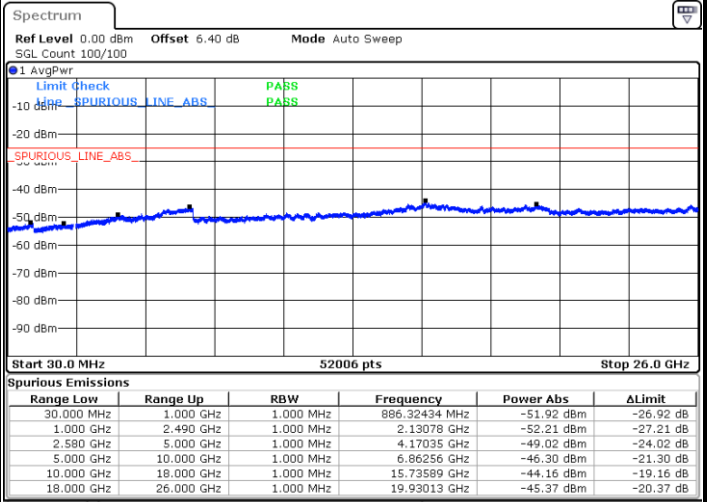

Highest Channel / 64QAM

Date: 26 JUN 2019 14:25:34

LTE Band 5 / 10MHz

Lowest Channel / 64QAM

Middle Channel / 64QAM

Date: 26 JUN 2019 14:30:04

Date: 26 JUN 2019 14:30:58

Highest Channel / 64QAM

Date: 26 JUN 2019 14:35:48

LTE Band 7 / 5MHz

Lowest Channel / QPSK

Lowest Channel / 16QAM

Date: 11.JUL.2019 17:19:54

Date: 11.JUL.2019 17:20:48

Middle Channel / QPSK

Middle Channel / 16QAM

Date: 11.JUL.2019 17:22:36

Date: 11.JUL.2019 17:21:42

LTE Band 7 / 5MHz

Highest Channel / QPSK

Date: 11.JUL.2019 17:23:30

Highest Channel / 16QAM

Date: 11.JUL.2019 17:24:24

LTE Band 7 / 10MHz