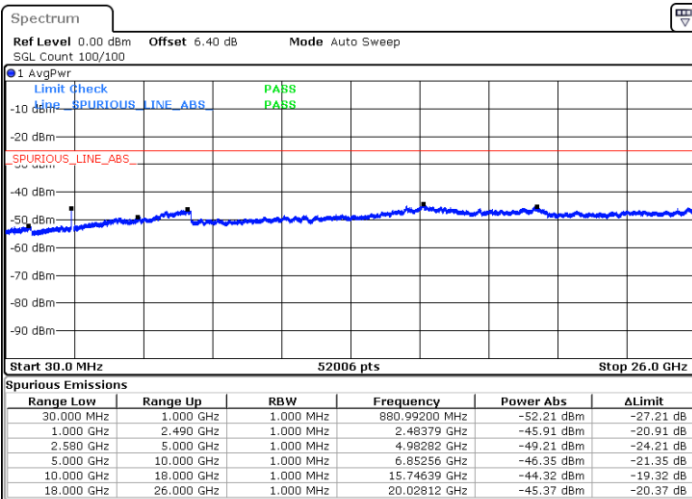

Date: 11.JUL.2019 17:52:54

Date: 11.JUL.2019 18:00:29

Middle Channel / QPSK

Middle Channel / 16QAM

Date: 11.JUL.2019 18:02:17

Date: 11.JUL.2019 18:01:23

LTE Band 7 / 15MHz

Highest Channel / QPSK

Highest Channel / 16QAM

Date: 11.JUL.2019 18:03:11

Date: 11.JUL.2019 18:04:05

LTE Band 7 / 20MHz

Lowest Channel / QPSK

Lowest Channel / 16QAM

Date: 11.JUL.2019 18:47:41

Date: 11.JUL.2019 18:48:35

LTE Band 7 / 20MHz

Middle Channel / QPSK

Middle Channel / 16QAM

Date: 11.JUL.2019 18:50:24

Date: 11.JUL.2019 18:49:29

Highest Channel / QPSK

Highest Channel / 16QAM

Date: 11.JUL.2019 18:51:18