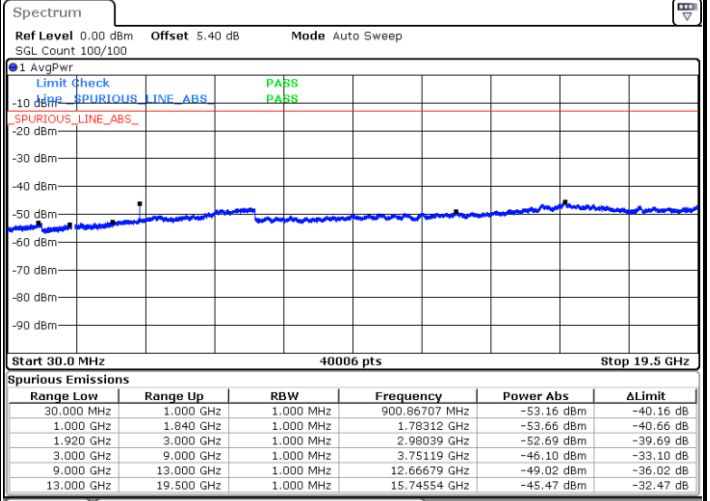

LTE Band 2 / 1.4MHz

Lowest Channel / 64QAM

Date: 21 JUN 2019 23:17:49

Middle Channel / 64QAM

Date: 21 JUN 2019 23:18:44

Highest Channel / 64QAM

Date: 21 JUN 2019 23:19:39

LTE Band 2 / 3MHz

LTE Band 2 / 10MHz

Lowest Channel / 64QAM

Middle Channel / 64QAM

Date: 21 JUN 2019 23:26:04

Date: 21 JUN 2019 23:26:58

Highest Channel / 64QAM

Date: 21 JUN 2019 23:27:53

LTE Band 2 / 15MHz