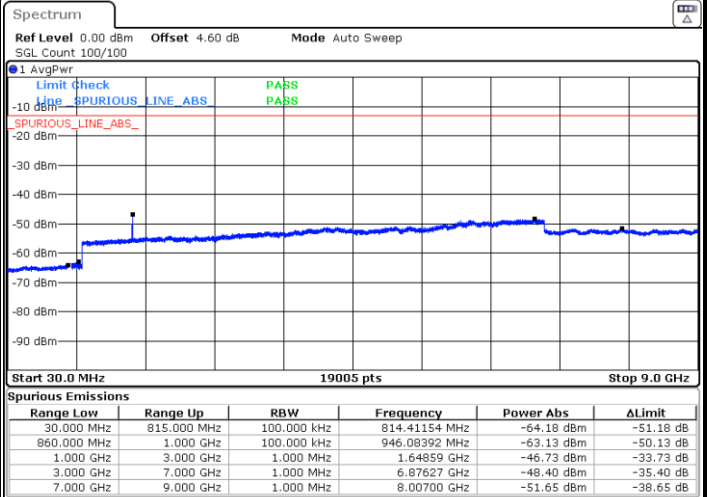

Date: 21 JUN 2019 23:31:33

Middle Channel / 64QAM

Date: 21 JUN 2019 23:32:28

Highest Channel / 64QAM

Date: 21 JUN 2019 23:33:23

LTE Band 5 / 1.4MHz

Lowest Channel / QPSK

Lowest Channel / 16QAM

Date: 26 JUN 2019 10:53:54

Date: 26 JUN 2019 10:54:49

Middle Channel / QPSK

Middle Channel / 16QAM

Date: 26 JUN 2019 10:56:23

Date: 26 JUN 2019 10:57:18

LTE Band 5 / 1.4MHz

Highest Channel / QPSK