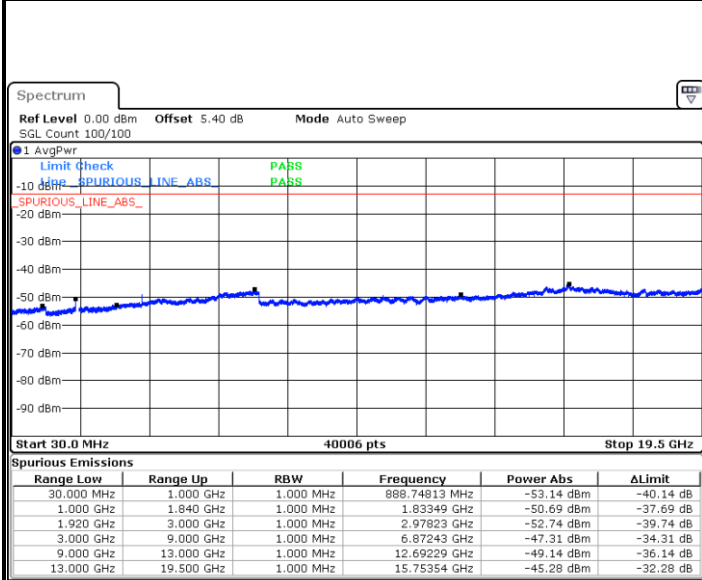

LTE Band 2 / 10MHz

Lowest Channel / 64QAM

Middle Channel / 64QAM

Date: 21 JUN 2019 23:26:04

Date: 21 JUN 2019 23:26:58

Highest Channel / 64QAM

Date: 21 JUN 2019 23:27:53

LTE Band 2 / 15MHz

Lowest Channel / 64QAM

Date: 21 JUN 2019 23:28:48

Middle Channel / 64QAM

Date: 21 JUN 2019 23:29:43

Highest Channel / 64QAM

Date: 21 JUN 2019 23:30:38

LTE Band 2 / 20MHz

Lowest Channel / 64QAM

Date: 21 JUN 2019 23:31:33

Middle Channel / 64QAM

Date: 21 JUN 2019 23:32:28

Highest Channel / 64QAM

Date: 21 JUN 2019 23:33:23

LTE Band 5 / 1.4MHz

Lowest Channel / QPSK

Lowest Channel / 16QAM

Date: 26 JUN 2019 10:53:54

Date: 26 JUN 2019 10:54:49

Middle Channel / QPSK

Middle Channel / 16QAM

Date: 26 JUN 2019 10:56:23

Date: 26 JUN 2019 10:57:18

LTE Band 5 / 1.4MHz

Highest Channel / QPSK