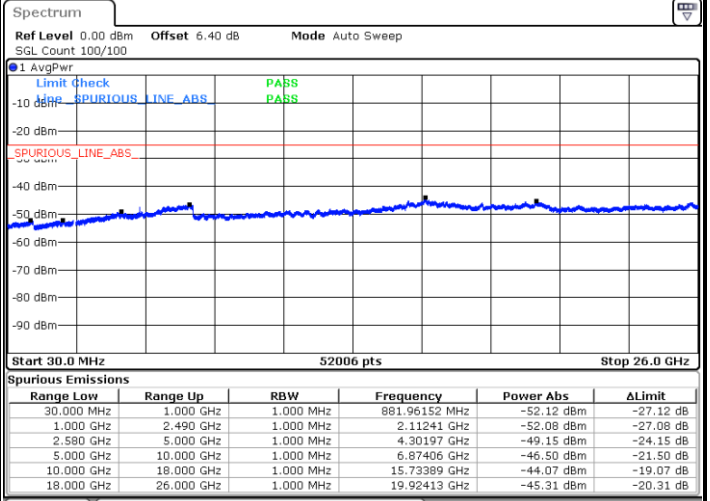

Date: 26 JUN 2019 14:10:27

Highest Channel / 64QAM

Date: 26 JUN 2019 14:15:17

LTE Band 5 / 5MHz

Lowest Channel / 64QAM

Middle Channel / 64QAM

Date: 26 JUN 2019 14:19:47

Date: 26 JUN 2019 14:20:41

Highest Channel / 64QAM

Date: 26 JUN 2019 14:25:34

LTE Band 5 / 10MHz

Lowest Channel / 64QAM

Middle Channel / 64QAM

Date: 26 JUN 2019 14:30:04

Date: 26 JUN 2019 14:30:58

Highest Channel / 64QAM

Date: 26 JUN 2019 14:35:48

LTE Band 7 / 5MHz

Lowest Channel / QPSK

Lowest Channel / 16QAM

Date: 11.JUL.2019 17:19:54

Date: 11.JUL.2019 17:20:48

Middle Channel / QPSK

Middle Channel / 16QAM