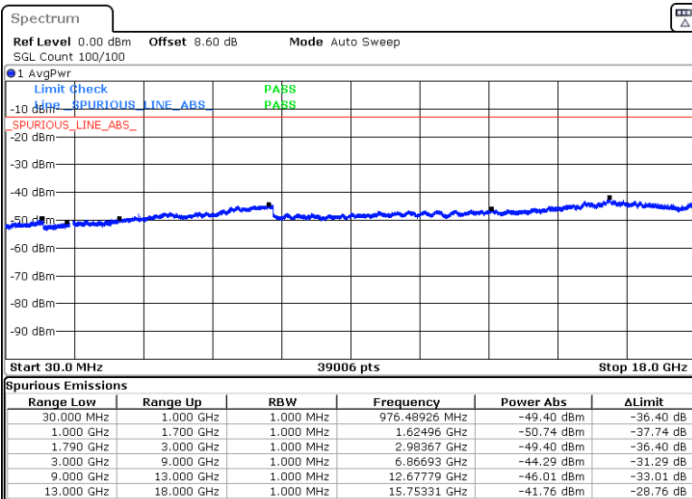

Middle Channel / QPSK

Middle Channel / 16QAM

Date: 2 JUL 2019 16:25:53

Date: 2 JUL 2019 16:25:11