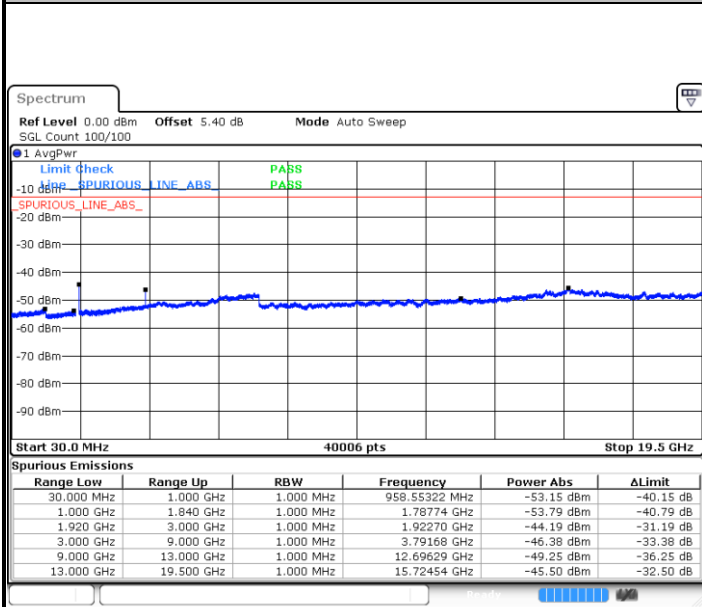

LTE Band 2 / 10MHz

Lowest Channel / 64QAM

Middle Channel / 64QAM

Date: 21 JUN 2019 23:26:04

Date: 21 JUN 2019 23:26:58

Highest Channel / 64QAM

Date: 21 JUN 2019 23:27:53

LTE Band 2 / 15MHz

Lowest Channel / 64QAM

Date: 21 JUN 2019 23:28:48

Middle Channel / 64QAM

Date: 21 JUN 2019 23:29:43

Highest Channel / 64QAM

Date: 21 JUN 2019 23:30:38

LTE Band 2 / 20MHz

Lowest Channel / 64QAM

Date: 21 JUN 2019 23:31:33

Middle Channel / 64QAM

Date: 21 JUN 2019 23:32:28

Highest Channel / 64QAM

Date: 21 JUN 2019 23:33:23

LTE Band 5 / 1.4MHz

Lowest Channel / QPSK

Lowest Channel / 16QAM

Date: 26 JUN 2019 10:53:54

Date: 26 JUN 2019 10:54:49

Middle Channel / QPSK

Middle Channel / 16QAM

Date: 26 JUN 2019 10:56:23

Date: 26 JUN 2019 10:57:18

LTE Band 5 / 1.4MHz

Highest Channel / QPSK