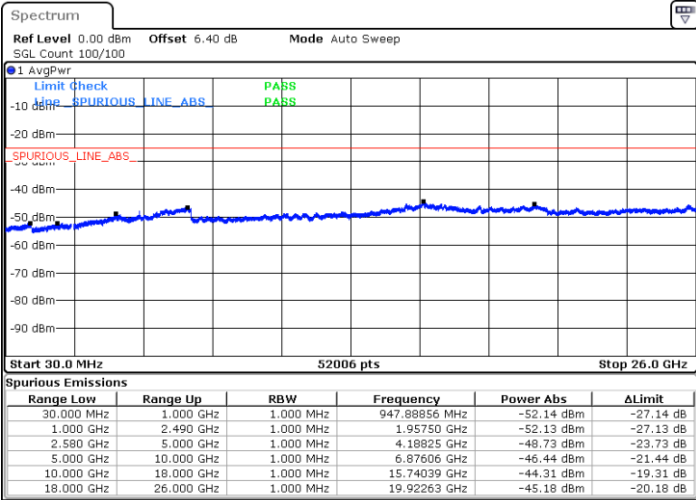

Date: 11.JUL.2019 17:22:36

Date: 11.JUL.2019 17:21:42

LTE Band 7 / 5MHz

Highest Channel / QPSK

Date: 11.JUL.2019 17:23:30

Highest Channel / 16QAM

Date: 11.JUL.2019 17:24:24

LTE Band 7 / 10MHz

Lowest Channel / QPSK

Date: 11.JUL.2019 17:36:24

Lowest Channel / 16QAM

Date: 11.JUL.2019 17:37:18

LTE Band 7 / 10MHz

Middle Channel / QPSK

Middle Channel / 16QAM

Date: 11.JUL.2019 17:39:06

Date: 11.JUL.2019 17:38:12

Highest Channel / QPSK

Highest Channel / 16QAM

Date: 11.JUL.2019 17:40:00

Date: 11.JUL.2019 17:40:54

LTE Band 7 / 15MHz

Lowest Channel / QPSK

Lowest Channel / 16QAM