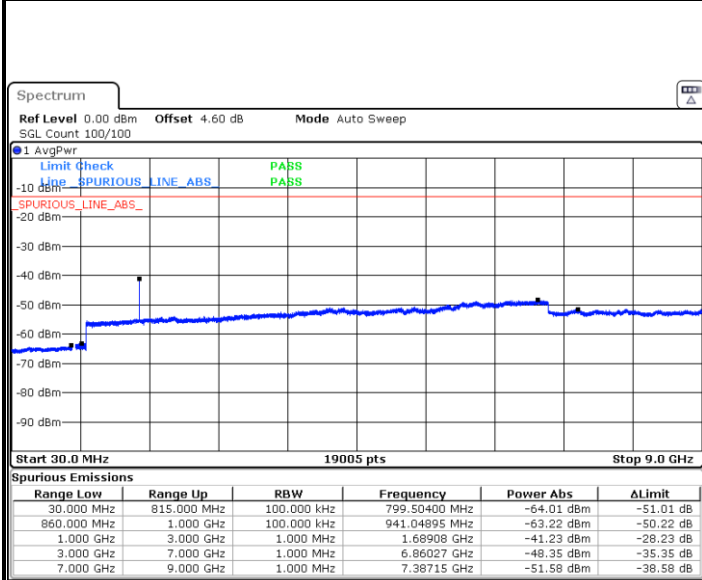

Date: 26 JUN 2019 11:27:34

LTE Band 5 / 5MHz

Lowest Channel / QPSK

Date: 26 JUN 2019 11:35:39

Lowest Channel / 16QAM

Date: 26 JUN 2019 11:36:33

Middle Channel / QPSK

Date: 26 JUN 2019 11:38:08

Middle Channel / 16QAM

Date: 26 JUN 2019 11:39:03

LTE Band 5 / 5MHz

Highest Channel / QPSK

Date: 26 JUN 2019 11:47:08

Highest Channel / 16QAM

Date: 26 JUN 2019 11:48:03

LTE Band 5 / 10MHz

Lowest Channel / QPSK

Date: 26 JUN 2019 11:56:08

Lowest Channel / 16QAM

Date: 26 JUN 2019 11:57:03

LTE Band 5 / 10MHz

Middle Channel / QPSK

Middle Channel / 16QAM

Date: 26 JUN 2019 11:58:37

Date: 26 JUN 2019 11:59:32

Highest Channel / QPSK

Highest Channel / 16QAM

Date: 26 JUN 2019 12:07:37

Date: 26 JUN 2019 12:08:32

LTE Band 5 / 1.4MHz

Lowest Channel / 64QAM

Middle Channel / 64QAM