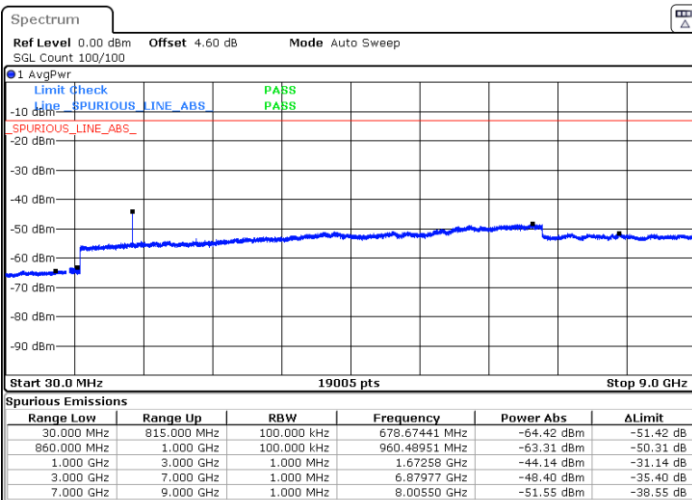

Date: 21 JUN 2019 23:31:33

Middle Channel / 64QAM

Date: 21 JUN 2019 23:32:28

Highest Channel / 64QAM

Date: 21 JUN 2019 23:33:23

LTE Band 5 / 1.4MHz

Lowest Channel / QPSK

Lowest Channel / 16QAM

Date: 26 JUN 2019 10:53:54

Date: 26 JUN 2019 10:54:49

Middle Channel / QPSK

Middle Channel / 16QAM

Date: 26 JUN 2019 10:56:23

Date: 26 JUN 2019 10:57:18

LTE Band 5 / 1.4MHz

Highest Channel / QPSK