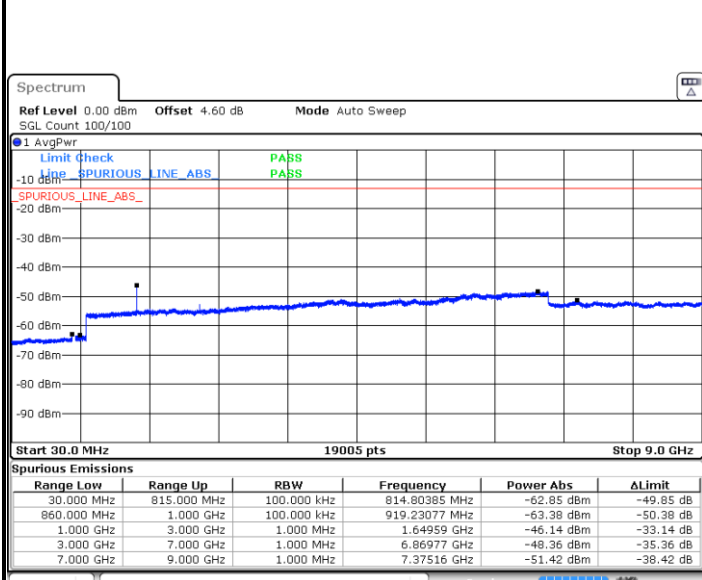

Date: 26 JUN 2019 11:27:34

LTE Band 5 / 5MHz

Lowest Channel / QPSK

Date: 26 JUN 2019 11:35:39

Lowest Channel / 16QAM

Date: 26 JUN 2019 11:36:33

Middle Channel / QPSK

Date: 26 JUN 2019 11:38:08

Middle Channel / 16QAM

Date: 26 JUN 2019 11:39:03

LTE Band 5 / 5MHz

Highest Channel / QPSK

Date: 26 JUN 2019 11:47:08

Highest Channel / 16QAM

Date: 26 JUN 2019 11:48:03

LTE Band 5 / 10MHz

Lowest Channel / QPSK

Date: 26 JUN 2019 11:56:08

Lowest Channel / 16QAM

Date: 26 JUN 2019 11:57:03

LTE Band 5 / 10MHz

Middle Channel / QPSK

Middle Channel / 16QAM

Date: 26 JUN 2019 11:58:37

Date: 26 JUN 2019 11:59:32

Highest Channel / QPSK

Highest Channel / 16QAM

Date: 26 JUN 2019 12:07:37

Date: 26 JUN 2019 12:08:32

LTE Band 5 / 1.4MHz

Lowest Channel / 64QAM

Middle Channel / 64QAM