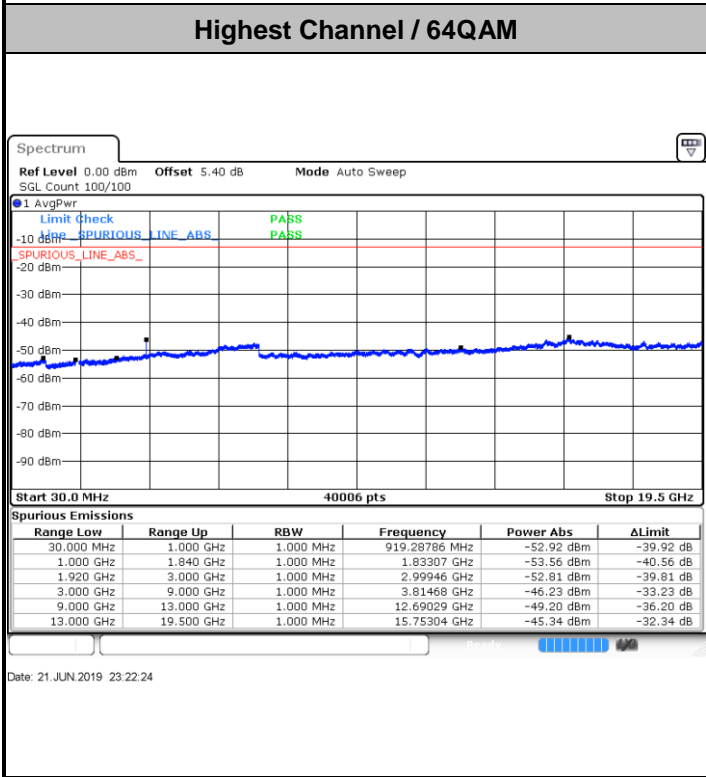

LTE Band 2 / 1.4MHz

Lowest Channel / 64QAM

Date: 21 JUN 2019 23:17:49

Middle Channel / 64QAM

Date: 21 JUN 2019 23:18:44

Highest Channel / 64QAM

Date: 21 JUN 2019 23:19:39

LTE Band 2 / 3MHz

LTE Band 2 / 10MHz

Lowest Channel / 64QAM

Middle Channel / 64QAM

Date: 21 JUN 2019 23:26:04

Date: 21 JUN 2019 23:26:58

Highest Channel / 64QAM

Date: 21 JUN 2019 23:27:53

LTE Band 2 / 15MHz

Lowest Channel / 64QAM

Date: 21 JUN 2019 23:28:48

Middle Channel / 64QAM

Date: 21 JUN 2019 23:29:43

Highest Channel / 64QAM

Date: 21 JUN 2019 23:30:38

LTE Band 2 / 20MHz

Lowest Channel / 64QAM