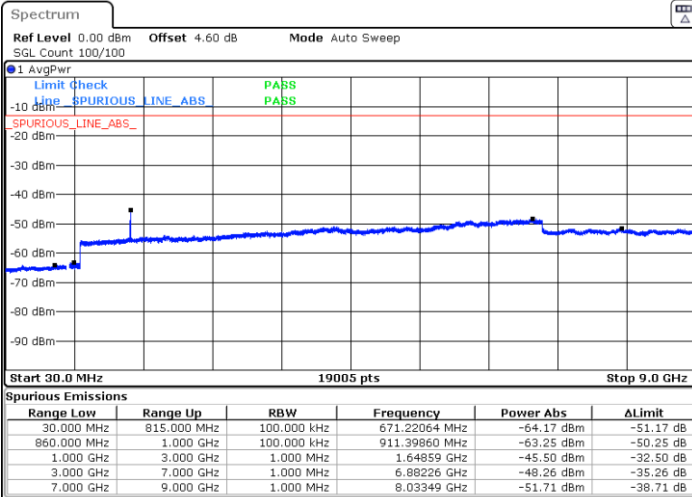

Date: 21 JUN 2019 23:31:33

Middle Channel / 64QAM

Date: 21 JUN 2019 23:32:28

Highest Channel / 64QAM

Date: 21 JUN 2019 23:33:23

LTE Band 5 / 1.4MHz

Lowest Channel / QPSK

Lowest Channel / 16QAM

Date: 26 JUN 2019 10:53:54

Date: 26 JUN 2019 10:54:49

Middle Channel / QPSK

Middle Channel / 16QAM

Date: 26 JUN 2019 10:56:23

Date: 26 JUN 2019 10:57:18

LTE Band 5 / 1.4MHz

Highest Channel / QPSK