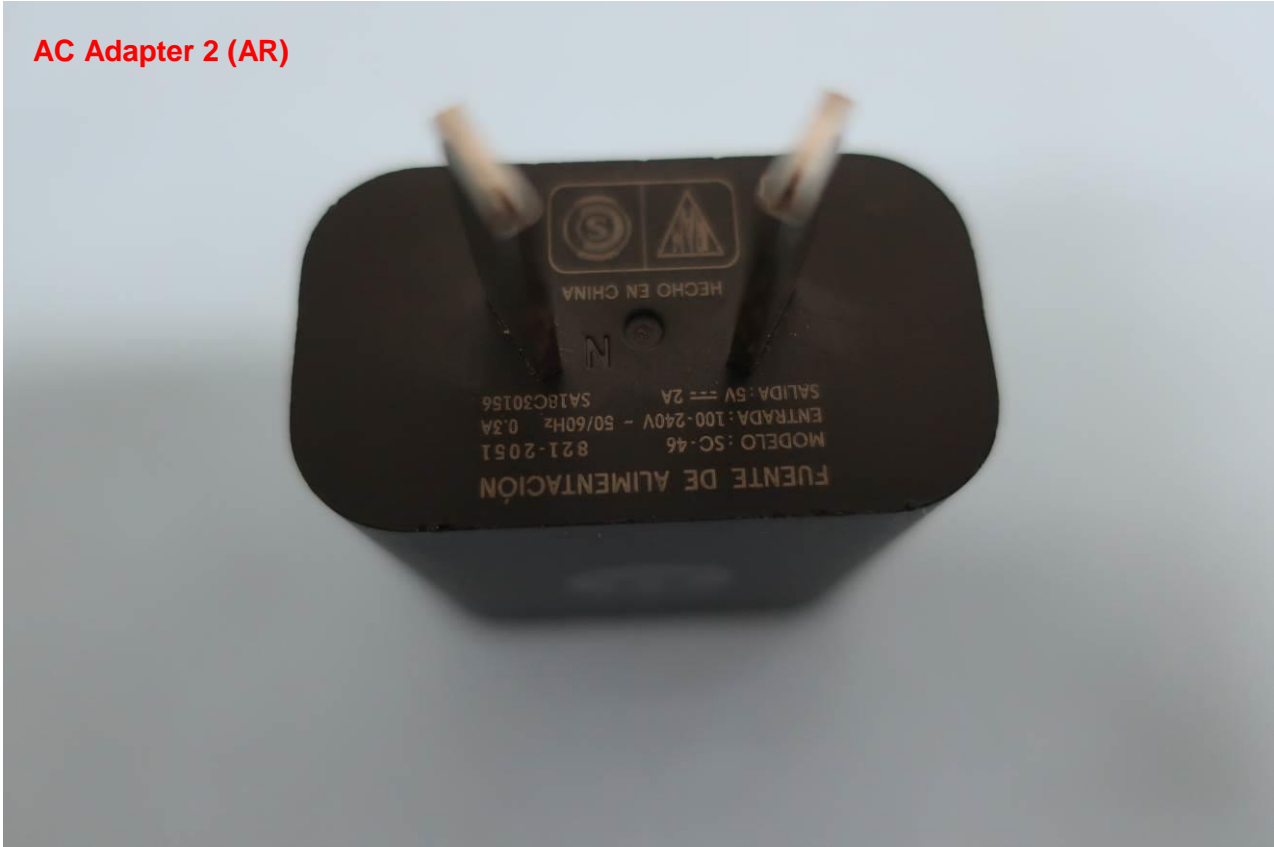

Brand Name: Motorola / Model Name: XT2016-1

AC Adapter 2 (AR)