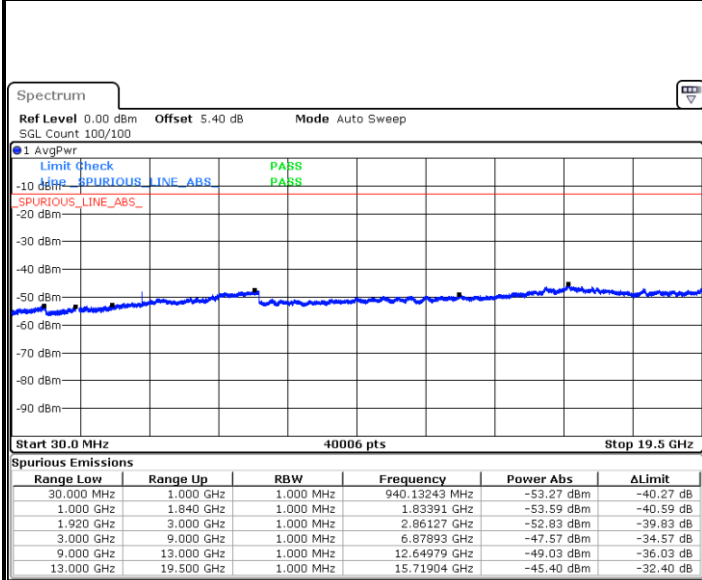

LTE Band 2 / 1.4MHz

Lowest Channel / 64QAM

Date: 21 JUN 2019 23:17:49

Middle Channel / 64QAM

Date: 21 JUN 2019 23:18:44

Highest Channel / 64QAM

Date: 21 JUN 2019 23:19:39

LTE Band 2 / 10MHz

Lowest Channel / 64QAM

Middle Channel / 64QAM

Date: 21 JUN 2019 23:26:04

Date: 21 JUN 2019 23:26:58

Highest Channel / 64QAM

Date: 21 JUN 2019 23:27:53

LTE Band 2 / 15MHz

Lowest Channel / 64QAM

Date: 21 JUN 2019 23:28:48

Middle Channel / 64QAM

Date: 21 JUN 2019 23:29:43

Highest Channel / 64QAM

Date: 21 JUN 2019 23:30:38

LTE Band 2 / 20MHz

Lowest Channel / 64QAM

Date: 21 JUN 2019 23:31:33