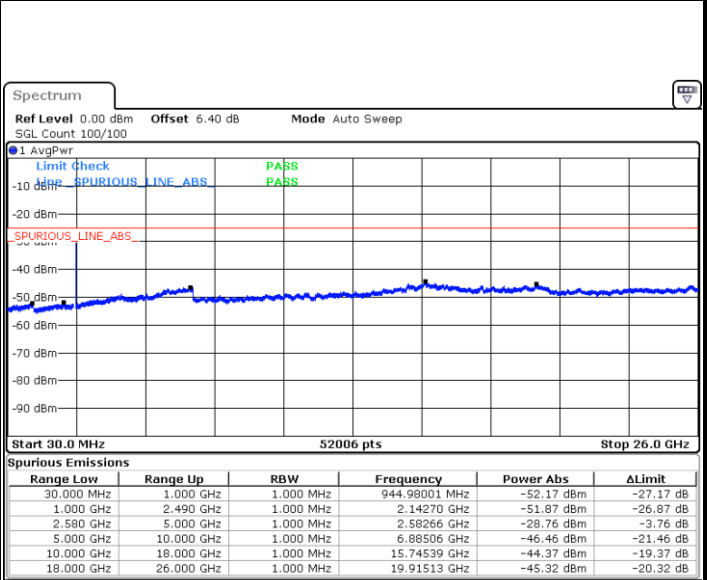

Highest Channel / QPSK

Highest Channel / 16QAM

Date: 11.JUL.2019 17:40:00

Date: 11.JUL.2019 17:40:54

LTE Band 7 / 15MHz

Lowest Channel / QPSK

Lowest Channel / 16QAM

Date: 11.JUL.2019 17:52:54

Date: 11.JUL.2019 18:00:29

Middle Channel / QPSK

Middle Channel / 16QAM

Date: 11.JUL.2019 18:02:17

Date: 11.JUL.2019 18:01:23

LTE Band7 / 15MHz

Highest Channel / QPSK

Date: 11.JUL.2019 18:03:11

Highest Channel / 16QAM

Date: 11.JUL.2019 18:04:05

LTE Band 7 / 20MHz

Lowest Channel / QPSK

Date: 11.JUL.2019 18:47:41

Lowest Channel / 16QAM

Date: 11.JUL.2019 18:48:35

LTE Band 7 / 20MHz