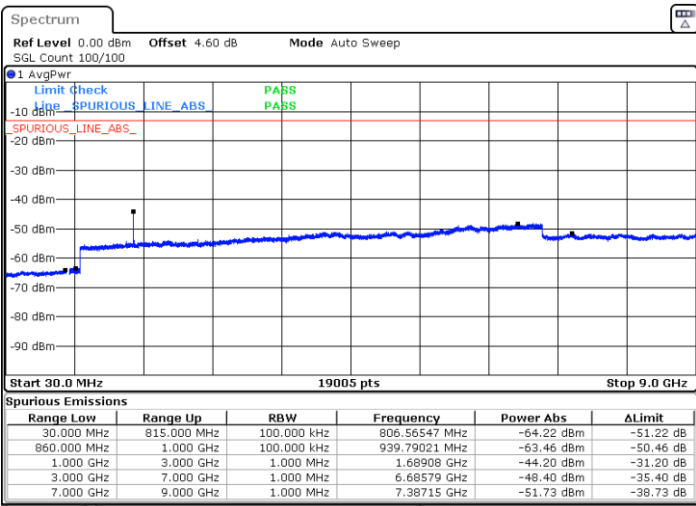

Date: 26 JUN 2019 14:00:04

Highest Channel / 64QAM

Date: 26 JUN 2019 14:05:02

LTE Band 5 / 3MHz

Lowest Channel / 64QAM

Middle Channel / 64QAM

Date: 26 JUN 2019 14:09:32

Date: 26 JUN 2019 14:10:27

Highest Channel / 64QAM

Date: 26 JUN 2019 14:15:17

LTE Band 5 / 5MHz

Lowest Channel / 64QAM

Middle Channel / 64QAM

Date: 26 JUN 2019 14:19:47

Date: 26 JUN 2019 14:20:41

Highest Channel / 64QAM

Date: 26 JUN 2019 14:25:34

LTE Band 5 / 10MHz

Lowest Channel / 64QAM

Middle Channel / 64QAM

Date: 26 JUN 2019 14:30:04

Date: 26 JUN 2019 14:30:58

Highest Channel / 64QAM

Date: 26 JUN 2019 14:35:48