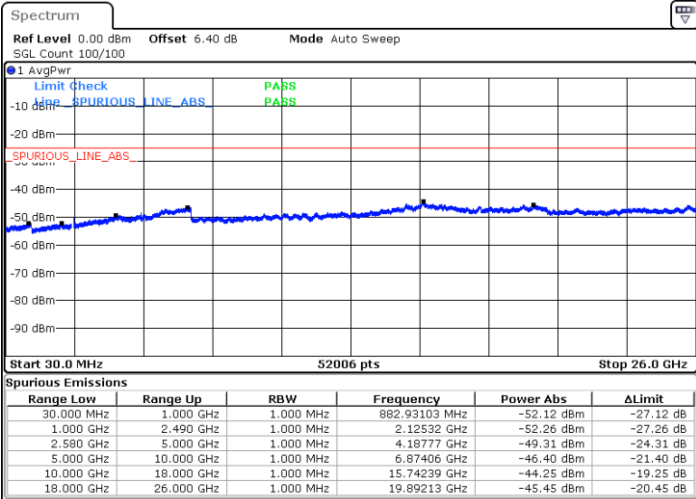

Date: 11.JUL.2019 17:21:42

LTE Band 7 / 5MHz

Highest Channel / QPSK

Date: 11.JUL.2019 17:23:30

Highest Channel / 16QAM

Date: 11.JUL.2019 17:24:24

LTE Band 7 / 10MHz

Lowest Channel / QPSK

Date: 11.JUL.2019 17:36:24

Lowest Channel / 16QAM

Date: 11.JUL.2019 17:37:18

LTE Band 7 / 10MHz

Middle Channel / QPSK

Middle Channel / 16QAM

Date: 11.JUL.2019 17:39:06

Date: 11.JUL.2019 17:38:12

Highest Channel / QPSK

Highest Channel / 16QAM

Date: 11.JUL.2019 17:40:00

Date: 11.JUL.2019 17:40:54

LTE Band 7 / 15MHz

Lowest Channel / QPSK

Lowest Channel / 16QAM

Date: 11.JUL.2019 17:52:54