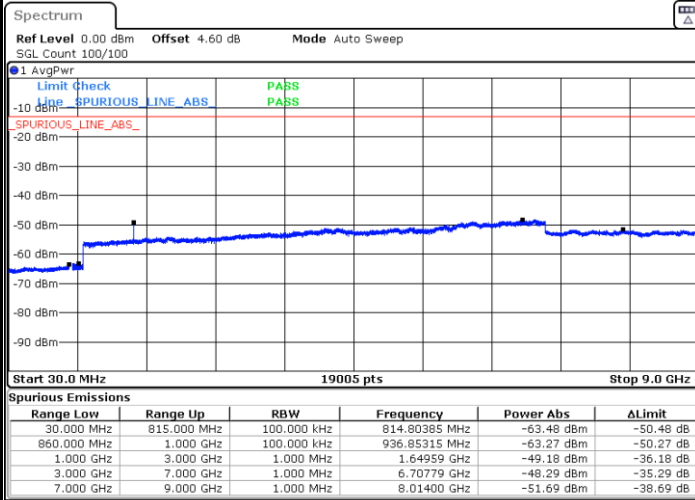

Date: 26 JUN 2019 14:00:04

Highest Channel / 64QAM

Date: 26 JUN 2019 14:05:02

LTE Band 5 / 3MHz

Lowest Channel / 64QAM

Middle Channel / 64QAM

Date: 26 JUN 2019 14:09:32

Date: 26 JUN 2019 14:10:27

Highest Channel / 64QAM

Date: 26 JUN 2019 14:15:17

LTE Band 5 / 5MHz

Lowest Channel / 64QAM

Middle Channel / 64QAM

Date: 26 JUN 2019 14:19:47

Date: 26 JUN 2019 14:20:41

Highest Channel / 64QAM

Date: 26 JUN 2019 14:25:34

LTE Band 5 / 10MHz

Lowest Channel / 64QAM

Middle Channel / 64QAM

Date: 26 JUN 2019 14:30:04

Date: 26 JUN 2019 14:30:58

Highest Channel / 64QAM

Date: 26 JUN 2019 14:35:48