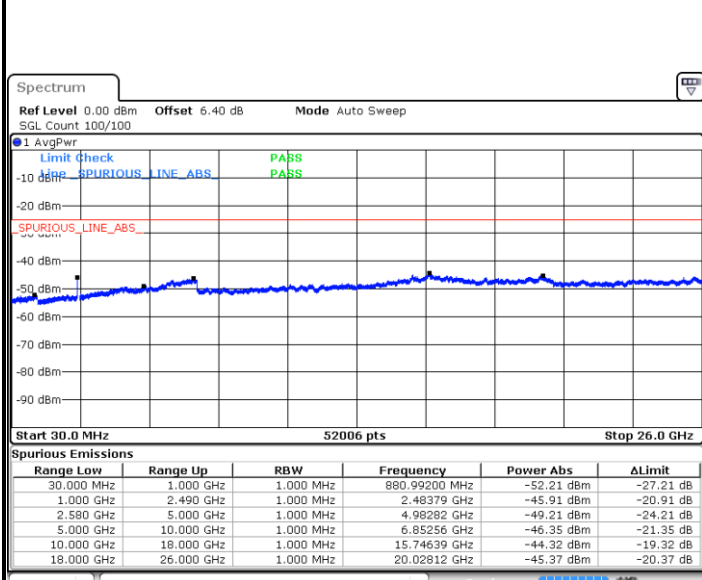

Highest Channel / QPSK

Highest Channel / 16QAM

Date: 11.JUL.2019 17:40:00

Date: 11.JUL.2019 17:40:54

LTE Band 7 / 15MHz

Lowest Channel / QPSK

Lowest Channel / 16QAM

Date: 11.JUL.2019 17:52:54

Date: 11.JUL.2019 18:00:29

Middle Channel / QPSK

Middle Channel / 16QAM

Date: 11.JUL.2019 18:02:17

Date: 11.JUL.2019 18:01:23

LTE Band7 / 15MHz

Highest Channel / QPSK

Date: 11.JUL.2019 18:03:11

Highest Channel / 16QAM

Date: 11.JUL.2019 18:04:05

LTE Band 7 / 20MHz

Lowest Channel / QPSK

Date: 11.JUL.2019 18:47:41

Lowest Channel / 16QAM

Date: 11.JUL.2019 18:48:35

LTE Band 7 / 20MHz