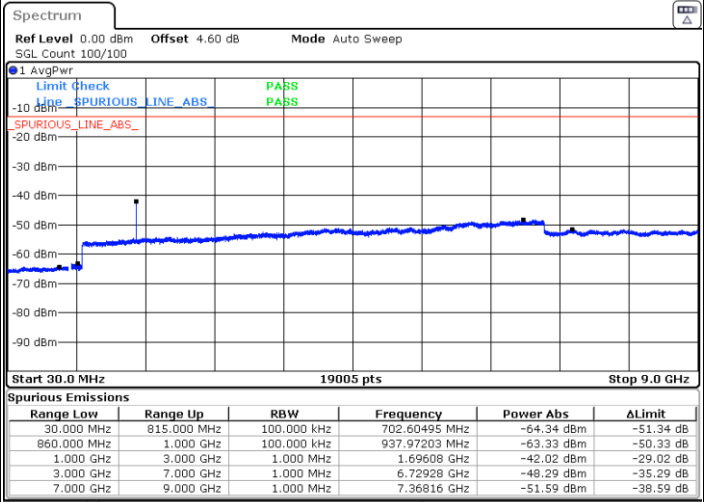

Middle Channel / 64QAM

Date: 21 JUN 2019 23:32:28

Highest Channel / 64QAM

Date: 21 JUN 2019 23:33:23

LTE Band 5 / 1.4MHz

Lowest Channel / QPSK

Lowest Channel / 16QAM

Date: 26 JUN 2019 10:53:54

Date: 26 JUN 2019 10:54:49

Middle Channel / QPSK

Middle Channel / 16QAM

Date: 26 JUN 2019 10:56:23

Date: 26 JUN 2019 10:57:18

LTE Band 5 / 1.4MHz

Highest Channel / QPSK

Date: 26 JUN 2019 11:05:23

Highest Channel / 16QAM

Date: 26 JUN 2019 11:06:18

LTE Band 5 / 3MHz

Lowest Channel / QPSK

Date: 26 JUN 2019 11:14:23

Lowest Channel / 16QAM

Date: 26 JUN 2019 11:15:18

LTE Band 5 / 3MHz