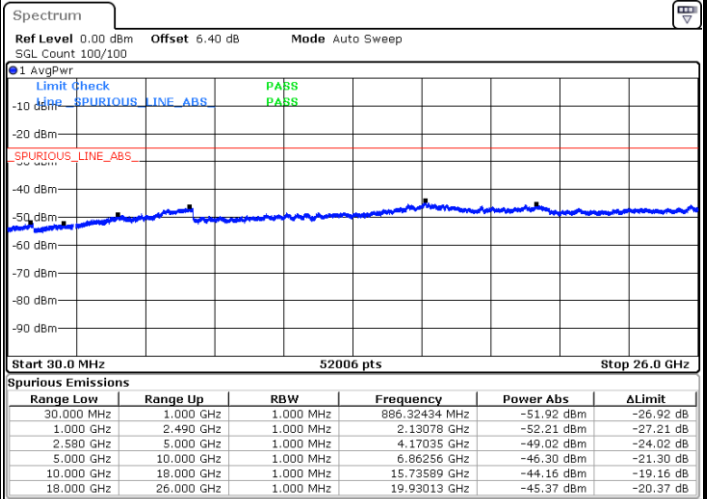

Date: 26 JUN 2019 14:25:34

LTE Band 5 / 10MHz

Lowest Channel / 64QAM

Middle Channel / 64QAM

Date: 26 JUN 2019 14:30:04

Date: 26 JUN 2019 14:30:58

Highest Channel / 64QAM

Date: 26 JUN 2019 14:35:48

LTE Band 7 / 5MHz

Lowest Channel / QPSK

Lowest Channel / 16QAM

Date: 11.JUL.2019 17:19:54

Date: 11.JUL.2019 17:20:48

Middle Channel / QPSK

Middle Channel / 16QAM

Date: 11.JUL.2019 17:22:36

Date: 11.JUL.2019 17:21:42

LTE Band 7 / 5MHz

Highest Channel / QPSK

Date: 11.JUL.2019 17:23:30

Highest Channel / 16QAM

Date: 11.JUL.2019 17:24:24

LTE Band 7 / 10MHz

Lowest Channel / QPSK