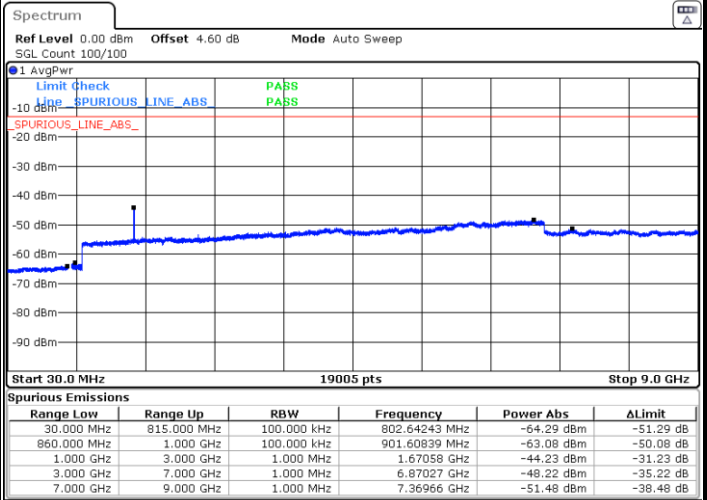

Date: 26 JUN 2019 11:17:48