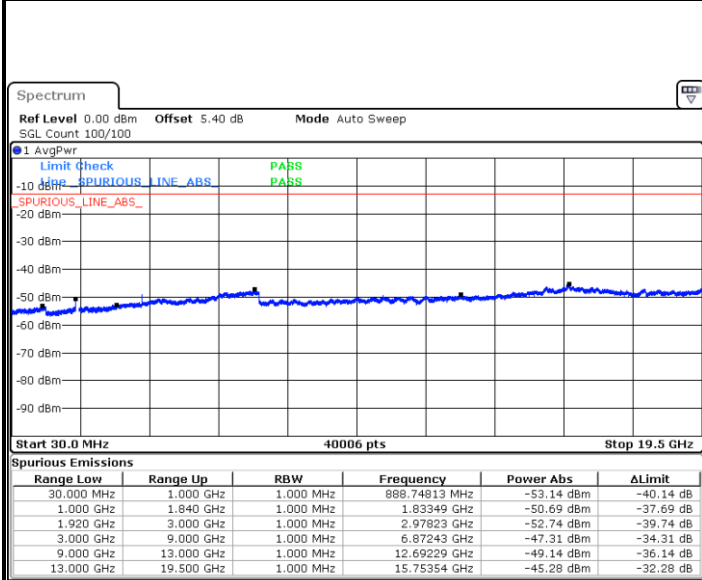

Lowest Channel / 64QAM

Middle Channel / 64QAM

Date: 21 JUN 2019 23:26:04

Date: 21 JUN 2019 23:26:58

Highest Channel / 64QAM

Date: 21 JUN 2019 23:27:53

LTE Band 2 / 15MHz

Lowest Channel / 64QAM

Date: 21 JUN 2019 23:28:48

Middle Channel / 64QAM

Date: 21 JUN 2019 23:29:43

Highest Channel / 64QAM

Date: 21 JUN 2019 23:30:38

LTE Band 2 / 20MHz

Lowest Channel / 64QAM

Date: 21 JUN 2019 23:31:33

Middle Channel / 64QAM

Date: 21 JUN 2019 23:32:28

Highest Channel / 64QAM

Date: 21 JUN 2019 23:33:23

LTE Band 5 / 1.4MHz

Lowest Channel / QPSK

Lowest Channel / 16QAM

Date: 26 JUN 2019 10:53:54

Date: 26 JUN 2019 10:54:49

Middle Channel / QPSK

Middle Channel / 16QAM

Date: 26 JUN 2019 10:56:23

Date: 26 JUN 2019 10:57:18

LTE Band 5 / 1.4MHz

Highest Channel / QPSK

Date: 26 JUN 2019 11:05:23