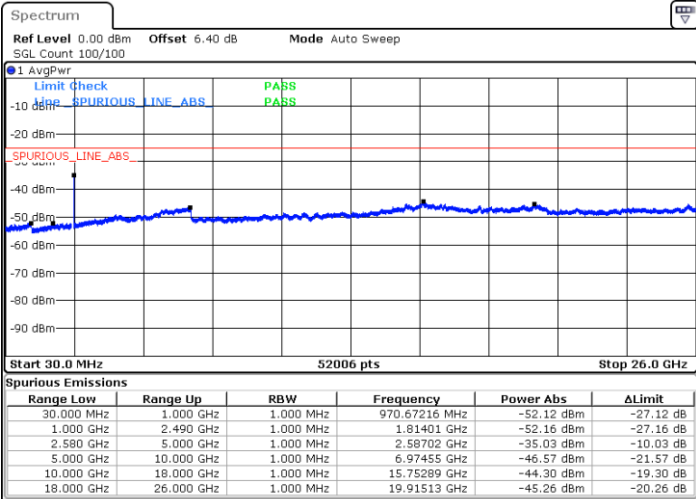

Highest Channel / 16QAM

Date: 11.JUL.2019 18:04:05

LTE Band 7 / 20MHz

Lowest Channel / QPSK

Date: 11.JUL.2019 18:47:41

Lowest Channel / 16QAM

Date: 11.JUL.2019 18:48:35

LTE Band 7 / 20MHz

Middle Channel / QPSK

Middle Channel / 16QAM

Date: 11.JUL.2019 18:50:24

Date: 11.JUL.2019 18:49:29

Highest Channel / QPSK

Highest Channel / 16QAM

Date: 11.JUL.2019 18:51:18

Date: 11.JUL.2019 18:52:12

LTE Band 7 / 5MHz

Lowest Channel / 64QAM

Middle Channel / 64QAM

Date: 11.JUL.2019 18:54:06

Date: 11.JUL.2019 18:55:00

Highest Channel / 64QAM

Date: 11.JUL.2019 18:55:54

LTE Band 7 / 10MHz

Lowest Channel / 64QAM

Date: 11.JUL.2019 03:09:57

Middle Channel / 64QAM

Date: 11.JUL.2019 19:15:07

Highest Channel / 64QAM

Date: 11.JUL.2019 19:02:09

LTE Band 7 / 15MHz

Lowest Channel / 64QAM