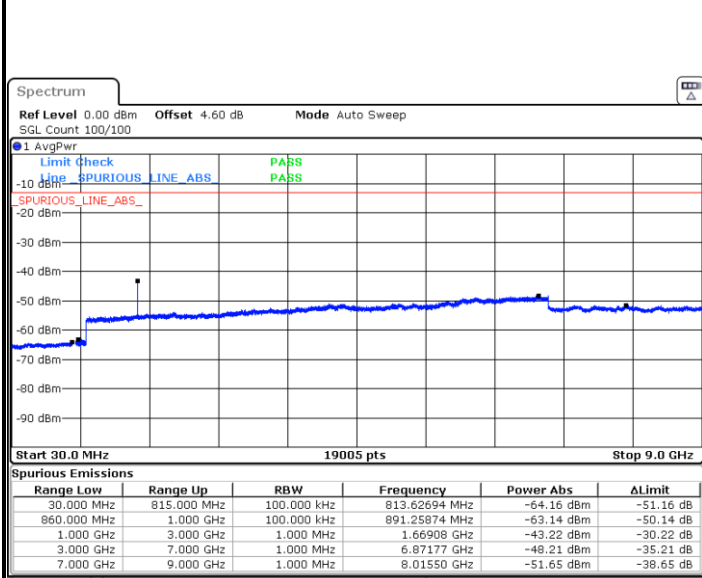

LTE Band 5 / 5MHz

Lowest Channel / QPSK

Date: 26 JUN 2019 11:35:39

Lowest Channel / 16QAM

Date: 26 JUN 2019 11:36:33

Middle Channel / QPSK

Date: 26 JUN 2019 11:38:08

Middle Channel / 16QAM

Date: 26 JUN 2019 11:39:03

LTE Band 5 / 5MHz

Highest Channel / QPSK

Date: 26 JUN 2019 11:47:08

Highest Channel / 16QAM

Date: 26 JUN 2019 11:48:03

LTE Band 5 / 10MHz

Lowest Channel / QPSK

Date: 26 JUN 2019 11:56:08

Lowest Channel / 16QAM

Date: 26 JUN 2019 11:57:03

LTE Band 5 / 10MHz

Middle Channel / QPSK

Middle Channel / 16QAM

Date: 26 JUN 2019 11:58:37

Date: 26 JUN 2019 11:59:32