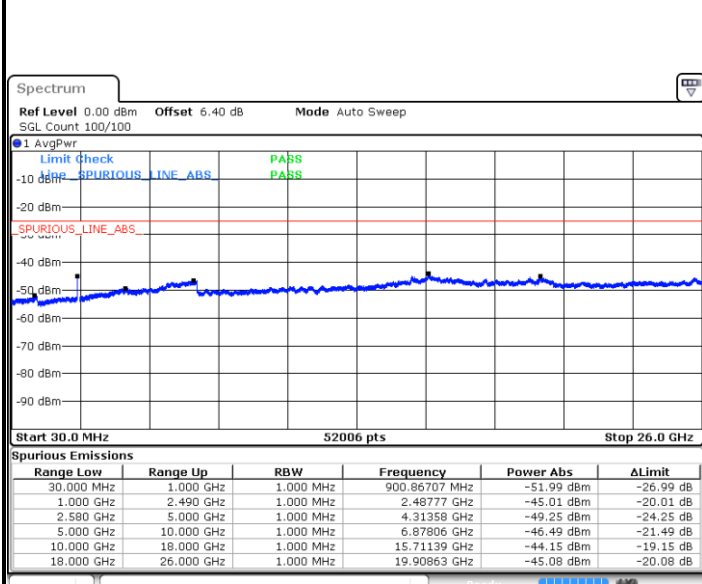

LTE Band 7 / 5MHz

Lowest Channel / 64QAM

Middle Channel / 64QAM

Date: 11.JUL.2019 18:54:06

Date: 11.JUL.2019 18:55:00

Highest Channel / 64QAM

Date: 11.JUL.2019 18:55:54

LTE Band 7 / 10MHz

Lowest Channel / 64QAM

Date: 11.JUL.2019 03:09:57

Middle Channel / 64QAM

Date: 11.JUL.2019 19:15:07

Highest Channel / 64QAM

Date: 11.JUL.2019 19:02:09

LTE Band 7 / 15MHz

Lowest Channel / 64QAM

Date: 11.JUL.2019 19:20:16

Middle Channel / 64QAM

Date: 11.JUL.2019 19:21:03

Highest Channel / 64QAM

Date: 11.JUL.2019 19:21:53

LTE Band 7 / 20MHz

Lowest Channel / 64QAM

Middle Channel / 64QAM

Date: 11.JUL.2019 19:23:56

Date: 11.JUL.2019 19:24:42

Highest Channel / 64QAM

Date: 11.JUL.2019 19:25:34

LTE Band 66 / 1.4MHz

Lowest Channel / QPSK

Lowest Channel / 16QAM

Date: 2 JUL 2019 16:15:48