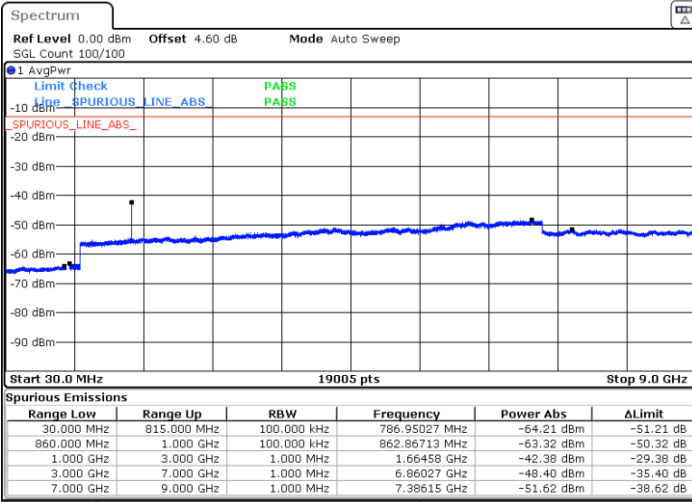

Date: 26 JUN 2019 11:39:03

LTE Band 5 / 5MHz

Highest Channel / QPSK

Date: 26 JUN 2019 11:47:08

Highest Channel / 16QAM

Date: 26 JUN 2019 11:48:03

LTE Band 5 / 10MHz

Lowest Channel / QPSK

Date: 26 JUN 2019 11:56:08

Lowest Channel / 16QAM

Date: 26 JUN 2019 11:57:03

LTE Band 5 / 10MHz

Middle Channel / QPSK

Middle Channel / 16QAM

Date: 26 JUN 2019 11:58:37

Date: 26 JUN 2019 11:59:32

Highest Channel / QPSK

Highest Channel / 16QAM

Date: 26 JUN 2019 12:07:37

Date: 26 JUN 2019 12:08:32

LTE Band 5 / 1.4MHz

Lowest Channel / 64QAM

Middle Channel / 64QAM

Date: 26 JUN 2019 13:59:09