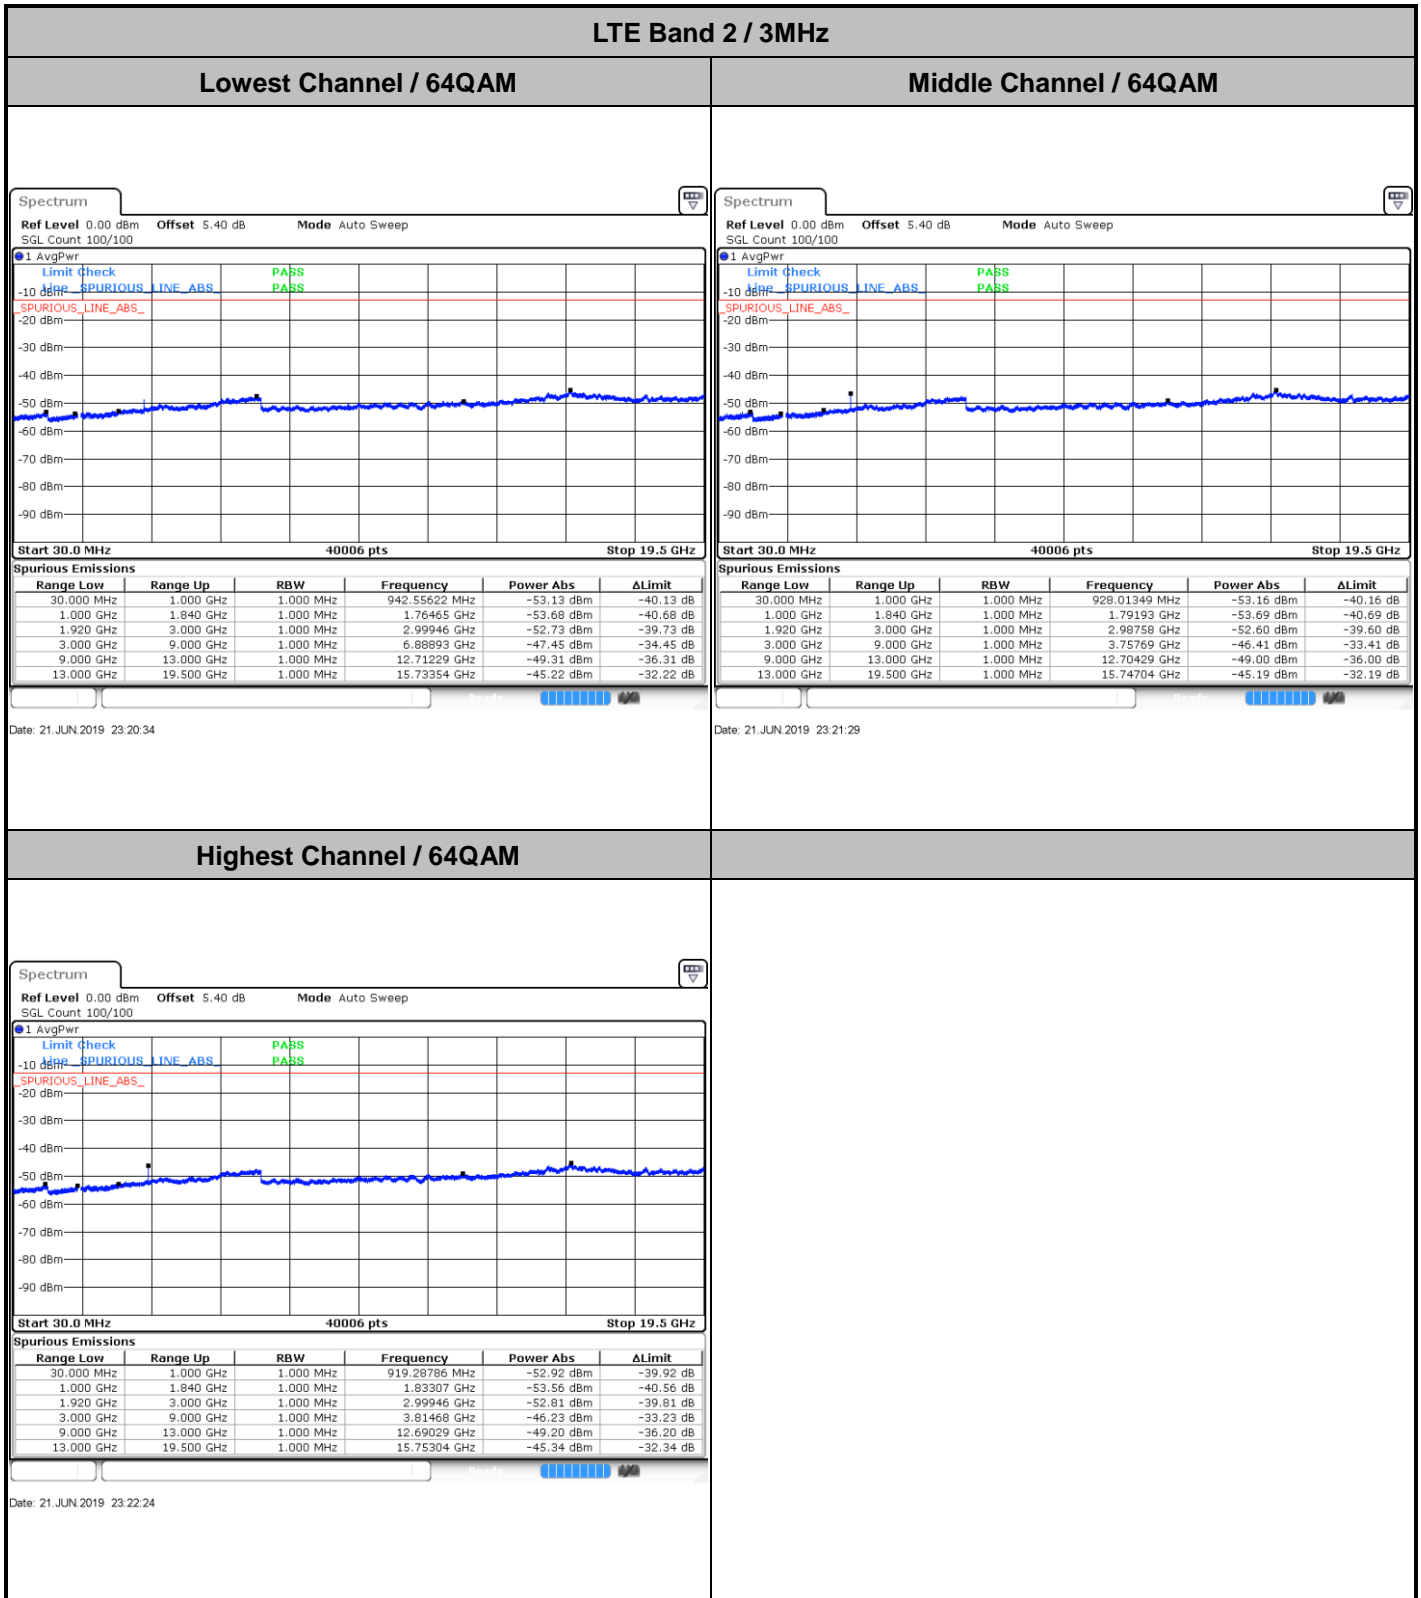

LTE Band 2 / 1.4MHz

Lowest Channel / 64QAM

Date: 21 JUN 2019 23:17:49

Middle Channel / 64QAM

Date: 21 JUN 2019 23:18:44

Highest Channel / 64QAM

Date: 21 JUN 2019 23:19:39

LTE Band 2 / 10MHz

Lowest Channel / 64QAM

Middle Channel / 64QAM

Date: 21 JUN 2019 23:26:04

Date: 21 JUN 2019 23:26:58

Highest Channel / 64QAM

Date: 21 JUN 2019 23:27:53

LTE Band 2 / 15MHz

Lowest Channel / 64QAM