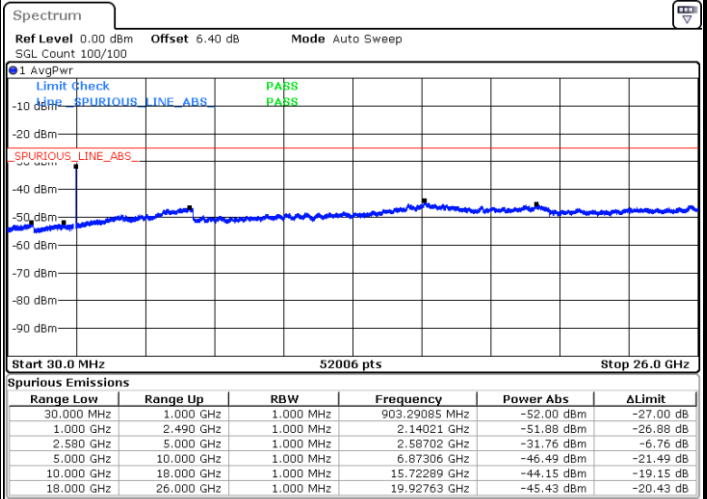

Highest Channel / 16QAM

Date: 11.JUL.2019 18:04:05

LTE Band 7 / 20MHz

Lowest Channel / QPSK

Date: 11.JUL.2019 18:47:41

Lowest Channel / 16QAM

Date: 11.JUL.2019 18:48:35

LTE Band 7 / 20MHz

Middle Channel / QPSK

Middle Channel / 16QAM

Date: 11.JUL.2019 18:50:24

Date: 11.JUL.2019 18:49:29

Highest Channel / QPSK

Highest Channel / 16QAM

Date: 11.JUL.2019 18:51:18

Date: 11.JUL.2019 18:52:12

LTE Band 7 / 5MHz

Lowest Channel / 64QAM

Middle Channel / 64QAM

Date: 11.JUL.2019 18:54:06

Date: 11.JUL.2019 18:55:00

Highest Channel / 64QAM

Date: 11.JUL.2019 18:55:54

LTE Band 7 / 10MHz

Lowest Channel / 64QAM

Date: 11.JUL.2019 03:09:57

Middle Channel / 64QAM

Date: 11.JUL.2019 19:15:07

Highest Channel / 64QAM

Date: 11.JUL.2019 19:02:09

LTE Band 7 / 15MHz

Lowest Channel / 64QAM