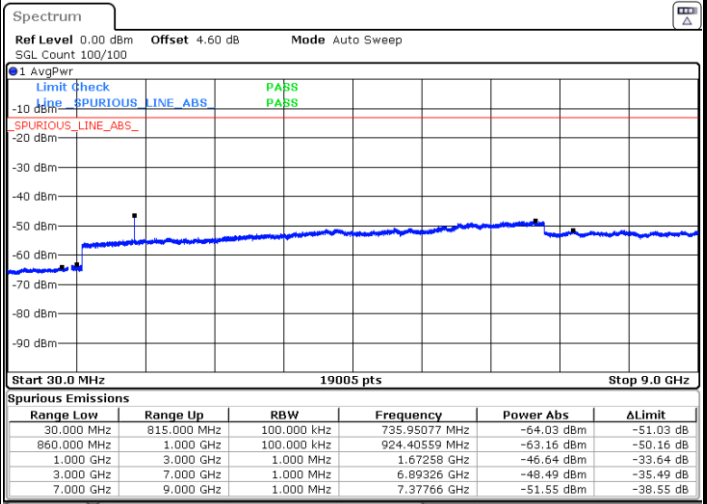

Date: 26 JUN 2019 11:56:08

Lowest Channel / 16QAM

Date: 26 JUN 2019 11:57:03

LTE Band 5 / 10MHz

Middle Channel / QPSK

Middle Channel / 16QAM

Date: 26 JUN 2019 11:58:37

Date: 26 JUN 2019 11:59:32

Highest Channel / QPSK

Highest Channel / 16QAM

Date: 26 JUN 2019 12:07:37

Date: 26 JUN 2019 12:08:32

LTE Band 5 / 1.4MHz

Lowest Channel / 64QAM

Middle Channel / 64QAM

Date: 26 JUN 2019 13:59:09

Date: 26 JUN 2019 14:00:04

Highest Channel / 64QAM

Date: 26 JUN 2019 14:05:02

LTE Band 5 / 3MHz

Lowest Channel / 64QAM

Middle Channel / 64QAM

Date: 26 JUN 2019 14:09:32

Date: 26 JUN 2019 14:10:27

Highest Channel / 64QAM

Date: 26 JUN 2019 14:15:17

LTE Band 5 / 5MHz

Lowest Channel / 64QAM

Middle Channel / 64QAM

Date: 26 JUN 2019 14:19:47

Date: 26 JUN 2019 14:20:41

Highest Channel / 64QAM