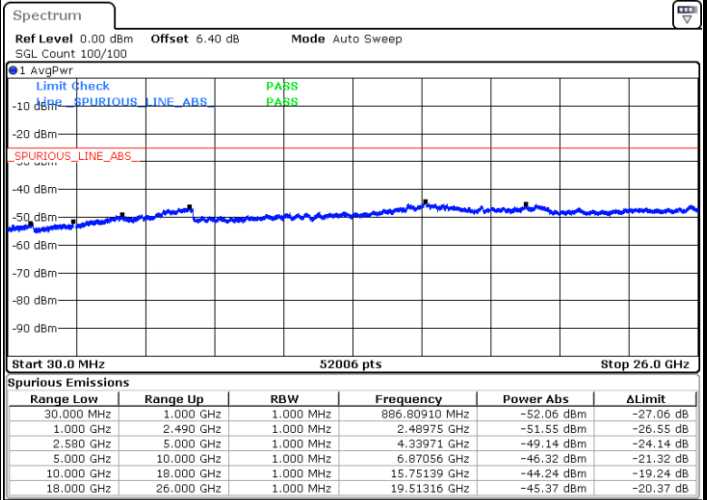

Date: 11.JUL.2019 18:49:29