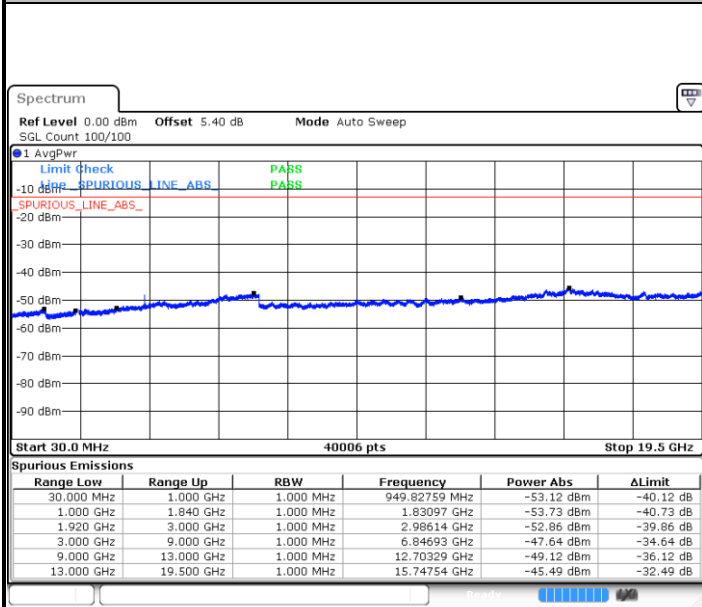

Lowest Channel / 64QAM

Middle Channel / 64QAM

Date: 21 JUN 2019 23:26:04

Date: 21 JUN 2019 23:26:58

Highest Channel / 64QAM

Date: 21 JUN 2019 23:27:53

LTE Band 2 / 15MHz

Lowest Channel / 64QAM

Date: 21 JUN 2019 23:28:48

Middle Channel / 64QAM

Date: 21 JUN 2019 23:29:43

Highest Channel / 64QAM

Date: 21 JUN 2019 23:30:38

LTE Band 2 / 20MHz

Lowest Channel / 64QAM

Date: 21 JUN 2019 23:31:33

Middle Channel / 64QAM

Date: 21 JUN 2019 23:32:28

Highest Channel / 64QAM

Date: 21 JUN 2019 23:33:23

LTE Band 5 / 1.4MHz

Lowest Channel / QPSK

Lowest Channel / 16QAM

Date: 26 JUN 2019 10:53:54

Date: 26 JUN 2019 10:54:49

Middle Channel / QPSK

Middle Channel / 16QAM

Date: 26 JUN 2019 10:56:23

Date: 26 JUN 2019 10:57:18

LTE Band 5 / 1.4MHz

Highest Channel / QPSK

Date: 26 JUN 2019 11:05:23