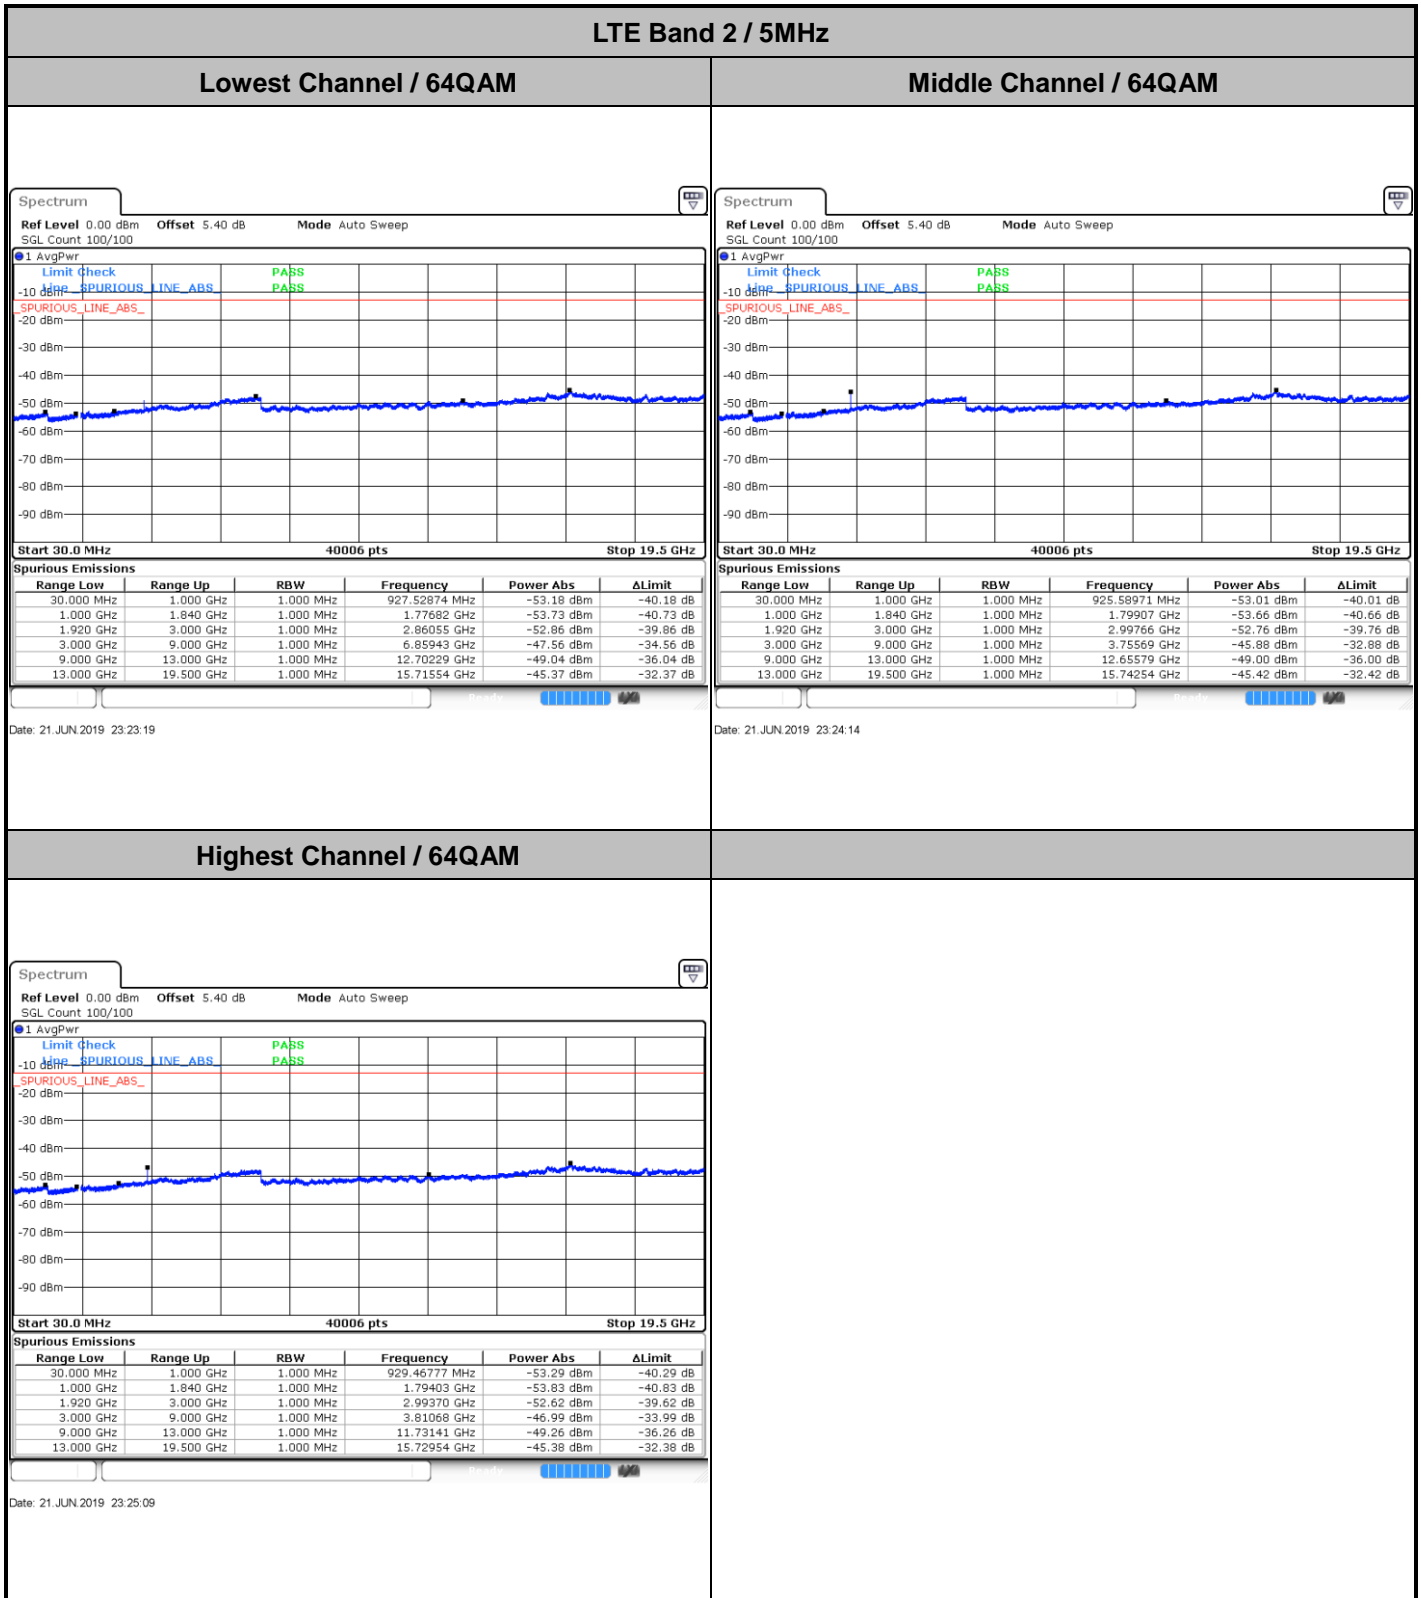

LTE Band 2 / 1.4MHz

Lowest Channel / 64QAM

Date: 21 JUN 2019 23:17:49

Middle Channel / 64QAM

Date: 21 JUN 2019 23:18:44

Highest Channel / 64QAM

Date: 21 JUN 2019 23:19:39

LTE Band 2 / 10MHz

Lowest Channel / 64QAM

Middle Channel / 64QAM

Date: 21 JUN 2019 23:26:04

Date: 21 JUN 2019 23:26:58

Highest Channel / 64QAM

Date: 21 JUN 2019 23:27:53

LTE Band 2 / 15MHz

Lowest Channel / 64QAM