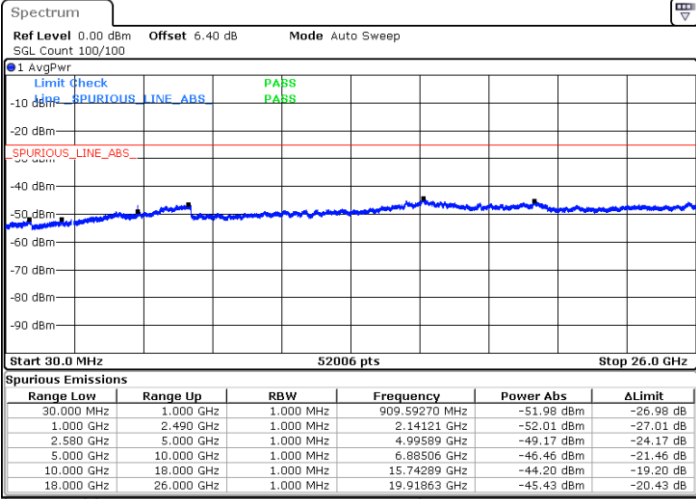

Highest Channel / 64QAM

Date: 26 JUN 2019 14:15:17

LTE Band 5 / 5MHz

Lowest Channel / 64QAM

Middle Channel / 64QAM

Date: 26 JUN 2019 14:19:47

Date: 26 JUN 2019 14:20:41

Highest Channel / 64QAM

Date: 26 JUN 2019 14:25:34

LTE Band 5 / 10MHz

Lowest Channel / 64QAM

Middle Channel / 64QAM

Date: 26 JUN 2019 14:30:04

Date: 26 JUN 2019 14:30:58

Highest Channel / 64QAM

Date: 26 JUN 2019 14:35:48

LTE Band 7 / 5MHz

Lowest Channel / QPSK

Lowest Channel / 16QAM

Date: 11.JUL.2019 17:19:54

Date: 11.JUL.2019 17:20:48

Middle Channel / QPSK

Middle Channel / 16QAM

Date: 11.JUL.2019 17:22:36