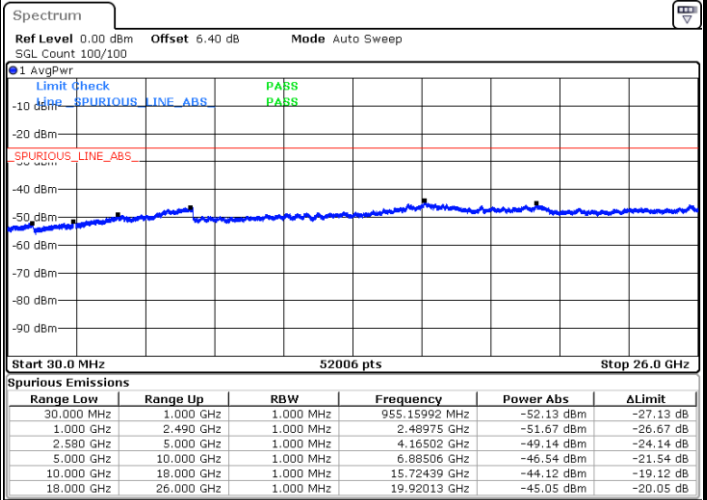

LTE Band 7 / 5MHz

Lowest Channel / 64QAM

Middle Channel / 64QAM

Date: 11.JUL.2019 18:54:06

Date: 11.JUL.2019 18:55:00

Highest Channel / 64QAM

Date: 11.JUL.2019 18:55:54

LTE Band 7 / 10MHz

Lowest Channel / 64QAM

Date: 11.JUL.2019 03:09:57

Middle Channel / 64QAM

Date: 11.JUL.2019 19:15:07

Highest Channel / 64QAM

Date: 11.JUL.2019 19:02:09

LTE Band 7 / 15MHz

Lowest Channel / 64QAM

Date: 11.JUL.2019 19:20:16

Middle Channel / 64QAM

Date: 11.JUL.2019 19:21:03

Highest Channel / 64QAM

Date: 11.JUL.2019 19:21:53

LTE Band 7 / 20MHz

Lowest Channel / 64QAM

Middle Channel / 64QAM

Date: 11.JUL.2019 19:23:56

Date: 11.JUL.2019 19:24:42

Highest Channel / 64QAM

Date: 11.JUL.2019 19:25:34

LTE Band 66 / 1.4MHz

Lowest Channel / QPSK

Lowest Channel / 16QAM

Date: 2 JUL 2019 16:15:48