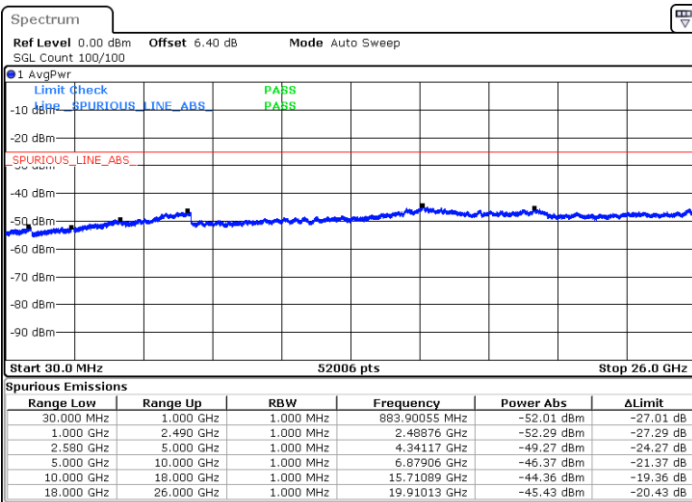

LTE Band 7 / 5MHz

Lowest Channel / 64QAM

Middle Channel / 64QAM

Date: 11.JUL.2019 18:54:06

Date: 11.JUL.2019 18:55:00

Highest Channel / 64QAM

Date: 11.JUL.2019 18:55:54

LTE Band 7 / 10MHz

Lowest Channel / 64QAM

Date: 11.JUL.2019 03:09:57

Middle Channel / 64QAM

Date: 11.JUL.2019 19:15:07

Highest Channel / 64QAM

Date: 11.JUL.2019 19:02:09

LTE Band 7 / 15MHz

Lowest Channel / 64QAM

Date: 11.JUL.2019 19:20:16

Middle Channel / 64QAM

Date: 11.JUL.2019 19:21:03

Highest Channel / 64QAM

Date: 11.JUL.2019 19:21:53

LTE Band 7 / 20MHz

Lowest Channel / 64QAM

Middle Channel / 64QAM