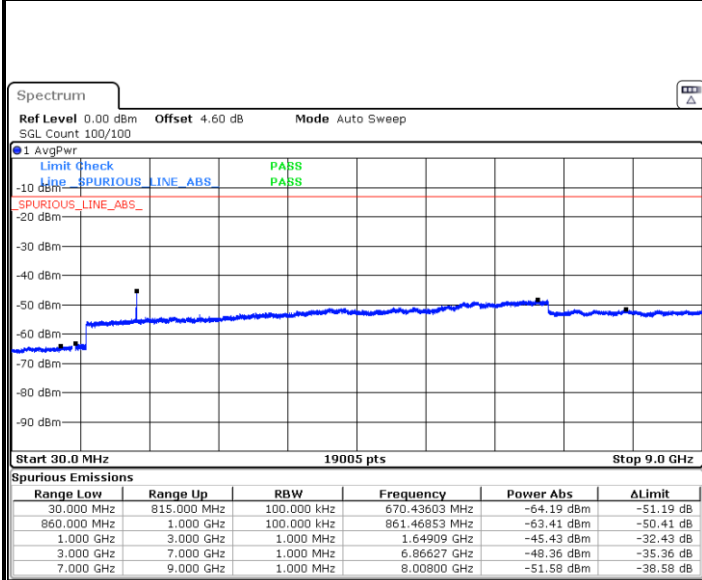

Highest Channel / 16QAM

Date: 26 JUN 2019 11:06:18

LTE Band 5 / 3MHz

Lowest Channel / QPSK

Date: 26 JUN 2019 11:14:23

Lowest Channel / 16QAM

Date: 26 JUN 2019 11:15:18

LTE Band 5 / 3MHz

Middle Channel / QPSK

Middle Channel / 16QAM

Date: 26 JUN 2019 11:16:53

Date: 26 JUN 2019 11:17:48

Highest Channel / QPSK

Highest Channel / 16QAM

Date: 26 JUN 2019 11:26:39

Date: 26 JUN 2019 11:27:34

LTE Band 5 / 5MHz

Lowest Channel / QPSK

Date: 26 JUN 2019 11:35:39

Lowest Channel / 16QAM

Date: 26 JUN 2019 11:36:33

Middle Channel / QPSK

Date: 26 JUN 2019 11:38:08

Middle Channel / 16QAM

Date: 26 JUN 2019 11:39:03

LTE Band 5 / 5MHz

Highest Channel / QPSK

Date: 26 JUN 2019 11:47:08

Highest Channel / 16QAM

Date: 26 JUN 2019 11:48:03

LTE Band 5 / 10MHz

Lowest Channel / QPSK