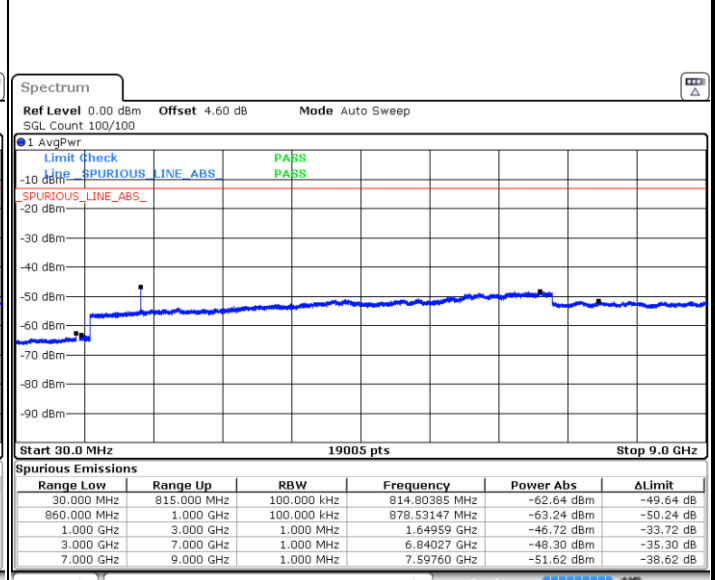

LTE Band 5 / 5MHz

Lowest Channel / QPSK

Date: 26 JUN 2019 11:35:39

Lowest Channel / 16QAM

Date: 26 JUN 2019 11:36:33

Middle Channel / QPSK

Date: 26 JUN 2019 11:38:08

Middle Channel / 16QAM

Date: 26 JUN 2019 11:39:03

LTE Band 5 / 5MHz

Highest Channel / QPSK

Date: 26 JUN 2019 11:47:08

Highest Channel / 16QAM

Date: 26 JUN 2019 11:48:03

LTE Band 5 / 10MHz

Lowest Channel / QPSK

Date: 26 JUN 2019 11:56:08

Lowest Channel / 16QAM

Date: 26 JUN 2019 11:57:03

LTE Band 5 / 10MHz

Middle Channel / QPSK

Middle Channel / 16QAM

Date: 26 JUN 2019 11:58:37

Date: 26 JUN 2019 11:59:32

Highest Channel / QPSK

Highest Channel / 16QAM

Date: 26 JUN 2019 12:07:37

Date: 26 JUN 2019 12:08:32

LTE Band 5 / 1.4MHz

Lowest Channel / 64QAM

Middle Channel / 64QAM

Date: 26 JUN 2019 13:59:09