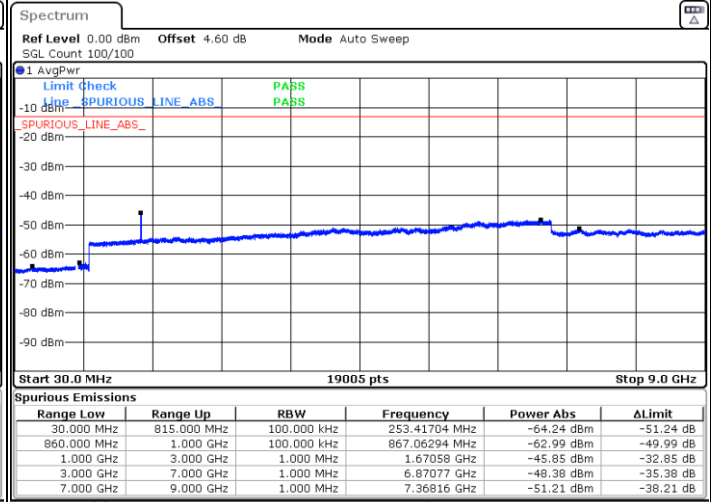

Highest Channel / QPSK

Highest Channel / 16QAM

Date: 26 JUN 2019 12:07:37

Date: 26 JUN 2019 12:08:32

LTE Band 5 / 1.4MHz

Lowest Channel / 64QAM

Middle Channel / 64QAM

Date: 26 JUN 2019 13:59:09

Date: 26 JUN 2019 14:00:04

Highest Channel / 64QAM

Date: 26 JUN 2019 14:05:02

LTE Band 5 / 3MHz

Lowest Channel / 64QAM

Middle Channel / 64QAM

Date: 26 JUN 2019 14:09:32

Date: 26 JUN 2019 14:10:27

Highest Channel / 64QAM

Date: 26 JUN 2019 14:15:17

LTE Band 5 / 5MHz

Lowest Channel / 64QAM

Middle Channel / 64QAM

Date: 26 JUN 2019 14:19:47

Date: 26 JUN 2019 14:20:41

Highest Channel / 64QAM

Date: 26 JUN 2019 14:25:34

LTE Band 5 / 10MHz

Lowest Channel / 64QAM

Middle Channel / 64QAM

Date: 26 JUN 2019 14:30:04

Date: 26 JUN 2019 14:30:58

Highest Channel / 64QAM

Date: 26 JUN 2019 14:35:48