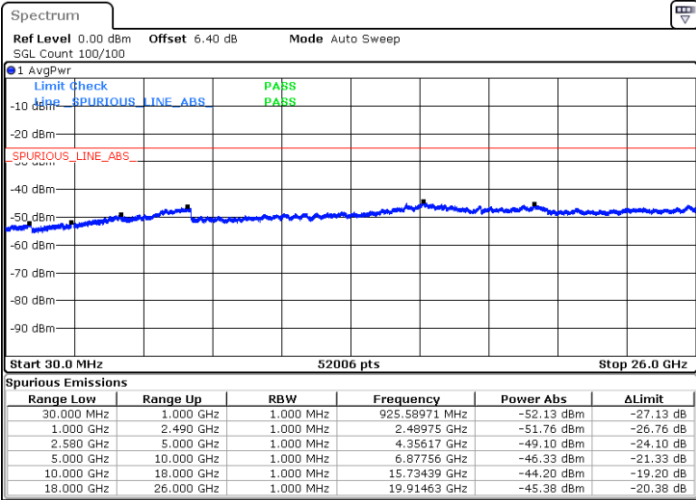

Date: 11.JUL.2019 18:00:29

Middle Channel / QPSK

Middle Channel / 16QAM

Date: 11.JUL.2019 18:02:17

Date: 11.JUL.2019 18:01:23

LTE Band7 / 15MHz

Highest Channel / QPSK

Date: 11.JUL.2019 18:03:11

Highest Channel / 16QAM

Date: 11.JUL.2019 18:04:05

LTE Band 7 / 20MHz

Lowest Channel / QPSK

Date: 11.JUL.2019 18:47:41

Lowest Channel / 16QAM

Date: 11.JUL.2019 18:48:35

LTE Band 7 / 20MHz

Middle Channel / QPSK

Middle Channel / 16QAM

Date: 11.JUL.2019 18:50:24

Date: 11.JUL.2019 18:49:29

Highest Channel / QPSK

Highest Channel / 16QAM

Date: 11.JUL.2019 18:51:18

Date: 11.JUL.2019 18:52:12

LTE Band 7 / 5MHz

Lowest Channel / 64QAM

Middle Channel / 64QAM

Date: 11.JUL.2019 18:54:06

Date: 11.JUL.2019 18:55:00

Highest Channel / 64QAM

Date: 11.JUL.2019 18:55:54

LTE Band 7 / 10MHz