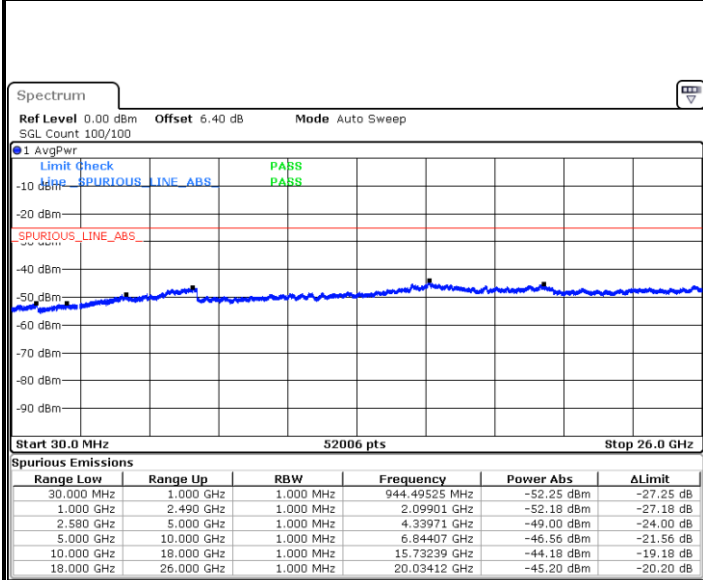

Date: 26 JUN 2019 14:25:34

LTE Band 5 / 10MHz

Lowest Channel / 64QAM

Middle Channel / 64QAM

Date: 26 JUN 2019 14:30:04

Date: 26 JUN 2019 14:30:58

Highest Channel / 64QAM

Date: 26 JUN 2019 14:35:48

LTE Band 7 / 5MHz

Lowest Channel / QPSK

Lowest Channel / 16QAM

Date: 11.JUL.2019 17:19:54

Date: 11.JUL.2019 17:20:48

Middle Channel / QPSK

Middle Channel / 16QAM

Date: 11.JUL.2019 17:22:36

Date: 11.JUL.2019 17:21:42

LTE Band 7 / 5MHz

Highest Channel / QPSK

Date: 11.JUL.2019 17:23:30

Highest Channel / 16QAM

Date: 11.JUL.2019 17:24:24

LTE Band 7 / 10MHz

Lowest Channel / QPSK