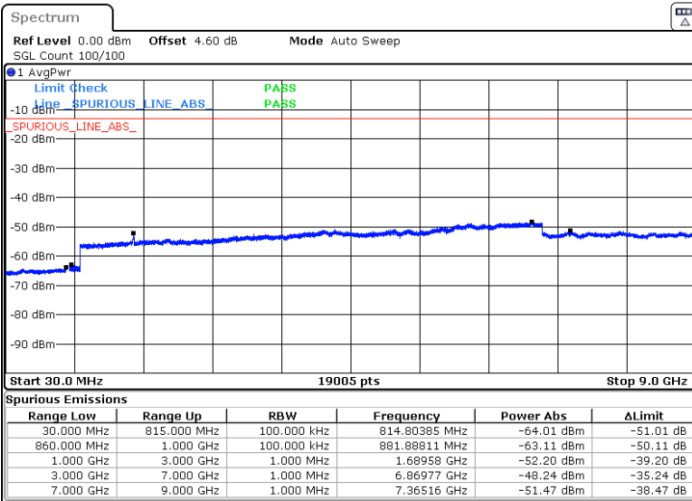

Date: 26 JUN 2019 11:39:03

LTE Band 5 / 5MHz

Highest Channel / QPSK

Date: 26 JUN 2019 11:47:08

Highest Channel / 16QAM

Date: 26 JUN 2019 11:48:03

LTE Band 5 / 10MHz

Lowest Channel / QPSK

Date: 26 JUN 2019 11:56:08

Lowest Channel / 16QAM

Date: 26 JUN 2019 11:57:03

LTE Band 5 / 10MHz

Middle Channel / QPSK

Middle Channel / 16QAM

Date: 26 JUN 2019 11:58:37

Date: 26 JUN 2019 11:59:32

Highest Channel / QPSK

Highest Channel / 16QAM

Date: 26 JUN 2019 12:07:37

Date: 26 JUN 2019 12:08:32

LTE Band 5 / 1.4MHz

Lowest Channel / 64QAM

Middle Channel / 64QAM

Date: 26 JUN 2019 13:59:09