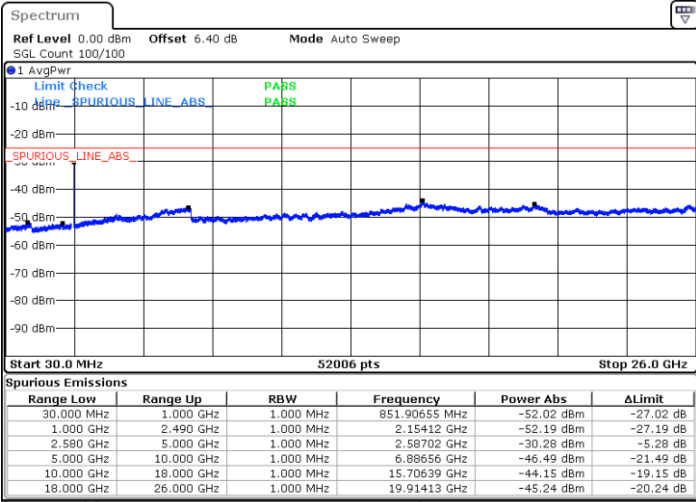

LTE Band 7 / 5MHz

Lowest Channel / 64QAM

Middle Channel / 64QAM

Date: 11.JUL.2019 18:54:06

Date: 11.JUL.2019 18:55:00

Highest Channel / 64QAM

Date: 11.JUL.2019 18:55:54

LTE Band 7 / 10MHz

Lowest Channel / 64QAM

Date: 11.JUL.2019 03:09:57

Middle Channel / 64QAM

Date: 11.JUL.2019 19:15:07

Highest Channel / 64QAM

Date: 11.JUL.2019 19:02:09

LTE Band 7 / 15MHz

Lowest Channel / 64QAM

Date: 11.JUL.2019 19:20:16

Middle Channel / 64QAM

Date: 11.JUL.2019 19:21:03

Highest Channel / 64QAM

Date: 11.JUL.2019 19:21:53

LTE Band 7 / 20MHz

Lowest Channel / 64QAM

Middle Channel / 64QAM

Date: 11.JUL.2019 19:23:56

Date: 11.JUL.2019 19:24:42

Highest Channel / 64QAM

Date: 11.JUL.2019 19:25:34

LTE Band 66 / 1.4MHz

Lowest Channel / QPSK

Lowest Channel / 16QAM

Date: 2 JUL 2019 16:15:48