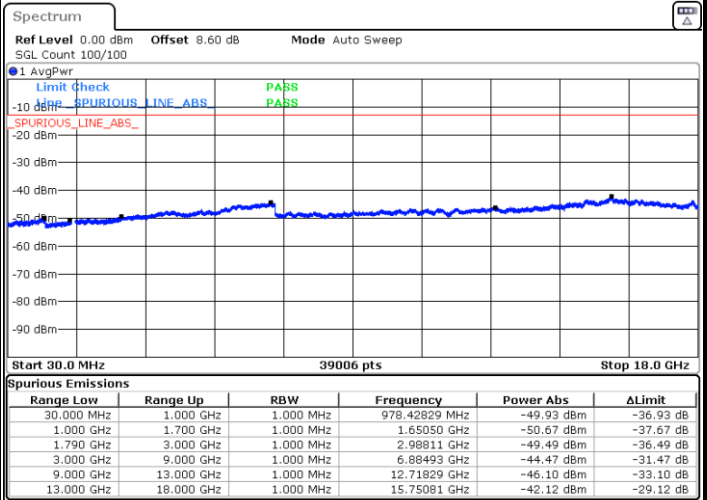

Date: 11.JUL.2019 19:20:16

Middle Channel / 64QAM

Date: 11.JUL.2019 19:21:03

Highest Channel / 64QAM

Date: 11.JUL.2019 19:21:53

LTE Band 7 / 20MHz

Lowest Channel / 64QAM

Middle Channel / 64QAM

Date: 11.JUL.2019 19:23:56

Date: 11.JUL.2019 19:24:42

Highest Channel / 64QAM

Date: 11.JUL.2019 19:25:34

LTE Band 66 / 1.4MHz

Lowest Channel / QPSK

Lowest Channel / 16QAM

Date: 2 JUL 2019 16:15:48