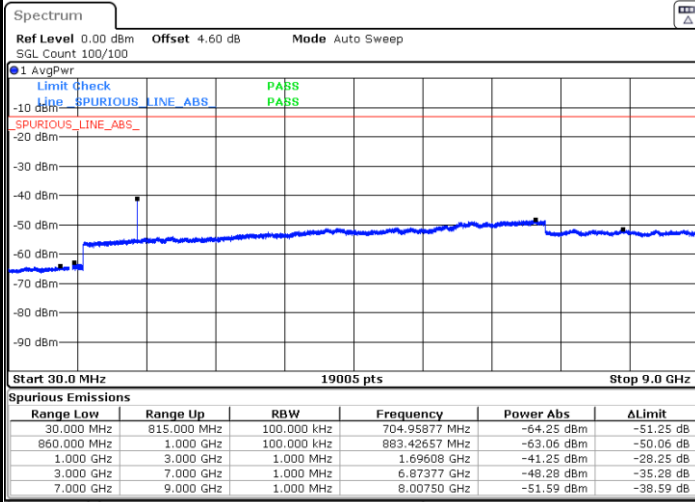

Middle Channel / 64QAM

Date: 21 JUN 2019 23:32:28

Highest Channel / 64QAM

Date: 21 JUN 2019 23:33:23

LTE Band 5 / 1.4MHz

Lowest Channel / QPSK

Lowest Channel / 16QAM

Date: 26 JUN 2019 10:53:54

Date: 26 JUN 2019 10:54:49

Middle Channel / QPSK

Middle Channel / 16QAM

Date: 26 JUN 2019 10:56:23

Date: 26 JUN 2019 10:57:18

LTE Band 5 / 1.4MHz

Highest Channel / QPSK

Date: 26 JUN 2019 11:05:23

Highest Channel / 16QAM

Date: 26 JUN 2019 11:06:18

LTE Band 5 / 3MHz

Lowest Channel / QPSK

Date: 26 JUN 2019 11:14:23

Lowest Channel / 16QAM

Date: 26 JUN 2019 11:15:18

LTE Band 5 / 3MHz