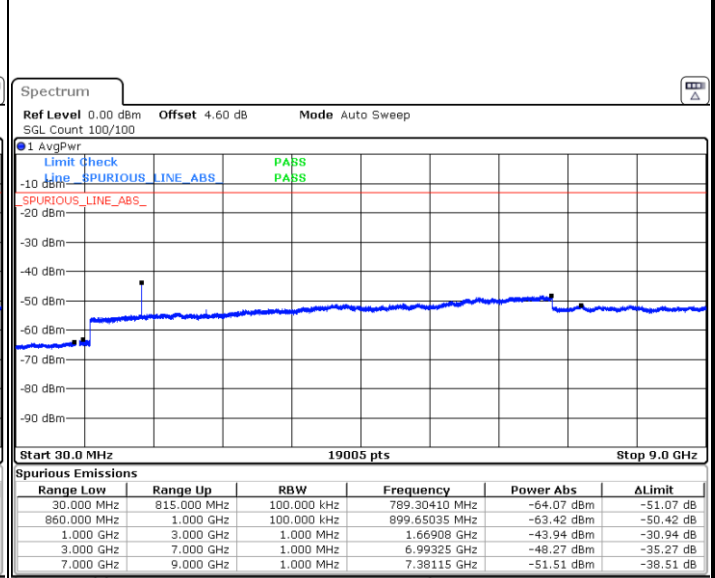

LTE Band 5 / 5MHz

Lowest Channel / QPSK

Date: 26 JUN 2019 11:35:39

Lowest Channel / 16QAM

Date: 26 JUN 2019 11:36:33

Middle Channel / QPSK

Date: 26 JUN 2019 11:38:08

Middle Channel / 16QAM

Date: 26 JUN 2019 11:39:03

LTE Band 5 / 5MHz

Highest Channel / QPSK

Date: 26 JUN 2019 11:47:08

Highest Channel / 16QAM

Date: 26 JUN 2019 11:48:03

LTE Band 5 / 10MHz

Lowest Channel / QPSK