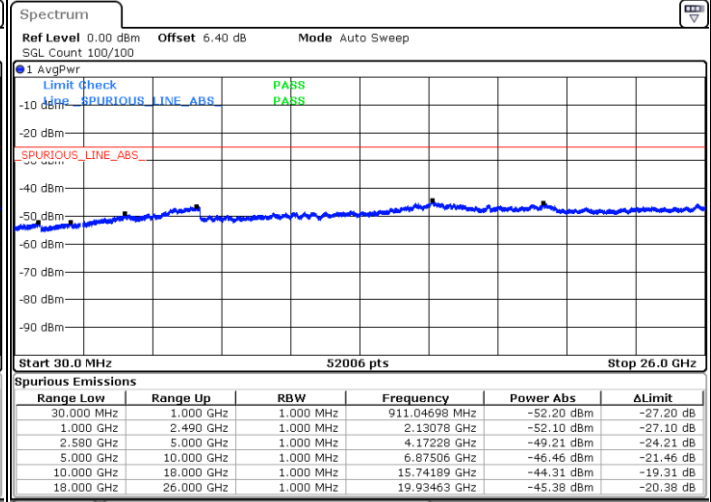

Highest Channel / 16QAM

Date: 11.JUL.2019 18:04:05

LTE Band 7 / 20MHz

Lowest Channel / QPSK

Date: 11.JUL.2019 18:47:41

Lowest Channel / 16QAM

Date: 11.JUL.2019 18:48:35

LTE Band 7 / 20MHz

Middle Channel / QPSK

Middle Channel / 16QAM

Date: 11.JUL.2019 18:50:24

Date: 11.JUL.2019 18:49:29

Highest Channel / QPSK

Highest Channel / 16QAM

Date: 11.JUL.2019 18:51:18

Date: 11.JUL.2019 18:52:12

LTE Band 7 / 5MHz

Lowest Channel / 64QAM

Middle Channel / 64QAM

Date: 11.JUL.2019 18:54:06

Date: 11.JUL.2019 18:55:00

Highest Channel / 64QAM

Date: 11.JUL.2019 18:55:54

LTE Band 7 / 10MHz

Lowest Channel / 64QAM

Date: 11.JUL.2019 03:09:57

Middle Channel / 64QAM

Date: 11.JUL.2019 19:15:07

Highest Channel / 64QAM

Date: 11.JUL.2019 19:02:09

LTE Band 7 / 15MHz

Lowest Channel / 64QAM