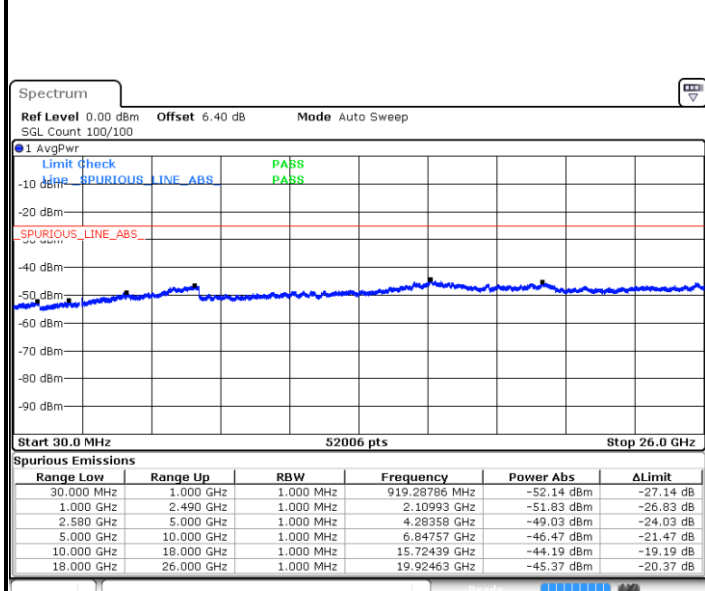

LTE Band 7 / 5MHz

Lowest Channel / 64QAM

Middle Channel / 64QAM

Date: 11.JUL.2019 18:54:06

Date: 11.JUL.2019 18:55:00

Highest Channel / 64QAM

Date: 11.JUL.2019 18:55:54

LTE Band 7 / 10MHz

Lowest Channel / 64QAM

Date: 11.JUL.2019 03:09:57

Middle Channel / 64QAM

Date: 11.JUL.2019 19:15:07

Highest Channel / 64QAM

Date: 11.JUL.2019 19:02:09

LTE Band 7 / 15MHz

Lowest Channel / 64QAM

Date: 11.JUL.2019 19:20:16

Middle Channel / 64QAM

Date: 11.JUL.2019 19:21:03

Highest Channel / 64QAM

Date: 11.JUL.2019 19:21:53

LTE Band 7 / 20MHz

Lowest Channel / 64QAM

Middle Channel / 64QAM

Date: 11.JUL.2019 19:23:56

Date: 11.JUL.2019 19:24:42

Highest Channel / 64QAM

Date: 11.JUL.2019 19:25:34

LTE Band 66 / 1.4MHz

Lowest Channel / QPSK

Lowest Channel / 16QAM

Date: 2 JUL 2019 16:15:48