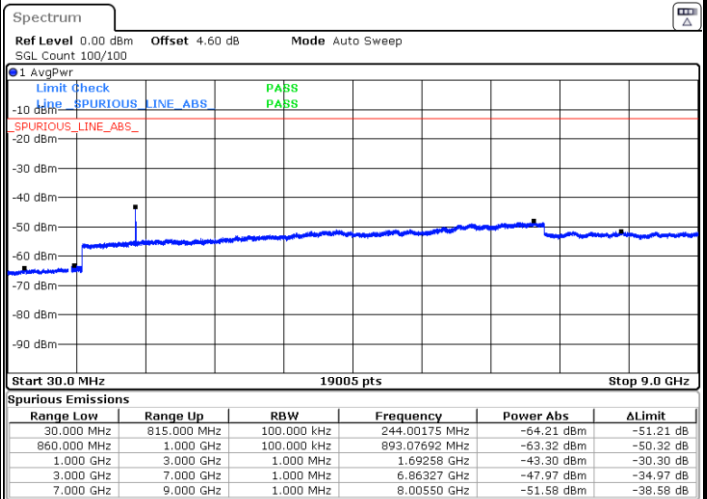

Highest Channel / 16QAM

Date: 26 JUN 2019 11:06:18

LTE Band 5 / 3MHz

Lowest Channel / QPSK

Date: 26 JUN 2019 11:14:23

Lowest Channel / 16QAM

Date: 26 JUN 2019 11:15:18

LTE Band 5 / 3MHz

Middle Channel / QPSK

Middle Channel / 16QAM

Date: 26 JUN 2019 11:16:53

Date: 26 JUN 2019 11:17:48

Highest Channel / QPSK

Highest Channel / 16QAM

Date: 26 JUN 2019 11:26:39

Date: 26 JUN 2019 11:27:34

LTE Band 5 / 5MHz

Lowest Channel / QPSK

Date: 26 JUN 2019 11:35:39

Lowest Channel / 16QAM

Date: 26 JUN 2019 11:36:33

Middle Channel / QPSK

Date: 26 JUN 2019 11:38:08

Middle Channel / 16QAM

Date: 26 JUN 2019 11:39:03

LTE Band 5 / 5MHz

Highest Channel / QPSK

Date: 26 JUN 2019 11:47:08

Highest Channel / 16QAM

Date: 26 JUN 2019 11:48:03

LTE Band 5 / 10MHz

Lowest Channel / QPSK