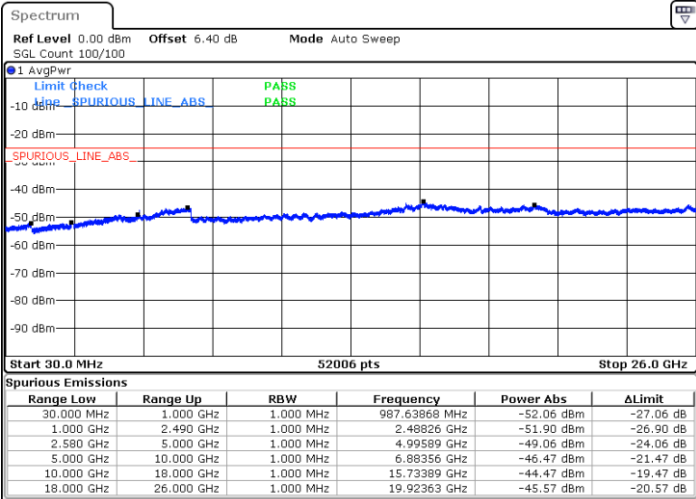

Date: 26 JUN 2019 14:25:34

LTE Band 5 / 10MHz

Lowest Channel / 64QAM

Middle Channel / 64QAM

Date: 26 JUN 2019 14:30:04

Date: 26 JUN 2019 14:30:58

Highest Channel / 64QAM

Date: 26 JUN 2019 14:35:48

LTE Band 7 / 5MHz

Lowest Channel / QPSK

Lowest Channel / 16QAM

Date: 11.JUL.2019 17:19:54

Date: 11.JUL.2019 17:20:48

Middle Channel / QPSK

Middle Channel / 16QAM

Date: 11.JUL.2019 17:22:36

Date: 11.JUL.2019 17:21:42

LTE Band 7 / 5MHz

Highest Channel / QPSK

Date: 11.JUL.2019 17:23:30

Highest Channel / 16QAM

Date: 11.JUL.2019 17:24:24

LTE Band 7 / 10MHz

Lowest Channel / QPSK