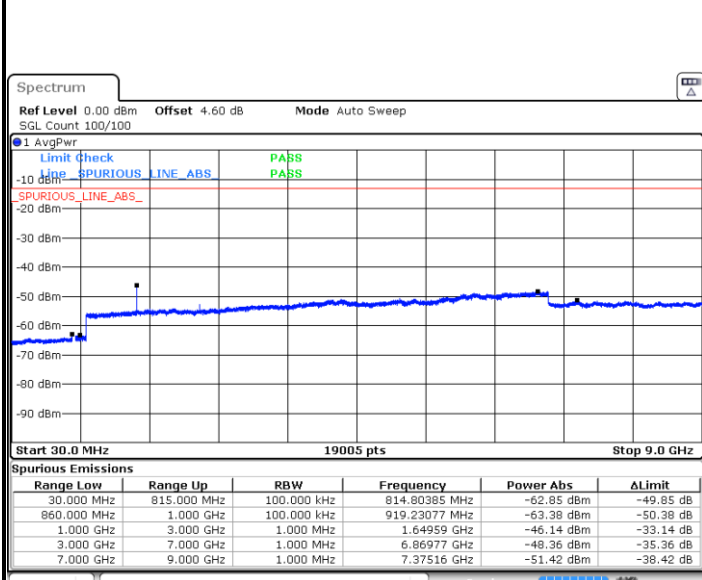

LTE Band 5 / 5MHz

Lowest Channel / QPSK

Date: 26 JUN 2019 11:35:39

Lowest Channel / 16QAM

Date: 26 JUN 2019 11:36:33

Middle Channel / QPSK

Date: 26 JUN 2019 11:38:08

Middle Channel / 16QAM

Date: 26 JUN 2019 11:39:03

LTE Band 5 / 5MHz

Highest Channel / QPSK

Date: 26 JUN 2019 11:47:08

Highest Channel / 16QAM

Date: 26 JUN 2019 11:48:03

LTE Band 5 / 10MHz

Lowest Channel / QPSK

Date: 26 JUN 2019 11:56:08

Lowest Channel / 16QAM

Date: 26 JUN 2019 11:57:03

LTE Band 5 / 10MHz

Middle Channel / QPSK

Middle Channel / 16QAM

Date: 26 JUN 2019 11:58:37

Date: 26 JUN 2019 11:59:32

Highest Channel / QPSK

Highest Channel / 16QAM

Date: 26 JUN 2019 12:07:37

Date: 26 JUN 2019 12:08:32

LTE Band 5 / 1.4MHz

Lowest Channel / 64QAM

Middle Channel / 64QAM

Date: 26 JUN 2019 13:59:09