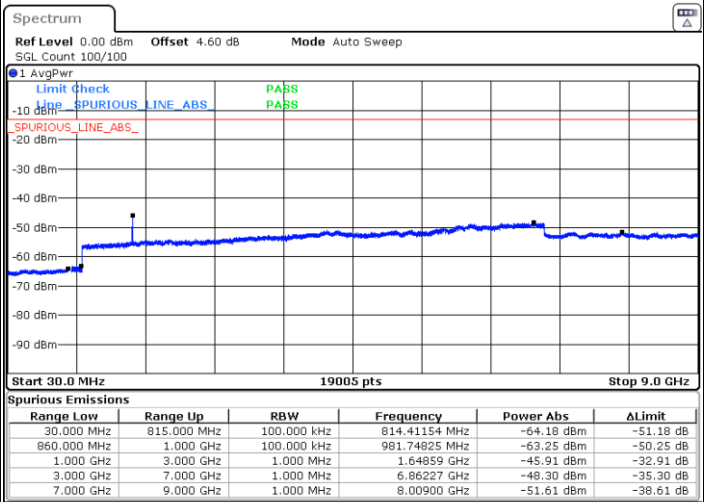

Highest Channel / 16QAM

Date: 26 JUN 2019 11:06:18

LTE Band 5 / 3MHz

Lowest Channel / QPSK

Date: 26 JUN 2019 11:14:23

Lowest Channel / 16QAM

Date: 26 JUN 2019 11:15:18

LTE Band 5 / 3MHz