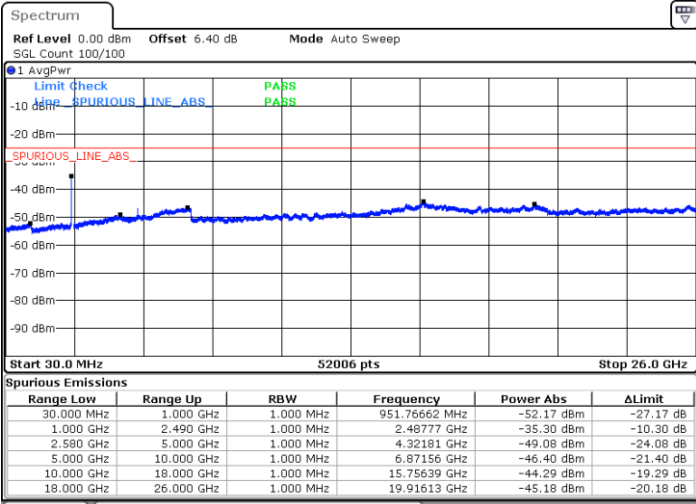

Date: 11.JUL.2019 17:36:24

Lowest Channel / 16QAM

Date: 11.JUL.2019 17:37:18

LTE Band 7 / 10MHz

Middle Channel / QPSK

Middle Channel / 16QAM

Date: 11.JUL.2019 17:39:06

Date: 11.JUL.2019 17:38:12

Highest Channel / QPSK

Highest Channel / 16QAM

Date: 11.JUL.2019 17:40:00

Date: 11.JUL.2019 17:40:54

LTE Band 7 / 15MHz

Lowest Channel / QPSK

Lowest Channel / 16QAM

Date: 11.JUL.2019 17:52:54

Date: 11.JUL.2019 18:00:29

Middle Channel / QPSK

Middle Channel / 16QAM

Date: 11.JUL.2019 18:02:17

Date: 11.JUL.2019 18:01:23

LTE Band7 / 15MHz

Highest Channel / QPSK

Date: 11.JUL.2019 18:03:11

Highest Channel / 16QAM

Date: 11.JUL.2019 18:04:05

LTE Band 7 / 20MHz

Lowest Channel / QPSK

Date: 11.JUL.2019 18:47:41

Lowest Channel / 16QAM

Date: 11.JUL.2019 18:48:35

LTE Band 7 / 20MHz