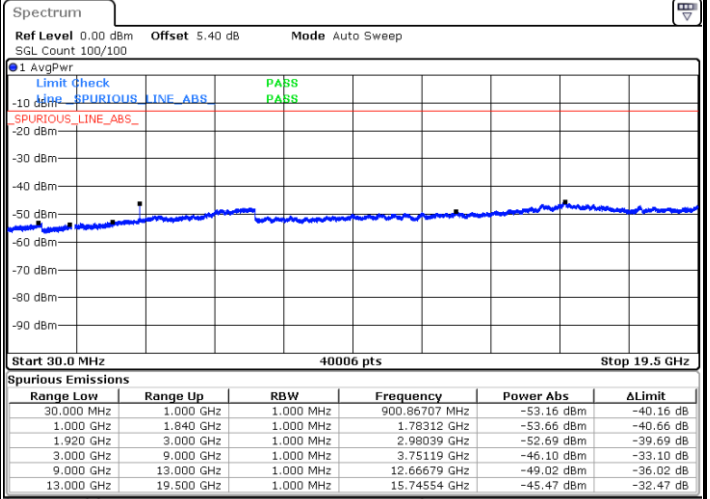

LTE Band 2 / 1.4MHz

Lowest Channel / 64QAM

Date: 21 JUN 2019 23:17:49

Middle Channel / 64QAM

Date: 21 JUN 2019 23:18:44

Highest Channel / 64QAM

Date: 21 JUN 2019 23:19:39

LTE Band 2 / 10MHz

Lowest Channel / 64QAM

Middle Channel / 64QAM

Date: 21 JUN 2019 23:26:04

Date: 21 JUN 2019 23:26:58

Highest Channel / 64QAM

Date: 21 JUN 2019 23:27:53

LTE Band 2 / 15MHz

Lowest Channel / 64QAM