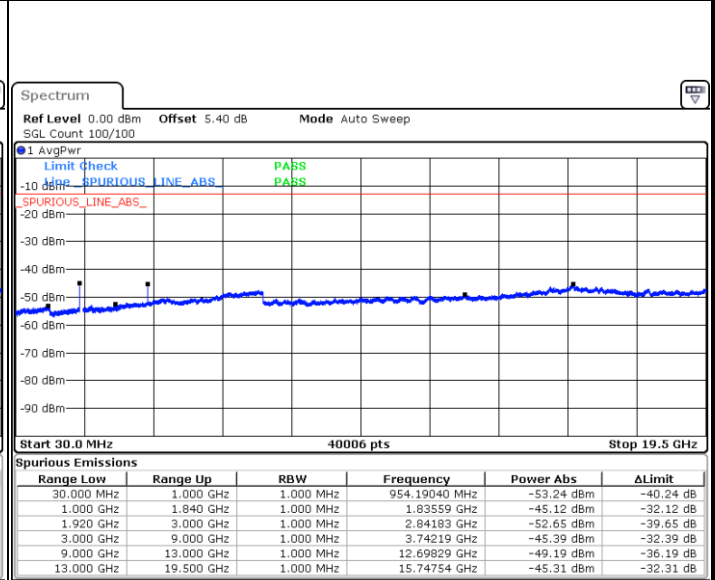

Lowest Channel / 64QAM

Middle Channel / 64QAM

Date: 21 JUN 2019 23:26:04

Date: 21 JUN 2019 23:26:58

Highest Channel / 64QAM

Date: 21 JUN 2019 23:27:53

LTE Band 2 / 15MHz

Lowest Channel / 64QAM

Date: 21 JUN 2019 23:28:48

Middle Channel / 64QAM

Date: 21 JUN 2019 23:29:43

Highest Channel / 64QAM

Date: 21 JUN 2019 23:30:38

LTE Band 2 / 20MHz

Lowest Channel / 64QAM

Date: 21 JUN 2019 23:31:33

Middle Channel / 64QAM

Date: 21 JUN 2019 23:32:28

Highest Channel / 64QAM

Date: 21 JUN 2019 23:33:23

LTE Band 5 / 1.4MHz

Lowest Channel / QPSK

Lowest Channel / 16QAM

Date: 26 JUN 2019 10:53:54