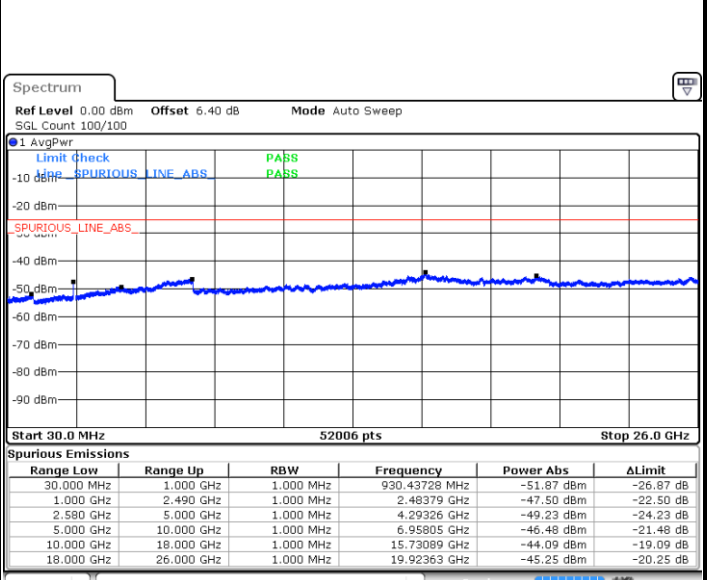

Date: 11.JUL.2019 18:00:29

Middle Channel / QPSK

Middle Channel / 16QAM

Date: 11.JUL.2019 18:02:17

Date: 11.JUL.2019 18:01:23

LTE Band7 / 15MHz

Highest Channel / QPSK

Date: 11.JUL.2019 18:03:11

Highest Channel / 16QAM

Date: 11.JUL.2019 18:04:05

LTE Band 7 / 20MHz

Lowest Channel / QPSK

Date: 11.JUL.2019 18:47:41

Lowest Channel / 16QAM

Date: 11.JUL.2019 18:48:35

LTE Band 7 / 20MHz

Middle Channel / QPSK

Middle Channel / 16QAM

Date: 11.JUL.2019 18:50:24

Date: 11.JUL.2019 18:49:29

Highest Channel / QPSK

Highest Channel / 16QAM

Date: 11.JUL.2019 18:51:18

Date: 11.JUL.2019 18:52:12

LTE Band 7 / 5MHz

Lowest Channel / 64QAM

Middle Channel / 64QAM

Date: 11.JUL.2019 18:54:06

Date: 11.JUL.2019 18:55:00

Highest Channel / 64QAM

Date: 11.JUL.2019 18:55:54

LTE Band 7 / 10MHz