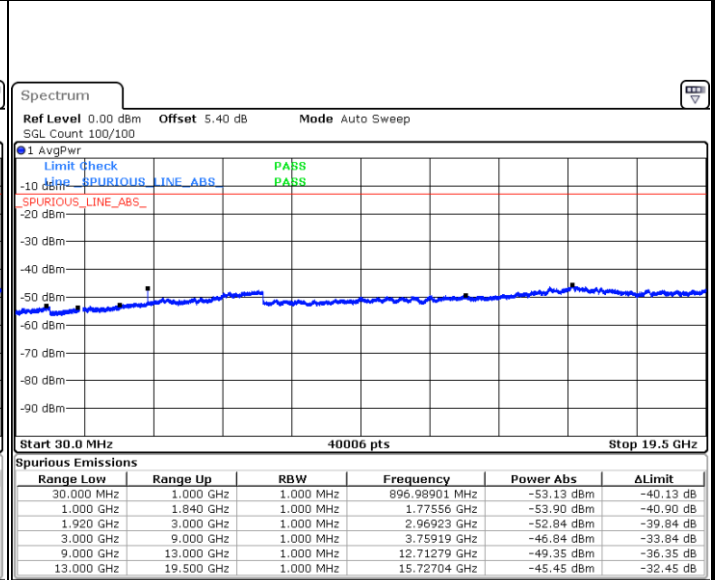

LTE Band 2 / 1.4MHz

Lowest Channel / 64QAM

Date: 21 JUN 2019 23:17:49

Middle Channel / 64QAM

Date: 21 JUN 2019 23:18:44

Highest Channel / 64QAM

Date: 21 JUN 2019 23:19:39

LTE Band 2 / 10MHz

Lowest Channel / 64QAM

Middle Channel / 64QAM

Date: 21 JUN 2019 23:26:04

Date: 21 JUN 2019 23:26:58

Highest Channel / 64QAM

Date: 21 JUN 2019 23:27:53

LTE Band 2 / 15MHz

Lowest Channel / 64QAM

Date: 21 JUN 2019 23:28:48

Middle Channel / 64QAM

Date: 21 JUN 2019 23:29:43

Highest Channel / 64QAM

Date: 21 JUN 2019 23:30:38

LTE Band 2 / 20MHz

Lowest Channel / 64QAM

Date: 21 JUN 2019 23:31:33