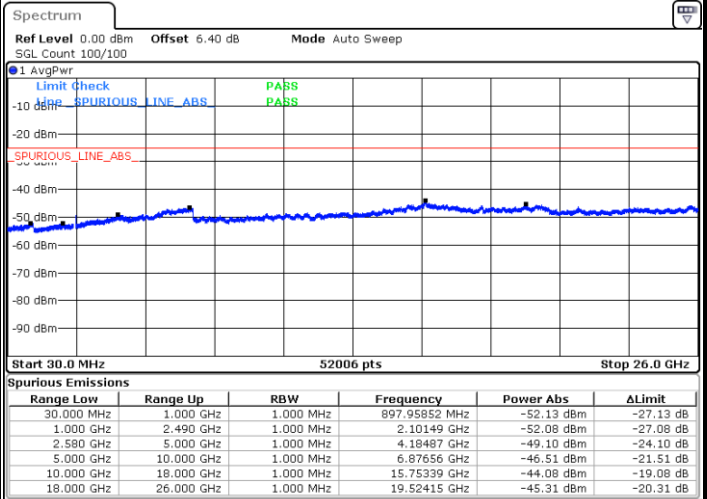

Date: 11.JUL.2019 17:21:42

LTE Band 7 / 5MHz

Highest Channel / QPSK

Date: 11.JUL.2019 17:23:30

Highest Channel / 16QAM

Date: 11.JUL.2019 17:24:24

LTE Band 7 / 10MHz

Lowest Channel / QPSK

Date: 11.JUL.2019 17:36:24

Lowest Channel / 16QAM

Date: 11.JUL.2019 17:37:18

LTE Band 7 / 10MHz

Middle Channel / QPSK

Middle Channel / 16QAM

Date: 11.JUL.2019 17:39:06

Date: 11.JUL.2019 17:38:12

Highest Channel / QPSK

Highest Channel / 16QAM

Date: 11.JUL.2019 17:40:00

Date: 11.JUL.2019 17:40:54

LTE Band 7 / 15MHz

Lowest Channel / QPSK

Lowest Channel / 16QAM

Date: 11.JUL.2019 17:52:54