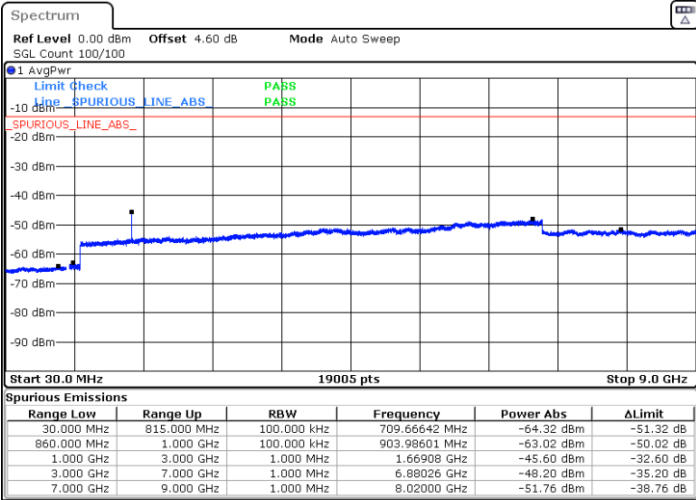

Date: 26 JUN 2019 14:00:04

Highest Channel / 64QAM

Date: 26 JUN 2019 14:05:02

LTE Band 5 / 3MHz

Lowest Channel / 64QAM

Middle Channel / 64QAM

Date: 26 JUN 2019 14:09:32

Date: 26 JUN 2019 14:10:27

Highest Channel / 64QAM

Date: 26 JUN 2019 14:15:17

LTE Band 5 / 5MHz

Lowest Channel / 64QAM

Middle Channel / 64QAM

Date: 26 JUN 2019 14:19:47

Date: 26 JUN 2019 14:20:41

Highest Channel / 64QAM

Date: 26 JUN 2019 14:25:34

LTE Band 5 / 10MHz

Lowest Channel / 64QAM

Middle Channel / 64QAM

Date: 26 JUN 2019 14:30:04

Date: 26 JUN 2019 14:30:58

Highest Channel / 64QAM

Date: 26 JUN 2019 14:35:48