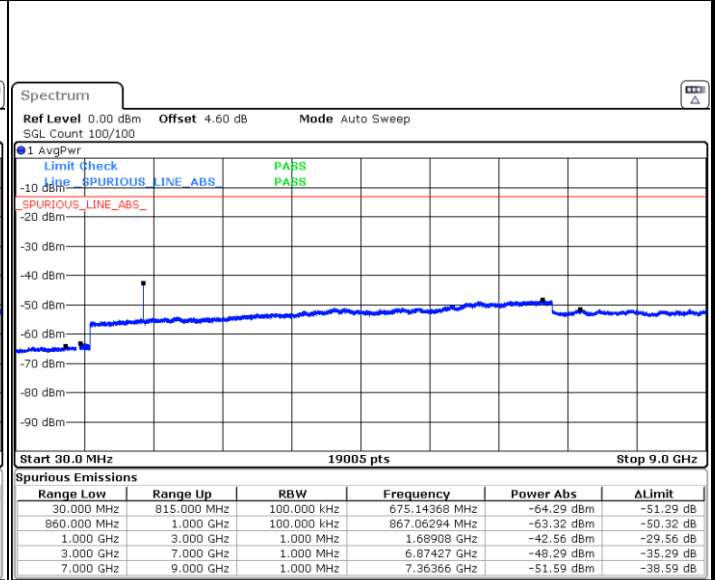

Date: 26 JUN 2019 11:39:03

LTE Band 5 / 5MHz

Highest Channel / QPSK

Date: 26 JUN 2019 11:47:08

Highest Channel / 16QAM

Date: 26 JUN 2019 11:48:03

LTE Band 5 / 10MHz

Lowest Channel / QPSK

Date: 26 JUN 2019 11:56:08

Lowest Channel / 16QAM

Date: 26 JUN 2019 11:57:03

LTE Band 5 / 10MHz

Middle Channel / QPSK

Middle Channel / 16QAM

Date: 26 JUN 2019 11:58:37

Date: 26 JUN 2019 11:59:32

Highest Channel / QPSK

Highest Channel / 16QAM

Date: 26 JUN 2019 12:07:37

Date: 26 JUN 2019 12:08:32

LTE Band 5 / 1.4MHz

Lowest Channel / 64QAM

Middle Channel / 64QAM

Date: 26 JUN 2019 13:59:09