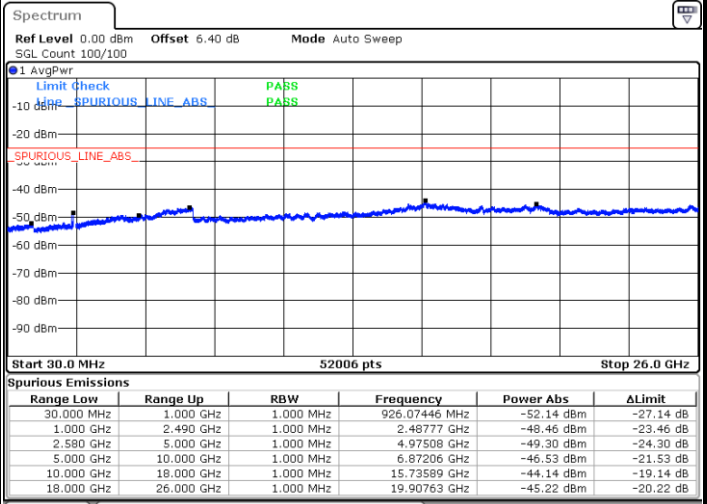

Date: 11.JUL.2019 17:36:24

Lowest Channel / 16QAM

Date: 11.JUL.2019 17:37:18

LTE Band 7 / 10MHz

Middle Channel / QPSK

Middle Channel / 16QAM

Date: 11.JUL.2019 17:39:06

Date: 11.JUL.2019 17:38:12

Highest Channel / QPSK

Highest Channel / 16QAM

Date: 11.JUL.2019 17:40:00

Date: 11.JUL.2019 17:40:54

LTE Band 7 / 15MHz

Lowest Channel / QPSK

Lowest Channel / 16QAM

Date: 11.JUL.2019 17:52:54

Date: 11.JUL.2019 18:00:29

Middle Channel / QPSK

Middle Channel / 16QAM

Date: 11.JUL.2019 18:02:17

Date: 11.JUL.2019 18:01:23

LTE Band7 / 15MHz

Highest Channel / QPSK

Date: 11.JUL.2019 18:03:11

Highest Channel / 16QAM

Date: 11.JUL.2019 18:04:05

LTE Band 7 / 20MHz

Lowest Channel / QPSK

Date: 11.JUL.2019 18:47:41

Lowest Channel / 16QAM

Date: 11.JUL.2019 18:48:35

LTE Band 7 / 20MHz