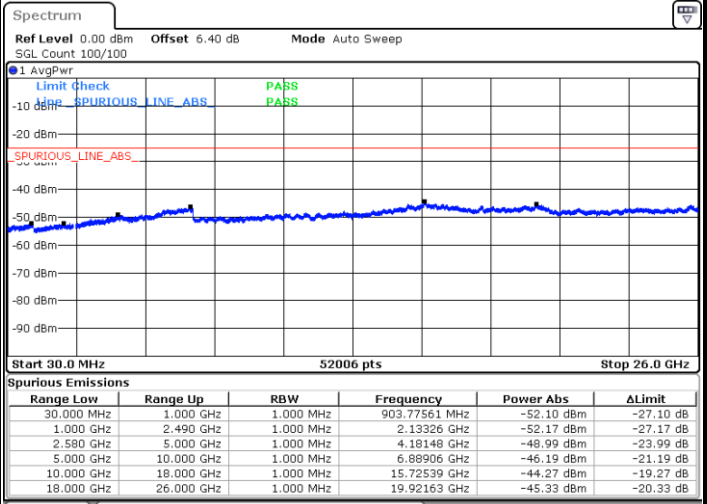

Date: 11.JUL.2019 17:36:24

Lowest Channel / 16QAM

Date: 11.JUL.2019 17:37:18

LTE Band 7 / 10MHz

Middle Channel / QPSK

Middle Channel / 16QAM

Date: 11.JUL.2019 17:39:06

Date: 11.JUL.2019 17:38:12

Highest Channel / QPSK

Highest Channel / 16QAM

Date: 11.JUL.2019 17:40:00

Date: 11.JUL.2019 17:40:54

LTE Band 7 / 15MHz

Lowest Channel / QPSK

Lowest Channel / 16QAM

Date: 11.JUL.2019 17:52:54

Date: 11.JUL.2019 18:00:29

Middle Channel / QPSK

Middle Channel / 16QAM

Date: 11.JUL.2019 18:02:17

Date: 11.JUL.2019 18:01:23

LTE Band7 / 15MHz

Highest Channel / QPSK

Date: 11.JUL.2019 18:03:11

Highest Channel / 16QAM

Date: 11.JUL.2019 18:04:05

LTE Band 7 / 20MHz

Lowest Channel / QPSK

Date: 11.JUL.2019 18:47:41

Lowest Channel / 16QAM

Date: 11.JUL.2019 18:48:35

LTE Band 7 / 20MHz