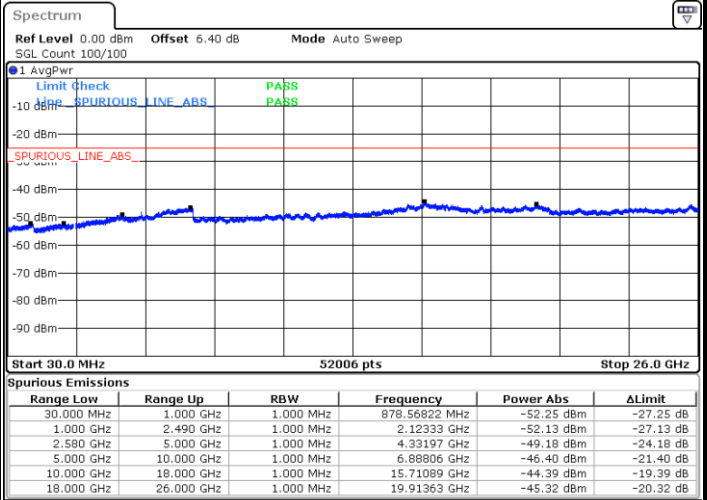

Date: 11.JUL.2019 17:21:42

LTE Band 7 / 5MHz

Highest Channel / QPSK

Date: 11.JUL.2019 17:23:30

Highest Channel / 16QAM

Date: 11.JUL.2019 17:24:24

LTE Band 7 / 10MHz

Lowest Channel / QPSK

Date: 11.JUL.2019 17:36:24

Lowest Channel / 16QAM

Date: 11.JUL.2019 17:37:18

LTE Band 7 / 10MHz

Middle Channel / QPSK

Middle Channel / 16QAM

Date: 11.JUL.2019 17:39:06

Date: 11.JUL.2019 17:38:12

Highest Channel / QPSK

Highest Channel / 16QAM

Date: 11.JUL.2019 17:40:00

Date: 11.JUL.2019 17:40:54

LTE Band 7 / 15MHz

Lowest Channel / QPSK

Lowest Channel / 16QAM

Date: 11.JUL.2019 17:52:54