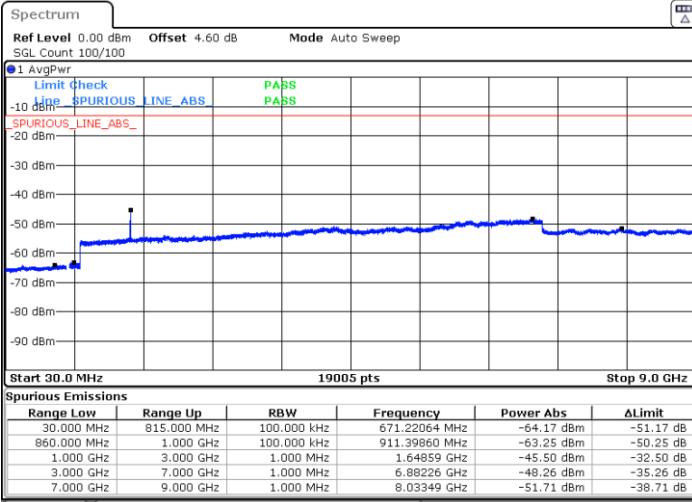

Middle Channel / 64QAM

Date: 21 JUN 2019 23:32:28

Highest Channel / 64QAM

Date: 21 JUN 2019 23:33:23

LTE Band 5 / 1.4MHz

Lowest Channel / QPSK

Lowest Channel / 16QAM

Date: 26 JUN 2019 10:53:54

Date: 26 JUN 2019 10:54:49

Middle Channel / QPSK

Middle Channel / 16QAM

Date: 26 JUN 2019 10:56:23

Date: 26 JUN 2019 10:57:18

LTE Band 5 / 1.4MHz

Highest Channel / QPSK

Date: 26 JUN 2019 11:05:23