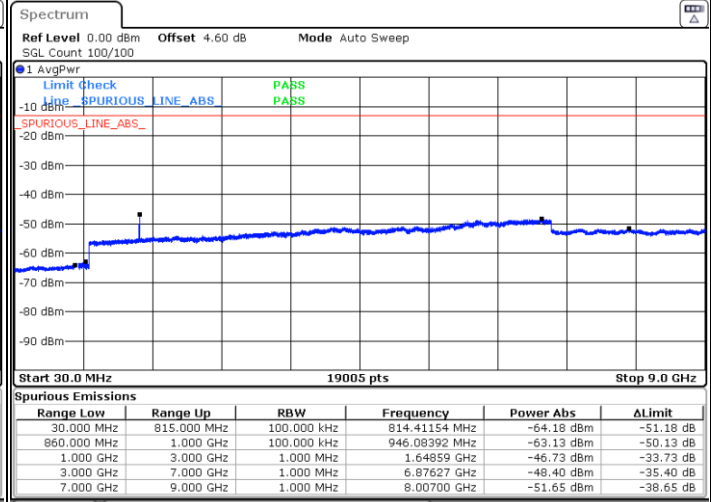

Middle Channel / 64QAM

Date: 21 JUN 2019 23:32:28

Highest Channel / 64QAM

Date: 21 JUN 2019 23:33:23

LTE Band 5 / 1.4MHz

Lowest Channel / QPSK

Lowest Channel / 16QAM

Date: 26 JUN 2019 10:53:54

Date: 26 JUN 2019 10:54:49

Middle Channel / QPSK

Middle Channel / 16QAM

Date: 26 JUN 2019 10:56:23

Date: 26 JUN 2019 10:57:18

LTE Band 5 / 1.4MHz

Highest Channel / QPSK

Date: 26 JUN 2019 11:05:23