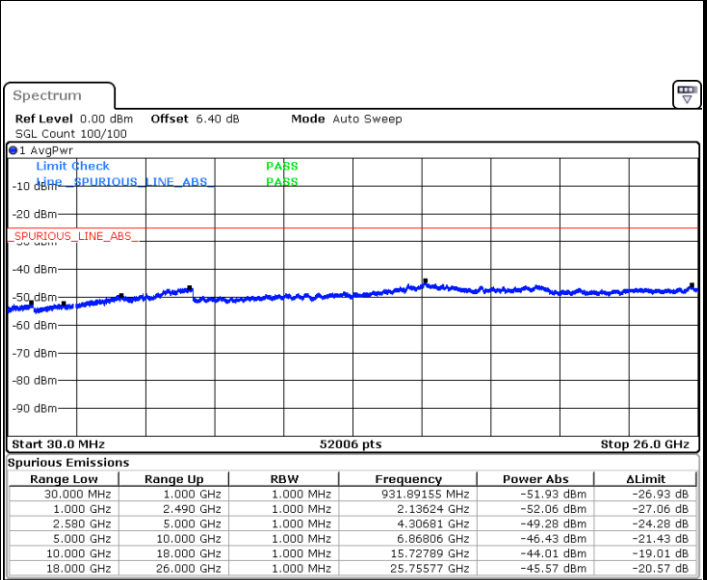

LTE Band 7 / 5MHz

Lowest Channel / QPSK

Lowest Channel / 16QAM

Date: 11.JUL.2019 17:19:54

Date: 11.JUL.2019 17:20:48

Middle Channel / QPSK

Middle Channel / 16QAM

Date: 11.JUL.2019 17:22:36

Date: 11.JUL.2019 17:21:42

LTE Band 7 / 5MHz

Highest Channel / QPSK

Date: 11.JUL.2019 17:23:30

Highest Channel / 16QAM

Date: 11.JUL.2019 17:24:24

LTE Band 7 / 10MHz

Lowest Channel / QPSK

Date: 11.JUL.2019 17:36:24

Lowest Channel / 16QAM

Date: 11.JUL.2019 17:37:18

LTE Band 7 / 10MHz

Middle Channel / QPSK

Middle Channel / 16QAM

Date: 11.JUL.2019 17:39:06

Date: 11.JUL.2019 17:38:12

Highest Channel / QPSK

Highest Channel / 16QAM

Date: 11.JUL.2019 17:40:00

Date: 11.JUL.2019 17:40:54

LTE Band 7 / 15MHz

Lowest Channel / QPSK

Lowest Channel / 16QAM

Date: 11.JUL.2019 17:52:54