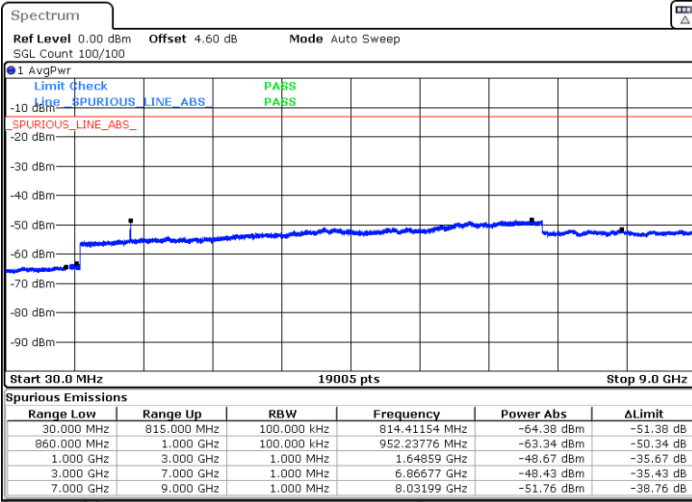

Highest Channel / QPSK

Highest Channel / 16QAM

Date: 26 JUN 2019 12:07:37

Date: 26 JUN 2019 12:08:32

LTE Band 5 / 1.4MHz

Lowest Channel / 64QAM

Middle Channel / 64QAM

Date: 26 JUN 2019 13:59:09

Date: 26 JUN 2019 14:00:04

Highest Channel / 64QAM

Date: 26 JUN 2019 14:05:02

LTE Band 5 / 3MHz

Lowest Channel / 64QAM

Middle Channel / 64QAM

Date: 26 JUN 2019 14:09:32

Date: 26 JUN 2019 14:10:27

Highest Channel / 64QAM

Date: 26 JUN 2019 14:15:17

LTE Band 5 / 5MHz

Lowest Channel / 64QAM

Middle Channel / 64QAM

Date: 26 JUN 2019 14:19:47

Date: 26 JUN 2019 14:20:41

Highest Channel / 64QAM