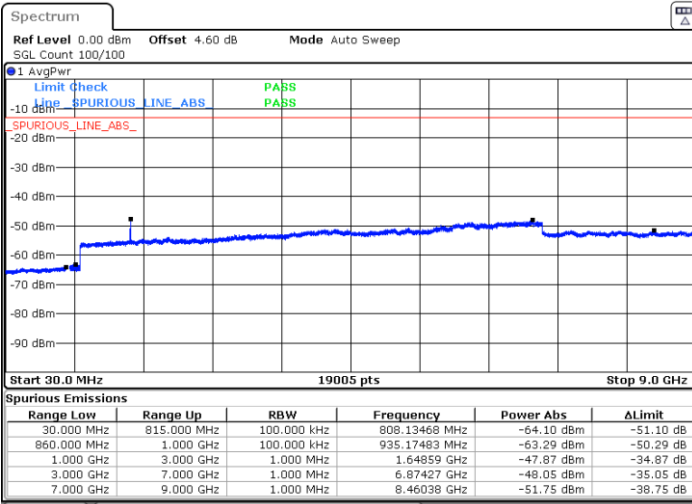

Highest Channel / QPSK

Highest Channel / 16QAM

Date: 26 JUN 2019 12:07:37

Date: 26 JUN 2019 12:08:32

LTE Band 5 / 1.4MHz

Lowest Channel / 64QAM

Middle Channel / 64QAM

Date: 26 JUN 2019 13:59:09

Date: 26 JUN 2019 14:00:04

Highest Channel / 64QAM

Date: 26 JUN 2019 14:05:02

LTE Band 5 / 3MHz

Lowest Channel / 64QAM

Middle Channel / 64QAM

Date: 26 JUN 2019 14:09:32

Date: 26 JUN 2019 14:10:27