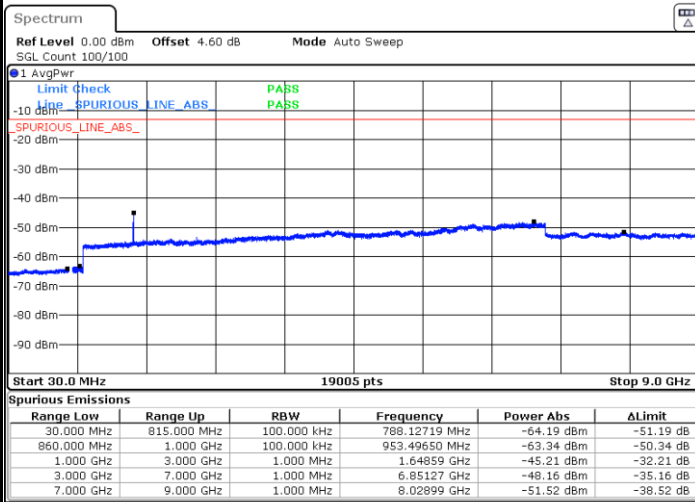

Middle Channel / 64QAM

Date: 21 JUN 2019 23:32:28

Highest Channel / 64QAM

Date: 21 JUN 2019 23:33:23

LTE Band 5 / 1.4MHz

Lowest Channel / QPSK

Lowest Channel / 16QAM

Date: 26 JUN 2019 10:53:54

Date: 26 JUN 2019 10:54:49

Middle Channel / QPSK

Middle Channel / 16QAM

Date: 26 JUN 2019 10:56:23

Date: 26 JUN 2019 10:57:18

LTE Band 5 / 1.4MHz

Highest Channel / QPSK

Date: 26 JUN 2019 11:05:23

Highest Channel / 16QAM

Date: 26 JUN 2019 11:06:18

LTE Band 5 / 3MHz

Lowest Channel / QPSK

Date: 26 JUN 2019 11:14:23

Lowest Channel / 16QAM

Date: 26 JUN 2019 11:15:18

LTE Band 5 / 3MHz