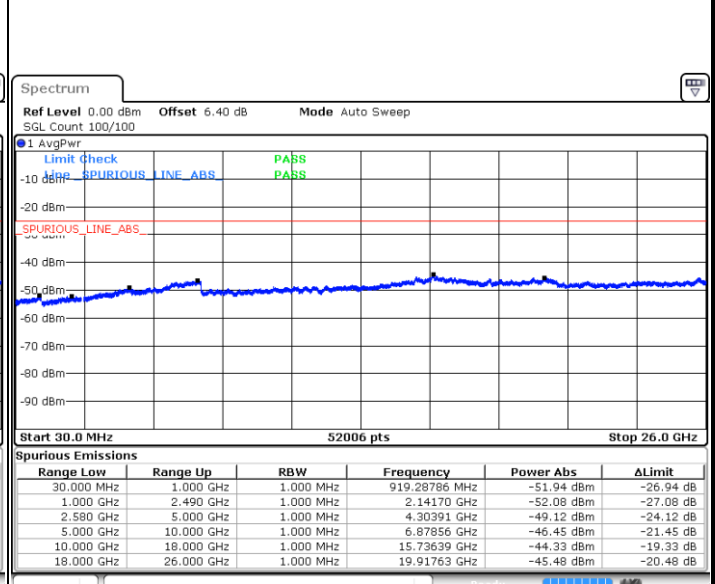

LTE Band 7 / 5MHz

Lowest Channel / 64QAM

Middle Channel / 64QAM

Date: 11.JUL.2019 18:54:06

Date: 11.JUL.2019 18:55:00

Highest Channel / 64QAM

Date: 11.JUL.2019 18:55:54

LTE Band 7 / 10MHz

Lowest Channel / 64QAM

Date: 11.JUL.2019 03:09:57

Middle Channel / 64QAM

Date: 11.JUL.2019 19:15:07

Highest Channel / 64QAM

Date: 11.JUL.2019 19:02:09

LTE Band 7 / 15MHz

Lowest Channel / 64QAM

Date: 11.JUL.2019 19:20:16

Middle Channel / 64QAM

Date: 11.JUL.2019 19:21:03

Highest Channel / 64QAM

Date: 11.JUL.2019 19:21:53

LTE Band 7 / 20MHz

Lowest Channel / 64QAM

Middle Channel / 64QAM

Date: 11.JUL.2019 19:23:56

Date: 11.JUL.2019 19:24:42

Highest Channel / 64QAM

Date: 11.JUL.2019 19:25:34

LTE Band 66 / 1.4MHz

Lowest Channel / QPSK

Lowest Channel / 16QAM

Date: 2 JUL 2019 16:15:48