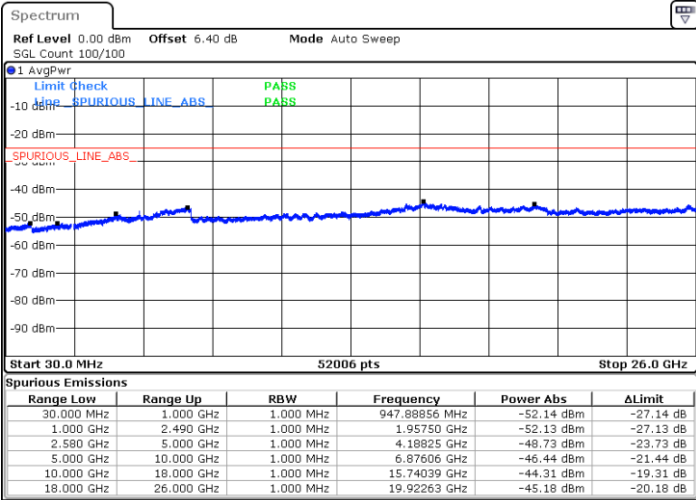

Date: 11.JUL.2019 17:21:42

LTE Band 7 / 5MHz

Highest Channel / QPSK

Date: 11.JUL.2019 17:23:30

Highest Channel / 16QAM

Date: 11.JUL.2019 17:24:24

LTE Band 7 / 10MHz

Lowest Channel / QPSK

Date: 11.JUL.2019 17:36:24

Lowest Channel / 16QAM

Date: 11.JUL.2019 17:37:18

LTE Band 7 / 10MHz

Middle Channel / QPSK

Middle Channel / 16QAM

Date: 11.JUL.2019 17:39:06

Date: 11.JUL.2019 17:38:12

Highest Channel / QPSK

Highest Channel / 16QAM

Date: 11.JUL.2019 17:40:00

Date: 11.JUL.2019 17:40:54

LTE Band 7 / 15MHz

Lowest Channel / QPSK

Lowest Channel / 16QAM

Date: 11.JUL.2019 17:52:54