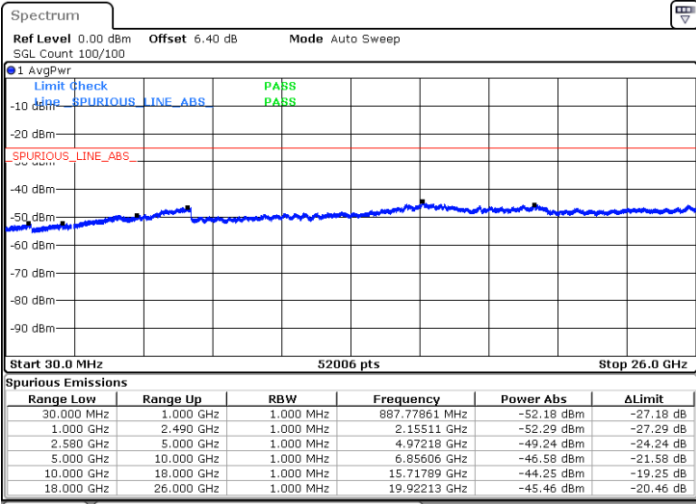

Date: 11.JUL.2019 17:36:24

Lowest Channel / 16QAM

Date: 11.JUL.2019 17:37:18

LTE Band 7 / 10MHz

Middle Channel / QPSK

Middle Channel / 16QAM

Date: 11.JUL.2019 17:39:06

Date: 11.JUL.2019 17:38:12

Highest Channel / QPSK

Highest Channel / 16QAM

Date: 11.JUL.2019 17:40:00

Date: 11.JUL.2019 17:40:54

LTE Band 7 / 15MHz

Lowest Channel / QPSK

Lowest Channel / 16QAM

Date: 11.JUL.2019 17:52:54

Date: 11.JUL.2019 18:00:29

Middle Channel / QPSK

Middle Channel / 16QAM

Date: 11.JUL.2019 18:02:17

Date: 11.JUL.2019 18:01:23

LTE Band7 / 15MHz

Highest Channel / QPSK

Date: 11.JUL.2019 18:03:11