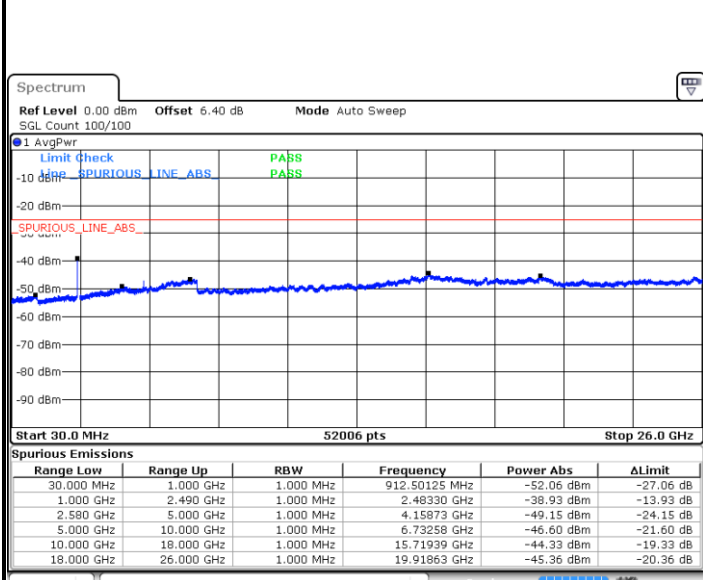

Date: 26 JUN 2019 14:25:34

LTE Band 5 / 10MHz

Lowest Channel / 64QAM

Middle Channel / 64QAM

Date: 26 JUN 2019 14:30:04

Date: 26 JUN 2019 14:30:58

Highest Channel / 64QAM

Date: 26 JUN 2019 14:35:48

LTE Band 7 / 5MHz

Lowest Channel / QPSK

Lowest Channel / 16QAM

Date: 11.JUL.2019 17:19:54

Date: 11.JUL.2019 17:20:48

Middle Channel / QPSK

Middle Channel / 16QAM

Date: 11.JUL.2019 17:22:36

Date: 11.JUL.2019 17:21:42

LTE Band 7 / 5MHz

Highest Channel / QPSK

Date: 11.JUL.2019 17:23:30

Highest Channel / 16QAM

Date: 11.JUL.2019 17:24:24

LTE Band 7 / 10MHz

Lowest Channel / QPSK

Date: 11.JUL.2019 17:36:24

Lowest Channel / 16QAM

Date: 11.JUL.2019 17:37:18

LTE Band 7 / 10MHz

Middle Channel / QPSK

Middle Channel / 16QAM

Date: 11.JUL.2019 17:39:06

Date: 11.JUL.2019 17:38:12