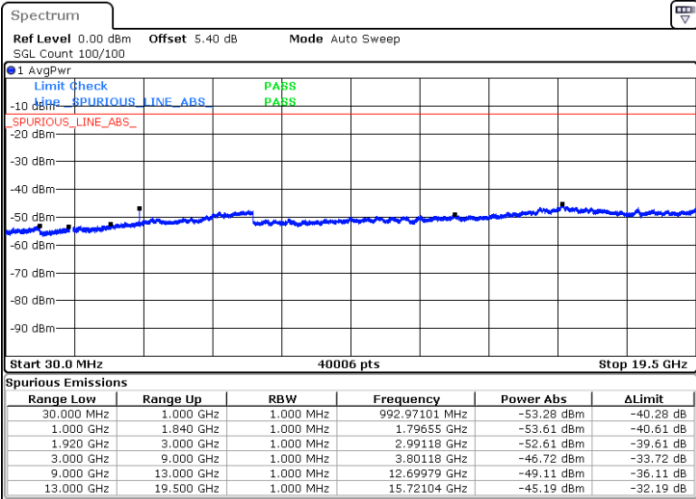

Lowest Channel / 64QAM

Middle Channel / 64QAM

Date: 21 JUN 2019 23:26:04

Date: 21 JUN 2019 23:26:58

Highest Channel / 64QAM

Date: 21 JUN 2019 23:27:53

LTE Band 2 / 15MHz

Lowest Channel / 64QAM

Date: 21 JUN 2019 23:28:48

Middle Channel / 64QAM

Date: 21 JUN 2019 23:29:43

Highest Channel / 64QAM

Date: 21 JUN 2019 23:30:38

LTE Band 2 / 20MHz

Lowest Channel / 64QAM

Date: 21 JUN 2019 23:31:33