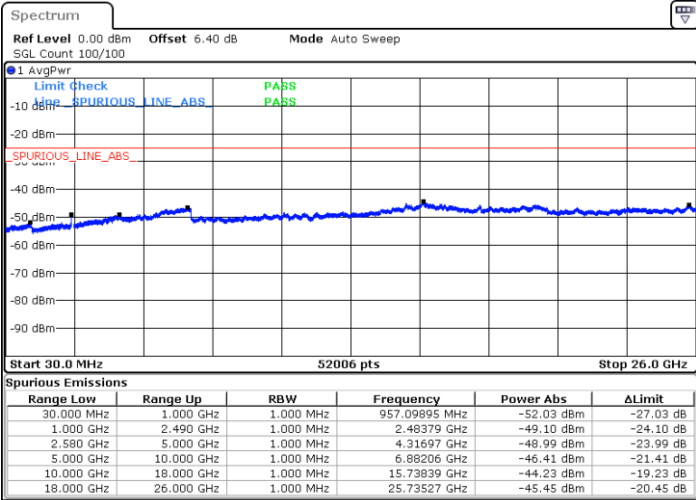

LTE Band 7 / 5MHz

Lowest Channel / 64QAM

Middle Channel / 64QAM

Date: 11.JUL.2019 18:54:06

Date: 11.JUL.2019 18:55:00

Highest Channel / 64QAM

Date: 11.JUL.2019 18:55:54

LTE Band 7 / 10MHz

Lowest Channel / 64QAM

Date: 11.JUL.2019 03:09:57

Middle Channel / 64QAM

Date: 11.JUL.2019 19:15:07

Highest Channel / 64QAM

Date: 11.JUL.2019 19:02:09

LTE Band 7 / 15MHz

Lowest Channel / 64QAM

Date: 11.JUL.2019 19:20:16

Middle Channel / 64QAM

Date: 11.JUL.2019 19:21:03

Highest Channel / 64QAM

Date: 11.JUL.2019 19:21:53

LTE Band 7 / 20MHz

Lowest Channel / 64QAM

Middle Channel / 64QAM

Date: 11.JUL.2019 19:23:56

Date: 11.JUL.2019 19:24:42

Highest Channel / 64QAM

Date: 11.JUL.2019 19:25:34

LTE Band 66 / 1.4MHz

Lowest Channel / QPSK

Lowest Channel / 16QAM

Date: 2 JUL 2019 16:15:48