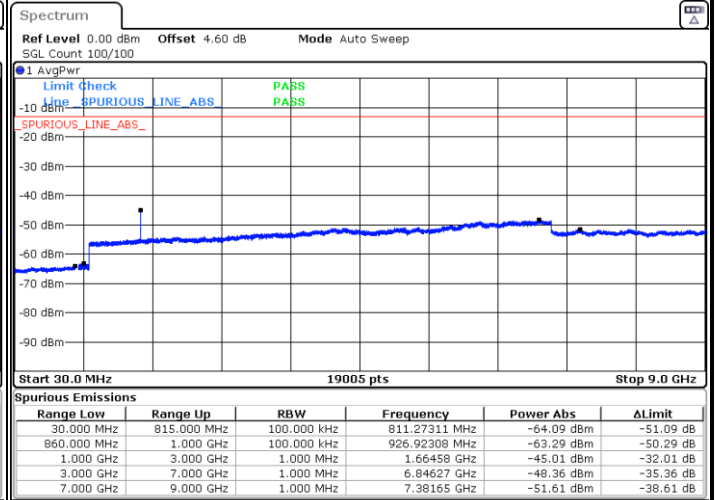

Highest Channel / 64QAM

Date: 26 JUN 2019 14:15:17

LTE Band 5 / 5MHz

Lowest Channel / 64QAM

Middle Channel / 64QAM

Date: 26 JUN 2019 14:19:47

Date: 26 JUN 2019 14:20:41

Highest Channel / 64QAM

Date: 26 JUN 2019 14:25:34

LTE Band 5 / 10MHz

Lowest Channel / 64QAM

Middle Channel / 64QAM

Date: 26 JUN 2019 14:30:04

Date: 26 JUN 2019 14:30:58

Highest Channel / 64QAM

Date: 26 JUN 2019 14:35:48

LTE Band 7 / 5MHz

Lowest Channel / QPSK

Lowest Channel / 16QAM

Date: 11.JUL.2019 17:19:54

Date: 11.JUL.2019 17:20:48

Middle Channel / QPSK

Middle Channel / 16QAM

Date: 11.JUL.2019 17:22:36