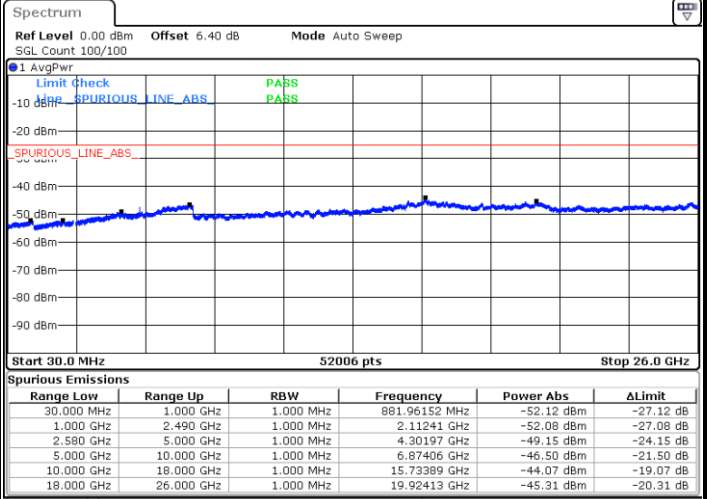

Highest Channel / 64QAM

Date: 26 JUN 2019 14:15:17

LTE Band 5 / 5MHz

Lowest Channel / 64QAM

Middle Channel / 64QAM

Date: 26 JUN 2019 14:19:47

Date: 26 JUN 2019 14:20:41

Highest Channel / 64QAM

Date: 26 JUN 2019 14:25:34

LTE Band 5 / 10MHz

Lowest Channel / 64QAM

Middle Channel / 64QAM

Date: 26 JUN 2019 14:30:04

Date: 26 JUN 2019 14:30:58

Highest Channel / 64QAM

Date: 26 JUN 2019 14:35:48

LTE Band 7 / 5MHz

Lowest Channel / QPSK

Lowest Channel / 16QAM

Date: 11.JUL.2019 17:19:54

Date: 11.JUL.2019 17:20:48

Middle Channel / QPSK

Middle Channel / 16QAM

Date: 11.JUL.2019 17:22:36