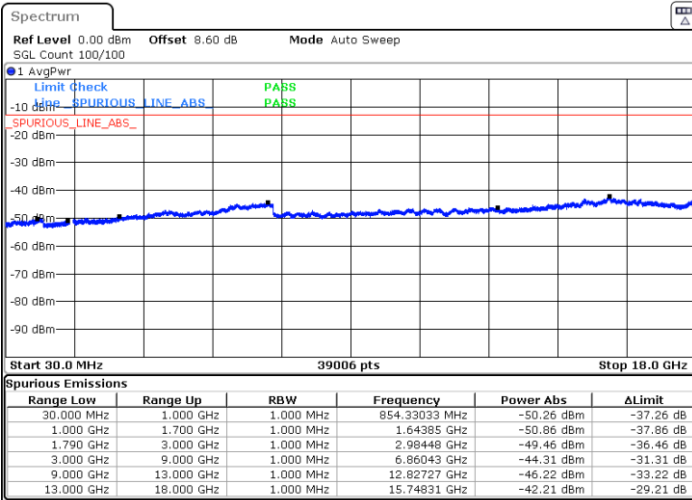

Lowest Channel / 64QAM

Date: 11.JUL.2019 03:09:57

Middle Channel / 64QAM

Date: 11.JUL.2019 19:15:07

Highest Channel / 64QAM

Date: 11.JUL.2019 19:02:09

LTE Band 7 / 15MHz

Lowest Channel / 64QAM

Date: 11.JUL.2019 19:20:16

Middle Channel / 64QAM

Date: 11.JUL.2019 19:21:03

Highest Channel / 64QAM

Date: 11.JUL.2019 19:21:53

LTE Band 7 / 20MHz

Lowest Channel / 64QAM

Middle Channel / 64QAM

Date: 11.JUL.2019 19:23:56

Date: 11.JUL.2019 19:24:42

Highest Channel / 64QAM

Date: 11.JUL.2019 19:25:34

LTE Band 66 / 1.4MHz

Lowest Channel / QPSK

Lowest Channel / 16QAM

Date: 2 JUL 2019 16:15:48