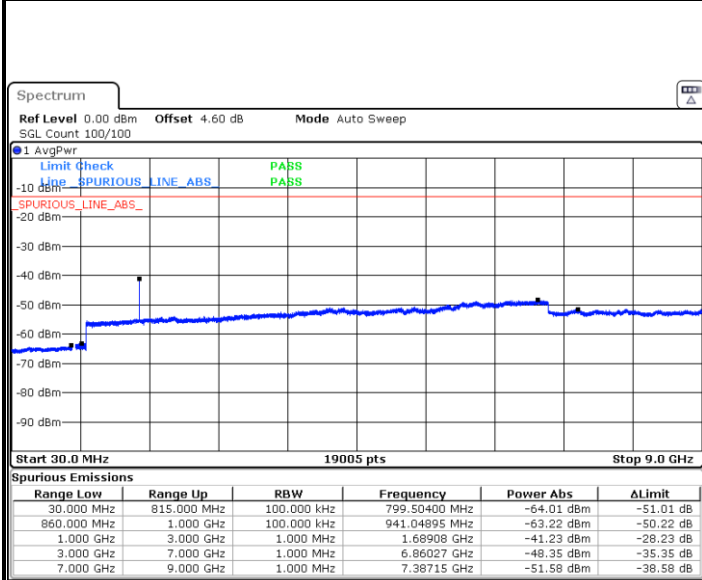

LTE Band 5 / 5MHz

Lowest Channel / QPSK

Date: 26 JUN 2019 11:35:39

Lowest Channel / 16QAM

Date: 26 JUN 2019 11:36:33

Middle Channel / QPSK

Date: 26 JUN 2019 11:38:08

Middle Channel / 16QAM

Date: 26 JUN 2019 11:39:03

LTE Band 5 / 5MHz

Highest Channel / QPSK

Date: 26 JUN 2019 11:47:08

Highest Channel / 16QAM

Date: 26 JUN 2019 11:48:03

LTE Band 5 / 10MHz

Lowest Channel / QPSK