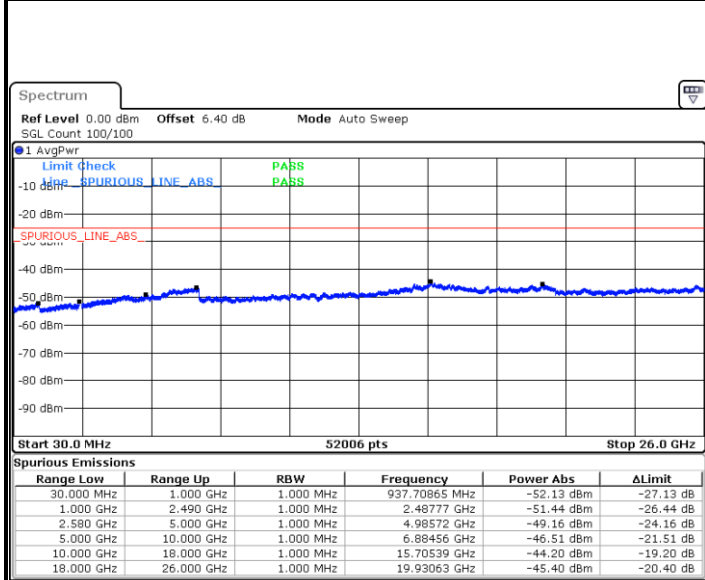

Highest Channel / 16QAM

Date: 11.JUL.2019 18:04:05

LTE Band 7 / 20MHz

Lowest Channel / QPSK

Date: 11.JUL.2019 18:47:41

Lowest Channel / 16QAM

Date: 11.JUL.2019 18:48:35

LTE Band 7 / 20MHz

Middle Channel / QPSK

Middle Channel / 16QAM

Date: 11.JUL.2019 18:50:24

Date: 11.JUL.2019 18:49:29

Highest Channel / QPSK

Highest Channel / 16QAM

Date: 11.JUL.2019 18:51:18

Date: 11.JUL.2019 18:52:12

LTE Band 7 / 5MHz

Lowest Channel / 64QAM

Middle Channel / 64QAM

Date: 11.JUL.2019 18:54:06

Date: 11.JUL.2019 18:55:00

Highest Channel / 64QAM

Date: 11.JUL.2019 18:55:54

LTE Band 7 / 10MHz

Lowest Channel / 64QAM

Date: 11.JUL.2019 03:09:57

Middle Channel / 64QAM

Date: 11.JUL.2019 19:15:07

Highest Channel / 64QAM

Date: 11.JUL.2019 19:02:09

LTE Band 7 / 15MHz

Lowest Channel / 64QAM