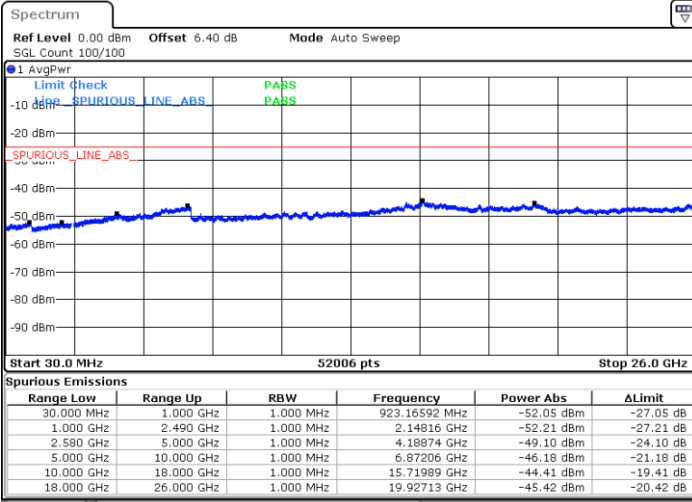

Highest Channel / 16QAM

Date: 11.JUL.2019 18:04:05

LTE Band 7 / 20MHz

Lowest Channel / QPSK

Date: 11.JUL.2019 18:47:41

Lowest Channel / 16QAM

Date: 11.JUL.2019 18:48:35

LTE Band 7 / 20MHz

Middle Channel / QPSK

Middle Channel / 16QAM

Date: 11.JUL.2019 18:50:24

Date: 11.JUL.2019 18:49:29

Highest Channel / QPSK

Highest Channel / 16QAM

Date: 11.JUL.2019 18:51:18

Date: 11.JUL.2019 18:52:12

LTE Band 7 / 5MHz

Lowest Channel / 64QAM

Middle Channel / 64QAM

Date: 11.JUL.2019 18:54:06

Date: 11.JUL.2019 18:55:00

Highest Channel / 64QAM

Date: 11.JUL.2019 18:55:54

LTE Band 7 / 10MHz

Lowest Channel / 64QAM

Date: 11.JUL.2019 03:09:57

Middle Channel / 64QAM

Date: 11.JUL.2019 19:15:07

Highest Channel / 64QAM

Date: 11.JUL.2019 19:02:09

LTE Band 7 / 15MHz

Lowest Channel / 64QAM