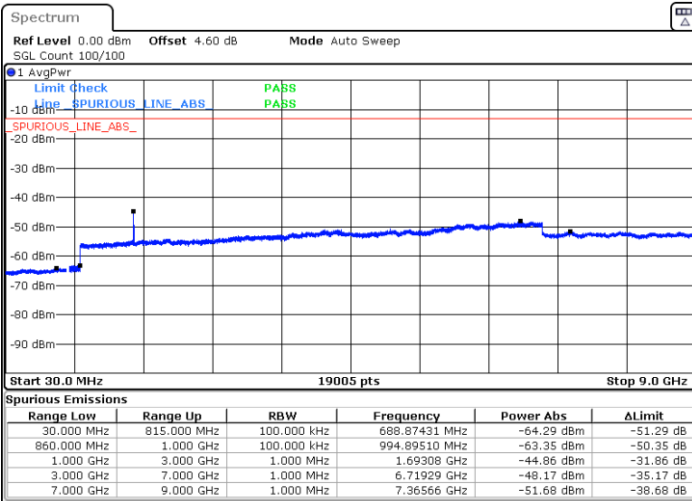

Highest Channel / QPSK

Highest Channel / 16QAM

Date: 26 JUN 2019 12:07:37

Date: 26 JUN 2019 12:08:32

LTE Band 5 / 1.4MHz

Lowest Channel / 64QAM

Middle Channel / 64QAM

Date: 26 JUN 2019 13:59:09

Date: 26 JUN 2019 14:00:04

Highest Channel / 64QAM

Date: 26 JUN 2019 14:05:02

LTE Band 5 / 3MHz

Lowest Channel / 64QAM

Middle Channel / 64QAM

Date: 26 JUN 2019 14:09:32

Date: 26 JUN 2019 14:10:27

Highest Channel / 64QAM

Date: 26 JUN 2019 14:15:17

LTE Band 5 / 5MHz

Lowest Channel / 64QAM

Middle Channel / 64QAM

Date: 26 JUN 2019 14:19:47

Date: 26 JUN 2019 14:20:41

Highest Channel / 64QAM