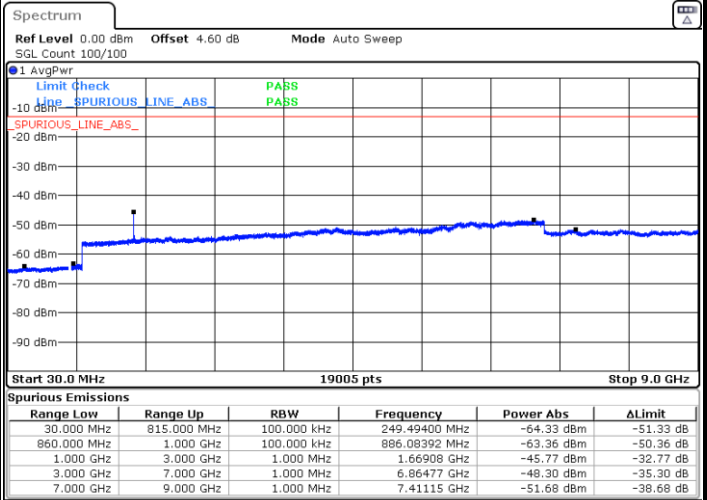

Date: 26 JUN 2019 14:00:04

Highest Channel / 64QAM

Date: 26 JUN 2019 14:05:02

LTE Band 5 / 3MHz

Lowest Channel / 64QAM

Middle Channel / 64QAM

Date: 26 JUN 2019 14:09:32

Date: 26 JUN 2019 14:10:27

Highest Channel / 64QAM

Date: 26 JUN 2019 14:15:17

LTE Band 5 / 5MHz

Lowest Channel / 64QAM

Middle Channel / 64QAM

Date: 26 JUN 2019 14:19:47

Date: 26 JUN 2019 14:20:41

Highest Channel / 64QAM

Date: 26 JUN 2019 14:25:34

LTE Band 5 / 10MHz

Lowest Channel / 64QAM

Middle Channel / 64QAM

Date: 26 JUN 2019 14:30:04

Date: 26 JUN 2019 14:30:58

Highest Channel / 64QAM

Date: 26 JUN 2019 14:35:48