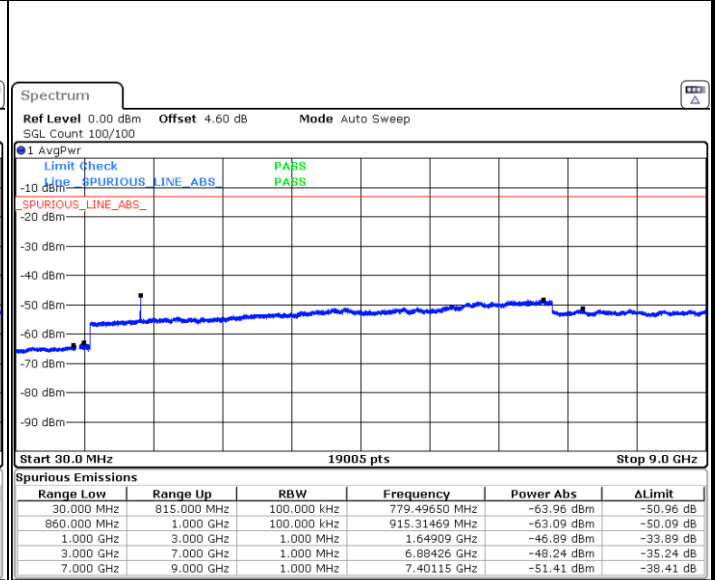

Highest Channel / 16QAM

Date: 26 JUN 2019 11:06:18

LTE Band 5 / 3MHz

Lowest Channel / QPSK

Date: 26 JUN 2019 11:14:23

Lowest Channel / 16QAM

Date: 26 JUN 2019 11:15:18

LTE Band 5 / 3MHz

Middle Channel / QPSK

Middle Channel / 16QAM

Date: 26 JUN 2019 11:16:53

Date: 26 JUN 2019 11:17:48

Highest Channel / QPSK

Highest Channel / 16QAM

Date: 26 JUN 2019 11:26:39

Date: 26 JUN 2019 11:27:34

LTE Band 5 / 5MHz

Lowest Channel / QPSK

Date: 26 JUN 2019 11:35:39

Lowest Channel / 16QAM

Date: 26 JUN 2019 11:36:33

Middle Channel / QPSK

Date: 26 JUN 2019 11:38:08

Middle Channel / 16QAM

Date: 26 JUN 2019 11:39:03

LTE Band 5 / 5MHz

Highest Channel / QPSK

Date: 26 JUN 2019 11:47:08

Highest Channel / 16QAM

Date: 26 JUN 2019 11:48:03

LTE Band 5 / 10MHz

Lowest Channel / QPSK