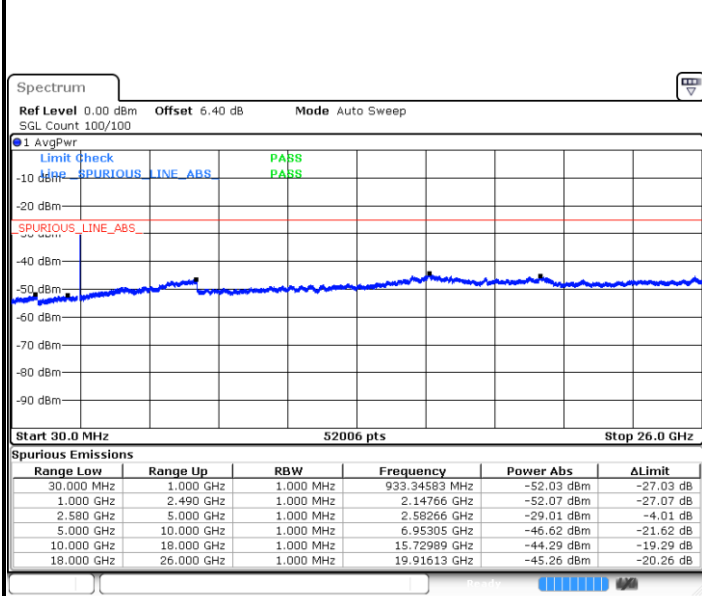

LTE Band 7 / 5MHz

Lowest Channel / 64QAM

Middle Channel / 64QAM

Date: 11.JUL.2019 18:54:06

Date: 11.JUL.2019 18:55:00

Highest Channel / 64QAM

Date: 11.JUL.2019 18:55:54

LTE Band 7 / 10MHz

Lowest Channel / 64QAM

Date: 11.JUL.2019 03:09:57

Middle Channel / 64QAM

Date: 11.JUL.2019 19:15:07

Highest Channel / 64QAM

Date: 11.JUL.2019 19:02:09

LTE Band 7 / 15MHz

Lowest Channel / 64QAM

Date: 11.JUL.2019 19:20:16

Middle Channel / 64QAM

Date: 11.JUL.2019 19:21:03

Highest Channel / 64QAM

Date: 11.JUL.2019 19:21:53

LTE Band 7 / 20MHz

Lowest Channel / 64QAM

Middle Channel / 64QAM

Date: 11.JUL.2019 19:23:56

Date: 11.JUL.2019 19:24:42

Highest Channel / 64QAM

Date: 11.JUL.2019 19:25:34

LTE Band 66 / 1.4MHz

Lowest Channel / QPSK

Lowest Channel / 16QAM

Date: 2 JUL 2019 16:15:48