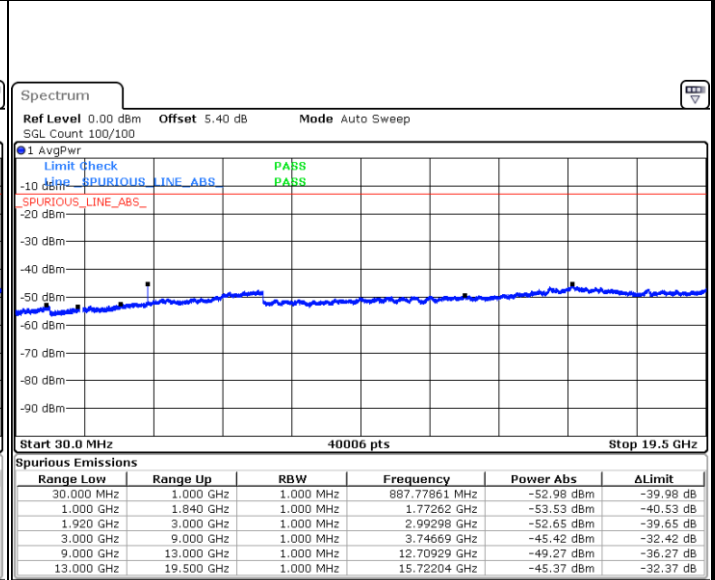

LTE Band 2 / 1.4MHz

Lowest Channel / 64QAM

Date: 21 JUN 2019 23:17:49

Middle Channel / 64QAM

Date: 21 JUN 2019 23:18:44

Highest Channel / 64QAM

Date: 21 JUN 2019 23:19:39

LTE Band 2 / 10MHz

Lowest Channel / 64QAM

Middle Channel / 64QAM

Date: 21 JUN 2019 23:26:04

Date: 21 JUN 2019 23:26:58

Highest Channel / 64QAM

Date: 21 JUN 2019 23:27:53

LTE Band 2 / 15MHz

Lowest Channel / 64QAM

Date: 21 JUN 2019 23:28:48

Middle Channel / 64QAM

Date: 21 JUN 2019 23:29:43

Highest Channel / 64QAM

Date: 21 JUN 2019 23:30:38

LTE Band 2 / 20MHz

Lowest Channel / 64QAM

Date: 21 JUN 2019 23:31:33

Middle Channel / 64QAM

Date: 21 JUN 2019 23:32:28

Highest Channel / 64QAM

Date: 21 JUN 2019 23:33:23

LTE Band 5 / 1.4MHz

Lowest Channel / QPSK

Lowest Channel / 16QAM

Date: 26 JUN 2019 10:53:54