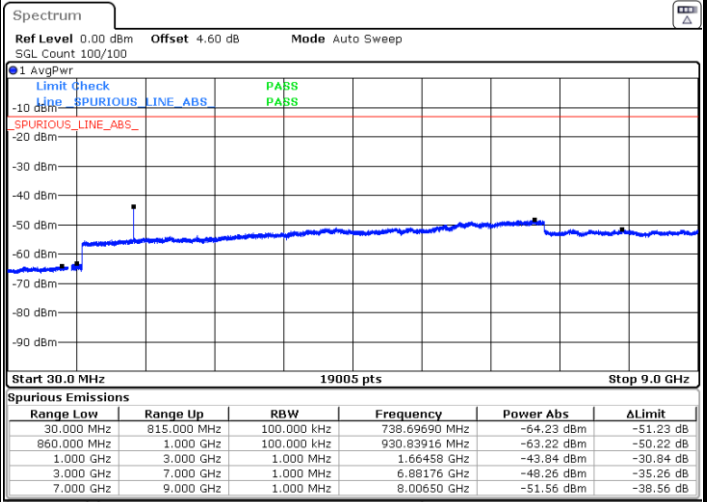

Date: 26 JUN 2019 11:39:03

LTE Band 5 / 5MHz

Highest Channel / QPSK

Date: 26 JUN 2019 11:47:08

Highest Channel / 16QAM

Date: 26 JUN 2019 11:48:03

LTE Band 5 / 10MHz

Lowest Channel / QPSK

Date: 26 JUN 2019 11:56:08

Lowest Channel / 16QAM

Date: 26 JUN 2019 11:57:03

LTE Band 5 / 10MHz

Middle Channel / QPSK

Middle Channel / 16QAM

Date: 26 JUN 2019 11:58:37

Date: 26 JUN 2019 11:59:32

Highest Channel / QPSK

Highest Channel / 16QAM

Date: 26 JUN 2019 12:07:37

Date: 26 JUN 2019 12:08:32

LTE Band 5 / 1.4MHz

Lowest Channel / 64QAM

Middle Channel / 64QAM

Date: 26 JUN 2019 13:59:09