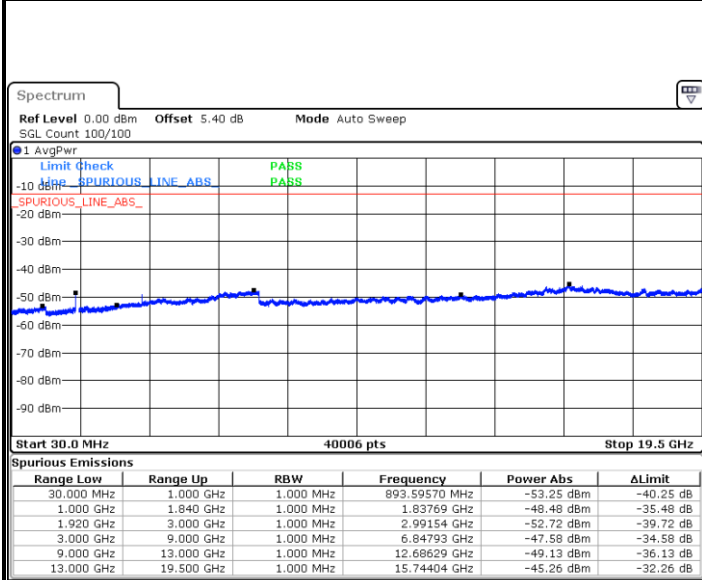

LTE Band 2 / 1.4MHz

Lowest Channel / 64QAM

Date: 21 JUN 2019 23:17:49

Middle Channel / 64QAM

Date: 21 JUN 2019 23:18:44

Highest Channel / 64QAM

Date: 21 JUN 2019 23:19:39

LTE Band 2 / 10MHz

Lowest Channel / 64QAM

Middle Channel / 64QAM

Date: 21 JUN 2019 23:26:04

Date: 21 JUN 2019 23:26:58

Highest Channel / 64QAM

Date: 21 JUN 2019 23:27:53

LTE Band 2 / 15MHz

Lowest Channel / 64QAM

Date: 21 JUN 2019 23:28:48

Middle Channel / 64QAM

Date: 21 JUN 2019 23:29:43

Highest Channel / 64QAM

Date: 21 JUN 2019 23:30:38

LTE Band 2 / 20MHz

Lowest Channel / 64QAM

Date: 21 JUN 2019 23:31:33

Middle Channel / 64QAM

Date: 21 JUN 2019 23:32:28

Highest Channel / 64QAM

Date: 21 JUN 2019 23:33:23

LTE Band 5 / 1.4MHz

Lowest Channel / QPSK

Lowest Channel / 16QAM

Date: 26 JUN 2019 10:53:54