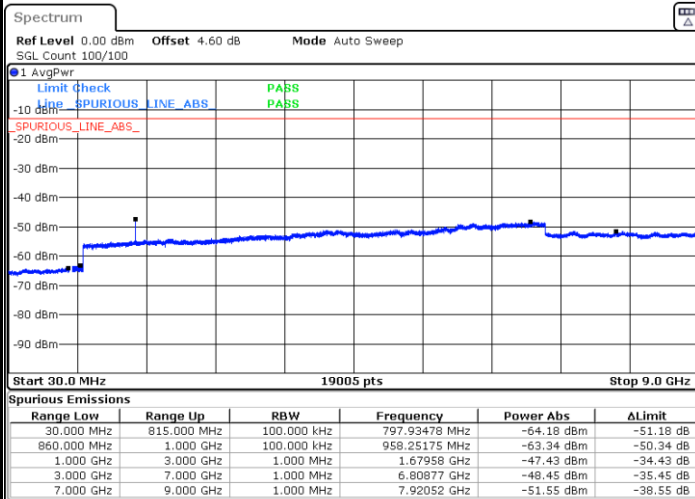

Highest Channel / 64QAM

Date: 26 JUN 2019 14:15:17

LTE Band 5 / 5MHz

Lowest Channel / 64QAM

Middle Channel / 64QAM

Date: 26 JUN 2019 14:19:47

Date: 26 JUN 2019 14:20:41

Highest Channel / 64QAM

Date: 26 JUN 2019 14:25:34

LTE Band 5 / 10MHz

Lowest Channel / 64QAM

Middle Channel / 64QAM

Date: 26 JUN 2019 14:30:04

Date: 26 JUN 2019 14:30:58

Highest Channel / 64QAM

Date: 26 JUN 2019 14:35:48

LTE Band 7 / 5MHz

Lowest Channel / QPSK

Lowest Channel / 16QAM

Date: 11.JUL.2019 17:19:54

Date: 11.JUL.2019 17:20:48

Middle Channel / QPSK

Middle Channel / 16QAM

Date: 11.JUL.2019 17:22:36