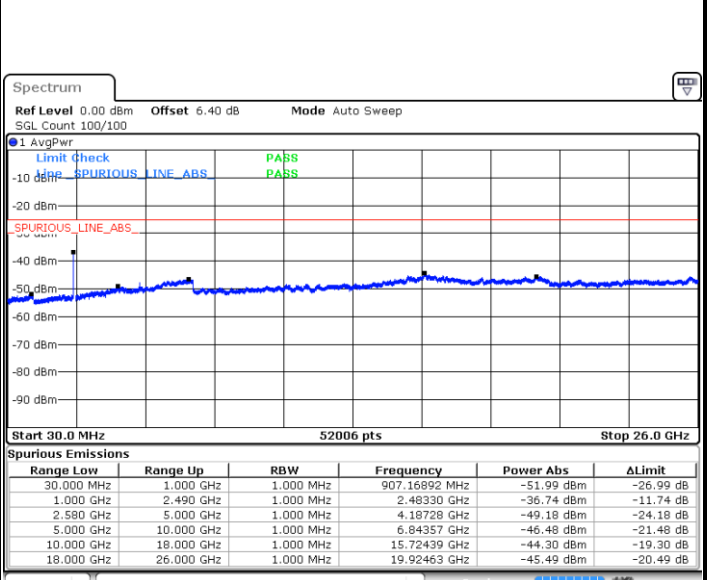

LTE Band 7 / 5MHz

Lowest Channel / QPSK

Lowest Channel / 16QAM

Date: 11.JUL.2019 17:19:54

Date: 11.JUL.2019 17:20:48

Middle Channel / QPSK

Middle Channel / 16QAM

Date: 11.JUL.2019 17:22:36

Date: 11.JUL.2019 17:21:42

LTE Band 7 / 5MHz

Highest Channel / QPSK

Date: 11.JUL.2019 17:23:30

Highest Channel / 16QAM

Date: 11.JUL.2019 17:24:24

LTE Band 7 / 10MHz

Lowest Channel / QPSK

Date: 11.JUL.2019 17:36:24

Lowest Channel / 16QAM

Date: 11.JUL.2019 17:37:18

LTE Band 7 / 10MHz

Middle Channel / QPSK

Middle Channel / 16QAM

Date: 11.JUL.2019 17:39:06

Date: 11.JUL.2019 17:38:12

Highest Channel / QPSK

Highest Channel / 16QAM

Date: 11.JUL.2019 17:40:00

Date: 11.JUL.2019 17:40:54

LTE Band 7 / 15MHz

Lowest Channel / QPSK

Lowest Channel / 16QAM

Date: 11.JUL.2019 17:52:54