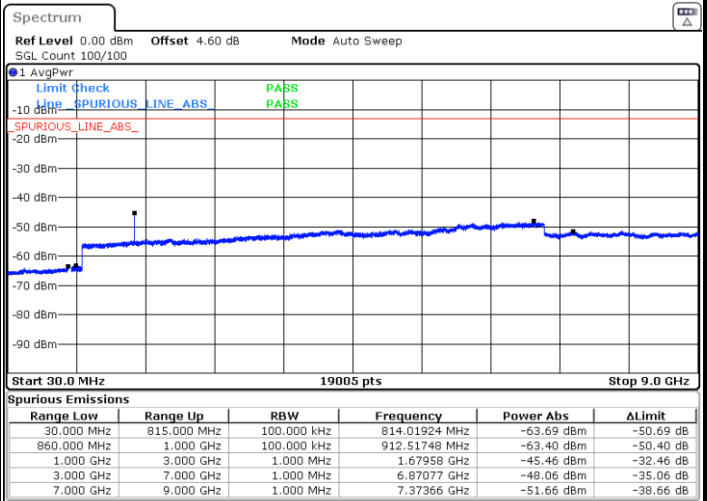

Date: 26 JUN 2019 11:39:03

LTE Band 5 / 5MHz

Highest Channel / QPSK

Date: 26 JUN 2019 11:47:08

Highest Channel / 16QAM

Date: 26 JUN 2019 11:48:03

LTE Band 5 / 10MHz

Lowest Channel / QPSK

Date: 26 JUN 2019 11:56:08

Lowest Channel / 16QAM

Date: 26 JUN 2019 11:57:03

LTE Band 5 / 10MHz

Middle Channel / QPSK

Middle Channel / 16QAM

Date: 26 JUN 2019 11:58:37

Date: 26 JUN 2019 11:59:32

Highest Channel / QPSK

Highest Channel / 16QAM

Date: 26 JUN 2019 12:07:37

Date: 26 JUN 2019 12:08:32

LTE Band 5 / 1.4MHz

Lowest Channel / 64QAM

Middle Channel / 64QAM

Date: 26 JUN 2019 13:59:09