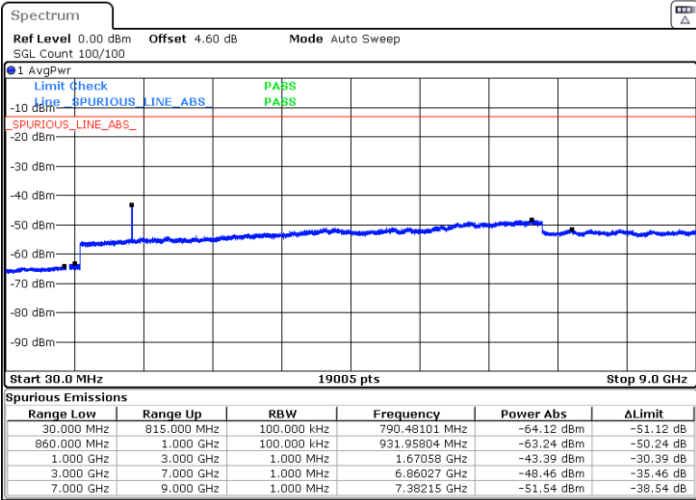

LTE Band 5 / 3MHz

Middle Channel / QPSK

Middle Channel / 16QAM

Date: 26 JUN 2019 11:16:53