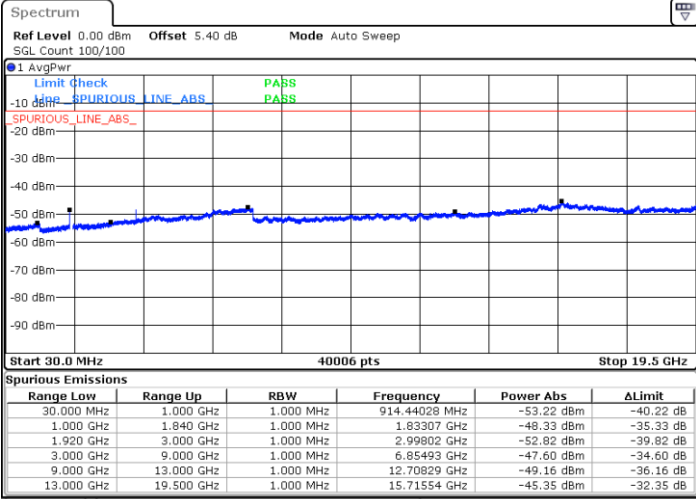

LTE Band 2 / 1.4MHz

Lowest Channel / 64QAM

Date: 21 JUN 2019 23:17:49

Middle Channel / 64QAM

Date: 21 JUN 2019 23:18:44

Highest Channel / 64QAM

Date: 21 JUN 2019 23:19:39

LTE Band 2 / 10MHz

Lowest Channel / 64QAM

Middle Channel / 64QAM

Date: 21 JUN 2019 23:26:04

Date: 21 JUN 2019 23:26:58

Highest Channel / 64QAM

Date: 21 JUN 2019 23:27:53

LTE Band 2 / 15MHz

Lowest Channel / 64QAM