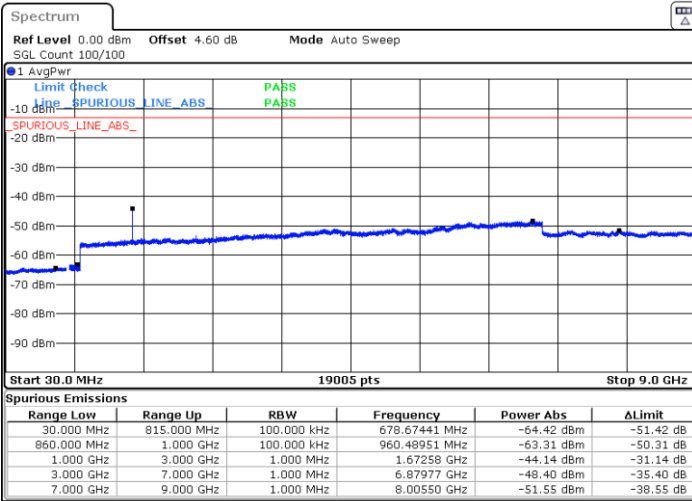

Middle Channel / 64QAM

Date: 21 JUN 2019 23:32:28

Highest Channel / 64QAM

Date: 21 JUN 2019 23:33:23

LTE Band 5 / 1.4MHz

Lowest Channel / QPSK

Lowest Channel / 16QAM

Date: 26 JUN 2019 10:53:54

Date: 26 JUN 2019 10:54:49

Middle Channel / QPSK

Middle Channel / 16QAM

Date: 26 JUN 2019 10:56:23

Date: 26 JUN 2019 10:57:18

LTE Band 5 / 1.4MHz

Highest Channel / QPSK

Date: 26 JUN 2019 11:05:23