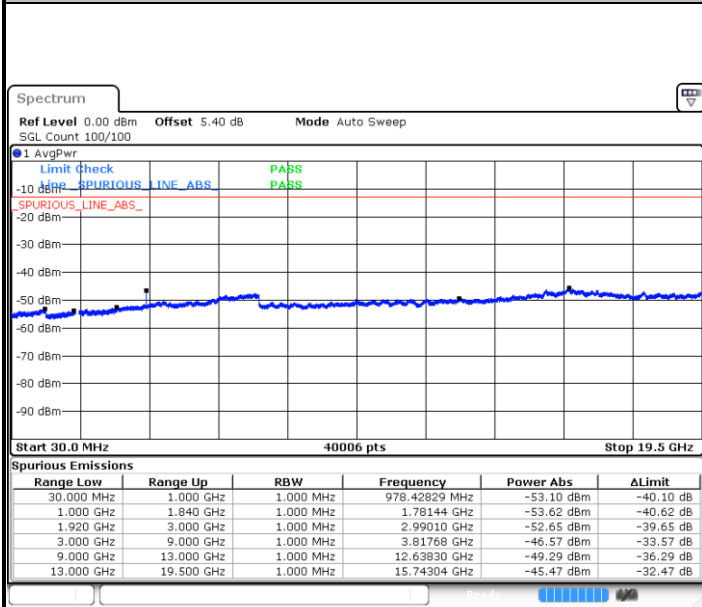

LTE Band 2 / 1.4MHz

Lowest Channel / 64QAM

Date: 21 JUN 2019 23:17:49

Middle Channel / 64QAM

Date: 21 JUN 2019 23:18:44

Highest Channel / 64QAM

Date: 21 JUN 2019 23:19:39

LTE Band 2 / 10MHz

Lowest Channel / 64QAM

Middle Channel / 64QAM

Date: 21 JUN 2019 23:26:04

Date: 21 JUN 2019 23:26:58

Highest Channel / 64QAM

Date: 21 JUN 2019 23:27:53

LTE Band 2 / 15MHz

Lowest Channel / 64QAM