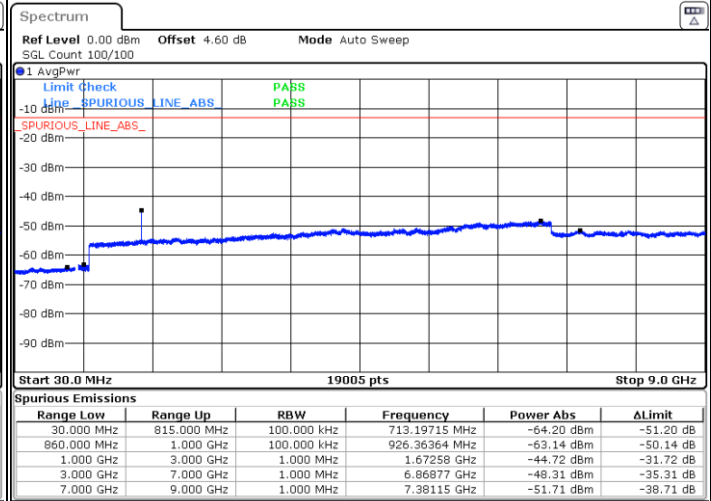

Middle Channel / 64QAM

Date: 21 JUN 2019 23:32:28

Highest Channel / 64QAM

Date: 21 JUN 2019 23:33:23

LTE Band 5 / 1.4MHz

Lowest Channel / QPSK

Lowest Channel / 16QAM

Date: 26 JUN 2019 10:53:54

Date: 26 JUN 2019 10:54:49

Middle Channel / QPSK

Middle Channel / 16QAM

Date: 26 JUN 2019 10:56:23

Date: 26 JUN 2019 10:57:18

LTE Band 5 / 1.4MHz

Highest Channel / QPSK

Date: 26 JUN 2019 11:05:23