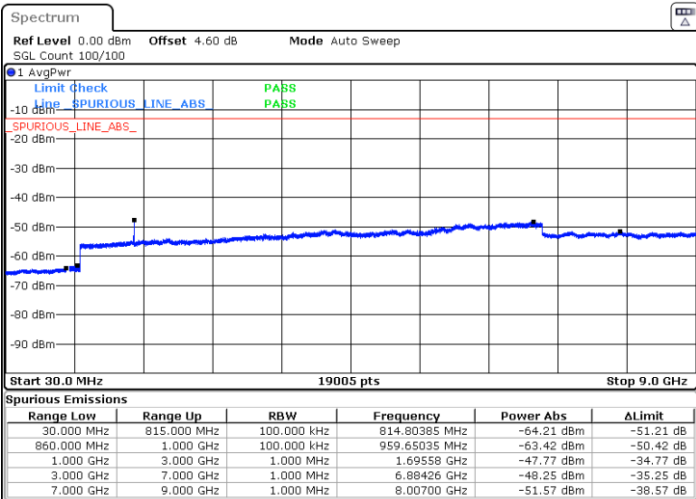

Middle Channel / QPSK

Middle Channel / 16QAM

Date: 26 JUN 2019 11:16:53

Date: 26 JUN 2019 11:17:48

Highest Channel / QPSK

Highest Channel / 16QAM

Date: 26 JUN 2019 11:26:39

Date: 26 JUN 2019 11:27:34

LTE Band 5 / 5MHz

Lowest Channel / QPSK

Date: 26 JUN 2019 11:35:39

Lowest Channel / 16QAM

Date: 26 JUN 2019 11:36:33

Middle Channel / QPSK

Date: 26 JUN 2019 11:38:08

Middle Channel / 16QAM