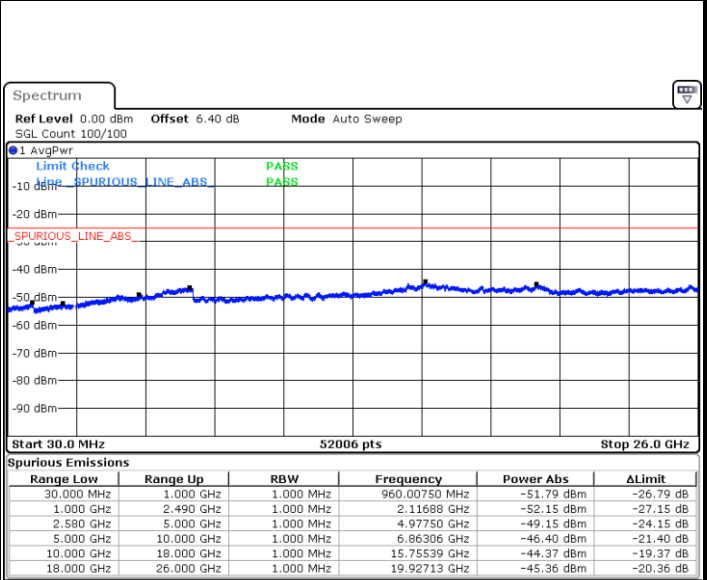

Highest Channel / 16QAM

Date: 11.JUL.2019 18:04:05

LTE Band 7 / 20MHz

Lowest Channel / QPSK

Date: 11.JUL.2019 18:47:41

Lowest Channel / 16QAM

Date: 11.JUL.2019 18:48:35

LTE Band 7 / 20MHz

Middle Channel / QPSK

Middle Channel / 16QAM

Date: 11.JUL.2019 18:50:24

Date: 11.JUL.2019 18:49:29

Highest Channel / QPSK

Highest Channel / 16QAM

Date: 11.JUL.2019 18:51:18

Date: 11.JUL.2019 18:52:12

LTE Band 7 / 5MHz

Lowest Channel / 64QAM

Middle Channel / 64QAM

Date: 11.JUL.2019 18:54:06

Date: 11.JUL.2019 18:55:00

Highest Channel / 64QAM

Date: 11.JUL.2019 18:55:54

LTE Band 7 / 10MHz

Lowest Channel / 64QAM

Date: 11.JUL.2019 03:09:57

Middle Channel / 64QAM

Date: 11.JUL.2019 19:15:07

Highest Channel / 64QAM

Date: 11.JUL.2019 19:02:09

LTE Band 7 / 15MHz

Lowest Channel / 64QAM