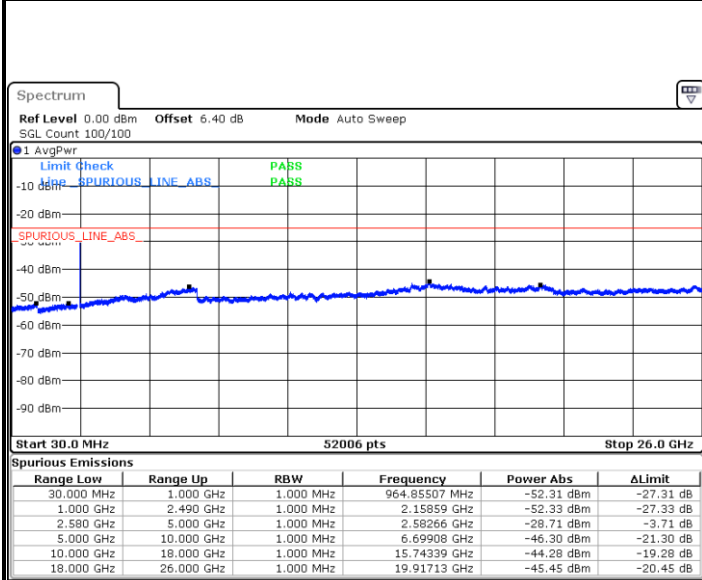

Highest Channel / QPSK

Highest Channel / 16QAM

Date: 11.JUL.2019 17:40:00

Date: 11.JUL.2019 17:40:54

LTE Band 7 / 15MHz

Lowest Channel / QPSK

Lowest Channel / 16QAM

Date: 11.JUL.2019 17:52:54

Date: 11.JUL.2019 18:00:29

Middle Channel / QPSK

Middle Channel / 16QAM

Date: 11.JUL.2019 18:02:17

Date: 11.JUL.2019 18:01:23

LTE Band7 / 15MHz

Highest Channel / QPSK

Date: 11.JUL.2019 18:03:11

Highest Channel / 16QAM

Date: 11.JUL.2019 18:04:05

LTE Band 7 / 20MHz

Lowest Channel / QPSK

Date: 11.JUL.2019 18:47:41

Lowest Channel / 16QAM

Date: 11.JUL.2019 18:48:35

LTE Band 7 / 20MHz