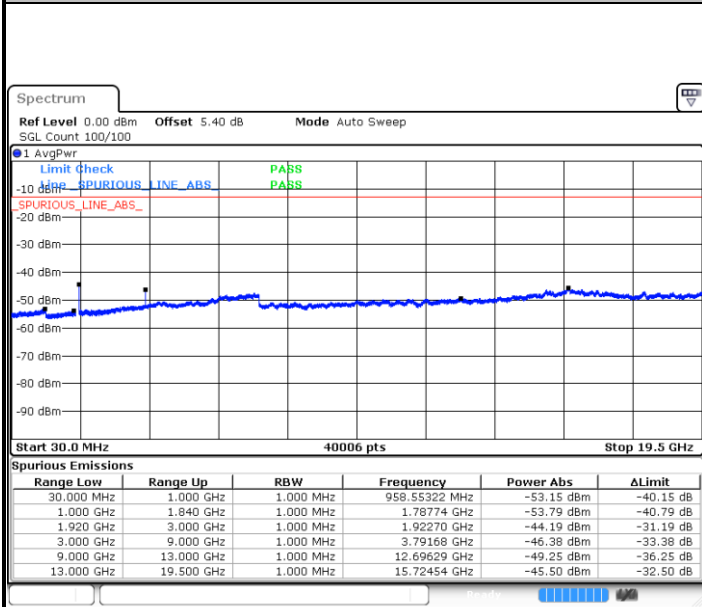

LTE Band 2 / 1.4MHz

Lowest Channel / 64QAM

Date: 21 JUN 2019 23:17:49

Middle Channel / 64QAM

Date: 21 JUN 2019 23:18:44

Highest Channel / 64QAM

Date: 21 JUN 2019 23:19:39

LTE Band 2 / 10MHz

Lowest Channel / 64QAM

Middle Channel / 64QAM

Date: 21 JUN 2019 23:26:04

Date: 21 JUN 2019 23:26:58

Highest Channel / 64QAM

Date: 21 JUN 2019 23:27:53

LTE Band 2 / 15MHz

Lowest Channel / 64QAM

Date: 21 JUN 2019 23:28:48

Middle Channel / 64QAM

Date: 21 JUN 2019 23:29:43

Highest Channel / 64QAM

Date: 21 JUN 2019 23:30:38

LTE Band 2 / 20MHz

Lowest Channel / 64QAM

Date: 21 JUN 2019 23:31:33

Middle Channel / 64QAM

Date: 21 JUN 2019 23:32:28

Highest Channel / 64QAM

Date: 21 JUN 2019 23:33:23

LTE Band 5 / 1.4MHz

Lowest Channel / QPSK

Lowest Channel / 16QAM

Date: 26 JUN 2019 10:53:54