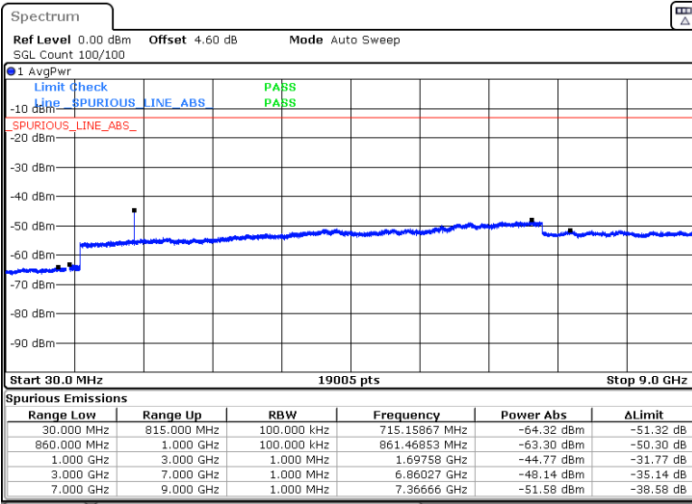

Highest Channel / QPSK

Highest Channel / 16QAM

Date: 26 JUN 2019 12:07:37

Date: 26 JUN 2019 12:08:32

LTE Band 5 / 1.4MHz

Lowest Channel / 64QAM

Middle Channel / 64QAM

Date: 26 JUN 2019 13:59:09

Date: 26 JUN 2019 14:00:04

Highest Channel / 64QAM

Date: 26 JUN 2019 14:05:02

LTE Band 5 / 3MHz

Lowest Channel / 64QAM

Middle Channel / 64QAM

Date: 26 JUN 2019 14:09:32

Date: 26 JUN 2019 14:10:27