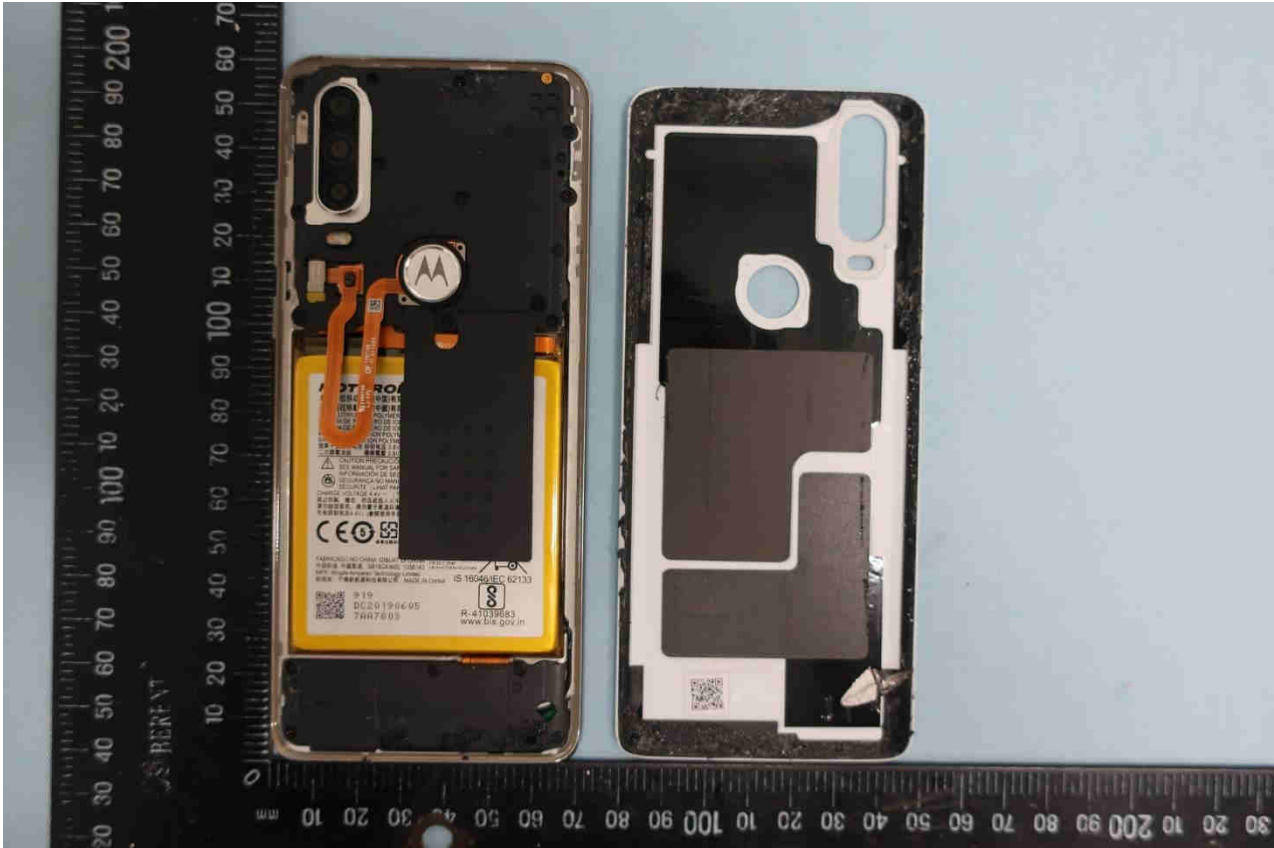

Brand Name: Motorola / Model Name: XT2013-4