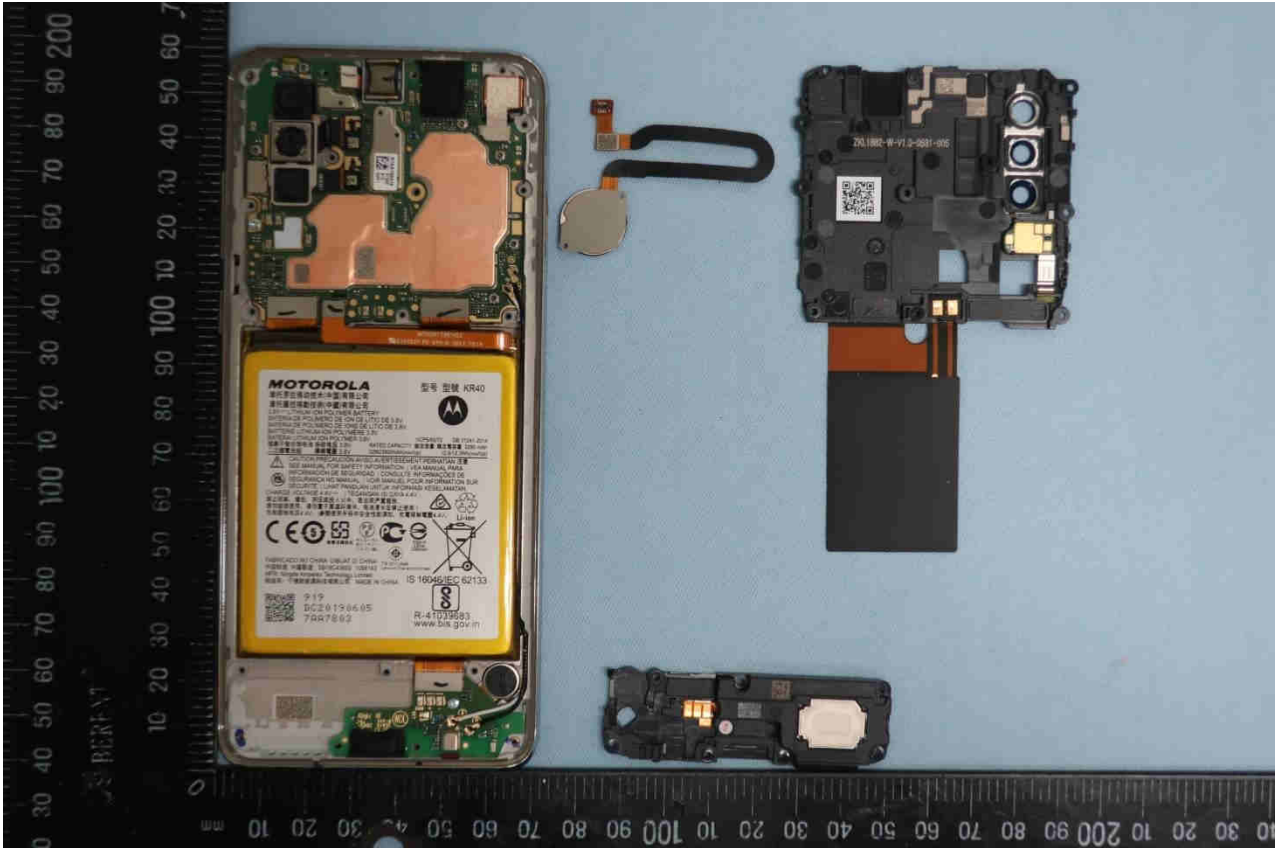

Brand Name: Motorola / Model Name: XT2013-4