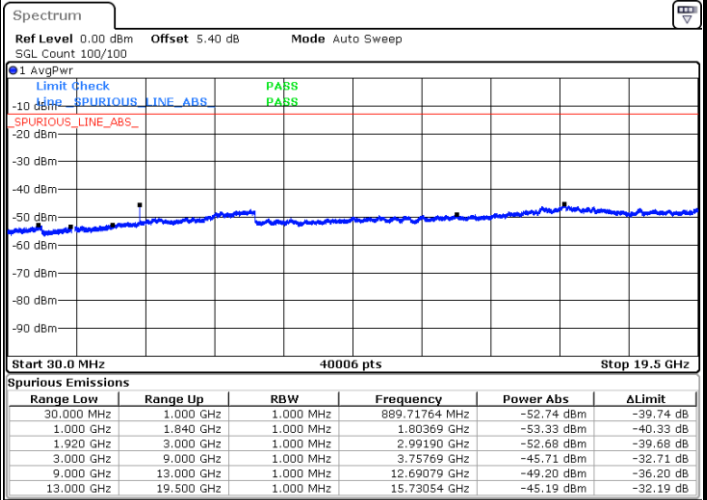

LTE Band 25 / 3MHz

Lowest Channel / 64QAM

Middle Channel / 64QAM

Date: 5 AUG.2019 18:18:29

Date: 5 AUG.2019 18:28:37