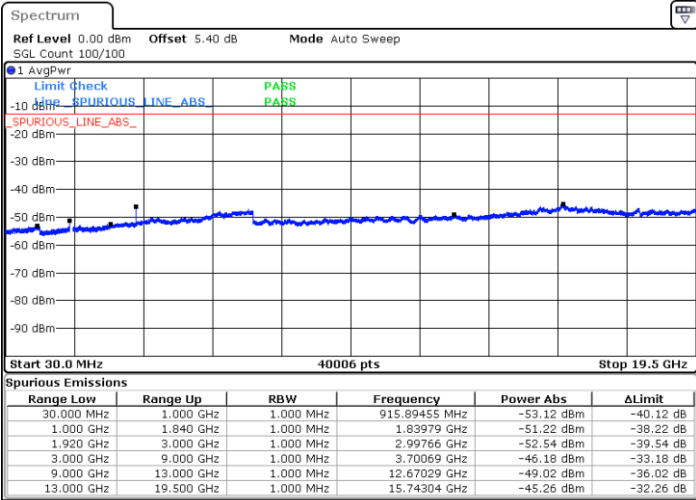

Middle Channel / 16QAM

Date: 5 AUG.2019 19:44:05

Date: 5 AUG.2019 19:44:47

Highest Channel / QPSK

Highest Channel / 16QAM

Date: 5 AUG.2019 19:53:14

Date: 5 AUG.2019 19:53:54

LTE Band 25 / 1.4MHz

Lowest Channel / 64QAM

Middle Channel / 64QAM

Date: 5 AUG.2019 18:08:58

Date: 5 AUG.2019 18:03:39

Highest Channel / 64QAM

Date: 5 AUG.2019 18:02:28

LTE Band 25 / 3MHz

Lowest Channel / 64QAM

Middle Channel / 64QAM

Date: 5 AUG.2019 18:18:29

Date: 5 AUG.2019 18:28:37

Highest Channel / 64QAM

Date: 5 AUG.2019 18:27:50

LTE Band 25 / 5MHz

Lowest Channel / 64QAM

Middle Channel / 64QAM