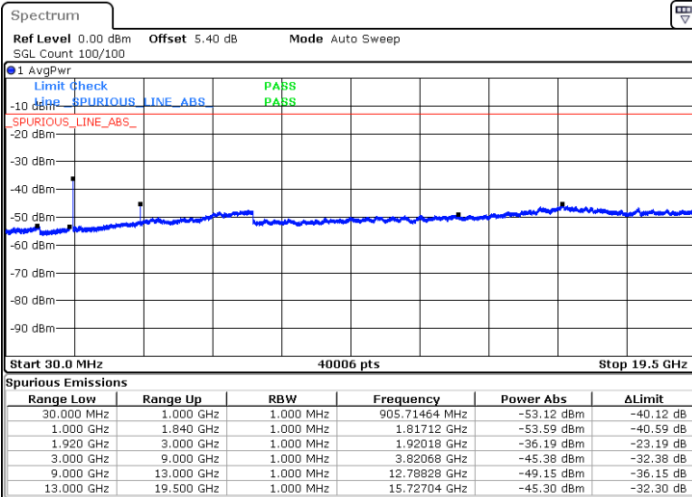

Middle Channel / 64QAM

Date: 5 AUG.2019 18:18:29

Date: 5 AUG.2019 18:28:37

Highest Channel / 64QAM

Date: 5 AUG.2019 18:27:50

LTE Band 25 / 5MHz

Lowest Channel / 64QAM

Middle Channel / 64QAM

Date: 5 AUG.2019 18:41:46

Date: 5 AUG.2019 18:44:38

Highest Channel / 64QAM

Date: 5 AUG.2019 18:50:22

LTE Band 25 / 10MHz

Lowest Channel / 64QAM

Date: 5.AUG.2019 19:01:10

Middle Channel / 64QAM