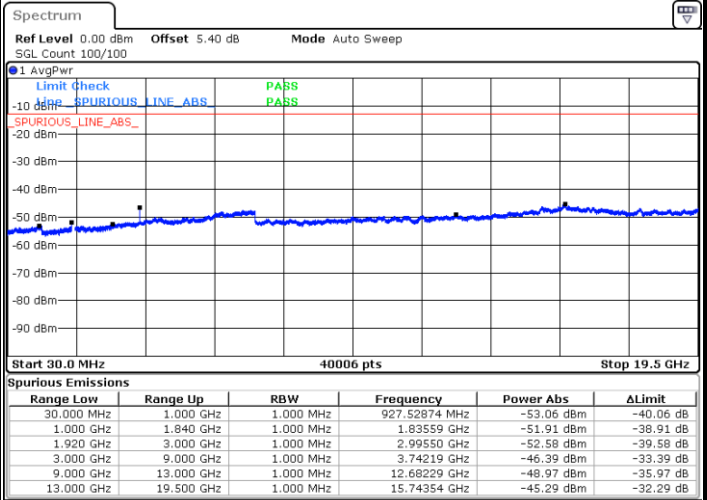

Date: 5 AUG.2019 19:34:53

LTE Band 25 / 20MHz

Lowest Channel / QPSK

Date: 5 AUG.2019 19:39:43

Lowest Channel / 16QAM

Date: 5 AUG.2019 19:40:39

LTE Band 25 / 20MHz

Middle Channel / QPSK

Middle Channel / 16QAM

Date: 5 AUG.2019 19:44:05

Date: 5 AUG.2019 19:44:47

Highest Channel / QPSK

Highest Channel / 16QAM

Date: 5 AUG.2019 19:53:14

Date: 5 AUG.2019 19:53:54

LTE Band 25 / 1.4MHz