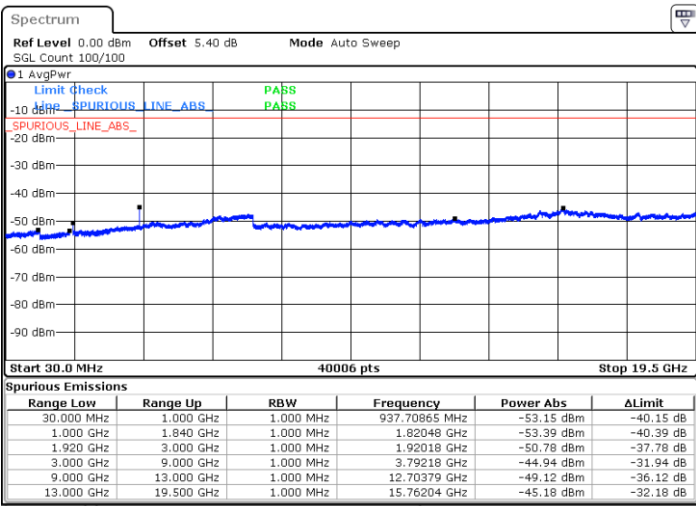

Highest Channel / 64QAM

Date: 5 AUG.2019 19:35:37

LTE Band 25 / 20MHz

Lowest Channel / 64QAM

Middle Channel / 64QAM

Date: 5 AUG.2019 19:41:35

Date: 5 AUG.2019 19:45:30

Highest Channel / 64QAM

Date: 5 AUG.2019 19:57:02

LTE Band 26 / 1.4MHz

LTE Band 26 / 1.4MHz

Highest Channel / QPSK

Date: 5.AUG.2019 15:25:31

Highest Channel / 16QAM

Date: 5.AUG.2019 15:25:04

LTE Band 26 / 3MHz