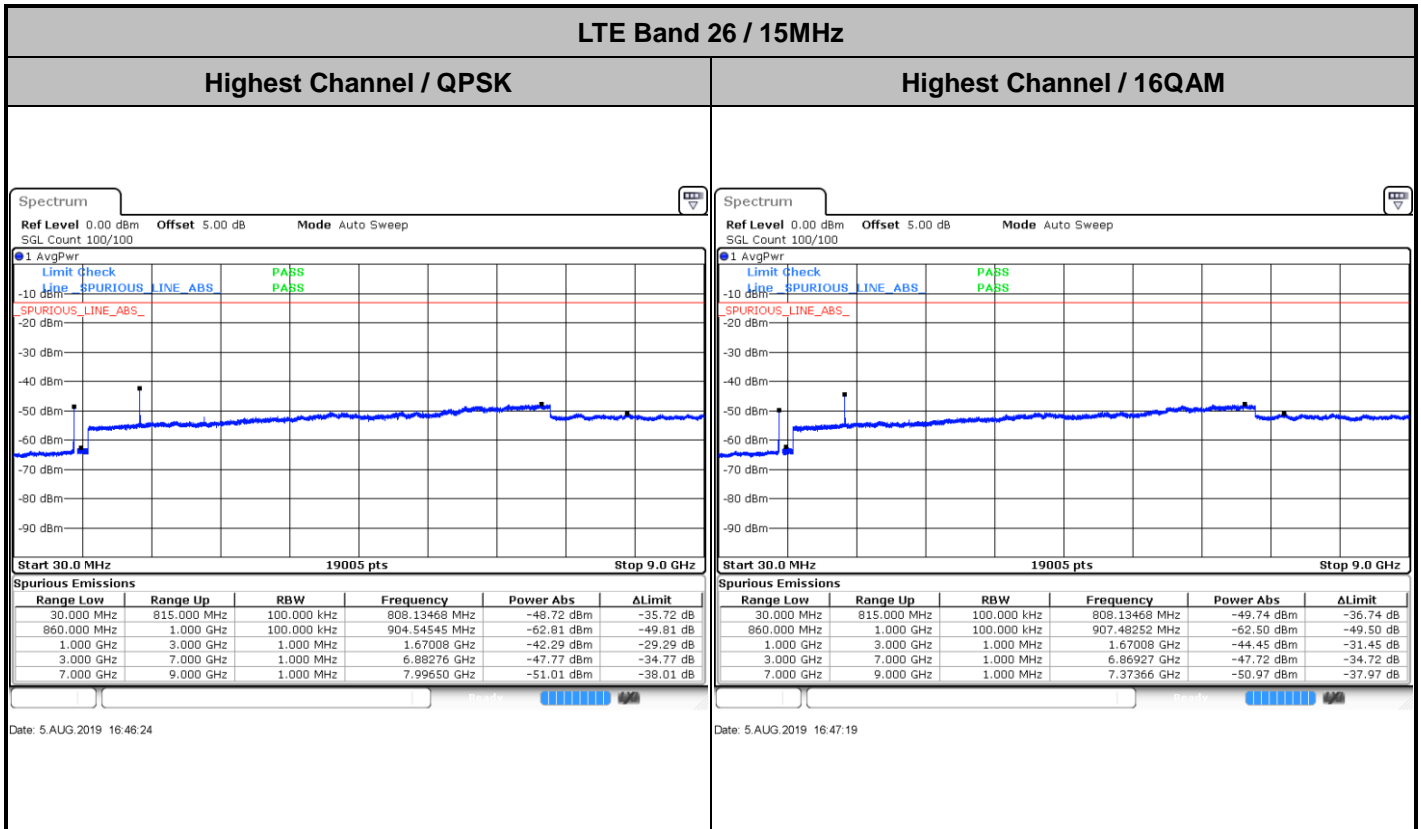

LTE Band 26 / 10MHz

Middle Channel / QPSK

Middle Channel / 16QAM

Date: 5.AUG.2019 16:16:05

Date: 5.AUG.2019 16:15:11

Highest Channel / QPSK

Highest Channel / 16QAM

Date: 5.AUG.2019 16:17:00

Date: 5.AUG.2019 16:17:55

LTE Band 26 / 15MHz

Lowest Channel / QPSK

Lowest Channel / 16QAM

Date: 5 AUG.2019 16:40:56

Date: 5 AUG.2019 16:41:51

Middle Channel / QPSK

Middle Channel / 16QAM

Date: 5 AUG.2019 16:45:29

Date: 5 AUG.2019 16:44:35

LTE Band 26 / 1.4MHz

LTE Band 26 / 3MHz

Lowest Channel / 64QAM

Date: 5.AUG.2019 15:28:20

Middle Channel / 64QAM

Date: 5.AUG.2019 15:31:43

Highest Channel / 64QAM

Date: 5.AUG.2019 15:34:35

LTE Band 26 / 5MHz

Lowest Channel / 64QAM

Date: 5.AUG.2019 15:38:49

Middle Channel / 64QAM

Date: 5.AUG.2019 15:42:02

Highest Channel / 64QAM