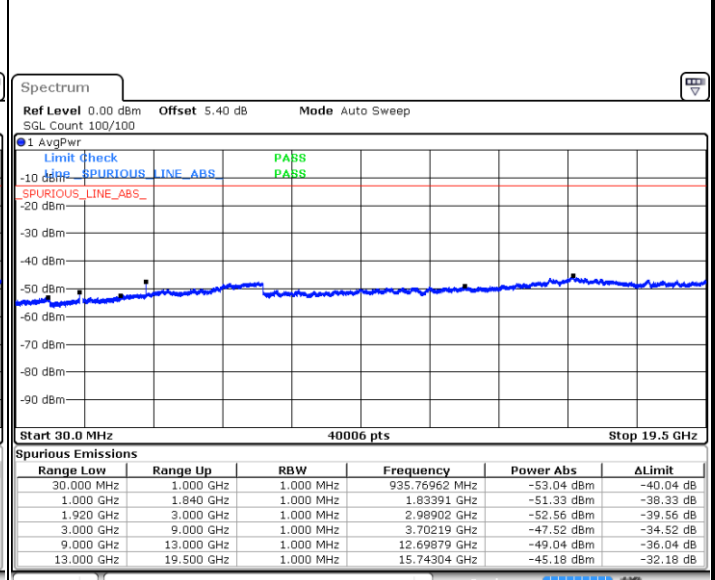

Middle Channel / QPSK

Middle Channel / 16QAM

Date: 5 AUG.2019 19:24:45

Date: 5 AUG.2019 19:25:25

LTE Band 25 / 15MHz

Highest Channel / QPSK

Date: 5 AUG.2019 19:34:00

Highest Channel / 16QAM

Date: 5 AUG.2019 19:34:53

LTE Band 25 / 20MHz

Lowest Channel / QPSK

Date: 5 AUG.2019 19:39:43

Lowest Channel / 16QAM

Date: 5 AUG.2019 19:40:39

LTE Band 25 / 20MHz

Middle Channel / QPSK

Middle Channel / 16QAM

Date: 5 AUG.2019 19:44:05

Date: 5 AUG.2019 19:44:47

Highest Channel / QPSK

Highest Channel / 16QAM

Date: 5 AUG.2019 19:53:14

Date: 5 AUG.2019 19:53:54

LTE Band 25 / 1.4MHz