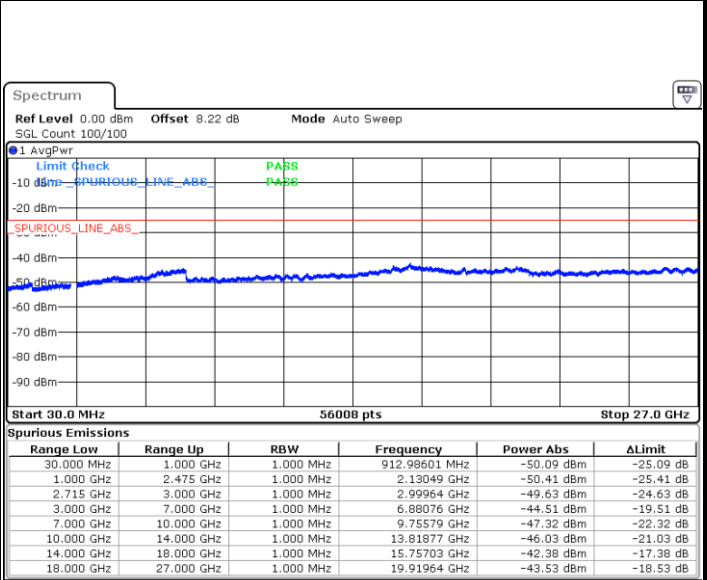

Highest Channel / 64QAM

Date: 5.AUG.2019 15:34:35

LTE Band 26 / 5MHz

Lowest Channel / 64QAM

Date: 5.AUG.2019 15:38:49

Middle Channel / 64QAM

Date: 5.AUG.2019 15:42:02

Highest Channel / 64QAM

Date: 5.AUG.2019 16:04:41

LTE Band 26 / 10MHz

LTE Band 41 / 5MHz

Lowest Channel / QPSK

Date: 6 AUG.2019 17:21:46

Lowest Channel / 16QAM

Date: 6 AUG.2019 17:22:41

Middle Channel / QPSK