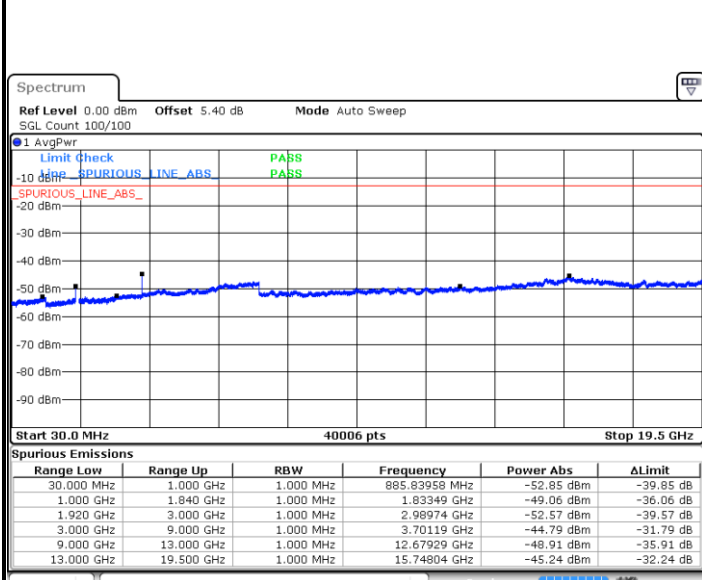

LTE Band 25 / 5MHz

Highest Channel / QPSK

Date: 5 AUG.2019 18:51:53

Highest Channel / 16QAM

Date: 5 AUG.2019 18:51:08

LTE Band 25 / 10MHz

Lowest Channel / QPSK

Date: 5 AUG.2019 18:58:58

Lowest Channel / 16QAM

Date: 5 AUG.2019 19:00:02

LTE Band 25 / 10MHz

Middle Channel / QPSK

Middle Channel / 16QAM

Date: 5 AUG.2019 19:03:55

Date: 5 AUG.2019 19:05:39

Highest Channel / QPSK

Highest Channel / 16QAM

Date: 5 AUG.2019 19:15:02

Date: 5 AUG.2019 19:15:43

LTE Band 25 / 15MHz

Lowest Channel / QPSK

Lowest Channel / 16QAM

Date: 5 AUG.2019 19:20:58

Date: 5 AUG.2019 19:21:54