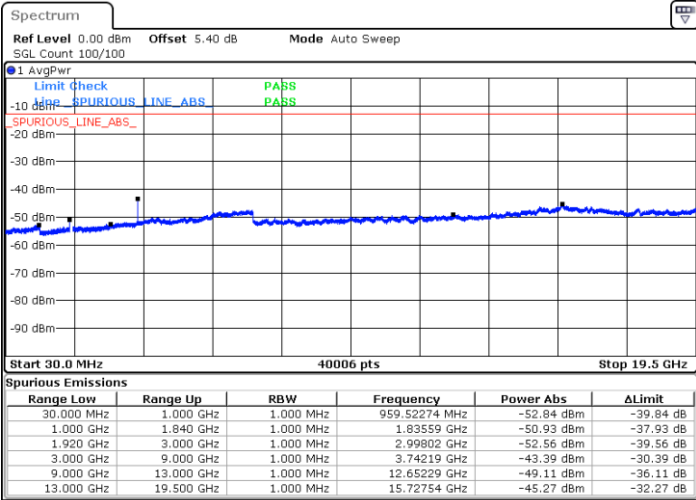

Date: 5 AUG.2019 19:34:53

LTE Band 25 / 20MHz

Lowest Channel / QPSK

Date: 5 AUG.2019 19:39:43

Lowest Channel / 16QAM

Date: 5 AUG.2019 19:40:39

LTE Band 25 / 20MHz

Middle Channel / QPSK

Middle Channel / 16QAM

Date: 5 AUG.2019 19:44:05

Date: 5 AUG.2019 19:44:47

Highest Channel / QPSK

Highest Channel / 16QAM

Date: 5 AUG.2019 19:53:14

Date: 5 AUG.2019 19:53:54

LTE Band 25 / 1.4MHz