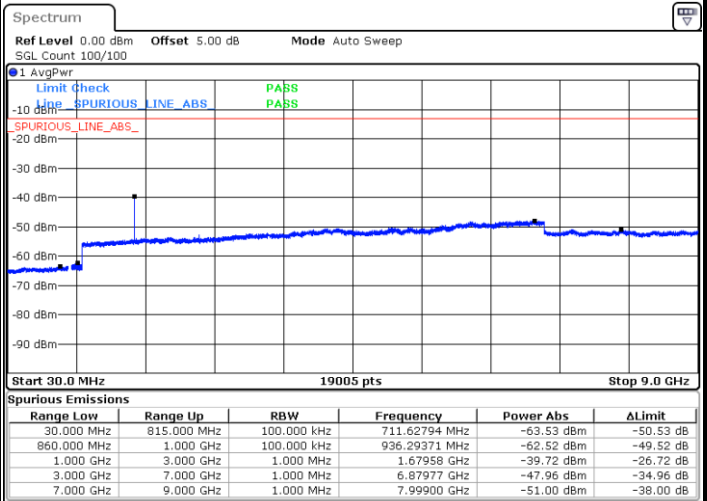

Date: 5.AUG.2019 16:03:13

Highest Channel / 16QAM

Date: 5.AUG.2019 16:04:13

LTE Band 26 / 10MHz

Lowest Channel / QPSK

Date: 5.AUG.2019 16:11:32

Lowest Channel / 16QAM

Date: 5.AUG.2019 16:12:27

LTE Band 26 / 10MHz

Middle Channel / QPSK

Middle Channel / 16QAM

Date: 5.AUG.2019 16:16:05

Date: 5.AUG.2019 16:15:11

Highest Channel / QPSK

Highest Channel / 16QAM

Date: 5.AUG.2019 16:17:00

Date: 5.AUG.2019 16:17:55

LTE Band 26 / 15MHz

Lowest Channel / QPSK

Lowest Channel / 16QAM

Date: 5 AUG.2019 16:40:56

Date: 5 AUG.2019 16:41:51

Middle Channel / QPSK

Middle Channel / 16QAM

Date: 5 AUG.2019 16:45:29

Date: 5 AUG.2019 16:44:35

LTE Band 26 / 1.4MHz

LTE Band 26 / 3MHz

Lowest Channel / 64QAM

Date: 5.AUG.2019 15:28:20

Middle Channel / 64QAM

Date: 5.AUG.2019 15:31:43