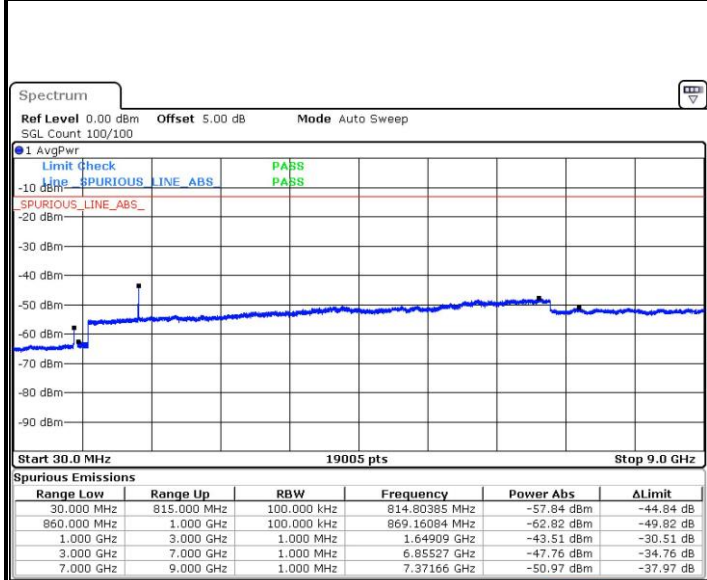

Date: 5 AUG.2019 16:45:29

Date: 5 AUG.2019 16:44:35

LTE Band 26 / 1.4MHz

LTE Band 26 / 3MHz

Lowest Channel / 64QAM

Date: 5.AUG.2019 15:28:20

Middle Channel / 64QAM

Date: 5.AUG.2019 15:31:43

Highest Channel / 64QAM

Date: 5.AUG.2019 15:34:35

LTE Band 26 / 5MHz

Lowest Channel / 64QAM

Date: 5.AUG.2019 15:38:49

Middle Channel / 64QAM

Date: 5.AUG.2019 15:42:02

Highest Channel / 64QAM

Date: 5.AUG.2019 16:04:41

LTE Band 26 / 10MHz

LTE Band 41 / 5MHz

Lowest Channel / QPSK

Date: 6 AUG.2019 17:21:46

Lowest Channel / 16QAM

Date: 6 AUG.2019 17:22:41

Middle Channel / QPSK