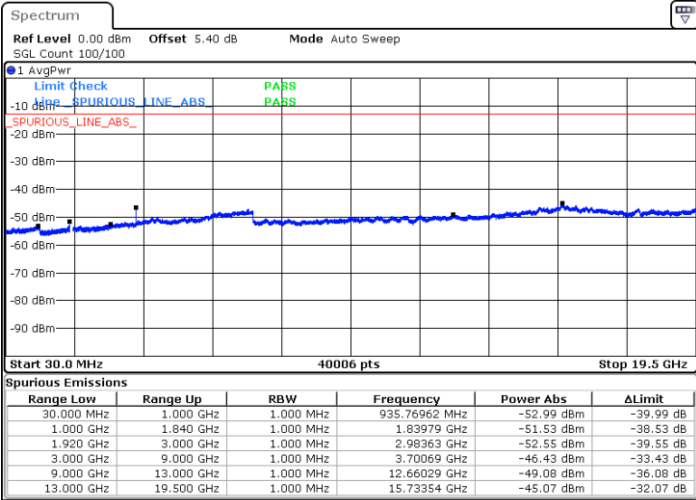

Middle Channel / 16QAM

Date: 5 AUG.2019 19:44:05

Date: 5 AUG.2019 19:44:47

Highest Channel / QPSK

Highest Channel / 16QAM

Date: 5 AUG.2019 19:53:14

Date: 5 AUG.2019 19:53:54

LTE Band 25 / 1.4MHz

Lowest Channel / 64QAM

Middle Channel / 64QAM

Date: 5 AUG.2019 18:08:58

Date: 5 AUG.2019 18:03:39

Highest Channel / 64QAM

Date: 5 AUG.2019 18:02:28

LTE Band 25 / 3MHz

Lowest Channel / 64QAM