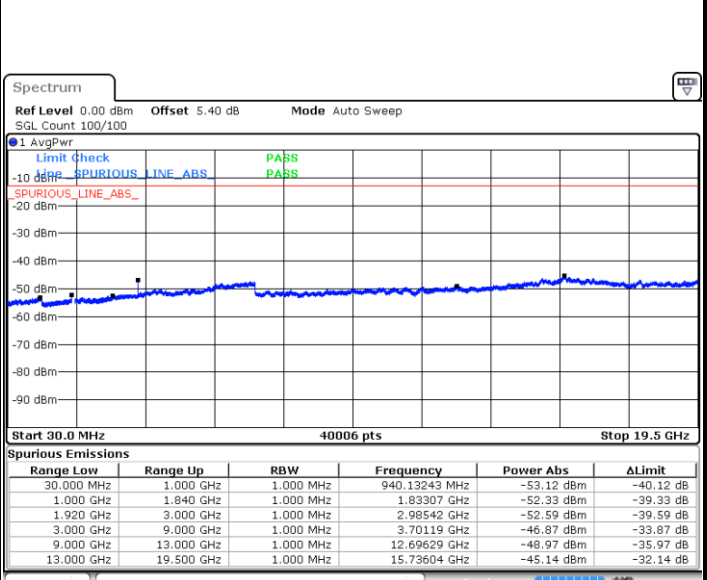

LTE Band 25 / 5MHz

Highest Channel / QPSK

Date: 5 AUG.2019 18:51:53

Highest Channel / 16QAM

Date: 5 AUG.2019 18:51:08

LTE Band 25 / 10MHz

Lowest Channel / QPSK

Date: 5 AUG.2019 18:58:58

Lowest Channel / 16QAM

Date: 5 AUG.2019 19:00:02

LTE Band 25 / 10MHz

Middle Channel / QPSK

Middle Channel / 16QAM

Date: 5 AUG.2019 19:03:55

Date: 5 AUG.2019 19:05:39

Highest Channel / QPSK

Highest Channel / 16QAM

Date: 5 AUG.2019 19:15:02

Date: 5 AUG.2019 19:15:43

LTE Band 25 / 15MHz

Lowest Channel / QPSK

Lowest Channel / 16QAM

Date: 5 AUG.2019 19:20:58

Date: 5 AUG.2019 19:21:54