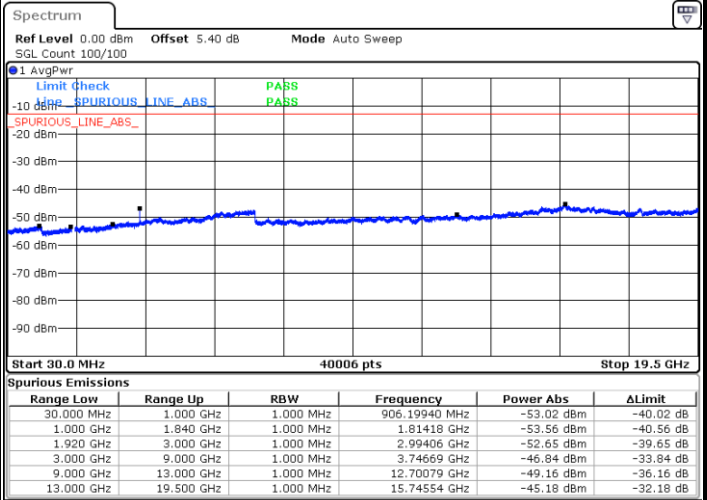

Date: 5.AUG.2019 19:06:37

Highest Channel / 64QAM

Date: 5.AUG.2019 19:16:32

LTE Band 25 / 15MHz

Lowest Channel / 64QAM

Middle Channel / 64QAM

Date: 5 AUG.2019 19:22:49

Date: 5 AUG.2019 19:26:05

Highest Channel / 64QAM

Date: 5 AUG.2019 19:35:37

LTE Band 25 / 20MHz

Lowest Channel / 64QAM

Middle Channel / 64QAM

Date: 5 AUG.2019 19:41:35

Date: 5 AUG.2019 19:45:30

Highest Channel / 64QAM