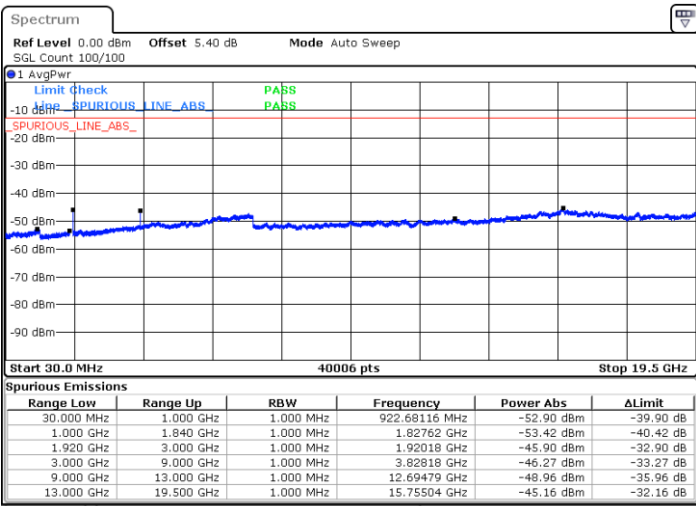

Lowest Channel / 64QAM

Middle Channel / 64QAM

Date: 5 AUG.2019 18:08:58

Date: 5 AUG.2019 18:03:39

Highest Channel / 64QAM

Date: 5 AUG.2019 18:02:28

LTE Band 25 / 3MHz

Lowest Channel / 64QAM