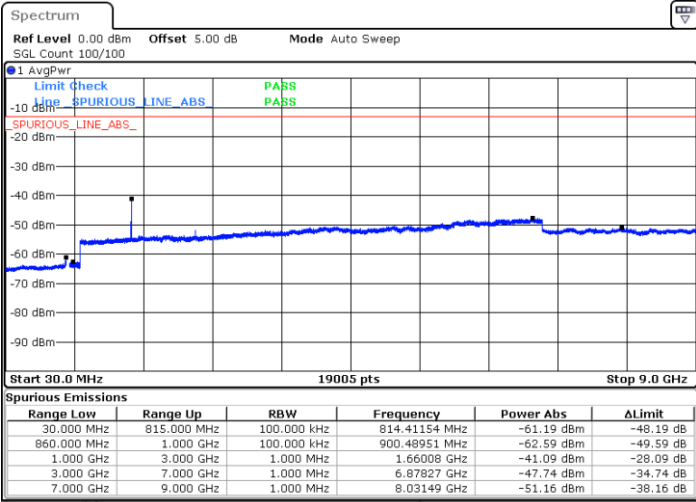

LTE Band 26 / 10MHz

Middle Channel / QPSK

Middle Channel / 16QAM

Date: 5.AUG.2019 16:16:05

Date: 5.AUG.2019 16:15:11

Highest Channel / QPSK

Highest Channel / 16QAM

Date: 5.AUG.2019 16:17:00

Date: 5.AUG.2019 16:17:55

LTE Band 26 / 15MHz

Lowest Channel / QPSK

Lowest Channel / 16QAM

Date: 5 AUG.2019 16:40:56

Date: 5 AUG.2019 16:41:51

Middle Channel / QPSK

Middle Channel / 16QAM

Date: 5 AUG.2019 16:45:29

Date: 5 AUG.2019 16:44:35

LTE Band 26 / 1.4MHz

LTE Band 26 / 3MHz

Lowest Channel / 64QAM

Date: 5.AUG.2019 15:28:20

Middle Channel / 64QAM

Date: 5.AUG.2019 15:31:43

Highest Channel / 64QAM

Date: 5.AUG.2019 15:34:35

LTE Band 26 / 5MHz

Lowest Channel / 64QAM

Date: 5.AUG.2019 15:38:49

Middle Channel / 64QAM

Date: 5.AUG.2019 15:42:02

Highest Channel / 64QAM