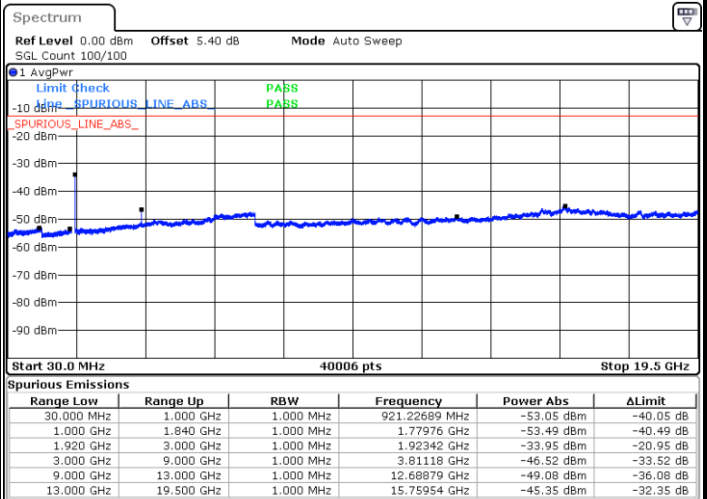

Lowest Channel / 16QAM

Date: 5 AUG.2019 19:00:02

LTE Band 25 / 10MHz

Middle Channel / QPSK

Middle Channel / 16QAM

Date: 5 AUG.2019 19:03:55

Date: 5 AUG.2019 19:05:39

Highest Channel / QPSK

Highest Channel / 16QAM

Date: 5 AUG.2019 19:15:02

Date: 5 AUG.2019 19:15:43

LTE Band 25 / 15MHz

Lowest Channel / QPSK

Lowest Channel / 16QAM

Date: 5 AUG.2019 19:20:58

Date: 5 AUG.2019 19:21:54