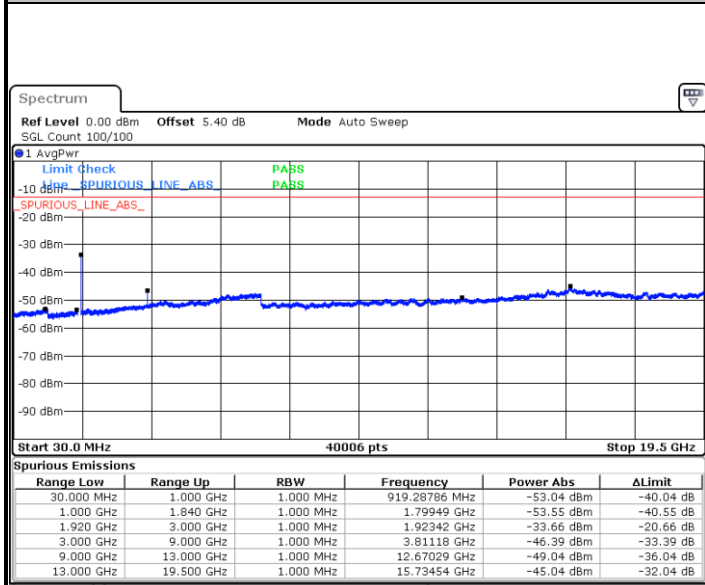

Middle Channel / 64QAM

Date: 5 AUG.2019 18:18:29

Date: 5 AUG.2019 18:28:37

Highest Channel / 64QAM

Date: 5 AUG.2019 18:27:50

LTE Band 25 / 5MHz

Lowest Channel / 64QAM

Middle Channel / 64QAM

Date: 5 AUG.2019 18:41:46

Date: 5 AUG.2019 18:44:38

Highest Channel / 64QAM

Date: 5 AUG.2019 18:50:22

LTE Band 25 / 10MHz

Lowest Channel / 64QAM

Date: 5.AUG.2019 19:01:10

Middle Channel / 64QAM

Date: 5.AUG.2019 19:06:37

Highest Channel / 64QAM

Date: 5.AUG.2019 19:16:32

LTE Band 25 / 15MHz

Lowest Channel / 64QAM

Middle Channel / 64QAM

Date: 5 AUG.2019 19:22:49

Date: 5 AUG.2019 19:26:05