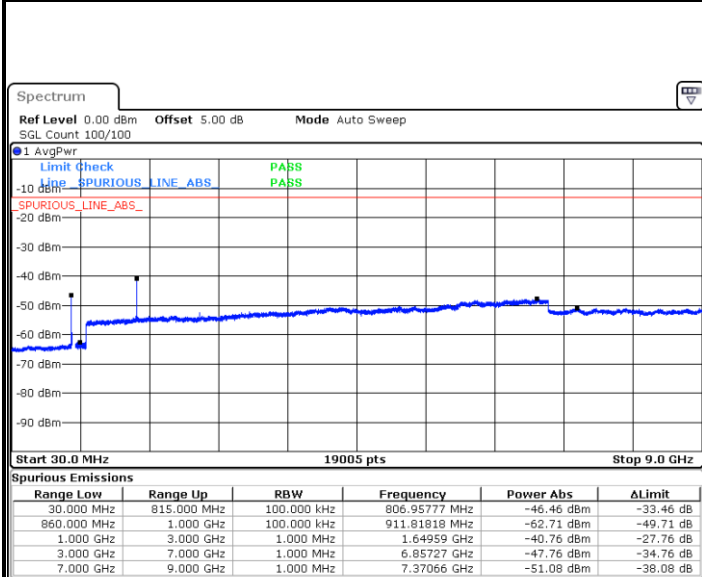

Lowest Channel / 16QAM

Date: 5.AUG.2019 15:39:53

Middle Channel / QPSK

Date: 5.AUG.2019 15:41:09

Middle Channel / 16QAM

Date: 5.AUG.2019 15:41:33

LTE Band 26 / 5MHz

Highest Channel / QPSK

Date: 5.AUG.2019 16:03:13

Highest Channel / 16QAM

Date: 5.AUG.2019 16:04:13

LTE Band 26 / 10MHz

Lowest Channel / QPSK

Date: 5.AUG.2019 16:11:32

Lowest Channel / 16QAM

Date: 5.AUG.2019 16:12:27

LTE Band 26 / 10MHz

Middle Channel / QPSK

Middle Channel / 16QAM

Date: 5.AUG.2019 16:16:05

Date: 5.AUG.2019 16:15:11

Highest Channel / QPSK

Highest Channel / 16QAM

Date: 5.AUG.2019 16:17:00