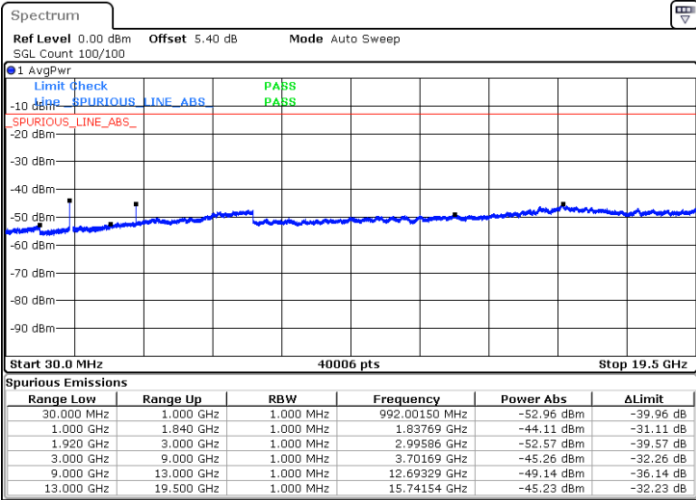

Highest Channel / 16QAM

Date: 5 AUG.2019 19:15:02

Date: 5 AUG.2019 19:15:43

LTE Band 25 / 15MHz

Lowest Channel / QPSK

Lowest Channel / 16QAM

Date: 5 AUG.2019 19:20:58

Date: 5 AUG.2019 19:21:54

Middle Channel / QPSK

Middle Channel / 16QAM

Date: 5 AUG.2019 19:24:45

Date: 5 AUG.2019 19:25:25

LTE Band 25 / 15MHz

Highest Channel / QPSK

Date: 5 AUG.2019 19:34:00

Highest Channel / 16QAM