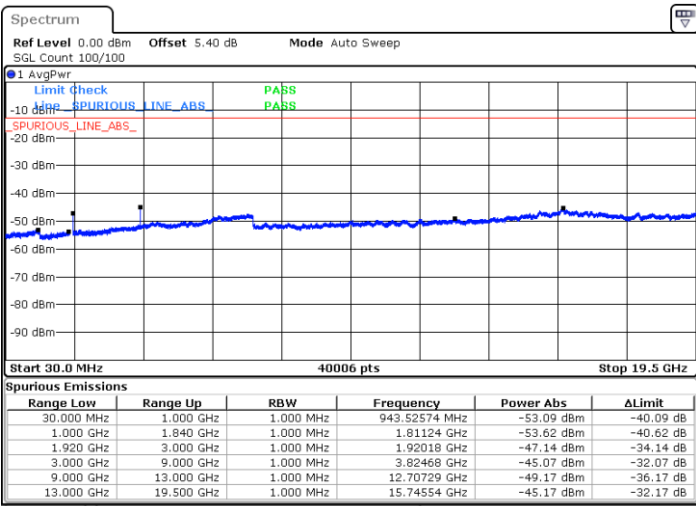

Lowest Channel / 64QAM

Middle Channel / 64QAM

Date: 5 AUG.2019 18:08:58

Date: 5 AUG.2019 18:03:39

Highest Channel / 64QAM

Date: 5 AUG.2019 18:02:28

LTE Band 25 / 3MHz

Lowest Channel / 64QAM

Middle Channel / 64QAM

Date: 5 AUG.2019 18:18:29

Date: 5 AUG.2019 18:28:37

Highest Channel / 64QAM

Date: 5 AUG.2019 18:27:50

LTE Band 25 / 5MHz

Lowest Channel / 64QAM

Middle Channel / 64QAM