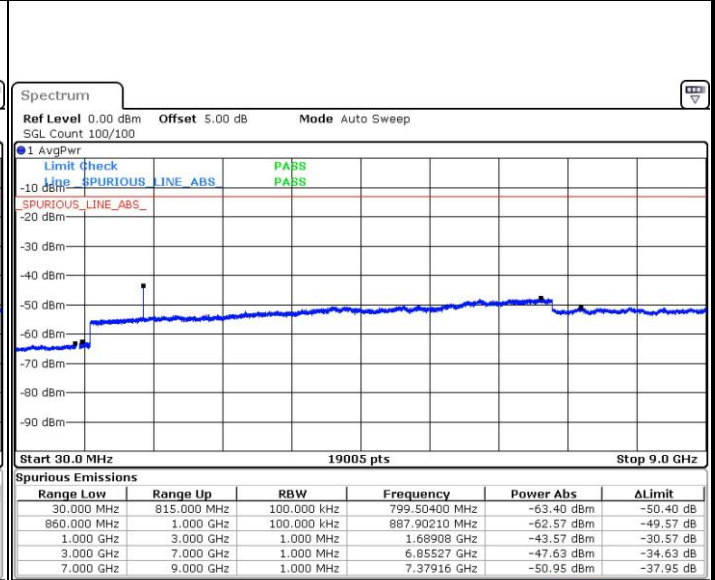

Date: 5.AUG.2019 15:31:14

Highest Channel / QPSK

Highest Channel / 16QAM

Date: 5.AUG.2019 15:36:28

Date: 5.AUG.2019 15:35:57

LTE Band 26 / 5MHz

Lowest Channel / QPSK

Date: 5.AUG.2019 15:40:24

Lowest Channel / 16QAM

Date: 5.AUG.2019 15:39:53

Middle Channel / QPSK

Date: 5.AUG.2019 15:41:09

Middle Channel / 16QAM

Date: 5.AUG.2019 15:41:33

LTE Band 26 / 5MHz

Highest Channel / QPSK

Date: 5.AUG.2019 16:03:13

Highest Channel / 16QAM

Date: 5.AUG.2019 16:04:13

LTE Band 26 / 10MHz

Lowest Channel / QPSK

Date: 5.AUG.2019 16:11:32

Lowest Channel / 16QAM

Date: 5.AUG.2019 16:12:27

LTE Band 26 / 10MHz

Middle Channel / QPSK

Middle Channel / 16QAM

Date: 5.AUG.2019 16:16:05

Date: 5.AUG.2019 16:15:11

Highest Channel / QPSK

Highest Channel / 16QAM

Date: 5.AUG.2019 16:17:00