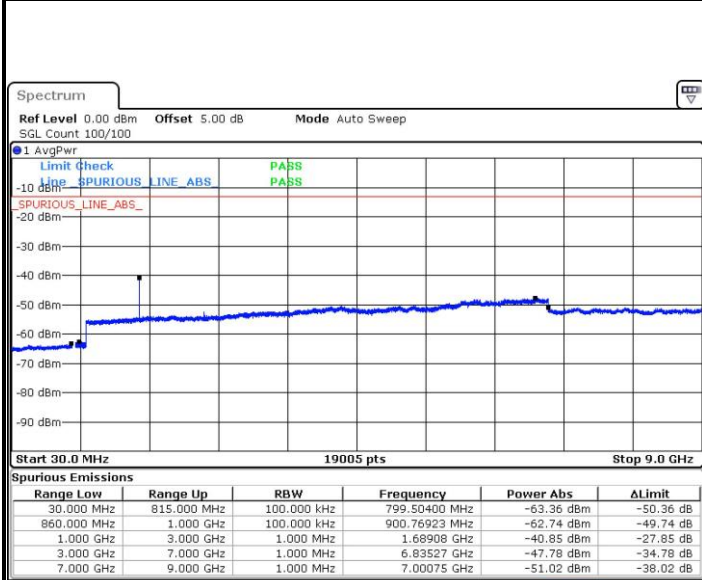

Date: 5.AUG.2019 15:31:14

Highest Channel / QPSK

Highest Channel / 16QAM

Date: 5.AUG.2019 15:36:28

Date: 5.AUG.2019 15:35:57

LTE Band 26 / 5MHz

Lowest Channel / QPSK

Date: 5.AUG.2019 15:40:24

Lowest Channel / 16QAM

Date: 5.AUG.2019 15:39:53

Middle Channel / QPSK

Date: 5.AUG.2019 15:41:09

Middle Channel / 16QAM

Date: 5.AUG.2019 15:41:33

LTE Band 26 / 5MHz

Highest Channel / QPSK

Date: 5.AUG.2019 16:03:13

Highest Channel / 16QAM

Date: 5.AUG.2019 16:04:13

LTE Band 26 / 10MHz

Lowest Channel / QPSK

Date: 5.AUG.2019 16:11:32

Lowest Channel / 16QAM

Date: 5.AUG.2019 16:12:27