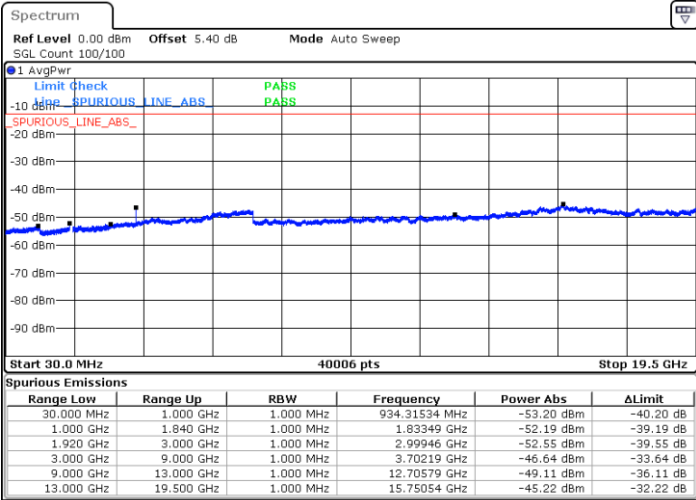

Date: 5.AUG.2019 19:06:37

Highest Channel / 64QAM

Date: 5.AUG.2019 19:16:32

LTE Band 25 / 15MHz

Lowest Channel / 64QAM

Middle Channel / 64QAM

Date: 5 AUG.2019 19:22:49

Date: 5 AUG.2019 19:26:05

Highest Channel / 64QAM

Date: 5 AUG.2019 19:35:37

LTE Band 25 / 20MHz

Lowest Channel / 64QAM

Middle Channel / 64QAM

Date: 5 AUG.2019 19:41:35

Date: 5 AUG.2019 19:45:30

Highest Channel / 64QAM

Date: 5 AUG.2019 19:57:02

LTE Band 26 / 1.4MHz

LTE Band 26 / 1.4MHz

Highest Channel / QPSK

Date: 5.AUG.2019 15:25:31

Highest Channel / 16QAM

Date: 5.AUG.2019 15:25:04

LTE Band 26 / 3MHz