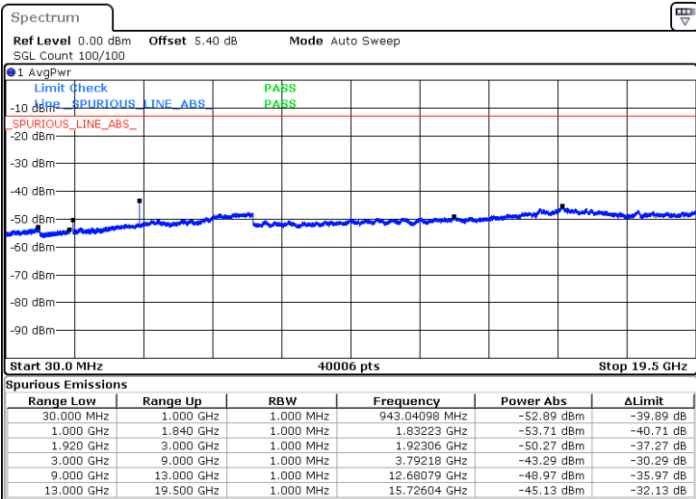

Middle Channel / 16QAM

Date: 5 AUG.2019 19:44:05

Date: 5 AUG.2019 19:44:47

Highest Channel / QPSK

Highest Channel / 16QAM

Date: 5 AUG.2019 19:53:14

Date: 5 AUG.2019 19:53:54

LTE Band 25 / 1.4MHz

Lowest Channel / 64QAM

Middle Channel / 64QAM

Date: 5 AUG.2019 18:08:58

Date: 5 AUG.2019 18:03:39

Highest Channel / 64QAM

Date: 5 AUG.2019 18:02:28

LTE Band 25 / 3MHz

Lowest Channel / 64QAM