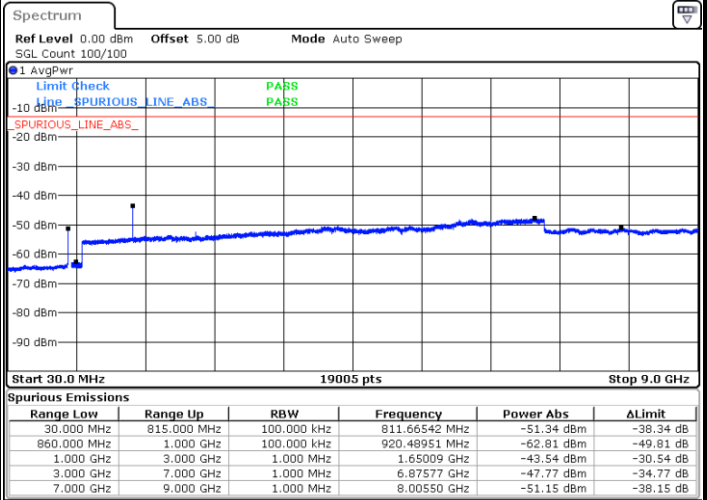

Date: 5.AUG.2019 16:03:13

Highest Channel / 16QAM

Date: 5.AUG.2019 16:04:13

LTE Band 26 / 10MHz

Lowest Channel / QPSK

Date: 5.AUG.2019 16:11:32

Lowest Channel / 16QAM

Date: 5.AUG.2019 16:12:27

LTE Band 26 / 10MHz

Middle Channel / QPSK

Middle Channel / 16QAM

Date: 5.AUG.2019 16:16:05

Date: 5.AUG.2019 16:15:11

Highest Channel / QPSK

Highest Channel / 16QAM

Date: 5.AUG.2019 16:17:00

Date: 5.AUG.2019 16:17:55

LTE Band 26 / 15MHz

Lowest Channel / QPSK

Lowest Channel / 16QAM

Date: 5 AUG.2019 16:40:56

Date: 5 AUG.2019 16:41:51

Middle Channel / QPSK

Middle Channel / 16QAM