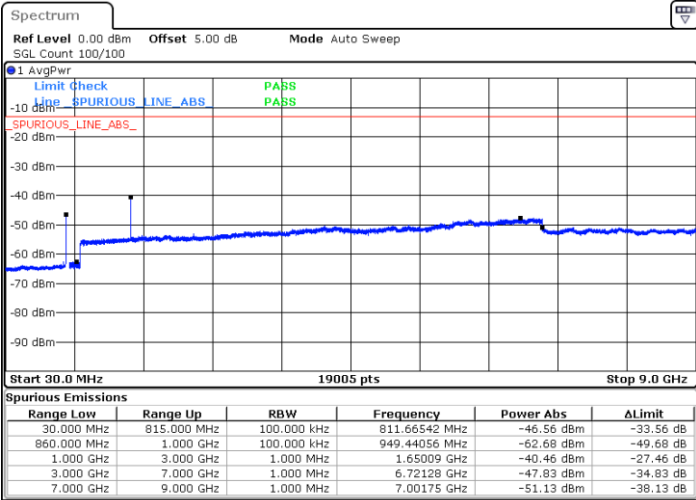

Date: 5.AUG.2019 16:03:13

Highest Channel / 16QAM

Date: 5.AUG.2019 16:04:13

LTE Band 26 / 10MHz

Lowest Channel / QPSK

Date: 5.AUG.2019 16:11:32

Lowest Channel / 16QAM

Date: 5.AUG.2019 16:12:27

LTE Band 26 / 10MHz

Middle Channel / QPSK

Middle Channel / 16QAM

Date: 5.AUG.2019 16:16:05

Date: 5.AUG.2019 16:15:11

Highest Channel / QPSK

Highest Channel / 16QAM

Date: 5.AUG.2019 16:17:00

Date: 5.AUG.2019 16:17:55

LTE Band 26 / 15MHz

Lowest Channel / QPSK

Lowest Channel / 16QAM

Date: 5 AUG.2019 16:40:56

Date: 5 AUG.2019 16:41:51

Middle Channel / QPSK

Middle Channel / 16QAM

Date: 5 AUG.2019 16:45:29

Date: 5 AUG.2019 16:44:35

LTE Band 26 / 1.4MHz

LTE Band 26 / 3MHz

Lowest Channel / 64QAM

Date: 5.AUG.2019 15:28:20

Middle Channel / 64QAM

Date: 5.AUG.2019 15:31:43