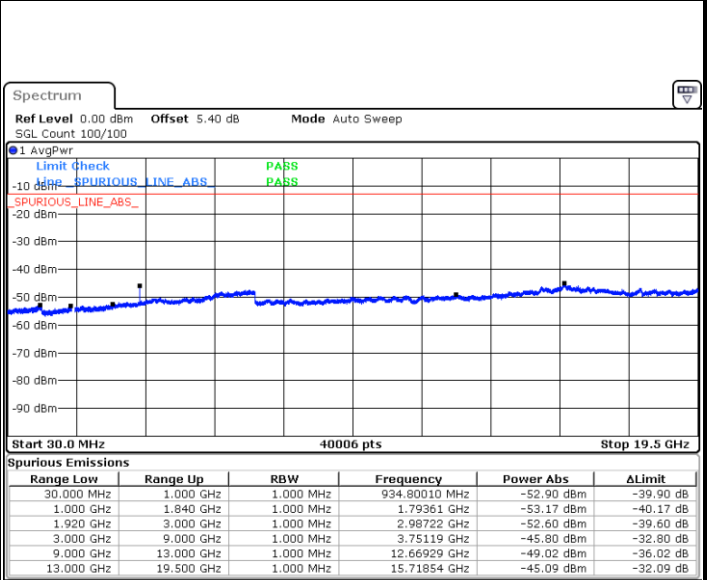

Date: 5 AUG.2019 18:41:46

Date: 5 AUG.2019 18:44:38

Highest Channel / 64QAM

Date: 5 AUG.2019 18:50:22

LTE Band 25 / 10MHz

Lowest Channel / 64QAM

Date: 5.AUG.2019 19:01:10

Middle Channel / 64QAM

Date: 5.AUG.2019 19:06:37

Highest Channel / 64QAM

Date: 5.AUG.2019 19:16:32

LTE Band 25 / 15MHz

Lowest Channel / 64QAM

Middle Channel / 64QAM

Date: 5 AUG.2019 19:22:49

Date: 5 AUG.2019 19:26:05