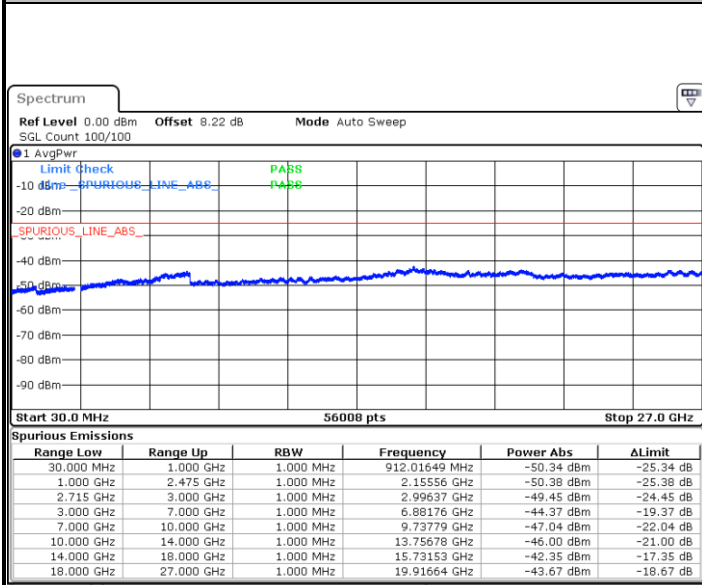

Highest Channel / 64QAM

Date: 5.AUG.2019 15:34:35

LTE Band 26 / 5MHz

Lowest Channel / 64QAM

Date: 5.AUG.2019 15:38:49

Middle Channel / 64QAM

Date: 5.AUG.2019 15:42:02

Highest Channel / 64QAM

Date: 5.AUG.2019 16:04:41

LTE Band 26 / 10MHz

LTE Band 41 / 5MHz

Lowest Channel / QPSK

Date: 6 AUG.2019 17:21:46

Lowest Channel / 16QAM

Date: 6 AUG.2019 17:22:41

Middle Channel / QPSK