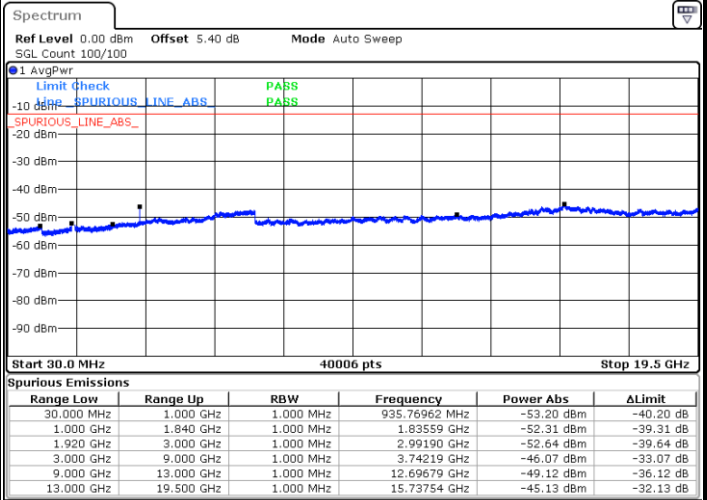

Highest Channel / 64QAM

Date: 5 AUG.2019 19:35:37

LTE Band 25 / 20MHz

Lowest Channel / 64QAM

Middle Channel / 64QAM

Date: 5 AUG.2019 19:41:35

Date: 5 AUG.2019 19:45:30

Highest Channel / 64QAM

Date: 5 AUG.2019 19:57:02

LTE Band 26 / 1.4MHz

LTE Band 26 / 1.4MHz

Highest Channel / QPSK

Date: 5.AUG.2019 15:25:31

Highest Channel / 16QAM

Date: 5.AUG.2019 15:25:04

LTE Band 26 / 3MHz