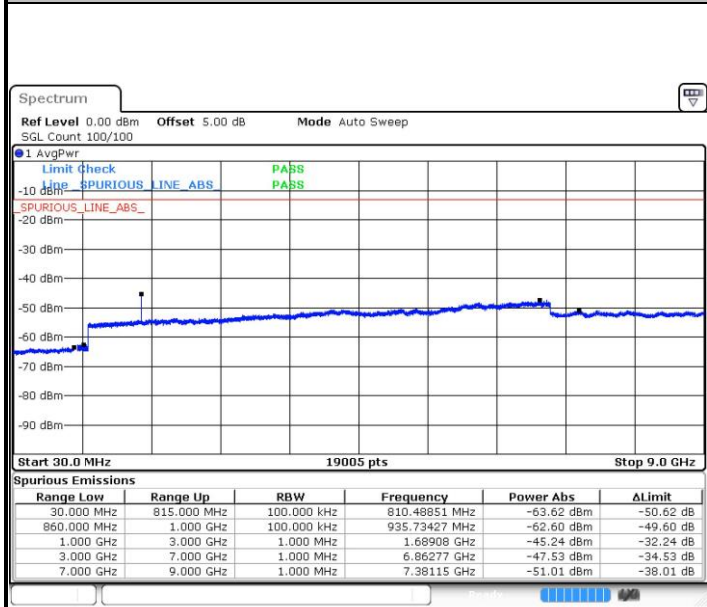

Date: 5 AUG.2019 16:45:29

Date: 5 AUG.2019 16:44:35

LTE Band 26 / 1.4MHz

LTE Band 26 / 3MHz

Lowest Channel / 64QAM

Date: 5.AUG.2019 15:28:20

Middle Channel / 64QAM

Date: 5.AUG.2019 15:31:43

Highest Channel / 64QAM

Date: 5.AUG.2019 15:34:35

LTE Band 26 / 5MHz

Lowest Channel / 64QAM

Date: 5.AUG.2019 15:38:49

Middle Channel / 64QAM

Date: 5.AUG.2019 15:42:02

Highest Channel / 64QAM

Date: 5.AUG.2019 16:04:41

LTE Band 26 / 10MHz

LTE Band 41 / 5MHz

Lowest Channel / QPSK

Date: 6 AUG.2019 17:21:46

Lowest Channel / 16QAM

Date: 6 AUG.2019 17:22:41

Middle Channel / QPSK