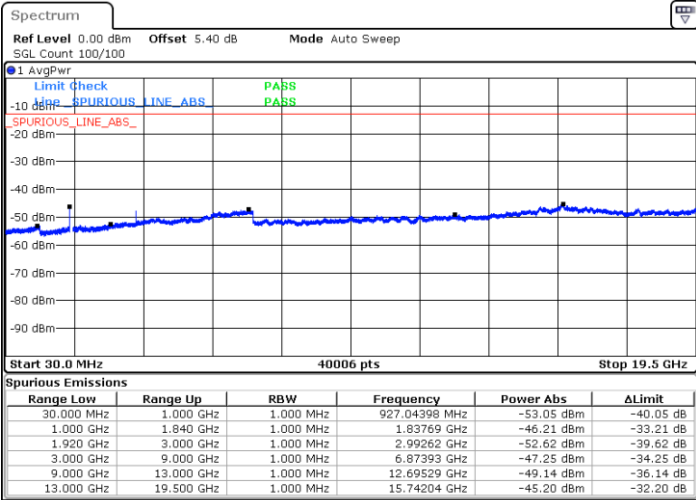

Date: 5 AUG.2019 18:41:46

Date: 5 AUG.2019 18:44:38

Highest Channel / 64QAM

Date: 5 AUG.2019 18:50:22

LTE Band 25 / 10MHz

Lowest Channel / 64QAM

Date: 5.AUG.2019 19:01:10

Middle Channel / 64QAM

Date: 5.AUG.2019 19:06:37

Highest Channel / 64QAM

Date: 5.AUG.2019 19:16:32

LTE Band 25 / 15MHz

Lowest Channel / 64QAM

Middle Channel / 64QAM

Date: 5 AUG.2019 19:22:49

Date: 5 AUG.2019 19:26:05

Highest Channel / 64QAM

Date: 5 AUG.2019 19:35:37

LTE Band 25 / 20MHz

Lowest Channel / 64QAM

Middle Channel / 64QAM

Date: 5 AUG.2019 19:41:35

Date: 5 AUG.2019 19:45:30

Highest Channel / 64QAM