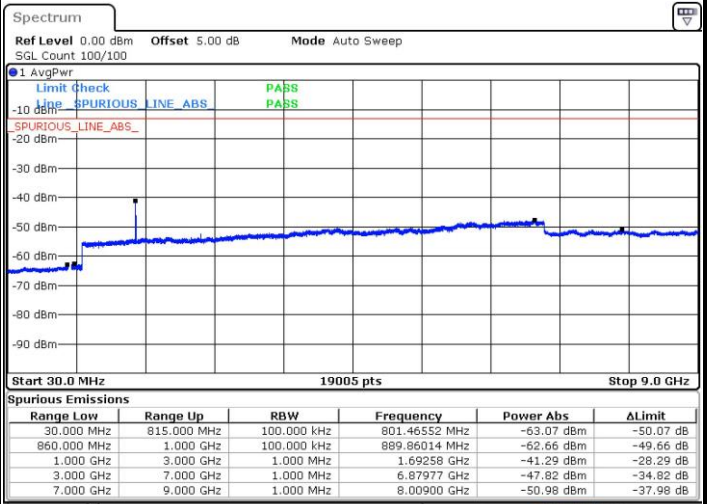

Date: 5 AUG.2019 19:57:02

LTE Band 26 / 1.4MHz

LTE Band 26 / 1.4MHz

Highest Channel / QPSK

Date: 5.AUG.2019 15:25:31

Highest Channel / 16QAM

Date: 5.AUG.2019 15:25:04

LTE Band 26 / 3MHz

Lowest Channel / QPSK

Date: 5.AUG.2019 15:30:01

Lowest Channel / 16QAM

Date: 5.AUG.2019 15:29:33

LTE Band 26 / 3MHz

Middle Channel / QPSK

Middle Channel / 16QAM

Date: 5.AUG.2019 15:30:49

Date: 5.AUG.2019 15:31:14

Highest Channel / QPSK

Highest Channel / 16QAM

Date: 5.AUG.2019 15:36:28

Date: 5.AUG.2019 15:35:57

LTE Band 26 / 5MHz

Lowest Channel / QPSK

Date: 5.AUG.2019 15:40:24