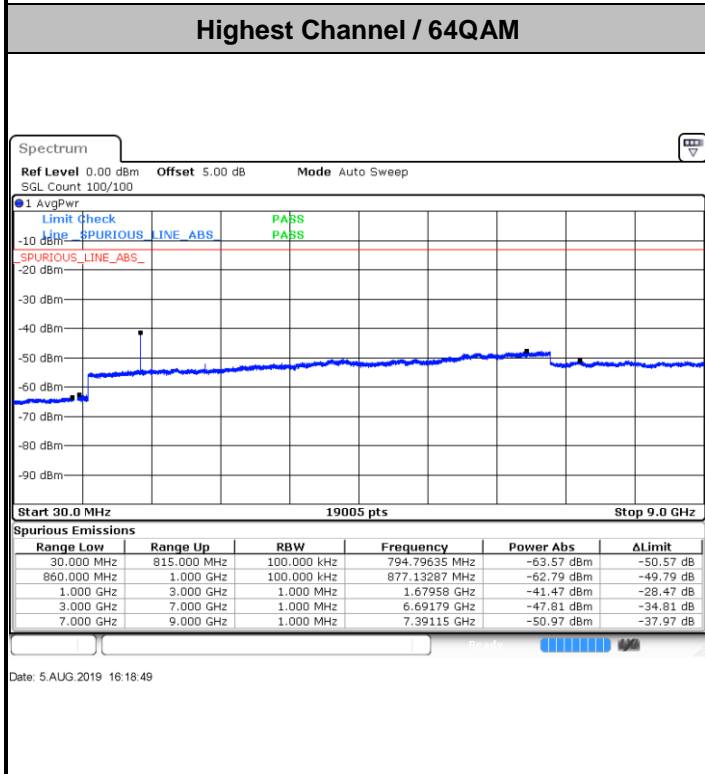

Date: 5.AUG.2019 16:17:55

LTE Band 26 / 15MHz

Lowest Channel / QPSK

Lowest Channel / 16QAM

Date: 5 AUG.2019 16:40:56

Date: 5 AUG.2019 16:41:51

Middle Channel / QPSK

Middle Channel / 16QAM

Date: 5 AUG.2019 16:45:29

Date: 5 AUG.2019 16:44:35

LTE Band 26 / 1.4MHz

LTE Band 26 / 3MHz

Lowest Channel / 64QAM

Date: 5.AUG.2019 15:28:20

Middle Channel / 64QAM

Date: 5.AUG.2019 15:31:43

Highest Channel / 64QAM

Date: 5.AUG.2019 15:34:35

LTE Band 26 / 5MHz

Lowest Channel / 64QAM

Date: 5.AUG.2019 15:38:49

Middle Channel / 64QAM

Date: 5.AUG.2019 15:42:02

Highest Channel / 64QAM

Date: 5.AUG.2019 16:04:41

LTE Band 26 / 10MHz

LTE Band 41 / 5MHz

Lowest Channel / QPSK

Date: 6 AUG.2019 17:21:46

Lowest Channel / 16QAM

Date: 6 AUG.2019 17:22:41

Middle Channel / QPSK