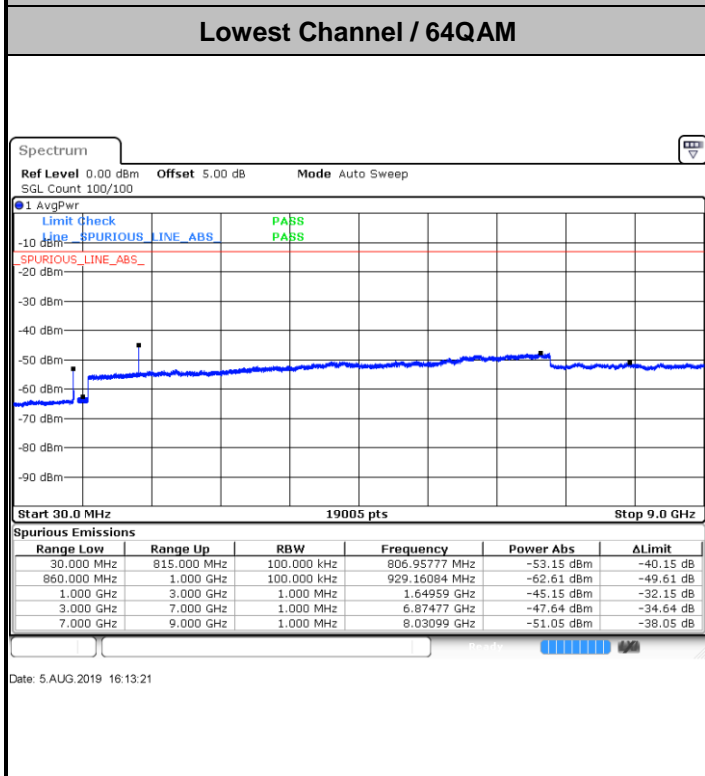

Date: 5 AUG.2019 16:45:29

Date: 5 AUG.2019 16:44:35

LTE Band 26 / 1.4MHz

LTE Band 26 / 3MHz

Lowest Channel / 64QAM

Date: 5.AUG.2019 15:28:20

Middle Channel / 64QAM

Date: 5.AUG.2019 15:31:43

Highest Channel / 64QAM

Date: 5.AUG.2019 15:34:35

LTE Band 26 / 5MHz

Lowest Channel / 64QAM

Date: 5.AUG.2019 15:38:49

Middle Channel / 64QAM

Date: 5.AUG.2019 15:42:02

Highest Channel / 64QAM

Date: 5.AUG.2019 16:04:41

LTE Band 26 / 10MHz

LTE Band 41 / 5MHz

Lowest Channel / QPSK

Date: 6 AUG.2019 17:21:46

Lowest Channel / 16QAM

Date: 6 AUG.2019 17:22:41

Middle Channel / QPSK