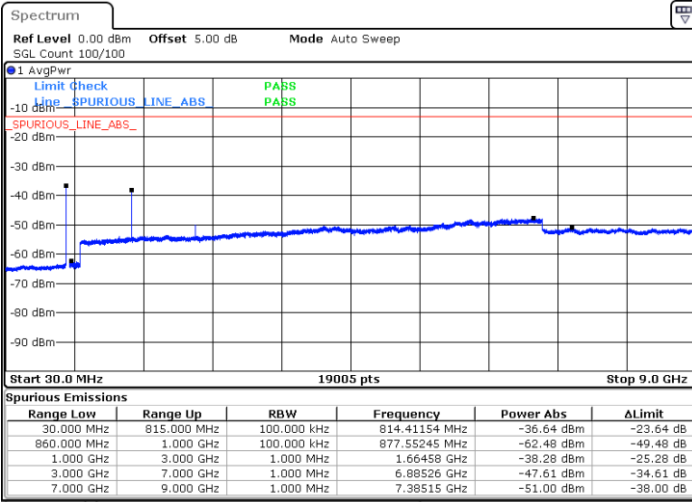

Lowest Channel / 16QAM

Date: 5.AUG.2019 15:39:53

Middle Channel / QPSK

Date: 5.AUG.2019 15:41:09

Middle Channel / 16QAM

Date: 5.AUG.2019 15:41:33

LTE Band 26 / 5MHz

Highest Channel / QPSK

Date: 5.AUG.2019 16:03:13

Highest Channel / 16QAM

Date: 5.AUG.2019 16:04:13

LTE Band 26 / 10MHz

Lowest Channel / QPSK

Date: 5.AUG.2019 16:11:32

Lowest Channel / 16QAM

Date: 5.AUG.2019 16:12:27

LTE Band 26 / 10MHz

Middle Channel / QPSK

Middle Channel / 16QAM

Date: 5.AUG.2019 16:16:05

Date: 5.AUG.2019 16:15:11

Highest Channel / QPSK

Highest Channel / 16QAM

Date: 5.AUG.2019 16:17:00