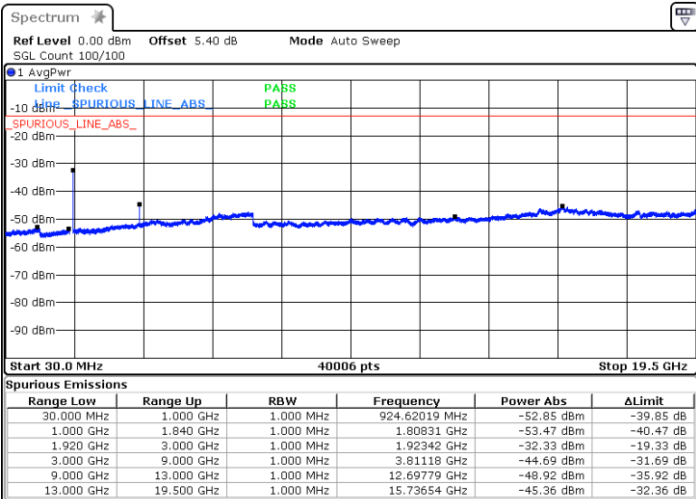

Lowest Channel / 16QAM

Date: 5 AUG.2019 19:00:02

LTE Band 25 / 10MHz

Middle Channel / QPSK

Middle Channel / 16QAM

Date: 5 AUG.2019 19:03:55

Date: 5 AUG.2019 19:05:39

Highest Channel / QPSK

Highest Channel / 16QAM

Date: 5 AUG.2019 19:15:02

Date: 5 AUG.2019 19:15:43

LTE Band 25 / 15MHz

Lowest Channel / QPSK

Lowest Channel / 16QAM

Date: 5 AUG.2019 19:20:58

Date: 5 AUG.2019 19:21:54