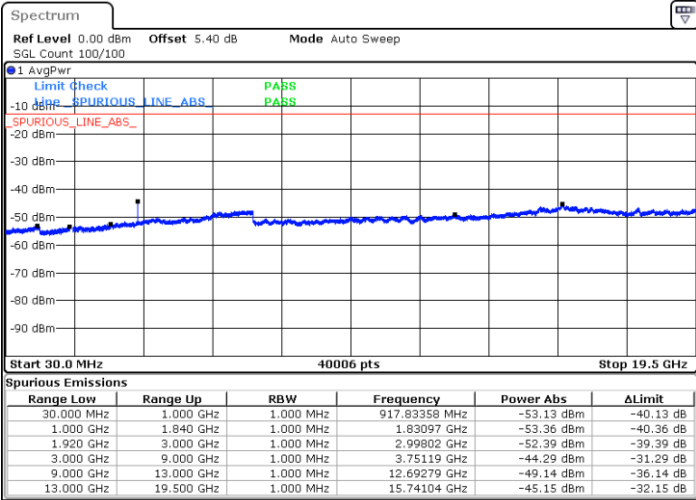

Lowest Channel / 16QAM

Date: 5 AUG.2019 19:00:02

LTE Band 25 / 10MHz

Middle Channel / QPSK

Middle Channel / 16QAM

Date: 5 AUG.2019 19:03:55

Date: 5 AUG.2019 19:05:39

Highest Channel / QPSK

Highest Channel / 16QAM

Date: 5 AUG.2019 19:15:02

Date: 5 AUG.2019 19:15:43

LTE Band 25 / 15MHz

Lowest Channel / QPSK

Lowest Channel / 16QAM

Date: 5 AUG.2019 19:20:58

Date: 5 AUG.2019 19:21:54