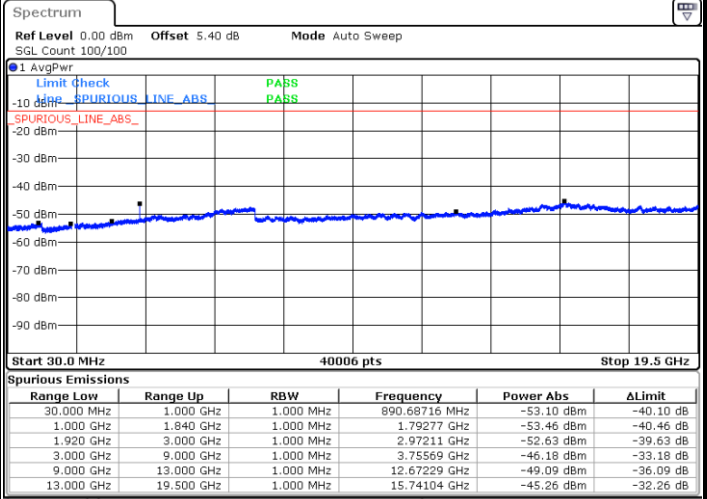

Middle Channel / 64QAM

Date: 5 AUG.2019 18:18:29

Date: 5 AUG.2019 18:28:37

Highest Channel / 64QAM

Date: 5 AUG.2019 18:27:50

LTE Band 25 / 5MHz

Lowest Channel / 64QAM

Middle Channel / 64QAM

Date: 5 AUG.2019 18:41:46

Date: 5 AUG.2019 18:44:38

Highest Channel / 64QAM

Date: 5 AUG.2019 18:50:22

LTE Band 25 / 10MHz

Lowest Channel / 64QAM

Date: 5.AUG.2019 19:01:10

Middle Channel / 64QAM