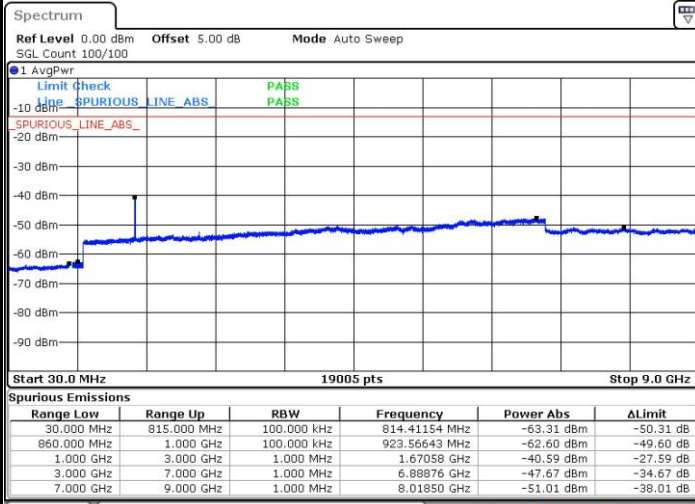

Lowest Channel / QPSK

Date: 5.AUG.2019 15:30:01

Lowest Channel / 16QAM

Date: 5.AUG.2019 15:29:33

LTE Band 26 / 3MHz

Middle Channel / QPSK

Middle Channel / 16QAM

Date: 5.AUG.2019 15:30:49

Date: 5.AUG.2019 15:31:14

Highest Channel / QPSK

Highest Channel / 16QAM

Date: 5.AUG.2019 15:36:28

Date: 5.AUG.2019 15:35:57

LTE Band 26 / 5MHz

Lowest Channel / QPSK

Date: 5.AUG.2019 15:40:24