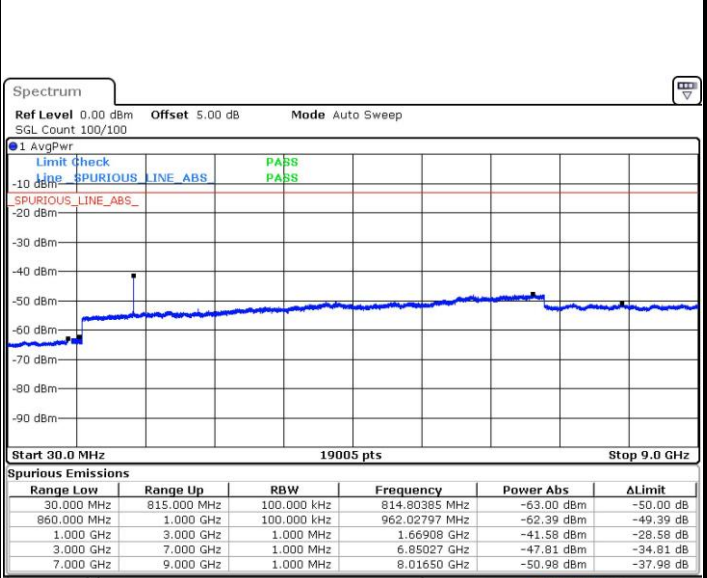

Date: 5.AUG.2019 15:31:14

Highest Channel / QPSK

Highest Channel / 16QAM

Date: 5.AUG.2019 15:36:28

Date: 5.AUG.2019 15:35:57

LTE Band 26 / 5MHz

Lowest Channel / QPSK

Date: 5.AUG.2019 15:40:24

Lowest Channel / 16QAM

Date: 5.AUG.2019 15:39:53

Middle Channel / QPSK

Date: 5.AUG.2019 15:41:09

Middle Channel / 16QAM

Date: 5.AUG.2019 15:41:33

LTE Band 26 / 5MHz

Highest Channel / QPSK

Date: 5.AUG.2019 16:03:13

Highest Channel / 16QAM

Date: 5.AUG.2019 16:04:13

LTE Band 26 / 10MHz

Lowest Channel / QPSK

Date: 5.AUG.2019 16:11:32

Lowest Channel / 16QAM

Date: 5.AUG.2019 16:12:27