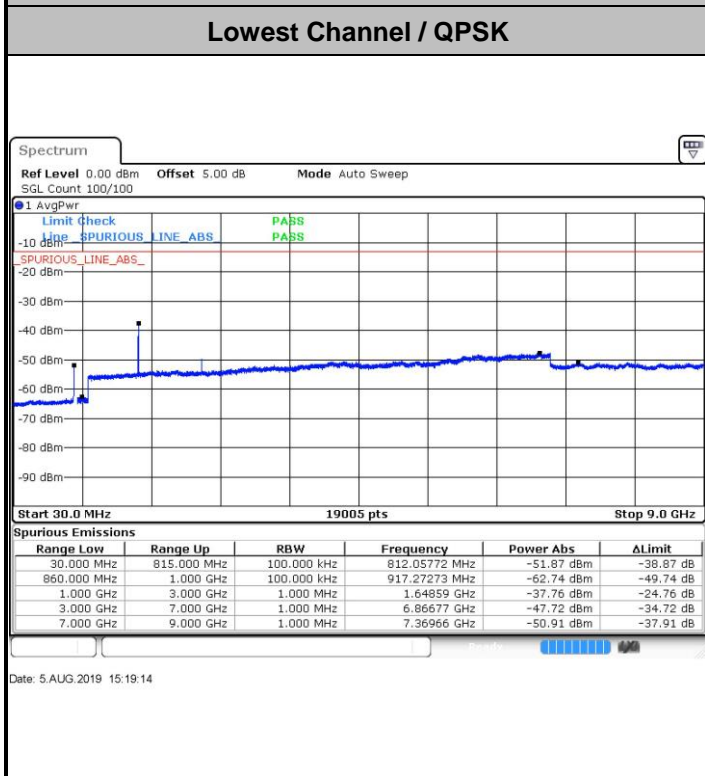

Date: 5.AUG.2019 19:06:37

Highest Channel / 64QAM

Date: 5.AUG.2019 19:16:32

LTE Band 25 / 15MHz

Lowest Channel / 64QAM

Middle Channel / 64QAM

Date: 5 AUG.2019 19:22:49

Date: 5 AUG.2019 19:26:05

Highest Channel / 64QAM

Date: 5 AUG.2019 19:35:37

LTE Band 25 / 20MHz

Lowest Channel / 64QAM

Middle Channel / 64QAM

Date: 5 AUG.2019 19:41:35

Date: 5 AUG.2019 19:45:30

Highest Channel / 64QAM

Date: 5 AUG.2019 19:57:02

LTE Band 26 / 1.4MHz

LTE Band 26 / 1.4MHz

Highest Channel / QPSK

Date: 5.AUG.2019 15:25:31

Highest Channel / 16QAM

Date: 5.AUG.2019 15:25:04

LTE Band 26 / 3MHz