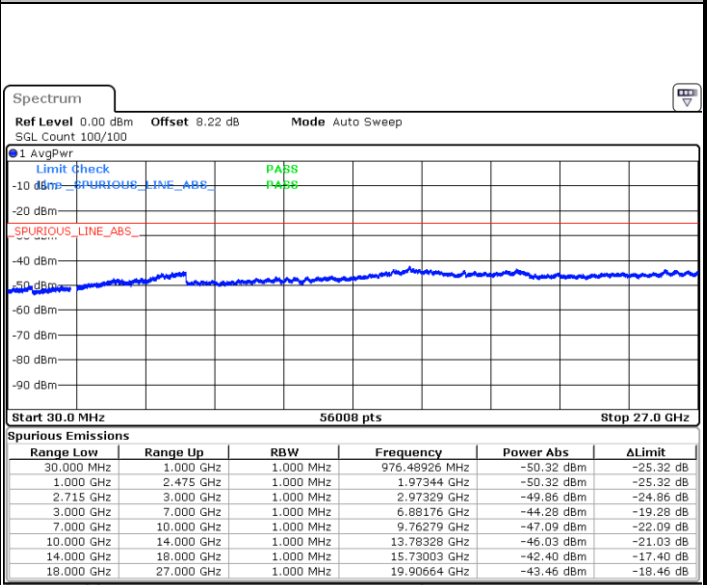

Middle Channel / 16QAM

Date: 6 AUG.2019 17:24:30