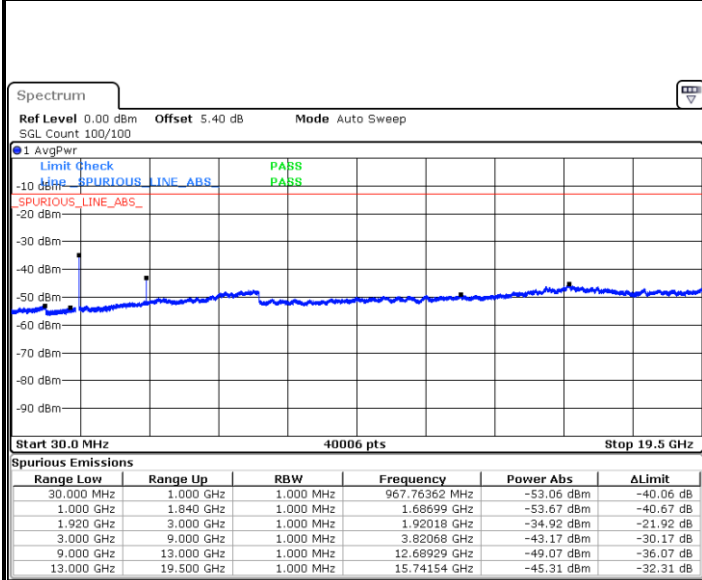

LTE Band 25 / 5MHz

Highest Channel / QPSK

Date: 5 AUG.2019 18:51:53

Highest Channel / 16QAM

Date: 5 AUG.2019 18:51:08

LTE Band 25 / 10MHz

Lowest Channel / QPSK

Date: 5 AUG.2019 18:58:58

Lowest Channel / 16QAM

Date: 5 AUG.2019 19:00:02

LTE Band 25 / 10MHz

Middle Channel / QPSK

Middle Channel / 16QAM

Date: 5 AUG.2019 19:03:55

Date: 5 AUG.2019 19:05:39

Highest Channel / QPSK

Highest Channel / 16QAM

Date: 5 AUG.2019 19:15:02

Date: 5 AUG.2019 19:15:43

LTE Band 25 / 15MHz

Lowest Channel / QPSK

Lowest Channel / 16QAM

Date: 5 AUG.2019 19:20:58

Date: 5 AUG.2019 19:21:54