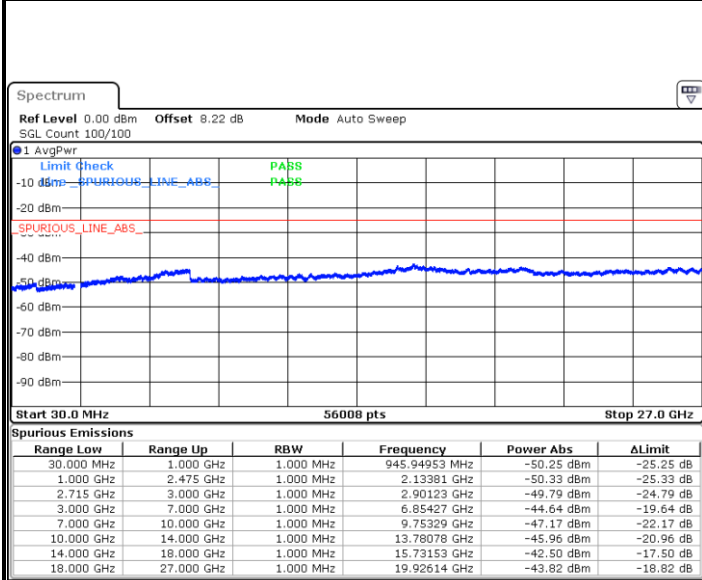

Highest Channel / 64QAM

Date: 5.AUG.2019 15:34:35

LTE Band 26 / 5MHz

Lowest Channel / 64QAM

Date: 5.AUG.2019 15:38:49

Middle Channel / 64QAM

Date: 5.AUG.2019 15:42:02

Highest Channel / 64QAM

Date: 5.AUG.2019 16:04:41

LTE Band 26 / 10MHz

LTE Band 41 / 5MHz

Lowest Channel / QPSK

Date: 6 AUG.2019 17:21:46

Lowest Channel / 16QAM

Date: 6 AUG.2019 17:22:41

Middle Channel / QPSK