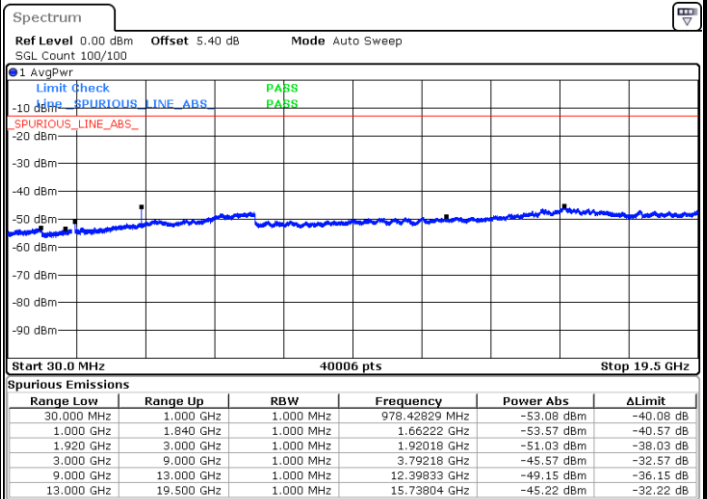

Middle Channel / 16QAM

Date: 5 AUG.2019 19:44:05

Date: 5 AUG.2019 19:44:47

Highest Channel / QPSK

Highest Channel / 16QAM

Date: 5 AUG.2019 19:53:14

Date: 5 AUG.2019 19:53:54

LTE Band 25 / 1.4MHz

Lowest Channel / 64QAM

Middle Channel / 64QAM

Date: 5 AUG.2019 18:08:58

Date: 5 AUG.2019 18:03:39

Highest Channel / 64QAM

Date: 5 AUG.2019 18:02:28

LTE Band 25 / 3MHz

Lowest Channel / 64QAM