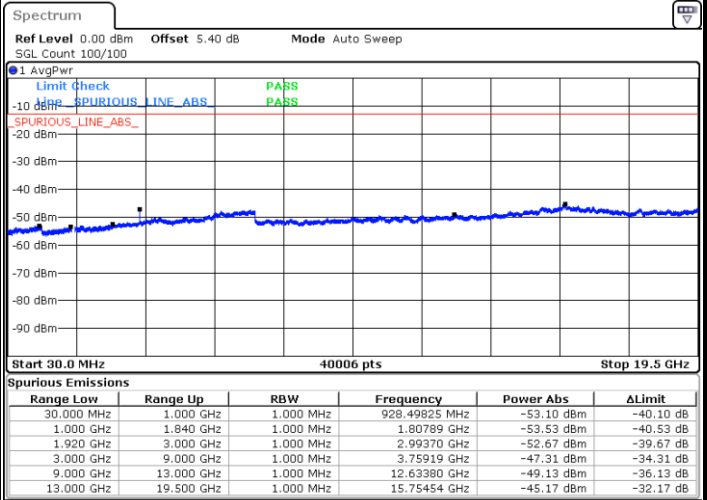

Middle Channel / 16QAM

Date: 5 AUG.2019 19:44:05

Date: 5 AUG.2019 19:44:47

Highest Channel / QPSK

Highest Channel / 16QAM

Date: 5 AUG.2019 19:53:14

Date: 5 AUG.2019 19:53:54

LTE Band 25 / 1.4MHz

Lowest Channel / 64QAM

Middle Channel / 64QAM

Date: 5 AUG.2019 18:08:58

Date: 5 AUG.2019 18:03:39

Highest Channel / 64QAM

Date: 5 AUG.2019 18:02:28

LTE Band 25 / 3MHz

Lowest Channel / 64QAM