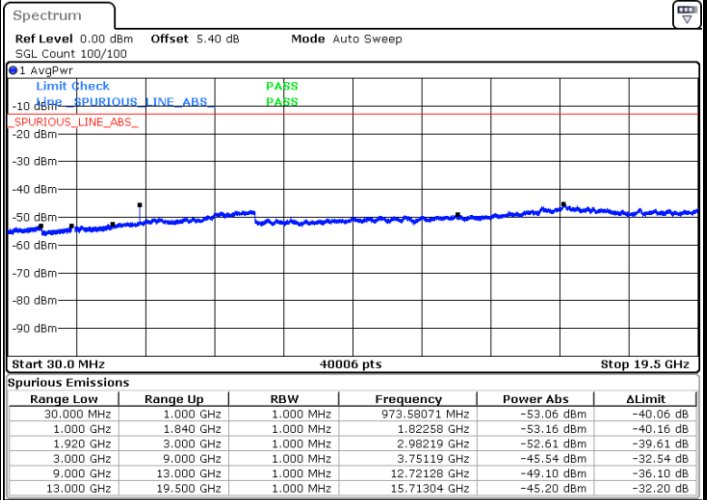

Lowest Channel / 16QAM

Date: 5 AUG.2019 19:00:02

LTE Band 25 / 10MHz

Middle Channel / QPSK

Middle Channel / 16QAM

Date: 5 AUG.2019 19:03:55

Date: 5 AUG.2019 19:05:39

Highest Channel / QPSK

Highest Channel / 16QAM

Date: 5 AUG.2019 19:15:02

Date: 5 AUG.2019 19:15:43

LTE Band 25 / 15MHz

Lowest Channel / QPSK

Lowest Channel / 16QAM

Date: 5 AUG.2019 19:20:58

Date: 5 AUG.2019 19:21:54