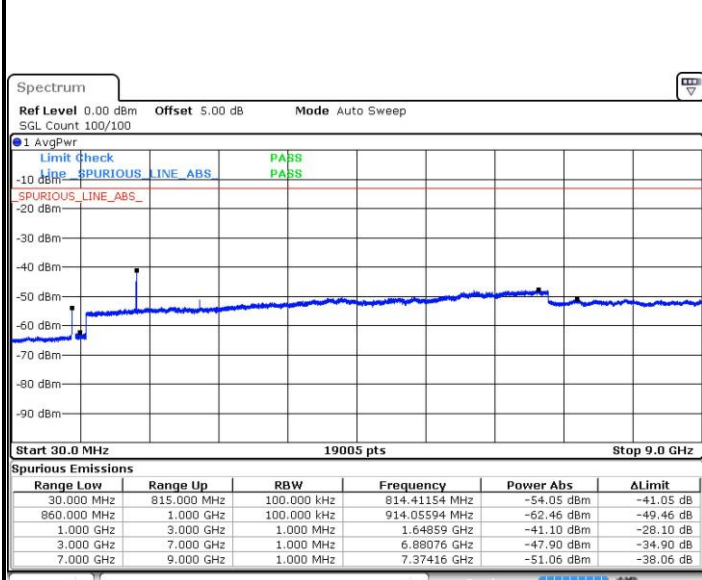

Highest Channel / 64QAM

Date: 5 AUG.2019 19:35:37

LTE Band 25 / 20MHz

Lowest Channel / 64QAM

Middle Channel / 64QAM

Date: 5 AUG.2019 19:41:35

Date: 5 AUG.2019 19:45:30

Highest Channel / 64QAM

Date: 5 AUG.2019 19:57:02

LTE Band 26 / 1.4MHz

LTE Band 26 / 1.4MHz

Highest Channel / QPSK

Date: 5.AUG.2019 15:25:31

Highest Channel / 16QAM

Date: 5.AUG.2019 15:25:04

LTE Band 26 / 3MHz

Lowest Channel / QPSK

Date: 5.AUG.2019 15:30:01

Lowest Channel / 16QAM

Date: 5.AUG.2019 15:29:33

LTE Band 26 / 3MHz

Middle Channel / QPSK

Middle Channel / 16QAM

Date: 5.AUG.2019 15:30:49