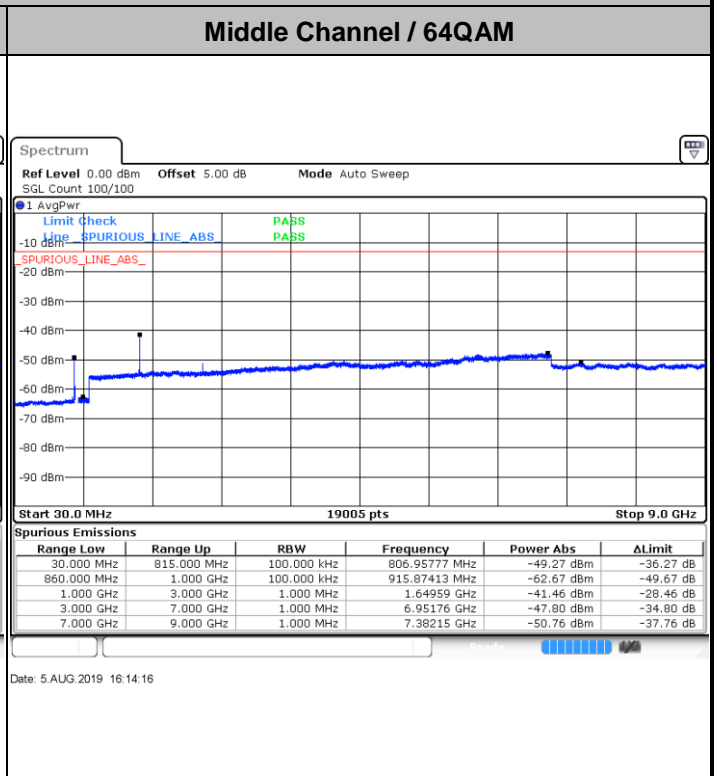

Date: 5.AUG.2019 16:17:55

LTE Band 26 / 15MHz

Lowest Channel / QPSK

Lowest Channel / 16QAM

Date: 5 AUG.2019 16:40:56

Date: 5 AUG.2019 16:41:51

Middle Channel / QPSK

Middle Channel / 16QAM

Date: 5 AUG.2019 16:45:29

Date: 5 AUG.2019 16:44:35

LTE Band 26 / 1.4MHz

LTE Band 26 / 3MHz

Lowest Channel / 64QAM

Date: 5.AUG.2019 15:28:20

Middle Channel / 64QAM

Date: 5.AUG.2019 15:31:43

Highest Channel / 64QAM

Date: 5.AUG.2019 15:34:35

LTE Band 26 / 5MHz

Lowest Channel / 64QAM

Date: 5.AUG.2019 15:38:49

Middle Channel / 64QAM

Date: 5.AUG.2019 15:42:02

Highest Channel / 64QAM

Date: 5.AUG.2019 16:04:41

LTE Band 26 / 10MHz

LTE Band 41 / 5MHz

Lowest Channel / QPSK

Date: 6 AUG.2019 17:21:46

Lowest Channel / 16QAM

Date: 6 AUG.2019 17:22:41

Middle Channel / QPSK