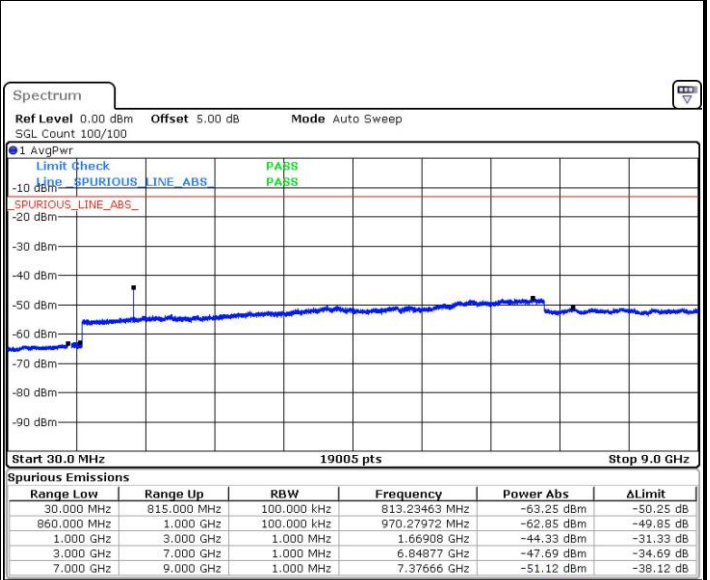

Date: 5 AUG.2019 16:45:29

Date: 5 AUG.2019 16:44:35

LTE Band 26 / 1.4MHz

LTE Band 26 / 3MHz

Lowest Channel / 64QAM

Date: 5.AUG.2019 15:28:20

Middle Channel / 64QAM

Date: 5.AUG.2019 15:31:43

Highest Channel / 64QAM

Date: 5.AUG.2019 15:34:35

LTE Band 26 / 5MHz

Lowest Channel / 64QAM

Date: 5.AUG.2019 15:38:49

Middle Channel / 64QAM

Date: 5.AUG.2019 15:42:02

Highest Channel / 64QAM

Date: 5.AUG.2019 16:04:41

LTE Band 26 / 10MHz

LTE Band 41 / 5MHz

Lowest Channel / QPSK

Date: 6 AUG.2019 17:21:46

Lowest Channel / 16QAM

Date: 6 AUG.2019 17:22:41

Middle Channel / QPSK