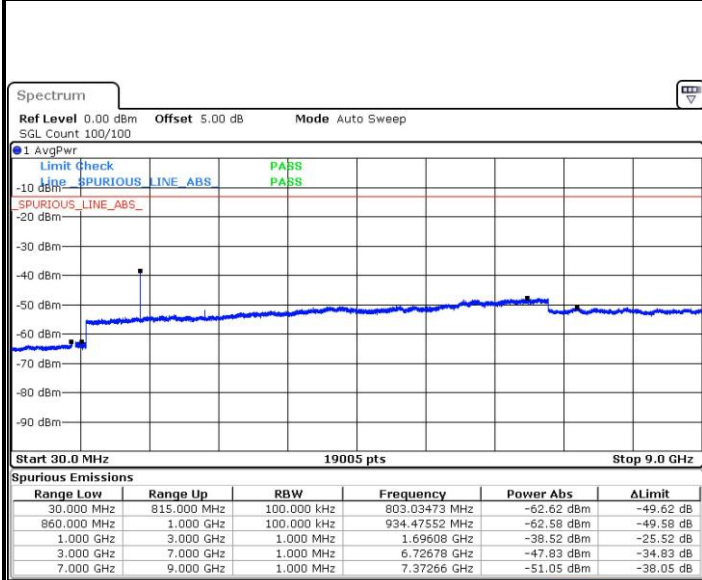

Highest Channel / 64QAM

Date: 5 AUG.2019 19:35:37

LTE Band 25 / 20MHz

Lowest Channel / 64QAM

Middle Channel / 64QAM

Date: 5 AUG.2019 19:41:35

Date: 5 AUG.2019 19:45:30

Highest Channel / 64QAM

Date: 5 AUG.2019 19:57:02

LTE Band 26 / 1.4MHz

LTE Band 26 / 1.4MHz

Highest Channel / QPSK

Date: 5.AUG.2019 15:25:31

Highest Channel / 16QAM

Date: 5.AUG.2019 15:25:04

LTE Band 26 / 3MHz

Lowest Channel / QPSK

Date: 5.AUG.2019 15:30:01

Lowest Channel / 16QAM

Date: 5.AUG.2019 15:29:33

LTE Band 26 / 3MHz

Middle Channel / QPSK

Middle Channel / 16QAM

Date: 5.AUG.2019 15:30:49

Date: 5.AUG.2019 15:31:14

Highest Channel / QPSK

Highest Channel / 16QAM

Date: 5.AUG.2019 15:36:28

Date: 5.AUG.2019 15:35:57

LTE Band 26 / 5MHz

Lowest Channel / QPSK

Date: 5.AUG.2019 15:40:24