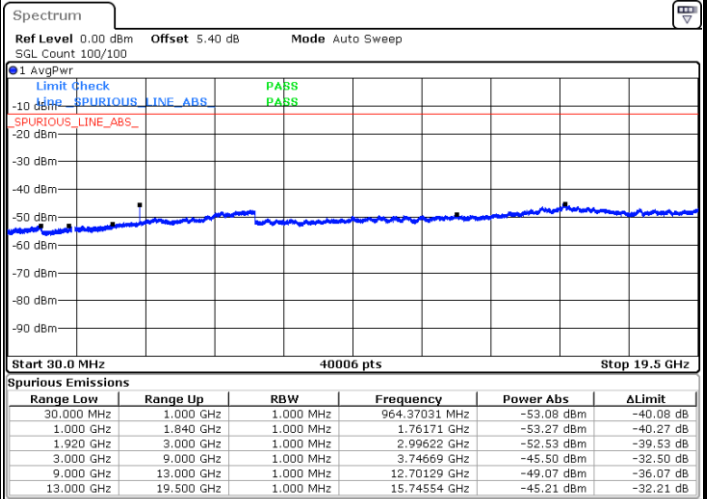

Highest Channel / 16QAM

Date: 5 AUG.2019 19:15:02

Date: 5 AUG.2019 19:15:43

LTE Band 25 / 15MHz

Lowest Channel / QPSK

Lowest Channel / 16QAM

Date: 5 AUG.2019 19:20:58

Date: 5 AUG.2019 19:21:54

Middle Channel / QPSK

Middle Channel / 16QAM

Date: 5 AUG.2019 19:24:45

Date: 5 AUG.2019 19:25:25

LTE Band 25 / 15MHz

Highest Channel / QPSK

Date: 5 AUG.2019 19:34:00

Highest Channel / 16QAM