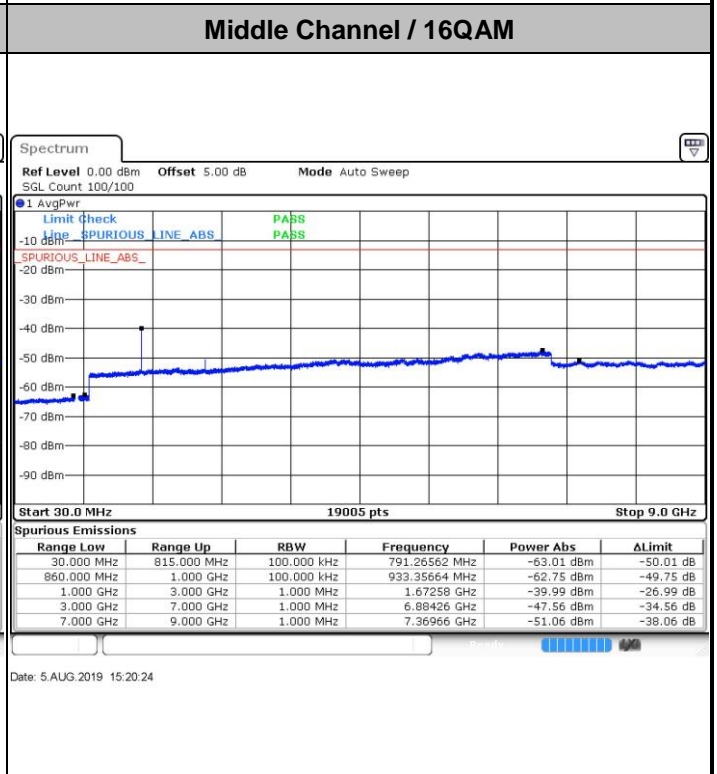

Date: 5.AUG.2019 19:06:37

Highest Channel / 64QAM

Date: 5.AUG.2019 19:16:32

LTE Band 25 / 15MHz

Lowest Channel / 64QAM

Middle Channel / 64QAM

Date: 5 AUG.2019 19:22:49

Date: 5 AUG.2019 19:26:05

Highest Channel / 64QAM

Date: 5 AUG.2019 19:35:37

LTE Band 25 / 20MHz

Lowest Channel / 64QAM

Middle Channel / 64QAM

Date: 5 AUG.2019 19:41:35

Date: 5 AUG.2019 19:45:30

Highest Channel / 64QAM

Date: 5 AUG.2019 19:57:02

LTE Band 26 / 1.4MHz

LTE Band 26 / 1.4MHz

Highest Channel / QPSK

Date: 5.AUG.2019 15:25:31

Highest Channel / 16QAM

Date: 5.AUG.2019 15:25:04

LTE Band 26 / 3MHz

Lowest Channel / QPSK

Date: 5.AUG.2019 15:30:01

Lowest Channel / 16QAM

Date: 5.AUG.2019 15:29:33

LTE Band 26 / 3MHz

Middle Channel / QPSK

Middle Channel / 16QAM

Date: 5.AUG.2019 15:30:49