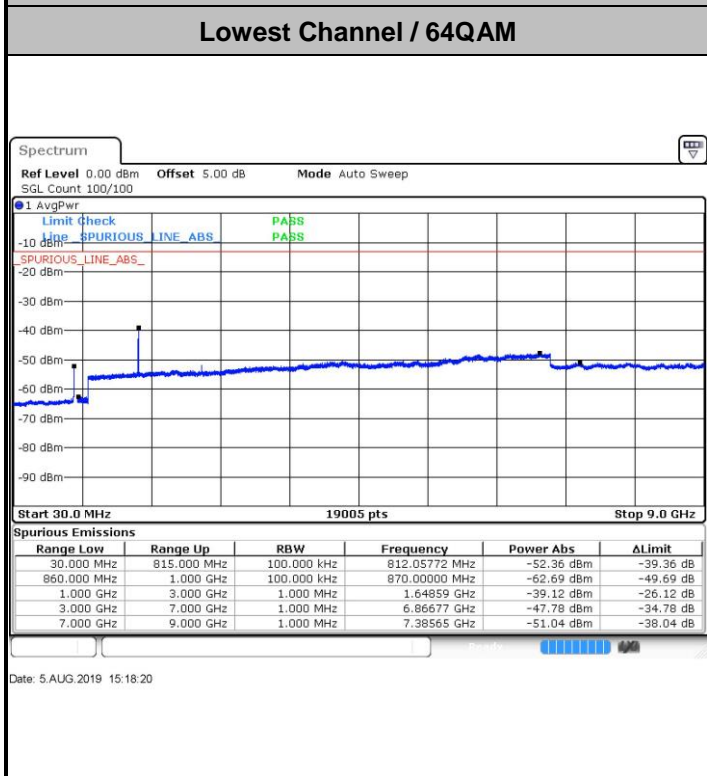

LTE Band 26 / 10MHz

Middle Channel / QPSK

Middle Channel / 16QAM

Date: 5.AUG.2019 16:16:05

Date: 5.AUG.2019 16:15:11

Highest Channel / QPSK

Highest Channel / 16QAM

Date: 5.AUG.2019 16:17:00

Date: 5.AUG.2019 16:17:55

LTE Band 26 / 15MHz

Lowest Channel / QPSK

Lowest Channel / 16QAM

Date: 5 AUG.2019 16:40:56

Date: 5 AUG.2019 16:41:51

Middle Channel / QPSK

Middle Channel / 16QAM

Date: 5 AUG.2019 16:45:29

Date: 5 AUG.2019 16:44:35

LTE Band 26 / 1.4MHz

LTE Band 26 / 3MHz

Lowest Channel / 64QAM

Date: 5.AUG.2019 15:28:20

Middle Channel / 64QAM

Date: 5.AUG.2019 15:31:43

Highest Channel / 64QAM

Date: 5.AUG.2019 15:34:35

LTE Band 26 / 5MHz

Lowest Channel / 64QAM

Date: 5.AUG.2019 15:38:49

Middle Channel / 64QAM

Date: 5.AUG.2019 15:42:02

Highest Channel / 64QAM