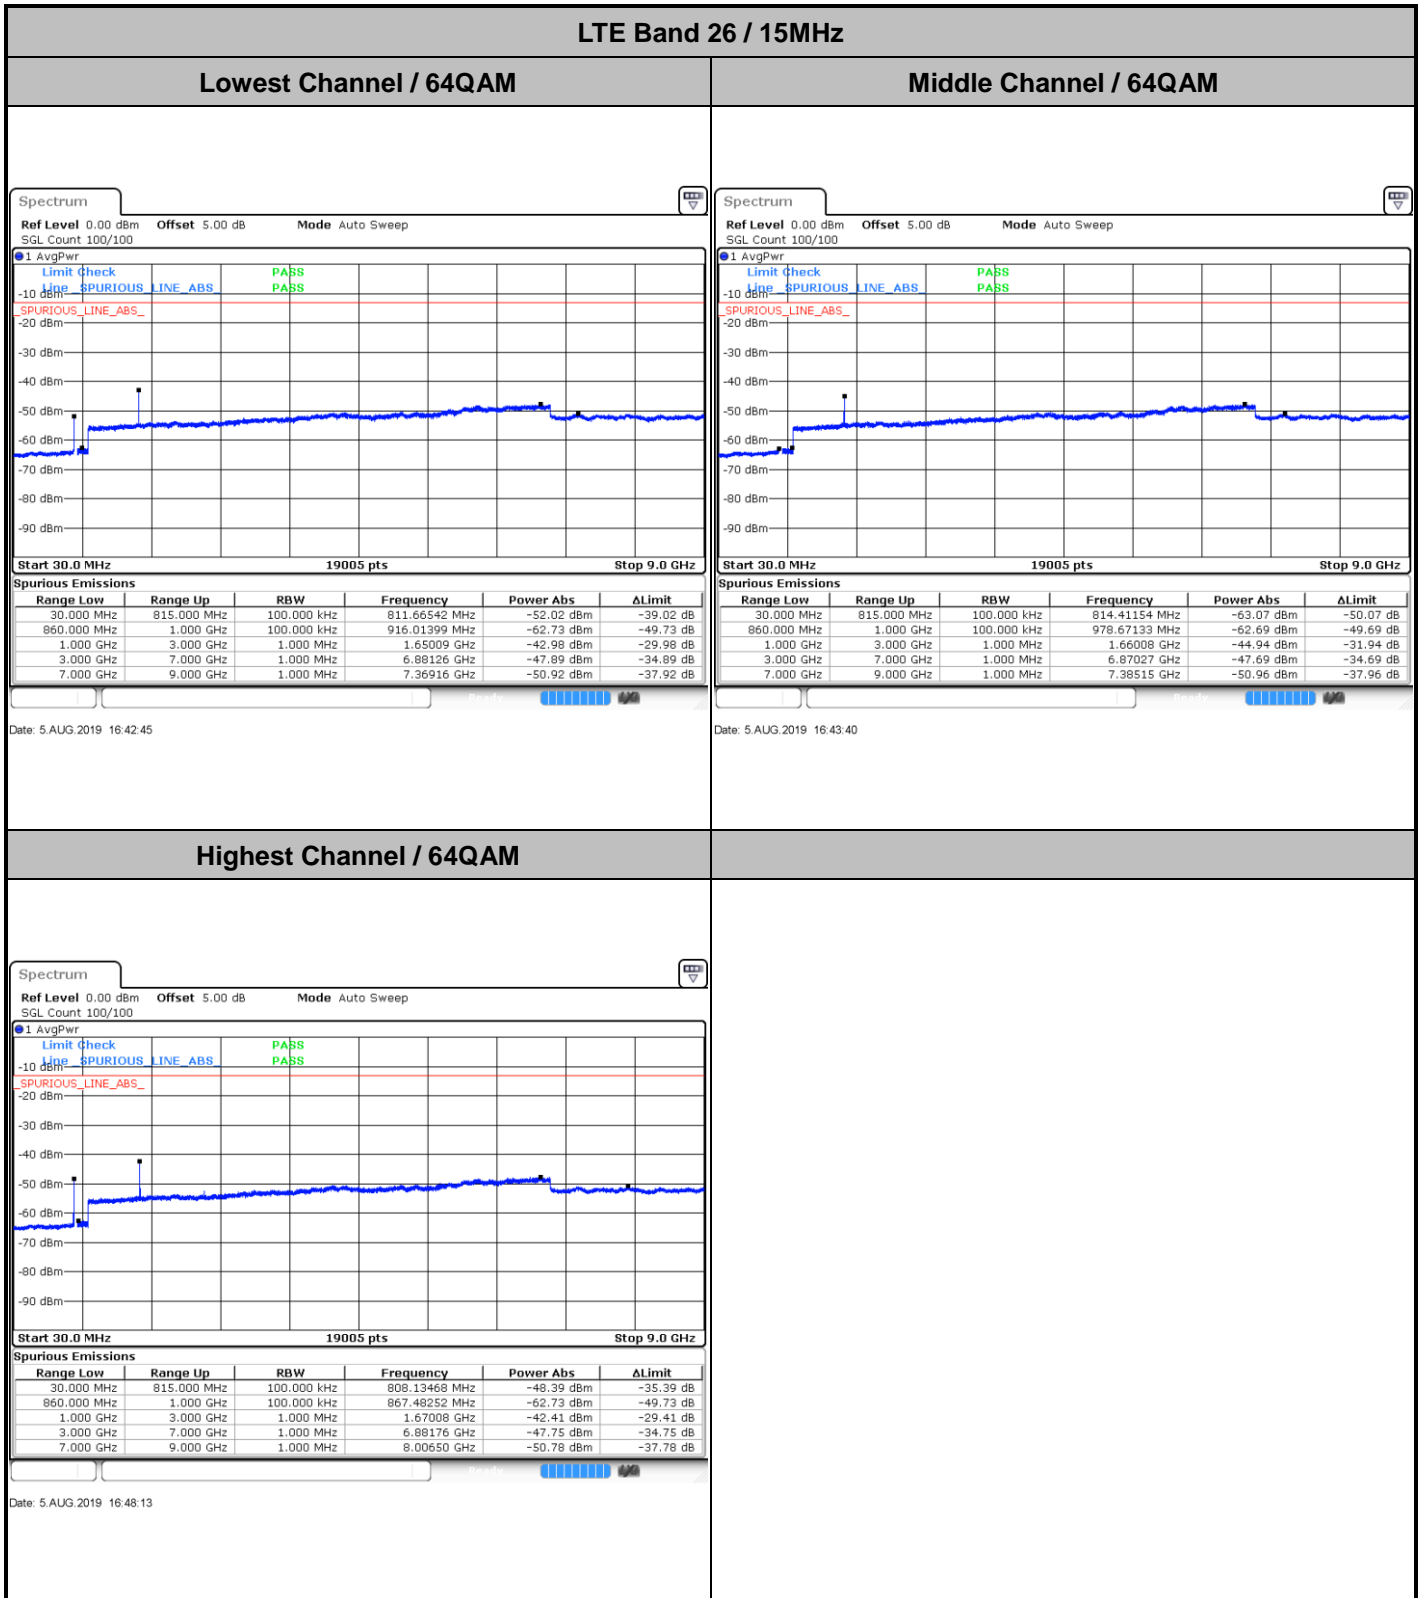

Date: 5 AUG.2019 16:45:29

Date: 5 AUG.2019 16:44:35

LTE Band 26 / 1.4MHz

LTE Band 26 / 3MHz

Lowest Channel / 64QAM

Date: 5.AUG.2019 15:28:20

Middle Channel / 64QAM

Date: 5.AUG.2019 15:31:43

Highest Channel / 64QAM

Date: 5.AUG.2019 15:34:35

LTE Band 26 / 5MHz

Lowest Channel / 64QAM

Date: 5.AUG.2019 15:38:49

Middle Channel / 64QAM

Date: 5.AUG.2019 15:42:02

Highest Channel / 64QAM

Date: 5.AUG.2019 16:04:41

LTE Band 26 / 10MHz

LTE Band 41 / 5MHz

Lowest Channel / QPSK

Date: 6 AUG.2019 17:21:46

Lowest Channel / 16QAM

Date: 6 AUG.2019 17:22:41

Middle Channel / QPSK