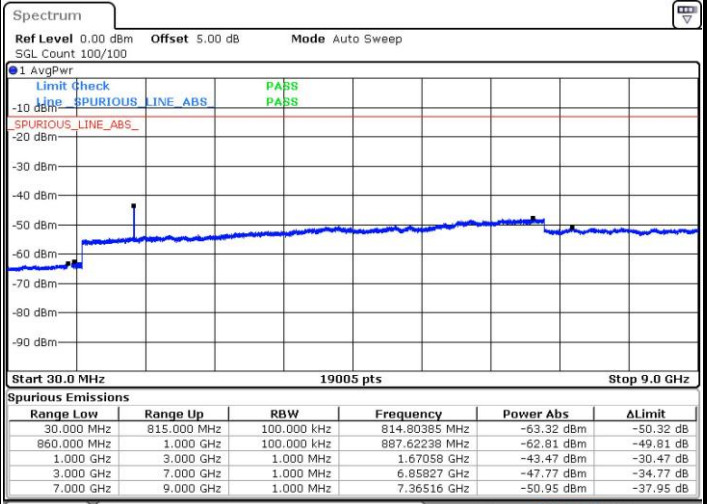

Lowest Channel / QPSK

Date: 5.AUG.2019 15:30:01

Lowest Channel / 16QAM

Date: 5.AUG.2019 15:29:33

LTE Band 26 / 3MHz

Middle Channel / QPSK

Middle Channel / 16QAM

Date: 5.AUG.2019 15:30:49

Date: 5.AUG.2019 15:31:14

Highest Channel / QPSK

Highest Channel / 16QAM

Date: 5.AUG.2019 15:36:28

Date: 5.AUG.2019 15:35:57

LTE Band 26 / 5MHz

Lowest Channel / QPSK

Date: 5.AUG.2019 15:40:24