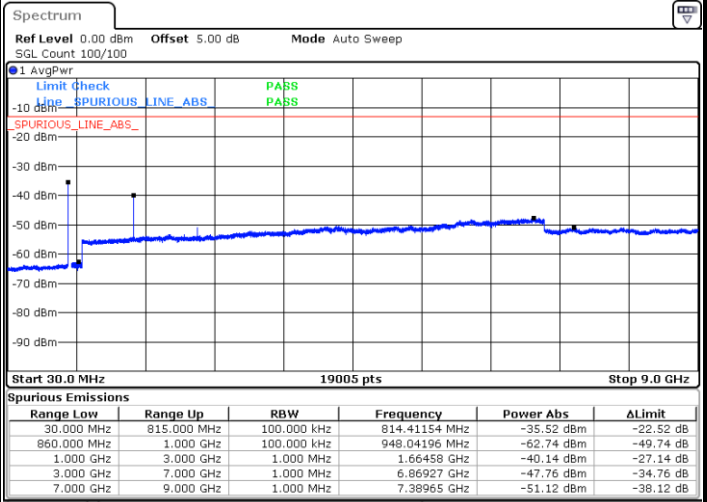

Lowest Channel / 16QAM

Date: 5.AUG.2019 15:39:53

Middle Channel / QPSK

Date: 5.AUG.2019 15:41:09

Middle Channel / 16QAM

Date: 5.AUG.2019 15:41:33

LTE Band 26 / 5MHz

Highest Channel / QPSK

Date: 5.AUG.2019 16:03:13

Highest Channel / 16QAM

Date: 5.AUG.2019 16:04:13

LTE Band 26 / 10MHz

Lowest Channel / QPSK

Date: 5.AUG.2019 16:11:32

Lowest Channel / 16QAM

Date: 5.AUG.2019 16:12:27

LTE Band 26 / 10MHz

Middle Channel / QPSK

Middle Channel / 16QAM

Date: 5.AUG.2019 16:16:05

Date: 5.AUG.2019 16:15:11

Highest Channel / QPSK

Highest Channel / 16QAM

Date: 5.AUG.2019 16:17:00