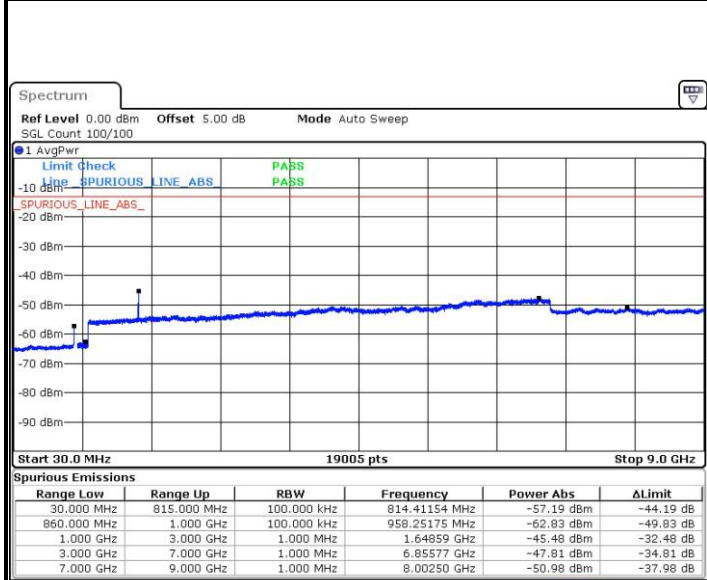

Date: 5.AUG.2019 16:17:55

LTE Band 26 / 15MHz

Lowest Channel / QPSK

Lowest Channel / 16QAM

Date: 5 AUG.2019 16:40:56

Date: 5 AUG.2019 16:41:51

Middle Channel / QPSK

Middle Channel / 16QAM

Date: 5 AUG.2019 16:45:29

Date: 5 AUG.2019 16:44:35

LTE Band 26 / 1.4MHz

LTE Band 26 / 3MHz

Lowest Channel / 64QAM

Date: 5.AUG.2019 15:28:20

Middle Channel / 64QAM

Date: 5.AUG.2019 15:31:43

Highest Channel / 64QAM

Date: 5.AUG.2019 15:34:35

LTE Band 26 / 5MHz

Lowest Channel / 64QAM

Date: 5.AUG.2019 15:38:49

Middle Channel / 64QAM

Date: 5.AUG.2019 15:42:02

Highest Channel / 64QAM