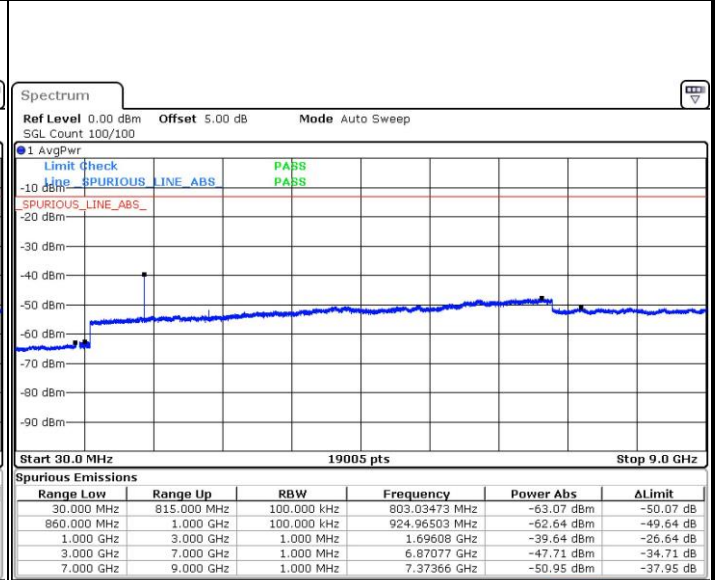

Highest Channel / 64QAM

Date: 5 AUG.2019 19:35:37

LTE Band 25 / 20MHz

Lowest Channel / 64QAM

Middle Channel / 64QAM

Date: 5 AUG.2019 19:41:35

Date: 5 AUG.2019 19:45:30

Highest Channel / 64QAM

Date: 5 AUG.2019 19:57:02

LTE Band 26 / 1.4MHz

LTE Band 26 / 1.4MHz

Highest Channel / QPSK

Date: 5.AUG.2019 15:25:31

Highest Channel / 16QAM

Date: 5.AUG.2019 15:25:04

LTE Band 26 / 3MHz

Lowest Channel / QPSK

Date: 5.AUG.2019 15:30:01

Lowest Channel / 16QAM

Date: 5.AUG.2019 15:29:33

LTE Band 26 / 3MHz

Middle Channel / QPSK

Middle Channel / 16QAM

Date: 5.AUG.2019 15:30:49

Date: 5.AUG.2019 15:31:14

Highest Channel / QPSK

Highest Channel / 16QAM

Date: 5.AUG.2019 15:36:28

Date: 5.AUG.2019 15:35:57

LTE Band 26 / 5MHz

Lowest Channel / QPSK

Date: 5.AUG.2019 15:40:24