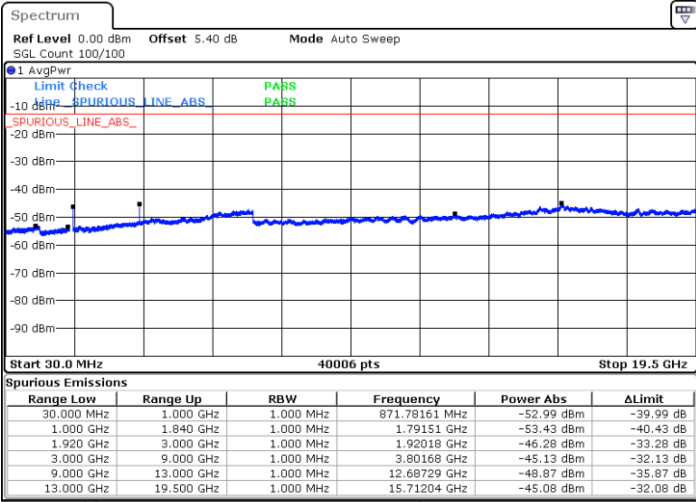

Date: 5.AUG.2019 19:06:37

Highest Channel / 64QAM

Date: 5.AUG.2019 19:16:32

LTE Band 25 / 15MHz

Lowest Channel / 64QAM

Middle Channel / 64QAM

Date: 5 AUG.2019 19:22:49

Date: 5 AUG.2019 19:26:05

Highest Channel / 64QAM

Date: 5 AUG.2019 19:35:37

LTE Band 25 / 20MHz

Lowest Channel / 64QAM

Middle Channel / 64QAM

Date: 5 AUG.2019 19:41:35

Date: 5 AUG.2019 19:45:30

Highest Channel / 64QAM