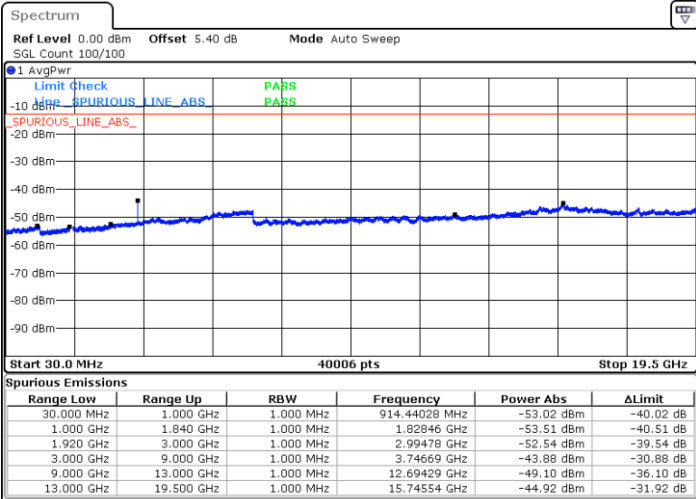

Highest Channel / 16QAM

Date: 5 AUG.2019 19:15:02

Date: 5 AUG.2019 19:15:43

LTE Band 25 / 15MHz

Lowest Channel / QPSK

Lowest Channel / 16QAM

Date: 5 AUG.2019 19:20:58

Date: 5 AUG.2019 19:21:54

Middle Channel / QPSK

Middle Channel / 16QAM

Date: 5 AUG.2019 19:24:45

Date: 5 AUG.2019 19:25:25

LTE Band 25 / 15MHz

Highest Channel / QPSK

Date: 5 AUG.2019 19:34:00

Highest Channel / 16QAM