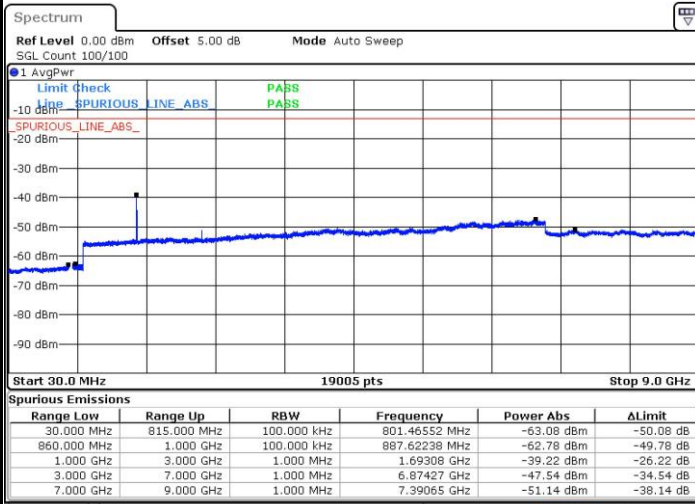

Lowest Channel / QPSK

Date: 5.AUG.2019 15:30:01

Lowest Channel / 16QAM

Date: 5.AUG.2019 15:29:33

LTE Band 26 / 3MHz

Middle Channel / QPSK

Middle Channel / 16QAM

Date: 5.AUG.2019 15:30:49

Date: 5.AUG.2019 15:31:14

Highest Channel / QPSK

Highest Channel / 16QAM

Date: 5.AUG.2019 15:36:28

Date: 5.AUG.2019 15:35:57

LTE Band 26 / 5MHz

Lowest Channel / QPSK

Date: 5.AUG.2019 15:40:24