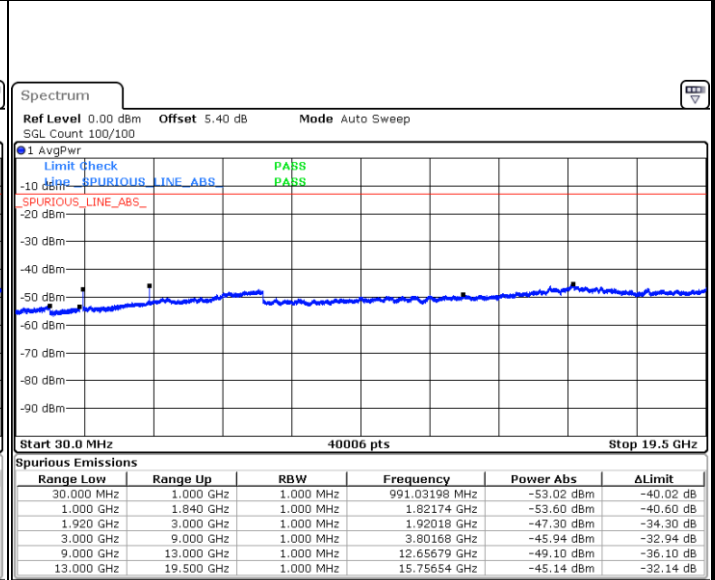

Highest Channel / 16QAM

Date: 5 AUG.2019 19:15:02

Date: 5 AUG.2019 19:15:43

LTE Band 25 / 15MHz

Lowest Channel / QPSK

Lowest Channel / 16QAM

Date: 5 AUG.2019 19:20:58

Date: 5 AUG.2019 19:21:54

Middle Channel / QPSK

Middle Channel / 16QAM

Date: 5 AUG.2019 19:24:45

Date: 5 AUG.2019 19:25:25

LTE Band 25 / 15MHz

Highest Channel / QPSK

Date: 5 AUG.2019 19:34:00

Highest Channel / 16QAM

Date: 5 AUG.2019 19:34:53

LTE Band 25 / 20MHz

Lowest Channel / QPSK

Date: 5 AUG.2019 19:39:43

Lowest Channel / 16QAM

Date: 5 AUG.2019 19:40:39

LTE Band 25 / 20MHz

Middle Channel / QPSK

Middle Channel / 16QAM

Date: 5 AUG.2019 19:44:05

Date: 5 AUG.2019 19:44:47

Highest Channel / QPSK

Highest Channel / 16QAM

Date: 5 AUG.2019 19:53:14

Date: 5 AUG.2019 19:53:54

LTE Band 25 / 1.4MHz