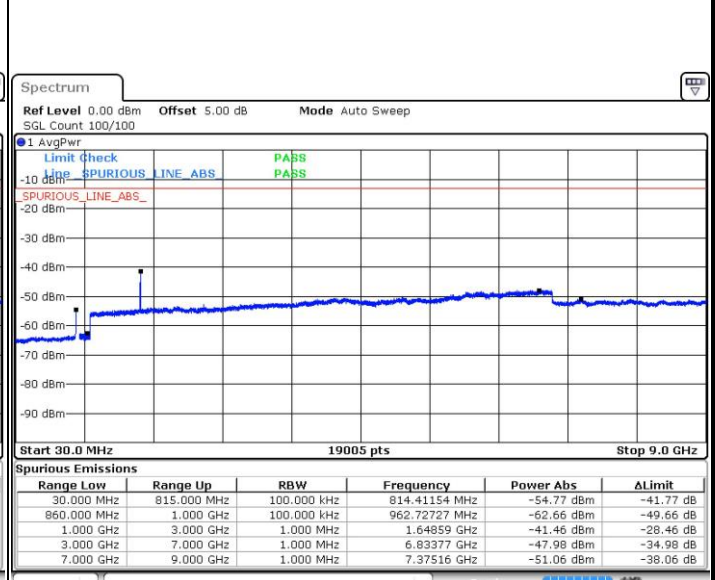

Highest Channel / 64QAM

Date: 5 AUG.2019 19:35:37

LTE Band 25 / 20MHz

Lowest Channel / 64QAM

Middle Channel / 64QAM

Date: 5 AUG.2019 19:41:35

Date: 5 AUG.2019 19:45:30

Highest Channel / 64QAM

Date: 5 AUG.2019 19:57:02

LTE Band 26 / 1.4MHz

LTE Band 26 / 1.4MHz

Highest Channel / QPSK

Date: 5.AUG.2019 15:25:31

Highest Channel / 16QAM

Date: 5.AUG.2019 15:25:04

LTE Band 26 / 3MHz

Lowest Channel / QPSK

Date: 5.AUG.2019 15:30:01

Lowest Channel / 16QAM

Date: 5.AUG.2019 15:29:33

LTE Band 26 / 3MHz

Middle Channel / QPSK

Middle Channel / 16QAM

Date: 5.AUG.2019 15:30:49

Date: 5.AUG.2019 15:31:14

Highest Channel / QPSK

Highest Channel / 16QAM

Date: 5.AUG.2019 15:36:28

Date: 5.AUG.2019 15:35:57

LTE Band 26 / 5MHz

Lowest Channel / QPSK

Date: 5.AUG.2019 15:40:24