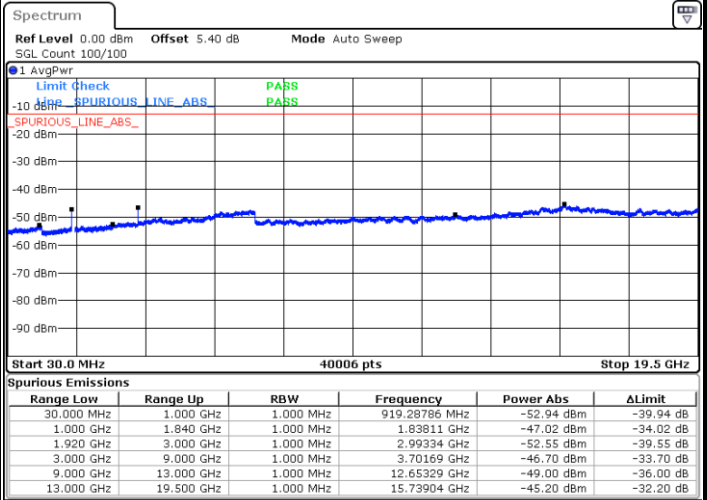

Highest Channel / 16QAM

Date: 5 AUG.2019 19:15:02

Date: 5 AUG.2019 19:15:43

LTE Band 25 / 15MHz

Lowest Channel / QPSK

Lowest Channel / 16QAM

Date: 5 AUG.2019 19:20:58

Date: 5 AUG.2019 19:21:54

Middle Channel / QPSK

Middle Channel / 16QAM

Date: 5 AUG.2019 19:24:45

Date: 5 AUG.2019 19:25:25

LTE Band 25 / 15MHz

Highest Channel / QPSK

Date: 5 AUG.2019 19:34:00

Highest Channel / 16QAM