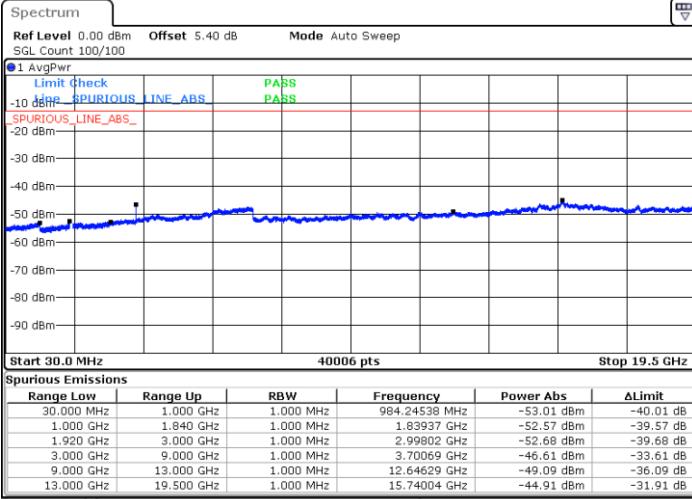

Lowest Channel / 64QAM

Middle Channel / 64QAM

Date: 5 AUG.2019 18:08:58

Date: 5 AUG.2019 18:03:39

Highest Channel / 64QAM

Date: 5 AUG.2019 18:02:28

LTE Band 25 / 3MHz

Lowest Channel / 64QAM

Middle Channel / 64QAM

Date: 5 AUG.2019 18:18:29

Date: 5 AUG.2019 18:28:37

Highest Channel / 64QAM

Date: 5 AUG.2019 18:27:50

LTE Band 25 / 5MHz

Lowest Channel / 64QAM

Middle Channel / 64QAM

Date: 5 AUG.2019 18:41:46

Date: 5 AUG.2019 18:44:38

Highest Channel / 64QAM

Date: 5 AUG.2019 18:50:22

LTE Band 25 / 10MHz

Lowest Channel / 64QAM

Date: 5.AUG.2019 19:01:10

Middle Channel / 64QAM