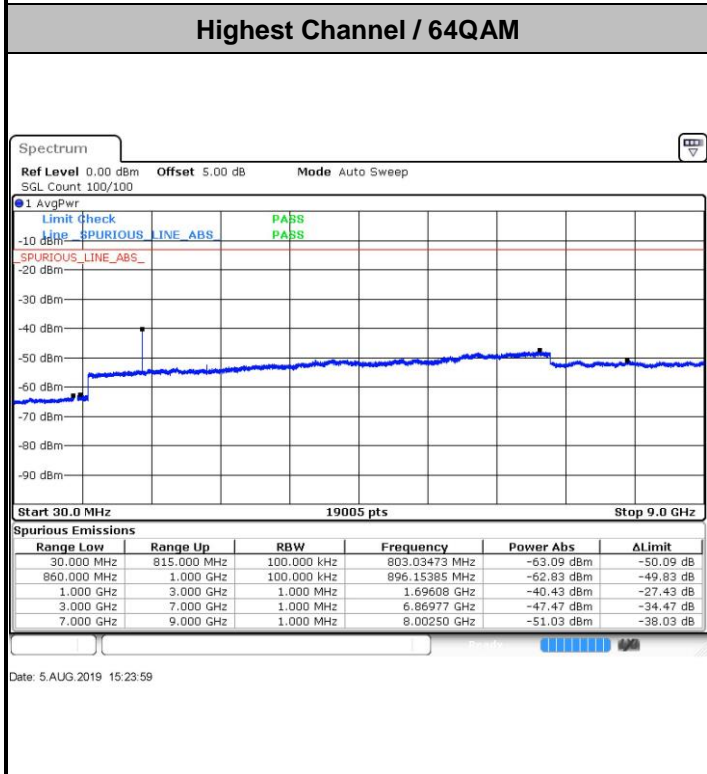

LTE Band 26 / 10MHz

Middle Channel / QPSK

Middle Channel / 16QAM

Date: 5.AUG.2019 16:16:05

Date: 5.AUG.2019 16:15:11

Highest Channel / QPSK

Highest Channel / 16QAM

Date: 5.AUG.2019 16:17:00

Date: 5.AUG.2019 16:17:55

LTE Band 26 / 15MHz

Lowest Channel / QPSK

Lowest Channel / 16QAM

Date: 5 AUG.2019 16:40:56

Date: 5 AUG.2019 16:41:51

Middle Channel / QPSK

Middle Channel / 16QAM

Date: 5 AUG.2019 16:45:29

Date: 5 AUG.2019 16:44:35

LTE Band 26 / 1.4MHz

LTE Band 26 / 3MHz

Lowest Channel / 64QAM

Date: 5.AUG.2019 15:28:20

Middle Channel / 64QAM

Date: 5.AUG.2019 15:31:43

Highest Channel / 64QAM

Date: 5.AUG.2019 15:34:35

LTE Band 26 / 5MHz

Lowest Channel / 64QAM

Date: 5.AUG.2019 15:38:49

Middle Channel / 64QAM

Date: 5.AUG.2019 15:42:02

Highest Channel / 64QAM