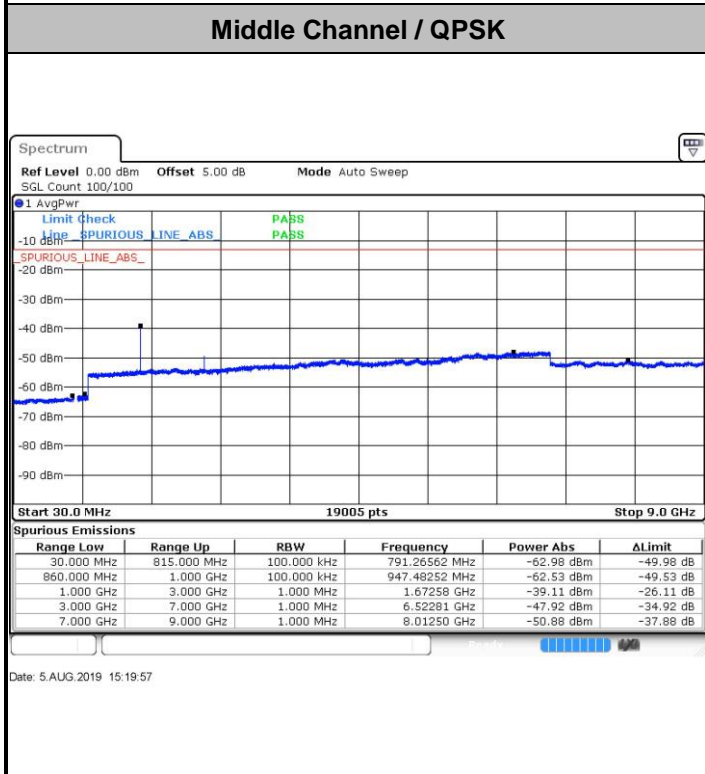

Date: 5.AUG.2019 19:06:37

Highest Channel / 64QAM

Date: 5.AUG.2019 19:16:32

LTE Band 25 / 15MHz

Lowest Channel / 64QAM

Middle Channel / 64QAM

Date: 5 AUG.2019 19:22:49

Date: 5 AUG.2019 19:26:05

Highest Channel / 64QAM

Date: 5 AUG.2019 19:35:37

LTE Band 25 / 20MHz

Lowest Channel / 64QAM

Middle Channel / 64QAM

Date: 5 AUG.2019 19:41:35

Date: 5 AUG.2019 19:45:30

Highest Channel / 64QAM

Date: 5 AUG.2019 19:57:02

LTE Band 26 / 1.4MHz

LTE Band 26 / 1.4MHz

Highest Channel / QPSK

Date: 5.AUG.2019 15:25:31

Highest Channel / 16QAM

Date: 5.AUG.2019 15:25:04

LTE Band 26 / 3MHz