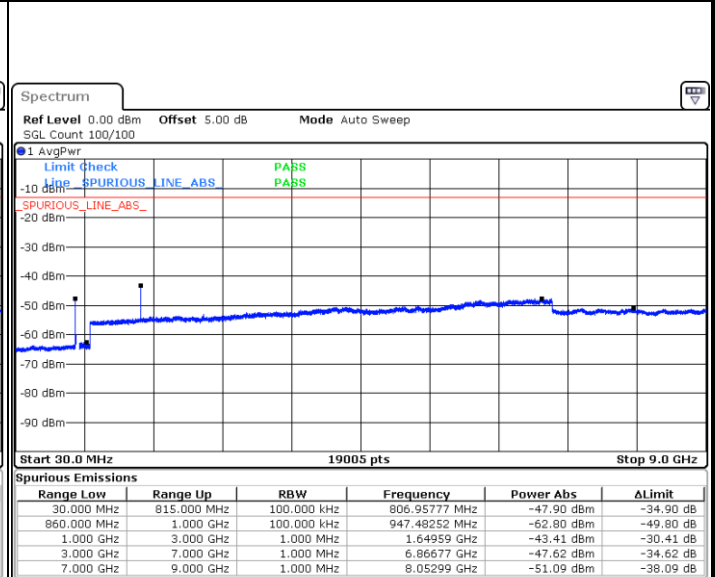

Lowest Channel / 16QAM

Date: 5.AUG.2019 15:39:53

Middle Channel / QPSK

Date: 5.AUG.2019 15:41:09

Middle Channel / 16QAM

Date: 5.AUG.2019 15:41:33

LTE Band 26 / 5MHz

Highest Channel / QPSK

Date: 5.AUG.2019 16:03:13

Highest Channel / 16QAM

Date: 5.AUG.2019 16:04:13

LTE Band 26 / 10MHz

Lowest Channel / QPSK

Date: 5.AUG.2019 16:11:32

Lowest Channel / 16QAM

Date: 5.AUG.2019 16:12:27

LTE Band 26 / 10MHz

Middle Channel / QPSK

Middle Channel / 16QAM

Date: 5.AUG.2019 16:16:05

Date: 5.AUG.2019 16:15:11

Highest Channel / QPSK

Highest Channel / 16QAM

Date: 5.AUG.2019 16:17:00