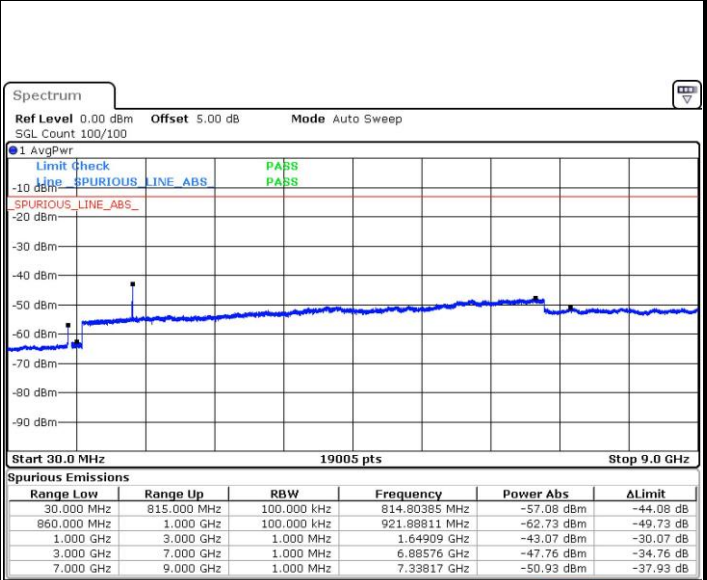

Lowest Channel / QPSK

Date: 5.AUG.2019 15:30:01

Lowest Channel / 16QAM

Date: 5.AUG.2019 15:29:33

LTE Band 26 / 3MHz

Middle Channel / QPSK

Middle Channel / 16QAM

Date: 5.AUG.2019 15:30:49

Date: 5.AUG.2019 15:31:14

Highest Channel / QPSK

Highest Channel / 16QAM

Date: 5.AUG.2019 15:36:28

Date: 5.AUG.2019 15:35:57

LTE Band 26 / 5MHz

Lowest Channel / QPSK

Date: 5.AUG.2019 15:40:24

Lowest Channel / 16QAM

Date: 5.AUG.2019 15:39:53

Middle Channel / QPSK

Date: 5.AUG.2019 15:41:09

Middle Channel / 16QAM

Date: 5.AUG.2019 15:41:33

LTE Band 26 / 5MHz

Highest Channel / QPSK

Date: 5.AUG.2019 16:03:13

Highest Channel / 16QAM

Date: 5.AUG.2019 16:04:13

LTE Band 26 / 10MHz

Lowest Channel / QPSK

Date: 5.AUG.2019 16:11:32

Lowest Channel / 16QAM

Date: 5.AUG.2019 16:12:27