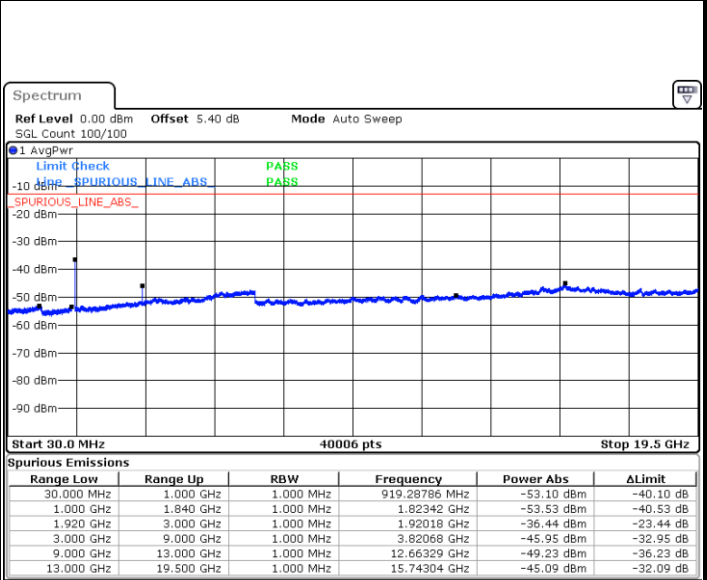

LTE Band 25 / 5MHz

Highest Channel / QPSK

Date: 5 AUG.2019 18:51:53

Highest Channel / 16QAM

Date: 5 AUG.2019 18:51:08

LTE Band 25 / 10MHz

Lowest Channel / QPSK

Date: 5 AUG.2019 18:58:58

Lowest Channel / 16QAM

Date: 5 AUG.2019 19:00:02

LTE Band 25 / 10MHz

Middle Channel / QPSK

Middle Channel / 16QAM

Date: 5 AUG.2019 19:03:55

Date: 5 AUG.2019 19:05:39

Highest Channel / QPSK

Highest Channel / 16QAM

Date: 5 AUG.2019 19:15:02

Date: 5 AUG.2019 19:15:43

LTE Band 25 / 15MHz

Lowest Channel / QPSK

Lowest Channel / 16QAM

Date: 5 AUG.2019 19:20:58

Date: 5 AUG.2019 19:21:54