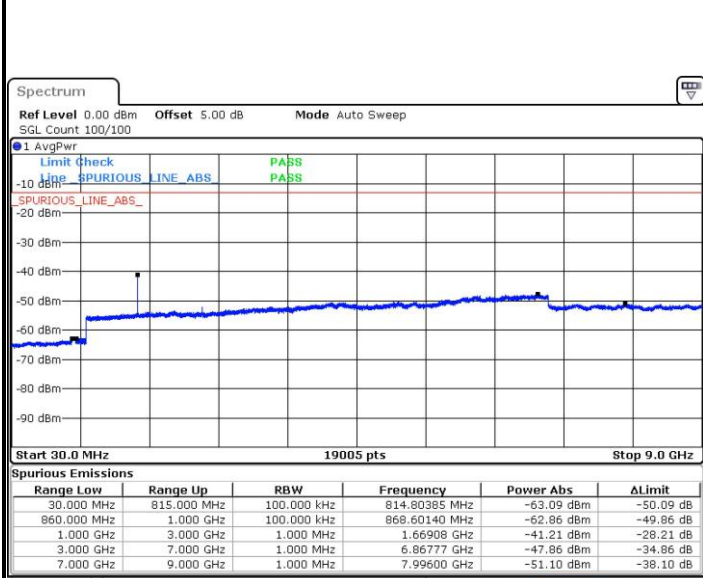

Lowest Channel / QPSK

Date: 5.AUG.2019 15:30:01

Lowest Channel / 16QAM

Date: 5.AUG.2019 15:29:33

LTE Band 26 / 3MHz

Middle Channel / QPSK

Middle Channel / 16QAM

Date: 5.AUG.2019 15:30:49

Date: 5.AUG.2019 15:31:14

Highest Channel / QPSK

Highest Channel / 16QAM

Date: 5.AUG.2019 15:36:28

Date: 5.AUG.2019 15:35:57

LTE Band 26 / 5MHz

Lowest Channel / QPSK

Date: 5.AUG.2019 15:40:24

Lowest Channel / 16QAM

Date: 5.AUG.2019 15:39:53

Middle Channel / QPSK

Date: 5.AUG.2019 15:41:09

Middle Channel / 16QAM

Date: 5.AUG.2019 15:41:33

LTE Band 26 / 5MHz

Highest Channel / QPSK

Date: 5.AUG.2019 16:03:13

Highest Channel / 16QAM

Date: 5.AUG.2019 16:04:13

LTE Band 26 / 10MHz

Lowest Channel / QPSK

Date: 5.AUG.2019 16:11:32

Lowest Channel / 16QAM

Date: 5.AUG.2019 16:12:27