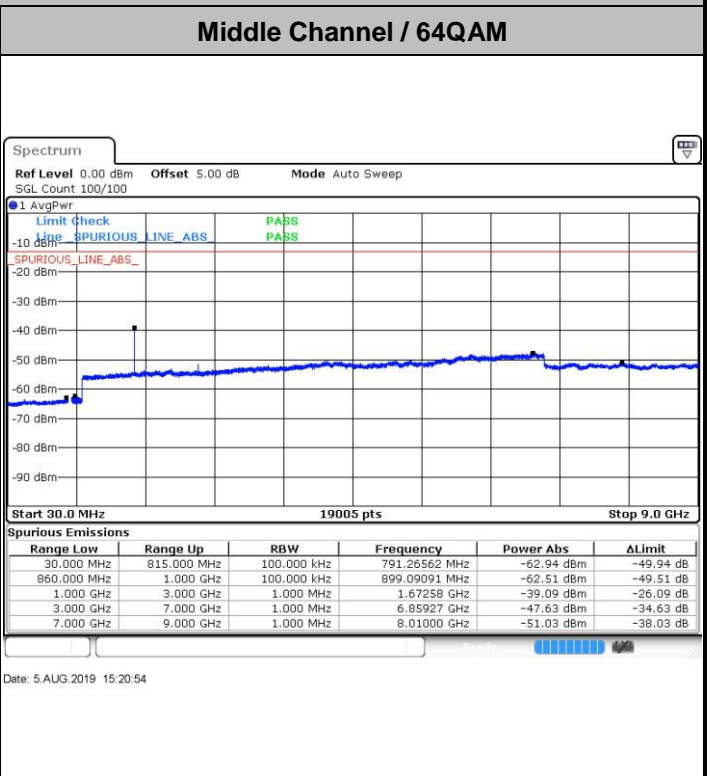

LTE Band 26 / 10MHz

Middle Channel / QPSK

Middle Channel / 16QAM

Date: 5.AUG.2019 16:16:05

Date: 5.AUG.2019 16:15:11

Highest Channel / QPSK

Highest Channel / 16QAM

Date: 5.AUG.2019 16:17:00

Date: 5.AUG.2019 16:17:55

LTE Band 26 / 15MHz

Lowest Channel / QPSK

Lowest Channel / 16QAM

Date: 5 AUG.2019 16:40:56

Date: 5 AUG.2019 16:41:51

Middle Channel / QPSK

Middle Channel / 16QAM

Date: 5 AUG.2019 16:45:29

Date: 5 AUG.2019 16:44:35

LTE Band 26 / 1.4MHz

LTE Band 26 / 3MHz

Lowest Channel / 64QAM

Date: 5.AUG.2019 15:28:20

Middle Channel / 64QAM

Date: 5.AUG.2019 15:31:43

Highest Channel / 64QAM

Date: 5.AUG.2019 15:34:35

LTE Band 26 / 5MHz

Lowest Channel / 64QAM

Date: 5.AUG.2019 15:38:49

Middle Channel / 64QAM

Date: 5.AUG.2019 15:42:02

Highest Channel / 64QAM