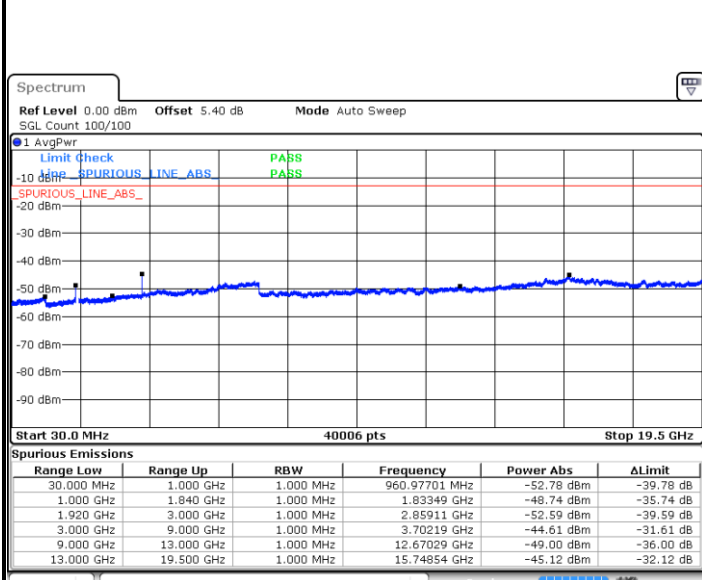

Highest Channel / 16QAM

Date: 5 AUG.2019 19:15:02

Date: 5 AUG.2019 19:15:43

LTE Band 25 / 15MHz

Lowest Channel / QPSK

Lowest Channel / 16QAM

Date: 5 AUG.2019 19:20:58

Date: 5 AUG.2019 19:21:54

Middle Channel / QPSK

Middle Channel / 16QAM

Date: 5 AUG.2019 19:24:45

Date: 5 AUG.2019 19:25:25

LTE Band 25 / 15MHz

Highest Channel / QPSK

Date: 5 AUG.2019 19:34:00

Highest Channel / 16QAM

Date: 5 AUG.2019 19:34:53

LTE Band 25 / 20MHz

Lowest Channel / QPSK

Date: 5 AUG.2019 19:39:43

Lowest Channel / 16QAM

Date: 5 AUG.2019 19:40:39

LTE Band 25 / 20MHz

Middle Channel / QPSK

Middle Channel / 16QAM

Date: 5 AUG.2019 19:44:05

Date: 5 AUG.2019 19:44:47

Highest Channel / QPSK

Highest Channel / 16QAM

Date: 5 AUG.2019 19:53:14

Date: 5 AUG.2019 19:53:54

LTE Band 25 / 1.4MHz