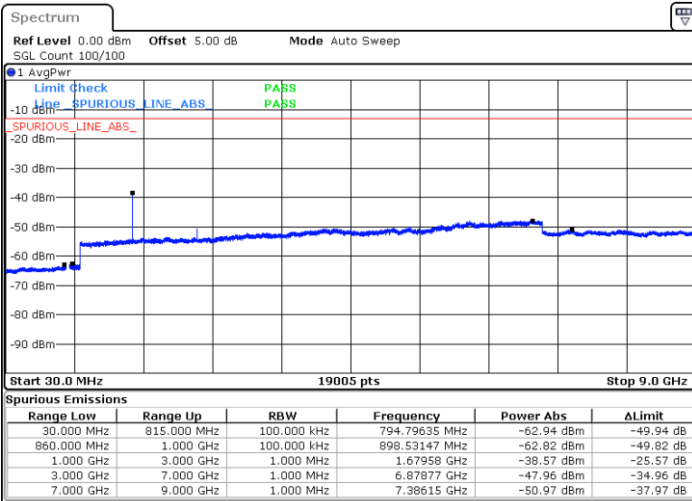

Date: 5.AUG.2019 16:03:13

Highest Channel / 16QAM

Date: 5.AUG.2019 16:04:13

LTE Band 26 / 10MHz

Lowest Channel / QPSK

Date: 5.AUG.2019 16:11:32

Lowest Channel / 16QAM

Date: 5.AUG.2019 16:12:27

LTE Band 26 / 10MHz

Middle Channel / QPSK

Middle Channel / 16QAM

Date: 5.AUG.2019 16:16:05

Date: 5.AUG.2019 16:15:11

Highest Channel / QPSK

Highest Channel / 16QAM

Date: 5.AUG.2019 16:17:00

Date: 5.AUG.2019 16:17:55

LTE Band 26 / 15MHz

Lowest Channel / QPSK

Lowest Channel / 16QAM

Date: 5 AUG.2019 16:40:56

Date: 5 AUG.2019 16:41:51

Middle Channel / QPSK

Middle Channel / 16QAM