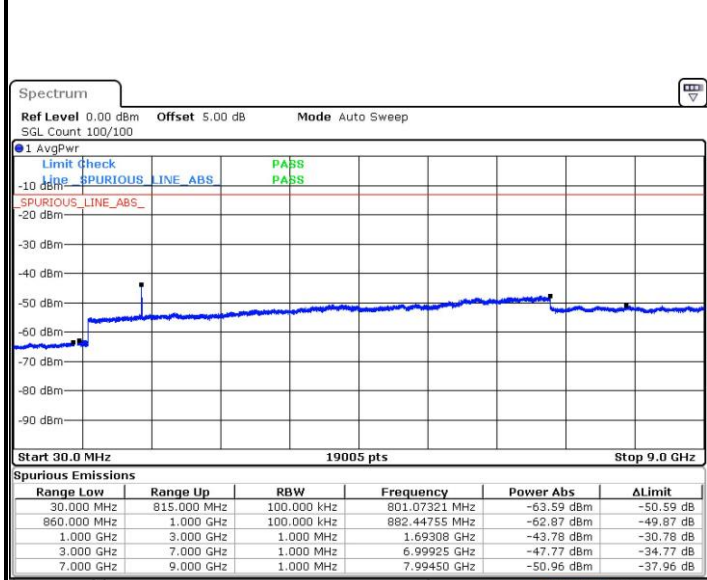

Date: 5.AUG.2019 16:17:55

LTE Band 26 / 15MHz

Lowest Channel / QPSK

Lowest Channel / 16QAM

Date: 5 AUG.2019 16:40:56

Date: 5 AUG.2019 16:41:51

Middle Channel / QPSK

Middle Channel / 16QAM

Date: 5 AUG.2019 16:45:29

Date: 5 AUG.2019 16:44:35

LTE Band 26 / 1.4MHz

LTE Band 26 / 3MHz

Lowest Channel / 64QAM

Date: 5.AUG.2019 15:28:20

Middle Channel / 64QAM

Date: 5.AUG.2019 15:31:43

Highest Channel / 64QAM

Date: 5.AUG.2019 15:34:35

LTE Band 26 / 5MHz

Lowest Channel / 64QAM

Date: 5.AUG.2019 15:38:49

Middle Channel / 64QAM

Date: 5.AUG.2019 15:42:02

Highest Channel / 64QAM