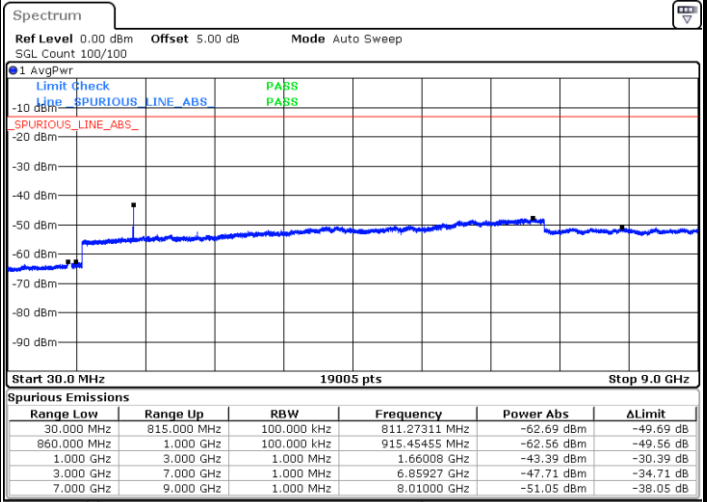

LTE Band 26 / 10MHz

Middle Channel / QPSK

Middle Channel / 16QAM

Date: 5.AUG.2019 16:16:05

Date: 5.AUG.2019 16:15:11

Highest Channel / QPSK

Highest Channel / 16QAM

Date: 5.AUG.2019 16:17:00

Date: 5.AUG.2019 16:17:55

LTE Band 26 / 15MHz

Lowest Channel / QPSK

Lowest Channel / 16QAM

Date: 5 AUG.2019 16:40:56

Date: 5 AUG.2019 16:41:51

Middle Channel / QPSK

Middle Channel / 16QAM

Date: 5 AUG.2019 16:45:29

Date: 5 AUG.2019 16:44:35

LTE Band 26 / 1.4MHz

LTE Band 26 / 3MHz

Lowest Channel / 64QAM

Date: 5.AUG.2019 15:28:20

Middle Channel / 64QAM

Date: 5.AUG.2019 15:31:43

Highest Channel / 64QAM

Date: 5.AUG.2019 15:34:35

LTE Band 26 / 5MHz

Lowest Channel / 64QAM

Date: 5.AUG.2019 15:38:49

Middle Channel / 64QAM

Date: 5.AUG.2019 15:42:02

Highest Channel / 64QAM