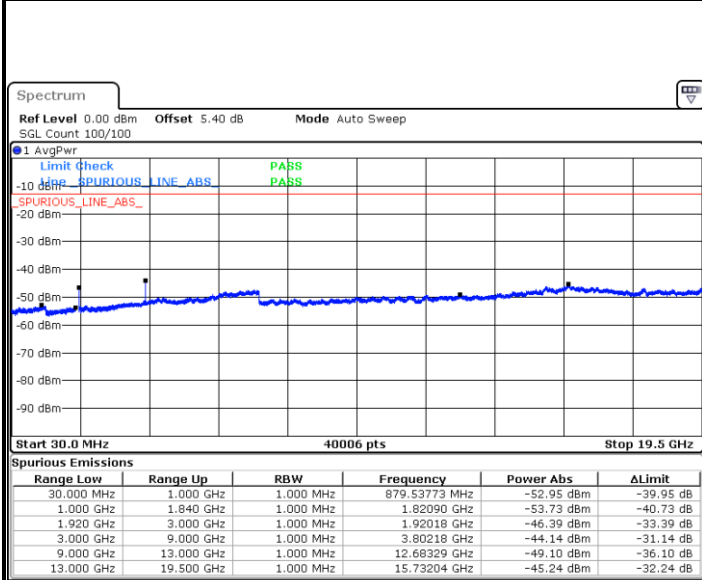

Highest Channel / 16QAM

Date: 5 AUG.2019 19:15:02

Date: 5 AUG.2019 19:15:43

LTE Band 25 / 15MHz

Lowest Channel / QPSK

Lowest Channel / 16QAM

Date: 5 AUG.2019 19:20:58

Date: 5 AUG.2019 19:21:54

Middle Channel / QPSK

Middle Channel / 16QAM

Date: 5 AUG.2019 19:24:45

Date: 5 AUG.2019 19:25:25

LTE Band 25 / 15MHz

Highest Channel / QPSK

Date: 5 AUG.2019 19:34:00

Highest Channel / 16QAM

Date: 5 AUG.2019 19:34:53

LTE Band 25 / 20MHz

Lowest Channel / QPSK

Date: 5 AUG.2019 19:39:43

Lowest Channel / 16QAM

Date: 5 AUG.2019 19:40:39

LTE Band 25 / 20MHz

Middle Channel / QPSK

Middle Channel / 16QAM

Date: 5 AUG.2019 19:44:05

Date: 5 AUG.2019 19:44:47

Highest Channel / QPSK

Highest Channel / 16QAM

Date: 5 AUG.2019 19:53:14

Date: 5 AUG.2019 19:53:54

LTE Band 25 / 1.4MHz