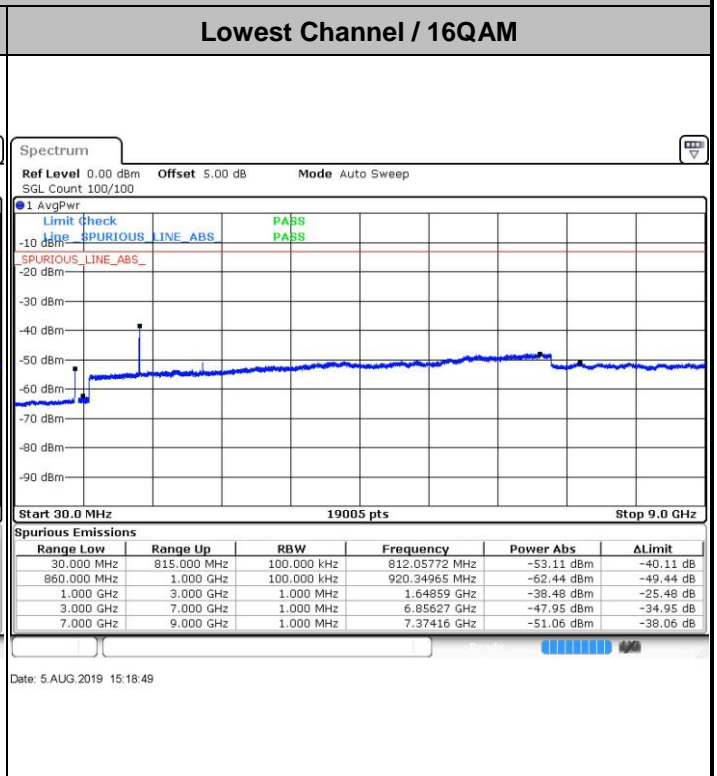

Date: 5.AUG.2019 19:06:37

Highest Channel / 64QAM

Date: 5.AUG.2019 19:16:32

LTE Band 25 / 15MHz

Lowest Channel / 64QAM

Middle Channel / 64QAM

Date: 5 AUG.2019 19:22:49

Date: 5 AUG.2019 19:26:05

Highest Channel / 64QAM

Date: 5 AUG.2019 19:35:37

LTE Band 25 / 20MHz

Lowest Channel / 64QAM

Middle Channel / 64QAM

Date: 5 AUG.2019 19:41:35

Date: 5 AUG.2019 19:45:30

Highest Channel / 64QAM

Date: 5 AUG.2019 19:57:02

LTE Band 26 / 1.4MHz

LTE Band 26 / 1.4MHz

Highest Channel / QPSK

Date: 5.AUG.2019 15:25:31

Highest Channel / 16QAM

Date: 5.AUG.2019 15:25:04

LTE Band 26 / 3MHz