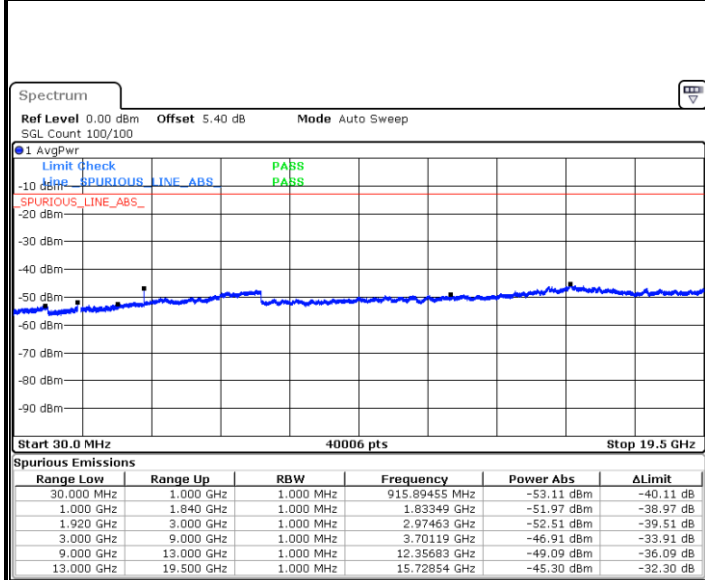

Date: 5 AUG.2019 18:41:46

Date: 5 AUG.2019 18:44:38

Highest Channel / 64QAM

Date: 5 AUG.2019 18:50:22

LTE Band 25 / 10MHz

Lowest Channel / 64QAM

Date: 5.AUG.2019 19:01:10

Middle Channel / 64QAM

Date: 5.AUG.2019 19:06:37

Highest Channel / 64QAM

Date: 5.AUG.2019 19:16:32

LTE Band 25 / 15MHz

Lowest Channel / 64QAM

Middle Channel / 64QAM

Date: 5 AUG.2019 19:22:49

Date: 5 AUG.2019 19:26:05