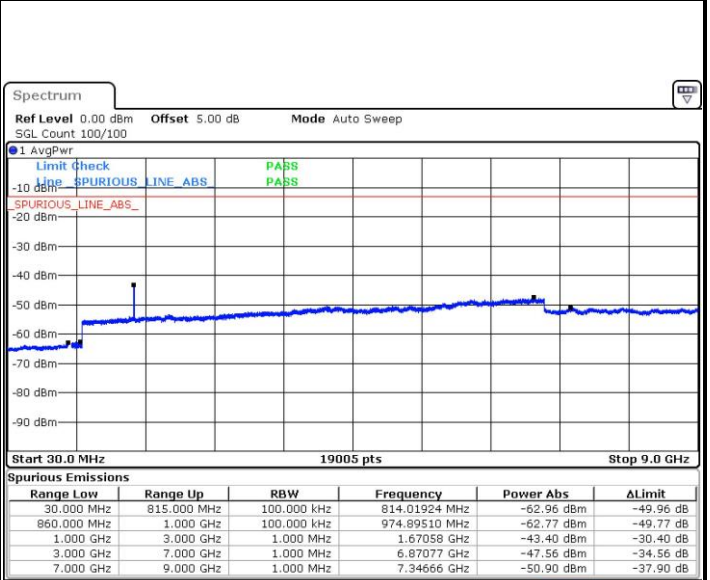

Date: 5.AUG.2019 16:17:55

LTE Band 26 / 15MHz

Lowest Channel / QPSK

Lowest Channel / 16QAM

Date: 5 AUG.2019 16:40:56

Date: 5 AUG.2019 16:41:51

Middle Channel / QPSK

Middle Channel / 16QAM

Date: 5 AUG.2019 16:45:29

Date: 5 AUG.2019 16:44:35

LTE Band 26 / 1.4MHz

LTE Band 26 / 3MHz

Lowest Channel / 64QAM

Date: 5.AUG.2019 15:28:20

Middle Channel / 64QAM

Date: 5.AUG.2019 15:31:43

Highest Channel / 64QAM

Date: 5.AUG.2019 15:34:35

LTE Band 26 / 5MHz

Lowest Channel / 64QAM

Date: 5.AUG.2019 15:38:49

Middle Channel / 64QAM

Date: 5.AUG.2019 15:42:02

Highest Channel / 64QAM