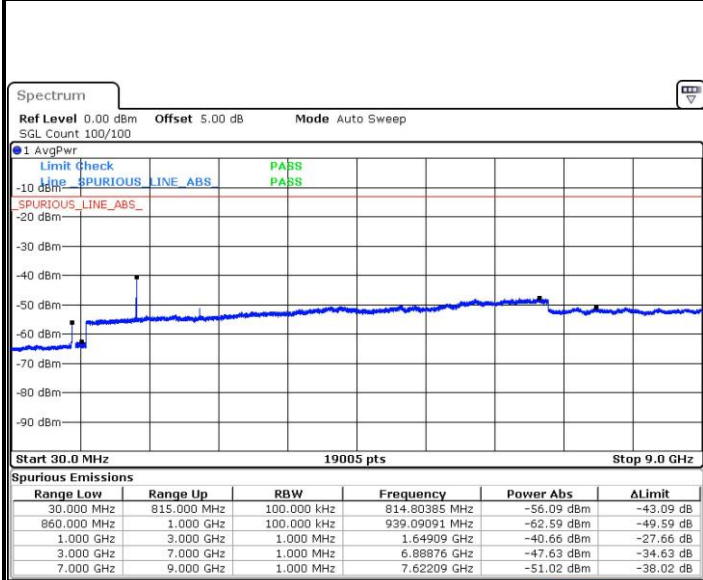

Lowest Channel / QPSK

Date: 5.AUG.2019 15:30:01

Lowest Channel / 16QAM

Date: 5.AUG.2019 15:29:33

LTE Band 26 / 3MHz

Middle Channel / QPSK

Middle Channel / 16QAM

Date: 5.AUG.2019 15:30:49

Date: 5.AUG.2019 15:31:14

Highest Channel / QPSK

Highest Channel / 16QAM

Date: 5.AUG.2019 15:36:28

Date: 5.AUG.2019 15:35:57

LTE Band 26 / 5MHz

Lowest Channel / QPSK

Date: 5.AUG.2019 15:40:24

Lowest Channel / 16QAM

Date: 5.AUG.2019 15:39:53

Middle Channel / QPSK

Date: 5.AUG.2019 15:41:09

Middle Channel / 16QAM

Date: 5.AUG.2019 15:41:33

LTE Band 26 / 5MHz

Highest Channel / QPSK

Date: 5.AUG.2019 16:03:13

Highest Channel / 16QAM

Date: 5.AUG.2019 16:04:13

LTE Band 26 / 10MHz

Lowest Channel / QPSK

Date: 5.AUG.2019 16:11:32

Lowest Channel / 16QAM

Date: 5.AUG.2019 16:12:27