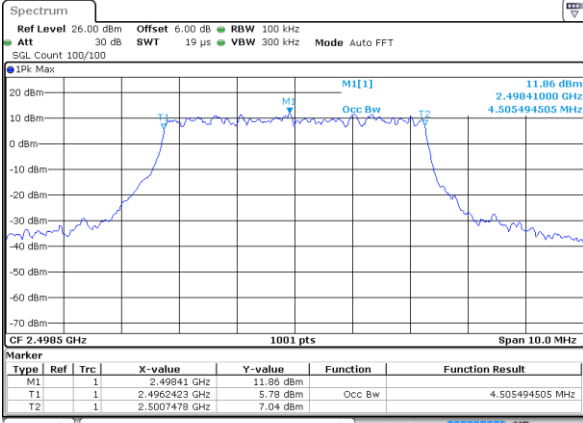

Highest Channel / 20MHz / 16QAM

Date: 6 AUG 2019 19:58:58

LTE Band 41

Lowest Channel / 5MHz / 64QAM

Date: 6 AUG 2019 19:45:43

Lowest Channel / 10MHz / 64QAM

Date: 6 AUG 2019 19:49:38

Middle Channel / 5MHz / 64QAM

Date: 6 AUG 2019 19:46:43

Middle Channel / 10MHz / 64QAM

Date: 6 AUG 2019 19:50:38

Highest Channel / 5MHz / 64QAM

Date: 6 AUG 2019 19:47:44

Highest Channel / 10MHz / 64QAM

Date: 6 AUG 2019 19:51:38

LTE Band 41