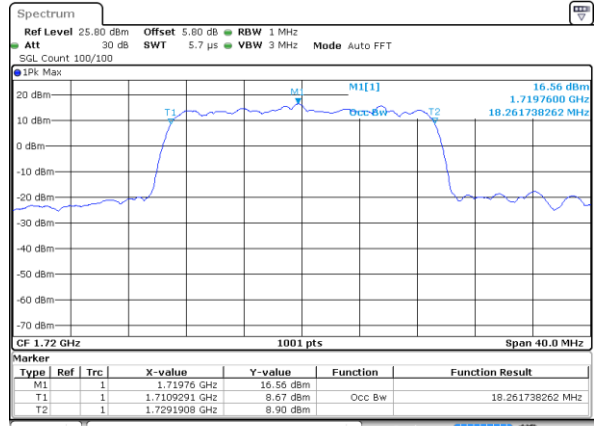

Highest Channel / 5MHz / 64QAM

Date: 7 AUG 2019 03:36:33

Highest Channel / 10MHz / 64QAM

Date: 7 AUG 2019 04:00:00

LTE Band 66

Lowest Channel / 15MHz / 64QAM

Date: 7 AUG 2019 04:09:33

Lowest Channel / 20MHz / 64QAM