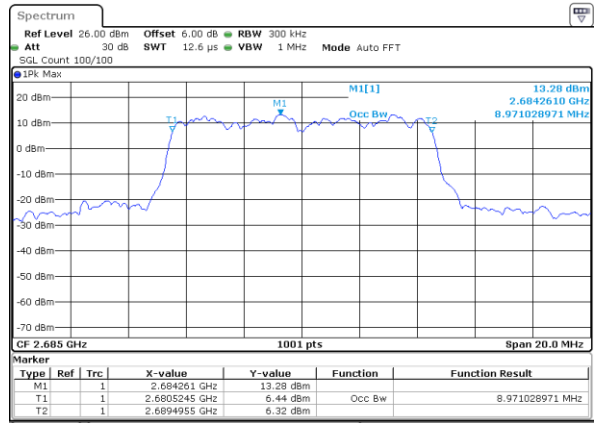

Highest Channel / 20MHz / 16QAM

Date: 6 AUG 2019 19:58:58

LTE Band 41

Lowest Channel / 5MHz / 64QAM

Date: 6 AUG 2019 19:45:43

Lowest Channel / 10MHz / 64QAM

Date: 6 AUG 2019 19:49:38

Middle Channel / 5MHz / 64QAM

Date: 6 AUG 2019 19:46:43

Middle Channel / 10MHz / 64QAM

Date: 6 AUG 2019 19:50:38

Highest Channel / 5MHz / 64QAM

Date: 6 AUG 2019 19:47:44

Highest Channel / 10MHz / 64QAM

Date: 6 AUG 2019 19:51:38

LTE Band 41