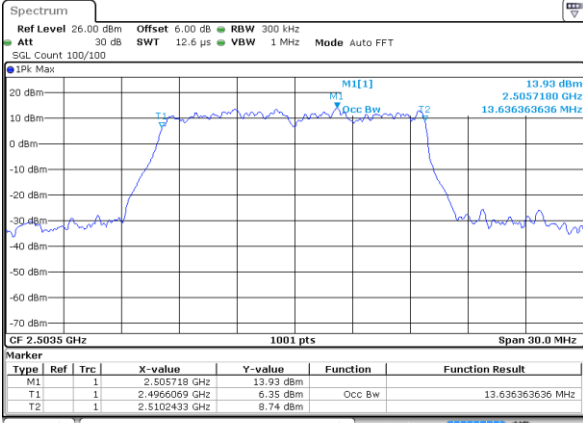

LTE Band 41

Lowest Channel / 15MHz / QPSK

Date: 6 AUG 2019 19:52:47