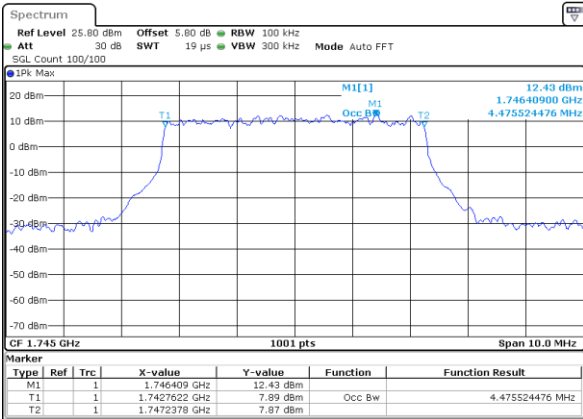

Date: 7 AUG 2019 00:53:40

Middle Channel / 3MHz / 64QAM

Date: 7 AUG 2019 01:32:15

Highest Channel / 20MHz / 64QAM

Date: 7 AUG 2019 00:57:49

Highest Channel / 3MHz / 64QAM

Date: 7 AUG 2019 01:35:28

LTE Band 66

Lowest Channel / 5MHz / 64QAM

Date: 7 AUG 2019 03:22:36

Lowest Channel / 10MHz / 64QAM

Date: 7 AUG 2019 03:51:07

Middle Channel / 5MHz / 64QAM

Date: 7 AUG 2019 03:33:02

Middle Channel / 10MHz / 64QAM

Date: 7 AUG 2019 04:00:21

Highest Channel / 5MHz / 64QAM

Date: 7 AUG 2019 03:36:33

Highest Channel / 10MHz / 64QAM

Date: 7 AUG 2019 04:00:00

LTE Band 66

Lowest Channel / 15MHz / 64QAM

Date: 7 AUG 2019 04:09:33

Lowest Channel / 20MHz / 64QAM