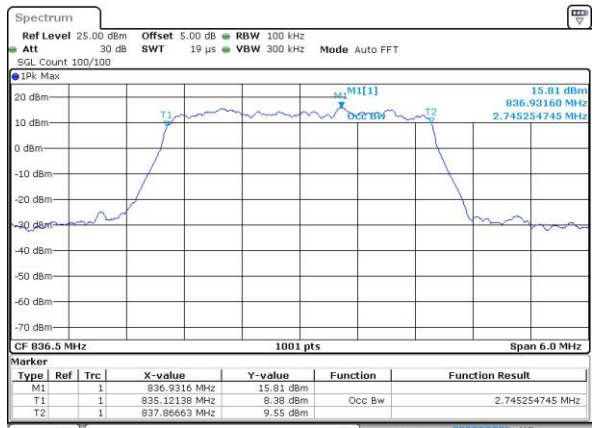

Lowest Channel / 1.4MHz / 64QAM

Date: 5 AUG 2019 15:11:56

Lowest Channel / 3MHz / 64QAM

Date: 5 AUG 2019 15:27:41

Middle Channel / 1.4MHz / 64QAM

Date: 5 AUG 2019 15:21:11

Middle Channel / 3MHz / 64QAM

Date: 5 AUG 2019 15:31:59