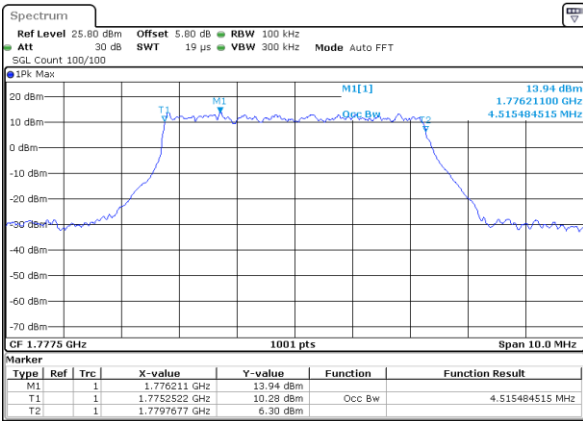

Middle Channel / 3MHz / 16QAM

Date: 7 AUG 2019 01:32:28

Highest Channel / 3MHz / QPSK

Date: 7 AUG 2019 01:33:34

Highest Channel / 3MHz / 16QAM

Date: 7 AUG 2019 01:34:36

LTE Band 66

Lowest Channel / 5MHz / QPSK

Date: 7 AUG 2019 03:20:53

Lowest Channel / 5MHz / 16QAM

Date: 7 AUG 2019 03:22:20

Middle Channel / 5MHz / QPSK

Date: 7 AUG 2019 03:33:24

Middle Channel / 5MHz / 16QAM

Date: 7 AUG 2019 03:33:10

Highest Channel / 5MHz / QPSK

Date: 7 AUG 2019 03:34:21

Highest Channel / 5MHz / 16QAM

Date: 7 AUG 2019 03:35:35

LTE Band 66

Lowest Channel / 10MHz / QPSK

Date: 7 AUG 2019 03:48:47

Lowest Channel / 10MHz / 16QAM

Date: 7 AUG 2019 03:49:31