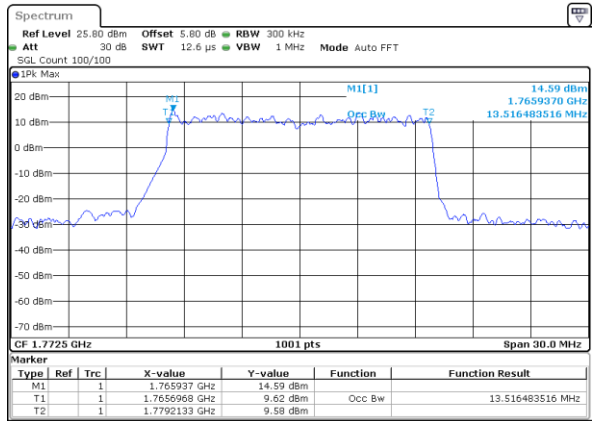

LTE Band 66

Lowest Channel / 15MHz / QPSK

Date: 7 AUG 2019 04:08:28

Lowest Channel / 15MHz / 16QAM

Date: 7 AUG 2019 04:09:03

Middle Channel / 15MHz / QPSK

Date: 7 AUG 2019 04:13:25

Middle Channel / 15MHz / 16QAM

Date: 7 AUG 2019 04:13:51

Highest Channel / 15MHz / QPSK

Date: 7 AUG 2019 04:20:24

Highest Channel / 15MHz / 16QAM

Date: 7 AUG 2019 04:20:53

LTE Band 66

Lowest Channel / 20MHz / QPSK

Date: 7 AUG 2019 04:22:44