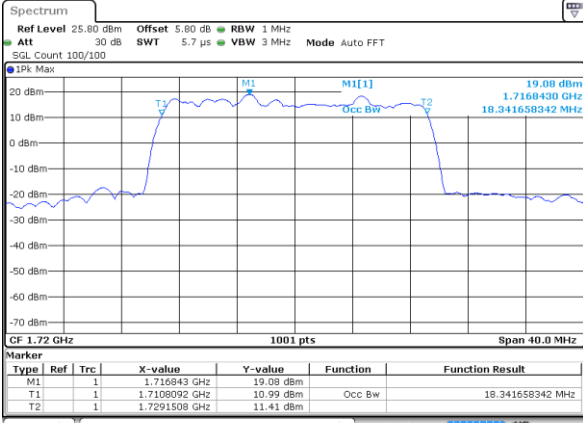

LTE Band 66

Lowest Channel / 15MHz / QPSK

Date: 7 AUG 2019 04:08:28

Lowest Channel / 15MHz / 16QAM

Date: 7 AUG 2019 04:09:03

Middle Channel / 15MHz / QPSK

Date: 7 AUG 2019 04:13:25

Middle Channel / 15MHz / 16QAM

Date: 7 AUG 2019 04:13:51

Highest Channel / 15MHz / QPSK

Date: 7 AUG 2019 04:20:24

Highest Channel / 15MHz / 16QAM

Date: 7 AUG 2019 04:20:53

LTE Band 66

Lowest Channel / 20MHz / QPSK

Date: 7 AUG 2019 04:22:44