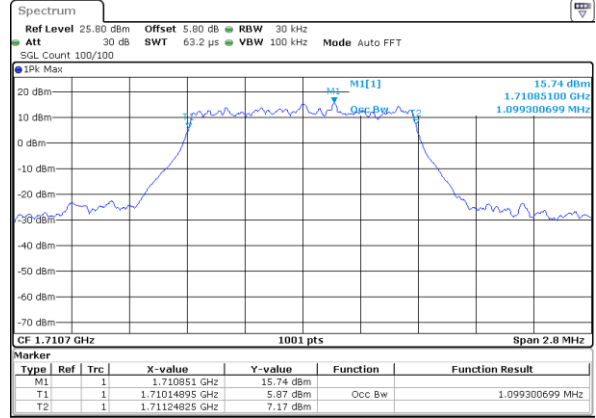

Highest Channel / 15MHz / 64QAM

Date: 6 AUG 2019 19:55:28

Highest Channel / 20MHz / 64QAM

Date: 6 AUG 2019 19:59:18

LTE Band 66

Lowest Channel / 1.4MHz / QPSK

Date: 7 AUG 2019 00:36:59

Lowest Channel / 1.4MHz / 16QAM