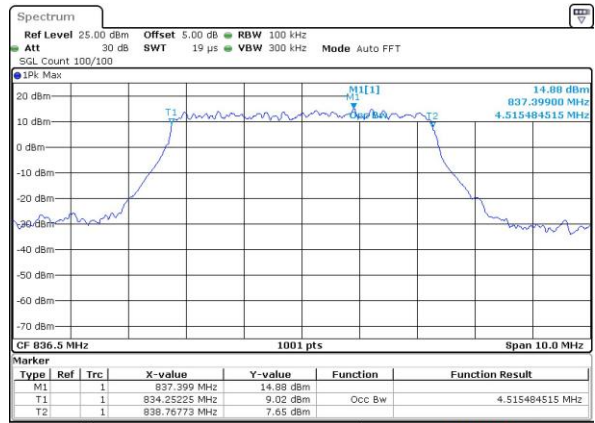

LTE Band 26

Lowest Channel / 5MHz / QPSK

Date: 5 AUG 2019 15:37:31

Lowest Channel / 5MHz / 16QAM

Date: 5 AUG 2019 15:37:55

Middle Channel / 5MHz / QPSK

Date: 5 AUG 2019 15:59:37

Middle Channel / 5MHz / 16QAM

Date: 5 AUG 2019 15:58:59

Highest Channel / 5MHz / QPSK

Date: 5 AUG 2019 16:02:06

Highest Channel / 5MHz / 16QAM

Date: 5 AUG 2019 16:01:36

LTE Band 26

Lowest Channel / 10MHz / QPSK

Date: 5 AUG 2019 16:07:47