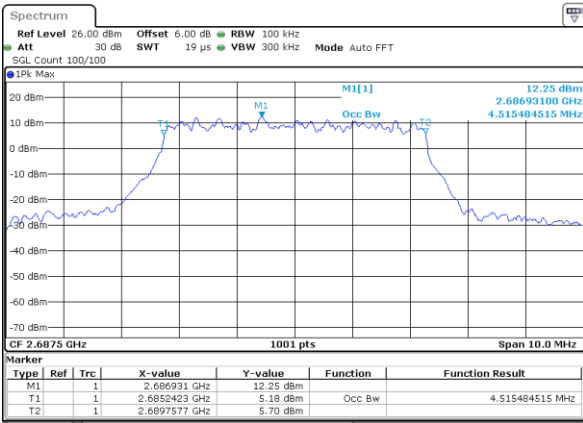

Highest Channel / 20MHz / 16QAM

Date: 6 AUG 2019 19:58:58

LTE Band 41

Lowest Channel / 5MHz / 64QAM

Date: 6 AUG 2019 19:45:43

Lowest Channel / 10MHz / 64QAM

Date: 6 AUG 2019 19:49:38

Middle Channel / 5MHz / 64QAM

Date: 6 AUG 2019 19:46:43

Middle Channel / 10MHz / 64QAM

Date: 6 AUG 2019 19:50:38

Highest Channel / 5MHz / 64QAM

Date: 6 AUG 2019 19:47:44

Highest Channel / 10MHz / 64QAM

Date: 6 AUG 2019 19:51:38

LTE Band 41