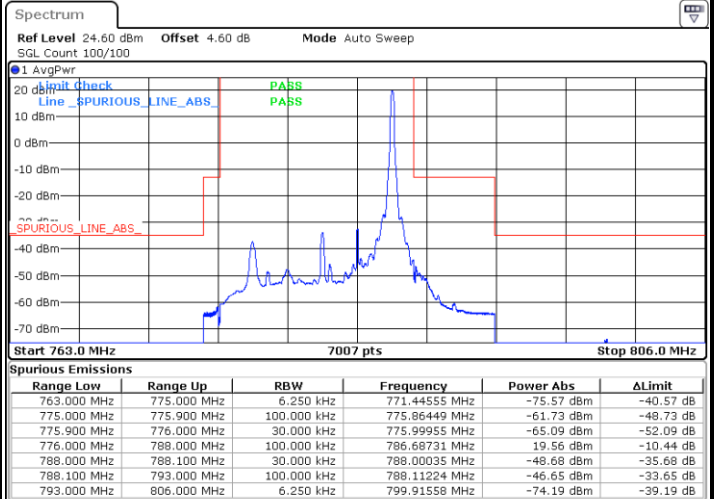

Highest Band Edge / 1 RB

Date: 7 AUG 2019 13:58:39