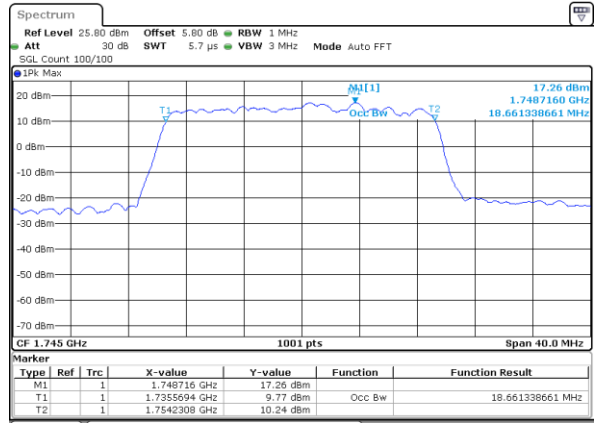

Date: 7 AUG 2019 04:13:51

Highest Channel / 15MHz / QPSK

Date: 7 AUG 2019 04:20:24

Highest Channel / 15MHz / 16QAM

Date: 7 AUG 2019 04:20:53

LTE Band 66

Lowest Channel / 20MHz / QPSK

Date: 7 AUG 2019 04:22:44

Lowest Channel / 20MHz / 16QAM

Date: 7 AUG 2019 04:23:36

Middle Channel / 20MHz / QPSK

Date: 7 AUG 2019 04:34:47

Middle Channel / 20MHz / 16QAM

Date: 7 AUG 2019 04:34:28

Highest Channel / 20MHz / QPSK

Date: 7 AUG 2019 11:40:52

Highest Channel / 20MHz / 16QAM

Date: 7 AUG 2019 11:41:09

LTE Band 66

Lowest Channel / 1.4MHz / 64QAM

Date: 7 AUG 2019 00:42:18

Lowest Channel / 3MHz / 64QAM

Date: 7 AUG 2019 01:24:48

Middle Channel / 20MHz / 64QAM