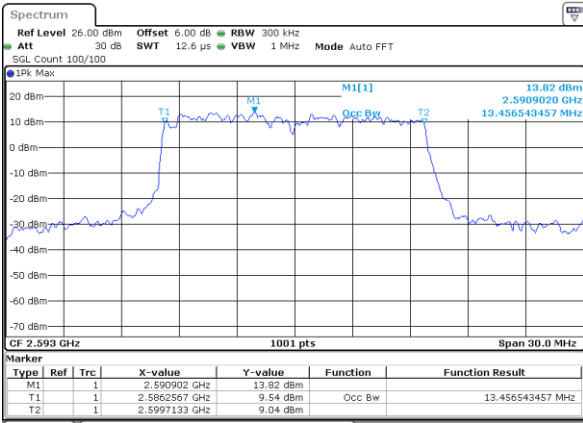

LTE Band 41

Lowest Channel / 15MHz / QPSK

Date: 6 AUG 2019 19:52:47

Lowest Channel / 15MHz / 16QAM

Date: 6 AUG 2019 19:53:07

Middle Channel / 15MHz / QPSK

Date: 6 AUG 2019 19:53:47

Middle Channel / 15MHz / 16QAM

Date: 6 AUG 2019 19:54:07

Highest Channel / 15MHz / QPSK

Date: 6 AUG 2019 19:54:48

Highest Channel / 15MHz / 16QAM

Date: 6 AUG 2019 19:55:08

LTE Band 41

Lowest Channel / 20MHz / QPSK

Date: 6 AUG 2019 19:56:36