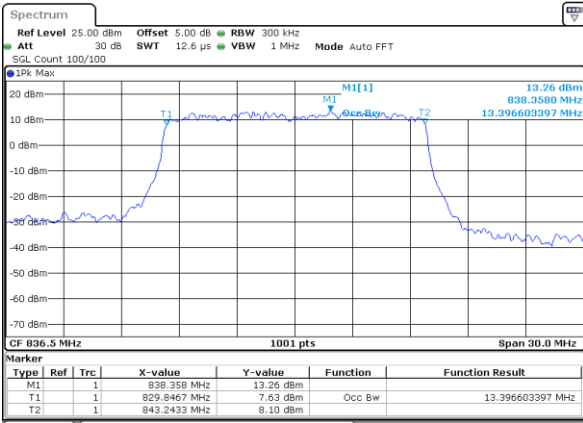

Date: 5 AUG 2019 16:10:28

LTE Band 26

Lowest Channel / 15MHz / 64QAM

Date: 5 AUG 2019 16:37:51

CH26765 / QPSK

Date: 6 AUG 2019 23:47:46

Middle Channel / 15MHz / 64QAM

Date: 5 AUG 2019 16:38:11