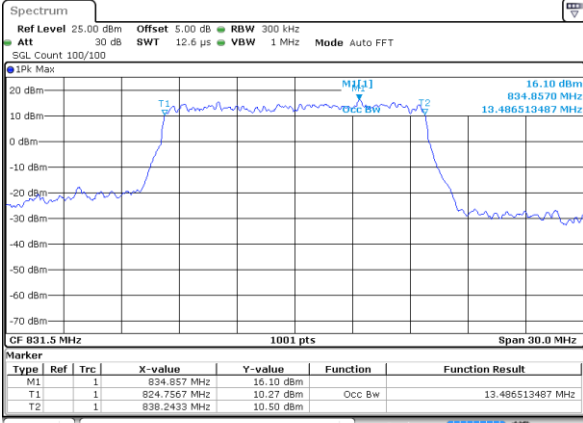

Highest Channel / 10MHz / 16QAM

Date: 5 AUG 2019 16:10:08

LTE Band 26

Lowest Channel / 15MHz / QPSK

Date: 5 AUG 2019 16:37:11

Lowest Channel / 15MHz / 16QAM

Date: 5 AUG 2019 16:37:31

Middle Channel / 15MHz / QPSK