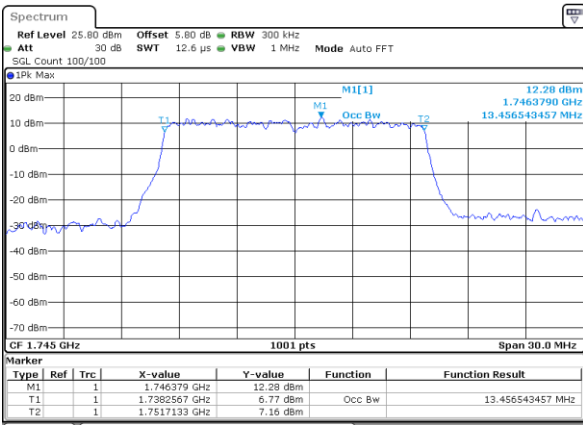

Middle Channel / 15MHz / 64QAM

Date: 7 AUG 2019 04:14:08