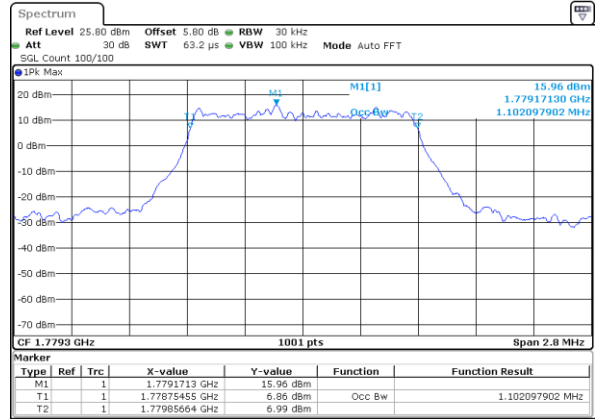

Highest Channel / 15MHz / 64QAM

Date: 6 AUG 2019 19:55:28

Highest Channel / 20MHz / 64QAM

Date: 6 AUG 2019 19:59:18

LTE Band 66

Lowest Channel / 1.4MHz / QPSK

Date: 7 AUG 2019 00:36:59

Lowest Channel / 1.4MHz / 16QAM

Date: 7 AUG 2019 00:38:49

Middle Channel / 1.4MHz / QPSK

Date: 7 AUG 2019 00:54:08

Middle Channel / 1.4MHz / 16QAM

Date: 7 AUG 2019 00:53:54

Highest Channel / 1.4MHz / QPSK

Date: 7 AUG 2019 00:54:53

Highest Channel / 1.4MHz / 16QAM

Date: 7 AUG 2019 00:56:17

LTE Band 66

Lowest Channel / 3MHz / QPSK

Date: 7 AUG 2019 01:22:45

Lowest Channel / 3MHz / 16QAM

Date: 7 AUG 2019 01:23:47

Middle Channel / 3MHz / QPSK

Date: 7 AUG 2019 01:32:45