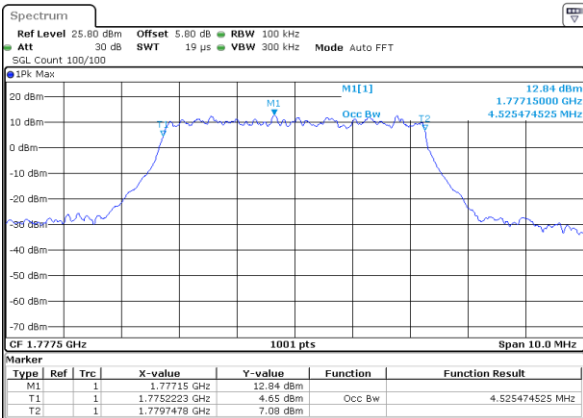

Highest Channel / 20MHz / 16QAM

Date: 7 AUG 2019 11:41:09

LTE Band 66

Lowest Channel / 1.4MHz / 64QAM

Date: 7 AUG 2019 00:42:18

Lowest Channel / 3MHz / 64QAM

Date: 7 AUG 2019 01:24:48

Middle Channel / 20MHz / 64QAM

Date: 7 AUG 2019 00:53:40

Middle Channel / 3MHz / 64QAM

Date: 7 AUG 2019 01:32:15

Highest Channel / 20MHz / 64QAM

Date: 7 AUG 2019 00:57:49

Highest Channel / 3MHz / 64QAM

Date: 7 AUG 2019 01:35:28

LTE Band 66

Lowest Channel / 5MHz / 64QAM

Date: 7 AUG 2019 03:22:36

Lowest Channel / 10MHz / 64QAM

Date: 7 AUG 2019 03:51:07

Middle Channel / 5MHz / 64QAM

Date: 7 AUG 2019 03:33:02

Middle Channel / 10MHz / 64QAM

Date: 7 AUG 2019 04:00:21

Highest Channel / 5MHz / 64QAM

Date: 7 AUG 2019 03:36:33

Highest Channel / 10MHz / 64QAM

Date: 7 AUG 2019 04:00:00

LTE Band 66

Lowest Channel / 15MHz / 64QAM

Date: 7 AUG 2019 04:09:33

Lowest Channel / 20MHz / 64QAM