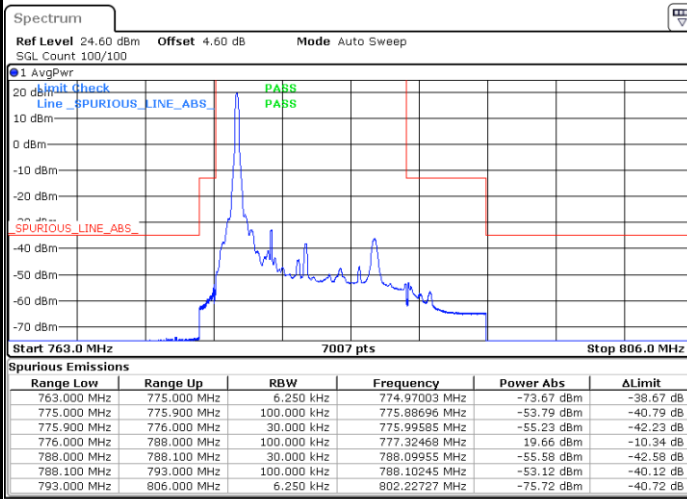

Conducted Band Edge

LTE Band 13 / 5MHz / QPSK

Lowest Band Edge / 1 RB

Date: 7 AUG 2019 13:41:25