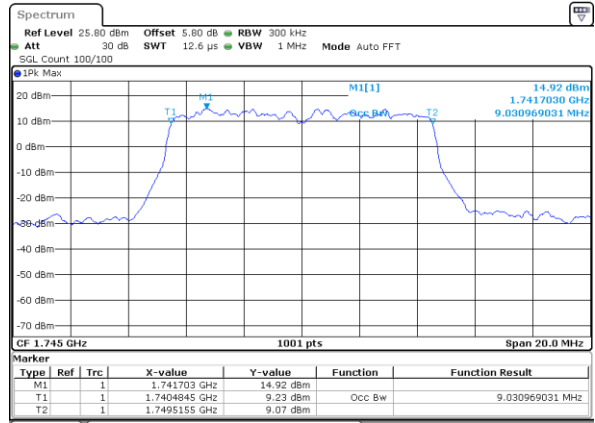

Middle Channel / 10MHz / 16QAM

Date: 7 AUG 2019 04:00:38