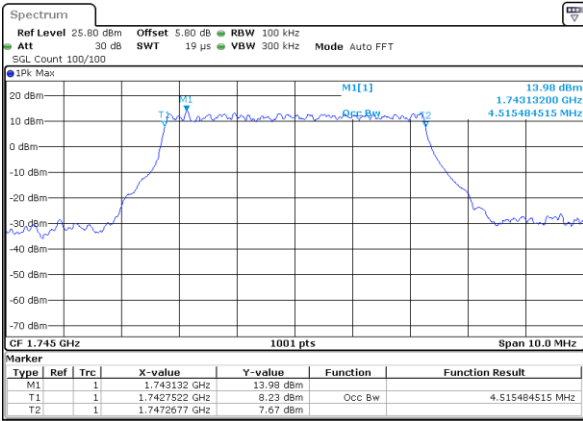

Middle Channel / 5MHz / QPSK

Date: 7 AUG 2019 03:33:24