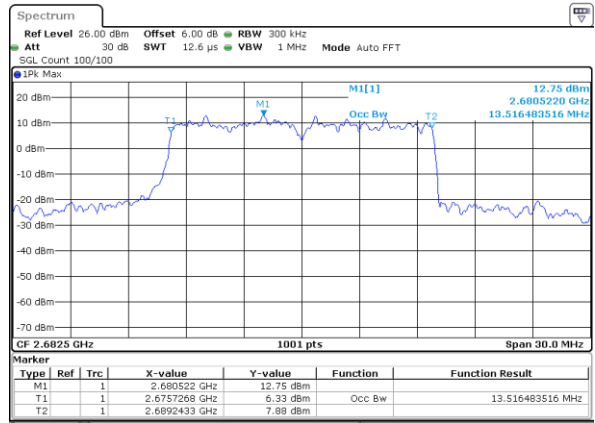

LTE Band 41

Lowest Channel / 15MHz / QPSK

Date: 6 AUG 2019 19:52:47

Lowest Channel / 15MHz / 16QAM

Date: 6 AUG 2019 19:53:07

Middle Channel / 15MHz / QPSK

Date: 6 AUG 2019 19:53:47

Middle Channel / 15MHz / 16QAM

Date: 6 AUG 2019 19:54:07

Highest Channel / 15MHz / QPSK

Date: 6 AUG 2019 19:54:48

Highest Channel / 15MHz / 16QAM

Date: 6 AUG 2019 19:55:08

LTE Band 41

Lowest Channel / 20MHz / QPSK

Date: 6 AUG 2019 19:56:36