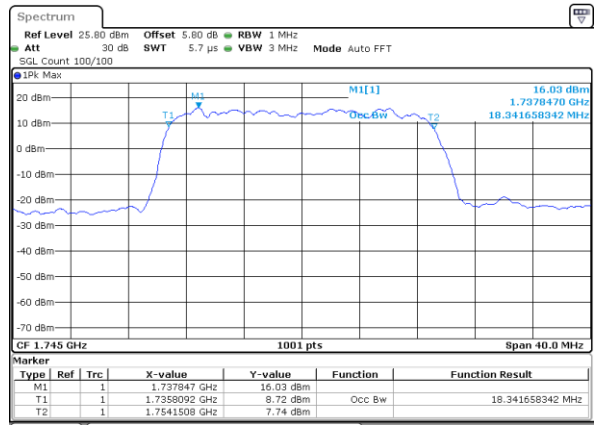

Middle Channel / 20MHz / 64QAM

Date: 7 AUG 2019 04:34:08