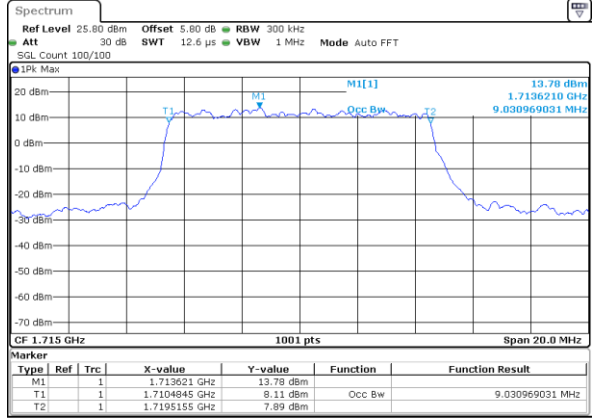

Lowest Channel / 10MHz / 64QAM

Date: 7 AUG 2019 03:51:07