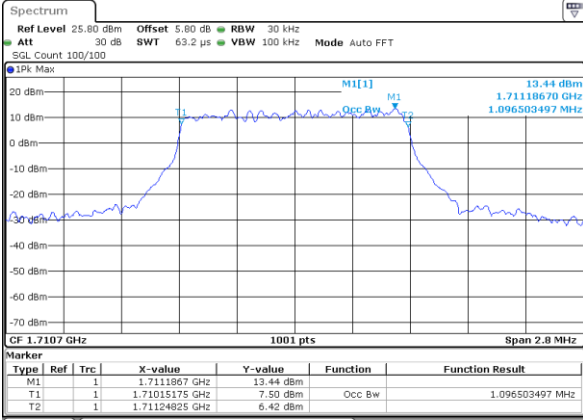

Highest Channel / 20MHz / 16QAM

Date: 7 AUG 2019 11:41:09

LTE Band 66

Lowest Channel / 1.4MHz / 64QAM

Date: 7 AUG 2019 00:42:18

Lowest Channel / 3MHz / 64QAM

Date: 7 AUG 2019 01:24:48

Middle Channel / 20MHz / 64QAM

Date: 7 AUG 2019 00:53:40

Middle Channel / 3MHz / 64QAM

Date: 7 AUG 2019 01:32:15

Highest Channel / 20MHz / 64QAM

Date: 7 AUG 2019 00:57:49

Highest Channel / 3MHz / 64QAM

Date: 7 AUG 2019 01:35:28

LTE Band 66