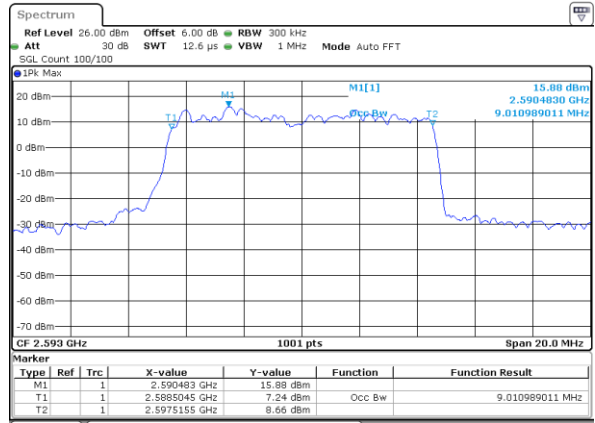

Middle Channel / 10MHz / 16QAM

Date: 6 AUG 2019 19:50:18