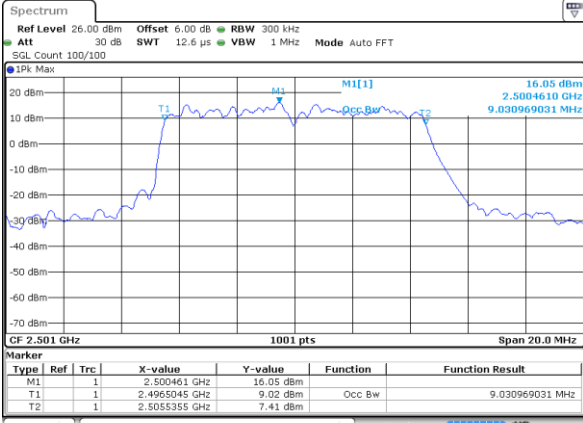

Date: 6 AUG 2019 19:47:04

Highest Channel / 5MHz / 16QAM

Date: 6 AUG 2019 19:47:24

LTE Band 41

Lowest Channel / 10MHz / QPSK

Date: 6 AUG 2019 19:48:57

Lowest Channel / 10MHz / 16QAM

Date: 6 AUG 2019 19:49:18