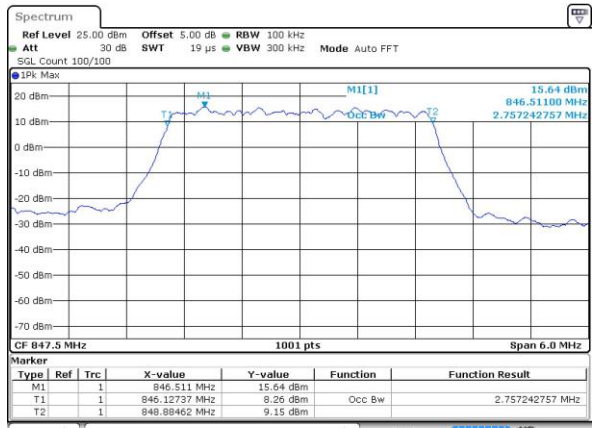

Lowest Channel / 1.4MHz / 64QAM

Date: 5 AUG 2019 15:11:56

Lowest Channel / 3MHz / 64QAM

Date: 5 AUG 2019 15:27:41

Middle Channel / 1.4MHz / 64QAM

Date: 5 AUG 2019 15:21:11

Middle Channel / 3MHz / 64QAM

Date: 5 AUG 2019 15:31:59

Highest Channel / 1.4MHz / 64QAM

Date: 5 AUG 2019 15:23:13

Highest Channel / 3MHz / 64QAM

Date: 5 AUG 2019 15:33:58

LTE Band 26

Lowest Channel / 5MHz / 64QAM

Date: 5 AUG 2019 15:38:11

Lowest Channel / 10MHz / 64QAM