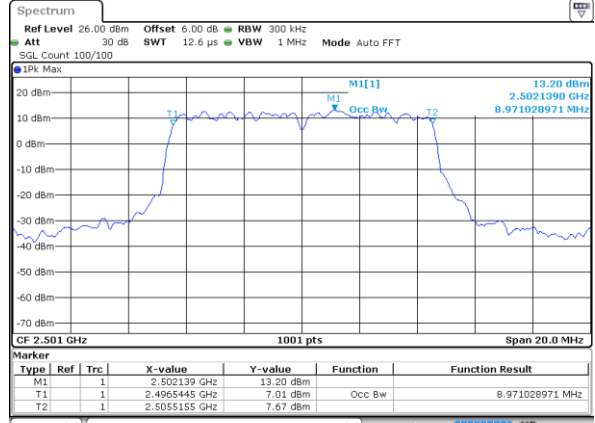

Highest Channel / 20MHz / 16QAM

Date: 6 AUG 2019 19:58:58

LTE Band 41

Lowest Channel / 5MHz / 64QAM

Date: 6 AUG 2019 19:45:43

Lowest Channel / 10MHz / 64QAM

Date: 6 AUG 2019 19:49:38

Middle Channel / 5MHz / 64QAM

Date: 6 AUG 2019 19:46:43

Middle Channel / 10MHz / 64QAM

Date: 6 AUG 2019 19:50:38

Highest Channel / 5MHz / 64QAM

Date: 6 AUG 2019 19:47:44

Highest Channel / 10MHz / 64QAM

Date: 6 AUG 2019 19:51:38

LTE Band 41