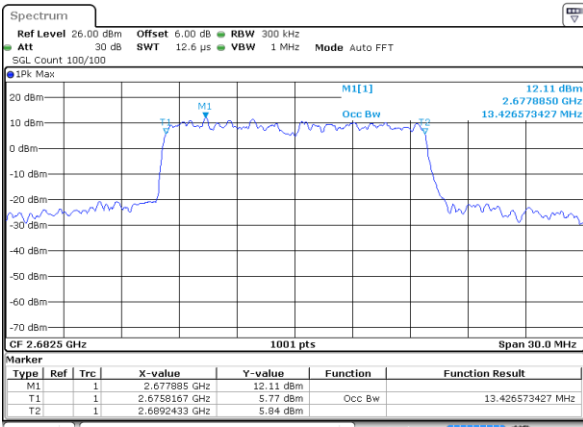

Lowest Channel / 15MHz / 64QAM

Date: 6 AUG 2019 19:53:27

Lowest Channel / 20MHz / 64QAM

Date: 6 AUG 2019 19:57:17

Middle Channel / 15MHz / 64QAM

Date: 6 AUG 2019 19:54:28

Middle Channel / 20MHz / 64QAM

Date: 6 AUG 2019 19:58:17

Highest Channel / 15MHz / 64QAM

Date: 6 AUG 2019 19:55:28

Highest Channel / 20MHz / 64QAM

Date: 6 AUG 2019 19:59:18

LTE Band 66

Lowest Channel / 1.4MHz / QPSK

Date: 7 AUG 2019 00:36:59

Lowest Channel / 1.4MHz / 16QAM