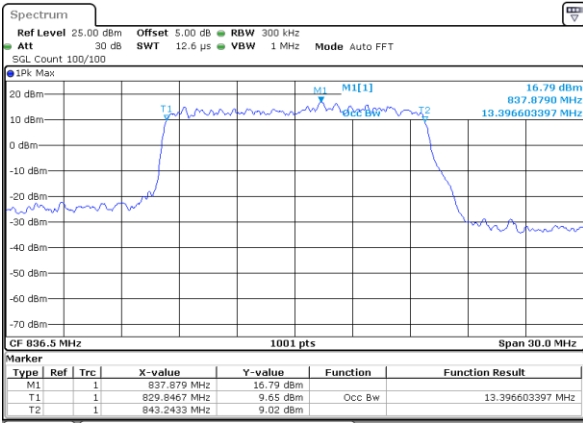

Highest Channel / 10MHz / 16QAM

Date: 5 AUG 2019 16:10:08

LTE Band 26

Lowest Channel / 15MHz / QPSK

Date: 5 AUG 2019 16:37:11

Lowest Channel / 15MHz / 16QAM

Date: 5 AUG 2019 16:37:31

Middle Channel / 15MHz / QPSK

Date: 5 AUG 2019 16:38:51

Middle Channel / 15MHz / 16QAM

Date: 5 AUG 2019 16:38:31

Highest Channel / 15MHz / QPSK

Date: 5 AUG 2019 16:39:11

Highest Channel / 15MHz / 16QAM

Date: 5 AUG 2019 16:39:32

LTE Band 26