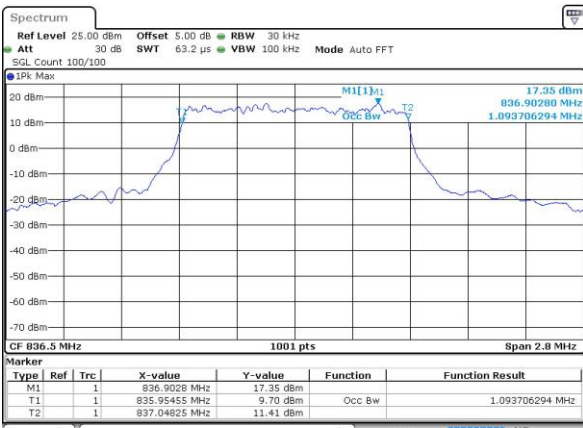

Lowest Channel / 1.4MHz / 64QAM

Date: 5 AUG 2019 15:11:56

Lowest Channel / 3MHz / 64QAM

Date: 5 AUG 2019 15:27:41

Middle Channel / 1.4MHz / 64QAM

Date: 5 AUG 2019 15:21:11

Middle Channel / 3MHz / 64QAM

Date: 5 AUG 2019 15:31:59

Highest Channel / 1.4MHz / 64QAM

Date: 5 AUG 2019 15:23:13

Highest Channel / 3MHz / 64QAM

Date: 5 AUG 2019 15:33:58

LTE Band 26

Lowest Channel / 5MHz / 64QAM

Date: 5 AUG 2019 15:38:11

Lowest Channel / 10MHz / 64QAM