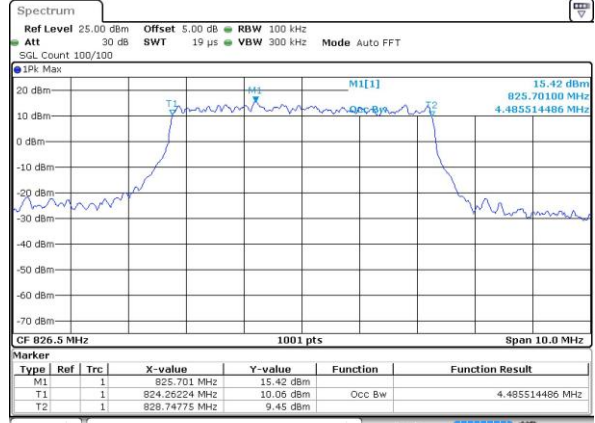

LTE Band 26

Lowest Channel / 5MHz / QPSK

Date: 5 AUG 2019 15:37:31

Lowest Channel / 5MHz / 16QAM

Date: 5 AUG 2019 15:37:55

Middle Channel / 5MHz / QPSK

Date: 5 AUG 2019 15:59:37

Middle Channel / 5MHz / 16QAM