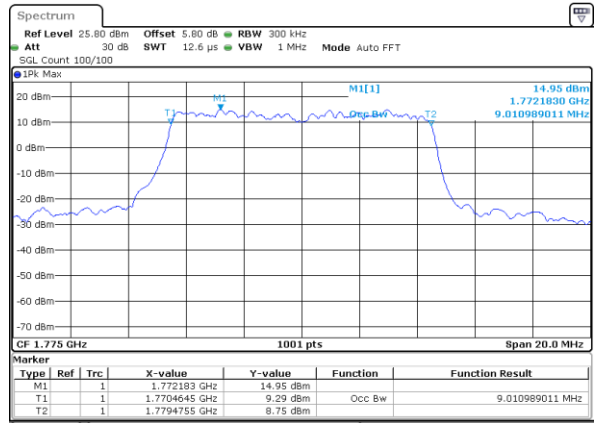

Date: 7 AUG 2019 03:34:21

Highest Channel / 5MHz / 16QAM

Date: 7 AUG 2019 03:35:35

LTE Band 66

Lowest Channel / 10MHz / QPSK

Date: 7 AUG 2019 03:48:47

Lowest Channel / 10MHz / 16QAM

Date: 7 AUG 2019 03:49:31

Middle Channel / 10MHz / QPSK

Date: 7 AUG 2019 04:00:52

Middle Channel / 10MHz / 16QAM

Date: 7 AUG 2019 04:00:38

Highest Channel / 10MHz / QPSK

Date: 7 AUG 2019 04:01:46

Highest Channel / 10MHz / 16QAM

Date: 7 AUG 2019 04:02:29

LTE Band 66

Lowest Channel / 15MHz / QPSK

Date: 7 AUG 2019 04:08:28

Lowest Channel / 15MHz / 16QAM

Date: 7 AUG 2019 04:09:03

Middle Channel / 15MHz / QPSK

Date: 7 AUG 2019 04:13:25

Middle Channel / 15MHz / 16QAM