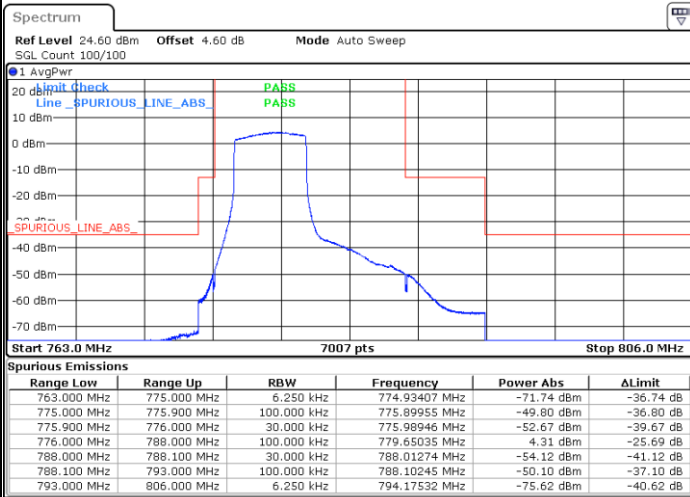

### Lowest Band Edge / Full RB

Date: 7 AUG 2019 13:35:52

### Highest Band Edge / Full RB

Date: 7 AUG 2019 13:53:05

LTE Band 13 / 5MHz / 16QAM

Lowest Band Edge / 1 RB

Highest Band Edge / 1 RB

Date: 7.AUG.2019 13:43:57

Date: 7.AUG.2019 14:00:16

Lowest Band Edge / Full RB

Highest Band Edge / Full RB

Date: 7.AUG.2019 13:37:49

Date: 7.AUG.2019 13:55:03