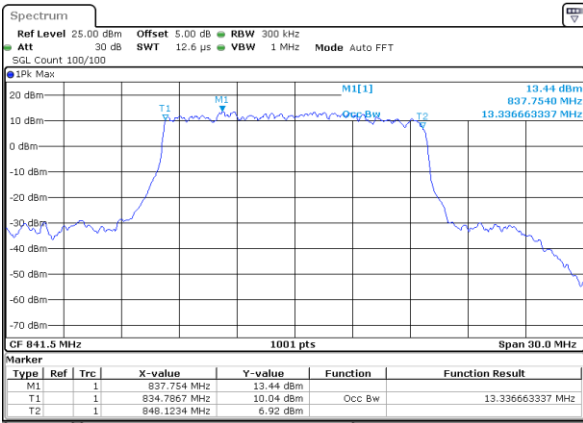

Highest Channel / 15MHz / 64QAM

Date: 5 AUG 2019 16:39:52