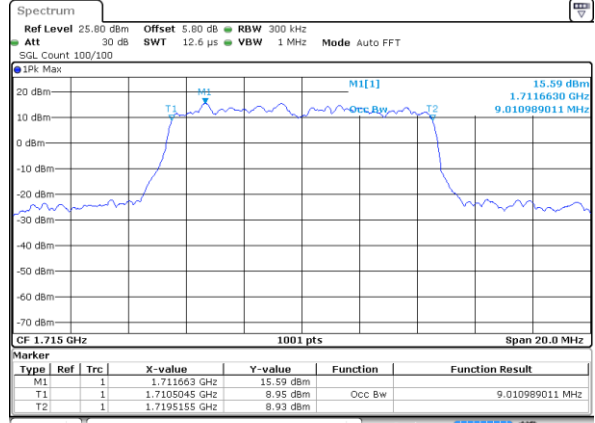

Date: 7 AUG 2019 03:34:21

Highest Channel / 5MHz / 16QAM

Date: 7 AUG 2019 03:35:35

LTE Band 66

Lowest Channel / 10MHz / QPSK

Date: 7 AUG 2019 03:48:47

Lowest Channel / 10MHz / 16QAM

Date: 7 AUG 2019 03:49:31