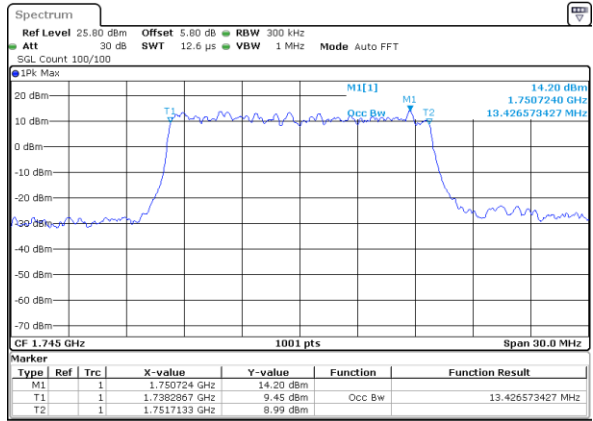

LTE Band 66

Lowest Channel / 15MHz / QPSK

Date: 7 AUG 2019 04:08:28

Lowest Channel / 15MHz / 16QAM

Date: 7 AUG 2019 04:09:03

Middle Channel / 15MHz / QPSK

Date: 7 AUG 2019 04:13:25

Middle Channel / 15MHz / 16QAM

Date: 7 AUG 2019 04:13:51

Highest Channel / 15MHz / QPSK

Date: 7 AUG 2019 04:20:24

Highest Channel / 15MHz / 16QAM

Date: 7 AUG 2019 04:20:53

LTE Band 66

Lowest Channel / 20MHz / QPSK

Date: 7 AUG 2019 04:22:44