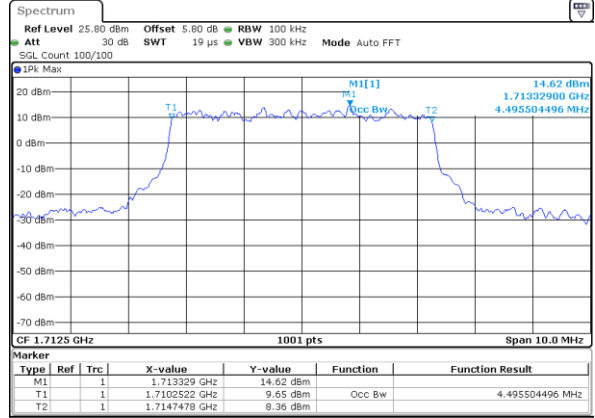

Lowest Channel / 5MHz / 16QAM

Date: 7 AUG 2019 03:22:20