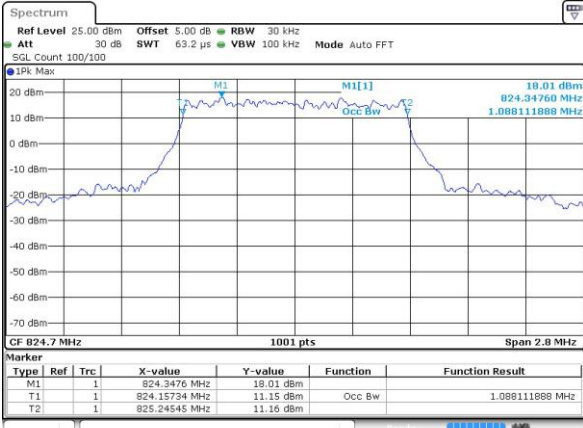

LTE Band 26

Lowest Channel / 1.4MHz / 64QAM

Date: 5 AUG 2019 15:11:56