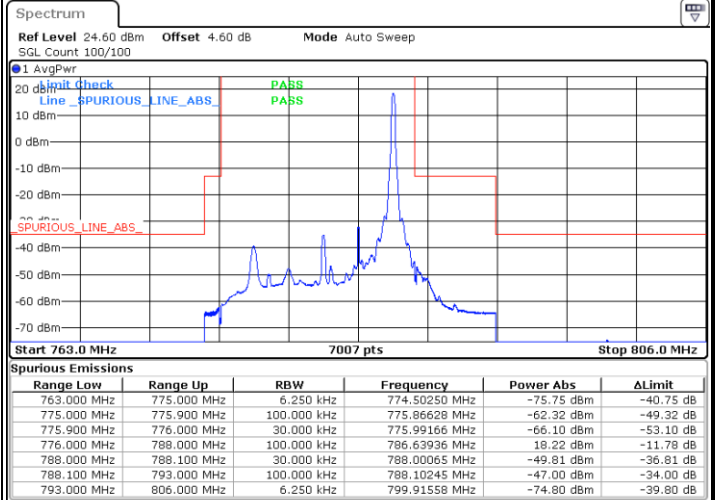

### Lowest Band Edge / Full RB

Date: 7 AUG 2019 13:35:52

### Highest Band Edge / Full RB

Date: 7 AUG 2019 13:53:05

LTE Band 13 / 5MHz / 16QAM

Lowest Band Edge / 1 RB

Highest Band Edge / 1 RB

Date: 7.AUG.2019 13:43:57

Date: 7.AUG.2019 14:00:16

Lowest Band Edge / Full RB

Highest Band Edge / Full RB

Date: 7.AUG.2019 13:37:49

Date: 7.AUG.2019 13:55:03