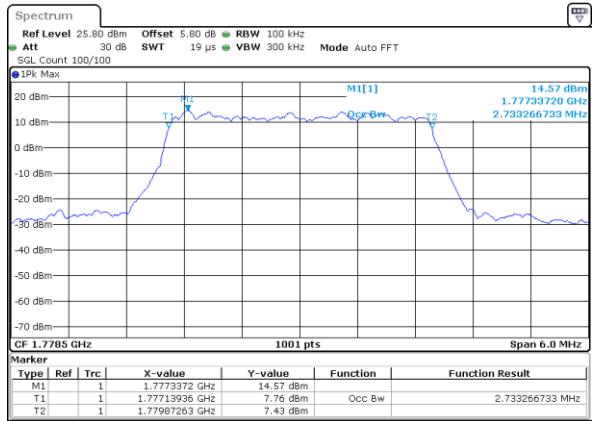

Highest Channel / 20MHz / 16QAM

Date: 7 AUG 2019 11:41:09

LTE Band 66

Lowest Channel / 1.4MHz / 64QAM

Date: 7 AUG 2019 00:42:18

Lowest Channel / 3MHz / 64QAM

Date: 7 AUG 2019 01:24:48

Middle Channel / 20MHz / 64QAM

Date: 7 AUG 2019 00:53:40

Middle Channel / 3MHz / 64QAM

Date: 7 AUG 2019 01:32:15

Highest Channel / 20MHz / 64QAM

Date: 7 AUG 2019 00:57:49

Highest Channel / 3MHz / 64QAM

Date: 7 AUG 2019 01:35:28

LTE Band 66

Highest Channel / 5MHz / 64QAM

Date: 7 AUG 2019 03:36:33

Highest Channel / 10MHz / 64QAM

Date: 7 AUG 2019 04:00:00

LTE Band 66

Lowest Channel / 15MHz / 64QAM

Date: 7 AUG 2019 04:09:33

Lowest Channel / 20MHz / 64QAM