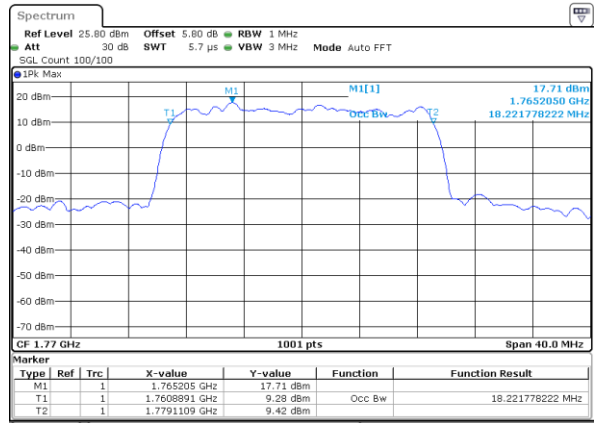

Date: 7 AUG 2019 04:13:51

Highest Channel / 15MHz / QPSK

Date: 7 AUG 2019 04:20:24

Highest Channel / 15MHz / 16QAM

Date: 7 AUG 2019 04:20:53

LTE Band 66

Lowest Channel / 20MHz / QPSK

Date: 7 AUG 2019 04:22:44

Lowest Channel / 20MHz / 16QAM

Date: 7 AUG 2019 04:23:36

Middle Channel / 20MHz / QPSK

Date: 7 AUG 2019 04:34:47

Middle Channel / 20MHz / 16QAM

Date: 7 AUG 2019 04:34:28

Highest Channel / 20MHz / QPSK

Date: 7 AUG 2019 11:40:52

Highest Channel / 20MHz / 16QAM

Date: 7 AUG 2019 11:41:09

LTE Band 66

Lowest Channel / 1.4MHz / 64QAM

Date: 7 AUG 2019 00:42:18

Lowest Channel / 3MHz / 64QAM

Date: 7 AUG 2019 01:24:48

Middle Channel / 20MHz / 64QAM