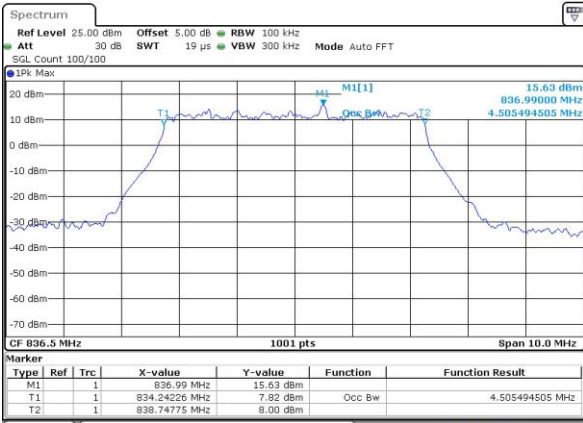

Middle Channel / 5MHz / 64QAM

Date: 5 AUG 2019 15:58:37