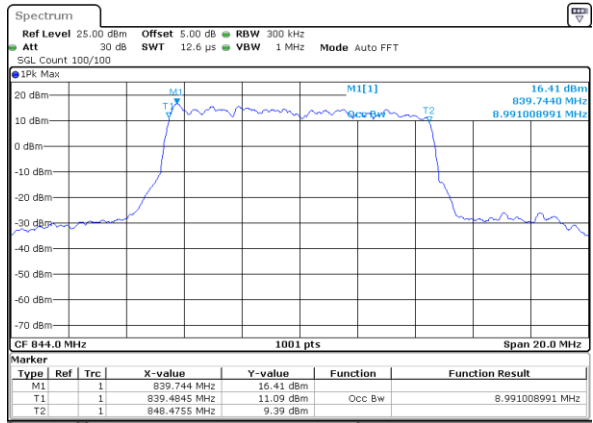

Highest Channel / 1.4MHz / 64QAM

Date: 5 AUG 2019 15:23:13

Highest Channel / 3MHz / 64QAM

Date: 5 AUG 2019 15:33:58

LTE Band 26

Lowest Channel / 5MHz / 64QAM

Date: 5 AUG 2019 15:38:11

Lowest Channel / 10MHz / 64QAM

Date: 5 AUG 2019 16:08:27

Middle Channel / 5MHz / 64QAM

Date: 5 AUG 2019 15:58:37

Middle Channel / 10MHz / 64QAM

Date: 5 AUG 2019 16:08:48

Highest Channel / 5MHz / 64QAM

Date: 5 AUG 2019 16:01:08

Highest Channel / 10MHz / 64QAM