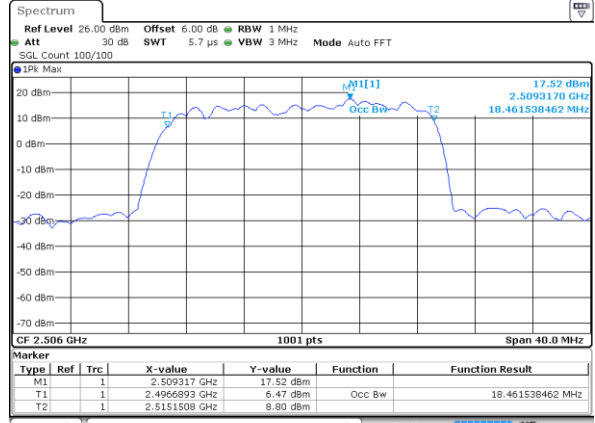

Lowest Channel / 20MHz / 16QAM

Date: 6 AUG 2019 19:56:56