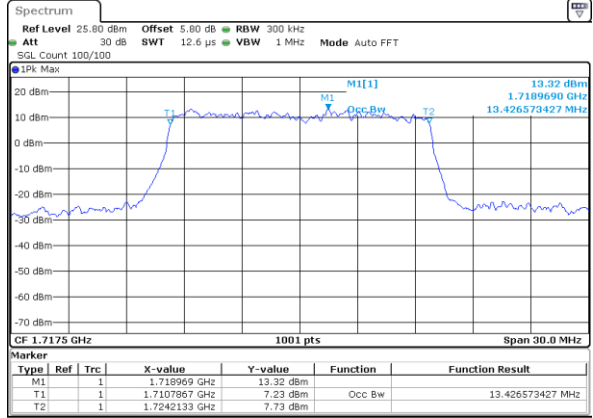

Date: 7 AUG 2019 03:34:21

Highest Channel / 5MHz / 16QAM

Date: 7 AUG 2019 03:35:35

LTE Band 66

Lowest Channel / 10MHz / QPSK

Date: 7 AUG 2019 03:48:47

Lowest Channel / 10MHz / 16QAM

Date: 7 AUG 2019 03:49:31

Middle Channel / 10MHz / QPSK

Date: 7 AUG 2019 04:00:52

Middle Channel / 10MHz / 16QAM

Date: 7 AUG 2019 04:00:38

Highest Channel / 10MHz / QPSK

Date: 7 AUG 2019 04:01:46

Highest Channel / 10MHz / 16QAM

Date: 7 AUG 2019 04:02:29

LTE Band 66

Lowest Channel / 15MHz / QPSK

Date: 7 AUG 2019 04:08:28

Lowest Channel / 15MHz / 16QAM

Date: 7 AUG 2019 04:09:03

Middle Channel / 15MHz / QPSK

Date: 7 AUG 2019 04:13:25

Middle Channel / 15MHz / 16QAM