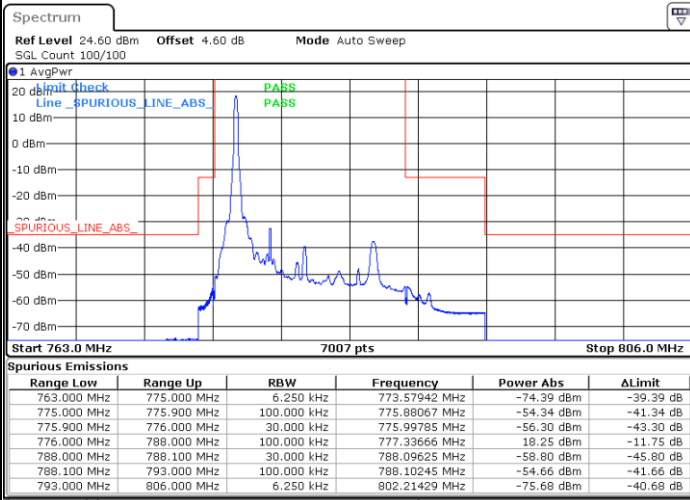

### Lowest Band Edge / Full RB

Date: 7 AUG 2019 13:35:52

### Highest Band Edge / Full RB

Date: 7 AUG 2019 13:53:05

LTE Band 13 / 5MHz / 16QAM

Lowest Band Edge / 1 RB

Highest Band Edge / 1 RB

Date: 7.AUG.2019 13:43:57

Date: 7.AUG.2019 14:00:16

Lowest Band Edge / Full RB

Highest Band Edge / Full RB

Date: 7.AUG.2019 13:37:49

Date: 7.AUG.2019 13:55:03