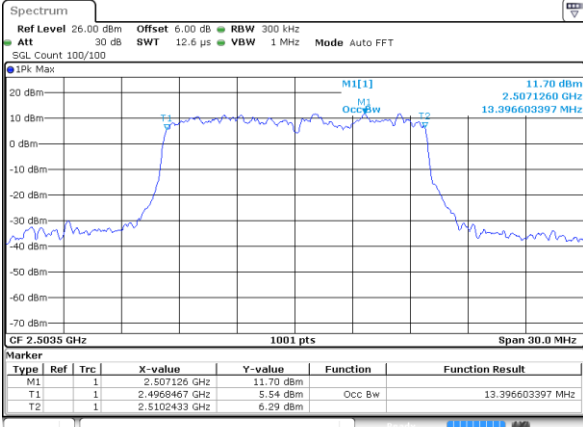

LTE Band 41

Lowest Channel / 15MHz / 64QAM

Date: 6 AUG 2019 19:53:27