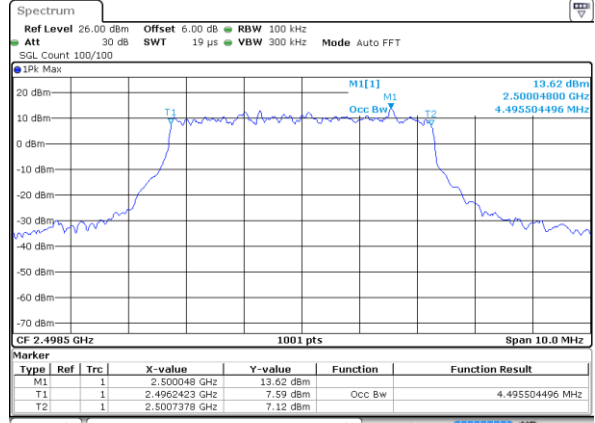

Lowest Channel / 5MHz / 16QAM

Date: 6 AUG 2019 19:45:23