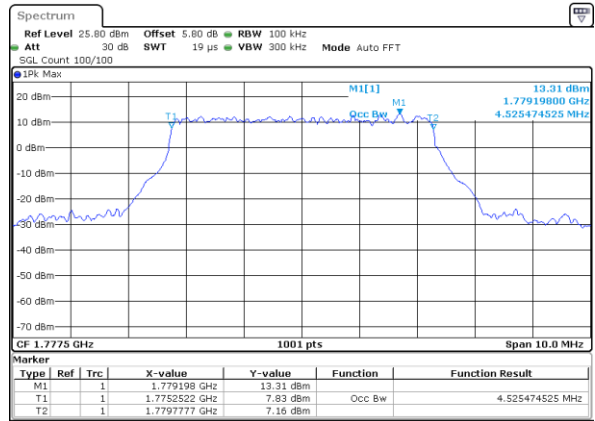

Middle Channel / 3MHz / 16QAM

Date: 7 AUG 2019 01:32:28

Highest Channel / 3MHz / QPSK

Date: 7 AUG 2019 01:33:34

Highest Channel / 3MHz / 16QAM

Date: 7 AUG 2019 01:34:36

LTE Band 66

Lowest Channel / 5MHz / QPSK

Date: 7 AUG 2019 03:20:53

Lowest Channel / 5MHz / 16QAM

Date: 7 AUG 2019 03:22:20

Middle Channel / 5MHz / QPSK

Date: 7 AUG 2019 03:33:24

Middle Channel / 5MHz / 16QAM

Date: 7 AUG 2019 03:33:10

Highest Channel / 5MHz / QPSK

Date: 7 AUG 2019 03:34:21

Highest Channel / 5MHz / 16QAM

Date: 7 AUG 2019 03:35:35

LTE Band 66

Lowest Channel / 10MHz / QPSK

Date: 7 AUG 2019 03:48:47

Lowest Channel / 10MHz / 16QAM

Date: 7 AUG 2019 03:49:31