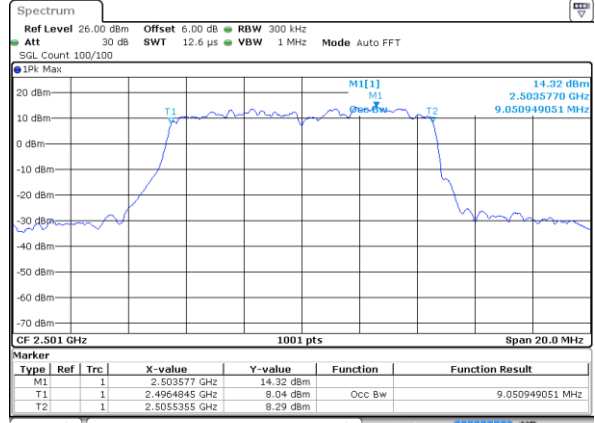

Date: 6 AUG 2019 19:47:04

Highest Channel / 5MHz / 16QAM

Date: 6 AUG 2019 19:47:24

LTE Band 41

Lowest Channel / 10MHz / QPSK

Date: 6 AUG 2019 19:48:57

Lowest Channel / 10MHz / 16QAM

Date: 6 AUG 2019 19:49:18