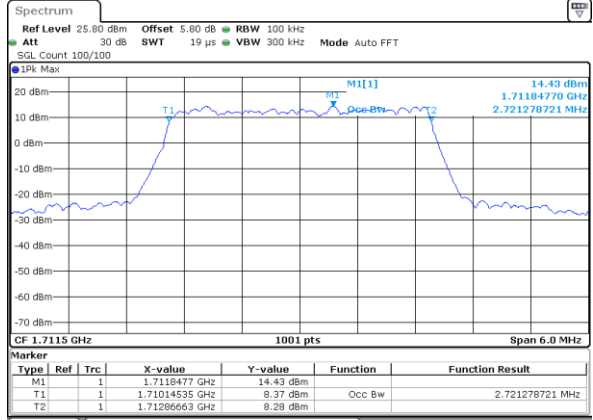

Highest Channel / 20MHz / 16QAM

Date: 7 AUG 2019 11:41:09

LTE Band 66

Lowest Channel / 1.4MHz / 64QAM

Date: 7 AUG 2019 00:42:18

Lowest Channel / 3MHz / 64QAM

Date: 7 AUG 2019 01:24:48

Middle Channel / 20MHz / 64QAM

Date: 7 AUG 2019 00:53:40

Middle Channel / 3MHz / 64QAM

Date: 7 AUG 2019 01:32:15

Highest Channel / 20MHz / 64QAM

Date: 7 AUG 2019 00:57:49

Highest Channel / 3MHz / 64QAM

Date: 7 AUG 2019 01:35:28

LTE Band 66