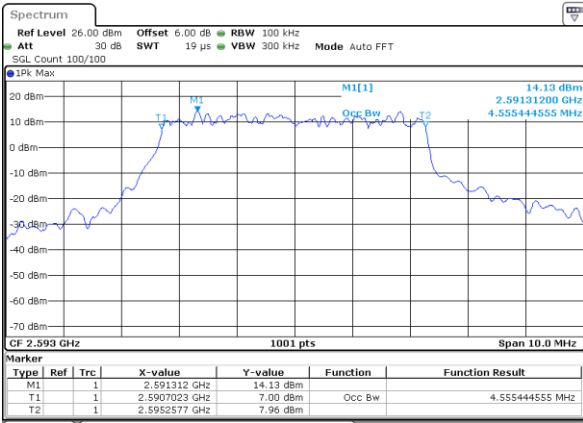

Middle Channel / 5MHz / QPSK

Date: 6 AUG 2019 19:46:03