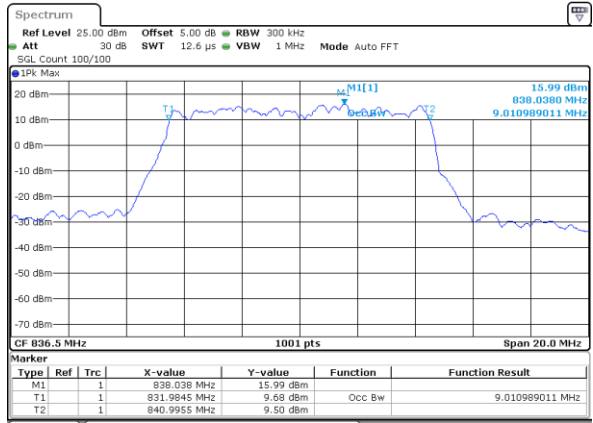

Middle Channel / 10MHz / 64QAM

Date: 5 AUG 2019 16:08:48