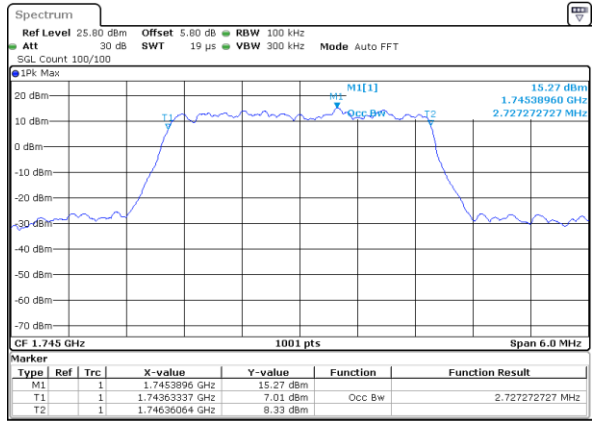

Highest Channel / 20MHz / 16QAM

Date: 7 AUG 2019 11:41:09

LTE Band 66

Lowest Channel / 1.4MHz / 64QAM

Date: 7 AUG 2019 00:42:18

Lowest Channel / 3MHz / 64QAM

Date: 7 AUG 2019 01:24:48

Middle Channel / 20MHz / 64QAM

Date: 7 AUG 2019 00:53:40

Middle Channel / 3MHz / 64QAM

Date: 7 AUG 2019 01:32:15

Highest Channel / 20MHz / 64QAM

Date: 7 AUG 2019 00:57:49

Highest Channel / 3MHz / 64QAM

Date: 7 AUG 2019 01:35:28

LTE Band 66