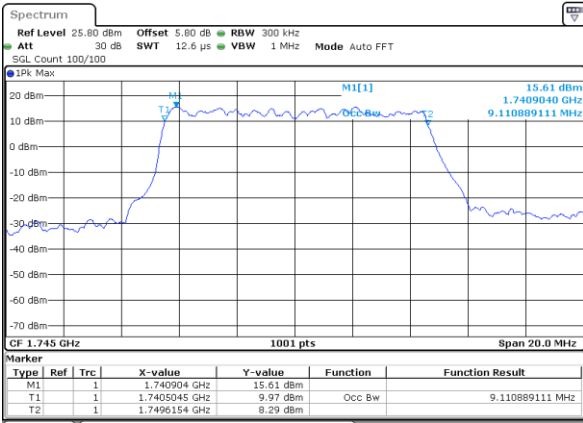

Middle Channel / 10MHz / QPSK

Date: 7 AUG 2019 04:00:52