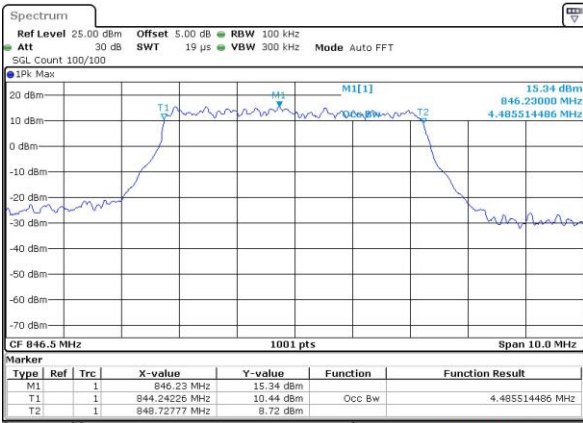

LTE Band 26

Lowest Channel / 5MHz / QPSK

Date: 5 AUG 2019 15:37:31

Lowest Channel / 5MHz / 16QAM

Date: 5 AUG 2019 15:37:55

Middle Channel / 5MHz / QPSK

Date: 5 AUG 2019 15:59:37

Middle Channel / 5MHz / 16QAM

Date: 5 AUG 2019 15:58:59

Highest Channel / 5MHz / QPSK

Date: 5 AUG 2019 16:02:06

Highest Channel / 5MHz / 16QAM

Date: 5 AUG 2019 16:01:36

LTE Band 26

Lowest Channel / 10MHz / QPSK

Date: 5 AUG 2019 16:07:47