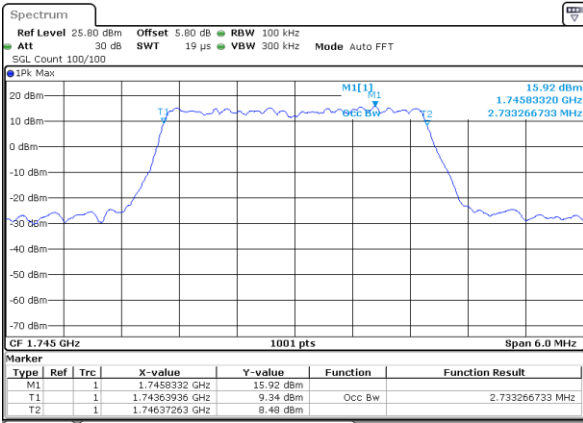

Date: 7 AUG 2019 00:56:17

LTE Band 66

Lowest Channel / 3MHz / QPSK

Date: 7 AUG 2019 01:22:45

Lowest Channel / 3MHz / 16QAM

Date: 7 AUG 2019 01:23:47

Middle Channel / 3MHz / QPSK

Date: 7 AUG 2019 01:32:45

Middle Channel / 3MHz / 16QAM

Date: 7 AUG 2019 01:32:28

Highest Channel / 3MHz / QPSK

Date: 7 AUG 2019 01:33:34

Highest Channel / 3MHz / 16QAM

Date: 7 AUG 2019 01:34:36

LTE Band 66

Lowest Channel / 5MHz / QPSK