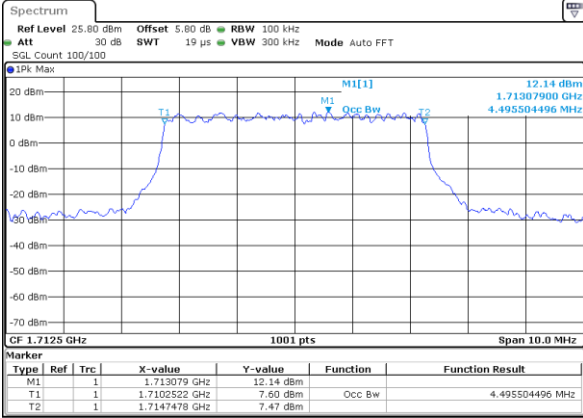

Highest Channel / 20MHz / 16QAM

Date: 7 AUG 2019 11:41:09

LTE Band 66

Lowest Channel / 1.4MHz / 64QAM

Date: 7 AUG 2019 00:42:18

Lowest Channel / 3MHz / 64QAM

Date: 7 AUG 2019 01:24:48

Middle Channel / 20MHz / 64QAM

Date: 7 AUG 2019 00:53:40

Middle Channel / 3MHz / 64QAM

Date: 7 AUG 2019 01:32:15

Highest Channel / 20MHz / 64QAM

Date: 7 AUG 2019 00:57:49

Highest Channel / 3MHz / 64QAM

Date: 7 AUG 2019 01:35:28

LTE Band 66

Lowest Channel / 5MHz / 64QAM

Date: 7 AUG 2019 03:22:36

Lowest Channel / 10MHz / 64QAM

Date: 7 AUG 2019 03:51:07

Middle Channel / 5MHz / 64QAM

Date: 7 AUG 2019 03:33:02

Middle Channel / 10MHz / 64QAM

Date: 7 AUG 2019 04:00:21