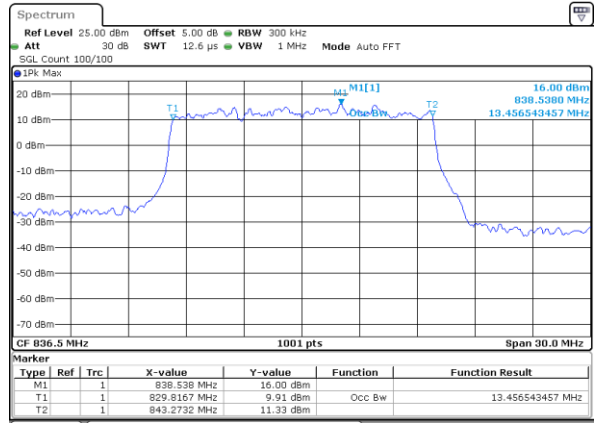

Highest Channel / 10MHz / 16QAM

Date: 5 AUG 2019 16:10:08

LTE Band 26

Lowest Channel / 15MHz / QPSK

Date: 5 AUG 2019 16:37:11

Lowest Channel / 15MHz / 16QAM

Date: 5 AUG 2019 16:37:31

Middle Channel / 15MHz / QPSK

Date: 5 AUG 2019 16:38:51

Middle Channel / 15MHz / 16QAM

Date: 5 AUG 2019 16:38:31

Highest Channel / 15MHz / QPSK

Date: 5 AUG 2019 16:39:11

Highest Channel / 15MHz / 16QAM

Date: 5 AUG 2019 16:39:32

LTE Band 26