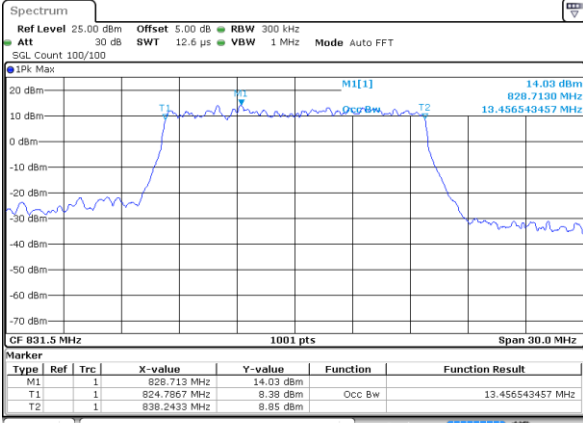

LTE Band 26

Lowest Channel / 15MHz / 64QAM

Date: 5 AUG 2019 16:37:51