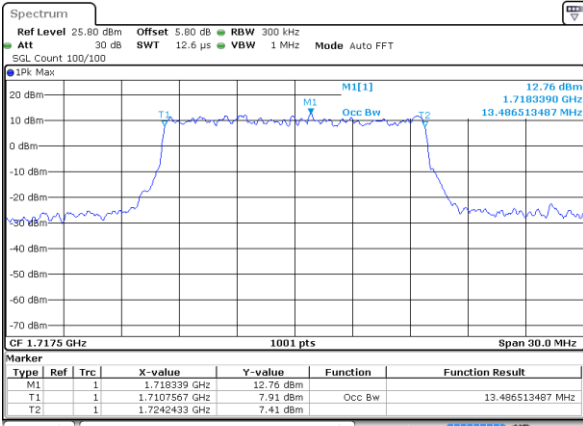

Highest Channel / 5MHz / 64QAM

Date: 7 AUG 2019 03:36:33

Highest Channel / 10MHz / 64QAM

Date: 7 AUG 2019 04:00:00

LTE Band 66

Lowest Channel / 15MHz / 64QAM

Date: 7 AUG 2019 04:09:33

Lowest Channel / 20MHz / 64QAM