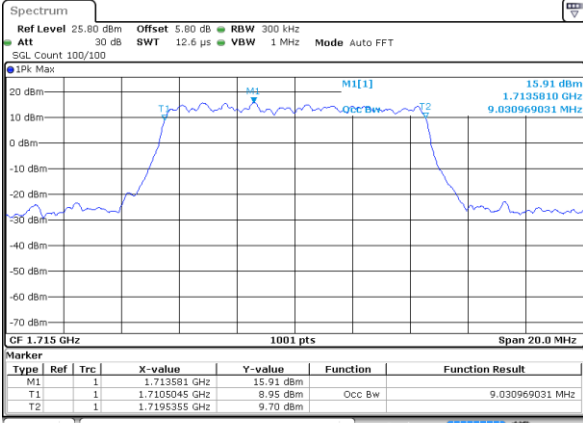

Date: 7 AUG 2019 03:34:21

Highest Channel / 5MHz / 16QAM

Date: 7 AUG 2019 03:35:35

LTE Band 66

Lowest Channel / 10MHz / QPSK

Date: 7 AUG 2019 03:48:47

Lowest Channel / 10MHz / 16QAM

Date: 7 AUG 2019 03:49:31