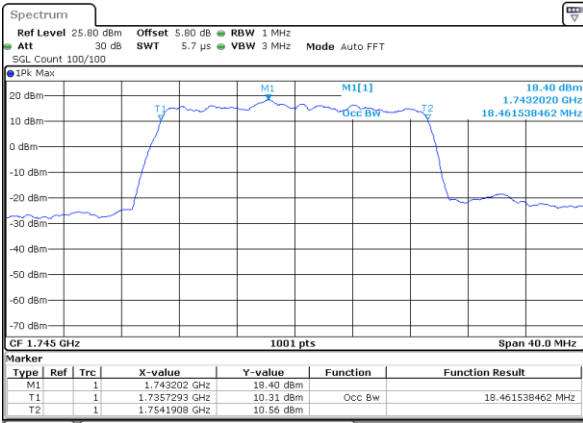

LTE Band 66

Lowest Channel / 15MHz / QPSK

Date: 7 AUG 2019 04:08:28

Lowest Channel / 15MHz / 16QAM

Date: 7 AUG 2019 04:09:03

Middle Channel / 15MHz / QPSK

Date: 7 AUG 2019 04:13:25

Middle Channel / 15MHz / 16QAM

Date: 7 AUG 2019 04:13:51

Highest Channel / 15MHz / QPSK

Date: 7 AUG 2019 04:20:24

Highest Channel / 15MHz / 16QAM

Date: 7 AUG 2019 04:20:53

LTE Band 66

Lowest Channel / 20MHz / QPSK

Date: 7 AUG 2019 04:22:44

Lowest Channel / 20MHz / 16QAM

Date: 7 AUG 2019 04:23:36

Middle Channel / 20MHz / QPSK

Date: 7 AUG 2019 04:34:47

Middle Channel / 20MHz / 16QAM

Date: 7 AUG 2019 04:34:28

Highest Channel / 20MHz / QPSK

Date: 7 AUG 2019 11:40:52

Highest Channel / 20MHz / 16QAM

Date: 7 AUG 2019 11:41:09

LTE Band 66

Lowest Channel / 1.4MHz / 64QAM

Date: 7 AUG 2019 00:42:18

Lowest Channel / 3MHz / 64QAM

Date: 7 AUG 2019 01:24:48

Middle Channel / 20MHz / 64QAM