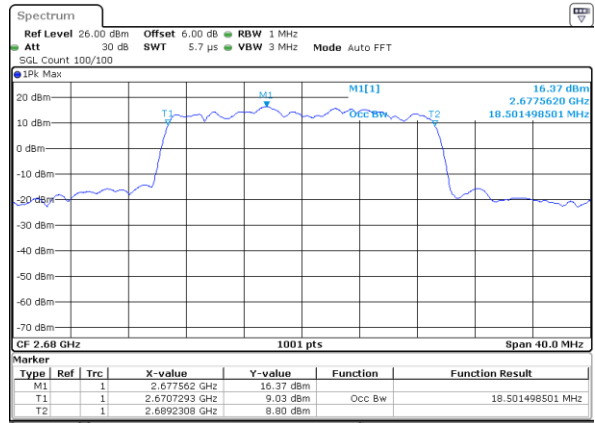

Date: 6 AUG 2019 19:54:07

Highest Channel / 15MHz / QPSK

Date: 6 AUG 2019 19:54:48

Highest Channel / 15MHz / 16QAM

Date: 6 AUG 2019 19:55:08

LTE Band 41

Lowest Channel / 20MHz / QPSK

Date: 6 AUG 2019 19:56:36

Lowest Channel / 20MHz / 16QAM

Date: 6 AUG 2019 19:56:56

Middle Channel / 20MHz / QPSK

Date: 6 AUG 2019 19:57:37

Middle Channel / 20MHz / 16QAM

Date: 6 AUG 2019 19:57:57

Highest Channel / 20MHz / QPSK

Date: 6 AUG 2019 19:58:37

Highest Channel / 20MHz / 16QAM

Date: 6 AUG 2019 19:58:58

LTE Band 41

Lowest Channel / 5MHz / 64QAM

Date: 6 AUG 2019 19:45:43

Lowest Channel / 10MHz / 64QAM

Date: 6 AUG 2019 19:49:38

Middle Channel / 5MHz / 64QAM