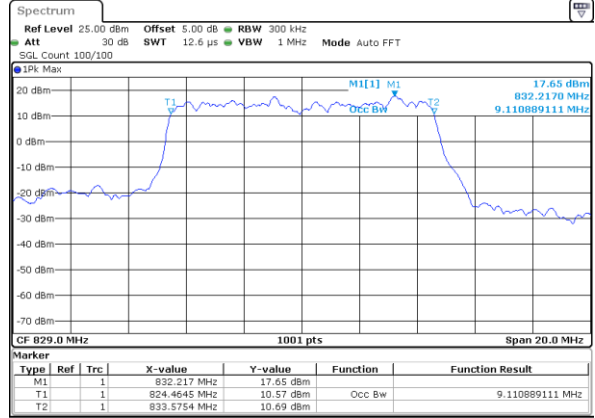

Lowest Channel / 10MHz / 16QAM

Date: 5 AUG 2019 16:08:07