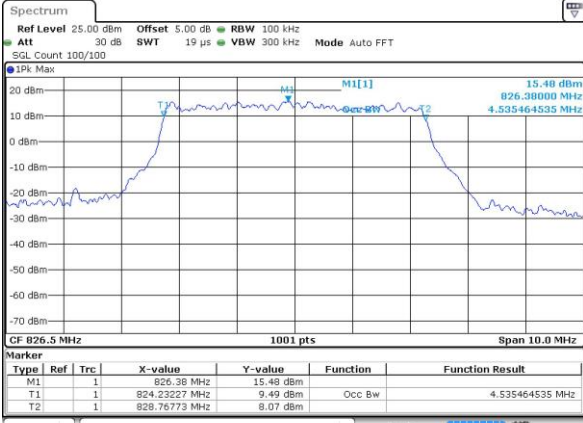

LTE Band 26

Lowest Channel / 5MHz / QPSK

Date: 5 AUG 2019 15:37:31

Lowest Channel / 5MHz / 16QAM

Date: 5 AUG 2019 15:37:55

Middle Channel / 5MHz / QPSK

Date: 5 AUG 2019 15:59:37

Middle Channel / 5MHz / 16QAM

Date: 5 AUG 2019 15:58:59

Highest Channel / 5MHz / QPSK

Date: 5 AUG 2019 16:02:06

Highest Channel / 5MHz / 16QAM

Date: 5 AUG 2019 16:01:36

LTE Band 26

Lowest Channel / 10MHz / QPSK

Date: 5 AUG 2019 16:07:47