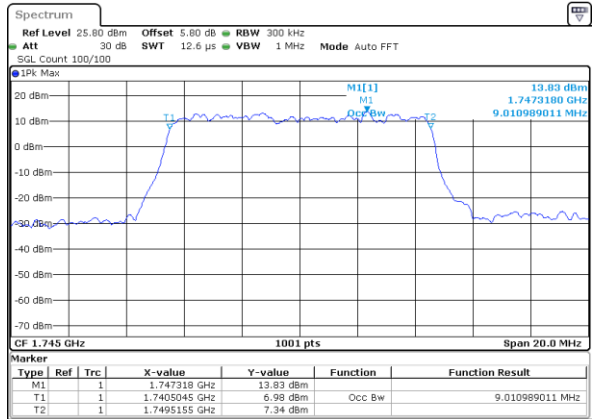

Date: 7 AUG 2019 00:53:40

Middle Channel / 3MHz / 64QAM

Date: 7 AUG 2019 01:32:15

Highest Channel / 20MHz / 64QAM

Date: 7 AUG 2019 00:57:49

Highest Channel / 3MHz / 64QAM

Date: 7 AUG 2019 01:35:28

LTE Band 66

Lowest Channel / 5MHz / 64QAM

Date: 7 AUG 2019 03:22:36

Lowest Channel / 10MHz / 64QAM

Date: 7 AUG 2019 03:51:07

Middle Channel / 5MHz / 64QAM

Date: 7 AUG 2019 03:33:02

Middle Channel / 10MHz / 64QAM

Date: 7 AUG 2019 04:00:21

Highest Channel / 5MHz / 64QAM

Date: 7 AUG 2019 03:36:33

Highest Channel / 10MHz / 64QAM

Date: 7 AUG 2019 04:00:00

LTE Band 66

Lowest Channel / 15MHz / 64QAM

Date: 7 AUG 2019 04:09:33

Lowest Channel / 20MHz / 64QAM