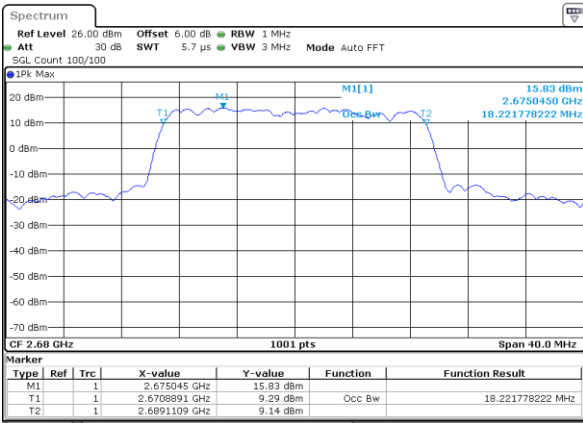

Lowest Channel / 20MHz / 16QAM

Date: 6 AUG 2019 19:56:56

Middle Channel / 20MHz / QPSK

Date: 6 AUG 2019 19:57:37

Middle Channel / 20MHz / 16QAM

Date: 6 AUG 2019 19:57:57

Highest Channel / 20MHz / QPSK

Date: 6 AUG 2019 19:58:37

Highest Channel / 20MHz / 16QAM

Date: 6 AUG 2019 19:58:58

LTE Band 41

Lowest Channel / 5MHz / 64QAM

Date: 6 AUG 2019 19:45:43

Lowest Channel / 10MHz / 64QAM

Date: 6 AUG 2019 19:49:38

Middle Channel / 5MHz / 64QAM