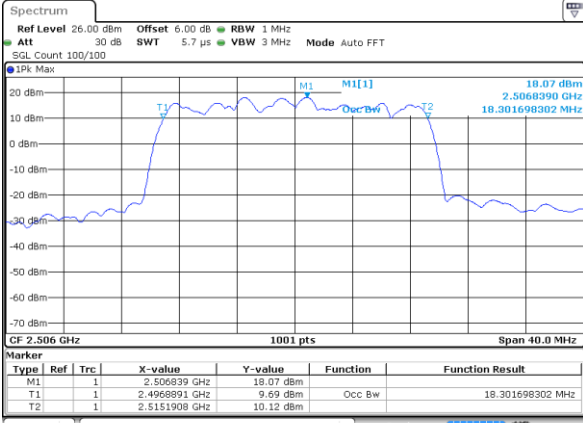

Date: 6 AUG 2019 19:54:07

Highest Channel / 15MHz / QPSK

Date: 6 AUG 2019 19:54:48

Highest Channel / 15MHz / 16QAM

Date: 6 AUG 2019 19:55:08

LTE Band 41

Lowest Channel / 20MHz / QPSK

Date: 6 AUG 2019 19:56:36