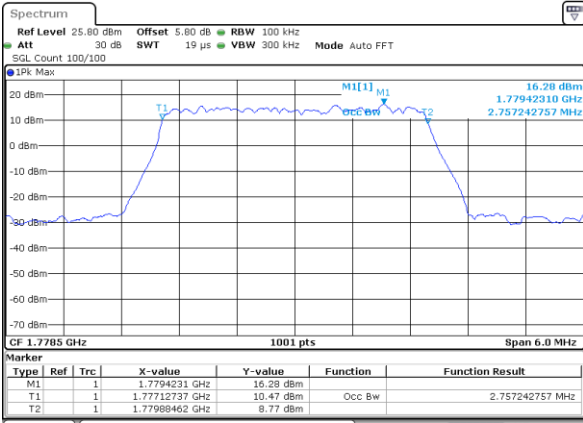

Date: 7 AUG 2019 00:56:17

LTE Band 66

Lowest Channel / 3MHz / QPSK

Date: 7 AUG 2019 01:22:45

Lowest Channel / 3MHz / 16QAM

Date: 7 AUG 2019 01:23:47

Middle Channel / 3MHz / QPSK

Date: 7 AUG 2019 01:32:45

Middle Channel / 3MHz / 16QAM

Date: 7 AUG 2019 01:32:28

Highest Channel / 3MHz / QPSK

Date: 7 AUG 2019 01:33:34

Highest Channel / 3MHz / 16QAM

Date: 7 AUG 2019 01:34:36

LTE Band 66

Lowest Channel / 5MHz / QPSK