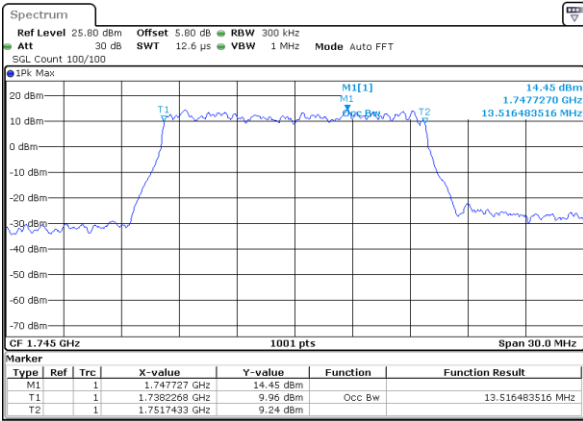

LTE Band 66

Lowest Channel / 15MHz / QPSK

Date: 7 AUG 2019 04:08:28

Lowest Channel / 15MHz / 16QAM

Date: 7 AUG 2019 04:09:03

Middle Channel / 15MHz / QPSK

Date: 7 AUG 2019 04:13:25

Middle Channel / 15MHz / 16QAM

Date: 7 AUG 2019 04:13:51

Highest Channel / 15MHz / QPSK

Date: 7 AUG 2019 04:20:24

Highest Channel / 15MHz / 16QAM

Date: 7 AUG 2019 04:20:53

LTE Band 66

Lowest Channel / 20MHz / QPSK

Date: 7 AUG 2019 04:22:44