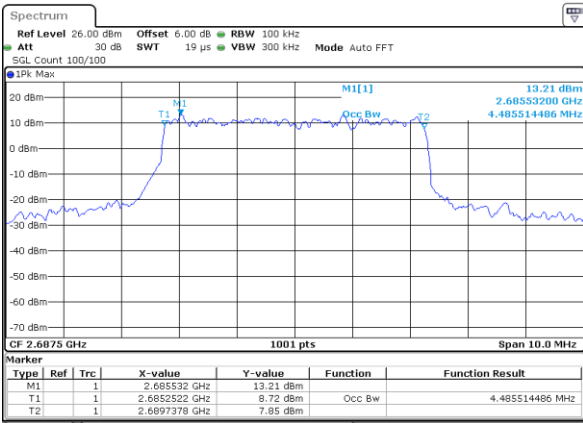

Date: 6 AUG 2019 19:45:02

Lowest Channel / 5MHz / 16QAM

Date: 6 AUG 2019 19:45:23

Middle Channel / 5MHz / QPSK

Date: 6 AUG 2019 19:46:03

Middle Channel / 5MHz / 16QAM

Date: 6 AUG 2019 19:46:23

Highest Channel / 5MHz / QPSK

Date: 6 AUG 2019 19:47:04

Highest Channel / 5MHz / 16QAM

Date: 6 AUG 2019 19:47:24

LTE Band 41

Lowest Channel / 10MHz / QPSK

Date: 6 AUG 2019 19:48:57

Lowest Channel / 10MHz / 16QAM

Date: 6 AUG 2019 19:49:18