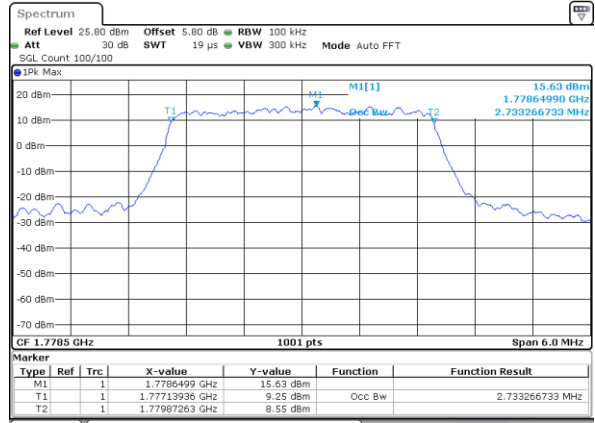

Date: 7 AUG 2019 00:56:17

LTE Band 66

Lowest Channel / 3MHz / QPSK

Date: 7 AUG 2019 01:22:45

Lowest Channel / 3MHz / 16QAM

Date: 7 AUG 2019 01:23:47

Middle Channel / 3MHz / QPSK

Date: 7 AUG 2019 01:32:45

Middle Channel / 3MHz / 16QAM

Date: 7 AUG 2019 01:32:28

Highest Channel / 3MHz / QPSK

Date: 7 AUG 2019 01:33:34

Highest Channel / 3MHz / 16QAM

Date: 7 AUG 2019 01:34:36

LTE Band 66

Lowest Channel / 5MHz / QPSK