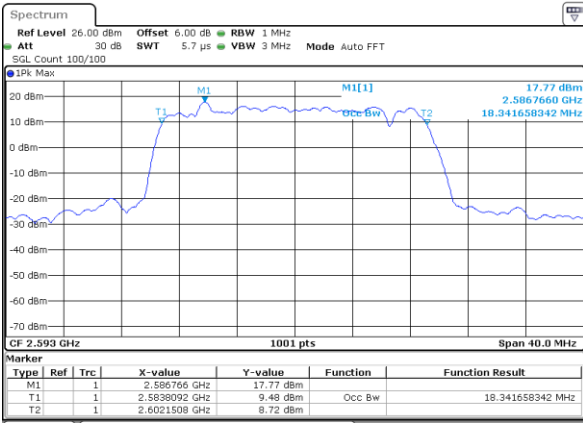

Middle Channel / 20MHz / QPSK

Date: 6 AUG 2019 19:57:37