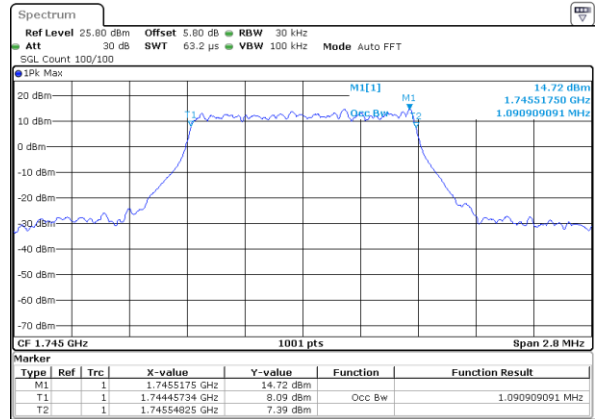

Middle Channel / 1.4MHz / 16QAM

Date: 7 AUG 2019 00:53:54