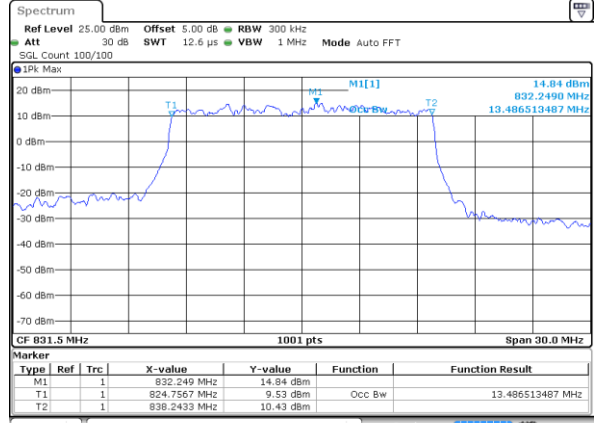

Highest Channel / 10MHz / 16QAM

Date: 5 AUG 2019 16:10:08

LTE Band 26

Lowest Channel / 15MHz / QPSK

Date: 5 AUG 2019 16:37:11

Lowest Channel / 15MHz / 16QAM

Date: 5 AUG 2019 16:37:31

Middle Channel / 15MHz / QPSK

Date: 5 AUG 2019 16:38:51

Middle Channel / 15MHz / 16QAM

Date: 5 AUG 2019 16:38:31

Highest Channel / 15MHz / QPSK

Date: 5 AUG 2019 16:39:11

Highest Channel / 15MHz / 16QAM

Date: 5 AUG 2019 16:39:32

LTE Band 26