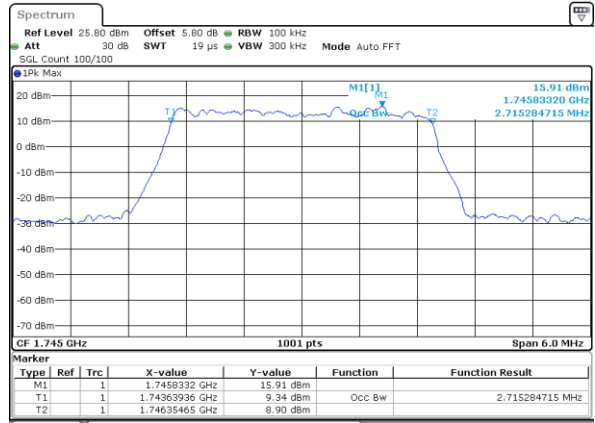

Date: 7 AUG 2019 00:56:17

LTE Band 66

Lowest Channel / 3MHz / QPSK

Date: 7 AUG 2019 01:22:45

Lowest Channel / 3MHz / 16QAM

Date: 7 AUG 2019 01:23:47

Middle Channel / 3MHz / QPSK

Date: 7 AUG 2019 01:32:45

Middle Channel / 3MHz / 16QAM

Date: 7 AUG 2019 01:32:28

Highest Channel / 3MHz / QPSK

Date: 7 AUG 2019 01:33:34

Highest Channel / 3MHz / 16QAM

Date: 7 AUG 2019 01:34:36

LTE Band 66

Lowest Channel / 5MHz / QPSK