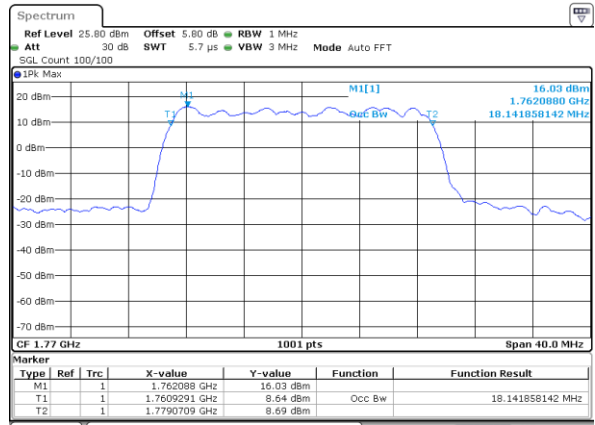

Highest Channel / 5MHz / 64QAM

Date: 7 AUG 2019 03:36:33

Highest Channel / 10MHz / 64QAM

Date: 7 AUG 2019 04:00:00

LTE Band 66

Lowest Channel / 15MHz / 64QAM

Date: 7 AUG 2019 04:09:33

Lowest Channel / 20MHz / 64QAM

Date: 7 AUG 2019 04:25:27

Middle Channel / 15MHz / 64QAM

Date: 7 AUG 2019 04:14:08

Middle Channel / 20MHz / 64QAM

Date: 7 AUG 2019 04:34:08

Highest Channel / 15MHz / 64QAM

Date: 7 AUG 2019 04:21:20

Highest Channel / 20MHz / 64QAM