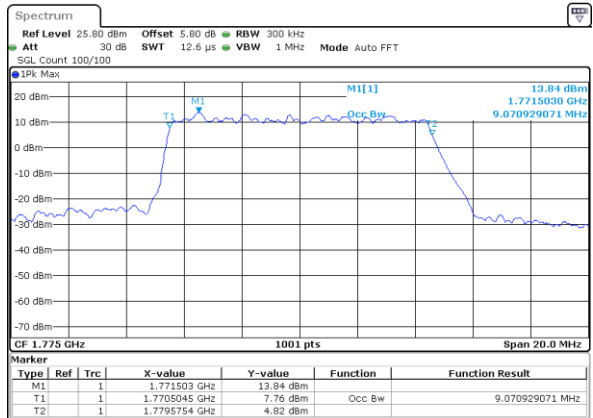

Date: 7 AUG 2019 00:53:40

Middle Channel / 3MHz / 64QAM

Date: 7 AUG 2019 01:32:15

Highest Channel / 20MHz / 64QAM

Date: 7 AUG 2019 00:57:49

Highest Channel / 3MHz / 64QAM

Date: 7 AUG 2019 01:35:28

LTE Band 66

Lowest Channel / 5MHz / 64QAM

Date: 7 AUG 2019 03:22:36

Lowest Channel / 10MHz / 64QAM

Date: 7 AUG 2019 03:51:07

Middle Channel / 5MHz / 64QAM

Date: 7 AUG 2019 03:33:02

Middle Channel / 10MHz / 64QAM

Date: 7 AUG 2019 04:00:21

Highest Channel / 5MHz / 64QAM

Date: 7 AUG 2019 03:36:33

Highest Channel / 10MHz / 64QAM

Date: 7 AUG 2019 04:00:00

LTE Band 66

Lowest Channel / 15MHz / 64QAM

Date: 7 AUG 2019 04:09:33

Lowest Channel / 20MHz / 64QAM