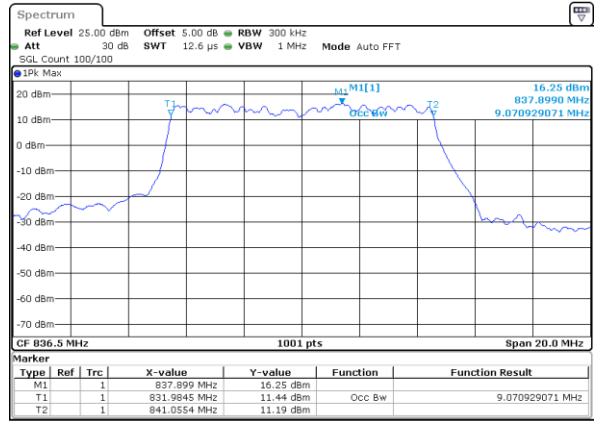

Date: 5 AUG 2019 15:58:59

Highest Channel / 5MHz / QPSK

Date: 5 AUG 2019 16:02:06

Highest Channel / 5MHz / 16QAM

Date: 5 AUG 2019 16:01:36

LTE Band 26

Lowest Channel / 10MHz / QPSK

Date: 5 AUG 2019 16:07:47

Lowest Channel / 10MHz / 16QAM

Date: 5 AUG 2019 16:08:07

Middle Channel / 10MHz / QPSK

Date: 5 AUG 2019 16:09:28

Middle Channel / 10MHz / 16QAM

Date: 5 AUG 2019 16:09:08

Highest Channel / 10MHz / QPSK

Date: 5 AUG 2019 16:09:48

Highest Channel / 10MHz / 16QAM

Date: 5 AUG 2019 16:10:08

LTE Band 26

Lowest Channel / 15MHz / QPSK

Date: 5 AUG 2019 16:37:11

Lowest Channel / 15MHz / 16QAM

Date: 5 AUG 2019 16:37:31

Middle Channel / 15MHz / QPSK