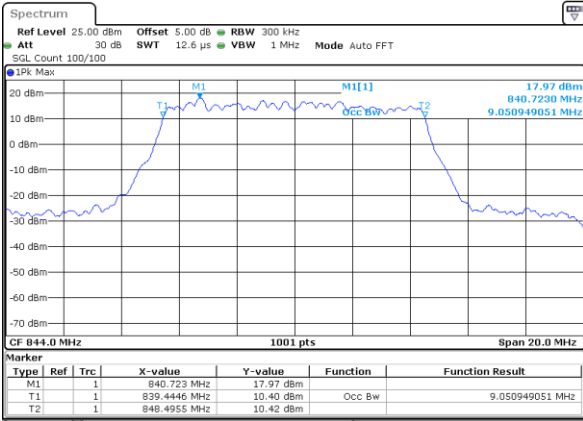

Date: 5 AUG 2019 15:58:59

Highest Channel / 5MHz / QPSK

Date: 5 AUG 2019 16:02:06

Highest Channel / 5MHz / 16QAM

Date: 5 AUG 2019 16:01:36

LTE Band 26

Lowest Channel / 10MHz / QPSK

Date: 5 AUG 2019 16:07:47

Lowest Channel / 10MHz / 16QAM

Date: 5 AUG 2019 16:08:07

Middle Channel / 10MHz / QPSK

Date: 5 AUG 2019 16:09:28

Middle Channel / 10MHz / 16QAM

Date: 5 AUG 2019 16:09:08

Highest Channel / 10MHz / QPSK

Date: 5 AUG 2019 16:09:48

Highest Channel / 10MHz / 16QAM

Date: 5 AUG 2019 16:10:08

LTE Band 26

Lowest Channel / 15MHz / QPSK

Date: 5 AUG 2019 16:37:11

Lowest Channel / 15MHz / 16QAM

Date: 5 AUG 2019 16:37:31

Middle Channel / 15MHz / QPSK