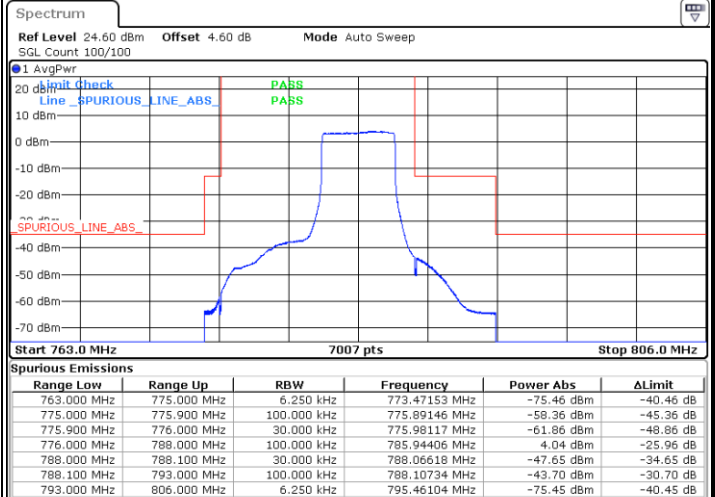

### Lowest Band Edge / Full RB

Date: 7 AUG 2019 13:35:52

### Highest Band Edge / Full RB

Date: 7 AUG 2019 13:53:05

LTE Band 13 / 5MHz / 16QAM

Lowest Band Edge / 1 RB

Highest Band Edge / 1 RB

Date: 7.AUG.2019 13:43:57

Date: 7.AUG.2019 14:00:16

Lowest Band Edge / Full RB

Highest Band Edge / Full RB

Date: 7.AUG.2019 13:37:49

Date: 7.AUG.2019 13:55:03