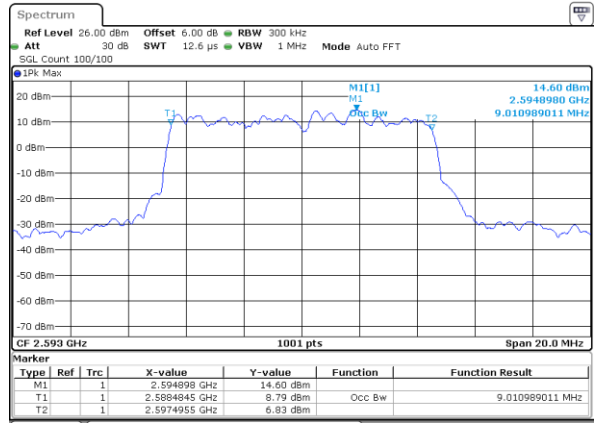

Highest Channel / 20MHz / 16QAM

Date: 6 AUG 2019 19:58:58

LTE Band 41

Lowest Channel / 5MHz / 64QAM

Date: 6 AUG 2019 19:45:43

Lowest Channel / 10MHz / 64QAM

Date: 6 AUG 2019 19:49:38

Middle Channel / 5MHz / 64QAM

Date: 6 AUG 2019 19:46:43

Middle Channel / 10MHz / 64QAM

Date: 6 AUG 2019 19:50:38

Highest Channel / 5MHz / 64QAM

Date: 6 AUG 2019 19:47:44

Highest Channel / 10MHz / 64QAM

Date: 6 AUG 2019 19:51:38

LTE Band 41