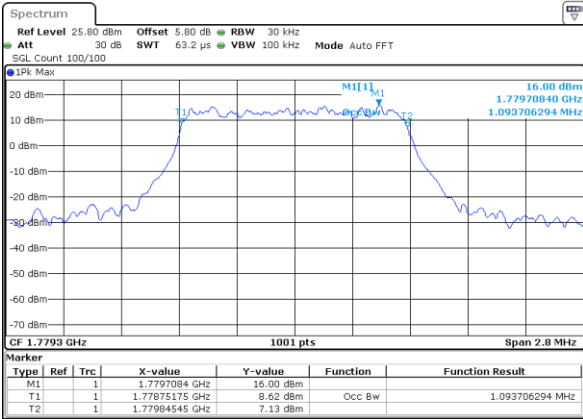

Highest Channel / 15MHz / 64QAM

Date: 6 AUG 2019 19:55:28

Highest Channel / 20MHz / 64QAM

Date: 6 AUG 2019 19:59:18

LTE Band 66

Lowest Channel / 1.4MHz / QPSK

Date: 7 AUG 2019 00:36:59

Lowest Channel / 1.4MHz / 16QAM

Date: 7 AUG 2019 00:38:49

Middle Channel / 1.4MHz / QPSK

Date: 7 AUG 2019 00:54:08

Middle Channel / 1.4MHz / 16QAM

Date: 7 AUG 2019 00:53:54

Highest Channel / 1.4MHz / QPSK

Date: 7 AUG 2019 00:54:53

Highest Channel / 1.4MHz / 16QAM

Date: 7 AUG 2019 00:56:17

LTE Band 66

Lowest Channel / 3MHz / QPSK

Date: 7 AUG 2019 01:22:45

Lowest Channel / 3MHz / 16QAM

Date: 7 AUG 2019 01:23:47

Middle Channel / 3MHz / QPSK

Date: 7 AUG 2019 01:32:45