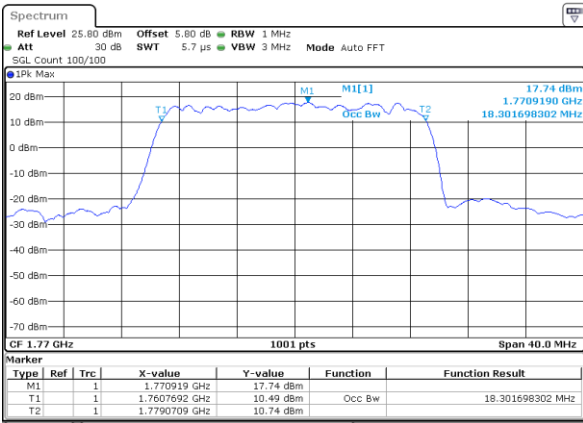

Date: 7 AUG 2019 04:13:51

Highest Channel / 15MHz / QPSK

Date: 7 AUG 2019 04:20:24

Highest Channel / 15MHz / 16QAM

Date: 7 AUG 2019 04:20:53

LTE Band 66

Lowest Channel / 20MHz / QPSK

Date: 7 AUG 2019 04:22:44

Lowest Channel / 20MHz / 16QAM

Date: 7 AUG 2019 04:23:36

Middle Channel / 20MHz / QPSK

Date: 7 AUG 2019 04:34:47

Middle Channel / 20MHz / 16QAM

Date: 7 AUG 2019 04:34:28

Highest Channel / 20MHz / QPSK

Date: 7 AUG 2019 11:40:52

Highest Channel / 20MHz / 16QAM

Date: 7 AUG 2019 11:41:09

LTE Band 66

Lowest Channel / 1.4MHz / 64QAM

Date: 7 AUG 2019 00:42:18

Lowest Channel / 3MHz / 64QAM

Date: 7 AUG 2019 01:24:48

Middle Channel / 20MHz / 64QAM