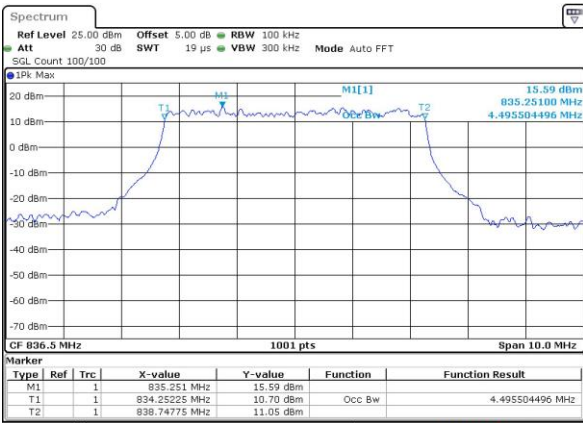

LTE Band 26

Lowest Channel / 5MHz / QPSK

Date: 5 AUG 2019 15:37:31

Lowest Channel / 5MHz / 16QAM

Date: 5 AUG 2019 15:37:55

Middle Channel / 5MHz / QPSK

Date: 5 AUG 2019 15:59:37

Middle Channel / 5MHz / 16QAM