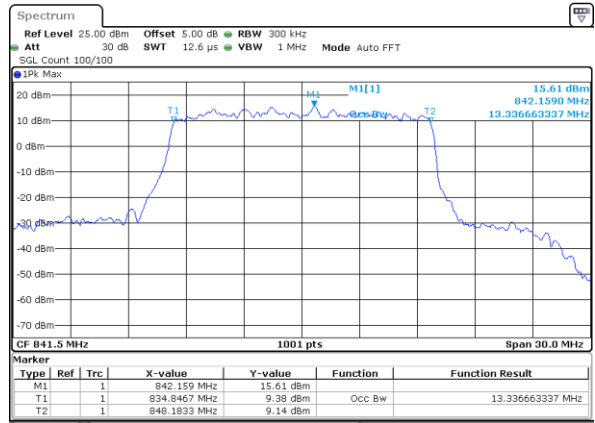

Highest Channel / 10MHz / 16QAM

Date: 5 AUG 2019 16:10:08

LTE Band 26

Lowest Channel / 15MHz / QPSK

Date: 5 AUG 2019 16:37:11

Lowest Channel / 15MHz / 16QAM

Date: 5 AUG 2019 16:37:31

Middle Channel / 15MHz / QPSK

Date: 5 AUG 2019 16:38:51

Middle Channel / 15MHz / 16QAM

Date: 5 AUG 2019 16:38:31

Highest Channel / 15MHz / QPSK

Date: 5 AUG 2019 16:39:11

Highest Channel / 15MHz / 16QAM

Date: 5 AUG 2019 16:39:32

LTE Band 26