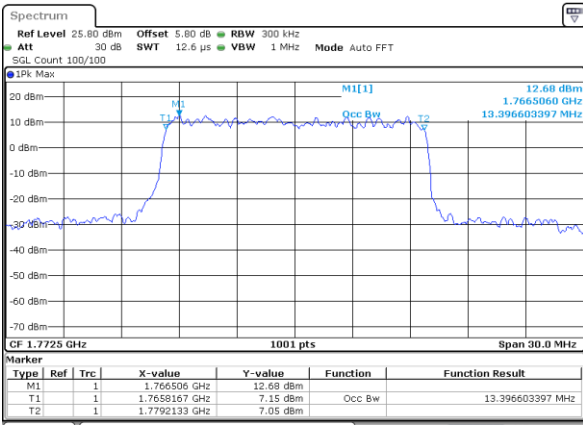

Highest Channel / 5MHz / 64QAM

Date: 7 AUG 2019 03:36:33

Highest Channel / 10MHz / 64QAM

Date: 7 AUG 2019 04:00:00

LTE Band 66

Lowest Channel / 15MHz / 64QAM

Date: 7 AUG 2019 04:09:33

Lowest Channel / 20MHz / 64QAM

Date: 7 AUG 2019 04:25:27

Middle Channel / 15MHz / 64QAM

Date: 7 AUG 2019 04:14:08

Middle Channel / 20MHz / 64QAM

Date: 7 AUG 2019 04:34:08

Highest Channel / 15MHz / 64QAM

Date: 7 AUG 2019 04:21:20

Highest Channel / 20MHz / 64QAM