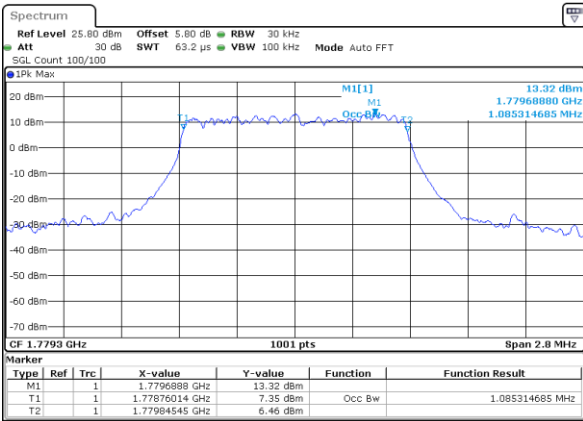

Highest Channel / 20MHz / 16QAM

Date: 7 AUG 2019 11:41:09

LTE Band 66

Lowest Channel / 1.4MHz / 64QAM

Date: 7 AUG 2019 00:42:18

Lowest Channel / 3MHz / 64QAM

Date: 7 AUG 2019 01:24:48

Middle Channel / 20MHz / 64QAM

Date: 7 AUG 2019 00:53:40

Middle Channel / 3MHz / 64QAM

Date: 7 AUG 2019 01:32:15

Highest Channel / 20MHz / 64QAM

Date: 7 AUG 2019 00:57:49

Highest Channel / 3MHz / 64QAM

Date: 7 AUG 2019 01:35:28

LTE Band 66