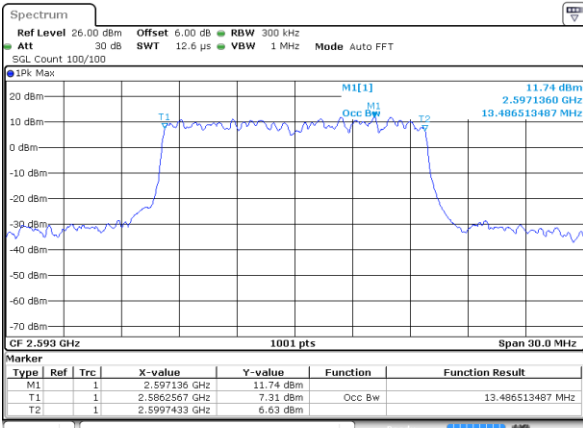

Lowest Channel / 15MHz / 64QAM

Date: 6 AUG 2019 19:53:27

Lowest Channel / 20MHz / 64QAM

Date: 6 AUG 2019 19:57:17

Middle Channel / 15MHz / 64QAM

Date: 6 AUG 2019 19:54:28

Middle Channel / 20MHz / 64QAM

Date: 6 AUG 2019 19:58:17

Highest Channel / 15MHz / 64QAM

Date: 6 AUG 2019 19:55:28

Highest Channel / 20MHz / 64QAM

Date: 6 AUG 2019 19:59:18

LTE Band 66

Lowest Channel / 1.4MHz / QPSK

Date: 7 AUG 2019 00:36:59

Lowest Channel / 1.4MHz / 16QAM