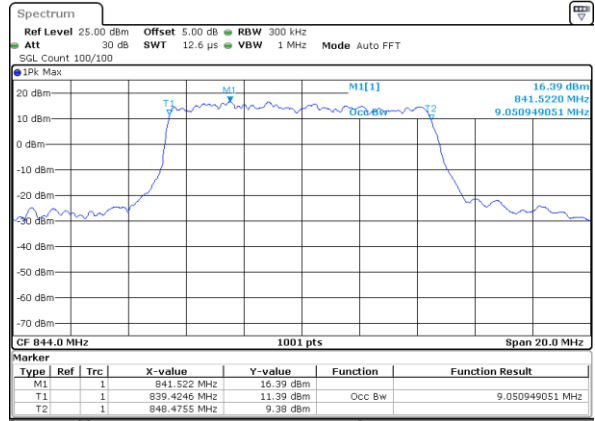

Date: 5 AUG 2019 15:58:59

Highest Channel / 5MHz / QPSK

Date: 5 AUG 2019 16:02:06

Highest Channel / 5MHz / 16QAM

Date: 5 AUG 2019 16:01:36

LTE Band 26

Lowest Channel / 10MHz / QPSK

Date: 5 AUG 2019 16:07:47

Lowest Channel / 10MHz / 16QAM

Date: 5 AUG 2019 16:08:07

Middle Channel / 10MHz / QPSK

Date: 5 AUG 2019 16:09:28

Middle Channel / 10MHz / 16QAM

Date: 5 AUG 2019 16:09:08

Highest Channel / 10MHz / QPSK

Date: 5 AUG 2019 16:09:48

Highest Channel / 10MHz / 16QAM

Date: 5 AUG 2019 16:10:08

LTE Band 26

Lowest Channel / 15MHz / QPSK

Date: 5 AUG 2019 16:37:11

Lowest Channel / 15MHz / 16QAM

Date: 5 AUG 2019 16:37:31

Middle Channel / 15MHz / QPSK