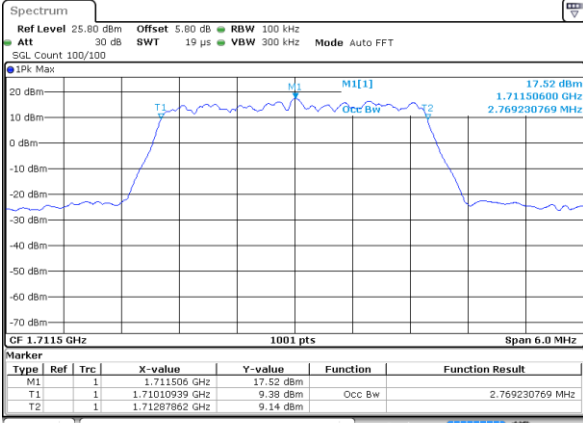

Highest Channel / 15MHz / 64QAM

Date: 6 AUG 2019 19:55:28

Highest Channel / 20MHz / 64QAM

Date: 6 AUG 2019 19:59:18

LTE Band 66

Lowest Channel / 1.4MHz / QPSK

Date: 7 AUG 2019 00:36:59

Lowest Channel / 1.4MHz / 16QAM

Date: 7 AUG 2019 00:38:49

Middle Channel / 1.4MHz / QPSK

Date: 7 AUG 2019 00:54:08

Middle Channel / 1.4MHz / 16QAM

Date: 7 AUG 2019 00:53:54

Highest Channel / 1.4MHz / QPSK

Date: 7 AUG 2019 00:54:53

Highest Channel / 1.4MHz / 16QAM

Date: 7 AUG 2019 00:56:17

LTE Band 66

Lowest Channel / 3MHz / QPSK

Date: 7 AUG 2019 01:22:45

Lowest Channel / 3MHz / 16QAM

Date: 7 AUG 2019 01:23:47

Middle Channel / 3MHz / QPSK

Date: 7 AUG 2019 01:32:45