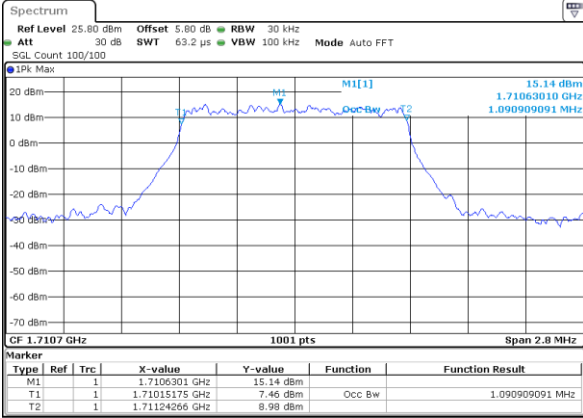

Highest Channel / 15MHz / 64QAM

Date: 6 AUG 2019 19:55:28

Highest Channel / 20MHz / 64QAM

Date: 6 AUG 2019 19:59:18

LTE Band 66

Lowest Channel / 1.4MHz / QPSK

Date: 7 AUG 2019 00:36:59

Lowest Channel / 1.4MHz / 16QAM