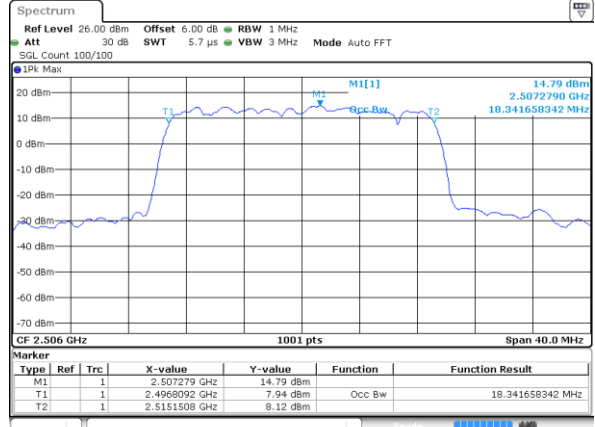

Lowest Channel / 20MHz / 64QAM

Date: 6 AUG 2019 19:57:17