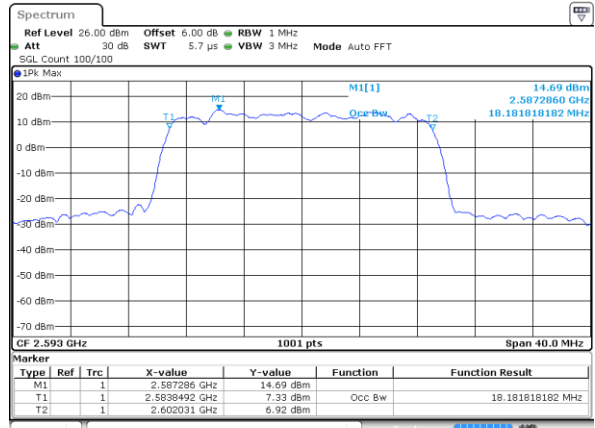

Lowest Channel / 15MHz / 64QAM

Date: 6 AUG 2019 19:53:27

Lowest Channel / 20MHz / 64QAM

Date: 6 AUG 2019 19:57:17

Middle Channel / 15MHz / 64QAM

Date: 6 AUG 2019 19:54:28

Middle Channel / 20MHz / 64QAM

Date: 6 AUG 2019 19:58:17

Highest Channel / 15MHz / 64QAM

Date: 6 AUG 2019 19:55:28

Highest Channel / 20MHz / 64QAM

Date: 6 AUG 2019 19:59:18

LTE Band 66

Lowest Channel / 1.4MHz / QPSK

Date: 7 AUG 2019 00:36:59

Lowest Channel / 1.4MHz / 16QAM