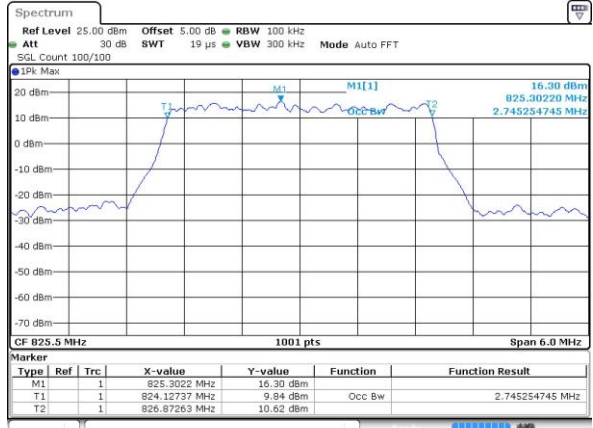

Lowest Channel / 3MHz / 64QAM

Date: 5 AUG 2019 15:27:41