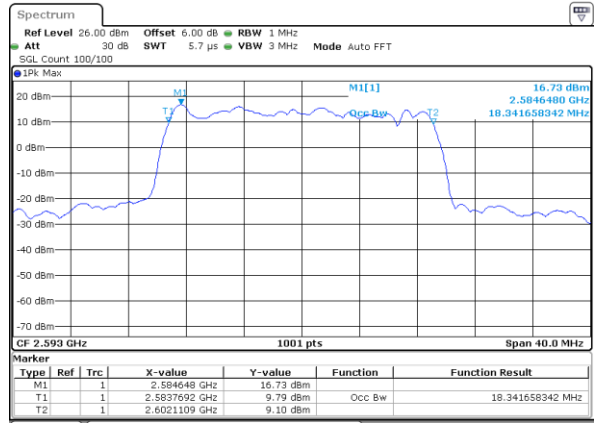

Date: 6 AUG 2019 19:54:07

Highest Channel / 15MHz / QPSK

Date: 6 AUG 2019 19:54:48

Highest Channel / 15MHz / 16QAM

Date: 6 AUG 2019 19:55:08

LTE Band 41

Lowest Channel / 20MHz / QPSK

Date: 6 AUG 2019 19:56:36

Lowest Channel / 20MHz / 16QAM

Date: 6 AUG 2019 19:56:56

Middle Channel / 20MHz / QPSK

Date: 6 AUG 2019 19:57:37

Middle Channel / 20MHz / 16QAM

Date: 6 AUG 2019 19:57:57

Highest Channel / 20MHz / QPSK

Date: 6 AUG 2019 19:58:37

Highest Channel / 20MHz / 16QAM

Date: 6 AUG 2019 19:58:58

LTE Band 41

Lowest Channel / 5MHz / 64QAM

Date: 6 AUG 2019 19:45:43

Lowest Channel / 10MHz / 64QAM

Date: 6 AUG 2019 19:49:38

Middle Channel / 5MHz / 64QAM