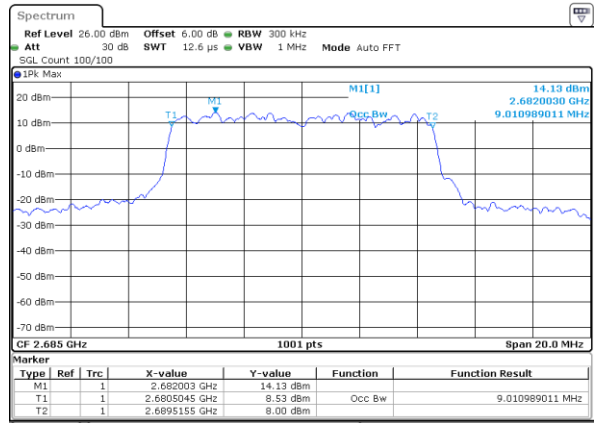

Middle Channel / 10MHz / QPSK

Date: 6 AUG 2019 19:49:58

Middle Channel / 10MHz / 16QAM

Date: 6 AUG 2019 19:50:18

Highest Channel / 10MHz / QPSK

Date: 6 AUG 2019 19:50:58

Highest Channel / 10MHz / 16QAM

Date: 6 AUG 2019 19:51:18