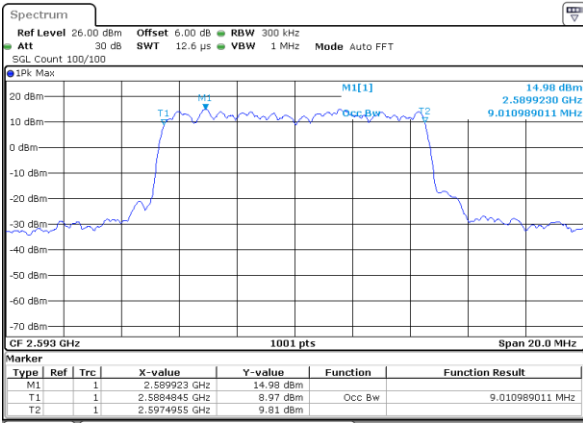

Middle Channel / 10MHz / QPSK

Date: 6 AUG 2019 19:49:58