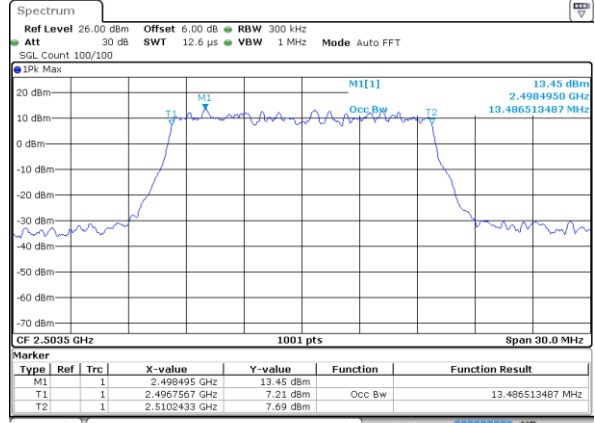

Lowest Channel / 15MHz / 16QAM

Date: 6 AUG 2019 19:53:07