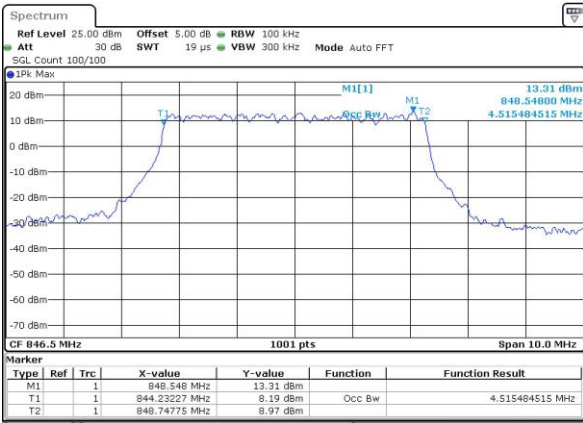

Highest Channel / 1.4MHz / 64QAM

Date: 5 AUG 2019 15:23:13

Highest Channel / 3MHz / 64QAM

Date: 5 AUG 2019 15:33:58

LTE Band 26

Lowest Channel / 5MHz / 64QAM

Date: 5 AUG 2019 15:38:11

Lowest Channel / 10MHz / 64QAM

Date: 5 AUG 2019 16:08:27

Middle Channel / 5MHz / 64QAM

Date: 5 AUG 2019 15:58:37

Middle Channel / 10MHz / 64QAM

Date: 5 AUG 2019 16:08:48

Highest Channel / 5MHz / 64QAM

Date: 5 AUG 2019 16:01:08

Highest Channel / 10MHz / 64QAM