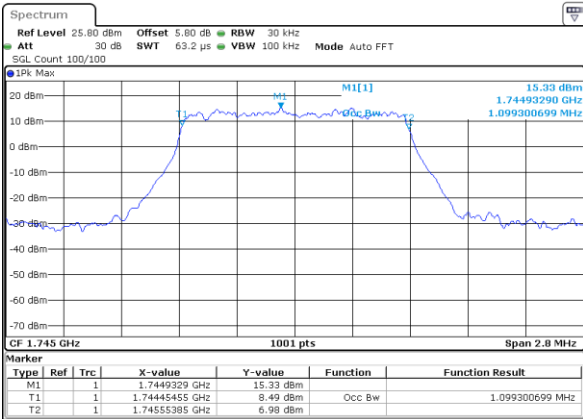

Middle Channel / 1.4MHz / QPSK

Date: 7 AUG 2019 00:54:08