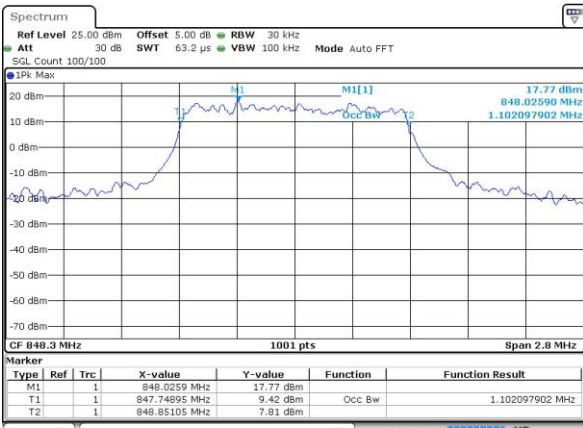

Highest Channel / 1.4MHz / 64QAM

Date: 5 AUG 2019 15:23:13