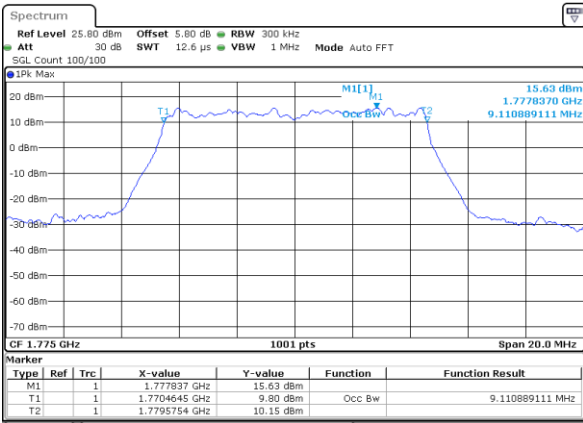

Date: 7 AUG 2019 03:34:21

Highest Channel / 5MHz / 16QAM

Date: 7 AUG 2019 03:35:35

LTE Band 66

Lowest Channel / 10MHz / QPSK

Date: 7 AUG 2019 03:48:47

Lowest Channel / 10MHz / 16QAM

Date: 7 AUG 2019 03:49:31

Middle Channel / 10MHz / QPSK

Date: 7 AUG 2019 04:00:52

Middle Channel / 10MHz / 16QAM

Date: 7 AUG 2019 04:00:38

Highest Channel / 10MHz / QPSK

Date: 7 AUG 2019 04:01:46

Highest Channel / 10MHz / 16QAM

Date: 7 AUG 2019 04:02:29

LTE Band 66

Lowest Channel / 15MHz / QPSK

Date: 7 AUG 2019 04:08:28

Lowest Channel / 15MHz / 16QAM

Date: 7 AUG 2019 04:09:03

Middle Channel / 15MHz / QPSK

Date: 7 AUG 2019 04:13:25

Middle Channel / 15MHz / 16QAM