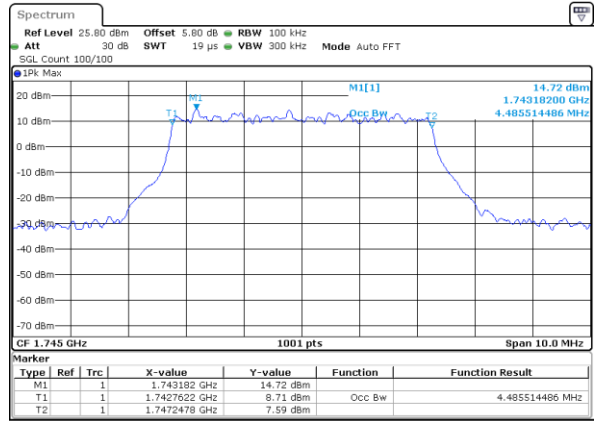

Middle Channel / 3MHz / 16QAM

Date: 7 AUG 2019 01:32:28

Highest Channel / 3MHz / QPSK

Date: 7 AUG 2019 01:33:34

Highest Channel / 3MHz / 16QAM

Date: 7 AUG 2019 01:34:36

LTE Band 66

Lowest Channel / 5MHz / QPSK

Date: 7 AUG 2019 03:20:53

Lowest Channel / 5MHz / 16QAM

Date: 7 AUG 2019 03:22:20

Middle Channel / 5MHz / QPSK

Date: 7 AUG 2019 03:33:24

Middle Channel / 5MHz / 16QAM

Date: 7 AUG 2019 03:33:10

Highest Channel / 5MHz / QPSK

Date: 7 AUG 2019 03:34:21

Highest Channel / 5MHz / 16QAM

Date: 7 AUG 2019 03:35:35

LTE Band 66

Lowest Channel / 10MHz / QPSK

Date: 7 AUG 2019 03:48:47

Lowest Channel / 10MHz / 16QAM

Date: 7 AUG 2019 03:49:31