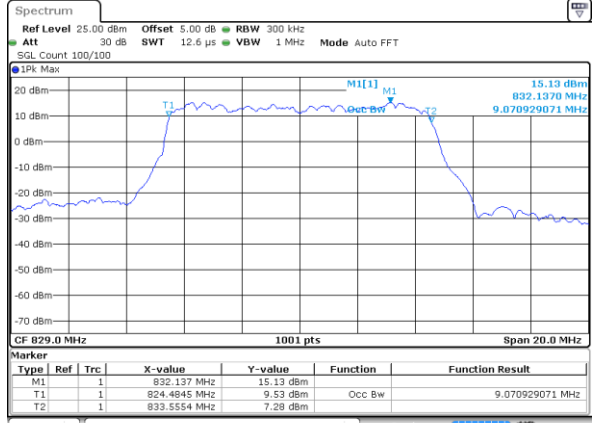

Highest Channel / 1.4MHz / 64QAM

Date: 5 AUG 2019 15:23:13

Highest Channel / 3MHz / 64QAM

Date: 5 AUG 2019 15:33:58

LTE Band 26

Lowest Channel / 5MHz / 64QAM

Date: 5 AUG 2019 15:38:11

Lowest Channel / 10MHz / 64QAM