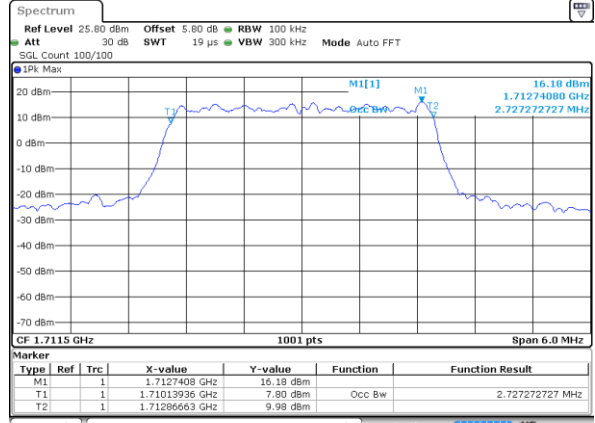

Date: 7 AUG 2019 00:56:17

LTE Band 66

Lowest Channel / 3MHz / QPSK

Date: 7 AUG 2019 01:22:45

Lowest Channel / 3MHz / 16QAM

Date: 7 AUG 2019 01:23:47

Middle Channel / 3MHz / QPSK

Date: 7 AUG 2019 01:32:45

Middle Channel / 3MHz / 16QAM

Date: 7 AUG 2019 01:32:28

Highest Channel / 3MHz / QPSK

Date: 7 AUG 2019 01:33:34

Highest Channel / 3MHz / 16QAM

Date: 7 AUG 2019 01:34:36

LTE Band 66

Lowest Channel / 5MHz / QPSK