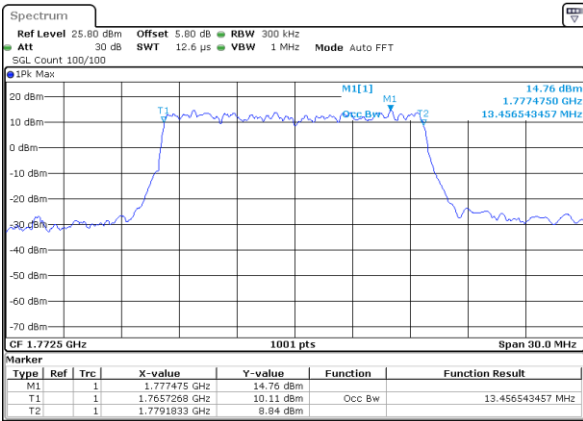

LTE Band 66

Lowest Channel / 15MHz / QPSK

Date: 7 AUG 2019 04:08:28

Lowest Channel / 15MHz / 16QAM

Date: 7 AUG 2019 04:09:03

Middle Channel / 15MHz / QPSK

Date: 7 AUG 2019 04:13:25

Middle Channel / 15MHz / 16QAM

Date: 7 AUG 2019 04:13:51

Highest Channel / 15MHz / QPSK

Date: 7 AUG 2019 04:20:24

Highest Channel / 15MHz / 16QAM

Date: 7 AUG 2019 04:20:53

LTE Band 66

Lowest Channel / 20MHz / QPSK

Date: 7 AUG 2019 04:22:44