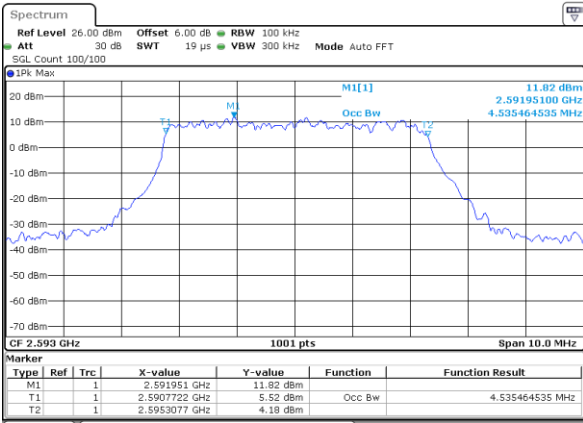

Highest Channel / 20MHz / 16QAM

Date: 6 AUG 2019 19:58:58

LTE Band 41

Lowest Channel / 5MHz / 64QAM

Date: 6 AUG 2019 19:45:43

Lowest Channel / 10MHz / 64QAM

Date: 6 AUG 2019 19:49:38

Middle Channel / 5MHz / 64QAM

Date: 6 AUG 2019 19:46:43

Middle Channel / 10MHz / 64QAM

Date: 6 AUG 2019 19:50:38

Highest Channel / 5MHz / 64QAM

Date: 6 AUG 2019 19:47:44

Highest Channel / 10MHz / 64QAM

Date: 6 AUG 2019 19:51:38

LTE Band 41