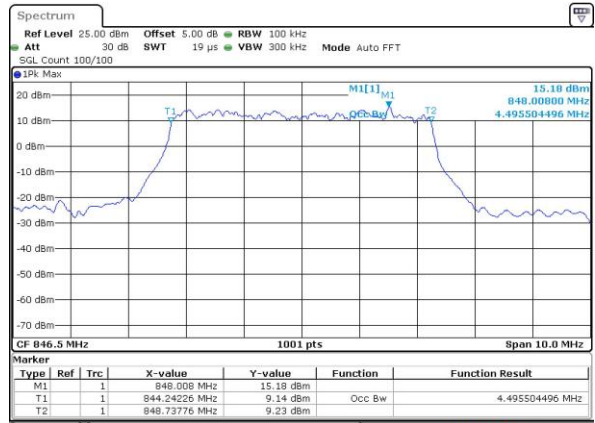

LTE Band 26

Lowest Channel / 5MHz / QPSK

Date: 5 AUG 2019 15:37:31

Lowest Channel / 5MHz / 16QAM

Date: 5 AUG 2019 15:37:55

Middle Channel / 5MHz / QPSK

Date: 5 AUG 2019 15:59:37

Middle Channel / 5MHz / 16QAM

Date: 5 AUG 2019 15:58:59

Highest Channel / 5MHz / QPSK

Date: 5 AUG 2019 16:02:06

Highest Channel / 5MHz / 16QAM

Date: 5 AUG 2019 16:01:36

LTE Band 26

Lowest Channel / 10MHz / QPSK

Date: 5 AUG 2019 16:07:47