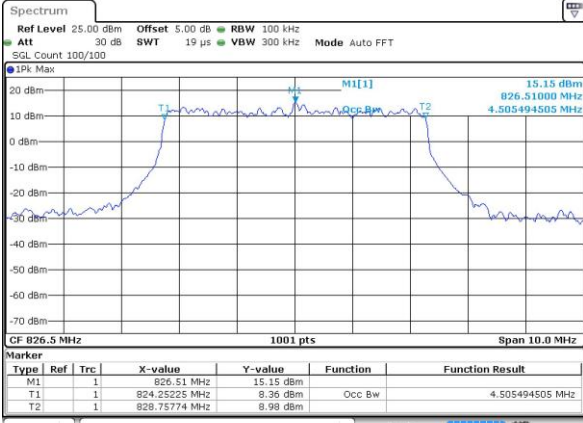

Highest Channel / 1.4MHz / 64QAM

Date: 5 AUG 2019 15:23:13

Highest Channel / 3MHz / 64QAM

Date: 5 AUG 2019 15:33:58

LTE Band 26

Lowest Channel / 5MHz / 64QAM

Date: 5 AUG 2019 15:38:11

Lowest Channel / 10MHz / 64QAM