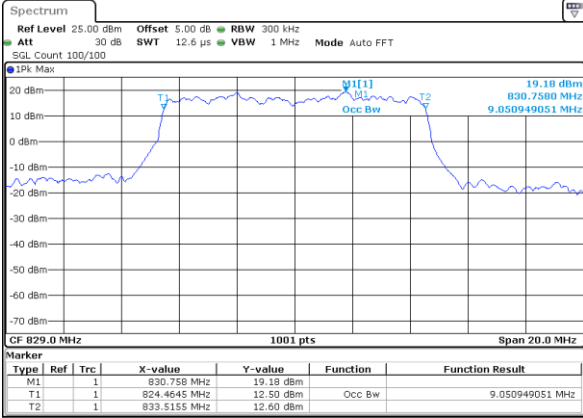

Date: 5 AUG 2019 15:58:59

Highest Channel / 5MHz / QPSK

Date: 5 AUG 2019 16:02:06

Highest Channel / 5MHz / 16QAM

Date: 5 AUG 2019 16:01:36

LTE Band 26

Lowest Channel / 10MHz / QPSK

Date: 5 AUG 2019 16:07:47