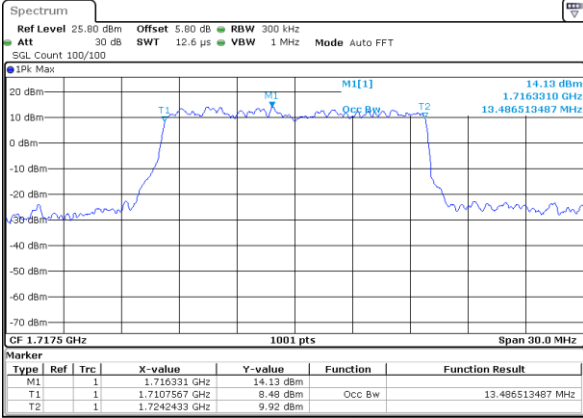

Date: 7 AUG 2019 03:34:21

Highest Channel / 5MHz / 16QAM

Date: 7 AUG 2019 03:35:35

LTE Band 66

Lowest Channel / 10MHz / QPSK

Date: 7 AUG 2019 03:48:47

Lowest Channel / 10MHz / 16QAM

Date: 7 AUG 2019 03:49:31

Middle Channel / 10MHz / QPSK

Date: 7 AUG 2019 04:00:52

Middle Channel / 10MHz / 16QAM

Date: 7 AUG 2019 04:00:38

Highest Channel / 10MHz / QPSK

Date: 7 AUG 2019 04:01:46

Highest Channel / 10MHz / 16QAM

Date: 7 AUG 2019 04:02:29

LTE Band 66

Lowest Channel / 15MHz / QPSK

Date: 7 AUG 2019 04:08:28

Lowest Channel / 15MHz / 16QAM

Date: 7 AUG 2019 04:09:03

Middle Channel / 15MHz / QPSK

Date: 7 AUG 2019 04:13:25

Middle Channel / 15MHz / 16QAM