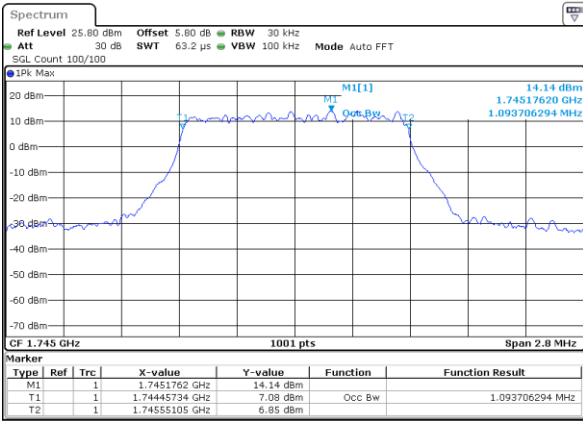

Highest Channel / 20MHz / 16QAM

Date: 7 AUG 2019 11:41:09

LTE Band 66

Lowest Channel / 1.4MHz / 64QAM

Date: 7 AUG 2019 00:42:18

Lowest Channel / 3MHz / 64QAM

Date: 7 AUG 2019 01:24:48

Middle Channel / 20MHz / 64QAM

Date: 7 AUG 2019 00:53:40

Middle Channel / 3MHz / 64QAM

Date: 7 AUG 2019 01:32:15

Highest Channel / 20MHz / 64QAM

Date: 7 AUG 2019 00:57:49

Highest Channel / 3MHz / 64QAM

Date: 7 AUG 2019 01:35:28

LTE Band 66