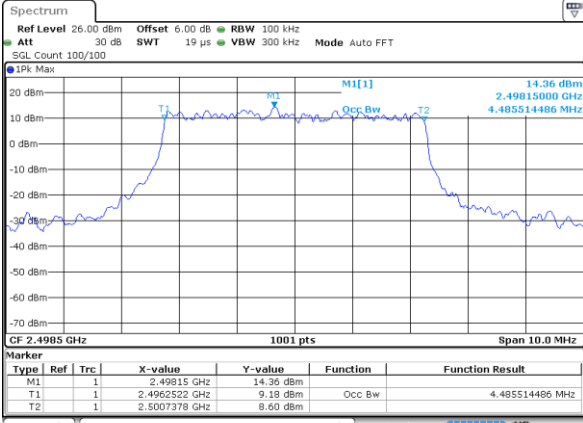

CH26765 / 16QAM

Date: 6 AUG 2019 23:50:41

Highest Channel / 15MHz / 64QAM

Date: 5 AUG 2019 16:39:52

CH26765 / 64QAM

Date: 6 AUG 2019 23:54:49

LTE Band 41

Lowest Channel / 5MHz / QPSK