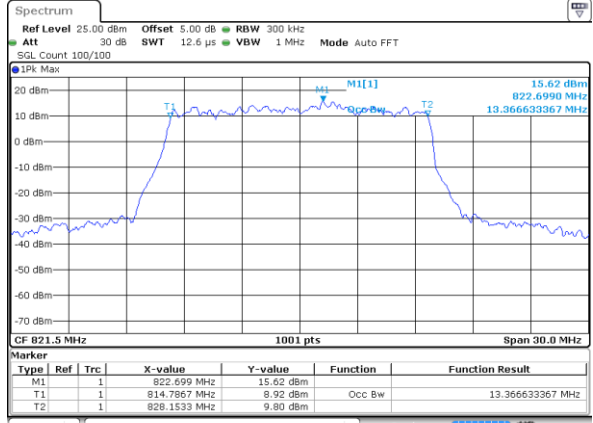

Date: 5 AUG 2019 16:10:28

LTE Band 26

Lowest Channel / 15MHz / 64QAM

Date: 5 AUG 2019 16:37:51

CH26765 / QPSK

Date: 6 AUG 2019 23:47:46

Middle Channel / 15MHz / 64QAM

Date: 5 AUG 2019 16:38:11