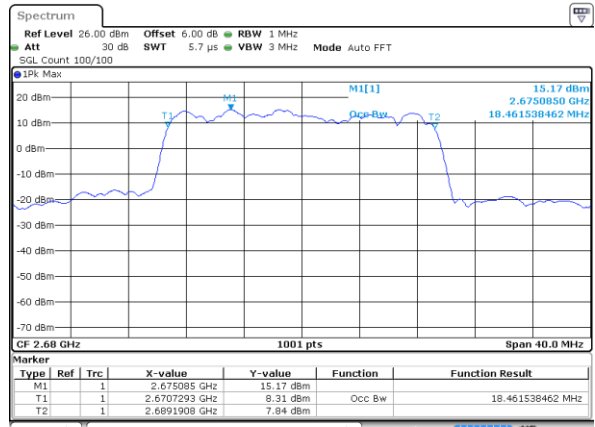

Lowest Channel / 15MHz / 64QAM

Date: 6 AUG 2019 19:53:27

Lowest Channel / 20MHz / 64QAM

Date: 6 AUG 2019 19:57:17

Middle Channel / 15MHz / 64QAM

Date: 6 AUG 2019 19:54:28

Middle Channel / 20MHz / 64QAM

Date: 6 AUG 2019 19:58:17

Highest Channel / 15MHz / 64QAM

Date: 6 AUG 2019 19:55:28

Highest Channel / 20MHz / 64QAM

Date: 6 AUG 2019 19:59:18

LTE Band 66

Lowest Channel / 1.4MHz / QPSK

Date: 7 AUG 2019 00:36:59

Lowest Channel / 1.4MHz / 16QAM