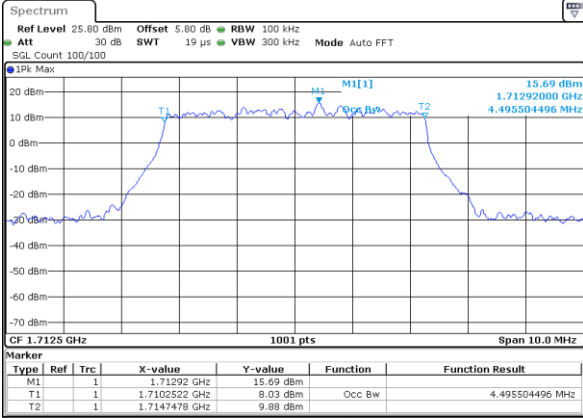

Middle Channel / 3MHz / 16QAM

Date: 7 AUG 2019 01:32:28

Highest Channel / 3MHz / QPSK

Date: 7 AUG 2019 01:33:34

Highest Channel / 3MHz / 16QAM

Date: 7 AUG 2019 01:34:36

LTE Band 66

Lowest Channel / 5MHz / QPSK