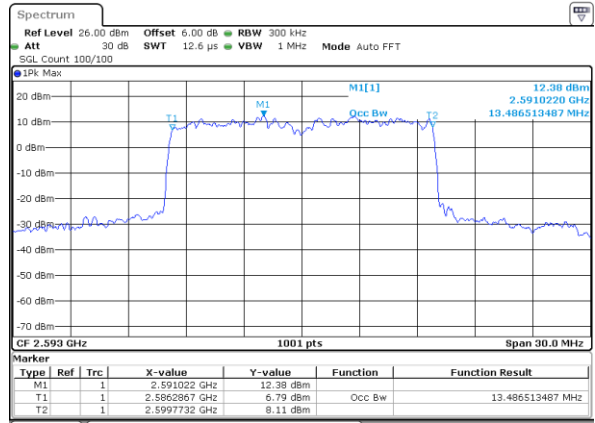

LTE Band 41

Lowest Channel / 15MHz / QPSK

Date: 6 AUG 2019 19:52:47

Lowest Channel / 15MHz / 16QAM

Date: 6 AUG 2019 19:53:07

Middle Channel / 15MHz / QPSK

Date: 6 AUG 2019 19:53:47

Middle Channel / 15MHz / 16QAM

Date: 6 AUG 2019 19:54:07

Highest Channel / 15MHz / QPSK

Date: 6 AUG 2019 19:54:48

Highest Channel / 15MHz / 16QAM

Date: 6 AUG 2019 19:55:08

LTE Band 41

Lowest Channel / 20MHz / QPSK

Date: 6 AUG 2019 19:56:36