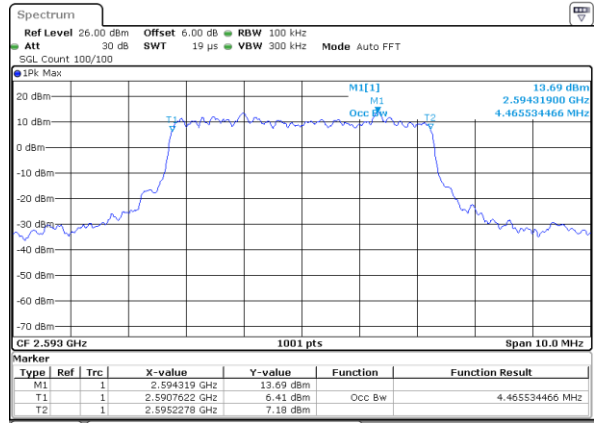

Date: 6 AUG 2019 19:45:02

Lowest Channel / 5MHz / 16QAM

Date: 6 AUG 2019 19:45:23

Middle Channel / 5MHz / QPSK

Date: 6 AUG 2019 19:46:03

Middle Channel / 5MHz / 16QAM

Date: 6 AUG 2019 19:46:23

Highest Channel / 5MHz / QPSK

Date: 6 AUG 2019 19:47:04

Highest Channel / 5MHz / 16QAM

Date: 6 AUG 2019 19:47:24

LTE Band 41

Lowest Channel / 10MHz / QPSK

Date: 6 AUG 2019 19:48:57

Lowest Channel / 10MHz / 16QAM

Date: 6 AUG 2019 19:49:18