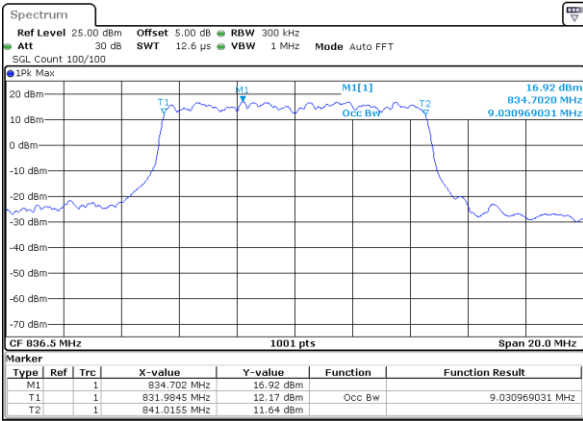

Middle Channel / 10MHz / QPSK

Date: 5 AUG 2019 16:09:28