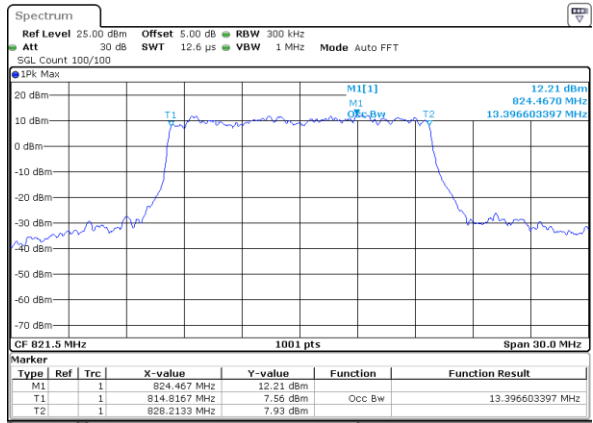

CH26765 / 16QAM

Date: 6 AUG 2019 23:50:41

Highest Channel / 15MHz / 64QAM

Date: 5 AUG 2019 16:39:52

CH26765 / 64QAM

Date: 6 AUG 2019 23:54:49

LTE Band 41

Lowest Channel / 5MHz / QPSK

Date: 6 AUG 2019 19:45:02

Lowest Channel / 5MHz / 16QAM

Date: 6 AUG 2019 19:45:23

Middle Channel / 5MHz / QPSK

Date: 6 AUG 2019 19:46:03

Middle Channel / 5MHz / 16QAM

Date: 6 AUG 2019 19:46:23

Highest Channel / 5MHz / QPSK