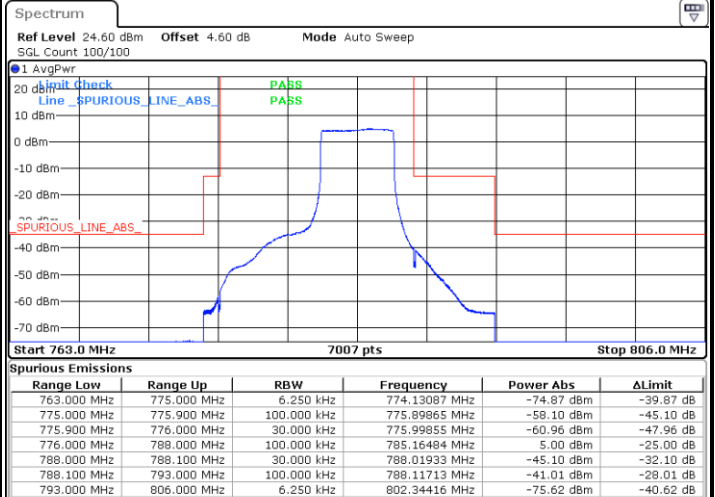

### Lowest Band Edge / 1 RB

Date: 7 AUG 2019 13:41:25

### Highest Band Edge / 1 RB

Date: 7 AUG 2019 13:58:39

### Lowest Band Edge / Full RB

Date: 7 AUG 2019 13:35:52

### Highest Band Edge / Full RB

Date: 7 AUG 2019 13:53:05

LTE Band 13 / 5MHz / 16QAM

Lowest Band Edge / 1 RB

Highest Band Edge / 1 RB

Date: 7.AUG.2019 13:43:57

Date: 7.AUG.2019 14:00:16

Lowest Band Edge / Full RB