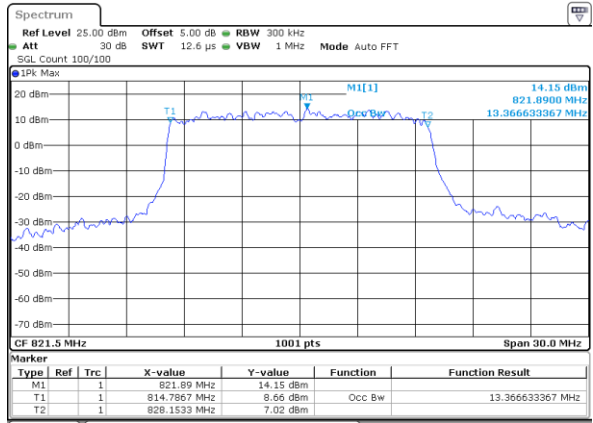

CH26765 / 16QAM

Date: 6 AUG 2019 23:50:41