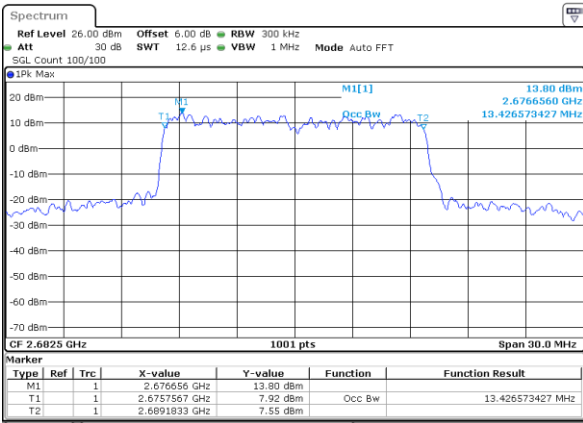

LTE Band 41

Lowest Channel / 15MHz / QPSK

Date: 6 AUG 2019 19:52:47

Lowest Channel / 15MHz / 16QAM

Date: 6 AUG 2019 19:53:07

Middle Channel / 15MHz / QPSK

Date: 6 AUG 2019 19:53:47

Middle Channel / 15MHz / 16QAM

Date: 6 AUG 2019 19:54:07

Highest Channel / 15MHz / QPSK

Date: 6 AUG 2019 19:54:48

Highest Channel / 15MHz / 16QAM

Date: 6 AUG 2019 19:55:08

LTE Band 41

Lowest Channel / 20MHz / QPSK

Date: 6 AUG 2019 19:56:36