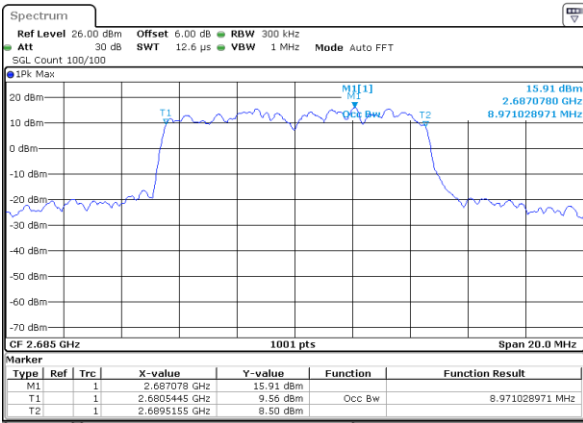

Middle Channel / 10MHz / QPSK

Date: 6 AUG 2019 19:49:58

Middle Channel / 10MHz / 16QAM

Date: 6 AUG 2019 19:50:18

Highest Channel / 10MHz / QPSK

Date: 6 AUG 2019 19:50:58

Highest Channel / 10MHz / 16QAM

Date: 6 AUG 2019 19:51:18