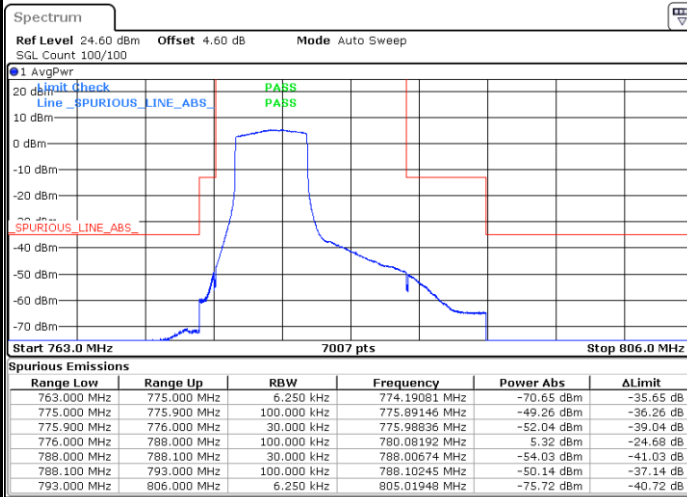

Lowest Band Edge / Full RB

Date: 7 AUG 2019 13:35:52