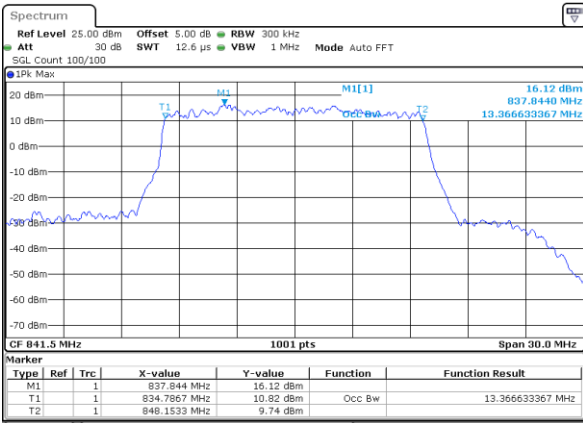

Highest Channel / 10MHz / 16QAM

Date: 5 AUG 2019 16:10:08

LTE Band 26

Lowest Channel / 15MHz / QPSK

Date: 5 AUG 2019 16:37:11

Lowest Channel / 15MHz / 16QAM

Date: 5 AUG 2019 16:37:31

Middle Channel / 15MHz / QPSK

Date: 5 AUG 2019 16:38:51

Middle Channel / 15MHz / 16QAM

Date: 5 AUG 2019 16:38:31

Highest Channel / 15MHz / QPSK

Date: 5 AUG 2019 16:39:11

Highest Channel / 15MHz / 16QAM

Date: 5 AUG 2019 16:39:32

LTE Band 26