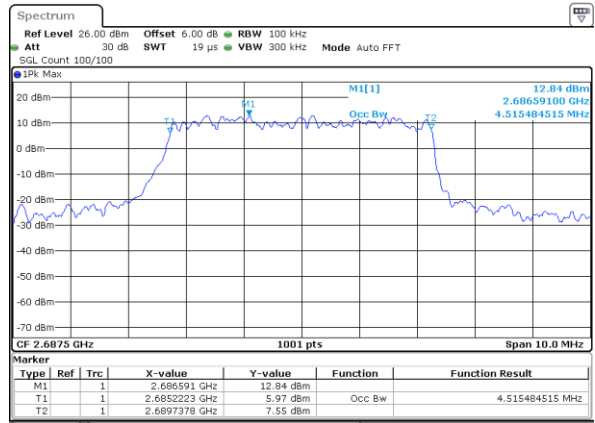

Date: 6 AUG 2019 19:45:02

Lowest Channel / 5MHz / 16QAM

Date: 6 AUG 2019 19:45:23

Middle Channel / 5MHz / QPSK

Date: 6 AUG 2019 19:46:03

Middle Channel / 5MHz / 16QAM

Date: 6 AUG 2019 19:46:23

Highest Channel / 5MHz / QPSK

Date: 6 AUG 2019 19:47:04

Highest Channel / 5MHz / 16QAM

Date: 6 AUG 2019 19:47:24

LTE Band 41

Lowest Channel / 10MHz / QPSK

Date: 6 AUG 2019 19:48:57

Lowest Channel / 10MHz / 16QAM

Date: 6 AUG 2019 19:49:18