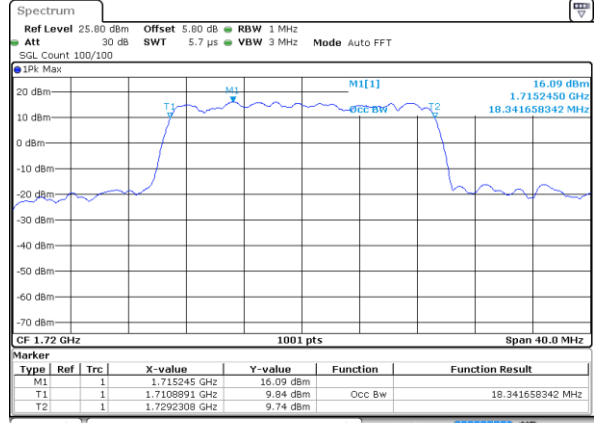

Lowest Channel / 20MHz / 16QAM

Date: 7 AUG 2019 04:23:36