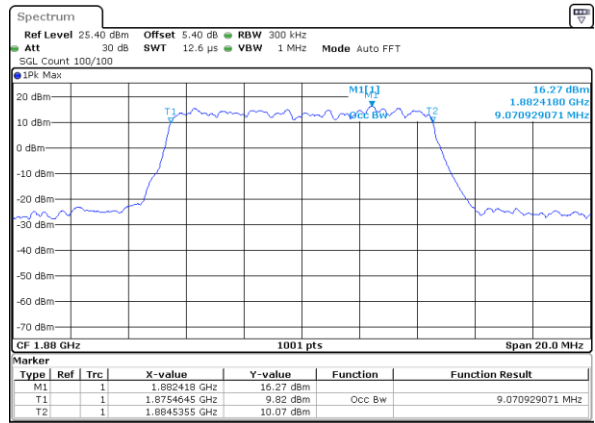

Date: 5 AUG 2019 17:44:42

Middle Channel / 3MHz / 64QAM

Date: 5 AUG 2019 18:19:34

Highest Channel / 1.4MHz / 64QAM

Date: 5 AUG 2019 17:45:32

Highest Channel / 3MHz / 64QAM

Date: 5 AUG 2019 18:22:27

LTE Band 25

Lowest Channel / 5MHz / 64QAM

Date: 5 AUG 2019 18:36:51

Lowest Channel / 10MHz / 64QAM

Date: 5 AUG 2019 18:57:34

Middle Channel / 5MHz / 64QAM

Date: 5 AUG 2019 18:43:44

Middle Channel / 10MHz / 64QAM

Date: 5 AUG 2019 19:02:42

Highest Channel / 5MHz / 64QAM

Date: 5 AUG 2019 18:48:55

Highest Channel / 10MHz / 64QAM

Date: 5 AUG 2019 19:10:16

LTE Band 25

Lowest Channel / 15MHz / 64QAM

Date: 5 AUG 2019 19:19:26

Lowest Channel / 20MHz / 64QAM