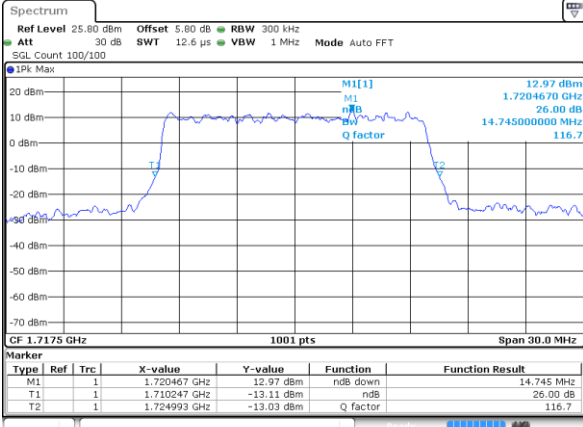

Date: 7 AUG 2019 04:00:27

Highest Channel / 5MHz / 64QAM

Date: 7 AUG 2019 03:36:39

Highest Channel / 10MHz / 64QAM

Date: 7 AUG 2019 04:03:08

LTE Band 66

Lowest Channel / 15MHz / 64QAM

Date: 7 AUG 2019 04:09:45