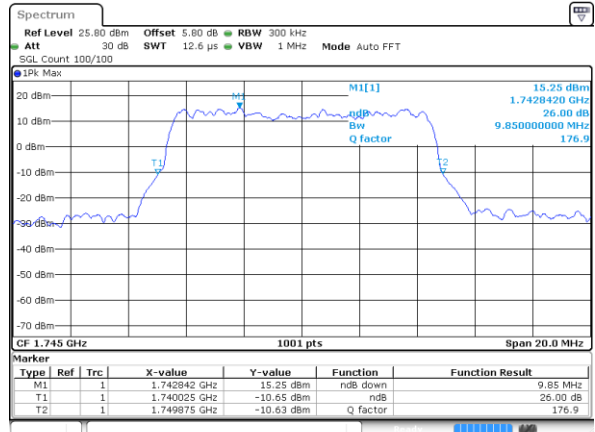

Middle Channel / 10MHz / 16QAM

Date: 7 AUG 2019 04:00:44