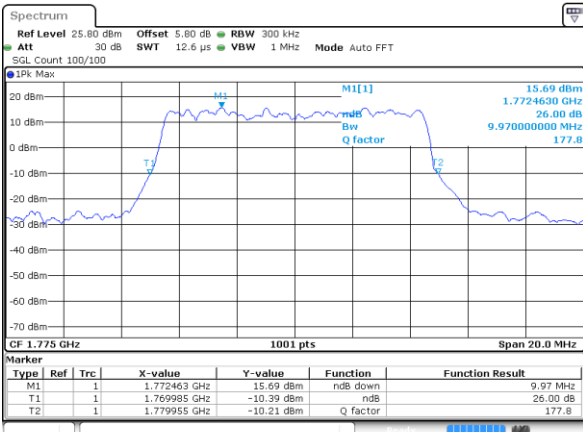

Highest Channel / 10MHz / QPSK

Date: 7 AUG 2019 04:02:07