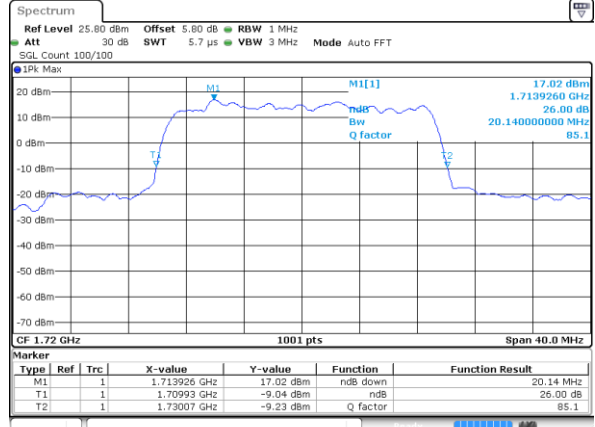

Lowest Channel / 20MHz / 64QAM

Date: 7 AUG 2019 04:26:32