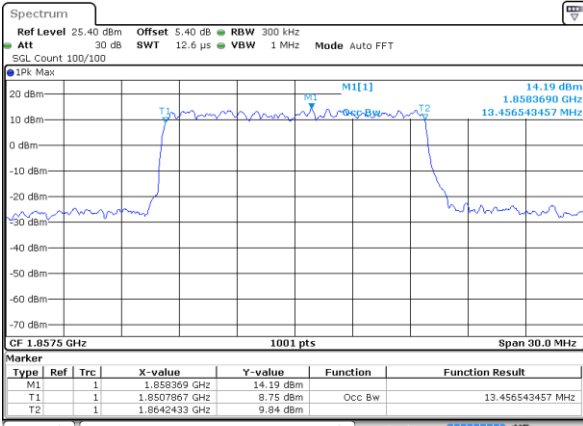

Highest Channel / 5MHz / 64QAM

Date: 5 AUG 2019 18:48:55

Highest Channel / 10MHz / 64QAM

Date: 5 AUG 2019 19:10:16

LTE Band 25

Lowest Channel / 15MHz / 64QAM

Date: 5 AUG 2019 19:19:26

Lowest Channel / 20MHz / 64QAM