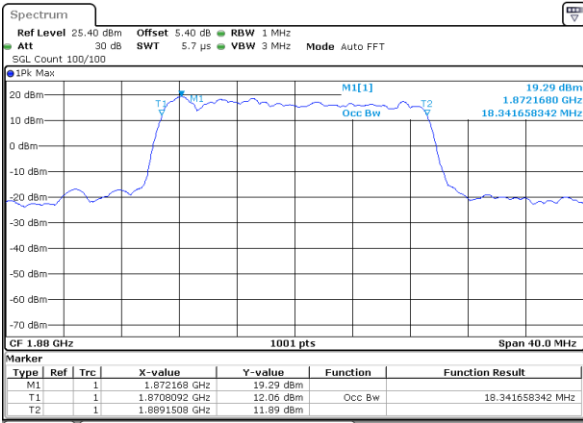

LTE Band 25

Lowest Channel / 15MHz / QPSK

Date: 5 AUG 2019 19:18:13

Lowest Channel / 15MHz / 16QAM

Date: 5 AUG 2019 19:18:49

Middle Channel / 15MHz / QPSK

Date: 5 AUG 2019 19:23:55

Middle Channel / 15MHz / 16QAM

Date: 5 AUG 2019 19:23:34

Highest Channel / 15MHz / QPSK

Date: 5 AUG 2019 19:26:27

Highest Channel / 15MHz / 16QAM

Date: 5 AUG 2019 19:27:36

LTE Band 25

Lowest Channel / 20MHz / QPSK

Date: 5 AUG 2019 19:37:15

Lowest Channel / 20MHz / 16QAM

Date: 5 AUG 2019 19:37:47

Middle Channel / 20MHz / QPSK

Date: 5 AUG 2019 19:41:59

Middle Channel / 20MHz / 16QAM

Date: 5 AUG 2019 19:42:28

Highest Channel / 20MHz / QPSK

Date: 5 AUG 2019 19:45:54