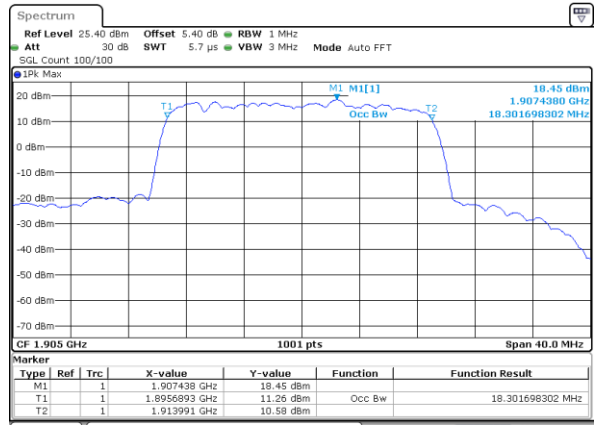

Highest Channel / 5MHz / 64QAM

Date: 5 AUG 2019 18:48:55

Highest Channel / 10MHz / 64QAM

Date: 5 AUG 2019 19:10:16

LTE Band 25

Lowest Channel / 15MHz / 64QAM

Date: 5 AUG 2019 19:19:26

Lowest Channel / 20MHz / 64QAM

Date: 5 AUG 2019 19:38:21

Middle Channel / 15MHz / 64QAM

Date: 5 AUG 2019 19:23:12

Middle Channel / 20MHz / 64QAM

Date: 5 AUG 2019 19:43:10

Highest Channel / 15MHz / 64QAM

Date: 5 AUG 2019 19:28:55

Highest Channel / 20MHz / 64QAM

Date: 5 AUG 2019 19:48:33

LTE Band 26

Lowest Channel / 1.4MHz / QPSK

Date: 5 AUG 2019 15:10:59

Lowest Channel / 1.4MHz / 16QAM

Date: 5 AUG 2019 15:11:26

Middle Channel / 1.4MHz / QPSK

Date: 5 AUG 2019 15:21:58

Middle Channel / 1.4MHz / 16QAM

Date: 5 AUG 2019 15:21:36

Highest Channel / 1.4MHz / QPSK

Date: 5 AUG 2019 15:22:34

Highest Channel / 1.4MHz / 16QAM

Date: 5 AUG 2019 15:22:52

LTE Band 26

Lowest Channel / 3MHz / QPSK