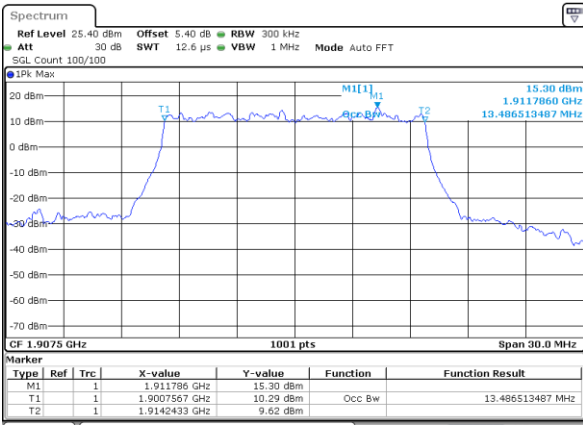

Highest Channel / 5MHz / 64QAM

Date: 5 AUG 2019 18:48:55

Highest Channel / 10MHz / 64QAM

Date: 5 AUG 2019 19:10:16

LTE Band 25

Lowest Channel / 15MHz / 64QAM

Date: 5 AUG 2019 19:19:26

Lowest Channel / 20MHz / 64QAM

Date: 5 AUG 2019 19:38:21

Middle Channel / 15MHz / 64QAM

Date: 5 AUG 2019 19:23:12

Middle Channel / 20MHz / 64QAM

Date: 5 AUG 2019 19:43:10

Highest Channel / 15MHz / 64QAM

Date: 5 AUG 2019 19:28:55

Highest Channel / 20MHz / 64QAM

Date: 5 AUG 2019 19:48:33

LTE Band 26

Lowest Channel / 1.4MHz / QPSK

Date: 5 AUG 2019 15:10:59

Lowest Channel / 1.4MHz / 16QAM

Date: 5 AUG 2019 15:11:26

Middle Channel / 1.4MHz / QPSK

Date: 5 AUG 2019 15:21:58