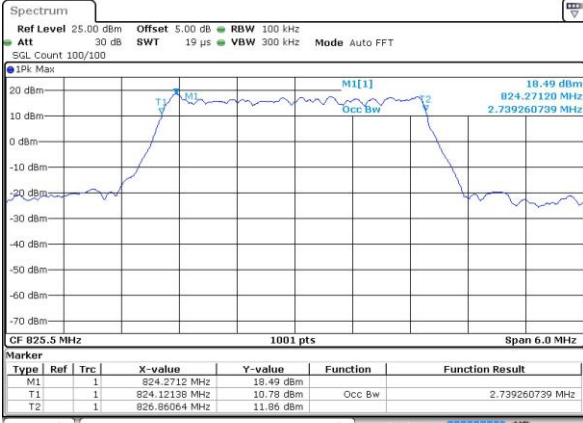

Date: 5 AUG 2019 19:48:33

LTE Band 26

Lowest Channel / 1.4MHz / QPSK

Date: 5 AUG 2019 15:10:59

Lowest Channel / 1.4MHz / 16QAM

Date: 5 AUG 2019 15:11:26

Middle Channel / 1.4MHz / QPSK

Date: 5 AUG 2019 15:21:58

Middle Channel / 1.4MHz / 16QAM

Date: 5 AUG 2019 15:21:36

Highest Channel / 1.4MHz / QPSK

Date: 5 AUG 2019 15:22:34

Highest Channel / 1.4MHz / 16QAM

Date: 5 AUG 2019 15:22:52

LTE Band 26

Lowest Channel / 3MHz / QPSK