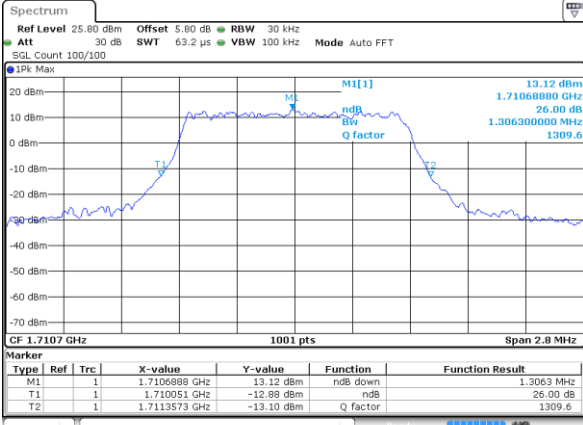

Date: 7 AUG 2019 11:40:58

Highest Channel / 20MHz / 16QAM

Date: 7 AUG 2019 11:41:16

LTE Band 66

Lowest Channel / 1.4MHz / 64QAM

Date: 7 AUG 2019 00:42:24

Lowest Channel / 3MHz / 64QAM

Date: 7 AUG 2019 01:24:54