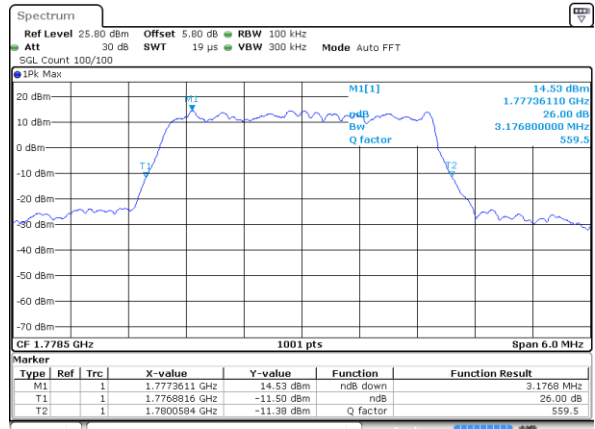

Date: 7 AUG 2019 11:40:58

Highest Channel / 20MHz / 16QAM

Date: 7 AUG 2019 11:41:16

LTE Band 66

Lowest Channel / 1.4MHz / 64QAM

Date: 7 AUG 2019 00:42:24

Lowest Channel / 3MHz / 64QAM

Date: 7 AUG 2019 01:24:54

Middle Channel / 20MHz / 64QAM

Date: 7 AUG 2019 00:53:46

Middle Channel / 3MHz / 64QAM

Date: 7 AUG 2019 01:32:20

Highest Channel / 20MHz / 64QAM

Date: 7 AUG 2019 00:57:54

Highest Channel / 3MHz / 64QAM

Date: 7 AUG 2019 01:35:32

LTE Band 66

Lowest Channel / 5MHz / 64QAM

Date: 7 AUG 2019 03:22:42

Lowest Channel / 10MHz / 64QAM

Date: 7 AUG 2019 03:51:13

Middle Channel / 5MHz / 64QAM

Date: 7 AUG 2019 03:32:56

Middle Channel / 10MHz / 64QAM