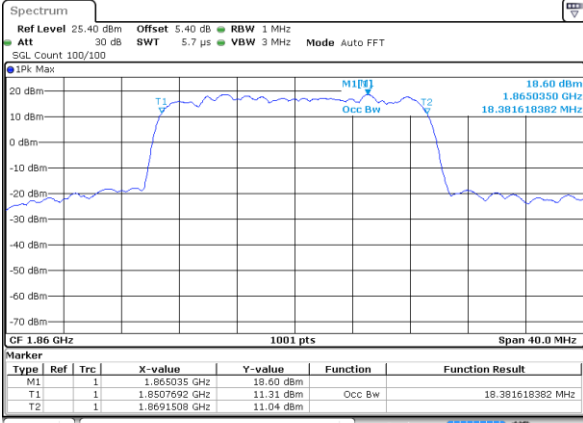

Date: 5 AUG 2019 19:23:34

Highest Channel / 15MHz / QPSK

Date: 5 AUG 2019 19:26:27

Highest Channel / 15MHz / 16QAM

Date: 5 AUG 2019 19:27:36

LTE Band 25

Lowest Channel / 20MHz / QPSK

Date: 5 AUG 2019 19:37:15