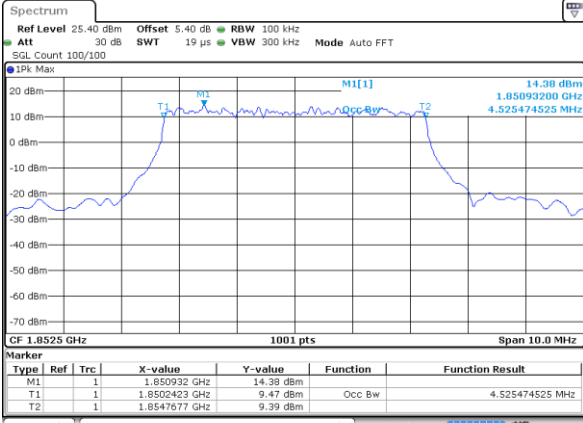

Highest Channel / 20MHz / 16QAM

Date: 5 AUG 2019 19:47:18

LTE Band 25

Lowest Channel / 1.4MHz / 64QAM

Date: 5 AUG 2019 17:25:09

Lowest Channel / 3MHz / 64QAM

Date: 5 AUG 2019 18:13:01

Middle Channel / 1.4MHz / 64QAM

Date: 5 AUG 2019 17:44:42

Middle Channel / 3MHz / 64QAM

Date: 5 AUG 2019 18:19:34

Highest Channel / 1.4MHz / 64QAM

Date: 5 AUG 2019 17:45:32

Highest Channel / 3MHz / 64QAM

Date: 5 AUG 2019 18:22:27

LTE Band 25

Lowest Channel / 5MHz / 64QAM

Date: 5 AUG 2019 18:36:51

Lowest Channel / 10MHz / 64QAM

Date: 5 AUG 2019 18:57:34

Middle Channel / 5MHz / 64QAM

Date: 5 AUG 2019 18:43:44

Middle Channel / 10MHz / 64QAM

Date: 5 AUG 2019 19:02:42