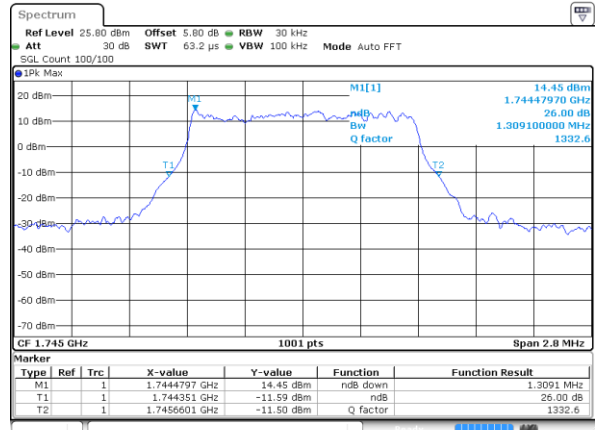

Date: 6 AUG 2019 19:58:27

Highest Channel / 15MHz / QPSK

Date: 6 AUG 2019 19:55:38

Highest Channel / 20MHz / 16QAM

Date: 6 AUG 2019 19:59:28

LTE Band 66

Lowest Channel / 1.4MHz / QPSK

Date: 7 AUG 2019 00:37:05

Lowest Channel / 1.4MHz / 16QAM

Date: 7 AUG 2019 00:38:57

Middle Channel / 1.4MHz / QPSK

Date: 7 AUG 2019 00:54:14

Middle Channel / 1.4MHz / 16QAM

Date: 7 AUG 2019 00:54:00

Highest Channel / 1.4MHz / QPSK

Date: 7 AUG 2019 00:54:59

Highest Channel / 1.4MHz / 16QAM

Date: 7 AUG 2019 00:56:23

LTE Band 66

Lowest Channel / 3MHz / QPSK

Date: 7 AUG 2019 01:22:59

Lowest Channel / 3MHz / 16QAM

Date: 7 AUG 2019 01:24:05

Middle Channel / 3MHz / QPSK