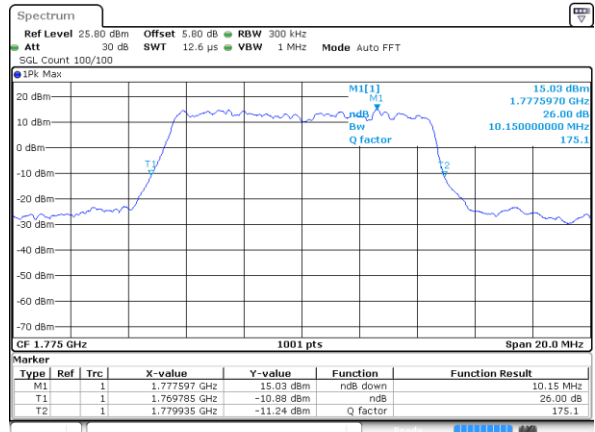

Highest Channel / 5MHz / QPSK

Date: 7 AUG 2019 03:34:32

Highest Channel / 5MHz / 16QAM

Date: 7 AUG 2019 03:35:42

LTE Band 66

Lowest Channel / 10MHz / QPSK

Date: 7 AUG 2019 03:48:56

Lowest Channel / 10MHz / 16QAM

Date: 7 AUG 2019 04:02:36

LTE Band 66

Lowest Channel / 15MHz / QPSK

Date: 7 AUG 2019 04:08:36

Lowest Channel / 15MHz / 16QAM

Date: 7 AUG 2019 04:09:13

Middle Channel / 15MHz / QPSK

Date: 7 AUG 2019 04:13:33