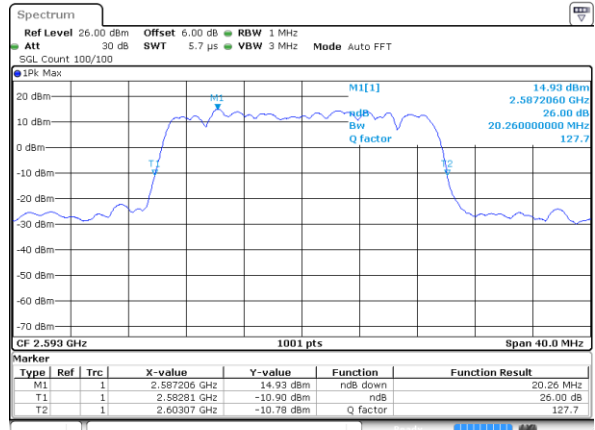

LTE Band 41

Lowest Channel / 15MHz / QPSK

Date: 6 AUG 2019 19:53:37

Lowest Channel / 20MHz / 16QAM

Date: 6 AUG 2019 19:57:27

Middle Channel / 15MHz / QPSK

Date: 6 AUG 2019 19:54:38

Middle Channel / 20MHz / 16QAM

Date: 6 AUG 2019 19:58:27

Highest Channel / 15MHz / QPSK

Date: 6 AUG 2019 19:55:38

Highest Channel / 20MHz / 16QAM

Date: 6 AUG 2019 19:59:28

LTE Band 66

Lowest Channel / 1.4MHz / QPSK

Date: 7 AUG 2019 00:37:05