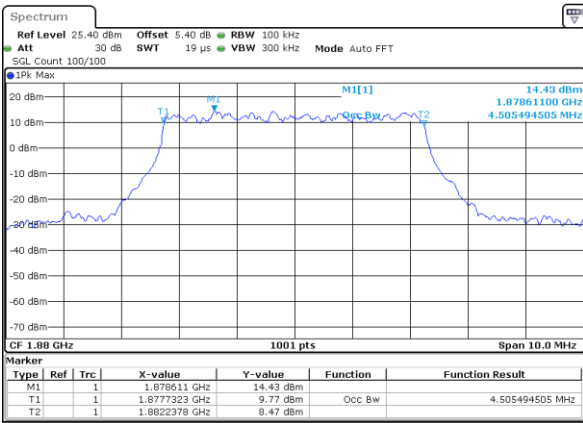

Date: 5 AUG 2019 17:44:42

Middle Channel / 3MHz / 64QAM

Date: 5 AUG 2019 18:19:34

Highest Channel / 1.4MHz / 64QAM

Date: 5 AUG 2019 17:45:32

Highest Channel / 3MHz / 64QAM

Date: 5 AUG 2019 18:22:27

LTE Band 25

Lowest Channel / 5MHz / 64QAM

Date: 5 AUG 2019 18:36:51

Lowest Channel / 10MHz / 64QAM

Date: 5 AUG 2019 18:57:34

Middle Channel / 5MHz / 64QAM

Date: 5 AUG 2019 18:43:44

Middle Channel / 10MHz / 64QAM

Date: 5 AUG 2019 19:02:42

Highest Channel / 5MHz / 64QAM

Date: 5 AUG 2019 18:48:55

Highest Channel / 10MHz / 64QAM

Date: 5 AUG 2019 19:10:16

LTE Band 25

Lowest Channel / 15MHz / 64QAM

Date: 5 AUG 2019 19:19:26

Lowest Channel / 20MHz / 64QAM