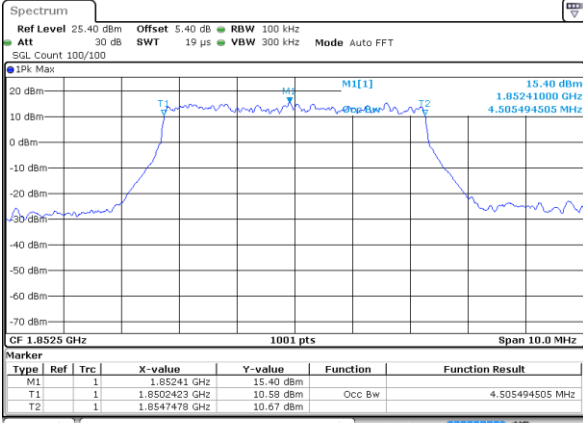

Middle Channel / 3MHz / 16QAM

Date: 5 AUG 2019 18:19:11

Highest Channel / 3MHz / QPSK

Date: 5 AUG 2019 18:20:06

Highest Channel / 3MHz / 16QAM

Date: 5 AUG 2019 18:21:10

LTE Band 25

Lowest Channel / 5MHz / QPSK