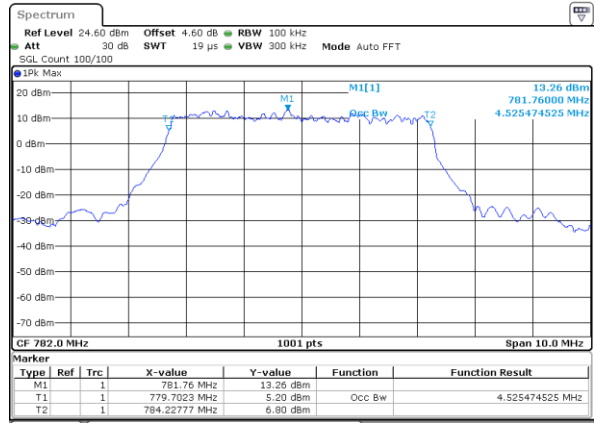

| Mode | LTE Band 66 : 99%OBW(MHz) | | | | | | | | | | | |
|------------|---------------------------|-------|-------|-------|-------|-------|-------|-------|-------|-------|-------|-------|
| BW | 1.4MHz | | 3MHz | | 5MHz | | 10MHz | | 15MHz | | 20MHz | |
| Mod. | QPSK | 16QAM | QPSK | 16QAM | QPSK | 16QAM | QPSK | 16QAM | QPSK | 16QAM | QPSK | 16QAM |
| Lowest CH | 1.09 | 1.10 | 2.77 | 2.73 | 4.50 | 4.50 | 9.03 | 9.01 | 13.49 | 13.43 | 18.34 | 18.34 |
| Middle CH | 1.10 | 1.09 | 2.73 | 2.72 | 4.52 | 4.49 | 9.11 | 9.03 | 13.52 | 13.43 | 18.46 | 18.66 |
| Highest CH | 1.09 | 1.10 | 2.76 | 2.73 | 4.52 | 4.53 | 9.11 | 9.01 | 13.46 | 13.52 | 18.30 | 18.22 |
| Mode | LTE Band 66 : 99%OBW(MHz) | | | | | | | | | | | |
| BW | 1.4MHz | | 3MHz | | 5MHz | | 10MHz | | 15MHz | | 20MHz | |
| Mod. | 64QAM | | 64QAM | | 64QAM | | 64QAM | | 64QAM | | 64QAM | |
| Lowest CH | 1.10 | | 2.72 | | 4.50 | | 9.03 | | 13.49 | | 18.26 | |
| Middle CH | 1.09 | | 2.73 | | 4.48 | | 9.01 | | 13.46 | | 18.34 | |
| Highest CH | 1.09 | | 2.73 | | 4.53 | | 9.07 | | 13.40 | | 18.14 | |

LTE Band 13

Lowest Channel / 5MHz / QPSK

Date: 7 AUG 2019 13:34:03

Lowest Channel / 5MHz / 16QAM

Date: 7 AUG 2019 13:36:01

Middle Channel / 5MHz / QPSK

Date: 7 AUG 2019 13:47:33

Middle Channel / 5MHz / 16QAM

Date: 7 AUG 2019 13:47:53

Highest Channel / 5MHz / QPSK

Date: 7 AUG 2019 13:51:17

Highest Channel / 5MHz / 16QAM

Date: 7 AUG 2019 13:53:15

LTE Band 13

Middle Channel / 10MHz / QPSK

Date: 7 AUG 2019 14:08:37