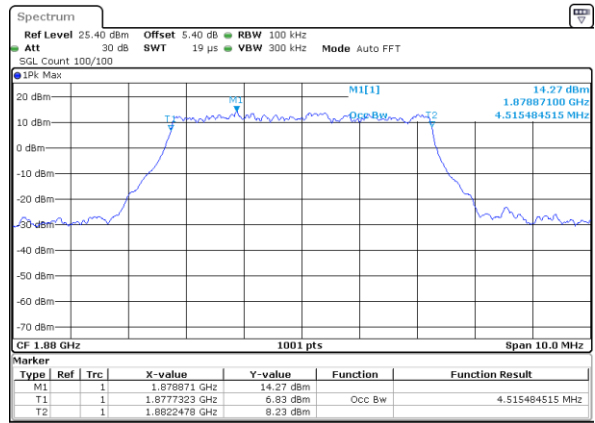

Middle Channel / 3MHz / 16QAM

Date: 5 AUG 2019 18:19:11

Highest Channel / 3MHz / QPSK

Date: 5 AUG 2019 18:20:06

Highest Channel / 3MHz / 16QAM

Date: 5 AUG 2019 18:21:10

LTE Band 25

Lowest Channel / 5MHz / QPSK

Date: 5 AUG 2019 18:34:32

Lowest Channel / 5MHz / 16QAM

Date: 5 AUG 2019 18:35:22

Middle Channel / 5MHz / QPSK

Date: 5 AUG 2019 18:42:55

Middle Channel / 5MHz / 16QAM

Date: 5 AUG 2019 18:43:22

Highest Channel / 5MHz / QPSK

Date: 5 AUG 2019 18:47:01

Highest Channel / 5MHz / 16QAM

Date: 5 AUG 2019 18:47:59

LTE Band 25

Lowest Channel / 10MHz / QPSK

Date: 5 AUG 2019 18:56:21

Lowest Channel / 10MHz / 16QAM

Date: 5 AUG 2019 18:56:59