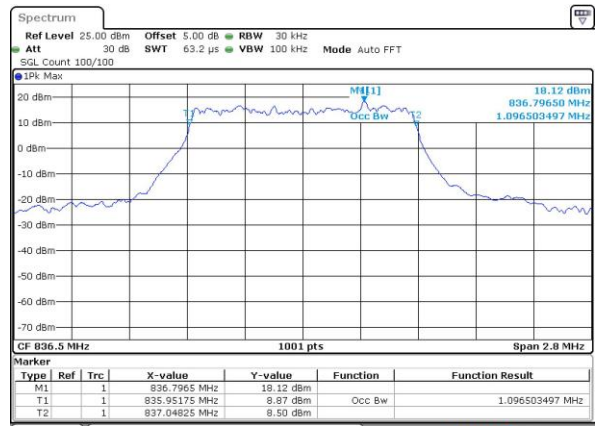

Date: 5 AUG 2019 19:48:33

LTE Band 26

Lowest Channel / 1.4MHz / QPSK

Date: 5 AUG 2019 15:10:59

Lowest Channel / 1.4MHz / 16QAM

Date: 5 AUG 2019 15:11:26

Middle Channel / 1.4MHz / QPSK

Date: 5 AUG 2019 15:21:58

Middle Channel / 1.4MHz / 16QAM

Date: 5 AUG 2019 15:21:36

Highest Channel / 1.4MHz / QPSK

Date: 5 AUG 2019 15:22:34

Highest Channel / 1.4MHz / 16QAM

Date: 5 AUG 2019 15:22:52

LTE Band 26

Lowest Channel / 3MHz / QPSK