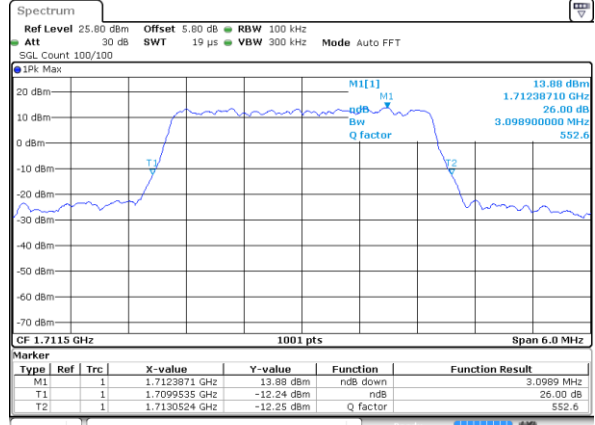

Date: 7 AUG 2019 11:40:58

Highest Channel / 20MHz / 16QAM

Date: 7 AUG 2019 11:41:16

LTE Band 66

Lowest Channel / 1.4MHz / 64QAM

Date: 7 AUG 2019 00:42:24

Lowest Channel / 3MHz / 64QAM

Date: 7 AUG 2019 01:24:54