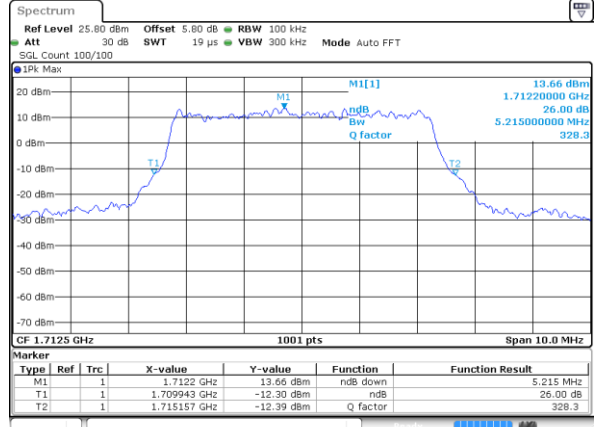

Lowest Channel / 5MHz / 16QAM

Date: 7 AUG 2019 03:21:40