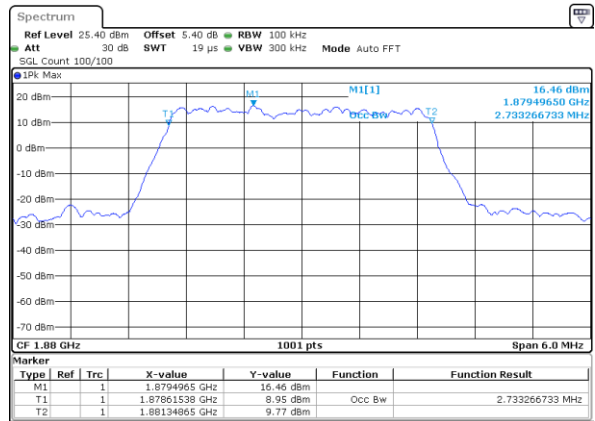

Date: 5 AUG 2019 17:47:25

LTE Band 25

Lowest Channel / 3MHz / QPSK

Date: 5 AUG 2019 18:10:41

Lowest Channel / 3MHz / 16QAM

Date: 5 AUG 2019 18:12:01

Middle Channel / 3MHz / QPSK

Date: 5 AUG 2019 18:18:49

Middle Channel / 3MHz / 16QAM

Date: 5 AUG 2019 18:19:11

Highest Channel / 3MHz / QPSK

Date: 5 AUG 2019 18:20:06

Highest Channel / 3MHz / 16QAM

Date: 5 AUG 2019 18:21:10

LTE Band 25

Lowest Channel / 5MHz / QPSK