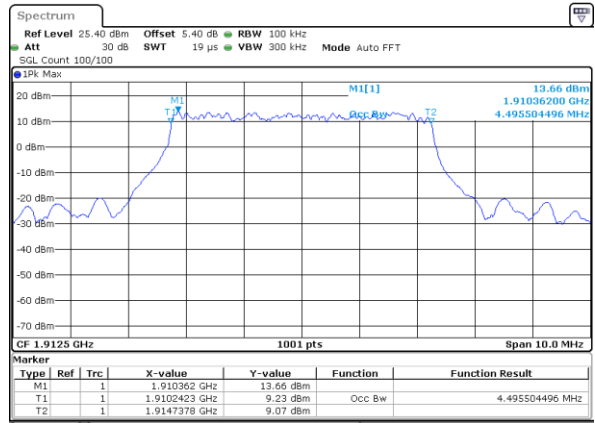

Middle Channel / 3MHz / 16QAM

Date: 5 AUG 2019 18:19:11

Highest Channel / 3MHz / QPSK

Date: 5 AUG 2019 18:20:06

Highest Channel / 3MHz / 16QAM

Date: 5 AUG 2019 18:21:10

LTE Band 25

Lowest Channel / 5MHz / QPSK

Date: 5 AUG 2019 18:34:32

Lowest Channel / 5MHz / 16QAM

Date: 5 AUG 2019 18:35:22

Middle Channel / 5MHz / QPSK

Date: 5 AUG 2019 18:42:55

Middle Channel / 5MHz / 16QAM

Date: 5 AUG 2019 18:43:22

Highest Channel / 5MHz / QPSK

Date: 5 AUG 2019 18:47:01

Highest Channel / 5MHz / 16QAM

Date: 5 AUG 2019 18:47:59

LTE Band 25

Lowest Channel / 10MHz / QPSK

Date: 5 AUG 2019 18:56:21

Lowest Channel / 10MHz / 16QAM

Date: 5 AUG 2019 18:56:59