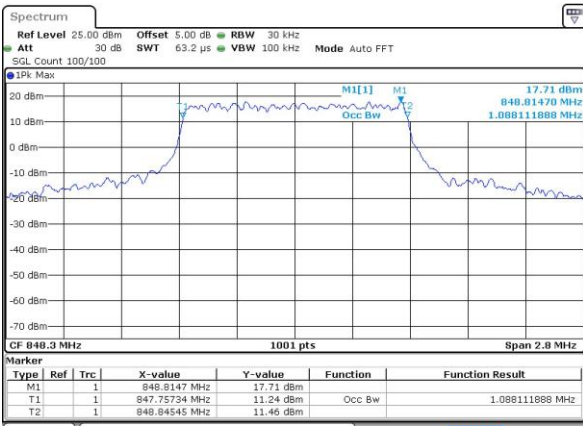

Date: 5 AUG 2019 19:48:33

LTE Band 26

Lowest Channel / 1.4MHz / QPSK

Date: 5 AUG 2019 15:10:59

Lowest Channel / 1.4MHz / 16QAM

Date: 5 AUG 2019 15:11:26

Middle Channel / 1.4MHz / QPSK

Date: 5 AUG 2019 15:21:58

Middle Channel / 1.4MHz / 16QAM

Date: 5 AUG 2019 15:21:36

Highest Channel / 1.4MHz / QPSK

Date: 5 AUG 2019 15:22:34

Highest Channel / 1.4MHz / 16QAM

Date: 5 AUG 2019 15:22:52

LTE Band 26

Lowest Channel / 3MHz / QPSK