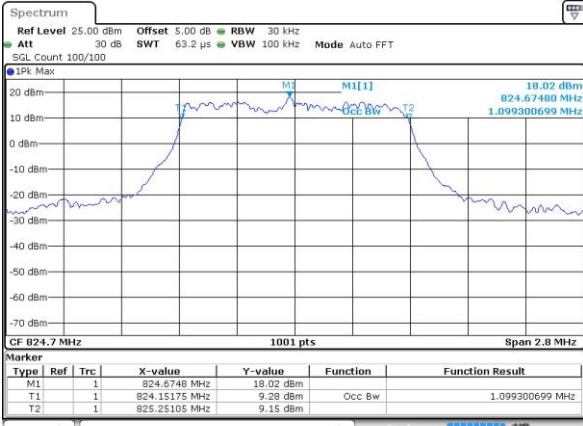

Highest Channel / 5MHz / 64QAM

Date: 5 AUG 2019 18:48:55

Highest Channel / 10MHz / 64QAM

Date: 5 AUG 2019 19:10:16

LTE Band 25

Lowest Channel / 15MHz / 64QAM

Date: 5 AUG 2019 19:19:26

Lowest Channel / 20MHz / 64QAM

Date: 5 AUG 2019 19:38:21

Middle Channel / 15MHz / 64QAM

Date: 5 AUG 2019 19:23:12

Middle Channel / 20MHz / 64QAM

Date: 5 AUG 2019 19:43:10

Highest Channel / 15MHz / 64QAM

Date: 5 AUG 2019 19:28:55

Highest Channel / 20MHz / 64QAM

Date: 5 AUG 2019 19:48:33

LTE Band 26

Lowest Channel / 1.4MHz / QPSK

Date: 5 AUG 2019 15:10:59

Lowest Channel / 1.4MHz / 16QAM

Date: 5 AUG 2019 15:11:26

Middle Channel / 1.4MHz / QPSK

Date: 5 AUG 2019 15:21:58