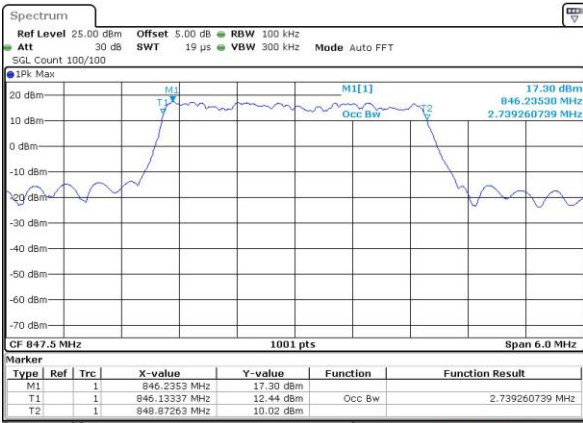

Middle Channel / 1.4MHz / 16QAM

Date: 5 AUG 2019 15:21:36

Highest Channel / 1.4MHz / QPSK

Date: 5 AUG 2019 15:22:34

Highest Channel / 1.4MHz / 16QAM

Date: 5 AUG 2019 15:22:52

LTE Band 26

Lowest Channel / 3MHz / QPSK

Date: 5 AUG 2019 15:27:08

Lowest Channel / 3MHz / 16QAM

Date: 5 AUG 2019 15:27:23

Middle Channel / 3MHz / QPSK

Date: 5 AUG 2019 15:32:42

Middle Channel / 3MHz / 16QAM

Date: 5 AUG 2019 15:32:19

Highest Channel / 3MHz / QPSK