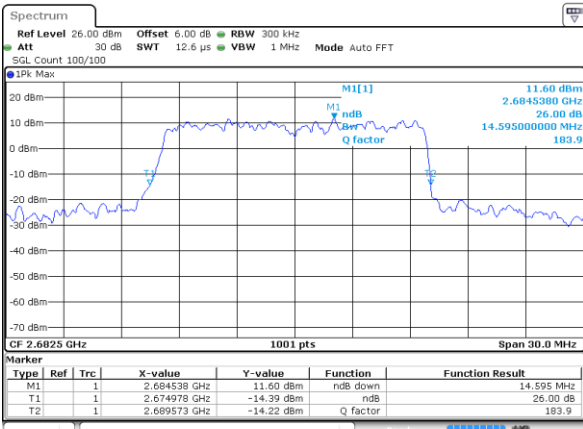

LTE Band 41

Lowest Channel / 15MHz / QPSK

Date: 6 AUG 2019 19:53:37

Lowest Channel / 20MHz / 16QAM

Date: 6 AUG 2019 19:57:27

Middle Channel / 15MHz / QPSK

Date: 6 AUG 2019 19:54:38

Middle Channel / 20MHz / 16QAM

Date: 6 AUG 2019 19:58:27

Highest Channel / 15MHz / QPSK

Date: 6 AUG 2019 19:55:38

Highest Channel / 20MHz / 16QAM

Date: 6 AUG 2019 19:59:28

LTE Band 66

Lowest Channel / 1.4MHz / QPSK

Date: 7 AUG 2019 00:37:05