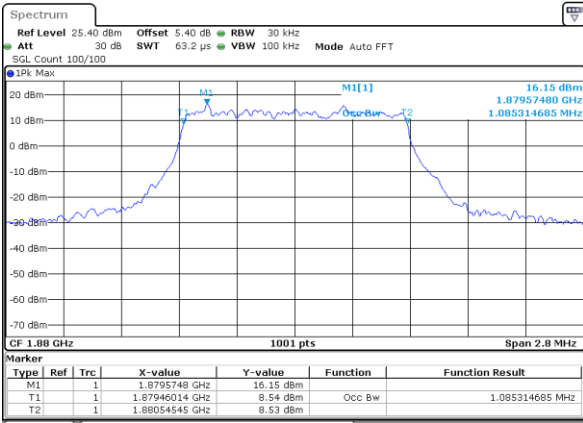

Highest Channel / 20MHz / 16QAM

Date: 5 AUG 2019 19:47:18

LTE Band 25

Lowest Channel / 1.4MHz / 64QAM

Date: 5 AUG 2019 17:25:09

Lowest Channel / 3MHz / 64QAM

Date: 5 AUG 2019 18:13:01

Middle Channel / 1.4MHz / 64QAM

Date: 5 AUG 2019 17:44:42

Middle Channel / 3MHz / 64QAM

Date: 5 AUG 2019 18:19:34

Highest Channel / 1.4MHz / 64QAM

Date: 5 AUG 2019 17:45:32

Highest Channel / 3MHz / 64QAM

Date: 5 AUG 2019 18:22:27

LTE Band 25