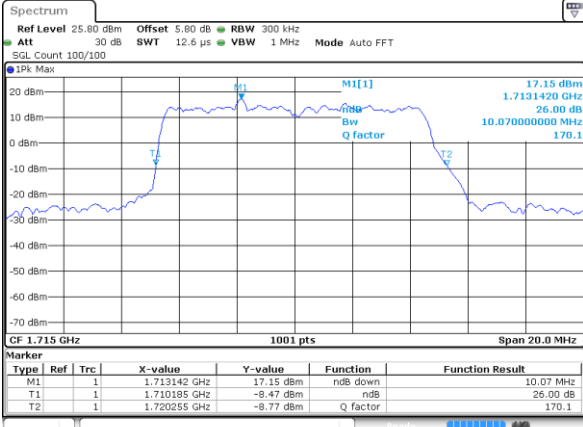

Highest Channel / 5MHz / QPSK

Date: 7 AUG 2019 03:34:32

Highest Channel / 5MHz / 16QAM

Date: 7 AUG 2019 03:35:42

LTE Band 66

Lowest Channel / 10MHz / QPSK

Date: 7 AUG 2019 03:48:56

Lowest Channel / 10MHz / 16QAM