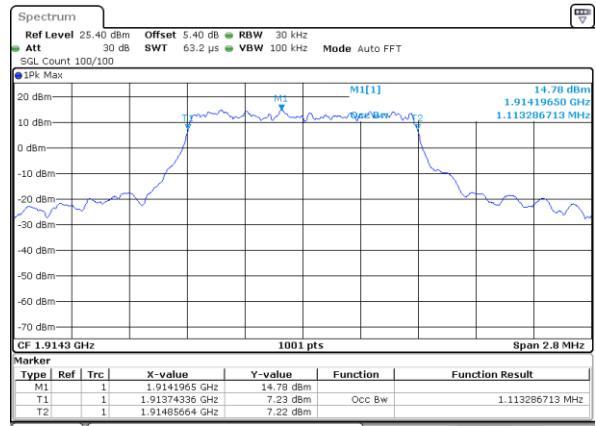

Middle Channel / 10MHz / 16QAM

Date: 7 AUG 2019 14:10:35

Middle Channel / 10MHz / 64QAM

Date: 7 AUG 2019 14:12:33

LTE Band 25

Lowest Channel / 1.4MHz / QPSK

Date: 5 AUG 2019 17:23:35

Lowest Channel / 1.4MHz / 16QAM

Date: 5 AUG 2019 17:24:44

Middle Channel / 1.4MHz / QPSK

Date: 5 AUG 2019 17:43:54

Middle Channel / 1.4MHz / 16QAM

Date: 5 AUG 2019 17:44:21

Highest Channel / 1.4MHz / QPSK

Date: 5 AUG 2019 17:48:58

Highest Channel / 1.4MHz / 16QAM

Date: 5 AUG 2019 17:47:25

LTE Band 25

Lowest Channel / 3MHz / QPSK

Date: 5 AUG 2019 18:10:41

Lowest Channel / 3MHz / 16QAM

Date: 5 AUG 2019 18:12:01

Middle Channel / 3MHz / QPSK

Date: 5 AUG 2019 18:18:49