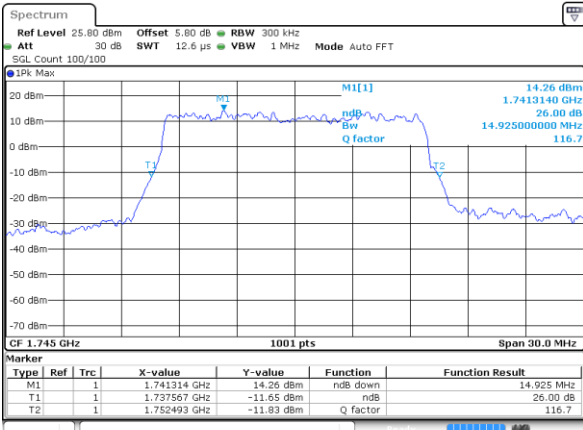

Date: 7 AUG 2019 04:02:36

LTE Band 66

Lowest Channel / 15MHz / QPSK

Date: 7 AUG 2019 04:08:36

Lowest Channel / 15MHz / 16QAM

Date: 7 AUG 2019 04:09:13

Middle Channel / 15MHz / QPSK

Date: 7 AUG 2019 04:13:33

Middle Channel / 15MHz / 16QAM

Date: 7 AUG 2019 04:13:59

Highest Channel / 15MHz / QPSK

Date: 7 AUG 2019 04:20:31

Highest Channel / 15MHz / 16QAM

Date: 7 AUG 2019 04:20:59

LTE Band 66

Lowest Channel / 20MHz / QPSK