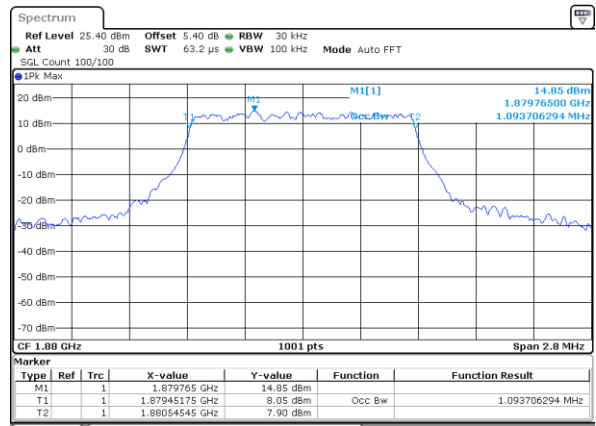

Middle Channel / 1.4MHz / 16QAM

Date: 5 AUG 2019 17:44:21