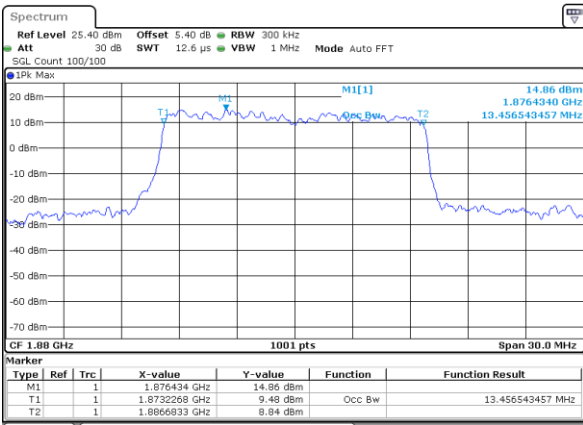

Middle Channel / 15MHz / 64QAM

Date: 5 AUG 2019 19:23:12