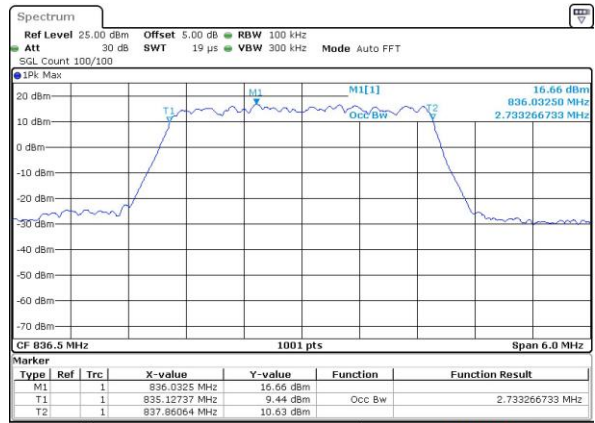

Middle Channel / 1.4MHz / 16QAM

Date: 5 AUG 2019 15:21:36

Highest Channel / 1.4MHz / QPSK

Date: 5 AUG 2019 15:22:34

Highest Channel / 1.4MHz / 16QAM

Date: 5 AUG 2019 15:22:52

LTE Band 26

Lowest Channel / 3MHz / QPSK

Date: 5 AUG 2019 15:27:08

Lowest Channel / 3MHz / 16QAM

Date: 5 AUG 2019 15:27:23

Middle Channel / 3MHz / QPSK

Date: 5 AUG 2019 15:32:42

Middle Channel / 3MHz / 16QAM

Date: 5 AUG 2019 15:32:19

Highest Channel / 3MHz / QPSK