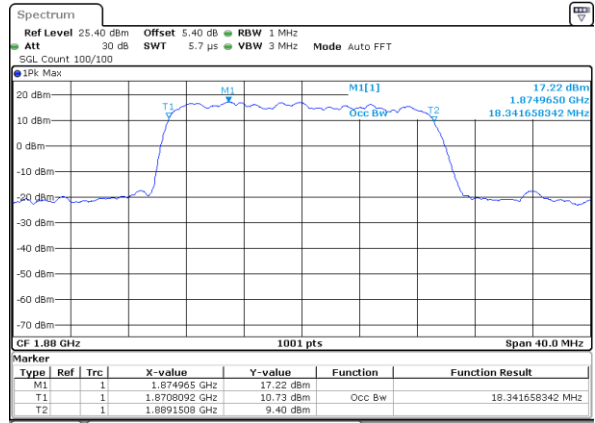

Date: 5 AUG 2019 19:23:34

Highest Channel / 15MHz / QPSK

Date: 5 AUG 2019 19:26:27

Highest Channel / 15MHz / 16QAM

Date: 5 AUG 2019 19:27:36

LTE Band 25

Lowest Channel / 20MHz / QPSK

Date: 5 AUG 2019 19:37:15

Lowest Channel / 20MHz / 16QAM

Date: 5 AUG 2019 19:37:47

Middle Channel / 20MHz / QPSK

Date: 5 AUG 2019 19:41:59

Middle Channel / 20MHz / 16QAM

Date: 5 AUG 2019 19:42:28

Highest Channel / 20MHz / QPSK

Date: 5 AUG 2019 19:45:54

Highest Channel / 20MHz / 16QAM

Date: 5 AUG 2019 19:47:18

LTE Band 25

Lowest Channel / 1.4MHz / 64QAM

Date: 5 AUG 2019 17:25:09

Lowest Channel / 3MHz / 64QAM

Date: 5 AUG 2019 18:13:01

Middle Channel / 1.4MHz / 64QAM