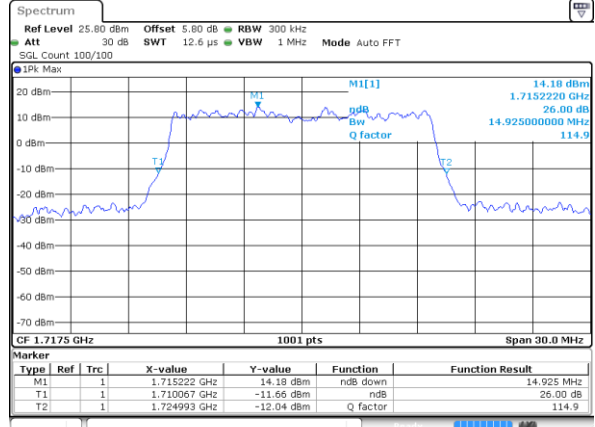

Date: 7 AUG 2019 04:02:36

LTE Band 66

Lowest Channel / 15MHz / QPSK

Date: 7 AUG 2019 04:08:36

Lowest Channel / 15MHz / 16QAM

Date: 7 AUG 2019 04:09:13

Middle Channel / 15MHz / QPSK

Date: 7 AUG 2019 04:13:33

Middle Channel / 15MHz / 16QAM

Date: 7 AUG 2019 04:13:59

Highest Channel / 15MHz / QPSK

Date: 7 AUG 2019 04:20:31

Highest Channel / 15MHz / 16QAM

Date: 7 AUG 2019 04:20:59

LTE Band 66

Lowest Channel / 20MHz / QPSK