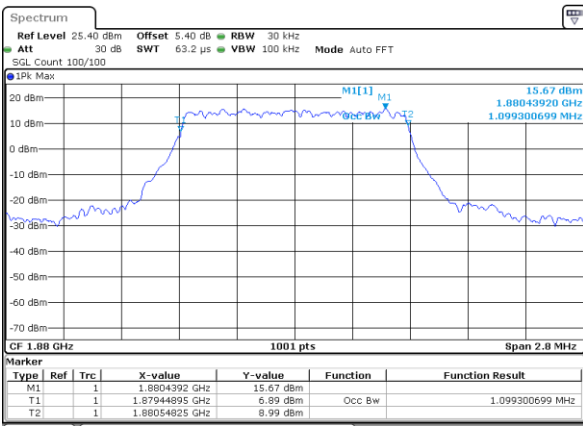

Middle Channel / 1.4MHz / QPSK

Date: 5 AUG 2019 17:43:54