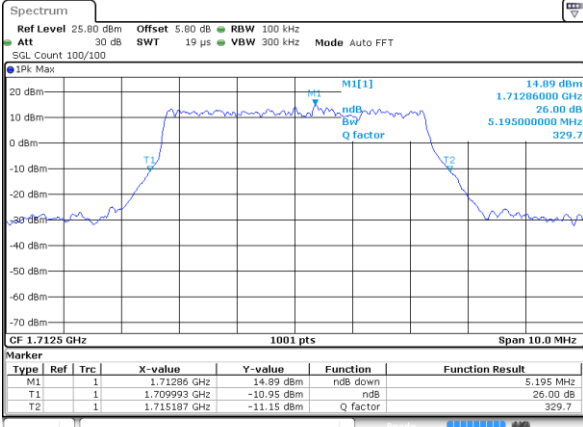

LTE Band 66

Lowest Channel / 5MHz / QPSK

Date: 7 AUG 2019 03:21:03