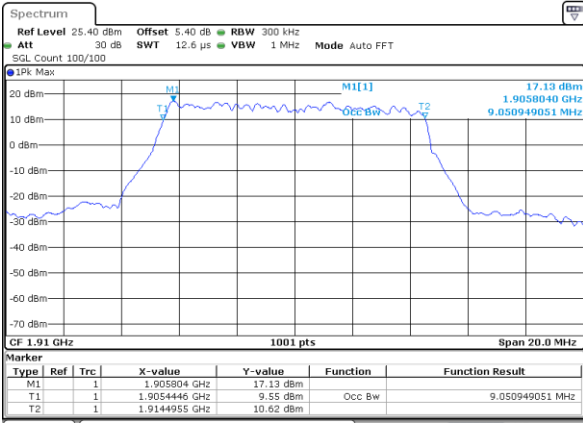

Date: 5 AUG 2019 18:47:01

Highest Channel / 5MHz / 16QAM

Date: 5 AUG 2019 18:47:59

LTE Band 25

Lowest Channel / 10MHz / QPSK

Date: 5 AUG 2019 18:56:21

Lowest Channel / 10MHz / 16QAM

Date: 5 AUG 2019 18:56:59

Middle Channel / 10MHz / QPSK

Date: 5 AUG 2019 19:01:52

Middle Channel / 10MHz / 16QAM

Date: 5 AUG 2019 19:02:16

Highest Channel / 10MHz / QPSK

Date: 5 AUG 2019 19:08:02

Highest Channel / 10MHz / 16QAM

Date: 5 AUG 2019 19:09:09