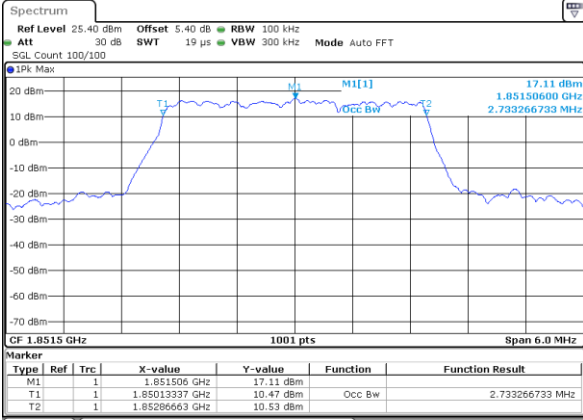

LTE Band 25

Lowest Channel / 3MHz / QPSK

Date: 5 AUG 2019 18:10:41