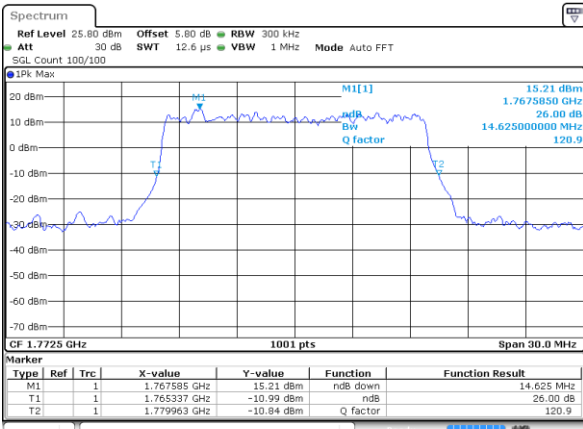

Date: 7 AUG 2019 04:02:36

LTE Band 66

Lowest Channel / 15MHz / QPSK

Date: 7 AUG 2019 04:08:36

Lowest Channel / 15MHz / 16QAM

Date: 7 AUG 2019 04:09:13

Middle Channel / 15MHz / QPSK

Date: 7 AUG 2019 04:13:33

Middle Channel / 15MHz / 16QAM

Date: 7 AUG 2019 04:13:59

Highest Channel / 15MHz / QPSK

Date: 7 AUG 2019 04:20:31

Highest Channel / 15MHz / 16QAM

Date: 7 AUG 2019 04:20:59

LTE Band 66

Lowest Channel / 20MHz / QPSK