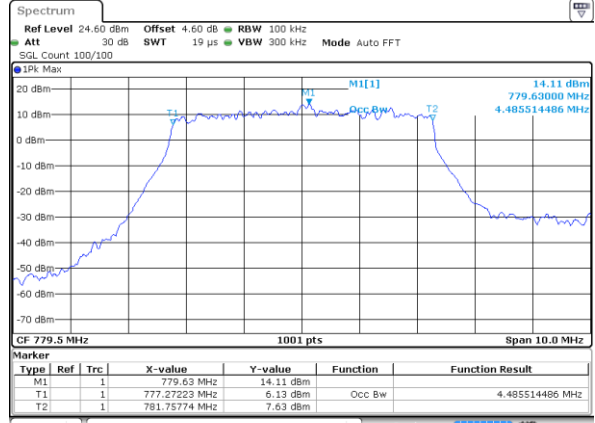

| Mode | LTE Band 41 : 99%OBW(MHz) | | | | | | | | | | | |
|------------|---------------------------|-------|-------|-------|-------|-------|-------|-------|-------|-------|-------|-------|
| BW | 5MHz | | 10MHz | | 15MHz | | 20MHz | | 5MHz | 10MHz | 15MHz | 20MHz |
| Mod. | QPSK | 16QAM | QPSK | 16QAM | QPSK | 16QAM | QPSK | 16QAM | 64QAM | 64QAM | 64QAM | 64QAM |
| Lowest CH | 4.49 | 4.50 | 9.03 | 9.05 | 13.64 | 13.49 | 18.30 | 18.46 | 4.51 | 8.97 | 13.40 | 18.34 |
| Middle CH | 4.56 | 4.47 | 9.01 | 9.01 | 13.46 | 13.49 | 18.34 | 18.34 | 4.54 | 9.01 | 13.49 | 18.18 |
| Highest CH | 4.49 | 4.52 | 8.97 | 9.01 | 13.43 | 13.52 | 18.22 | 18.50 | 4.52 | 8.97 | 13.43 | 18.46 |

| Mode | LTE Band 66 : 99%OBW(MHz) | | | | | | | | | | | |
|------------|---------------------------|-------|-------|-------|-------|-------|-------|-------|-------|-------|-------|-------|
| BW | 1.4MHz | | 3MHz | | 5MHz | | 10MHz | | 15MHz | | 20MHz | |
| Mod. | QPSK | 16QAM | QPSK | 16QAM | QPSK | 16QAM | QPSK | 16QAM | QPSK | 16QAM | QPSK | 16QAM |
| Lowest CH | 1.09 | 1.10 | 2.77 | 2.73 | 4.50 | 4.50 | 9.03 | 9.01 | 13.49 | 13.43 | 18.34 | 18.34 |
| Middle CH | 1.10 | 1.09 | 2.73 | 2.72 | 4.52 | 4.49 | 9.11 | 9.03 | 13.52 | 13.43 | 18.46 | 18.66 |
| Highest CH | 1.09 | 1.10 | 2.76 | 2.73 | 4.52 | 4.53 | 9.11 | 9.01 | 13.46 | 13.52 | 18.30 | 18.22 |
| Mode | LTE Band 66 : 99%OBW(MHz) | | | | | | | | | | | |
| BW | 1.4MHz | | 3MHz | | 5MHz | | 10MHz | | 15MHz | | 20MHz | |
| Mod. | 64QAM | | 64QAM | | 64QAM | | 64QAM | | 64QAM | | 64QAM | |
| Lowest CH | 1.10 | | 2.72 | | 4.50 | | 9.03 | | 13.49 | | 18.26 | |
| Middle CH | 1.09 | | 2.73 | | 4.48 | | 9.01 | | 13.46 | | 18.34 | |
| Highest CH | 1.09 | | 2.73 | | 4.53 | | 9.07 | | 13.40 | | 18.14 | |

LTE Band 13

Lowest Channel / 5MHz / QPSK

Date: 7 AUG 2019 13:34:03

Lowest Channel / 5MHz / 16QAM

Date: 7 AUG 2019 13:36:01

Middle Channel / 5MHz / QPSK

Date: 7 AUG 2019 13:47:33

Middle Channel / 5MHz / 16QAM