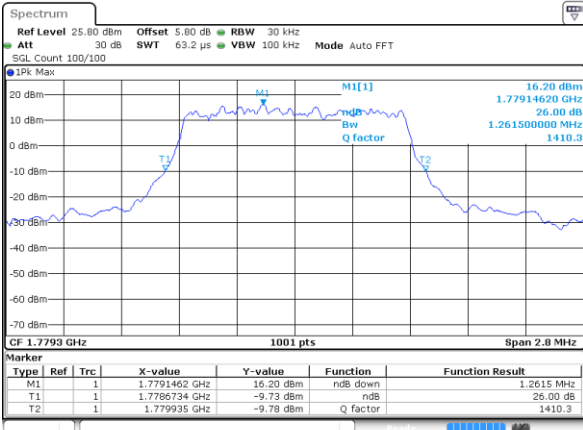

Highest Channel / 1.4MHz / QPSK

Date: 7 AUG 2019 00:54:59