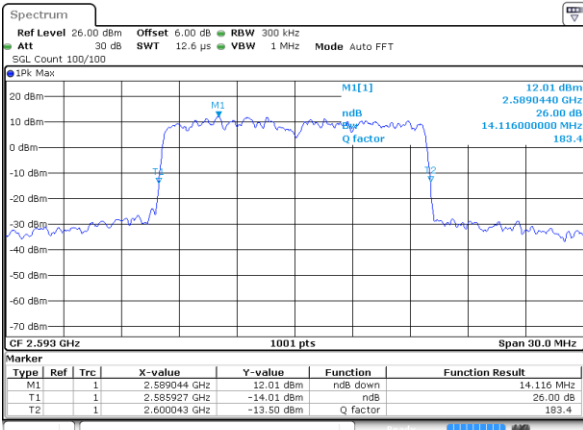

Middle Channel / 15MHz / QPSK

Date: 6 AUG 2019 19:54:38