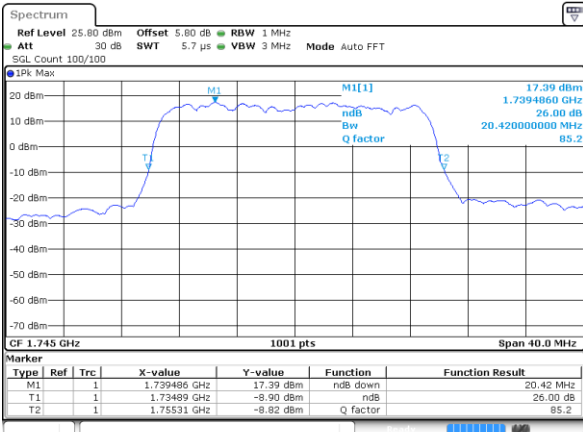

Middle Channel / 20MHz / QPSK

Date: 7 AUG 2019 04:34:53