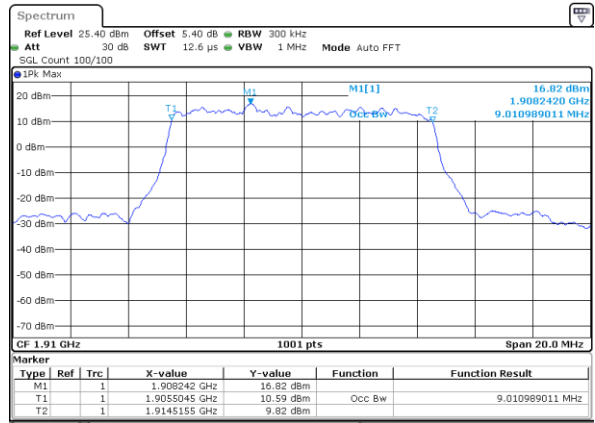

Date: 5 AUG 2019 17:44:42

Middle Channel / 3MHz / 64QAM

Date: 5 AUG 2019 18:19:34

Highest Channel / 1.4MHz / 64QAM

Date: 5 AUG 2019 17:45:32

Highest Channel / 3MHz / 64QAM

Date: 5 AUG 2019 18:22:27

LTE Band 25

Lowest Channel / 5MHz / 64QAM

Date: 5 AUG 2019 18:36:51

Lowest Channel / 10MHz / 64QAM

Date: 5 AUG 2019 18:57:34

Middle Channel / 5MHz / 64QAM

Date: 5 AUG 2019 18:43:44

Middle Channel / 10MHz / 64QAM

Date: 5 AUG 2019 19:02:42

Highest Channel / 5MHz / 64QAM

Date: 5 AUG 2019 18:48:55

Highest Channel / 10MHz / 64QAM

Date: 5 AUG 2019 19:10:16

LTE Band 25

Lowest Channel / 15MHz / 64QAM

Date: 5 AUG 2019 19:19:26

Lowest Channel / 20MHz / 64QAM