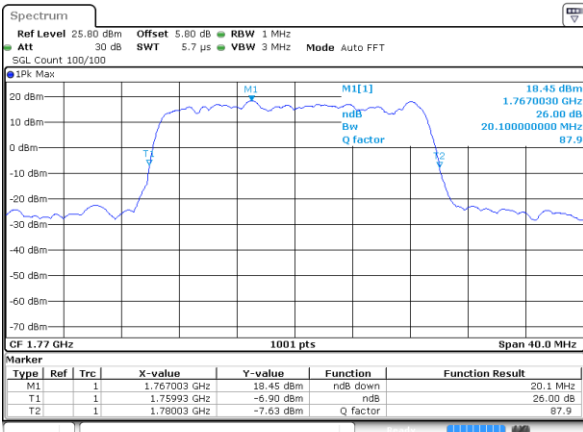

Date: 7 AUG 2019 11:40:58

Highest Channel / 20MHz / 16QAM

Date: 7 AUG 2019 11:41:16

LTE Band 66

Lowest Channel / 1.4MHz / 64QAM

Date: 7 AUG 2019 00:42:24

Lowest Channel / 3MHz / 64QAM

Date: 7 AUG 2019 01:24:54