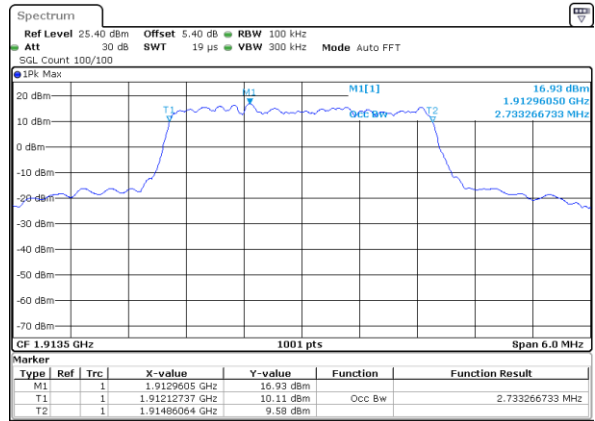

Middle Channel / 3MHz / 16QAM

Date: 5 AUG 2019 18:19:11

Highest Channel / 3MHz / QPSK

Date: 5 AUG 2019 18:20:06

Highest Channel / 3MHz / 16QAM

Date: 5 AUG 2019 18:21:10

LTE Band 25

Lowest Channel / 5MHz / QPSK