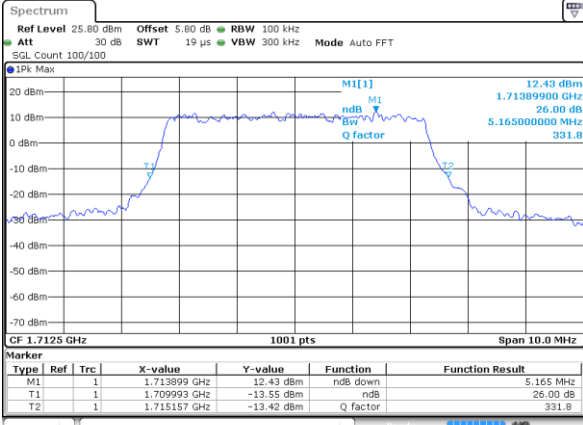

Date: 7 AUG 2019 11:40:58

Highest Channel / 20MHz / 16QAM

Date: 7 AUG 2019 11:41:16

LTE Band 66

Lowest Channel / 1.4MHz / 64QAM

Date: 7 AUG 2019 00:42:24

Lowest Channel / 3MHz / 64QAM

Date: 7 AUG 2019 01:24:54

Middle Channel / 20MHz / 64QAM

Date: 7 AUG 2019 00:53:46

Middle Channel / 3MHz / 64QAM

Date: 7 AUG 2019 01:32:20

Highest Channel / 20MHz / 64QAM

Date: 7 AUG 2019 00:57:54

Highest Channel / 3MHz / 64QAM

Date: 7 AUG 2019 01:35:32

LTE Band 66

Lowest Channel / 5MHz / 64QAM

Date: 7 AUG 2019 03:22:42

Lowest Channel / 10MHz / 64QAM

Date: 7 AUG 2019 03:51:13

Middle Channel / 5MHz / 64QAM

Date: 7 AUG 2019 03:32:56

Middle Channel / 10MHz / 64QAM