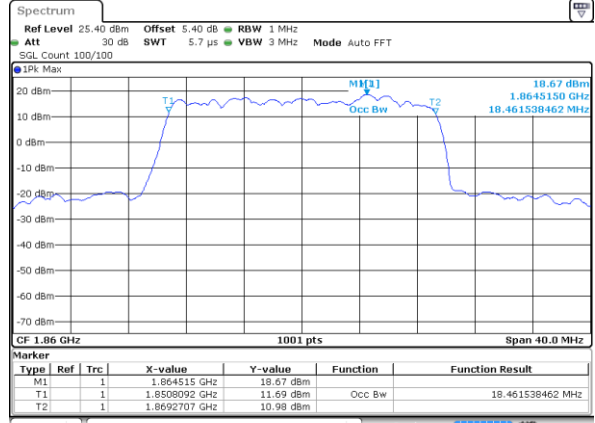

Lowest Channel / 20MHz / 16QAM

Date: 5 AUG 2019 19:37:47