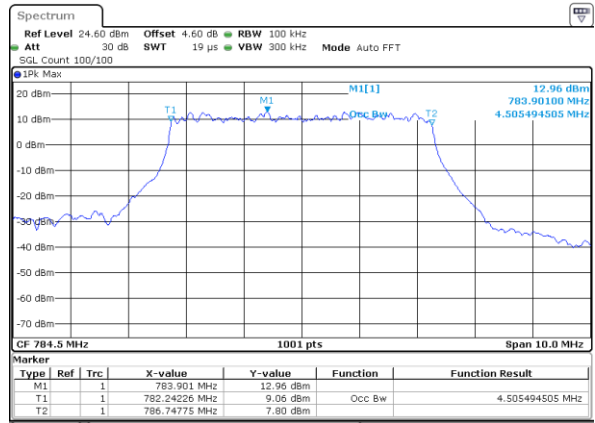

| Mode | LTE Band 66 : 99%OBW(MHz) | | | | | | | | | | | |
|------------|---------------------------|-------|-------|-------|-------|-------|-------|-------|-------|-------|-------|-------|
| BW | 1.4MHz | | 3MHz | | 5MHz | | 10MHz | | 15MHz | | 20MHz | |
| Mod. | QPSK | 16QAM | QPSK | 16QAM | QPSK | 16QAM | QPSK | 16QAM | QPSK | 16QAM | QPSK | 16QAM |
| Lowest CH | 1.09 | 1.10 | 2.77 | 2.73 | 4.50 | 4.50 | 9.03 | 9.01 | 13.49 | 13.43 | 18.34 | 18.34 |
| Middle CH | 1.10 | 1.09 | 2.73 | 2.72 | 4.52 | 4.49 | 9.11 | 9.03 | 13.52 | 13.43 | 18.46 | 18.66 |
| Highest CH | 1.09 | 1.10 | 2.76 | 2.73 | 4.52 | 4.53 | 9.11 | 9.01 | 13.46 | 13.52 | 18.30 | 18.22 |
| Mode | LTE Band 66 : 99%OBW(MHz) | | | | | | | | | | | |
| BW | 1.4MHz | | 3MHz | | 5MHz | | 10MHz | | 15MHz | | 20MHz | |
| Mod. | 64QAM | | 64QAM | | 64QAM | | 64QAM | | 64QAM | | 64QAM | |
| Lowest CH | 1.10 | | 2.72 | | 4.50 | | 9.03 | | 13.49 | | 18.26 | |
| Middle CH | 1.09 | | 2.73 | | 4.48 | | 9.01 | | 13.46 | | 18.34 | |
| Highest CH | 1.09 | | 2.73 | | 4.53 | | 9.07 | | 13.40 | | 18.14 | |

LTE Band 13

Lowest Channel / 5MHz / QPSK

Date: 7 AUG 2019 13:34:03

Lowest Channel / 5MHz / 16QAM

Date: 7 AUG 2019 13:36:01

Middle Channel / 5MHz / QPSK

Date: 7 AUG 2019 13:47:33

Middle Channel / 5MHz / 16QAM

Date: 7 AUG 2019 13:47:53

Highest Channel / 5MHz / QPSK

Date: 7 AUG 2019 13:51:17

Highest Channel / 5MHz / 16QAM

Date: 7 AUG 2019 13:53:15

LTE Band 13

Middle Channel / 10MHz / QPSK

Date: 7 AUG 2019 14:08:37