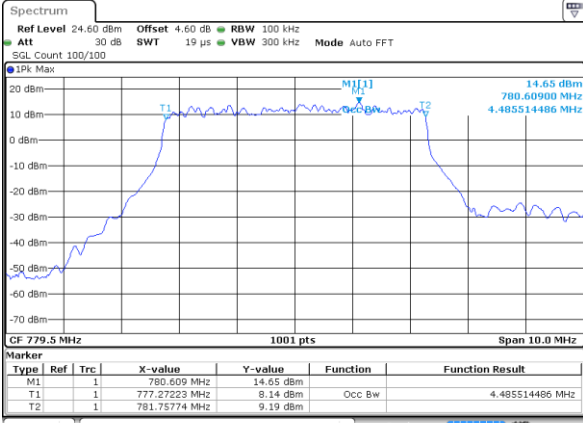

LTE Band 13

Lowest Channel / 5MHz / QPSK

Date: 7 AUG 2019 13:34:03