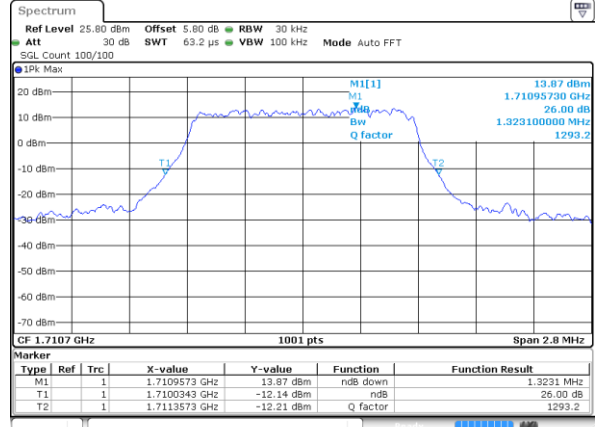

Lowest Channel / 1.4MHz / 16QAM

Date: 7 AUG 2019 00:38:57