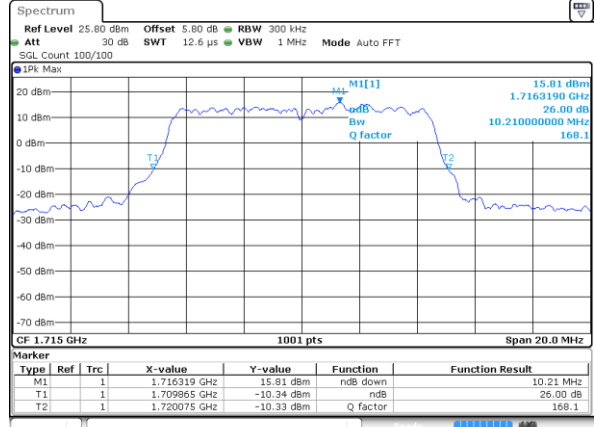

Highest Channel / 5MHz / QPSK

Date: 7 AUG 2019 03:34:32

Highest Channel / 5MHz / 16QAM

Date: 7 AUG 2019 03:35:42

LTE Band 66

Lowest Channel / 10MHz / QPSK

Date: 7 AUG 2019 03:48:56

Lowest Channel / 10MHz / 16QAM