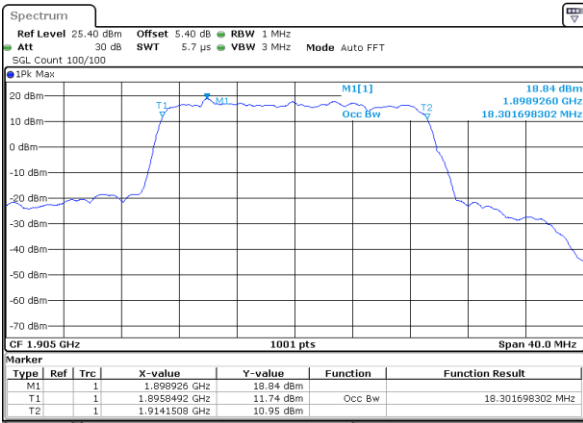

Date: 5 AUG 2019 19:23:34

Highest Channel / 15MHz / QPSK

Date: 5 AUG 2019 19:26:27

Highest Channel / 15MHz / 16QAM

Date: 5 AUG 2019 19:27:36

LTE Band 25

Lowest Channel / 20MHz / QPSK

Date: 5 AUG 2019 19:37:15

Lowest Channel / 20MHz / 16QAM

Date: 5 AUG 2019 19:37:47

Middle Channel / 20MHz / QPSK

Date: 5 AUG 2019 19:41:59

Middle Channel / 20MHz / 16QAM

Date: 5 AUG 2019 19:42:28

Highest Channel / 20MHz / QPSK

Date: 5 AUG 2019 19:45:54

Highest Channel / 20MHz / 16QAM

Date: 5 AUG 2019 19:47:18

LTE Band 25

Lowest Channel / 1.4MHz / 64QAM

Date: 5 AUG 2019 17:25:09

Lowest Channel / 3MHz / 64QAM

Date: 5 AUG 2019 18:13:01

Middle Channel / 1.4MHz / 64QAM