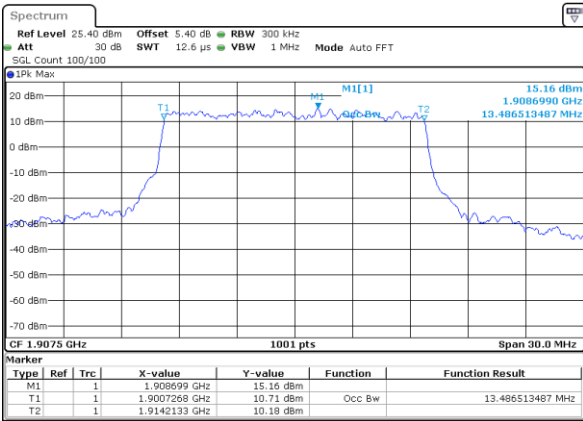

LTE Band 25

Lowest Channel / 15MHz / QPSK

Date: 5 AUG 2019 19:18:13

Lowest Channel / 15MHz / 16QAM

Date: 5 AUG 2019 19:18:49

Middle Channel / 15MHz / QPSK

Date: 5 AUG 2019 19:23:55

Middle Channel / 15MHz / 16QAM

Date: 5 AUG 2019 19:23:34

Highest Channel / 15MHz / QPSK

Date: 5 AUG 2019 19:26:27

Highest Channel / 15MHz / 16QAM

Date: 5 AUG 2019 19:27:36

LTE Band 25

Lowest Channel / 20MHz / QPSK

Date: 5 AUG 2019 19:37:15