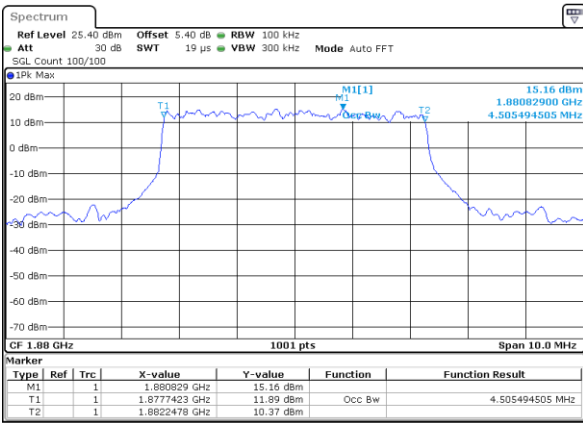

Middle Channel / 5MHz / QPSK

Date: 5 AUG 2019 18:42:55