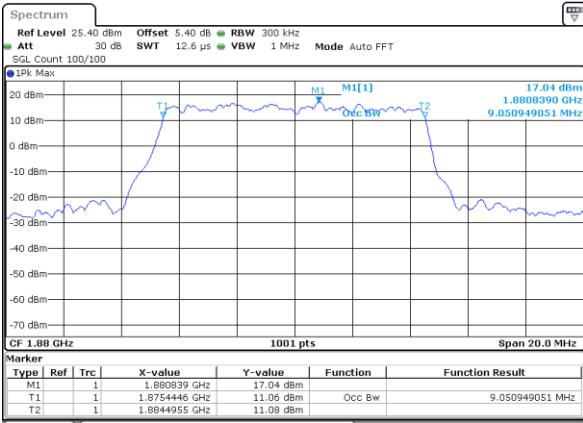

Middle Channel / 10MHz / QPSK

Date: 5 AUG 2019 19:01:52