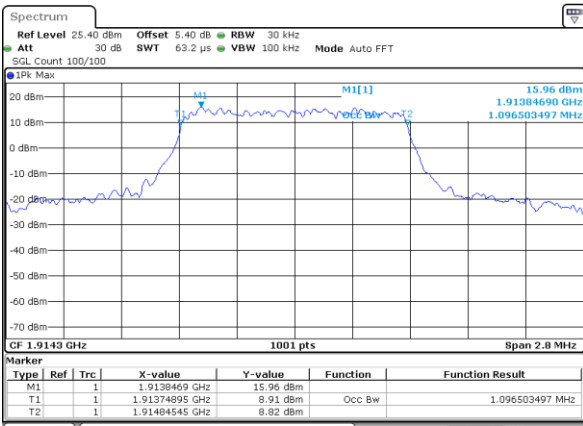

Date: 5 AUG 2019 17:24:44

Middle Channel / 1.4MHz / QPSK

Date: 5 AUG 2019 17:43:54

Middle Channel / 1.4MHz / 16QAM

Date: 5 AUG 2019 17:44:21

Highest Channel / 1.4MHz / QPSK

Date: 5 AUG 2019 17:48:58

Highest Channel / 1.4MHz / 16QAM