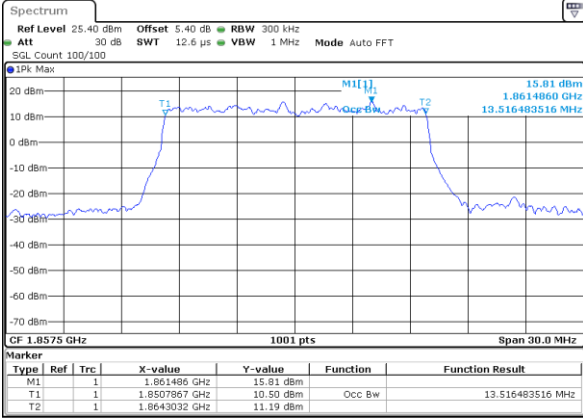

LTE Band 25

Lowest Channel / 15MHz / QPSK

Date: 5 AUG 2019 19:18:13