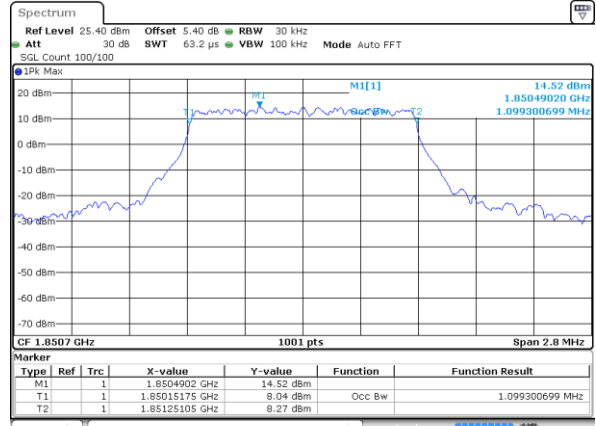

Date: 7 AUG 2019 13:47:53

Highest Channel / 5MHz / QPSK

Date: 7 AUG 2019 13:51:17

Highest Channel / 5MHz / 16QAM

Date: 7 AUG 2019 13:53:15

LTE Band 13

Middle Channel / 10MHz / QPSK

Date: 7 AUG 2019 14:08:37

Middle Channel / 10MHz / 16QAM

Date: 7 AUG 2019 14:10:35

Middle Channel / 10MHz / 64QAM

Date: 7 AUG 2019 14:12:33

LTE Band 25

Lowest Channel / 1.4MHz / QPSK

Date: 5 AUG 2019 17:23:35

Lowest Channel / 1.4MHz / 16QAM