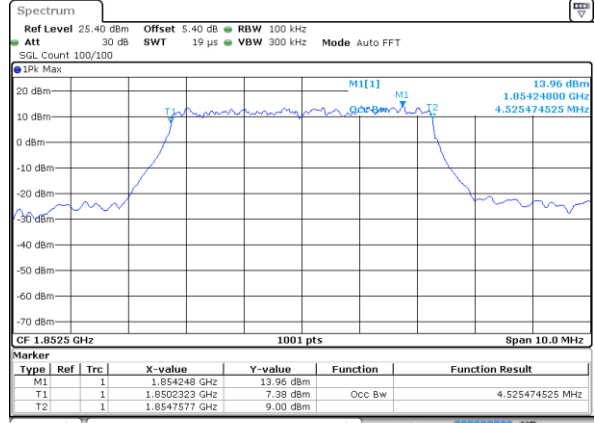

Lowest Channel / 5MHz / 16QAM

Date: 5 AUG 2019 18:35:22