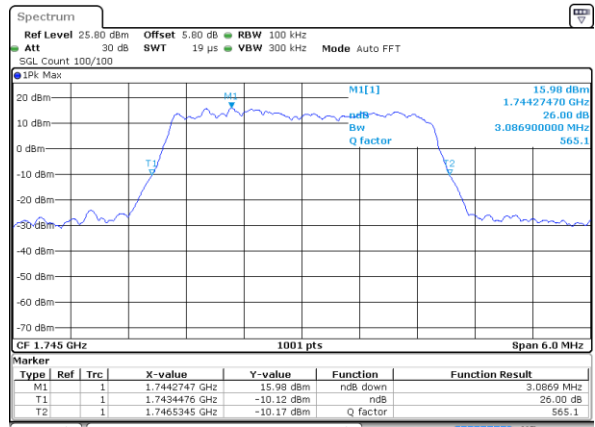

Highest Channel / 1.4MHz / 16QAM

Date: 7 AUG 2019 00:56:23

LTE Band 66

Lowest Channel / 3MHz / QPSK

Date: 7 AUG 2019 01:22:59

Lowest Channel / 3MHz / 16QAM

Date: 7 AUG 2019 01:24:05

Middle Channel / 3MHz / QPSK

Date: 7 AUG 2019 01:32:51

Middle Channel / 3MHz / 16QAM

Date: 7 AUG 2019 01:32:55

Highest Channel / 3MHz / QPSK

Date: 7 AUG 2019 01:33:40

Highest Channel / 3MHz / 16QAM

Date: 7 AUG 2019 01:34:42

LTE Band 66