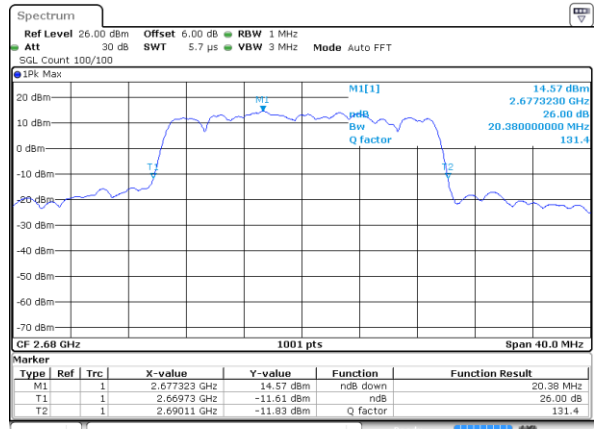

LTE Band 41

Lowest Channel / 15MHz / QPSK

Date: 6 AUG 2019 19:53:37

Lowest Channel / 20MHz / 16QAM

Date: 6 AUG 2019 19:57:27

Middle Channel / 15MHz / QPSK

Date: 6 AUG 2019 19:54:38

Middle Channel / 20MHz / 16QAM

Date: 6 AUG 2019 19:58:27

Highest Channel / 15MHz / QPSK

Date: 6 AUG 2019 19:55:38

Highest Channel / 20MHz / 16QAM

Date: 6 AUG 2019 19:59:28

LTE Band 66

Lowest Channel / 1.4MHz / QPSK

Date: 7 AUG 2019 00:37:05