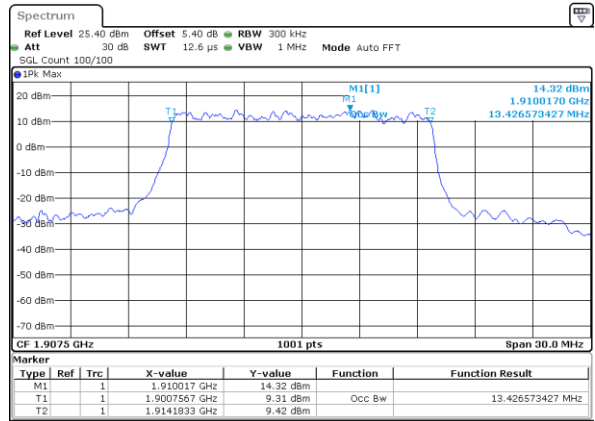

LTE Band 25

Lowest Channel / 15MHz / QPSK

Date: 5 AUG 2019 19:18:13

Lowest Channel / 15MHz / 16QAM

Date: 5 AUG 2019 19:18:49

Middle Channel / 15MHz / QPSK

Date: 5 AUG 2019 19:23:55

Middle Channel / 15MHz / 16QAM

Date: 5 AUG 2019 19:23:34

Highest Channel / 15MHz / QPSK

Date: 5 AUG 2019 19:26:27

Highest Channel / 15MHz / 16QAM

Date: 5 AUG 2019 19:27:36

LTE Band 25

Lowest Channel / 20MHz / QPSK

Date: 5 AUG 2019 19:37:15