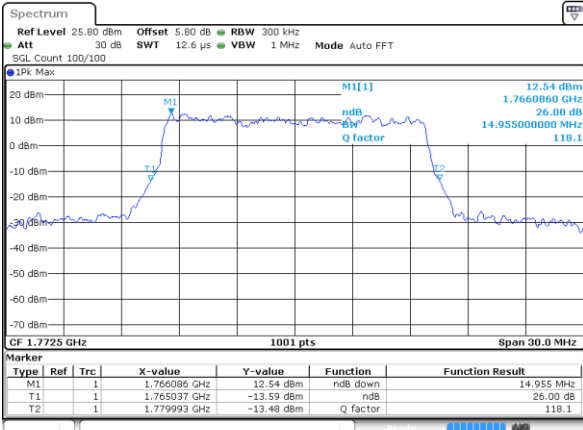

Lowest Channel / 20MHz / 64QAM

Date: 7 AUG 2019 04:26:32

Middle Channel / 15MHz / 64QAM

Date: 7 AUG 2019 04:14:14

Middle Channel / 20MHz / 64QAM

Date: 7 AUG 2019 04:34:14

Highest Channel / 15MHz / 64QAM

Date: 7 AUG 2019 04:21:26

Highest Channel / 20MHz / 64QAM

Date: 7 AUG 2019 11:41:38

Occupied Bandwidth

| Mode | LTE Band 13 : 99%OBW(MHz) | | | | | |
|------------|---------------------------|-------|-------|-------|-------|-------|
| BW | 5MHz | | 10MHz | | 5MHz | 10MHz |
| Mod. | QPSK | 16QAM | QPSK | 16QAM | 64QAM | 64QAM |
| Lowest CH | 4.49 | 4.49 | | | 4.47 | |
| Middle CH | 4.51 | 4.53 | 8.97 | 8.97 | 4.49 | 9.03 |
| Highest CH | 4.48 | 4.51 | | | 4.49 | |