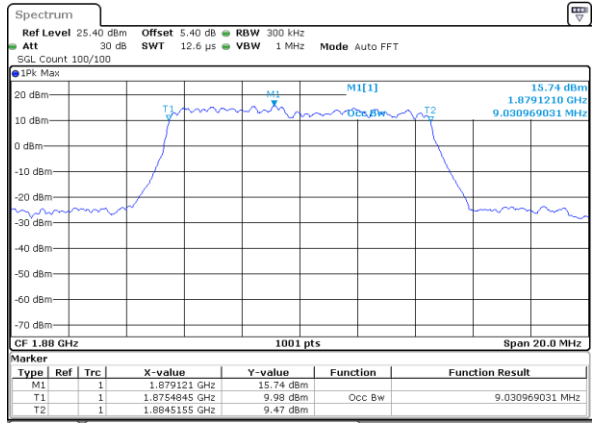

Middle Channel / 10MHz / 16QAM

Date: 5 AUG 2019 19:02:16