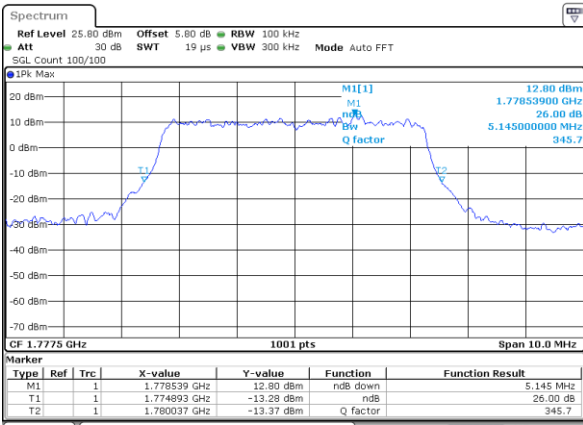

LTE Band 66

Lowest Channel / 5MHz / 64QAM

Date: 7 AUG 2019 03:22:42

Lowest Channel / 10MHz / 64QAM

Date: 7 AUG 2019 03:51:13

Middle Channel / 5MHz / 64QAM

Date: 7 AUG 2019 03:32:56

Middle Channel / 10MHz / 64QAM

Date: 7 AUG 2019 04:00:27

Highest Channel / 5MHz / 64QAM

Date: 7 AUG 2019 03:36:39

Highest Channel / 10MHz / 64QAM

Date: 7 AUG 2019 04:03:08

LTE Band 66

Lowest Channel / 15MHz / 64QAM

Date: 7 AUG 2019 04:09:45