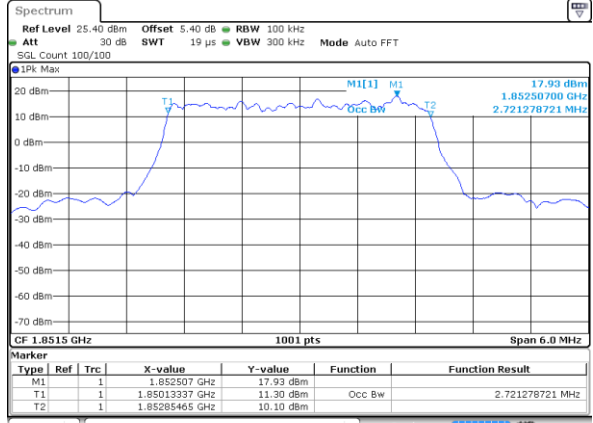

Highest Channel / 20MHz / 16QAM

Date: 5 AUG 2019 19:47:18

LTE Band 25

Lowest Channel / 1.4MHz / 64QAM

Date: 5 AUG 2019 17:25:09

Lowest Channel / 3MHz / 64QAM

Date: 5 AUG 2019 18:13:01

Middle Channel / 1.4MHz / 64QAM

Date: 5 AUG 2019 17:44:42

Middle Channel / 3MHz / 64QAM

Date: 5 AUG 2019 18:19:34

Highest Channel / 1.4MHz / 64QAM

Date: 5 AUG 2019 17:45:32

Highest Channel / 3MHz / 64QAM

Date: 5 AUG 2019 18:22:27

LTE Band 25