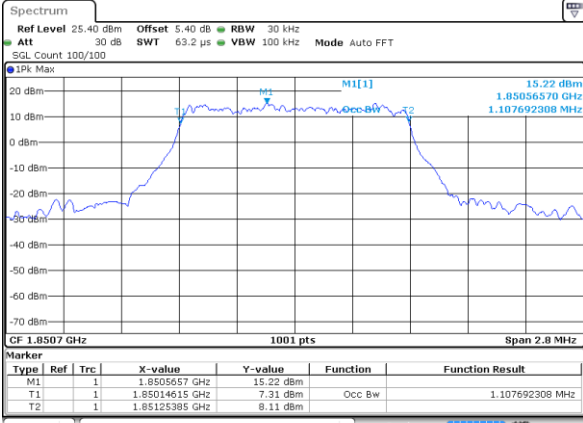

Highest Channel / 20MHz / 16QAM

Date: 5 AUG 2019 19:47:18

LTE Band 25

Lowest Channel / 1.4MHz / 64QAM

Date: 5 AUG 2019 17:25:09

Lowest Channel / 3MHz / 64QAM

Date: 5 AUG 2019 18:13:01

Middle Channel / 1.4MHz / 64QAM

Date: 5 AUG 2019 17:44:42

Middle Channel / 3MHz / 64QAM

Date: 5 AUG 2019 18:19:34

Highest Channel / 1.4MHz / 64QAM

Date: 5 AUG 2019 17:45:32

Highest Channel / 3MHz / 64QAM

Date: 5 AUG 2019 18:22:27

LTE Band 25