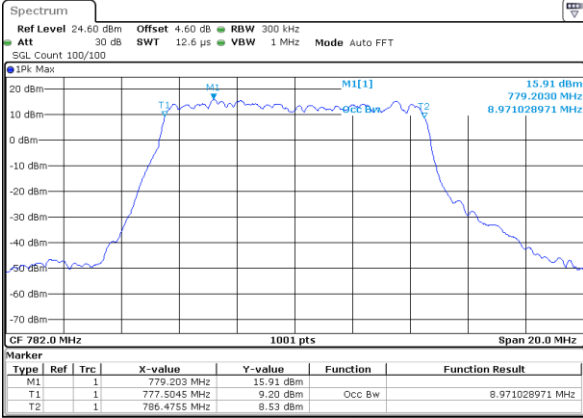

Date: 7 AUG 2019 13:47:53

Highest Channel / 5MHz / QPSK

Date: 7 AUG 2019 13:51:17

Highest Channel / 5MHz / 16QAM

Date: 7 AUG 2019 13:53:15

LTE Band 13

Middle Channel / 10MHz / QPSK

Date: 7 AUG 2019 14:08:37

Middle Channel / 10MHz / 16QAM

Date: 7 AUG 2019 14:10:35

Middle Channel / 10MHz / 64QAM

Date: 7 AUG 2019 14:12:33

LTE Band 25

Lowest Channel / 1.4MHz / QPSK

Date: 5 AUG 2019 17:23:35

Lowest Channel / 1.4MHz / 16QAM