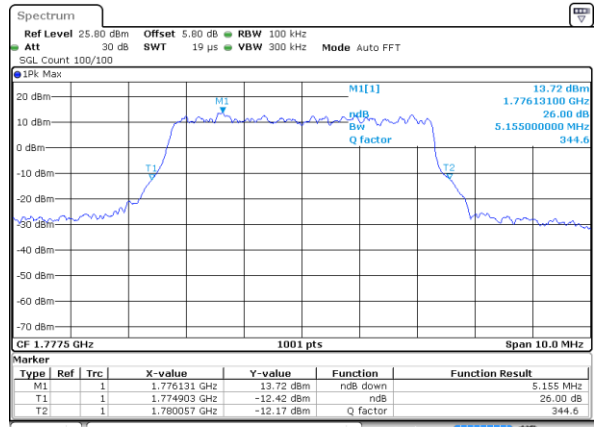

Date: 7 AUG 2019 01:32:51

Middle Channel / 3MHz / 16QAM

Date: 7 AUG 2019 01:32:55

Highest Channel / 3MHz / QPSK

Date: 7 AUG 2019 01:33:40

Highest Channel / 3MHz / 16QAM

Date: 7 AUG 2019 01:34:42

LTE Band 66

Highest Channel / 5MHz / QPSK

Date: 7 AUG 2019 03:34:32

Highest Channel / 5MHz / 16QAM

Date: 7 AUG 2019 03:35:42

LTE Band 66

Lowest Channel / 10MHz / QPSK

Date: 7 AUG 2019 03:48:56

Lowest Channel / 10MHz / 16QAM