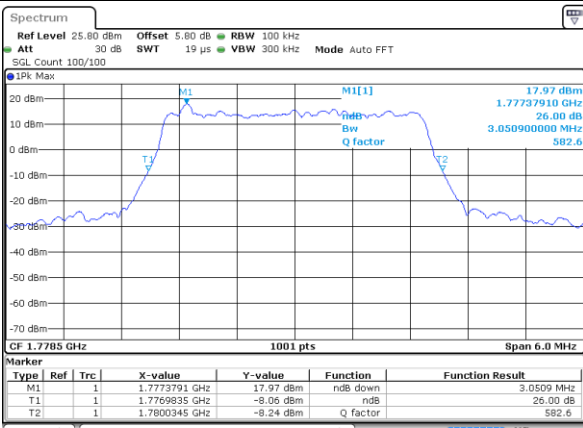

Highest Channel / 1.4MHz / 16QAM

Date: 7 AUG 2019 00:56:23

LTE Band 66

Lowest Channel / 3MHz / QPSK

Date: 7 AUG 2019 01:22:59

Lowest Channel / 3MHz / 16QAM

Date: 7 AUG 2019 01:24:05

Middle Channel / 3MHz / QPSK

Date: 7 AUG 2019 01:32:51

Middle Channel / 3MHz / 16QAM

Date: 7 AUG 2019 01:32:55

Highest Channel / 3MHz / QPSK

Date: 7 AUG 2019 01:33:40

Highest Channel / 3MHz / 16QAM

Date: 7 AUG 2019 01:34:42

LTE Band 66