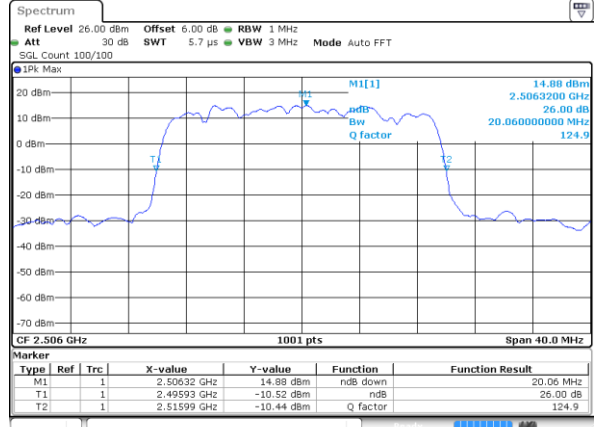

LTE Band 41

Lowest Channel / 15MHz / QPSK

Date: 6 AUG 2019 19:53:37

Lowest Channel / 20MHz / 16QAM

Date: 6 AUG 2019 19:57:27

Middle Channel / 15MHz / QPSK

Date: 6 AUG 2019 19:54:38

Middle Channel / 20MHz / 16QAM

Date: 6 AUG 2019 19:58:27

Highest Channel / 15MHz / QPSK

Date: 6 AUG 2019 19:55:38

Highest Channel / 20MHz / 16QAM

Date: 6 AUG 2019 19:59:28

LTE Band 66

Lowest Channel / 1.4MHz / QPSK

Date: 7 AUG 2019 00:37:05