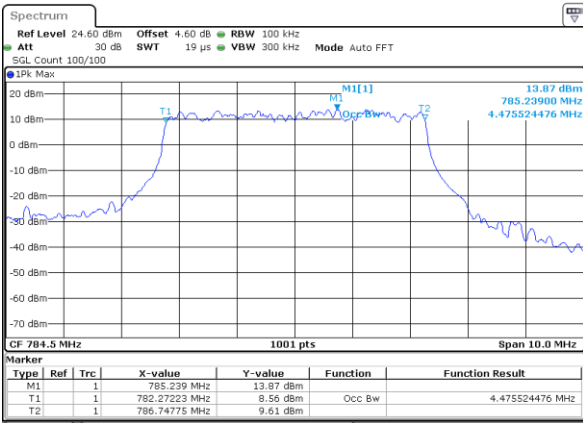

| Mode | LTE Band 66 : 99%OBW(MHz) | | | | | | | | | | | |
|------------|---------------------------|-------|-------|-------|-------|-------|-------|-------|-------|-------|-------|-------|
| BW | 1.4MHz | | 3MHz | | 5MHz | | 10MHz | | 15MHz | | 20MHz | |
| Mod. | QPSK | 16QAM | QPSK | 16QAM | QPSK | 16QAM | QPSK | 16QAM | QPSK | 16QAM | QPSK | 16QAM |
| Lowest CH | 1.09 | 1.10 | 2.77 | 2.73 | 4.50 | 4.50 | 9.03 | 9.01 | 13.49 | 13.43 | 18.34 | 18.34 |
| Middle CH | 1.10 | 1.09 | 2.73 | 2.72 | 4.52 | 4.49 | 9.11 | 9.03 | 13.52 | 13.43 | 18.46 | 18.66 |
| Highest CH | 1.09 | 1.10 | 2.76 | 2.73 | 4.52 | 4.53 | 9.11 | 9.01 | 13.46 | 13.52 | 18.30 | 18.22 |
| Mode | LTE Band 66 : 99%OBW(MHz) | | | | | | | | | | | |
| BW | 1.4MHz | | 3MHz | | 5MHz | | 10MHz | | 15MHz | | 20MHz | |
| Mod. | 64QAM | | 64QAM | | 64QAM | | 64QAM | | 64QAM | | 64QAM | |
| Lowest CH | 1.10 | | 2.72 | | 4.50 | | 9.03 | | 13.49 | | 18.26 | |
| Middle CH | 1.09 | | 2.73 | | 4.48 | | 9.01 | | 13.46 | | 18.34 | |
| Highest CH | 1.09 | | 2.73 | | 4.53 | | 9.07 | | 13.40 | | 18.14 | |

LTE Band 13

Lowest Channel / 5MHz / QPSK

Date: 7 AUG 2019 13:34:03

Lowest Channel / 5MHz / 16QAM

Date: 7 AUG 2019 13:36:01

Middle Channel / 5MHz / QPSK

Date: 7 AUG 2019 13:47:33

Middle Channel / 5MHz / 16QAM

Date: 7 AUG 2019 13:47:53

Highest Channel / 5MHz / QPSK

Date: 7 AUG 2019 13:51:17

Highest Channel / 5MHz / 16QAM

Date: 7 AUG 2019 13:53:15

LTE Band 13

Middle Channel / 10MHz / QPSK

Date: 7 AUG 2019 14:08:37