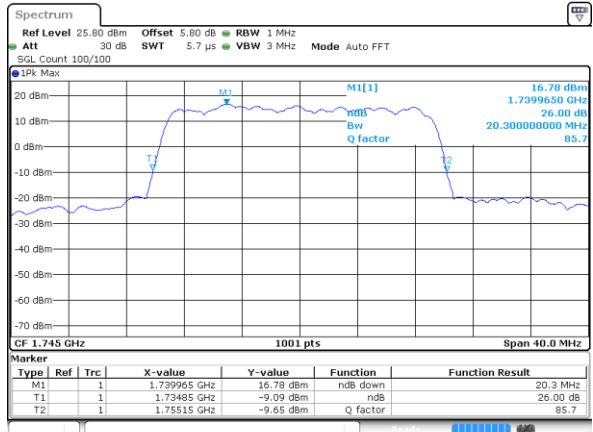

Middle Channel / 20MHz / 16QAM

Date: 7 AUG 2019 04:34:55