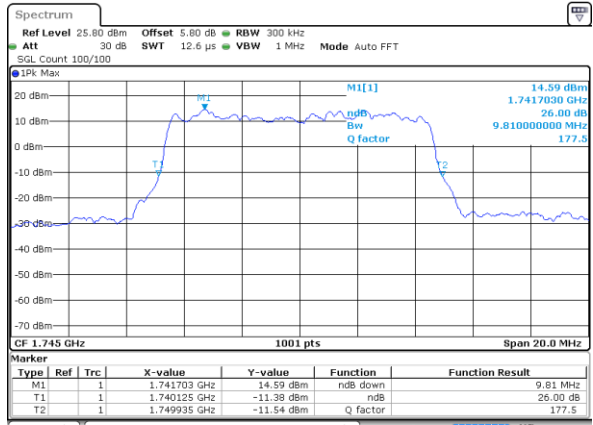

LTE Band 66

Lowest Channel / 5MHz / 64QAM

Date: 7 AUG 2019 03:22:42

Lowest Channel / 10MHz / 64QAM

Date: 7 AUG 2019 03:51:13

Middle Channel / 5MHz / 64QAM

Date: 7 AUG 2019 03:32:56

Middle Channel / 10MHz / 64QAM

Date: 7 AUG 2019 04:00:27

Highest Channel / 5MHz / 64QAM

Date: 7 AUG 2019 03:36:39

Highest Channel / 10MHz / 64QAM

Date: 7 AUG 2019 04:03:08

LTE Band 66

Lowest Channel / 15MHz / 64QAM

Date: 7 AUG 2019 04:09:45