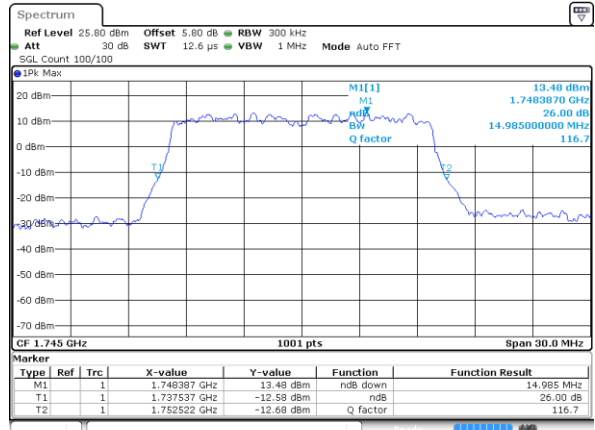

Date: 7 AUG 2019 04:02:36

LTE Band 66

Lowest Channel / 15MHz / QPSK

Date: 7 AUG 2019 04:08:36

Lowest Channel / 15MHz / 16QAM

Date: 7 AUG 2019 04:09:13

Middle Channel / 15MHz / QPSK

Date: 7 AUG 2019 04:13:33

Middle Channel / 15MHz / 16QAM

Date: 7 AUG 2019 04:13:59

Highest Channel / 15MHz / QPSK

Date: 7 AUG 2019 04:20:31

Highest Channel / 15MHz / 16QAM

Date: 7 AUG 2019 04:20:59

LTE Band 66

Lowest Channel / 20MHz / QPSK