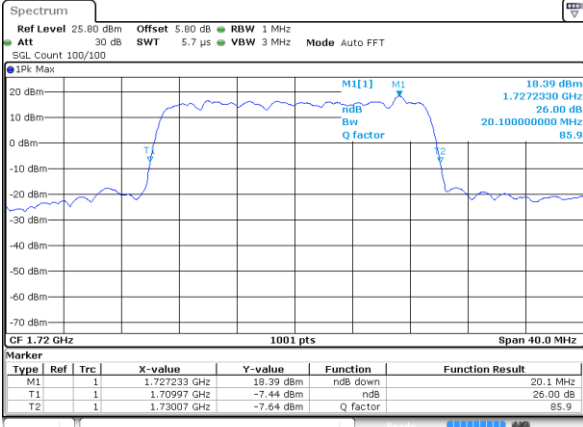

Middle Channel / 15MHz / 16QAM

Date: 7 AUG 2019 04:13:59

Highest Channel / 15MHz / QPSK

Date: 7 AUG 2019 04:20:31

Highest Channel / 15MHz / 16QAM

Date: 7 AUG 2019 04:20:59

LTE Band 66

Lowest Channel / 20MHz / QPSK