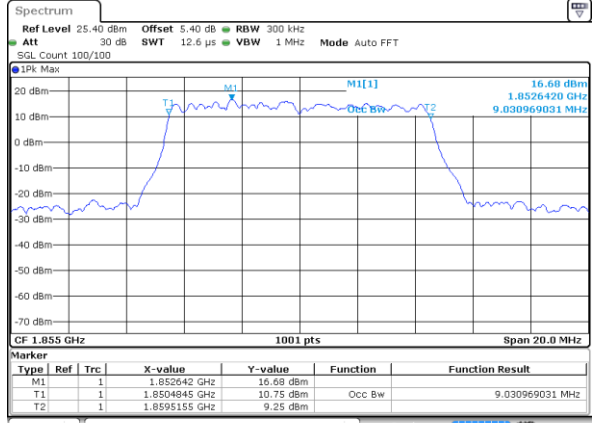

Date: 5 AUG 2019 18:47:01

Highest Channel / 5MHz / 16QAM

Date: 5 AUG 2019 18:47:59

LTE Band 25

Lowest Channel / 10MHz / QPSK

Date: 5 AUG 2019 18:56:21

Lowest Channel / 10MHz / 16QAM

Date: 5 AUG 2019 18:56:59