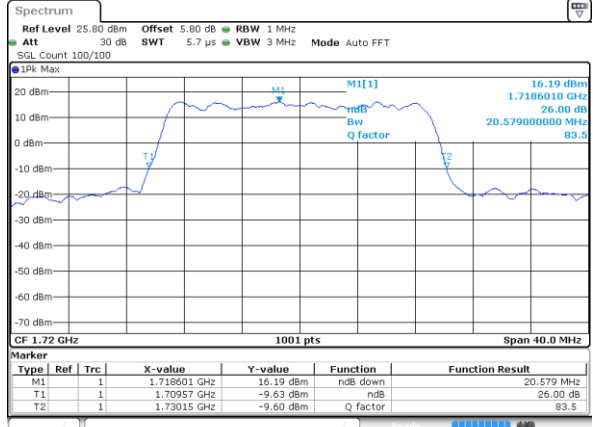

Lowest Channel / 20MHz / 16QAM

Date: 7 AUG 2019 04:23:45