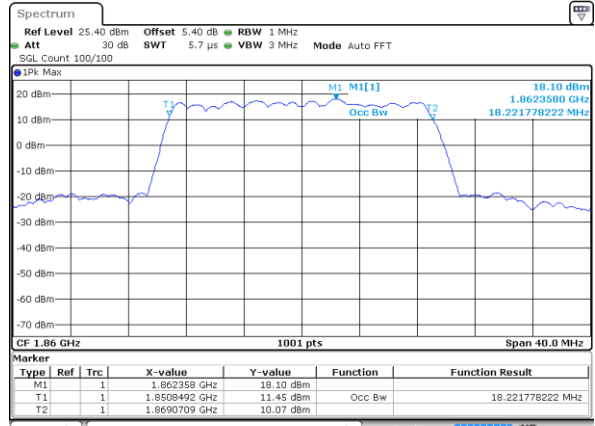

Highest Channel / 5MHz / 64QAM

Date: 5 AUG 2019 18:48:55

Highest Channel / 10MHz / 64QAM

Date: 5 AUG 2019 19:10:16

LTE Band 25

Lowest Channel / 15MHz / 64QAM

Date: 5 AUG 2019 19:19:26

Lowest Channel / 20MHz / 64QAM