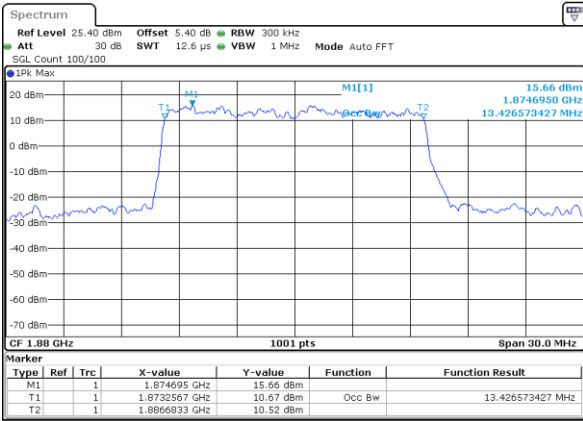

LTE Band 25

Lowest Channel / 15MHz / QPSK

Date: 5 AUG 2019 19:18:13

Lowest Channel / 15MHz / 16QAM

Date: 5 AUG 2019 19:18:49

Middle Channel / 15MHz / QPSK

Date: 5 AUG 2019 19:23:55

Middle Channel / 15MHz / 16QAM

Date: 5 AUG 2019 19:23:34

Highest Channel / 15MHz / QPSK

Date: 5 AUG 2019 19:26:27

Highest Channel / 15MHz / 16QAM

Date: 5 AUG 2019 19:27:36

LTE Band 25

Lowest Channel / 20MHz / QPSK

Date: 5 AUG 2019 19:37:15