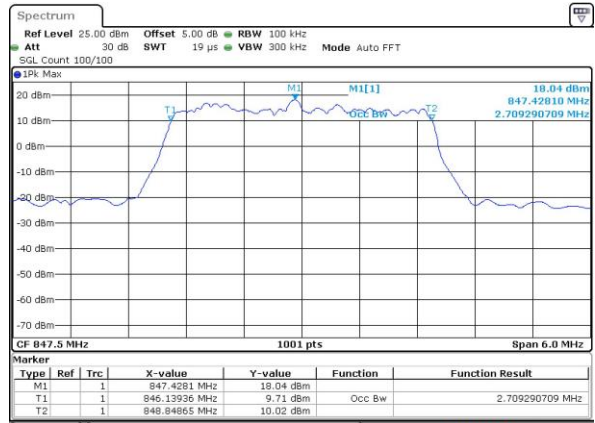

Highest Channel / 3MHz / 16QAM

Date: 5 AUG 2019 15:33:37