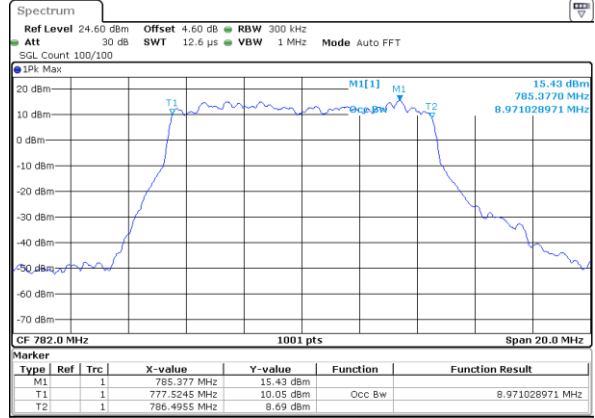

LTE Band 13

Lowest Channel / 5MHz / QPSK

Date: 7 AUG 2019 13:34:03

Lowest Channel / 5MHz / 16QAM

Date: 7 AUG 2019 13:36:01

Middle Channel / 5MHz / QPSK

Date: 7 AUG 2019 13:47:33

Middle Channel / 5MHz / 16QAM

Date: 7 AUG 2019 13:47:53

Highest Channel / 5MHz / QPSK

Date: 7 AUG 2019 13:51:17

Highest Channel / 5MHz / 16QAM

Date: 7 AUG 2019 13:53:15

LTE Band 13

Middle Channel / 10MHz / QPSK

Date: 7 AUG 2019 14:08:37

Middle Channel / 10MHz / 16QAM

Date: 7 AUG 2019 14:10:35

Middle Channel / 10MHz / 64QAM

Date: 7 AUG 2019 14:12:33

LTE Band 25

Lowest Channel / 1.4MHz / QPSK

Date: 5 AUG 2019 17:23:35

Lowest Channel / 1.4MHz / 16QAM