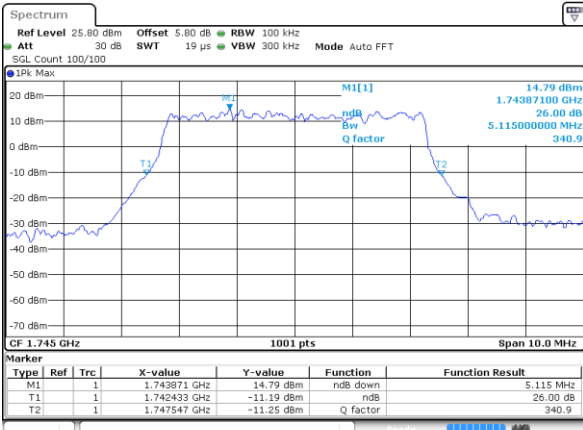

Middle Channel / 5MHz / QPSK

Date: 7 AUG 2019 03:33:30