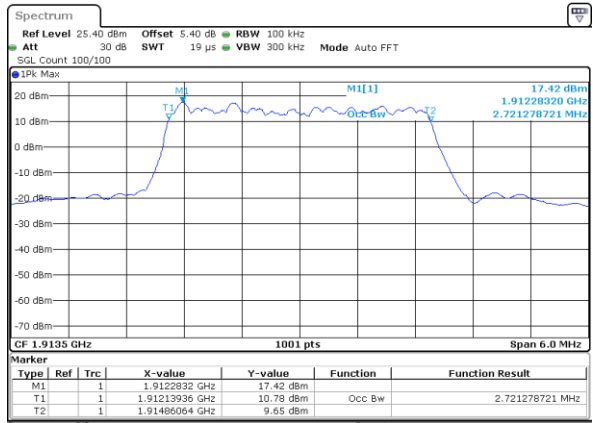

Highest Channel / 20MHz / 16QAM

Date: 5 AUG 2019 19:47:18

LTE Band 25

Lowest Channel / 1.4MHz / 64QAM

Date: 5 AUG 2019 17:25:09

Lowest Channel / 3MHz / 64QAM

Date: 5 AUG 2019 18:13:01

Middle Channel / 1.4MHz / 64QAM

Date: 5 AUG 2019 17:44:42

Middle Channel / 3MHz / 64QAM

Date: 5 AUG 2019 18:19:34

Highest Channel / 1.4MHz / 64QAM

Date: 5 AUG 2019 17:45:32

Highest Channel / 3MHz / 64QAM

Date: 5 AUG 2019 18:22:27

LTE Band 25

Lowest Channel / 5MHz / 64QAM

Date: 5 AUG 2019 18:36:51

Lowest Channel / 10MHz / 64QAM

Date: 5 AUG 2019 18:57:34

Middle Channel / 5MHz / 64QAM

Date: 5 AUG 2019 18:43:44

Middle Channel / 10MHz / 64QAM

Date: 5 AUG 2019 19:02:42