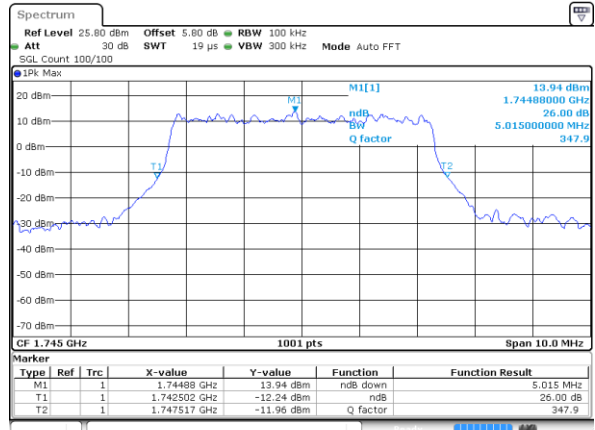

Middle Channel / 5MHz / 16QAM

Date: 7 AUG 2019 03:33:15