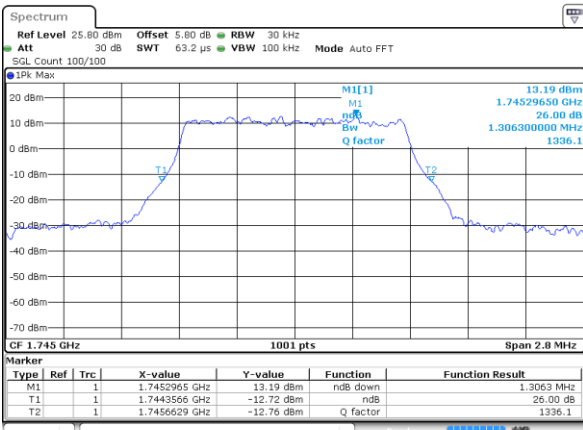

Middle Channel / 20MHz / 64QAM

Date: 7 AUG 2019 00:53:46