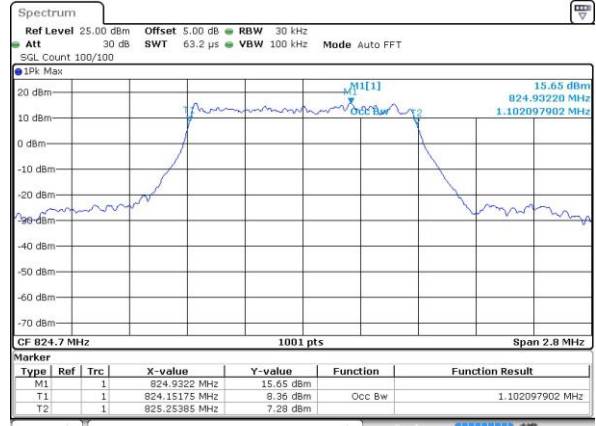

Date: 5 AUG 2019 19:48:33

LTE Band 26

Lowest Channel / 1.4MHz / QPSK

Date: 5 AUG 2019 15:10:59

Lowest Channel / 1.4MHz / 16QAM

Date: 5 AUG 2019 15:11:26

Middle Channel / 1.4MHz / QPSK

Date: 5 AUG 2019 15:21:58

Middle Channel / 1.4MHz / 16QAM

Date: 5 AUG 2019 15:21:36

Highest Channel / 1.4MHz / QPSK

Date: 5 AUG 2019 15:22:34

Highest Channel / 1.4MHz / 16QAM

Date: 5 AUG 2019 15:22:52

LTE Band 26

Lowest Channel / 3MHz / QPSK