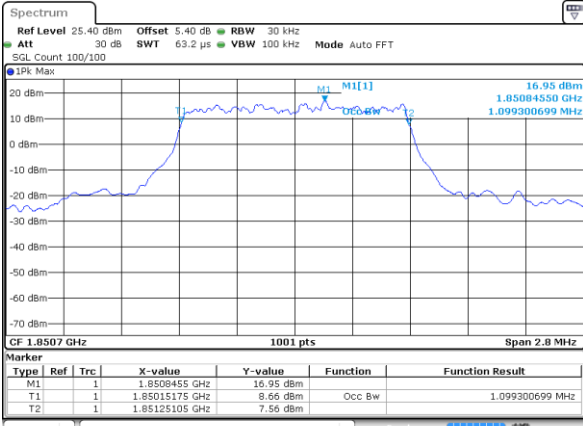

Middle Channel / 10MHz / 16QAM

Date: 7 AUG 2019 14:10:35

Middle Channel / 10MHz / 64QAM

Date: 7 AUG 2019 14:12:33

LTE Band 25

Lowest Channel / 1.4MHz / QPSK

Date: 5 AUG 2019 17:23:35

Lowest Channel / 1.4MHz / 16QAM