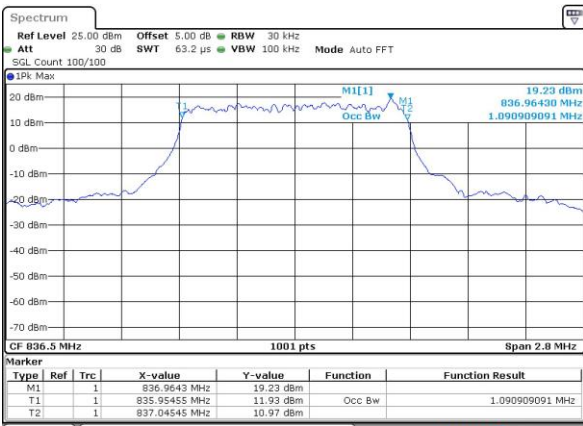

Date: 5 AUG 2019 19:48:33

LTE Band 26

Lowest Channel / 1.4MHz / QPSK

Date: 5 AUG 2019 15:10:59

Lowest Channel / 1.4MHz / 16QAM

Date: 5 AUG 2019 15:11:26

Middle Channel / 1.4MHz / QPSK

Date: 5 AUG 2019 15:21:58

Middle Channel / 1.4MHz / 16QAM

Date: 5 AUG 2019 15:21:36

Highest Channel / 1.4MHz / QPSK

Date: 5 AUG 2019 15:22:34

Highest Channel / 1.4MHz / 16QAM

Date: 5 AUG 2019 15:22:52

LTE Band 26

Lowest Channel / 3MHz / QPSK