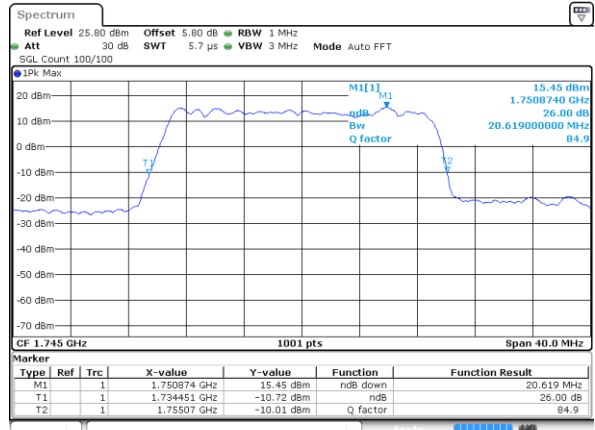

Date: 7 AUG 2019 04:00:27

Highest Channel / 5MHz / 64QAM

Date: 7 AUG 2019 03:36:39

Highest Channel / 10MHz / 64QAM

Date: 7 AUG 2019 04:03:08

LTE Band 66

Lowest Channel / 15MHz / 64QAM

Date: 7 AUG 2019 04:09:45

Lowest Channel / 20MHz / 64QAM

Date: 7 AUG 2019 04:26:32

Middle Channel / 15MHz / 64QAM

Date: 7 AUG 2019 04:14:14

Middle Channel / 20MHz / 64QAM

Date: 7 AUG 2019 04:34:14

Highest Channel / 15MHz / 64QAM

Date: 7 AUG 2019 04:21:26

Highest Channel / 20MHz / 64QAM

Date: 7 AUG 2019 11:41:38

Occupied Bandwidth

| Mode | LTE Band 13 : 99%OBW(MHz) | | | | | |
|------------|---------------------------|-------|-------|-------|-------|-------|
| BW | 5MHz | | 10MHz | | 5MHz | 10MHz |
| Mod. | QPSK | 16QAM | QPSK | 16QAM | 64QAM | 64QAM |
| Lowest CH | 4.49 | 4.49 | | | 4.47 | |
| Middle CH | 4.51 | 4.53 | 8.97 | 8.97 | 4.49 | 9.03 |
| Highest CH | 4.48 | 4.51 | | | 4.49 | |