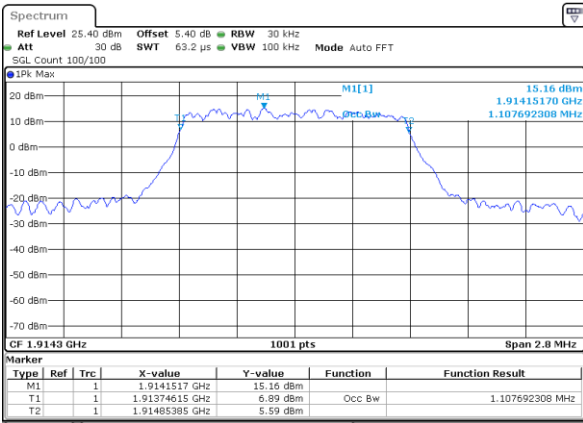

Highest Channel / 20MHz / 16QAM

Date: 5 AUG 2019 19:47:18

LTE Band 25

Lowest Channel / 1.4MHz / 64QAM

Date: 5 AUG 2019 17:25:09

Lowest Channel / 3MHz / 64QAM

Date: 5 AUG 2019 18:13:01

Middle Channel / 1.4MHz / 64QAM

Date: 5 AUG 2019 17:44:42

Middle Channel / 3MHz / 64QAM

Date: 5 AUG 2019 18:19:34

Highest Channel / 1.4MHz / 64QAM

Date: 5 AUG 2019 17:45:32

Highest Channel / 3MHz / 64QAM

Date: 5 AUG 2019 18:22:27

LTE Band 25