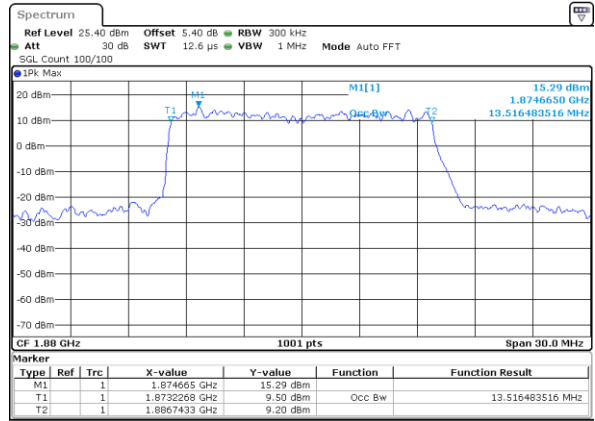

LTE Band 25

Lowest Channel / 15MHz / QPSK

Date: 5 AUG 2019 19:18:13

Lowest Channel / 15MHz / 16QAM

Date: 5 AUG 2019 19:18:49

Middle Channel / 15MHz / QPSK

Date: 5 AUG 2019 19:23:55

Middle Channel / 15MHz / 16QAM

Date: 5 AUG 2019 19:23:34

Highest Channel / 15MHz / QPSK

Date: 5 AUG 2019 19:26:27

Highest Channel / 15MHz / 16QAM

Date: 5 AUG 2019 19:27:36

LTE Band 25

Lowest Channel / 20MHz / QPSK

Date: 5 AUG 2019 19:37:15