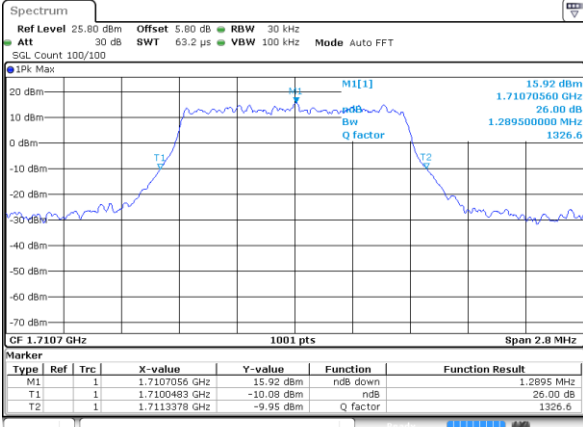

Date: 6 AUG 2019 19:58:27

Highest Channel / 15MHz / QPSK

Date: 6 AUG 2019 19:55:38

Highest Channel / 20MHz / 16QAM

Date: 6 AUG 2019 19:59:28

LTE Band 66

Lowest Channel / 1.4MHz / QPSK

Date: 7 AUG 2019 00:37:05