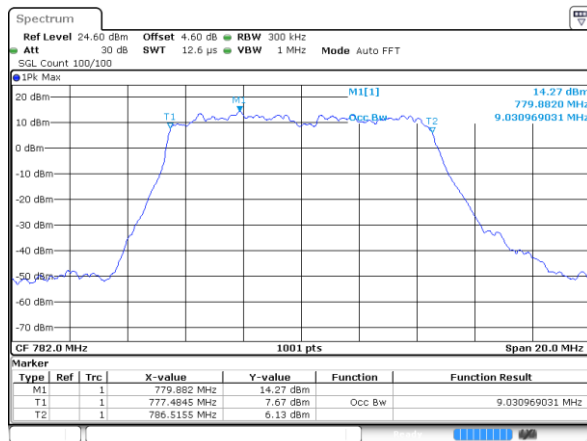

Date: 7 AUG 2019 13:47:53

Highest Channel / 5MHz / QPSK

Date: 7 AUG 2019 13:51:17

Highest Channel / 5MHz / 16QAM

Date: 7 AUG 2019 13:53:15

LTE Band 13

Middle Channel / 10MHz / QPSK

Date: 7 AUG 2019 14:08:37

Middle Channel / 10MHz / 16QAM

Date: 7 AUG 2019 14:10:35

Middle Channel / 10MHz / 64QAM

Date: 7 AUG 2019 14:12:33

LTE Band 25

Lowest Channel / 1.4MHz / QPSK

Date: 5 AUG 2019 17:23:35

Lowest Channel / 1.4MHz / 16QAM