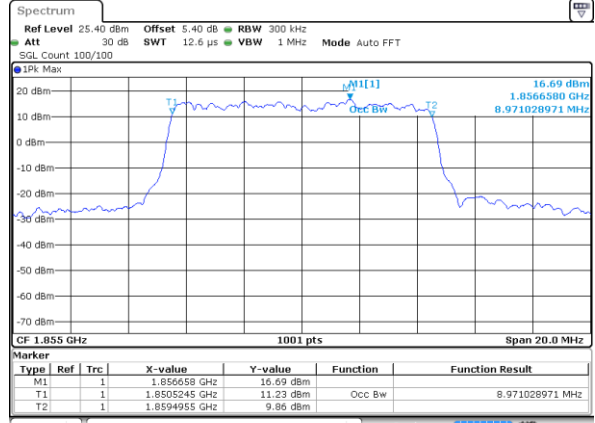

Highest Channel / 20MHz / 16QAM

Date: 5 AUG 2019 19:47:18

LTE Band 25

Lowest Channel / 1.4MHz / 64QAM

Date: 5 AUG 2019 17:25:09

Lowest Channel / 3MHz / 64QAM

Date: 5 AUG 2019 18:13:01

Middle Channel / 1.4MHz / 64QAM

Date: 5 AUG 2019 17:44:42

Middle Channel / 3MHz / 64QAM

Date: 5 AUG 2019 18:19:34

Highest Channel / 1.4MHz / 64QAM

Date: 5 AUG 2019 17:45:32

Highest Channel / 3MHz / 64QAM

Date: 5 AUG 2019 18:22:27

LTE Band 25

Lowest Channel / 5MHz / 64QAM

Date: 5 AUG 2019 18:36:51

Lowest Channel / 10MHz / 64QAM

Date: 5 AUG 2019 18:57:34

Middle Channel / 5MHz / 64QAM

Date: 5 AUG 2019 18:43:44

Middle Channel / 10MHz / 64QAM

Date: 5 AUG 2019 19:02:42