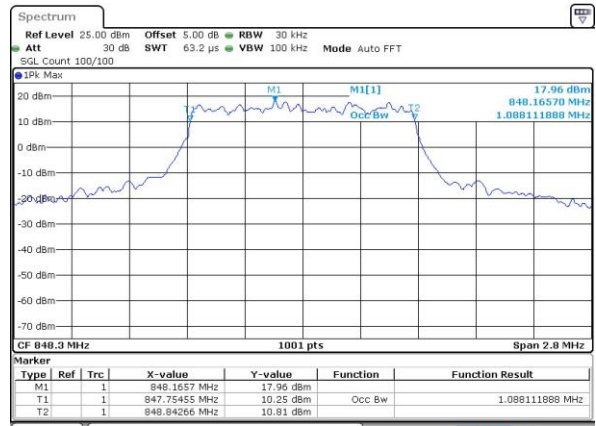

Date: 5 AUG 2019 19:48:33

LTE Band 26

Lowest Channel / 1.4MHz / QPSK

Date: 5 AUG 2019 15:10:59

Lowest Channel / 1.4MHz / 16QAM

Date: 5 AUG 2019 15:11:26

Middle Channel / 1.4MHz / QPSK

Date: 5 AUG 2019 15:21:58

Middle Channel / 1.4MHz / 16QAM

Date: 5 AUG 2019 15:21:36

Highest Channel / 1.4MHz / QPSK

Date: 5 AUG 2019 15:22:34

Highest Channel / 1.4MHz / 16QAM

Date: 5 AUG 2019 15:22:52

LTE Band 26

Lowest Channel / 3MHz / QPSK