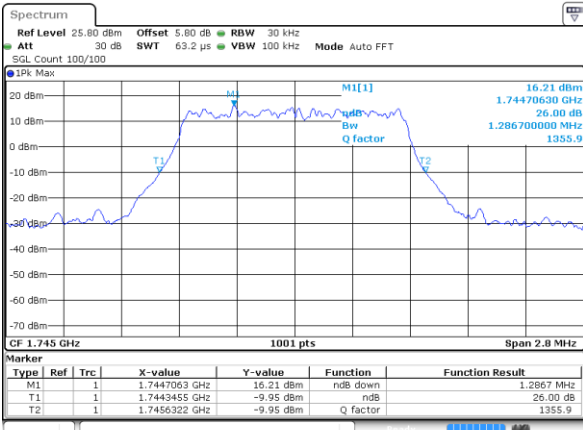

Middle Channel / 1.4MHz / QPSK

Date: 7 AUG 2019 00:54:14