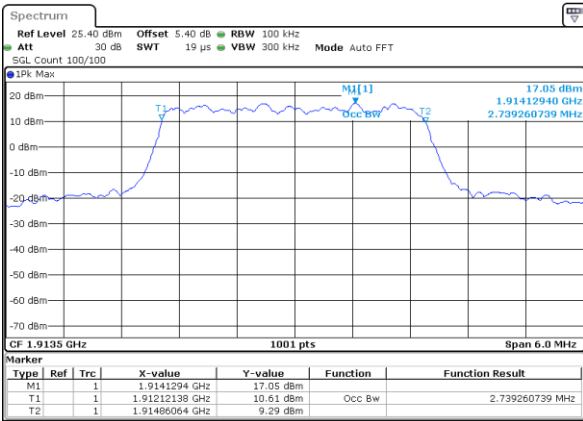

Date: 5 AUG 2019 17:47:25

LTE Band 25

Lowest Channel / 3MHz / QPSK

Date: 5 AUG 2019 18:10:41

Lowest Channel / 3MHz / 16QAM

Date: 5 AUG 2019 18:12:01

Middle Channel / 3MHz / QPSK

Date: 5 AUG 2019 18:18:49

Middle Channel / 3MHz / 16QAM

Date: 5 AUG 2019 18:19:11

Highest Channel / 3MHz / QPSK

Date: 5 AUG 2019 18:20:06

Highest Channel / 3MHz / 16QAM

Date: 5 AUG 2019 18:21:10

LTE Band 25

Lowest Channel / 5MHz / QPSK