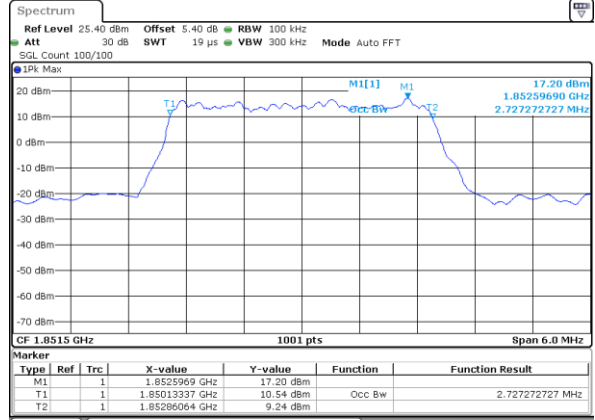

Date: 5 AUG 2019 17:47:25

LTE Band 25

Lowest Channel / 3MHz / QPSK

Date: 5 AUG 2019 18:10:41

Lowest Channel / 3MHz / 16QAM

Date: 5 AUG 2019 18:12:01

Middle Channel / 3MHz / QPSK

Date: 5 AUG 2019 18:18:49

Middle Channel / 3MHz / 16QAM

Date: 5 AUG 2019 18:19:11

Highest Channel / 3MHz / QPSK

Date: 5 AUG 2019 18:20:06

Highest Channel / 3MHz / 16QAM

Date: 5 AUG 2019 18:21:10

LTE Band 25

Lowest Channel / 5MHz / QPSK