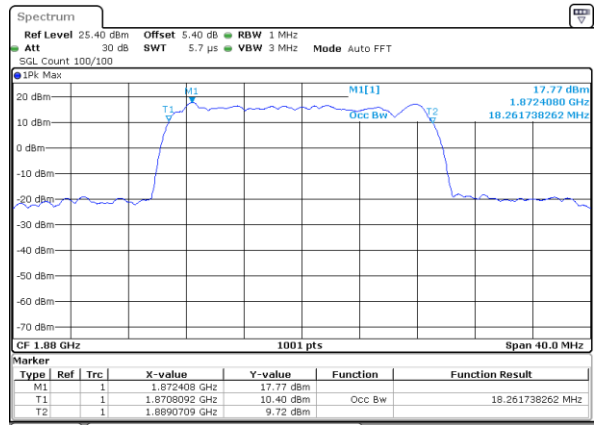

Middle Channel / 20MHz / 64QAM

Date: 5 AUG 2019 19:43:10