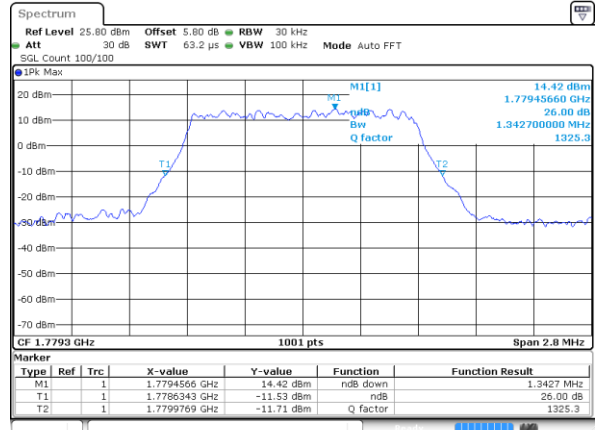

Highest Channel / 1.4MHz / 16QAM

Date: 7 AUG 2019 00:56:23

LTE Band 66

Lowest Channel / 3MHz / QPSK

Date: 7 AUG 2019 01:22:59

Lowest Channel / 3MHz / 16QAM

Date: 7 AUG 2019 01:24:05

Middle Channel / 3MHz / QPSK