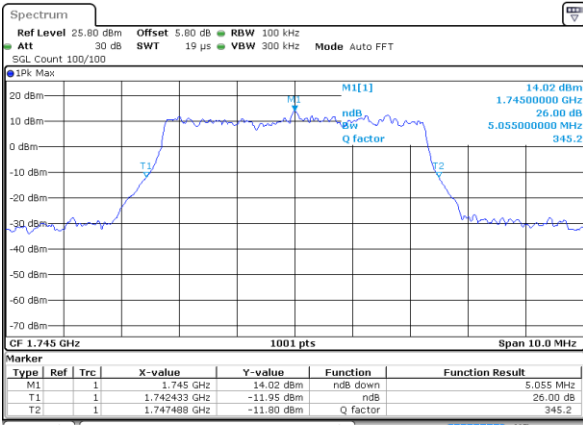

LTE Band 66

Lowest Channel / 5MHz / 64QAM

Date: 7 AUG 2019 03:22:42

Lowest Channel / 10MHz / 64QAM

Date: 7 AUG 2019 03:51:13

Middle Channel / 5MHz / 64QAM

Date: 7 AUG 2019 03:32:56

Middle Channel / 10MHz / 64QAM

Date: 7 AUG 2019 04:00:27

Highest Channel / 5MHz / 64QAM

Date: 7 AUG 2019 03:36:39

Highest Channel / 10MHz / 64QAM

Date: 7 AUG 2019 04:03:08

LTE Band 66

Lowest Channel / 15MHz / 64QAM

Date: 7 AUG 2019 04:09:45