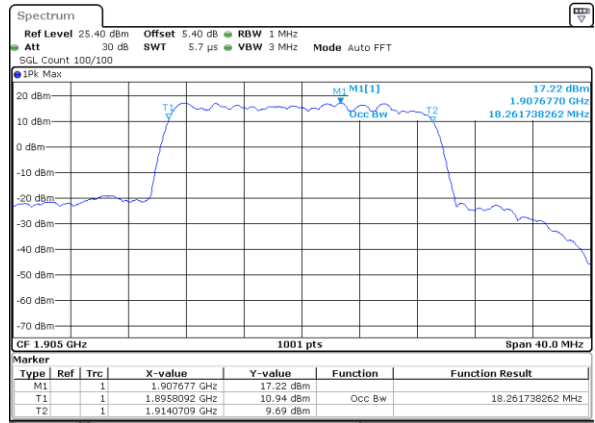

Date: 5 AUG 2019 19:23:34

Highest Channel / 15MHz / QPSK

Date: 5 AUG 2019 19:26:27

Highest Channel / 15MHz / 16QAM

Date: 5 AUG 2019 19:27:36

LTE Band 25

Lowest Channel / 20MHz / QPSK

Date: 5 AUG 2019 19:37:15

Lowest Channel / 20MHz / 16QAM

Date: 5 AUG 2019 19:37:47

Middle Channel / 20MHz / QPSK

Date: 5 AUG 2019 19:41:59

Middle Channel / 20MHz / 16QAM

Date: 5 AUG 2019 19:42:28

Highest Channel / 20MHz / QPSK

Date: 5 AUG 2019 19:45:54

Highest Channel / 20MHz / 16QAM

Date: 5 AUG 2019 19:47:18

LTE Band 25

Lowest Channel / 1.4MHz / 64QAM

Date: 5 AUG 2019 17:25:09

Lowest Channel / 3MHz / 64QAM

Date: 5 AUG 2019 18:13:01

Middle Channel / 1.4MHz / 64QAM