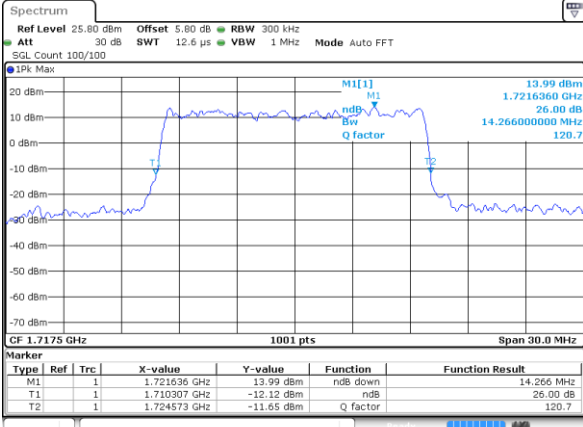

LTE Band 66

Lowest Channel / 15MHz / QPSK

Date: 7 AUG 2019 04:08:36