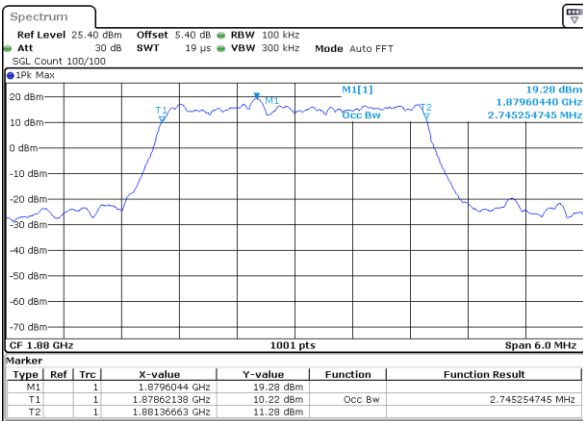

Date: 5 AUG 2019 17:47:25

LTE Band 25

Lowest Channel / 3MHz / QPSK

Date: 5 AUG 2019 18:10:41

Lowest Channel / 3MHz / 16QAM

Date: 5 AUG 2019 18:12:01

Middle Channel / 3MHz / QPSK

Date: 5 AUG 2019 18:18:49

Middle Channel / 3MHz / 16QAM

Date: 5 AUG 2019 18:19:11

Highest Channel / 3MHz / QPSK

Date: 5 AUG 2019 18:20:06

Highest Channel / 3MHz / 16QAM

Date: 5 AUG 2019 18:21:10

LTE Band 25

Lowest Channel / 5MHz / QPSK