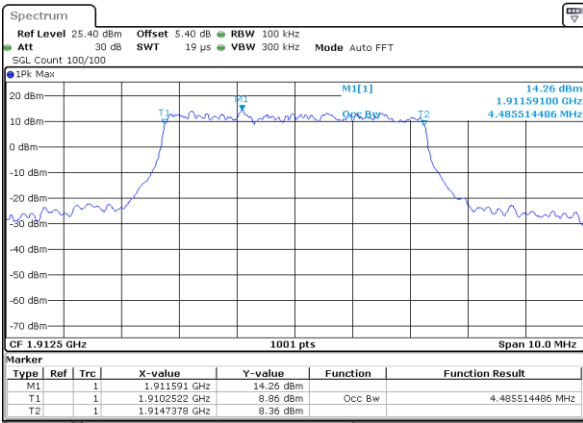

Date: 5 AUG 2019 17:44:42

Middle Channel / 3MHz / 64QAM

Date: 5 AUG 2019 18:19:34

Highest Channel / 1.4MHz / 64QAM

Date: 5 AUG 2019 17:45:32

Highest Channel / 3MHz / 64QAM

Date: 5 AUG 2019 18:22:27

LTE Band 25

Lowest Channel / 5MHz / 64QAM

Date: 5 AUG 2019 18:36:51

Lowest Channel / 10MHz / 64QAM

Date: 5 AUG 2019 18:57:34

Middle Channel / 5MHz / 64QAM

Date: 5 AUG 2019 18:43:44

Middle Channel / 10MHz / 64QAM

Date: 5 AUG 2019 19:02:42

Highest Channel / 5MHz / 64QAM

Date: 5 AUG 2019 18:48:55

Highest Channel / 10MHz / 64QAM

Date: 5 AUG 2019 19:10:16

LTE Band 25

Lowest Channel / 15MHz / 64QAM

Date: 5 AUG 2019 19:19:26

Lowest Channel / 20MHz / 64QAM