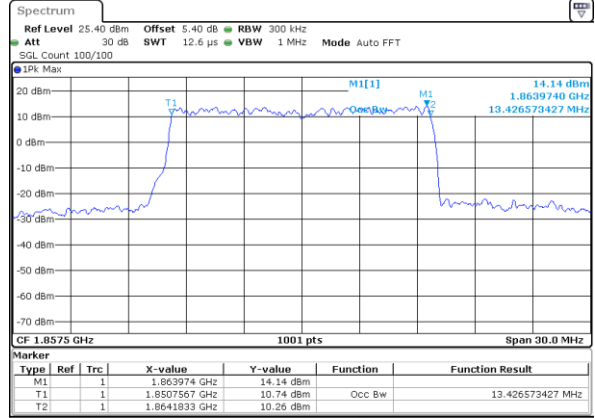

Lowest Channel / 15MHz / 16QAM

Date: 5 AUG 2019 19:18:49