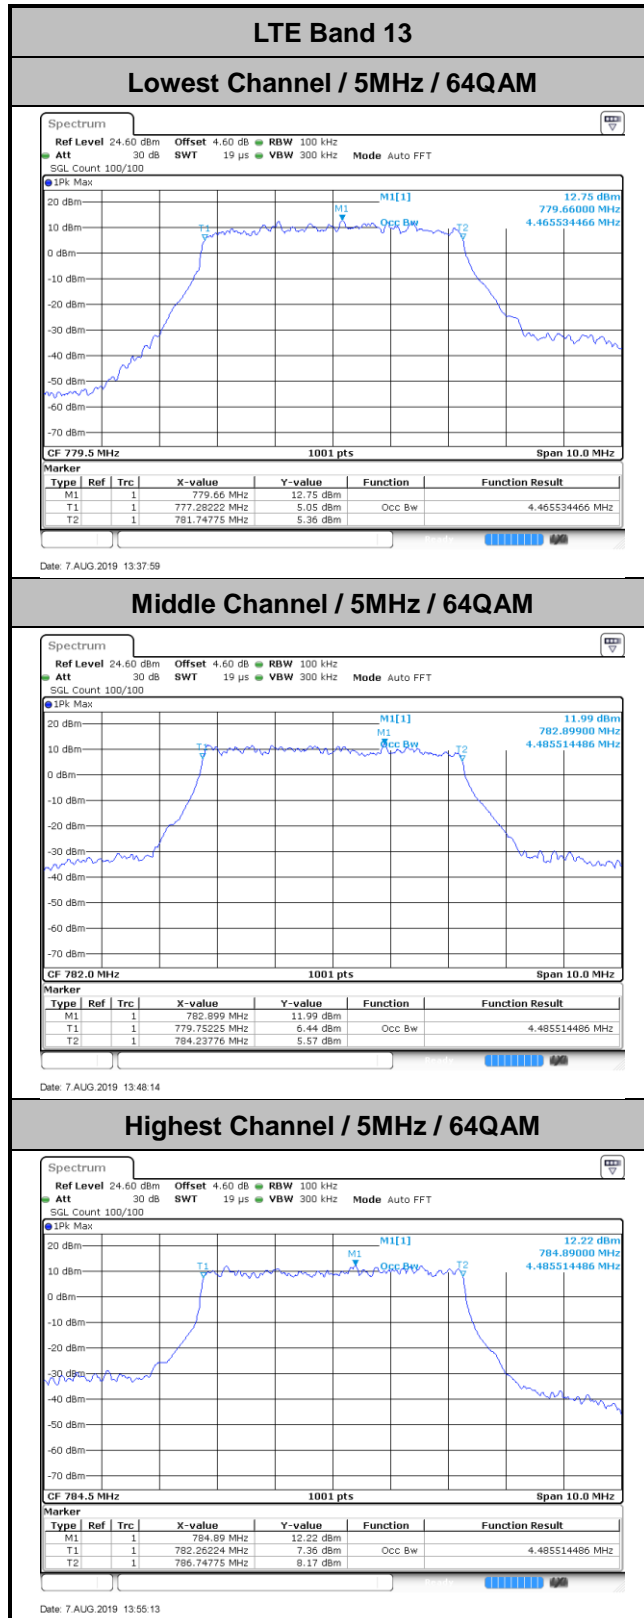

Middle Channel / 10MHz / 16QAM

Date: 7 AUG 2019 14:10:35

Middle Channel / 10MHz / 64QAM

Date: 7 AUG 2019 14:12:33

LTE Band 25

Lowest Channel / 1.4MHz / QPSK

Date: 5 AUG 2019 17:23:35

Lowest Channel / 1.4MHz / 16QAM