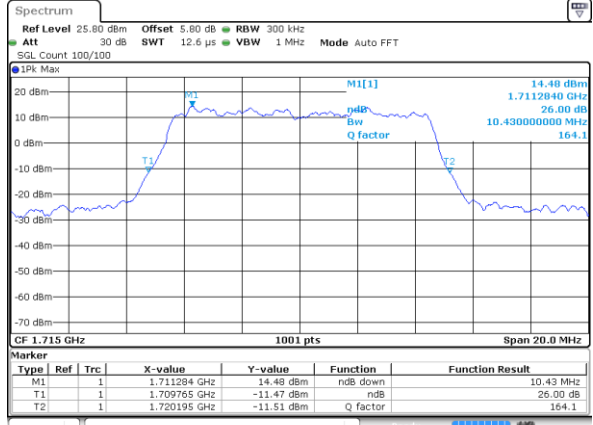

Date: 7 AUG 2019 11:40:58

Highest Channel / 20MHz / 16QAM

Date: 7 AUG 2019 11:41:16

LTE Band 66

Lowest Channel / 1.4MHz / 64QAM

Date: 7 AUG 2019 00:42:24

Lowest Channel / 3MHz / 64QAM

Date: 7 AUG 2019 01:24:54

Middle Channel / 20MHz / 64QAM

Date: 7 AUG 2019 00:53:46

Middle Channel / 3MHz / 64QAM

Date: 7 AUG 2019 01:32:20

Highest Channel / 20MHz / 64QAM

Date: 7 AUG 2019 00:57:54

Highest Channel / 3MHz / 64QAM

Date: 7 AUG 2019 01:35:32

LTE Band 66

Lowest Channel / 5MHz / 64QAM

Date: 7 AUG 2019 03:22:42

Lowest Channel / 10MHz / 64QAM

Date: 7 AUG 2019 03:51:13

Middle Channel / 5MHz / 64QAM

Date: 7 AUG 2019 03:32:56

Middle Channel / 10MHz / 64QAM