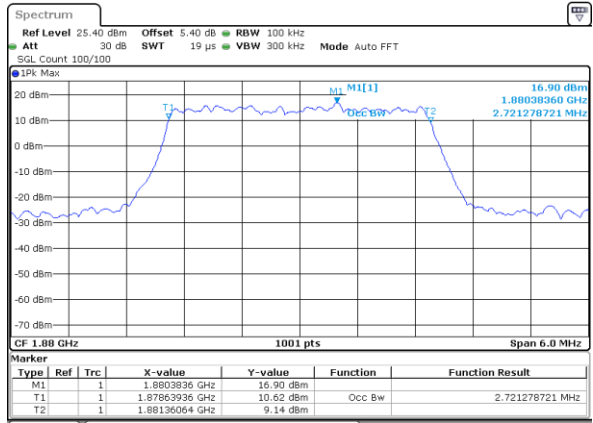

Highest Channel / 20MHz / 16QAM

Date: 5 AUG 2019 19:47:18

LTE Band 25

Lowest Channel / 1.4MHz / 64QAM

Date: 5 AUG 2019 17:25:09

Lowest Channel / 3MHz / 64QAM

Date: 5 AUG 2019 18:13:01

Middle Channel / 1.4MHz / 64QAM

Date: 5 AUG 2019 17:44:42

Middle Channel / 3MHz / 64QAM

Date: 5 AUG 2019 18:19:34

Highest Channel / 1.4MHz / 64QAM

Date: 5 AUG 2019 17:45:32

Highest Channel / 3MHz / 64QAM

Date: 5 AUG 2019 18:22:27

LTE Band 25