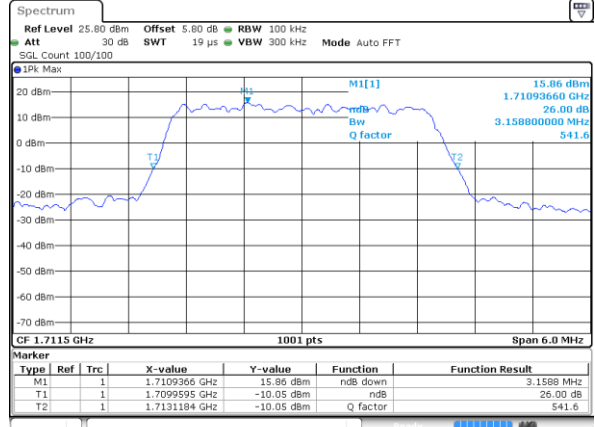

Highest Channel / 1.4MHz / 16QAM

Date: 7 AUG 2019 00:56:23

LTE Band 66

Lowest Channel / 3MHz / QPSK

Date: 7 AUG 2019 01:22:59

Lowest Channel / 3MHz / 16QAM

Date: 7 AUG 2019 01:24:05

Middle Channel / 3MHz / QPSK

Date: 7 AUG 2019 01:32:51

Middle Channel / 3MHz / 16QAM

Date: 7 AUG 2019 01:32:55

Highest Channel / 3MHz / QPSK

Date: 7 AUG 2019 01:33:40

Highest Channel / 3MHz / 16QAM

Date: 7 AUG 2019 01:34:42

LTE Band 66