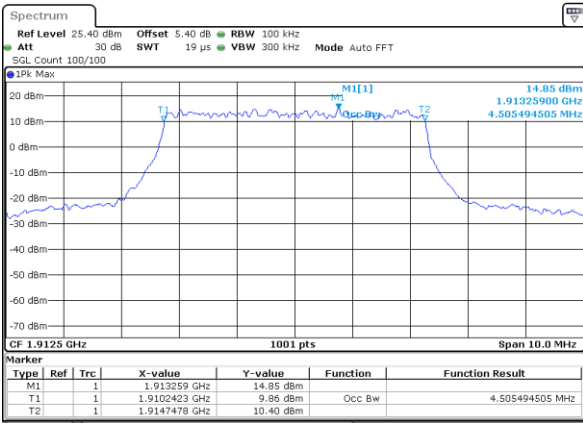

Middle Channel / 3MHz / 16QAM

Date: 5 AUG 2019 18:19:11

Highest Channel / 3MHz / QPSK

Date: 5 AUG 2019 18:20:06

Highest Channel / 3MHz / 16QAM

Date: 5 AUG 2019 18:21:10

LTE Band 25

Lowest Channel / 5MHz / QPSK

Date: 5 AUG 2019 18:34:32

Lowest Channel / 5MHz / 16QAM

Date: 5 AUG 2019 18:35:22

Middle Channel / 5MHz / QPSK

Date: 5 AUG 2019 18:42:55

Middle Channel / 5MHz / 16QAM

Date: 5 AUG 2019 18:43:22

Highest Channel / 5MHz / QPSK

Date: 5 AUG 2019 18:47:01

Highest Channel / 5MHz / 16QAM

Date: 5 AUG 2019 18:47:59

LTE Band 25

Lowest Channel / 10MHz / QPSK

Date: 5 AUG 2019 18:56:21

Lowest Channel / 10MHz / 16QAM

Date: 5 AUG 2019 18:56:59