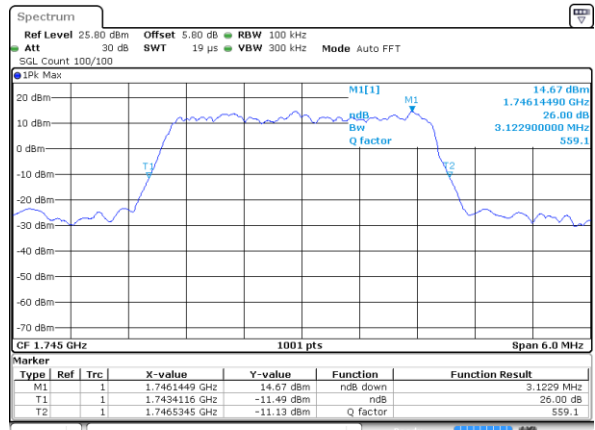

Middle Channel / 3MHz / 64QAM

Date: 7 AUG 2019 01:32:20