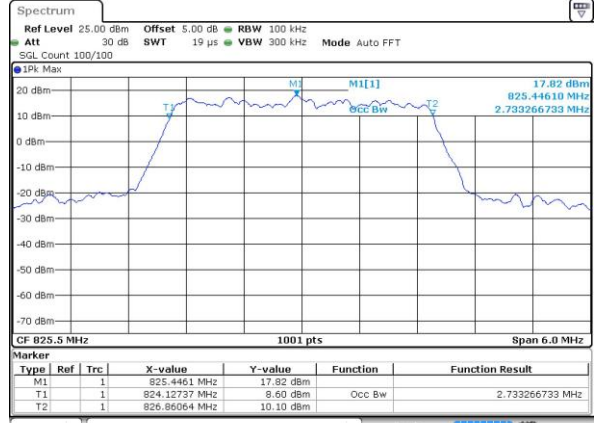

Lowest Channel / 3MHz / 16QAM

Date: 5 AUG 2019 15:27:23