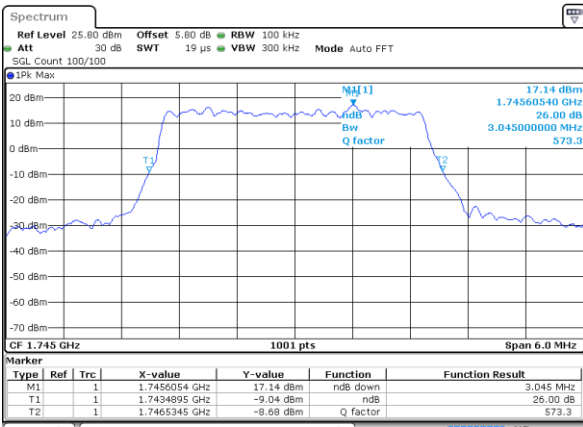

Highest Channel / 1.4MHz / 16QAM

Date: 7 AUG 2019 00:56:23

LTE Band 66

Lowest Channel / 3MHz / QPSK

Date: 7 AUG 2019 01:22:59

Lowest Channel / 3MHz / 16QAM

Date: 7 AUG 2019 01:24:05

Middle Channel / 3MHz / QPSK

Date: 7 AUG 2019 01:32:51

Middle Channel / 3MHz / 16QAM

Date: 7 AUG 2019 01:32:55

Highest Channel / 3MHz / QPSK

Date: 7 AUG 2019 01:33:40

Highest Channel / 3MHz / 16QAM

Date: 7 AUG 2019 01:34:42

LTE Band 66