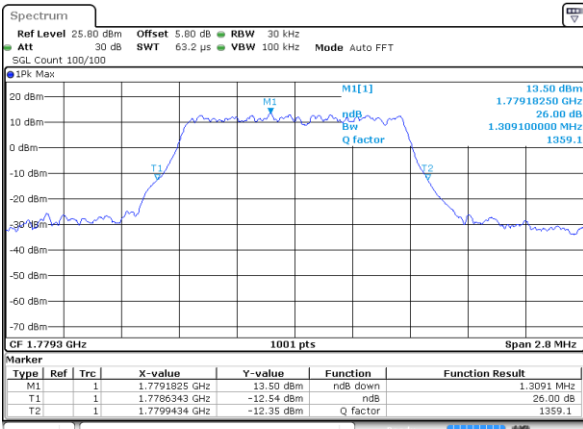

Date: 7 AUG 2019 11:40:58

Highest Channel / 20MHz / 16QAM

Date: 7 AUG 2019 11:41:16

LTE Band 66

Lowest Channel / 1.4MHz / 64QAM

Date: 7 AUG 2019 00:42:24

Lowest Channel / 3MHz / 64QAM

Date: 7 AUG 2019 01:24:54

Middle Channel / 20MHz / 64QAM

Date: 7 AUG 2019 00:53:46

Middle Channel / 3MHz / 64QAM

Date: 7 AUG 2019 01:32:20

Highest Channel / 20MHz / 64QAM

Date: 7 AUG 2019 00:57:54

Highest Channel / 3MHz / 64QAM

Date: 7 AUG 2019 01:35:32

LTE Band 66

Lowest Channel / 5MHz / 64QAM

Date: 7 AUG 2019 03:22:42

Lowest Channel / 10MHz / 64QAM

Date: 7 AUG 2019 03:51:13

Middle Channel / 5MHz / 64QAM

Date: 7 AUG 2019 03:32:56

Middle Channel / 10MHz / 64QAM