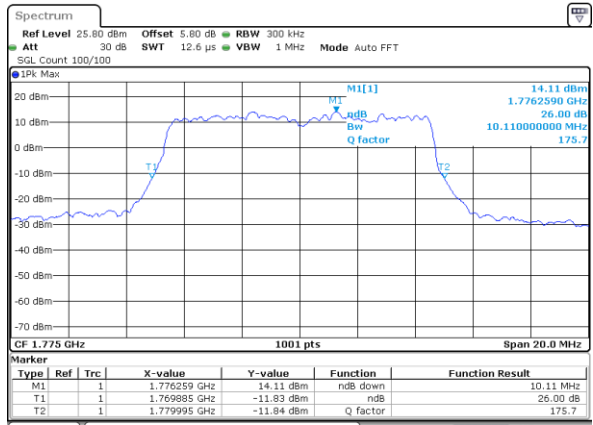

LTE Band 66

Lowest Channel / 5MHz / 64QAM

Date: 7 AUG 2019 03:22:42

Lowest Channel / 10MHz / 64QAM

Date: 7 AUG 2019 03:51:13

Middle Channel / 5MHz / 64QAM

Date: 7 AUG 2019 03:32:56

Middle Channel / 10MHz / 64QAM

Date: 7 AUG 2019 04:00:27

Highest Channel / 5MHz / 64QAM

Date: 7 AUG 2019 03:36:39

Highest Channel / 10MHz / 64QAM

Date: 7 AUG 2019 04:03:08

LTE Band 66

Lowest Channel / 15MHz / 64QAM

Date: 7 AUG 2019 04:09:45