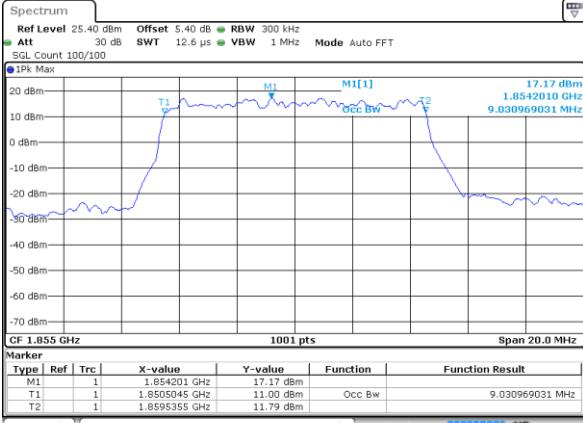

Date: 5 AUG 2019 18:47:01

Highest Channel / 5MHz / 16QAM

Date: 5 AUG 2019 18:47:59

LTE Band 25

Lowest Channel / 10MHz / QPSK

Date: 5 AUG 2019 18:56:21

Lowest Channel / 10MHz / 16QAM

Date: 5 AUG 2019 18:56:59