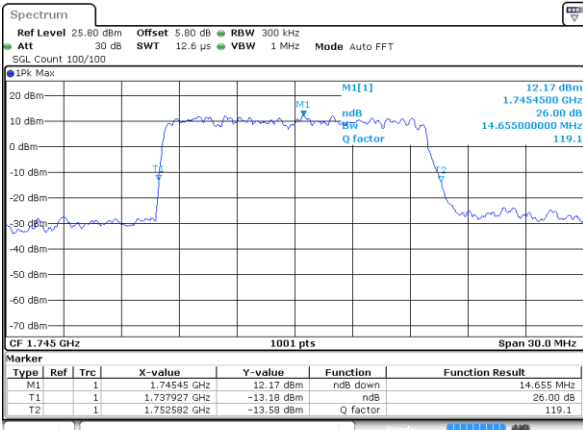

Middle Channel / 15MHz / 64QAM

Date: 7 AUG 2019 04:14:14