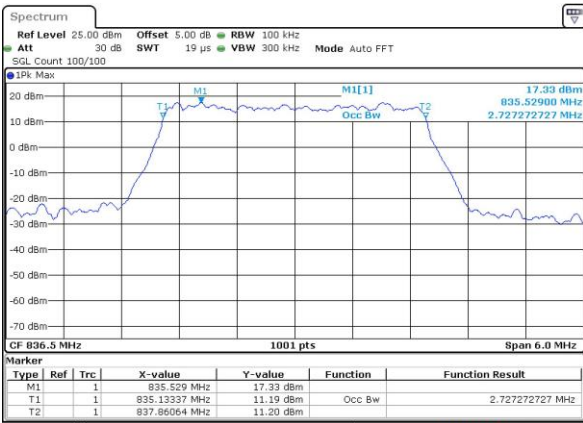

Middle Channel / 3MHz / QPSK

Date: 5 AUG 2019 15:32:42