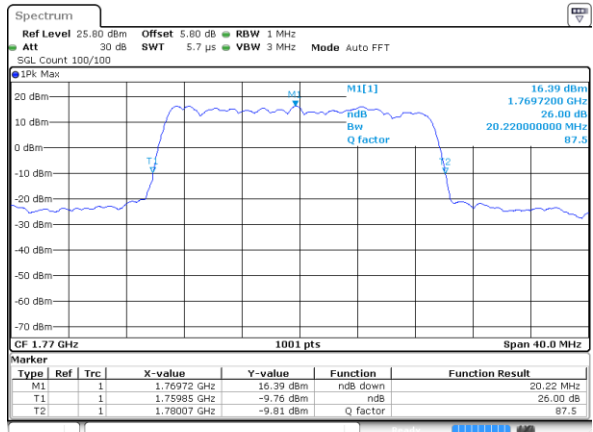

Middle Channel / 15MHz / 16QAM

Date: 7 AUG 2019 04:13:59

Highest Channel / 15MHz / QPSK

Date: 7 AUG 2019 04:20:31

Highest Channel / 15MHz / 16QAM

Date: 7 AUG 2019 04:20:59

LTE Band 66

Lowest Channel / 20MHz / QPSK

Date: 7 AUG 2019 04:22:53

Lowest Channel / 20MHz / 16QAM

Date: 7 AUG 2019 04:23:45

Middle Channel / 20MHz / QPSK

Date: 7 AUG 2019 04:34:53

Middle Channel / 20MHz / 16QAM

Date: 7 AUG 2019 04:34:55

Highest Channel / 20MHz / QPSK

Date: 7 AUG 2019 11:40:58

Highest Channel / 20MHz / 16QAM

Date: 7 AUG 2019 11:41:16

LTE Band 66

Lowest Channel / 1.4MHz / 64QAM

Date: 7 AUG 2019 00:42:24

Lowest Channel / 3MHz / 64QAM

Date: 7 AUG 2019 01:24:54