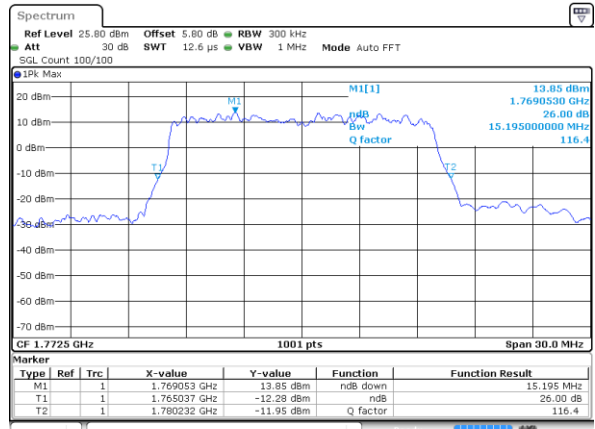

Date: 7 AUG 2019 04:02:36

LTE Band 66

Lowest Channel / 15MHz / QPSK

Date: 7 AUG 2019 04:08:36

Lowest Channel / 15MHz / 16QAM

Date: 7 AUG 2019 04:09:13

Middle Channel / 15MHz / QPSK

Date: 7 AUG 2019 04:13:33

Middle Channel / 15MHz / 16QAM

Date: 7 AUG 2019 04:13:59

Highest Channel / 15MHz / QPSK

Date: 7 AUG 2019 04:20:31

Highest Channel / 15MHz / 16QAM

Date: 7 AUG 2019 04:20:59

LTE Band 66

Lowest Channel / 20MHz / QPSK