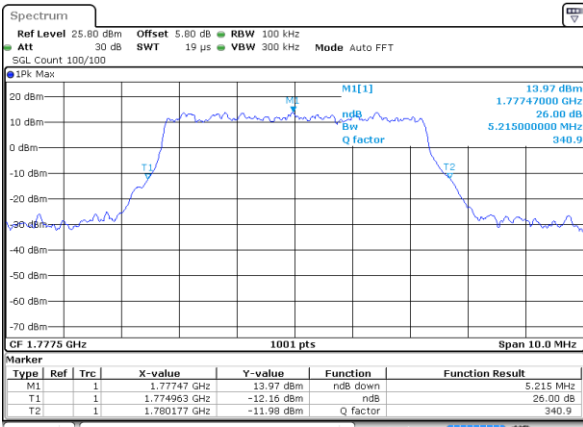

Highest Channel / 5MHz / QPSK

Date: 7 AUG 2019 03:34:32

Highest Channel / 5MHz / 16QAM

Date: 7 AUG 2019 03:35:42

LTE Band 66

Lowest Channel / 10MHz / QPSK

Date: 7 AUG 2019 03:48:56

Lowest Channel / 10MHz / 16QAM