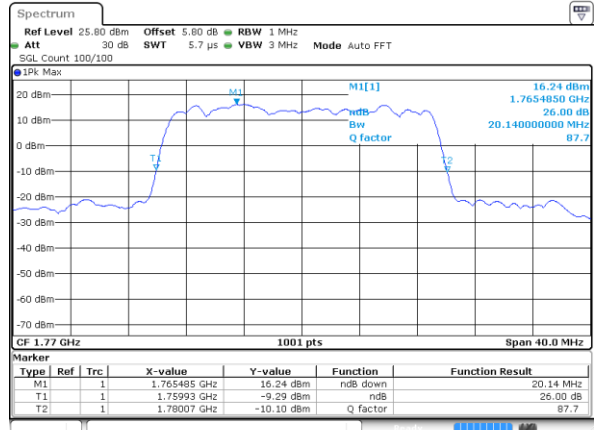

Date: 7 AUG 2019 04:00:27

Highest Channel / 5MHz / 64QAM

Date: 7 AUG 2019 03:36:39

Highest Channel / 10MHz / 64QAM

Date: 7 AUG 2019 04:03:08

LTE Band 66

Lowest Channel / 15MHz / 64QAM

Date: 7 AUG 2019 04:09:45

Lowest Channel / 20MHz / 64QAM

Date: 7 AUG 2019 04:26:32

Middle Channel / 15MHz / 64QAM

Date: 7 AUG 2019 04:14:14

Middle Channel / 20MHz / 64QAM

Date: 7 AUG 2019 04:34:14

Highest Channel / 15MHz / 64QAM

Date: 7 AUG 2019 04:21:26

Highest Channel / 20MHz / 64QAM

Date: 7 AUG 2019 11:41:38

Occupied Bandwidth

| Mode | LTE Band 13 : 99%OBW(MHz) | | | | | |
|------------|---------------------------|-------|-------|-------|-------|-------|
| BW | 5MHz | | 10MHz | | 5MHz | 10MHz |
| Mod. | QPSK | 16QAM | QPSK | 16QAM | 64QAM | 64QAM |
| Lowest CH | 4.49 | 4.49 | | | 4.47 | |
| Middle CH | 4.51 | 4.53 | 8.97 | 8.97 | 4.49 | 9.03 |
| Highest CH | 4.48 | 4.51 | | | 4.49 | |