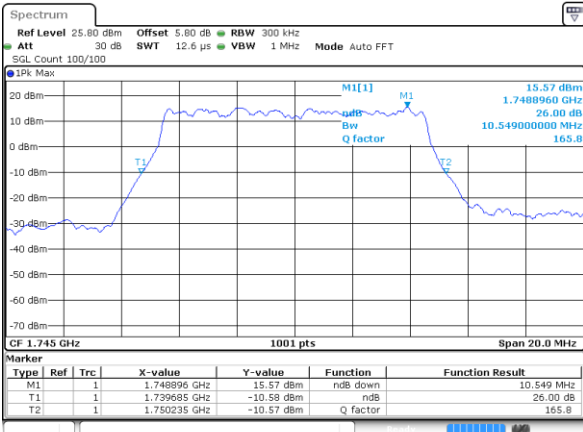

Middle Channel / 10MHz / QPSK

Date: 7 AUG 2019 04:00:57