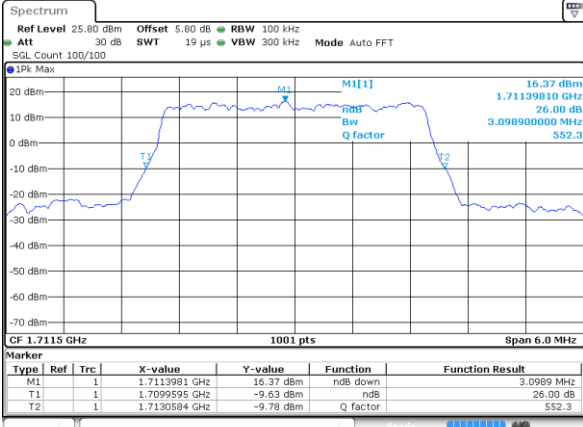

Highest Channel / 1.4MHz / 16QAM

Date: 7 AUG 2019 00:56:23

LTE Band 66

Lowest Channel / 3MHz / QPSK

Date: 7 AUG 2019 01:22:59

Lowest Channel / 3MHz / 16QAM

Date: 7 AUG 2019 01:24:05

Middle Channel / 3MHz / QPSK

Date: 7 AUG 2019 01:32:51

Middle Channel / 3MHz / 16QAM

Date: 7 AUG 2019 01:32:55

Highest Channel / 3MHz / QPSK

Date: 7 AUG 2019 01:33:40

Highest Channel / 3MHz / 16QAM

Date: 7 AUG 2019 01:34:42

LTE Band 66