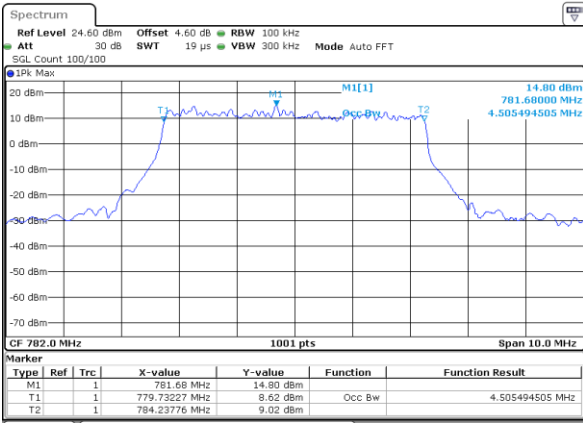

| Mode | LTE Band 66 : 99%OBW(MHz) | | | | | | | | | | | |
|------------|---------------------------|-------|-------|-------|-------|-------|-------|-------|-------|-------|-------|-------|
| BW | 1.4MHz | | 3MHz | | 5MHz | | 10MHz | | 15MHz | | 20MHz | |
| Mod. | QPSK | 16QAM | QPSK | 16QAM | QPSK | 16QAM | QPSK | 16QAM | QPSK | 16QAM | QPSK | 16QAM |
| Lowest CH | 1.09 | 1.10 | 2.77 | 2.73 | 4.50 | 4.50 | 9.03 | 9.01 | 13.49 | 13.43 | 18.34 | 18.34 |
| Middle CH | 1.10 | 1.09 | 2.73 | 2.72 | 4.52 | 4.49 | 9.11 | 9.03 | 13.52 | 13.43 | 18.46 | 18.66 |
| Highest CH | 1.09 | 1.10 | 2.76 | 2.73 | 4.52 | 4.53 | 9.11 | 9.01 | 13.46 | 13.52 | 18.30 | 18.22 |
| Mode | LTE Band 66 : 99%OBW(MHz) | | | | | | | | | | | |
| BW | 1.4MHz | | 3MHz | | 5MHz | | 10MHz | | 15MHz | | 20MHz | |
| Mod. | 64QAM | | 64QAM | | 64QAM | | 64QAM | | 64QAM | | 64QAM | |
| Lowest CH | 1.10 | | 2.72 | | 4.50 | | 9.03 | | 13.49 | | 18.26 | |
| Middle CH | 1.09 | | 2.73 | | 4.48 | | 9.01 | | 13.46 | | 18.34 | |
| Highest CH | 1.09 | | 2.73 | | 4.53 | | 9.07 | | 13.40 | | 18.14 | |

LTE Band 13

Lowest Channel / 5MHz / QPSK

Date: 7 AUG 2019 13:34:03

Lowest Channel / 5MHz / 16QAM

Date: 7 AUG 2019 13:36:01

Middle Channel / 5MHz / QPSK

Date: 7 AUG 2019 13:47:33

Middle Channel / 5MHz / 16QAM

Date: 7 AUG 2019 13:47:53

Highest Channel / 5MHz / QPSK

Date: 7 AUG 2019 13:51:17

Highest Channel / 5MHz / 16QAM

Date: 7 AUG 2019 13:53:15

LTE Band 13

Middle Channel / 10MHz / QPSK

Date: 7 AUG 2019 14:08:37