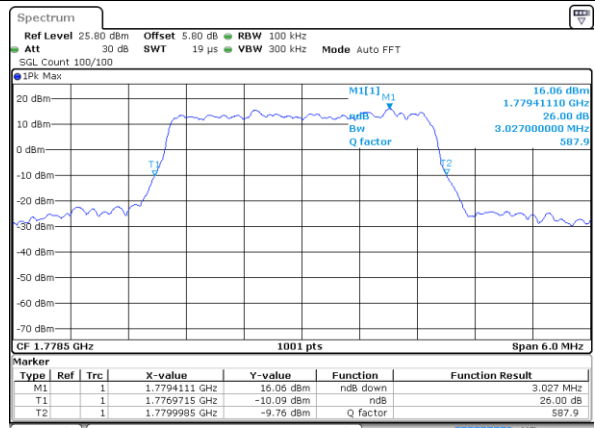

Highest Channel / 1.4MHz / 16QAM

Date: 7 AUG 2019 00:56:23

LTE Band 66

Lowest Channel / 3MHz / QPSK

Date: 7 AUG 2019 01:22:59

Lowest Channel / 3MHz / 16QAM

Date: 7 AUG 2019 01:24:05

Middle Channel / 3MHz / QPSK

Date: 7 AUG 2019 01:32:51

Middle Channel / 3MHz / 16QAM

Date: 7 AUG 2019 01:32:55

Highest Channel / 3MHz / QPSK

Date: 7 AUG 2019 01:33:40

Highest Channel / 3MHz / 16QAM

Date: 7 AUG 2019 01:34:42

LTE Band 66