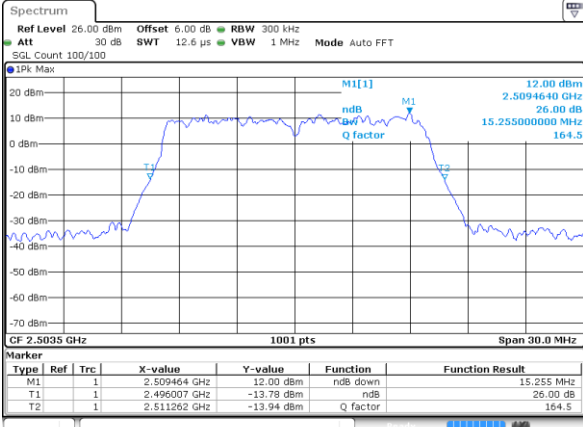

LTE Band 41

Lowest Channel / 15MHz / QPSK

Date: 6 AUG 2019 19:53:37

Lowest Channel / 20MHz / 16QAM

Date: 6 AUG 2019 19:57:27

Middle Channel / 15MHz / QPSK

Date: 6 AUG 2019 19:54:38

Middle Channel / 20MHz / 16QAM

Date: 6 AUG 2019 19:58:27

Highest Channel / 15MHz / QPSK

Date: 6 AUG 2019 19:55:38

Highest Channel / 20MHz / 16QAM

Date: 6 AUG 2019 19:59:28

LTE Band 66

Lowest Channel / 1.4MHz / QPSK

Date: 7 AUG 2019 00:37:05