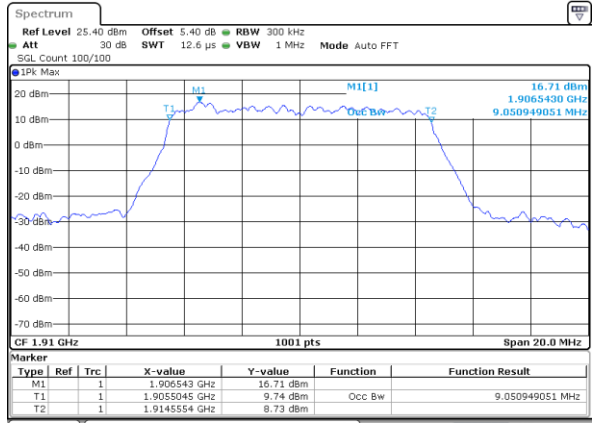

Date: 5 AUG 2019 18:47:01

Highest Channel / 5MHz / 16QAM

Date: 5 AUG 2019 18:47:59

LTE Band 25

Lowest Channel / 10MHz / QPSK

Date: 5 AUG 2019 18:56:21

Lowest Channel / 10MHz / 16QAM

Date: 5 AUG 2019 18:56:59

Middle Channel / 10MHz / QPSK

Date: 5 AUG 2019 19:01:52

Middle Channel / 10MHz / 16QAM

Date: 5 AUG 2019 19:02:16

Highest Channel / 10MHz / QPSK

Date: 5 AUG 2019 19:08:02

Highest Channel / 10MHz / 16QAM

Date: 5 AUG 2019 19:09:09