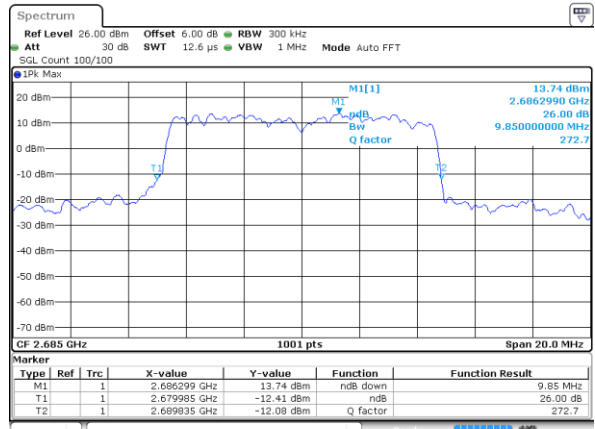

Date: 6 AUG 2019 19:46:33

Highest Channel / 5MHz / QPSK

Date: 6 AUG 2019 19:47:14

Highest Channel / 5MHz / 16QAM

Date: 6 AUG 2019 19:47:34

LTE Band 41

Lowest Channel / 10MHz / QPSK

Date: 6 AUG 2019 19:49:07

Lowest Channel / 10MHz / 16QAM

Date: 6 AUG 2019 19:49:28

Middle Channel / 10MHz / QPSK

Date: 6 AUG 2019 19:50:08

Middle Channel / 10MHz / 16QAM

Date: 6 AUG 2019 19:50:28

Highest Channel / 10MHz / QPSK

Date: 6 AUG 2019 19:51:08

Highest Channel / 10MHz / 16QAM

Date: 6 AUG 2019 19:51:28

LTE Band 41

Lowest Channel / 15MHz / QPSK

Date: 6 AUG 2019 19:52:57

Lowest Channel / 15MHz / 16QAM

Date: 6 AUG 2019 19:53:17

Middle Channel / 15MHz / QPSK