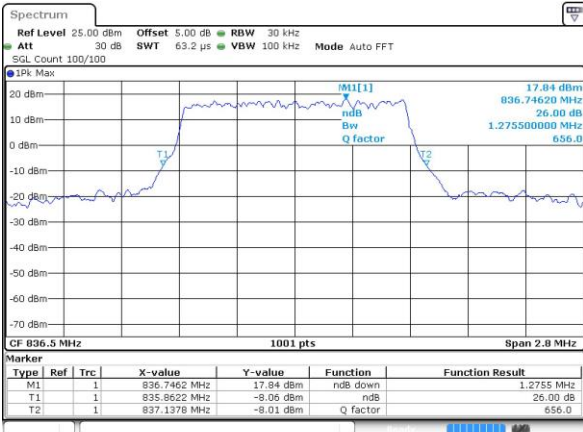

Middle Channel / 1.4MHz / QPSK

Date: 5 AUG 2019 15:22:05