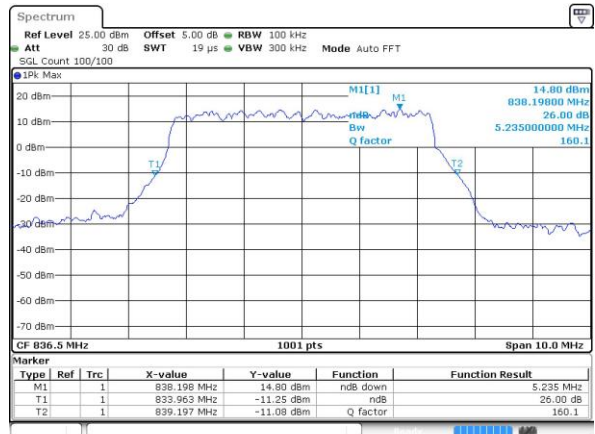

Middle Channel / 5MHz / 16QAM

Date: 5 AUG 2019 15:59:12