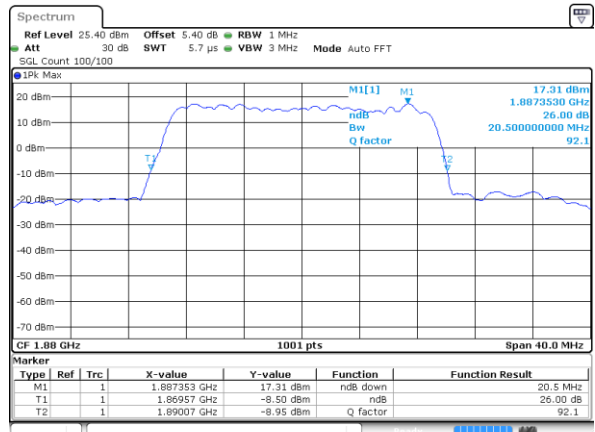

Date: 5 AUG 2019 19:27:45

LTE Band 25

Lowest Channel / 20MHz / QPSK

Date: 5 AUG 2019 19:37:24

Lowest Channel / 20MHz / 16QAM

Date: 5 AUG 2019 19:37:57

Middle Channel / 20MHz / QPSK

Date: 5 AUG 2019 19:42:10

Middle Channel / 20MHz / 16QAM

Date: 5 AUG 2019 19:42:41

Highest Channel / 20MHz / QPSK

Date: 5 AUG 2019 19:46:02

Highest Channel / 20MHz / 16QAM

Date: 5 AUG 2019 19:47:27

LTE Band 25

Lowest Channel / 1.4MHz / 64QAM