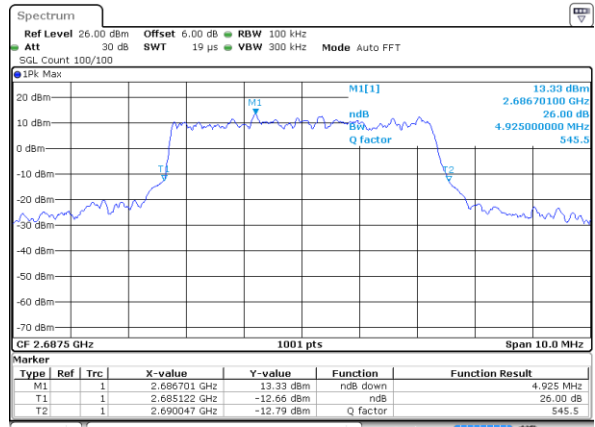

LTE Band 41

Lowest Channel / 5MHz / QPSK

Date: 6 AUG 2019 19:45:12

Lowest Channel / 5MHz / 16QAM

Date: 6 AUG 2019 19:45:33

Middle Channel / 5MHz / QPSK

Date: 6 AUG 2019 19:46:13

Middle Channel / 5MHz / 16QAM

Date: 6 AUG 2019 19:46:33

Highest Channel / 5MHz / QPSK

Date: 6 AUG 2019 19:47:14

Highest Channel / 5MHz / 16QAM

Date: 6 AUG 2019 19:47:34

LTE Band 41

Lowest Channel / 10MHz / QPSK

Date: 6 AUG 2019 19:49:07