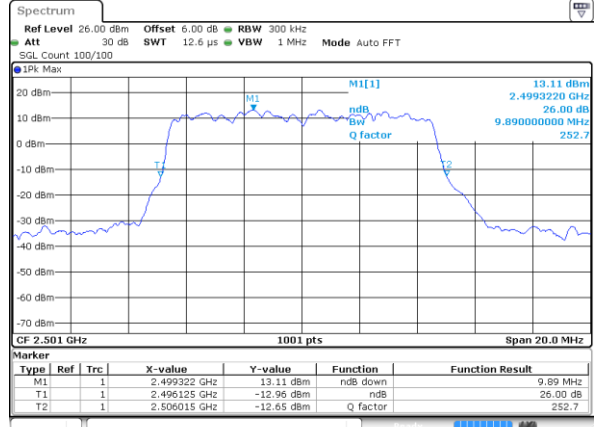

Highest Channel / 20MHz / QPSK

Date: 6 AUG 2019 19:58:47

Highest Channel / 20MHz / 16QAM

Date: 6 AUG 2019 19:59:08

LTE Band 41

Lowest Channel / 5MHz / QPSK

Date: 6 AUG 2019 19:45:53

Lowest Channel / 10MHz / 16QAM