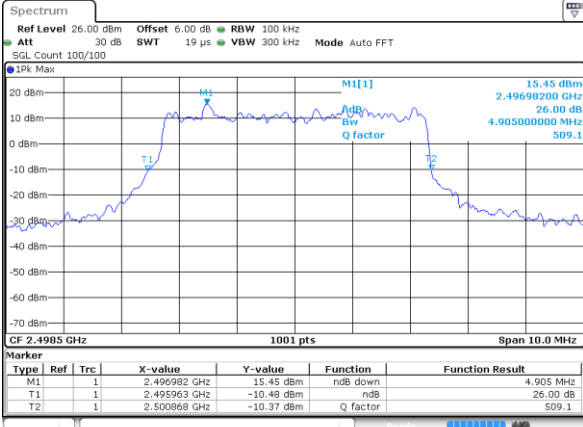

LTE Band 41

Lowest Channel / 5MHz / QPSK

Date: 6 AUG 2019 19:45:12