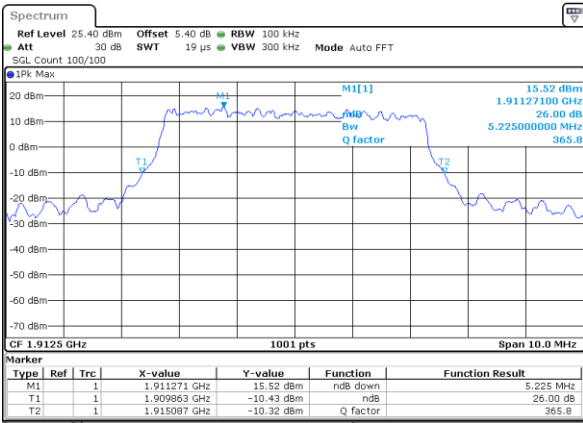

Highest Channel / 3MHz / 16QAM

Date: 5 AUG 2019 18:21:18

LTE Band 25

Lowest Channel / 5MHz / QPSK

Date: 5 AUG 2019 18:34:40

Lowest Channel / 5MHz / 16QAM

Date: 5 AUG 2019 18:35:29

Middle Channel / 5MHz / QPSK

Date: 5 AUG 2019 18:43:01

Middle Channel / 5MHz / 16QAM

Date: 5 AUG 2019 18:43:28

Highest Channel / 5MHz / QPSK

Date: 5 AUG 2019 18:47:08

Highest Channel / 5MHz / 16QAM

Date: 5 AUG 2019 18:48:07

LTE Band 25