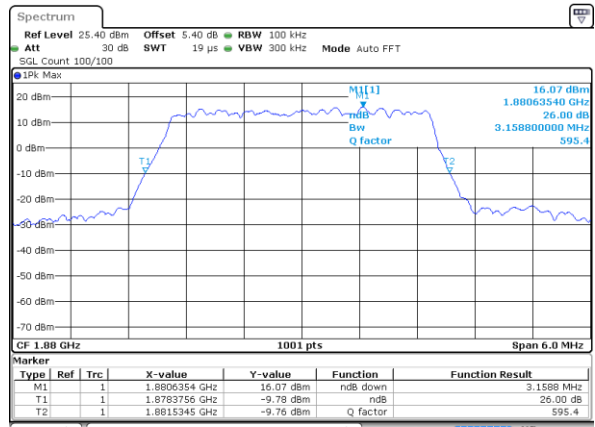

Date: 5 AUG 2019 17:44:27

Highest Channel / 1.4MHz / QPSK

Date: 5 AUG 2019 17:49:05

Highest Channel / 1.4MHz / 16QAM

Date: 5 AUG 2019 17:47:32

LTE Band 25

Lowest Channel / 3MHz / QPSK

Date: 5 AUG 2019 18:10:54

Lowest Channel / 3MHz / 16QAM

Date: 5 AUG 2019 18:12:10

Middle Channel / 3MHz / QPSK

Date: 5 AUG 2019 18:18:59

Middle Channel / 3MHz / 16QAM

Date: 5 AUG 2019 18:19:21

Highest Channel / 3MHz / QPSK

Date: 5 AUG 2019 18:20:14

Highest Channel / 3MHz / 16QAM

Date: 5 AUG 2019 18:21:18

LTE Band 25

Lowest Channel / 5MHz / QPSK

Date: 5 AUG 2019 18:34:40

Lowest Channel / 5MHz / 16QAM

Date: 5 AUG 2019 18:35:29

Middle Channel / 5MHz / QPSK