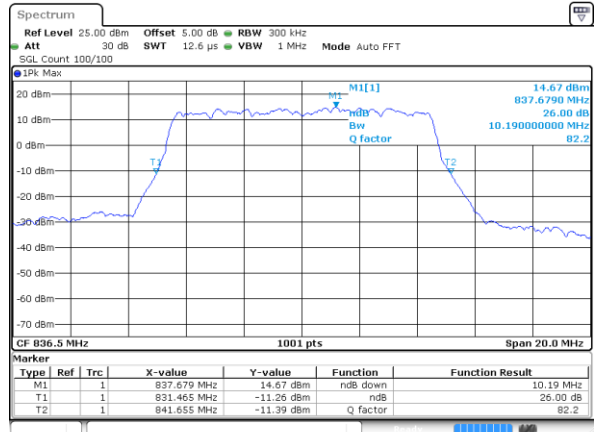

Date: 5 AUG 2019 15:12:29

Lowest Channel / 3MHz / 64QAM

Date: 5 AUG 2019 15:27:49

Middle Channel / 1.4MHz / 64QAM

Date: 5 AUG 2019 15:21:18

Middle Channel / 3MHz / 64QAM

Date: 5 AUG 2019 15:32:05

Highest Channel / 1.4MHz / 64QAM

Date: 5 AUG 2019 15:23:21

Highest Channel / 3MHz / 64QAM

Date: 5 AUG 2019 15:34:05

LTE Band 26

Lowest Channel / 5MHz / 64QAM

Date: 5 AUG 2019 15:38:18

Lowest Channel / 10MHz / 64QAM

Date: 5 AUG 2019 16:08:37

Middle Channel / 5MHz / 64QAM

Date: 5 AUG 2019 16:00:33

Middle Channel / 10MHz / 64QAM

Date: 5 AUG 2019 16:08:58

Highest Channel / 5MHz / 64QAM

Date: 5 AUG 2019 16:01:15

Highest Channel / 10MHz / 64QAM

Date: 5 AUG 2019 16:10:38