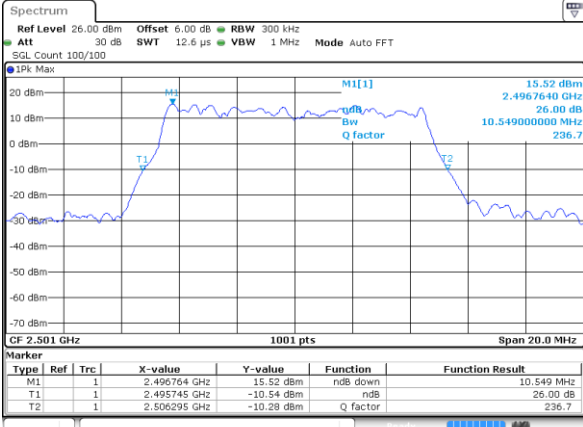

Date: 6 AUG 2019 19:46:33

Highest Channel / 5MHz / QPSK

Date: 6 AUG 2019 19:47:14

Highest Channel / 5MHz / 16QAM

Date: 6 AUG 2019 19:47:34

LTE Band 41

Lowest Channel / 10MHz / QPSK

Date: 6 AUG 2019 19:49:07