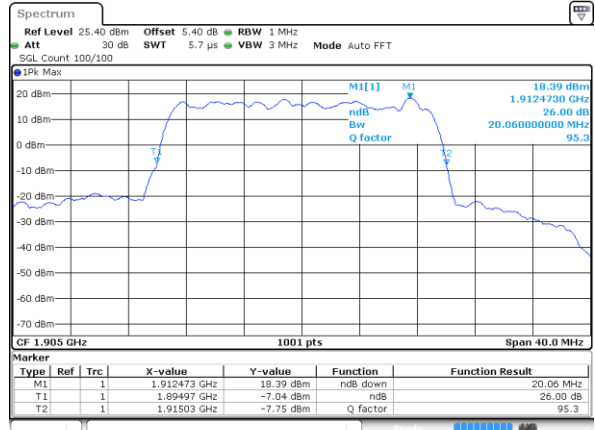

LTE Band 25

Lowest Channel / 15MHz / 64QAM

Date: 5 AUG 2019 19:19:35

Lowest Channel / 20MHz / 64QAM

Date: 5 AUG 2019 19:38:31

Middle Channel / 15MHz / 64QAM

Date: 5 AUG 2019 19:23:21

Middle Channel / 20MHz / 64QAM

Date: 5 AUG 2019 19:43:19

Highest Channel / 15MHz / 64QAM

Date: 5 AUG 2019 19:29:05

Highest Channel / 20MHz / 64QAM

Date: 5 AUG 2019 19:48:43

LTE Band 26

Lowest Channel / 1.4MHz / QPSK

Date: 5 AUG 2019 15:11:11