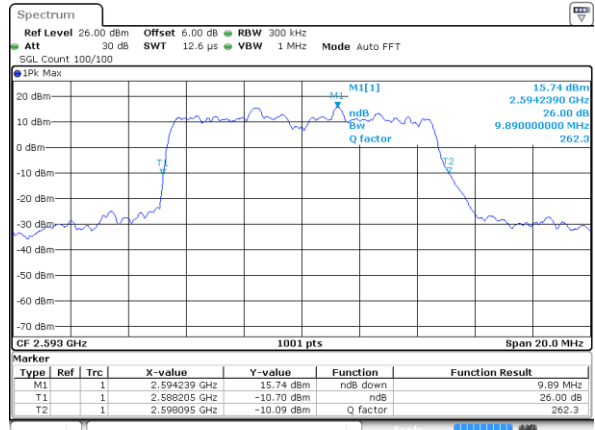

Date: 6 AUG 2019 19:46:33

Highest Channel / 5MHz / QPSK

Date: 6 AUG 2019 19:47:14

Highest Channel / 5MHz / 16QAM

Date: 6 AUG 2019 19:47:34

LTE Band 41

Lowest Channel / 10MHz / QPSK

Date: 6 AUG 2019 19:49:07

Lowest Channel / 10MHz / 16QAM

Date: 6 AUG 2019 19:49:28

Middle Channel / 10MHz / QPSK

Date: 6 AUG 2019 19:50:08

Middle Channel / 10MHz / 16QAM

Date: 6 AUG 2019 19:50:28

Highest Channel / 10MHz / QPSK

Date: 6 AUG 2019 19:51:08

Highest Channel / 10MHz / 16QAM

Date: 6 AUG 2019 19:51:28

LTE Band 41

Lowest Channel / 15MHz / QPSK

Date: 6 AUG 2019 19:52:57

Lowest Channel / 15MHz / 16QAM

Date: 6 AUG 2019 19:53:17

Middle Channel / 15MHz / QPSK