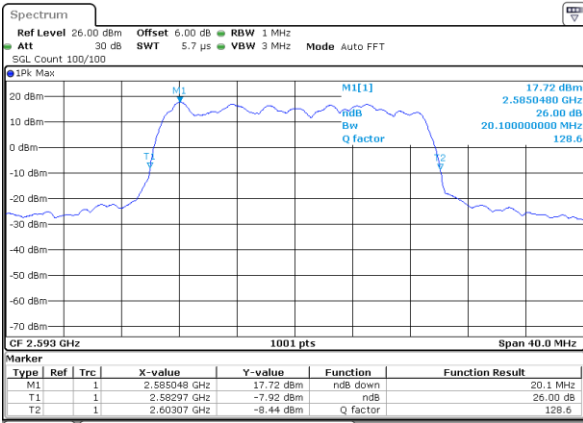

Date: 6 AUG 2019 19:53:57

Middle Channel / 15MHz / 16QAM

Date: 6 AUG 2019 19:54:17

Highest Channel / 15MHz / QPSK

Date: 6 AUG 2019 19:54:58

Highest Channel / 15MHz / 16QAM

Date: 6 AUG 2019 19:55:18

LTE Band 41

Lowest Channel / 20MHz / QPSK

Date: 6 AUG 2019 19:56:46

Lowest Channel / 20MHz / 16QAM

Date: 6 AUG 2019 19:57:06

Middle Channel / 20MHz / QPSK

Date: 6 AUG 2019 19:57:47

Middle Channel / 20MHz / 16QAM

Date: 6 AUG 2019 19:58:07

Highest Channel / 20MHz / QPSK

Date: 6 AUG 2019 19:58:47

Highest Channel / 20MHz / 16QAM

Date: 6 AUG 2019 19:59:08

LTE Band 41

Lowest Channel / 5MHz / QPSK

Date: 6 AUG 2019 19:45:53

Lowest Channel / 10MHz / 16QAM