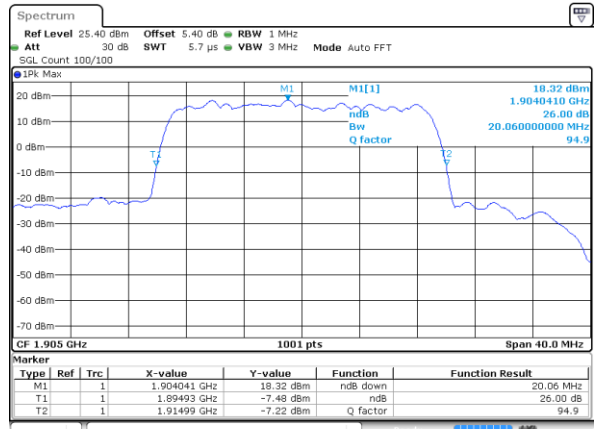

Middle Channel / 20MHz / 16QAM

Date: 5 AUG 2019 19:42:41

Highest Channel / 20MHz / QPSK

Date: 5 AUG 2019 19:46:02

Highest Channel / 20MHz / 16QAM

Date: 5 AUG 2019 19:47:27

LTE Band 25

Lowest Channel / 1.4MHz / 64QAM