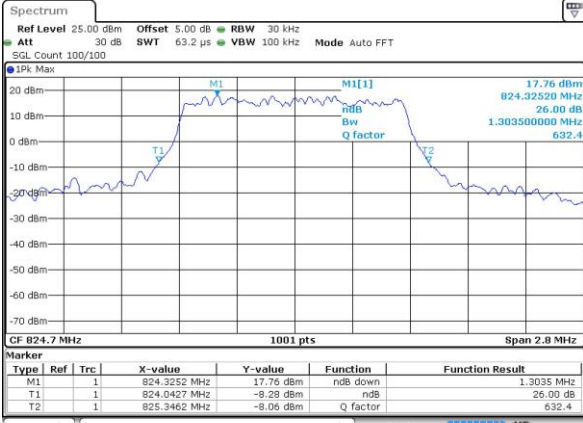

Middle Channel / 15MHz / 16QAM

Date: 5 AUG 2019 16:38:41

Highest Channel / 15MHz / QPSK

Date: 5 AUG 2019 16:39:22

Highest Channel / 15MHz / 16QAM

Date: 5 AUG 2019 16:39:42

LTE Band 26

Lowest Channel / 1.4MHz / 64QAM

Date: 5 AUG 2019 15:12:29

Lowest Channel / 3MHz / 64QAM

Date: 5 AUG 2019 15:27:49

Middle Channel / 1.4MHz / 64QAM

Date: 5 AUG 2019 15:21:18

Middle Channel / 3MHz / 64QAM

Date: 5 AUG 2019 15:32:05

Highest Channel / 1.4MHz / 64QAM