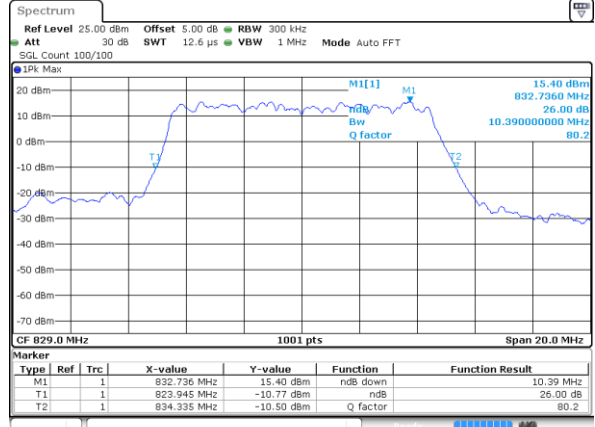

Date: 5 AUG 2019 15:12:29

Lowest Channel / 3MHz / 64QAM

Date: 5 AUG 2019 15:27:49

Middle Channel / 1.4MHz / 64QAM

Date: 5 AUG 2019 15:21:18

Middle Channel / 3MHz / 64QAM

Date: 5 AUG 2019 15:32:05

Highest Channel / 1.4MHz / 64QAM

Date: 5 AUG 2019 15:23:21

Highest Channel / 3MHz / 64QAM

Date: 5 AUG 2019 15:34:05

LTE Band 26

Lowest Channel / 5MHz / 64QAM

Date: 5 AUG 2019 15:38:18

Lowest Channel / 10MHz / 64QAM

Date: 5 AUG 2019 16:08:37

Middle Channel / 5MHz / 64QAM

Date: 5 AUG 2019 16:00:33

Middle Channel / 10MHz / 64QAM

Date: 5 AUG 2019 16:08:58

Highest Channel / 5MHz / 64QAM

Date: 5 AUG 2019 16:01:15

Highest Channel / 10MHz / 64QAM

Date: 5 AUG 2019 16:10:38