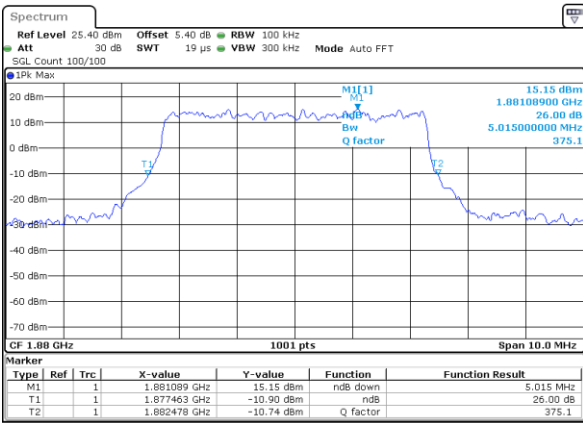

Highest Channel / 3MHz / 16QAM

Date: 5 AUG 2019 18:21:18

LTE Band 25

Lowest Channel / 5MHz / QPSK

Date: 5 AUG 2019 18:34:40

Lowest Channel / 5MHz / 16QAM

Date: 5 AUG 2019 18:35:29

Middle Channel / 5MHz / QPSK

Date: 5 AUG 2019 18:43:01

Middle Channel / 5MHz / 16QAM

Date: 5 AUG 2019 18:43:28

Highest Channel / 5MHz / QPSK

Date: 5 AUG 2019 18:47:08

Highest Channel / 5MHz / 16QAM

Date: 5 AUG 2019 18:48:07

LTE Band 25