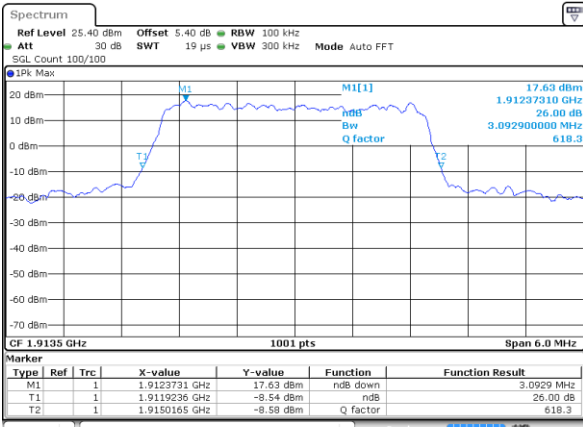

Highest Channel / 3MHz / QPSK

Date: 5 AUG 2019 18:20:14