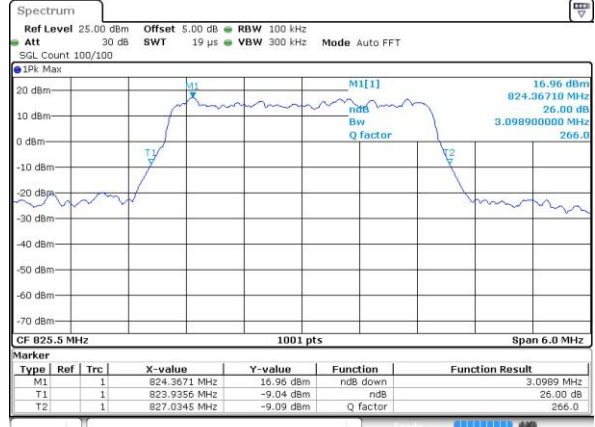

Highest Channel / 1.4MHz / 16QAM

Date: 5 AUG 2019 15:22:58

LTE Band 26

Lowest Channel / 3MHz / QPSK

Date: 5 AUG 2019 15:27:14

Lowest Channel / 3MHz / 16QAM

Date: 5 AUG 2019 15:27:30

Middle Channel / 3MHz / QPSK

Date: 5 AUG 2019 15:32:50

Middle Channel / 3MHz / 16QAM

Date: 5 AUG 2019 15:32:25

Highest Channel / 3MHz / QPSK

Date: 5 AUG 2019 15:33:23

Highest Channel / 3MHz / 16QAM

Date: 5 AUG 2019 15:33:45

LTE Band 26