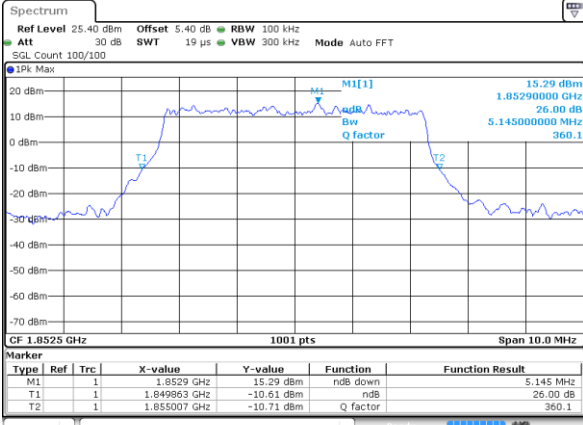

Date: 5 AUG 2019 17:45:39

Highest Channel / 3MHz / 64QAM

Date: 5 AUG 2019 18:22:36

LTE Band 25

Lowest Channel / 5MHz / 64QAM

Date: 5 AUG 2019 18:36:59

Lowest Channel / 10MHz / 64QAM

Date: 5 AUG 2019 18:57:43