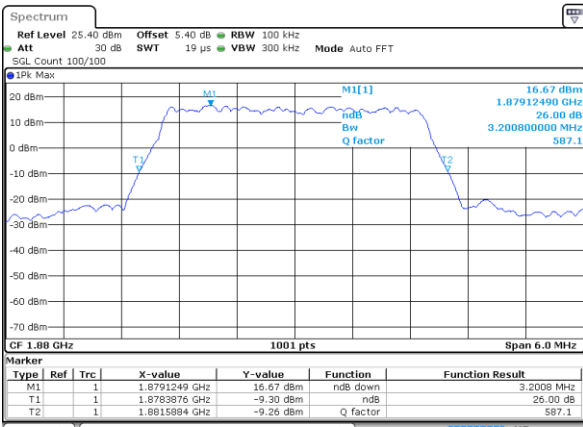

Middle Channel / 3MHz / QPSK

Date: 5 AUG 2019 18:18:59