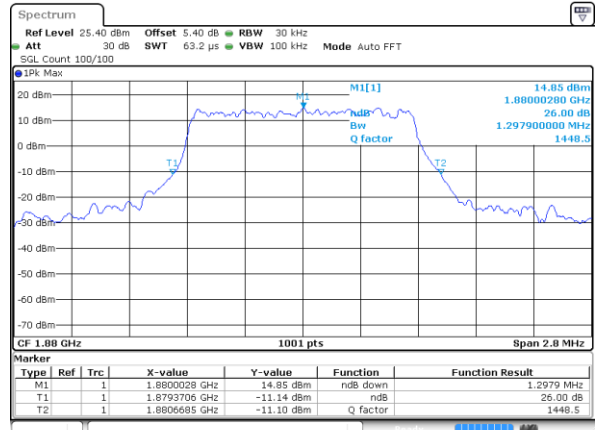

LTE Band 25

Lowest Channel / 1.4MHz / QPSK

Date: 5 AUG 2019 17:23:47

Lowest Channel / 1.4MHz / 16QAM

Date: 5 AUG 2019 17:24:53

Middle Channel / 1.4MHz / QPSK

Date: 5 AUG 2019 17:44:01

Middle Channel / 1.4MHz / 16QAM

Date: 5 AUG 2019 17:44:27

Highest Channel / 1.4MHz / QPSK

Date: 5 AUG 2019 17:49:05

Highest Channel / 1.4MHz / 16QAM

Date: 5 AUG 2019 17:47:32

LTE Band 25

Lowest Channel / 3MHz / QPSK

Date: 5 AUG 2019 18:10:54