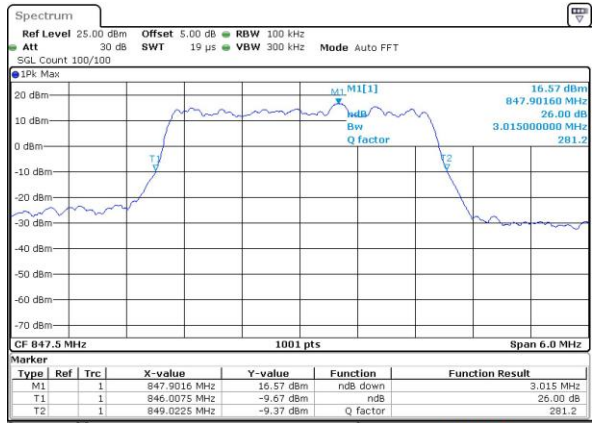

Middle Channel / 15MHz / 16QAM

Date: 5 AUG 2019 16:38:41

Highest Channel / 15MHz / QPSK

Date: 5 AUG 2019 16:39:22

Highest Channel / 15MHz / 16QAM

Date: 5 AUG 2019 16:39:42

LTE Band 26

Lowest Channel / 1.4MHz / 64QAM

Date: 5 AUG 2019 15:12:29

Lowest Channel / 3MHz / 64QAM

Date: 5 AUG 2019 15:27:49

Middle Channel / 1.4MHz / 64QAM

Date: 5 AUG 2019 15:21:18

Middle Channel / 3MHz / 64QAM

Date: 5 AUG 2019 15:32:05

Highest Channel / 1.4MHz / 64QAM

Date: 5 AUG 2019 15:23:21

Highest Channel / 3MHz / 64QAM

Date: 5 AUG 2019 15:34:05

LTE Band 26

Lowest Channel / 5MHz / 64QAM

Date: 5 AUG 2019 15:38:18

Lowest Channel / 10MHz / 64QAM

Date: 5 AUG 2019 16:08:37