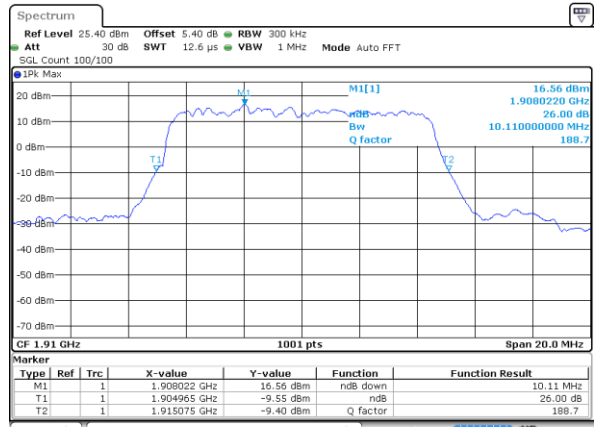

Highest Channel / 10MHz / QPSK

Date: 5 AUG 2019 19:08:19

Highest Channel / 10MHz / 16QAM

Date: 5 AUG 2019 19:09:20

LTE Band 25

Lowest Channel / 15MHz / QPSK

Date: 5 AUG 2019 19:18:22

Lowest Channel / 15MHz / 16QAM