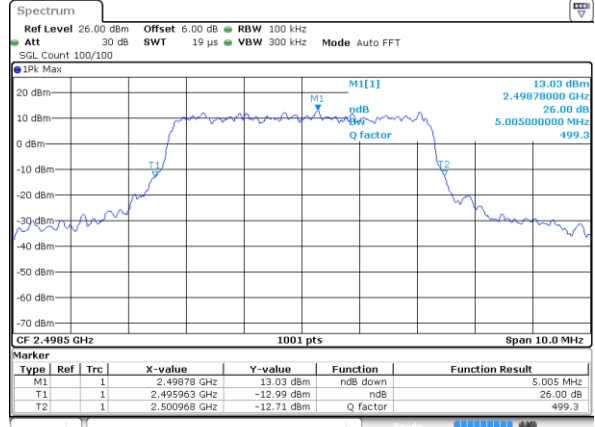

Date: 5 AUG 2019 15:23:21

Highest Channel / 3MHz / 64QAM

Date: 5 AUG 2019 15:34:05

LTE Band 26

Lowest Channel / 5MHz / 64QAM

Date: 5 AUG 2019 15:38:18

Lowest Channel / 10MHz / 64QAM

Date: 5 AUG 2019 16:08:37

Middle Channel / 5MHz / 64QAM

Date: 5 AUG 2019 16:00:33

Middle Channel / 10MHz / 64QAM

Date: 5 AUG 2019 16:08:58

Highest Channel / 5MHz / 64QAM

Date: 5 AUG 2019 16:01:15

Highest Channel / 10MHz / 64QAM

Date: 5 AUG 2019 16:10:38

LTE Band 41

Lowest Channel / 5MHz / QPSK

Date: 6 AUG 2019 19:45:12

Lowest Channel / 5MHz / 16QAM

Date: 6 AUG 2019 19:45:33

Middle Channel / 5MHz / QPSK

Date: 6 AUG 2019 19:46:13

Middle Channel / 5MHz / 16QAM