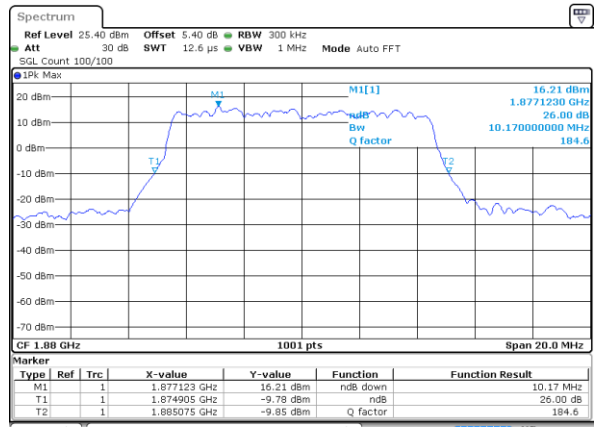

Lowest Channel / 10MHz / QPSK

Date: 5 AUG 2019 18:56:30

Lowest Channel / 10MHz / 16QAM

Date: 5 AUG 2019 18:57:09

Middle Channel / 10MHz / QPSK

Date: 5 AUG 2019 19:02:03

Middle Channel / 10MHz / 16QAM

Date: 5 AUG 2019 19:02:29

Highest Channel / 10MHz / QPSK

Date: 5 AUG 2019 19:08:19

Highest Channel / 10MHz / 16QAM

Date: 5 AUG 2019 19:09:20

LTE Band 25

Lowest Channel / 15MHz / QPSK

Date: 5 AUG 2019 19:18:22

Lowest Channel / 15MHz / 16QAM