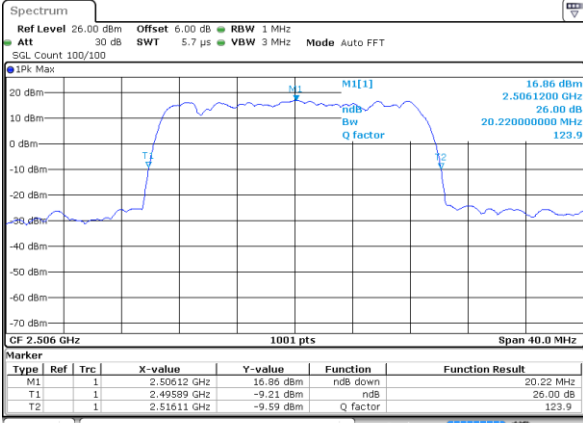

Highest Channel / 10MHz / 16QAM

Date: 6 AUG 2019 19:51:28

LTE Band 41

Lowest Channel / 15MHz / QPSK

Date: 6 AUG 2019 19:52:57

Lowest Channel / 15MHz / 16QAM

Date: 6 AUG 2019 19:53:17

Middle Channel / 15MHz / QPSK

Date: 6 AUG 2019 19:53:57

Middle Channel / 15MHz / 16QAM

Date: 6 AUG 2019 19:54:17

Highest Channel / 15MHz / QPSK

Date: 6 AUG 2019 19:54:58

Highest Channel / 15MHz / 16QAM

Date: 6 AUG 2019 19:55:18

LTE Band 41

Lowest Channel / 20MHz / QPSK

Date: 6 AUG 2019 19:56:46

Lowest Channel / 20MHz / 16QAM

Date: 6 AUG 2019 19:57:06

Middle Channel / 20MHz / QPSK

Date: 6 AUG 2019 19:57:47

Middle Channel / 20MHz / 16QAM

Date: 6 AUG 2019 19:58:07