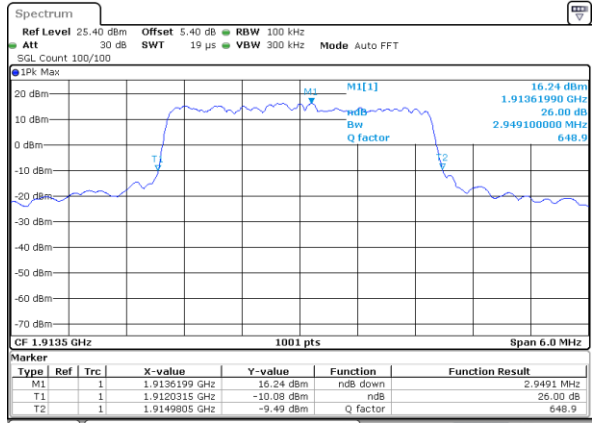

Middle Channel / 20MHz / 16QAM

Date: 5 AUG 2019 19:42:41

Highest Channel / 20MHz / QPSK

Date: 5 AUG 2019 19:46:02

Highest Channel / 20MHz / 16QAM

Date: 5 AUG 2019 19:47:27

LTE Band 25

Lowest Channel / 1.4MHz / 64QAM

Date: 5 AUG 2019 17:25:18

Lowest Channel / 3MHz / 64QAM

Date: 5 AUG 2019 18:13:10

Middle Channel / 1.4MHz / 64QAM

Date: 5 AUG 2019 17:44:51

Middle Channel / 3MHz / 64QAM

Date: 5 AUG 2019 18:19:46

Highest Channel / 1.4MHz / 64QAM

Date: 5 AUG 2019 17:45:39

Highest Channel / 3MHz / 64QAM

Date: 5 AUG 2019 18:22:36

LTE Band 25

Lowest Channel / 5MHz / 64QAM

Date: 5 AUG 2019 18:36:59

Lowest Channel / 10MHz / 64QAM

Date: 5 AUG 2019 18:57:43