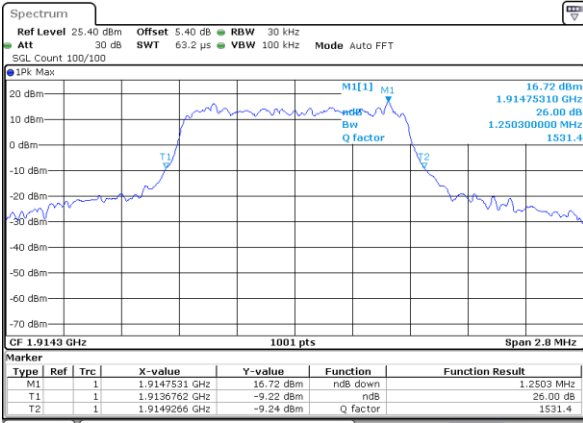

Middle Channel / 20MHz / 16QAM

Date: 5 AUG 2019 19:42:41

Highest Channel / 20MHz / QPSK

Date: 5 AUG 2019 19:46:02

Highest Channel / 20MHz / 16QAM

Date: 5 AUG 2019 19:47:27

LTE Band 25

Lowest Channel / 1.4MHz / 64QAM

Date: 5 AUG 2019 17:25:18

Lowest Channel / 3MHz / 64QAM

Date: 5 AUG 2019 18:13:10

Middle Channel / 1.4MHz / 64QAM

Date: 5 AUG 2019 17:44:51

Middle Channel / 3MHz / 64QAM

Date: 5 AUG 2019 18:19:46

Highest Channel / 1.4MHz / 64QAM

Date: 5 AUG 2019 17:45:39

Highest Channel / 3MHz / 64QAM

Date: 5 AUG 2019 18:22:36

LTE Band 25

Lowest Channel / 5MHz / 64QAM

Date: 5 AUG 2019 18:36:59

Lowest Channel / 10MHz / 64QAM

Date: 5 AUG 2019 18:57:43