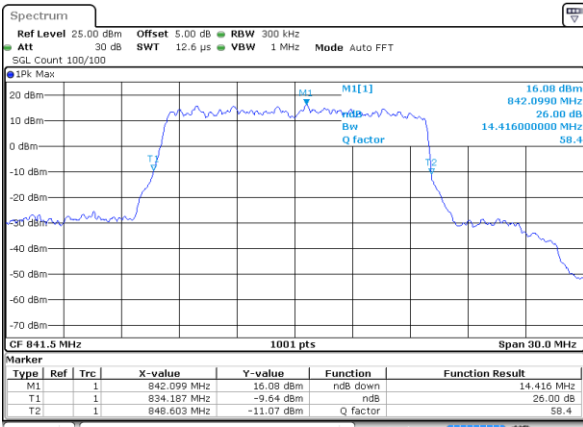

Date: 5 AUG 2019 16:10:18

LTE Band 26

Lowest Channel / 15MHz / QPSK

Date: 5 AUG 2019 16:37:21

Lowest Channel / 15MHz / 16QAM

Date: 5 AUG 2019 16:37:41

Middle Channel / 15MHz / QPSK

Date: 5 AUG 2019 16:39:01

Middle Channel / 15MHz / 16QAM

Date: 5 AUG 2019 16:38:41

Highest Channel / 15MHz / QPSK

Date: 5 AUG 2019 16:39:22

Highest Channel / 15MHz / 16QAM

Date: 5 AUG 2019 16:39:42

LTE Band 26

Lowest Channel / 1.4MHz / 64QAM