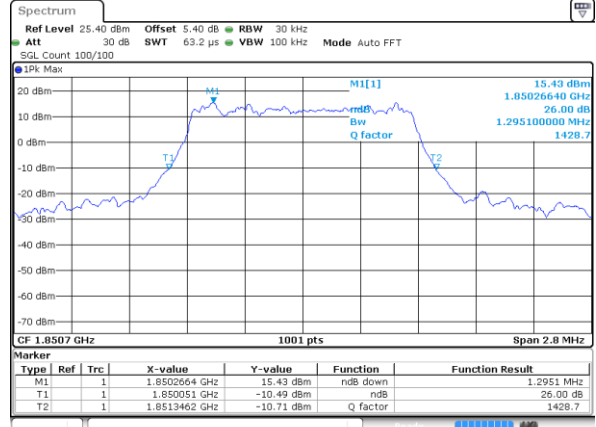

LTE Band 25

Lowest Channel / 1.4MHz / QPSK

Date: 5 AUG 2019 17:23:47

Lowest Channel / 1.4MHz / 16QAM

Date: 5 AUG 2019 17:24:53

Middle Channel / 1.4MHz / QPSK

Date: 5 AUG 2019 17:44:01

Middle Channel / 1.4MHz / 16QAM

Date: 5 AUG 2019 17:44:27

Highest Channel / 1.4MHz / QPSK

Date: 5 AUG 2019 17:49:05

Highest Channel / 1.4MHz / 16QAM

Date: 5 AUG 2019 17:47:32

LTE Band 25

Lowest Channel / 3MHz / QPSK

Date: 5 AUG 2019 18:10:54