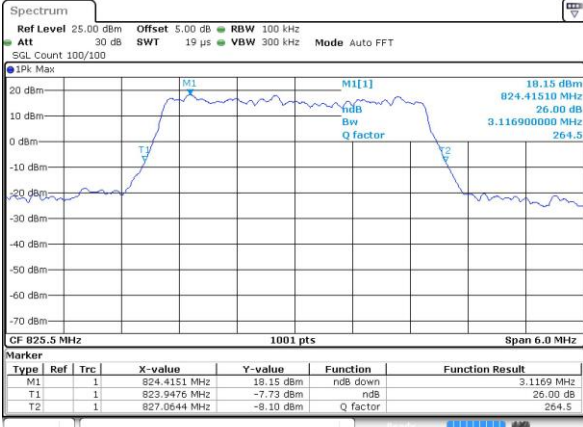

Highest Channel / 1.4MHz / 16QAM

Date: 5 AUG 2019 15:22:58

LTE Band 26

Lowest Channel / 3MHz / QPSK

Date: 5 AUG 2019 15:27:14

Lowest Channel / 3MHz / 16QAM

Date: 5 AUG 2019 15:27:30

Middle Channel / 3MHz / QPSK