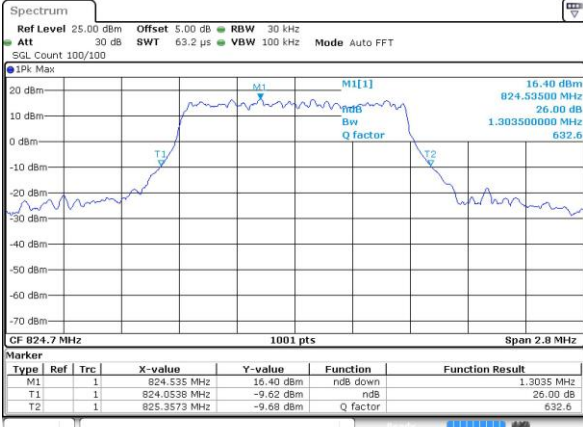

Date: 5 AUG 2019 19:43:19

Highest Channel / 15MHz / 64QAM

Date: 5 AUG 2019 19:29:05

Highest Channel / 20MHz / 64QAM

Date: 5 AUG 2019 19:48:43

LTE Band 26

Lowest Channel / 1.4MHz / QPSK

Date: 5 AUG 2019 15:11:11