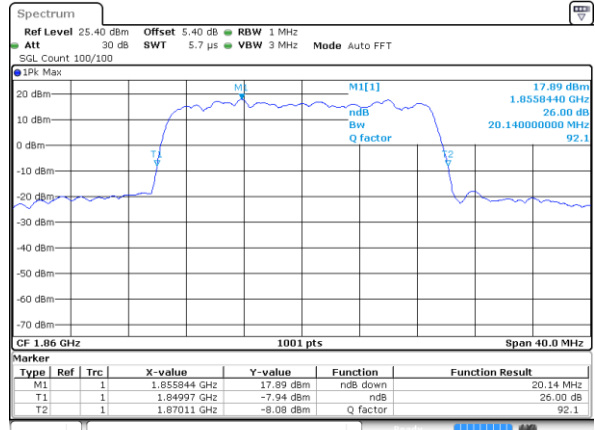

Date: 5 AUG 2019 19:27:45

LTE Band 25

Lowest Channel / 20MHz / QPSK

Date: 5 AUG 2019 19:37:24

Lowest Channel / 20MHz / 16QAM

Date: 5 AUG 2019 19:37:57

Middle Channel / 20MHz / QPSK

Date: 5 AUG 2019 19:42:10

Middle Channel / 20MHz / 16QAM

Date: 5 AUG 2019 19:42:41

Highest Channel / 20MHz / QPSK

Date: 5 AUG 2019 19:46:02

Highest Channel / 20MHz / 16QAM

Date: 5 AUG 2019 19:47:27

LTE Band 25

Lowest Channel / 1.4MHz / 64QAM