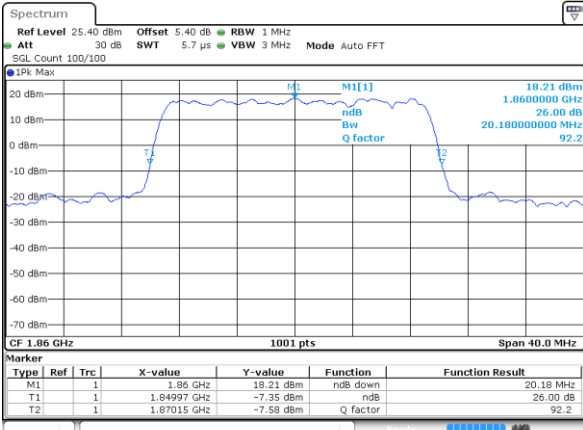

Date: 5 AUG 2019 19:27:45

LTE Band 25

Lowest Channel / 20MHz / QPSK

Date: 5 AUG 2019 19:37:24

Lowest Channel / 20MHz / 16QAM

Date: 5 AUG 2019 19:37:57

Middle Channel / 20MHz / QPSK

Date: 5 AUG 2019 19:42:10