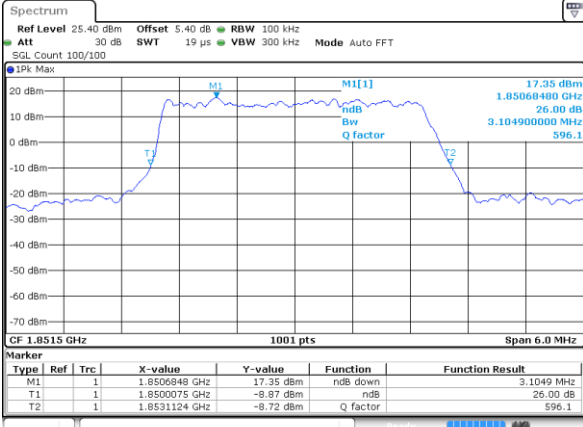

Date: 5 AUG 2019 17:44:27

Highest Channel / 1.4MHz / QPSK

Date: 5 AUG 2019 17:49:05

Highest Channel / 1.4MHz / 16QAM

Date: 5 AUG 2019 17:47:32

LTE Band 25

Lowest Channel / 3MHz / QPSK

Date: 5 AUG 2019 18:10:54