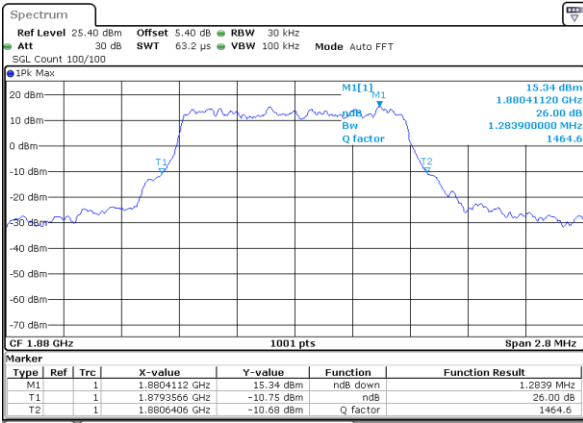

Middle Channel / 20MHz / 16QAM

Date: 5 AUG 2019 19:42:41

Highest Channel / 20MHz / QPSK

Date: 5 AUG 2019 19:46:02

Highest Channel / 20MHz / 16QAM

Date: 5 AUG 2019 19:47:27

LTE Band 25

Lowest Channel / 1.4MHz / 64QAM

Date: 5 AUG 2019 17:25:18

Lowest Channel / 3MHz / 64QAM

Date: 5 AUG 2019 18:13:10

Middle Channel / 1.4MHz / 64QAM

Date: 5 AUG 2019 17:44:51

Middle Channel / 3MHz / 64QAM

Date: 5 AUG 2019 18:19:46

Highest Channel / 1.4MHz / 64QAM