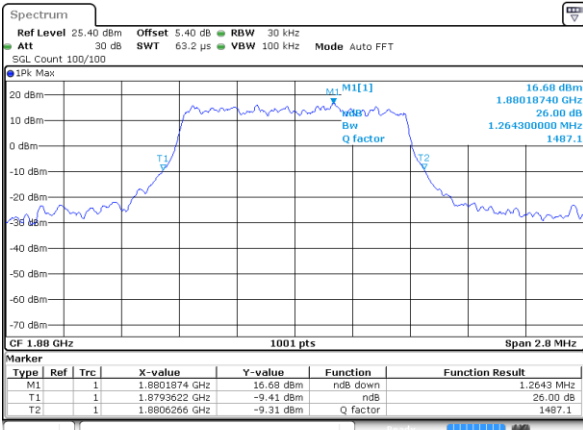

LTE Band 25

Lowest Channel / 1.4MHz / QPSK

Date: 5 AUG 2019 17:23:47

Lowest Channel / 1.4MHz / 16QAM

Date: 5 AUG 2019 17:24:53

Middle Channel / 1.4MHz / QPSK

Date: 5 AUG 2019 17:44:01

Middle Channel / 1.4MHz / 16QAM

Date: 5 AUG 2019 17:44:27

Highest Channel / 1.4MHz / QPSK

Date: 5 AUG 2019 17:49:05

Highest Channel / 1.4MHz / 16QAM

Date: 5 AUG 2019 17:47:32

LTE Band 25

Lowest Channel / 3MHz / QPSK

Date: 5 AUG 2019 18:10:54