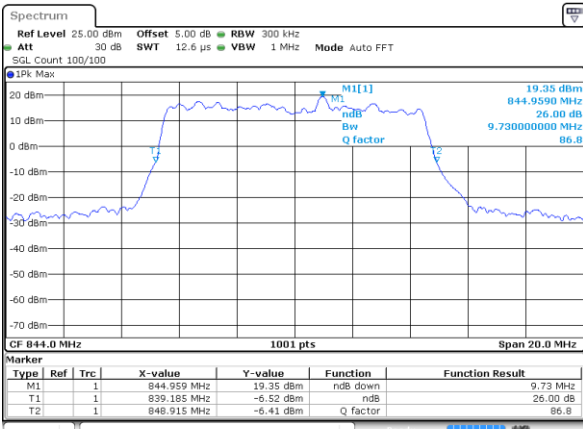

Date: 5 AUG 2019 16:08:17

Middle Channel / 10MHz / QPSK

Date: 5 AUG 2019 16:09:38

Middle Channel / 10MHz / 16QAM

Date: 5 AUG 2019 16:09:18

Highest Channel / 10MHz / QPSK

Date: 5 AUG 2019 16:09:58

Highest Channel / 10MHz / 16QAM