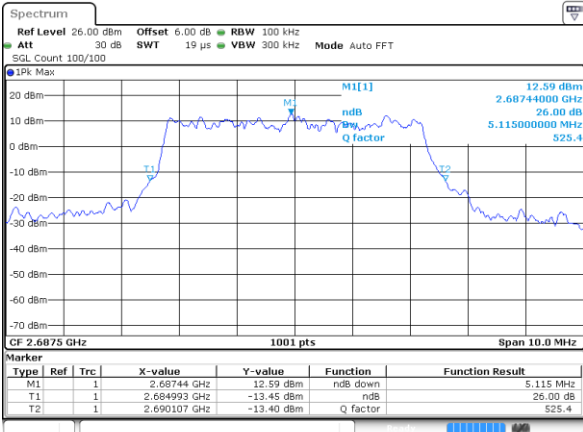

Highest Channel / 20MHz / QPSK

Date: 6 AUG 2019 19:58:47

Highest Channel / 20MHz / 16QAM

Date: 6 AUG 2019 19:59:08

LTE Band 41

Lowest Channel / 5MHz / QPSK

Date: 6 AUG 2019 19:45:53

Lowest Channel / 10MHz / 16QAM

Date: 6 AUG 2019 19:49:48

Middle Channel / 5MHz / QPSK

Date: 6 AUG 2019 19:46:53

Middle Channel / 10MHz / 16QAM

Date: 6 AUG 2019 19:50:48

Highest Channel / 5MHz / QPSK

Date: 6 AUG 2019 19:47:54

Highest Channel / 10MHz / 16QAM