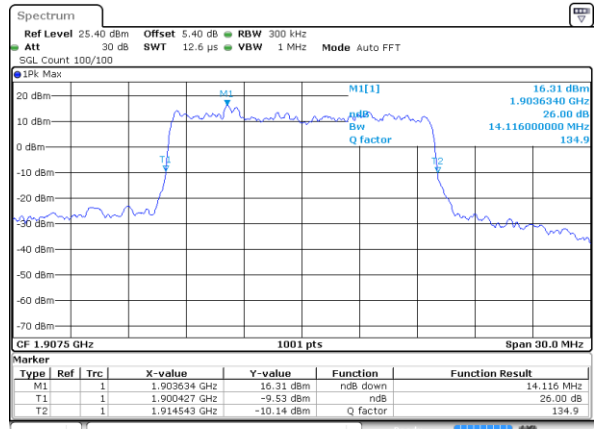

Highest Channel / 15MHz / 16QAM

Date: 5 AUG 2019 19:27:45