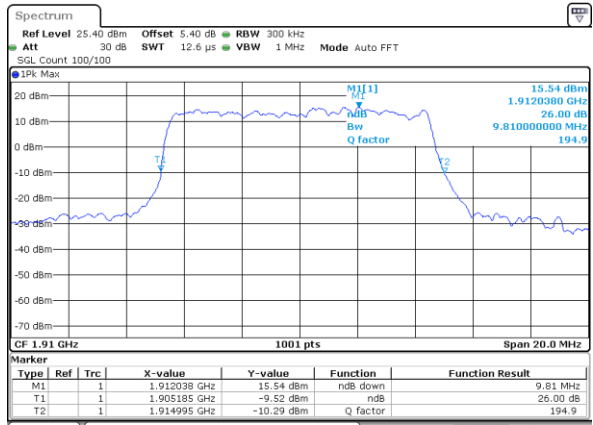

Middle Channel / 5MHz / 64QAM

Date: 5 AUG 2019 18:43:50

Middle Channel / 10MHz / 64QAM

Date: 5 AUG 2019 19:03:00

Highest Channel / 5MHz / 64QAM

Date: 5 AUG 2019 18:49:04

Highest Channel / 10MHz / 64QAM

Date: 5 AUG 2019 19:10:27