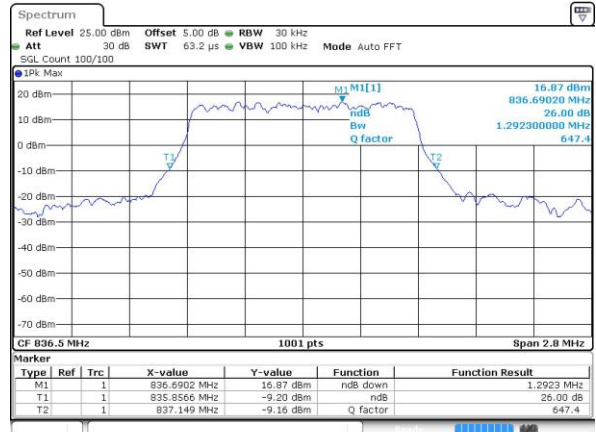

Date: 5 AUG 2019 19:43:19

Highest Channel / 15MHz / 64QAM

Date: 5 AUG 2019 19:29:05

Highest Channel / 20MHz / 64QAM

Date: 5 AUG 2019 19:48:43

LTE Band 26

Lowest Channel / 1.4MHz / QPSK

Date: 5 AUG 2019 15:11:11

Lowest Channel / 1.4MHz / 16QAM

Date: 5 AUG 2019 15:11:34

Middle Channel / 1.4MHz / QPSK

Date: 5 AUG 2019 15:22:05

Middle Channel / 1.4MHz / 16QAM

Date: 5 AUG 2019 15:21:45

Highest Channel / 1.4MHz / QPSK

Date: 5 AUG 2019 15:22:41

Highest Channel / 1.4MHz / 16QAM

Date: 5 AUG 2019 15:22:58

LTE Band 26

Lowest Channel / 3MHz / QPSK

Date: 5 AUG 2019 15:27:14

Lowest Channel / 3MHz / 16QAM

Date: 5 AUG 2019 15:27:30

Middle Channel / 3MHz / QPSK