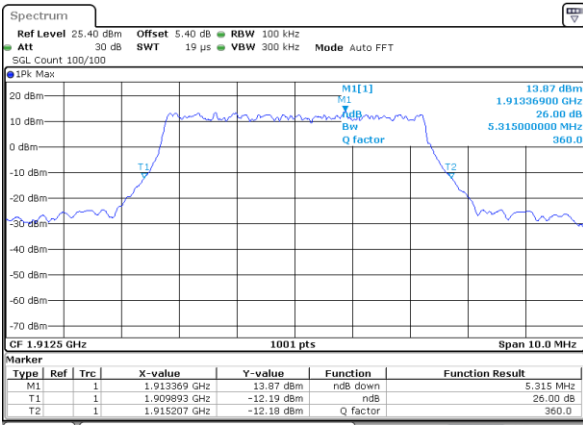

Middle Channel / 5MHz / 64QAM

Date: 5 AUG 2019 18:43:50

Middle Channel / 10MHz / 64QAM

Date: 5 AUG 2019 19:03:00

Highest Channel / 5MHz / 64QAM

Date: 5 AUG 2019 18:49:04

Highest Channel / 10MHz / 64QAM

Date: 5 AUG 2019 19:10:27