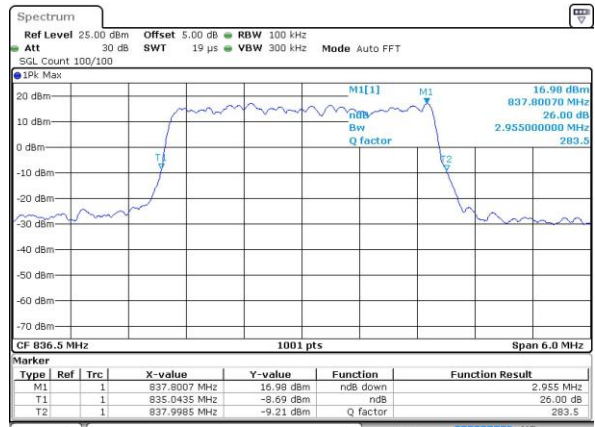

Highest Channel / 1.4MHz / 16QAM

Date: 5 AUG 2019 15:22:58

LTE Band 26

Lowest Channel / 3MHz / QPSK

Date: 5 AUG 2019 15:27:14

Lowest Channel / 3MHz / 16QAM

Date: 5 AUG 2019 15:27:30

Middle Channel / 3MHz / QPSK

Date: 5 AUG 2019 15:32:50

Middle Channel / 3MHz / 16QAM

Date: 5 AUG 2019 15:32:25

Highest Channel / 3MHz / QPSK

Date: 5 AUG 2019 15:33:23

Highest Channel / 3MHz / 16QAM

Date: 5 AUG 2019 15:33:45

LTE Band 26