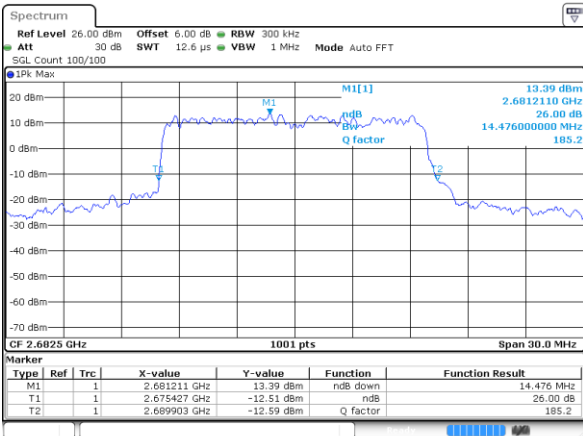

Highest Channel / 10MHz / 16QAM

Date: 6 AUG 2019 19:51:28

LTE Band 41

Lowest Channel / 15MHz / QPSK

Date: 6 AUG 2019 19:52:57

Lowest Channel / 15MHz / 16QAM

Date: 6 AUG 2019 19:53:17

Middle Channel / 15MHz / QPSK

Date: 6 AUG 2019 19:53:57

Middle Channel / 15MHz / 16QAM

Date: 6 AUG 2019 19:54:17

Highest Channel / 15MHz / QPSK

Date: 6 AUG 2019 19:54:58

Highest Channel / 15MHz / 16QAM

Date: 6 AUG 2019 19:55:18

LTE Band 41