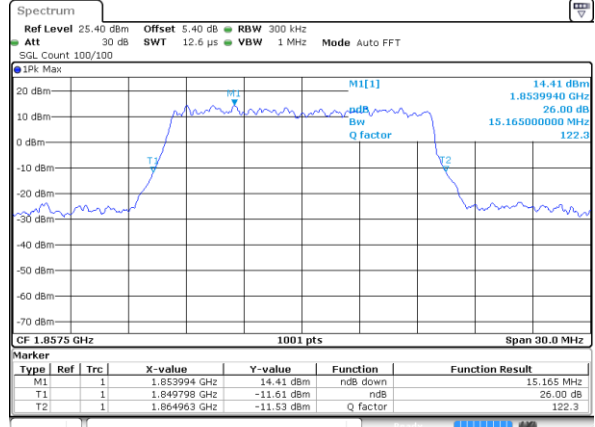

Highest Channel / 10MHz / QPSK

Date: 5 AUG 2019 19:08:19

Highest Channel / 10MHz / 16QAM

Date: 5 AUG 2019 19:09:20

LTE Band 25

Lowest Channel / 15MHz / QPSK

Date: 5 AUG 2019 19:18:22

Lowest Channel / 15MHz / 16QAM