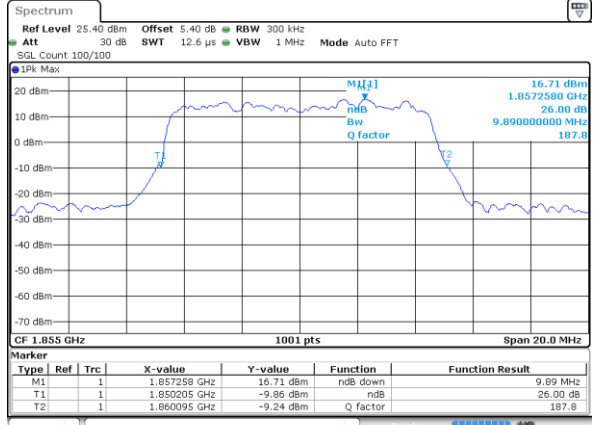

Date: 5 AUG 2019 17:45:39

Highest Channel / 3MHz / 64QAM

Date: 5 AUG 2019 18:22:36

LTE Band 25

Lowest Channel / 5MHz / 64QAM

Date: 5 AUG 2019 18:36:59

Lowest Channel / 10MHz / 64QAM

Date: 5 AUG 2019 18:57:43