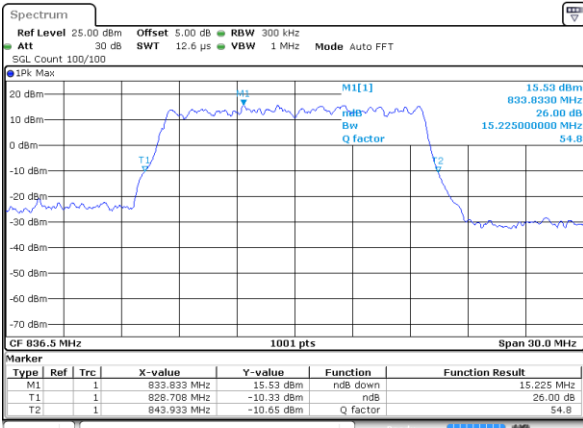

Date: 5 AUG 2019 16:10:18

LTE Band 26

Lowest Channel / 15MHz / QPSK

Date: 5 AUG 2019 16:37:21

Lowest Channel / 15MHz / 16QAM

Date: 5 AUG 2019 16:37:41

Middle Channel / 15MHz / QPSK

Date: 5 AUG 2019 16:39:01

Middle Channel / 15MHz / 16QAM

Date: 5 AUG 2019 16:38:41

Highest Channel / 15MHz / QPSK

Date: 5 AUG 2019 16:39:22

Highest Channel / 15MHz / 16QAM

Date: 5 AUG 2019 16:39:42

LTE Band 26

Lowest Channel / 1.4MHz / 64QAM