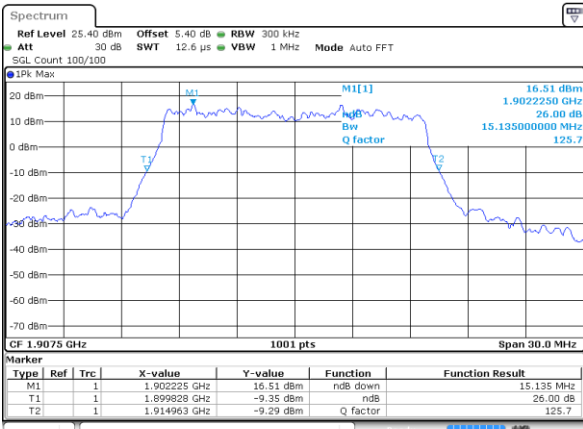

Highest Channel / 15MHz / QPSK

Date: 5 AUG 2019 19:26:38