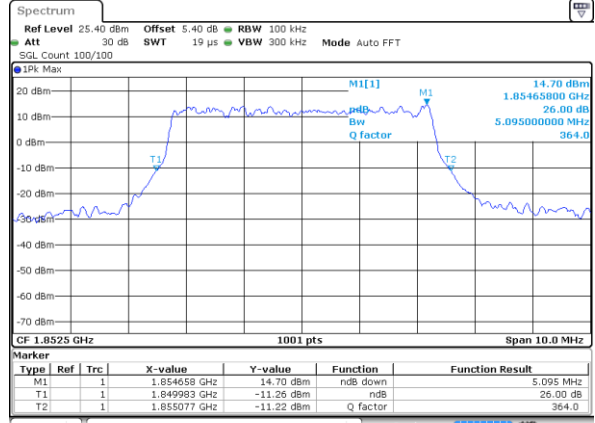

Highest Channel / 3MHz / 16QAM

Date: 5 AUG 2019 18:21:18

LTE Band 25

Lowest Channel / 5MHz / QPSK

Date: 5 AUG 2019 18:34:40

Lowest Channel / 5MHz / 16QAM

Date: 5 AUG 2019 18:35:29

Middle Channel / 5MHz / QPSK

Date: 5 AUG 2019 18:43:01

Middle Channel / 5MHz / 16QAM

Date: 5 AUG 2019 18:43:28

Highest Channel / 5MHz / QPSK

Date: 5 AUG 2019 18:47:08

Highest Channel / 5MHz / 16QAM

Date: 5 AUG 2019 18:48:07

LTE Band 25