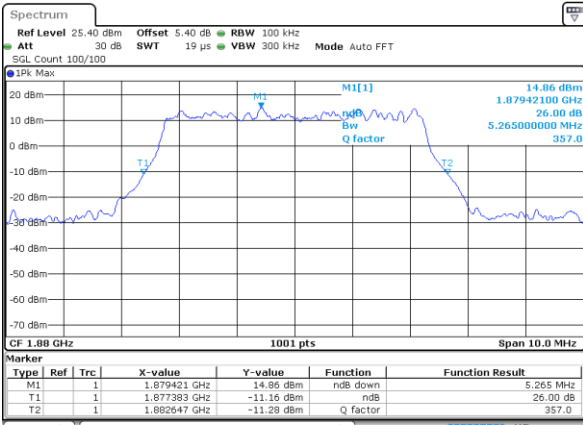

Middle Channel / 5MHz / 64QAM

Date: 5 AUG 2019 18:43:50