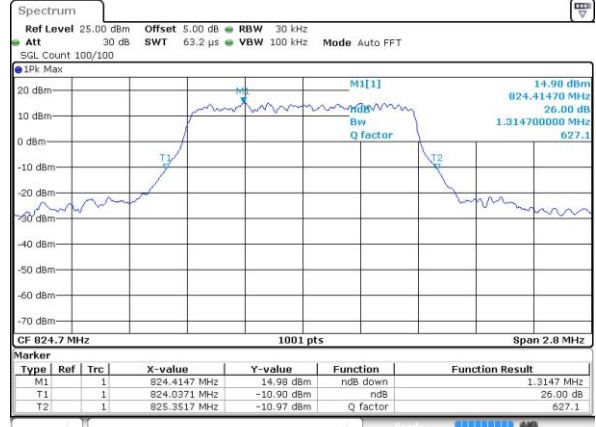

Lowest Channel / 1.4MHz / 16QAM

Date: 5 AUG 2019 15:11:34