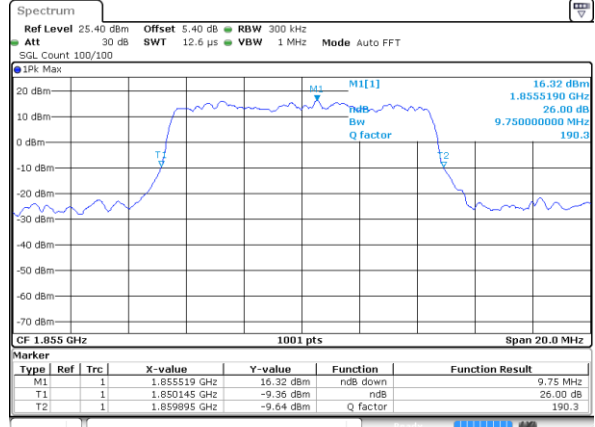

Lowest Channel / 10MHz / 16QAM

Date: 5 AUG 2019 18:57:09