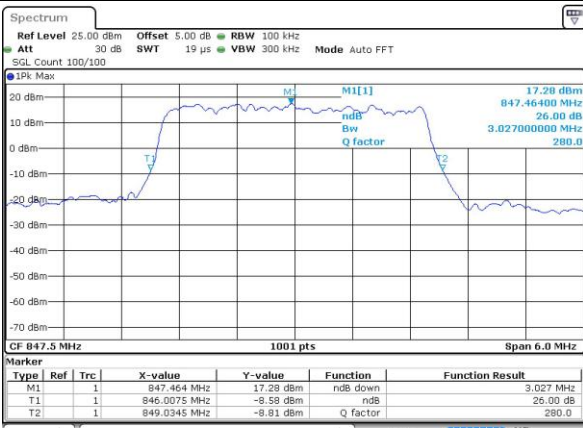

Highest Channel / 3MHz / QPSK

Date: 5 AUG 2019 15:33:23