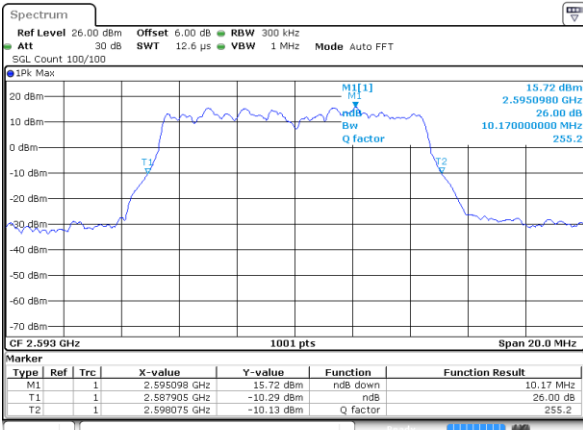

Middle Channel / 10MHz / QPSK

Date: 6 AUG 2019 19:50:08