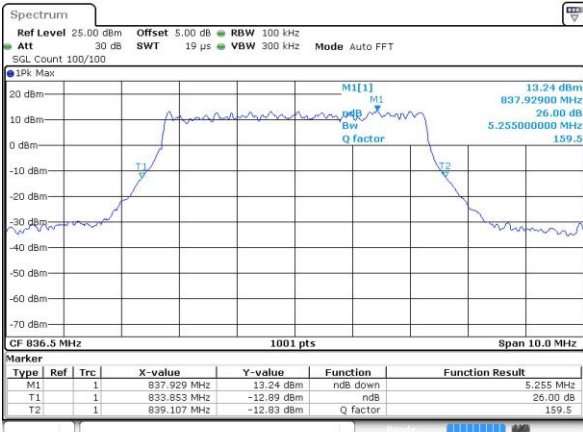

Middle Channel / 5MHz / 64QAM

Date: 5 AUG 2019 16:00:33