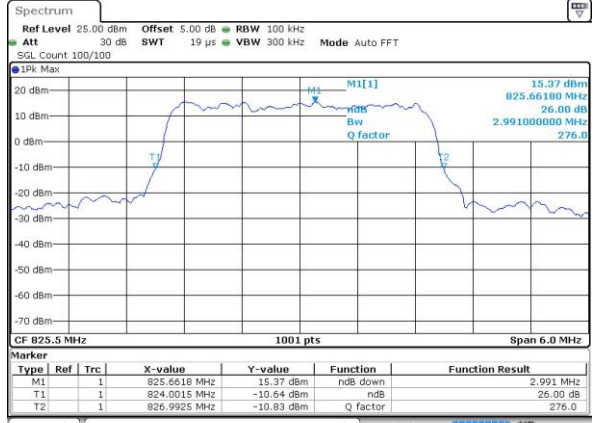

Date: 5 AUG 2019 16:10:18

LTE Band 26

Lowest Channel / 15MHz / QPSK

Date: 5 AUG 2019 16:37:21

Lowest Channel / 15MHz / 16QAM

Date: 5 AUG 2019 16:37:41

Middle Channel / 15MHz / QPSK

Date: 5 AUG 2019 16:39:01

Middle Channel / 15MHz / 16QAM

Date: 5 AUG 2019 16:38:41

Highest Channel / 15MHz / QPSK

Date: 5 AUG 2019 16:39:22

Highest Channel / 15MHz / 16QAM

Date: 5 AUG 2019 16:39:42

LTE Band 26

Lowest Channel / 1.4MHz / 64QAM

Date: 5 AUG 2019 15:12:29

Lowest Channel / 3MHz / 64QAM

Date: 5 AUG 2019 15:27:49

Middle Channel / 1.4MHz / 64QAM

Date: 5 AUG 2019 15:21:18

Middle Channel / 3MHz / 64QAM

Date: 5 AUG 2019 15:32:05

Highest Channel / 1.4MHz / 64QAM