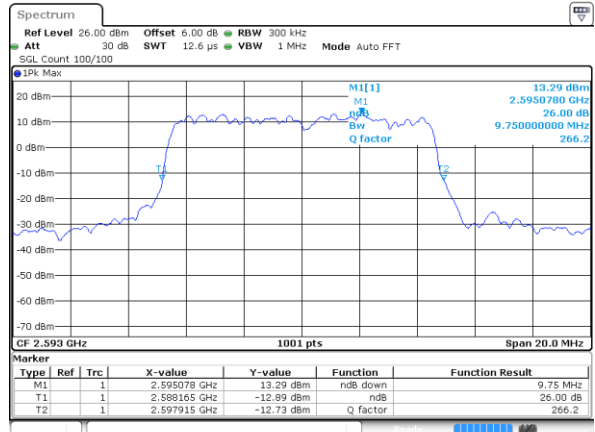

Middle Channel / 10MHz / 16QAM

Date: 6 AUG 2019 19:50:48