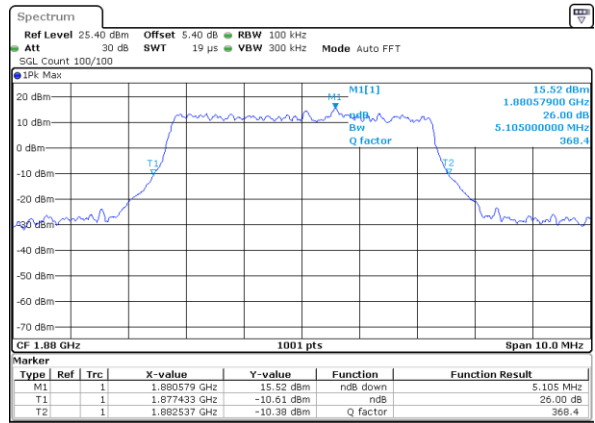

Highest Channel / 3MHz / 16QAM

Date: 5 AUG 2019 18:21:18

LTE Band 25

Lowest Channel / 5MHz / QPSK

Date: 5 AUG 2019 18:34:40

Lowest Channel / 5MHz / 16QAM

Date: 5 AUG 2019 18:35:29

Middle Channel / 5MHz / QPSK

Date: 5 AUG 2019 18:43:01

Middle Channel / 5MHz / 16QAM

Date: 5 AUG 2019 18:43:28

Highest Channel / 5MHz / QPSK

Date: 5 AUG 2019 18:47:08

Highest Channel / 5MHz / 16QAM

Date: 5 AUG 2019 18:48:07

LTE Band 25