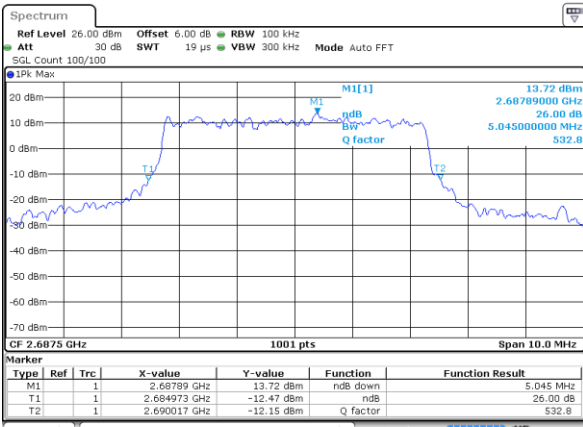

LTE Band 41

Lowest Channel / 5MHz / QPSK

Date: 6 AUG 2019 19:45:12

Lowest Channel / 5MHz / 16QAM

Date: 6 AUG 2019 19:45:33

Middle Channel / 5MHz / QPSK

Date: 6 AUG 2019 19:46:13

Middle Channel / 5MHz / 16QAM

Date: 6 AUG 2019 19:46:33

Highest Channel / 5MHz / QPSK

Date: 6 AUG 2019 19:47:14

Highest Channel / 5MHz / 16QAM

Date: 6 AUG 2019 19:47:34

LTE Band 41

Lowest Channel / 10MHz / QPSK

Date: 6 AUG 2019 19:49:07