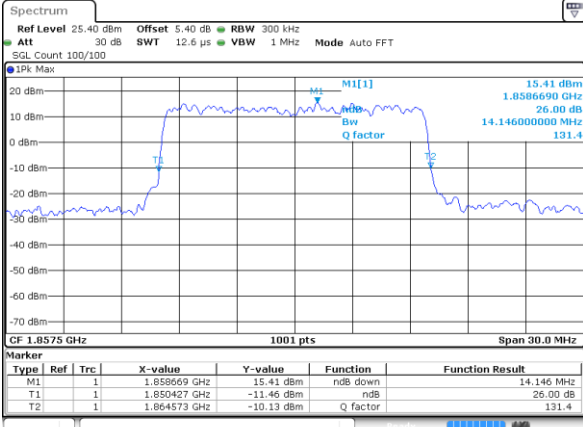

Highest Channel / 10MHz / QPSK

Date: 5 AUG 2019 19:08:19

Highest Channel / 10MHz / 16QAM

Date: 5 AUG 2019 19:09:20

LTE Band 25

Lowest Channel / 15MHz / QPSK

Date: 5 AUG 2019 19:18:22

Lowest Channel / 15MHz / 16QAM