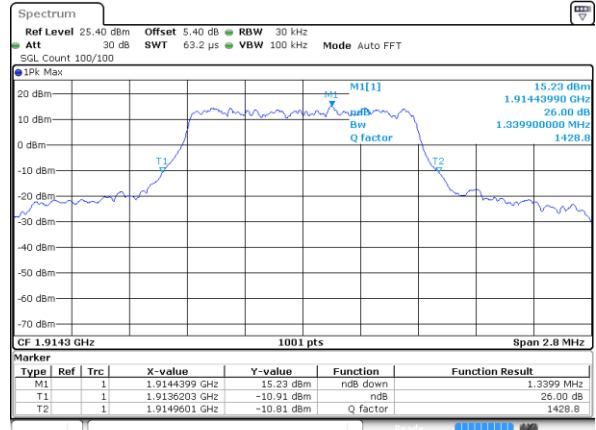

Highest Channel / 1.4MHz / 16QAM

Date: 5 AUG 2019 17:47:32