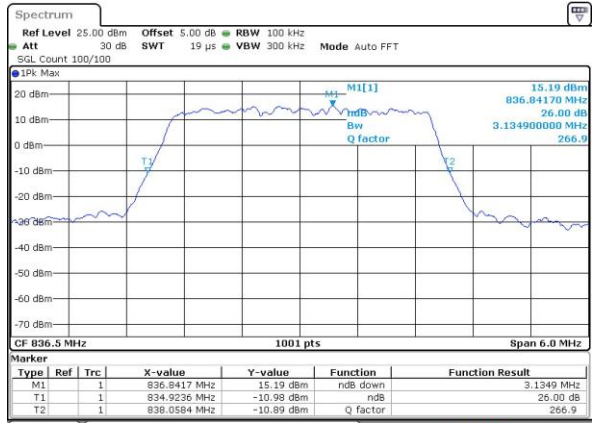

Middle Channel / 15MHz / 16QAM

Date: 5 AUG 2019 16:38:41

Highest Channel / 15MHz / QPSK

Date: 5 AUG 2019 16:39:22

Highest Channel / 15MHz / 16QAM

Date: 5 AUG 2019 16:39:42

LTE Band 26

Lowest Channel / 1.4MHz / 64QAM

Date: 5 AUG 2019 15:12:29

Lowest Channel / 3MHz / 64QAM

Date: 5 AUG 2019 15:27:49

Middle Channel / 1.4MHz / 64QAM

Date: 5 AUG 2019 15:21:18

Middle Channel / 3MHz / 64QAM

Date: 5 AUG 2019 15:32:05

Highest Channel / 1.4MHz / 64QAM

Date: 5 AUG 2019 15:23:21

Highest Channel / 3MHz / 64QAM

Date: 5 AUG 2019 15:34:05

LTE Band 26

Lowest Channel / 5MHz / 64QAM

Date: 5 AUG 2019 15:38:18

Lowest Channel / 10MHz / 64QAM

Date: 5 AUG 2019 16:08:37