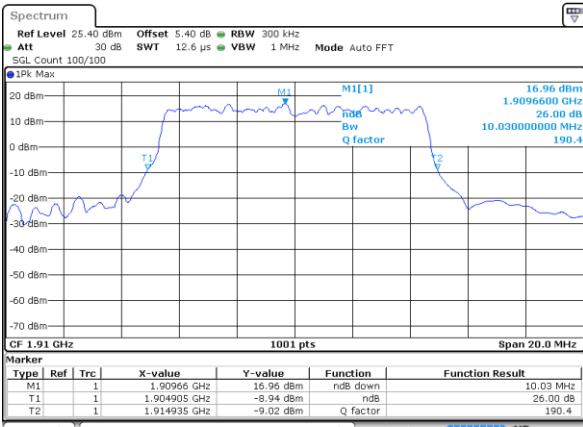

Highest Channel / 10MHz / QPSK

Date: 5 AUG 2019 19:08:19

Highest Channel / 10MHz / 16QAM

Date: 5 AUG 2019 19:09:20

LTE Band 25

Lowest Channel / 15MHz / QPSK

Date: 5 AUG 2019 19:18:22

Lowest Channel / 15MHz / 16QAM