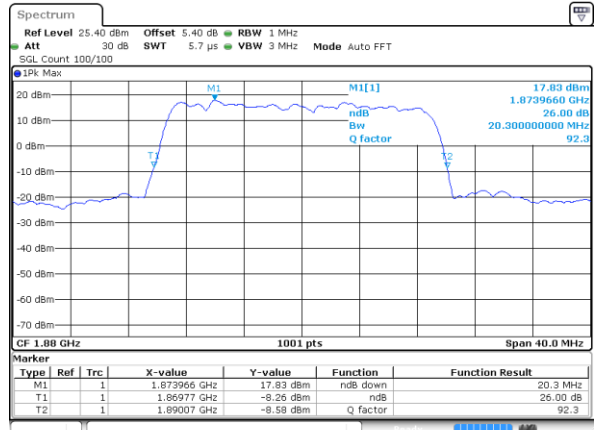

LTE Band 25

Lowest Channel / 15MHz / 64QAM

Date: 5 AUG 2019 19:19:35

Lowest Channel / 20MHz / 64QAM

Date: 5 AUG 2019 19:38:31

Middle Channel / 15MHz / 64QAM

Date: 5 AUG 2019 19:23:21

Middle Channel / 20MHz / 64QAM

Date: 5 AUG 2019 19:43:19

Highest Channel / 15MHz / 64QAM

Date: 5 AUG 2019 19:29:05

Highest Channel / 20MHz / 64QAM

Date: 5 AUG 2019 19:48:43

LTE Band 26

Lowest Channel / 1.4MHz / QPSK

Date: 5 AUG 2019 15:11:11