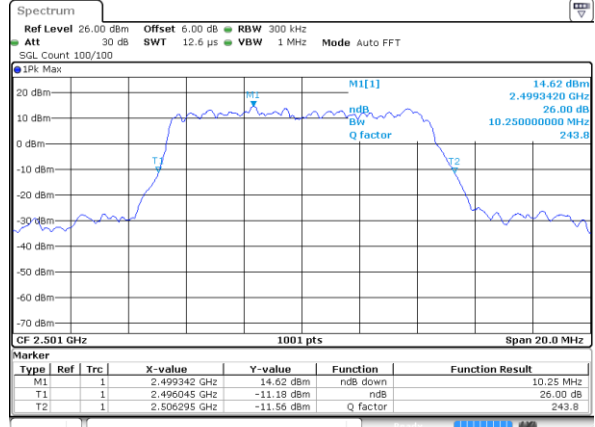

Lowest Channel / 10MHz / 16QAM

Date: 6 AUG 2019 19:49:28