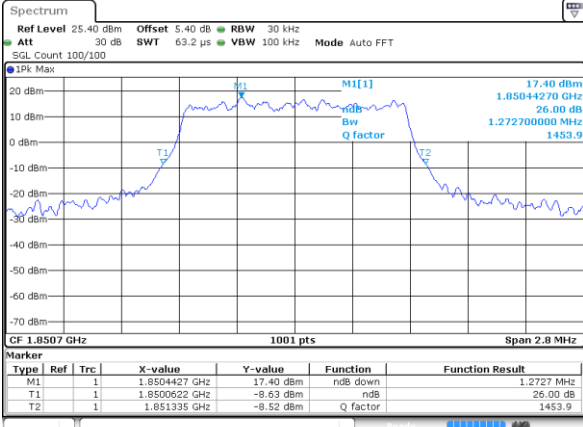

LTE Band 25

Lowest Channel / 1.4MHz / QPSK

Date: 5 AUG 2019 17:23:47

Lowest Channel / 1.4MHz / 16QAM

Date: 5 AUG 2019 17:24:53

Middle Channel / 1.4MHz / QPSK

Date: 5 AUG 2019 17:44:01

Middle Channel / 1.4MHz / 16QAM

Date: 5 AUG 2019 17:44:27

Highest Channel / 1.4MHz / QPSK

Date: 5 AUG 2019 17:49:05

Highest Channel / 1.4MHz / 16QAM

Date: 5 AUG 2019 17:47:32

LTE Band 25

Lowest Channel / 3MHz / QPSK

Date: 5 AUG 2019 18:10:54