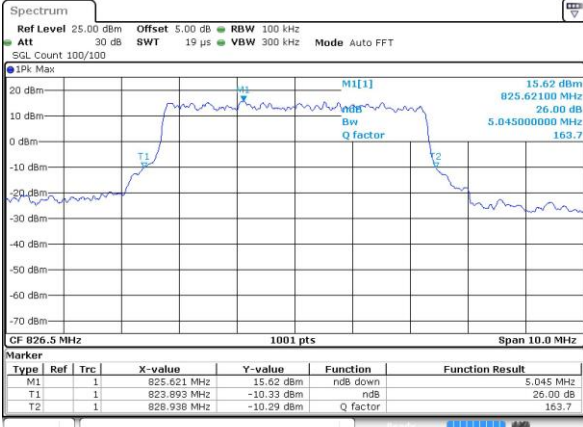

LTE Band 26

Lowest Channel / 5MHz / QPSK

Date: 5 AUG 2019 15:37:42