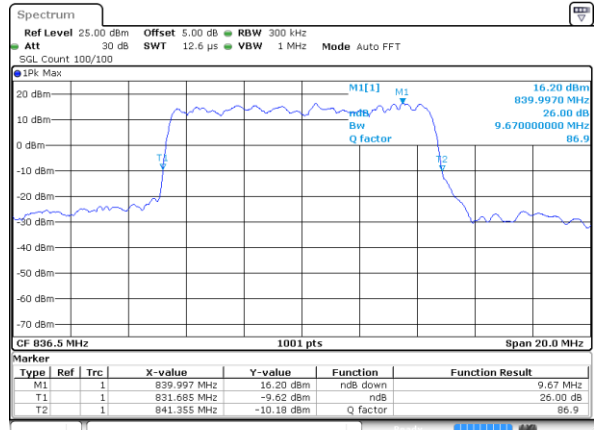

Middle Channel / 10MHz / 16QAM

Date: 5 AUG 2019 16:09:18