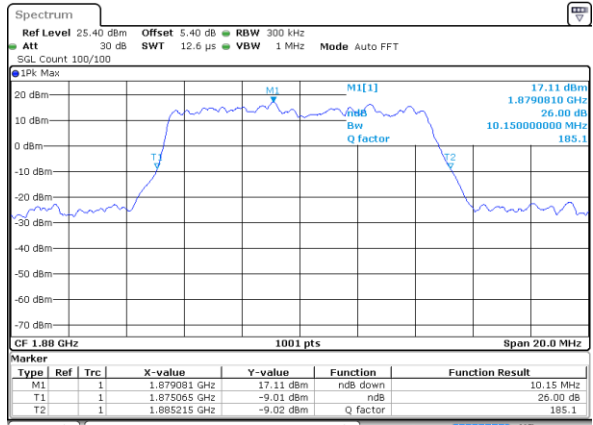

Middle Channel / 10MHz / 64QAM

Date: 5 AUG 2019 19:03:00