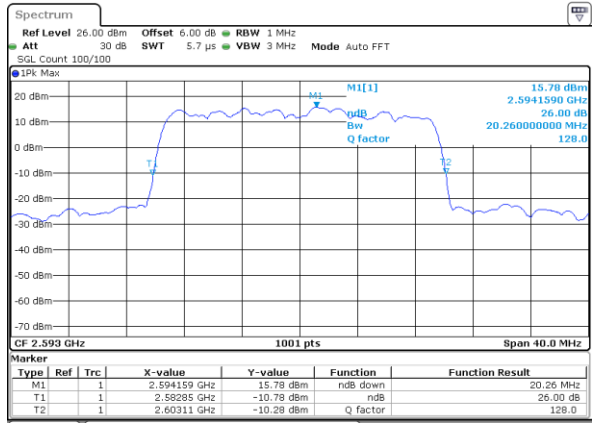

Highest Channel / 10MHz / 16QAM

Date: 6 AUG 2019 19:51:28

LTE Band 41

Lowest Channel / 15MHz / QPSK

Date: 6 AUG 2019 19:52:57

Lowest Channel / 15MHz / 16QAM

Date: 6 AUG 2019 19:53:17

Middle Channel / 15MHz / QPSK

Date: 6 AUG 2019 19:53:57

Middle Channel / 15MHz / 16QAM

Date: 6 AUG 2019 19:54:17

Highest Channel / 15MHz / QPSK

Date: 6 AUG 2019 19:54:58

Highest Channel / 15MHz / 16QAM

Date: 6 AUG 2019 19:55:18

LTE Band 41

Lowest Channel / 20MHz / QPSK

Date: 6 AUG 2019 19:56:46

Lowest Channel / 20MHz / 16QAM

Date: 6 AUG 2019 19:57:06

Middle Channel / 20MHz / QPSK

Date: 6 AUG 2019 19:57:47

Middle Channel / 20MHz / 16QAM

Date: 6 AUG 2019 19:58:07

Highest Channel / 20MHz / QPSK

Date: 6 AUG 2019 19:58:47

Highest Channel / 20MHz / 16QAM

Date: 6 AUG 2019 19:59:08

LTE Band 41

Lowest Channel / 5MHz / QPSK

Date: 6 AUG 2019 19:45:53

Lowest Channel / 10MHz / 16QAM