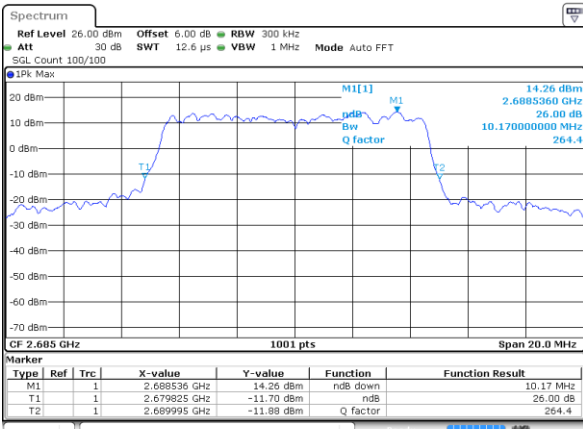

Date: 6 AUG 2019 19:46:33

Highest Channel / 5MHz / QPSK

Date: 6 AUG 2019 19:47:14

Highest Channel / 5MHz / 16QAM

Date: 6 AUG 2019 19:47:34

LTE Band 41

Lowest Channel / 10MHz / QPSK

Date: 6 AUG 2019 19:49:07

Lowest Channel / 10MHz / 16QAM

Date: 6 AUG 2019 19:49:28

Middle Channel / 10MHz / QPSK

Date: 6 AUG 2019 19:50:08

Middle Channel / 10MHz / 16QAM

Date: 6 AUG 2019 19:50:28

Highest Channel / 10MHz / QPSK

Date: 6 AUG 2019 19:51:08

Highest Channel / 10MHz / 16QAM

Date: 6 AUG 2019 19:51:28

LTE Band 41

Lowest Channel / 15MHz / QPSK

Date: 6 AUG 2019 19:52:57

Lowest Channel / 15MHz / 16QAM

Date: 6 AUG 2019 19:53:17

Middle Channel / 15MHz / QPSK