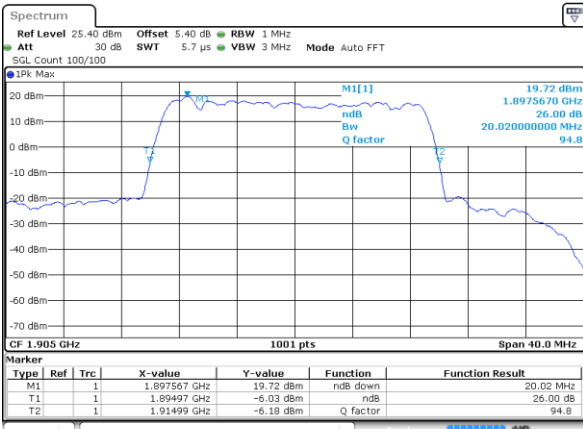

Date: 5 AUG 2019 19:27:45

LTE Band 25

Lowest Channel / 20MHz / QPSK

Date: 5 AUG 2019 19:37:24

Lowest Channel / 20MHz / 16QAM

Date: 5 AUG 2019 19:37:57

Middle Channel / 20MHz / QPSK

Date: 5 AUG 2019 19:42:10

Middle Channel / 20MHz / 16QAM

Date: 5 AUG 2019 19:42:41

Highest Channel / 20MHz / QPSK

Date: 5 AUG 2019 19:46:02

Highest Channel / 20MHz / 16QAM

Date: 5 AUG 2019 19:47:27

LTE Band 25

Lowest Channel / 1.4MHz / 64QAM