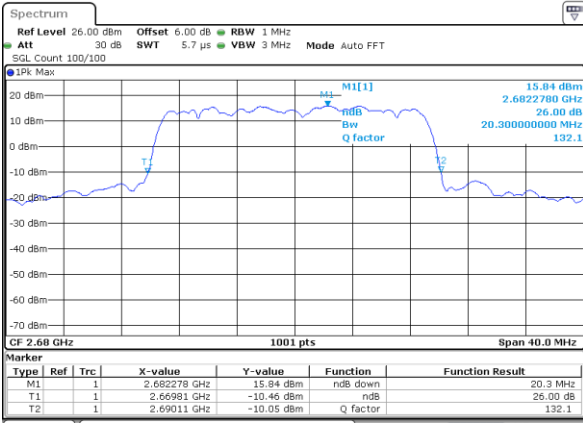

Date: 6 AUG 2019 19:53:57

Middle Channel / 15MHz / 16QAM

Date: 6 AUG 2019 19:54:17

Highest Channel / 15MHz / QPSK

Date: 6 AUG 2019 19:54:58

Highest Channel / 15MHz / 16QAM

Date: 6 AUG 2019 19:55:18

LTE Band 41

Lowest Channel / 20MHz / QPSK

Date: 6 AUG 2019 19:56:46

Lowest Channel / 20MHz / 16QAM

Date: 6 AUG 2019 19:57:06

Middle Channel / 20MHz / QPSK

Date: 6 AUG 2019 19:57:47

Middle Channel / 20MHz / 16QAM

Date: 6 AUG 2019 19:58:07

Highest Channel / 20MHz / QPSK

Date: 6 AUG 2019 19:58:47

Highest Channel / 20MHz / 16QAM

Date: 6 AUG 2019 19:59:08

LTE Band 41

Lowest Channel / 5MHz / QPSK

Date: 6 AUG 2019 19:45:53

Lowest Channel / 10MHz / 16QAM