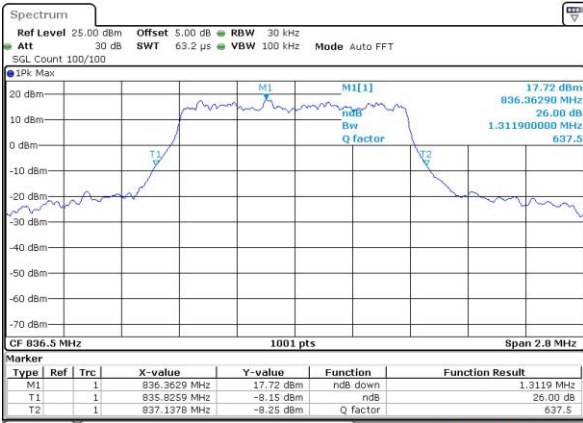

Date: 5 AUG 2019 16:10:18

LTE Band 26

Lowest Channel / 15MHz / QPSK

Date: 5 AUG 2019 16:37:21

Lowest Channel / 15MHz / 16QAM

Date: 5 AUG 2019 16:37:41

Middle Channel / 15MHz / QPSK

Date: 5 AUG 2019 16:39:01

Middle Channel / 15MHz / 16QAM

Date: 5 AUG 2019 16:38:41

Highest Channel / 15MHz / QPSK

Date: 5 AUG 2019 16:39:22

Highest Channel / 15MHz / 16QAM

Date: 5 AUG 2019 16:39:42

LTE Band 26

Lowest Channel / 1.4MHz / 64QAM

Date: 5 AUG 2019 15:12:29

Lowest Channel / 3MHz / 64QAM

Date: 5 AUG 2019 15:27:49

Middle Channel / 1.4MHz / 64QAM

Date: 5 AUG 2019 15:21:18

Middle Channel / 3MHz / 64QAM

Date: 5 AUG 2019 15:32:05

Highest Channel / 1.4MHz / 64QAM

Date: 5 AUG 2019 15:23:21

Highest Channel / 3MHz / 64QAM

Date: 5 AUG 2019 15:34:05

LTE Band 26

Lowest Channel / 5MHz / 64QAM

Date: 5 AUG 2019 15:38:18

Lowest Channel / 10MHz / 64QAM

Date: 5 AUG 2019 16:08:37