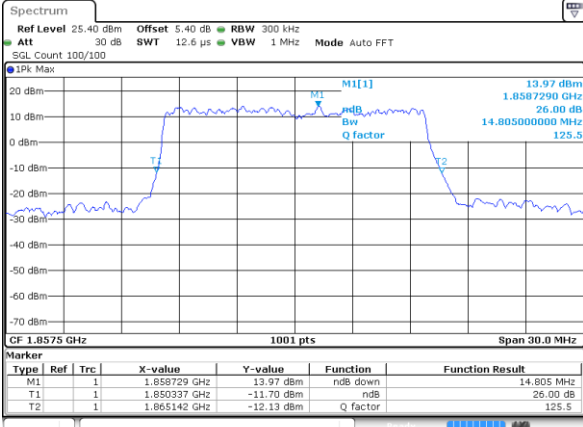

LTE Band 25

Lowest Channel / 15MHz / 64QAM

Date: 5 AUG 2019 19:19:35