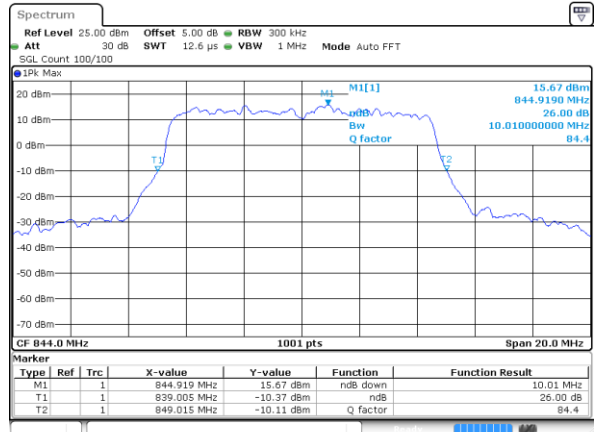

Date: 5 AUG 2019 15:23:21

Highest Channel / 3MHz / 64QAM

Date: 5 AUG 2019 15:34:05

LTE Band 26

Lowest Channel / 5MHz / 64QAM

Date: 5 AUG 2019 15:38:18

Lowest Channel / 10MHz / 64QAM

Date: 5 AUG 2019 16:08:37

Middle Channel / 5MHz / 64QAM

Date: 5 AUG 2019 16:00:33

Middle Channel / 10MHz / 64QAM

Date: 5 AUG 2019 16:08:58

Highest Channel / 5MHz / 64QAM

Date: 5 AUG 2019 16:01:15

Highest Channel / 10MHz / 64QAM

Date: 5 AUG 2019 16:10:38

LTE Band 41

Lowest Channel / 5MHz / QPSK

Date: 6 AUG 2019 19:45:12

Lowest Channel / 5MHz / 16QAM

Date: 6 AUG 2019 19:45:33

Middle Channel / 5MHz / QPSK

Date: 6 AUG 2019 19:46:13

Middle Channel / 5MHz / 16QAM