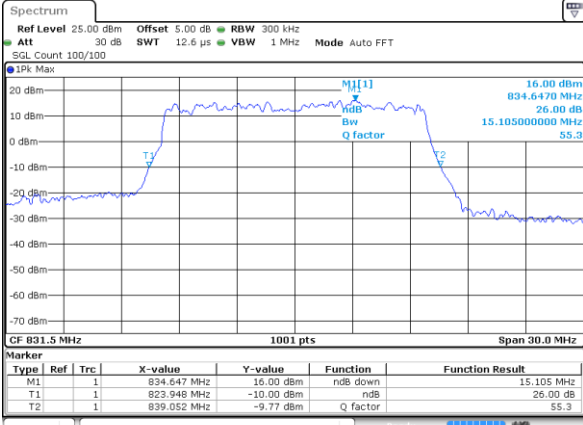

Highest Channel / 5MHz / QPSK

Date: 5 AUG 2019 16:02:14

Highest Channel / 5MHz / 16QAM

Date: 5 AUG 2019 16:01:54

LTE Band 26

Lowest Channel / 10MHz / QPSK

Date: 5 AUG 2019 16:07:57

Lowest Channel / 10MHz / 16QAM

Date: 5 AUG 2019 16:08:17

Middle Channel / 10MHz / QPSK

Date: 5 AUG 2019 16:09:38

Middle Channel / 10MHz / 16QAM

Date: 5 AUG 2019 16:09:18

Highest Channel / 10MHz / QPSK

Date: 5 AUG 2019 16:09:58

Highest Channel / 10MHz / 16QAM

Date: 5 AUG 2019 16:10:18

LTE Band 26

Lowest Channel / 15MHz / QPSK

Date: 5 AUG 2019 16:37:21

Lowest Channel / 15MHz / 16QAM

Date: 5 AUG 2019 16:37:41

Middle Channel / 15MHz / QPSK

Date: 5 AUG 2019 16:39:01