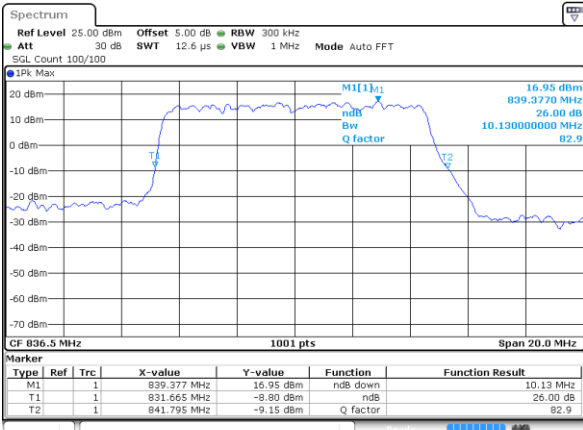

Middle Channel / 10MHz / QPSK

Date: 5 AUG 2019 16:09:38