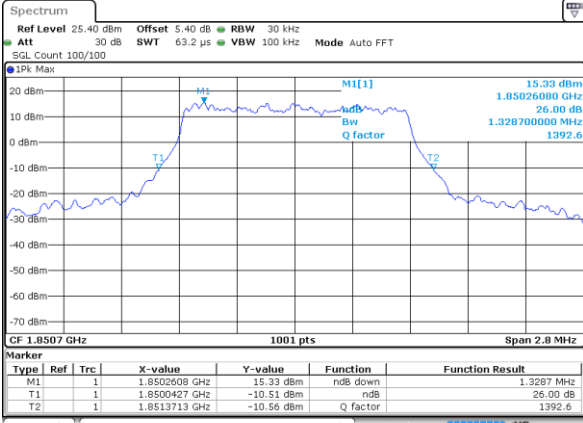

Date: 5 AUG 2019 19:27:45

LTE Band 25

Lowest Channel / 20MHz / QPSK

Date: 5 AUG 2019 19:37:24

Lowest Channel / 20MHz / 16QAM

Date: 5 AUG 2019 19:37:57

Middle Channel / 20MHz / QPSK

Date: 5 AUG 2019 19:42:10

Middle Channel / 20MHz / 16QAM

Date: 5 AUG 2019 19:42:41

Highest Channel / 20MHz / QPSK

Date: 5 AUG 2019 19:46:02

Highest Channel / 20MHz / 16QAM

Date: 5 AUG 2019 19:47:27

LTE Band 25

Lowest Channel / 1.4MHz / 64QAM

Date: 5 AUG 2019 17:25:18

Lowest Channel / 3MHz / 64QAM

Date: 5 AUG 2019 18:13:10

Middle Channel / 1.4MHz / 64QAM

Date: 5 AUG 2019 17:44:51

Middle Channel / 3MHz / 64QAM

Date: 5 AUG 2019 18:19:46

Highest Channel / 1.4MHz / 64QAM