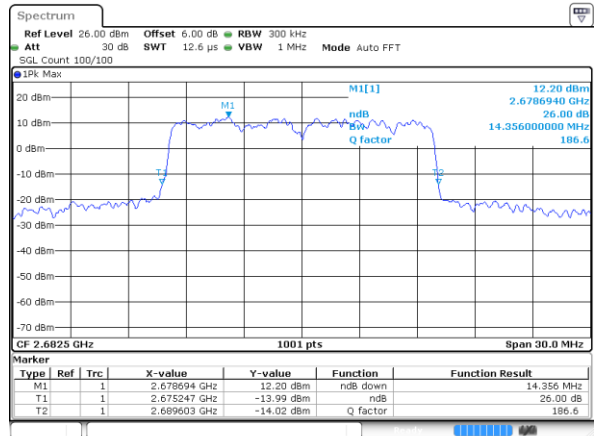

Date: 6 AUG 2019 19:53:57

Middle Channel / 15MHz / 16QAM

Date: 6 AUG 2019 19:54:17

Highest Channel / 15MHz / QPSK

Date: 6 AUG 2019 19:54:58

Highest Channel / 15MHz / 16QAM

Date: 6 AUG 2019 19:55:18

LTE Band 41