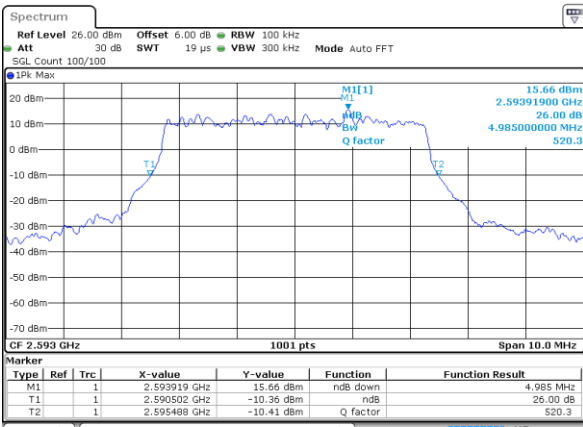

LTE Band 41

Lowest Channel / 5MHz / QPSK

Date: 6 AUG 2019 19:45:12

Lowest Channel / 5MHz / 16QAM

Date: 6 AUG 2019 19:45:33

Middle Channel / 5MHz / QPSK

Date: 6 AUG 2019 19:46:13

Middle Channel / 5MHz / 16QAM

Date: 6 AUG 2019 19:46:33

Highest Channel / 5MHz / QPSK

Date: 6 AUG 2019 19:47:14

Highest Channel / 5MHz / 16QAM

Date: 6 AUG 2019 19:47:34

LTE Band 41

Lowest Channel / 10MHz / QPSK

Date: 6 AUG 2019 19:49:07