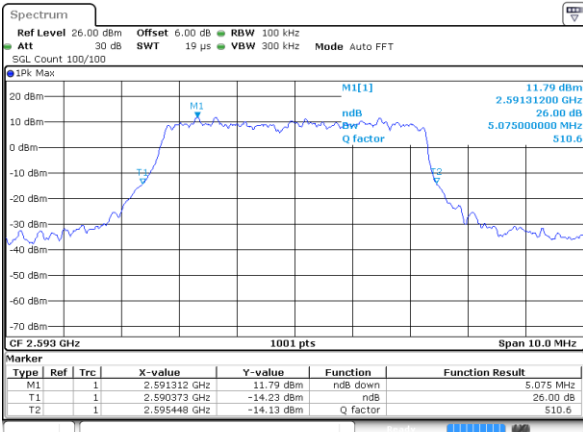

Middle Channel / 5MHz / QPSK

Date: 6 AUG 2019 19:46:53