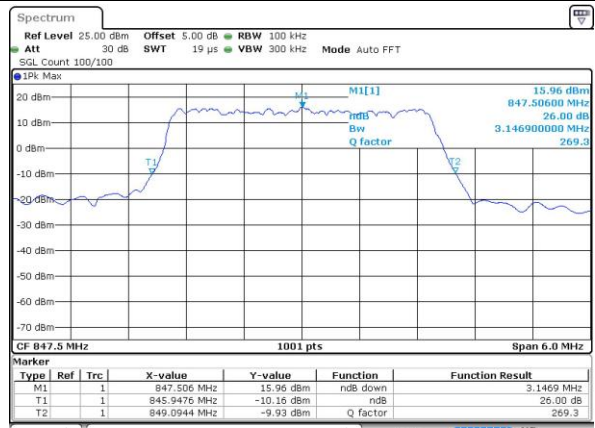

Highest Channel / 1.4MHz / 16QAM

Date: 5 AUG 2019 15:22:58

LTE Band 26

Lowest Channel / 3MHz / QPSK

Date: 5 AUG 2019 15:27:14

Lowest Channel / 3MHz / 16QAM

Date: 5 AUG 2019 15:27:30

Middle Channel / 3MHz / QPSK

Date: 5 AUG 2019 15:32:50

Middle Channel / 3MHz / 16QAM

Date: 5 AUG 2019 15:32:25

Highest Channel / 3MHz / QPSK

Date: 5 AUG 2019 15:33:23

Highest Channel / 3MHz / 16QAM

Date: 5 AUG 2019 15:33:45

LTE Band 26