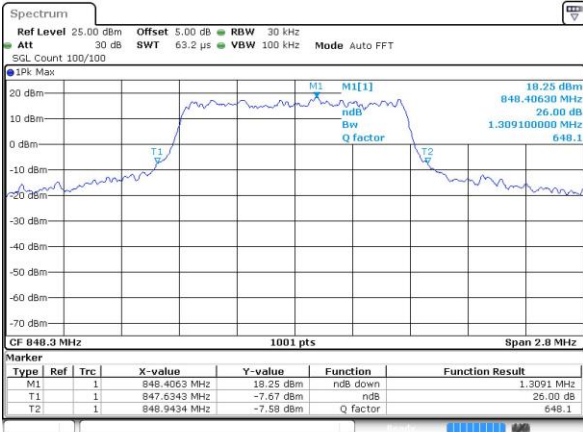

Lowest Channel / 1.4MHz / 16QAM

Date: 5 AUG 2019 15:11:34

Middle Channel / 1.4MHz / QPSK

Date: 5 AUG 2019 15:22:05

Middle Channel / 1.4MHz / 16QAM

Date: 5 AUG 2019 15:21:45

Highest Channel / 1.4MHz / QPSK

Date: 5 AUG 2019 15:22:41