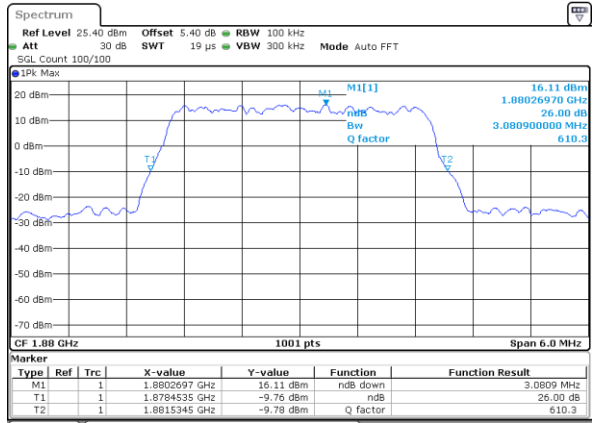

Middle Channel / 20MHz / 16QAM

Date: 5 AUG 2019 19:42:41

Highest Channel / 20MHz / QPSK

Date: 5 AUG 2019 19:46:02

Highest Channel / 20MHz / 16QAM

Date: 5 AUG 2019 19:47:27

LTE Band 25

Lowest Channel / 1.4MHz / 64QAM

Date: 5 AUG 2019 17:25:18

Lowest Channel / 3MHz / 64QAM

Date: 5 AUG 2019 18:13:10

Middle Channel / 1.4MHz / 64QAM

Date: 5 AUG 2019 17:44:51

Middle Channel / 3MHz / 64QAM

Date: 5 AUG 2019 18:19:46

Highest Channel / 1.4MHz / 64QAM

Date: 5 AUG 2019 17:45:39

Highest Channel / 3MHz / 64QAM

Date: 5 AUG 2019 18:22:36

LTE Band 25

Lowest Channel / 5MHz / 64QAM

Date: 5 AUG 2019 18:36:59

Lowest Channel / 10MHz / 64QAM

Date: 5 AUG 2019 18:57:43