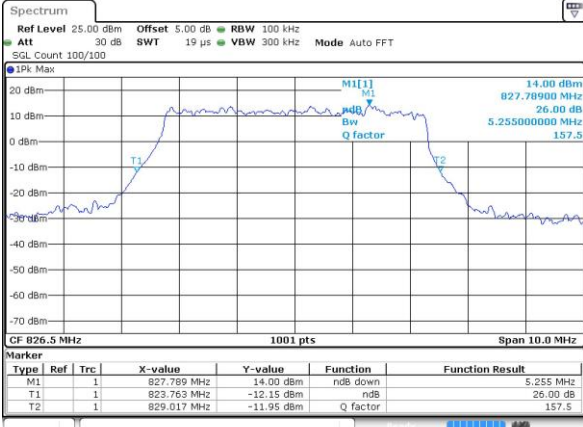

Date: 5 AUG 2019 15:23:21

Highest Channel / 3MHz / 64QAM

Date: 5 AUG 2019 15:34:05

LTE Band 26

Lowest Channel / 5MHz / 64QAM

Date: 5 AUG 2019 15:38:18

Lowest Channel / 10MHz / 64QAM

Date: 5 AUG 2019 16:08:37