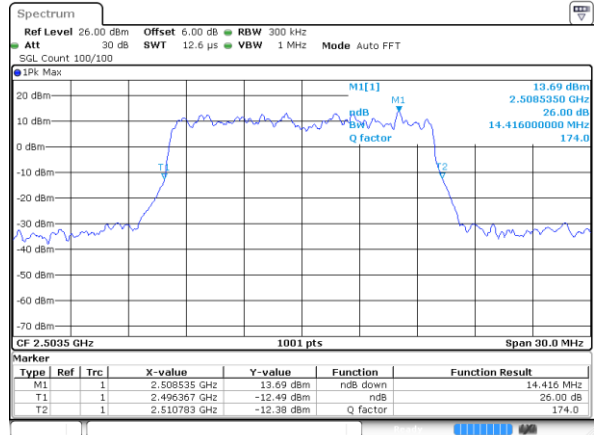

Highest Channel / 10MHz / 16QAM

Date: 6 AUG 2019 19:51:28

LTE Band 41

Lowest Channel / 15MHz / QPSK

Date: 6 AUG 2019 19:52:57

Lowest Channel / 15MHz / 16QAM

Date: 6 AUG 2019 19:53:17

Middle Channel / 15MHz / QPSK

Date: 6 AUG 2019 19:53:57

Middle Channel / 15MHz / 16QAM

Date: 6 AUG 2019 19:54:17

Highest Channel / 15MHz / QPSK

Date: 6 AUG 2019 19:54:58

Highest Channel / 15MHz / 16QAM

Date: 6 AUG 2019 19:55:18

LTE Band 41