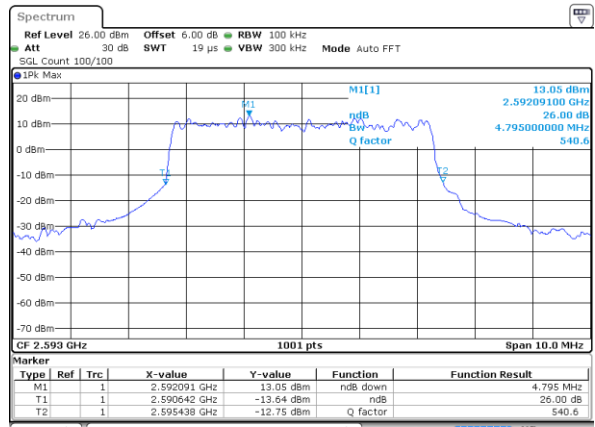

Middle Channel / 5MHz / 64QAM

Date: 5 AUG 2019 16:00:33

Middle Channel / 10MHz / 64QAM

Date: 5 AUG 2019 16:08:58

Highest Channel / 5MHz / 64QAM

Date: 5 AUG 2019 16:01:15

Highest Channel / 10MHz / 64QAM

Date: 5 AUG 2019 16:10:38

LTE Band 41

Lowest Channel / 5MHz / QPSK

Date: 6 AUG 2019 19:45:12

Lowest Channel / 5MHz / 16QAM

Date: 6 AUG 2019 19:45:33

Middle Channel / 5MHz / QPSK

Date: 6 AUG 2019 19:46:13

Middle Channel / 5MHz / 16QAM

Date: 6 AUG 2019 19:46:33

Highest Channel / 5MHz / QPSK

Date: 6 AUG 2019 19:47:14

Highest Channel / 5MHz / 16QAM

Date: 6 AUG 2019 19:47:34

LTE Band 41

Lowest Channel / 10MHz / QPSK

Date: 6 AUG 2019 19:49:07