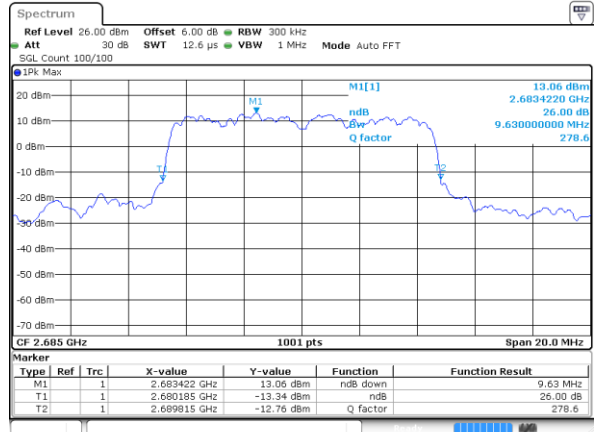

Highest Channel / 20MHz / QPSK

Date: 6 AUG 2019 19:58:47

Highest Channel / 20MHz / 16QAM

Date: 6 AUG 2019 19:59:08

LTE Band 41

Lowest Channel / 5MHz / QPSK

Date: 6 AUG 2019 19:45:53

Lowest Channel / 10MHz / 16QAM

Date: 6 AUG 2019 19:49:48

Middle Channel / 5MHz / QPSK

Date: 6 AUG 2019 19:46:53

Middle Channel / 10MHz / 16QAM

Date: 6 AUG 2019 19:50:48

Highest Channel / 5MHz / QPSK

Date: 6 AUG 2019 19:47:54

Highest Channel / 10MHz / 16QAM