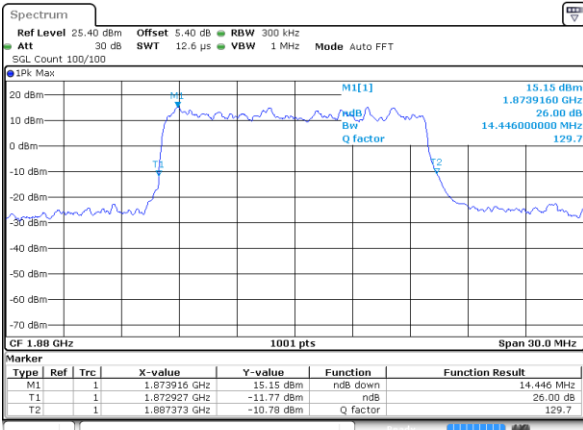

LTE Band 25

Lowest Channel / 15MHz / 64QAM

Date: 5 AUG 2019 19:19:35

Lowest Channel / 20MHz / 64QAM

Date: 5 AUG 2019 19:38:31

Middle Channel / 15MHz / 64QAM

Date: 5 AUG 2019 19:23:21

Middle Channel / 20MHz / 64QAM

Date: 5 AUG 2019 19:43:19

Highest Channel / 15MHz / 64QAM

Date: 5 AUG 2019 19:29:05

Highest Channel / 20MHz / 64QAM

Date: 5 AUG 2019 19:48:43

LTE Band 26

Lowest Channel / 1.4MHz / QPSK

Date: 5 AUG 2019 15:11:11