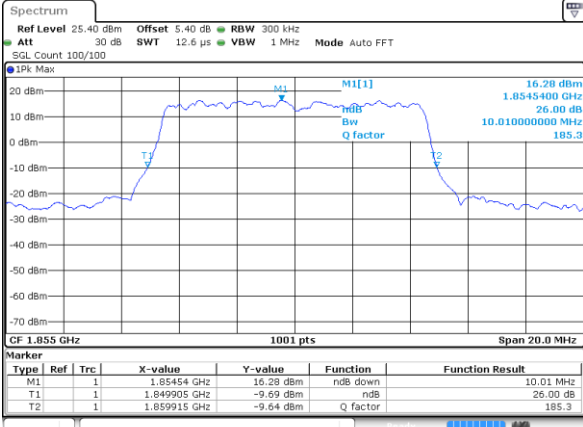

LTE Band 25

Lowest Channel / 10MHz / QPSK

Date: 5 AUG 2019 18:56:30