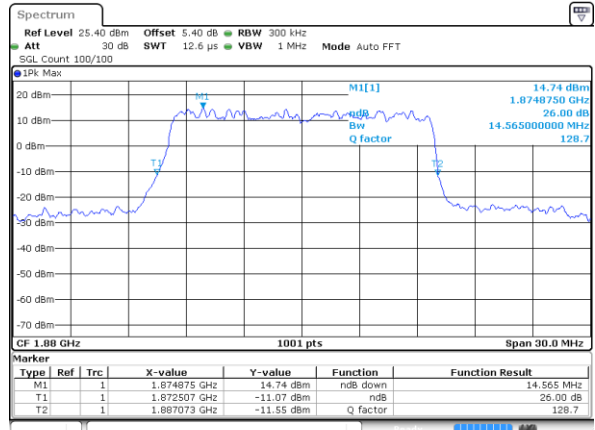

Middle Channel / 15MHz / 16QAM

Date: 5 AUG 2019 19:23:43