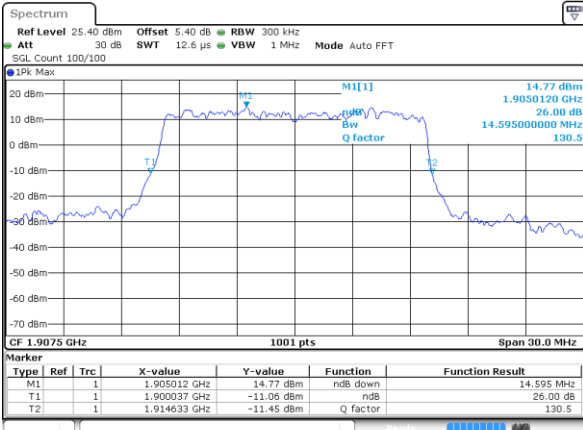

Highest Channel / 15MHz / 64QAM

Date: 5 AUG 2019 19:29:05