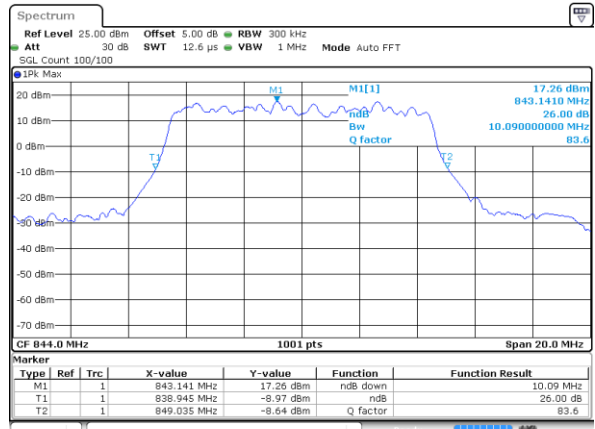

Highest Channel / 5MHz / QPSK

Date: 5 AUG 2019 16:02:14

Highest Channel / 5MHz / 16QAM

Date: 5 AUG 2019 16:01:54

LTE Band 26

Lowest Channel / 10MHz / QPSK

Date: 5 AUG 2019 16:07:57

Lowest Channel / 10MHz / 16QAM

Date: 5 AUG 2019 16:08:17

Middle Channel / 10MHz / QPSK

Date: 5 AUG 2019 16:09:38

Middle Channel / 10MHz / 16QAM

Date: 5 AUG 2019 16:09:18

Highest Channel / 10MHz / QPSK

Date: 5 AUG 2019 16:09:58

Highest Channel / 10MHz / 16QAM

Date: 5 AUG 2019 16:10:18

LTE Band 26

Lowest Channel / 15MHz / QPSK

Date: 5 AUG 2019 16:37:21

Lowest Channel / 15MHz / 16QAM

Date: 5 AUG 2019 16:37:41

Middle Channel / 15MHz / QPSK

Date: 5 AUG 2019 16:39:01