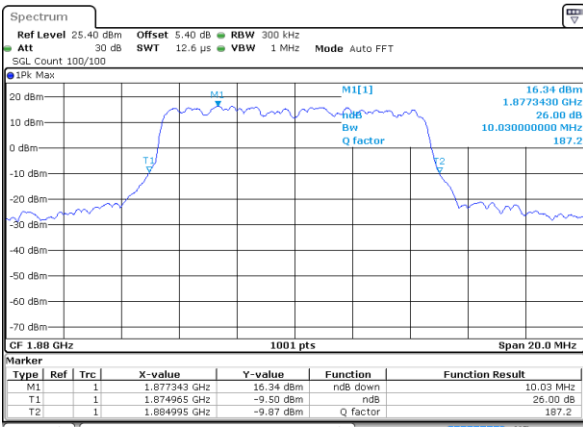

Middle Channel / 10MHz / QPSK

Date: 5 AUG 2019 19:02:03