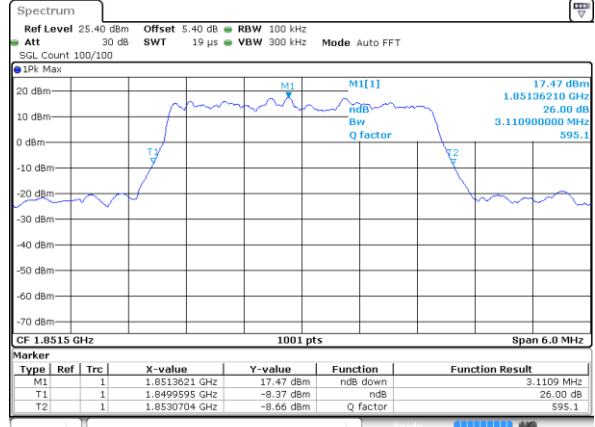

Lowest Channel / 3MHz / 16QAM

Date: 5 AUG 2019 18:12:10