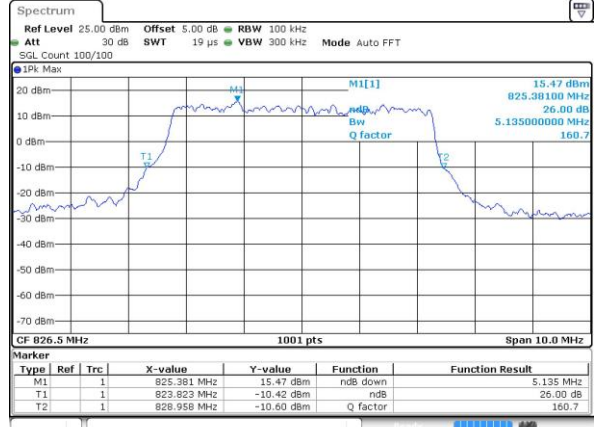

Lowest Channel / 5MHz / 16QAM

Date: 5 AUG 2019 15:38:02