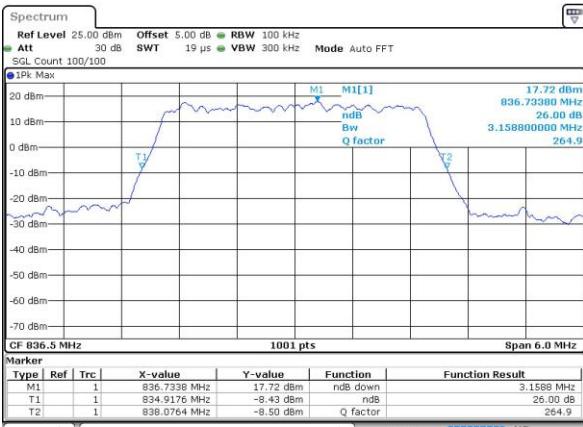

Highest Channel / 1.4MHz / 16QAM

Date: 5 AUG 2019 15:22:58

LTE Band 26

Lowest Channel / 3MHz / QPSK

Date: 5 AUG 2019 15:27:14

Lowest Channel / 3MHz / 16QAM

Date: 5 AUG 2019 15:27:30

Middle Channel / 3MHz / QPSK