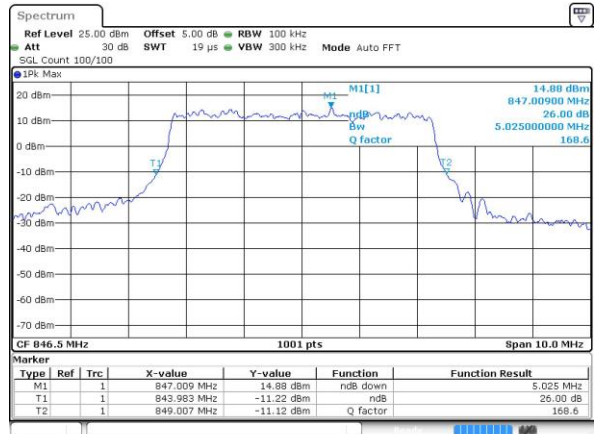

Highest Channel / 5MHz / QPSK

Date: 5 AUG 2019 16:02:14

Highest Channel / 5MHz / 16QAM

Date: 5 AUG 2019 16:01:54

LTE Band 26

Lowest Channel / 10MHz / QPSK

Date: 5 AUG 2019 16:07:57

Lowest Channel / 10MHz / 16QAM