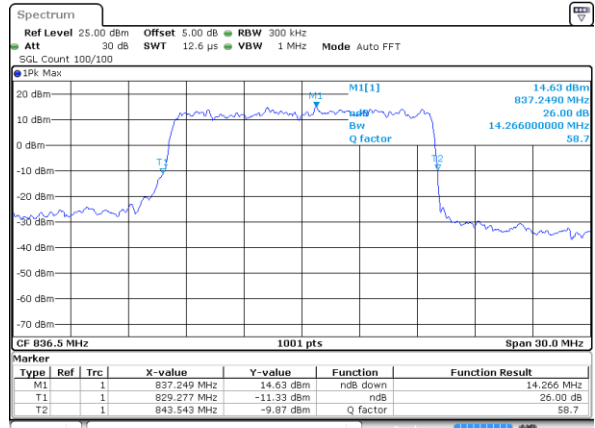

Date: 5 AUG 2019 16:10:18

LTE Band 26

Lowest Channel / 15MHz / QPSK

Date: 5 AUG 2019 16:37:21

Lowest Channel / 15MHz / 16QAM

Date: 5 AUG 2019 16:37:41

Middle Channel / 15MHz / QPSK

Date: 5 AUG 2019 16:39:01

Middle Channel / 15MHz / 16QAM

Date: 5 AUG 2019 16:38:41

Highest Channel / 15MHz / QPSK

Date: 5 AUG 2019 16:39:22

Highest Channel / 15MHz / 16QAM

Date: 5 AUG 2019 16:39:42

LTE Band 26

Lowest Channel / 1.4MHz / 64QAM