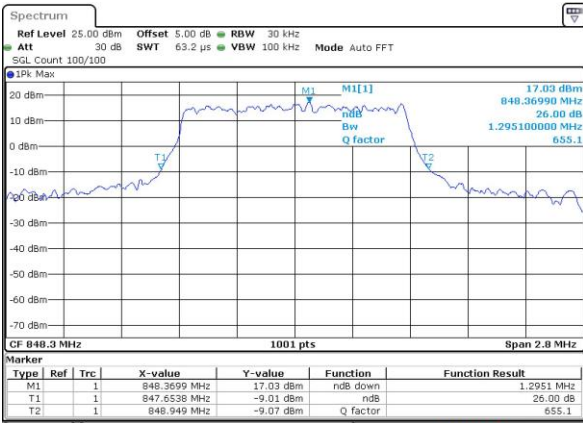

Middle Channel / 15MHz / 16QAM

Date: 5 AUG 2019 16:38:41

Highest Channel / 15MHz / QPSK

Date: 5 AUG 2019 16:39:22

Highest Channel / 15MHz / 16QAM

Date: 5 AUG 2019 16:39:42

LTE Band 26

Lowest Channel / 1.4MHz / 64QAM

Date: 5 AUG 2019 15:12:29

Lowest Channel / 3MHz / 64QAM

Date: 5 AUG 2019 15:27:49

Middle Channel / 1.4MHz / 64QAM

Date: 5 AUG 2019 15:21:18

Middle Channel / 3MHz / 64QAM

Date: 5 AUG 2019 15:32:05

Highest Channel / 1.4MHz / 64QAM

Date: 5 AUG 2019 15:23:21

Highest Channel / 3MHz / 64QAM

Date: 5 AUG 2019 15:34:05

LTE Band 26

Lowest Channel / 5MHz / 64QAM

Date: 5 AUG 2019 15:38:18

Lowest Channel / 10MHz / 64QAM

Date: 5 AUG 2019 16:08:37