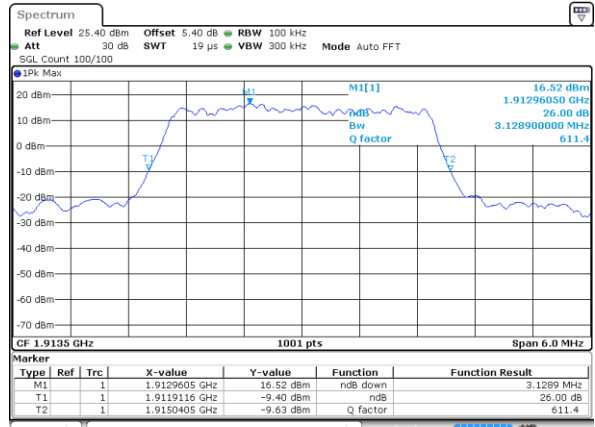

Date: 5 AUG 2019 17:44:27

Highest Channel / 1.4MHz / QPSK

Date: 5 AUG 2019 17:49:05

Highest Channel / 1.4MHz / 16QAM

Date: 5 AUG 2019 17:47:32

LTE Band 25

Lowest Channel / 3MHz / QPSK

Date: 5 AUG 2019 18:10:54

Lowest Channel / 3MHz / 16QAM

Date: 5 AUG 2019 18:12:10

Middle Channel / 3MHz / QPSK

Date: 5 AUG 2019 18:18:59

Middle Channel / 3MHz / 16QAM

Date: 5 AUG 2019 18:19:21

Highest Channel / 3MHz / QPSK

Date: 5 AUG 2019 18:20:14

Highest Channel / 3MHz / 16QAM

Date: 5 AUG 2019 18:21:18

LTE Band 25

Lowest Channel / 5MHz / QPSK

Date: 5 AUG 2019 18:34:40

Lowest Channel / 5MHz / 16QAM

Date: 5 AUG 2019 18:35:29

Middle Channel / 5MHz / QPSK