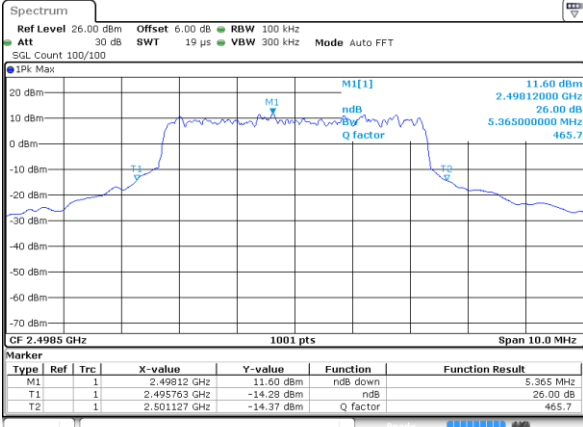

Highest Channel / 20MHz / QPSK

Date: 6 AUG 2019 19:58:47

Highest Channel / 20MHz / 16QAM

Date: 6 AUG 2019 19:59:08

LTE Band 41

Lowest Channel / 5MHz / QPSK

Date: 6 AUG 2019 19:45:53

Lowest Channel / 10MHz / 16QAM