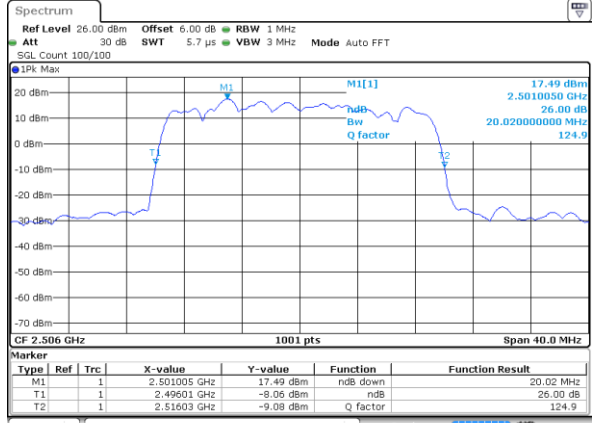

Highest Channel / 10MHz / 16QAM

Date: 6 AUG 2019 19:51:28

LTE Band 41

Lowest Channel / 15MHz / QPSK

Date: 6 AUG 2019 19:52:57

Lowest Channel / 15MHz / 16QAM

Date: 6 AUG 2019 19:53:17

Middle Channel / 15MHz / QPSK

Date: 6 AUG 2019 19:53:57

Middle Channel / 15MHz / 16QAM

Date: 6 AUG 2019 19:54:17

Highest Channel / 15MHz / QPSK

Date: 6 AUG 2019 19:54:58

Highest Channel / 15MHz / 16QAM

Date: 6 AUG 2019 19:55:18

LTE Band 41

Lowest Channel / 20MHz / QPSK

Date: 6 AUG 2019 19:56:46

Lowest Channel / 20MHz / 16QAM

Date: 6 AUG 2019 19:57:06

Middle Channel / 20MHz / QPSK

Date: 6 AUG 2019 19:57:47

Middle Channel / 20MHz / 16QAM

Date: 6 AUG 2019 19:58:07