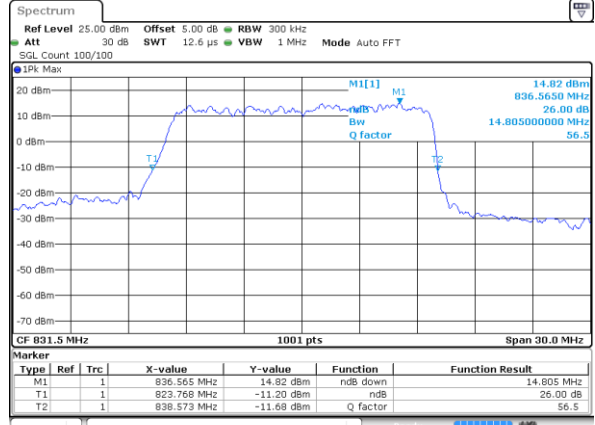

Date: 5 AUG 2019 16:10:18

LTE Band 26

Lowest Channel / 15MHz / QPSK

Date: 5 AUG 2019 16:37:21

Lowest Channel / 15MHz / 16QAM

Date: 5 AUG 2019 16:37:41

Middle Channel / 15MHz / QPSK

Date: 5 AUG 2019 16:39:01

Middle Channel / 15MHz / 16QAM

Date: 5 AUG 2019 16:38:41

Highest Channel / 15MHz / QPSK

Date: 5 AUG 2019 16:39:22

Highest Channel / 15MHz / 16QAM

Date: 5 AUG 2019 16:39:42

LTE Band 26

Lowest Channel / 1.4MHz / 64QAM