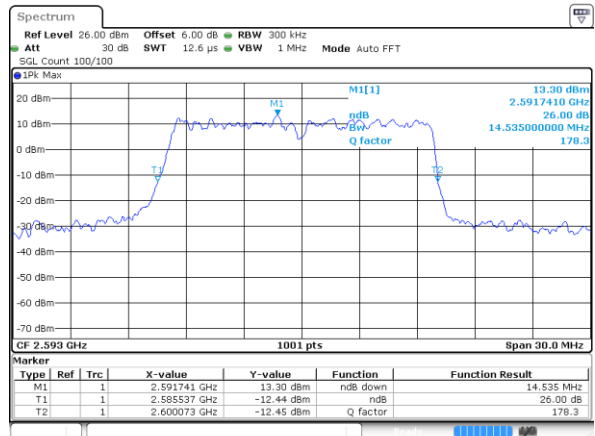

Highest Channel / 10MHz / 16QAM

Date: 6 AUG 2019 19:51:28

LTE Band 41

Lowest Channel / 15MHz / QPSK

Date: 6 AUG 2019 19:52:57

Lowest Channel / 15MHz / 16QAM

Date: 6 AUG 2019 19:53:17

Middle Channel / 15MHz / QPSK

Date: 6 AUG 2019 19:53:57

Middle Channel / 15MHz / 16QAM

Date: 6 AUG 2019 19:54:17

Highest Channel / 15MHz / QPSK

Date: 6 AUG 2019 19:54:58

Highest Channel / 15MHz / 16QAM

Date: 6 AUG 2019 19:55:18

LTE Band 41