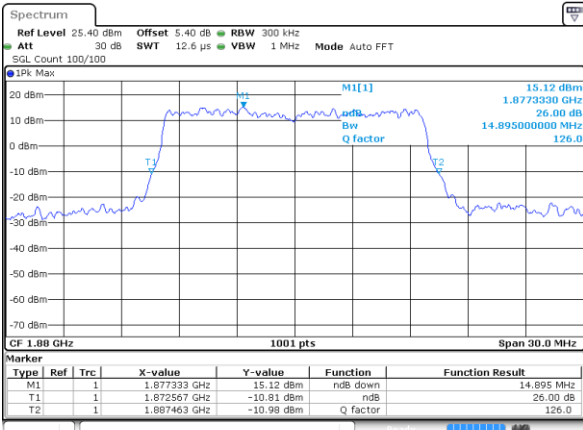

Middle Channel / 15MHz / QPSK

Date: 5 AUG 2019 19:24:04