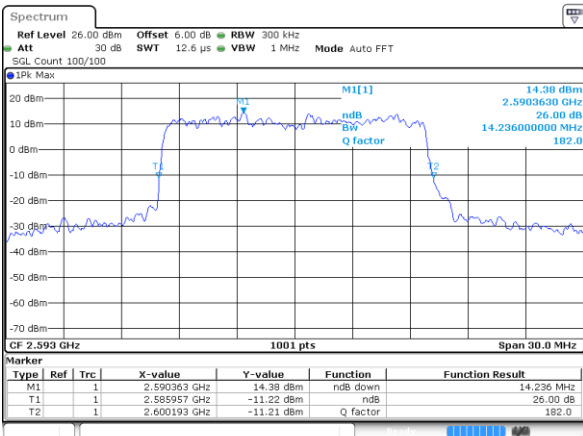

Highest Channel / 10MHz / 16QAM

Date: 6 AUG 2019 19:51:28

LTE Band 41

Lowest Channel / 15MHz / QPSK

Date: 6 AUG 2019 19:52:57

Lowest Channel / 15MHz / 16QAM

Date: 6 AUG 2019 19:53:17

Middle Channel / 15MHz / QPSK

Date: 6 AUG 2019 19:53:57

Middle Channel / 15MHz / 16QAM

Date: 6 AUG 2019 19:54:17

Highest Channel / 15MHz / QPSK

Date: 6 AUG 2019 19:54:58

Highest Channel / 15MHz / 16QAM

Date: 6 AUG 2019 19:55:18

LTE Band 41