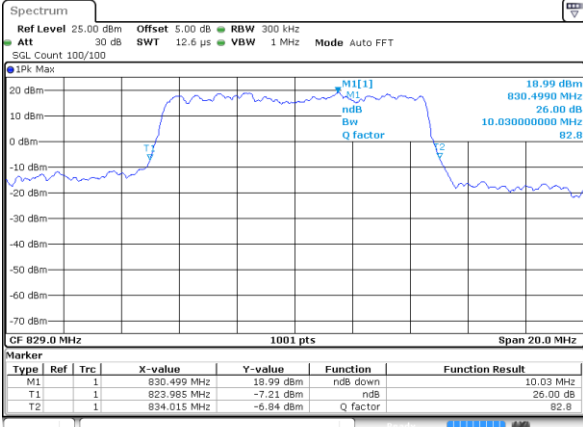

Highest Channel / 5MHz / QPSK

Date: 5 AUG 2019 16:02:14

Highest Channel / 5MHz / 16QAM

Date: 5 AUG 2019 16:01:54

LTE Band 26

Lowest Channel / 10MHz / QPSK

Date: 5 AUG 2019 16:07:57

Lowest Channel / 10MHz / 16QAM