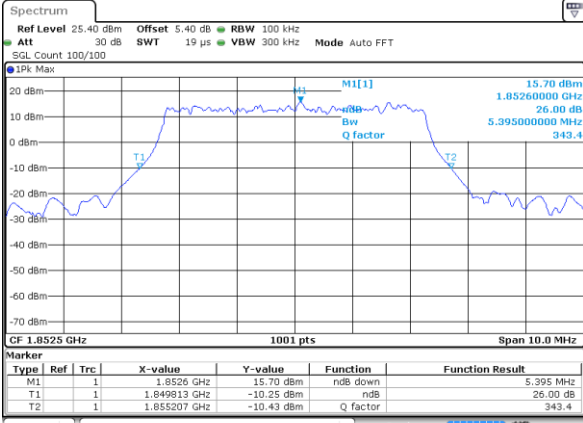

Highest Channel / 3MHz / 16QAM

Date: 5 AUG 2019 18:21:18

LTE Band 25

Lowest Channel / 5MHz / QPSK

Date: 5 AUG 2019 18:34:40

Lowest Channel / 5MHz / 16QAM

Date: 5 AUG 2019 18:35:29

Middle Channel / 5MHz / QPSK

Date: 5 AUG 2019 18:43:01

Middle Channel / 5MHz / 16QAM

Date: 5 AUG 2019 18:43:28

Highest Channel / 5MHz / QPSK

Date: 5 AUG 2019 18:47:08

Highest Channel / 5MHz / 16QAM

Date: 5 AUG 2019 18:48:07

LTE Band 25