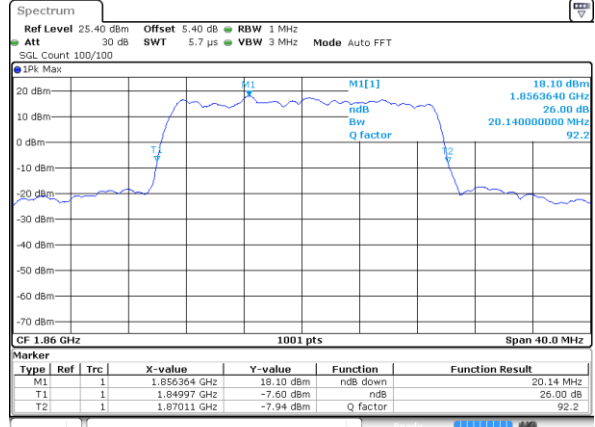

Lowest Channel / 20MHz / 64QAM

Date: 5 AUG 2019 19:38:31