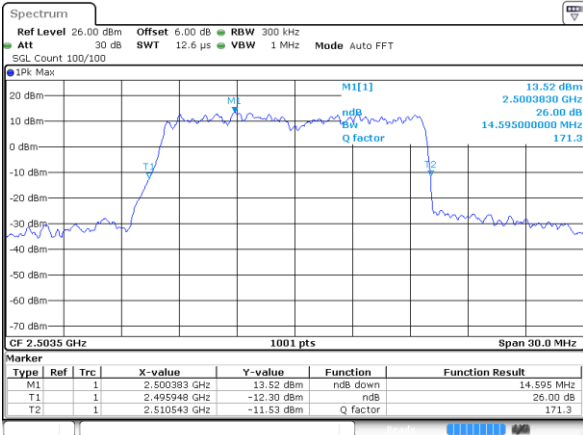

Highest Channel / 10MHz / 16QAM

Date: 6 AUG 2019 19:51:28

LTE Band 41

Lowest Channel / 15MHz / QPSK

Date: 6 AUG 2019 19:52:57

Lowest Channel / 15MHz / 16QAM

Date: 6 AUG 2019 19:53:17

Middle Channel / 15MHz / QPSK

Date: 6 AUG 2019 19:53:57

Middle Channel / 15MHz / 16QAM

Date: 6 AUG 2019 19:54:17

Highest Channel / 15MHz / QPSK

Date: 6 AUG 2019 19:54:58

Highest Channel / 15MHz / 16QAM

Date: 6 AUG 2019 19:55:18

LTE Band 41