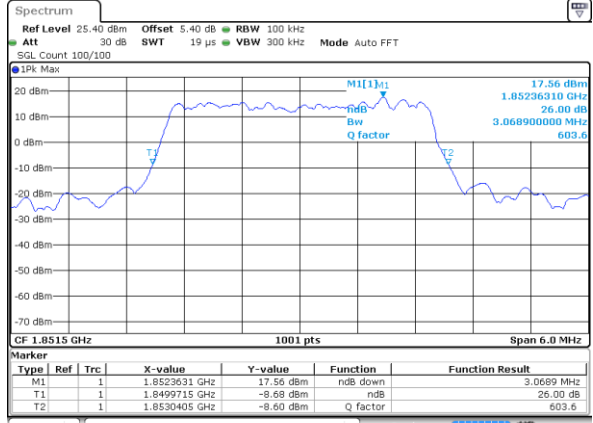

Date: 5 AUG 2019 19:27:45

LTE Band 25

Lowest Channel / 20MHz / QPSK

Date: 5 AUG 2019 19:37:24

Lowest Channel / 20MHz / 16QAM

Date: 5 AUG 2019 19:37:57

Middle Channel / 20MHz / QPSK

Date: 5 AUG 2019 19:42:10

Middle Channel / 20MHz / 16QAM

Date: 5 AUG 2019 19:42:41

Highest Channel / 20MHz / QPSK

Date: 5 AUG 2019 19:46:02

Highest Channel / 20MHz / 16QAM

Date: 5 AUG 2019 19:47:27

LTE Band 25

Lowest Channel / 1.4MHz / 64QAM

Date: 5 AUG 2019 17:25:18

Lowest Channel / 3MHz / 64QAM

Date: 5 AUG 2019 18:13:10

Middle Channel / 1.4MHz / 64QAM

Date: 5 AUG 2019 17:44:51

Middle Channel / 3MHz / 64QAM

Date: 5 AUG 2019 18:19:46

Highest Channel / 1.4MHz / 64QAM