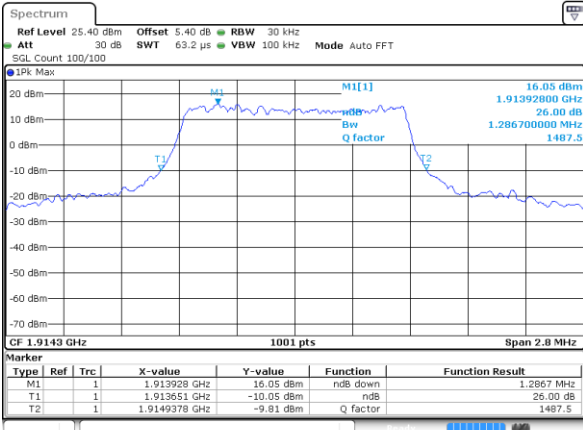

Highest Channel / 1.4MHz / QPSK

Date: 5 AUG 2019 17:49:05