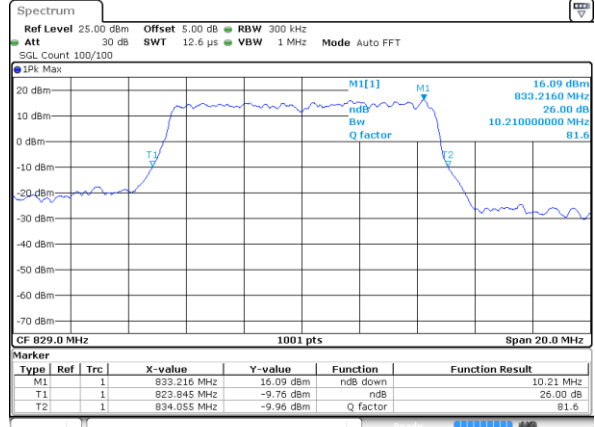

Highest Channel / 5MHz / QPSK

Date: 5 AUG 2019 16:02:14

Highest Channel / 5MHz / 16QAM

Date: 5 AUG 2019 16:01:54

LTE Band 26

Lowest Channel / 10MHz / QPSK

Date: 5 AUG 2019 16:07:57

Lowest Channel / 10MHz / 16QAM