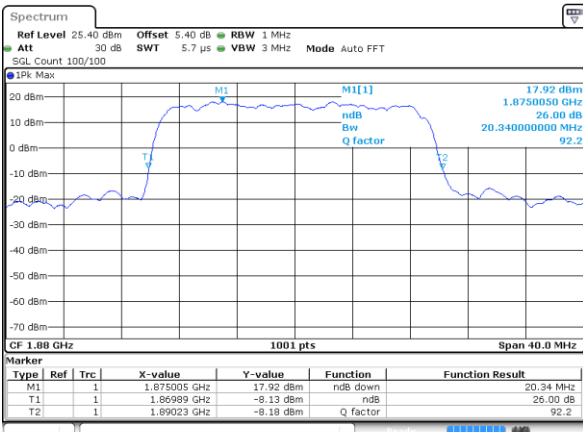

Date: 5 AUG 2019 19:27:45

LTE Band 25

Lowest Channel / 20MHz / QPSK

Date: 5 AUG 2019 19:37:24

Lowest Channel / 20MHz / 16QAM

Date: 5 AUG 2019 19:37:57

Middle Channel / 20MHz / QPSK

Date: 5 AUG 2019 19:42:10

Middle Channel / 20MHz / 16QAM

Date: 5 AUG 2019 19:42:41

Highest Channel / 20MHz / QPSK

Date: 5 AUG 2019 19:46:02

Highest Channel / 20MHz / 16QAM

Date: 5 AUG 2019 19:47:27

LTE Band 25

Lowest Channel / 1.4MHz / 64QAM