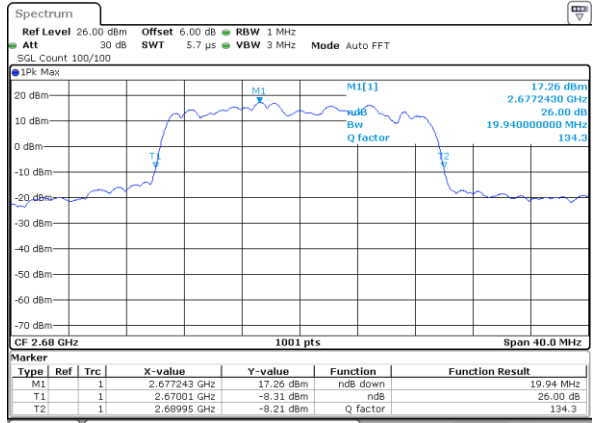

Date: 6 AUG 2019 19:53:57

Middle Channel / 15MHz / 16QAM

Date: 6 AUG 2019 19:54:17

Highest Channel / 15MHz / QPSK

Date: 6 AUG 2019 19:54:58

Highest Channel / 15MHz / 16QAM

Date: 6 AUG 2019 19:55:18

LTE Band 41

Lowest Channel / 20MHz / QPSK

Date: 6 AUG 2019 19:56:46

Lowest Channel / 20MHz / 16QAM

Date: 6 AUG 2019 19:57:06

Middle Channel / 20MHz / QPSK

Date: 6 AUG 2019 19:57:47

Middle Channel / 20MHz / 16QAM

Date: 6 AUG 2019 19:58:07

Highest Channel / 20MHz / QPSK

Date: 6 AUG 2019 19:58:47

Highest Channel / 20MHz / 16QAM

Date: 6 AUG 2019 19:59:08

LTE Band 41

Lowest Channel / 5MHz / QPSK

Date: 6 AUG 2019 19:45:53

Lowest Channel / 10MHz / 16QAM