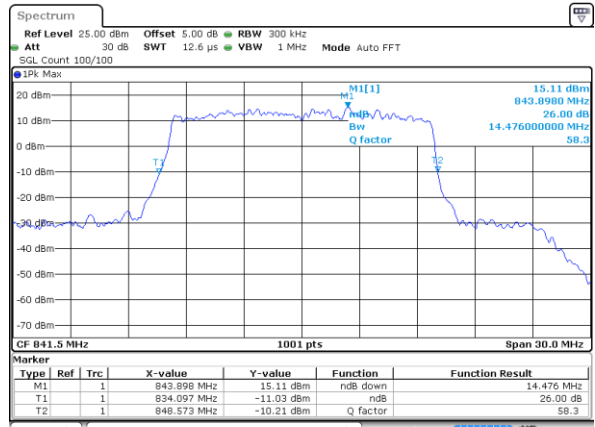

Date: 5 AUG 2019 16:10:18

LTE Band 26

Lowest Channel / 15MHz / QPSK

Date: 5 AUG 2019 16:37:21

Lowest Channel / 15MHz / 16QAM

Date: 5 AUG 2019 16:37:41

Middle Channel / 15MHz / QPSK

Date: 5 AUG 2019 16:39:01

Middle Channel / 15MHz / 16QAM

Date: 5 AUG 2019 16:38:41

Highest Channel / 15MHz / QPSK

Date: 5 AUG 2019 16:39:22

Highest Channel / 15MHz / 16QAM

Date: 5 AUG 2019 16:39:42

LTE Band 26

Lowest Channel / 1.4MHz / 64QAM

Date: 5 AUG 2019 15:12:29

Lowest Channel / 3MHz / 64QAM

Date: 5 AUG 2019 15:27:49

Middle Channel / 1.4MHz / 64QAM

Date: 5 AUG 2019 15:21:18

Middle Channel / 3MHz / 64QAM

Date: 5 AUG 2019 15:32:05

Highest Channel / 1.4MHz / 64QAM