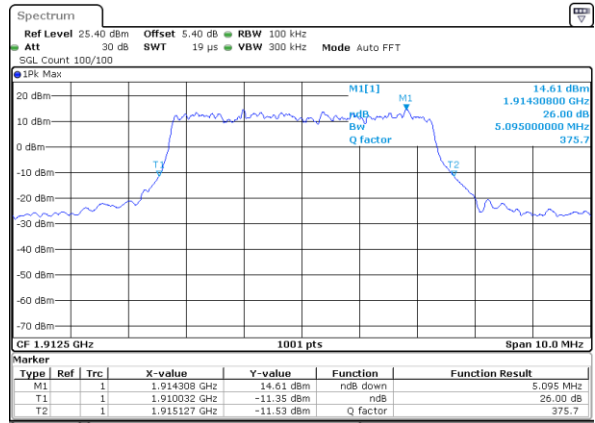

Highest Channel / 3MHz / 16QAM

Date: 5 AUG 2019 18:21:18

LTE Band 25

Lowest Channel / 5MHz / QPSK

Date: 5 AUG 2019 18:34:40

Lowest Channel / 5MHz / 16QAM

Date: 5 AUG 2019 18:35:29

Middle Channel / 5MHz / QPSK

Date: 5 AUG 2019 18:43:01

Middle Channel / 5MHz / 16QAM

Date: 5 AUG 2019 18:43:28

Highest Channel / 5MHz / QPSK

Date: 5 AUG 2019 18:47:08

Highest Channel / 5MHz / 16QAM

Date: 5 AUG 2019 18:48:07

LTE Band 25