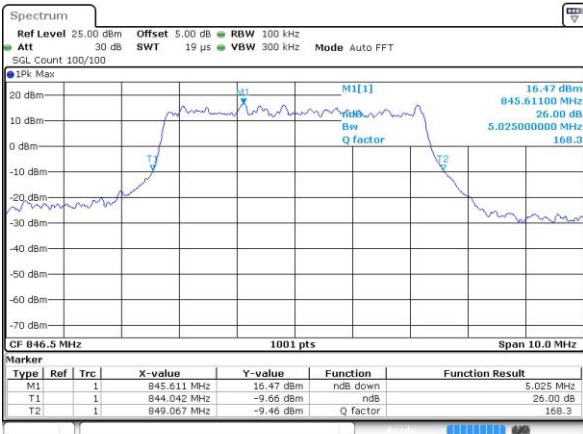

Lowest Channel / 5MHz / QPSK

Date: 5 AUG 2019 15:37:42

Lowest Channel / 5MHz / 16QAM

Date: 5 AUG 2019 15:38:02

Middle Channel / 5MHz / QPSK

Date: 5 AUG 2019 15:59:44

Middle Channel / 5MHz / 16QAM

Date: 5 AUG 2019 15:59:12

Highest Channel / 5MHz / QPSK

Date: 5 AUG 2019 16:02:14

Highest Channel / 5MHz / 16QAM

Date: 5 AUG 2019 16:01:54

LTE Band 26

Lowest Channel / 10MHz / QPSK

Date: 5 AUG 2019 16:07:57

Lowest Channel / 10MHz / 16QAM