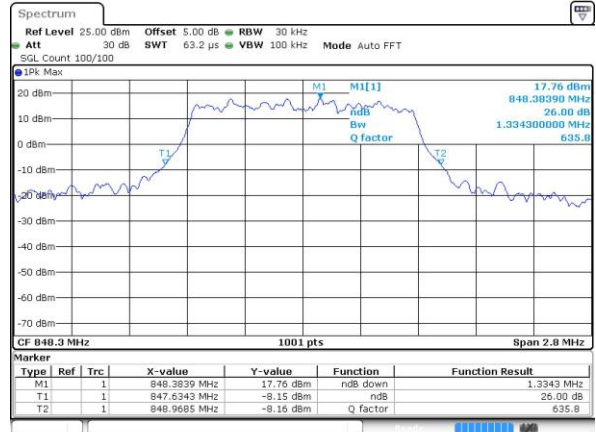

Date: 5 AUG 2019 19:43:19

Highest Channel / 15MHz / 64QAM

Date: 5 AUG 2019 19:29:05

Highest Channel / 20MHz / 64QAM

Date: 5 AUG 2019 19:48:43

LTE Band 26

Lowest Channel / 1.4MHz / QPSK

Date: 5 AUG 2019 15:11:11

Lowest Channel / 1.4MHz / 16QAM

Date: 5 AUG 2019 15:11:34

Middle Channel / 1.4MHz / QPSK

Date: 5 AUG 2019 15:22:05

Middle Channel / 1.4MHz / 16QAM

Date: 5 AUG 2019 15:21:45

Highest Channel / 1.4MHz / QPSK

Date: 5 AUG 2019 15:22:41

Highest Channel / 1.4MHz / 16QAM

Date: 5 AUG 2019 15:22:58

LTE Band 26

Lowest Channel / 3MHz / QPSK

Date: 5 AUG 2019 15:27:14

Lowest Channel / 3MHz / 16QAM

Date: 5 AUG 2019 15:27:30

Middle Channel / 3MHz / QPSK