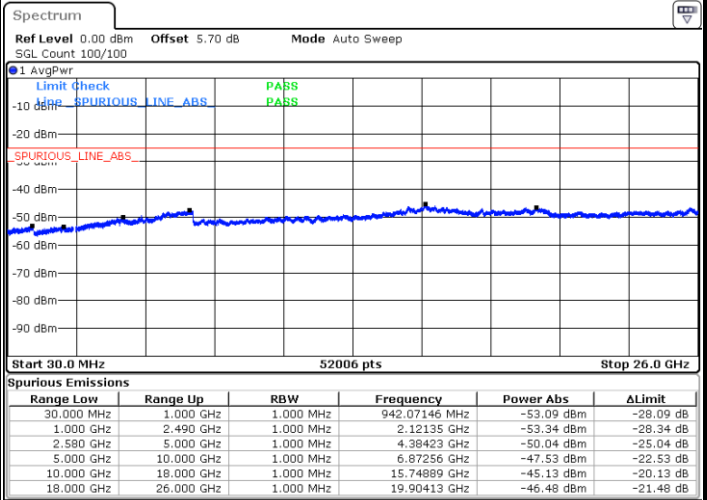

Middle Channel / 16QAM

Date: 6 APR 2019 10:43:39

Date: 6 APR 2019 10:42:45

Highest Channel / QPSK

Highest Channel / 16QAM

Date: 6 APR 2019 10:44:33

Date: 6 APR 2019 10:45:27

LTE Band 7 / 5MHz

Lowest Channel / 64QAM

Middle Channel / 64QAM

Date: 6 APR 2019 10:52:26

Date: 6 APR 2019 10:53:20

Highest Channel / 64QAM

Date: 6 APR 2019 10:54:14

LTE Band 7 / 10MHz

Lowest Channel / 64QAM

Middle Channel / 64QAM

Date: 6 APR 2019 11:04:50

Date: 6 APR 2019 11:05:44

Highest Channel / 64QAM

Date: 6 APR 2019 11:06:38

LTE Band 7 / 15MHz

Lowest Channel / 64QAM

Middle Channel / 64QAM