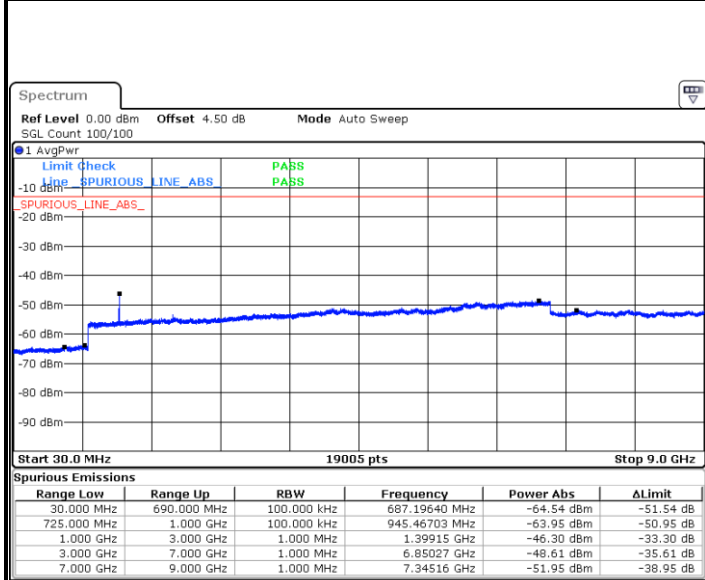

Date: 5 APR 2019 19:23:10

Highest Channel / 16QAM

Date: 5 APR 2019 19:24:04

LTE Band 12 / 1.4MHz

Lowest Channel / 64QAM

Middle Channel / 64QAM

Date: 5 APR 2019 19:40:10

Date: 5 APR 2019 19:41:04

Highest Channel / 64QAM

Date: 5 APR 2019 19:41:59

LTE Band 12 / 3MHz

LTE Band 12 / 5MHz

Lowest Channel / 64QAM

Date: 5 APR 2019 19:57:22

Middle Channel / 64QAM

Date: 5 APR 2019 19:58:17

Highest Channel / 64QAM

Date: 5 APR 2019 19:59:11

LTE Band 12 / 10MHz

Lowest Channel / 64QAM

Middle Channel / 64QAM

Date: 5 APR 2019 20:13:08

Date: 5 APR 2019 20:14:02

Highest Channel / 64QAM