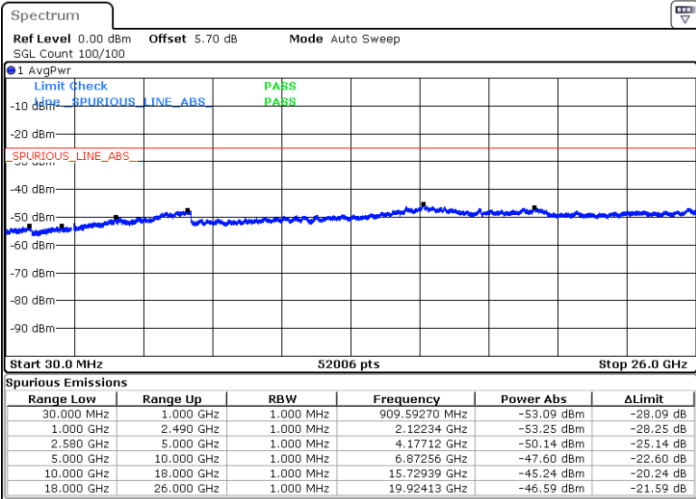

Lowest Channel / 64QAM

Middle Channel / 64QAM

Date: 6 APR 2019 10:52:26

Date: 6 APR 2019 10:53:20

Highest Channel / 64QAM

Date: 6 APR 2019 10:54:14

LTE Band 7 / 10MHz

Lowest Channel / 64QAM

Middle Channel / 64QAM

Date: 6 APR 2019 11:04:50

Date: 6 APR 2019 11:05:44

Highest Channel / 64QAM

Date: 6 APR 2019 11:06:38

LTE Band 7 / 15MHz

Lowest Channel / 64QAM

Middle Channel / 64QAM

Date: 6 APR 2019 11:23:35

Date: 6 APR 2019 11:24:29

Highest Channel / 64QAM

Date: 6 APR 2019 11:25:23

LTE Band 7 / 20MHz

Lowest Channel / 64QAM

Date: 6 APR 2019 11:32:39

Middle Channel / 64QAM