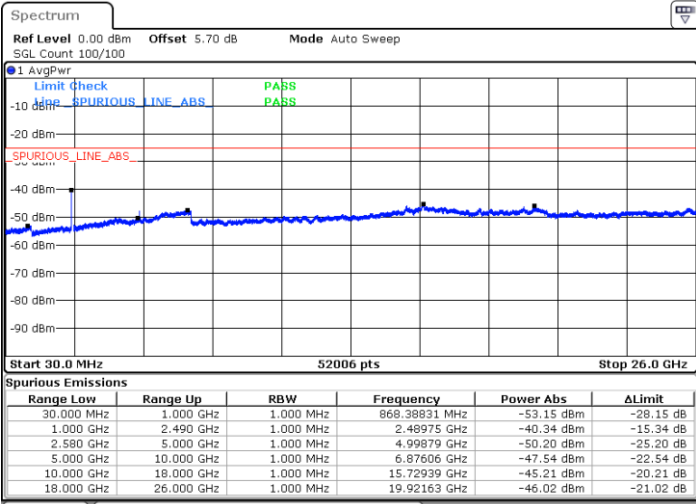

Middle Channel / QPSK

Middle Channel / 16QAM

Date: 6 APR 2019 10:26:49

Date: 6 APR 2019 10:25:55

LTE Band7 / 15MHz

Highest Channel / QPSK

Date: 6 APR 2019 10:27:44

Highest Channel / 16QAM

Date: 6 APR 2019 10:28:38

LTE Band 7 / 20MHz

Lowest Channel / QPSK

Date: 6 APR 2019 10:40:57

Lowest Channel / 16QAM

Date: 6 APR 2019 10:41:51

LTE Band 7 / 20MHz

Middle Channel / QPSK

Middle Channel / 16QAM

Date: 6 APR 2019 10:43:39

Date: 6 APR 2019 10:42:45

Highest Channel / QPSK

Highest Channel / 16QAM

Date: 6 APR 2019 10:44:33

Date: 6 APR 2019 10:45:27

LTE Band 7 / 5MHz