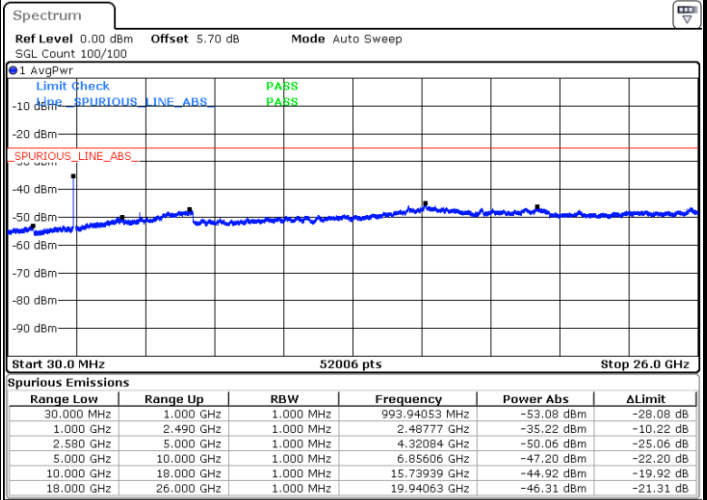

Lowest Channel / 16QAM

Date: 6 APR 2019 10:01:00

LTE Band 7 / 10MHz

Middle Channel / QPSK

Middle Channel / 16QAM

Date: 6 APR 2019 10:02:48

Date: 6 APR 2019 10:01:54

Highest Channel / QPSK

Highest Channel / 16QAM

Date: 6 APR 2019 10:03:42

Date: 6 APR 2019 10:04:35

LTE Band 7 / 15MHz

Lowest Channel / QPSK

Lowest Channel / 16QAM

Date: 6 APR 2019 10:24:08

Date: 6 APR 2019 10:25:02

Middle Channel / QPSK

Middle Channel / 16QAM

Date: 6 APR 2019 10:26:49

Date: 6 APR 2019 10:25:55

LTE Band7 / 15MHz

Highest Channel / QPSK

Date: 6 APR 2019 10:27:44

Highest Channel / 16QAM