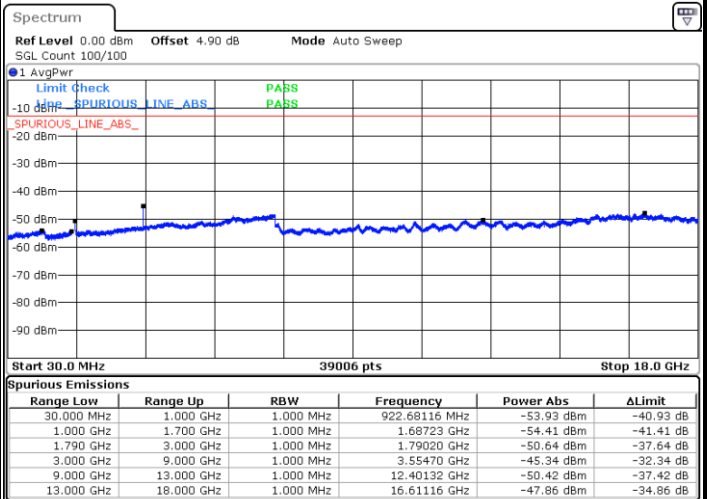

Date: 8 APR 2019 15:15:06

Date: 8 APR 2019 15:14:26

LTE Band 66 / 1.4MHz

Highest Channel / QPSK

Date: 8 APR 2019 15:34:24

Highest Channel / 16QAM

Date: 8 APR 2019 15:33:50

LTE Band 66 / 3MHz

Lowest Channel / QPSK

Date: 8 APR 2019 15:41:18

Lowest Channel / 16QAM

Date: 8 APR 2019 15:42:01

LTE Band 66 / 3MHz

Middle Channel / QPSK

Middle Channel / 16QAM

Date: 8 APR 2019 15:46:19

Date: 8 APR 2019 15:45:44

Highest Channel / QPSK

Highest Channel / 16QAM

Date: 8 APR 2019 15:53:16

Date: 8 APR 2019 15:52:43

LTE Band 66 / 5MHz

Lowest Channel / QPSK

Lowest Channel / 16QAM