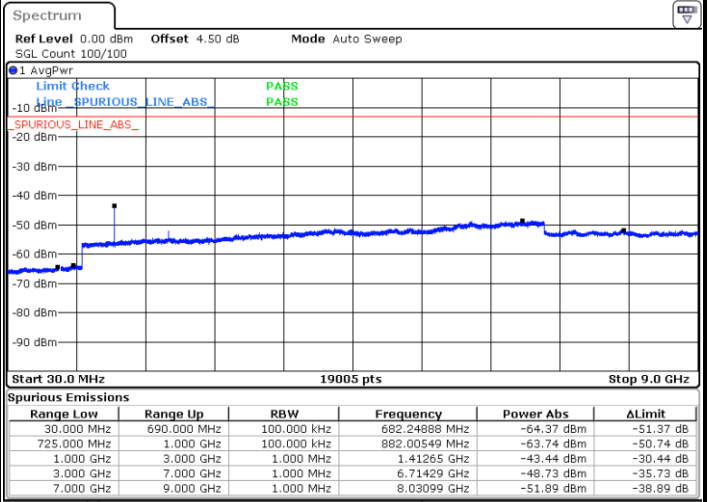

Middle Channel / QPSK

Date: 5 APR 2019 18:07:09

Middle Channel / 16QAM

Date: 5 APR 2019 18:06:14

LTE Band 12 / 1.4MHz

Highest Channel / QPSK

Date: 5 APR 2019 18:08:03

Highest Channel / 16QAM

Date: 5 APR 2019 18:08:58

LTE Band 12 / 3MHz

Lowest Channel / QPSK

Date: 5 APR 2019 18:45:05

Lowest Channel / 16QAM

Date: 5 APR 2019 18:46:00

LTE Band 12 / 3MHz

Middle Channel / QPSK

Middle Channel / 16QAM

Date: 5 APR 2019 18:47:49

Date: 5 APR 2019 18:46:54

Highest Channel / QPSK

Highest Channel / 16QAM

Date: 5 APR 2019 18:48:43

Date: 5 APR 2019 18:49:38

LTE Band 12 / 5MHz