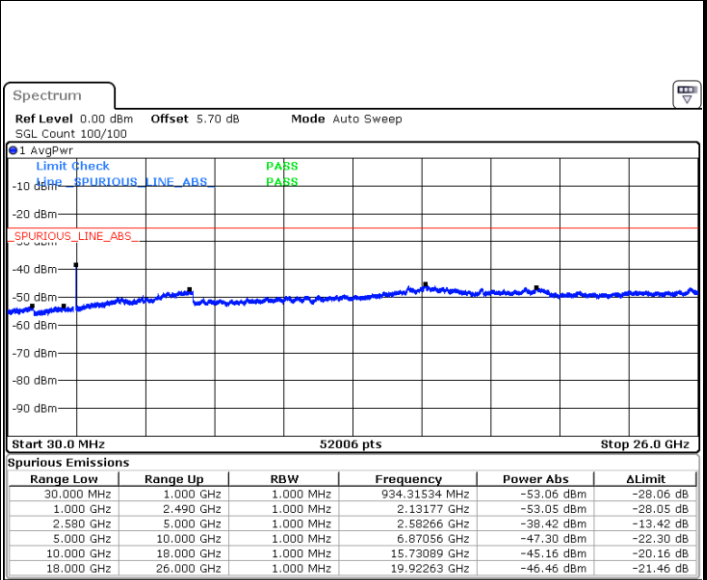

Highest Channel / 16QAM

Date: 6 APR 2019 10:03:42

Date: 6 APR 2019 10:04:35

LTE Band 7 / 15MHz

Lowest Channel / QPSK

Lowest Channel / 16QAM

Date: 6 APR 2019 10:24:08

Date: 6 APR 2019 10:25:02

Middle Channel / QPSK

Middle Channel / 16QAM

Date: 6 APR 2019 10:26:49

Date: 6 APR 2019 10:25:55

LTE Band7 / 15MHz

Highest Channel / QPSK

Date: 6 APR 2019 10:27:44

Highest Channel / 16QAM

Date: 6 APR 2019 10:28:38

LTE Band 7 / 20MHz

Lowest Channel / QPSK

Date: 6 APR 2019 10:40:57

Lowest Channel / 16QAM

Date: 6 APR 2019 10:41:51

LTE Band 7 / 20MHz

Middle Channel / QPSK

Middle Channel / 16QAM

Date: 6 APR 2019 10:43:39

Date: 6 APR 2019 10:42:45

Highest Channel / QPSK

Highest Channel / 16QAM

Date: 6 APR 2019 10:44:33

Date: 6 APR 2019 10:45:27

LTE Band 7 / 5MHz