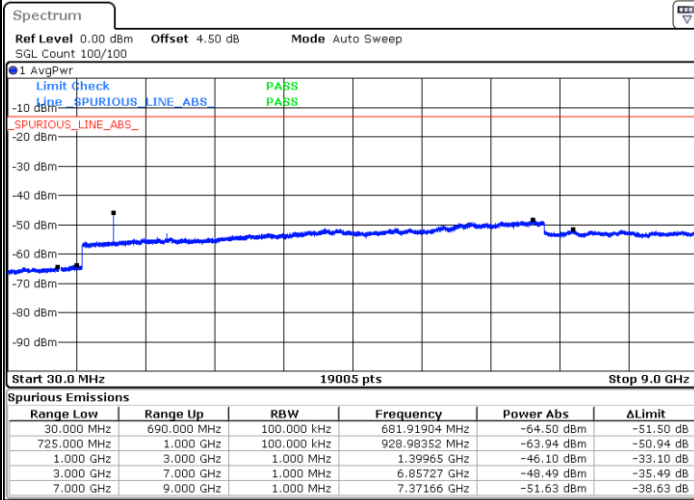

Highest Channel / 64QAM

Date: 5 APR 2019 19:41:59

LTE Band 12 / 3MHz

LTE Band 12 / 5MHz

Lowest Channel / 64QAM

Date: 5 APR 2019 19:57:22

Middle Channel / 64QAM

Date: 5 APR 2019 19:58:17

Highest Channel / 64QAM

Date: 5 APR 2019 19:59:11

LTE Band 12 / 10MHz

Lowest Channel / 64QAM

Middle Channel / 64QAM

Date: 5 APR 2019 20:13:08

Date: 5 APR 2019 20:14:02

Highest Channel / 64QAM

Date: 5 APR 2019 20:14:56

LTE Band 66 / 1.4MHz

Lowest Channel / QPSK

Lowest Channel / 16QAM

Date: 8 APR 2019 15:08:24

Date: 8 APR 2019 15:09:12

Middle Channel / QPSK

Middle Channel / 16QAM

Date: 8 APR 2019 15:15:06

Date: 8 APR 2019 15:14:26

LTE Band 66 / 1.4MHz

Highest Channel / QPSK

Date: 8 APR 2019 15:34:24

Highest Channel / 16QAM

Date: 8 APR 2019 15:33:50

LTE Band 66 / 3MHz