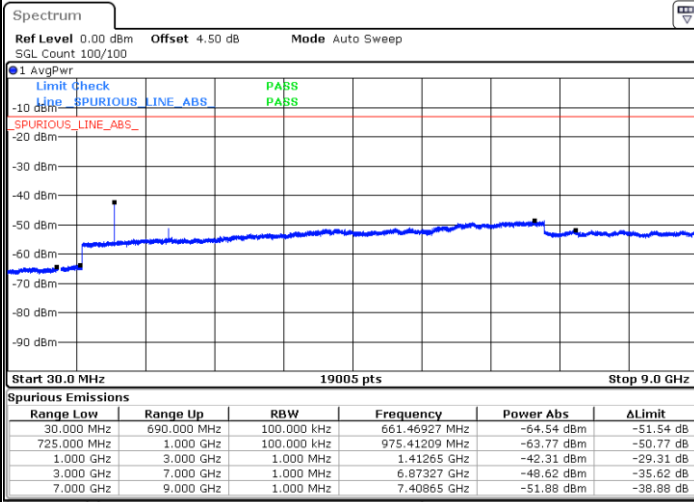

Middle Channel / QPSK

Date: 5 APR 2019 18:07:09

Middle Channel / 16QAM

Date: 5 APR 2019 18:06:14

LTE Band 12 / 1.4MHz

Highest Channel / QPSK

Date: 5 APR 2019 18:08:03

Highest Channel / 16QAM

Date: 5 APR 2019 18:08:58

LTE Band 12 / 3MHz

Lowest Channel / QPSK

Date: 5 APR 2019 18:45:05

Lowest Channel / 16QAM

Date: 5 APR 2019 18:46:00

LTE Band 12 / 3MHz

Middle Channel / QPSK

Middle Channel / 16QAM

Date: 5 APR 2019 18:47:49

Date: 5 APR 2019 18:46:54

Highest Channel / QPSK

Highest Channel / 16QAM

Date: 5 APR 2019 18:48:43

Date: 5 APR 2019 18:49:38

LTE Band 12 / 5MHz