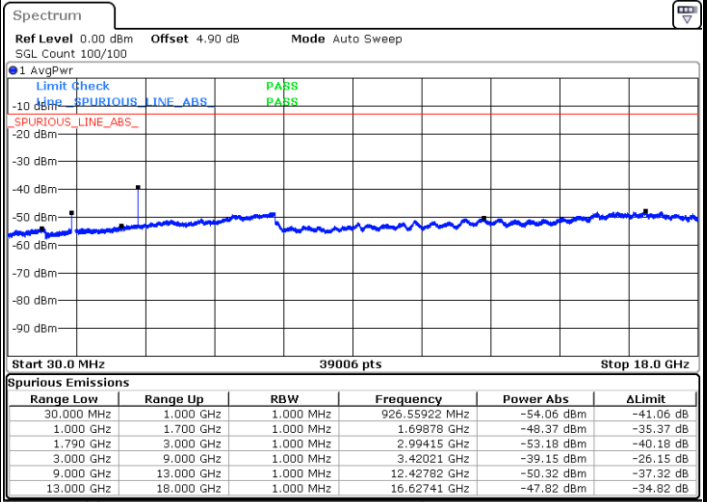

Highest Channel / 64QAM

Date: 5 APR 2019 19:41:59

LTE Band 12 / 3MHz

LTE Band 12 / 5MHz

Lowest Channel / 64QAM

Date: 5 APR 2019 19:57:22

Middle Channel / 64QAM

Date: 5 APR 2019 19:58:17

Highest Channel / 64QAM

Date: 5 APR 2019 19:59:11

LTE Band 12 / 10MHz

Lowest Channel / 64QAM

Middle Channel / 64QAM

Date: 5 APR 2019 20:13:08

Date: 5 APR 2019 20:14:02

Highest Channel / 64QAM

Date: 5 APR 2019 20:14:56

LTE Band 66 / 1.4MHz

Lowest Channel / QPSK

Lowest Channel / 16QAM

Date: 8 APR 2019 15:08:24

Date: 8 APR 2019 15:09:12

Middle Channel / QPSK

Middle Channel / 16QAM

Date: 8 APR 2019 15:15:06

Date: 8 APR 2019 15:14:26

LTE Band 66 / 1.4MHz

Highest Channel / QPSK

Date: 8 APR 2019 15:34:24

Highest Channel / 16QAM

Date: 8 APR 2019 15:33:50

LTE Band 66 / 3MHz