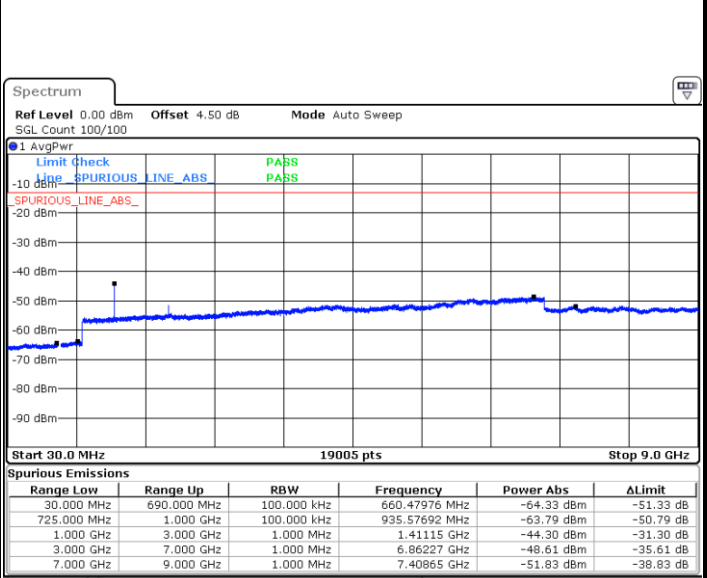

Middle Channel / 16QAM

Date: 5 APR 2019 18:47:49

Date: 5 APR 2019 18:46:54

Highest Channel / QPSK

Highest Channel / 16QAM

Date: 5 APR 2019 18:48:43

Date: 5 APR 2019 18:49:38

LTE Band 12 / 5MHz

Lowest Channel / QPSK

Date: 5 APR 2019 19:01:58

Lowest Channel / 16QAM

Date: 5 APR 2019 19:02:52

Middle Channel / QPSK

Date: 5 APR 2019 19:04:41

Middle Channel / 16QAM

Date: 5 APR 2019 19:03:47

LTE Band 12 / 5MHz

Highest Channel / QPSK

Date: 5 APR 2019 19:05:36

Highest Channel / 16QAM

Date: 5 APR 2019 19:06:30

LTE Band 12 / 10MHz

Lowest Channel / QPSK

Date: 5 APR 2019 19:19:32