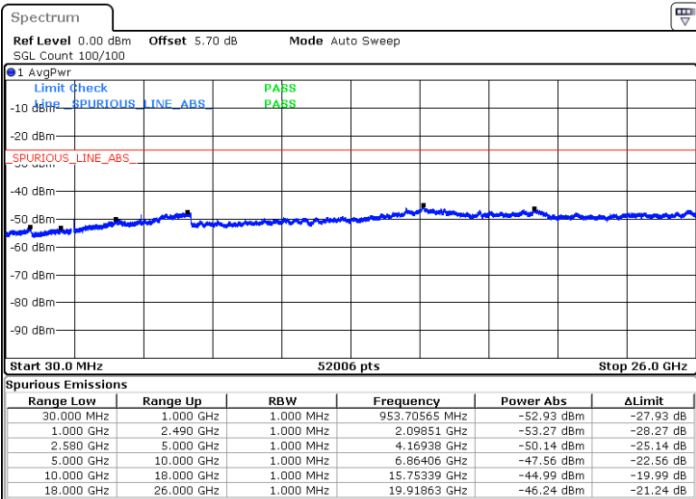

LTE Band 7 / 5MHz

Highest Channel / QPSK

Date: 6 APR 2019 09:37:39

Highest Channel / 16QAM

Date: 6 APR 2019 09:38:33

LTE Band 7 / 10MHz

Lowest Channel / QPSK

Date: 6 APR 2019 10:00:06

Lowest Channel / 16QAM

Date: 6 APR 2019 10:01:00

LTE Band 7 / 10MHz

Middle Channel / QPSK

Middle Channel / 16QAM

Date: 6 APR 2019 10:02:48

Date: 6 APR 2019 10:01:54

Highest Channel / QPSK

Highest Channel / 16QAM

Date: 6 APR 2019 10:03:42

Date: 6 APR 2019 10:04:35

LTE Band 7 / 15MHz

Lowest Channel / QPSK

Lowest Channel / 16QAM

Date: 6 APR 2019 10:24:08

Date: 6 APR 2019 10:25:02