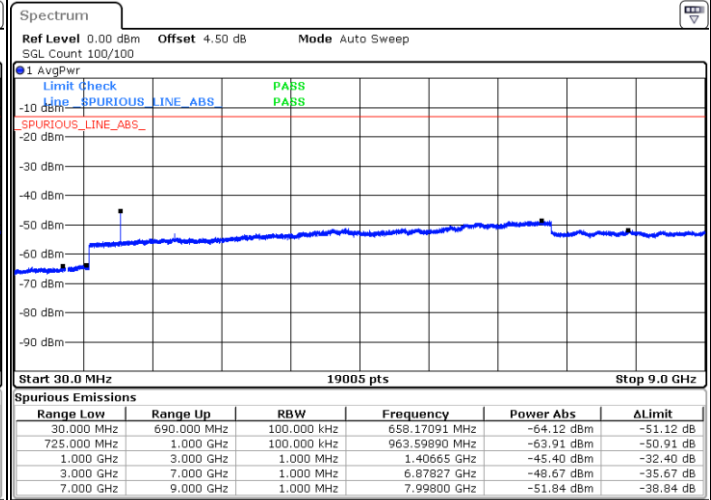

Highest Channel / 64QAM

Date: 5 APR 2019 19:41:59

LTE Band 12 / 3MHz

LTE Band 12 / 5MHz

Lowest Channel / 64QAM

Date: 5 APR 2019 19:57:22

Middle Channel / 64QAM

Date: 5 APR 2019 19:58:17

Highest Channel / 64QAM

Date: 5 APR 2019 19:59:11

LTE Band 12 / 10MHz

Lowest Channel / 64QAM

Middle Channel / 64QAM

Date: 5 APR 2019 20:13:08

Date: 5 APR 2019 20:14:02

Highest Channel / 64QAM

Date: 5 APR 2019 20:14:56

LTE Band 66 / 1.4MHz

Lowest Channel / QPSK

Lowest Channel / 16QAM

Date: 8 APR 2019 15:08:24

Date: 8 APR 2019 15:09:12

Middle Channel / QPSK

Middle Channel / 16QAM

Date: 8 APR 2019 15:15:06

Date: 8 APR 2019 15:14:26

LTE Band 66 / 1.4MHz

Highest Channel / QPSK

Date: 8 APR 2019 15:34:24

Highest Channel / 16QAM

Date: 8 APR 2019 15:33:50

LTE Band 66 / 3MHz