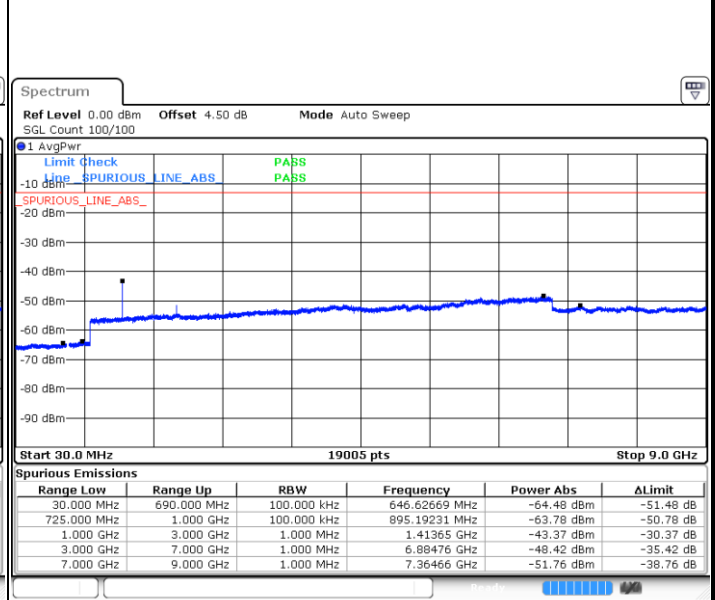

LTE Band 12 / 5MHz

Highest Channel / QPSK

Date: 5 APR 2019 19:05:36

Highest Channel / 16QAM

Date: 5 APR 2019 19:06:30

LTE Band 12 / 10MHz

Lowest Channel / QPSK

Date: 5 APR 2019 19:19:32

Lowest Channel / 16QAM

Date: 5 APR 2019 19:20:26

LTE Band 12 / 10MHz

Middle Channel / QPSK

Date: 5 APR 2019 19:22:15

Middle Channel / 16QAM

Date: 5 APR 2019 19:21:21

Highest Channel / QPSK

Date: 5 APR 2019 19:23:10

Highest Channel / 16QAM

Date: 5 APR 2019 19:24:04

LTE Band 12 / 1.4MHz

Lowest Channel / 64QAM

Middle Channel / 64QAM

Date: 5 APR 2019 19:40:10

Date: 5 APR 2019 19:41:04

Highest Channel / 64QAM

Date: 5 APR 2019 19:41:59

LTE Band 12 / 3MHz

LTE Band 12 / 5MHz

Lowest Channel / 64QAM

Date: 5 APR 2019 19:57:22

Middle Channel / 64QAM

Date: 5 APR 2019 19:58:17