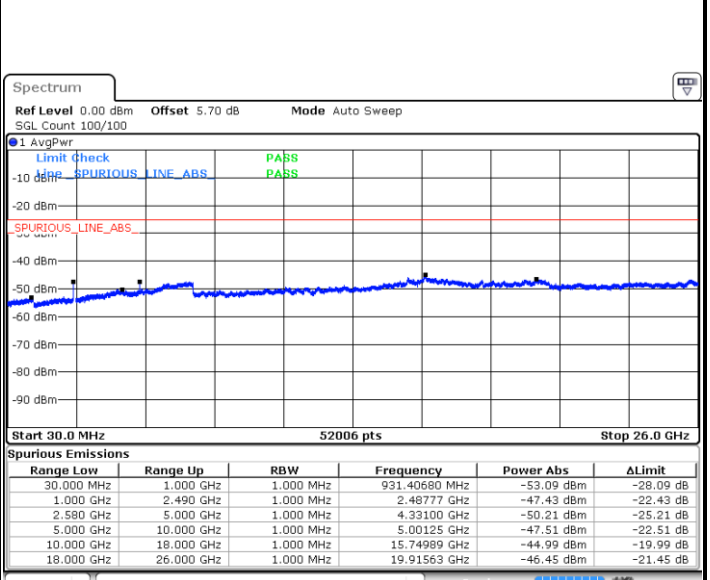

LTE Band 7 / 5MHz

Highest Channel / QPSK

Date: 6 APR 2019 09:37:39

Highest Channel / 16QAM

Date: 6 APR 2019 09:38:33

LTE Band 7 / 10MHz

Lowest Channel / QPSK

Date: 6 APR 2019 10:00:06

Lowest Channel / 16QAM

Date: 6 APR 2019 10:01:00

LTE Band 7 / 10MHz

Middle Channel / QPSK

Middle Channel / 16QAM

Date: 6 APR 2019 10:02:48

Date: 6 APR 2019 10:01:54

Highest Channel / QPSK

Highest Channel / 16QAM

Date: 6 APR 2019 10:03:42

Date: 6 APR 2019 10:04:35

LTE Band 7 / 15MHz

Lowest Channel / QPSK

Lowest Channel / 16QAM

Date: 6 APR 2019 10:24:08

Date: 6 APR 2019 10:25:02