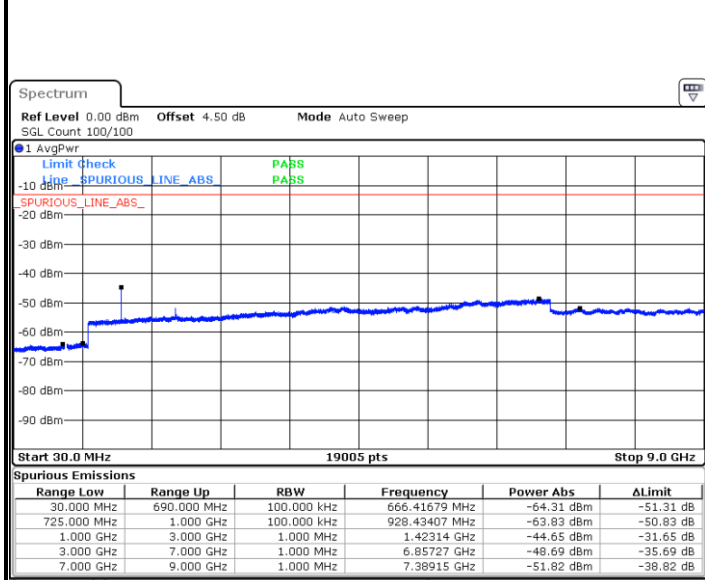

Date: 5 APR 2019 19:23:10

Highest Channel / 16QAM

Date: 5 APR 2019 19:24:04

LTE Band 12 / 1.4MHz

Lowest Channel / 64QAM

Middle Channel / 64QAM

Date: 5 APR 2019 19:40:10

Date: 5 APR 2019 19:41:04

Highest Channel / 64QAM

Date: 5 APR 2019 19:41:59

LTE Band 12 / 3MHz

LTE Band 12 / 5MHz

Lowest Channel / 64QAM

Date: 5 APR 2019 19:57:22

Middle Channel / 64QAM

Date: 5 APR 2019 19:58:17

Highest Channel / 64QAM

Date: 5 APR 2019 19:59:11

LTE Band 12 / 10MHz

Lowest Channel / 64QAM

Middle Channel / 64QAM

Date: 5 APR 2019 20:13:08

Date: 5 APR 2019 20:14:02

Highest Channel / 64QAM

Date: 5 APR 2019 20:14:56

LTE Band 66 / 1.4MHz

Lowest Channel / QPSK

Lowest Channel / 16QAM

Date: 8 APR 2019 15:08:24

Date: 8 APR 2019 15:09:12

Middle Channel / QPSK

Middle Channel / 16QAM