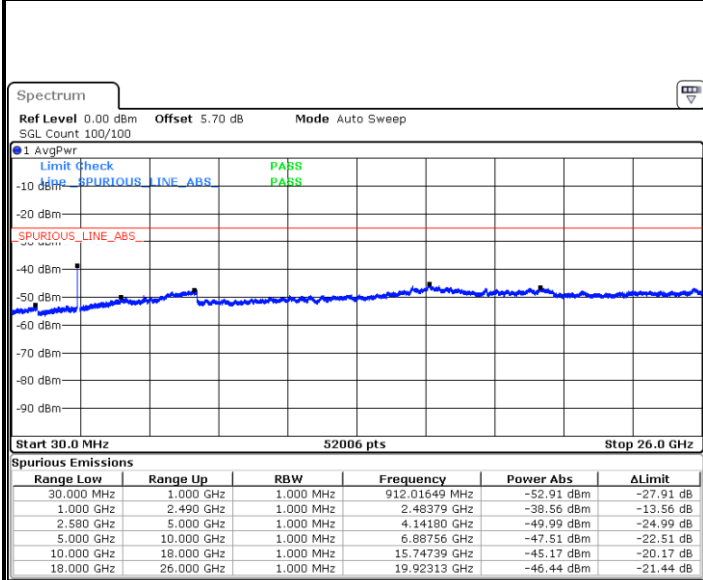

Middle Channel / 64QAM

Date: 6 APR 2019 11:04:50

Date: 6 APR 2019 11:05:44

Highest Channel / 64QAM

Date: 6 APR 2019 11:06:38

LTE Band 7 / 15MHz

Lowest Channel / 64QAM

Middle Channel / 64QAM

Date: 6 APR 2019 11:23:35

Date: 6 APR 2019 11:24:29

Highest Channel / 64QAM

Date: 6 APR 2019 11:25:23

LTE Band 7 / 20MHz

Lowest Channel / 64QAM

Date: 6 APR 2019 11:32:39

Middle Channel / 64QAM

Date: 6 APR 2019 11:33:33

Highest Channel / 64QAM

Date: 6 APR 2019 11:34:27

LTE Band 12 / 1.4MHz

Lowest Channel / QPSK

Date: 5 APR 2019 18:04:25

Lowest Channel / 16QAM

Date: 5 APR 2019 18:05:20