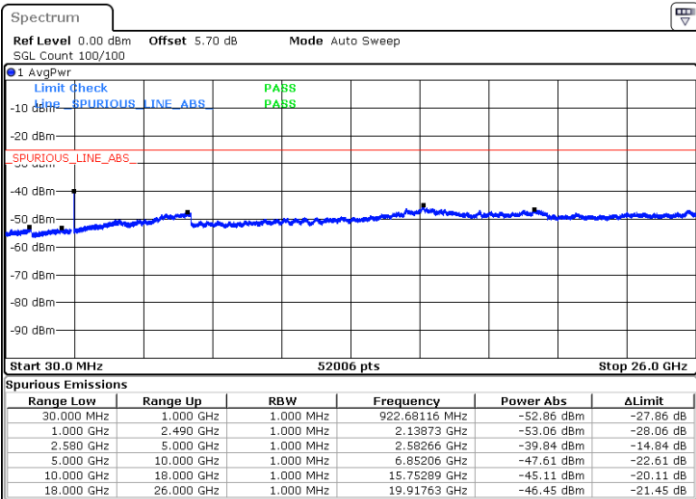

Lowest Channel / 64QAM

Middle Channel / 64QAM

Date: 6 APR 2019 10:52:26

Date: 6 APR 2019 10:53:20

Highest Channel / 64QAM

Date: 6 APR 2019 10:54:14

LTE Band 7 / 10MHz

Lowest Channel / 64QAM

Middle Channel / 64QAM

Date: 6 APR 2019 11:04:50

Date: 6 APR 2019 11:05:44

Highest Channel / 64QAM

Date: 6 APR 2019 11:06:38

LTE Band 7 / 15MHz

Lowest Channel / 64QAM

Middle Channel / 64QAM

Date: 6 APR 2019 11:23:35

Date: 6 APR 2019 11:24:29

Highest Channel / 64QAM

Date: 6 APR 2019 11:25:23

LTE Band 7 / 20MHz

Lowest Channel / 64QAM

Date: 6 APR 2019 11:32:39

Middle Channel / 64QAM