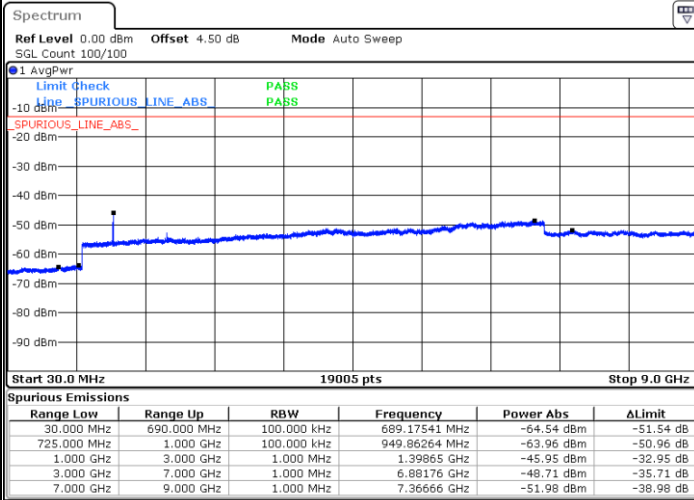

Lowest Channel / 16QAM

Date: 5 APR 2019 19:20:26

LTE Band 12 / 10MHz

Middle Channel / QPSK

Date: 5 APR 2019 19:22:15

Middle Channel / 16QAM

Date: 5 APR 2019 19:21:21

Highest Channel / QPSK

Date: 5 APR 2019 19:23:10

Highest Channel / 16QAM

Date: 5 APR 2019 19:24:04

LTE Band 12 / 1.4MHz

Lowest Channel / 64QAM

Middle Channel / 64QAM

Date: 5 APR 2019 19:40:10

Date: 5 APR 2019 19:41:04

Highest Channel / 64QAM

Date: 5 APR 2019 19:41:59

LTE Band 12 / 3MHz

LTE Band 12 / 5MHz

Lowest Channel / 64QAM

Date: 5 APR 2019 19:57:22

Middle Channel / 64QAM

Date: 5 APR 2019 19:58:17

Highest Channel / 64QAM

Date: 5 APR 2019 19:59:11

LTE Band 12 / 10MHz

Lowest Channel / 64QAM

Middle Channel / 64QAM

Date: 5 APR 2019 20:13:08

Date: 5 APR 2019 20:14:02

Highest Channel / 64QAM