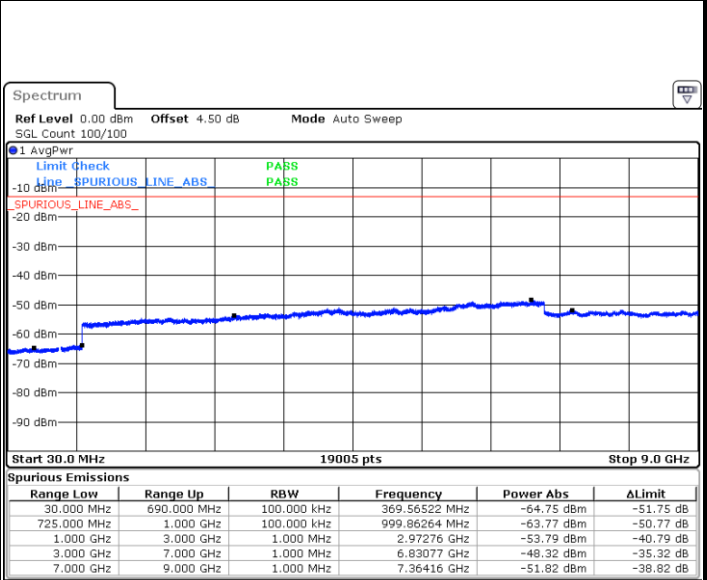

Date: 6 APR 2019 11:33:33

Highest Channel / 64QAM

Date: 6 APR 2019 11:34:27

LTE Band 12 / 1.4MHz

Lowest Channel / QPSK

Date: 5 APR 2019 18:04:25

Lowest Channel / 16QAM

Date: 5 APR 2019 18:05:20

Middle Channel / QPSK

Date: 5 APR 2019 18:07:09

Middle Channel / 16QAM

Date: 5 APR 2019 18:06:14

LTE Band 12 / 1.4MHz

Highest Channel / QPSK

Date: 5 APR 2019 18:08:03

Highest Channel / 16QAM