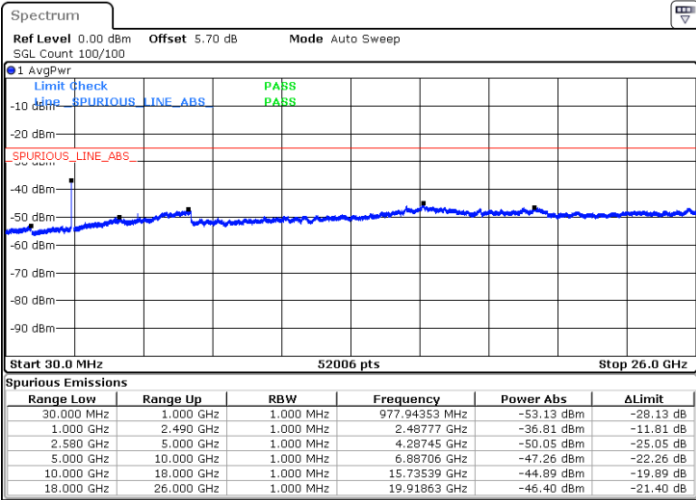

Lowest Channel / 64QAM

Middle Channel / 64QAM

Date: 6 APR 2019 10:52:26

Date: 6 APR 2019 10:53:20

Highest Channel / 64QAM

Date: 6 APR 2019 10:54:14

LTE Band 7 / 10MHz

Lowest Channel / 64QAM

Middle Channel / 64QAM

Date: 6 APR 2019 11:04:50

Date: 6 APR 2019 11:05:44

Highest Channel / 64QAM

Date: 6 APR 2019 11:06:38

LTE Band 7 / 15MHz

Lowest Channel / 64QAM

Middle Channel / 64QAM

Date: 6 APR 2019 11:23:35

Date: 6 APR 2019 11:24:29

Highest Channel / 64QAM

Date: 6 APR 2019 11:25:23

LTE Band 7 / 20MHz

Lowest Channel / 64QAM

Date: 6 APR 2019 11:32:39

Middle Channel / 64QAM