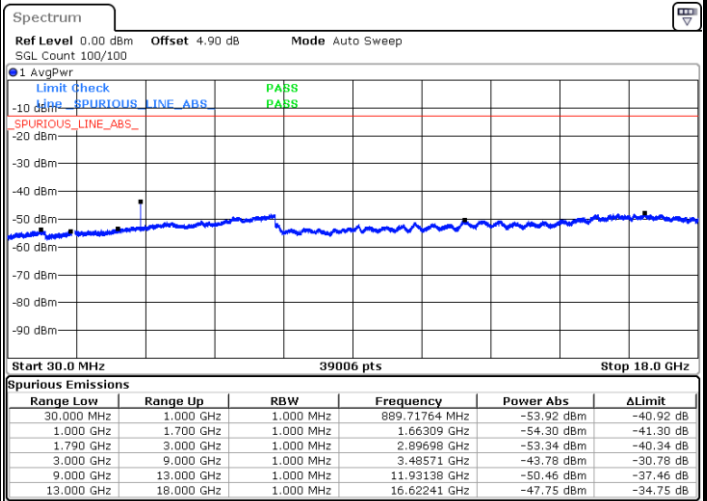

Lowest Channel / QPSK

Date: 8 APR 2019 15:41:18

Lowest Channel / 16QAM

Date: 8 APR 2019 15:42:01

LTE Band 66 / 3MHz

Middle Channel / QPSK

Middle Channel / 16QAM

Date: 8 APR 2019 15:46:19

Date: 8 APR 2019 15:45:44

Highest Channel / QPSK

Highest Channel / 16QAM

Date: 8 APR 2019 15:53:16

Date: 8 APR 2019 15:52:43

LTE Band 66 / 5MHz

Lowest Channel / QPSK

Lowest Channel / 16QAM

Date: 8 APR 2019 15:59:43

Date: 8 APR 2019 16:00:50

Middle Channel / QPSK

Middle Channel / 16QAM

Date: 8 APR 2019 16:03:38

Date: 8 APR 2019 16:03:04