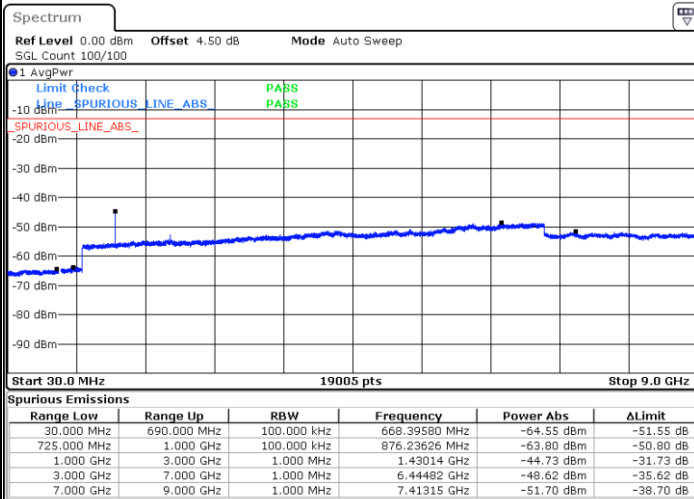

Lowest Channel / 16QAM

Date: 5 APR 2019 19:20:26

LTE Band 12 / 10MHz

Middle Channel / QPSK

Date: 5 APR 2019 19:22:15

Middle Channel / 16QAM

Date: 5 APR 2019 19:21:21

Highest Channel / QPSK

Date: 5 APR 2019 19:23:10

Highest Channel / 16QAM

Date: 5 APR 2019 19:24:04

LTE Band 12 / 1.4MHz

Lowest Channel / 64QAM

Middle Channel / 64QAM

Date: 5 APR 2019 19:40:10

Date: 5 APR 2019 19:41:04

Highest Channel / 64QAM

Date: 5 APR 2019 19:41:59

LTE Band 12 / 3MHz

LTE Band 12 / 5MHz

Lowest Channel / 64QAM

Date: 5 APR 2019 19:57:22

Middle Channel / 64QAM

Date: 5 APR 2019 19:58:17

Highest Channel / 64QAM

Date: 5 APR 2019 19:59:11

LTE Band 12 / 10MHz

Lowest Channel / 64QAM

Middle Channel / 64QAM

Date: 5 APR 2019 20:13:08

Date: 5 APR 2019 20:14:02

Highest Channel / 64QAM