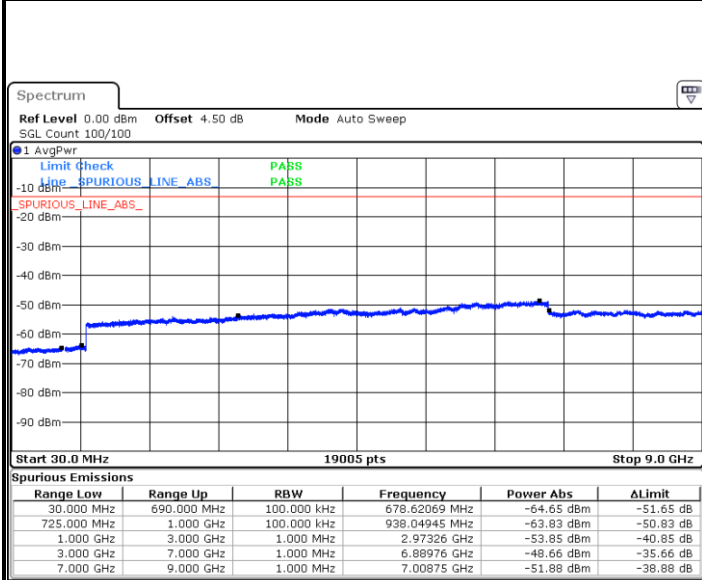

Date: 6 APR 2019 11:33:33

Highest Channel / 64QAM

Date: 6 APR 2019 11:34:27

LTE Band 12 / 1.4MHz

Lowest Channel / QPSK

Date: 5 APR 2019 18:04:25

Lowest Channel / 16QAM

Date: 5 APR 2019 18:05:20

Middle Channel / QPSK

Date: 5 APR 2019 18:07:09

Middle Channel / 16QAM

Date: 5 APR 2019 18:06:14

LTE Band 12 / 1.4MHz

Highest Channel / QPSK

Date: 5 APR 2019 18:08:03

Highest Channel / 16QAM

Date: 5 APR 2019 18:08:58

LTE Band 12 / 3MHz

Lowest Channel / QPSK

Date: 5 APR 2019 18:45:05

Lowest Channel / 16QAM

Date: 5 APR 2019 18:46:00

LTE Band 12 / 3MHz

Middle Channel / QPSK