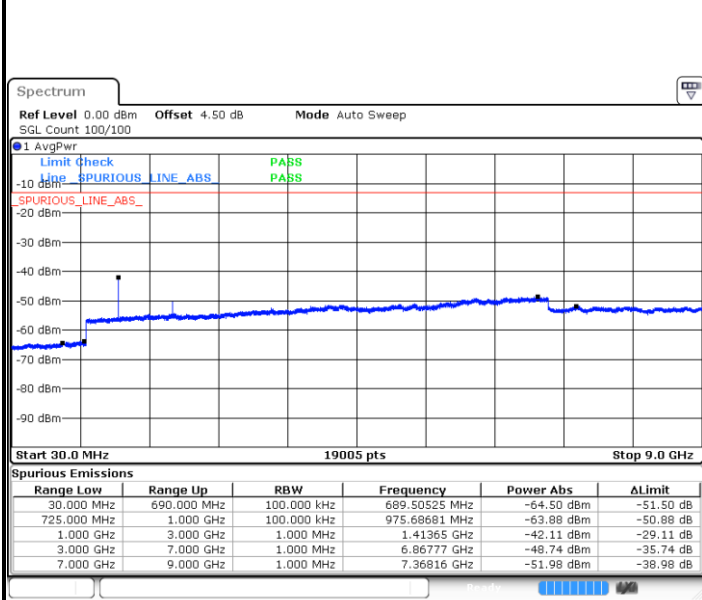

LTE Band 12 / 5MHz

Highest Channel / QPSK

Date: 5 APR 2019 19:05:36

Highest Channel / 16QAM

Date: 5 APR 2019 19:06:30

LTE Band 12 / 10MHz

Lowest Channel / QPSK

Date: 5 APR 2019 19:19:32

Lowest Channel / 16QAM

Date: 5 APR 2019 19:20:26

LTE Band 12 / 10MHz

Middle Channel / QPSK

Date: 5 APR 2019 19:22:15

Middle Channel / 16QAM

Date: 5 APR 2019 19:21:21

Highest Channel / QPSK

Date: 5 APR 2019 19:23:10

Highest Channel / 16QAM

Date: 5 APR 2019 19:24:04

LTE Band 12 / 1.4MHz

Lowest Channel / 64QAM

Middle Channel / 64QAM

Date: 5 APR 2019 19:40:10

Date: 5 APR 2019 19:41:04