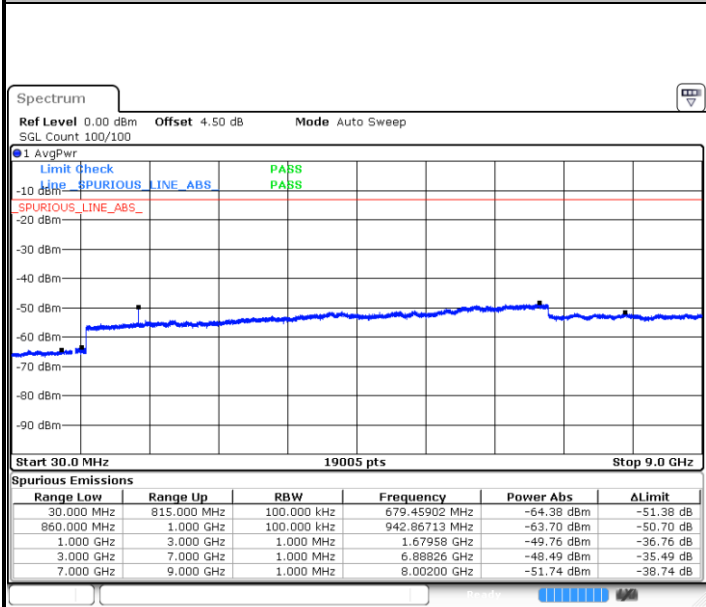

LTE Band 5 / 10MHz

Lowest Channel / 64QAM

Date: 5 APR 2019 16:58:52

Middle Channel / 64QAM

Date: 5 APR 2019 16:58:15

Highest Channel / 64QAM

Date: 5 APR 2019 16:57:45

LTE Band 7 / 5MHz

Lowest Channel / QPSK

Lowest Channel / 16QAM

Date: 6 APR 2019 09:34:03

Date: 6 APR 2019 09:34:57

Middle Channel / QPSK

Middle Channel / 16QAM

Date: 6 APR 2019 09:36:45

Date: 6 APR 2019 09:35:51

LTE Band 7 / 5MHz

Highest Channel / QPSK

Date: 6 APR 2019 09:37:39

Highest Channel / 16QAM

Date: 6 APR 2019 09:38:33

LTE Band 7 / 10MHz

Lowest Channel / QPSK

Date: 6 APR 2019 10:00:06