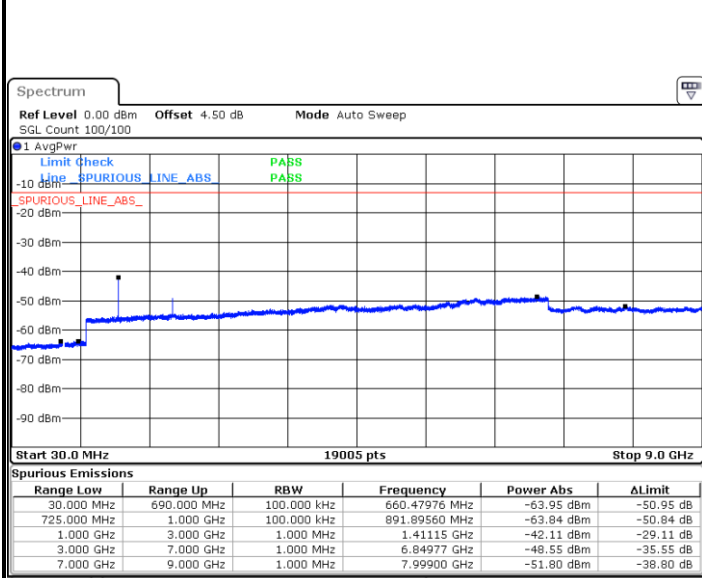

Middle Channel / 16QAM

Date: 5 APR 2019 18:47:49

Date: 5 APR 2019 18:46:54

Highest Channel / QPSK

Highest Channel / 16QAM

Date: 5 APR 2019 18:48:43

Date: 5 APR 2019 18:49:38

LTE Band 12 / 5MHz

Lowest Channel / QPSK

Date: 5 APR 2019 19:01:58

Lowest Channel / 16QAM

Date: 5 APR 2019 19:02:52

Middle Channel / QPSK

Date: 5 APR 2019 19:04:41

Middle Channel / 16QAM

Date: 5 APR 2019 19:03:47

LTE Band 12 / 5MHz

Highest Channel / QPSK

Date: 5 APR 2019 19:05:36

Highest Channel / 16QAM

Date: 5 APR 2019 19:06:30

LTE Band 12 / 10MHz

Lowest Channel / QPSK

Date: 5 APR 2019 19:19:32

Lowest Channel / 16QAM

Date: 5 APR 2019 19:20:26

LTE Band 12 / 10MHz

Middle Channel / QPSK

Date: 5 APR 2019 19:22:15

Middle Channel / 16QAM

Date: 5 APR 2019 19:21:21

Highest Channel / QPSK