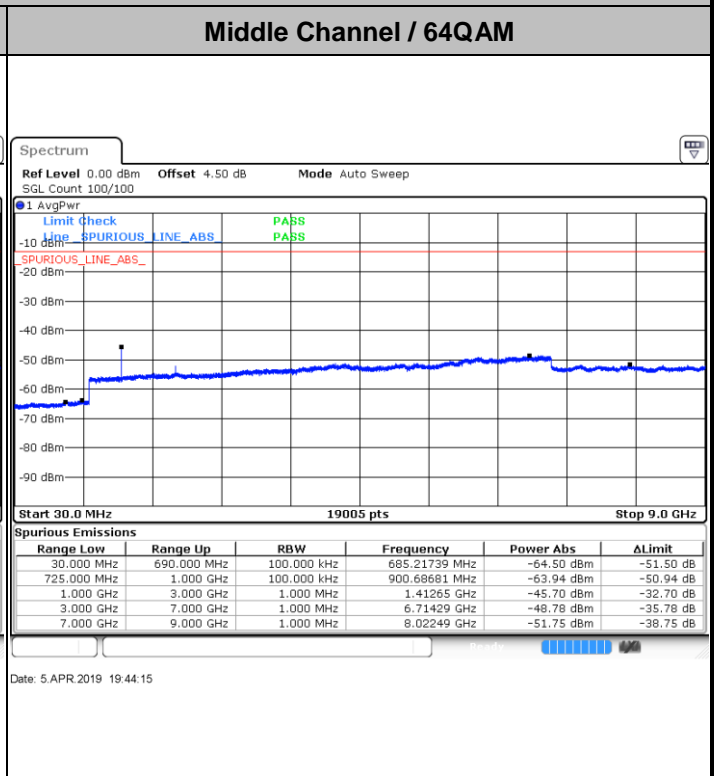

Lowest Channel / 16QAM

Date: 5 APR 2019 19:20:26

LTE Band 12 / 10MHz

Middle Channel / QPSK

Date: 5 APR 2019 19:22:15

Middle Channel / 16QAM

Date: 5 APR 2019 19:21:21

Highest Channel / QPSK

Date: 5 APR 2019 19:23:10

Highest Channel / 16QAM

Date: 5 APR 2019 19:24:04

LTE Band 12 / 1.4MHz

Lowest Channel / 64QAM

Middle Channel / 64QAM

Date: 5 APR 2019 19:40:10

Date: 5 APR 2019 19:41:04

Highest Channel / 64QAM

Date: 5 APR 2019 19:41:59

LTE Band 12 / 3MHz

LTE Band 12 / 5MHz

Lowest Channel / 64QAM

Date: 5 APR 2019 19:57:22

Middle Channel / 64QAM

Date: 5 APR 2019 19:58:17

Highest Channel / 64QAM

Date: 5 APR 2019 19:59:11

LTE Band 12 / 10MHz

Lowest Channel / 64QAM

Middle Channel / 64QAM

Date: 5 APR 2019 20:13:08

Date: 5 APR 2019 20:14:02

Highest Channel / 64QAM