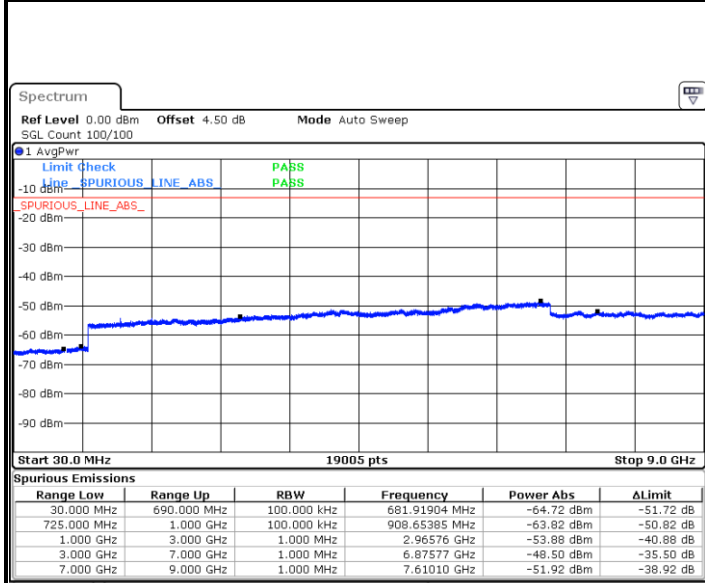

Date: 6 APR 2019 11:23:35

Date: 6 APR 2019 11:24:29

Highest Channel / 64QAM

Date: 6 APR 2019 11:25:23

LTE Band 7 / 20MHz

Lowest Channel / 64QAM

Date: 6 APR 2019 11:32:39

Middle Channel / 64QAM

Date: 6 APR 2019 11:33:33

Highest Channel / 64QAM

Date: 6 APR 2019 11:34:27

LTE Band 12 / 1.4MHz

Lowest Channel / QPSK

Date: 5 APR 2019 18:04:25

Lowest Channel / 16QAM

Date: 5 APR 2019 18:05:20

Middle Channel / QPSK

Date: 5 APR 2019 18:07:09

Middle Channel / 16QAM

Date: 5 APR 2019 18:06:14

LTE Band 12 / 1.4MHz

Highest Channel / QPSK

Date: 5 APR 2019 18:08:03

Highest Channel / 16QAM