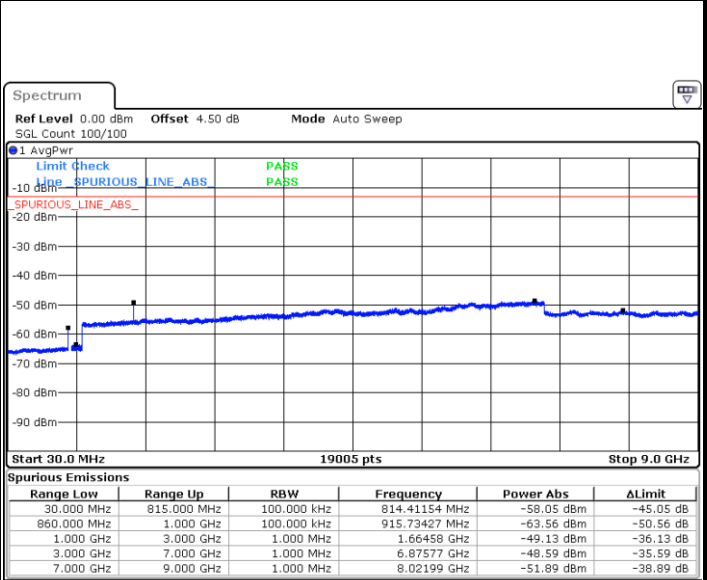

LTE Band 5 / 10MHz

Lowest Channel / 64QAM

Date: 5 APR 2019 16:58:52

Middle Channel / 64QAM

Date: 5 APR 2019 16:58:15

Highest Channel / 64QAM

Date: 5 APR 2019 16:57:45

LTE Band 7 / 5MHz

LTE Band 7 / 5MHz

Highest Channel / QPSK

Date: 6 APR 2019 09:37:39

Highest Channel / 16QAM

Date: 6 APR 2019 09:38:33

LTE Band 7 / 10MHz

Lowest Channel / QPSK

Date: 6 APR 2019 10:00:06