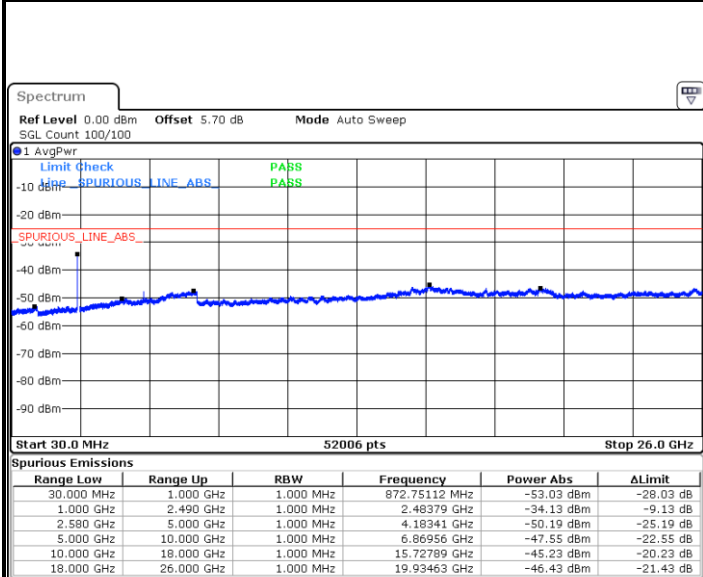

Highest Channel / 16QAM

Date: 6 APR 2019 10:03:42

Date: 6 APR 2019 10:04:35

LTE Band 7 / 15MHz

Lowest Channel / QPSK

Lowest Channel / 16QAM

Date: 6 APR 2019 10:24:08

Date: 6 APR 2019 10:25:02

Middle Channel / QPSK

Middle Channel / 16QAM

Date: 6 APR 2019 10:26:49

Date: 6 APR 2019 10:25:55

LTE Band7 / 15MHz

Highest Channel / QPSK

Date: 6 APR 2019 10:27:44

Highest Channel / 16QAM

Date: 6 APR 2019 10:28:38

LTE Band 7 / 20MHz

Lowest Channel / QPSK

Date: 6 APR 2019 10:40:57

Lowest Channel / 16QAM

Date: 6 APR 2019 10:41:51

LTE Band 7 / 20MHz

Middle Channel / QPSK

Middle Channel / 16QAM

Date: 6 APR 2019 10:43:39

Date: 6 APR 2019 10:42:45

Highest Channel / QPSK

Highest Channel / 16QAM

Date: 6 APR 2019 10:44:33

Date: 6 APR 2019 10:45:27

LTE Band 7 / 5MHz