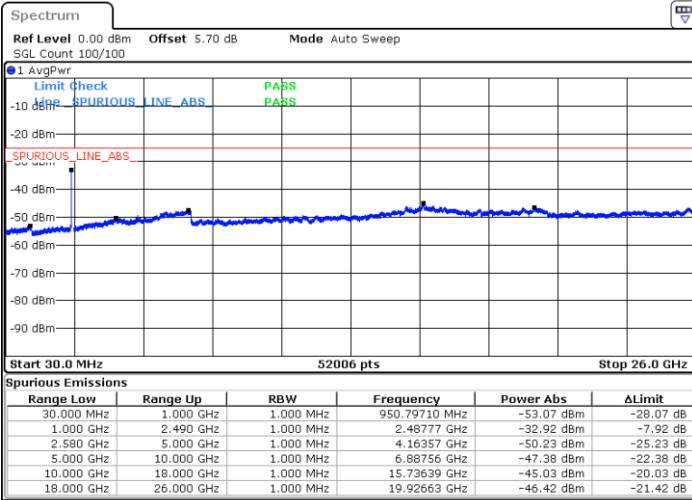

Lowest Channel / 16QAM

Date: 6 APR 2019 10:01:00

LTE Band 7 / 10MHz

Middle Channel / QPSK

Middle Channel / 16QAM

Date: 6 APR 2019 10:02:48

Date: 6 APR 2019 10:01:54

Highest Channel / QPSK

Highest Channel / 16QAM

Date: 6 APR 2019 10:03:42

Date: 6 APR 2019 10:04:35

LTE Band 7 / 15MHz

Lowest Channel / QPSK

Lowest Channel / 16QAM

Date: 6 APR 2019 10:24:08

Date: 6 APR 2019 10:25:02

Middle Channel / QPSK

Middle Channel / 16QAM

Date: 6 APR 2019 10:26:49

Date: 6 APR 2019 10:25:55

LTE Band7 / 15MHz

Highest Channel / QPSK

Date: 6 APR 2019 10:27:44

Highest Channel / 16QAM