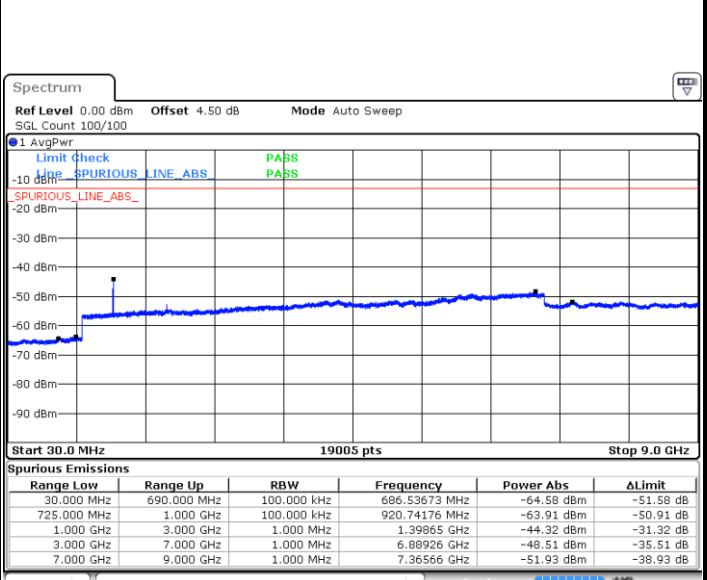

Middle Channel / QPSK

Date: 5 APR 2019 18:07:09

Middle Channel / 16QAM

Date: 5 APR 2019 18:06:14

LTE Band 12 / 1.4MHz

Highest Channel / QPSK

Date: 5 APR 2019 18:08:03

Highest Channel / 16QAM

Date: 5 APR 2019 18:08:58

LTE Band 12 / 3MHz

Lowest Channel / QPSK

Date: 5 APR 2019 18:45:05

Lowest Channel / 16QAM

Date: 5 APR 2019 18:46:00

LTE Band 12 / 3MHz

Middle Channel / QPSK

Middle Channel / 16QAM

Date: 5 APR 2019 18:47:49

Date: 5 APR 2019 18:46:54

Highest Channel / QPSK

Highest Channel / 16QAM

Date: 5 APR 2019 18:48:43

Date: 5 APR 2019 18:49:38

LTE Band 12 / 5MHz