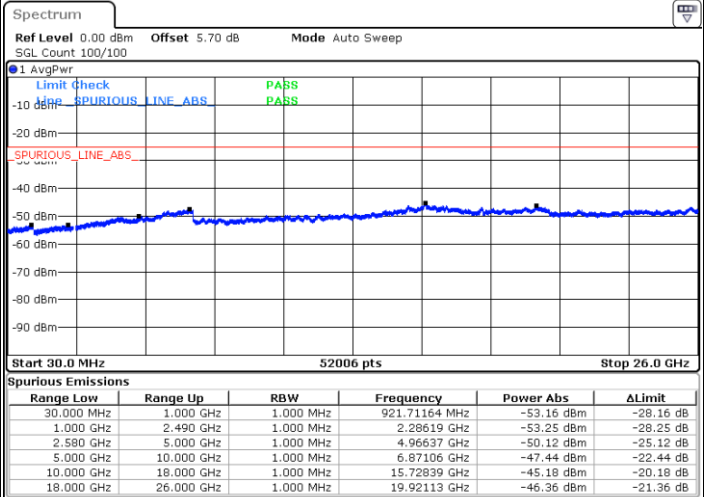

Date: 6 APR 2019 10:28:38

LTE Band 7 / 20MHz

Lowest Channel / QPSK

Date: 6 APR 2019 10:40:57

Lowest Channel / 16QAM

Date: 6 APR 2019 10:41:51

LTE Band 7 / 20MHz

Middle Channel / QPSK

Middle Channel / 16QAM

Date: 6 APR 2019 10:43:39

Date: 6 APR 2019 10:42:45

Highest Channel / QPSK

Highest Channel / 16QAM

Date: 6 APR 2019 10:44:33

Date: 6 APR 2019 10:45:27

LTE Band 7 / 5MHz

Lowest Channel / 64QAM

Middle Channel / 64QAM

Date: 6 APR 2019 10:52:26

Date: 6 APR 2019 10:53:20

Highest Channel / 64QAM

Date: 6 APR 2019 10:54:14

LTE Band 7 / 10MHz

Lowest Channel / 64QAM