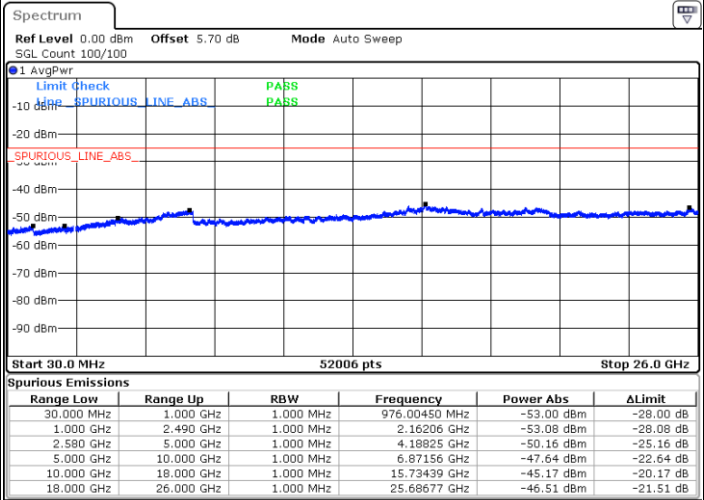

Lowest Channel / 64QAM

Middle Channel / 64QAM

Date: 6 APR 2019 10:52:26

Date: 6 APR 2019 10:53:20

Highest Channel / 64QAM

Date: 6 APR 2019 10:54:14

LTE Band 7 / 10MHz

Lowest Channel / 64QAM

Middle Channel / 64QAM

Date: 6 APR 2019 11:04:50

Date: 6 APR 2019 11:05:44

Highest Channel / 64QAM

Date: 6 APR 2019 11:06:38

LTE Band 7 / 15MHz

Lowest Channel / 64QAM

Middle Channel / 64QAM

Date: 6 APR 2019 11:23:35

Date: 6 APR 2019 11:24:29

Highest Channel / 64QAM

Date: 6 APR 2019 11:25:23

LTE Band 7 / 20MHz

Lowest Channel / 64QAM

Date: 6 APR 2019 11:32:39

Middle Channel / 64QAM