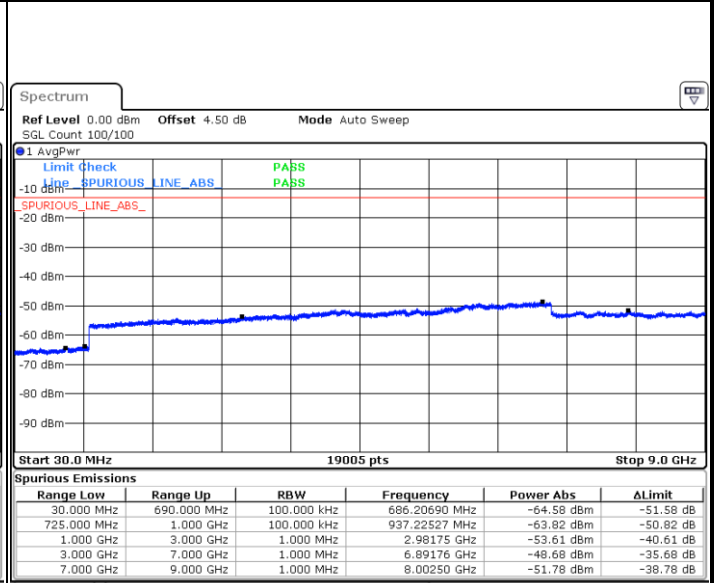

Date: 6 APR 2019 11:23:35

Date: 6 APR 2019 11:24:29

Highest Channel / 64QAM

Date: 6 APR 2019 11:25:23

LTE Band 7 / 20MHz

Lowest Channel / 64QAM

Date: 6 APR 2019 11:32:39

Middle Channel / 64QAM

Date: 6 APR 2019 11:33:33

Highest Channel / 64QAM

Date: 6 APR 2019 11:34:27

LTE Band 12 / 1.4MHz

Lowest Channel / QPSK

Date: 5 APR 2019 18:04:25

Lowest Channel / 16QAM

Date: 5 APR 2019 18:05:20

Middle Channel / QPSK

Date: 5 APR 2019 18:07:09

Middle Channel / 16QAM

Date: 5 APR 2019 18:06:14

LTE Band 12 / 1.4MHz

Highest Channel / QPSK

Date: 5 APR 2019 18:08:03

Highest Channel / 16QAM