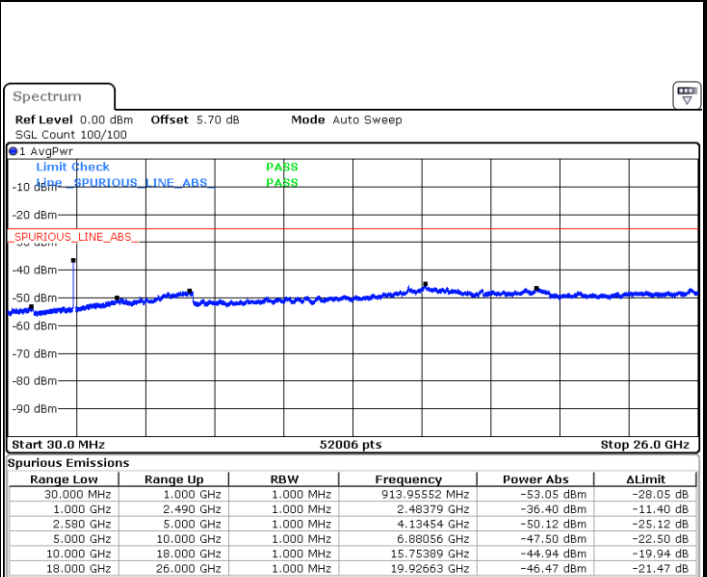

Middle Channel / QPSK

Middle Channel / 16QAM

Date: 6 APR 2019 10:26:49

Date: 6 APR 2019 10:25:55

LTE Band7 / 15MHz

Highest Channel / QPSK

Date: 6 APR 2019 10:27:44

Highest Channel / 16QAM

Date: 6 APR 2019 10:28:38

LTE Band 7 / 20MHz

Lowest Channel / QPSK

Date: 6 APR 2019 10:40:57

Lowest Channel / 16QAM

Date: 6 APR 2019 10:41:51

LTE Band 7 / 20MHz

Middle Channel / QPSK

Middle Channel / 16QAM

Date: 6 APR 2019 10:43:39

Date: 6 APR 2019 10:42:45

Highest Channel / QPSK

Highest Channel / 16QAM

Date: 6 APR 2019 10:44:33

Date: 6 APR 2019 10:45:27

LTE Band 7 / 5MHz

Lowest Channel / 64QAM

Middle Channel / 64QAM

Date: 6 APR 2019 10:52:26

Date: 6 APR 2019 10:53:20

Highest Channel / 64QAM

Date: 6 APR 2019 10:54:14

LTE Band 7 / 10MHz

Lowest Channel / 64QAM