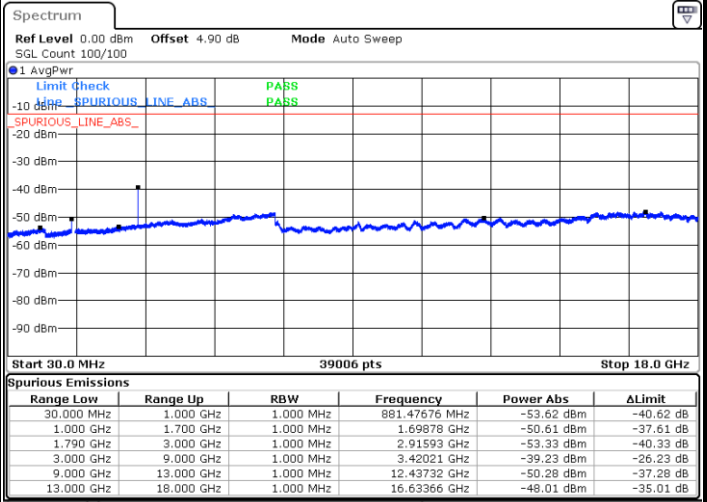

Date: 8 APR 2019 16:00:50