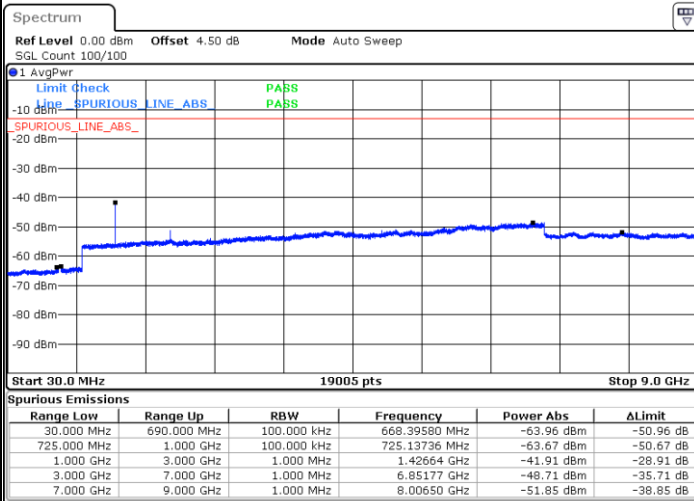

Middle Channel / 16QAM

Date: 5 APR 2019 18:47:49

Date: 5 APR 2019 18:46:54

Highest Channel / QPSK

Highest Channel / 16QAM

Date: 5 APR 2019 18:48:43

Date: 5 APR 2019 18:49:38

LTE Band 12 / 5MHz

Lowest Channel / QPSK

Date: 5 APR 2019 19:01:58

Lowest Channel / 16QAM

Date: 5 APR 2019 19:02:52

Middle Channel / QPSK

Date: 5 APR 2019 19:04:41

Middle Channel / 16QAM

Date: 5 APR 2019 19:03:47