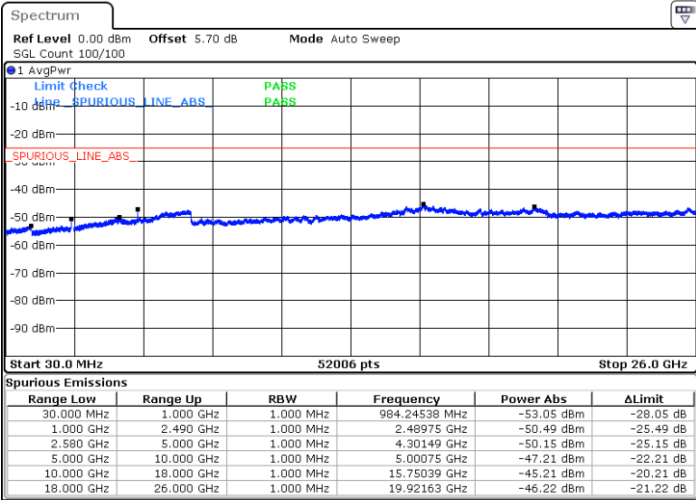

LTE Band 7 / 5MHz

Lowest Channel / QPSK

Lowest Channel / 16QAM

Date: 6 APR 2019 09:34:03

Date: 6 APR 2019 09:34:57