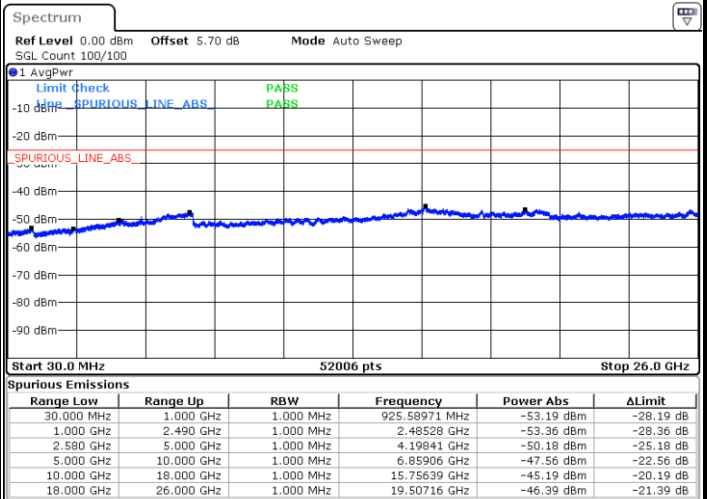

Lowest Channel / 16QAM

Date: 6 APR 2019 10:01:00

LTE Band 7 / 10MHz

Middle Channel / QPSK

Middle Channel / 16QAM

Date: 6 APR 2019 10:02:48

Date: 6 APR 2019 10:01:54

Highest Channel / QPSK

Highest Channel / 16QAM

Date: 6 APR 2019 10:03:42

Date: 6 APR 2019 10:04:35

LTE Band 7 / 15MHz

Lowest Channel / QPSK

Lowest Channel / 16QAM

Date: 6 APR 2019 10:24:08

Date: 6 APR 2019 10:25:02

Middle Channel / QPSK

Middle Channel / 16QAM

Date: 6 APR 2019 10:26:49

Date: 6 APR 2019 10:25:55

LTE Band7 / 15MHz

Highest Channel / QPSK

Date: 6 APR 2019 10:27:44

Highest Channel / 16QAM