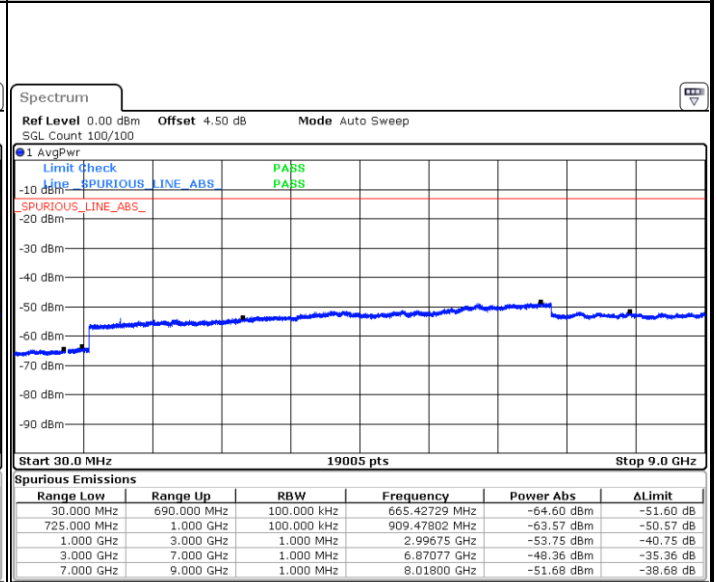

Date: 6 APR 2019 11:23:35

Date: 6 APR 2019 11:24:29

Highest Channel / 64QAM

Date: 6 APR 2019 11:25:23

LTE Band 7 / 20MHz

Lowest Channel / 64QAM

Date: 6 APR 2019 11:32:39

Middle Channel / 64QAM

Date: 6 APR 2019 11:33:33

Highest Channel / 64QAM

Date: 6 APR 2019 11:34:27

LTE Band 12 / 1.4MHz

Lowest Channel / QPSK

Date: 5 APR 2019 18:04:25

Lowest Channel / 16QAM

Date: 5 APR 2019 18:05:20

Middle Channel / QPSK

Date: 5 APR 2019 18:07:09

Middle Channel / 16QAM

Date: 5 APR 2019 18:06:14

LTE Band 12 / 1.4MHz

Highest Channel / QPSK

Date: 5 APR 2019 18:08:03

Highest Channel / 16QAM