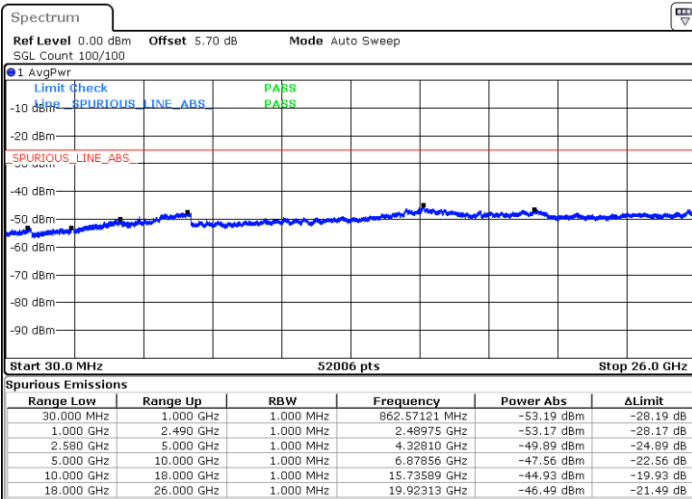

Lowest Channel / 16QAM

Date: 6 APR 2019 10:01:00

LTE Band 7 / 10MHz

Middle Channel / QPSK

Middle Channel / 16QAM

Date: 6 APR 2019 10:02:48

Date: 6 APR 2019 10:01:54

Highest Channel / QPSK

Highest Channel / 16QAM

Date: 6 APR 2019 10:03:42

Date: 6 APR 2019 10:04:35

LTE Band 7 / 15MHz

Lowest Channel / QPSK

Lowest Channel / 16QAM

Date: 6 APR 2019 10:24:08

Date: 6 APR 2019 10:25:02

Middle Channel / QPSK

Middle Channel / 16QAM

Date: 6 APR 2019 10:26:49

Date: 6 APR 2019 10:25:55

LTE Band7 / 15MHz

Highest Channel / QPSK

Date: 6 APR 2019 10:27:44

Highest Channel / 16QAM