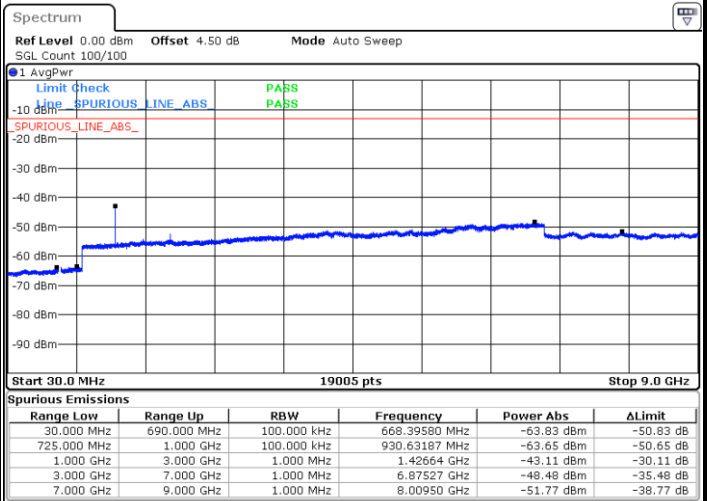

Middle Channel / 16QAM

Date: 5 APR 2019 18:47:49

Date: 5 APR 2019 18:46:54

Highest Channel / QPSK

Highest Channel / 16QAM

Date: 5 APR 2019 18:48:43

Date: 5 APR 2019 18:49:38

LTE Band 12 / 5MHz

Lowest Channel / QPSK

Date: 5 APR 2019 19:01:58

Lowest Channel / 16QAM

Date: 5 APR 2019 19:02:52

Middle Channel / QPSK

Date: 5 APR 2019 19:04:41

Middle Channel / 16QAM

Date: 5 APR 2019 19:03:47