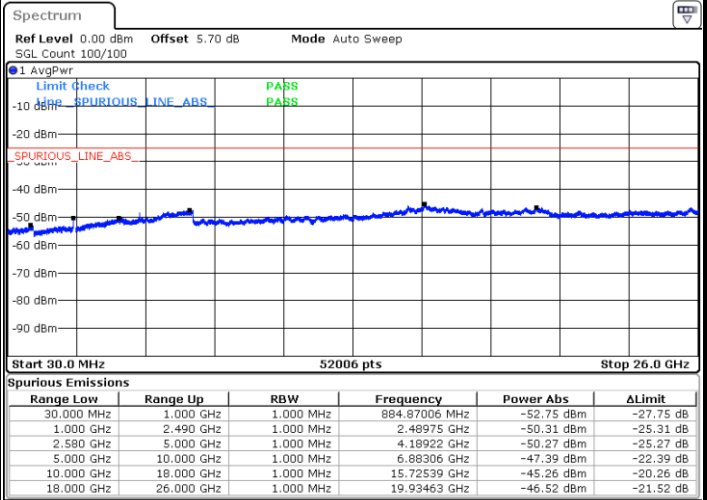

LTE Band 7 / 5MHz

Lowest Channel / QPSK

Lowest Channel / 16QAM

Date: 6 APR 2019 09:34:03

Date: 6 APR 2019 09:34:57