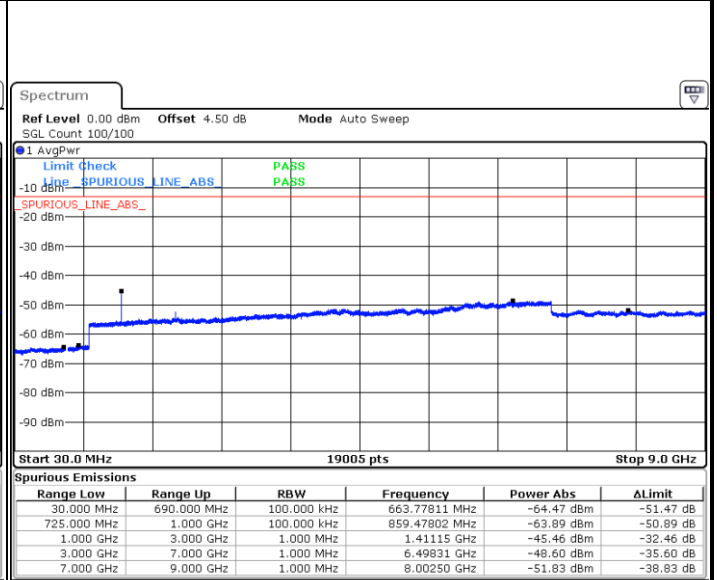

Date: 5 APR 2019 19:23:10

Highest Channel / 16QAM

Date: 5 APR 2019 19:24:04

LTE Band 12 / 1.4MHz

Lowest Channel / 64QAM

Middle Channel / 64QAM

Date: 5 APR 2019 19:40:10

Date: 5 APR 2019 19:41:04

Highest Channel / 64QAM

Date: 5 APR 2019 19:41:59

LTE Band 12 / 3MHz

LTE Band 12 / 5MHz

Lowest Channel / 64QAM

Date: 5 APR 2019 19:57:22

Middle Channel / 64QAM

Date: 5 APR 2019 19:58:17

Highest Channel / 64QAM

Date: 5 APR 2019 19:59:11

LTE Band 12 / 10MHz

Lowest Channel / 64QAM

Middle Channel / 64QAM

Date: 5 APR 2019 20:13:08

Date: 5 APR 2019 20:14:02

Highest Channel / 64QAM