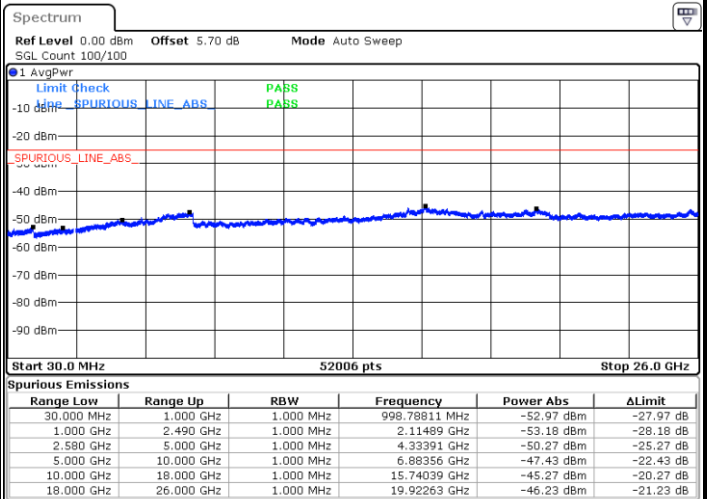

LTE Band 5 / 10MHz

Lowest Channel / 64QAM

Date: 5 APR 2019 16:58:52

Middle Channel / 64QAM

Date: 5 APR 2019 16:58:15

Highest Channel / 64QAM

Date: 5 APR 2019 16:57:45

LTE Band 7 / 5MHz

Lowest Channel / QPSK

Lowest Channel / 16QAM

Date: 6 APR 2019 09:34:03

Date: 6 APR 2019 09:34:57

Middle Channel / QPSK

Middle Channel / 16QAM

Date: 6 APR 2019 09:36:45

Date: 6 APR 2019 09:35:51

LTE Band 7 / 5MHz

Highest Channel / QPSK

Date: 6 APR 2019 09:37:39

Highest Channel / 16QAM

Date: 6 APR 2019 09:38:33

LTE Band 7 / 10MHz

Lowest Channel / QPSK

Date: 6 APR 2019 10:00:06

Lowest Channel / 16QAM

Date: 6 APR 2019 10:01:00

LTE Band 7 / 10MHz

Middle Channel / QPSK

Middle Channel / 16QAM

Date: 6 APR 2019 10:02:48

Date: 6 APR 2019 10:01:54

Highest Channel / QPSK