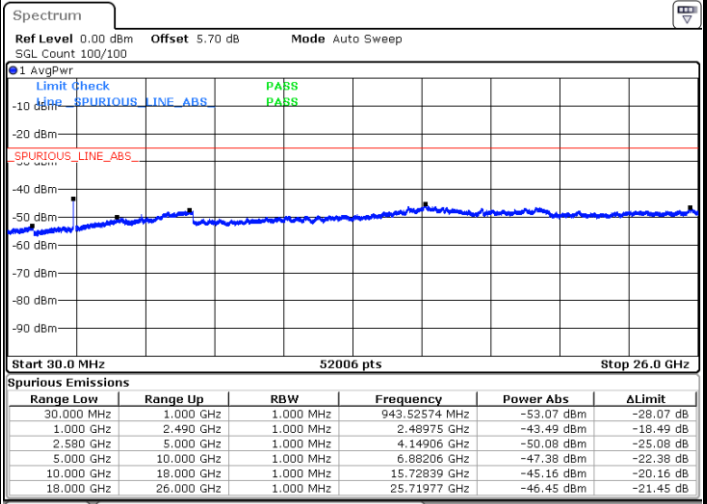

Middle Channel / QPSK

Middle Channel / 16QAM

Date: 6 APR 2019 10:26:49

Date: 6 APR 2019 10:25:55

LTE Band7 / 15MHz

Highest Channel / QPSK

Date: 6 APR 2019 10:27:44

Highest Channel / 16QAM

Date: 6 APR 2019 10:28:38

LTE Band 7 / 20MHz

Lowest Channel / QPSK

Date: 6 APR 2019 10:40:57

Lowest Channel / 16QAM

Date: 6 APR 2019 10:41:51

LTE Band 7 / 20MHz

Middle Channel / QPSK

Middle Channel / 16QAM

Date: 6 APR 2019 10:43:39

Date: 6 APR 2019 10:42:45

Highest Channel / QPSK

Highest Channel / 16QAM

Date: 6 APR 2019 10:44:33

Date: 6 APR 2019 10:45:27

LTE Band 7 / 5MHz