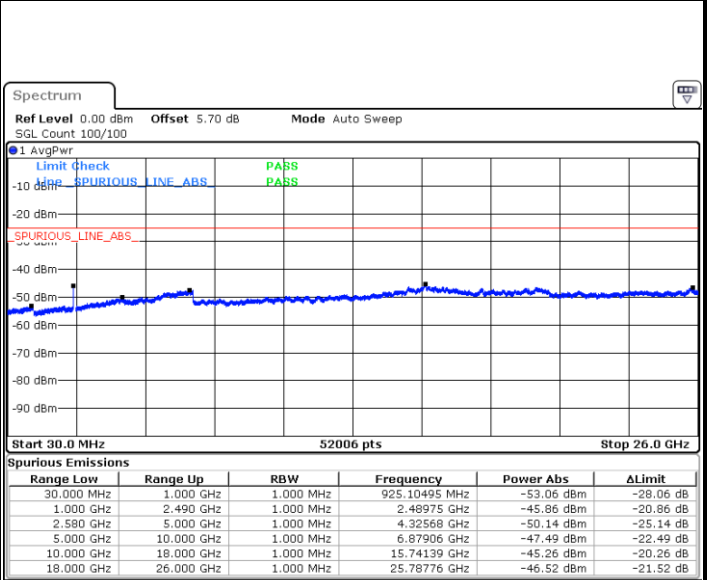

Middle Channel / 64QAM

Date: 6 APR 2019 11:04:50

Date: 6 APR 2019 11:05:44

Highest Channel / 64QAM

Date: 6 APR 2019 11:06:38

LTE Band 7 / 15MHz

Lowest Channel / 64QAM

Middle Channel / 64QAM

Date: 6 APR 2019 11:23:35

Date: 6 APR 2019 11:24:29

Highest Channel / 64QAM

Date: 6 APR 2019 11:25:23

LTE Band 7 / 20MHz

Lowest Channel / 64QAM

Date: 6 APR 2019 11:32:39

Middle Channel / 64QAM

Date: 6 APR 2019 11:33:33

Highest Channel / 64QAM

Date: 6 APR 2019 11:34:27

LTE Band 12 / 1.4MHz

Lowest Channel / QPSK

Date: 5 APR 2019 18:04:25

Lowest Channel / 16QAM

Date: 5 APR 2019 18:05:20