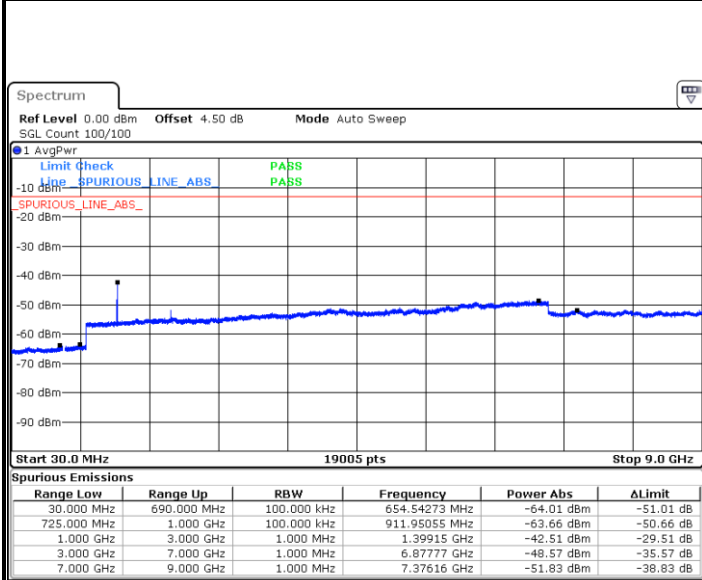

Middle Channel / 16QAM

Date: 5 APR 2019 18:47:49

Date: 5 APR 2019 18:46:54

Highest Channel / QPSK

Highest Channel / 16QAM

Date: 5 APR 2019 18:48:43

Date: 5 APR 2019 18:49:38

LTE Band 12 / 5MHz

Lowest Channel / QPSK

Date: 5 APR 2019 19:01:58

Lowest Channel / 16QAM

Date: 5 APR 2019 19:02:52

Middle Channel / QPSK

Date: 5 APR 2019 19:04:41

Middle Channel / 16QAM

Date: 5 APR 2019 19:03:47