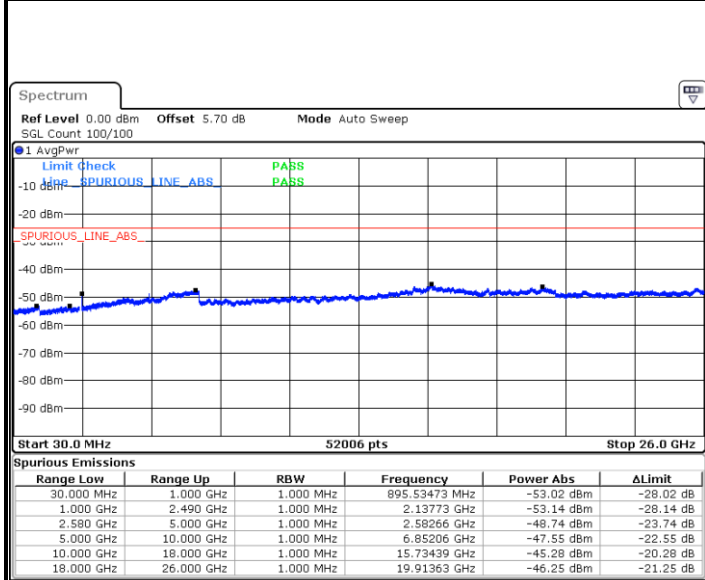

LTE Band 5 / 10MHz

Lowest Channel / 64QAM

Date: 5 APR 2019 16:58:52

Middle Channel / 64QAM

Date: 5 APR 2019 16:58:15

Highest Channel / 64QAM

Date: 5 APR 2019 16:57:45

LTE Band 7 / 5MHz

Lowest Channel / QPSK

Lowest Channel / 16QAM

Date: 6 APR 2019 09:34:03

Date: 6 APR 2019 09:34:57

Middle Channel / QPSK

Middle Channel / 16QAM

Date: 6 APR 2019 09:36:45

Date: 6 APR 2019 09:35:51

LTE Band 7 / 5MHz

Highest Channel / QPSK

Date: 6 APR 2019 09:37:39

Highest Channel / 16QAM

Date: 6 APR 2019 09:38:33

LTE Band 7 / 10MHz

Lowest Channel / QPSK

Date: 6 APR 2019 10:00:06

Lowest Channel / 16QAM

Date: 6 APR 2019 10:01:00

LTE Band 7 / 10MHz

Middle Channel / QPSK

Middle Channel / 16QAM

Date: 6 APR 2019 10:02:48

Date: 6 APR 2019 10:01:54

Highest Channel / QPSK