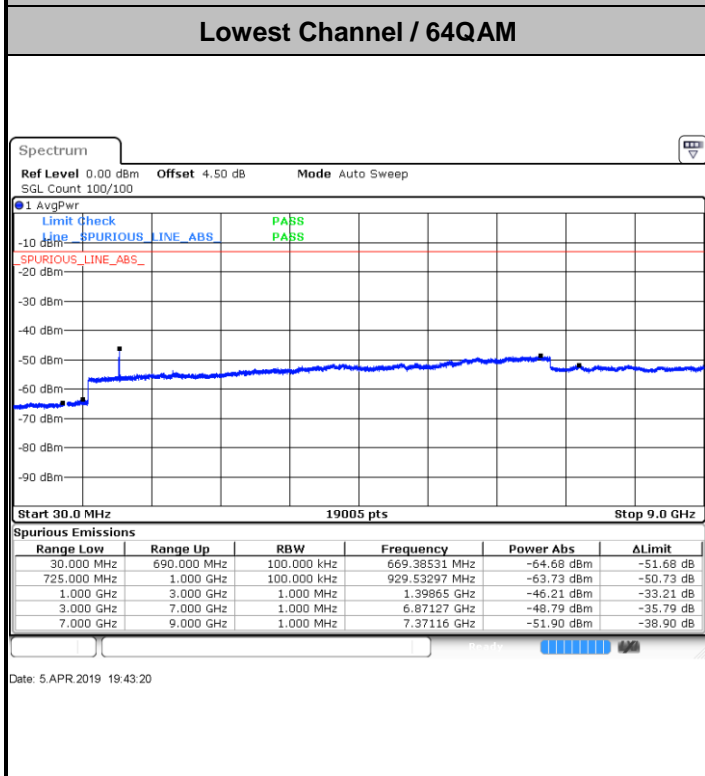

Lowest Channel / 16QAM

Date: 5 APR 2019 19:20:26

LTE Band 12 / 10MHz

Middle Channel / QPSK

Date: 5 APR 2019 19:22:15

Middle Channel / 16QAM

Date: 5 APR 2019 19:21:21

Highest Channel / QPSK

Date: 5 APR 2019 19:23:10

Highest Channel / 16QAM

Date: 5 APR 2019 19:24:04

LTE Band 12 / 1.4MHz

Lowest Channel / 64QAM

Middle Channel / 64QAM

Date: 5 APR 2019 19:40:10

Date: 5 APR 2019 19:41:04

Highest Channel / 64QAM

Date: 5 APR 2019 19:41:59

LTE Band 12 / 3MHz

LTE Band 12 / 5MHz

Lowest Channel / 64QAM

Date: 5 APR 2019 19:57:22

Middle Channel / 64QAM

Date: 5 APR 2019 19:58:17

Highest Channel / 64QAM

Date: 5 APR 2019 19:59:11

LTE Band 12 / 10MHz

Lowest Channel / 64QAM

Middle Channel / 64QAM

Date: 5 APR 2019 20:13:08

Date: 5 APR 2019 20:14:02

Highest Channel / 64QAM