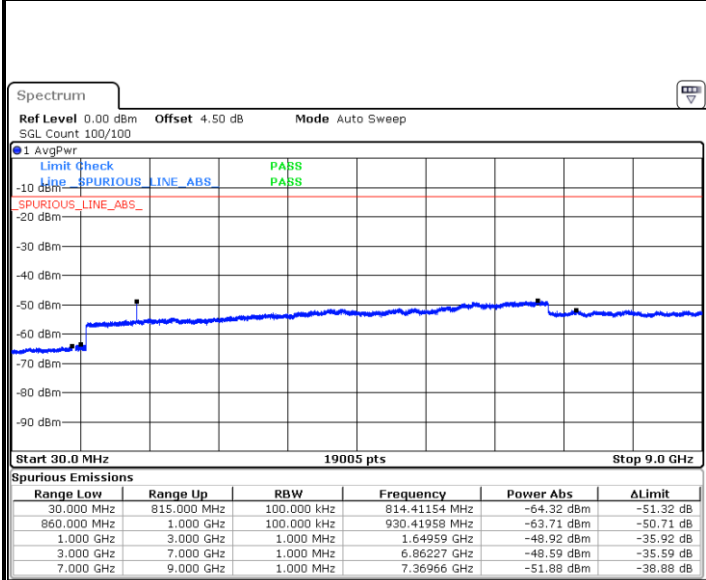

LTE Band 5 / 10MHz

Lowest Channel / 64QAM

Date: 5 APR 2019 16:58:52

Middle Channel / 64QAM

Date: 5 APR 2019 16:58:15

Highest Channel / 64QAM

Date: 5 APR 2019 16:57:45

LTE Band 7 / 5MHz

LTE Band 7 / 5MHz

Highest Channel / QPSK

Date: 6 APR 2019 09:37:39

Highest Channel / 16QAM

Date: 6 APR 2019 09:38:33

LTE Band 7 / 10MHz

Lowest Channel / QPSK

Date: 6 APR 2019 10:00:06