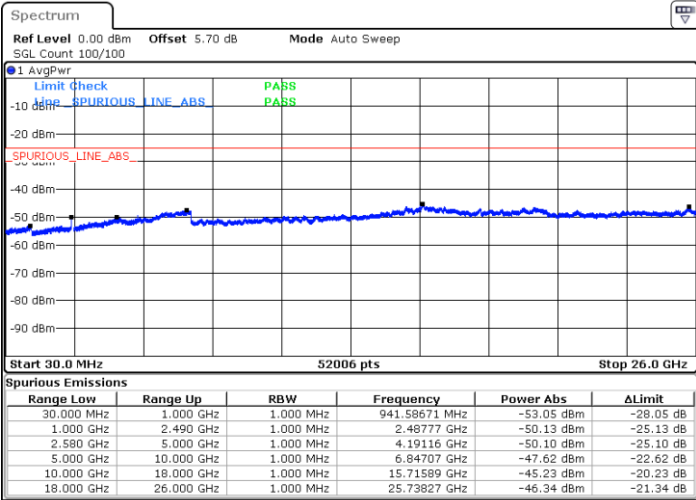

Middle Channel / 16QAM

Date: 6 APR 2019 10:43:39

Date: 6 APR 2019 10:42:45

Highest Channel / QPSK

Highest Channel / 16QAM

Date: 6 APR 2019 10:44:33

Date: 6 APR 2019 10:45:27

LTE Band 7 / 5MHz

Lowest Channel / 64QAM

Middle Channel / 64QAM

Date: 6 APR 2019 10:52:26

Date: 6 APR 2019 10:53:20

Highest Channel / 64QAM

Date: 6 APR 2019 10:54:14

LTE Band 7 / 10MHz

Lowest Channel / 64QAM

Middle Channel / 64QAM

Date: 6 APR 2019 11:04:50

Date: 6 APR 2019 11:05:44

Highest Channel / 64QAM

Date: 6 APR 2019 11:06:38

LTE Band 7 / 15MHz

Lowest Channel / 64QAM

Middle Channel / 64QAM

Date: 6 APR 2019 11:23:35

Date: 6 APR 2019 11:24:29

Highest Channel / 64QAM

Date: 6 APR 2019 11:25:23

LTE Band 7 / 20MHz

Lowest Channel / 64QAM

Date: 6 APR 2019 11:32:39

Middle Channel / 64QAM