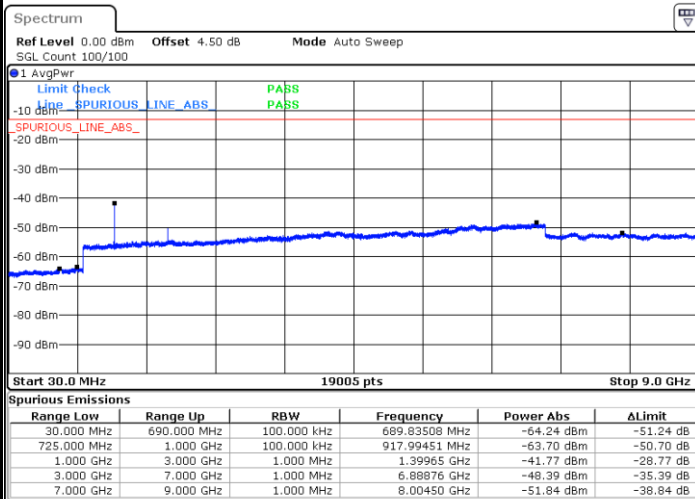

LTE Band 12 / 5MHz

Highest Channel / QPSK

Date: 5 APR 2019 19:05:36

Highest Channel / 16QAM

Date: 5 APR 2019 19:06:30

LTE Band 12 / 10MHz

Lowest Channel / QPSK

Date: 5 APR 2019 19:19:32

Lowest Channel / 16QAM

Date: 5 APR 2019 19:20:26

LTE Band 12 / 10MHz

Middle Channel / QPSK

Date: 5 APR 2019 19:22:15

Middle Channel / 16QAM

Date: 5 APR 2019 19:21:21

Highest Channel / QPSK