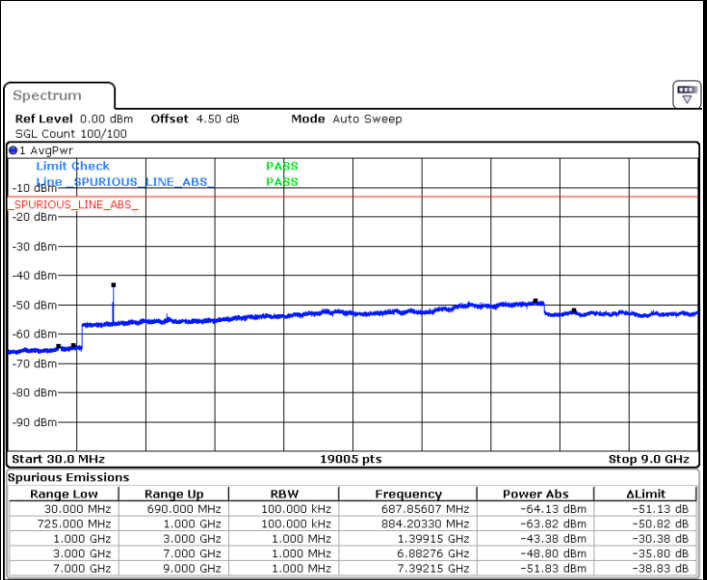

Middle Channel / 16QAM

Date: 5 APR 2019 18:47:49

Date: 5 APR 2019 18:46:54

Highest Channel / QPSK

Highest Channel / 16QAM

Date: 5 APR 2019 18:48:43

Date: 5 APR 2019 18:49:38

LTE Band 12 / 5MHz

Lowest Channel / QPSK

Date: 5 APR 2019 19:01:58

Lowest Channel / 16QAM

Date: 5 APR 2019 19:02:52

Middle Channel / QPSK

Date: 5 APR 2019 19:04:41

Middle Channel / 16QAM

Date: 5 APR 2019 19:03:47