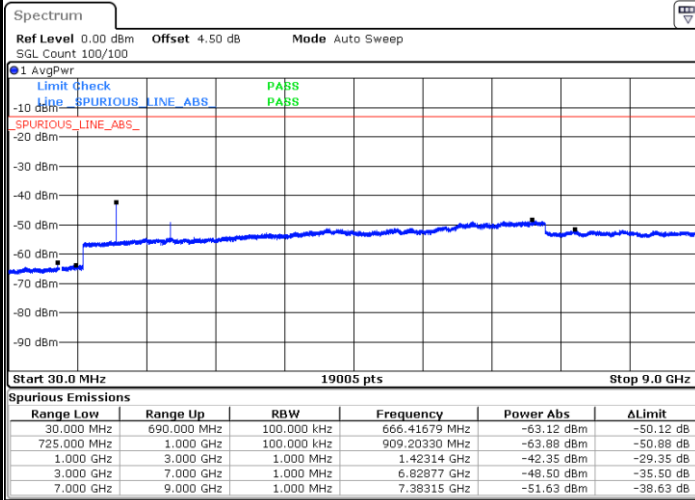

Middle Channel / 16QAM

Date: 5 APR 2019 18:47:49

Date: 5 APR 2019 18:46:54

Highest Channel / QPSK

Highest Channel / 16QAM

Date: 5 APR 2019 18:48:43

Date: 5 APR 2019 18:49:38

LTE Band 12 / 5MHz

Lowest Channel / QPSK

Date: 5 APR 2019 19:01:58

Lowest Channel / 16QAM

Date: 5 APR 2019 19:02:52

Middle Channel / QPSK

Date: 5 APR 2019 19:04:41

Middle Channel / 16QAM

Date: 5 APR 2019 19:03:47

LTE Band 12 / 5MHz

Highest Channel / QPSK

Date: 5 APR 2019 19:05:36

Highest Channel / 16QAM

Date: 5 APR 2019 19:06:30

LTE Band 12 / 10MHz

Lowest Channel / QPSK

Date: 5 APR 2019 19:19:32