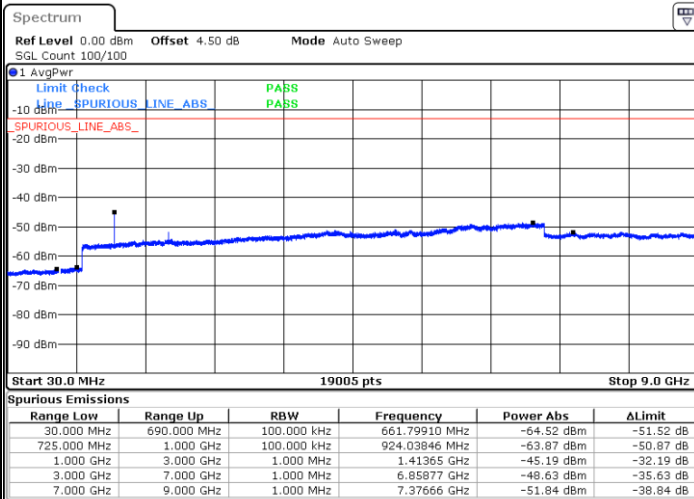

Highest Channel / 64QAM

Date: 5 APR 2019 19:41:59

LTE Band 12 / 3MHz

LTE Band 12 / 5MHz

Lowest Channel / 64QAM

Date: 5 APR 2019 19:57:22

Middle Channel / 64QAM

Date: 5 APR 2019 19:58:17

Highest Channel / 64QAM

Date: 5 APR 2019 19:59:11

LTE Band 12 / 10MHz

Lowest Channel / 64QAM

Middle Channel / 64QAM

Date: 5 APR 2019 20:13:08

Date: 5 APR 2019 20:14:02

Highest Channel / 64QAM

Date: 5 APR 2019 20:14:56

LTE Band 66 / 1.4MHz

Lowest Channel / QPSK

Lowest Channel / 16QAM

Date: 8 APR 2019 15:08:24

Date: 8 APR 2019 15:09:12

Middle Channel / QPSK

Middle Channel / 16QAM

Date: 8 APR 2019 15:15:06

Date: 8 APR 2019 15:14:26

LTE Band 66 / 1.4MHz

Highest Channel / QPSK

Date: 8 APR 2019 15:34:24

Highest Channel / 16QAM

Date: 8 APR 2019 15:33:50

LTE Band 66 / 3MHz