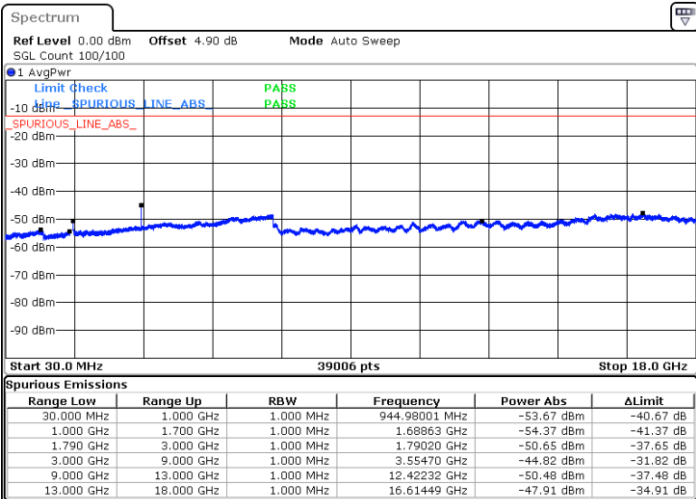

Date: 8 APR 2019 15:15:06

Date: 8 APR 2019 15:14:26

LTE Band 66 / 1.4MHz

Highest Channel / QPSK

Date: 8 APR 2019 15:34:24

Highest Channel / 16QAM

Date: 8 APR 2019 15:33:50

LTE Band 66 / 3MHz

Lowest Channel / QPSK

Date: 8 APR 2019 15:41:18

Lowest Channel / 16QAM

Date: 8 APR 2019 15:42:01

LTE Band 66 / 3MHz

Middle Channel / QPSK

Middle Channel / 16QAM

Date: 8 APR 2019 15:46:19

Date: 8 APR 2019 15:45:44

Highest Channel / QPSK

Highest Channel / 16QAM

Date: 8 APR 2019 15:53:16

Date: 8 APR 2019 15:52:43

LTE Band 66 / 5MHz

Lowest Channel / QPSK

Lowest Channel / 16QAM