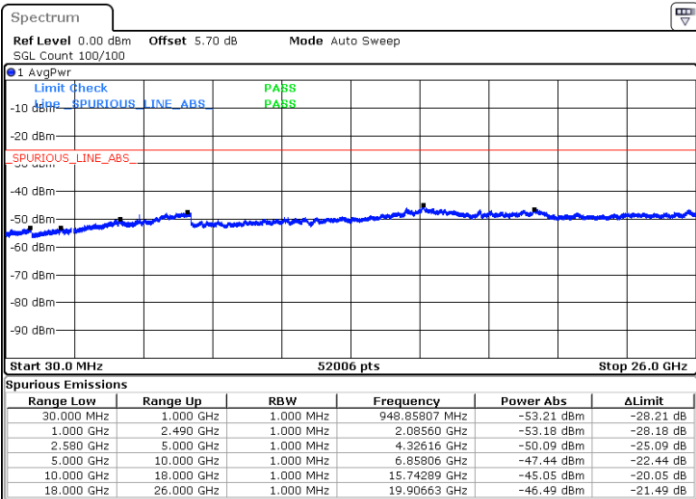

Lowest Channel / QPSK

Lowest Channel / 16QAM

Date: 6 APR 2019 09:34:03

Date: 6 APR 2019 09:34:57

Middle Channel / QPSK

Middle Channel / 16QAM

Date: 6 APR 2019 09:36:45

Date: 6 APR 2019 09:35:51

LTE Band 7 / 5MHz

Highest Channel / QPSK

Date: 6 APR 2019 09:37:39

Highest Channel / 16QAM

Date: 6 APR 2019 09:38:33

LTE Band 7 / 10MHz

Lowest Channel / QPSK

Date: 6 APR 2019 10:00:06