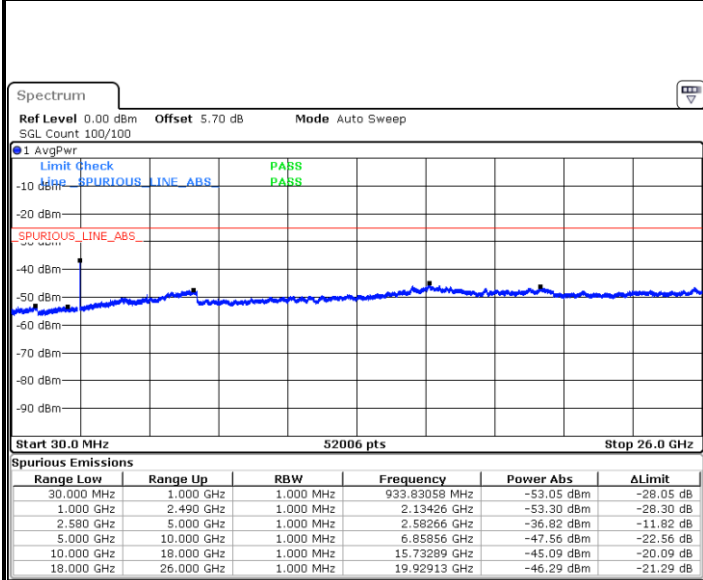

Highest Channel / 16QAM

Date: 6 APR 2019 10:03:42

Date: 6 APR 2019 10:04:35

LTE Band 7 / 15MHz

Lowest Channel / QPSK

Lowest Channel / 16QAM

Date: 6 APR 2019 10:24:08

Date: 6 APR 2019 10:25:02

Middle Channel / QPSK

Middle Channel / 16QAM

Date: 6 APR 2019 10:26:49

Date: 6 APR 2019 10:25:55

LTE Band7 / 15MHz

Highest Channel / QPSK

Date: 6 APR 2019 10:27:44

Highest Channel / 16QAM

Date: 6 APR 2019 10:28:38

LTE Band 7 / 20MHz

Lowest Channel / QPSK

Date: 6 APR 2019 10:40:57

Lowest Channel / 16QAM

Date: 6 APR 2019 10:41:51

LTE Band 7 / 20MHz

Middle Channel / QPSK

Middle Channel / 16QAM

Date: 6 APR 2019 10:43:39

Date: 6 APR 2019 10:42:45

Highest Channel / QPSK

Highest Channel / 16QAM

Date: 6 APR 2019 10:44:33

Date: 6 APR 2019 10:45:27

LTE Band 7 / 5MHz