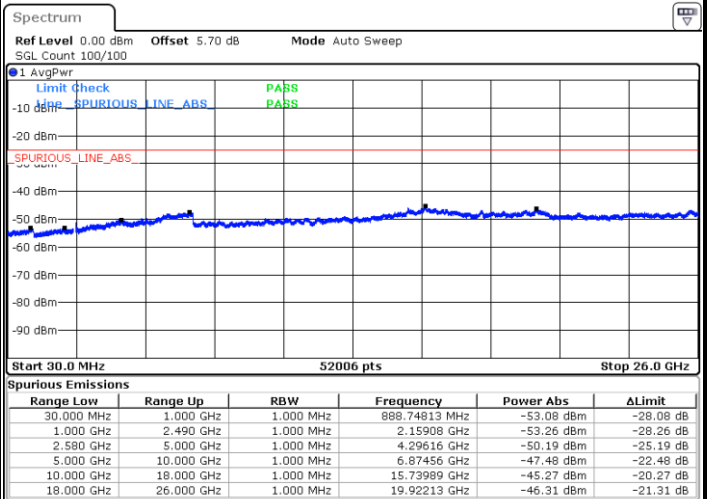

LTE Band 7 / 5MHz

Highest Channel / QPSK

Date: 6 APR 2019 09:37:39

Highest Channel / 16QAM

Date: 6 APR 2019 09:38:33

LTE Band 7 / 10MHz

Lowest Channel / QPSK

Date: 6 APR 2019 10:00:06

Lowest Channel / 16QAM

Date: 6 APR 2019 10:01:00

LTE Band 7 / 10MHz

Middle Channel / QPSK

Middle Channel / 16QAM

Date: 6 APR 2019 10:02:48

Date: 6 APR 2019 10:01:54

Highest Channel / QPSK

Highest Channel / 16QAM

Date: 6 APR 2019 10:03:42

Date: 6 APR 2019 10:04:35

LTE Band 7 / 15MHz

Lowest Channel / QPSK

Lowest Channel / 16QAM

Date: 6 APR 2019 10:24:08

Date: 6 APR 2019 10:25:02

Middle Channel / QPSK

Middle Channel / 16QAM

Date: 6 APR 2019 10:26:49

Date: 6 APR 2019 10:25:55

LTE Band7 / 15MHz

Highest Channel / QPSK

Date: 6 APR 2019 10:27:44

Highest Channel / 16QAM