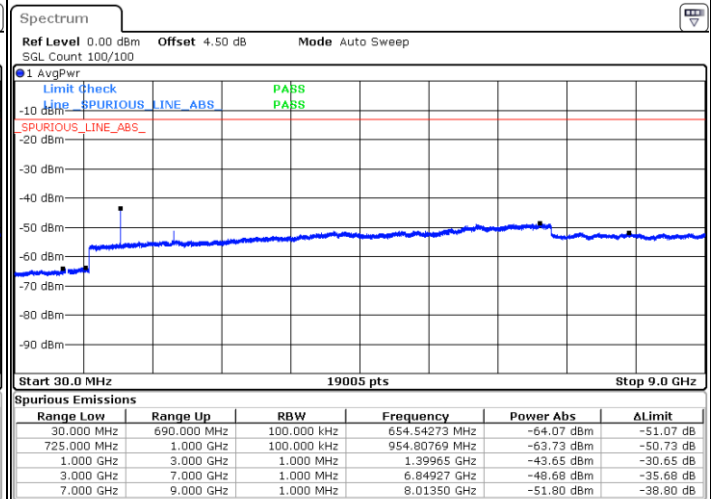

LTE Band 12 / 5MHz

Highest Channel / QPSK

Date: 5 APR 2019 19:05:36

Highest Channel / 16QAM

Date: 5 APR 2019 19:06:30

LTE Band 12 / 10MHz

Lowest Channel / QPSK

Date: 5 APR 2019 19:19:32

Lowest Channel / 16QAM

Date: 5 APR 2019 19:20:26

LTE Band 12 / 10MHz

Middle Channel / QPSK

Date: 5 APR 2019 19:22:15

Middle Channel / 16QAM

Date: 5 APR 2019 19:21:21

Highest Channel / QPSK

Date: 5 APR 2019 19:23:10

Highest Channel / 16QAM

Date: 5 APR 2019 19:24:04

LTE Band 12 / 1.4MHz

Lowest Channel / 64QAM

Middle Channel / 64QAM

Date: 5 APR 2019 19:40:10

Date: 5 APR 2019 19:41:04