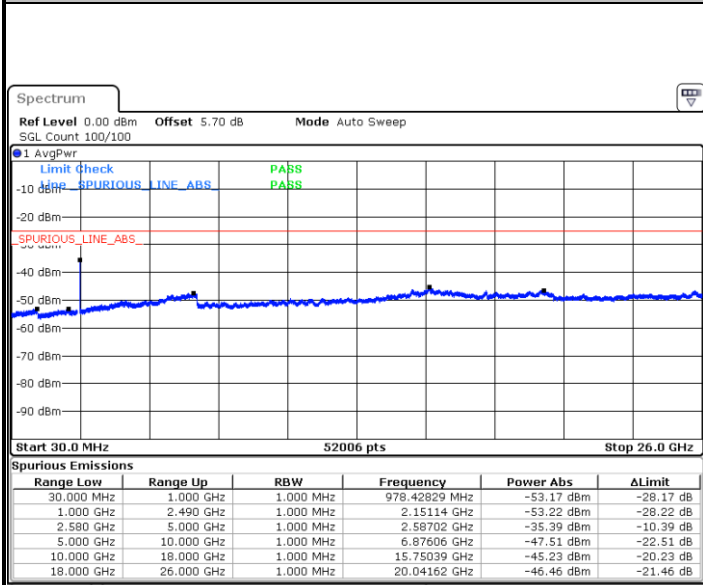

Middle Channel / 64QAM

Date: 6 APR 2019 11:04:50

Date: 6 APR 2019 11:05:44

Highest Channel / 64QAM

Date: 6 APR 2019 11:06:38

LTE Band 7 / 15MHz

Lowest Channel / 64QAM

Middle Channel / 64QAM

Date: 6 APR 2019 11:23:35

Date: 6 APR 2019 11:24:29

Highest Channel / 64QAM

Date: 6 APR 2019 11:25:23

LTE Band 7 / 20MHz

Lowest Channel / 64QAM

Date: 6 APR 2019 11:32:39

Middle Channel / 64QAM

Date: 6 APR 2019 11:33:33

Highest Channel / 64QAM

Date: 6 APR 2019 11:34:27

LTE Band 12 / 1.4MHz

Lowest Channel / QPSK

Date: 5 APR 2019 18:04:25

Lowest Channel / 16QAM

Date: 5 APR 2019 18:05:20