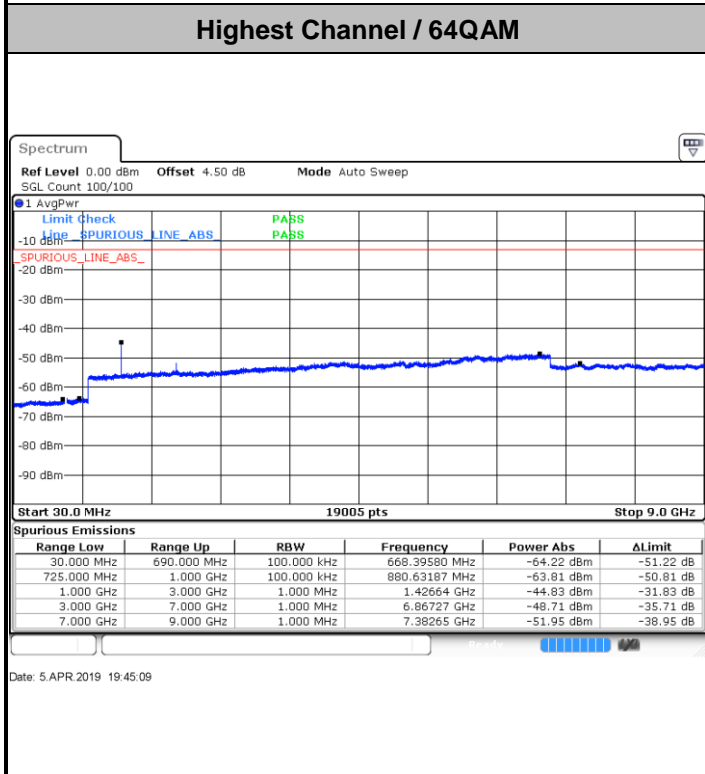

Lowest Channel / 16QAM

Date: 5 APR 2019 19:20:26

LTE Band 12 / 10MHz

Middle Channel / QPSK

Date: 5 APR 2019 19:22:15

Middle Channel / 16QAM

Date: 5 APR 2019 19:21:21

Highest Channel / QPSK

Date: 5 APR 2019 19:23:10

Highest Channel / 16QAM

Date: 5 APR 2019 19:24:04

LTE Band 12 / 1.4MHz

Lowest Channel / 64QAM

Middle Channel / 64QAM

Date: 5 APR 2019 19:40:10

Date: 5 APR 2019 19:41:04

Highest Channel / 64QAM

Date: 5 APR 2019 19:41:59

LTE Band 12 / 3MHz

LTE Band 12 / 5MHz

Lowest Channel / 64QAM

Date: 5 APR 2019 19:57:22

Middle Channel / 64QAM

Date: 5 APR 2019 19:58:17

Highest Channel / 64QAM

Date: 5 APR 2019 19:59:11

LTE Band 12 / 10MHz

Lowest Channel / 64QAM

Middle Channel / 64QAM

Date: 5 APR 2019 20:13:08

Date: 5 APR 2019 20:14:02

Highest Channel / 64QAM