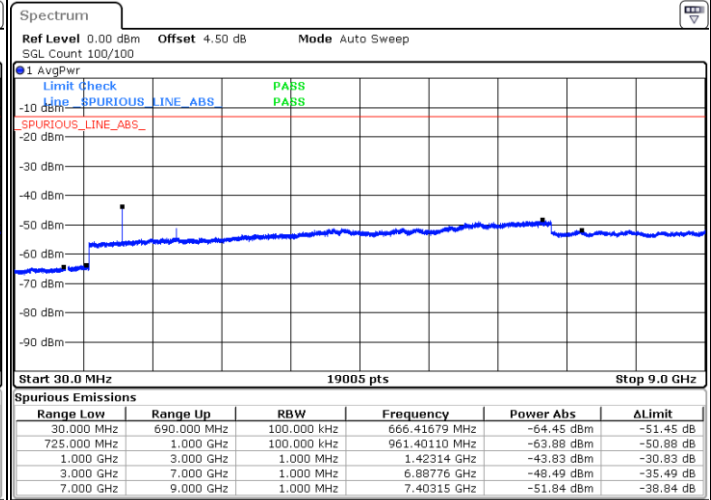

Middle Channel / 16QAM

Date: 5 APR 2019 18:47:49

Date: 5 APR 2019 18:46:54

Highest Channel / QPSK

Highest Channel / 16QAM

Date: 5 APR 2019 18:48:43

Date: 5 APR 2019 18:49:38

LTE Band 12 / 5MHz

Lowest Channel / QPSK

Date: 5 APR 2019 19:01:58

Lowest Channel / 16QAM

Date: 5 APR 2019 19:02:52

Middle Channel / QPSK

Date: 5 APR 2019 19:04:41

Middle Channel / 16QAM

Date: 5 APR 2019 19:03:47

LTE Band 12 / 5MHz

Highest Channel / QPSK

Date: 5 APR 2019 19:05:36

Highest Channel / 16QAM

Date: 5 APR 2019 19:06:30

LTE Band 12 / 10MHz

Lowest Channel / QPSK

Date: 5 APR 2019 19:19:32