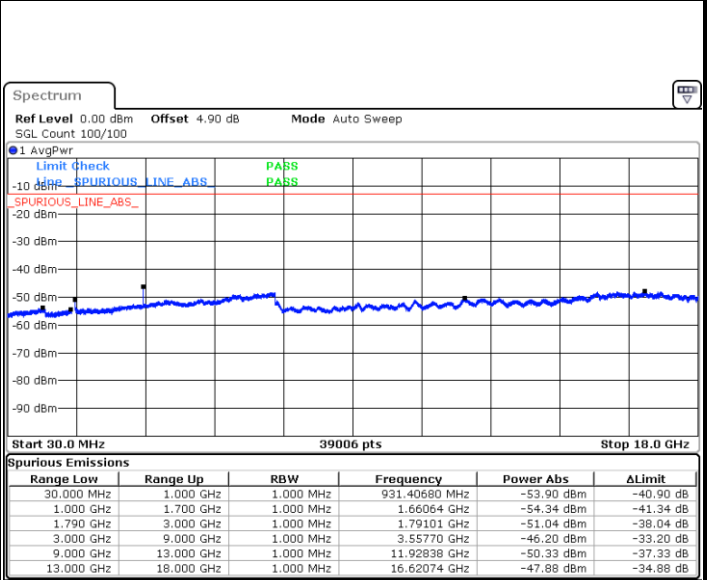

Date: 5 APR 2019 20:14:56

LTE Band 66 / 1.4MHz

Lowest Channel / QPSK

Lowest Channel / 16QAM

Date: 8 APR 2019 15:08:24

Date: 8 APR 2019 15:09:12

Middle Channel / QPSK

Middle Channel / 16QAM

Date: 8 APR 2019 15:15:06

Date: 8 APR 2019 15:14:26

LTE Band 66 / 1.4MHz

Highest Channel / QPSK

Date: 8 APR 2019 15:34:24

Highest Channel / 16QAM

Date: 8 APR 2019 15:33:50

LTE Band 66 / 3MHz

Lowest Channel / QPSK

Date: 8 APR 2019 15:41:18

Lowest Channel / 16QAM

Date: 8 APR 2019 15:42:01

LTE Band 66 / 3MHz

Middle Channel / QPSK

Middle Channel / 16QAM

Date: 8 APR 2019 15:46:19

Date: 8 APR 2019 15:45:44

Highest Channel / QPSK

Highest Channel / 16QAM

Date: 8 APR 2019 15:53:16

Date: 8 APR 2019 15:52:43

LTE Band 66 / 5MHz

Lowest Channel / QPSK

Lowest Channel / 16QAM