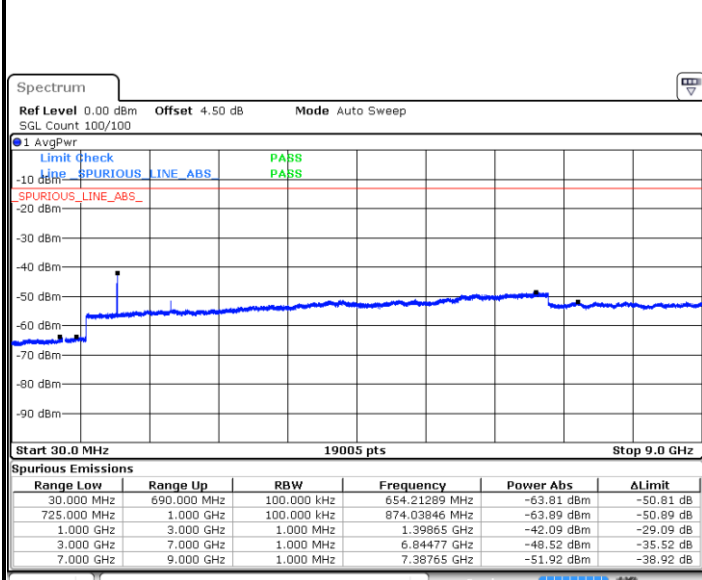

Date: 6 APR 2019 11:33:33

Highest Channel / 64QAM

Date: 6 APR 2019 11:34:27

LTE Band 12 / 1.4MHz

Lowest Channel / QPSK

Date: 5 APR 2019 18:04:25

Lowest Channel / 16QAM

Date: 5 APR 2019 18:05:20

Middle Channel / QPSK

Date: 5 APR 2019 18:07:09

Middle Channel / 16QAM

Date: 5 APR 2019 18:06:14

LTE Band 12 / 1.4MHz

Highest Channel / QPSK

Date: 5 APR 2019 18:08:03

Highest Channel / 16QAM

Date: 5 APR 2019 18:08:58

LTE Band 12 / 3MHz

Lowest Channel / QPSK

Date: 5 APR 2019 18:45:05

Lowest Channel / 16QAM

Date: 5 APR 2019 18:46:00

LTE Band 12 / 3MHz

Middle Channel / QPSK

Middle Channel / 16QAM

Date: 5 APR 2019 18:47:49

Date: 5 APR 2019 18:46:54

Highest Channel / QPSK

Highest Channel / 16QAM

Date: 5 APR 2019 18:48:43

Date: 5 APR 2019 18:49:38

LTE Band 12 / 5MHz