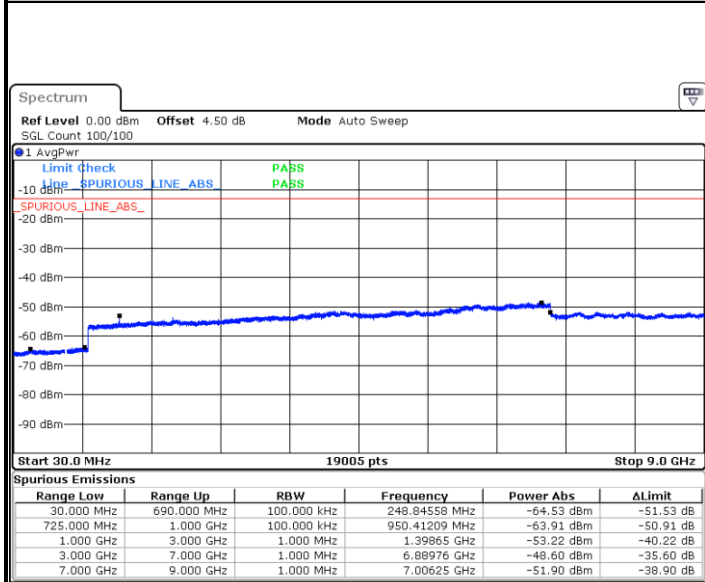

Date: 6 APR 2019 11:23:35

Date: 6 APR 2019 11:24:29

Highest Channel / 64QAM

Date: 6 APR 2019 11:25:23

LTE Band 7 / 20MHz

Lowest Channel / 64QAM

Date: 6 APR 2019 11:32:39

Middle Channel / 64QAM

Date: 6 APR 2019 11:33:33

Highest Channel / 64QAM

Date: 6 APR 2019 11:34:27

LTE Band 12 / 1.4MHz

Lowest Channel / QPSK

Date: 5 APR 2019 18:04:25

Lowest Channel / 16QAM

Date: 5 APR 2019 18:05:20

Middle Channel / QPSK

Date: 5 APR 2019 18:07:09

Middle Channel / 16QAM

Date: 5 APR 2019 18:06:14

LTE Band 12 / 1.4MHz

Highest Channel / QPSK

Date: 5 APR 2019 18:08:03

Highest Channel / 16QAM