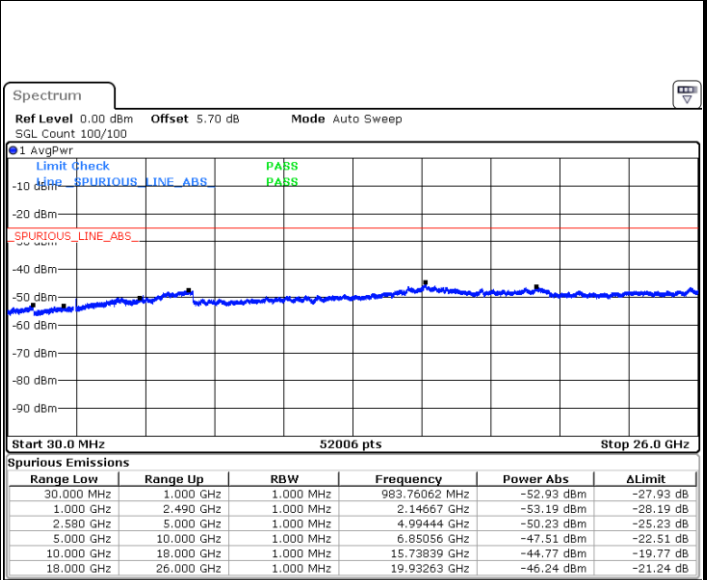

LTE Band 5 / 10MHz

Lowest Channel / 64QAM

Date: 5 APR 2019 16:58:52

Middle Channel / 64QAM

Date: 5 APR 2019 16:58:15

Highest Channel / 64QAM

Date: 5 APR 2019 16:57:45

LTE Band 7 / 5MHz

Lowest Channel / QPSK

Lowest Channel / 16QAM

Date: 6 APR 2019 09:34:03

Date: 6 APR 2019 09:34:57

Middle Channel / QPSK

Middle Channel / 16QAM

Date: 6 APR 2019 09:36:45

Date: 6 APR 2019 09:35:51

LTE Band 7 / 5MHz

Highest Channel / QPSK

Date: 6 APR 2019 09:37:39

Highest Channel / 16QAM

Date: 6 APR 2019 09:38:33

LTE Band 7 / 10MHz

Lowest Channel / QPSK

Date: 6 APR 2019 10:00:06

Lowest Channel / 16QAM

Date: 6 APR 2019 10:01:00

LTE Band 7 / 10MHz

Middle Channel / QPSK

Middle Channel / 16QAM

Date: 6 APR 2019 10:02:48

Date: 6 APR 2019 10:01:54

Highest Channel / QPSK