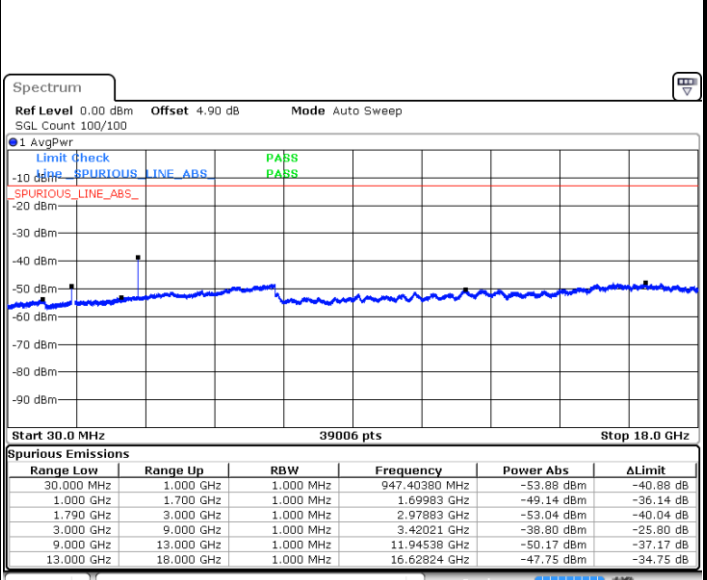

Date: 5 APR 2019 20:14:56

LTE Band 66 / 1.4MHz

Lowest Channel / QPSK

Lowest Channel / 16QAM

Date: 8 APR 2019 15:08:24

Date: 8 APR 2019 15:09:12

Middle Channel / QPSK

Middle Channel / 16QAM

Date: 8 APR 2019 15:15:06

Date: 8 APR 2019 15:14:26

LTE Band 66 / 1.4MHz

Highest Channel / QPSK

Date: 8 APR 2019 15:34:24

Highest Channel / 16QAM

Date: 8 APR 2019 15:33:50

LTE Band 66 / 3MHz

Lowest Channel / QPSK

Date: 8 APR 2019 15:41:18

Lowest Channel / 16QAM

Date: 8 APR 2019 15:42:01

LTE Band 66 / 3MHz

Middle Channel / QPSK

Middle Channel / 16QAM

Date: 8 APR 2019 15:46:19

Date: 8 APR 2019 15:45:44

Highest Channel / QPSK

Highest Channel / 16QAM

Date: 8 APR 2019 15:53:16

Date: 8 APR 2019 15:52:43

LTE Band 66 / 5MHz

Lowest Channel / QPSK

Lowest Channel / 16QAM