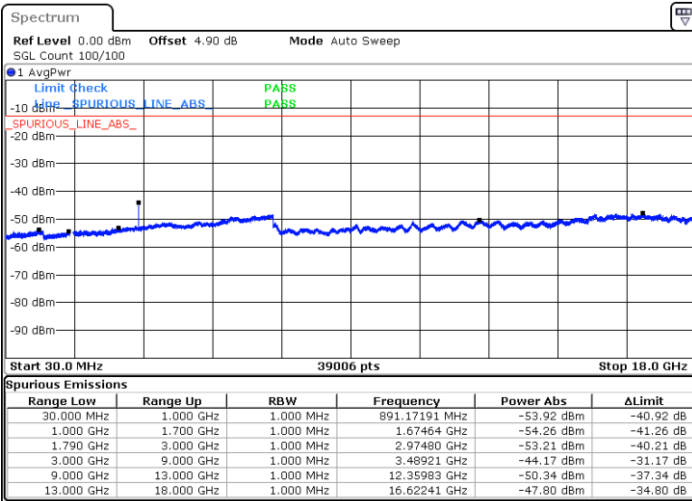

Highest Channel / 64QAM

Date: 5 APR 2019 19:59:11

LTE Band 12 / 10MHz

Lowest Channel / 64QAM

Middle Channel / 64QAM

Date: 5 APR 2019 20:13:08

Date: 5 APR 2019 20:14:02

Highest Channel / 64QAM

Date: 5 APR 2019 20:14:56

LTE Band 66 / 1.4MHz

Lowest Channel / QPSK

Lowest Channel / 16QAM

Date: 8 APR 2019 15:08:24

Date: 8 APR 2019 15:09:12

Middle Channel / QPSK

Middle Channel / 16QAM

Date: 8 APR 2019 15:15:06

Date: 8 APR 2019 15:14:26

LTE Band 66 / 1.4MHz

Highest Channel / QPSK

Date: 8 APR 2019 15:34:24

Highest Channel / 16QAM

Date: 8 APR 2019 15:33:50

LTE Band 66 / 3MHz