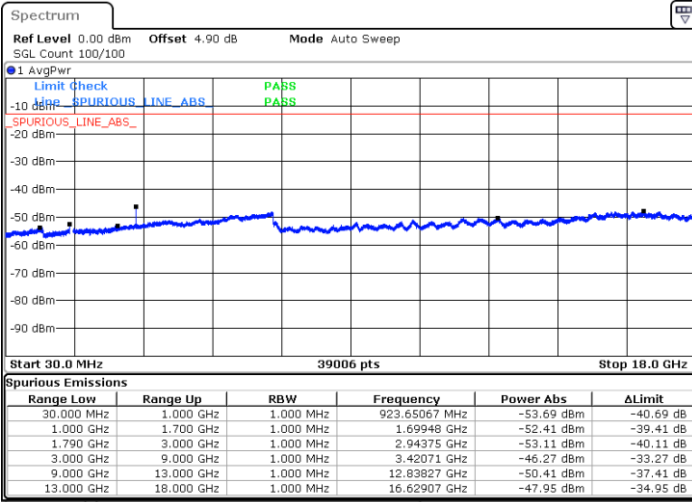

Highest Channel / 64QAM

Date: 5 APR 2019 19:41:59

LTE Band 12 / 3MHz

LTE Band 12 / 5MHz

Lowest Channel / 64QAM

Date: 5 APR 2019 19:57:22

Middle Channel / 64QAM

Date: 5 APR 2019 19:58:17

Highest Channel / 64QAM

Date: 5 APR 2019 19:59:11

LTE Band 12 / 10MHz

Lowest Channel / 64QAM

Middle Channel / 64QAM

Date: 5 APR 2019 20:13:08

Date: 5 APR 2019 20:14:02

Highest Channel / 64QAM

Date: 5 APR 2019 20:14:56

LTE Band 66 / 1.4MHz

Lowest Channel / QPSK

Lowest Channel / 16QAM

Date: 8 APR 2019 15:08:24

Date: 8 APR 2019 15:09:12

Middle Channel / QPSK

Middle Channel / 16QAM