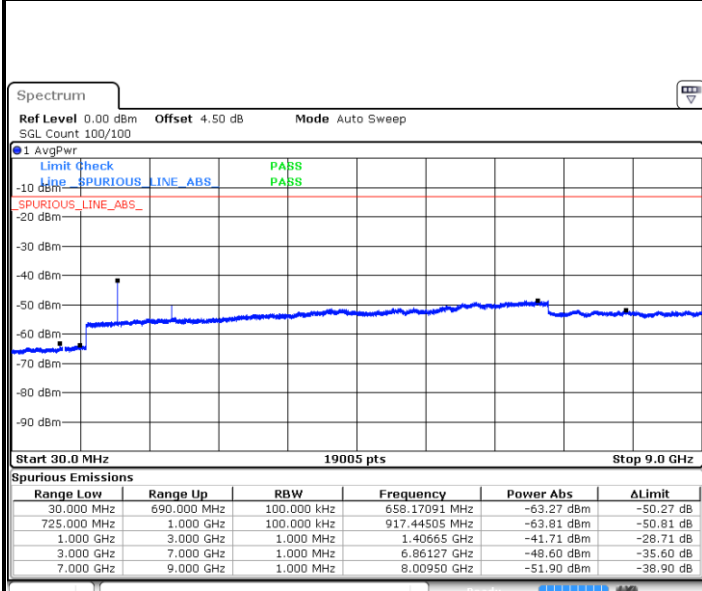

LTE Band 12 / 5MHz

Highest Channel / QPSK

Date: 5 APR 2019 19:05:36

Highest Channel / 16QAM

Date: 5 APR 2019 19:06:30

LTE Band 12 / 10MHz

Lowest Channel / QPSK

Date: 5 APR 2019 19:19:32

Lowest Channel / 16QAM

Date: 5 APR 2019 19:20:26

LTE Band 12 / 10MHz

Middle Channel / QPSK

Date: 5 APR 2019 19:22:15

Middle Channel / 16QAM

Date: 5 APR 2019 19:21:21

Highest Channel / QPSK

Date: 5 APR 2019 19:23:10

Highest Channel / 16QAM

Date: 5 APR 2019 19:24:04

LTE Band 12 / 1.4MHz

Lowest Channel / 64QAM

Middle Channel / 64QAM

Date: 5 APR 2019 19:40:10

Date: 5 APR 2019 19:41:04

Highest Channel / 64QAM

Date: 5 APR 2019 19:41:59

LTE Band 12 / 3MHz

LTE Band 12 / 5MHz

Lowest Channel / 64QAM

Date: 5 APR 2019 19:57:22

Middle Channel / 64QAM

Date: 5 APR 2019 19:58:17