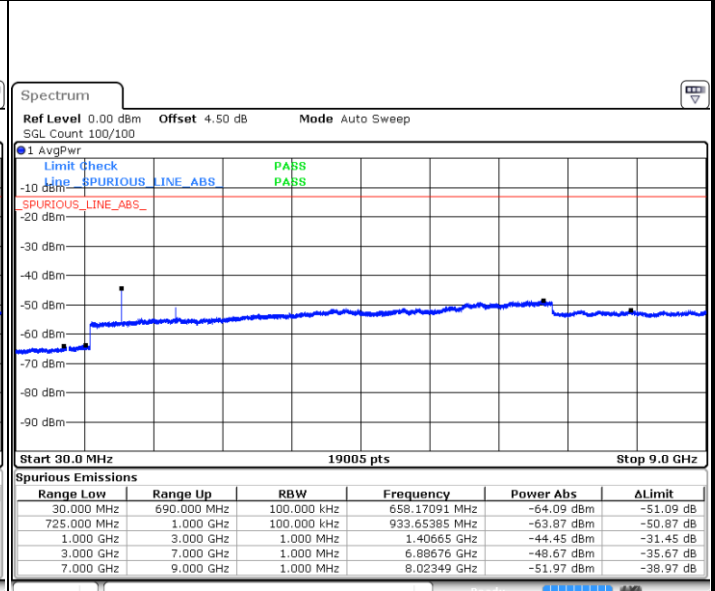

LTE Band 12 / 5MHz

Highest Channel / QPSK

Date: 5 APR 2019 19:05:36

Highest Channel / 16QAM

Date: 5 APR 2019 19:06:30

LTE Band 12 / 10MHz

Lowest Channel / QPSK

Date: 5 APR 2019 19:19:32

Lowest Channel / 16QAM

Date: 5 APR 2019 19:20:26

LTE Band 12 / 10MHz

Middle Channel / QPSK

Date: 5 APR 2019 19:22:15

Middle Channel / 16QAM

Date: 5 APR 2019 19:21:21

Highest Channel / QPSK

Date: 5 APR 2019 19:23:10

Highest Channel / 16QAM

Date: 5 APR 2019 19:24:04

LTE Band 12 / 1.4MHz

Lowest Channel / 64QAM

Middle Channel / 64QAM

Date: 5 APR 2019 19:40:10

Date: 5 APR 2019 19:41:04

Highest Channel / 64QAM

Date: 5 APR 2019 19:41:59

LTE Band 12 / 3MHz

LTE Band 12 / 5MHz

Lowest Channel / 64QAM

Date: 5 APR 2019 19:57:22

Middle Channel / 64QAM

Date: 5 APR 2019 19:58:17