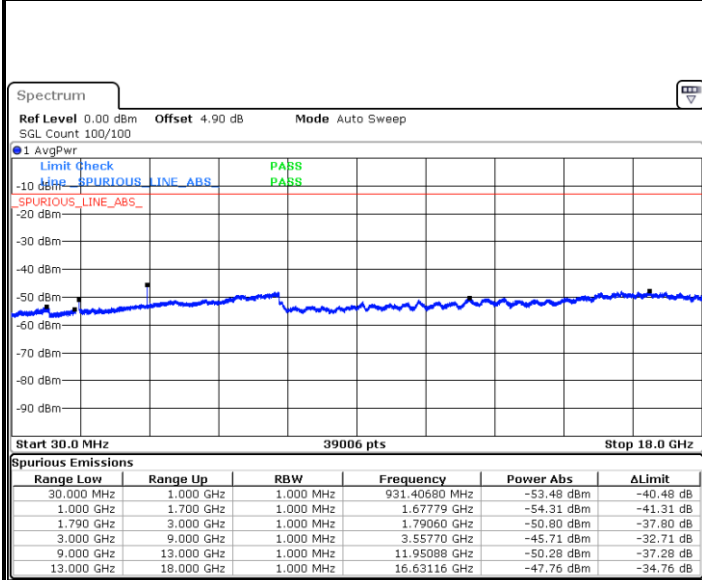

Highest Channel / 64QAM

Date: 5 APR 2019 19:59:11

LTE Band 12 / 10MHz

Lowest Channel / 64QAM

Middle Channel / 64QAM

Date: 5 APR 2019 20:13:08

Date: 5 APR 2019 20:14:02

Highest Channel / 64QAM

Date: 5 APR 2019 20:14:56

LTE Band 66 / 1.4MHz

Lowest Channel / QPSK

Lowest Channel / 16QAM

Date: 8 APR 2019 15:08:24

Date: 8 APR 2019 15:09:12

Middle Channel / QPSK

Middle Channel / 16QAM

Date: 8 APR 2019 15:15:06

Date: 8 APR 2019 15:14:26

LTE Band 66 / 1.4MHz

Highest Channel / QPSK

Date: 8 APR 2019 15:34:24

Highest Channel / 16QAM

Date: 8 APR 2019 15:33:50

LTE Band 66 / 3MHz