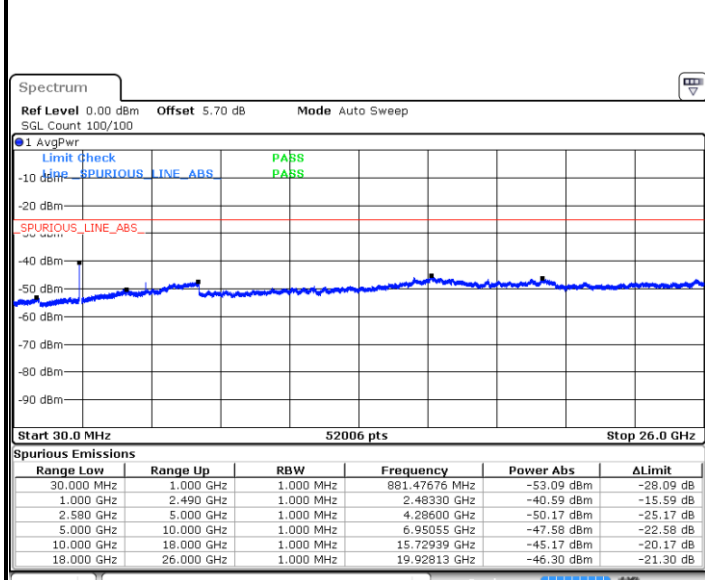

LTE Band 7 / 5MHz

Highest Channel / QPSK

Date: 6 APR 2019 09:37:39

Highest Channel / 16QAM

Date: 6 APR 2019 09:38:33

LTE Band 7 / 10MHz

Lowest Channel / QPSK

Date: 6 APR 2019 10:00:06

Lowest Channel / 16QAM

Date: 6 APR 2019 10:01:00

LTE Band 7 / 10MHz

Middle Channel / QPSK

Middle Channel / 16QAM

Date: 6 APR 2019 10:02:48

Date: 6 APR 2019 10:01:54

Highest Channel / QPSK

Highest Channel / 16QAM

Date: 6 APR 2019 10:03:42

Date: 6 APR 2019 10:04:35

LTE Band 7 / 15MHz

Lowest Channel / QPSK

Lowest Channel / 16QAM

Date: 6 APR 2019 10:24:08

Date: 6 APR 2019 10:25:02