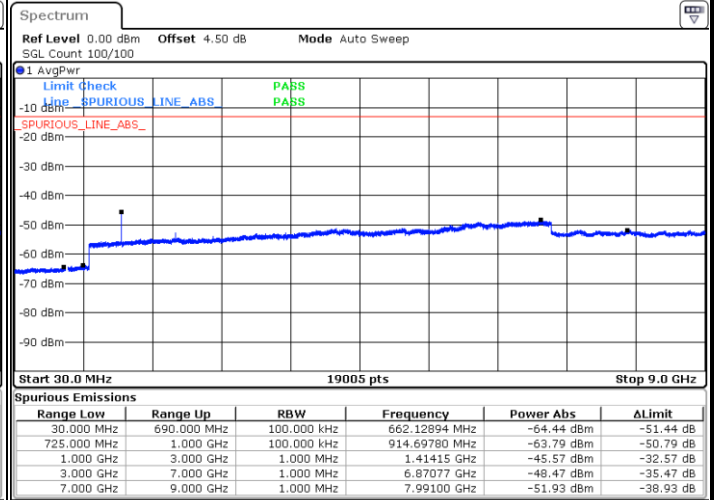

Lowest Channel / 16QAM

Date: 5 APR 2019 19:20:26

LTE Band 12 / 10MHz

Middle Channel / QPSK

Date: 5 APR 2019 19:22:15

Middle Channel / 16QAM

Date: 5 APR 2019 19:21:21

Highest Channel / QPSK

Date: 5 APR 2019 19:23:10

Highest Channel / 16QAM

Date: 5 APR 2019 19:24:04

LTE Band 12 / 1.4MHz

Lowest Channel / 64QAM

Middle Channel / 64QAM

Date: 5 APR 2019 19:40:10

Date: 5 APR 2019 19:41:04

Highest Channel / 64QAM

Date: 5 APR 2019 19:41:59

LTE Band 12 / 3MHz

LTE Band 12 / 5MHz

Lowest Channel / 64QAM

Date: 5 APR 2019 19:57:22

Middle Channel / 64QAM

Date: 5 APR 2019 19:58:17

Highest Channel / 64QAM

Date: 5 APR 2019 19:59:11

LTE Band 12 / 10MHz

Lowest Channel / 64QAM

Middle Channel / 64QAM

Date: 5 APR 2019 20:13:08

Date: 5 APR 2019 20:14:02

Highest Channel / 64QAM