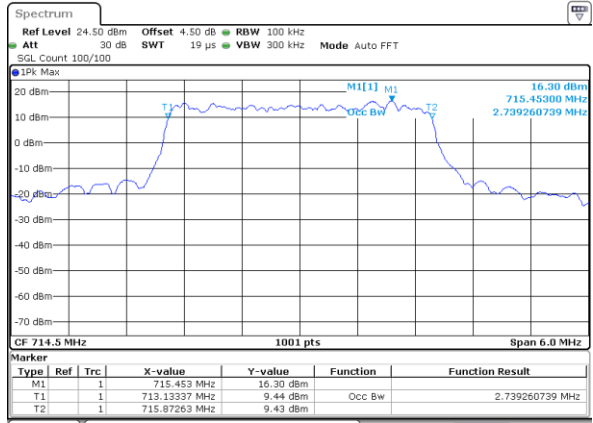

Highest Channel / 10MHz / 16QAM

Date: 5 APR 2019 19:17:38

LTE Band 12

Lowest Channel / 1.4MHz / 64QAM

Date: 5 APR 2019 19:33:56

Lowest Channel / 3MHz / 64QAM

Date: 5 APR 2019 19:45:20

Middle Channel / 1.4MHz / 64QAM

Date: 5 APR 2019 19:34:16

Middle Channel / 3MHz / 64QAM

Date: 5 APR 2019 19:45:40

Highest Channel / 1.4MHz / 64QAM

Date: 5 APR 2019 19:34:36

Highest Channel / 3MHz / 64QAM

Date: 5 APR 2019 19:46:00

LTE Band 12

Lowest Channel / 5MHz / 64QAM

Date: 5 APR 2019 19:51:08

Lowest Channel / 10MHz / 64QAM

Date: 5 APR 2019 20:15:07

Middle Channel / 5MHz / 64QAM

Date: 5 APR 2019 19:51:28

Middle Channel / 10MHz / 64QAM

Date: 5 APR 2019 20:15:27

Highest Channel / 5MHz / 64QAM

Date: 5 APR 2019 19:51:48

Highest Channel / 10MHz / 64QAM

Date: 5 APR 2019 20:15:47

LTE Band 66

Lowest Channel / 1.4MHz / QPSK

Date: 8 APR 2019 15:02:35

Lowest Channel / 1.4MHz / 16QAM