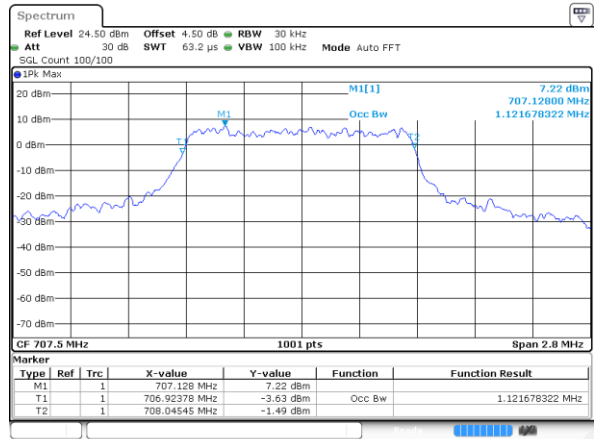

Middle Channel / 20MHz / 64QAM

Date: 6 APR 2019 11:26:33

Highest Channel / 15MHz / 64QAM

Date: 6 APR 2019 11:17:38

Highest Channel / 20MHz / 64QAM

Date: 6 APR 2019 11:26:43

LTE Band 12

Lowest Channel / 1.4MHz / QPSK

Date: 5 APR 2019 18:01:41

Lowest Channel / 1.4MHz / 16QAM

Date: 5 APR 2019 18:01:51

Middle Channel / 1.4MHz / QPSK

Date: 5 APR 2019 18:02:11

Middle Channel / 1.4MHz / 16QAM

Date: 5 APR 2019 18:02:01

Highest Channel / 1.4MHz / QPSK

Date: 5 APR 2019 18:02:21

Highest Channel / 1.4MHz / 16QAM

Date: 5 APR 2019 18:02:31

LTE Band 12

Lowest Channel / 3MHz / QPSK

Date: 5 APR 2019 18:39:57

Lowest Channel / 3MHz / 16QAM

Date: 5 APR 2019 18:40:07