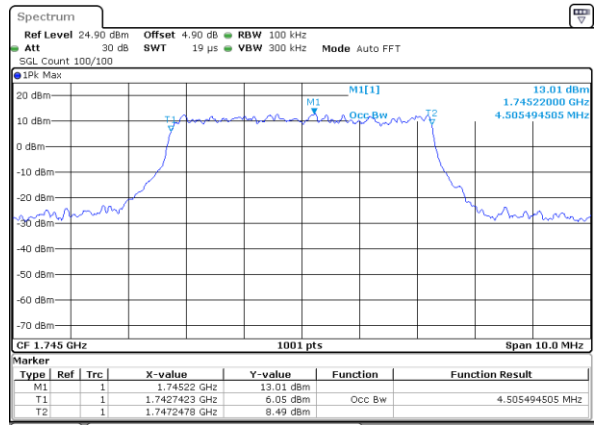

Middle Channel / 3MHz / 16QAM

Date: 8 APR 2019 15:47:26

Highest Channel / 3MHz / QPSK

Date: 8 APR 2019 15:48:20

Highest Channel / 3MHz / 16QAM

Date: 8 APR 2019 15:49:58

LTE Band 66

Lowest Channel / 5MHz / QPSK

Date: 8 APR 2019 15:56:28

Lowest Channel / 5MHz / 16QAM

Date: 8 APR 2019 15:56:56

Middle Channel / 5MHz / QPSK

Date: 8 APR 2019 16:04:07

Middle Channel / 5MHz / 16QAM

Date: 8 APR 2019 16:04:20

Highest Channel / 5MHz / QPSK

Date: 8 APR 2019 16:06:38

Highest Channel / 5MHz / 16QAM

Date: 8 APR 2019 16:07:12