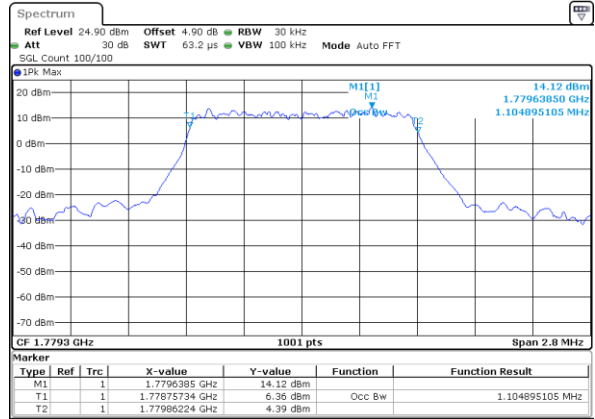

Highest Channel / 5MHz / 64QAM

Date: 5 APR 2019 19:51:48

Highest Channel / 10MHz / 64QAM

Date: 5 APR 2019 20:15:47

LTE Band 66

Lowest Channel / 1.4MHz / QPSK

Date: 8 APR 2019 15:02:35

Lowest Channel / 1.4MHz / 16QAM

Date: 8 APR 2019 15:02:57

Middle Channel / 1.4MHz / QPSK

Date: 8 APR 2019 15:15:53

Middle Channel / 1.4MHz / 16QAM

Date: 8 APR 2019 15:16:17

Highest Channel / 1.4MHz / QPSK

Date: 8 APR 2019 15:19:11

Highest Channel / 1.4MHz / 16QAM

Date: 8 APR 2019 15:18:40

LTE Band 66

Lowest Channel / 3MHz / QPSK

Date: 8 APR 2019 15:36:01

Lowest Channel / 3MHz / 16QAM

Date: 8 APR 2019 15:36:17

Middle Channel / 3MHz / QPSK

Date: 8 APR 2019 15:47:06