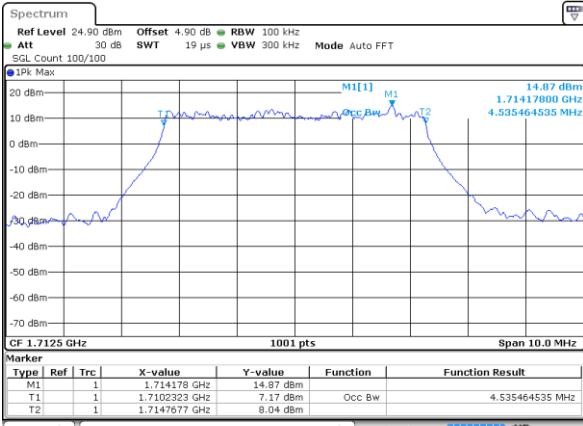

Date: 8 APR 2019 15:18:40

LTE Band 66

Lowest Channel / 3MHz / QPSK

Date: 8 APR 2019 15:36:01

Lowest Channel / 3MHz / 16QAM

Date: 8 APR 2019 15:36:17

Middle Channel / 3MHz / QPSK

Date: 8 APR 2019 15:47:06

Middle Channel / 3MHz / 16QAM

Date: 8 APR 2019 15:47:26

Highest Channel / 3MHz / QPSK

Date: 8 APR 2019 15:48:20

Highest Channel / 3MHz / 16QAM

Date: 8 APR 2019 15:49:58

LTE Band 66

Lowest Channel / 5MHz / QPSK