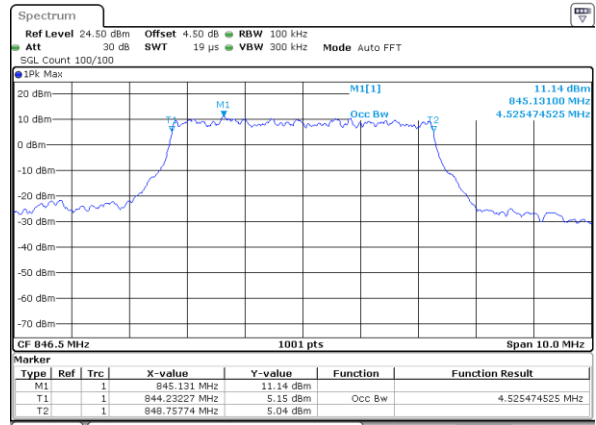

Highest Channel / 3MHz / QPSK

Date: 5 APR 2019 15:34:18

Highest Channel / 3MHz / 16QAM

Date: 5 APR 2019 15:34:28

LTE Band 5

Lowest Channel / 5MHz / QPSK

Date: 5 APR 2019 15:53:46

Lowest Channel / 5MHz / 16QAM

Date: 5 APR 2019 15:53:56

Middle Channel / 5MHz / QPSK

Date: 5 APR 2019 16:02:45

Middle Channel / 5MHz / 16QAM

Date: 5 APR 2019 16:02:55

Highest Channel / 5MHz / QPSK

Date: 5 APR 2019 16:05:15

Highest Channel / 5MHz / 16QAM

Date: 5 APR 2019 16:05:25

LTE Band 5

Lowest Channel / 10MHz / QPSK

Date: 5 APR 2019 16:31:58

Lowest Channel / 10MHz / 16QAM

Date: 5 APR 2019 16:32:08

Middle Channel / 10MHz / QPSK

Date: 5 APR 2019 16:40:57

Middle Channel / 10MHz / 16QAM

Date: 5 APR 2019 16:41:07

Highest Channel / 10MHz / QPSK

Date: 5 APR 2019 16:43:27

Highest Channel / 10MHz / 16QAM

Date: 5 APR 2019 16:43:37

LTE Band 5

Lowest Channel / 1.4MHz / 64QAM