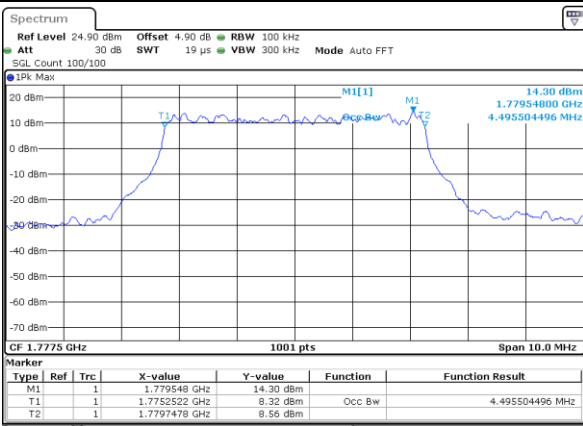

Middle Channel / 3MHz / 16QAM

Date: 8 APR 2019 15:47:26

Highest Channel / 3MHz / QPSK

Date: 8 APR 2019 15:48:20

Highest Channel / 3MHz / 16QAM

Date: 8 APR 2019 15:49:58

LTE Band 66

Lowest Channel / 5MHz / QPSK

Date: 8 APR 2019 15:56:28

Lowest Channel / 5MHz / 16QAM

Date: 8 APR 2019 15:56:56

Middle Channel / 5MHz / QPSK

Date: 8 APR 2019 16:04:07

Middle Channel / 5MHz / 16QAM

Date: 8 APR 2019 16:04:20

Highest Channel / 5MHz / QPSK