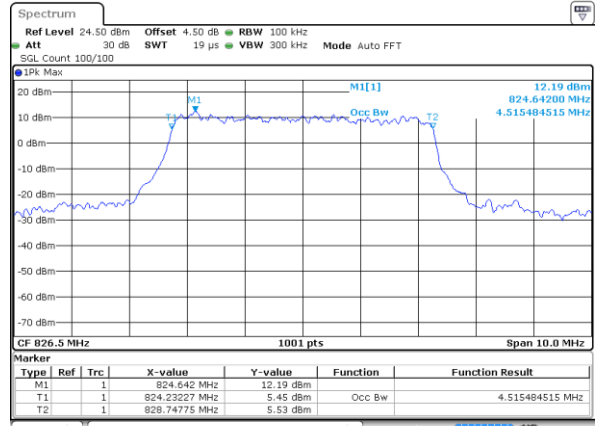

Highest Channel / 3MHz / QPSK

Date: 5 APR 2019 15:34:18

Highest Channel / 3MHz / 16QAM

Date: 5 APR 2019 15:34:28

LTE Band 5

Lowest Channel / 5MHz / QPSK

Date: 5 APR 2019 15:53:46

Lowest Channel / 5MHz / 16QAM