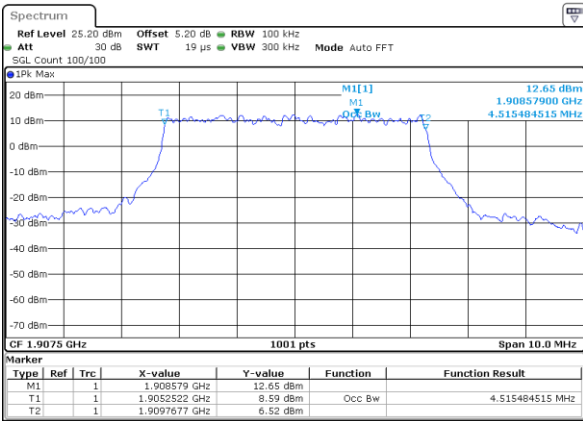

LTE Band 2

Lowest Channel / 5MHz / 64QAM

Date: 5 APR 2019 13:51:57

Lowest Channel / 10MHz / 64QAM

Date: 5 APR 2019 13:53:29

Middle Channel / 5MHz / 64QAM

Date: 5 APR 2019 13:52:07

Middle Channel / 10MHz / 64QAM

Date: 5 APR 2019 13:53:39

Highest Channel / 5MHz / 64QAM

Date: 5 APR 2019 13:52:17

Highest Channel / 10MHz / 64QAM

Date: 5 APR 2019 13:53:49

LTE Band 2

Lowest Channel / 15MHz / 64QAM

Date: 5 APR 2019 13:54:57