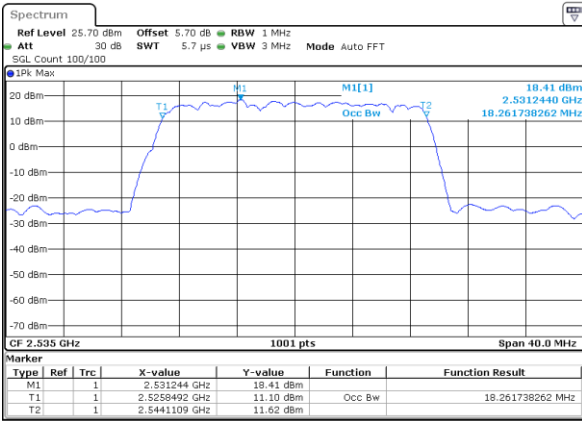

Date: 6 APR 2019 10:12:58

Middle Channel / 15MHz / 16QAM

Date: 6 APR 2019 10:13:18

Highest Channel / 15MHz / QPSK

Date: 6 APR 2019 10:13:59

Highest Channel / 15MHz / 16QAM

Date: 6 APR 2019 10:13:39

LTE Band 7

Lowest Channel / 20MHz / QPSK

Date: 6 APR 2019 10:29:28

Lowest Channel / 20MHz / 16QAM

Date: 6 APR 2019 10:29:08

Middle Channel / 20MHz / QPSK

Date: 6 APR 2019 10:29:48

Middle Channel / 20MHz / 16QAM

Date: 6 APR 2019 10:30:08

Highest Channel / 20MHz / QPSK

Date: 6 APR 2019 10:30:48

Highest Channel / 20MHz / 16QAM

Date: 6 APR 2019 10:30:28

LTE Band 7

Lowest Channel / 5MHz / 64QAM

Date: 6 APR 2019 10:50:42

Lowest Channel / 10MHz / 64QAM