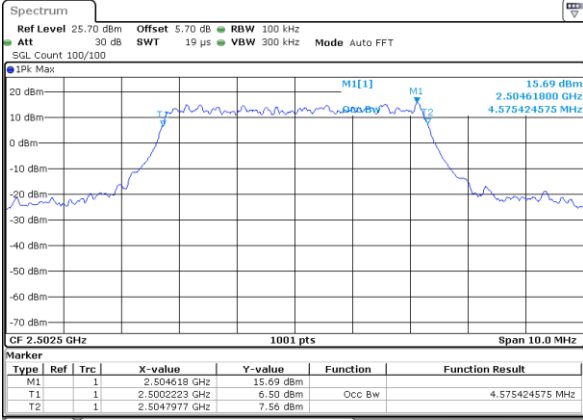

Date: 5 APR 2019 17:54:50

Highest Channel / 3MHz / 64QAM

Date: 5 APR 2019 17:39:03

LTE Band 5

Lowest Channel / 5MHz / 64QAM

Date: 5 APR 2019 17:27:23

Lowest Channel / 10MHz / 64QAM

Date: 5 APR 2019 17:02:57

Middle Channel / 5MHz / 64QAM

Date: 5 APR 2019 17:27:50

Middle Channel / 10MHz / 64QAM

Date: 5 APR 2019 17:02:18

Highest Channel / 5MHz / 64QAM

Date: 5 APR 2019 17:28:41

Highest Channel / 10MHz / 64QAM

Date: 5 APR 2019 17:01:56

LTE Band 7

Lowest Channel / 5MHz / QPSK

Date: 6 APR 2019 09:12:10

Lowest Channel / 5MHz / 16QAM

Date: 6 APR 2019 09:12:30

Middle Channel / 5MHz / QPSK

Date: 6 APR 2019 09:13:10

Middle Channel / 5MHz / 16QAM