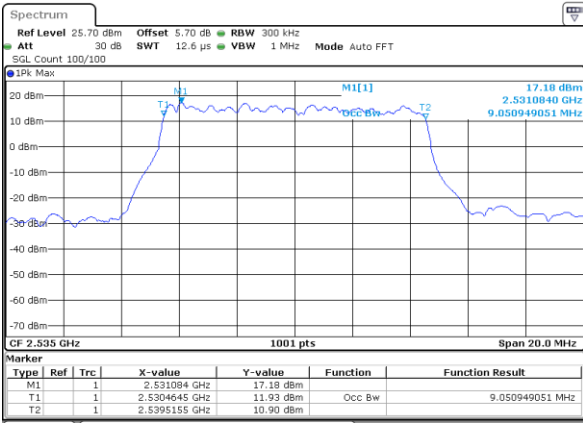

LTE Band 7

Lowest Channel / 5MHz / QPSK

Date: 6 APR 2019 09:12:10

Lowest Channel / 5MHz / 16QAM

Date: 6 APR 2019 09:12:30

Middle Channel / 5MHz / QPSK

Date: 6 APR 2019 09:13:10

Middle Channel / 5MHz / 16QAM

Date: 6 APR 2019 09:12:50

Highest Channel / 5MHz / QPSK

Date: 6 APR 2019 09:13:30

Highest Channel / 5MHz / 16QAM

Date: 6 APR 2019 09:13:50

LTE Band 7

Lowest Channel / 10MHz / QPSK

Date: 6 APR 2019 09:48:18

Lowest Channel / 10MHz / 16QAM

Date: 6 APR 2019 09:48:38

Middle Channel / 10MHz / QPSK

Date: 6 APR 2019 09:49:18

Middle Channel / 10MHz / 16QAM

Date: 6 APR 2019 09:48:58

Highest Channel / 10MHz / QPSK

Date: 6 APR 2019 09:49:38