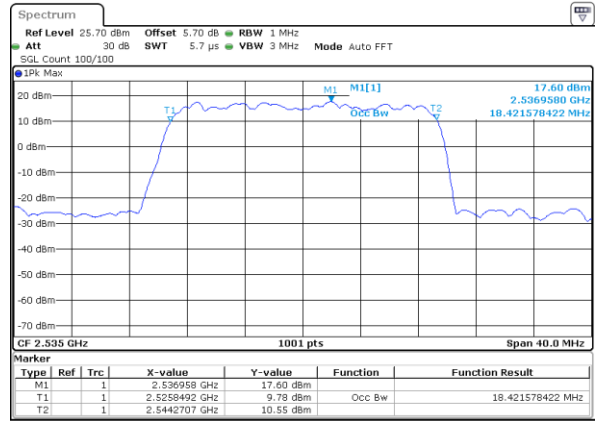

Date: 6 APR 2019 10:12:58

Middle Channel / 15MHz / 16QAM

Date: 6 APR 2019 10:13:18

Highest Channel / 15MHz / QPSK

Date: 6 APR 2019 10:13:59

Highest Channel / 15MHz / 16QAM

Date: 6 APR 2019 10:13:39

LTE Band 7

Lowest Channel / 20MHz / QPSK

Date: 6 APR 2019 10:29:28

Lowest Channel / 20MHz / 16QAM

Date: 6 APR 2019 10:29:08

Middle Channel / 20MHz / QPSK

Date: 6 APR 2019 10:29:48

Middle Channel / 20MHz / 16QAM

Date: 6 APR 2019 10:30:08

Highest Channel / 20MHz / QPSK

Date: 6 APR 2019 10:30:48

Highest Channel / 20MHz / 16QAM

Date: 6 APR 2019 10:30:28

LTE Band 7

Lowest Channel / 5MHz / 64QAM

Date: 6 APR 2019 10:50:42

Lowest Channel / 10MHz / 64QAM