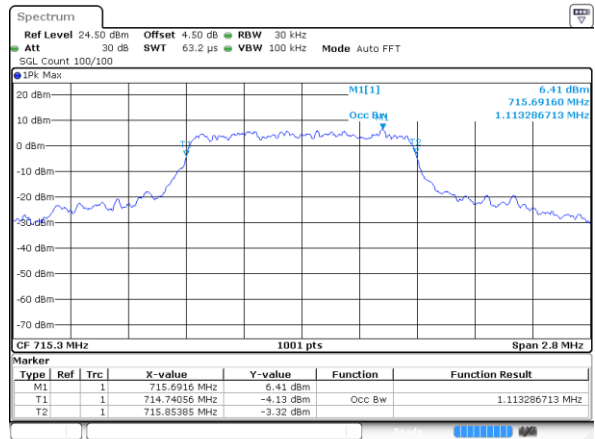

Middle Channel / 20MHz / 64QAM

Date: 6 APR 2019 11:26:33

Highest Channel / 15MHz / 64QAM

Date: 6 APR 2019 11:17:38

Highest Channel / 20MHz / 64QAM

Date: 6 APR 2019 11:26:43

LTE Band 12

Lowest Channel / 1.4MHz / QPSK

Date: 5 APR 2019 18:01:41

Lowest Channel / 1.4MHz / 16QAM

Date: 5 APR 2019 18:01:51

Middle Channel / 1.4MHz / QPSK

Date: 5 APR 2019 18:02:11

Middle Channel / 1.4MHz / 16QAM

Date: 5 APR 2019 18:02:01

Highest Channel / 1.4MHz / QPSK

Date: 5 APR 2019 18:02:21

Highest Channel / 1.4MHz / 16QAM

Date: 5 APR 2019 18:02:31

LTE Band 12

Lowest Channel / 3MHz / QPSK

Date: 5 APR 2019 18:39:57

Lowest Channel / 3MHz / 16QAM

Date: 5 APR 2019 18:40:07