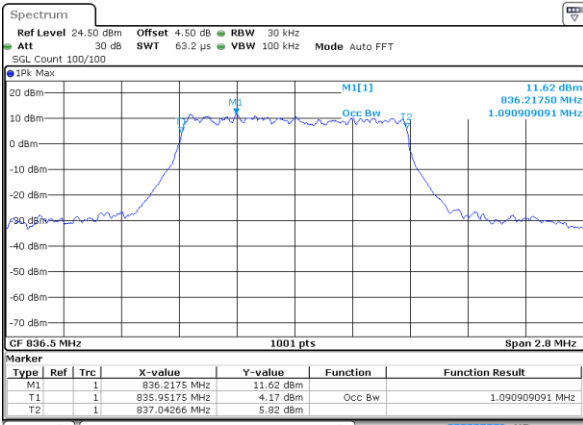

Middle Channel / 1.4MHz / 64QAM

Date: 5 APR 2019 17:54:31