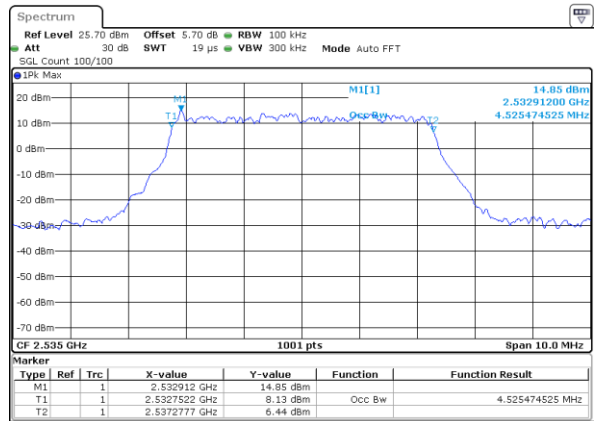

LTE Band 7

Lowest Channel / 5MHz / QPSK

Date: 6 APR 2019 09:12:10

Lowest Channel / 5MHz / 16QAM

Date: 6 APR 2019 09:12:30

Middle Channel / 5MHz / QPSK

Date: 6 APR 2019 09:13:10

Middle Channel / 5MHz / 16QAM

Date: 6 APR 2019 09:12:50

Highest Channel / 5MHz / QPSK

Date: 6 APR 2019 09:13:30

Highest Channel / 5MHz / 16QAM

Date: 6 APR 2019 09:13:50

LTE Band 7

Lowest Channel / 10MHz / QPSK

Date: 6 APR 2019 09:48:18