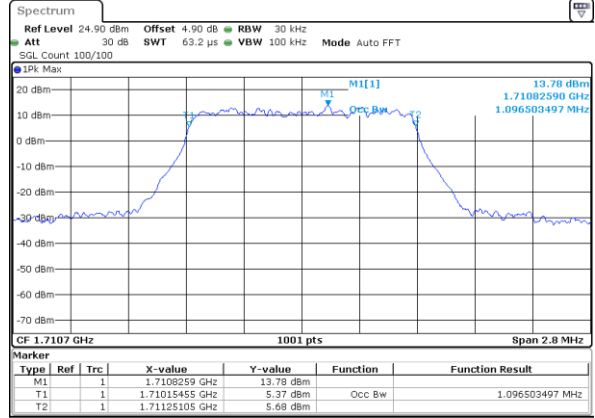

Lowest Channel / 5MHz / 64QAM

Date: 5 APR 2019 19:51:08

Lowest Channel / 10MHz / 64QAM

Date: 5 APR 2019 20:15:07

Middle Channel / 5MHz / 64QAM

Date: 5 APR 2019 19:51:28

Middle Channel / 10MHz / 64QAM

Date: 5 APR 2019 20:15:27

Highest Channel / 5MHz / 64QAM

Date: 5 APR 2019 19:51:48

Highest Channel / 10MHz / 64QAM

Date: 5 APR 2019 20:15:47

LTE Band 66

Lowest Channel / 1.4MHz / QPSK

Date: 8 APR 2019 15:02:35

Lowest Channel / 1.4MHz / 16QAM