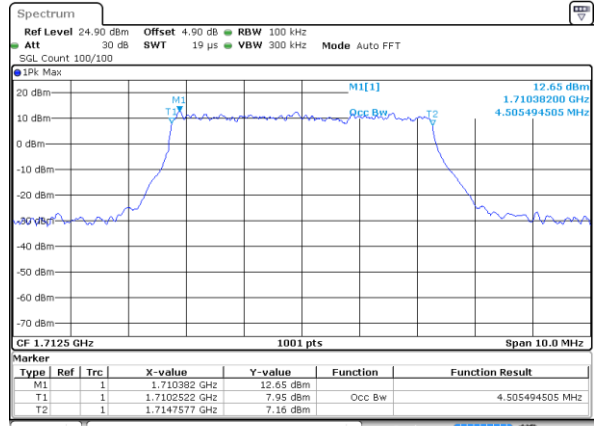

Lowest Channel / 5MHz / 16QAM

Date: 8 APR 2019 15:56:56