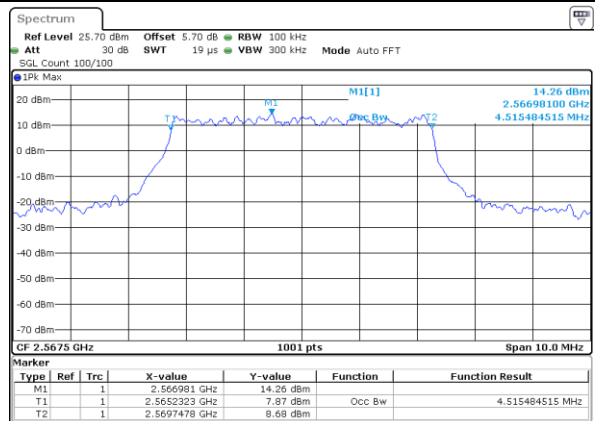

LTE Band 7

Lowest Channel / 5MHz / QPSK

Date: 6 APR 2019 09:12:10

Lowest Channel / 5MHz / 16QAM

Date: 6 APR 2019 09:12:30

Middle Channel / 5MHz / QPSK

Date: 6 APR 2019 09:13:10

Middle Channel / 5MHz / 16QAM

Date: 6 APR 2019 09:12:50

Highest Channel / 5MHz / QPSK

Date: 6 APR 2019 09:13:30

Highest Channel / 5MHz / 16QAM

Date: 6 APR 2019 09:13:50

LTE Band 7

Lowest Channel / 10MHz / QPSK

Date: 6 APR 2019 09:48:18