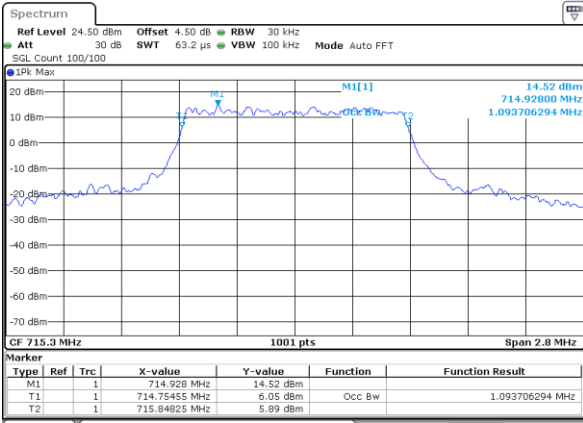

Highest Channel / 10MHz / 16QAM

Date: 5 APR 2019 19:17:38

LTE Band 12

Lowest Channel / 1.4MHz / 64QAM

Date: 5 APR 2019 19:33:56

Lowest Channel / 3MHz / 64QAM

Date: 5 APR 2019 19:45:20

Middle Channel / 1.4MHz / 64QAM

Date: 5 APR 2019 19:34:16

Middle Channel / 3MHz / 64QAM

Date: 5 APR 2019 19:45:40

Highest Channel / 1.4MHz / 64QAM

Date: 5 APR 2019 19:34:36

Highest Channel / 3MHz / 64QAM

Date: 5 APR 2019 19:46:00

LTE Band 12