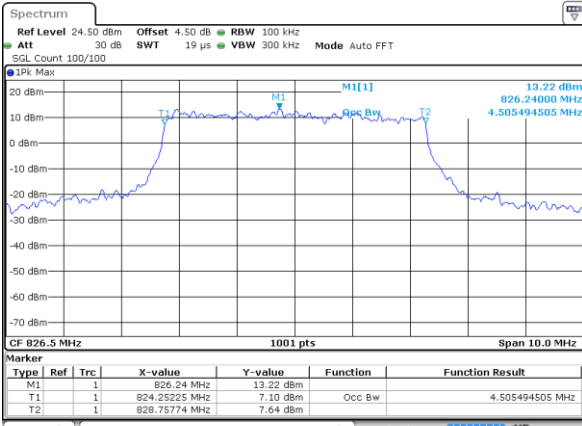

Highest Channel / 3MHz / QPSK

Date: 5 APR 2019 15:34:18

Highest Channel / 3MHz / 16QAM

Date: 5 APR 2019 15:34:28

LTE Band 5

Lowest Channel / 5MHz / QPSK

Date: 5 APR 2019 15:53:46

Lowest Channel / 5MHz / 16QAM