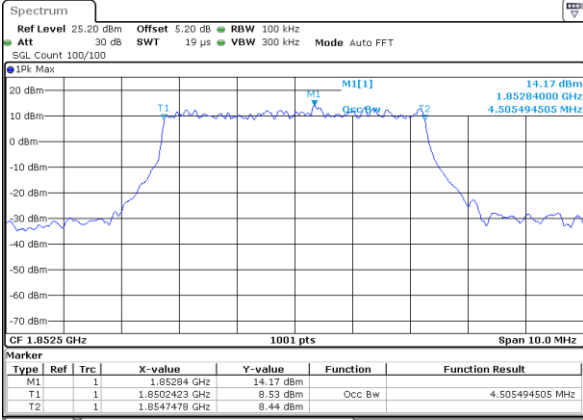

LTE Band 2

Lowest Channel / 5MHz / 64QAM

Date: 5 APR 2019 13:51:57

Lowest Channel / 10MHz / 64QAM

Date: 5 APR 2019 13:53:29

Middle Channel / 5MHz / 64QAM

Date: 5 APR 2019 13:52:07

Middle Channel / 10MHz / 64QAM

Date: 5 APR 2019 13:53:39

Highest Channel / 5MHz / 64QAM

Date: 5 APR 2019 13:52:17

Highest Channel / 10MHz / 64QAM

Date: 5 APR 2019 13:53:49

LTE Band 2

Lowest Channel / 15MHz / 64QAM

Date: 5 APR 2019 13:54:57