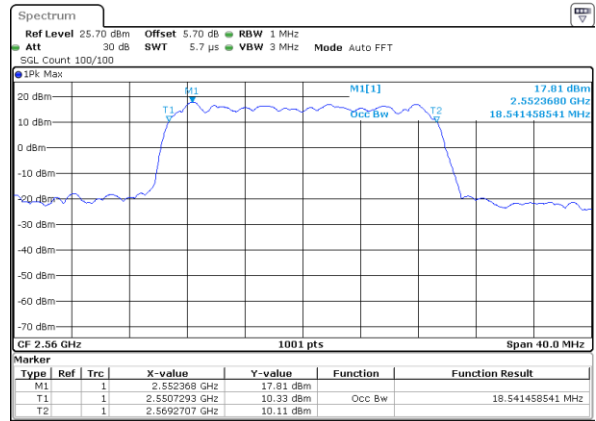

Date: 6 APR 2019 10:12:58

Middle Channel / 15MHz / 16QAM

Date: 6 APR 2019 10:13:18

Highest Channel / 15MHz / QPSK

Date: 6 APR 2019 10:13:59

Highest Channel / 15MHz / 16QAM

Date: 6 APR 2019 10:13:39

LTE Band 7

Lowest Channel / 20MHz / QPSK

Date: 6 APR 2019 10:29:28

Lowest Channel / 20MHz / 16QAM

Date: 6 APR 2019 10:29:08

Middle Channel / 20MHz / QPSK

Date: 6 APR 2019 10:29:48

Middle Channel / 20MHz / 16QAM

Date: 6 APR 2019 10:30:08

Highest Channel / 20MHz / QPSK

Date: 6 APR 2019 10:30:48

Highest Channel / 20MHz / 16QAM

Date: 6 APR 2019 10:30:28

LTE Band 7

Lowest Channel / 5MHz / 64QAM

Date: 6 APR 2019 10:50:42

Lowest Channel / 10MHz / 64QAM