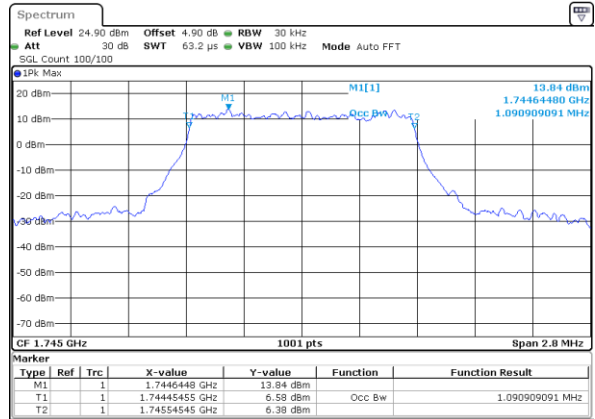

Middle Channel / 1.4MHz / 16QAM

Date: 8 APR 2019 15:16:17