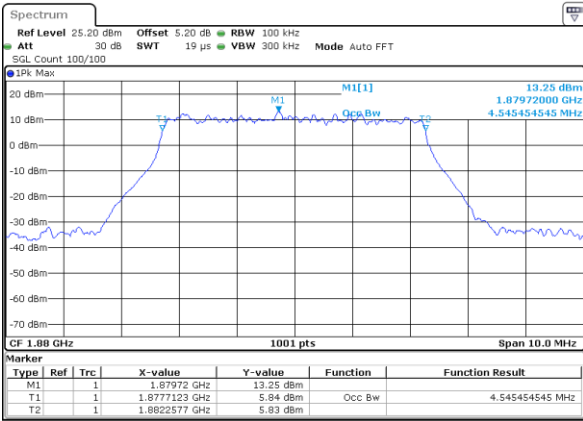

LTE Band 2

Lowest Channel / 5MHz / 64QAM

Date: 5 APR 2019 13:51:57

Lowest Channel / 10MHz / 64QAM

Date: 5 APR 2019 13:53:29

Middle Channel / 5MHz / 64QAM

Date: 5 APR 2019 13:52:07

Middle Channel / 10MHz / 64QAM

Date: 5 APR 2019 13:53:39

Highest Channel / 5MHz / 64QAM

Date: 5 APR 2019 13:52:17

Highest Channel / 10MHz / 64QAM

Date: 5 APR 2019 13:53:49

LTE Band 2

Lowest Channel / 15MHz / 64QAM

Date: 5 APR 2019 13:54:57