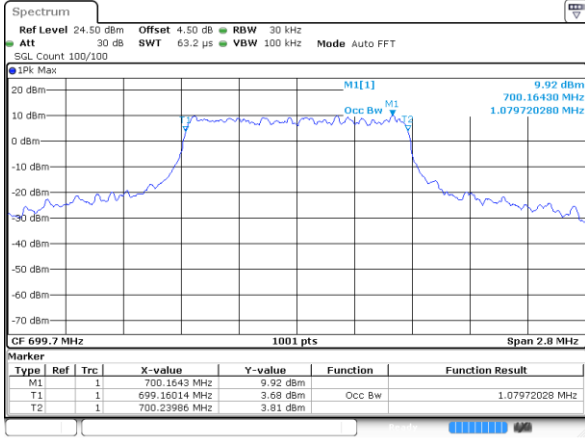

Middle Channel / 20MHz / 64QAM

Date: 6 APR 2019 11:26:33

Highest Channel / 15MHz / 64QAM

Date: 6 APR 2019 11:17:38

Highest Channel / 20MHz / 64QAM

Date: 6 APR 2019 11:26:43

LTE Band 12

Lowest Channel / 1.4MHz / QPSK

Date: 5 APR 2019 18:01:41

Lowest Channel / 1.4MHz / 16QAM

Date: 5 APR 2019 18:01:51

Middle Channel / 1.4MHz / QPSK

Date: 5 APR 2019 18:02:11

Middle Channel / 1.4MHz / 16QAM

Date: 5 APR 2019 18:02:01

Highest Channel / 1.4MHz / QPSK