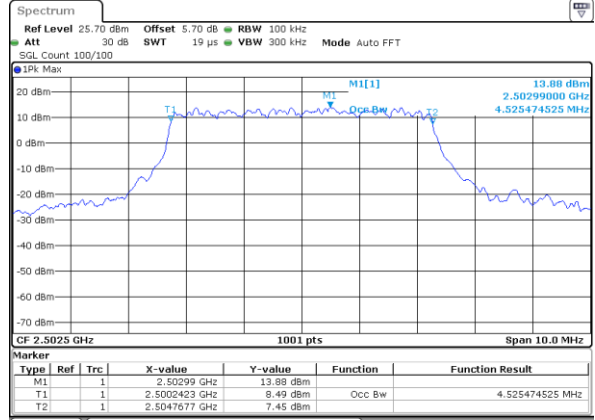

Date: 5 APR 2019 17:54:50

Highest Channel / 3MHz / 64QAM

Date: 5 APR 2019 17:39:03

LTE Band 5

Lowest Channel / 5MHz / 64QAM

Date: 5 APR 2019 17:27:23

Lowest Channel / 10MHz / 64QAM

Date: 5 APR 2019 17:02:57

Middle Channel / 5MHz / 64QAM

Date: 5 APR 2019 17:27:50

Middle Channel / 10MHz / 64QAM

Date: 5 APR 2019 17:02:18

Highest Channel / 5MHz / 64QAM

Date: 5 APR 2019 17:28:41

Highest Channel / 10MHz / 64QAM

Date: 5 APR 2019 17:01:56

LTE Band 7

Lowest Channel / 5MHz / QPSK

Date: 6 APR 2019 09:12:10

Lowest Channel / 5MHz / 16QAM

Date: 6 APR 2019 09:12:30

Middle Channel / 5MHz / QPSK

Date: 6 APR 2019 09:13:10

Middle Channel / 5MHz / 16QAM