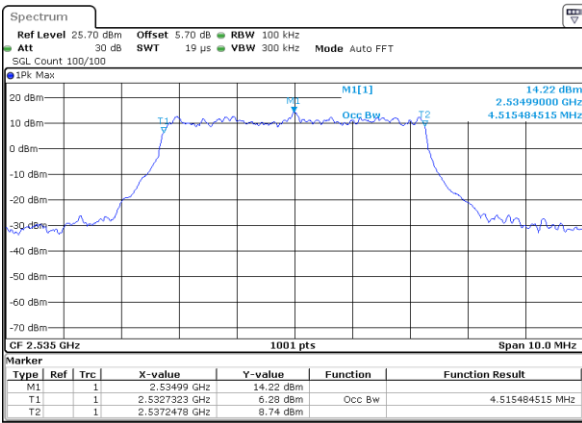

Middle Channel / 5MHz / 64QAM

Date: 6 APR 2019 10:50:52