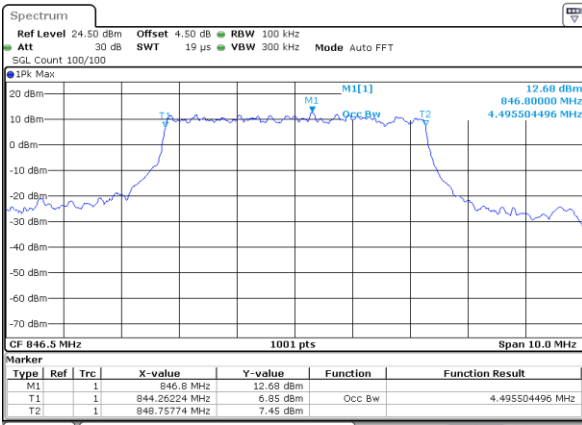

Highest Channel / 3MHz / QPSK

Date: 5 APR 2019 15:34:18

Highest Channel / 3MHz / 16QAM

Date: 5 APR 2019 15:34:28

LTE Band 5

Lowest Channel / 5MHz / QPSK

Date: 5 APR 2019 15:53:46

Lowest Channel / 5MHz / 16QAM

Date: 5 APR 2019 15:53:56

Middle Channel / 5MHz / QPSK

Date: 5 APR 2019 16:02:45

Middle Channel / 5MHz / 16QAM

Date: 5 APR 2019 16:02:55

Highest Channel / 5MHz / QPSK

Date: 5 APR 2019 16:05:15

Highest Channel / 5MHz / 16QAM

Date: 5 APR 2019 16:05:25

LTE Band 5

Lowest Channel / 10MHz / QPSK

Date: 5 APR 2019 16:31:58

Lowest Channel / 10MHz / 16QAM

Date: 5 APR 2019 16:32:08

Middle Channel / 10MHz / QPSK

Date: 5 APR 2019 16:40:57