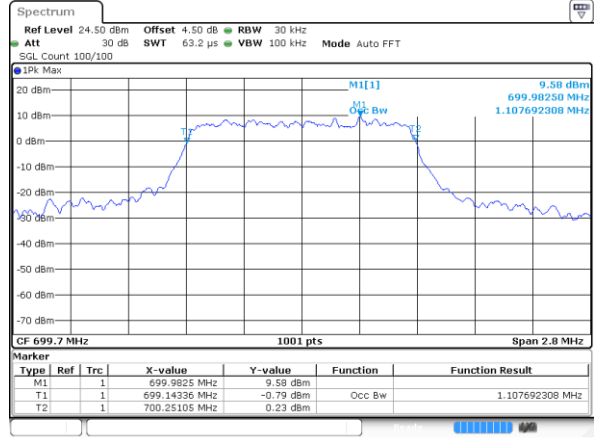

Middle Channel / 20MHz / 64QAM

Date: 6 APR 2019 11:26:33

Highest Channel / 15MHz / 64QAM

Date: 6 APR 2019 11:17:38

Highest Channel / 20MHz / 64QAM

Date: 6 APR 2019 11:26:43

LTE Band 12

Lowest Channel / 1.4MHz / QPSK

Date: 5 APR 2019 18:01:41

Lowest Channel / 1.4MHz / 16QAM

Date: 5 APR 2019 18:01:51

Middle Channel / 1.4MHz / QPSK

Date: 5 APR 2019 18:02:11

Middle Channel / 1.4MHz / 16QAM

Date: 5 APR 2019 18:02:01

Highest Channel / 1.4MHz / QPSK