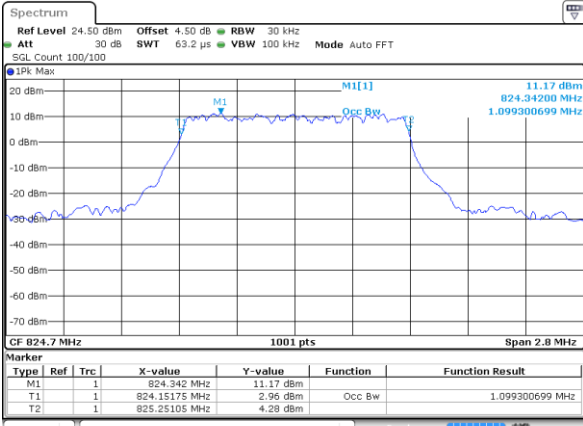

Middle Channel / 10MHz / 16QAM

Date: 5 APR 2019 16:41:07

Highest Channel / 10MHz / QPSK

Date: 5 APR 2019 16:43:27

Highest Channel / 10MHz / 16QAM

Date: 5 APR 2019 16:43:37

LTE Band 5

Lowest Channel / 1.4MHz / 64QAM