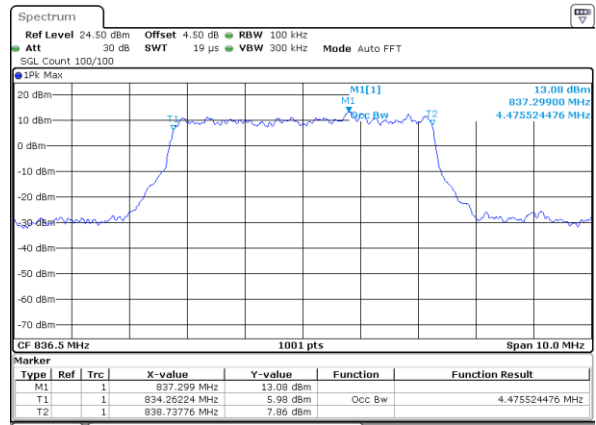

Highest Channel / 3MHz / QPSK

Date: 5 APR 2019 15:34:18

Highest Channel / 3MHz / 16QAM

Date: 5 APR 2019 15:34:28

LTE Band 5

Lowest Channel / 5MHz / QPSK

Date: 5 APR 2019 15:53:46

Lowest Channel / 5MHz / 16QAM

Date: 5 APR 2019 15:53:56

Middle Channel / 5MHz / QPSK

Date: 5 APR 2019 16:02:45

Middle Channel / 5MHz / 16QAM

Date: 5 APR 2019 16:02:55

Highest Channel / 5MHz / QPSK

Date: 5 APR 2019 16:05:15

Highest Channel / 5MHz / 16QAM