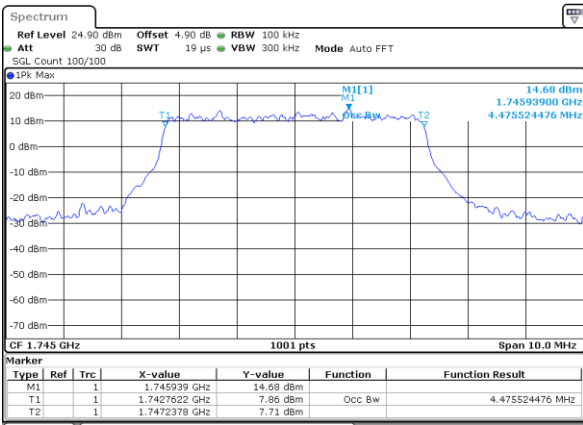

Middle Channel / 5MHz / QPSK

Date: 8 APR 2019 16:04:07