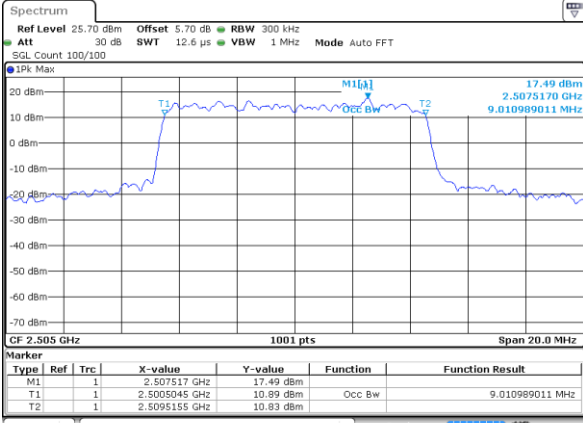

LTE Band 7

Lowest Channel / 5MHz / QPSK

Date: 6 APR 2019 09:12:10

Lowest Channel / 5MHz / 16QAM

Date: 6 APR 2019 09:12:30

Middle Channel / 5MHz / QPSK

Date: 6 APR 2019 09:13:10

Middle Channel / 5MHz / 16QAM

Date: 6 APR 2019 09:12:50

Highest Channel / 5MHz / QPSK

Date: 6 APR 2019 09:13:30

Highest Channel / 5MHz / 16QAM

Date: 6 APR 2019 09:13:50

LTE Band 7

Lowest Channel / 10MHz / QPSK

Date: 6 APR 2019 09:48:18

Lowest Channel / 10MHz / 16QAM

Date: 6 APR 2019 09:48:38

Middle Channel / 10MHz / QPSK

Date: 6 APR 2019 09:49:18

Middle Channel / 10MHz / 16QAM

Date: 6 APR 2019 09:48:58

Highest Channel / 10MHz / QPSK

Date: 6 APR 2019 09:49:38