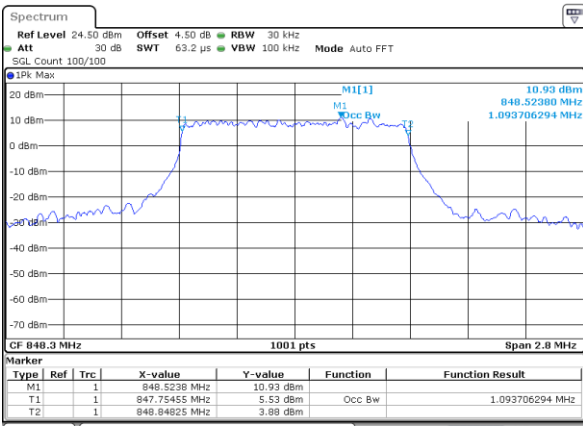

Middle Channel / 10MHz / 16QAM

Date: 5 APR 2019 16:41:07

Highest Channel / 10MHz / QPSK

Date: 5 APR 2019 16:43:27

Highest Channel / 10MHz / 16QAM

Date: 5 APR 2019 16:43:37

LTE Band 5

Lowest Channel / 1.4MHz / 64QAM

Date: 5 APR 2019 17:54:10

Lowest Channel / 3MHz / 64QAM

Date: 5 APR 2019 17:38:16

Middle Channel / 1.4MHz / 64QAM

Date: 5 APR 2019 17:54:31

Middle Channel / 3MHz / 64QAM

Date: 5 APR 2019 17:38:38

Highest Channel / 1.4MHz / 64QAM

Date: 5 APR 2019 17:54:50

Highest Channel / 3MHz / 64QAM

Date: 5 APR 2019 17:39:03

LTE Band 5

Lowest Channel / 5MHz / 64QAM

Date: 5 APR 2019 17:27:23

Lowest Channel / 10MHz / 64QAM

Date: 5 APR 2019 17:02:57