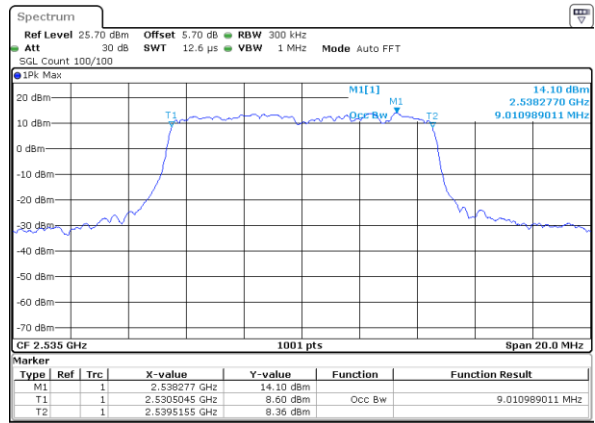

Highest Channel / 20MHz / QPSK

Date: 6 APR 2019 10:30:48

Highest Channel / 20MHz / 16QAM

Date: 6 APR 2019 10:30:28

LTE Band 7

Lowest Channel / 5MHz / 64QAM

Date: 6 APR 2019 10:50:42

Lowest Channel / 10MHz / 64QAM

Date: 6 APR 2019 11:03:07

Middle Channel / 5MHz / 64QAM

Date: 6 APR 2019 10:50:52

Middle Channel / 10MHz / 64QAM

Date: 6 APR 2019 11:03:17

Highest Channel / 5MHz / 64QAM

Date: 6 APR 2019 10:51:02

Highest Channel / 10MHz / 64QAM