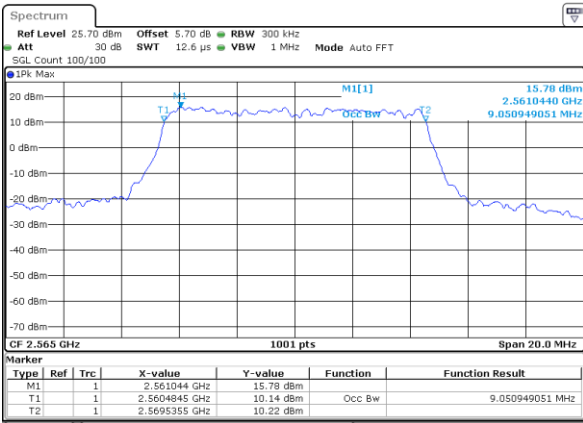

Date: 6 APR 2019 09:12:50

Highest Channel / 5MHz / QPSK

Date: 6 APR 2019 09:13:30

Highest Channel / 5MHz / 16QAM

Date: 6 APR 2019 09:13:50

LTE Band 7

Lowest Channel / 10MHz / QPSK

Date: 6 APR 2019 09:48:18

Lowest Channel / 10MHz / 16QAM

Date: 6 APR 2019 09:48:38

Middle Channel / 10MHz / QPSK

Date: 6 APR 2019 09:49:18

Middle Channel / 10MHz / 16QAM

Date: 6 APR 2019 09:48:58

Highest Channel / 10MHz / QPSK

Date: 6 APR 2019 09:49:38

Highest Channel / 10MHz / 16QAM

Date: 6 APR 2019 09:49:58

LTE Band 7

Lowest Channel / 15MHz / QPSK

Date: 6 APR 2019 10:12:38

Lowest Channel / 15MHz / 16QAM

Date: 6 APR 2019 10:12:18

Middle Channel / 15MHz / QPSK