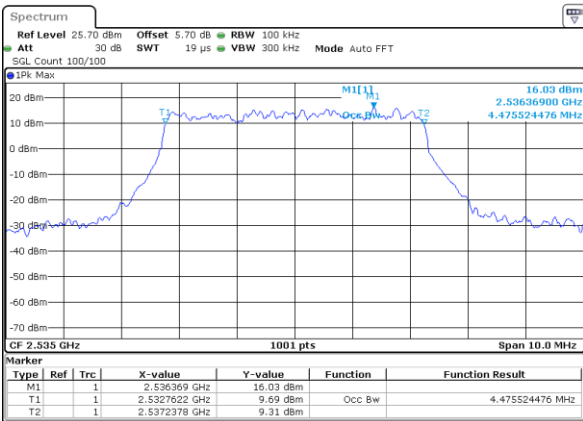

LTE Band 7

Lowest Channel / 5MHz / QPSK

Date: 6 APR 2019 09:12:10

Lowest Channel / 5MHz / 16QAM

Date: 6 APR 2019 09:12:30

Middle Channel / 5MHz / QPSK

Date: 6 APR 2019 09:13:10

Middle Channel / 5MHz / 16QAM

Date: 6 APR 2019 09:12:50

Highest Channel / 5MHz / QPSK

Date: 6 APR 2019 09:13:30

Highest Channel / 5MHz / 16QAM

Date: 6 APR 2019 09:13:50

LTE Band 7

Lowest Channel / 10MHz / QPSK

Date: 6 APR 2019 09:48:18