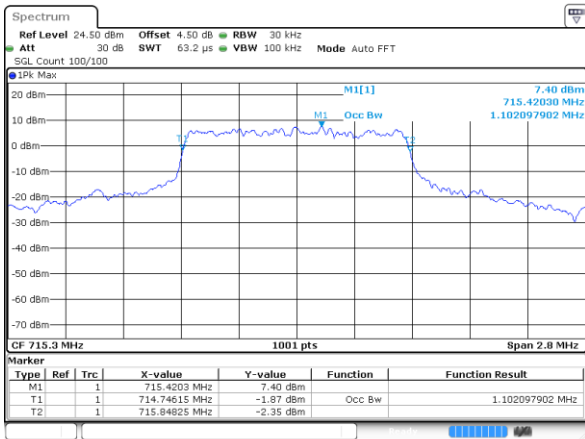

Middle Channel / 20MHz / 64QAM

Date: 6 APR 2019 11:26:33

Highest Channel / 15MHz / 64QAM

Date: 6 APR 2019 11:17:38

Highest Channel / 20MHz / 64QAM

Date: 6 APR 2019 11:26:43

LTE Band 12

Lowest Channel / 1.4MHz / QPSK

Date: 5 APR 2019 18:01:41

Lowest Channel / 1.4MHz / 16QAM

Date: 5 APR 2019 18:01:51

Middle Channel / 1.4MHz / QPSK

Date: 5 APR 2019 18:02:11

Middle Channel / 1.4MHz / 16QAM

Date: 5 APR 2019 18:02:01

Highest Channel / 1.4MHz / QPSK

Date: 5 APR 2019 18:02:21

Highest Channel / 1.4MHz / 16QAM

Date: 5 APR 2019 18:02:31

LTE Band 12

Lowest Channel / 3MHz / QPSK

Date: 5 APR 2019 18:39:57

Lowest Channel / 3MHz / 16QAM

Date: 5 APR 2019 18:40:07