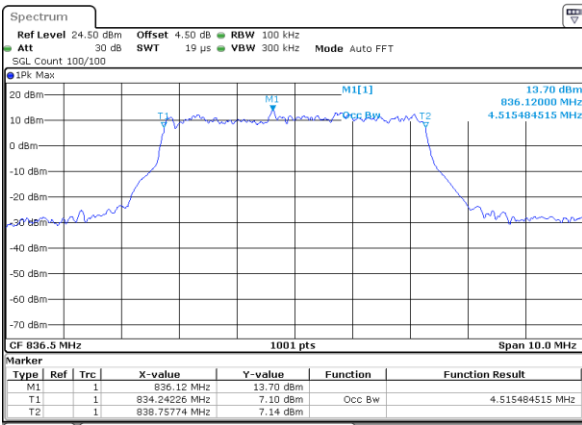

Middle Channel / 5MHz / QPSK

Date: 5 APR 2019 16:02:45