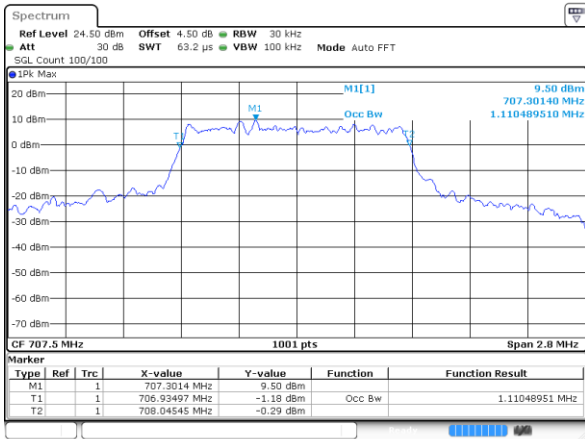

Date: 6 APR 2019 11:03:27

LTE Band 7

Lowest Channel / 15MHz / 64QAM

Date: 6 APR 2019 11:17:18

Lowest Channel / 20MHz / 64QAM

Date: 6 APR 2019 11:26:23

Middle Channel / 15MHz / 64QAM

Date: 6 APR 2019 11:17:28

Middle Channel / 20MHz / 64QAM

Date: 6 APR 2019 11:26:33

Highest Channel / 15MHz / 64QAM

Date: 6 APR 2019 11:17:38

Highest Channel / 20MHz / 64QAM

Date: 6 APR 2019 11:26:43

LTE Band 12

Lowest Channel / 1.4MHz / QPSK

Date: 5 APR 2019 18:01:41

Lowest Channel / 1.4MHz / 16QAM

Date: 5 APR 2019 18:01:51

Middle Channel / 1.4MHz / QPSK

Date: 5 APR 2019 18:02:11

Middle Channel / 1.4MHz / 16QAM

Date: 5 APR 2019 18:02:01

Highest Channel / 1.4MHz / QPSK