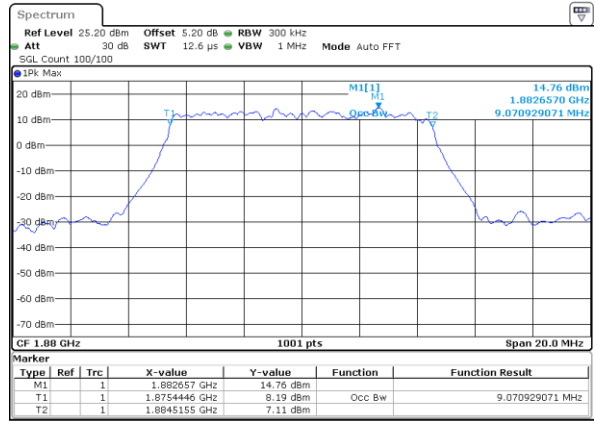

LTE Band 2

Lowest Channel / 5MHz / 64QAM

Date: 5 APR 2019 13:51:57

Lowest Channel / 10MHz / 64QAM

Date: 5 APR 2019 13:53:29

Middle Channel / 5MHz / 64QAM

Date: 5 APR 2019 13:52:07

Middle Channel / 10MHz / 64QAM

Date: 5 APR 2019 13:53:39

Highest Channel / 5MHz / 64QAM

Date: 5 APR 2019 13:52:17

Highest Channel / 10MHz / 64QAM

Date: 5 APR 2019 13:53:49

LTE Band 2

Lowest Channel / 15MHz / 64QAM

Date: 5 APR 2019 13:54:57