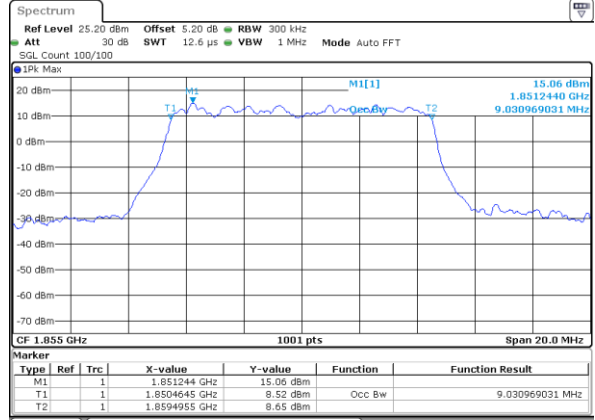

LTE Band 2

Lowest Channel / 5MHz / 64QAM

Date: 5 APR 2019 13:51:57

Lowest Channel / 10MHz / 64QAM

Date: 5 APR 2019 13:53:29

Middle Channel / 5MHz / 64QAM

Date: 5 APR 2019 13:52:07

Middle Channel / 10MHz / 64QAM

Date: 5 APR 2019 13:53:39

Highest Channel / 5MHz / 64QAM

Date: 5 APR 2019 13:52:17

Highest Channel / 10MHz / 64QAM

Date: 5 APR 2019 13:53:49

LTE Band 2

Lowest Channel / 15MHz / 64QAM

Date: 5 APR 2019 13:54:57