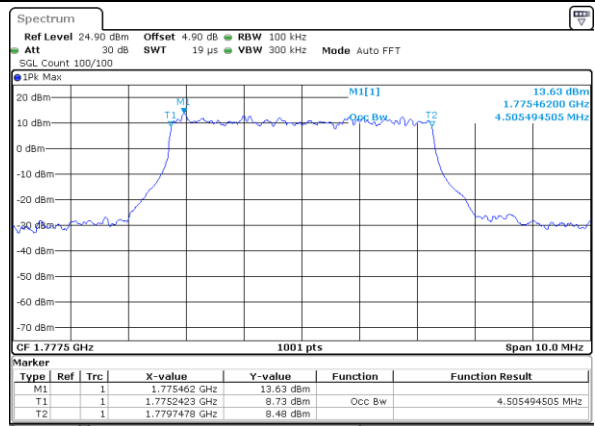

Highest Channel / 5MHz / 16QAM

Date: 8 APR 2019 16:07:12