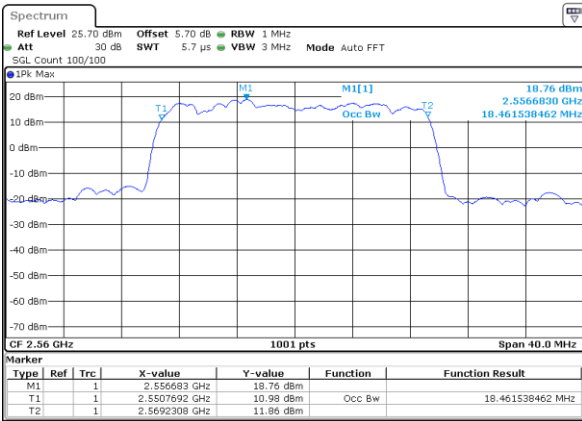

Date: 6 APR 2019 10:12:58

Middle Channel / 15MHz / 16QAM

Date: 6 APR 2019 10:13:18

Highest Channel / 15MHz / QPSK

Date: 6 APR 2019 10:13:59

Highest Channel / 15MHz / 16QAM

Date: 6 APR 2019 10:13:39

LTE Band 7

Lowest Channel / 20MHz / QPSK

Date: 6 APR 2019 10:29:28

Lowest Channel / 20MHz / 16QAM

Date: 6 APR 2019 10:29:08

Middle Channel / 20MHz / QPSK

Date: 6 APR 2019 10:29:48

Middle Channel / 20MHz / 16QAM

Date: 6 APR 2019 10:30:08

Highest Channel / 20MHz / QPSK

Date: 6 APR 2019 10:30:48

Highest Channel / 20MHz / 16QAM

Date: 6 APR 2019 10:30:28

LTE Band 7

Lowest Channel / 5MHz / 64QAM

Date: 6 APR 2019 10:50:42

Lowest Channel / 10MHz / 64QAM