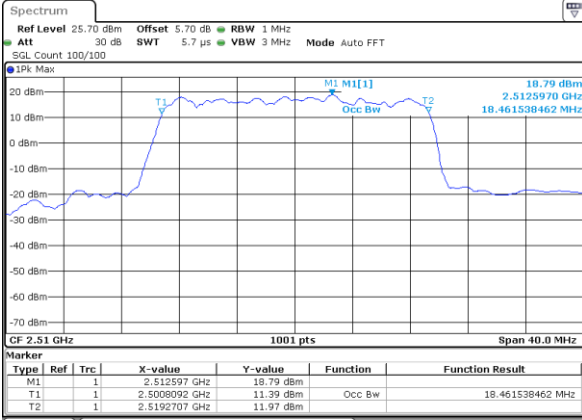

LTE Band 7

Lowest Channel / 20MHz / QPSK

Date: 6 APR 2019 10:29:28