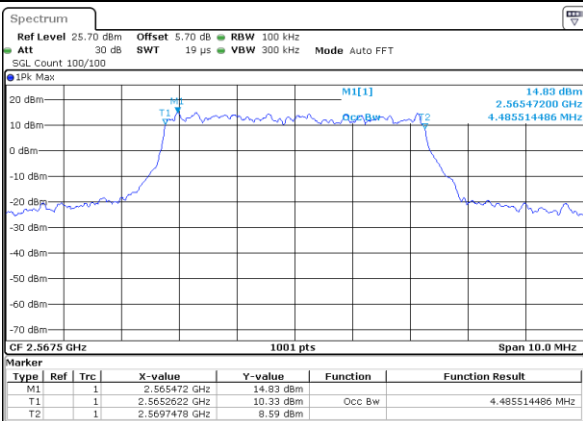

LTE Band 7

Lowest Channel / 5MHz / QPSK

Date: 6 APR 2019 09:12:10

Lowest Channel / 5MHz / 16QAM

Date: 6 APR 2019 09:12:30

Middle Channel / 5MHz / QPSK

Date: 6 APR 2019 09:13:10

Middle Channel / 5MHz / 16QAM

Date: 6 APR 2019 09:12:50

Highest Channel / 5MHz / QPSK

Date: 6 APR 2019 09:13:30

Highest Channel / 5MHz / 16QAM

Date: 6 APR 2019 09:13:50

LTE Band 7

Lowest Channel / 10MHz / QPSK

Date: 6 APR 2019 09:48:18