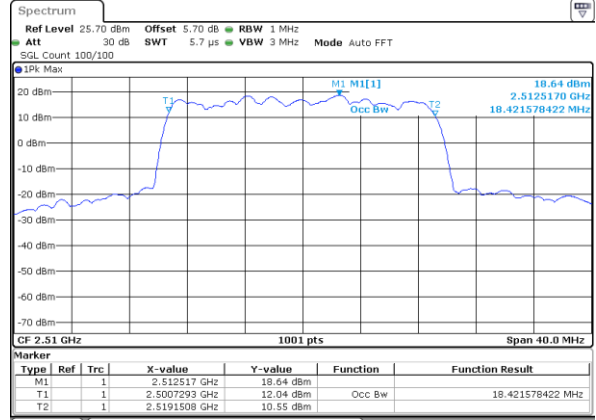

Lowest Channel / 20MHz / 16QAM

Date: 6 APR 2019 10:29:08