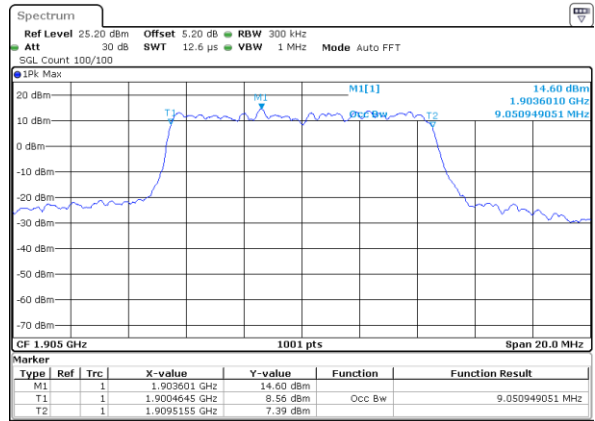

LTE Band 2

Lowest Channel / 5MHz / 64QAM

Date: 5 APR 2019 13:51:57

Lowest Channel / 10MHz / 64QAM

Date: 5 APR 2019 13:53:29

Middle Channel / 5MHz / 64QAM

Date: 5 APR 2019 13:52:07

Middle Channel / 10MHz / 64QAM

Date: 5 APR 2019 13:53:39

Highest Channel / 5MHz / 64QAM

Date: 5 APR 2019 13:52:17

Highest Channel / 10MHz / 64QAM

Date: 5 APR 2019 13:53:49

LTE Band 2

Lowest Channel / 15MHz / 64QAM

Date: 5 APR 2019 13:54:57