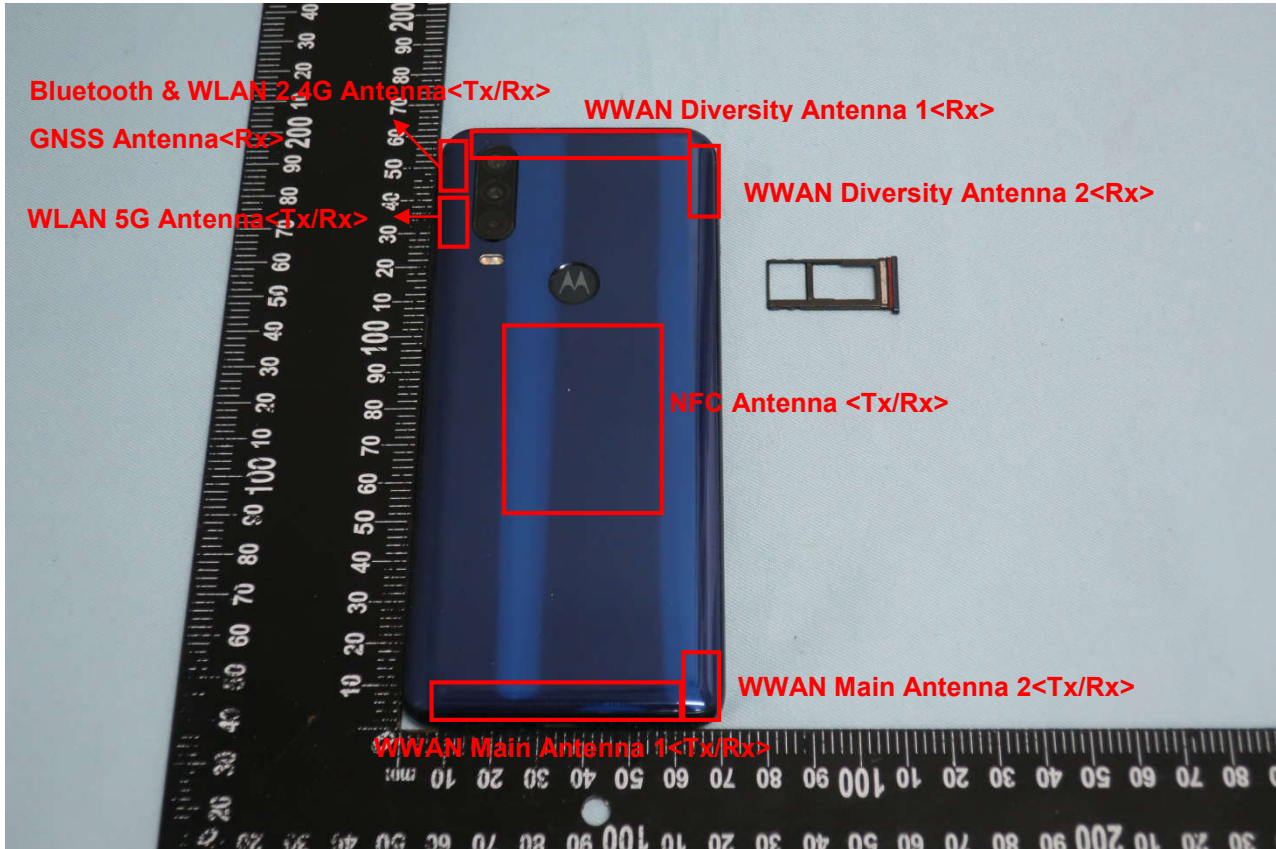

### 3. Internal Photograph of EUT

Brand Name: Motorola / Model Name: XT2013-2

#### WWAN Main Antenna 1:

GSM:850/900/1800/1900, WCDMA: B1/B2/B5/B8, LTE: B1/B3/B5/B8/B20

WWAN Main Antenna 2: LTE: B7/B38/B40/B41