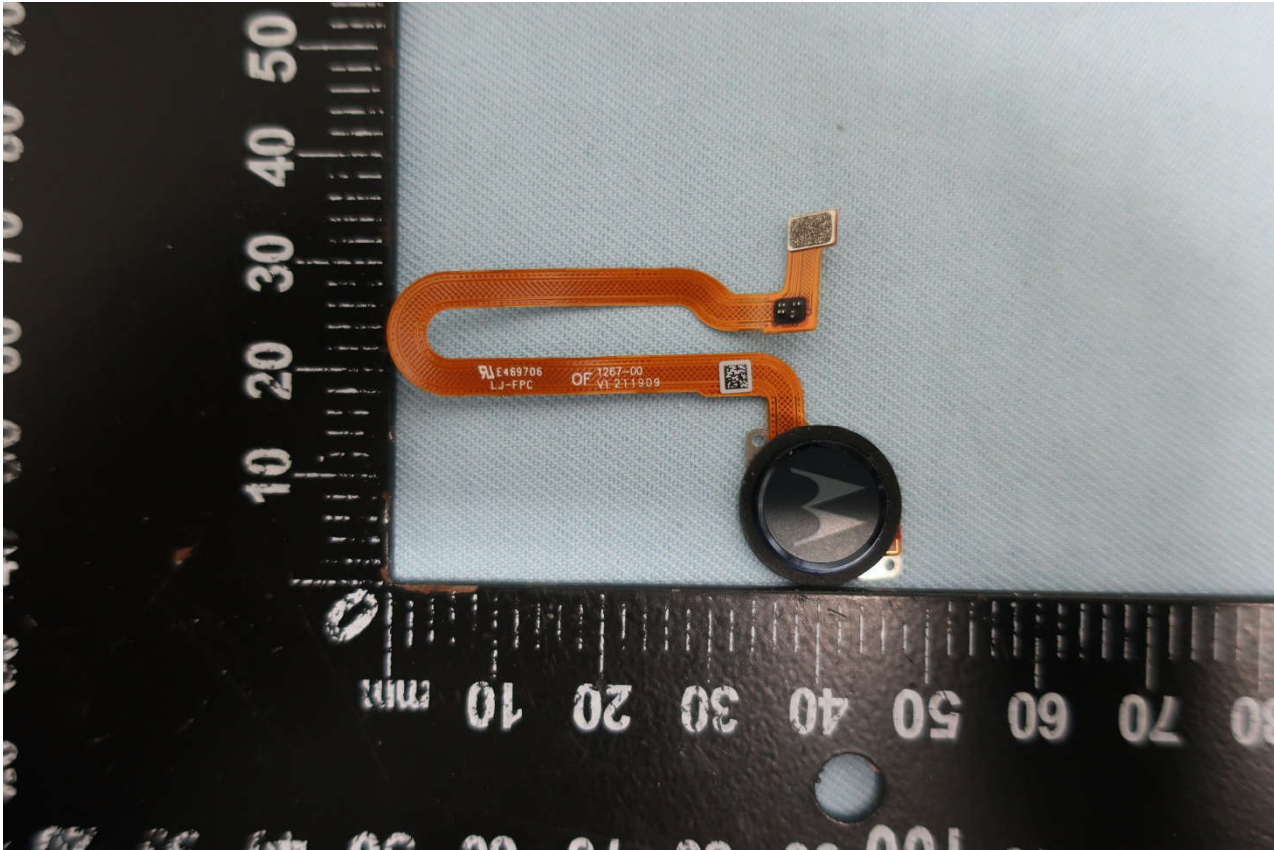

Brand Name: Motorola / Model Name: XT2013-2