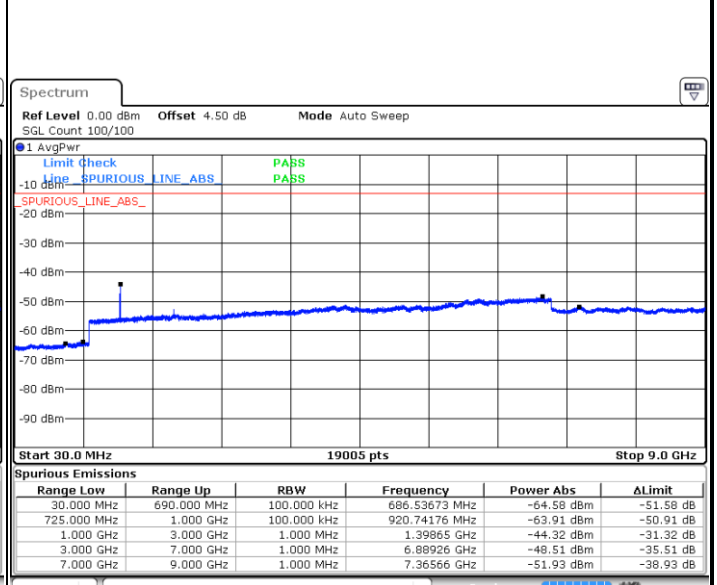

Middle Channel / QPSK

Date: 5 APR 2019 18:07:09

Middle Channel / 16QAM

Date: 5 APR 2019 18:06:14

LTE Band 12 / 1.4MHz

Highest Channel / QPSK

Date: 5 APR 2019 18:08:03

Highest Channel / 16QAM

Date: 5 APR 2019 18:08:58

LTE Band 12 / 3MHz

Lowest Channel / QPSK

Date: 5 APR 2019 18:45:05

Lowest Channel / 16QAM

Date: 5 APR 2019 18:46:00

LTE Band 12 / 3MHz

Middle Channel / QPSK

Middle Channel / 16QAM

Date: 5 APR 2019 18:47:49

Date: 5 APR 2019 18:46:54

Highest Channel / QPSK

Highest Channel / 16QAM

Date: 5 APR 2019 18:48:43

Date: 5 APR 2019 18:49:38

LTE Band 12 / 5MHz