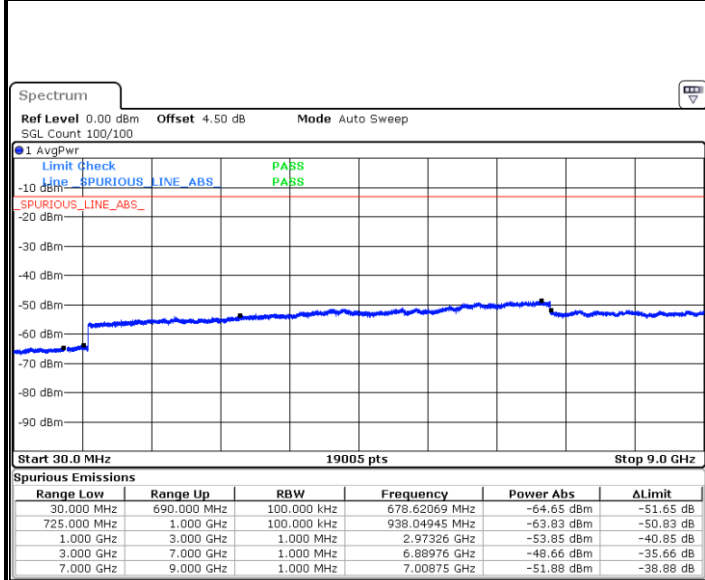

Date: 6 APR 2019 11:33:33

Highest Channel / 64QAM

Date: 6 APR 2019 11:34:27

LTE Band 12 / 1.4MHz

Lowest Channel / QPSK

Date: 5 APR 2019 18:04:25

Lowest Channel / 16QAM

Date: 5 APR 2019 18:05:20

Middle Channel / QPSK

Date: 5 APR 2019 18:07:09

Middle Channel / 16QAM

Date: 5 APR 2019 18:06:14

LTE Band 12 / 1.4MHz

Highest Channel / QPSK

Date: 5 APR 2019 18:08:03

Highest Channel / 16QAM

Date: 5 APR 2019 18:08:58

LTE Band 12 / 3MHz

Lowest Channel / QPSK

Date: 5 APR 2019 18:45:05

Lowest Channel / 16QAM

Date: 5 APR 2019 18:46:00

LTE Band 12 / 3MHz

Middle Channel / QPSK