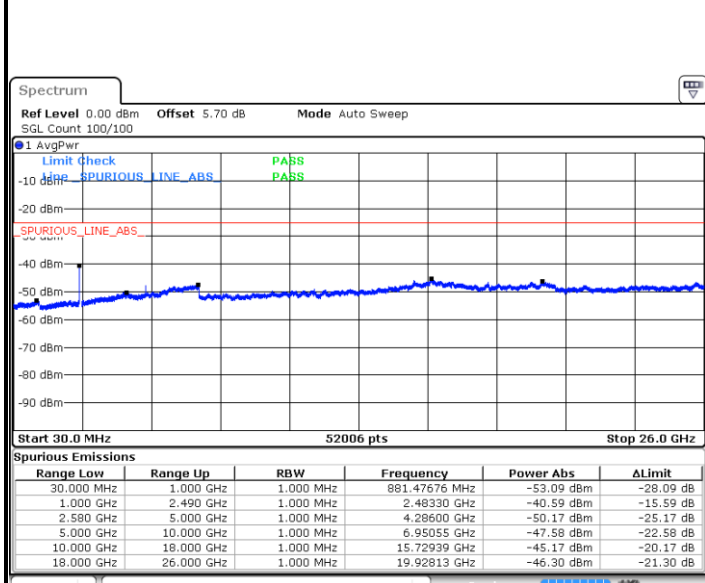

LTE Band 7 / 5MHz

Highest Channel / QPSK

Date: 6 APR 2019 09:37:39

Highest Channel / 16QAM

Date: 6 APR 2019 09:38:33

LTE Band 7 / 10MHz

Lowest Channel / QPSK

Date: 6 APR 2019 10:00:06

Lowest Channel / 16QAM

Date: 6 APR 2019 10:01:00

LTE Band 7 / 10MHz

Middle Channel / QPSK

Middle Channel / 16QAM

Date: 6 APR 2019 10:02:48

Date: 6 APR 2019 10:01:54

Highest Channel / QPSK

Highest Channel / 16QAM

Date: 6 APR 2019 10:03:42

Date: 6 APR 2019 10:04:35

LTE Band 7 / 15MHz

Lowest Channel / QPSK

Lowest Channel / 16QAM

Date: 6 APR 2019 10:24:08

Date: 6 APR 2019 10:25:02