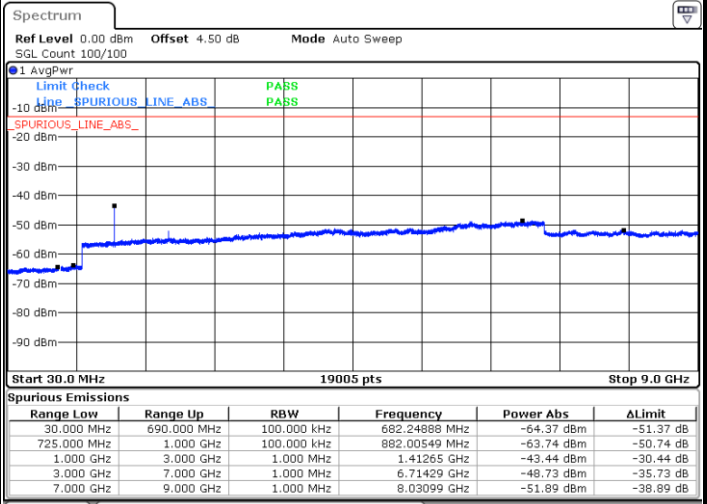

Middle Channel / QPSK

Date: 5 APR 2019 18:07:09

Middle Channel / 16QAM

Date: 5 APR 2019 18:06:14

LTE Band 12 / 1.4MHz

Highest Channel / QPSK

Date: 5 APR 2019 18:08:03

Highest Channel / 16QAM

Date: 5 APR 2019 18:08:58

LTE Band 12 / 3MHz

Lowest Channel / QPSK

Date: 5 APR 2019 18:45:05

Lowest Channel / 16QAM

Date: 5 APR 2019 18:46:00

LTE Band 12 / 3MHz

Middle Channel / QPSK

Middle Channel / 16QAM

Date: 5 APR 2019 18:47:49

Date: 5 APR 2019 18:46:54

Highest Channel / QPSK

Highest Channel / 16QAM

Date: 5 APR 2019 18:48:43

Date: 5 APR 2019 18:49:38

LTE Band 12 / 5MHz