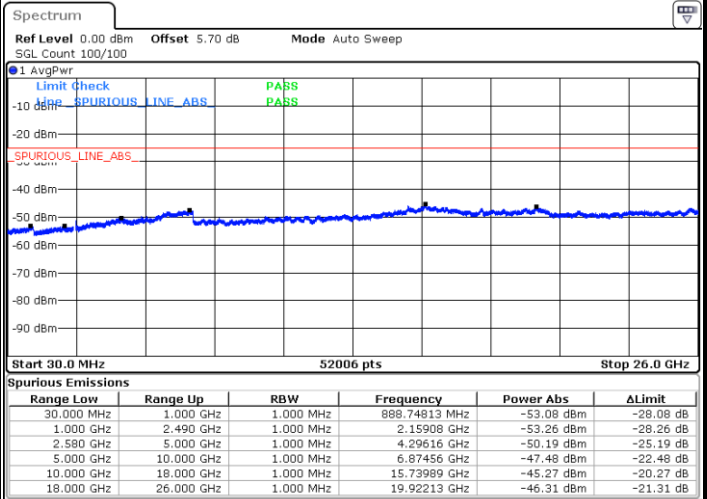

LTE Band 7 / 5MHz

Highest Channel / QPSK

Date: 6 APR 2019 09:37:39

Highest Channel / 16QAM

Date: 6 APR 2019 09:38:33

LTE Band 7 / 10MHz

Lowest Channel / QPSK

Date: 6 APR 2019 10:00:06

Lowest Channel / 16QAM

Date: 6 APR 2019 10:01:00

LTE Band 7 / 10MHz

Middle Channel / QPSK

Middle Channel / 16QAM

Date: 6 APR 2019 10:02:48

Date: 6 APR 2019 10:01:54

Highest Channel / QPSK

Highest Channel / 16QAM

Date: 6 APR 2019 10:03:42

Date: 6 APR 2019 10:04:35

LTE Band 7 / 15MHz

Lowest Channel / QPSK

Lowest Channel / 16QAM

Date: 6 APR 2019 10:24:08

Date: 6 APR 2019 10:25:02