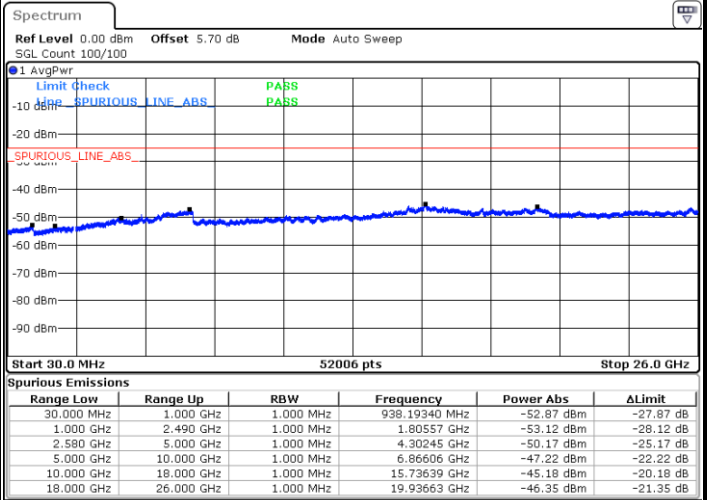

LTE Band 7 / 5MHz

Highest Channel / QPSK

Date: 6 APR 2019 09:37:39

Highest Channel / 16QAM

Date: 6 APR 2019 09:38:33

LTE Band 7 / 10MHz

Lowest Channel / QPSK

Date: 6 APR 2019 10:00:06

Lowest Channel / 16QAM

Date: 6 APR 2019 10:01:00

LTE Band 7 / 10MHz

Middle Channel / QPSK

Middle Channel / 16QAM

Date: 6 APR 2019 10:02:48

Date: 6 APR 2019 10:01:54

Highest Channel / QPSK

Highest Channel / 16QAM

Date: 6 APR 2019 10:03:42

Date: 6 APR 2019 10:04:35

LTE Band 7 / 15MHz

Lowest Channel / QPSK

Lowest Channel / 16QAM

Date: 6 APR 2019 10:24:08

Date: 6 APR 2019 10:25:02

Middle Channel / QPSK

Middle Channel / 16QAM

Date: 6 APR 2019 10:26:49

Date: 6 APR 2019 10:25:55

LTE Band7 / 15MHz

Highest Channel / QPSK

Date: 6 APR 2019 10:27:44

Highest Channel / 16QAM