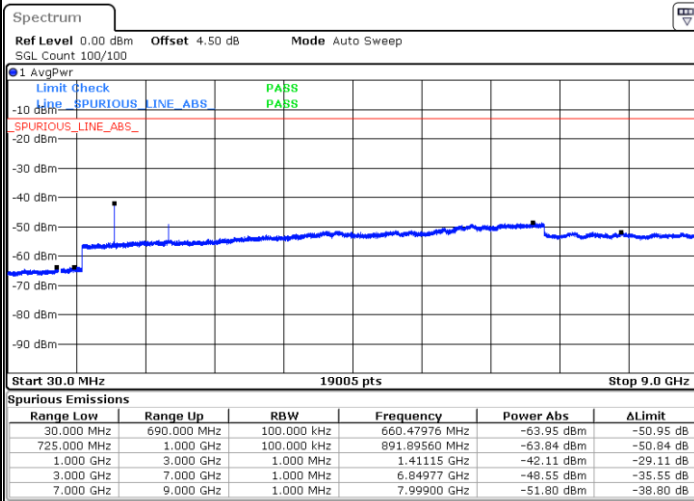

Middle Channel / 16QAM

Date: 5 APR 2019 18:47:49

Date: 5 APR 2019 18:46:54

Highest Channel / QPSK

Highest Channel / 16QAM

Date: 5 APR 2019 18:48:43

Date: 5 APR 2019 18:49:38

LTE Band 12 / 5MHz

Lowest Channel / QPSK

Lowest Channel / 16QAM

Date: 5 APR 2019 19:01:58

Date: 5 APR 2019 19:02:52

Middle Channel / QPSK

Middle Channel / 16QAM

Date: 5 APR 2019 19:04:41

Date: 5 APR 2019 19:03:47

LTE Band 12 / 5MHz

Highest Channel / QPSK

Date: 5 APR 2019 19:05:36

Highest Channel / 16QAM

Date: 5 APR 2019 19:06:30

LTE Band 12 / 10MHz

Lowest Channel / QPSK

Date: 5 APR 2019 19:19:32