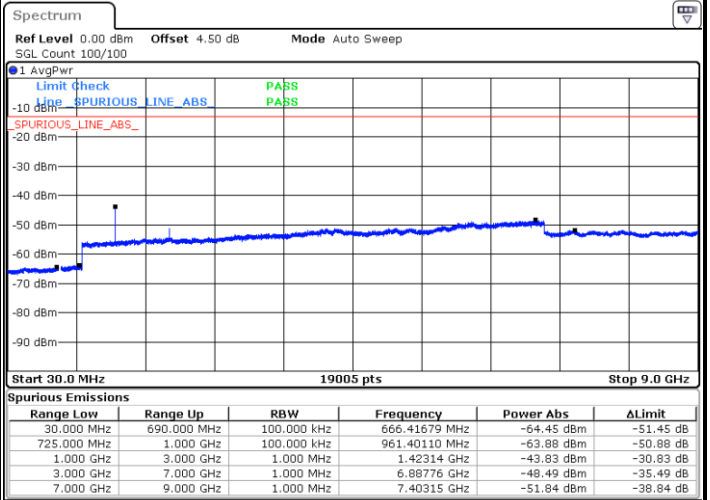

Middle Channel / 16QAM

Date: 5 APR 2019 18:47:49

Date: 5 APR 2019 18:46:54

Highest Channel / QPSK

Highest Channel / 16QAM

Date: 5 APR 2019 18:48:43

Date: 5 APR 2019 18:49:38

LTE Band 12 / 5MHz

Lowest Channel / QPSK

Lowest Channel / 16QAM

Date: 5 APR 2019 19:01:58

Date: 5 APR 2019 19:02:52

Middle Channel / QPSK

Middle Channel / 16QAM

Date: 5 APR 2019 19:04:41

Date: 5 APR 2019 19:03:47

LTE Band 12 / 5MHz

Highest Channel / QPSK

Date: 5 APR 2019 19:05:36

Highest Channel / 16QAM

Date: 5 APR 2019 19:06:30

LTE Band 12 / 10MHz

Lowest Channel / QPSK

Date: 5 APR 2019 19:19:32