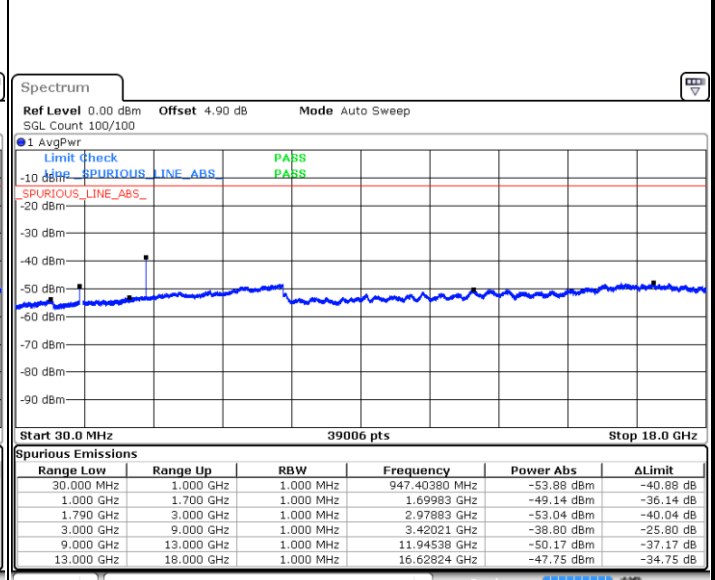

Date: 5 APR 2019 20:14:56

LTE Band 66 / 1.4MHz

Lowest Channel / QPSK

Lowest Channel / 16QAM

Date: 8 APR 2019 15:08:24

Date: 8 APR 2019 15:09:12

Middle Channel / QPSK

Middle Channel / 16QAM

Date: 8 APR 2019 15:15:06

Date: 8 APR 2019 15:14:26

LTE Band 66 / 1.4MHz

Highest Channel / QPSK

Date: 8 APR 2019 15:34:24

Highest Channel / 16QAM

Date: 8 APR 2019 15:33:50

LTE Band 66 / 3MHz

Lowest Channel / QPSK

Date: 8 APR 2019 15:41:18

Lowest Channel / 16QAM

Date: 8 APR 2019 15:42:01

LTE Band 66 / 3MHz

Middle Channel / QPSK

Middle Channel / 16QAM

Date: 8 APR 2019 15:46:19

Date: 8 APR 2019 15:45:44

Highest Channel / QPSK

Highest Channel / 16QAM

Date: 8 APR 2019 15:53:16

Date: 8 APR 2019 15:52:43

LTE Band 66 / 5MHz

Lowest Channel / QPSK

Lowest Channel / 16QAM