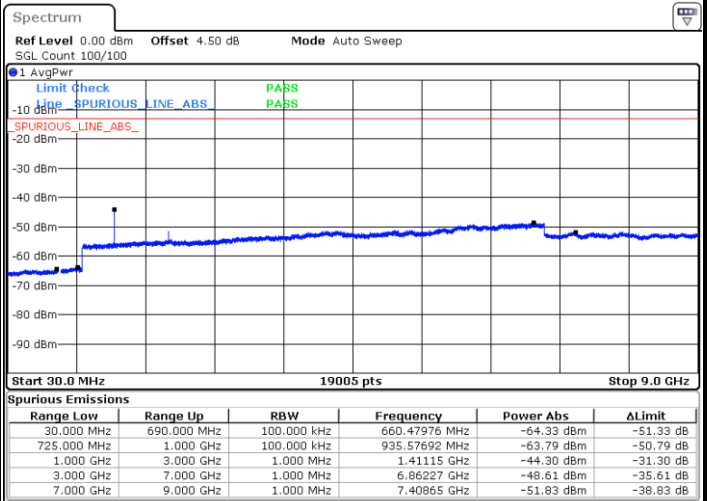

Middle Channel / 16QAM

Date: 5 APR 2019 18:47:49

Date: 5 APR 2019 18:46:54

Highest Channel / QPSK

Highest Channel / 16QAM

Date: 5 APR 2019 18:48:43

Date: 5 APR 2019 18:49:38

LTE Band 12 / 5MHz

Lowest Channel / QPSK

Lowest Channel / 16QAM

Date: 5 APR 2019 19:01:58

Date: 5 APR 2019 19:02:52

Middle Channel / QPSK

Middle Channel / 16QAM

Date: 5 APR 2019 19:04:41

Date: 5 APR 2019 19:03:47

LTE Band 12 / 5MHz

Highest Channel / QPSK

Date: 5 APR 2019 19:05:36

Highest Channel / 16QAM

Date: 5 APR 2019 19:06:30

LTE Band 12 / 10MHz

Lowest Channel / QPSK

Date: 5 APR 2019 19:19:32