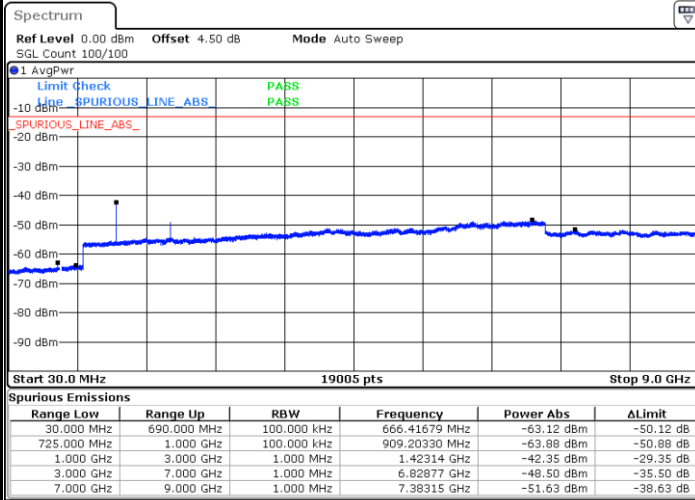

Middle Channel / 16QAM

Date: 5 APR 2019 18:47:49

Date: 5 APR 2019 18:46:54

Highest Channel / QPSK

Highest Channel / 16QAM

Date: 5 APR 2019 18:48:43

Date: 5 APR 2019 18:49:38

LTE Band 12 / 5MHz

Lowest Channel / QPSK

Lowest Channel / 16QAM

Date: 5 APR 2019 19:01:58

Date: 5 APR 2019 19:02:52

Middle Channel / QPSK

Middle Channel / 16QAM

Date: 5 APR 2019 19:04:41

Date: 5 APR 2019 19:03:47

LTE Band 12 / 5MHz

Highest Channel / QPSK

Date: 5 APR 2019 19:05:36

Highest Channel / 16QAM

Date: 5 APR 2019 19:06:30

LTE Band 12 / 10MHz

Lowest Channel / QPSK

Date: 5 APR 2019 19:19:32