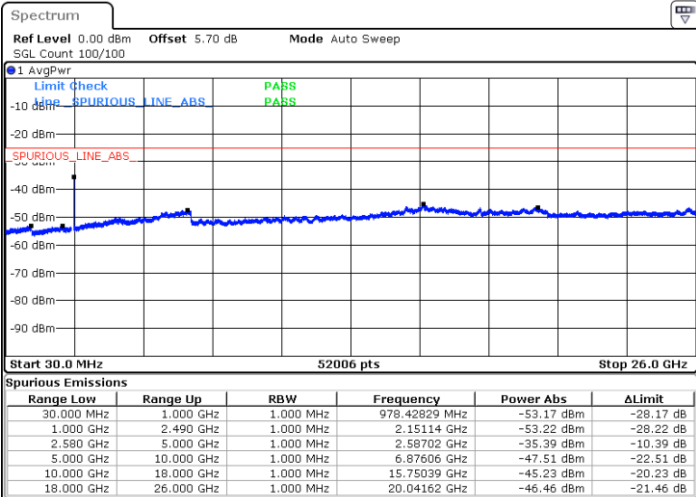

Middle Channel / 64QAM

Date: 6 APR 2019 11:04:50

Date: 6 APR 2019 11:05:44

Highest Channel / 64QAM

Date: 6 APR 2019 11:06:38

LTE Band 7 / 15MHz

Lowest Channel / 64QAM

Middle Channel / 64QAM

Date: 6 APR 2019 11:23:35

Date: 6 APR 2019 11:24:29

Highest Channel / 64QAM

Date: 6 APR 2019 11:25:23

LTE Band 7 / 20MHz

Lowest Channel / 64QAM

Middle Channel / 64QAM

Date: 6 APR 2019 11:32:39

Date: 6 APR 2019 11:33:33

Highest Channel / 64QAM

Date: 6 APR 2019 11:34:27

LTE Band 12 / 1.4MHz

Lowest Channel / QPSK

Date: 5 APR 2019 18:04:25

Lowest Channel / 16QAM

Date: 5 APR 2019 18:05:20