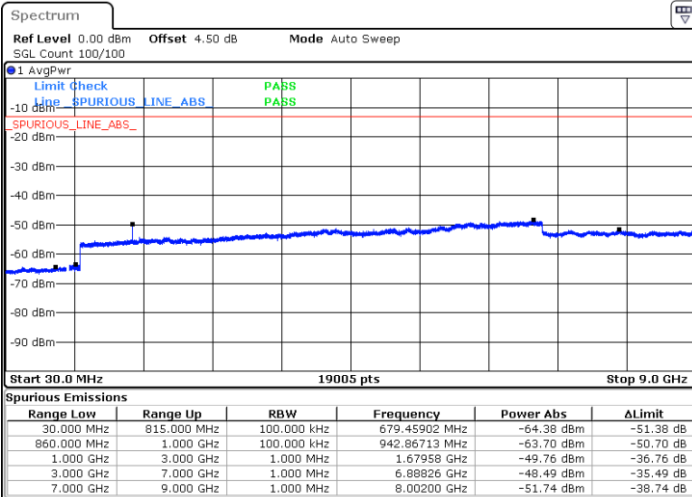

LTE Band 5 / 10MHz

Lowest Channel / 64QAM

Middle Channel / 64QAM

Date: 5 APR 2019 16:58:52

Date: 5 APR 2019 16:58:15

Highest Channel / 64QAM

Date: 5 APR 2019 16:57:45

LTE Band 7 / 5MHz