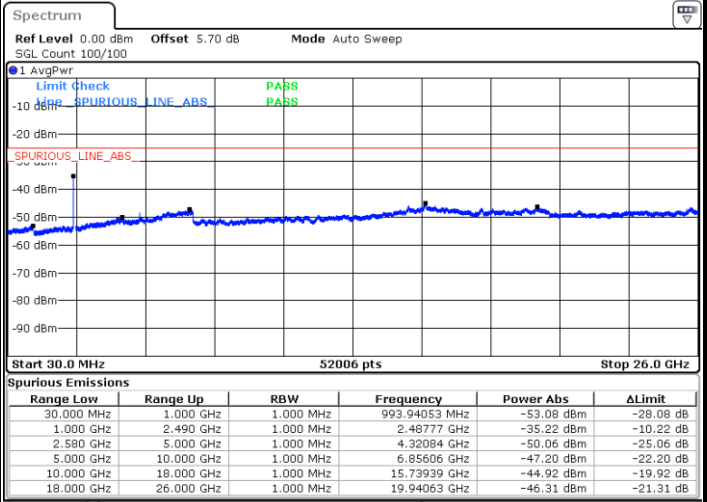

Lowest Channel / 16QAM

Date: 6 APR 2019 10:01:00

LTE Band 7 / 10MHz

Middle Channel / QPSK

Middle Channel / 16QAM

Date: 6 APR 2019 10:02:48

Date: 6 APR 2019 10:01:54

Highest Channel / QPSK

Highest Channel / 16QAM

Date: 6 APR 2019 10:03:42

Date: 6 APR 2019 10:04:35

LTE Band 7 / 15MHz

Lowest Channel / QPSK

Lowest Channel / 16QAM

Date: 6 APR 2019 10:24:08

Date: 6 APR 2019 10:25:02

Middle Channel / QPSK

Middle Channel / 16QAM

Date: 6 APR 2019 10:26:49

Date: 6 APR 2019 10:25:55

LTE Band7 / 15MHz

Highest Channel / QPSK

Date: 6 APR 2019 10:27:44

Highest Channel / 16QAM