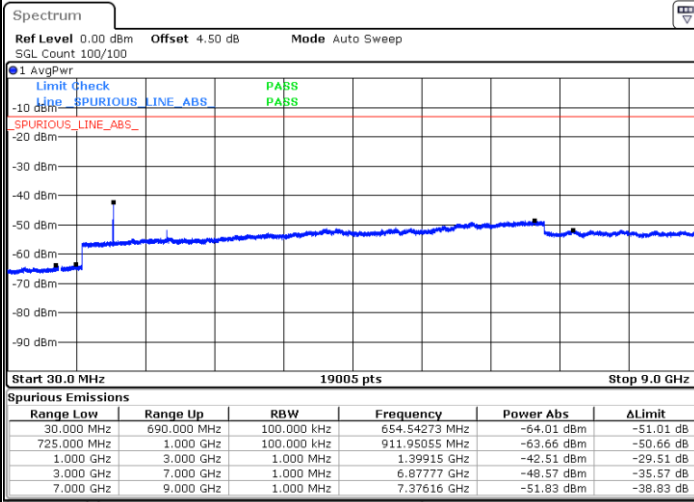

LTE Band 12 / 5MHz

Lowest Channel / QPSK

Lowest Channel / 16QAM

Date: 5 APR 2019 19:01:58