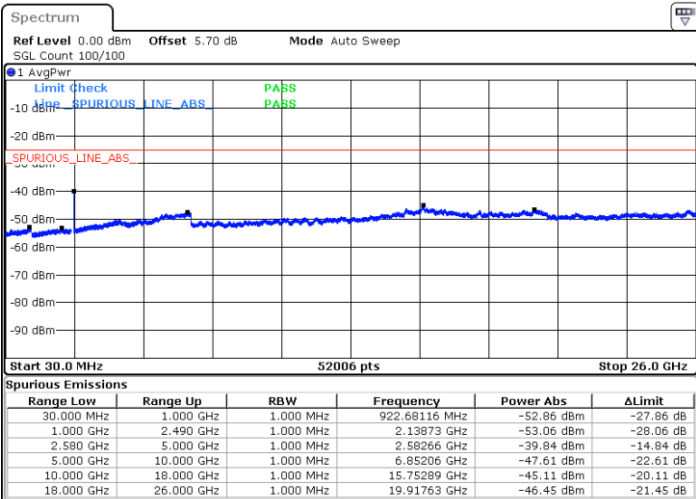

Lowest Channel / 64QAM

Middle Channel / 64QAM

Date: 6 APR 2019 10:52:26

Date: 6 APR 2019 10:53:20

Highest Channel / 64QAM

Date: 6 APR 2019 10:54:14

LTE Band 7 / 10MHz

Lowest Channel / 64QAM

Middle Channel / 64QAM

Date: 6 APR 2019 11:04:50

Date: 6 APR 2019 11:05:44

Highest Channel / 64QAM

Date: 6 APR 2019 11:06:38

LTE Band 7 / 15MHz

Lowest Channel / 64QAM

Middle Channel / 64QAM

Date: 6 APR 2019 11:23:35

Date: 6 APR 2019 11:24:29

Highest Channel / 64QAM

Date: 6 APR 2019 11:25:23

LTE Band 7 / 20MHz

Lowest Channel / 64QAM

Middle Channel / 64QAM

Date: 6 APR 2019 11:32:39