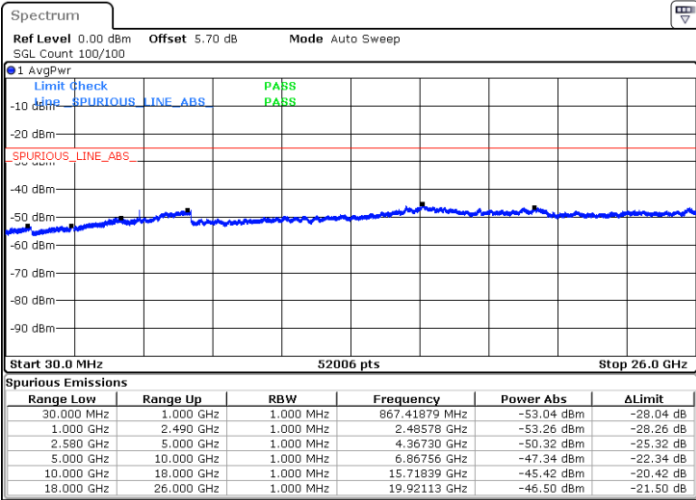

LTE Band 7 / 5MHz

Highest Channel / QPSK

Date: 6 APR 2019 09:37:39

Highest Channel / 16QAM

Date: 6 APR 2019 09:38:33

LTE Band 7 / 10MHz

Lowest Channel / QPSK

Date: 6 APR 2019 10:00:06

Lowest Channel / 16QAM

Date: 6 APR 2019 10:01:00

LTE Band 7 / 10MHz

Middle Channel / QPSK

Middle Channel / 16QAM

Date: 6 APR 2019 10:02:48

Date: 6 APR 2019 10:01:54

Highest Channel / QPSK

Highest Channel / 16QAM

Date: 6 APR 2019 10:03:42

Date: 6 APR 2019 10:04:35

LTE Band 7 / 15MHz

Lowest Channel / QPSK

Lowest Channel / 16QAM

Date: 6 APR 2019 10:24:08

Date: 6 APR 2019 10:25:02

Middle Channel / QPSK

Middle Channel / 16QAM

Date: 6 APR 2019 10:26:49

Date: 6 APR 2019 10:25:55

LTE Band7 / 15MHz

Highest Channel / QPSK

Date: 6 APR 2019 10:27:44

Highest Channel / 16QAM