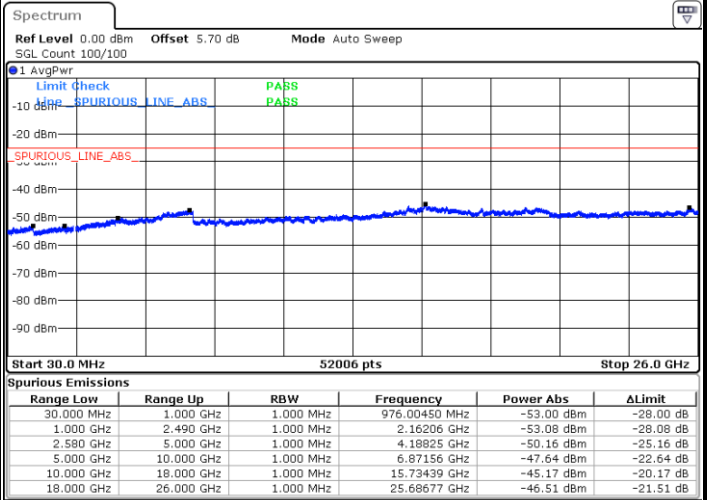

Lowest Channel / 64QAM

Middle Channel / 64QAM

Date: 6 APR 2019 10:52:26

Date: 6 APR 2019 10:53:20

Highest Channel / 64QAM

Date: 6 APR 2019 10:54:14

LTE Band 7 / 10MHz

Lowest Channel / 64QAM

Middle Channel / 64QAM

Date: 6 APR 2019 11:04:50

Date: 6 APR 2019 11:05:44

Highest Channel / 64QAM

Date: 6 APR 2019 11:06:38

LTE Band 7 / 15MHz

Lowest Channel / 64QAM

Middle Channel / 64QAM

Date: 6 APR 2019 11:23:35

Date: 6 APR 2019 11:24:29

Highest Channel / 64QAM

Date: 6 APR 2019 11:25:23

LTE Band 7 / 20MHz

Lowest Channel / 64QAM

Middle Channel / 64QAM

Date: 6 APR 2019 11:32:39