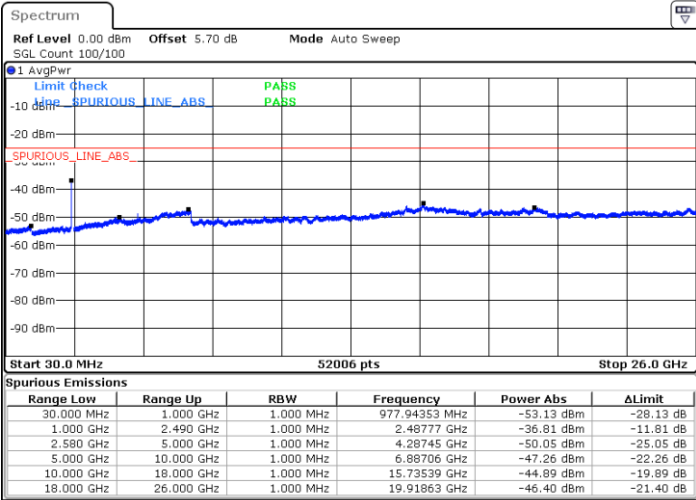

Lowest Channel / 64QAM

Middle Channel / 64QAM

Date: 6 APR 2019 10:52:26

Date: 6 APR 2019 10:53:20

Highest Channel / 64QAM

Date: 6 APR 2019 10:54:14

LTE Band 7 / 10MHz

Lowest Channel / 64QAM

Middle Channel / 64QAM

Date: 6 APR 2019 11:04:50

Date: 6 APR 2019 11:05:44

Highest Channel / 64QAM

Date: 6 APR 2019 11:06:38

LTE Band 7 / 15MHz

Lowest Channel / 64QAM

Middle Channel / 64QAM

Date: 6 APR 2019 11:23:35

Date: 6 APR 2019 11:24:29

Highest Channel / 64QAM

Date: 6 APR 2019 11:25:23

LTE Band 7 / 20MHz

Lowest Channel / 64QAM

Middle Channel / 64QAM

Date: 6 APR 2019 11:32:39