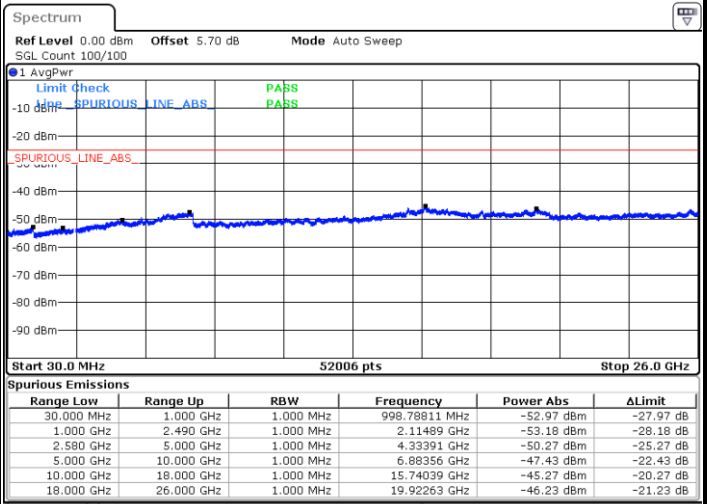

LTE Band 5 / 10MHz

Lowest Channel / 64QAM

Middle Channel / 64QAM

Date: 5 APR 2019 16:58:52

Date: 5 APR 2019 16:58:15

Highest Channel / 64QAM

Date: 5 APR 2019 16:57:45

LTE Band 7 / 5MHz

Lowest Channel / QPSK

Lowest Channel / 16QAM

Date: 6 APR 2019 09:34:03

Date: 6 APR 2019 09:34:57

Middle Channel / QPSK

Middle Channel / 16QAM

Date: 6 APR 2019 09:36:45

Date: 6 APR 2019 09:35:51

LTE Band 7 / 5MHz

Highest Channel / QPSK

Date: 6 APR 2019 09:37:39

Highest Channel / 16QAM

Date: 6 APR 2019 09:38:33

LTE Band 7 / 10MHz

Lowest Channel / QPSK

Date: 6 APR 2019 10:00:06

Lowest Channel / 16QAM

Date: 6 APR 2019 10:01:00

LTE Band 7 / 10MHz

Middle Channel / QPSK

Middle Channel / 16QAM

Date: 6 APR 2019 10:02:48

Date: 6 APR 2019 10:01:54

Highest Channel / QPSK