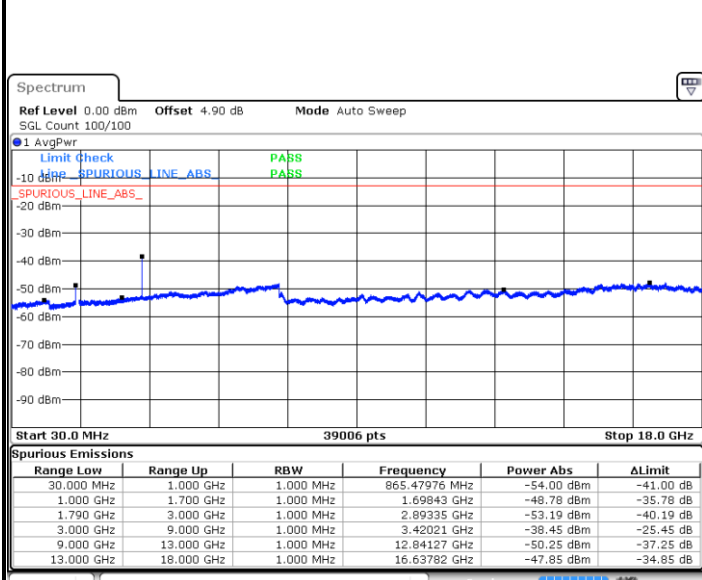

Highest Channel / 64QAM

Date: 5 APR 2019 19:59:11

LTE Band 12 / 10MHz

Lowest Channel / 64QAM

Middle Channel / 64QAM

Date: 5 APR 2019 20:13:08

Date: 5 APR 2019 20:14:02

Highest Channel / 64QAM

Date: 5 APR 2019 20:14:56

LTE Band 66 / 1.4MHz

Lowest Channel / QPSK

Lowest Channel / 16QAM

Date: 8 APR 2019 15:08:24

Date: 8 APR 2019 15:09:12

Middle Channel / QPSK

Middle Channel / 16QAM

Date: 8 APR 2019 15:15:06

Date: 8 APR 2019 15:14:26

LTE Band 66 / 1.4MHz

Highest Channel / QPSK

Date: 8 APR 2019 15:34:24

Highest Channel / 16QAM

Date: 8 APR 2019 15:33:50

LTE Band 66 / 3MHz

Lowest Channel / QPSK

Date: 8 APR 2019 15:41:18

Lowest Channel / 16QAM

Date: 8 APR 2019 15:42:01

LTE Band 66 / 3MHz

Middle Channel / QPSK

Middle Channel / 16QAM

Date: 8 APR 2019 15:46:19