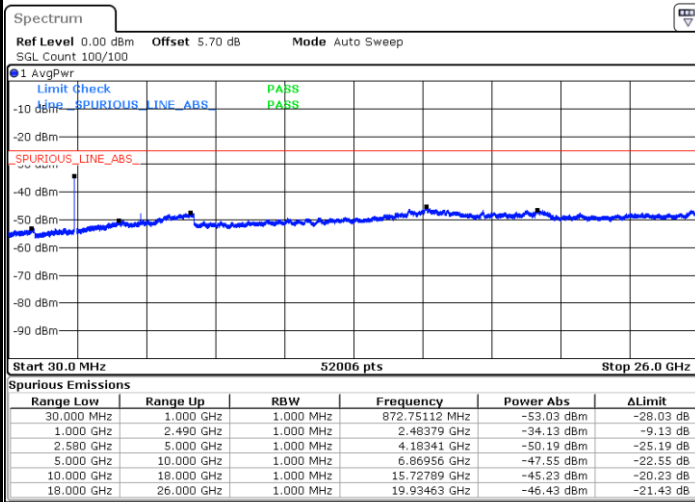

Highest Channel / 16QAM

Date: 6 APR 2019 10:03:42

Date: 6 APR 2019 10:04:35

LTE Band 7 / 15MHz

Lowest Channel / QPSK

Lowest Channel / 16QAM

Date: 6 APR 2019 10:24:08

Date: 6 APR 2019 10:25:02

Middle Channel / QPSK

Middle Channel / 16QAM

Date: 6 APR 2019 10:26:49

Date: 6 APR 2019 10:25:55

LTE Band7 / 15MHz

Highest Channel / QPSK

Date: 6 APR 2019 10:27:44

Highest Channel / 16QAM

Date: 6 APR 2019 10:28:38

LTE Band 7 / 20MHz

Lowest Channel / QPSK

Date: 6 APR 2019 10:40:57

Lowest Channel / 16QAM

Date: 6 APR 2019 10:41:51

LTE Band 7 / 20MHz

Middle Channel / QPSK