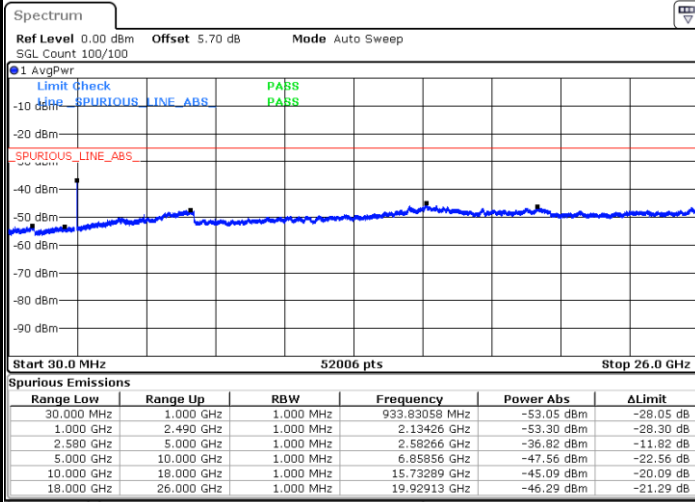

Highest Channel / 16QAM

Date: 6 APR 2019 10:03:42

Date: 6 APR 2019 10:04:35

LTE Band 7 / 15MHz

Lowest Channel / QPSK

Lowest Channel / 16QAM

Date: 6 APR 2019 10:24:08

Date: 6 APR 2019 10:25:02

Middle Channel / QPSK

Middle Channel / 16QAM

Date: 6 APR 2019 10:26:49

Date: 6 APR 2019 10:25:55

LTE Band7 / 15MHz

Highest Channel / QPSK

Date: 6 APR 2019 10:27:44

Highest Channel / 16QAM

Date: 6 APR 2019 10:28:38

LTE Band 7 / 20MHz

Lowest Channel / QPSK

Date: 6 APR 2019 10:40:57

Lowest Channel / 16QAM

Date: 6 APR 2019 10:41:51

LTE Band 7 / 20MHz

Middle Channel / QPSK