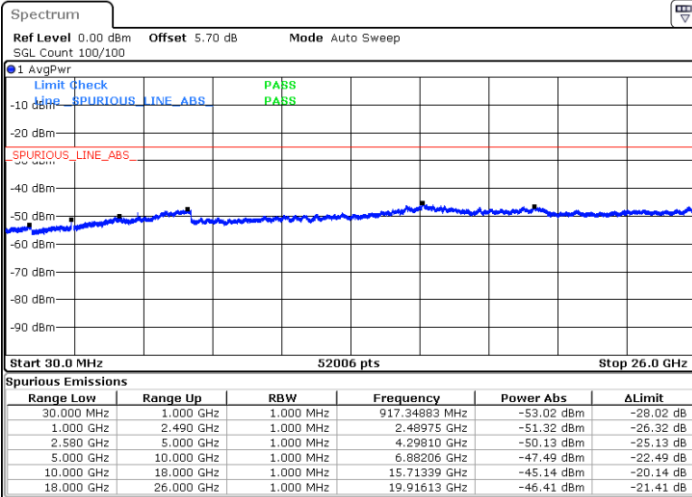

Date: 6 APR 2019 10:28:38

LTE Band 7 / 20MHz

Lowest Channel / QPSK

Date: 6 APR 2019 10:40:57

Lowest Channel / 16QAM

Date: 6 APR 2019 10:41:51

LTE Band 7 / 20MHz

Middle Channel / QPSK

Middle Channel / 16QAM

Date: 6 APR 2019 10:43:39

Date: 6 APR 2019 10:42:45

Highest Channel / QPSK

Highest Channel / 16QAM

Date: 6 APR 2019 10:44:33

Date: 6 APR 2019 10:45:27

LTE Band 7 / 5MHz

Lowest Channel / 64QAM

Middle Channel / 64QAM

Date: 6 APR 2019 10:52:26

Date: 6 APR 2019 10:53:20

Highest Channel / 64QAM

Date: 6 APR 2019 10:54:14

LTE Band 7 / 10MHz

Lowest Channel / 64QAM