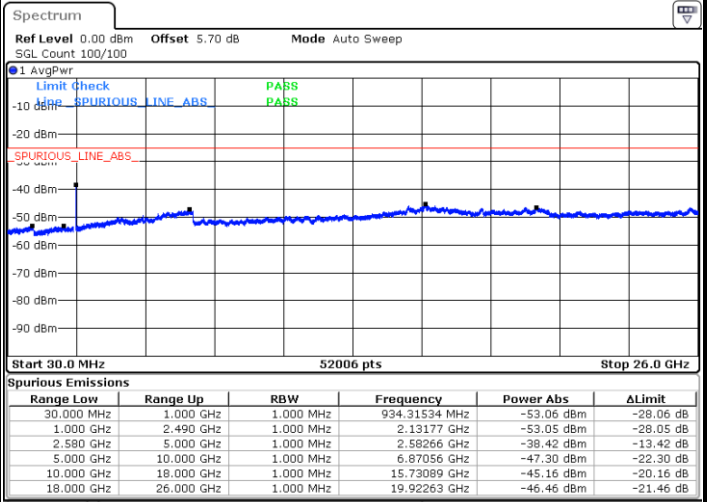

Highest Channel / 16QAM

Date: 6 APR 2019 10:03:42

Date: 6 APR 2019 10:04:35

LTE Band 7 / 15MHz

Lowest Channel / QPSK

Lowest Channel / 16QAM

Date: 6 APR 2019 10:24:08

Date: 6 APR 2019 10:25:02

Middle Channel / QPSK

Middle Channel / 16QAM

Date: 6 APR 2019 10:26:49

Date: 6 APR 2019 10:25:55

LTE Band7 / 15MHz

Highest Channel / QPSK

Date: 6 APR 2019 10:27:44

Highest Channel / 16QAM

Date: 6 APR 2019 10:28:38

LTE Band 7 / 20MHz

Lowest Channel / QPSK

Date: 6 APR 2019 10:40:57

Lowest Channel / 16QAM

Date: 6 APR 2019 10:41:51

LTE Band 7 / 20MHz

Middle Channel / QPSK