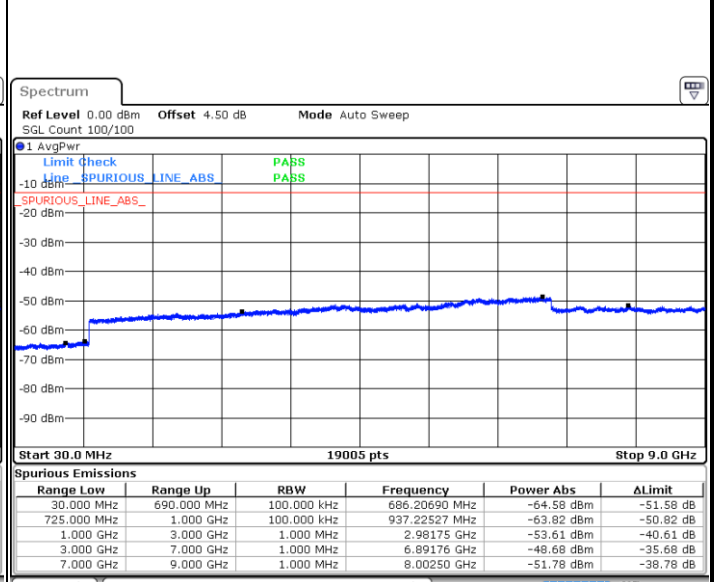

Date: 6 APR 2019 11:23:35

Date: 6 APR 2019 11:24:29

Highest Channel / 64QAM

Date: 6 APR 2019 11:25:23

LTE Band 7 / 20MHz

Lowest Channel / 64QAM

Middle Channel / 64QAM

Date: 6 APR 2019 11:32:39

Date: 6 APR 2019 11:33:33

Highest Channel / 64QAM

Date: 6 APR 2019 11:34:27

LTE Band 12 / 1.4MHz

Lowest Channel / QPSK

Date: 5 APR 2019 18:04:25

Lowest Channel / 16QAM

Date: 5 APR 2019 18:05:20

Middle Channel / QPSK

Date: 5 APR 2019 18:07:09

Middle Channel / 16QAM

Date: 5 APR 2019 18:06:14

LTE Band 12 / 1.4MHz

Highest Channel / QPSK

Date: 5 APR 2019 18:08:03

Highest Channel / 16QAM