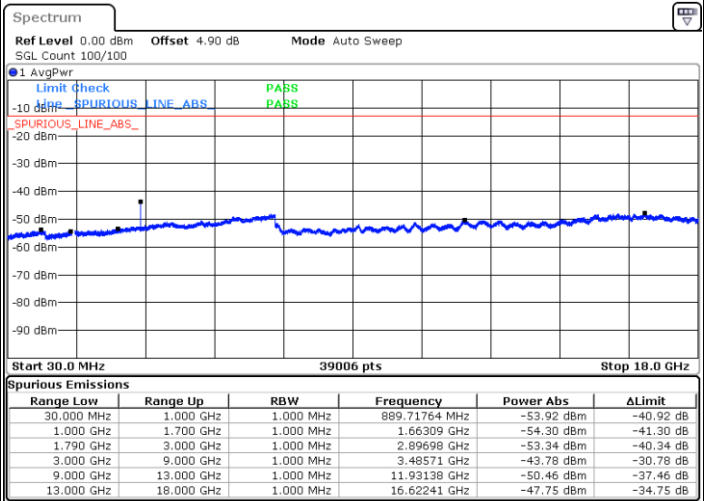

Date: 8 APR 2019 15:45:44

Highest Channel / QPSK

Highest Channel / 16QAM

Date: 8 APR 2019 15:53:16

Date: 8 APR 2019 15:52:43

LTE Band 66 / 5MHz

Lowest Channel / QPSK

Lowest Channel / 16QAM

Date: 8 APR 2019 15:59:43

Date: 8 APR 2019 16:00:50

Middle Channel / QPSK

Middle Channel / 16QAM

Date: 8 APR 2019 16:03:38

Date: 8 APR 2019 16:03:04