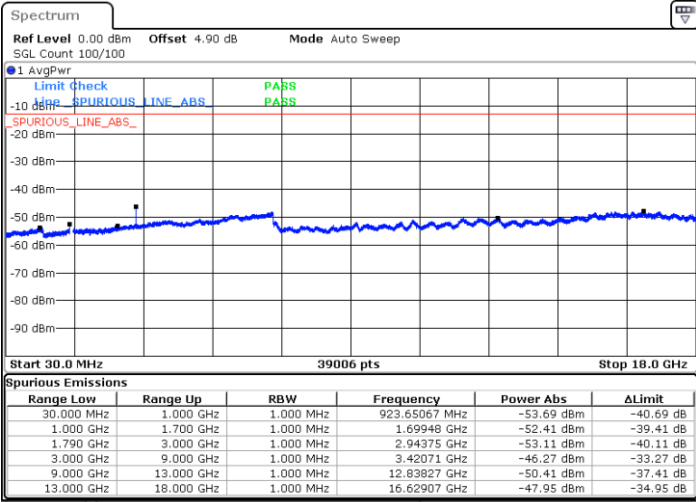

Highest Channel / 64QAM

Date: 5 APR 2019 19:41:59

LTE Band 12 / 3MHz

LTE Band 12 / 5MHz

Lowest Channel / 64QAM

Middle Channel / 64QAM

Date: 5 APR 2019 19:57:22

Date: 5 APR 2019 19:58:17

Highest Channel / 64QAM

Date: 5 APR 2019 19:59:11

LTE Band 12 / 10MHz

Lowest Channel / 64QAM

Middle Channel / 64QAM

Date: 5 APR 2019 20:13:08

Date: 5 APR 2019 20:14:02

Highest Channel / 64QAM

Date: 5 APR 2019 20:14:56

LTE Band 66 / 1.4MHz

Lowest Channel / QPSK

Lowest Channel / 16QAM

Date: 8 APR 2019 15:08:24

Date: 8 APR 2019 15:09:12

Middle Channel / QPSK

Middle Channel / 16QAM