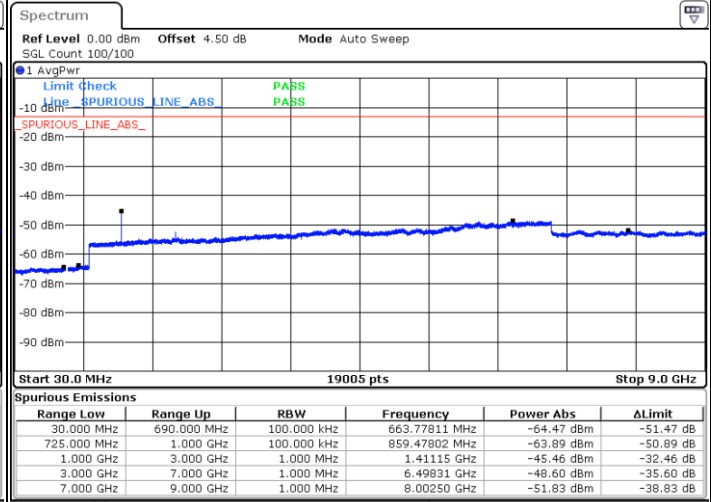

Highest Channel / 16QAM

Date: 5 APR 2019 19:23:10

Date: 5 APR 2019 19:24:04

LTE Band 12 / 1.4MHz

Lowest Channel / 64QAM

Middle Channel / 64QAM

Date: 5 APR 2019 19:40:10

Date: 5 APR 2019 19:41:04

Highest Channel / 64QAM

Date: 5 APR 2019 19:41:59

LTE Band 12 / 3MHz

LTE Band 12 / 5MHz

Lowest Channel / 64QAM

Middle Channel / 64QAM

Date: 5 APR 2019 19:57:22

Date: 5 APR 2019 19:58:17

Highest Channel / 64QAM

Date: 5 APR 2019 19:59:11

LTE Band 12 / 10MHz

Lowest Channel / 64QAM

Middle Channel / 64QAM

Date: 5 APR 2019 20:13:08

Date: 5 APR 2019 20:14:02

Highest Channel / 64QAM

Date: 5 APR 2019 20:14:56

LTE Band 66 / 1.4MHz

Lowest Channel / QPSK

Lowest Channel / 16QAM

Date: 8 APR 2019 15:08:24

Date: 8 APR 2019 15:09:12

Middle Channel / QPSK

Middle Channel / 16QAM