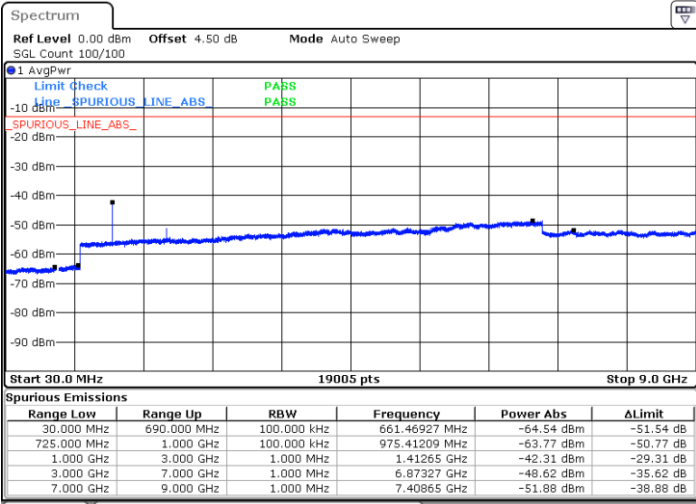

Date: 5 APR 2019 18:08:58

LTE Band 12 / 3MHz

Lowest Channel / QPSK

Date: 5 APR 2019 18:45:05

Lowest Channel / 16QAM

Date: 5 APR 2019 18:46:00

LTE Band 12 / 3MHz

Middle Channel / QPSK

Middle Channel / 16QAM

Date: 5 APR 2019 18:47:49

Date: 5 APR 2019 18:46:54

Highest Channel / QPSK

Highest Channel / 16QAM

Date: 5 APR 2019 18:48:43

Date: 5 APR 2019 18:49:38

LTE Band 12 / 5MHz