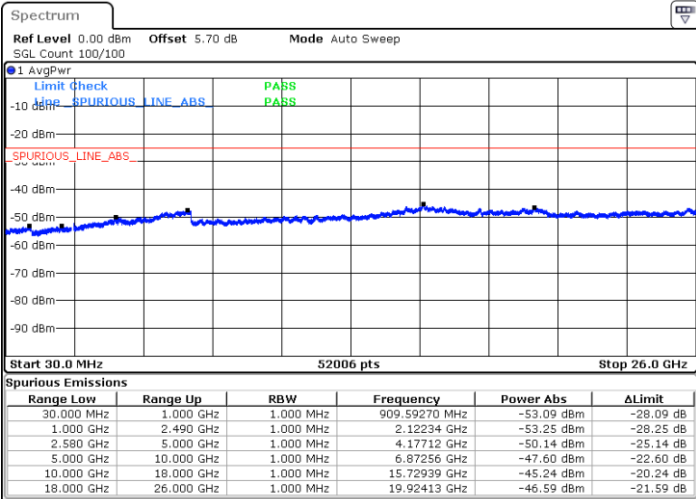

Lowest Channel / 64QAM

Middle Channel / 64QAM

Date: 6 APR 2019 10:52:26

Date: 6 APR 2019 10:53:20

Highest Channel / 64QAM

Date: 6 APR 2019 10:54:14

LTE Band 7 / 10MHz

Lowest Channel / 64QAM

Middle Channel / 64QAM

Date: 6 APR 2019 11:04:50

Date: 6 APR 2019 11:05:44

Highest Channel / 64QAM

Date: 6 APR 2019 11:06:38

LTE Band 7 / 15MHz

Lowest Channel / 64QAM

Middle Channel / 64QAM

Date: 6 APR 2019 11:23:35

Date: 6 APR 2019 11:24:29

Highest Channel / 64QAM

Date: 6 APR 2019 11:25:23

LTE Band 7 / 20MHz

Lowest Channel / 64QAM

Middle Channel / 64QAM

Date: 6 APR 2019 11:32:39