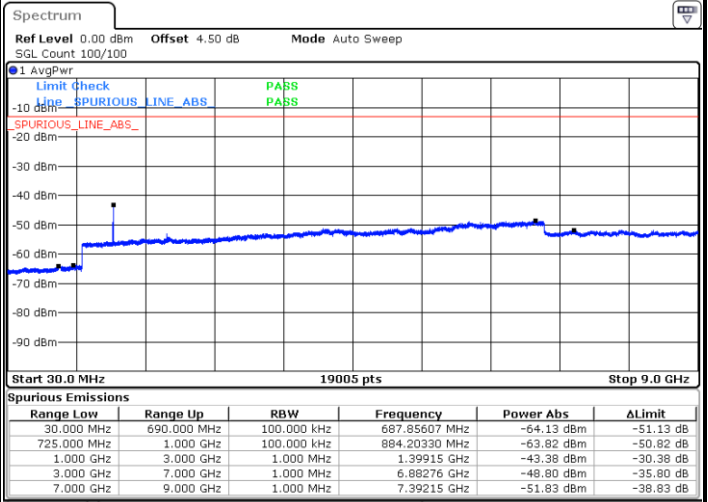

Date: 5 APR 2019 19:02:52