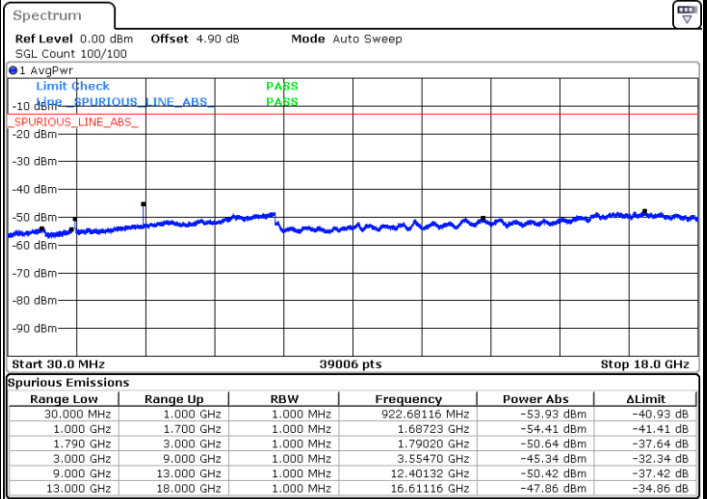

Date: 8 APR 2019 15:15:06

Date: 8 APR 2019 15:14:26

LTE Band 66 / 1.4MHz

Highest Channel / QPSK

Date: 8 APR 2019 15:34:24

Highest Channel / 16QAM

Date: 8 APR 2019 15:33:50

LTE Band 66 / 3MHz

Lowest Channel / QPSK

Date: 8 APR 2019 15:41:18

Lowest Channel / 16QAM

Date: 8 APR 2019 15:42:01

LTE Band 66 / 3MHz

Middle Channel / QPSK

Middle Channel / 16QAM

Date: 8 APR 2019 15:46:19

Date: 8 APR 2019 15:45:44

Highest Channel / QPSK

Highest Channel / 16QAM

Date: 8 APR 2019 15:53:16

Date: 8 APR 2019 15:52:43

LTE Band 66 / 5MHz

Lowest Channel / QPSK

Lowest Channel / 16QAM