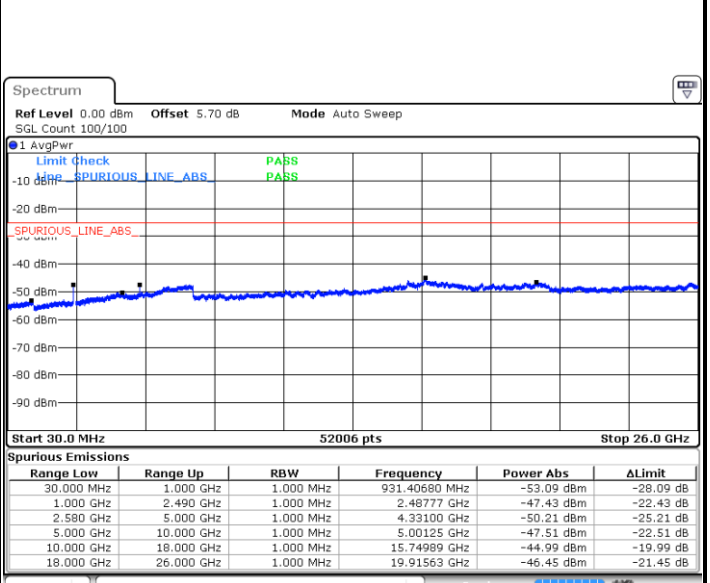

LTE Band 7 / 5MHz

Highest Channel / QPSK

Date: 6 APR 2019 09:37:39

Highest Channel / 16QAM

Date: 6 APR 2019 09:38:33

LTE Band 7 / 10MHz

Lowest Channel / QPSK

Date: 6 APR 2019 10:00:06

Lowest Channel / 16QAM

Date: 6 APR 2019 10:01:00

LTE Band 7 / 10MHz

Middle Channel / QPSK

Middle Channel / 16QAM

Date: 6 APR 2019 10:02:48

Date: 6 APR 2019 10:01:54

Highest Channel / QPSK

Highest Channel / 16QAM

Date: 6 APR 2019 10:03:42

Date: 6 APR 2019 10:04:35

LTE Band 7 / 15MHz

Lowest Channel / QPSK

Lowest Channel / 16QAM

Date: 6 APR 2019 10:24:08

Date: 6 APR 2019 10:25:02