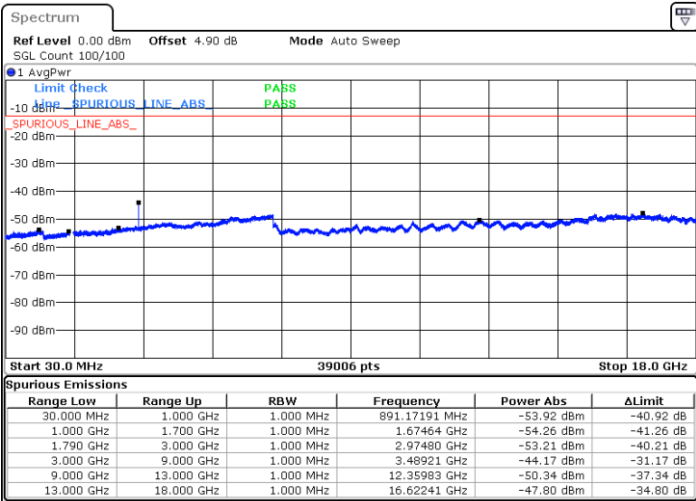

Highest Channel / 64QAM

Date: 5 APR 2019 19:59:11

LTE Band 12 / 10MHz

Lowest Channel / 64QAM

Middle Channel / 64QAM

Date: 5 APR 2019 20:13:08

Date: 5 APR 2019 20:14:02

Highest Channel / 64QAM

Date: 5 APR 2019 20:14:56

LTE Band 66 / 1.4MHz

Lowest Channel / QPSK

Lowest Channel / 16QAM

Date: 8 APR 2019 15:08:24

Date: 8 APR 2019 15:09:12

Middle Channel / QPSK

Middle Channel / 16QAM

Date: 8 APR 2019 15:15:06

Date: 8 APR 2019 15:14:26

LTE Band 66 / 1.4MHz

Highest Channel / QPSK

Date: 8 APR 2019 15:34:24

Highest Channel / 16QAM

Date: 8 APR 2019 15:33:50

LTE Band 66 / 3MHz