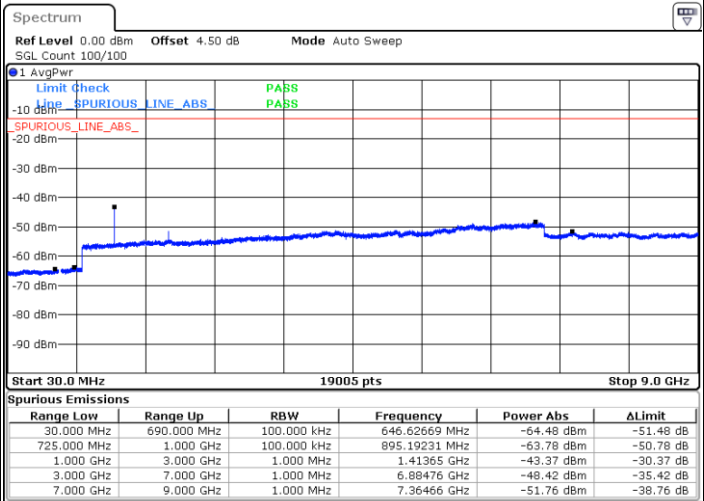

LTE Band 12 / 5MHz

Highest Channel / QPSK

Date: 5 APR 2019 19:05:36

Highest Channel / 16QAM

Date: 5 APR 2019 19:06:30

LTE Band 12 / 10MHz

Lowest Channel / QPSK

Date: 5 APR 2019 19:19:32

Lowest Channel / 16QAM

Date: 5 APR 2019 19:20:26

LTE Band 12 / 10MHz

Middle Channel / QPSK

Middle Channel / 16QAM

Date: 5 APR 2019 19:22:15

Date: 5 APR 2019 19:21:21

Highest Channel / QPSK

Highest Channel / 16QAM

Date: 5 APR 2019 19:23:10

Date: 5 APR 2019 19:24:04

LTE Band 12 / 1.4MHz

Lowest Channel / 64QAM

Middle Channel / 64QAM

Date: 5 APR 2019 19:40:10

Date: 5 APR 2019 19:41:04

Highest Channel / 64QAM

Date: 5 APR 2019 19:41:59

LTE Band 12 / 3MHz

LTE Band 12 / 5MHz

Lowest Channel / 64QAM

Middle Channel / 64QAM

Date: 5 APR 2019 19:57:22

Date: 5 APR 2019 19:58:17