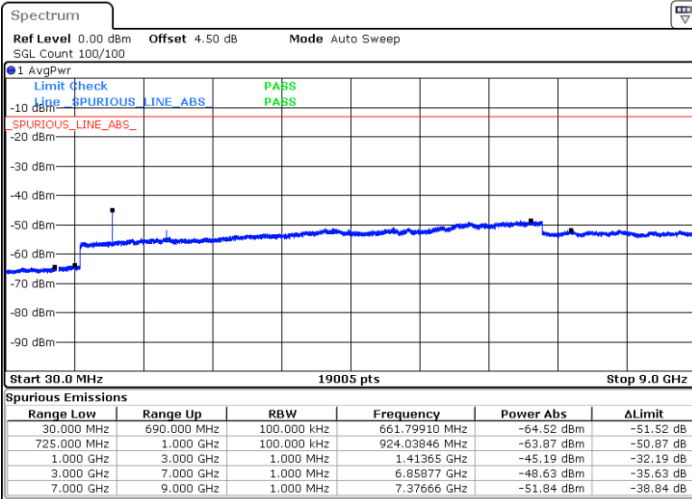

Highest Channel / 64QAM

Date: 5 APR 2019 19:41:59

LTE Band 12 / 3MHz

LTE Band 12 / 5MHz

Lowest Channel / 64QAM

Middle Channel / 64QAM

Date: 5 APR 2019 19:57:22

Date: 5 APR 2019 19:58:17

Highest Channel / 64QAM

Date: 5 APR 2019 19:59:11

LTE Band 12 / 10MHz

Lowest Channel / 64QAM

Middle Channel / 64QAM

Date: 5 APR 2019 20:13:08

Date: 5 APR 2019 20:14:02

Highest Channel / 64QAM

Date: 5 APR 2019 20:14:56

LTE Band 66 / 1.4MHz

Lowest Channel / QPSK

Lowest Channel / 16QAM

Date: 8 APR 2019 15:08:24

Date: 8 APR 2019 15:09:12

Middle Channel / QPSK

Middle Channel / 16QAM

Date: 8 APR 2019 15:15:06

Date: 8 APR 2019 15:14:26

LTE Band 66 / 1.4MHz

Highest Channel / QPSK

Date: 8 APR 2019 15:34:24

Highest Channel / 16QAM

Date: 8 APR 2019 15:33:50

LTE Band 66 / 3MHz