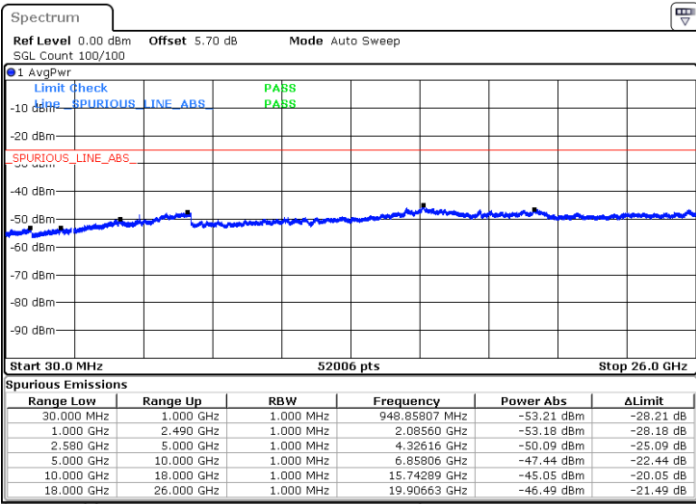

Middle Channel / QPSK

Middle Channel / 16QAM

Date: 6 APR 2019 09:36:45

Date: 6 APR 2019 09:35:51