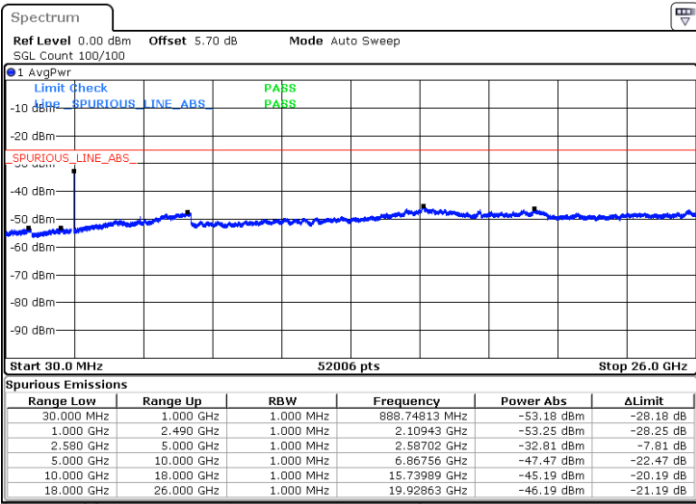

Date: 6 APR 2019 10:28:38

LTE Band 7 / 20MHz

Lowest Channel / QPSK

Date: 6 APR 2019 10:40:57

Lowest Channel / 16QAM

Date: 6 APR 2019 10:41:51

LTE Band 7 / 20MHz

Middle Channel / QPSK

Middle Channel / 16QAM

Date: 6 APR 2019 10:43:39

Date: 6 APR 2019 10:42:45

Highest Channel / QPSK

Highest Channel / 16QAM

Date: 6 APR 2019 10:44:33

Date: 6 APR 2019 10:45:27

LTE Band 7 / 5MHz

Lowest Channel / 64QAM

Middle Channel / 64QAM

Date: 6 APR 2019 10:52:26

Date: 6 APR 2019 10:53:20

Highest Channel / 64QAM

Date: 6 APR 2019 10:54:14

LTE Band 7 / 10MHz

Lowest Channel / 64QAM