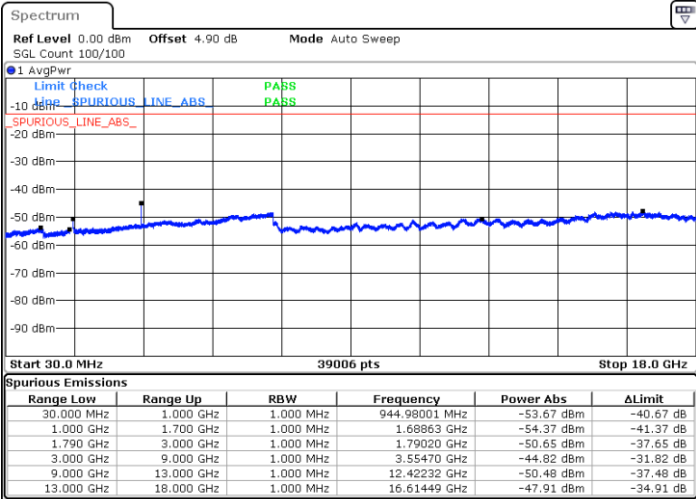

Date: 8 APR 2019 15:15:06

Date: 8 APR 2019 15:14:26

LTE Band 66 / 1.4MHz

Highest Channel / QPSK

Date: 8 APR 2019 15:34:24

Highest Channel / 16QAM

Date: 8 APR 2019 15:33:50

LTE Band 66 / 3MHz

Lowest Channel / QPSK

Date: 8 APR 2019 15:41:18

Lowest Channel / 16QAM

Date: 8 APR 2019 15:42:01

LTE Band 66 / 3MHz

Middle Channel / QPSK

Middle Channel / 16QAM

Date: 8 APR 2019 15:46:19

Date: 8 APR 2019 15:45:44

Highest Channel / QPSK

Highest Channel / 16QAM

Date: 8 APR 2019 15:53:16

Date: 8 APR 2019 15:52:43

LTE Band 66 / 5MHz

Lowest Channel / QPSK

Lowest Channel / 16QAM