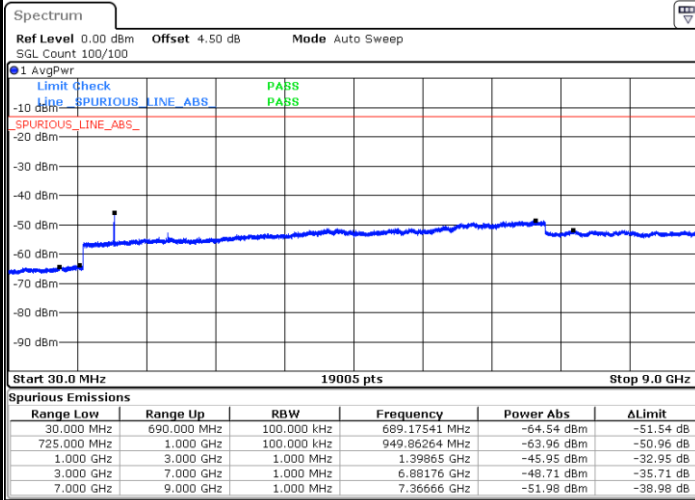

Lowest Channel / 16QAM

Date: 5 APR 2019 19:20:26

LTE Band 12 / 10MHz

Middle Channel / QPSK

Middle Channel / 16QAM

Date: 5 APR 2019 19:22:15

Date: 5 APR 2019 19:21:21

Highest Channel / QPSK

Highest Channel / 16QAM

Date: 5 APR 2019 19:23:10

Date: 5 APR 2019 19:24:04

LTE Band 12 / 1.4MHz

Lowest Channel / 64QAM

Middle Channel / 64QAM

Date: 5 APR 2019 19:40:10

Date: 5 APR 2019 19:41:04

Highest Channel / 64QAM

Date: 5 APR 2019 19:41:59

LTE Band 12 / 3MHz

LTE Band 12 / 5MHz

Lowest Channel / 64QAM

Middle Channel / 64QAM

Date: 5 APR 2019 19:57:22

Date: 5 APR 2019 19:58:17

Highest Channel / 64QAM

Date: 5 APR 2019 19:59:11

LTE Band 12 / 10MHz

Lowest Channel / 64QAM

Middle Channel / 64QAM

Date: 5 APR 2019 20:13:08

Date: 5 APR 2019 20:14:02

Highest Channel / 64QAM