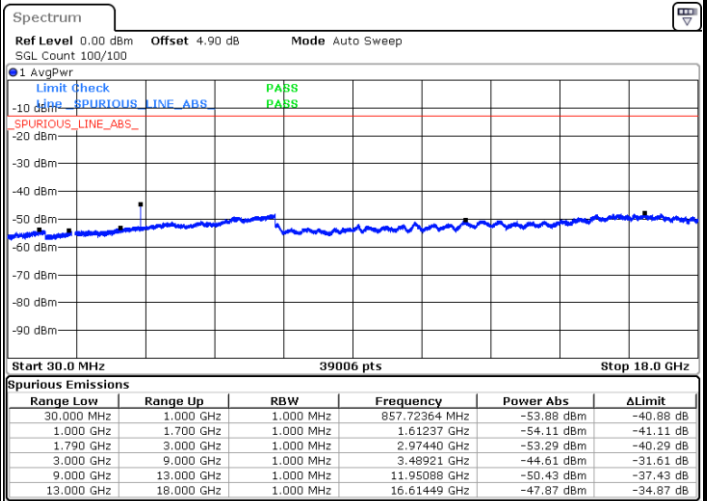

Highest Channel / 64QAM

Date: 5 APR 2019 19:59:11

LTE Band 12 / 10MHz

Lowest Channel / 64QAM

Middle Channel / 64QAM

Date: 5 APR 2019 20:13:08

Date: 5 APR 2019 20:14:02

Highest Channel / 64QAM

Date: 5 APR 2019 20:14:56

LTE Band 66 / 1.4MHz

Lowest Channel / QPSK

Lowest Channel / 16QAM

Date: 8 APR 2019 15:08:24

Date: 8 APR 2019 15:09:12

Middle Channel / QPSK

Middle Channel / 16QAM

Date: 8 APR 2019 15:15:06

Date: 8 APR 2019 15:14:26

LTE Band 66 / 1.4MHz

Highest Channel / QPSK

Date: 8 APR 2019 15:34:24

Highest Channel / 16QAM

Date: 8 APR 2019 15:33:50

LTE Band 66 / 3MHz

Lowest Channel / QPSK

Date: 8 APR 2019 15:41:18

Lowest Channel / 16QAM

Date: 8 APR 2019 15:42:01

LTE Band 66 / 3MHz

Middle Channel / QPSK

Middle Channel / 16QAM

Date: 8 APR 2019 15:46:19