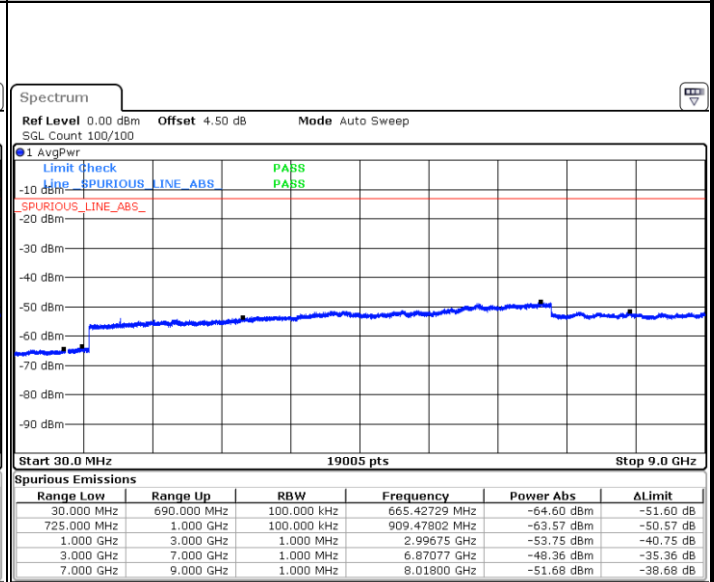

Date: 6 APR 2019 11:23:35

Date: 6 APR 2019 11:24:29

Highest Channel / 64QAM

Date: 6 APR 2019 11:25:23

LTE Band 7 / 20MHz

Lowest Channel / 64QAM

Middle Channel / 64QAM

Date: 6 APR 2019 11:32:39

Date: 6 APR 2019 11:33:33

Highest Channel / 64QAM

Date: 6 APR 2019 11:34:27

LTE Band 12 / 1.4MHz

Lowest Channel / QPSK

Date: 5 APR 2019 18:04:25

Lowest Channel / 16QAM

Date: 5 APR 2019 18:05:20

Middle Channel / QPSK

Date: 5 APR 2019 18:07:09

Middle Channel / 16QAM

Date: 5 APR 2019 18:06:14

LTE Band 12 / 1.4MHz

Highest Channel / QPSK

Date: 5 APR 2019 18:08:03

Highest Channel / 16QAM