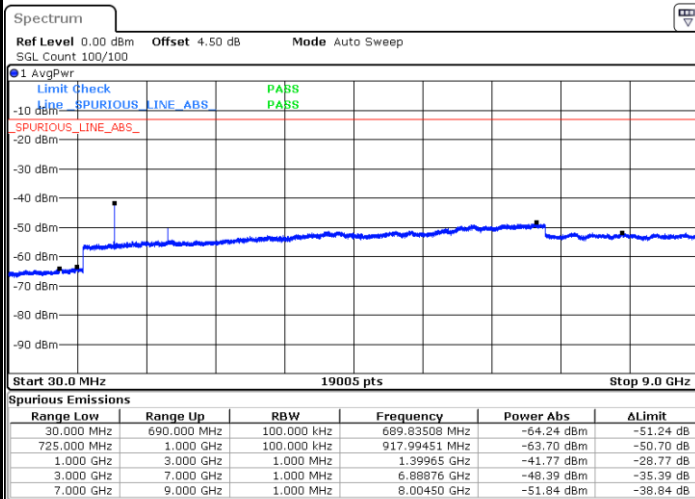

LTE Band 12 / 5MHz

Highest Channel / QPSK

Date: 5 APR 2019 19:05:36

Highest Channel / 16QAM

Date: 5 APR 2019 19:06:30

LTE Band 12 / 10MHz

Lowest Channel / QPSK

Date: 5 APR 2019 19:19:32

Lowest Channel / 16QAM

Date: 5 APR 2019 19:20:26

LTE Band 12 / 10MHz

Middle Channel / QPSK

Middle Channel / 16QAM

Date: 5 APR 2019 19:22:15

Date: 5 APR 2019 19:21:21

Highest Channel / QPSK