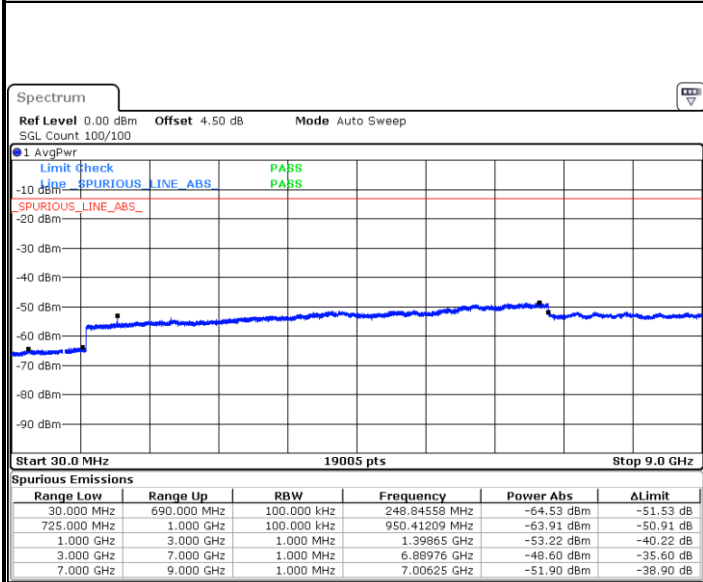

Date: 6 APR 2019 11:23:35

Date: 6 APR 2019 11:24:29

Highest Channel / 64QAM

Date: 6 APR 2019 11:25:23

LTE Band 7 / 20MHz

Lowest Channel / 64QAM

Middle Channel / 64QAM

Date: 6 APR 2019 11:32:39

Date: 6 APR 2019 11:33:33

Highest Channel / 64QAM

Date: 6 APR 2019 11:34:27

LTE Band 12 / 1.4MHz

Lowest Channel / QPSK

Date: 5 APR 2019 18:04:25

Lowest Channel / 16QAM

Date: 5 APR 2019 18:05:20

Middle Channel / QPSK

Date: 5 APR 2019 18:07:09

Middle Channel / 16QAM

Date: 5 APR 2019 18:06:14

LTE Band 12 / 1.4MHz

Highest Channel / QPSK

Date: 5 APR 2019 18:08:03

Highest Channel / 16QAM