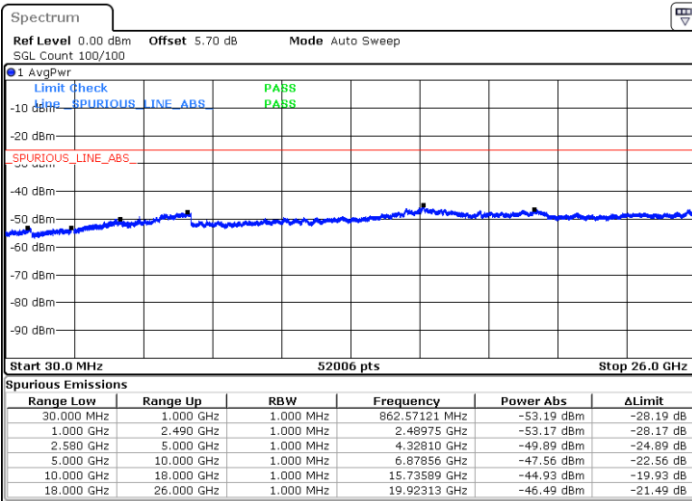

Lowest Channel / 16QAM

Date: 6 APR 2019 10:01:00

LTE Band 7 / 10MHz

Middle Channel / QPSK

Middle Channel / 16QAM

Date: 6 APR 2019 10:02:48

Date: 6 APR 2019 10:01:54

Highest Channel / QPSK

Highest Channel / 16QAM

Date: 6 APR 2019 10:03:42

Date: 6 APR 2019 10:04:35

LTE Band 7 / 15MHz

Lowest Channel / QPSK

Lowest Channel / 16QAM

Date: 6 APR 2019 10:24:08

Date: 6 APR 2019 10:25:02

Middle Channel / QPSK

Middle Channel / 16QAM

Date: 6 APR 2019 10:26:49

Date: 6 APR 2019 10:25:55

LTE Band7 / 15MHz

Highest Channel / QPSK

Date: 6 APR 2019 10:27:44

Highest Channel / 16QAM