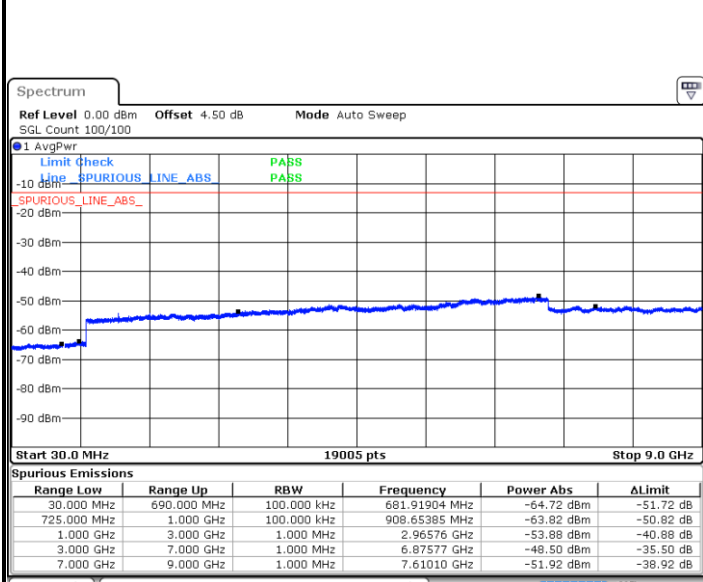

Date: 6 APR 2019 11:23:35

Date: 6 APR 2019 11:24:29

Highest Channel / 64QAM

Date: 6 APR 2019 11:25:23

LTE Band 7 / 20MHz

Lowest Channel / 64QAM

Middle Channel / 64QAM

Date: 6 APR 2019 11:32:39

Date: 6 APR 2019 11:33:33

Highest Channel / 64QAM

Date: 6 APR 2019 11:34:27

LTE Band 12 / 1.4MHz

Lowest Channel / QPSK

Date: 5 APR 2019 18:04:25

Lowest Channel / 16QAM

Date: 5 APR 2019 18:05:20

Middle Channel / QPSK

Date: 5 APR 2019 18:07:09

Middle Channel / 16QAM

Date: 5 APR 2019 18:06:14

LTE Band 12 / 1.4MHz

Highest Channel / QPSK

Date: 5 APR 2019 18:08:03

Highest Channel / 16QAM