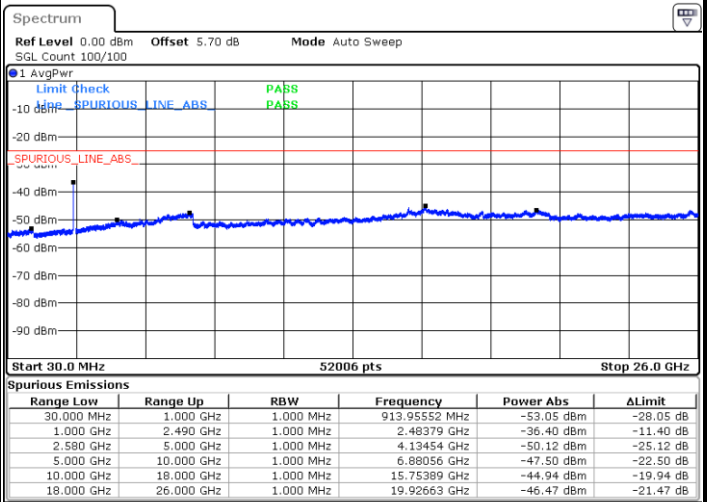

Middle Channel / QPSK

Middle Channel / 16QAM

Date: 6 APR 2019 10:26:49

Date: 6 APR 2019 10:25:55

LTE Band7 / 15MHz

Highest Channel / QPSK

Date: 6 APR 2019 10:27:44

Highest Channel / 16QAM

Date: 6 APR 2019 10:28:38

LTE Band 7 / 20MHz

Lowest Channel / QPSK

Date: 6 APR 2019 10:40:57

Lowest Channel / 16QAM

Date: 6 APR 2019 10:41:51

LTE Band 7 / 20MHz

Middle Channel / QPSK

Middle Channel / 16QAM

Date: 6 APR 2019 10:43:39

Date: 6 APR 2019 10:42:45

Highest Channel / QPSK

Highest Channel / 16QAM

Date: 6 APR 2019 10:44:33

Date: 6 APR 2019 10:45:27

LTE Band 7 / 5MHz