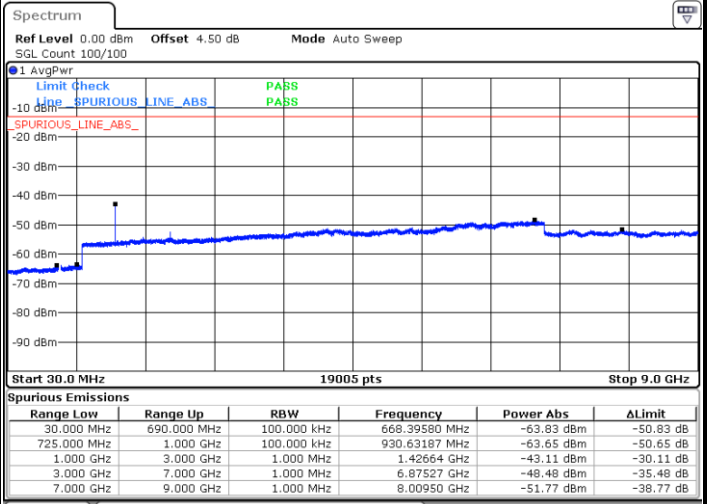

Middle Channel / 16QAM

Date: 5 APR 2019 18:47:49

Date: 5 APR 2019 18:46:54

Highest Channel / QPSK

Highest Channel / 16QAM

Date: 5 APR 2019 18:48:43

Date: 5 APR 2019 18:49:38

LTE Band 12 / 5MHz

Lowest Channel / QPSK

Lowest Channel / 16QAM

Date: 5 APR 2019 19:01:58

Date: 5 APR 2019 19:02:52

Middle Channel / QPSK

Middle Channel / 16QAM

Date: 5 APR 2019 19:04:41

Date: 5 APR 2019 19:03:47