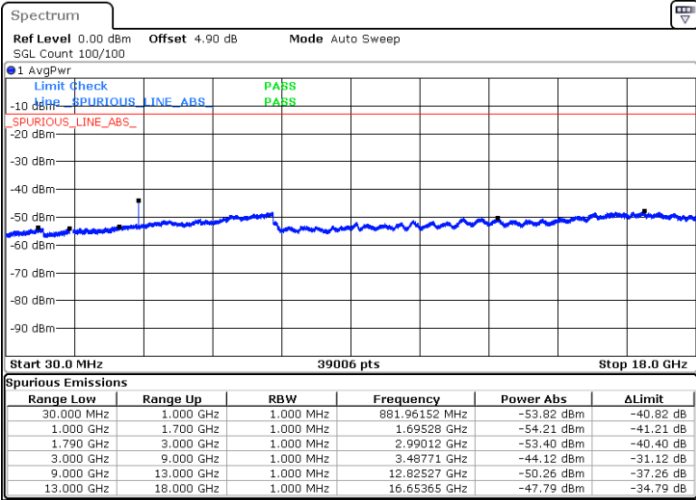

Date: 8 APR 2019 15:15:06

Date: 8 APR 2019 15:14:26

LTE Band 66 / 1.4MHz

Highest Channel / QPSK

Date: 8 APR 2019 15:34:24

Highest Channel / 16QAM

Date: 8 APR 2019 15:33:50

LTE Band 66 / 3MHz

Lowest Channel / QPSK

Date: 8 APR 2019 15:41:18

Lowest Channel / 16QAM

Date: 8 APR 2019 15:42:01

LTE Band 66 / 3MHz

Middle Channel / QPSK

Middle Channel / 16QAM

Date: 8 APR 2019 15:46:19

Date: 8 APR 2019 15:45:44

Highest Channel / QPSK

Highest Channel / 16QAM

Date: 8 APR 2019 15:53:16

Date: 8 APR 2019 15:52:43

LTE Band 66 / 5MHz

Lowest Channel / QPSK

Lowest Channel / 16QAM