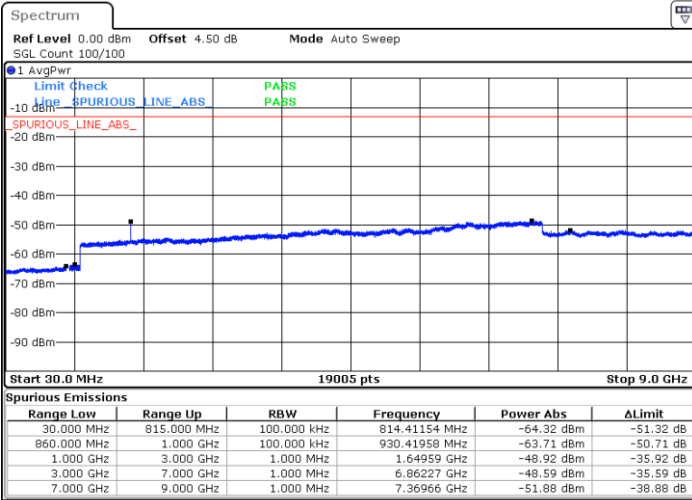

LTE Band 5 / 10MHz

Lowest Channel / 64QAM

Middle Channel / 64QAM

Date: 5 APR 2019 16:58:52

Date: 5 APR 2019 16:58:15

Highest Channel / 64QAM

Date: 5 APR 2019 16:57:45

LTE Band 7 / 5MHz