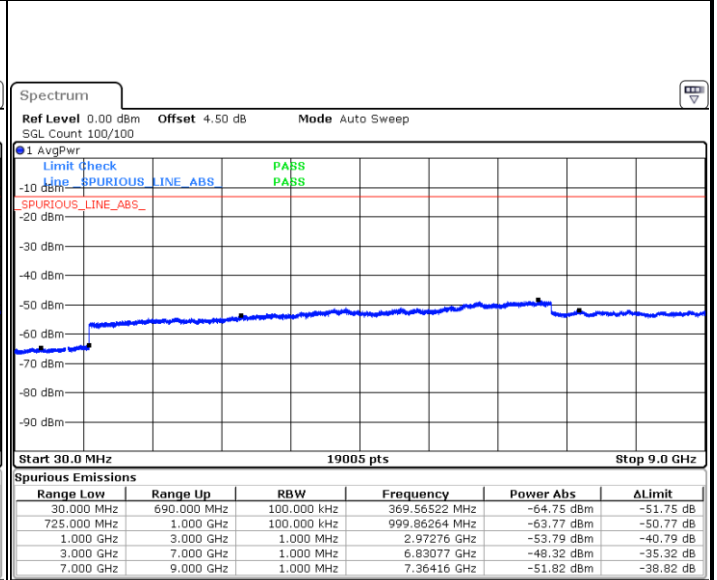

Date: 6 APR 2019 11:33:33

Highest Channel / 64QAM

Date: 6 APR 2019 11:34:27

LTE Band 12 / 1.4MHz

Lowest Channel / QPSK

Date: 5 APR 2019 18:04:25

Lowest Channel / 16QAM

Date: 5 APR 2019 18:05:20

Middle Channel / QPSK

Date: 5 APR 2019 18:07:09

Middle Channel / 16QAM

Date: 5 APR 2019 18:06:14

LTE Band 12 / 1.4MHz

Highest Channel / QPSK

Date: 5 APR 2019 18:08:03

Highest Channel / 16QAM