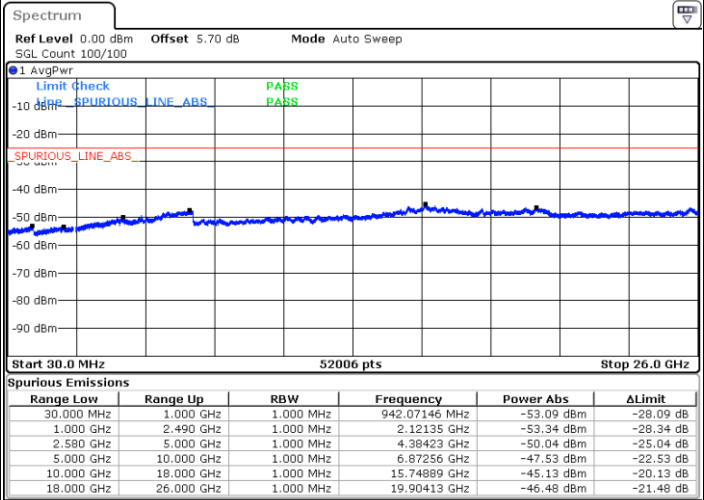

Middle Channel / 16QAM

Date: 6 APR 2019 10:43:39

Date: 6 APR 2019 10:42:45

Highest Channel / QPSK

Highest Channel / 16QAM

Date: 6 APR 2019 10:44:33

Date: 6 APR 2019 10:45:27

LTE Band 7 / 5MHz

Lowest Channel / 64QAM

Middle Channel / 64QAM

Date: 6 APR 2019 10:52:26

Date: 6 APR 2019 10:53:20

Highest Channel / 64QAM

Date: 6 APR 2019 10:54:14

LTE Band 7 / 10MHz

Lowest Channel / 64QAM

Middle Channel / 64QAM

Date: 6 APR 2019 11:04:50

Date: 6 APR 2019 11:05:44

Highest Channel / 64QAM

Date: 6 APR 2019 11:06:38

LTE Band 7 / 15MHz

Lowest Channel / 64QAM

Middle Channel / 64QAM