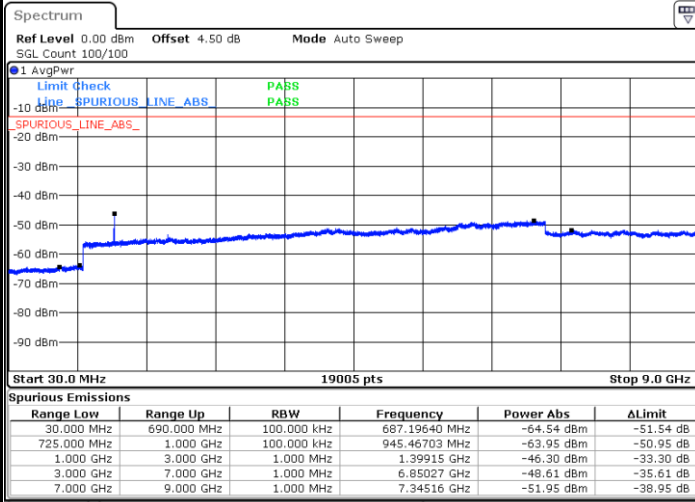

Highest Channel / 16QAM

Date: 5 APR 2019 19:23:10

Date: 5 APR 2019 19:24:04

LTE Band 12 / 1.4MHz

Lowest Channel / 64QAM

Middle Channel / 64QAM

Date: 5 APR 2019 19:40:10

Date: 5 APR 2019 19:41:04

Highest Channel / 64QAM

Date: 5 APR 2019 19:41:59

LTE Band 12 / 3MHz

LTE Band 12 / 5MHz

Lowest Channel / 64QAM

Middle Channel / 64QAM

Date: 5 APR 2019 19:57:22

Date: 5 APR 2019 19:58:17

Highest Channel / 64QAM

Date: 5 APR 2019 19:59:11

LTE Band 12 / 10MHz

Lowest Channel / 64QAM

Middle Channel / 64QAM

Date: 5 APR 2019 20:13:08

Date: 5 APR 2019 20:14:02

Highest Channel / 64QAM