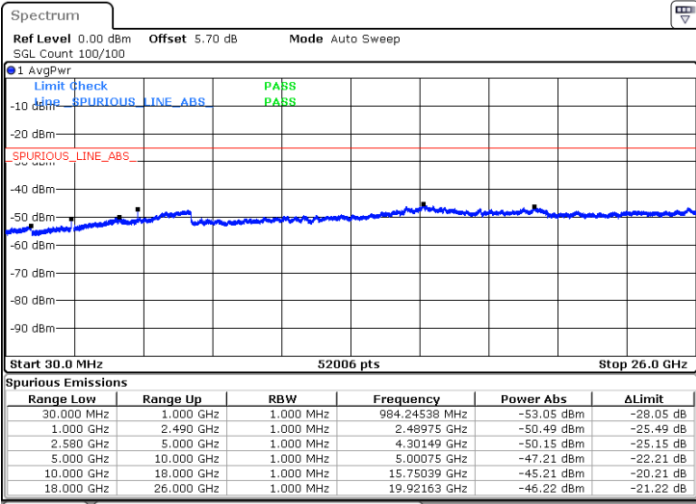

LTE Band 7 / 5MHz

Lowest Channel / QPSK

Lowest Channel / 16QAM

Date: 6 APR 2019 09:34:03

Date: 6 APR 2019 09:34:57