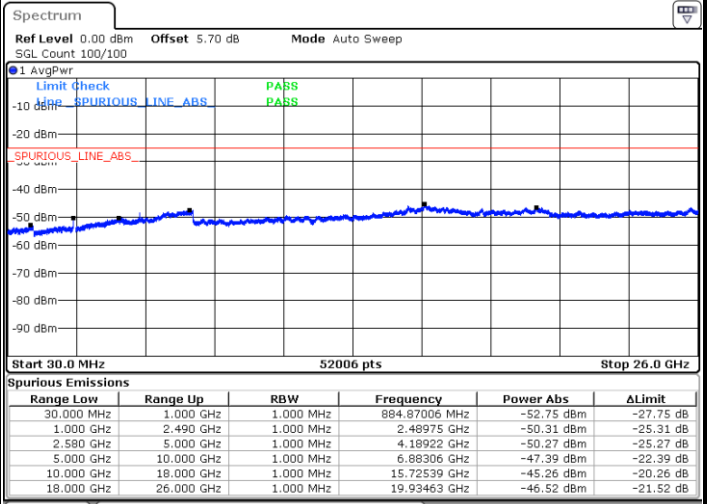

LTE Band 7 / 5MHz

Lowest Channel / QPSK

Lowest Channel / 16QAM

Date: 6 APR 2019 09:34:03

Date: 6 APR 2019 09:34:57