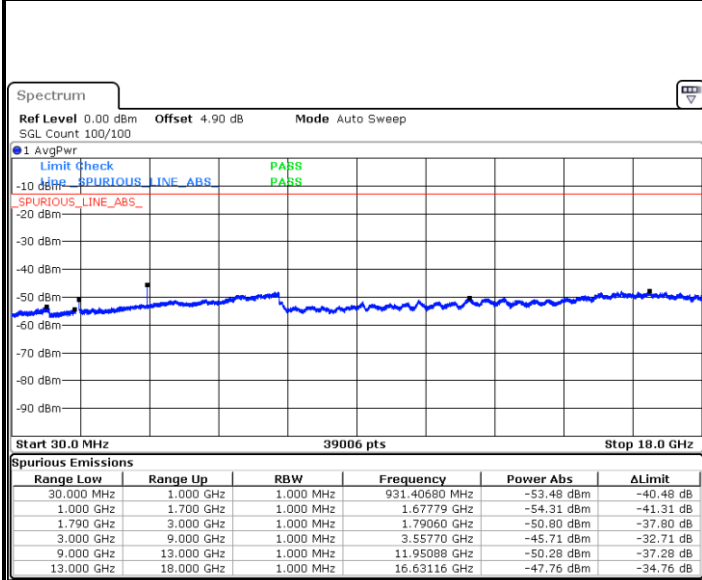

Date: 5 APR 2019 20:14:56

LTE Band 66 / 1.4MHz

Lowest Channel / QPSK

Lowest Channel / 16QAM

Date: 8 APR 2019 15:08:24

Date: 8 APR 2019 15:09:12

Middle Channel / QPSK

Middle Channel / 16QAM

Date: 8 APR 2019 15:15:06

Date: 8 APR 2019 15:14:26

LTE Band 66 / 1.4MHz

Highest Channel / QPSK

Date: 8 APR 2019 15:34:24

Highest Channel / 16QAM

Date: 8 APR 2019 15:33:50

LTE Band 66 / 3MHz

Lowest Channel / QPSK

Date: 8 APR 2019 15:41:18

Lowest Channel / 16QAM

Date: 8 APR 2019 15:42:01

LTE Band 66 / 3MHz

Middle Channel / QPSK

Middle Channel / 16QAM

Date: 8 APR 2019 15:46:19

Date: 8 APR 2019 15:45:44

Highest Channel / QPSK

Highest Channel / 16QAM

Date: 8 APR 2019 15:53:16

Date: 8 APR 2019 15:52:43

LTE Band 66 / 5MHz

Lowest Channel / QPSK

Lowest Channel / 16QAM