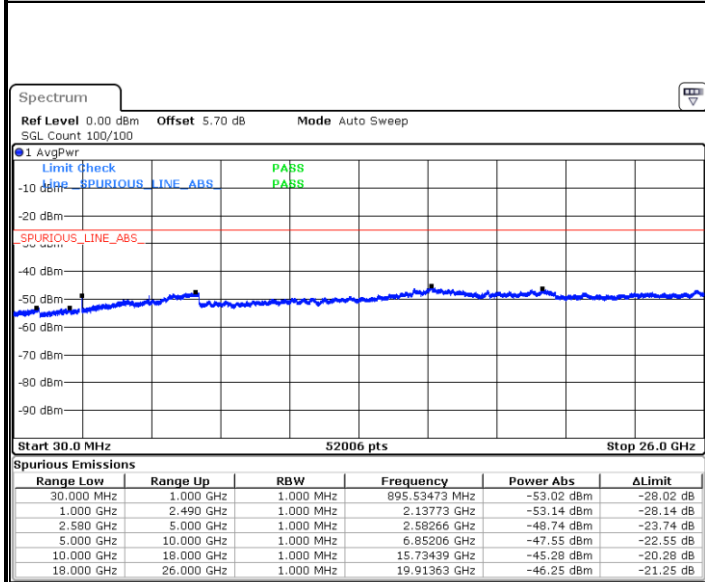

LTE Band 5 / 10MHz

Lowest Channel / 64QAM

Middle Channel / 64QAM

Date: 5 APR 2019 16:58:52

Date: 5 APR 2019 16:58:15

Highest Channel / 64QAM

Date: 5 APR 2019 16:57:45

LTE Band 7 / 5MHz

Lowest Channel / QPSK

Lowest Channel / 16QAM

Date: 6 APR 2019 09:34:03

Date: 6 APR 2019 09:34:57

Middle Channel / QPSK

Middle Channel / 16QAM

Date: 6 APR 2019 09:36:45

Date: 6 APR 2019 09:35:51

LTE Band 7 / 5MHz

Highest Channel / QPSK

Date: 6 APR 2019 09:37:39

Highest Channel / 16QAM

Date: 6 APR 2019 09:38:33

LTE Band 7 / 10MHz

Lowest Channel / QPSK

Date: 6 APR 2019 10:00:06

Lowest Channel / 16QAM

Date: 6 APR 2019 10:01:00

LTE Band 7 / 10MHz

Middle Channel / QPSK

Middle Channel / 16QAM

Date: 6 APR 2019 10:02:48

Date: 6 APR 2019 10:01:54

Highest Channel / QPSK