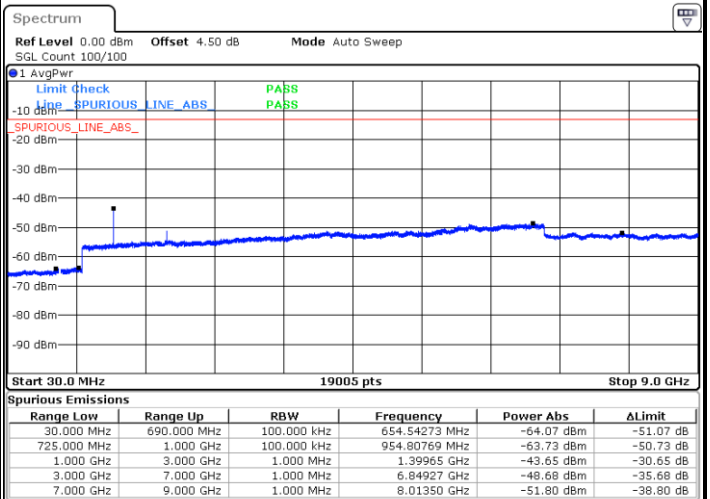

LTE Band 12 / 5MHz

Highest Channel / QPSK

Date: 5 APR 2019 19:05:36

Highest Channel / 16QAM

Date: 5 APR 2019 19:06:30

LTE Band 12 / 10MHz

Lowest Channel / QPSK

Date: 5 APR 2019 19:19:32

Lowest Channel / 16QAM

Date: 5 APR 2019 19:20:26

LTE Band 12 / 10MHz

Middle Channel / QPSK

Middle Channel / 16QAM

Date: 5 APR 2019 19:22:15

Date: 5 APR 2019 19:21:21

Highest Channel / QPSK