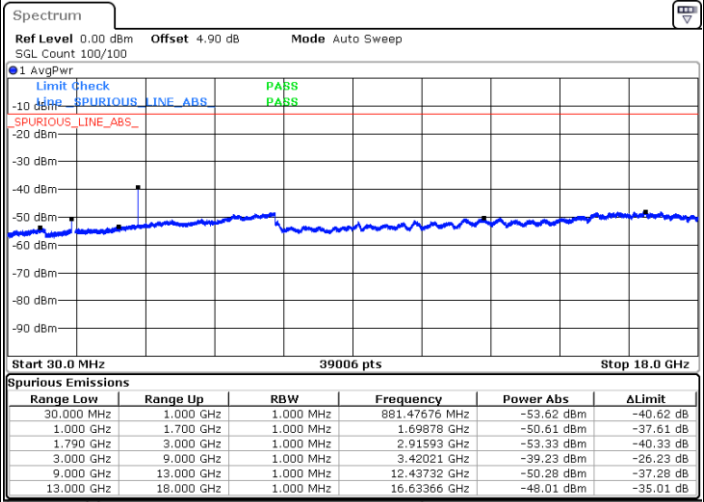

Date: 8 APR 2019 16:00:50