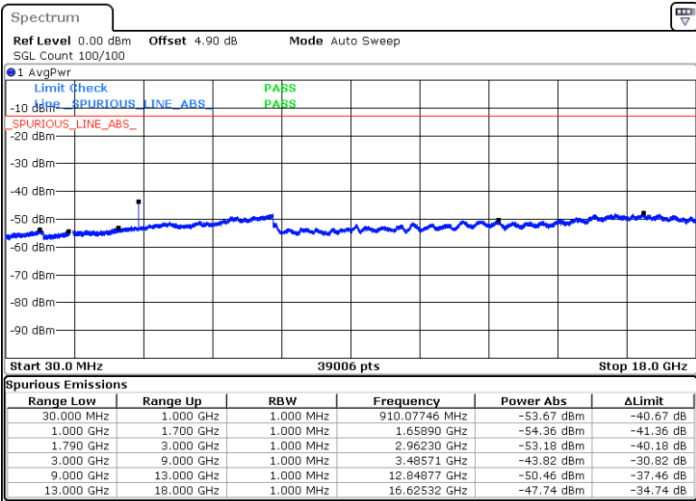

Middle Channel / QPSK

Middle Channel / 16QAM

Date: 8 APR 2019 16:03:38