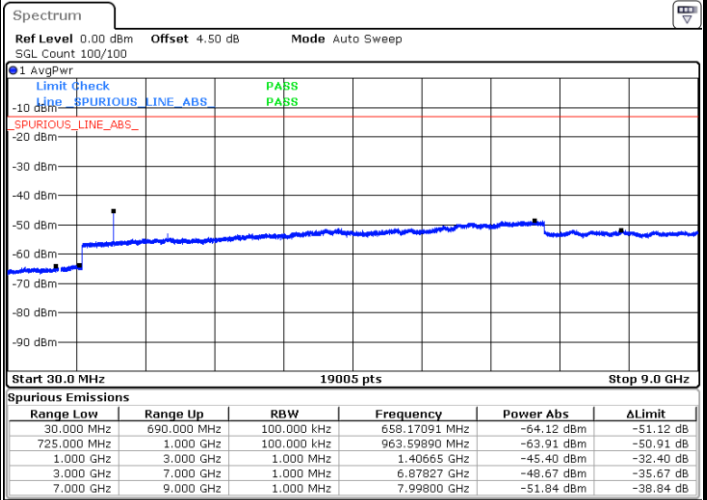

Highest Channel / 64QAM

Date: 5 APR 2019 19:41:59

LTE Band 12 / 3MHz

LTE Band 12 / 5MHz

Lowest Channel / 64QAM

Middle Channel / 64QAM

Date: 5 APR 2019 19:57:22

Date: 5 APR 2019 19:58:17

Highest Channel / 64QAM

Date: 5 APR 2019 19:59:11

LTE Band 12 / 10MHz

Lowest Channel / 64QAM

Middle Channel / 64QAM

Date: 5 APR 2019 20:13:08

Date: 5 APR 2019 20:14:02

Highest Channel / 64QAM

Date: 5 APR 2019 20:14:56

LTE Band 66 / 1.4MHz

Lowest Channel / QPSK

Lowest Channel / 16QAM

Date: 8 APR 2019 15:08:24

Date: 8 APR 2019 15:09:12

Middle Channel / QPSK

Middle Channel / 16QAM

Date: 8 APR 2019 15:15:06

Date: 8 APR 2019 15:14:26

LTE Band 66 / 1.4MHz

Highest Channel / QPSK

Date: 8 APR 2019 15:34:24

Highest Channel / 16QAM

Date: 8 APR 2019 15:33:50

LTE Band 66 / 3MHz