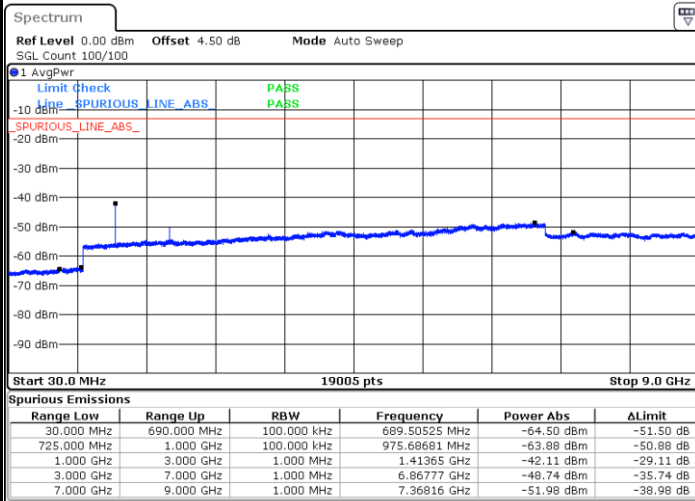

LTE Band 12 / 5MHz

Highest Channel / QPSK

Date: 5 APR 2019 19:05:36

Highest Channel / 16QAM

Date: 5 APR 2019 19:06:30

LTE Band 12 / 10MHz

Lowest Channel / QPSK

Date: 5 APR 2019 19:19:32

Lowest Channel / 16QAM

Date: 5 APR 2019 19:20:26

LTE Band 12 / 10MHz

Middle Channel / QPSK

Middle Channel / 16QAM

Date: 5 APR 2019 19:22:15

Date: 5 APR 2019 19:21:21

Highest Channel / QPSK

Highest Channel / 16QAM

Date: 5 APR 2019 19:23:10

Date: 5 APR 2019 19:24:04

LTE Band 12 / 1.4MHz

Lowest Channel / 64QAM

Middle Channel / 64QAM

Date: 5 APR 2019 19:40:10

Date: 5 APR 2019 19:41:04