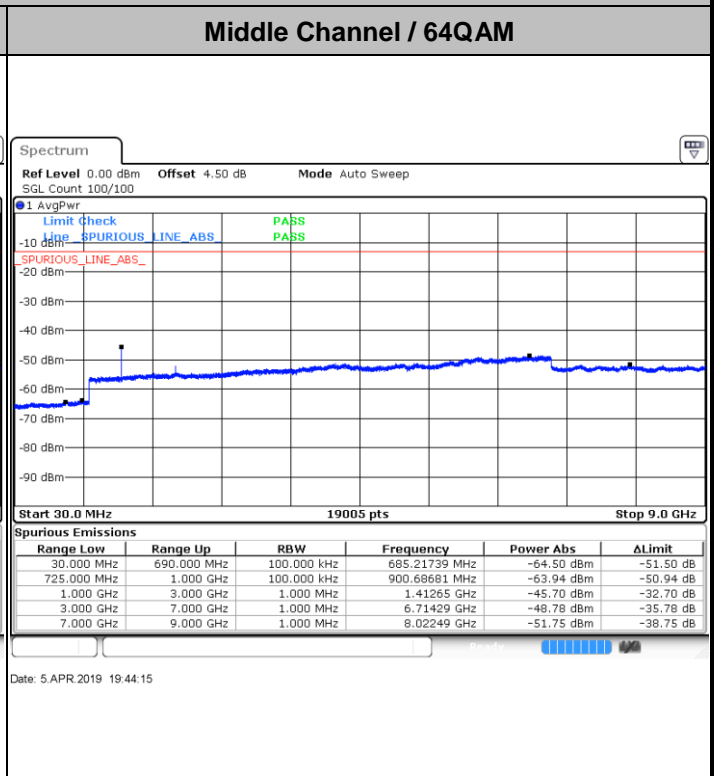

Lowest Channel / 16QAM

Date: 5 APR 2019 19:20:26

LTE Band 12 / 10MHz

Middle Channel / QPSK

Middle Channel / 16QAM

Date: 5 APR 2019 19:22:15

Date: 5 APR 2019 19:21:21

Highest Channel / QPSK

Highest Channel / 16QAM

Date: 5 APR 2019 19:23:10

Date: 5 APR 2019 19:24:04

LTE Band 12 / 1.4MHz

Lowest Channel / 64QAM

Middle Channel / 64QAM

Date: 5 APR 2019 19:40:10

Date: 5 APR 2019 19:41:04

Highest Channel / 64QAM

Date: 5 APR 2019 19:41:59

LTE Band 12 / 3MHz

LTE Band 12 / 5MHz

Lowest Channel / 64QAM

Middle Channel / 64QAM

Date: 5 APR 2019 19:57:22

Date: 5 APR 2019 19:58:17

Highest Channel / 64QAM

Date: 5 APR 2019 19:59:11

LTE Band 12 / 10MHz

Lowest Channel / 64QAM

Middle Channel / 64QAM

Date: 5 APR 2019 20:13:08

Date: 5 APR 2019 20:14:02

Highest Channel / 64QAM