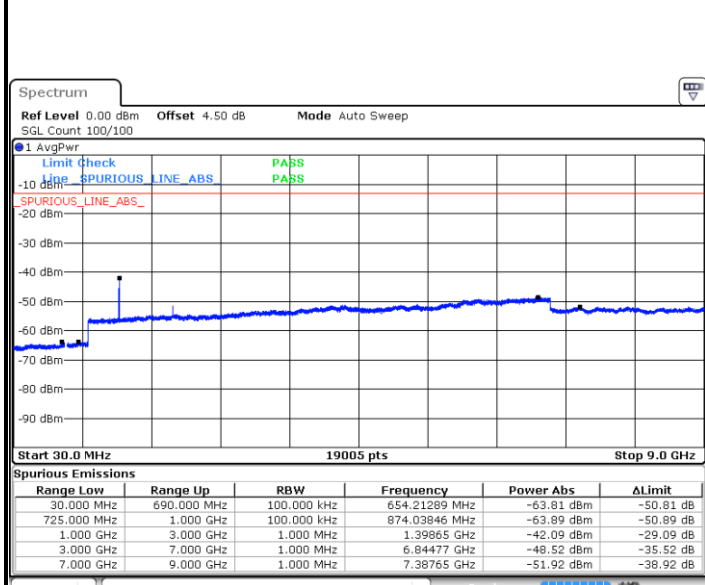

Date: 6 APR 2019 11:33:33

Highest Channel / 64QAM

Date: 6 APR 2019 11:34:27

LTE Band 12 / 1.4MHz

Lowest Channel / QPSK

Date: 5 APR 2019 18:04:25

Lowest Channel / 16QAM

Date: 5 APR 2019 18:05:20

Middle Channel / QPSK

Date: 5 APR 2019 18:07:09

Middle Channel / 16QAM

Date: 5 APR 2019 18:06:14

LTE Band 12 / 1.4MHz

Highest Channel / QPSK

Date: 5 APR 2019 18:08:03

Highest Channel / 16QAM

Date: 5 APR 2019 18:08:58

LTE Band 12 / 3MHz

Lowest Channel / QPSK

Date: 5 APR 2019 18:45:05

Lowest Channel / 16QAM

Date: 5 APR 2019 18:46:00

LTE Band 12 / 3MHz

Middle Channel / QPSK

Middle Channel / 16QAM

Date: 5 APR 2019 18:47:49

Date: 5 APR 2019 18:46:54

Highest Channel / QPSK

Highest Channel / 16QAM

Date: 5 APR 2019 18:48:43

Date: 5 APR 2019 18:49:38

LTE Band 12 / 5MHz