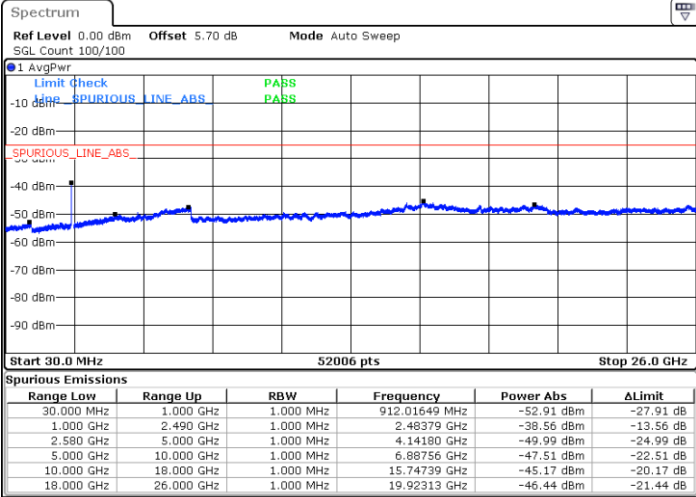

Middle Channel / 64QAM

Date: 6 APR 2019 11:04:50

Date: 6 APR 2019 11:05:44

Highest Channel / 64QAM

Date: 6 APR 2019 11:06:38

LTE Band 7 / 15MHz

Lowest Channel / 64QAM

Middle Channel / 64QAM

Date: 6 APR 2019 11:23:35

Date: 6 APR 2019 11:24:29

Highest Channel / 64QAM

Date: 6 APR 2019 11:25:23

LTE Band 7 / 20MHz

Lowest Channel / 64QAM

Middle Channel / 64QAM

Date: 6 APR 2019 11:32:39

Date: 6 APR 2019 11:33:33

Highest Channel / 64QAM

Date: 6 APR 2019 11:34:27

LTE Band 12 / 1.4MHz

Lowest Channel / QPSK

Date: 5 APR 2019 18:04:25

Lowest Channel / 16QAM

Date: 5 APR 2019 18:05:20