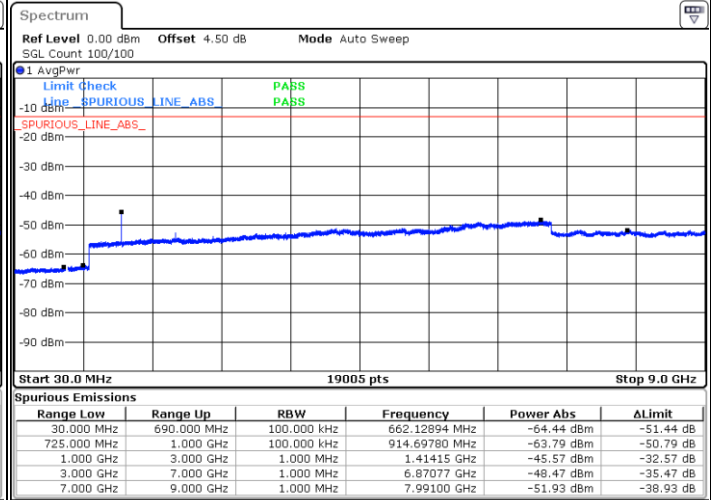

Lowest Channel / 16QAM

Date: 5 APR 2019 19:20:26

LTE Band 12 / 10MHz

Middle Channel / QPSK

Middle Channel / 16QAM

Date: 5 APR 2019 19:22:15

Date: 5 APR 2019 19:21:21

Highest Channel / QPSK

Highest Channel / 16QAM

Date: 5 APR 2019 19:23:10

Date: 5 APR 2019 19:24:04

LTE Band 12 / 1.4MHz

Lowest Channel / 64QAM

Middle Channel / 64QAM

Date: 5 APR 2019 19:40:10

Date: 5 APR 2019 19:41:04

Highest Channel / 64QAM

Date: 5 APR 2019 19:41:59

LTE Band 12 / 3MHz

LTE Band 12 / 5MHz

Lowest Channel / 64QAM

Middle Channel / 64QAM

Date: 5 APR 2019 19:57:22

Date: 5 APR 2019 19:58:17

Highest Channel / 64QAM

Date: 5 APR 2019 19:59:11

LTE Band 12 / 10MHz

Lowest Channel / 64QAM

Middle Channel / 64QAM

Date: 5 APR 2019 20:13:08

Date: 5 APR 2019 20:14:02

Highest Channel / 64QAM