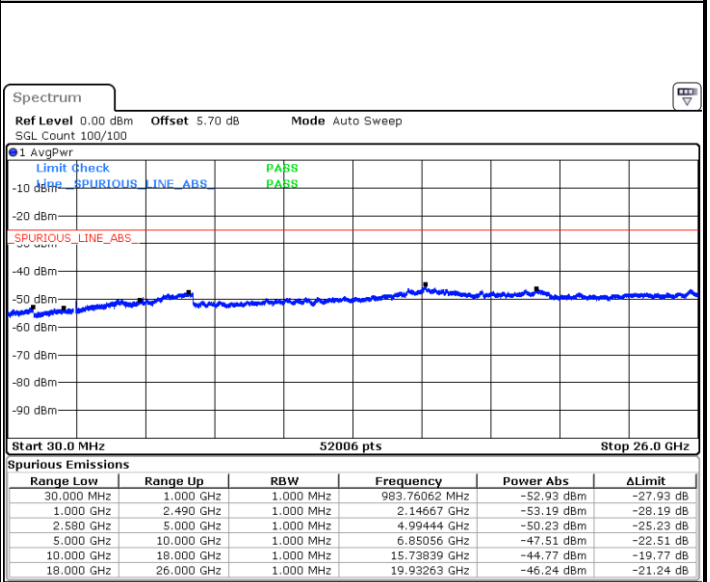

LTE Band 5 / 10MHz

Lowest Channel / 64QAM

Middle Channel / 64QAM

Date: 5 APR 2019 16:58:52

Date: 5 APR 2019 16:58:15

Highest Channel / 64QAM

Date: 5 APR 2019 16:57:45

LTE Band 7 / 5MHz

Lowest Channel / QPSK

Lowest Channel / 16QAM

Date: 6 APR 2019 09:34:03

Date: 6 APR 2019 09:34:57

Middle Channel / QPSK

Middle Channel / 16QAM

Date: 6 APR 2019 09:36:45

Date: 6 APR 2019 09:35:51

LTE Band 7 / 5MHz

Highest Channel / QPSK

Date: 6 APR 2019 09:37:39

Highest Channel / 16QAM

Date: 6 APR 2019 09:38:33

LTE Band 7 / 10MHz

Lowest Channel / QPSK

Date: 6 APR 2019 10:00:06

Lowest Channel / 16QAM

Date: 6 APR 2019 10:01:00

LTE Band 7 / 10MHz

Middle Channel / QPSK

Middle Channel / 16QAM

Date: 6 APR 2019 10:02:48

Date: 6 APR 2019 10:01:54

Highest Channel / QPSK