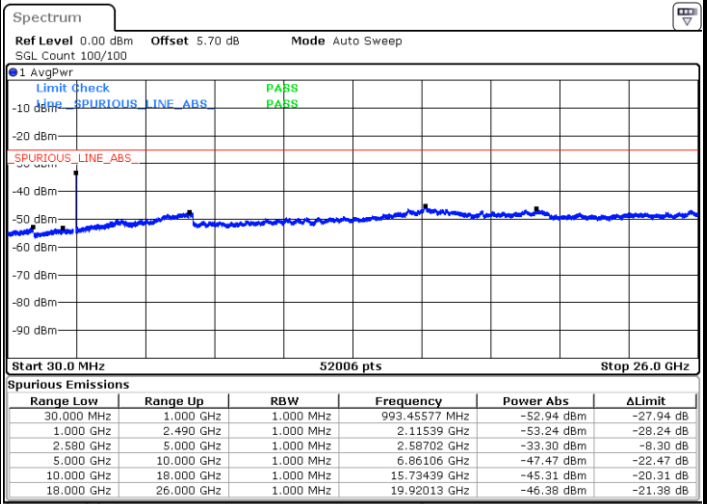

Date: 6 APR 2019 10:28:38

LTE Band 7 / 20MHz

Lowest Channel / QPSK

Date: 6 APR 2019 10:40:57

Lowest Channel / 16QAM

Date: 6 APR 2019 10:41:51

LTE Band 7 / 20MHz

Middle Channel / QPSK

Middle Channel / 16QAM

Date: 6 APR 2019 10:43:39

Date: 6 APR 2019 10:42:45

Highest Channel / QPSK

Highest Channel / 16QAM

Date: 6 APR 2019 10:44:33

Date: 6 APR 2019 10:45:27

LTE Band 7 / 5MHz

Lowest Channel / 64QAM

Middle Channel / 64QAM

Date: 6 APR 2019 10:52:26

Date: 6 APR 2019 10:53:20

Highest Channel / 64QAM

Date: 6 APR 2019 10:54:14

LTE Band 7 / 10MHz

Lowest Channel / 64QAM