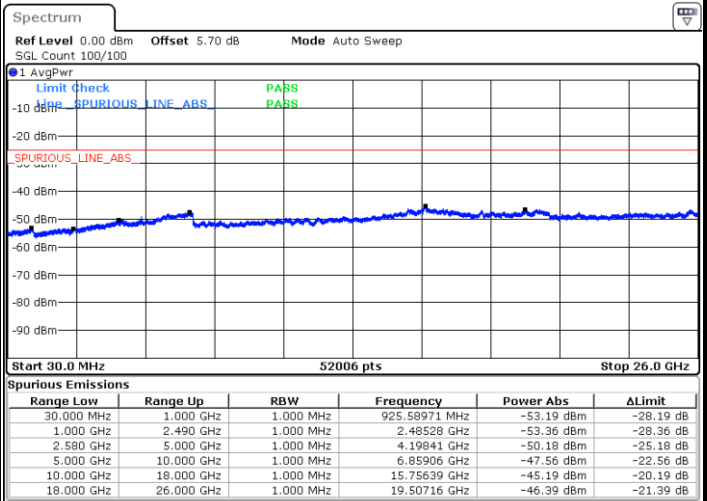

Lowest Channel / 16QAM

Date: 6 APR 2019 10:01:00

LTE Band 7 / 10MHz

Middle Channel / QPSK

Middle Channel / 16QAM

Date: 6 APR 2019 10:02:48

Date: 6 APR 2019 10:01:54

Highest Channel / QPSK

Highest Channel / 16QAM

Date: 6 APR 2019 10:03:42

Date: 6 APR 2019 10:04:35

LTE Band 7 / 15MHz

Lowest Channel / QPSK

Lowest Channel / 16QAM

Date: 6 APR 2019 10:24:08

Date: 6 APR 2019 10:25:02

Middle Channel / QPSK

Middle Channel / 16QAM

Date: 6 APR 2019 10:26:49

Date: 6 APR 2019 10:25:55

LTE Band7 / 15MHz

Highest Channel / QPSK

Date: 6 APR 2019 10:27:44

Highest Channel / 16QAM