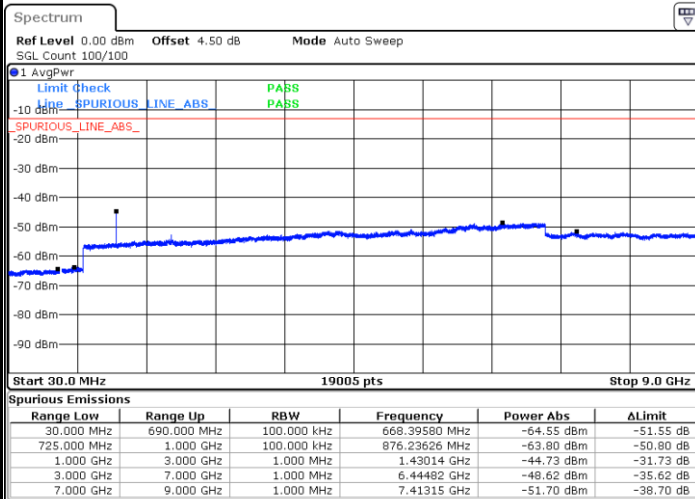

Lowest Channel / 16QAM

Date: 5 APR 2019 19:20:26

LTE Band 12 / 10MHz

Middle Channel / QPSK

Middle Channel / 16QAM

Date: 5 APR 2019 19:22:15

Date: 5 APR 2019 19:21:21

Highest Channel / QPSK

Highest Channel / 16QAM

Date: 5 APR 2019 19:23:10

Date: 5 APR 2019 19:24:04

LTE Band 12 / 1.4MHz

Lowest Channel / 64QAM

Middle Channel / 64QAM

Date: 5 APR 2019 19:40:10

Date: 5 APR 2019 19:41:04

Highest Channel / 64QAM

Date: 5 APR 2019 19:41:59

LTE Band 12 / 3MHz

LTE Band 12 / 5MHz

Lowest Channel / 64QAM

Middle Channel / 64QAM

Date: 5 APR 2019 19:57:22

Date: 5 APR 2019 19:58:17

Highest Channel / 64QAM

Date: 5 APR 2019 19:59:11

LTE Band 12 / 10MHz

Lowest Channel / 64QAM

Middle Channel / 64QAM

Date: 5 APR 2019 20:13:08

Date: 5 APR 2019 20:14:02

Highest Channel / 64QAM