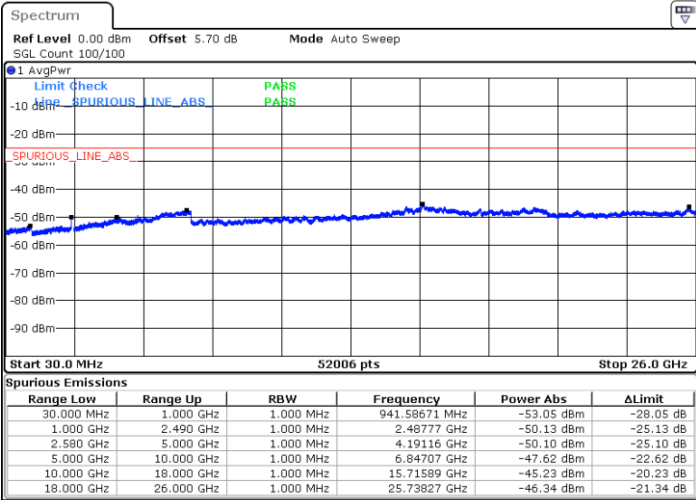

Middle Channel / 16QAM

Date: 6 APR 2019 10:43:39

Date: 6 APR 2019 10:42:45

Highest Channel / QPSK

Highest Channel / 16QAM

Date: 6 APR 2019 10:44:33

Date: 6 APR 2019 10:45:27

LTE Band 7 / 5MHz

Lowest Channel / 64QAM

Middle Channel / 64QAM

Date: 6 APR 2019 10:52:26

Date: 6 APR 2019 10:53:20

Highest Channel / 64QAM

Date: 6 APR 2019 10:54:14

LTE Band 7 / 10MHz

Lowest Channel / 64QAM

Middle Channel / 64QAM

Date: 6 APR 2019 11:04:50

Date: 6 APR 2019 11:05:44

Highest Channel / 64QAM

Date: 6 APR 2019 11:06:38

LTE Band 7 / 15MHz

Lowest Channel / 64QAM

Middle Channel / 64QAM

Date: 6 APR 2019 11:23:35

Date: 6 APR 2019 11:24:29

Highest Channel / 64QAM

Date: 6 APR 2019 11:25:23

LTE Band 7 / 20MHz

Lowest Channel / 64QAM

Middle Channel / 64QAM

Date: 6 APR 2019 11:32:39