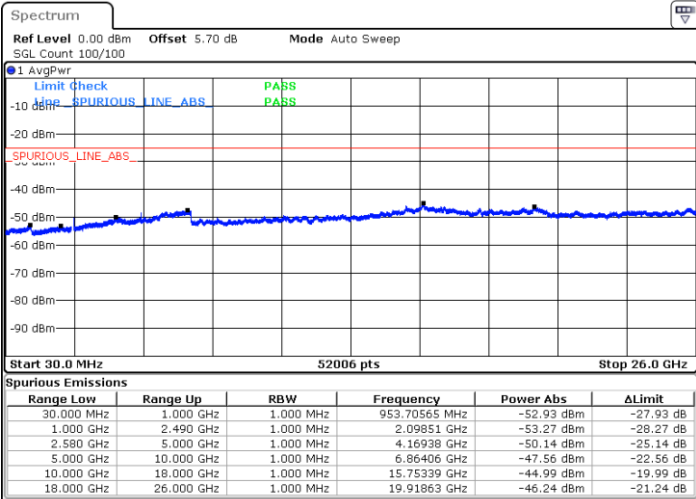

LTE Band 7 / 5MHz

Highest Channel / QPSK

Date: 6 APR 2019 09:37:39

Highest Channel / 16QAM

Date: 6 APR 2019 09:38:33

LTE Band 7 / 10MHz

Lowest Channel / QPSK

Date: 6 APR 2019 10:00:06

Lowest Channel / 16QAM

Date: 6 APR 2019 10:01:00

LTE Band 7 / 10MHz

Middle Channel / QPSK

Middle Channel / 16QAM

Date: 6 APR 2019 10:02:48

Date: 6 APR 2019 10:01:54

Highest Channel / QPSK

Highest Channel / 16QAM

Date: 6 APR 2019 10:03:42

Date: 6 APR 2019 10:04:35

LTE Band 7 / 15MHz

Lowest Channel / QPSK

Lowest Channel / 16QAM

Date: 6 APR 2019 10:24:08

Date: 6 APR 2019 10:25:02

Middle Channel / QPSK

Middle Channel / 16QAM

Date: 6 APR 2019 10:26:49

Date: 6 APR 2019 10:25:55

LTE Band7 / 15MHz

Highest Channel / QPSK

Date: 6 APR 2019 10:27:44

Highest Channel / 16QAM