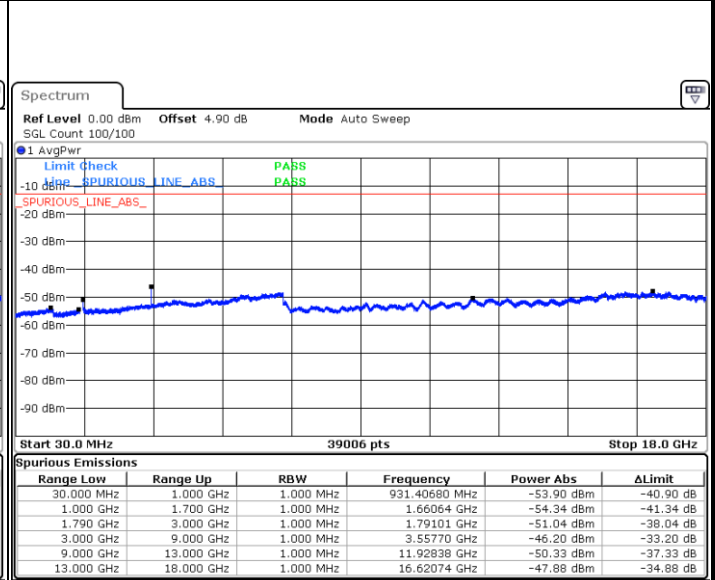

Date: 5 APR 2019 20:14:56

LTE Band 66 / 1.4MHz

Lowest Channel / QPSK

Lowest Channel / 16QAM

Date: 8 APR 2019 15:08:24

Date: 8 APR 2019 15:09:12

Middle Channel / QPSK

Middle Channel / 16QAM

Date: 8 APR 2019 15:15:06

Date: 8 APR 2019 15:14:26

LTE Band 66 / 1.4MHz

Highest Channel / QPSK

Date: 8 APR 2019 15:34:24

Highest Channel / 16QAM

Date: 8 APR 2019 15:33:50

LTE Band 66 / 3MHz

Lowest Channel / QPSK

Date: 8 APR 2019 15:41:18

Lowest Channel / 16QAM

Date: 8 APR 2019 15:42:01

LTE Band 66 / 3MHz

Middle Channel / QPSK

Middle Channel / 16QAM

Date: 8 APR 2019 15:46:19

Date: 8 APR 2019 15:45:44

Highest Channel / QPSK

Highest Channel / 16QAM

Date: 8 APR 2019 15:53:16

Date: 8 APR 2019 15:52:43

LTE Band 66 / 5MHz

Lowest Channel / QPSK

Lowest Channel / 16QAM