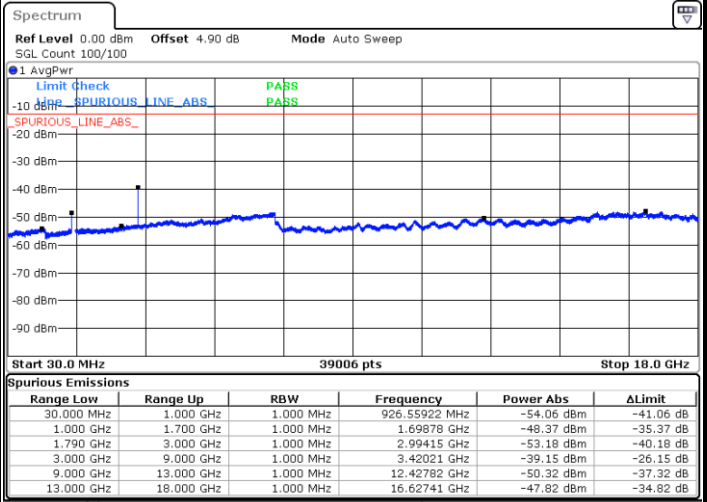

Highest Channel / 64QAM

Date: 5 APR 2019 19:59:11

LTE Band 12 / 10MHz

Lowest Channel / 64QAM

Middle Channel / 64QAM

Date: 5 APR 2019 20:13:08

Date: 5 APR 2019 20:14:02

Highest Channel / 64QAM

Date: 5 APR 2019 20:14:56

LTE Band 66 / 1.4MHz

Lowest Channel / QPSK

Lowest Channel / 16QAM

Date: 8 APR 2019 15:08:24

Date: 8 APR 2019 15:09:12

Middle Channel / QPSK

Middle Channel / 16QAM

Date: 8 APR 2019 15:15:06

Date: 8 APR 2019 15:14:26

LTE Band 66 / 1.4MHz

Highest Channel / QPSK

Date: 8 APR 2019 15:34:24

Highest Channel / 16QAM

Date: 8 APR 2019 15:33:50

LTE Band 66 / 3MHz