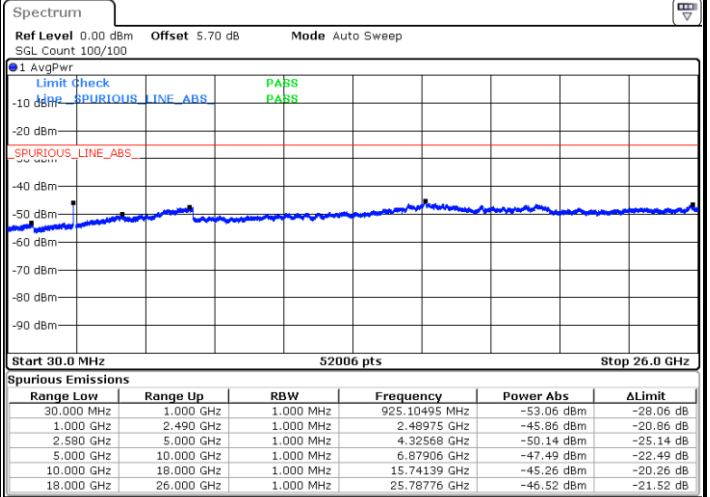

Middle Channel / 64QAM

Date: 6 APR 2019 11:04:50

Date: 6 APR 2019 11:05:44

Highest Channel / 64QAM

Date: 6 APR 2019 11:06:38

LTE Band 7 / 15MHz

Lowest Channel / 64QAM

Middle Channel / 64QAM

Date: 6 APR 2019 11:23:35

Date: 6 APR 2019 11:24:29

Highest Channel / 64QAM

Date: 6 APR 2019 11:25:23

LTE Band 7 / 20MHz

Lowest Channel / 64QAM

Middle Channel / 64QAM

Date: 6 APR 2019 11:32:39

Date: 6 APR 2019 11:33:33

Highest Channel / 64QAM

Date: 6 APR 2019 11:34:27

LTE Band 12 / 1.4MHz

Lowest Channel / QPSK

Date: 5 APR 2019 18:04:25

Lowest Channel / 16QAM

Date: 5 APR 2019 18:05:20