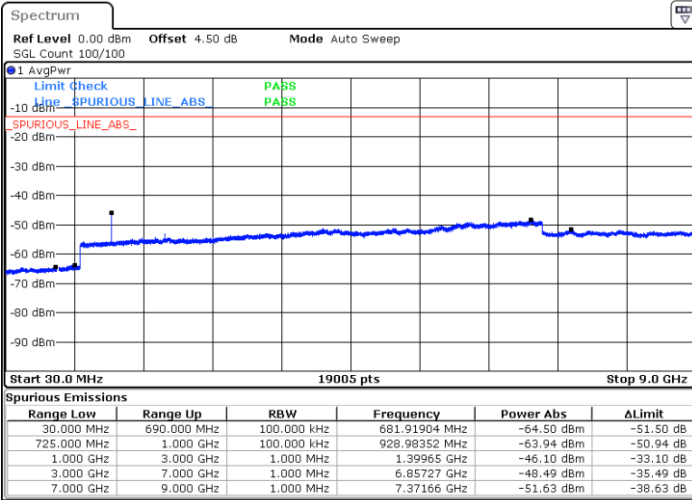

Highest Channel / 64QAM

Date: 5 APR 2019 19:41:59

LTE Band 12 / 3MHz

LTE Band 12 / 5MHz

Lowest Channel / 64QAM

Middle Channel / 64QAM

Date: 5 APR 2019 19:57:22

Date: 5 APR 2019 19:58:17

Highest Channel / 64QAM

Date: 5 APR 2019 19:59:11

LTE Band 12 / 10MHz

Lowest Channel / 64QAM

Middle Channel / 64QAM

Date: 5 APR 2019 20:13:08

Date: 5 APR 2019 20:14:02

Highest Channel / 64QAM

Date: 5 APR 2019 20:14:56

LTE Band 66 / 1.4MHz

Lowest Channel / QPSK

Lowest Channel / 16QAM

Date: 8 APR 2019 15:08:24

Date: 8 APR 2019 15:09:12

Middle Channel / QPSK

Middle Channel / 16QAM

Date: 8 APR 2019 15:15:06

Date: 8 APR 2019 15:14:26

LTE Band 66 / 1.4MHz

Highest Channel / QPSK

Date: 8 APR 2019 15:34:24

Highest Channel / 16QAM

Date: 8 APR 2019 15:33:50

LTE Band 66 / 3MHz