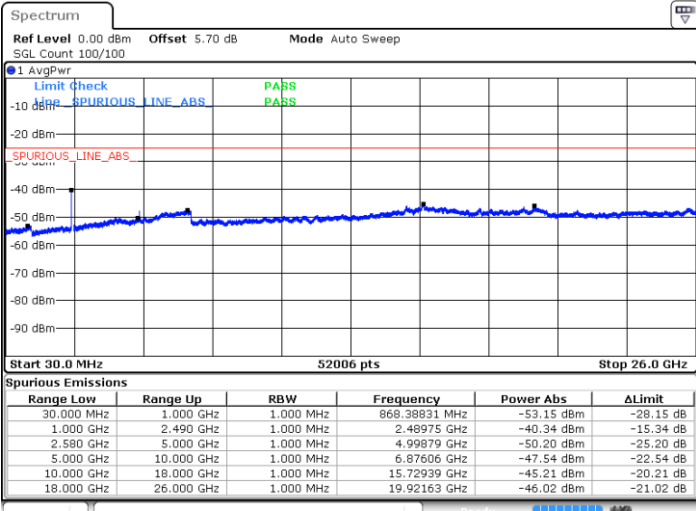

Date: 6 APR 2019 10:28:38

LTE Band 7 / 20MHz

Lowest Channel / QPSK

Date: 6 APR 2019 10:40:57

Lowest Channel / 16QAM

Date: 6 APR 2019 10:41:51

LTE Band 7 / 20MHz

Middle Channel / QPSK

Middle Channel / 16QAM

Date: 6 APR 2019 10:43:39

Date: 6 APR 2019 10:42:45

Highest Channel / QPSK

Highest Channel / 16QAM

Date: 6 APR 2019 10:44:33

Date: 6 APR 2019 10:45:27

LTE Band 7 / 5MHz