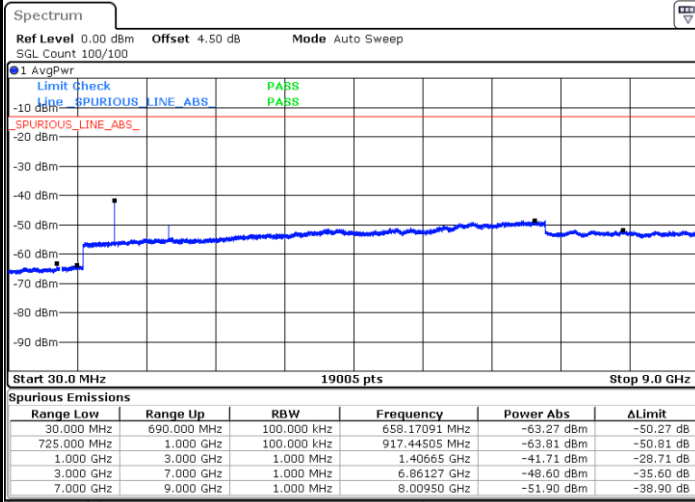

LTE Band 12 / 5MHz

Highest Channel / QPSK

Date: 5 APR 2019 19:05:36

Highest Channel / 16QAM

Date: 5 APR 2019 19:06:30

LTE Band 12 / 10MHz

Lowest Channel / QPSK

Date: 5 APR 2019 19:19:32

Lowest Channel / 16QAM

Date: 5 APR 2019 19:20:26

LTE Band 12 / 10MHz

Middle Channel / QPSK

Middle Channel / 16QAM

Date: 5 APR 2019 19:22:15

Date: 5 APR 2019 19:21:21

Highest Channel / QPSK

Highest Channel / 16QAM

Date: 5 APR 2019 19:23:10

Date: 5 APR 2019 19:24:04

LTE Band 12 / 1.4MHz

Lowest Channel / 64QAM

Middle Channel / 64QAM

Date: 5 APR 2019 19:40:10

Date: 5 APR 2019 19:41:04