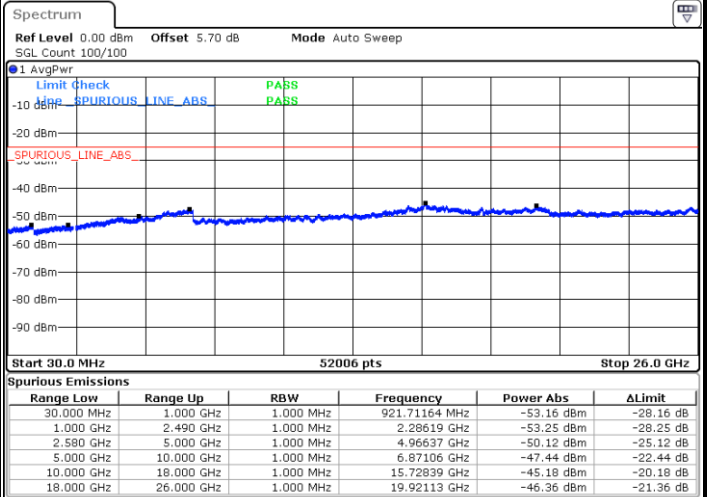

Middle Channel / 16QAM

Date: 6 APR 2019 10:43:39

Date: 6 APR 2019 10:42:45

Highest Channel / QPSK

Highest Channel / 16QAM

Date: 6 APR 2019 10:44:33

Date: 6 APR 2019 10:45:27

LTE Band 7 / 5MHz

Lowest Channel / 64QAM

Middle Channel / 64QAM

Date: 6 APR 2019 10:52:26

Date: 6 APR 2019 10:53:20

Highest Channel / 64QAM

Date: 6 APR 2019 10:54:14

LTE Band 7 / 10MHz

Lowest Channel / 64QAM