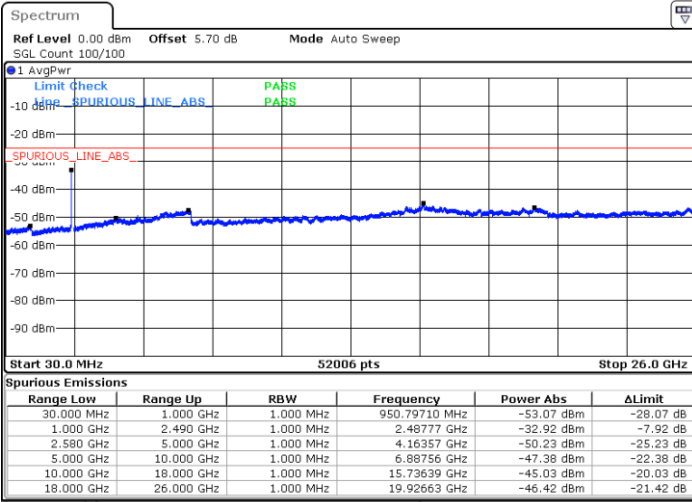

Lowest Channel / 16QAM

Date: 6 APR 2019 10:01:00

LTE Band 7 / 10MHz

Middle Channel / QPSK

Middle Channel / 16QAM

Date: 6 APR 2019 10:02:48

Date: 6 APR 2019 10:01:54

Highest Channel / QPSK

Highest Channel / 16QAM

Date: 6 APR 2019 10:03:42

Date: 6 APR 2019 10:04:35

LTE Band 7 / 15MHz

Lowest Channel / QPSK

Lowest Channel / 16QAM

Date: 6 APR 2019 10:24:08

Date: 6 APR 2019 10:25:02

Middle Channel / QPSK

Middle Channel / 16QAM

Date: 6 APR 2019 10:26:49

Date: 6 APR 2019 10:25:55

LTE Band7 / 15MHz

Highest Channel / QPSK

Date: 6 APR 2019 10:27:44

Highest Channel / 16QAM