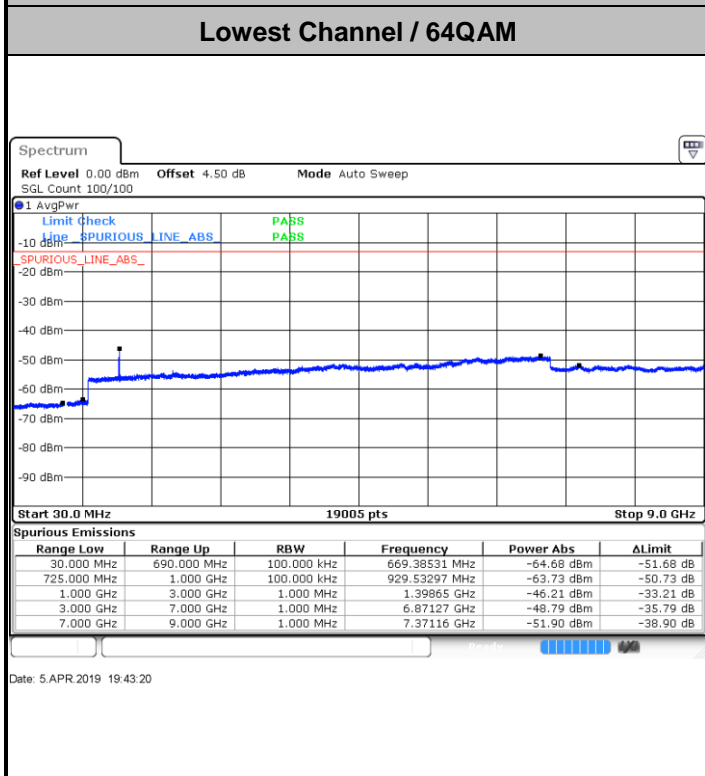

Lowest Channel / 16QAM

Date: 5 APR 2019 19:20:26

LTE Band 12 / 10MHz

Middle Channel / QPSK

Middle Channel / 16QAM

Date: 5 APR 2019 19:22:15

Date: 5 APR 2019 19:21:21

Highest Channel / QPSK

Highest Channel / 16QAM

Date: 5 APR 2019 19:23:10

Date: 5 APR 2019 19:24:04

LTE Band 12 / 1.4MHz

Lowest Channel / 64QAM

Middle Channel / 64QAM

Date: 5 APR 2019 19:40:10

Date: 5 APR 2019 19:41:04

Highest Channel / 64QAM

Date: 5 APR 2019 19:41:59

LTE Band 12 / 3MHz

LTE Band 12 / 5MHz

Lowest Channel / 64QAM

Middle Channel / 64QAM

Date: 5 APR 2019 19:57:22

Date: 5 APR 2019 19:58:17

Highest Channel / 64QAM

Date: 5 APR 2019 19:59:11

LTE Band 12 / 10MHz

Lowest Channel / 64QAM

Middle Channel / 64QAM

Date: 5 APR 2019 20:13:08

Date: 5 APR 2019 20:14:02

Highest Channel / 64QAM