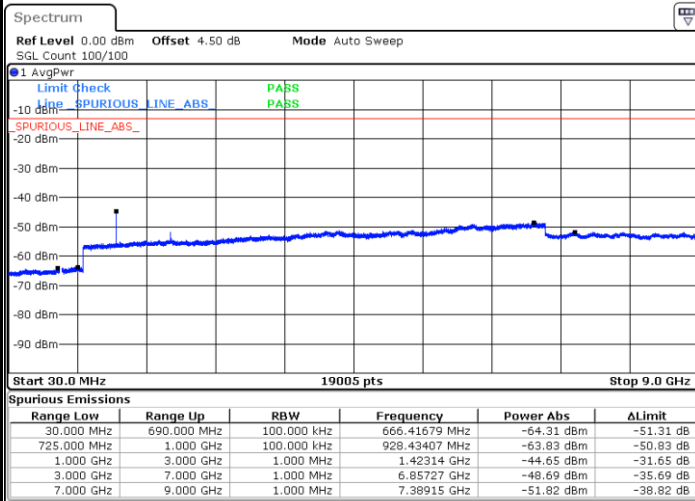

Highest Channel / 16QAM

Date: 5 APR 2019 19:23:10

Date: 5 APR 2019 19:24:04

LTE Band 12 / 1.4MHz

Lowest Channel / 64QAM

Middle Channel / 64QAM

Date: 5 APR 2019 19:40:10

Date: 5 APR 2019 19:41:04

Highest Channel / 64QAM

Date: 5 APR 2019 19:41:59

LTE Band 12 / 3MHz

LTE Band 12 / 5MHz

Lowest Channel / 64QAM

Middle Channel / 64QAM

Date: 5 APR 2019 19:57:22

Date: 5 APR 2019 19:58:17

Highest Channel / 64QAM

Date: 5 APR 2019 19:59:11

LTE Band 12 / 10MHz

Lowest Channel / 64QAM

Middle Channel / 64QAM

Date: 5 APR 2019 20:13:08

Date: 5 APR 2019 20:14:02

Highest Channel / 64QAM

Date: 5 APR 2019 20:14:56

LTE Band 66 / 1.4MHz

Lowest Channel / QPSK

Lowest Channel / 16QAM

Date: 8 APR 2019 15:08:24

Date: 8 APR 2019 15:09:12

Middle Channel / QPSK

Middle Channel / 16QAM