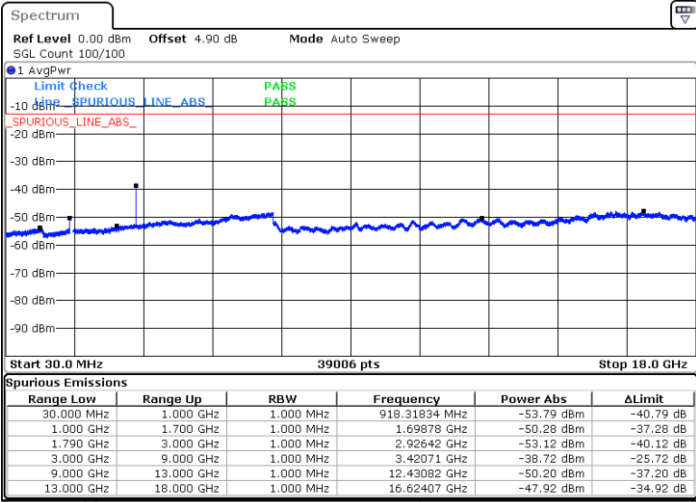

Lowest Channel / QPSK

Date: 8 APR 2019 15:41:18

Lowest Channel / 16QAM

Date: 8 APR 2019 15:42:01

LTE Band 66 / 3MHz

Middle Channel / QPSK

Middle Channel / 16QAM

Date: 8 APR 2019 15:46:19

Date: 8 APR 2019 15:45:44

Highest Channel / QPSK

Highest Channel / 16QAM

Date: 8 APR 2019 15:53:16

Date: 8 APR 2019 15:52:43

LTE Band 66 / 5MHz

Lowest Channel / QPSK

Lowest Channel / 16QAM