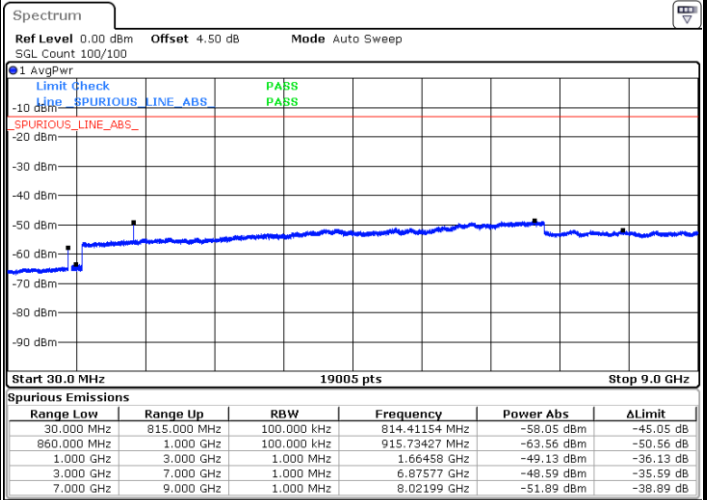

LTE Band 5 / 10MHz

Lowest Channel / 64QAM

Middle Channel / 64QAM

Date: 5 APR 2019 16:58:52

Date: 5 APR 2019 16:58:15

Highest Channel / 64QAM

Date: 5 APR 2019 16:57:45

LTE Band 7 / 5MHz