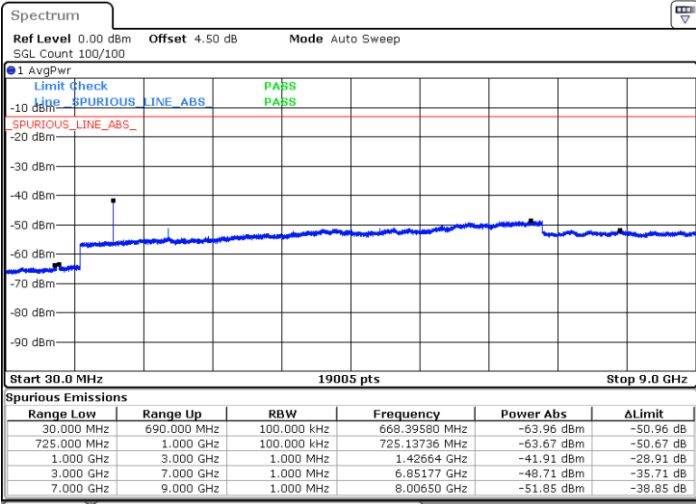

Middle Channel / 16QAM

Date: 5 APR 2019 18:47:49

Date: 5 APR 2019 18:46:54

Highest Channel / QPSK

Highest Channel / 16QAM

Date: 5 APR 2019 18:48:43

Date: 5 APR 2019 18:49:38

LTE Band 12 / 5MHz