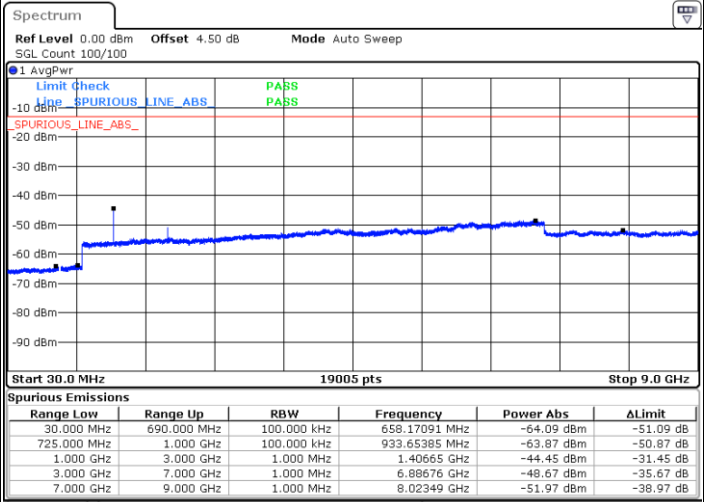

LTE Band 12 / 5MHz

Highest Channel / QPSK

Date: 5 APR 2019 19:05:36

Highest Channel / 16QAM

Date: 5 APR 2019 19:06:30

LTE Band 12 / 10MHz

Lowest Channel / QPSK

Date: 5 APR 2019 19:19:32

Lowest Channel / 16QAM

Date: 5 APR 2019 19:20:26

LTE Band 12 / 10MHz

Middle Channel / QPSK

Middle Channel / 16QAM

Date: 5 APR 2019 19:22:15

Date: 5 APR 2019 19:21:21

Highest Channel / QPSK

Highest Channel / 16QAM

Date: 5 APR 2019 19:23:10

Date: 5 APR 2019 19:24:04

LTE Band 12 / 1.4MHz

Lowest Channel / 64QAM

Middle Channel / 64QAM

Date: 5 APR 2019 19:40:10

Date: 5 APR 2019 19:41:04

Highest Channel / 64QAM

Date: 5 APR 2019 19:41:59

LTE Band 12 / 3MHz

LTE Band 12 / 5MHz

Lowest Channel / 64QAM

Middle Channel / 64QAM

Date: 5 APR 2019 19:57:22

Date: 5 APR 2019 19:58:17