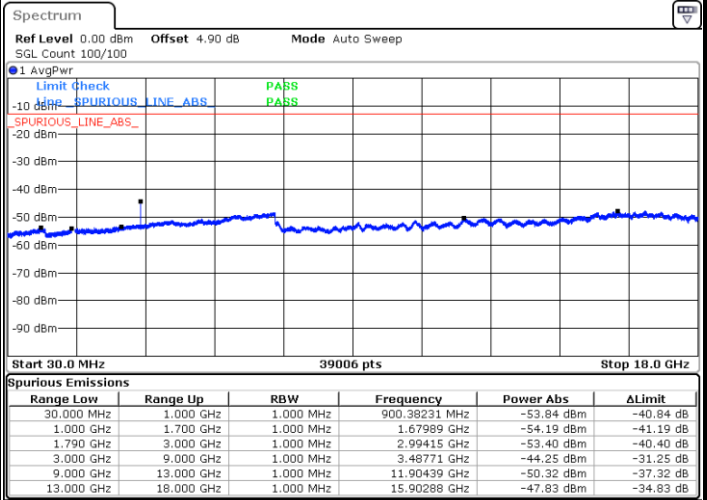

Date: 8 APR 2019 15:15:06

Date: 8 APR 2019 15:14:26

LTE Band 66 / 1.4MHz

Highest Channel / QPSK

Date: 8 APR 2019 15:34:24

Highest Channel / 16QAM

Date: 8 APR 2019 15:33:50

LTE Band 66 / 3MHz

Lowest Channel / QPSK

Date: 8 APR 2019 15:41:18

Lowest Channel / 16QAM

Date: 8 APR 2019 15:42:01

LTE Band 66 / 3MHz

Middle Channel / QPSK

Middle Channel / 16QAM

Date: 8 APR 2019 15:46:19

Date: 8 APR 2019 15:45:44

Highest Channel / QPSK

Highest Channel / 16QAM

Date: 8 APR 2019 15:53:16

Date: 8 APR 2019 15:52:43

LTE Band 66 / 5MHz

Lowest Channel / QPSK

Lowest Channel / 16QAM