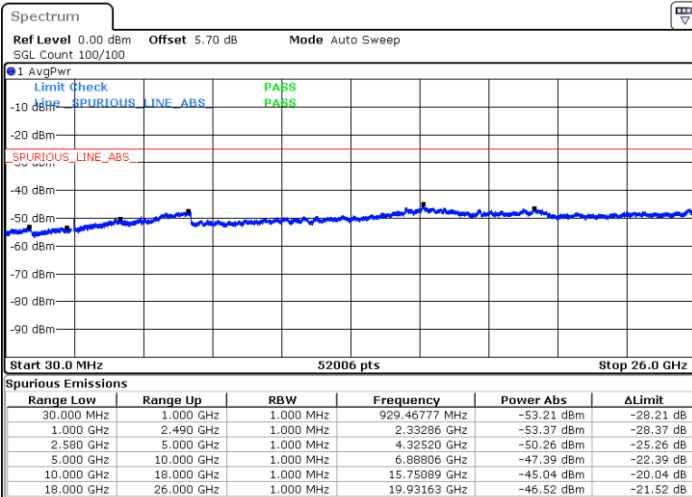

Middle Channel / 16QAM

Date: 6 APR 2019 10:43:39

Date: 6 APR 2019 10:42:45

Highest Channel / QPSK

Highest Channel / 16QAM

Date: 6 APR 2019 10:44:33

Date: 6 APR 2019 10:45:27

LTE Band 7 / 5MHz

Lowest Channel / 64QAM

Middle Channel / 64QAM

Date: 6 APR 2019 10:52:26

Date: 6 APR 2019 10:53:20

Highest Channel / 64QAM

Date: 6 APR 2019 10:54:14

LTE Band 7 / 10MHz

Lowest Channel / 64QAM

Middle Channel / 64QAM

Date: 6 APR 2019 11:04:50

Date: 6 APR 2019 11:05:44

Highest Channel / 64QAM

Date: 6 APR 2019 11:06:38

LTE Band 7 / 15MHz

Lowest Channel / 64QAM

Middle Channel / 64QAM