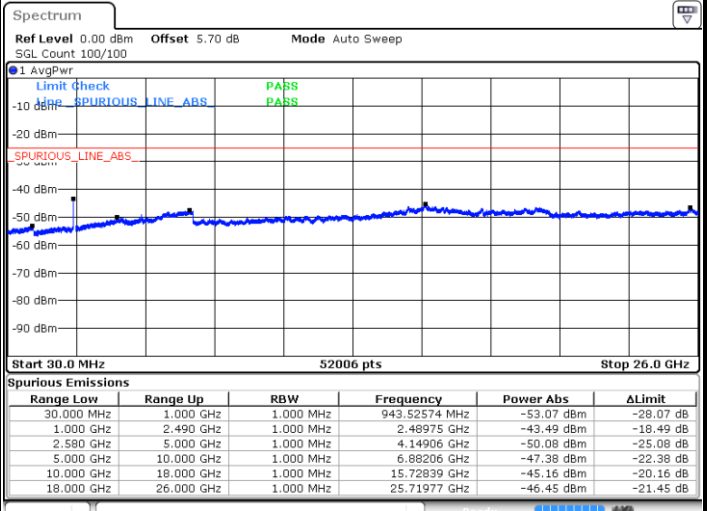

Middle Channel / QPSK

Middle Channel / 16QAM

Date: 6 APR 2019 10:26:49

Date: 6 APR 2019 10:25:55

LTE Band7 / 15MHz

Highest Channel / QPSK

Date: 6 APR 2019 10:27:44

Highest Channel / 16QAM

Date: 6 APR 2019 10:28:38

LTE Band 7 / 20MHz

Lowest Channel / QPSK

Date: 6 APR 2019 10:40:57

Lowest Channel / 16QAM

Date: 6 APR 2019 10:41:51

LTE Band 7 / 20MHz

Middle Channel / QPSK

Middle Channel / 16QAM

Date: 6 APR 2019 10:43:39

Date: 6 APR 2019 10:42:45

Highest Channel / QPSK

Highest Channel / 16QAM

Date: 6 APR 2019 10:44:33

Date: 6 APR 2019 10:45:27

LTE Band 7 / 5MHz