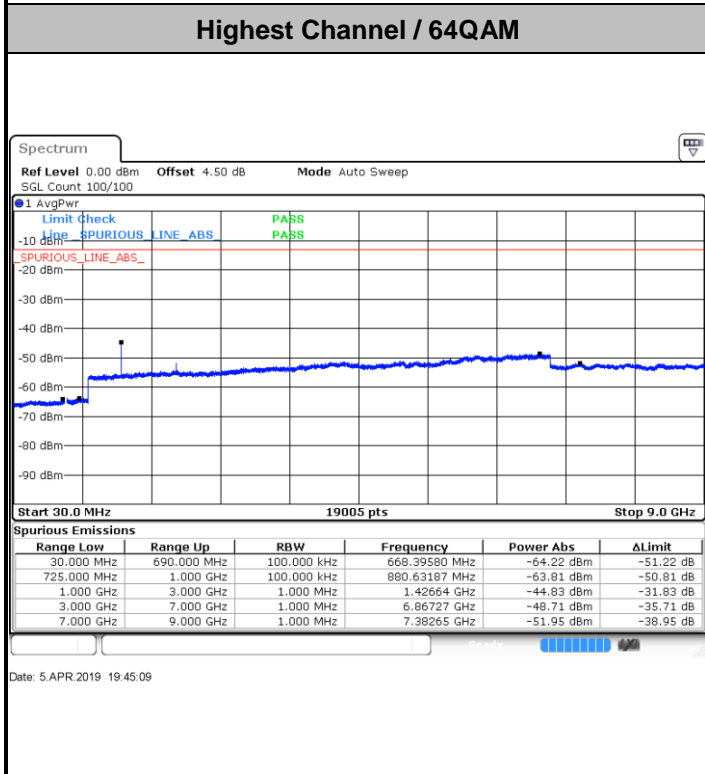

Lowest Channel / 16QAM

Date: 5 APR 2019 19:20:26

LTE Band 12 / 10MHz

Middle Channel / QPSK

Middle Channel / 16QAM

Date: 5 APR 2019 19:22:15

Date: 5 APR 2019 19:21:21

Highest Channel / QPSK

Highest Channel / 16QAM

Date: 5 APR 2019 19:23:10

Date: 5 APR 2019 19:24:04

LTE Band 12 / 1.4MHz

Lowest Channel / 64QAM

Middle Channel / 64QAM

Date: 5 APR 2019 19:40:10

Date: 5 APR 2019 19:41:04

Highest Channel / 64QAM

Date: 5 APR 2019 19:41:59

LTE Band 12 / 3MHz

LTE Band 12 / 5MHz

Lowest Channel / 64QAM

Middle Channel / 64QAM

Date: 5 APR 2019 19:57:22

Date: 5 APR 2019 19:58:17

Highest Channel / 64QAM

Date: 5 APR 2019 19:59:11

LTE Band 12 / 10MHz

Lowest Channel / 64QAM

Middle Channel / 64QAM

Date: 5 APR 2019 20:13:08

Date: 5 APR 2019 20:14:02

Highest Channel / 64QAM