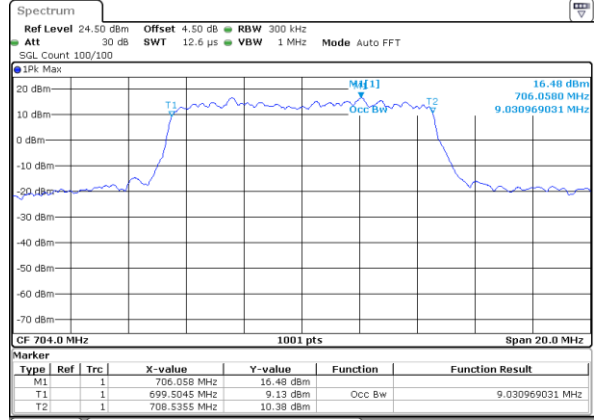

LTE Band 12

Lowest Channel / 5MHz / QPSK

Date: 5 APR 2019 18:59:14

Lowest Channel / 5MHz / 16QAM

Date: 5 APR 2019 18:59:24

Middle Channel / 5MHz / QPSK

Date: 5 APR 2019 18:59:44

Middle Channel / 5MHz / 16QAM

Date: 5 APR 2019 18:59:34

Highest Channel / 5MHz / QPSK

Date: 5 APR 2019 18:59:54

Highest Channel / 5MHz / 16QAM

Date: 5 APR 2019 19:00:04

LTE Band 12

Lowest Channel / 10MHz / QPSK

Date: 5 APR 2019 19:16:47

Lowest Channel / 10MHz / 16QAM

Date: 5 APR 2019 19:16:57

Middle Channel / 10MHz / QPSK

Date: 5 APR 2019 19:17:18

Middle Channel / 10MHz / 16QAM

Date: 5 APR 2019 19:17:08

Highest Channel / 10MHz / QPSK

Date: 5 APR 2019 19:17:28