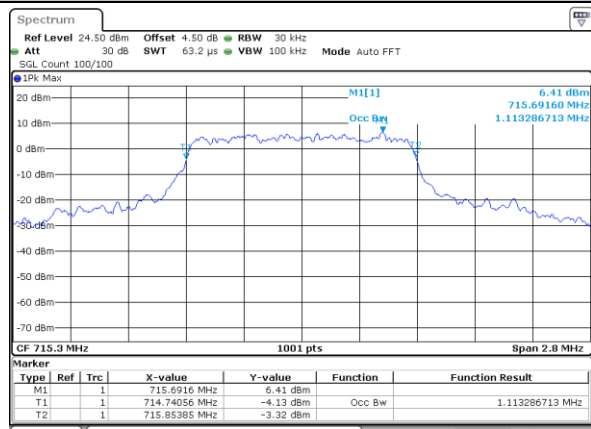

Middle Channel / 20MHz / 64QAM

Date: 6 APR 2019 11:26:33

Highest Channel / 15MHz / 64QAM

Date: 6 APR 2019 11:17:38

Highest Channel / 20MHz / 64QAM

Date: 6 APR 2019 11:26:43

LTE Band 12

Lowest Channel / 1.4MHz / QPSK

Date: 5 APR 2019 18:01:41

Lowest Channel / 1.4MHz / 16QAM

Date: 5 APR 2019 18:01:51

Middle Channel / 1.4MHz / QPSK

Date: 5 APR 2019 18:02:11

Middle Channel / 1.4MHz / 16QAM

Date: 5 APR 2019 18:02:01

Highest Channel / 1.4MHz / QPSK

Date: 5 APR 2019 18:02:21

Highest Channel / 1.4MHz / 16QAM

Date: 5 APR 2019 18:02:31

LTE Band 12

Lowest Channel / 3MHz / QPSK

Date: 5 APR 2019 18:39:57

Lowest Channel / 3MHz / 16QAM

Date: 5 APR 2019 18:40:07