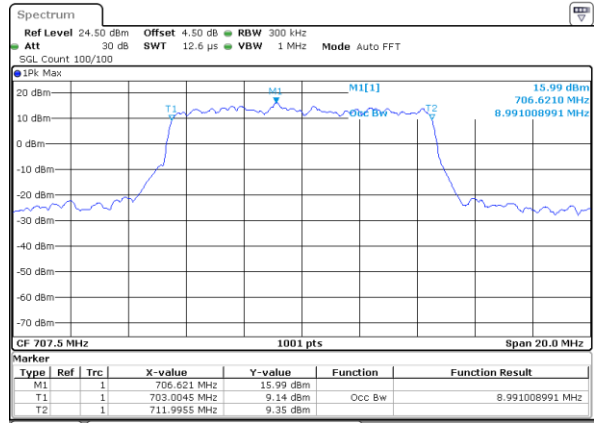

Date: 5 APR 2019 19:34:16

Middle Channel / 3MHz / 64QAM

Date: 5 APR 2019 19:45:40

Highest Channel / 1.4MHz / 64QAM

Date: 5 APR 2019 19:34:36

Highest Channel / 3MHz / 64QAM

Date: 5 APR 2019 19:46:00

LTE Band 12

Lowest Channel / 5MHz / 64QAM

Date: 5 APR 2019 19:51:08

Lowest Channel / 10MHz / 64QAM

Date: 5 APR 2019 20:15:07

Middle Channel / 5MHz / 64QAM

Date: 5 APR 2019 19:51:28

Middle Channel / 10MHz / 64QAM

Date: 5 APR 2019 20:15:27

Highest Channel / 5MHz / 64QAM

Date: 5 APR 2019 19:51:48

Highest Channel / 10MHz / 64QAM

Date: 5 APR 2019 20:15:47

LTE Band 66

Lowest Channel / 1.4MHz / QPSK

Date: 8 APR 2019 15:02:35

Lowest Channel / 1.4MHz / 16QAM