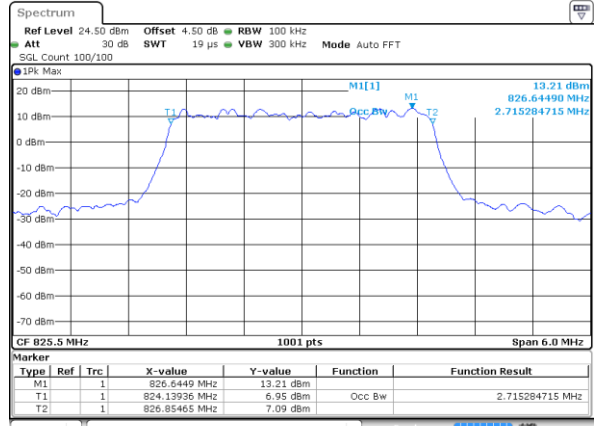

Date: 5 APR 2019 16:05:25

LTE Band 5

Lowest Channel / 10MHz / QPSK

Date: 5 APR 2019 16:31:58

Lowest Channel / 10MHz / 16QAM

Date: 5 APR 2019 16:32:08

Middle Channel / 10MHz / QPSK

Date: 5 APR 2019 16:40:57

Middle Channel / 10MHz / 16QAM

Date: 5 APR 2019 16:41:07

Highest Channel / 10MHz / QPSK

Date: 5 APR 2019 16:43:27

Highest Channel / 10MHz / 16QAM

Date: 5 APR 2019 16:43:37

LTE Band 5

Lowest Channel / 1.4MHz / 64QAM

Date: 5 APR 2019 17:54:10

Lowest Channel / 3MHz / 64QAM

Date: 5 APR 2019 17:38:16

Middle Channel / 1.4MHz / 64QAM

Date: 5 APR 2019 17:54:31

Middle Channel / 3MHz / 64QAM

Date: 5 APR 2019 17:38:38

Highest Channel / 1.4MHz / 64QAM