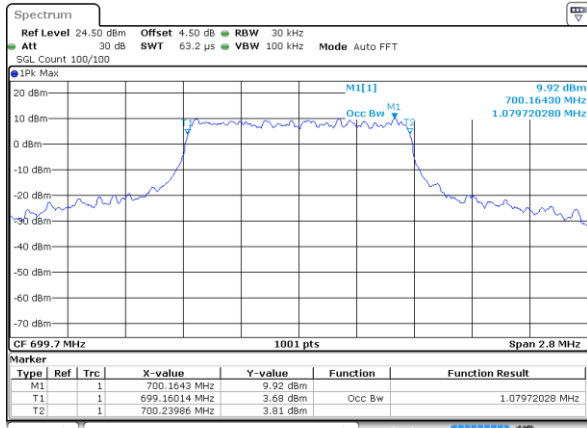

Date: 6 APR 2019 11:03:27

LTE Band 7

Lowest Channel / 15MHz / 64QAM

Date: 6 APR 2019 11:17:18

Lowest Channel / 20MHz / 64QAM

Date: 6 APR 2019 11:26:23

Middle Channel / 15MHz / 64QAM

Date: 6 APR 2019 11:17:28

Middle Channel / 20MHz / 64QAM

Date: 6 APR 2019 11:26:33

Highest Channel / 15MHz / 64QAM

Date: 6 APR 2019 11:17:38

Highest Channel / 20MHz / 64QAM

Date: 6 APR 2019 11:26:43

LTE Band 12

Lowest Channel / 1.4MHz / QPSK

Date: 5 APR 2019 18:01:41

Lowest Channel / 1.4MHz / 16QAM

Date: 5 APR 2019 18:01:51

Middle Channel / 1.4MHz / QPSK

Date: 5 APR 2019 18:02:11

Middle Channel / 1.4MHz / 16QAM

Date: 5 APR 2019 18:02:01

Highest Channel / 1.4MHz / QPSK