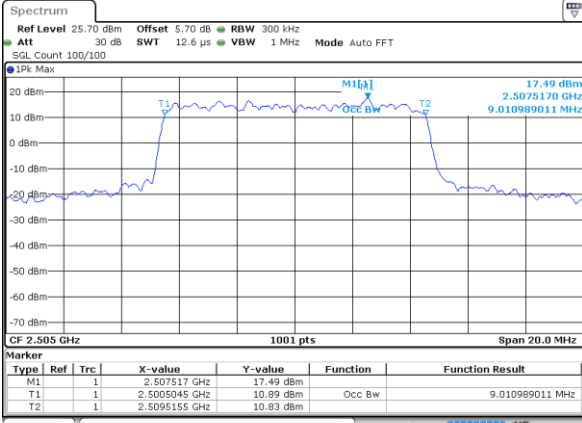

Date: 6 APR 2019 09:12:50

Highest Channel / 5MHz / QPSK

Date: 6 APR 2019 09:13:30

Highest Channel / 5MHz / 16QAM

Date: 6 APR 2019 09:13:50

LTE Band 7

Lowest Channel / 10MHz / QPSK

Date: 6 APR 2019 09:48:18