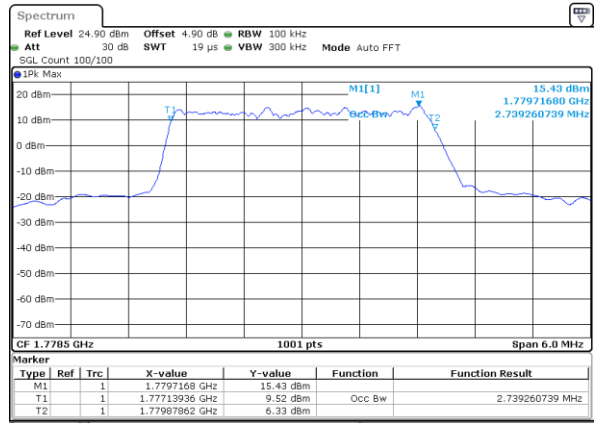

Date: 8 APR 2019 15:18:40

LTE Band 66

Lowest Channel / 3MHz / QPSK

Date: 8 APR 2019 15:36:01

Lowest Channel / 3MHz / 16QAM

Date: 8 APR 2019 15:36:17

Middle Channel / 3MHz / QPSK

Date: 8 APR 2019 15:47:06

Middle Channel / 3MHz / 16QAM

Date: 8 APR 2019 15:47:26

Highest Channel / 3MHz / QPSK

Date: 8 APR 2019 15:48:20

Highest Channel / 3MHz / 16QAM

Date: 8 APR 2019 15:49:58

LTE Band 66

Lowest Channel / 5MHz / QPSK