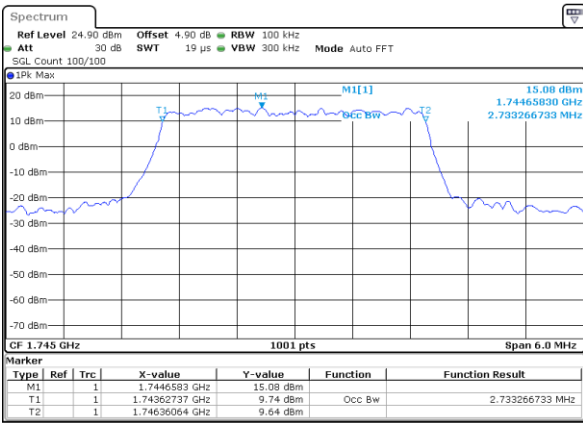

Date: 8 APR 2019 15:18:40

LTE Band 66

Lowest Channel / 3MHz / QPSK

Date: 8 APR 2019 15:36:01

Lowest Channel / 3MHz / 16QAM

Date: 8 APR 2019 15:36:17

Middle Channel / 3MHz / QPSK

Date: 8 APR 2019 15:47:06

Middle Channel / 3MHz / 16QAM

Date: 8 APR 2019 15:47:26

Highest Channel / 3MHz / QPSK

Date: 8 APR 2019 15:48:20

Highest Channel / 3MHz / 16QAM

Date: 8 APR 2019 15:49:58

LTE Band 66

Lowest Channel / 5MHz / QPSK