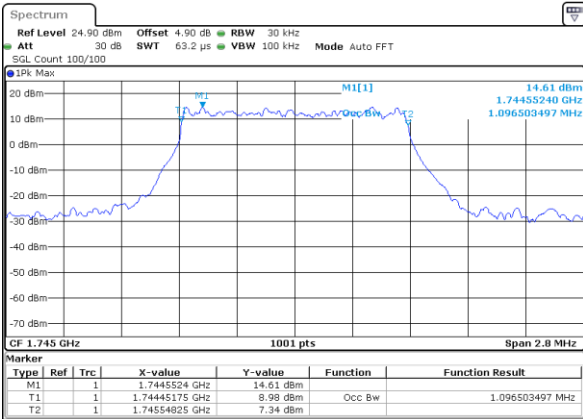

Lowest Channel / 5MHz / 64QAM

Date: 5 APR 2019 19:51:08

Lowest Channel / 10MHz / 64QAM

Date: 5 APR 2019 20:15:07

Middle Channel / 5MHz / 64QAM

Date: 5 APR 2019 19:51:28

Middle Channel / 10MHz / 64QAM

Date: 5 APR 2019 20:15:27

Highest Channel / 5MHz / 64QAM

Date: 5 APR 2019 19:51:48

Highest Channel / 10MHz / 64QAM

Date: 5 APR 2019 20:15:47

LTE Band 66

Lowest Channel / 1.4MHz / QPSK

Date: 8 APR 2019 15:02:35

Lowest Channel / 1.4MHz / 16QAM

Date: 8 APR 2019 15:02:57

Middle Channel / 1.4MHz / QPSK

Date: 8 APR 2019 15:15:53

Middle Channel / 1.4MHz / 16QAM

Date: 8 APR 2019 15:16:17

Highest Channel / 1.4MHz / QPSK

Date: 8 APR 2019 15:19:11

Highest Channel / 1.4MHz / 16QAM