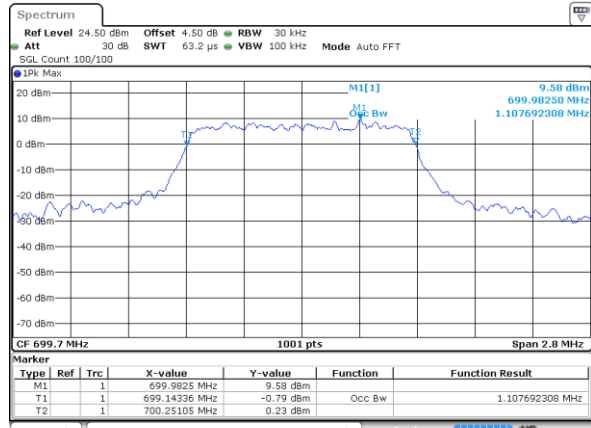

Date: 6 APR 2019 11:03:27

LTE Band 7

Lowest Channel / 15MHz / 64QAM

Date: 6 APR 2019 11:17:18

Lowest Channel / 20MHz / 64QAM

Date: 6 APR 2019 11:26:23

Middle Channel / 15MHz / 64QAM

Date: 6 APR 2019 11:17:28

Middle Channel / 20MHz / 64QAM

Date: 6 APR 2019 11:26:33

Highest Channel / 15MHz / 64QAM

Date: 6 APR 2019 11:17:38

Highest Channel / 20MHz / 64QAM

Date: 6 APR 2019 11:26:43

LTE Band 12

Lowest Channel / 1.4MHz / QPSK

Date: 5 APR 2019 18:01:41

Lowest Channel / 1.4MHz / 16QAM

Date: 5 APR 2019 18:01:51

Middle Channel / 1.4MHz / QPSK

Date: 5 APR 2019 18:02:11

Middle Channel / 1.4MHz / 16QAM

Date: 5 APR 2019 18:02:01

Highest Channel / 1.4MHz / QPSK