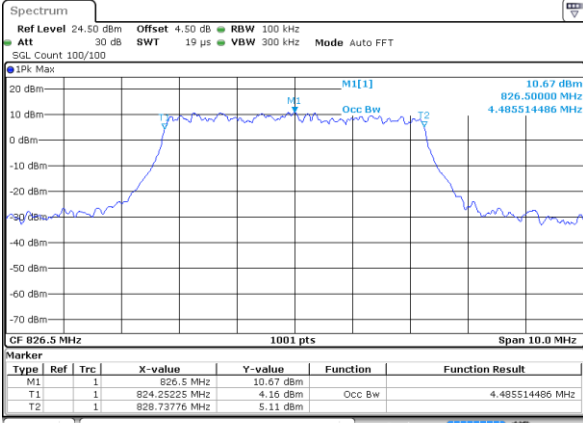

Date: 5 APR 2019 17:54:50

Highest Channel / 3MHz / 64QAM

Date: 5 APR 2019 17:39:03

LTE Band 5

Lowest Channel / 5MHz / 64QAM

Date: 5 APR 2019 17:27:23

Lowest Channel / 10MHz / 64QAM

Date: 5 APR 2019 17:02:57

Middle Channel / 5MHz / 64QAM

Date: 5 APR 2019 17:27:50

Middle Channel / 10MHz / 64QAM

Date: 5 APR 2019 17:02:18

Highest Channel / 5MHz / 64QAM

Date: 5 APR 2019 17:28:41

Highest Channel / 10MHz / 64QAM

Date: 5 APR 2019 17:01:56