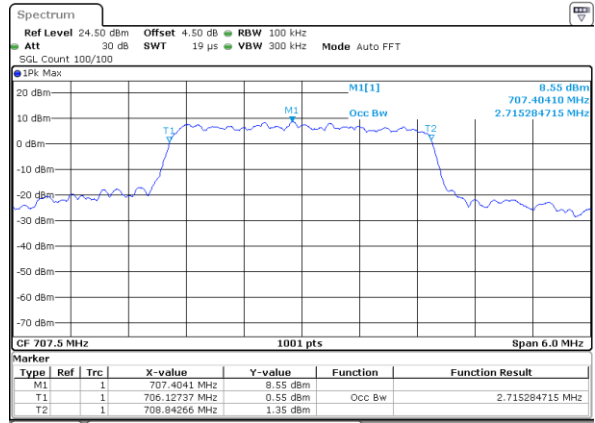

Date: 5 APR 2019 18:01:41

Lowest Channel / 1.4MHz / 16QAM

Date: 5 APR 2019 18:01:51

Middle Channel / 1.4MHz / QPSK

Date: 5 APR 2019 18:02:11

Middle Channel / 1.4MHz / 16QAM

Date: 5 APR 2019 18:02:01

Highest Channel / 1.4MHz / QPSK

Date: 5 APR 2019 18:02:21

Highest Channel / 1.4MHz / 16QAM

Date: 5 APR 2019 18:02:31

LTE Band 12

Lowest Channel / 3MHz / QPSK

Date: 5 APR 2019 18:39:57

Lowest Channel / 3MHz / 16QAM

Date: 5 APR 2019 18:40:07

Middle Channel / 3MHz / QPSK

Date: 5 APR 2019 18:40:27

Middle Channel / 3MHz / 16QAM

Date: 5 APR 2019 18:40:17

Highest Channel / 3MHz / QPSK

Date: 5 APR 2019 18:40:37

Highest Channel / 3MHz / 16QAM

Date: 5 APR 2019 18:40:47