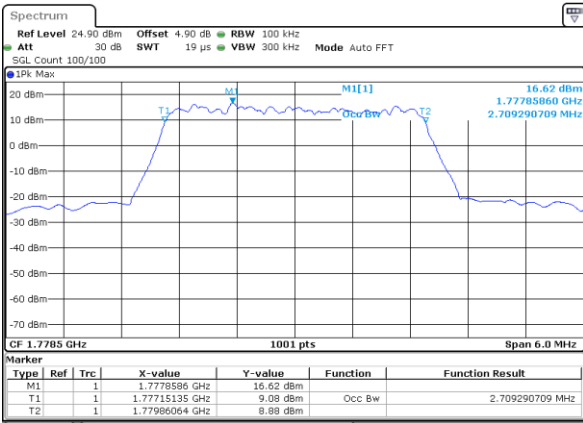

Highest Channel / 5MHz / 64QAM

Date: 5 APR 2019 19:51:48

Highest Channel / 10MHz / 64QAM

Date: 5 APR 2019 20:15:47

LTE Band 66

Lowest Channel / 1.4MHz / QPSK

Date: 8 APR 2019 15:02:35

Lowest Channel / 1.4MHz / 16QAM

Date: 8 APR 2019 15:18:40

LTE Band 66

Lowest Channel / 3MHz / QPSK

Date: 8 APR 2019 15:36:01

Lowest Channel / 3MHz / 16QAM

Date: 8 APR 2019 15:36:17

Middle Channel / 3MHz / QPSK

Date: 8 APR 2019 15:47:06

Middle Channel / 3MHz / 16QAM

Date: 8 APR 2019 15:47:26

Highest Channel / 3MHz / QPSK

Date: 8 APR 2019 15:48:20

Highest Channel / 3MHz / 16QAM

Date: 8 APR 2019 15:49:58

LTE Band 66

Lowest Channel / 5MHz / QPSK