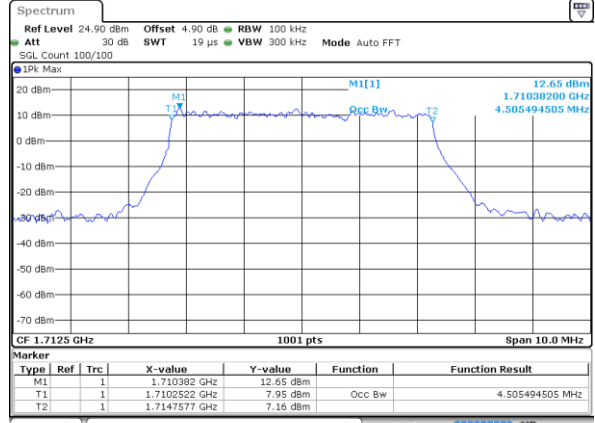

Lowest Channel / 5MHz / 16QAM

Date: 8 APR 2019 15:56:56