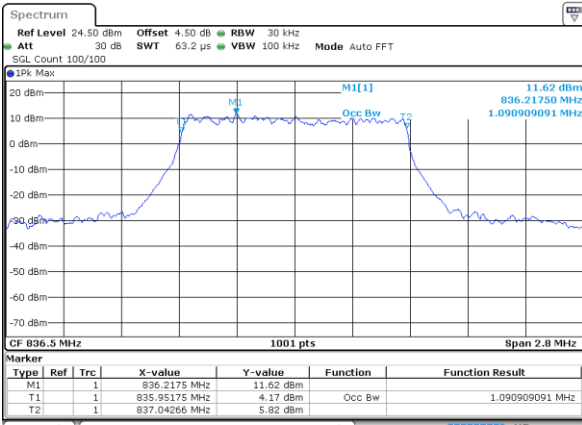

Middle Channel / 1.4MHz / 64QAM

Date: 5 APR 2019 17:54:31