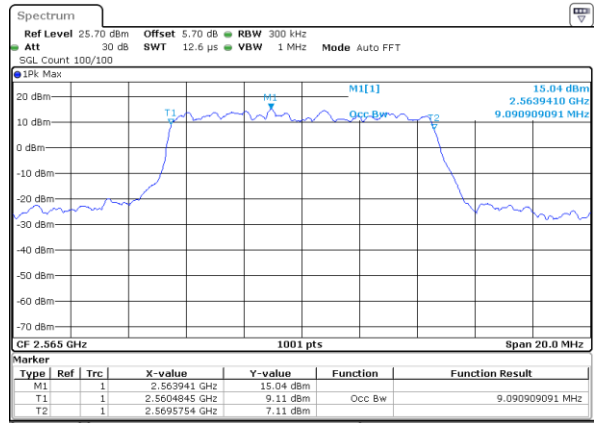

Highest Channel / 20MHz / QPSK

Date: 6 APR 2019 10:30:48

Highest Channel / 20MHz / 16QAM

Date: 6 APR 2019 10:30:28

LTE Band 7

Lowest Channel / 5MHz / 64QAM

Date: 6 APR 2019 10:50:42

Lowest Channel / 10MHz / 64QAM

Date: 6 APR 2019 11:03:07

Middle Channel / 5MHz / 64QAM

Date: 6 APR 2019 10:50:52

Middle Channel / 10MHz / 64QAM

Date: 6 APR 2019 11:03:17

Highest Channel / 5MHz / 64QAM

Date: 6 APR 2019 10:51:02

Highest Channel / 10MHz / 64QAM