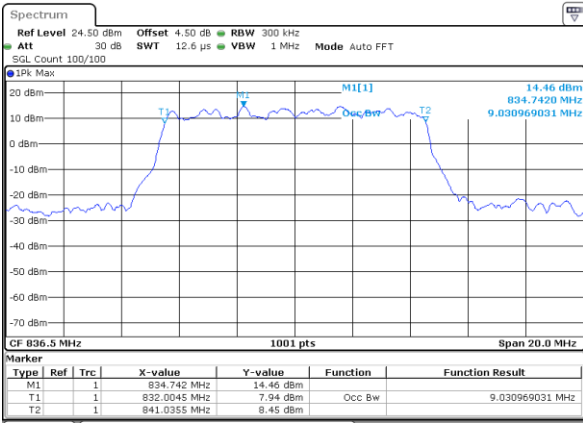

Date: 5 APR 2019 16:05:25

LTE Band 5

Lowest Channel / 10MHz / QPSK

Date: 5 APR 2019 16:31:58

Lowest Channel / 10MHz / 16QAM

Date: 5 APR 2019 16:32:08

Middle Channel / 10MHz / QPSK

Date: 5 APR 2019 16:40:57

Middle Channel / 10MHz / 16QAM

Date: 5 APR 2019 16:41:07

Highest Channel / 10MHz / QPSK

Date: 5 APR 2019 16:43:27

Highest Channel / 10MHz / 16QAM

Date: 5 APR 2019 16:43:37

LTE Band 5

Lowest Channel / 1.4MHz / 64QAM