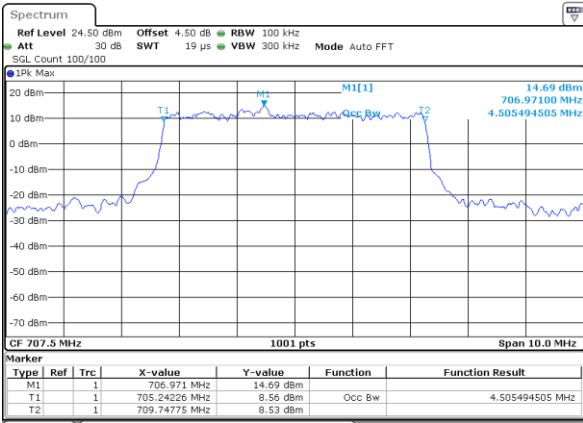

Date: 5 APR 2019 19:34:16

Middle Channel / 3MHz / 64QAM

Date: 5 APR 2019 19:45:40

Highest Channel / 1.4MHz / 64QAM

Date: 5 APR 2019 19:34:36

Highest Channel / 3MHz / 64QAM

Date: 5 APR 2019 19:46:00

LTE Band 12

Lowest Channel / 5MHz / 64QAM

Date: 5 APR 2019 19:51:08

Lowest Channel / 10MHz / 64QAM

Date: 5 APR 2019 20:15:07

Middle Channel / 5MHz / 64QAM

Date: 5 APR 2019 19:51:28

Middle Channel / 10MHz / 64QAM

Date: 5 APR 2019 20:15:27

Highest Channel / 5MHz / 64QAM

Date: 5 APR 2019 19:51:48

Highest Channel / 10MHz / 64QAM

Date: 5 APR 2019 20:15:47

LTE Band 66

Lowest Channel / 1.4MHz / QPSK

Date: 8 APR 2019 15:02:35

Lowest Channel / 1.4MHz / 16QAM