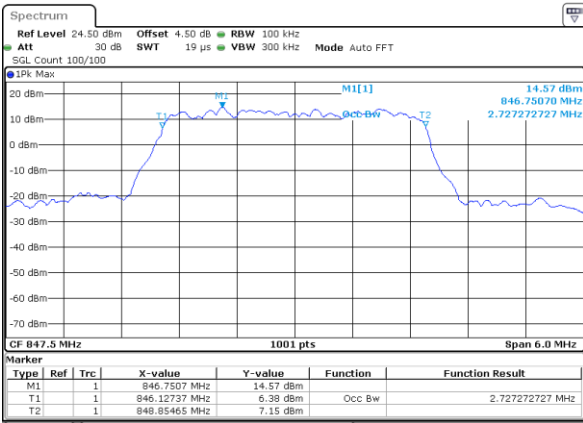

Date: 5 APR 2019 15:04:48

Middle Channel / 1.4MHz / 16QAM

Date: 5 APR 2019 15:04:59

Highest Channel / 1.4MHz / QPSK

Date: 5 APR 2019 15:07:18

Highest Channel / 1.4MHz / 16QAM

Date: 5 APR 2019 15:07:28

LTE Band 5

Lowest Channel / 3MHz / QPSK

Date: 5 APR 2019 15:22:49

Lowest Channel / 3MHz / 16QAM

Date: 5 APR 2019 15:23:00

Middle Channel / 3MHz / QPSK

Date: 5 APR 2019 15:31:49

Middle Channel / 3MHz / 16QAM

Date: 5 APR 2019 15:31:59

Highest Channel / 3MHz / QPSK

Date: 5 APR 2019 15:34:18

Highest Channel / 3MHz / 16QAM

Date: 5 APR 2019 15:34:28

LTE Band 5

Lowest Channel / 5MHz / QPSK

Date: 5 APR 2019 15:53:46

Lowest Channel / 5MHz / 16QAM