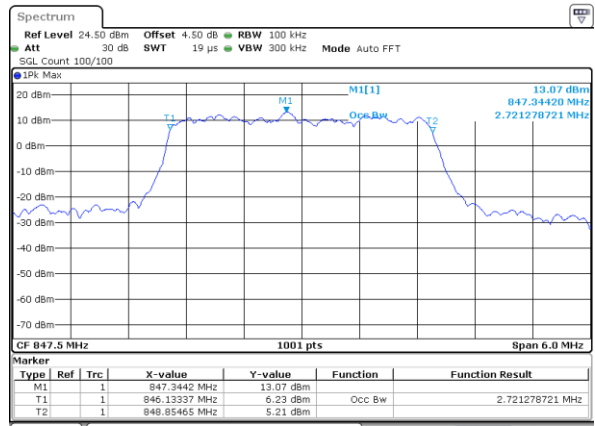

Middle Channel / 10MHz / 16QAM

Date: 5 APR 2019 16:41:07

Highest Channel / 10MHz / QPSK

Date: 5 APR 2019 16:43:27

Highest Channel / 10MHz / 16QAM

Date: 5 APR 2019 16:43:37

LTE Band 5

Lowest Channel / 1.4MHz / 64QAM

Date: 5 APR 2019 17:54:10

Lowest Channel / 3MHz / 64QAM

Date: 5 APR 2019 17:38:16

Middle Channel / 1.4MHz / 64QAM

Date: 5 APR 2019 17:54:31

Middle Channel / 3MHz / 64QAM

Date: 5 APR 2019 17:38:38

Highest Channel / 1.4MHz / 64QAM

Date: 5 APR 2019 17:54:50

Highest Channel / 3MHz / 64QAM

Date: 5 APR 2019 17:39:03

LTE Band 5

Lowest Channel / 5MHz / 64QAM

Date: 5 APR 2019 17:27:23

Lowest Channel / 10MHz / 64QAM

Date: 5 APR 2019 17:02:57