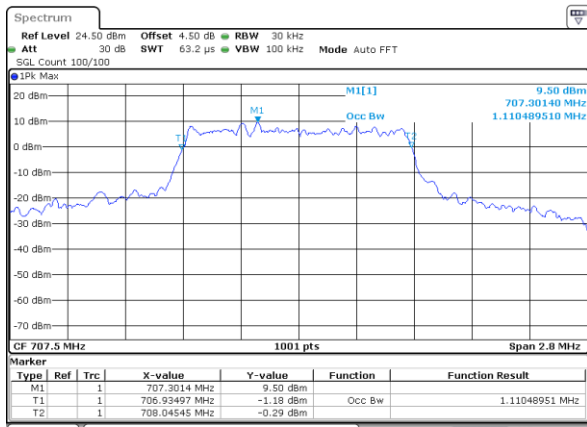

Middle Channel / 20MHz / 64QAM

Date: 6 APR 2019 11:26:33

Highest Channel / 15MHz / 64QAM

Date: 6 APR 2019 11:17:38

Highest Channel / 20MHz / 64QAM

Date: 6 APR 2019 11:26:43

LTE Band 12

Lowest Channel / 1.4MHz / QPSK

Date: 5 APR 2019 18:01:41

Lowest Channel / 1.4MHz / 16QAM

Date: 5 APR 2019 18:01:51

Middle Channel / 1.4MHz / QPSK

Date: 5 APR 2019 18:02:11

Middle Channel / 1.4MHz / 16QAM

Date: 5 APR 2019 18:02:01

Highest Channel / 1.4MHz / QPSK