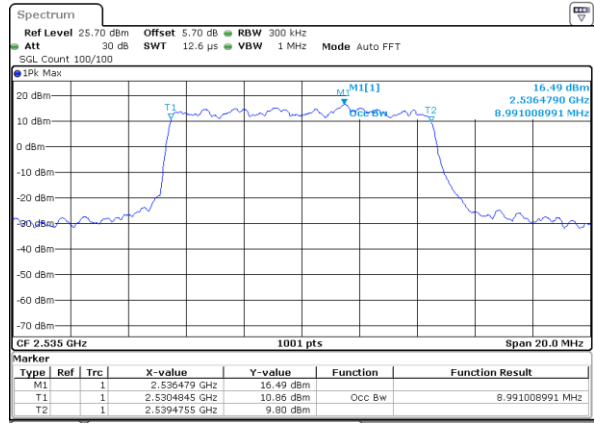

Date: 6 APR 2019 09:12:50

Highest Channel / 5MHz / QPSK

Date: 6 APR 2019 09:13:30

Highest Channel / 5MHz / 16QAM

Date: 6 APR 2019 09:13:50

LTE Band 7

Lowest Channel / 10MHz / QPSK

Date: 6 APR 2019 09:48:18

Lowest Channel / 10MHz / 16QAM

Date: 6 APR 2019 09:48:38

Middle Channel / 10MHz / QPSK

Date: 6 APR 2019 09:49:18

Middle Channel / 10MHz / 16QAM

Date: 6 APR 2019 09:48:58

Highest Channel / 10MHz / QPSK

Date: 6 APR 2019 09:49:38

Highest Channel / 10MHz / 16QAM

Date: 6 APR 2019 09:49:58

LTE Band 7

Lowest Channel / 15MHz / QPSK

Date: 6 APR 2019 10:12:38

Lowest Channel / 15MHz / 16QAM

Date: 6 APR 2019 10:12:18

Middle Channel / 15MHz / QPSK