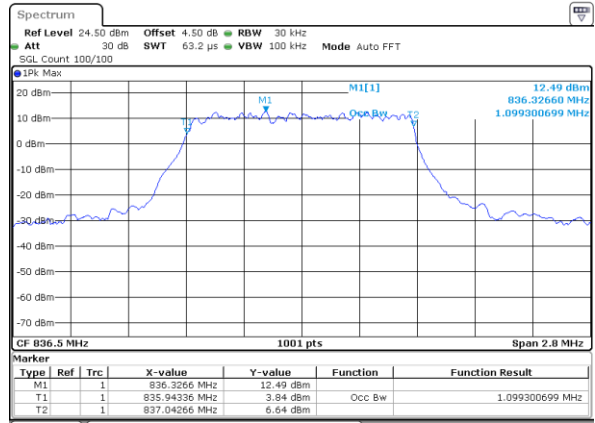

Highest Channel / 20MHz / 64QAM

Date: 5 APR 2019 13:56:49

LTE Band 5

Lowest Channel / 1.4MHz / QPSK

Date: 5 APR 2019 14:55:49

Lowest Channel / 1.4MHz / 16QAM

Date: 5 APR 2019 14:55:59

Middle Channel / 1.4MHz / QPSK

Date: 5 APR 2019 15:04:48

Middle Channel / 1.4MHz / 16QAM

Date: 5 APR 2019 15:04:59

Highest Channel / 1.4MHz / QPSK

Date: 5 APR 2019 15:07:18

Highest Channel / 1.4MHz / 16QAM

Date: 5 APR 2019 15:07:28

LTE Band 5