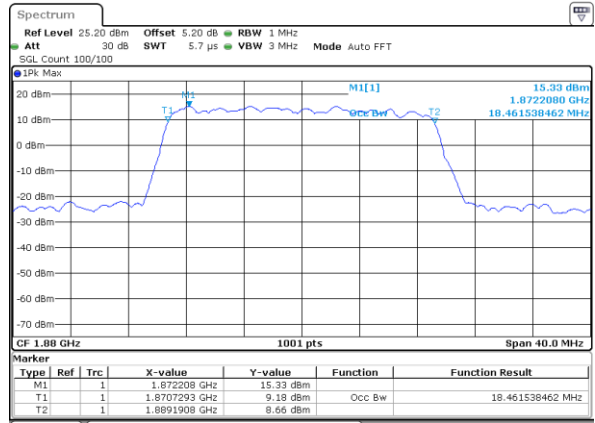

Date: 5 APR 2019 13:53:39

Highest Channel / 5MHz / 64QAM

Date: 5 APR 2019 13:52:17

Highest Channel / 10MHz / 64QAM

Date: 5 APR 2019 13:53:49

LTE Band 2

Lowest Channel / 15MHz / 64QAM

Date: 5 APR 2019 13:54:57

Lowest Channel / 20MHz / 64QAM

Date: 5 APR 2019 13:56:29

Middle Channel / 15MHz / 64QAM

Date: 5 APR 2019 13:55:07

Middle Channel / 20MHz / 64QAM

Date: 5 APR 2019 13:56:39

Highest Channel / 15MHz / 64QAM

Date: 5 APR 2019 13:55:17

Highest Channel / 20MHz / 64QAM

Date: 5 APR 2019 13:56:49

LTE Band 5

Lowest Channel / 1.4MHz / QPSK

Date: 5 APR 2019 14:55:49

Lowest Channel / 1.4MHz / 16QAM

Date: 5 APR 2019 14:55:59

Middle Channel / 1.4MHz / QPSK