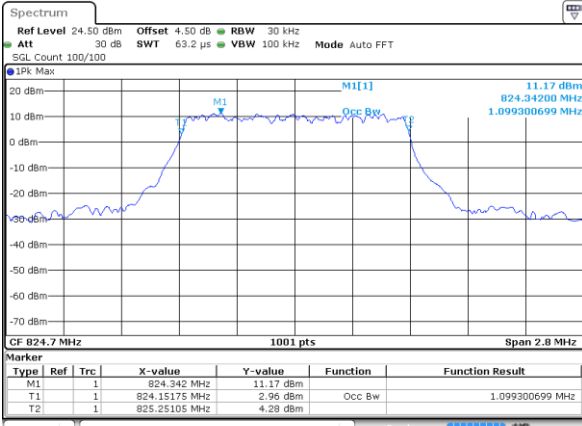

Middle Channel / 10MHz / 16QAM

Date: 5 APR 2019 16:41:07

Highest Channel / 10MHz / QPSK

Date: 5 APR 2019 16:43:27

Highest Channel / 10MHz / 16QAM

Date: 5 APR 2019 16:43:37

LTE Band 5

Lowest Channel / 1.4MHz / 64QAM