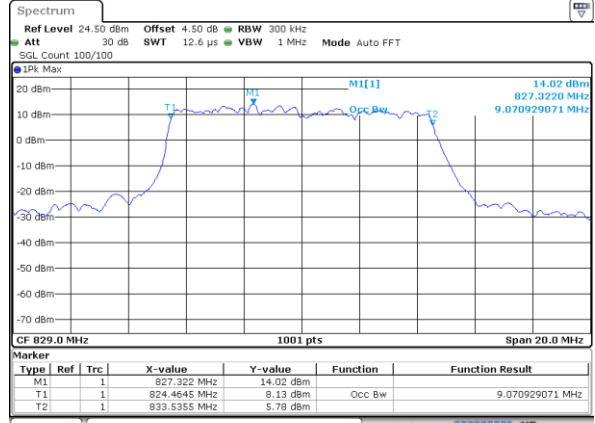

Date: 5 APR 2019 16:05:25

LTE Band 5

Lowest Channel / 10MHz / QPSK

Date: 5 APR 2019 16:31:58

Lowest Channel / 10MHz / 16QAM

Date: 5 APR 2019 16:32:08

Middle Channel / 10MHz / QPSK

Date: 5 APR 2019 16:40:57

Middle Channel / 10MHz / 16QAM

Date: 5 APR 2019 16:41:07

Highest Channel / 10MHz / QPSK

Date: 5 APR 2019 16:43:27

Highest Channel / 10MHz / 16QAM

Date: 5 APR 2019 16:43:37

LTE Band 5

Lowest Channel / 1.4MHz / 64QAM