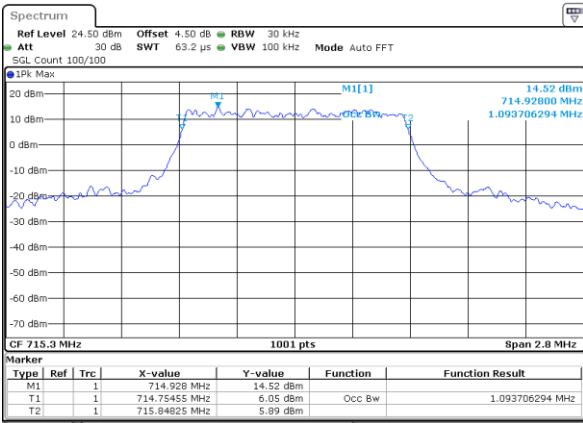

Highest Channel / 10MHz / 16QAM

Date: 5 APR 2019 19:17:38

LTE Band 12

Lowest Channel / 1.4MHz / 64QAM

Date: 5 APR 2019 19:33:56

Lowest Channel / 3MHz / 64QAM

Date: 5 APR 2019 19:45:20

Middle Channel / 1.4MHz / 64QAM

Date: 5 APR 2019 19:34:16

Middle Channel / 3MHz / 64QAM

Date: 5 APR 2019 19:45:40

Highest Channel / 1.4MHz / 64QAM

Date: 5 APR 2019 19:34:36

Highest Channel / 3MHz / 64QAM

Date: 5 APR 2019 19:46:00

LTE Band 12