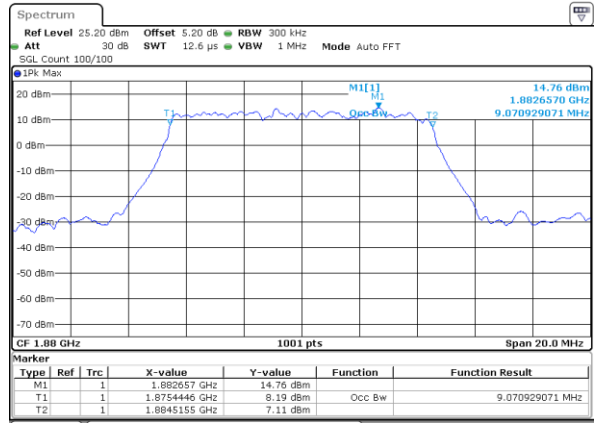

LTE Band 2

Lowest Channel / 5MHz / 64QAM

Date: 5 APR 2019 13:51:57

Lowest Channel / 10MHz / 64QAM

Date: 5 APR 2019 13:53:29

Middle Channel / 5MHz / 64QAM

Date: 5 APR 2019 13:52:07

Middle Channel / 10MHz / 64QAM

Date: 5 APR 2019 13:53:39

Highest Channel / 5MHz / 64QAM

Date: 5 APR 2019 13:52:17

Highest Channel / 10MHz / 64QAM

Date: 5 APR 2019 13:53:49

LTE Band 2

Lowest Channel / 15MHz / 64QAM

Date: 5 APR 2019 13:54:57