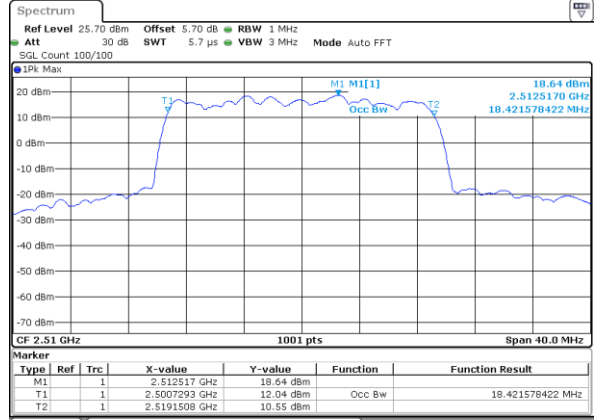

Lowest Channel / 20MHz / 16QAM

Date: 6 APR 2019 10:29:08