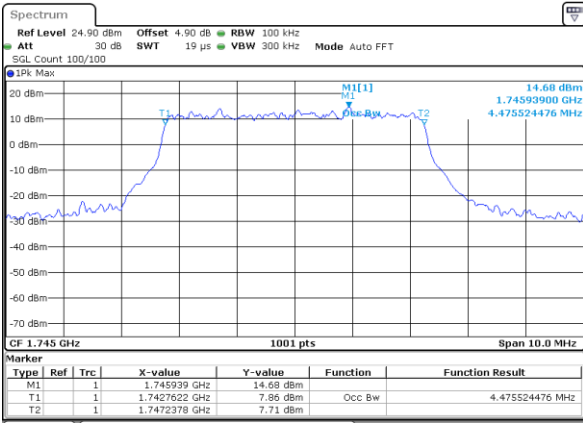

Date: 8 APR 2019 15:18:40

LTE Band 66

Lowest Channel / 3MHz / QPSK

Date: 8 APR 2019 15:36:01

Lowest Channel / 3MHz / 16QAM

Date: 8 APR 2019 15:36:17

Middle Channel / 3MHz / QPSK

Date: 8 APR 2019 15:47:06

Middle Channel / 3MHz / 16QAM

Date: 8 APR 2019 15:47:26

Highest Channel / 3MHz / QPSK

Date: 8 APR 2019 15:48:20

Highest Channel / 3MHz / 16QAM

Date: 8 APR 2019 15:49:58

LTE Band 66

Lowest Channel / 5MHz / QPSK

Date: 8 APR 2019 15:56:28

Lowest Channel / 5MHz / 16QAM

Date: 8 APR 2019 15:56:56

Middle Channel / 5MHz / QPSK

Date: 8 APR 2019 16:04:07

Middle Channel / 5MHz / 16QAM

Date: 8 APR 2019 16:04:20

Highest Channel / 5MHz / QPSK