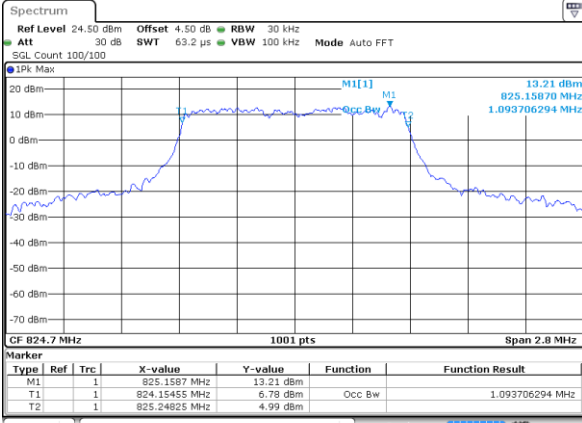

Highest Channel / 20MHz / 64QAM

Date: 5 APR 2019 13:56:49

LTE Band 5

Lowest Channel / 1.4MHz / QPSK

Date: 5 APR 2019 14:55:49

Lowest Channel / 1.4MHz / 16QAM

Date: 5 APR 2019 14:55:59

Middle Channel / 1.4MHz / QPSK

Date: 5 APR 2019 15:04:48

Middle Channel / 1.4MHz / 16QAM

Date: 5 APR 2019 15:04:59

Highest Channel / 1.4MHz / QPSK

Date: 5 APR 2019 15:07:18

Highest Channel / 1.4MHz / 16QAM

Date: 5 APR 2019 15:07:28

LTE Band 5