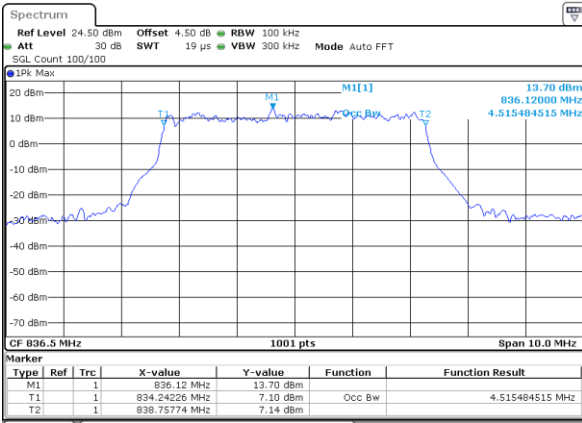

Middle Channel / 5MHz / QPSK

Date: 5 APR 2019 16:02:45