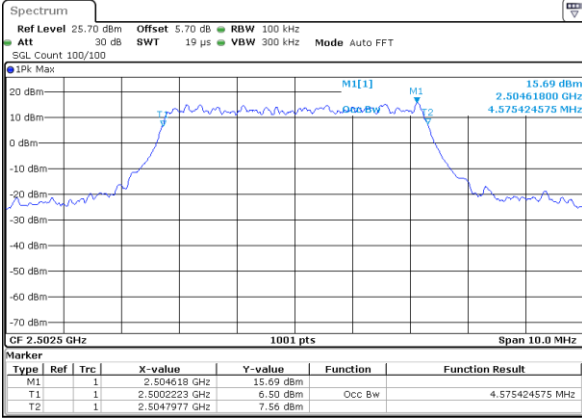

Date: 5 APR 2019 17:54:50

Highest Channel / 3MHz / 64QAM

Date: 5 APR 2019 17:39:03

LTE Band 5

Lowest Channel / 5MHz / 64QAM

Date: 5 APR 2019 17:27:23

Lowest Channel / 10MHz / 64QAM

Date: 5 APR 2019 17:02:57

Middle Channel / 5MHz / 64QAM

Date: 5 APR 2019 17:27:50

Middle Channel / 10MHz / 64QAM

Date: 5 APR 2019 17:02:18

Highest Channel / 5MHz / 64QAM

Date: 5 APR 2019 17:28:41

Highest Channel / 10MHz / 64QAM

Date: 5 APR 2019 17:01:56

LTE Band 7

Lowest Channel / 5MHz / QPSK

Date: 6 APR 2019 09:12:10

Lowest Channel / 5MHz / 16QAM

Date: 6 APR 2019 09:12:30

Middle Channel / 5MHz / QPSK

Date: 6 APR 2019 09:13:10

Middle Channel / 5MHz / 16QAM