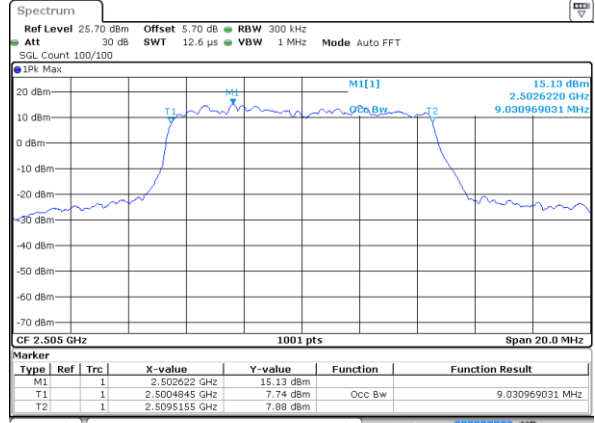

Highest Channel / 20MHz / QPSK

Date: 6 APR 2019 10:30:48

Highest Channel / 20MHz / 16QAM

Date: 6 APR 2019 10:30:28

LTE Band 7

Lowest Channel / 5MHz / 64QAM

Date: 6 APR 2019 10:50:42

Lowest Channel / 10MHz / 64QAM