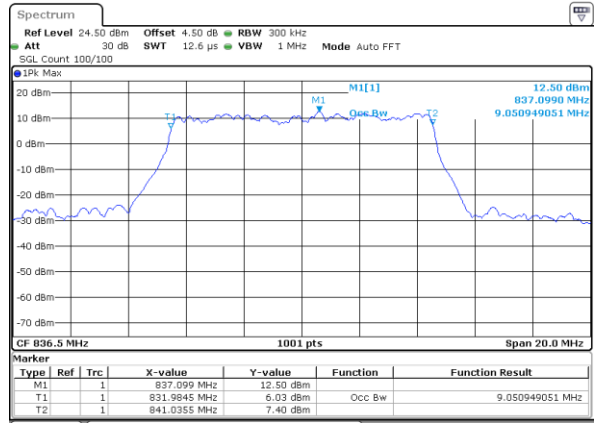

Date: 5 APR 2019 17:54:50

Highest Channel / 3MHz / 64QAM

Date: 5 APR 2019 17:39:03

LTE Band 5

Lowest Channel / 5MHz / 64QAM

Date: 5 APR 2019 17:27:23

Lowest Channel / 10MHz / 64QAM

Date: 5 APR 2019 17:02:57

Middle Channel / 5MHz / 64QAM

Date: 5 APR 2019 17:27:50

Middle Channel / 10MHz / 64QAM

Date: 5 APR 2019 17:02:18

Highest Channel / 5MHz / 64QAM

Date: 5 APR 2019 17:28:41

Highest Channel / 10MHz / 64QAM

Date: 5 APR 2019 17:01:56