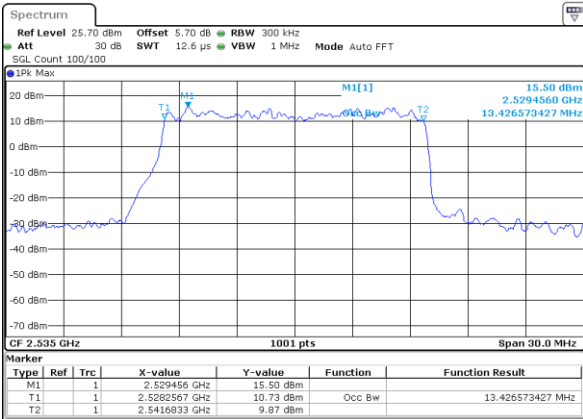

Highest Channel / 10MHz / 16QAM

Date: 6 APR 2019 09:49:58

LTE Band 7

Lowest Channel / 15MHz / QPSK

Date: 6 APR 2019 10:12:38

Lowest Channel / 15MHz / 16QAM

Date: 6 APR 2019 10:12:18

Middle Channel / 15MHz / QPSK

Date: 6 APR 2019 10:12:58

Middle Channel / 15MHz / 16QAM

Date: 6 APR 2019 10:13:18

Highest Channel / 15MHz / QPSK

Date: 6 APR 2019 10:13:59

Highest Channel / 15MHz / 16QAM

Date: 6 APR 2019 10:13:39

LTE Band 7