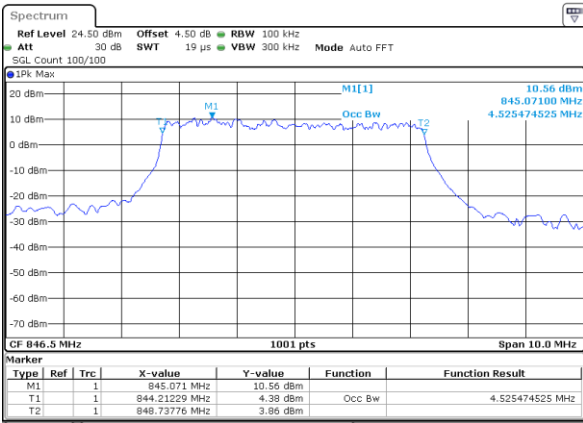

Date: 5 APR 2019 17:54:50

Highest Channel / 3MHz / 64QAM

Date: 5 APR 2019 17:39:03

LTE Band 5

Lowest Channel / 5MHz / 64QAM

Date: 5 APR 2019 17:27:23

Lowest Channel / 10MHz / 64QAM

Date: 5 APR 2019 17:02:57

Middle Channel / 5MHz / 64QAM

Date: 5 APR 2019 17:27:50

Middle Channel / 10MHz / 64QAM

Date: 5 APR 2019 17:02:18

Highest Channel / 5MHz / 64QAM

Date: 5 APR 2019 17:28:41

Highest Channel / 10MHz / 64QAM

Date: 5 APR 2019 17:01:56

LTE Band 7

Lowest Channel / 5MHz / QPSK

Date: 6 APR 2019 09:12:10

Lowest Channel / 5MHz / 16QAM

Date: 6 APR 2019 09:12:30

Middle Channel / 5MHz / QPSK

Date: 6 APR 2019 09:13:10

Middle Channel / 5MHz / 16QAM