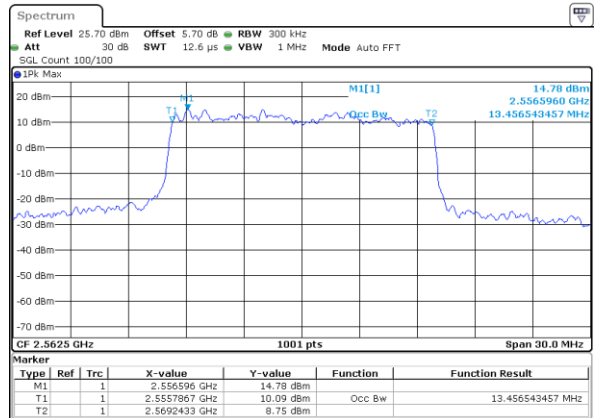

Highest Channel / 10MHz / 16QAM

Date: 6 APR 2019 09:49:58

LTE Band 7

Lowest Channel / 15MHz / QPSK

Date: 6 APR 2019 10:12:38

Lowest Channel / 15MHz / 16QAM

Date: 6 APR 2019 10:12:18

Middle Channel / 15MHz / QPSK

Date: 6 APR 2019 10:12:58

Middle Channel / 15MHz / 16QAM

Date: 6 APR 2019 10:13:18

Highest Channel / 15MHz / QPSK

Date: 6 APR 2019 10:13:59

Highest Channel / 15MHz / 16QAM

Date: 6 APR 2019 10:13:39

LTE Band 7