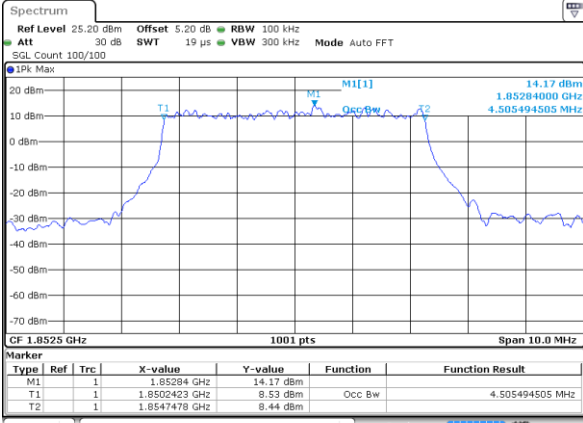

LTE Band 2

Lowest Channel / 5MHz / 64QAM

Date: 5 APR 2019 13:51:57

Lowest Channel / 10MHz / 64QAM

Date: 5 APR 2019 13:53:29

Middle Channel / 5MHz / 64QAM

Date: 5 APR 2019 13:52:07

Middle Channel / 10MHz / 64QAM

Date: 5 APR 2019 13:53:39

Highest Channel / 5MHz / 64QAM

Date: 5 APR 2019 13:52:17

Highest Channel / 10MHz / 64QAM

Date: 5 APR 2019 13:53:49

LTE Band 2

Lowest Channel / 15MHz / 64QAM

Date: 5 APR 2019 13:54:57