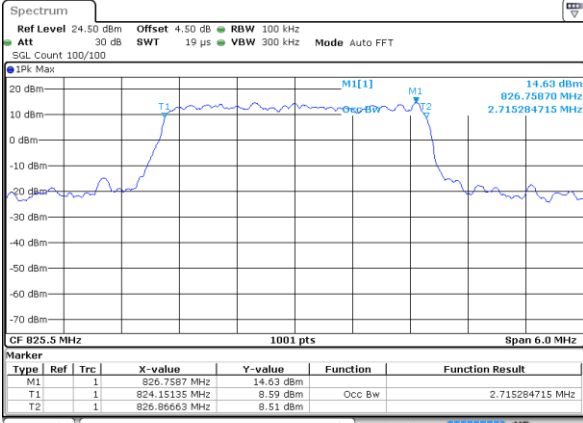

LTE Band 5

Lowest Channel / 3MHz / QPSK

Date: 5 APR 2019 15:22:49