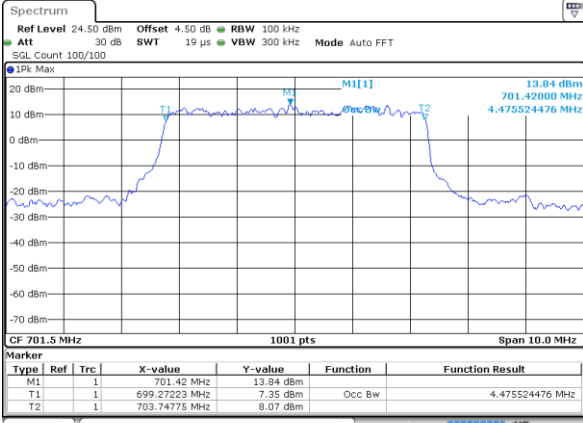

Highest Channel / 10MHz / 16QAM

Date: 5 APR 2019 19:17:38

LTE Band 12

Lowest Channel / 1.4MHz / 64QAM

Date: 5 APR 2019 19:33:56

Lowest Channel / 3MHz / 64QAM

Date: 5 APR 2019 19:45:20

Middle Channel / 1.4MHz / 64QAM

Date: 5 APR 2019 19:34:16

Middle Channel / 3MHz / 64QAM

Date: 5 APR 2019 19:45:40

Highest Channel / 1.4MHz / 64QAM

Date: 5 APR 2019 19:34:36

Highest Channel / 3MHz / 64QAM

Date: 5 APR 2019 19:46:00

LTE Band 12

Lowest Channel / 5MHz / 64QAM

Date: 5 APR 2019 19:51:08

Lowest Channel / 10MHz / 64QAM

Date: 5 APR 2019 20:15:07

Middle Channel / 5MHz / 64QAM

Date: 5 APR 2019 19:51:28

Middle Channel / 10MHz / 64QAM

Date: 5 APR 2019 20:15:27