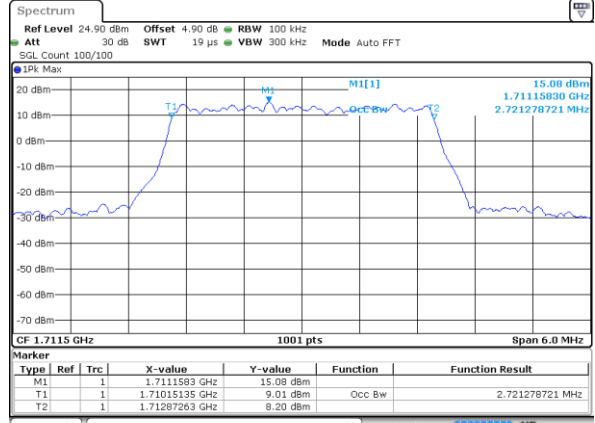

Date: 8 APR 2019 15:18:40

LTE Band 66

Lowest Channel / 3MHz / QPSK

Date: 8 APR 2019 15:36:01

Lowest Channel / 3MHz / 16QAM

Date: 8 APR 2019 15:36:17

Middle Channel / 3MHz / QPSK

Date: 8 APR 2019 15:47:06

Middle Channel / 3MHz / 16QAM

Date: 8 APR 2019 15:47:26

Highest Channel / 3MHz / QPSK

Date: 8 APR 2019 15:48:20

Highest Channel / 3MHz / 16QAM

Date: 8 APR 2019 15:49:58

LTE Band 66

Lowest Channel / 5MHz / QPSK