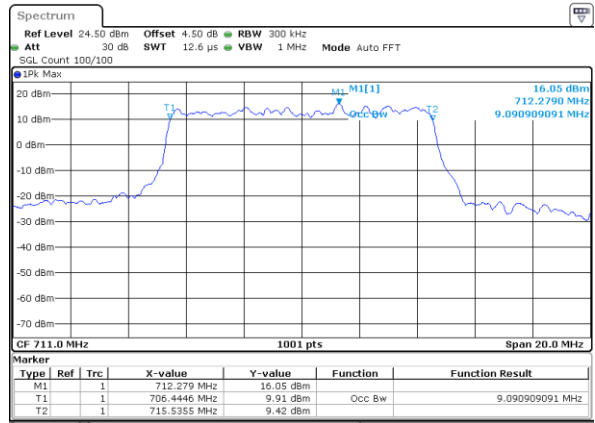

Date: 5 APR 2019 19:34:16

Middle Channel / 3MHz / 64QAM

Date: 5 APR 2019 19:45:40

Highest Channel / 1.4MHz / 64QAM

Date: 5 APR 2019 19:34:36

Highest Channel / 3MHz / 64QAM

Date: 5 APR 2019 19:46:00

LTE Band 12

Lowest Channel / 5MHz / 64QAM

Date: 5 APR 2019 19:51:08

Lowest Channel / 10MHz / 64QAM

Date: 5 APR 2019 20:15:07

Middle Channel / 5MHz / 64QAM

Date: 5 APR 2019 19:51:28

Middle Channel / 10MHz / 64QAM

Date: 5 APR 2019 20:15:27

Highest Channel / 5MHz / 64QAM

Date: 5 APR 2019 19:51:48

Highest Channel / 10MHz / 64QAM

Date: 5 APR 2019 20:15:47

LTE Band 66

Lowest Channel / 1.4MHz / QPSK

Date: 8 APR 2019 15:02:35

Lowest Channel / 1.4MHz / 16QAM