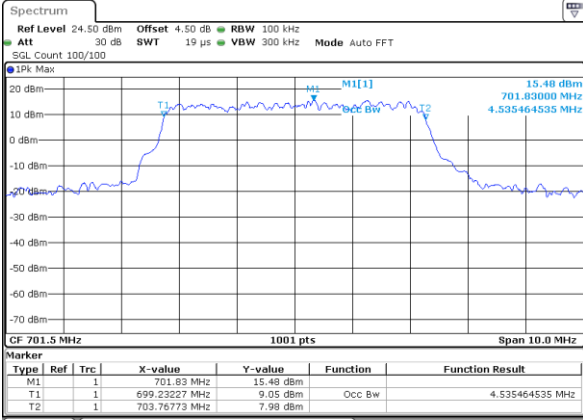

Date: 5 APR 2019 18:02:21

Highest Channel / 1.4MHz / 16QAM

Date: 5 APR 2019 18:02:31

LTE Band 12

Lowest Channel / 3MHz / QPSK

Date: 5 APR 2019 18:39:57

Lowest Channel / 3MHz / 16QAM

Date: 5 APR 2019 18:40:07

Middle Channel / 3MHz / QPSK

Date: 5 APR 2019 18:40:27

Middle Channel / 3MHz / 16QAM

Date: 5 APR 2019 18:40:17

Highest Channel / 3MHz / QPSK

Date: 5 APR 2019 18:40:37

Highest Channel / 3MHz / 16QAM

Date: 5 APR 2019 18:40:47

LTE Band 12

Lowest Channel / 5MHz / QPSK

Date: 5 APR 2019 18:59:14

Lowest Channel / 5MHz / 16QAM

Date: 5 APR 2019 18:59:24

Middle Channel / 5MHz / QPSK

Date: 5 APR 2019 18:59:44

Middle Channel / 5MHz / 16QAM