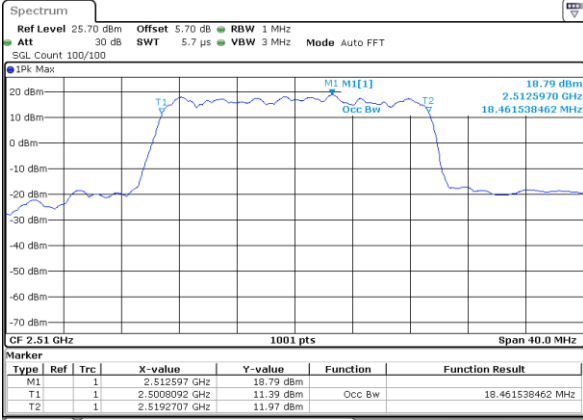

LTE Band 7

Lowest Channel / 20MHz / QPSK

Date: 6 APR 2019 10:29:28