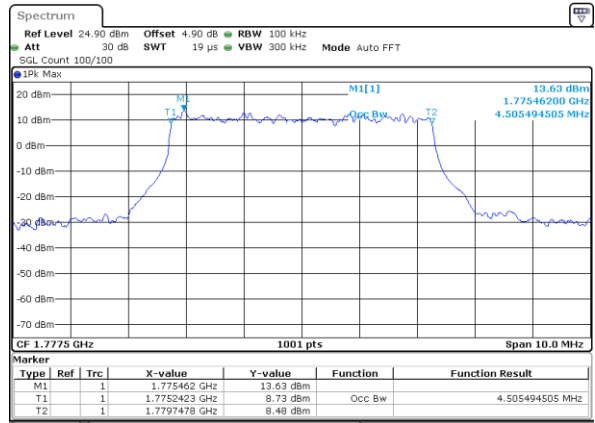

Middle Channel / 3MHz / 16QAM

Date: 8 APR 2019 15:47:26

Highest Channel / 3MHz / QPSK

Date: 8 APR 2019 15:48:20

Highest Channel / 3MHz / 16QAM

Date: 8 APR 2019 15:49:58

LTE Band 66

Lowest Channel / 5MHz / QPSK

Date: 8 APR 2019 15:56:28

Lowest Channel / 5MHz / 16QAM

Date: 8 APR 2019 15:56:56

Middle Channel / 5MHz / QPSK

Date: 8 APR 2019 16:04:07

Middle Channel / 5MHz / 16QAM

Date: 8 APR 2019 16:04:20

Highest Channel / 5MHz / QPSK

Date: 8 APR 2019 16:06:38

Highest Channel / 5MHz / 16QAM

Date: 8 APR 2019 16:07:12