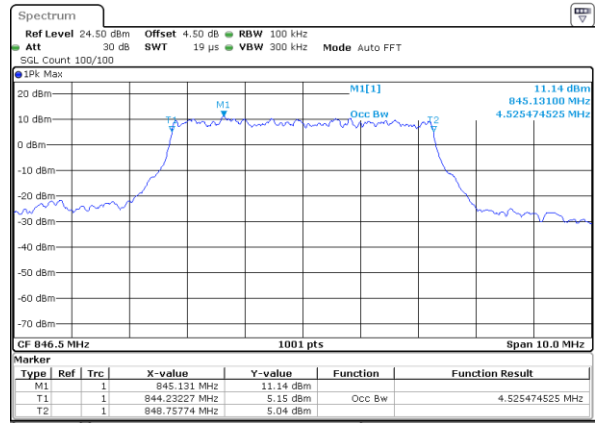

Highest Channel / 3MHz / QPSK

Date: 5 APR 2019 15:34:18

Highest Channel / 3MHz / 16QAM

Date: 5 APR 2019 15:34:28

LTE Band 5

Lowest Channel / 5MHz / QPSK

Date: 5 APR 2019 15:53:46

Lowest Channel / 5MHz / 16QAM

Date: 5 APR 2019 15:53:56

Middle Channel / 5MHz / QPSK

Date: 5 APR 2019 16:02:45

Middle Channel / 5MHz / 16QAM

Date: 5 APR 2019 16:02:55

Highest Channel / 5MHz / QPSK

Date: 5 APR 2019 16:05:15

Highest Channel / 5MHz / 16QAM

Date: 5 APR 2019 16:05:25

LTE Band 5

Lowest Channel / 10MHz / QPSK

Date: 5 APR 2019 16:31:58

Lowest Channel / 10MHz / 16QAM

Date: 5 APR 2019 16:32:08

Middle Channel / 10MHz / QPSK

Date: 5 APR 2019 16:40:57

Middle Channel / 10MHz / 16QAM

Date: 5 APR 2019 16:41:07

Highest Channel / 10MHz / QPSK

Date: 5 APR 2019 16:43:27

Highest Channel / 10MHz / 16QAM

Date: 5 APR 2019 16:43:37

LTE Band 5

Lowest Channel / 1.4MHz / 64QAM