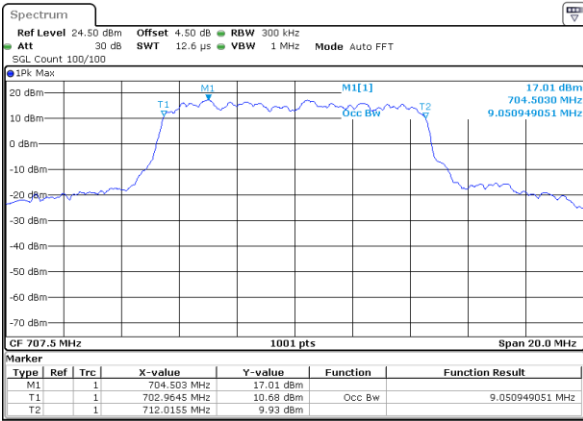

LTE Band 12

Lowest Channel / 5MHz / QPSK

Date: 5 APR 2019 18:59:14

Lowest Channel / 5MHz / 16QAM

Date: 5 APR 2019 18:59:24

Middle Channel / 5MHz / QPSK

Date: 5 APR 2019 18:59:44

Middle Channel / 5MHz / 16QAM

Date: 5 APR 2019 18:59:34

Highest Channel / 5MHz / QPSK

Date: 5 APR 2019 18:59:54

Highest Channel / 5MHz / 16QAM

Date: 5 APR 2019 19:00:04

LTE Band 12

Lowest Channel / 10MHz / QPSK

Date: 5 APR 2019 19:16:47

Lowest Channel / 10MHz / 16QAM

Date: 5 APR 2019 19:16:57

Middle Channel / 10MHz / QPSK

Date: 5 APR 2019 19:17:18

Middle Channel / 10MHz / 16QAM

Date: 5 APR 2019 19:17:08

Highest Channel / 10MHz / QPSK

Date: 5 APR 2019 19:17:28

Highest Channel / 10MHz / 16QAM

Date: 5 APR 2019 19:17:38

LTE Band 12

Lowest Channel / 1.4MHz / 64QAM

Date: 5 APR 2019 19:33:56

Lowest Channel / 3MHz / 64QAM

Date: 5 APR 2019 19:45:20

Middle Channel / 1.4MHz / 64QAM