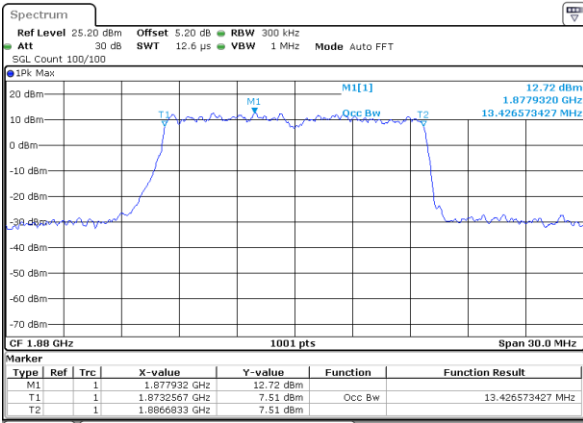

Middle Channel / 15MHz / 64QAM

Date: 5 APR 2019 13:55:07