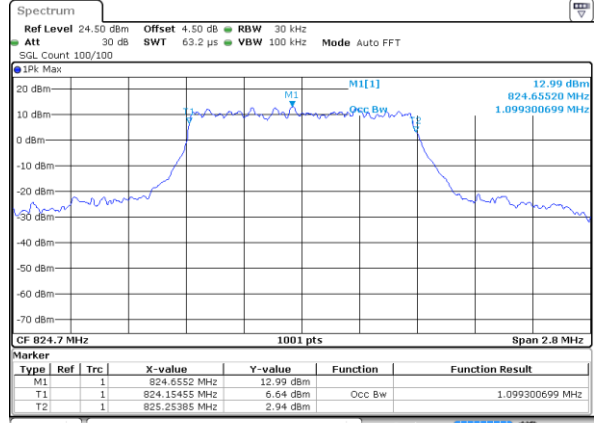

Highest Channel / 20MHz / 64QAM

Date: 5 APR 2019 13:56:49

LTE Band 5

Lowest Channel / 1.4MHz / QPSK

Date: 5 APR 2019 14:55:49

Lowest Channel / 1.4MHz / 16QAM

Date: 5 APR 2019 14:55:59

Middle Channel / 1.4MHz / QPSK

Date: 5 APR 2019 15:04:48

Middle Channel / 1.4MHz / 16QAM

Date: 5 APR 2019 15:04:59

Highest Channel / 1.4MHz / QPSK

Date: 5 APR 2019 15:07:18

Highest Channel / 1.4MHz / 16QAM

Date: 5 APR 2019 15:07:28

LTE Band 5