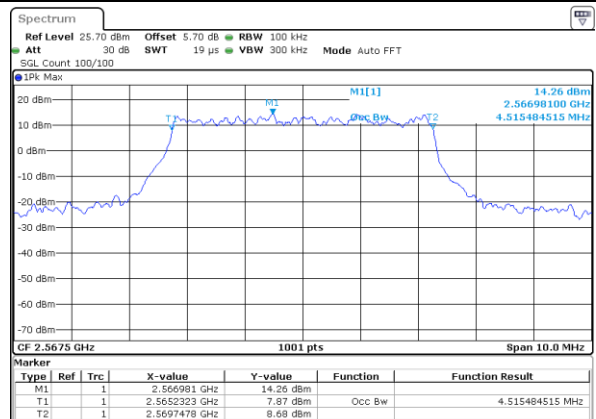

LTE Band 7

Lowest Channel / 5MHz / QPSK

Date: 6 APR 2019 09:12:10

Lowest Channel / 5MHz / 16QAM

Date: 6 APR 2019 09:12:30

Middle Channel / 5MHz / QPSK

Date: 6 APR 2019 09:13:10

Middle Channel / 5MHz / 16QAM

Date: 6 APR 2019 09:12:50

Highest Channel / 5MHz / QPSK

Date: 6 APR 2019 09:13:30

Highest Channel / 5MHz / 16QAM

Date: 6 APR 2019 09:13:50

LTE Band 7

Lowest Channel / 10MHz / QPSK

Date: 6 APR 2019 09:48:18