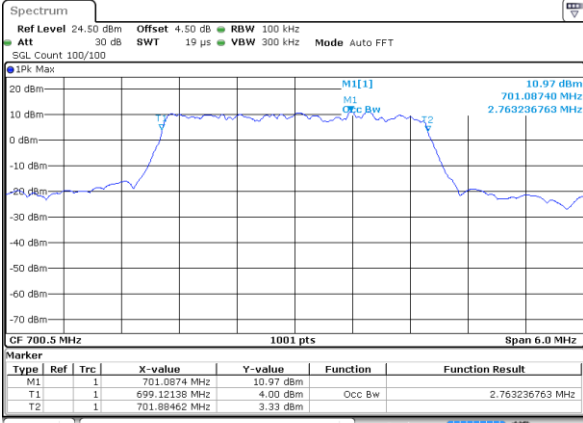

Date: 5 APR 2019 18:01:41

Lowest Channel / 1.4MHz / 16QAM

Date: 5 APR 2019 18:01:51

Middle Channel / 1.4MHz / QPSK

Date: 5 APR 2019 18:02:11

Middle Channel / 1.4MHz / 16QAM

Date: 5 APR 2019 18:02:01

Highest Channel / 1.4MHz / QPSK

Date: 5 APR 2019 18:02:21

Highest Channel / 1.4MHz / 16QAM

Date: 5 APR 2019 18:02:31

LTE Band 12

Lowest Channel / 3MHz / QPSK

Date: 5 APR 2019 18:39:57

Lowest Channel / 3MHz / 16QAM

Date: 5 APR 2019 18:40:07