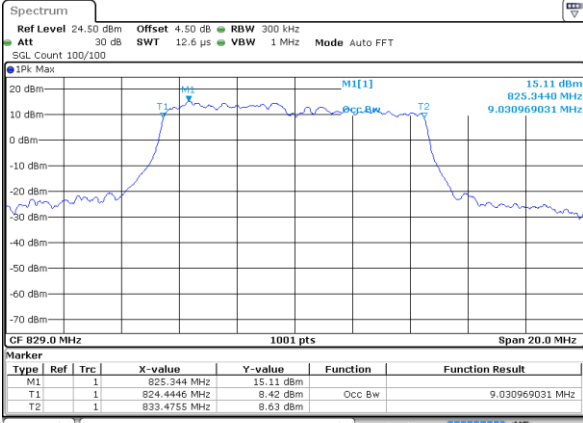

Highest Channel / 3MHz / QPSK

Date: 5 APR 2019 15:34:18

Highest Channel / 3MHz / 16QAM

Date: 5 APR 2019 15:34:28

LTE Band 5

Lowest Channel / 5MHz / QPSK

Date: 5 APR 2019 15:53:46

Lowest Channel / 5MHz / 16QAM

Date: 5 APR 2019 15:53:56

Middle Channel / 5MHz / QPSK

Date: 5 APR 2019 16:02:45

Middle Channel / 5MHz / 16QAM

Date: 5 APR 2019 16:02:55

Highest Channel / 5MHz / QPSK

Date: 5 APR 2019 16:05:15

Highest Channel / 5MHz / 16QAM

Date: 5 APR 2019 16:05:25

LTE Band 5

Lowest Channel / 10MHz / QPSK

Date: 5 APR 2019 16:31:58

Lowest Channel / 10MHz / 16QAM

Date: 5 APR 2019 16:32:08

Middle Channel / 10MHz / QPSK

Date: 5 APR 2019 16:40:57

Middle Channel / 10MHz / 16QAM

Date: 5 APR 2019 16:41:07

Highest Channel / 10MHz / QPSK

Date: 5 APR 2019 16:43:27

Highest Channel / 10MHz / 16QAM

Date: 5 APR 2019 16:43:37

LTE Band 5

Lowest Channel / 1.4MHz / 64QAM