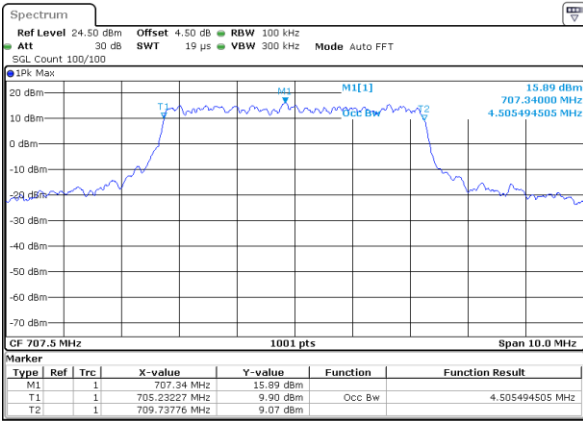

LTE Band 12

Lowest Channel / 5MHz / QPSK

Date: 5 APR 2019 18:59:14

Lowest Channel / 5MHz / 16QAM

Date: 5 APR 2019 18:59:24

Middle Channel / 5MHz / QPSK

Date: 5 APR 2019 18:59:44

Middle Channel / 5MHz / 16QAM

Date: 5 APR 2019 18:59:34

Highest Channel / 5MHz / QPSK

Date: 5 APR 2019 18:59:54

Highest Channel / 5MHz / 16QAM

Date: 5 APR 2019 19:00:04

LTE Band 12

Lowest Channel / 10MHz / QPSK

Date: 5 APR 2019 19:16:47