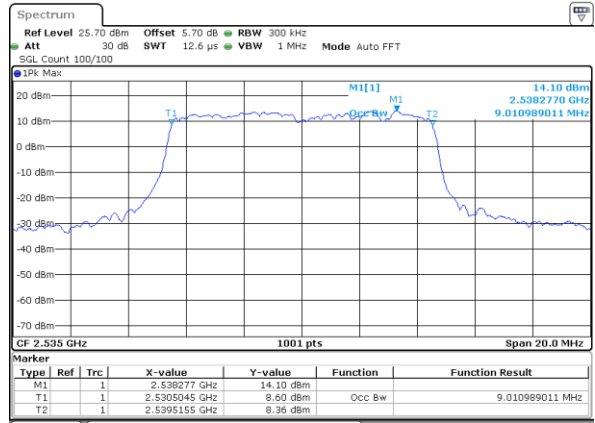

Highest Channel / 20MHz / QPSK

Date: 6 APR 2019 10:30:48

Highest Channel / 20MHz / 16QAM

Date: 6 APR 2019 10:30:28

LTE Band 7

Lowest Channel / 5MHz / 64QAM

Date: 6 APR 2019 10:50:42

Lowest Channel / 10MHz / 64QAM

Date: 6 APR 2019 11:03:07

Middle Channel / 5MHz / 64QAM

Date: 6 APR 2019 10:50:52

Middle Channel / 10MHz / 64QAM

Date: 6 APR 2019 11:03:17

Highest Channel / 5MHz / 64QAM

Date: 6 APR 2019 10:51:02

Highest Channel / 10MHz / 64QAM