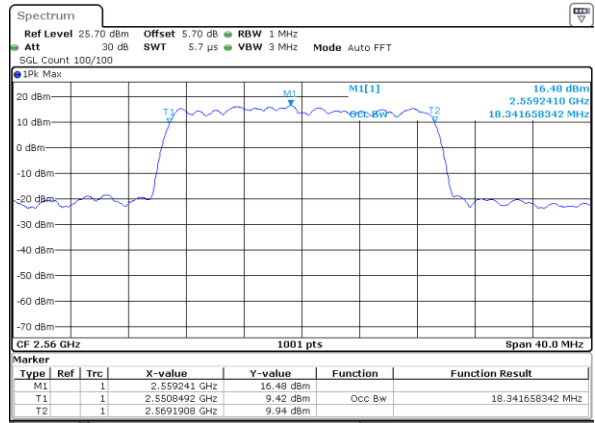

Middle Channel / 20MHz / 64QAM

Date: 6 APR 2019 11:26:33

Highest Channel / 15MHz / 64QAM

Date: 6 APR 2019 11:17:38

Highest Channel / 20MHz / 64QAM

Date: 6 APR 2019 11:26:43

LTE Band 12

Lowest Channel / 1.4MHz / QPSK

Date: 5 APR 2019 18:01:41

Lowest Channel / 1.4MHz / 16QAM

Date: 5 APR 2019 18:01:51

Middle Channel / 1.4MHz / QPSK

Date: 5 APR 2019 18:02:11

Middle Channel / 1.4MHz / 16QAM

Date: 5 APR 2019 18:02:01

Highest Channel / 1.4MHz / QPSK