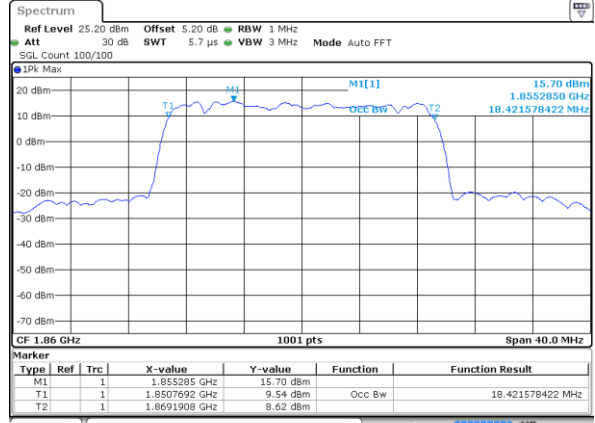

Lowest Channel / 20MHz / 64QAM

Date: 5 APR 2019 13:56:29