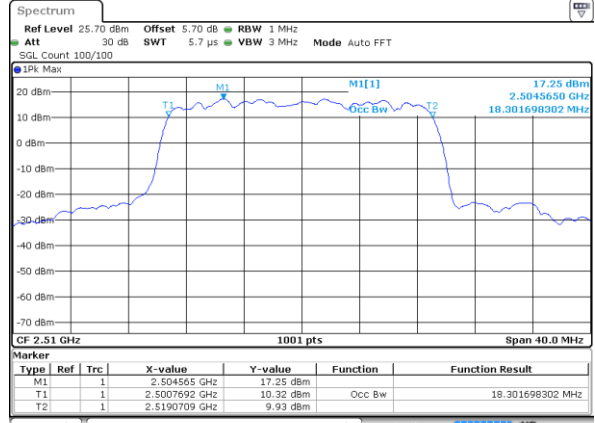

Date: 6 APR 2019 11:03:27

LTE Band 7

Lowest Channel / 15MHz / 64QAM

Date: 6 APR 2019 11:17:18

Lowest Channel / 20MHz / 64QAM

Date: 6 APR 2019 11:26:23

Middle Channel / 15MHz / 64QAM

Date: 6 APR 2019 11:17:28

Middle Channel / 20MHz / 64QAM

Date: 6 APR 2019 11:26:33

Highest Channel / 15MHz / 64QAM

Date: 6 APR 2019 11:17:38

Highest Channel / 20MHz / 64QAM

Date: 6 APR 2019 11:26:43

LTE Band 12

Lowest Channel / 1.4MHz / QPSK