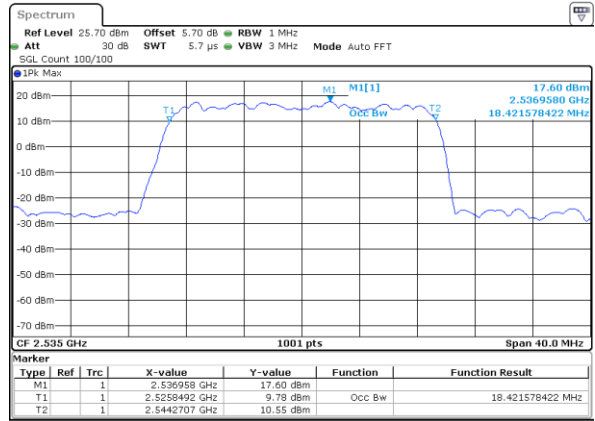

Date: 6 APR 2019 10:12:58

Middle Channel / 15MHz / 16QAM

Date: 6 APR 2019 10:13:18

Highest Channel / 15MHz / QPSK

Date: 6 APR 2019 10:13:59

Highest Channel / 15MHz / 16QAM

Date: 6 APR 2019 10:13:39

LTE Band 7

Lowest Channel / 20MHz / QPSK

Date: 6 APR 2019 10:29:28

Lowest Channel / 20MHz / 16QAM

Date: 6 APR 2019 10:29:08

Middle Channel / 20MHz / QPSK

Date: 6 APR 2019 10:29:48

Middle Channel / 20MHz / 16QAM

Date: 6 APR 2019 10:30:08

Highest Channel / 20MHz / QPSK

Date: 6 APR 2019 10:30:48

Highest Channel / 20MHz / 16QAM

Date: 6 APR 2019 10:30:28

LTE Band 7

Lowest Channel / 5MHz / 64QAM

Date: 6 APR 2019 10:50:42

Lowest Channel / 10MHz / 64QAM