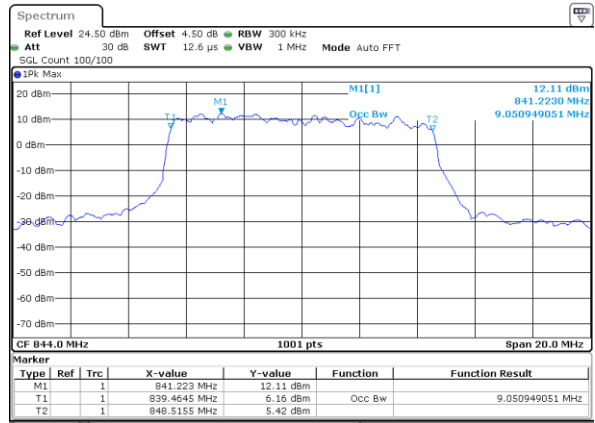

Date: 5 APR 2019 17:54:50

Highest Channel / 3MHz / 64QAM

Date: 5 APR 2019 17:39:03

LTE Band 5

Lowest Channel / 5MHz / 64QAM

Date: 5 APR 2019 17:27:23

Lowest Channel / 10MHz / 64QAM

Date: 5 APR 2019 17:02:57

Middle Channel / 5MHz / 64QAM

Date: 5 APR 2019 17:27:50

Middle Channel / 10MHz / 64QAM

Date: 5 APR 2019 17:02:18

Highest Channel / 5MHz / 64QAM

Date: 5 APR 2019 17:28:41

Highest Channel / 10MHz / 64QAM

Date: 5 APR 2019 17:01:56

LTE Band 7

Lowest Channel / 5MHz / QPSK

Date: 6 APR 2019 09:12:10

Lowest Channel / 5MHz / 16QAM

Date: 6 APR 2019 09:12:30

Middle Channel / 5MHz / QPSK

Date: 6 APR 2019 09:13:10

Middle Channel / 5MHz / 16QAM