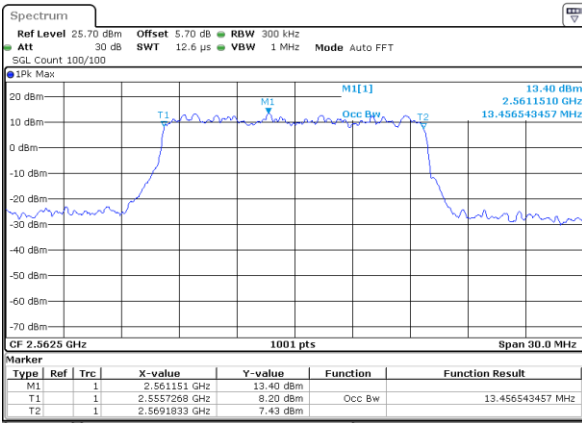

Date: 6 APR 2019 11:03:27

LTE Band 7

Lowest Channel / 15MHz / 64QAM

Date: 6 APR 2019 11:17:18

Lowest Channel / 20MHz / 64QAM

Date: 6 APR 2019 11:26:23

Middle Channel / 15MHz / 64QAM

Date: 6 APR 2019 11:17:28

Middle Channel / 20MHz / 64QAM

Date: 6 APR 2019 11:26:33

Highest Channel / 15MHz / 64QAM

Date: 6 APR 2019 11:17:38

Highest Channel / 20MHz / 64QAM

Date: 6 APR 2019 11:26:43

LTE Band 12

Lowest Channel / 1.4MHz / QPSK