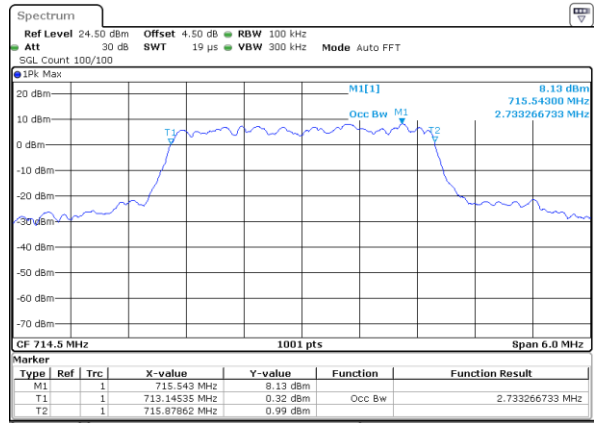

Date: 5 APR 2019 18:02:21

Highest Channel / 1.4MHz / 16QAM

Date: 5 APR 2019 18:02:31

LTE Band 12

Lowest Channel / 3MHz / QPSK

Date: 5 APR 2019 18:39:57

Lowest Channel / 3MHz / 16QAM

Date: 5 APR 2019 18:40:07

Middle Channel / 3MHz / QPSK

Date: 5 APR 2019 18:40:27

Middle Channel / 3MHz / 16QAM

Date: 5 APR 2019 18:40:17

Highest Channel / 3MHz / QPSK

Date: 5 APR 2019 18:40:37

Highest Channel / 3MHz / 16QAM

Date: 5 APR 2019 18:40:47

LTE Band 12

Lowest Channel / 5MHz / QPSK

Date: 5 APR 2019 18:59:14

Lowest Channel / 5MHz / 16QAM

Date: 5 APR 2019 18:59:24

Middle Channel / 5MHz / QPSK

Date: 5 APR 2019 18:59:44

Middle Channel / 5MHz / 16QAM

Date: 5 APR 2019 18:59:34

Highest Channel / 5MHz / QPSK

Date: 5 APR 2019 18:59:54

Highest Channel / 5MHz / 16QAM

Date: 5 APR 2019 19:00:04

LTE Band 12

Lowest Channel / 10MHz / QPSK

Date: 5 APR 2019 19:16:47