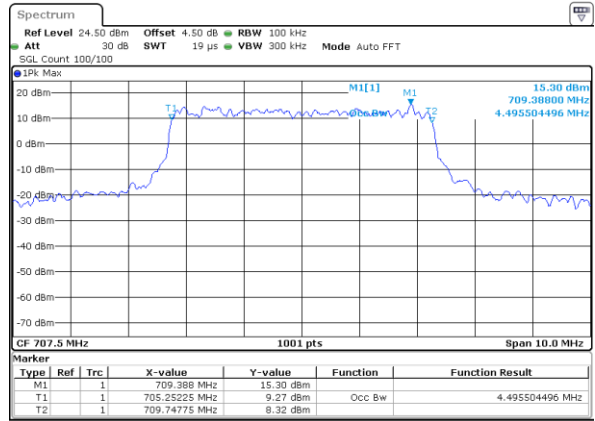

LTE Band 12

Lowest Channel / 5MHz / QPSK

Date: 5 APR 2019 18:59:14

Lowest Channel / 5MHz / 16QAM

Date: 5 APR 2019 18:59:24

Middle Channel / 5MHz / QPSK

Date: 5 APR 2019 18:59:44

Middle Channel / 5MHz / 16QAM

Date: 5 APR 2019 18:59:34

Highest Channel / 5MHz / QPSK

Date: 5 APR 2019 18:59:54

Highest Channel / 5MHz / 16QAM

Date: 5 APR 2019 19:00:04

LTE Band 12

Lowest Channel / 10MHz / QPSK

Date: 5 APR 2019 19:16:47