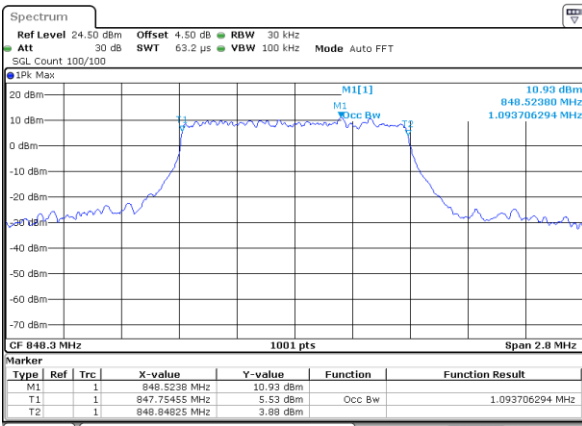

Middle Channel / 10MHz / 16QAM

Date: 5 APR 2019 16:41:07

Highest Channel / 10MHz / QPSK

Date: 5 APR 2019 16:43:27

Highest Channel / 10MHz / 16QAM

Date: 5 APR 2019 16:43:37

LTE Band 5

Lowest Channel / 1.4MHz / 64QAM

Date: 5 APR 2019 17:54:10

Lowest Channel / 3MHz / 64QAM

Date: 5 APR 2019 17:38:16

Middle Channel / 1.4MHz / 64QAM

Date: 5 APR 2019 17:54:31

Middle Channel / 3MHz / 64QAM

Date: 5 APR 2019 17:38:38

Highest Channel / 1.4MHz / 64QAM

Date: 5 APR 2019 17:54:50

Highest Channel / 3MHz / 64QAM

Date: 5 APR 2019 17:39:03

LTE Band 5

Lowest Channel / 5MHz / 64QAM

Date: 5 APR 2019 17:27:23

Lowest Channel / 10MHz / 64QAM

Date: 5 APR 2019 17:02:57