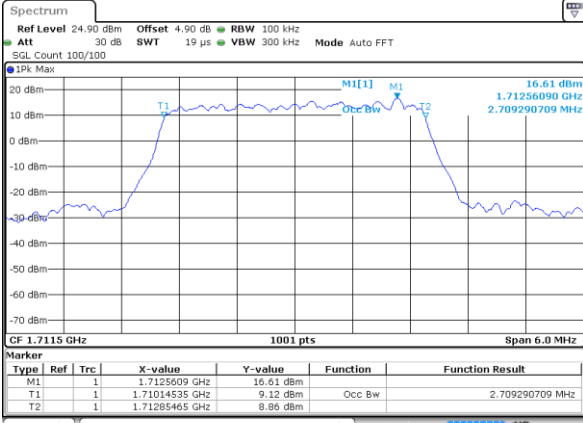

Highest Channel / 5MHz / 64QAM

Date: 5 APR 2019 19:51:48

Highest Channel / 10MHz / 64QAM

Date: 5 APR 2019 20:15:47

LTE Band 66

Lowest Channel / 1.4MHz / QPSK

Date: 8 APR 2019 15:02:35

Lowest Channel / 1.4MHz / 16QAM

Date: 8 APR 2019 15:02:57

Middle Channel / 1.4MHz / QPSK

Date: 8 APR 2019 15:15:53

Middle Channel / 1.4MHz / 16QAM

Date: 8 APR 2019 15:16:17

Highest Channel / 1.4MHz / QPSK

Date: 8 APR 2019 15:19:11

Highest Channel / 1.4MHz / 16QAM

Date: 8 APR 2019 15:18:40

LTE Band 66

Lowest Channel / 3MHz / QPSK

Date: 8 APR 2019 15:36:01

Lowest Channel / 3MHz / 16QAM

Date: 8 APR 2019 15:36:17

Middle Channel / 3MHz / QPSK

Date: 8 APR 2019 15:47:06

Middle Channel / 3MHz / 16QAM

Date: 8 APR 2019 15:47:26

Highest Channel / 3MHz / QPSK

Date: 8 APR 2019 15:48:20

Highest Channel / 3MHz / 16QAM

Date: 8 APR 2019 15:49:58

LTE Band 66

Lowest Channel / 5MHz / QPSK