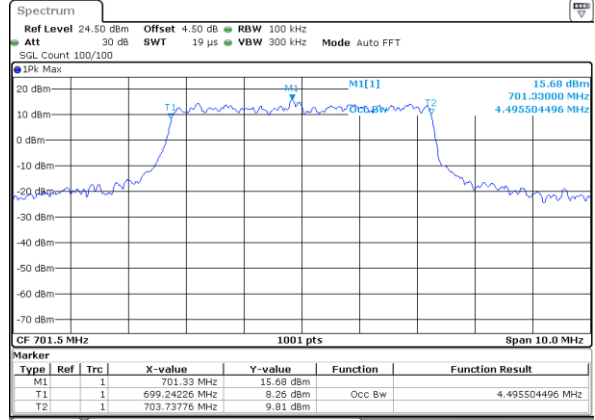

Date: 5 APR 2019 18:02:21

Highest Channel / 1.4MHz / 16QAM

Date: 5 APR 2019 18:02:31

LTE Band 12

Lowest Channel / 3MHz / QPSK

Date: 5 APR 2019 18:39:57

Lowest Channel / 3MHz / 16QAM

Date: 5 APR 2019 18:40:07

Middle Channel / 3MHz / QPSK

Date: 5 APR 2019 18:40:27

Middle Channel / 3MHz / 16QAM

Date: 5 APR 2019 18:40:17

Highest Channel / 3MHz / QPSK

Date: 5 APR 2019 18:40:37

Highest Channel / 3MHz / 16QAM

Date: 5 APR 2019 18:40:47

LTE Band 12

Lowest Channel / 5MHz / QPSK

Date: 5 APR 2019 18:59:14

Lowest Channel / 5MHz / 16QAM

Date: 5 APR 2019 18:59:24

Middle Channel / 5MHz / QPSK

Date: 5 APR 2019 18:59:44

Middle Channel / 5MHz / 16QAM