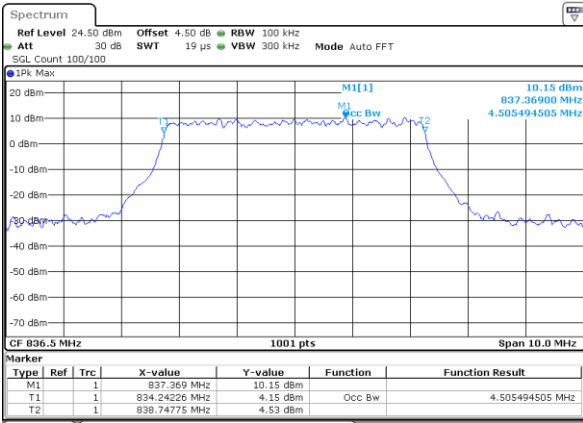

Middle Channel / 5MHz / 64QAM

Date: 5 APR 2019 17:27:50