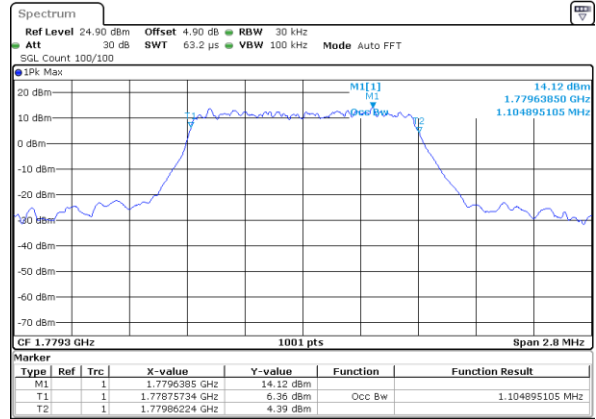

Highest Channel / 5MHz / 64QAM

Date: 5 APR 2019 19:51:48

Highest Channel / 10MHz / 64QAM

Date: 5 APR 2019 20:15:47

LTE Band 66

Lowest Channel / 1.4MHz / QPSK

Date: 8 APR 2019 15:02:35

Lowest Channel / 1.4MHz / 16QAM

Date: 8 APR 2019 15:02:57

Middle Channel / 1.4MHz / QPSK

Date: 8 APR 2019 15:15:53

Middle Channel / 1.4MHz / 16QAM

Date: 8 APR 2019 15:16:17

Highest Channel / 1.4MHz / QPSK

Date: 8 APR 2019 15:19:11

Highest Channel / 1.4MHz / 16QAM

Date: 8 APR 2019 15:18:40

LTE Band 66

Lowest Channel / 3MHz / QPSK

Date: 8 APR 2019 15:36:01

Lowest Channel / 3MHz / 16QAM

Date: 8 APR 2019 15:36:17

Middle Channel / 3MHz / QPSK

Date: 8 APR 2019 15:47:06