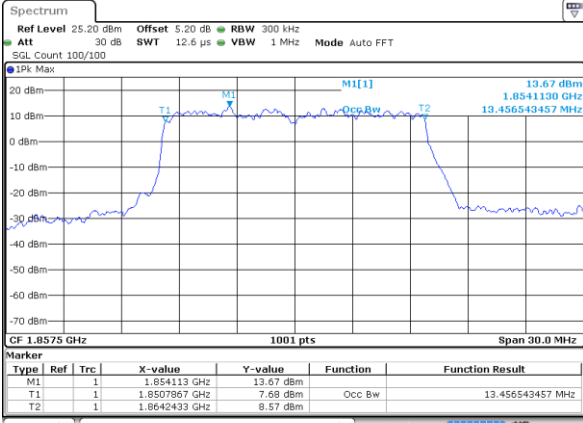

Date: 5 APR 2019 13:53:39

Highest Channel / 5MHz / 64QAM

Date: 5 APR 2019 13:52:17

Highest Channel / 10MHz / 64QAM

Date: 5 APR 2019 13:53:49

LTE Band 2

Lowest Channel / 15MHz / 64QAM

Date: 5 APR 2019 13:54:57

Lowest Channel / 20MHz / 64QAM

Date: 5 APR 2019 13:56:29

Middle Channel / 15MHz / 64QAM

Date: 5 APR 2019 13:55:07

Middle Channel / 20MHz / 64QAM

Date: 5 APR 2019 13:56:39

Highest Channel / 15MHz / 64QAM

Date: 5 APR 2019 13:55:17