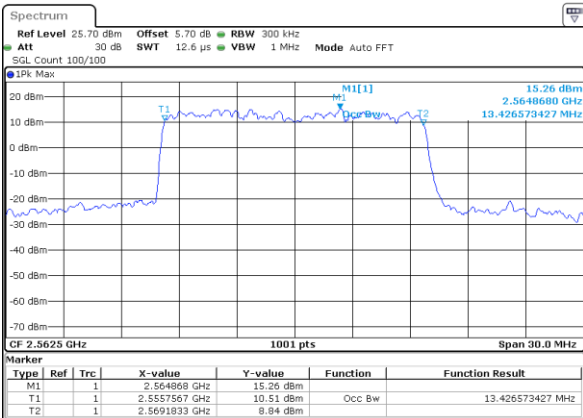

Highest Channel / 10MHz / 16QAM

Date: 6 APR 2019 09:49:58

LTE Band 7

Lowest Channel / 15MHz / QPSK

Date: 6 APR 2019 10:12:38

Lowest Channel / 15MHz / 16QAM

Date: 6 APR 2019 10:12:18

Middle Channel / 15MHz / QPSK

Date: 6 APR 2019 10:12:58

Middle Channel / 15MHz / 16QAM

Date: 6 APR 2019 10:13:18

Highest Channel / 15MHz / QPSK

Date: 6 APR 2019 10:13:59

Highest Channel / 15MHz / 16QAM

Date: 6 APR 2019 10:13:39

LTE Band 7