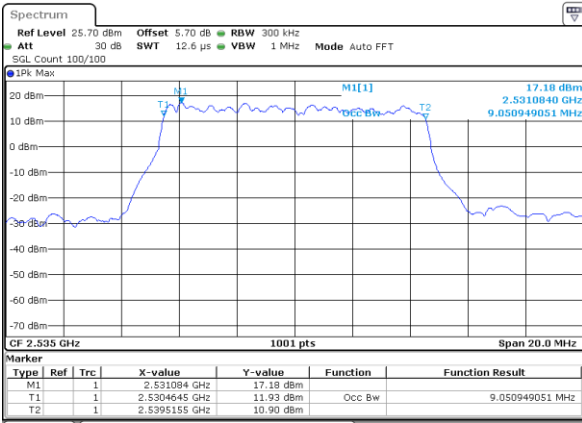

Middle Channel / 10MHz / QPSK

Date: 6 APR 2019 09:49:18