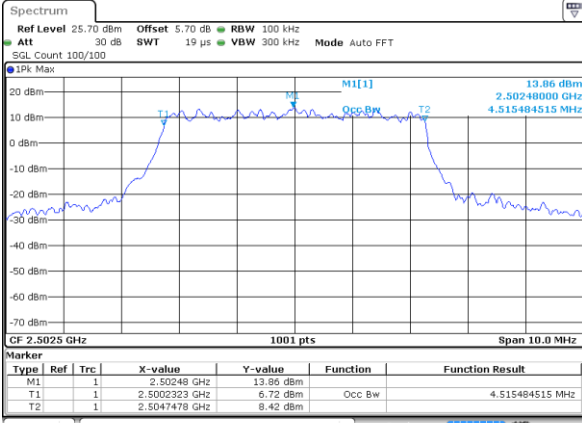

Highest Channel / 20MHz / QPSK

Date: 6 APR 2019 10:30:48

Highest Channel / 20MHz / 16QAM

Date: 6 APR 2019 10:30:28

LTE Band 7

Lowest Channel / 5MHz / 64QAM

Date: 6 APR 2019 10:50:42

Lowest Channel / 10MHz / 64QAM