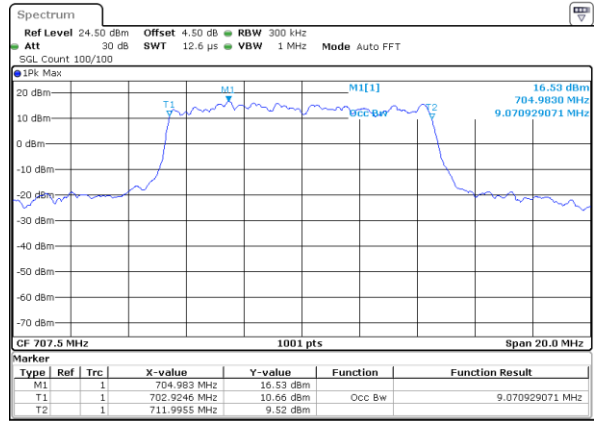

Date: 5 APR 2019 18:59:34

Highest Channel / 5MHz / QPSK

Date: 5 APR 2019 18:59:54

Highest Channel / 5MHz / 16QAM

Date: 5 APR 2019 19:00:04

LTE Band 12

Lowest Channel / 10MHz / QPSK

Date: 5 APR 2019 19:16:47

Lowest Channel / 10MHz / 16QAM

Date: 5 APR 2019 19:16:57

Middle Channel / 10MHz / QPSK

Date: 5 APR 2019 19:17:18

Middle Channel / 10MHz / 16QAM

Date: 5 APR 2019 19:17:08

Highest Channel / 10MHz / QPSK

Date: 5 APR 2019 19:17:28

Highest Channel / 10MHz / 16QAM

Date: 5 APR 2019 19:17:38

LTE Band 12

Lowest Channel / 1.4MHz / 64QAM

Date: 5 APR 2019 19:33:56

Lowest Channel / 3MHz / 64QAM

Date: 5 APR 2019 19:45:20

Middle Channel / 1.4MHz / 64QAM

Date: 5 APR 2019 19:34:16

Middle Channel / 3MHz / 64QAM

Date: 5 APR 2019 19:45:40

Highest Channel / 1.4MHz / 64QAM

Date: 5 APR 2019 19:34:36

Highest Channel / 3MHz / 64QAM

Date: 5 APR 2019 19:46:00

LTE Band 12