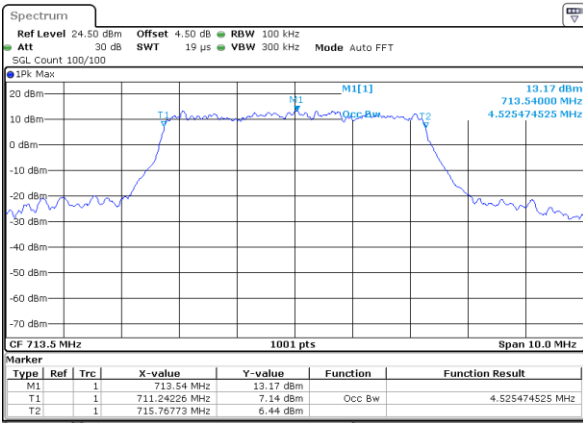

Date: 5 APR 2019 19:34:16

Middle Channel / 3MHz / 64QAM

Date: 5 APR 2019 19:45:40

Highest Channel / 1.4MHz / 64QAM

Date: 5 APR 2019 19:34:36

Highest Channel / 3MHz / 64QAM

Date: 5 APR 2019 19:46:00

LTE Band 12

Lowest Channel / 5MHz / 64QAM

Date: 5 APR 2019 19:51:08

Lowest Channel / 10MHz / 64QAM

Date: 5 APR 2019 20:15:07

Middle Channel / 5MHz / 64QAM

Date: 5 APR 2019 19:51:28

Middle Channel / 10MHz / 64QAM

Date: 5 APR 2019 20:15:27

Highest Channel / 5MHz / 64QAM

Date: 5 APR 2019 19:51:48

Highest Channel / 10MHz / 64QAM

Date: 5 APR 2019 20:15:47

LTE Band 66

Lowest Channel / 1.4MHz / QPSK

Date: 8 APR 2019 15:02:35

Lowest Channel / 1.4MHz / 16QAM