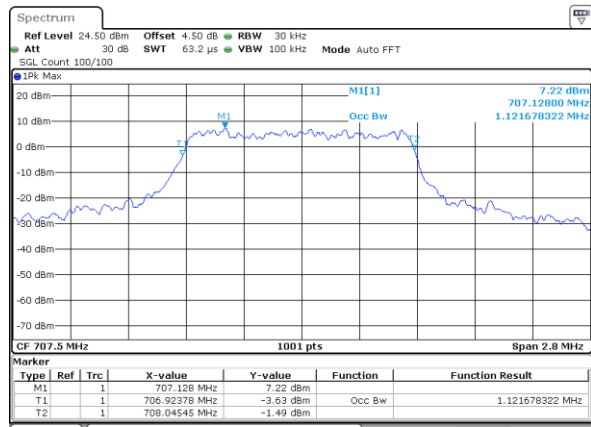

Middle Channel / 20MHz / 64QAM

Date: 6 APR 2019 11:26:33

Highest Channel / 15MHz / 64QAM

Date: 6 APR 2019 11:17:38

Highest Channel / 20MHz / 64QAM

Date: 6 APR 2019 11:26:43

LTE Band 12

Lowest Channel / 1.4MHz / QPSK

Date: 5 APR 2019 18:01:41

Lowest Channel / 1.4MHz / 16QAM

Date: 5 APR 2019 18:01:51

Middle Channel / 1.4MHz / QPSK

Date: 5 APR 2019 18:02:11

Middle Channel / 1.4MHz / 16QAM

Date: 5 APR 2019 18:02:01

Highest Channel / 1.4MHz / QPSK

Date: 5 APR 2019 18:02:21

Highest Channel / 1.4MHz / 16QAM

Date: 5 APR 2019 18:02:31

LTE Band 12

Lowest Channel / 3MHz / QPSK

Date: 5 APR 2019 18:39:57

Lowest Channel / 3MHz / 16QAM

Date: 5 APR 2019 18:40:07