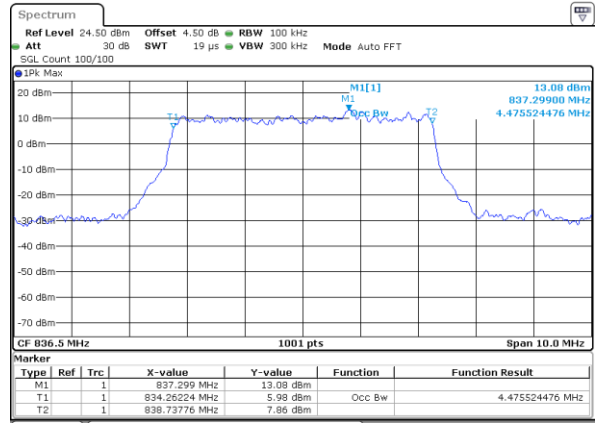

Middle Channel / 5MHz / 16QAM

Date: 5 APR 2019 16:02:55