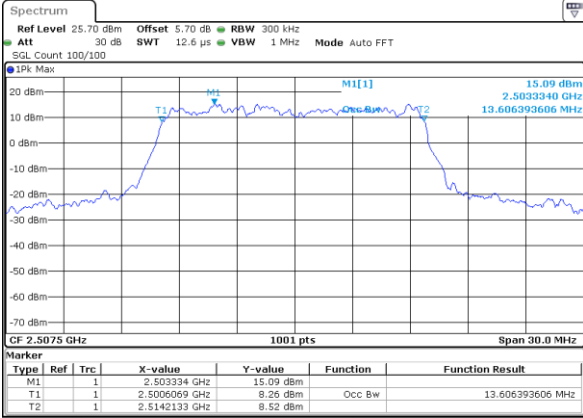

Lowest Channel / 10MHz / 16QAM

Date: 6 APR 2019 09:48:38

Middle Channel / 10MHz / QPSK

Date: 6 APR 2019 09:49:18

Middle Channel / 10MHz / 16QAM

Date: 6 APR 2019 09:48:58

Highest Channel / 10MHz / QPSK

Date: 6 APR 2019 09:49:38

Highest Channel / 10MHz / 16QAM

Date: 6 APR 2019 09:49:58

LTE Band 7

Lowest Channel / 15MHz / QPSK

Date: 6 APR 2019 10:12:38

Lowest Channel / 15MHz / 16QAM

Date: 6 APR 2019 10:12:18

Middle Channel / 15MHz / QPSK

Date: 6 APR 2019 10:12:58

Middle Channel / 15MHz / 16QAM

Date: 6 APR 2019 10:13:18

Highest Channel / 15MHz / QPSK

Date: 6 APR 2019 10:13:59

Highest Channel / 15MHz / 16QAM

Date: 6 APR 2019 10:13:39

LTE Band 7