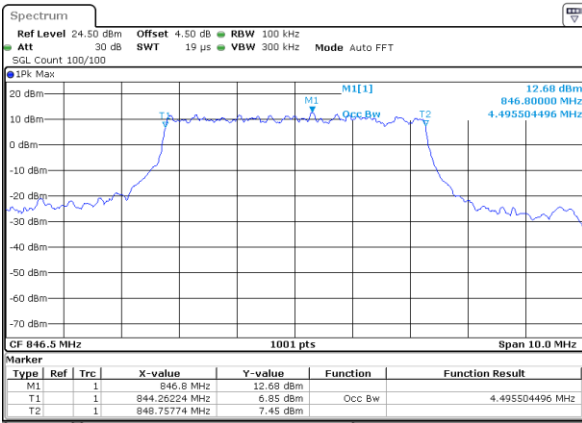

Highest Channel / 3MHz / QPSK

Date: 5 APR 2019 15:34:18

Highest Channel / 3MHz / 16QAM

Date: 5 APR 2019 15:34:28

LTE Band 5

Lowest Channel / 5MHz / QPSK

Date: 5 APR 2019 15:53:46

Lowest Channel / 5MHz / 16QAM

Date: 5 APR 2019 15:53:56

Middle Channel / 5MHz / QPSK

Date: 5 APR 2019 16:02:45

Middle Channel / 5MHz / 16QAM

Date: 5 APR 2019 16:02:55

Highest Channel / 5MHz / QPSK

Date: 5 APR 2019 16:05:15

Highest Channel / 5MHz / 16QAM

Date: 5 APR 2019 16:05:25

LTE Band 5

Lowest Channel / 10MHz / QPSK

Date: 5 APR 2019 16:31:58

Lowest Channel / 10MHz / 16QAM

Date: 5 APR 2019 16:32:08

Middle Channel / 10MHz / QPSK

Date: 5 APR 2019 16:40:57