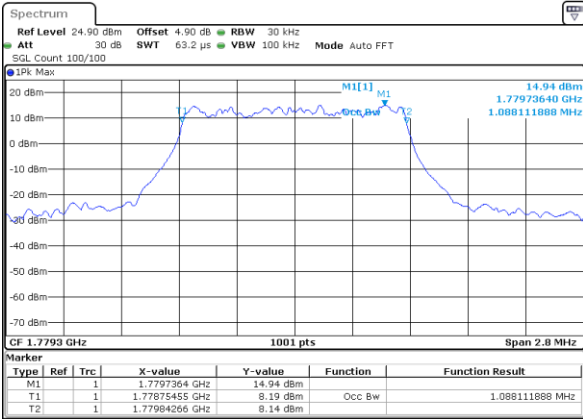

Highest Channel / 5MHz / 64QAM

Date: 5 APR 2019 19:51:48

Highest Channel / 10MHz / 64QAM

Date: 5 APR 2019 20:15:47

LTE Band 66

Lowest Channel / 1.4MHz / QPSK

Date: 8 APR 2019 15:02:35

Lowest Channel / 1.4MHz / 16QAM

Date: 8 APR 2019 15:02:57

Middle Channel / 1.4MHz / QPSK

Date: 8 APR 2019 15:15:53

Middle Channel / 1.4MHz / 16QAM

Date: 8 APR 2019 15:16:17

Highest Channel / 1.4MHz / QPSK

Date: 8 APR 2019 15:19:11

Highest Channel / 1.4MHz / 16QAM

Date: 8 APR 2019 15:18:40

LTE Band 66

Lowest Channel / 3MHz / QPSK

Date: 8 APR 2019 15:36:01

Lowest Channel / 3MHz / 16QAM

Date: 8 APR 2019 15:36:17

Middle Channel / 3MHz / QPSK

Date: 8 APR 2019 15:47:06