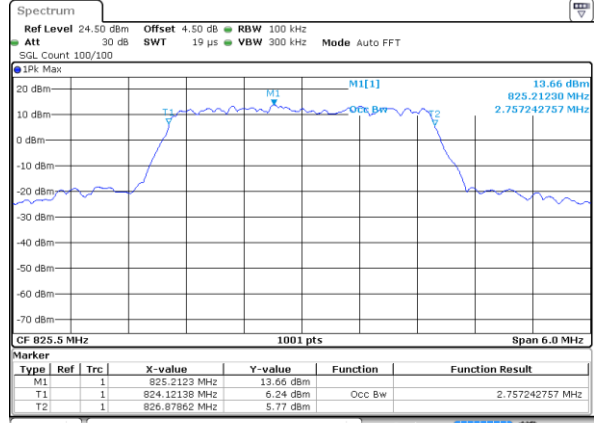

Lowest Channel / 3MHz / 16QAM

Date: 5 APR 2019 15:23:00