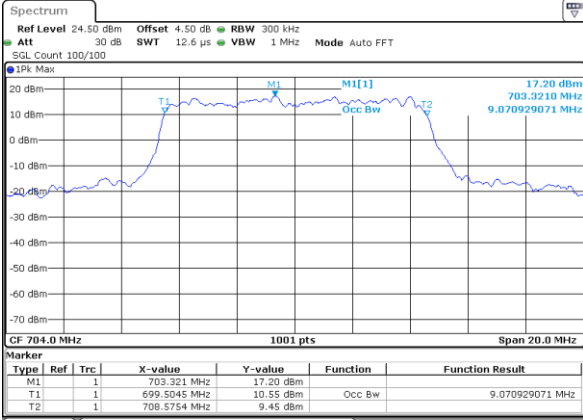

LTE Band 12

Lowest Channel / 5MHz / QPSK

Date: 5 APR 2019 18:59:14

Lowest Channel / 5MHz / 16QAM

Date: 5 APR 2019 18:59:24

Middle Channel / 5MHz / QPSK

Date: 5 APR 2019 18:59:44

Middle Channel / 5MHz / 16QAM

Date: 5 APR 2019 18:59:34

Highest Channel / 5MHz / QPSK

Date: 5 APR 2019 18:59:54

Highest Channel / 5MHz / 16QAM

Date: 5 APR 2019 19:00:04

LTE Band 12

Lowest Channel / 10MHz / QPSK

Date: 5 APR 2019 19:16:47

Lowest Channel / 10MHz / 16QAM

Date: 5 APR 2019 19:16:57

Middle Channel / 10MHz / QPSK

Date: 5 APR 2019 19:17:18

Middle Channel / 10MHz / 16QAM

Date: 5 APR 2019 19:17:08

Highest Channel / 10MHz / QPSK

Date: 5 APR 2019 19:17:28