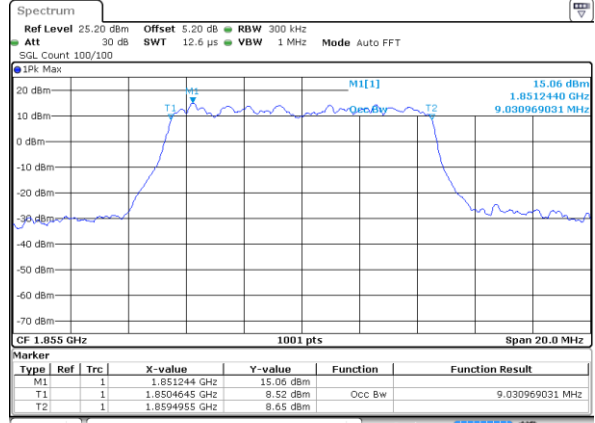

LTE Band 2

Lowest Channel / 5MHz / 64QAM

Date: 5 APR 2019 13:51:57

Lowest Channel / 10MHz / 64QAM

Date: 5 APR 2019 13:53:29

Middle Channel / 5MHz / 64QAM

Date: 5 APR 2019 13:52:07

Middle Channel / 10MHz / 64QAM

Date: 5 APR 2019 13:53:39

Highest Channel / 5MHz / 64QAM

Date: 5 APR 2019 13:52:17

Highest Channel / 10MHz / 64QAM

Date: 5 APR 2019 13:53:49

LTE Band 2

Lowest Channel / 15MHz / 64QAM

Date: 5 APR 2019 13:54:57