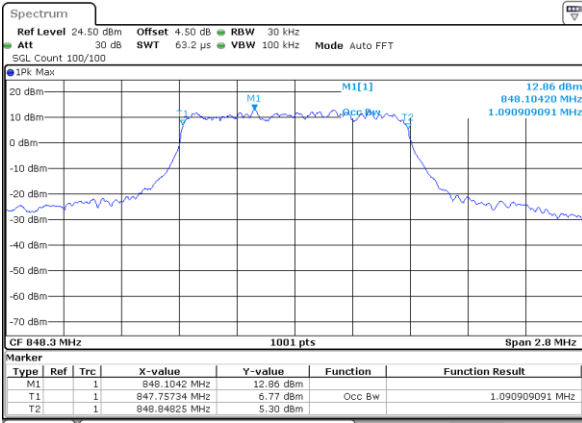

Highest Channel / 20MHz / 64QAM

Date: 5 APR 2019 13:56:49

LTE Band 5

Lowest Channel / 1.4MHz / QPSK

Date: 5 APR 2019 14:55:49

Lowest Channel / 1.4MHz / 16QAM

Date: 5 APR 2019 14:55:59

Middle Channel / 1.4MHz / QPSK

Date: 5 APR 2019 15:04:48

Middle Channel / 1.4MHz / 16QAM

Date: 5 APR 2019 15:04:59

Highest Channel / 1.4MHz / QPSK

Date: 5 APR 2019 15:07:18

Highest Channel / 1.4MHz / 16QAM

Date: 5 APR 2019 15:07:28

LTE Band 5