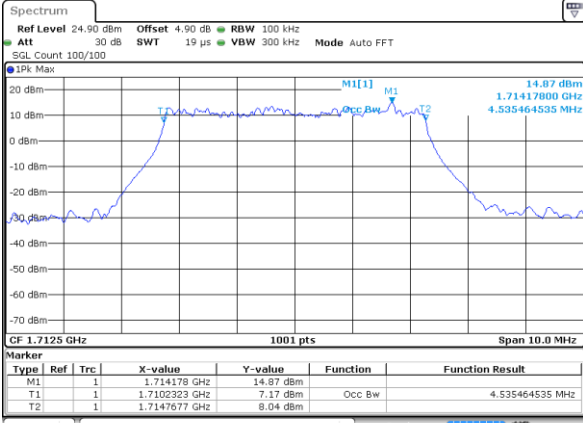

Date: 8 APR 2019 15:18:40

LTE Band 66

Lowest Channel / 3MHz / QPSK

Date: 8 APR 2019 15:36:01

Lowest Channel / 3MHz / 16QAM

Date: 8 APR 2019 15:36:17

Middle Channel / 3MHz / QPSK

Date: 8 APR 2019 15:47:06

Middle Channel / 3MHz / 16QAM

Date: 8 APR 2019 15:47:26

Highest Channel / 3MHz / QPSK

Date: 8 APR 2019 15:48:20

Highest Channel / 3MHz / 16QAM

Date: 8 APR 2019 15:49:58

LTE Band 66

Lowest Channel / 5MHz / QPSK