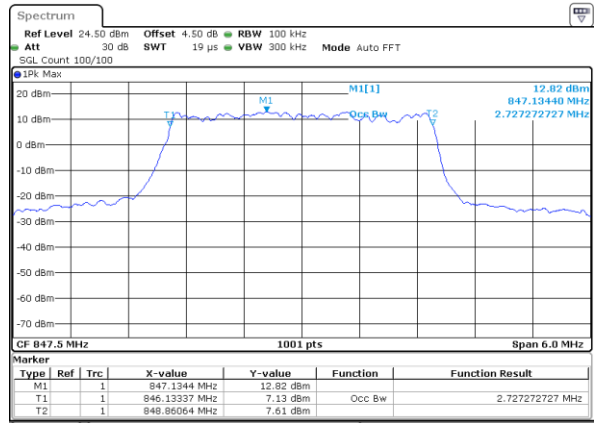

Date: 5 APR 2019 15:04:48

Middle Channel / 1.4MHz / 16QAM

Date: 5 APR 2019 15:04:59

Highest Channel / 1.4MHz / QPSK

Date: 5 APR 2019 15:07:18

Highest Channel / 1.4MHz / 16QAM

Date: 5 APR 2019 15:07:28

LTE Band 5

Highest Channel / 3MHz / QPSK

Date: 5 APR 2019 15:34:18

Highest Channel / 3MHz / 16QAM

Date: 5 APR 2019 15:34:28

LTE Band 5

Lowest Channel / 5MHz / QPSK

Date: 5 APR 2019 15:53:46

Lowest Channel / 5MHz / 16QAM