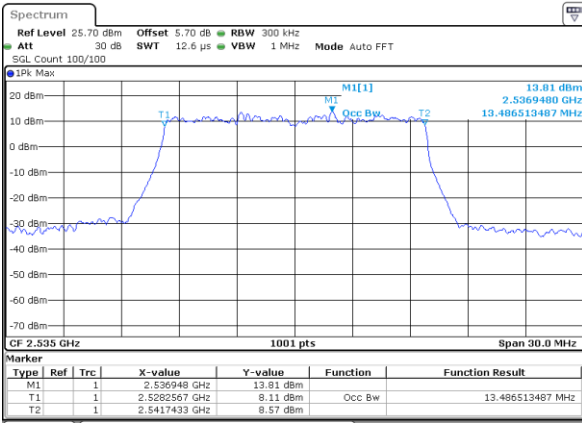

Date: 6 APR 2019 11:03:27

LTE Band 7

Lowest Channel / 15MHz / 64QAM

Date: 6 APR 2019 11:17:18

Lowest Channel / 20MHz / 64QAM

Date: 6 APR 2019 11:26:23

Middle Channel / 15MHz / 64QAM

Date: 6 APR 2019 11:17:28

Middle Channel / 20MHz / 64QAM

Date: 6 APR 2019 11:26:33

Highest Channel / 15MHz / 64QAM

Date: 6 APR 2019 11:17:38

Highest Channel / 20MHz / 64QAM

Date: 6 APR 2019 11:26:43

LTE Band 12

Lowest Channel / 1.4MHz / QPSK