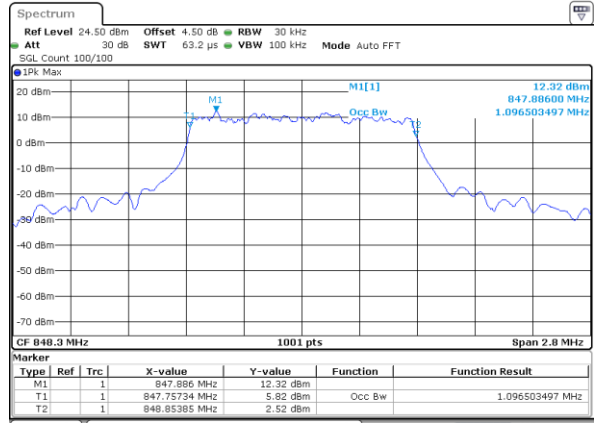

Highest Channel / 20MHz / 64QAM

Date: 5 APR 2019 13:56:49

LTE Band 5

Lowest Channel / 1.4MHz / QPSK

Date: 5 APR 2019 14:55:49

Lowest Channel / 1.4MHz / 16QAM

Date: 5 APR 2019 14:55:59

Middle Channel / 1.4MHz / QPSK

Date: 5 APR 2019 15:04:48

Middle Channel / 1.4MHz / 16QAM

Date: 5 APR 2019 15:04:59

Highest Channel / 1.4MHz / QPSK

Date: 5 APR 2019 15:07:18

Highest Channel / 1.4MHz / 16QAM

Date: 5 APR 2019 15:07:28

LTE Band 5