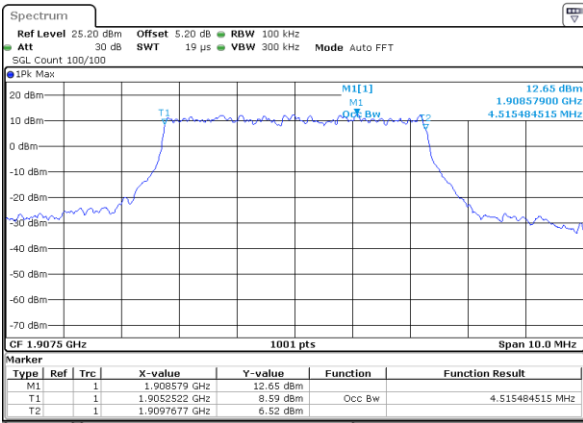

LTE Band 2

Lowest Channel / 5MHz / 64QAM

Date: 5 APR 2019 13:51:57

Lowest Channel / 10MHz / 64QAM

Date: 5 APR 2019 13:53:29

Middle Channel / 5MHz / 64QAM

Date: 5 APR 2019 13:52:07

Middle Channel / 10MHz / 64QAM

Date: 5 APR 2019 13:53:39

Highest Channel / 5MHz / 64QAM

Date: 5 APR 2019 13:52:17

Highest Channel / 10MHz / 64QAM

Date: 5 APR 2019 13:53:49

LTE Band 2

Lowest Channel / 15MHz / 64QAM

Date: 5 APR 2019 13:54:57