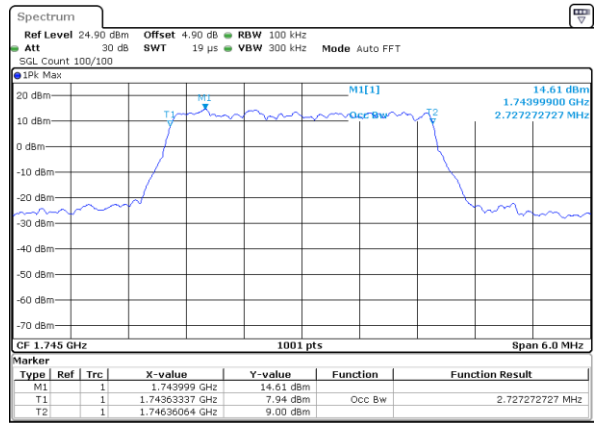

Date: 8 APR 2019 15:18:40

LTE Band 66

Lowest Channel / 3MHz / QPSK

Date: 8 APR 2019 15:36:01

Lowest Channel / 3MHz / 16QAM

Date: 8 APR 2019 15:36:17

Middle Channel / 3MHz / QPSK

Date: 8 APR 2019 15:47:06

Middle Channel / 3MHz / 16QAM

Date: 8 APR 2019 15:47:26

Highest Channel / 3MHz / QPSK

Date: 8 APR 2019 15:48:20

Highest Channel / 3MHz / 16QAM

Date: 8 APR 2019 15:49:58

LTE Band 66

Lowest Channel / 5MHz / QPSK