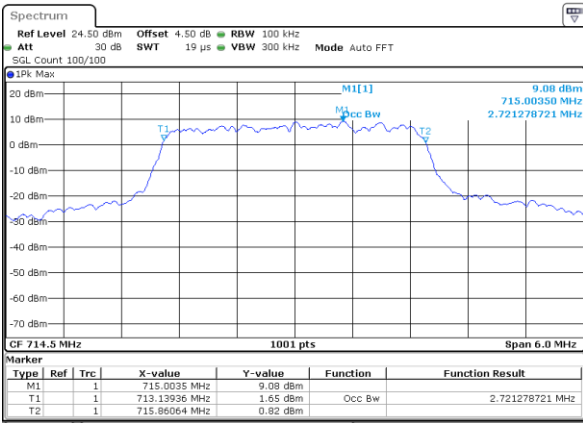

Date: 5 APR 2019 18:02:21

Highest Channel / 1.4MHz / 16QAM

Date: 5 APR 2019 18:02:31

LTE Band 12

Lowest Channel / 3MHz / QPSK

Date: 5 APR 2019 18:39:57

Lowest Channel / 3MHz / 16QAM

Date: 5 APR 2019 18:40:07

Middle Channel / 3MHz / QPSK

Date: 5 APR 2019 18:40:27

Middle Channel / 3MHz / 16QAM

Date: 5 APR 2019 18:40:17

Highest Channel / 3MHz / QPSK

Date: 5 APR 2019 18:40:37

Highest Channel / 3MHz / 16QAM

Date: 5 APR 2019 18:40:47

LTE Band 12

Lowest Channel / 5MHz / QPSK

Date: 5 APR 2019 18:59:14

Lowest Channel / 5MHz / 16QAM

Date: 5 APR 2019 18:59:24

Middle Channel / 5MHz / QPSK

Date: 5 APR 2019 18:59:44

Middle Channel / 5MHz / 16QAM