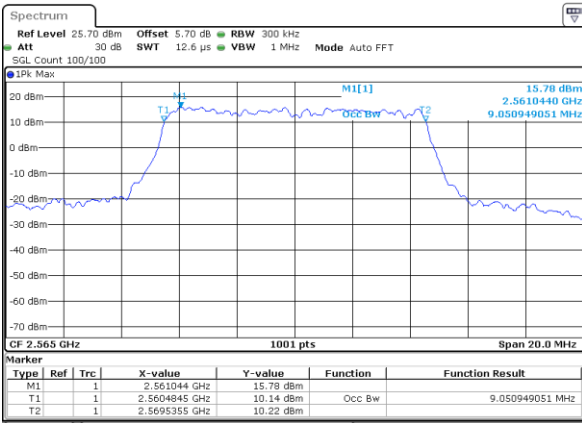

Date: 6 APR 2019 09:12:50

Highest Channel / 5MHz / QPSK

Date: 6 APR 2019 09:13:30

Highest Channel / 5MHz / 16QAM

Date: 6 APR 2019 09:13:50

LTE Band 7

Lowest Channel / 10MHz / QPSK

Date: 6 APR 2019 09:48:18

Lowest Channel / 10MHz / 16QAM

Date: 6 APR 2019 09:48:38

Middle Channel / 10MHz / QPSK

Date: 6 APR 2019 09:49:18

Middle Channel / 10MHz / 16QAM

Date: 6 APR 2019 09:48:58

Highest Channel / 10MHz / QPSK

Date: 6 APR 2019 09:49:38

Highest Channel / 10MHz / 16QAM

Date: 6 APR 2019 09:49:58

LTE Band 7

Lowest Channel / 15MHz / QPSK

Date: 6 APR 2019 10:12:38

Lowest Channel / 15MHz / 16QAM

Date: 6 APR 2019 10:12:18

Middle Channel / 15MHz / QPSK