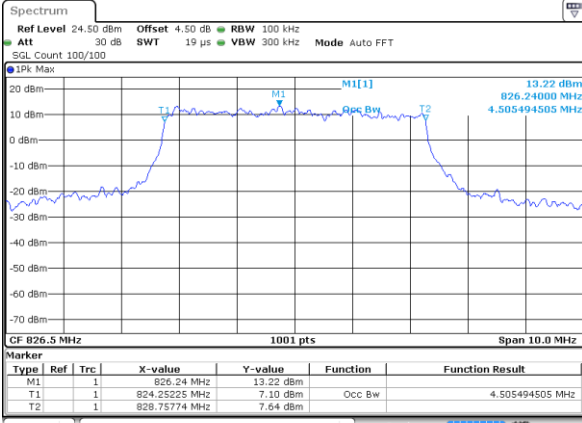

Highest Channel / 3MHz / QPSK

Date: 5 APR 2019 15:34:18

Highest Channel / 3MHz / 16QAM

Date: 5 APR 2019 15:34:28

LTE Band 5

Lowest Channel / 5MHz / QPSK

Date: 5 APR 2019 15:53:46

Lowest Channel / 5MHz / 16QAM