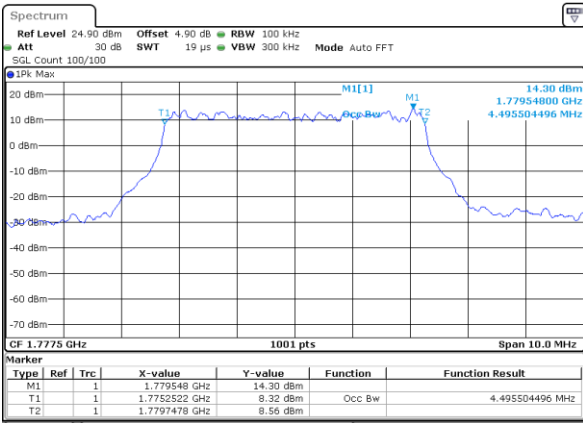

Middle Channel / 3MHz / 16QAM

Date: 8 APR 2019 15:47:26

Highest Channel / 3MHz / QPSK

Date: 8 APR 2019 15:48:20

Highest Channel / 3MHz / 16QAM

Date: 8 APR 2019 15:49:58

LTE Band 66

Lowest Channel / 5MHz / QPSK

Date: 8 APR 2019 15:56:28

Lowest Channel / 5MHz / 16QAM

Date: 8 APR 2019 15:56:56

Middle Channel / 5MHz / QPSK

Date: 8 APR 2019 16:04:07

Middle Channel / 5MHz / 16QAM

Date: 8 APR 2019 16:04:20

Highest Channel / 5MHz / QPSK