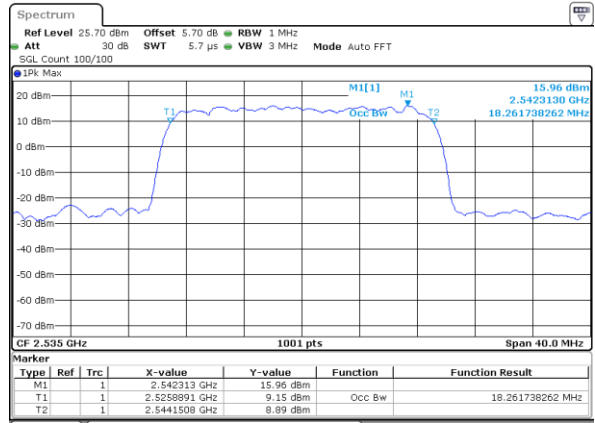

Date: 6 APR 2019 11:03:27

LTE Band 7

Lowest Channel / 15MHz / 64QAM

Date: 6 APR 2019 11:17:18

Lowest Channel / 20MHz / 64QAM

Date: 6 APR 2019 11:26:23

Middle Channel / 15MHz / 64QAM

Date: 6 APR 2019 11:17:28

Middle Channel / 20MHz / 64QAM

Date: 6 APR 2019 11:26:33

Highest Channel / 15MHz / 64QAM

Date: 6 APR 2019 11:17:38

Highest Channel / 20MHz / 64QAM

Date: 6 APR 2019 11:26:43

LTE Band 12

Lowest Channel / 1.4MHz / QPSK