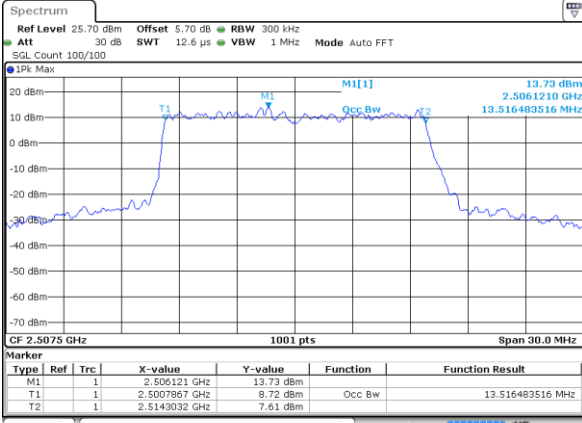

LTE Band 7

Lowest Channel / 15MHz / 64QAM

Date: 6 APR 2019 11:17:18