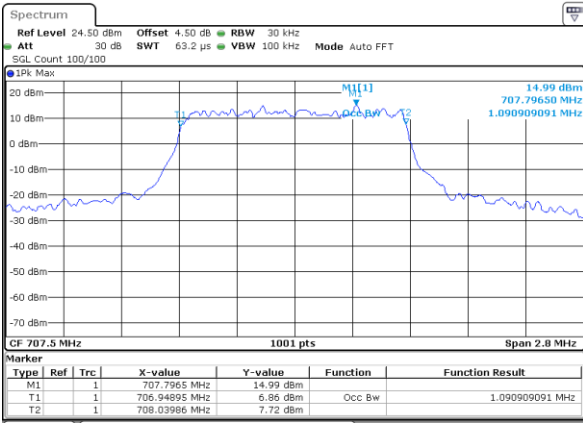

Highest Channel / 10MHz / 16QAM

Date: 5 APR 2019 19:17:38

LTE Band 12

Lowest Channel / 1.4MHz / 64QAM

Date: 5 APR 2019 19:33:56

Lowest Channel / 3MHz / 64QAM

Date: 5 APR 2019 19:45:20

Middle Channel / 1.4MHz / 64QAM

Date: 5 APR 2019 19:34:16

Middle Channel / 3MHz / 64QAM

Date: 5 APR 2019 19:45:40

Highest Channel / 1.4MHz / 64QAM

Date: 5 APR 2019 19:34:36

Highest Channel / 3MHz / 64QAM

Date: 5 APR 2019 19:46:00

LTE Band 12