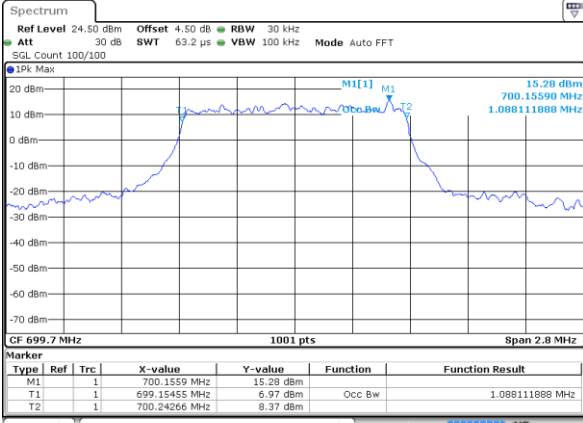

Highest Channel / 10MHz / 16QAM

Date: 5 APR 2019 19:17:38

LTE Band 12

Lowest Channel / 1.4MHz / 64QAM

Date: 5 APR 2019 19:33:56

Lowest Channel / 3MHz / 64QAM

Date: 5 APR 2019 19:45:20

Middle Channel / 1.4MHz / 64QAM

Date: 5 APR 2019 19:34:16

Middle Channel / 3MHz / 64QAM

Date: 5 APR 2019 19:45:40

Highest Channel / 1.4MHz / 64QAM

Date: 5 APR 2019 19:34:36

Highest Channel / 3MHz / 64QAM

Date: 5 APR 2019 19:46:00

LTE Band 12