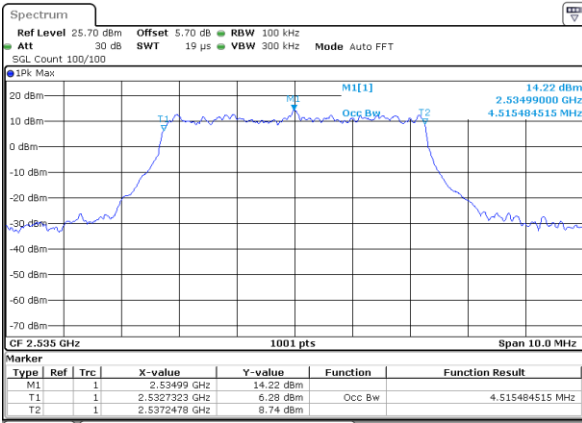

Highest Channel / 20MHz / QPSK

Date: 6 APR 2019 10:30:48

Highest Channel / 20MHz / 16QAM

Date: 6 APR 2019 10:30:28

LTE Band 7

Lowest Channel / 5MHz / 64QAM

Date: 6 APR 2019 10:50:42

Lowest Channel / 10MHz / 64QAM

Date: 6 APR 2019 11:03:07

Middle Channel / 5MHz / 64QAM

Date: 6 APR 2019 10:50:52

Middle Channel / 10MHz / 64QAM

Date: 6 APR 2019 11:03:17

Highest Channel / 5MHz / 64QAM

Date: 6 APR 2019 10:51:02

Highest Channel / 10MHz / 64QAM