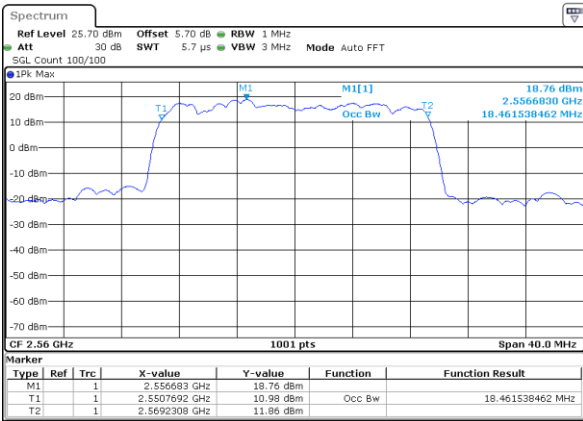

Date: 6 APR 2019 10:12:58

Middle Channel / 15MHz / 16QAM

Date: 6 APR 2019 10:13:18

Highest Channel / 15MHz / QPSK

Date: 6 APR 2019 10:13:59

Highest Channel / 15MHz / 16QAM

Date: 6 APR 2019 10:13:39

LTE Band 7

Lowest Channel / 20MHz / QPSK

Date: 6 APR 2019 10:29:28

Lowest Channel / 20MHz / 16QAM

Date: 6 APR 2019 10:29:08

Middle Channel / 20MHz / QPSK

Date: 6 APR 2019 10:29:48

Middle Channel / 20MHz / 16QAM

Date: 6 APR 2019 10:30:08

Highest Channel / 20MHz / QPSK

Date: 6 APR 2019 10:30:48

Highest Channel / 20MHz / 16QAM

Date: 6 APR 2019 10:30:28

LTE Band 7

Lowest Channel / 5MHz / 64QAM

Date: 6 APR 2019 10:50:42

Lowest Channel / 10MHz / 64QAM