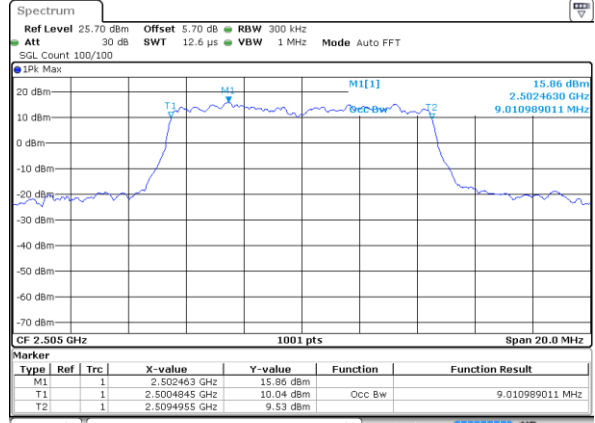

Lowest Channel / 10MHz / 16QAM

Date: 6 APR 2019 09:48:38