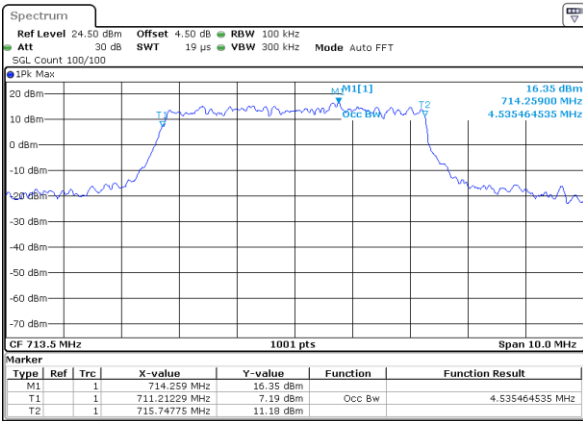

LTE Band 12

Lowest Channel / 5MHz / QPSK

Date: 5 APR 2019 18:59:14

Lowest Channel / 5MHz / 16QAM

Date: 5 APR 2019 18:59:24

Middle Channel / 5MHz / QPSK

Date: 5 APR 2019 18:59:44

Middle Channel / 5MHz / 16QAM

Date: 5 APR 2019 18:59:34

Highest Channel / 5MHz / QPSK

Date: 5 APR 2019 18:59:54

Highest Channel / 5MHz / 16QAM

Date: 5 APR 2019 19:00:04

LTE Band 12

Lowest Channel / 10MHz / QPSK

Date: 5 APR 2019 19:16:47