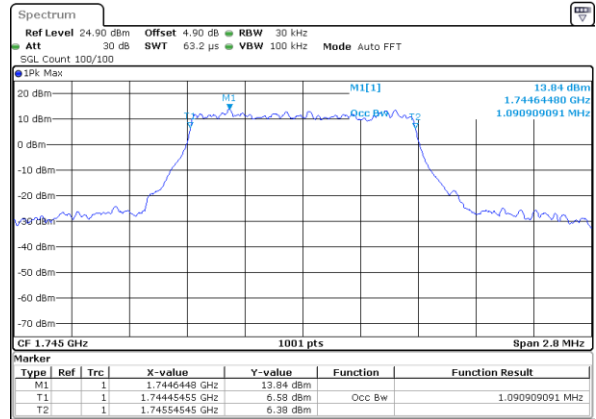

Middle Channel / 1.4MHz / 16QAM

Date: 8 APR 2019 15:16:17