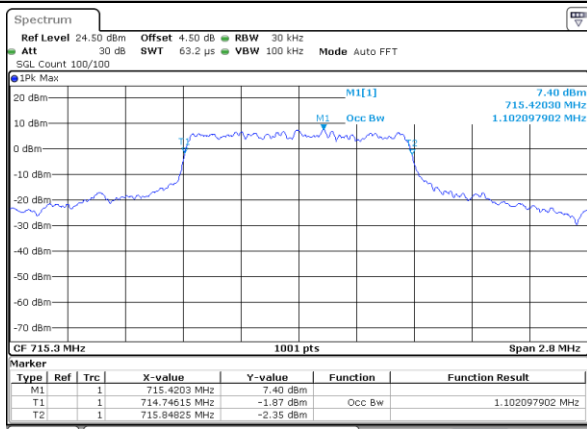

Middle Channel / 20MHz / 64QAM

Date: 6 APR 2019 11:26:33

Highest Channel / 15MHz / 64QAM

Date: 6 APR 2019 11:17:38

Highest Channel / 20MHz / 64QAM

Date: 6 APR 2019 11:26:43

LTE Band 12

Lowest Channel / 1.4MHz / QPSK

Date: 5 APR 2019 18:01:41

Lowest Channel / 1.4MHz / 16QAM

Date: 5 APR 2019 18:01:51

Middle Channel / 1.4MHz / QPSK

Date: 5 APR 2019 18:02:11

Middle Channel / 1.4MHz / 16QAM

Date: 5 APR 2019 18:02:01

Highest Channel / 1.4MHz / QPSK

Date: 5 APR 2019 18:02:21

Highest Channel / 1.4MHz / 16QAM

Date: 5 APR 2019 18:02:31

LTE Band 12

Lowest Channel / 3MHz / QPSK

Date: 5 APR 2019 18:39:57

Lowest Channel / 3MHz / 16QAM

Date: 5 APR 2019 18:40:07