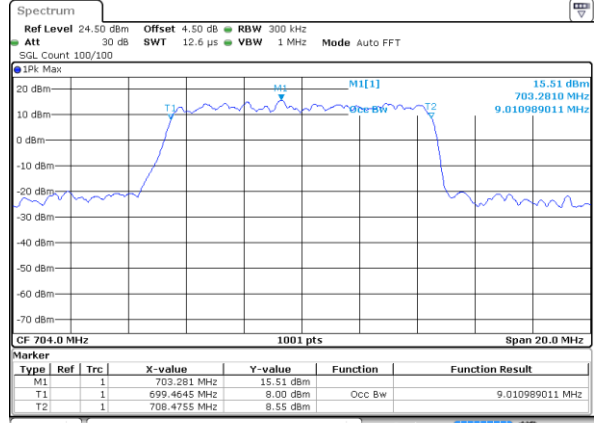

Highest Channel / 10MHz / 16QAM

Date: 5 APR 2019 19:17:38

LTE Band 12

Lowest Channel / 1.4MHz / 64QAM

Date: 5 APR 2019 19:33:56

Lowest Channel / 3MHz / 64QAM

Date: 5 APR 2019 19:45:20

Middle Channel / 1.4MHz / 64QAM

Date: 5 APR 2019 19:34:16

Middle Channel / 3MHz / 64QAM

Date: 5 APR 2019 19:45:40

Highest Channel / 1.4MHz / 64QAM

Date: 5 APR 2019 19:34:36

Highest Channel / 3MHz / 64QAM

Date: 5 APR 2019 19:46:00

LTE Band 12

Lowest Channel / 5MHz / 64QAM

Date: 5 APR 2019 19:51:08

Lowest Channel / 10MHz / 64QAM

Date: 5 APR 2019 20:15:07

Middle Channel / 5MHz / 64QAM

Date: 5 APR 2019 19:51:28

Middle Channel / 10MHz / 64QAM

Date: 5 APR 2019 20:15:27