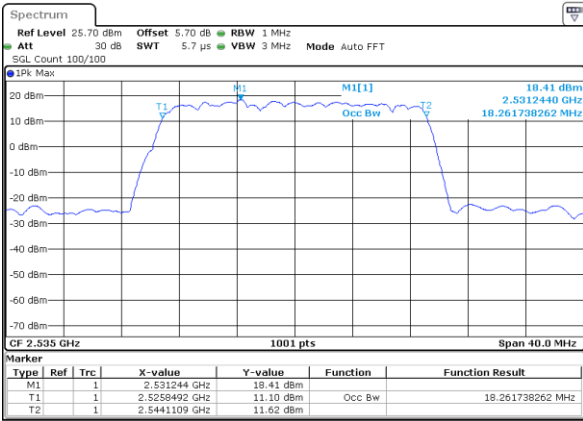

Date: 6 APR 2019 10:12:58

Middle Channel / 15MHz / 16QAM

Date: 6 APR 2019 10:13:18

Highest Channel / 15MHz / QPSK

Date: 6 APR 2019 10:13:59

Highest Channel / 15MHz / 16QAM

Date: 6 APR 2019 10:13:39

LTE Band 7

Lowest Channel / 20MHz / QPSK

Date: 6 APR 2019 10:29:28

Lowest Channel / 20MHz / 16QAM

Date: 6 APR 2019 10:29:08

Middle Channel / 20MHz / QPSK

Date: 6 APR 2019 10:29:48

Middle Channel / 20MHz / 16QAM

Date: 6 APR 2019 10:30:08

Highest Channel / 20MHz / QPSK

Date: 6 APR 2019 10:30:48

Highest Channel / 20MHz / 16QAM

Date: 6 APR 2019 10:30:28

LTE Band 7

Lowest Channel / 5MHz / 64QAM

Date: 6 APR 2019 10:50:42

Lowest Channel / 10MHz / 64QAM