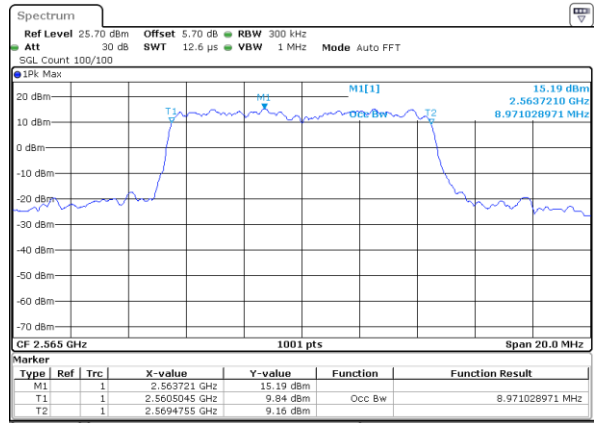

Date: 6 APR 2019 09:12:50

Highest Channel / 5MHz / QPSK

Date: 6 APR 2019 09:13:30

Highest Channel / 5MHz / 16QAM

Date: 6 APR 2019 09:13:50

LTE Band 7

Lowest Channel / 10MHz / QPSK

Date: 6 APR 2019 09:48:18

Lowest Channel / 10MHz / 16QAM

Date: 6 APR 2019 09:48:38

Middle Channel / 10MHz / QPSK

Date: 6 APR 2019 09:49:18

Middle Channel / 10MHz / 16QAM

Date: 6 APR 2019 09:48:58

Highest Channel / 10MHz / QPSK

Date: 6 APR 2019 09:49:38

Highest Channel / 10MHz / 16QAM

Date: 6 APR 2019 09:49:58

LTE Band 7

Lowest Channel / 15MHz / QPSK

Date: 6 APR 2019 10:12:38

Lowest Channel / 15MHz / 16QAM

Date: 6 APR 2019 10:12:18

Middle Channel / 15MHz / QPSK