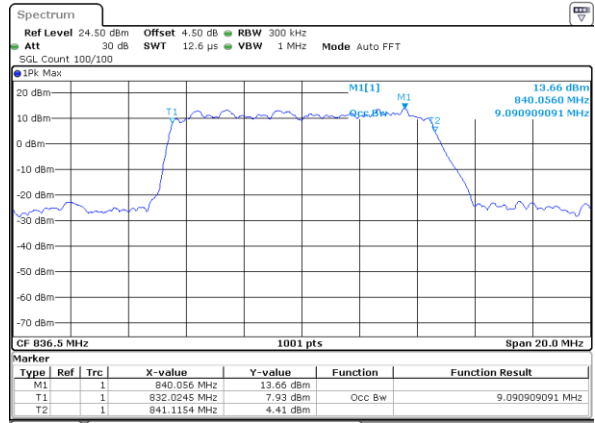

Date: 5 APR 2019 16:05:25

LTE Band 5

Lowest Channel / 10MHz / QPSK

Date: 5 APR 2019 16:31:58

Lowest Channel / 10MHz / 16QAM

Date: 5 APR 2019 16:32:08

Middle Channel / 10MHz / QPSK

Date: 5 APR 2019 16:40:57

Middle Channel / 10MHz / 16QAM

Date: 5 APR 2019 16:41:07

Highest Channel / 10MHz / QPSK

Date: 5 APR 2019 16:43:27

Highest Channel / 10MHz / 16QAM

Date: 5 APR 2019 16:43:37

LTE Band 5

Lowest Channel / 1.4MHz / 64QAM