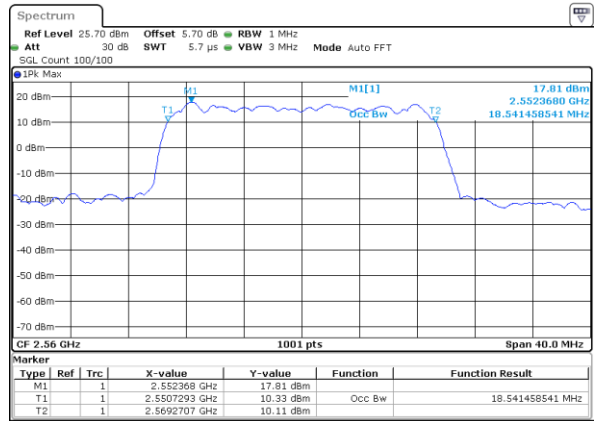

Date: 6 APR 2019 10:12:58

Middle Channel / 15MHz / 16QAM

Date: 6 APR 2019 10:13:18

Highest Channel / 15MHz / QPSK

Date: 6 APR 2019 10:13:59

Highest Channel / 15MHz / 16QAM

Date: 6 APR 2019 10:13:39

LTE Band 7

Lowest Channel / 20MHz / QPSK

Date: 6 APR 2019 10:29:28

Lowest Channel / 20MHz / 16QAM

Date: 6 APR 2019 10:29:08

Middle Channel / 20MHz / QPSK

Date: 6 APR 2019 10:29:48

Middle Channel / 20MHz / 16QAM

Date: 6 APR 2019 10:30:08

Highest Channel / 20MHz / QPSK

Date: 6 APR 2019 10:30:48

Highest Channel / 20MHz / 16QAM

Date: 6 APR 2019 10:30:28

LTE Band 7

Lowest Channel / 5MHz / 64QAM

Date: 6 APR 2019 10:50:42

Lowest Channel / 10MHz / 64QAM