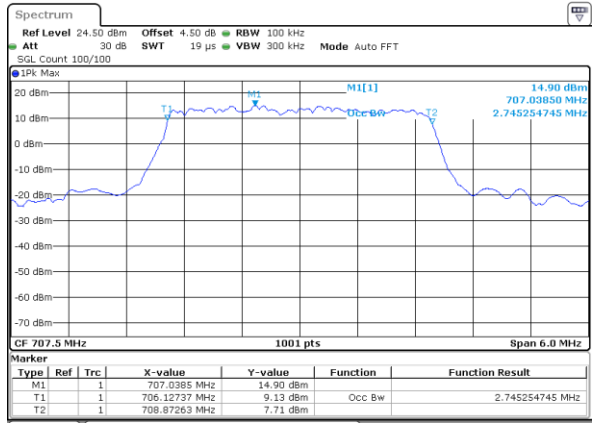

Lowest Channel / 10MHz / 16QAM

Date: 5 APR 2019 19:16:57

Middle Channel / 10MHz / QPSK

Date: 5 APR 2019 19:17:18

Middle Channel / 10MHz / 16QAM

Date: 5 APR 2019 19:17:08

Highest Channel / 10MHz / QPSK

Date: 5 APR 2019 19:17:28

Highest Channel / 10MHz / 16QAM

Date: 5 APR 2019 19:17:38

LTE Band 12

Lowest Channel / 1.4MHz / 64QAM

Date: 5 APR 2019 19:33:56

Lowest Channel / 3MHz / 64QAM

Date: 5 APR 2019 19:45:20

Middle Channel / 1.4MHz / 64QAM

Date: 5 APR 2019 19:34:16

Middle Channel / 3MHz / 64QAM

Date: 5 APR 2019 19:45:40

Highest Channel / 1.4MHz / 64QAM

Date: 5 APR 2019 19:34:36

Highest Channel / 3MHz / 64QAM

Date: 5 APR 2019 19:46:00

LTE Band 12