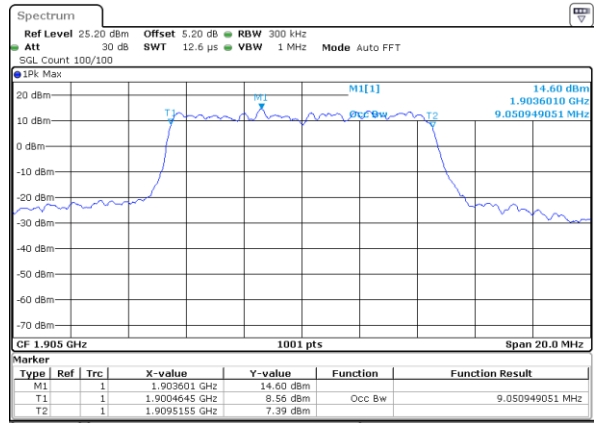

LTE Band 2

Lowest Channel / 5MHz / 64QAM

Date: 5 APR 2019 13:51:57

Lowest Channel / 10MHz / 64QAM

Date: 5 APR 2019 13:53:29

Middle Channel / 5MHz / 64QAM

Date: 5 APR 2019 13:52:07

Middle Channel / 10MHz / 64QAM

Date: 5 APR 2019 13:53:39

Highest Channel / 5MHz / 64QAM

Date: 5 APR 2019 13:52:17

Highest Channel / 10MHz / 64QAM

Date: 5 APR 2019 13:53:49

LTE Band 2

Lowest Channel / 15MHz / 64QAM

Date: 5 APR 2019 13:54:57