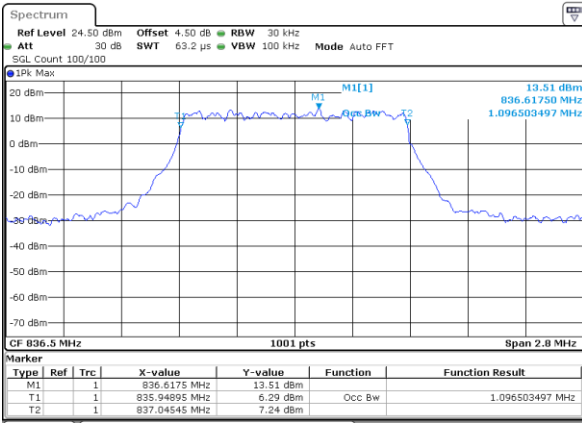

Highest Channel / 20MHz / 64QAM

Date: 5 APR 2019 13:56:49

LTE Band 5

Lowest Channel / 1.4MHz / QPSK

Date: 5 APR 2019 14:55:49

Lowest Channel / 1.4MHz / 16QAM

Date: 5 APR 2019 14:55:59

Middle Channel / 1.4MHz / QPSK

Date: 5 APR 2019 15:04:48

Middle Channel / 1.4MHz / 16QAM

Date: 5 APR 2019 15:04:59

Highest Channel / 1.4MHz / QPSK

Date: 5 APR 2019 15:07:18

Highest Channel / 1.4MHz / 16QAM

Date: 5 APR 2019 15:07:28

LTE Band 5