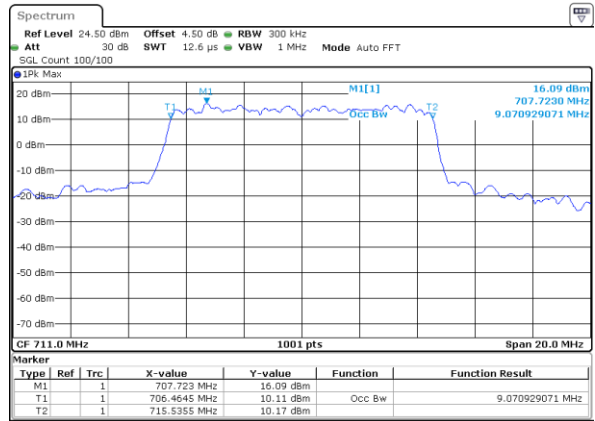

Date: 5 APR 2019 18:59:34

Highest Channel / 5MHz / QPSK

Date: 5 APR 2019 18:59:54

Highest Channel / 5MHz / 16QAM

Date: 5 APR 2019 19:00:04

LTE Band 12

Lowest Channel / 10MHz / QPSK

Date: 5 APR 2019 19:16:47

Lowest Channel / 10MHz / 16QAM

Date: 5 APR 2019 19:16:57

Middle Channel / 10MHz / QPSK

Date: 5 APR 2019 19:17:18

Middle Channel / 10MHz / 16QAM

Date: 5 APR 2019 19:17:08

Highest Channel / 10MHz / QPSK

Date: 5 APR 2019 19:17:28

Highest Channel / 10MHz / 16QAM

Date: 5 APR 2019 19:17:38

LTE Band 12

Lowest Channel / 1.4MHz / 64QAM

Date: 5 APR 2019 19:33:56

Lowest Channel / 3MHz / 64QAM

Date: 5 APR 2019 19:45:20

Middle Channel / 1.4MHz / 64QAM