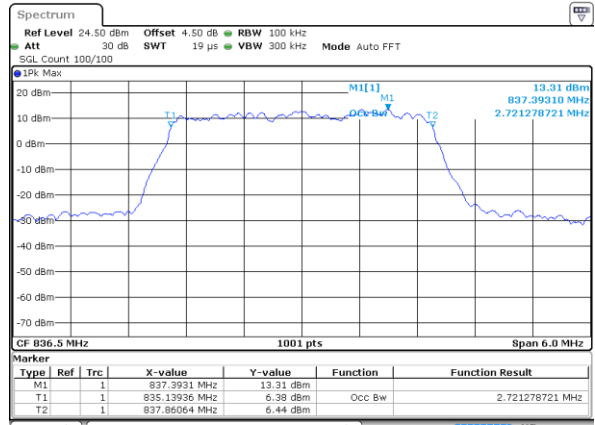

Middle Channel / 10MHz / 16QAM

Date: 5 APR 2019 16:41:07

Highest Channel / 10MHz / QPSK

Date: 5 APR 2019 16:43:27

Highest Channel / 10MHz / 16QAM

Date: 5 APR 2019 16:43:37

LTE Band 5

Lowest Channel / 1.4MHz / 64QAM

Date: 5 APR 2019 17:54:10

Lowest Channel / 3MHz / 64QAM

Date: 5 APR 2019 17:38:16

Middle Channel / 1.4MHz / 64QAM

Date: 5 APR 2019 17:54:31

Middle Channel / 3MHz / 64QAM

Date: 5 APR 2019 17:38:38

Highest Channel / 1.4MHz / 64QAM

Date: 5 APR 2019 17:54:50

Highest Channel / 3MHz / 64QAM

Date: 5 APR 2019 17:39:03

LTE Band 5

Lowest Channel / 5MHz / 64QAM

Date: 5 APR 2019 17:27:23

Lowest Channel / 10MHz / 64QAM

Date: 5 APR 2019 17:02:57