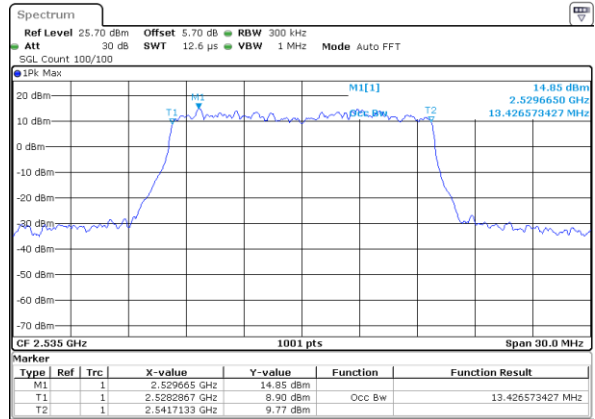

Highest Channel / 10MHz / 16QAM

Date: 6 APR 2019 09:49:58

LTE Band 7

Lowest Channel / 15MHz / QPSK

Date: 6 APR 2019 10:12:38

Lowest Channel / 15MHz / 16QAM

Date: 6 APR 2019 10:12:18

Middle Channel / 15MHz / QPSK

Date: 6 APR 2019 10:12:58

Middle Channel / 15MHz / 16QAM

Date: 6 APR 2019 10:13:18

Highest Channel / 15MHz / QPSK

Date: 6 APR 2019 10:13:59

Highest Channel / 15MHz / 16QAM

Date: 6 APR 2019 10:13:39

LTE Band 7