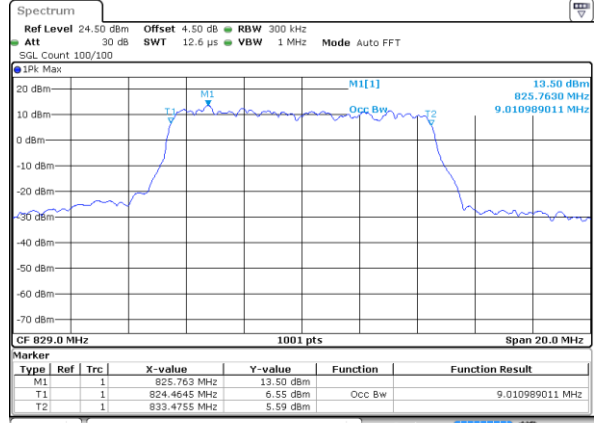

Date: 5 APR 2019 17:54:50

Highest Channel / 3MHz / 64QAM

Date: 5 APR 2019 17:39:03

LTE Band 5

Lowest Channel / 5MHz / 64QAM

Date: 5 APR 2019 17:27:23

Lowest Channel / 10MHz / 64QAM

Date: 5 APR 2019 17:02:57