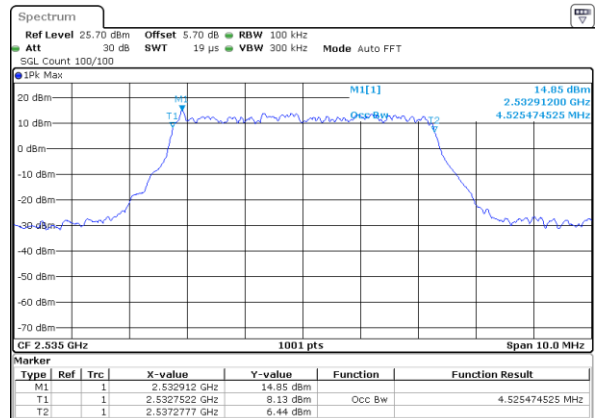

LTE Band 7

Lowest Channel / 5MHz / QPSK

Date: 6 APR 2019 09:12:10

Lowest Channel / 5MHz / 16QAM

Date: 6 APR 2019 09:12:30

Middle Channel / 5MHz / QPSK

Date: 6 APR 2019 09:13:10

Middle Channel / 5MHz / 16QAM

Date: 6 APR 2019 09:12:50

Highest Channel / 5MHz / QPSK

Date: 6 APR 2019 09:13:30

Highest Channel / 5MHz / 16QAM

Date: 6 APR 2019 09:13:50

LTE Band 7

Lowest Channel / 10MHz / QPSK

Date: 6 APR 2019 09:48:18