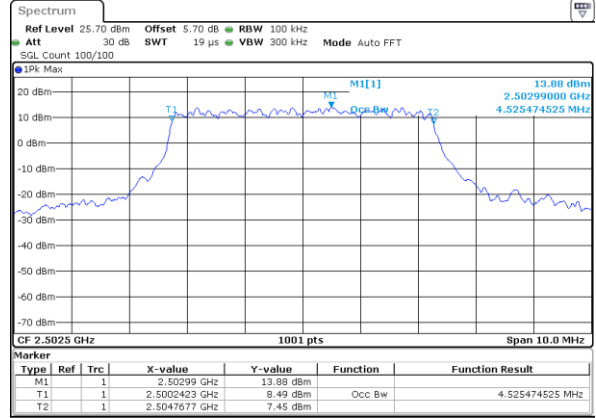

Date: 5 APR 2019 17:54:50

Highest Channel / 3MHz / 64QAM

Date: 5 APR 2019 17:39:03

LTE Band 5

Lowest Channel / 5MHz / 64QAM

Date: 5 APR 2019 17:27:23

Lowest Channel / 10MHz / 64QAM

Date: 5 APR 2019 17:02:57

Middle Channel / 5MHz / 64QAM

Date: 5 APR 2019 17:27:50

Middle Channel / 10MHz / 64QAM

Date: 5 APR 2019 17:02:18

Highest Channel / 5MHz / 64QAM

Date: 5 APR 2019 17:28:41

Highest Channel / 10MHz / 64QAM

Date: 5 APR 2019 17:01:56

LTE Band 7

Lowest Channel / 5MHz / QPSK

Date: 6 APR 2019 09:12:10

Lowest Channel / 5MHz / 16QAM

Date: 6 APR 2019 09:12:30

Middle Channel / 5MHz / QPSK

Date: 6 APR 2019 09:13:10

Middle Channel / 5MHz / 16QAM