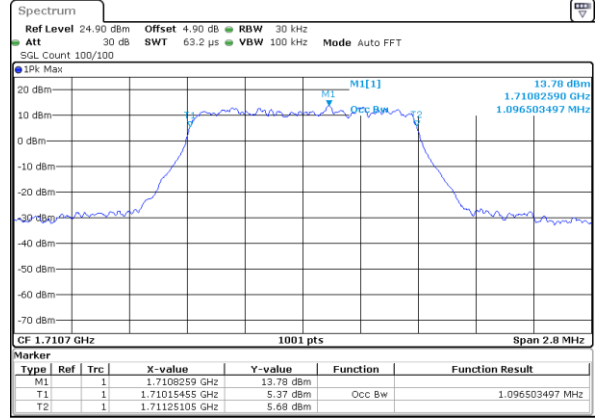

Lowest Channel / 5MHz / 64QAM

Date: 5 APR 2019 19:51:08

Lowest Channel / 10MHz / 64QAM

Date: 5 APR 2019 20:15:07

Middle Channel / 5MHz / 64QAM

Date: 5 APR 2019 19:51:28

Middle Channel / 10MHz / 64QAM

Date: 5 APR 2019 20:15:27

Highest Channel / 5MHz / 64QAM

Date: 5 APR 2019 19:51:48

Highest Channel / 10MHz / 64QAM

Date: 5 APR 2019 20:15:47

LTE Band 66

Lowest Channel / 1.4MHz / QPSK

Date: 8 APR 2019 15:02:35

Lowest Channel / 1.4MHz / 16QAM