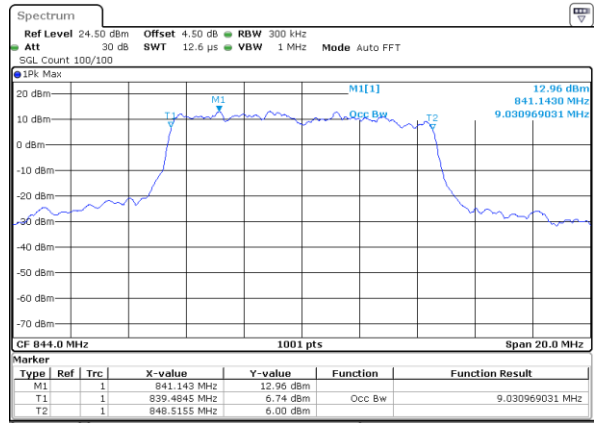

Date: 5 APR 2019 16:05:25

LTE Band 5

Lowest Channel / 10MHz / QPSK

Date: 5 APR 2019 16:31:58

Lowest Channel / 10MHz / 16QAM

Date: 5 APR 2019 16:32:08

Middle Channel / 10MHz / QPSK

Date: 5 APR 2019 16:40:57

Middle Channel / 10MHz / 16QAM

Date: 5 APR 2019 16:41:07

Highest Channel / 10MHz / QPSK

Date: 5 APR 2019 16:43:27

Highest Channel / 10MHz / 16QAM

Date: 5 APR 2019 16:43:37

LTE Band 5

Lowest Channel / 1.4MHz / 64QAM

Date: 5 APR 2019 17:54:10

Lowest Channel / 3MHz / 64QAM

Date: 5 APR 2019 17:38:16

Middle Channel / 1.4MHz / 64QAM

Date: 5 APR 2019 17:54:31

Middle Channel / 3MHz / 64QAM

Date: 5 APR 2019 17:38:38

Highest Channel / 1.4MHz / 64QAM