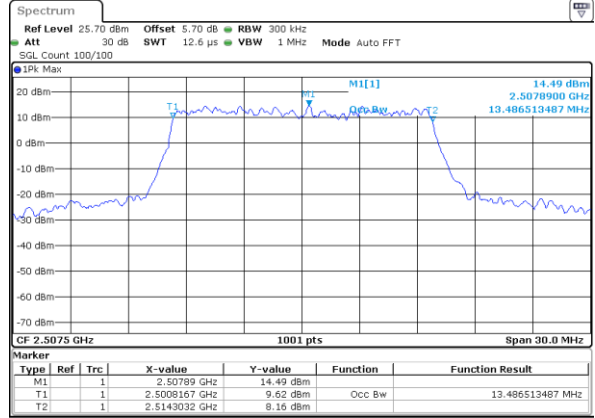

Highest Channel / 10MHz / 16QAM

Date: 6 APR 2019 09:49:58

LTE Band 7

Lowest Channel / 15MHz / QPSK

Date: 6 APR 2019 10:12:38

Lowest Channel / 15MHz / 16QAM

Date: 6 APR 2019 10:12:18

Middle Channel / 15MHz / QPSK

Date: 6 APR 2019 10:12:58

Middle Channel / 15MHz / 16QAM

Date: 6 APR 2019 10:13:18

Highest Channel / 15MHz / QPSK

Date: 6 APR 2019 10:13:59

Highest Channel / 15MHz / 16QAM

Date: 6 APR 2019 10:13:39

LTE Band 7