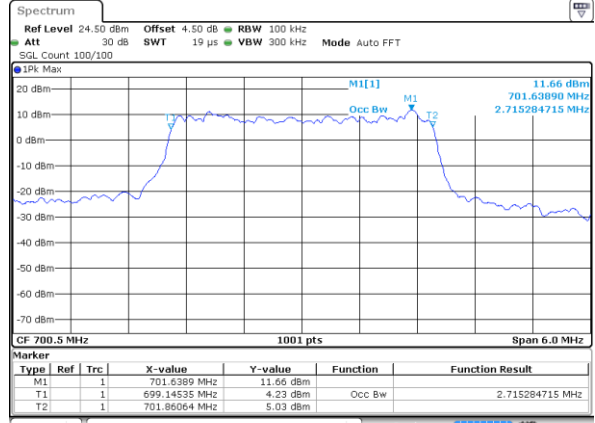

Date: 5 APR 2019 18:01:41

Lowest Channel / 1.4MHz / 16QAM

Date: 5 APR 2019 18:01:51

Middle Channel / 1.4MHz / QPSK

Date: 5 APR 2019 18:02:11

Middle Channel / 1.4MHz / 16QAM

Date: 5 APR 2019 18:02:01

Highest Channel / 1.4MHz / QPSK

Date: 5 APR 2019 18:02:21

Highest Channel / 1.4MHz / 16QAM

Date: 5 APR 2019 18:02:31

LTE Band 12

Lowest Channel / 3MHz / QPSK

Date: 5 APR 2019 18:39:57

Lowest Channel / 3MHz / 16QAM

Date: 5 APR 2019 18:40:07

Middle Channel / 3MHz / QPSK

Date: 5 APR 2019 18:40:27

Middle Channel / 3MHz / 16QAM

Date: 5 APR 2019 18:40:17

Highest Channel / 3MHz / QPSK

Date: 5 APR 2019 18:40:37

Highest Channel / 3MHz / 16QAM

Date: 5 APR 2019 18:40:47