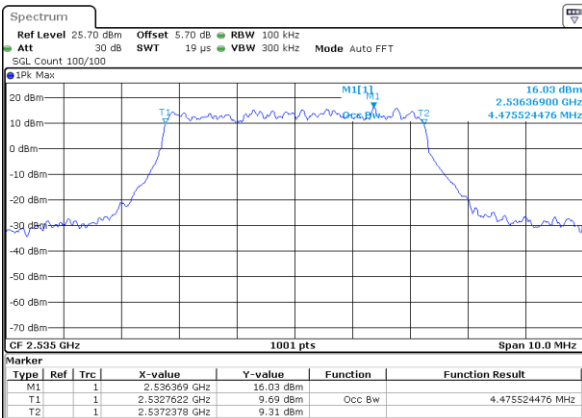

LTE Band 7

Lowest Channel / 5MHz / QPSK

Date: 6 APR 2019 09:12:10

Lowest Channel / 5MHz / 16QAM

Date: 6 APR 2019 09:12:30

Middle Channel / 5MHz / QPSK

Date: 6 APR 2019 09:13:10

Middle Channel / 5MHz / 16QAM

Date: 6 APR 2019 09:12:50

Highest Channel / 5MHz / QPSK

Date: 6 APR 2019 09:13:30

Highest Channel / 5MHz / 16QAM

Date: 6 APR 2019 09:13:50

LTE Band 7

Lowest Channel / 10MHz / QPSK

Date: 6 APR 2019 09:48:18