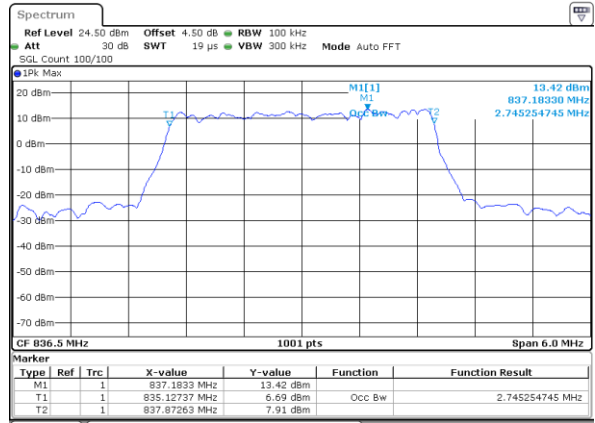

Date: 5 APR 2019 15:04:48

Middle Channel / 1.4MHz / 16QAM

Date: 5 APR 2019 15:04:59

Highest Channel / 1.4MHz / QPSK

Date: 5 APR 2019 15:07:18

Highest Channel / 1.4MHz / 16QAM

Date: 5 APR 2019 15:07:28

LTE Band 5

Lowest Channel / 3MHz / QPSK

Date: 5 APR 2019 15:22:49

Lowest Channel / 3MHz / 16QAM

Date: 5 APR 2019 15:23:00

Middle Channel / 3MHz / QPSK

Date: 5 APR 2019 15:31:49

Middle Channel / 3MHz / 16QAM

Date: 5 APR 2019 15:31:59

Highest Channel / 3MHz / QPSK

Date: 5 APR 2019 15:34:18

Highest Channel / 3MHz / 16QAM

Date: 5 APR 2019 15:34:28

LTE Band 5

Lowest Channel / 5MHz / QPSK

Date: 5 APR 2019 15:53:46

Lowest Channel / 5MHz / 16QAM