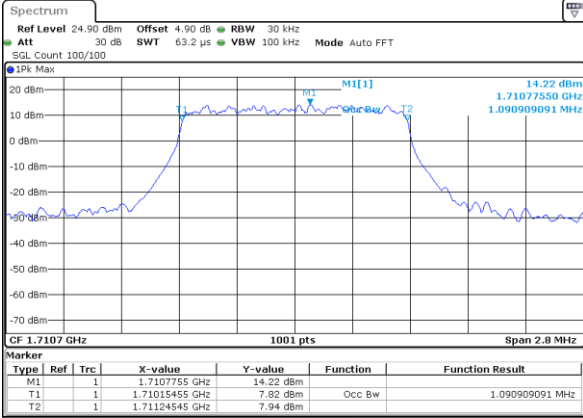

Highest Channel / 5MHz / 64QAM

Date: 5 APR 2019 19:51:48

Highest Channel / 10MHz / 64QAM

Date: 5 APR 2019 20:15:47

LTE Band 66

Lowest Channel / 1.4MHz / QPSK

Date: 8 APR 2019 15:02:35

Lowest Channel / 1.4MHz / 16QAM