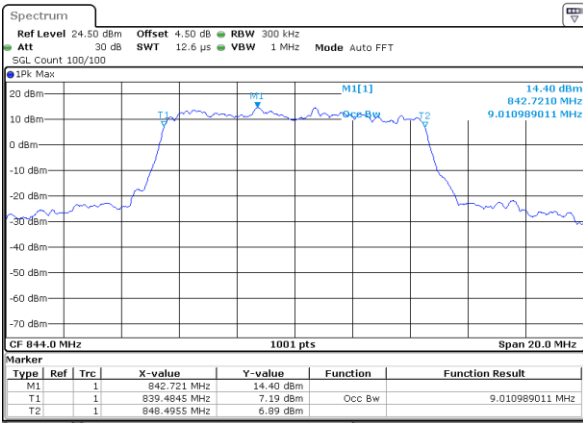

Date: 5 APR 2019 16:05:25

LTE Band 5

Lowest Channel / 10MHz / QPSK

Date: 5 APR 2019 16:31:58

Lowest Channel / 10MHz / 16QAM

Date: 5 APR 2019 16:32:08

Middle Channel / 10MHz / QPSK

Date: 5 APR 2019 16:40:57

Middle Channel / 10MHz / 16QAM

Date: 5 APR 2019 16:41:07

Highest Channel / 10MHz / QPSK

Date: 5 APR 2019 16:43:27

Highest Channel / 10MHz / 16QAM

Date: 5 APR 2019 16:43:37

LTE Band 5

Lowest Channel / 1.4MHz / 64QAM