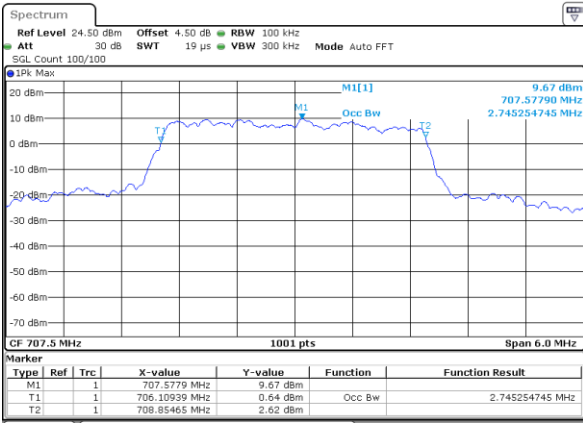

Date: 5 APR 2019 18:01:41

Lowest Channel / 1.4MHz / 16QAM

Date: 5 APR 2019 18:01:51

Middle Channel / 1.4MHz / QPSK

Date: 5 APR 2019 18:02:11

Middle Channel / 1.4MHz / 16QAM

Date: 5 APR 2019 18:02:01

Highest Channel / 1.4MHz / QPSK

Date: 5 APR 2019 18:02:21

Highest Channel / 1.4MHz / 16QAM

Date: 5 APR 2019 18:02:31

LTE Band 12

Lowest Channel / 3MHz / QPSK

Date: 5 APR 2019 18:39:57

Lowest Channel / 3MHz / 16QAM

Date: 5 APR 2019 18:40:07

Middle Channel / 3MHz / QPSK

Date: 5 APR 2019 18:40:27

Middle Channel / 3MHz / 16QAM

Date: 5 APR 2019 18:40:17

Highest Channel / 3MHz / QPSK

Date: 5 APR 2019 18:40:37

Highest Channel / 3MHz / 16QAM

Date: 5 APR 2019 18:40:47