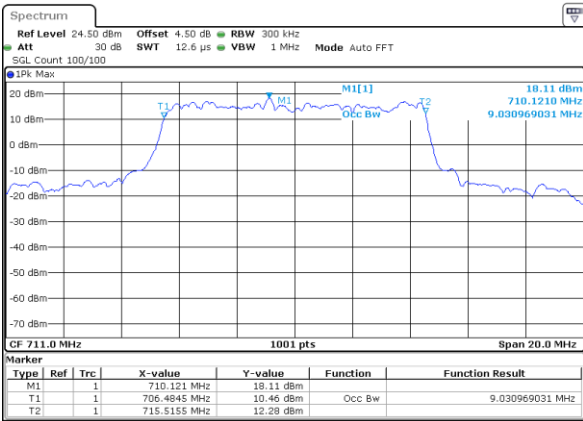

Date: 5 APR 2019 18:59:34

Highest Channel / 5MHz / QPSK

Date: 5 APR 2019 18:59:54

Highest Channel / 5MHz / 16QAM

Date: 5 APR 2019 19:00:04

LTE Band 12

Lowest Channel / 10MHz / QPSK

Date: 5 APR 2019 19:16:47

Lowest Channel / 10MHz / 16QAM

Date: 5 APR 2019 19:16:57

Middle Channel / 10MHz / QPSK

Date: 5 APR 2019 19:17:18

Middle Channel / 10MHz / 16QAM

Date: 5 APR 2019 19:17:08

Highest Channel / 10MHz / QPSK

Date: 5 APR 2019 19:17:28

Highest Channel / 10MHz / 16QAM

Date: 5 APR 2019 19:17:38

LTE Band 12

Lowest Channel / 1.4MHz / 64QAM

Date: 5 APR 2019 19:33:56

Lowest Channel / 3MHz / 64QAM

Date: 5 APR 2019 19:45:20

Middle Channel / 1.4MHz / 64QAM