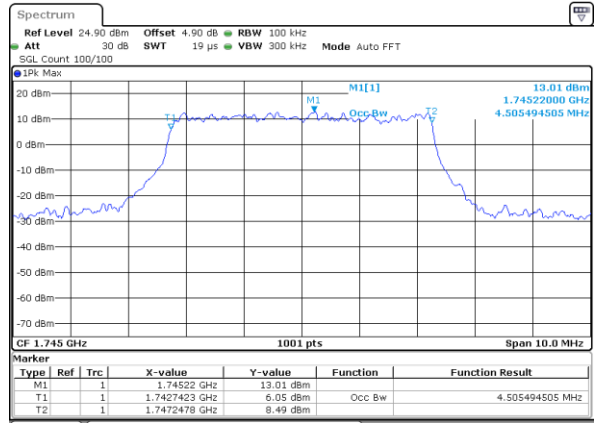

Middle Channel / 3MHz / 16QAM

Date: 8 APR 2019 15:47:26

Highest Channel / 3MHz / QPSK

Date: 8 APR 2019 15:48:20

Highest Channel / 3MHz / 16QAM

Date: 8 APR 2019 15:49:58

LTE Band 66

Lowest Channel / 5MHz / QPSK

Date: 8 APR 2019 15:56:28

Lowest Channel / 5MHz / 16QAM

Date: 8 APR 2019 15:56:56

Middle Channel / 5MHz / QPSK

Date: 8 APR 2019 16:04:07

Middle Channel / 5MHz / 16QAM

Date: 8 APR 2019 16:04:20

Highest Channel / 5MHz / QPSK

Date: 8 APR 2019 16:06:38

Highest Channel / 5MHz / 16QAM

Date: 8 APR 2019 16:07:12