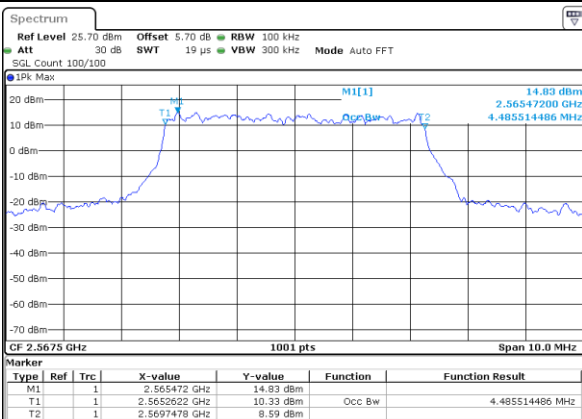

LTE Band 7

Lowest Channel / 5MHz / QPSK

Date: 6 APR 2019 09:12:10

Lowest Channel / 5MHz / 16QAM

Date: 6 APR 2019 09:12:30

Middle Channel / 5MHz / QPSK

Date: 6 APR 2019 09:13:10

Middle Channel / 5MHz / 16QAM

Date: 6 APR 2019 09:12:50

Highest Channel / 5MHz / QPSK

Date: 6 APR 2019 09:13:30

Highest Channel / 5MHz / 16QAM

Date: 6 APR 2019 09:13:50

LTE Band 7

Lowest Channel / 10MHz / QPSK

Date: 6 APR 2019 09:48:18