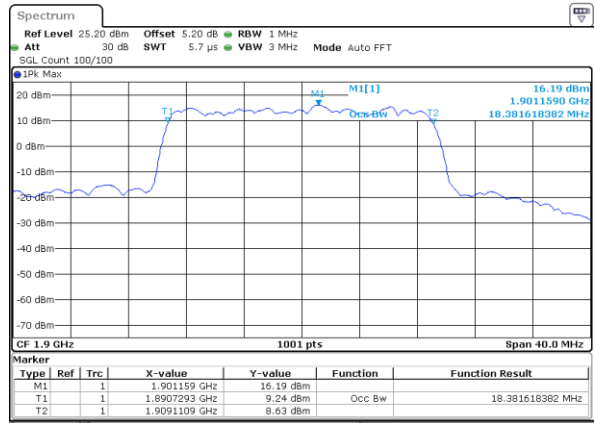

Date: 5 APR 2019 13:53:39

Highest Channel / 5MHz / 64QAM

Date: 5 APR 2019 13:52:17

Highest Channel / 10MHz / 64QAM

Date: 5 APR 2019 13:53:49

LTE Band 2

Lowest Channel / 15MHz / 64QAM

Date: 5 APR 2019 13:54:57

Lowest Channel / 20MHz / 64QAM

Date: 5 APR 2019 13:56:29

Middle Channel / 15MHz / 64QAM

Date: 5 APR 2019 13:55:07

Middle Channel / 20MHz / 64QAM

Date: 5 APR 2019 13:56:39

Highest Channel / 15MHz / 64QAM

Date: 5 APR 2019 13:55:17

Highest Channel / 20MHz / 64QAM

Date: 5 APR 2019 13:56:49

LTE Band 5

Lowest Channel / 1.4MHz / QPSK

Date: 5 APR 2019 14:55:49

Lowest Channel / 1.4MHz / 16QAM

Date: 5 APR 2019 14:55:59

Middle Channel / 1.4MHz / QPSK