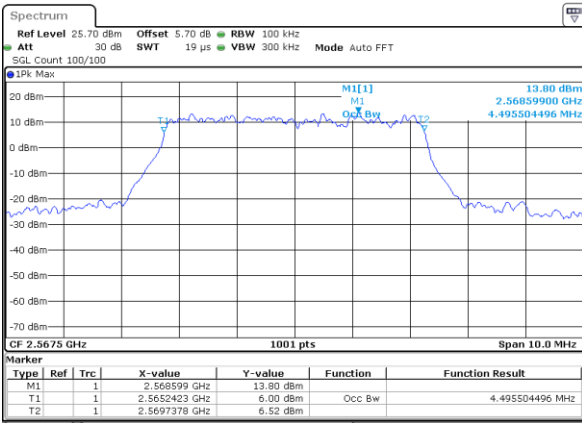

Highest Channel / 20MHz / QPSK

Date: 6 APR 2019 10:30:48

Highest Channel / 20MHz / 16QAM

Date: 6 APR 2019 10:30:28

LTE Band 7

Lowest Channel / 5MHz / 64QAM

Date: 6 APR 2019 10:50:42

Lowest Channel / 10MHz / 64QAM

Date: 6 APR 2019 11:03:07

Middle Channel / 5MHz / 64QAM

Date: 6 APR 2019 10:50:52

Middle Channel / 10MHz / 64QAM

Date: 6 APR 2019 11:03:17

Highest Channel / 5MHz / 64QAM

Date: 6 APR 2019 10:51:02

Highest Channel / 10MHz / 64QAM

Date: 6 APR 2019 11:03:27

LTE Band 7

Lowest Channel / 15MHz / 64QAM

Date: 6 APR 2019 11:17:18

Lowest Channel / 20MHz / 64QAM

Date: 6 APR 2019 11:26:23

Middle Channel / 15MHz / 64QAM

Date: 6 APR 2019 11:17:28