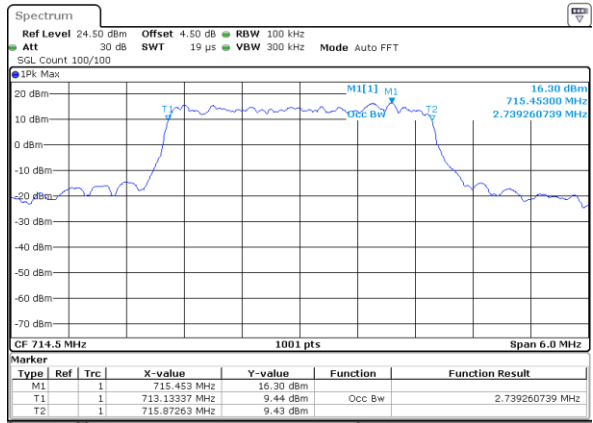

Highest Channel / 10MHz / 16QAM

Date: 5 APR 2019 19:17:38

LTE Band 12

Lowest Channel / 1.4MHz / 64QAM

Date: 5 APR 2019 19:33:56

Lowest Channel / 3MHz / 64QAM

Date: 5 APR 2019 19:45:20

Middle Channel / 1.4MHz / 64QAM

Date: 5 APR 2019 19:34:16

Middle Channel / 3MHz / 64QAM

Date: 5 APR 2019 19:45:40

Highest Channel / 1.4MHz / 64QAM

Date: 5 APR 2019 19:34:36

Highest Channel / 3MHz / 64QAM

Date: 5 APR 2019 19:46:00

LTE Band 12

Lowest Channel / 5MHz / 64QAM

Date: 5 APR 2019 19:51:08

Lowest Channel / 10MHz / 64QAM

Date: 5 APR 2019 20:15:07

Middle Channel / 5MHz / 64QAM

Date: 5 APR 2019 19:51:28

Middle Channel / 10MHz / 64QAM

Date: 5 APR 2019 20:15:27

Highest Channel / 5MHz / 64QAM

Date: 5 APR 2019 19:51:48

Highest Channel / 10MHz / 64QAM

Date: 5 APR 2019 20:15:47

LTE Band 66

Lowest Channel / 1.4MHz / QPSK

Date: 8 APR 2019 15:02:35

Lowest Channel / 1.4MHz / 16QAM