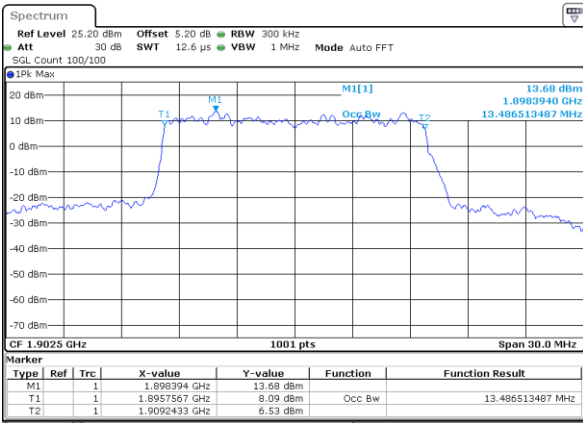

Date: 5 APR 2019 13:53:39

Highest Channel / 5MHz / 64QAM

Date: 5 APR 2019 13:52:17

Highest Channel / 10MHz / 64QAM

Date: 5 APR 2019 13:53:49

LTE Band 2

Lowest Channel / 15MHz / 64QAM

Date: 5 APR 2019 13:54:57

Lowest Channel / 20MHz / 64QAM

Date: 5 APR 2019 13:56:29

Middle Channel / 15MHz / 64QAM

Date: 5 APR 2019 13:55:07

Middle Channel / 20MHz / 64QAM

Date: 5 APR 2019 13:56:39

Highest Channel / 15MHz / 64QAM

Date: 5 APR 2019 13:55:17

Highest Channel / 20MHz / 64QAM

Date: 5 APR 2019 13:56:49

LTE Band 5

Lowest Channel / 1.4MHz / QPSK

Date: 5 APR 2019 14:55:49

Lowest Channel / 1.4MHz / 16QAM

Date: 5 APR 2019 14:55:59

Middle Channel / 1.4MHz / QPSK

Date: 5 APR 2019 15:04:48

Middle Channel / 1.4MHz / 16QAM

Date: 5 APR 2019 15:04:59

Highest Channel / 1.4MHz / QPSK

Date: 5 APR 2019 15:07:18

Highest Channel / 1.4MHz / 16QAM

Date: 5 APR 2019 15:07:28

LTE Band 5