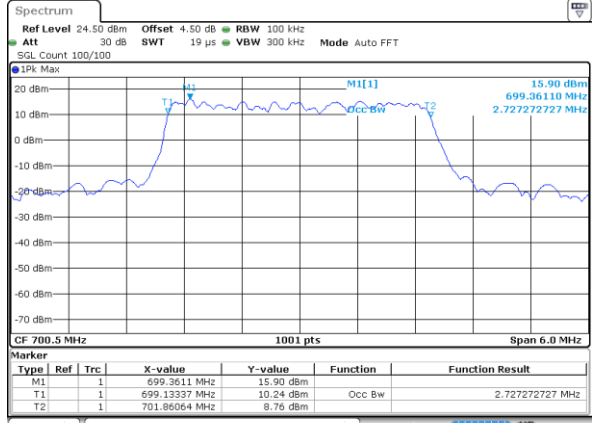

Highest Channel / 10MHz / 16QAM

Date: 5 APR 2019 19:17:38

LTE Band 12

Lowest Channel / 1.4MHz / 64QAM

Date: 5 APR 2019 19:33:56

Lowest Channel / 3MHz / 64QAM

Date: 5 APR 2019 19:45:20

Middle Channel / 1.4MHz / 64QAM

Date: 5 APR 2019 19:34:16

Middle Channel / 3MHz / 64QAM

Date: 5 APR 2019 19:45:40

Highest Channel / 1.4MHz / 64QAM

Date: 5 APR 2019 19:34:36

Highest Channel / 3MHz / 64QAM

Date: 5 APR 2019 19:46:00

LTE Band 12