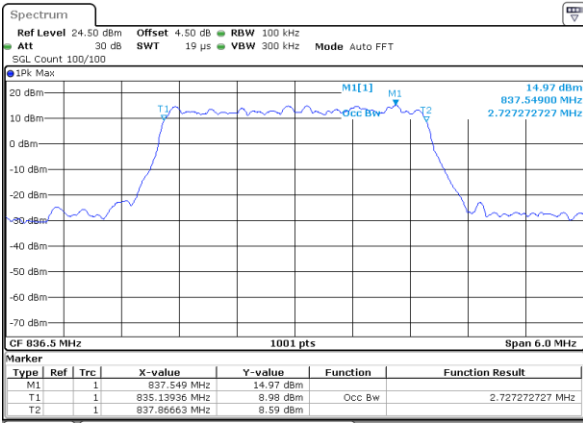

Date: 5 APR 2019 15:04:48

Middle Channel / 1.4MHz / 16QAM

Date: 5 APR 2019 15:04:59

Highest Channel / 1.4MHz / QPSK

Date: 5 APR 2019 15:07:18

Highest Channel / 1.4MHz / 16QAM

Date: 5 APR 2019 15:07:28

LTE Band 5

Lowest Channel / 3MHz / QPSK

Date: 5 APR 2019 15:22:49

Lowest Channel / 3MHz / 16QAM

Date: 5 APR 2019 15:23:00

Middle Channel / 3MHz / QPSK

Date: 5 APR 2019 15:31:49

Middle Channel / 3MHz / 16QAM

Date: 5 APR 2019 15:31:59

Highest Channel / 3MHz / QPSK

Date: 5 APR 2019 15:34:18

Highest Channel / 3MHz / 16QAM

Date: 5 APR 2019 15:34:28

LTE Band 5

Lowest Channel / 5MHz / QPSK

Date: 5 APR 2019 15:53:46

Lowest Channel / 5MHz / 16QAM