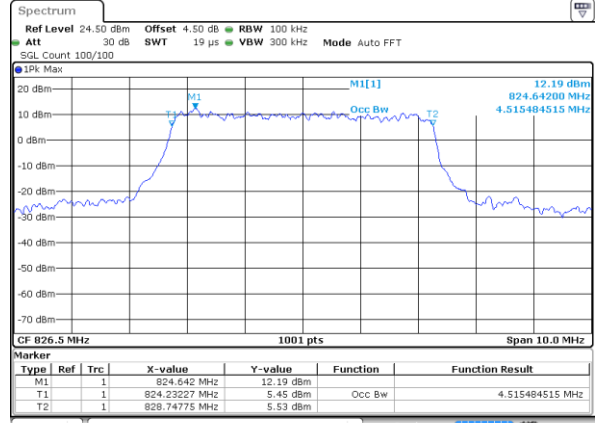

Highest Channel / 3MHz / QPSK

Date: 5 APR 2019 15:34:18

Highest Channel / 3MHz / 16QAM

Date: 5 APR 2019 15:34:28

LTE Band 5

Lowest Channel / 5MHz / QPSK

Date: 5 APR 2019 15:53:46

Lowest Channel / 5MHz / 16QAM