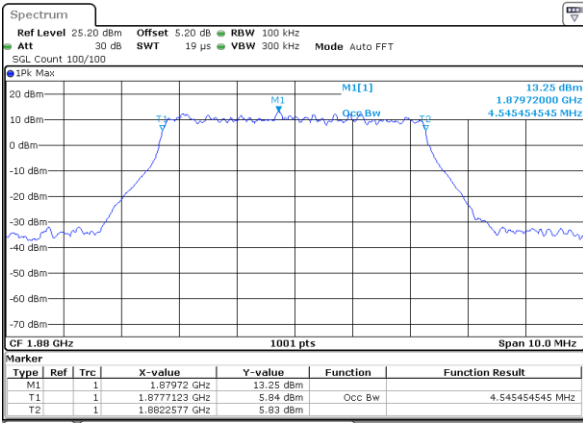

LTE Band 2

Lowest Channel / 5MHz / 64QAM

Date: 5 APR 2019 13:51:57

Lowest Channel / 10MHz / 64QAM

Date: 5 APR 2019 13:53:29

Middle Channel / 5MHz / 64QAM

Date: 5 APR 2019 13:52:07

Middle Channel / 10MHz / 64QAM

Date: 5 APR 2019 13:53:39

Highest Channel / 5MHz / 64QAM

Date: 5 APR 2019 13:52:17

Highest Channel / 10MHz / 64QAM

Date: 5 APR 2019 13:53:49

LTE Band 2

Lowest Channel / 15MHz / 64QAM

Date: 5 APR 2019 13:54:57