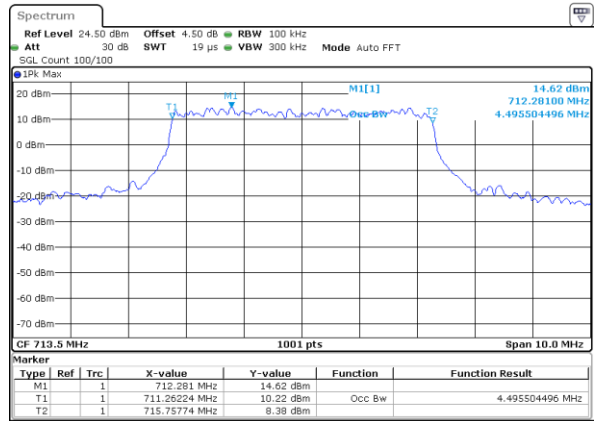

LTE Band 12

Lowest Channel / 5MHz / QPSK

Date: 5 APR 2019 18:59:14

Lowest Channel / 5MHz / 16QAM

Date: 5 APR 2019 18:59:24

Middle Channel / 5MHz / QPSK

Date: 5 APR 2019 18:59:44

Middle Channel / 5MHz / 16QAM

Date: 5 APR 2019 18:59:34

Highest Channel / 5MHz / QPSK

Date: 5 APR 2019 18:59:54

Highest Channel / 5MHz / 16QAM

Date: 5 APR 2019 19:00:04

LTE Band 12

Lowest Channel / 10MHz / QPSK

Date: 5 APR 2019 19:16:47