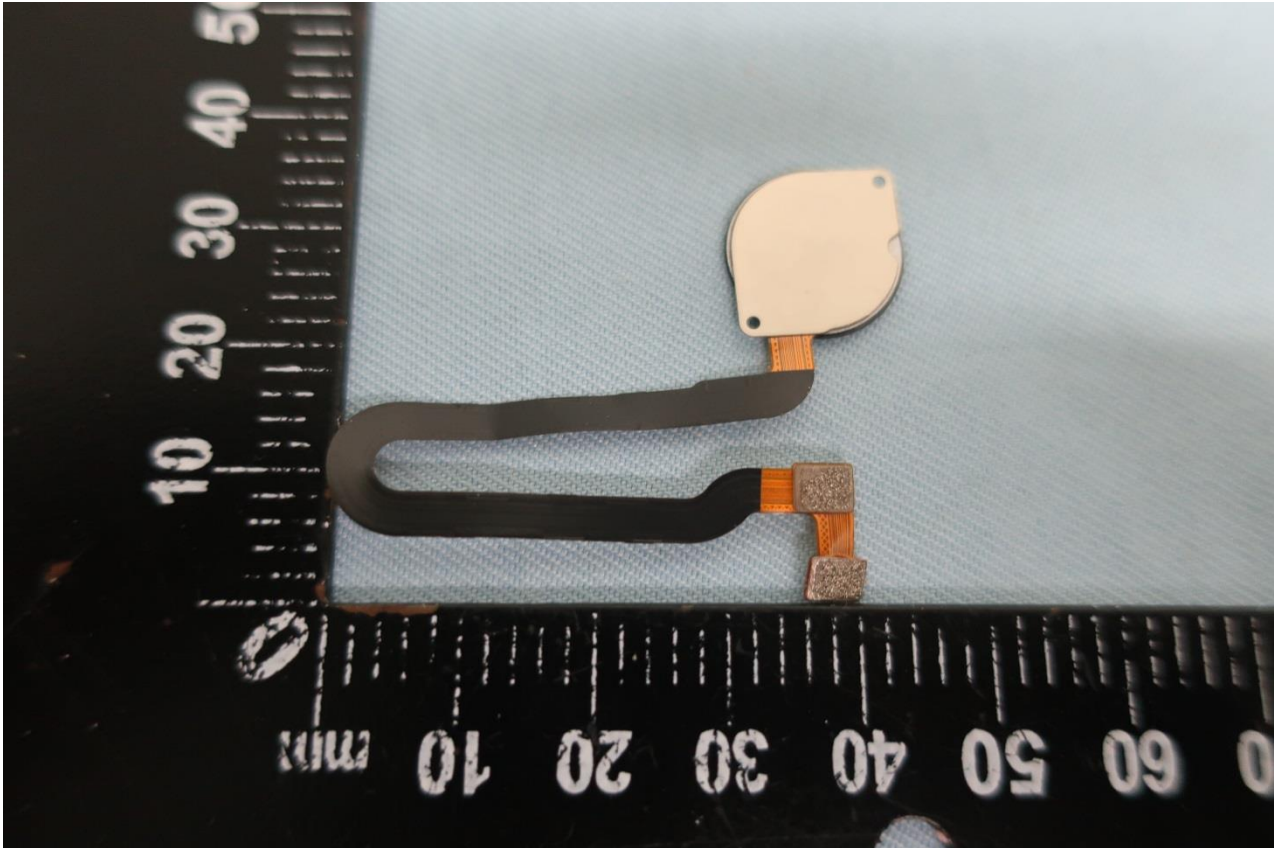

Brand Name: Motorola / Model Name: XT2013-1