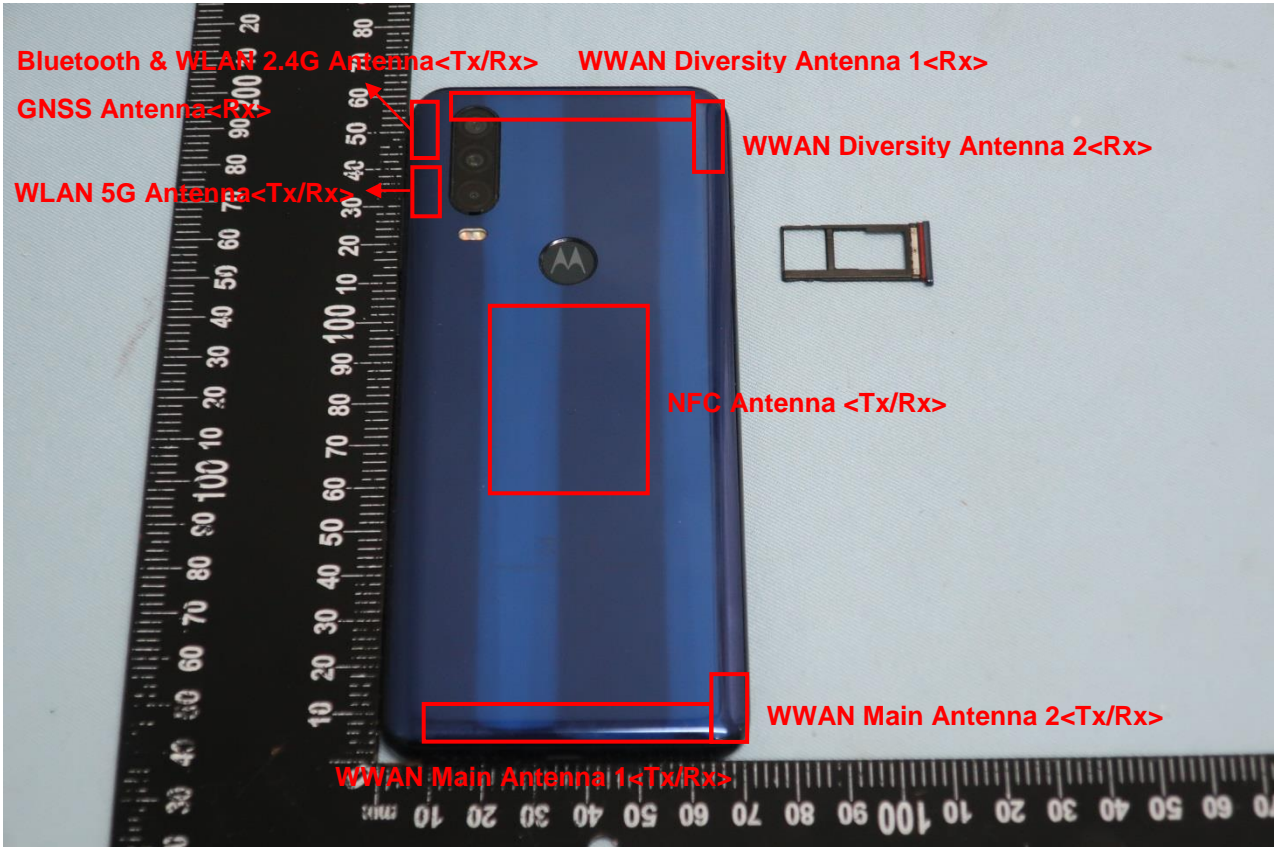

3. Internal Photograph of EUT

Brand Name: Motorola / Model Name: XT2013-1

WWAN Main Antenna 1:

GSM:850/900/1800/1900, WCDMA: B1/B2/B4/B5/B8, LTE: B1/B2/B3/B4/B5/B8/B12/B17/B28/B66

WWAN Main Antenna 2: LTE: B7

WWAN Diversity Antenna 1:

GSM: 850/900/1800/1900,WCDMA: B1/B2/B4/B5/B8, LTE: B1/B2/B3/B4/B5/B8/B12/B17/B28/B66

WWAN Diversity Antenna 2: LTE: B7

Brand Name: Motorola / Model Name: XT2013-1

Brand Name: Motorola / Model Name: XT2013-1