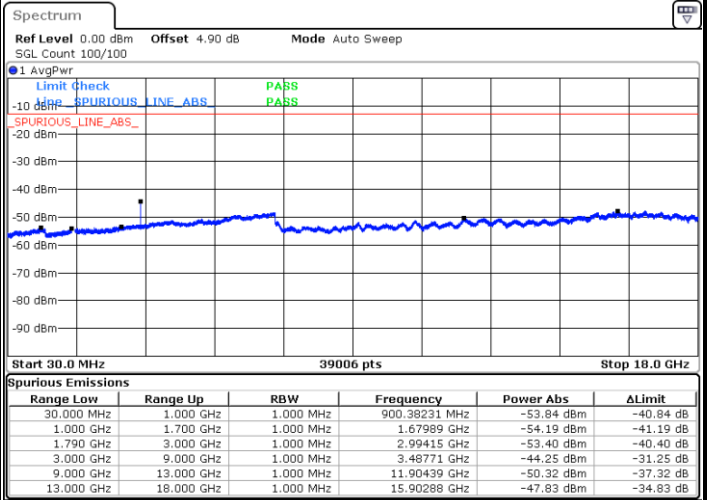

LTE Band 66 / 1.4MHz

Highest Channel / QPSK

Highest Channel / 16QAM

Date: 8 APR 2019 15:34:24

Date: 8 APR 2019 15:33:50

LTE Band 66 / 3MHz

Lowest Channel / QPSK

Lowest Channel / 16QAM

Date: 8 APR 2019 15:41:18

Date: 8 APR 2019 15:42:01

LTE Band 66 / 3MHz

Middle Channel / QPSK

Middle Channel / 16QAM

Date: 8 APR 2019 15:46:19

Date: 8 APR 2019 15:45:44

Highest Channel / QPSK

Highest Channel / 16QAM

Date: 8 APR 2019 15:53:16

Date: 8 APR 2019 15:52:43

LTE Band 66 / 5MHz

Lowest Channel / QPSK

Lowest Channel / 16QAM

Date: 8 APR 2019 15:59:43

Date: 8 APR 2019 16:00:50