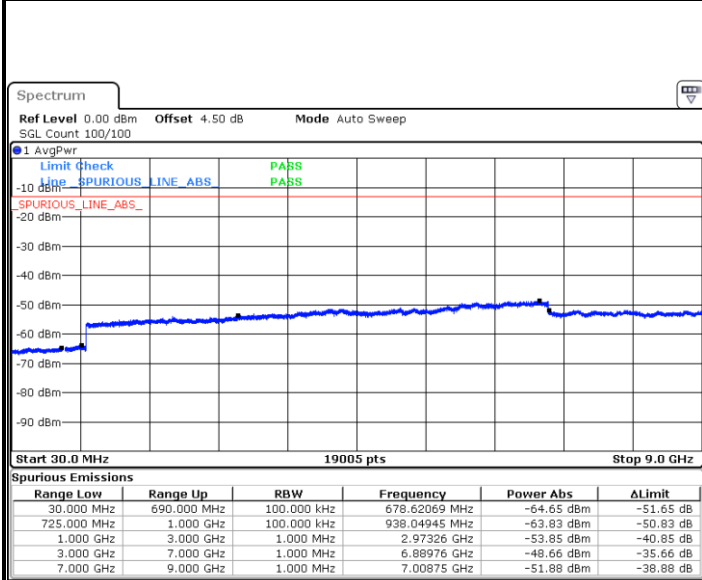

Date: 6 APR 2019 11:33:33

**Highest Channel / 64QAM**

Date: 6 APR 2019 11:34:27

LTE Band 12 / 1.4MHz

Lowest Channel / QPSK

Date: 5 APR 2019 18:04:25

Lowest Channel / 16QAM

Date: 5 APR 2019 18:05:20

Middle Channel / QPSK

Date: 5 APR 2019 18:07:09

Middle Channel / 16QAM

Date: 5 APR 2019 18:06:14

LTE Band 12 / 1.4MHz

Highest Channel / QPSK

Date: 5 APR 2019 18:08:03

Highest Channel / 16QAM

Date: 5 APR 2019 18:08:58

LTE Band 12 / 3MHz

Lowest Channel / QPSK

Date: 5 APR 2019 18:45:05

Lowest Channel / 16QAM

Date: 5 APR 2019 18:46:00

LTE Band 12 / 3MHz

Middle Channel / QPSK