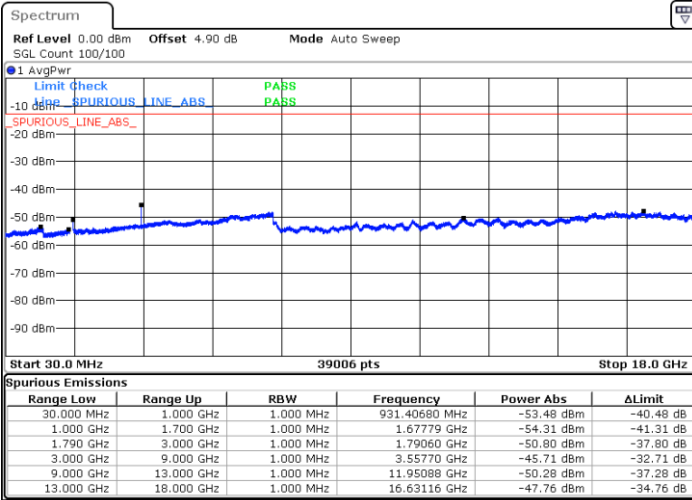

LTE Band 12 / 10MHz

Lowest Channel / 64QAM

Middle Channel / 64QAM

Date: 5 APR 2019 20:13:08

Date: 5 APR 2019 20:14:02

Highest Channel / 64QAM

Date: 5 APR 2019 20:14:56

LTE Band 66 / 1.4MHz

Lowest Channel / QPSK

Lowest Channel / 16QAM

Date: 8 APR 2019 15:08:24

Date: 8 APR 2019 15:09:12

Middle Channel / QPSK

Middle Channel / 16QAM

Date: 8 APR 2019 15:15:06

Date: 8 APR 2019 15:14:26

LTE Band 66 / 1.4MHz

Highest Channel / QPSK

Highest Channel / 16QAM

Date: 8 APR 2019 15:34:24

Date: 8 APR 2019 15:33:50

LTE Band 66 / 3MHz

Lowest Channel / QPSK

Lowest Channel / 16QAM