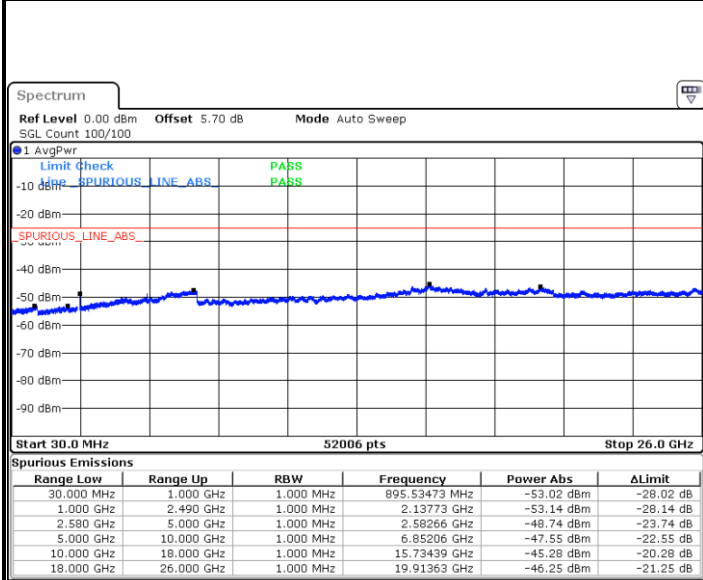

**LTE Band 5 / 10MHz**

**Lowest Channel / 64QAM**

Date: 5 APR 2019 16:58:52

**Middle Channel / 64QAM**

Date: 5 APR 2019 16:58:15

**Highest Channel / 64QAM**

Date: 5 APR 2019 16:57:45

LTE Band 7 / 5MHz

Lowest Channel / QPSK

Lowest Channel / 16QAM

Date: 6 APR 2019 09:34:03

Date: 6 APR 2019 09:34:57

Middle Channel / QPSK

Middle Channel / 16QAM

Date: 6 APR 2019 09:36:45

Date: 6 APR 2019 09:35:51

LTE Band 7 / 5MHz

Highest Channel / QPSK

Date: 6 APR 2019 09:37:39

Highest Channel / 16QAM

Date: 6 APR 2019 09:38:33

LTE Band 7 / 10MHz

Lowest Channel / QPSK

Date: 6 APR 2019 10:00:06

Lowest Channel / 16QAM

Date: 6 APR 2019 10:01:00

LTE Band 7 / 10MHz

Middle Channel / QPSK

Middle Channel / 16QAM

Date: 6 APR 2019 10:02:48

Date: 6 APR 2019 10:01:54

Highest Channel / QPSK