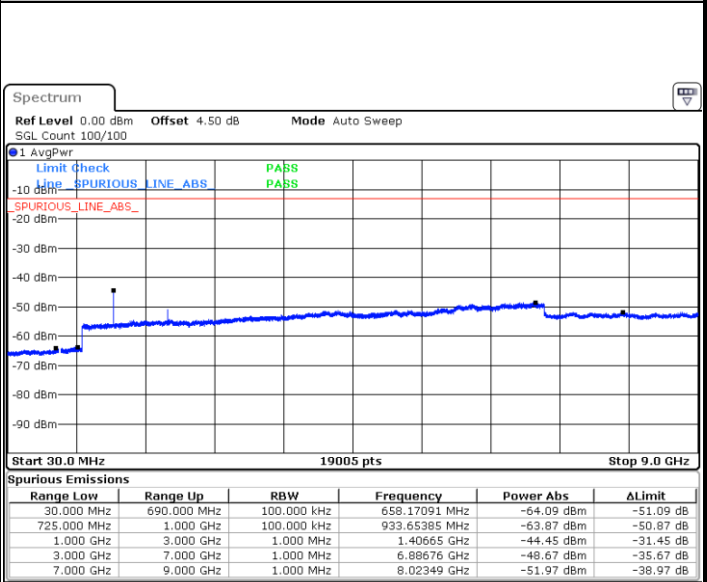

LTE Band 12 / 5MHz

Highest Channel / QPSK

Date: 5 APR 2019 19:05:36

Highest Channel / 16QAM

Date: 5 APR 2019 19:06:30

LTE Band 12 / 10MHz

Lowest Channel / QPSK

Date: 5 APR 2019 19:19:32

Lowest Channel / 16QAM

Date: 5 APR 2019 19:20:26

LTE Band 12 / 10MHz

Middle Channel / QPSK

Date: 5 APR 2019 19:22:15

Middle Channel / 16QAM

Date: 5 APR 2019 19:21:21

Highest Channel / QPSK

Date: 5 APR 2019 19:23:10

Highest Channel / 16QAM

Date: 5 APR 2019 19:24:04

LTE Band 12 / 1.4MHz

Lowest Channel / 64QAM

Middle Channel / 64QAM

Date: 5 APR 2019 19:40:10

Date: 5 APR 2019 19:41:04

Highest Channel / 64QAM

Date: 5 APR 2019 19:41:59

LTE Band 12 / 3MHz

Lowest Channel / 64QAM

Middle Channel / 64QAM

Date: 5 APR 2019 19:43:20

Date: 5 APR 2019 19:44:15

Highest Channel / 64QAM