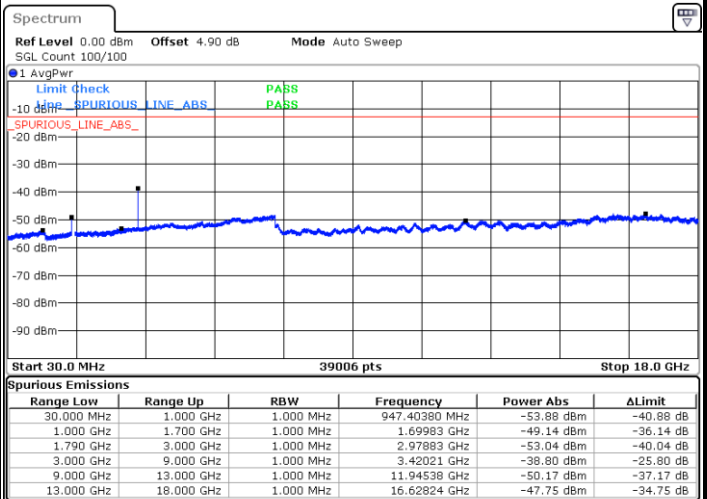

LTE Band 12 / 10MHz

Lowest Channel / 64QAM

Middle Channel / 64QAM

Date: 5 APR 2019 20:13:08

Date: 5 APR 2019 20:14:02

Highest Channel / 64QAM

Date: 5 APR 2019 20:14:56

LTE Band 66 / 1.4MHz

LTE Band 66 / 1.4MHz

Highest Channel / QPSK

Highest Channel / 16QAM

Date: 8 APR 2019 15:34:24

Date: 8 APR 2019 15:33:50

LTE Band 66 / 3MHz

Lowest Channel / QPSK

Lowest Channel / 16QAM

Date: 8 APR 2019 15:41:18

Date: 8 APR 2019 15:42:01

LTE Band 66 / 3MHz

Middle Channel / QPSK

Middle Channel / 16QAM

Date: 8 APR 2019 15:46:19

Date: 8 APR 2019 15:45:44

Highest Channel / QPSK