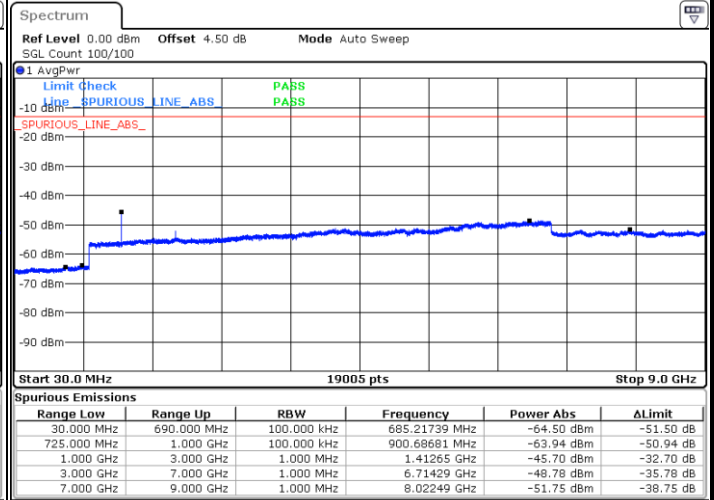

Date: 5 APR 2019 19:23:10

Highest Channel / 16QAM

Date: 5 APR 2019 19:24:04

LTE Band 12 / 1.4MHz

Lowest Channel / 64QAM

Middle Channel / 64QAM

Date: 5 APR 2019 19:40:10

Date: 5 APR 2019 19:41:04

Highest Channel / 64QAM

Date: 5 APR 2019 19:41:59

LTE Band 12 / 3MHz

Lowest Channel / 64QAM

Middle Channel / 64QAM

Date: 5 APR 2019 19:43:20

Date: 5 APR 2019 19:44:15

Highest Channel / 64QAM

Date: 5 APR 2019 19:45:09

LTE Band 12 / 5MHz

Lowest Channel / 64QAM

Middle Channel / 64QAM

Date: 5 APR 2019 19:57:22

Date: 5 APR 2019 19:58:17

Highest Channel / 64QAM

Date: 5 APR 2019 19:59:11

LTE Band 12 / 10MHz

Lowest Channel / 64QAM

Middle Channel / 64QAM

Date: 5 APR 2019 20:13:08

Date: 5 APR 2019 20:14:02

Highest Channel / 64QAM

Date: 5 APR 2019 20:14:56

LTE Band 66 / 1.4MHz