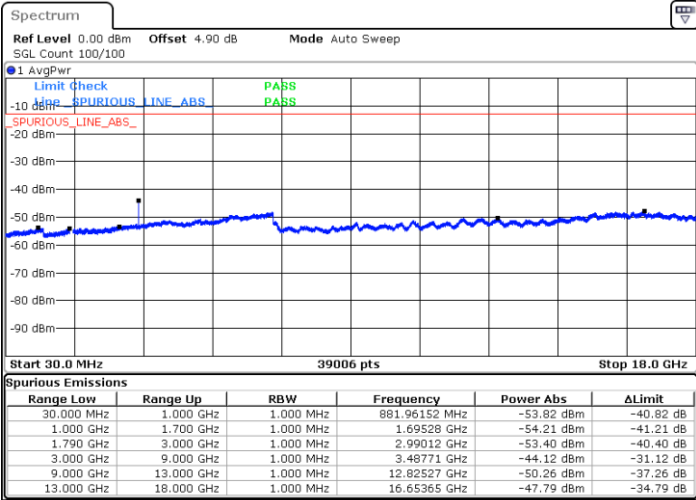

LTE Band 66 / 1.4MHz

Highest Channel / QPSK

Highest Channel / 16QAM

Date: 8 APR 2019 15:34:24

Date: 8 APR 2019 15:33:50

LTE Band 66 / 3MHz

Lowest Channel / QPSK

Lowest Channel / 16QAM

Date: 8 APR 2019 15:41:18

Date: 8 APR 2019 15:42:01

LTE Band 66 / 3MHz

Middle Channel / QPSK

Middle Channel / 16QAM

Date: 8 APR 2019 15:46:19

Date: 8 APR 2019 15:45:44

Highest Channel / QPSK

Highest Channel / 16QAM

Date: 8 APR 2019 15:53:16

Date: 8 APR 2019 15:52:43

LTE Band 66 / 5MHz

Lowest Channel / QPSK

Lowest Channel / 16QAM

Date: 8 APR 2019 15:59:43

Date: 8 APR 2019 16:00:50