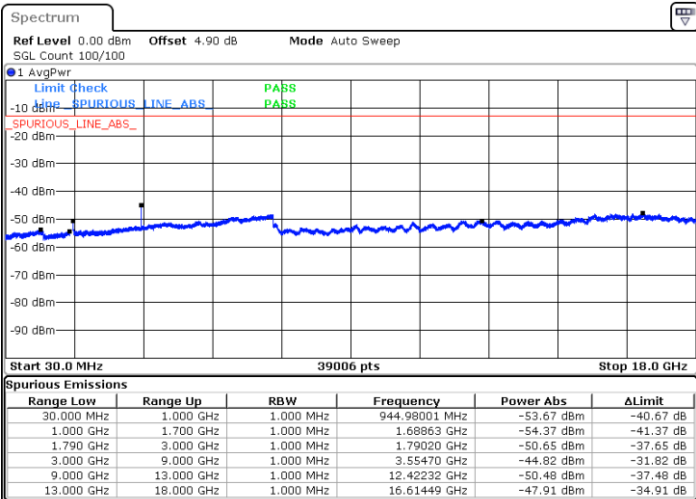

LTE Band 66 / 1.4MHz

Highest Channel / QPSK

Highest Channel / 16QAM

Date: 8 APR 2019 15:34:24

Date: 8 APR 2019 15:33:50

LTE Band 66 / 3MHz

Lowest Channel / QPSK

Lowest Channel / 16QAM

Date: 8 APR 2019 15:41:18

Date: 8 APR 2019 15:42:01

LTE Band 66 / 3MHz

Middle Channel / QPSK

Middle Channel / 16QAM

Date: 8 APR 2019 15:46:19

Date: 8 APR 2019 15:45:44

Highest Channel / QPSK

Highest Channel / 16QAM

Date: 8 APR 2019 15:53:16

Date: 8 APR 2019 15:52:43

LTE Band 66 / 5MHz

Lowest Channel / QPSK

Lowest Channel / 16QAM

Date: 8 APR 2019 15:59:43

Date: 8 APR 2019 16:00:50