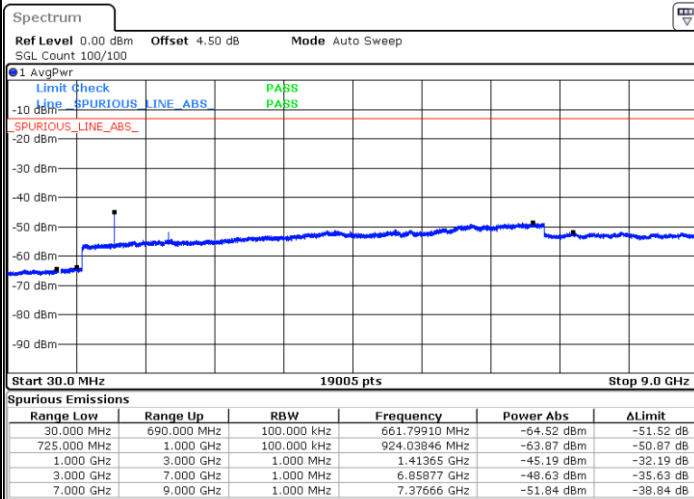

Date: 5 APR 2019 19:45:09

LTE Band 12 / 5MHz

Lowest Channel / 64QAM

Middle Channel / 64QAM

Date: 5 APR 2019 19:57:22

Date: 5 APR 2019 19:58:17

Highest Channel / 64QAM

Date: 5 APR 2019 19:59:11

LTE Band 12 / 10MHz

Lowest Channel / 64QAM

Middle Channel / 64QAM

Date: 5 APR 2019 20:13:08

Date: 5 APR 2019 20:14:02

Highest Channel / 64QAM

Date: 5 APR 2019 20:14:56

LTE Band 66 / 1.4MHz

Lowest Channel / QPSK

Lowest Channel / 16QAM

Date: 8 APR 2019 15:08:24

Date: 8 APR 2019 15:09:12

Middle Channel / QPSK

Middle Channel / 16QAM

Date: 8 APR 2019 15:15:06

Date: 8 APR 2019 15:14:26

LTE Band 66 / 1.4MHz

Highest Channel / QPSK

Highest Channel / 16QAM

Date: 8 APR 2019 15:34:24

Date: 8 APR 2019 15:33:50

LTE Band 66 / 3MHz

Lowest Channel / QPSK

Lowest Channel / 16QAM