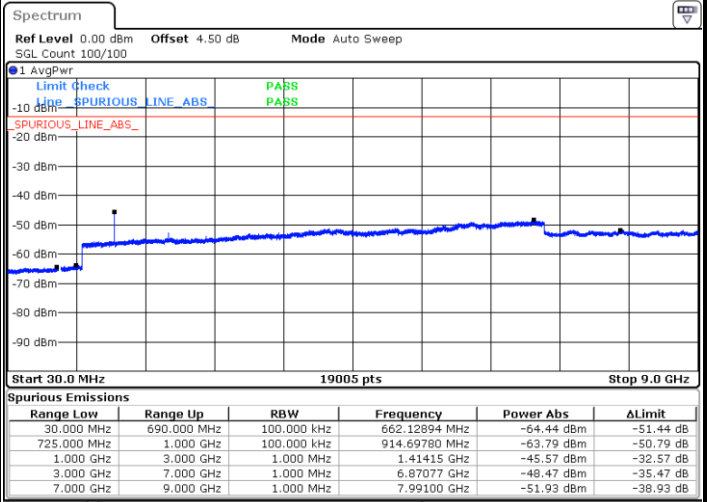

Lowest Channel / 16QAM

Date: 5 APR 2019 19:20:26

LTE Band 12 / 10MHz

Middle Channel / QPSK

Date: 5 APR 2019 19:22:15

Middle Channel / 16QAM

Date: 5 APR 2019 19:21:21

Highest Channel / QPSK

Date: 5 APR 2019 19:23:10

Highest Channel / 16QAM

Date: 5 APR 2019 19:24:04

LTE Band 12 / 1.4MHz

Lowest Channel / 64QAM

Middle Channel / 64QAM

Date: 5 APR 2019 19:40:10

Date: 5 APR 2019 19:41:04

Highest Channel / 64QAM

Date: 5 APR 2019 19:41:59

LTE Band 12 / 3MHz

Lowest Channel / 64QAM

Middle Channel / 64QAM

Date: 5 APR 2019 19:43:20

Date: 5 APR 2019 19:44:15

Highest Channel / 64QAM