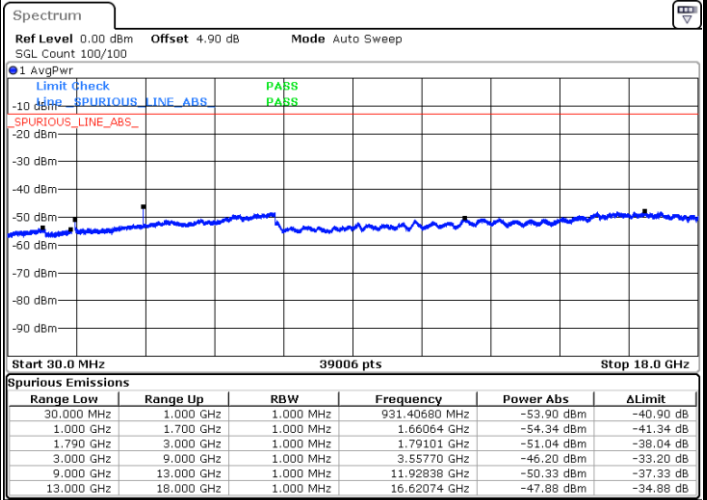

LTE Band 12 / 10MHz

Lowest Channel / 64QAM

Middle Channel / 64QAM

Date: 5 APR 2019 20:13:08

Date: 5 APR 2019 20:14:02

Highest Channel / 64QAM

Date: 5 APR 2019 20:14:56

LTE Band 66 / 1.4MHz

Lowest Channel / QPSK

Lowest Channel / 16QAM

Date: 8 APR 2019 15:08:24

Date: 8 APR 2019 15:09:12

Middle Channel / QPSK

Middle Channel / 16QAM

Date: 8 APR 2019 15:15:06

Date: 8 APR 2019 15:14:26

LTE Band 66 / 1.4MHz

Highest Channel / QPSK

Highest Channel / 16QAM

Date: 8 APR 2019 15:34:24

Date: 8 APR 2019 15:33:50

LTE Band 66 / 3MHz

Lowest Channel / QPSK

Lowest Channel / 16QAM