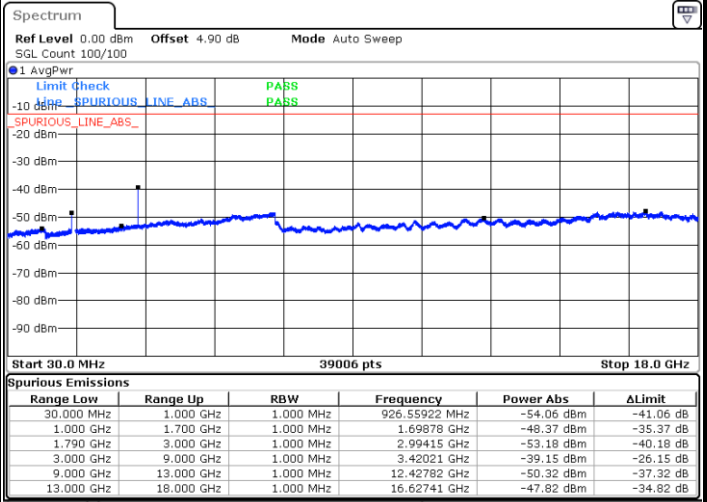

LTE Band 66 / 1.4MHz

Lowest Channel / QPSK

Lowest Channel / 16QAM

Date: 8 APR 2019 15:08:24

Date: 8 APR 2019 15:09:12