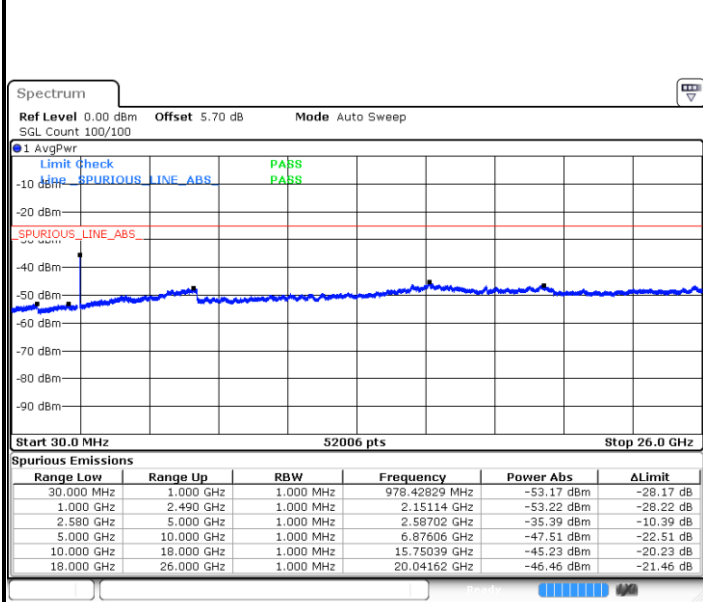

Middle Channel / 64QAM

Date: 6 APR 2019 11:04:50

Date: 6 APR 2019 11:05:44

Highest Channel / 64QAM

Date: 6 APR 2019 11:06:38

LTE Band 7 / 15MHz

Lowest Channel / 64QAM

Middle Channel / 64QAM

Date: 6 APR 2019 11:23:35

Date: 6 APR 2019 11:24:29

Highest Channel / 64QAM

Date: 6 APR 2019 11:25:23

**LTE Band 7 / 20MHz**

**Lowest Channel / 64QAM**

Date: 6 APR 2019 11:32:39

**Middle Channel / 64QAM**

Date: 6 APR 2019 11:33:33

**Highest Channel / 64QAM**

Date: 6 APR 2019 11:34:27

LTE Band 12 / 1.4MHz

Lowest Channel / QPSK

Date: 5 APR 2019 18:04:25

Lowest Channel / 16QAM

Date: 5 APR 2019 18:05:20