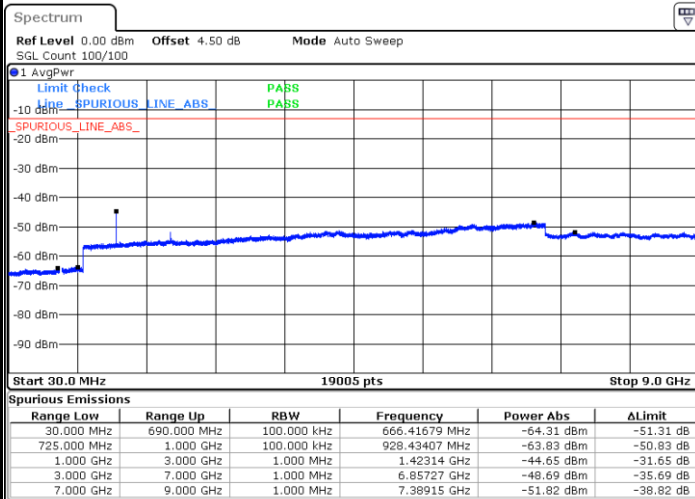

Highest Channel / 64QAM

Date: 5 APR 2019 19:41:59

LTE Band 12 / 3MHz

Lowest Channel / 64QAM

Middle Channel / 64QAM

Date: 5 APR 2019 19:43:20

Date: 5 APR 2019 19:44:15

Highest Channel / 64QAM

Date: 5 APR 2019 19:45:09

LTE Band 12 / 5MHz

Lowest Channel / 64QAM

Middle Channel / 64QAM

Date: 5 APR 2019 19:57:22

Date: 5 APR 2019 19:58:17

Highest Channel / 64QAM

Date: 5 APR 2019 19:59:11

LTE Band 12 / 10MHz

Lowest Channel / 64QAM

Middle Channel / 64QAM

Date: 5 APR 2019 20:13:08

Date: 5 APR 2019 20:14:02

Highest Channel / 64QAM

Date: 5 APR 2019 20:14:56

LTE Band 66 / 1.4MHz