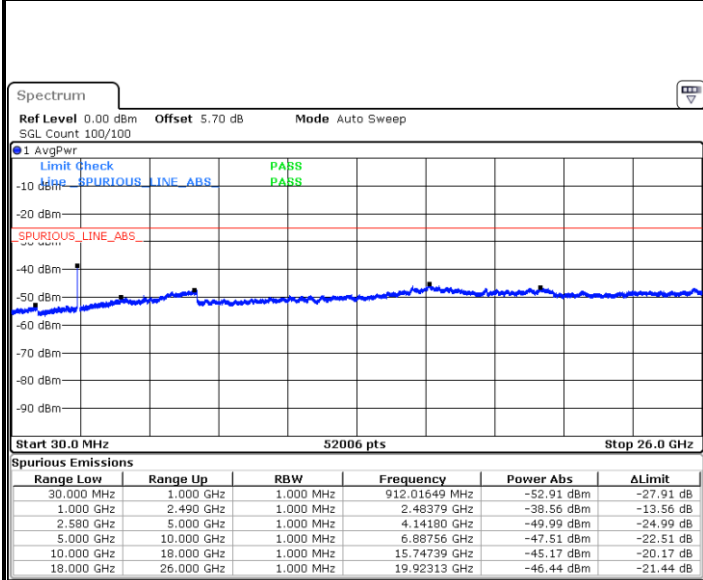

Middle Channel / 64QAM

Date: 6 APR 2019 11:04:50

Date: 6 APR 2019 11:05:44

Highest Channel / 64QAM

Date: 6 APR 2019 11:06:38

LTE Band 7 / 15MHz

Lowest Channel / 64QAM

Middle Channel / 64QAM

Date: 6 APR 2019 11:23:35

Date: 6 APR 2019 11:24:29

Highest Channel / 64QAM

Date: 6 APR 2019 11:25:23

**LTE Band 7 / 20MHz**

**Lowest Channel / 64QAM**

Date: 6 APR 2019 11:32:39

**Middle Channel / 64QAM**

Date: 6 APR 2019 11:33:33

**Highest Channel / 64QAM**

Date: 6 APR 2019 11:34:27

LTE Band 12 / 1.4MHz

Lowest Channel / QPSK

Date: 5 APR 2019 18:04:25

Lowest Channel / 16QAM

Date: 5 APR 2019 18:05:20