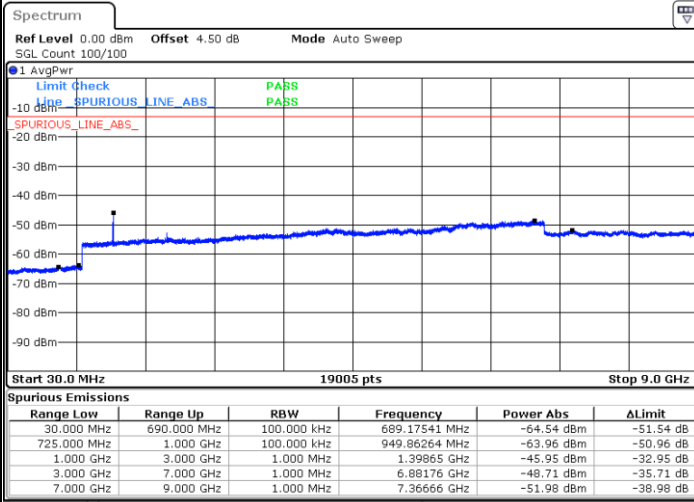

Lowest Channel / 16QAM

Date: 5 APR 2019 19:20:26

LTE Band 12 / 10MHz

Middle Channel / QPSK

Date: 5 APR 2019 19:22:15

Middle Channel / 16QAM

Date: 5 APR 2019 19:21:21

Highest Channel / QPSK

Date: 5 APR 2019 19:23:10

Highest Channel / 16QAM

Date: 5 APR 2019 19:24:04

LTE Band 12 / 1.4MHz

Lowest Channel / 64QAM

Middle Channel / 64QAM

Date: 5 APR 2019 19:40:10

Date: 5 APR 2019 19:41:04

Highest Channel / 64QAM

Date: 5 APR 2019 19:41:59

LTE Band 12 / 3MHz

Lowest Channel / 64QAM

Middle Channel / 64QAM

Date: 5 APR 2019 19:43:20

Date: 5 APR 2019 19:44:15

Highest Channel / 64QAM