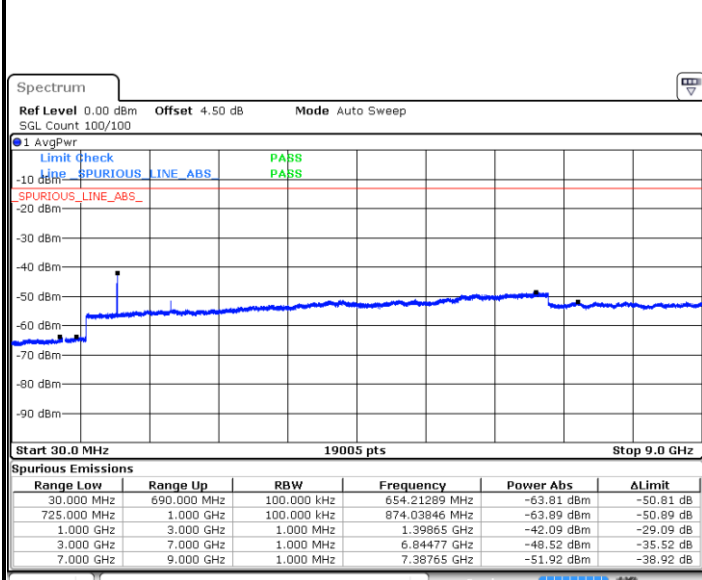

Date: 6 APR 2019 11:33:33

**Highest Channel / 64QAM**

Date: 6 APR 2019 11:34:27

LTE Band 12 / 1.4MHz

Lowest Channel / QPSK

Date: 5 APR 2019 18:04:25

Lowest Channel / 16QAM

Date: 5 APR 2019 18:05:20

Middle Channel / QPSK

Date: 5 APR 2019 18:07:09

Middle Channel / 16QAM

Date: 5 APR 2019 18:06:14

LTE Band 12 / 1.4MHz

Highest Channel / QPSK

Date: 5 APR 2019 18:08:03

Highest Channel / 16QAM

Date: 5 APR 2019 18:08:58

LTE Band 12 / 3MHz

Lowest Channel / QPSK

Date: 5 APR 2019 18:45:05

Lowest Channel / 16QAM

Date: 5 APR 2019 18:46:00

LTE Band 12 / 3MHz

Middle Channel / QPSK

Middle Channel / 16QAM

Date: 5 APR 2019 18:47:49

Date: 5 APR 2019 18:46:54

Highest Channel / QPSK

Highest Channel / 16QAM

Date: 5 APR 2019 18:48:43

Date: 5 APR 2019 18:49:38

LTE Band 12 / 5MHz