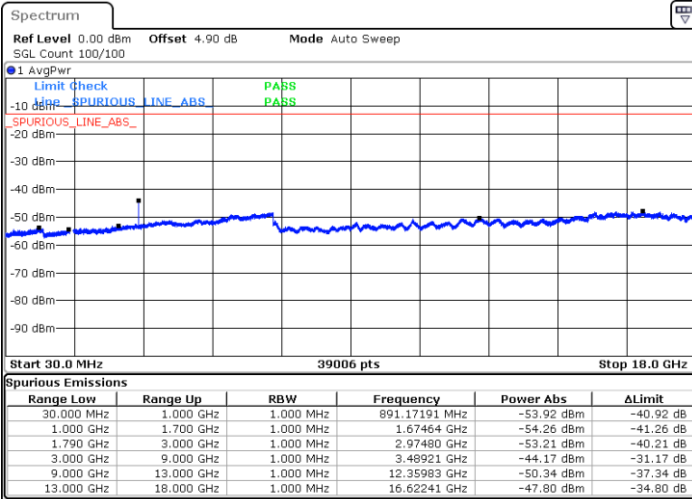

LTE Band 12 / 10MHz

Lowest Channel / 64QAM

Middle Channel / 64QAM

Date: 5 APR 2019 20:13:08

Date: 5 APR 2019 20:14:02

Highest Channel / 64QAM

Date: 5 APR 2019 20:14:56

LTE Band 66 / 1.4MHz

Lowest Channel / QPSK

Lowest Channel / 16QAM

Date: 8 APR 2019 15:08:24

Date: 8 APR 2019 15:09:12

Middle Channel / QPSK

Middle Channel / 16QAM

Date: 8 APR 2019 15:15:06

Date: 8 APR 2019 15:14:26

LTE Band 66 / 1.4MHz

Highest Channel / QPSK

Highest Channel / 16QAM

Date: 8 APR 2019 15:34:24

Date: 8 APR 2019 15:33:50

LTE Band 66 / 3MHz

Lowest Channel / QPSK

Lowest Channel / 16QAM