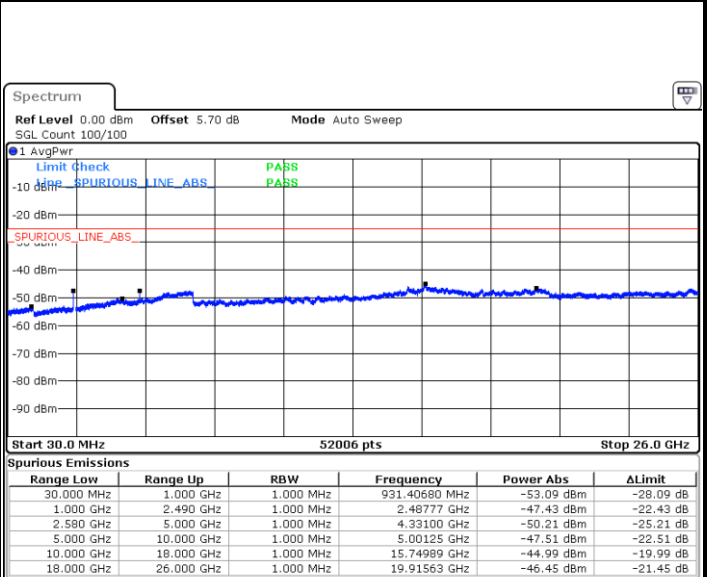

LTE Band 7 / 5MHz

Highest Channel / QPSK

Date: 6 APR 2019 09:37:39

Highest Channel / 16QAM

Date: 6 APR 2019 09:38:33

LTE Band 7 / 10MHz

Lowest Channel / QPSK

Date: 6 APR 2019 10:00:06

Lowest Channel / 16QAM

Date: 6 APR 2019 10:01:00

LTE Band 7 / 10MHz

Middle Channel / QPSK

Middle Channel / 16QAM

Date: 6 APR 2019 10:02:48

Date: 6 APR 2019 10:01:54

Highest Channel / QPSK

Highest Channel / 16QAM

Date: 6 APR 2019 10:03:42

Date: 6 APR 2019 10:04:35

LTE Band 7 / 15MHz

Lowest Channel / QPSK

Lowest Channel / 16QAM

Date: 6 APR 2019 10:24:08

Date: 6 APR 2019 10:25:02