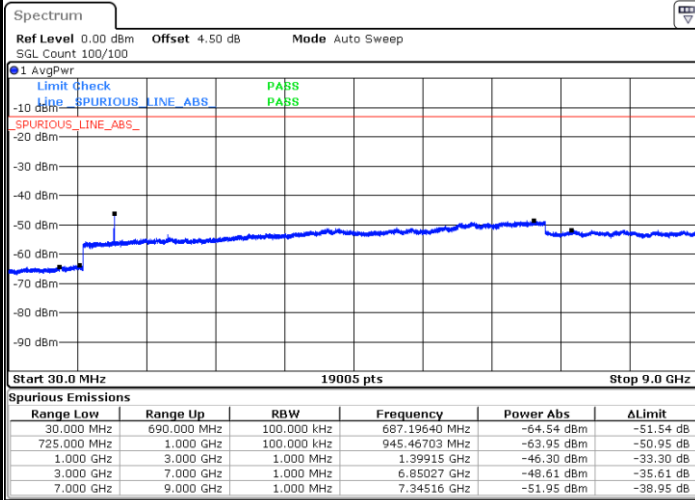

Date: 5 APR 2019 19:23:10

Highest Channel / 16QAM

Date: 5 APR 2019 19:24:04

LTE Band 12 / 1.4MHz

Lowest Channel / 64QAM

Middle Channel / 64QAM

Date: 5 APR 2019 19:40:10

Date: 5 APR 2019 19:41:04

Highest Channel / 64QAM

Date: 5 APR 2019 19:41:59

LTE Band 12 / 3MHz

Lowest Channel / 64QAM

Middle Channel / 64QAM

Date: 5 APR 2019 19:43:20

Date: 5 APR 2019 19:44:15

Highest Channel / 64QAM

Date: 5 APR 2019 19:45:09

LTE Band 12 / 5MHz

Lowest Channel / 64QAM

Middle Channel / 64QAM

Date: 5 APR 2019 19:57:22

Date: 5 APR 2019 19:58:17

Highest Channel / 64QAM

Date: 5 APR 2019 19:59:11

LTE Band 12 / 10MHz

Lowest Channel / 64QAM

Middle Channel / 64QAM

Date: 5 APR 2019 20:13:08

Date: 5 APR 2019 20:14:02

Highest Channel / 64QAM

Date: 5 APR 2019 20:14:56

LTE Band 66 / 1.4MHz