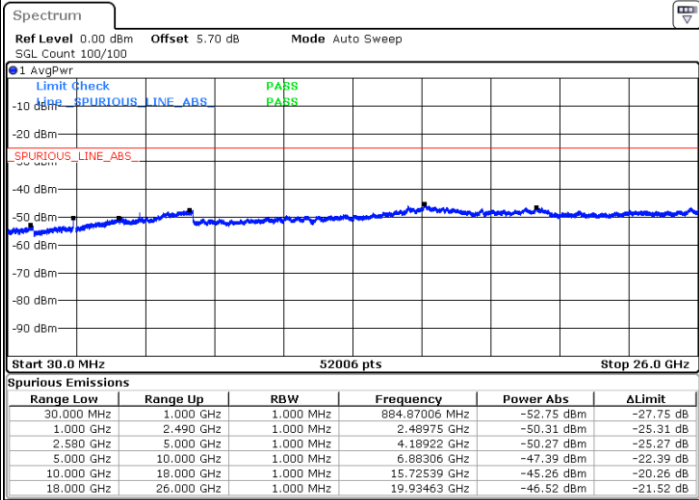

Date: 6 APR 2019 09:34:57