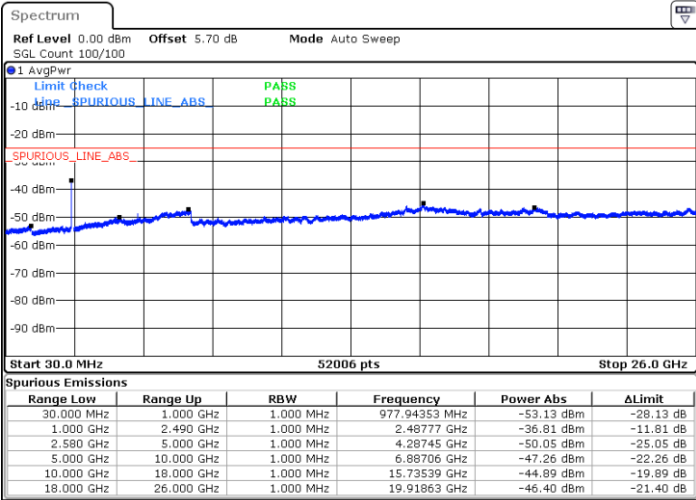

Lowest Channel / 64QAM

Middle Channel / 64QAM

Date: 6 APR 2019 10:52:26

Date: 6 APR 2019 10:53:20

Highest Channel / 64QAM

Date: 6 APR 2019 10:54:14

LTE Band 7 / 10MHz

Lowest Channel / 64QAM

Middle Channel / 64QAM

Date: 6 APR 2019 11:04:50

Date: 6 APR 2019 11:05:44

Highest Channel / 64QAM

Date: 6 APR 2019 11:06:38

LTE Band 7 / 15MHz

Lowest Channel / 64QAM

Middle Channel / 64QAM

Date: 6 APR 2019 11:23:35

Date: 6 APR 2019 11:24:29

Highest Channel / 64QAM

Date: 6 APR 2019 11:25:23

**LTE Band 7 / 20MHz**

**Lowest Channel / 64QAM**

Date: 6 APR 2019 11:32:39

**Middle Channel / 64QAM**