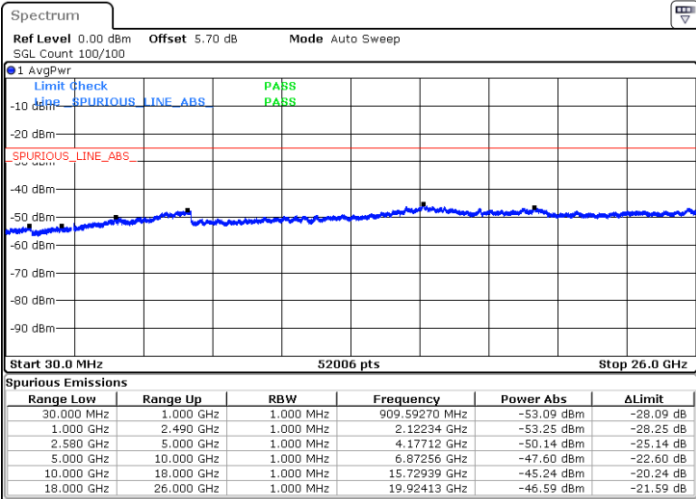

Lowest Channel / 64QAM

Middle Channel / 64QAM

Date: 6 APR 2019 10:52:26

Date: 6 APR 2019 10:53:20

Highest Channel / 64QAM

Date: 6 APR 2019 10:54:14

LTE Band 7 / 10MHz

Lowest Channel / 64QAM

Middle Channel / 64QAM

Date: 6 APR 2019 11:04:50

Date: 6 APR 2019 11:05:44

Highest Channel / 64QAM

Date: 6 APR 2019 11:06:38

LTE Band 7 / 15MHz

Lowest Channel / 64QAM

Middle Channel / 64QAM

Date: 6 APR 2019 11:23:35

Date: 6 APR 2019 11:24:29

Highest Channel / 64QAM

Date: 6 APR 2019 11:25:23

**LTE Band 7 / 20MHz**

**Lowest Channel / 64QAM**

Date: 6 APR 2019 11:32:39

**Middle Channel / 64QAM**