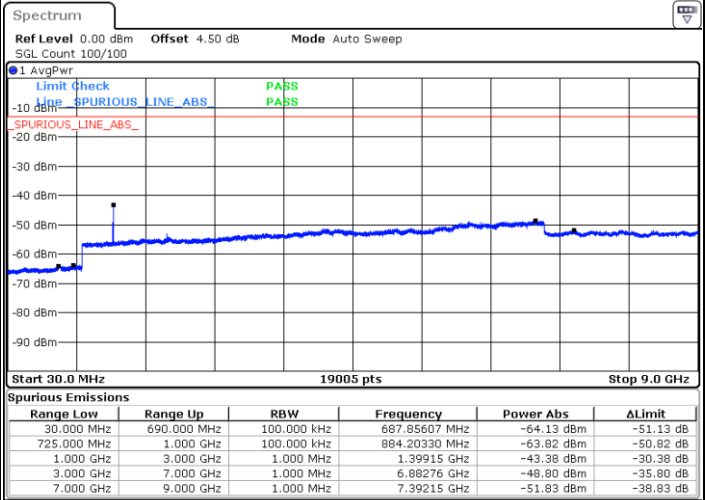

Middle Channel / 16QAM

Date: 5 APR 2019 18:47:49

Date: 5 APR 2019 18:46:54

Highest Channel / QPSK

Highest Channel / 16QAM

Date: 5 APR 2019 18:48:43

Date: 5 APR 2019 18:49:38

LTE Band 12 / 5MHz

Lowest Channel / QPSK

Lowest Channel / 16QAM

Date: 5 APR 2019 19:01:58

Date: 5 APR 2019 19:02:52

Middle Channel / QPSK

Middle Channel / 16QAM

Date: 5 APR 2019 19:04:41

Date: 5 APR 2019 19:03:47