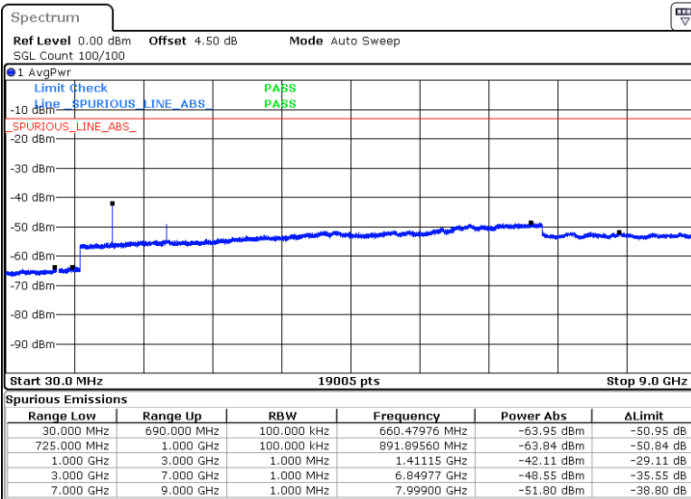

Middle Channel / 16QAM

Date: 5 APR 2019 18:47:49

Date: 5 APR 2019 18:46:54

Highest Channel / QPSK

Highest Channel / 16QAM

Date: 5 APR 2019 18:48:43

Date: 5 APR 2019 18:49:38

LTE Band 12 / 5MHz

Lowest Channel / QPSK

Lowest Channel / 16QAM

Date: 5 APR 2019 19:01:58

Date: 5 APR 2019 19:02:52

Middle Channel / QPSK

Middle Channel / 16QAM

Date: 5 APR 2019 19:04:41

Date: 5 APR 2019 19:03:47

LTE Band 12 / 5MHz

Highest Channel / QPSK

Date: 5 APR 2019 19:05:36

Highest Channel / 16QAM

Date: 5 APR 2019 19:06:30

LTE Band 12 / 10MHz

Lowest Channel / QPSK

Date: 5 APR 2019 19:19:32