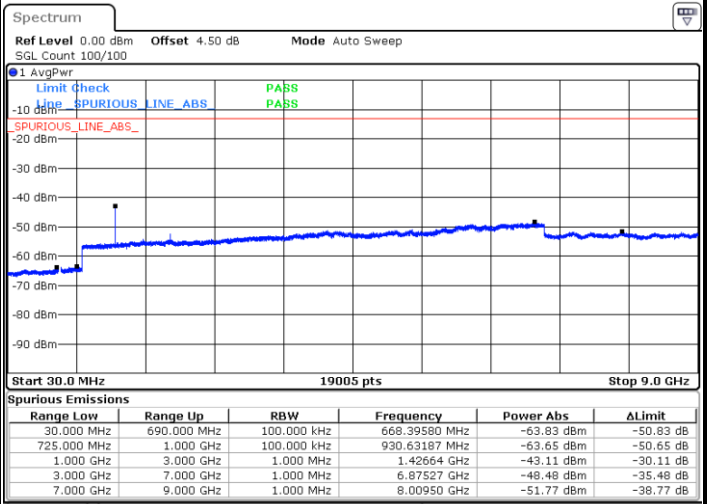

Middle Channel / 16QAM

Date: 5 APR 2019 18:47:49

Date: 5 APR 2019 18:46:54

Highest Channel / QPSK

Highest Channel / 16QAM

Date: 5 APR 2019 18:48:43

Date: 5 APR 2019 18:49:38

LTE Band 12 / 5MHz