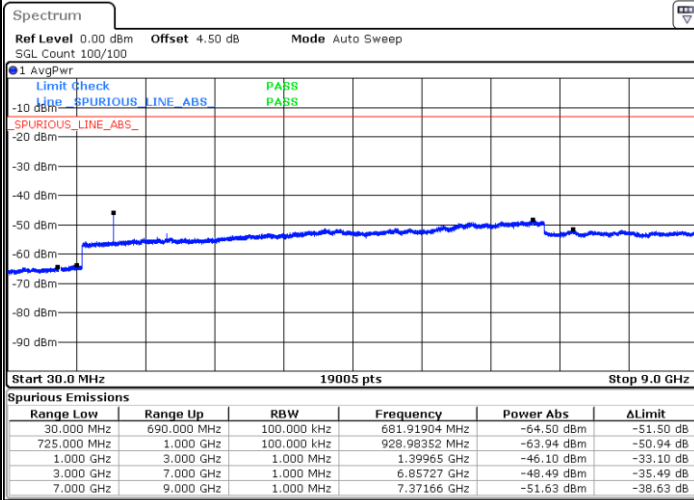

Highest Channel / 64QAM

Date: 5 APR 2019 19:41:59

LTE Band 12 / 3MHz

Lowest Channel / 64QAM

Middle Channel / 64QAM

Date: 5 APR 2019 19:43:20

Date: 5 APR 2019 19:44:15

Highest Channel / 64QAM

Date: 5 APR 2019 19:45:09

LTE Band 12 / 5MHz

Lowest Channel / 64QAM

Middle Channel / 64QAM

Date: 5 APR 2019 19:57:22

Date: 5 APR 2019 19:58:17

Highest Channel / 64QAM

Date: 5 APR 2019 19:59:11

LTE Band 12 / 10MHz

Lowest Channel / 64QAM

Middle Channel / 64QAM

Date: 5 APR 2019 20:13:08

Date: 5 APR 2019 20:14:02

Highest Channel / 64QAM

Date: 5 APR 2019 20:14:56

LTE Band 66 / 1.4MHz