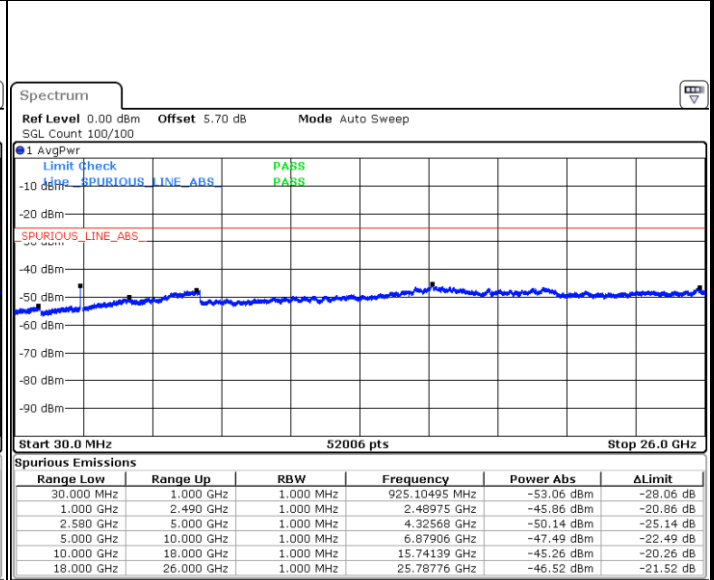

Middle Channel / 64QAM

Date: 6 APR 2019 11:04:50

Date: 6 APR 2019 11:05:44

Highest Channel / 64QAM

Date: 6 APR 2019 11:06:38

LTE Band 7 / 15MHz

Lowest Channel / 64QAM

Middle Channel / 64QAM

Date: 6 APR 2019 11:23:35

Date: 6 APR 2019 11:24:29

Highest Channel / 64QAM

Date: 6 APR 2019 11:25:23

**LTE Band 7 / 20MHz**

**Lowest Channel / 64QAM**

Date: 6 APR 2019 11:32:39

**Middle Channel / 64QAM**

Date: 6 APR 2019 11:33:33

**Highest Channel / 64QAM**

Date: 6 APR 2019 11:34:27

LTE Band 12 / 1.4MHz

Lowest Channel / QPSK

Date: 5 APR 2019 18:04:25

Lowest Channel / 16QAM

Date: 5 APR 2019 18:05:20