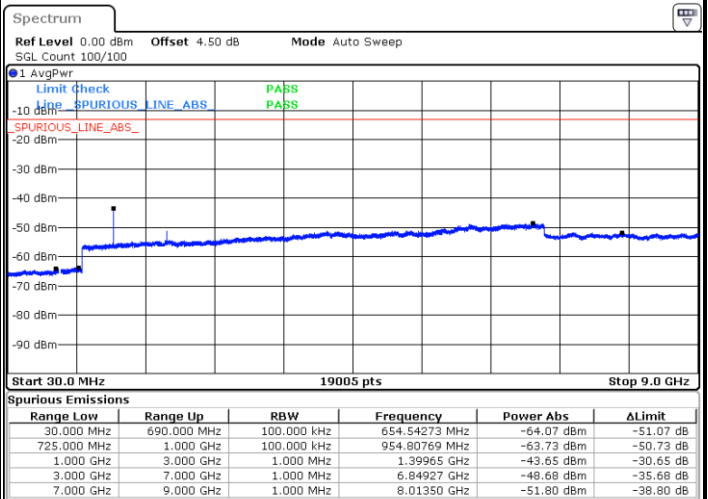

LTE Band 12 / 5MHz

Highest Channel / QPSK

Date: 5 APR 2019 19:05:36

Highest Channel / 16QAM

Date: 5 APR 2019 19:06:30

LTE Band 12 / 10MHz

Lowest Channel / QPSK

Date: 5 APR 2019 19:19:32

Lowest Channel / 16QAM

Date: 5 APR 2019 19:20:26

LTE Band 12 / 10MHz

Middle Channel / QPSK

Date: 5 APR 2019 19:22:15

Middle Channel / 16QAM

Date: 5 APR 2019 19:21:21

Highest Channel / QPSK