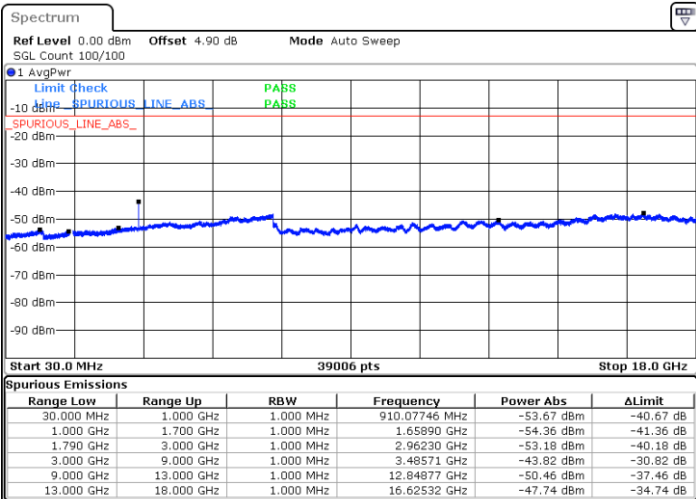

Middle Channel / QPSK

Middle Channel / 16QAM

Date: 8 APR 2019 16:03:38