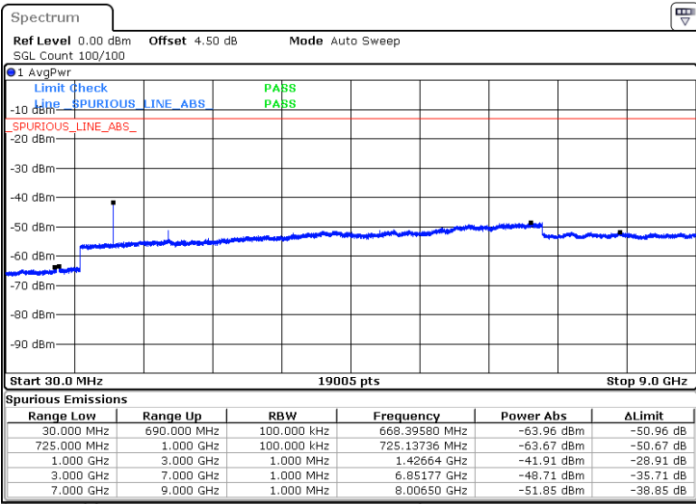

Middle Channel / 16QAM

Date: 5 APR 2019 18:47:49

Date: 5 APR 2019 18:46:54

Highest Channel / QPSK

Highest Channel / 16QAM

Date: 5 APR 2019 18:48:43

Date: 5 APR 2019 18:49:38

LTE Band 12 / 5MHz