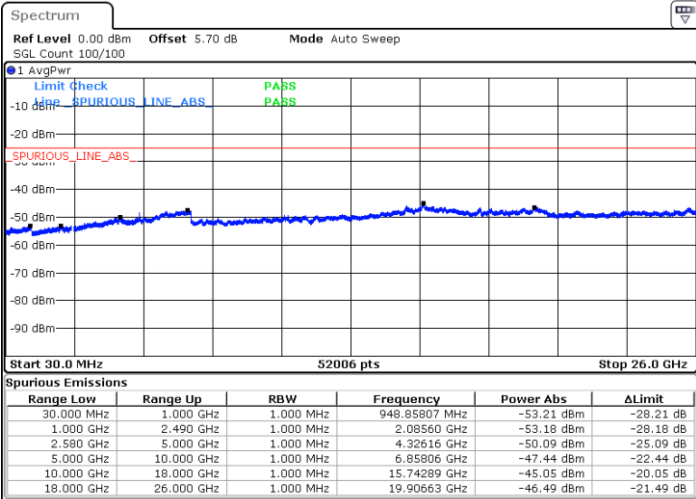

**LTE Band 5 / 10MHz**

**Lowest Channel / 64QAM**

Date: 5 APR 2019 16:58:52

**Middle Channel / 64QAM**

Date: 5 APR 2019 16:58:15

**Highest Channel / 64QAM**

Date: 5 APR 2019 16:57:45

LTE Band 7 / 5MHz

Lowest Channel / QPSK

Lowest Channel / 16QAM

Date: 6 APR 2019 09:34:03

Date: 6 APR 2019 09:34:57

Middle Channel / QPSK

Middle Channel / 16QAM

Date: 6 APR 2019 09:36:45

Date: 6 APR 2019 09:35:51

LTE Band 7 / 5MHz

Highest Channel / QPSK

Date: 6 APR 2019 09:37:39

Highest Channel / 16QAM

Date: 6 APR 2019 09:38:33

LTE Band 7 / 10MHz

Lowest Channel / QPSK

Date: 6 APR 2019 10:00:06