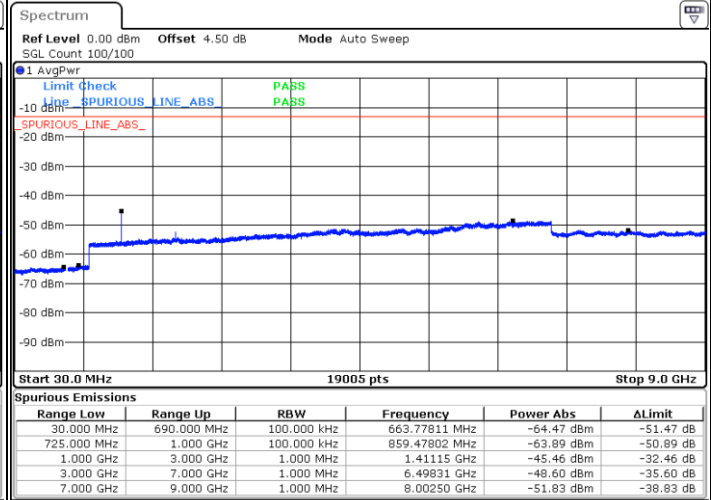

Highest Channel / 64QAM

Date: 5 APR 2019 19:41:59

LTE Band 12 / 3MHz

Lowest Channel / 64QAM

Middle Channel / 64QAM

Date: 5 APR 2019 19:43:20

Date: 5 APR 2019 19:44:15

Highest Channel / 64QAM

Date: 5 APR 2019 19:45:09

LTE Band 12 / 5MHz

Lowest Channel / 64QAM

Middle Channel / 64QAM

Date: 5 APR 2019 19:57:22

Date: 5 APR 2019 19:58:17

Highest Channel / 64QAM

Date: 5 APR 2019 19:59:11

LTE Band 12 / 10MHz

Lowest Channel / 64QAM

Middle Channel / 64QAM

Date: 5 APR 2019 20:13:08

Date: 5 APR 2019 20:14:02

Highest Channel / 64QAM

Date: 5 APR 2019 20:14:56

LTE Band 66 / 1.4MHz