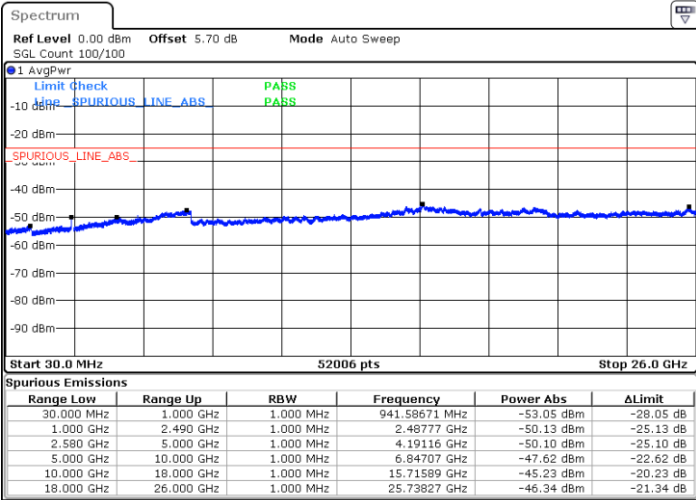

Middle Channel / 16QAM

Date: 6 APR 2019 10:43:39

Date: 6 APR 2019 10:42:45

Highest Channel / QPSK

Highest Channel / 16QAM

Date: 6 APR 2019 10:44:33

Date: 6 APR 2019 10:45:27

LTE Band 7 / 5MHz

Lowest Channel / 64QAM

Middle Channel / 64QAM

Date: 6 APR 2019 10:52:26

Date: 6 APR 2019 10:53:20

Highest Channel / 64QAM

Date: 6 APR 2019 10:54:14

LTE Band 7 / 10MHz

Lowest Channel / 64QAM

Middle Channel / 64QAM

Date: 6 APR 2019 11:04:50

Date: 6 APR 2019 11:05:44

Highest Channel / 64QAM

Date: 6 APR 2019 11:06:38

LTE Band 7 / 15MHz

Lowest Channel / 64QAM

Middle Channel / 64QAM

Date: 6 APR 2019 11:23:35

Date: 6 APR 2019 11:24:29

Highest Channel / 64QAM

Date: 6 APR 2019 11:25:23

**LTE Band 7 / 20MHz**

**Lowest Channel / 64QAM**

Date: 6 APR 2019 11:32:39

**Middle Channel / 64QAM**