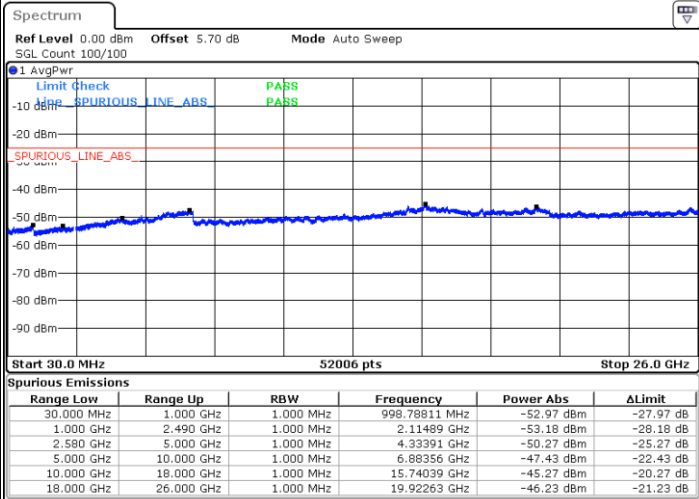

**LTE Band 5 / 10MHz**

**Lowest Channel / 64QAM**

Date: 5 APR 2019 16:58:52

**Middle Channel / 64QAM**

Date: 5 APR 2019 16:58:15

**Highest Channel / 64QAM**

Date: 5 APR 2019 16:57:45

LTE Band 7 / 5MHz

Lowest Channel / QPSK

Lowest Channel / 16QAM

Date: 6 APR 2019 09:34:03

Date: 6 APR 2019 09:34:57

Middle Channel / QPSK

Middle Channel / 16QAM

Date: 6 APR 2019 09:36:45

Date: 6 APR 2019 09:35:51

LTE Band 7 / 5MHz

Highest Channel / QPSK

Date: 6 APR 2019 09:37:39

Highest Channel / 16QAM

Date: 6 APR 2019 09:38:33

LTE Band 7 / 10MHz

Lowest Channel / QPSK

Date: 6 APR 2019 10:00:06