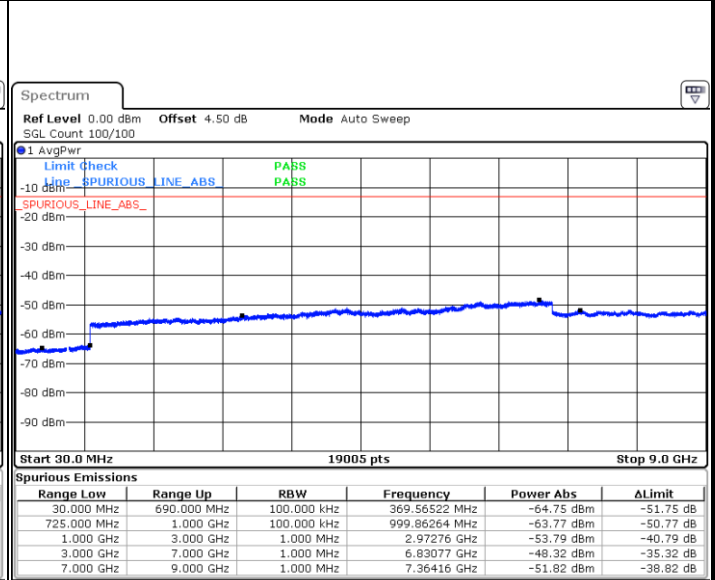

Date: 6 APR 2019 11:33:33

**Highest Channel / 64QAM**

Date: 6 APR 2019 11:34:27

LTE Band 12 / 1.4MHz

Lowest Channel / QPSK

Date: 5 APR 2019 18:04:25

Lowest Channel / 16QAM

Date: 5 APR 2019 18:05:20

Middle Channel / QPSK

Date: 5 APR 2019 18:07:09

Middle Channel / 16QAM

Date: 5 APR 2019 18:06:14

LTE Band 12 / 1.4MHz

Highest Channel / QPSK

Date: 5 APR 2019 18:08:03

Highest Channel / 16QAM

Date: 5 APR 2019 18:08:58

LTE Band 12 / 3MHz

Lowest Channel / QPSK

Date: 5 APR 2019 18:45:05

Lowest Channel / 16QAM

Date: 5 APR 2019 18:46:00

LTE Band 12 / 3MHz

Middle Channel / QPSK

Middle Channel / 16QAM

Date: 5 APR 2019 18:47:49

Date: 5 APR 2019 18:46:54

Highest Channel / QPSK

Highest Channel / 16QAM

Date: 5 APR 2019 18:48:43

Date: 5 APR 2019 18:49:38

LTE Band 12 / 5MHz