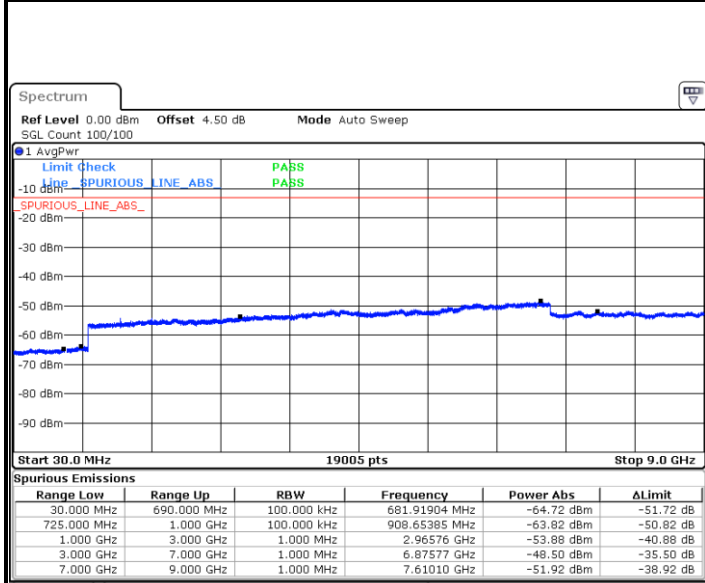

Date: 6 APR 2019 11:23:35

Date: 6 APR 2019 11:24:29

Highest Channel / 64QAM

Date: 6 APR 2019 11:25:23

**LTE Band 7 / 20MHz**

**Lowest Channel / 64QAM**

Date: 6 APR 2019 11:32:39

**Middle Channel / 64QAM**

Date: 6 APR 2019 11:33:33

**Highest Channel / 64QAM**

Date: 6 APR 2019 11:34:27

LTE Band 12 / 1.4MHz

Lowest Channel / QPSK

Date: 5 APR 2019 18:04:25

Lowest Channel / 16QAM

Date: 5 APR 2019 18:05:20

Middle Channel / QPSK

Date: 5 APR 2019 18:07:09

Middle Channel / 16QAM

Date: 5 APR 2019 18:06:14

LTE Band 12 / 1.4MHz

Highest Channel / QPSK

Date: 5 APR 2019 18:08:03

Highest Channel / 16QAM