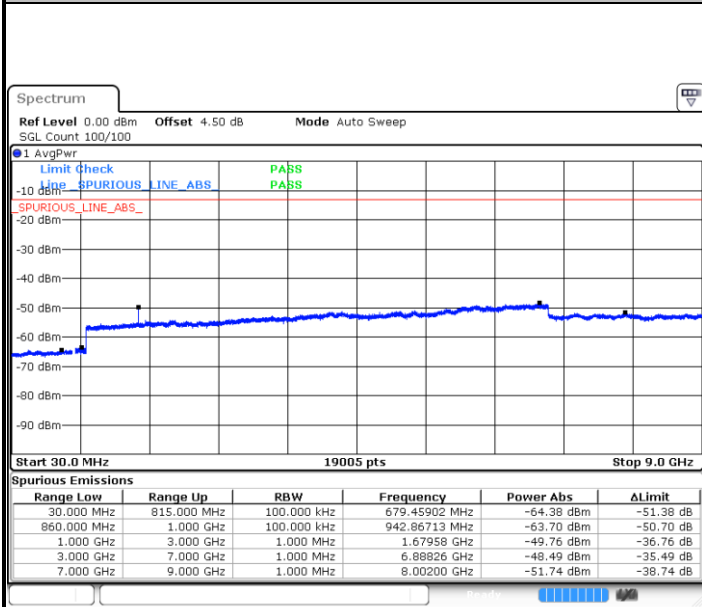

**LTE Band 5 / 10MHz**

**Lowest Channel / 64QAM**

Date: 5 APR 2019 16:58:52

**Middle Channel / 64QAM**

Date: 5 APR 2019 16:58:15

**Highest Channel / 64QAM**

Date: 5 APR 2019 16:57:45

LTE Band 7 / 5MHz

Lowest Channel / QPSK

Lowest Channel / 16QAM

Date: 6 APR 2019 09:34:03

Date: 6 APR 2019 09:34:57

Middle Channel / QPSK

Middle Channel / 16QAM

Date: 6 APR 2019 09:36:45

Date: 6 APR 2019 09:35:51

LTE Band 7 / 5MHz

Highest Channel / QPSK

Date: 6 APR 2019 09:37:39

Highest Channel / 16QAM

Date: 6 APR 2019 09:38:33

LTE Band 7 / 10MHz

Lowest Channel / QPSK

Date: 6 APR 2019 10:00:06