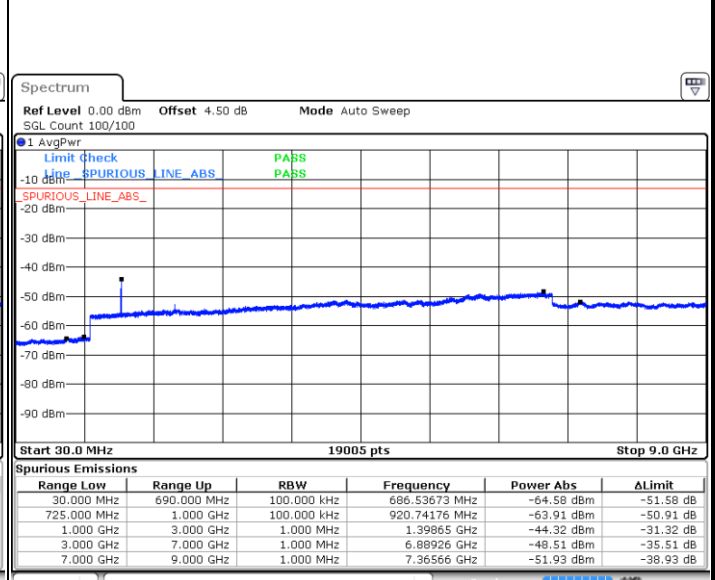

Middle Channel / QPSK

Date: 5 APR 2019 18:07:09

Middle Channel / 16QAM

Date: 5 APR 2019 18:06:14

LTE Band 12 / 1.4MHz

Highest Channel / QPSK

Date: 5 APR 2019 18:08:03

Highest Channel / 16QAM

Date: 5 APR 2019 18:08:58

LTE Band 12 / 3MHz

Lowest Channel / QPSK

Date: 5 APR 2019 18:45:05

Lowest Channel / 16QAM

Date: 5 APR 2019 18:46:00

LTE Band 12 / 3MHz

Middle Channel / QPSK

Middle Channel / 16QAM

Date: 5 APR 2019 18:47:49

Date: 5 APR 2019 18:46:54

Highest Channel / QPSK

Highest Channel / 16QAM

Date: 5 APR 2019 18:48:43

Date: 5 APR 2019 18:49:38

LTE Band 12 / 5MHz