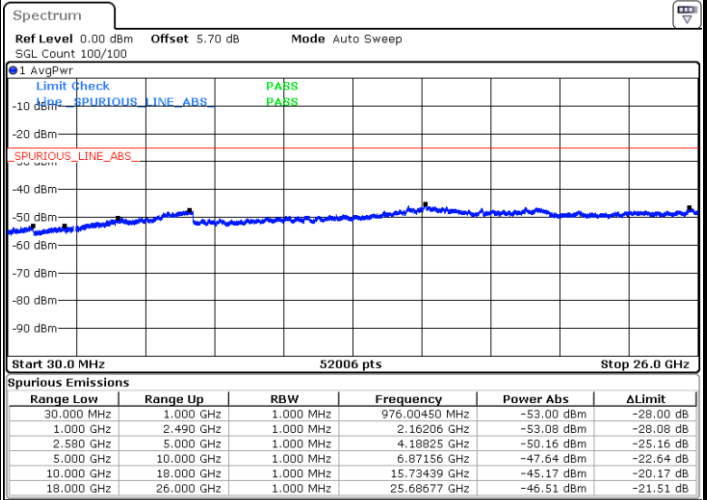

Lowest Channel / 64QAM

Middle Channel / 64QAM

Date: 6 APR 2019 10:52:26

Date: 6 APR 2019 10:53:20

Highest Channel / 64QAM

Date: 6 APR 2019 10:54:14

LTE Band 7 / 10MHz

Lowest Channel / 64QAM

Middle Channel / 64QAM

Date: 6 APR 2019 11:04:50

Date: 6 APR 2019 11:05:44

Highest Channel / 64QAM

Date: 6 APR 2019 11:06:38

LTE Band 7 / 15MHz

Lowest Channel / 64QAM

Middle Channel / 64QAM

Date: 6 APR 2019 11:23:35

Date: 6 APR 2019 11:24:29

Highest Channel / 64QAM

Date: 6 APR 2019 11:25:23

**LTE Band 7 / 20MHz**

**Lowest Channel / 64QAM**

Date: 6 APR 2019 11:32:39

**Middle Channel / 64QAM**