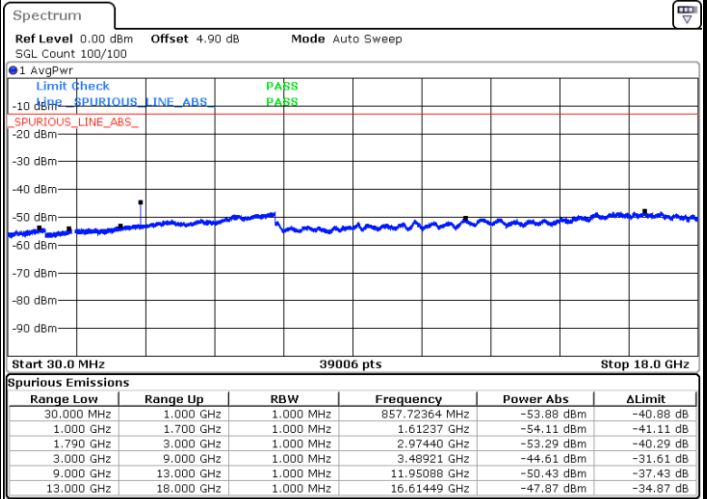

LTE Band 12 / 10MHz

Lowest Channel / 64QAM

Middle Channel / 64QAM

Date: 5 APR 2019 20:13:08

Date: 5 APR 2019 20:14:02

Highest Channel / 64QAM

Date: 5 APR 2019 20:14:56

LTE Band 66 / 1.4MHz

Lowest Channel / QPSK

Lowest Channel / 16QAM

Date: 8 APR 2019 15:08:24

Date: 8 APR 2019 15:09:12

Middle Channel / QPSK

Middle Channel / 16QAM

Date: 8 APR 2019 15:15:06

Date: 8 APR 2019 15:14:26

LTE Band 66 / 1.4MHz

Highest Channel / QPSK

Highest Channel / 16QAM

Date: 8 APR 2019 15:34:24

Date: 8 APR 2019 15:33:50

LTE Band 66 / 3MHz

Lowest Channel / QPSK

Lowest Channel / 16QAM