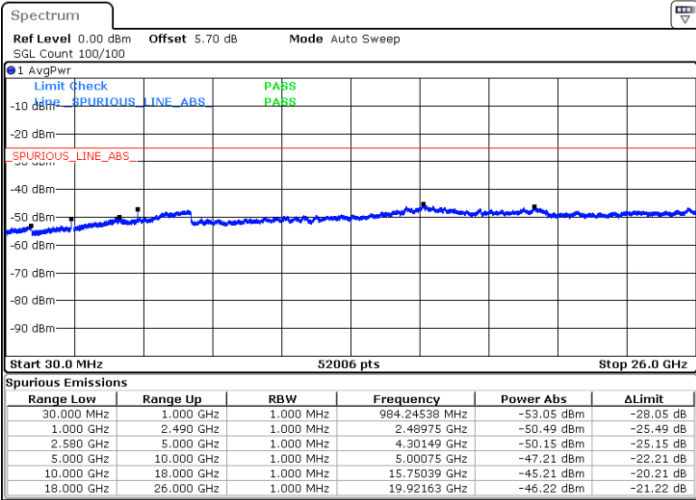

LTE Band 7 / 5MHz

Lowest Channel / QPSK

Lowest Channel / 16QAM

Date: 6 APR 2019 09:34:03