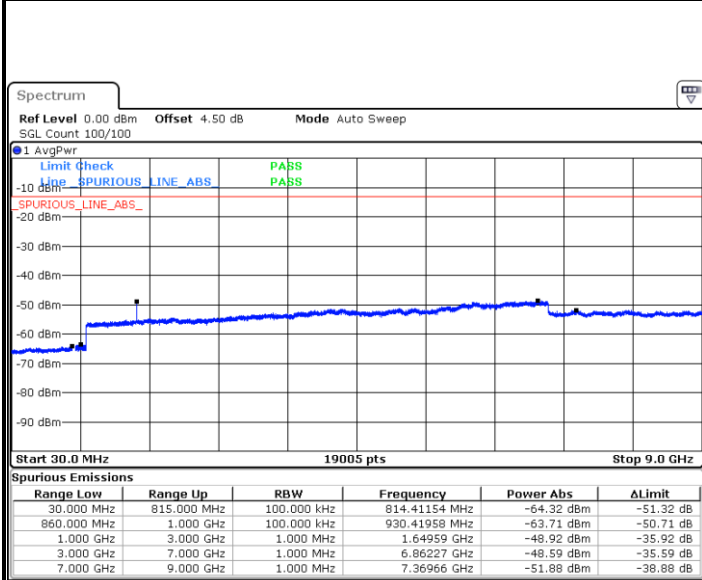

**LTE Band 5 / 10MHz**

**Lowest Channel / 64QAM**

Date: 5 APR 2019 16:58:52

**Middle Channel / 64QAM**

Date: 5 APR 2019 16:58:15

**Highest Channel / 64QAM**

Date: 5 APR 2019 16:57:45

LTE Band 7 / 5MHz

LTE Band 7 / 5MHz

Highest Channel / QPSK

Date: 6 APR 2019 09:37:39

Highest Channel / 16QAM

Date: 6 APR 2019 09:38:33

LTE Band 7 / 10MHz

Lowest Channel / QPSK

Date: 6 APR 2019 10:00:06