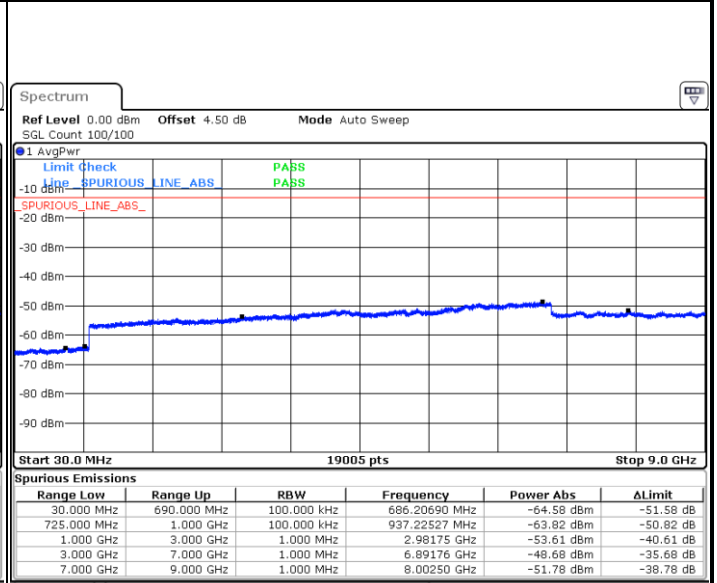

Date: 6 APR 2019 11:23:35

Date: 6 APR 2019 11:24:29

Highest Channel / 64QAM

Date: 6 APR 2019 11:25:23

**LTE Band 7 / 20MHz**

**Lowest Channel / 64QAM**

Date: 6 APR 2019 11:32:39

**Middle Channel / 64QAM**

Date: 6 APR 2019 11:33:33

**Highest Channel / 64QAM**

Date: 6 APR 2019 11:34:27

LTE Band 12 / 1.4MHz

Lowest Channel / QPSK

Date: 5 APR 2019 18:04:25

Lowest Channel / 16QAM

Date: 5 APR 2019 18:05:20

Middle Channel / QPSK

Date: 5 APR 2019 18:07:09

Middle Channel / 16QAM

Date: 5 APR 2019 18:06:14

LTE Band 12 / 1.4MHz

Highest Channel / QPSK

Date: 5 APR 2019 18:08:03

Highest Channel / 16QAM