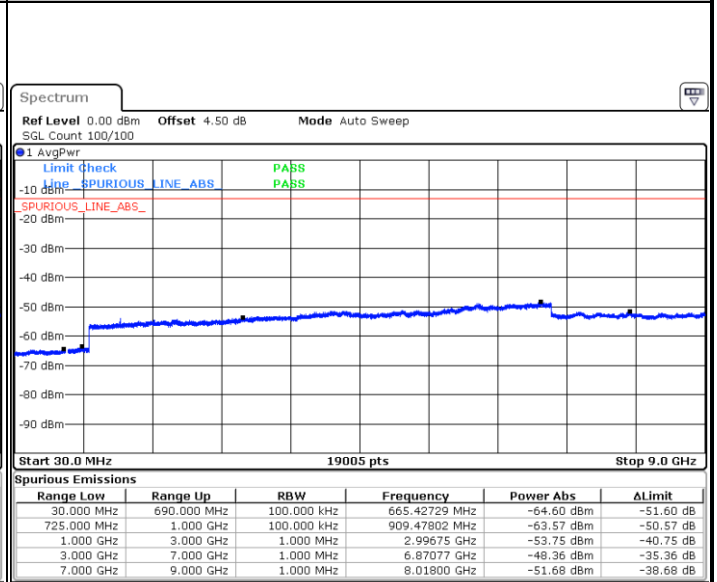

Date: 6 APR 2019 11:23:35

Date: 6 APR 2019 11:24:29

Highest Channel / 64QAM

Date: 6 APR 2019 11:25:23

**LTE Band 7 / 20MHz**

**Lowest Channel / 64QAM**

Date: 6 APR 2019 11:32:39

**Middle Channel / 64QAM**

Date: 6 APR 2019 11:33:33

**Highest Channel / 64QAM**

Date: 6 APR 2019 11:34:27

LTE Band 12 / 1.4MHz

Lowest Channel / QPSK

Date: 5 APR 2019 18:04:25

Lowest Channel / 16QAM

Date: 5 APR 2019 18:05:20

Middle Channel / QPSK

Date: 5 APR 2019 18:07:09

Middle Channel / 16QAM

Date: 5 APR 2019 18:06:14

LTE Band 12 / 1.4MHz

Highest Channel / QPSK

Date: 5 APR 2019 18:08:03

Highest Channel / 16QAM