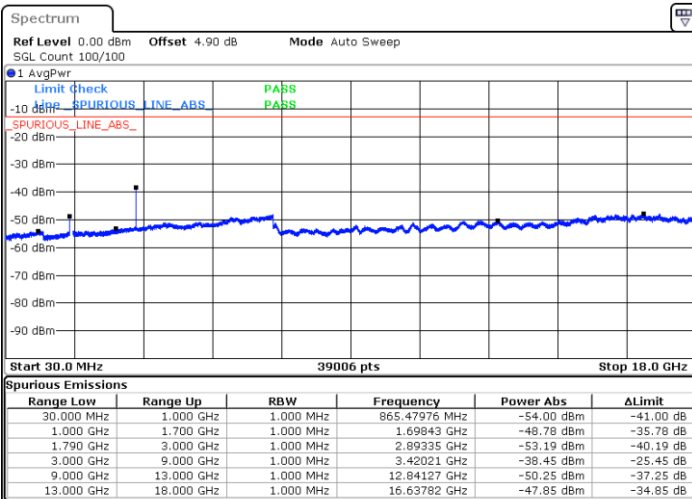

LTE Band 66 / 1.4MHz

Highest Channel / QPSK

Highest Channel / 16QAM

Date: 8 APR 2019 15:34:24

Date: 8 APR 2019 15:33:50

LTE Band 66 / 3MHz

Lowest Channel / QPSK

Lowest Channel / 16QAM

Date: 8 APR 2019 15:41:18

Date: 8 APR 2019 15:42:01

LTE Band 66 / 3MHz

Middle Channel / QPSK

Middle Channel / 16QAM

Date: 8 APR 2019 15:46:19

Date: 8 APR 2019 15:45:44

Highest Channel / QPSK