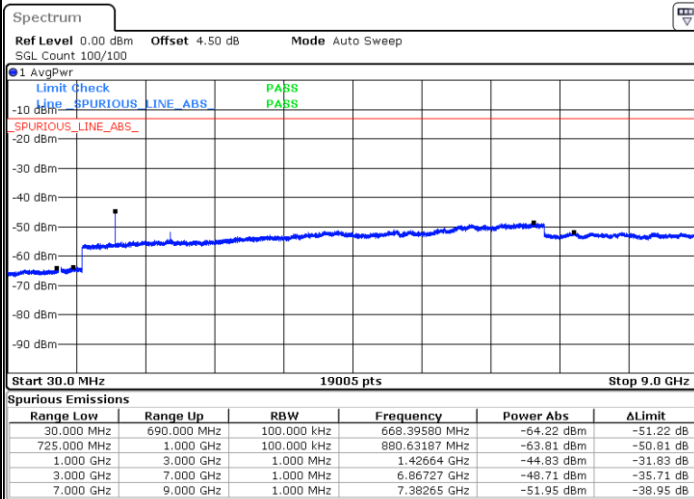

Date: 5 APR 2019 19:23:10

Highest Channel / 16QAM

Date: 5 APR 2019 19:24:04

LTE Band 12 / 1.4MHz

Lowest Channel / 64QAM

Middle Channel / 64QAM

Date: 5 APR 2019 19:40:10

Date: 5 APR 2019 19:41:04

Highest Channel / 64QAM

Date: 5 APR 2019 19:41:59

LTE Band 12 / 3MHz

Lowest Channel / 64QAM

Middle Channel / 64QAM

Date: 5 APR 2019 19:43:20

Date: 5 APR 2019 19:44:15

Highest Channel / 64QAM

Date: 5 APR 2019 19:45:09

LTE Band 12 / 5MHz

Lowest Channel / 64QAM

Middle Channel / 64QAM

Date: 5 APR 2019 19:57:22

Date: 5 APR 2019 19:58:17

Highest Channel / 64QAM

Date: 5 APR 2019 19:59:11

LTE Band 12 / 10MHz

Lowest Channel / 64QAM

Middle Channel / 64QAM

Date: 5 APR 2019 20:13:08

Date: 5 APR 2019 20:14:02

Highest Channel / 64QAM

Date: 5 APR 2019 20:14:56

LTE Band 66 / 1.4MHz