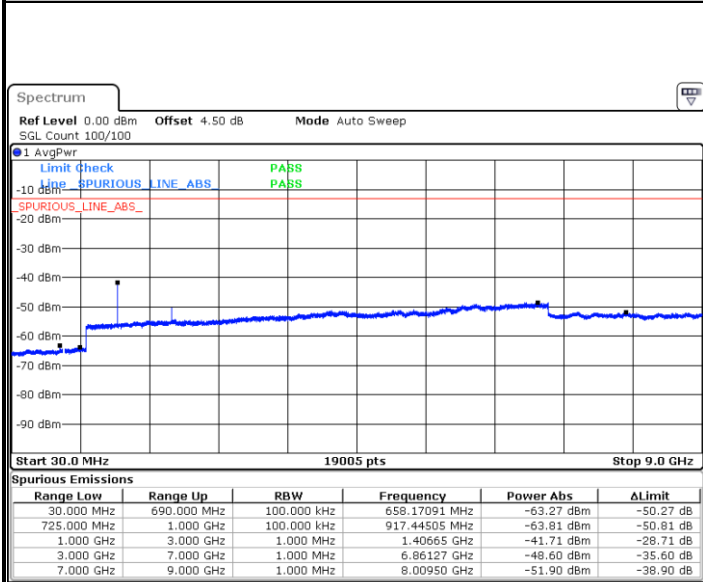

LTE Band 12 / 5MHz

Highest Channel / QPSK

Date: 5 APR 2019 19:05:36

Highest Channel / 16QAM

Date: 5 APR 2019 19:06:30

LTE Band 12 / 10MHz

Lowest Channel / QPSK

Date: 5 APR 2019 19:19:32

Lowest Channel / 16QAM

Date: 5 APR 2019 19:20:26

LTE Band 12 / 10MHz

Middle Channel / QPSK

Date: 5 APR 2019 19:22:15

Middle Channel / 16QAM

Date: 5 APR 2019 19:21:21

Highest Channel / QPSK

Date: 5 APR 2019 19:23:10

Highest Channel / 16QAM

Date: 5 APR 2019 19:24:04

LTE Band 12 / 1.4MHz

Lowest Channel / 64QAM

Middle Channel / 64QAM

Date: 5 APR 2019 19:40:10

Date: 5 APR 2019 19:41:04

Highest Channel / 64QAM

Date: 5 APR 2019 19:41:59

LTE Band 12 / 3MHz

Lowest Channel / 64QAM

Middle Channel / 64QAM

Date: 5 APR 2019 19:43:20

Date: 5 APR 2019 19:44:15

Highest Channel / 64QAM