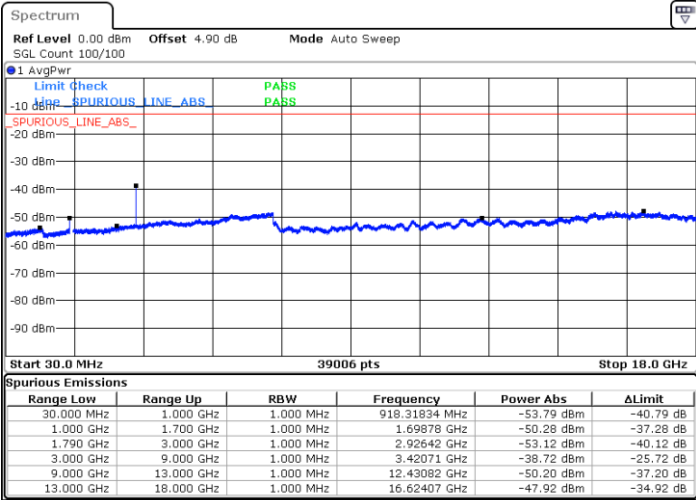

LTE Band 66 / 1.4MHz

Highest Channel / QPSK

Highest Channel / 16QAM

Date: 8 APR 2019 15:34:24

Date: 8 APR 2019 15:33:50

LTE Band 66 / 3MHz

Lowest Channel / QPSK

Lowest Channel / 16QAM

Date: 8 APR 2019 15:41:18

Date: 8 APR 2019 15:42:01

LTE Band 66 / 3MHz

Middle Channel / QPSK

Middle Channel / 16QAM

Date: 8 APR 2019 15:46:19

Date: 8 APR 2019 15:45:44

Highest Channel / QPSK

Highest Channel / 16QAM

Date: 8 APR 2019 15:53:16

Date: 8 APR 2019 15:52:43

LTE Band 66 / 5MHz

Lowest Channel / QPSK

Lowest Channel / 16QAM

Date: 8 APR 2019 15:59:43

Date: 8 APR 2019 16:00:50