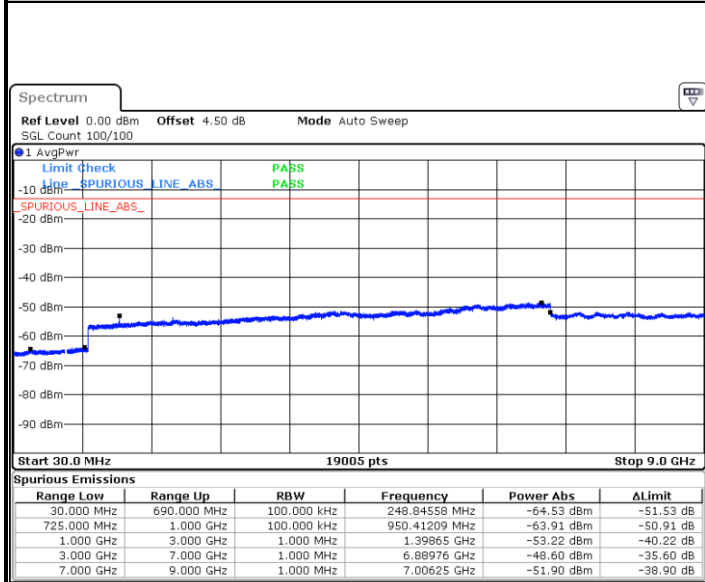

Date: 6 APR 2019 11:23:35

Date: 6 APR 2019 11:24:29

Highest Channel / 64QAM

Date: 6 APR 2019 11:25:23

**LTE Band 7 / 20MHz**

**Lowest Channel / 64QAM**

Date: 6 APR 2019 11:32:39

**Middle Channel / 64QAM**

Date: 6 APR 2019 11:33:33

**Highest Channel / 64QAM**

Date: 6 APR 2019 11:34:27

LTE Band 12 / 1.4MHz

Lowest Channel / QPSK

Date: 5 APR 2019 18:04:25

Lowest Channel / 16QAM

Date: 5 APR 2019 18:05:20

Middle Channel / QPSK

Date: 5 APR 2019 18:07:09

Middle Channel / 16QAM

Date: 5 APR 2019 18:06:14

LTE Band 12 / 1.4MHz

Highest Channel / QPSK

Date: 5 APR 2019 18:08:03

Highest Channel / 16QAM