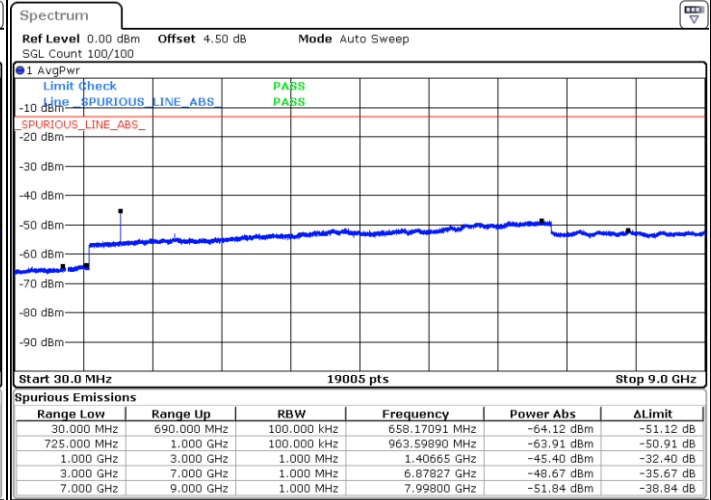

Highest Channel / 64QAM

Date: 5 APR 2019 19:41:59

LTE Band 12 / 3MHz

Lowest Channel / 64QAM

Middle Channel / 64QAM

Date: 5 APR 2019 19:43:20

Date: 5 APR 2019 19:44:15

Highest Channel / 64QAM

Date: 5 APR 2019 19:45:09

LTE Band 12 / 5MHz

Lowest Channel / 64QAM

Middle Channel / 64QAM

Date: 5 APR 2019 19:57:22

Date: 5 APR 2019 19:58:17

Highest Channel / 64QAM

Date: 5 APR 2019 19:59:11

LTE Band 12 / 10MHz

Lowest Channel / 64QAM

Middle Channel / 64QAM

Date: 5 APR 2019 20:13:08

Date: 5 APR 2019 20:14:02

Highest Channel / 64QAM

Date: 5 APR 2019 20:14:56

LTE Band 66 / 1.4MHz