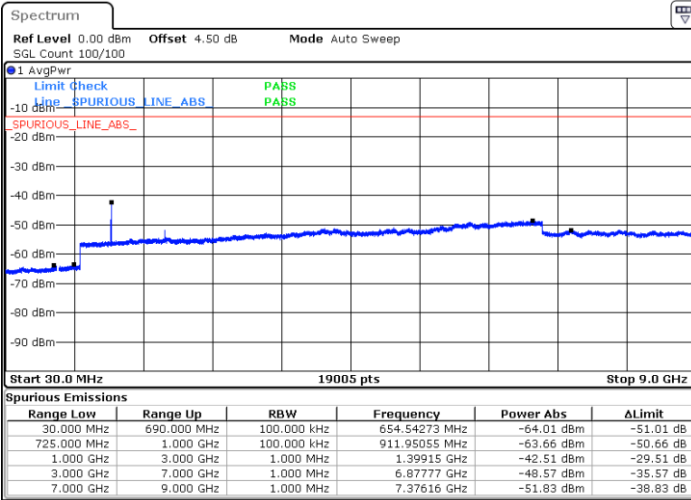

Middle Channel / 16QAM

Date: 5 APR 2019 18:47:49

Date: 5 APR 2019 18:46:54

Highest Channel / QPSK

Highest Channel / 16QAM

Date: 5 APR 2019 18:48:43

Date: 5 APR 2019 18:49:38

LTE Band 12 / 5MHz

Lowest Channel / QPSK

Lowest Channel / 16QAM

Date: 5 APR 2019 19:01:58

Date: 5 APR 2019 19:02:52

Middle Channel / QPSK

Middle Channel / 16QAM

Date: 5 APR 2019 19:04:41

Date: 5 APR 2019 19:03:47