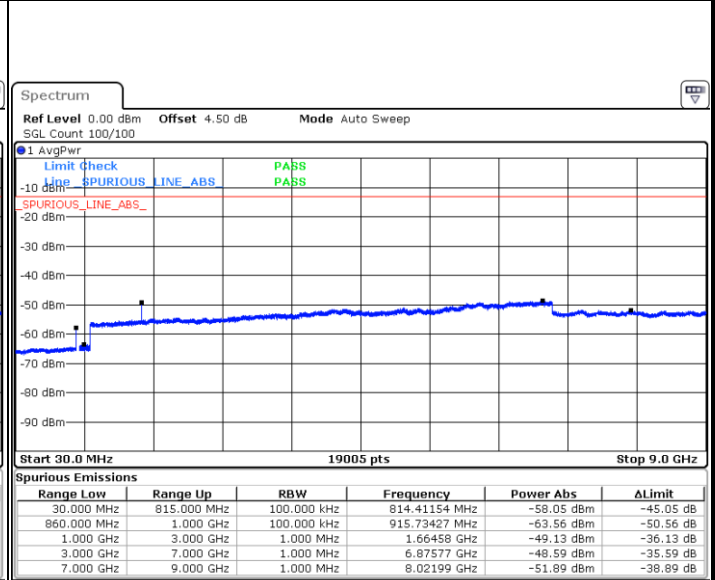

**LTE Band 5 / 10MHz**

**Lowest Channel / 64QAM**

Date: 5 APR 2019 16:58:52

**Middle Channel / 64QAM**

Date: 5 APR 2019 16:58:15

**Highest Channel / 64QAM**

Date: 5 APR 2019 16:57:45

LTE Band 7 / 5MHz

LTE Band 7 / 5MHz

Highest Channel / QPSK

Date: 6 APR 2019 09:37:39

Highest Channel / 16QAM

Date: 6 APR 2019 09:38:33

LTE Band 7 / 10MHz

Lowest Channel / QPSK

Date: 6 APR 2019 10:00:06