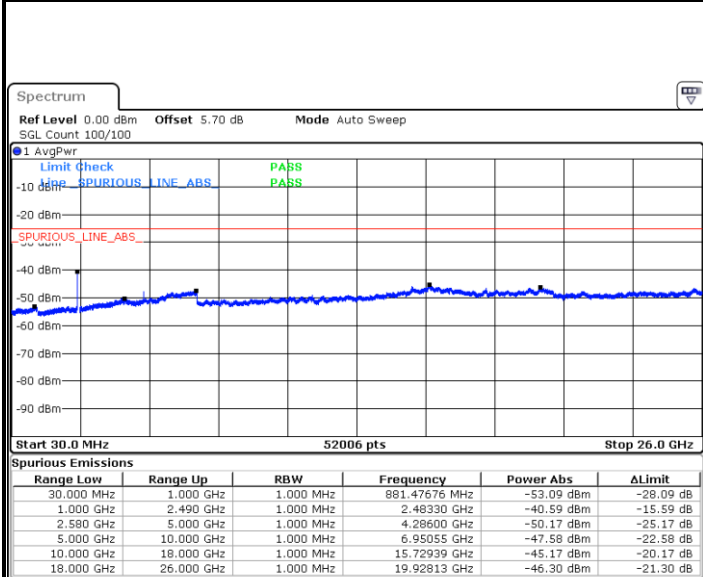

LTE Band 7 / 5MHz

Highest Channel / QPSK

Date: 6 APR 2019 09:37:39

Highest Channel / 16QAM

Date: 6 APR 2019 09:38:33

LTE Band 7 / 10MHz

Lowest Channel / QPSK

Date: 6 APR 2019 10:00:06

Lowest Channel / 16QAM

Date: 6 APR 2019 10:01:00

LTE Band 7 / 10MHz

Middle Channel / QPSK

Middle Channel / 16QAM

Date: 6 APR 2019 10:02:48

Date: 6 APR 2019 10:01:54

Highest Channel / QPSK

Highest Channel / 16QAM

Date: 6 APR 2019 10:03:42

Date: 6 APR 2019 10:04:35

LTE Band 7 / 15MHz

Lowest Channel / QPSK

Lowest Channel / 16QAM

Date: 6 APR 2019 10:24:08

Date: 6 APR 2019 10:25:02