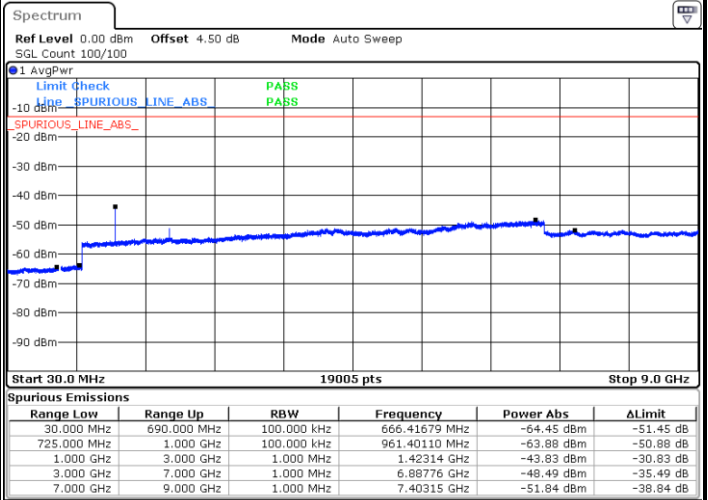

Middle Channel / 16QAM

Date: 5 APR 2019 18:47:49

Date: 5 APR 2019 18:46:54

Highest Channel / QPSK

Highest Channel / 16QAM

Date: 5 APR 2019 18:48:43

Date: 5 APR 2019 18:49:38

LTE Band 12 / 5MHz

Lowest Channel / QPSK

Lowest Channel / 16QAM

Date: 5 APR 2019 19:01:58

Date: 5 APR 2019 19:02:52

Middle Channel / QPSK

Middle Channel / 16QAM

Date: 5 APR 2019 19:04:41

Date: 5 APR 2019 19:03:47

LTE Band 12 / 5MHz

Highest Channel / QPSK

Date: 5 APR 2019 19:05:36

Highest Channel / 16QAM

Date: 5 APR 2019 19:06:30

LTE Band 12 / 10MHz

Lowest Channel / QPSK

Date: 5 APR 2019 19:19:32