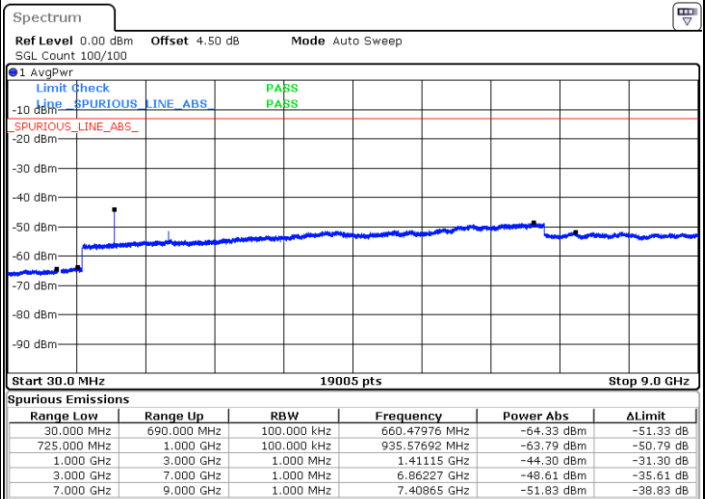

Middle Channel / 16QAM

Date: 5 APR 2019 18:47:49

Date: 5 APR 2019 18:46:54

Highest Channel / QPSK

Highest Channel / 16QAM

Date: 5 APR 2019 18:48:43

Date: 5 APR 2019 18:49:38

LTE Band 12 / 5MHz

Lowest Channel / QPSK

Lowest Channel / 16QAM

Date: 5 APR 2019 19:01:58

Date: 5 APR 2019 19:02:52

Middle Channel / QPSK

Middle Channel / 16QAM

Date: 5 APR 2019 19:04:41

Date: 5 APR 2019 19:03:47

LTE Band 12 / 5MHz

Highest Channel / QPSK

Date: 5 APR 2019 19:05:36

Highest Channel / 16QAM

Date: 5 APR 2019 19:06:30

LTE Band 12 / 10MHz

Lowest Channel / QPSK

Date: 5 APR 2019 19:19:32