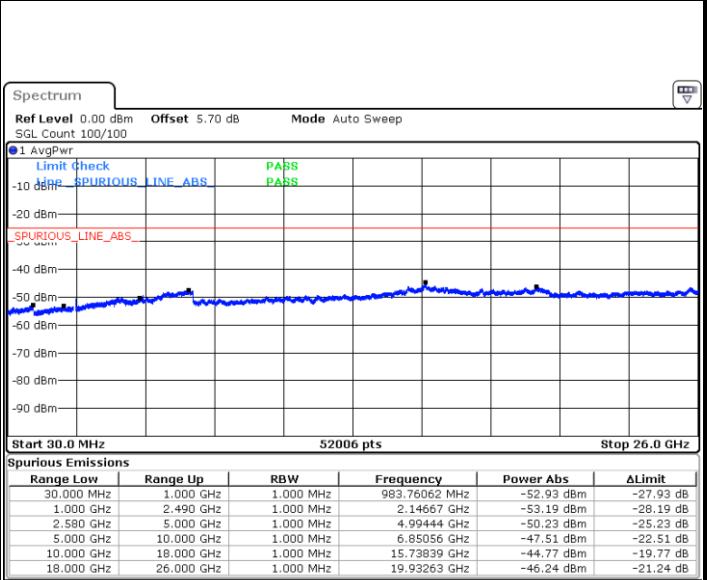

**LTE Band 5 / 10MHz**

**Lowest Channel / 64QAM**

Date: 5 APR 2019 16:58:52

**Middle Channel / 64QAM**

Date: 5 APR 2019 16:58:15

**Highest Channel / 64QAM**

Date: 5 APR 2019 16:57:45

LTE Band 7 / 5MHz

Lowest Channel / QPSK

Lowest Channel / 16QAM

Date: 6 APR 2019 09:34:03

Date: 6 APR 2019 09:34:57

Middle Channel / QPSK

Middle Channel / 16QAM

Date: 6 APR 2019 09:36:45

Date: 6 APR 2019 09:35:51

LTE Band 7 / 5MHz

Highest Channel / QPSK

Date: 6 APR 2019 09:37:39

Highest Channel / 16QAM

Date: 6 APR 2019 09:38:33

LTE Band 7 / 10MHz

Lowest Channel / QPSK

Date: 6 APR 2019 10:00:06

Lowest Channel / 16QAM

Date: 6 APR 2019 10:01:00

LTE Band 7 / 10MHz

Middle Channel / QPSK

Middle Channel / 16QAM

Date: 6 APR 2019 10:02:48

Date: 6 APR 2019 10:01:54

Highest Channel / QPSK