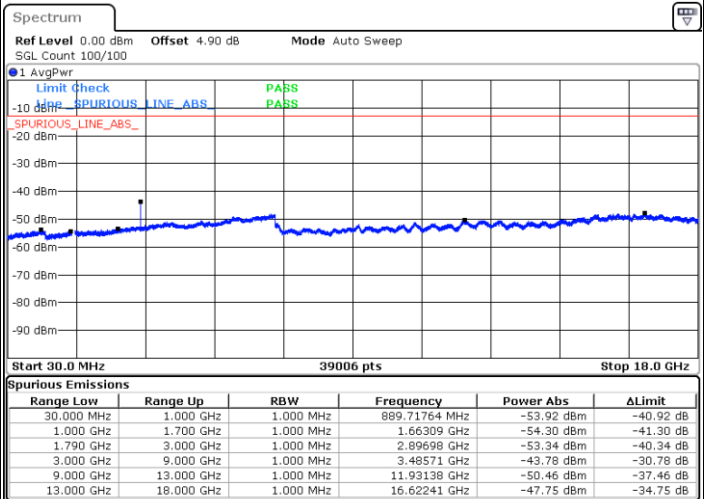

Date: 8 APR 2019 16:03:04