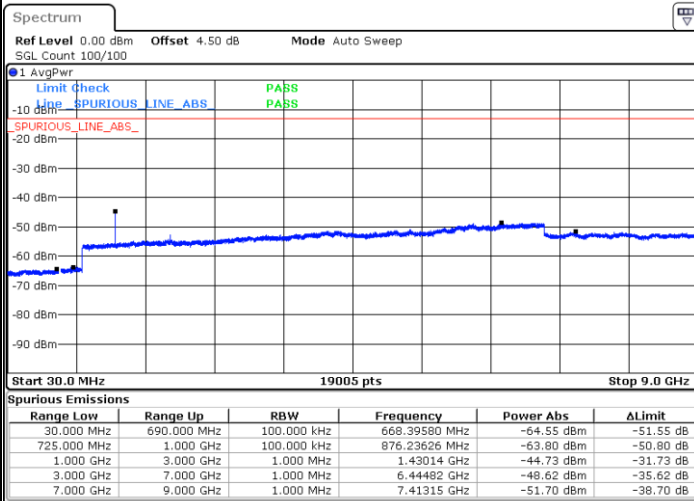

Lowest Channel / 16QAM

Date: 5 APR 2019 19:20:26

LTE Band 12 / 10MHz

Middle Channel / QPSK

Date: 5 APR 2019 19:22:15

Middle Channel / 16QAM

Date: 5 APR 2019 19:21:21

Highest Channel / QPSK

Date: 5 APR 2019 19:23:10

Highest Channel / 16QAM

Date: 5 APR 2019 19:24:04

LTE Band 12 / 1.4MHz

Lowest Channel / 64QAM

Middle Channel / 64QAM

Date: 5 APR 2019 19:40:10

Date: 5 APR 2019 19:41:04

Highest Channel / 64QAM

Date: 5 APR 2019 19:41:59

LTE Band 12 / 3MHz

Lowest Channel / 64QAM

Middle Channel / 64QAM

Date: 5 APR 2019 19:43:20

Date: 5 APR 2019 19:44:15

Highest Channel / 64QAM