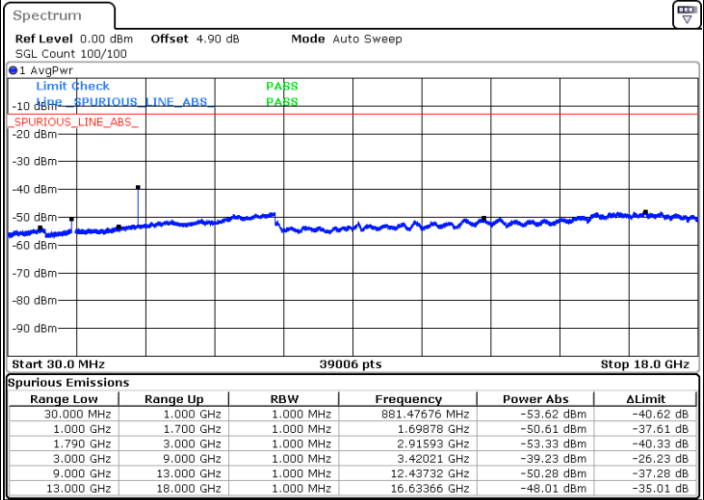

Date: 8 APR 2019 15:41:18

Date: 8 APR 2019 15:42:01

LTE Band 66 / 3MHz

Middle Channel / QPSK

Middle Channel / 16QAM

Date: 8 APR 2019 15:46:19

Date: 8 APR 2019 15:45:44

Highest Channel / QPSK

Highest Channel / 16QAM

Date: 8 APR 2019 15:53:16

Date: 8 APR 2019 15:52:43

LTE Band 66 / 5MHz

Lowest Channel / QPSK

Lowest Channel / 16QAM

Date: 8 APR 2019 15:59:43

Date: 8 APR 2019 16:00:50