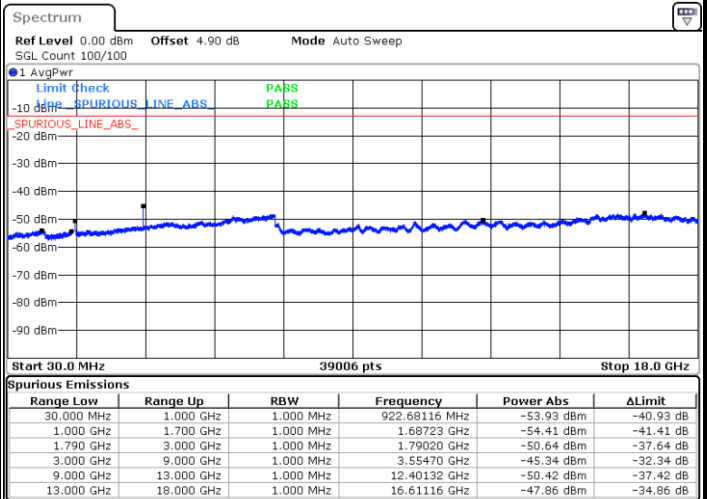

LTE Band 66 / 1.4MHz

Highest Channel / QPSK

Highest Channel / 16QAM

Date: 8 APR 2019 15:34:24

Date: 8 APR 2019 15:33:50

LTE Band 66 / 3MHz

Lowest Channel / QPSK

Lowest Channel / 16QAM

Date: 8 APR 2019 15:41:18

Date: 8 APR 2019 15:42:01

LTE Band 66 / 3MHz

Middle Channel / QPSK

Middle Channel / 16QAM

Date: 8 APR 2019 15:46:19

Date: 8 APR 2019 15:45:44

Highest Channel / QPSK

Highest Channel / 16QAM

Date: 8 APR 2019 15:53:16

Date: 8 APR 2019 15:52:43

LTE Band 66 / 5MHz

Lowest Channel / QPSK

Lowest Channel / 16QAM

Date: 8 APR 2019 15:59:43

Date: 8 APR 2019 16:00:50