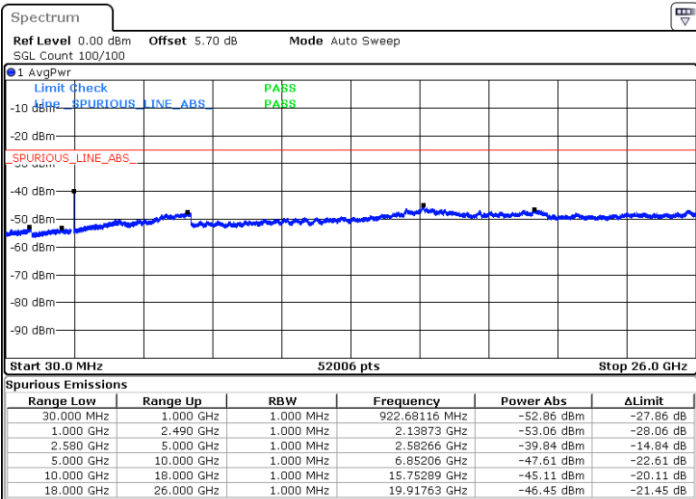

Lowest Channel / 64QAM

Middle Channel / 64QAM

Date: 6 APR 2019 10:52:26

Date: 6 APR 2019 10:53:20

Highest Channel / 64QAM

Date: 6 APR 2019 10:54:14

LTE Band 7 / 10MHz

Lowest Channel / 64QAM

Middle Channel / 64QAM

Date: 6 APR 2019 11:04:50

Date: 6 APR 2019 11:05:44

Highest Channel / 64QAM

Date: 6 APR 2019 11:06:38

LTE Band 7 / 15MHz

Lowest Channel / 64QAM

Middle Channel / 64QAM

Date: 6 APR 2019 11:23:35

Date: 6 APR 2019 11:24:29

Highest Channel / 64QAM

Date: 6 APR 2019 11:25:23

**LTE Band 7 / 20MHz**

**Lowest Channel / 64QAM**

Date: 6 APR 2019 11:32:39

**Middle Channel / 64QAM**