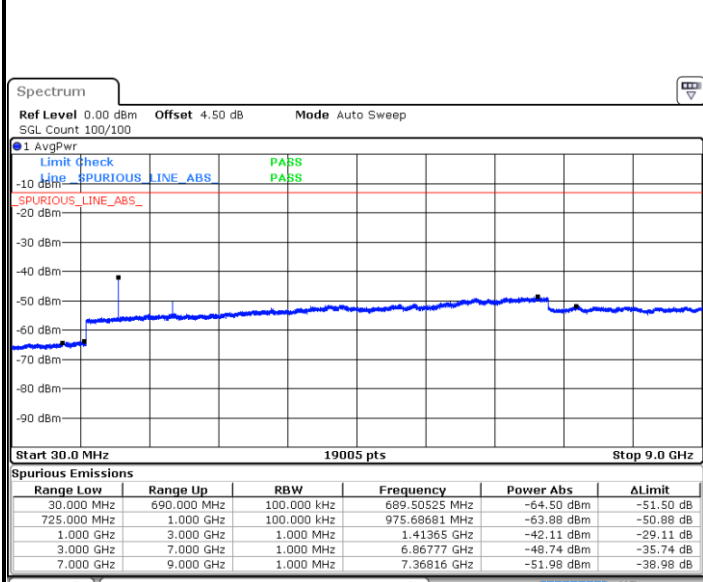

LTE Band 12 / 5MHz

Highest Channel / QPSK

Date: 5 APR 2019 19:05:36

Highest Channel / 16QAM

Date: 5 APR 2019 19:06:30

LTE Band 12 / 10MHz

Lowest Channel / QPSK

Date: 5 APR 2019 19:19:32

Lowest Channel / 16QAM

Date: 5 APR 2019 19:20:26

LTE Band 12 / 10MHz

Middle Channel / QPSK

Date: 5 APR 2019 19:22:15

Middle Channel / 16QAM

Date: 5 APR 2019 19:21:21

Highest Channel / QPSK

Date: 5 APR 2019 19:23:10

Highest Channel / 16QAM

Date: 5 APR 2019 19:24:04

LTE Band 12 / 1.4MHz

Lowest Channel / 64QAM

Middle Channel / 64QAM

Date: 5 APR 2019 19:40:10

Date: 5 APR 2019 19:41:04

Highest Channel / 64QAM

Date: 5 APR 2019 19:41:59

LTE Band 12 / 3MHz

Lowest Channel / 64QAM

Middle Channel / 64QAM

Date: 5 APR 2019 19:43:20

Date: 5 APR 2019 19:44:15

Highest Channel / 64QAM