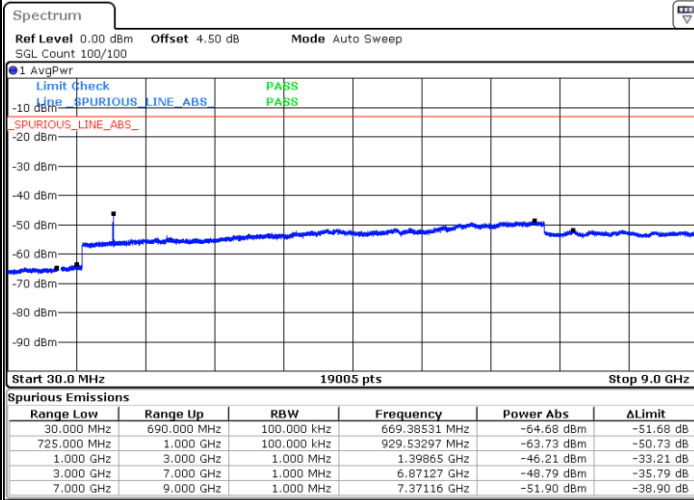

Date: 5 APR 2019 19:23:10

Highest Channel / 16QAM

Date: 5 APR 2019 19:24:04

LTE Band 12 / 1.4MHz

Lowest Channel / 64QAM

Middle Channel / 64QAM

Date: 5 APR 2019 19:40:10

Date: 5 APR 2019 19:41:04

Highest Channel / 64QAM

Date: 5 APR 2019 19:41:59

LTE Band 12 / 3MHz

Lowest Channel / 64QAM

Middle Channel / 64QAM

Date: 5 APR 2019 19:43:20

Date: 5 APR 2019 19:44:15

Highest Channel / 64QAM

Date: 5 APR 2019 19:45:09

LTE Band 12 / 5MHz

Lowest Channel / 64QAM

Middle Channel / 64QAM

Date: 5 APR 2019 19:57:22

Date: 5 APR 2019 19:58:17

Highest Channel / 64QAM

Date: 5 APR 2019 19:59:11

LTE Band 12 / 10MHz

Lowest Channel / 64QAM

Middle Channel / 64QAM

Date: 5 APR 2019 20:13:08

Date: 5 APR 2019 20:14:02

Highest Channel / 64QAM

Date: 5 APR 2019 20:14:56

LTE Band 66 / 1.4MHz