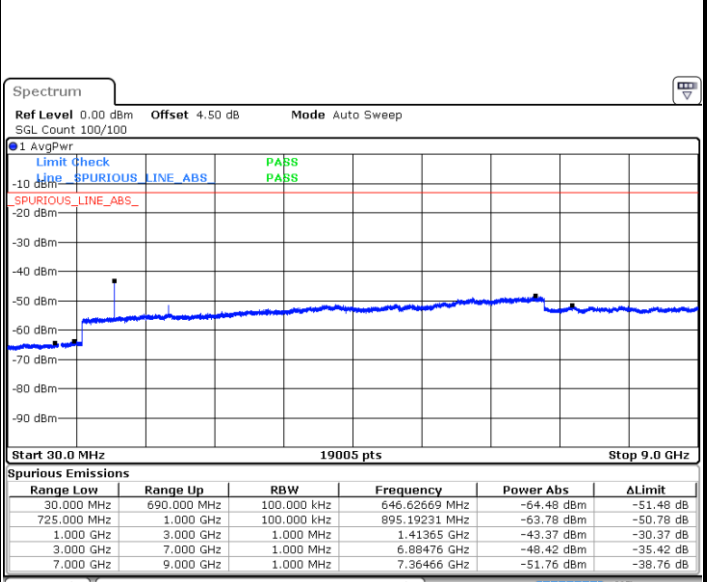

LTE Band 12 / 5MHz

Highest Channel / QPSK

Date: 5 APR 2019 19:05:36

Highest Channel / 16QAM

Date: 5 APR 2019 19:06:30

LTE Band 12 / 10MHz

Lowest Channel / QPSK

Date: 5 APR 2019 19:19:32

Lowest Channel / 16QAM

Date: 5 APR 2019 19:20:26

LTE Band 12 / 10MHz

Middle Channel / QPSK

Date: 5 APR 2019 19:22:15

Middle Channel / 16QAM

Date: 5 APR 2019 19:21:21

Highest Channel / QPSK

Date: 5 APR 2019 19:23:10

Highest Channel / 16QAM

Date: 5 APR 2019 19:24:04

LTE Band 12 / 1.4MHz

Lowest Channel / 64QAM

Middle Channel / 64QAM

Date: 5 APR 2019 19:40:10

Date: 5 APR 2019 19:41:04

Highest Channel / 64QAM

Date: 5 APR 2019 19:41:59

LTE Band 12 / 3MHz

Lowest Channel / 64QAM

Middle Channel / 64QAM

Date: 5 APR 2019 19:43:20

Date: 5 APR 2019 19:44:15

Highest Channel / 64QAM