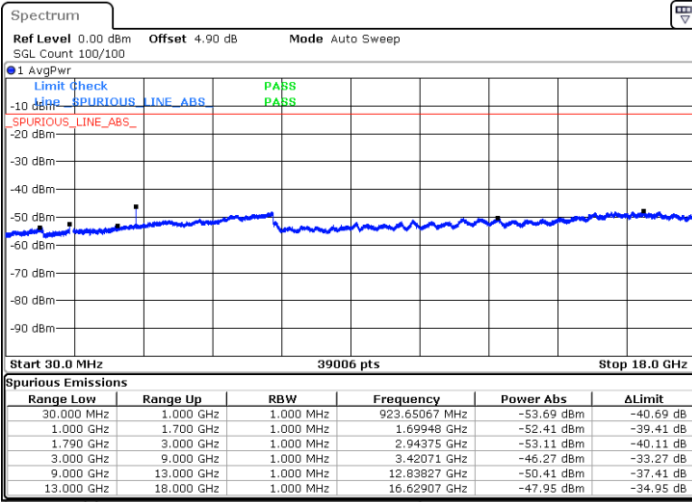

LTE Band 66 / 1.4MHz

Lowest Channel / QPSK

Lowest Channel / 16QAM

Date: 8 APR 2019 15:08:24

Date: 8 APR 2019 15:09:12