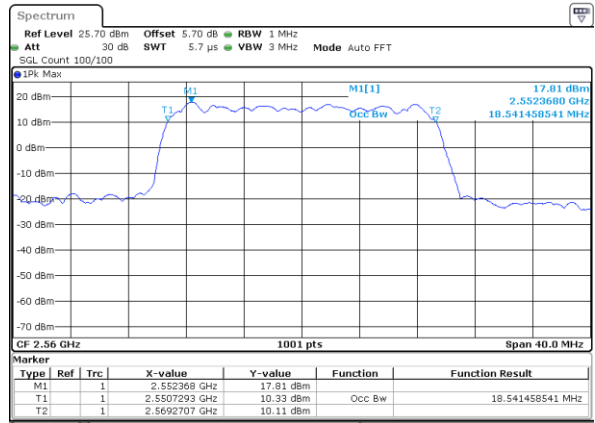

Date: 6 APR 2019 10:12:58

Middle Channel / 15MHz / 16QAM

Date: 6 APR 2019 10:13:18

Highest Channel / 15MHz / QPSK

Date: 6 APR 2019 10:13:59

Highest Channel / 15MHz / 16QAM

Date: 6 APR 2019 10:13:39

LTE Band 7

Lowest Channel / 20MHz / QPSK

Date: 6 APR 2019 10:29:28

Lowest Channel / 20MHz / 16QAM

Date: 6 APR 2019 10:29:08

Middle Channel / 20MHz / QPSK

Date: 6 APR 2019 10:29:48

Middle Channel / 20MHz / 16QAM

Date: 6 APR 2019 10:30:08

Highest Channel / 20MHz / QPSK

Date: 6 APR 2019 10:30:48

Highest Channel / 20MHz / 16QAM

Date: 6 APR 2019 10:30:28

LTE Band 7

Lowest Channel / 5MHz / 64QAM

Date: 6 APR 2019 10:50:42

Lowest Channel / 10MHz / 64QAM