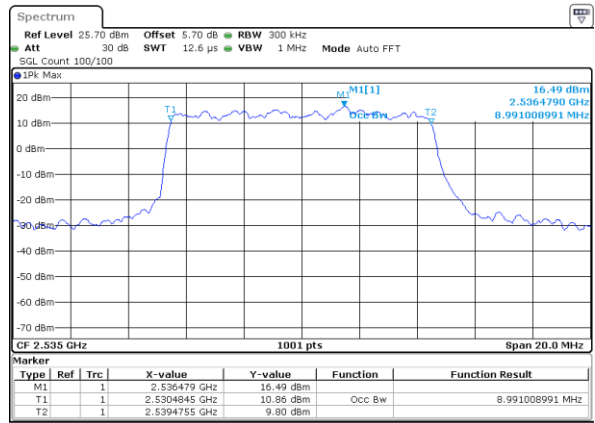

Date: 6 APR 2019 09:12:50

Highest Channel / 5MHz / QPSK

Date: 6 APR 2019 09:13:30

Highest Channel / 5MHz / 16QAM

Date: 6 APR 2019 09:13:50

LTE Band 7

Lowest Channel / 10MHz / QPSK

Date: 6 APR 2019 09:48:18

Lowest Channel / 10MHz / 16QAM

Date: 6 APR 2019 09:48:38

Middle Channel / 10MHz / QPSK

Date: 6 APR 2019 09:49:18

Middle Channel / 10MHz / 16QAM

Date: 6 APR 2019 09:48:58

Highest Channel / 10MHz / QPSK

Date: 6 APR 2019 09:49:38

Highest Channel / 10MHz / 16QAM

Date: 6 APR 2019 09:49:58

LTE Band 7

Lowest Channel / 15MHz / QPSK

Date: 6 APR 2019 10:12:38

Lowest Channel / 15MHz / 16QAM

Date: 6 APR 2019 10:12:18

Middle Channel / 15MHz / QPSK