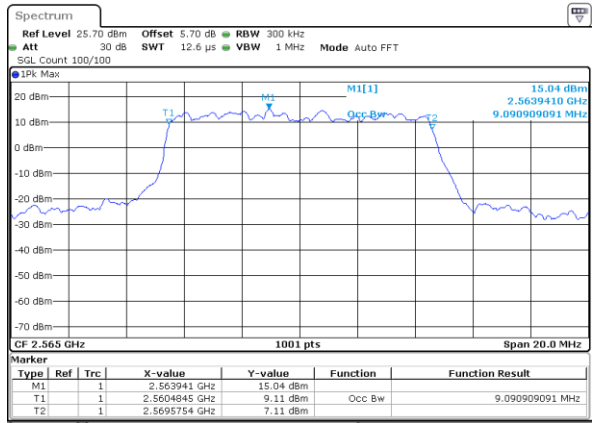

Highest Channel / 20MHz / QPSK

Date: 6 APR 2019 10:30:48

Highest Channel / 20MHz / 16QAM

Date: 6 APR 2019 10:30:28

LTE Band 7

Lowest Channel / 5MHz / 64QAM

Date: 6 APR 2019 10:50:42

Lowest Channel / 10MHz / 64QAM

Date: 6 APR 2019 11:03:07

Middle Channel / 5MHz / 64QAM

Date: 6 APR 2019 10:50:52

Middle Channel / 10MHz / 64QAM

Date: 6 APR 2019 11:03:17

Highest Channel / 5MHz / 64QAM

Date: 6 APR 2019 10:51:02

Highest Channel / 10MHz / 64QAM