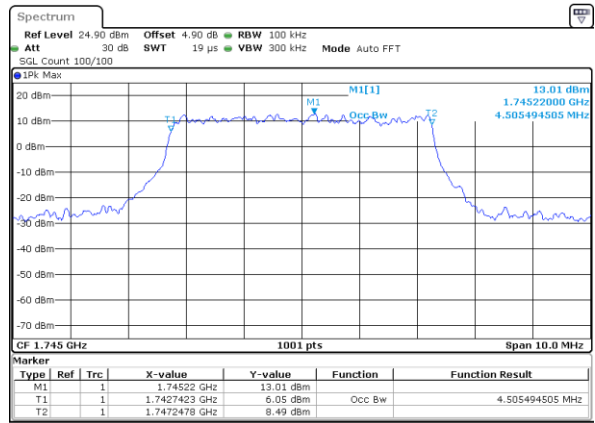

Middle Channel / 3MHz / 16QAM

Date: 8 APR 2019 15:47:26

Highest Channel / 3MHz / QPSK

Date: 8 APR 2019 15:48:20

Highest Channel / 3MHz / 16QAM

Date: 8 APR 2019 15:49:58

LTE Band 66

Lowest Channel / 5MHz / QPSK

Date: 8 APR 2019 15:56:28

Lowest Channel / 5MHz / 16QAM

Date: 8 APR 2019 15:56:56

Middle Channel / 5MHz / QPSK

Date: 8 APR 2019 16:04:07

Middle Channel / 5MHz / 16QAM

Date: 8 APR 2019 16:04:20

Highest Channel / 5MHz / QPSK

Date: 8 APR 2019 16:06:38

Highest Channel / 5MHz / 16QAM

Date: 8 APR 2019 16:07:12