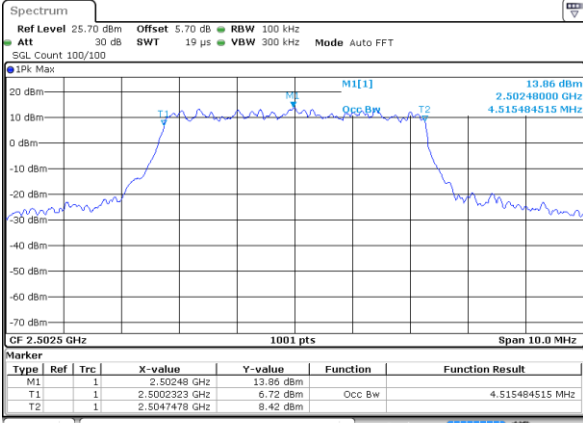

Highest Channel / 20MHz / QPSK

Date: 6 APR 2019 10:30:48

Highest Channel / 20MHz / 16QAM

Date: 6 APR 2019 10:30:28

LTE Band 7

Lowest Channel / 5MHz / 64QAM

Date: 6 APR 2019 10:50:42

Lowest Channel / 10MHz / 64QAM

Date: 6 APR 2019 11:03:07

Middle Channel / 5MHz / 64QAM

Date: 6 APR 2019 10:50:52

Middle Channel / 10MHz / 64QAM

Date: 6 APR 2019 11:03:17

Highest Channel / 5MHz / 64QAM

Date: 6 APR 2019 10:51:02

Highest Channel / 10MHz / 64QAM