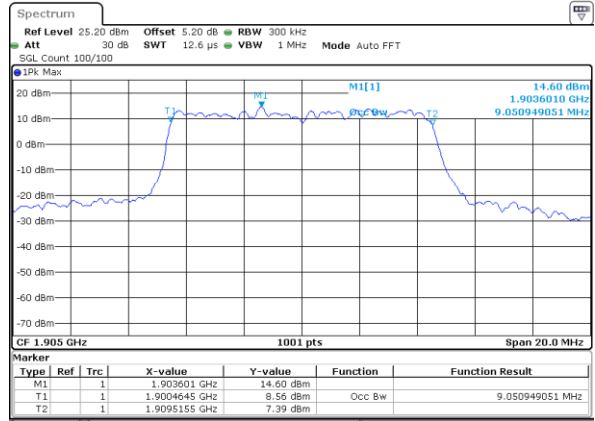

LTE Band 2

Lowest Channel / 5MHz / 64QAM

Date: 5 APR 2019 13:51:57

Lowest Channel / 10MHz / 64QAM

Date: 5 APR 2019 13:53:29

Middle Channel / 5MHz / 64QAM

Date: 5 APR 2019 13:52:07

Middle Channel / 10MHz / 64QAM

Date: 5 APR 2019 13:53:39

Highest Channel / 5MHz / 64QAM

Date: 5 APR 2019 13:52:17

Highest Channel / 10MHz / 64QAM

Date: 5 APR 2019 13:53:49

LTE Band 2

Lowest Channel / 15MHz / 64QAM

Date: 5 APR 2019 13:54:57