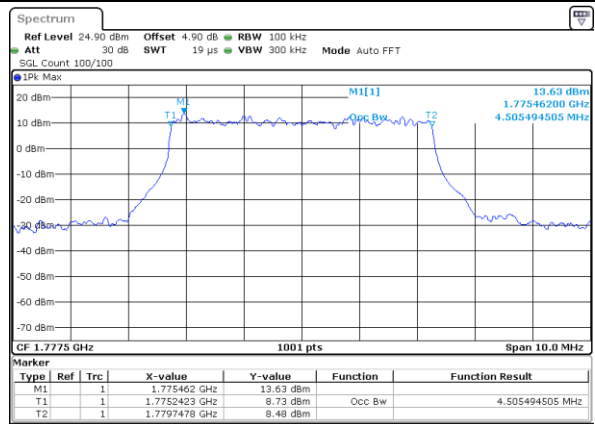

Highest Channel / 5MHz / 16QAM

Date: 8 APR 2019 16:07:12