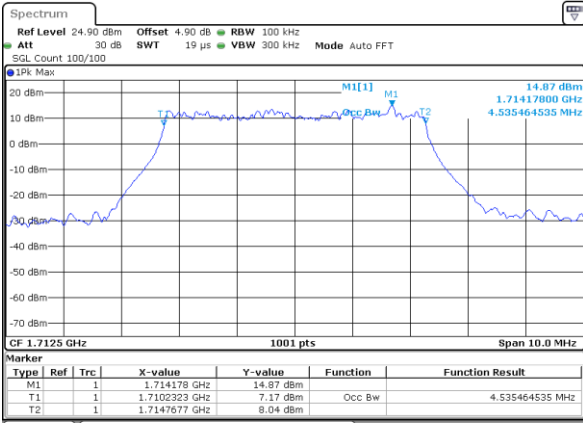

Date: 8 APR 2019 15:18:40

LTE Band 66

Lowest Channel / 3MHz / QPSK

Date: 8 APR 2019 15:36:01

Lowest Channel / 3MHz / 16QAM

Date: 8 APR 2019 15:36:17

Middle Channel / 3MHz / QPSK

Date: 8 APR 2019 15:47:06

Middle Channel / 3MHz / 16QAM

Date: 8 APR 2019 15:47:26

Highest Channel / 3MHz / QPSK

Date: 8 APR 2019 15:48:20

Highest Channel / 3MHz / 16QAM

Date: 8 APR 2019 15:49:58

LTE Band 66

Lowest Channel / 5MHz / QPSK

Date: 8 APR 2019 15:56:28

Lowest Channel / 5MHz / 16QAM

Date: 8 APR 2019 15:56:56

Middle Channel / 5MHz / QPSK

Date: 8 APR 2019 16:04:07

Middle Channel / 5MHz / 16QAM

Date: 8 APR 2019 16:04:20

Highest Channel / 5MHz / QPSK