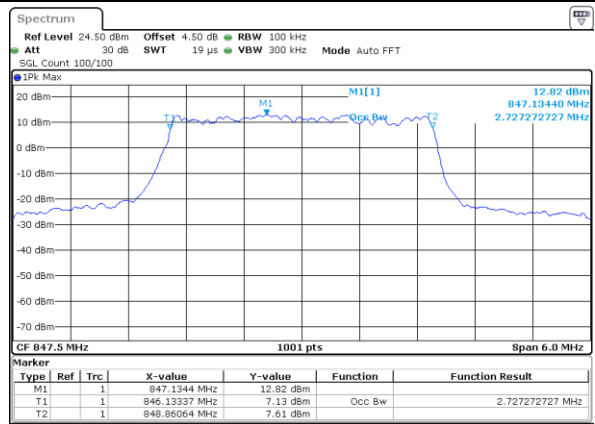

Highest Channel / 3MHz / QPSK

Date: 5 APR 2019 15:34:18

Highest Channel / 3MHz / 16QAM

Date: 5 APR 2019 15:34:28

LTE Band 5

Lowest Channel / 5MHz / QPSK

Date: 5 APR 2019 15:53:46

Lowest Channel / 5MHz / 16QAM