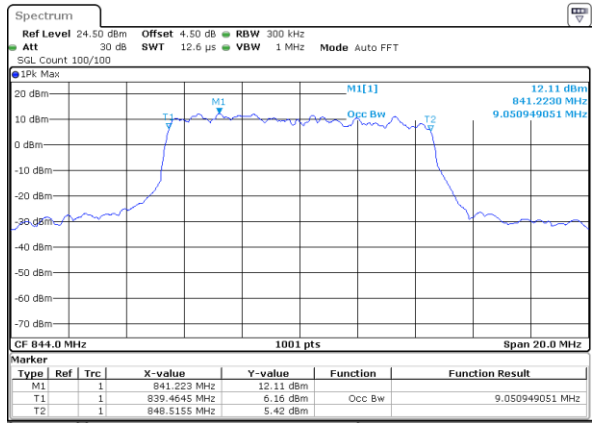

Date: 5 APR 2019 17:54:50

Highest Channel / 3MHz / 64QAM

Date: 5 APR 2019 17:39:03

LTE Band 5

Lowest Channel / 5MHz / 64QAM

Date: 5 APR 2019 17:27:23

Lowest Channel / 10MHz / 64QAM

Date: 5 APR 2019 17:02:57

Middle Channel / 5MHz / 64QAM

Date: 5 APR 2019 17:27:50

Middle Channel / 10MHz / 64QAM

Date: 5 APR 2019 17:02:18

Highest Channel / 5MHz / 64QAM

Date: 5 APR 2019 17:28:41

Highest Channel / 10MHz / 64QAM

Date: 5 APR 2019 17:01:56

LTE Band 7

Lowest Channel / 5MHz / QPSK

Date: 6 APR 2019 09:12:10

Lowest Channel / 5MHz / 16QAM

Date: 6 APR 2019 09:12:30

Middle Channel / 5MHz / QPSK

Date: 6 APR 2019 09:13:10

Middle Channel / 5MHz / 16QAM