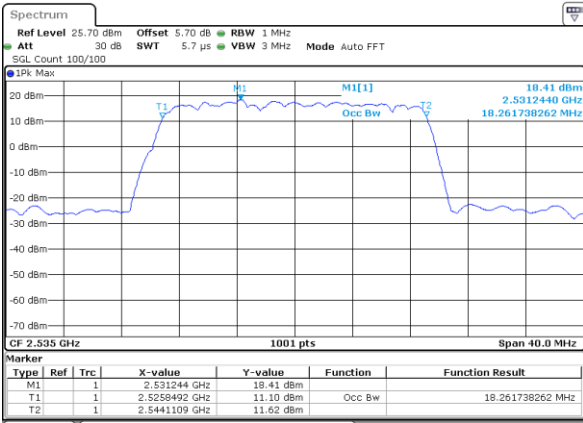

Date: 6 APR 2019 10:12:58

Middle Channel / 15MHz / 16QAM

Date: 6 APR 2019 10:13:18

Highest Channel / 15MHz / QPSK

Date: 6 APR 2019 10:13:59

Highest Channel / 15MHz / 16QAM

Date: 6 APR 2019 10:13:39

LTE Band 7

Lowest Channel / 20MHz / QPSK

Date: 6 APR 2019 10:29:28

Lowest Channel / 20MHz / 16QAM

Date: 6 APR 2019 10:29:08

Middle Channel / 20MHz / QPSK

Date: 6 APR 2019 10:29:48

Middle Channel / 20MHz / 16QAM

Date: 6 APR 2019 10:30:08

Highest Channel / 20MHz / QPSK

Date: 6 APR 2019 10:30:48

Highest Channel / 20MHz / 16QAM

Date: 6 APR 2019 10:30:28

LTE Band 7

Lowest Channel / 5MHz / 64QAM

Date: 6 APR 2019 10:50:42

Lowest Channel / 10MHz / 64QAM