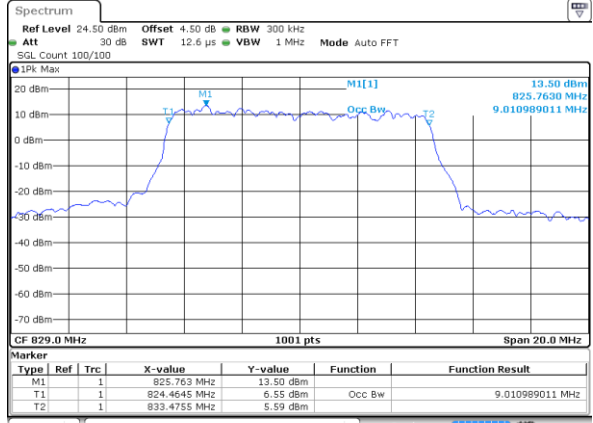

Date: 5 APR 2019 17:54:50

Highest Channel / 3MHz / 64QAM

Date: 5 APR 2019 17:39:03

LTE Band 5

Lowest Channel / 5MHz / 64QAM

Date: 5 APR 2019 17:27:23

Lowest Channel / 10MHz / 64QAM

Date: 5 APR 2019 17:02:57