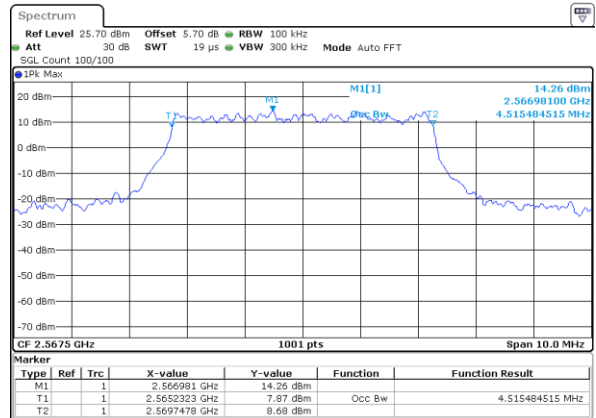

LTE Band 7

Lowest Channel / 5MHz / QPSK

Date: 6 APR 2019 09:12:10

Lowest Channel / 5MHz / 16QAM

Date: 6 APR 2019 09:12:30

Middle Channel / 5MHz / QPSK

Date: 6 APR 2019 09:13:10

Middle Channel / 5MHz / 16QAM

Date: 6 APR 2019 09:12:50

Highest Channel / 5MHz / QPSK

Date: 6 APR 2019 09:13:30

Highest Channel / 5MHz / 16QAM

Date: 6 APR 2019 09:13:50

LTE Band 7

Lowest Channel / 10MHz / QPSK

Date: 6 APR 2019 09:48:18