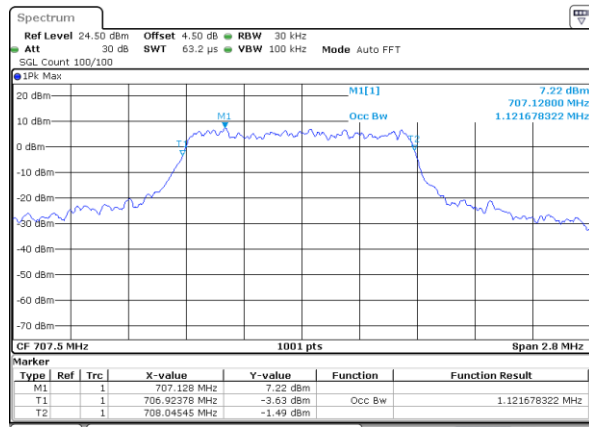

Middle Channel / 20MHz / 64QAM

Date: 6 APR 2019 11:26:33

Highest Channel / 15MHz / 64QAM

Date: 6 APR 2019 11:17:38

Highest Channel / 20MHz / 64QAM

Date: 6 APR 2019 11:26:43

LTE Band 12

Lowest Channel / 1.4MHz / QPSK

Date: 5 APR 2019 18:01:41

Lowest Channel / 1.4MHz / 16QAM

Date: 5 APR 2019 18:01:51

Middle Channel / 1.4MHz / QPSK

Date: 5 APR 2019 18:02:11

Middle Channel / 1.4MHz / 16QAM

Date: 5 APR 2019 18:02:01

Highest Channel / 1.4MHz / QPSK

Date: 5 APR 2019 18:02:21

Highest Channel / 1.4MHz / 16QAM

Date: 5 APR 2019 18:02:31

LTE Band 12

Lowest Channel / 3MHz / QPSK

Date: 5 APR 2019 18:39:57

Lowest Channel / 3MHz / 16QAM

Date: 5 APR 2019 18:40:07