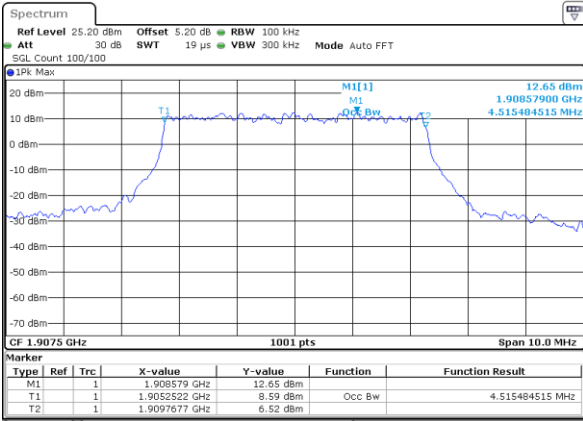

LTE Band 2

Lowest Channel / 5MHz / 64QAM

Date: 5 APR 2019 13:51:57

Lowest Channel / 10MHz / 64QAM

Date: 5 APR 2019 13:53:29

Middle Channel / 5MHz / 64QAM

Date: 5 APR 2019 13:52:07

Middle Channel / 10MHz / 64QAM

Date: 5 APR 2019 13:53:39

Highest Channel / 5MHz / 64QAM

Date: 5 APR 2019 13:52:17

Highest Channel / 10MHz / 64QAM

Date: 5 APR 2019 13:53:49

LTE Band 2

Lowest Channel / 15MHz / 64QAM

Date: 5 APR 2019 13:54:57