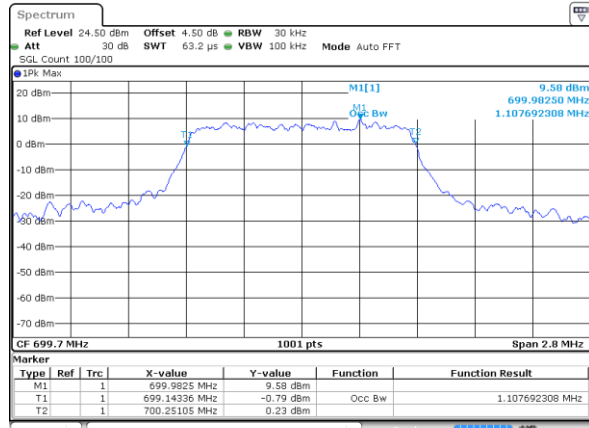

Middle Channel / 20MHz / 64QAM

Date: 6 APR 2019 11:26:33

Highest Channel / 15MHz / 64QAM

Date: 6 APR 2019 11:17:38

Highest Channel / 20MHz / 64QAM

Date: 6 APR 2019 11:26:43

LTE Band 12

Lowest Channel / 1.4MHz / QPSK

Date: 5 APR 2019 18:01:41

Lowest Channel / 1.4MHz / 16QAM

Date: 5 APR 2019 18:01:51

Middle Channel / 1.4MHz / QPSK

Date: 5 APR 2019 18:02:11

Middle Channel / 1.4MHz / 16QAM

Date: 5 APR 2019 18:02:01

Highest Channel / 1.4MHz / QPSK