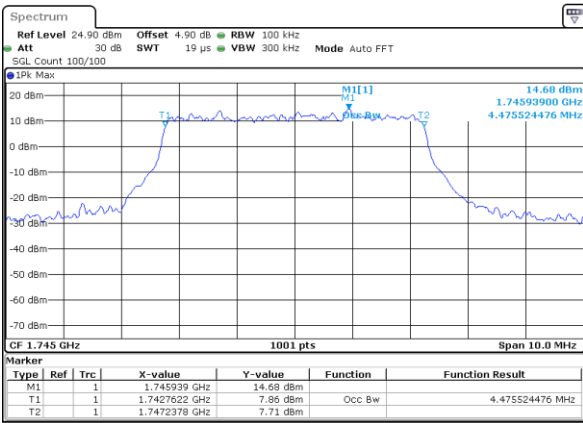

Date: 8 APR 2019 15:18:40

LTE Band 66

Lowest Channel / 3MHz / QPSK

Date: 8 APR 2019 15:36:01

Lowest Channel / 3MHz / 16QAM

Date: 8 APR 2019 15:36:17

Middle Channel / 3MHz / QPSK

Date: 8 APR 2019 15:47:06

Middle Channel / 3MHz / 16QAM

Date: 8 APR 2019 15:47:26

Highest Channel / 3MHz / QPSK

Date: 8 APR 2019 15:48:20

Highest Channel / 3MHz / 16QAM

Date: 8 APR 2019 15:49:58

LTE Band 66

Lowest Channel / 5MHz / QPSK

Date: 8 APR 2019 15:56:28

Lowest Channel / 5MHz / 16QAM

Date: 8 APR 2019 15:56:56

Middle Channel / 5MHz / QPSK

Date: 8 APR 2019 16:04:07

Middle Channel / 5MHz / 16QAM

Date: 8 APR 2019 16:04:20

Highest Channel / 5MHz / QPSK