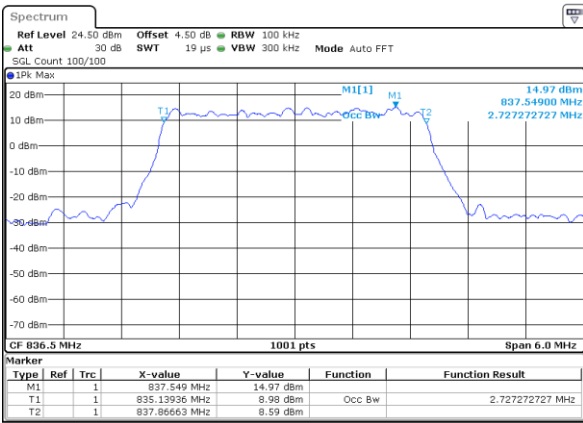

Date: 5 APR 2019 15:04:48

Middle Channel / 1.4MHz / 16QAM

Date: 5 APR 2019 15:04:59

Highest Channel / 1.4MHz / QPSK

Date: 5 APR 2019 15:07:18

Highest Channel / 1.4MHz / 16QAM

Date: 5 APR 2019 15:07:28

LTE Band 5

Lowest Channel / 3MHz / QPSK

Date: 5 APR 2019 15:22:49

Lowest Channel / 3MHz / 16QAM

Date: 5 APR 2019 15:23:00

Middle Channel / 3MHz / QPSK

Date: 5 APR 2019 15:31:49

Middle Channel / 3MHz / 16QAM

Date: 5 APR 2019 15:31:59

Highest Channel / 3MHz / QPSK

Date: 5 APR 2019 15:34:18

Highest Channel / 3MHz / 16QAM

Date: 5 APR 2019 15:34:28

LTE Band 5

Lowest Channel / 5MHz / QPSK

Date: 5 APR 2019 15:53:46

Lowest Channel / 5MHz / 16QAM