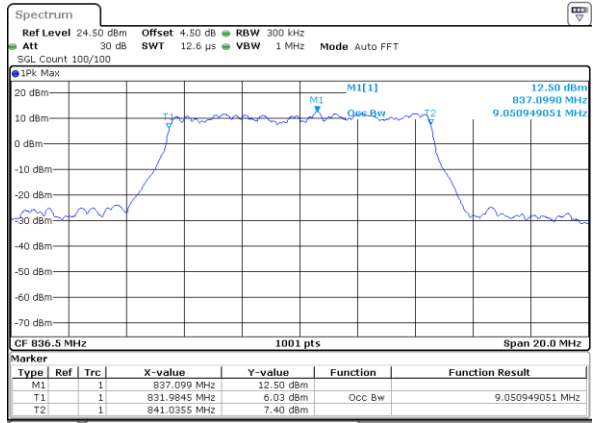

Middle Channel / 10MHz / 64QAM

Date: 5 APR 2019 17:02:18