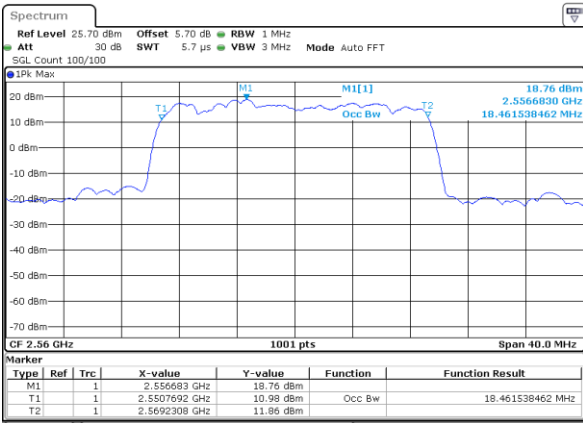

Date: 6 APR 2019 10:12:58

Middle Channel / 15MHz / 16QAM

Date: 6 APR 2019 10:13:18

Highest Channel / 15MHz / QPSK

Date: 6 APR 2019 10:13:59

Highest Channel / 15MHz / 16QAM

Date: 6 APR 2019 10:13:39

LTE Band 7

Lowest Channel / 20MHz / QPSK

Date: 6 APR 2019 10:29:28

Lowest Channel / 20MHz / 16QAM

Date: 6 APR 2019 10:29:08

Middle Channel / 20MHz / QPSK

Date: 6 APR 2019 10:29:48

Middle Channel / 20MHz / 16QAM

Date: 6 APR 2019 10:30:08

Highest Channel / 20MHz / QPSK

Date: 6 APR 2019 10:30:48

Highest Channel / 20MHz / 16QAM

Date: 6 APR 2019 10:30:28

LTE Band 7

Lowest Channel / 5MHz / 64QAM

Date: 6 APR 2019 10:50:42

Lowest Channel / 10MHz / 64QAM