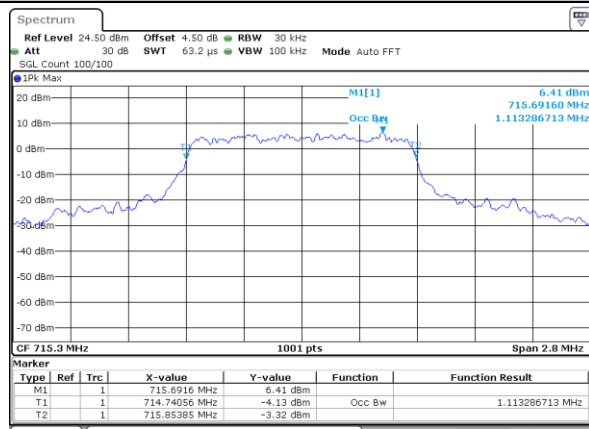

Middle Channel / 20MHz / 64QAM

Date: 6 APR 2019 11:26:33

Highest Channel / 15MHz / 64QAM

Date: 6 APR 2019 11:17:38

Highest Channel / 20MHz / 64QAM

Date: 6 APR 2019 11:26:43

LTE Band 12

Lowest Channel / 1.4MHz / QPSK

Date: 5 APR 2019 18:01:41

Lowest Channel / 1.4MHz / 16QAM

Date: 5 APR 2019 18:01:51

Middle Channel / 1.4MHz / QPSK

Date: 5 APR 2019 18:02:11

Middle Channel / 1.4MHz / 16QAM

Date: 5 APR 2019 18:02:01

Highest Channel / 1.4MHz / QPSK

Date: 5 APR 2019 18:02:21

Highest Channel / 1.4MHz / 16QAM

Date: 5 APR 2019 18:02:31

LTE Band 12

Lowest Channel / 3MHz / QPSK

Date: 5 APR 2019 18:39:57

Lowest Channel / 3MHz / 16QAM

Date: 5 APR 2019 18:40:07