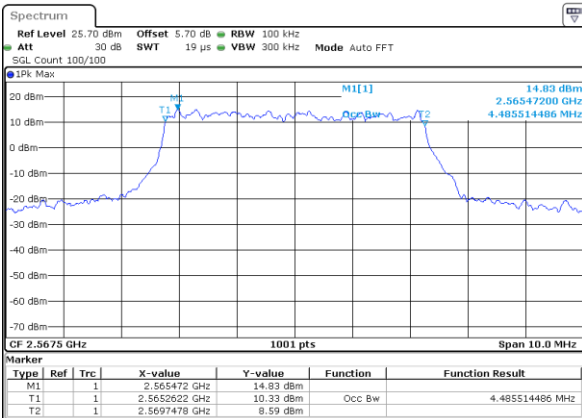

LTE Band 7

Lowest Channel / 5MHz / QPSK

Date: 6 APR 2019 09:12:10

Lowest Channel / 5MHz / 16QAM

Date: 6 APR 2019 09:12:30

Middle Channel / 5MHz / QPSK

Date: 6 APR 2019 09:13:10

Middle Channel / 5MHz / 16QAM

Date: 6 APR 2019 09:12:50

Highest Channel / 5MHz / QPSK

Date: 6 APR 2019 09:13:30

Highest Channel / 5MHz / 16QAM

Date: 6 APR 2019 09:13:50

LTE Band 7

Lowest Channel / 10MHz / QPSK

Date: 6 APR 2019 09:48:18