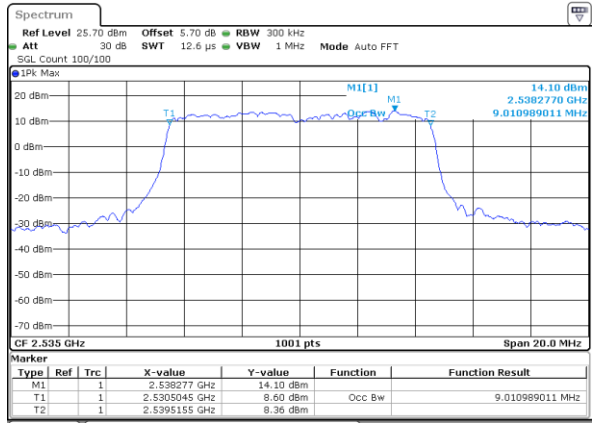

Highest Channel / 20MHz / QPSK

Date: 6 APR 2019 10:30:48

Highest Channel / 20MHz / 16QAM

Date: 6 APR 2019 10:30:28

LTE Band 7

Lowest Channel / 5MHz / 64QAM

Date: 6 APR 2019 10:50:42

Lowest Channel / 10MHz / 64QAM

Date: 6 APR 2019 11:03:07

Middle Channel / 5MHz / 64QAM

Date: 6 APR 2019 10:50:52

Middle Channel / 10MHz / 64QAM

Date: 6 APR 2019 11:03:17

Highest Channel / 5MHz / 64QAM

Date: 6 APR 2019 10:51:02

Highest Channel / 10MHz / 64QAM