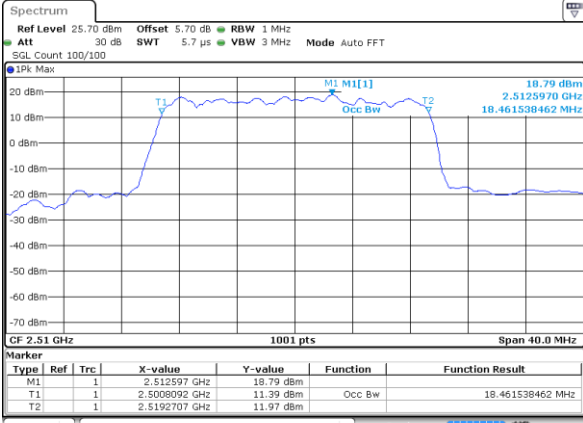

LTE Band 7

Lowest Channel / 20MHz / QPSK

Date: 6 APR 2019 10:29:28