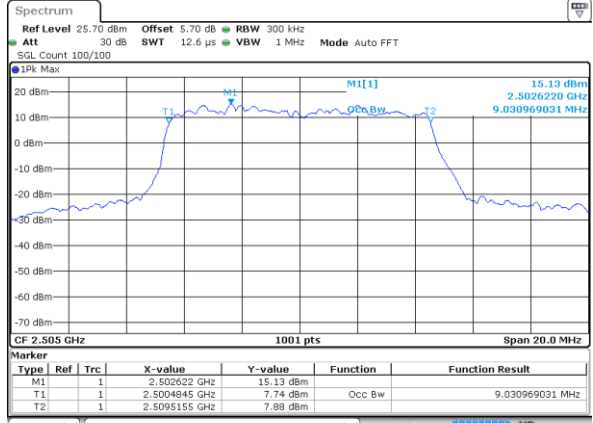

Highest Channel / 20MHz / QPSK

Date: 6 APR 2019 10:30:48

Highest Channel / 20MHz / 16QAM

Date: 6 APR 2019 10:30:28

LTE Band 7

Lowest Channel / 5MHz / 64QAM

Date: 6 APR 2019 10:50:42

Lowest Channel / 10MHz / 64QAM

Date: 6 APR 2019 11:03:07

Middle Channel / 5MHz / 64QAM

Date: 6 APR 2019 10:50:52

Middle Channel / 10MHz / 64QAM

Date: 6 APR 2019 11:03:17

Highest Channel / 5MHz / 64QAM

Date: 6 APR 2019 10:51:02

Highest Channel / 10MHz / 64QAM