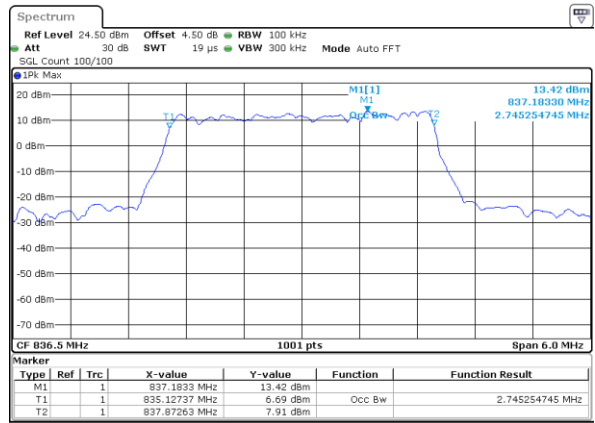

Date: 5 APR 2019 15:04:48

Middle Channel / 1.4MHz / 16QAM

Date: 5 APR 2019 15:04:59

Highest Channel / 1.4MHz / QPSK

Date: 5 APR 2019 15:07:18

Highest Channel / 1.4MHz / 16QAM

Date: 5 APR 2019 15:07:28

LTE Band 5

Lowest Channel / 3MHz / QPSK

Date: 5 APR 2019 15:22:49

Lowest Channel / 3MHz / 16QAM

Date: 5 APR 2019 15:23:00

Middle Channel / 3MHz / QPSK

Date: 5 APR 2019 15:31:49

Middle Channel / 3MHz / 16QAM

Date: 5 APR 2019 15:31:59

Highest Channel / 3MHz / QPSK

Date: 5 APR 2019 15:34:18

Highest Channel / 3MHz / 16QAM

Date: 5 APR 2019 15:34:28

LTE Band 5

Lowest Channel / 5MHz / QPSK

Date: 5 APR 2019 15:53:46

Lowest Channel / 5MHz / 16QAM