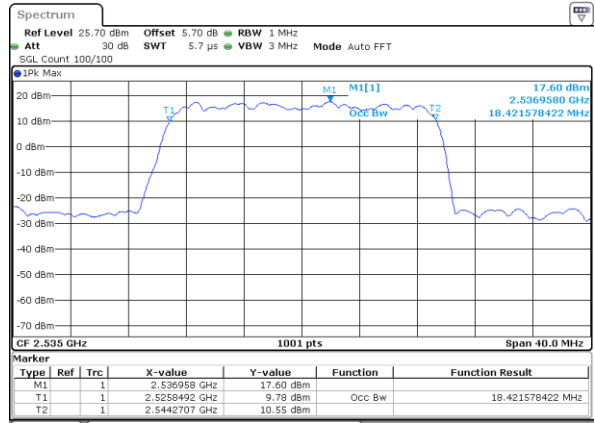

Date: 6 APR 2019 10:12:58

Middle Channel / 15MHz / 16QAM

Date: 6 APR 2019 10:13:18

Highest Channel / 15MHz / QPSK

Date: 6 APR 2019 10:13:59

Highest Channel / 15MHz / 16QAM

Date: 6 APR 2019 10:13:39

LTE Band 7

Lowest Channel / 20MHz / QPSK

Date: 6 APR 2019 10:29:28

Lowest Channel / 20MHz / 16QAM

Date: 6 APR 2019 10:29:08

Middle Channel / 20MHz / QPSK

Date: 6 APR 2019 10:29:48

Middle Channel / 20MHz / 16QAM

Date: 6 APR 2019 10:30:08

Highest Channel / 20MHz / QPSK

Date: 6 APR 2019 10:30:48

Highest Channel / 20MHz / 16QAM

Date: 6 APR 2019 10:30:28

LTE Band 7

Lowest Channel / 5MHz / 64QAM

Date: 6 APR 2019 10:50:42

Lowest Channel / 10MHz / 64QAM