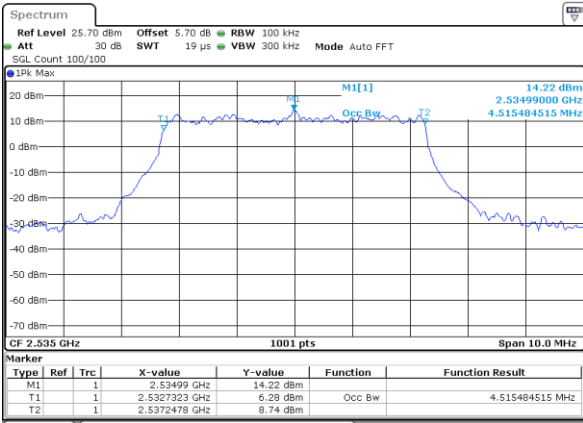

Highest Channel / 20MHz / QPSK

Date: 6 APR 2019 10:30:48

Highest Channel / 20MHz / 16QAM

Date: 6 APR 2019 10:30:28

LTE Band 7

Lowest Channel / 5MHz / 64QAM

Date: 6 APR 2019 10:50:42

Lowest Channel / 10MHz / 64QAM

Date: 6 APR 2019 11:03:07

Middle Channel / 5MHz / 64QAM

Date: 6 APR 2019 10:50:52

Middle Channel / 10MHz / 64QAM

Date: 6 APR 2019 11:03:17

Highest Channel / 5MHz / 64QAM

Date: 6 APR 2019 10:51:02

Highest Channel / 10MHz / 64QAM