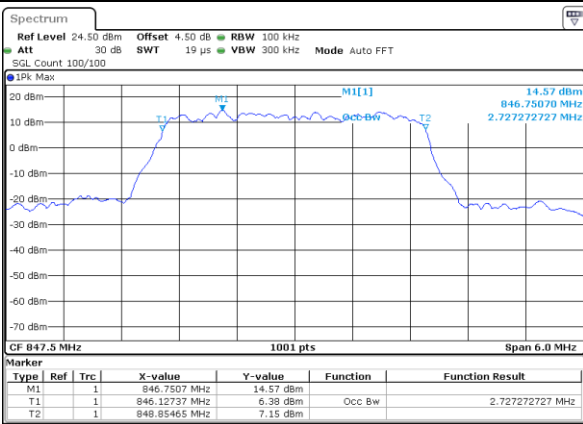

Date: 5 APR 2019 15:04:48

Middle Channel / 1.4MHz / 16QAM

Date: 5 APR 2019 15:04:59

Highest Channel / 1.4MHz / QPSK

Date: 5 APR 2019 15:07:18

Highest Channel / 1.4MHz / 16QAM

Date: 5 APR 2019 15:07:28

LTE Band 5

Highest Channel / 3MHz / QPSK

Date: 5 APR 2019 15:34:18

Highest Channel / 3MHz / 16QAM

Date: 5 APR 2019 15:34:28

LTE Band 5

Lowest Channel / 5MHz / QPSK

Date: 5 APR 2019 15:53:46

Lowest Channel / 5MHz / 16QAM