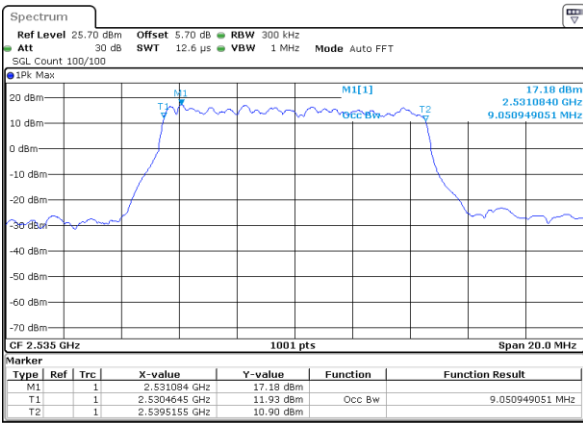

LTE Band 7

Lowest Channel / 5MHz / QPSK

Date: 6 APR 2019 09:12:10

Lowest Channel / 5MHz / 16QAM

Date: 6 APR 2019 09:12:30

Middle Channel / 5MHz / QPSK

Date: 6 APR 2019 09:13:10

Middle Channel / 5MHz / 16QAM

Date: 6 APR 2019 09:12:50

Highest Channel / 5MHz / QPSK

Date: 6 APR 2019 09:13:30

Highest Channel / 5MHz / 16QAM

Date: 6 APR 2019 09:13:50

LTE Band 7

Lowest Channel / 10MHz / QPSK

Date: 6 APR 2019 09:48:18

Lowest Channel / 10MHz / 16QAM

Date: 6 APR 2019 09:48:38

Middle Channel / 10MHz / QPSK

Date: 6 APR 2019 09:49:18

Middle Channel / 10MHz / 16QAM

Date: 6 APR 2019 09:48:58

Highest Channel / 10MHz / QPSK

Date: 6 APR 2019 09:49:38