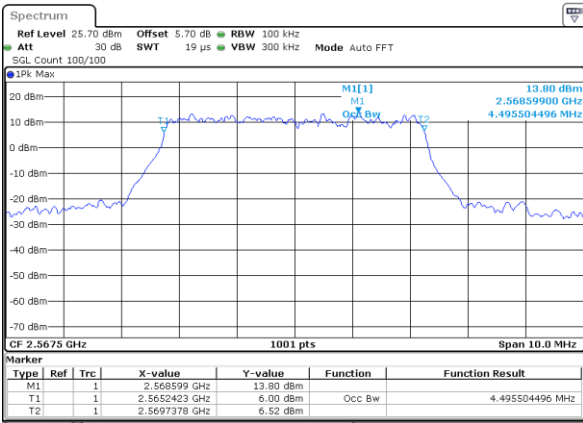

Highest Channel / 20MHz / QPSK

Date: 6 APR 2019 10:30:48

Highest Channel / 20MHz / 16QAM

Date: 6 APR 2019 10:30:28

LTE Band 7

Lowest Channel / 5MHz / 64QAM

Date: 6 APR 2019 10:50:42

Lowest Channel / 10MHz / 64QAM

Date: 6 APR 2019 11:03:07

Middle Channel / 5MHz / 64QAM

Date: 6 APR 2019 10:50:52

Middle Channel / 10MHz / 64QAM

Date: 6 APR 2019 11:03:17

Highest Channel / 5MHz / 64QAM

Date: 6 APR 2019 10:51:02

Highest Channel / 10MHz / 64QAM

Date: 6 APR 2019 11:03:27

LTE Band 7

Lowest Channel / 15MHz / 64QAM

Date: 6 APR 2019 11:17:18

Lowest Channel / 20MHz / 64QAM

Date: 6 APR 2019 11:26:23

Middle Channel / 15MHz / 64QAM

Date: 6 APR 2019 11:17:28