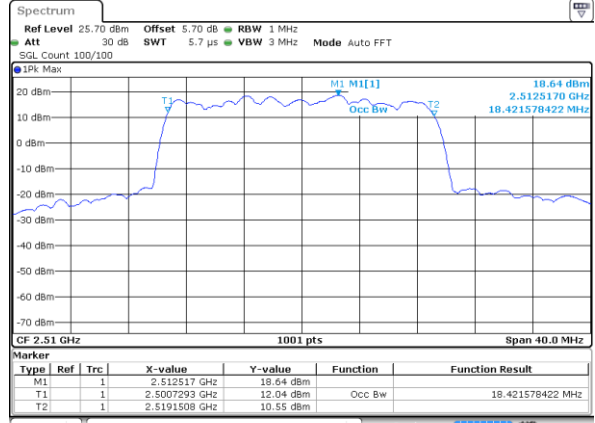

Lowest Channel / 20MHz / 16QAM

Date: 6 APR 2019 10:29:08