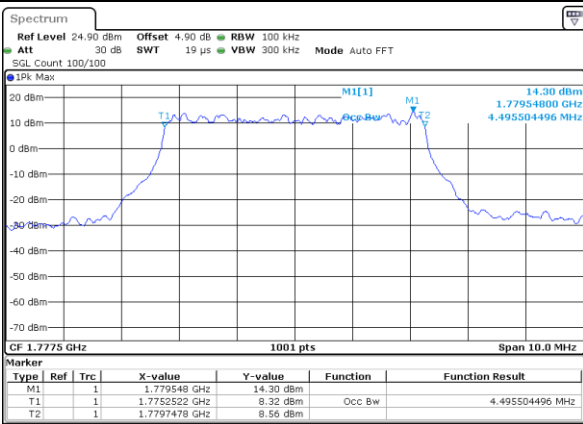

Middle Channel / 3MHz / 16QAM

Date: 8 APR 2019 15:47:26

Highest Channel / 3MHz / QPSK

Date: 8 APR 2019 15:48:20

Highest Channel / 3MHz / 16QAM

Date: 8 APR 2019 15:49:58

LTE Band 66

Lowest Channel / 5MHz / QPSK

Date: 8 APR 2019 15:56:28

Lowest Channel / 5MHz / 16QAM

Date: 8 APR 2019 15:56:56

Middle Channel / 5MHz / QPSK

Date: 8 APR 2019 16:04:07

Middle Channel / 5MHz / 16QAM

Date: 8 APR 2019 16:04:20

Highest Channel / 5MHz / QPSK