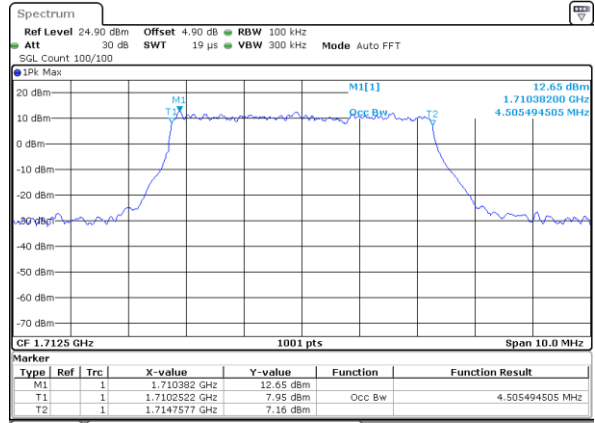

Lowest Channel / 5MHz / 16QAM

Date: 8 APR 2019 15:56:56