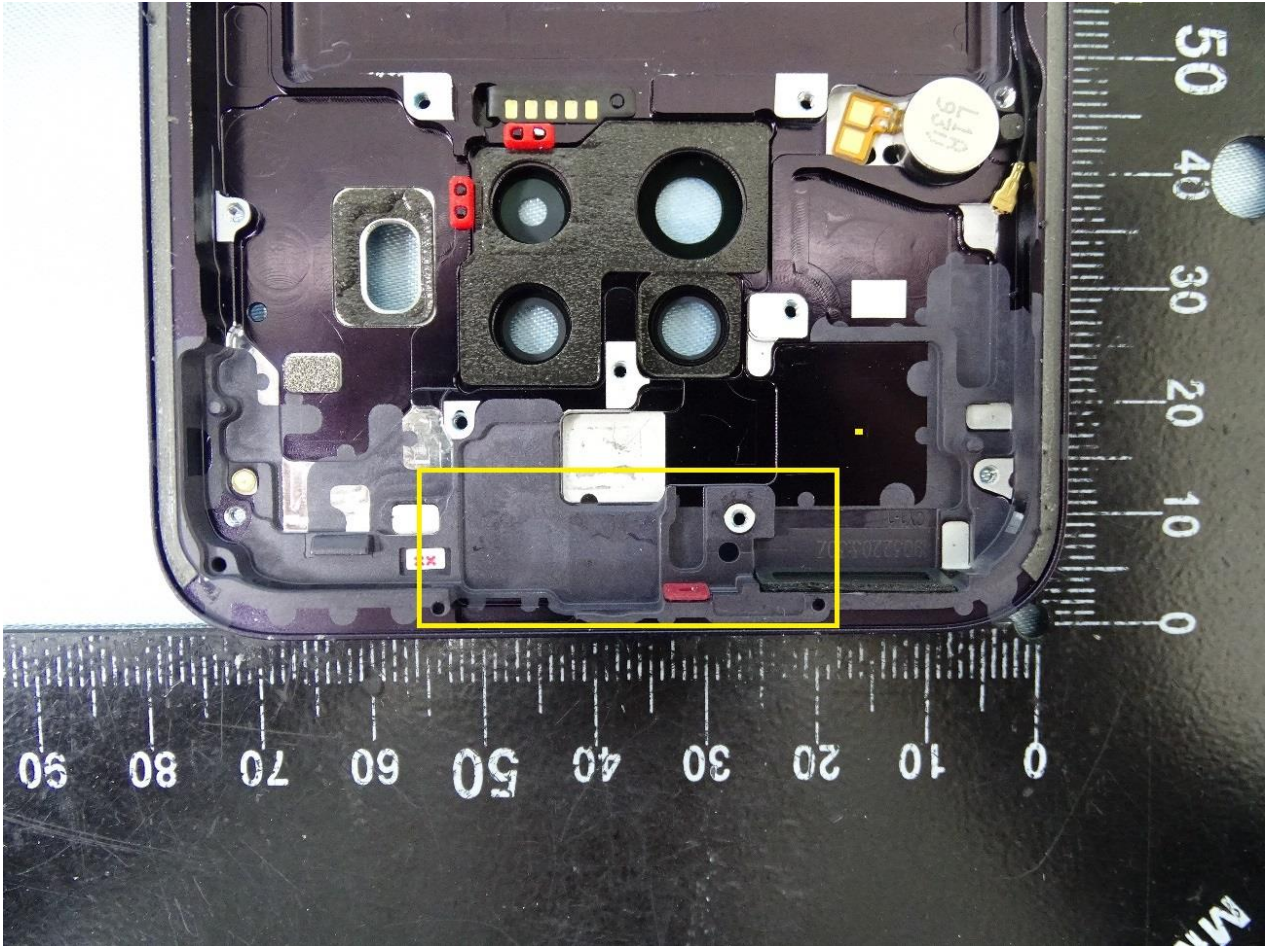

Brand Name: Motorola / Model Name: XT2010-1

WWAN Low Band Diversity and NFC Antenna

Brand Name: Motorola / Model Name: XT2010-1

Brand Name: Motorola / Model Name: XT2010-1

GPS, WLAN and Bluetooth Antenna

Brand Name: Motorola / Model Name: XT2010-1

Brand Name: Motorola / Model Name: XT2010-1

—THE END—