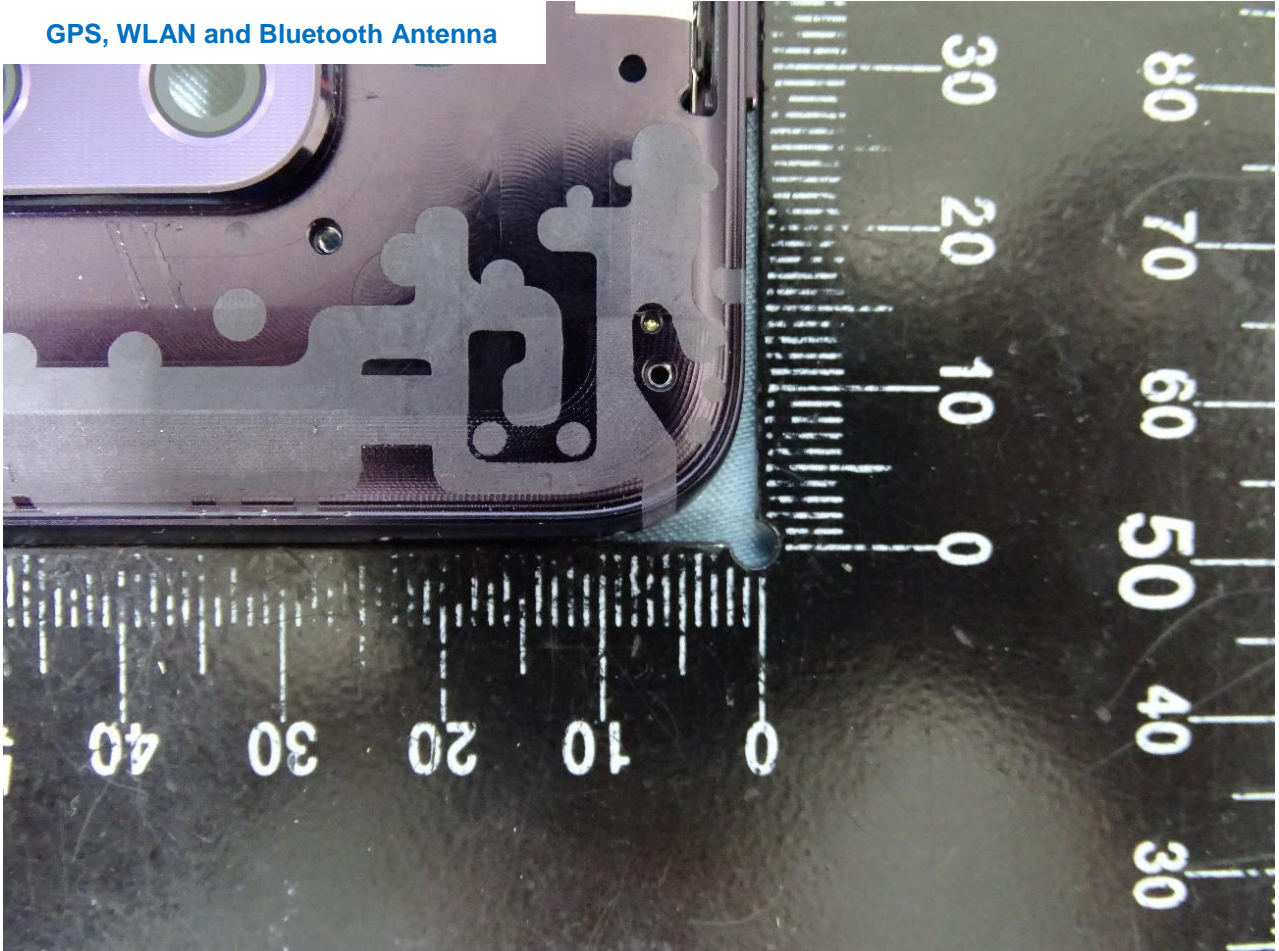

Brand Name: Motorola / Model Name: XT2010-1

WWAN Low Band Diversity and NFC Antenna

Brand Name: Motorola / Model Name: XT2010-1

Brand Name: Motorola / Model Name: XT2010-1

GPS, WLAN and Bluetooth Antenna

Brand Name: Motorola / Model Name: XT2010-1

Brand Name: Motorola / Model Name: XT2010-1

—THE END—