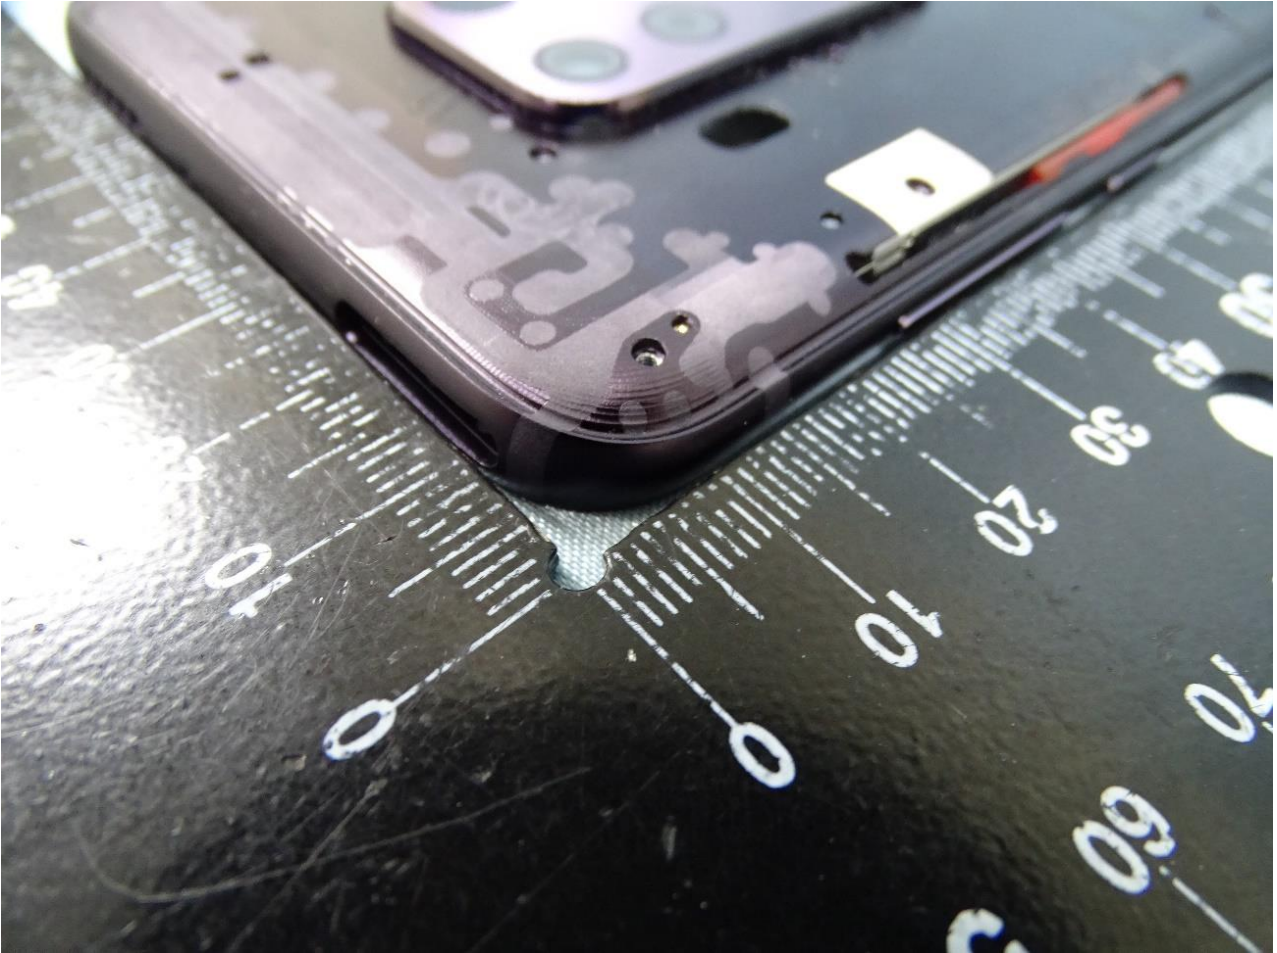

Brand Name: Motorola / Model Name: XT2010-1

WWAN Low Band Diversity and NFC Antenna

Brand Name: Motorola / Model Name: XT2010-1

Brand Name: Motorola / Model Name: XT2010-1

GPS, WLAN and Bluetooth Antenna

Brand Name: Motorola / Model Name: XT2010-1