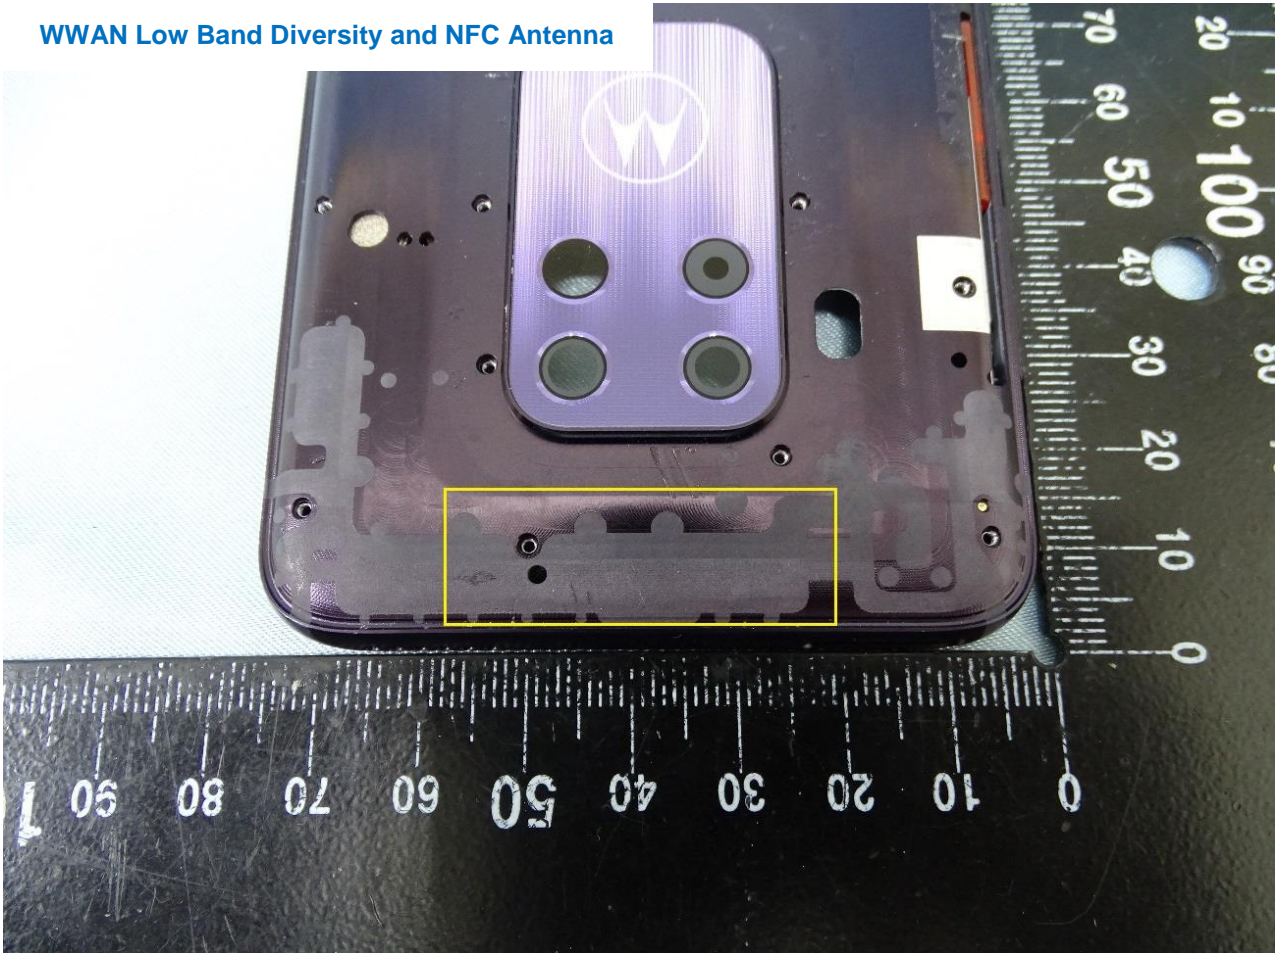

Brand Name: Motorola / Model Name: XT2010-1

WWAN Low Band Diversity and NFC Antenna

Brand Name: Motorola / Model Name: XT2010-1

Brand Name: Motorola / Model Name: XT2010-1

GPS, WLAN and Bluetooth Antenna

Brand Name: Motorola / Model Name: XT2010-1

Brand Name: Motorola / Model Name: XT2010-1

—THE END—