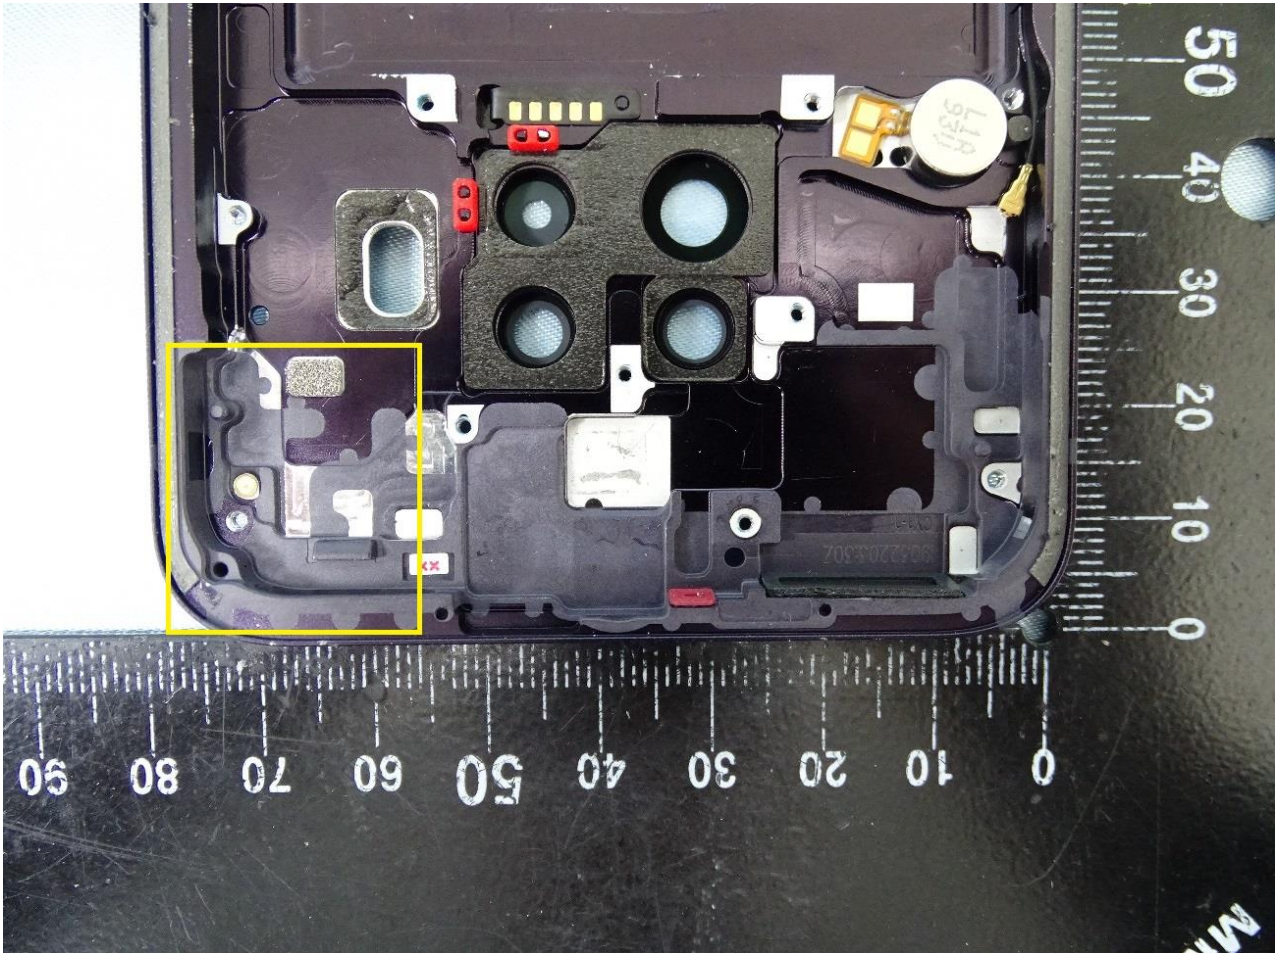

Brand Name: Motorola / Model Name: XT2010-1

WWAN Low Band Diversity and NFC Antenna

Brand Name: Motorola / Model Name: XT2010-1

Brand Name: Motorola / Model Name: XT2010-1

GPS, WLAN and Bluetooth Antenna

Brand Name: Motorola / Model Name: XT2010-1

Brand Name: Motorola / Model Name: XT2010-1

—THE END—