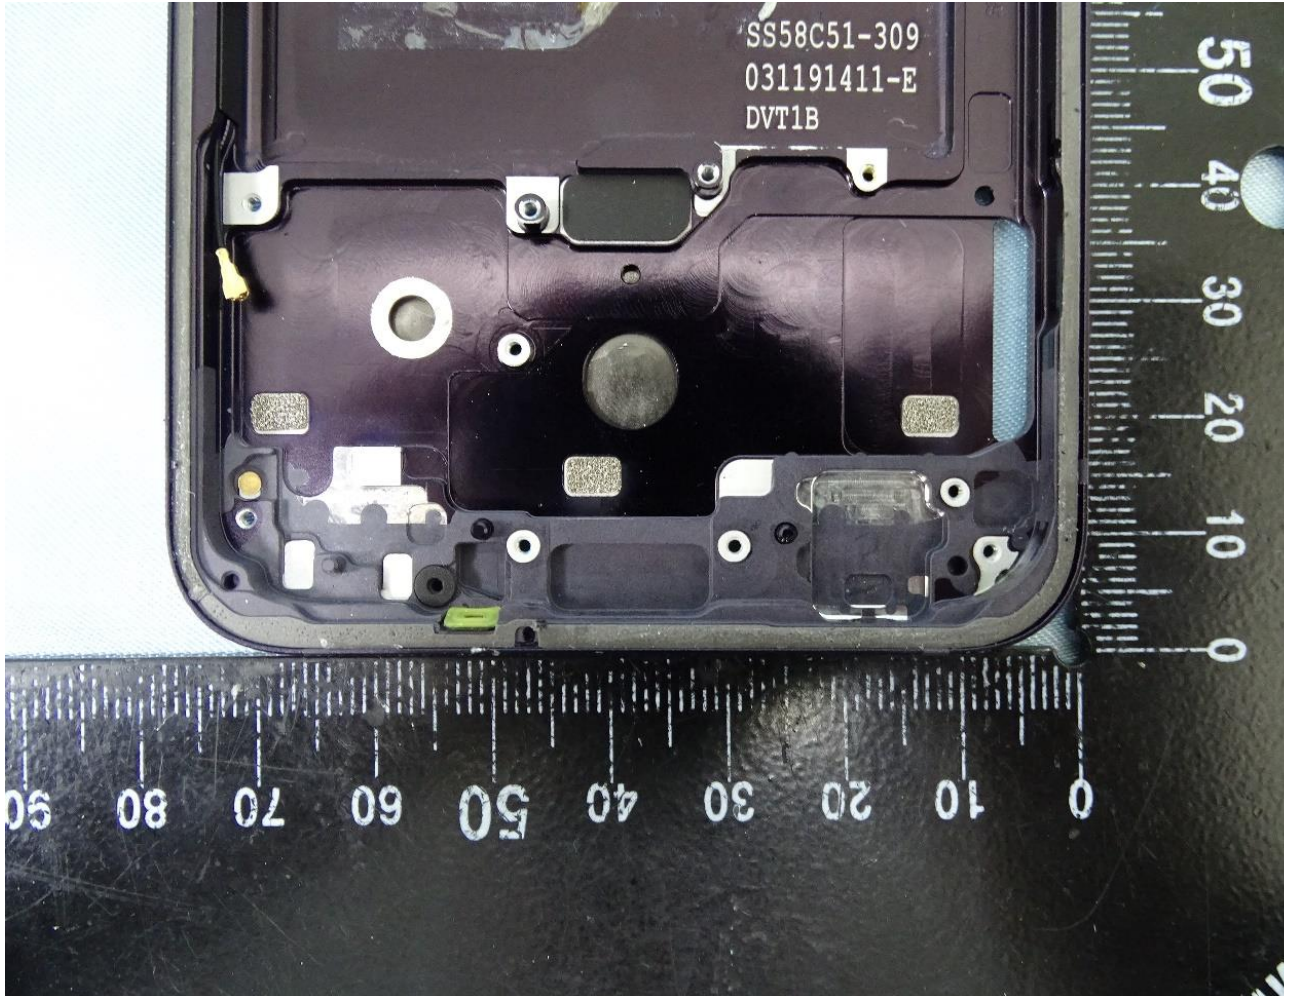

Brand Name: Motorola / Model Name: XT2010-1

Brand Name: Motorola / Model Name: XT2010-1

Brand Name: Motorola / Model Name: XT2010-1

WWAN Main Antenna

Brand Name: Motorola / Model Name: XT2010-1

Brand Name: Motorola / Model Name: XT2010-1