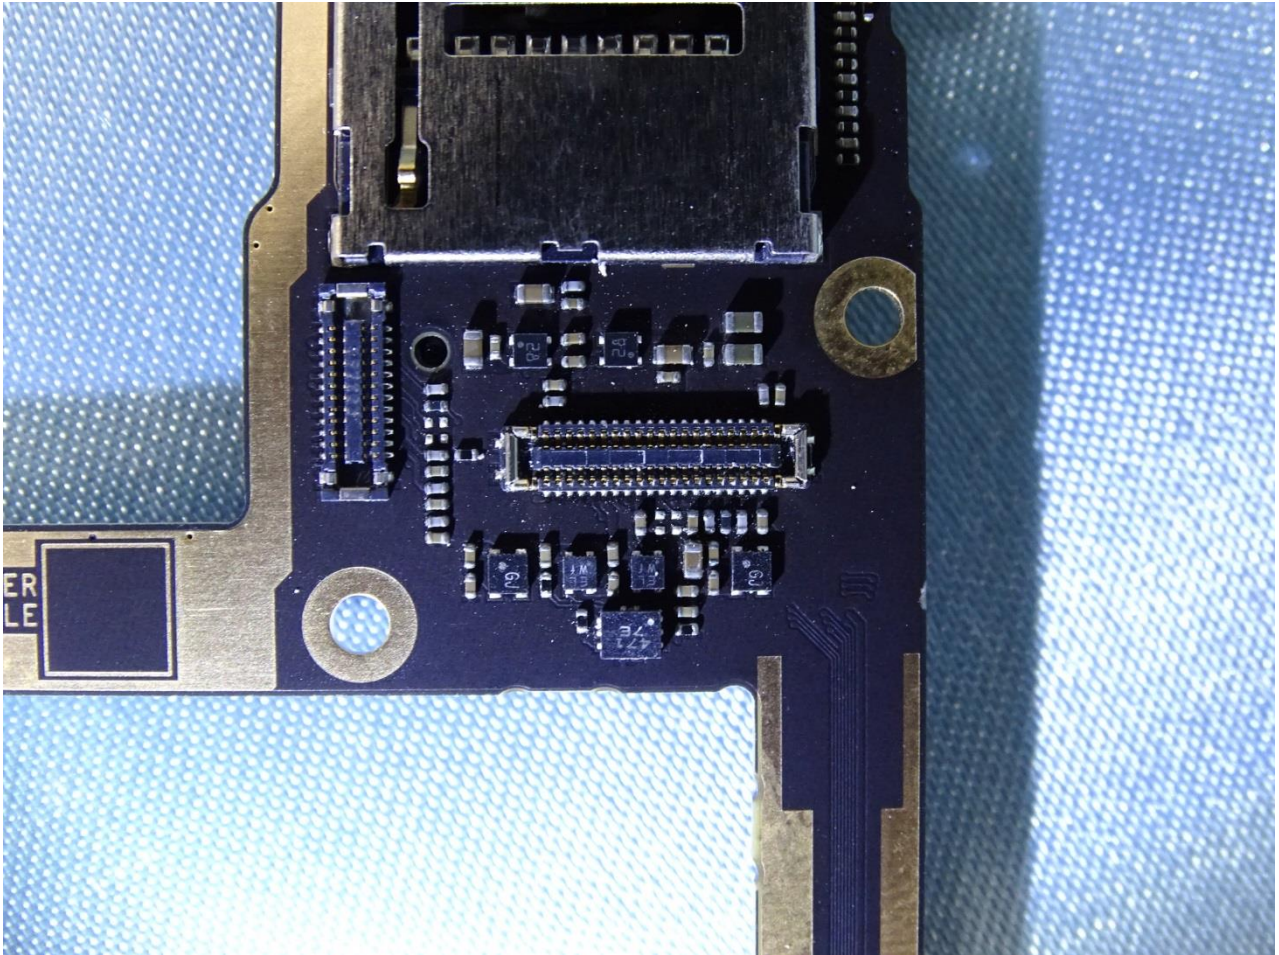

**Brand Name: Motorola / Model Name: XT2010-1**

**Brand Name: Motorola / Model Name: XT2010-1**

Brand Name: Motorola / Model Name: XT2010-1

Brand Name: Motorola / Model Name: XT2010-1

Brand Name: Motorola / Model Name: XT2010-1

Brand Name: Motorola / Model Name: XT2010-1

WWAN Main Antenna

Brand Name: Motorola / Model Name: XT2010-1

Brand Name: Motorola / Model Name: XT2010-1

WWAN Mid and High Band Diversity Antenna

**Brand Name: Motorola / Model Name: XT2010-1**

Brand Name: Motorola / Model Name: XT2010-1

Brand Name: Motorola / Model Name: XT2010-1

WWAN Low Band Diversity and NFC Antenna

Brand Name: Motorola / Model Name: XT2010-1

Brand Name: Motorola / Model Name: XT2010-1