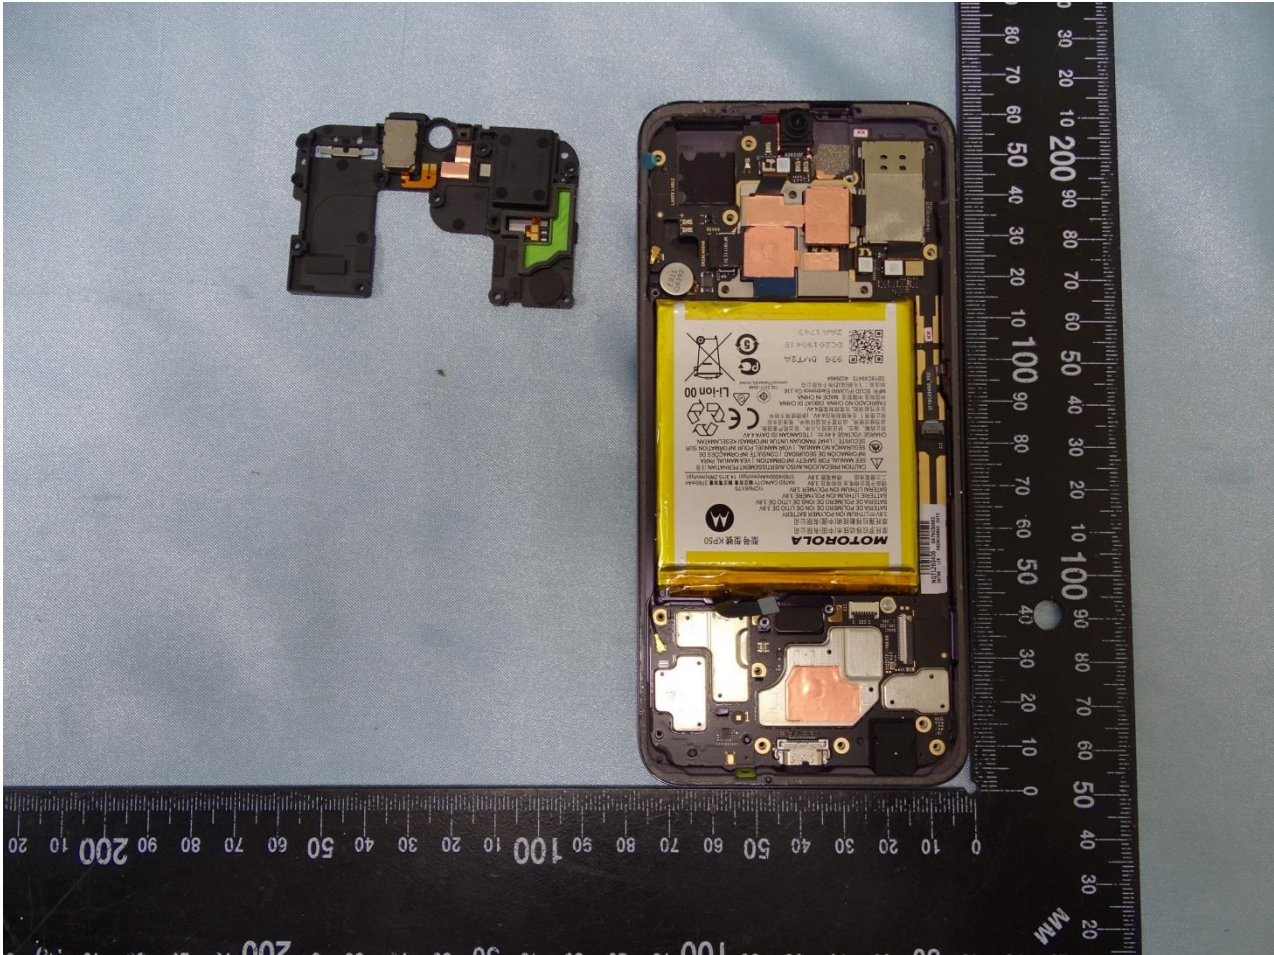

Brand Name: Motorola / Model Name: XT2010-1