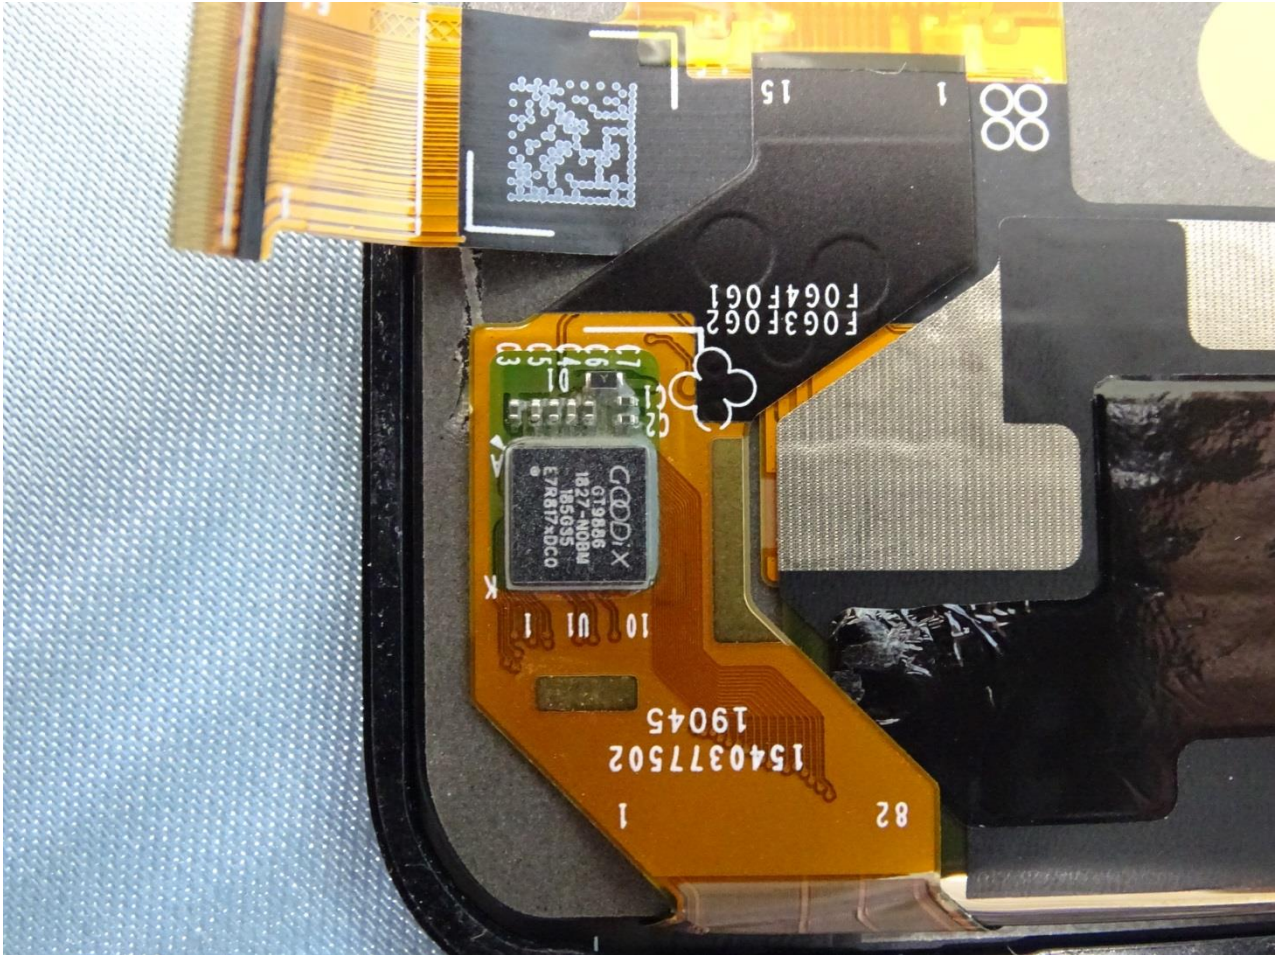

Brand Name: Motorola / Model Name: XT2010-1