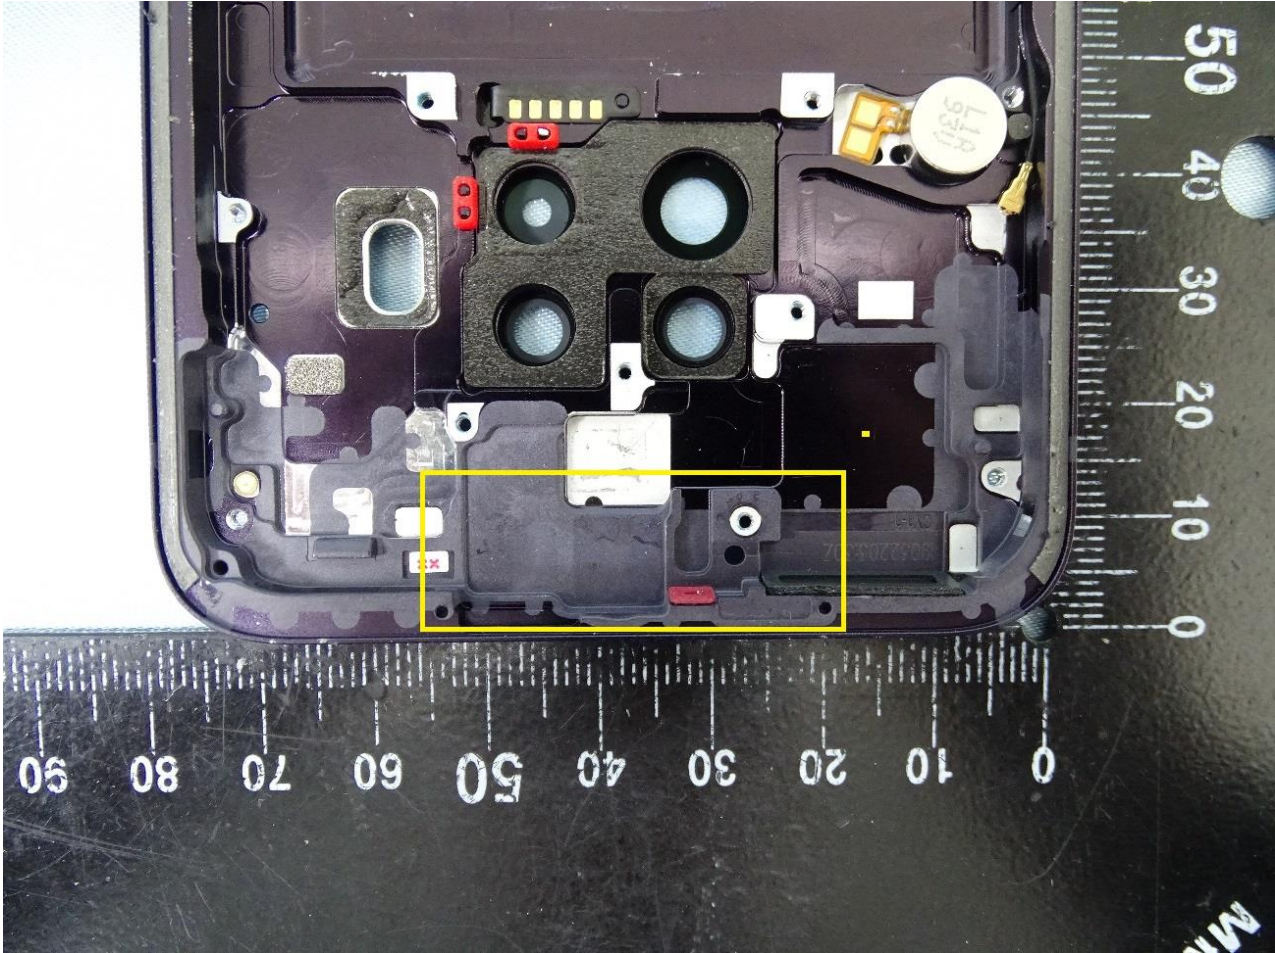

Brand Name: Motorola / Model Name: XT2010-1

Brand Name: Motorola / Model Name: XT2010-1

WWAN Low Band Diversity and NFC Antenna

Brand Name: Motorola / Model Name: XT2010-1

Brand Name: Motorola / Model Name: XT2010-1