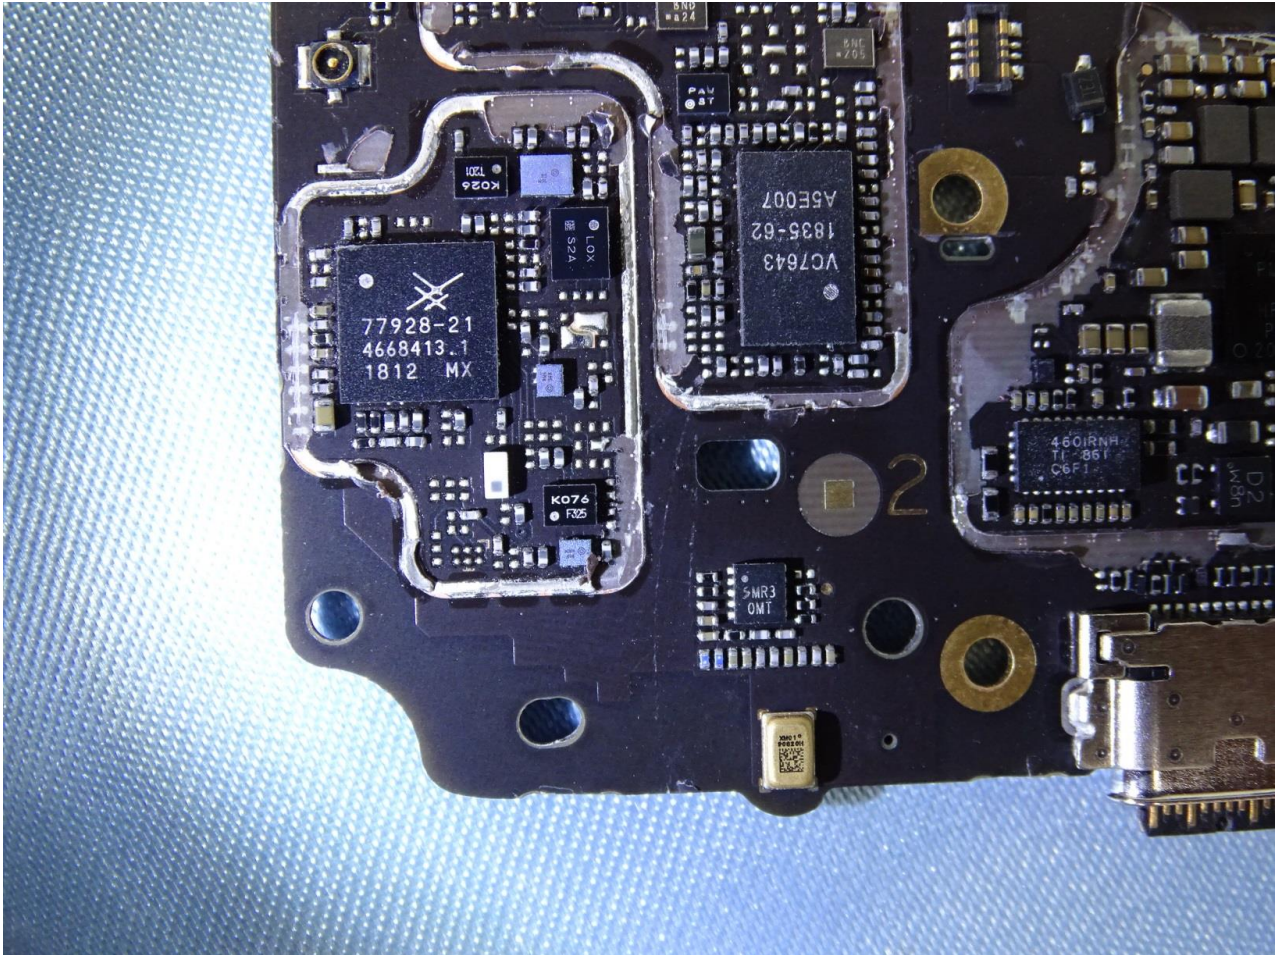

**Brand Name: Motorola / Model Name: XT2010-1**

**Brand Name: Motorola / Model Name: XT2010-1**

Brand Name: Motorola / Model Name: XT2010-1

Brand Name: Motorola / Model Name: XT2010-1

Brand Name: Motorola / Model Name: XT2010-1

Brand Name: Motorola / Model Name: XT2010-1

WWAN Main Antenna

Brand Name: Motorola / Model Name: XT2010-1

Brand Name: Motorola / Model Name: XT2010-1

WWAN Mid and High Band Diversity Antenna

**Brand Name: Motorola / Model Name: XT2010-1**

Brand Name: Motorola / Model Name: XT2010-1

Brand Name: Motorola / Model Name: XT2010-1

WWAN Low Band Diversity and NFC Antenna

Brand Name: Motorola / Model Name: XT2010-1

Brand Name: Motorola / Model Name: XT2010-1