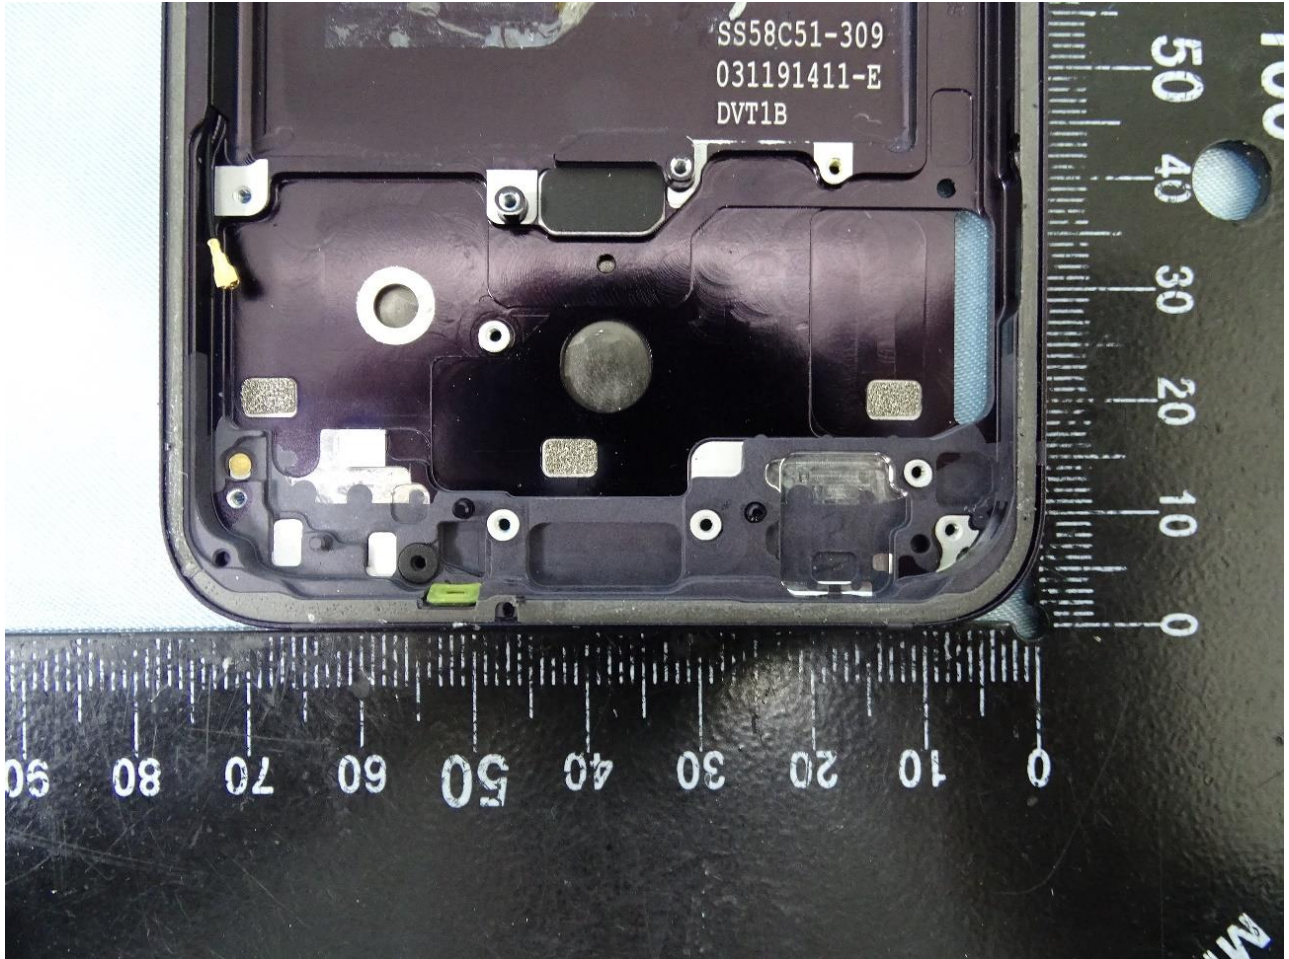

**Brand Name: Motorola / Model Name: XT2010-1**

**Brand Name: Motorola / Model Name: XT2010-1**

Brand Name: Motorola / Model Name: XT2010-1

Brand Name: Motorola / Model Name: XT2010-1

Brand Name: Motorola / Model Name: XT2010-1

Brand Name: Motorola / Model Name: XT2010-1

WWAN Main Antenna

Brand Name: Motorola / Model Name: XT2010-1

Brand Name: Motorola / Model Name: XT2010-1

WWAN Mid and High Band Diversity Antenna

**Brand Name: Motorola / Model Name: XT2010-1**