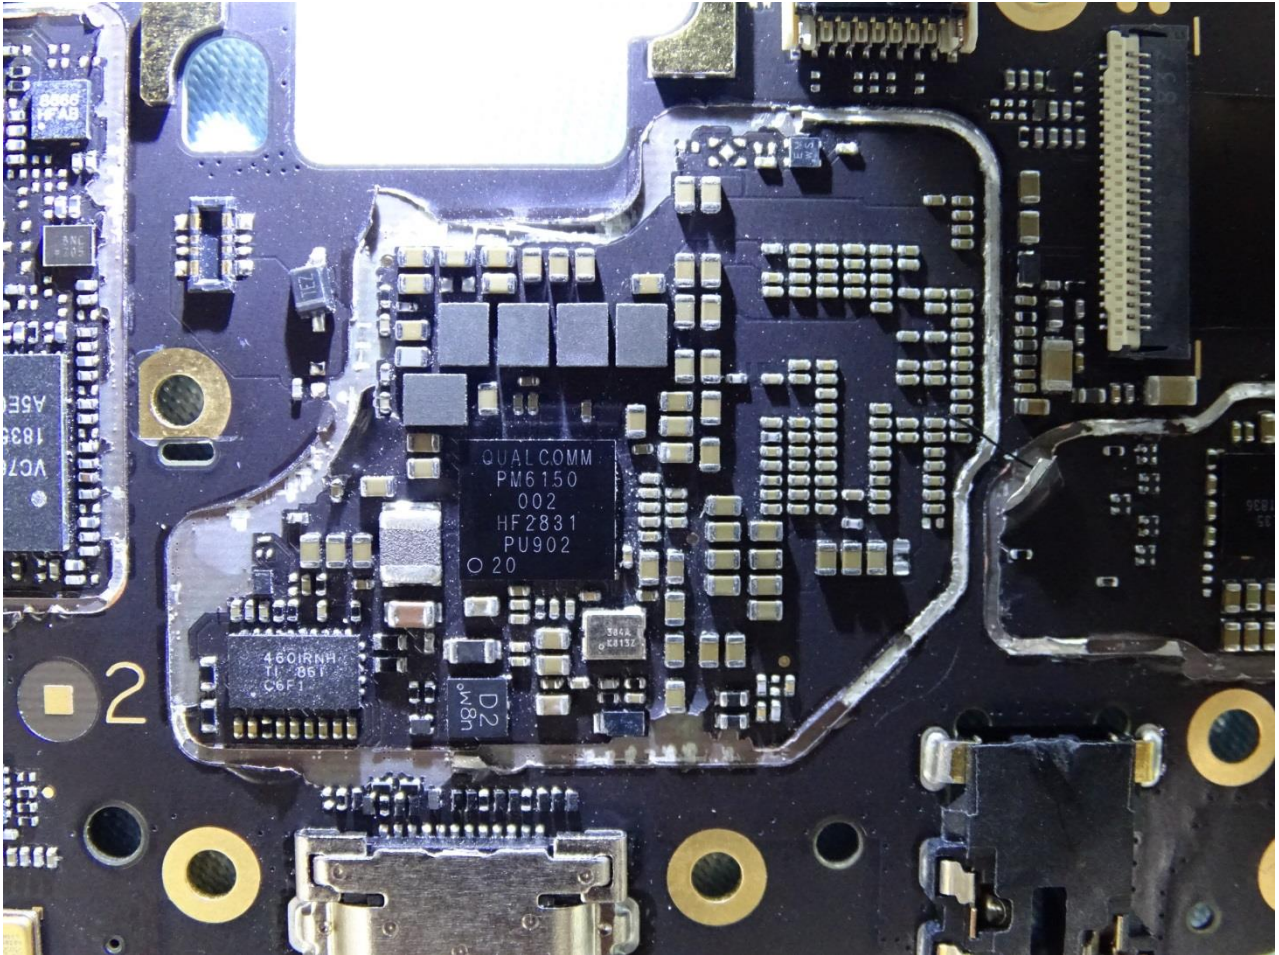

**Brand Name: Motorola / Model Name: XT2010-1**

**Brand Name: Motorola / Model Name: XT2010-1**

Brand Name: Motorola / Model Name: XT2010-1

Brand Name: Motorola / Model Name: XT2010-1

Brand Name: Motorola / Model Name: XT2010-1

Brand Name: Motorola / Model Name: XT2010-1

WWAN Main Antenna

Brand Name: Motorola / Model Name: XT2010-1

Brand Name: Motorola / Model Name: XT2010-1

WWAN Mid and High Band Diversity Antenna

**Brand Name: Motorola / Model Name: XT2010-1**

Brand Name: Motorola / Model Name: XT2010-1

Brand Name: Motorola / Model Name: XT2010-1

WWAN Low Band Diversity and NFC Antenna

Brand Name: Motorola / Model Name: XT2010-1

Brand Name: Motorola / Model Name: XT2010-1