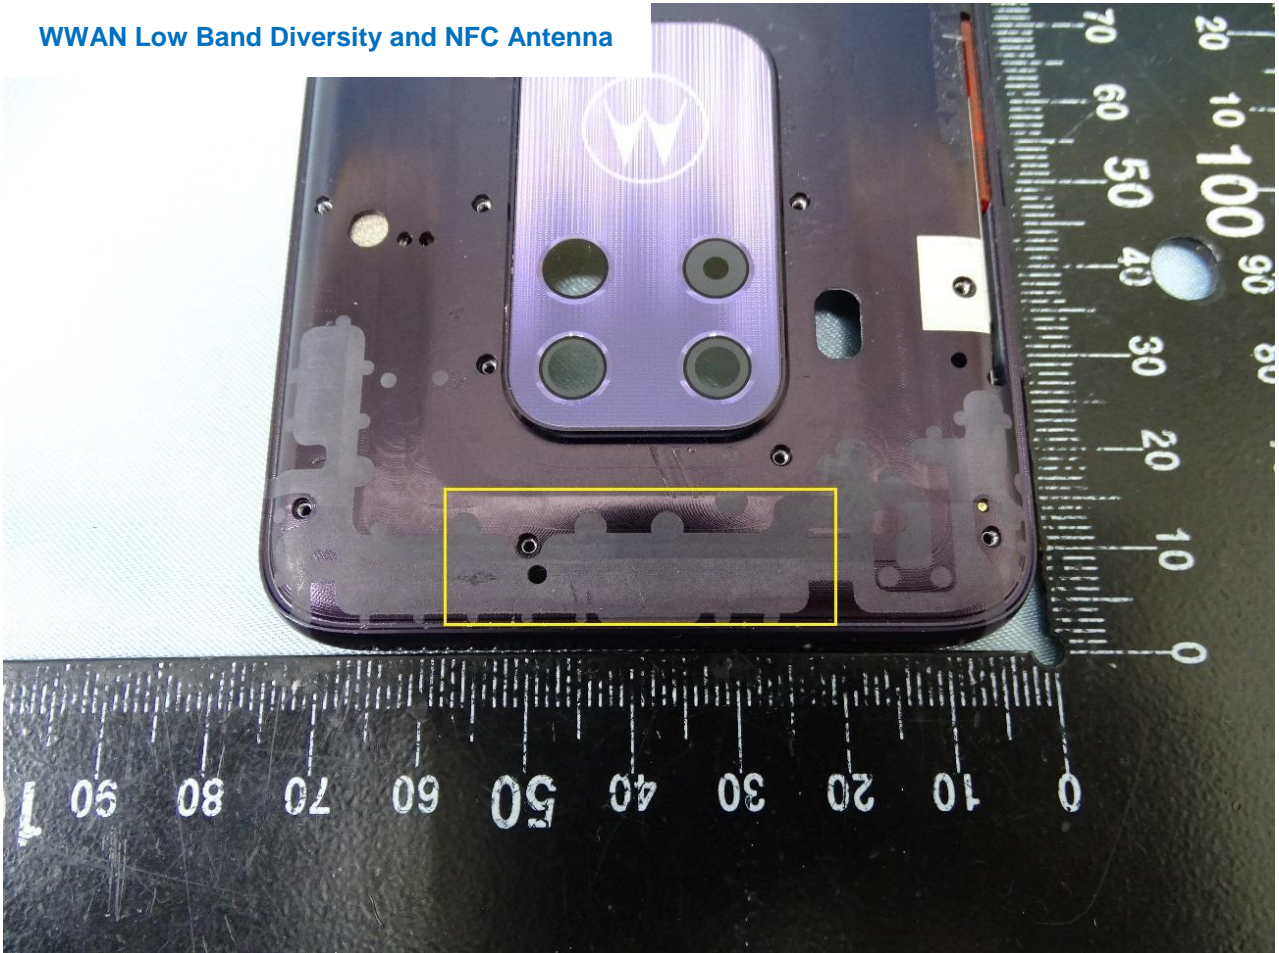

Brand Name: Motorola / Model Name: XT2010-1

WWAN Low Band Diversity and NFC Antenna