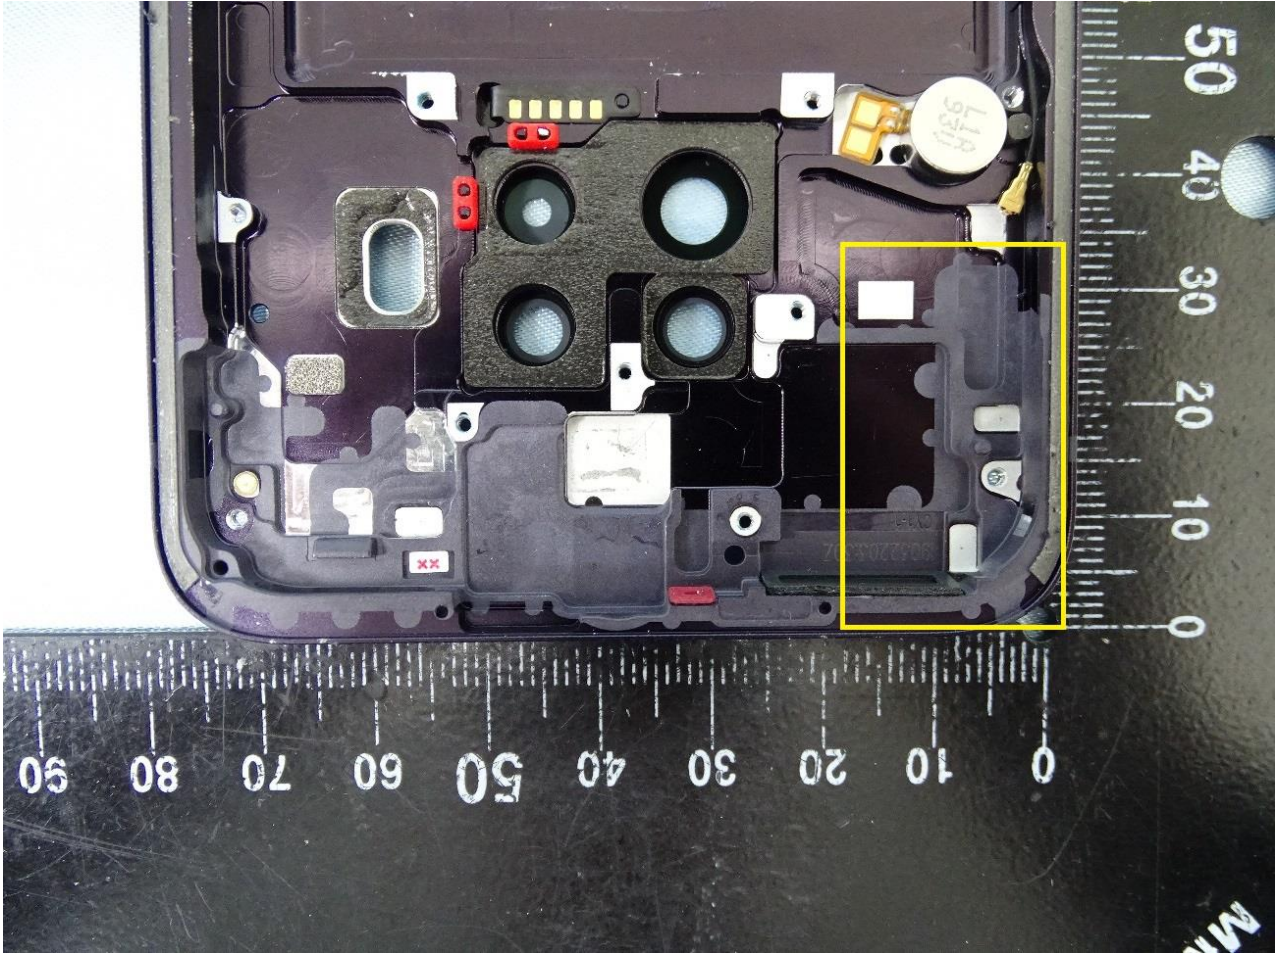

Brand Name: Motorola / Model Name: XT2010-1