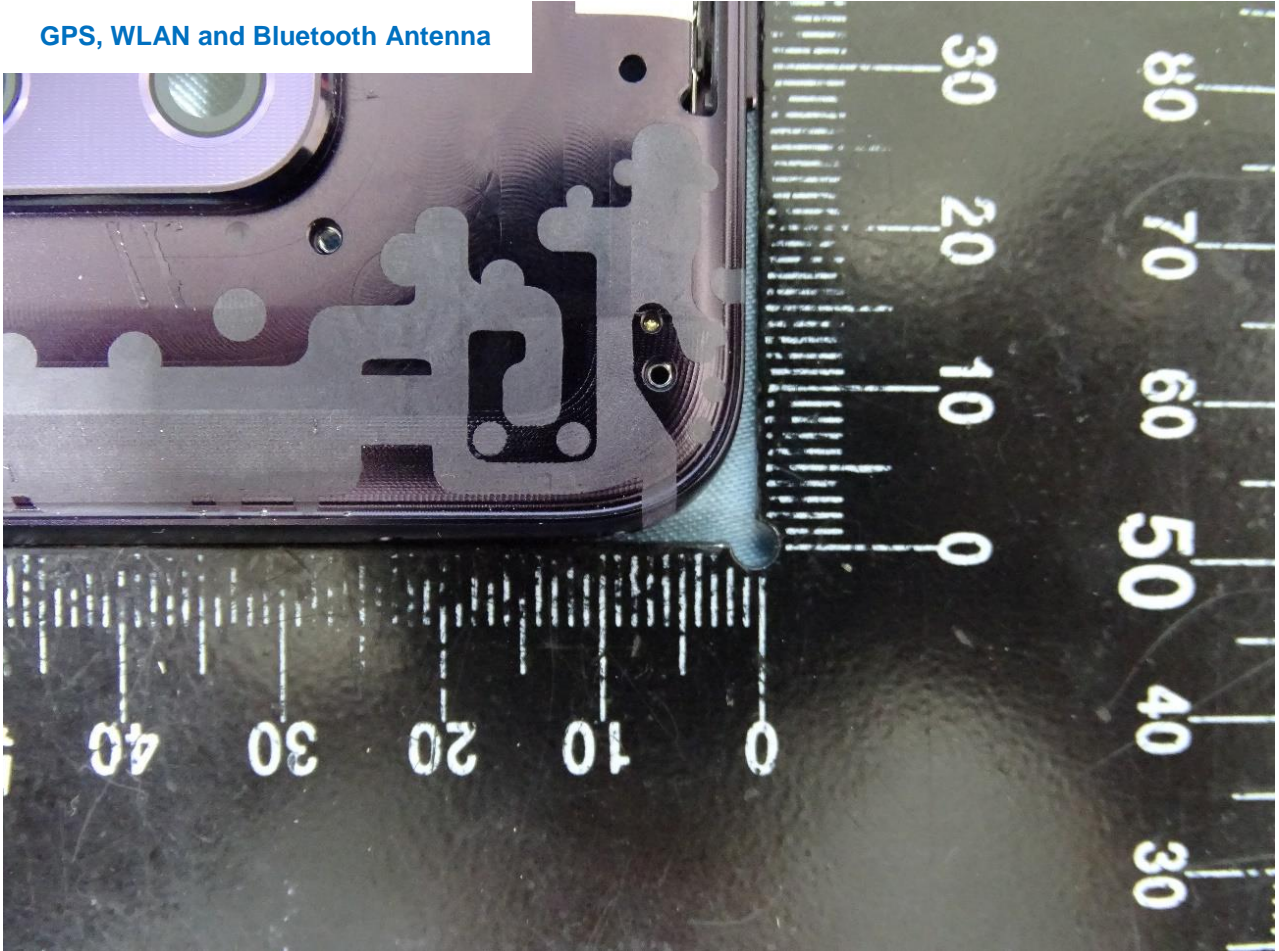

Brand Name: Motorola / Model Name: XT2010-1

GPS, WLAN and Bluetooth Antenna