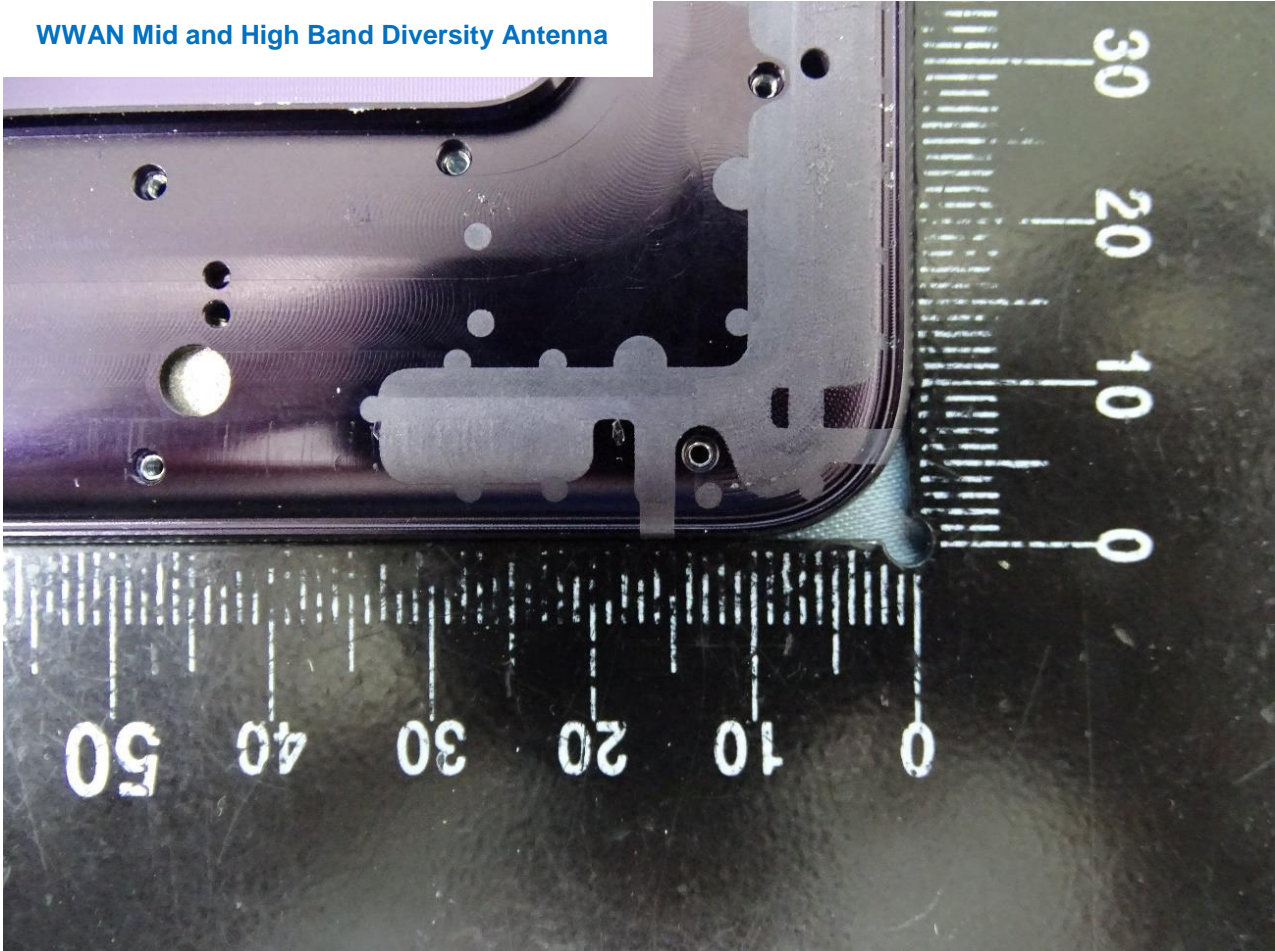

Brand Name: Motorola / Model Name: XT2010-1

WWAN Main Antenna

Brand Name: Motorola / Model Name: XT2010-1

Brand Name: Motorola / Model Name: XT2010-1

WWAN Mid and High Band Diversity Antenna

**Brand Name: Motorola / Model Name: XT2010-1**