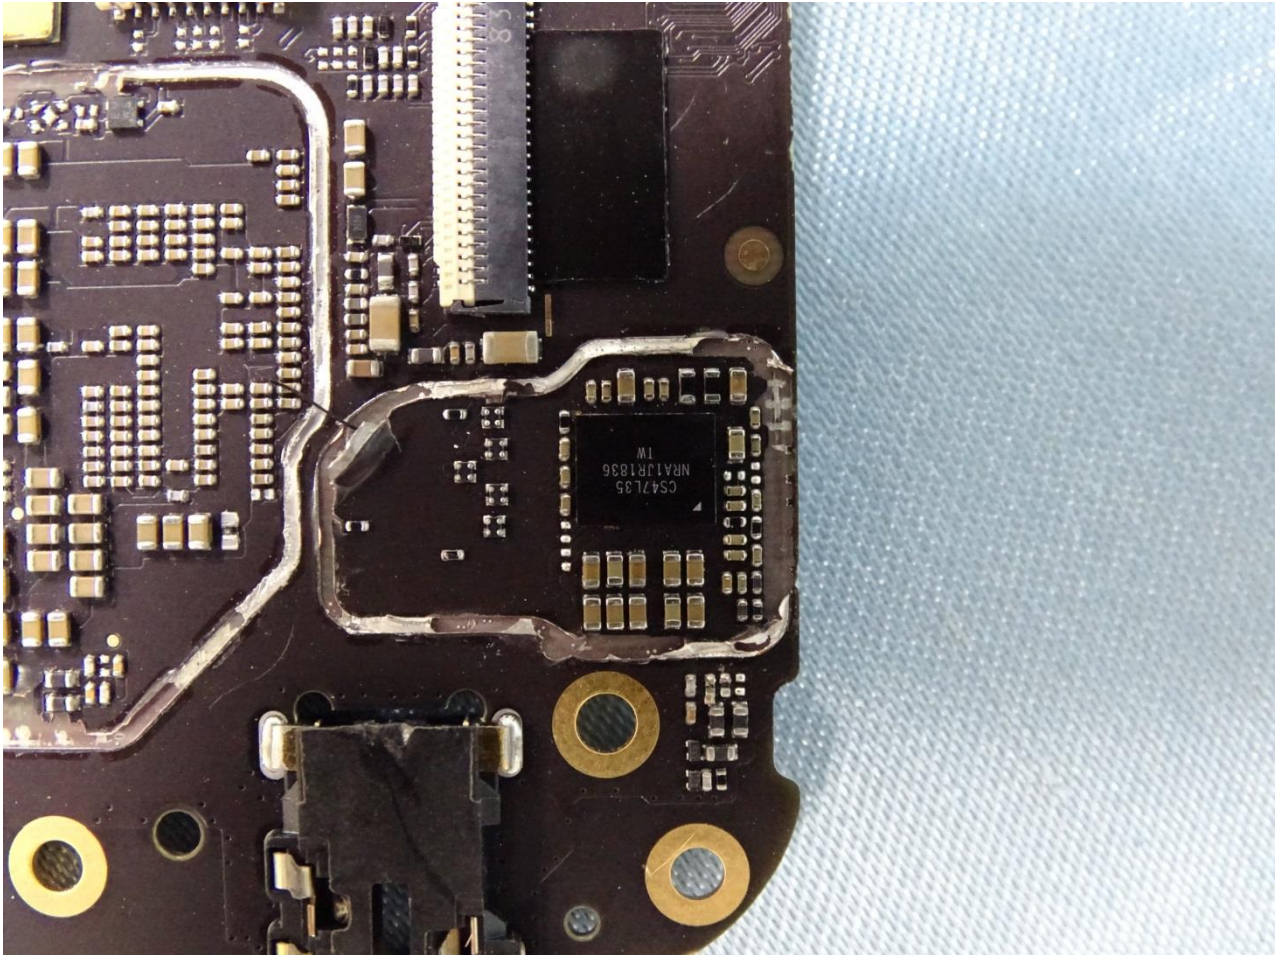

**Brand Name: Motorola / Model Name: XT2010-1**

**Brand Name: Motorola / Model Name: XT2010-1**

Brand Name: Motorola / Model Name: XT2010-1

Brand Name: Motorola / Model Name: XT2010-1

Brand Name: Motorola / Model Name: XT2010-1

Brand Name: Motorola / Model Name: XT2010-1

WWAN Main Antenna

Brand Name: Motorola / Model Name: XT2010-1

Brand Name: Motorola / Model Name: XT2010-1

WWAN Mid and High Band Diversity Antenna

**Brand Name: Motorola / Model Name: XT2010-1**

Brand Name: Motorola / Model Name: XT2010-1

Brand Name: Motorola / Model Name: XT2010-1

WWAN Low Band Diversity and NFC Antenna

Brand Name: Motorola / Model Name: XT2010-1

Brand Name: Motorola / Model Name: XT2010-1