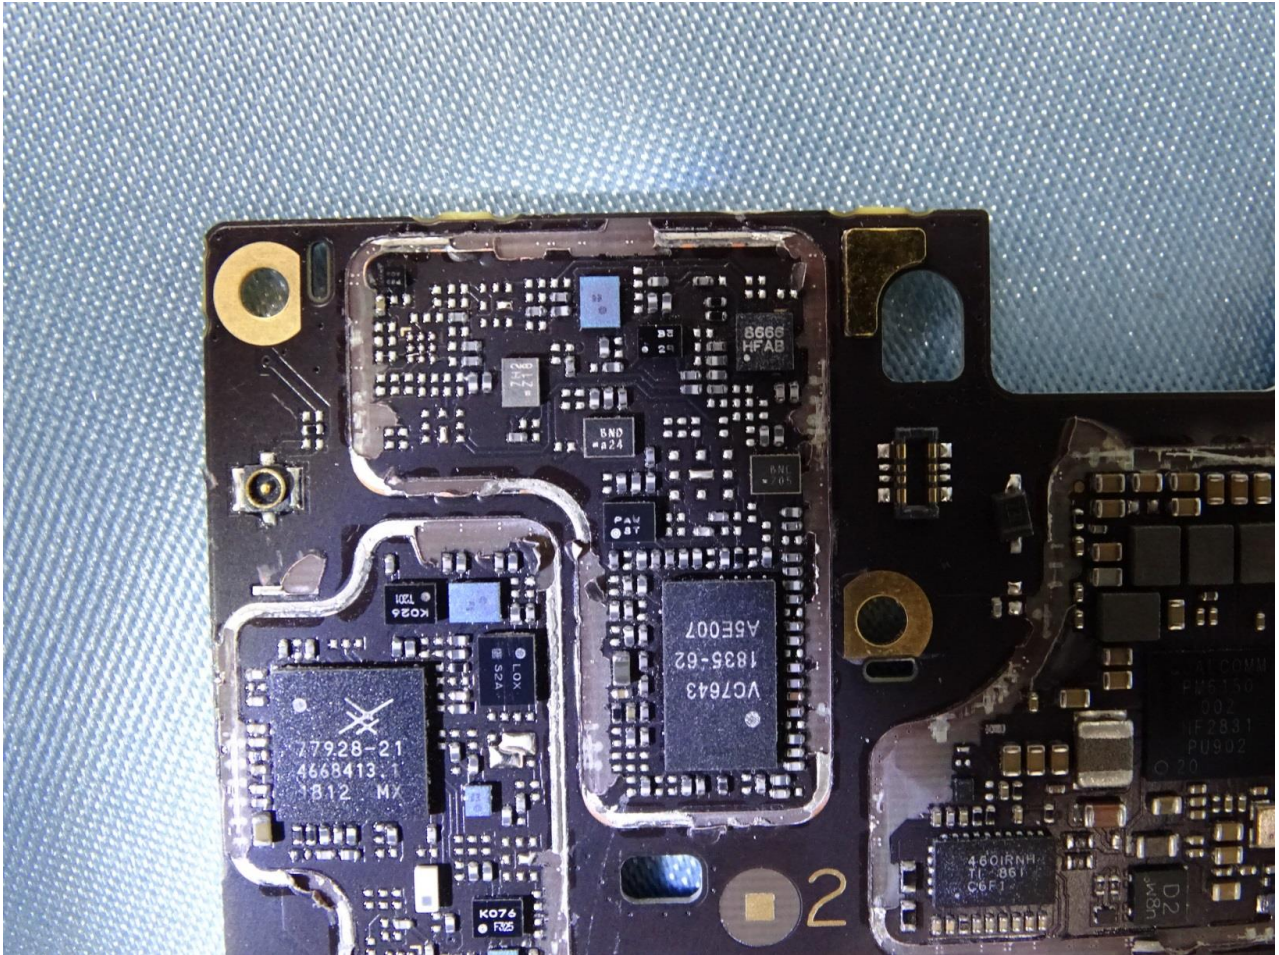

**Brand Name: Motorola / Model Name: XT2010-1**

**Brand Name: Motorola / Model Name: XT2010-1**

Brand Name: Motorola / Model Name: XT2010-1

Brand Name: Motorola / Model Name: XT2010-1

Brand Name: Motorola / Model Name: XT2010-1

Brand Name: Motorola / Model Name: XT2010-1

WWAN Main Antenna

Brand Name: Motorola / Model Name: XT2010-1

Brand Name: Motorola / Model Name: XT2010-1

WWAN Mid and High Band Diversity Antenna

**Brand Name: Motorola / Model Name: XT2010-1**

Brand Name: Motorola / Model Name: XT2010-1

Brand Name: Motorola / Model Name: XT2010-1

WWAN Low Band Diversity and NFC Antenna

Brand Name: Motorola / Model Name: XT2010-1

Brand Name: Motorola / Model Name: XT2010-1