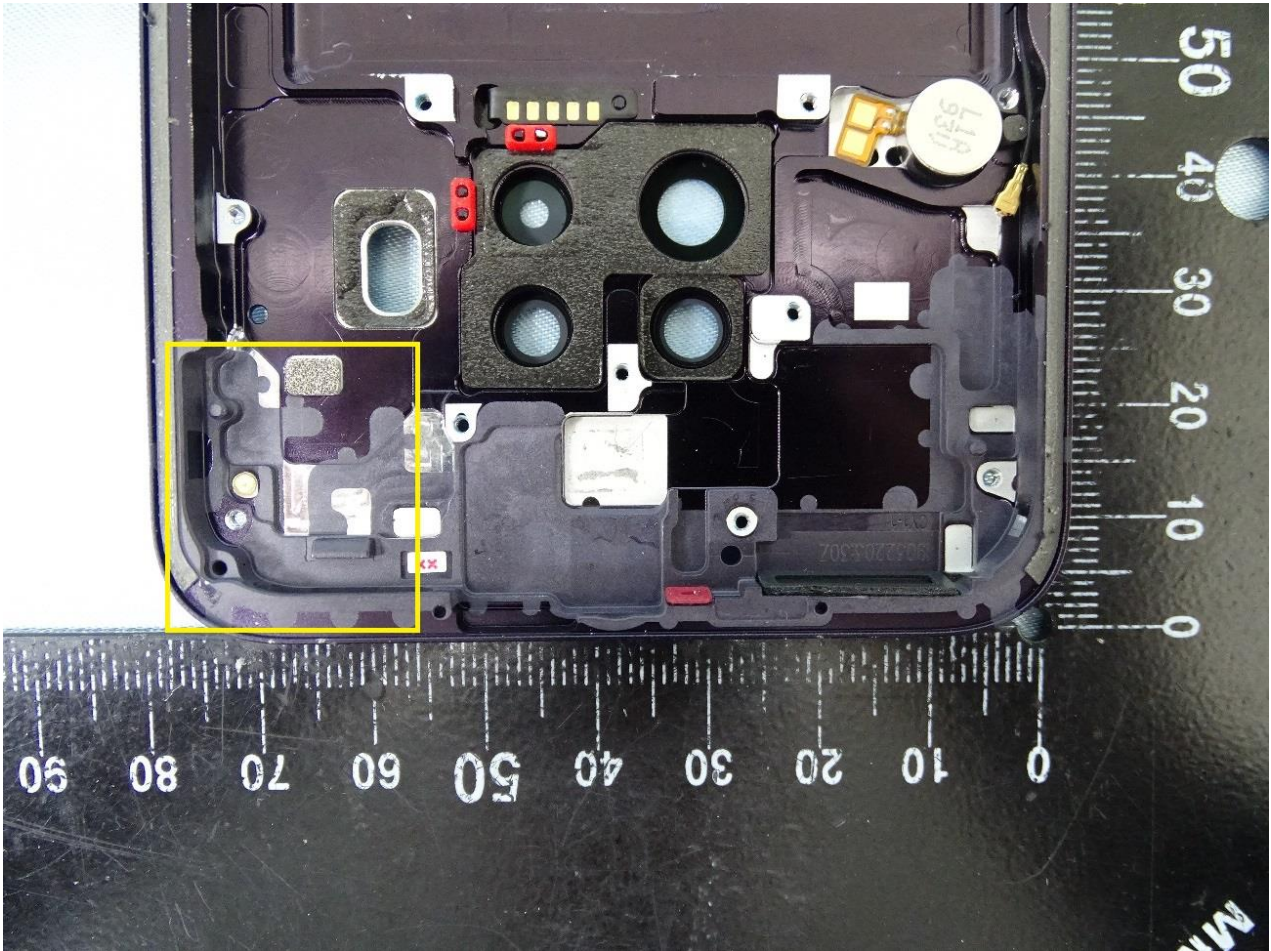

Brand Name: Motorola / Model Name: XT2010-1