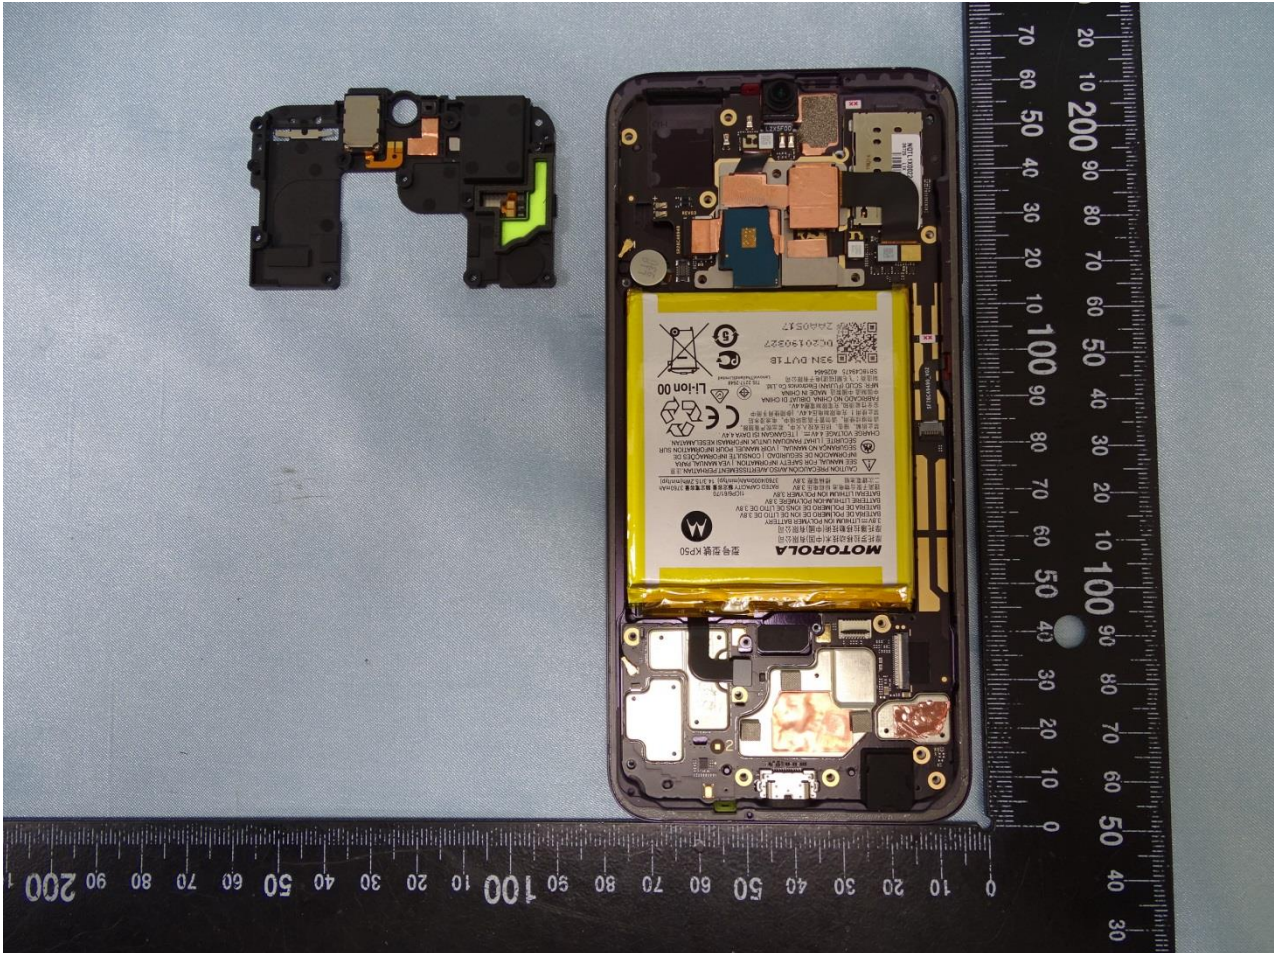

3. Internal Photograph of EUT

Brand Name: Motorola / Model Name: XT2010-1

Brand Name: Motorola / Model Name: XT2010-1

Brand Name: Motorola / Model Name: XT2010-1

Brand Name: Motorola / Model Name: XT2010-1

Brand Name: Motorola / Model Name: XT2010-1

Brand Name: Motorola / Model Name: XT2010-1

Brand Name: Motorola / Model Name: XT2010-1

Brand Name: Motorola / Model Name: XT2010-1

Brand Name: Motorola / Model Name: XT2010-1