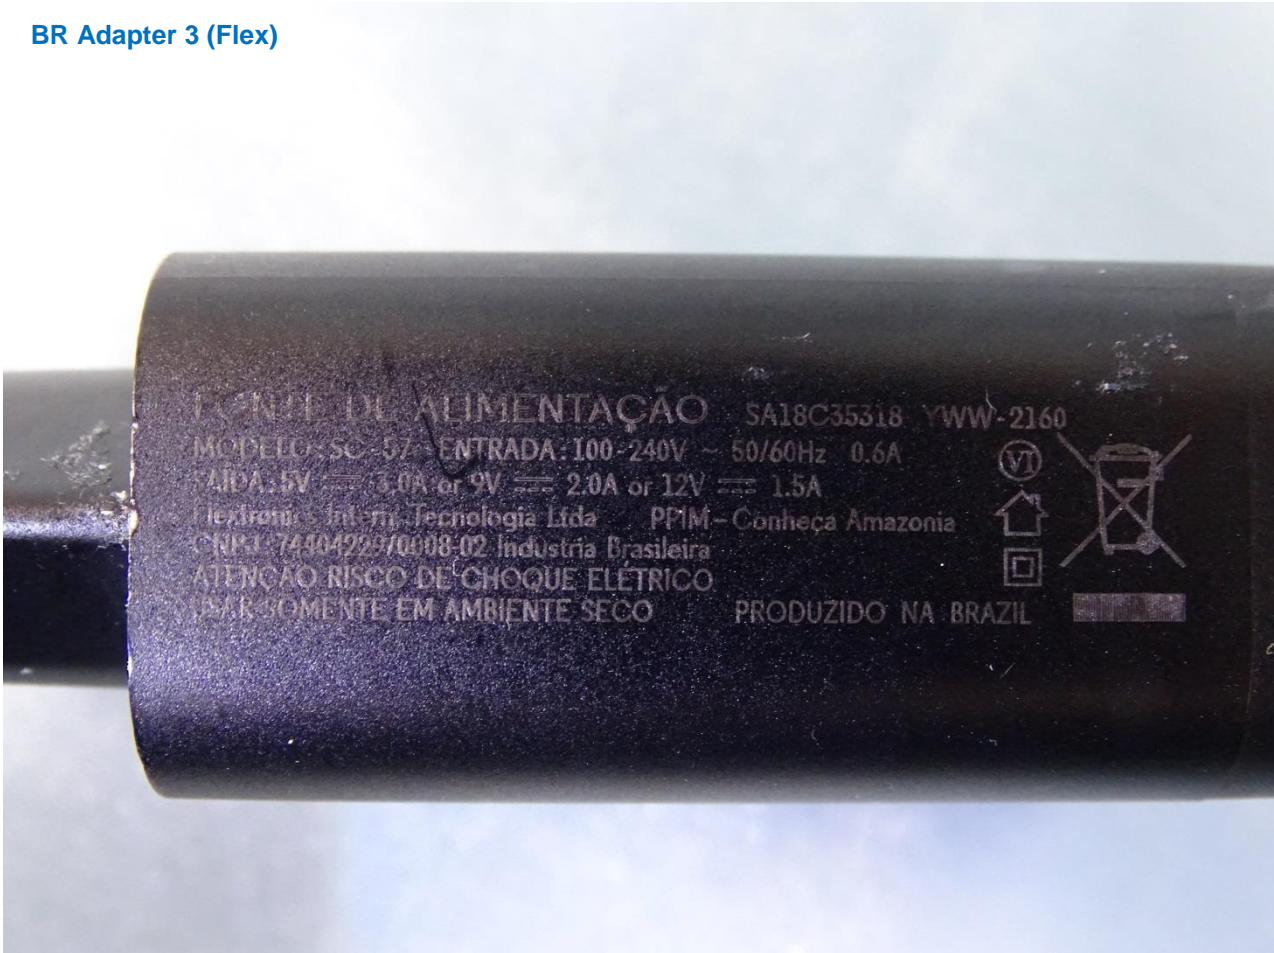

Brand Name: Motorola / Model Name: XT2010-1

BR Adapter 3 (Flex)