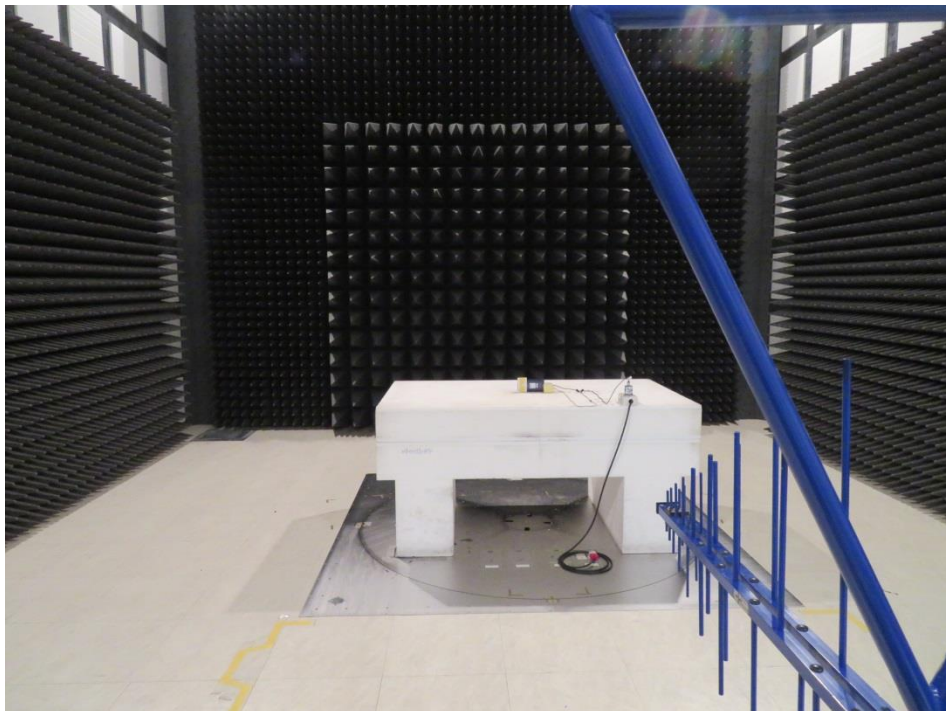

Short-Term Confidentiality Requested RF NFC Test Setup Photos

<Conducted Emission>

Remote View

Rear View

<Radiated Emission>

Z Plane

From 9 kHz ~ 30 MHz

From 30 MHz ~ 1 GHz