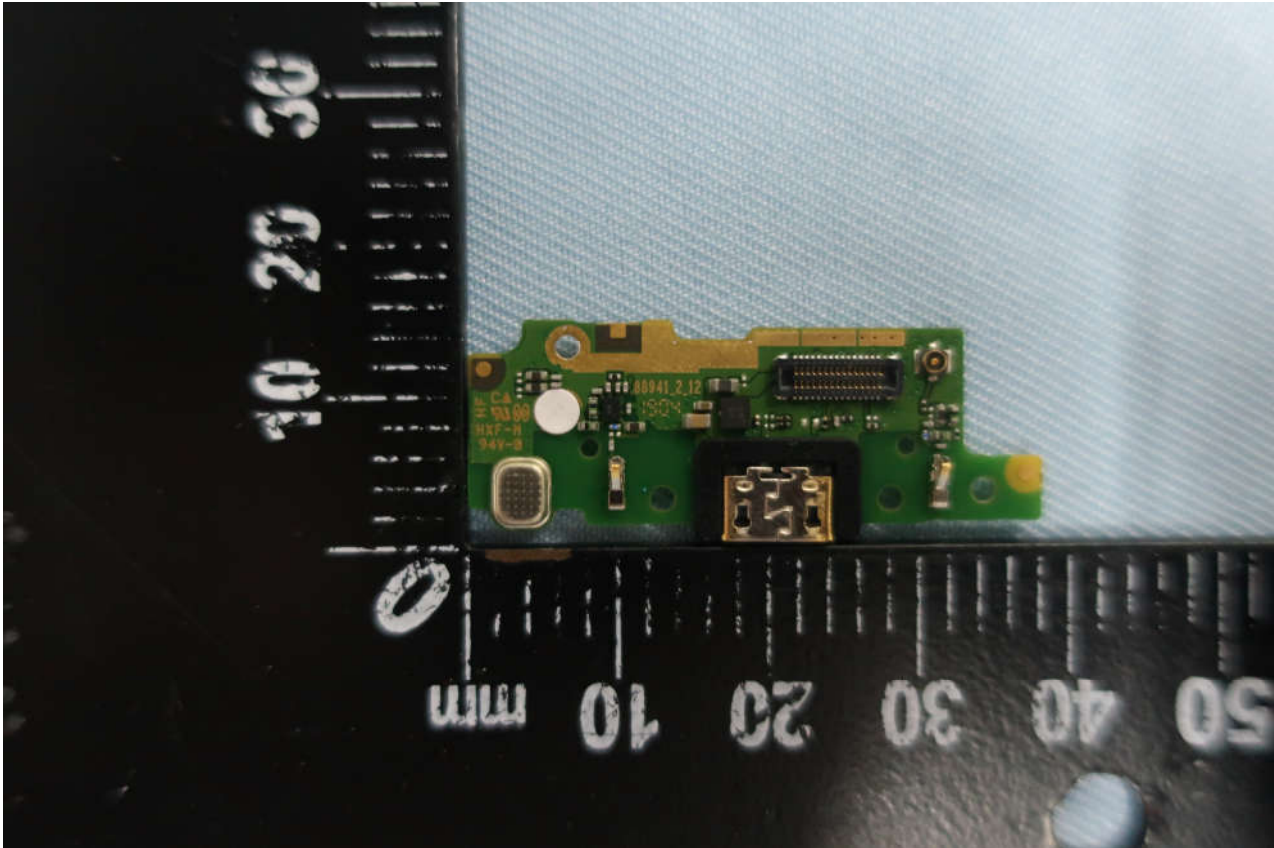

Brand Name: Motorola; Model Name: XT2005-3