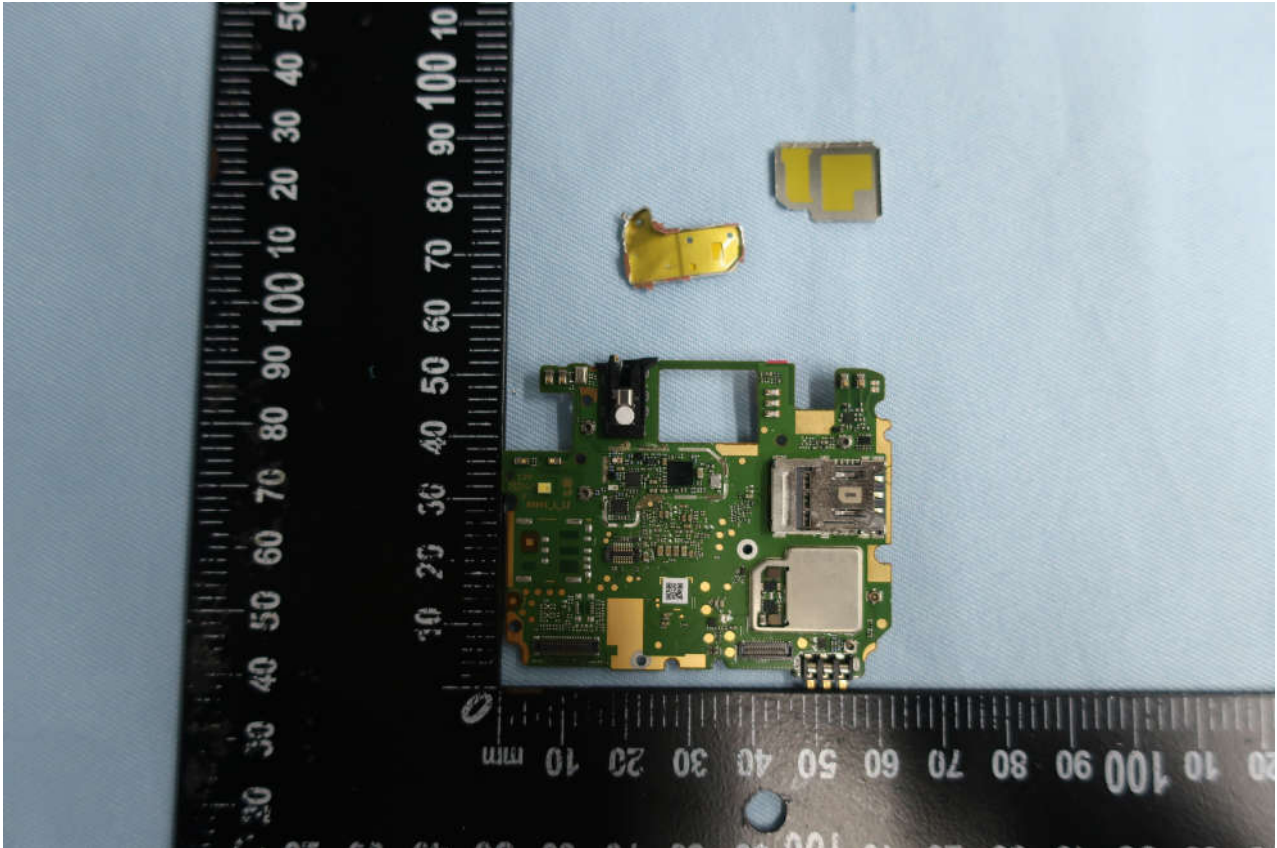

Brand Name: Motorola; Model Name: XT2005-3