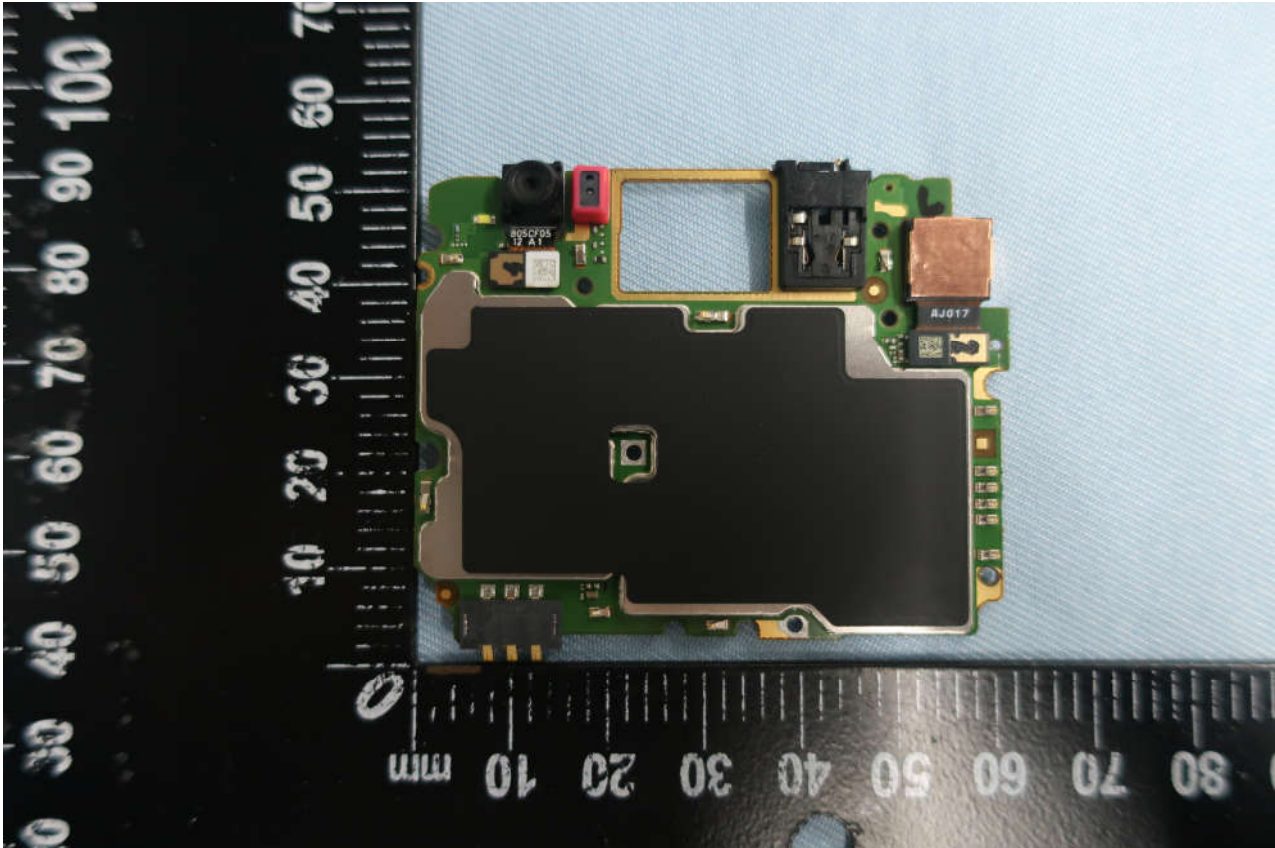

Brand Name: Motorola; Model Name: XT2005-3