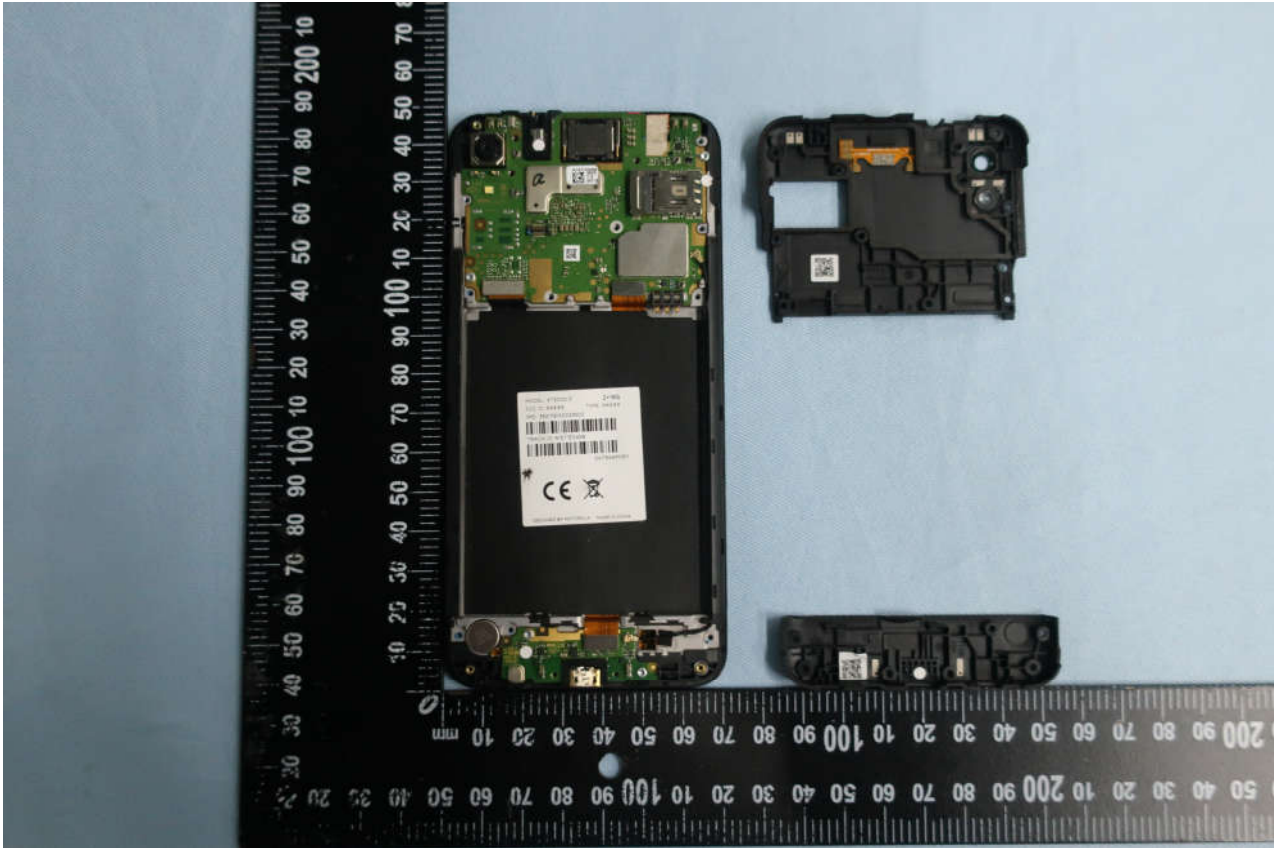

Brand Name: Motorola; Model Name: XT2005-3