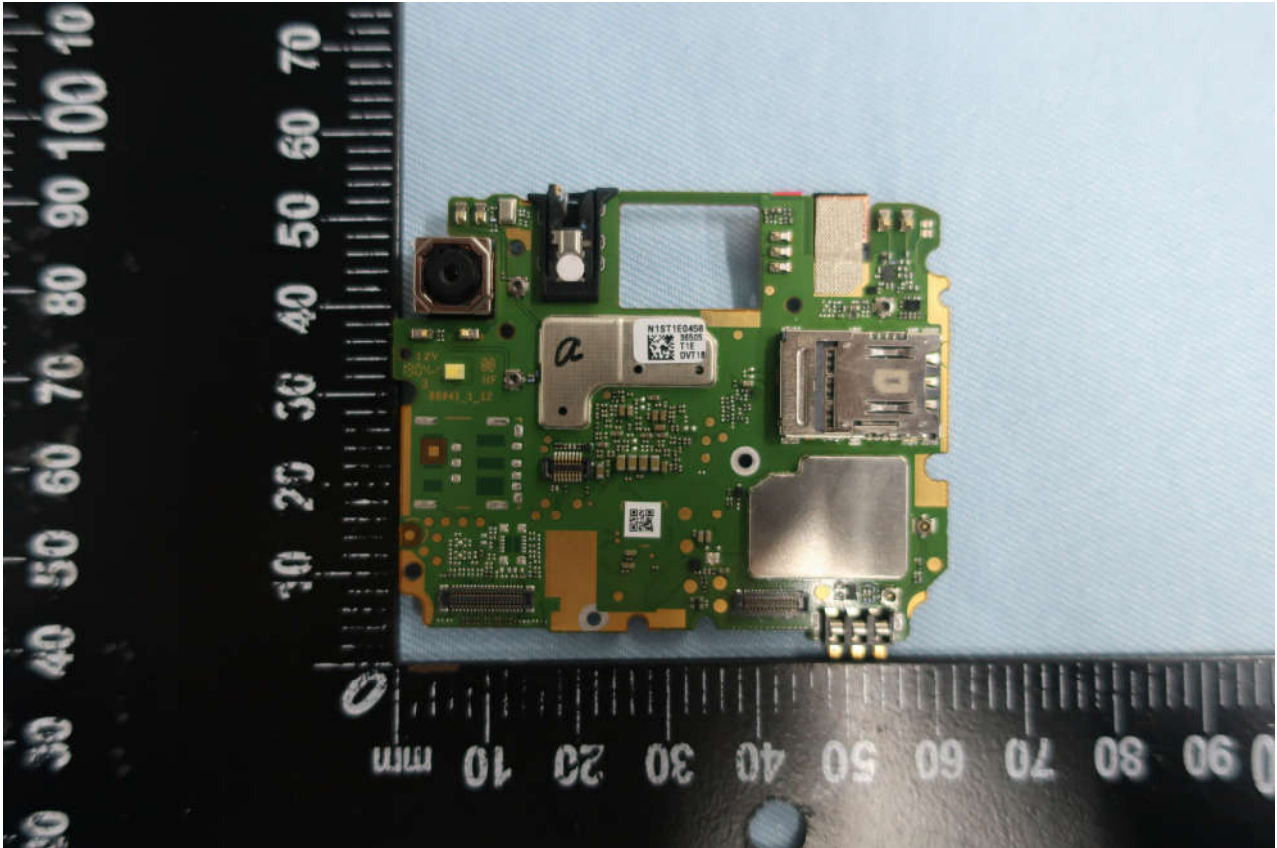

Brand Name: Motorola; Model Name: XT2005-3