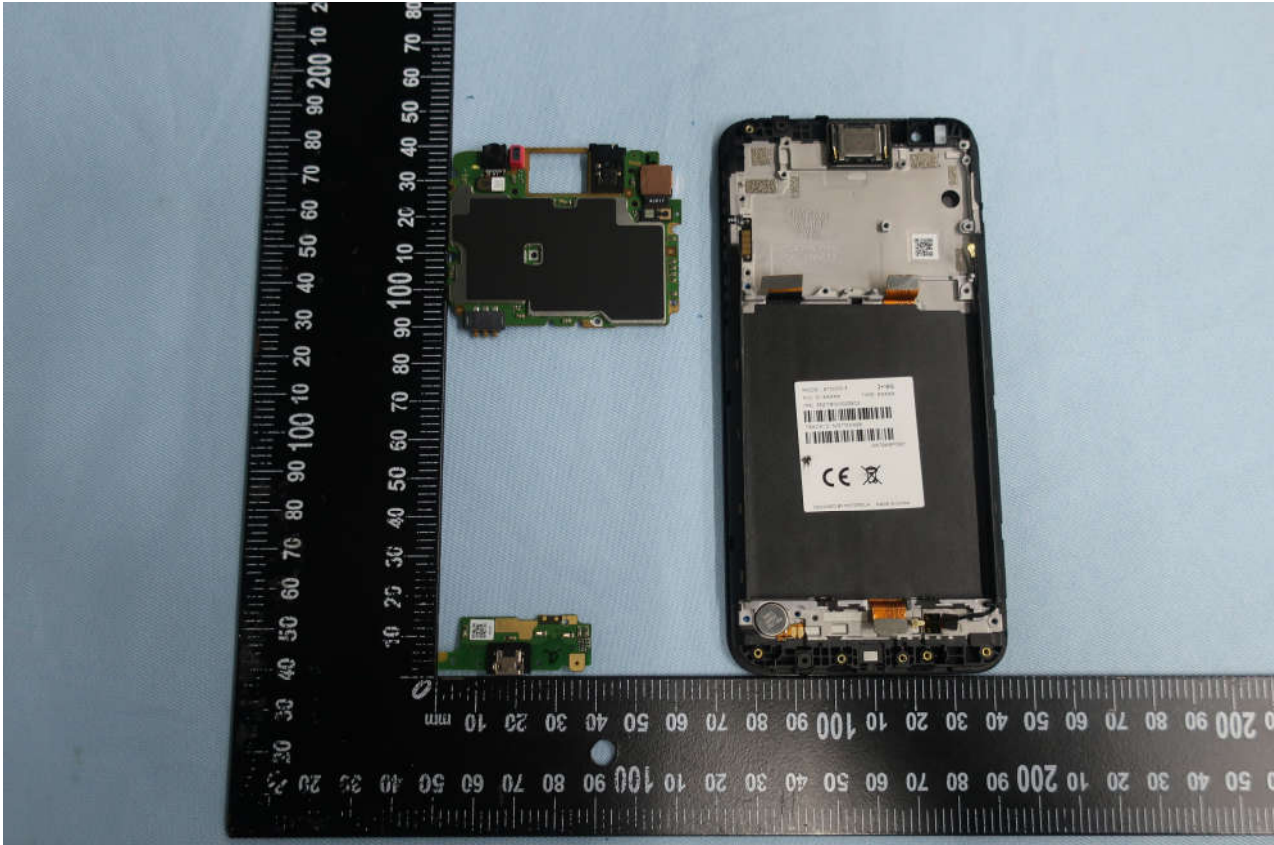

Brand Name: Motorola; Model Name: XT2005-3