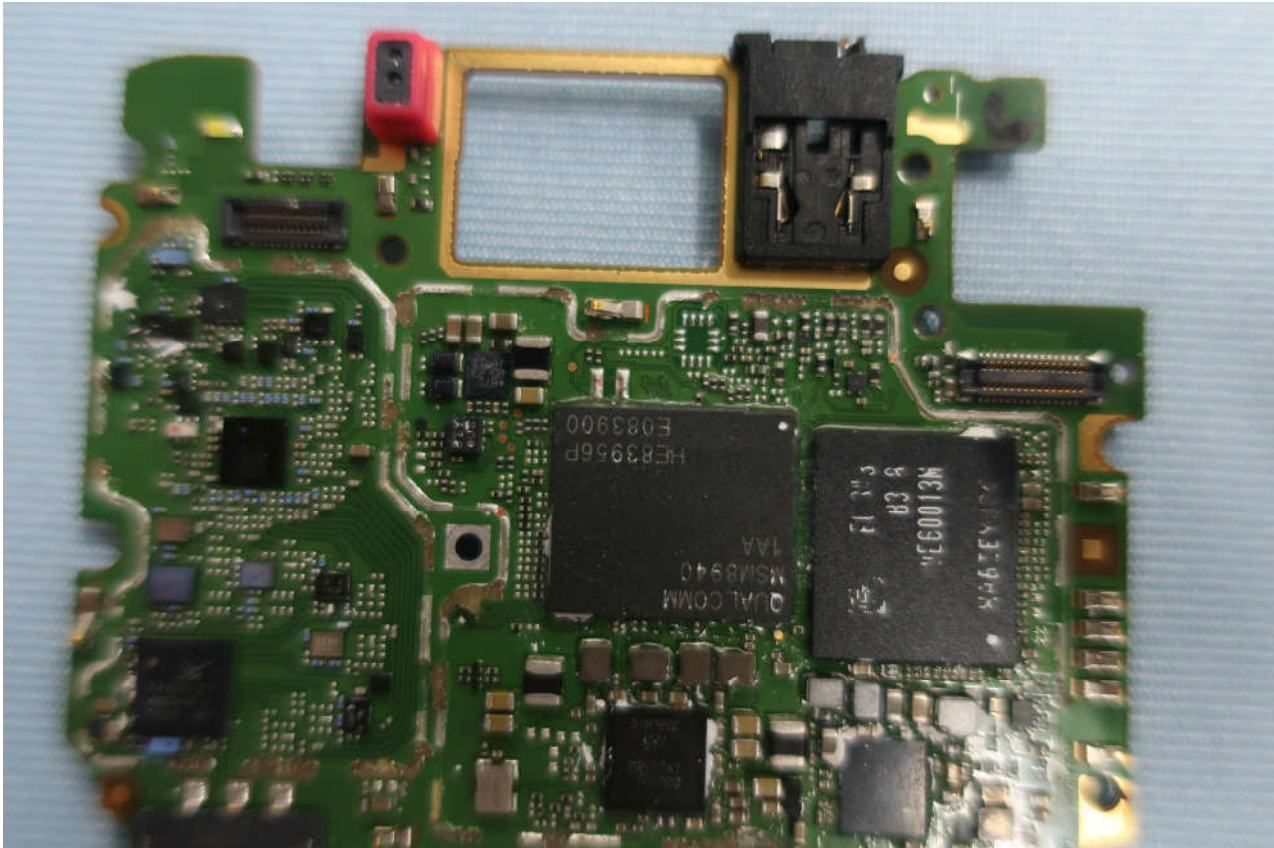

Brand Name: Motorola; Model Name: XT2005-3