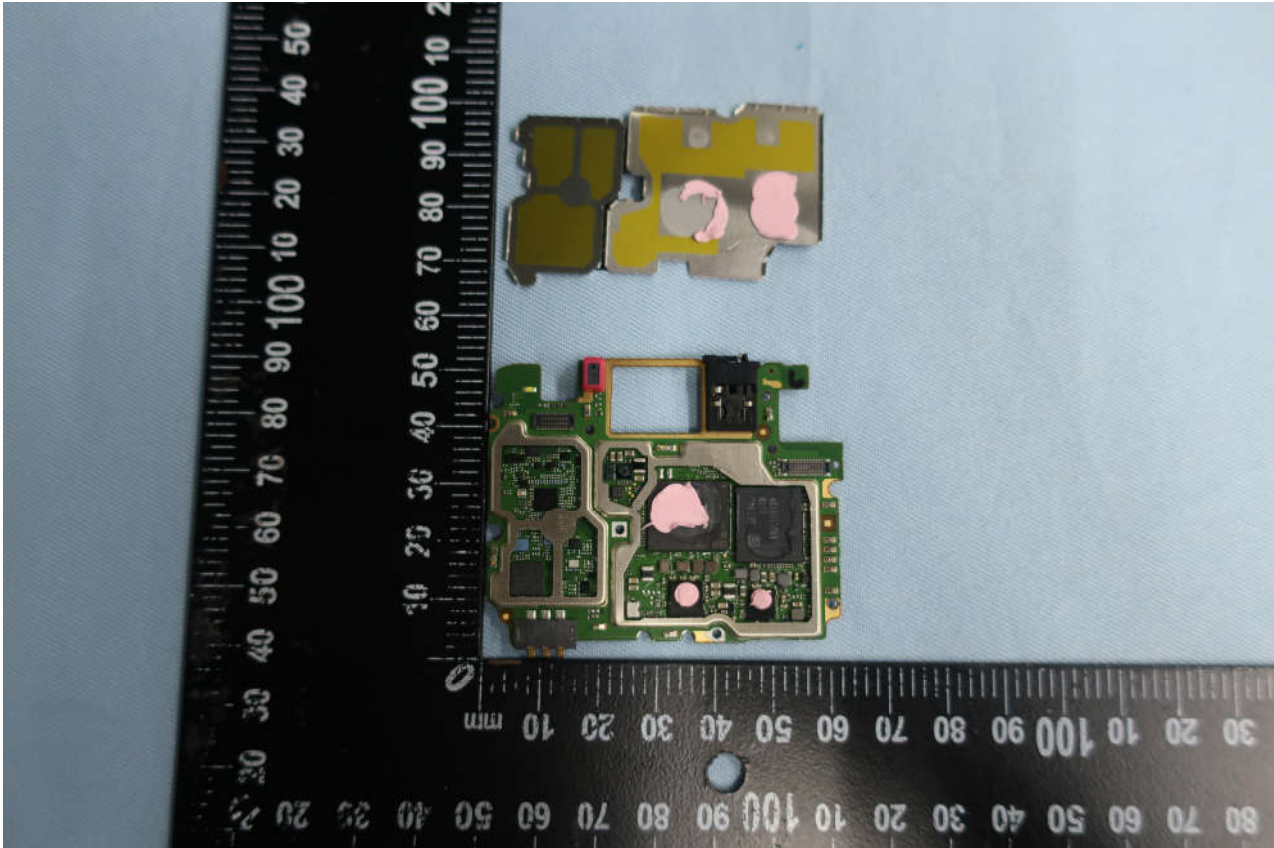

Brand Name: Motorola; Model Name: XT2005-3