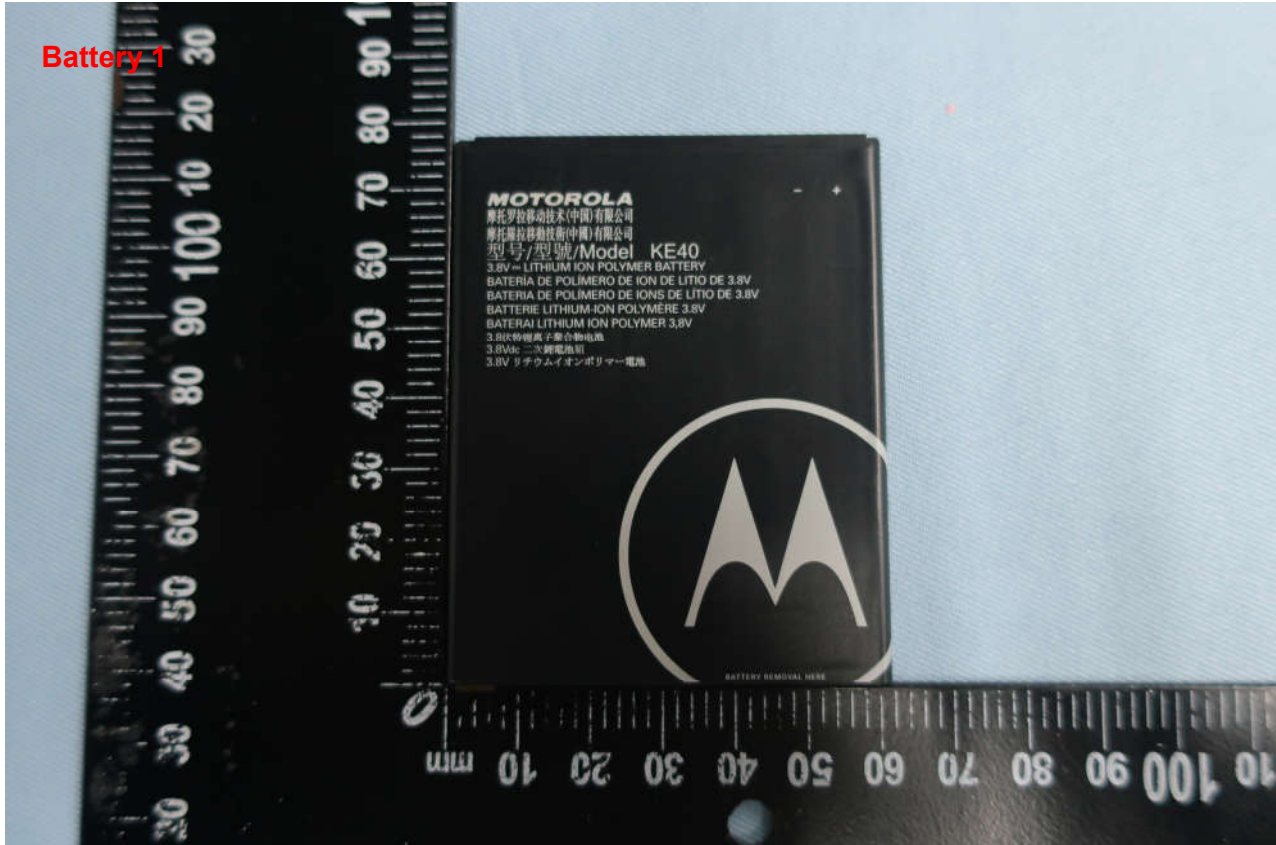

Brand Name: Motorola; Model Name: XT2005-3