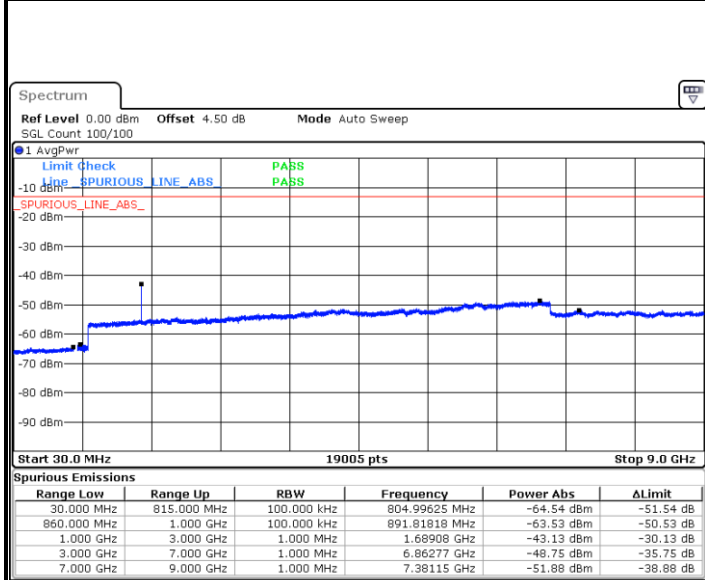

Date: 1.MAR.2019 17:47:39

Middle Channel / 16QAM

Date: 1.MAR.2019 17:48:33

Highest Channel / QPSK

Date: 1.MAR.2019 17:52:11

Highest Channel / 16QAM

Date: 1.MAR.2019 17:51:17

LTE Band 26 / 5MHz

Lowest Channel / QPSK

Date: 1.MAR.2019 17:56:06

Lowest Channel / 16QAM

Date: 1.MAR.2019 17:57:01

Middle Channel / QPSK

Date: 1.MAR.2019 18:00:39

Middle Channel / 16QAM

Date: 1.MAR.2019 17:59:44

LTE Band 26 / 5MHz

Highest Channel / QPSK

Date: 1.MAR.2019 18:01:33

Highest Channel / 16QAM

Date: 1.MAR.2019 18:02:28

LTE Band 26 / 10MHz

Lowest Channel / QPSK

Date: 1.MAR.2019 18:07:18

Lowest Channel / 16QAM

Date: 1.MAR.2019 18:08:13

LTE Band 26 / 10MHz

Middle Channel / QPSK

Middle Channel / 16QAM

Date: 1.MAR.2019 18:11:51

Date: 1.MAR.2019 18:10:56

Highest Channel / QPSK