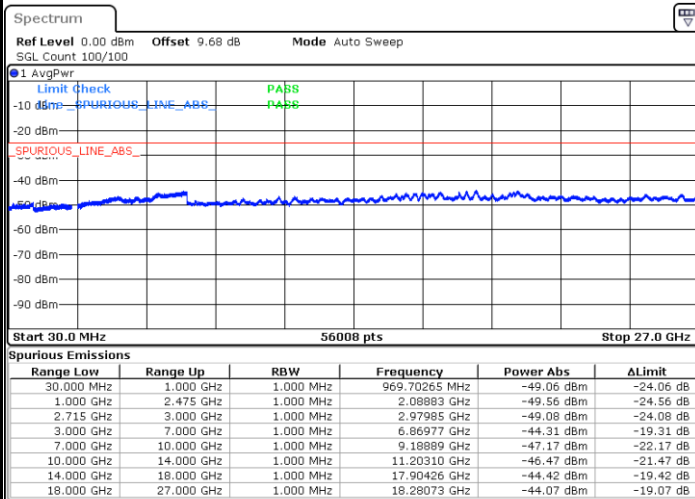

LTE Band 41 / 5MHz

Lowest Channel / QPSK

Lowest Channel / 16QAM

Date: 25.MAR.2019 15:10:10

Date: 25.MAR.2019 15:11:04

Middle Channel / QPSK

Middle Channel / 16QAM

Date: 25.MAR.2019 15:11:58

Date: 25.MAR.2019 15:12:52

LTE Band 41 / 5MHz

Highest Channel / QPSK

Date: 14.MAR.2019 21:43:23

Highest Channel / 16QAM

Date: 14.MAR.2019 21:44:18

LTE Band 41 / 10MHz

Lowest Channel / QPSK