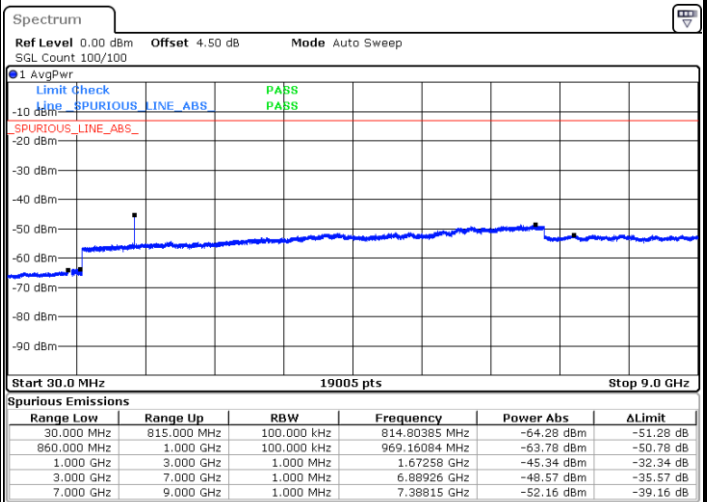

**Middle Channel / 64QAM**

Date: 1.MAR.2019 12:34:41

**Highest Channel / 64QAM**

Date: 1.MAR.2019 12:37:36

**LTE Band 25 / 20MHz**

**Lowest Channel / 64QAM**

Date: 1.MAR.2019 12:52:24

**Middle Channel / 64QAM**

Date: 1.MAR.2019 12:56:53

**Highest Channel / 64QAM**

Date: 1.MAR.2019 12:59:48

LTE Band 26 / 1.4MHz

Lowest Channel / QPSK

Lowest Channel / 16QAM

Date: 1.MAR.2019 17:31:04

Date: 1.MAR.2019 17:31:59

Middle Channel / QPSK

Middle Channel / 16QAM

Date: 1.MAR.2019 17:36:15

Date: 1.MAR.2019 17:35:21

LTE Band 26 / 1.4MHz

Highest Channel / QPSK

Date: 1.MAR.2019 17:37:10

Highest Channel / 16QAM