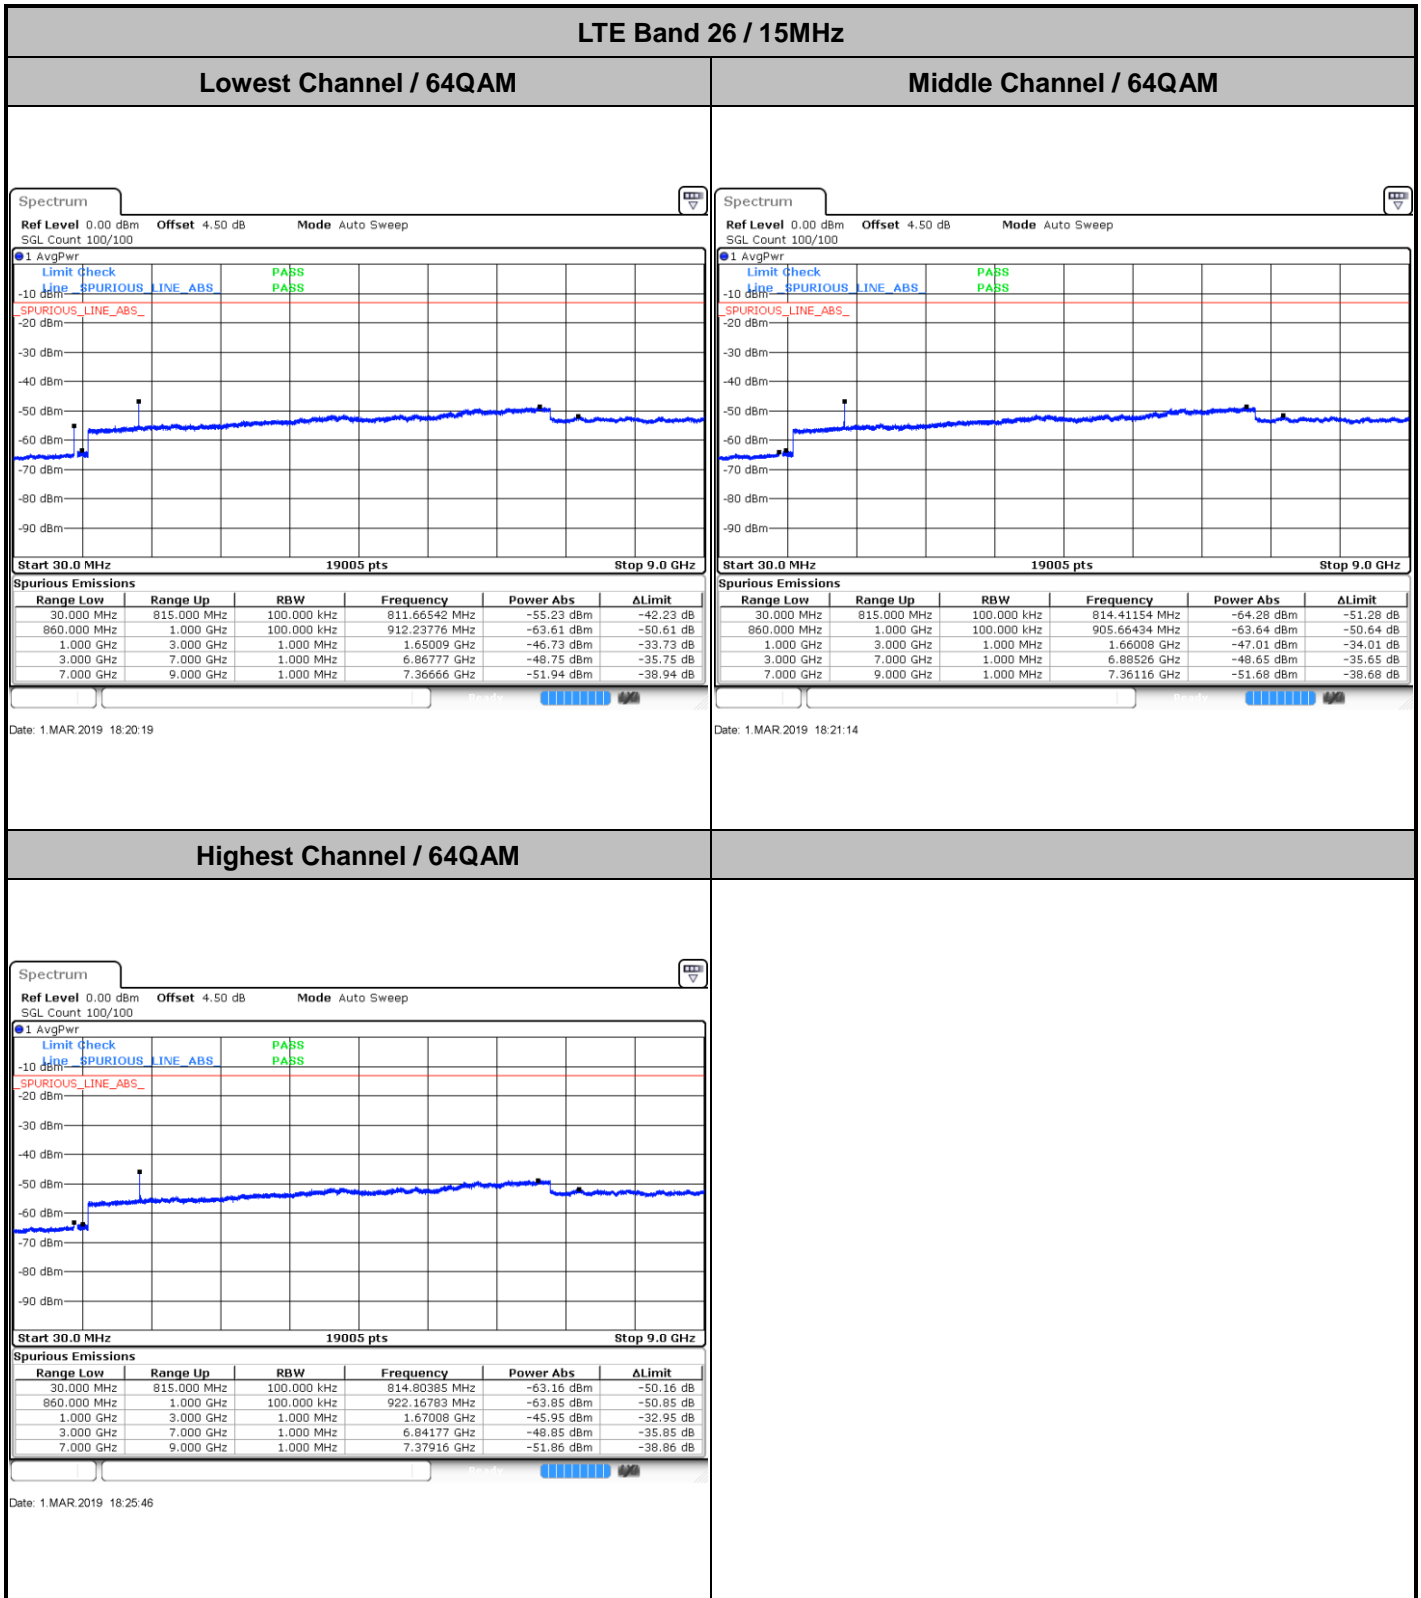

Highest Channel / 64QAM

Date: 1.MAR.2019 17:50:22

**LTE Band 26 / 5MHz**

**Lowest Channel / 64QAM**

Date: 1.MAR.2019 17:57:55

**Middle Channel / 64QAM**

Date: 1.MAR.2019 17:58:50

**Highest Channel / 64QAM**

Date: 1.MAR.2019 18:03:22

**LTE Band 26 / 10MHz**

**Lowest Channel / 64QAM**

Date: 1.MAR.2019 18:09:07

**Middle Channel / 64QAM**

Date: 1.MAR.2019 18:10:02

**Highest Channel / 64QAM**

Date: 1.MAR.2019 18:14:34

LTE Band 41 / 5MHz

Lowest Channel / QPSK

Lowest Channel / 16QAM

Date: 25.MAR.2019 15:10:10

Date: 25.MAR.2019 15:11:04

Middle Channel / QPSK

Middle Channel / 16QAM

Date: 25.MAR.2019 15:11:58

Date: 25.MAR.2019 15:12:52

LTE Band 41 / 5MHz

Highest Channel / QPSK

Date: 14.MAR.2019 21:43:23

Highest Channel / 16QAM

Date: 14.MAR.2019 21:44:18

LTE Band 41 / 10MHz

Lowest Channel / QPSK