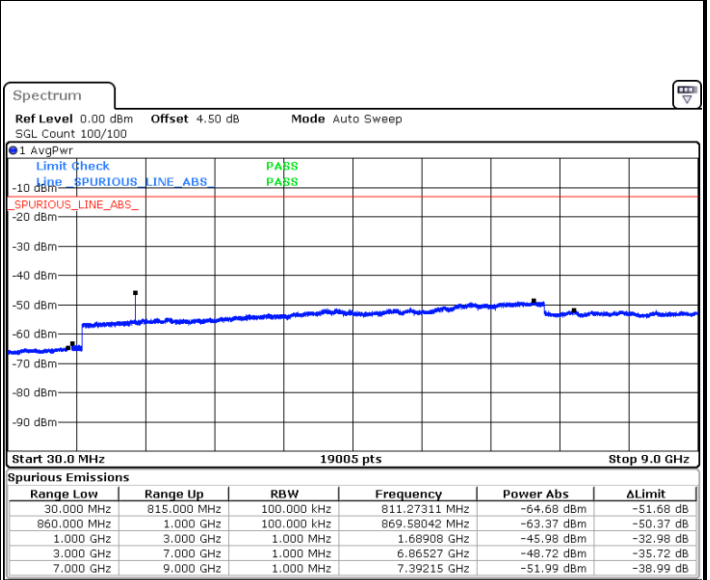

Date: 1.MAR.2019 17:47:39

Middle Channel / 16QAM

Date: 1.MAR.2019 17:48:33

Highest Channel / QPSK

Date: 1.MAR.2019 17:52:11

Highest Channel / 16QAM

Date: 1.MAR.2019 17:51:17

LTE Band 26 / 5MHz

Lowest Channel / QPSK

Date: 1.MAR.2019 17:56:06

Lowest Channel / 16QAM

Date: 1.MAR.2019 17:57:01

Middle Channel / QPSK

Date: 1.MAR.2019 18:00:39

Middle Channel / 16QAM

Date: 1.MAR.2019 17:59:44

LTE Band 26 / 5MHz

Highest Channel / QPSK

Date: 1.MAR.2019 18:01:33

Highest Channel / 16QAM

Date: 1.MAR.2019 18:02:28

LTE Band 26 / 10MHz

Lowest Channel / QPSK

Date: 1.MAR.2019 18:07:18