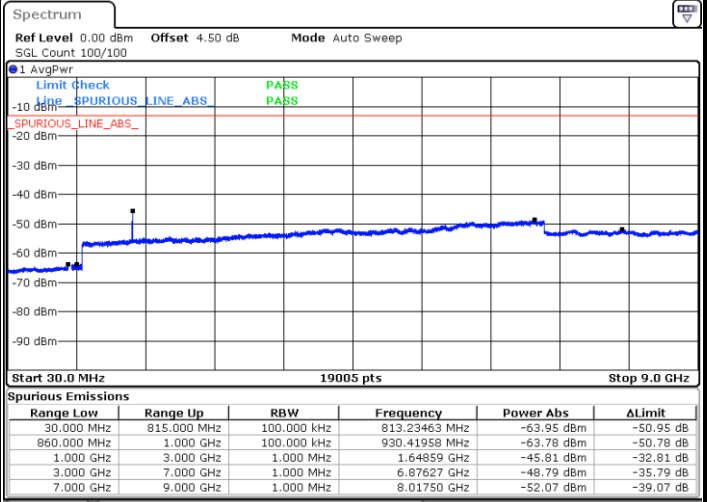

**Middle Channel / 64QAM**

Date: 1.MAR.2019 12:34:41

**Highest Channel / 64QAM**

Date: 1.MAR.2019 12:37:36

**LTE Band 25 / 20MHz**

**Lowest Channel / 64QAM**

Date: 1.MAR.2019 12:52:24

**Middle Channel / 64QAM**

Date: 1.MAR.2019 12:56:53

**Highest Channel / 64QAM**

Date: 1.MAR.2019 12:59:48

LTE Band 26 / 1.4MHz

Lowest Channel / QPSK

Lowest Channel / 16QAM

Date: 1.MAR.2019 17:31:04

Date: 1.MAR.2019 17:31:59

Middle Channel / QPSK

Middle Channel / 16QAM

Date: 1.MAR.2019 17:36:15

Date: 1.MAR.2019 17:35:21

LTE Band 26 / 1.4MHz

Highest Channel / QPSK

Date: 1.MAR.2019 17:37:10

Highest Channel / 16QAM