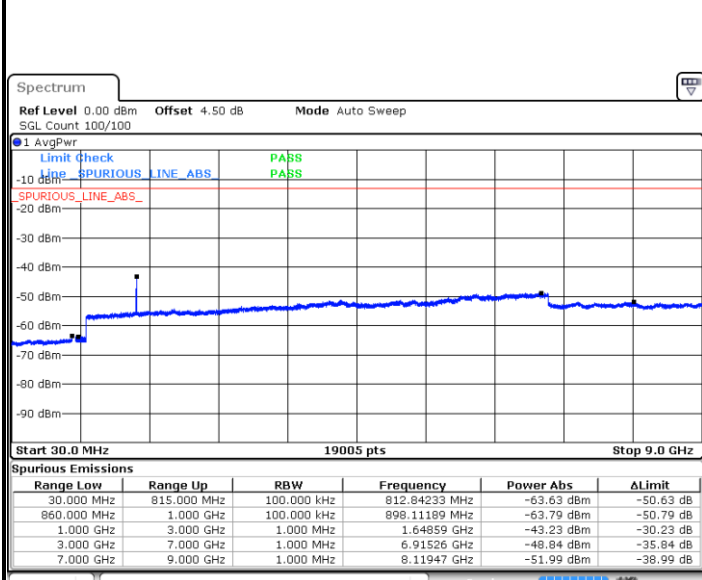

Date: 1.MAR.2019 12:56:53

**Highest Channel / 64QAM**

Date: 1.MAR.2019 12:59:48

LTE Band 26 / 1.4MHz

Lowest Channel / QPSK

Lowest Channel / 16QAM

Date: 1.MAR.2019 17:31:04

Date: 1.MAR.2019 17:31:59

Middle Channel / QPSK

Middle Channel / 16QAM

Date: 1.MAR.2019 17:36:15

Date: 1.MAR.2019 17:35:21

LTE Band 26 / 1.4MHz

Highest Channel / QPSK

Date: 1.MAR.2019 17:37:10

Highest Channel / 16QAM

Date: 1.MAR.2019 17:38:04

LTE Band 26 / 3MHz

Lowest Channel / QPSK

Date: 1.MAR.2019 17:46:44

Lowest Channel / 16QAM

Date: 1.MAR.2019 17:45:50

LTE Band 26 / 3MHz

Middle Channel / QPSK

Date: 1.MAR.2019 17:47:39

Middle Channel / 16QAM

Date: 1.MAR.2019 17:48:33

Highest Channel / QPSK

Date: 1.MAR.2019 17:52:11

Highest Channel / 16QAM

Date: 1.MAR.2019 17:51:17

LTE Band 26 / 5MHz