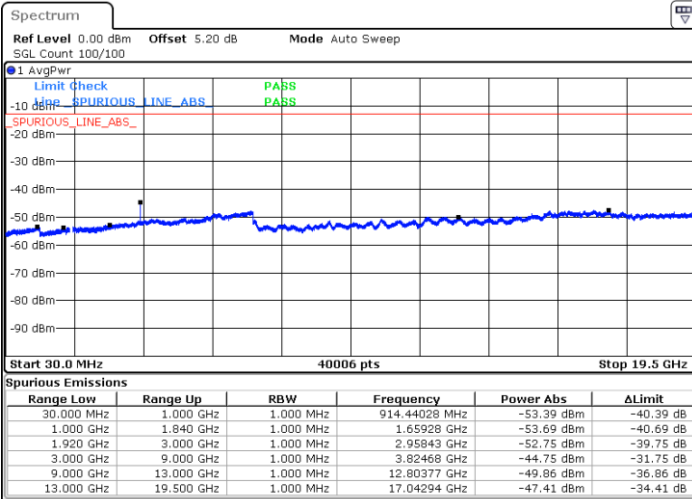

Lowest Channel / 64QAM

Middle Channel / 64QAM

Date: 1.MAR.2019 12:11:48

Date: 1.MAR.2019 12:14:30

Highest Channel / 64QAM

Date: 1.MAR.2019 12:17:11

**LTE Band 25 / 5MHz**

**Lowest Channel / 64QAM**

Date: 1.MAR.2019 12:19:06

**Middle Channel / 64QAM**

Date: 1.MAR.2019 12:23:35

**Highest Channel / 64QAM**

Date: 1.MAR.2019 12:26:30

**LTE Band 25 / 10MHz**

**Lowest Channel / 64QAM**

Date: 1.MAR.2019 12:30:12