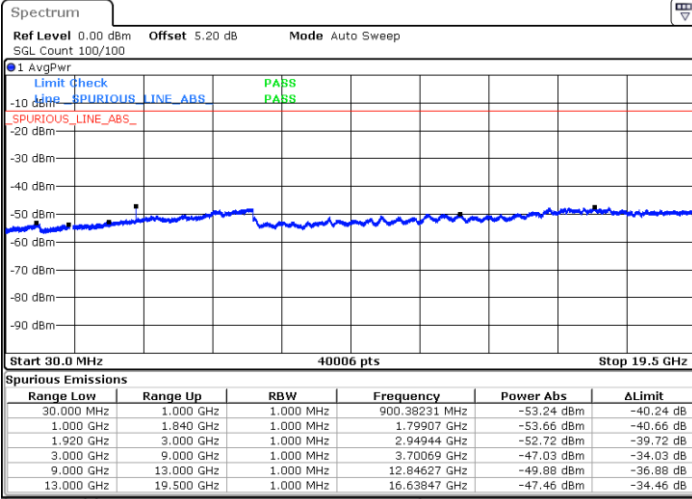

**LTE Band 25 / 1.4MHz**

**Lowest Channel / 64QAM**

Date: 1.MAR.2019 12:00.42

**Middle Channel / 64QAM**

Date: 1.MAR.2019 12:03.24

**Highest Channel / 64QAM**

Date: 1.MAR.2019 12:06.06

LTE Band 25 / 3MHz

Lowest Channel / 64QAM

Middle Channel / 64QAM

Date: 1.MAR.2019 12:11:48

Date: 1.MAR.2019 12:14:30

Highest Channel / 64QAM

Date: 1.MAR.2019 12:17:11

**LTE Band 25 / 5MHz**

**Lowest Channel / 64QAM**