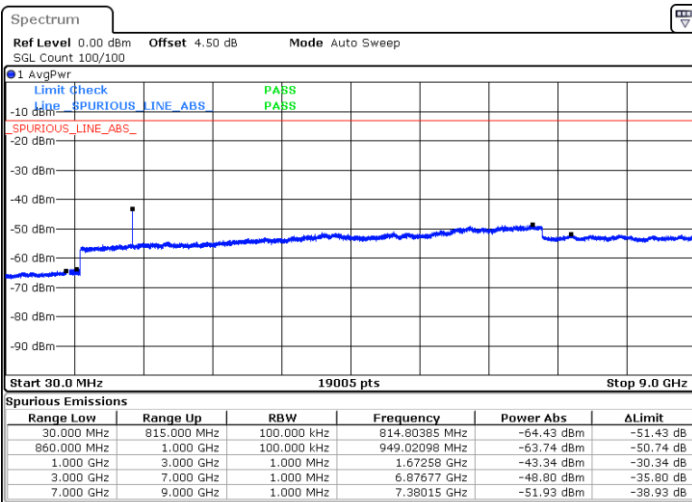

**Middle Channel / 64QAM**

Date: 1.MAR.2019 12:34:41

**Highest Channel / 64QAM**

Date: 1.MAR.2019 12:37:36

**LTE Band 25 / 20MHz**

**Lowest Channel / 64QAM**

Date: 1.MAR.2019 12:52:24

**Middle Channel / 64QAM**

Date: 1.MAR.2019 12:56:53

**Highest Channel / 64QAM**

Date: 1.MAR.2019 12:59:48

LTE Band 26 / 1.4MHz

Lowest Channel / QPSK

Lowest Channel / 16QAM

Date: 1.MAR.2019 17:31:04

Date: 1.MAR.2019 17:31:59

Middle Channel / QPSK

Middle Channel / 16QAM

Date: 1.MAR.2019 17:36:15

Date: 1.MAR.2019 17:35:21

LTE Band 26 / 1.4MHz

Highest Channel / QPSK

Date: 1.MAR.2019 17:37:10

Highest Channel / 16QAM