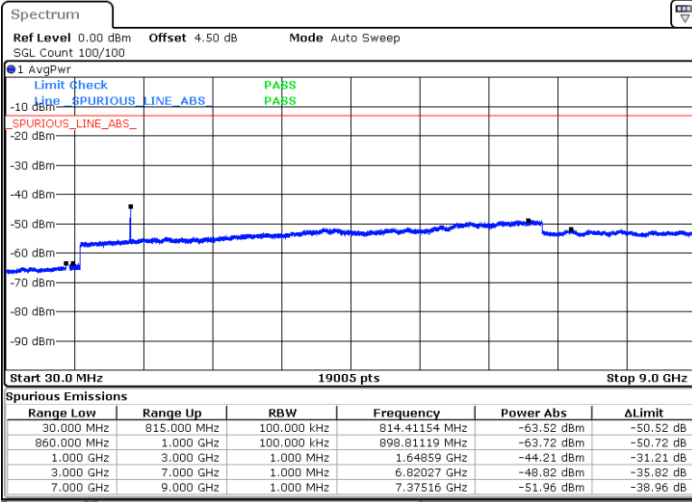

**Middle Channel / 64QAM**

Date: 1.MAR.2019 12:34:41

**Highest Channel / 64QAM**

Date: 1.MAR.2019 12:37:36

**LTE Band 25 / 20MHz**

**Lowest Channel / 64QAM**

Date: 1.MAR.2019 12:52:24

**Middle Channel / 64QAM**

Date: 1.MAR.2019 12:56:53

**Highest Channel / 64QAM**

Date: 1.MAR.2019 12:59:48

LTE Band 26 / 1.4MHz

Lowest Channel / QPSK

Lowest Channel / 16QAM

Date: 1.MAR.2019 17:31:04

Date: 1.MAR.2019 17:31:59

Middle Channel / QPSK

Middle Channel / 16QAM

Date: 1.MAR.2019 17:36:15

Date: 1.MAR.2019 17:35:21

LTE Band 26 / 1.4MHz

Highest Channel / QPSK

Date: 1.MAR.2019 17:37:10

Highest Channel / 16QAM