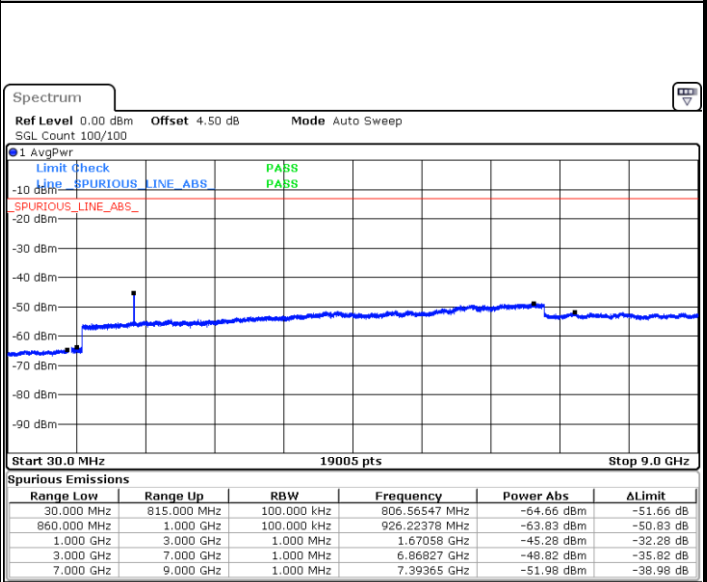

Middle Channel / QPSK

Middle Channel / 16QAM

Date: 1.MAR.2019 17:36:15

Date: 1.MAR.2019 17:35:21

LTE Band 26 / 1.4MHz

Highest Channel / QPSK

Date: 1.MAR.2019 17:37:10

Highest Channel / 16QAM

Date: 1.MAR.2019 17:38:04

LTE Band 26 / 3MHz

Lowest Channel / QPSK

Date: 1.MAR.2019 17:46:44

Lowest Channel / 16QAM

Date: 1.MAR.2019 17:45:50

LTE Band 26 / 3MHz

Middle Channel / QPSK

Date: 1.MAR.2019 17:47:39

Middle Channel / 16QAM

Date: 1.MAR.2019 17:48:33

Highest Channel / QPSK

Date: 1.MAR.2019 17:52:11

Highest Channel / 16QAM

Date: 1.MAR.2019 17:51:17

LTE Band 26 / 5MHz