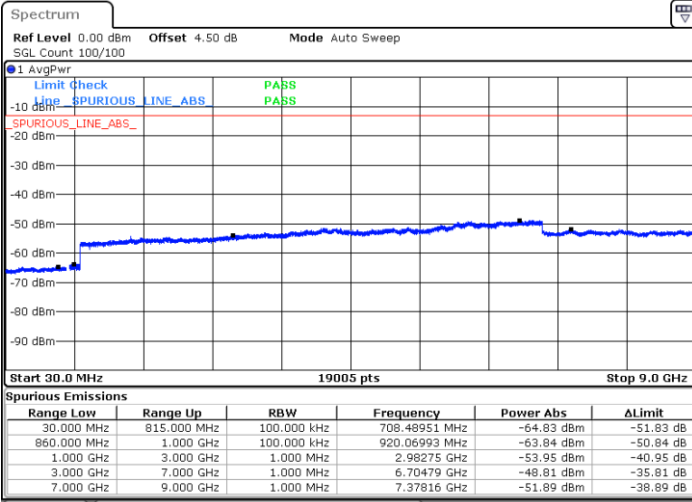

Highest Channel / 16QAM

Date: 1.MAR.2019 18:12:45

Date: 1.MAR.2019 18:13:40

LTE Band 26 / 15MHz

Lowest Channel / QPSK

Lowest Channel / 16QAM

Date: 1.MAR.2019 18:18:30

Date: 1.MAR.2019 18:19:25

Middle Channel / QPSK

Middle Channel / 16QAM

Date: 1.MAR.2019 18:23:03

Date: 1.MAR.2019 18:22:08

LTE Band 26 / 1.4MHz

Lowest Channel / 64QAM

Middle Channel / 64QAM

Date: 1.MAR.2019 17:32:54

Date: 1.MAR.2019 17:34:26

Highest Channel / 64QAM

Date: 1.MAR.2019 17:38:59

LTE Band 26 / 3MHz

Lowest Channel / 64QAM

Middle Channel / 64QAM

Date: 1.MAR.2019 17:44:55

Date: 1.MAR.2019 17:49:28

Highest Channel / 64QAM

Date: 1.MAR.2019 17:50:22

**LTE Band 26 / 5MHz**

**Lowest Channel / 64QAM**

Date: 1.MAR.2019 17:57:55

**Middle Channel / 64QAM**

Date: 1.MAR.2019 17:58:50

**Highest Channel / 64QAM**