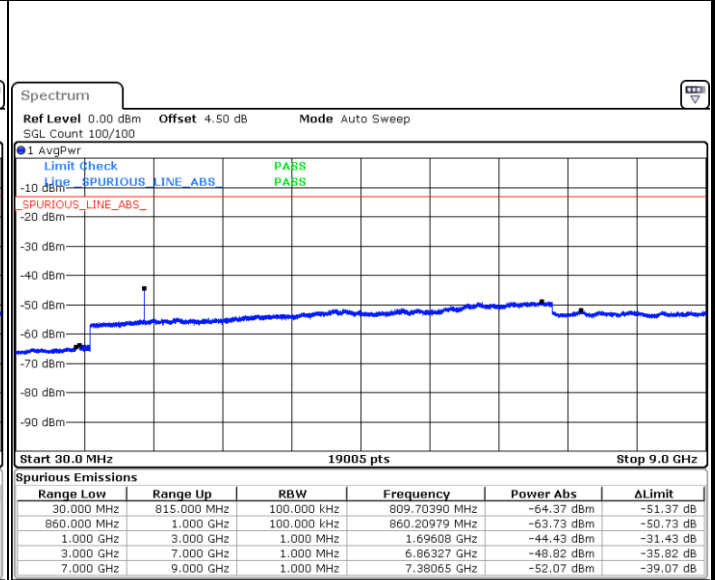

Date: 1.MAR.2019 12:56:53

**Highest Channel / 64QAM**

Date: 1.MAR.2019 12:59:48

LTE Band 26 / 1.4MHz

Lowest Channel / QPSK

Lowest Channel / 16QAM

Date: 1.MAR.2019 17:31:04

Date: 1.MAR.2019 17:31:59

Middle Channel / QPSK

Middle Channel / 16QAM

Date: 1.MAR.2019 17:36:15

Date: 1.MAR.2019 17:35:21

LTE Band 26 / 1.4MHz

Highest Channel / QPSK

Date: 1.MAR.2019 17:37:10

Highest Channel / 16QAM

Date: 1.MAR.2019 17:38:04

LTE Band 26 / 3MHz

Lowest Channel / QPSK

Date: 1.MAR.2019 17:46:44

Lowest Channel / 16QAM

Date: 1.MAR.2019 17:45:50

LTE Band 26 / 3MHz

Middle Channel / QPSK