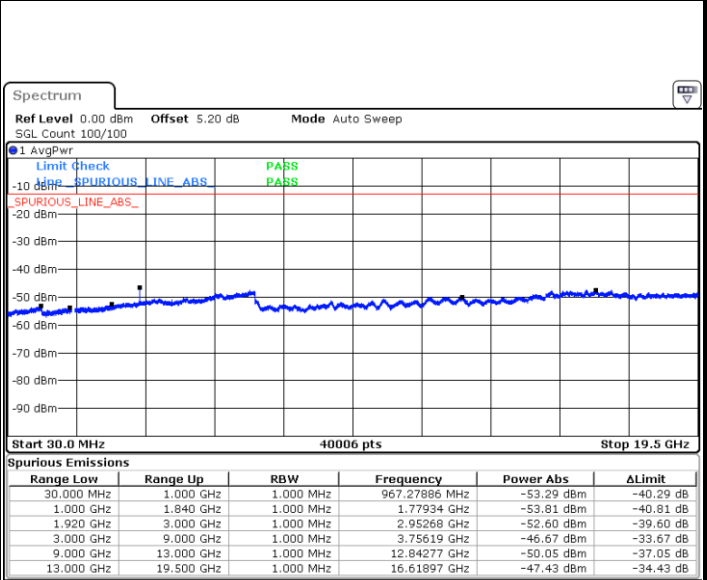

**LTE Band 25 / 1.4MHz**

**Lowest Channel / 64QAM**

Date: 1.MAR.2019 12:00.42

**Middle Channel / 64QAM**

Date: 1.MAR.2019 12:03.24

**Highest Channel / 64QAM**

Date: 1.MAR.2019 12:06.06

LTE Band 25 / 3MHz

Lowest Channel / 64QAM

Middle Channel / 64QAM

Date: 1.MAR.2019 12:11:48

Date: 1.MAR.2019 12:14:30

Highest Channel / 64QAM

Date: 1.MAR.2019 12:17:11

**LTE Band 25 / 5MHz**

**Lowest Channel / 64QAM**

Date: 1.MAR.2019 12:19:06

**Middle Channel / 64QAM**

Date: 1.MAR.2019 12:23:35

**Highest Channel / 64QAM**

Date: 1.MAR.2019 12:26:30

**LTE Band 25 / 10MHz**

**Lowest Channel / 64QAM**

Date: 1.MAR.2019 12:30:12