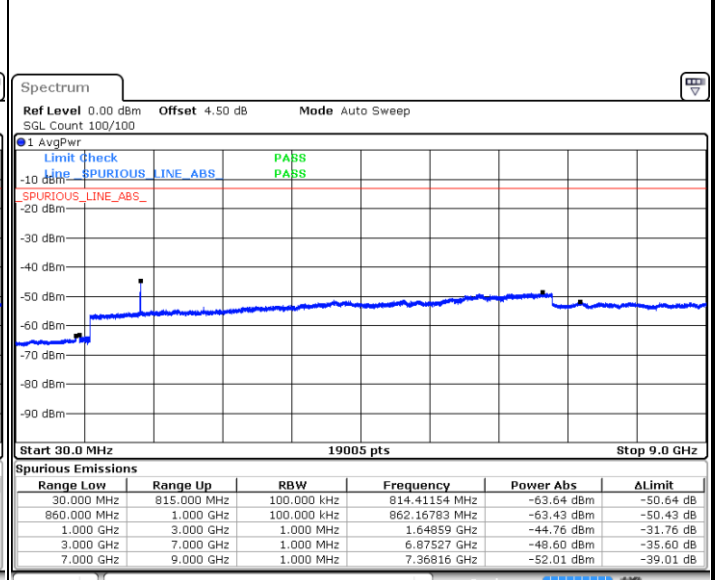

Middle Channel / QPSK

Middle Channel / 16QAM

Date: 1.MAR.2019 17:36:15

Date: 1.MAR.2019 17:35:21

LTE Band 26 / 1.4MHz

Highest Channel / QPSK

Date: 1.MAR.2019 17:37:10

Highest Channel / 16QAM

Date: 1.MAR.2019 17:38:04

LTE Band 26 / 3MHz

Lowest Channel / QPSK

Date: 1.MAR.2019 17:46:44

Lowest Channel / 16QAM

Date: 1.MAR.2019 17:45:50

LTE Band 26 / 3MHz

Middle Channel / QPSK

Date: 1.MAR.2019 17:47:39

Middle Channel / 16QAM

Date: 1.MAR.2019 17:48:33

Highest Channel / QPSK

Date: 1.MAR.2019 17:52:11

Highest Channel / 16QAM

Date: 1.MAR.2019 17:51:17

LTE Band 26 / 5MHz