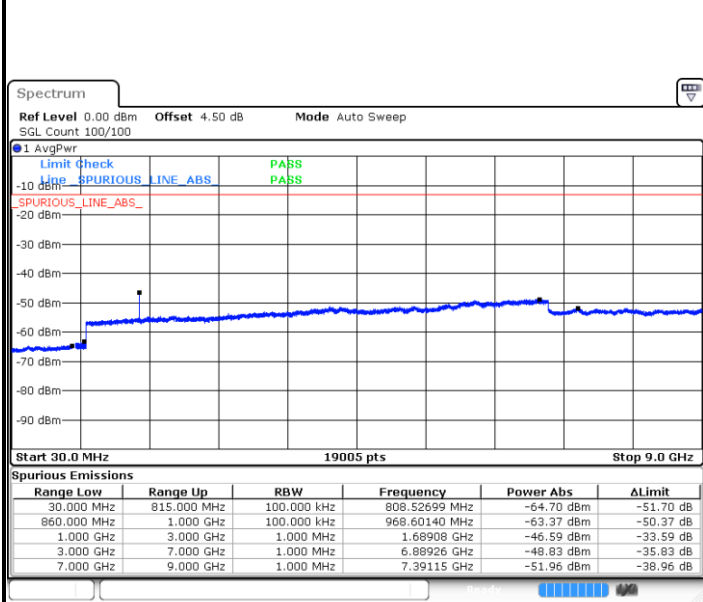

Date: 1.MAR.2019 17:34:26

Highest Channel / 64QAM

Date: 1.MAR.2019 17:38:59

LTE Band 26 / 3MHz

Lowest Channel / 64QAM

Middle Channel / 64QAM

Date: 1.MAR.2019 17:44:55

Date: 1.MAR.2019 17:49:28

Highest Channel / 64QAM

Date: 1.MAR.2019 17:50:22

**LTE Band 26 / 5MHz**

**Lowest Channel / 64QAM**

Date: 1.MAR.2019 17:57:55

**Middle Channel / 64QAM**

Date: 1.MAR.2019 17:58:50

**Highest Channel / 64QAM**

Date: 1.MAR.2019 18:03:22

**LTE Band 26 / 10MHz**

**Lowest Channel / 64QAM**

Date: 1.MAR.2019 18:09:07

**Middle Channel / 64QAM**

Date: 1.MAR.2019 18:10:02

**Highest Channel / 64QAM**

Date: 1.MAR.2019 18:14:34