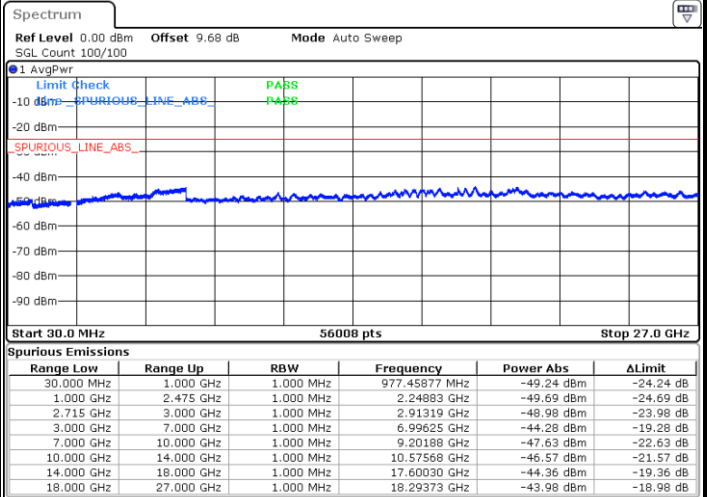

Highest Channel / 64QAM

Date: 1.MAR.2019 17:50:22

**LTE Band 26 / 5MHz**

**Lowest Channel / 64QAM**

Date: 1.MAR.2019 17:57:55

**Middle Channel / 64QAM**

Date: 1.MAR.2019 17:58:50

**Highest Channel / 64QAM**

Date: 1.MAR.2019 18:03:22

**LTE Band 26 / 10MHz**

**Lowest Channel / 64QAM**

Date: 1.MAR.2019 18:09:07

**Middle Channel / 64QAM**

Date: 1.MAR.2019 18:10:02

**Highest Channel / 64QAM**

Date: 1.MAR.2019 18:14:34

LTE Band 41 / 5MHz

Lowest Channel / QPSK

Lowest Channel / 16QAM

Date: 25.MAR.2019 15:10:10

Date: 25.MAR.2019 15:11:04

Middle Channel / QPSK

Middle Channel / 16QAM

Date: 25.MAR.2019 15:11:58