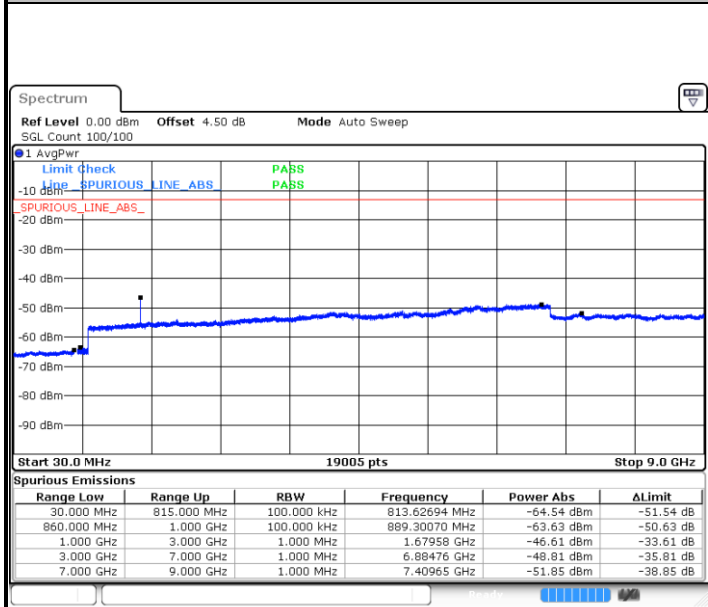

Highest Channel / 64QAM

Date: 1.MAR.2019 17:50:22

**LTE Band 26 / 5MHz**

**Lowest Channel / 64QAM**

Date: 1.MAR.2019 17:57:55

**Middle Channel / 64QAM**

Date: 1.MAR.2019 17:58:50

**Highest Channel / 64QAM**

Date: 1.MAR.2019 18:03:22

**LTE Band 26 / 10MHz**

**Lowest Channel / 64QAM**

Date: 1.MAR.2019 18:09:07

**Middle Channel / 64QAM**

Date: 1.MAR.2019 18:10:02

**Highest Channel / 64QAM**

Date: 1.MAR.2019 18:14:34

LTE Band 41 / 5MHz

Lowest Channel / QPSK

Lowest Channel / 16QAM

Date: 25.MAR.2019 15:10:10

Date: 25.MAR.2019 15:11:04

Middle Channel / QPSK

Middle Channel / 16QAM

Date: 25.MAR.2019 15:11:58