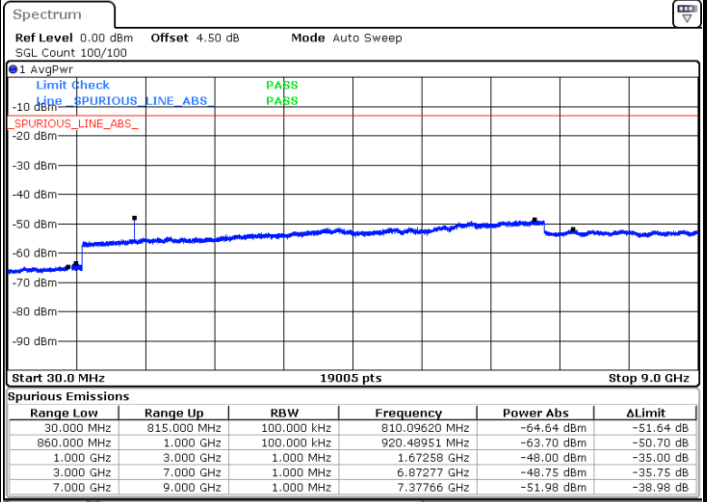

Highest Channel / 16QAM

Date: 1.MAR.2019 18:12:45

Date: 1.MAR.2019 18:13:40

LTE Band 26 / 15MHz

Lowest Channel / QPSK

Lowest Channel / 16QAM

Date: 1.MAR.2019 18:18:30

Date: 1.MAR.2019 18:19:25

Middle Channel / QPSK

Middle Channel / 16QAM

Date: 1.MAR.2019 18:23:03

Date: 1.MAR.2019 18:22:08

LTE Band 26 / 1.4MHz

Lowest Channel / 64QAM

Middle Channel / 64QAM

Date: 1.MAR.2019 17:32:54

Date: 1.MAR.2019 17:34:26

Highest Channel / 64QAM

Date: 1.MAR.2019 17:38:59

LTE Band 26 / 3MHz

Lowest Channel / 64QAM

Middle Channel / 64QAM

Date: 1.MAR.2019 17:44:55

Date: 1.MAR.2019 17:49:28

Highest Channel / 64QAM

Date: 1.MAR.2019 17:50:22

**LTE Band 26 / 5MHz**

**Lowest Channel / 64QAM**

Date: 1.MAR.2019 17:57:55

**Middle Channel / 64QAM**

Date: 1.MAR.2019 17:58:50

**Highest Channel / 64QAM**