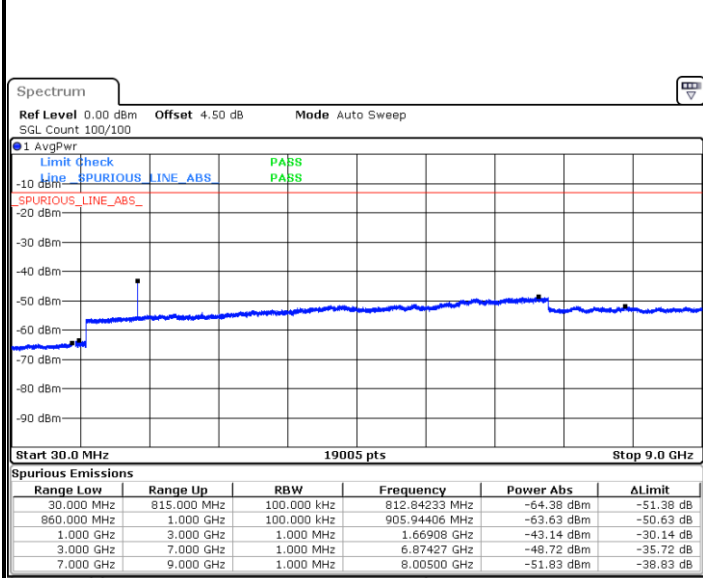

Date: 1.MAR.2019 17:47:39

Middle Channel / 16QAM

Date: 1.MAR.2019 17:48:33

Highest Channel / QPSK

Date: 1.MAR.2019 17:52:11

Highest Channel / 16QAM

Date: 1.MAR.2019 17:51:17

LTE Band 26 / 5MHz

Lowest Channel / QPSK

Date: 1.MAR.2019 17:56:06

Lowest Channel / 16QAM

Date: 1.MAR.2019 17:57:01

Middle Channel / QPSK

Date: 1.MAR.2019 18:00:39

Middle Channel / 16QAM

Date: 1.MAR.2019 17:59:44

LTE Band 26 / 5MHz

Highest Channel / QPSK

Date: 1.MAR.2019 18:01:33

Highest Channel / 16QAM

Date: 1.MAR.2019 18:02:28

LTE Band 26 / 10MHz

Lowest Channel / QPSK

Date: 1.MAR.2019 18:07:18

Lowest Channel / 16QAM

Date: 1.MAR.2019 18:08:13

LTE Band 26 / 10MHz

Middle Channel / QPSK

Middle Channel / 16QAM

Date: 1.MAR.2019 18:11:51

Date: 1.MAR.2019 18:10:56

Highest Channel / QPSK