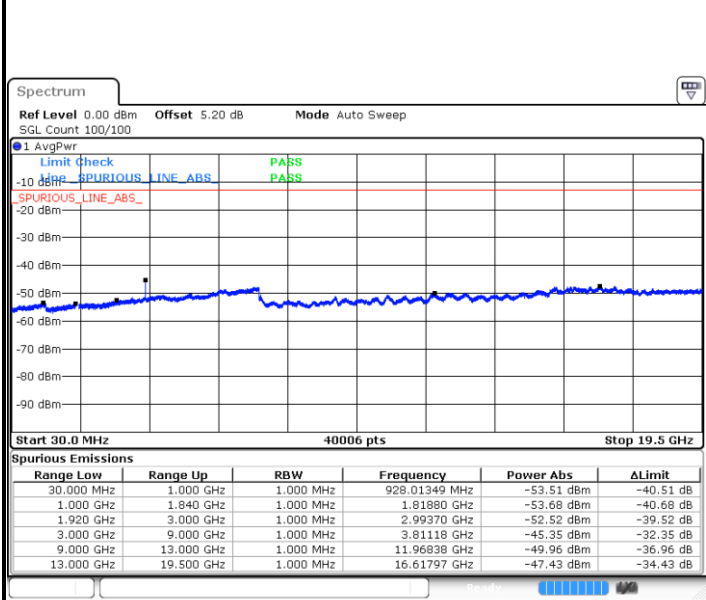

Lowest Channel / 64QAM

Middle Channel / 64QAM

Date: 1.MAR.2019 12:11:48

Date: 1.MAR.2019 12:14:30

Highest Channel / 64QAM

Date: 1.MAR.2019 12:17:11

**LTE Band 25 / 5MHz**

**Lowest Channel / 64QAM**

Date: 1.MAR.2019 12:19:06

**Middle Channel / 64QAM**

Date: 1.MAR.2019 12:23:35

**Highest Channel / 64QAM**

Date: 1.MAR.2019 12:26:30

**LTE Band 25 / 10MHz**

**Lowest Channel / 64QAM**

Date: 1.MAR.2019 12:30:12

**Middle Channel / 64QAM**

Date: 1.MAR.2019 12:34:41

**Highest Channel / 64QAM**

Date: 1.MAR.2019 12:37:36

**LTE Band 25 / 20MHz**

**Lowest Channel / 64QAM**

Date: 1.MAR.2019 12:52:24

**Middle Channel / 64QAM**