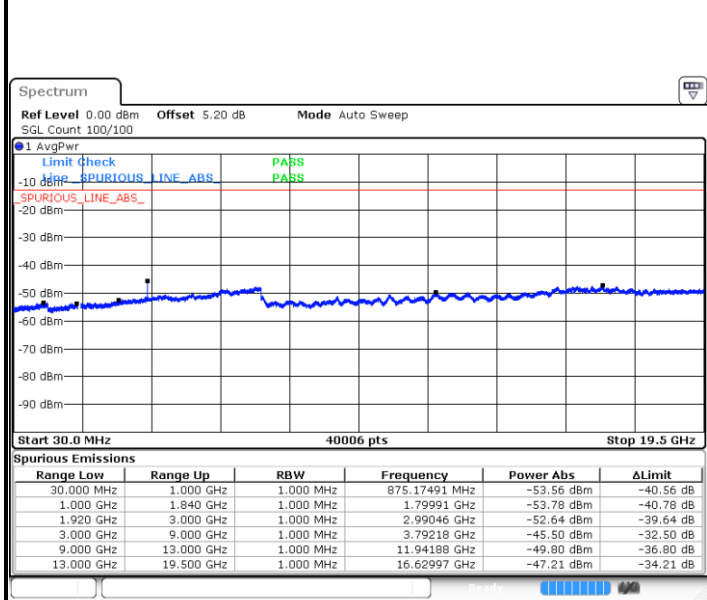

Date: 1.MAR.2019 12:19:06

**Middle Channel / 64QAM**

Date: 1.MAR.2019 12:23:35

**Highest Channel / 64QAM**

Date: 1.MAR.2019 12:26:30

**LTE Band 25 / 10MHz**

**Lowest Channel / 64QAM**

Date: 1.MAR.2019 12:30:12

**Middle Channel / 64QAM**

Date: 1.MAR.2019 12:34:41

**Highest Channel / 64QAM**

Date: 1.MAR.2019 12:37:36

**LTE Band 25 / 20MHz**

**Lowest Channel / 64QAM**

Date: 1.MAR.2019 12:52:24

**Middle Channel / 64QAM**

Date: 1.MAR.2019 12:56:53

**Highest Channel / 64QAM**

Date: 1.MAR.2019 12:59:48

LTE Band 26 / 1.4MHz

Lowest Channel / QPSK

Lowest Channel / 16QAM

Date: 1.MAR.2019 17:31:04

Date: 1.MAR.2019 17:31:59