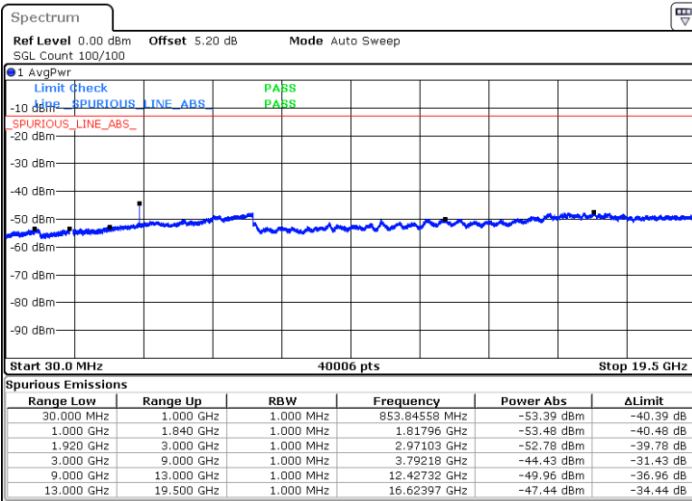

Middle Channel / QPSK

Middle Channel / 16QAM

Date: 1.MAR.2019 12:55:05

Date: 1.MAR.2019 12:55:59

Highest Channel / QPSK

Highest Channel / 16QAM

Date: 1.MAR.2019 13:01:35

Date: 1.MAR.2019 13:00:42

**LTE Band 25 / 1.4MHz**

**Lowest Channel / 64QAM**

Date: 1.MAR.2019 12:00.42

**Middle Channel / 64QAM**

Date: 1.MAR.2019 12:03.24

**Highest Channel / 64QAM**

Date: 1.MAR.2019 12:06.06

LTE Band 25 / 3MHz