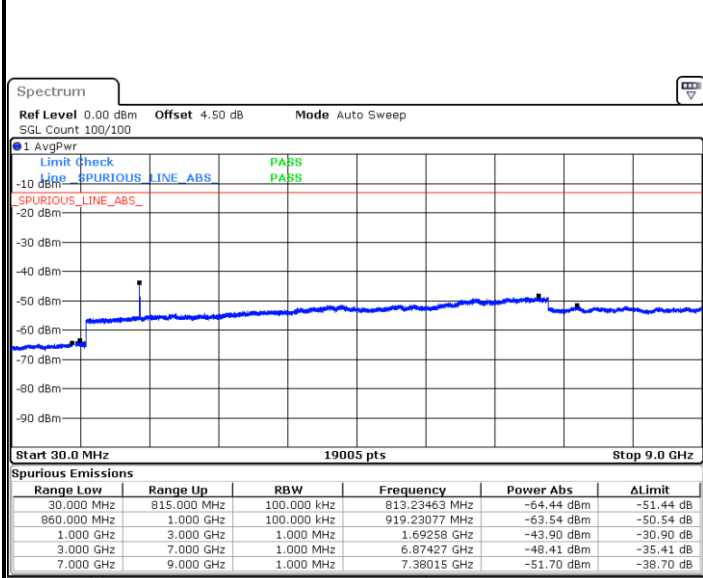

Date: 1.MAR.2019 12:56:53

**Highest Channel / 64QAM**

Date: 1.MAR.2019 12:59:48

LTE Band 26 / 1.4MHz

Lowest Channel / QPSK

Lowest Channel / 16QAM

Date: 1.MAR.2019 17:31:04

Date: 1.MAR.2019 17:31:59

Middle Channel / QPSK

Middle Channel / 16QAM

Date: 1.MAR.2019 17:36:15

Date: 1.MAR.2019 17:35:21

LTE Band 26 / 1.4MHz

Highest Channel / QPSK

Date: 1.MAR.2019 17:37:10

Highest Channel / 16QAM

Date: 1.MAR.2019 17:38:04

LTE Band 26 / 3MHz

Lowest Channel / QPSK

Date: 1.MAR.2019 17:46:44

Lowest Channel / 16QAM

Date: 1.MAR.2019 17:45:50

LTE Band 26 / 3MHz

Middle Channel / QPSK

Date: 1.MAR.2019 17:47:39

Middle Channel / 16QAM

Date: 1.MAR.2019 17:48:33

Highest Channel / QPSK

Date: 1.MAR.2019 17:52:11

Highest Channel / 16QAM

Date: 1.MAR.2019 17:51:17

LTE Band 26 / 5MHz