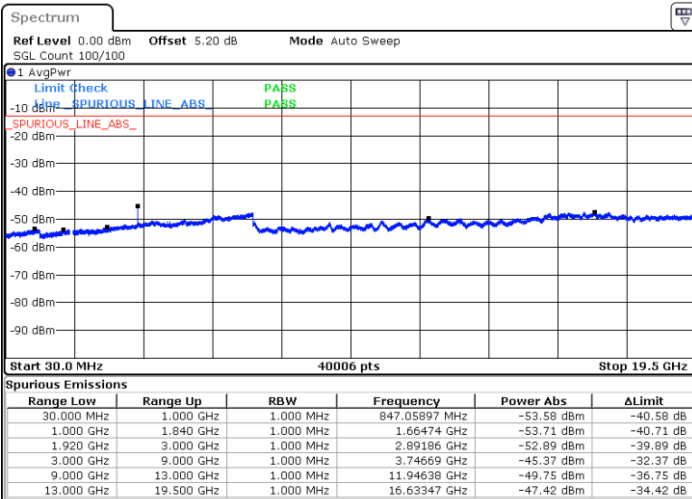

Highest Channel / QPSK

Highest Channel / 16QAM

Date: 1.MAR.2019 12:39:23

Date: 1.MAR.2019 12:38:29

LTE Band 25 / 15MHz

Lowest Channel / QPSK

Lowest Channel / 16QAM

Date: 1.MAR.2019 12:43:05

Date: 1.MAR.2019 12:42:11

Middle Channel / QPSK

Middle Channel / 16QAM

Date: 1.MAR.2019 12:43:59

Date: 1.MAR.2019 12:44:53

LTE Band 25 / 15MHz

Highest Channel / QPSK

Highest Channel / 16QAM