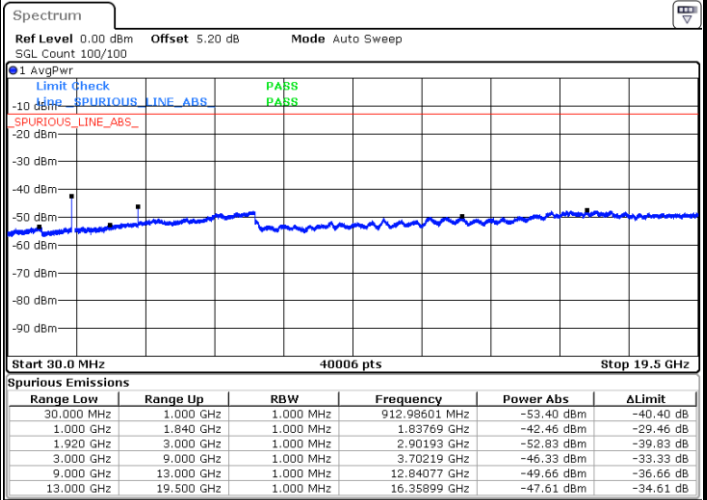

Highest Channel / QPSK

Highest Channel / 16QAM

Date: 1.MAR.2019 12:39:23

Date: 1.MAR.2019 12:38:29

LTE Band 25 / 15MHz

Lowest Channel / QPSK

Lowest Channel / 16QAM

Date: 1.MAR.2019 12:43:05

Date: 1.MAR.2019 12:42:11

Middle Channel / QPSK

Middle Channel / 16QAM

Date: 1.MAR.2019 12:43:59

Date: 1.MAR.2019 12:44:53

LTE Band 25 / 15MHz

Highest Channel / QPSK

Highest Channel / 16QAM