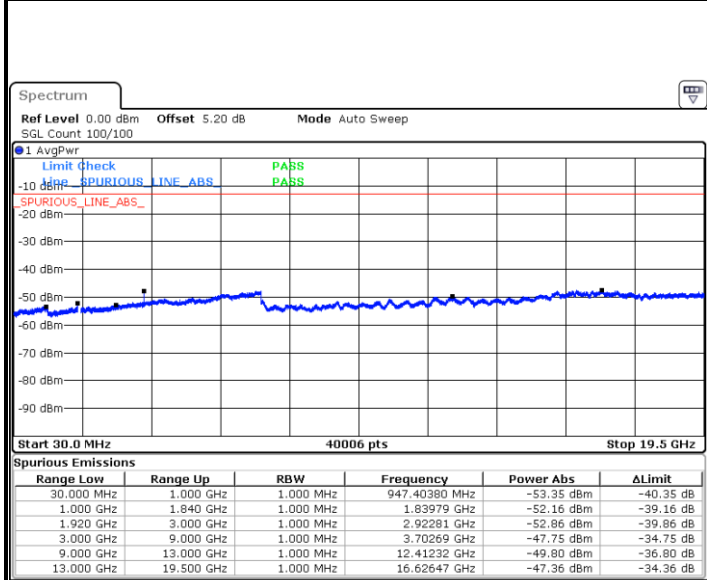

Date: 1.MAR.2019 12:19:06

**Middle Channel / 64QAM**

Date: 1.MAR.2019 12:23:35

**Highest Channel / 64QAM**

Date: 1.MAR.2019 12:26:30

**LTE Band 25 / 10MHz**

**Lowest Channel / 64QAM**

Date: 1.MAR.2019 12:30:12

**Middle Channel / 64QAM**

Date: 1.MAR.2019 12:34:41

**Highest Channel / 64QAM**

Date: 1.MAR.2019 12:37:36

**LTE Band 25 / 20MHz**

**Lowest Channel / 64QAM**

Date: 1.MAR.2019 12:52:24

**Middle Channel / 64QAM**

Date: 1.MAR.2019 12:56:53

**Highest Channel / 64QAM**

Date: 1.MAR.2019 12:59:48

LTE Band 26 / 1.4MHz

Lowest Channel / QPSK

Lowest Channel / 16QAM

Date: 1.MAR.2019 17:31:04

Date: 1.MAR.2019 17:31:59