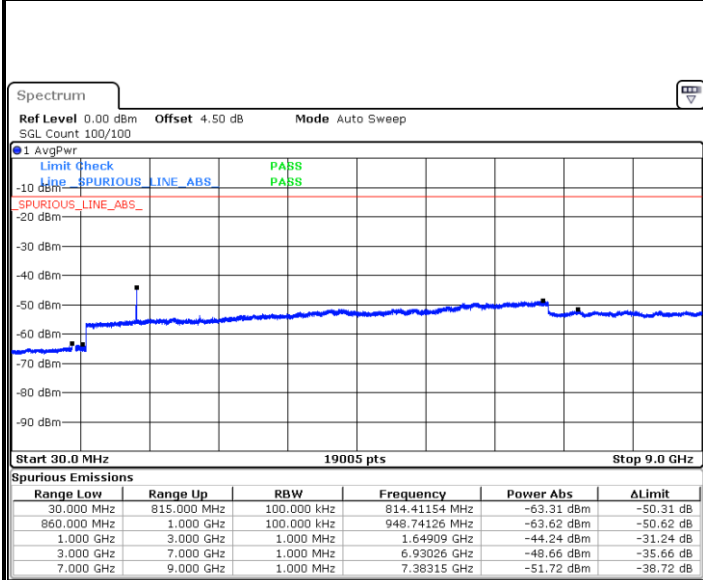

LTE Band 26 / 5MHz

Lowest Channel / QPSK

Date: 1.MAR.2019 17:56:06