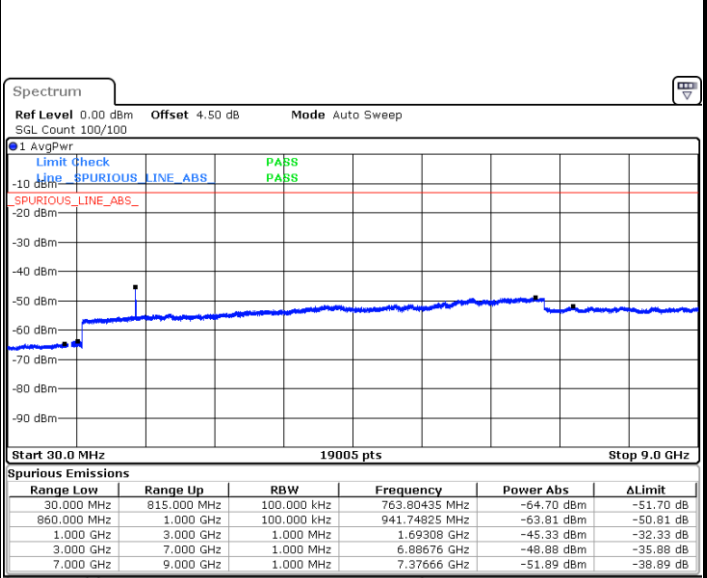

Date: 1.MAR.2019 17:38:04

LTE Band 26 / 3MHz

Lowest Channel / QPSK

Date: 1.MAR.2019 17:46:44

Lowest Channel / 16QAM

Date: 1.MAR.2019 17:45:50

LTE Band 26 / 3MHz

Middle Channel / QPSK

Date: 1.MAR.2019 17:47:39

Middle Channel / 16QAM

Date: 1.MAR.2019 17:48:33

Highest Channel / QPSK

Date: 1.MAR.2019 17:52:11

Highest Channel / 16QAM

Date: 1.MAR.2019 17:51:17

LTE Band 26 / 5MHz

Lowest Channel / QPSK

Date: 1.MAR.2019 17:56:06

Lowest Channel / 16QAM

Date: 1.MAR.2019 17:57:01

Middle Channel / QPSK

Date: 1.MAR.2019 18:00:39

Middle Channel / 16QAM

Date: 1.MAR.2019 17:59:44

LTE Band 26 / 5MHz

Highest Channel / QPSK

Date: 1.MAR.2019 18:01:33

Highest Channel / 16QAM

Date: 1.MAR.2019 18:02:28

LTE Band 26 / 10MHz

Lowest Channel / QPSK

Date: 1.MAR.2019 18:07:18