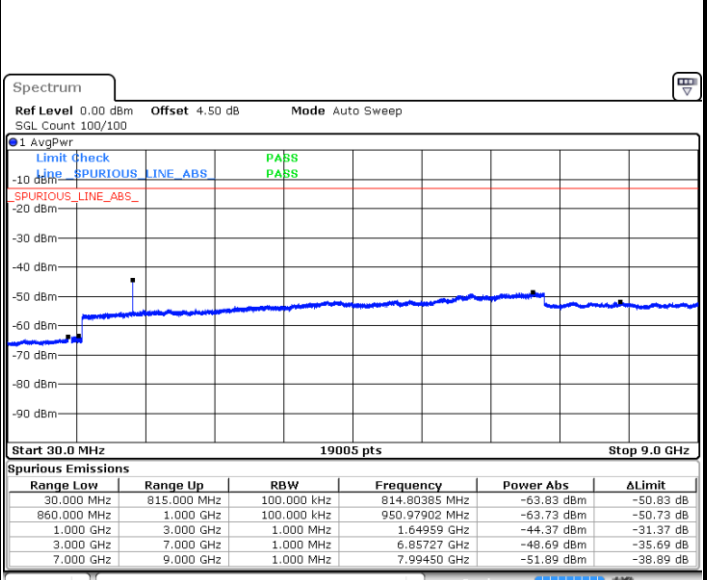

LTE Band 26 / 5MHz

Highest Channel / QPSK

Date: 1.MAR.2019 18:01:33

Highest Channel / 16QAM

Date: 1.MAR.2019 18:02:28

LTE Band 26 / 10MHz

Lowest Channel / QPSK

Date: 1.MAR.2019 18:07:18

Lowest Channel / 16QAM

Date: 1.MAR.2019 18:08:13

LTE Band 26 / 10MHz

Middle Channel / QPSK

Middle Channel / 16QAM

Date: 1.MAR.2019 18:11:51

Date: 1.MAR.2019 18:10:56

Highest Channel / QPSK

Highest Channel / 16QAM

Date: 1.MAR.2019 18:12:45

Date: 1.MAR.2019 18:13:40

LTE Band 26 / 15MHz

Lowest Channel / QPSK

Lowest Channel / 16QAM

Date: 1.MAR.2019 18:18:30

Date: 1.MAR.2019 18:19:25