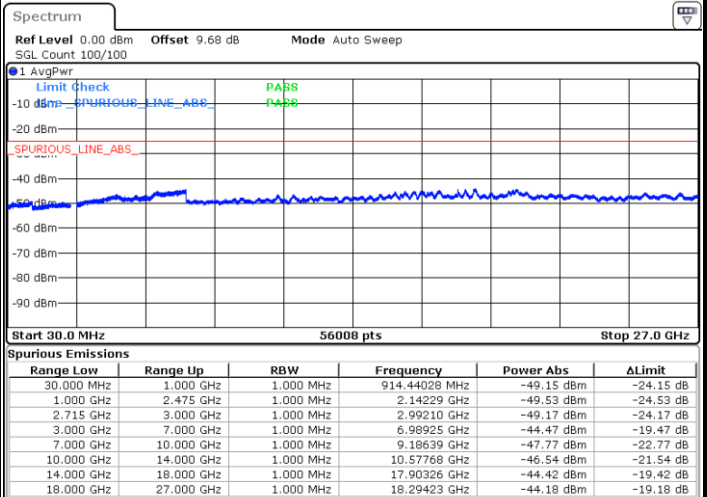

Date: 1.MAR.2019 18:03:22

**LTE Band 26 / 10MHz**

**Lowest Channel / 64QAM**

Date: 1.MAR.2019 18:09:07

**Middle Channel / 64QAM**

Date: 1.MAR.2019 18:10:02

**Highest Channel / 64QAM**

Date: 1.MAR.2019 18:14:34

LTE Band 41 / 5MHz

Lowest Channel / QPSK

Lowest Channel / 16QAM

Date: 25.MAR.2019 15:10:10

Date: 25.MAR.2019 15:11:04

Middle Channel / QPSK

Middle Channel / 16QAM

Date: 25.MAR.2019 15:11:58

Date: 25.MAR.2019 15:12:52

LTE Band 41 / 5MHz

Highest Channel / QPSK

Date: 14.MAR.2019 21:43:23

Highest Channel / 16QAM

Date: 14.MAR.2019 21:44:18

LTE Band 41 / 10MHz

Lowest Channel / QPSK