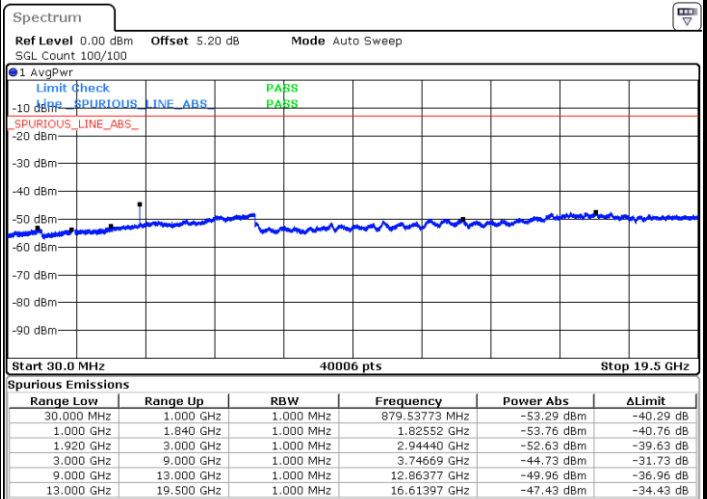

Highest Channel / QPSK

Highest Channel / 16QAM

Date: 1.MAR.2019 12:39:23

Date: 1.MAR.2019 12:38:29

LTE Band 25 / 15MHz

Lowest Channel / QPSK

Lowest Channel / 16QAM

Date: 1.MAR.2019 12:43:05

Date: 1.MAR.2019 12:42:11

Middle Channel / QPSK

Middle Channel / 16QAM

Date: 1.MAR.2019 12:43:59

Date: 1.MAR.2019 12:44:53

LTE Band 25 / 15MHz

Highest Channel / QPSK

Highest Channel / 16QAM