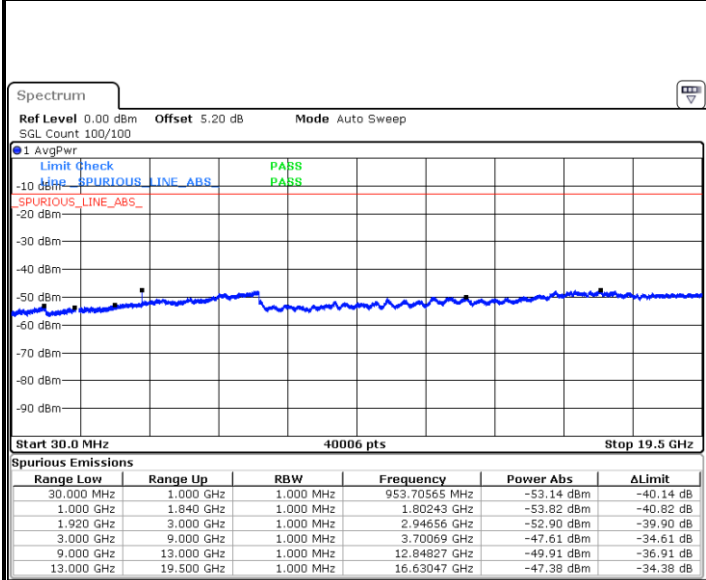

Date: 1.MAR.2019 12:50:29

Date: 1.MAR.2019 12:49:36

LTE Band 25 / 20MHz

Lowest Channel / QPSK

Lowest Channel / 16QAM

Date: 1.MAR.2019 12:54:12

Date: 1.MAR.2019 12:53:18

LTE Band 25 / 20MHz

Middle Channel / QPSK

Middle Channel / 16QAM

Date: 1.MAR.2019 12:55:05

Date: 1.MAR.2019 12:55:59

Highest Channel / QPSK

Highest Channel / 16QAM

Date: 1.MAR.2019 13:01:35

Date: 1.MAR.2019 13:00:42

**LTE Band 25 / 1.4MHz**

**Lowest Channel / 64QAM**

Date: 1.MAR.2019 12:00.42

**Middle Channel / 64QAM**

Date: 1.MAR.2019 12:03.24

**Highest Channel / 64QAM**

Date: 1.MAR.2019 12:06.06

LTE Band 25 / 3MHz