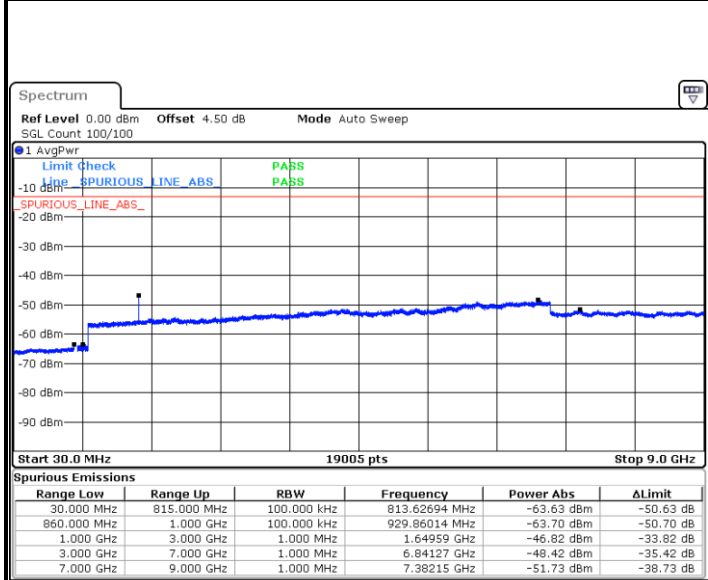

Date: 1.MAR.2019 17:34:26

Highest Channel / 64QAM

Date: 1.MAR.2019 17:38:59

LTE Band 26 / 3MHz

Lowest Channel / 64QAM

Middle Channel / 64QAM

Date: 1.MAR.2019 17:44:55

Date: 1.MAR.2019 17:49:28

Highest Channel / 64QAM

Date: 1.MAR.2019 17:50:22

**LTE Band 26 / 5MHz**

**Lowest Channel / 64QAM**

Date: 1.MAR.2019 17:57:55

**Middle Channel / 64QAM**

Date: 1.MAR.2019 17:58:50

**Highest Channel / 64QAM**

Date: 1.MAR.2019 18:03:22

**LTE Band 26 / 10MHz**

**Lowest Channel / 64QAM**

Date: 1.MAR.2019 18:09:07

**Middle Channel / 64QAM**

Date: 1.MAR.2019 18:10:02

**Highest Channel / 64QAM**

Date: 1.MAR.2019 18:14:34