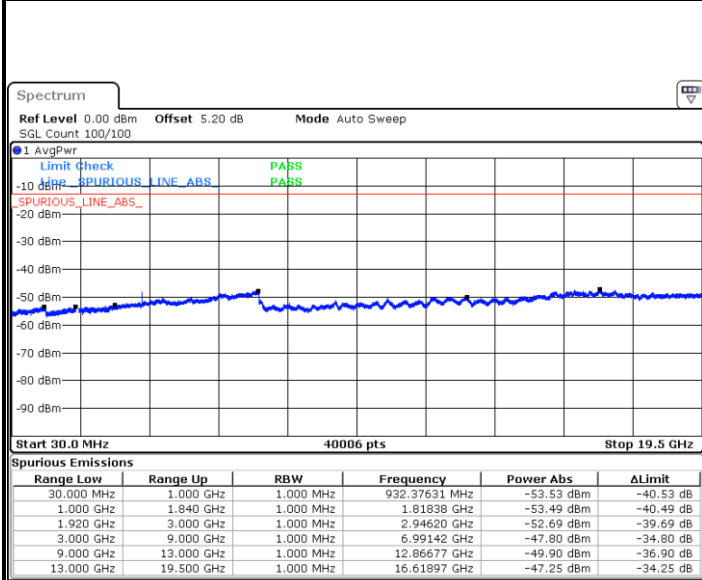

**LTE Band 25 / 1.4MHz**

**Lowest Channel / 64QAM**

Date: 1.MAR.2019 12:00.42

**Middle Channel / 64QAM**

Date: 1.MAR.2019 12:03.24

**Highest Channel / 64QAM**

Date: 1.MAR.2019 12:06.06

LTE Band 25 / 3MHz

Lowest Channel / 64QAM

Middle Channel / 64QAM

Date: 1.MAR.2019 12:11:48

Date: 1.MAR.2019 12:14:30

Highest Channel / 64QAM

Date: 1.MAR.2019 12:17:11

**LTE Band 25 / 5MHz**

**Lowest Channel / 64QAM**

Date: 1.MAR.2019 12:19:06

**Middle Channel / 64QAM**

Date: 1.MAR.2019 12:23:35

**Highest Channel / 64QAM**

Date: 1.MAR.2019 12:26:30

**LTE Band 25 / 10MHz**

**Lowest Channel / 64QAM**

Date: 1.MAR.2019 12:30:12