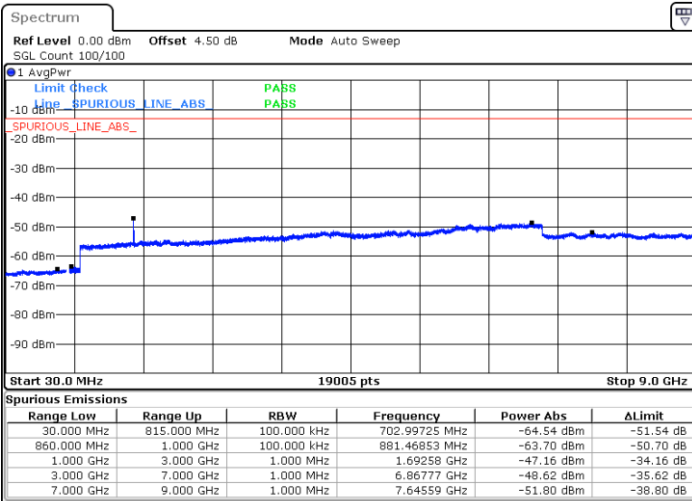

Middle Channel / QPSK

Middle Channel / 16QAM

Date: 1.MAR.2019 18:23:03

Date: 1.MAR.2019 18:22:08

LTE Band 26 / 1.4MHz

Lowest Channel / 64QAM

Middle Channel / 64QAM

Date: 1.MAR.2019 17:32:54

Date: 1.MAR.2019 17:34:26

Highest Channel / 64QAM

Date: 1.MAR.2019 17:38:59

LTE Band 26 / 3MHz

Lowest Channel / 64QAM

Middle Channel / 64QAM

Date: 1.MAR.2019 17:44:55

Date: 1.MAR.2019 17:49:28

Highest Channel / 64QAM

Date: 1.MAR.2019 17:50:22

**LTE Band 26 / 5MHz**

**Lowest Channel / 64QAM**

Date: 1.MAR.2019 17:57:55

**Middle Channel / 64QAM**

Date: 1.MAR.2019 17:58:50

**Highest Channel / 64QAM**

Date: 1.MAR.2019 18:03:22

**LTE Band 26 / 10MHz**

**Lowest Channel / 64QAM**

Date: 1.MAR.2019 18:09:07

**Middle Channel / 64QAM**

Date: 1.MAR.2019 18:10:02

**Highest Channel / 64QAM**

Date: 1.MAR.2019 18:14:34