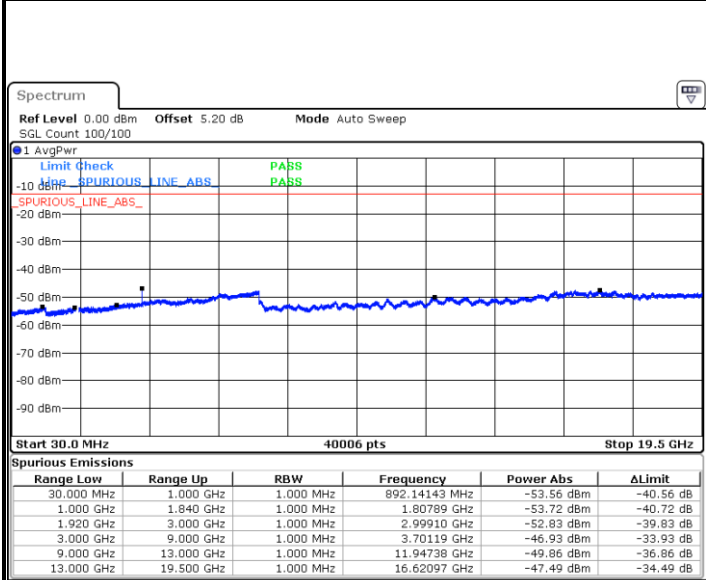

Date: 1.MAR.2019 12:19:06

**Middle Channel / 64QAM**

Date: 1.MAR.2019 12:23:35

**Highest Channel / 64QAM**

Date: 1.MAR.2019 12:26:30

**LTE Band 25 / 10MHz**

**Lowest Channel / 64QAM**

Date: 1.MAR.2019 12:30:12

**Middle Channel / 64QAM**

Date: 1.MAR.2019 12:34:41

**Highest Channel / 64QAM**

Date: 1.MAR.2019 12:37:36

**LTE Band 25 / 20MHz**

**Lowest Channel / 64QAM**

Date: 1.MAR.2019 12:52:24

**Middle Channel / 64QAM**