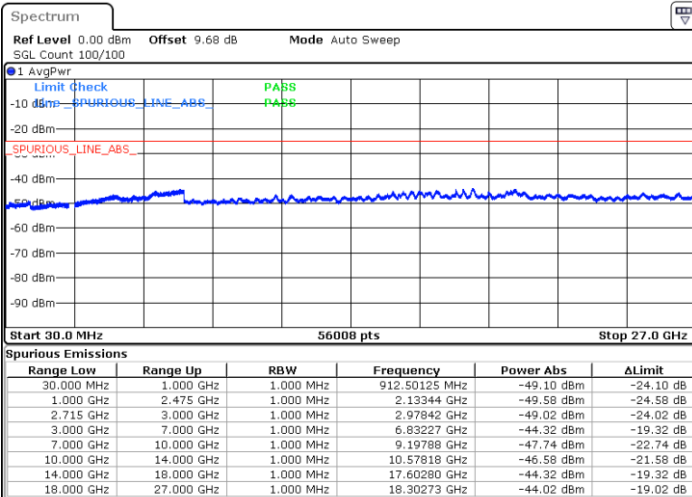

Date: 1.MAR.2019 18:03:22

**LTE Band 26 / 10MHz**

**Lowest Channel / 64QAM**

Date: 1.MAR.2019 18:09:07

**Middle Channel / 64QAM**

Date: 1.MAR.2019 18:10:02

**Highest Channel / 64QAM**

Date: 1.MAR.2019 18:14:34

LTE Band 41 / 5MHz

Lowest Channel / QPSK

Lowest Channel / 16QAM

Date: 25.MAR.2019 15:10:10

Date: 25.MAR.2019 15:11:04

Middle Channel / QPSK

Middle Channel / 16QAM

Date: 25.MAR.2019 15:11:58

Date: 25.MAR.2019 15:12:52

LTE Band 41 / 5MHz

Highest Channel / QPSK

Date: 14.MAR.2019 21:43:23

Highest Channel / 16QAM

Date: 14.MAR.2019 21:44:18

LTE Band 41 / 10MHz

Lowest Channel / QPSK