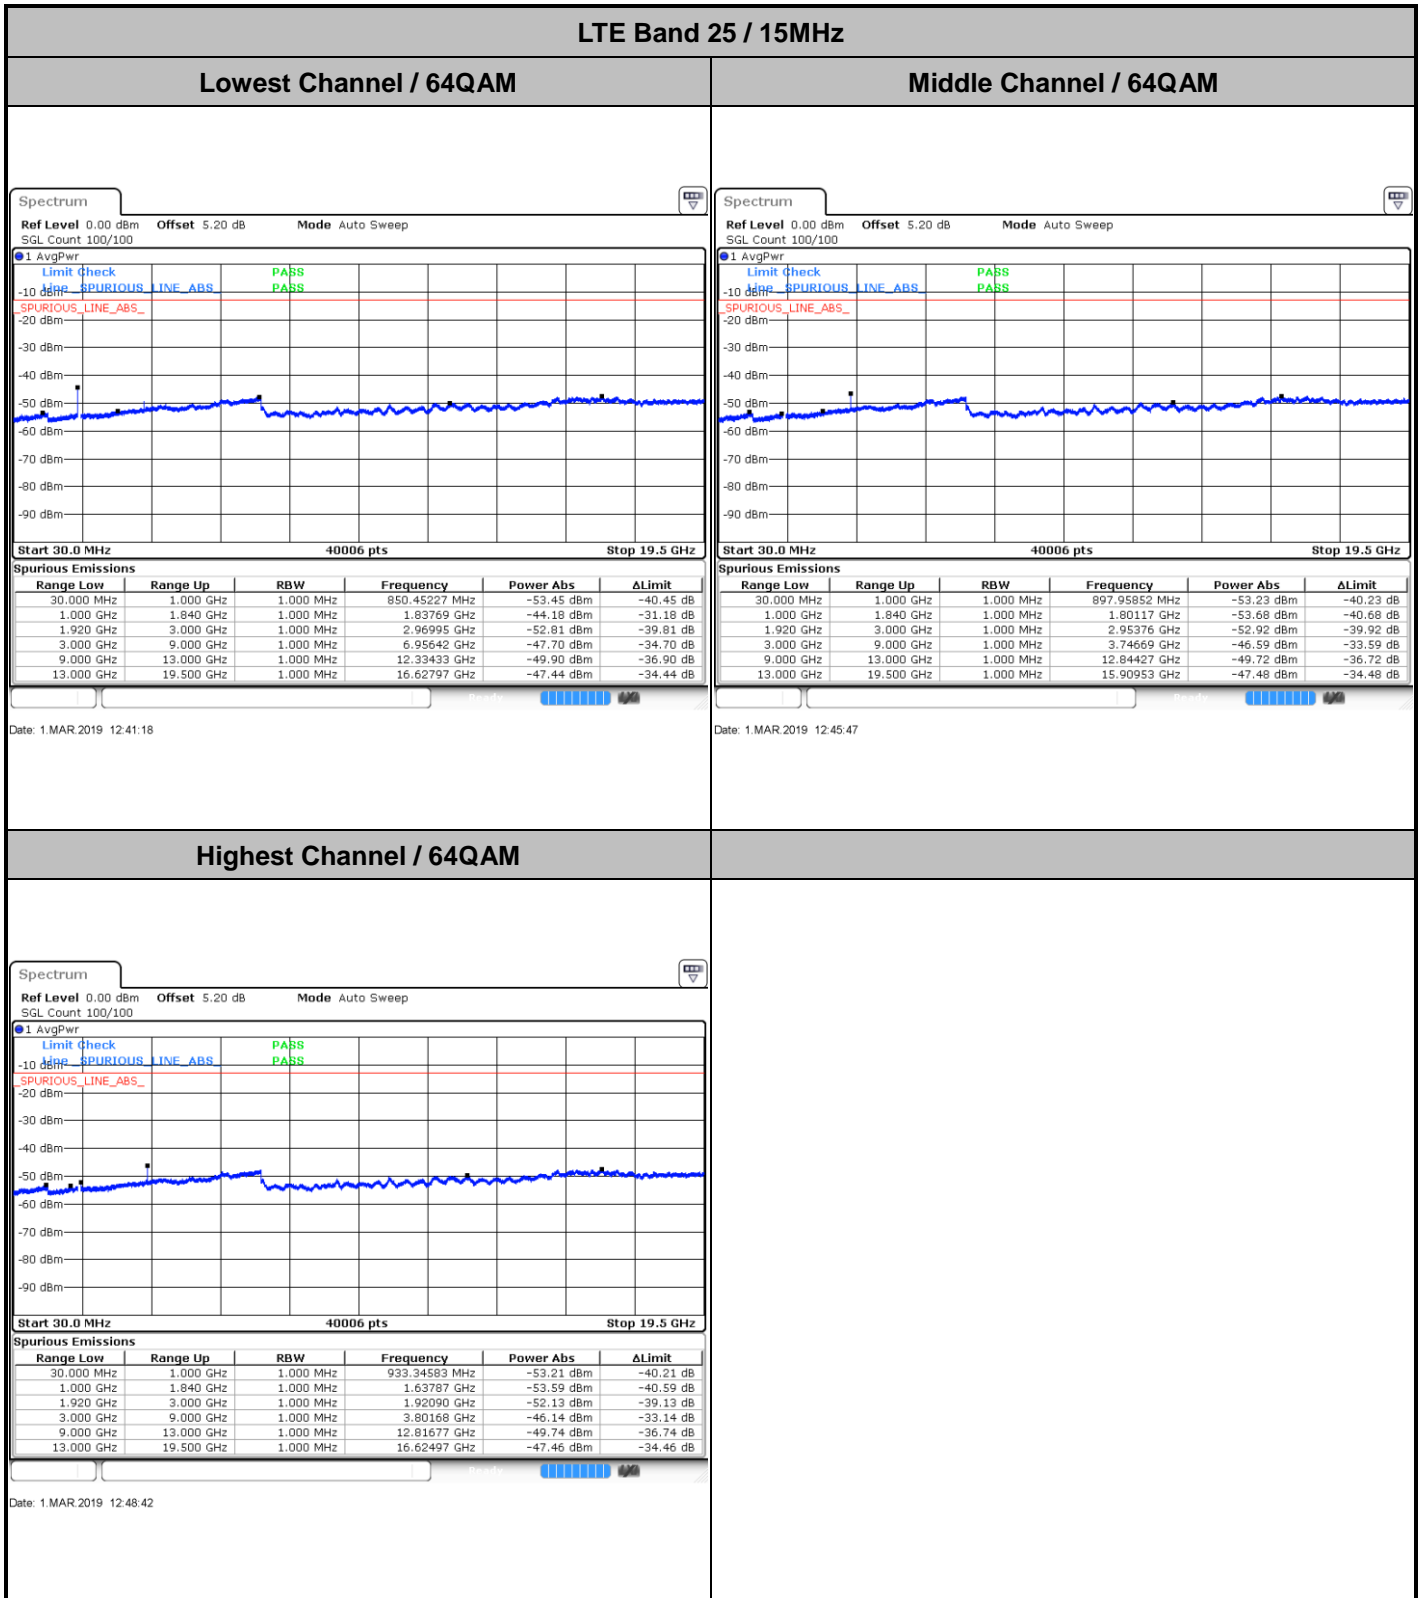

Date: 1.MAR.2019 12:19:06

**Middle Channel / 64QAM**

Date: 1.MAR.2019 12:23:35

**Highest Channel / 64QAM**

Date: 1.MAR.2019 12:26:30

**LTE Band 25 / 10MHz**

**Lowest Channel / 64QAM**

Date: 1.MAR.2019 12:30:12

**Middle Channel / 64QAM**

Date: 1.MAR.2019 12:34:41

**Highest Channel / 64QAM**

Date: 1.MAR.2019 12:37:36

**LTE Band 25 / 20MHz**

**Lowest Channel / 64QAM**

Date: 1.MAR.2019 12:52:24

**Middle Channel / 64QAM**

Date: 1.MAR.2019 12:56:53

**Highest Channel / 64QAM**

Date: 1.MAR.2019 12:59:48

LTE Band 26 / 1.4MHz

Lowest Channel / QPSK

Lowest Channel / 16QAM

Date: 1.MAR.2019 17:31:04

Date: 1.MAR.2019 17:31:59