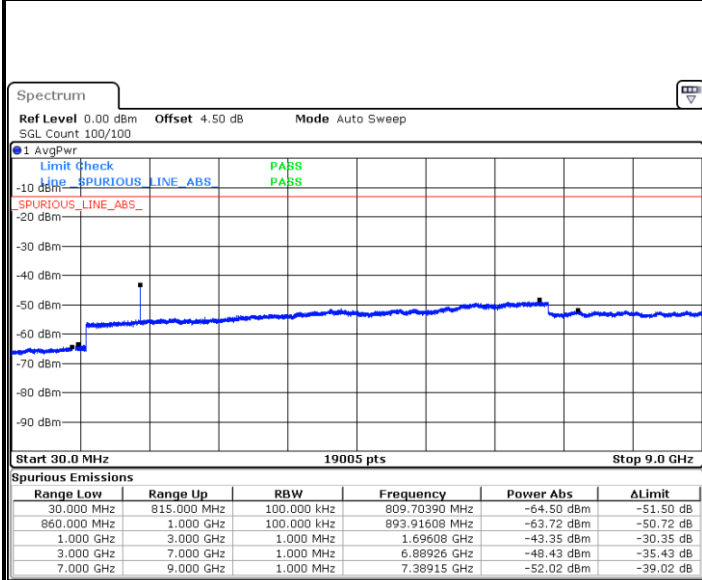

Date: 1.MAR.2019 12:56:53

**Highest Channel / 64QAM**

Date: 1.MAR.2019 12:59:48

LTE Band 26 / 1.4MHz

Lowest Channel / QPSK

Lowest Channel / 16QAM

Date: 1.MAR.2019 17:31:04

Date: 1.MAR.2019 17:31:59

Middle Channel / QPSK

Middle Channel / 16QAM

Date: 1.MAR.2019 17:36:15

Date: 1.MAR.2019 17:35:21

LTE Band 26 / 1.4MHz

Highest Channel / QPSK

Date: 1.MAR.2019 17:37:10

Highest Channel / 16QAM

Date: 1.MAR.2019 17:38:04

LTE Band 26 / 3MHz

Lowest Channel / QPSK

Date: 1.MAR.2019 17:46:44

Lowest Channel / 16QAM

Date: 1.MAR.2019 17:45:50

LTE Band 26 / 3MHz

Middle Channel / QPSK