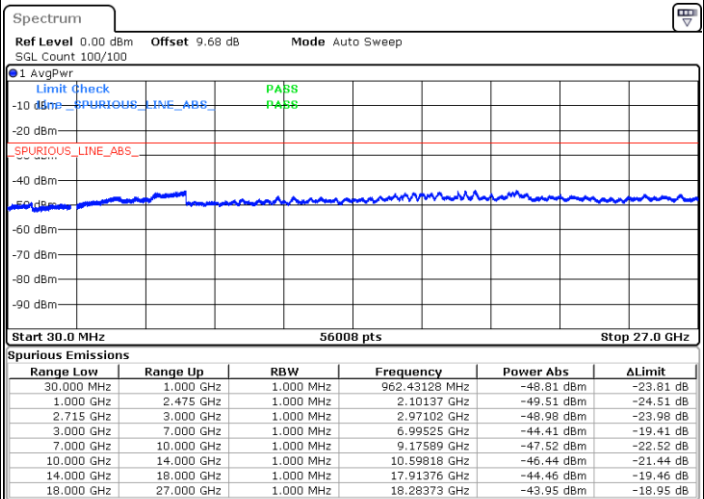

Lowest Channel / 16QAM

Date: 14.MAR.2019 21:46:08