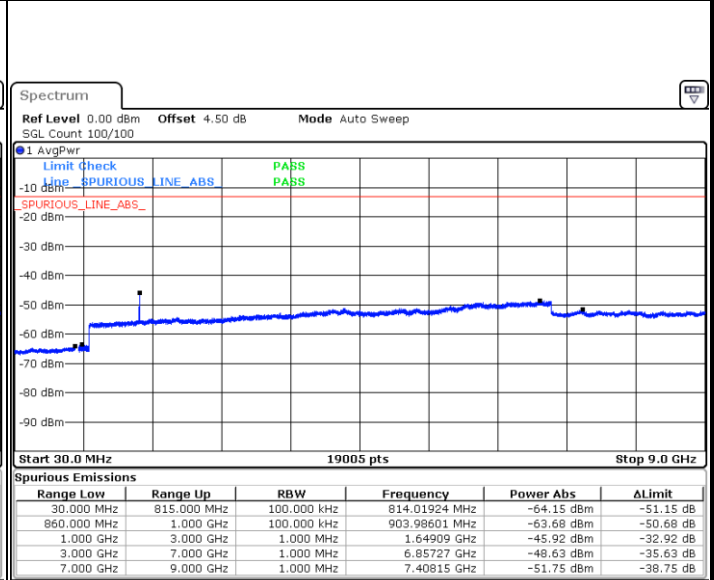

Lowest Channel / 16QAM

Date: 1.MAR.2019 17:57:01