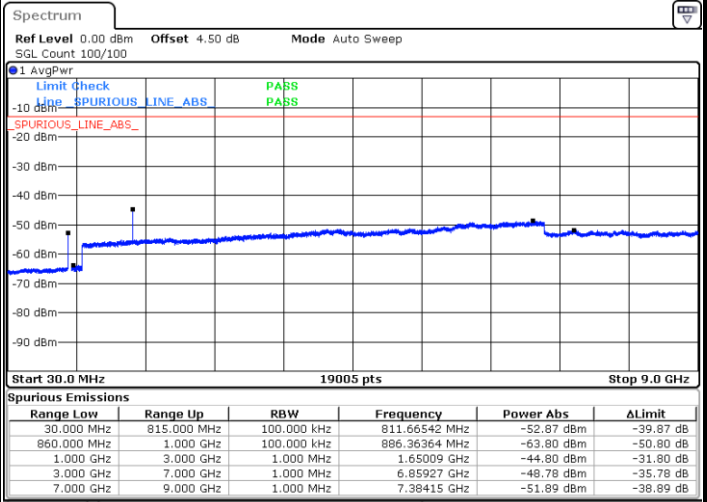

Lowest Channel / 16QAM

Date: 1.MAR.2019 18:08:13

LTE Band 26 / 10MHz

Middle Channel / QPSK

Middle Channel / 16QAM

Date: 1.MAR.2019 18:11:51

Date: 1.MAR.2019 18:10:56

Highest Channel / QPSK

Highest Channel / 16QAM

Date: 1.MAR.2019 18:12:45

Date: 1.MAR.2019 18:13:40

LTE Band 26 / 15MHz

Lowest Channel / QPSK

Lowest Channel / 16QAM

Date: 1.MAR.2019 18:18:30

Date: 1.MAR.2019 18:19:25

Middle Channel / QPSK

Middle Channel / 16QAM

Date: 1.MAR.2019 18:23:03

Date: 1.MAR.2019 18:22:08

LTE Band 26 / 1.4MHz

Lowest Channel / 64QAM

Middle Channel / 64QAM

Date: 1.MAR.2019 17:32:54