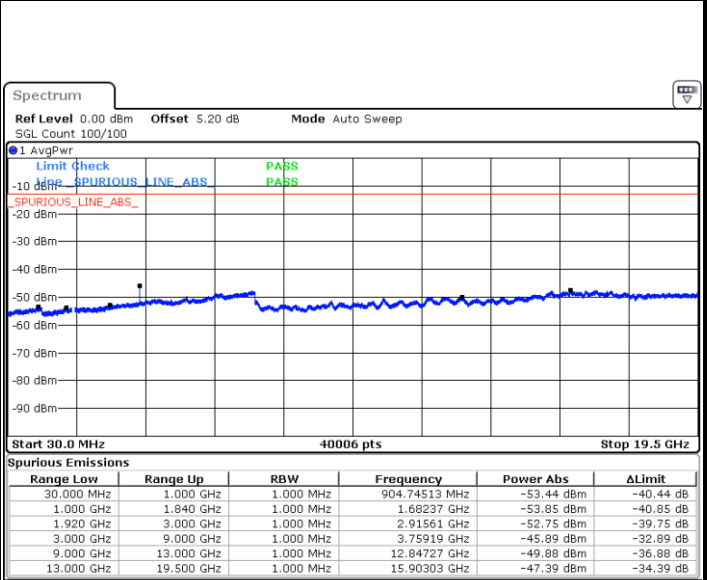

Date: 1.MAR.2019 12:50:29

Date: 1.MAR.2019 12:49:36

LTE Band 25 / 20MHz

Lowest Channel / QPSK

Lowest Channel / 16QAM

Date: 1.MAR.2019 12:54:12

Date: 1.MAR.2019 12:53:18

LTE Band 25 / 20MHz

Middle Channel / QPSK

Middle Channel / 16QAM

Date: 1.MAR.2019 12:55:05

Date: 1.MAR.2019 12:55:59

Highest Channel / QPSK

Highest Channel / 16QAM

Date: 1.MAR.2019 13:01:35

Date: 1.MAR.2019 13:00:42

**LTE Band 25 / 1.4MHz**

**Lowest Channel / 64QAM**

Date: 1.MAR.2019 12:00.42

**Middle Channel / 64QAM**

Date: 1.MAR.2019 12:03.24

**Highest Channel / 64QAM**

Date: 1.MAR.2019 12:06.06

LTE Band 25 / 3MHz