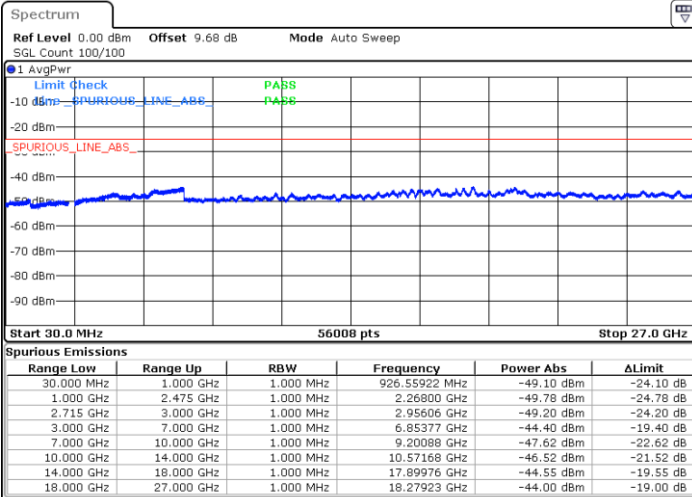

Highest Channel / 64QAM

Date: 1.MAR.2019 17:50:22

**LTE Band 26 / 5MHz**

**Lowest Channel / 64QAM**

Date: 1.MAR.2019 17:57:55

**Middle Channel / 64QAM**

Date: 1.MAR.2019 17:58:50

**Highest Channel / 64QAM**

Date: 1.MAR.2019 18:03:22

**LTE Band 26 / 10MHz**

**Lowest Channel / 64QAM**

Date: 1.MAR.2019 18:09:07

**Middle Channel / 64QAM**

Date: 1.MAR.2019 18:10:02

**Highest Channel / 64QAM**

Date: 1.MAR.2019 18:14:34

LTE Band 41 / 5MHz

Lowest Channel / QPSK

Lowest Channel / 16QAM

Date: 25.MAR.2019 15:10:10

Date: 25.MAR.2019 15:11:04

Middle Channel / QPSK

Middle Channel / 16QAM

Date: 25.MAR.2019 15:11:58