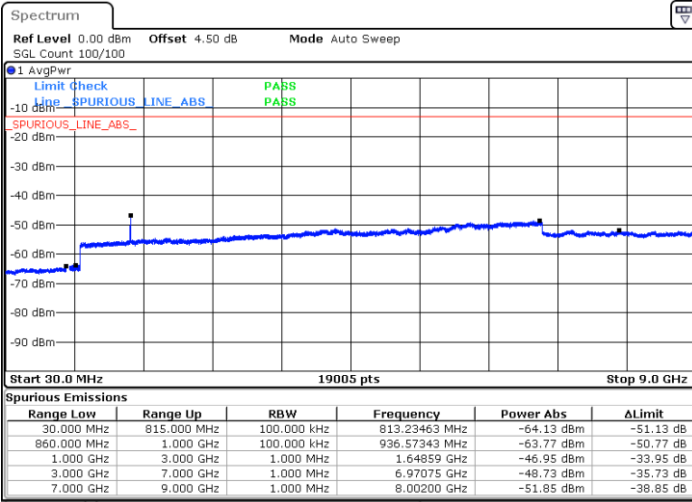

Middle Channel / QPSK

Middle Channel / 16QAM

Date: 1.MAR.2019 18:23:03

Date: 1.MAR.2019 18:22:08

LTE Band 26 / 1.4MHz

Lowest Channel / 64QAM

Middle Channel / 64QAM

Date: 1.MAR.2019 17:32:54

Date: 1.MAR.2019 17:34:26

Highest Channel / 64QAM

Date: 1.MAR.2019 17:38:59

LTE Band 26 / 3MHz

Lowest Channel / 64QAM

Middle Channel / 64QAM

Date: 1.MAR.2019 17:44:55

Date: 1.MAR.2019 17:49:28

Highest Channel / 64QAM

Date: 1.MAR.2019 17:50:22

**LTE Band 26 / 5MHz**

**Lowest Channel / 64QAM**

Date: 1.MAR.2019 17:57:55

**Middle Channel / 64QAM**

Date: 1.MAR.2019 17:58:50

**Highest Channel / 64QAM**

Date: 1.MAR.2019 18:03:22

**LTE Band 26 / 10MHz**

**Lowest Channel / 64QAM**

Date: 1.MAR.2019 18:09:07

**Middle Channel / 64QAM**

Date: 1.MAR.2019 18:10:02

**Highest Channel / 64QAM**

Date: 1.MAR.2019 18:14:34