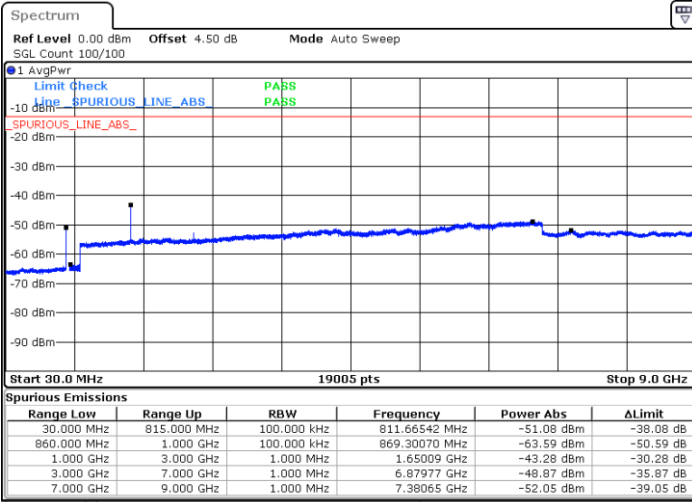

Lowest Channel / 16QAM

Date: 1.MAR.2019 18:08:13

LTE Band 26 / 10MHz

Middle Channel / QPSK

Middle Channel / 16QAM

Date: 1.MAR.2019 18:11:51

Date: 1.MAR.2019 18:10:56

Highest Channel / QPSK

Highest Channel / 16QAM

Date: 1.MAR.2019 18:12:45

Date: 1.MAR.2019 18:13:40

LTE Band 26 / 15MHz

Lowest Channel / QPSK

Lowest Channel / 16QAM

Date: 1.MAR.2019 18:18:30

Date: 1.MAR.2019 18:19:25

Middle Channel / QPSK

Middle Channel / 16QAM

Date: 1.MAR.2019 18:23:03

Date: 1.MAR.2019 18:22:08

LTE Band 26 / 1.4MHz

Lowest Channel / 64QAM

Middle Channel / 64QAM

Date: 1.MAR.2019 17:32:54