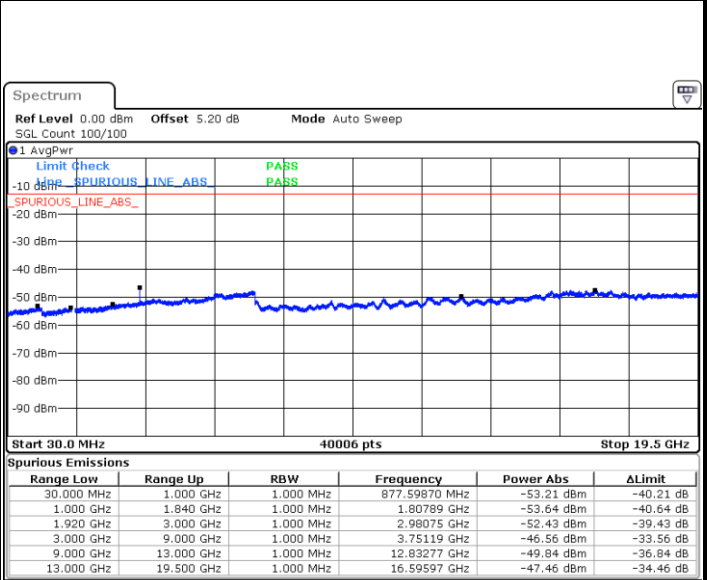

Date: 1.MAR.2019 12:19:06

**Middle Channel / 64QAM**

Date: 1.MAR.2019 12:23:35

**Highest Channel / 64QAM**

Date: 1.MAR.2019 12:26:30

**LTE Band 25 / 10MHz**

**Lowest Channel / 64QAM**

Date: 1.MAR.2019 12:30:12

**Middle Channel / 64QAM**

Date: 1.MAR.2019 12:34:41

**Highest Channel / 64QAM**

Date: 1.MAR.2019 12:37:36

**LTE Band 25 / 20MHz**

**Lowest Channel / 64QAM**

Date: 1.MAR.2019 12:52:24

**Middle Channel / 64QAM**