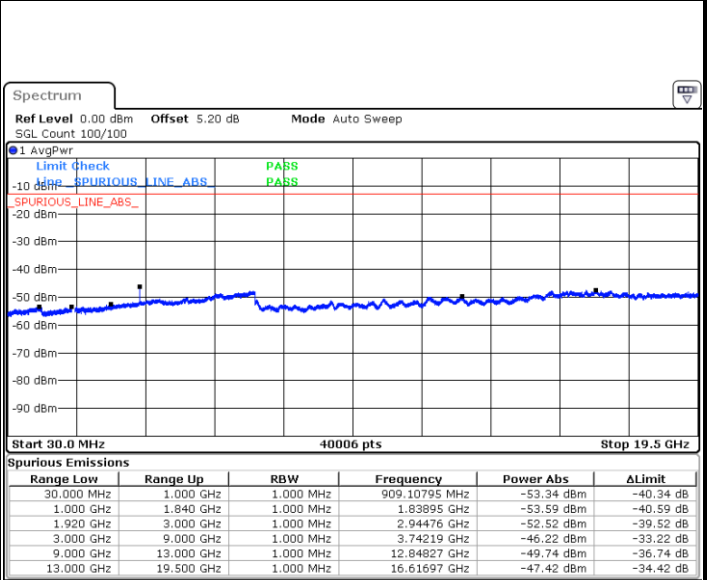

Date: 1.MAR.2019 12:19:06

**Middle Channel / 64QAM**

Date: 1.MAR.2019 12:23:35

**Highest Channel / 64QAM**

Date: 1.MAR.2019 12:26:30

**LTE Band 25 / 10MHz**

**Lowest Channel / 64QAM**

Date: 1.MAR.2019 12:30:12

**Middle Channel / 64QAM**

Date: 1.MAR.2019 12:34:41

**Highest Channel / 64QAM**

Date: 1.MAR.2019 12:37:36

**LTE Band 25 / 20MHz**

**Lowest Channel / 64QAM**

Date: 1.MAR.2019 12:52:24

**Middle Channel / 64QAM**

Date: 1.MAR.2019 12:56:53

**Highest Channel / 64QAM**

Date: 1.MAR.2019 12:59:48

LTE Band 26 / 1.4MHz

Lowest Channel / QPSK

Lowest Channel / 16QAM

Date: 1.MAR.2019 17:31:04

Date: 1.MAR.2019 17:31:59