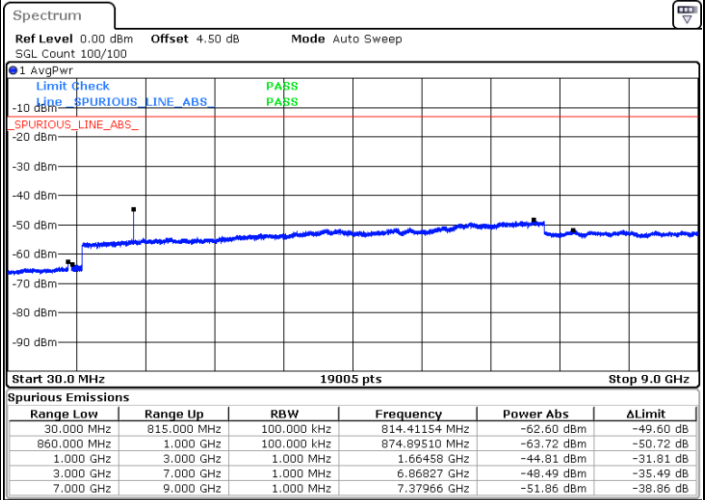

LTE Band 26 / 5MHz

Highest Channel / QPSK

Date: 1.MAR.2019 18:01:33

Highest Channel / 16QAM

Date: 1.MAR.2019 18:02:28

LTE Band 26 / 10MHz

Lowest Channel / QPSK

Date: 1.MAR.2019 18:07:18

Lowest Channel / 16QAM

Date: 1.MAR.2019 18:08:13

LTE Band 26 / 10MHz

Middle Channel / QPSK

Middle Channel / 16QAM

Date: 1.MAR.2019 18:11:51

Date: 1.MAR.2019 18:10:56

Highest Channel / QPSK

Highest Channel / 16QAM

Date: 1.MAR.2019 18:12:45

Date: 1.MAR.2019 18:13:40

LTE Band 26 / 15MHz

Lowest Channel / QPSK

Lowest Channel / 16QAM

Date: 1.MAR.2019 18:18:30

Date: 1.MAR.2019 18:19:25