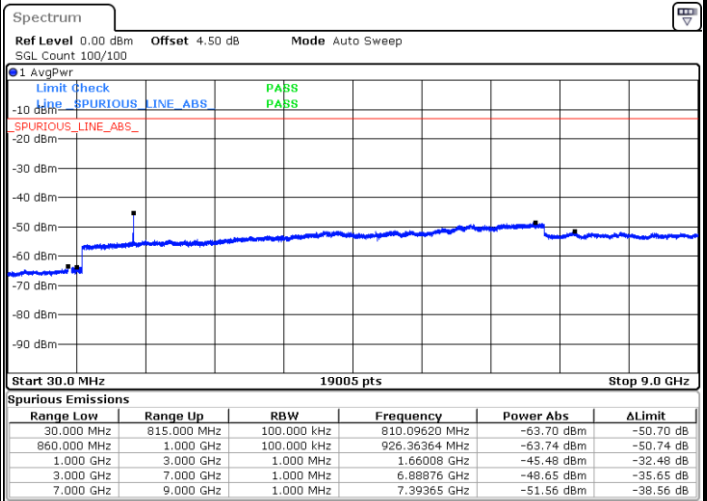

Lowest Channel / 16QAM

Date: 1.MAR.2019 18:08:13

LTE Band 26 / 10MHz

Middle Channel / QPSK

Middle Channel / 16QAM

Date: 1.MAR.2019 18:11:51

Date: 1.MAR.2019 18:10:56

Highest Channel / QPSK

Highest Channel / 16QAM

Date: 1.MAR.2019 18:12:45

Date: 1.MAR.2019 18:13:40

LTE Band 26 / 15MHz

Lowest Channel / QPSK

Lowest Channel / 16QAM

Date: 1.MAR.2019 18:18:30

Date: 1.MAR.2019 18:19:25

Middle Channel / QPSK

Middle Channel / 16QAM

Date: 1.MAR.2019 18:23:03

Date: 1.MAR.2019 18:22:08

LTE Band 26 / 1.4MHz

Lowest Channel / 64QAM

Middle Channel / 64QAM

Date: 1.MAR.2019 17:32:54

Date: 1.MAR.2019 17:34:26

Highest Channel / 64QAM

Date: 1.MAR.2019 17:38:59

LTE Band 26 / 3MHz

Lowest Channel / 64QAM

Middle Channel / 64QAM

Date: 1.MAR.2019 17:44:55

Date: 1.MAR.2019 17:49:28