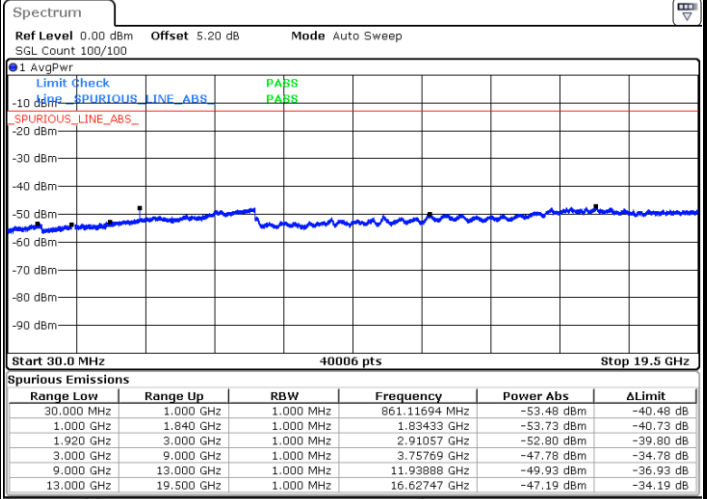

**LTE Band 25 / 1.4MHz**

**Lowest Channel / 64QAM**

Date: 1.MAR.2019 12:00.42

**Middle Channel / 64QAM**

Date: 1.MAR.2019 12:03.24

**Highest Channel / 64QAM**

Date: 1.MAR.2019 12:06.06

LTE Band 25 / 3MHz

Lowest Channel / 64QAM

Middle Channel / 64QAM

Date: 1.MAR.2019 12:11:48

Date: 1.MAR.2019 12:14:30

Highest Channel / 64QAM

Date: 1.MAR.2019 12:17:11

**LTE Band 25 / 5MHz**

**Lowest Channel / 64QAM**