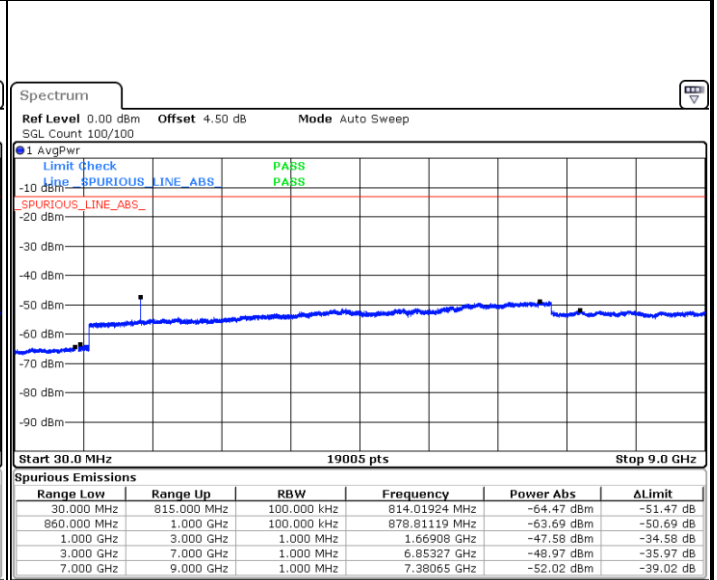

Date: 1.MAR.2019 17:34:26

Highest Channel / 64QAM

Date: 1.MAR.2019 17:38:59

LTE Band 26 / 3MHz

Lowest Channel / 64QAM

Middle Channel / 64QAM

Date: 1.MAR.2019 17:44:55

Date: 1.MAR.2019 17:49:28

Highest Channel / 64QAM

Date: 1.MAR.2019 17:50:22

**LTE Band 26 / 5MHz**

**Lowest Channel / 64QAM**

Date: 1.MAR.2019 17:57:55

**Middle Channel / 64QAM**

Date: 1.MAR.2019 17:58:50

**Highest Channel / 64QAM**

Date: 1.MAR.2019 18:03:22

**LTE Band 26 / 10MHz**

**Lowest Channel / 64QAM**

Date: 1.MAR.2019 18:09:07

**Middle Channel / 64QAM**

Date: 1.MAR.2019 18:10:02

**Highest Channel / 64QAM**

Date: 1.MAR.2019 18:14:34