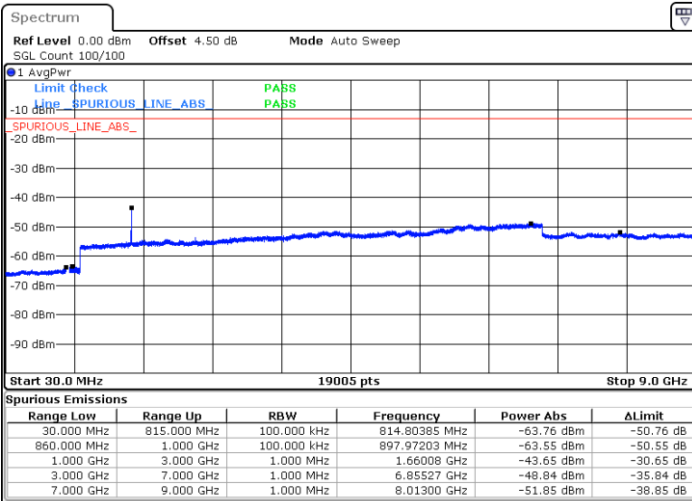

Lowest Channel / 16QAM

Date: 1.MAR.2019 18:08:13

LTE Band 26 / 10MHz

Middle Channel / QPSK

Middle Channel / 16QAM

Date: 1.MAR.2019 18:11:51

Date: 1.MAR.2019 18:10:56

Highest Channel / QPSK

Highest Channel / 16QAM

Date: 1.MAR.2019 18:12:45

Date: 1.MAR.2019 18:13:40

LTE Band 26 / 15MHz

Lowest Channel / QPSK

Lowest Channel / 16QAM

Date: 1.MAR.2019 18:18:30

Date: 1.MAR.2019 18:19:25

Middle Channel / QPSK

Middle Channel / 16QAM

Date: 1.MAR.2019 18:23:03

Date: 1.MAR.2019 18:22:08

LTE Band 26 / 1.4MHz

Lowest Channel / 64QAM

Middle Channel / 64QAM

Date: 1.MAR.2019 17:32:54