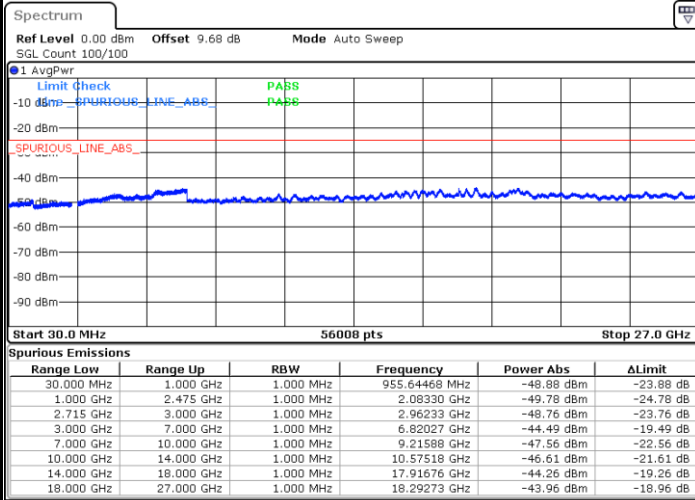

Date: 1.MAR.2019 18:03:22

**LTE Band 26 / 10MHz**

**Lowest Channel / 64QAM**

Date: 1.MAR.2019 18:09:07

**Middle Channel / 64QAM**

Date: 1.MAR.2019 18:10:02

**Highest Channel / 64QAM**

Date: 1.MAR.2019 18:14:34

LTE Band 41 / 5MHz

Lowest Channel / QPSK

Lowest Channel / 16QAM

Date: 25.MAR.2019 15:10:10

Date: 25.MAR.2019 15:11:04

Middle Channel / QPSK

Middle Channel / 16QAM

Date: 25.MAR.2019 15:11:58

Date: 25.MAR.2019 15:12:52

LTE Band 41 / 5MHz

Highest Channel / QPSK

Date: 14.MAR.2019 21:43:23

Highest Channel / 16QAM

Date: 14.MAR.2019 21:44:18

LTE Band 41 / 10MHz

Lowest Channel / QPSK