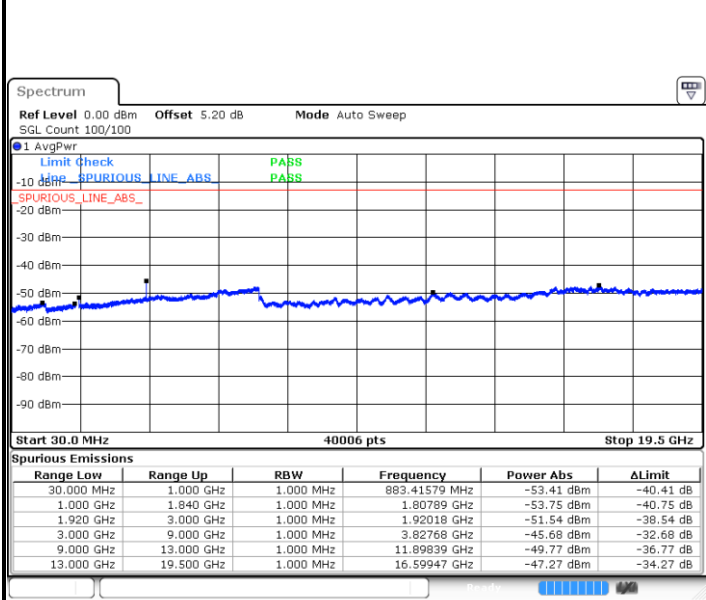

**LTE Band 25 / 1.4MHz**

**Lowest Channel / 64QAM**

Date: 1.MAR.2019 12:00.42

**Middle Channel / 64QAM**

Date: 1.MAR.2019 12:03.24

**Highest Channel / 64QAM**

Date: 1.MAR.2019 12:06.06

LTE Band 25 / 3MHz

Lowest Channel / 64QAM

Middle Channel / 64QAM

Date: 1.MAR.2019 12:11:48

Date: 1.MAR.2019 12:14:30

Highest Channel / 64QAM

Date: 1.MAR.2019 12:17:11

**LTE Band 25 / 5MHz**

**Lowest Channel / 64QAM**