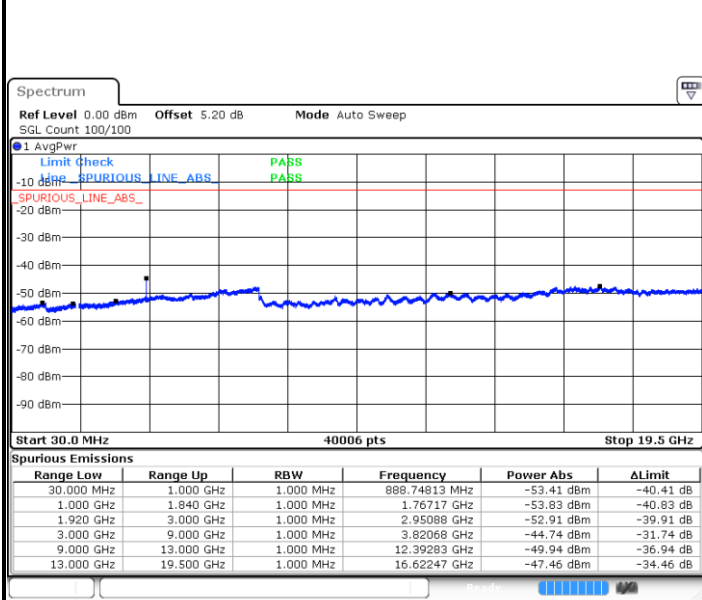

**LTE Band 25 / 1.4MHz**

**Lowest Channel / 64QAM**

Date: 1.MAR.2019 12:00.42

**Middle Channel / 64QAM**

Date: 1.MAR.2019 12:03.24

**Highest Channel / 64QAM**

Date: 1.MAR.2019 12:06.06

LTE Band 25 / 3MHz

Lowest Channel / 64QAM

Middle Channel / 64QAM

Date: 1.MAR.2019 12:11:48

Date: 1.MAR.2019 12:14:30

Highest Channel / 64QAM

Date: 1.MAR.2019 12:17:11

**LTE Band 25 / 5MHz**

**Lowest Channel / 64QAM**

Date: 1.MAR.2019 12:19:06

**Middle Channel / 64QAM**

Date: 1.MAR.2019 12:23:35

**Highest Channel / 64QAM**

Date: 1.MAR.2019 12:26:30

**LTE Band 25 / 10MHz**

**Lowest Channel / 64QAM**

Date: 1.MAR.2019 12:30:12