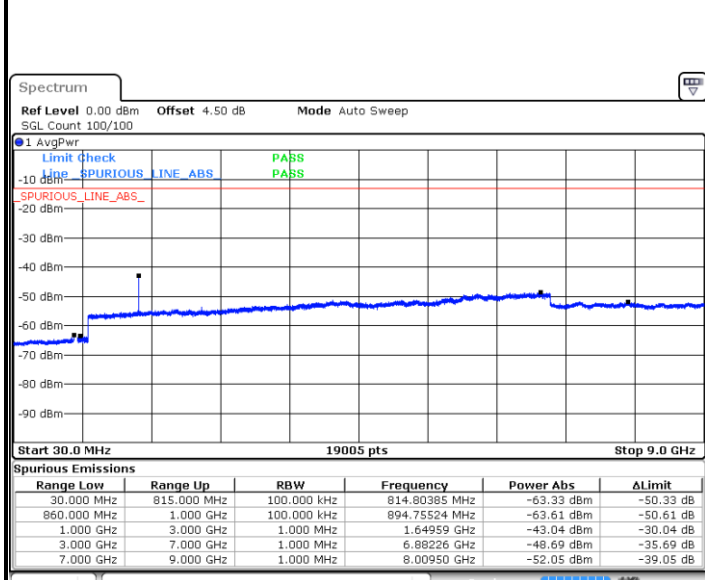

Lowest Channel / QPSK

Date: 1.MAR.2019 17:56:06

Lowest Channel / 16QAM

Date: 1.MAR.2019 17:57:01

Middle Channel / QPSK

Date: 1.MAR.2019 18:00:39

Middle Channel / 16QAM

Date: 1.MAR.2019 17:59:44

LTE Band 26 / 5MHz

Highest Channel / QPSK

Date: 1.MAR.2019 18:01:33

Highest Channel / 16QAM

Date: 1.MAR.2019 18:02:28

LTE Band 26 / 10MHz

Lowest Channel / QPSK

Date: 1.MAR.2019 18:07:18

Lowest Channel / 16QAM

Date: 1.MAR.2019 18:08:13

LTE Band 26 / 10MHz

Middle Channel / QPSK

Middle Channel / 16QAM

Date: 1.MAR.2019 18:11:51

Date: 1.MAR.2019 18:10:56

Highest Channel / QPSK

Highest Channel / 16QAM

Date: 1.MAR.2019 18:12:45

Date: 1.MAR.2019 18:13:40

LTE Band 26 / 15MHz

Lowest Channel / QPSK

Lowest Channel / 16QAM

Date: 1.MAR.2019 18:18:30

Date: 1.MAR.2019 18:19:25