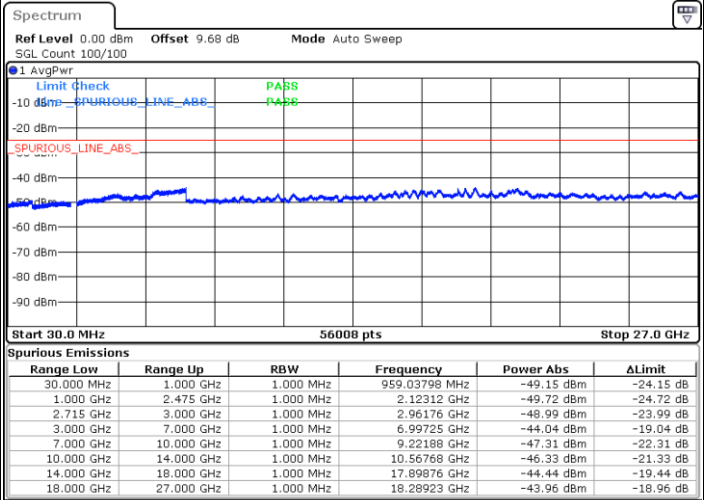

LTE Band 41 / 5MHz

Lowest Channel / QPSK

Lowest Channel / 16QAM

Date: 25.MAR.2019 15:10:10

Date: 25.MAR.2019 15:11:04

Middle Channel / QPSK

Middle Channel / 16QAM

Date: 25.MAR.2019 15:11:58

Date: 25.MAR.2019 15:12:52

LTE Band 41 / 5MHz

Highest Channel / QPSK

Date: 14.MAR.2019 21:43:23

Highest Channel / 16QAM

Date: 14.MAR.2019 21:44:18

LTE Band 41 / 10MHz

Lowest Channel / QPSK