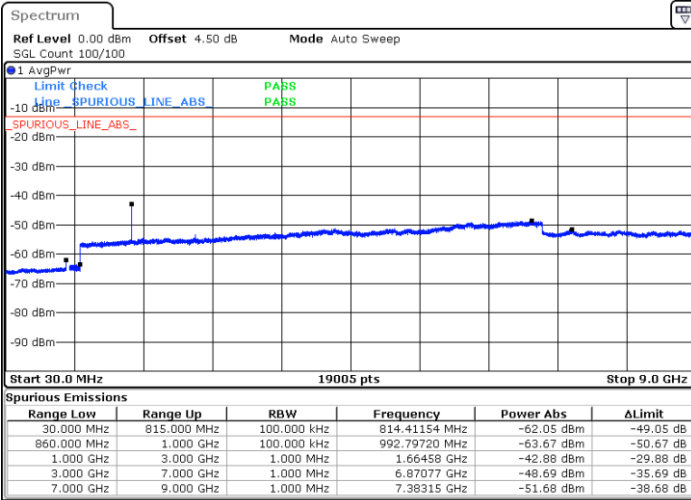

LTE Band 26 / 5MHz

Highest Channel / QPSK

Date: 1.MAR.2019 18:01:33

Highest Channel / 16QAM

Date: 1.MAR.2019 18:02:28

LTE Band 26 / 10MHz

Lowest Channel / QPSK

Date: 1.MAR.2019 18:07:18

Lowest Channel / 16QAM

Date: 1.MAR.2019 18:08:13

LTE Band 26 / 10MHz

Middle Channel / QPSK

Middle Channel / 16QAM

Date: 1.MAR.2019 18:11:51

Date: 1.MAR.2019 18:10:56

Highest Channel / QPSK

Highest Channel / 16QAM

Date: 1.MAR.2019 18:12:45

Date: 1.MAR.2019 18:13:40

LTE Band 26 / 15MHz

Lowest Channel / QPSK

Lowest Channel / 16QAM

Date: 1.MAR.2019 18:18:30

Date: 1.MAR.2019 18:19:25