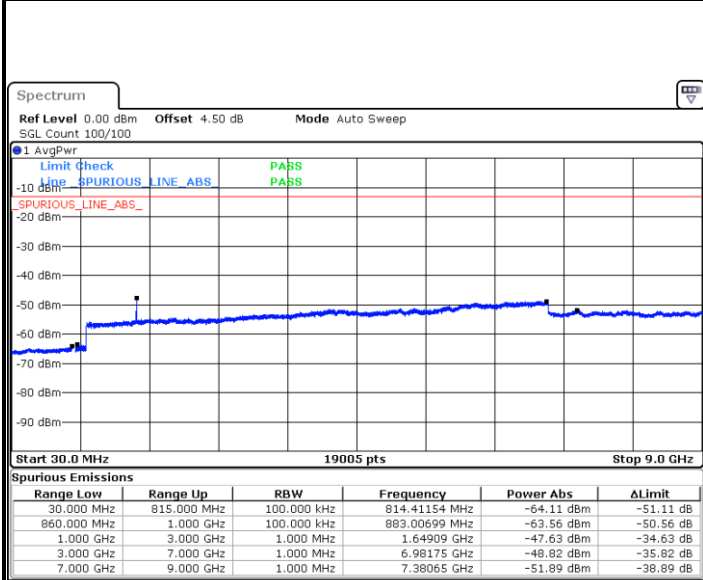

Date: 1.MAR.2019 17:34:26

Highest Channel / 64QAM

Date: 1.MAR.2019 17:38:59

LTE Band 26 / 3MHz

Lowest Channel / 64QAM

Middle Channel / 64QAM

Date: 1.MAR.2019 17:44:55

Date: 1.MAR.2019 17:49:28

Highest Channel / 64QAM

Date: 1.MAR.2019 17:50:22

**LTE Band 26 / 5MHz**

**Lowest Channel / 64QAM**

Date: 1.MAR.2019 17:57:55

**Middle Channel / 64QAM**

Date: 1.MAR.2019 17:58:50

**Highest Channel / 64QAM**

Date: 1.MAR.2019 18:03:22

**LTE Band 26 / 10MHz**

**Lowest Channel / 64QAM**

Date: 1.MAR.2019 18:09:07

**Middle Channel / 64QAM**

Date: 1.MAR.2019 18:10:02

**Highest Channel / 64QAM**

Date: 1.MAR.2019 18:14:34