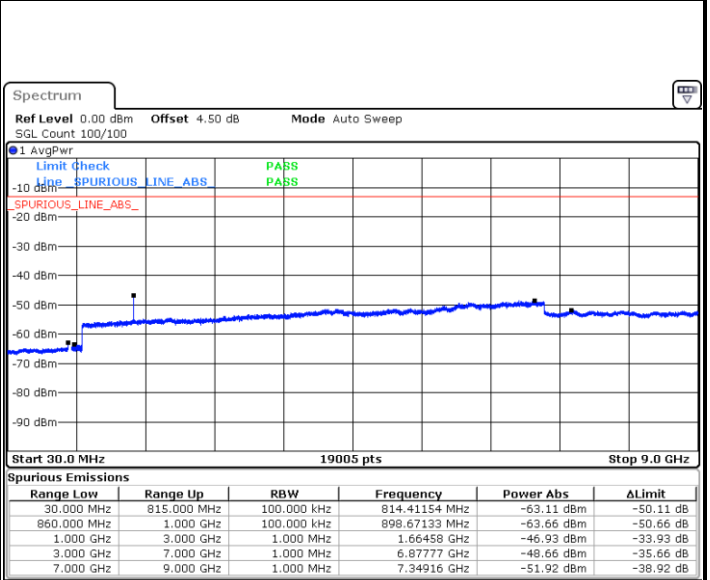

Highest Channel / 64QAM

Date: 1.MAR.2019 17:50:22

**LTE Band 26 / 5MHz**

**Lowest Channel / 64QAM**

Date: 1.MAR.2019 17:57:55

**Middle Channel / 64QAM**

Date: 1.MAR.2019 17:58:50

**Highest Channel / 64QAM**

Date: 1.MAR.2019 18:03:22

**LTE Band 26 / 10MHz**

**Lowest Channel / 64QAM**

Date: 1.MAR.2019 18:09:07

**Middle Channel / 64QAM**

Date: 1.MAR.2019 18:10:02

**Highest Channel / 64QAM**

Date: 1.MAR.2019 18:14:34

LTE Band 41 / 5MHz

Lowest Channel / QPSK

Lowest Channel / 16QAM

Date: 25.MAR.2019 15:10:10

Date: 25.MAR.2019 15:11:04

Middle Channel / QPSK

Middle Channel / 16QAM

Date: 25.MAR.2019 15:11:58