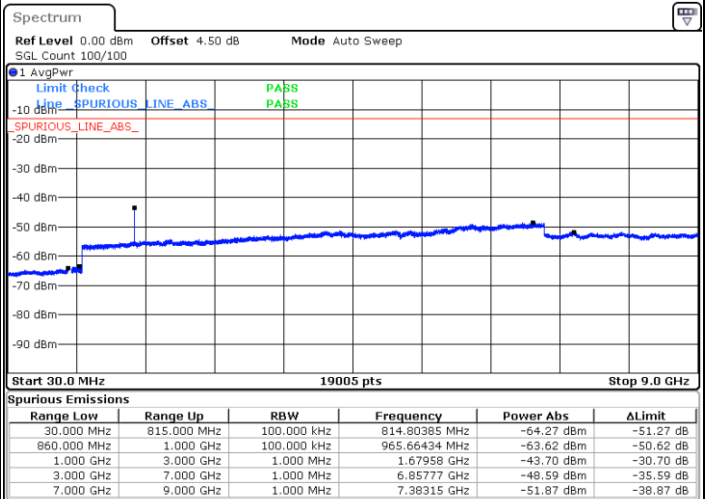

LTE Band 26 / 5MHz

Highest Channel / QPSK

Date: 1.MAR.2019 18:01:33

Highest Channel / 16QAM

Date: 1.MAR.2019 18:02:28

LTE Band 26 / 10MHz

Lowest Channel / QPSK

Date: 1.MAR.2019 18:07:18

Lowest Channel / 16QAM

Date: 1.MAR.2019 18:08:13

LTE Band 26 / 10MHz

Middle Channel / QPSK

Middle Channel / 16QAM

Date: 1.MAR.2019 18:11:51

Date: 1.MAR.2019 18:10:56

Highest Channel / QPSK

Highest Channel / 16QAM

Date: 1.MAR.2019 18:12:45

Date: 1.MAR.2019 18:13:40

LTE Band 26 / 15MHz

Lowest Channel / QPSK

Lowest Channel / 16QAM

Date: 1.MAR.2019 18:18:30

Date: 1.MAR.2019 18:19:25