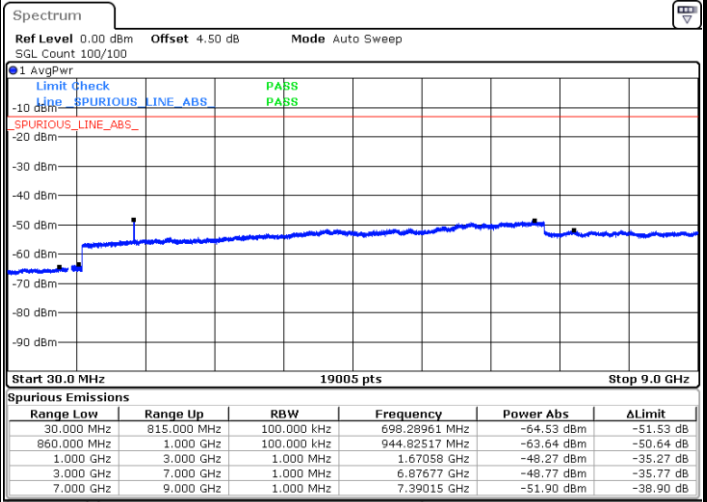

Middle Channel / QPSK

Middle Channel / 16QAM

Date: 1.MAR.2019 18:23:03

Date: 1.MAR.2019 18:22:08

LTE Band 26 / 1.4MHz

Lowest Channel / 64QAM

Middle Channel / 64QAM

Date: 1.MAR.2019 17:32:54

Date: 1.MAR.2019 17:34:26

Highest Channel / 64QAM

Date: 1.MAR.2019 17:38:59

LTE Band 26 / 3MHz

Lowest Channel / 64QAM

Middle Channel / 64QAM

Date: 1.MAR.2019 17:44:55

Date: 1.MAR.2019 17:49:28

Highest Channel / 64QAM

Date: 1.MAR.2019 17:50:22

**LTE Band 26 / 5MHz**

**Lowest Channel / 64QAM**

Date: 1.MAR.2019 17:57:55

**Middle Channel / 64QAM**

Date: 1.MAR.2019 17:58:50

**Highest Channel / 64QAM**

Date: 1.MAR.2019 18:03:22

**LTE Band 26 / 10MHz**

**Lowest Channel / 64QAM**

Date: 1.MAR.2019 18:09:07

**Middle Channel / 64QAM**

Date: 1.MAR.2019 18:10:02

**Highest Channel / 64QAM**

Date: 1.MAR.2019 18:14:34