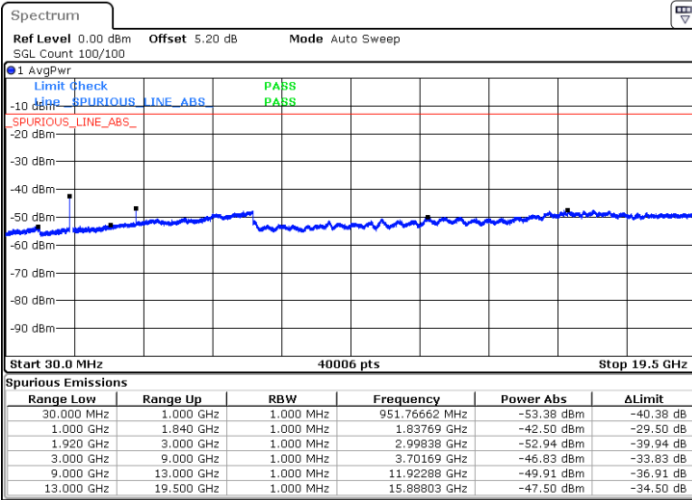

Highest Channel / QPSK

Highest Channel / 16QAM

Date: 1.MAR.2019 12:39:23

Date: 1.MAR.2019 12:38:29

LTE Band 25 / 15MHz

Lowest Channel / QPSK

Lowest Channel / 16QAM

Date: 1.MAR.2019 12:43:05

Date: 1.MAR.2019 12:42:11

Middle Channel / QPSK

Middle Channel / 16QAM

Date: 1.MAR.2019 12:43:59

Date: 1.MAR.2019 12:44:53

LTE Band 25 / 15MHz

Highest Channel / QPSK

Highest Channel / 16QAM