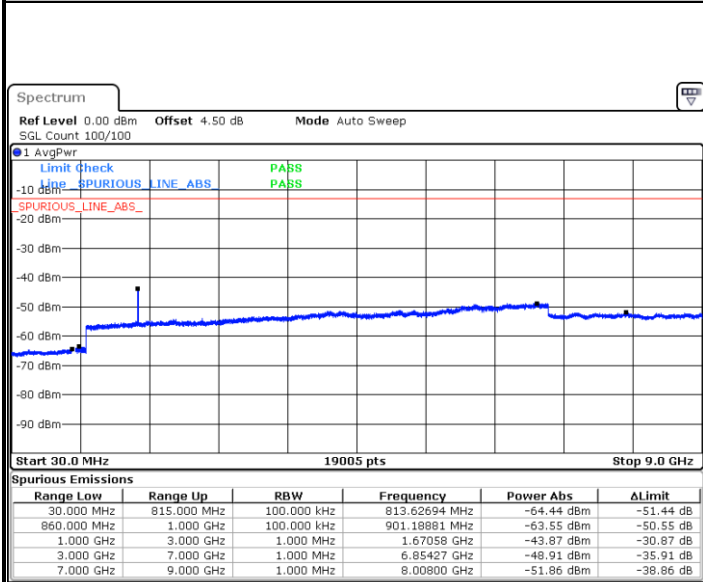

Middle Channel / QPSK

Middle Channel / 16QAM

Date: 1.MAR.2019 17:36:15

Date: 1.MAR.2019 17:35:21

LTE Band 26 / 1.4MHz

Highest Channel / QPSK

Date: 1.MAR.2019 17:37:10

Highest Channel / 16QAM

Date: 1.MAR.2019 17:38:04

LTE Band 26 / 3MHz

Lowest Channel / QPSK

Date: 1.MAR.2019 17:46:44

Lowest Channel / 16QAM

Date: 1.MAR.2019 17:45:50

LTE Band 26 / 3MHz

Middle Channel / QPSK

Date: 1.MAR.2019 17:47:39

Middle Channel / 16QAM

Date: 1.MAR.2019 17:48:33

Highest Channel / QPSK

Date: 1.MAR.2019 17:52:11

Highest Channel / 16QAM

Date: 1.MAR.2019 17:51:17

LTE Band 26 / 5MHz