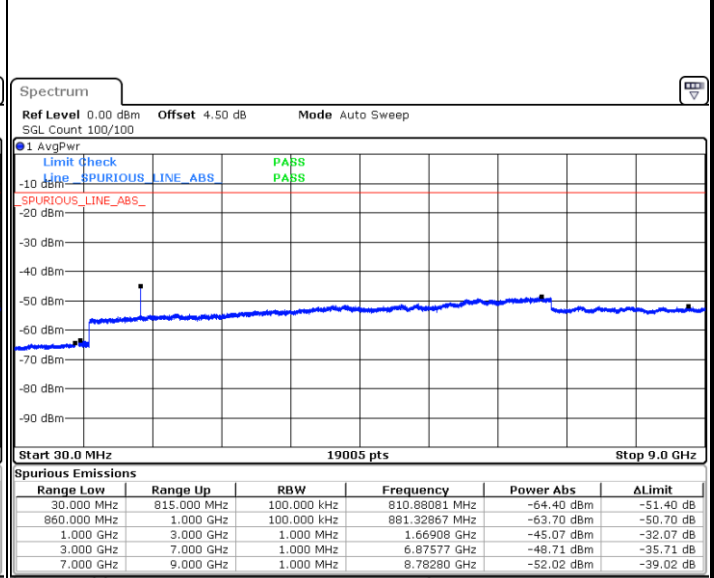

Date: 1.MAR.2019 17:47:39

Middle Channel / 16QAM

Date: 1.MAR.2019 17:48:33

Highest Channel / QPSK

Date: 1.MAR.2019 17:52:11

Highest Channel / 16QAM

Date: 1.MAR.2019 17:51:17

LTE Band 26 / 5MHz

Lowest Channel / QPSK

Date: 1.MAR.2019 17:56:06

Lowest Channel / 16QAM

Date: 1.MAR.2019 17:57:01

Middle Channel / QPSK

Date: 1.MAR.2019 18:00:39

Middle Channel / 16QAM

Date: 1.MAR.2019 17:59:44

LTE Band 26 / 5MHz

Highest Channel / QPSK

Date: 1.MAR.2019 18:01:33

Highest Channel / 16QAM

Date: 1.MAR.2019 18:02:28

LTE Band 26 / 10MHz

Lowest Channel / QPSK

Date: 1.MAR.2019 18:07:18

Lowest Channel / 16QAM

Date: 1.MAR.2019 18:08:13

LTE Band 26 / 10MHz

Middle Channel / QPSK

Middle Channel / 16QAM

Date: 1.MAR.2019 18:11:51

Date: 1.MAR.2019 18:10:56

Highest Channel / QPSK