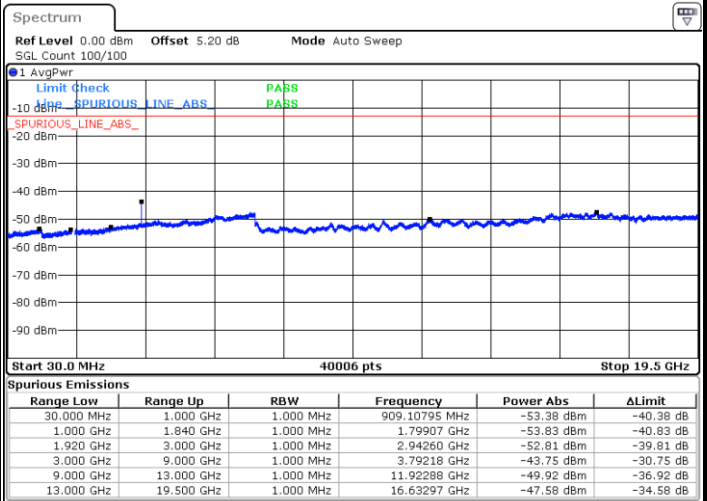

Date: 1.MAR.2019 12:50:29

Date: 1.MAR.2019 12:49:36

LTE Band 25 / 20MHz

Lowest Channel / QPSK

Lowest Channel / 16QAM

Date: 1.MAR.2019 12:54:12

Date: 1.MAR.2019 12:53:18

LTE Band 25 / 20MHz

Middle Channel / QPSK

Middle Channel / 16QAM

Date: 1.MAR.2019 12:55:05

Date: 1.MAR.2019 12:55:59

Highest Channel / QPSK

Highest Channel / 16QAM

Date: 1.MAR.2019 13:01:35

Date: 1.MAR.2019 13:00:42

**LTE Band 25 / 1.4MHz**

**Lowest Channel / 64QAM**

Date: 1.MAR.2019 12:00.42

**Middle Channel / 64QAM**

Date: 1.MAR.2019 12:03.24

**Highest Channel / 64QAM**

Date: 1.MAR.2019 12:06.06

LTE Band 25 / 3MHz