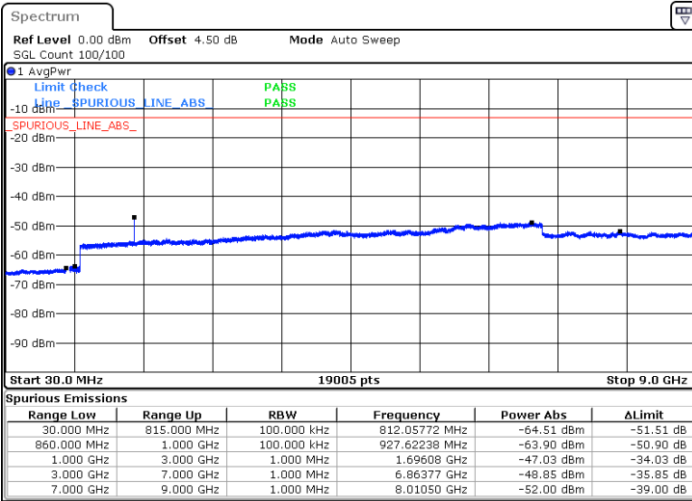

Highest Channel / 16QAM

Date: 1.MAR.2019 18:12:45

Date: 1.MAR.2019 18:13:40

LTE Band 26 / 15MHz

Lowest Channel / QPSK

Lowest Channel / 16QAM

Date: 1.MAR.2019 18:18:30

Date: 1.MAR.2019 18:19:25

Middle Channel / QPSK

Middle Channel / 16QAM

Date: 1.MAR.2019 18:23:03

Date: 1.MAR.2019 18:22:08

LTE Band 26 / 1.4MHz

Lowest Channel / 64QAM

Middle Channel / 64QAM

Date: 1.MAR.2019 17:32:54

Date: 1.MAR.2019 17:34:26

Highest Channel / 64QAM

Date: 1.MAR.2019 17:38:59

LTE Band 26 / 3MHz

Lowest Channel / 64QAM

Middle Channel / 64QAM

Date: 1.MAR.2019 17:44:55

Date: 1.MAR.2019 17:49:28

Highest Channel / 64QAM

Date: 1.MAR.2019 17:50:22

**LTE Band 26 / 5MHz**

**Lowest Channel / 64QAM**

Date: 1.MAR.2019 17:57:55

**Middle Channel / 64QAM**

Date: 1.MAR.2019 17:58:50

**Highest Channel / 64QAM**