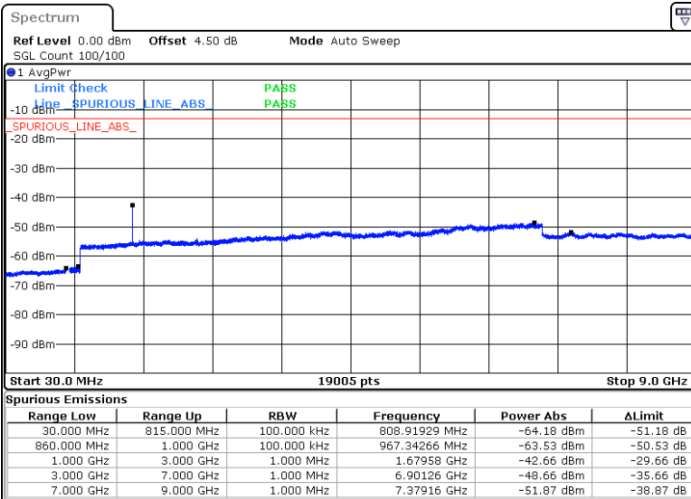

LTE Band 26 / 5MHz

Highest Channel / QPSK

Date: 1.MAR.2019 18:01:33

Highest Channel / 16QAM

Date: 1.MAR.2019 18:02:28

LTE Band 26 / 10MHz

Lowest Channel / QPSK

Date: 1.MAR.2019 18:07:18

Lowest Channel / 16QAM

Date: 1.MAR.2019 18:08:13

LTE Band 26 / 10MHz

Middle Channel / QPSK

Middle Channel / 16QAM

Date: 1.MAR.2019 18:11:51

Date: 1.MAR.2019 18:10:56

Highest Channel / QPSK

Highest Channel / 16QAM

Date: 1.MAR.2019 18:12:45

Date: 1.MAR.2019 18:13:40

LTE Band 26 / 15MHz

Lowest Channel / QPSK

Lowest Channel / 16QAM

Date: 1.MAR.2019 18:18:30

Date: 1.MAR.2019 18:19:25