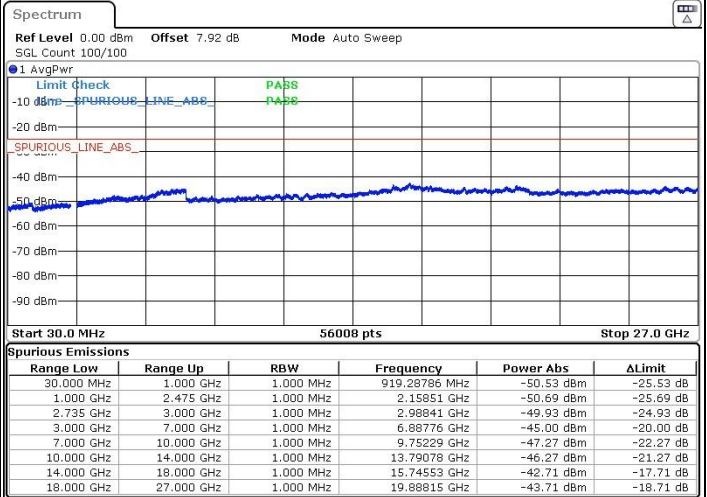

LTE Band 41 / 5MHz+20MHz

Middle Channel / QPSK

Middle Channel /16QAM

Date: 22.MAR.2019 21:55:27

Date: 22.MAR.2019 21:57:11

Middle Channel / 64QAM

N/A

Date: 22.MAR.2019 21:58:07

LTE Band 41 / 5MHz+20MHz

Highest Channel / QPSK

Highest Channel / 16QAM

Date: 22.MAR.2019 22:09:55

Date: 22.MAR.2019 22:08:42

Highest Channel / 64QAM

N/A

Date: 22.MAR.2019 22:07:31