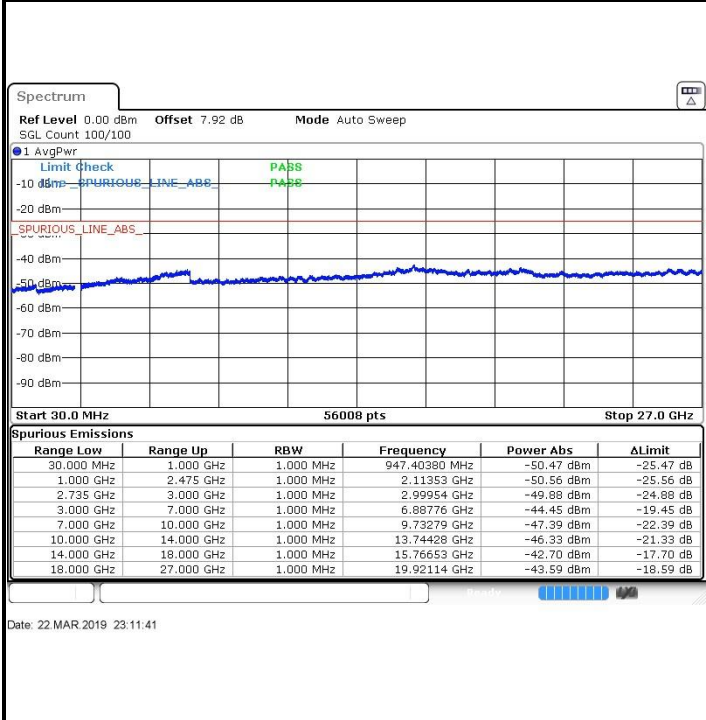

LTE Band 41 / 10MHz+20MHz

Lowest Channel / QPSK

Date: 22.MAR.2019 23:14.46

Lowest Channel / 16QAM

Date: 22.MAR.2019 23:15.36

Lowest Channel / 64QAM

Date: 22.MAR.2019 23:16.42

N/A

LTE Band 41 / 10MHz+20MHz

Middle Channel / QPSK

Date: 22.MAR.2019 23:13:20

Middle Channel / 16QAM

Date: 22.MAR.2019 23:12:31

Middle Channel / 64QAM

Date: 22.MAR.2019 23:11:41

N/A

LTE Band 41 / 10MHz+20MHz

Highest Channel / QPSK

Highest Channel / 16QAM

Highest Channel / 64QAM

N/A

LTE Band 41 / 15MHz+10MHz

Lowest Channel / QPSK

Date: 22.MAR.2019 23:14.46