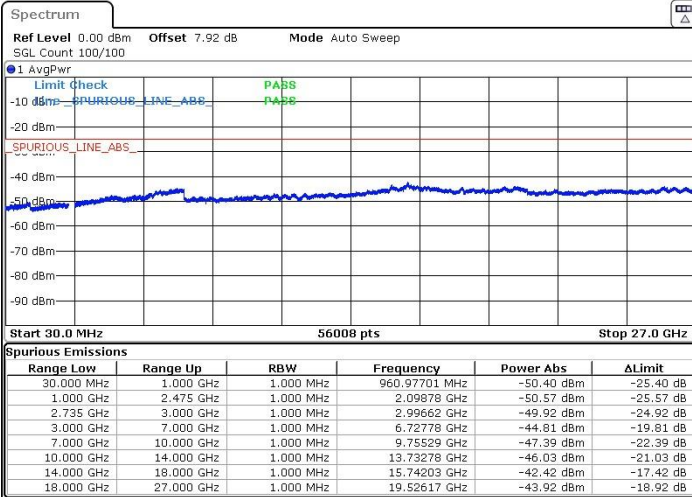

LTE Band 41 / 10MHz+15MHz

MiddleChannel / QPSK

Date: 22.MAR.2019 23:25:40

Middle Channel / 16QAM

Date: 22.MAR.2019 23:23:40

Middle Channel / 64QAM

Date: 22.MAR.2019 23:24:46

N/A

LTE Band 41 / 10MHz+15MHz

Highest Channel / QPSK

Highest Channel / 16QAM

Date: 22.MAR.2019 23:38:17

Date: 22.MAR.2019 23:37:11

Highest Channel / 64QAM

N/A

Date: 22.MAR.2019 23:35:49