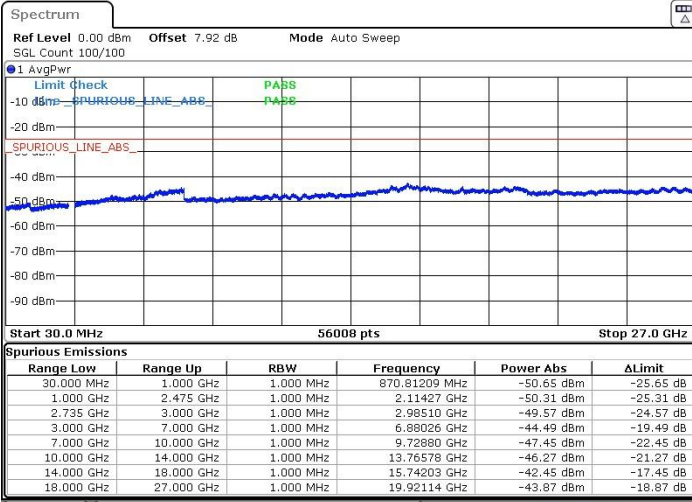

Date: 22.MAR.2019 23:13:20

Date: 22.MAR.2019 23:12:31

Middle Channel / 64QAM

N/A

Date: 22.MAR.2019 23:11:41

LTE Band 41 / 15MHz+10MHz

Highest Channel / QPSK

Highest Channel / 16QAM

Date: 22.MAR.2019 23:07:58

Date: 22.MAR.2019 23:09:30

Highest Channel / 64QAM

N/A

Date: 22.MAR.2019 23:10:20

LTE Band 41 / 15MHz+15MHz

Lowest Channel / QPSK

Lowest Channel / 16QAM