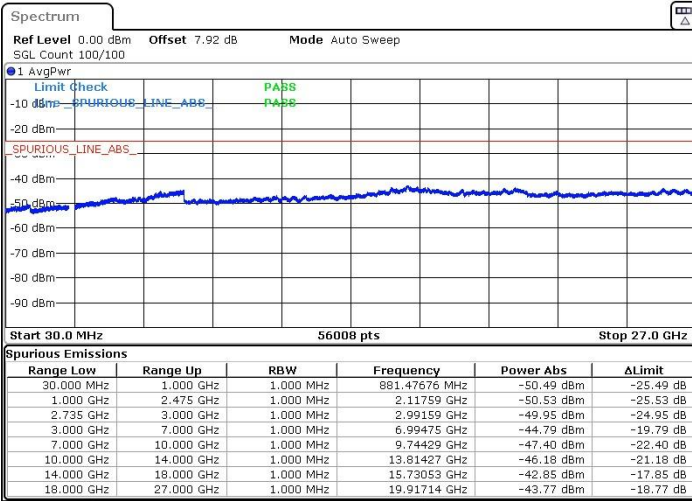

Date: 23.MAR.2019 00:30:25

Date: 23.MAR.2019 00:29:35

Middle Channel / 64QAM

N/A

Date: 23.MAR.2019 00:28:11

LTE Band 41 / 15MHz+15MHz

Highest Channel / QPSK

Highest Channel / 16QAM

Date: 23.MAR.2019 00:31:59

Date: 23.MAR.2019 00:33:04

Highest Channel / 64QAM

N/A

Date: 23.MAR.2019 00:34:07

LTE Band 41 / 15MHz+20MHz

Lowest Channel / QPSK

Lowest Channel / 16QAM