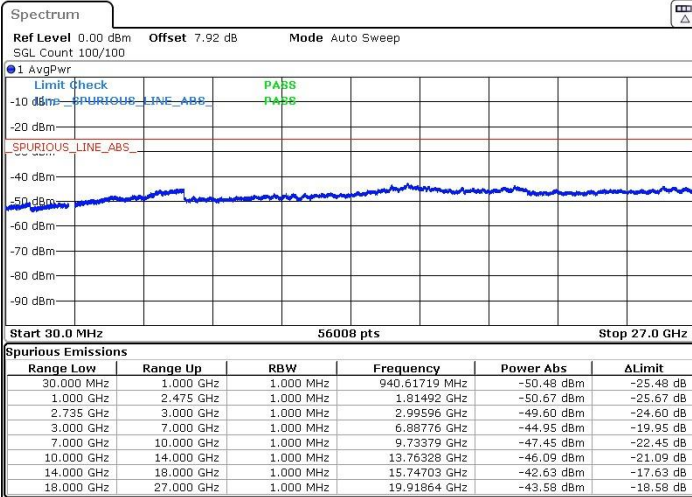

Date: 23.MAR.2019 00:49:12

Date: 23.MAR.2019 00:50:17

Middle Channel / 64QAM

N/A

Date: 23.MAR.2019 00:51:14

LTE Band 41 / 15MHz+20MHz

Highest Channel / QPSK

Highest Channel / 16QAM

Date: 23.MAR.2019 01:00:16

Date: 23.MAR.2019 00:59:05

Highest Channel / 64QAM

N/A

Date: 23.MAR.2019 00:58:02

LTE Band 41 / 20MHz+5MHz

Lowest Channel / QPSK

Date: 22.MAR.2019 22:14:42