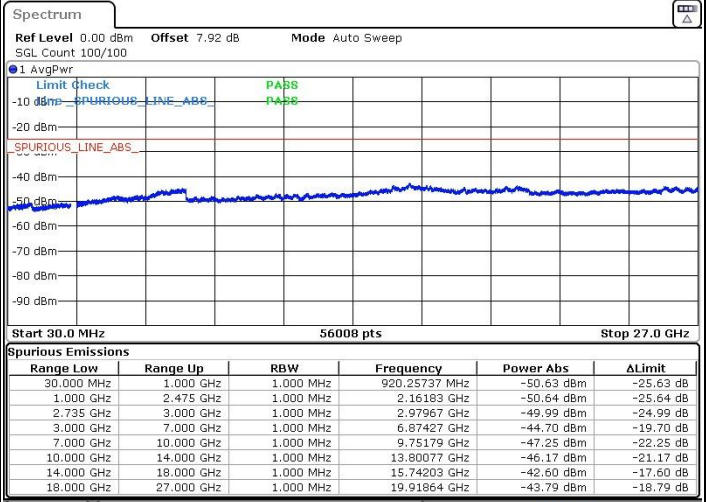

Date: 22.MAR.2019 23:07:58

Date: 22.MAR.2019 23:09:30

Highest Channel / 64QAM

N/A

Date: 22.MAR.2019 23:10:20

LTE Band 41 / 15MHz+15MHz

Lowest Channel / QPSK

Lowest Channel / 16QAM

Date: 23.MAR.2019 00:19:18

Date: 23.MAR.2019 00:20:26

Lowest Channel / 64QAM

N/A

Date: 23.MAR.2019 00:22:20

LTE Band 41 / 15MHz+15MHz

Middle Channel / QPSK

Middle Channel / 16QAM

Date: 23.MAR.2019 00:30:25

Date: 23.MAR.2019 00:29:35

Middle Channel / 64QAM

N/A

Date: 23.MAR.2019 00:28:11

LTE Band 41 / 15MHz+15MHz

Highest Channel / QPSK

Highest Channel / 16QAM