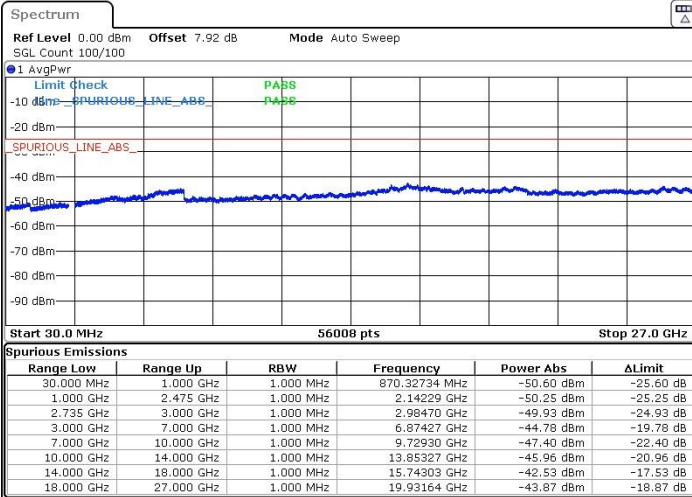

LTE Band 41 / 10MHz+20MHz

Highest Channel / QPSK

Highest Channel / 16QAM

Highest Channel / 64QAM

N/A

LTE Band 41 / 15MHz+10MHz

Lowest Channel / QPSK

Date: 22.MAR.2019 23:14.46

Lowest Channel / 16QAM

Date: 22.MAR.2019 23:15.36

Lowest Channel / 64QAM

Date: 22.MAR.2019 23:16.42

N/A

LTE Band 41 / 15MHz+10MHz

Middle Channel / QPSK

Middle Channel / 16QAM

Date: 22.MAR.2019 23:13:20

Date: 22.MAR.2019 23:12:31

Middle Channel / 64QAM

N/A

Date: 22.MAR.2019 23:11:41

LTE Band 41 / 15MHz+10MHz

Highest Channel / QPSK

Highest Channel / 16QAM