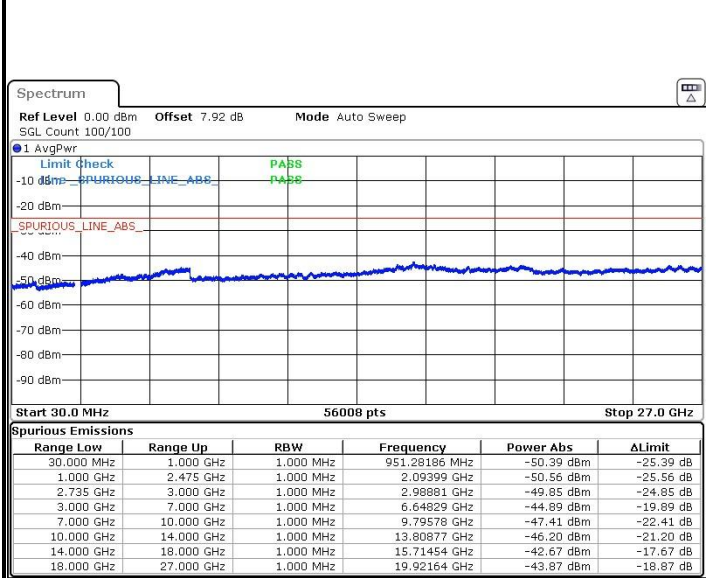

LTE Band 41 / 10MHz+15MHz

Highest Channel / QPSK

Highest Channel / 16QAM

Date: 22.MAR.2019 23:38:17

Date: 22.MAR.2019 23:37:11

Highest Channel / 64QAM

N/A

Date: 22.MAR.2019 23:35:49

LTE Band 41 / 10MHz+20MHz

Lowest Channel / QPSK

Date: 22.MAR.2019 23:14.46

Lowest Channel / 16QAM

Date: 22.MAR.2019 23:15.36

Lowest Channel / 64QAM

Date: 22.MAR.2019 23:16.42

N/A

LTE Band 41 / 10MHz+20MHz

Middle Channel / QPSK

Date: 22.MAR.2019 23:13:20

Middle Channel / 16QAM

Date: 22.MAR.2019 23:12:31

Middle Channel / 64QAM

Date: 22.MAR.2019 23:11:41

N/A

LTE Band 41 / 10MHz+20MHz

Highest Channel / QPSK

Highest Channel / 16QAM

Highest Channel / 64QAM

N/A

LTE Band 41 / 15MHz+10MHz

Lowest Channel / QPSK

Date: 22.MAR.2019 23:14.46