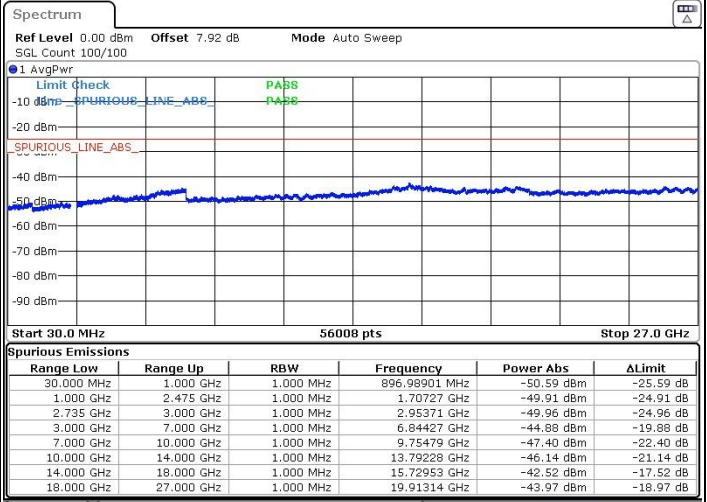

Lowest Channel / 16QAM

Date: 22.MAR.2019 22:16:00

Lowest Channel / 64QAM

Date: 22.MAR.2019 22:17:34

N/A

LTE Band 41 / 20MHz+5MHz

Middle Channel / QPSK

Date: 22.MAR.2019 22:25:55

Middle Channel / 16QAM

Date: 22.MAR.2019 22:25:02

Middle Channel / 64QAM

Date: 22.MAR.2019 22:23:13

N/A

LTE Band 41 / 20MHz+5MHz

Highest Channel / QPSK

Highest Channel / 16QAM

Date: 22.MAR.2019 22:27:27

Date: 22.MAR.2019 22:29:10

Highest Channel / 64QAM

N/A

Date: 22.MAR.2019 22:30:20