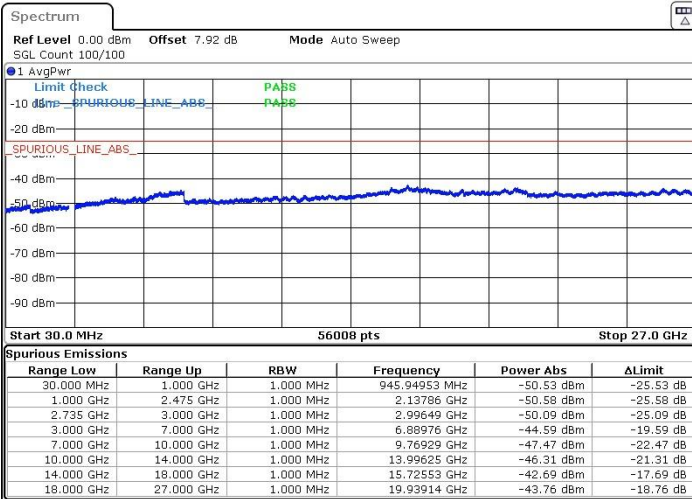

LTE Band 41 / 5MHz+20MHz

Middle Channel / QPSK

Middle Channel /16QAM

Date: 22.MAR.2019 21:55:27

Date: 22.MAR.2019 21:57:11

Middle Channel / 64QAM

N/A

Date: 22.MAR.2019 21:58:07

LTE Band 41 / 5MHz+20MHz

Highest Channel / QPSK

Highest Channel / 16QAM

Date: 22.MAR.2019 22:09:55

Date: 22.MAR.2019 22:08:42

Highest Channel / 64QAM

N/A

Date: 22.MAR.2019 22:07:31