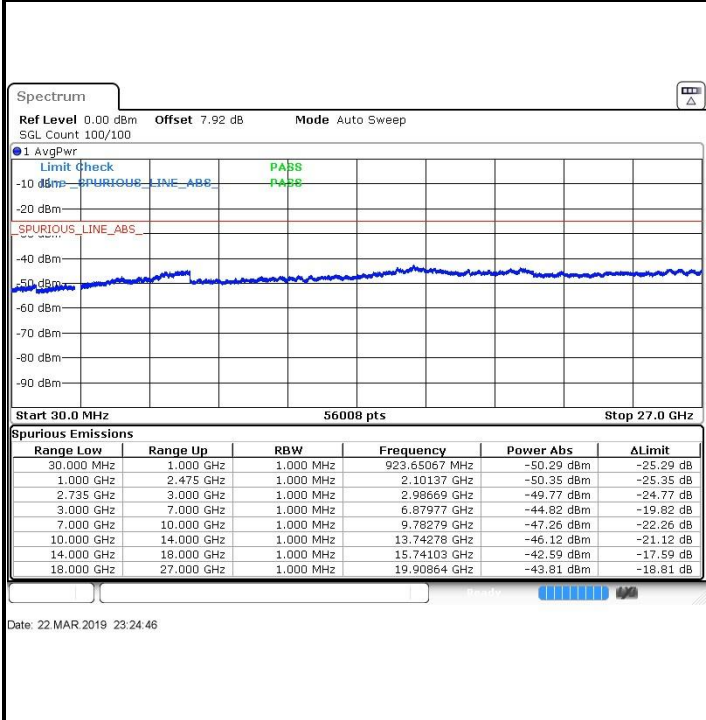

LTE Band 41 / 10MHz+15MHz

Lowest Channel / QPSK

Date: 23.MAR.2019 01:56:27

Lowest Channel / 16QAM

Date: 23.MAR.2019 01:55:38

Lowest Channel / 64QAM

Date: 23.MAR.2019 01:54:15

N/A

LTE Band 41 / 10MHz+15MHz

MiddleChannel / QPSK

Date: 22.MAR.2019 23:25:40

Middle Channel / 16QAM

Date: 22.MAR.2019 23:23:40

Middle Channel / 64QAM

Date: 22.MAR.2019 23:24:46

N/A

LTE Band 41 / 10MHz+15MHz

Highest Channel / QPSK

Highest Channel / 16QAM

Date: 22.MAR.2019 23:38:17

Date: 22.MAR.2019 23:37:11

Highest Channel / 64QAM

N/A

Date: 22.MAR.2019 23:35:49