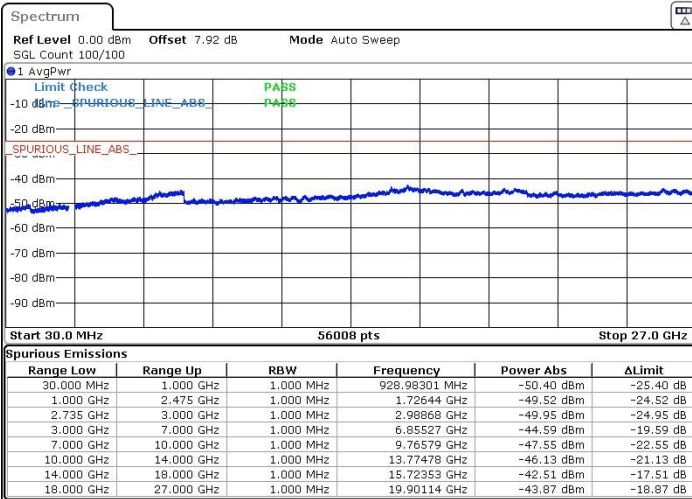

LTE Band 41 / 5MHz+20MHz

Highest Channel / QPSK

Highest Channel / 16QAM

Date: 22.MAR.2019 22:09:55

Date: 22.MAR.2019 22:08:42

Highest Channel / 64QAM

N/A

Date: 22.MAR.2019 22:07:31