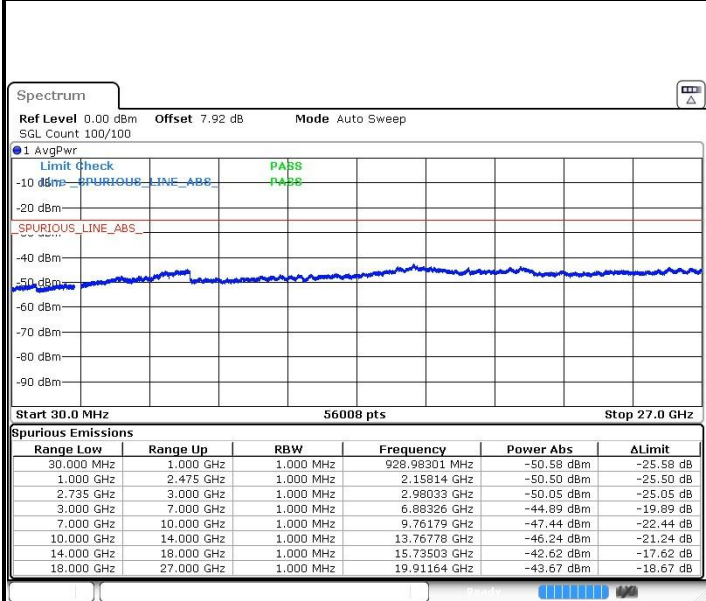

LTE Band 41 / 10MHz+20MHz

Middle Channel / QPSK

Date: 22.MAR.2019 23:13:20

Middle Channel / 16QAM

Date: 22.MAR.2019 23:12:31

Middle Channel / 64QAM

Date: 22.MAR.2019 23:11:41

N/A

LTE Band 41 / 10MHz+20MHz

Highest Channel / QPSK

Highest Channel / 16QAM

Highest Channel / 64QAM

N/A

LTE Band 41 / 15MHz+10MHz

Lowest Channel / QPSK

Date: 22.MAR.2019 23:14.46

Lowest Channel / 16QAM

Date: 22.MAR.2019 23:15.36

Lowest Channel / 64QAM

Date: 22.MAR.2019 23:16.42

N/A

LTE Band 41 / 15MHz+10MHz

Middle Channel / QPSK

Middle Channel / 16QAM