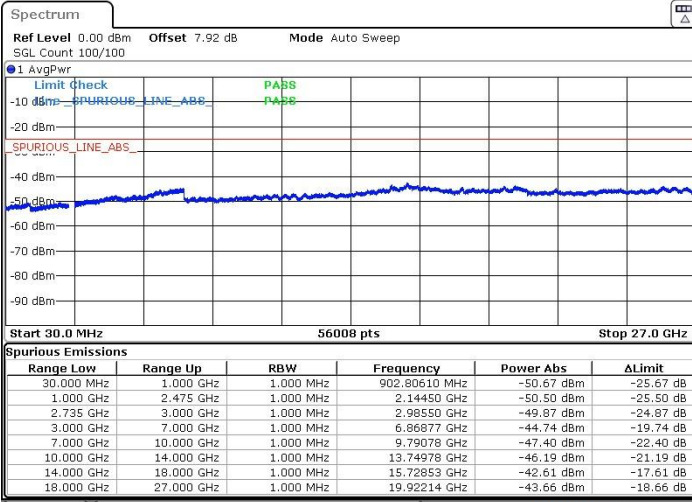

Lowest Channel / 16QAM

Date: 22.MAR.2019 22:16:00

Lowest Channel / 64QAM

Date: 22.MAR.2019 22:17:34

N/A

LTE Band 41 / 20MHz+5MHz

Middle Channel / QPSK

Date: 22.MAR.2019 22:25:55

Middle Channel / 16QAM

Date: 22.MAR.2019 22:25:02

Middle Channel / 64QAM

Date: 22.MAR.2019 22:23:13

N/A

LTE Band 41 / 20MHz+5MHz

Highest Channel / QPSK

Highest Channel / 16QAM