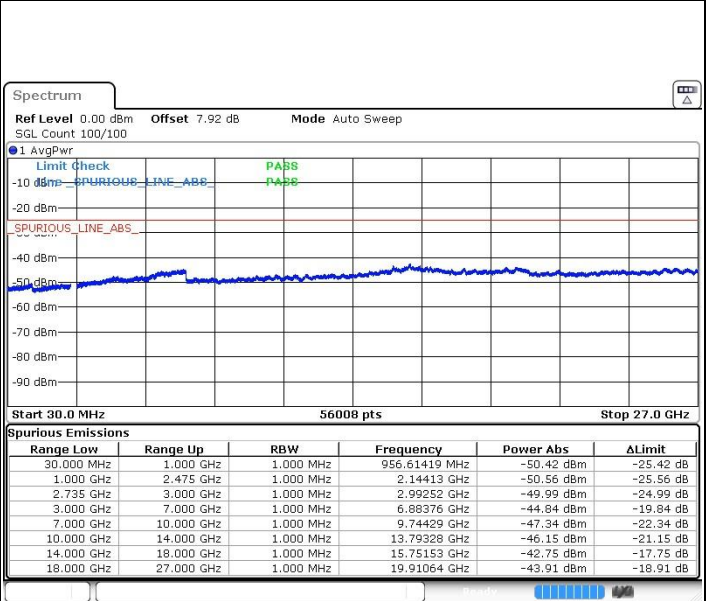

LTE Band 41 / 10MHz+20MHz

Middle Channel / QPSK

Date: 22.MAR.2019 23:13:20

Middle Channel / 16QAM

Date: 22.MAR.2019 23:12:31

Middle Channel / 64QAM

Date: 22.MAR.2019 23:11:41

N/A

LTE Band 41 / 10MHz+20MHz

Highest Channel / QPSK

Highest Channel / 16QAM

Highest Channel / 64QAM

N/A

LTE Band 41 / 15MHz+10MHz

Lowest Channel / QPSK

Date: 22.MAR.2019 23:14.46

Lowest Channel / 16QAM

Date: 22.MAR.2019 23:15.36

Lowest Channel / 64QAM

Date: 22.MAR.2019 23:16.42

N/A

LTE Band 41 / 15MHz+10MHz

Middle Channel / QPSK

Middle Channel / 16QAM