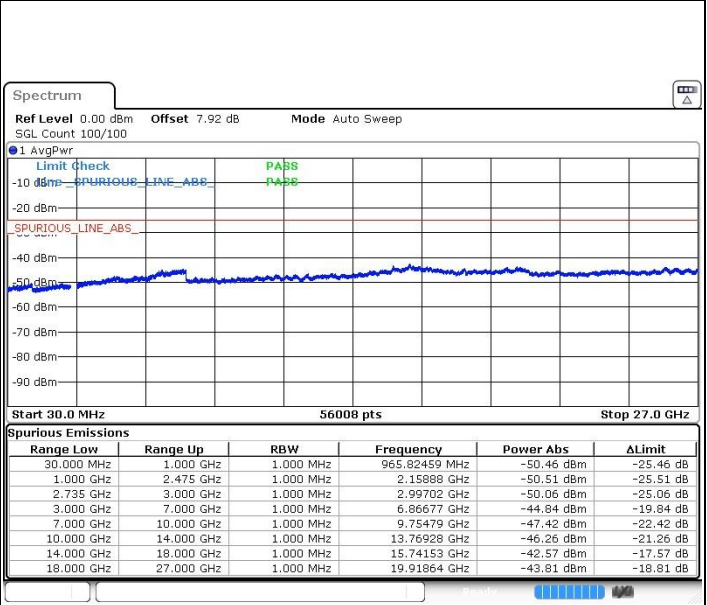

Date: 23.MAR.2019 00:49:12

Date: 23.MAR.2019 00:50:17

Middle Channel / 64QAM

N/A

Date: 23.MAR.2019 00:51:14

LTE Band 41 / 15MHz+20MHz

Highest Channel / QPSK

Highest Channel / 16QAM

Date: 23.MAR.2019 01:00:16

Date: 23.MAR.2019 00:59:05

Highest Channel / 64QAM

N/A

Date: 23.MAR.2019 00:58:02

LTE Band 41 / 20MHz+5MHz

Lowest Channel / QPSK

Date: 22.MAR.2019 22:14:42

Lowest Channel / 16QAM

Date: 22.MAR.2019 22:16:00

Lowest Channel / 64QAM

Date: 22.MAR.2019 22:17:34

N/A

LTE Band 41 / 20MHz+5MHz

Middle Channel / QPSK

Date: 22.MAR.2019 22:25:55