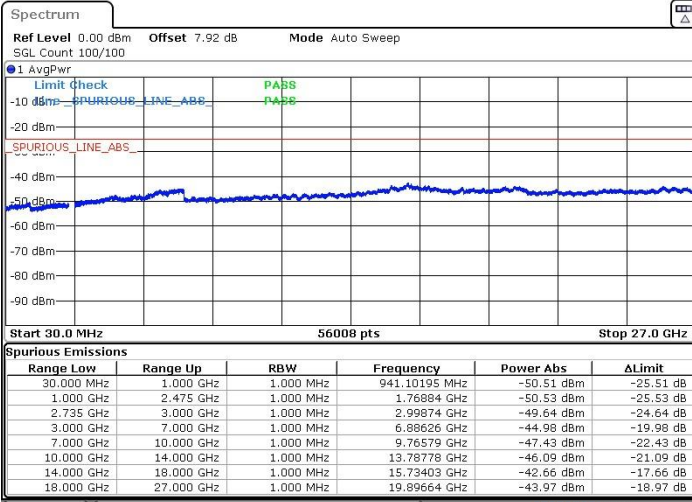

Date: 23.MAR.2019 00:30:25

Date: 23.MAR.2019 00:29:35

Middle Channel / 64QAM

N/A

Date: 23.MAR.2019 00:28:11

LTE Band 41 / 15MHz+15MHz

Highest Channel / QPSK

Highest Channel / 16QAM

Date: 23.MAR.2019 00:31:59

Date: 23.MAR.2019 00:33:04

Highest Channel / 64QAM

N/A

Date: 23.MAR.2019 00:34:07

LTE Band 41 / 15MHz+20MHz

Lowest Channel / QPSK

Lowest Channel / 16QAM