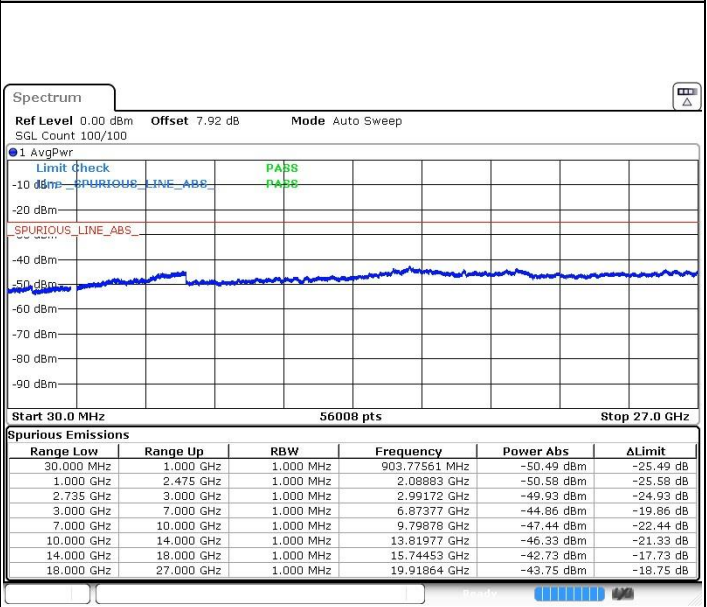

LTE Band 41 / 5MHz+20MHz

Middle Channel / QPSK

Middle Channel /16QAM

Date: 22.MAR.2019 21:55:27

Date: 22.MAR.2019 21:57:11

Middle Channel / 64QAM

N/A

Date: 22.MAR.2019 21:58:07

LTE Band 41 / 5MHz+20MHz

Highest Channel / QPSK

Highest Channel / 16QAM

Date: 22.MAR.2019 22:09:55

Date: 22.MAR.2019 22:08:42

Highest Channel / 64QAM

N/A

Date: 22.MAR.2019 22:07:31

LTE Band 41 / 10MHz+15MHz

Lowest Channel / QPSK

Date: 23.MAR.2019 01:56:27

Lowest Channel / 16QAM

Date: 23.MAR.2019 01:55:38

Lowest Channel / 64QAM

Date: 23.MAR.2019 01:54:15

N/A