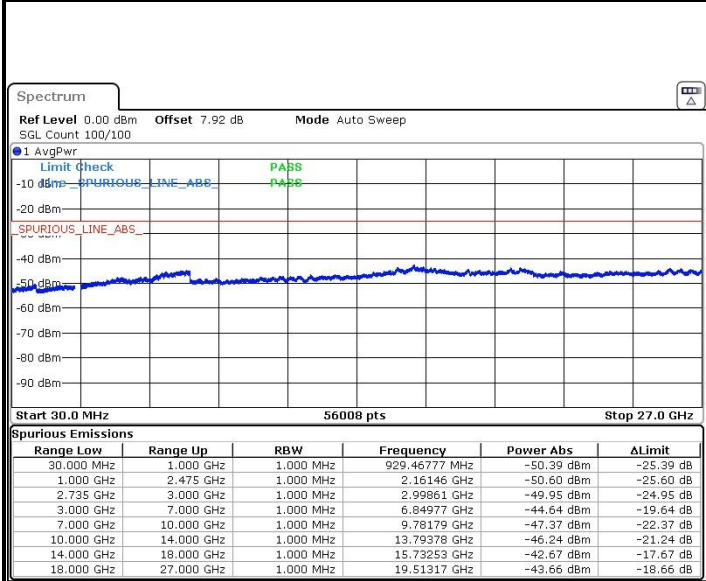

Date: 23.MAR.2019 01:00:16

Date: 23.MAR.2019 00:59:05

Highest Channel / 64QAM

N/A

Date: 23.MAR.2019 00:58:02

LTE Band 41 / 20MHz+5MHz

Lowest Channel / QPSK

Date: 22.MAR.2019 22:14:42

Lowest Channel / 16QAM

Date: 22.MAR.2019 22:16:00

Lowest Channel / 64QAM

Date: 22.MAR.2019 22:17:34

N/A

LTE Band 41 / 20MHz+5MHz

Middle Channel / QPSK

Date: 22.MAR.2019 22:25:55

Middle Channel / 16QAM

Date: 22.MAR.2019 22:25:02

Middle Channel / 64QAM

Date: 22.MAR.2019 22:23:13

N/A

LTE Band 41 / 20MHz+5MHz

Highest Channel / QPSK

Highest Channel / 16QAM