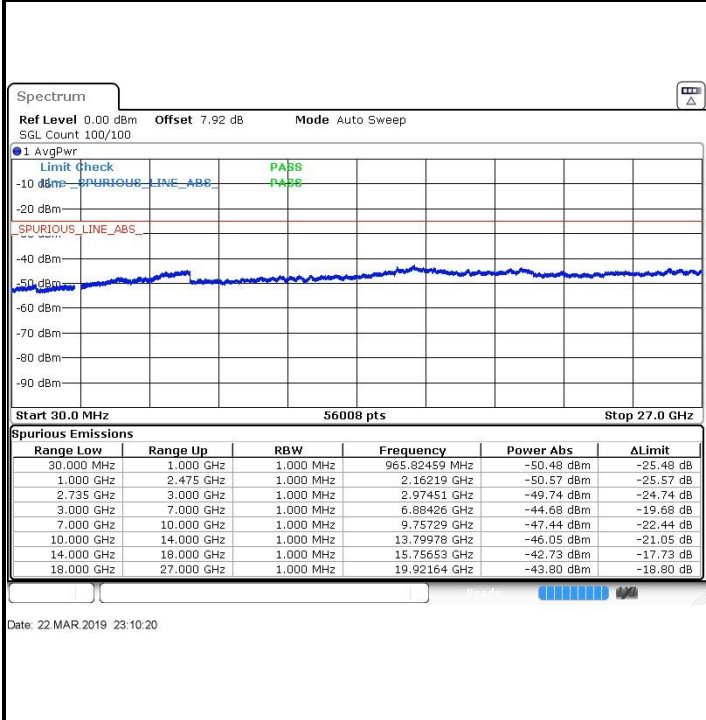

LTE Band 41 / 10MHz+20MHz

Highest Channel / QPSK

Highest Channel / 16QAM

Highest Channel / 64QAM

N/A

LTE Band 41 / 15MHz+10MHz

Lowest Channel / QPSK

Date: 22.MAR.2019 23:14.46

Lowest Channel / 16QAM

Date: 22.MAR.2019 23:15.36

Lowest Channel / 64QAM

Date: 22.MAR.2019 23:16.42

N/A

LTE Band 41 / 15MHz+10MHz

Middle Channel / QPSK

Middle Channel / 16QAM