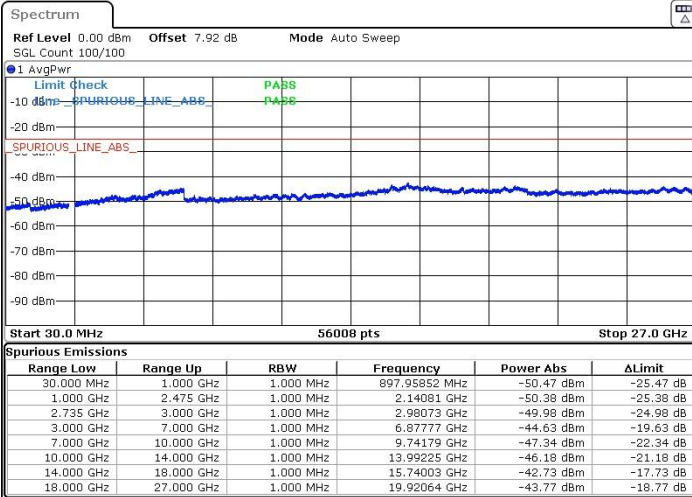

Date: 23.MAR.2019 00:31:59

Date: 23.MAR.2019 00:33:04

Highest Channel / 64QAM

N/A

Date: 23.MAR.2019 00:34:07

LTE Band 41 / 15MHz+20MHz

Lowest Channel / QPSK

Lowest Channel / 16QAM