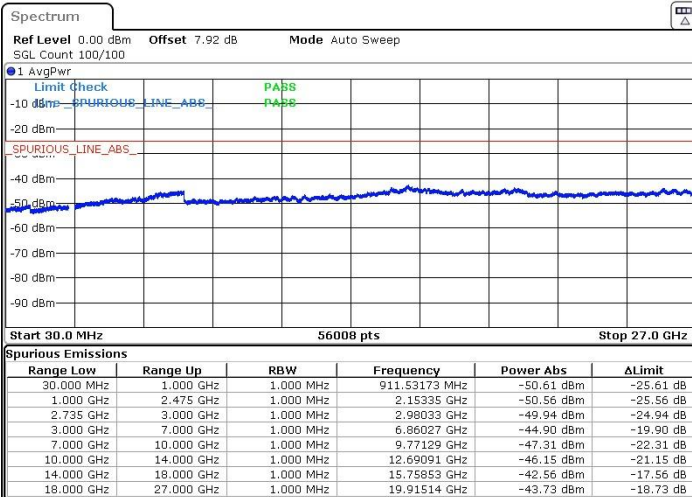

Date: 23.MAR.2019 00:31:59

Date: 23.MAR.2019 00:33:04

Highest Channel / 64QAM

N/A

Date: 23.MAR.2019 00:34:07

LTE Band 41 / 15MHz+20MHz

Lowest Channel / QPSK

Lowest Channel / 16QAM

Date: 23.MAR.2019 00:47:34

Date: 23.MAR.2019 00:46:43

Lowest Channel / 64QAM

N/A

Date: 23.MAR.2019 00:45:38

LTE Band 41 / 15MHz+20MHz

Middle Channel / QPSK

Middle Channel / 16QAM

Date: 23.MAR.2019 00:49:12

Date: 23.MAR.2019 00:50:17

Middle Channel / 64QAM

N/A

Date: 23.MAR.2019 00:51:14

LTE Band 41 / 15MHz+20MHz

Highest Channel / QPSK

Highest Channel / 16QAM