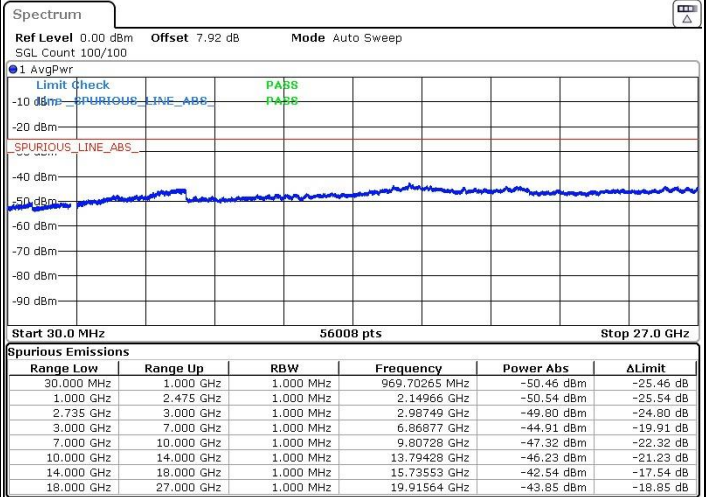

Date: 23.MAR.2019 00:31:59

Date: 23.MAR.2019 00:33:04

Highest Channel / 64QAM

N/A

Date: 23.MAR.2019 00:34:07

LTE Band 41 / 15MHz+20MHz

Lowest Channel / QPSK

Lowest Channel / 16QAM

Date: 23.MAR.2019 00:47:34

Date: 23.MAR.2019 00:46:43

Lowest Channel / 64QAM

N/A

Date: 23.MAR.2019 00:45:38

LTE Band 41 / 15MHz+20MHz

Middle Channel / QPSK

Middle Channel / 16QAM

Date: 23.MAR.2019 00:49:12

Date: 23.MAR.2019 00:50:17

Middle Channel / 64QAM

N/A

Date: 23.MAR.2019 00:51:14

LTE Band 41 / 15MHz+20MHz

Highest Channel / QPSK

Highest Channel / 16QAM