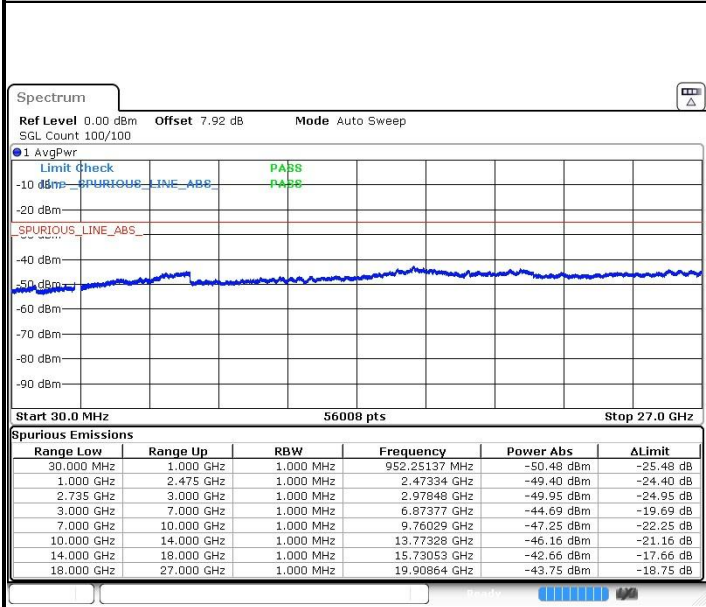

LTE Band 41 / 5MHz+20MHz

Highest Channel / QPSK

Highest Channel / 16QAM

Date: 22.MAR.2019 22:09:55

Date: 22.MAR.2019 22:08:42

Highest Channel / 64QAM

N/A

Date: 22.MAR.2019 22:07:31

LTE Band 41 / 10MHz+15MHz

Lowest Channel / QPSK

Date: 23.MAR.2019 01:56:27

Lowest Channel / 16QAM

Date: 23.MAR.2019 01:55:38

Lowest Channel / 64QAM

Date: 23.MAR.2019 01:54:15

N/A

LTE Band 41 / 10MHz+15MHz

MiddleChannel / QPSK

Date: 22.MAR.2019 23:25:40

Middle Channel / 16QAM

Date: 22.MAR.2019 23:23:40

Middle Channel / 64QAM

Date: 22.MAR.2019 23:24:46

N/A

LTE Band 41 / 10MHz+15MHz

Highest Channel / QPSK

Highest Channel / 16QAM

Date: 22.MAR.2019 23:38:17

Date: 22.MAR.2019 23:37:11

Highest Channel / 64QAM

N/A

Date: 22.MAR.2019 23:35:49