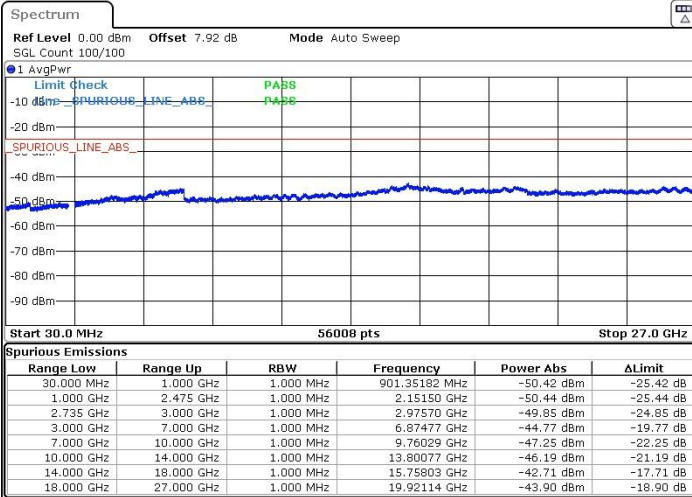

LTE Band 41 / 5MHz+20MHz

Middle Channel / QPSK

Middle Channel /16QAM

Date: 22.MAR.2019 21:55:27

Date: 22.MAR.2019 21:57:11

Middle Channel / 64QAM

N/A

Date: 22.MAR.2019 21:58:07

LTE Band 41 / 5MHz+20MHz

Highest Channel / QPSK

Highest Channel / 16QAM

Date: 22.MAR.2019 22:09:55

Date: 22.MAR.2019 22:08:42

Highest Channel / 64QAM

N/A

Date: 22.MAR.2019 22:07:31