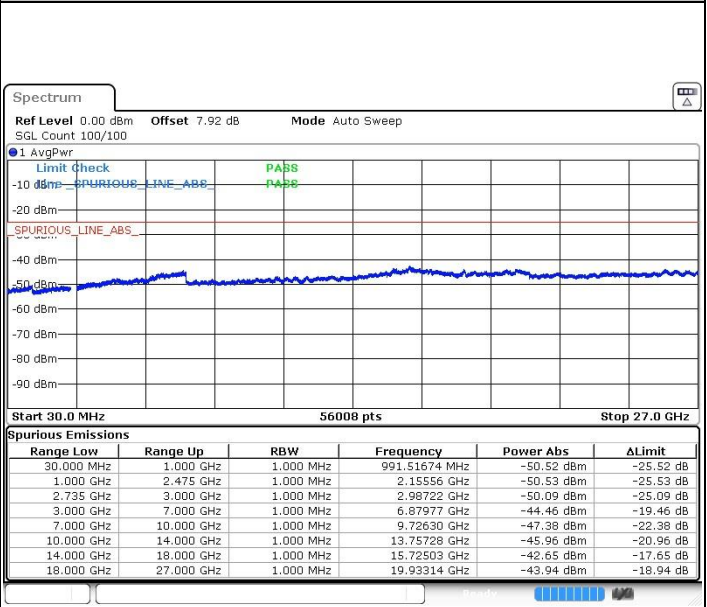

LTE Band 41 / 10MHz+15MHz

Highest Channel / QPSK

Highest Channel / 16QAM

Date: 22.MAR.2019 23:38:17

Date: 22.MAR.2019 23:37:11

Highest Channel / 64QAM

N/A

Date: 22.MAR.2019 23:35:49

LTE Band 41 / 10MHz+20MHz

Lowest Channel / QPSK

Date: 22.MAR.2019 23:14.46

Lowest Channel / 16QAM

Date: 22.MAR.2019 23:15.36

Lowest Channel / 64QAM

Date: 22.MAR.2019 23:16.42

N/A

LTE Band 41 / 10MHz+20MHz

Middle Channel / QPSK

Date: 22.MAR.2019 23:13:20

Middle Channel / 16QAM

Date: 22.MAR.2019 23:12:31

Middle Channel / 64QAM

Date: 22.MAR.2019 23:11:41

N/A

LTE Band 41 / 10MHz+20MHz

Highest Channel / QPSK

Highest Channel / 16QAM

Highest Channel / 64QAM

N/A

LTE Band 41 / 15MHz+10MHz

Lowest Channel / QPSK

Date: 22.MAR.2019 23:14.46