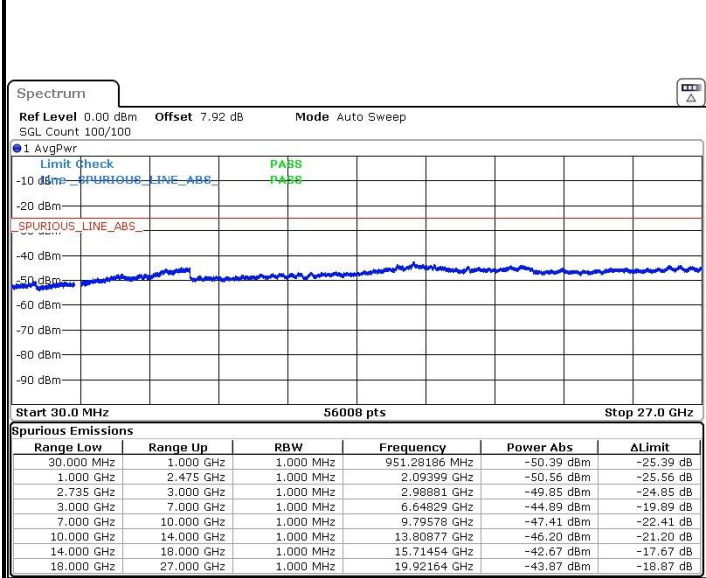

LTE Band 41 / 10MHz+20MHz

Middle Channel / QPSK

Date: 22.MAR.2019 23:13:20

Middle Channel / 16QAM

Date: 22.MAR.2019 23:12:31

Middle Channel / 64QAM

Date: 22.MAR.2019 23:11:41

N/A

LTE Band 41 / 10MHz+20MHz

Highest Channel / QPSK

Highest Channel / 16QAM

Highest Channel / 64QAM

N/A

LTE Band 41 / 15MHz+10MHz

Lowest Channel / QPSK

Date: 22.MAR.2019 23:14.46

Lowest Channel / 16QAM

Date: 22.MAR.2019 23:15.36

Lowest Channel / 64QAM

Date: 22.MAR.2019 23:16.42

N/A

LTE Band 41 / 15MHz+10MHz

Middle Channel / QPSK

Middle Channel / 16QAM