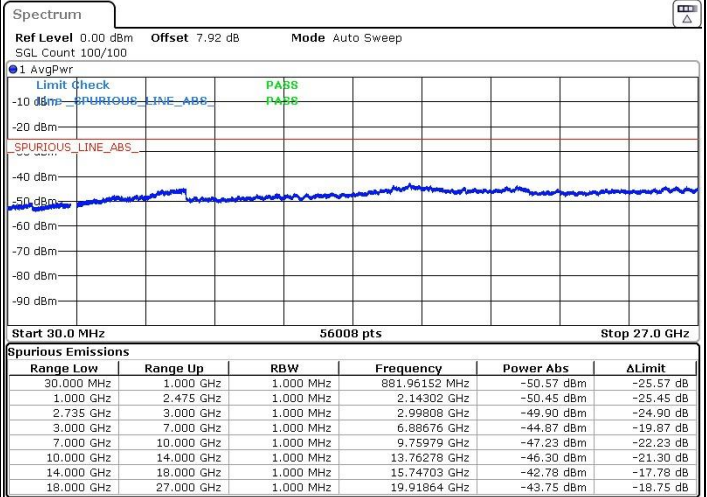

Date: 23.MAR.2019 00:49:12

Date: 23.MAR.2019 00:50:17

Middle Channel / 64QAM

N/A

Date: 23.MAR.2019 00:51:14

LTE Band 41 / 15MHz+20MHz

Highest Channel / QPSK

Highest Channel / 16QAM

Date: 23.MAR.2019 01:00:16

Date: 23.MAR.2019 00:59:05

Highest Channel / 64QAM

N/A

Date: 23.MAR.2019 00:58:02

LTE Band 41 / 20MHz+5MHz

Lowest Channel / QPSK

Date: 22.MAR.2019 22:14:42