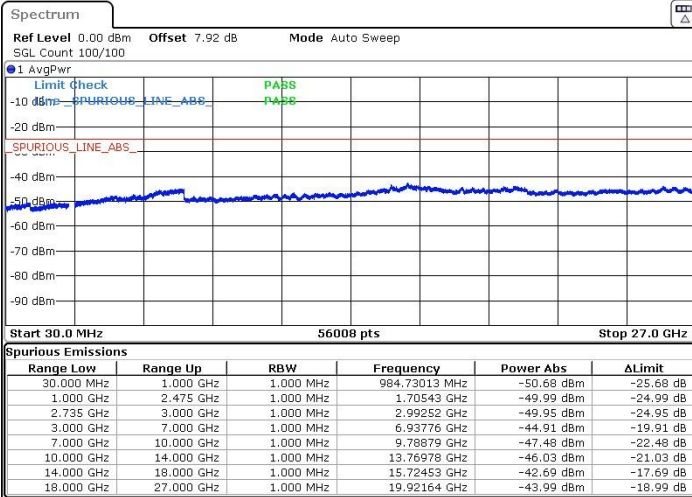

LTE Band 41 / 5MHz+20MHz

Middle Channel / QPSK

Middle Channel /16QAM

Date: 22.MAR.2019 21:55:27

Date: 22.MAR.2019 21:57:11

Middle Channel / 64QAM

N/A

Date: 22.MAR.2019 21:58:07

LTE Band 41 / 5MHz+20MHz

Highest Channel / QPSK

Highest Channel / 16QAM

Date: 22.MAR.2019 22:09:55

Date: 22.MAR.2019 22:08:42

Highest Channel / 64QAM

N/A

Date: 22.MAR.2019 22:07:31