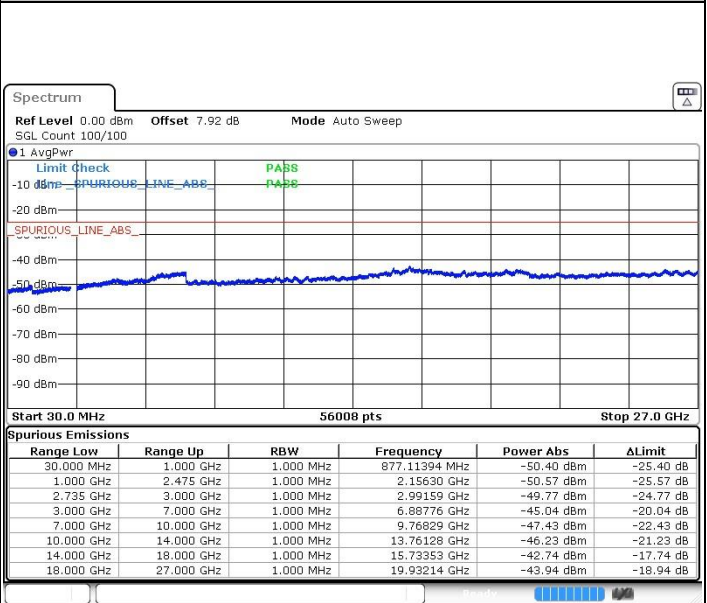

Date: 23.MAR.2019 01:00:16

Date: 23.MAR.2019 00:59:05

Highest Channel / 64QAM

N/A

Date: 23.MAR.2019 00:58:02

LTE Band 41 / 20MHz+5MHz

Lowest Channel / QPSK

Date: 22.MAR.2019 22:14:42

Lowest Channel / 16QAM

Date: 22.MAR.2019 22:16:00

Lowest Channel / 64QAM

Date: 22.MAR.2019 22:17:34

N/A

LTE Band 41 / 20MHz+5MHz

Middle Channel / QPSK

Date: 22.MAR.2019 22:25:55

Middle Channel / 16QAM

Date: 22.MAR.2019 22:25:02

Middle Channel / 64QAM

Date: 22.MAR.2019 22:23:13

N/A

LTE Band 41 / 20MHz+5MHz

Highest Channel / QPSK

Highest Channel / 16QAM