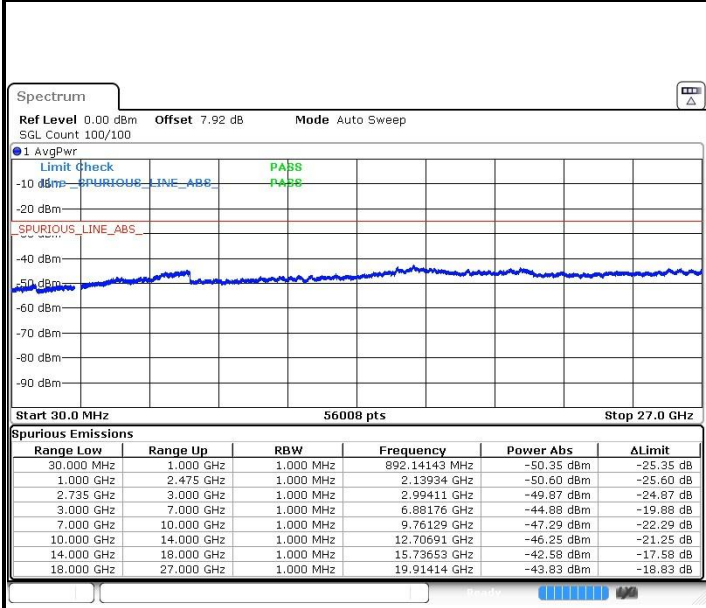

LTE Band 41 / 5MHz+20MHz

Highest Channel / QPSK

Highest Channel / 16QAM

Date: 22.MAR.2019 22:09:55

Date: 22.MAR.2019 22:08:42

Highest Channel / 64QAM

N/A

Date: 22.MAR.2019 22:07:31

LTE Band 41 / 10MHz+15MHz

Lowest Channel / QPSK

Date: 23.MAR.2019 01:56:27

Lowest Channel / 16QAM

Date: 23.MAR.2019 01:55:38

Lowest Channel / 64QAM

Date: 23.MAR.2019 01:54:15

N/A

LTE Band 41 / 10MHz+15MHz

Highest Channel / QPSK

Highest Channel / 16QAM

Date: 22.MAR.2019 23:38:17

Date: 22.MAR.2019 23:37:11

Highest Channel / 64QAM

N/A

Date: 22.MAR.2019 23:35:49