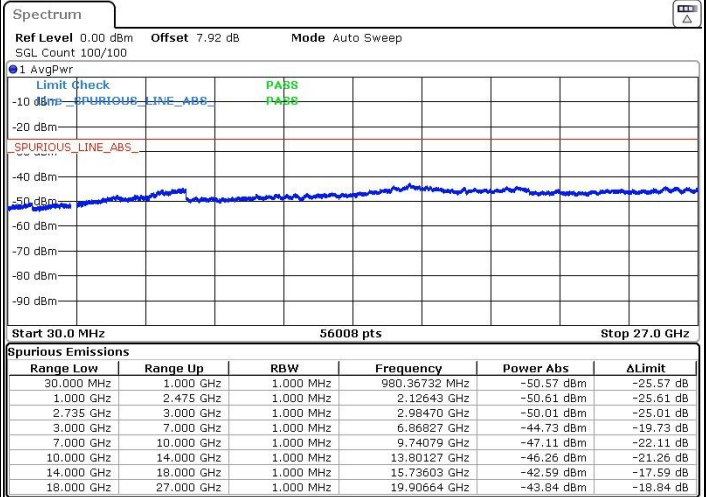

Date: 23.MAR.2019 00:31:59

Date: 23.MAR.2019 00:33:04

Highest Channel / 64QAM

N/A

Date: 23.MAR.2019 00:34:07

LTE Band 41 / 15MHz+20MHz

Lowest Channel / QPSK

Lowest Channel / 16QAM