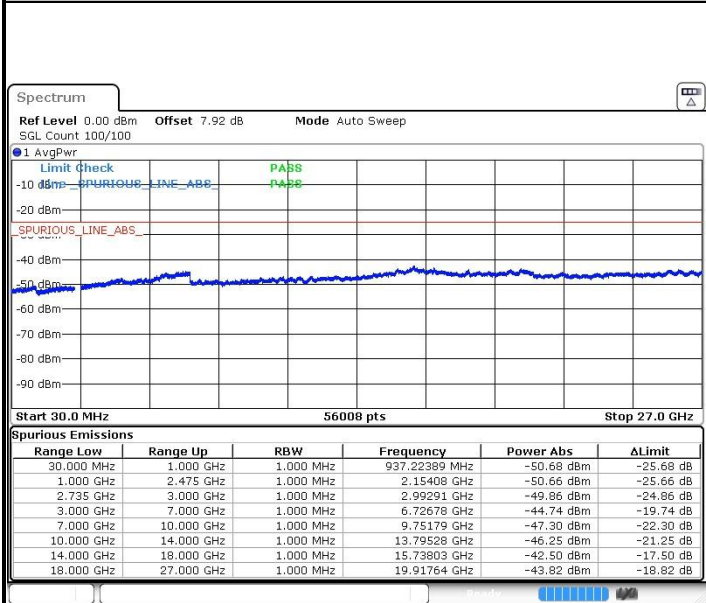

Date: 23.MAR.2019 01:00:16

Date: 23.MAR.2019 00:59:05

Highest Channel / 64QAM

N/A

Date: 23.MAR.2019 00:58:02

LTE Band 41 / 20MHz+5MHz

Lowest Channel / QPSK

Date: 22.MAR.2019 22:14:42

Lowest Channel / 16QAM

Date: 22.MAR.2019 22:16:00

Lowest Channel / 64QAM

Date: 22.MAR.2019 22:17:34

N/A

LTE Band 41 / 20MHz+5MHz

Middle Channel / QPSK

Date: 22.MAR.2019 22:25:55

Middle Channel / 16QAM

Date: 22.MAR.2019 22:25:02

Middle Channel / 64QAM

Date: 22.MAR.2019 22:23:13

N/A

LTE Band 41 / 20MHz+5MHz

Highest Channel / QPSK

Highest Channel / 16QAM