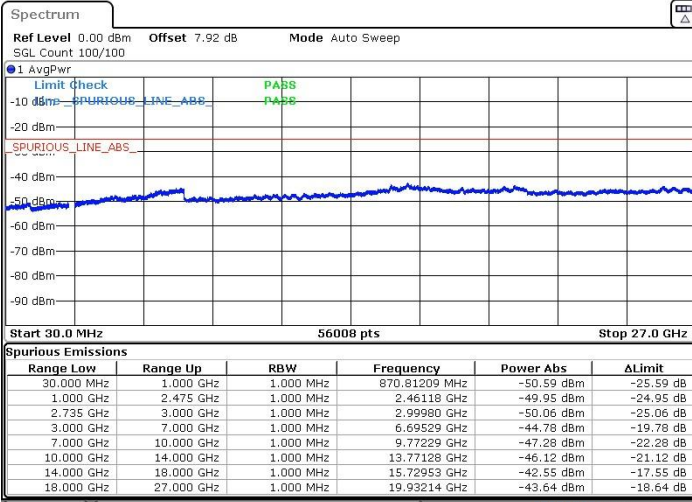

Date: 23.MAR.2019 00:19:18

Date: 23.MAR.2019 00:20:26

Lowest Channel / 64QAM

N/A

Date: 23.MAR.2019 00:22:20

LTE Band 41 / 15MHz+15MHz

Middle Channel / QPSK

Middle Channel / 16QAM

Date: 23.MAR.2019 00:30:25

Date: 23.MAR.2019 00:29:35

Middle Channel / 64QAM

N/A

Date: 23.MAR.2019 00:28:11

LTE Band 41 / 15MHz+15MHz

Highest Channel / QPSK

Highest Channel / 16QAM