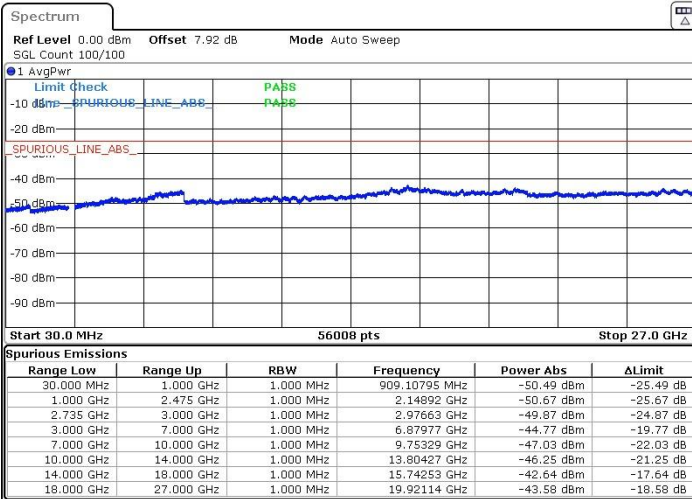

Date: 23.MAR.2019 00:47:34

Date: 23.MAR.2019 00:46:43

Lowest Channel / 64QAM

N/A

Date: 23.MAR.2019 00:45:38

LTE Band 41 / 15MHz+20MHz

Middle Channel / QPSK

Middle Channel / 16QAM

Date: 23.MAR.2019 00:49:12

Date: 23.MAR.2019 00:50:17

Middle Channel / 64QAM

N/A

Date: 23.MAR.2019 00:51:14

LTE Band 41 / 15MHz+20MHz

Highest Channel / QPSK

Highest Channel / 16QAM

Date: 23.MAR.2019 01:00:16

Date: 23.MAR.2019 00:59:05

Highest Channel / 64QAM

N/A

Date: 23.MAR.2019 00:58:02

LTE Band 41 / 20MHz+5MHz

Lowest Channel / QPSK

Date: 22.MAR.2019 22:14:42