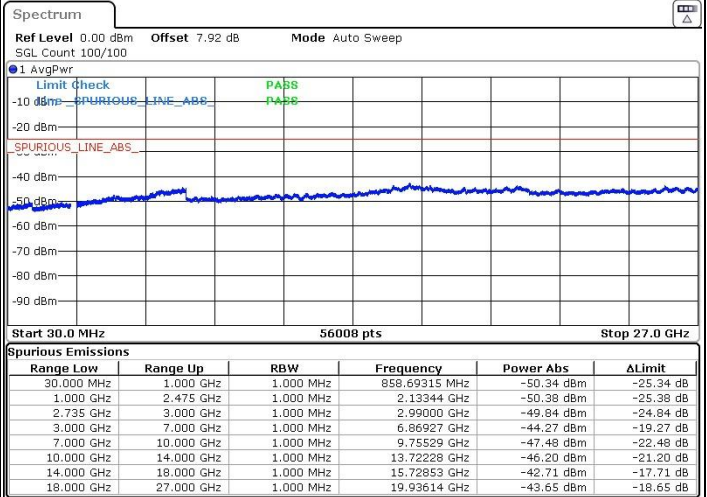

Date: 22.MAR.2019 23:07:58

Date: 22.MAR.2019 23:09:30

Highest Channel / 64QAM

N/A

Date: 22.MAR.2019 23:10:20

LTE Band 41 / 15MHz+15MHz

Lowest Channel / QPSK

Lowest Channel / 16QAM