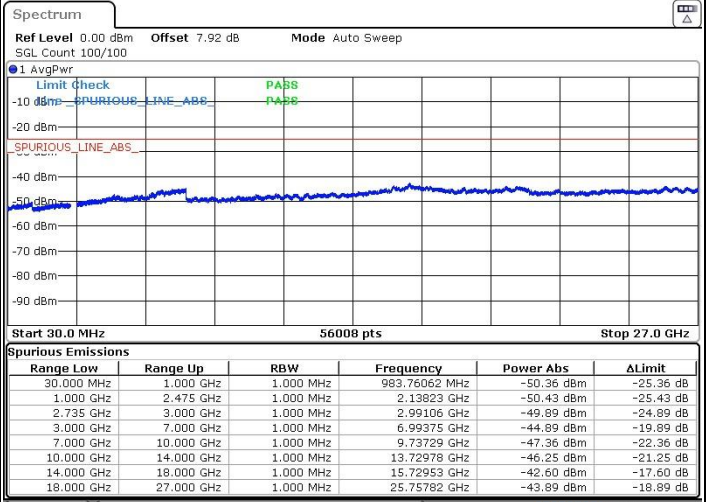

Lowest Channel / 16QAM

Date: 22.MAR.2019 23:15.36

Lowest Channel / 64QAM

Date: 22.MAR.2019 23:16.42

N/A

LTE Band 41 / 15MHz+10MHz

Middle Channel / QPSK

Middle Channel / 16QAM

Date: 22.MAR.2019 23:13:20

Date: 22.MAR.2019 23:12:31

Middle Channel / 64QAM

N/A

Date: 22.MAR.2019 23:11:41

LTE Band 41 / 15MHz+10MHz

Highest Channel / QPSK

Highest Channel / 16QAM

Date: 22.MAR.2019 23:07:58

Date: 22.MAR.2019 23:09:30

Highest Channel / 64QAM

N/A

Date: 22.MAR.2019 23:10:20

LTE Band 41 / 15MHz+15MHz

Lowest Channel / QPSK

Lowest Channel / 16QAM