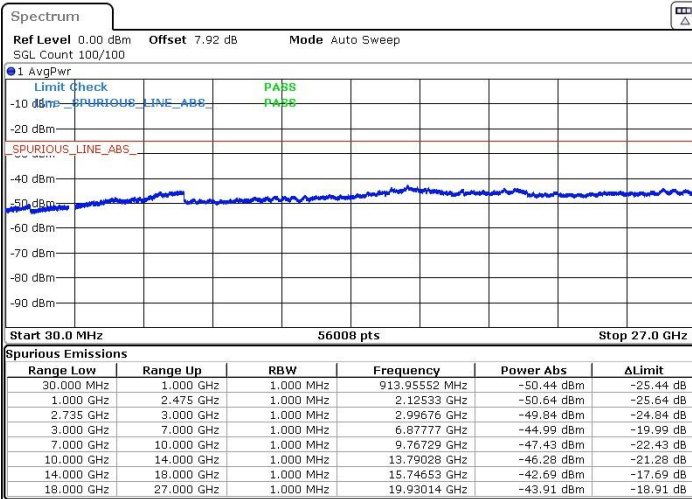

Lowest Channel / 64QAM

N/A

Date: 23.MAR.2019 00:22:20