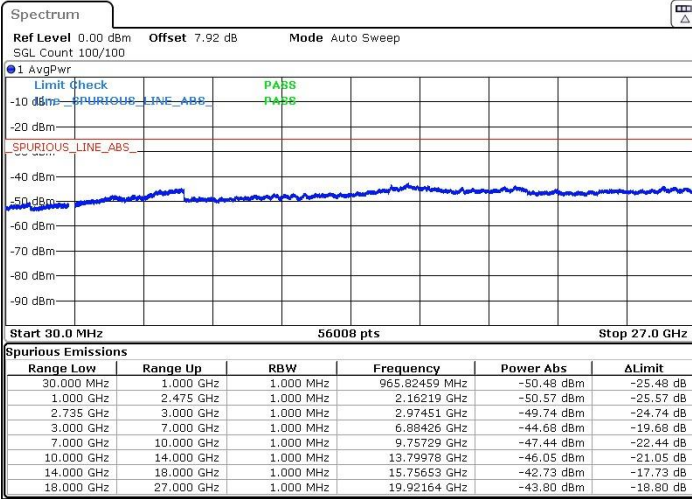

Date: 22.MAR.2019 23:13:20

Date: 22.MAR.2019 23:12:31

Middle Channel / 64QAM

N/A

Date: 22.MAR.2019 23:11:41

LTE Band 41 / 15MHz+10MHz

Highest Channel / QPSK

Highest Channel / 16QAM

Date: 22.MAR.2019 23:07:58

Date: 22.MAR.2019 23:09:30

Highest Channel / 64QAM

N/A

Date: 22.MAR.2019 23:10:20

LTE Band 41 / 15MHz+15MHz

Lowest Channel / QPSK

Lowest Channel / 16QAM