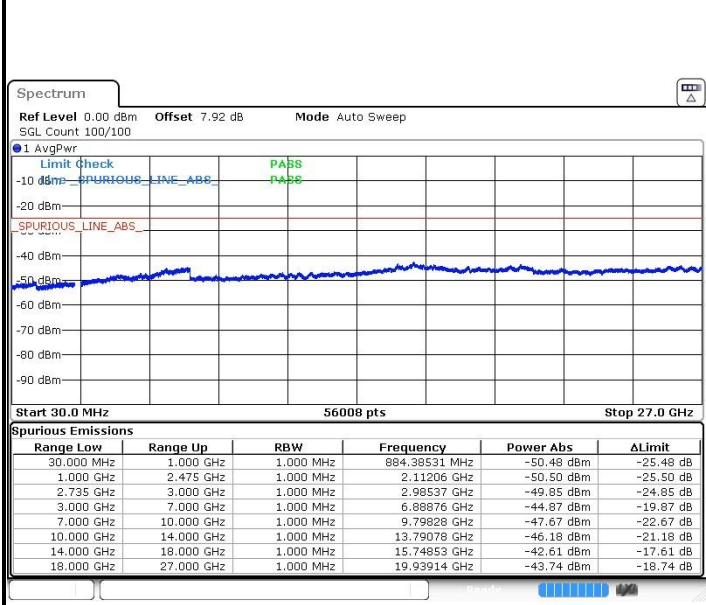

Date: 23.MAR.2019 00:49:12

Date: 23.MAR.2019 00:50:17

Middle Channel / 64QAM

N/A

Date: 23.MAR.2019 00:51:14

LTE Band 41 / 15MHz+20MHz

Highest Channel / QPSK

Highest Channel / 16QAM

Date: 23.MAR.2019 01:00:16

Date: 23.MAR.2019 00:59:05

Highest Channel / 64QAM

N/A

Date: 23.MAR.2019 00:58:02

LTE Band 41 / 20MHz+5MHz

Lowest Channel / QPSK

Date: 22.MAR.2019 22:14:42

Lowest Channel / 16QAM

Date: 22.MAR.2019 22:16:00

Lowest Channel / 64QAM

Date: 22.MAR.2019 22:17:34

N/A

LTE Band 41 / 20MHz+5MHz

Middle Channel / QPSK

Date: 22.MAR.2019 22:25:55

Middle Channel / 16QAM

Date: 22.MAR.2019 22:25:02

Middle Channel / 64QAM

Date: 22.MAR.2019 22:23:13

N/A

LTE Band 41 / 20MHz+5MHz

Highest Channel / QPSK

Highest Channel / 16QAM