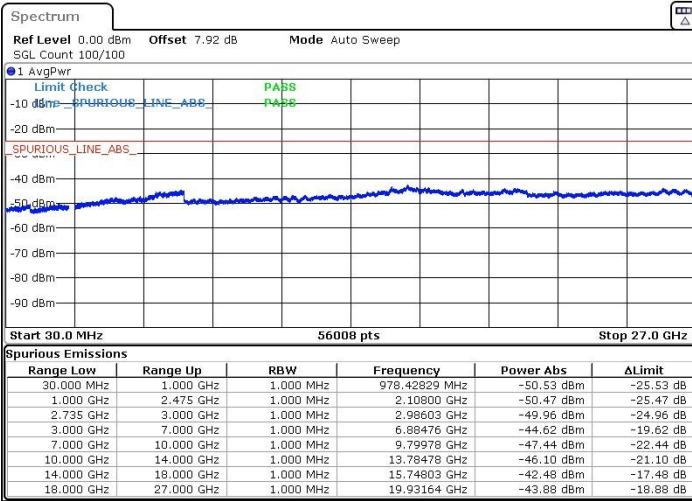

Date: 23.MAR.2019 00:19:18

Date: 23.MAR.2019 00:20:26

Lowest Channel / 64QAM

N/A

Date: 23.MAR.2019 00:22:20

LTE Band 41 / 15MHz+15MHz

Middle Channel / QPSK

Middle Channel / 16QAM

Date: 23.MAR.2019 00:30:25

Date: 23.MAR.2019 00:29:35

Middle Channel / 64QAM

N/A

Date: 23.MAR.2019 00:28:11

LTE Band 41 / 15MHz+15MHz

Highest Channel / QPSK

Highest Channel / 16QAM