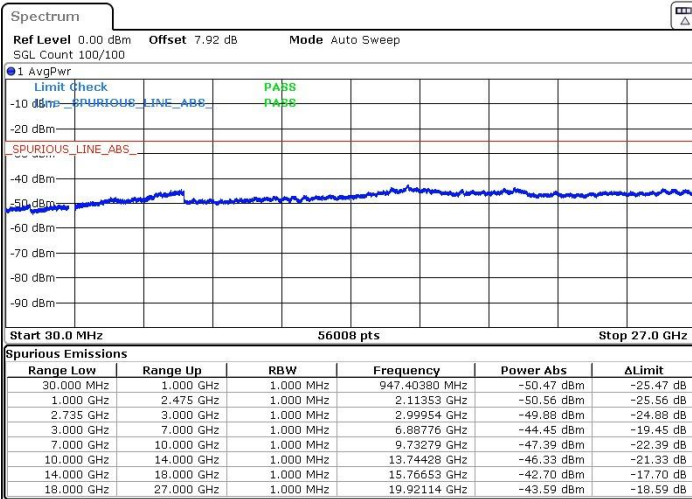

LTE Band 41 / 10MHz+20MHz

Highest Channel / QPSK

Highest Channel / 16QAM

Highest Channel / 64QAM

N/A

LTE Band 41 / 15MHz+10MHz

Lowest Channel / QPSK

Date: 22.MAR.2019 23:14.46

Lowest Channel / 16QAM

Date: 22.MAR.2019 23:15.36

Lowest Channel / 64QAM

Date: 22.MAR.2019 23:16.42

N/A

LTE Band 41 / 15MHz+10MHz

Middle Channel / QPSK

Middle Channel / 16QAM

Date: 22.MAR.2019 23:13:20

Date: 22.MAR.2019 23:12:31

Middle Channel / 64QAM

N/A

Date: 22.MAR.2019 23:11:41

LTE Band 41 / 15MHz+10MHz

Highest Channel / QPSK

Highest Channel / 16QAM