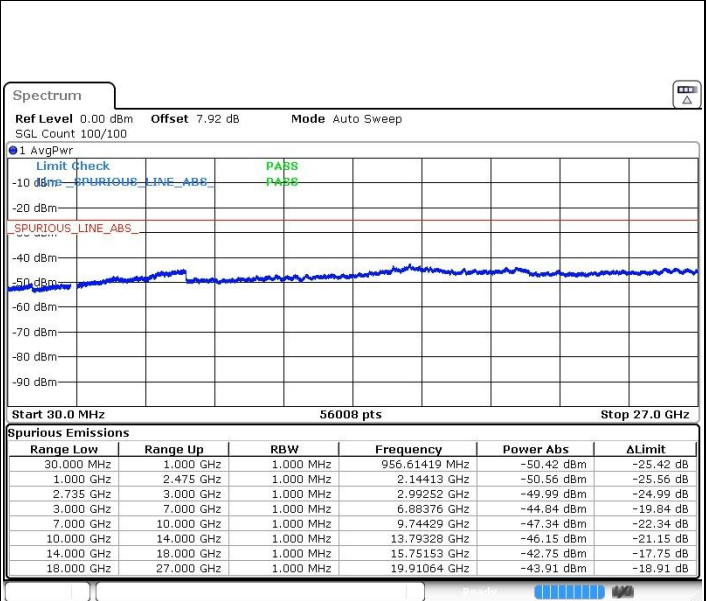

LTE Band 41 / 10MHz+15MHz

MiddleChannel / QPSK

Date: 22.MAR.2019 23:25:40

Middle Channel / 16QAM

Date: 22.MAR.2019 23:23:40

Middle Channel / 64QAM

Date: 22.MAR.2019 23:24:46

N/A

LTE Band 41 / 10MHz+15MHz

Highest Channel / QPSK

Highest Channel / 16QAM

Date: 22.MAR.2019 23:38:17

Date: 22.MAR.2019 23:37:11

Highest Channel / 64QAM

N/A

Date: 22.MAR.2019 23:35:49

LTE Band 41 / 10MHz+20MHz

Lowest Channel / QPSK

Date: 22.MAR.2019 23:14.46

Lowest Channel / 16QAM

Date: 22.MAR.2019 23:15.36

Lowest Channel / 64QAM

Date: 22.MAR.2019 23:16.42

N/A