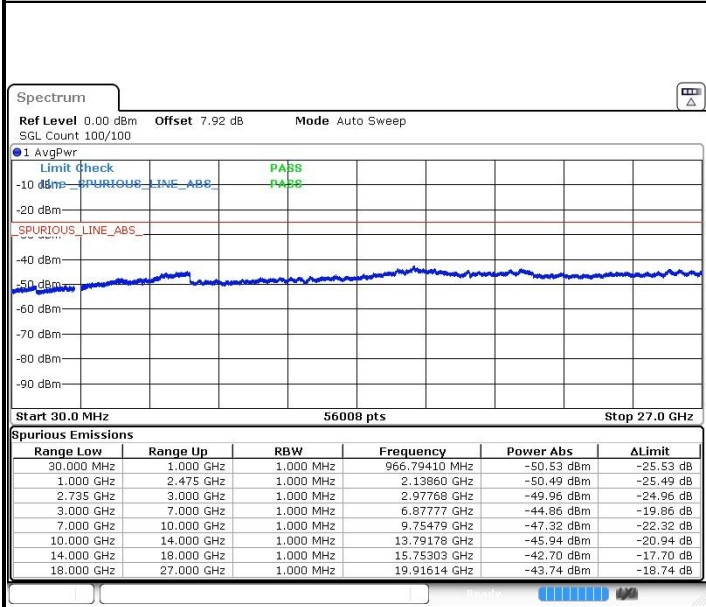

LTE Band 41 / 5MHz+20MHz

Middle Channel / QPSK

Middle Channel /16QAM

Date: 22.MAR.2019 21:55:27

Date: 22.MAR.2019 21:57:11

Middle Channel / 64QAM

N/A

Date: 22.MAR.2019 21:58:07

LTE Band 41 / 5MHz+20MHz

Highest Channel / QPSK

Highest Channel / 16QAM

Date: 22.MAR.2019 22:09:55

Date: 22.MAR.2019 22:08:42

Highest Channel / 64QAM

N/A

Date: 22.MAR.2019 22:07:31

LTE Band 41 / 10MHz+15MHz

Lowest Channel / QPSK

Date: 23.MAR.2019 01:56:27

Lowest Channel / 16QAM

Date: 23.MAR.2019 01:55:38

Lowest Channel / 64QAM

Date: 23.MAR.2019 01:54:15

N/A