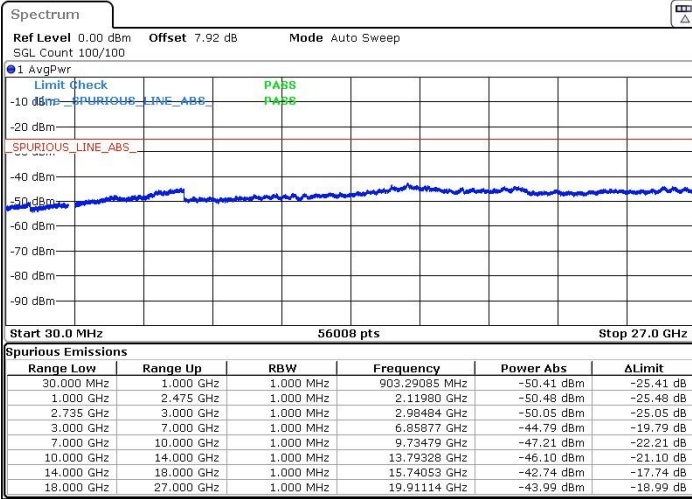

Highest Channel / 64QAM

N/A

Date: 22.MAR.2019 22:30:20