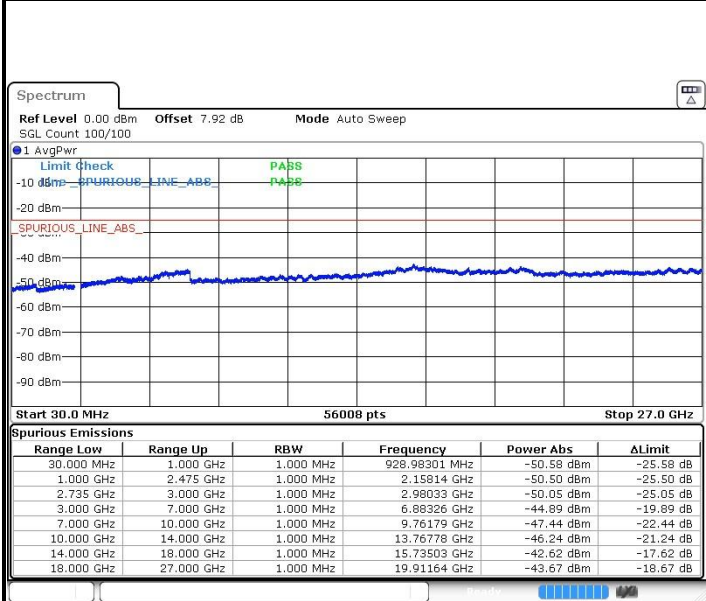

LTE Band 41 / 10MHz+15MHz

Highest Channel / QPSK

Highest Channel / 16QAM

Date: 22.MAR.2019 23:38:17

Date: 22.MAR.2019 23:37:11

Highest Channel / 64QAM

N/A

Date: 22.MAR.2019 23:35:49

LTE Band 41 / 10MHz+20MHz

Lowest Channel / QPSK

Date: 22.MAR.2019 23:14.46

Lowest Channel / 16QAM

Date: 22.MAR.2019 23:15.36

Lowest Channel / 64QAM

Date: 22.MAR.2019 23:16.42

N/A