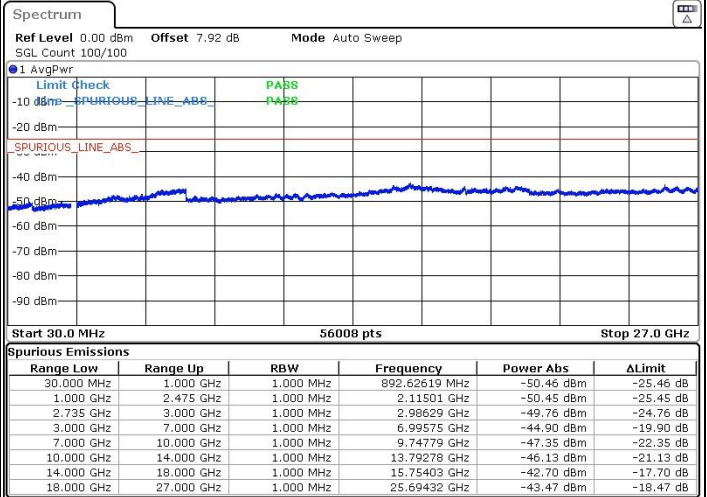

LTE Band 41 / 10MHz+15MHz

MiddleChannel / QPSK

Date: 22.MAR.2019 23:25:40

Middle Channel / 16QAM

Date: 22.MAR.2019 23:23:40

Middle Channel / 64QAM

Date: 22.MAR.2019 23:24:46

N/A

LTE Band 41 / 10MHz+15MHz

Highest Channel / QPSK

Highest Channel / 16QAM

Date: 22.MAR.2019 23:38:17

Date: 22.MAR.2019 23:37:11

Highest Channel / 64QAM

N/A

Date: 22.MAR.2019 23:35:49