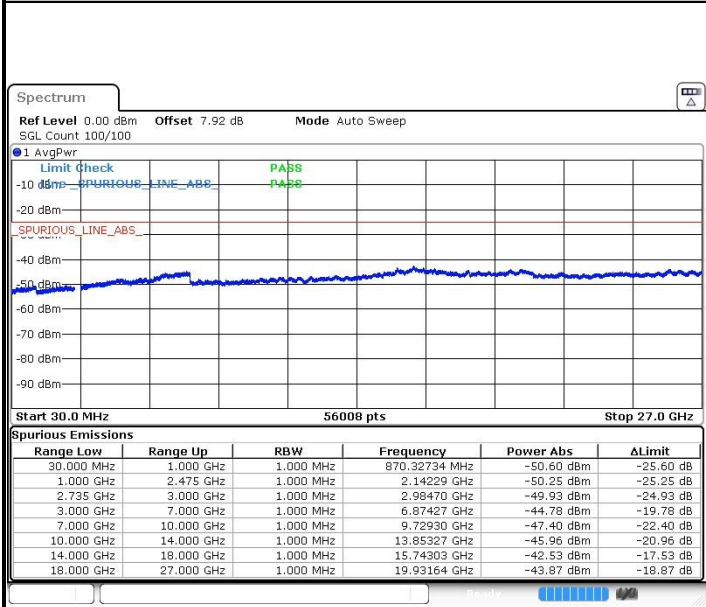

LTE Band 41 / 10MHz+15MHz

Highest Channel / QPSK

Highest Channel / 16QAM

Date: 22.MAR.2019 23:38:17

Date: 22.MAR.2019 23:37:11

Highest Channel / 64QAM

N/A

Date: 22.MAR.2019 23:35:49

LTE Band 41 / 10MHz+20MHz

Lowest Channel / QPSK

Date: 22.MAR.2019 23:14.46

Lowest Channel / 16QAM

Date: 22.MAR.2019 23:15.36

Lowest Channel / 64QAM

Date: 22.MAR.2019 23:16.42

N/A

LTE Band 41 / 10MHz+20MHz

Middle Channel / QPSK

Date: 22.MAR.2019 23:13:20

Middle Channel / 16QAM

Date: 22.MAR.2019 23:12:31

Middle Channel / 64QAM

Date: 22.MAR.2019 23:11:41

N/A

LTE Band 41 / 10MHz+20MHz

Highest Channel / QPSK

Highest Channel / 16QAM

Highest Channel / 64QAM

N/A

LTE Band 41 / 15MHz+10MHz

Lowest Channel / QPSK

Date: 22.MAR.2019 23:14.46