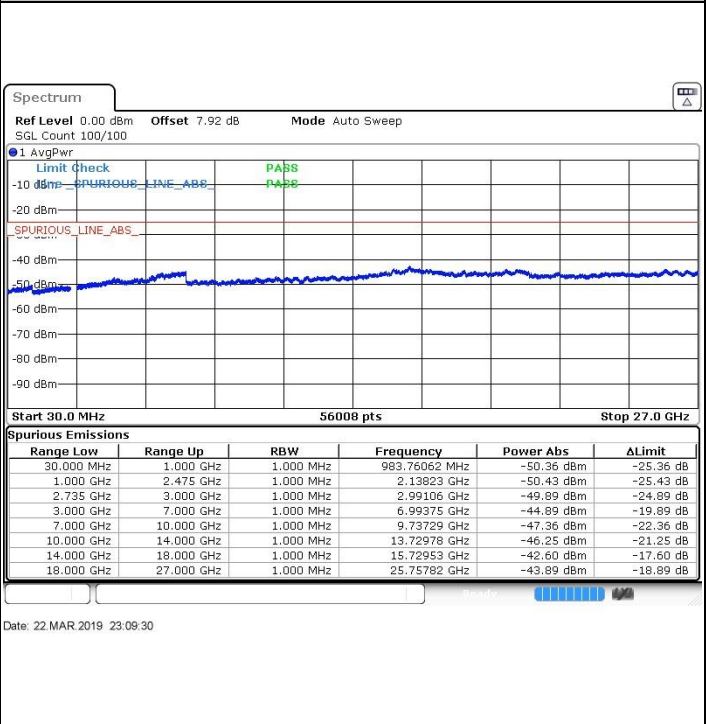

LTE Band 41 / 10MHz+20MHz

Lowest Channel / QPSK

Date: 22.MAR.2019 23:14.46

Lowest Channel / 16QAM

Date: 22.MAR.2019 23:15.36

Lowest Channel / 64QAM

Date: 22.MAR.2019 23:16.42

N/A

LTE Band 41 / 10MHz+20MHz

Middle Channel / QPSK

Date: 22.MAR.2019 23:13:20

Middle Channel / 16QAM

Date: 22.MAR.2019 23:12:31

Middle Channel / 64QAM

Date: 22.MAR.2019 23:11:41

N/A

LTE Band 41 / 10MHz+20MHz

Highest Channel / QPSK

Highest Channel / 16QAM

Highest Channel / 64QAM

N/A

LTE Band 41 / 15MHz+10MHz

Lowest Channel / QPSK

Date: 22.MAR.2019 23:14.46