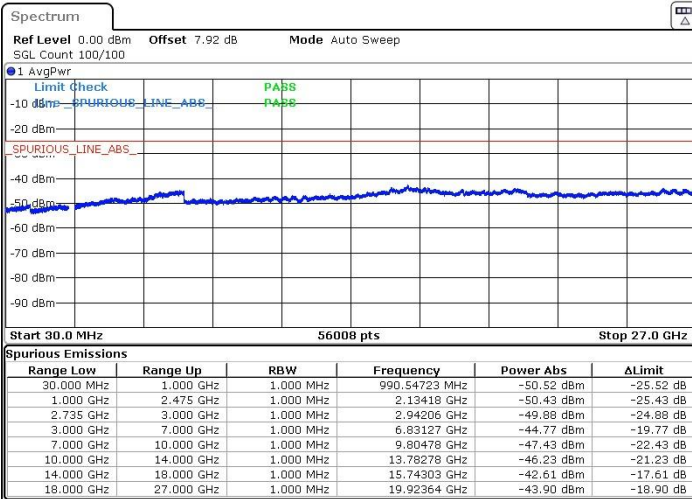

LTE Band 41 / 10MHz+15MHz

Highest Channel / QPSK

Highest Channel / 16QAM

Date: 22.MAR.2019 23:38:17

Date: 22.MAR.2019 23:37:11

Highest Channel / 64QAM

N/A

Date: 22.MAR.2019 23:35:49