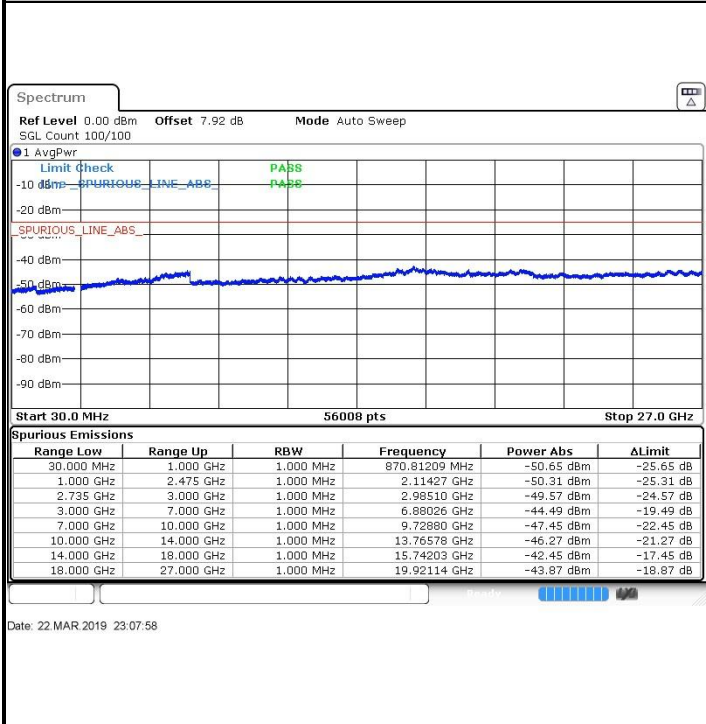

LTE Band 41 / 10MHz+20MHz

Lowest Channel / QPSK

Date: 22.MAR.2019 23:14.46

Lowest Channel / 16QAM

Date: 22.MAR.2019 23:15.36

Lowest Channel / 64QAM

Date: 22.MAR.2019 23:16.42

N/A

LTE Band 41 / 10MHz+20MHz

Middle Channel / QPSK

Date: 22.MAR.2019 23:13:20

Middle Channel / 16QAM

Date: 22.MAR.2019 23:12:31

Middle Channel / 64QAM

Date: 22.MAR.2019 23:11:41

N/A

LTE Band 41 / 10MHz+20MHz

Highest Channel / QPSK

Highest Channel / 16QAM

Highest Channel / 64QAM

N/A

LTE Band 41 / 15MHz+10MHz

Lowest Channel / QPSK

Date: 22.MAR.2019 23:14.46