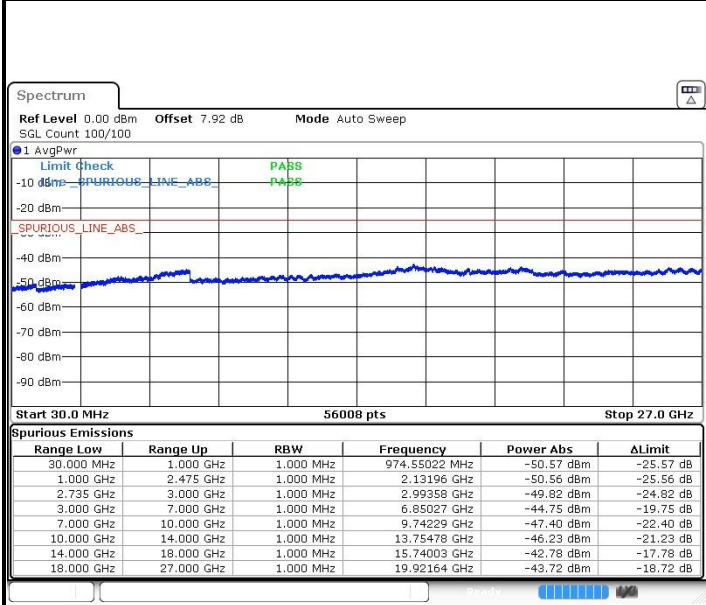

Date: 23.MAR.2019 00:49:12

Date: 23.MAR.2019 00:50:17

Middle Channel / 64QAM

N/A

Date: 23.MAR.2019 00:51:14

LTE Band 41 / 15MHz+20MHz

Highest Channel / QPSK

Highest Channel / 16QAM

Date: 23.MAR.2019 01:00:16

Date: 23.MAR.2019 00:59:05

Highest Channel / 64QAM

N/A

Date: 23.MAR.2019 00:58:02

LTE Band 41 / 20MHz+5MHz

Lowest Channel / QPSK

Date: 22.MAR.2019 22:14:42

Lowest Channel / 16QAM

Date: 22.MAR.2019 22:16:00

Lowest Channel / 64QAM

Date: 22.MAR.2019 22:17:34

N/A

LTE Band 41 / 20MHz+5MHz

Middle Channel / QPSK

Date: 22.MAR.2019 22:25:55