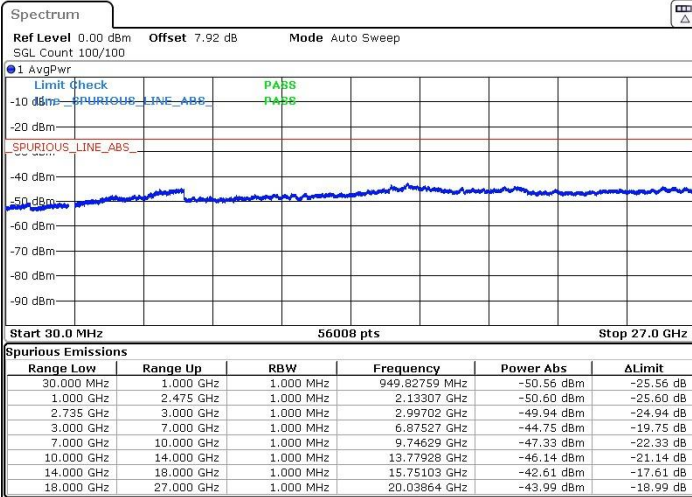

Date: 22.MAR.2019 23:13:20

Date: 22.MAR.2019 23:12:31

Middle Channel / 64QAM

N/A

Date: 22.MAR.2019 23:11:41

LTE Band 41 / 15MHz+10MHz

Highest Channel / QPSK

Highest Channel / 16QAM

Date: 22.MAR.2019 23:07:58

Date: 22.MAR.2019 23:09:30

Highest Channel / 64QAM

N/A

Date: 22.MAR.2019 23:10:20

LTE Band 41 / 15MHz+15MHz

Lowest Channel / QPSK

Lowest Channel / 16QAM