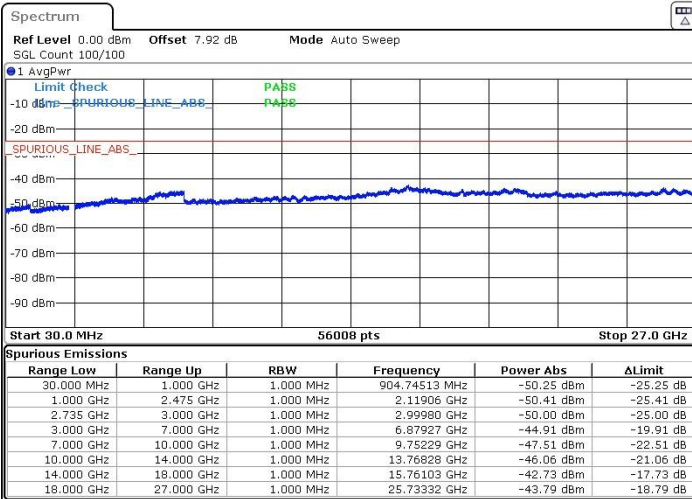

Date: 23.MAR.2019 00:31:59

Date: 23.MAR.2019 00:33:04

Highest Channel / 64QAM

N/A

Date: 23.MAR.2019 00:34:07

LTE Band 41 / 15MHz+20MHz

Lowest Channel / QPSK

Lowest Channel / 16QAM

Date: 23.MAR.2019 00:47:34

Date: 23.MAR.2019 00:46:43

Lowest Channel / 64QAM

N/A

Date: 23.MAR.2019 00:45:38

LTE Band 41 / 15MHz+20MHz

Middle Channel / QPSK

Middle Channel / 16QAM