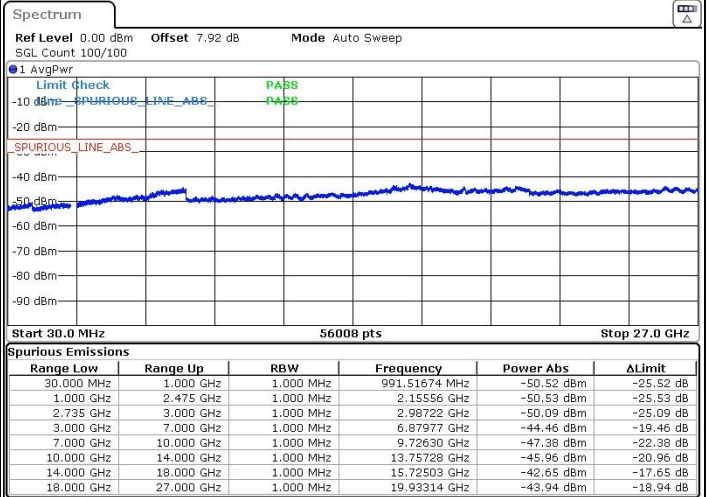

LTE Band 41 / 10MHz+20MHz

Highest Channel / QPSK

Highest Channel / 16QAM

Highest Channel / 64QAM

N/A

LTE Band 41 / 15MHz+10MHz

Lowest Channel / QPSK

Date: 22.MAR.2019 23:14.46

Lowest Channel / 16QAM

Date: 22.MAR.2019 23:15.36

Lowest Channel / 64QAM

Date: 22.MAR.2019 23:16.42

N/A

LTE Band 41 / 15MHz+10MHz

Middle Channel / QPSK

Middle Channel / 16QAM

Date: 22.MAR.2019 23:13:20

Date: 22.MAR.2019 23:12:31

Middle Channel / 64QAM

N/A

Date: 22.MAR.2019 23:11:41

LTE Band 41 / 15MHz+10MHz

Highest Channel / QPSK

Highest Channel / 16QAM