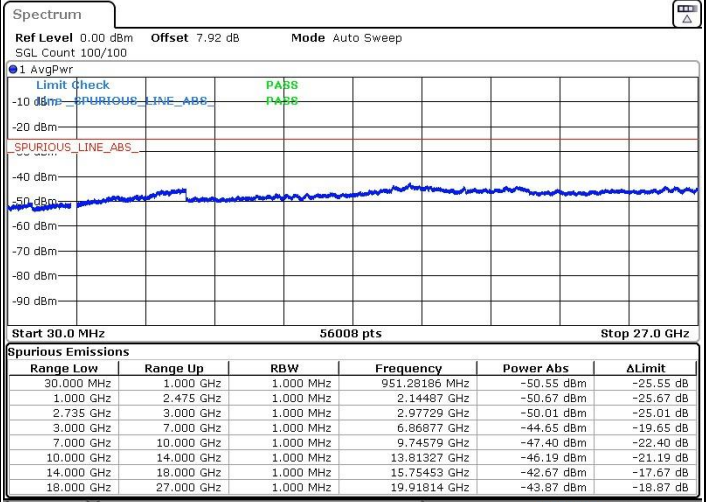

Date: 23.MAR.2019 00:19:18

Date: 23.MAR.2019 00:20:26

Lowest Channel / 64QAM

N/A

Date: 23.MAR.2019 00:22:20

LTE Band 41 / 15MHz+15MHz

Middle Channel / QPSK

Middle Channel / 16QAM

Date: 23.MAR.2019 00:30:25

Date: 23.MAR.2019 00:29:35

Middle Channel / 64QAM

N/A

Date: 23.MAR.2019 00:28:11

LTE Band 41 / 15MHz+15MHz

Highest Channel / QPSK

Highest Channel / 16QAM

Date: 23.MAR.2019 00:31:59

Date: 23.MAR.2019 00:33:04

Highest Channel / 64QAM

N/A

Date: 23.MAR.2019 00:34:07

LTE Band 41 / 15MHz+20MHz

Lowest Channel / QPSK

Lowest Channel / 16QAM