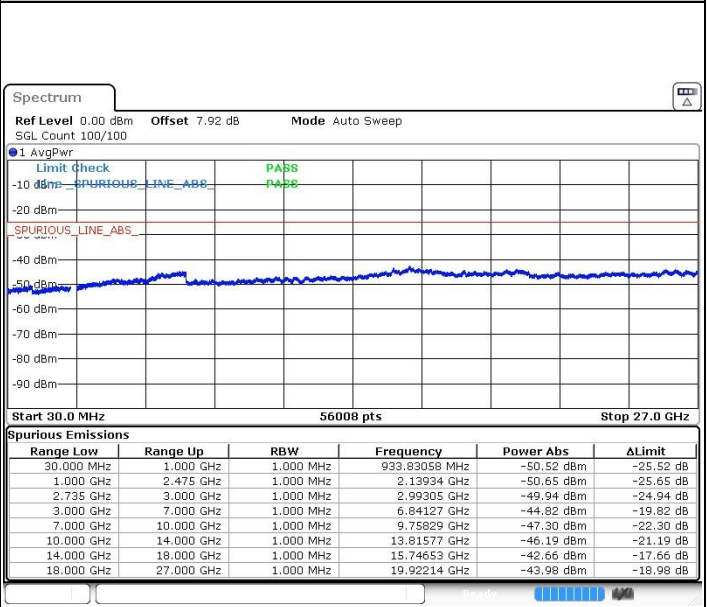

LTE Band 41 / 5MHz+20MHz

Highest Channel / QPSK

Highest Channel / 16QAM

Date: 22.MAR.2019 22:09:55

Date: 22.MAR.2019 22:08:42

Highest Channel / 64QAM

N/A

Date: 22.MAR.2019 22:07:31

LTE Band 41 / 10MHz+15MHz

Lowest Channel / QPSK

Date: 23.MAR.2019 01:56:27

Lowest Channel / 16QAM

Date: 23.MAR.2019 01:55:38

Lowest Channel / 64QAM

Date: 23.MAR.2019 01:54:15

N/A

LTE Band 41 / 10MHz+15MHz

MiddleChannel / QPSK

Date: 22.MAR.2019 23:25:40

Middle Channel / 16QAM

Date: 22.MAR.2019 23:23:40

Middle Channel / 64QAM

Date: 22.MAR.2019 23:24:46

N/A

LTE Band 41 / 10MHz+15MHz

Highest Channel / QPSK

Highest Channel / 16QAM

Date: 22.MAR.2019 23:38:17

Date: 22.MAR.2019 23:37:11

Highest Channel / 64QAM

N/A

Date: 22.MAR.2019 23:35:49