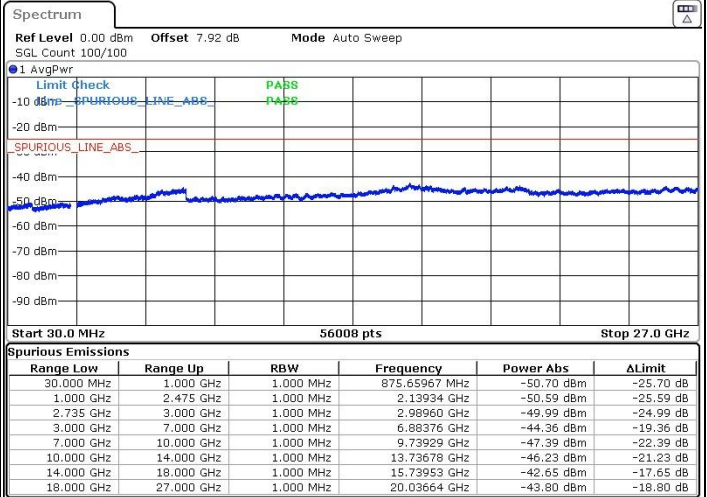

LTE Band 41 / 5MHz+20MHz

Middle Channel / QPSK

Middle Channel /16QAM

Date: 22.MAR.2019 21:55:27

Date: 22.MAR.2019 21:57:11

Middle Channel / 64QAM

N/A

Date: 22.MAR.2019 21:58:07

LTE Band 41 / 5MHz+20MHz

Highest Channel / QPSK

Highest Channel / 16QAM

Date: 22.MAR.2019 22:09:55

Date: 22.MAR.2019 22:08:42

Highest Channel / 64QAM

N/A

Date: 22.MAR.2019 22:07:31