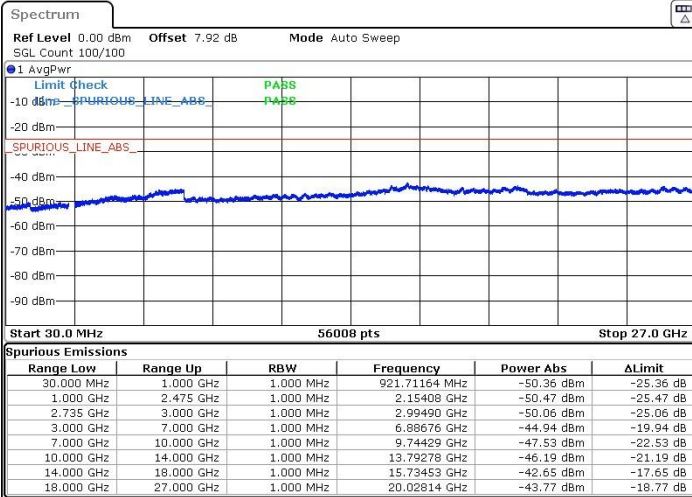

Date: 23.MAR.2019 00:31:59

Date: 23.MAR.2019 00:33:04

Highest Channel / 64QAM

N/A

Date: 23.MAR.2019 00:34:07

LTE Band 41 / 15MHz+20MHz

Lowest Channel / QPSK

Lowest Channel / 16QAM

Date: 23.MAR.2019 00:47:34

Date: 23.MAR.2019 00:46:43

Lowest Channel / 64QAM

N/A

Date: 23.MAR.2019 00:45:38

LTE Band 41 / 15MHz+20MHz

Middle Channel / QPSK

Middle Channel / 16QAM

Date: 23.MAR.2019 00:49:12

Date: 23.MAR.2019 00:50:17

Middle Channel / 64QAM

N/A

Date: 23.MAR.2019 00:51:14

LTE Band 41 / 15MHz+20MHz

Highest Channel / QPSK

Highest Channel / 16QAM