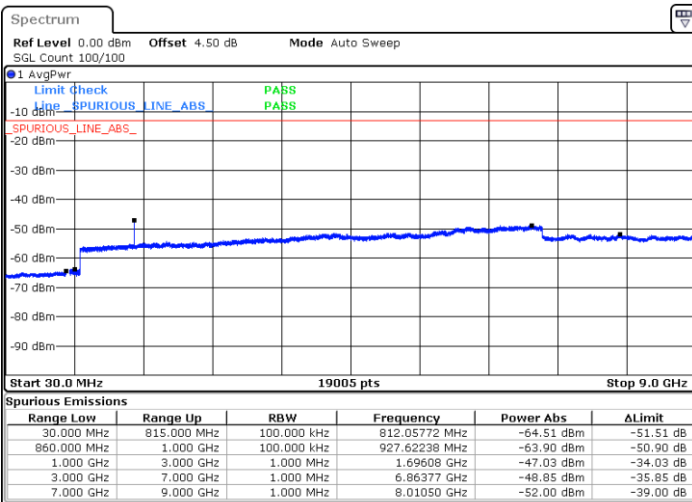

Date: 1.MAR.2019 18:12:45

Date: 1.MAR.2019 18:13:40

LTE Band 26 / 15MHz

Lowest Channel / QPSK

Lowest Channel / 16QAM

Date: 1.MAR.2019 18:18:30

Date: 1.MAR.2019 18:19:25

Middle Channel / QPSK

Middle Channel / 16QAM

Date: 1.MAR.2019 18:23:03

Date: 1.MAR.2019 18:22:08

LTE Band 26 / 1.4MHz

Lowest Channel / 64QAM

Middle Channel / 64QAM

Date: 1.MAR.2019 17:32:54

Date: 1.MAR.2019 17:34:26

Highest Channel / 64QAM

Date: 1.MAR.2019 17:38:59

LTE Band 26 / 3MHz

Lowest Channel / 64QAM

Middle Channel / 64QAM

Date: 1.MAR.2019 17:44:55

Date: 1.MAR.2019 17:49:28

Highest Channel / 64QAM

Date: 1.MAR.2019 17:50:22

LTE Band 26 / 10MHz

Lowest Channel / 64QAM

Middle Channel / 64QAM

Date: 1.MAR.2019 18:09:07

Date: 1.MAR.2019 18:10:02

Highest Channel / 64QAM

Date: 1.MAR.2019 18:14:34