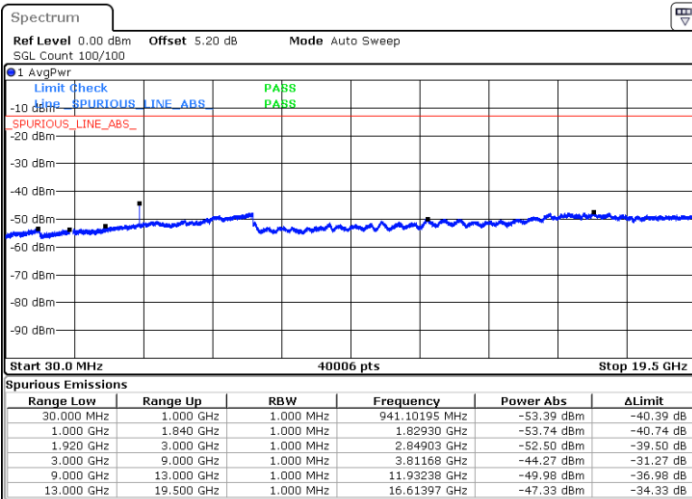

Date: 1.MAR.2019 12:31:59

Lowest Channel / 16QAM

Date: 1.MAR.2019 12:31:05

LTE Band 25 / 10MHz

Middle Channel / QPSK

Middle Channel / 16QAM

Date: 1.MAR.2019 12:32:53

Date: 1.MAR.2019 12:33:47

Highest Channel / QPSK

Highest Channel / 16QAM

Date: 1.MAR.2019 12:39:23

Date: 1.MAR.2019 12:38:29

LTE Band 25 / 15MHz

Lowest Channel / QPSK

Lowest Channel / 16QAM

Date: 1.MAR.2019 12:43:05