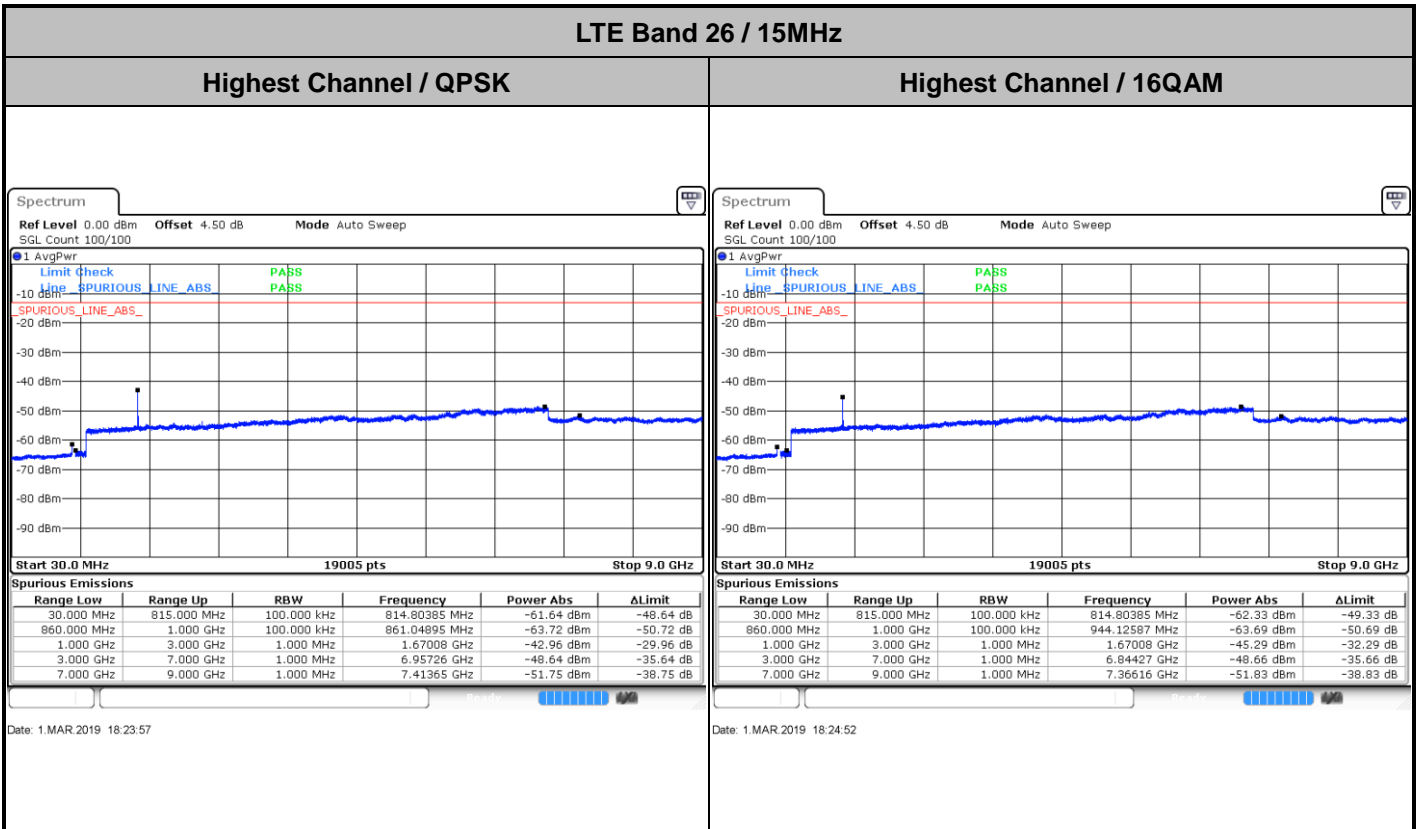

Date: 1.MAR.2019 18:08:13

LTE Band 26 / 10MHz

Middle Channel / QPSK

Middle Channel / 16QAM

Date: 1.MAR.2019 18:11:51

Date: 1.MAR.2019 18:10:56

Highest Channel / QPSK

Highest Channel / 16QAM

Date: 1.MAR.2019 18:12:45

Date: 1.MAR.2019 18:13:40

LTE Band 26 / 15MHz

Lowest Channel / QPSK

Lowest Channel / 16QAM

Date: 1.MAR.2019 18:18:30

Date: 1.MAR.2019 18:19:25

Middle Channel / QPSK

Middle Channel / 16QAM

Date: 1.MAR.2019 18:23:03

Date: 1.MAR.2019 18:22:08

LTE Band 26 / 1.4MHz

Lowest Channel / 64QAM

Middle Channel / 64QAM

Date: 1.MAR.2019 17:32:54

Date: 1.MAR.2019 17:34:26

Highest Channel / 64QAM

Date: 1.MAR.2019 17:38:59

LTE Band 26 / 3MHz

Lowest Channel / 64QAM

Middle Channel / 64QAM

Date: 1.MAR.2019 17:44:55

Date: 1.MAR.2019 17:49:28

Highest Channel / 64QAM