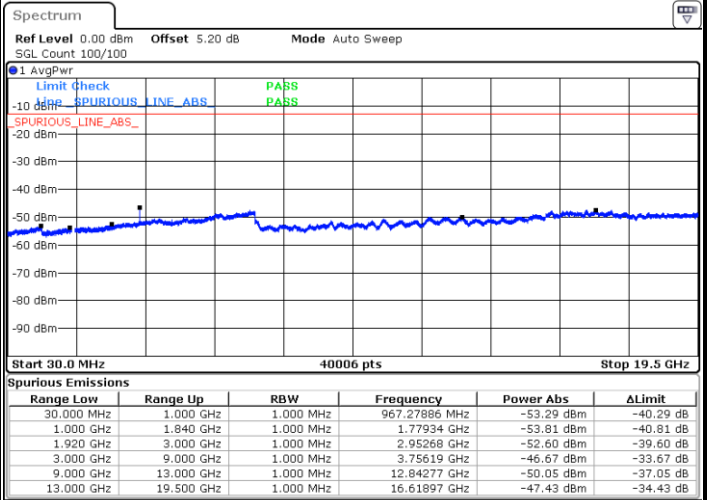

Lowest Channel / 64QAM

Middle Channel / 64QAM

Date: 1.MAR.2019 12:11:48

Date: 1.MAR.2019 12:14:30

Highest Channel / 64QAM

Date: 1.MAR.2019 12:17:11

LTE Band 25 / 5MHz

Lowest Channel / 64QAM

Middle Channel / 64QAM

Date: 1.MAR.2019 12:19:06

Date: 1.MAR.2019 12:23:35

Highest Channel / 64QAM

Date: 1.MAR.2019 12:26:30

LTE Band 25 / 10MHz

Lowest Channel / 64QAM

Date: 1.MAR.2019 12:30:12