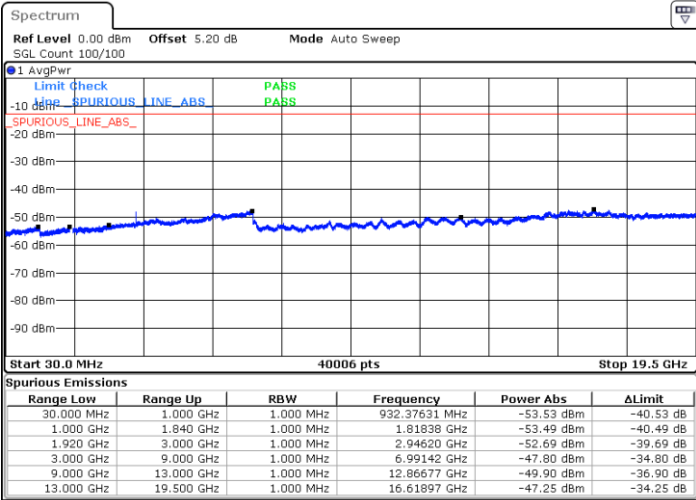

LTE Band 25 / 1.4MHz

Lowest Channel / 64QAM

Middle Channel / 64QAM

Date: 1.MAR.2019 12:00:42

Date: 1.MAR.2019 12:03:24

Highest Channel / 64QAM

Date: 1.MAR.2019 12:06:06

LTE Band 25 / 3MHz

Lowest Channel / 64QAM

Middle Channel / 64QAM

Date: 1.MAR.2019 12:11:48

Date: 1.MAR.2019 12:14:30

Highest Channel / 64QAM

Date: 1.MAR.2019 12:17:11

LTE Band 25 / 5MHz

Lowest Channel / 64QAM

Middle Channel / 64QAM

Date: 1.MAR.2019 12:19:06

Date: 1.MAR.2019 12:23:35

Highest Channel / 64QAM

Date: 1.MAR.2019 12:26:30

LTE Band 25 / 10MHz

Lowest Channel / 64QAM

Date: 1.MAR.2019 12:30:12