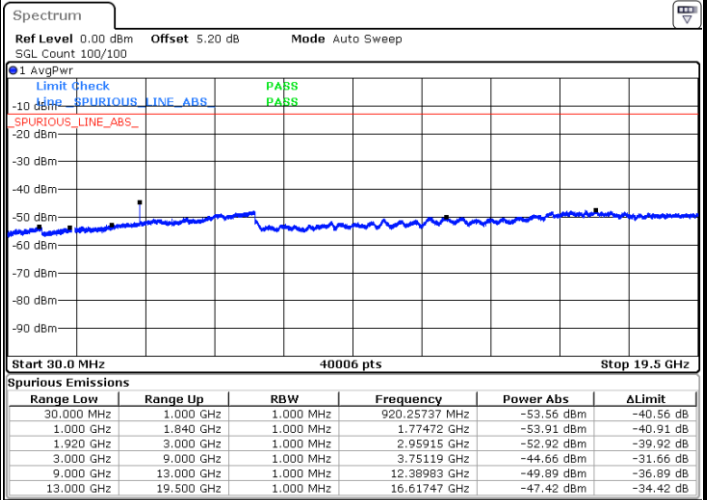

Date: 1.MAR.2019 12:31:59

Lowest Channel / 16QAM

Date: 1.MAR.2019 12:31:05

LTE Band 25 / 10MHz

Middle Channel / QPSK

Middle Channel / 16QAM

Date: 1.MAR.2019 12:32:53

Date: 1.MAR.2019 12:33:47

Highest Channel / QPSK

Highest Channel / 16QAM

Date: 1.MAR.2019 12:39:23

Date: 1.MAR.2019 12:38:29

LTE Band 25 / 15MHz

Lowest Channel / QPSK

Lowest Channel / 16QAM

Date: 1.MAR.2019 12:43:05