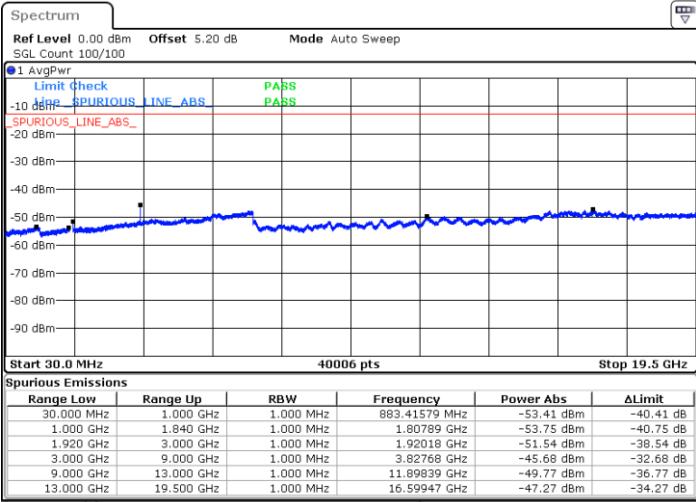

LTE Band 25 / 1.4MHz

Lowest Channel / 64QAM

Middle Channel / 64QAM

Date: 1.MAR.2019 12:00:42

Date: 1.MAR.2019 12:03:24

Highest Channel / 64QAM

Date: 1.MAR.2019 12:06:06

LTE Band 25 / 3MHz