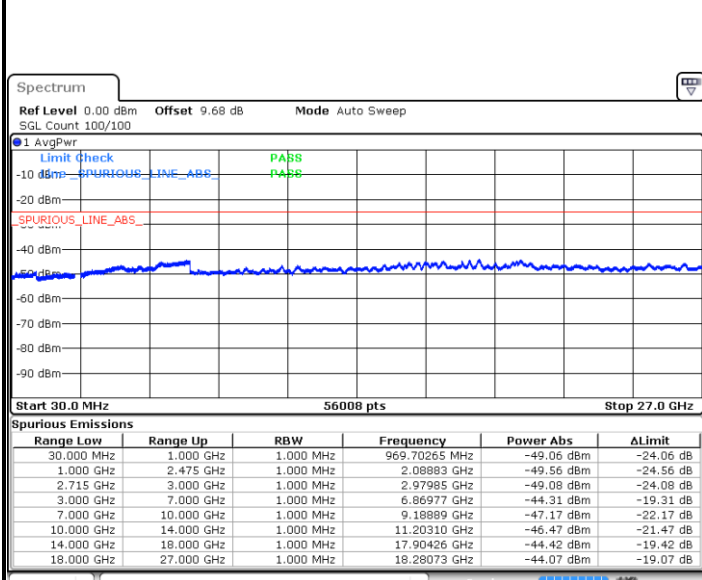

Lowest Channel / QPSK

Lowest Channel / 16QAM

Date: 25 MAR 2019 15:10:10

Date: 25 MAR 2019 15:11:04

Middle Channel / QPSK

Middle Channel / 16QAM

Date: 25 MAR 2019 15:11:58

Date: 25 MAR 2019 15:12:52

LTE Band 41 / 5MHz

Highest Channel / QPSK

Date: 14.MAR.2019 21:43:23

Highest Channel / 16QAM

Date: 14.MAR.2019 21:44:18

LTE Band 41 / 10MHz

Lowest Channel / QPSK

Date: 14.MAR.2019 21:45:13

Lowest Channel / 16QAM

Date: 14.MAR.2019 21:46:08