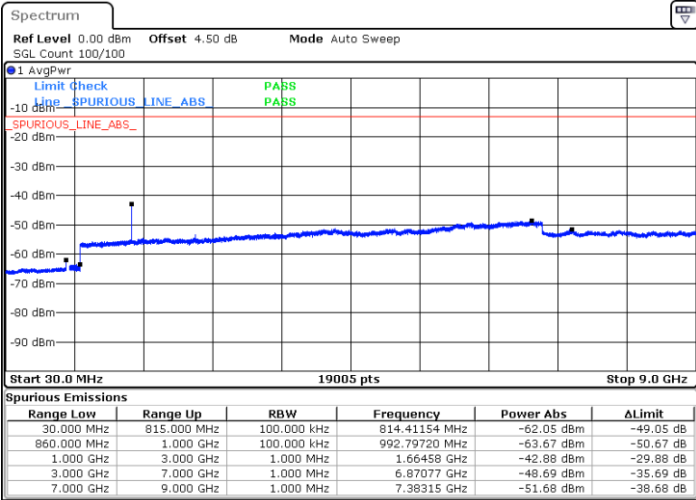

Lowest Channel / 16QAM

Date: 1.MAR.2019 17:56:06

Date: 1.MAR.2019 17:57:01

Middle Channel / QPSK

Middle Channel / 16QAM

Date: 1.MAR.2019 18:00:39

Date: 1.MAR.2019 17:59:44

LTE Band 26 / 5MHz

Highest Channel / QPSK

Date: 1.MAR.2019 18:01:33

Highest Channel / 16QAM

Date: 1.MAR.2019 18:02:28

LTE Band 26 / 10MHz

Lowest Channel / QPSK

Date: 1.MAR.2019 18:07:18

Lowest Channel / 16QAM

Date: 1.MAR.2019 18:08:13

LTE Band 26 / 10MHz

Middle Channel / QPSK

Middle Channel / 16QAM

Date: 1.MAR.2019 18:11:51

Date: 1.MAR.2019 18:10:56

Highest Channel / QPSK

Highest Channel / 16QAM