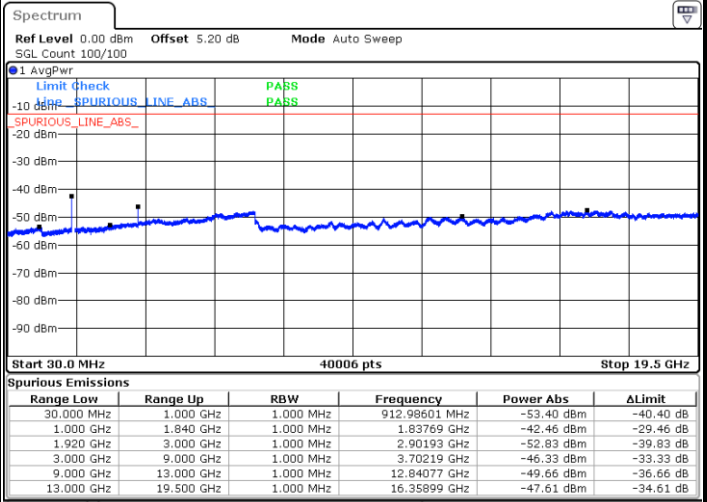

Highest Channel / QPSK

Highest Channel / 16QAM

Date: 1.MAR.2019 12:39:23

Date: 1.MAR.2019 12:38:29

LTE Band 25 / 15MHz

Lowest Channel / QPSK

Lowest Channel / 16QAM

Date: 1.MAR.2019 12:43:05

Date: 1.MAR.2019 12:42:11

Middle Channel / QPSK

Middle Channel / 16QAM

Date: 1.MAR.2019 12:43:59

Date: 1.MAR.2019 12:44:53

LTE Band 25 / 15MHz

Highest Channel / QPSK

Highest Channel / 16QAM