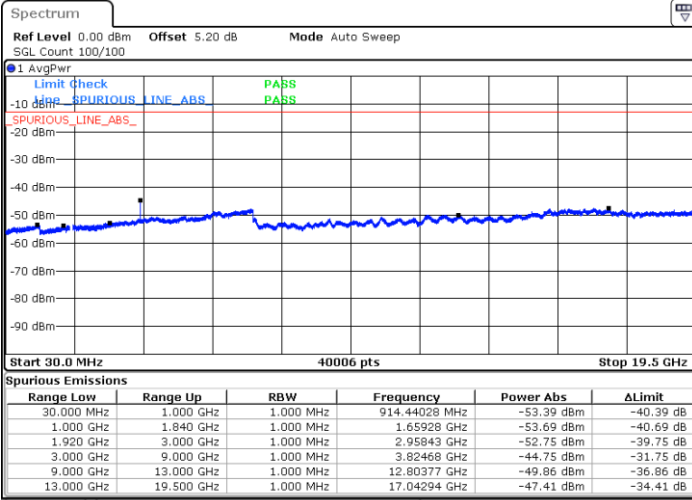

LTE Band 25 / 1.4MHz

Lowest Channel / 64QAM

Middle Channel / 64QAM

Date: 1.MAR.2019 12:00:42

Date: 1.MAR.2019 12:03:24

Highest Channel / 64QAM

Date: 1.MAR.2019 12:06:06

LTE Band 25 / 3MHz

Lowest Channel / 64QAM

Middle Channel / 64QAM

Date: 1.MAR.2019 12:11:48

Date: 1.MAR.2019 12:14:30

Highest Channel / 64QAM

Date: 1.MAR.2019 12:17:11

LTE Band 25 / 5MHz

Lowest Channel / 64QAM

Middle Channel / 64QAM

Date: 1.MAR.2019 12:19:06

Date: 1.MAR.2019 12:23:35

Highest Channel / 64QAM

Date: 1.MAR.2019 12:26:30

LTE Band 25 / 10MHz

Lowest Channel / 64QAM

Date: 1.MAR.2019 12:30:12