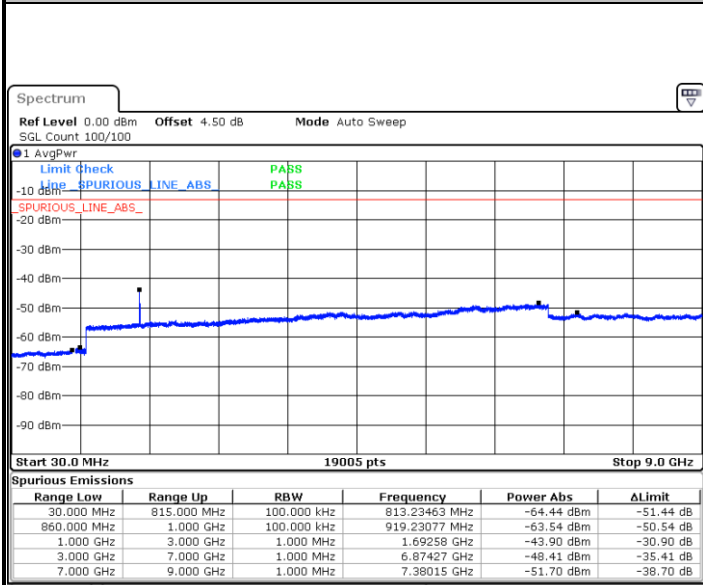

Middle Channel / 16QAM

Date: 1.MAR.2019 17:36:15

Date: 1.MAR.2019 17:35:21

LTE Band 26 / 1.4MHz

Highest Channel / QPSK

Date: 1.MAR.2019 17:37:10

Highest Channel / 16QAM

Date: 1.MAR.2019 17:38:04

LTE Band 26 / 3MHz

Lowest Channel / QPSK

Date: 1.MAR.2019 17:46:44

Lowest Channel / 16QAM

Date: 1.MAR.2019 17:45:50

LTE Band 26 / 3MHz

Middle Channel / QPSK

Date: 1.MAR.2019 17:47:39

Middle Channel / 16QAM

Date: 1.MAR.2019 17:48:33

Highest Channel / QPSK

Date: 1.MAR.2019 17:52:11

Highest Channel / 16QAM

Date: 1.MAR.2019 17:51:17

LTE Band 26 / 5MHz

Lowest Channel / QPSK