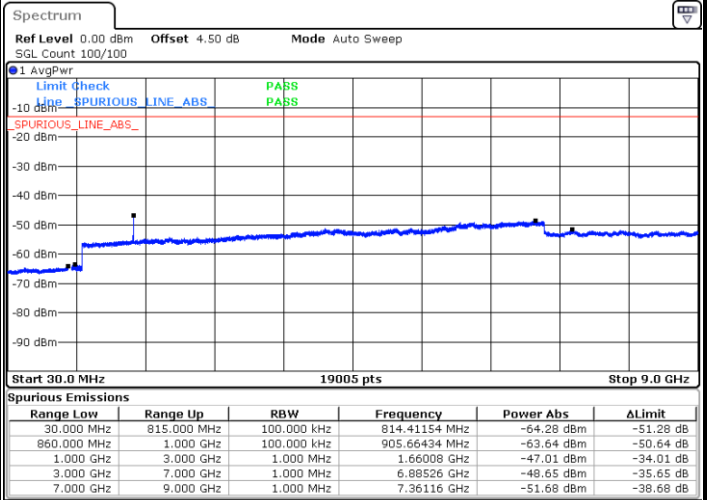

Highest Channel / 64QAM

Date: 1.MAR.2019 17:38:59

LTE Band 26 / 3MHz

Lowest Channel / 64QAM

Middle Channel / 64QAM

Date: 1.MAR.2019 17:44:55

Date: 1.MAR.2019 17:49:28

Highest Channel / 64QAM

Date: 1.MAR.2019 17:50:22

LTE Band 26 / 10MHz

Lowest Channel / 64QAM

Middle Channel / 64QAM

Date: 1.MAR.2019 18:09:07

Date: 1.MAR.2019 18:10:02

Highest Channel / 64QAM

Date: 1.MAR.2019 18:14:34

LTE Band 26 / 15MHz

Lowest Channel / 64QAM

Middle Channel / 64QAM

Date: 1.MAR.2019 18:20:19

Date: 1.MAR.2019 18:21:14

Highest Channel / 64QAM

Date: 1.MAR.2019 18:25:46

LTE Band 41 / 5MHz