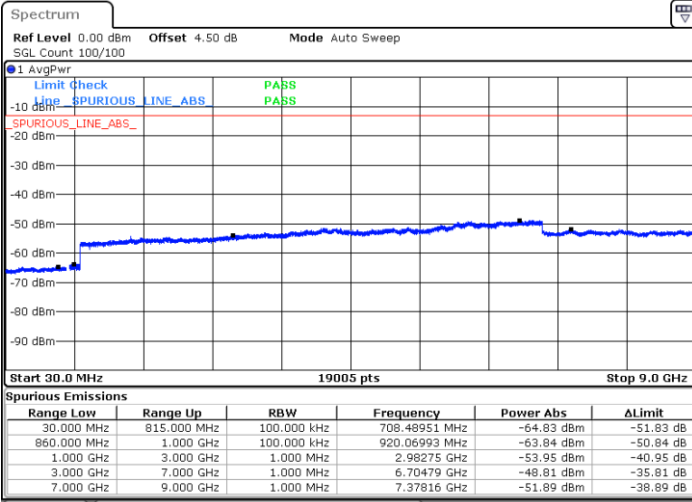

Date: 1.MAR.2019 18:12:45

Date: 1.MAR.2019 18:13:40

LTE Band 26 / 15MHz

Lowest Channel / QPSK

Lowest Channel / 16QAM

Date: 1.MAR.2019 18:18:30

Date: 1.MAR.2019 18:19:25

Middle Channel / QPSK

Middle Channel / 16QAM

Date: 1.MAR.2019 18:23:03

Date: 1.MAR.2019 18:22:08

LTE Band 26 / 1.4MHz

Lowest Channel / 64QAM

Middle Channel / 64QAM

Date: 1.MAR.2019 17:32:54

Date: 1.MAR.2019 17:34:26

Highest Channel / 64QAM

Date: 1.MAR.2019 17:38:59

LTE Band 26 / 3MHz

Lowest Channel / 64QAM

Middle Channel / 64QAM

Date: 1.MAR.2019 17:44:55

Date: 1.MAR.2019 17:49:28

Highest Channel / 64QAM

Date: 1.MAR.2019 17:50:22

LTE Band 26 / 10MHz

Lowest Channel / 64QAM

Middle Channel / 64QAM

Date: 1.MAR.2019 18:09:07

Date: 1.MAR.2019 18:10:02

Highest Channel / 64QAM

Date: 1.MAR.2019 18:14:34