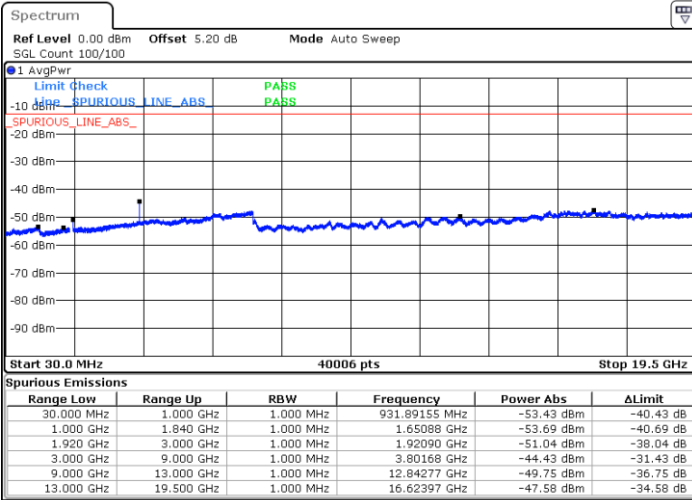

Date: 1.MAR.2019 12:42:11

Middle Channel / QPSK

Middle Channel / 16QAM

Date: 1.MAR.2019 12:43:59

Date: 1.MAR.2019 12:44:53

LTE Band 25 / 15MHz

Highest Channel / QPSK

Highest Channel / 16QAM

Date: 1.MAR.2019 12:50:29

Date: 1.MAR.2019 12:49:36

LTE Band 25 / 20MHz

Lowest Channel / QPSK

Lowest Channel / 16QAM

Date: 1.MAR.2019 12:54:12

Date: 1.MAR.2019 12:53:18

LTE Band 25 / 20MHz