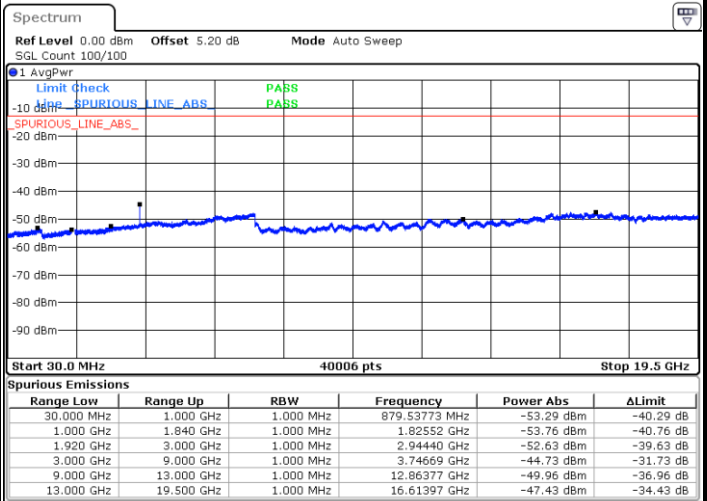

Highest Channel / QPSK

Highest Channel / 16QAM

Date: 1.MAR.2019 12:39:23

Date: 1.MAR.2019 12:38:29

LTE Band 25 / 15MHz

Lowest Channel / QPSK

Lowest Channel / 16QAM

Date: 1.MAR.2019 12:43:05

Date: 1.MAR.2019 12:42:11

Middle Channel / QPSK

Middle Channel / 16QAM

Date: 1.MAR.2019 12:43:59

Date: 1.MAR.2019 12:44:53

LTE Band 25 / 15MHz

Highest Channel / QPSK

Highest Channel / 16QAM