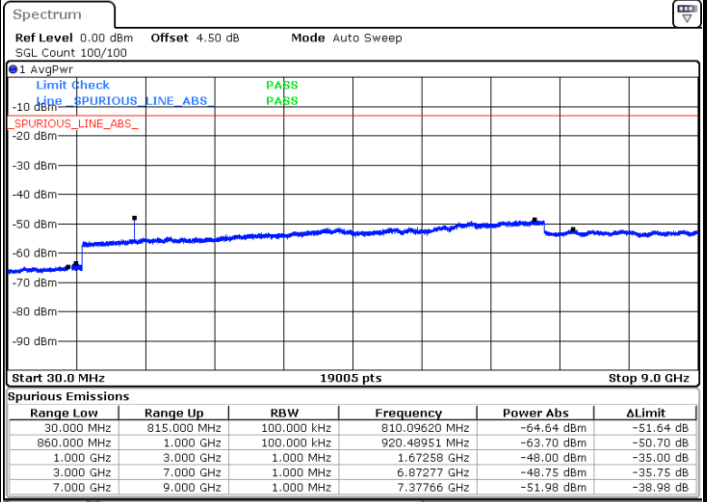

Date: 1.MAR.2019 18:12:45

Date: 1.MAR.2019 18:13:40

LTE Band 26 / 15MHz

Lowest Channel / QPSK

Lowest Channel / 16QAM

Date: 1.MAR.2019 18:18:30

Date: 1.MAR.2019 18:19:25

Middle Channel / QPSK

Middle Channel / 16QAM

Date: 1.MAR.2019 18:23:03

Date: 1.MAR.2019 18:22:08

LTE Band 26 / 1.4MHz

Lowest Channel / 64QAM

Middle Channel / 64QAM

Date: 1.MAR.2019 17:32:54

Date: 1.MAR.2019 17:34:26

Highest Channel / 64QAM

Date: 1.MAR.2019 17:38:59

LTE Band 26 / 3MHz

Lowest Channel / 64QAM

Middle Channel / 64QAM

Date: 1.MAR.2019 17:44:55

Date: 1.MAR.2019 17:49:28

Highest Channel / 64QAM

Date: 1.MAR.2019 17:50:22

LTE Band 26 / 10MHz

Lowest Channel / 64QAM

Middle Channel / 64QAM

Date: 1.MAR.2019 18:09:07

Date: 1.MAR.2019 18:10:02

Highest Channel / 64QAM

Date: 1.MAR.2019 18:14:34