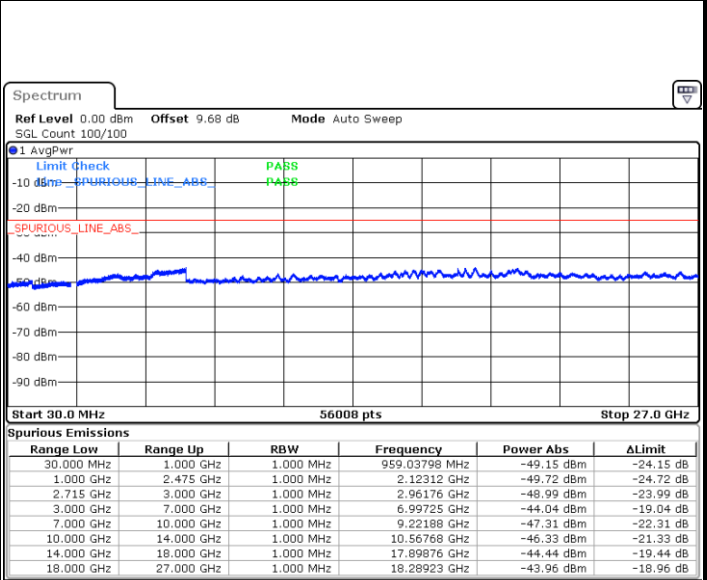

Date: 1.MAR.2019 17:50:22

LTE Band 26 / 10MHz

Lowest Channel / 64QAM

Middle Channel / 64QAM

Date: 1.MAR.2019 18:09:07

Date: 1.MAR.2019 18:10:02

Highest Channel / 64QAM

Date: 1.MAR.2019 18:14:34

LTE Band 26 / 15MHz

Lowest Channel / 64QAM

Middle Channel / 64QAM

Date: 1.MAR.2019 18:20:19

Date: 1.MAR.2019 18:21:14

Highest Channel / 64QAM

Date: 1.MAR.2019 18:25:46

LTE Band 41 / 5MHz

Lowest Channel / QPSK

Lowest Channel / 16QAM

Date: 25 MAR 2019 15:10:10

Date: 25 MAR 2019 15:11:04

Middle Channel / QPSK

Middle Channel / 16QAM

Date: 25 MAR 2019 15:11:58

Date: 25 MAR 2019 15:12:52

LTE Band 41 / 5MHz

Highest Channel / QPSK

Date: 14.MAR.2019 21:43:23

Highest Channel / 16QAM

Date: 14.MAR.2019 21:44:18

LTE Band 41 / 10MHz

Lowest Channel / QPSK

Date: 14.MAR.2019 21:45:13