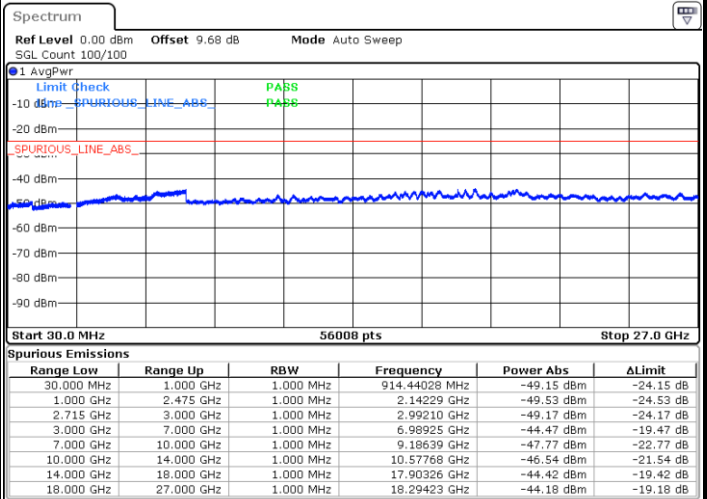

LTE Band 26 / 15MHz

Lowest Channel / 64QAM

Middle Channel / 64QAM

Date: 1.MAR.2019 18:20:19

Date: 1.MAR.2019 18:21:14

Highest Channel / 64QAM

Date: 1.MAR.2019 18:25:46

LTE Band 41 / 5MHz

Lowest Channel / QPSK

Lowest Channel / 16QAM

Date: 25 MAR 2019 15:10:10

Date: 25 MAR 2019 15:11:04

Middle Channel / QPSK

Middle Channel / 16QAM

Date: 25 MAR 2019 15:11:58

Date: 25 MAR 2019 15:12:52

LTE Band 41 / 5MHz

Highest Channel / QPSK

Date: 14.MAR.2019 21:43:23

Highest Channel / 16QAM

Date: 14.MAR.2019 21:44:18

LTE Band 41 / 10MHz

Lowest Channel / QPSK

Date: 14.MAR.2019 21:45:13