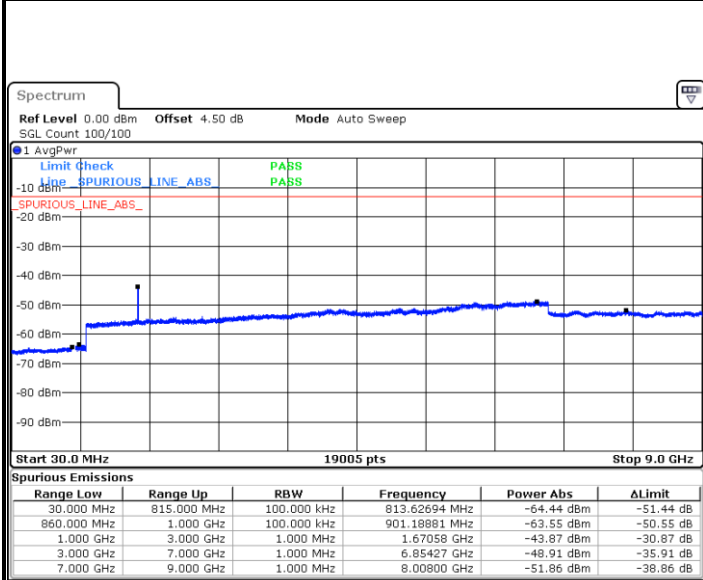

Middle Channel / 16QAM

Date: 1.MAR.2019 17:36:15

Date: 1.MAR.2019 17:35:21

LTE Band 26 / 1.4MHz

Highest Channel / QPSK

Date: 1.MAR.2019 17:37:10

Highest Channel / 16QAM

Date: 1.MAR.2019 17:38:04

LTE Band 26 / 3MHz

Lowest Channel / QPSK

Date: 1.MAR.2019 17:46:44

Lowest Channel / 16QAM

Date: 1.MAR.2019 17:45:50

LTE Band 26 / 3MHz

Middle Channel / QPSK

Date: 1.MAR.2019 17:47:39

Middle Channel / 16QAM

Date: 1.MAR.2019 17:48:33

Highest Channel / QPSK

Date: 1.MAR.2019 17:52:11

Highest Channel / 16QAM

Date: 1.MAR.2019 17:51:17

LTE Band 26 / 5MHz

Lowest Channel / QPSK