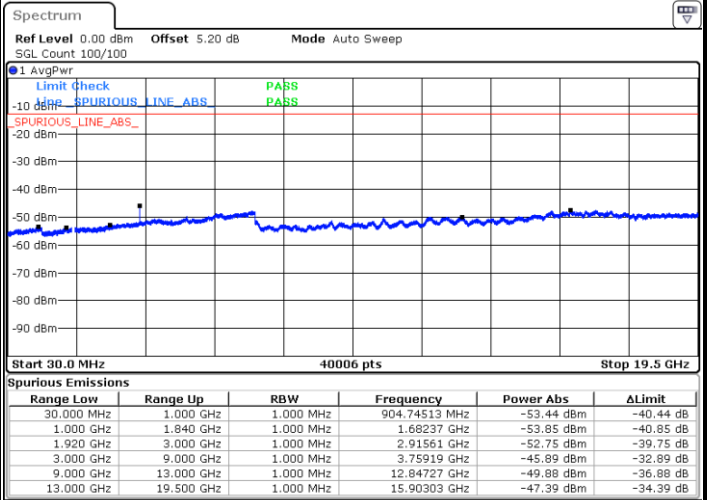

LTE Band 25 / 1.4MHz

Lowest Channel / 64QAM

Middle Channel / 64QAM

Date: 1.MAR.2019 12:00:42

Date: 1.MAR.2019 12:03:24

Highest Channel / 64QAM

Date: 1.MAR.2019 12:06:06

LTE Band 25 / 3MHz