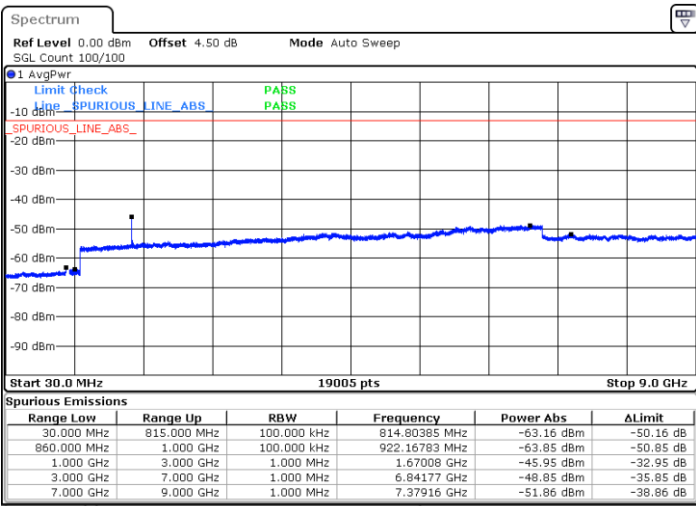

Date: 1.MAR.2019 17:50:22

LTE Band 26 / 10MHz

Lowest Channel / 64QAM

Middle Channel / 64QAM

Date: 1.MAR.2019 18:09:07

Date: 1.MAR.2019 18:10:02

Highest Channel / 64QAM

Date: 1.MAR.2019 18:14:34

LTE Band 26 / 15MHz

Lowest Channel / 64QAM

Middle Channel / 64QAM

Date: 1.MAR.2019 18:20:19

Date: 1.MAR.2019 18:21:14

Highest Channel / 64QAM

Date: 1.MAR.2019 18:25:46

LTE Band 41 / 5MHz

Lowest Channel / QPSK

Lowest Channel / 16QAM

Date: 25 MAR 2019 15:10:10

Date: 25 MAR 2019 15:11:04

Middle Channel / QPSK

Middle Channel / 16QAM

Date: 25 MAR 2019 15:11:58

Date: 25 MAR 2019 15:12:52