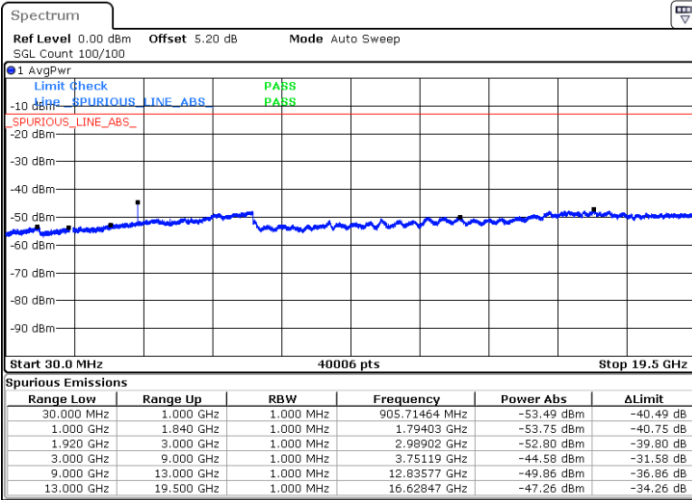

Date: 1.MAR.2019 12:31:59

Lowest Channel / 16QAM

Date: 1.MAR.2019 12:31:05

LTE Band 25 / 10MHz

Middle Channel / QPSK

Middle Channel / 16QAM

Date: 1.MAR.2019 12:32:53

Date: 1.MAR.2019 12:33:47

Highest Channel / QPSK

Highest Channel / 16QAM

Date: 1.MAR.2019 12:39:23

Date: 1.MAR.2019 12:38:29

LTE Band 25 / 15MHz

Lowest Channel / QPSK

Lowest Channel / 16QAM

Date: 1.MAR.2019 12:43:05