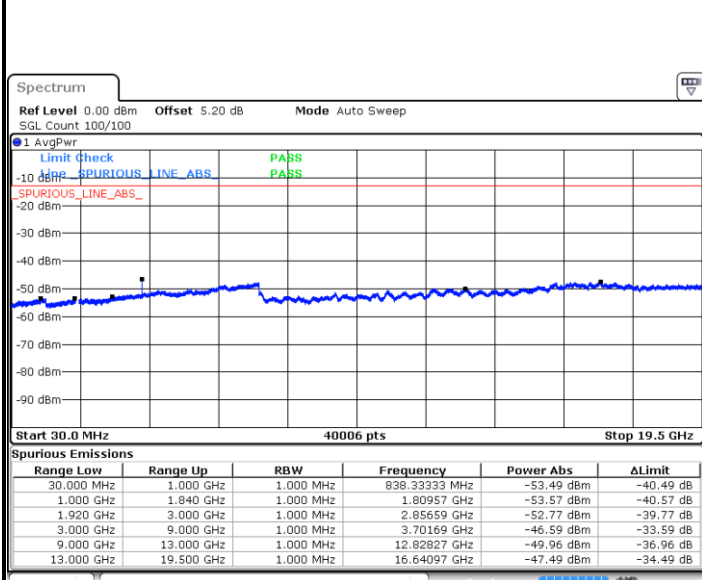

Date: 1.MAR.2019 12:22:41

LTE Band 25 / 5MHz

Highest Channel / QPSK

Date: 1.MAR.2019 12:28:17

Highest Channel / 16QAM

Date: 1.MAR.2019 12:27:24

LTE Band 25 / 10MHz

Lowest Channel / QPSK

Date: 1.MAR.2019 12:31:59

Lowest Channel / 16QAM

Date: 1.MAR.2019 12:31:05

LTE Band 25 / 10MHz

Middle Channel / QPSK

Middle Channel / 16QAM

Date: 1.MAR.2019 12:32:53

Date: 1.MAR.2019 12:33:47

Highest Channel / QPSK

Highest Channel / 16QAM

Date: 1.MAR.2019 12:39:23

Date: 1.MAR.2019 12:38:29

LTE Band 25 / 15MHz

Lowest Channel / QPSK

Lowest Channel / 16QAM

Date: 1.MAR.2019 12:43:05