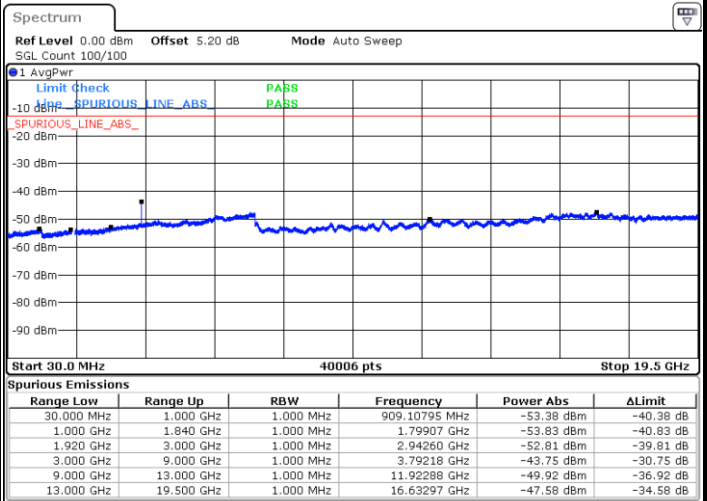

Date: 1.MAR.2019 12:50:29

Date: 1.MAR.2019 12:49:36

LTE Band 25 / 20MHz

Lowest Channel / QPSK

Lowest Channel / 16QAM

Date: 1.MAR.2019 12:54:12

Date: 1.MAR.2019 12:53:18

LTE Band 25 / 20MHz

Middle Channel / QPSK

Middle Channel / 16QAM

Date: 1.MAR.2019 12:55:05

Date: 1.MAR.2019 12:55:59

Highest Channel / QPSK

Highest Channel / 16QAM

Date: 1.MAR.2019 13:01:35

Date: 1.MAR.2019 13:00:42

LTE Band 25 / 1.4MHz

Lowest Channel / 64QAM

Middle Channel / 64QAM

Date: 1.MAR.2019 12:00:42

Date: 1.MAR.2019 12:03:24

Highest Channel / 64QAM

Date: 1.MAR.2019 12:06:06

LTE Band 25 / 3MHz