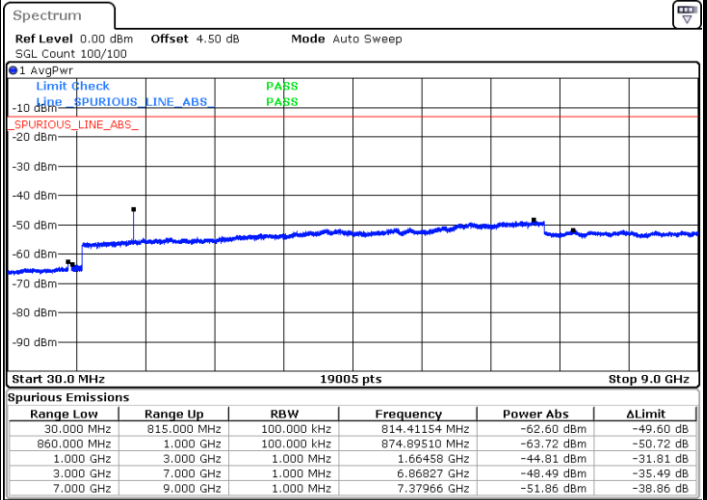

Highest Channel / QPSK

Date: 1.MAR.2019 18:01:33

Highest Channel / 16QAM

Date: 1.MAR.2019 18:02:28

LTE Band 26 / 10MHz

Lowest Channel / QPSK

Date: 1.MAR.2019 18:07:18

Lowest Channel / 16QAM

Date: 1.MAR.2019 18:08:13

LTE Band 26 / 10MHz

Middle Channel / QPSK

Middle Channel / 16QAM

Date: 1.MAR.2019 18:11:51

Date: 1.MAR.2019 18:10:56

Highest Channel / QPSK

Highest Channel / 16QAM