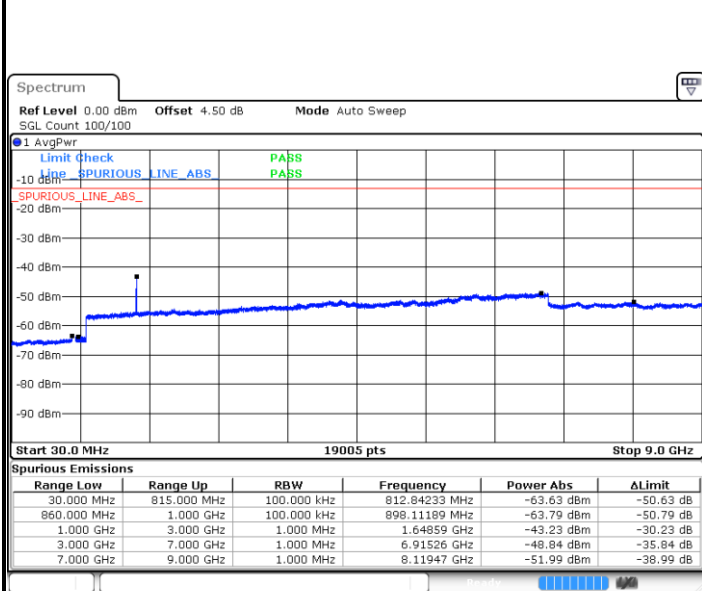

Highest Channel / 64QAM

Date: 1.MAR.2019 12:59:48

LTE Band 26 / 1.4MHz

Lowest Channel / QPSK

Lowest Channel / 16QAM

Date: 1.MAR.2019 17:31:04

Date: 1.MAR.2019 17:31:59

Middle Channel / QPSK

Middle Channel / 16QAM

Date: 1.MAR.2019 17:36:15

Date: 1.MAR.2019 17:35:21

LTE Band 26 / 1.4MHz

Highest Channel / QPSK

Date: 1.MAR.2019 17:37:10

Highest Channel / 16QAM

Date: 1.MAR.2019 17:38:04

LTE Band 26 / 3MHz

Lowest Channel / QPSK

Date: 1.MAR.2019 17:46:44

Lowest Channel / 16QAM

Date: 1.MAR.2019 17:45:50

LTE Band 26 / 3MHz

Middle Channel / QPSK

Date: 1.MAR.2019 17:47:39