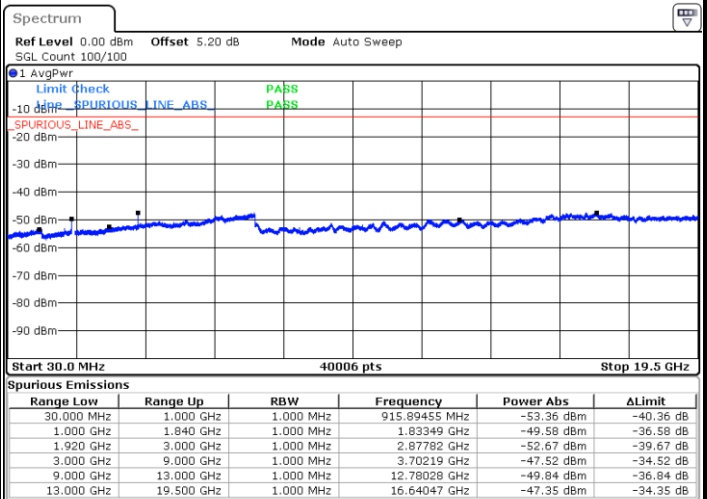

Date: 1.MAR.2019 12:50:29

Date: 1.MAR.2019 12:49:36

LTE Band 25 / 20MHz

Lowest Channel / QPSK

Lowest Channel / 16QAM

Date: 1.MAR.2019 12:54:12

Date: 1.MAR.2019 12:53:18

LTE Band 25 / 20MHz