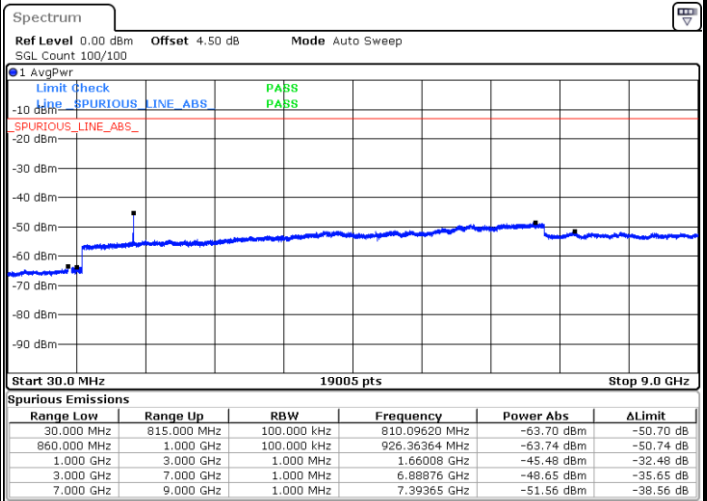

Date: 1.MAR.2019 18:08:13

LTE Band 26 / 10MHz

Middle Channel / QPSK

Middle Channel / 16QAM

Date: 1.MAR.2019 18:11:51

Date: 1.MAR.2019 18:10:56

Highest Channel / QPSK

Highest Channel / 16QAM

Date: 1.MAR.2019 18:12:45

Date: 1.MAR.2019 18:13:40

LTE Band 26 / 15MHz

Lowest Channel / QPSK

Lowest Channel / 16QAM

Date: 1.MAR.2019 18:18:30

Date: 1.MAR.2019 18:19:25

Middle Channel / QPSK

Middle Channel / 16QAM

Date: 1.MAR.2019 18:23:03

Date: 1.MAR.2019 18:22:08

LTE Band 26 / 1.4MHz

Lowest Channel / 64QAM

Middle Channel / 64QAM

Date: 1.MAR.2019 17:32:54

Date: 1.MAR.2019 17:34:26

Highest Channel / 64QAM

Date: 1.MAR.2019 17:38:59

LTE Band 26 / 3MHz

Lowest Channel / 64QAM

Middle Channel / 64QAM

Date: 1.MAR.2019 17:44:55

Date: 1.MAR.2019 17:49:28

Highest Channel / 64QAM