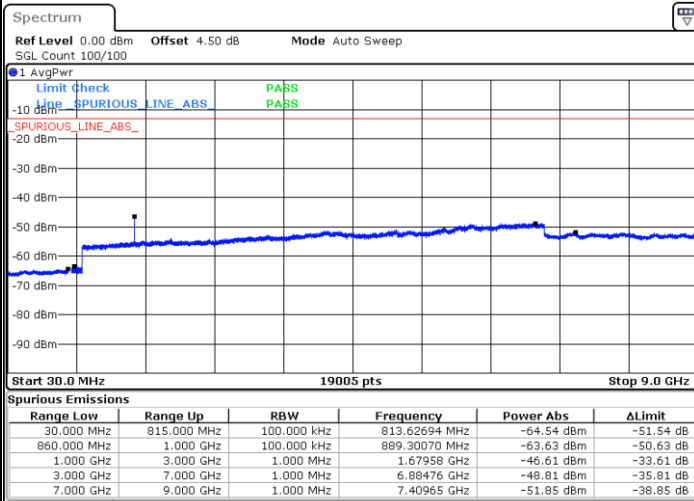

Highest Channel / 64QAM

Date: 1.MAR.2019 17:38:59

LTE Band 26 / 3MHz

Lowest Channel / 64QAM

Middle Channel / 64QAM

Date: 1.MAR.2019 17:44:55

Date: 1.MAR.2019 17:49:28

Highest Channel / 64QAM

Date: 1.MAR.2019 17:50:22

LTE Band 26 / 10MHz

Lowest Channel / 64QAM

Middle Channel / 64QAM

Date: 1.MAR.2019 18:09:07

Date: 1.MAR.2019 18:10:02

Highest Channel / 64QAM

Date: 1.MAR.2019 18:14:34

LTE Band 26 / 15MHz

Lowest Channel / 64QAM

Middle Channel / 64QAM

Date: 1.MAR.2019 18:20:19

Date: 1.MAR.2019 18:21:14

Highest Channel / 64QAM

Date: 1.MAR.2019 18:25:46

LTE Band 41 / 5MHz