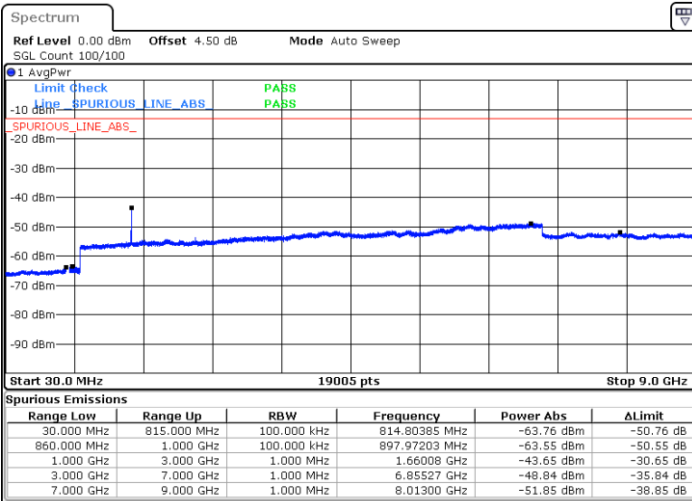

Date: 1.MAR.2019 18:08:13

LTE Band 26 / 10MHz

Middle Channel / QPSK

Middle Channel / 16QAM

Date: 1.MAR.2019 18:11:51

Date: 1.MAR.2019 18:10:56

Highest Channel / QPSK

Highest Channel / 16QAM

Date: 1.MAR.2019 18:12:45

Date: 1.MAR.2019 18:13:40

LTE Band 26 / 15MHz

Lowest Channel / QPSK

Lowest Channel / 16QAM

Date: 1.MAR.2019 18:18:30

Date: 1.MAR.2019 18:19:25

Middle Channel / QPSK

Middle Channel / 16QAM

Date: 1.MAR.2019 18:23:03

Date: 1.MAR.2019 18:22:08

LTE Band 26 / 1.4MHz

Lowest Channel / 64QAM

Middle Channel / 64QAM

Date: 1.MAR.2019 17:32:54

Date: 1.MAR.2019 17:34:26