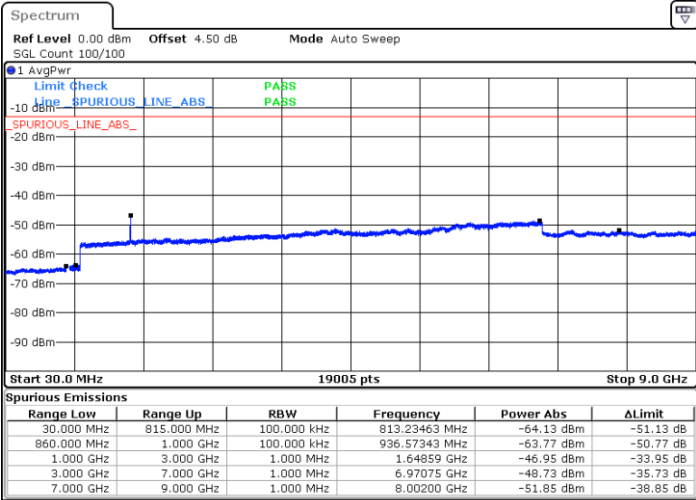

Middle Channel / 16QAM

Date: 1.MAR.2019 18:23:03

Date: 1.MAR.2019 18:22:08

LTE Band 26 / 1.4MHz

Lowest Channel / 64QAM

Middle Channel / 64QAM

Date: 1.MAR.2019 17:32:54

Date: 1.MAR.2019 17:34:26

Highest Channel / 64QAM

Date: 1.MAR.2019 17:38:59

LTE Band 26 / 3MHz

Lowest Channel / 64QAM

Middle Channel / 64QAM

Date: 1.MAR.2019 17:44:55

Date: 1.MAR.2019 17:49:28

Highest Channel / 64QAM

Date: 1.MAR.2019 17:50:22

LTE Band 26 / 10MHz

Lowest Channel / 64QAM

Middle Channel / 64QAM

Date: 1.MAR.2019 18:09:07

Date: 1.MAR.2019 18:10:02

Highest Channel / 64QAM

Date: 1.MAR.2019 18:14:34

LTE Band 26 / 15MHz

Lowest Channel / 64QAM

Middle Channel / 64QAM

Date: 1.MAR.2019 18:20:19

Date: 1.MAR.2019 18:21:14

Highest Channel / 64QAM

Date: 1.MAR.2019 18:25:46

LTE Band 41 / 5MHz