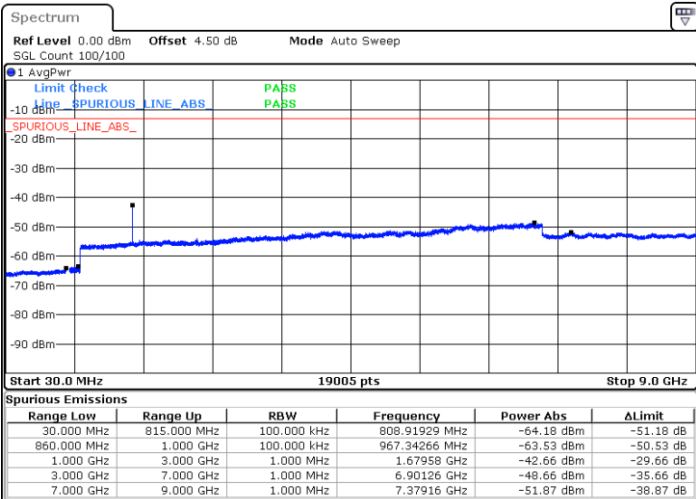

Highest Channel / QPSK

Date: 1.MAR.2019 18:01:33

Highest Channel / 16QAM

Date: 1.MAR.2019 18:02:28

LTE Band 26 / 10MHz

Lowest Channel / QPSK

Date: 1.MAR.2019 18:07:18

Lowest Channel / 16QAM

Date: 1.MAR.2019 18:08:13

LTE Band 26 / 10MHz

Middle Channel / QPSK

Middle Channel / 16QAM

Date: 1.MAR.2019 18:11:51

Date: 1.MAR.2019 18:10:56

Highest Channel / QPSK

Highest Channel / 16QAM

Date: 1.MAR.2019 18:12:45

Date: 1.MAR.2019 18:13:40

LTE Band 26 / 15MHz

Lowest Channel / QPSK

Lowest Channel / 16QAM

Date: 1.MAR.2019 18:18:30

Date: 1.MAR.2019 18:19:25

Middle Channel / QPSK