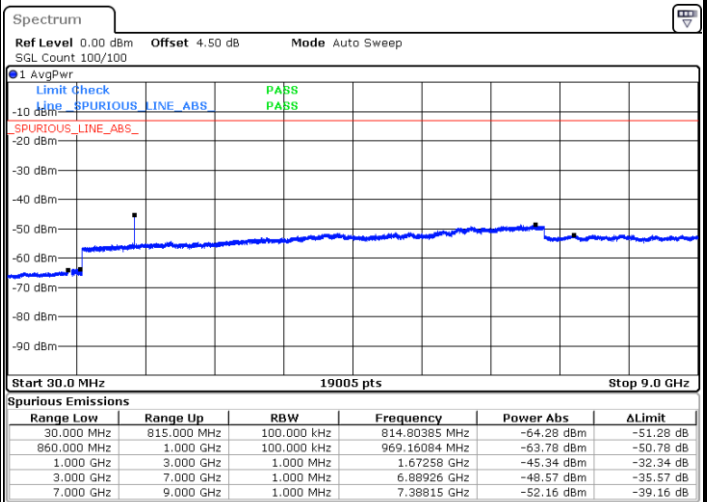

Date: 1.MAR.2019 12:45:47

Highest Channel / 64QAM

Date: 1.MAR.2019 12:48:42

LTE Band 25 / 20MHz

Lowest Channel / 64QAM

Middle Channel / 64QAM

Date: 1.MAR.2019 12:52:24

Date: 1.MAR.2019 12:56:53

Highest Channel / 64QAM

Date: 1.MAR.2019 12:59:48

LTE Band 26 / 1.4MHz

Lowest Channel / QPSK

Lowest Channel / 16QAM

Date: 1.MAR.2019 17:31:04

Date: 1.MAR.2019 17:31:59

Middle Channel / QPSK

Middle Channel / 16QAM

Date: 1.MAR.2019 17:36:15

Date: 1.MAR.2019 17:35:21

LTE Band 26 / 1.4MHz

Highest Channel / QPSK

Date: 1.MAR.2019 17:37:10

Highest Channel / 16QAM

Date: 1.MAR.2019 17:38:04