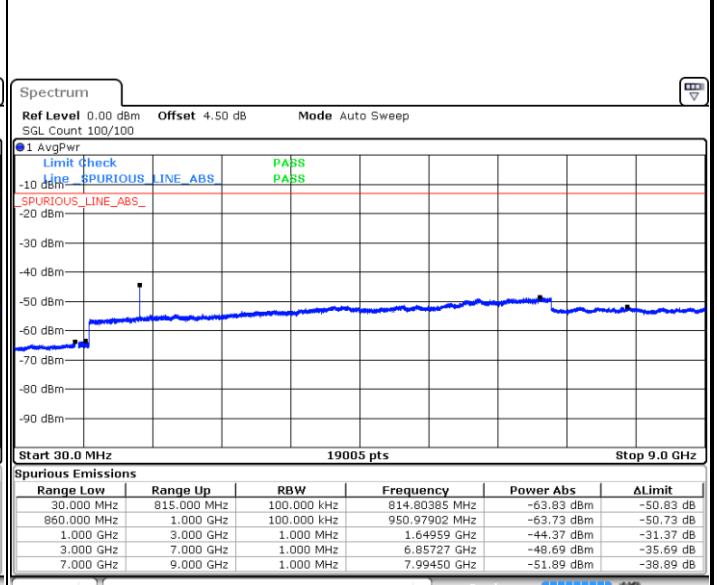

Lowest Channel / 16QAM

Date: 1.MAR.2019 17:56:06

Date: 1.MAR.2019 17:57:01

Middle Channel / QPSK

Middle Channel / 16QAM

Date: 1.MAR.2019 18:00:39

Date: 1.MAR.2019 17:59:44

LTE Band 26 / 5MHz

Highest Channel / QPSK

Date: 1.MAR.2019 18:01:33

Highest Channel / 16QAM

Date: 1.MAR.2019 18:02:28

LTE Band 26 / 10MHz

Lowest Channel / QPSK

Date: 1.MAR.2019 18:07:18

Lowest Channel / 16QAM

Date: 1.MAR.2019 18:08:13

LTE Band 26 / 10MHz

Middle Channel / QPSK

Middle Channel / 16QAM

Date: 1.MAR.2019 18:11:51

Date: 1.MAR.2019 18:10:56

Highest Channel / QPSK

Highest Channel / 16QAM

Date: 1.MAR.2019 18:12:45

Date: 1.MAR.2019 18:13:40

LTE Band 26 / 15MHz

Lowest Channel / QPSK

Lowest Channel / 16QAM

Date: 1.MAR.2019 18:18:30

Date: 1.MAR.2019 18:19:25

Middle Channel / QPSK