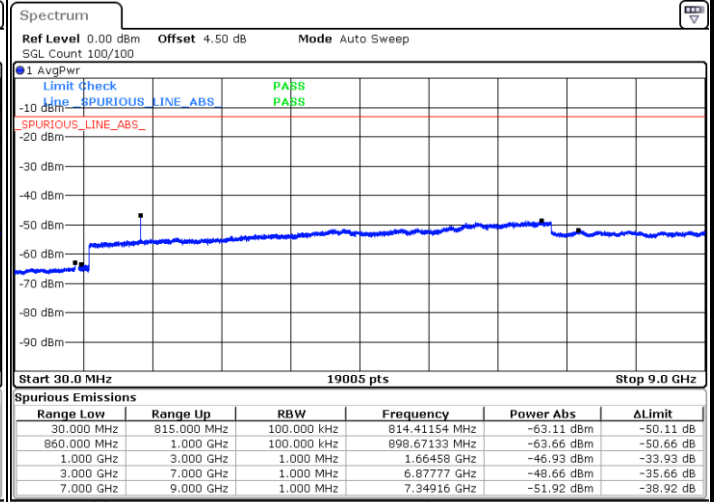

Highest Channel / 64QAM

Date: 1.MAR.2019 17:38:59

LTE Band 26 / 3MHz

Lowest Channel / 64QAM

Middle Channel / 64QAM

Date: 1.MAR.2019 17:44:55

Date: 1.MAR.2019 17:49:28

Highest Channel / 64QAM

Date: 1.MAR.2019 17:50:22

LTE Band 26 / 10MHz

Lowest Channel / 64QAM

Middle Channel / 64QAM

Date: 1.MAR.2019 18:09:07

Date: 1.MAR.2019 18:10:02

Highest Channel / 64QAM

Date: 1.MAR.2019 18:14:34

LTE Band 26 / 15MHz

Lowest Channel / 64QAM

Middle Channel / 64QAM

Date: 1.MAR.2019 18:20:19

Date: 1.MAR.2019 18:21:14

Highest Channel / 64QAM

Date: 1.MAR.2019 18:25:46

LTE Band 41 / 5MHz