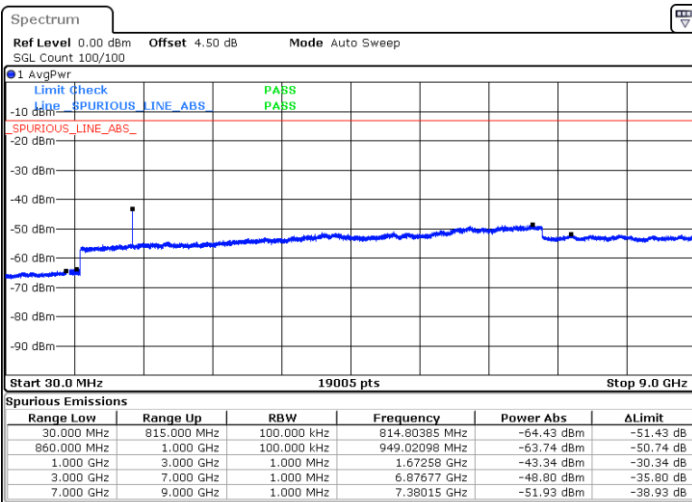

Highest Channel / 64QAM

Date: 1.MAR.2019 12:59:48

LTE Band 26 / 1.4MHz

Lowest Channel / QPSK

Lowest Channel / 16QAM

Date: 1.MAR.2019 17:31:04

Date: 1.MAR.2019 17:31:59

Middle Channel / QPSK

Middle Channel / 16QAM

Date: 1.MAR.2019 17:36:15

Date: 1.MAR.2019 17:35:21

LTE Band 26 / 1.4MHz

Highest Channel / QPSK

Date: 1.MAR.2019 17:37:10

Highest Channel / 16QAM

Date: 1.MAR.2019 17:38:04