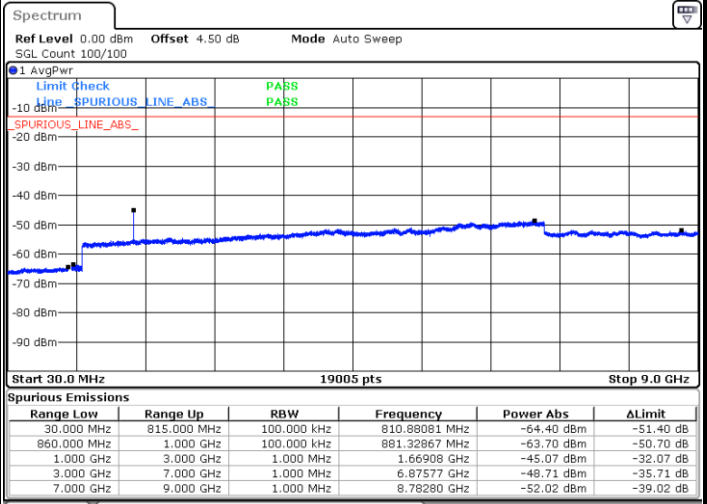

Middle Channel / 16QAM

Date: 1.MAR.2019 17:48:33

Highest Channel / QPSK

Date: 1.MAR.2019 17:52:11

Highest Channel / 16QAM

Date: 1.MAR.2019 17:51:17

LTE Band 26 / 5MHz

Lowest Channel / QPSK

Lowest Channel / 16QAM

Date: 1.MAR.2019 17:56:06

Date: 1.MAR.2019 17:57:01

Middle Channel / QPSK

Middle Channel / 16QAM

Date: 1.MAR.2019 18:00:39

Date: 1.MAR.2019 17:59:44

LTE Band 26 / 5MHz

Highest Channel / QPSK

Date: 1.MAR.2019 18:01:33

Highest Channel / 16QAM

Date: 1.MAR.2019 18:02:28

LTE Band 26 / 10MHz

Lowest Channel / QPSK

Date: 1.MAR.2019 18:07:18

Lowest Channel / 16QAM