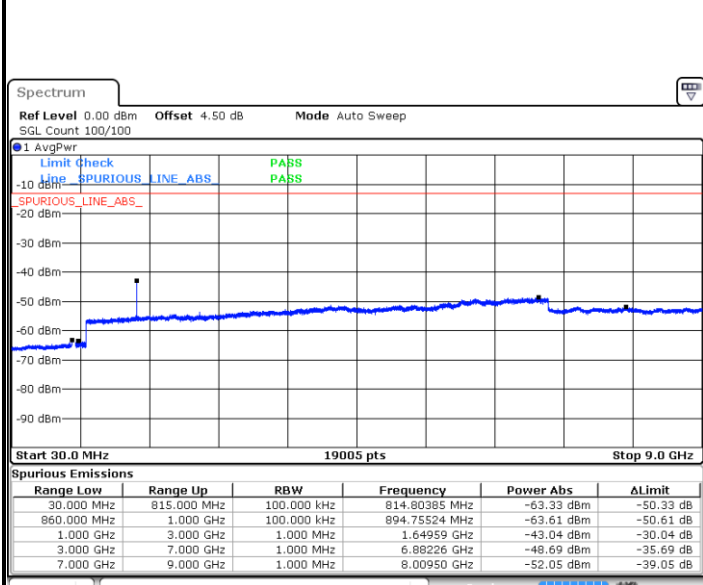

Lowest Channel / 16QAM

Date: 1.MAR.2019 17:56:06

Date: 1.MAR.2019 17:57:01

Middle Channel / QPSK

Middle Channel / 16QAM

Date: 1.MAR.2019 18:00:39

Date: 1.MAR.2019 17:59:44

LTE Band 26 / 5MHz

Highest Channel / QPSK

Date: 1.MAR.2019 18:01:33

Highest Channel / 16QAM

Date: 1.MAR.2019 18:02:28

LTE Band 26 / 10MHz

Lowest Channel / QPSK

Date: 1.MAR.2019 18:07:18

Lowest Channel / 16QAM

Date: 1.MAR.2019 18:08:13

LTE Band 26 / 10MHz

Middle Channel / QPSK

Middle Channel / 16QAM

Date: 1.MAR.2019 18:11:51

Date: 1.MAR.2019 18:10:56

Highest Channel / QPSK

Highest Channel / 16QAM

Date: 1.MAR.2019 18:12:45

Date: 1.MAR.2019 18:13:40

LTE Band 26 / 15MHz

Lowest Channel / QPSK

Lowest Channel / 16QAM

Date: 1.MAR.2019 18:18:30

Date: 1.MAR.2019 18:19:25

Middle Channel / QPSK