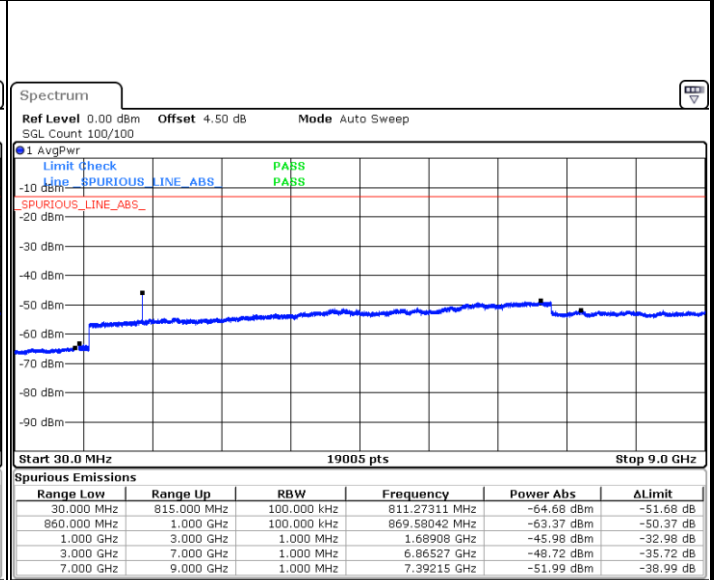

Middle Channel / 16QAM

Date: 1.MAR.2019 17:48:33

Highest Channel / QPSK

Date: 1.MAR.2019 17:52:11

Highest Channel / 16QAM

Date: 1.MAR.2019 17:51:17

LTE Band 26 / 5MHz

Lowest Channel / QPSK

Lowest Channel / 16QAM

Date: 1.MAR.2019 17:56:06

Date: 1.MAR.2019 17:57:01

Middle Channel / QPSK

Middle Channel / 16QAM

Date: 1.MAR.2019 18:00:39

Date: 1.MAR.2019 17:59:44

LTE Band 26 / 5MHz

Highest Channel / QPSK

Date: 1.MAR.2019 18:01:33

Highest Channel / 16QAM

Date: 1.MAR.2019 18:02:28

LTE Band 26 / 10MHz

Lowest Channel / QPSK

Date: 1.MAR.2019 18:07:18

Lowest Channel / 16QAM