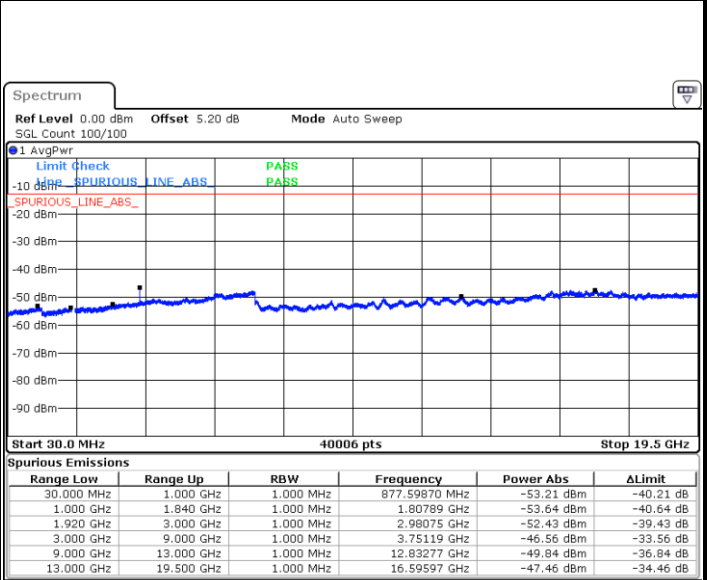

Middle Channel / 64QAM

Date: 1.MAR.2019 12:19:06

Date: 1.MAR.2019 12:23:35

Highest Channel / 64QAM

Date: 1.MAR.2019 12:26:30

LTE Band 25 / 10MHz

Lowest Channel / 64QAM

Date: 1.MAR.2019 12:30:12

Middle Channel / 64QAM

Date: 1.MAR.2019 12:34:41

Highest Channel / 64QAM

Date: 1.MAR.2019 12:37:36

LTE Band 25 / 15MHz

Lowest Channel / 64QAM

Middle Channel / 64QAM

Date: 1.MAR.2019 12:41:18