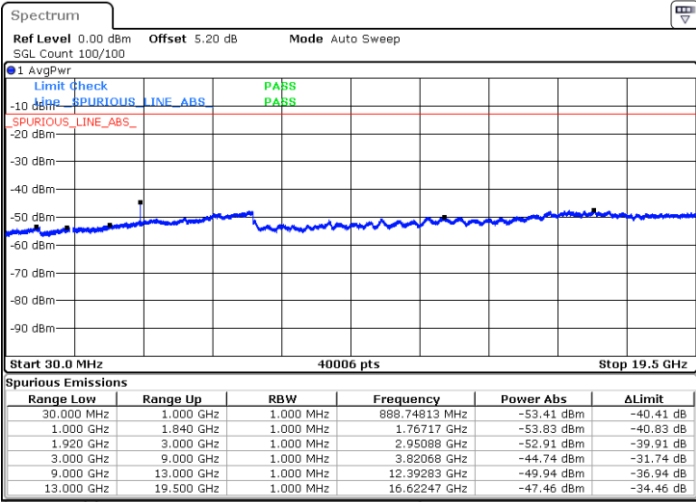

Middle Channel / 64QAM

Date: 1.MAR.2019 12:19:06

Date: 1.MAR.2019 12:23:35

Highest Channel / 64QAM

Date: 1.MAR.2019 12:26:30

LTE Band 25 / 10MHz

Lowest Channel / 64QAM

Date: 1.MAR.2019 12:30:12

Middle Channel / 64QAM

Date: 1.MAR.2019 12:34:41

Highest Channel / 64QAM

Date: 1.MAR.2019 12:37:36

LTE Band 25 / 15MHz

Lowest Channel / 64QAM

Middle Channel / 64QAM

Date: 1.MAR.2019 12:41:18