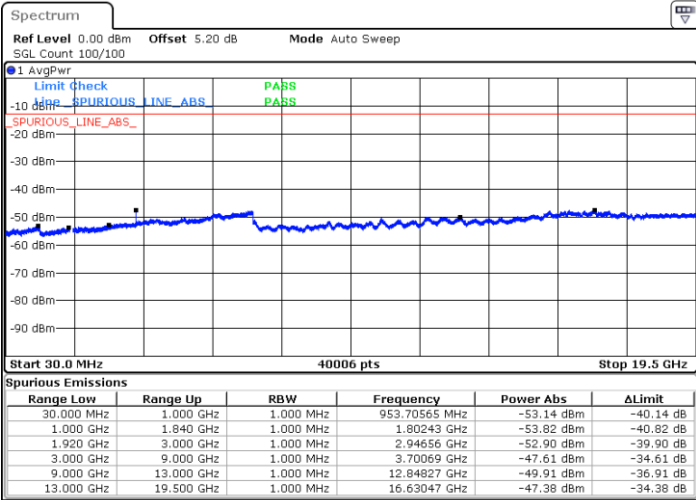

Date: 1.MAR.2019 12:50:29

Date: 1.MAR.2019 12:49:36

LTE Band 25 / 20MHz

Lowest Channel / QPSK

Lowest Channel / 16QAM

Date: 1.MAR.2019 12:54:12

Date: 1.MAR.2019 12:53:18

LTE Band 25 / 20MHz

Middle Channel / QPSK

Middle Channel / 16QAM

Date: 1.MAR.2019 12:55:05

Date: 1.MAR.2019 12:55:59

Highest Channel / QPSK

Highest Channel / 16QAM

Date: 1.MAR.2019 13:01:35

Date: 1.MAR.2019 13:00:42

LTE Band 25 / 1.4MHz

Lowest Channel / 64QAM

Middle Channel / 64QAM

Date: 1.MAR.2019 12:00:42

Date: 1.MAR.2019 12:03:24

Highest Channel / 64QAM

Date: 1.MAR.2019 12:06:06

LTE Band 25 / 3MHz