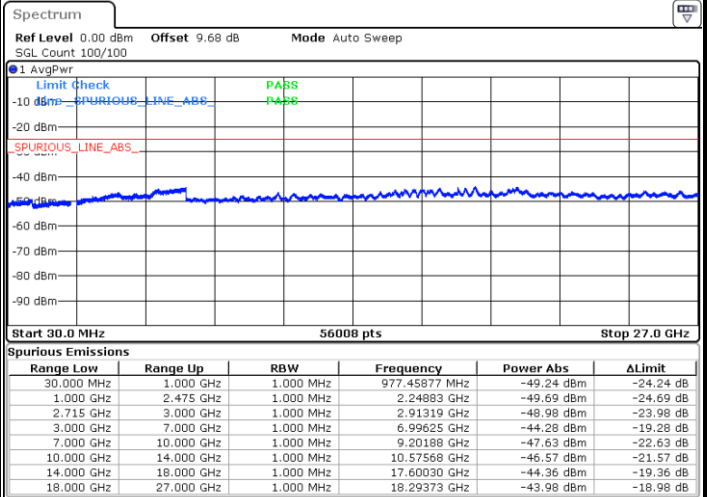

LTE Band 41 / 5MHz

Lowest Channel / QPSK

Lowest Channel / 16QAM

Date: 25 MAR 2019 15:10:10

Date: 25 MAR 2019 15:11:04