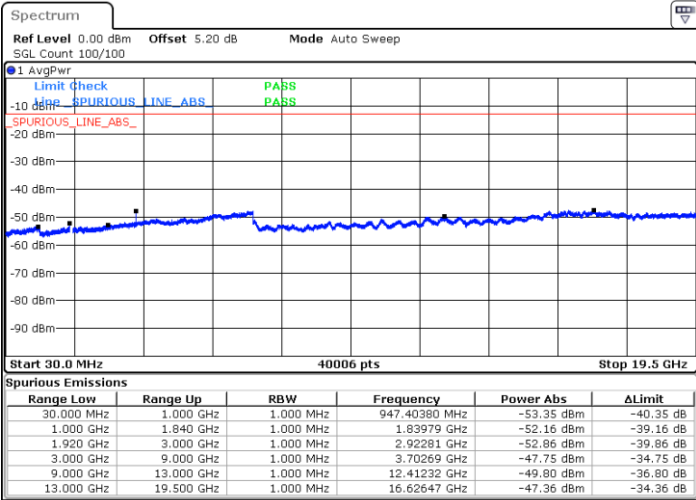

Date: 1.MAR.2019 12:45:47

Highest Channel / 64QAM

Date: 1.MAR.2019 12:48:42

LTE Band 25 / 20MHz

Lowest Channel / 64QAM

Middle Channel / 64QAM

Date: 1.MAR.2019 12:52:24

Date: 1.MAR.2019 12:56:53

Highest Channel / 64QAM

Date: 1.MAR.2019 12:59:48

LTE Band 26 / 1.4MHz

Lowest Channel / QPSK

Lowest Channel / 16QAM

Date: 1.MAR.2019 17:31:04

Date: 1.MAR.2019 17:31:59

Middle Channel / QPSK