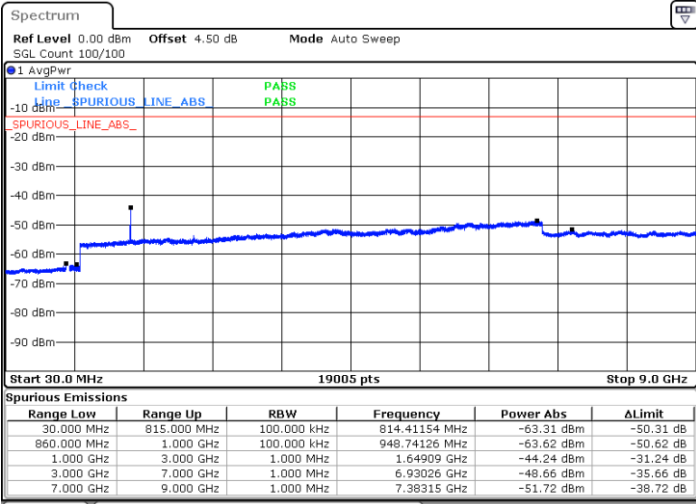

Middle Channel / 16QAM

Date: 1.MAR.2019 17:48:33

Highest Channel / QPSK

Date: 1.MAR.2019 17:52:11

Highest Channel / 16QAM

Date: 1.MAR.2019 17:51:17

LTE Band 26 / 5MHz

Lowest Channel / QPSK

Lowest Channel / 16QAM

Date: 1.MAR.2019 17:56:06

Date: 1.MAR.2019 17:57:01

Middle Channel / QPSK

Middle Channel / 16QAM

Date: 1.MAR.2019 18:00:39

Date: 1.MAR.2019 17:59:44

LTE Band 26 / 5MHz