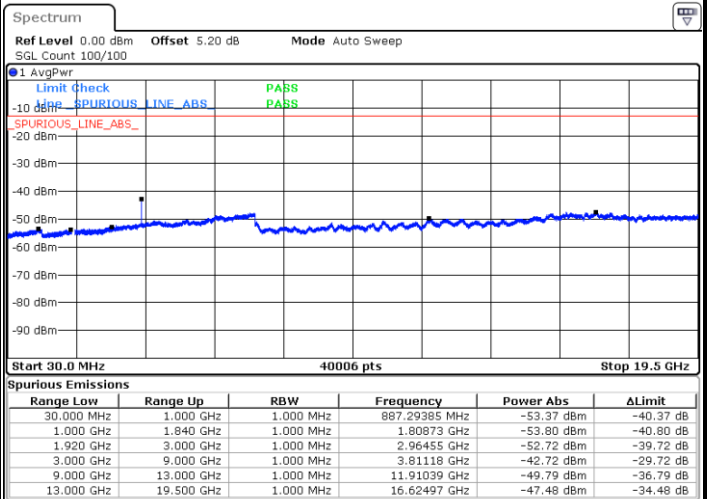

Date: 1.MAR.2019 12:31:59

Lowest Channel / 16QAM

Date: 1.MAR.2019 12:31:05

LTE Band 25 / 10MHz

Middle Channel / QPSK

Middle Channel / 16QAM

Date: 1.MAR.2019 12:32:53

Date: 1.MAR.2019 12:33:47

Highest Channel / QPSK

Highest Channel / 16QAM

Date: 1.MAR.2019 12:39:23

Date: 1.MAR.2019 12:38:29

LTE Band 25 / 15MHz

Lowest Channel / QPSK

Lowest Channel / 16QAM

Date: 1.MAR.2019 12:43:05