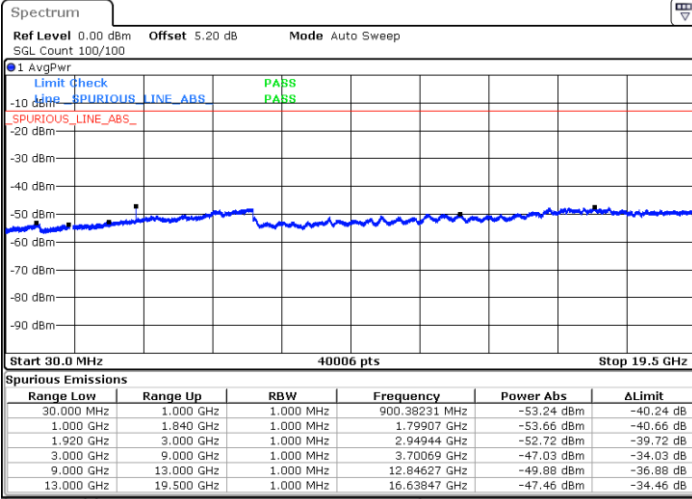

LTE Band 25 / 1.4MHz

Lowest Channel / 64QAM

Middle Channel / 64QAM

Date: 1.MAR.2019 12:00:42

Date: 1.MAR.2019 12:03:24

Highest Channel / 64QAM

Date: 1.MAR.2019 12:06:06

LTE Band 25 / 3MHz

Lowest Channel / 64QAM

Middle Channel / 64QAM

Date: 1.MAR.2019 12:11:48

Date: 1.MAR.2019 12:14:30

Highest Channel / 64QAM

Date: 1.MAR.2019 12:17:11

LTE Band 25 / 5MHz

Lowest Channel / 64QAM