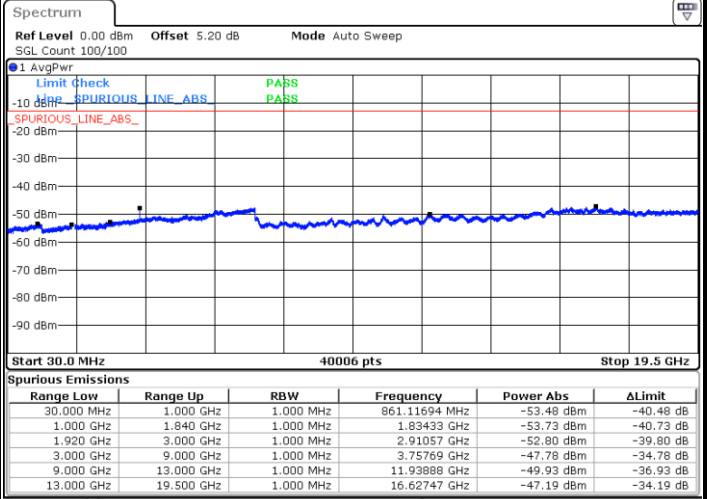

LTE Band 25 / 3MHz

Lowest Channel / 64QAM

Middle Channel / 64QAM

Date: 1.MAR.2019 12:11:48

Date: 1.MAR.2019 12:14:30