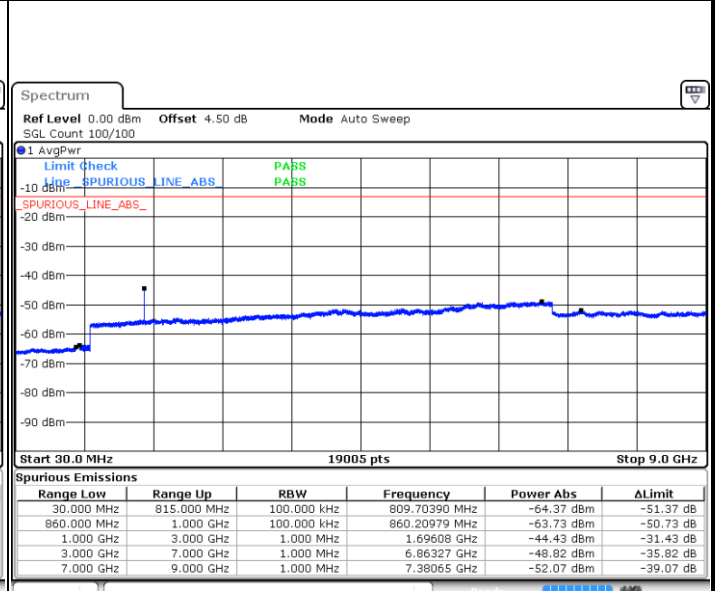

Highest Channel / 64QAM

Date: 1.MAR.2019 12:59:48

LTE Band 26 / 1.4MHz

Lowest Channel / QPSK

Lowest Channel / 16QAM

Date: 1.MAR.2019 17:31:04

Date: 1.MAR.2019 17:31:59

Middle Channel / QPSK

Middle Channel / 16QAM

Date: 1.MAR.2019 17:36:15

Date: 1.MAR.2019 17:35:21

LTE Band 26 / 1.4MHz

Highest Channel / QPSK

Date: 1.MAR.2019 17:37:10

Highest Channel / 16QAM

Date: 1.MAR.2019 17:38:04

LTE Band 26 / 3MHz

Lowest Channel / QPSK

Date: 1.MAR.2019 17:46:44

Lowest Channel / 16QAM

Date: 1.MAR.2019 17:45:50

LTE Band 26 / 3MHz

Middle Channel / QPSK

Date: 1.MAR.2019 17:47:39

Middle Channel / 16QAM

Date: 1.MAR.2019 17:48:33

Highest Channel / QPSK

Date: 1.MAR.2019 17:52:11

Highest Channel / 16QAM

Date: 1.MAR.2019 17:51:17

LTE Band 26 / 5MHz

Lowest Channel / QPSK