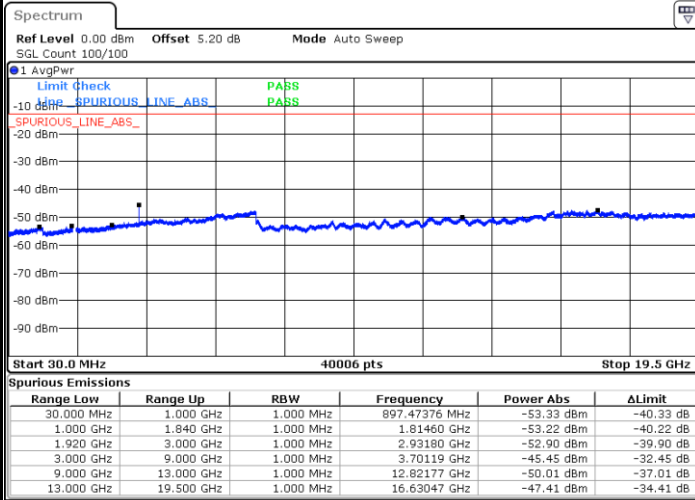

LTE Band 25 / 5MHz

Lowest Channel / QPSK

Lowest Channel / 16QAM

Date: 1.MAR.2019 12:20:53

Date: 1.MAR.2019 12:20:00

Middle Channel / QPSK

Middle Channel / 16QAM

Date: 1.MAR.2019 12:21:47