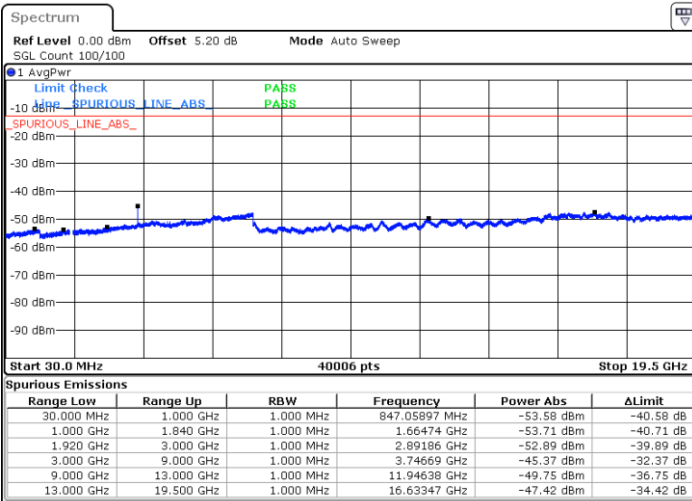

Highest Channel / QPSK

Highest Channel / 16QAM

Date: 1.MAR.2019 12:39:23

Date: 1.MAR.2019 12:38:29

LTE Band 25 / 15MHz

Lowest Channel / QPSK

Lowest Channel / 16QAM

Date: 1.MAR.2019 12:43:05

Date: 1.MAR.2019 12:42:11

Middle Channel / QPSK

Middle Channel / 16QAM

Date: 1.MAR.2019 12:43:59

Date: 1.MAR.2019 12:44:53

LTE Band 25 / 15MHz

Highest Channel / QPSK

Highest Channel / 16QAM