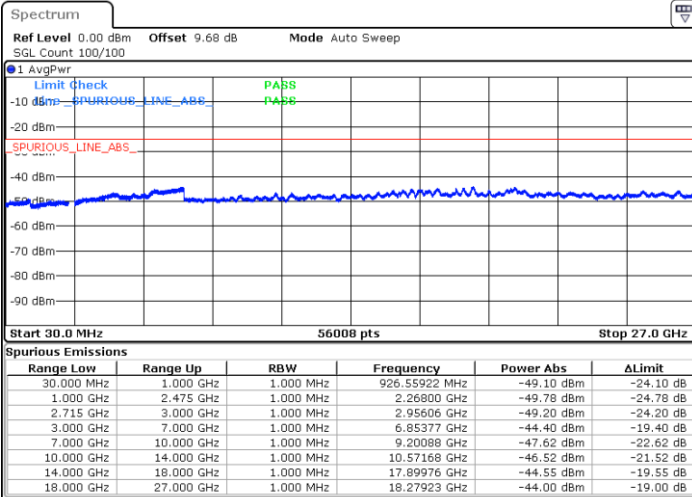

Date: 1.MAR.2019 17:50:22

LTE Band 26 / 10MHz

Lowest Channel / 64QAM

Middle Channel / 64QAM

Date: 1.MAR.2019 18:09:07

Date: 1.MAR.2019 18:10:02

Highest Channel / 64QAM

Date: 1.MAR.2019 18:14:34

LTE Band 26 / 15MHz

Lowest Channel / 64QAM

Middle Channel / 64QAM

Date: 1.MAR.2019 18:20:19

Date: 1.MAR.2019 18:21:14

Highest Channel / 64QAM

Date: 1.MAR.2019 18:25:46

LTE Band 41 / 5MHz

Lowest Channel / QPSK

Lowest Channel / 16QAM

Date: 25 MAR 2019 15:10:10

Date: 25 MAR 2019 15:11:04

Middle Channel / QPSK

Middle Channel / 16QAM

Date: 25 MAR 2019 15:11:58

Date: 25 MAR 2019 15:12:52