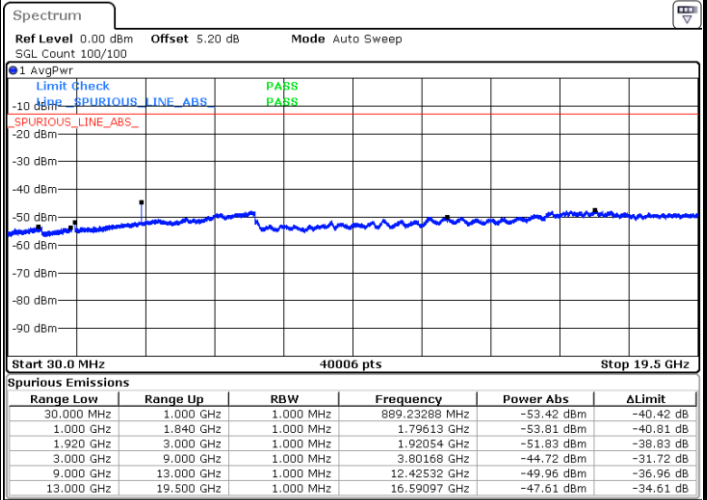

Date: 1.MAR.2019 12:42:11

Middle Channel / QPSK

Middle Channel / 16QAM

Date: 1.MAR.2019 12:43:59

Date: 1.MAR.2019 12:44:53

LTE Band 25 / 15MHz

Highest Channel / QPSK

Highest Channel / 16QAM

Date: 1.MAR.2019 12:50:29

Date: 1.MAR.2019 12:49:36

LTE Band 25 / 20MHz

Lowest Channel / QPSK

Lowest Channel / 16QAM

Date: 1.MAR.2019 12:54:12

Date: 1.MAR.2019 12:53:18

LTE Band 25 / 20MHz