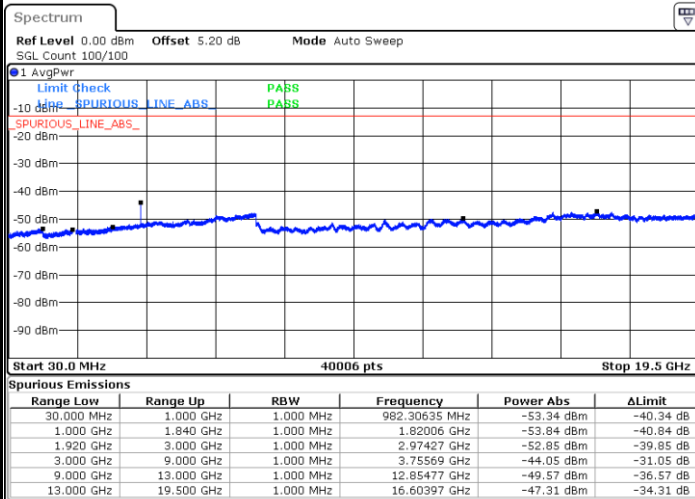

LTE Band 25 / 5MHz

Lowest Channel / QPSK

Lowest Channel / 16QAM

Date: 1.MAR.2019 12:20:53

Date: 1.MAR.2019 12:20:00

Middle Channel / QPSK

Middle Channel / 16QAM

Date: 1.MAR.2019 12:21:47

Date: 1.MAR.2019 12:22:41

LTE Band 25 / 5MHz

Highest Channel / QPSK

Date: 1.MAR.2019 12:28:17

Highest Channel / 16QAM

Date: 1.MAR.2019 12:27:24

LTE Band 25 / 10MHz

Lowest Channel / QPSK