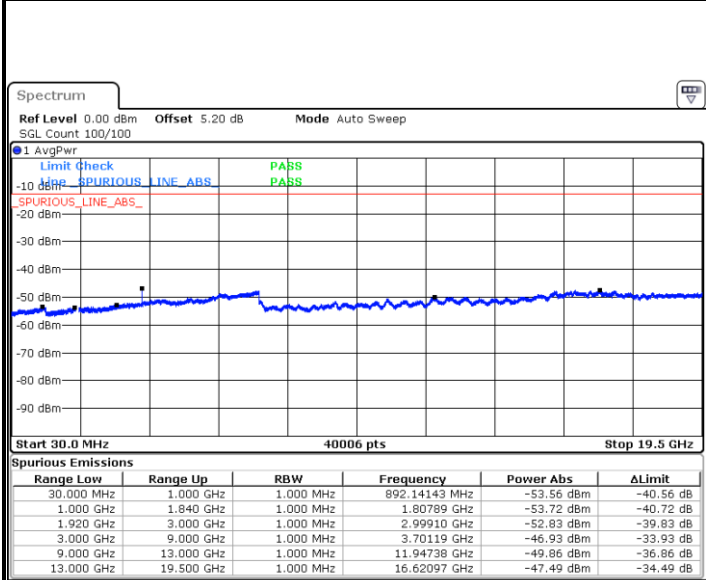

Middle Channel / 64QAM

Date: 1.MAR.2019 12:19:06

Date: 1.MAR.2019 12:23:35

Highest Channel / 64QAM

Date: 1.MAR.2019 12:26:30

LTE Band 25 / 10MHz

Lowest Channel / 64QAM

Date: 1.MAR.2019 12:30:12

Middle Channel / 64QAM

Date: 1.MAR.2019 12:34:41

Highest Channel / 64QAM

Date: 1.MAR.2019 12:37:36

LTE Band 25 / 15MHz

Lowest Channel / 64QAM

Middle Channel / 64QAM

Date: 1.MAR.2019 12:41:18