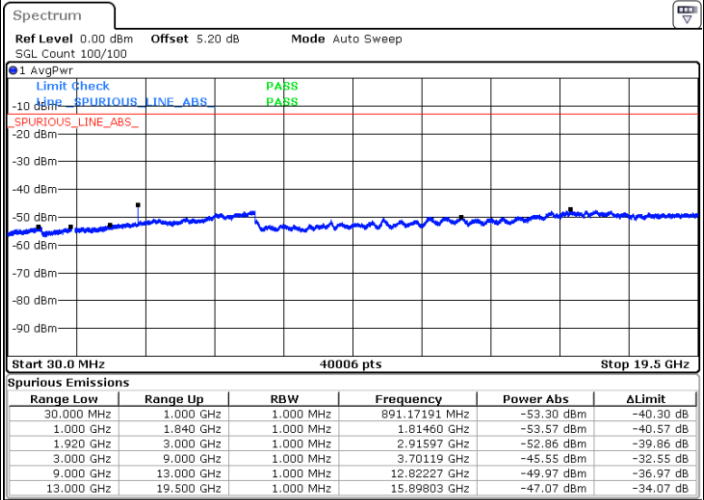

LTE Band 25 / 5MHz

Lowest Channel / QPSK

Lowest Channel / 16QAM

Date: 1.MAR.2019 12:20:53

Date: 1.MAR.2019 12:20:00

Middle Channel / QPSK

Middle Channel / 16QAM

Date: 1.MAR.2019 12:21:47

Date: 1.MAR.2019 12:22:41

LTE Band 25 / 5MHz

Highest Channel / QPSK

Date: 1.MAR.2019 12:28:17

Highest Channel / 16QAM

Date: 1.MAR.2019 12:27:24

LTE Band 25 / 10MHz

Lowest Channel / QPSK