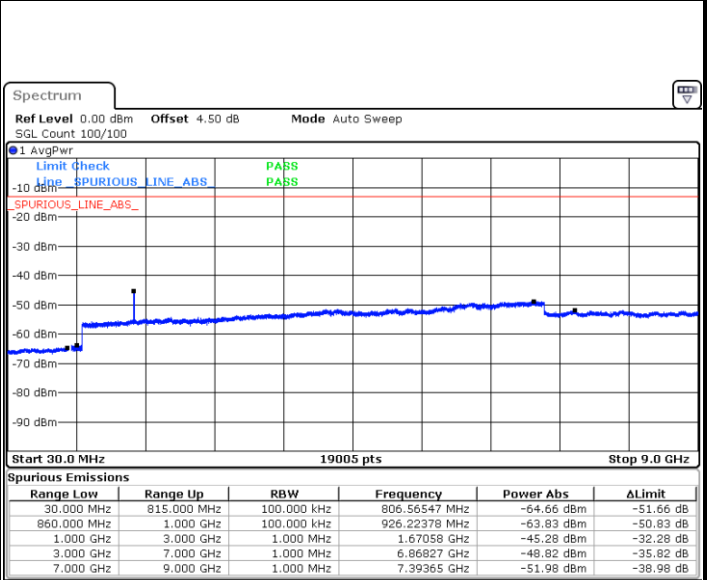

Middle Channel / 16QAM

Date: 1.MAR.2019 17:36:15

Date: 1.MAR.2019 17:35:21

LTE Band 26 / 1.4MHz

Highest Channel / QPSK

Date: 1.MAR.2019 17:37:10

Highest Channel / 16QAM

Date: 1.MAR.2019 17:38:04

LTE Band 26 / 3MHz

Lowest Channel / QPSK

Date: 1.MAR.2019 17:46:44

Lowest Channel / 16QAM

Date: 1.MAR.2019 17:45:50

LTE Band 26 / 3MHz

Middle Channel / QPSK

Date: 1.MAR.2019 17:47:39

Middle Channel / 16QAM

Date: 1.MAR.2019 17:48:33

Highest Channel / QPSK

Date: 1.MAR.2019 17:52:11

Highest Channel / 16QAM

Date: 1.MAR.2019 17:51:17

LTE Band 26 / 5MHz

Lowest Channel / QPSK