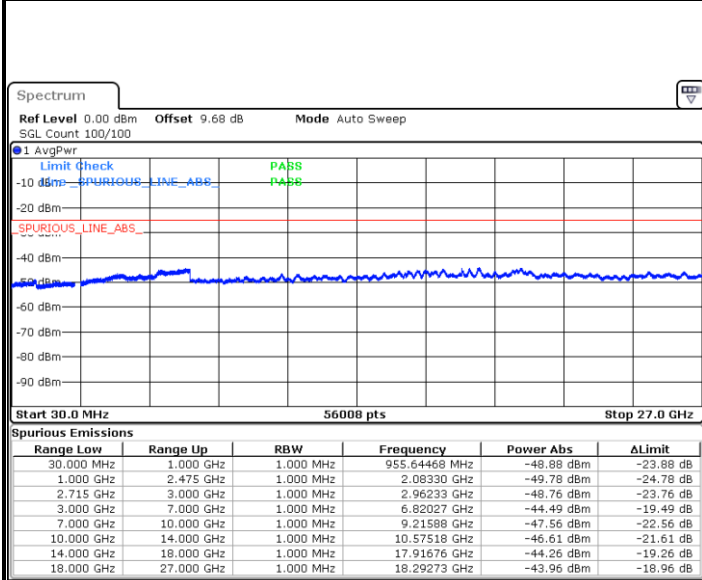

Date: 1.MAR.2019 17:50:22

LTE Band 26 / 10MHz

Lowest Channel / 64QAM

Middle Channel / 64QAM

Date: 1.MAR.2019 18:09:07

Date: 1.MAR.2019 18:10:02

Highest Channel / 64QAM

Date: 1.MAR.2019 18:14:34

LTE Band 26 / 15MHz

Lowest Channel / 64QAM

Middle Channel / 64QAM

Date: 1.MAR.2019 18:20:19

Date: 1.MAR.2019 18:21:14

Highest Channel / 64QAM

Date: 1.MAR.2019 18:25:46

LTE Band 41 / 5MHz

Lowest Channel / QPSK

Lowest Channel / 16QAM

Date: 25 MAR 2019 15:10:10

Date: 25 MAR 2019 15:11:04

Middle Channel / QPSK

Middle Channel / 16QAM

Date: 25 MAR 2019 15:11:58

Date: 25 MAR 2019 15:12:52

LTE Band 41 / 5MHz

Highest Channel / QPSK

Date: 14.MAR.2019 21:43:23

Highest Channel / 16QAM

Date: 14.MAR.2019 21:44:18

LTE Band 41 / 10MHz

Lowest Channel / QPSK

Date: 14.MAR.2019 21:45:13