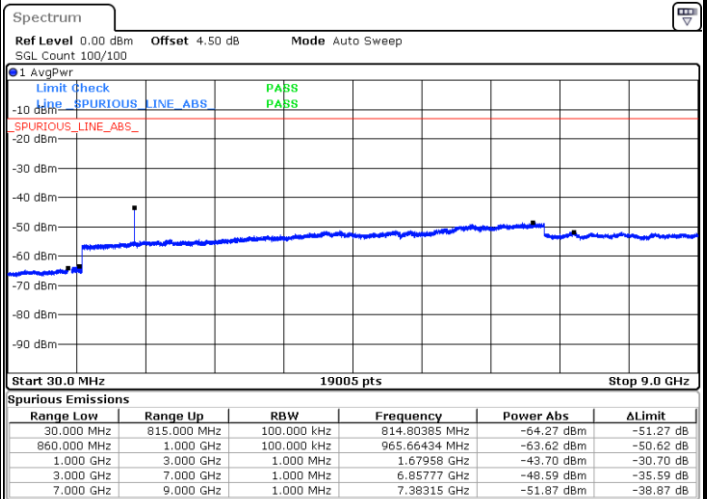

Highest Channel / QPSK

Date: 1.MAR.2019 18:01:33

Highest Channel / 16QAM

Date: 1.MAR.2019 18:02:28

LTE Band 26 / 10MHz

Lowest Channel / QPSK

Date: 1.MAR.2019 18:07:18

Lowest Channel / 16QAM

Date: 1.MAR.2019 18:08:13

LTE Band 26 / 10MHz

Middle Channel / QPSK

Middle Channel / 16QAM

Date: 1.MAR.2019 18:11:51

Date: 1.MAR.2019 18:10:56

Highest Channel / QPSK

Highest Channel / 16QAM

Date: 1.MAR.2019 18:12:45

Date: 1.MAR.2019 18:13:40

LTE Band 26 / 15MHz

Lowest Channel / QPSK

Lowest Channel / 16QAM

Date: 1.MAR.2019 18:18:30

Date: 1.MAR.2019 18:19:25

Middle Channel / QPSK