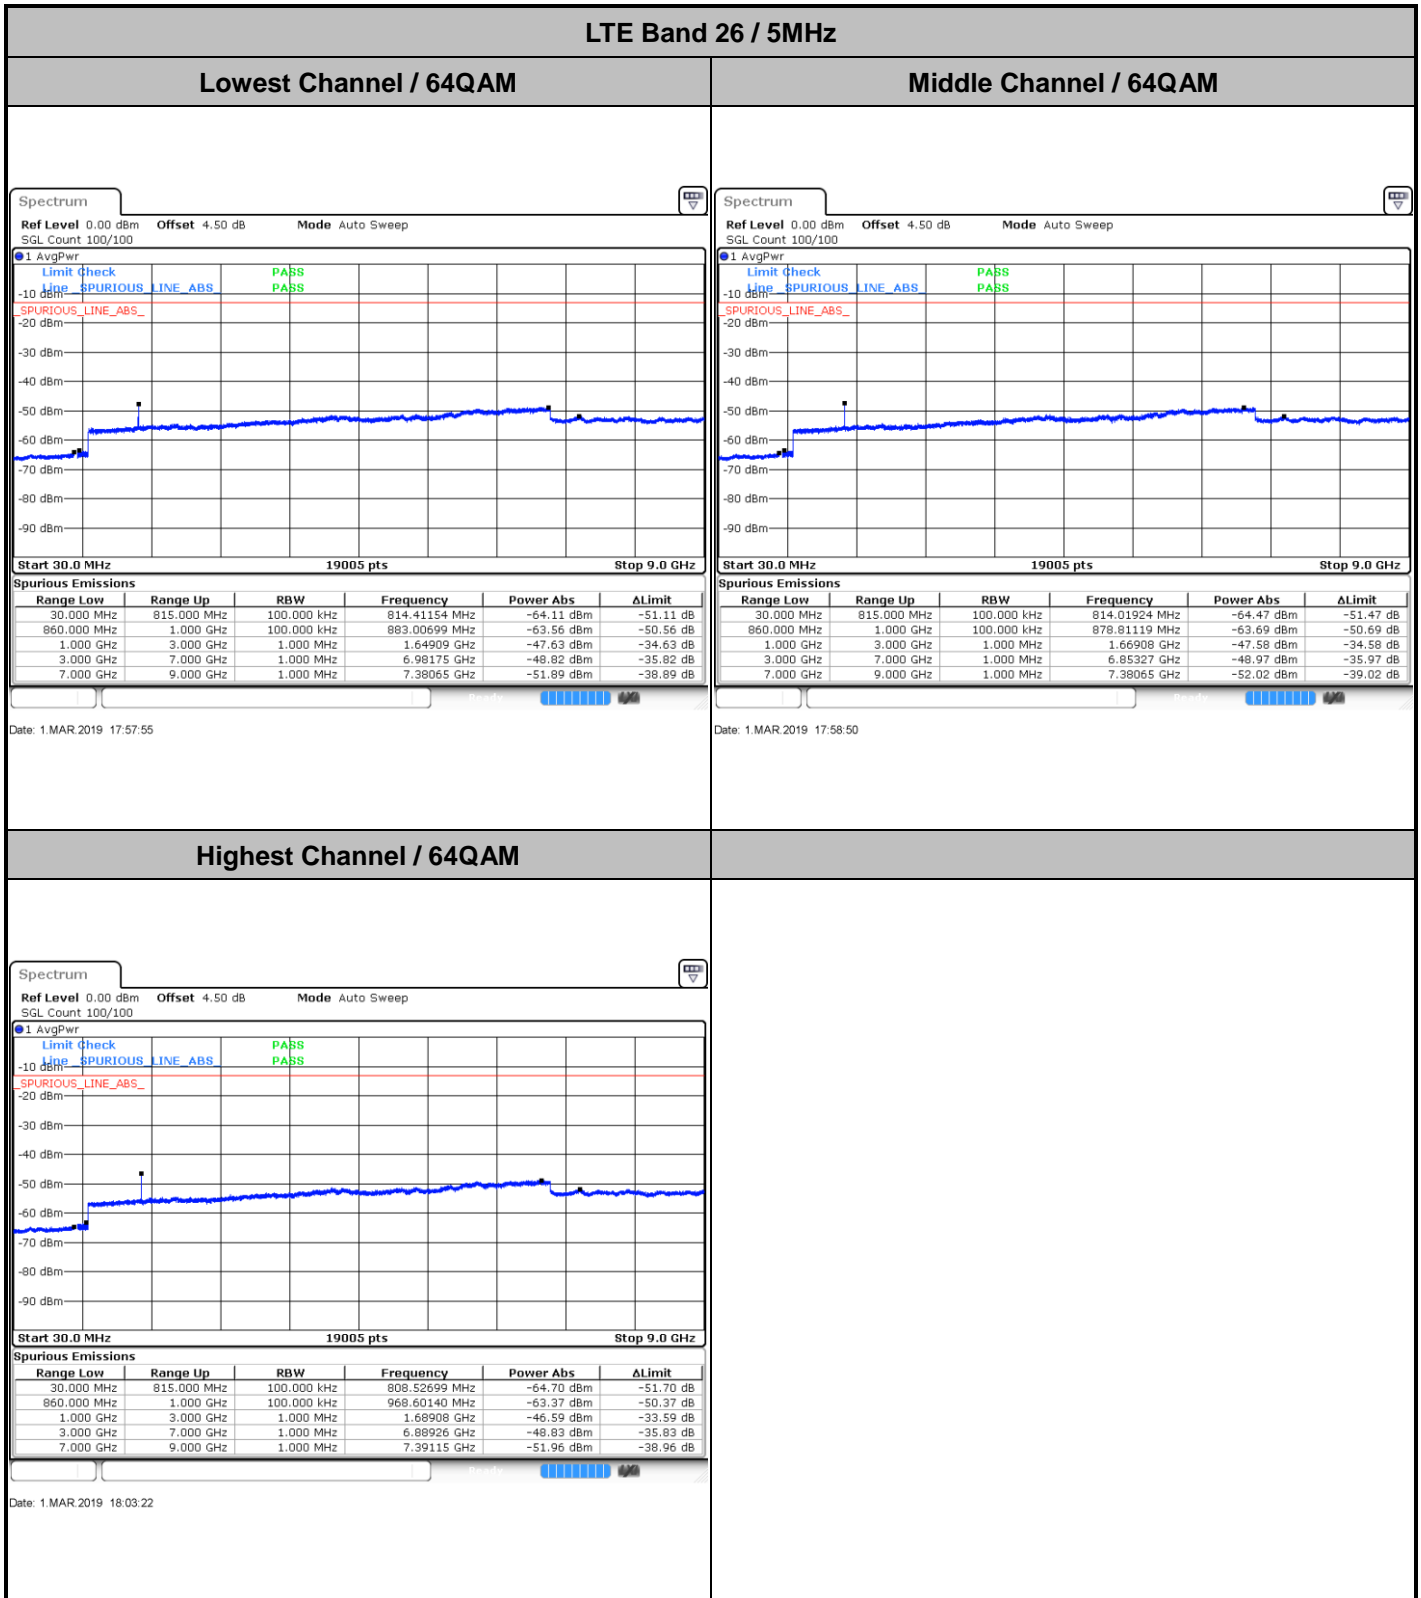

Middle Channel / 16QAM

Date: 1.MAR.2019 18:23:03

Date: 1.MAR.2019 18:22:08

LTE Band 26 / 1.4MHz

Lowest Channel / 64QAM

Middle Channel / 64QAM

Date: 1.MAR.2019 17:32:54

Date: 1.MAR.2019 17:34:26

Highest Channel / 64QAM

Date: 1.MAR.2019 17:38:59

LTE Band 26 / 3MHz

Lowest Channel / 64QAM

Middle Channel / 64QAM

Date: 1.MAR.2019 17:44:55

Date: 1.MAR.2019 17:49:28

Highest Channel / 64QAM

Date: 1.MAR.2019 17:50:22

LTE Band 26 / 10MHz

Lowest Channel / 64QAM

Middle Channel / 64QAM

Date: 1.MAR.2019 18:09:07

Date: 1.MAR.2019 18:10:02

Highest Channel / 64QAM

Date: 1.MAR.2019 18:14:34