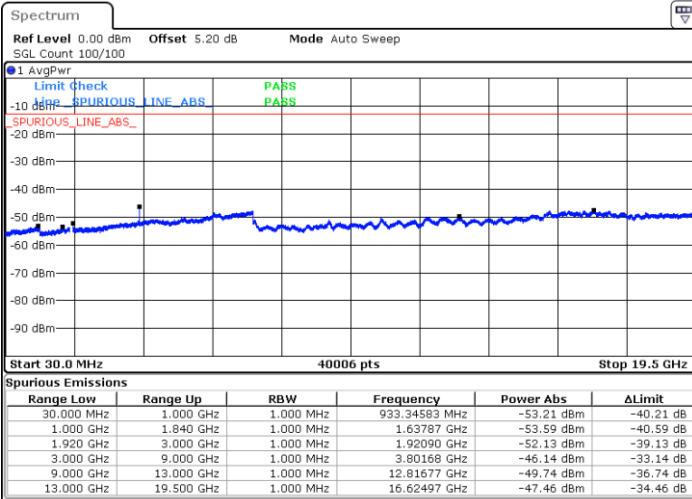

Middle Channel / 64QAM

Date: 1.MAR.2019 12:34:41

Highest Channel / 64QAM

Date: 1.MAR.2019 12:37:36

LTE Band 25 / 15MHz

Lowest Channel / 64QAM

Middle Channel / 64QAM

Date: 1.MAR.2019 12:41:18

Date: 1.MAR.2019 12:45:47

Highest Channel / 64QAM

Date: 1.MAR.2019 12:48:42

LTE Band 25 / 20MHz

Lowest Channel / 64QAM

Middle Channel / 64QAM

Date: 1.MAR.2019 12:52:24

Date: 1.MAR.2019 12:56:53