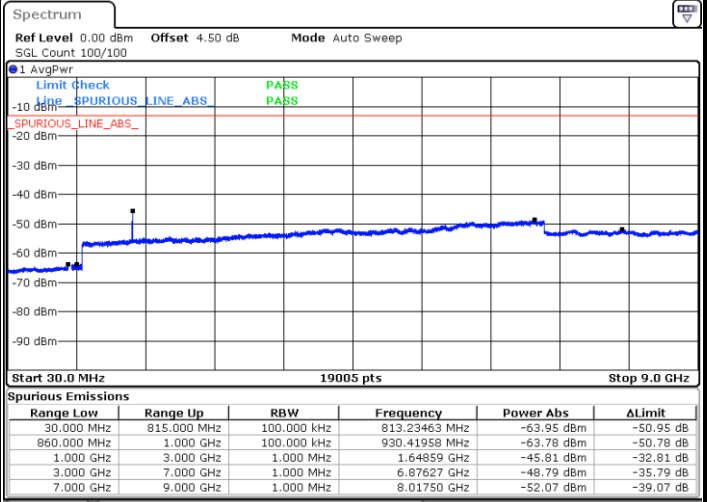

Date: 1.MAR.2019 12:45:47

Highest Channel / 64QAM

Date: 1.MAR.2019 12:48:42

LTE Band 25 / 20MHz

Lowest Channel / 64QAM

Middle Channel / 64QAM

Date: 1.MAR.2019 12:52:24

Date: 1.MAR.2019 12:56:53

Highest Channel / 64QAM

Date: 1.MAR.2019 12:59:48

LTE Band 26 / 1.4MHz

Lowest Channel / QPSK

Lowest Channel / 16QAM

Date: 1.MAR.2019 17:31:04

Date: 1.MAR.2019 17:31:59

Middle Channel / QPSK

Middle Channel / 16QAM

Date: 1.MAR.2019 17:36:15

Date: 1.MAR.2019 17:35:21

LTE Band 26 / 1.4MHz

Highest Channel / QPSK

Date: 1.MAR.2019 17:37:10

Highest Channel / 16QAM

Date: 1.MAR.2019 17:38:04