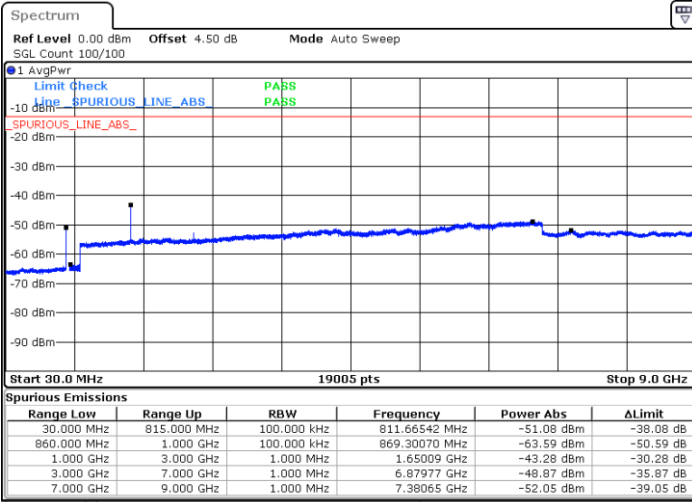

Date: 1.MAR.2019 18:08:13

LTE Band 26 / 10MHz

Middle Channel / QPSK

Middle Channel / 16QAM

Date: 1.MAR.2019 18:11:51

Date: 1.MAR.2019 18:10:56

Highest Channel / QPSK

Highest Channel / 16QAM

Date: 1.MAR.2019 18:12:45

Date: 1.MAR.2019 18:13:40

LTE Band 26 / 15MHz

Lowest Channel / QPSK

Lowest Channel / 16QAM

Date: 1.MAR.2019 18:18:30

Date: 1.MAR.2019 18:19:25

Middle Channel / QPSK

Middle Channel / 16QAM

Date: 1.MAR.2019 18:23:03

Date: 1.MAR.2019 18:22:08

LTE Band 26 / 1.4MHz

Lowest Channel / 64QAM

Middle Channel / 64QAM

Date: 1.MAR.2019 17:32:54

Date: 1.MAR.2019 17:34:26