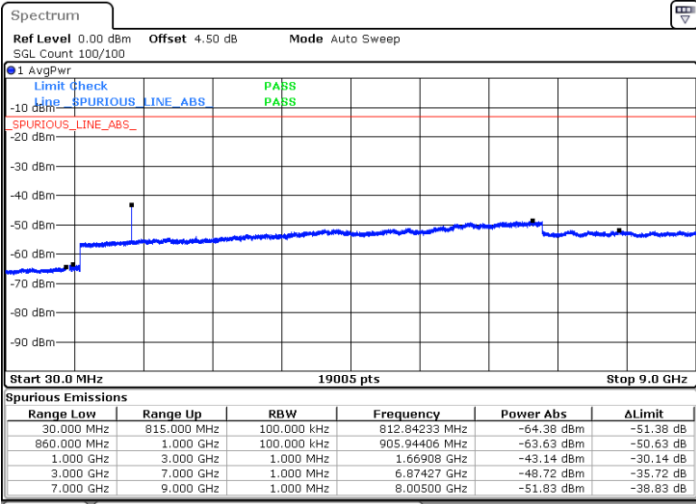

Lowest Channel / 16QAM

Date: 1.MAR.2019 17:56:06

Date: 1.MAR.2019 17:57:01

Middle Channel / QPSK

Middle Channel / 16QAM

Date: 1.MAR.2019 18:00:39

Date: 1.MAR.2019 17:59:44

LTE Band 26 / 5MHz

Highest Channel / QPSK

Date: 1.MAR.2019 18:01:33

Highest Channel / 16QAM

Date: 1.MAR.2019 18:02:28

LTE Band 26 / 10MHz

Lowest Channel / QPSK

Date: 1.MAR.2019 18:07:18

Lowest Channel / 16QAM