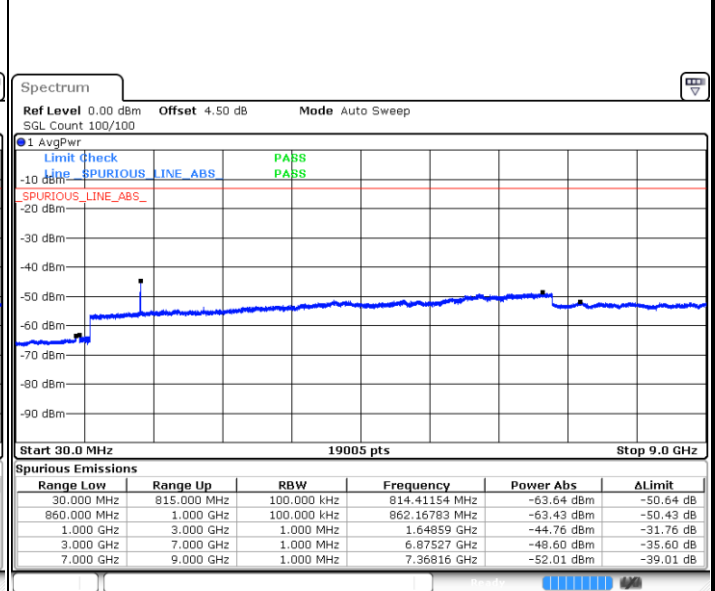

Highest Channel / 64QAM

Date: 1.MAR.2019 12:59:48

LTE Band 26 / 1.4MHz

Lowest Channel / QPSK

Lowest Channel / 16QAM

Date: 1.MAR.2019 17:31:04

Date: 1.MAR.2019 17:31:59

Middle Channel / QPSK

Middle Channel / 16QAM

Date: 1.MAR.2019 17:36:15

Date: 1.MAR.2019 17:35:21

LTE Band 26 / 1.4MHz

Highest Channel / QPSK

Date: 1.MAR.2019 17:37:10

Highest Channel / 16QAM

Date: 1.MAR.2019 17:38:04

LTE Band 26 / 3MHz

Lowest Channel / QPSK

Date: 1.MAR.2019 17:46:44

Lowest Channel / 16QAM

Date: 1.MAR.2019 17:45:50

LTE Band 26 / 3MHz

Middle Channel / QPSK

Date: 1.MAR.2019 17:47:39