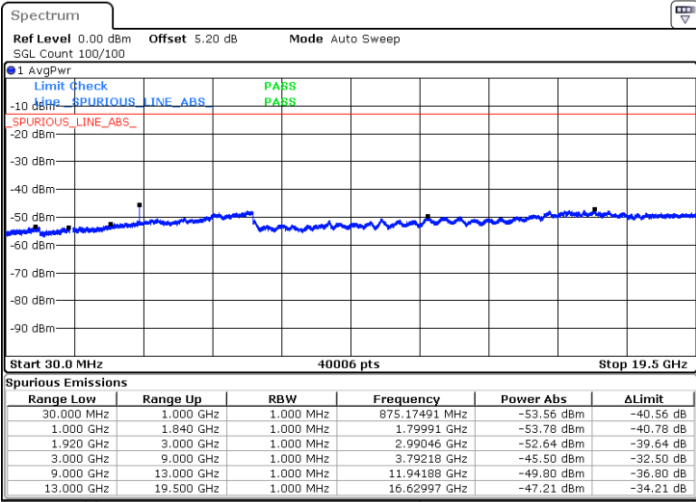

Date: 1.MAR.2019 12:45:47

Highest Channel / 64QAM

Date: 1.MAR.2019 12:48:42

LTE Band 25 / 20MHz

Lowest Channel / 64QAM

Middle Channel / 64QAM

Date: 1.MAR.2019 12:52:24

Date: 1.MAR.2019 12:56:53

Highest Channel / 64QAM

Date: 1.MAR.2019 12:59:48

LTE Band 26 / 1.4MHz

Lowest Channel / QPSK

Lowest Channel / 16QAM

Date: 1.MAR.2019 17:31:04

Date: 1.MAR.2019 17:31:59

Middle Channel / QPSK