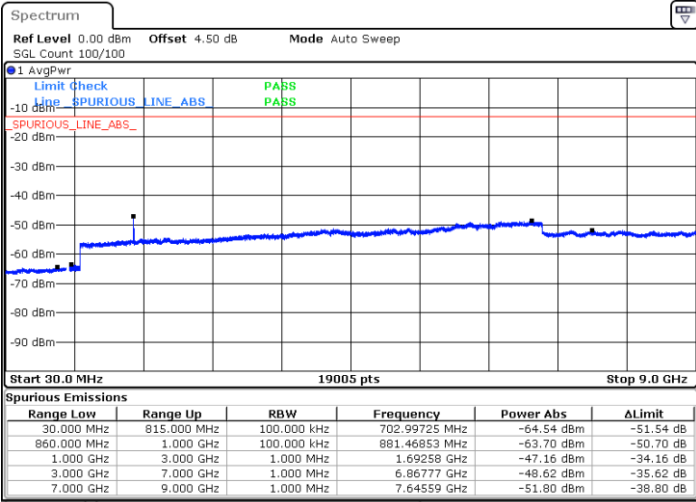

Middle Channel / 16QAM

Date: 1.MAR.2019 18:23:03

Date: 1.MAR.2019 18:22:08

LTE Band 26 / 1.4MHz

Lowest Channel / 64QAM

Middle Channel / 64QAM

Date: 1.MAR.2019 17:32:54

Date: 1.MAR.2019 17:34:26

Highest Channel / 64QAM

Date: 1.MAR.2019 17:38:59

LTE Band 26 / 3MHz

Lowest Channel / 64QAM

Middle Channel / 64QAM

Date: 1.MAR.2019 17:44:55

Date: 1.MAR.2019 17:49:28

Highest Channel / 64QAM

Date: 1.MAR.2019 17:50:22

LTE Band 26 / 10MHz

Lowest Channel / 64QAM

Middle Channel / 64QAM

Date: 1.MAR.2019 18:09:07

Date: 1.MAR.2019 18:10:02

Highest Channel / 64QAM

Date: 1.MAR.2019 18:14:34