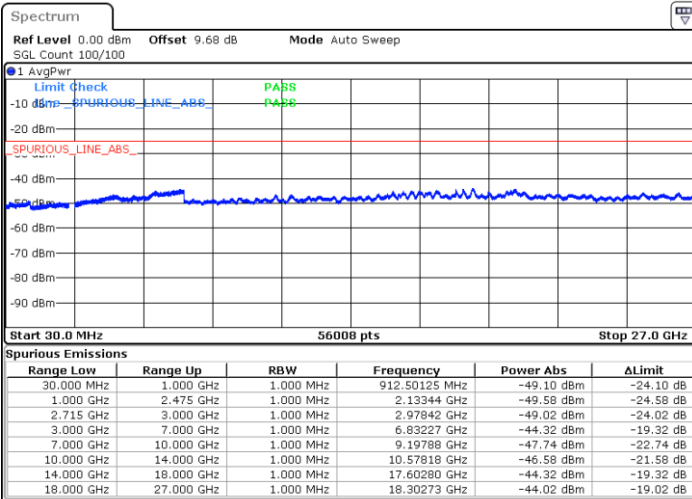

LTE Band 26 / 15MHz

Lowest Channel / 64QAM

Middle Channel / 64QAM

Date: 1.MAR.2019 18:20:19

Date: 1.MAR.2019 18:21:14

Highest Channel / 64QAM

Date: 1.MAR.2019 18:25:46

LTE Band 41 / 5MHz

Lowest Channel / QPSK

Lowest Channel / 16QAM

Date: 25 MAR 2019 15:10:10

Date: 25 MAR 2019 15:11:04

Middle Channel / QPSK

Middle Channel / 16QAM

Date: 25 MAR 2019 15:11:58

Date: 25 MAR 2019 15:12:52

LTE Band 41 / 5MHz

Highest Channel / QPSK

Date: 14.MAR.2019 21:43:23

Highest Channel / 16QAM

Date: 14.MAR.2019 21:44:18

LTE Band 41 / 10MHz

Lowest Channel / QPSK

Date: 14.MAR.2019 21:45:13