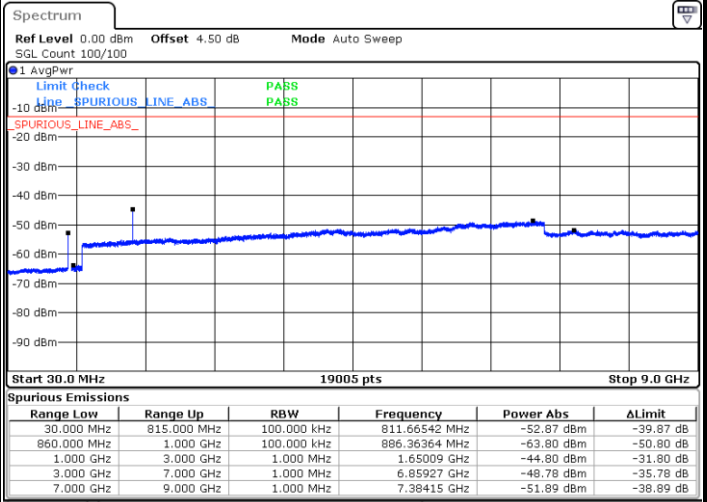

Date: 1.MAR.2019 18:08:13

LTE Band 26 / 10MHz

Middle Channel / QPSK

Middle Channel / 16QAM

Date: 1.MAR.2019 18:11:51

Date: 1.MAR.2019 18:10:56

Highest Channel / QPSK

Highest Channel / 16QAM

Date: 1.MAR.2019 18:12:45

Date: 1.MAR.2019 18:13:40

LTE Band 26 / 15MHz

Lowest Channel / QPSK

Lowest Channel / 16QAM

Date: 1.MAR.2019 18:18:30

Date: 1.MAR.2019 18:19:25

Middle Channel / QPSK

Middle Channel / 16QAM

Date: 1.MAR.2019 18:23:03

Date: 1.MAR.2019 18:22:08

LTE Band 26 / 1.4MHz

Lowest Channel / 64QAM

Middle Channel / 64QAM

Date: 1.MAR.2019 17:32:54

Date: 1.MAR.2019 17:34:26

Highest Channel / 64QAM

Date: 1.MAR.2019 17:38:59

LTE Band 26 / 3MHz

Lowest Channel / 64QAM

Middle Channel / 64QAM

Date: 1.MAR.2019 17:44:55

Date: 1.MAR.2019 17:49:28

Highest Channel / 64QAM