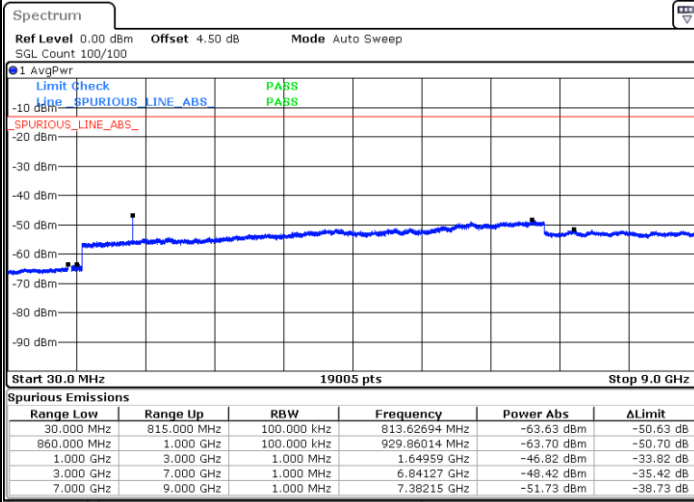

Highest Channel / 64QAM

Date: 1.MAR.2019 17:38:59

LTE Band 26 / 3MHz

Lowest Channel / 64QAM

Middle Channel / 64QAM

Date: 1.MAR.2019 17:44:55

Date: 1.MAR.2019 17:49:28

Highest Channel / 64QAM

Date: 1.MAR.2019 17:50:22

LTE Band 26 / 10MHz

Lowest Channel / 64QAM

Middle Channel / 64QAM

Date: 1.MAR.2019 18:09:07

Date: 1.MAR.2019 18:10:02

Highest Channel / 64QAM

Date: 1.MAR.2019 18:14:34

LTE Band 26 / 15MHz

Lowest Channel / 64QAM

Middle Channel / 64QAM

Date: 1.MAR.2019 18:20:19

Date: 1.MAR.2019 18:21:14

Highest Channel / 64QAM

Date: 1.MAR.2019 18:25:46

LTE Band 41 / 5MHz