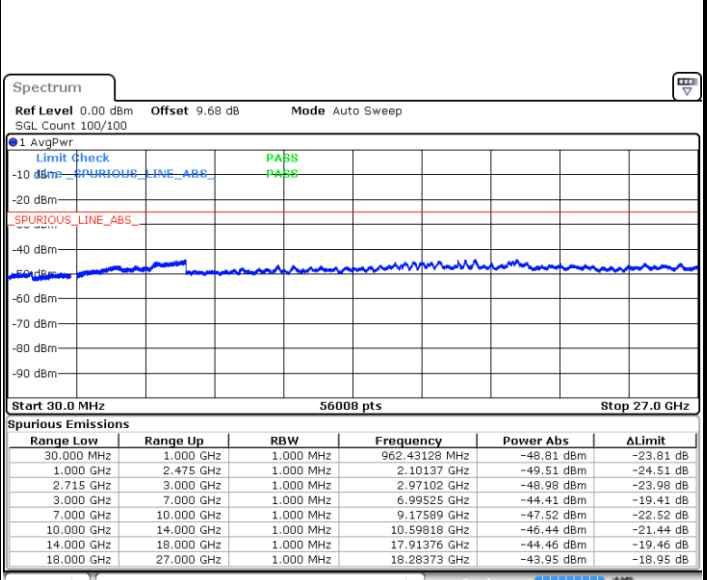

LTE Band 26 / 15MHz

Lowest Channel / 64QAM

Middle Channel / 64QAM

Date: 1.MAR.2019 18:20:19

Date: 1.MAR.2019 18:21:14

Highest Channel / 64QAM

Date: 1.MAR.2019 18:25:46

LTE Band 41 / 5MHz

Lowest Channel / QPSK

Lowest Channel / 16QAM

Date: 25 MAR 2019 15:10:10

Date: 25 MAR 2019 15:11:04

Middle Channel / QPSK

Middle Channel / 16QAM

Date: 25 MAR 2019 15:11:58

Date: 25 MAR 2019 15:12:52

LTE Band 41 / 5MHz

Highest Channel / QPSK

Date: 14.MAR.2019 21:43:23

Highest Channel / 16QAM

Date: 14.MAR.2019 21:44:18

LTE Band 41 / 10MHz

Lowest Channel / QPSK

Date: 14.MAR.2019 21:45:13

Lowest Channel / 16QAM

Date: 14.MAR.2019 21:46:08