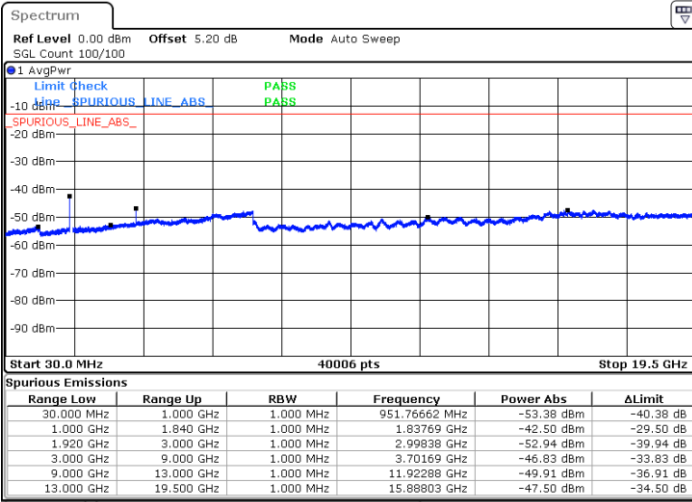

Highest Channel / QPSK

Highest Channel / 16QAM

Date: 1.MAR.2019 12:39:23

Date: 1.MAR.2019 12:38:29

LTE Band 25 / 15MHz

Lowest Channel / QPSK

Lowest Channel / 16QAM

Date: 1.MAR.2019 12:43:05

Date: 1.MAR.2019 12:42:11

Middle Channel / QPSK

Middle Channel / 16QAM

Date: 1.MAR.2019 12:43:59

Date: 1.MAR.2019 12:44:53

LTE Band 25 / 15MHz

Highest Channel / QPSK

Highest Channel / 16QAM