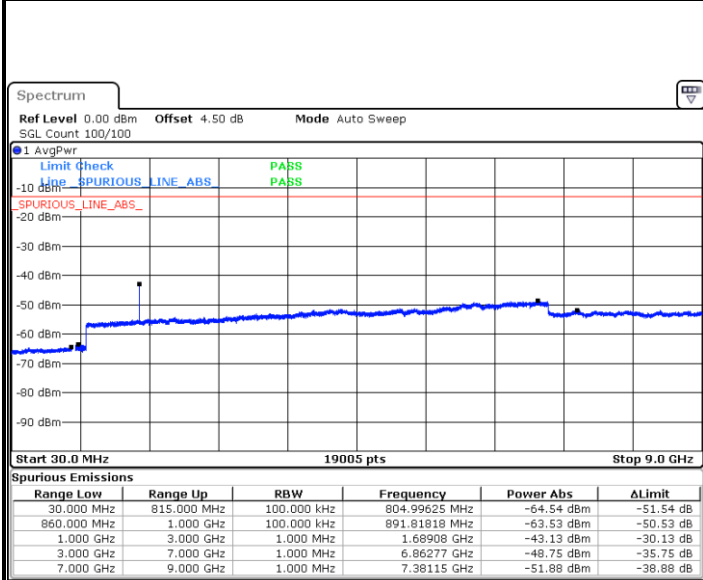

Middle Channel / 16QAM

Date: 1.MAR.2019 17:48:33

Highest Channel / QPSK

Date: 1.MAR.2019 17:52:11

Highest Channel / 16QAM

Date: 1.MAR.2019 17:51:17

LTE Band 26 / 5MHz

Lowest Channel / QPSK

Lowest Channel / 16QAM

Date: 1.MAR.2019 17:56:06

Date: 1.MAR.2019 17:57:01

Middle Channel / QPSK

Middle Channel / 16QAM

Date: 1.MAR.2019 18:00:39

Date: 1.MAR.2019 17:59:44

LTE Band 26 / 5MHz

Highest Channel / QPSK

Date: 1.MAR.2019 18:01:33

Highest Channel / 16QAM

Date: 1.MAR.2019 18:02:28

LTE Band 26 / 10MHz

Lowest Channel / QPSK

Date: 1.MAR.2019 18:07:18

Lowest Channel / 16QAM