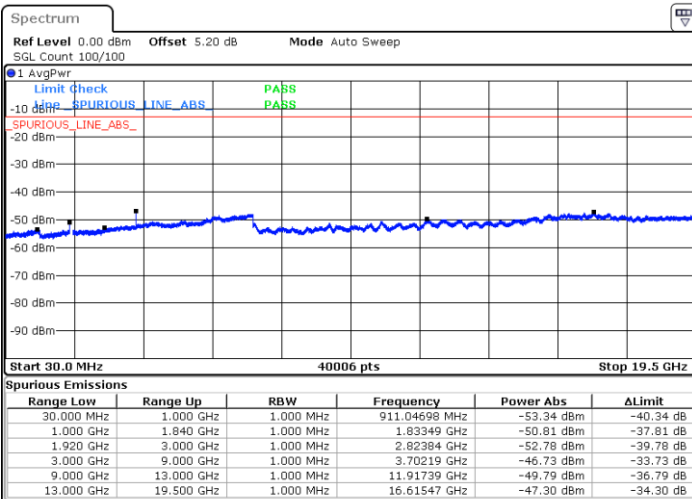

Date: 1.MAR.2019 12:50:29

Date: 1.MAR.2019 12:49:36

LTE Band 25 / 20MHz

Lowest Channel / QPSK

Lowest Channel / 16QAM

Date: 1.MAR.2019 12:54:12

Date: 1.MAR.2019 12:53:18

LTE Band 25 / 20MHz