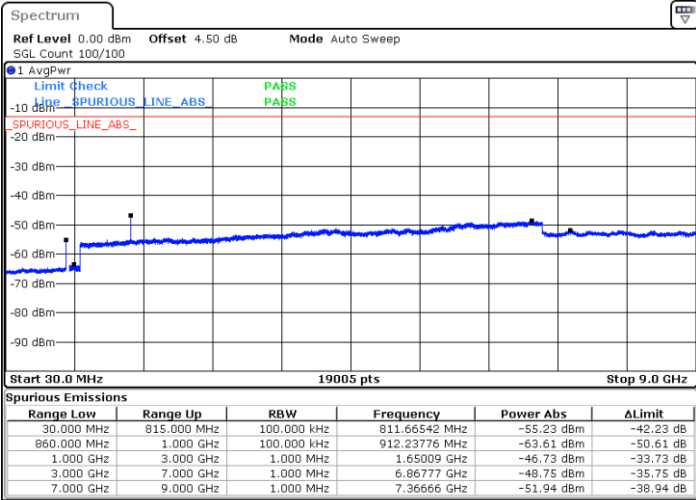

Highest Channel / 64QAM

Date: 1.MAR.2019 17:38:59

LTE Band 26 / 3MHz

Lowest Channel / 64QAM

Middle Channel / 64QAM

Date: 1.MAR.2019 17:44:55

Date: 1.MAR.2019 17:49:28

Highest Channel / 64QAM

Date: 1.MAR.2019 17:50:22

LTE Band 26 / 10MHz

Lowest Channel / 64QAM

Middle Channel / 64QAM

Date: 1.MAR.2019 18:09:07

Date: 1.MAR.2019 18:10:02

Highest Channel / 64QAM

Date: 1.MAR.2019 18:14:34

LTE Band 26 / 15MHz

Lowest Channel / 64QAM

Middle Channel / 64QAM

Date: 1.MAR.2019 18:20:19

Date: 1.MAR.2019 18:21:14

Highest Channel / 64QAM

Date: 1.MAR.2019 18:25:46

LTE Band 41 / 5MHz