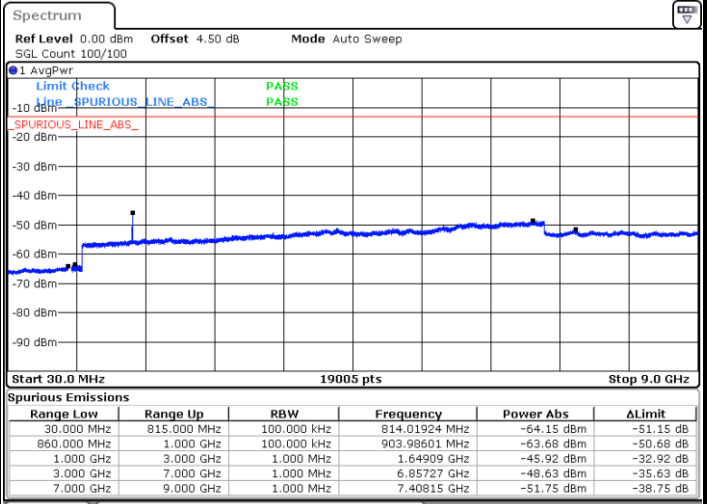

Middle Channel / 16QAM

Date: 1.MAR.2019 17:48:33

Highest Channel / QPSK

Date: 1.MAR.2019 17:52:11

Highest Channel / 16QAM

Date: 1.MAR.2019 17:51:17

LTE Band 26 / 5MHz

Lowest Channel / QPSK

Lowest Channel / 16QAM

Date: 1.MAR.2019 17:56:06

Date: 1.MAR.2019 17:57:01

Middle Channel / QPSK

Middle Channel / 16QAM

Date: 1.MAR.2019 18:00:39

Date: 1.MAR.2019 17:59:44

LTE Band 26 / 5MHz