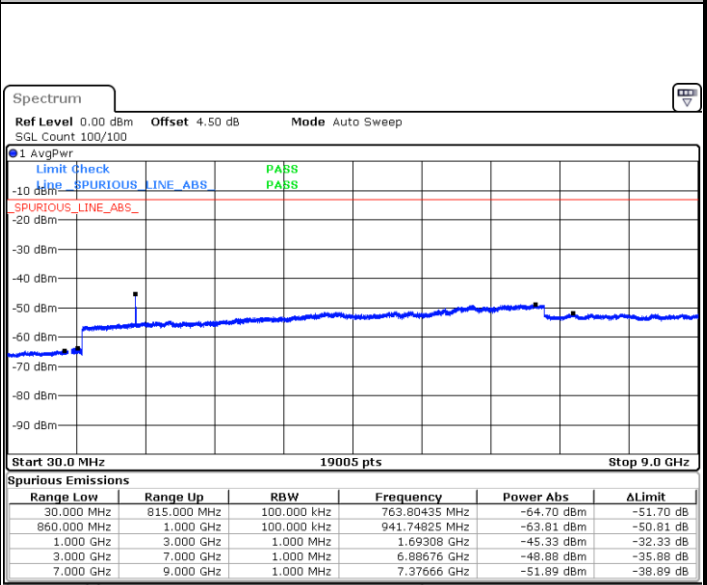

Middle Channel / 16QAM

Date: 1.MAR.2019 17:48:33

Highest Channel / QPSK

Date: 1.MAR.2019 17:52:11

Highest Channel / 16QAM

Date: 1.MAR.2019 17:51:17

LTE Band 26 / 5MHz

Lowest Channel / QPSK

Lowest Channel / 16QAM

Date: 1.MAR.2019 17:56:06

Date: 1.MAR.2019 17:57:01

Middle Channel / QPSK

Middle Channel / 16QAM

Date: 1.MAR.2019 18:00:39

Date: 1.MAR.2019 17:59:44

LTE Band 26 / 5MHz