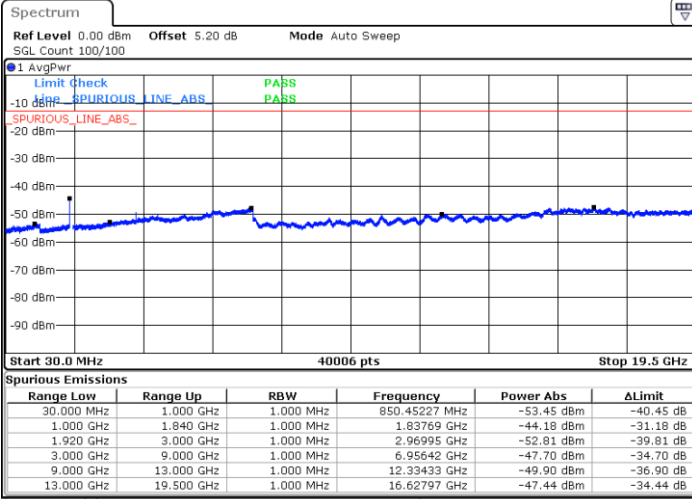

Middle Channel / 64QAM

Date: 1.MAR.2019 12:34:41

Highest Channel / 64QAM

Date: 1.MAR.2019 12:37:36

LTE Band 25 / 15MHz

Lowest Channel / 64QAM

Middle Channel / 64QAM

Date: 1.MAR.2019 12:41:18

Date: 1.MAR.2019 12:45:47

Highest Channel / 64QAM

Date: 1.MAR.2019 12:48:42

LTE Band 25 / 20MHz

Lowest Channel / 64QAM

Middle Channel / 64QAM

Date: 1.MAR.2019 12:52:24

Date: 1.MAR.2019 12:56:53