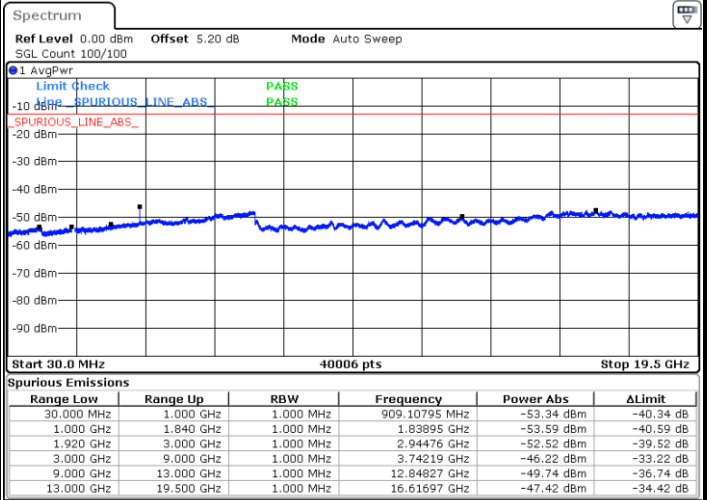

Date: 1.MAR.2019 12:45:47

Highest Channel / 64QAM

Date: 1.MAR.2019 12:48:42

LTE Band 25 / 20MHz

Lowest Channel / 64QAM

Middle Channel / 64QAM

Date: 1.MAR.2019 12:52:24

Date: 1.MAR.2019 12:56:53

Highest Channel / 64QAM

Date: 1.MAR.2019 12:59:48

LTE Band 26 / 1.4MHz

Lowest Channel / QPSK

Lowest Channel / 16QAM

Date: 1.MAR.2019 17:31:04

Date: 1.MAR.2019 17:31:59

Middle Channel / QPSK