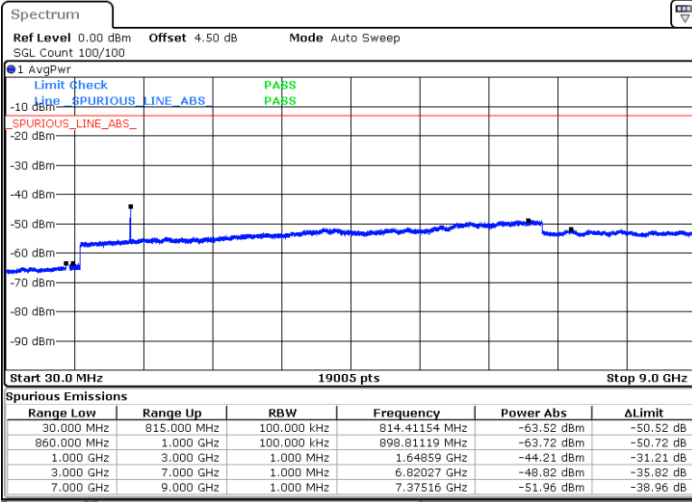

Date: 1.MAR.2019 12:45:47

Highest Channel / 64QAM

Date: 1.MAR.2019 12:48:42

LTE Band 25 / 20MHz

Lowest Channel / 64QAM

Middle Channel / 64QAM

Date: 1.MAR.2019 12:52:24

Date: 1.MAR.2019 12:56:53

Highest Channel / 64QAM

Date: 1.MAR.2019 12:59:48

LTE Band 26 / 1.4MHz

Lowest Channel / QPSK

Lowest Channel / 16QAM

Date: 1.MAR.2019 17:31:04

Date: 1.MAR.2019 17:31:59

Middle Channel / QPSK

Middle Channel / 16QAM

Date: 1.MAR.2019 17:36:15

Date: 1.MAR.2019 17:35:21

LTE Band 26 / 1.4MHz

Highest Channel / QPSK

Date: 1.MAR.2019 17:37:10

Highest Channel / 16QAM

Date: 1.MAR.2019 17:38:04