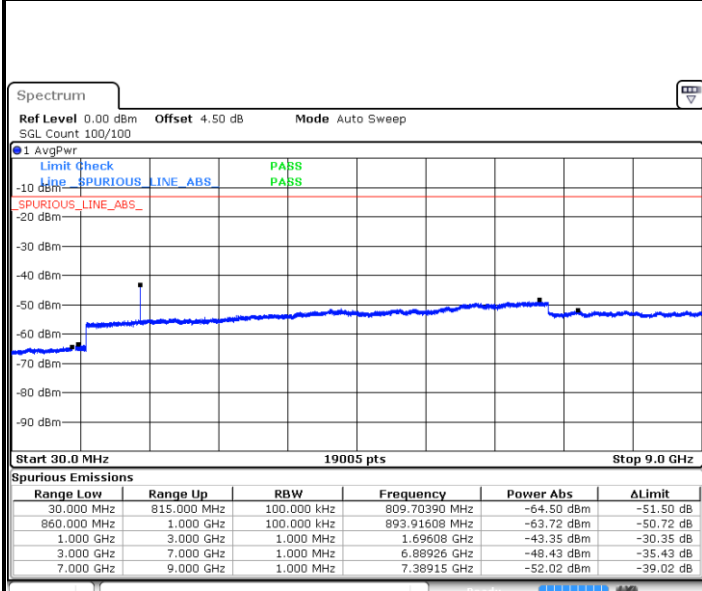

Highest Channel / 64QAM

Date: 1.MAR.2019 12:59:48

LTE Band 26 / 1.4MHz

Lowest Channel / QPSK

Lowest Channel / 16QAM

Date: 1.MAR.2019 17:31:04

Date: 1.MAR.2019 17:31:59

Middle Channel / QPSK

Middle Channel / 16QAM

Date: 1.MAR.2019 17:36:15

Date: 1.MAR.2019 17:35:21

LTE Band 26 / 1.4MHz

Highest Channel / QPSK

Date: 1.MAR.2019 17:37:10

Highest Channel / 16QAM

Date: 1.MAR.2019 17:38:04

LTE Band 26 / 3MHz

Lowest Channel / QPSK

Date: 1.MAR.2019 17:46:44

Lowest Channel / 16QAM

Date: 1.MAR.2019 17:45:50

LTE Band 26 / 3MHz

Middle Channel / QPSK

Date: 1.MAR.2019 17:47:39

Middle Channel / 16QAM

Date: 1.MAR.2019 17:48:33

Highest Channel / QPSK

Date: 1.MAR.2019 17:52:11

Highest Channel / 16QAM

Date: 1.MAR.2019 17:51:17

LTE Band 26 / 5MHz

Lowest Channel / QPSK