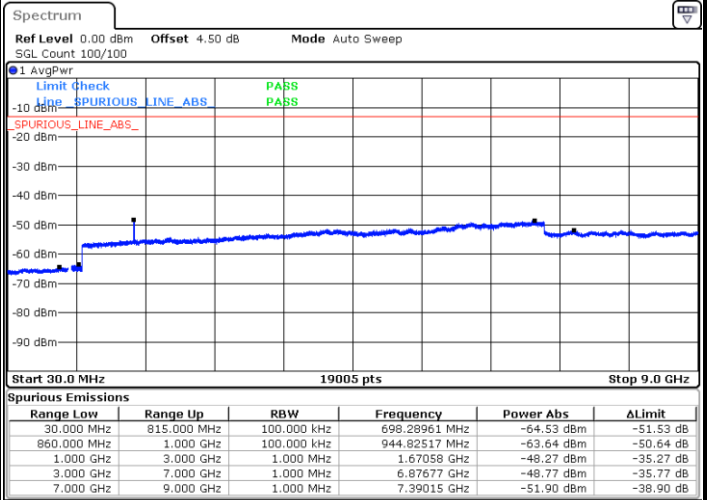

Middle Channel / 16QAM

Date: 1.MAR.2019 18:23:03

Date: 1.MAR.2019 18:22:08

LTE Band 26 / 1.4MHz

Lowest Channel / 64QAM

Middle Channel / 64QAM

Date: 1.MAR.2019 17:32:54

Date: 1.MAR.2019 17:34:26

Highest Channel / 64QAM

Date: 1.MAR.2019 17:38:59

LTE Band 26 / 3MHz

Lowest Channel / 64QAM

Middle Channel / 64QAM

Date: 1.MAR.2019 17:44:55

Date: 1.MAR.2019 17:49:28

Highest Channel / 64QAM

Date: 1.MAR.2019 17:50:22

LTE Band 26 / 10MHz

Lowest Channel / 64QAM

Middle Channel / 64QAM

Date: 1.MAR.2019 18:09:07

Date: 1.MAR.2019 18:10:02

Highest Channel / 64QAM

Date: 1.MAR.2019 18:14:34