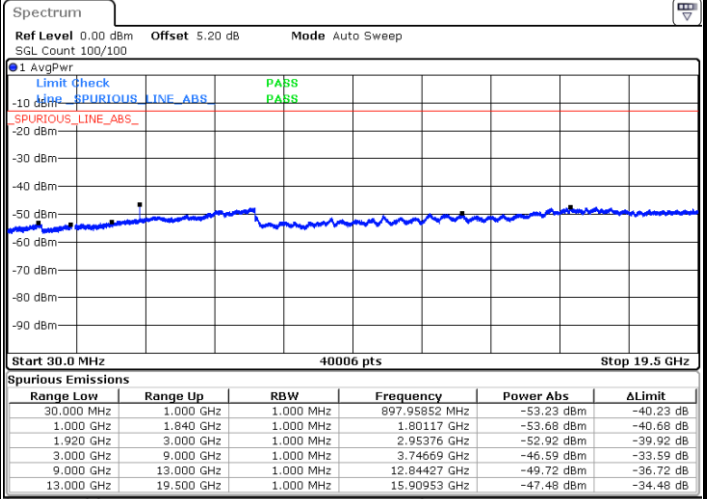

Middle Channel / 64QAM

Date: 1.MAR.2019 12:34:41

Highest Channel / 64QAM

Date: 1.MAR.2019 12:37:36

LTE Band 25 / 15MHz

Lowest Channel / 64QAM

Middle Channel / 64QAM

Date: 1.MAR.2019 12:41:18

Date: 1.MAR.2019 12:45:47

Highest Channel / 64QAM

Date: 1.MAR.2019 12:48:42

LTE Band 25 / 20MHz

Lowest Channel / 64QAM

Middle Channel / 64QAM

Date: 1.MAR.2019 12:52:24

Date: 1.MAR.2019 12:56:53