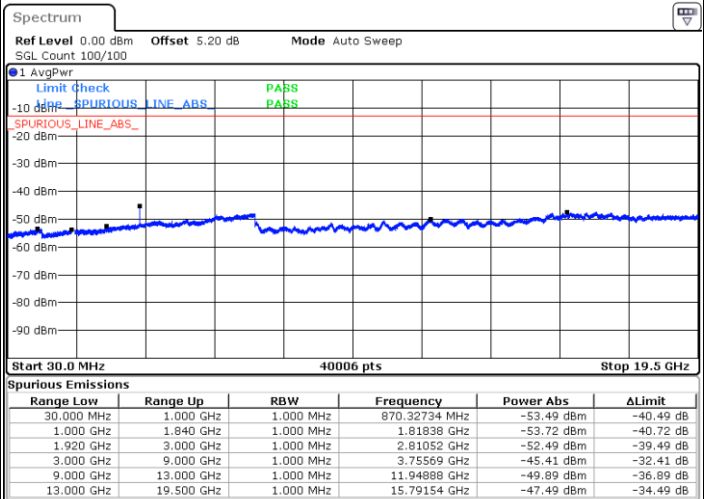

LTE Band 25 / 5MHz

Lowest Channel / QPSK

Lowest Channel / 16QAM

Date: 1.MAR.2019 12:20:53

Date: 1.MAR.2019 12:20:00

Middle Channel / QPSK

Middle Channel / 16QAM

Date: 1.MAR.2019 12:21:47

Date: 1.MAR.2019 12:22:41

LTE Band 25 / 5MHz

Highest Channel / QPSK

Date: 1.MAR.2019 12:28:17

Highest Channel / 16QAM

Date: 1.MAR.2019 12:27:24

LTE Band 25 / 10MHz

Lowest Channel / QPSK