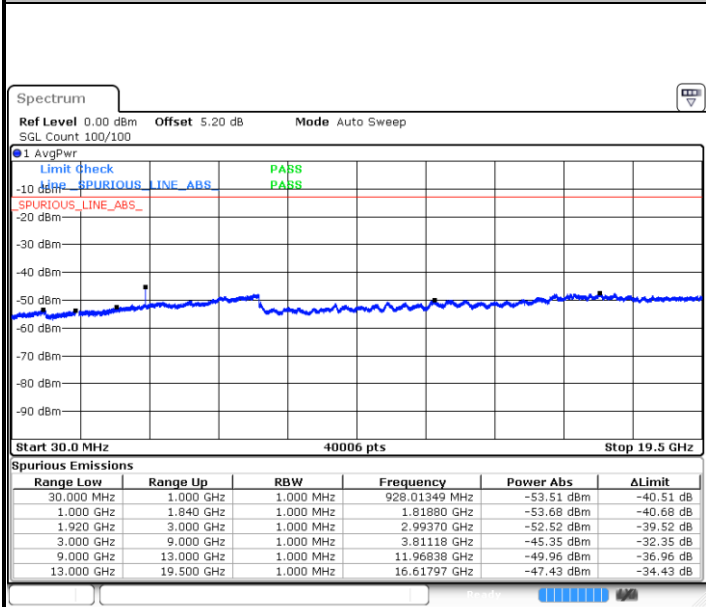

Lowest Channel / 64QAM

Middle Channel / 64QAM

Date: 1.MAR.2019 12:11:48

Date: 1.MAR.2019 12:14:30

Highest Channel / 64QAM

Date: 1.MAR.2019 12:17:11

LTE Band 25 / 5MHz

Lowest Channel / 64QAM

Middle Channel / 64QAM

Date: 1.MAR.2019 12:19:06

Date: 1.MAR.2019 12:23:35

Highest Channel / 64QAM

Date: 1.MAR.2019 12:26:30

LTE Band 25 / 10MHz

Lowest Channel / 64QAM

Date: 1.MAR.2019 12:30:12

Middle Channel / 64QAM

Date: 1.MAR.2019 12:34:41

Highest Channel / 64QAM

Date: 1.MAR.2019 12:37:36

LTE Band 25 / 15MHz

Lowest Channel / 64QAM

Middle Channel / 64QAM

Date: 1.MAR.2019 12:41:18