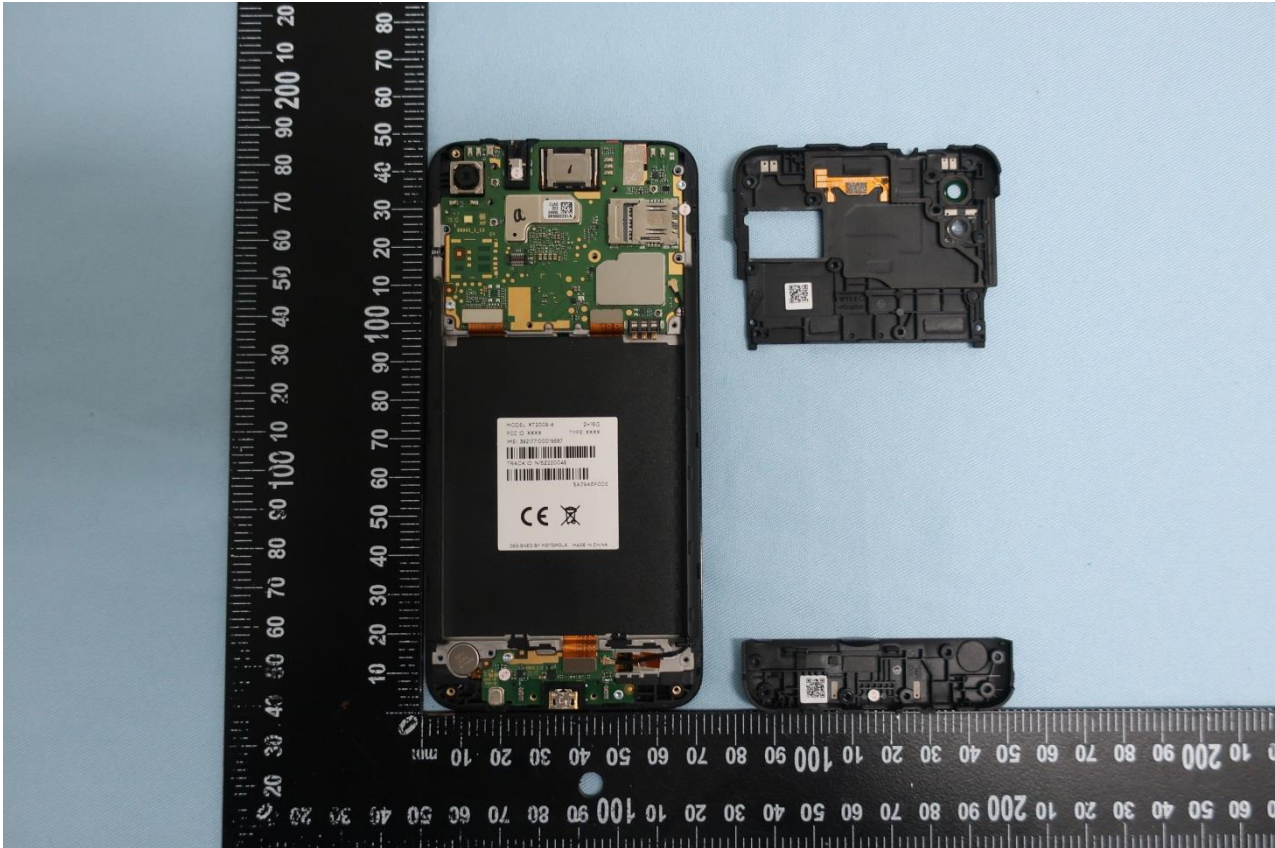

**3. Internal Photograph of EUT**

**Brand Name: Motorola / Model Name: XT2005-4, XT2005DL, XT2005-5**

Brand Name: Motorola / Model Name: XT2005-4, XT2005DL, XT2005-5

Brand Name: Motorola / Model Name: XT2005-4, XT2005DL, XT2005-5

Brand Name: Motorola / Model Name: XT2005-4, XT2005DL, XT2005-5

Brand Name: Motorola / Model Name: XT2005-4, XT2005DL, XT2005-5

Brand Name: Motorola / Model Name: XT2005-4, XT2005DL, XT2005-5

Brand Name: Motorola / Model Name: XT2005-4, XT2005DL, XT2005-5