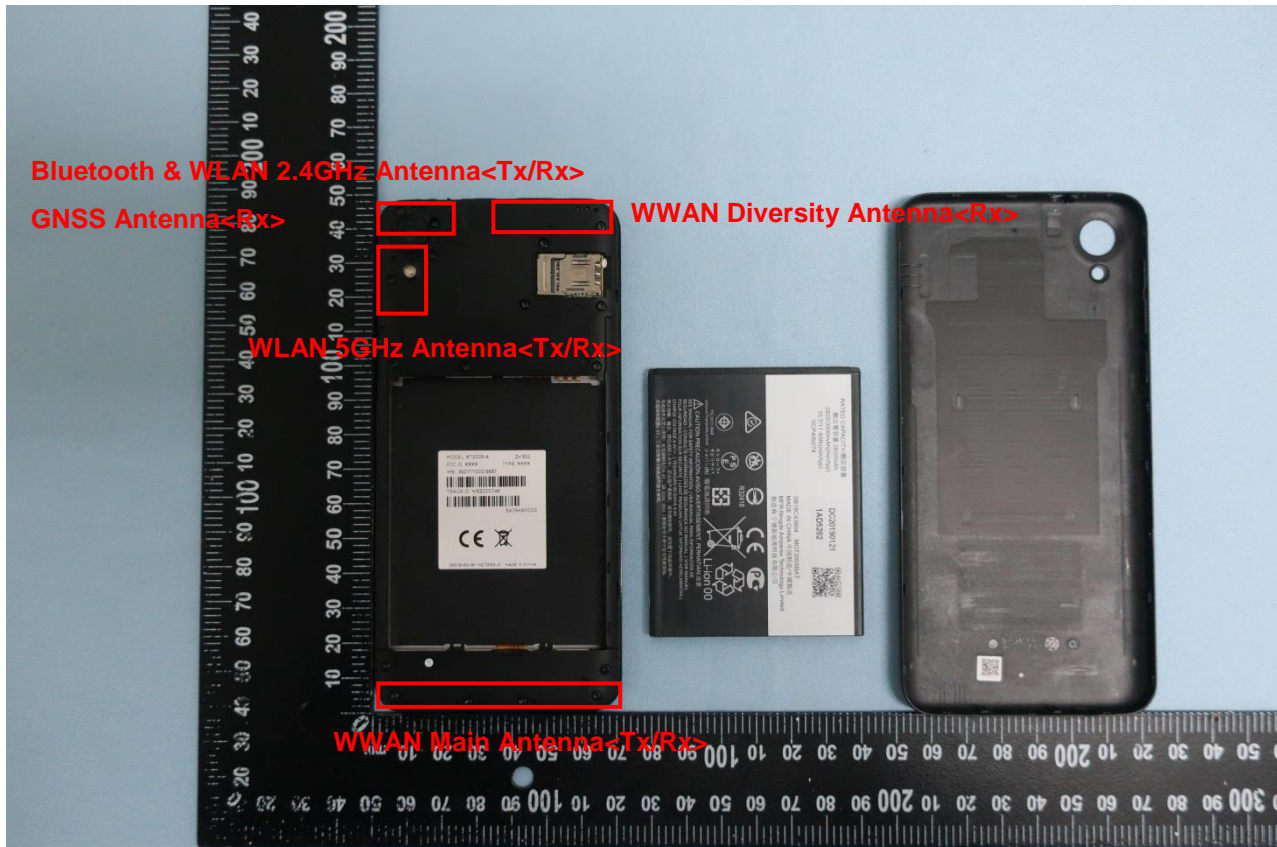

**3. Internal Photograph of EUT**

**Brand Name: Motorola / Model Name: XT2005-4, XT2005DL, XT2005-5**

Brand Name: Motorola / Model Name: XT2005-4, XT2005DL, XT2005-5

Brand Name: Motorola / Model Name: XT2005-4, XT2005DL, XT2005-5

Brand Name: Motorola / Model Name: XT2005-4, XT2005DL, XT2005-5

Brand Name: Motorola / Model Name: XT2005-4, XT2005DL, XT2005-5

Brand Name: Motorola / Model Name: XT2005-4, XT2005DL, XT2005-5

Brand Name: Motorola / Model Name: XT2005-4, XT2005DL, XT2005-5