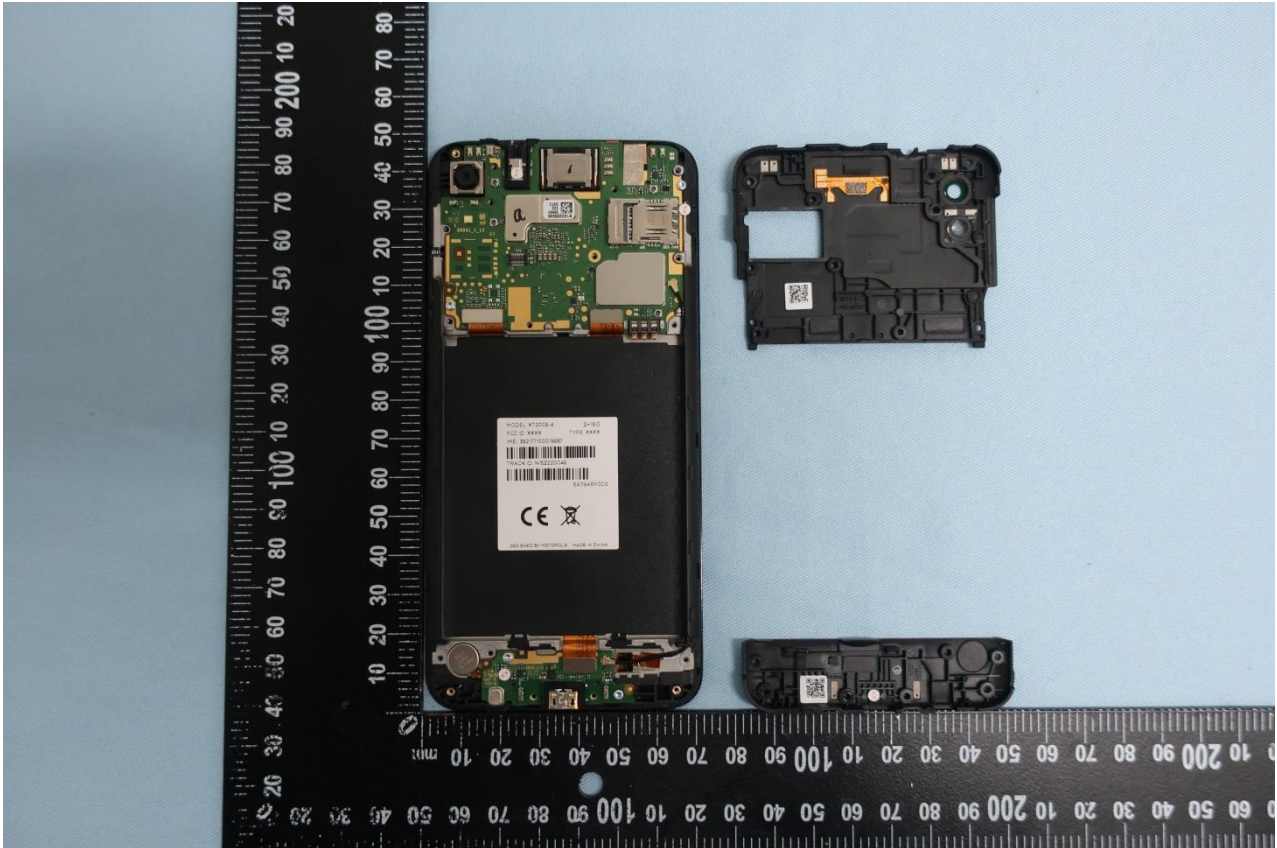

3. Internal Photograph of EUT

Brand Name: Motorola / Model Name: XT2005-4, XT2005DL, XT2005-5

Brand Name: Motorola / Model Name: XT2005-4, XT2005DL, XT2005-5

Brand Name: Motorola / Model Name: XT2005-4, XT2005DL, XT2005-5

Brand Name: Motorola / Model Name: XT2005-4, XT2005DL, XT2005-5

Brand Name: Motorola / Model Name: XT2005-4, XT2005DL, XT2005-5

Brand Name: Motorola / Model Name: XT2005-4, XT2005DL, XT2005-5

Brand Name: Motorola / Model Name: XT2005-4, XT2005DL, XT2005-5