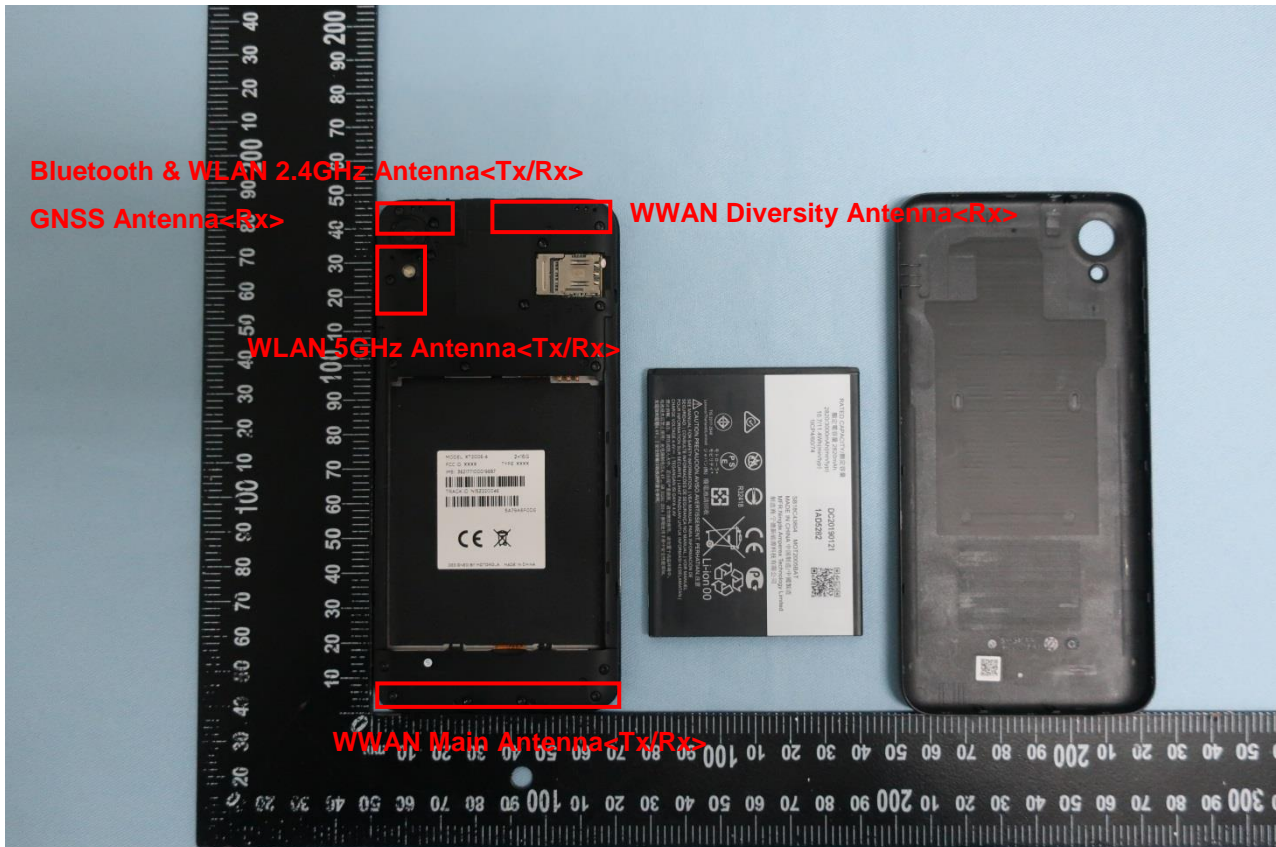

3. Internal Photograph of EUT

Brand Name: Motorola / Model Name: XT2005-4, XT2005DL, XT2005-5

Brand Name: Motorola / Model Name: XT2005-4, XT2005DL, XT2005-5

Brand Name: Motorola / Model Name: XT2005-4, XT2005DL, XT2005-5

Brand Name: Motorola / Model Name: XT2005-4, XT2005DL, XT2005-5

Brand Name: Motorola / Model Name: XT2005-4, XT2005DL, XT2005-5

Brand Name: Motorola / Model Name: XT2005-4, XT2005DL, XT2005-5

Brand Name: Motorola / Model Name: XT2005-4, XT2005DL, XT2005-5