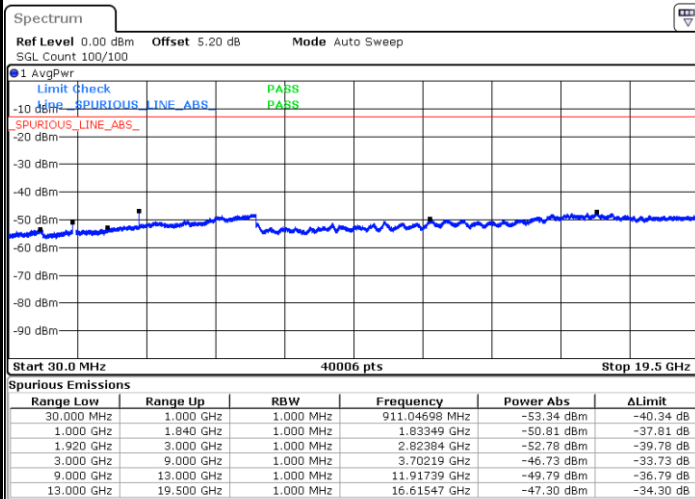

Date: 1.MAR.2019 12:42:11

Middle Channel / QPSK

Middle Channel / 16QAM

Date: 1.MAR.2019 12:43:59

Date: 1.MAR.2019 12:44:53

LTE Band 25 / 15MHz

Highest Channel / QPSK

Date: 1.MAR.2019 12:50:29

Highest Channel / 16QAM

Date: 1.MAR.2019 12:49:36

LTE Band 25 / 20MHz

Lowest Channel / QPSK

Date: 1.MAR.2019 12:54:12

Lowest Channel / 16QAM

Date: 1.MAR.2019 12:53:18

LTE Band 25 / 20MHz