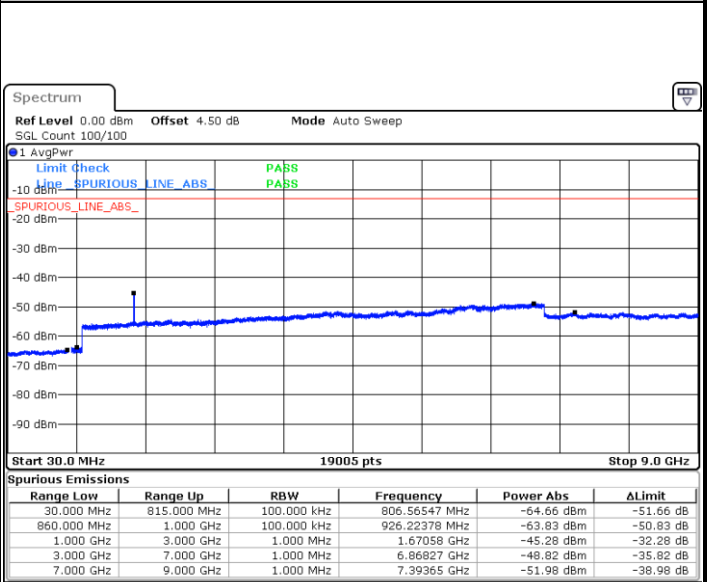

Middle Channel / 16QAM

Date: 1.MAR.2019 17:48:33