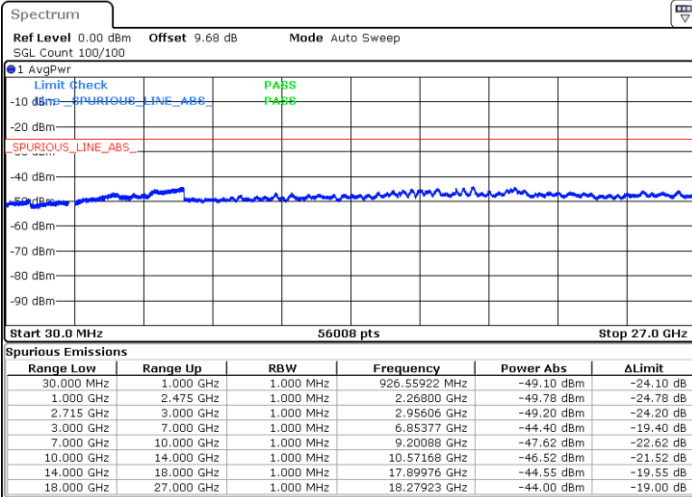

Highest Channel / 64QAM

Date: 1.MAR.2019 18:03:22

**LTE Band 26 / 10MHz**

LTE Band 26 / 15MHz

Lowest Channel / 64QAM

Middle Channel / 64QAM

Date: 1.MAR.2019 18:20:19

Date: 1.MAR.2019 18:21:14

Highest Channel / 64QAM

Date: 1.MAR.2019 18:25:46

LTE Band 41 / 5MHz

Lowest Channel / QPSK

Lowest Channel / 16QAM

Date: 25.MAR.2019 15:10:10

Date: 25.MAR.2019 15:11:04

Middle Channel / QPSK

Middle Channel / 16QAM

Date: 25.MAR.2019 15:11:58

Date: 25.MAR.2019 15:12:52

LTE Band 41 / 5MHz

Highest Channel / QPSK

Date: 14.MAR.2019 21:43:23

Highest Channel / 16QAM

Date: 14.MAR.2019 21:44:18