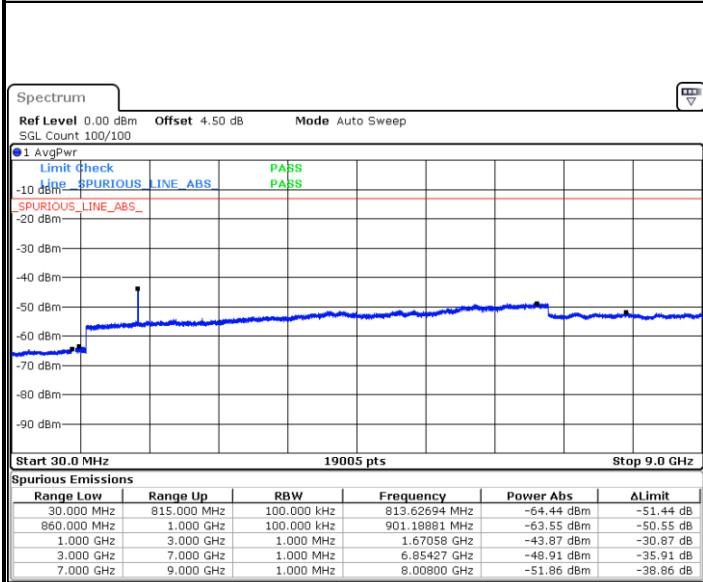

Date: 1.MAR.2019 17:31:59

Middle Channel / QPSK

Middle Channel / 16QAM

Date: 1.MAR.2019 17:36:15

Date: 1.MAR.2019 17:35:21

LTE Band 26 / 1.4MHz

Highest Channel / QPSK

Highest Channel / 16QAM

Date: 1.MAR.2019 17:37:10

Date: 1.MAR.2019 17:38:04

LTE Band 26 / 3MHz

Lowest Channel / QPSK

Lowest Channel / 16QAM

Date: 1.MAR.2019 17:46:44

Date: 1.MAR.2019 17:45:50

LTE Band 26 / 3MHz

Middle Channel / QPSK

Date: 1.MAR.2019 17:47:39

Middle Channel / 16QAM

Date: 1.MAR.2019 17:48:33

Highest Channel / QPSK

Date: 1.MAR.2019 17:52:11

Highest Channel / 16QAM

Date: 1.MAR.2019 17:51:17