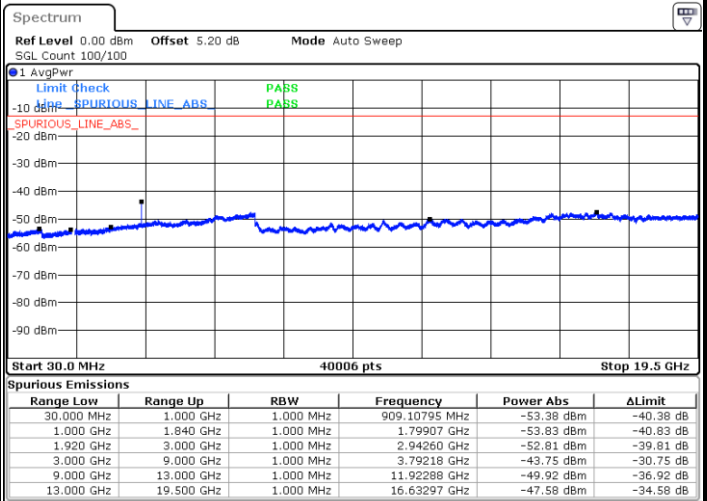

Highest Channel / 16QAM

Date: 1.MAR.2019 12:49:36

LTE Band 25 / 20MHz

Lowest Channel / QPSK

Date: 1.MAR.2019 12:54:12

Lowest Channel / 16QAM

Date: 1.MAR.2019 12:53:18

LTE Band 25 / 20MHz

Middle Channel / QPSK

Middle Channel / 16QAM

Date: 1.MAR.2019 12:55:05

Date: 1.MAR.2019 12:55:59

Highest Channel / QPSK

Highest Channel / 16QAM

Date: 1.MAR.2019 13:01:35

Date: 1.MAR.2019 13:00:42

LTE Band 25 / 1.4MHz

Lowest Channel / 64QAM

Middle Channel / 64QAM

Date: 1.MAR.2019 12:00:42

Date: 1.MAR.2019 12:03:24

Highest Channel / 64QAM

Date: 1.MAR.2019 12:06:06

LTE Band 25 / 3MHz