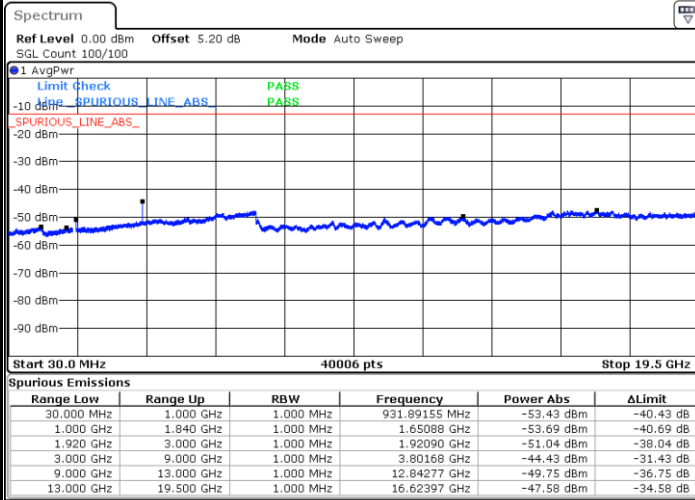

Date: 1.MAR.2019 12:42:11

Middle Channel / QPSK

Middle Channel / 16QAM

Date: 1.MAR.2019 12:43:59

Date: 1.MAR.2019 12:44:53

LTE Band 25 / 15MHz

Highest Channel / QPSK

Date: 1.MAR.2019 12:50:29

Highest Channel / 16QAM

Date: 1.MAR.2019 12:49:36

LTE Band 25 / 20MHz

Lowest Channel / QPSK

Date: 1.MAR.2019 12:54:12

Lowest Channel / 16QAM

Date: 1.MAR.2019 12:53:18

LTE Band 25 / 20MHz