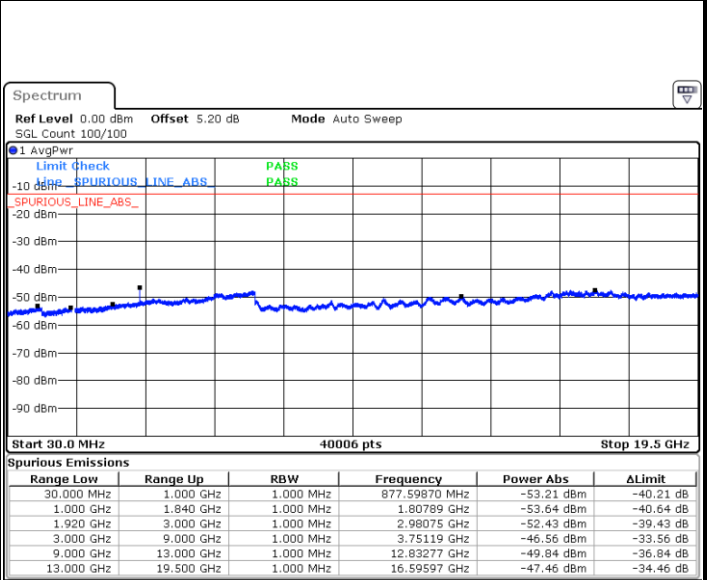

LTE Band 25 / 1.4MHz

Lowest Channel / 64QAM

Middle Channel / 64QAM

Date: 1.MAR.2019 12:00:42

Date: 1.MAR.2019 12:03:24

Highest Channel / 64QAM

Date: 1.MAR.2019 12:06:06

LTE Band 25 / 3MHz

Lowest Channel / 64QAM

Middle Channel / 64QAM

Date: 1.MAR.2019 12:11:48

Date: 1.MAR.2019 12:14:30

Highest Channel / 64QAM

Date: 1.MAR.2019 12:17:11

**LTE Band 25 / 10MHz**

**Lowest Channel / 64QAM**

Date: 1.MAR.2019 12:30:12

**Middle Channel / 64QAM**

Date: 1.MAR.2019 12:34:41

**Highest Channel / 64QAM**

Date: 1.MAR.2019 12:37:36

LTE Band 25 / 15MHz

Lowest Channel / 64QAM

Middle Channel / 64QAM