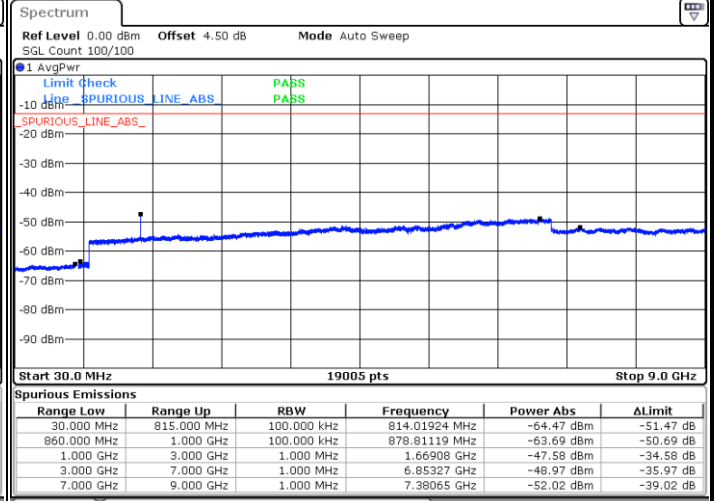

Date: 1.MAR.2019 17:32:54

Date: 1.MAR.2019 17:34:26

Highest Channel / 64QAM

Date: 1.MAR.2019 17:38:59

**LTE Band 26 / 3MHz**

**Lowest Channel / 64QAM**

Date: 1.MAR.2019 17:44:55

**Middle Channel / 64QAM**

Date: 1.MAR.2019 17:49:28

**Highest Channel / 64QAM**

Date: 1.MAR.2019 17:50:22

LTE Band 26 / 5MHz

Lowest Channel / 64QAM

Middle Channel / 64QAM

Date: 1.MAR.2019 17:57:55

Date: 1.MAR.2019 17:58:50

Highest Channel / 64QAM

Date: 1.MAR.2019 18:03:22

**LTE Band 26 / 10MHz**

LTE Band 26 / 15MHz

Lowest Channel / 64QAM

Middle Channel / 64QAM

Date: 1.MAR.2019 18:20:19

Date: 1.MAR.2019 18:21:14