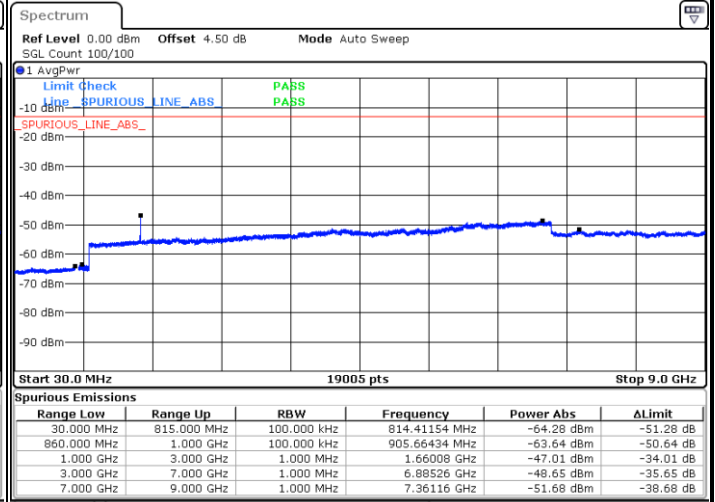

Date: 1.MAR.2019 17:49:28

**Highest Channel / 64QAM**

Date: 1.MAR.2019 17:50:22

LTE Band 26 / 5MHz

Lowest Channel / 64QAM

Middle Channel / 64QAM

Date: 1.MAR.2019 17:57:55

Date: 1.MAR.2019 17:58:50

Highest Channel / 64QAM

Date: 1.MAR.2019 18:03:22

**LTE Band 26 / 10MHz**

LTE Band 26 / 15MHz

Lowest Channel / 64QAM

Middle Channel / 64QAM

Date: 1.MAR.2019 18:20:19

Date: 1.MAR.2019 18:21:14

Highest Channel / 64QAM

Date: 1.MAR.2019 18:25:46

LTE Band 41 / 5MHz

Lowest Channel / QPSK

Lowest Channel / 16QAM

Date: 25.MAR.2019 15:10:10

Date: 25.MAR.2019 15:11:04

Middle Channel / QPSK