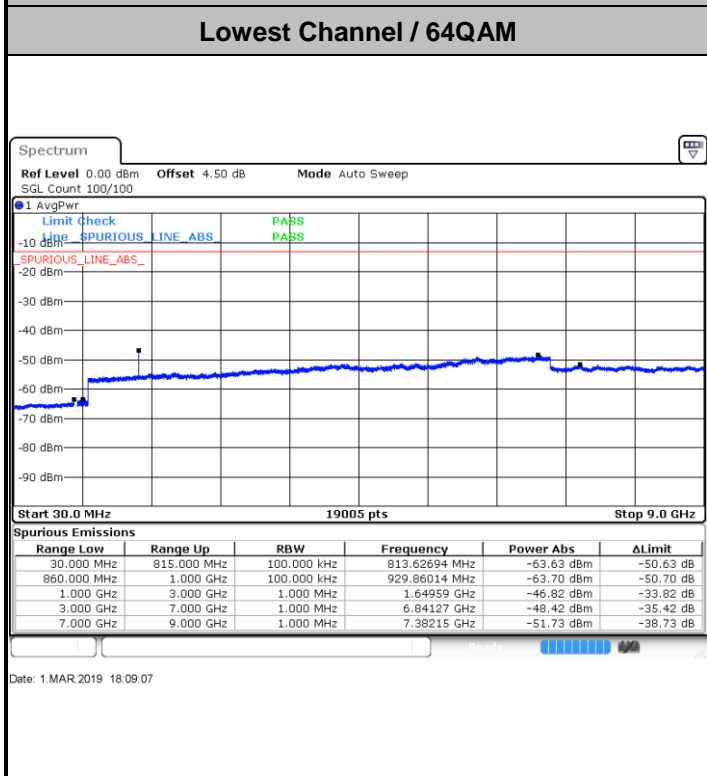

Date: 1.MAR.2019 17:32:54

Date: 1.MAR.2019 17:34:26

Highest Channel / 64QAM

Date: 1.MAR.2019 17:38:59

**LTE Band 26 / 3MHz**

**Lowest Channel / 64QAM**

Date: 1.MAR.2019 17:44:55

**Middle Channel / 64QAM**

Date: 1.MAR.2019 17:49:28

**Highest Channel / 64QAM**

Date: 1.MAR.2019 17:50:22

LTE Band 26 / 5MHz

Lowest Channel / 64QAM

Middle Channel / 64QAM

Date: 1.MAR.2019 17:57:55

Date: 1.MAR.2019 17:58:50

Highest Channel / 64QAM

Date: 1.MAR.2019 18:03:22

**LTE Band 26 / 10MHz**

LTE Band 26 / 15MHz

Lowest Channel / 64QAM

Middle Channel / 64QAM

Date: 1.MAR.2019 18:20:19

Date: 1.MAR.2019 18:21:14

Highest Channel / 64QAM

Date: 1.MAR.2019 18:25:46

LTE Band 41 / 5MHz

Lowest Channel / QPSK

Lowest Channel / 16QAM

Date: 25.MAR.2019 15:10:10

Date: 25.MAR.2019 15:11:04

Middle Channel / QPSK