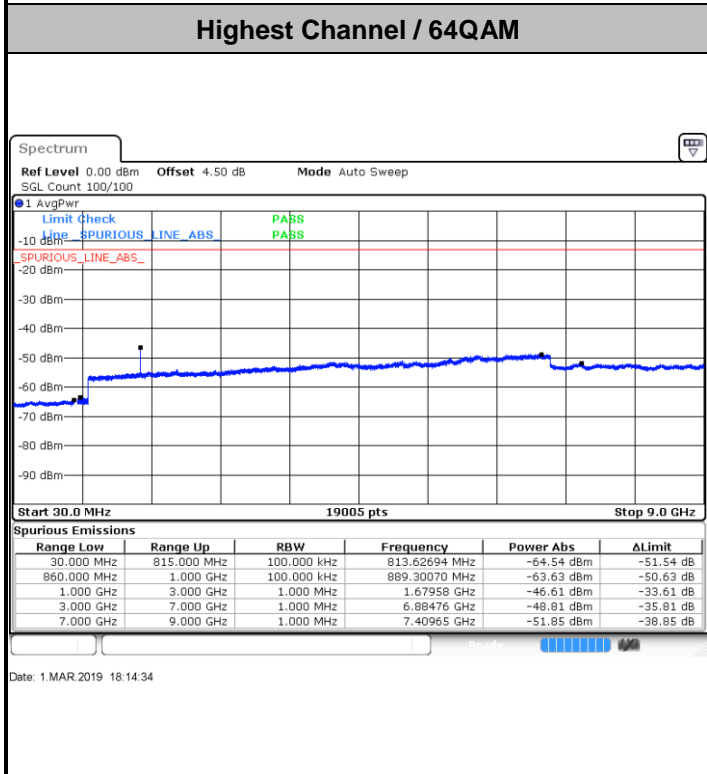

Date: 1.MAR.2019 17:32:54

Date: 1.MAR.2019 17:34:26

Highest Channel / 64QAM

Date: 1.MAR.2019 17:38:59

**LTE Band 26 / 3MHz**

**Lowest Channel / 64QAM**

Date: 1.MAR.2019 17:44:55

**Middle Channel / 64QAM**

Date: 1.MAR.2019 17:49:28

**Highest Channel / 64QAM**

Date: 1.MAR.2019 17:50:22

LTE Band 26 / 5MHz

Lowest Channel / 64QAM

Middle Channel / 64QAM

Date: 1.MAR.2019 17:57:55

Date: 1.MAR.2019 17:58:50

Highest Channel / 64QAM

Date: 1.MAR.2019 18:03:22

**LTE Band 26 / 10MHz**

LTE Band 26 / 15MHz

Lowest Channel / 64QAM

Middle Channel / 64QAM

Date: 1.MAR.2019 18:20:19

Date: 1.MAR.2019 18:21:14

Highest Channel / 64QAM

Date: 1.MAR.2019 18:25:46

LTE Band 41 / 5MHz

Lowest Channel / QPSK

Lowest Channel / 16QAM

Date: 25.MAR.2019 15:10:10

Date: 25.MAR.2019 15:11:04

Middle Channel / QPSK