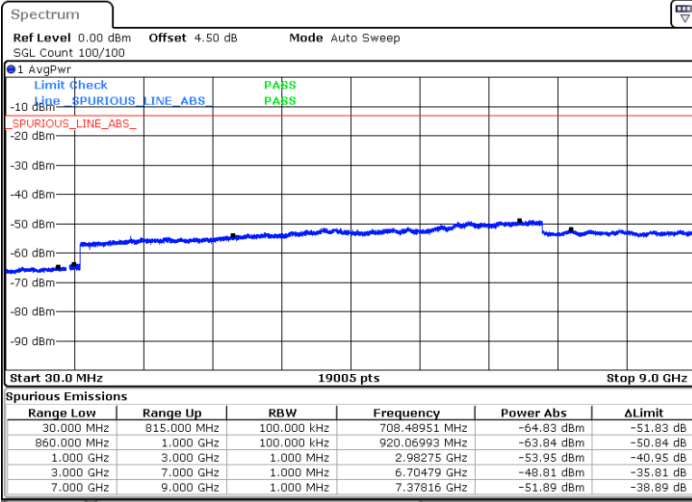

Highest Channel / QPSK

Date: 1.MAR.2019 18:12:45

Highest Channel / 16QAM

Date: 1.MAR.2019 18:13:40

LTE Band 26 / 15MHz

Lowest Channel / QPSK

Lowest Channel / 16QAM

Date: 1.MAR.2019 18:18:30

Date: 1.MAR.2019 18:19:25

Middle Channel / QPSK

Middle Channel / 16QAM

Date: 1.MAR.2019 18:23:03

Date: 1.MAR.2019 18:22:08

LTE Band 26 / 1.4MHz

Lowest Channel / 64QAM

Middle Channel / 64QAM

Date: 1.MAR.2019 17:32:54

Date: 1.MAR.2019 17:34:26

Highest Channel / 64QAM

Date: 1.MAR.2019 17:38:59

**LTE Band 26 / 3MHz**

**Lowest Channel / 64QAM**

Date: 1.MAR.2019 17:44:55

**Middle Channel / 64QAM**

Date: 1.MAR.2019 17:49:28

**Highest Channel / 64QAM**

Date: 1.MAR.2019 17:50:22

LTE Band 26 / 5MHz

Lowest Channel / 64QAM

Middle Channel / 64QAM

Date: 1.MAR.2019 17:57:55

Date: 1.MAR.2019 17:58:50