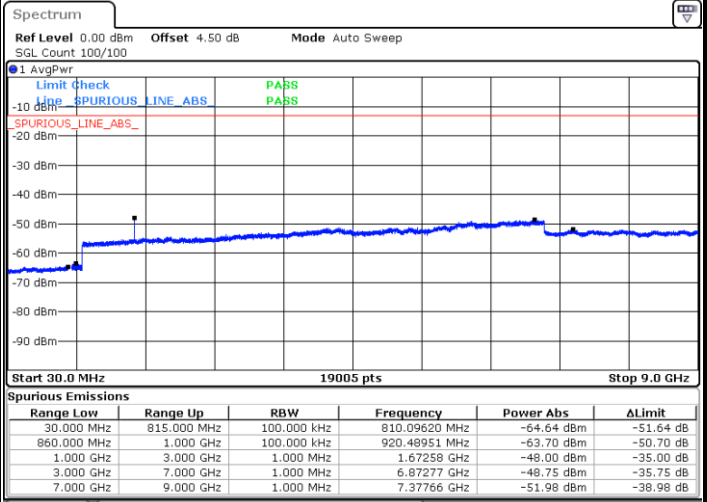

Highest Channel / QPSK

Date: 1.MAR.2019 18:12:45

Highest Channel / 16QAM

Date: 1.MAR.2019 18:13:40

LTE Band 26 / 15MHz

Lowest Channel / QPSK

Lowest Channel / 16QAM

Date: 1.MAR.2019 18:18:30

Date: 1.MAR.2019 18:19:25

Middle Channel / QPSK

Middle Channel / 16QAM

Date: 1.MAR.2019 18:23:03

Date: 1.MAR.2019 18:22:08

LTE Band 26 / 1.4MHz

Lowest Channel / 64QAM

Middle Channel / 64QAM

Date: 1.MAR.2019 17:32:54

Date: 1.MAR.2019 17:34:26

Highest Channel / 64QAM

Date: 1.MAR.2019 17:38:59

**LTE Band 26 / 3MHz**

**Lowest Channel / 64QAM**

Date: 1.MAR.2019 17:44:55

**Middle Channel / 64QAM**

Date: 1.MAR.2019 17:49:28

**Highest Channel / 64QAM**

Date: 1.MAR.2019 17:50:22

LTE Band 26 / 5MHz

Lowest Channel / 64QAM

Middle Channel / 64QAM

Date: 1.MAR.2019 17:57:55

Date: 1.MAR.2019 17:58:50