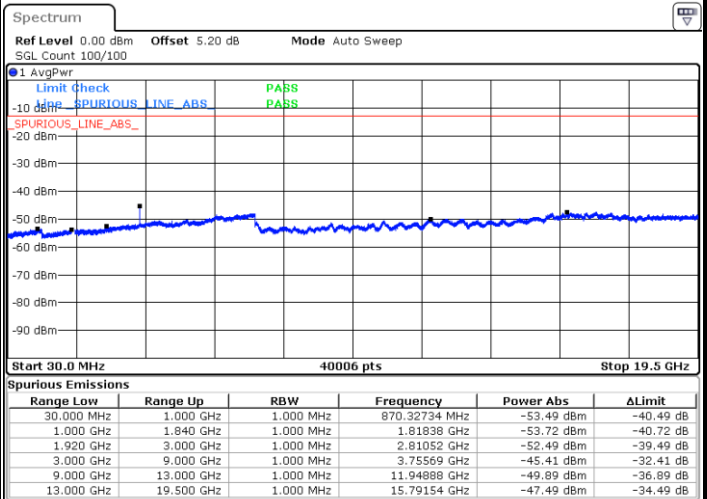

LTE Band 25 / 5MHz

Lowest Channel / QPSK

Lowest Channel / 16QAM

Date: 1.MAR.2019 12:20:53

Date: 1.MAR.2019 12:20:00

Middle Channel / QPSK

Middle Channel / 16QAM

Date: 1.MAR.2019 12:21:47

Date: 1.MAR.2019 12:22:41

LTE Band 25 / 5MHz

Highest Channel / QPSK

Date: 1.MAR.2019 12:28:17

Highest Channel / 16QAM

Date: 1.MAR.2019 12:27:24

LTE Band 25 / 10MHz

Lowest Channel / QPSK