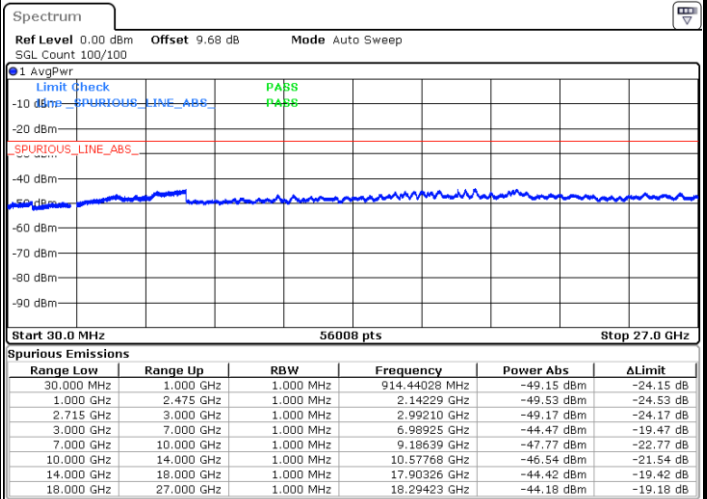

Highest Channel / 64QAM

Date: 1.MAR.2019 18:03:22

**LTE Band 26 / 10MHz**

LTE Band 26 / 15MHz

Lowest Channel / 64QAM

Middle Channel / 64QAM

Date: 1.MAR.2019 18:20:19

Date: 1.MAR.2019 18:21:14

Highest Channel / 64QAM

Date: 1.MAR.2019 18:25:46

LTE Band 41 / 5MHz

Lowest Channel / QPSK

Lowest Channel / 16QAM

Date: 25.MAR.2019 15:10:10

Date: 25.MAR.2019 15:11:04

Middle Channel / QPSK

Middle Channel / 16QAM

Date: 25.MAR.2019 15:11:58

Date: 25.MAR.2019 15:12:52

LTE Band 41 / 5MHz

Highest Channel / QPSK

Date: 14.MAR.2019 21:43:23

Highest Channel / 16QAM

Date: 14.MAR.2019 21:44:18