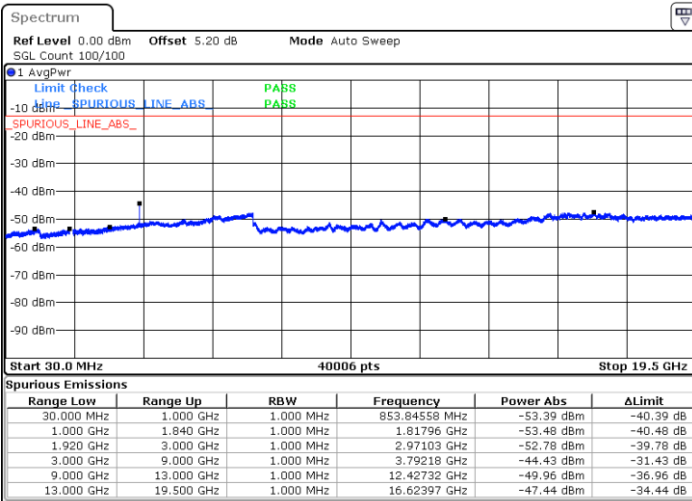

Middle Channel / QPSK

Middle Channel / 16QAM

Date: 1.MAR.2019 12:55:05

Date: 1.MAR.2019 12:55:59

Highest Channel / QPSK

Highest Channel / 16QAM

Date: 1.MAR.2019 13:01:35

Date: 1.MAR.2019 13:00:42

LTE Band 25 / 1.4MHz

Lowest Channel / 64QAM

Middle Channel / 64QAM

Date: 1.MAR.2019 12:00:42

Date: 1.MAR.2019 12:03:24

Highest Channel / 64QAM

Date: 1.MAR.2019 12:06:06

LTE Band 25 / 3MHz