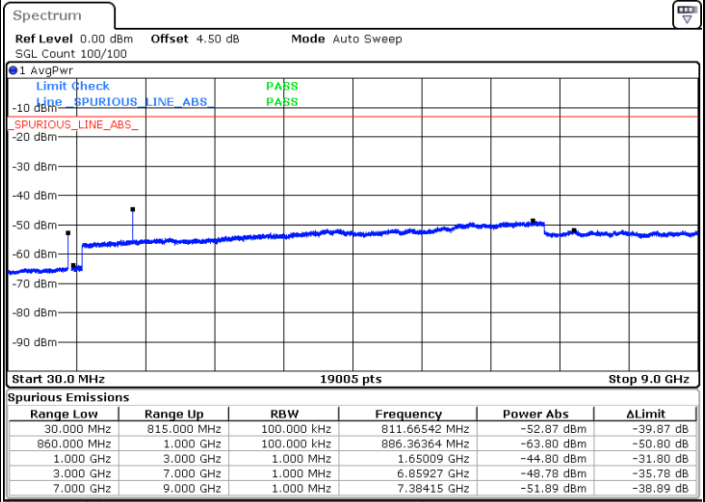

Date: 1.MAR.2019 18:07:18

Lowest Channel / 16QAM

Date: 1.MAR.2019 18:08:13

LTE Band 26 / 10MHz

Middle Channel / QPSK

Date: 1.MAR.2019 18:11:51

Middle Channel / 16QAM

Date: 1.MAR.2019 18:10:56

Highest Channel / QPSK

Date: 1.MAR.2019 18:12:45

Highest Channel / 16QAM

Date: 1.MAR.2019 18:13:40

LTE Band 26 / 15MHz

Lowest Channel / QPSK

Lowest Channel / 16QAM

Date: 1.MAR.2019 18:18:30

Date: 1.MAR.2019 18:19:25

Middle Channel / QPSK

Middle Channel / 16QAM

Date: 1.MAR.2019 18:23:03

Date: 1.MAR.2019 18:22:08

LTE Band 26 / 1.4MHz

Lowest Channel / 64QAM

Middle Channel / 64QAM

Date: 1.MAR.2019 17:32:54

Date: 1.MAR.2019 17:34:26

Highest Channel / 64QAM

Date: 1.MAR.2019 17:38:59

**LTE Band 26 / 3MHz**

**Lowest Channel / 64QAM**

Date: 1.MAR.2019 17:44:55

**Middle Channel / 64QAM**