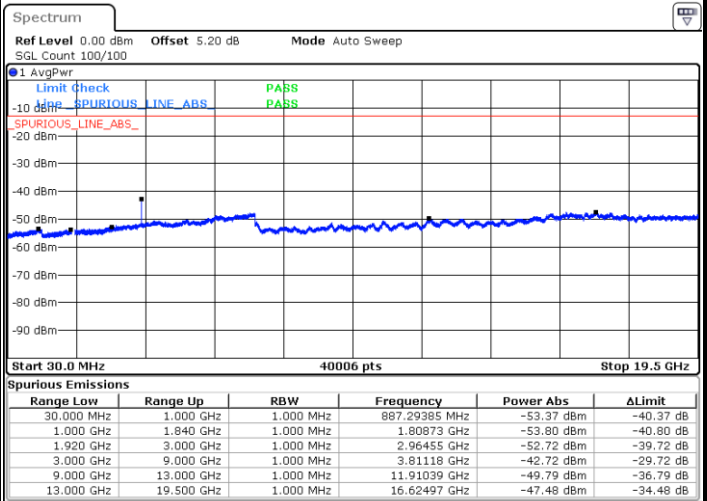

Date: 1.MAR.2019 12:31:59

Lowest Channel / 16QAM

Date: 1.MAR.2019 12:31:05

LTE Band 25 / 10MHz

Middle Channel / QPSK

Middle Channel / 16QAM

Date: 1.MAR.2019 12:32:53

Date: 1.MAR.2019 12:33:47

Highest Channel / QPSK

Highest Channel / 16QAM

Date: 1.MAR.2019 12:39:23

Date: 1.MAR.2019 12:38:29

LTE Band 25 / 15MHz

Lowest Channel / QPSK

Lowest Channel / 16QAM

Date: 1.MAR.2019 12:43:05