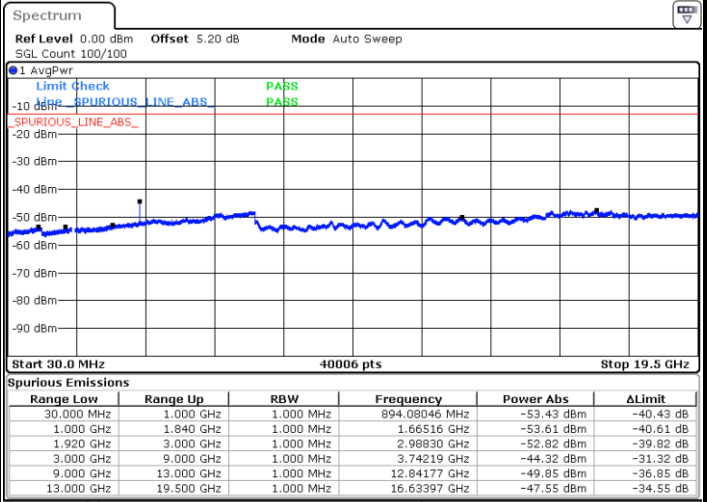

LTE Band 25 / 20MHz

Middle Channel / QPSK

Middle Channel / 16QAM

Date: 1.MAR.2019 12:55:05

Date: 1.MAR.2019 12:55:59