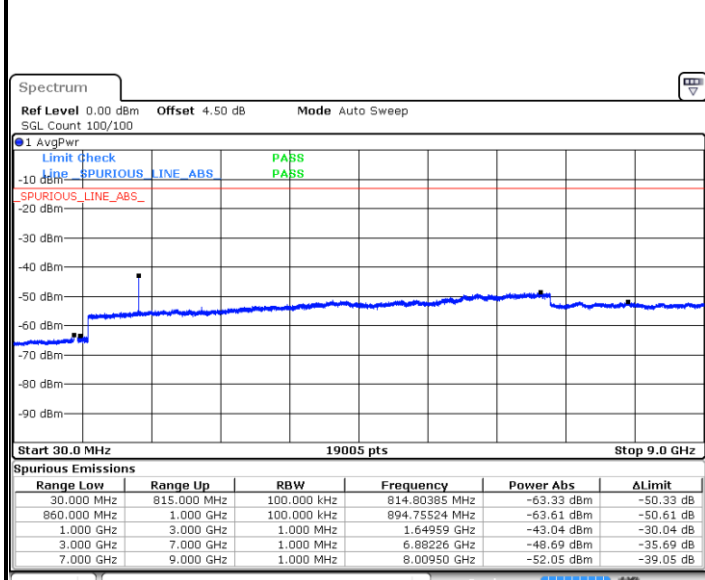

LTE Band 26 / 5MHz

Lowest Channel / QPSK

Date: 1.MAR.2019 17:56:06

Lowest Channel / 16QAM

Date: 1.MAR.2019 17:57:01

Middle Channel / QPSK

Date: 1.MAR.2019 18:00:39

Middle Channel / 16QAM

Date: 1.MAR.2019 17:59:44

LTE Band 26 / 5MHz

Highest Channel / QPSK

Date: 1.MAR.2019 18:01:33

Highest Channel / 16QAM

Date: 1.MAR.2019 18:02:28

LTE Band 26 / 10MHz

Lowest Channel / QPSK

Date: 1.MAR.2019 18:07:18

Lowest Channel / 16QAM

Date: 1.MAR.2019 18:08:13

LTE Band 26 / 10MHz

Middle Channel / QPSK

Date: 1.MAR.2019 18:11:51

Middle Channel / 16QAM

Date: 1.MAR.2019 18:10:56

Highest Channel / QPSK

Date: 1.MAR.2019 18:12:45

Highest Channel / 16QAM

Date: 1.MAR.2019 18:13:40

LTE Band 26 / 15MHz

Lowest Channel / QPSK

Lowest Channel / 16QAM

Date: 1.MAR.2019 18:18:30