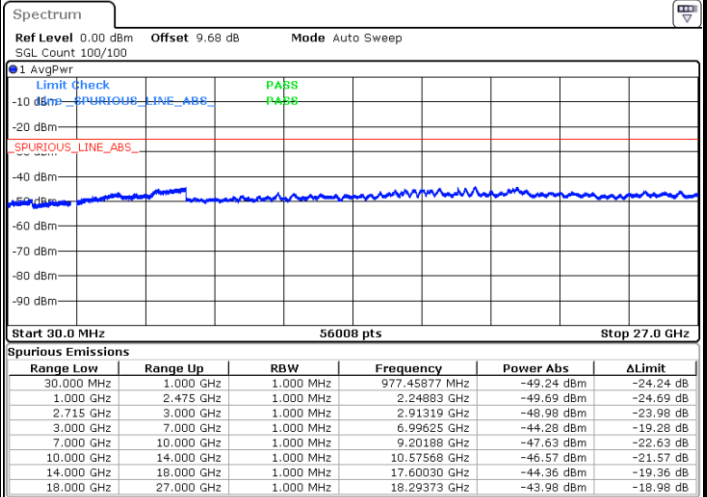

Highest Channel / 64QAM

Date: 1.MAR.2019 18:03:22

**LTE Band 26 / 10MHz**

LTE Band 26 / 15MHz

Lowest Channel / 64QAM

Middle Channel / 64QAM

Date: 1.MAR.2019 18:20:19

Date: 1.MAR.2019 18:21:14

Highest Channel / 64QAM

Date: 1.MAR.2019 18:25:46

LTE Band 41 / 5MHz

Lowest Channel / QPSK

Lowest Channel / 16QAM

Date: 25.MAR.2019 15:10:10

Date: 25.MAR.2019 15:11:04

Middle Channel / QPSK

Middle Channel / 16QAM

Date: 25.MAR.2019 15:11:58

Date: 25.MAR.2019 15:12:52

LTE Band 41 / 5MHz

Highest Channel / QPSK

Date: 14.MAR.2019 21:43:23

Highest Channel / 16QAM

Date: 14.MAR.2019 21:44:18