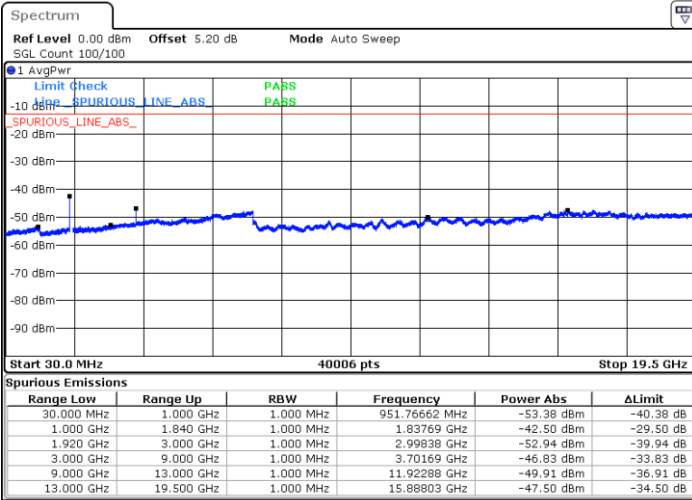

Highest Channel / QPSK

Highest Channel / 16QAM

Date: 1.MAR.2019 12:39:23

Date: 1.MAR.2019 12:38:29

LTE Band 25 / 15MHz

Lowest Channel / QPSK

Lowest Channel / 16QAM

Date: 1.MAR.2019 12:43:05