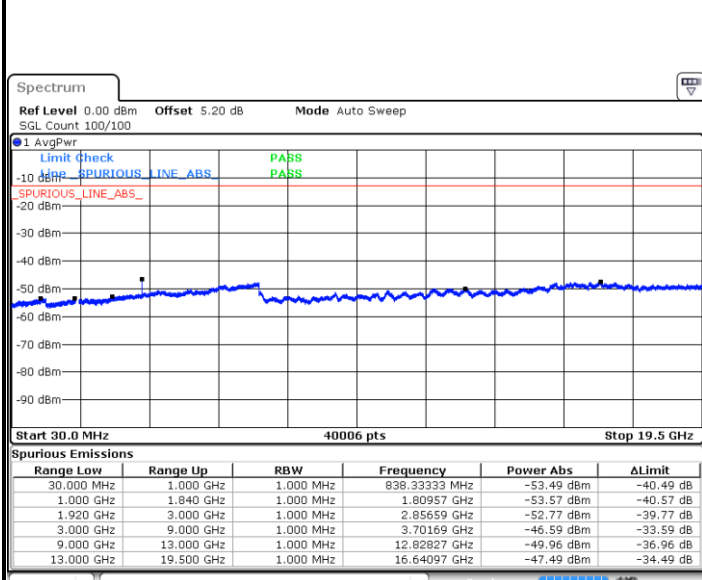

LTE Band 25 / 5MHz

Lowest Channel / QPSK

Lowest Channel / 16QAM

Date: 1.MAR.2019 12:20:53

Date: 1.MAR.2019 12:20:00

Middle Channel / QPSK

Middle Channel / 16QAM

Date: 1.MAR.2019 12:21:47

Date: 1.MAR.2019 12:22:41

LTE Band 25 / 5MHz

Highest Channel / QPSK

Date: 1.MAR.2019 12:28:17

Highest Channel / 16QAM

Date: 1.MAR.2019 12:27:24

LTE Band 25 / 10MHz

Lowest Channel / QPSK

Date: 1.MAR.2019 12:31:59

Lowest Channel / 16QAM

Date: 1.MAR.2019 12:31:05

LTE Band 25 / 10MHz

Middle Channel / QPSK

Middle Channel / 16QAM

Date: 1.MAR.2019 12:32:53

Date: 1.MAR.2019 12:33:47

Highest Channel / QPSK

Highest Channel / 16QAM

Date: 1.MAR.2019 12:39:23

Date: 1.MAR.2019 12:38:29

LTE Band 25 / 15MHz

Lowest Channel / QPSK

Lowest Channel / 16QAM

Date: 1.MAR.2019 12:43:05