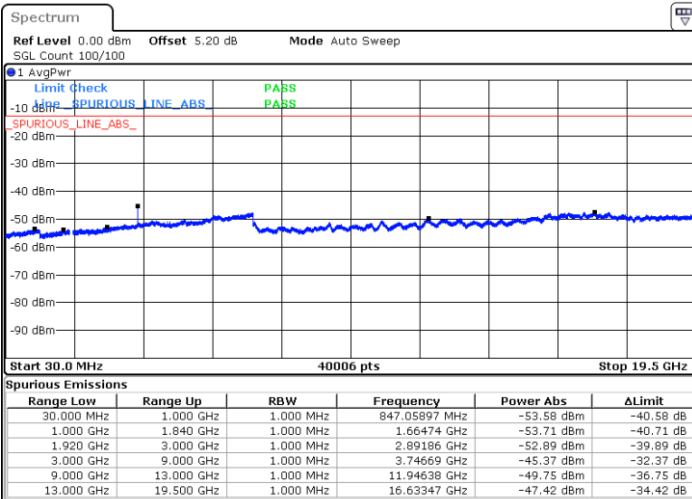

Middle Channel / QPSK

Middle Channel / 16QAM

Date: 1.MAR.2019 12:43:59