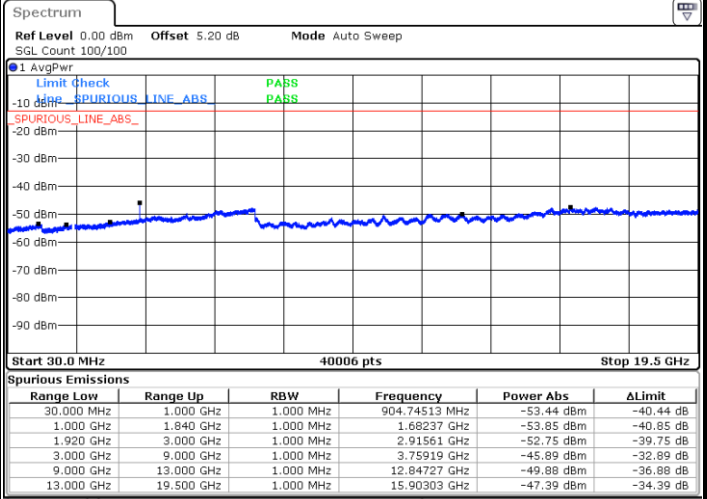

LTE Band 25 / 1.4MHz

Lowest Channel / 64QAM

Middle Channel / 64QAM

Date: 1.MAR.2019 12:00:42

Date: 1.MAR.2019 12:03:24

Highest Channel / 64QAM

Date: 1.MAR.2019 12:06:06

LTE Band 25 / 3MHz