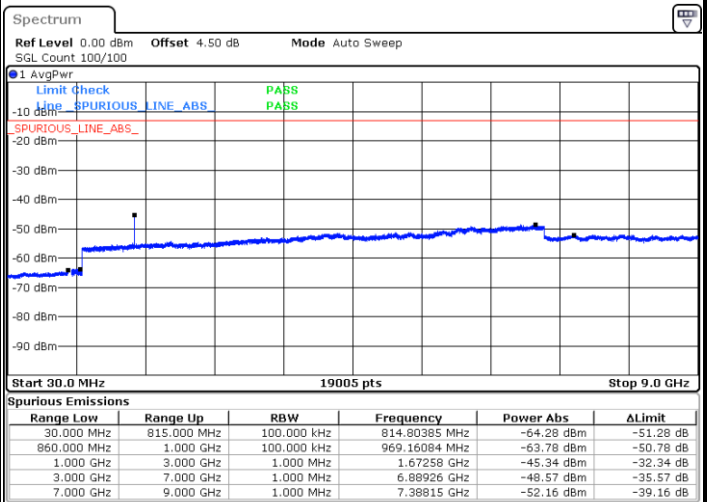

Date: 1.MAR.2019 12:41:18

Date: 1.MAR.2019 12:45:47

Highest Channel / 64QAM

Date: 1.MAR.2019 12:48:42

LTE Band 26 / 1.4MHz

Lowest Channel / QPSK

Lowest Channel / 16QAM

Date: 1.MAR.2019 17:31:04

Date: 1.MAR.2019 17:31:59

Middle Channel / QPSK

Middle Channel / 16QAM

Date: 1.MAR.2019 17:36:15

Date: 1.MAR.2019 17:35:21

LTE Band 26 / 1.4MHz

Highest Channel / QPSK

Highest Channel / 16QAM