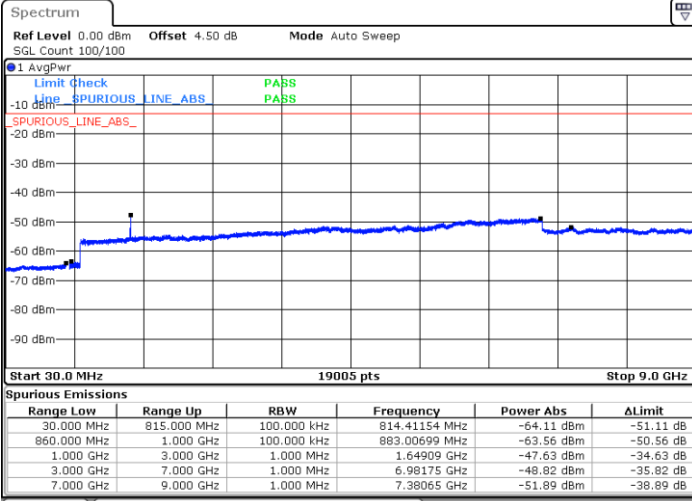

Date: 1.MAR.2019 17:32:54

Date: 1.MAR.2019 17:34:26

Highest Channel / 64QAM

Date: 1.MAR.2019 17:38:59

**LTE Band 26 / 3MHz**

**Lowest Channel / 64QAM**

Date: 1.MAR.2019 17:44:55

**Middle Channel / 64QAM**

Date: 1.MAR.2019 17:49:28

**Highest Channel / 64QAM**

Date: 1.MAR.2019 17:50:22

LTE Band 26 / 5MHz

Lowest Channel / 64QAM

Middle Channel / 64QAM

Date: 1.MAR.2019 17:57:55

Date: 1.MAR.2019 17:58:50

Highest Channel / 64QAM

Date: 1.MAR.2019 18:03:22

**LTE Band 26 / 10MHz**

LTE Band 26 / 15MHz

Lowest Channel / 64QAM

Middle Channel / 64QAM

Date: 1.MAR.2019 18:20:19

Date: 1.MAR.2019 18:21:14

Highest Channel / 64QAM

Date: 1.MAR.2019 18:25:46

LTE Band 41 / 5MHz

Lowest Channel / QPSK

Lowest Channel / 16QAM

Date: 25.MAR.2019 15:10:10

Date: 25.MAR.2019 15:11:04

Middle Channel / QPSK