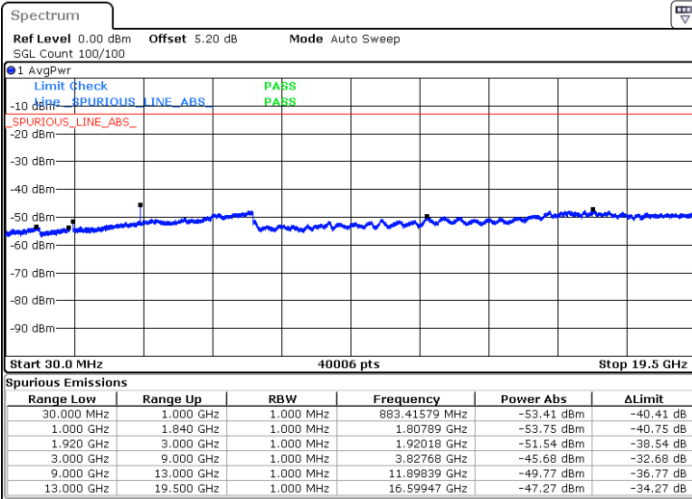

LTE Band 25 / 1.4MHz

Lowest Channel / 64QAM

Middle Channel / 64QAM

Date: 1.MAR.2019 12:00:42

Date: 1.MAR.2019 12:03:24

Highest Channel / 64QAM

Date: 1.MAR.2019 12:06:06

LTE Band 25 / 3MHz

Lowest Channel / 64QAM

Middle Channel / 64QAM

Date: 1.MAR.2019 12:11:48

Date: 1.MAR.2019 12:14:30

Highest Channel / 64QAM

Date: 1.MAR.2019 12:17:11

**LTE Band 25 / 10MHz**

**Lowest Channel / 64QAM**