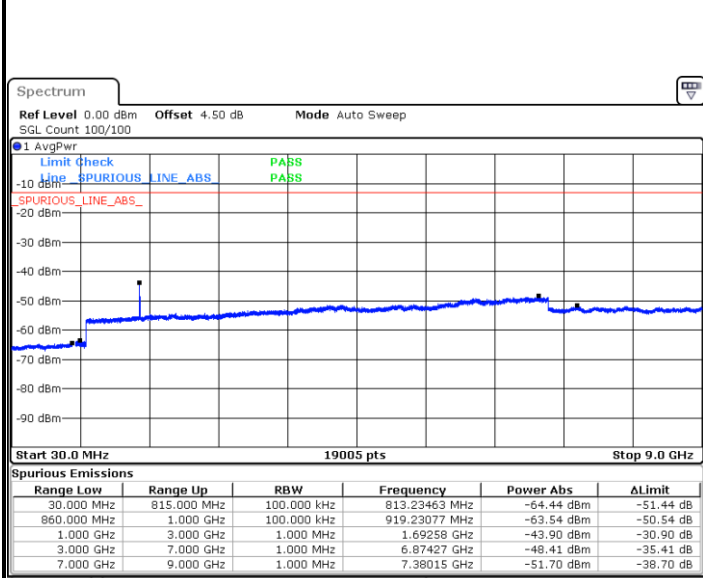

Date: 1.MAR.2019 17:37:10

Date: 1.MAR.2019 17:38:04

LTE Band 26 / 3MHz

Lowest Channel / QPSK

Lowest Channel / 16QAM

Date: 1.MAR.2019 17:46:44

Date: 1.MAR.2019 17:45:50

LTE Band 26 / 3MHz

Middle Channel / QPSK

Date: 1.MAR.2019 17:47:39

Middle Channel / 16QAM

Date: 1.MAR.2019 17:48:33

Highest Channel / QPSK

Date: 1.MAR.2019 17:52:11

Highest Channel / 16QAM

Date: 1.MAR.2019 17:51:17

LTE Band 26 / 5MHz

Lowest Channel / QPSK

Date: 1.MAR.2019 17:56:06

Lowest Channel / 16QAM

Date: 1.MAR.2019 17:57:01

Middle Channel / QPSK

Date: 1.MAR.2019 18:00:39

Middle Channel / 16QAM

Date: 1.MAR.2019 17:59:44

LTE Band 26 / 5MHz

Highest Channel / QPSK

Date: 1.MAR.2019 18:01:33

Highest Channel / 16QAM

Date: 1.MAR.2019 18:02:28

LTE Band 26 / 10MHz

Lowest Channel / QPSK