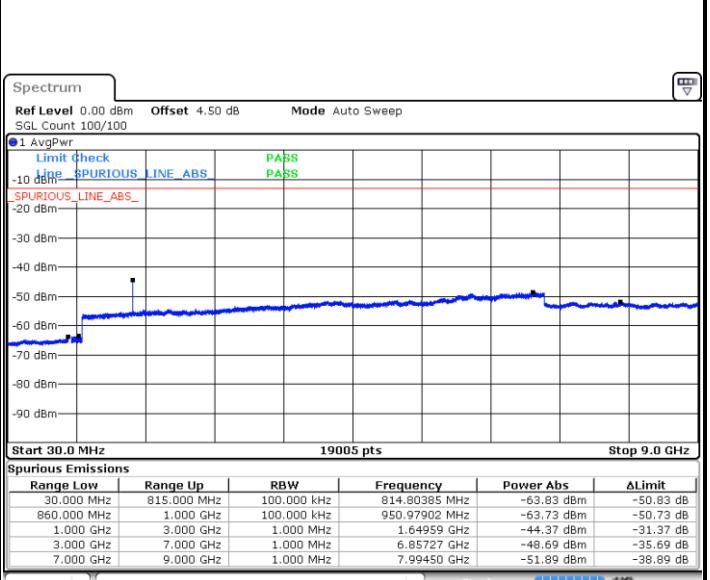

LTE Band 26 / 5MHz

Lowest Channel / QPSK

Date: 1.MAR.2019 17:56:06

Lowest Channel / 16QAM

Date: 1.MAR.2019 17:57:01

Middle Channel / QPSK

Date: 1.MAR.2019 18:00:39

Middle Channel / 16QAM

Date: 1.MAR.2019 17:59:44

LTE Band 26 / 5MHz

Highest Channel / QPSK

Date: 1.MAR.2019 18:01:33

Highest Channel / 16QAM

Date: 1.MAR.2019 18:02:28

LTE Band 26 / 10MHz

Lowest Channel / QPSK

Date: 1.MAR.2019 18:07:18

Lowest Channel / 16QAM

Date: 1.MAR.2019 18:08:13

LTE Band 26 / 10MHz

Middle Channel / QPSK

Date: 1.MAR.2019 18:11:51

Middle Channel / 16QAM

Date: 1.MAR.2019 18:10:56

Highest Channel / QPSK

Date: 1.MAR.2019 18:12:45

Highest Channel / 16QAM

Date: 1.MAR.2019 18:13:40

LTE Band 26 / 15MHz

Lowest Channel / QPSK

Lowest Channel / 16QAM

Date: 1.MAR.2019 18:18:30