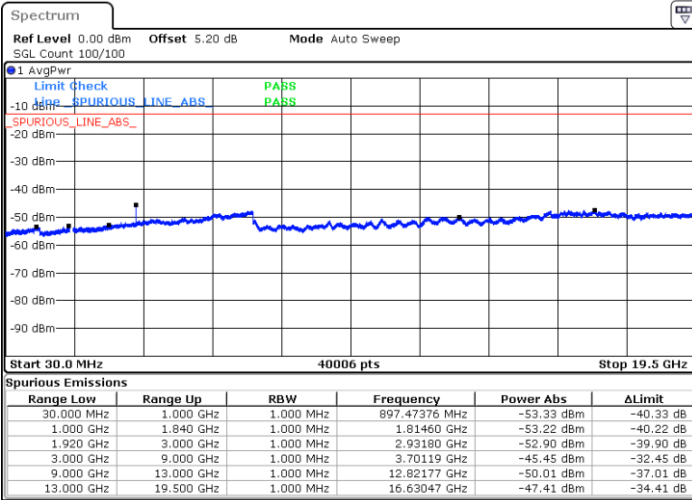

LTE Band 25 / 5MHz

Lowest Channel / QPSK

Lowest Channel / 16QAM

Date: 1.MAR.2019 12:20:53

Date: 1.MAR.2019 12:20:00

Middle Channel / QPSK

Middle Channel / 16QAM

Date: 1.MAR.2019 12:21:47

Date: 1.MAR.2019 12:22:41

LTE Band 25 / 5MHz

Highest Channel / QPSK

Date: 1.MAR.2019 12:28:17

Highest Channel / 16QAM

Date: 1.MAR.2019 12:27:24

LTE Band 25 / 10MHz

Lowest Channel / QPSK