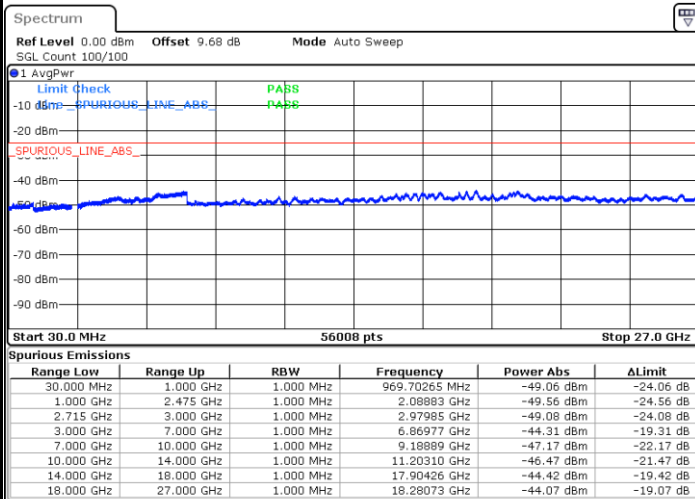

Highest Channel / 64QAM

Date: 1.MAR.2019 18:25:46

LTE Band 41 / 5MHz

Lowest Channel / QPSK

Lowest Channel / 16QAM

Date: 25.MAR.2019 15:10:10

Date: 25.MAR.2019 15:11:04

Middle Channel / QPSK

Middle Channel / 16QAM

Date: 25.MAR.2019 15:11:58

Date: 25.MAR.2019 15:12:52

LTE Band 41 / 5MHz

Highest Channel / QPSK

Date: 14.MAR.2019 21:43:23

Highest Channel / 16QAM

Date: 14.MAR.2019 21:44:18

LTE Band 41 / 10MHz

Lowest Channel / QPSK

Date: 14.MAR.2019 21:45:13

Lowest Channel / 16QAM

Date: 14.MAR.2019 21:46:08