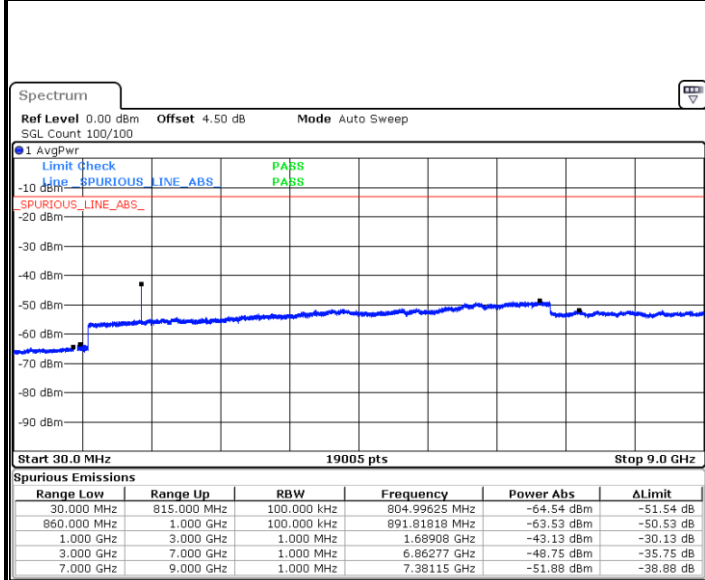

LTE Band 26 / 5MHz

Lowest Channel / QPSK

Date: 1.MAR.2019 17:56:06

Lowest Channel / 16QAM

Date: 1.MAR.2019 17:57:01

Middle Channel / QPSK

Date: 1.MAR.2019 18:00:39

Middle Channel / 16QAM

Date: 1.MAR.2019 17:59:44

LTE Band 26 / 5MHz

Highest Channel / QPSK

Date: 1.MAR.2019 18:01:33

Highest Channel / 16QAM

Date: 1.MAR.2019 18:02:28

LTE Band 26 / 10MHz

Lowest Channel / QPSK