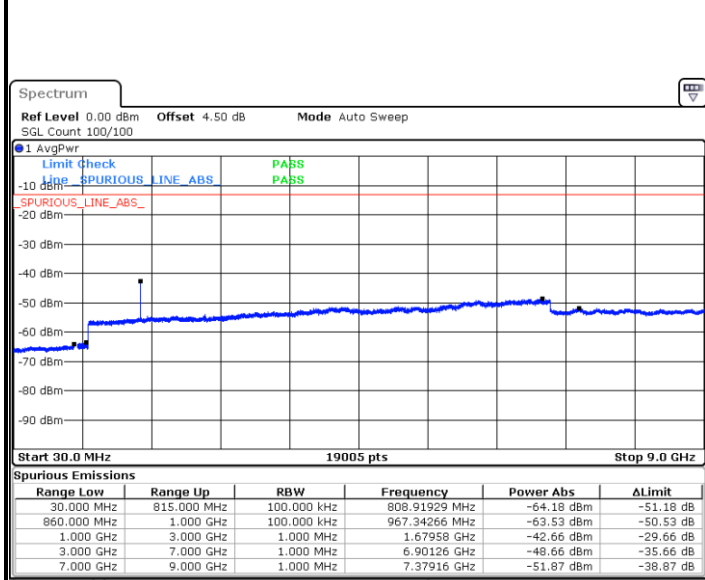

Date: 1.MAR.2019 17:59:44

LTE Band 26 / 5MHz

Highest Channel / QPSK

Date: 1.MAR.2019 18:01:33

Highest Channel / 16QAM

Date: 1.MAR.2019 18:02:28

LTE Band 26 / 10MHz

Lowest Channel / QPSK

Date: 1.MAR.2019 18:07:18

Lowest Channel / 16QAM

Date: 1.MAR.2019 18:08:13

LTE Band 26 / 10MHz

Middle Channel / QPSK

Date: 1.MAR.2019 18:11:51

Middle Channel / 16QAM

Date: 1.MAR.2019 18:10:56

Highest Channel / QPSK

Date: 1.MAR.2019 18:12:45

Highest Channel / 16QAM

Date: 1.MAR.2019 18:13:40

LTE Band 26 / 15MHz

Lowest Channel / QPSK

Lowest Channel / 16QAM

Date: 1.MAR.2019 18:18:30