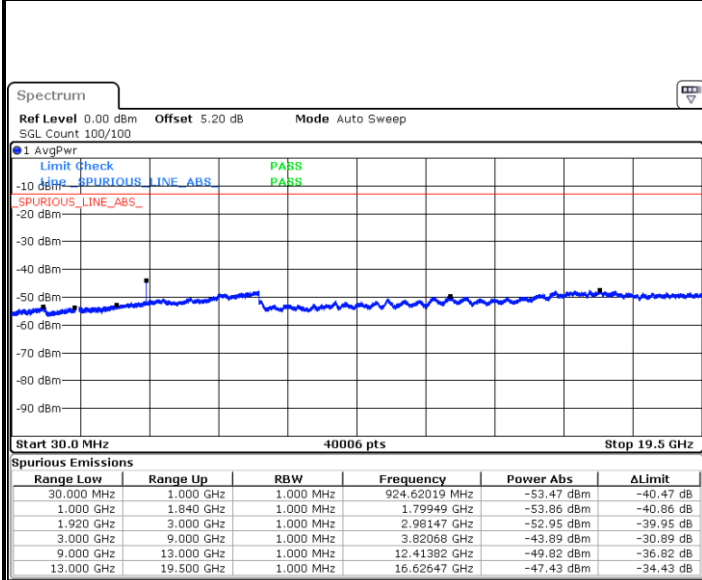

LTE Band 25 / 5MHz

Lowest Channel / QPSK

Lowest Channel / 16QAM

Date: 1.MAR.2019 12:20:53

Date: 1.MAR.2019 12:20:00

Middle Channel / QPSK

Middle Channel / 16QAM

Date: 1.MAR.2019 12:21:47

Date: 1.MAR.2019 12:22:41

LTE Band 25 / 5MHz

Highest Channel / QPSK

Date: 1.MAR.2019 12:28:17

Highest Channel / 16QAM

Date: 1.MAR.2019 12:27:24

LTE Band 25 / 10MHz

Lowest Channel / QPSK