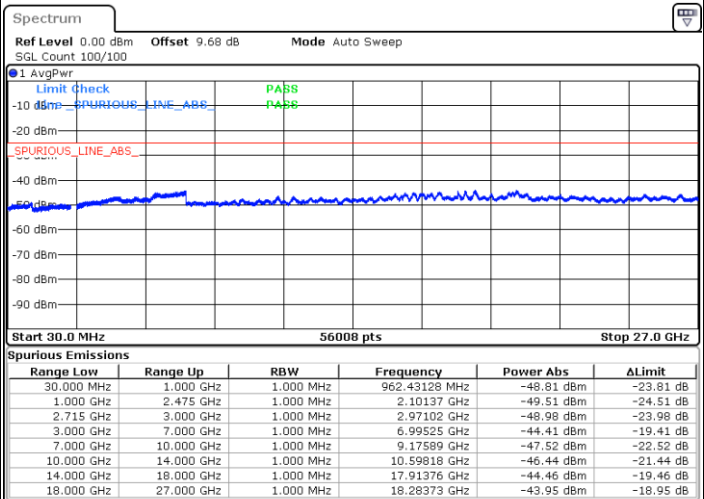

Highest Channel / 64QAM

Date: 1.MAR.2019 18:03:22

**LTE Band 26 / 10MHz**

LTE Band 26 / 15MHz

Lowest Channel / 64QAM

Middle Channel / 64QAM

Date: 1.MAR.2019 18:20:19

Date: 1.MAR.2019 18:21:14

Highest Channel / 64QAM

Date: 1.MAR.2019 18:25:46

LTE Band 41 / 5MHz

Lowest Channel / QPSK

Lowest Channel / 16QAM

Date: 25.MAR.2019 15:10:10

Date: 25.MAR.2019 15:11:04

Middle Channel / QPSK

Middle Channel / 16QAM

Date: 25.MAR.2019 15:11:58

Date: 25.MAR.2019 15:12:52

LTE Band 41 / 5MHz

Highest Channel / QPSK

Date: 14.MAR.2019 21:43:23

Highest Channel / 16QAM

Date: 14.MAR.2019 21:44:18

LTE Band 41 / 10MHz

Lowest Channel / QPSK

Date: 14.MAR.2019 21:45:13

Lowest Channel / 16QAM

Date: 14.MAR.2019 21:46:08