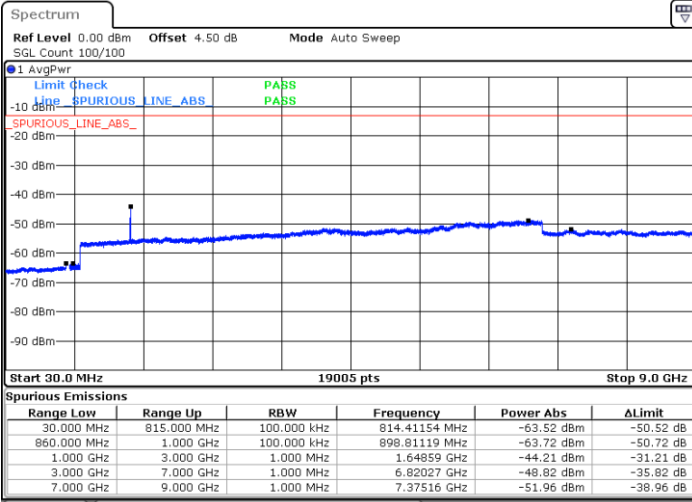

Date: 1.MAR.2019 12:41:18

Date: 1.MAR.2019 12:45:47

Highest Channel / 64QAM

Date: 1.MAR.2019 12:48:42

LTE Band 26 / 1.4MHz

Lowest Channel / QPSK

Lowest Channel / 16QAM

Date: 1.MAR.2019 17:31:04

Date: 1.MAR.2019 17:31:59

Middle Channel / QPSK

Middle Channel / 16QAM

Date: 1.MAR.2019 17:36:15

Date: 1.MAR.2019 17:35:21

LTE Band 26 / 1.4MHz

Highest Channel / QPSK

Highest Channel / 16QAM