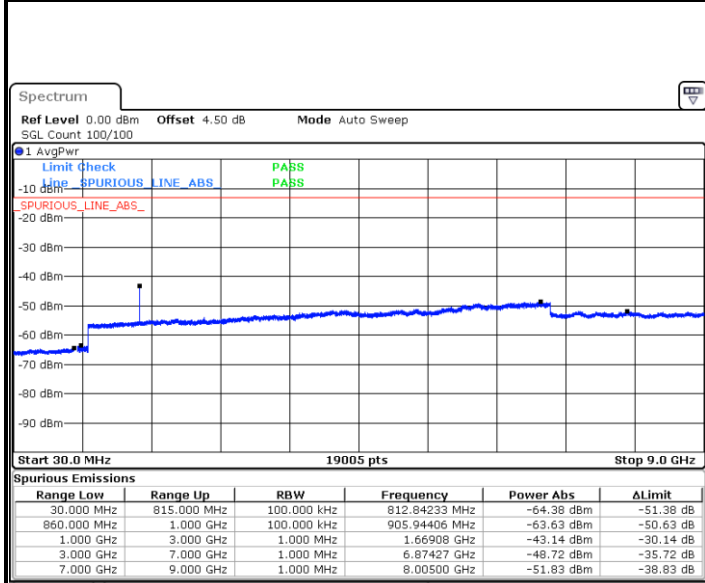

LTE Band 26 / 5MHz

Lowest Channel / QPSK

Date: 1.MAR.2019 17:56:06

Lowest Channel / 16QAM

Date: 1.MAR.2019 17:57:01

Middle Channel / QPSK

Date: 1.MAR.2019 18:00:39

Middle Channel / 16QAM

Date: 1.MAR.2019 17:59:44

LTE Band 26 / 5MHz

Highest Channel / QPSK

Date: 1.MAR.2019 18:01:33

Highest Channel / 16QAM

Date: 1.MAR.2019 18:02:28

LTE Band 26 / 10MHz

Lowest Channel / QPSK