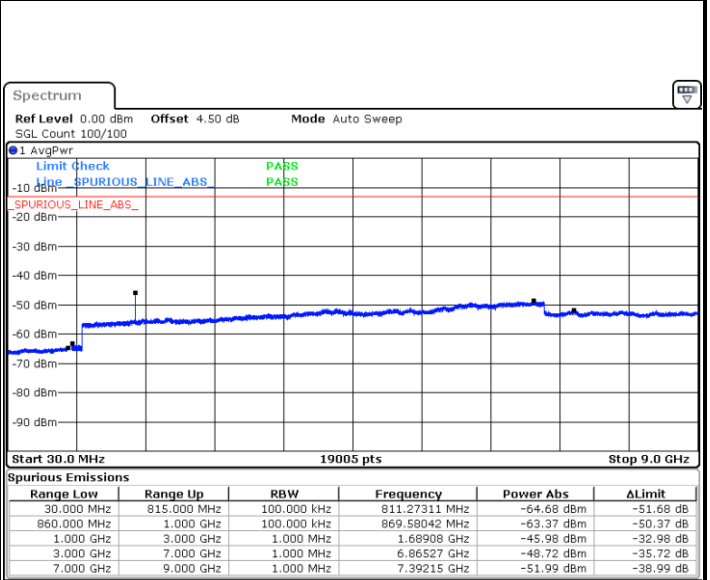

LTE Band 26 / 5MHz

Lowest Channel / QPSK

Date: 1.MAR.2019 17:56:06

Lowest Channel / 16QAM

Date: 1.MAR.2019 17:57:01

Middle Channel / QPSK

Date: 1.MAR.2019 18:00:39

Middle Channel / 16QAM

Date: 1.MAR.2019 17:59:44

LTE Band 26 / 5MHz

Highest Channel / QPSK

Date: 1.MAR.2019 18:01:33

Highest Channel / 16QAM

Date: 1.MAR.2019 18:02:28

LTE Band 26 / 10MHz

Lowest Channel / QPSK

Date: 1.MAR.2019 18:07:18

Lowest Channel / 16QAM

Date: 1.MAR.2019 18:08:13

LTE Band 26 / 10MHz

Middle Channel / QPSK

Date: 1.MAR.2019 18:11:51

Middle Channel / 16QAM

Date: 1.MAR.2019 18:10:56