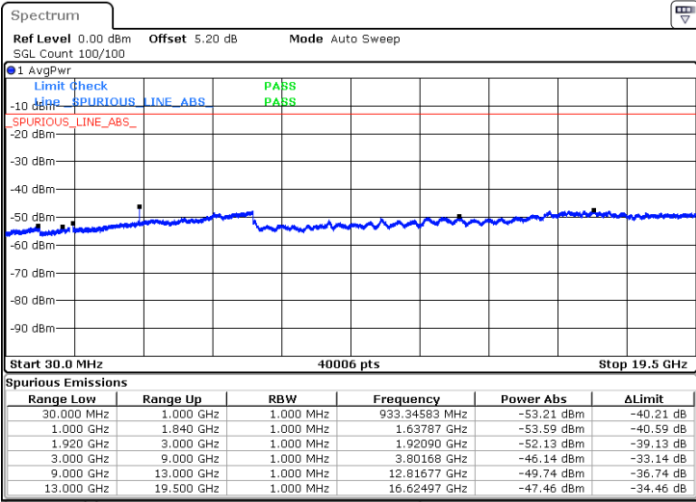

Date: 1.MAR.2019 12:30:12

**Middle Channel / 64QAM**

Date: 1.MAR.2019 12:34:41

**Highest Channel / 64QAM**

Date: 1.MAR.2019 12:37:36

LTE Band 25 / 15MHz

Lowest Channel / 64QAM

Middle Channel / 64QAM

Date: 1.MAR.2019 12:41:18

Date: 1.MAR.2019 12:45:47

Highest Channel / 64QAM

Date: 1.MAR.2019 12:48:42

LTE Band 26 / 1.4MHz

Lowest Channel / QPSK

Lowest Channel / 16QAM

Date: 1.MAR.2019 17:31:04