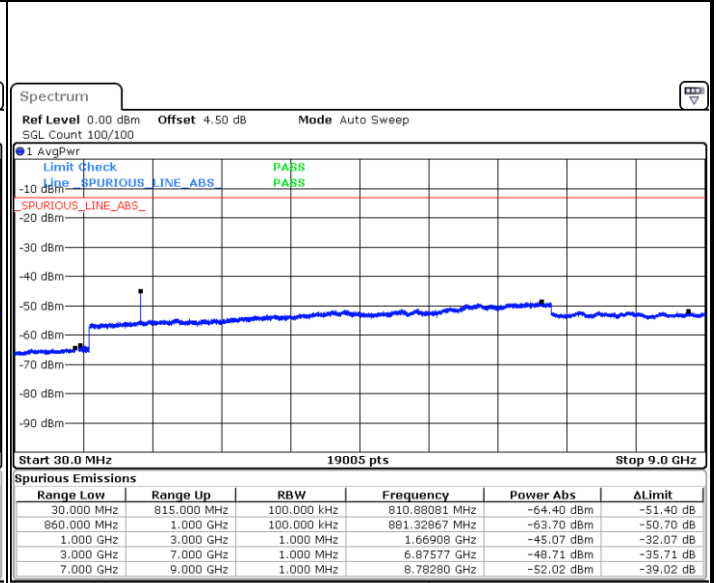

LTE Band 26 / 5MHz

Lowest Channel / QPSK

Date: 1.MAR.2019 17:56:06

Lowest Channel / 16QAM

Date: 1.MAR.2019 17:57:01

Middle Channel / QPSK

Date: 1.MAR.2019 18:00:39

Middle Channel / 16QAM

Date: 1.MAR.2019 17:59:44

LTE Band 26 / 5MHz

Highest Channel / QPSK

Date: 1.MAR.2019 18:01:33

Highest Channel / 16QAM

Date: 1.MAR.2019 18:02:28

LTE Band 26 / 10MHz

Lowest Channel / QPSK