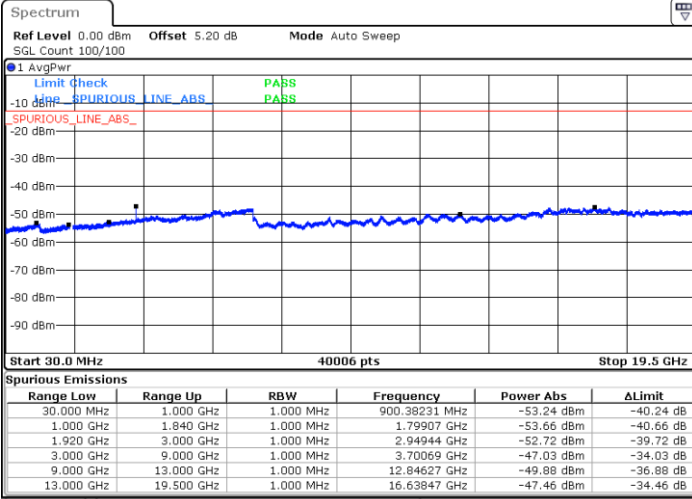

LTE Band 25 / 1.4MHz

Lowest Channel / 64QAM

Middle Channel / 64QAM

Date: 1.MAR.2019 12:00:42

Date: 1.MAR.2019 12:03:24

Highest Channel / 64QAM

Date: 1.MAR.2019 12:06:06

LTE Band 25 / 3MHz

Lowest Channel / 64QAM

Middle Channel / 64QAM

Date: 1.MAR.2019 12:11:48

Date: 1.MAR.2019 12:14:30

Highest Channel / 64QAM

Date: 1.MAR.2019 12:17:11

**LTE Band 25 / 10MHz**

**Lowest Channel / 64QAM**