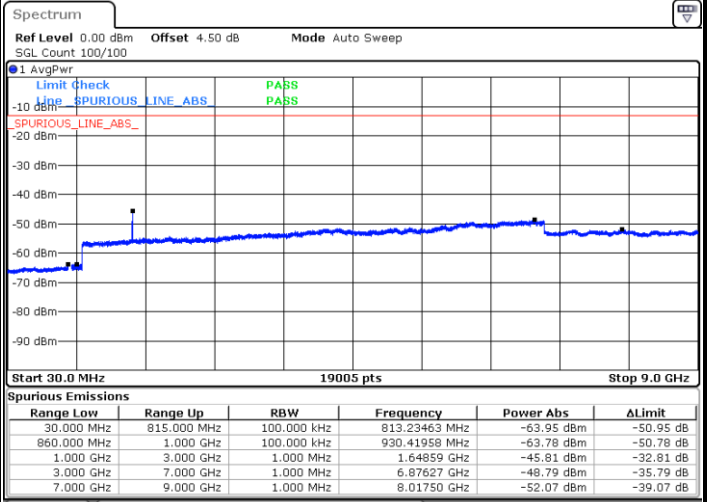

Date: 1.MAR.2019 12:30:12

**Middle Channel / 64QAM**

Date: 1.MAR.2019 12:34:41

**Highest Channel / 64QAM**

Date: 1.MAR.2019 12:37:36

LTE Band 25 / 15MHz

Lowest Channel / 64QAM

Middle Channel / 64QAM

Date: 1.MAR.2019 12:41:18

Date: 1.MAR.2019 12:45:47

Highest Channel / 64QAM

Date: 1.MAR.2019 12:48:42

LTE Band 26 / 1.4MHz

Lowest Channel / QPSK

Lowest Channel / 16QAM

Date: 1.MAR.2019 17:31:04

Date: 1.MAR.2019 17:31:59

Middle Channel / QPSK

Middle Channel / 16QAM

Date: 1.MAR.2019 17:36:15

Date: 1.MAR.2019 17:35:21

LTE Band 26 / 1.4MHz

Highest Channel / QPSK

Highest Channel / 16QAM