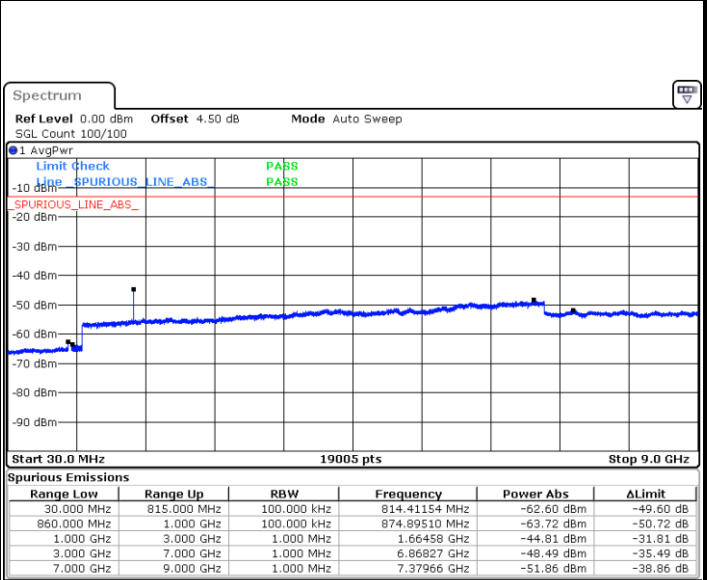

Date: 1.MAR.2019 17:59:44

LTE Band 26 / 5MHz

Highest Channel / QPSK

Date: 1.MAR.2019 18:01:33

Highest Channel / 16QAM

Date: 1.MAR.2019 18:02:28

LTE Band 26 / 10MHz

Lowest Channel / QPSK

Date: 1.MAR.2019 18:07:18

Lowest Channel / 16QAM

Date: 1.MAR.2019 18:08:13

LTE Band 26 / 10MHz

Middle Channel / QPSK

Date: 1.MAR.2019 18:11:51

Middle Channel / 16QAM

Date: 1.MAR.2019 18:10:56

Highest Channel / QPSK

Date: 1.MAR.2019 18:12:45

Highest Channel / 16QAM

Date: 1.MAR.2019 18:13:40

LTE Band 26 / 15MHz

Lowest Channel / QPSK

Lowest Channel / 16QAM

Date: 1.MAR.2019 18:18:30