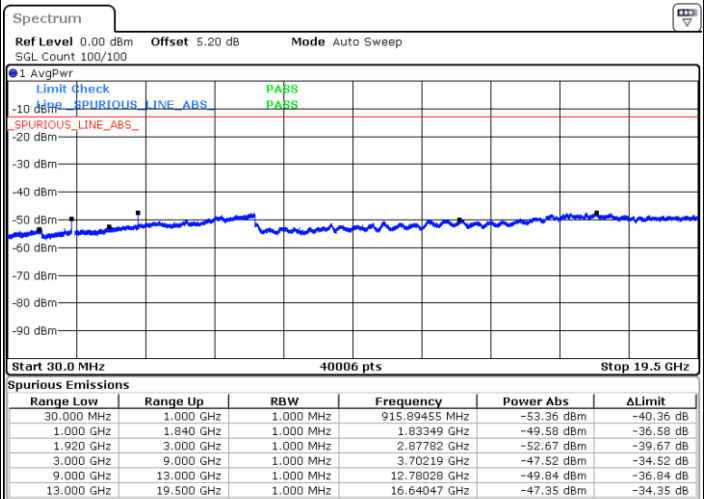

Highest Channel / 16QAM

Date: 1.MAR.2019 12:49:36

LTE Band 25 / 20MHz

Lowest Channel / QPSK

Date: 1.MAR.2019 12:54:12

Lowest Channel / 16QAM

Date: 1.MAR.2019 12:53:18

LTE Band 25 / 20MHz