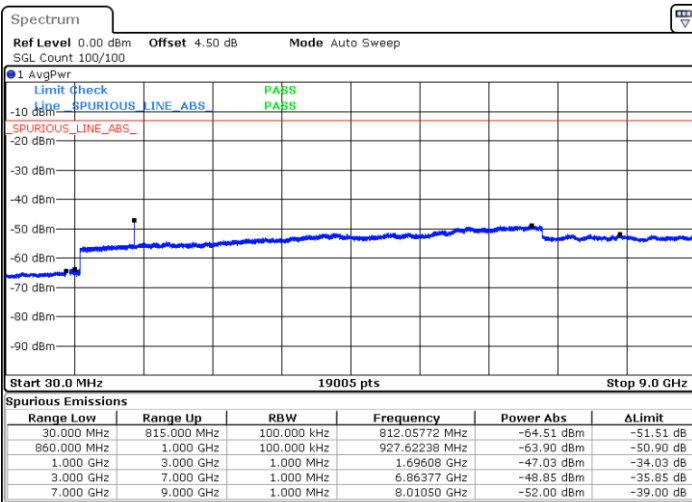

Highest Channel / QPSK

Date: 1.MAR.2019 18:12:45

Highest Channel / 16QAM

Date: 1.MAR.2019 18:13:40

LTE Band 26 / 15MHz

Lowest Channel / QPSK

Lowest Channel / 16QAM

Date: 1.MAR.2019 18:18:30

Date: 1.MAR.2019 18:19:25

Middle Channel / QPSK

Middle Channel / 16QAM

Date: 1.MAR.2019 18:23:03

Date: 1.MAR.2019 18:22:08

LTE Band 26 / 1.4MHz

Lowest Channel / 64QAM

Middle Channel / 64QAM

Date: 1.MAR.2019 17:32:54

Date: 1.MAR.2019 17:34:26

Highest Channel / 64QAM

Date: 1.MAR.2019 17:38:59

**LTE Band 26 / 3MHz**

**Lowest Channel / 64QAM**

Date: 1.MAR.2019 17:44:55

**Middle Channel / 64QAM**