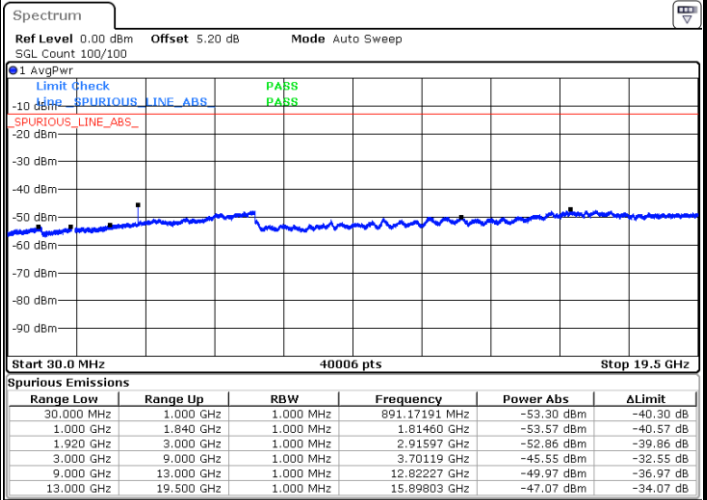

LTE Band 25 / 5MHz

Lowest Channel / QPSK

Lowest Channel / 16QAM

Date: 1.MAR.2019 12:20:53

Date: 1.MAR.2019 12:20:00

Middle Channel / QPSK

Middle Channel / 16QAM

Date: 1.MAR.2019 12:21:47

Date: 1.MAR.2019 12:22:41

LTE Band 25 / 5MHz

Highest Channel / QPSK

Date: 1.MAR.2019 12:28:17

Highest Channel / 16QAM

Date: 1.MAR.2019 12:27:24

LTE Band 25 / 10MHz

Lowest Channel / QPSK