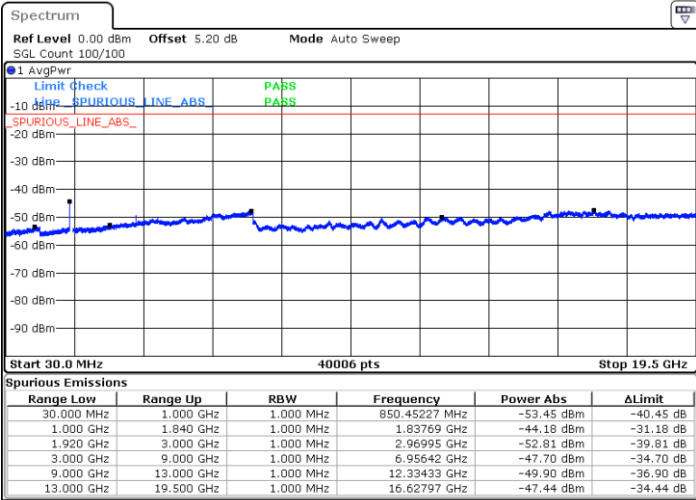

Lowest Channel / 64QAM

Middle Channel / 64QAM

Date: 1.MAR.2019 12:11:48

Date: 1.MAR.2019 12:14:30

Highest Channel / 64QAM

Date: 1.MAR.2019 12:17:11

**LTE Band 25 / 10MHz**

**Lowest Channel / 64QAM**

Date: 1.MAR.2019 12:30:12

**Middle Channel / 64QAM**

Date: 1.MAR.2019 12:34:41

**Highest Channel / 64QAM**

Date: 1.MAR.2019 12:37:36

LTE Band 25 / 15MHz

Lowest Channel / 64QAM

Middle Channel / 64QAM

Date: 1.MAR.2019 12:41:18

Date: 1.MAR.2019 12:45:47

Highest Channel / 64QAM

Date: 1.MAR.2019 12:48:42

LTE Band 26 / 1.4MHz

Lowest Channel / QPSK

Lowest Channel / 16QAM

Date: 1.MAR.2019 17:31:04