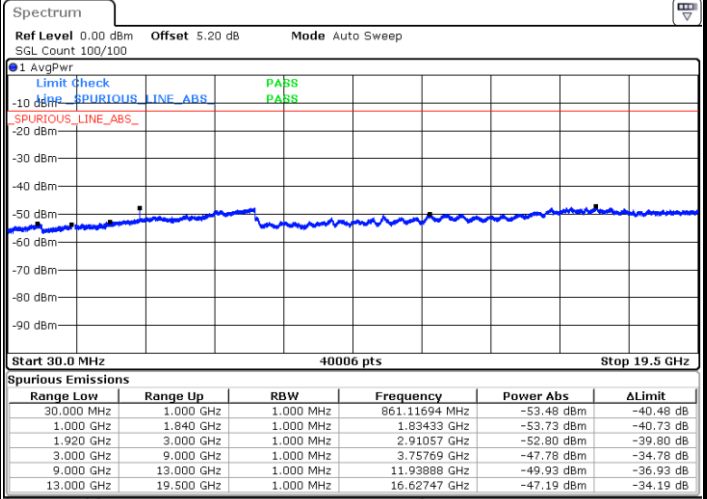

LTE Band 25 / 1.4MHz

Lowest Channel / 64QAM

Middle Channel / 64QAM

Date: 1.MAR.2019 12:00:42

Date: 1.MAR.2019 12:03:24

Highest Channel / 64QAM

Date: 1.MAR.2019 12:06:06

LTE Band 25 / 3MHz

Lowest Channel / 64QAM

Middle Channel / 64QAM

Date: 1.MAR.2019 12:11:48

Date: 1.MAR.2019 12:14:30

Highest Channel / 64QAM

Date: 1.MAR.2019 12:17:11

**LTE Band 25 / 10MHz**

**Lowest Channel / 64QAM**