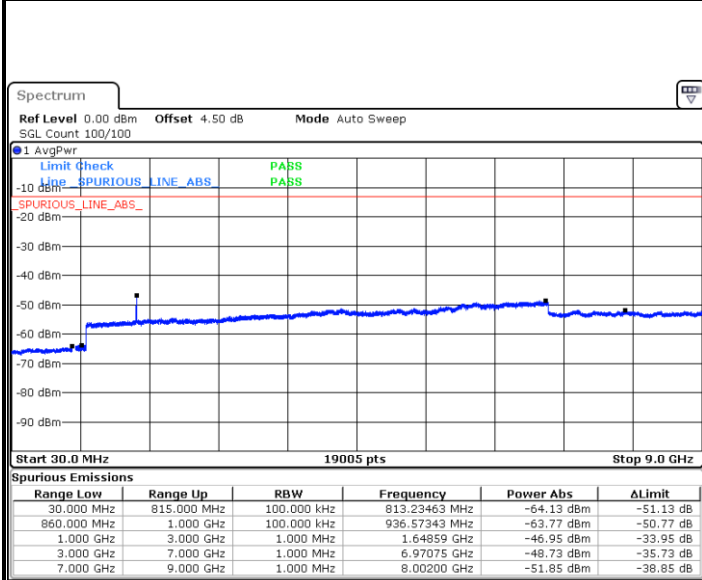

Date: 1.MAR.2019 18:19:25

Middle Channel / QPSK

Middle Channel / 16QAM

Date: 1.MAR.2019 18:23:03

Date: 1.MAR.2019 18:22:08

LTE Band 26 / 1.4MHz

Lowest Channel / 64QAM

Middle Channel / 64QAM

Date: 1.MAR.2019 17:32:54

Date: 1.MAR.2019 17:34:26

Highest Channel / 64QAM

Date: 1.MAR.2019 17:38:59

**LTE Band 26 / 3MHz**

**Lowest Channel / 64QAM**

Date: 1.MAR.2019 17:44:55

**Middle Channel / 64QAM**

Date: 1.MAR.2019 17:49:28

**Highest Channel / 64QAM**

Date: 1.MAR.2019 17:50:22

LTE Band 26 / 5MHz

Lowest Channel / 64QAM

Middle Channel / 64QAM

Date: 1.MAR.2019 17:57:55

Date: 1.MAR.2019 17:58:50

Highest Channel / 64QAM

Date: 1.MAR.2019 18:03:22

**LTE Band 26 / 10MHz**

LTE Band 26 / 15MHz

Lowest Channel / 64QAM

Middle Channel / 64QAM

Date: 1.MAR.2019 18:20:19

Date: 1.MAR.2019 18:21:14