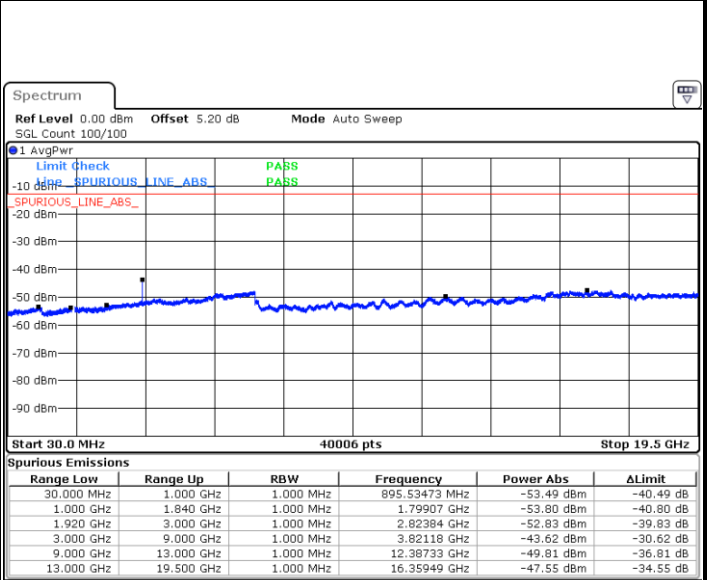

LTE Band 25 / 5MHz

Lowest Channel / QPSK

Lowest Channel / 16QAM

Date: 1.MAR.2019 12:20:53

Date: 1.MAR.2019 12:20:00

Middle Channel / QPSK

Middle Channel / 16QAM

Date: 1.MAR.2019 12:21:47

Date: 1.MAR.2019 12:22:41

LTE Band 25 / 5MHz

Highest Channel / QPSK

Date: 1.MAR.2019 12:28:17

Highest Channel / 16QAM

Date: 1.MAR.2019 12:27:24

LTE Band 25 / 10MHz

Lowest Channel / QPSK

Date: 1.MAR.2019 12:31:59

Lowest Channel / 16QAM

Date: 1.MAR.2019 12:31:05

LTE Band 25 / 10MHz

Middle Channel / QPSK

Middle Channel / 16QAM

Date: 1.MAR.2019 12:32:53

Date: 1.MAR.2019 12:33:47

Highest Channel / QPSK

Highest Channel / 16QAM

Date: 1.MAR.2019 12:39:23

Date: 1.MAR.2019 12:38:29

LTE Band 25 / 15MHz

Lowest Channel / QPSK

Lowest Channel / 16QAM

Date: 1.MAR.2019 12:43:05