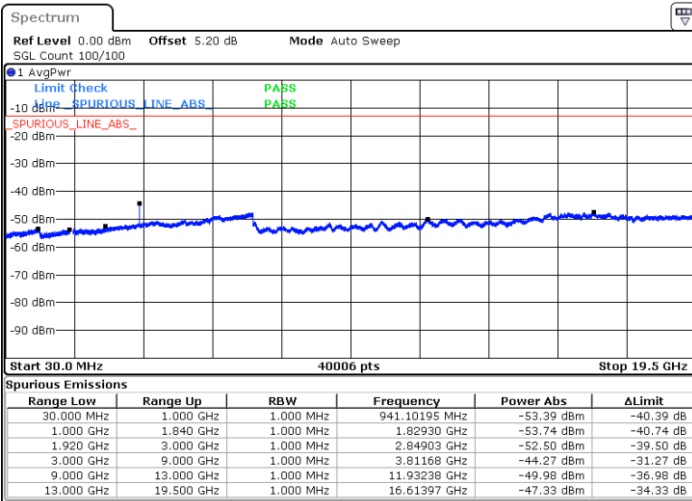

Date: 1.MAR.2019 12:31:59

Lowest Channel / 16QAM

Date: 1.MAR.2019 12:31:05

LTE Band 25 / 10MHz

Middle Channel / QPSK

Middle Channel / 16QAM

Date: 1.MAR.2019 12:32:53

Date: 1.MAR.2019 12:33:47

Highest Channel / QPSK

Highest Channel / 16QAM

Date: 1.MAR.2019 12:39:23

Date: 1.MAR.2019 12:38:29

LTE Band 25 / 15MHz

Lowest Channel / QPSK

Lowest Channel / 16QAM

Date: 1.MAR.2019 12:43:05