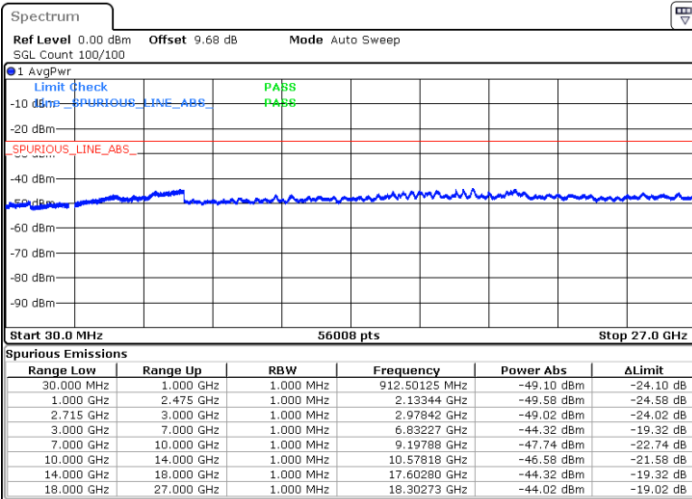

Highest Channel / 64QAM

Date: 1.MAR.2019 18:03:22

**LTE Band 26 / 10MHz**

LTE Band 26 / 15MHz

Lowest Channel / 64QAM

Middle Channel / 64QAM

Date: 1.MAR.2019 18:20:19

Date: 1.MAR.2019 18:21:14

Highest Channel / 64QAM

Date: 1.MAR.2019 18:25:46

LTE Band 41 / 5MHz

Lowest Channel / QPSK

Lowest Channel / 16QAM

Date: 25.MAR.2019 15:10:10

Date: 25.MAR.2019 15:11:04

Middle Channel / QPSK

Middle Channel / 16QAM

Date: 25.MAR.2019 15:11:58

Date: 25.MAR.2019 15:12:52

LTE Band 41 / 5MHz

Highest Channel / QPSK

Date: 14.MAR.2019 21:43:23

Highest Channel / 16QAM

Date: 14.MAR.2019 21:44:18