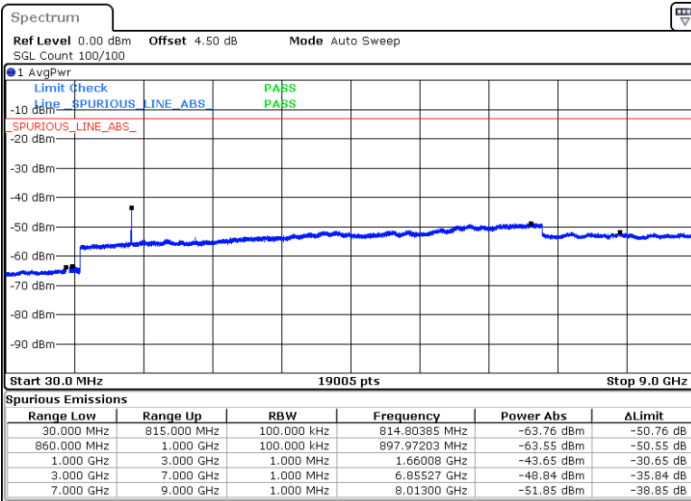

Date: 1.MAR.2019 18:07:18

Lowest Channel / 16QAM

Date: 1.MAR.2019 18:08:13

LTE Band 26 / 10MHz

Middle Channel / QPSK

Date: 1.MAR.2019 18:11:51

Middle Channel / 16QAM

Date: 1.MAR.2019 18:10:56

Highest Channel / QPSK

Date: 1.MAR.2019 18:12:45

Highest Channel / 16QAM

Date: 1.MAR.2019 18:13:40

LTE Band 26 / 15MHz

Lowest Channel / QPSK

Lowest Channel / 16QAM

Date: 1.MAR.2019 18:18:30

Date: 1.MAR.2019 18:19:25

Middle Channel / QPSK

Middle Channel / 16QAM

Date: 1.MAR.2019 18:23:03

Date: 1.MAR.2019 18:22:08

LTE Band 26 / 1.4MHz

Lowest Channel / 64QAM

Middle Channel / 64QAM

Date: 1.MAR.2019 17:32:54

Date: 1.MAR.2019 17:34:26

Highest Channel / 64QAM

Date: 1.MAR.2019 17:38:59

**LTE Band 26 / 3MHz**

**Lowest Channel / 64QAM**

Date: 1.MAR.2019 17:44:55

**Middle Channel / 64QAM**