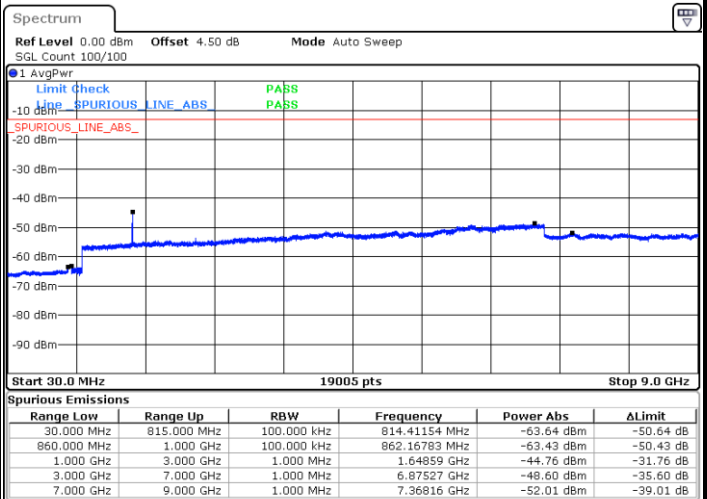

Date: 1.MAR.2019 12:41:18

Date: 1.MAR.2019 12:45:47

Highest Channel / 64QAM

Date: 1.MAR.2019 12:48:42

LTE Band 26 / 1.4MHz

Lowest Channel / QPSK

Lowest Channel / 16QAM

Date: 1.MAR.2019 17:31:04

Date: 1.MAR.2019 17:31:59

Middle Channel / QPSK

Middle Channel / 16QAM

Date: 1.MAR.2019 17:36:15

Date: 1.MAR.2019 17:35:21

LTE Band 26 / 1.4MHz

Highest Channel / QPSK

Highest Channel / 16QAM

Date: 1.MAR.2019 17:37:10

Date: 1.MAR.2019 17:38:04

LTE Band 26 / 3MHz

Lowest Channel / QPSK

Lowest Channel / 16QAM

Date: 1.MAR.2019 17:46:44

Date: 1.MAR.2019 17:45:50

LTE Band 26 / 3MHz