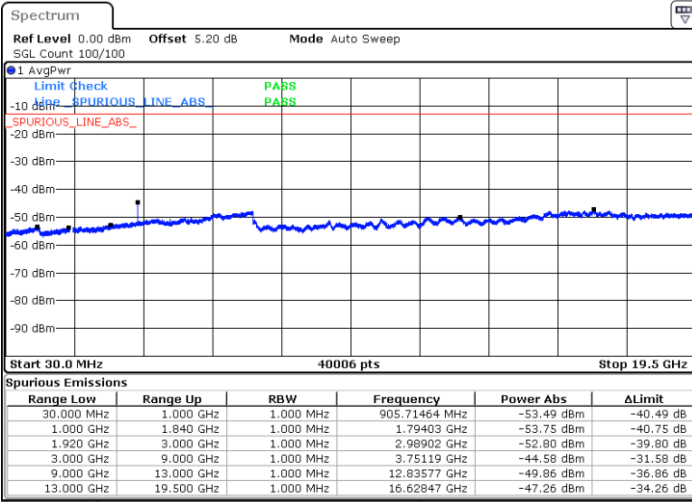

Date: 1.MAR.2019 12:31:59

Lowest Channel / 16QAM

Date: 1.MAR.2019 12:31:05

LTE Band 25 / 10MHz

Middle Channel / QPSK

Middle Channel / 16QAM

Date: 1.MAR.2019 12:32:53

Date: 1.MAR.2019 12:33:47

Highest Channel / QPSK

Highest Channel / 16QAM

Date: 1.MAR.2019 12:39:23

Date: 1.MAR.2019 12:38:29

LTE Band 25 / 15MHz

Lowest Channel / QPSK

Lowest Channel / 16QAM

Date: 1.MAR.2019 12:43:05