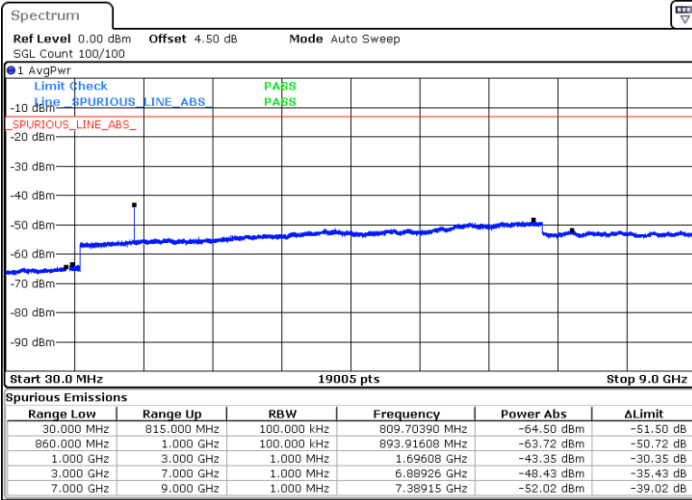

Date: 1.MAR.2019 12:41:18

Date: 1.MAR.2019 12:45:47

Highest Channel / 64QAM

Date: 1.MAR.2019 12:48:42

LTE Band 26 / 1.4MHz

Lowest Channel / QPSK

Lowest Channel / 16QAM

Date: 1.MAR.2019 17:31:04

Date: 1.MAR.2019 17:31:59

Middle Channel / QPSK

Middle Channel / 16QAM

Date: 1.MAR.2019 17:36:15

Date: 1.MAR.2019 17:35:21

LTE Band 26 / 1.4MHz

Highest Channel / QPSK

Highest Channel / 16QAM

Date: 1.MAR.2019 17:37:10

Date: 1.MAR.2019 17:38:04

LTE Band 26 / 3MHz

Lowest Channel / QPSK

Lowest Channel / 16QAM

Date: 1.MAR.2019 17:46:44

Date: 1.MAR.2019 17:45:50

LTE Band 26 / 3MHz