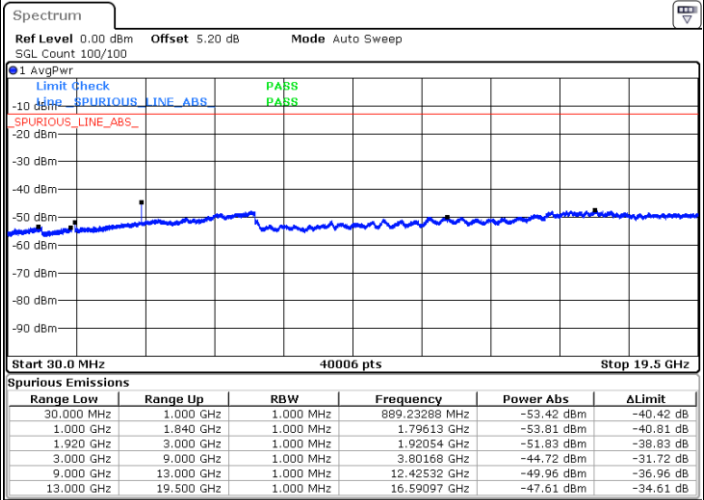

Highest Channel / QPSK

Highest Channel / 16QAM

Date: 1.MAR.2019 12:39:23

Date: 1.MAR.2019 12:38:29

LTE Band 25 / 15MHz

Lowest Channel / QPSK

Lowest Channel / 16QAM

Date: 1.MAR.2019 12:43:05

Date: 1.MAR.2019 12:42:11

Middle Channel / QPSK

Middle Channel / 16QAM

Date: 1.MAR.2019 12:43:59

Date: 1.MAR.2019 12:44:53

LTE Band 25 / 15MHz

Highest Channel / QPSK

Date: 1.MAR.2019 12:50:29

Highest Channel / 16QAM

Date: 1.MAR.2019 12:49:36

LTE Band 25 / 20MHz

Lowest Channel / QPSK

Date: 1.MAR.2019 12:54:12

Lowest Channel / 16QAM

Date: 1.MAR.2019 12:53:18

LTE Band 25 / 20MHz