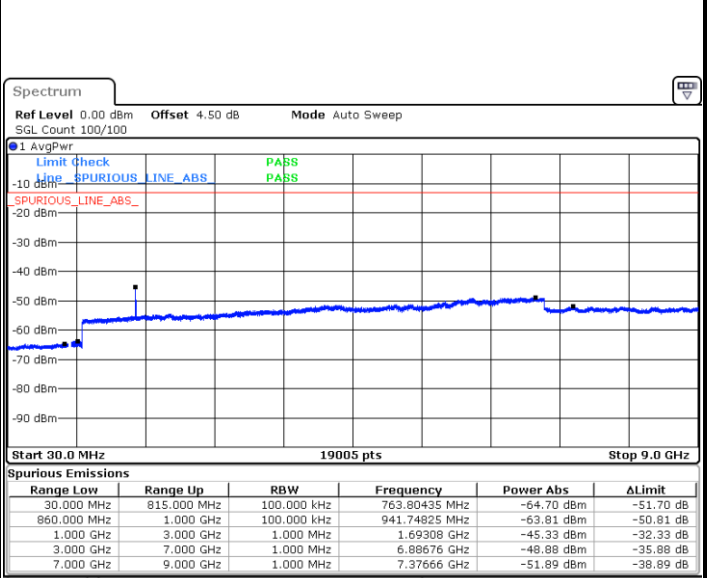

Date: 1.MAR.2019 17:37:10

Date: 1.MAR.2019 17:38:04

LTE Band 26 / 3MHz

Lowest Channel / QPSK

Lowest Channel / 16QAM

Date: 1.MAR.2019 17:46:44

Date: 1.MAR.2019 17:45:50

LTE Band 26 / 3MHz

Middle Channel / QPSK

Date: 1.MAR.2019 17:47:39

Middle Channel / 16QAM

Date: 1.MAR.2019 17:48:33

Highest Channel / QPSK

Date: 1.MAR.2019 17:52:11

Highest Channel / 16QAM

Date: 1.MAR.2019 17:51:17

LTE Band 26 / 5MHz

Lowest Channel / QPSK

Date: 1.MAR.2019 17:56:06

Lowest Channel / 16QAM

Date: 1.MAR.2019 17:57:01

Middle Channel / QPSK

Date: 1.MAR.2019 18:00:39

Middle Channel / 16QAM

Date: 1.MAR.2019 17:59:44

LTE Band 26 / 5MHz

Highest Channel / QPSK

Date: 1.MAR.2019 18:01:33

Highest Channel / 16QAM

Date: 1.MAR.2019 18:02:28

LTE Band 26 / 10MHz

Lowest Channel / QPSK