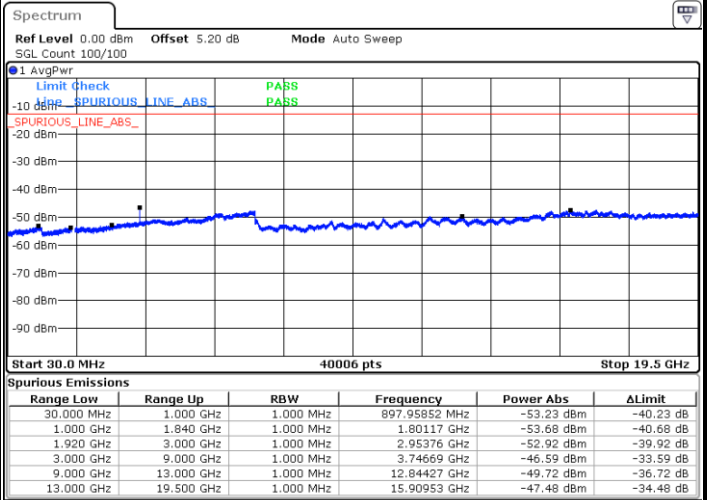

Date: 1.MAR.2019 12:30:12

**Middle Channel / 64QAM**

Date: 1.MAR.2019 12:34:41

**Highest Channel / 64QAM**

Date: 1.MAR.2019 12:37:36

LTE Band 25 / 15MHz

Lowest Channel / 64QAM

Middle Channel / 64QAM

Date: 1.MAR.2019 12:41:18

Date: 1.MAR.2019 12:45:47

Highest Channel / 64QAM

Date: 1.MAR.2019 12:48:42

LTE Band 26 / 1.4MHz

Lowest Channel / QPSK

Lowest Channel / 16QAM

Date: 1.MAR.2019 17:31:04