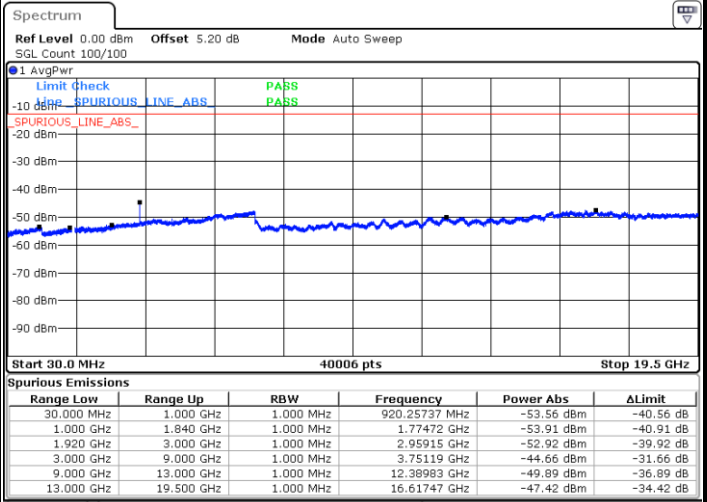

Date: 1.MAR.2019 12:31:59

Lowest Channel / 16QAM

Date: 1.MAR.2019 12:31:05

LTE Band 25 / 10MHz

Middle Channel / QPSK

Middle Channel / 16QAM

Date: 1.MAR.2019 12:32:53

Date: 1.MAR.2019 12:33:47

Highest Channel / QPSK

Highest Channel / 16QAM

Date: 1.MAR.2019 12:39:23

Date: 1.MAR.2019 12:38:29

LTE Band 25 / 15MHz

Lowest Channel / QPSK

Lowest Channel / 16QAM

Date: 1.MAR.2019 12:43:05