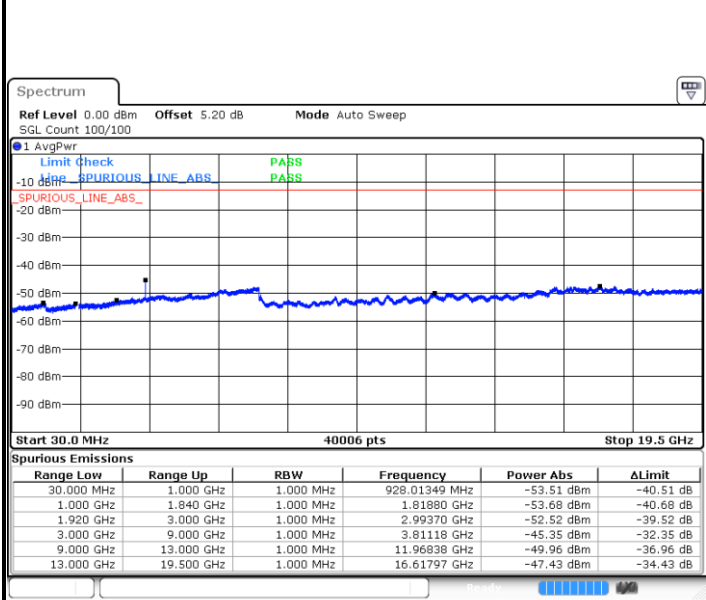

LTE Band 25 / 1.4MHz

Lowest Channel / 64QAM

Middle Channel / 64QAM

Date: 1.MAR.2019 12:00:42

Date: 1.MAR.2019 12:03:24

Highest Channel / 64QAM

Date: 1.MAR.2019 12:06:06

LTE Band 25 / 3MHz

Lowest Channel / 64QAM

Middle Channel / 64QAM

Date: 1.MAR.2019 12:11:48

Date: 1.MAR.2019 12:14:30

Highest Channel / 64QAM

Date: 1.MAR.2019 12:17:11

**LTE Band 25 / 10MHz**

**Lowest Channel / 64QAM**

Date: 1.MAR.2019 12:30:12

**Middle Channel / 64QAM**

Date: 1.MAR.2019 12:34:41

**Highest Channel / 64QAM**

Date: 1.MAR.2019 12:37:36

LTE Band 25 / 15MHz

Lowest Channel / 64QAM

Middle Channel / 64QAM