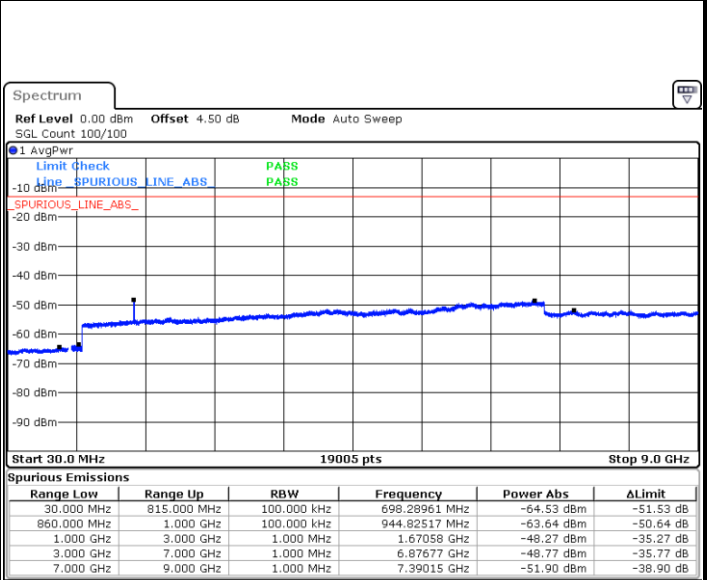

Date: 1.MAR.2019 18:19:25

Middle Channel / QPSK

Middle Channel / 16QAM

Date: 1.MAR.2019 18:23:03

Date: 1.MAR.2019 18:22:08

LTE Band 26 / 1.4MHz

Lowest Channel / 64QAM

Middle Channel / 64QAM

Date: 1.MAR.2019 17:32:54

Date: 1.MAR.2019 17:34:26

Highest Channel / 64QAM

Date: 1.MAR.2019 17:38:59

**LTE Band 26 / 3MHz**

**Lowest Channel / 64QAM**

Date: 1.MAR.2019 17:44:55

**Middle Channel / 64QAM**

Date: 1.MAR.2019 17:49:28

**Highest Channel / 64QAM**

Date: 1.MAR.2019 17:50:22

LTE Band 26 / 5MHz

Lowest Channel / 64QAM

Middle Channel / 64QAM

Date: 1.MAR.2019 17:57:55

Date: 1.MAR.2019 17:58:50

Highest Channel / 64QAM

Date: 1.MAR.2019 18:03:22

**LTE Band 26 / 10MHz**

LTE Band 26 / 15MHz

Lowest Channel / 64QAM

Middle Channel / 64QAM

Date: 1.MAR.2019 18:20:19

Date: 1.MAR.2019 18:21:14