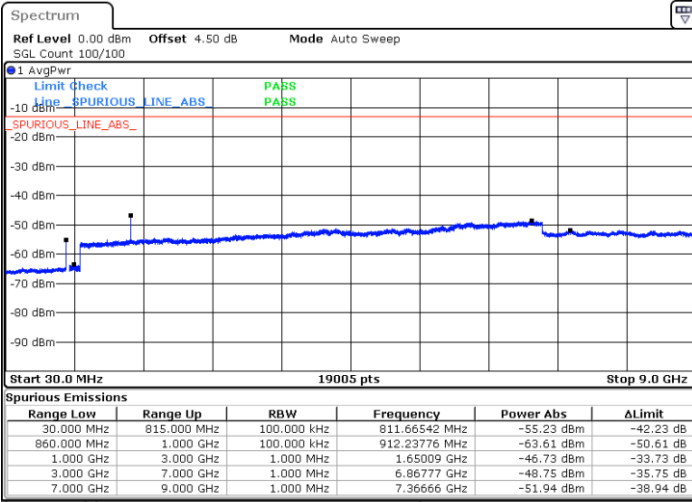

Date: 1.MAR.2019 17:49:28

**Highest Channel / 64QAM**

Date: 1.MAR.2019 17:50:22

LTE Band 26 / 5MHz

Lowest Channel / 64QAM

Middle Channel / 64QAM

Date: 1.MAR.2019 17:57:55

Date: 1.MAR.2019 17:58:50

Highest Channel / 64QAM

Date: 1.MAR.2019 18:03:22

**LTE Band 26 / 10MHz**

LTE Band 26 / 15MHz

Lowest Channel / 64QAM

Middle Channel / 64QAM

Date: 1.MAR.2019 18:20:19

Date: 1.MAR.2019 18:21:14

Highest Channel / 64QAM

Date: 1.MAR.2019 18:25:46

LTE Band 41 / 5MHz

Lowest Channel / QPSK

Lowest Channel / 16QAM

Date: 25.MAR.2019 15:10:10

Date: 25.MAR.2019 15:11:04

Middle Channel / QPSK