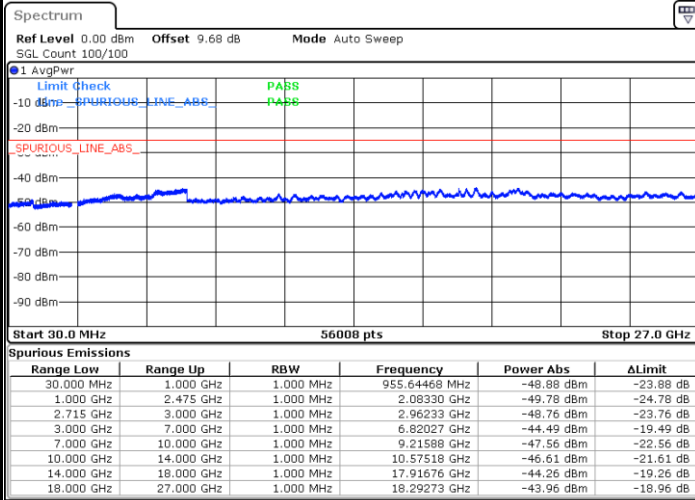

Highest Channel / 64QAM

Date: 1.MAR.2019 18:25:46

LTE Band 41 / 5MHz

Lowest Channel / QPSK

Lowest Channel / 16QAM

Date: 25.MAR.2019 15:10:10

Date: 25.MAR.2019 15:11:04

Middle Channel / QPSK

Middle Channel / 16QAM

Date: 25.MAR.2019 15:11:58

Date: 25.MAR.2019 15:12:52

LTE Band 41 / 5MHz

Highest Channel / QPSK

Date: 14.MAR.2019 21:43:23

Highest Channel / 16QAM

Date: 14.MAR.2019 21:44:18

LTE Band 41 / 10MHz

Lowest Channel / QPSK

Date: 14.MAR.2019 21:45:13

Lowest Channel / 16QAM

Date: 14.MAR.2019 21:46:08