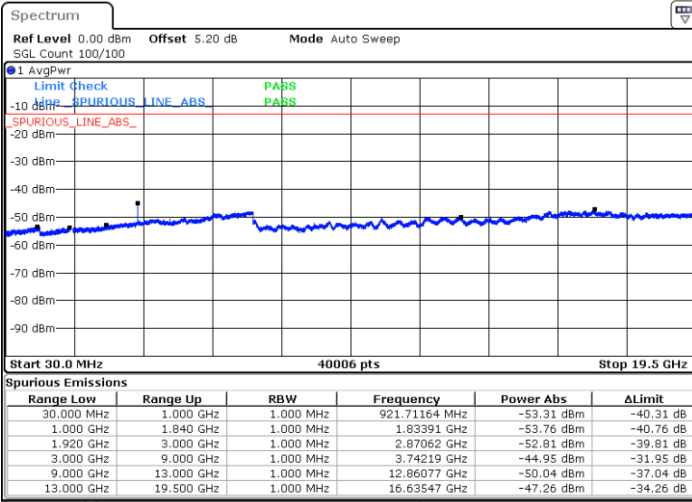

LTE Band 25 / 20MHz

Middle Channel / QPSK

Middle Channel / 16QAM

Date: 1.MAR.2019 12:55:05

Date: 1.MAR.2019 12:55:59