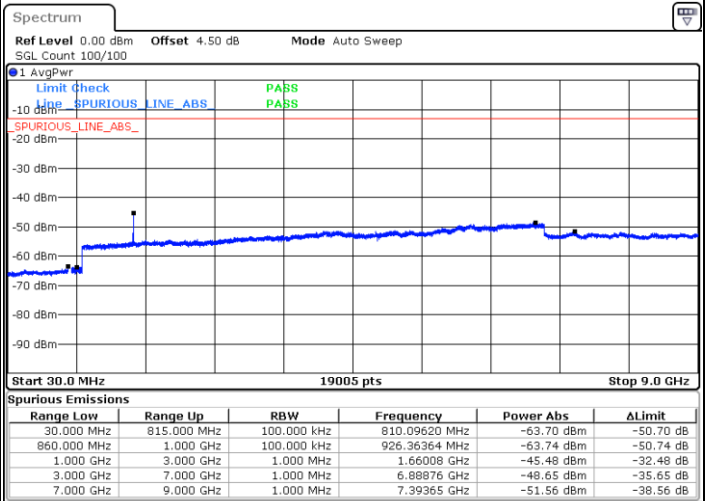

Date: 1.MAR.2019 18:07:18

Lowest Channel / 16QAM

Date: 1.MAR.2019 18:08:13

LTE Band 26 / 10MHz

Middle Channel / QPSK

Date: 1.MAR.2019 18:11:51

Middle Channel / 16QAM

Date: 1.MAR.2019 18:10:56

Highest Channel / QPSK

Date: 1.MAR.2019 18:12:45

Highest Channel / 16QAM

Date: 1.MAR.2019 18:13:40

LTE Band 26 / 15MHz

Lowest Channel / QPSK

Lowest Channel / 16QAM

Date: 1.MAR.2019 18:18:30

Date: 1.MAR.2019 18:19:25

Middle Channel / QPSK

Middle Channel / 16QAM

Date: 1.MAR.2019 18:23:03

Date: 1.MAR.2019 18:22:08

LTE Band 26 / 1.4MHz

Lowest Channel / 64QAM

Middle Channel / 64QAM

Date: 1.MAR.2019 17:32:54

Date: 1.MAR.2019 17:34:26

Highest Channel / 64QAM

Date: 1.MAR.2019 17:38:59

**LTE Band 26 / 3MHz**

**Lowest Channel / 64QAM**

Date: 1.MAR.2019 17:44:55

**Middle Channel / 64QAM**