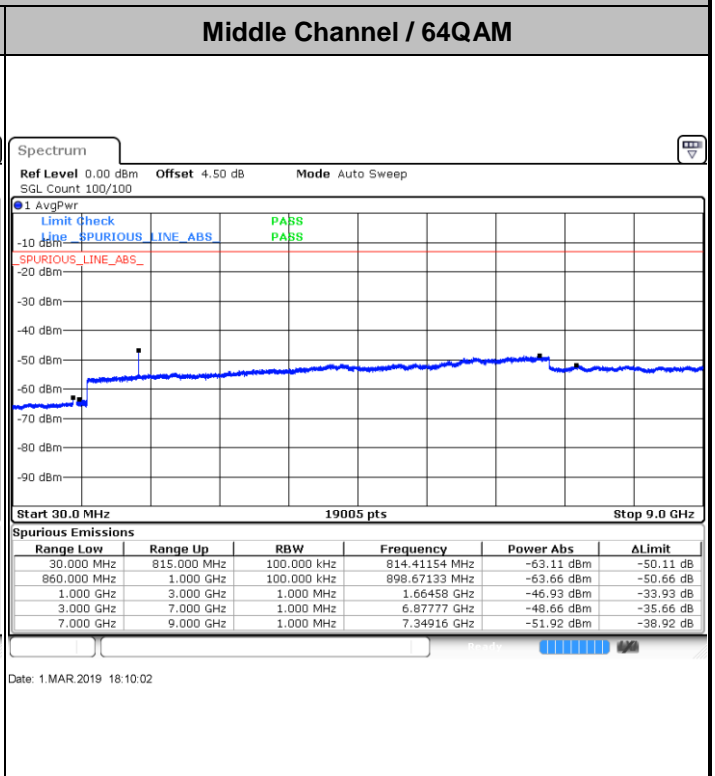

Date: 1.MAR.2019 17:32:54

Date: 1.MAR.2019 17:34:26

Highest Channel / 64QAM

Date: 1.MAR.2019 17:38:59

**LTE Band 26 / 3MHz**

**Lowest Channel / 64QAM**

Date: 1.MAR.2019 17:44:55

**Middle Channel / 64QAM**

Date: 1.MAR.2019 17:49:28

**Highest Channel / 64QAM**

Date: 1.MAR.2019 17:50:22

LTE Band 26 / 5MHz

Lowest Channel / 64QAM

Middle Channel / 64QAM

Date: 1.MAR.2019 17:57:55

Date: 1.MAR.2019 17:58:50

Highest Channel / 64QAM

Date: 1.MAR.2019 18:03:22

**LTE Band 26 / 10MHz**

LTE Band 26 / 15MHz

Lowest Channel / 64QAM

Middle Channel / 64QAM

Date: 1.MAR.2019 18:20:19

Date: 1.MAR.2019 18:21:14

Highest Channel / 64QAM

Date: 1.MAR.2019 18:25:46

LTE Band 41 / 5MHz

Lowest Channel / QPSK

Lowest Channel / 16QAM

Date: 25.MAR.2019 15:10:10

Date: 25.MAR.2019 15:11:04

Middle Channel / QPSK