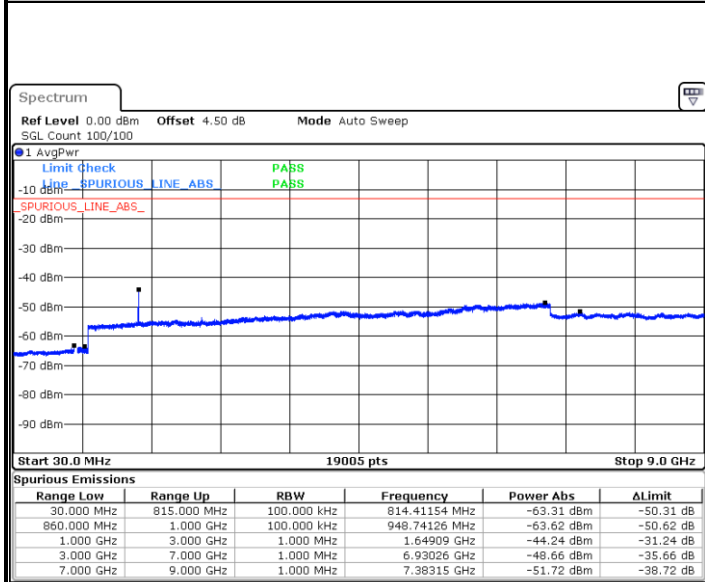

Date: 1.MAR.2019 17:37:10

Date: 1.MAR.2019 17:38:04

LTE Band 26 / 3MHz

Lowest Channel / QPSK

Lowest Channel / 16QAM

Date: 1.MAR.2019 17:46:44

Date: 1.MAR.2019 17:45:50

LTE Band 26 / 3MHz

Middle Channel / QPSK

Date: 1.MAR.2019 17:47:39

Middle Channel / 16QAM

Date: 1.MAR.2019 17:48:33

Highest Channel / QPSK

Date: 1.MAR.2019 17:52:11

Highest Channel / 16QAM

Date: 1.MAR.2019 17:51:17

LTE Band 26 / 5MHz

Lowest Channel / QPSK

Date: 1.MAR.2019 17:56:06

Lowest Channel / 16QAM

Date: 1.MAR.2019 17:57:01

Middle Channel / QPSK

Date: 1.MAR.2019 18:00:39

Middle Channel / 16QAM