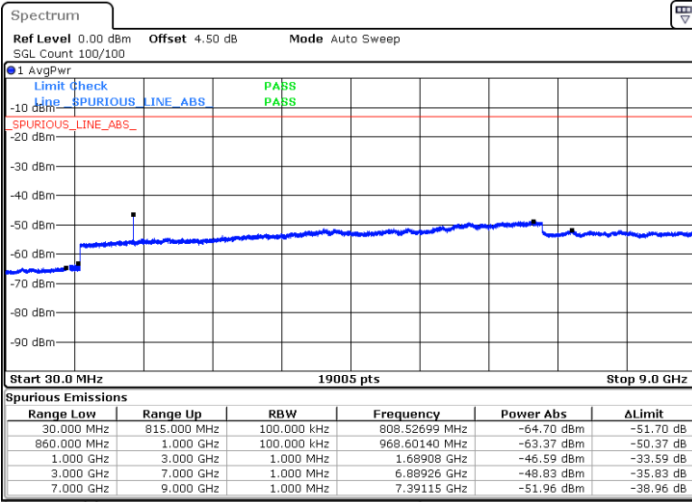

Date: 1.MAR.2019 17:32:54

Date: 1.MAR.2019 17:34:26

Highest Channel / 64QAM

Date: 1.MAR.2019 17:38:59

**LTE Band 26 / 3MHz**

**Lowest Channel / 64QAM**

Date: 1.MAR.2019 17:44:55

**Middle Channel / 64QAM**

Date: 1.MAR.2019 17:49:28

**Highest Channel / 64QAM**

Date: 1.MAR.2019 17:50:22

LTE Band 26 / 5MHz

Lowest Channel / 64QAM

Middle Channel / 64QAM

Date: 1.MAR.2019 17:57:55

Date: 1.MAR.2019 17:58:50

Highest Channel / 64QAM

Date: 1.MAR.2019 18:03:22

**LTE Band 26 / 10MHz**

LTE Band 26 / 15MHz

Lowest Channel / 64QAM

Middle Channel / 64QAM

Date: 1.MAR.2019 18:20:19

Date: 1.MAR.2019 18:21:14