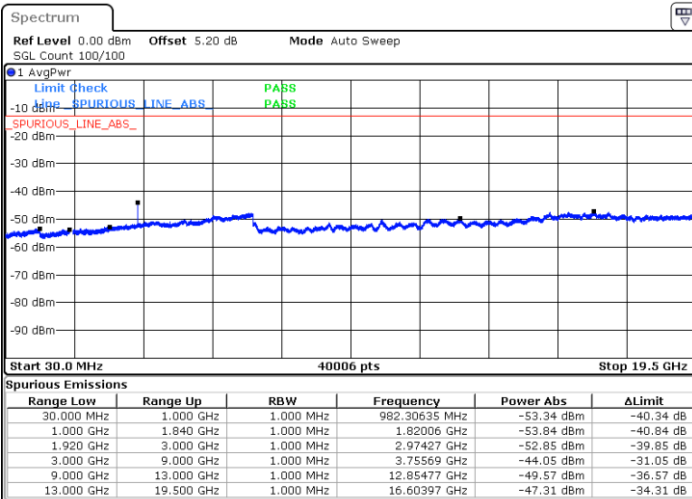

LTE Band 25 / 5MHz

Lowest Channel / QPSK

Lowest Channel / 16QAM

Date: 1.MAR.2019 12:20:53

Date: 1.MAR.2019 12:20:00

Middle Channel / QPSK

Middle Channel / 16QAM

Date: 1.MAR.2019 12:21:47

Date: 1.MAR.2019 12:22:41

LTE Band 25 / 5MHz

Highest Channel / QPSK

Date: 1.MAR.2019 12:28:17

Highest Channel / 16QAM

Date: 1.MAR.2019 12:27:24

LTE Band 25 / 10MHz

Lowest Channel / QPSK