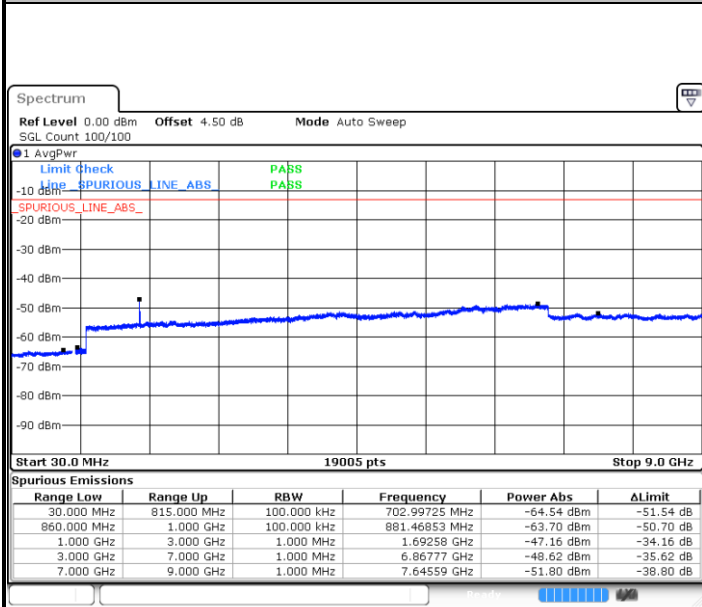

Date: 1.MAR.2019 18:19:25

Middle Channel / QPSK

Middle Channel / 16QAM

Date: 1.MAR.2019 18:23:03

Date: 1.MAR.2019 18:22:08

LTE Band 26 / 1.4MHz

Lowest Channel / 64QAM

Middle Channel / 64QAM

Date: 1.MAR.2019 17:32:54

Date: 1.MAR.2019 17:34:26

Highest Channel / 64QAM

Date: 1.MAR.2019 17:38:59

**LTE Band 26 / 3MHz**

**Lowest Channel / 64QAM**

Date: 1.MAR.2019 17:44:55

**Middle Channel / 64QAM**

Date: 1.MAR.2019 17:49:28

**Highest Channel / 64QAM**

Date: 1.MAR.2019 17:50:22

LTE Band 26 / 5MHz

Lowest Channel / 64QAM

Middle Channel / 64QAM

Date: 1.MAR.2019 17:57:55

Date: 1.MAR.2019 17:58:50

Highest Channel / 64QAM

Date: 1.MAR.2019 18:03:22

**LTE Band 26 / 10MHz**

LTE Band 26 / 15MHz

Lowest Channel / 64QAM

Middle Channel / 64QAM

Date: 1.MAR.2019 18:20:19

Date: 1.MAR.2019 18:21:14