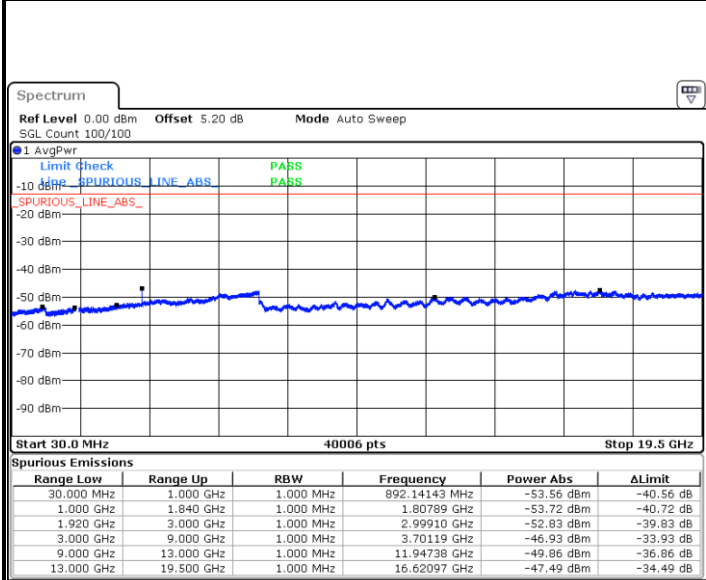

LTE Band 25 / 1.4MHz

Lowest Channel / 64QAM

Middle Channel / 64QAM

Date: 1.MAR.2019 12:00:42

Date: 1.MAR.2019 12:03:24

Highest Channel / 64QAM

Date: 1.MAR.2019 12:06:06

LTE Band 25 / 3MHz

Lowest Channel / 64QAM

Middle Channel / 64QAM

Date: 1.MAR.2019 12:11:48

Date: 1.MAR.2019 12:14:30

Highest Channel / 64QAM

Date: 1.MAR.2019 12:17:11

**LTE Band 25 / 10MHz**

**Lowest Channel / 64QAM**

Date: 1.MAR.2019 12:30:12

**Middle Channel / 64QAM**

Date: 1.MAR.2019 12:34:41

**Highest Channel / 64QAM**

Date: 1.MAR.2019 12:37:36

LTE Band 25 / 15MHz

Lowest Channel / 64QAM

Middle Channel / 64QAM