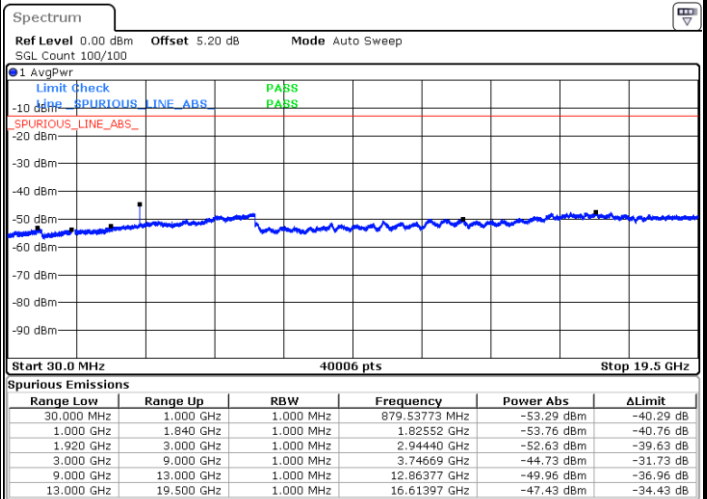

Highest Channel / QPSK

Highest Channel / 16QAM

Date: 1.MAR.2019 12:39:23

Date: 1.MAR.2019 12:38:29

LTE Band 25 / 15MHz

Lowest Channel / QPSK

Lowest Channel / 16QAM

Date: 1.MAR.2019 12:43:05

Date: 1.MAR.2019 12:42:11

Middle Channel / QPSK

Middle Channel / 16QAM

Date: 1.MAR.2019 12:43:59

Date: 1.MAR.2019 12:44:53

LTE Band 25 / 15MHz

Highest Channel / QPSK

Date: 1.MAR.2019 12:50:29