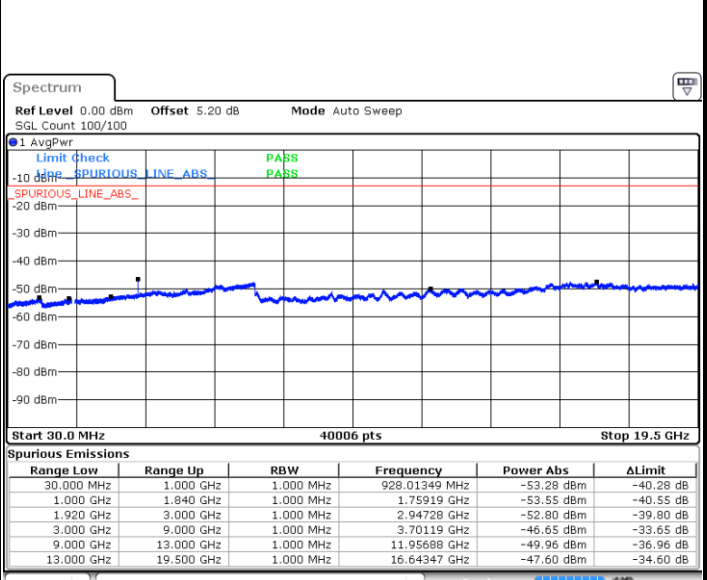

Date: 1.MAR.2019 12:22:41

LTE Band 25 / 5MHz

Highest Channel / QPSK

Date: 1.MAR.2019 12:28:17

Highest Channel / 16QAM

Date: 1.MAR.2019 12:27:24

LTE Band 25 / 10MHz

Lowest Channel / QPSK

Date: 1.MAR.2019 12:31:59

Lowest Channel / 16QAM

Date: 1.MAR.2019 12:31:05

LTE Band 25 / 10MHz

Middle Channel / QPSK

Middle Channel / 16QAM

Date: 1.MAR.2019 12:32:53

Date: 1.MAR.2019 12:33:47

Highest Channel / QPSK

Highest Channel / 16QAM

Date: 1.MAR.2019 12:39:23

Date: 1.MAR.2019 12:38:29

LTE Band 25 / 15MHz

Lowest Channel / QPSK

Lowest Channel / 16QAM

Date: 1.MAR.2019 12:43:05