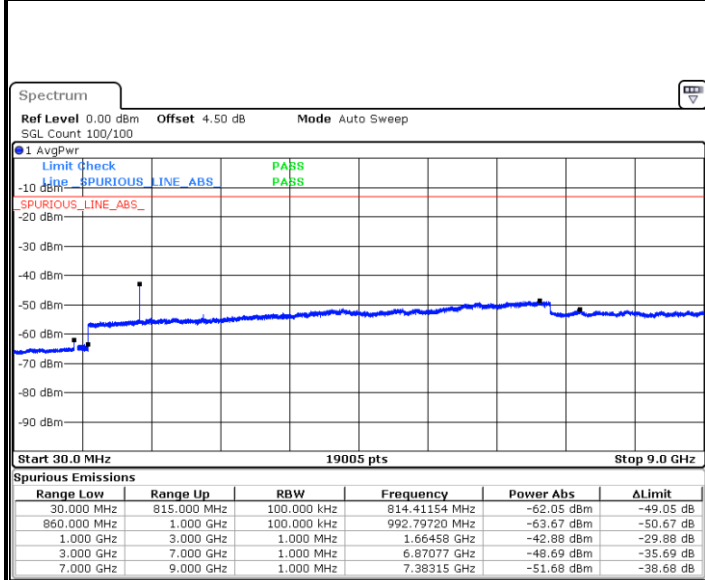

Date: 1.MAR.2019 17:59:44

LTE Band 26 / 5MHz

Highest Channel / QPSK

Date: 1.MAR.2019 18:01:33

Highest Channel / 16QAM

Date: 1.MAR.2019 18:02:28

LTE Band 26 / 10MHz

Lowest Channel / QPSK

Date: 1.MAR.2019 18:07:18

Lowest Channel / 16QAM

Date: 1.MAR.2019 18:08:13

LTE Band 26 / 10MHz

Middle Channel / QPSK

Date: 1.MAR.2019 18:11:51

Middle Channel / 16QAM

Date: 1.MAR.2019 18:10:56

Highest Channel / QPSK

Date: 1.MAR.2019 18:12:45

Highest Channel / 16QAM

Date: 1.MAR.2019 18:13:40

LTE Band 26 / 15MHz

Lowest Channel / QPSK

Lowest Channel / 16QAM

Date: 1.MAR.2019 18:18:30