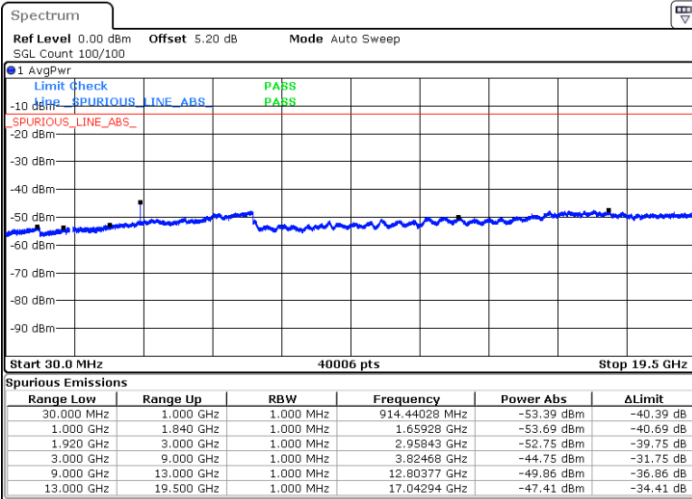

Lowest Channel / 64QAM

Middle Channel / 64QAM

Date: 1.MAR.2019 12:11:48

Date: 1.MAR.2019 12:14:30

Highest Channel / 64QAM

Date: 1.MAR.2019 12:17:11

**LTE Band 25 / 10MHz**

**Lowest Channel / 64QAM**

Date: 1.MAR.2019 12:30:12

**Middle Channel / 64QAM**

Date: 1.MAR.2019 12:34:41

**Highest Channel / 64QAM**

Date: 1.MAR.2019 12:37:36

LTE Band 25 / 15MHz

Lowest Channel / 64QAM

Middle Channel / 64QAM