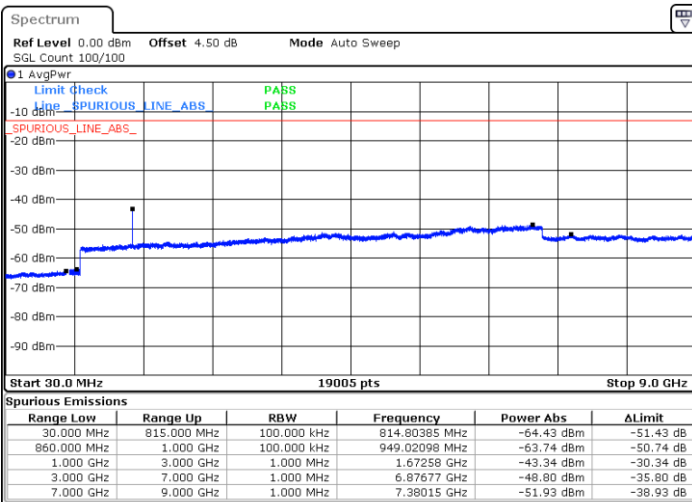

Date: 1.MAR.2019 12:41:18

Date: 1.MAR.2019 12:45:47

Highest Channel / 64QAM

Date: 1.MAR.2019 12:48:42

LTE Band 26 / 1.4MHz

Lowest Channel / QPSK

Lowest Channel / 16QAM

Date: 1.MAR.2019 17:31:04

Date: 1.MAR.2019 17:31:59

Middle Channel / QPSK

Middle Channel / 16QAM

Date: 1.MAR.2019 17:36:15

Date: 1.MAR.2019 17:35:21

LTE Band 26 / 1.4MHz

Highest Channel / QPSK

Highest Channel / 16QAM