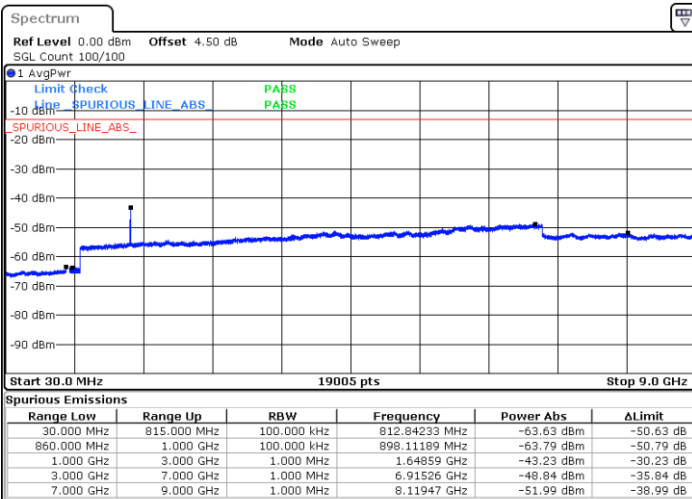

Date: 1.MAR.2019 12:41:18

Date: 1.MAR.2019 12:45:47

Highest Channel / 64QAM

Date: 1.MAR.2019 12:48:42

LTE Band 26 / 1.4MHz

Lowest Channel / QPSK

Lowest Channel / 16QAM

Date: 1.MAR.2019 17:31:04

Date: 1.MAR.2019 17:31:59

Middle Channel / QPSK

Middle Channel / 16QAM

Date: 1.MAR.2019 17:36:15

Date: 1.MAR.2019 17:35:21

LTE Band 26 / 1.4MHz

Highest Channel / QPSK

Highest Channel / 16QAM

Date: 1.MAR.2019 17:37:10

Date: 1.MAR.2019 17:38:04

LTE Band 26 / 3MHz

Lowest Channel / QPSK

Lowest Channel / 16QAM

Date: 1.MAR.2019 17:46:44

Date: 1.MAR.2019 17:45:50

LTE Band 26 / 3MHz