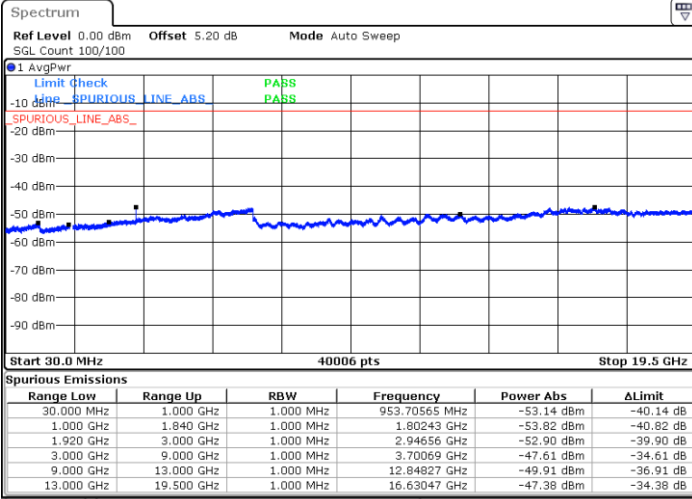

Highest Channel / 16QAM

Date: 1.MAR.2019 12:49:36

LTE Band 25 / 20MHz

Lowest Channel / QPSK

Date: 1.MAR.2019 12:54:12

Lowest Channel / 16QAM

Date: 1.MAR.2019 12:53:18

LTE Band 25 / 20MHz

Middle Channel / QPSK

Middle Channel / 16QAM

Date: 1.MAR.2019 12:55:05

Date: 1.MAR.2019 12:55:59

Highest Channel / QPSK

Highest Channel / 16QAM

Date: 1.MAR.2019 13:01:35

Date: 1.MAR.2019 13:00:42

LTE Band 25 / 1.4MHz

Lowest Channel / 64QAM

Middle Channel / 64QAM

Date: 1.MAR.2019 12:00:42

Date: 1.MAR.2019 12:03:24

Highest Channel / 64QAM

Date: 1.MAR.2019 12:06:06

LTE Band 25 / 3MHz