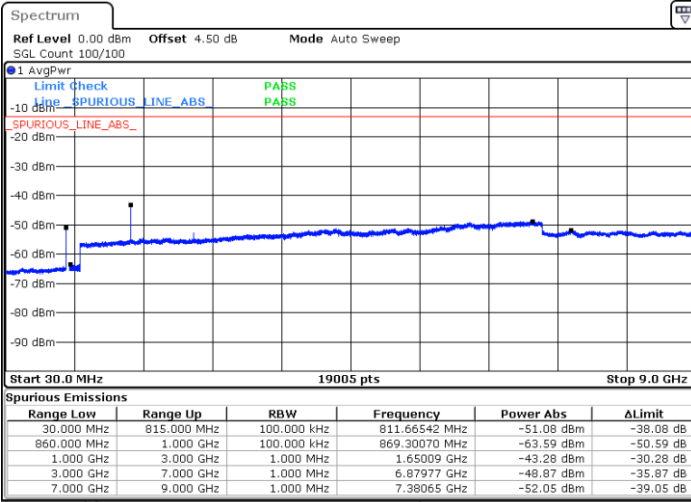

Date: 1.MAR.2019 18:07:18

Lowest Channel / 16QAM

Date: 1.MAR.2019 18:08:13

LTE Band 26 / 10MHz

Middle Channel / QPSK

Date: 1.MAR.2019 18:11:51

Middle Channel / 16QAM

Date: 1.MAR.2019 18:10:56

Highest Channel / QPSK

Date: 1.MAR.2019 18:12:45

Highest Channel / 16QAM

Date: 1.MAR.2019 18:13:40

LTE Band 26 / 15MHz

Lowest Channel / QPSK

Lowest Channel / 16QAM

Date: 1.MAR.2019 18:18:30

Date: 1.MAR.2019 18:19:25

Middle Channel / QPSK

Middle Channel / 16QAM

Date: 1.MAR.2019 18:23:03

Date: 1.MAR.2019 18:22:08

LTE Band 26 / 1.4MHz

Lowest Channel / 64QAM

Middle Channel / 64QAM

Date: 1.MAR.2019 17:32:54

Date: 1.MAR.2019 17:34:26

Highest Channel / 64QAM

Date: 1.MAR.2019 17:38:59

**LTE Band 26 / 3MHz**

**Lowest Channel / 64QAM**

Date: 1.MAR.2019 17:44:55

**Middle Channel / 64QAM**