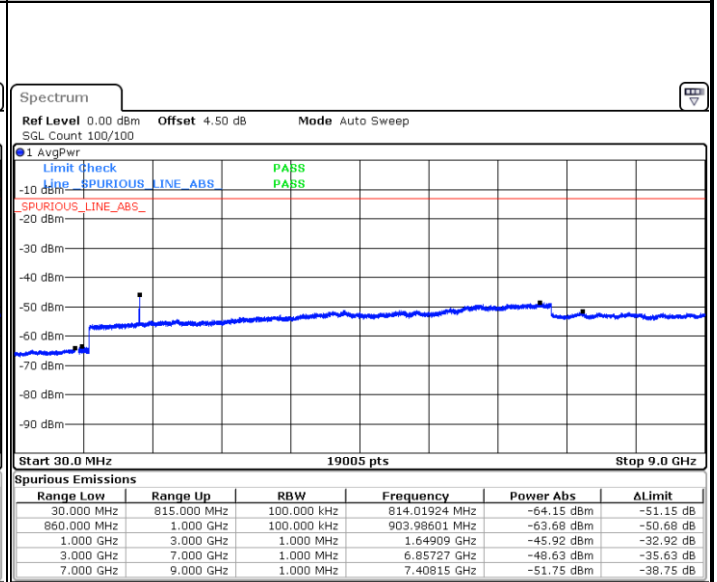

Date: 1.MAR.2019 17:37:10

Date: 1.MAR.2019 17:38:04

LTE Band 26 / 3MHz

Lowest Channel / QPSK

Lowest Channel / 16QAM

Date: 1.MAR.2019 17:46:44

Date: 1.MAR.2019 17:45:50

LTE Band 26 / 3MHz

Middle Channel / QPSK

Date: 1.MAR.2019 17:47:39

Middle Channel / 16QAM

Date: 1.MAR.2019 17:48:33

Highest Channel / QPSK

Date: 1.MAR.2019 17:52:11

Highest Channel / 16QAM

Date: 1.MAR.2019 17:51:17

LTE Band 26 / 5MHz

Lowest Channel / QPSK

Date: 1.MAR.2019 17:56:06

Lowest Channel / 16QAM

Date: 1.MAR.2019 17:57:01

Middle Channel / QPSK

Date: 1.MAR.2019 18:00:39

Middle Channel / 16QAM