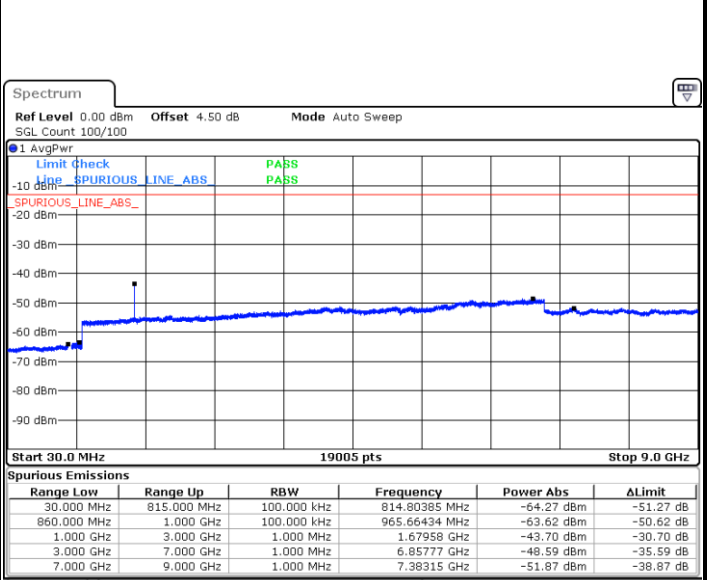

Date: 1.MAR.2019 17:59:44

LTE Band 26 / 5MHz

Highest Channel / QPSK

Date: 1.MAR.2019 18:01:33

Highest Channel / 16QAM

Date: 1.MAR.2019 18:02:28

LTE Band 26 / 10MHz

Lowest Channel / QPSK

Date: 1.MAR.2019 18:07:18

Lowest Channel / 16QAM

Date: 1.MAR.2019 18:08:13

LTE Band 26 / 10MHz

Middle Channel / QPSK

Date: 1.MAR.2019 18:11:51

Middle Channel / 16QAM

Date: 1.MAR.2019 18:10:56

Highest Channel / QPSK

Date: 1.MAR.2019 18:12:45

Highest Channel / 16QAM

Date: 1.MAR.2019 18:13:40

LTE Band 26 / 15MHz

Lowest Channel / QPSK

Lowest Channel / 16QAM

Date: 1.MAR.2019 18:18:30