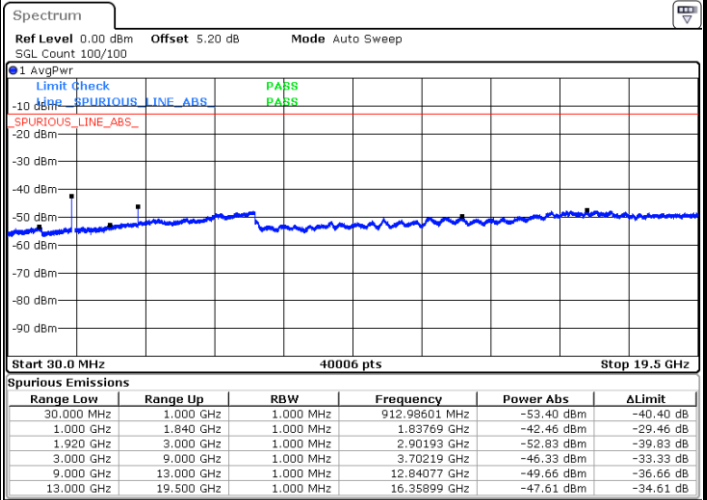

Highest Channel / QPSK

Highest Channel / 16QAM

Date: 1.MAR.2019 12:39:23

Date: 1.MAR.2019 12:38:29

LTE Band 25 / 15MHz

Lowest Channel / QPSK

Lowest Channel / 16QAM

Date: 1.MAR.2019 12:43:05