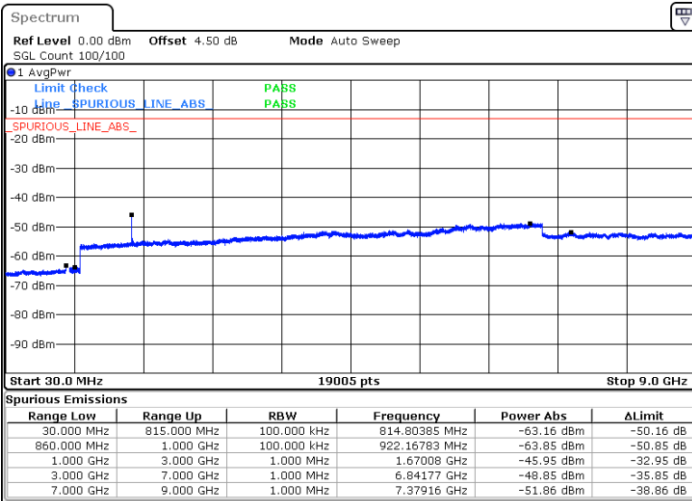

Date: 1.MAR.2019 17:49:28

**Highest Channel / 64QAM**

Date: 1.MAR.2019 17:50:22

LTE Band 26 / 5MHz

Lowest Channel / 64QAM

Middle Channel / 64QAM

Date: 1.MAR.2019 17:57:55

Date: 1.MAR.2019 17:58:50

Highest Channel / 64QAM

Date: 1.MAR.2019 18:03:22

**LTE Band 26 / 10MHz**

LTE Band 26 / 15MHz

Lowest Channel / 64QAM

Middle Channel / 64QAM

Date: 1.MAR.2019 18:20:19

Date: 1.MAR.2019 18:21:14

Highest Channel / 64QAM

Date: 1.MAR.2019 18:25:46

LTE Band 41 / 5MHz

Lowest Channel / QPSK

Lowest Channel / 16QAM

Date: 25.MAR.2019 15:10:10

Date: 25.MAR.2019 15:11:04

Middle Channel / QPSK