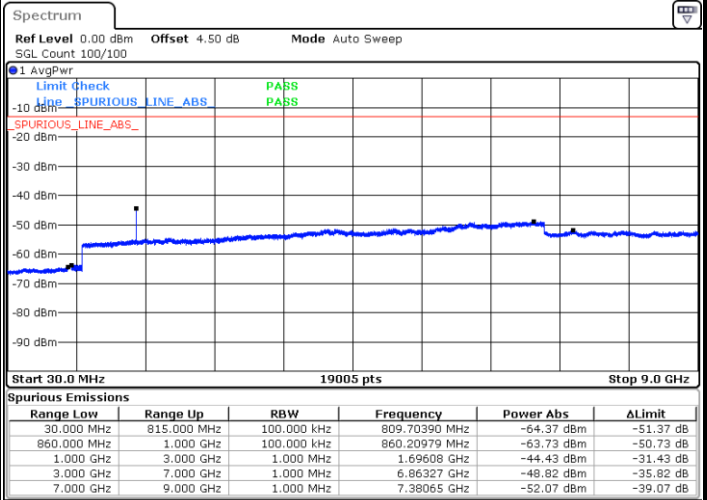

Date: 1.MAR.2019 12:41:18

Date: 1.MAR.2019 12:45:47

Highest Channel / 64QAM

Date: 1.MAR.2019 12:48:42

LTE Band 26 / 1.4MHz

Lowest Channel / QPSK

Lowest Channel / 16QAM

Date: 1.MAR.2019 17:31:04

Date: 1.MAR.2019 17:31:59

Middle Channel / QPSK

Middle Channel / 16QAM

Date: 1.MAR.2019 17:36:15

Date: 1.MAR.2019 17:35:21

LTE Band 26 / 1.4MHz

Highest Channel / QPSK

Highest Channel / 16QAM

Date: 1.MAR.2019 17:37:10

Date: 1.MAR.2019 17:38:04

LTE Band 26 / 3MHz

Lowest Channel / QPSK

Lowest Channel / 16QAM

Date: 1.MAR.2019 17:46:44

Date: 1.MAR.2019 17:45:50

LTE Band 26 / 3MHz