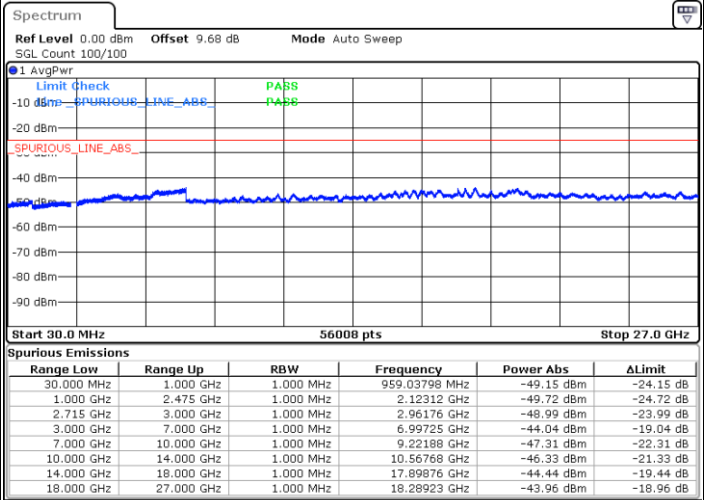

Highest Channel / 64QAM

Date: 1.MAR.2019 18:25:46

LTE Band 41 / 5MHz

Lowest Channel / QPSK

Lowest Channel / 16QAM

Date: 25.MAR.2019 15:10:10

Date: 25.MAR.2019 15:11:04

Middle Channel / QPSK

Middle Channel / 16QAM

Date: 25.MAR.2019 15:11:58

Date: 25.MAR.2019 15:12:52

LTE Band 41 / 5MHz

Highest Channel / QPSK

Date: 14.MAR.2019 21:43:23

Highest Channel / 16QAM

Date: 14.MAR.2019 21:44:18

LTE Band 41 / 10MHz

Lowest Channel / QPSK

Date: 14.MAR.2019 21:45:13

Lowest Channel / 16QAM

Date: 14.MAR.2019 21:46:08