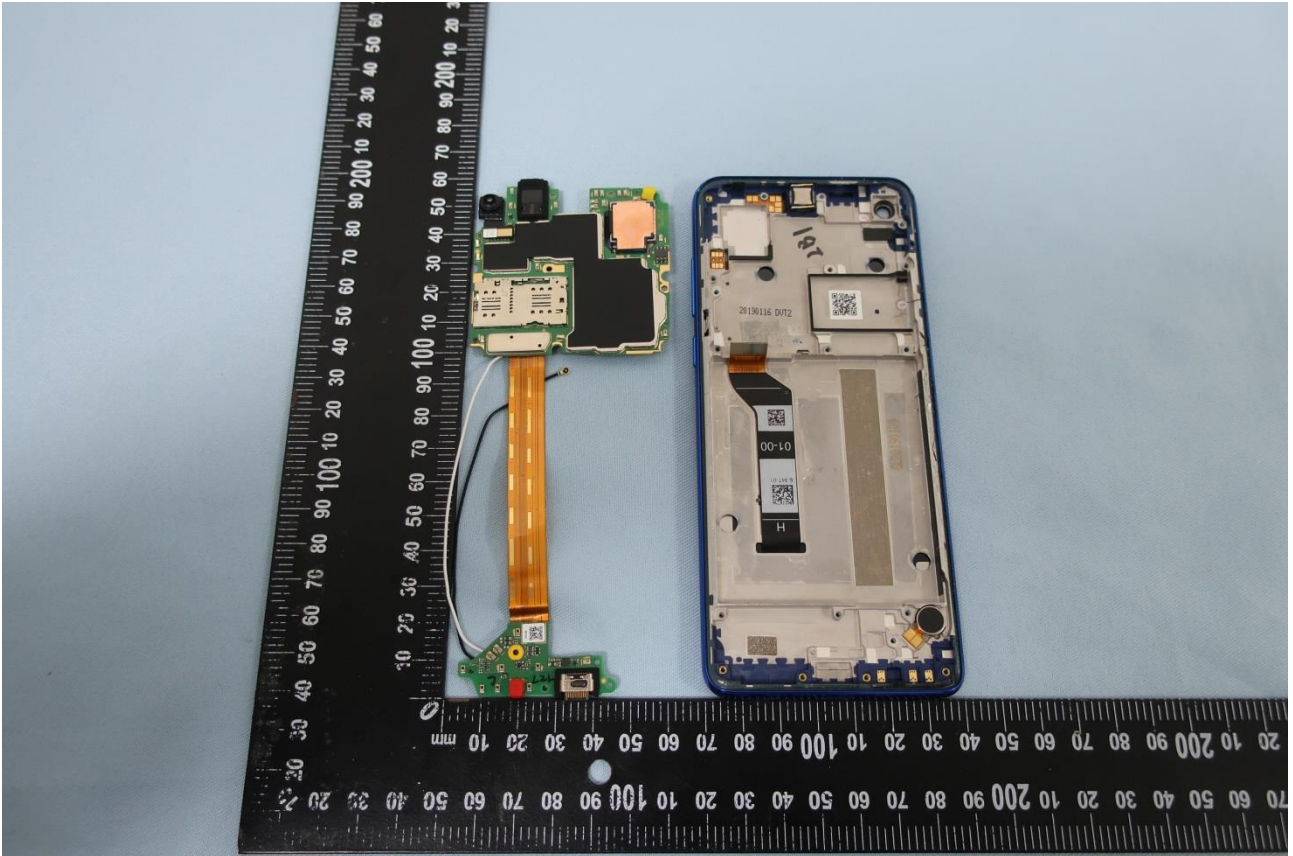

Brand Name: Motorola / Model Name: XT1970-3