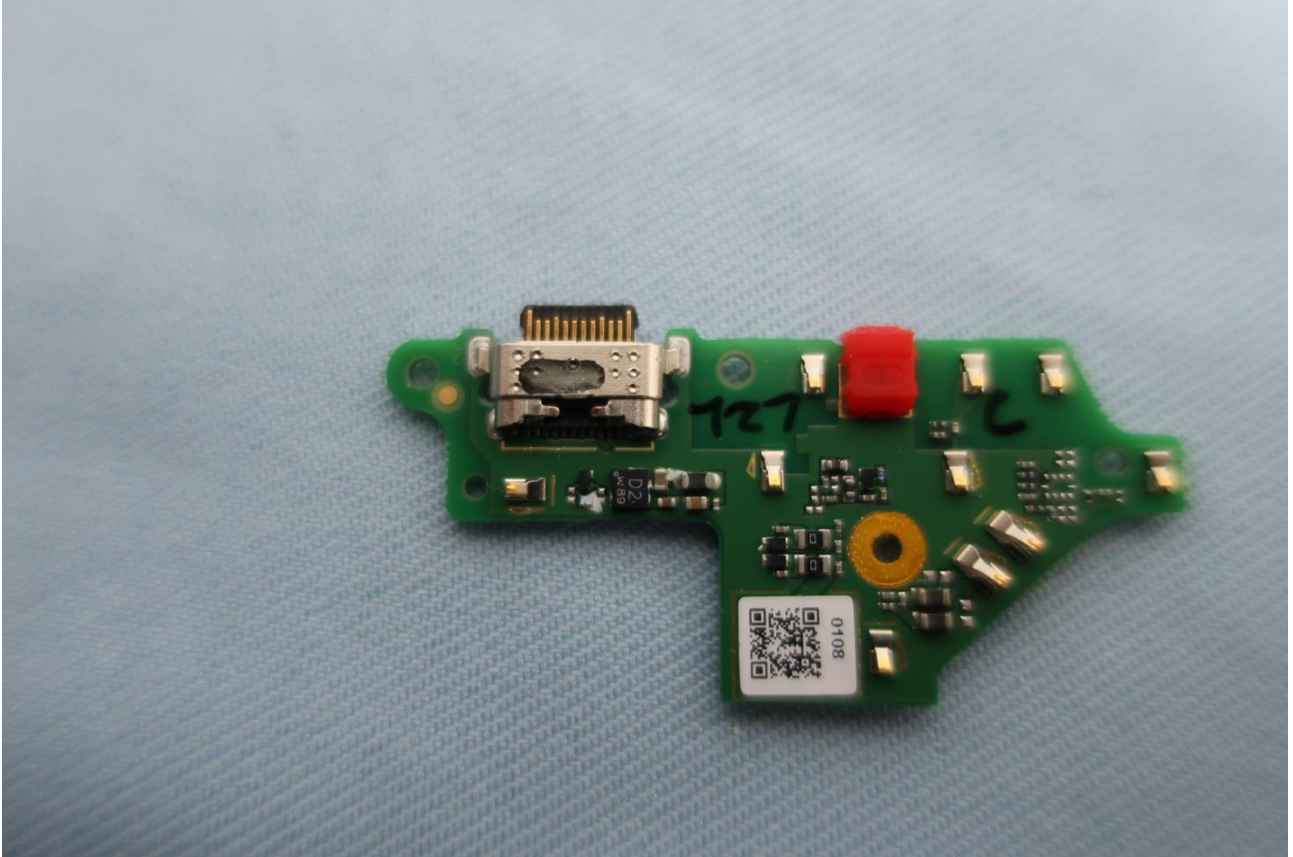

3. Internal Photograph of EUT

Brand Name: Motorola / Model Name: XT1970-3

WWAN Main Antenna 1:

GSM: 850/900/1800/1900, WCDMA: B1/B2/B5/B8, LTE: B1/B3/B5/B8/B20/

WWAN Main Antenna 2: LTE: B7/ B38/ B41

WWAN Diversity Antenna 1:

GSM: 850/900/1800/1900, WCDMA: B1/B2/B5/B8, LTE: B1/B3/B5/B8/B20/

WWAN Diversity Antenna 2: LTE: B7/ B38/ B41

Brand Name: Motorola / Model Name: XT1970-3

Brand Name: Motorola / Model Name: XT1970-3

Brand Name: Motorola / Model Name: XT1970-3

Brand Name: Motorola / Model Name: XT1970-3

Brand Name: Motorola / Model Name: XT1970-3

Brand Name: Motorola / Model Name: XT1970-3

Brand Name: Motorola / Model Name: XT1970-3

Brand Name: Motorola / Model Name: XT1970-3