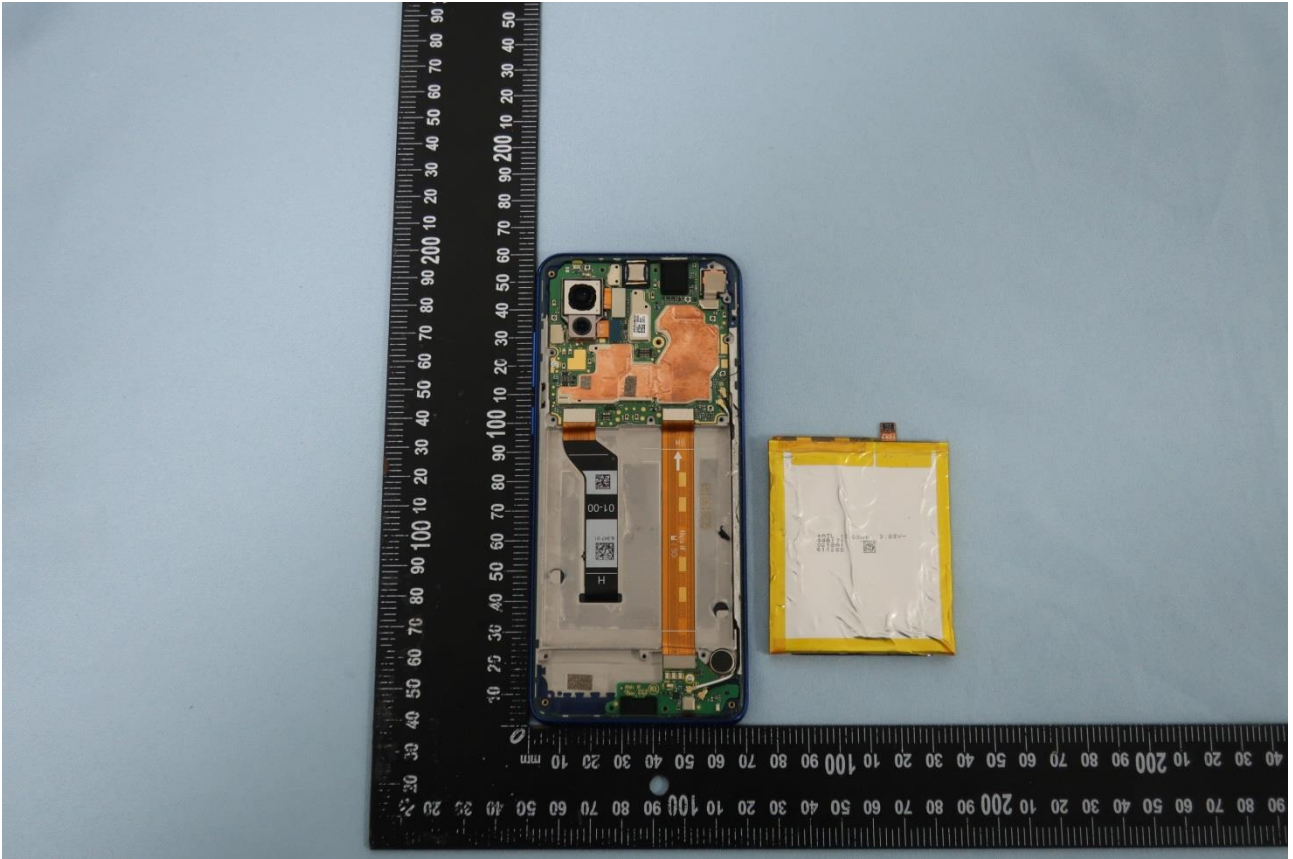

Brand Name: Motorola / Model Name: XT1970-3