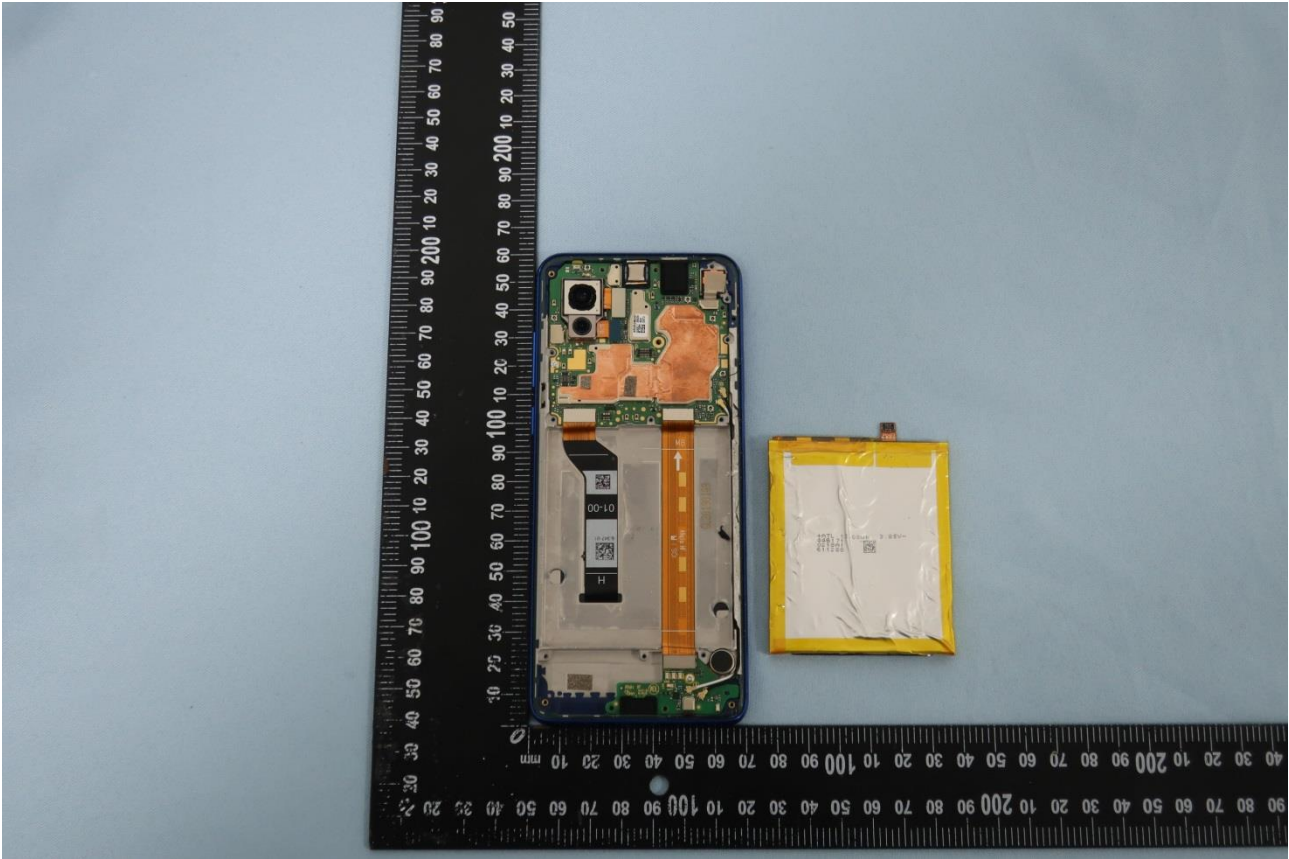

Brand Name: Motorola / Model Name: XT1970-3