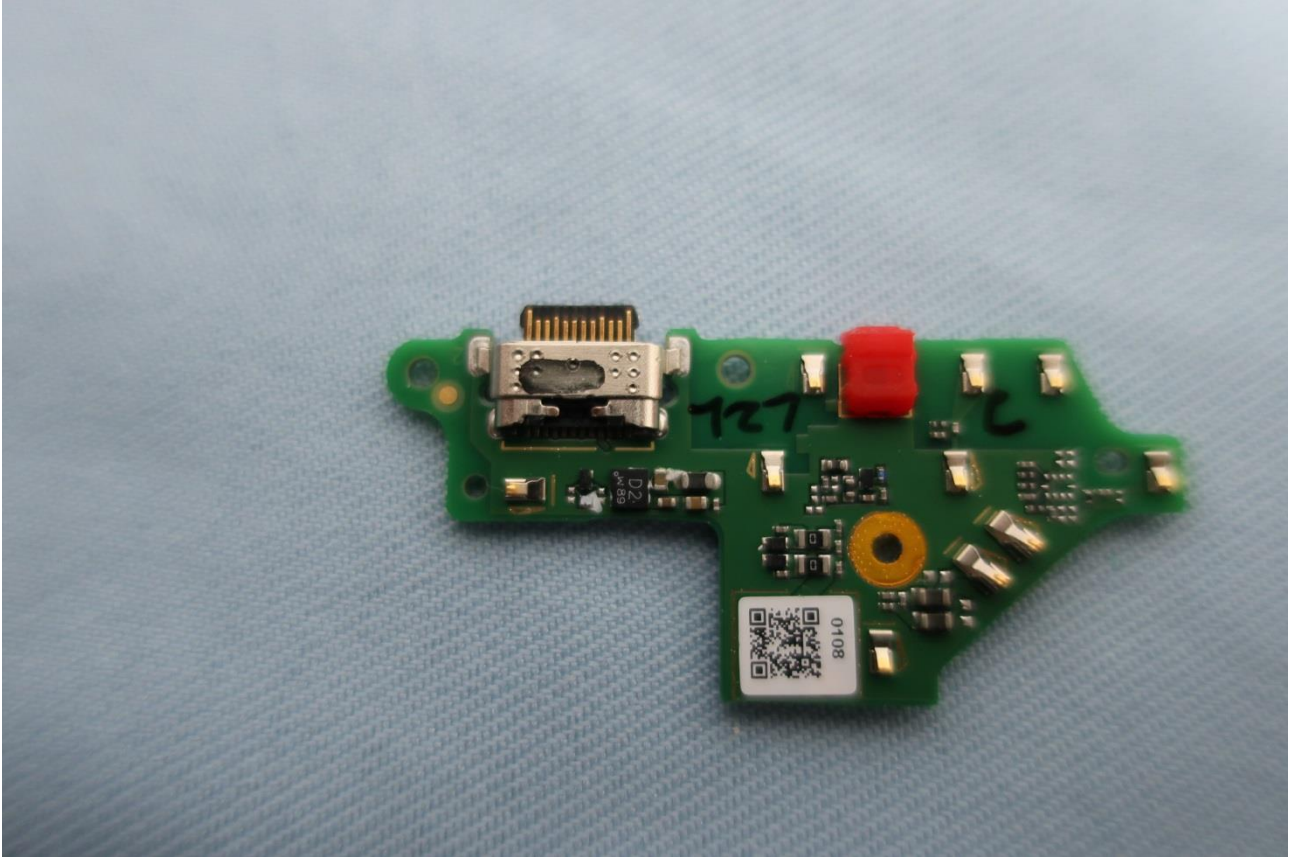

3. Internal Photograph of EUT

Brand Name: Motorola / Model Name: XT1970-3

WWAN Main Antenna 1:

GSM: 850/900/1800/1900, WCDMA: B1/B2/B5/B8, LTE: B1/B3/B5/B8/B20/

WWAN Main Antenna 2: LTE: B7/ B38/ B41

WWAN Diversity Antenna 1:

GSM: 850/900/1800/1900, WCDMA: B1/B2/B5/B8, LTE: B1/B3/B5/B8/B20/

WWAN Diversity Antenna 2: LTE: B7/ B38/ B41

Brand Name: Motorola / Model Name: XT1970-3

Brand Name: Motorola / Model Name: XT1970-3

Brand Name: Motorola / Model Name: XT1970-3

Brand Name: Motorola / Model Name: XT1970-3

Brand Name: Motorola / Model Name: XT1970-3

Brand Name: Motorola / Model Name: XT1970-3

Brand Name: Motorola / Model Name: XT1970-3

Brand Name: Motorola / Model Name: XT1970-3