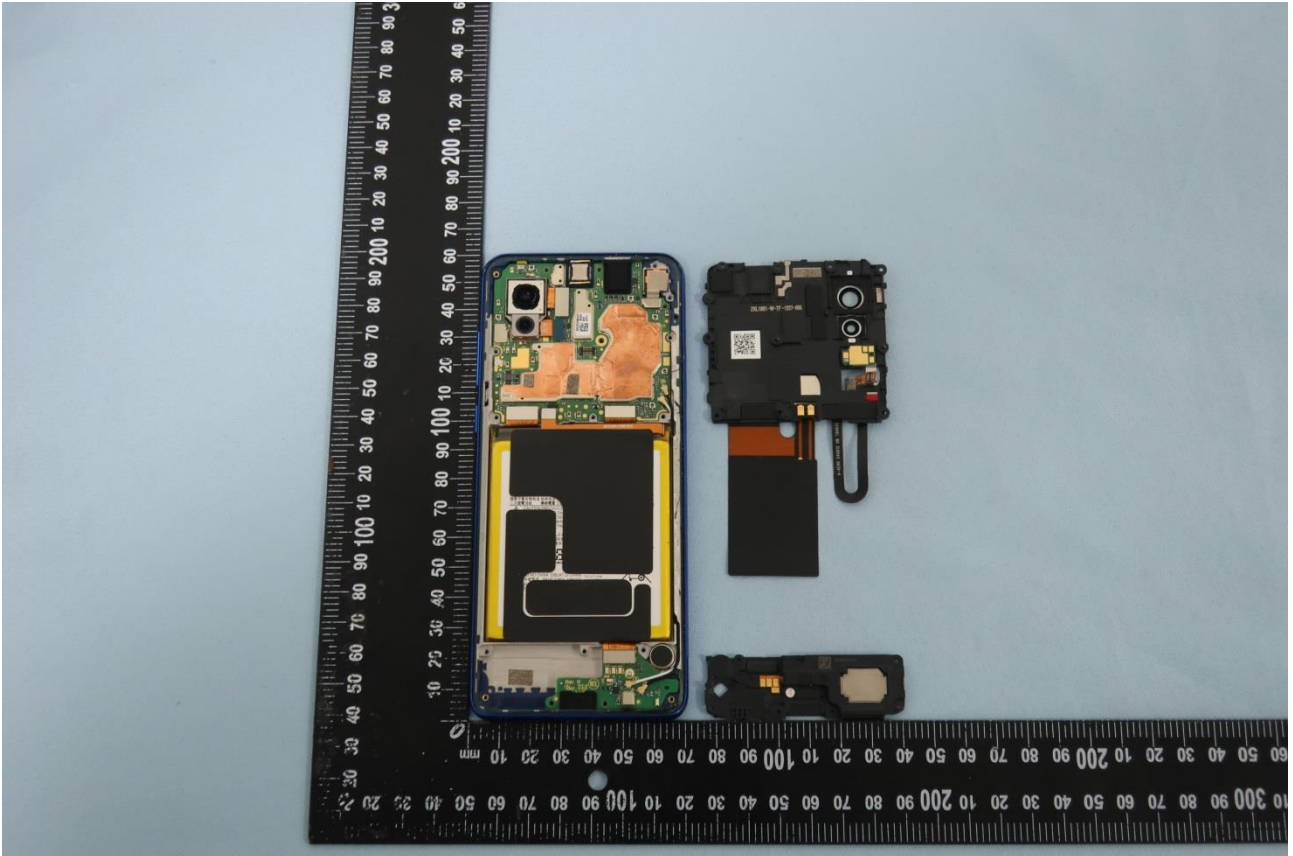

3. Internal Photograph of EUT

Brand Name: Motorola / Model Name: XT1970-3

WWAN Main Antenna 1:

GSM: 850/900/1800/1900, WCDMA: B1/B2/B5/B8, LTE: B1/B3/B5/B8/B20/

WWAN Main Antenna 2: LTE: B7/ B38/ B41

WWAN Diversity Antenna 1:

GSM: 850/900/1800/1900, WCDMA: B1/B2/B5/B8, LTE: B1/B3/B5/B8/B20/

WWAN Diversity Antenna 2: LTE: B7/ B38/ B41

Brand Name: Motorola / Model Name: XT1970-3

Brand Name: Motorola / Model Name: XT1970-3

Brand Name: Motorola / Model Name: XT1970-3