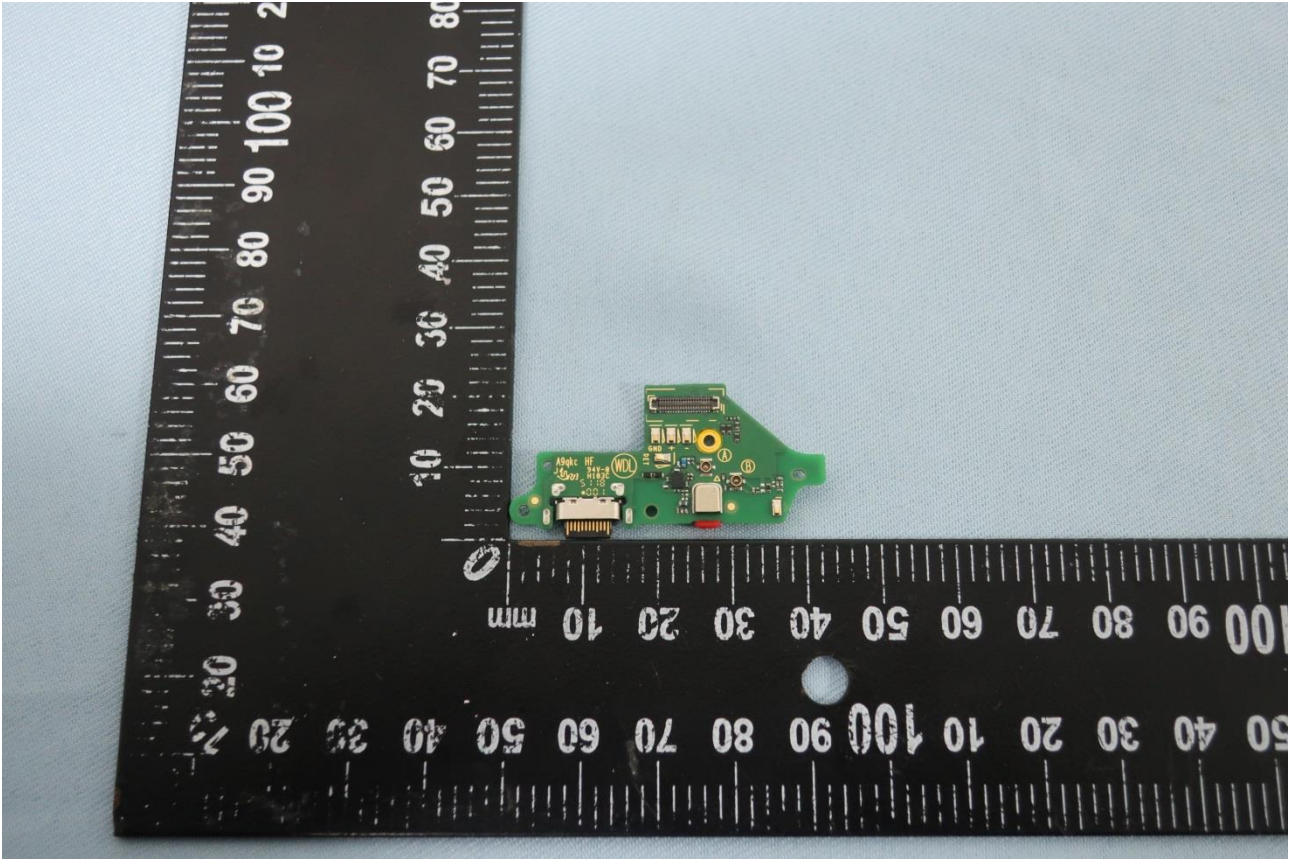

Brand Name: Motorola / Model Name: XT1970-3