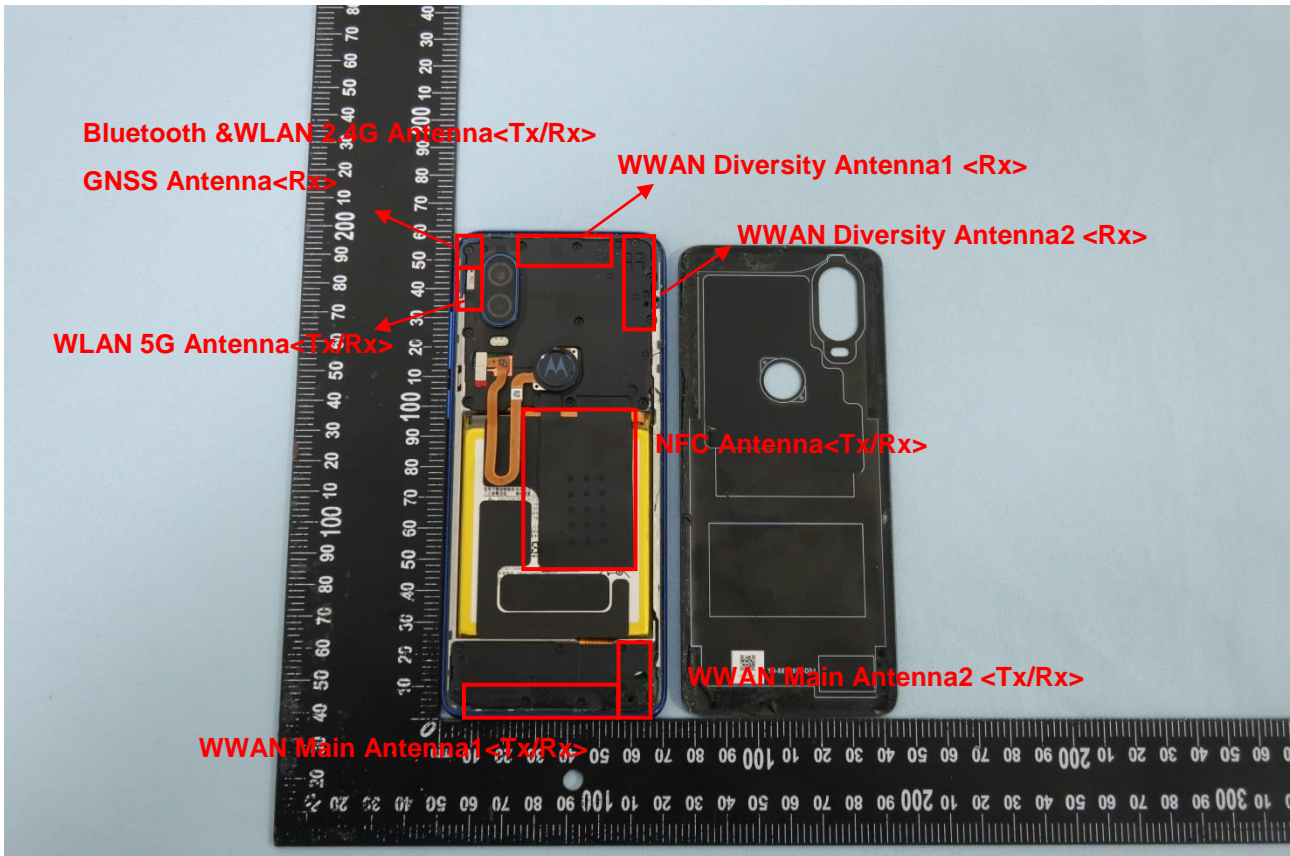

3. Internal Photograph of EUT

Brand Name: Motorola / Model Name: XT1970-3

WWAN Main Antenna 1:

GSM: 850/900/1800/1900, WCDMA: B1/B2/B5/B8, LTE: B1/B3/B5/B8/B20/

WWAN Main Antenna 2: LTE: B7/ B38/ B41

WWAN Diversity Antenna 1:

GSM: 850/900/1800/1900, WCDMA: B1/B2/B5/B8, LTE: B1/B3/B5/B8/B20/

WWAN Diversity Antenna 2: LTE: B7/ B38/ B41

Brand Name: Motorola / Model Name: XT1970-3

Brand Name: Motorola / Model Name: XT1970-3

Brand Name: Motorola / Model Name: XT1970-3