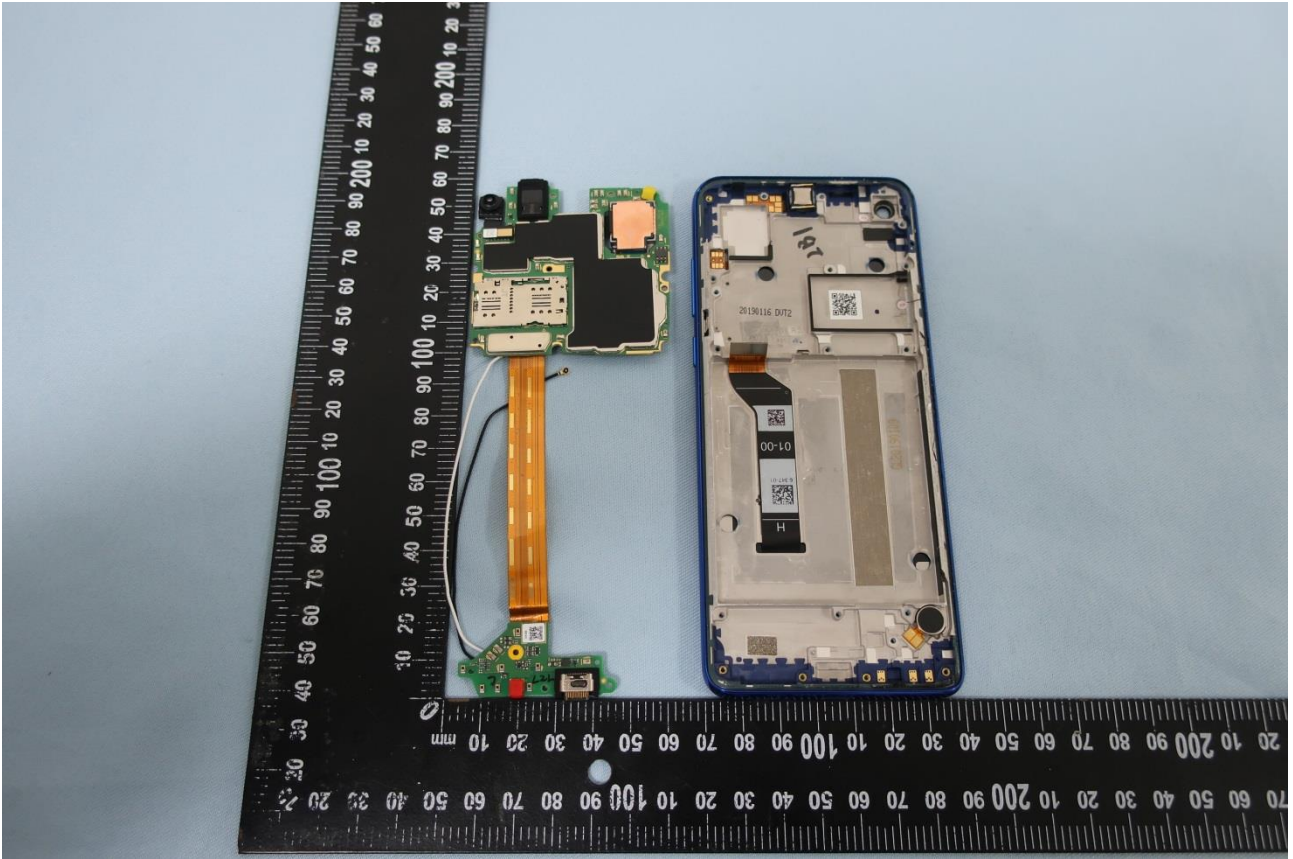

Brand Name: Motorola / Model Name: XT1970-3