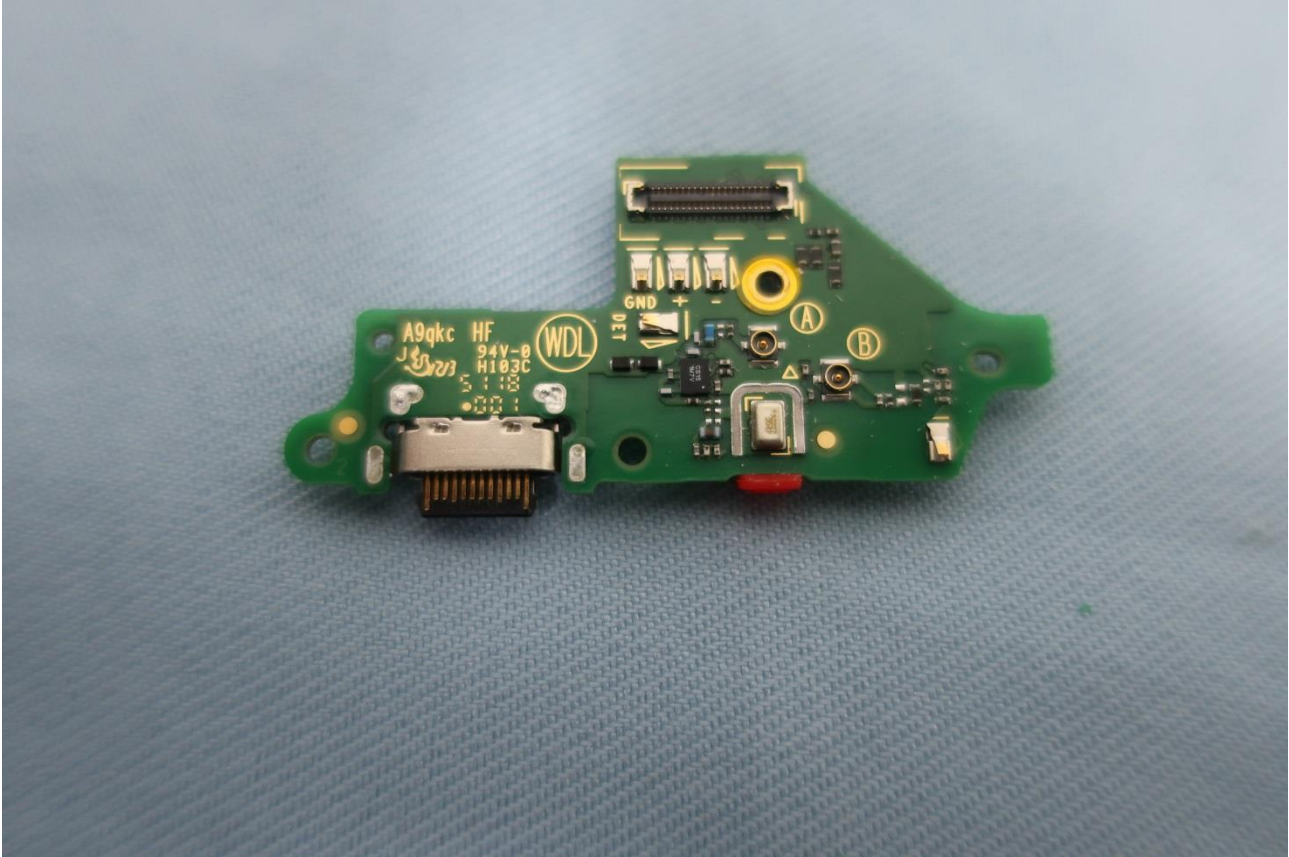

3. Internal Photograph of EUT

Brand Name: Motorola / Model Name: XT1970-3

WWAN Main Antenna 1:

GSM: 850/900/1800/1900, WCDMA: B1/B2/B5/B8, LTE: B1/B3/B5/B8/B20/

WWAN Main Antenna 2: LTE: B7/ B38/ B41

WWAN Diversity Antenna 1:

GSM: 850/900/1800/1900, WCDMA: B1/B2/B5/B8, LTE: B1/B3/B5/B8/B20/

WWAN Diversity Antenna 2: LTE: B7/ B38/ B41

Brand Name: Motorola / Model Name: XT1970-3

Brand Name: Motorola / Model Name: XT1970-3

Brand Name: Motorola / Model Name: XT1970-3

Brand Name: Motorola / Model Name: XT1970-3

Brand Name: Motorola / Model Name: XT1970-3

Brand Name: Motorola / Model Name: XT1970-3

Brand Name: Motorola / Model Name: XT1970-3

Brand Name: Motorola / Model Name: XT1970-3