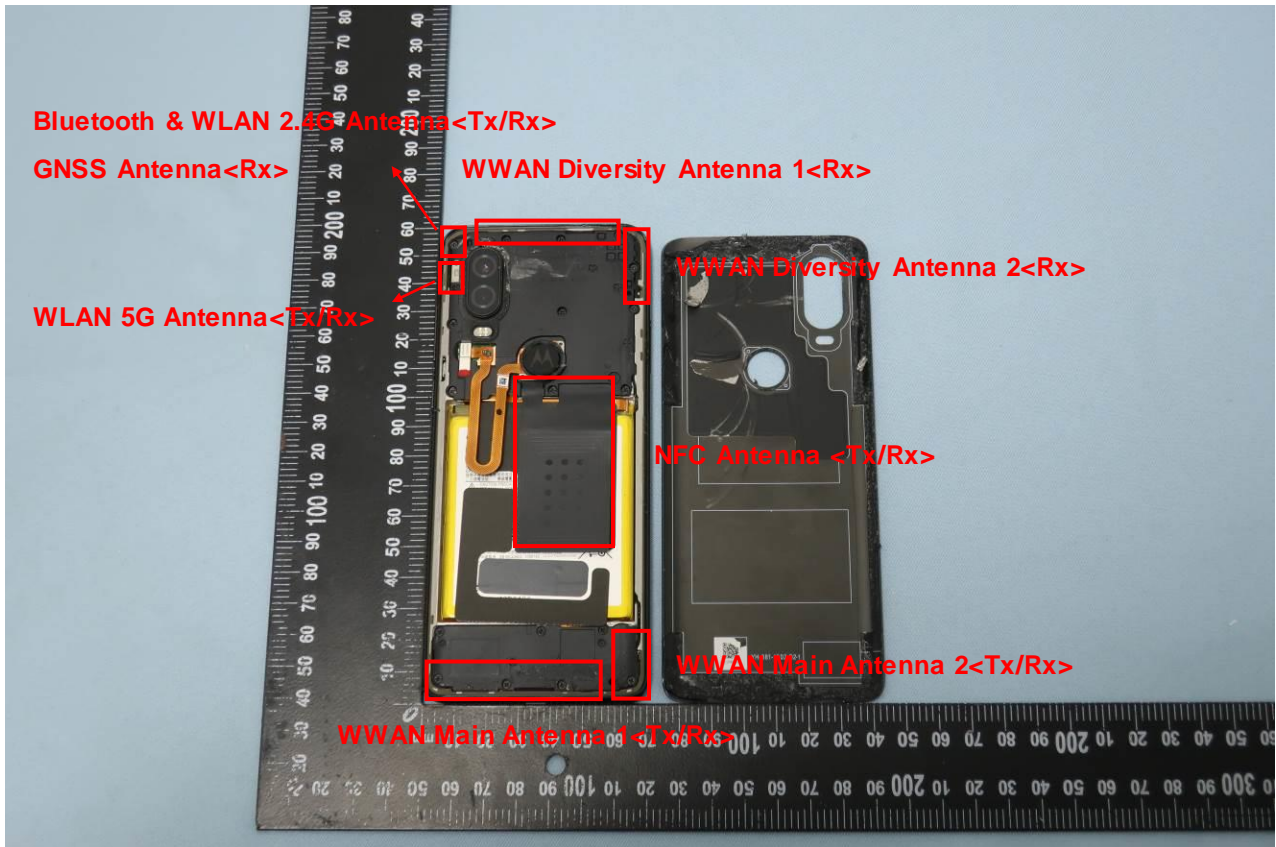

3. Internal Photograph of EUT

Brand Name: Motorola / Model Name: XT1970-1, XT1970-2

WWAN Main Antenna 1:

GSM:850/900/1800/1900, WCDMA:B1/B2/B4/B5/B8, LTE:B1/B2/B3/B4/B5/B8/B12/B17/B28/B66

WWAN Main Antenna 2: LTE:B7

WWAN Diversity Antenna 1:

GSM: 850/900/1800/1900,WCDMA: B1/B2/B4/B5/B8, LTE: B1/B2/B3/B4/B5/B8/B12/B17/B28/B66

WWAN Diversity Antenna 2: LTE:B7

Brand Name: Motorola / Model Name: XT1970-1, XT1970-2

Brand Name: Motorola / Model Name: XT1970-1, XT1970-2