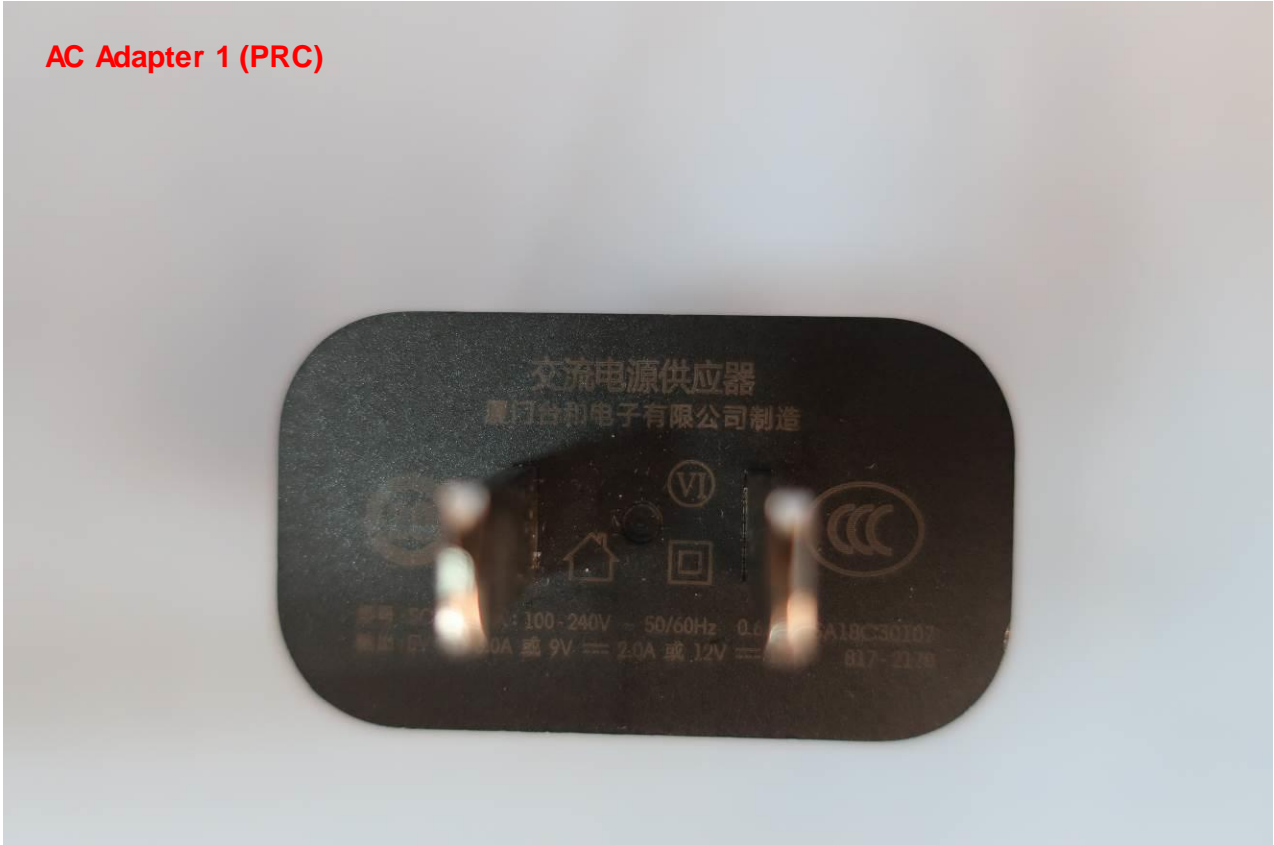

Brand Name: Motorola / Model Name: XT1970-1, XT1970-2

AC Adapter 1 (PRC)