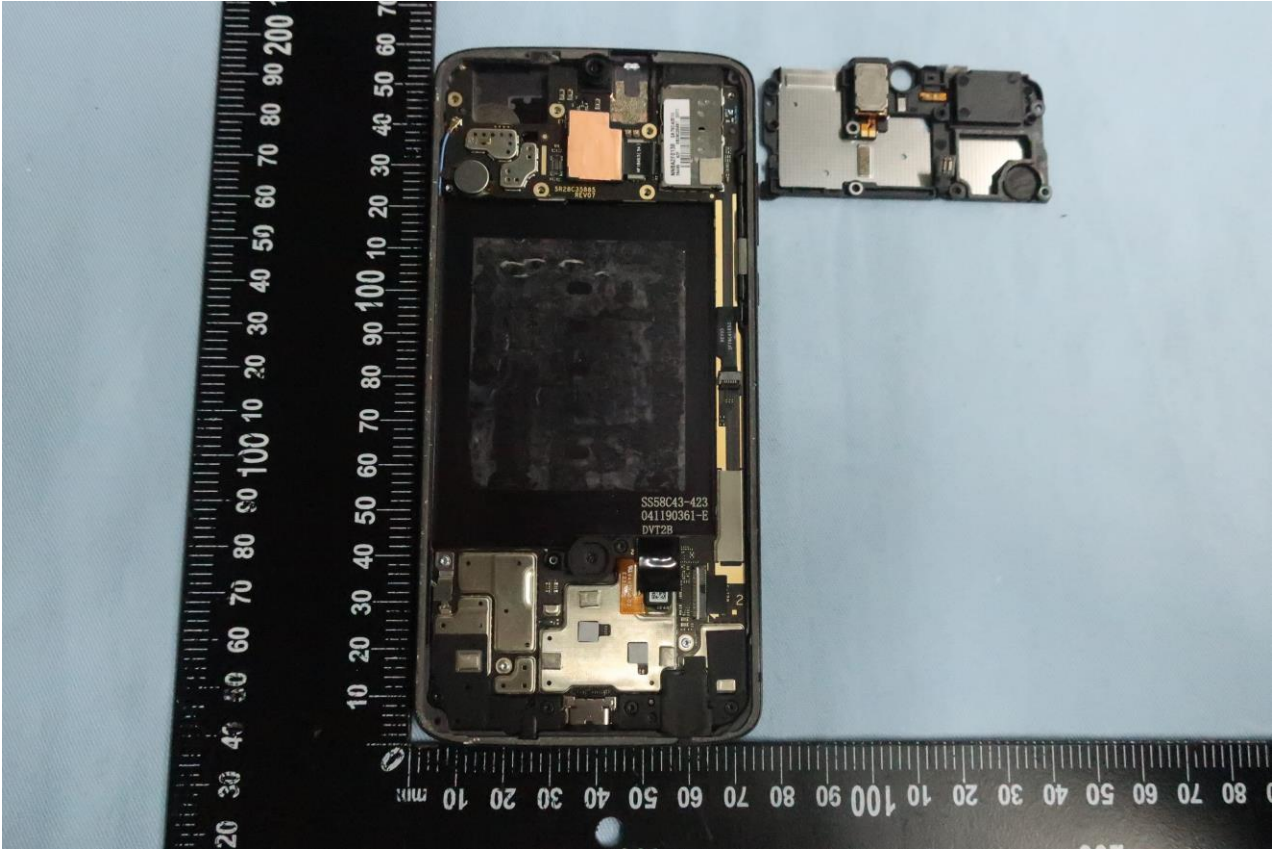

WWAN Diversity Antenna 2: LTE:B7/B30/B38/B40/B41

Brand Name: Motorola / Model Name: XT1980-3

Brand Name: Motorola / Model Name: XT1980-3

Brand Name: Motorola / Model Name: XT1980-3

Brand Name: Motorola / Model Name: XT1980-3