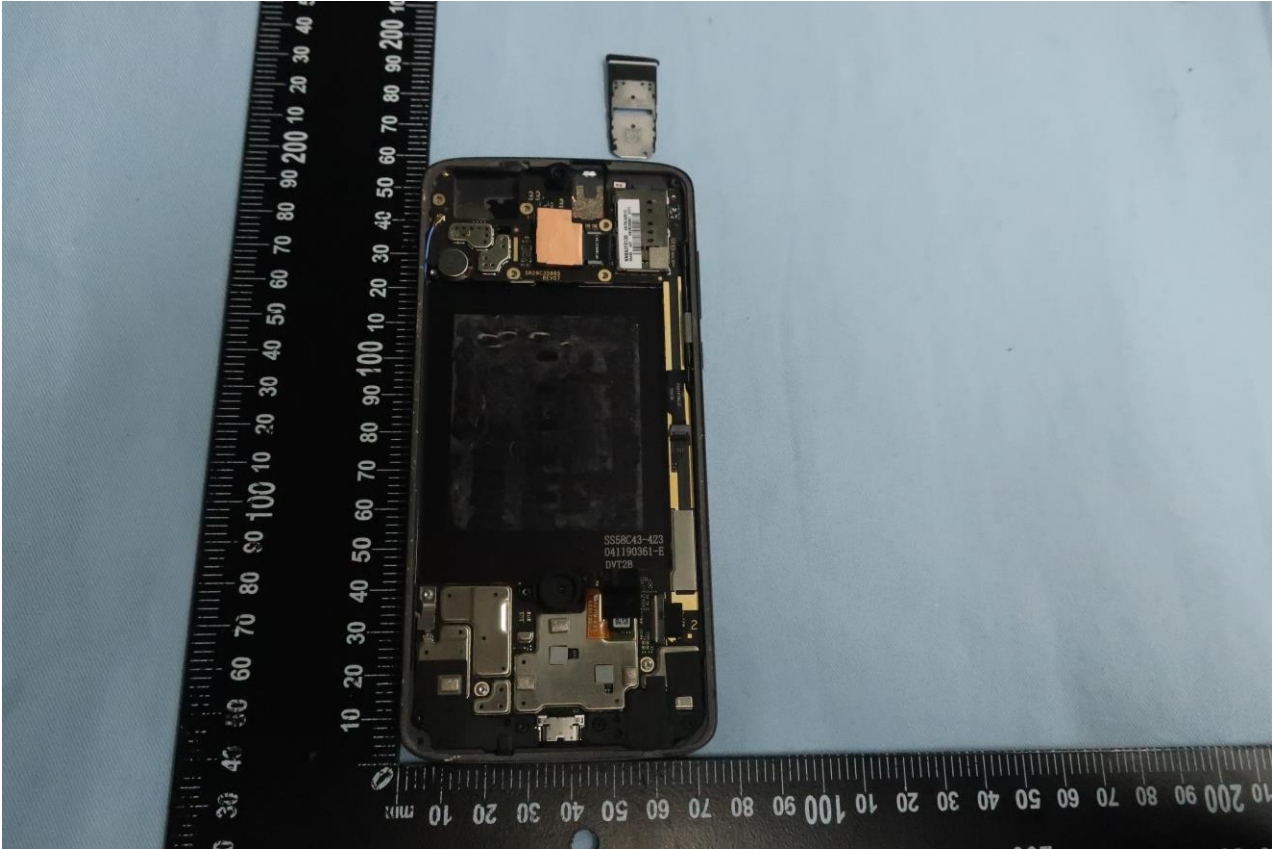

WWAN Diversity Antenna 2: LTE:B7/B30/B38/B40/B41

Brand Name: Motorola / Model Name: XT1980-3

Brand Name: Motorola / Model Name: XT1980-3

Brand Name: Motorola / Model Name: XT1980-3

Brand Name: Motorola / Model Name: XT1980-3