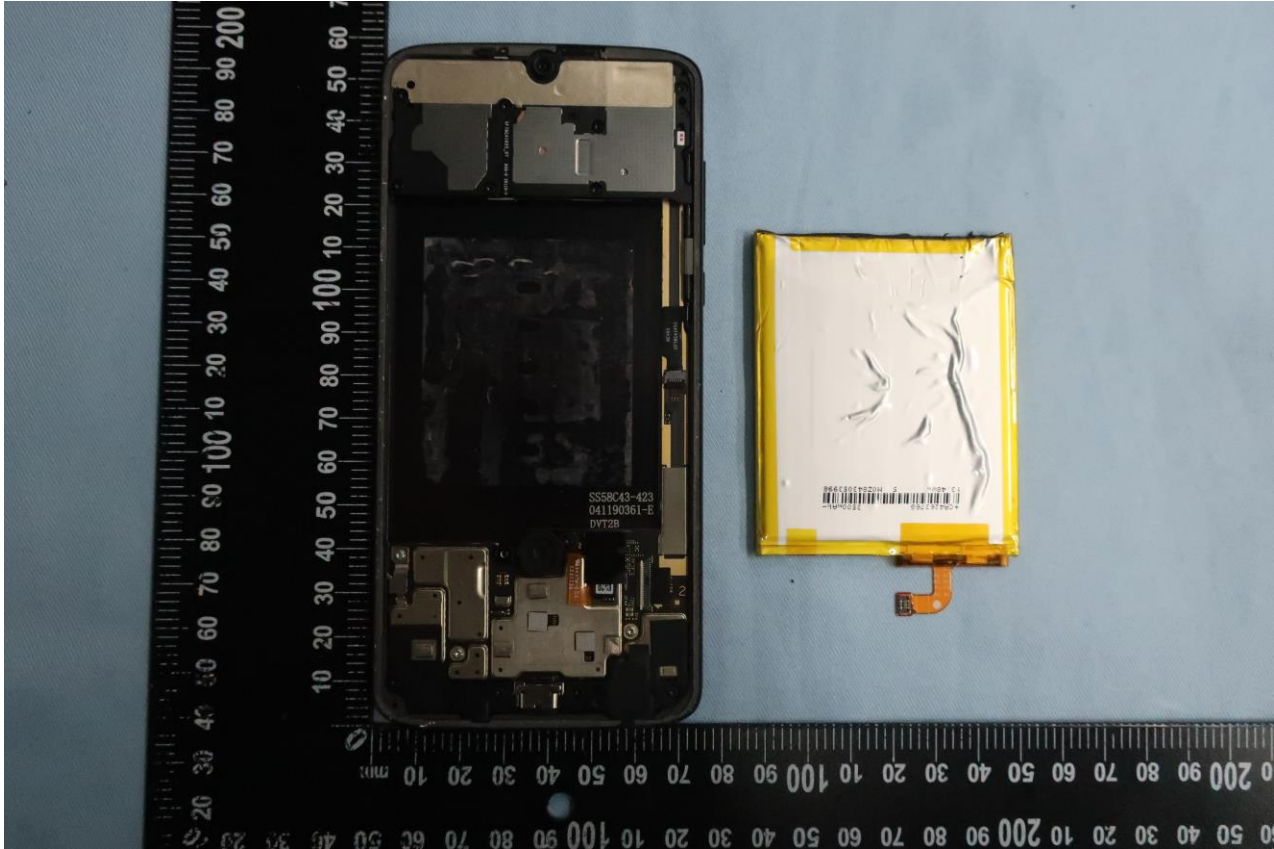

Brand Name: Motorola / Model Name: XT1980-3