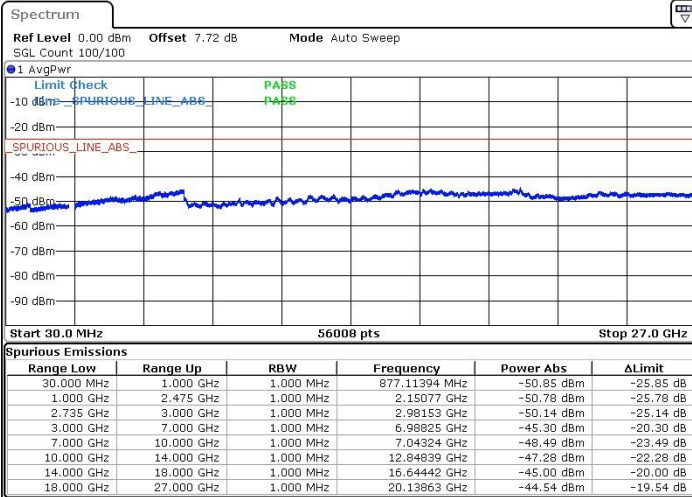

Highest Channel / 16QAM

Date: 13.FEB.2019 17:08:09

Highest Channel / 64QAM

Date: 13.FEB.2019 17:08:56

N/A

LTE Band 41 / 20MHz+15MHz

Lowest Channel / QPSK

Date: 15.FEB.2019 15:22:55

Lowest Channel / 16QAM

Date: 15.FEB.2019 15:20:39

Lowest Channel / 64QAM

Date: 15.FEB.2019 15:18:41

N/A

LTE Band 41 / 20MHz+15MHz

Middle Channel / QPSK

Middle Channel / 16QAM

Date: 15.FEB.2019 15:32:32

Date: 15.FEB.2019 15:34:30

Middle Channel / 64QAM

N/A

Date: 15.FEB.2019 15:35:31

LTE Band 41 / 20MHz+15MHz

Highest Channel / QPSK

Highest Channel / 16QAM