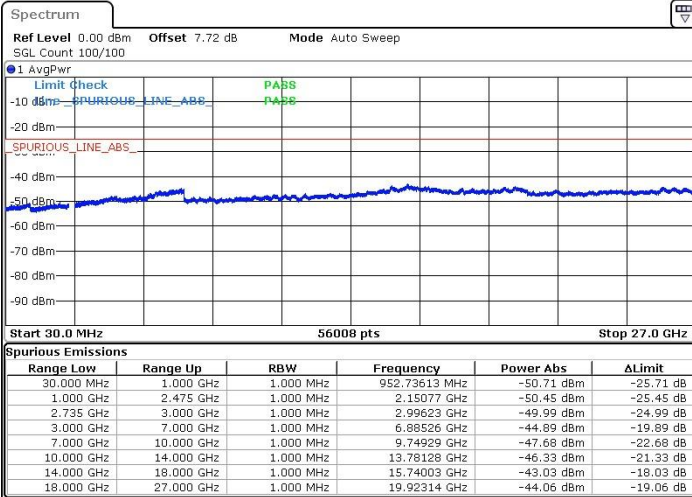

Date: 13.FEB.2019 17:26:47

Date: 13.FEB.2019 17:25:50

Middle Channel / 64QAM

N/A

Date: 13.FEB.2019 17:24:46

LTE Band 41 / 15MHz+15MHz

Highest Channel / QPSK

Highest Channel / 16QAM

Date: 13.FEB.2019 17:28:27

Date: 13.FEB.2019 17:29:38

Highest Channel / 64QAM

N/A

Date: 13.FEB.2019 17:30:38

LTE Band 41 / 15MHz+20MHz

Lowest Channel / QPSK

Lowest Channel / 16QAM