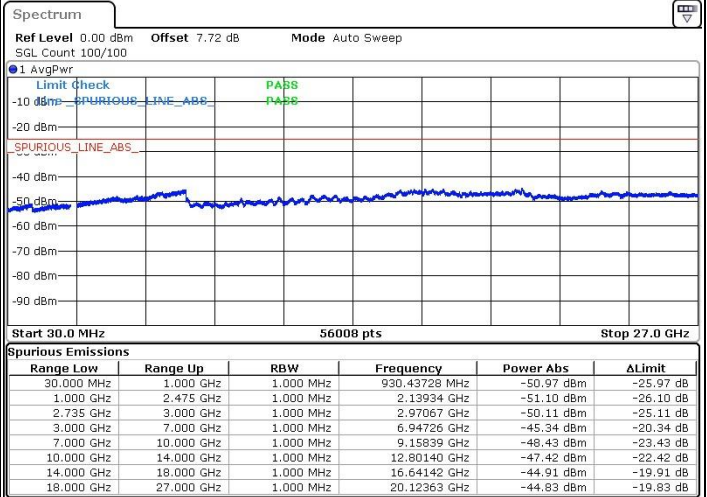

Middle Channel / 16QAM

Date: 15.FEB.2019 14:40:48

Middle Channel / 64QAM

Date: 15.FEB.2019 14:39:54

N/A

LTE Band 41 / 15MHz+20MHz

Highest Channel / QPSK

Highest Channel / 16QAM

Date: 15.FEB.2019 15:06:50

Date: 15.FEB.2019 15:14:47

Highest Channel / 64QAM

N/A

Date: 15.FEB.2019 15:16:18

LTE Band 41 / 20MHz+5MHz

Lowest Channel / QPSK

Lowest Channel / 16QAM