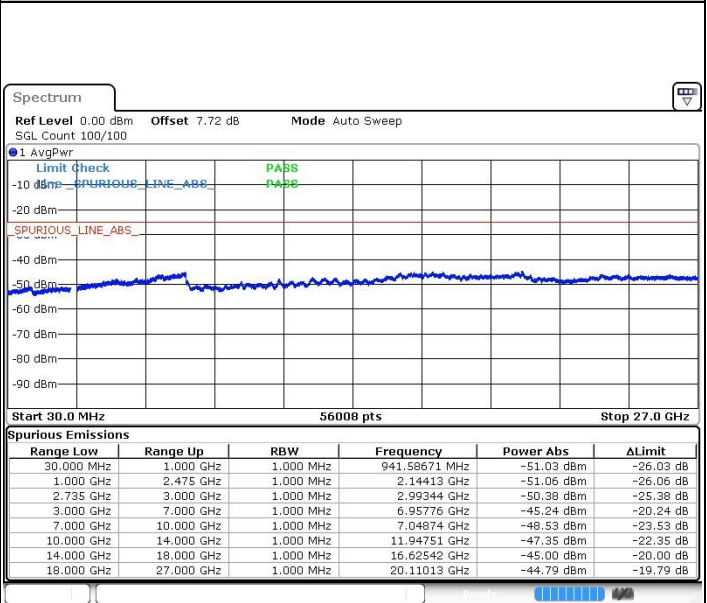

Date: 15.FEB.2019 15:32:32

Date: 15.FEB.2019 15:34:30

Middle Channel / 64QAM

N/A

Date: 15.FEB.2019 15:35:31

LTE Band 41 / 20MHz+15MHz

Highest Channel / QPSK

Highest Channel / 16QAM

Date: 15.FEB.2019 15:41:42

Date: 15.FEB.2019 15:38:00

Highest Channel / 64QAM

N/A

Date: 15.FEB.2019 15:37:04

LTE Band 41 / 20MHz+20MHz

Lowest Channel / QPSK

Date: 15.FEB.2019 15:58:05

Lowest Channel / 16QAM

Date: 15.FEB.2019 16:00:19

Lowest Channel / 64QAM

Date: 15.FEB.2019 16:01:12

N/A