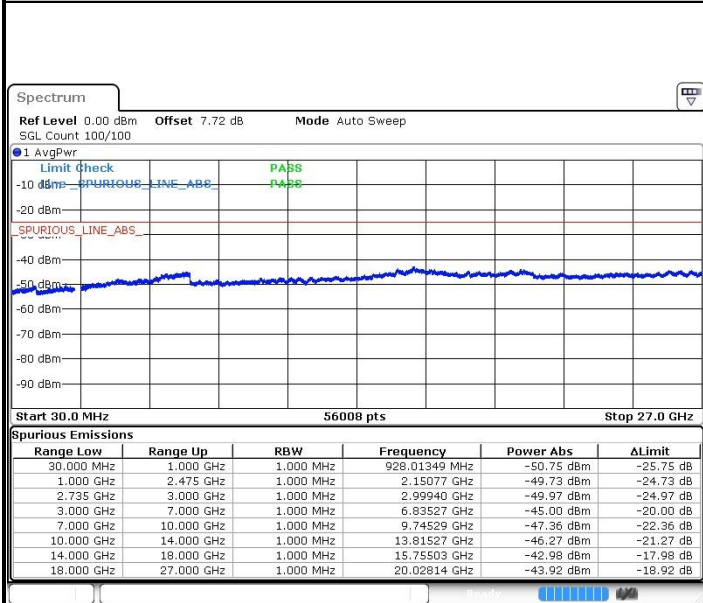

Date: 12.FEB.2019 14:52:09

Date: 12.FEB.2019 14:53:04

Lowest Channel / 64QAM

N/A

Date: 12.FEB.2019 14:54:07

LTE Band 41 / 20MHz+5MHz

Middle Channel / QPSK

Middle Channel / 16QAM

Date: 12.FEB.2019 14:57:55

Date: 12.FEB.2019 14:59:29

Middle Channel / 64QAM

N/A

Date: 12.FEB.2019 15:00:47

LTE Band 41 / 20MHz+5MHz

Highest Channel / QPSK

Date: 12.FEB.2019 15:10:13

Highest Channel / 16QAM

Date: 12.FEB.2019 15:09:13

Highest Channel / 64QAM

Date: 12.FEB.2019 15:05:59

N/A

LTE Band 41 / 20MHz+10MHz

Lowest Channel / QPSK

Lowest Channel / 16QAM