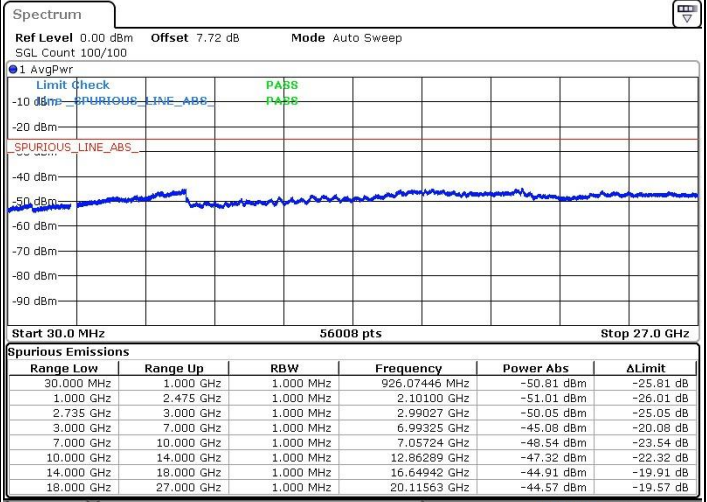

Date: 13.FEB.2019 17:28:27

Date: 13.FEB.2019 17:29:38

Highest Channel / 64QAM

N/A

Date: 13.FEB.2019 17:30:38

LTE Band 41 / 15MHz+20MHz

Lowest Channel / QPSK

Lowest Channel / 16QAM

Date: 15.FEB.2019 14:28:55

Date: 15.FEB.2019 14:38:08

Lowest Channel / 64QAM

N/A

Date: 15.FEB.2019 14:38:03

LTE Band 41 / 15MHz+20MHz

Middle Channel / QPSK

Date: 15.FEB.2019 14:41:49