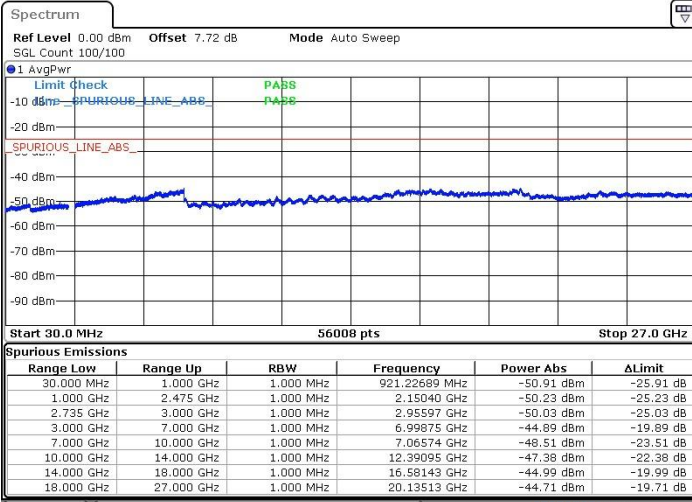

Lowest Channel / 16QAM

Date: 15.FEB.2019 15:20:39

Lowest Channel / 64QAM

Date: 15.FEB.2019 15:18:41

N/A

LTE Band 41 / 20MHz+15MHz

Middle Channel / QPSK

Middle Channel / 16QAM

Date: 15.FEB.2019 15:32:32

Date: 15.FEB.2019 15:34:30

Middle Channel / 64QAM

N/A

Date: 15.FEB.2019 15:35:31

LTE Band 41 / 20MHz+15MHz

Highest Channel / QPSK

Highest Channel / 16QAM

Date: 15.FEB.2019 15:41:42

Date: 15.FEB.2019 15:38:00

Highest Channel / 64QAM

N/A

Date: 15.FEB.2019 15:37:04

LTE Band 41 / 20MHz+20MHz

Lowest Channel / QPSK

Date: 15.FEB.2019 15:58:05