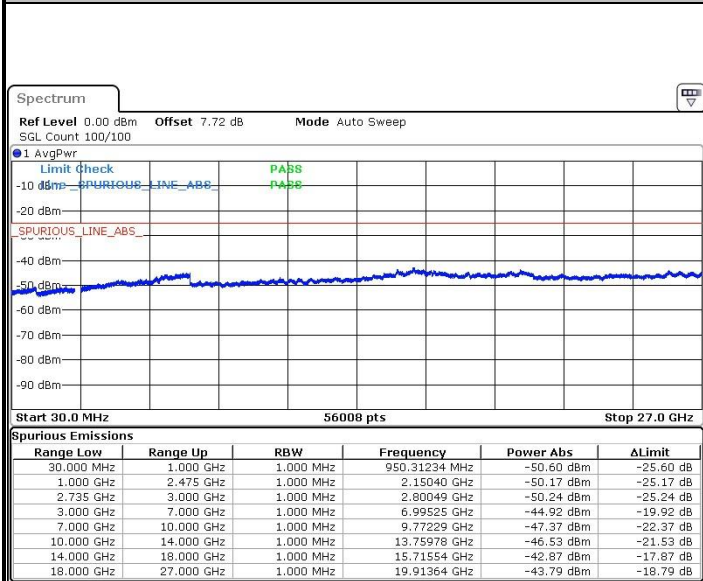

Date: 12.FEB.2019 14:52:09

Date: 12.FEB.2019 14:53:04

Lowest Channel / 64QAM

N/A

Date: 12.FEB.2019 14:54:07

LTE Band 41 / 20MHz+5MHz

Middle Channel / QPSK

Middle Channel / 16QAM

Date: 12.FEB.2019 14:57:55

Date: 12.FEB.2019 14:59:29

Middle Channel / 64QAM

N/A

Date: 12.FEB.2019 15:00:47

LTE Band 41 / 20MHz+5MHz

Highest Channel / QPSK

Date: 12.FEB.2019 15:10:13

Highest Channel / 16QAM

Date: 12.FEB.2019 15:09:13

Highest Channel / 64QAM

Date: 12.FEB.2019 15:05:59

N/A

LTE Band 41 / 20MHz+10MHz

Lowest Channel / QPSK

Lowest Channel / 16QAM