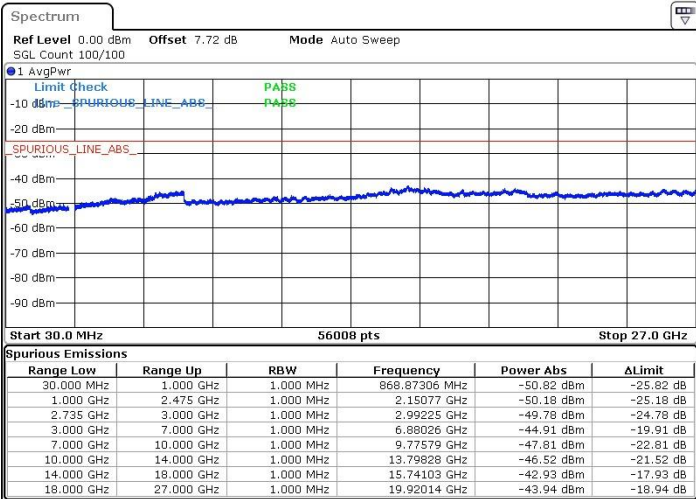

Date: 15.FEB.2019 15:06:50

Date: 15.FEB.2019 15:14:47

Highest Channel / 64QAM

N/A

Date: 15.FEB.2019 15:16:18

LTE Band 41 / 20MHz+5MHz

Lowest Channel / QPSK

Lowest Channel / 16QAM

Date: 12.FEB.2019 14:52:09

Date: 12.FEB.2019 14:53:04

Lowest Channel / 64QAM

N/A

Date: 12.FEB.2019 14:54:07

LTE Band 41 / 20MHz+5MHz

Middle Channel / QPSK

Middle Channel / 16QAM

Date: 12.FEB.2019 14:57:55

Date: 12.FEB.2019 14:59:29

Middle Channel / 64QAM

N/A

Date: 12.FEB.2019 15:00:47

LTE Band 41 / 20MHz+5MHz

Highest Channel / QPSK

Date: 12.FEB.2019 15:10:13