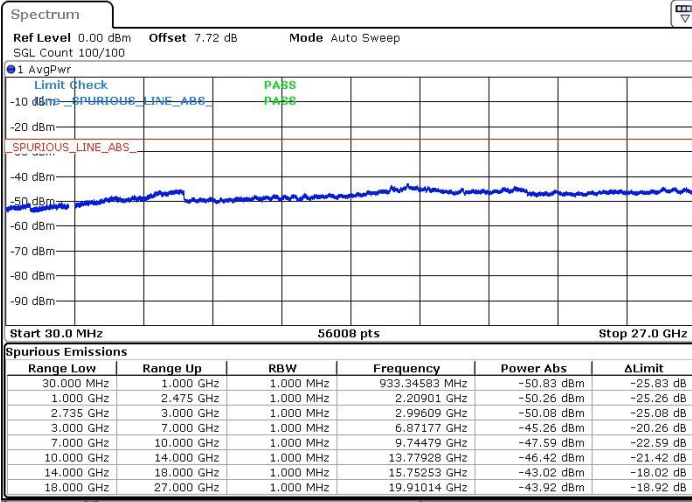

Highest Channel / 16QAM

Date: 12.FEB.2019 15:09:13

Highest Channel / 64QAM

Date: 12.FEB.2019 15:05:59

N/A

LTE Band 41 / 20MHz+10MHz

Lowest Channel / QPSK

Lowest Channel / 16QAM

Date: 13.FEB.2019 16:39:39

Date: 13.FEB.2019 16:30:27

Lowest Channel / 64QAM

N/A

Date: 13.FEB.2019 16:29:24

LTE Band 41 / 20MHz+10MHz

Middle Channel / QPSK

Middle Channel / 16QAM