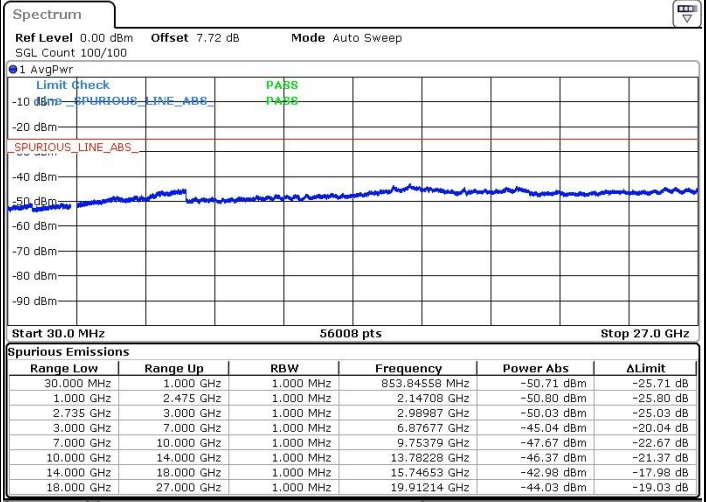

Date: 12.FEB.2019 14:57:55

Date: 12.FEB.2019 14:59:29

Middle Channel / 64QAM

N/A

Date: 12.FEB.2019 15:00:47

LTE Band 41 / 20MHz+5MHz

Highest Channel / QPSK

Date: 12.FEB.2019 15:10:13

Highest Channel / 16QAM

Date: 12.FEB.2019 15:09:13

Highest Channel / 64QAM

Date: 12.FEB.2019 15:05:59

N/A

LTE Band 41 / 20MHz+10MHz

Lowest Channel / QPSK

Lowest Channel / 16QAM

Date: 13.FEB.2019 16:39:39

Date: 13.FEB.2019 16:30:27

Lowest Channel / 64QAM

N/A

Date: 13.FEB.2019 16:29:24

LTE Band 41 / 20MHz+10MHz

Middle Channel / QPSK

Middle Channel / 16QAM