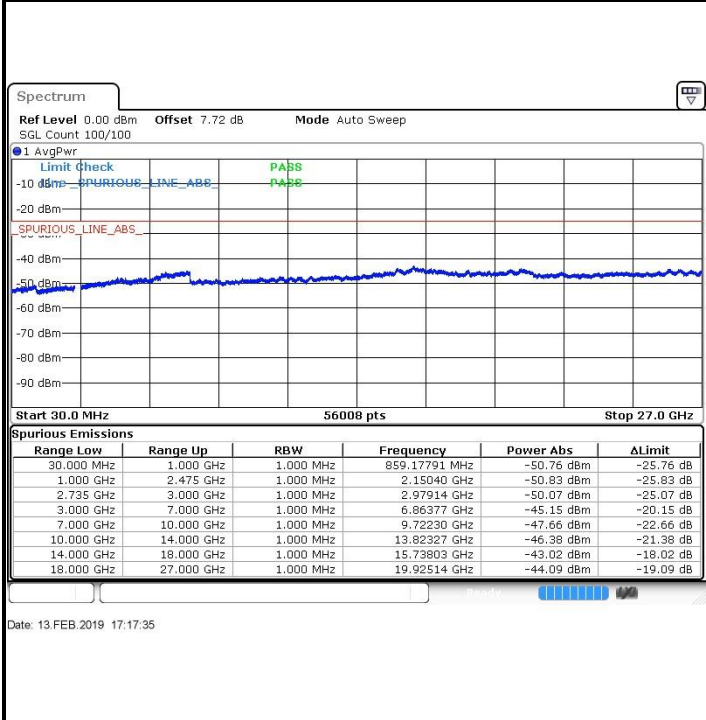

LTE Band 41 / 15MHz+10MHz

Highest Channel / QPSK

Highest Channel / 16QAM

Date: 13.FEB.2019 14:05:22

Date: 13.FEB.2019 14:03:33

Highest Channel / 64QAM

N/A

Date: 13.FEB.2019 14:02:40

LTE Band 41 / 15MHz+15MHz

Lowest Channel / QPSK

Lowest Channel / 16QAM

Lowest Channel / 64QAM

N/A

LTE Band 41 / 15MHz+15MHz

Middle Channel / QPSK

Middle Channel / 16QAM

Date: 13.FEB.2019 17:26:47

Date: 13.FEB.2019 17:25:50

Middle Channel / 64QAM

N/A

Date: 13.FEB.2019 17:24:46

LTE Band 41 / 15MHz+15MHz

Highest Channel / QPSK

Highest Channel / 16QAM