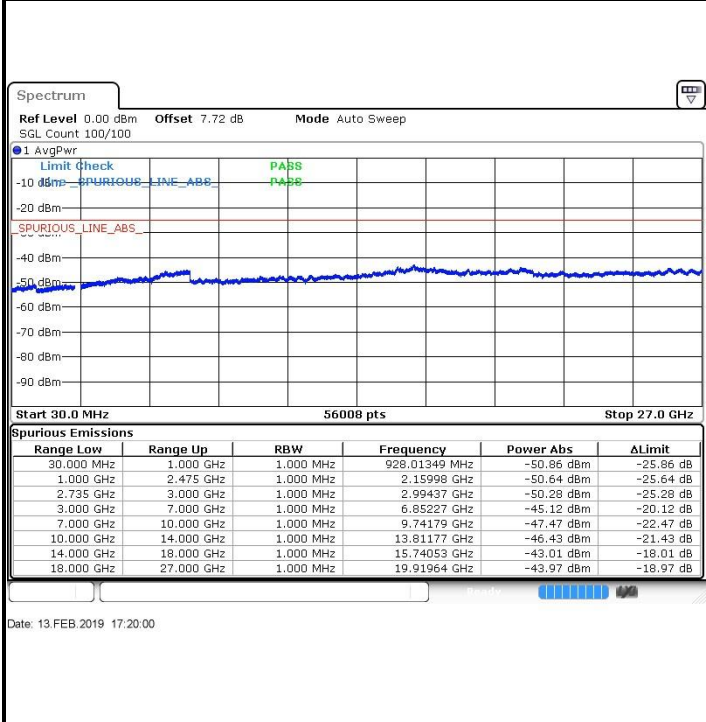

LTE Band 41 / 15MHz+10MHz

Middle Channel / QPSK

Middle Channel / 16QAM

Date: 13.FEB.2019 13:54:42

Date: 13.FEB.2019 13:53:49

Middle Channel / 64QAM

N/A

Date: 13.FEB.2019 13:52:31

LTE Band 41 / 15MHz+10MHz

Highest Channel / QPSK

Highest Channel / 16QAM

Date: 13.FEB.2019 14:05:22

Date: 13.FEB.2019 14:03:33

Highest Channel / 64QAM

N/A

Date: 13.FEB.2019 14:02:40

LTE Band 41 / 15MHz+15MHz

Lowest Channel / QPSK

Lowest Channel / 16QAM

Lowest Channel / 64QAM

N/A

LTE Band 41 / 15MHz+15MHz

Middle Channel / QPSK

Middle Channel / 16QAM

Date: 13.FEB.2019 17:26:47

Date: 13.FEB.2019 17:25:50

Middle Channel / 64QAM

N/A

Date: 13.FEB.2019 17:24:46

LTE Band 41 / 15MHz+15MHz

Highest Channel / QPSK

Highest Channel / 16QAM