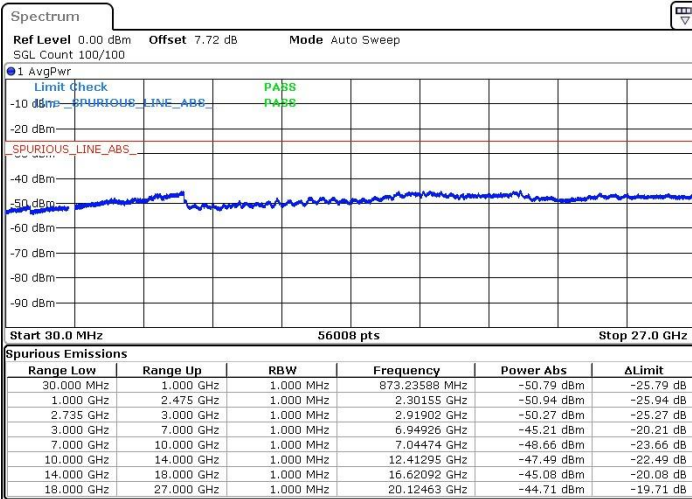

Middle Channel / 16QAM

Date: 15.FEB.2019 14:40:48

Middle Channel / 64QAM

Date: 15.FEB.2019 14:39:54

N/A

LTE Band 41 / 15MHz+20MHz

Highest Channel / QPSK

Highest Channel / 16QAM

Date: 15.FEB.2019 15:06:50

Date: 15.FEB.2019 15:14:47

Highest Channel / 64QAM

N/A

Date: 15.FEB.2019 15:16:18

LTE Band 41 / 20MHz+5MHz

Lowest Channel / QPSK

Lowest Channel / 16QAM