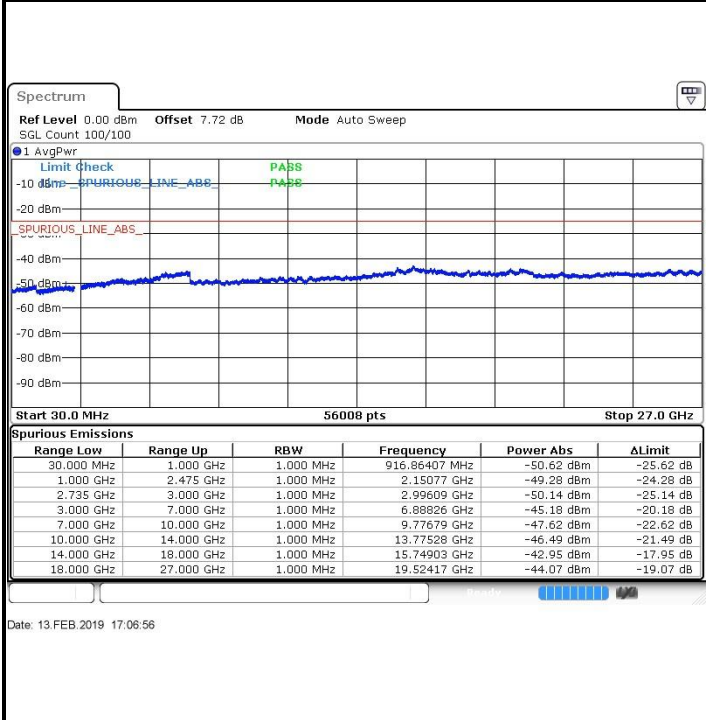

Date: 13.FEB.2019 16:39:39

Date: 13.FEB.2019 16:30:27

Lowest Channel / 64QAM

N/A

Date: 13.FEB.2019 16:29:24

LTE Band 41 / 20MHz+10MHz

Middle Channel / QPSK

Middle Channel / 16QAM

Date: 13.FEB.2019 17:03:43

Date: 13.FEB.2019 17:02:42

Middle Channel / 64QAM

N/A

Date: 13.FEB.2019 17:01:10

LTE Band 41 / 20MHz+10MHz

Highest Channel / QPSK

Date: 13.FEB.2019 17:09:50

Highest Channel / 16QAM

Date: 13.FEB.2019 17:08:09

Highest Channel / 64QAM

Date: 13.FEB.2019 17:08:56

N/A

LTE Band 41 / 20MHz+15MHz

Lowest Channel / QPSK

Date: 15.FEB.2019 15:22:55