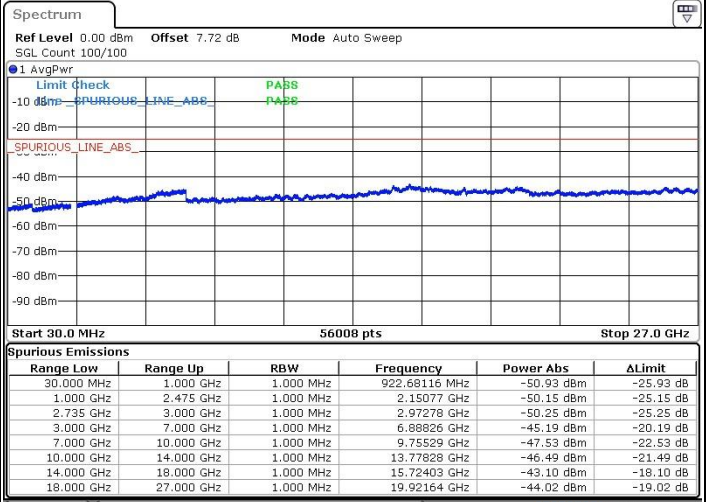

Highest Channel / 16QAM

Date: 12.FEB.2019 15:09:13

Highest Channel / 64QAM

Date: 12.FEB.2019 15:05:59

N/A

LTE Band 41 / 20MHz+10MHz

Lowest Channel / QPSK

Lowest Channel / 16QAM

Date: 13.FEB.2019 16:39:39

Date: 13.FEB.2019 16:30:27

Lowest Channel / 64QAM

N/A

Date: 13.FEB.2019 16:29:24

LTE Band 41 / 20MHz+10MHz

Middle Channel / QPSK

Middle Channel / 16QAM

Date: 13.FEB.2019 17:03:43

Date: 13.FEB.2019 17:02:42

Middle Channel / 64QAM

N/A

Date: 13.FEB.2019 17:01:10

LTE Band 41 / 20MHz+10MHz

Highest Channel / QPSK

Date: 13.FEB.2019 17:09:50

Highest Channel / 16QAM

Date: 13.FEB.2019 17:08:09

Highest Channel / 64QAM

Date: 13.FEB.2019 17:08:56

N/A

LTE Band 41 / 20MHz+15MHz

Lowest Channel / QPSK

Date: 15.FEB.2019 15:22:55