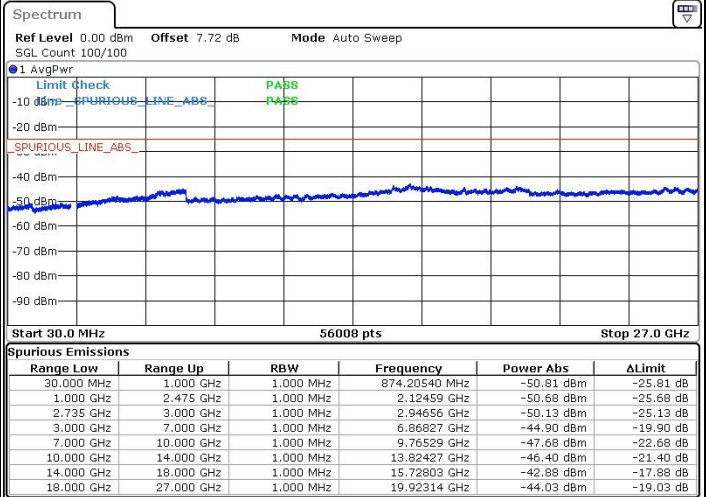

Date: 13.FEB.2019 17:26:47

Date: 13.FEB.2019 17:25:50

Middle Channel / 64QAM

N/A

Date: 13.FEB.2019 17:24:46

LTE Band 41 / 15MHz+15MHz

Highest Channel / QPSK

Highest Channel / 16QAM

Date: 13.FEB.2019 17:28:27

Date: 13.FEB.2019 17:29:38

Highest Channel / 64QAM

N/A

Date: 13.FEB.2019 17:30:38

LTE Band 41 / 15MHz+20MHz

Lowest Channel / QPSK

Lowest Channel / 16QAM