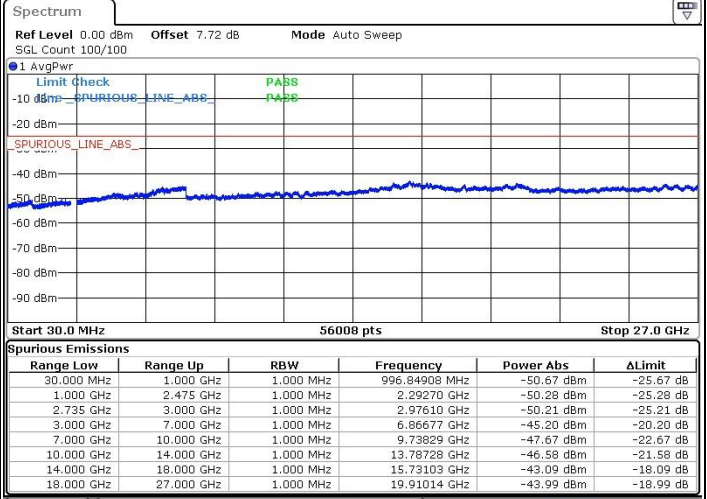

Date: 15.FEB.2019 15:06:50

Date: 15.FEB.2019 15:14:47

Highest Channel / 64QAM

N/A

Date: 15.FEB.2019 15:16:18

LTE Band 41 / 20MHz+5MHz

Lowest Channel / QPSK

Lowest Channel / 16QAM

Date: 12.FEB.2019 14:52:09

Date: 12.FEB.2019 14:53:04

Lowest Channel / 64QAM

N/A

Date: 12.FEB.2019 14:54:07

LTE Band 41 / 20MHz+5MHz

Middle Channel / QPSK

Middle Channel / 16QAM

Date: 12.FEB.2019 14:57:55

Date: 12.FEB.2019 14:59:29

Middle Channel / 64QAM

N/A

Date: 12.FEB.2019 15:00:47

LTE Band 41 / 20MHz+5MHz

Highest Channel / QPSK

Date: 12.FEB.2019 15:10:13