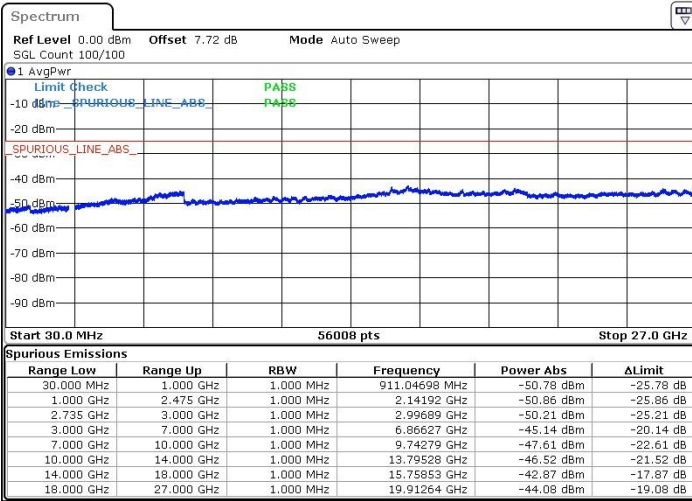

Highest Channel / 16QAM

Date: 12.FEB.2019 15:09:13

Highest Channel / 64QAM

Date: 12.FEB.2019 15:05:59

N/A

LTE Band 41 / 20MHz+10MHz

Lowest Channel / QPSK

Lowest Channel / 16QAM

Date: 13.FEB.2019 16:39:39

Date: 13.FEB.2019 16:30:27

Lowest Channel / 64QAM

N/A

Date: 13.FEB.2019 16:29:24

LTE Band 41 / 20MHz+10MHz

Middle Channel / QPSK

Middle Channel / 16QAM