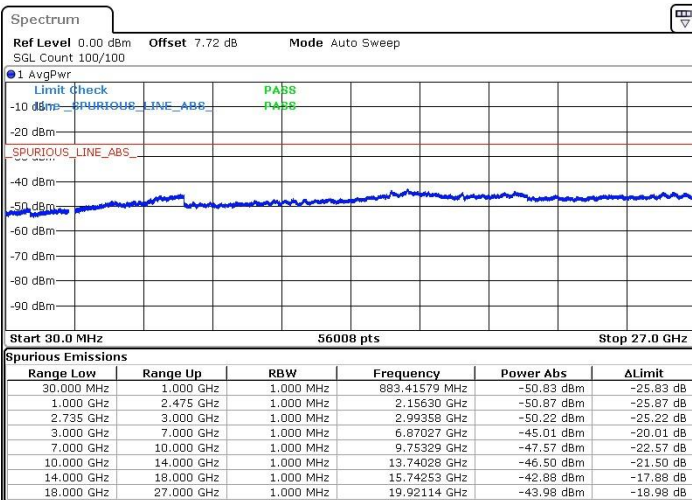

LTE Band 41 / 15MHz+15MHz

Lowest Channel / QPSK

Lowest Channel / 16QAM

Lowest Channel / 64QAM

N/A

LTE Band 41 / 15MHz+15MHz

Middle Channel / QPSK

Middle Channel / 16QAM

Date: 13.FEB.2019 17:26:47

Date: 13.FEB.2019 17:25:50

Middle Channel / 64QAM

N/A

Date: 13.FEB.2019 17:24:46

LTE Band 41 / 15MHz+15MHz

Highest Channel / QPSK

Highest Channel / 16QAM

Date: 13.FEB.2019 17:28:27

Date: 13.FEB.2019 17:29:38

Highest Channel / 64QAM

N/A

Date: 13.FEB.2019 17:30:38

LTE Band 41 / 15MHz+20MHz

Lowest Channel / QPSK

Lowest Channel / 16QAM