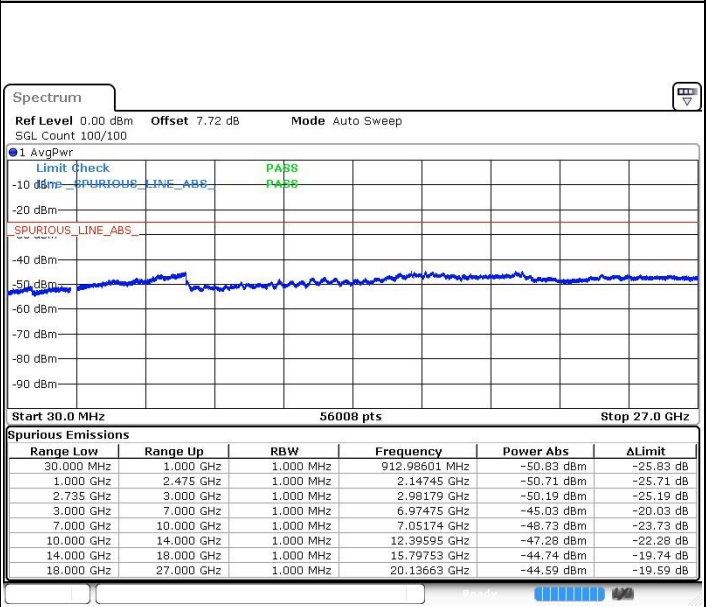

Date: 13.FEB.2019 17:28:27

Date: 13.FEB.2019 17:29:38

Highest Channel / 64QAM

N/A

Date: 13.FEB.2019 17:30:38

LTE Band 41 / 15MHz+20MHz

Lowest Channel / QPSK

Lowest Channel / 16QAM

Date: 15.FEB.2019 14:28:55

Date: 15.FEB.2019 14:38:08

Lowest Channel / 64QAM

N/A

Date: 15.FEB.2019 14:38:03

LTE Band 41 / 15MHz+20MHz

Middle Channel / QPSK

Date: 15.FEB.2019 14:41:49

Middle Channel / 16QAM

Date: 15.FEB.2019 14:40:48

Middle Channel / 64QAM

Date: 15.FEB.2019 14:39:54

N/A

LTE Band 41 / 15MHz+20MHz

Highest Channel / QPSK

Highest Channel / 16QAM

Date: 15.FEB.2019 15:06:50

Date: 15.FEB.2019 15:14:47

Highest Channel / 64QAM

N/A

Date: 15.FEB.2019 15:16:18

LTE Band 41 / 20MHz+5MHz

Lowest Channel / QPSK

Lowest Channel / 16QAM