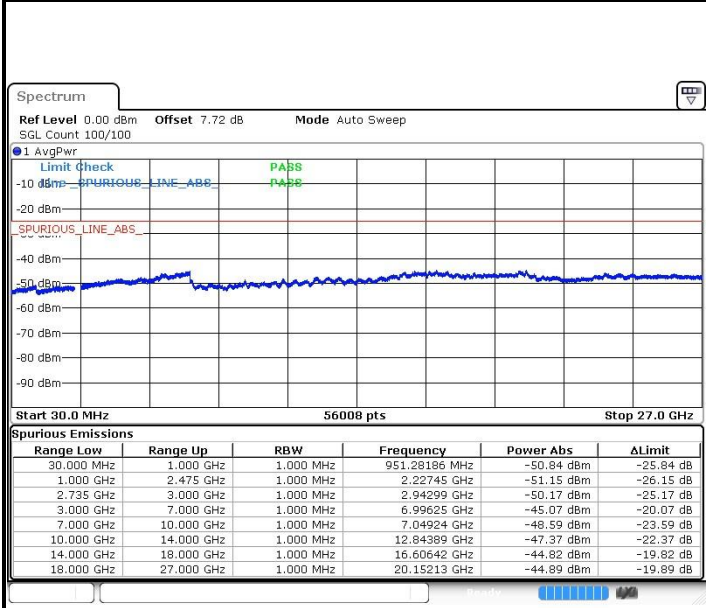

Date: 13.FEB.2019 17:28:27

Date: 13.FEB.2019 17:29:38

Highest Channel / 64QAM

N/A

Date: 13.FEB.2019 17:30:38

LTE Band 41 / 15MHz+20MHz

Lowest Channel / QPSK

Lowest Channel / 16QAM

Date: 15.FEB.2019 14:28:55

Date: 15.FEB.2019 14:38:08

Lowest Channel / 64QAM

N/A

Date: 15.FEB.2019 14:38:03

LTE Band 41 / 15MHz+20MHz

Middle Channel / QPSK

Date: 15.FEB.2019 14:41:49

Middle Channel / 16QAM

Date: 15.FEB.2019 14:40:48

Middle Channel / 64QAM

Date: 15.FEB.2019 14:39:54

N/A

LTE Band 41 / 15MHz+20MHz

Highest Channel / QPSK

Highest Channel / 16QAM