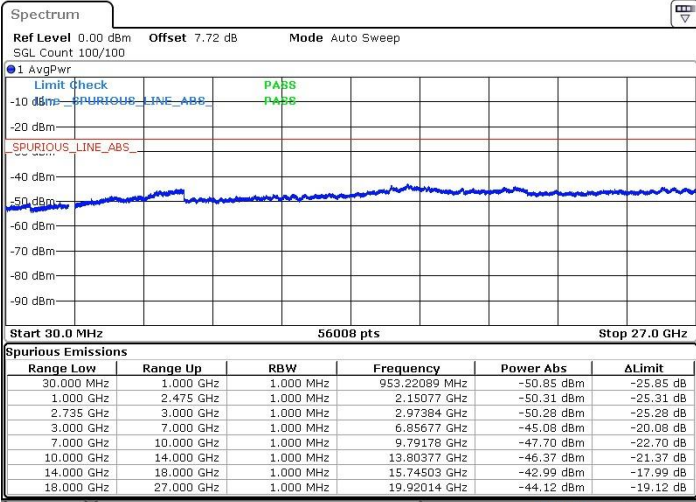

Highest Channel / 16QAM

Date: 12.FEB.2019 15:09:13

Highest Channel / 64QAM

Date: 12.FEB.2019 15:05:59

N/A

LTE Band 41 / 20MHz+10MHz

Lowest Channel / QPSK

Lowest Channel / 16QAM

Date: 13.FEB.2019 16:39:39

Date: 13.FEB.2019 16:30:27

Lowest Channel / 64QAM

N/A

Date: 13.FEB.2019 16:29:24

LTE Band 41 / 20MHz+10MHz

Middle Channel / QPSK

Middle Channel / 16QAM

Date: 13.FEB.2019 17:03:43

Date: 13.FEB.2019 17:02:42

Middle Channel / 64QAM

N/A

Date: 13.FEB.2019 17:01:10

LTE Band 41 / 20MHz+10MHz

Highest Channel / QPSK

Date: 13.FEB.2019 17:09:50