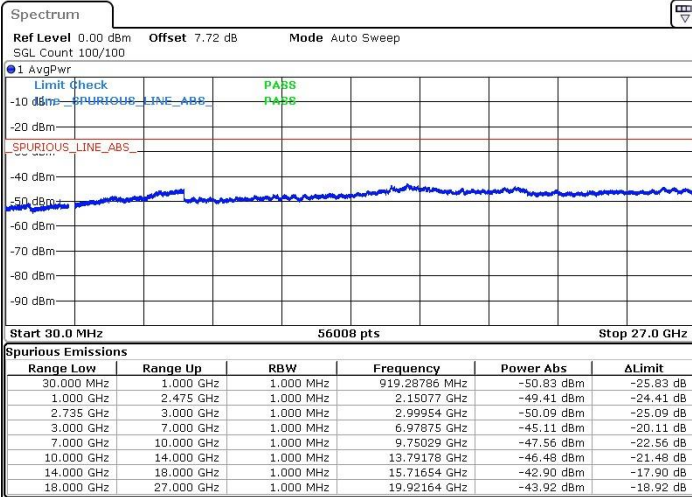

LTE Band 41 / 15MHz+10MHz

Middle Channel / QPSK

Middle Channel / 16QAM

Date: 13.FEB.2019 13:54:42

Date: 13.FEB.2019 13:53:49

Middle Channel / 64QAM

N/A

Date: 13.FEB.2019 13:52:31

LTE Band 41 / 15MHz+10MHz

Highest Channel / QPSK

Highest Channel / 16QAM

Date: 13.FEB.2019 14:05:22

Date: 13.FEB.2019 14:03:33

Highest Channel / 64QAM

N/A

Date: 13.FEB.2019 14:02:40