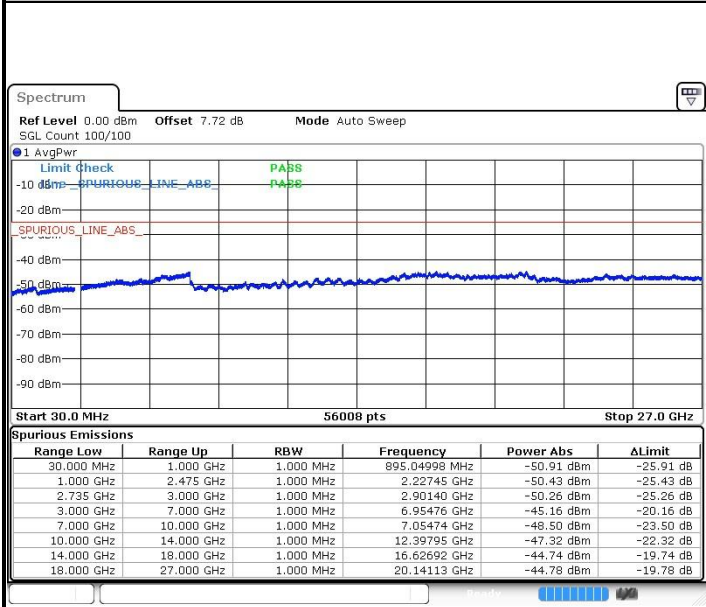

Date: 13.FEB.2019 17:28:27

Date: 13.FEB.2019 17:29:38

Highest Channel / 64QAM

N/A

Date: 13.FEB.2019 17:30:38

LTE Band 41 / 15MHz+20MHz

Lowest Channel / QPSK

Lowest Channel / 16QAM

Date: 15.FEB.2019 14:28:55

Date: 15.FEB.2019 14:38:08

Lowest Channel / 64QAM

N/A

Date: 15.FEB.2019 14:38:03

LTE Band 41 / 15MHz+20MHz

Middle Channel / QPSK

Date: 15.FEB.2019 14:41:49

Middle Channel / 16QAM

Date: 15.FEB.2019 14:40:48

Middle Channel / 64QAM

Date: 15.FEB.2019 14:39:54

N/A

LTE Band 41 / 15MHz+20MHz

Highest Channel / QPSK

Highest Channel / 16QAM

Date: 15.FEB.2019 15:06:50

Date: 15.FEB.2019 15:14:47

Highest Channel / 64QAM

N/A

Date: 15.FEB.2019 15:16:18

LTE Band 41 / 20MHz+5MHz

Lowest Channel / QPSK

Lowest Channel / 16QAM