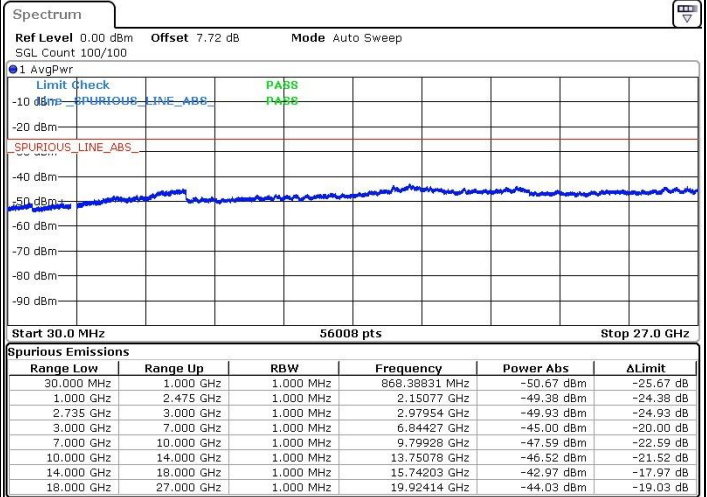

LTE Band 41 / 15MHz+10MHz

Middle Channel / QPSK

Middle Channel / 16QAM

Date: 13.FEB.2019 13:54:42

Date: 13.FEB.2019 13:53:49

Middle Channel / 64QAM

N/A

Date: 13.FEB.2019 13:52:31

LTE Band 41 / 15MHz+10MHz

Highest Channel / QPSK

Highest Channel / 16QAM

Date: 13.FEB.2019 14:05:22

Date: 13.FEB.2019 14:03:33

Highest Channel / 64QAM

N/A

Date: 13.FEB.2019 14:02:40