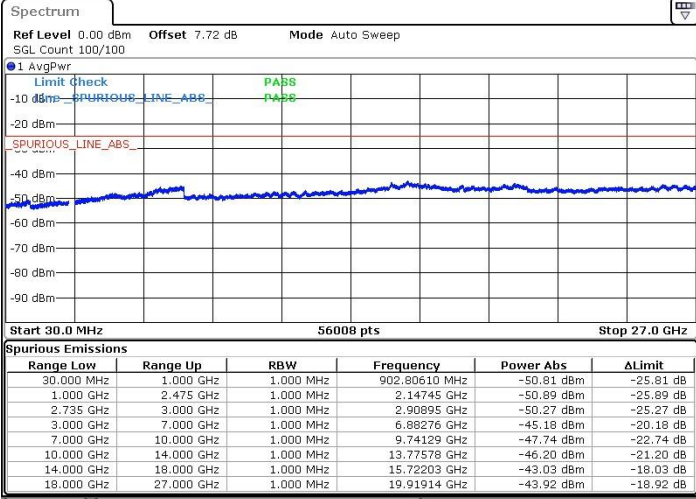

LTE Band 41 / 15MHz+10MHz

Middle Channel / QPSK

Middle Channel / 16QAM

Date: 13.FEB.2019 13:54:42

Date: 13.FEB.2019 13:53:49

Middle Channel / 64QAM

N/A

Date: 13.FEB.2019 13:52:31

LTE Band 41 / 15MHz+10MHz

Highest Channel / QPSK

Highest Channel / 16QAM

Date: 13.FEB.2019 14:05:22

Date: 13.FEB.2019 14:03:33

Highest Channel / 64QAM

N/A

Date: 13.FEB.2019 14:02:40