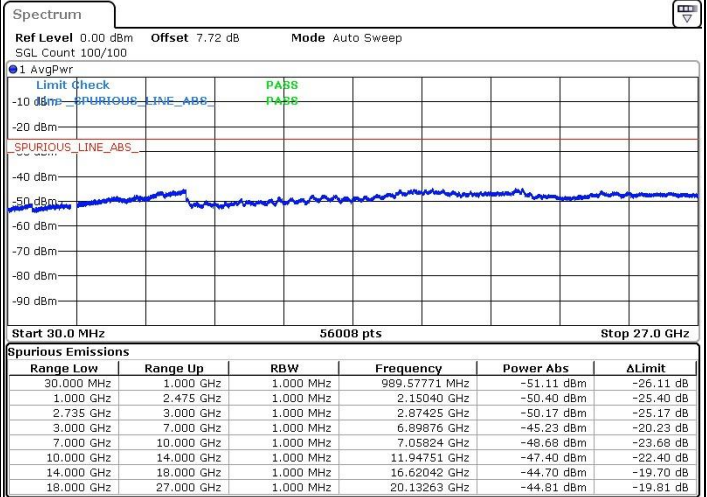

Highest Channel / 16QAM

Date: 13.FEB.2019 17:08:09

Highest Channel / 64QAM

Date: 13.FEB.2019 17:08:56

N/A

LTE Band 41 / 20MHz+15MHz

Lowest Channel / QPSK

Date: 15.FEB.2019 15:22:55

Lowest Channel / 16QAM

Date: 15.FEB.2019 15:20:39

Lowest Channel / 64QAM

Date: 15.FEB.2019 15:18:41

N/A

LTE Band 41 / 20MHz+15MHz

Middle Channel / QPSK

Middle Channel / 16QAM

Date: 15.FEB.2019 15:32:32

Date: 15.FEB.2019 15:34:30

Middle Channel / 64QAM

N/A

Date: 15.FEB.2019 15:35:31

LTE Band 41 / 20MHz+15MHz

Highest Channel / QPSK

Highest Channel / 16QAM