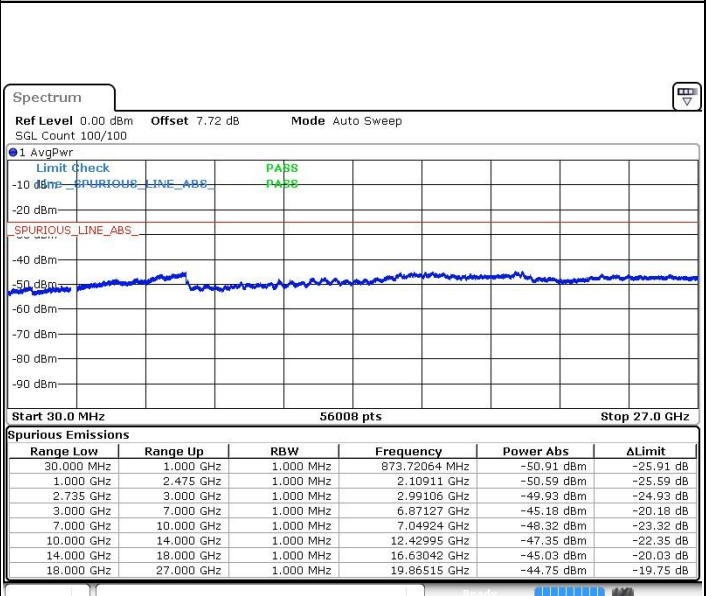

Date: 13.FEB.2019 17:03:43

Date: 13.FEB.2019 17:02:42

Middle Channel / 64QAM

N/A

Date: 13.FEB.2019 17:01:10

LTE Band 41 / 20MHz+10MHz

Highest Channel / QPSK

Date: 13.FEB.2019 17:09:50

Highest Channel / 16QAM

Date: 13.FEB.2019 17:08:09

Highest Channel / 64QAM

Date: 13.FEB.2019 17:08:56

N/A

LTE Band 41 / 20MHz+15MHz

Lowest Channel / QPSK

Date: 15.FEB.2019 15:22:55

Lowest Channel / 16QAM

Date: 15.FEB.2019 15:20:39

Lowest Channel / 64QAM

Date: 15.FEB.2019 15:18:41

N/A

LTE Band 41 / 20MHz+15MHz

Middle Channel / QPSK

Middle Channel / 16QAM