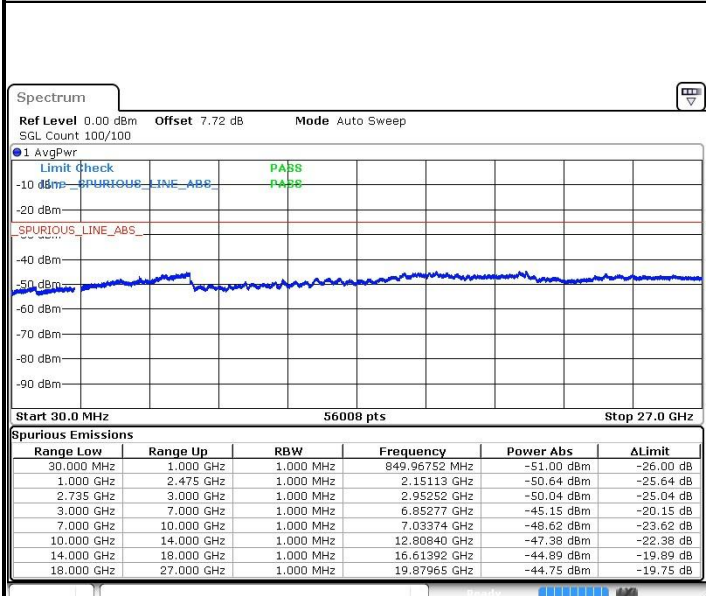

Date: 13.FEB.2019 17:03:43

Date: 13.FEB.2019 17:02:42

Middle Channel / 64QAM

N/A

Date: 13.FEB.2019 17:01:10

LTE Band 41 / 20MHz+10MHz

Highest Channel / QPSK

Date: 13.FEB.2019 17:09:50

Highest Channel / 16QAM

Date: 13.FEB.2019 17:08:09

Highest Channel / 64QAM

Date: 13.FEB.2019 17:08:56

N/A

LTE Band 41 / 20MHz+15MHz

Lowest Channel / QPSK

Date: 15.FEB.2019 15:22:55

Lowest Channel / 16QAM

Date: 15.FEB.2019 15:20:39

Lowest Channel / 64QAM

Date: 15.FEB.2019 15:18:41

N/A

LTE Band 41 / 20MHz+15MHz

Middle Channel / QPSK

Middle Channel / 16QAM

Date: 15.FEB.2019 15:32:32

Date: 15.FEB.2019 15:34:30

Middle Channel / 64QAM

N/A

Date: 15.FEB.2019 15:35:31

LTE Band 41 / 20MHz+15MHz

Highest Channel / QPSK

Highest Channel / 16QAM