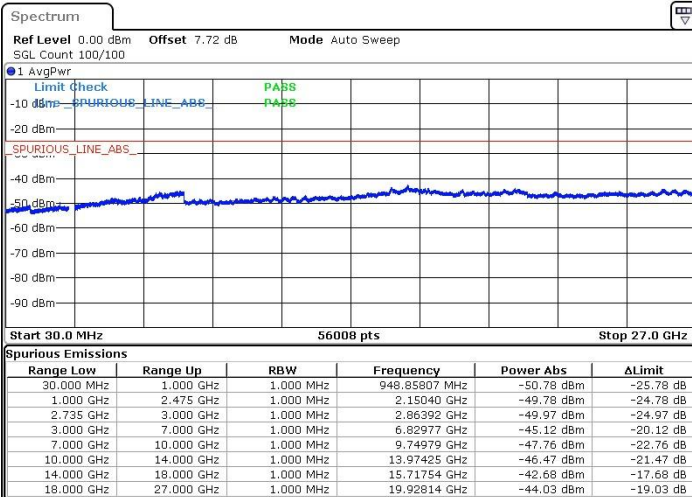

LTE Band 41 / 15MHz+10MHz

Highest Channel / QPSK

Highest Channel / 16QAM

Date: 13.FEB.2019 14:05:22

Date: 13.FEB.2019 14:03:33

Highest Channel / 64QAM

N/A

Date: 13.FEB.2019 14:02:40

LTE Band 41 / 15MHz+15MHz

Lowest Channel / QPSK

Lowest Channel / 16QAM

Lowest Channel / 64QAM

N/A

LTE Band 41 / 15MHz+15MHz

Middle Channel / QPSK

Middle Channel / 16QAM