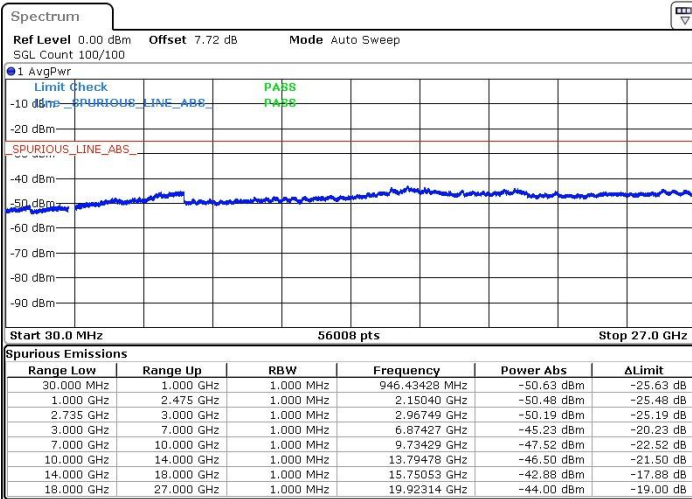

LTE Band 41 / 15MHz+15MHz

Lowest Channel / QPSK

Lowest Channel / 16QAM

Lowest Channel / 64QAM

N/A

LTE Band 41 / 15MHz+15MHz

Middle Channel / QPSK

Middle Channel / 16QAM

Date: 13.FEB.2019 17:26:47

Date: 13.FEB.2019 17:25:50

Middle Channel / 64QAM

N/A

Date: 13.FEB.2019 17:24:46

LTE Band 41 / 15MHz+15MHz

Highest Channel / QPSK

Highest Channel / 16QAM