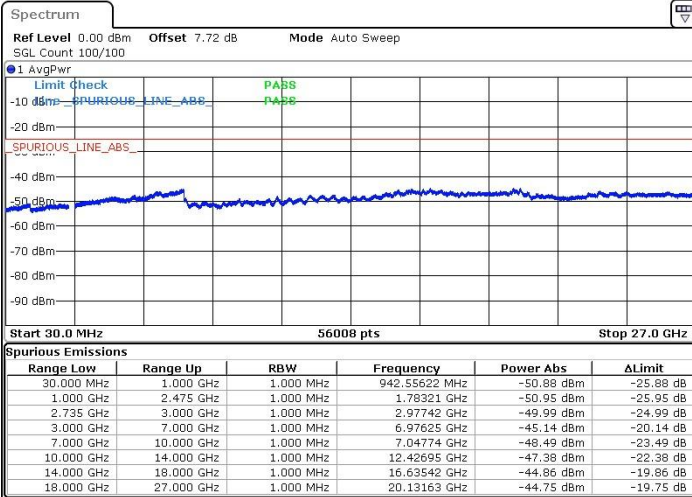

Middle Channel / 16QAM

Date: 15.FEB.2019 14:40:48

Middle Channel / 64QAM

Date: 15.FEB.2019 14:39:54

N/A

LTE Band 41 / 15MHz+20MHz

Highest Channel / QPSK

Highest Channel / 16QAM

Date: 15.FEB.2019 15:06:50

Date: 15.FEB.2019 15:14:47

Highest Channel / 64QAM

N/A

Date: 15.FEB.2019 15:16:18

LTE Band 41 / 20MHz+5MHz

Lowest Channel / QPSK

Lowest Channel / 16QAM