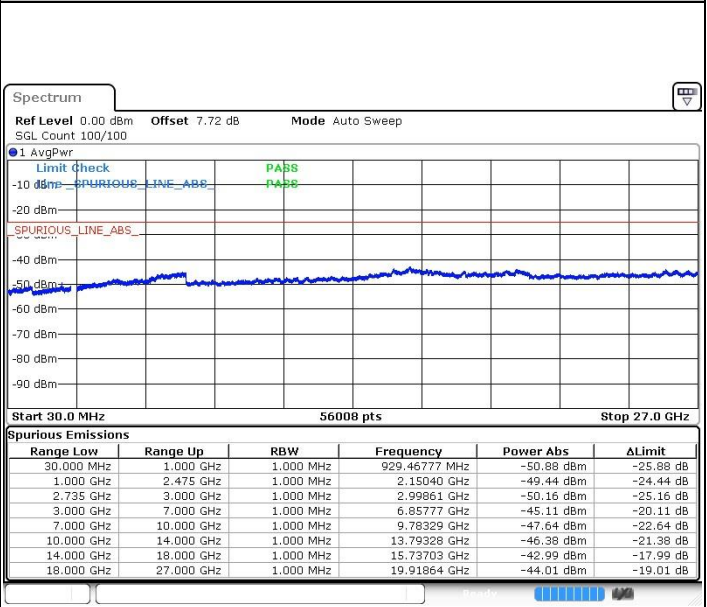

Date: 13.FEB.2019 16:39:39

Date: 13.FEB.2019 16:30:27

Lowest Channel / 64QAM

N/A

Date: 13.FEB.2019 16:29:24

LTE Band 41 / 20MHz+10MHz

Middle Channel / QPSK

Middle Channel / 16QAM

Date: 13.FEB.2019 17:03:43

Date: 13.FEB.2019 17:02:42

Middle Channel / 64QAM

N/A

Date: 13.FEB.2019 17:01:10

LTE Band 41 / 20MHz+10MHz

Highest Channel / QPSK

Date: 13.FEB.2019 17:09:50

Highest Channel / 16QAM

Date: 13.FEB.2019 17:08:09

Highest Channel / 64QAM

Date: 13.FEB.2019 17:08:56

N/A

LTE Band 41 / 20MHz+15MHz

Lowest Channel / QPSK

Date: 15.FEB.2019 15:22:55