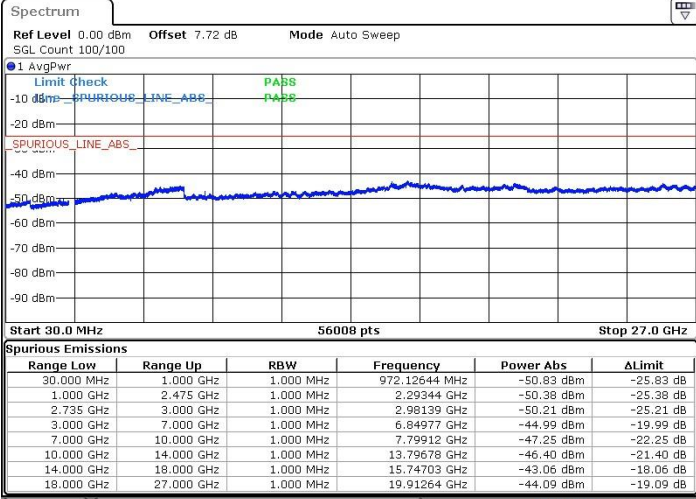

Date: 15.FEB.2019 15:06:50

Date: 15.FEB.2019 15:14:47

Highest Channel / 64QAM

N/A

Date: 15.FEB.2019 15:16:18

LTE Band 41 / 20MHz+5MHz

Lowest Channel / QPSK

Lowest Channel / 16QAM

Date: 12.FEB.2019 14:52:09

Date: 12.FEB.2019 14:53:04

Lowest Channel / 64QAM

N/A

Date: 12.FEB.2019 14:54:07

LTE Band 41 / 20MHz+5MHz

Middle Channel / QPSK

Middle Channel / 16QAM

Date: 12.FEB.2019 14:57:55

Date: 12.FEB.2019 14:59:29

Middle Channel / 64QAM

N/A

Date: 12.FEB.2019 15:00:47

LTE Band 41 / 20MHz+5MHz

Highest Channel / QPSK

Date: 12.FEB.2019 15:10:13