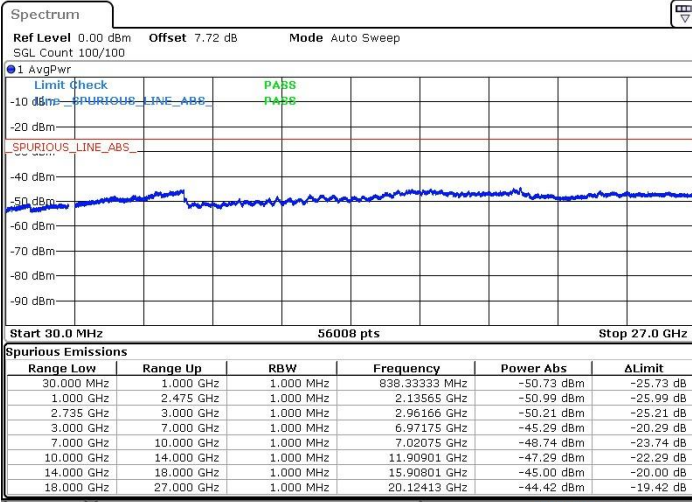

Date: 13.FEB.2019 17:28:27

Date: 13.FEB.2019 17:29:38

Highest Channel / 64QAM

N/A

Date: 13.FEB.2019 17:30:38

LTE Band 41 / 15MHz+20MHz

Lowest Channel / QPSK

Lowest Channel / 16QAM

Date: 15.FEB.2019 14:28:55

Date: 15.FEB.2019 14:38:08

Lowest Channel / 64QAM

N/A

Date: 15.FEB.2019 14:38:03

LTE Band 41 / 15MHz+20MHz

Middle Channel / QPSK

Date: 15.FEB.2019 14:41:49