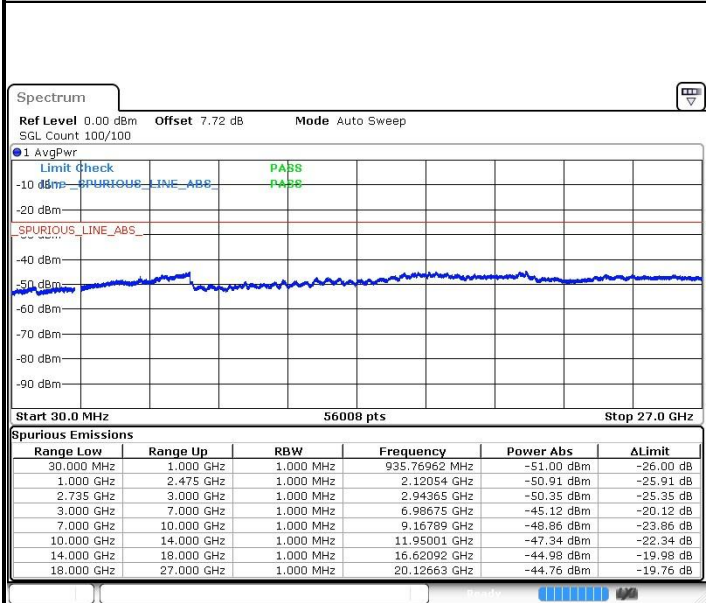

Date: 15.FEB.2019 15:32:32

Date: 15.FEB.2019 15:34:30

Middle Channel / 64QAM

N/A

Date: 15.FEB.2019 15:35:31

LTE Band 41 / 20MHz+15MHz

Highest Channel / QPSK

Highest Channel / 16QAM

Date: 15.FEB.2019 15:41:42

Date: 15.FEB.2019 15:38:00

Highest Channel / 64QAM

N/A

Date: 15.FEB.2019 15:37:04

LTE Band 41 / 20MHz+20MHz

Lowest Channel / QPSK

Date: 15.FEB.2019 15:58:05

Lowest Channel / 16QAM

Date: 15.FEB.2019 16:00:19

Lowest Channel / 64QAM

Date: 15.FEB.2019 16:01:12

N/A