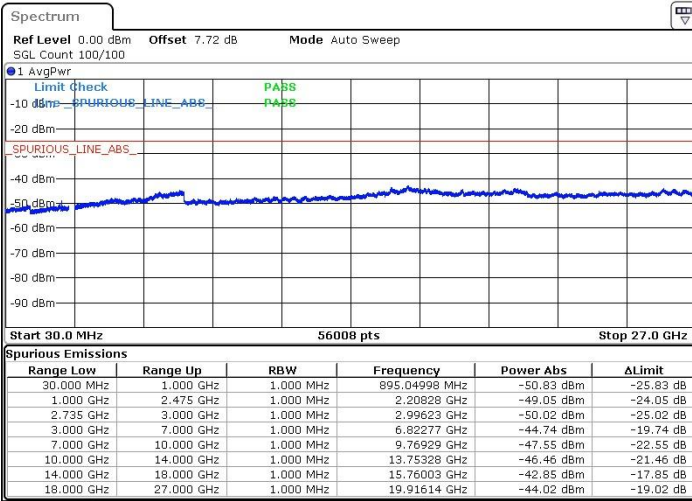

Middle Channel / 16QAM

Date: 15.FEB.2019 14:40:48

Middle Channel / 64QAM

Date: 15.FEB.2019 14:39:54

N/A

LTE Band 41 / 15MHz+20MHz

Highest Channel / QPSK

Highest Channel / 16QAM

Date: 15.FEB.2019 15:06:50

Date: 15.FEB.2019 15:14:47

Highest Channel / 64QAM

N/A

Date: 15.FEB.2019 15:16:18

LTE Band 41 / 20MHz+5MHz

Lowest Channel / QPSK

Lowest Channel / 16QAM

Date: 12.FEB.2019 14:52:09

Date: 12.FEB.2019 14:53:04

Lowest Channel / 64QAM

N/A

Date: 12.FEB.2019 14:54:07

LTE Band 41 / 20MHz+5MHz

Middle Channel / QPSK

Middle Channel / 16QAM