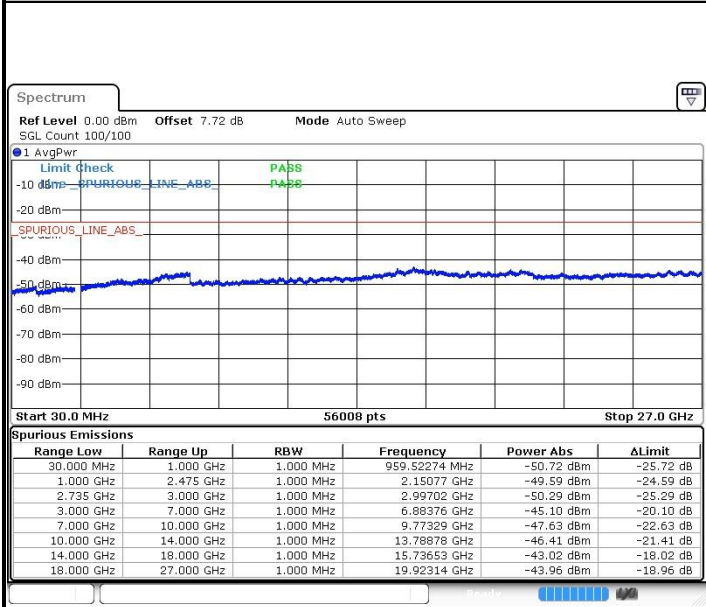

Date: 13.FEB.2019 16:39:39

Date: 13.FEB.2019 16:30:27

Lowest Channel / 64QAM

N/A

Date: 13.FEB.2019 16:29:24

LTE Band 41 / 20MHz+10MHz

Middle Channel / QPSK

Middle Channel / 16QAM

Date: 13.FEB.2019 17:03:43

Date: 13.FEB.2019 17:02:42

Middle Channel / 64QAM

N/A

Date: 13.FEB.2019 17:01:10

LTE Band 41 / 20MHz+10MHz

Highest Channel / QPSK

Date: 13.FEB.2019 17:09:50

Highest Channel / 16QAM

Date: 13.FEB.2019 17:08:09

Highest Channel / 64QAM

Date: 13.FEB.2019 17:08:56

N/A

LTE Band 41 / 20MHz+15MHz

Lowest Channel / QPSK

Date: 15.FEB.2019 15:22:55