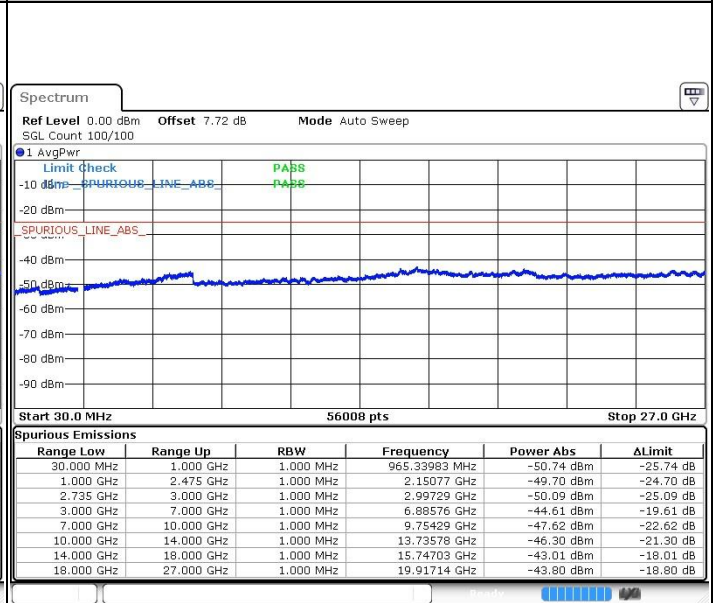

Date: 12.FEB.2019 14:52:09

Date: 12.FEB.2019 14:53:04

Lowest Channel / 64QAM

N/A

Date: 12.FEB.2019 14:54:07

LTE Band 41 / 20MHz+5MHz

Middle Channel / QPSK

Middle Channel / 16QAM

Date: 12.FEB.2019 14:57:55

Date: 12.FEB.2019 14:59:29

Middle Channel / 64QAM

N/A

Date: 12.FEB.2019 15:00:47

LTE Band 41 / 20MHz+5MHz

Highest Channel / QPSK

Date: 12.FEB.2019 15:10:13

Highest Channel / 16QAM

Date: 12.FEB.2019 15:09:13

Highest Channel / 64QAM

Date: 12.FEB.2019 15:05:59

N/A

LTE Band 41 / 20MHz+10MHz

Lowest Channel / QPSK

Lowest Channel / 16QAM