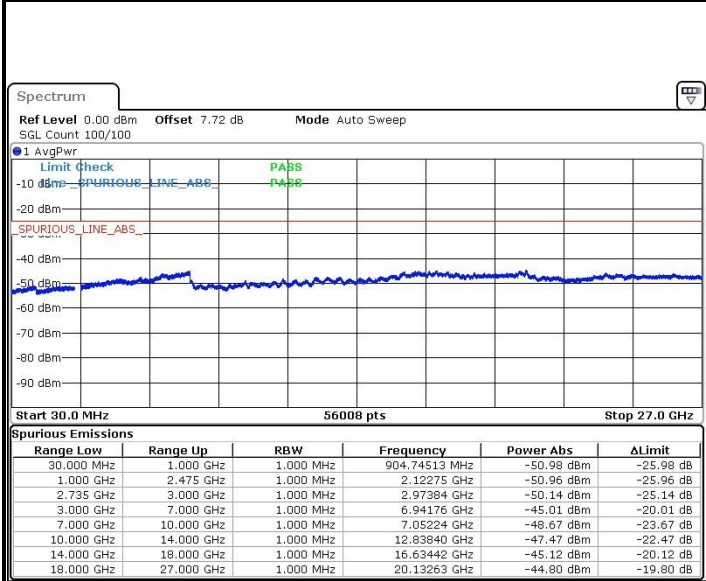

Date: 15.FEB.2019 15:32:32

Date: 15.FEB.2019 15:34:30

Middle Channel / 64QAM

N/A

Date: 15.FEB.2019 15:35:31

LTE Band 41 / 20MHz+15MHz

Highest Channel / QPSK

Highest Channel / 16QAM

Date: 15.FEB.2019 15:41:42

Date: 15.FEB.2019 15:38:00

Highest Channel / 64QAM

N/A

Date: 15.FEB.2019 15:37:04

LTE Band 41 / 20MHz+20MHz

Lowest Channel / QPSK

Date: 15.FEB.2019 15:58:05

Lowest Channel / 16QAM

Date: 15.FEB.2019 16:00:19

Lowest Channel / 64QAM

Date: 15.FEB.2019 16:01:12

N/A