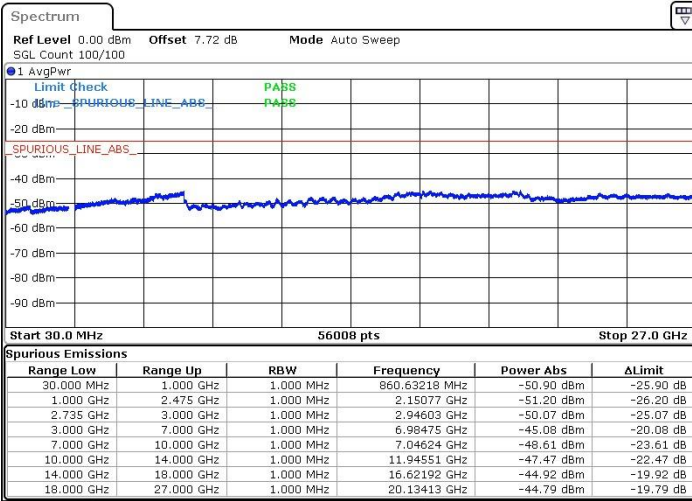

Lowest Channel / 64QAM

N/A

Date: 15.FEB.2019 14:38:03