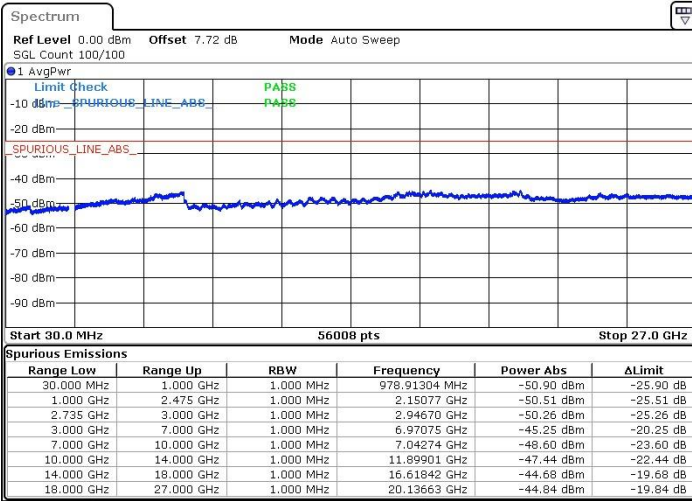

Lowest Channel / 16QAM

Date: 15.FEB.2019 15:20:39

Lowest Channel / 64QAM

Date: 15.FEB.2019 15:18:41

N/A

LTE Band 41 / 20MHz+15MHz

Middle Channel / QPSK

Middle Channel / 16QAM

Date: 15.FEB.2019 15:32:32

Date: 15.FEB.2019 15:34:30

Middle Channel / 64QAM

N/A

Date: 15.FEB.2019 15:35:31

LTE Band 41 / 20MHz+15MHz

Highest Channel / QPSK

Highest Channel / 16QAM

Date: 15.FEB.2019 15:41:42

Date: 15.FEB.2019 15:38:00

Highest Channel / 64QAM

N/A

Date: 15.FEB.2019 15:37:04

LTE Band 41 / 20MHz+20MHz

Lowest Channel / QPSK

Date: 15.FEB.2019 15:58:05