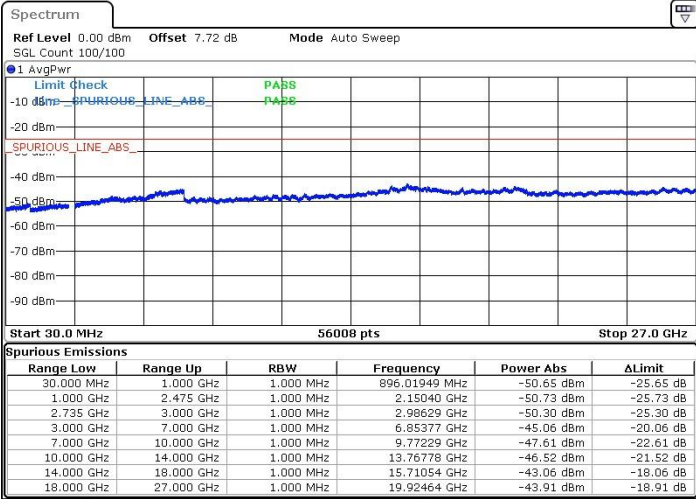

LTE Band 41 / 15MHz+10MHz

Middle Channel / QPSK

Middle Channel / 16QAM

Date: 13.FEB.2019 13:54:42

Date: 13.FEB.2019 13:53:49

Middle Channel / 64QAM

N/A

Date: 13.FEB.2019 13:52:31

LTE Band 41 / 15MHz+10MHz

Highest Channel / QPSK

Highest Channel / 16QAM

Date: 13.FEB.2019 14:05:22

Date: 13.FEB.2019 14:03:33

Highest Channel / 64QAM

N/A

Date: 13.FEB.2019 14:02:40