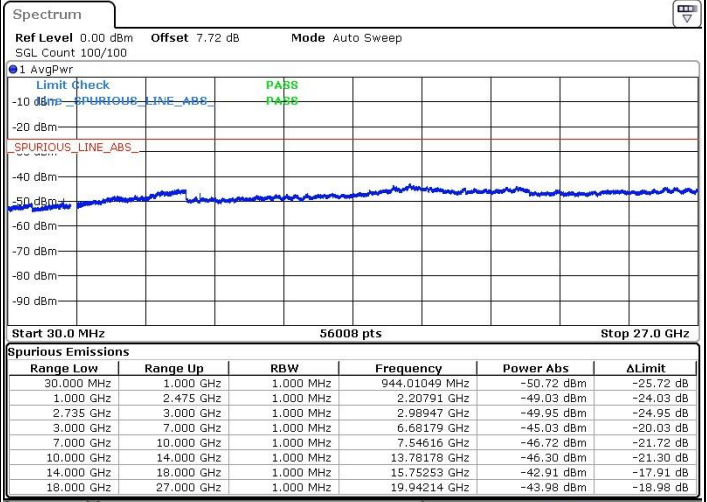

Middle Channel / 16QAM

Date: 15.FEB.2019 14:40:48

Middle Channel / 64QAM

Date: 15.FEB.2019 14:39:54

N/A

LTE Band 41 / 15MHz+20MHz

Highest Channel / QPSK

Highest Channel / 16QAM

Date: 15.FEB.2019 15:06:50

Date: 15.FEB.2019 15:14:47

Highest Channel / 64QAM

N/A

Date: 15.FEB.2019 15:16:18

LTE Band 41 / 20MHz+5MHz

Lowest Channel / QPSK

Lowest Channel / 16QAM

Date: 12.FEB.2019 14:52:09

Date: 12.FEB.2019 14:53:04

Lowest Channel / 64QAM

N/A

Date: 12.FEB.2019 14:54:07

LTE Band 41 / 20MHz+5MHz

Middle Channel / QPSK

Middle Channel / 16QAM