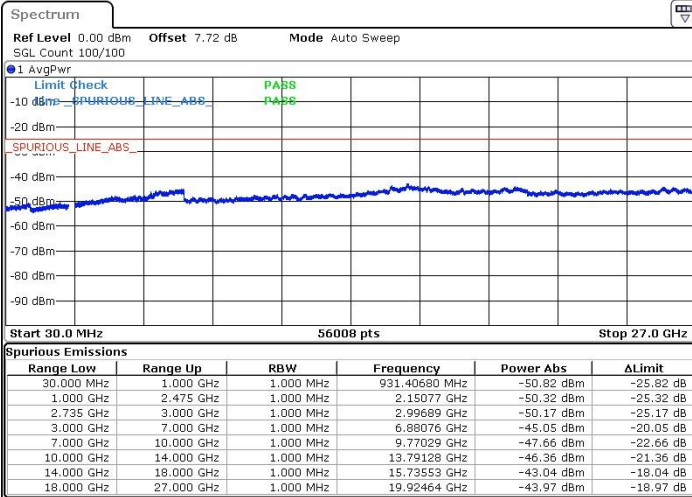

LTE Band 41 / 15MHz+15MHz

Lowest Channel / QPSK

Lowest Channel / 16QAM

Lowest Channel / 64QAM

N/A

LTE Band 41 / 15MHz+15MHz

Middle Channel / QPSK

Middle Channel / 16QAM

Date: 13.FEB.2019 17:26:47

Date: 13.FEB.2019 17:25:50

Middle Channel / 64QAM

N/A

Date: 13.FEB.2019 17:24:46

LTE Band 41 / 15MHz+15MHz

Highest Channel / QPSK

Highest Channel / 16QAM