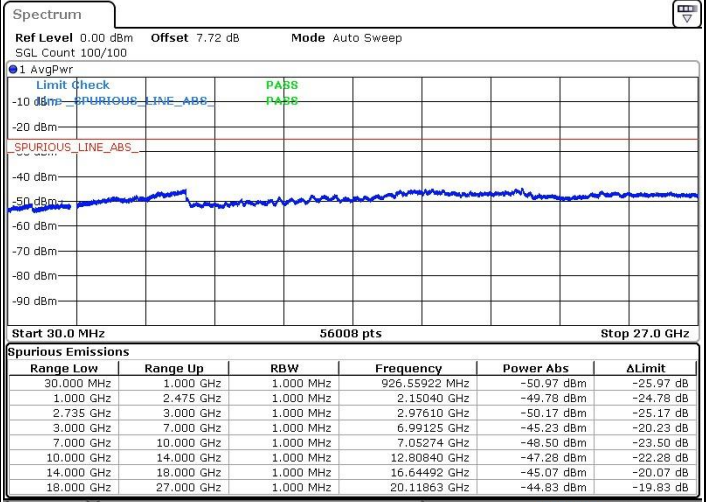

Highest Channel / 16QAM

Date: 13.FEB.2019 17:08:09

Highest Channel / 64QAM

Date: 13.FEB.2019 17:08:56

N/A

LTE Band 41 / 20MHz+15MHz

Lowest Channel / QPSK

Date: 15.FEB.2019 15:22:55

Lowest Channel / 16QAM

Date: 15.FEB.2019 15:20:39

Lowest Channel / 64QAM

Date: 15.FEB.2019 15:18:41

N/A

LTE Band 41 / 20MHz+15MHz

Middle Channel / QPSK

Middle Channel / 16QAM

Date: 15.FEB.2019 15:32:32

Date: 15.FEB.2019 15:34:30

Middle Channel / 64QAM

N/A

Date: 15.FEB.2019 15:35:31

LTE Band 41 / 20MHz+15MHz

Highest Channel / QPSK

Highest Channel / 16QAM

Date: 15.FEB.2019 15:41:42

Date: 15.FEB.2019 15:38:00

Highest Channel / 64QAM

N/A

Date: 15.FEB.2019 15:37:04

LTE Band 41 / 20MHz+20MHz

Lowest Channel / QPSK

Date: 15.FEB.2019 15:58:05