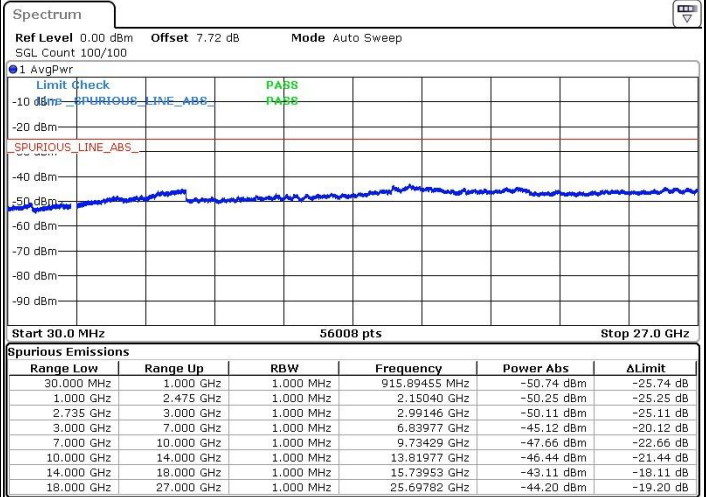

LTE Band 41 / 15MHz+15MHz

Lowest Channel / QPSK

Lowest Channel / 16QAM

Lowest Channel / 64QAM

N/A

LTE Band 41 / 15MHz+15MHz

Middle Channel / QPSK

Middle Channel / 16QAM

Date: 13.FEB.2019 17:26:47

Date: 13.FEB.2019 17:25:50

Middle Channel / 64QAM

N/A

Date: 13.FEB.2019 17:24:46

LTE Band 41 / 15MHz+15MHz

Highest Channel / QPSK

Highest Channel / 16QAM