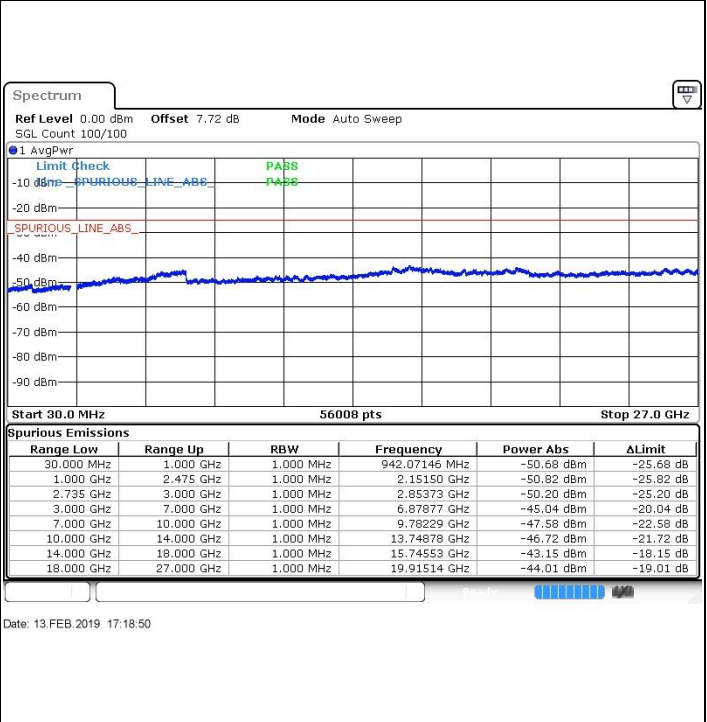

LTE Band 41 / 15MHz+10MHz

Highest Channel / QPSK

Highest Channel / 16QAM

Date: 13.FEB.2019 14:05:22

Date: 13.FEB.2019 14:03:33

Highest Channel / 64QAM

N/A

Date: 13.FEB.2019 14:02:40

LTE Band 41 / 15MHz+15MHz

Lowest Channel / QPSK

Lowest Channel / 16QAM

Lowest Channel / 64QAM

N/A

LTE Band 41 / 15MHz+15MHz

Middle Channel / QPSK

Middle Channel / 16QAM