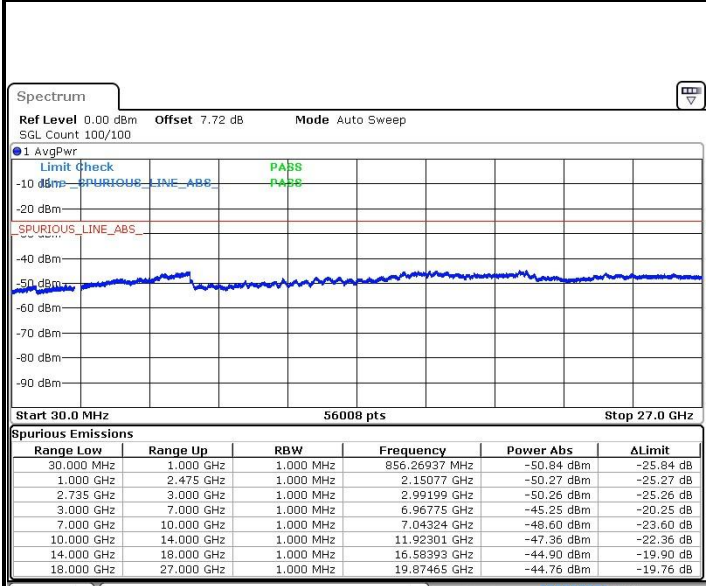

Date: 13.FEB.2019 17:03:43

Date: 13.FEB.2019 17:02:42

Middle Channel / 64QAM

N/A

Date: 13.FEB.2019 17:01:10

LTE Band 41 / 20MHz+10MHz

Highest Channel / QPSK

Date: 13.FEB.2019 17:09:50

Highest Channel / 16QAM

Date: 13.FEB.2019 17:08:09

Highest Channel / 64QAM

Date: 13.FEB.2019 17:08:56

N/A

LTE Band 41 / 20MHz+15MHz

Lowest Channel / QPSK

Date: 15.FEB.2019 15:22:55

Lowest Channel / 16QAM

Date: 15.FEB.2019 15:20:39

Lowest Channel / 64QAM

Date: 15.FEB.2019 15:18:41

N/A

LTE Band 41 / 20MHz+15MHz

Middle Channel / QPSK

Middle Channel / 16QAM

Date: 15.FEB.2019 15:32:32

Date: 15.FEB.2019 15:34:30

Middle Channel / 64QAM

N/A

Date: 15.FEB.2019 15:35:31

LTE Band 41 / 20MHz+15MHz

Highest Channel / QPSK

Highest Channel / 16QAM