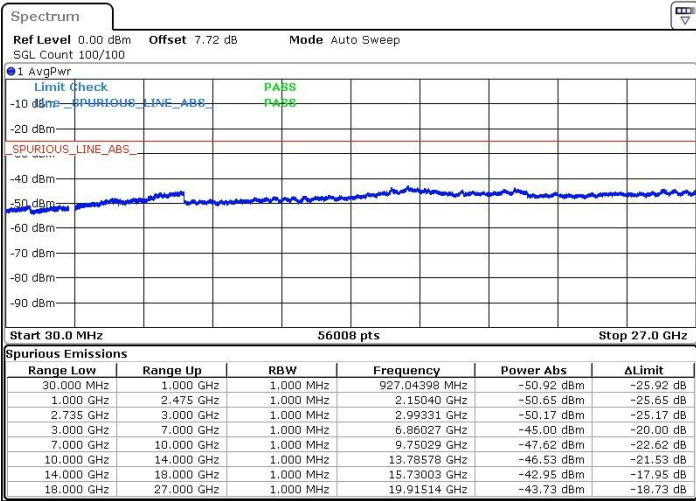

Highest Channel / 16QAM

Date: 12.FEB.2019 15:09:13

Highest Channel / 64QAM

Date: 12.FEB.2019 15:05:59

N/A

LTE Band 41 / 20MHz+10MHz

Lowest Channel / QPSK

Lowest Channel / 16QAM

Date: 13.FEB.2019 16:39:39

Date: 13.FEB.2019 16:30:27

Lowest Channel / 64QAM

N/A

Date: 13.FEB.2019 16:29:24

LTE Band 41 / 20MHz+10MHz

Middle Channel / QPSK

Middle Channel / 16QAM

Date: 13.FEB.2019 17:03:43

Date: 13.FEB.2019 17:02:42

Middle Channel / 64QAM

N/A

Date: 13.FEB.2019 17:01:10

LTE Band 41 / 20MHz+10MHz

Highest Channel / QPSK

Date: 13.FEB.2019 17:09:50