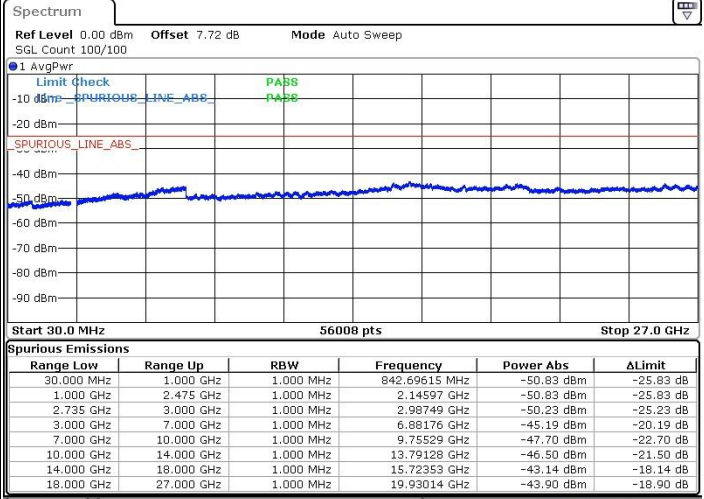

LTE Band 41 / 15MHz+10MHz

Middle Channel / QPSK

Middle Channel / 16QAM

Date: 13.FEB.2019 13:54:42

Date: 13.FEB.2019 13:53:49

Middle Channel / 64QAM

N/A

Date: 13.FEB.2019 13:52:31

LTE Band 41 / 15MHz+10MHz

Highest Channel / QPSK

Highest Channel / 16QAM

Date: 13.FEB.2019 14:05:22

Date: 13.FEB.2019 14:03:33

Highest Channel / 64QAM

N/A

Date: 13.FEB.2019 14:02:40