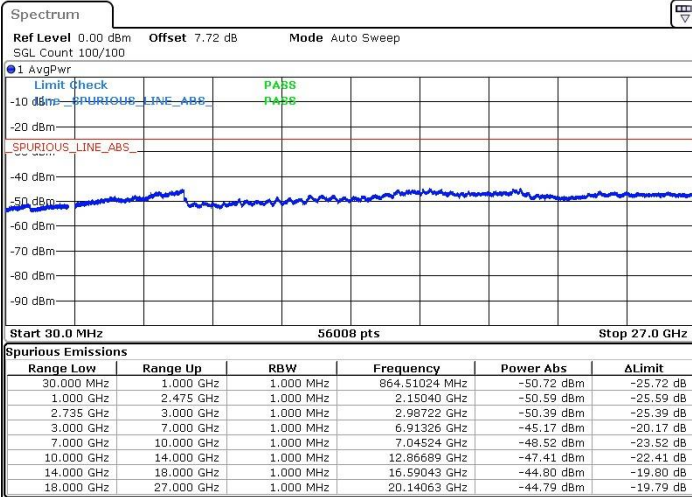

Highest Channel / 16QAM

Date: 13.FEB.2019 17:08:09

Highest Channel / 64QAM

Date: 13.FEB.2019 17:08:56

N/A

LTE Band 41 / 20MHz+15MHz

Lowest Channel / QPSK

Date: 15.FEB.2019 15:22:55

Lowest Channel / 16QAM

Date: 15.FEB.2019 15:20:39

Lowest Channel / 64QAM

Date: 15.FEB.2019 15:18:41

N/A

LTE Band 41 / 20MHz+15MHz

Middle Channel / QPSK

Middle Channel / 16QAM

Date: 15.FEB.2019 15:32:32

Date: 15.FEB.2019 15:34:30

Middle Channel / 64QAM

N/A

Date: 15.FEB.2019 15:35:31

LTE Band 41 / 20MHz+15MHz

Highest Channel / QPSK

Highest Channel / 16QAM