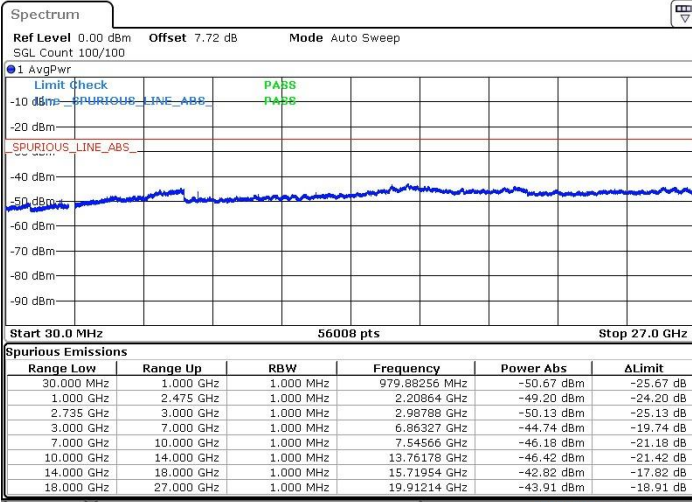

Date: 15.FEB.2019 15:06:50

Date: 15.FEB.2019 15:14:47

Highest Channel / 64QAM

N/A

Date: 15.FEB.2019 15:16:18

LTE Band 41 / 20MHz+5MHz

Lowest Channel / QPSK

Lowest Channel / 16QAM

Date: 12.FEB.2019 14:52:09

Date: 12.FEB.2019 14:53:04

Lowest Channel / 64QAM

N/A

Date: 12.FEB.2019 14:54:07

LTE Band 41 / 20MHz+5MHz

Middle Channel / QPSK

Middle Channel / 16QAM