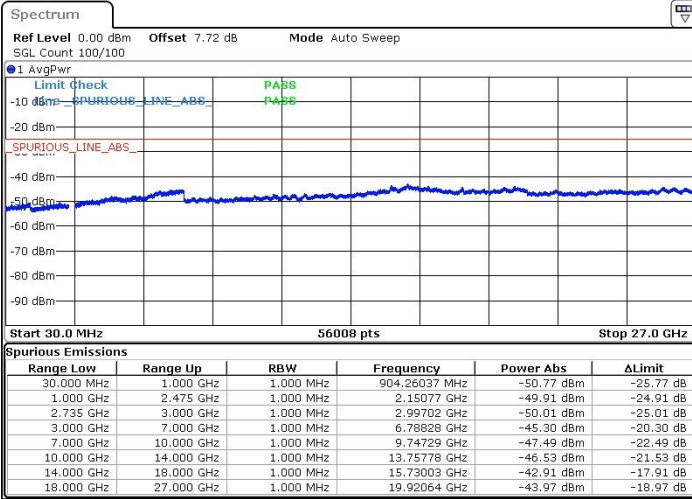

Date: 13.FEB.2019 14:37:28

Lowest Channel / 64QAM

Date: 13.FEB.2019 14:38:53

N/A

LTE Band 41 / 10MHz+20MHz

Middle Channel / QPSK

Middle Channel / 16QAM

Date: 13.FEB.2019 16:16:12

Date: 13.FEB.2019 16:15:15

Middle Channel / 64QAM

N/A

Date: 13.FEB.2019 16:13:28

LTE Band 41 / 10MHz+20MHz

Highest Channel / QPSK

Highest Channel / 16QAM

Date: 13.FEB.2019 16:17:56

Date: 13.FEB.2019 16:19:20

Highest Channel / 64QAM

N/A

Date: 13.FEB.2019 16:21:23

LTE Band 41 / 15MHz+10MHz

Lowest Channel / QPSK

Date: 13.FEB.2019 10:22:39

Lowest Channel / 16QAM