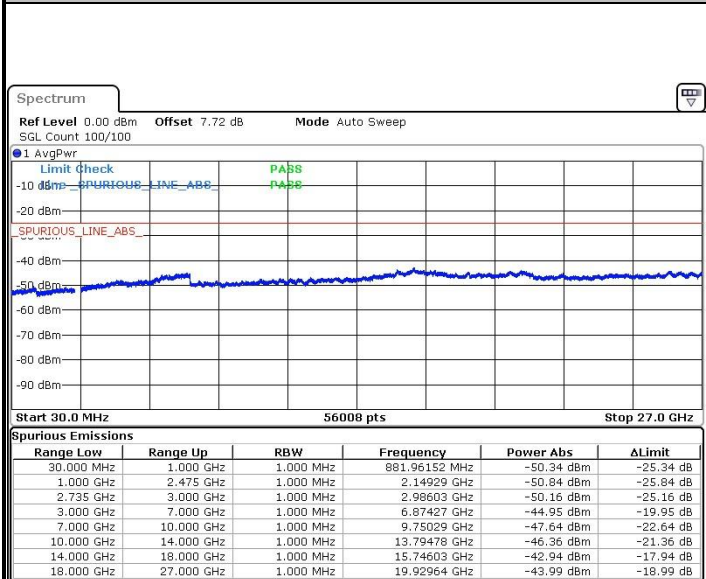

Date: 13.FEB.2019 16:15:15

Middle Channel / 64QAM

N/A

Date: 13.FEB.2019 16:13:28

LTE Band 41 / 10MHz+20MHz

Highest Channel / QPSK

Highest Channel / 16QAM

Date: 13.FEB.2019 16:17:56

Date: 13.FEB.2019 16:19:20

Highest Channel / 64QAM

N/A

Date: 13.FEB.2019 16:21:23

LTE Band 41 / 15MHz+10MHz

Lowest Channel / QPSK

Date: 13.FEB.2019 10:22:39

Lowest Channel / 16QAM

Date: 13.FEB.2019 10:34:54

Lowest Channel / 64QAM

Date: 13.FEB.2019 10:47:34

N/A