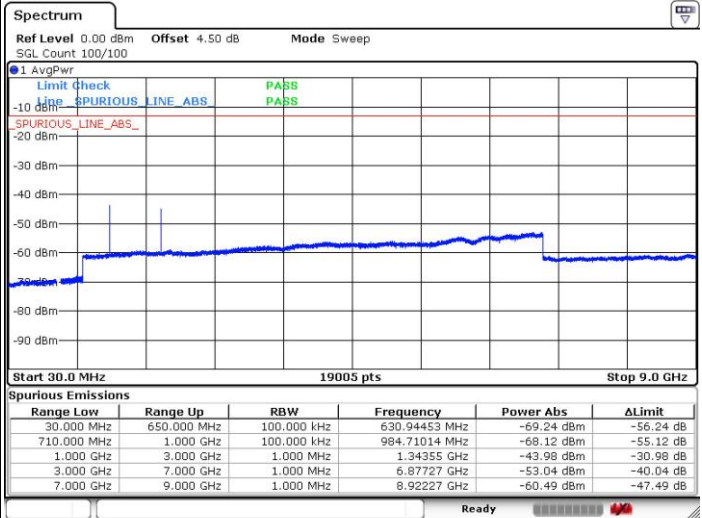

Middle Channel / QPSK

Middle Channel / 16QAM

Date: 19.FEB.2019 15:00:39

Date: 19.FEB.2019 15:01:01

LTE Band71 / 15MHz

Highest Channel / QPSK

Highest Channel / 16QAM

Date: 19.FEB.2019 17:12:12

Date: 19.FEB.2019 17:12:45

LTE Band 71 / 20MHz

Lowest Channel / QPSK

Lowest Channel / 16QAM

Date: 19.FEB.2019 14:52:18

Date: 19.FEB.2019 14:51:44

LTE Band 71 / 20MHz

Middle Channel / QPSK

Middle Channel / 16QAM

Date: 19 FEB 2019 14:53:20

Date: 19 FEB 2019 14:53:51

Highest Channel / QPSK

Highest Channel / 16QAM

Date: 19 FEB 2019 14:57:27

Date: 19 FEB 2019 14:58:58

LTE Band 71 / 5MHz