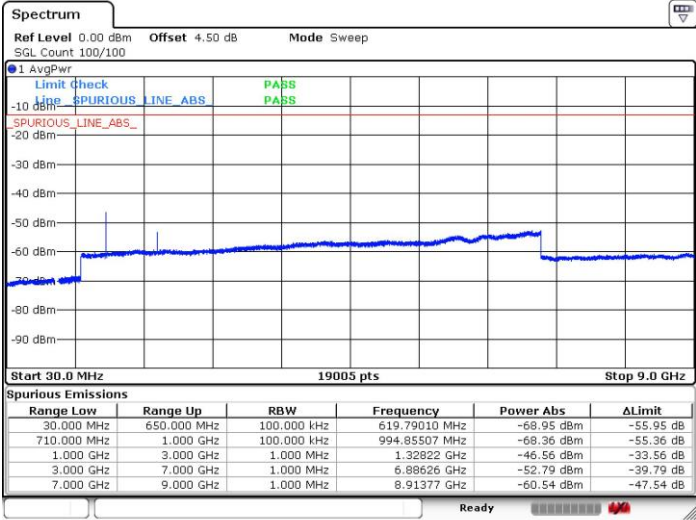

Lowest Channel / 64QAM

Middle Channel / 64QAM

Date: 19.FEB.2019 17:22:17

Date: 19.FEB.2019 17:21:39

Highest Channel / 64QAM

Date: 19.FEB.2019 17:24:37

LTE Band 71 / 10MHz

Lowest Channel / 64QAM

Middle Channel / 64QAM

Date: 19.FEB.2019 17:17:49

Date: 19.FEB.2019 17:15:01

Highest Channel / 64QAM

Date: 19.FEB.2019 17:18:28

LTE Band 71 / 15MHz

Lowest Channel / 64QAM

Middle Channel / 64QAM

Date: 19.FEB.2019 16:04:34

Date: 19.FEB.2019 16:03:38

Highest Channel / 64QAM

Date: 19.FEB.2019 17:13:18

LTE Band 71 / 20MHz

Lowest Channel / 64QAM

Middle Channel / 64QAM

Date: 19 FEB 2019 14:50:04