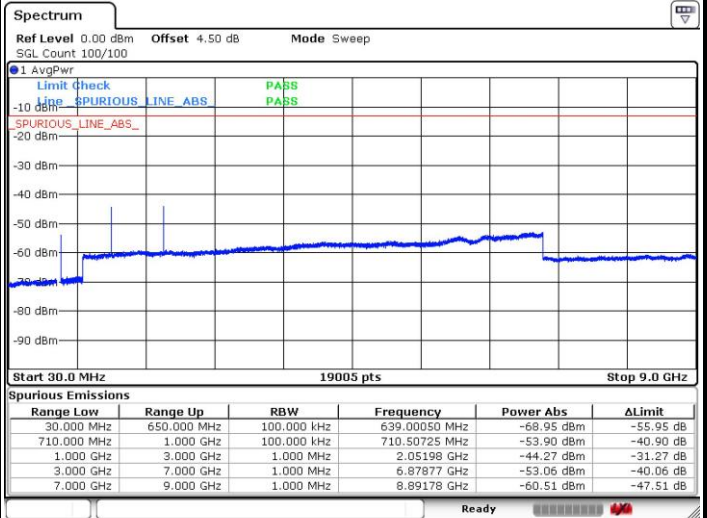

Highest Channel / 16QAM

Date: 19.FEB.2019 17:19:23

Date: 19.FEB.2019 17:15:33

LTE Band 71 / 15MHz

Lowest Channel / QPSK

Lowest Channel / 16QAM

Date: 19.FEB.2019 17:10:12

Date: 19.FEB.2019 16:05:09

Middle Channel / QPSK

Middle Channel / 16QAM

Date: 19.FEB.2019 15:00:39

Date: 19.FEB.2019 15:01:01

LTE Band71 / 15MHz

Highest Channel / QPSK

Highest Channel / 16QAM

Date: 19.FEB.2019 17:12:12

Date: 19.FEB.2019 17:12:45

LTE Band 71 / 20MHz

Lowest Channel / QPSK

Lowest Channel / 16QAM

Date: 19.FEB.2019 14:52:18

Date: 19.FEB.2019 14:51:44

LTE Band 71 / 20MHz

Middle Channel / QPSK