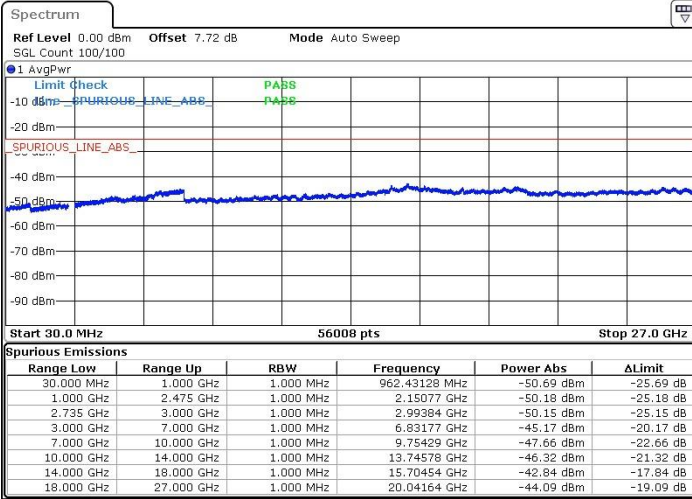

Date: 12.FEB.2019 13:54:33

Middle Channel / 64QAM

N/A

Date: 12.FEB.2019 13:58:12

LTE Band 41 / 5MHz+20MHz

Highest Channel / QPSK

Highest Channel / 16QAM

Date: 12.FEB.2019 14:13:16

Date: 12.FEB.2019 14:14:12

Highest Channel / 64QAM

N/A

Date: 12.FEB.2019 14:15:19

LTE Band 41 / 10MHz+15MHz

Lowest Channel / QPSK

Lowest Channel / 16QAM

Date: 12.FEB.2019 17:08:36