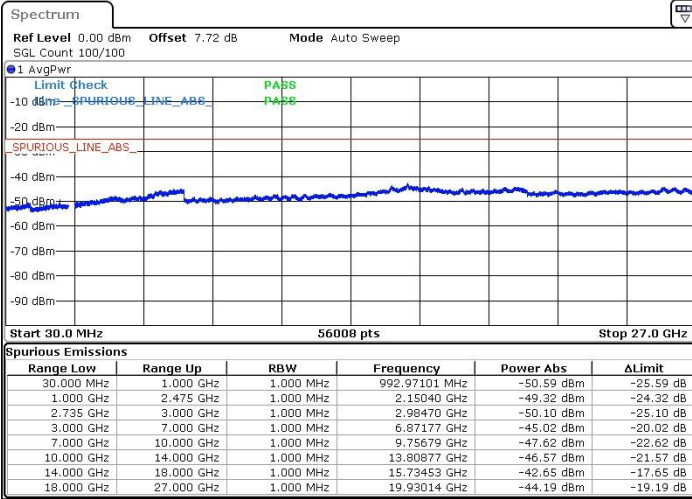

Date: 12.FEB.2019 17:13:47

Middle Channel / 64QAM

N/A

Date: 12.FEB.2019 17:12:35

LTE Band 41 / 10MHz+15MHz

Highest Channel / QPSK

Highest Channel / 16QAM

Date: 12.FEB.2019 17:30:09

Date: 12.FEB.2019 17:26:37

Highest Channel / 64QAM

N/A

Date: 12.FEB.2019 17:25:04

LTE Band 41 / 10MHz+20MHz

Lowest Channel / QPSK

Date: 13.FEB.2019 14:36:43

Lowest Channel / 16QAM