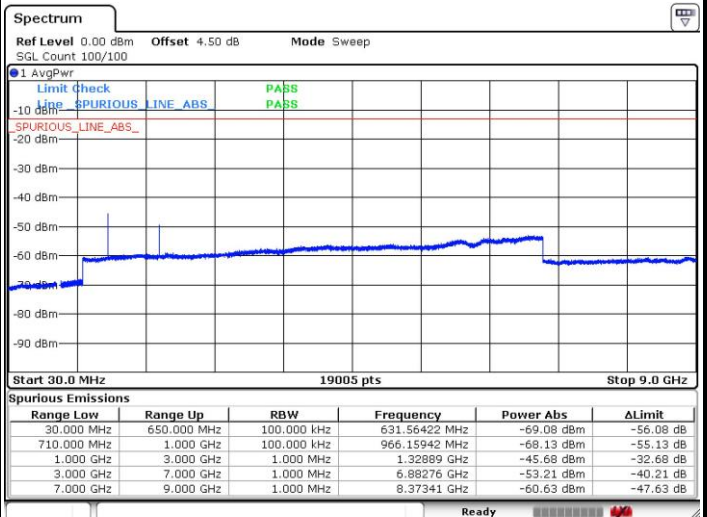

Highest Channel / 16QAM

Date: 19.FEB.2019 17:19:23

Date: 19.FEB.2019 17:15:33

LTE Band 71 / 15MHz

Lowest Channel / QPSK

Lowest Channel / 16QAM

Date: 19.FEB.2019 17:10:12

Date: 19.FEB.2019 16:05:09

Middle Channel / QPSK

Middle Channel / 16QAM

Date: 19.FEB.2019 15:00:39

Date: 19.FEB.2019 15:01:01

LTE Band71 / 15MHz

Highest Channel / QPSK

Highest Channel / 16QAM

Date: 19.FEB.2019 17:12:12

Date: 19.FEB.2019 17:12:45

LTE Band 71 / 20MHz

Lowest Channel / QPSK

Lowest Channel / 16QAM

Date: 19.FEB.2019 14:52:18

Date: 19.FEB.2019 14:51:44

LTE Band 71 / 20MHz

Middle Channel / QPSK