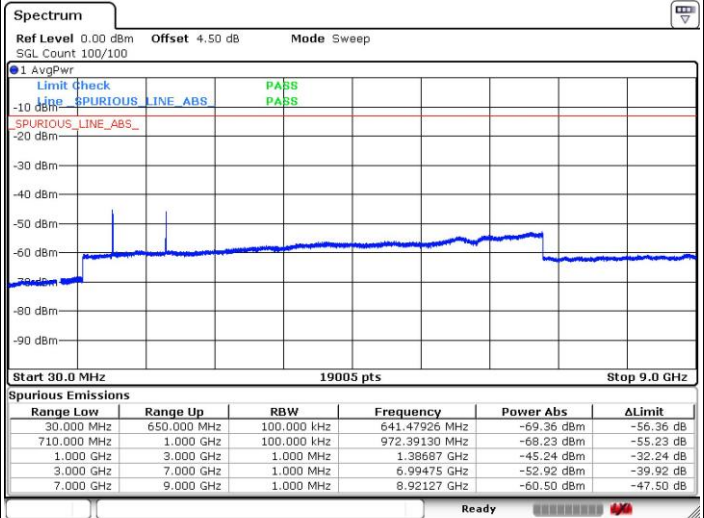

LTE Band 71 / 5MHz

Highest Channel / QPSK

Date: 19.FEB.2019 17:23:44

Highest Channel / 16QAM

Date: 19.FEB.2019 17:24:11

LTE Band 71 / 10MHz

Lowest Channel / QPSK

Date: 19.FEB.2019 17:16:38

Lowest Channel / 16QAM

Date: 19.FEB.2019 17:17:14

LTE Band 71 / 10MHz

Middle Channel / QPSK

Middle Channel / 16QAM

Date: 19.FEB.2019 17:16:03

Date: 19.FEB.2019 17:15:33

Highest Channel / QPSK

Highest Channel / 16QAM

Date: 19.FEB.2019 17:19:23

Date: 19.FEB.2019 17:15:33

LTE Band 71 / 15MHz

Lowest Channel / QPSK

Lowest Channel / 16QAM

Date: 19.FEB.2019 17:10:12

Date: 19.FEB.2019 16:05:09