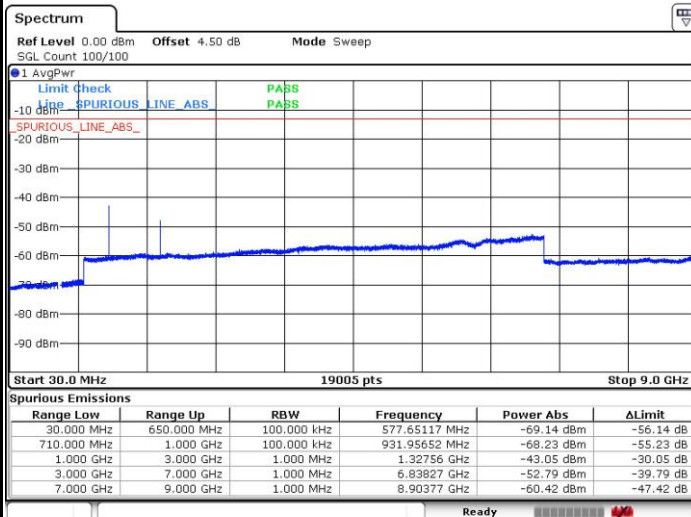

LTE Band 71 / 5MHz

Highest Channel / QPSK

Date: 19.FEB.2019 17:23:44

Highest Channel / 16QAM

Date: 19.FEB.2019 17:24:11

LTE Band 71 / 10MHz

Lowest Channel / QPSK

Date: 19.FEB.2019 17:16:38

Lowest Channel / 16QAM

Date: 19.FEB.2019 17:17:14

LTE Band 71 / 10MHz

Middle Channel / QPSK

Middle Channel / 16QAM

Date: 19.FEB.2019 17:16:03

Date: 19.FEB.2019 17:15:33

Highest Channel / QPSK

Highest Channel / 16QAM

Date: 19.FEB.2019 17:19:23

Date: 19.FEB.2019 17:15:33

LTE Band 71 / 15MHz

Lowest Channel / QPSK

Lowest Channel / 16QAM

Date: 19.FEB.2019 17:10:12

Date: 19.FEB.2019 16:05:09