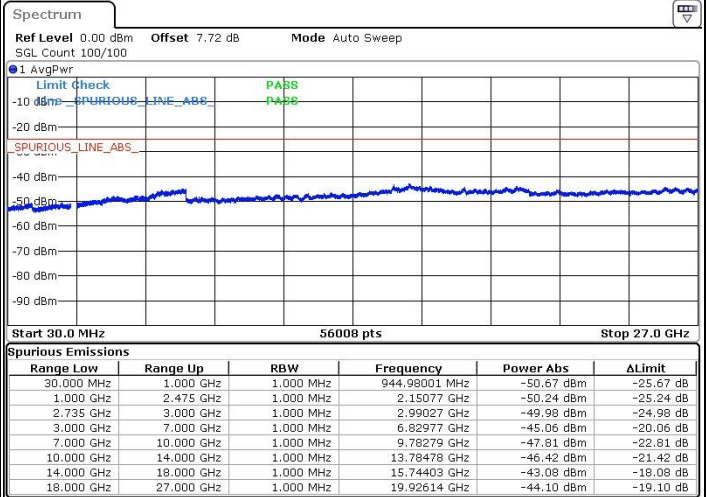

Date: 12.FEB.2019 13:54:33

Middle Channel / 64QAM

N/A

Date: 12.FEB.2019 13:58:12

LTE Band 41 / 5MHz+20MHz

Highest Channel / QPSK

Highest Channel / 16QAM

Date: 12.FEB.2019 14:13:16

Date: 12.FEB.2019 14:14:12

Highest Channel / 64QAM

N/A

Date: 12.FEB.2019 14:15:19

LTE Band 41 / 10MHz+15MHz

Lowest Channel / QPSK

Lowest Channel / 16QAM

Date: 12.FEB.2019 17:08:36