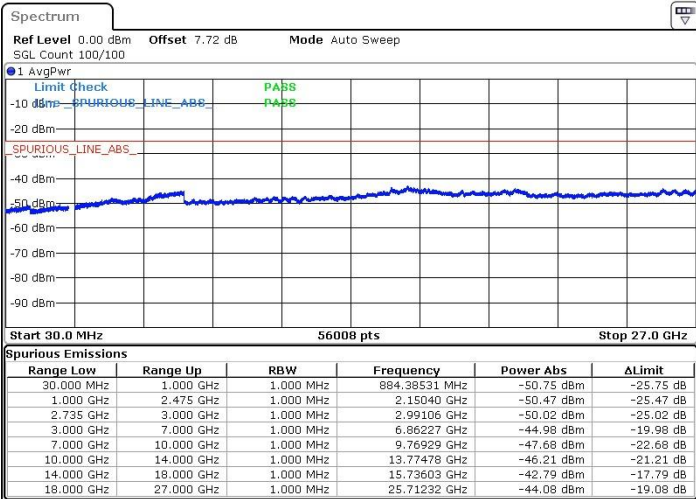

Date: 12.FEB.2019 14:14:12

Highest Channel / 64QAM

N/A

Date: 12.FEB.2019 14:15:19

LTE Band 41 / 10MHz+15MHz

Lowest Channel / QPSK

Lowest Channel / 16QAM

Date: 12.FEB.2019 17:08:36

Date: 12.FEB.2019 17:09:33

Lowest Channel / 64QAM

N/A

Date: 12.FEB.2019 17:10:34

LTE Band 41 / 10MHz+15MHz

MiddleChannel / QPSK

Middle Channel / 16QAM

Date: 12.FEB.2019 17:15:04

Date: 12.FEB.2019 17:13:47

Middle Channel / 64QAM

N/A

Date: 12.FEB.2019 17:12:35

LTE Band 41 / 10MHz+15MHz

Highest Channel / QPSK

Highest Channel / 16QAM

Date: 12.FEB.2019 17:30:09