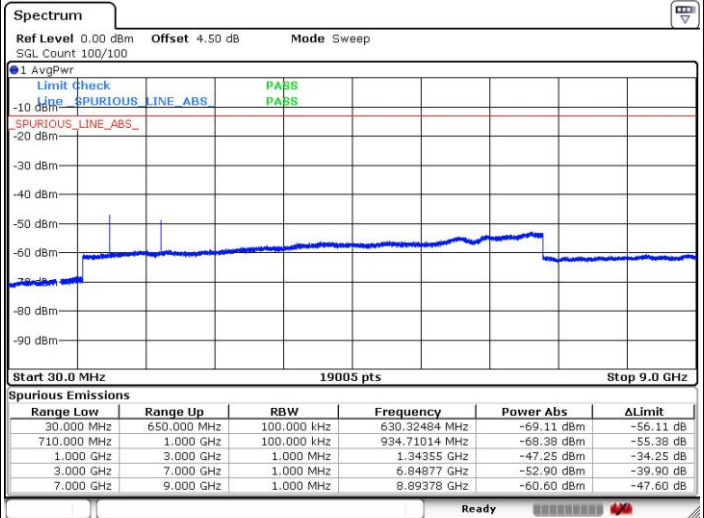

Middle Channel / 64QAM

Date: 19.FEB.2019 17:17:49

Date: 19.FEB.2019 17:15:01

Highest Channel / 64QAM

Date: 19.FEB.2019 17:18:28

LTE Band 71 / 15MHz

Lowest Channel / 64QAM

Middle Channel / 64QAM

Date: 19.FEB.2019 16:04:34

Date: 19.FEB.2019 16:03:38

Highest Channel / 64QAM

Date: 19.FEB.2019 17:13:18

LTE Band 71 / 20MHz

Lowest Channel / 64QAM

Middle Channel / 64QAM

Date: 19 FEB 2019 14:50:04

Date: 19 FEB 2019 14:54:24

Highest Channel / 64QAM

Date: 19 FEB 2019 14:56:26

For CA:

LTE Band 41 / 5MHz+20MHz

Lowest Channel / QPSK

Lowest Channel / 16QAM

Date: 12.FEB.2019 14:02:59