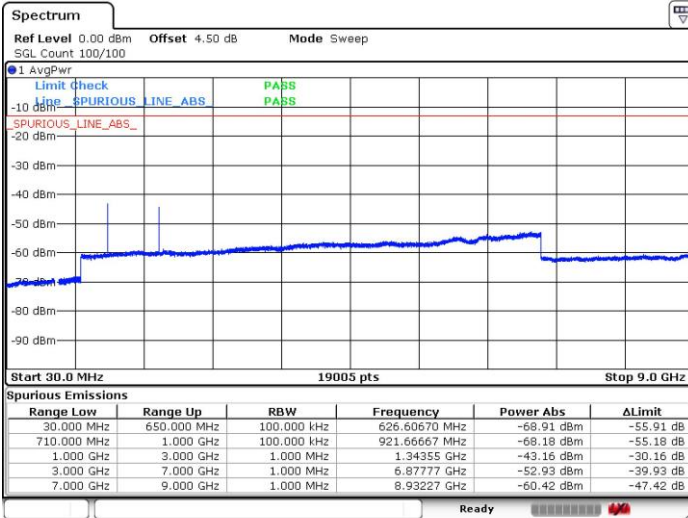

Middle Channel / QPSK

Middle Channel / 16QAM

Date: 19.FEB.2019 15:00:39

Date: 19.FEB.2019 15:01:01

LTE Band71 / 15MHz

Highest Channel / QPSK

Highest Channel / 16QAM

Date: 19.FEB.2019 17:12:12

Date: 19.FEB.2019 17:12:45

LTE Band 71 / 20MHz

Lowest Channel / QPSK

Lowest Channel / 16QAM

Date: 19.FEB.2019 14:52:18

Date: 19.FEB.2019 14:51:44

LTE Band 71 / 20MHz

Middle Channel / QPSK

Middle Channel / 16QAM

Date: 19 FEB 2019 14:53:20

Date: 19 FEB 2019 14:53:51

Highest Channel / QPSK

Highest Channel / 16QAM

Date: 19 FEB 2019 14:57:27

Date: 19 FEB 2019 14:58:58

LTE Band 71 / 5MHz