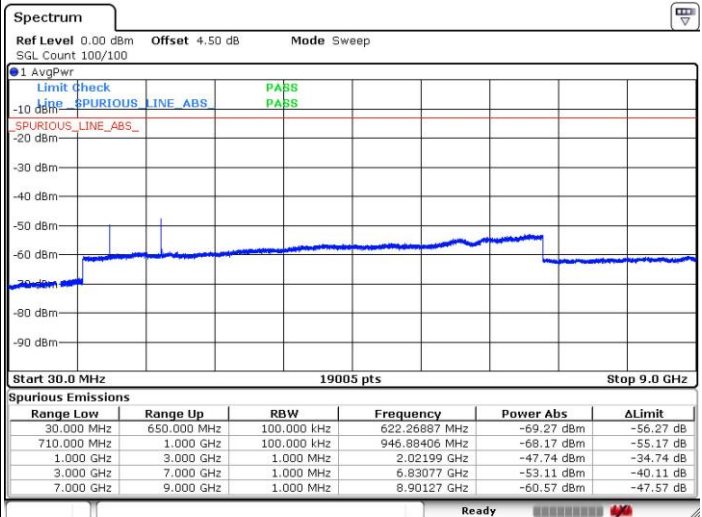

Highest Channel / 16QAM

Date: 19.FEB.2019 17:19:23

Date: 19.FEB.2019 17:15:33

LTE Band 71 / 15MHz

Lowest Channel / QPSK

Lowest Channel / 16QAM

Date: 19.FEB.2019 17:10:12

Date: 19.FEB.2019 16:05:09

Middle Channel / QPSK

Middle Channel / 16QAM

Date: 19.FEB.2019 15:00:39

Date: 19.FEB.2019 15:01:01

LTE Band71 / 15MHz

Highest Channel / QPSK

Highest Channel / 16QAM

Date: 19.FEB.2019 17:12:12