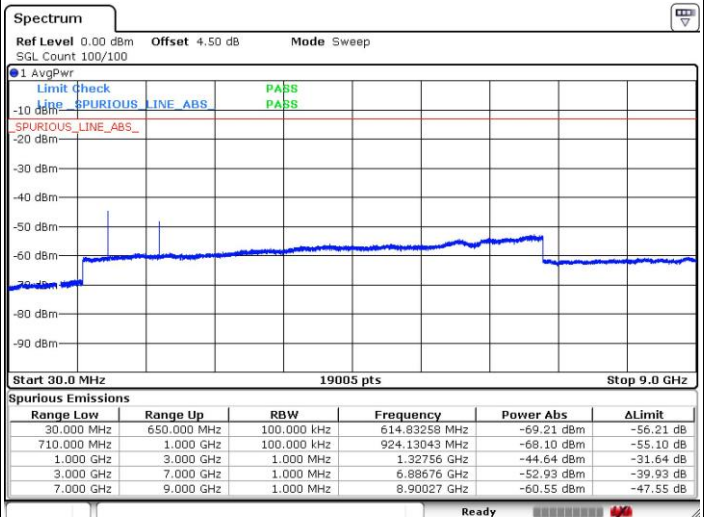

LTE Band 71 / 5MHz

Highest Channel / QPSK

Date: 19.FEB.2019 17:23:44

Highest Channel / 16QAM

Date: 19.FEB.2019 17:24:11

LTE Band 71 / 10MHz

Lowest Channel / QPSK

Date: 19.FEB.2019 17:16:38

Lowest Channel / 16QAM

Date: 19.FEB.2019 17:17:14

LTE Band 71 / 10MHz

Middle Channel / QPSK

Middle Channel / 16QAM

Date: 19.FEB.2019 17:16:03

Date: 19.FEB.2019 17:15:33

Highest Channel / QPSK

Highest Channel / 16QAM

Date: 19.FEB.2019 17:19:23

Date: 19.FEB.2019 17:15:33

LTE Band 71 / 15MHz

Lowest Channel / QPSK

Lowest Channel / 16QAM

Date: 19.FEB.2019 17:10:12

Date: 19.FEB.2019 16:05:09