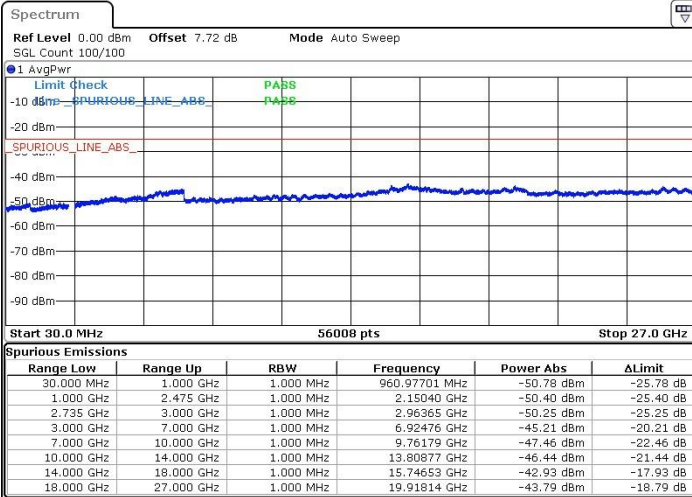

Date: 12.FEB.2019 17:26:37

Highest Channel / 64QAM

N/A

Date: 12.FEB.2019 17:25:04

LTE Band 41 / 10MHz+20MHz

Lowest Channel / QPSK

Date: 13.FEB.2019 14:36:43

Lowest Channel / 16QAM

Date: 13.FEB.2019 14:37:28

Lowest Channel / 64QAM

Date: 13.FEB.2019 14:38:53

N/A

LTE Band 41 / 10MHz+20MHz

Middle Channel / QPSK

Middle Channel / 16QAM

Date: 13.FEB.2019 16:16:12

Date: 13.FEB.2019 16:15:15

Middle Channel / 64QAM

N/A

Date: 13.FEB.2019 16:13:28

LTE Band 41 / 10MHz+20MHz

Highest Channel / QPSK

Highest Channel / 16QAM

Date: 13.FEB.2019 16:17:56