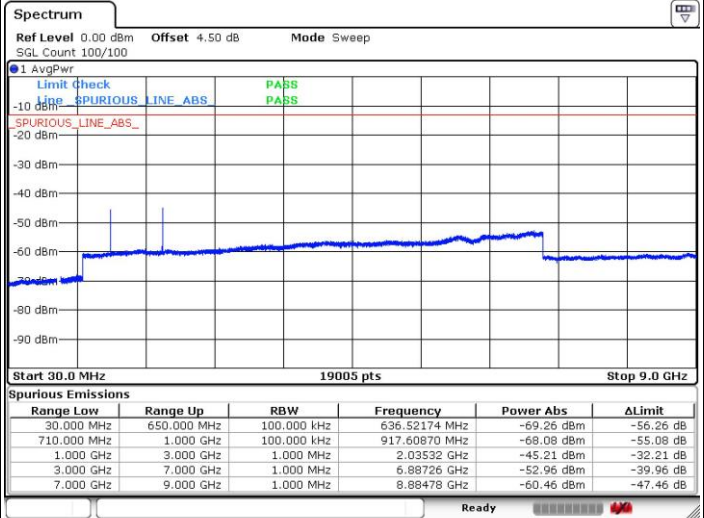

Middle Channel / 16QAM

Date: 19 FEB 2019 14:53:20

Date: 19 FEB 2019 14:53:51

Highest Channel / QPSK

Highest Channel / 16QAM

Date: 19 FEB 2019 14:57:27

Date: 19 FEB 2019 14:58:58

LTE Band 71 / 5MHz

Lowest Channel / 64QAM

Middle Channel / 64QAM

Date: 19.FEB.2019 17:22:17

Date: 19.FEB.2019 17:21:39

Highest Channel / 64QAM

Date: 19.FEB.2019 17:24:37

LTE Band 71 / 10MHz

Lowest Channel / 64QAM