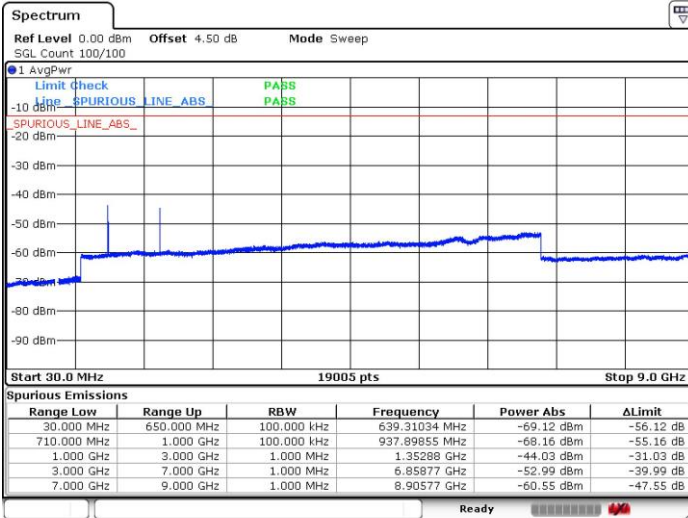

LTE Band 71 / 5MHz

Highest Channel / QPSK

Date: 19.FEB.2019 17:23:44

Highest Channel / 16QAM

Date: 19.FEB.2019 17:24:11

LTE Band 71 / 10MHz

Lowest Channel / QPSK

Date: 19.FEB.2019 17:16:38

Lowest Channel / 16QAM

Date: 19.FEB.2019 17:17:14

LTE Band 71 / 10MHz

Middle Channel / QPSK

Middle Channel / 16QAM

Date: 19.FEB.2019 17:16:03

Date: 19.FEB.2019 17:15:33

Highest Channel / QPSK

Highest Channel / 16QAM

Date: 19.FEB.2019 17:19:23

Date: 19.FEB.2019 17:15:33

LTE Band 71 / 15MHz

Lowest Channel / QPSK

Lowest Channel / 16QAM

Date: 19.FEB.2019 17:10:12

Date: 19.FEB.2019 16:05:09

Middle Channel / QPSK

Middle Channel / 16QAM

Date: 19.FEB.2019 15:00:39

Date: 19.FEB.2019 15:01:01

LTE Band71 / 15MHz

Highest Channel / QPSK

Highest Channel / 16QAM

Date: 19.FEB.2019 17:12:12