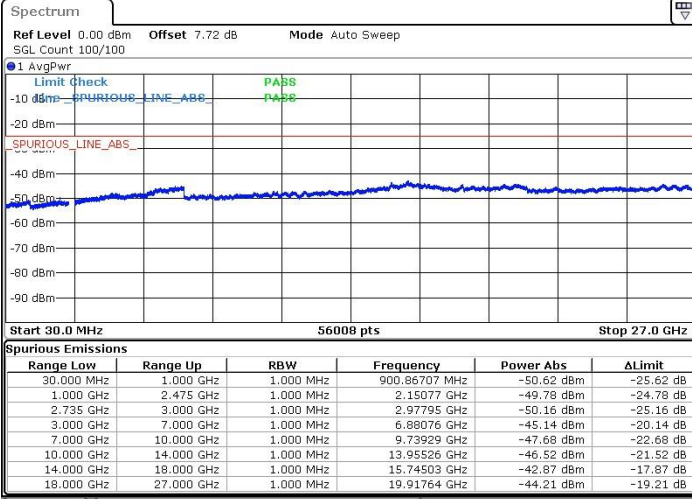

Date: 12.FEB.2019 17:09:33

Lowest Channel / 64QAM

N/A

Date: 12.FEB.2019 17:10:34

LTE Band 41 / 10MHz+15MHz

MiddleChannel / QPSK

Middle Channel / 16QAM

Date: 12.FEB.2019 17:15:04

Date: 12.FEB.2019 17:13:47

Middle Channel / 64QAM

N/A

Date: 12.FEB.2019 17:12:35

LTE Band 41 / 10MHz+15MHz

Highest Channel / QPSK

Highest Channel / 16QAM

Date: 12.FEB.2019 17:30:09

Date: 12.FEB.2019 17:26:37

Highest Channel / 64QAM

N/A

Date: 12.FEB.2019 17:25:04

LTE Band 41 / 10MHz+20MHz

Lowest Channel / QPSK

Date: 13.FEB.2019 14:36:43

Lowest Channel / 16QAM