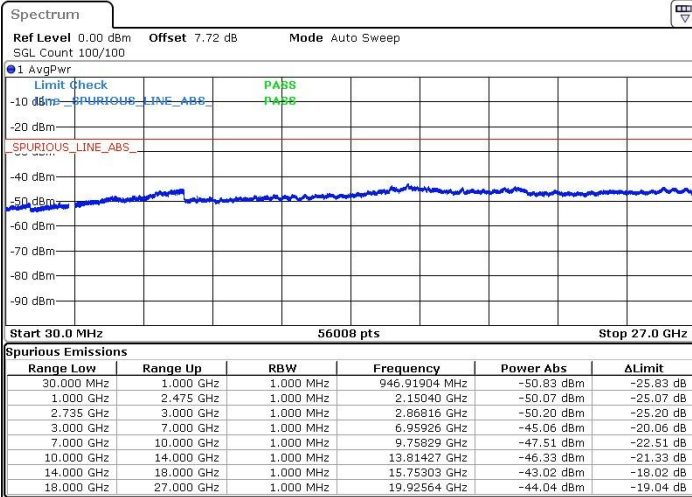

Date: 12.FEB.2019 13:54:33

Middle Channel / 64QAM

N/A

Date: 12.FEB.2019 13:58:12

LTE Band 41 / 5MHz+20MHz

Highest Channel / QPSK

Highest Channel / 16QAM

Date: 12.FEB.2019 14:13:16

Date: 12.FEB.2019 14:14:12

Highest Channel / 64QAM

N/A

Date: 12.FEB.2019 14:15:19

LTE Band 41 / 10MHz+15MHz

Lowest Channel / QPSK

Lowest Channel / 16QAM

Date: 12.FEB.2019 17:08:36