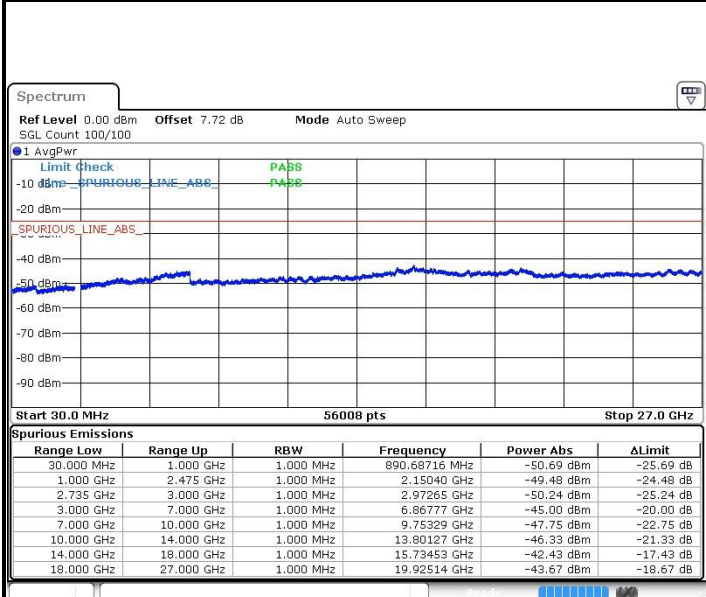

Date: 12.FEB.2019 17:13:47

Middle Channel / 64QAM

N/A

Date: 12.FEB.2019 17:12:35

LTE Band 41 / 10MHz+15MHz

Highest Channel / QPSK

Highest Channel / 16QAM

Date: 12.FEB.2019 17:30:09

Date: 12.FEB.2019 17:26:37

Highest Channel / 64QAM

N/A

Date: 12.FEB.2019 17:25:04

LTE Band 41 / 10MHz+20MHz

Lowest Channel / QPSK

Date: 13.FEB.2019 14:36:43

Lowest Channel / 16QAM

Date: 13.FEB.2019 14:37:28

Lowest Channel / 64QAM

Date: 13.FEB.2019 14:38:53

N/A

LTE Band 41 / 10MHz+20MHz

Middle Channel / QPSK

Middle Channel / 16QAM

Date: 13.FEB.2019 16:16:12

Date: 13.FEB.2019 16:15:15

Middle Channel / 64QAM

N/A

Date: 13.FEB.2019 16:13:28

LTE Band 41 / 10MHz+20MHz

Highest Channel / QPSK

Highest Channel / 16QAM

Date: 13.FEB.2019 16:17:56