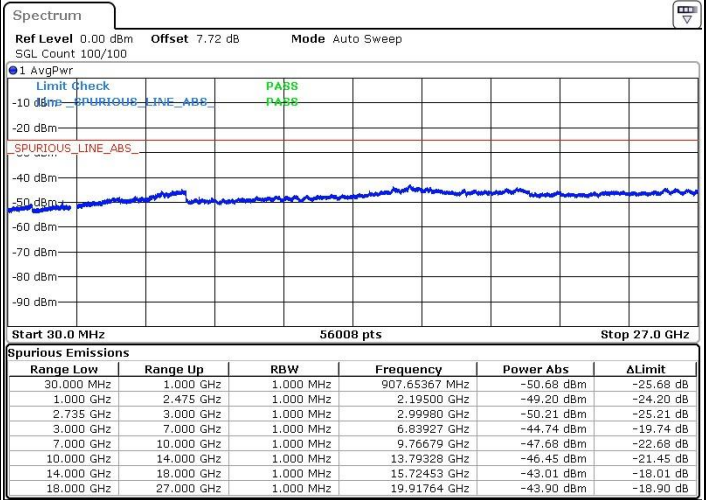

Date: 19.FEB.2019 16:04:34

Date: 19.FEB.2019 16:03:38

Highest Channel / 64QAM

Date: 19.FEB.2019 17:13:18

LTE Band 71 / 20MHz

Lowest Channel / 64QAM

Middle Channel / 64QAM

Date: 19 FEB 2019 14:50:04

Date: 19 FEB 2019 14:54:24

Highest Channel / 64QAM

Date: 19 FEB 2019 14:56:26

For CA:

LTE Band 41 / 5MHz+20MHz

Lowest Channel / QPSK

Lowest Channel / 16QAM

Date: 12.FEB.2019 14:02:59

Date: 12.FEB.2019 14:03:57

Lowest Channel 64QAM

N/A

Date: 12.FEB.2019 14:05:13

LTE Band 41 / 5MHz+20MHz

Middle Channel / QPSK

Middle Channel /16QAM

Date: 12.FEB.2019 13:52:28