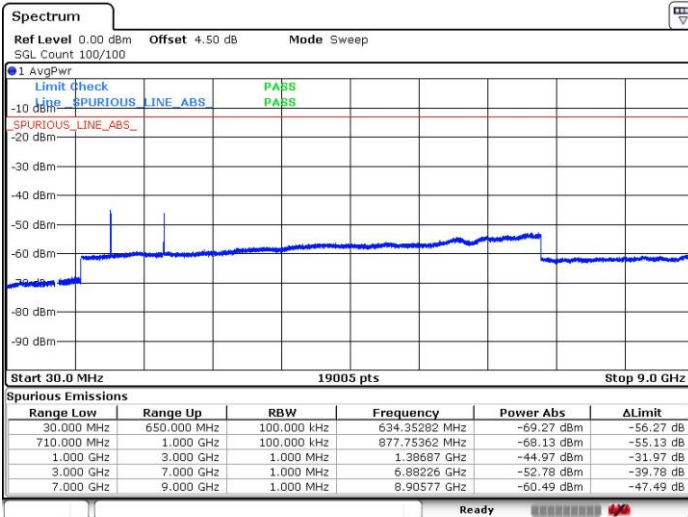

Middle Channel / 16QAM

Date: 19 FEB 2019 14:53:20

Date: 19 FEB 2019 14:53:51

Highest Channel / QPSK

Highest Channel / 16QAM

Date: 19 FEB 2019 14:57:27

Date: 19 FEB 2019 14:58:58

LTE Band 71 / 5MHz

Lowest Channel / 64QAM

Middle Channel / 64QAM

Date: 19.FEB.2019 17:22:17

Date: 19.FEB.2019 17:21:39

Highest Channel / 64QAM

Date: 19.FEB.2019 17:24:37

LTE Band 71 / 10MHz

Lowest Channel / 64QAM

Middle Channel / 64QAM

Date: 19.FEB.2019 17:17:49

Date: 19.FEB.2019 17:15:01

Highest Channel / 64QAM

Date: 19.FEB.2019 17:18:28

LTE Band 71 / 15MHz

Lowest Channel / 64QAM

Middle Channel / 64QAM

Date: 19.FEB.2019 16:04:34

Date: 19.FEB.2019 16:03:38

Highest Channel / 64QAM

Date: 19.FEB.2019 17:13:18

LTE Band 71 / 20MHz

Lowest Channel / 64QAM

Middle Channel / 64QAM

Date: 19 FEB 2019 14:50:04