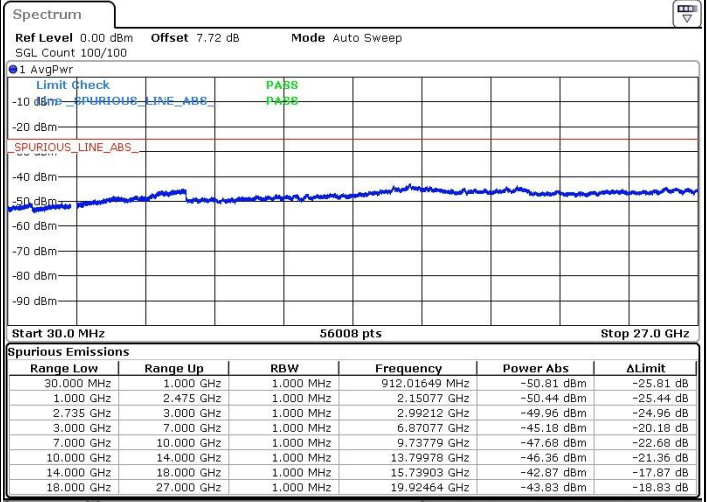

Date: 12.FEB.2019 14:03:57

Lowest Channel 64QAM

N/A

Date: 12.FEB.2019 14:05:13

LTE Band 41 / 5MHz+20MHz

Middle Channel / QPSK

Middle Channel /16QAM

Date: 12.FEB.2019 13:52:28

Date: 12.FEB.2019 13:54:33

Middle Channel / 64QAM

N/A

Date: 12.FEB.2019 13:58:12

LTE Band 41 / 5MHz+20MHz

Highest Channel / QPSK

Highest Channel / 16QAM

Date: 12.FEB.2019 14:13:16

Date: 12.FEB.2019 14:14:12

Highest Channel / 64QAM

N/A

Date: 12.FEB.2019 14:15:19

LTE Band 41 / 10MHz+15MHz

Lowest Channel / QPSK

Lowest Channel / 16QAM

Date: 12.FEB.2019 17:08:36