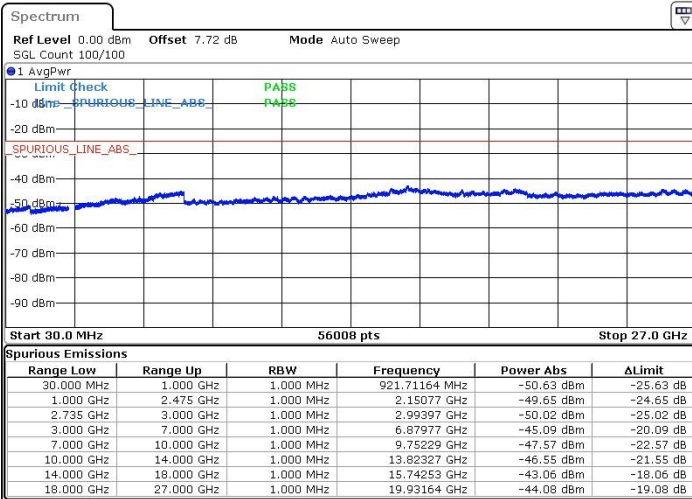

Lowest Channel / 64QAM

N/A

Date: 12.FEB.2019 17:10:34