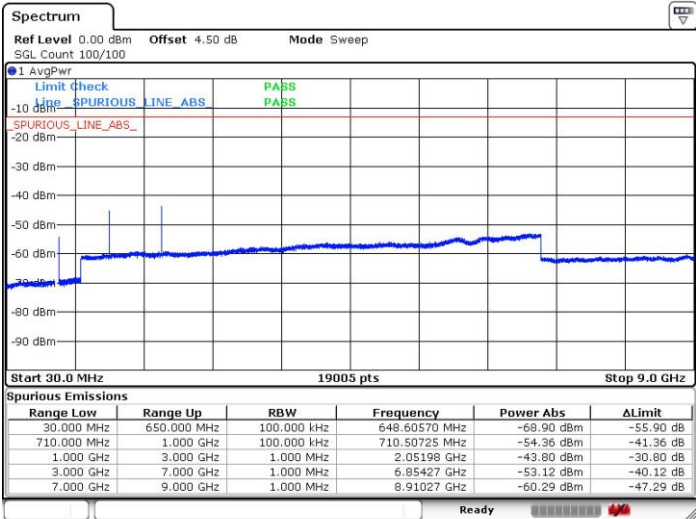

Lowest Channel / 64QAM

Middle Channel / 64QAM

Date: 19.FEB.2019 17:22:17

Date: 19.FEB.2019 17:21:39

Highest Channel / 64QAM

Date: 19.FEB.2019 17:24:37

LTE Band 71 / 10MHz

Lowest Channel / 64QAM

Middle Channel / 64QAM

Date: 19.FEB.2019 17:17:49

Date: 19.FEB.2019 17:15:01

Highest Channel / 64QAM

Date: 19.FEB.2019 17:18:28

LTE Band 71 / 15MHz

Lowest Channel / 64QAM

Middle Channel / 64QAM

Date: 19.FEB.2019 16:04:34

Date: 19.FEB.2019 16:03:38

Highest Channel / 64QAM

Date: 19.FEB.2019 17:13:18

LTE Band 71 / 20MHz

Lowest Channel / 64QAM

Middle Channel / 64QAM

Date: 19 FEB 2019 14:50:04