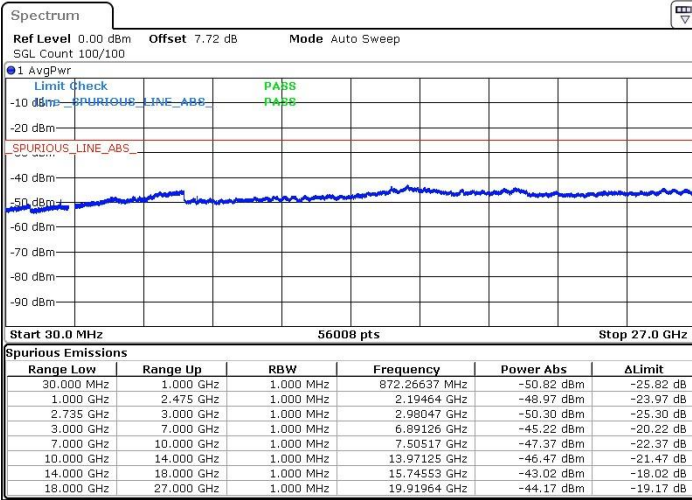

Date: 19 FEB 2019 14:54:24

Highest Channel / 64QAM

Date: 19 FEB 2019 14:56:26

For CA:

LTE Band 41 / 5MHz+20MHz

Lowest Channel / QPSK

Lowest Channel / 16QAM

Date: 12.FEB.2019 14:02:59

Date: 12.FEB.2019 14:03:57

Lowest Channel 64QAM

N/A

Date: 12.FEB.2019 14:05:13

LTE Band 41 / 5MHz+20MHz

Middle Channel / QPSK

Middle Channel /16QAM

Date: 12.FEB.2019 13:52:28