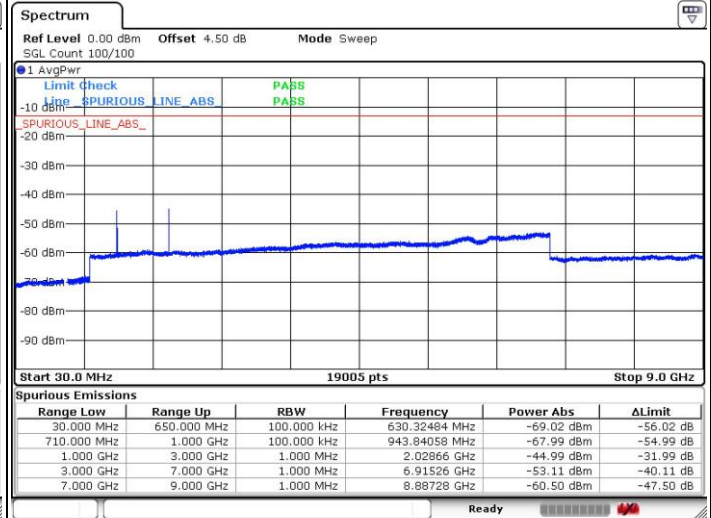

Middle Channel / 16QAM

Date: 19 FEB 2019 14:53:20

Date: 19 FEB 2019 14:53:51

Highest Channel / QPSK

Highest Channel / 16QAM

Date: 19 FEB 2019 14:57:27

Date: 19 FEB 2019 14:58:58

LTE Band 71 / 5MHz

Lowest Channel / 64QAM

Middle Channel / 64QAM

Date: 19.FEB.2019 17:22:17

Date: 19.FEB.2019 17:21:39

Highest Channel / 64QAM

Date: 19.FEB.2019 17:24:37

LTE Band 71 / 10MHz

Lowest Channel / 64QAM

Middle Channel / 64QAM

Date: 19.FEB.2019 17:17:49

Date: 19.FEB.2019 17:15:01

Highest Channel / 64QAM

Date: 19.FEB.2019 17:18:28

LTE Band 71 / 15MHz

Lowest Channel / 64QAM

Middle Channel / 64QAM