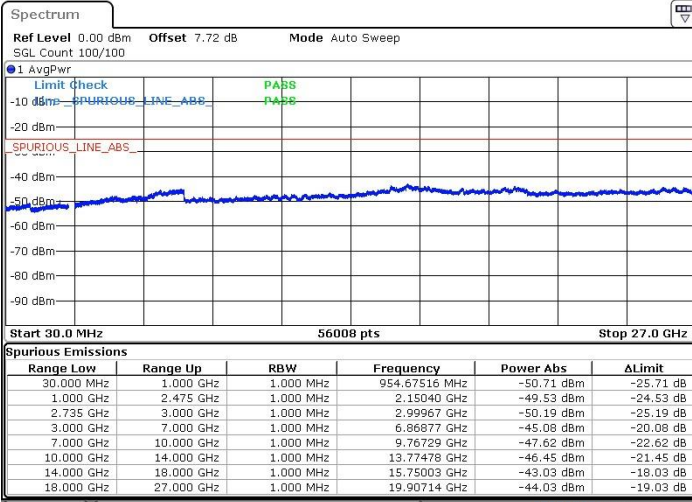

Date: 13.FEB.2019 14:37:28

Lowest Channel / 64QAM

Date: 13.FEB.2019 14:38:53

N/A

LTE Band 41 / 10MHz+20MHz

Middle Channel / QPSK

Middle Channel / 16QAM

Date: 13.FEB.2019 16:16:12

Date: 13.FEB.2019 16:15:15

Middle Channel / 64QAM

N/A

Date: 13.FEB.2019 16:13:28

LTE Band 41 / 10MHz+20MHz

Highest Channel / QPSK

Highest Channel / 16QAM

Date: 13.FEB.2019 16:17:56

Date: 13.FEB.2019 16:19:20

Highest Channel / 64QAM

N/A

Date: 13.FEB.2019 16:21:23

LTE Band 41 / 15MHz+10MHz

Lowest Channel / QPSK

Date: 13.FEB.2019 10:22:39

Lowest Channel / 16QAM