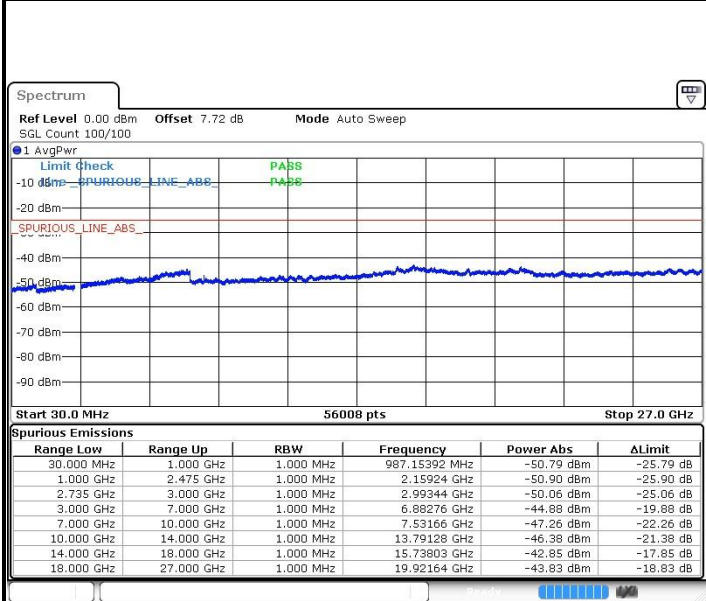

Date: 13.FEB.2019 16:15:15

Middle Channel / 64QAM

N/A

Date: 13.FEB.2019 16:13:28

LTE Band 41 / 10MHz+20MHz

Highest Channel / QPSK

Highest Channel / 16QAM

Date: 13.FEB.2019 16:17:56

Date: 13.FEB.2019 16:19:20

Highest Channel / 64QAM

N/A

Date: 13.FEB.2019 16:21:23

LTE Band 41 / 15MHz+10MHz

Lowest Channel / QPSK

Date: 13.FEB.2019 10:22:39

Lowest Channel / 16QAM

Date: 13.FEB.2019 10:34:54

Lowest Channel / 64QAM

Date: 13.FEB.2019 10:47:34

N/A