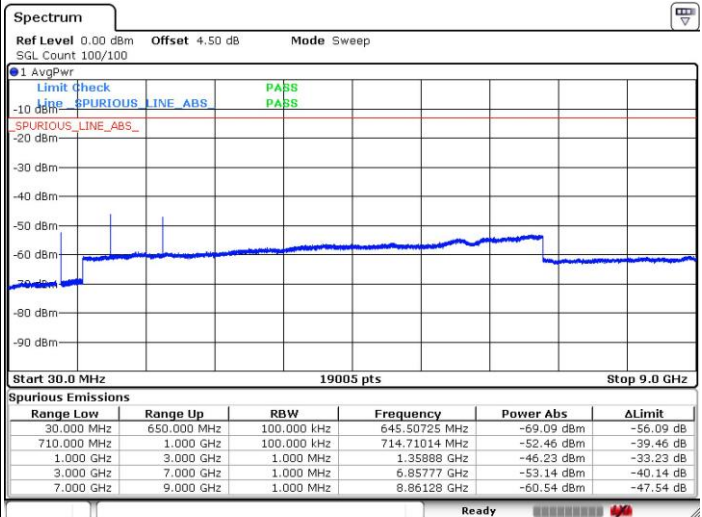

Middle Channel / 16QAM

Date: 19 FEB 2019 14:53:20

Date: 19 FEB 2019 14:53:51

Highest Channel / QPSK

Highest Channel / 16QAM

Date: 19 FEB 2019 14:57:27

Date: 19 FEB 2019 14:58:58

LTE Band 71 / 5MHz

Lowest Channel / 64QAM

Middle Channel / 64QAM

Date: 19.FEB.2019 17:22:17

Date: 19.FEB.2019 17:21:39

Highest Channel / 64QAM

Date: 19.FEB.2019 17:24:37

LTE Band 71 / 10MHz

Lowest Channel / 64QAM