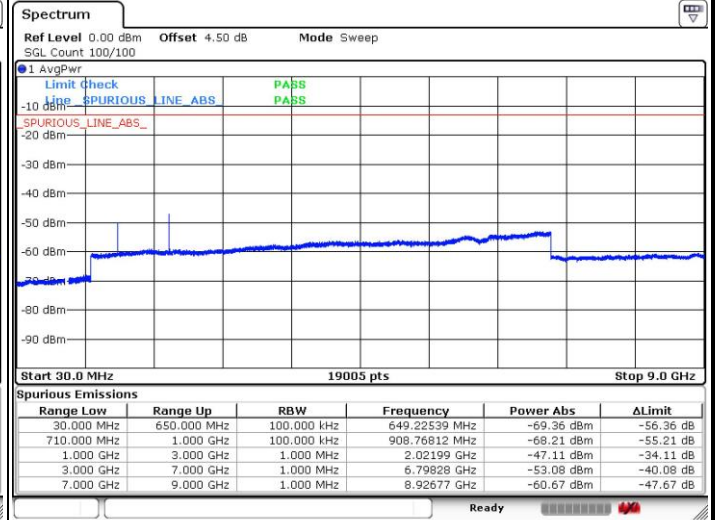

Lowest Channel / 64QAM

Middle Channel / 64QAM

Date: 19.FEB.2019 17:22:17

Date: 19.FEB.2019 17:21:39

Highest Channel / 64QAM

Date: 19.FEB.2019 17:24:37

LTE Band 71 / 10MHz

Lowest Channel / 64QAM

Middle Channel / 64QAM

Date: 19.FEB.2019 17:17:49

Date: 19.FEB.2019 17:15:01

Highest Channel / 64QAM

Date: 19.FEB.2019 17:18:28

LTE Band 71 / 15MHz

Lowest Channel / 64QAM

Middle Channel / 64QAM

Date: 19.FEB.2019 16:04:34

Date: 19.FEB.2019 16:03:38

Highest Channel / 64QAM

Date: 19.FEB.2019 17:13:18

LTE Band 71 / 20MHz

Lowest Channel / 64QAM

Middle Channel / 64QAM

Date: 19 FEB 2019 14:50:04