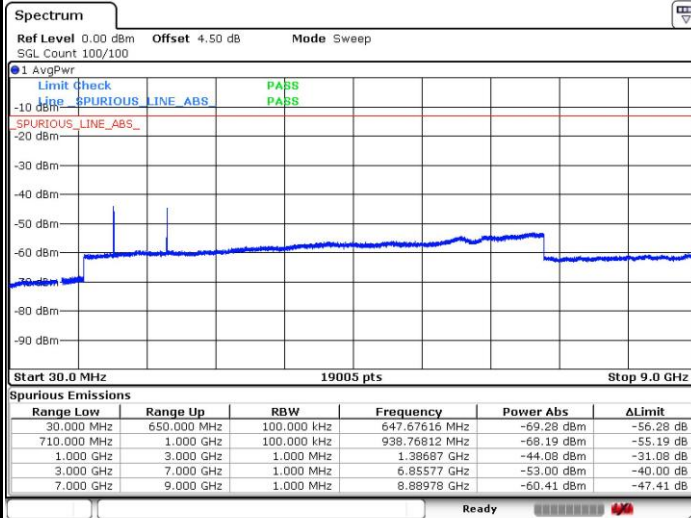

LTE Band 71 / 5MHz

Highest Channel / QPSK

Date: 19.FEB.2019 17:23:44

Highest Channel / 16QAM

Date: 19.FEB.2019 17:24:11

LTE Band 71 / 10MHz

Lowest Channel / QPSK

Date: 19.FEB.2019 17:16:38

Lowest Channel / 16QAM

Date: 19.FEB.2019 17:17:14

LTE Band 71 / 10MHz

Middle Channel / QPSK

Middle Channel / 16QAM

Date: 19.FEB.2019 17:16:03

Date: 19.FEB.2019 17:15:33

Highest Channel / QPSK

Highest Channel / 16QAM

Date: 19.FEB.2019 17:19:23

Date: 19.FEB.2019 17:15:33

LTE Band 71 / 15MHz

Lowest Channel / QPSK

Lowest Channel / 16QAM

Date: 19.FEB.2019 17:10:12

Date: 19.FEB.2019 16:05:09