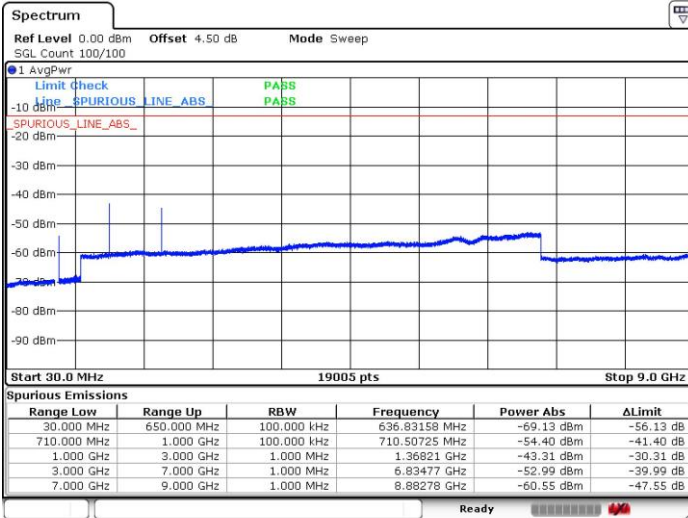

Highest Channel / 16QAM

Date: 19.FEB.2019 17:19:23

Date: 19.FEB.2019 17:15:33

LTE Band 71 / 15MHz

Lowest Channel / QPSK

Lowest Channel / 16QAM

Date: 19.FEB.2019 17:10:12

Date: 19.FEB.2019 16:05:09

Middle Channel / QPSK

Middle Channel / 16QAM

Date: 19.FEB.2019 15:00:39

Date: 19.FEB.2019 15:01:01

LTE Band71 / 15MHz

Highest Channel / QPSK

Highest Channel / 16QAM

Date: 19.FEB.2019 17:12:12

Date: 19.FEB.2019 17:12:45

LTE Band 71 / 20MHz

Lowest Channel / QPSK

Lowest Channel / 16QAM

Date: 19.FEB.2019 14:52:18

Date: 19.FEB.2019 14:51:44

LTE Band 71 / 20MHz

Middle Channel / QPSK

Middle Channel / 16QAM

Date: 19 FEB 2019 14:53:20

Date: 19 FEB 2019 14:53:51

Highest Channel / QPSK

Highest Channel / 16QAM

Date: 19 FEB 2019 14:57:27

Date: 19 FEB 2019 14:58:58

LTE Band 71 / 5MHz