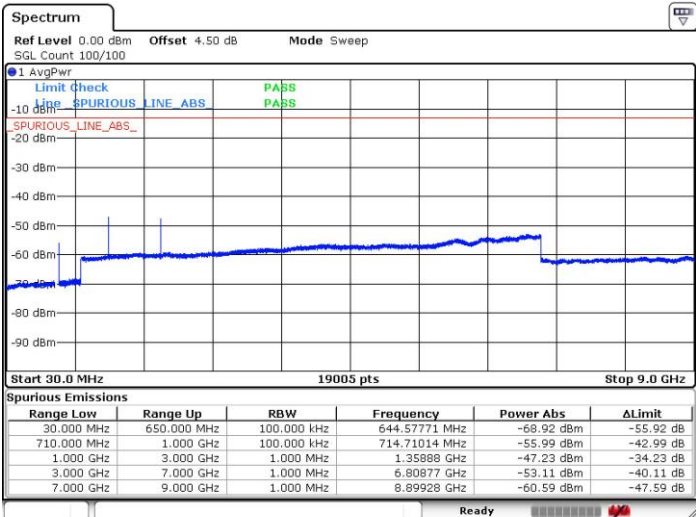

Date: 19.FEB.2019 16:04:34

Date: 19.FEB.2019 16:03:38

Highest Channel / 64QAM

Date: 19.FEB.2019 17:13:18

LTE Band 71 / 20MHz

Lowest Channel / 64QAM

Middle Channel / 64QAM

Date: 19 FEB 2019 14:50:04

Date: 19 FEB 2019 14:54:24

Highest Channel / 64QAM

Date: 19 FEB 2019 14:56:26

For CA:

LTE Band 41 / 5MHz+20MHz

Lowest Channel / QPSK

Lowest Channel / 16QAM

Date: 12.FEB.2019 14:02:59