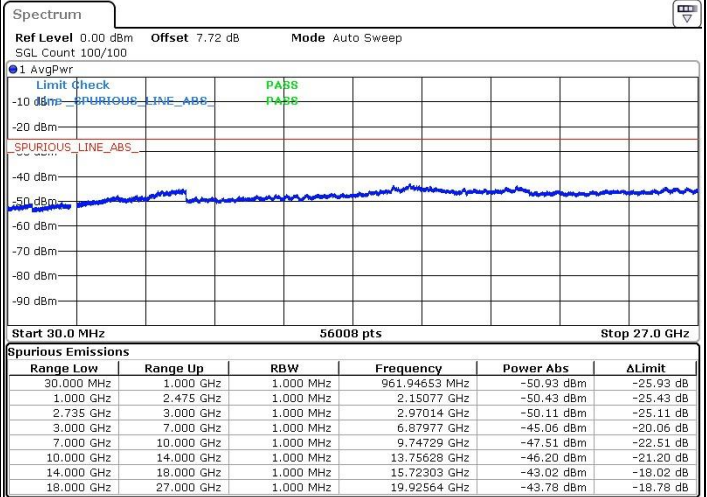

Date: 12.FEB.2019 17:26:37

Highest Channel / 64QAM

N/A

Date: 12.FEB.2019 17:25:04

LTE Band 41 / 10MHz+20MHz

Lowest Channel / QPSK

Date: 13.FEB.2019 14:36:43

Lowest Channel / 16QAM

Date: 13.FEB.2019 14:37:28

Lowest Channel / 64QAM

Date: 13.FEB.2019 14:38:53

N/A

LTE Band 41 / 10MHz+20MHz

Middle Channel / QPSK

Middle Channel / 16QAM

Date: 13.FEB.2019 16:16:12

Date: 13.FEB.2019 16:15:15

Middle Channel / 64QAM

N/A

Date: 13.FEB.2019 16:13:28

LTE Band 41 / 10MHz+20MHz

Highest Channel / QPSK

Highest Channel / 16QAM

Date: 13.FEB.2019 16:17:56