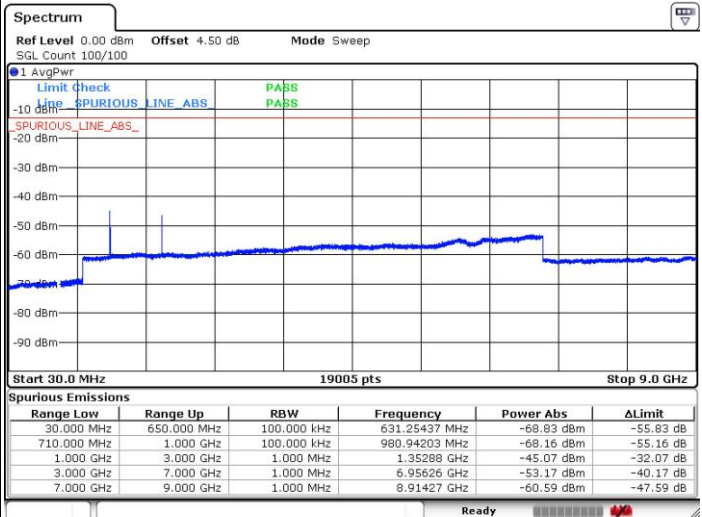

Lowest Channel / 16QAM

Date: 19.FEB.2019 17:17:14

LTE Band 71 / 10MHz

Middle Channel / QPSK

Middle Channel / 16QAM

Date: 19.FEB.2019 17:16:03

Date: 19.FEB.2019 17:15:33

Highest Channel / QPSK

Highest Channel / 16QAM

Date: 19.FEB.2019 17:19:23

Date: 19.FEB.2019 17:15:33

LTE Band 71 / 15MHz

Lowest Channel / QPSK

Lowest Channel / 16QAM

Date: 19.FEB.2019 17:10:12

Date: 19.FEB.2019 16:05:09