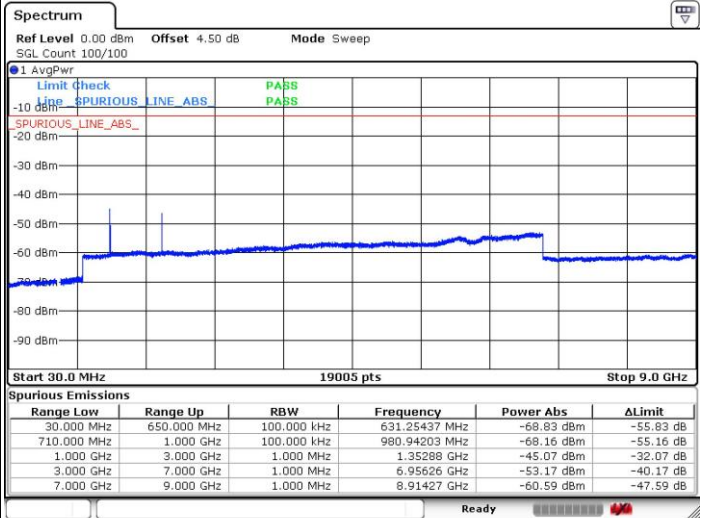

Lowest Channel / 16QAM

Date: 19.FEB.2019 17:17:14

LTE Band 71 / 10MHz

Middle Channel / QPSK

Middle Channel / 16QAM

Date: 19.FEB.2019 17:16:03

Date: 19.FEB.2019 17:15:33

Highest Channel / QPSK

Highest Channel / 16QAM

Date: 19.FEB.2019 17:19:23

Date: 19.FEB.2019 17:15:33

LTE Band 71 / 15MHz

Lowest Channel / QPSK

Lowest Channel / 16QAM

Date: 19.FEB.2019 17:10:12

Date: 19.FEB.2019 16:05:09