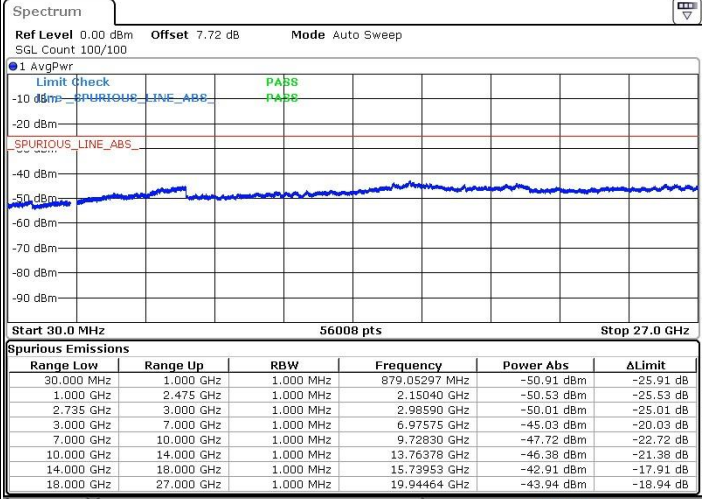

Date: 12.FEB.2019 14:14:12

Highest Channel / 64QAM

N/A

Date: 12.FEB.2019 14:15:19

LTE Band 41 / 10MHz+15MHz

Lowest Channel / QPSK

Lowest Channel / 16QAM

Date: 12.FEB.2019 17:08:36

Date: 12.FEB.2019 17:09:33

Lowest Channel / 64QAM

N/A

Date: 12.FEB.2019 17:10:34

LTE Band 41 / 10MHz+15MHz

MiddleChannel / QPSK

Middle Channel / 16QAM

Date: 12.FEB.2019 17:15:04

Date: 12.FEB.2019 17:13:47

Middle Channel / 64QAM

N/A

Date: 12.FEB.2019 17:12:35

LTE Band 41 / 10MHz+15MHz

Highest Channel / QPSK

Highest Channel / 16QAM

Date: 12.FEB.2019 17:30:09

Date: 12.FEB.2019 17:26:37

Highest Channel / 64QAM

N/A

Date: 12.FEB.2019 17:25:04

LTE Band 41 / 10MHz+20MHz

Lowest Channel / QPSK

Date: 13.FEB.2019 14:36:43

Lowest Channel / 16QAM