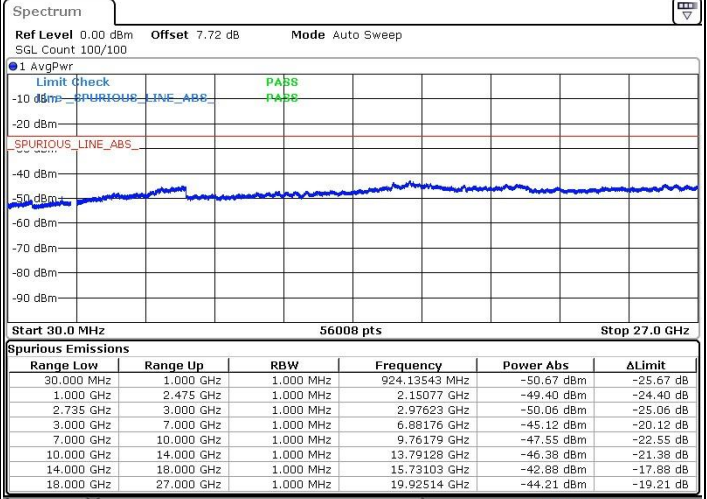

Date: 12.FEB.2019 17:13:47

Middle Channel / 64QAM

N/A

Date: 12.FEB.2019 17:12:35

LTE Band 41 / 10MHz+15MHz

Highest Channel / QPSK

Highest Channel / 16QAM

Date: 12.FEB.2019 17:30:09

Date: 12.FEB.2019 17:26:37

Highest Channel / 64QAM

N/A

Date: 12.FEB.2019 17:25:04

LTE Band 41 / 10MHz+20MHz

Lowest Channel / QPSK

Date: 13.FEB.2019 14:36:43

Lowest Channel / 16QAM