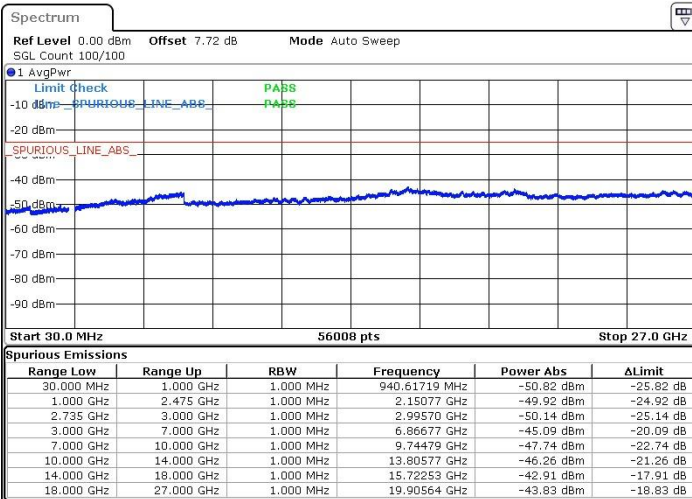

Date: 19 FEB 2019 14:54:24

Highest Channel / 64QAM

Date: 19 FEB 2019 14:56:26

For CA:

LTE Band 41 / 5MHz+20MHz

Lowest Channel / QPSK

Lowest Channel / 16QAM

Date: 12.FEB.2019 14:02:59

Date: 12.FEB.2019 14:03:57

Lowest Channel 64QAM

N/A

Date: 12.FEB.2019 14:05:13

LTE Band 41 / 5MHz+20MHz

Middle Channel / QPSK

Middle Channel /16QAM

Date: 12.FEB.2019 13:52:28