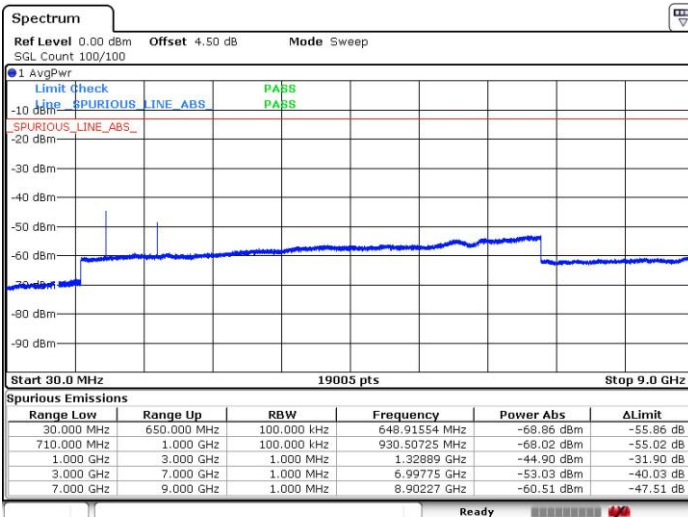

Highest Channel / 16QAM

Date: 19.FEB.2019 17:19:23

Date: 19.FEB.2019 17:15:33

LTE Band 71 / 15MHz

Lowest Channel / QPSK

Lowest Channel / 16QAM

Date: 19.FEB.2019 17:10:12

Date: 19.FEB.2019 16:05:09

Middle Channel / QPSK

Middle Channel / 16QAM

Date: 19.FEB.2019 15:00:39

Date: 19.FEB.2019 15:01:01

LTE Band71 / 15MHz

Highest Channel / QPSK

Highest Channel / 16QAM

Date: 19.FEB.2019 17:12:12

Date: 19.FEB.2019 17:12:45

LTE Band 71 / 20MHz

Lowest Channel / QPSK

Lowest Channel / 16QAM

Date: 19.FEB.2019 14:52:18

Date: 19.FEB.2019 14:51:44

LTE Band 71 / 20MHz

Middle Channel / QPSK

Middle Channel / 16QAM

Date: 19 FEB 2019 14:53:20

Date: 19 FEB 2019 14:53:51

Highest Channel / QPSK

Highest Channel / 16QAM

Date: 19 FEB 2019 14:57:27

Date: 19 FEB 2019 14:58:58

LTE Band 71 / 5MHz