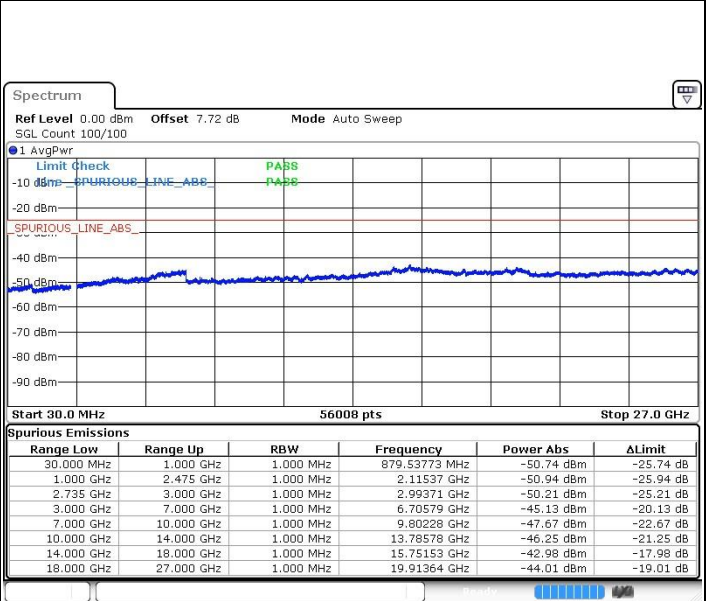

Date: 13.FEB.2019 16:15:15

Middle Channel / 64QAM

N/A

Date: 13.FEB.2019 16:13:28

LTE Band 41 / 10MHz+20MHz

Highest Channel / QPSK

Highest Channel / 16QAM

Date: 13.FEB.2019 16:17:56

Date: 13.FEB.2019 16:19:20

Highest Channel / 64QAM

N/A

Date: 13.FEB.2019 16:21:23

LTE Band 41 / 15MHz+10MHz

Lowest Channel / QPSK

Date: 13.FEB.2019 10:22:39

Lowest Channel / 16QAM

Date: 13.FEB.2019 10:34:54

Lowest Channel / 64QAM

Date: 13.FEB.2019 10:47:34

N/A