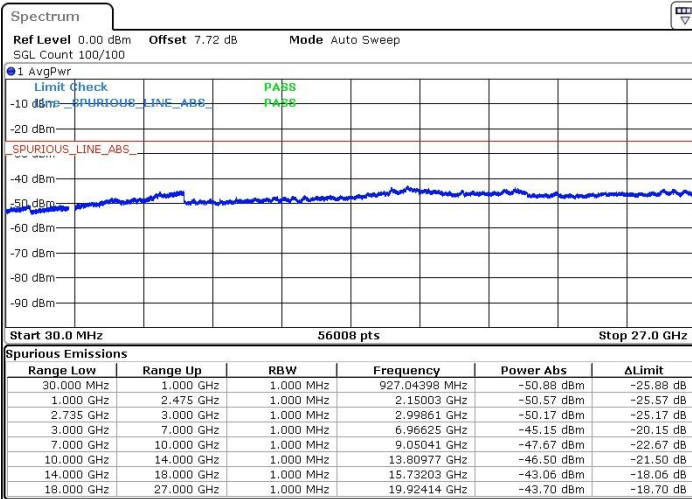

Date: 12.FEB.2019 17:26:37

Highest Channel / 64QAM

N/A

Date: 12.FEB.2019 17:25:04

LTE Band 41 / 10MHz+20MHz

Lowest Channel / QPSK

Date: 13.FEB.2019 14:36:43

Lowest Channel / 16QAM

Date: 13.FEB.2019 14:37:28

Lowest Channel / 64QAM

Date: 13.FEB.2019 14:38:53

N/A

LTE Band 41 / 10MHz+20MHz

Middle Channel / QPSK

Middle Channel / 16QAM

Date: 13.FEB.2019 16:16:12

Date: 13.FEB.2019 16:15:15

Middle Channel / 64QAM

N/A

Date: 13.FEB.2019 16:13:28

LTE Band 41 / 10MHz+20MHz

Highest Channel / QPSK

Highest Channel / 16QAM

Date: 13.FEB.2019 16:17:56