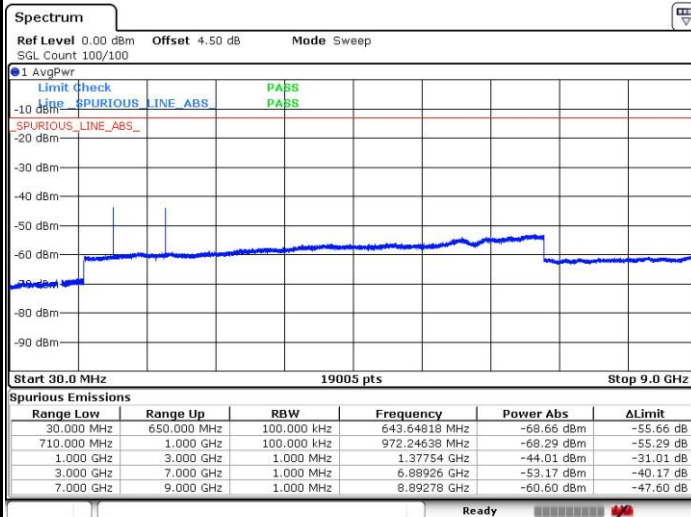

Lowest Channel / 64QAM

Middle Channel / 64QAM

Date: 19.FEB.2019 17:22:17

Date: 19.FEB.2019 17:21:39

Highest Channel / 64QAM

Date: 19.FEB.2019 17:24:37

LTE Band 71 / 10MHz

Lowest Channel / 64QAM

Middle Channel / 64QAM

Date: 19.FEB.2019 17:17:49

Date: 19.FEB.2019 17:15:01

Highest Channel / 64QAM

Date: 19.FEB.2019 17:18:28

LTE Band 71 / 15MHz

Lowest Channel / 64QAM

Middle Channel / 64QAM

Date: 19.FEB.2019 16:04:34

Date: 19.FEB.2019 16:03:38

Highest Channel / 64QAM

Date: 19.FEB.2019 17:13:18

LTE Band 71 / 20MHz

Lowest Channel / 64QAM

Middle Channel / 64QAM

Date: 19 FEB 2019 14:50:04