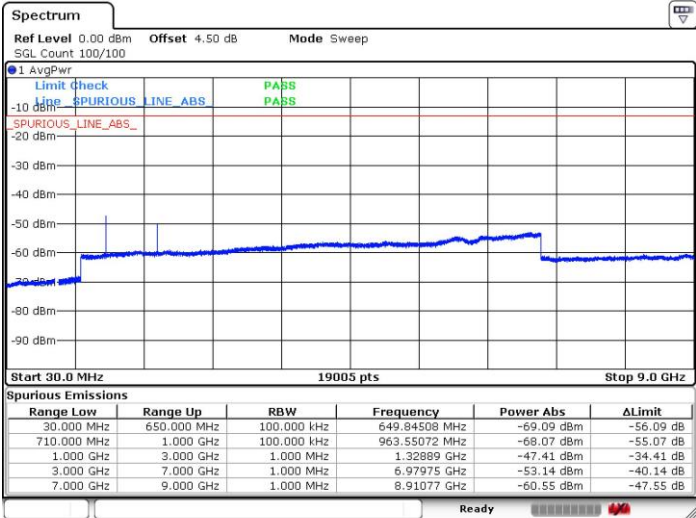

Middle Channel / 64QAM

Date: 19.FEB.2019 17:17:49

Date: 19.FEB.2019 17:15:01

Highest Channel / 64QAM

Date: 19.FEB.2019 17:18:28

LTE Band 71 / 15MHz

Lowest Channel / 64QAM

Middle Channel / 64QAM

Date: 19.FEB.2019 16:04:34

Date: 19.FEB.2019 16:03:38

Highest Channel / 64QAM

Date: 19.FEB.2019 17:13:18

LTE Band 71 / 20MHz

Lowest Channel / 64QAM

Middle Channel / 64QAM

Date: 19 FEB 2019 14:50:04

Date: 19 FEB 2019 14:54:24

Highest Channel / 64QAM

Date: 19 FEB 2019 14:56:26

For CA:

LTE Band 41 / 5MHz+20MHz

Lowest Channel / QPSK

Lowest Channel / 16QAM

Date: 12.FEB.2019 14:02:59