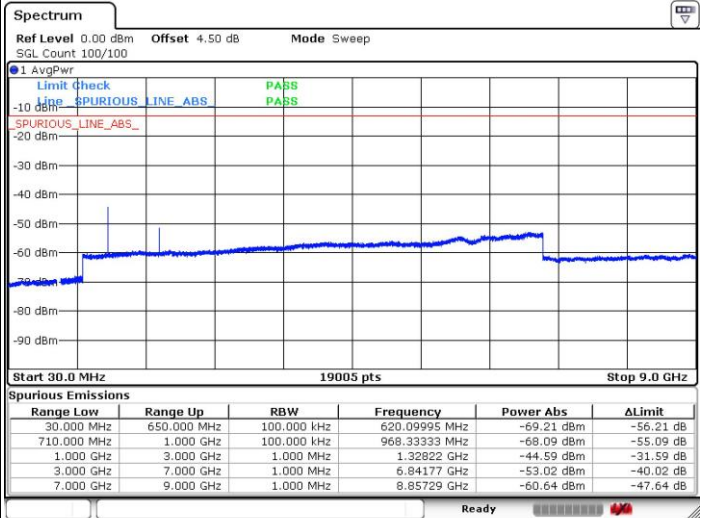

Highest Channel / 16QAM

Date: 19.FEB.2019 17:19:23

Date: 19.FEB.2019 17:15:33

LTE Band 71 / 15MHz

Lowest Channel / QPSK

Lowest Channel / 16QAM

Date: 19.FEB.2019 17:10:12

Date: 19.FEB.2019 16:05:09

Middle Channel / QPSK

Middle Channel / 16QAM

Date: 19.FEB.2019 15:00:39

Date: 19.FEB.2019 15:01:01

LTE Band71 / 15MHz

Highest Channel / QPSK

Highest Channel / 16QAM

Date: 19.FEB.2019 17:12:12