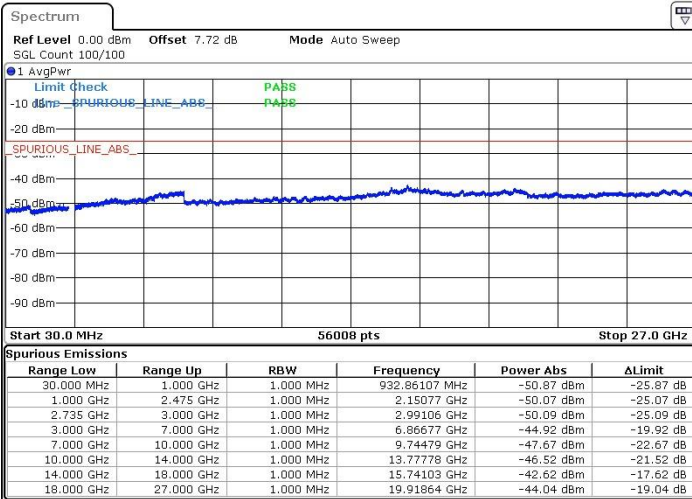

Date: 12.FEB.2019 14:03:57

Lowest Channel 64QAM

N/A

Date: 12.FEB.2019 14:05:13

LTE Band 41 / 5MHz+20MHz

Middle Channel / QPSK

Middle Channel /16QAM

Date: 12.FEB.2019 13:52:28

Date: 12.FEB.2019 13:54:33

Middle Channel / 64QAM

N/A

Date: 12.FEB.2019 13:58:12

LTE Band 41 / 5MHz+20MHz

Highest Channel / QPSK

Highest Channel / 16QAM

Date: 12.FEB.2019 14:13:16