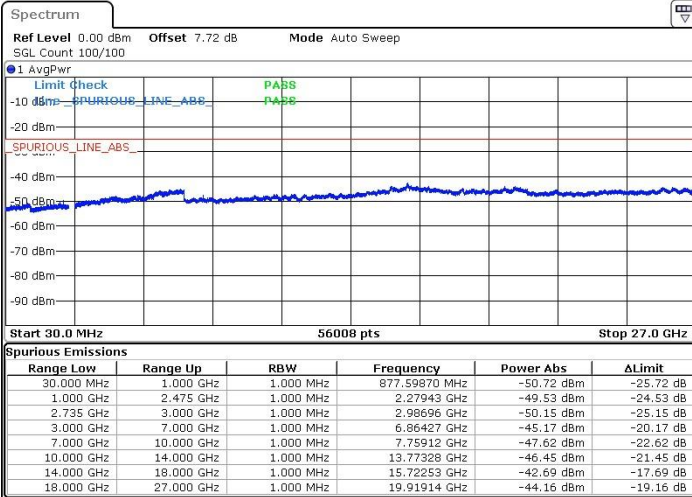

Date: 12.FEB.2019 14:03:57

Lowest Channel 64QAM

N/A

Date: 12.FEB.2019 14:05:13

LTE Band 41 / 5MHz+20MHz

Middle Channel / QPSK

Middle Channel /16QAM

Date: 12.FEB.2019 13:52:28

Date: 12.FEB.2019 13:54:33

Middle Channel / 64QAM

N/A

Date: 12.FEB.2019 13:58:12

LTE Band 41 / 5MHz+20MHz

Highest Channel / QPSK

Highest Channel / 16QAM

Date: 12.FEB.2019 14:13:16