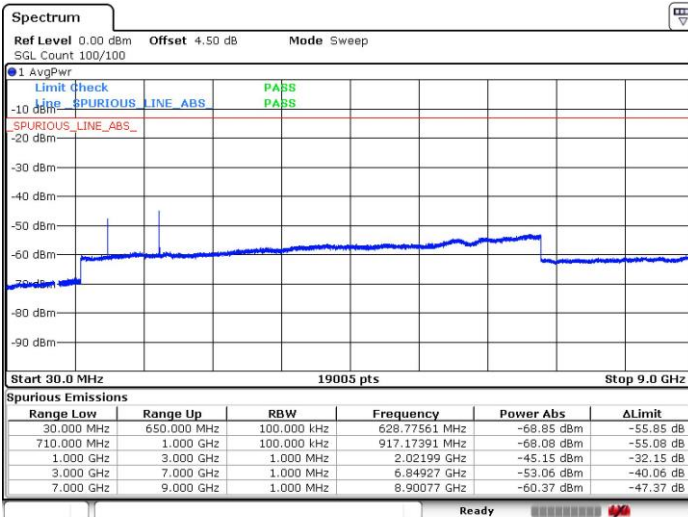

Lowest Channel / 16QAM

Date: 19.FEB.2019 17:17:14

LTE Band 71 / 10MHz

Middle Channel / QPSK

Middle Channel / 16QAM

Date: 19.FEB.2019 17:16:03

Date: 19.FEB.2019 17:15:33

Highest Channel / QPSK

Highest Channel / 16QAM

Date: 19.FEB.2019 17:19:23

Date: 19.FEB.2019 17:15:33

LTE Band 71 / 15MHz

Lowest Channel / QPSK

Lowest Channel / 16QAM

Date: 19.FEB.2019 17:10:12

Date: 19.FEB.2019 16:05:09

Middle Channel / QPSK

Middle Channel / 16QAM

Date: 19.FEB.2019 15:00:39

Date: 19.FEB.2019 15:01:01

LTE Band71 / 15MHz

Highest Channel / QPSK

Highest Channel / 16QAM

Date: 19.FEB.2019 17:12:12