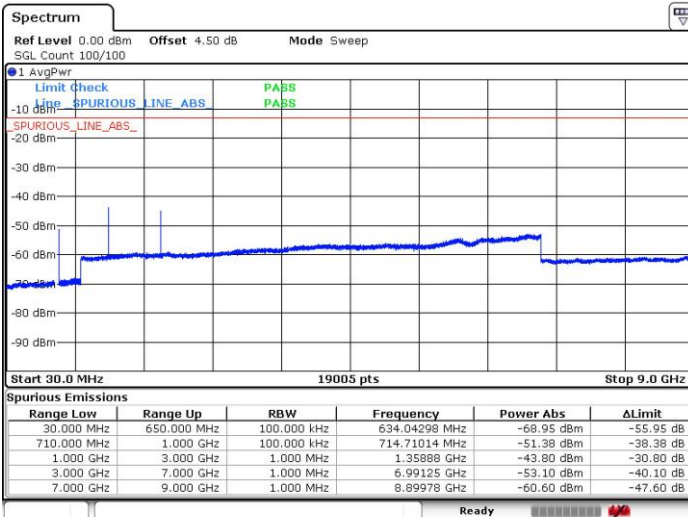

Date: 19.FEB.2019 17:12:45

LTE Band 71 / 20MHz

Lowest Channel / QPSK

Lowest Channel / 16QAM

Date: 19.FEB.2019 14:52:18

Date: 19.FEB.2019 14:51:44

LTE Band 71 / 20MHz

Middle Channel / QPSK

Middle Channel / 16QAM

Date: 19 FEB 2019 14:53:20

Date: 19 FEB 2019 14:53:51

Highest Channel / QPSK

Highest Channel / 16QAM

Date: 19 FEB 2019 14:57:27

Date: 19 FEB 2019 14:58:58

LTE Band 71 / 5MHz

Lowest Channel / 64QAM

Middle Channel / 64QAM

Date: 19.FEB.2019 17:22:17

Date: 19.FEB.2019 17:21:39

Highest Channel / 64QAM

Date: 19.FEB.2019 17:24:37

LTE Band 71 / 10MHz

Lowest Channel / 64QAM