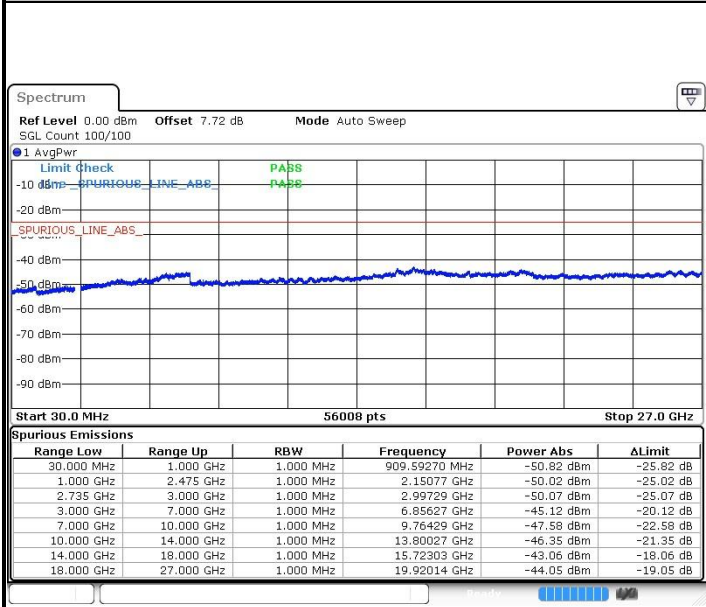

Date: 12.FEB.2019 17:13:47

Middle Channel / 64QAM

N/A

Date: 12.FEB.2019 17:12:35

LTE Band 41 / 10MHz+15MHz

Highest Channel / QPSK

Highest Channel / 16QAM

Date: 12.FEB.2019 17:30:09

Date: 12.FEB.2019 17:26:37

Highest Channel / 64QAM

N/A

Date: 12.FEB.2019 17:25:04

LTE Band 41 / 10MHz+20MHz

Lowest Channel / QPSK

Date: 13.FEB.2019 14:36:43

Lowest Channel / 16QAM

Date: 13.FEB.2019 14:37:28

Lowest Channel / 64QAM

Date: 13.FEB.2019 14:38:53

N/A

LTE Band 41 / 10MHz+20MHz

Middle Channel / QPSK

Middle Channel / 16QAM

Date: 13.FEB.2019 16:16:12