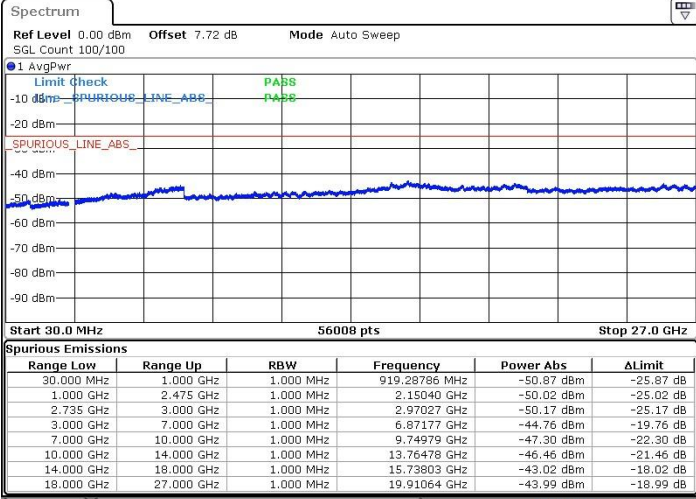

Date: 12.FEB.2019 14:14:12

Highest Channel / 64QAM

N/A

Date: 12.FEB.2019 14:15:19

LTE Band 41 / 10MHz+15MHz

Lowest Channel / QPSK

Lowest Channel / 16QAM

Date: 12.FEB.2019 17:08:36

Date: 12.FEB.2019 17:09:33

Lowest Channel / 64QAM

N/A

Date: 12.FEB.2019 17:10:34

LTE Band 41 / 10MHz+15MHz

MiddleChannel / QPSK

Middle Channel / 16QAM

Date: 12.FEB.2019 17:15:04

Date: 12.FEB.2019 17:13:47

Middle Channel / 64QAM

N/A

Date: 12.FEB.2019 17:12:35

LTE Band 41 / 10MHz+15MHz

Highest Channel / QPSK

Highest Channel / 16QAM

Date: 12.FEB.2019 17:30:09