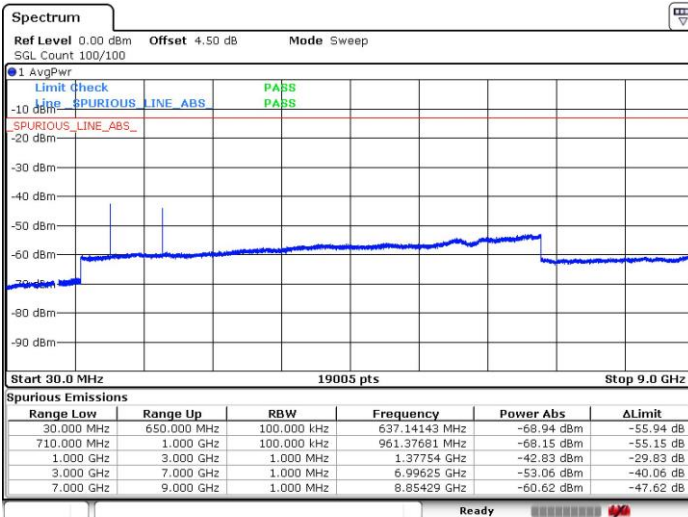

LTE Band 71 / 5MHz

Highest Channel / QPSK

Date: 19.FEB.2019 17:23:44

Highest Channel / 16QAM

Date: 19.FEB.2019 17:24:11

LTE Band 71 / 10MHz

Lowest Channel / QPSK

Date: 19.FEB.2019 17:16:38

Lowest Channel / 16QAM

Date: 19.FEB.2019 17:17:14

LTE Band 71 / 10MHz

Middle Channel / QPSK

Middle Channel / 16QAM

Date: 19.FEB.2019 17:16:03

Date: 19.FEB.2019 17:15:33

Highest Channel / QPSK

Highest Channel / 16QAM

Date: 19.FEB.2019 17:19:23

Date: 19.FEB.2019 17:15:33

LTE Band 71 / 15MHz

Lowest Channel / QPSK

Lowest Channel / 16QAM

Date: 19.FEB.2019 17:10:12

Date: 19.FEB.2019 16:05:09

Middle Channel / QPSK

Middle Channel / 16QAM

Date: 19.FEB.2019 15:00:39

Date: 19.FEB.2019 15:01:01

LTE Band71 / 15MHz

Highest Channel / QPSK

Highest Channel / 16QAM

Date: 19.FEB.2019 17:12:12