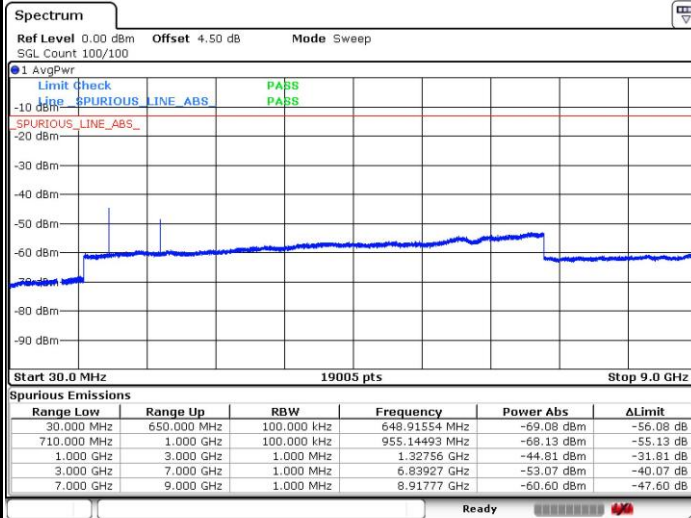

Middle Channel / 16QAM

Date: 19 FEB 2019 14:53:20

Date: 19 FEB 2019 14:53:51

Highest Channel / QPSK

Highest Channel / 16QAM

Date: 19 FEB 2019 14:57:27

Date: 19 FEB 2019 14:58:58

LTE Band 71 / 5MHz

Lowest Channel / 64QAM

Middle Channel / 64QAM

Date: 19.FEB.2019 17:22:17

Date: 19.FEB.2019 17:21:39

Highest Channel / 64QAM

Date: 19.FEB.2019 17:24:37

LTE Band 71 / 10MHz

Lowest Channel / 64QAM

Middle Channel / 64QAM

Date: 19.FEB.2019 17:17:49

Date: 19.FEB.2019 17:15:01

Highest Channel / 64QAM

Date: 19.FEB.2019 17:18:28

LTE Band 71 / 15MHz

Lowest Channel / 64QAM

Middle Channel / 64QAM