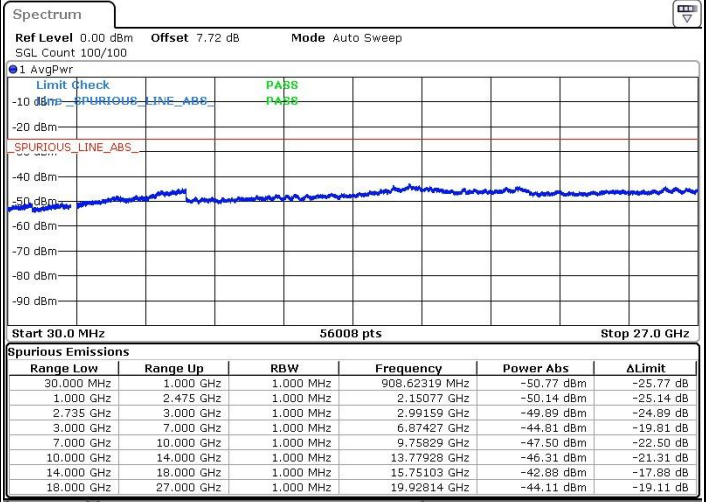

Date: 12.FEB.2019 17:26:37

Highest Channel / 64QAM

N/A

Date: 12.FEB.2019 17:25:04

LTE Band 41 / 10MHz+20MHz

Lowest Channel / QPSK

Date: 13.FEB.2019 14:36:43

Lowest Channel / 16QAM

Date: 13.FEB.2019 14:37:28

Lowest Channel / 64QAM

Date: 13.FEB.2019 14:38:53

N/A

LTE Band 41 / 10MHz+20MHz

Middle Channel / QPSK

Middle Channel / 16QAM

Date: 13.FEB.2019 16:16:12

Date: 13.FEB.2019 16:15:15

Middle Channel / 64QAM

N/A

Date: 13.FEB.2019 16:13:28

LTE Band 41 / 10MHz+20MHz

Highest Channel / QPSK

Highest Channel / 16QAM

Date: 13.FEB.2019 16:17:56

Date: 13.FEB.2019 16:19:20

Highest Channel / 64QAM

N/A

Date: 13.FEB.2019 16:21:23

LTE Band 41 / 15MHz+10MHz

Lowest Channel / QPSK

Date: 13.FEB.2019 10:22:39

Lowest Channel / 16QAM