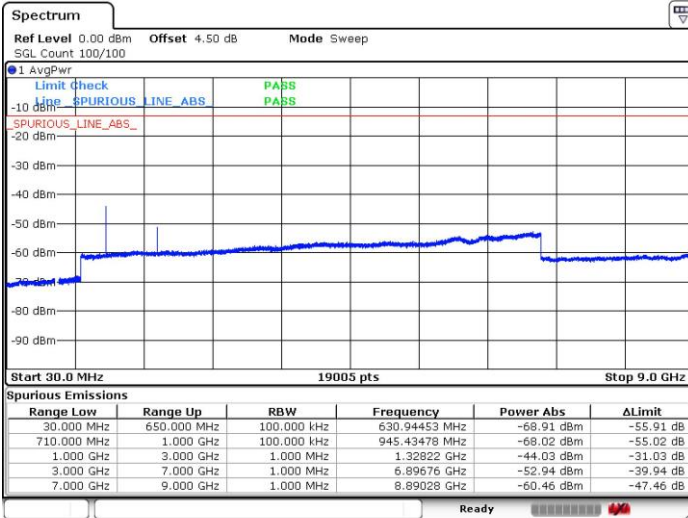

Lowest Channel / 16QAM

Date: 19.FEB.2019 17:17:14

LTE Band 71 / 10MHz

Middle Channel / QPSK

Middle Channel / 16QAM

Date: 19.FEB.2019 17:16:03

Date: 19.FEB.2019 17:15:33

Highest Channel / QPSK

Highest Channel / 16QAM

Date: 19.FEB.2019 17:19:23

Date: 19.FEB.2019 17:15:33

LTE Band 71 / 15MHz

Lowest Channel / QPSK

Lowest Channel / 16QAM

Date: 19.FEB.2019 17:10:12

Date: 19.FEB.2019 16:05:09

Middle Channel / QPSK

Middle Channel / 16QAM

Date: 19.FEB.2019 15:00:39

Date: 19.FEB.2019 15:01:01

LTE Band71 / 15MHz

Highest Channel / QPSK

Highest Channel / 16QAM

Date: 19.FEB.2019 17:12:12