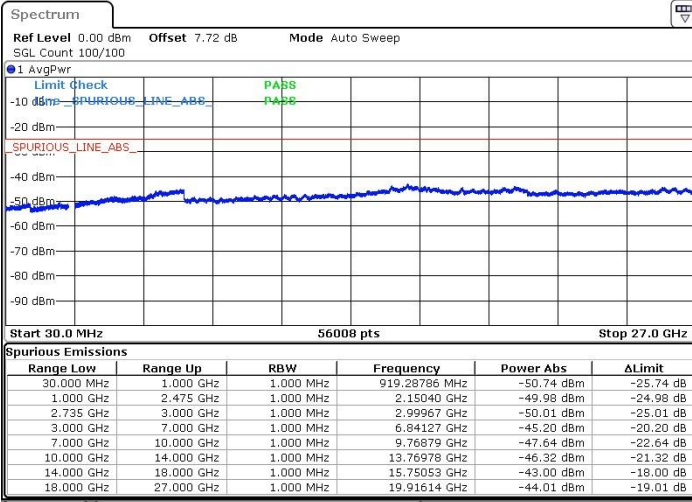

Date: 12.FEB.2019 13:54:33

Middle Channel / 64QAM

N/A

Date: 12.FEB.2019 13:58:12

LTE Band 41 / 5MHz+20MHz

Highest Channel / QPSK

Highest Channel / 16QAM

Date: 12.FEB.2019 14:13:16

Date: 12.FEB.2019 14:14:12

Highest Channel / 64QAM

N/A

Date: 12.FEB.2019 14:15:19

LTE Band 41 / 10MHz+15MHz

Lowest Channel / QPSK

Lowest Channel / 16QAM

Date: 12.FEB.2019 17:08:36