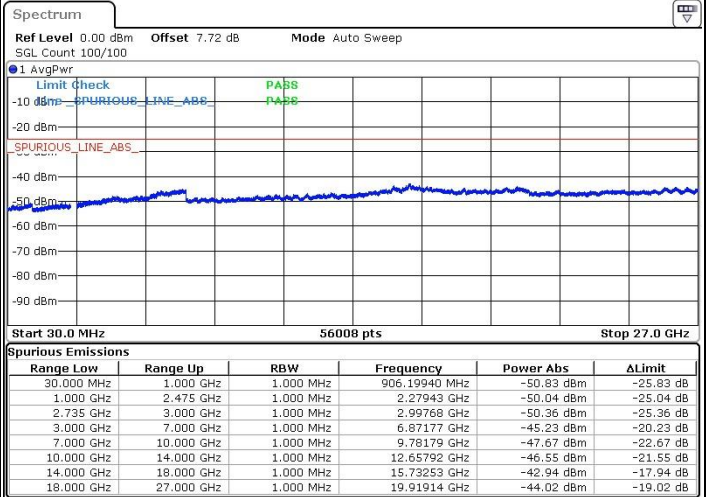

Date: 12.FEB.2019 14:03:57

Lowest Channel 64QAM

N/A

Date: 12.FEB.2019 14:05:13

LTE Band 41 / 5MHz+20MHz

Middle Channel / QPSK

Middle Channel /16QAM

Date: 12.FEB.2019 13:52:28

Date: 12.FEB.2019 13:54:33

Middle Channel / 64QAM

N/A

Date: 12.FEB.2019 13:58:12

LTE Band 41 / 5MHz+20MHz

Highest Channel / QPSK

Highest Channel / 16QAM

Date: 12.FEB.2019 14:13:16