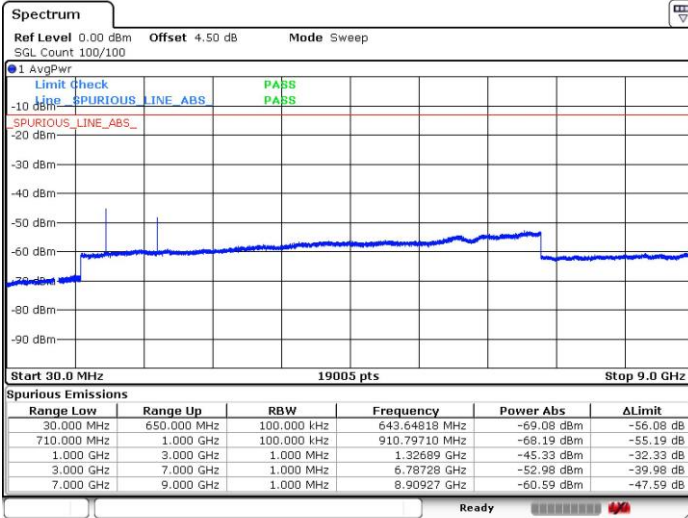

Date: 19.FEB.2019 17:12:45

LTE Band 71 / 20MHz

Lowest Channel / QPSK

Lowest Channel / 16QAM

Date: 19.FEB.2019 14:52:18

Date: 19.FEB.2019 14:51:44

LTE Band 71 / 20MHz

Middle Channel / QPSK

Middle Channel / 16QAM

Date: 19 FEB 2019 14:53:20

Date: 19 FEB 2019 14:53:51

Highest Channel / QPSK

Highest Channel / 16QAM

Date: 19 FEB 2019 14:57:27

Date: 19 FEB 2019 14:58:58

LTE Band 71 / 5MHz

Lowest Channel / 64QAM

Middle Channel / 64QAM

Date: 19.FEB.2019 17:22:17

Date: 19.FEB.2019 17:21:39

Highest Channel / 64QAM

Date: 19.FEB.2019 17:24:37

LTE Band 71 / 10MHz

Lowest Channel / 64QAM