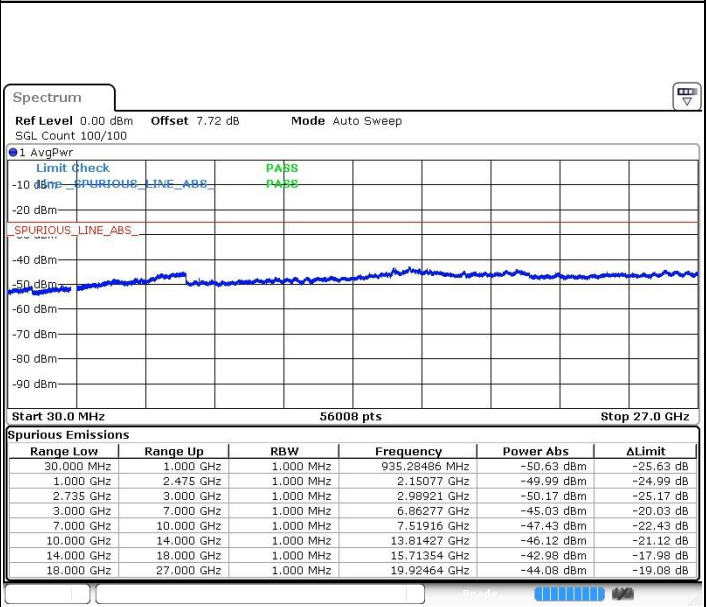

Date: 12.FEB.2019 17:13:47

Middle Channel / 64QAM

N/A

Date: 12.FEB.2019 17:12:35

LTE Band 41 / 10MHz+15MHz

Highest Channel / QPSK

Highest Channel / 16QAM

Date: 12.FEB.2019 17:30:09

Date: 12.FEB.2019 17:26:37

Highest Channel / 64QAM

N/A

Date: 12.FEB.2019 17:25:04

LTE Band 41 / 10MHz+20MHz

Lowest Channel / QPSK

Date: 13.FEB.2019 14:36:43

Lowest Channel / 16QAM

Date: 13.FEB.2019 14:37:28

Lowest Channel / 64QAM

Date: 13.FEB.2019 14:38:53

N/A

LTE Band 41 / 10MHz+20MHz

Middle Channel / QPSK

Middle Channel / 16QAM

Date: 13.FEB.2019 16:16:12

Date: 13.FEB.2019 16:15:15

Middle Channel / 64QAM

N/A

Date: 13.FEB.2019 16:13:28

LTE Band 41 / 10MHz+20MHz

Highest Channel / QPSK

Highest Channel / 16QAM

Date: 13.FEB.2019 16:17:56